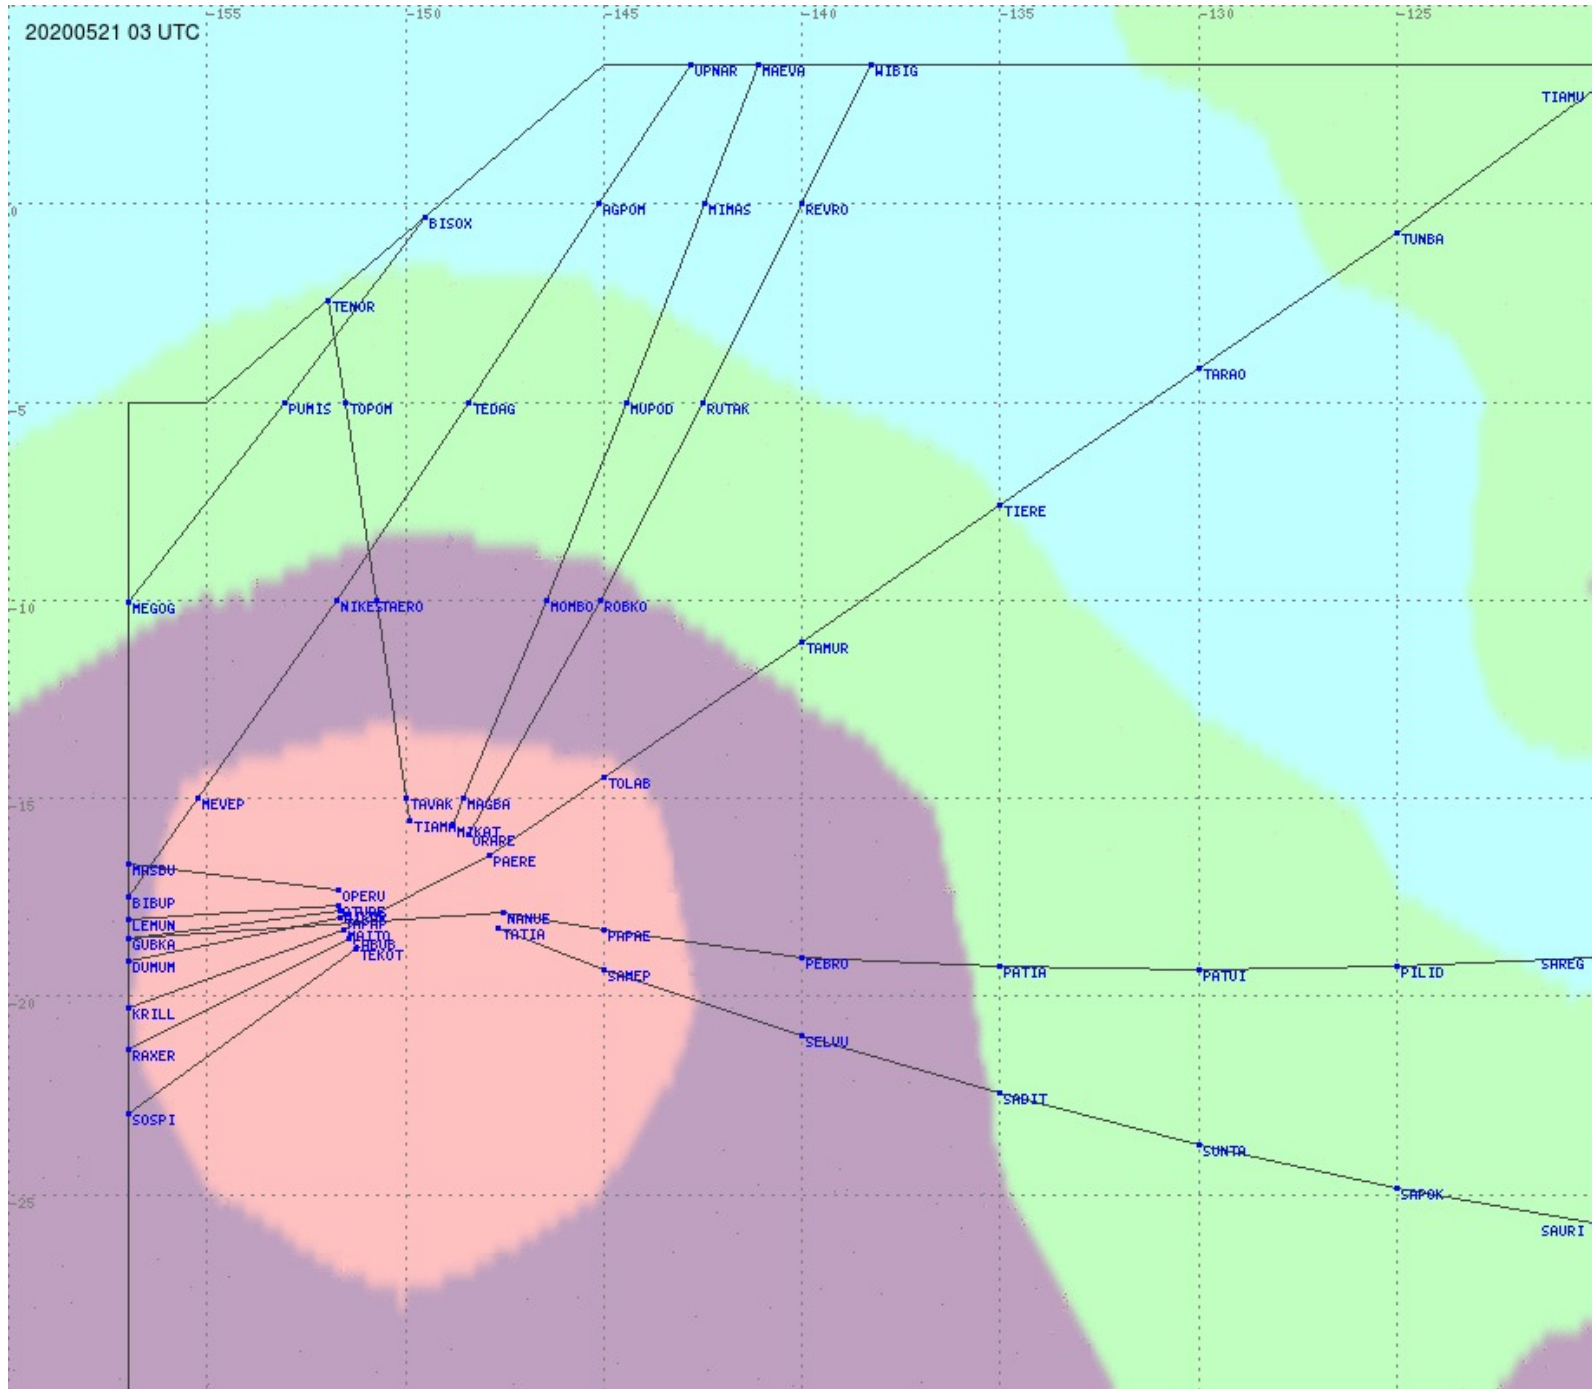

Tahiti FIR - HF Propag - 20200521

2.8 MHz
3.5 MHz
5.6 MHz
8.9 MHz
13.3 MHz
17.9 MHz
None

Tahiti FIR - HF Propag - 20200521

2.8 MHz 3.5 MHz 5.6 MHz 8.9 MHz 13.3 MHz 17.9 MHz None

Tahiti FIR - HF Propag - 20200521

2.8 MHz 3.5 MHz 5.6 MHz 8.9 MHz 13.3 MHz 17.9 MHz None

Tahiti FIR - HF Propag - 20200521

2.8 MHz 3.5 MHz 5.6 MHz 8.9 MHz 13.3 MHz 17.9 MHz None

Tahiti FIR - HF Propag - 20200521

2.8 MHz 3.5 MHz 5.6 MHz 8.9 MHz 13.3 MHz 17.9 MHz None

Tahiti FIR - HF Propag - 20200521

Tahiti FIR - HF Propag - 20200521

2.8 MHz 3.5 MHz 5.6 MHz 8.9 MHz 13.3 MHz 17.9 MHz None

Tahiti FIR - HF Propag - 20200521

Tahiti FIR - HF Propag - 20200521

Tahiti FIR - HF Propag - 20200521