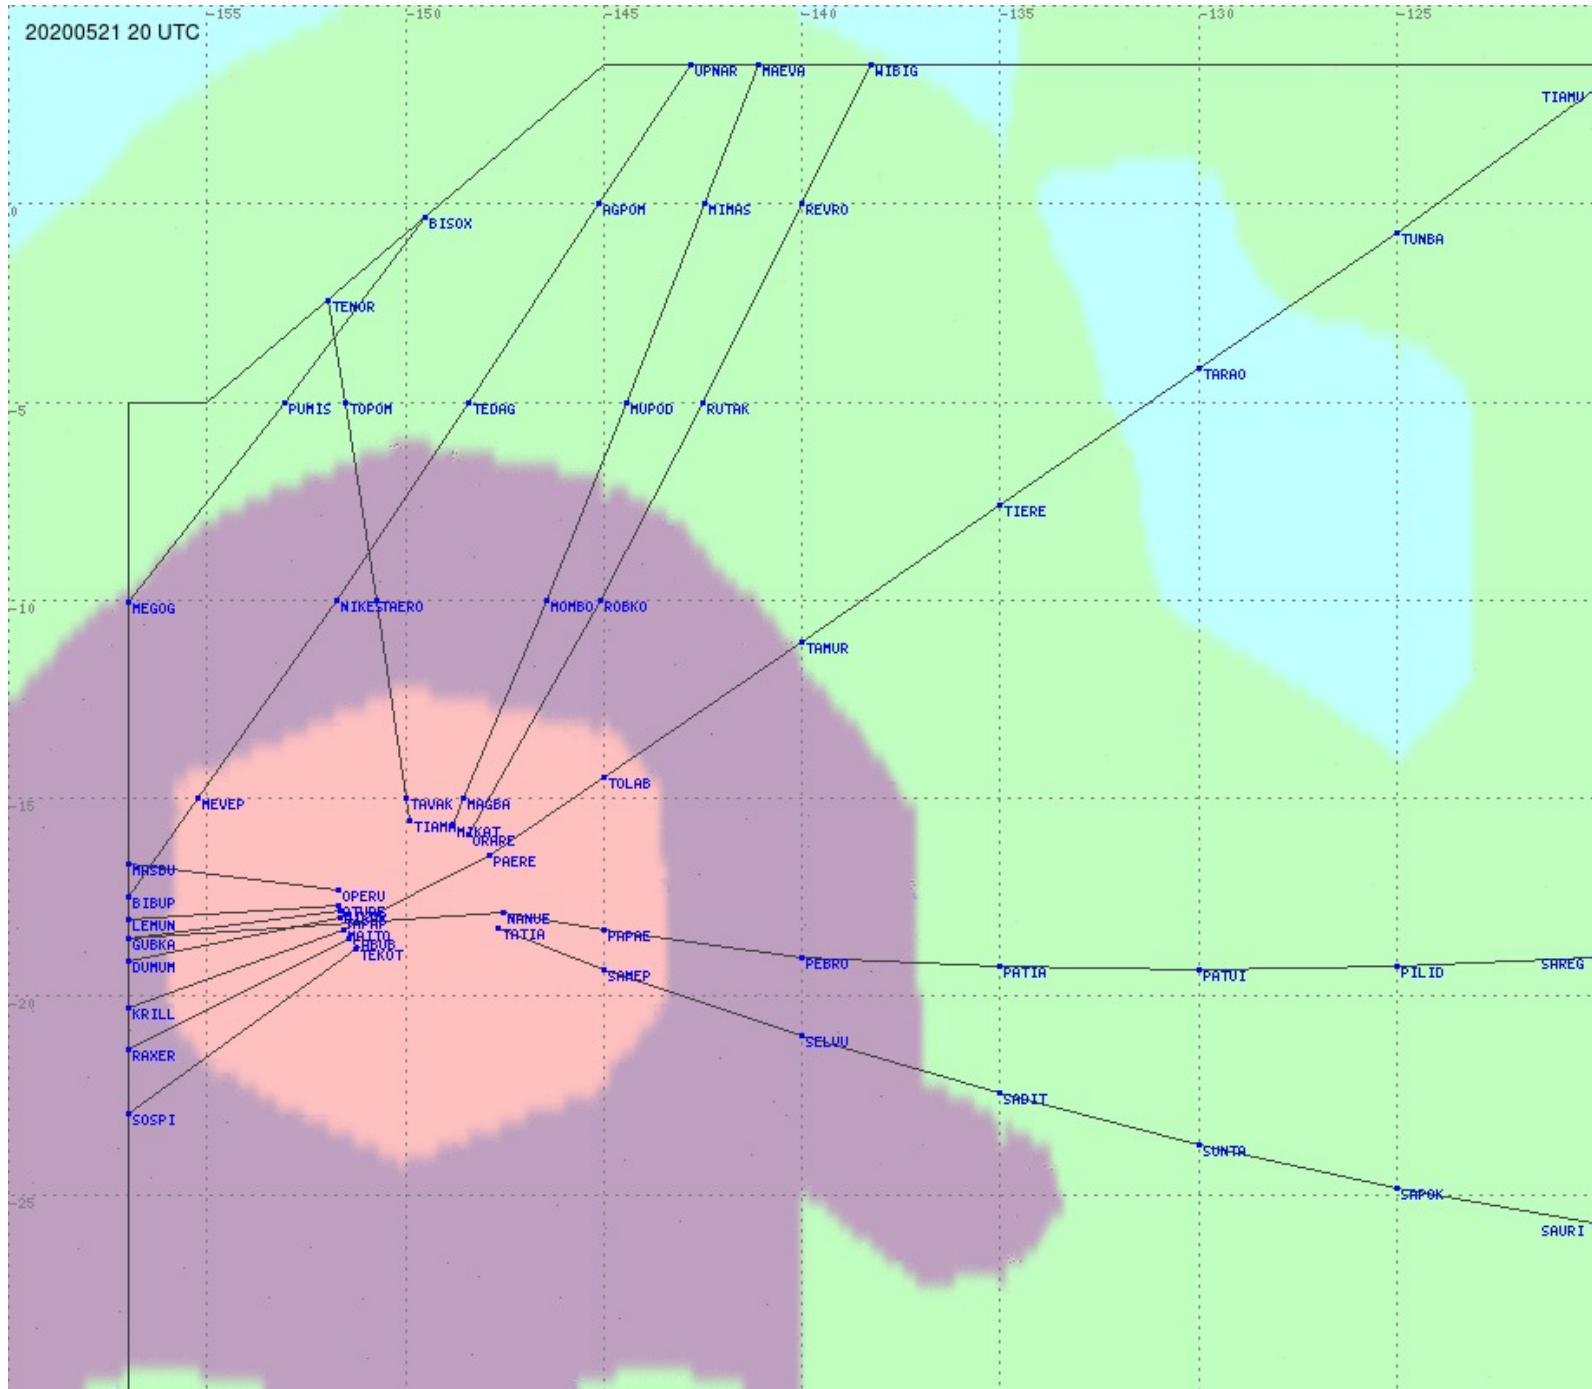

2.8 MHz 3.5 MHz 5.6 MHz 8.9 MHz 13.3 MHz 17.9 MHz None

Tahiti FIR - HF Propag - 20200521

2.8 MHz 3.5 MHz 5.6 MHz 8.9 MHz 13.3 MHz 17.9 MHz None

Tahiti FIR - HF Propag - 20200521

2.8 MHz
3.5 MHz
5.6 MHz
8.9 MHz
13.3 MHz
17.9 MHz
None

Tahiti FIR - HF Propag - 20200521

Tahiti FIR - HF Propag - 20200521

2.8 MHz 3.5 MHz 5.6 MHz 8.9 MHz 13.3 MHz 17.9 MHz None

Tahiti FIR - HF Propag - 20200521

2.8 MHz 3.5 MHz 5.6 MHz 8.9 MHz 13.3 MHz 17.9 MHz None

Tahiti FIR - HF Propag - 20200521

2.8 MHz 3.5 MHz 5.6 MHz 8.9 MHz 13.3 MHz 17.9 MHz None

Tahiti FIR - HF Propag - 20200521

2.8 MHz 3.5 MHz 5.6 MHz 8.9 MHz 13.3 MHz 17.9 MHz None

Tahiti FIR - HF Propag - 20200521