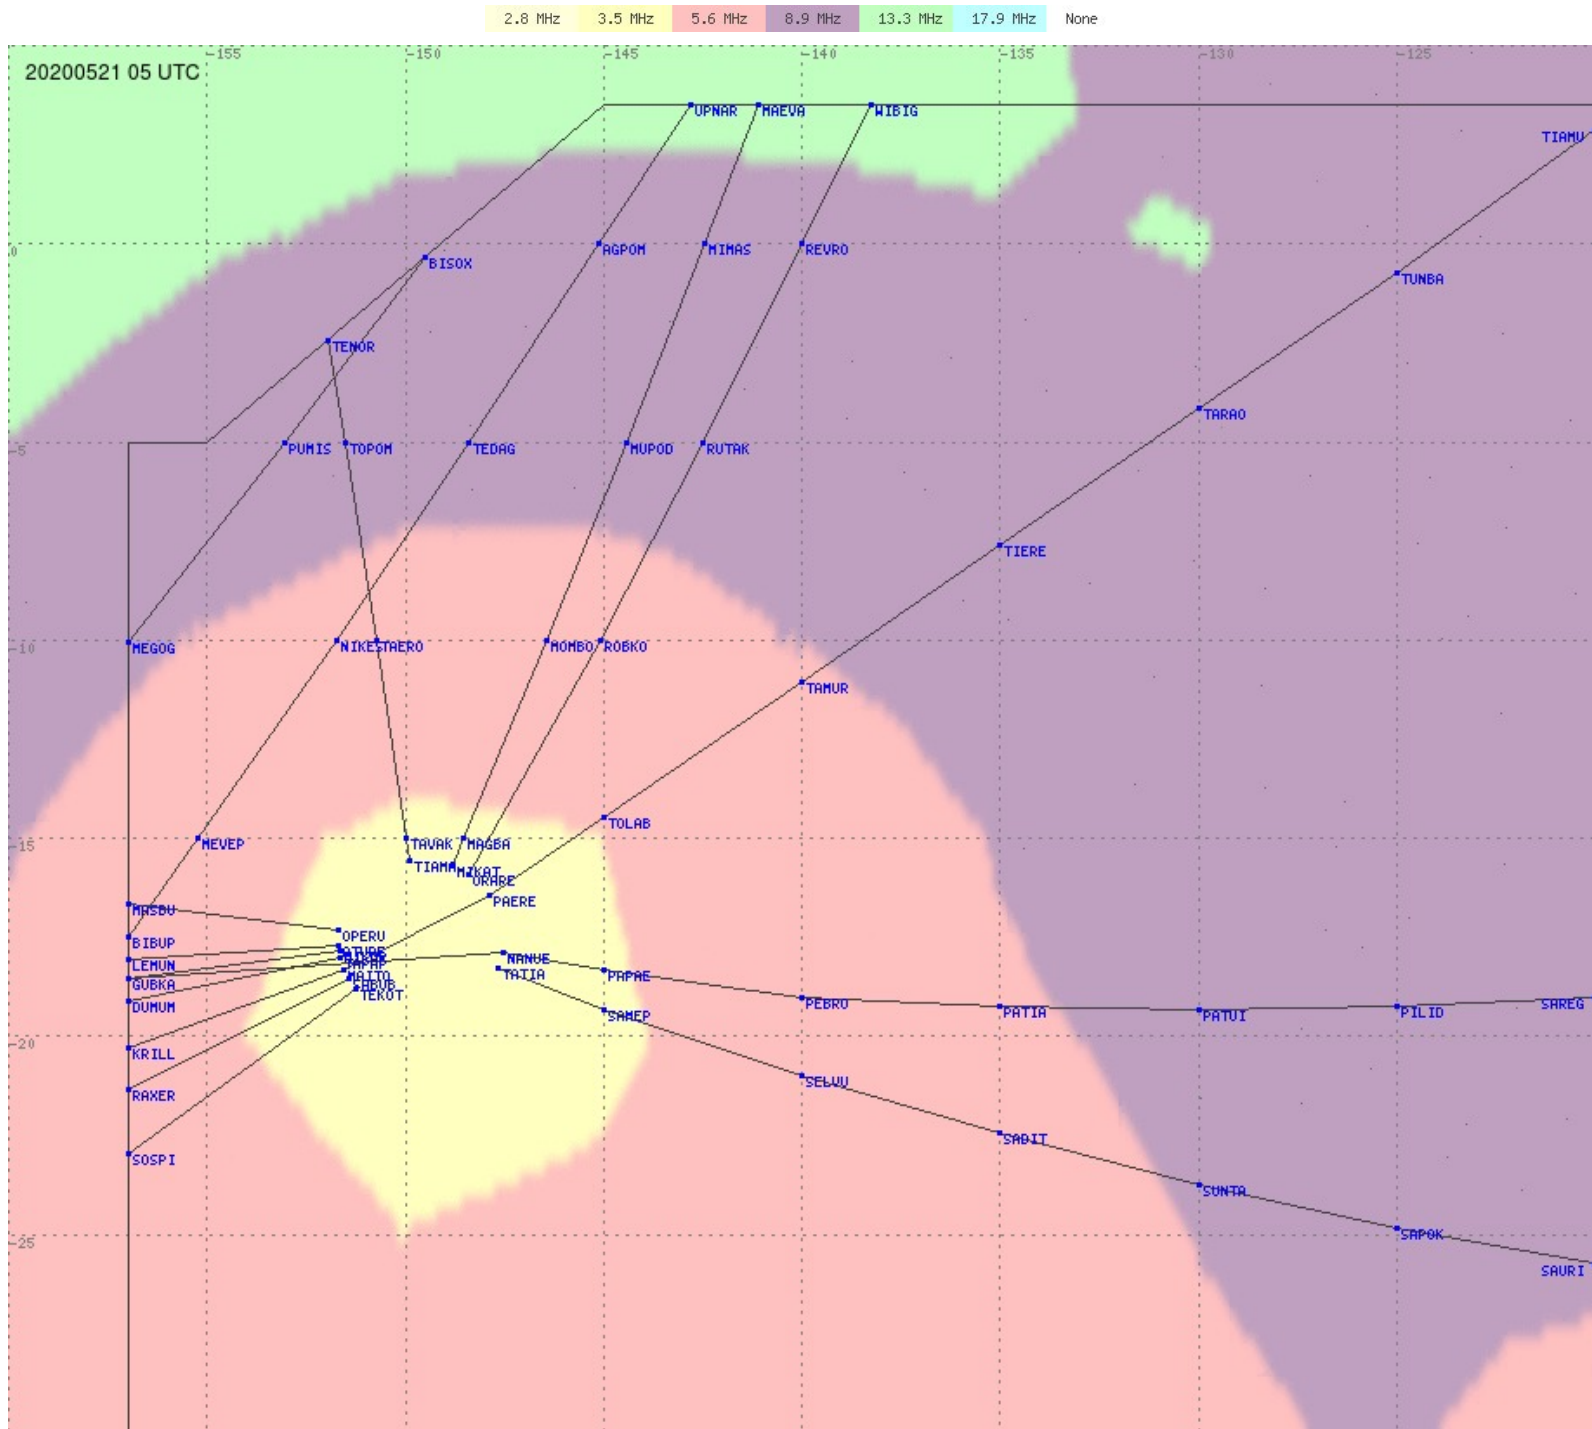

Tahiti FIR - HF Propag - 20200521

2.8 MHz
3.5 MHz
5.6 MHz
8.9 MHz
13.3 MHz
17.9 MHz
None

Tahiti FIR - HF Propag - 20200521

2.8 MHz 3.5 MHz 5.6 MHz 8.9 MHz 13.3 MHz 17.9 MHz None

Tahiti FIR - HF Propag - 20200521

2.8 MHz 3.5 MHz 5.6 MHz 8.9 MHz 13.3 MHz 17.9 MHz None

Tahiti FIR - HF Propag - 20200521

2.8 MHz 3.5 MHz 5.6 MHz 8.9 MHz 13.3 MHz 17.9 MHz None

Tahiti FIR - HF Propag - 20200521

2.8 MHz 3.5 MHz 5.6 MHz 8.9 MHz 13.3 MHz 17.9 MHz None

Tahiti FIR - HF Propag - 20200521

Tahiti FIR - HF Propag - 20200521

2.8 MHz 3.5 MHz 5.6 MHz 8.9 MHz 13.3 MHz 17.9 MHz None

Tahiti FIR - HF Propag - 20200521

Tahiti FIR - HF Propag - 20200521

Tahiti FIR - HF Propag - 20200521