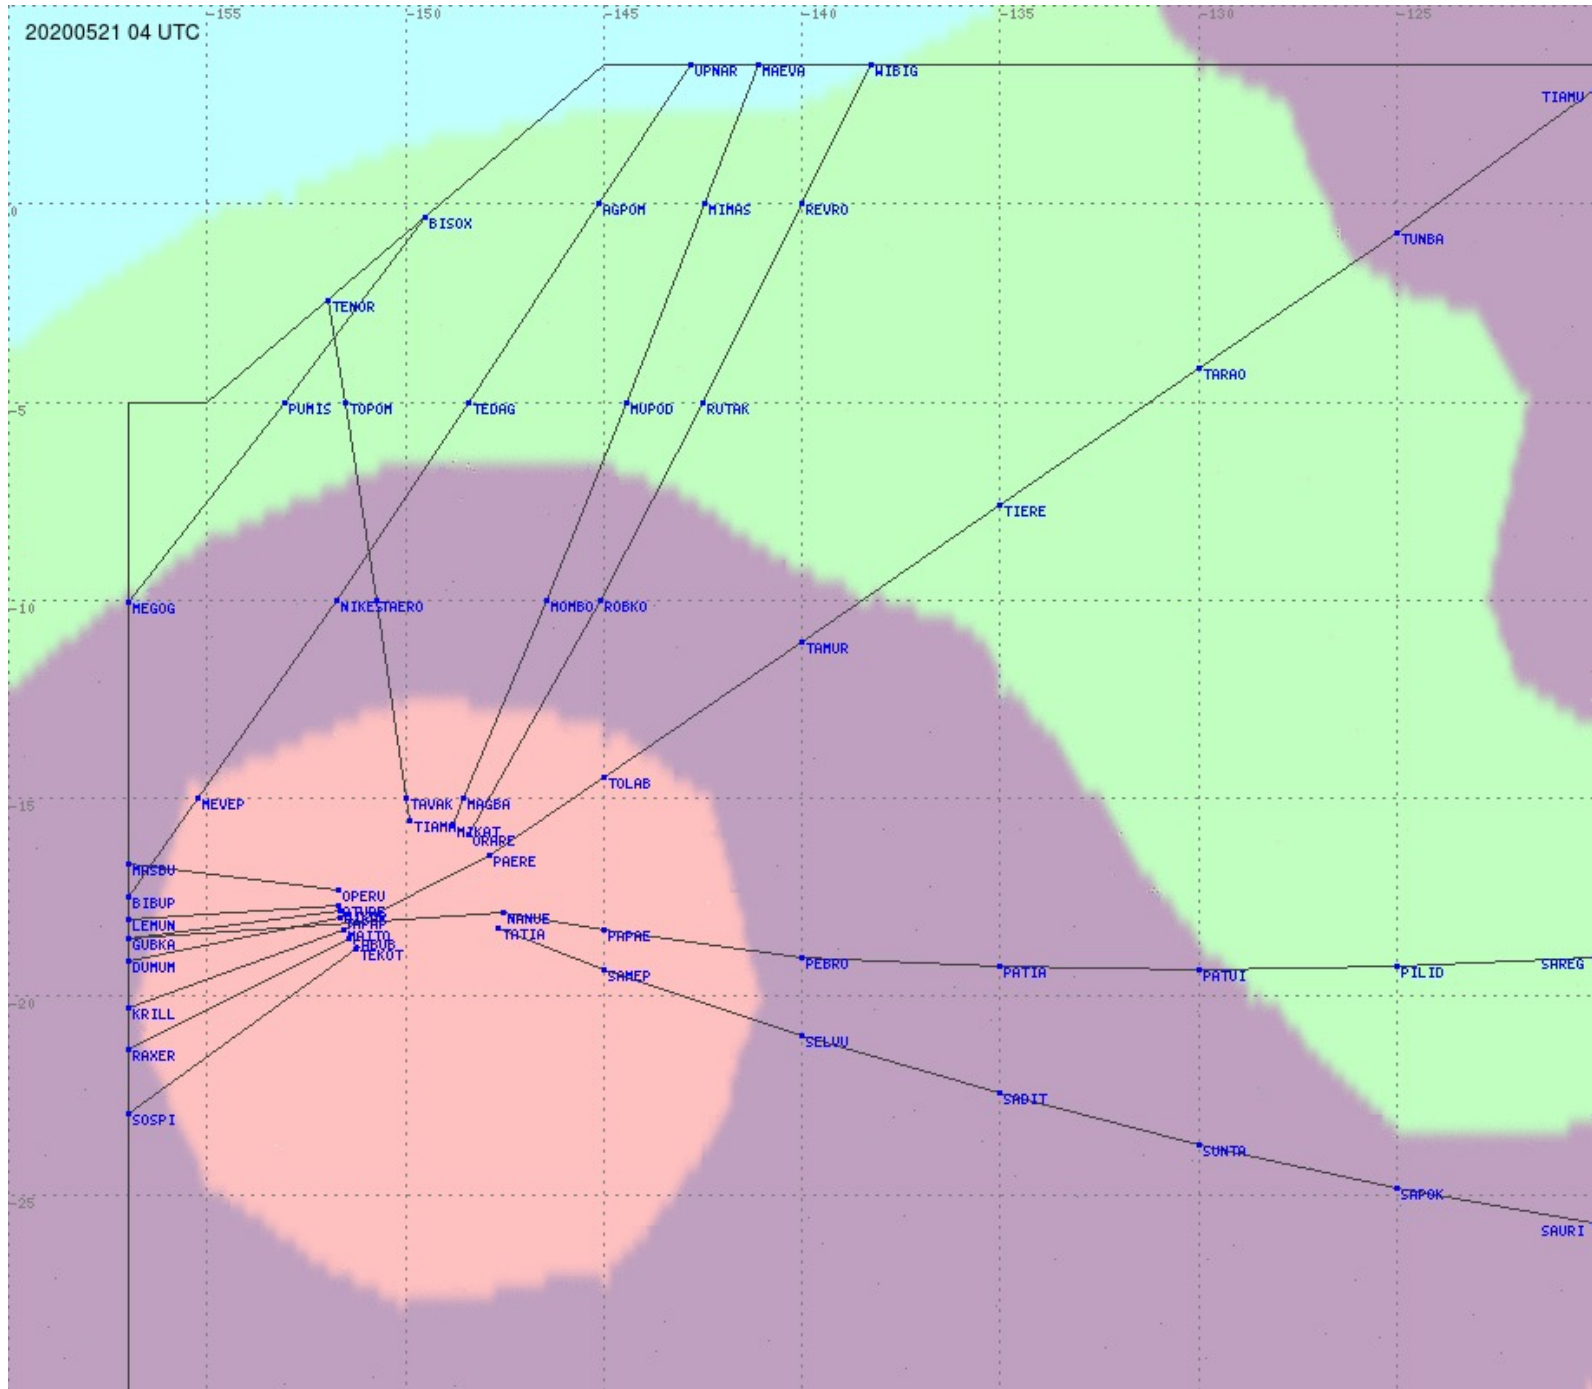

Tahiti FIR - HF Propag - 20200521

2.8 MHz
3.5 MHz
5.6 MHz
8.9 MHz
13.3 MHz
17.9 MHz
None

Tahiti FIR - HF Propag - 20200521

2.8 MHz 3.5 MHz 5.6 MHz 8.9 MHz 13.3 MHz 17.9 MHz None

Tahiti FIR - HF Propag - 20200521

2.8 MHz 3.5 MHz 5.6 MHz 8.9 MHz 13.3 MHz 17.9 MHz None

Tahiti FIR - HF Propag - 20200521

2.8 MHz 3.5 MHz 5.6 MHz 8.9 MHz 13.3 MHz 17.9 MHz None

Tahiti FIR - HF Propag - 20200521

2.8 MHz 3.5 MHz 5.6 MHz 8.9 MHz 13.3 MHz 17.9 MHz None

Tahiti FIR - HF Propag - 20200521

Tahiti FIR - HF Propag - 20200521

2.8 MHz 3.5 MHz 5.6 MHz 8.9 MHz 13.3 MHz 17.9 MHz None

Tahiti FIR - HF Propag - 20200521

Tahiti FIR - HF Propag - 20200521

Tahiti FIR - HF Propag - 20200521