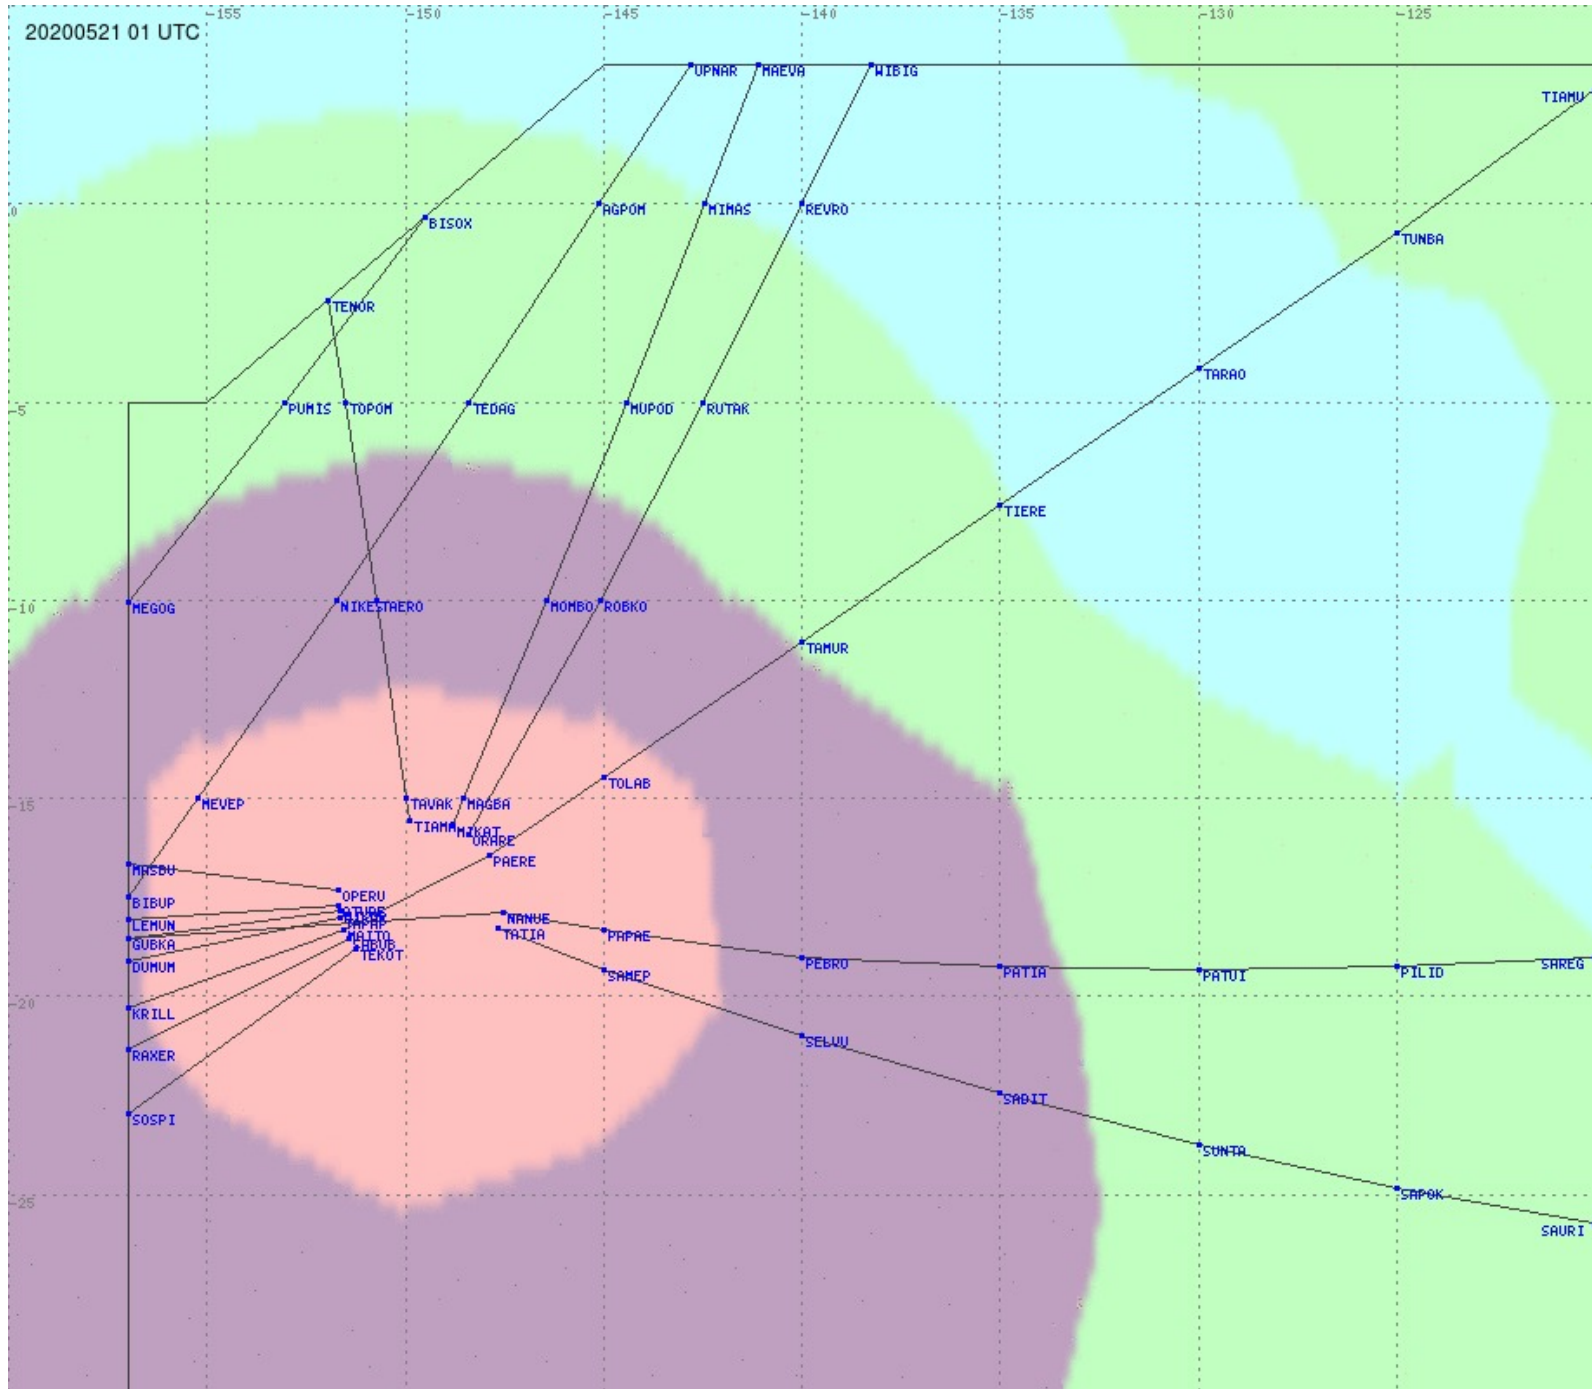

Tahiti FIR - HF Propag - 20200521

2.8 MHz
3.5 MHz
5.6 MHz
8.9 MHz
13.3 MHz
17.9 MHz
None

Tahiti FIR - HF Propag - 20200521

2.8 MHz 3.5 MHz 5.6 MHz 8.9 MHz 13.3 MHz 17.9 MHz None

Tahiti FIR - HF Propag - 20200521

2.8 MHz 3.5 MHz 5.6 MHz 8.9 MHz 13.3 MHz 17.9 MHz None

Tahiti FIR - HF Propag - 20200521

2.8 MHz 3.5 MHz 5.6 MHz 8.9 MHz 13.3 MHz 17.9 MHz None

Tahiti FIR - HF Propag - 20200521

2.8 MHz 3.5 MHz 5.6 MHz 8.9 MHz 13.3 MHz 17.9 MHz None

Tahiti FIR - HF Propag - 20200521

Tahiti FIR - HF Propag - 20200521

2.8 MHz 3.5 MHz 5.6 MHz 8.9 MHz 13.3 MHz 17.9 MHz None

Tahiti FIR - HF Propag - 20200521

Tahiti FIR - HF Propag - 20200521

Tahiti FIR - HF Propag - 20200521