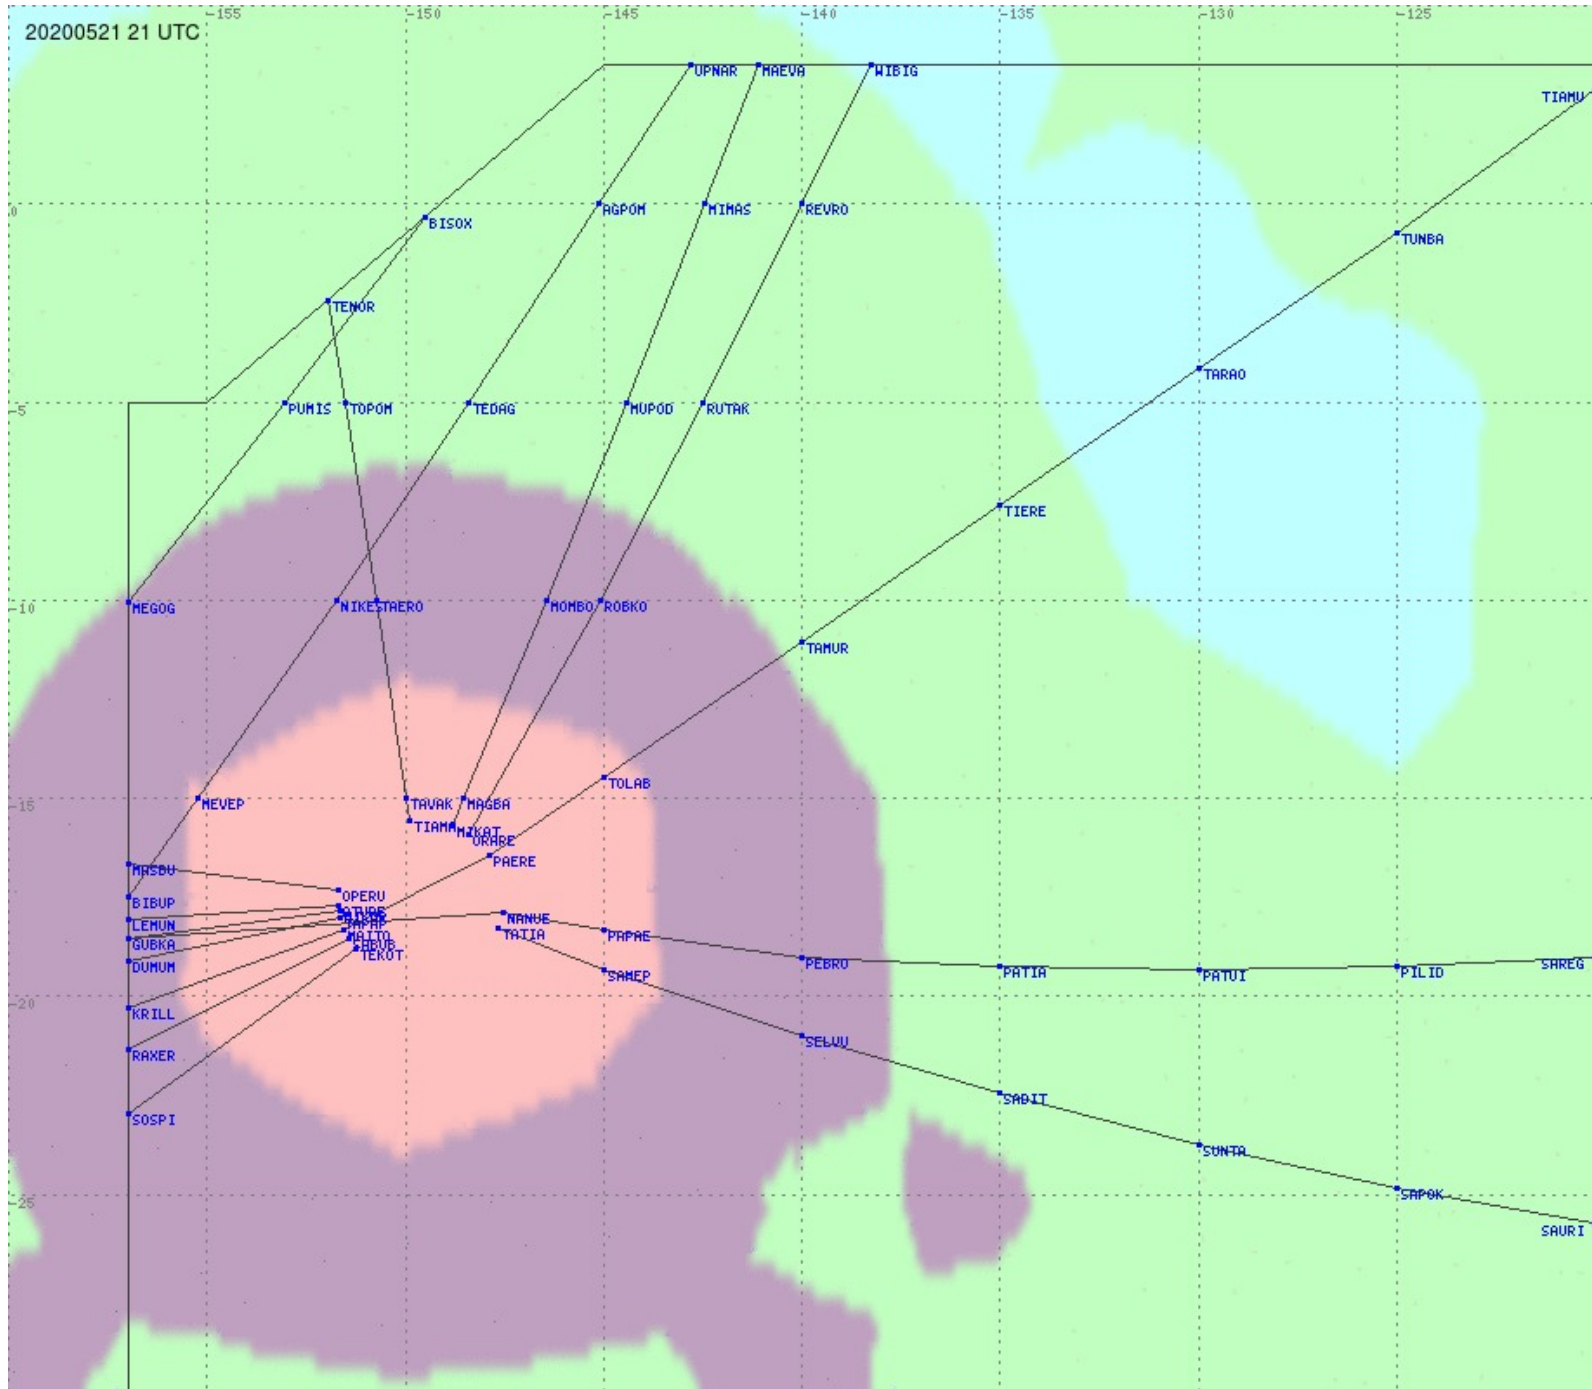

Tahiti FIR - HF Propag - 20200521

2.8 MHz
3.5 MHz
5.6 MHz
8.9 MHz
13.3 MHz
17.9 MHz
None

Tahiti FIR - HF Propag - 20200521

2.8 MHz 3.5 MHz 5.6 MHz 8.9 MHz 13.3 MHz 17.9 MHz None

Tahiti FIR - HF Propag - 20200521

2.8 MHz 3.5 MHz 5.6 MHz 8.9 MHz 13.3 MHz 17.9 MHz None

Tahiti FIR - HF Propag - 20200521

2.8 MHz 3.5 MHz 5.6 MHz 8.9 MHz 13.3 MHz 17.9 MHz None

Tahiti FIR - HF Propag - 20200521

2.8 MHz
3.5 MHz
5.6 MHz
8.9 MHz
13.3 MHz
17.9 MHz
None

Tahiti FIR - HF Propag - 20200521

Tahiti FIR - HF Propag - 20200521

2.8 MHz 3.5 MHz 5.6 MHz 8.9 MHz 13.3 MHz 17.9 MHz None

Tahiti FIR - HF Propag - 20200521

2.8 MHz 3.5 MHz 5.6 MHz 8.9 MHz 13.3 MHz 17.9 MHz None