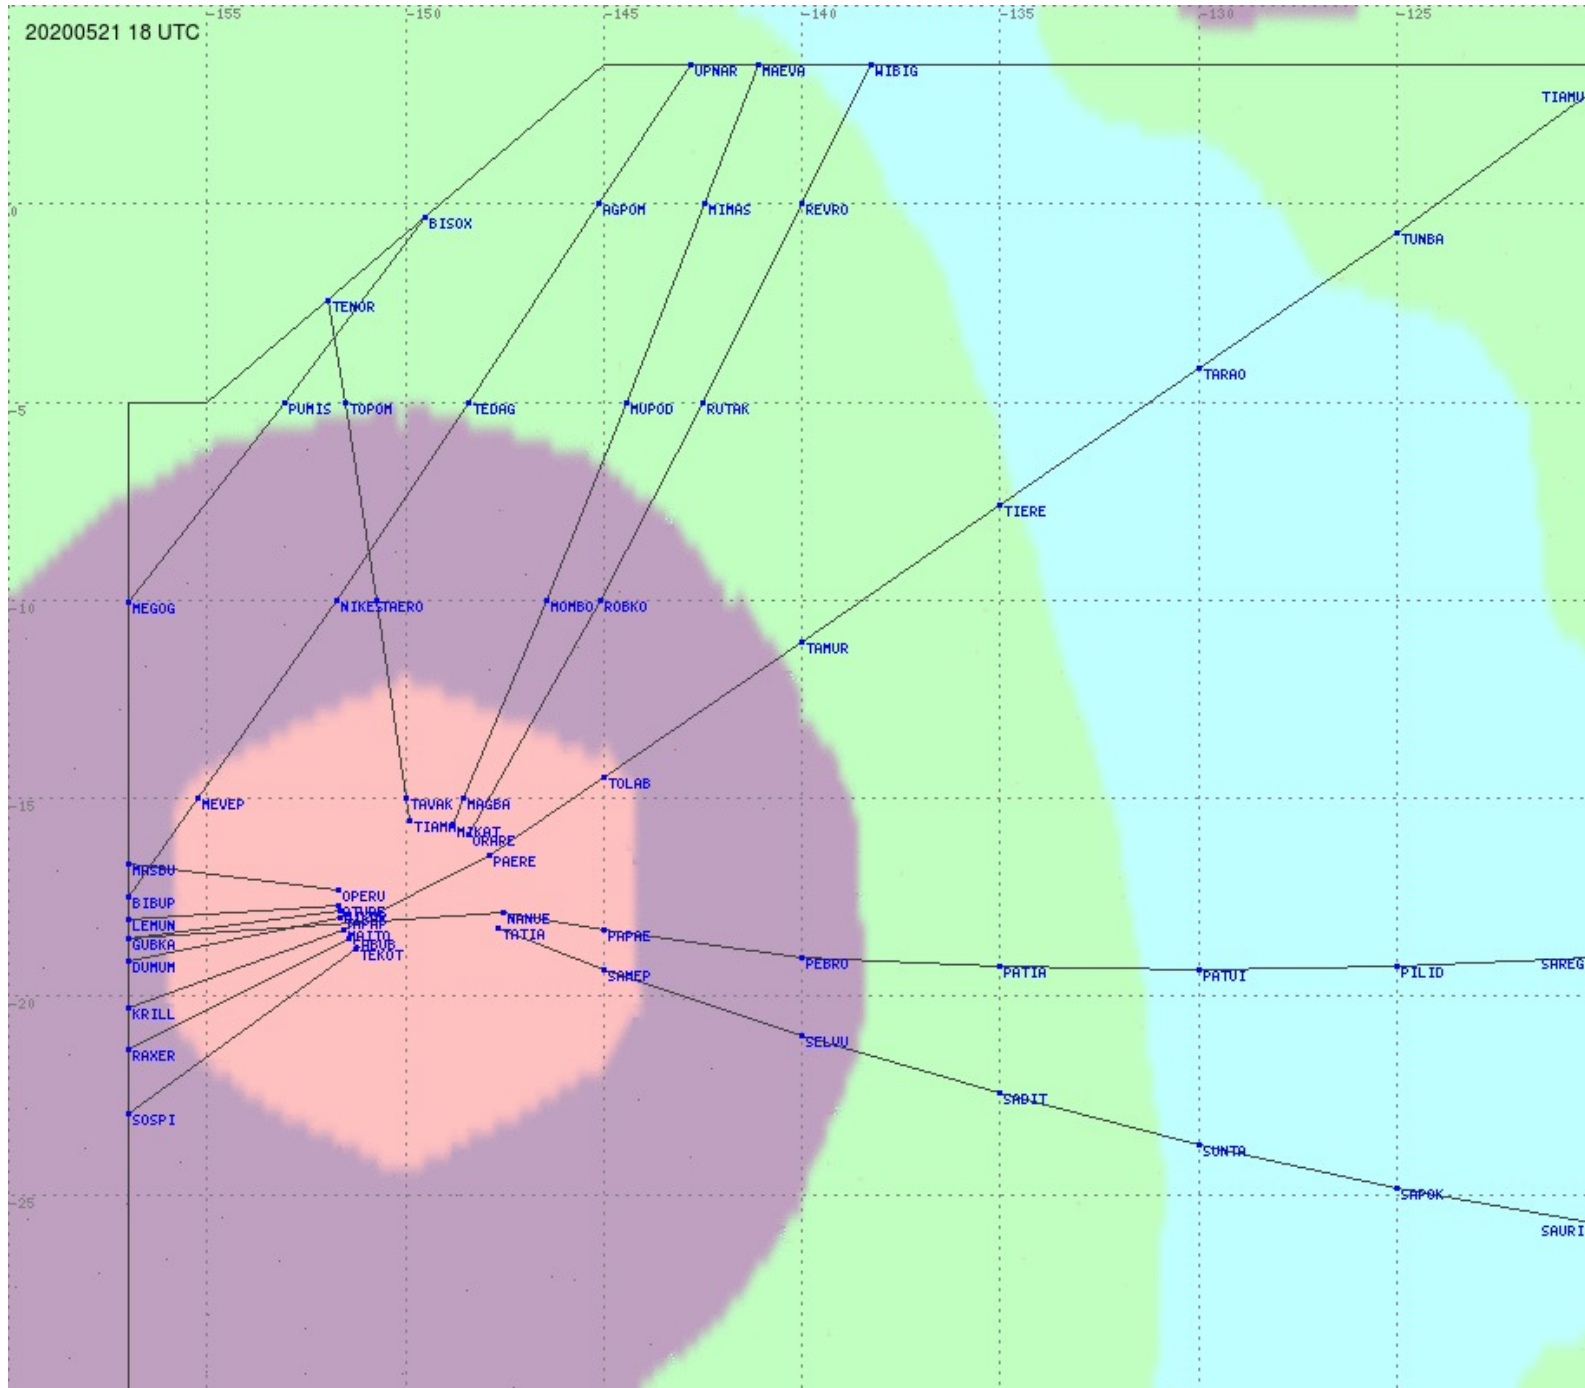

Tahiti FIR - HF Propag - 20200521

2.8 MHz
3.5 MHz
5.6 MHz
8.9 MHz
13.3 MHz
17.9 MHz
None

Tahiti FIR - HF Propag - 20200521

Tahiti FIR - HF Propag - 20200521

Tahiti FIR - HF Propag - 20200521

Tahiti FIR - HF Propag - 20200521

2.8 MHz 3.5 MHz 5.6 MHz 8.9 MHz 13.3 MHz 17.9 MHz None

Tahiti FIR - HF Propag - 20200521

2.8 MHz 3.5 MHz 5.6 MHz 8.9 MHz 13.3 MHz 17.9 MHz None

Tahiti FIR - HF Propag - 20200521

2.8 MHz
3.5 MHz
5.6 MHz
8.9 MHz
13.3 MHz
17.9 MHz
None

Tahiti FIR - HF Propag - 20200521

Tahiti FIR - HF Propag - 20200521

2.8 MHz 3.5 MHz 5.6 MHz 8.9 MHz 13.3 MHz 17.9 MHz None

Tahiti FIR - HF Propag - 20200521

2.8 MHz 3.5 MHz 5.6 MHz 8.9 MHz 13.3 MHz 17.9 MHz None