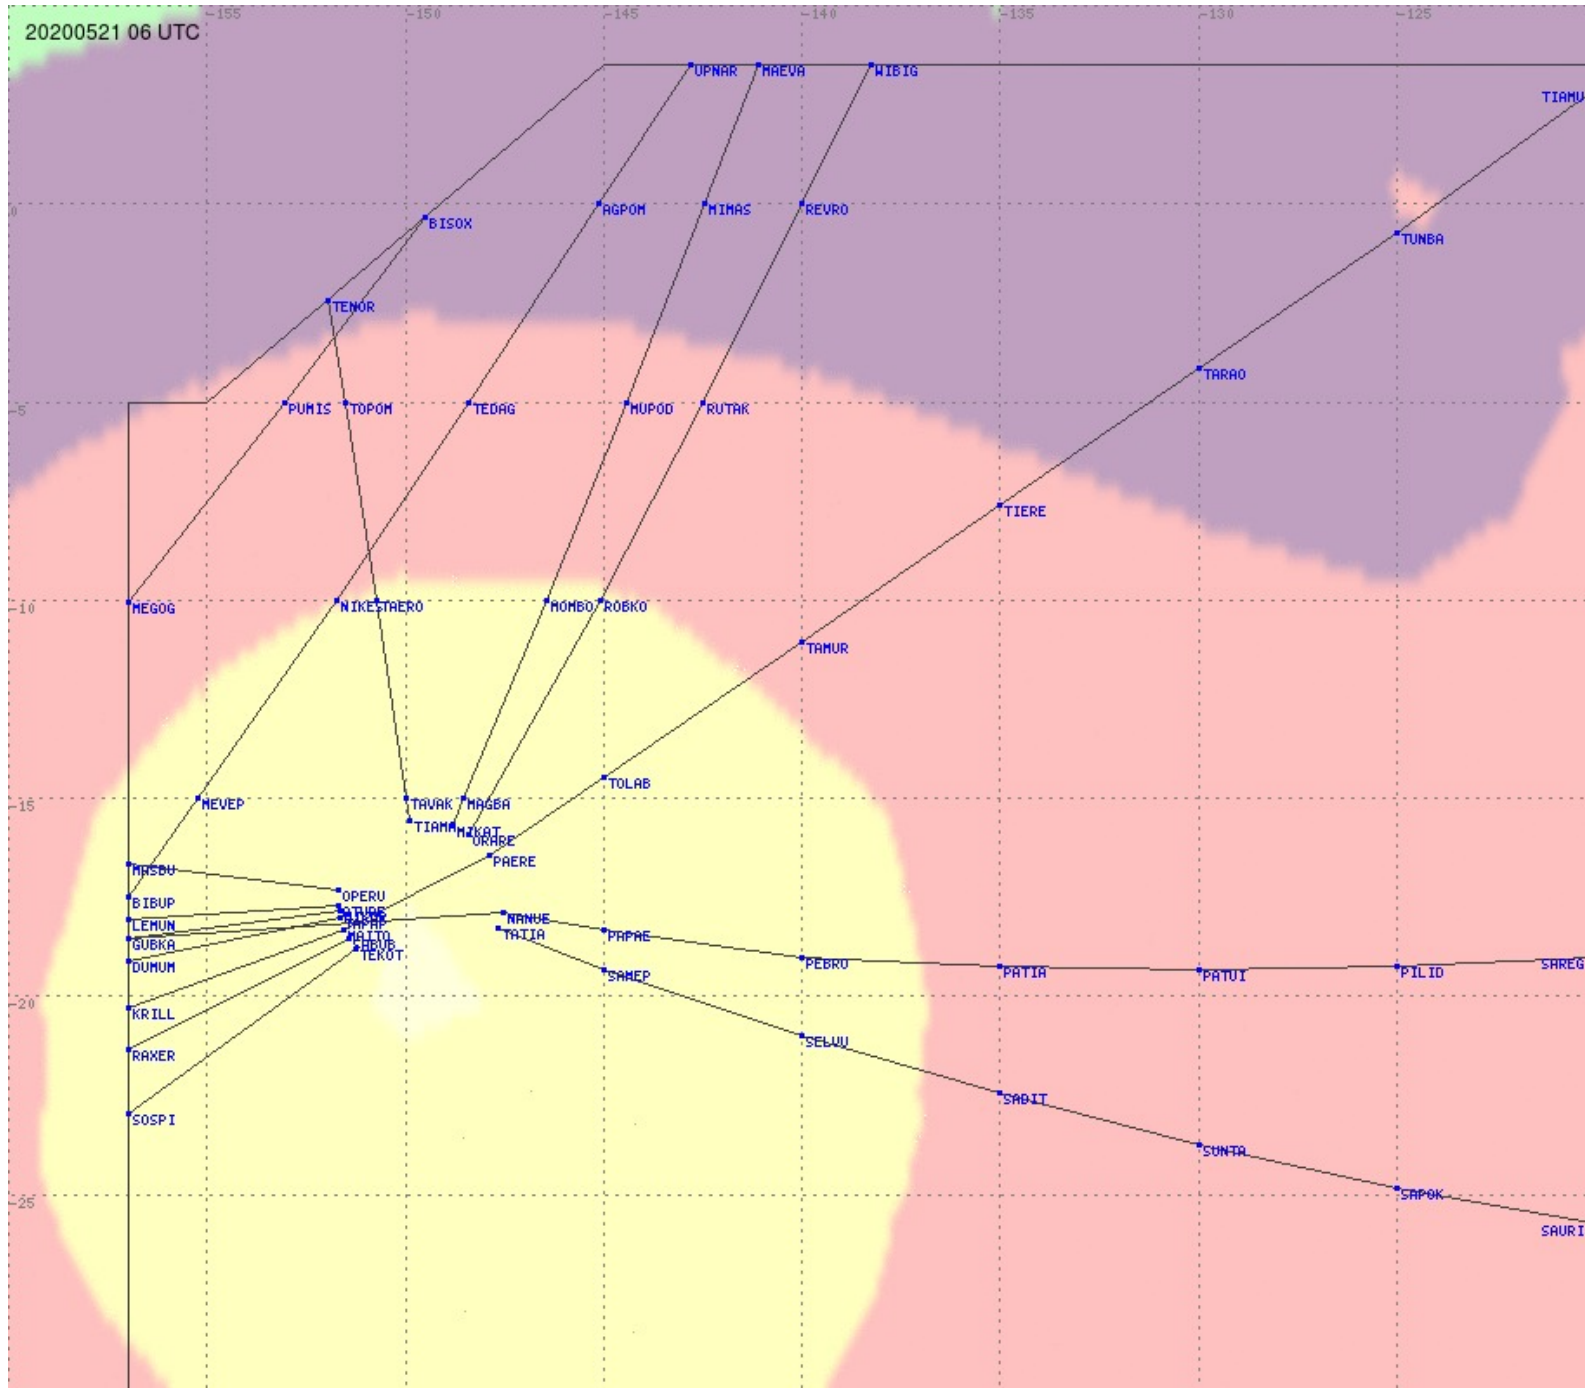

Tahiti FIR - HF Propag - 20200521

2.8 MHz
3.5 MHz
5.6 MHz
8.9 MHz
13.3 MHz
17.9 MHz
None

Tahiti FIR - HF Propag - 20200521

2.8 MHz 3.5 MHz 5.6 MHz 8.9 MHz 13.3 MHz 17.9 MHz None

Tahiti FIR - HF Propag - 20200521

2.8 MHz 3.5 MHz 5.6 MHz 8.9 MHz 13.3 MHz 17.9 MHz None

Tahiti FIR - HF Propag - 20200521

2.8 MHz 3.5 MHz 5.6 MHz 8.9 MHz 13.3 MHz 17.9 MHz None

Tahiti FIR - HF Propag - 20200521

2.8 MHz 3.5 MHz 5.6 MHz 8.9 MHz 13.3 MHz 17.9 MHz None

Tahiti FIR - HF Propag - 20200521

Tahiti FIR - HF Propag - 20200521

2.8 MHz 3.5 MHz 5.6 MHz 8.9 MHz 13.3 MHz 17.9 MHz None

Tahiti FIR - HF Propag - 20200521

Tahiti FIR - HF Propag - 20200521

Tahiti FIR - HF Propag - 20200521