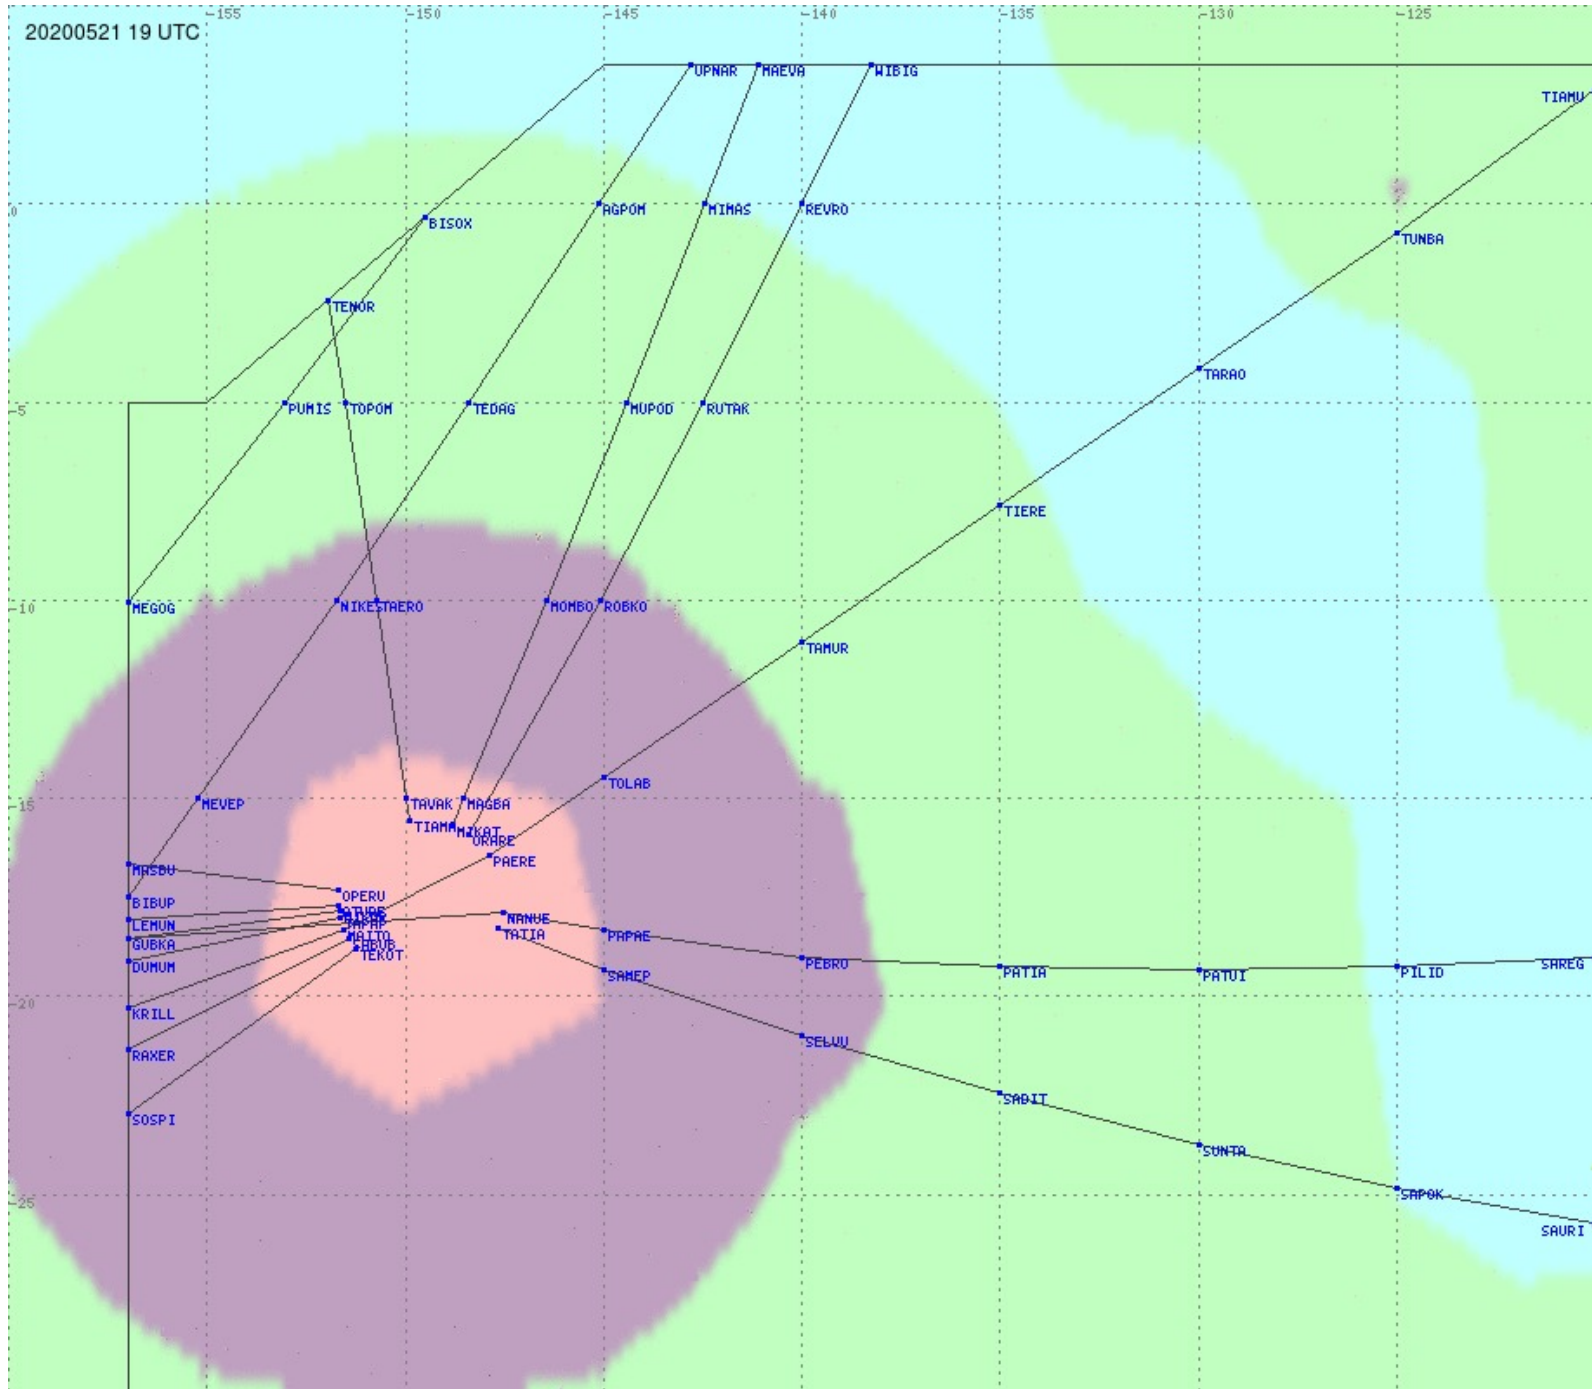

2.8 MHz 3.5 MHz 5.6 MHz 8.9 MHz 13.3 MHz 17.9 MHz None

Tahiti FIR - HF Propag - 20200521

2.8 MHz 3.5 MHz 5.6 MHz 8.9 MHz 13.3 MHz 17.9 MHz None

Tahiti FIR - HF Propag - 20200521

2.8 MHz
3.5 MHz
5.6 MHz
8.9 MHz
13.3 MHz
17.9 MHz
None

Tahiti FIR - HF Propag - 20200521

Tahiti FIR - HF Propag - 20200521

2.8 MHz 3.5 MHz 5.6 MHz 8.9 MHz 13.3 MHz 17.9 MHz None

Tahiti FIR - HF Propag - 20200521

2.8 MHz 3.5 MHz 5.6 MHz 8.9 MHz 13.3 MHz 17.9 MHz None

Tahiti FIR - HF Propag - 20200521

2.8 MHz 3.5 MHz 5.6 MHz 8.9 MHz 13.3 MHz 17.9 MHz None

Tahiti FIR - HF Propag - 20200521

2.8 MHz 3.5 MHz 5.6 MHz 8.9 MHz 13.3 MHz 17.9 MHz None

Tahiti FIR - HF Propag - 20200521