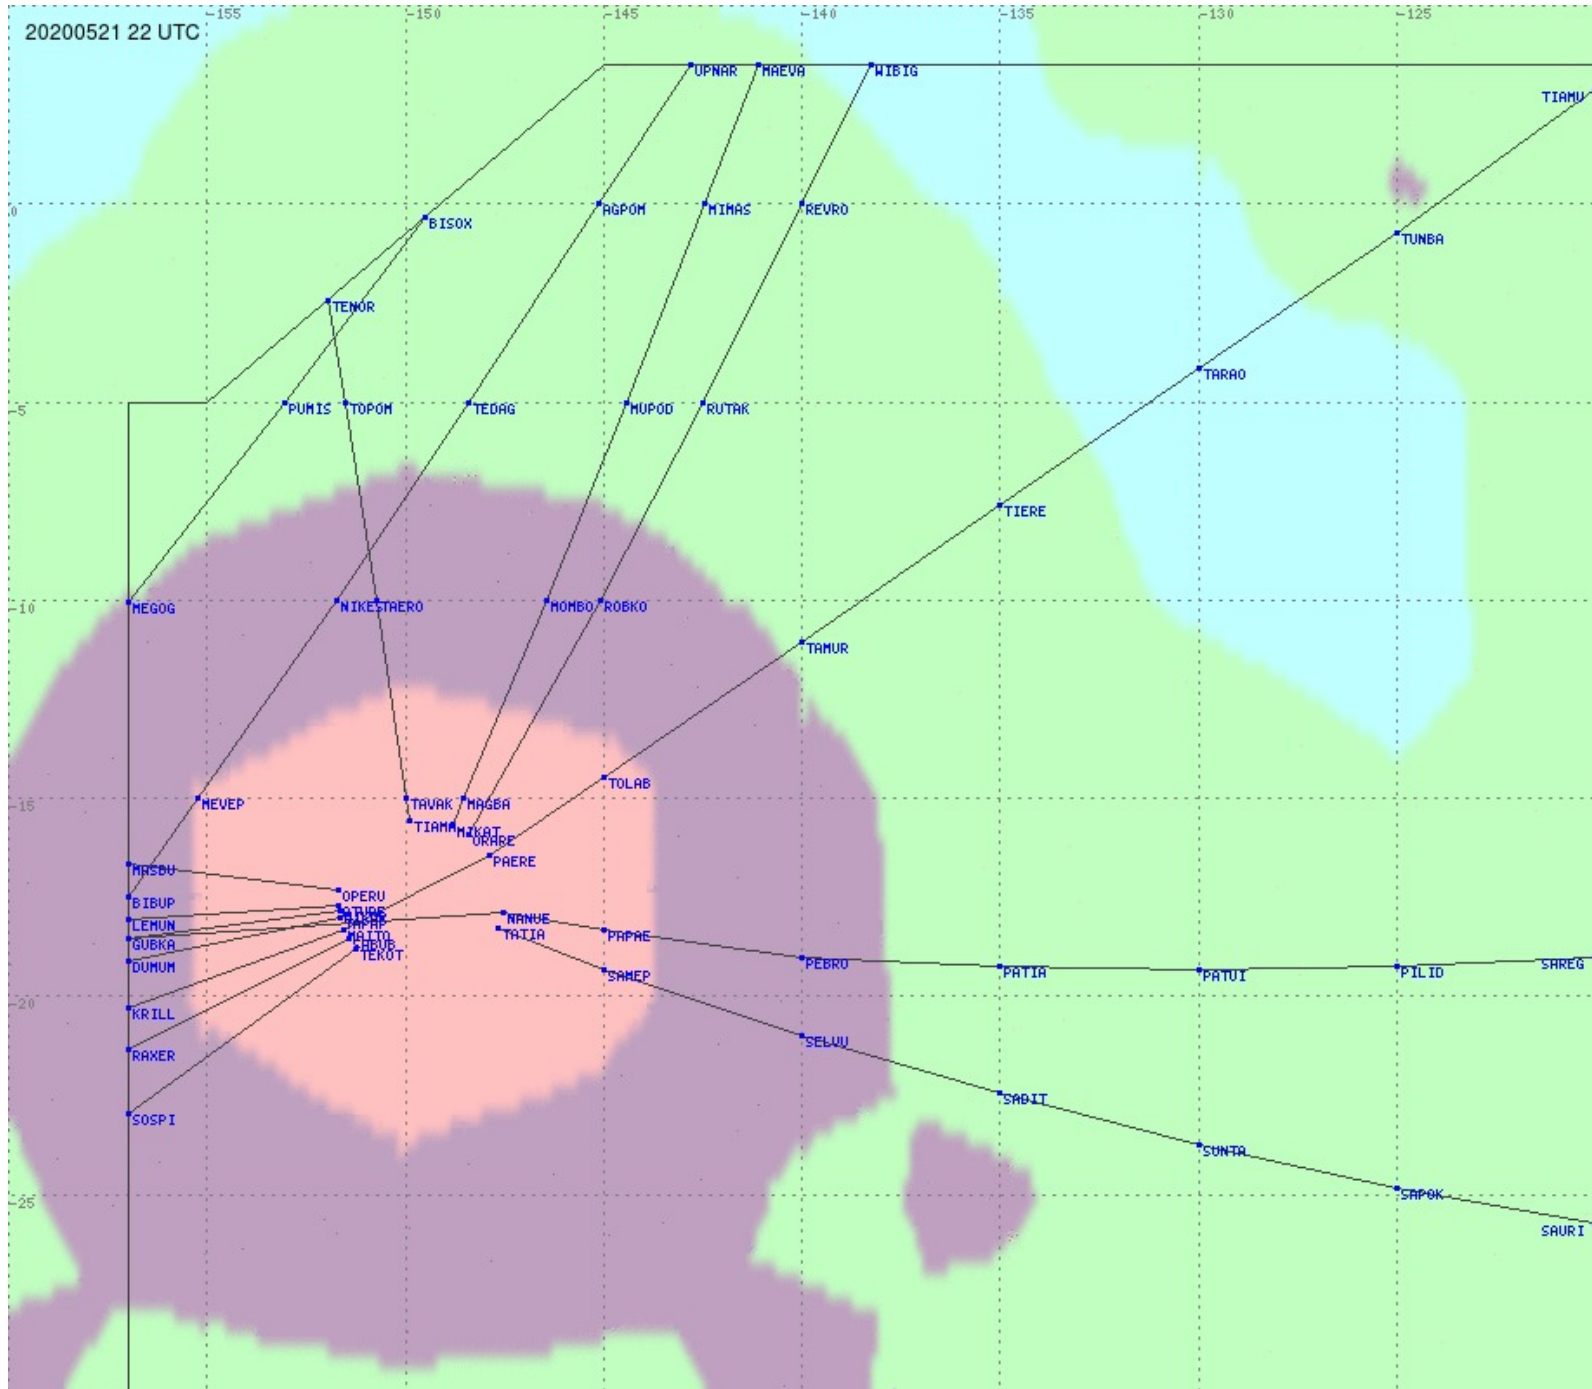

Tahiti FIR - HF Propag - 20200521

2.8 MHz
3.5 MHz
5.6 MHz
8.9 MHz
13.3 MHz
17.9 MHz
None

Tahiti FIR - HF Propag - 20200521

2.8 MHz 3.5 MHz 5.6 MHz 8.9 MHz 13.3 MHz 17.9 MHz None

Tahiti FIR - HF Propag - 20200521

Tahiti FIR - HF Propag - 20200521

Tahiti FIR - HF Propag - 20200521

2.8 MHz 3.5 MHz 5.6 MHz 8.9 MHz 13.3 MHz 17.9 MHz None

Tahiti FIR - HF Propag - 20200521

2.8 MHz 3.5 MHz 5.6 MHz 8.9 MHz 13.3 MHz 17.9 MHz None

2.8 MHz 3.5 MHz 5.6 MHz 8.9 MHz 13.3 MHz 17.9 MHz None

Tahiti FIR - HF Propag - 20200521

2.8 MHz 3.5 MHz 5.6 MHz 8.9 MHz 13.3 MHz 17.9 MHz None