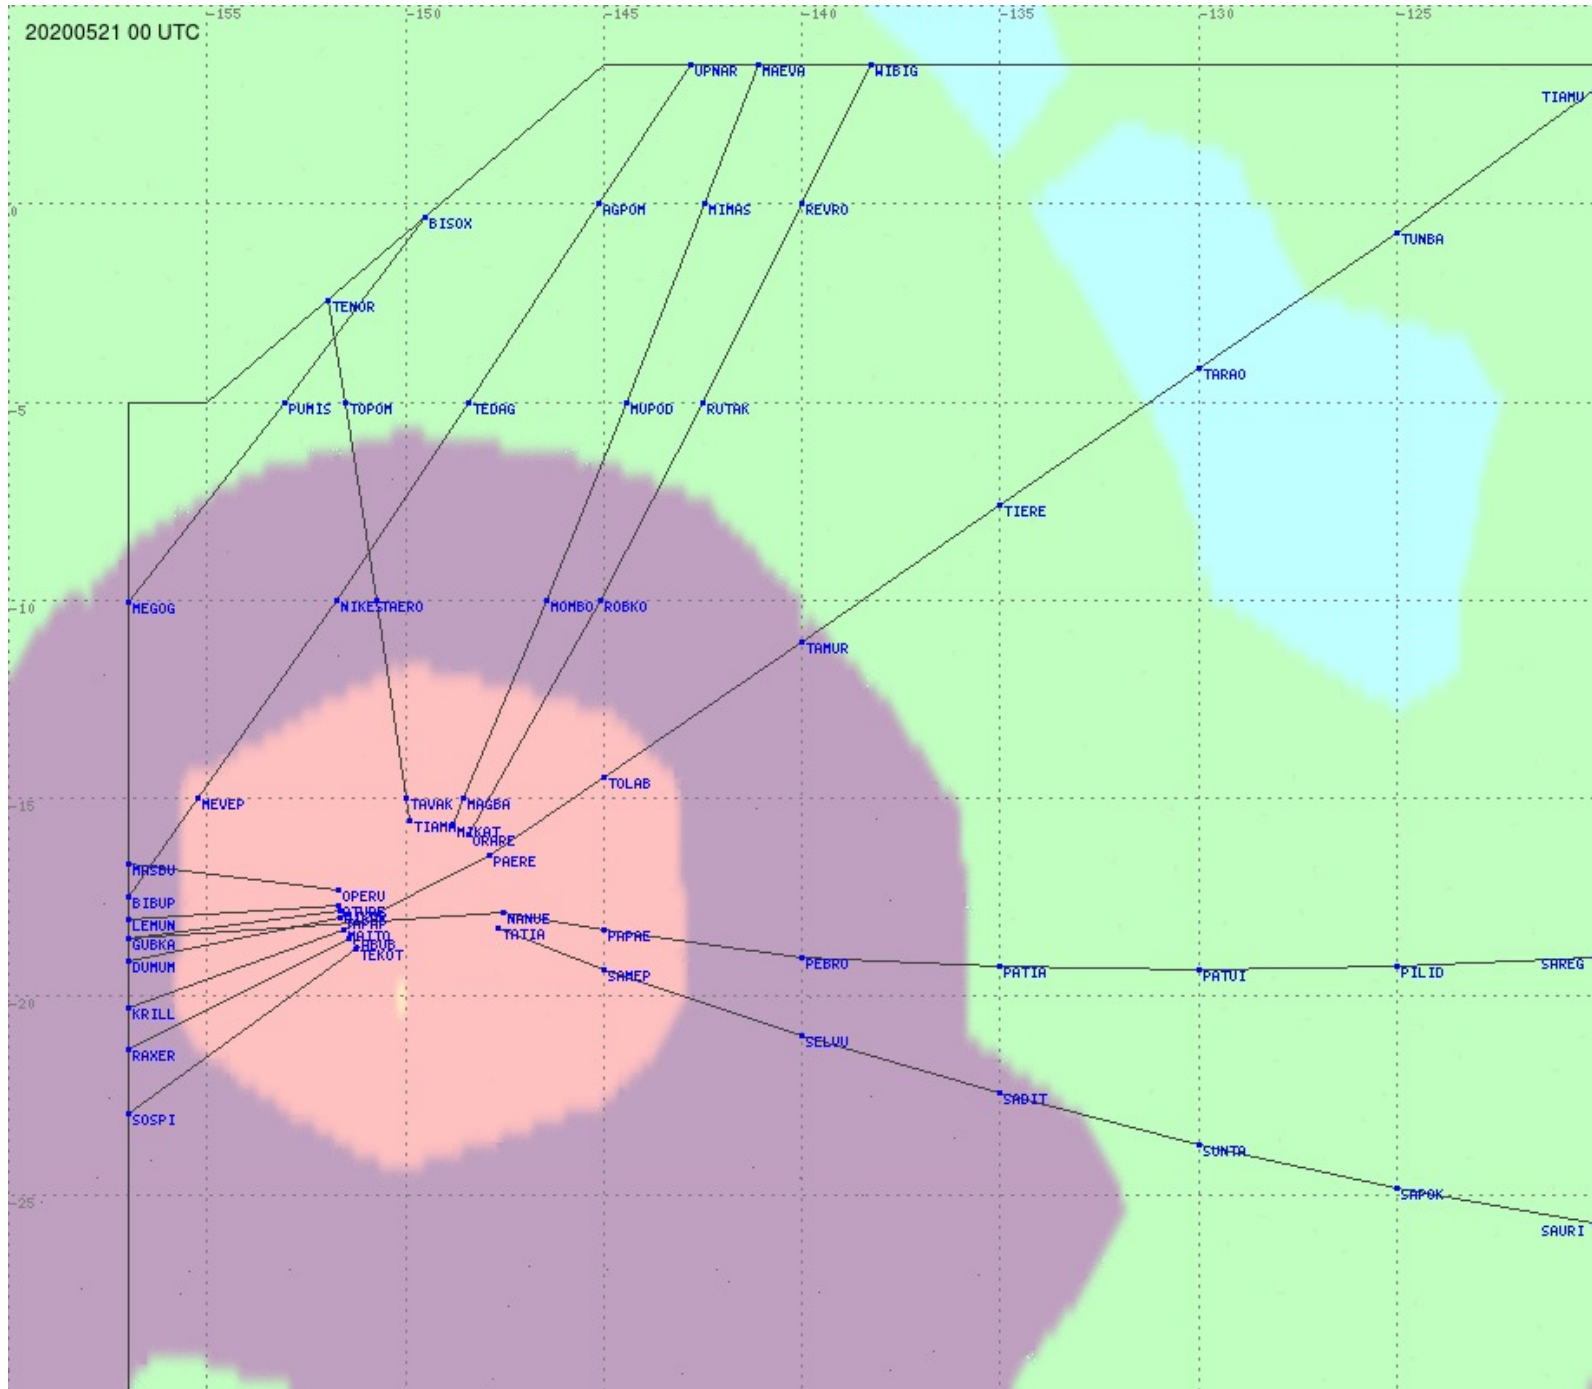

Tahiti FIR - HF Propag - 20200521

2.8 MHz
3.5 MHz
5.6 MHz
8.9 MHz
13.3 MHz
17.9 MHz
None

Tahiti FIR - HF Propag - 20200521

2.8 MHz 3.5 MHz 5.6 MHz 8.9 MHz 13.3 MHz 17.9 MHz None

Tahiti FIR - HF Propag - 20200521

2.8 MHz 3.5 MHz 5.6 MHz 8.9 MHz 13.3 MHz 17.9 MHz None

Tahiti FIR - HF Propag - 20200521

2.8 MHz 3.5 MHz 5.6 MHz 8.9 MHz 13.3 MHz 17.9 MHz None

Tahiti FIR - HF Propag - 20200521

2.8 MHz 3.5 MHz 5.6 MHz 8.9 MHz 13.3 MHz 17.9 MHz None

Tahiti FIR - HF Propag - 20200521

Tahiti FIR - HF Propag - 20200521

2.8 MHz 3.5 MHz 5.6 MHz 8.9 MHz 13.3 MHz 17.9 MHz None

Tahiti FIR - HF Propag - 20200521

Tahiti FIR - HF Propag - 20200521

Tahiti FIR - HF Propag - 20200521