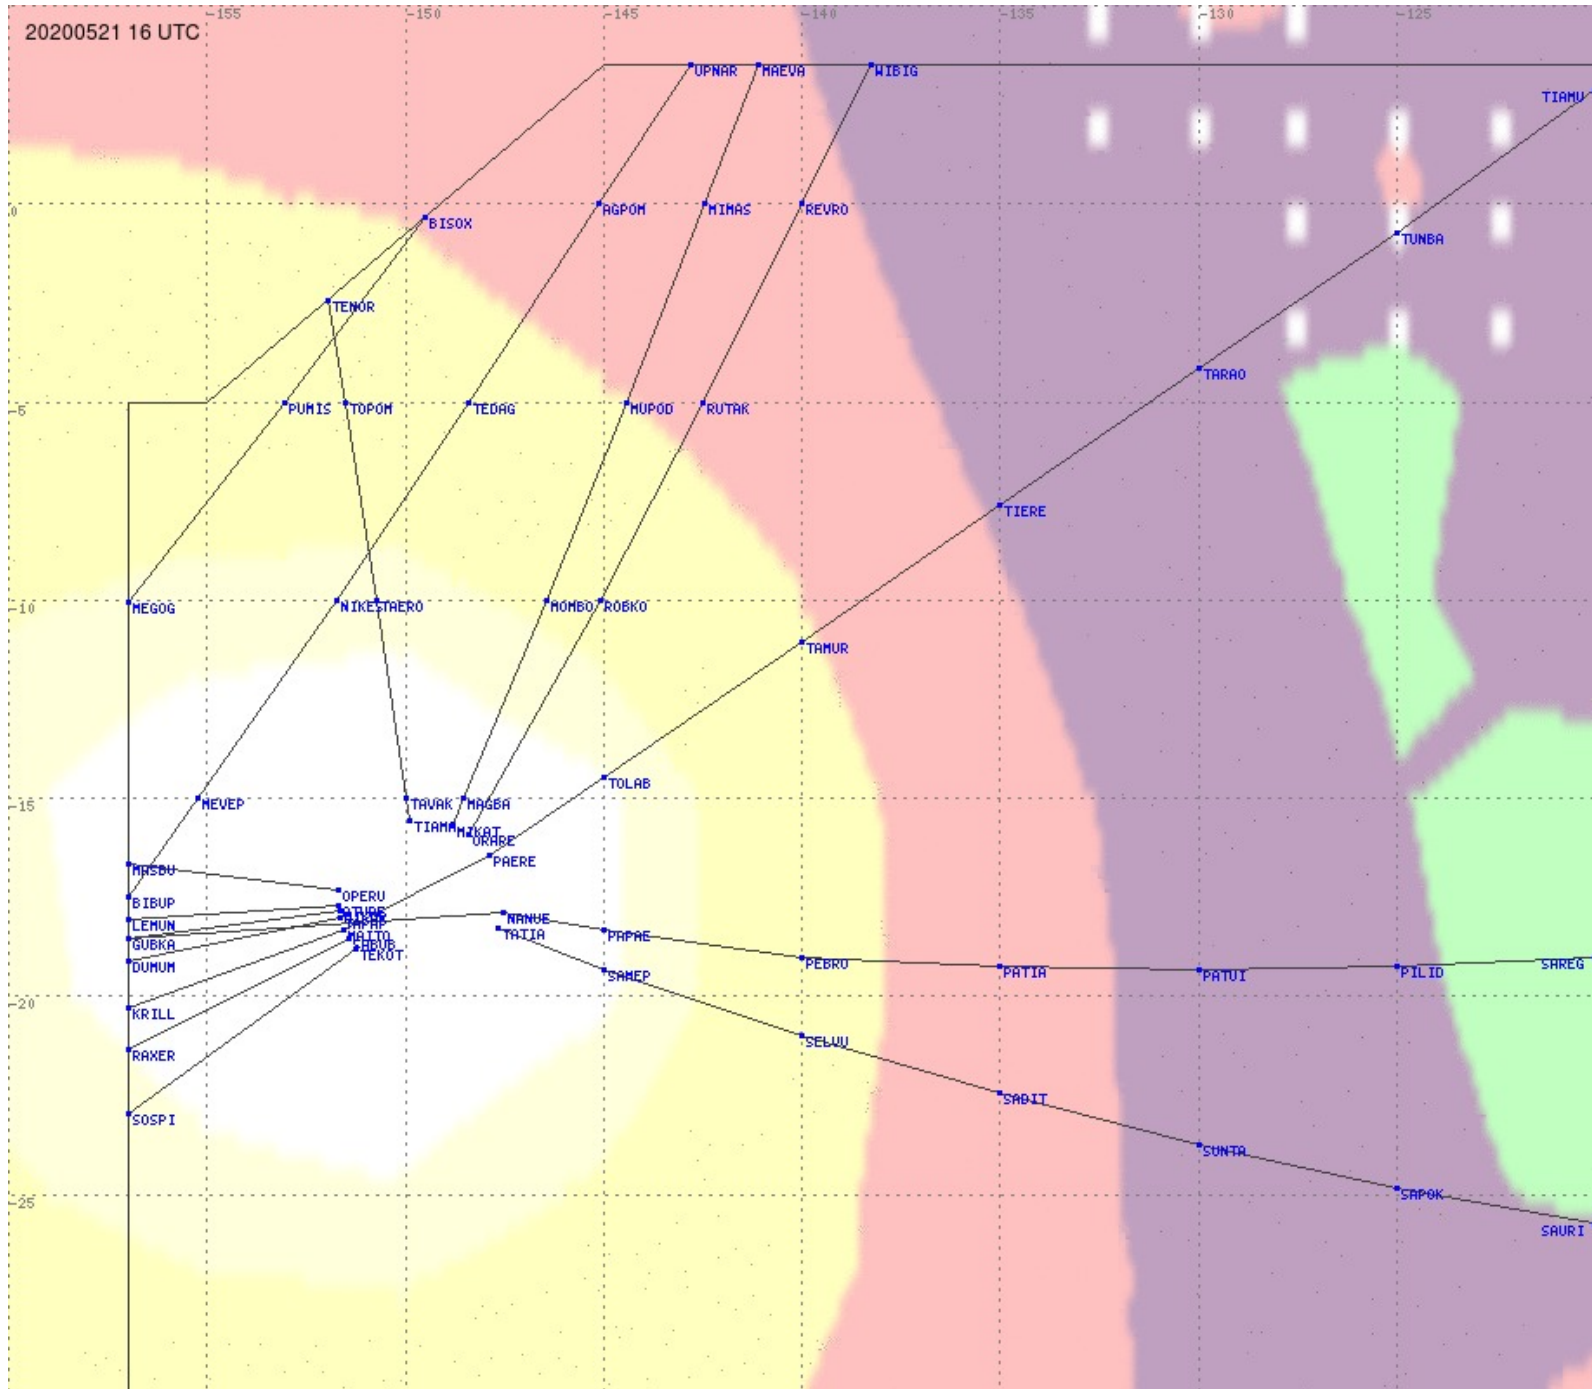

Tahiti FIR - HF Propag - 20200521

2.8 MHz
3.5 MHz
5.6 MHz
8.9 MHz
13.3 MHz
17.9 MHz
None

Tahiti FIR - HF Propag - 20200521

Tahiti FIR - HF Propag - 20200521

Tahiti FIR - HF Propag - 20200521

Tahiti FIR - HF Propag - 20200521

2.8 MHz 3.5 MHz 5.6 MHz 8.9 MHz 13.3 MHz 17.9 MHz None

Tahiti FIR - HF Propag - 20200521

2.8 MHz 3.5 MHz 5.6 MHz 8.9 MHz 13.3 MHz 17.9 MHz None

Tahiti FIR - HF Propag - 20200521

2.8 MHz
3.5 MHz
5.6 MHz
8.9 MHz
13.3 MHz
17.9 MHz
None

Tahiti FIR - HF Propag - 20200521

Tahiti FIR - HF Propag - 20200521

2.8 MHz 3.5 MHz 5.6 MHz 8.9 MHz 13.3 MHz 17.9 MHz None

Tahiti FIR - HF Propag - 20200521

2.8 MHz 3.5 MHz 5.6 MHz 8.9 MHz 13.3 MHz 17.9 MHz None