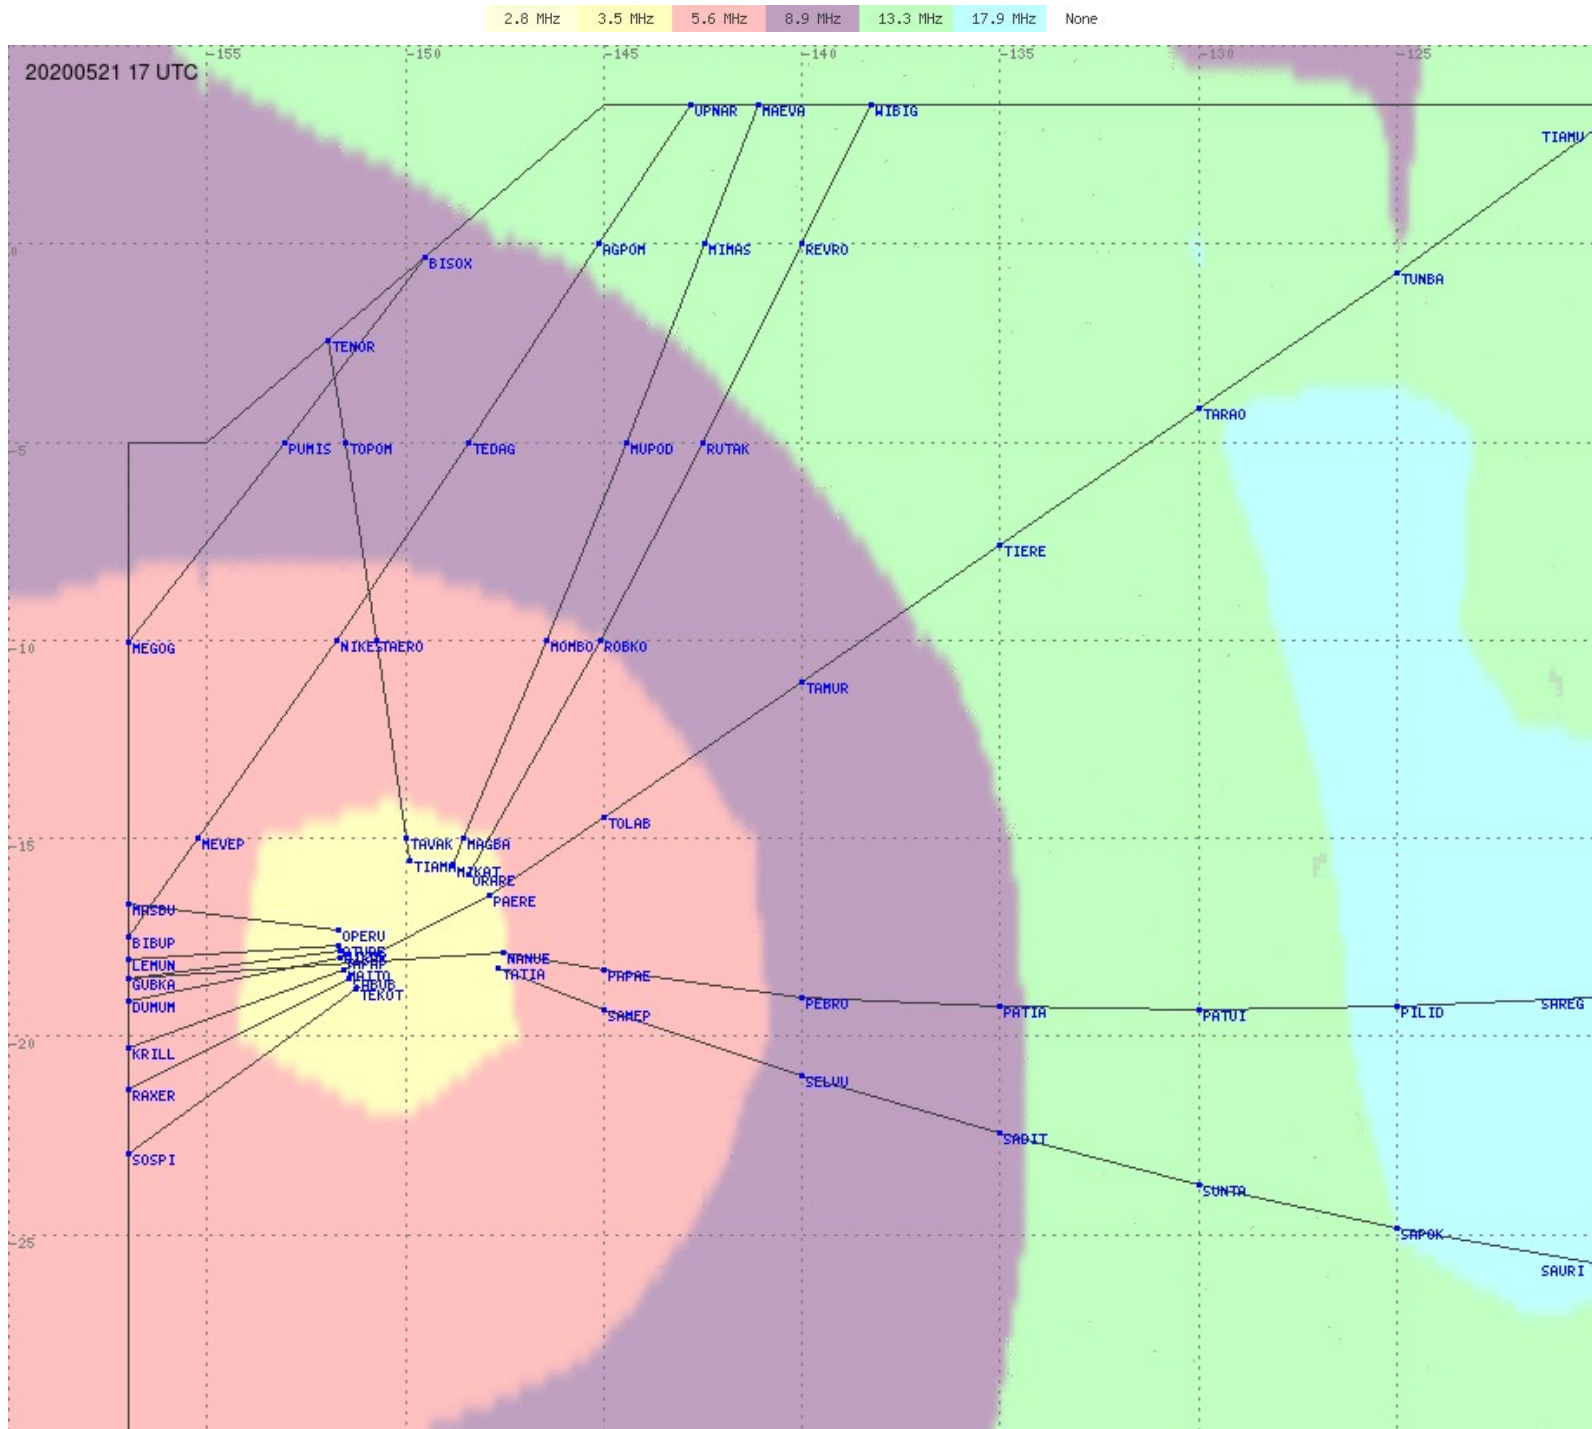

Tahiti FIR - HF Propag - 20200521

2.8 MHz
3.5 MHz
5.6 MHz
8.9 MHz
13.3 MHz
17.9 MHz
None

Tahiti FIR - HF Propag - 20200521

Tahiti FIR - HF Propag - 20200521

Tahiti FIR - HF Propag - 20200521

Tahiti FIR - HF Propag - 20200521

2.8 MHz 3.5 MHz 5.6 MHz 8.9 MHz 13.3 MHz 17.9 MHz None

Tahiti FIR - HF Propag - 20200521

2.8 MHz 3.5 MHz 5.6 MHz 8.9 MHz 13.3 MHz 17.9 MHz None

Tahiti FIR - HF Propag - 20200521

2.8 MHz
3.5 MHz
5.6 MHz
8.9 MHz
13.3 MHz
17.9 MHz
None

Tahiti FIR - HF Propag - 20200521

Tahiti FIR - HF Propag - 20200521

2.8 MHz 3.5 MHz 5.6 MHz 8.9 MHz 13.3 MHz 17.9 MHz None

Tahiti FIR - HF Propag - 20200521

2.8 MHz 3.5 MHz 5.6 MHz 8.9 MHz 13.3 MHz 17.9 MHz None