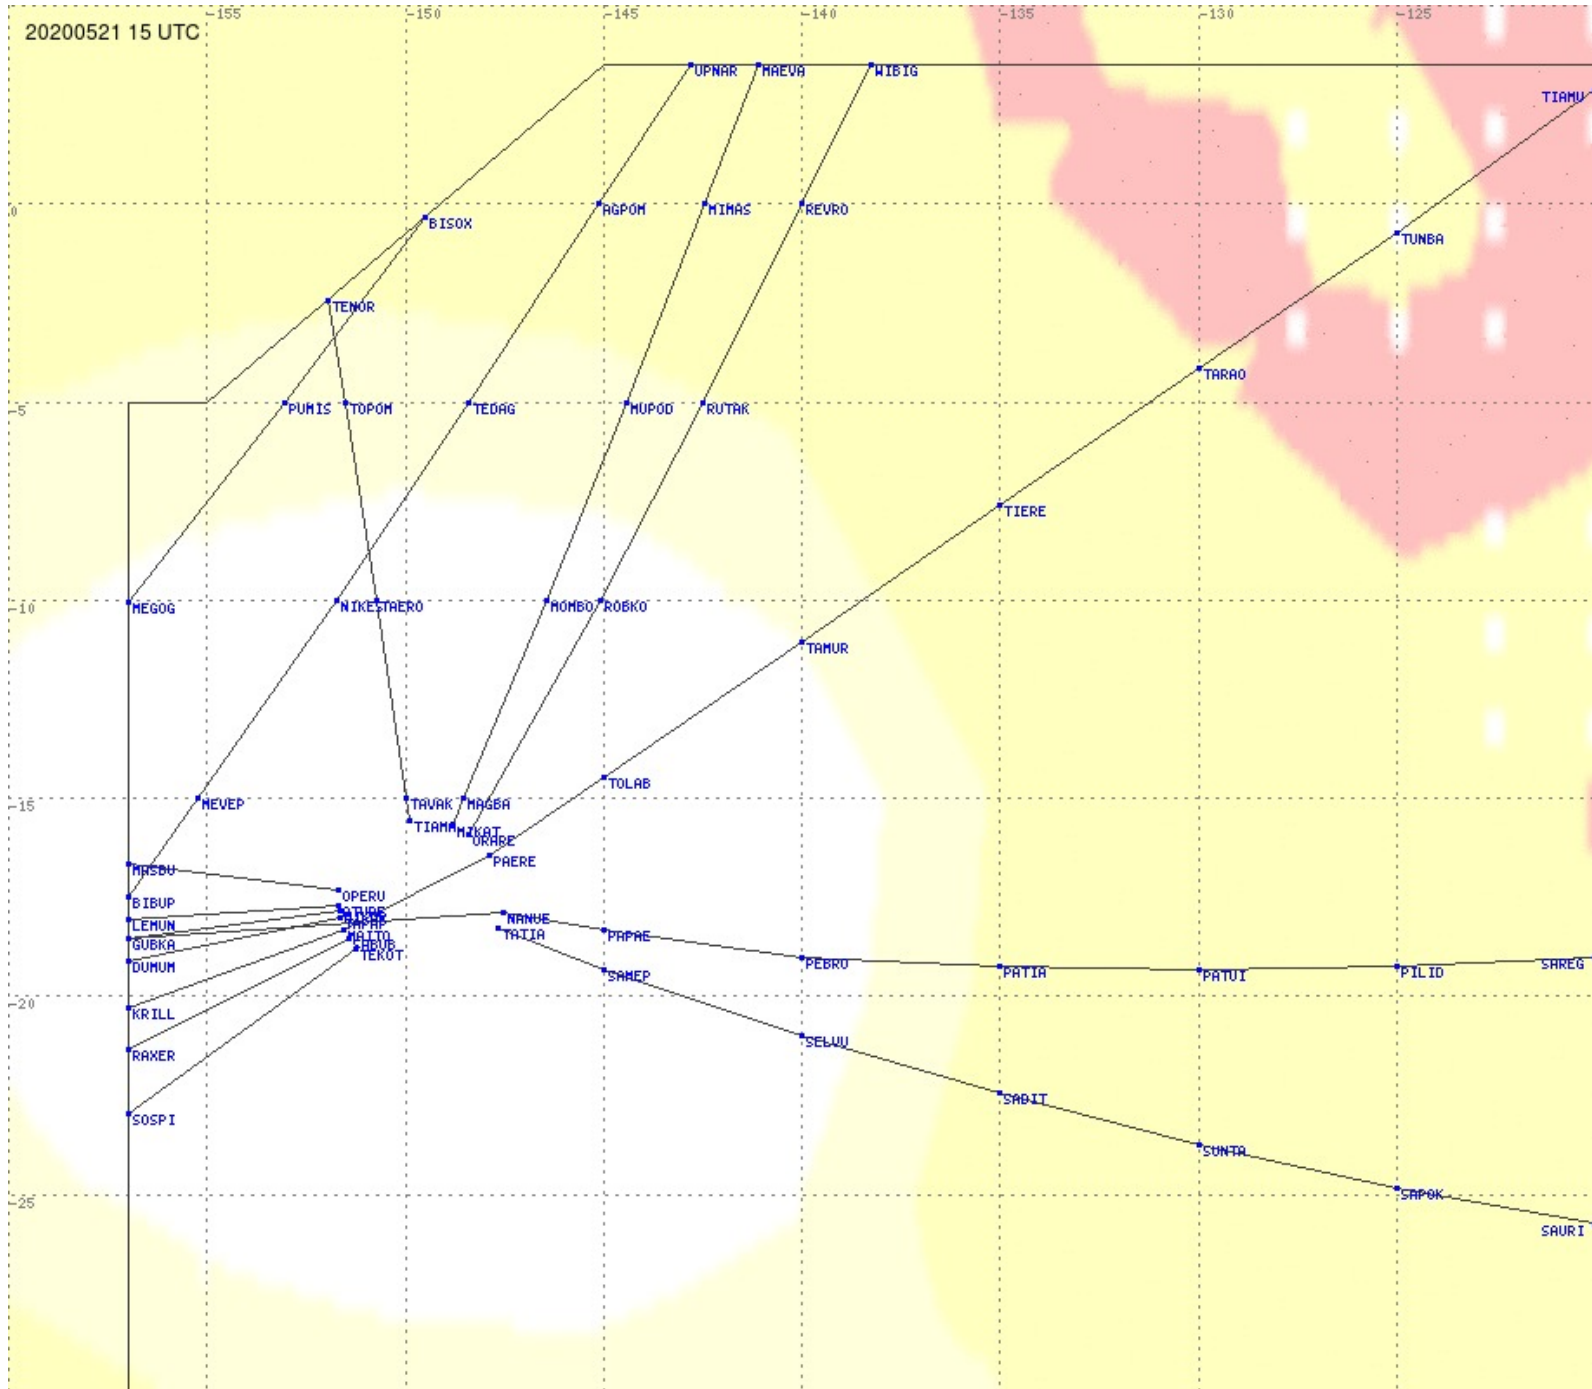

Tahiti FIR - HF Propag - 20200521

2.8 MHz
3.5 MHz
5.6 MHz
8.9 MHz
13.3 MHz
17.9 MHz
None

Tahiti FIR - HF Propag - 20200521

Tahiti FIR - HF Propag - 20200521

Tahiti FIR - HF Propag - 20200521

Tahiti FIR - HF Propag - 20200521

2.8 MHz 3.5 MHz 5.6 MHz 8.9 MHz 13.3 MHz 17.9 MHz None

Tahiti FIR - HF Propag - 20200521

2.8 MHz 3.5 MHz 5.6 MHz 8.9 MHz 13.3 MHz 17.9 MHz None

Tahiti FIR - HF Propag - 20200521

2.8 MHz
3.5 MHz
5.6 MHz
8.9 MHz
13.3 MHz
17.9 MHz
None