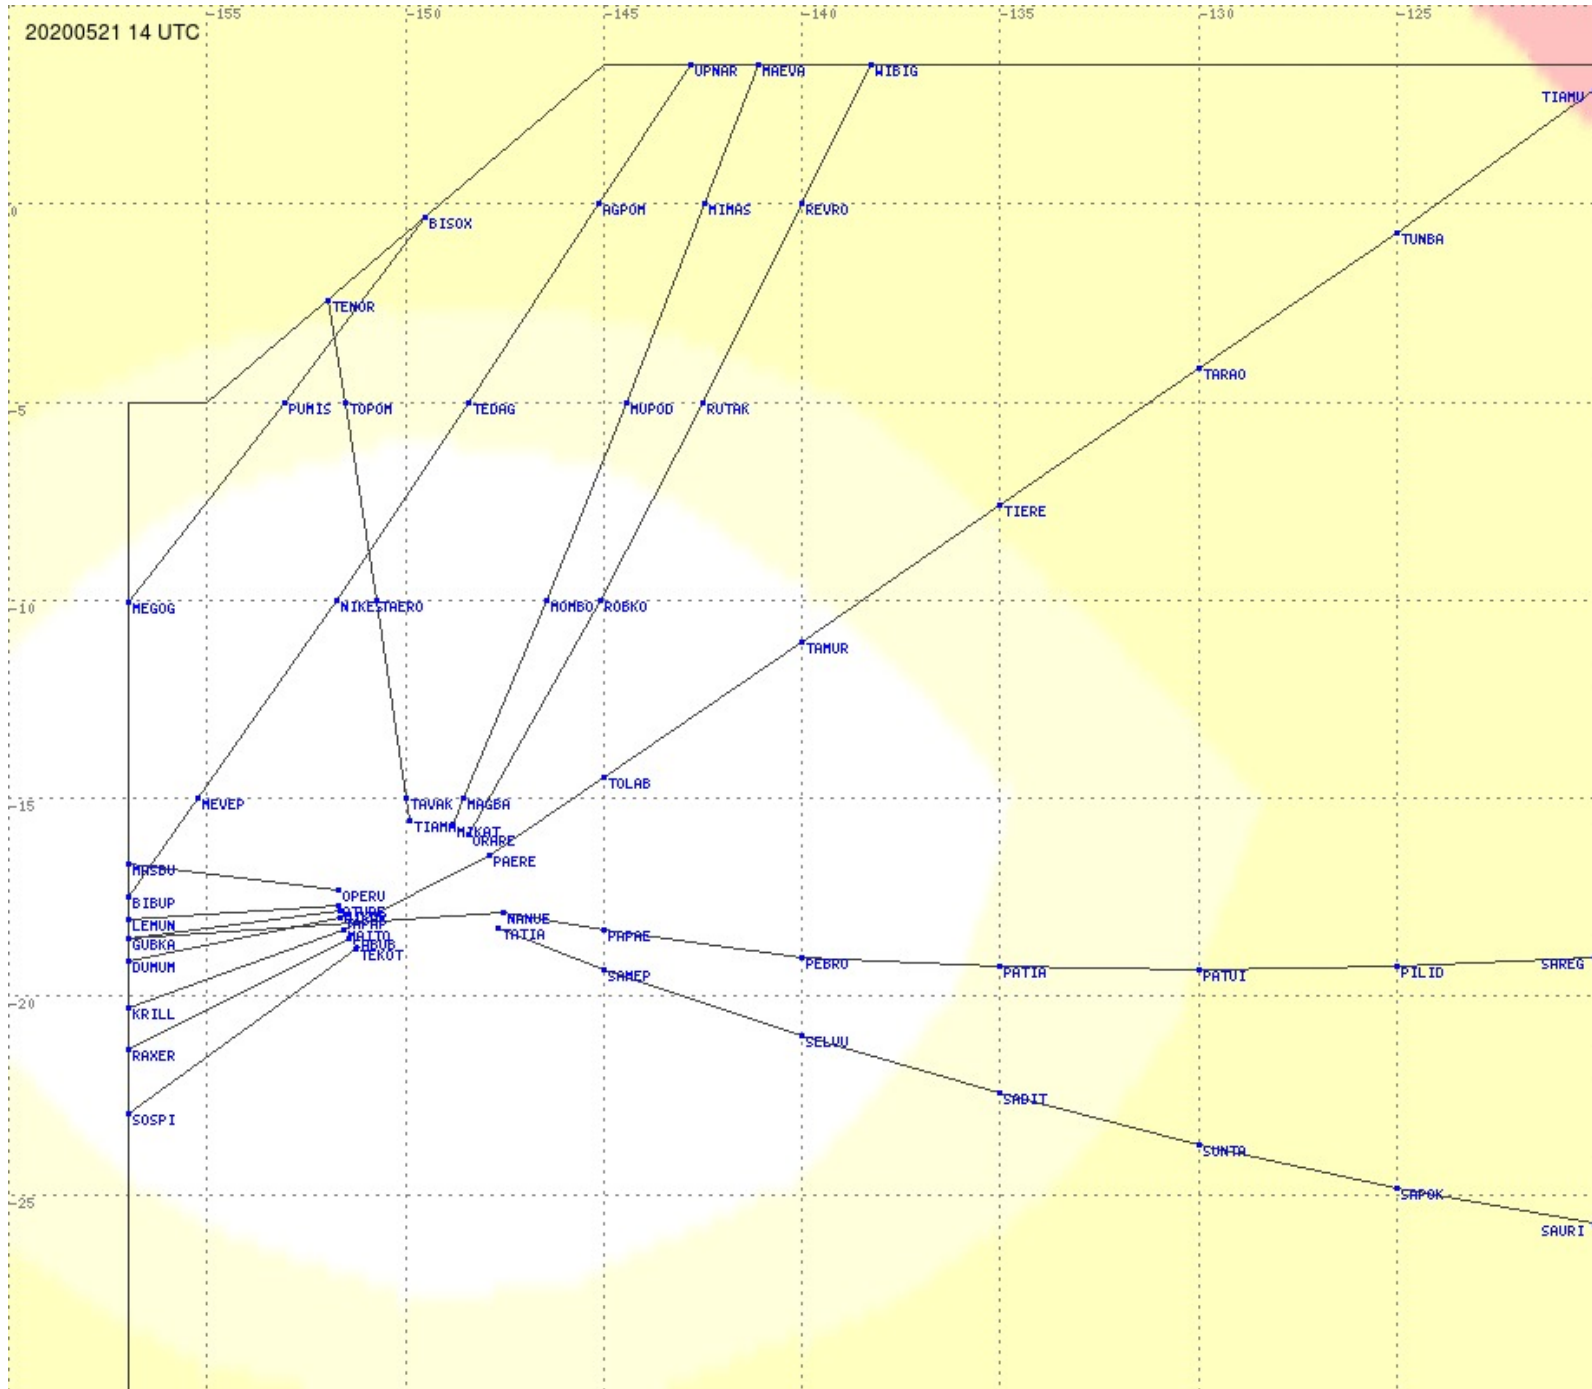

Tahiti FIR - HF Propag - 20200521

2.8 MHz
3.5 MHz
5.6 MHz
8.9 MHz
13.3 MHz
17.9 MHz
None

Tahiti FIR - HF Propag - 20200521

Tahiti FIR - HF Propag - 20200521

Tahiti FIR - HF Propag - 20200521

Tahiti FIR - HF Propag - 20200521

2.8 MHz 3.5 MHz 5.6 MHz 8.9 MHz 13.3 MHz 17.9 MHz None

Tahiti FIR - HF Propag - 20200521

2.8 MHz 3.5 MHz 5.6 MHz 8.9 MHz 13.3 MHz 17.9 MHz None

Tahiti FIR - HF Propag - 20200521

2.8 MHz
3.5 MHz
5.6 MHz
8.9 MHz
13.3 MHz
17.9 MHz
None