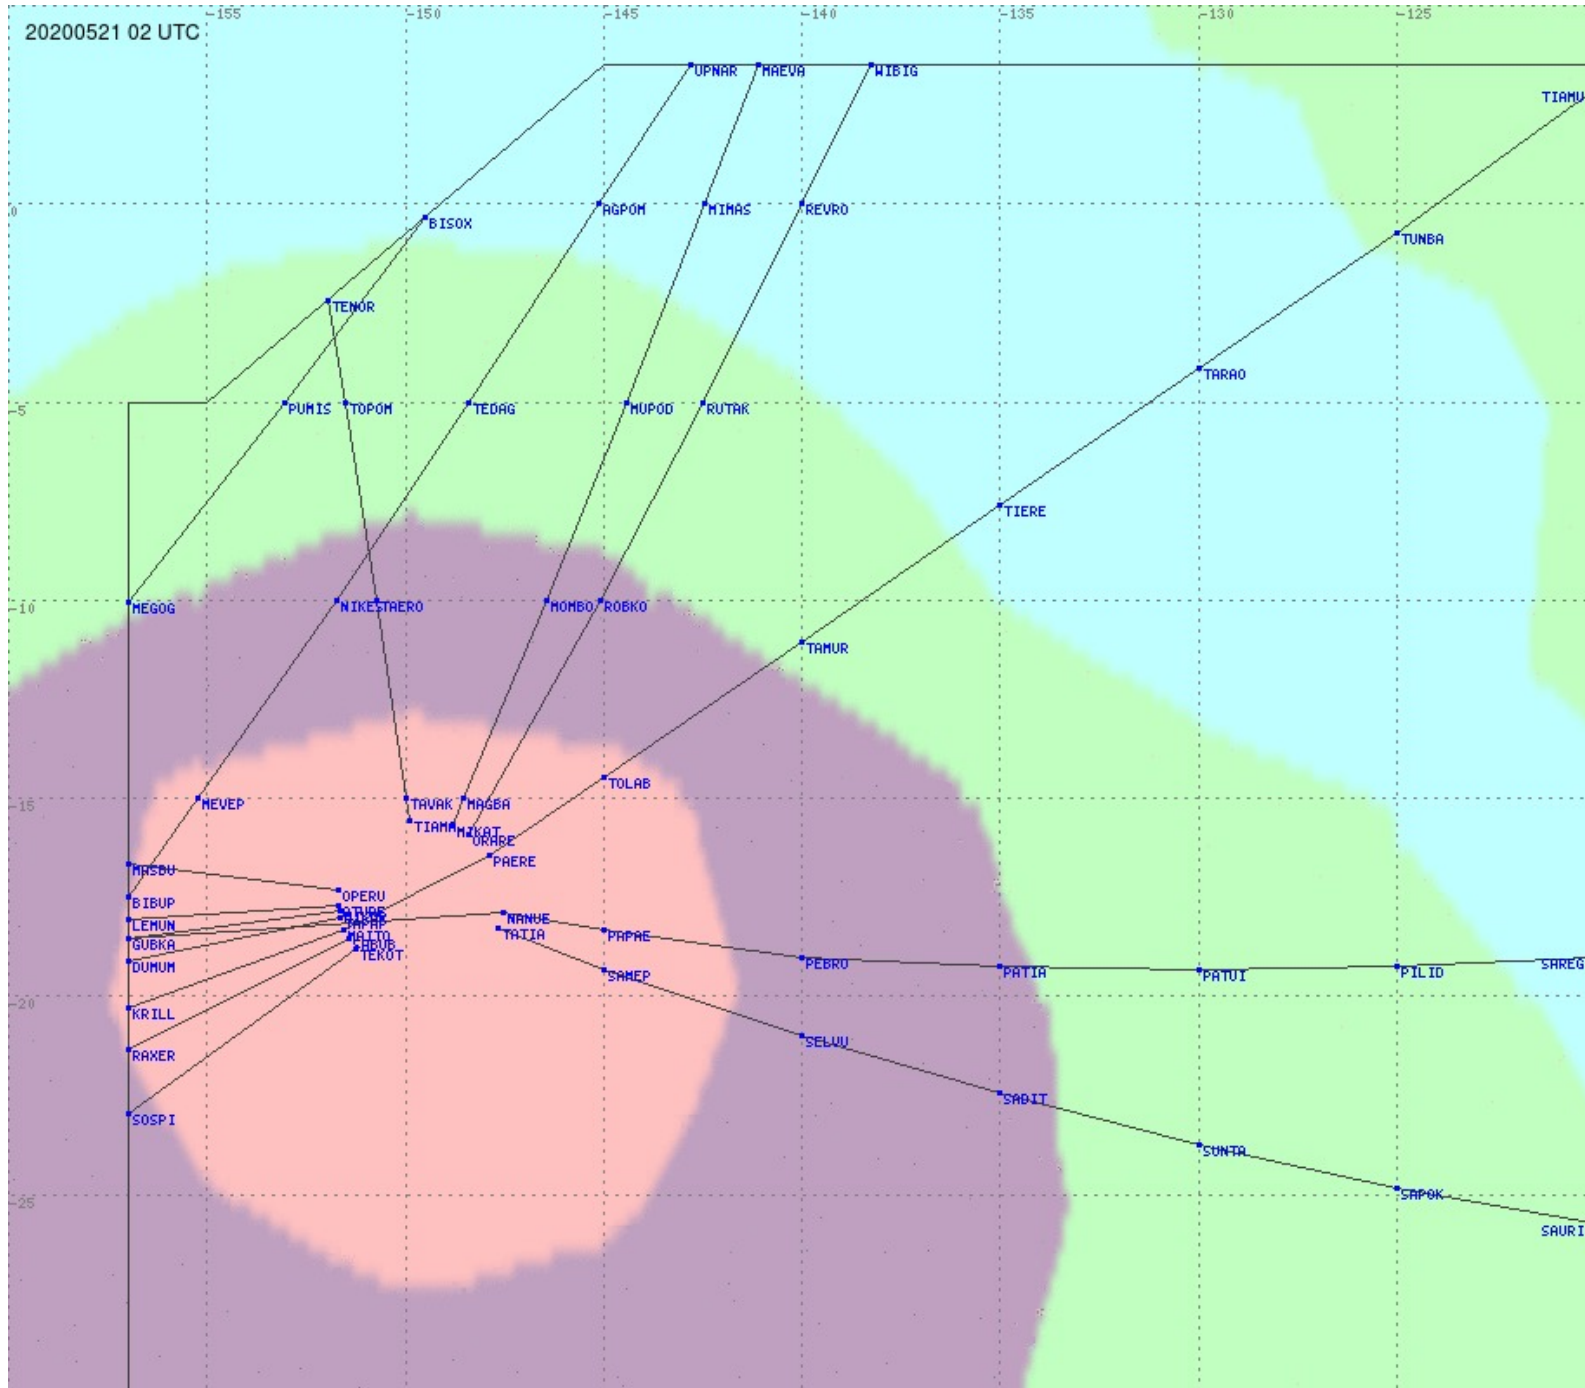

Tahiti FIR - HF Propag - 20200521

2.8 MHz
3.5 MHz
5.6 MHz
8.9 MHz
13.3 MHz
17.9 MHz
None

Tahiti FIR - HF Propag - 20200521

2.8 MHz 3.5 MHz 5.6 MHz 8.9 MHz 13.3 MHz 17.9 MHz None

Tahiti FIR - HF Propag - 20200521

2.8 MHz 3.5 MHz 5.6 MHz 8.9 MHz 13.3 MHz 17.9 MHz None

Tahiti FIR - HF Propag - 20200521

2.8 MHz 3.5 MHz 5.6 MHz 8.9 MHz 13.3 MHz 17.9 MHz None

Tahiti FIR - HF Propag - 20200521

2.8 MHz 3.5 MHz 5.6 MHz 8.9 MHz 13.3 MHz 17.9 MHz None

Tahiti FIR - HF Propag - 20200521

Tahiti FIR - HF Propag - 20200521

2.8 MHz 3.5 MHz 5.6 MHz 8.9 MHz 13.3 MHz 17.9 MHz None

Tahiti FIR - HF Propag - 20200521

Tahiti FIR - HF Propag - 20200521

Tahiti FIR - HF Propag - 20200521