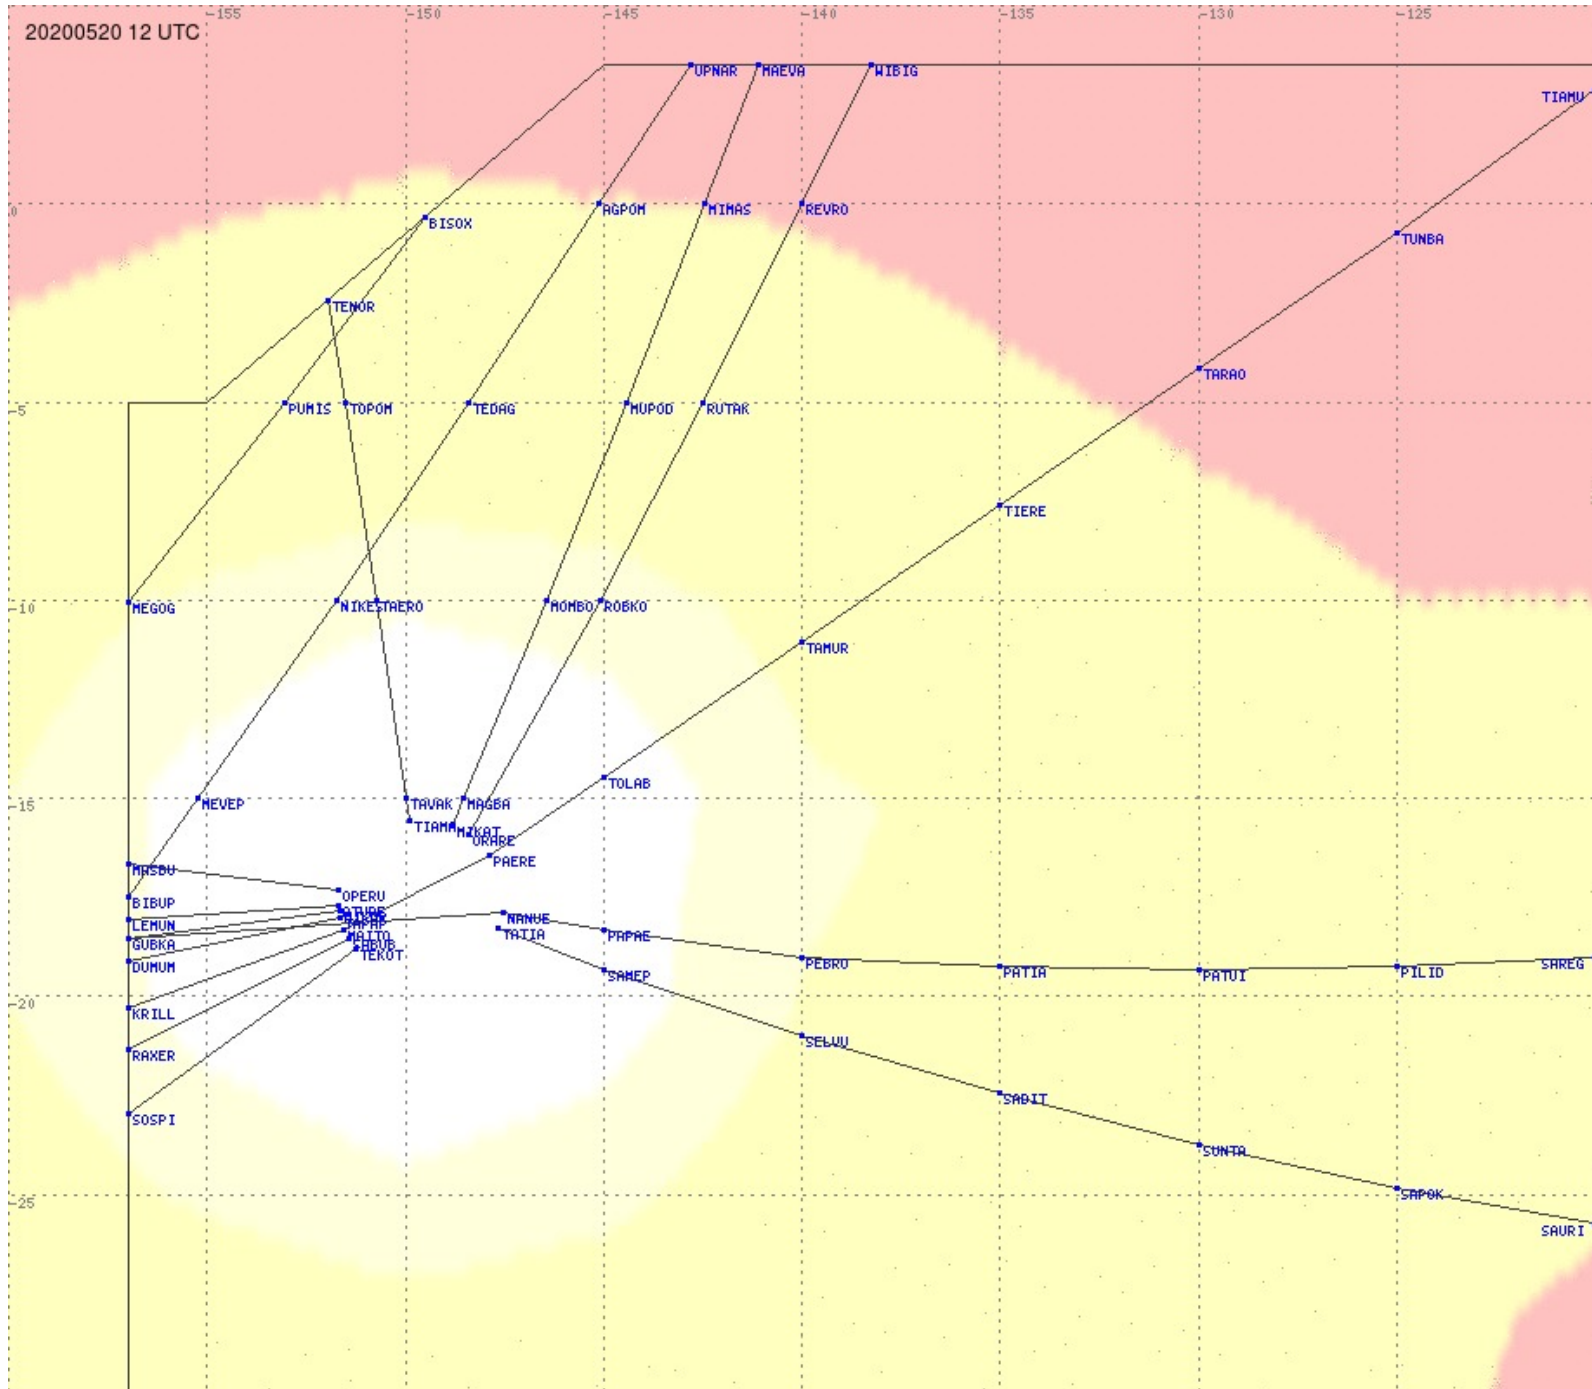

Tahiti FIR - HF Propag - 20200520

2.8 MHz
3.5 MHz
5.6 MHz
8.9 MHz
13.3 MHz
17.9 MHz
None