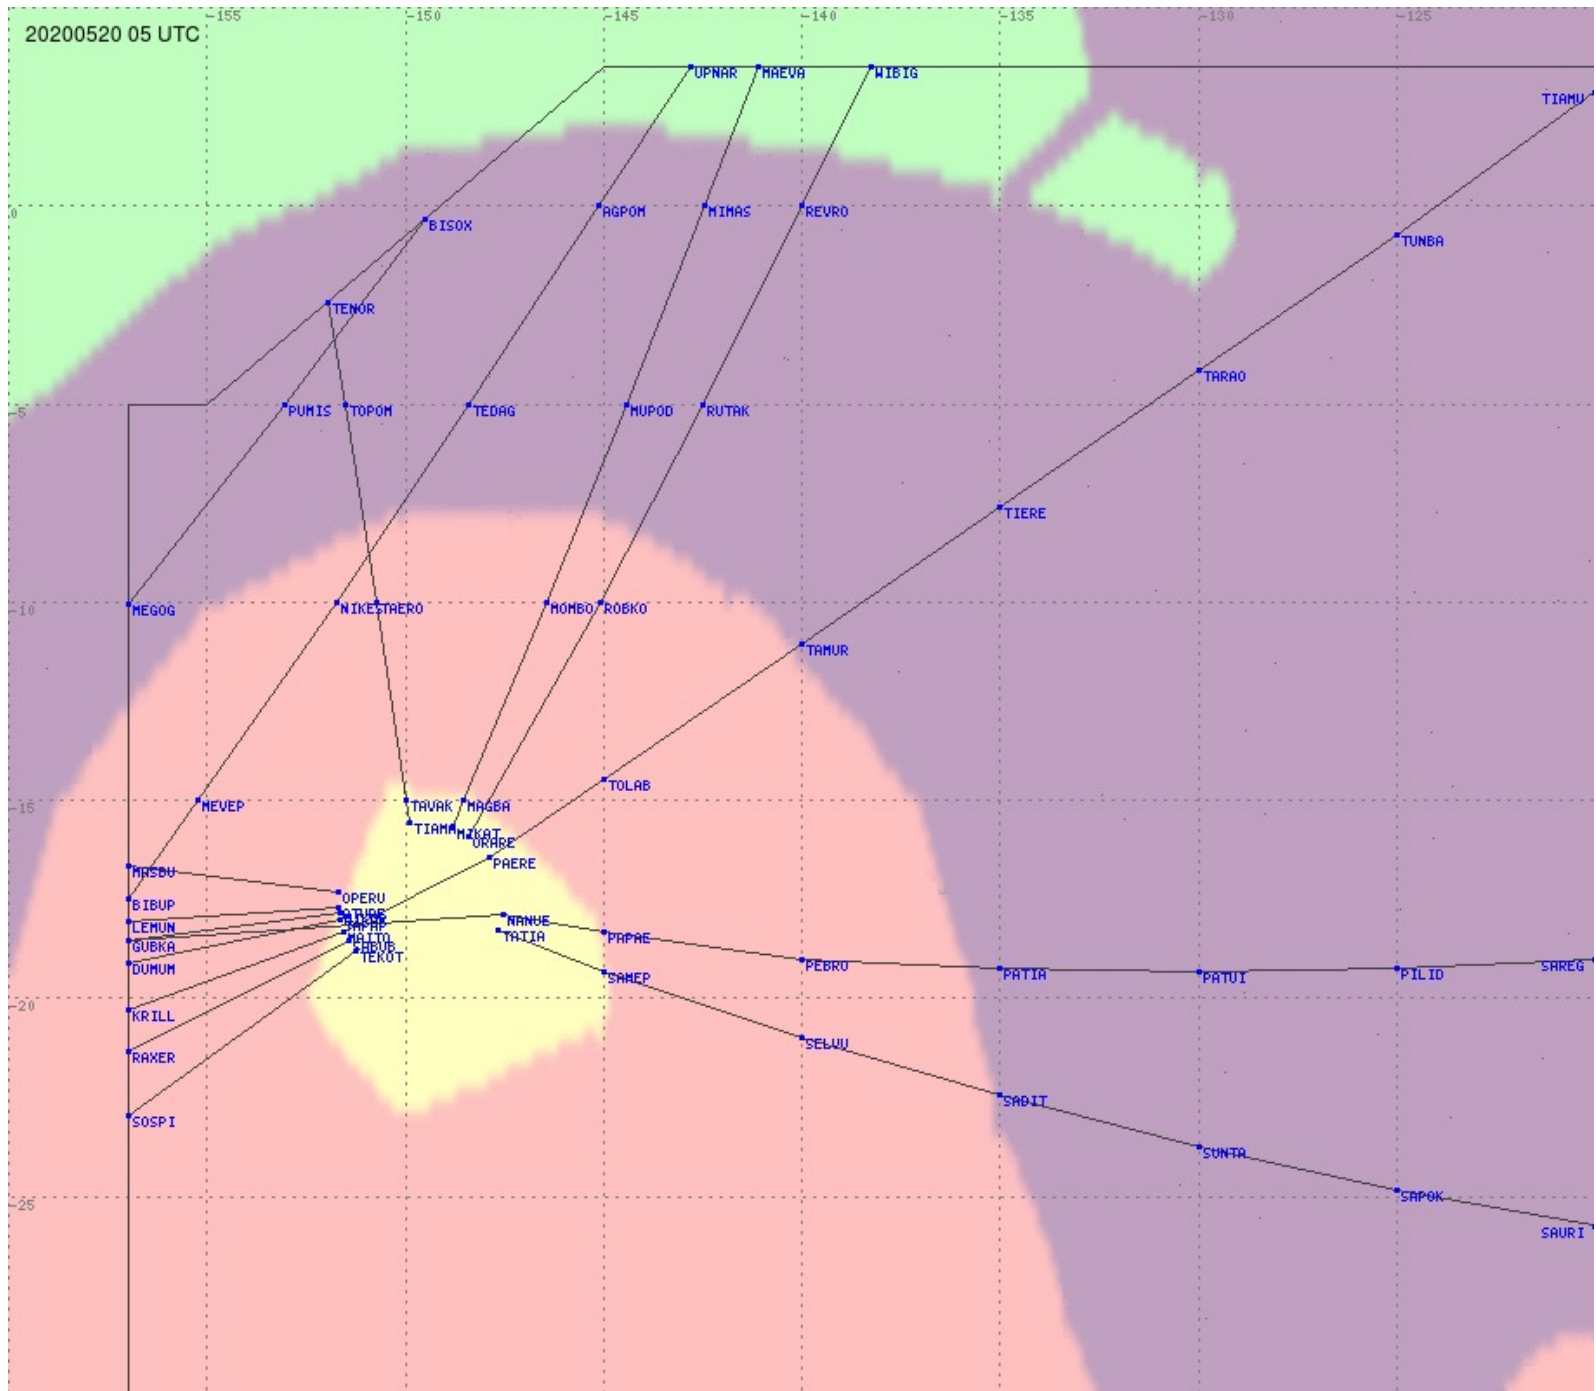

Tahiti FIR - HF Propag - 20200520

2.8 MHz   3.5 MHz   5.6 MHz   8.9 MHz   13.3 MHz   17.9 MHz   None