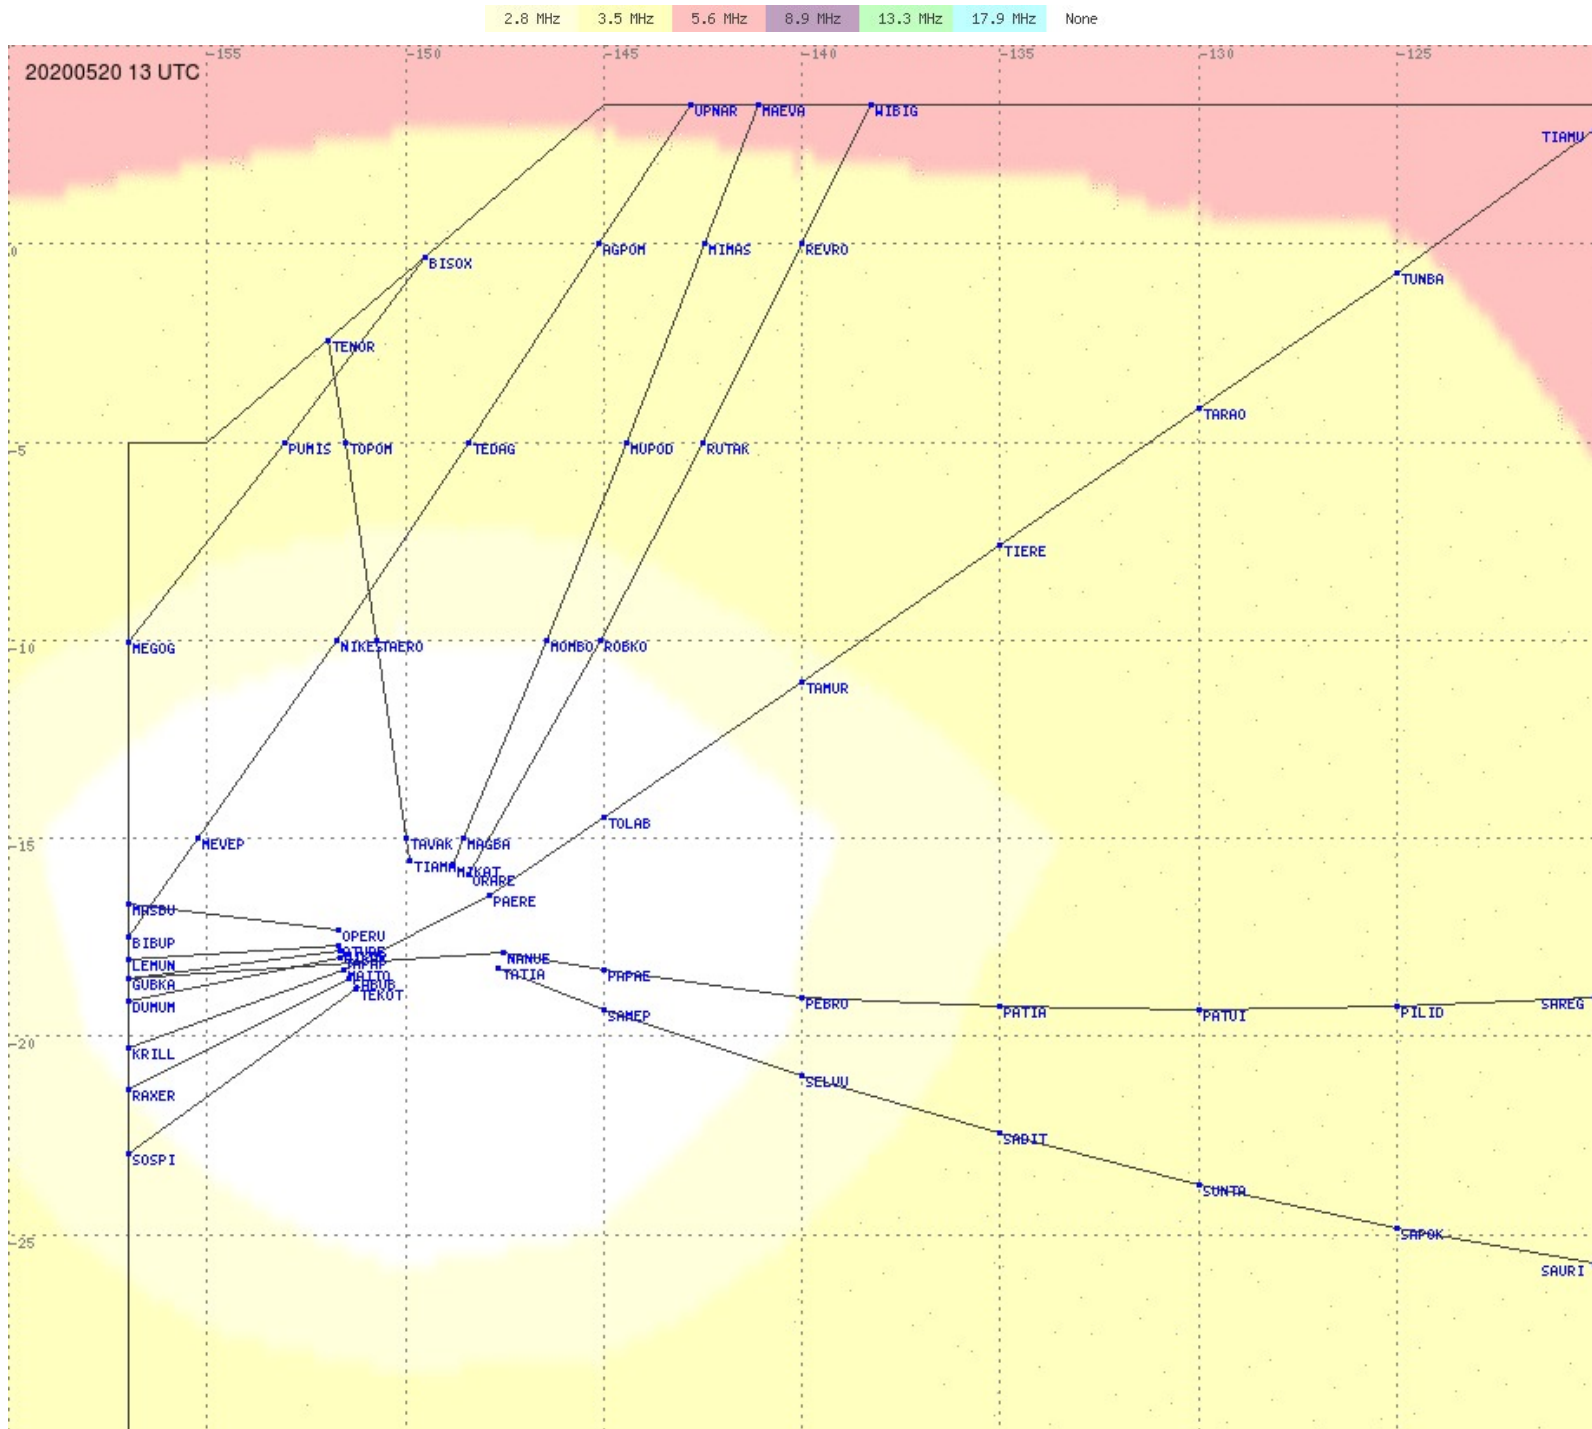

Tahiti FIR - HF Propag - 20200520