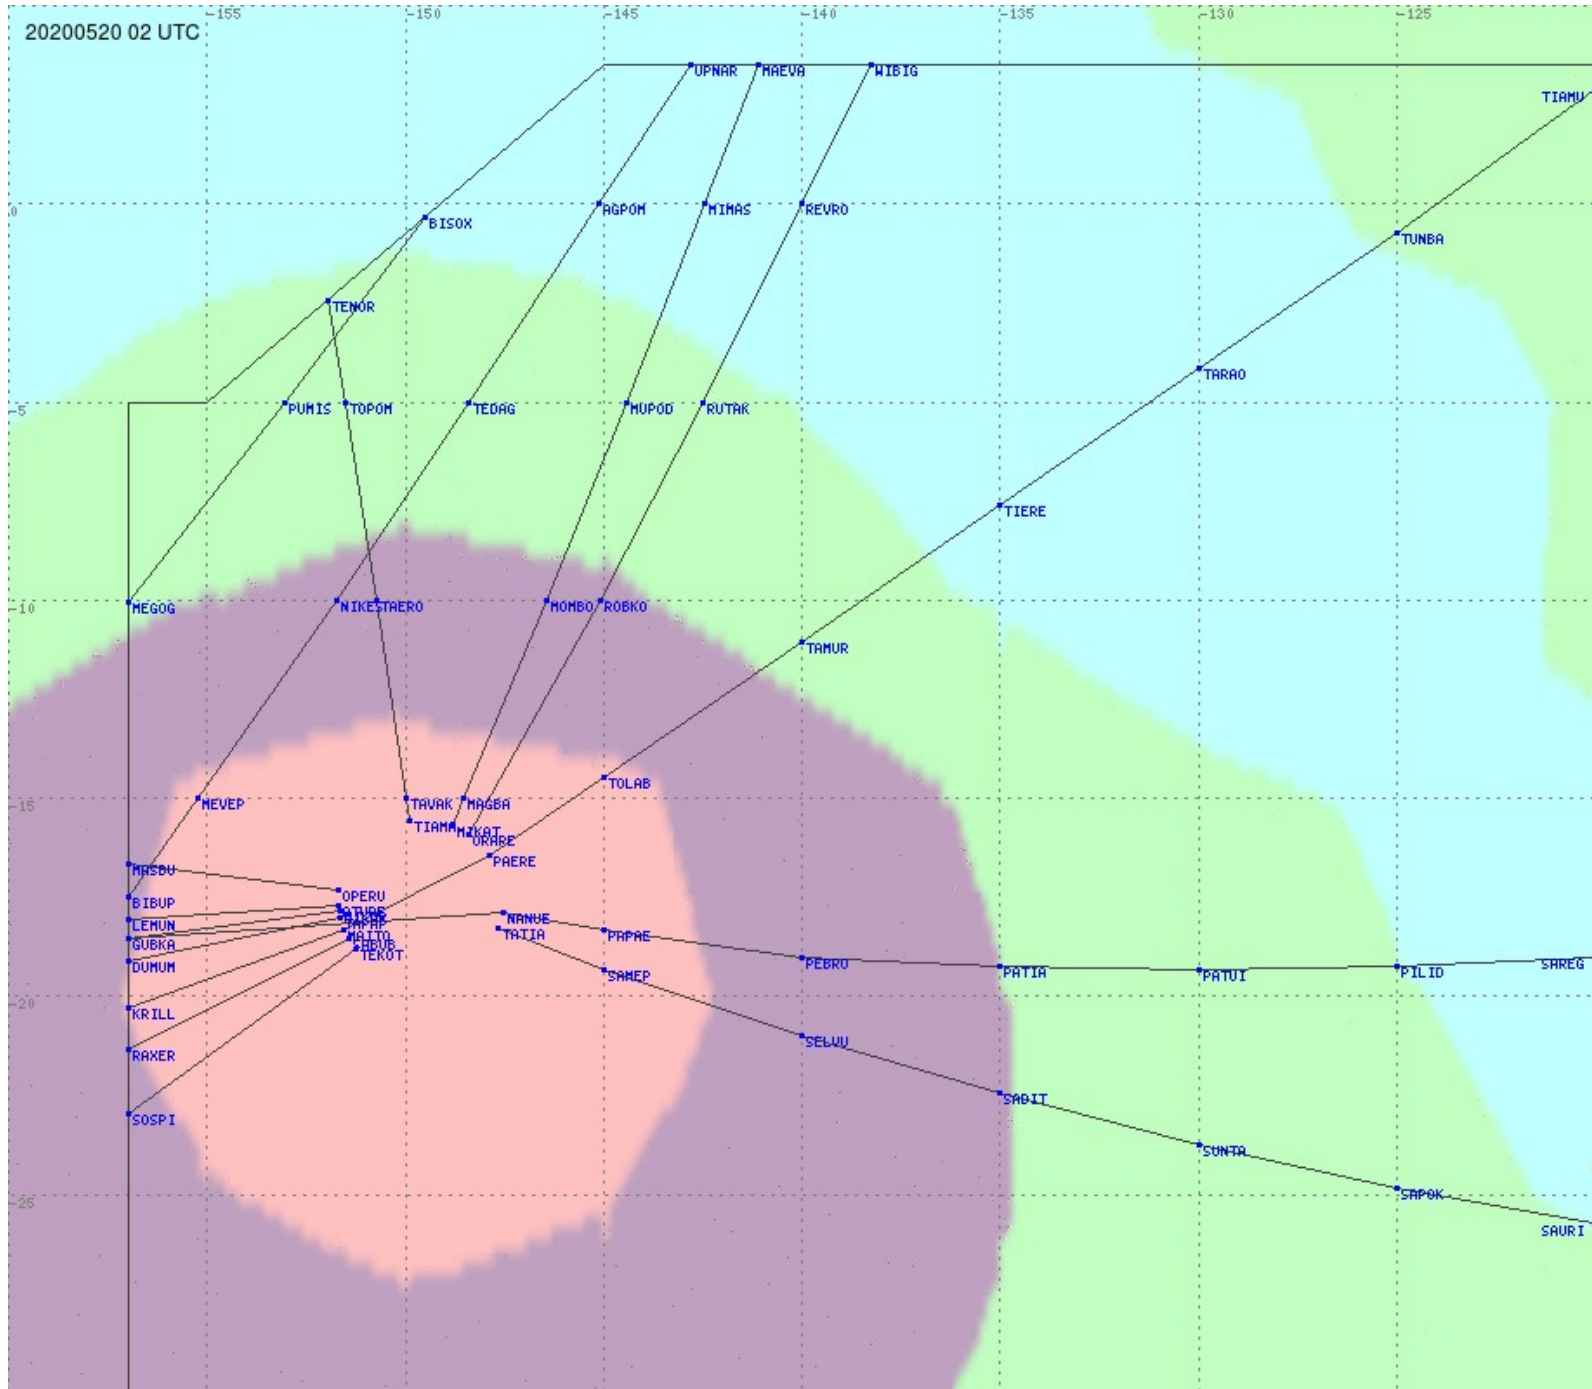

# Tahiti FIR - HF Propag - 20200520

2.8 MHz 3.5 MHz 5.6 MHz 8.9 MHz 13.3 MHz 17.9 MHz None