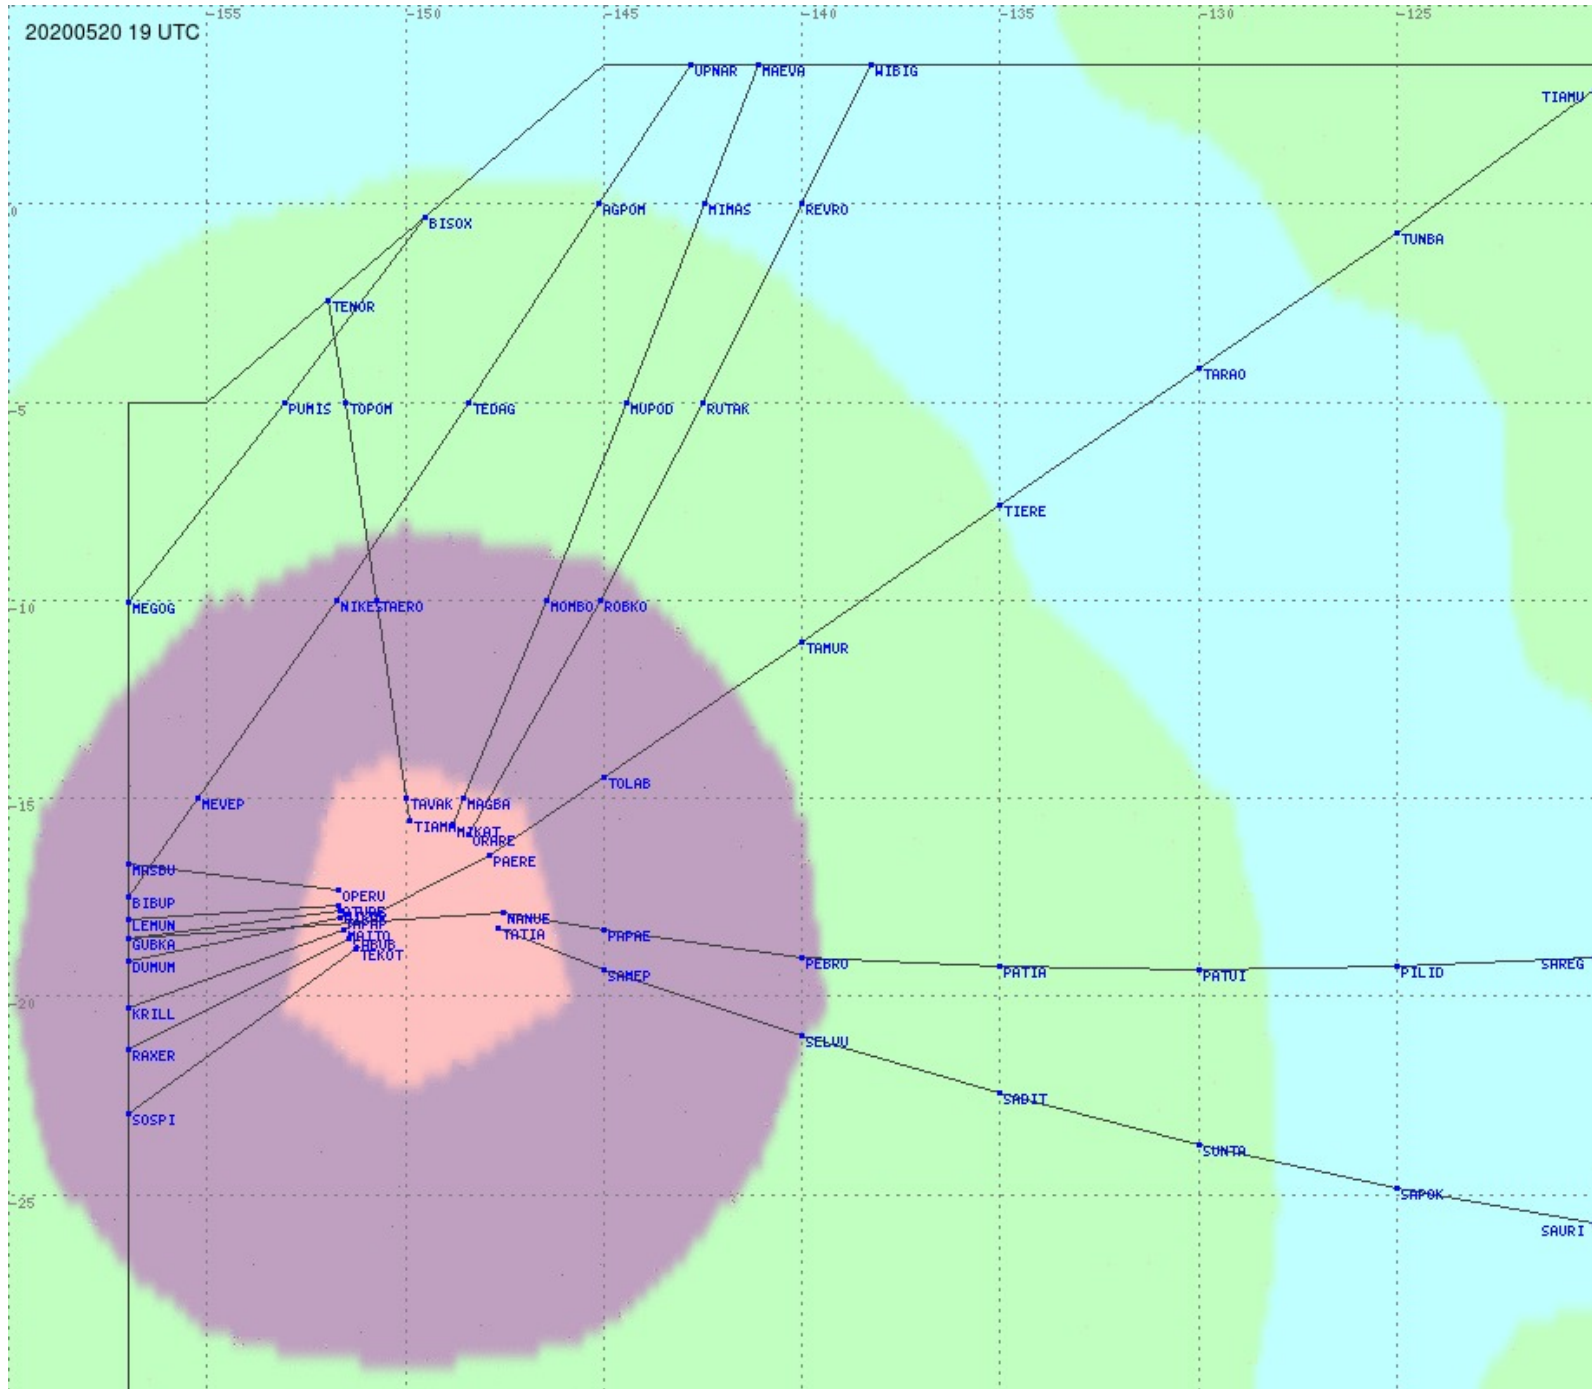

Tahiti FIR - HF Propag - 20200520

2.8 MHz 3.5 MHz 5.6 MHz 8.9 MHz 13.3 MHz 17.9 MHz None