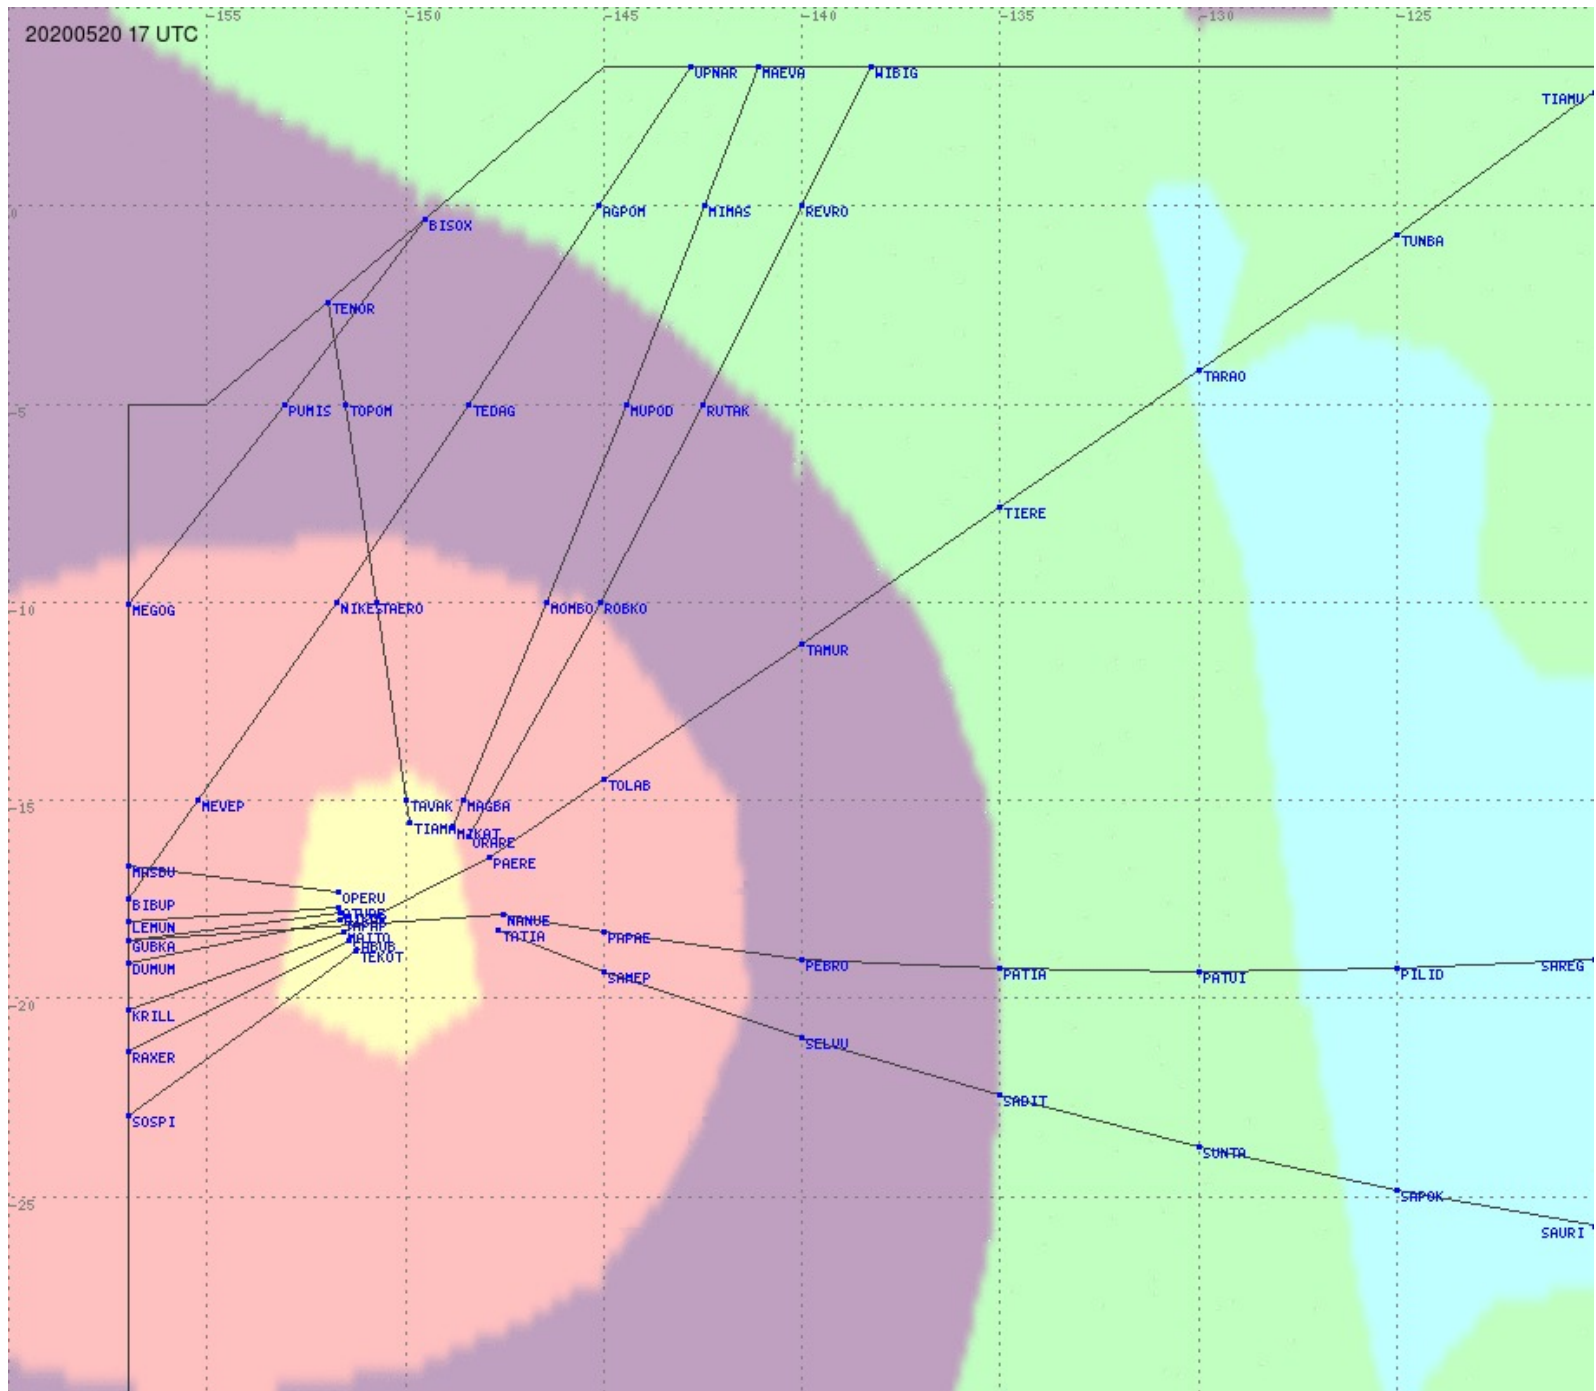

Tahiti FIR - HF Propag - 20200520

2.8 MHz   3.5 MHz   5.6 MHz   8.9 MHz   13.3 MHz   17.9 MHz   None