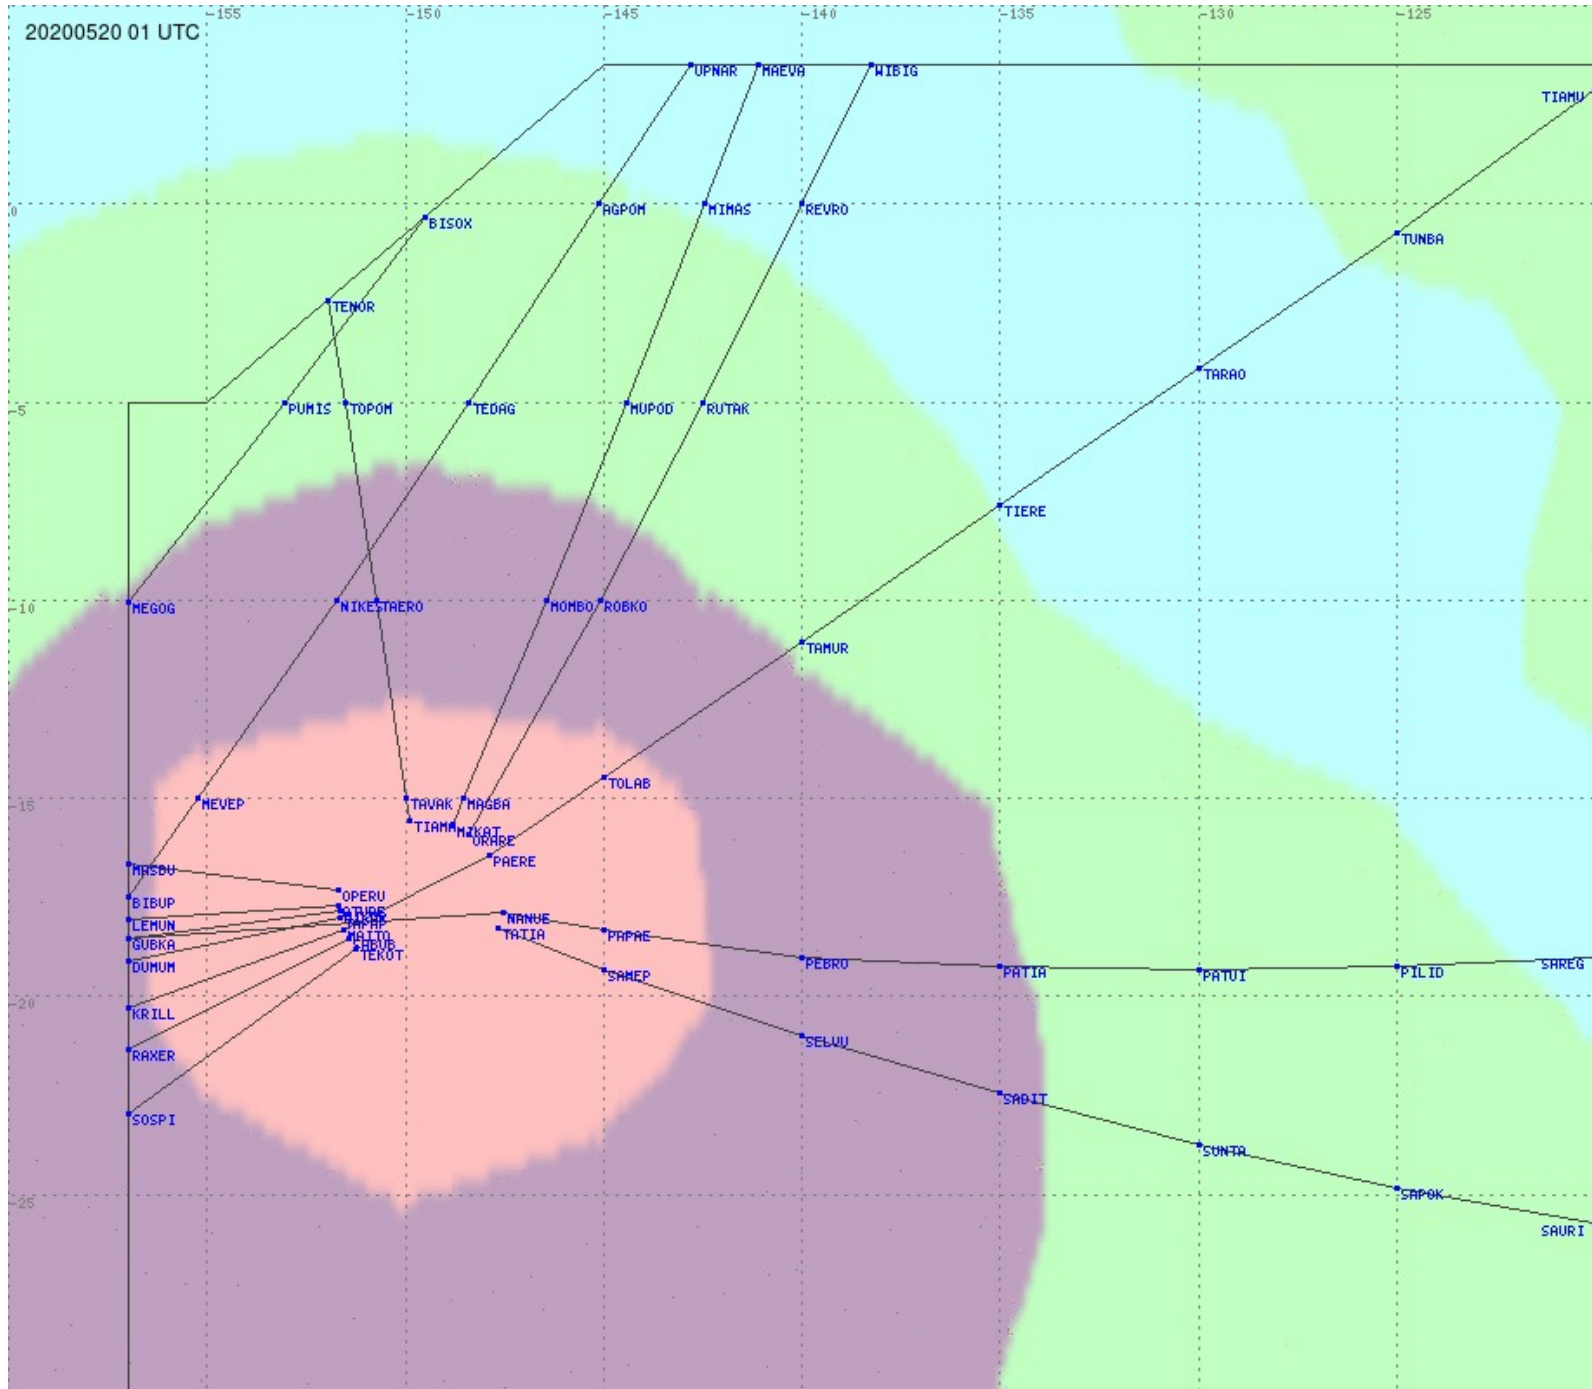

# Tahiti FIR - HF Propag - 20200520

2.8 MHz 3.5 MHz 5.6 MHz 8.9 MHz 13.3 MHz 17.9 MHz None