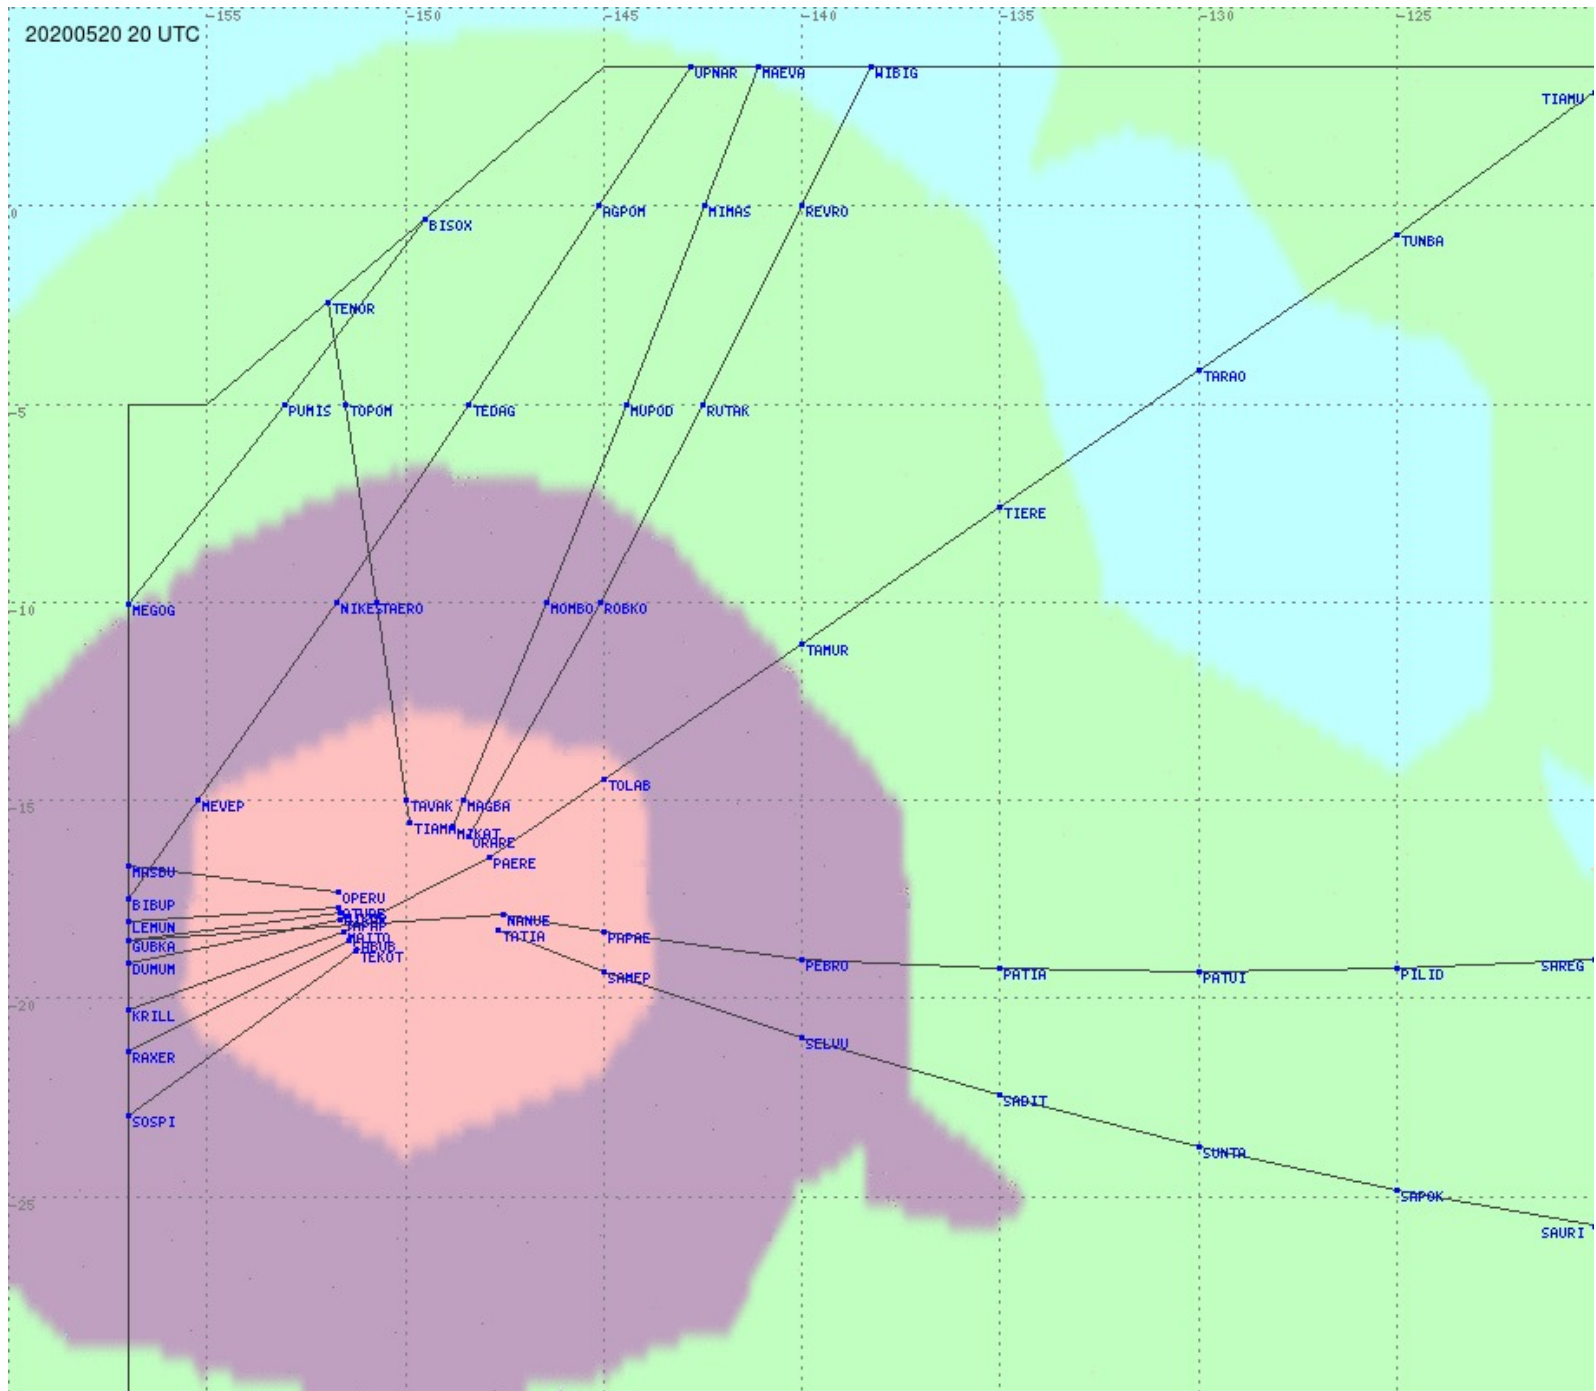

Tahiti FIR - HF Propag - 20200520

2.8 MHz   3.5 MHz   5.6 MHz   8.9 MHz   13.3 MHz   17.9 MHz   None