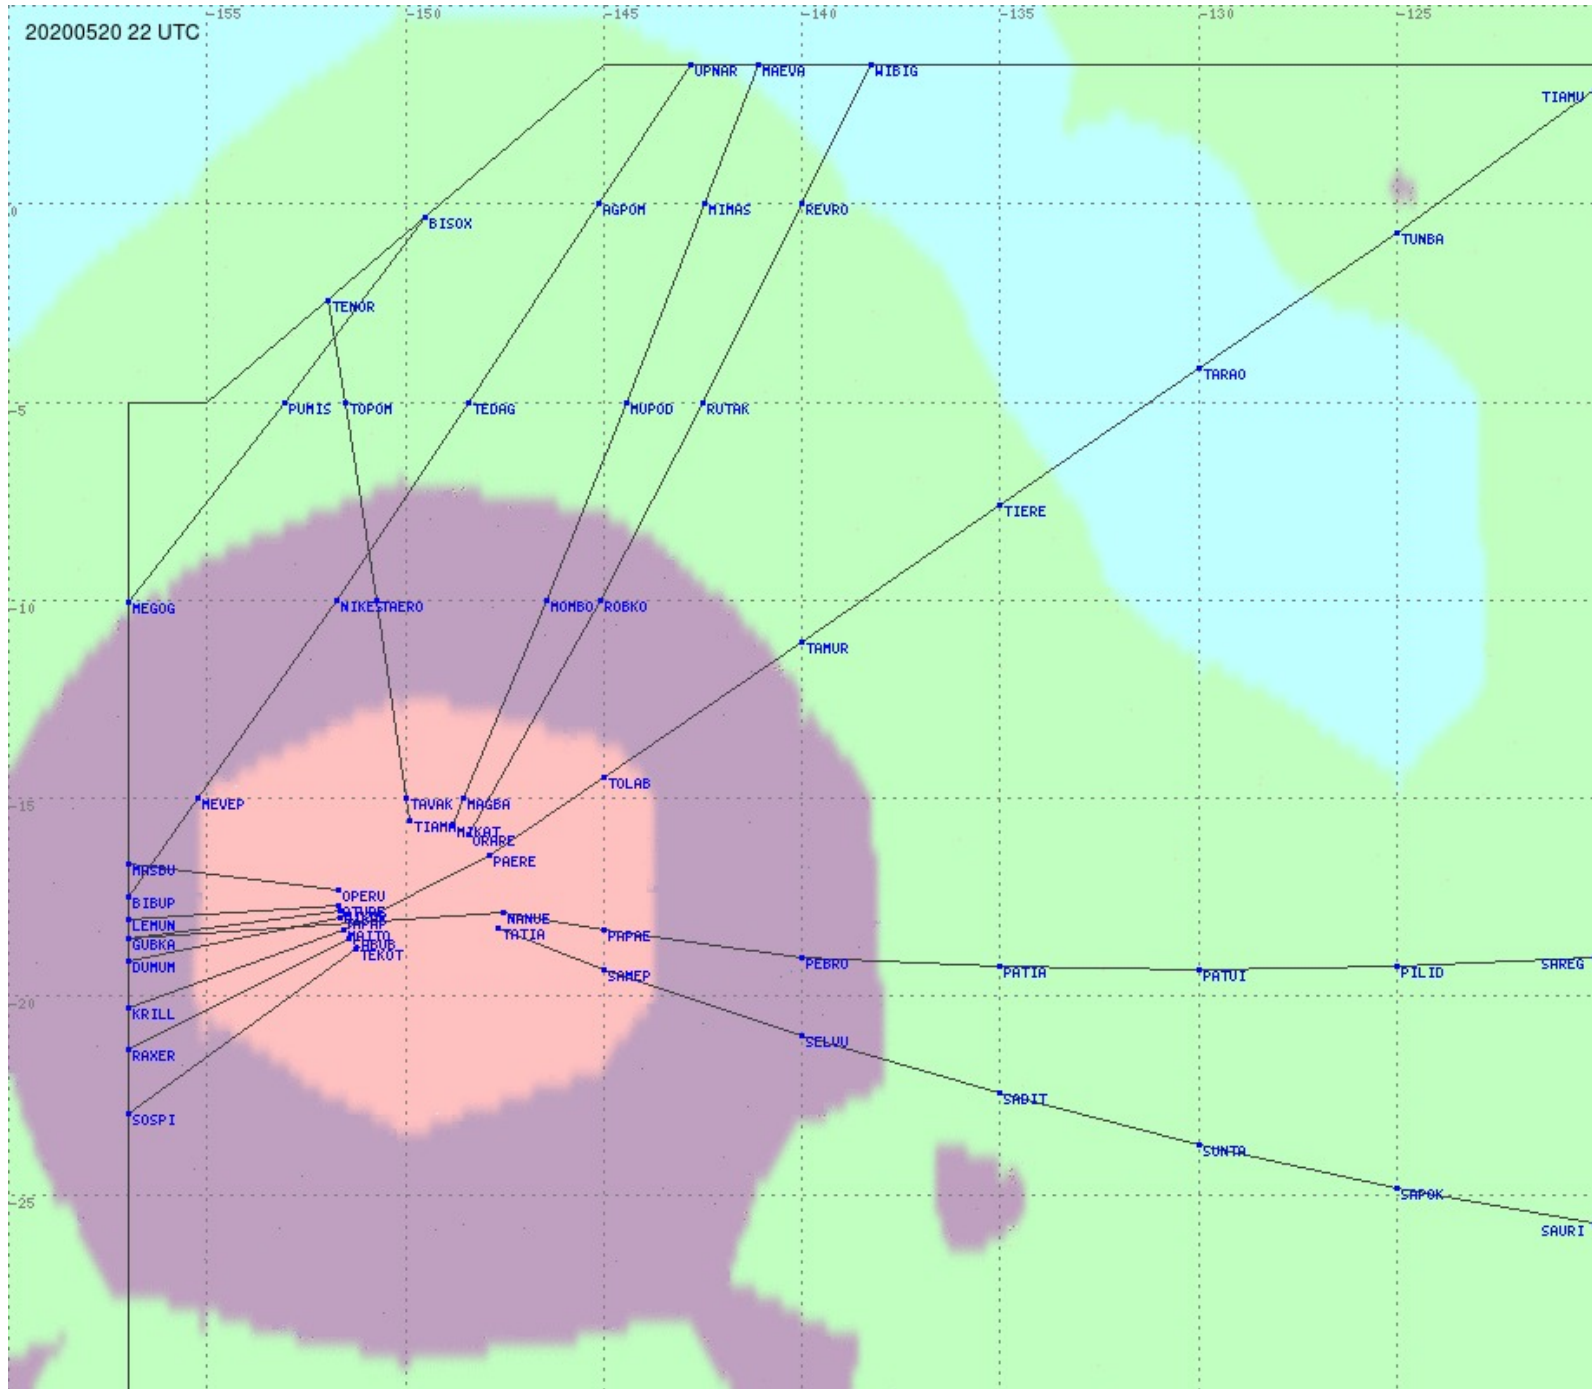

Tahiti FIR - HF Propag - 20200520

2.8 MHz 3.5 MHz 5.6 MHz 8.9 MHz 13.3 MHz 17.9 MHz None