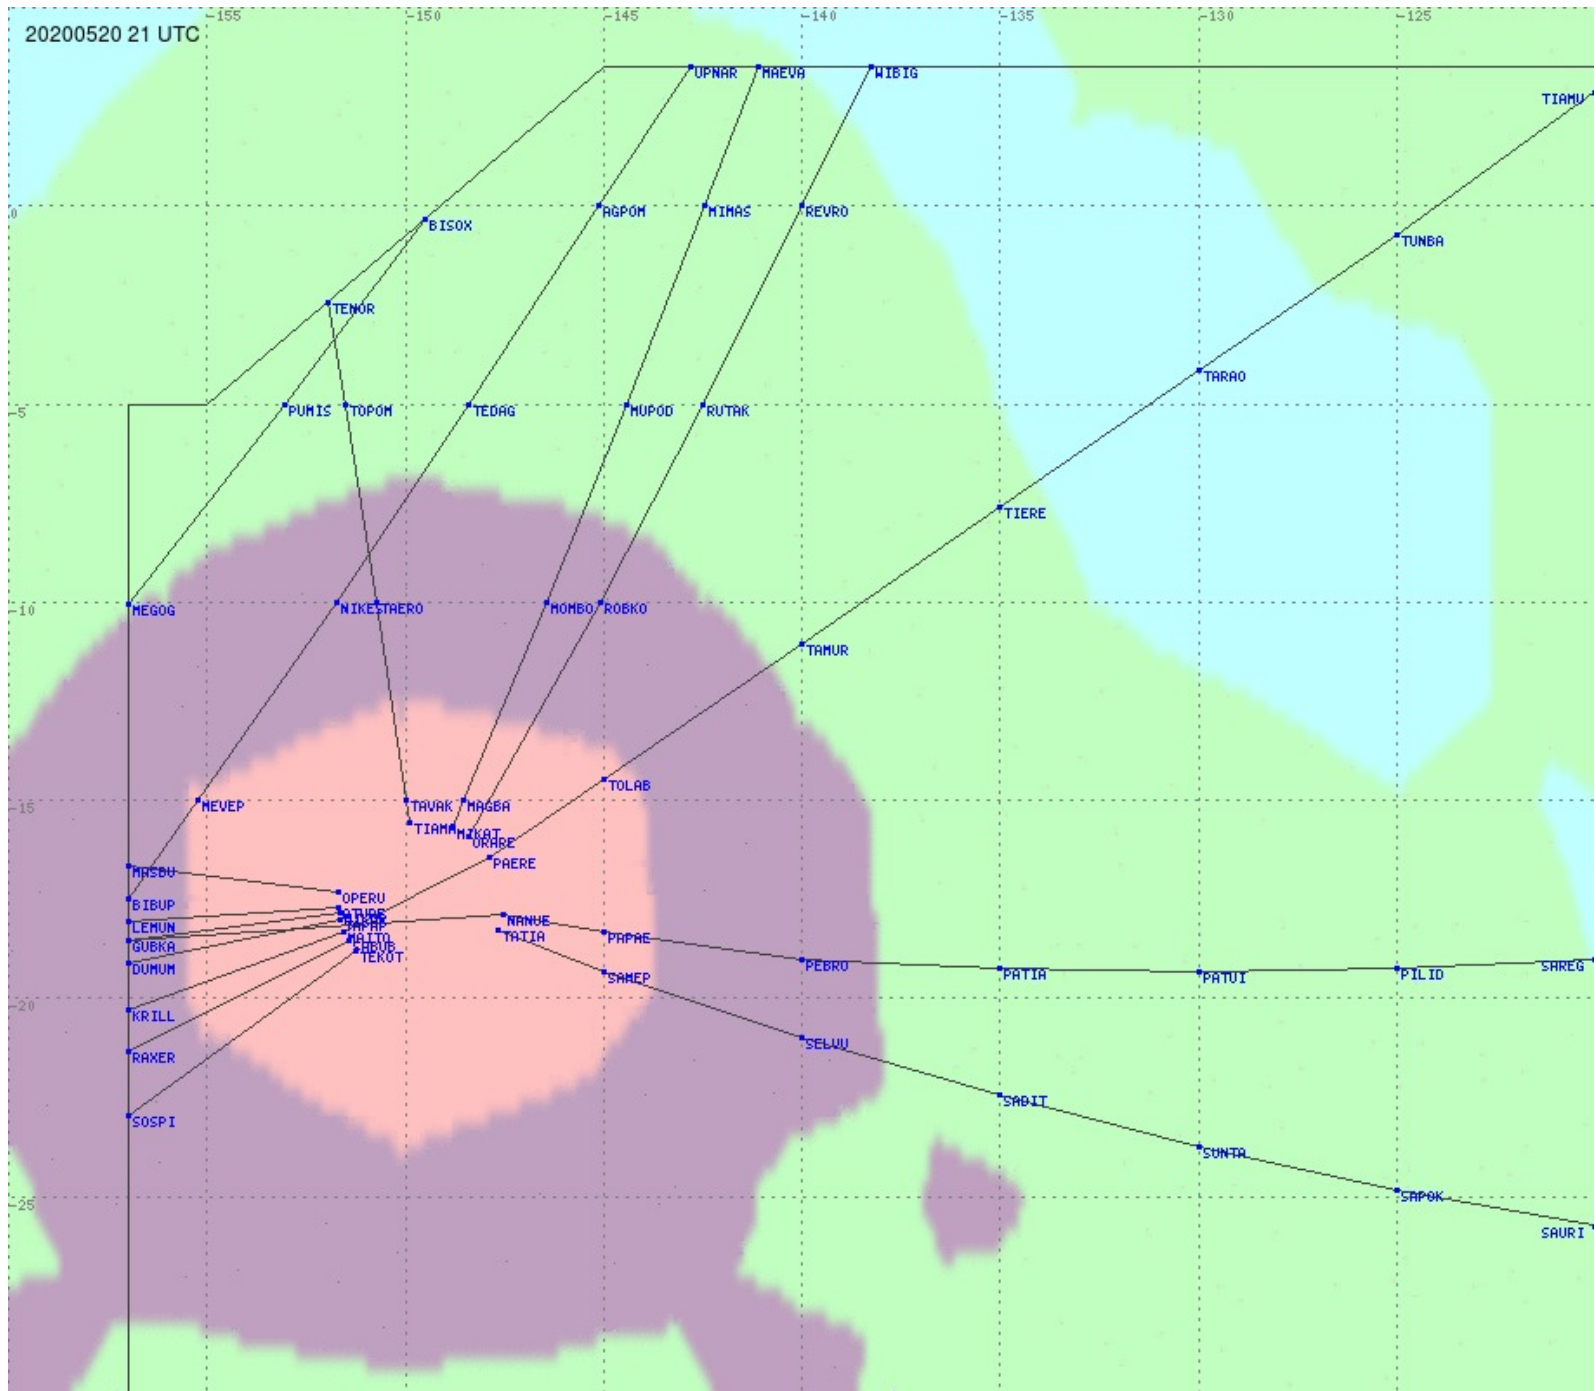

Tahiti FIR - HF Propag - 20200520

2.8 MHz
3.5 MHz
5.6 MHz
8.9 MHz
13.3 MHz
17.9 MHz
None