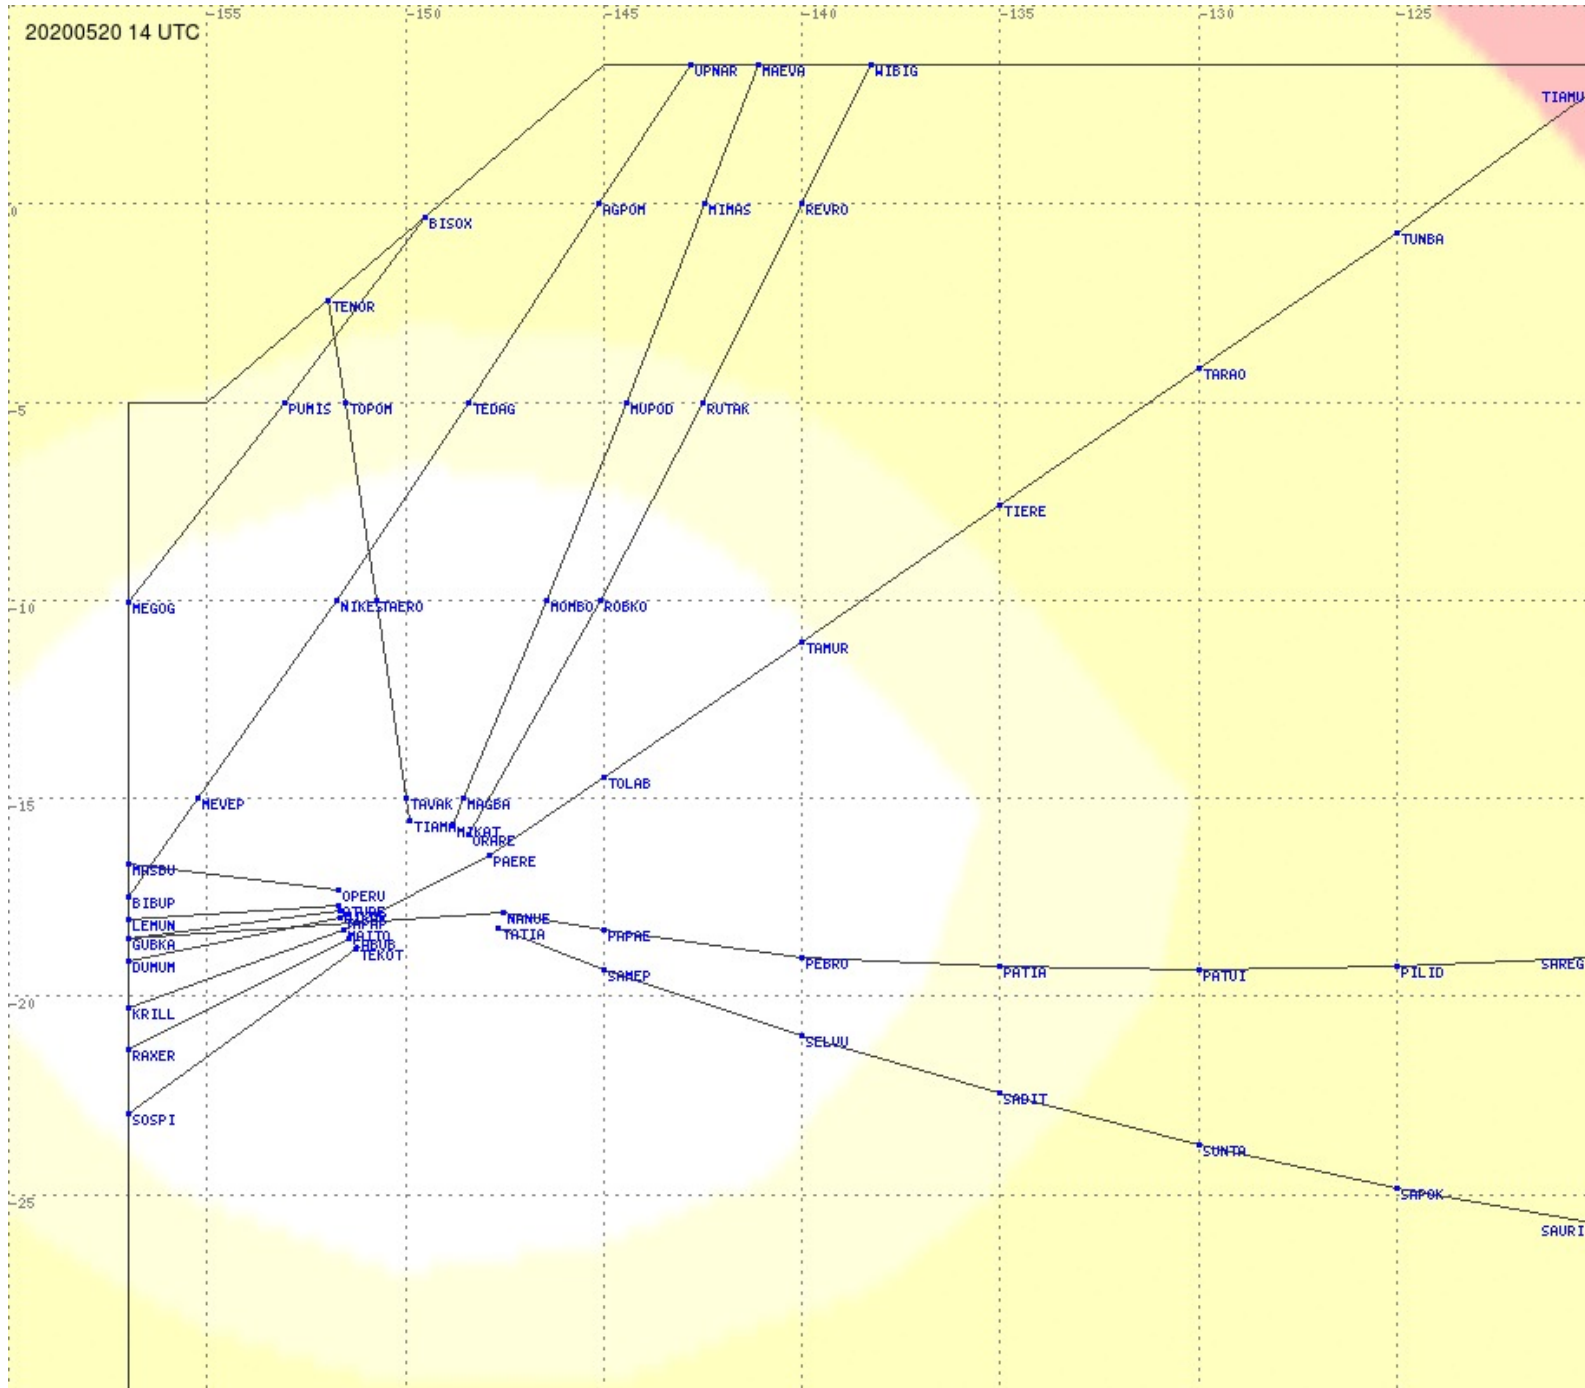

Tahiti FIR - HF Propag - 20200520

2.8 MHz 3.5 MHz 5.6 MHz 8.9 MHz 13.3 MHz 17.9 MHz None