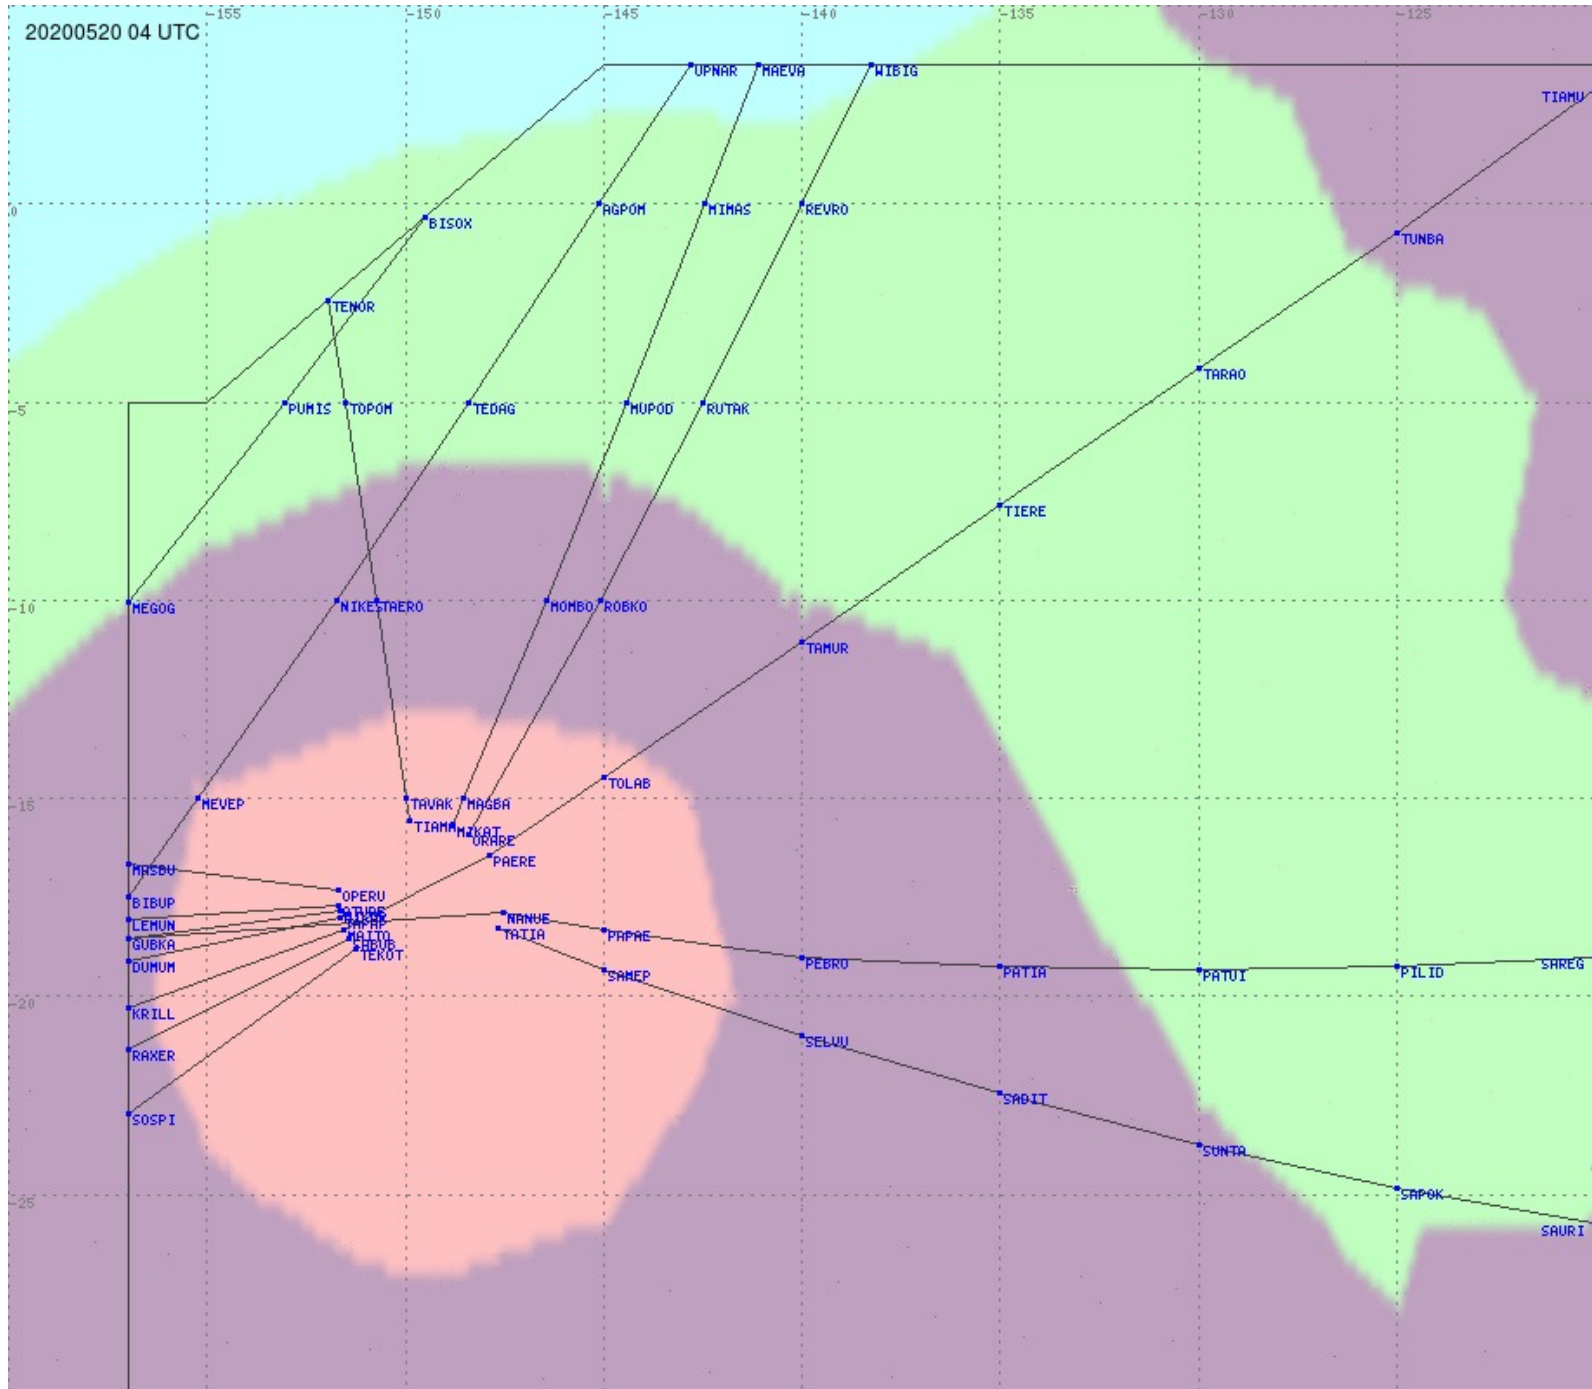

Tahiti FIR - HF Propag - 20200520

2.8 MHz
3.5 MHz
5.6 MHz
8.9 MHz
13.3 MHz
17.9 MHz
None