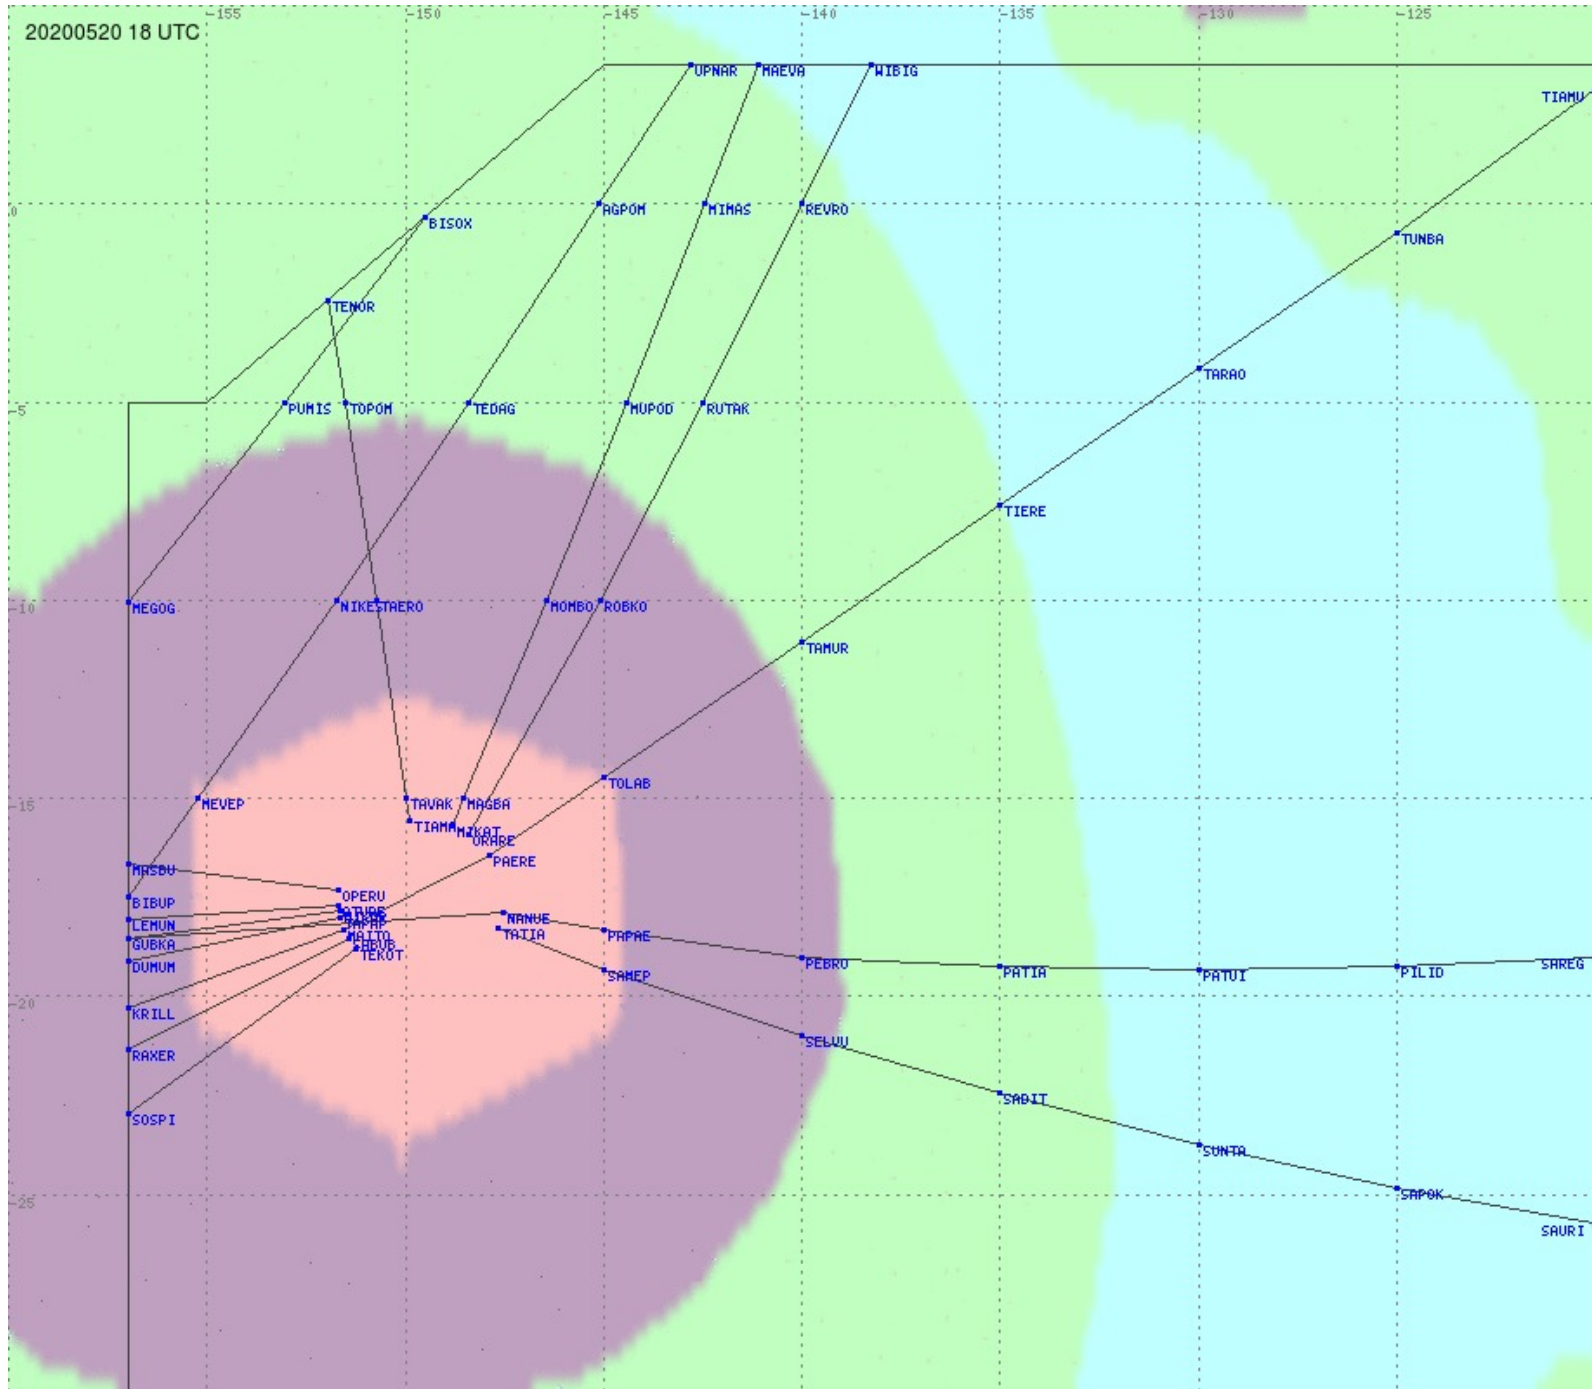

Tahiti FIR - HF Propag - 20200520

2.8 MHz
3.5 MHz
5.6 MHz
8.9 MHz
13.3 MHz
17.9 MHz
None