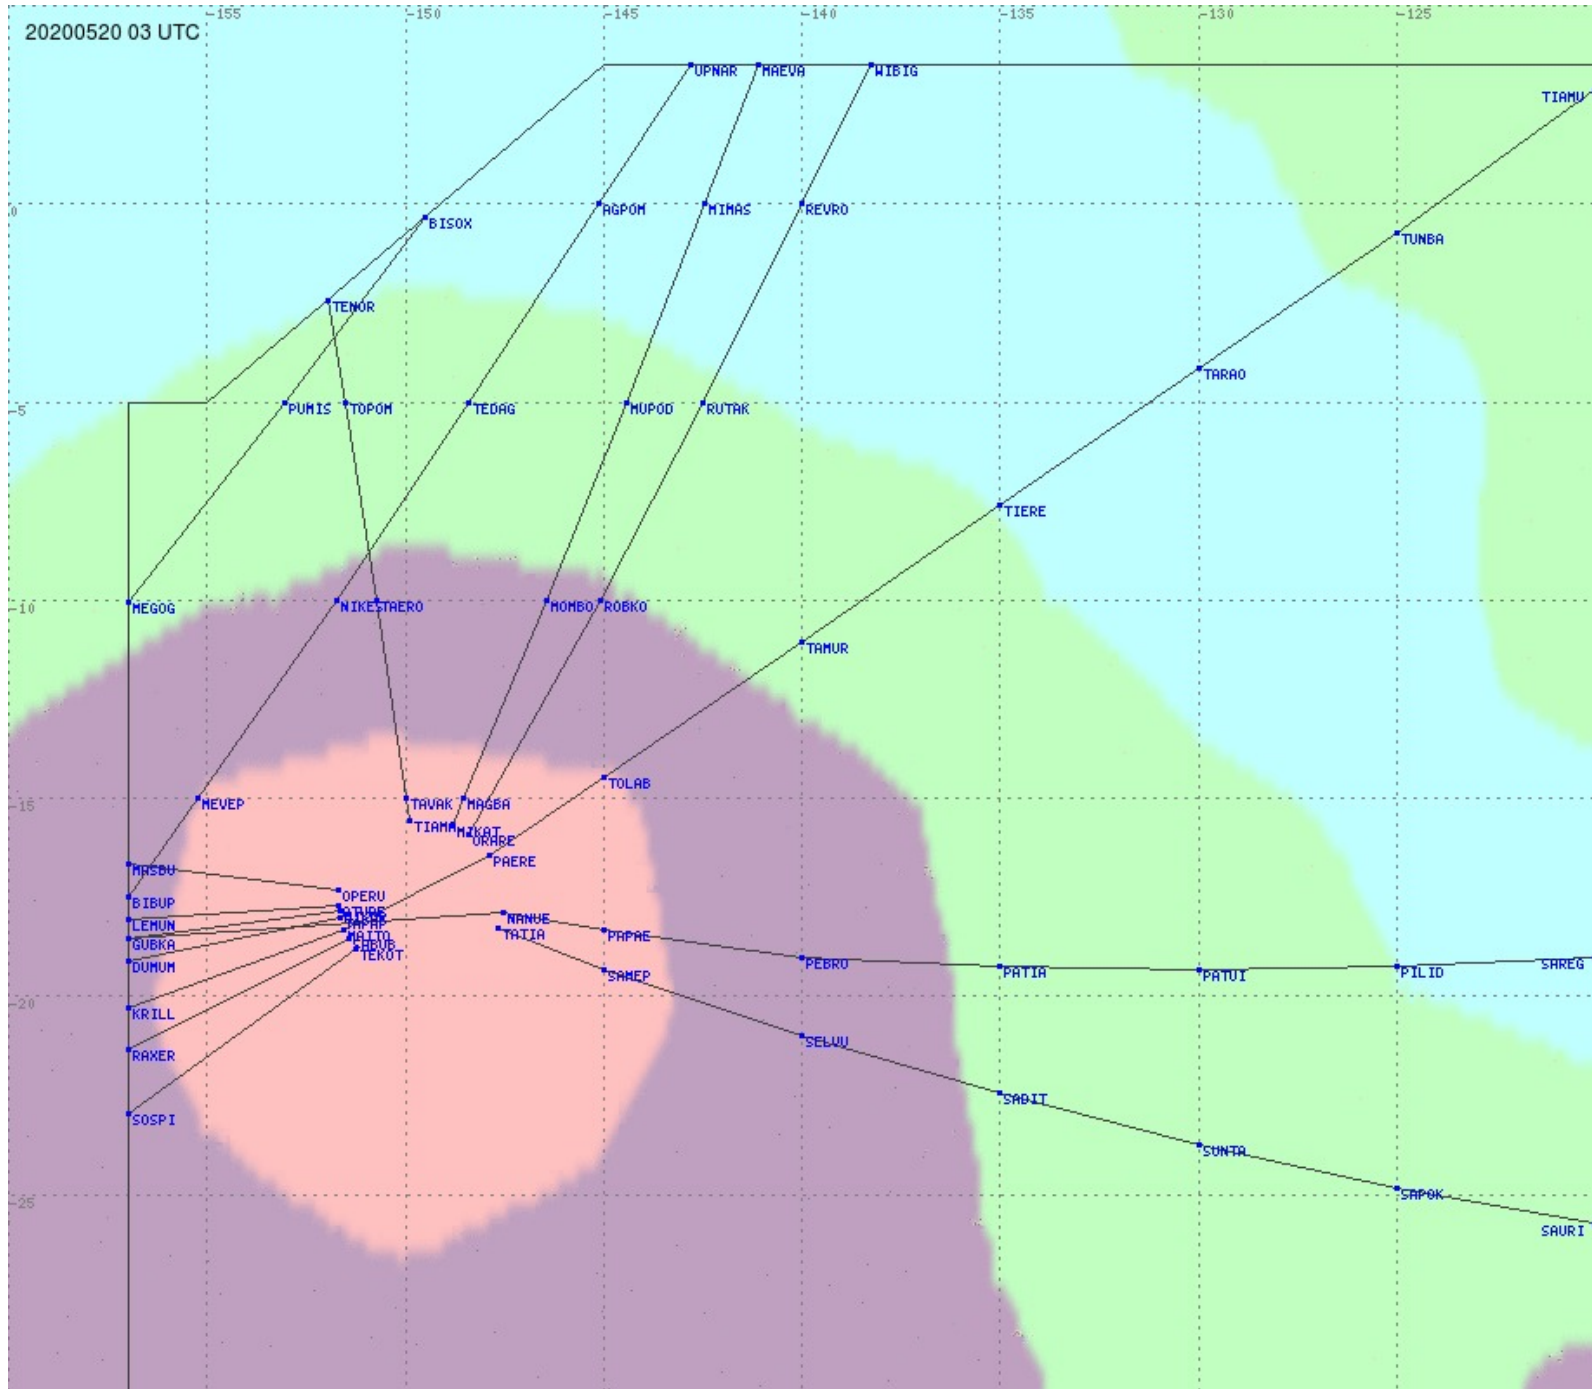

Tahiti FIR - HF Propag - 20200520

2.8 MHz 3.5 MHz 5.6 MHz 8.9 MHz 13.3 MHz 17.9 MHz None