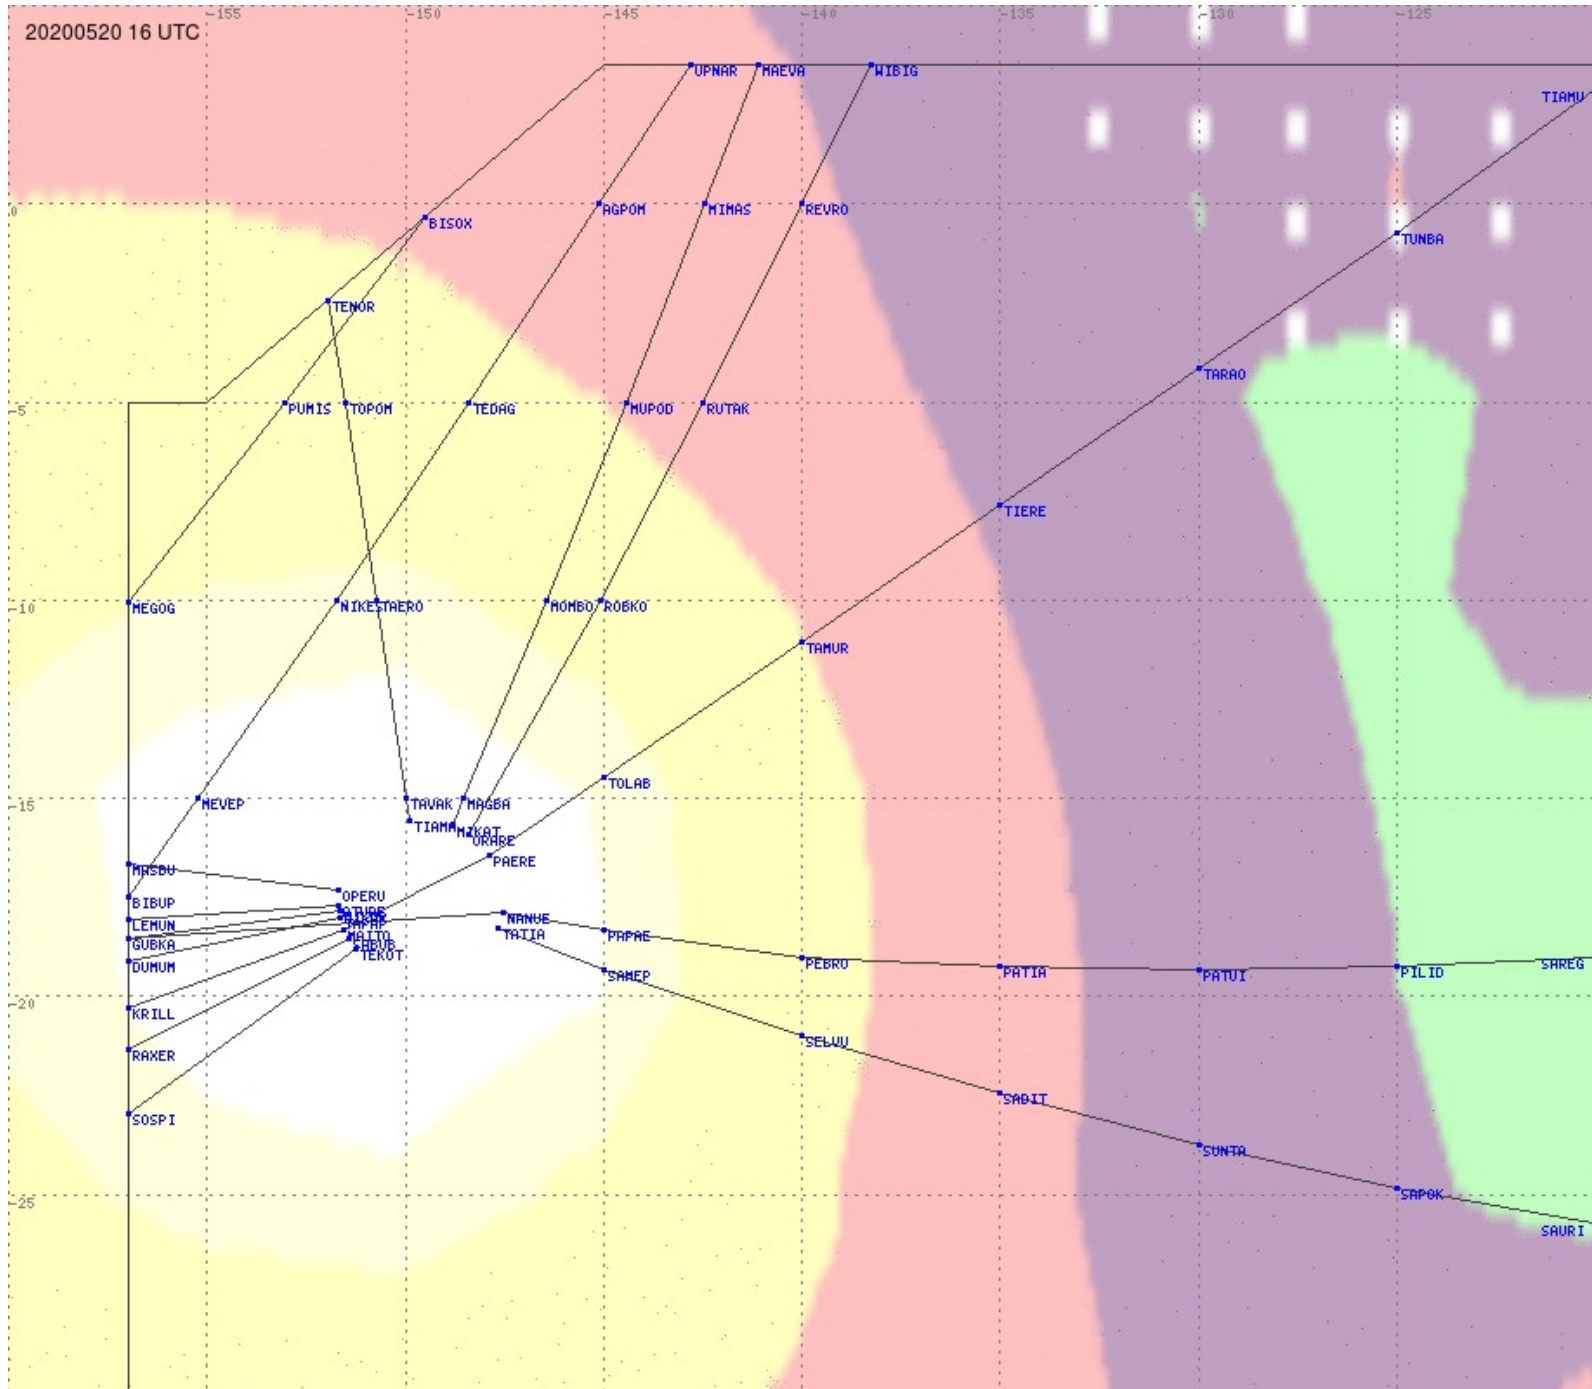

Tahiti FIR - HF Propag - 20200520

2.8 MHz
3.5 MHz
5.6 MHz
8.9 MHz
13.3 MHz
17.9 MHz
None