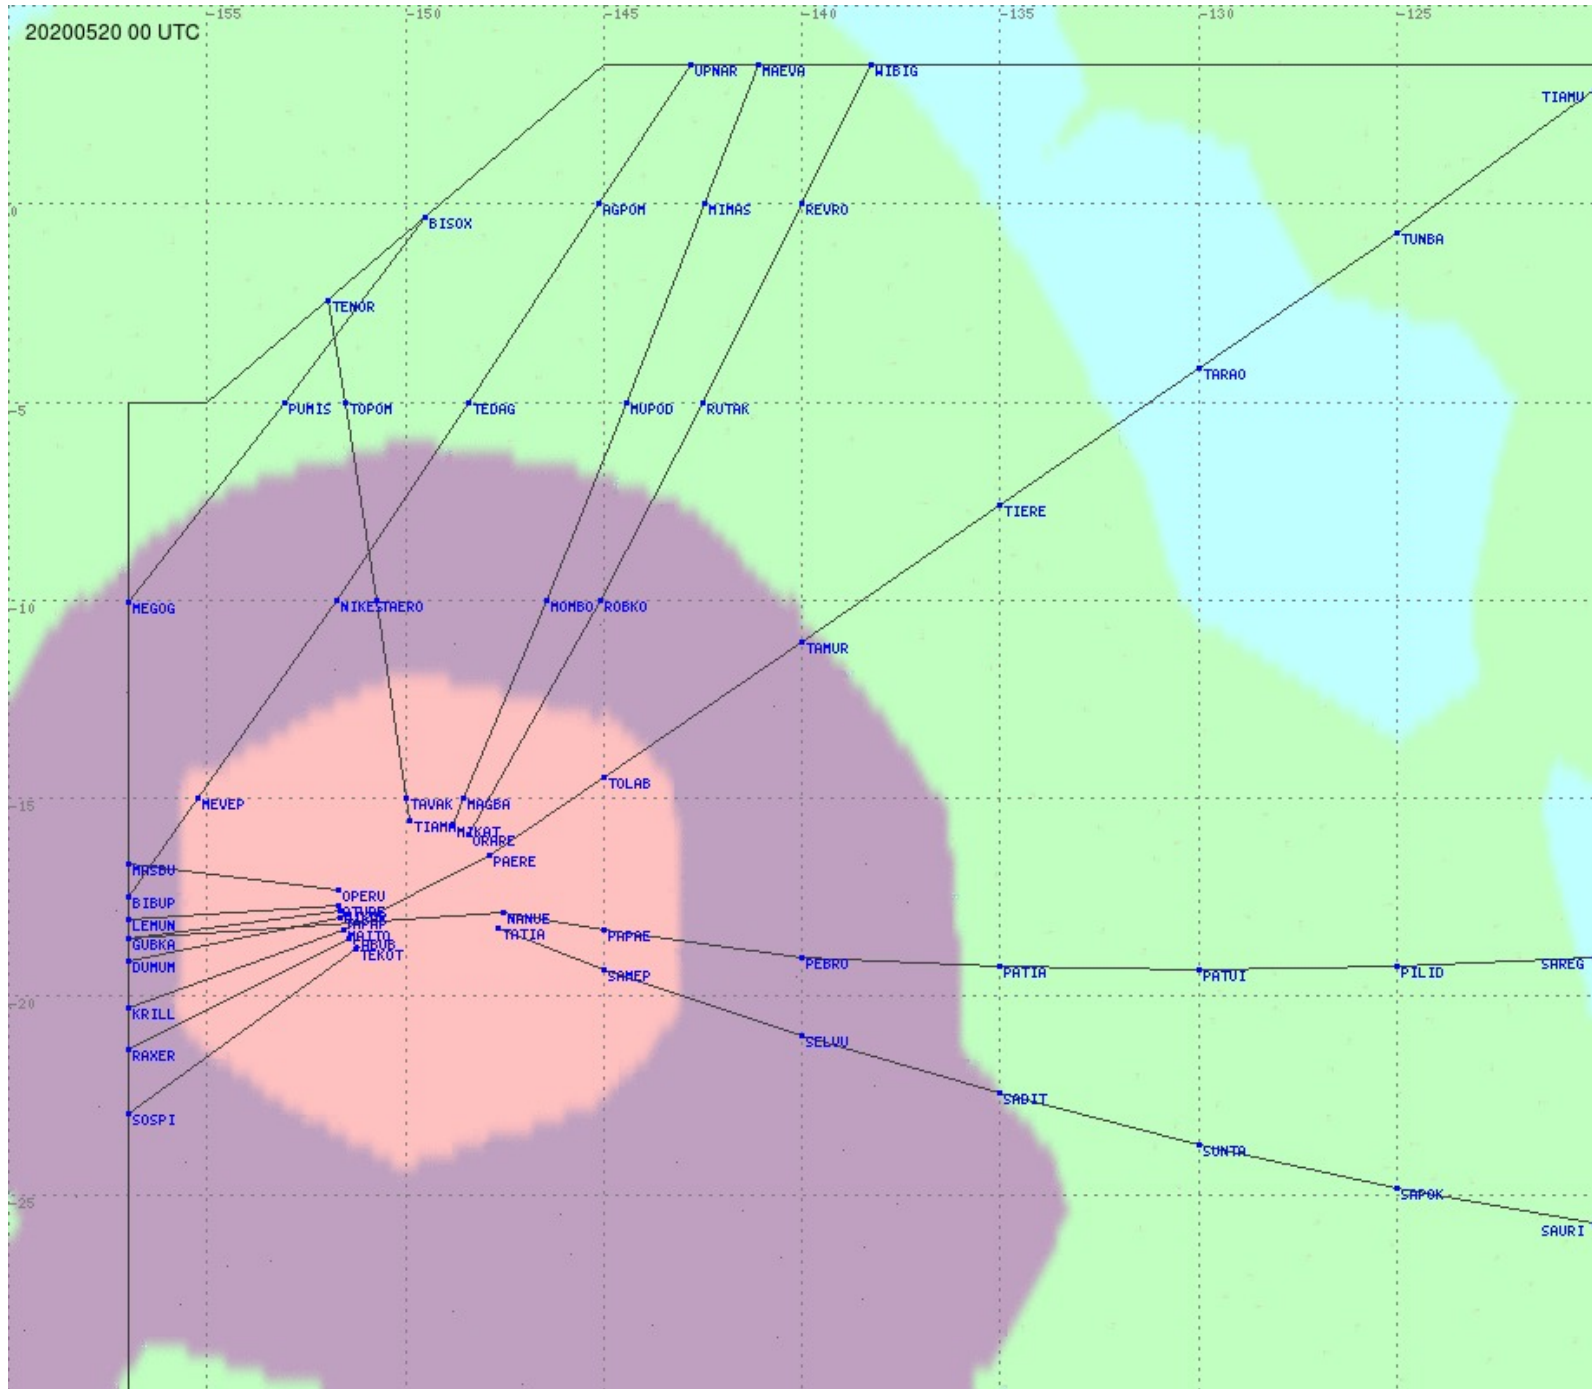

# Tahiti FIR - HF Propag - 20200520

2.8 MHz 3.5 MHz 5.6 MHz 8.9 MHz 13.3 MHz 17.9 MHz None