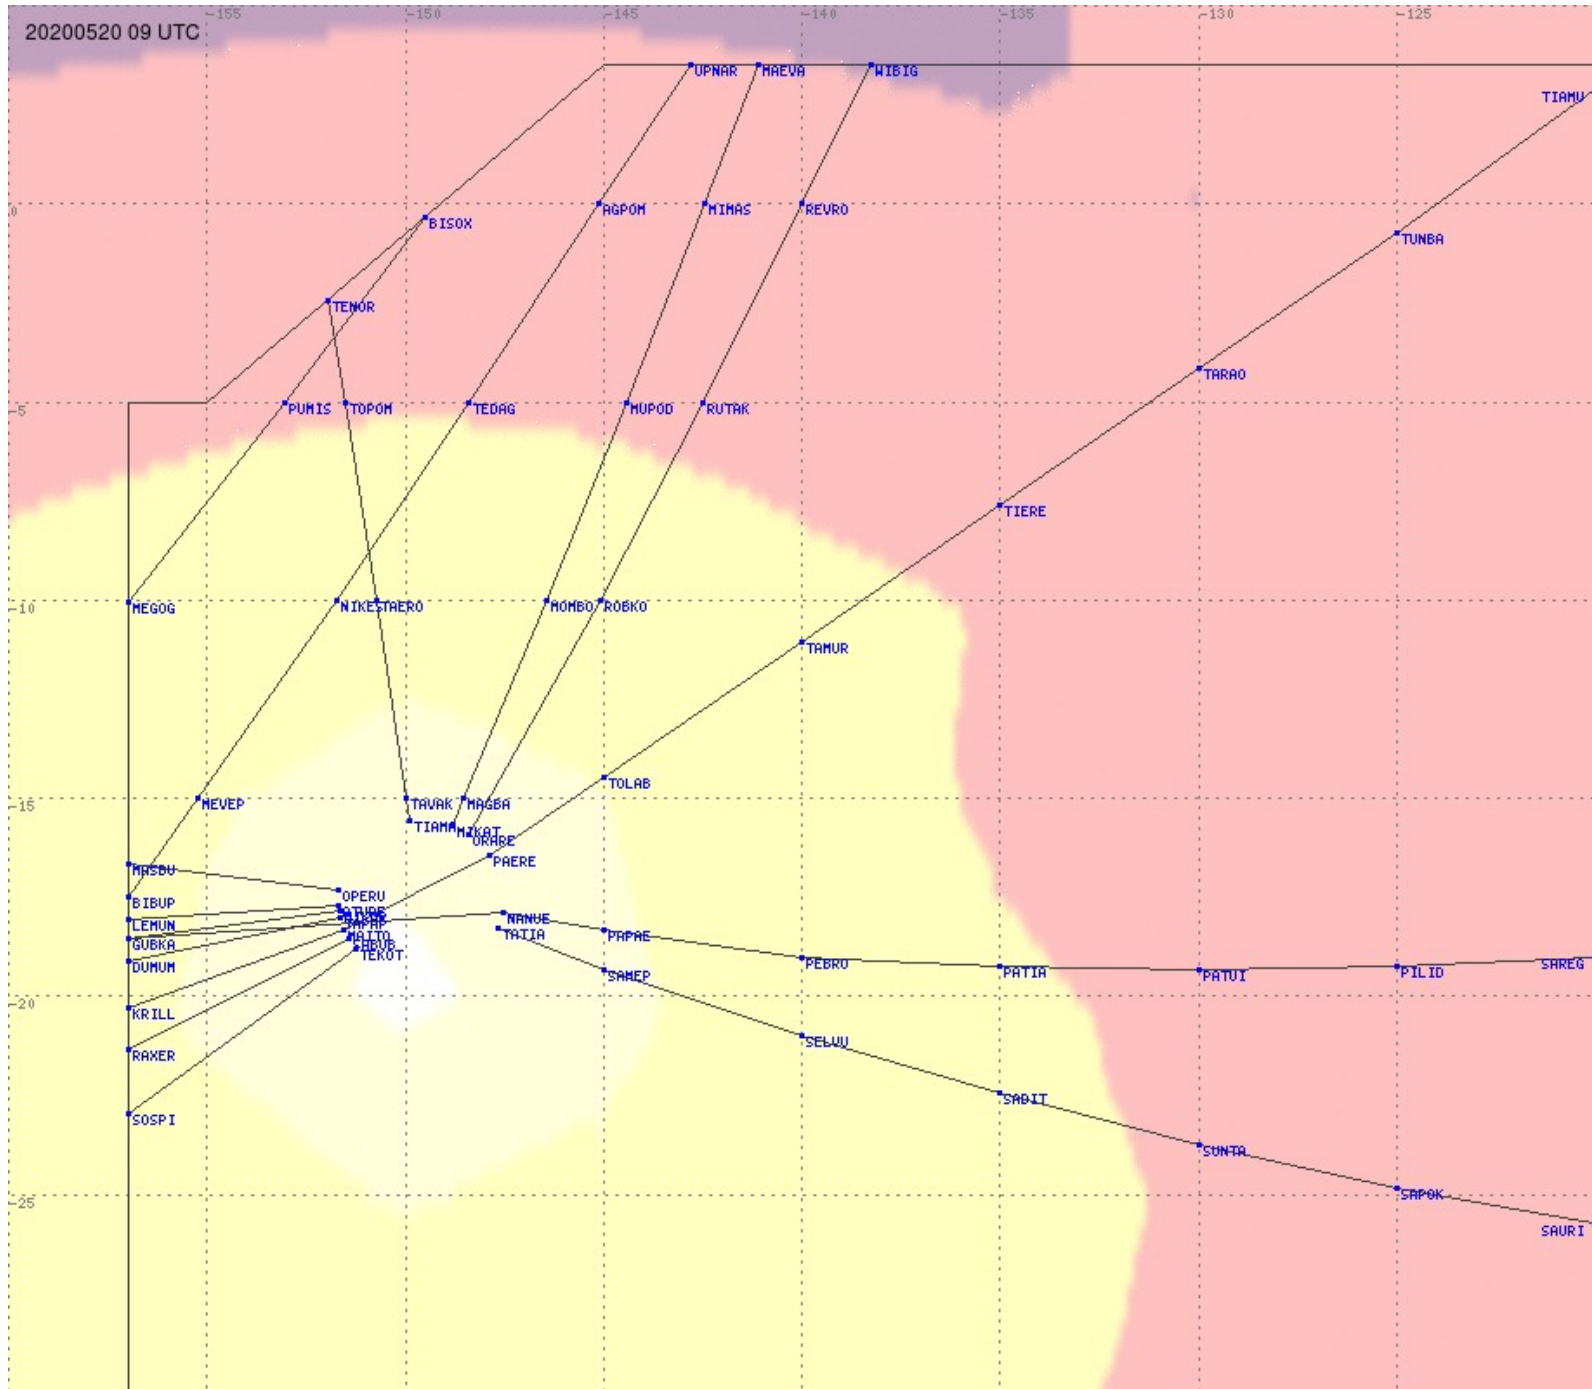

Tahiti FIR - HF Propag - 20200520

2.8 MHz 3.5 MHz 5.6 MHz 8.9 MHz 13.3 MHz 17.9 MHz None