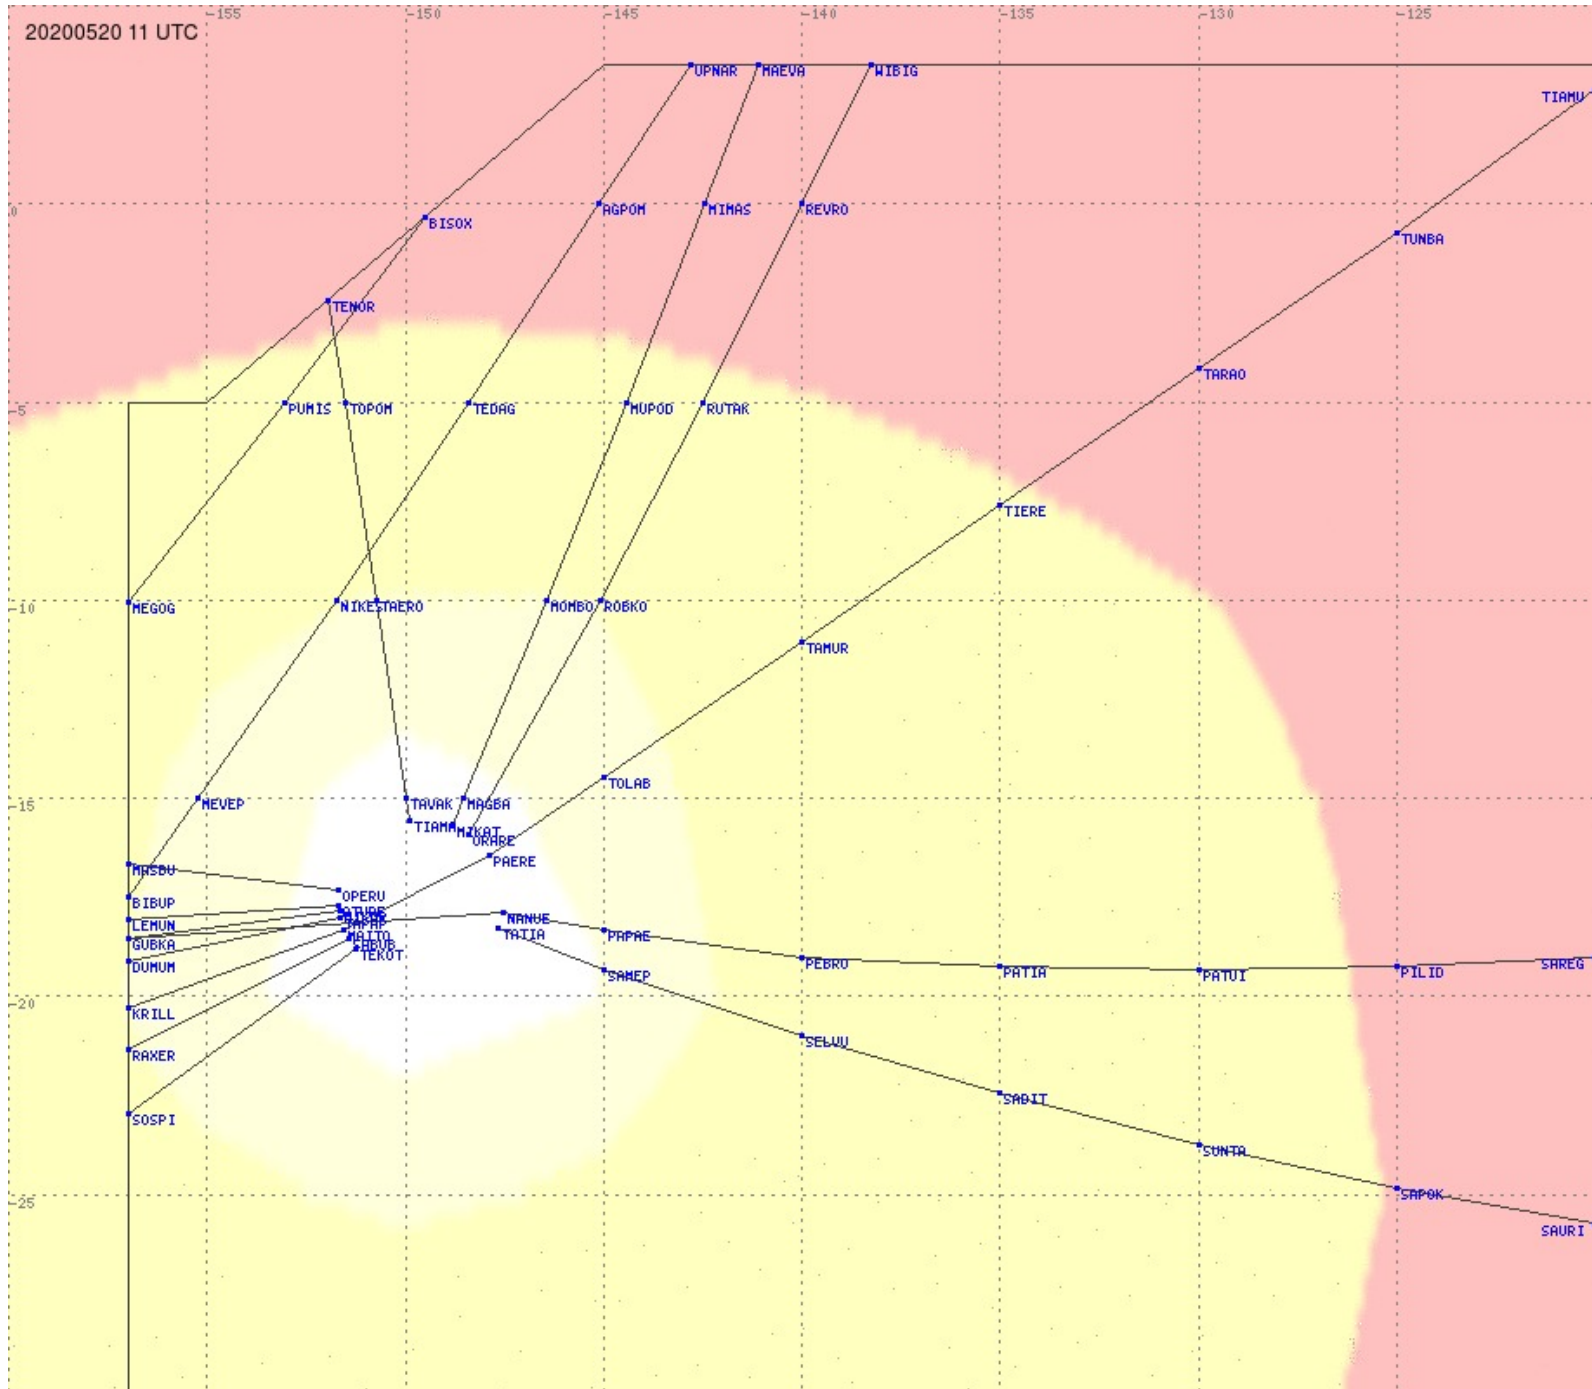

Tahiti FIR - HF Propag - 20200520

2.8 MHz
3.5 MHz
5.6 MHz
8.9 MHz
13.3 MHz
17.9 MHz
None