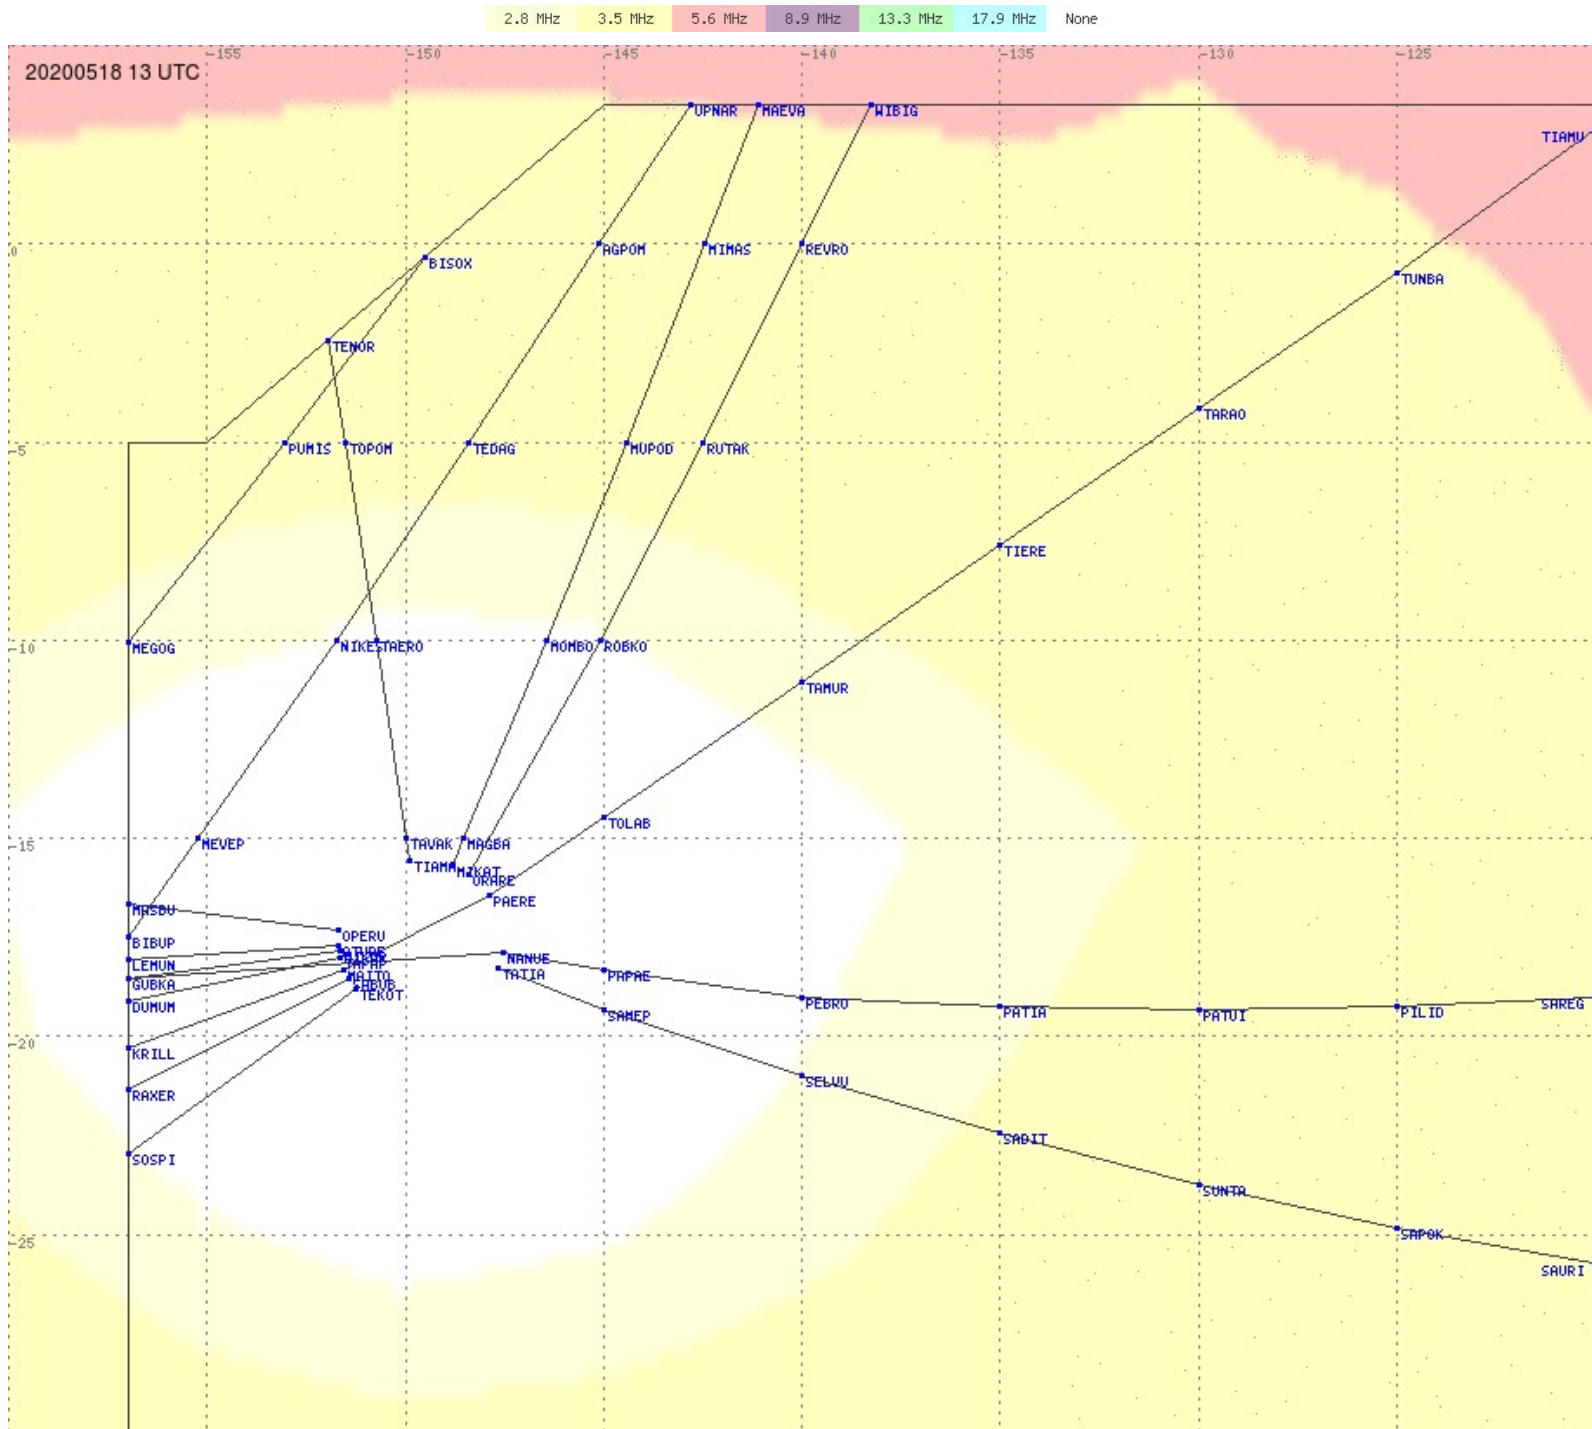

Tahiti FIR - HF Propag - 20200518

Tahiti FIR - HF Propag - 20200518

Tahiti FIR - HF Propag - 20200518

2.8 MHz 3.5 MHz 5.6 MHz 8.9 MHz 13.3 MHz 17.9 MHz None

Tahiti FIR - HF Propag - 20200518

2.8 MHz
3.5 MHz
5.6 MHz
8.9 MHz
13.3 MHz
17.9 MHz
None

Tahiti FIR - HF Propag - 20200518

Tahiti FIR - HF Propag - 20200518

2.8 MHz 3.5 MHz 5.6 MHz 8.9 MHz 13.3 MHz 17.9 MHz None

Tahiti FIR - HF Propag - 20200518

2.8 MHz 3.5 MHz 5.6 MHz 8.9 MHz 13.3 MHz 17.9 MHz None