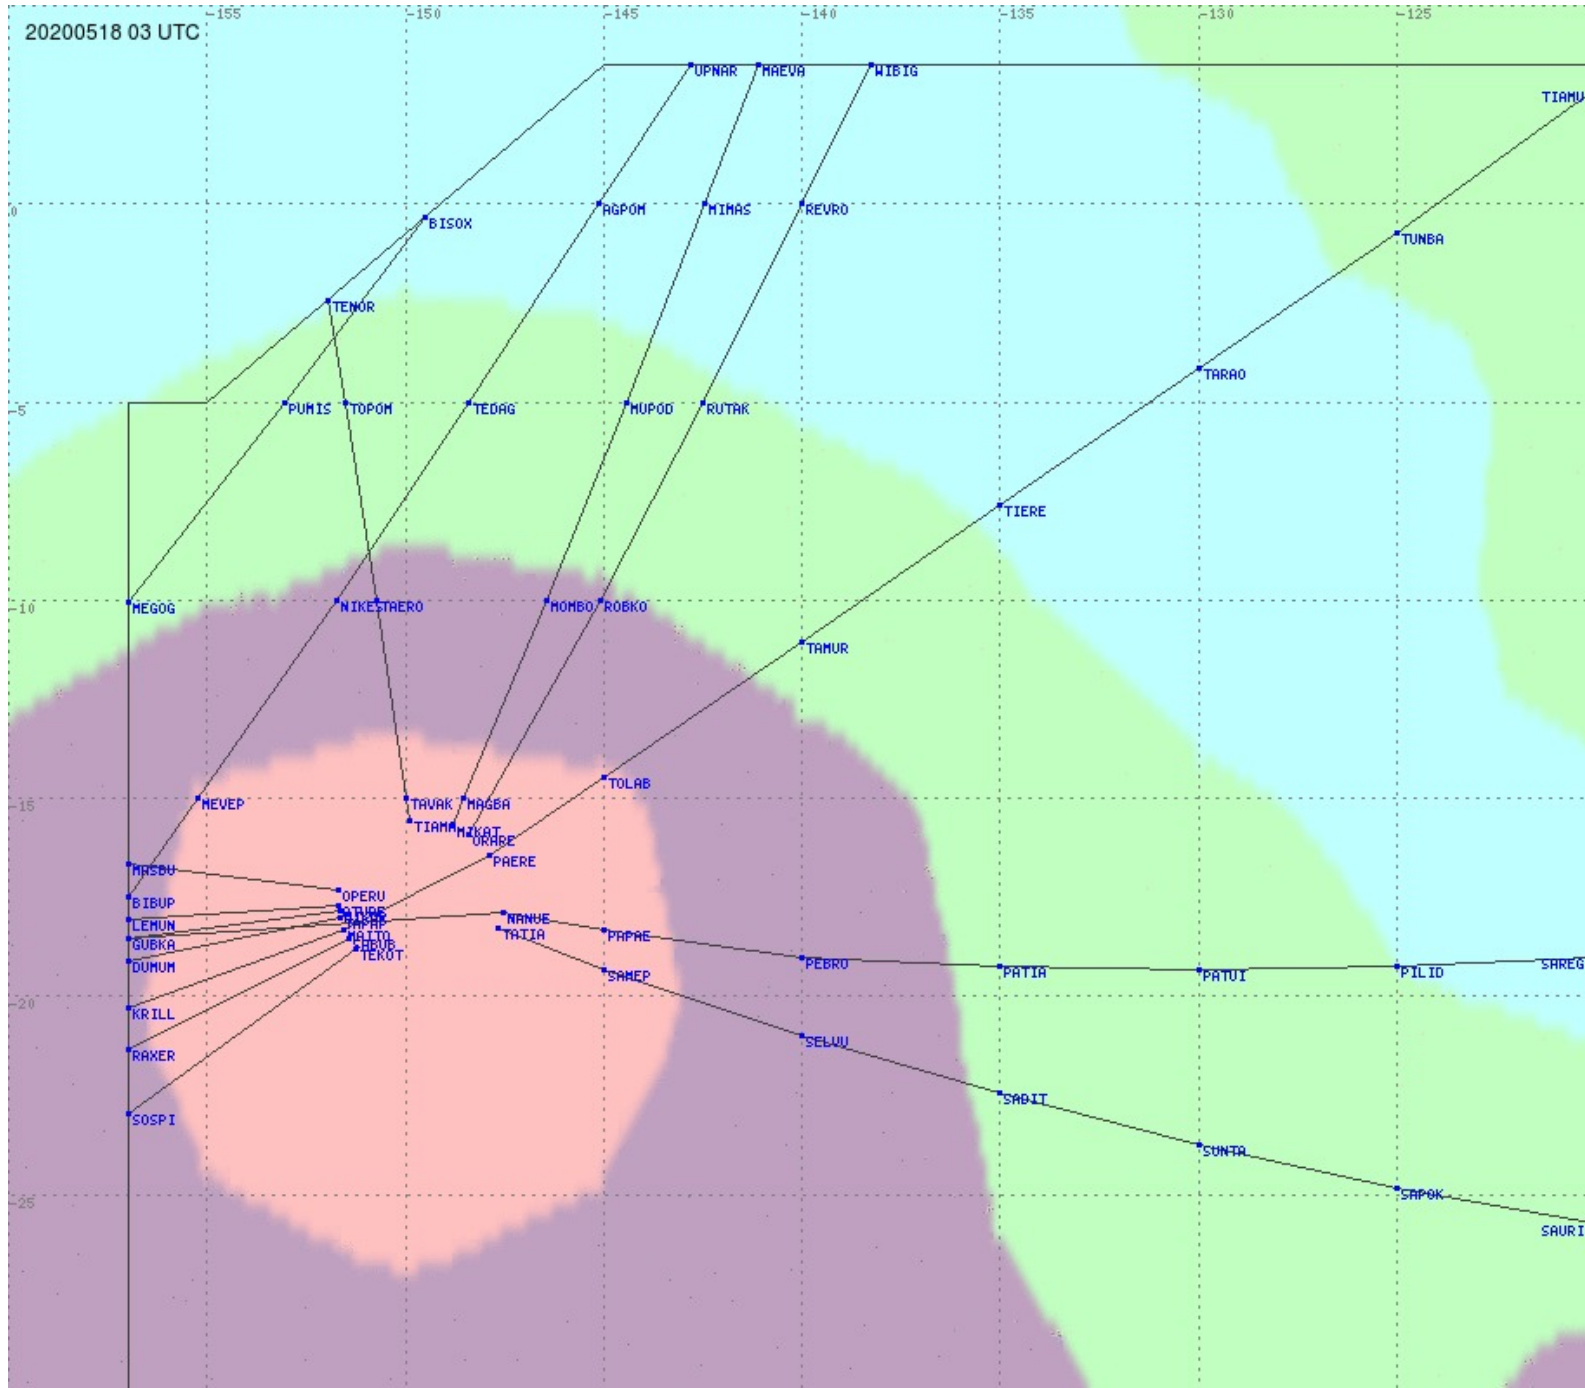

Tahiti FIR - HF Propag - 20200518

2.8 MHz 3.5 MHz 5.6 MHz 8.9 MHz 13.3 MHz 17.9 MHz None

Tahiti FIR - HF Propag - 20200518

2.8 MHz 3.5 MHz 5.6 MHz 8.9 MHz 13.3 MHz 17.9 MHz None

Tahiti FIR - HF Propag - 20200518

2.8 MHz 3.5 MHz 5.6 MHz 8.9 MHz 13.3 MHz 17.9 MHz None

Tahiti FIR - HF Propag - 20200518

2.8 MHz 3.5 MHz 5.6 MHz 8.9 MHz 13.3 MHz 17.9 MHz None

Tahiti FIR - HF Propag - 20200518

2.8 MHz 3.5 MHz 5.6 MHz 8.9 MHz 13.3 MHz 17.9 MHz None

Tahiti FIR - HF Propag - 20200518

Tahiti FIR - HF Propag - 20200518

Tahiti FIR - HF Propag - 20200518

2.8 MHz 3.5 MHz 5.6 MHz 8.9 MHz 13.3 MHz 17.9 MHz None

Tahiti FIR - HF Propag - 20200518

2.8 MHz
3.5 MHz
5.6 MHz
8.9 MHz
13.3 MHz
17.9 MHz
None