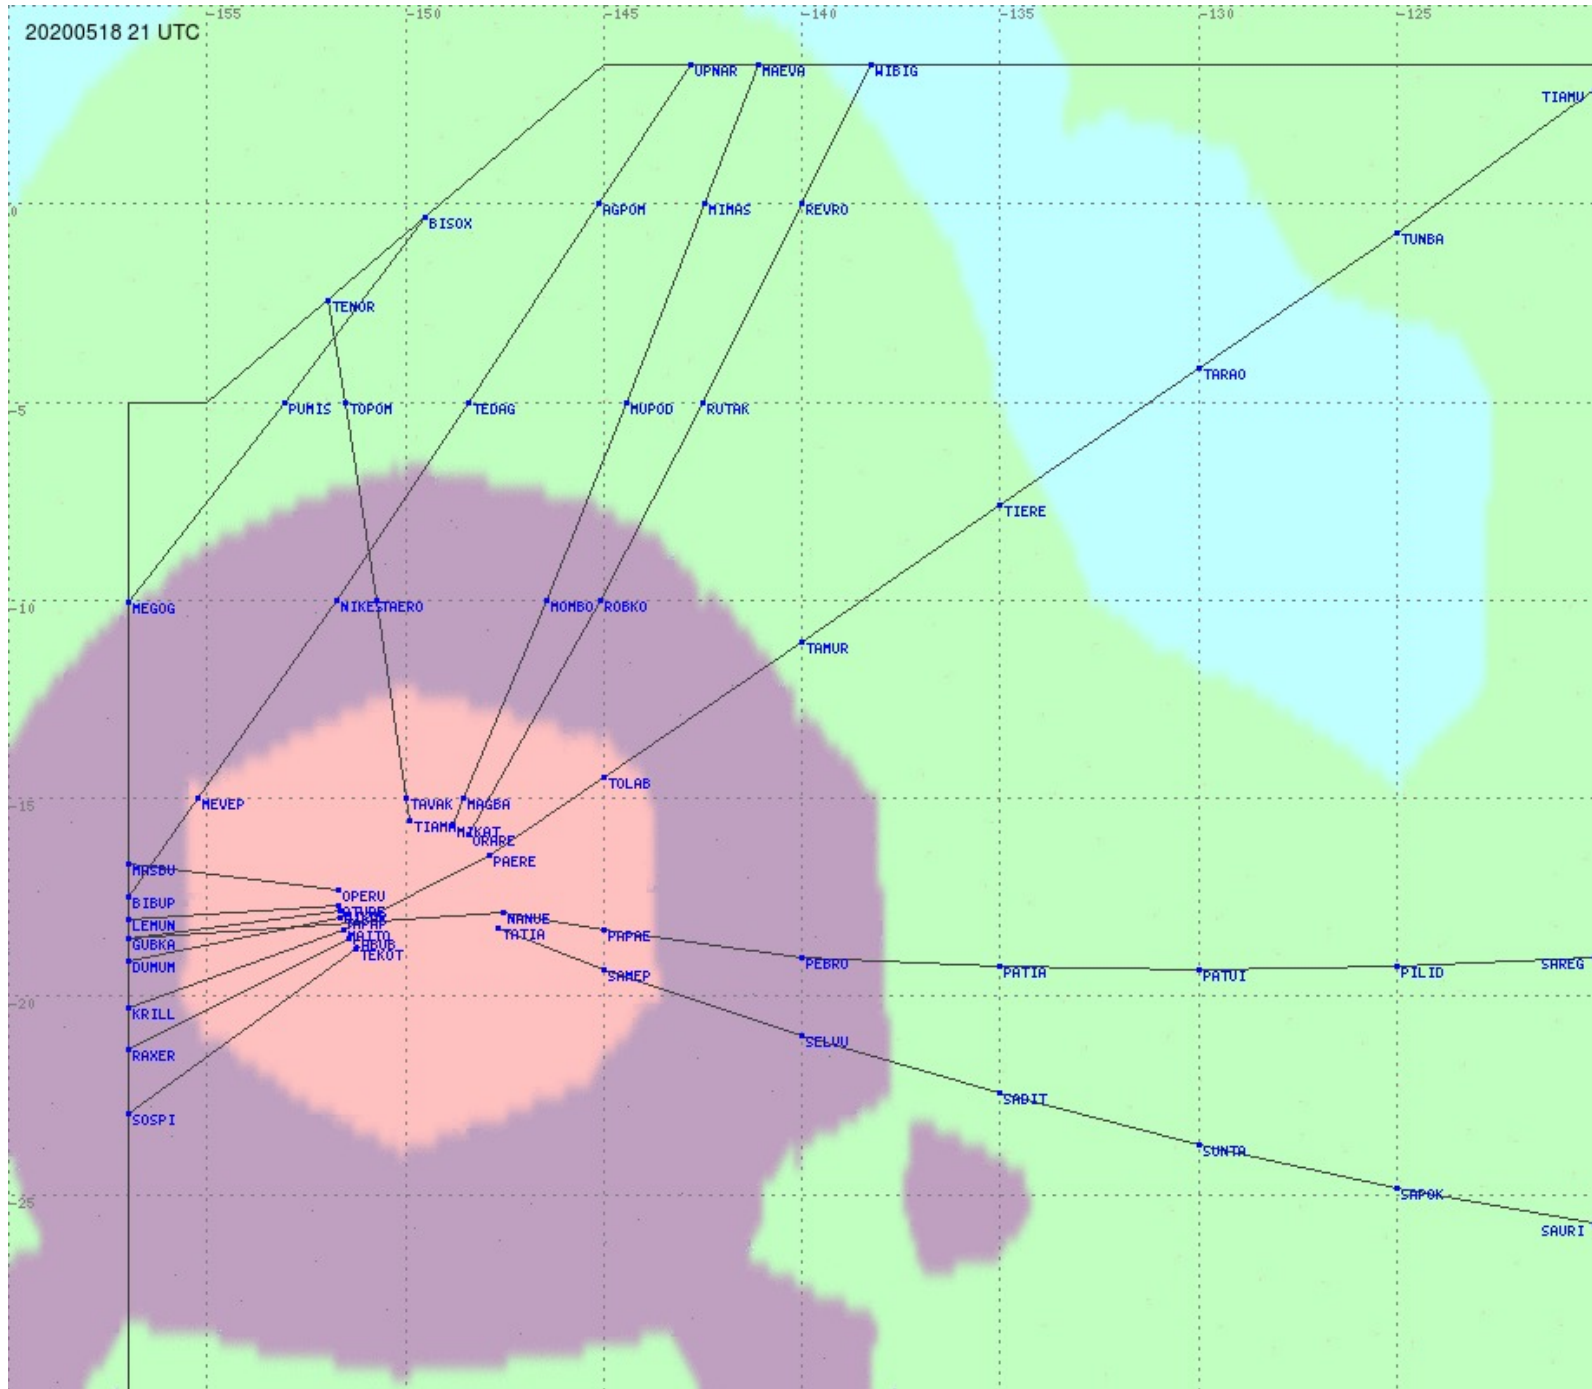

Tahiti FIR - HF Propag - 20200518

2.8 MHz 3.5 MHz 5.6 MHz 8.9 MHz 13.3 MHz 17.9 MHz None

Tahiti FIR - HF Propag - 20200518

2.8 MHz 3.5 MHz 5.6 MHz 8.9 MHz 13.3 MHz 17.9 MHz None

Tahiti FIR - HF Propag - 20200518

Tahiti FIR - HF Propag - 20200518

Tahiti FIR - HF Propag - 20200518

2.8 MHz 3.5 MHz 5.6 MHz 8.9 MHz 13.3 MHz 17.9 MHz None

Tahiti FIR - HF Propag - 20200518

2.8 MHz 3.5 MHz 5.6 MHz 8.9 MHz 13.3 MHz 17.9 MHz None

2.8 MHz 3.5 MHz 5.6 MHz 8.9 MHz 13.3 MHz 17.9 MHz None

Tahiti FIR - HF Propag - 20200518

2.8 MHz 3.5 MHz 5.6 MHz 8.9 MHz 13.3 MHz 17.9 MHz None

Tahiti FIR - HF Propag - 20200518

2.8 MHz 3.5 MHz 5.6 MHz 8.9 MHz 13.3 MHz 17.9 MHz None