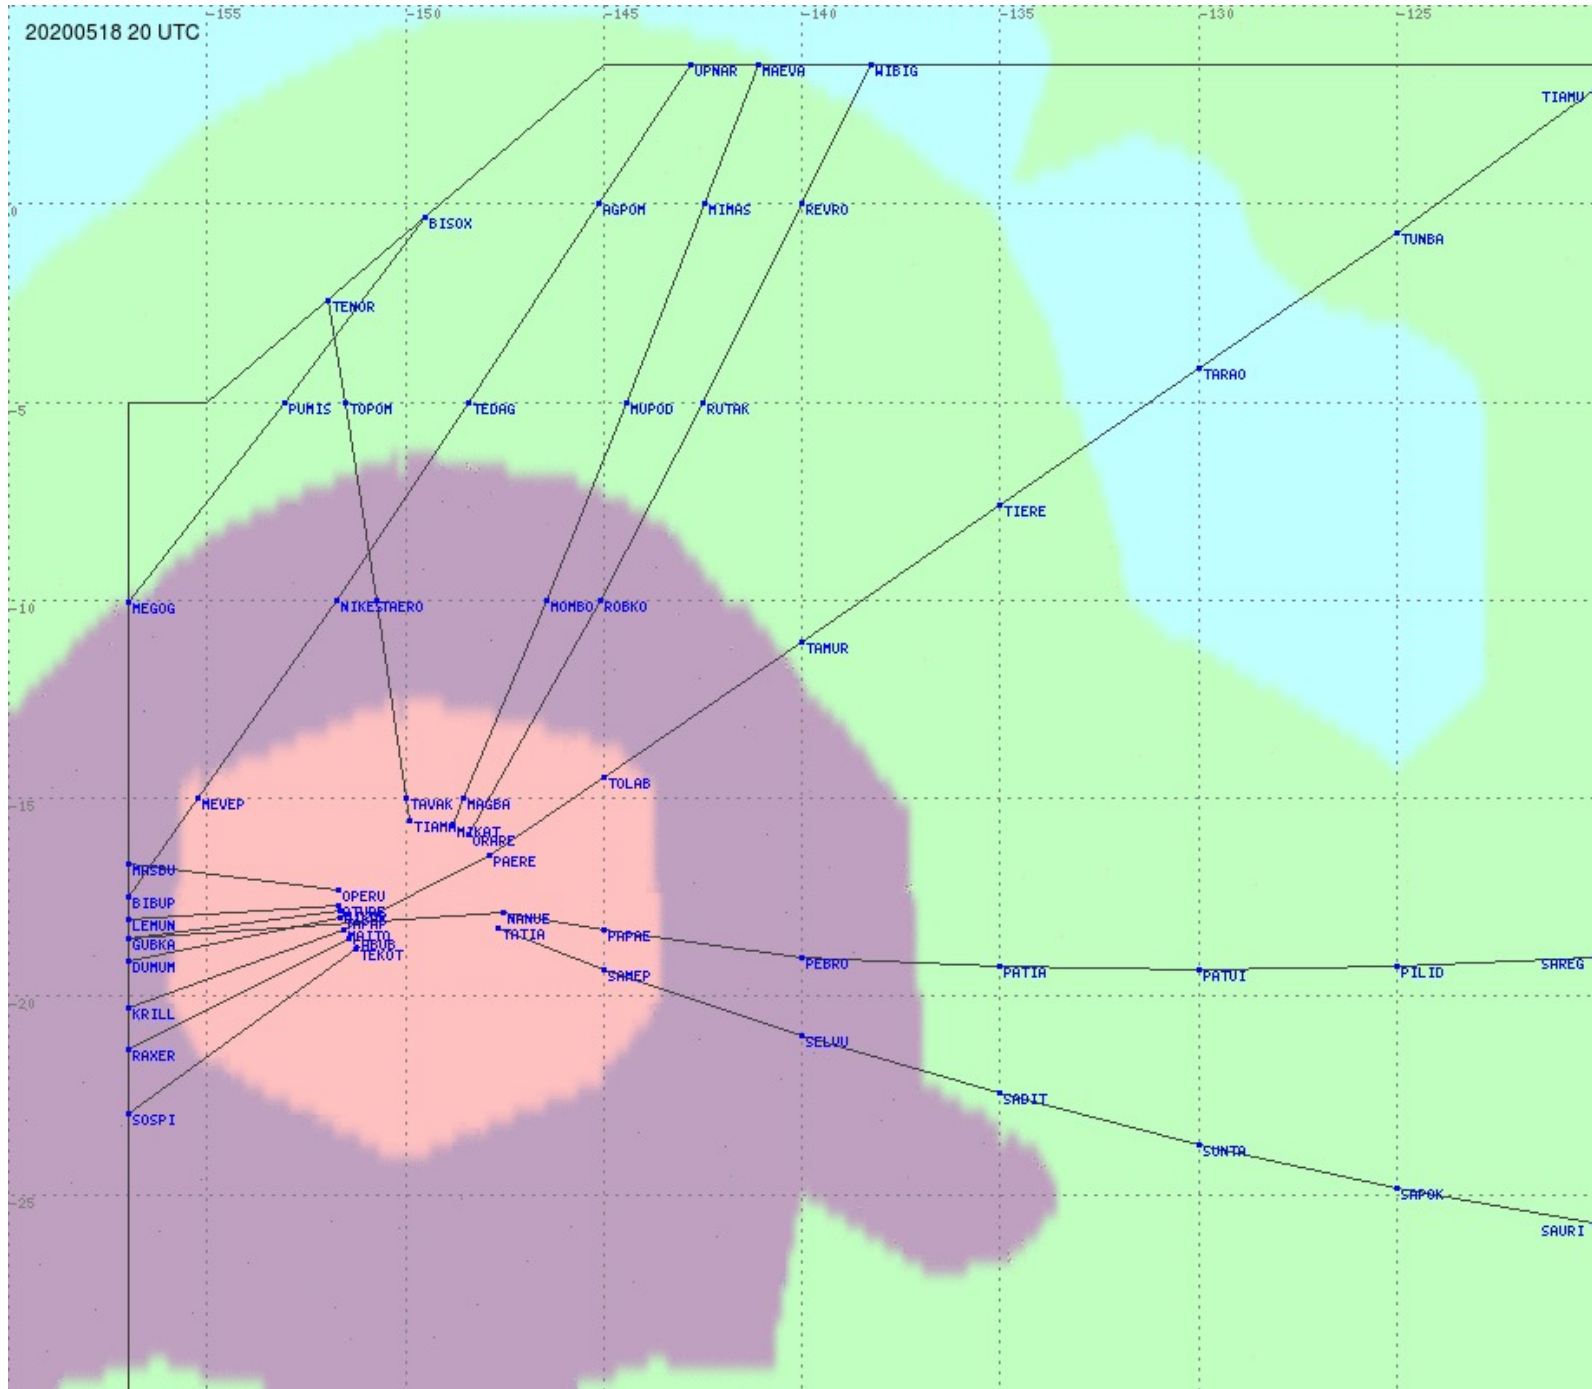

Tahiti FIR - HF Propag - 20200518

Tahiti FIR - HF Propag - 20200518

Tahiti FIR - HF Propag - 20200518

2.8 MHz 3.5 MHz 5.6 MHz 8.9 MHz 13.3 MHz 17.9 MHz None

Tahiti FIR - HF Propag - 20200518

2.8 MHz
3.5 MHz
5.6 MHz
8.9 MHz
13.3 MHz
17.9 MHz
None

Tahiti FIR - HF Propag - 20200518

Tahiti FIR - HF Propag - 20200518

2.8 MHz 3.5 MHz 5.6 MHz 8.9 MHz 13.3 MHz 17.9 MHz None

Tahiti FIR - HF Propag - 20200518

2.8 MHz 3.5 MHz 5.6 MHz 8.9 MHz 13.3 MHz 17.9 MHz None

Tahiti FIR - HF Propag - 20200518

2.8 MHz 3.5 MHz 5.6 MHz 8.9 MHz 13.3 MHz 17.9 MHz None

Tahiti FIR - HF Propag - 20200518

2.8 MHz 3.5 MHz 5.6 MHz 8.9 MHz 13.3 MHz 17.9 MHz None

Tahiti FIR - HF Propag - 20200518