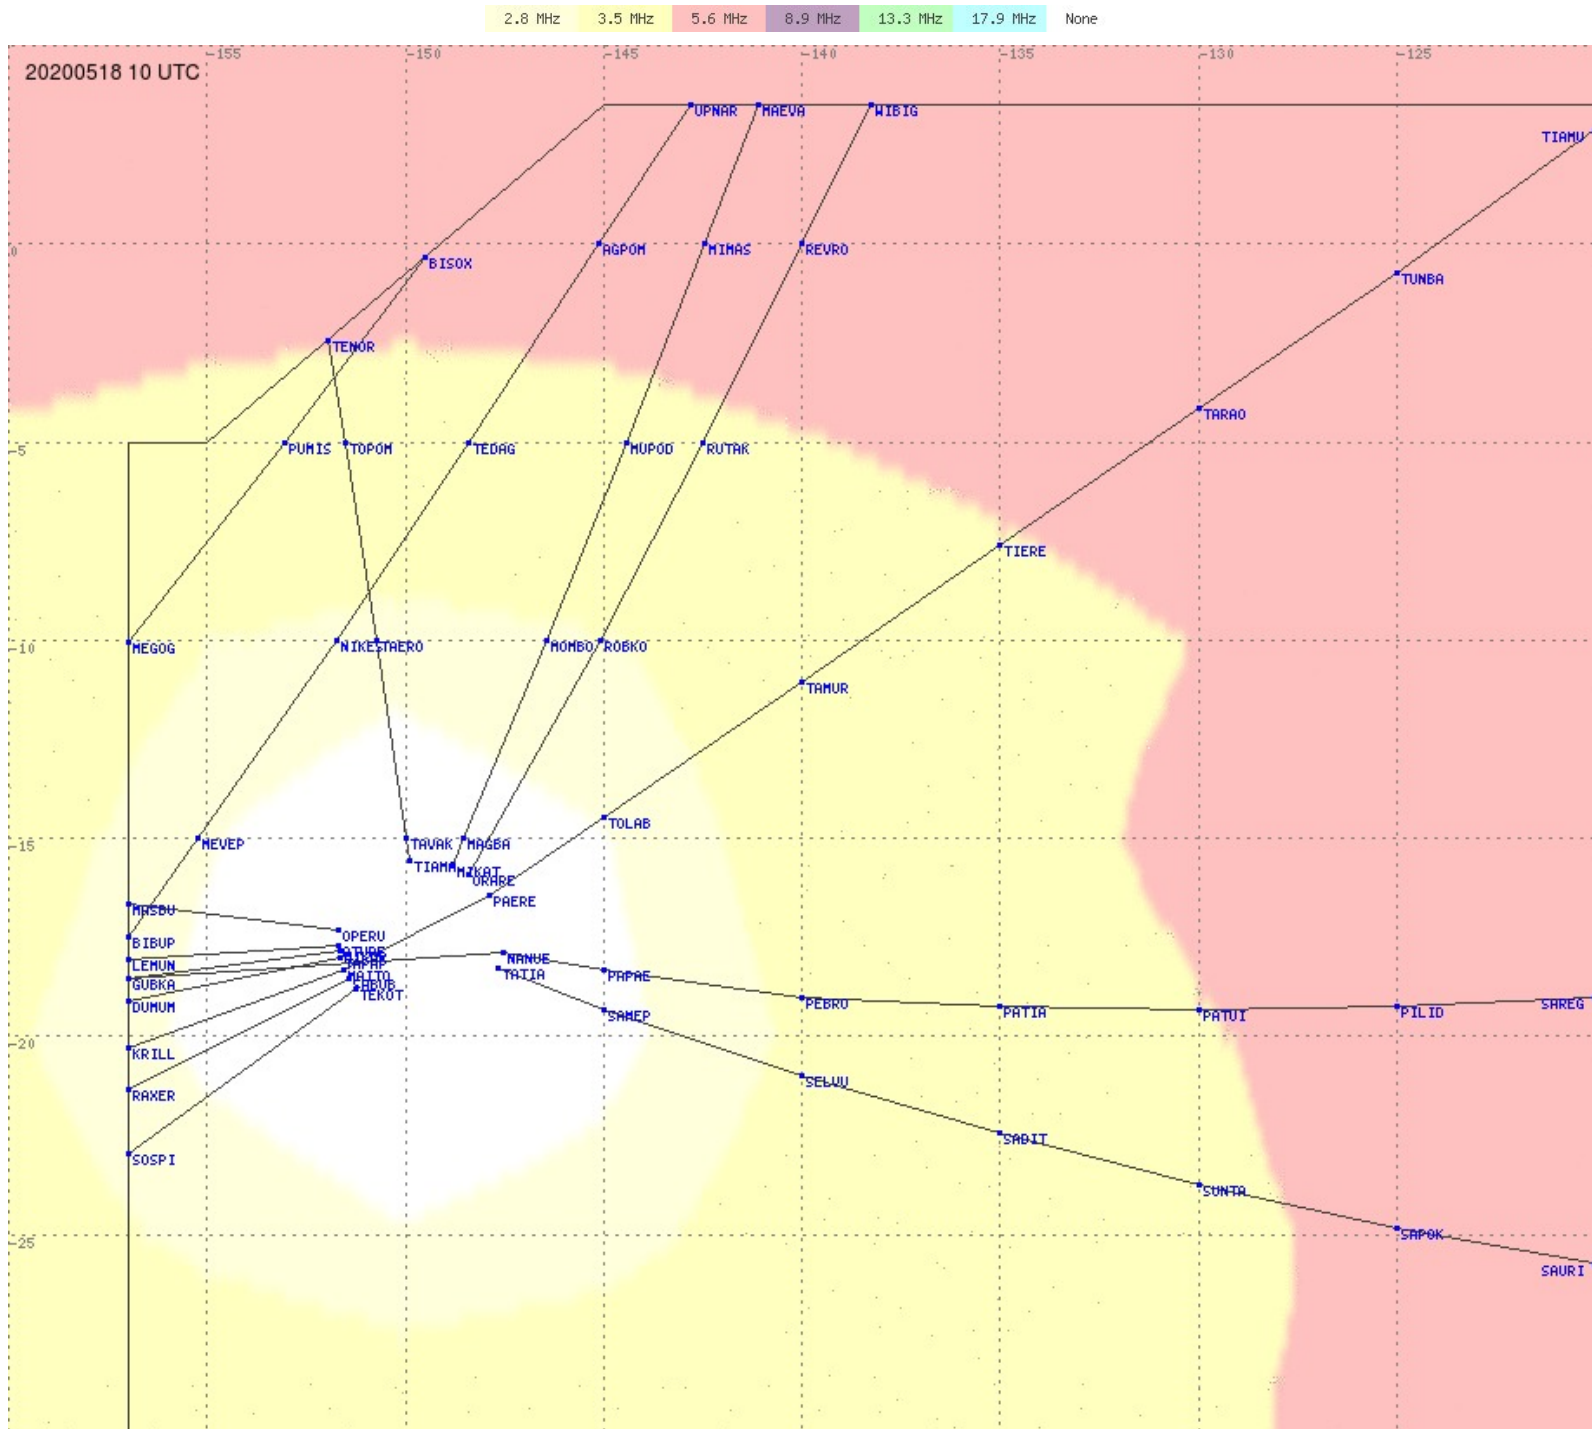

2.8 MHz 3.5 MHz 5.6 MHz 8.9 MHz 13.3 MHz 17.9 MHz None

Tahiti FIR - HF Propag - 20200518

2.8 MHz 3.5 MHz 5.6 MHz 8.9 MHz 13.3 MHz 17.9 MHz None

Tahiti FIR - HF Propag - 20200518

2.8 MHz 3.5 MHz 5.6 MHz 8.9 MHz 13.3 MHz 17.9 MHz None

Tahiti FIR - HF Propag - 20200518

Tahiti FIR - HF Propag - 20200518

Tahiti FIR - HF Propag - 20200518

2.8 MHz 3.5 MHz 5.6 MHz 8.9 MHz 13.3 MHz 17.9 MHz None

Tahiti FIR - HF Propag - 20200518

2.8 MHz
3.5 MHz
5.6 MHz
8.9 MHz
13.3 MHz
17.9 MHz
None