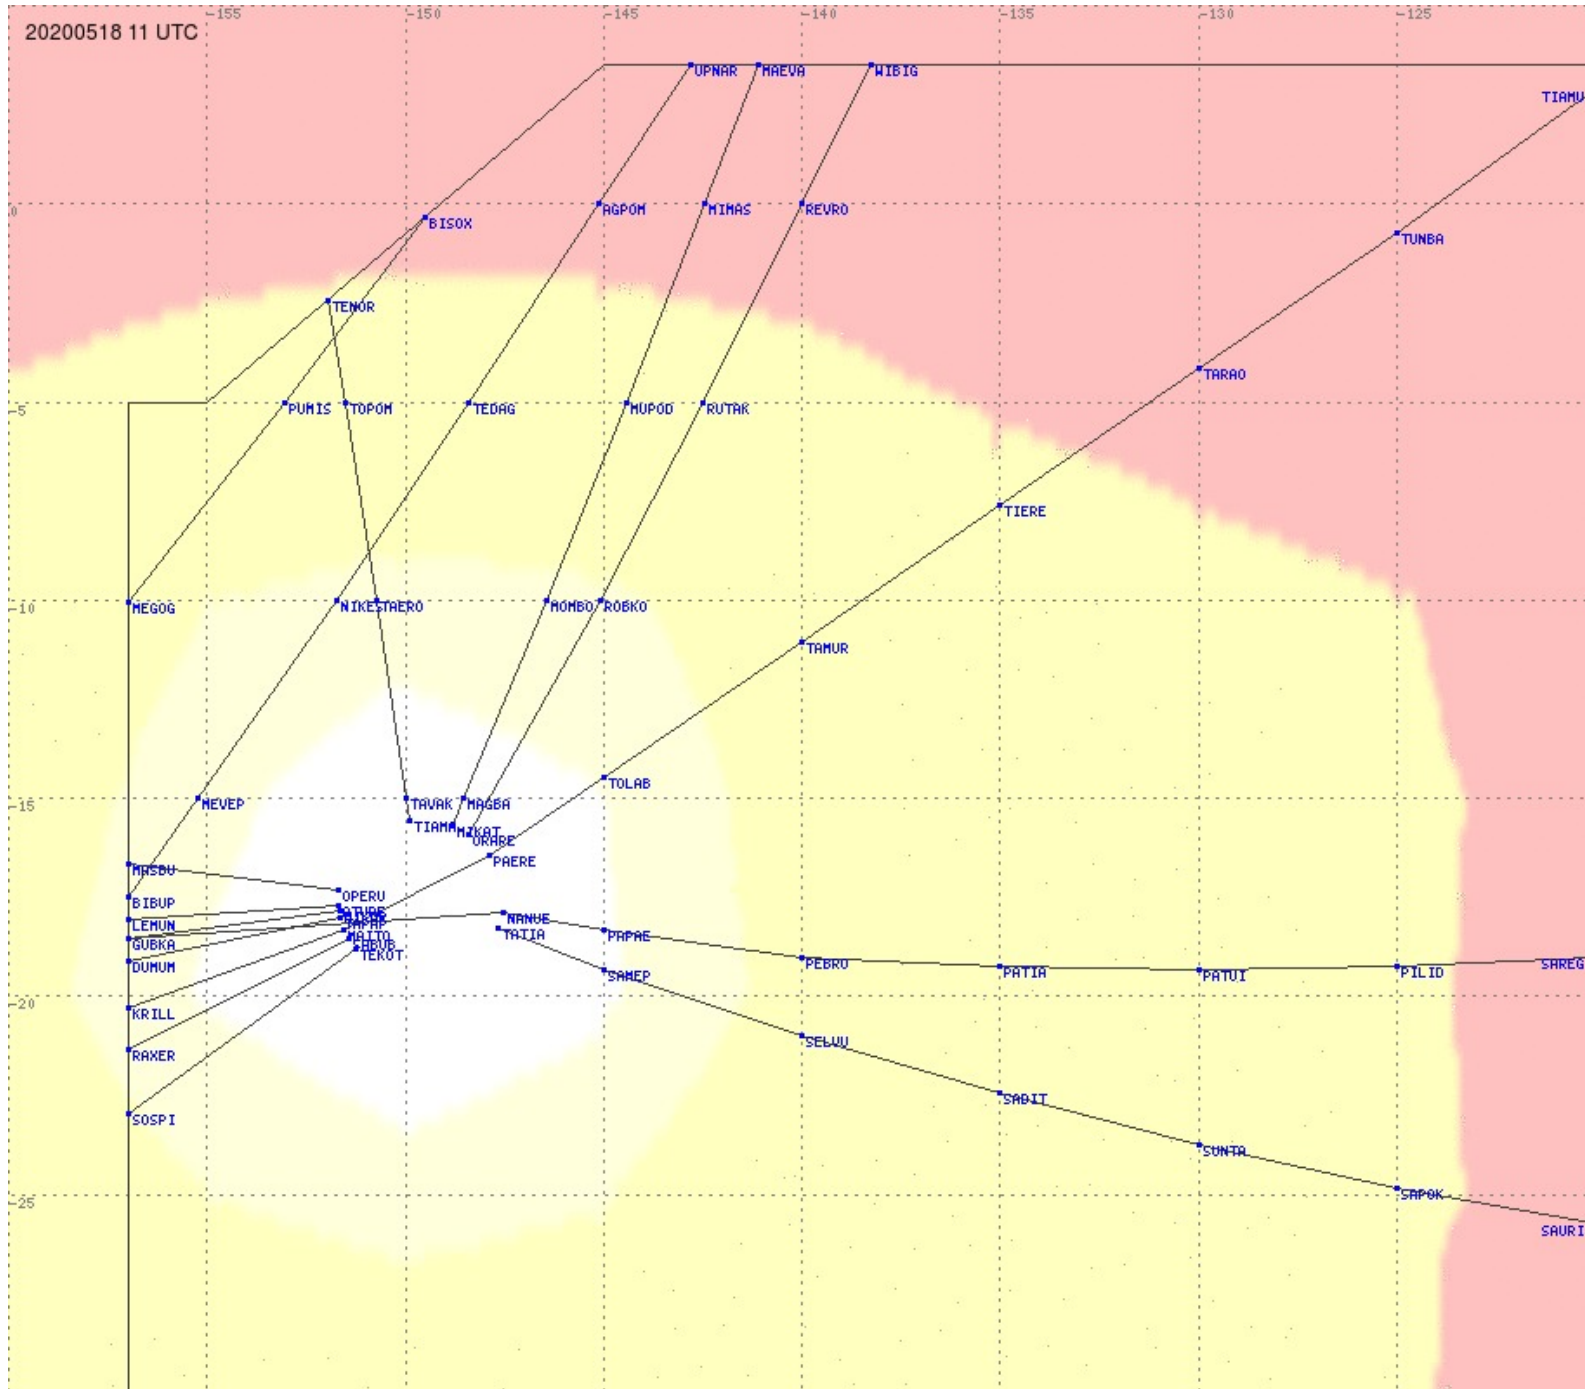

Tahiti FIR - HF Propag - 20200518

Tahiti FIR - HF Propag - 20200518

Tahiti FIR - HF Propag - 20200518

2.8 MHz 3.5 MHz 5.6 MHz 8.9 MHz 13.3 MHz 17.9 MHz None

Tahiti FIR - HF Propag - 20200518

2.8 MHz
3.5 MHz
5.6 MHz
8.9 MHz
13.3 MHz
17.9 MHz
None

Tahiti FIR - HF Propag - 20200518

Tahiti FIR - HF Propag - 20200518

2.8 MHz 3.5 MHz 5.6 MHz 8.9 MHz 13.3 MHz 17.9 MHz None

Tahiti FIR - HF Propag - 20200518

2.8 MHz 3.5 MHz 5.6 MHz 8.9 MHz 13.3 MHz 17.9 MHz None