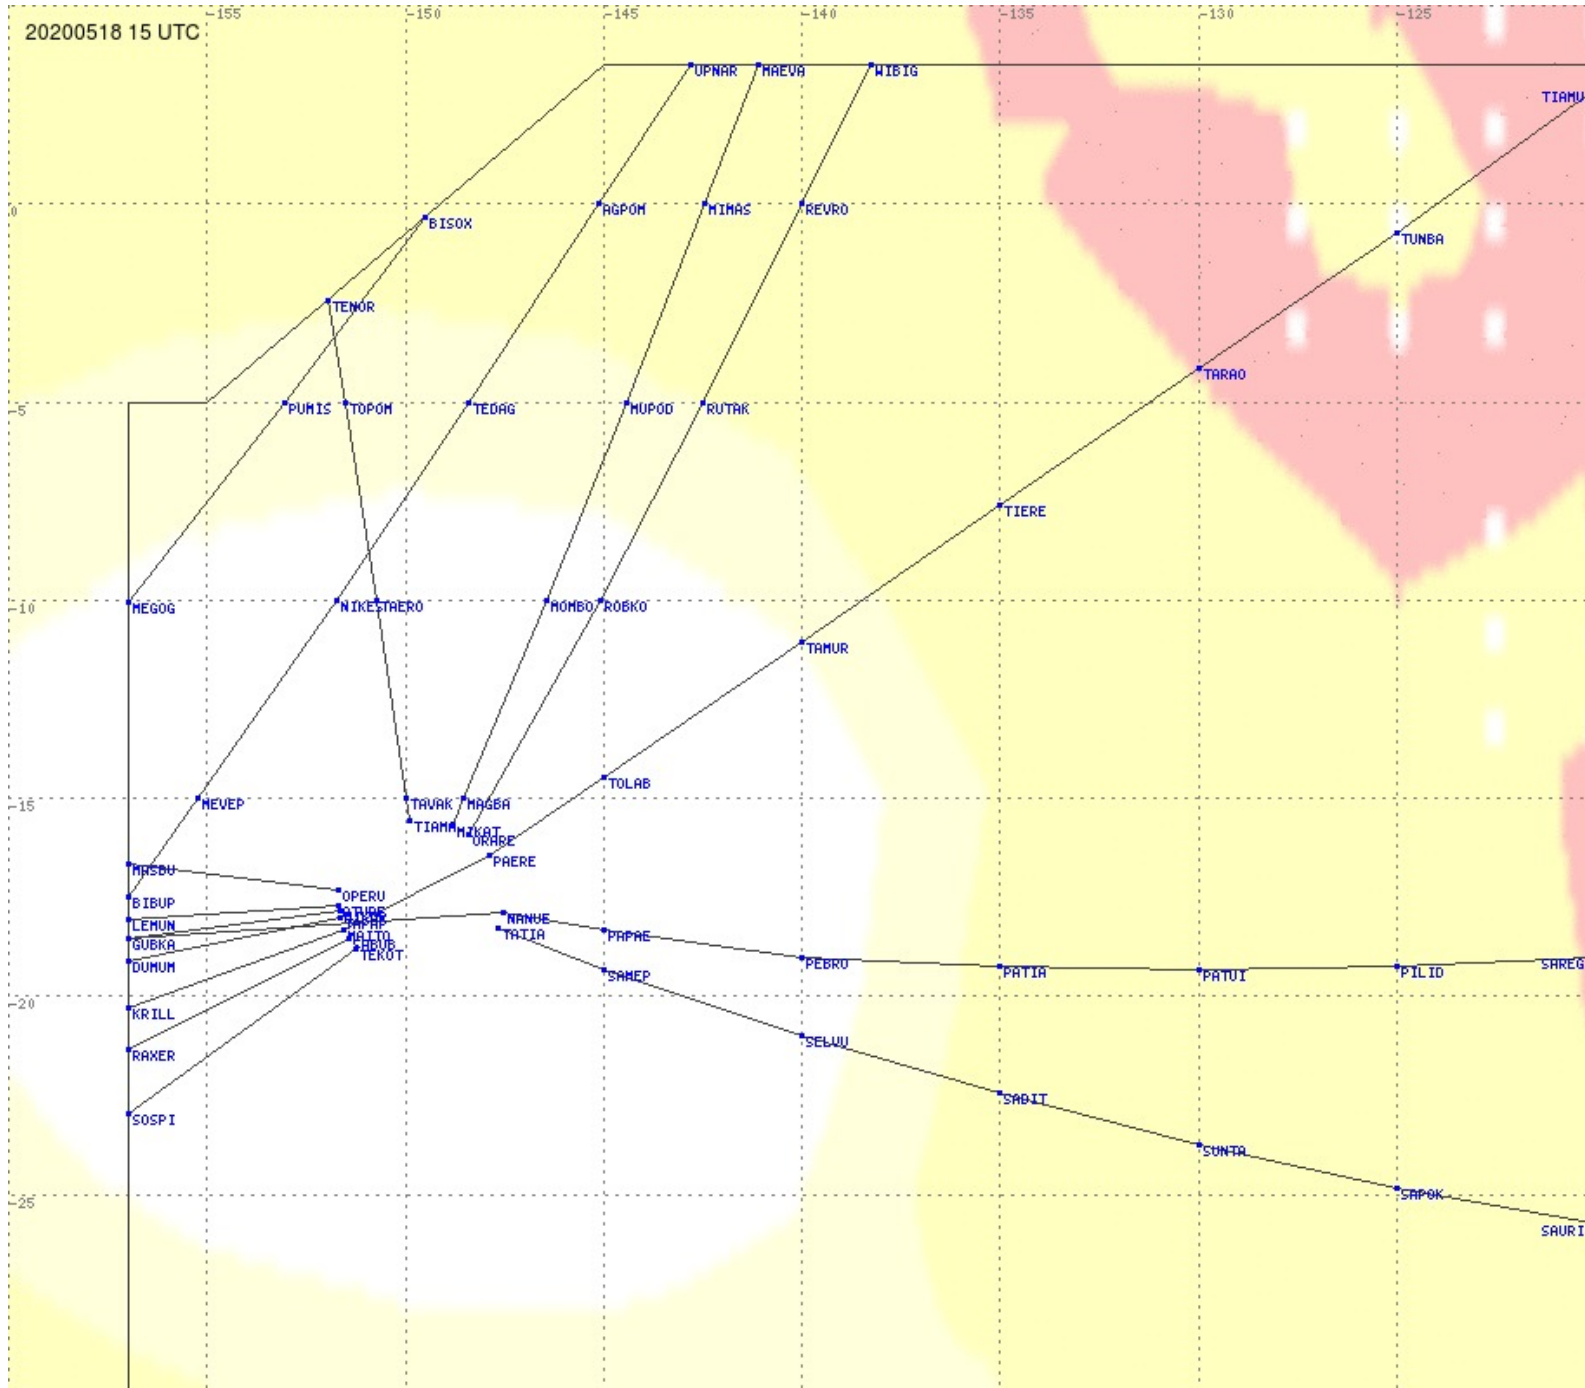

Tahiti FIR - HF Propag - 20200518

Tahiti FIR - HF Propag - 20200518

Tahiti FIR - HF Propag - 20200518

2.8 MHz 3.5 MHz 5.6 MHz 8.9 MHz 13.3 MHz 17.9 MHz None

Tahiti FIR - HF Propag - 20200518

2.8 MHz
3.5 MHz
5.6 MHz
8.9 MHz
13.3 MHz
17.9 MHz
None

Tahiti FIR - HF Propag - 20200518

Tahiti FIR - HF Propag - 20200518

2.8 MHz 3.5 MHz 5.6 MHz 8.9 MHz 13.3 MHz 17.9 MHz None

Tahiti FIR - HF Propag - 20200518

2.8 MHz 3.5 MHz 5.6 MHz 8.9 MHz 13.3 MHz 17.9 MHz None