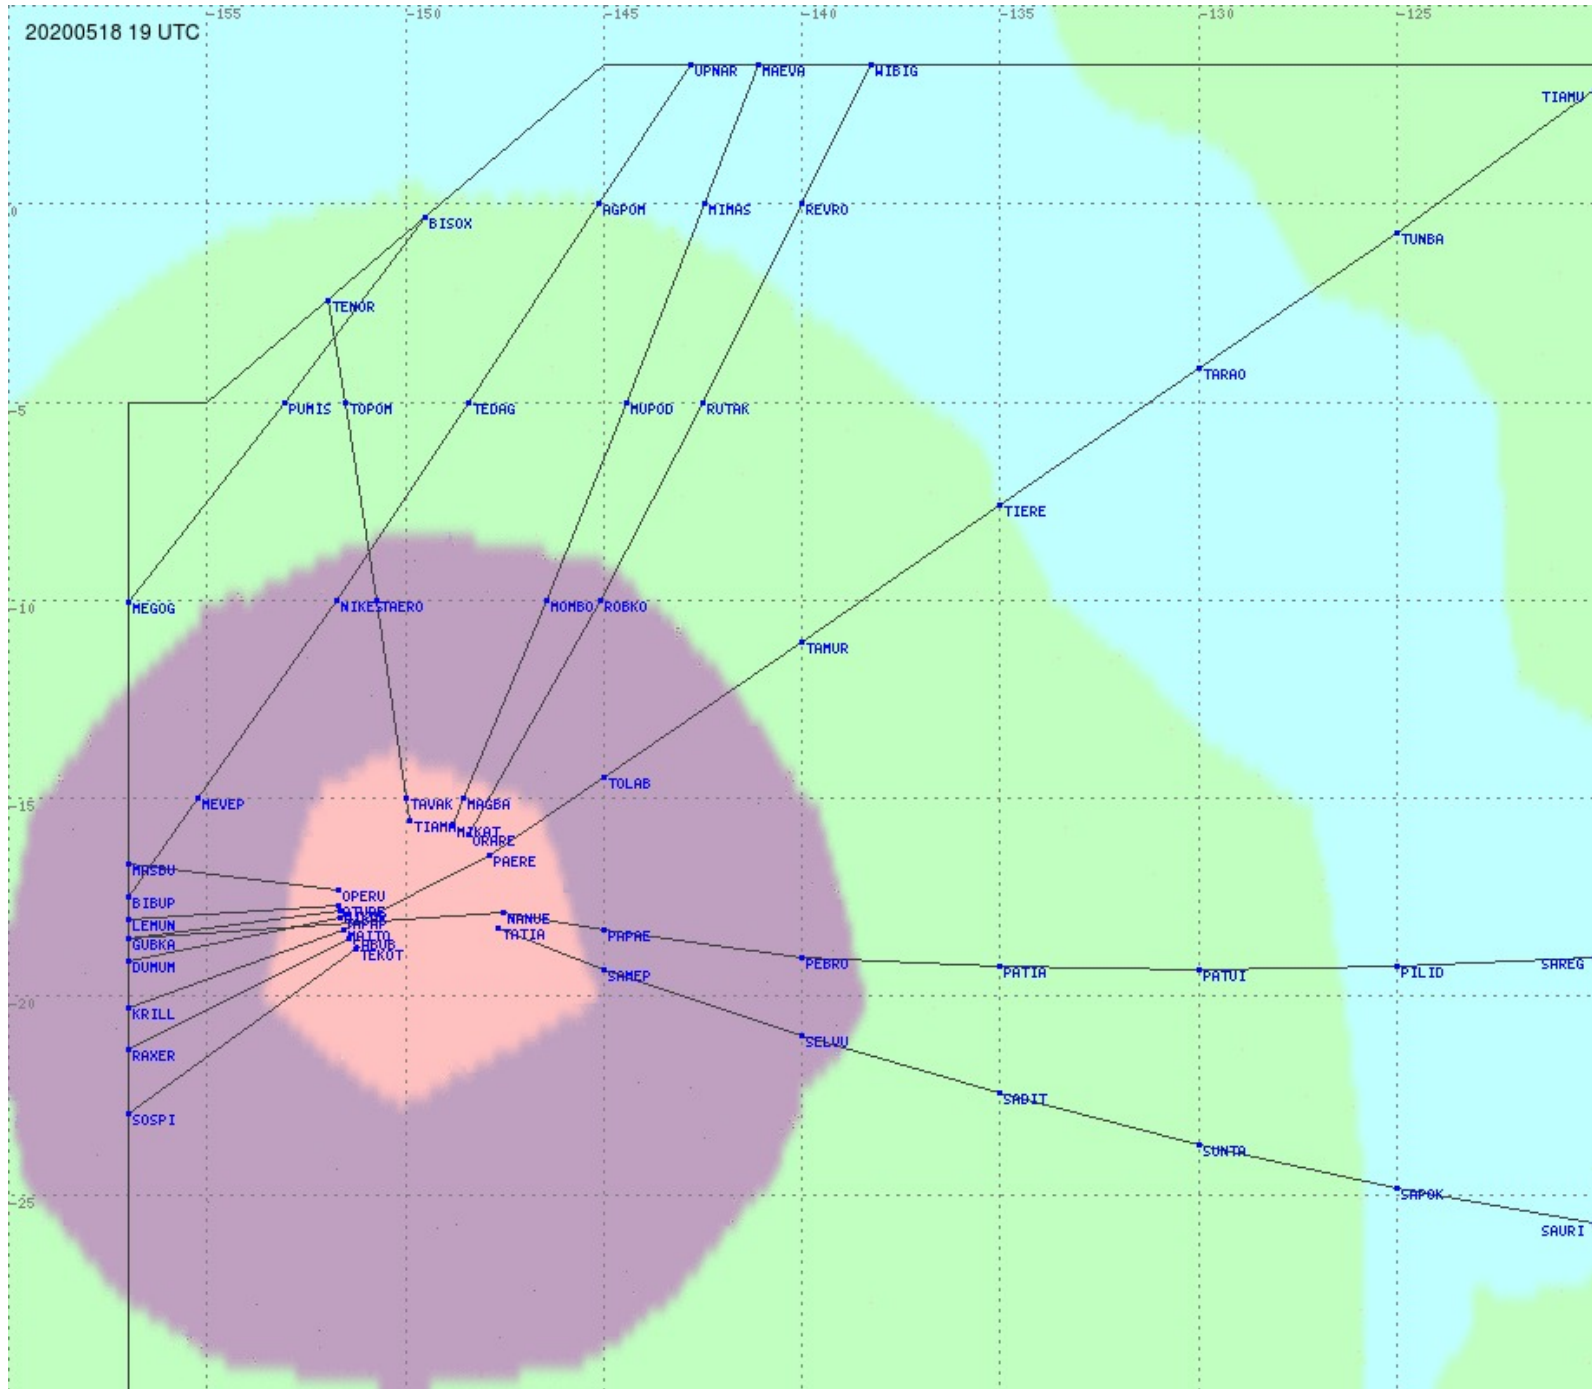

Tahiti FIR - HF Propag - 20200518

Tahiti FIR - HF Propag - 20200518

2.8 MHz 3.5 MHz 5.6 MHz 8.9 MHz 13.3 MHz 17.9 MHz None

Tahiti FIR - HF Propag - 20200518

2.8 MHz 3.5 MHz 5.6 MHz 8.9 MHz 13.3 MHz 17.9 MHz None

Tahiti FIR - HF Propag - 20200518

2.8 MHz 3.5 MHz 5.6 MHz 8.9 MHz 13.3 MHz 17.9 MHz None

Tahiti FIR - HF Propag - 20200518

2.8 MHz 3.5 MHz 5.6 MHz 8.9 MHz 13.3 MHz 17.9 MHz None

Tahiti FIR - HF Propag - 20200518

2.8 MHz 3.5 MHz 5.6 MHz 8.9 MHz 13.3 MHz 17.9 MHz None

Tahiti FIR - HF Propag - 20200518

2.8 MHz 3.5 MHz 5.6 MHz 8.9 MHz 13.3 MHz 17.9 MHz None

Tahiti FIR - HF Propag - 20200518

2.8 MHz 3.5 MHz 5.6 MHz 8.9 MHz 13.3 MHz 17.9 MHz None