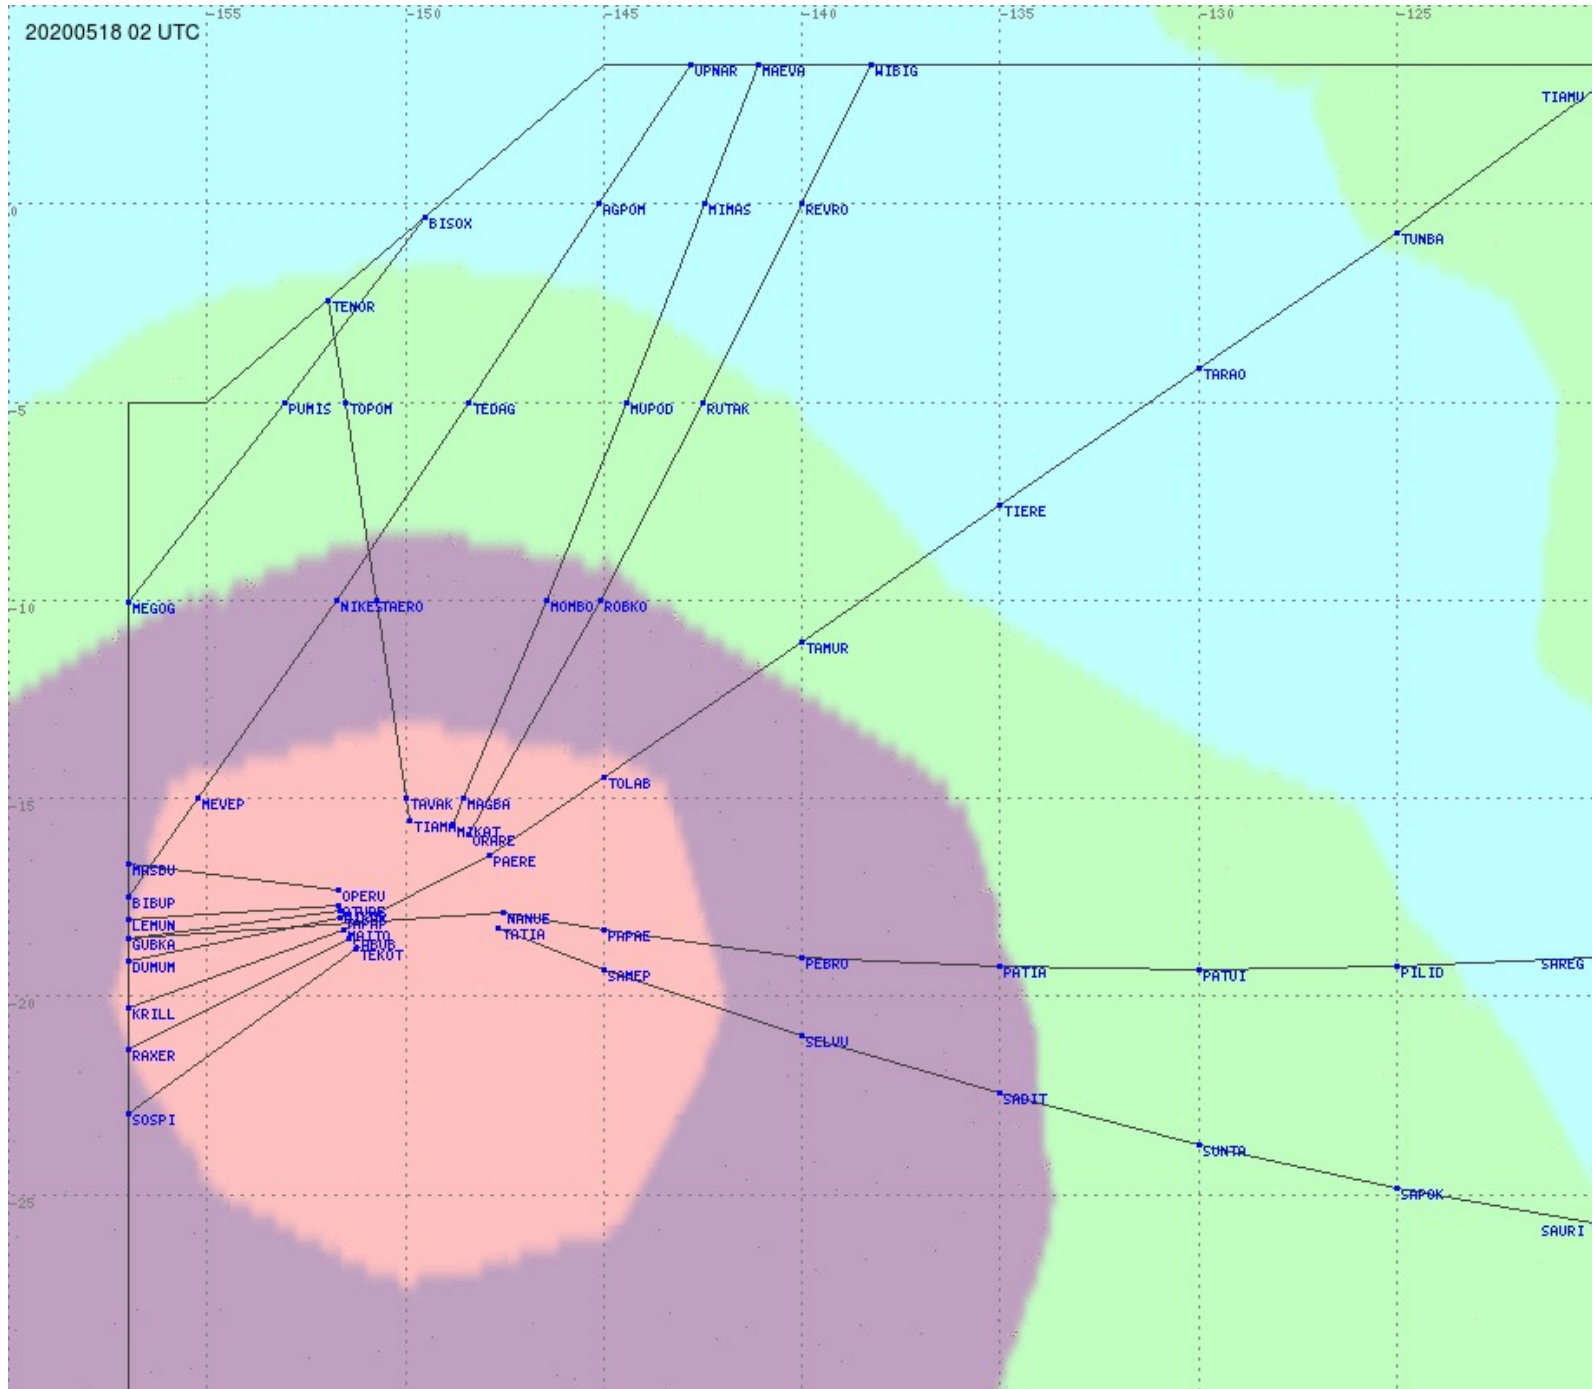

Tahiti FIR - HF Propag - 20200518

2.8 MHz 3.5 MHz 5.6 MHz 8.9 MHz 13.3 MHz 17.9 MHz None

Tahiti FIR - HF Propag - 20200518

2.8 MHz 3.5 MHz 5.6 MHz 8.9 MHz 13.3 MHz 17.9 MHz None

Tahiti FIR - HF Propag - 20200518

2.8 MHz 3.5 MHz 5.6 MHz 8.9 MHz 13.3 MHz 17.9 MHz None

Tahiti FIR - HF Propag - 20200518

2.8 MHz 3.5 MHz 5.6 MHz 8.9 MHz 13.3 MHz 17.9 MHz None

Tahiti FIR - HF Propag - 20200518

2.8 MHz 3.5 MHz 5.6 MHz 8.9 MHz 13.3 MHz 17.9 MHz None

Tahiti FIR - HF Propag - 20200518

Tahiti FIR - HF Propag - 20200518

Tahiti FIR - HF Propag - 20200518

2.8 MHz 3.5 MHz 5.6 MHz 8.9 MHz 13.3 MHz 17.9 MHz None

Tahiti FIR - HF Propag - 20200518

2.8 MHz
3.5 MHz
5.6 MHz
8.9 MHz
13.3 MHz
17.9 MHz
None