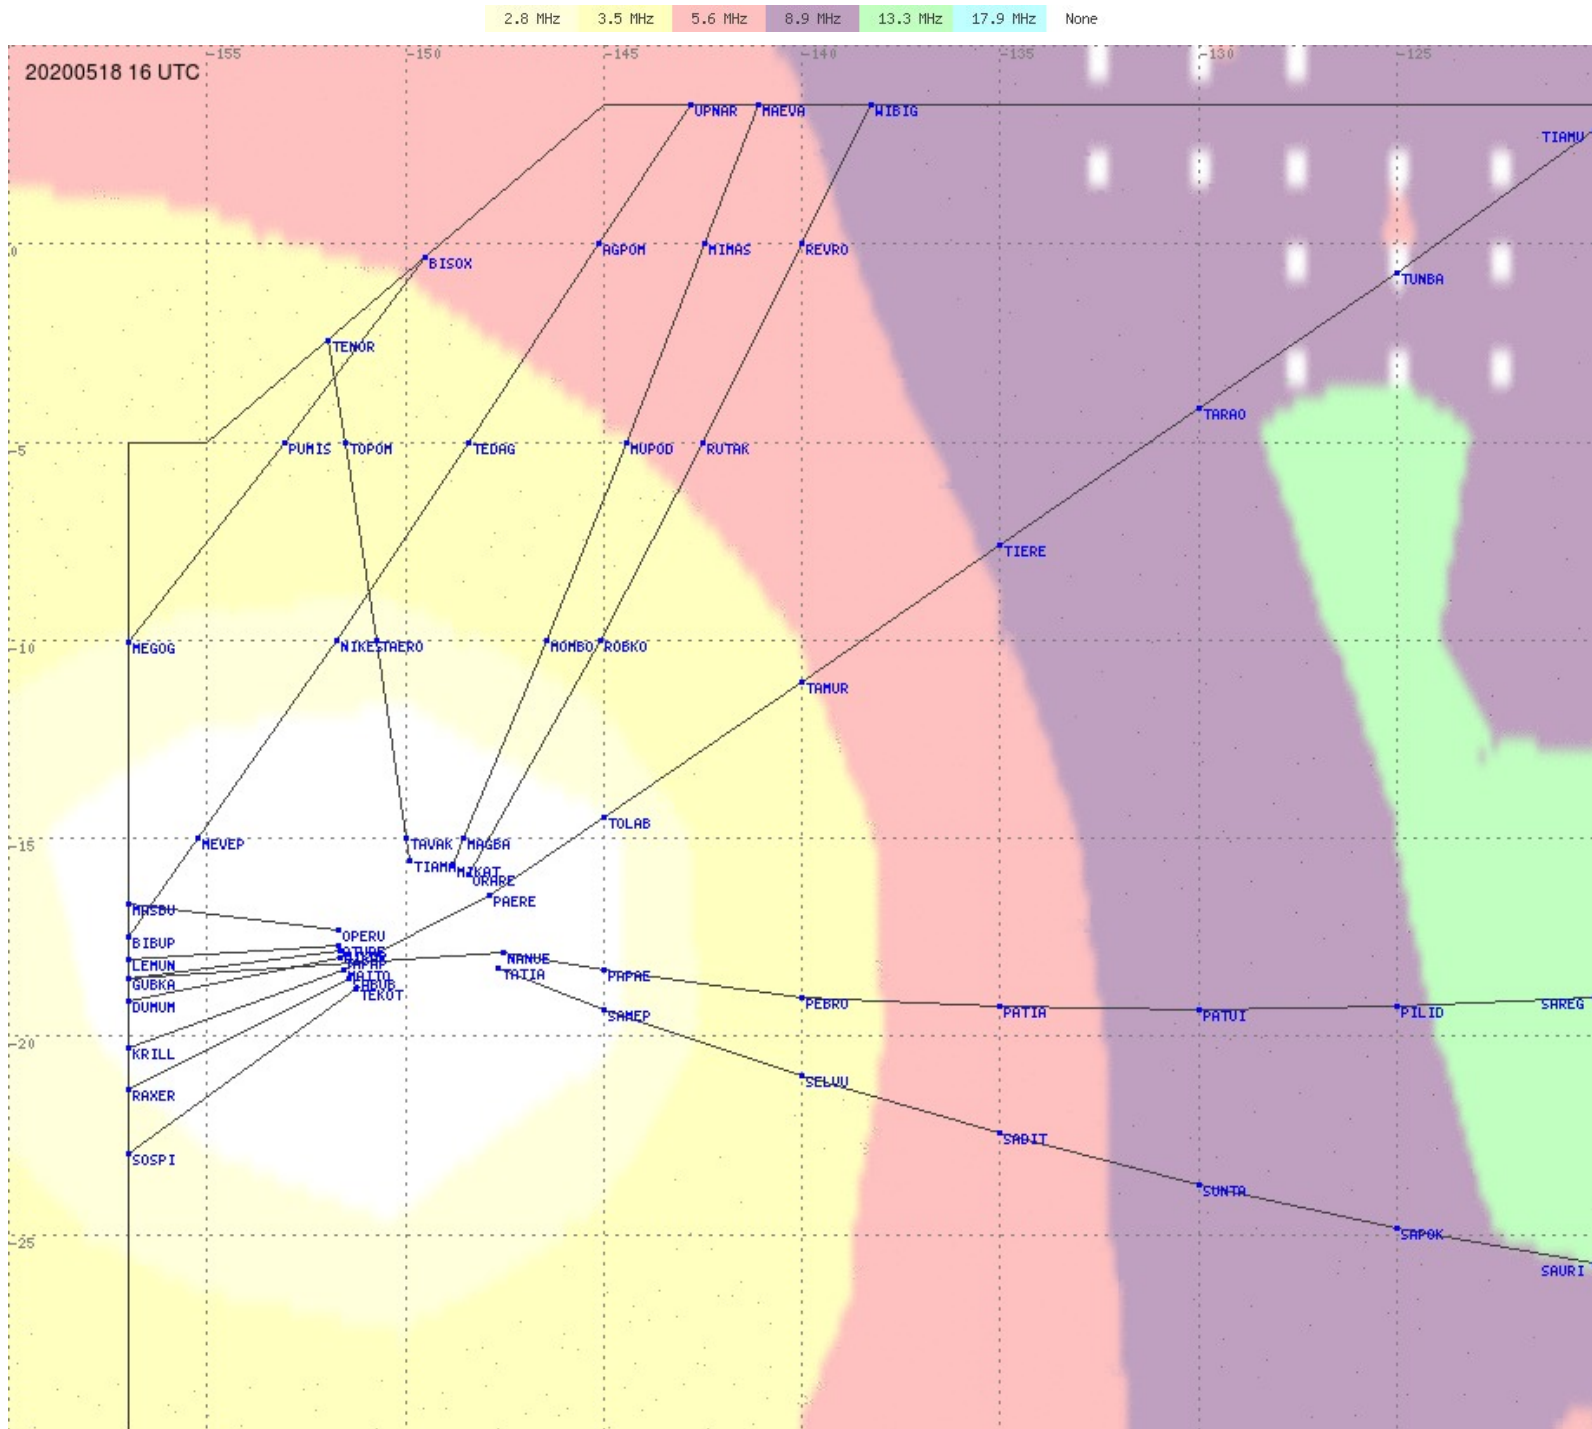

Tahiti FIR - HF Propag - 20200518

Tahiti FIR - HF Propag - 20200518

Tahiti FIR - HF Propag - 20200518

2.8 MHz 3.5 MHz 5.6 MHz 8.9 MHz 13.3 MHz 17.9 MHz None

Tahiti FIR - HF Propag - 20200518

2.8 MHz
3.5 MHz
5.6 MHz
8.9 MHz
13.3 MHz
17.9 MHz
None

Tahiti FIR - HF Propag - 20200518

Tahiti FIR - HF Propag - 20200518

2.8 MHz 3.5 MHz 5.6 MHz 8.9 MHz 13.3 MHz 17.9 MHz None

Tahiti FIR - HF Propag - 20200518

2.8 MHz 3.5 MHz 5.6 MHz 8.9 MHz 13.3 MHz 17.9 MHz None