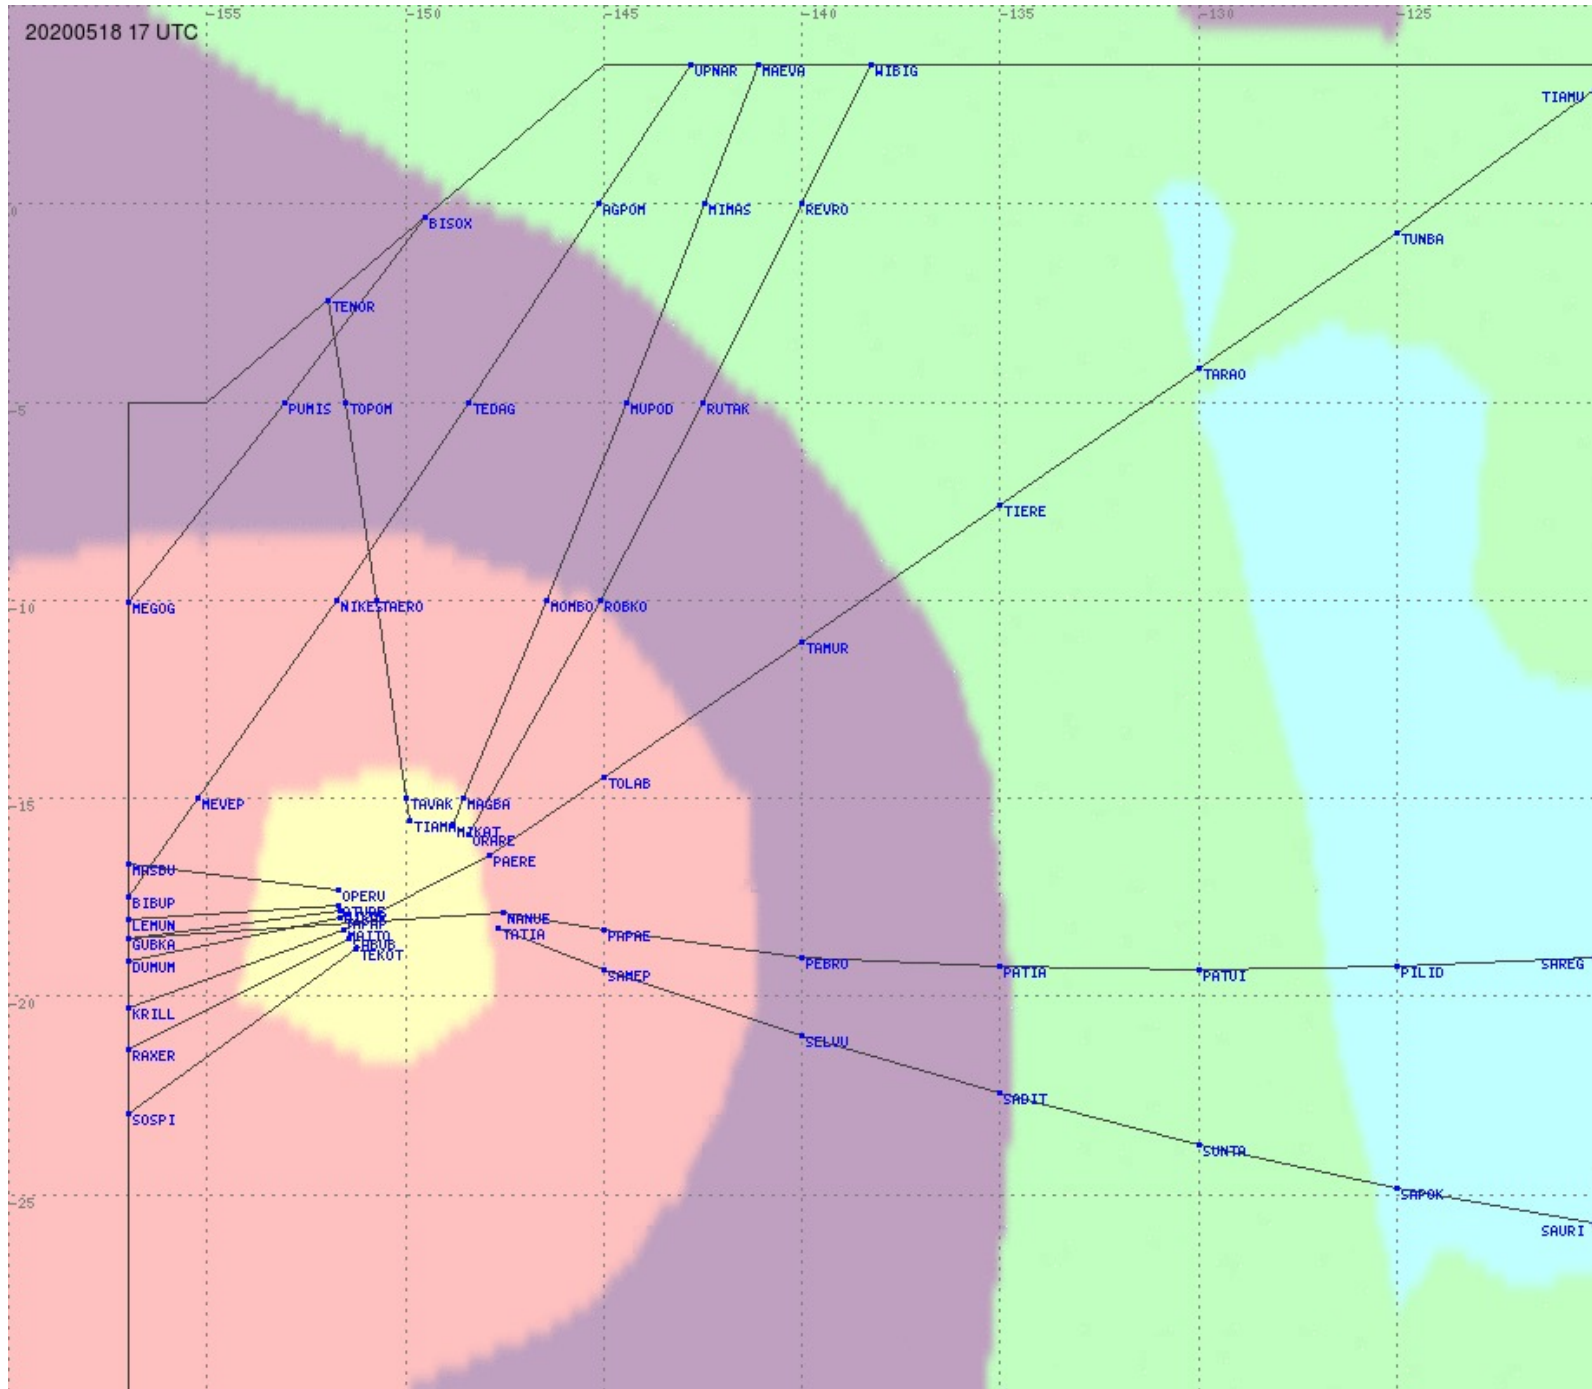

Tahiti FIR - HF Propag - 20200518

Tahiti FIR - HF Propag - 20200518

Tahiti FIR - HF Propag - 20200518

2.8 MHz 3.5 MHz 5.6 MHz 8.9 MHz 13.3 MHz 17.9 MHz None

Tahiti FIR - HF Propag - 20200518

2.8 MHz
3.5 MHz
5.6 MHz
8.9 MHz
13.3 MHz
17.9 MHz
None

Tahiti FIR - HF Propag - 20200518

Tahiti FIR - HF Propag - 20200518

2.8 MHz 3.5 MHz 5.6 MHz 8.9 MHz 13.3 MHz 17.9 MHz None

Tahiti FIR - HF Propag - 20200518

2.8 MHz 3.5 MHz 5.6 MHz 8.9 MHz 13.3 MHz 17.9 MHz None