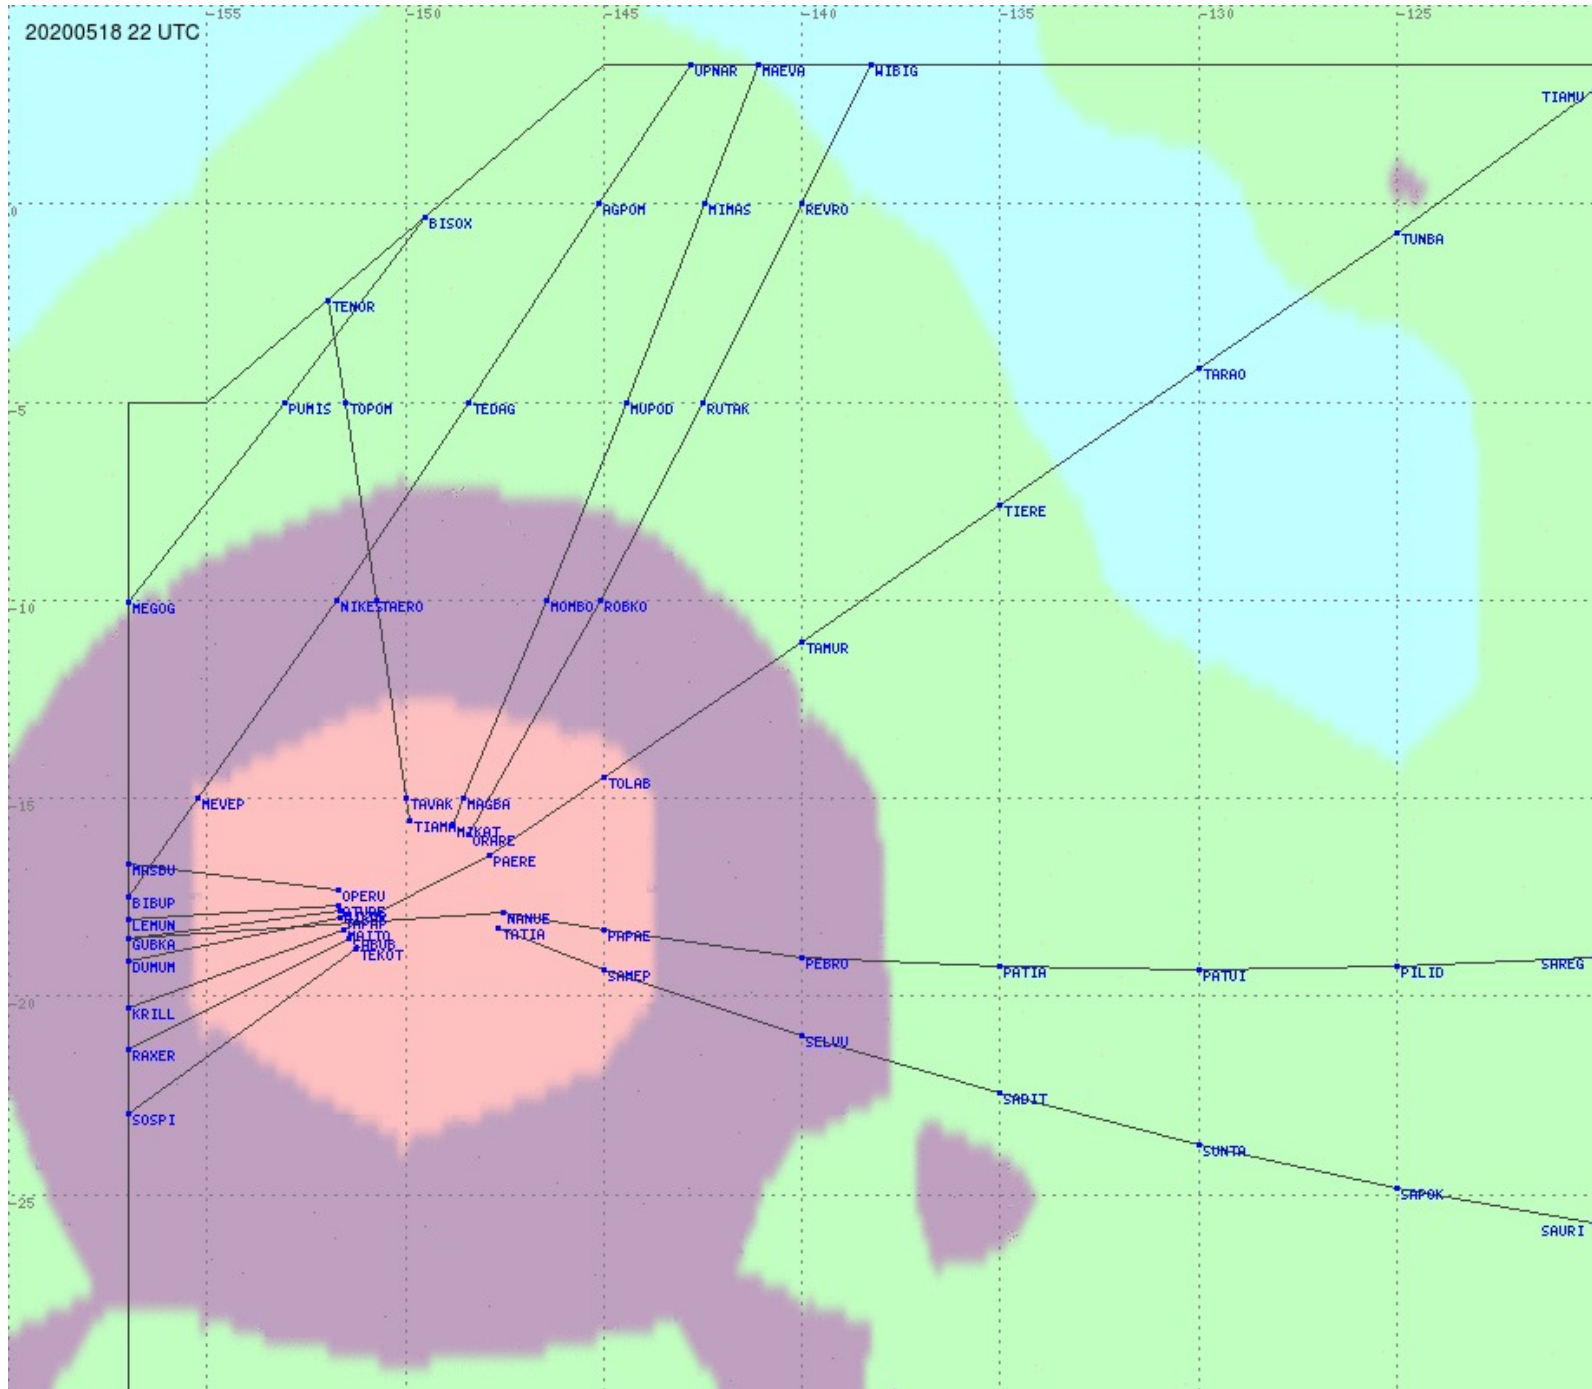

Tahiti FIR - HF Propag - 20200518

2.8 MHz 3.5 MHz 5.6 MHz 8.9 MHz 13.3 MHz 17.9 MHz None

Tahiti FIR - HF Propag - 20200518

2.8 MHz 3.5 MHz 5.6 MHz 8.9 MHz 13.3 MHz 17.9 MHz None

Tahiti FIR - HF Propag - 20200518

Tahiti FIR - HF Propag - 20200518

Tahiti FIR - HF Propag - 20200518

2.8 MHz 3.5 MHz 5.6 MHz 8.9 MHz 13.3 MHz 17.9 MHz None

Tahiti FIR - HF Propag - 20200518

2.8 MHz 3.5 MHz 5.6 MHz 8.9 MHz 13.3 MHz 17.9 MHz None

2.8 MHz 3.5 MHz 5.6 MHz 8.9 MHz 13.3 MHz 17.9 MHz None

Tahiti FIR - HF Propag - 20200518

2.8 MHz 3.5 MHz 5.6 MHz 8.9 MHz 13.3 MHz 17.9 MHz None

Tahiti FIR - HF Propag - 20200518

2.8 MHz 3.5 MHz 5.6 MHz 8.9 MHz 13.3 MHz 17.9 MHz None