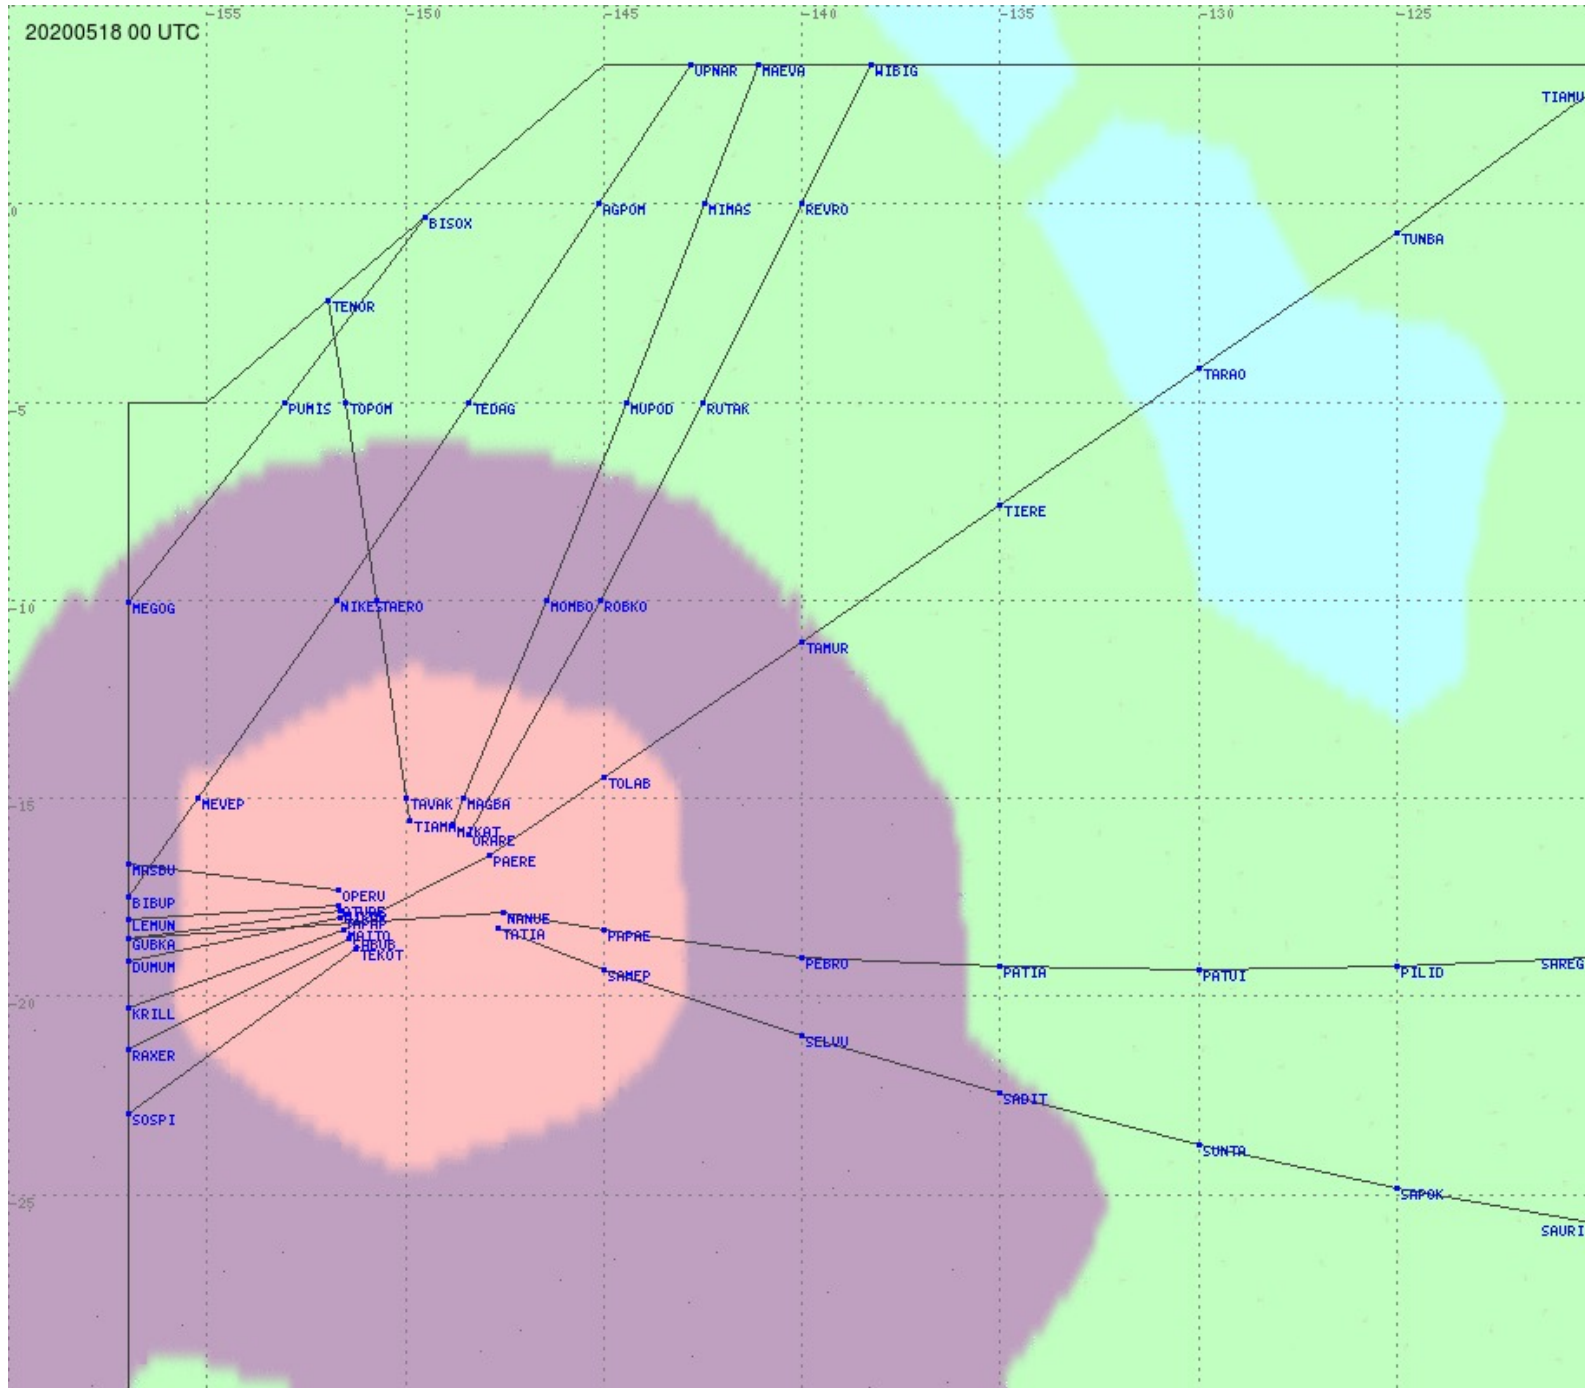

Tahiti FIR - HF Propag - 20200518

2.8 MHz 3.5 MHz 5.6 MHz 8.9 MHz 13.3 MHz 17.9 MHz None

Tahiti FIR - HF Propag - 20200518

2.8 MHz 3.5 MHz 5.6 MHz 8.9 MHz 13.3 MHz 17.9 MHz None

Tahiti FIR - HF Propag - 20200518

2.8 MHz 3.5 MHz 5.6 MHz 8.9 MHz 13.3 MHz 17.9 MHz None

Tahiti FIR - HF Propag - 20200518

2.8 MHz 3.5 MHz 5.6 MHz 8.9 MHz 13.3 MHz 17.9 MHz None

Tahiti FIR - HF Propag - 20200518

2.8 MHz 3.5 MHz 5.6 MHz 8.9 MHz 13.3 MHz 17.9 MHz None

Tahiti FIR - HF Propag - 20200518

Tahiti FIR - HF Propag - 20200518

Tahiti FIR - HF Propag - 20200518

2.8 MHz 3.5 MHz 5.6 MHz 8.9 MHz 13.3 MHz 17.9 MHz None

Tahiti FIR - HF Propag - 20200518

2.8 MHz
3.5 MHz
5.6 MHz
8.9 MHz
13.3 MHz
17.9 MHz
None