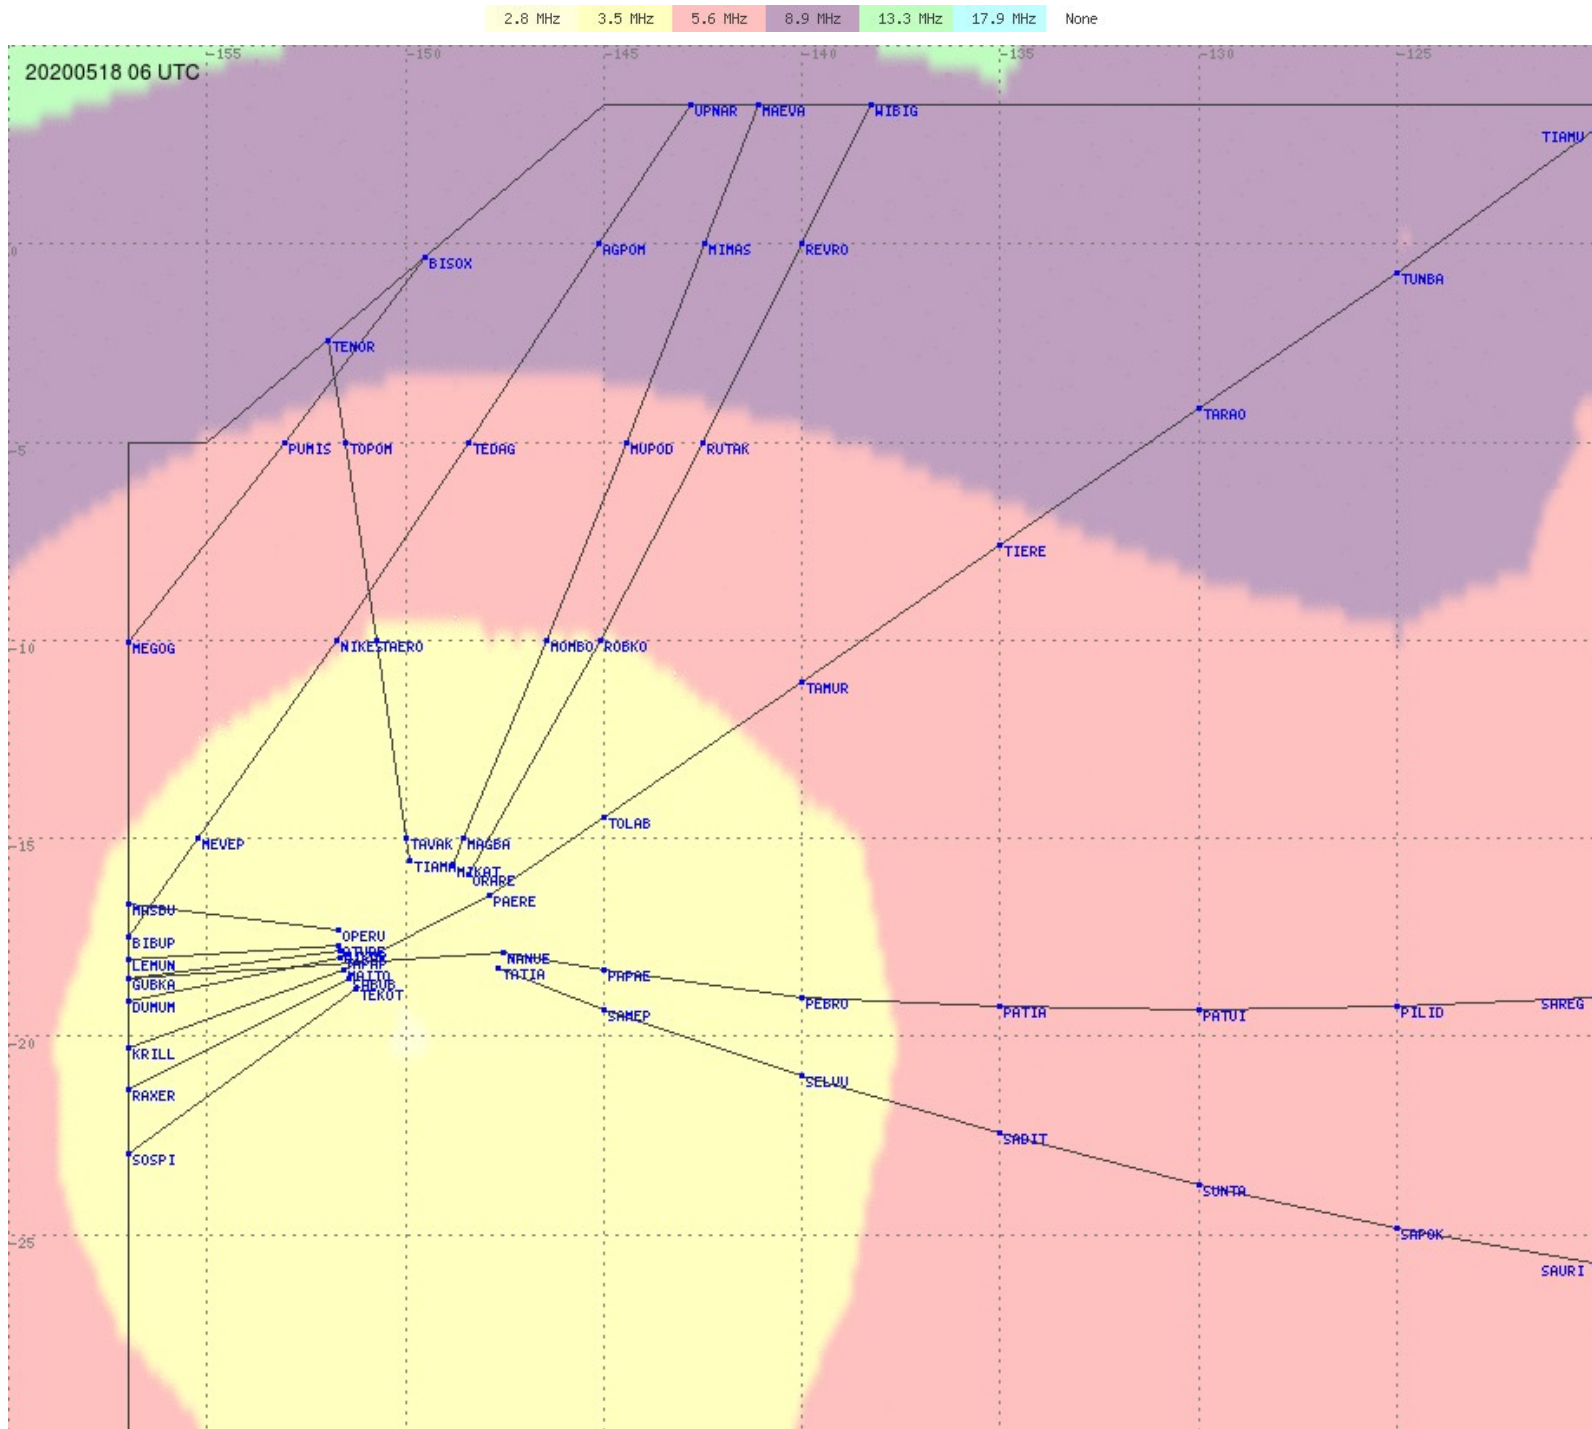

Tahiti FIR - HF Propag - 20200518

2.8 MHz 3.5 MHz 5.6 MHz 8.9 MHz 13.3 MHz 17.9 MHz None

Tahiti FIR - HF Propag - 20200518

2.8 MHz 3.5 MHz 5.6 MHz 8.9 MHz 13.3 MHz 17.9 MHz None

Tahiti FIR - HF Propag - 20200518

2.8 MHz 3.5 MHz 5.6 MHz 8.9 MHz 13.3 MHz 17.9 MHz None

Tahiti FIR - HF Propag - 20200518

2.8 MHz 3.5 MHz 5.6 MHz 8.9 MHz 13.3 MHz 17.9 MHz None

Tahiti FIR - HF Propag - 20200518

2.8 MHz 3.5 MHz 5.6 MHz 8.9 MHz 13.3 MHz 17.9 MHz None

Tahiti FIR - HF Propag - 20200518

Tahiti FIR - HF Propag - 20200518

Tahiti FIR - HF Propag - 20200518

2.8 MHz 3.5 MHz 5.6 MHz 8.9 MHz 13.3 MHz 17.9 MHz None

Tahiti FIR - HF Propag - 20200518

2.8 MHz
3.5 MHz
5.6 MHz
8.9 MHz
13.3 MHz
17.9 MHz
None