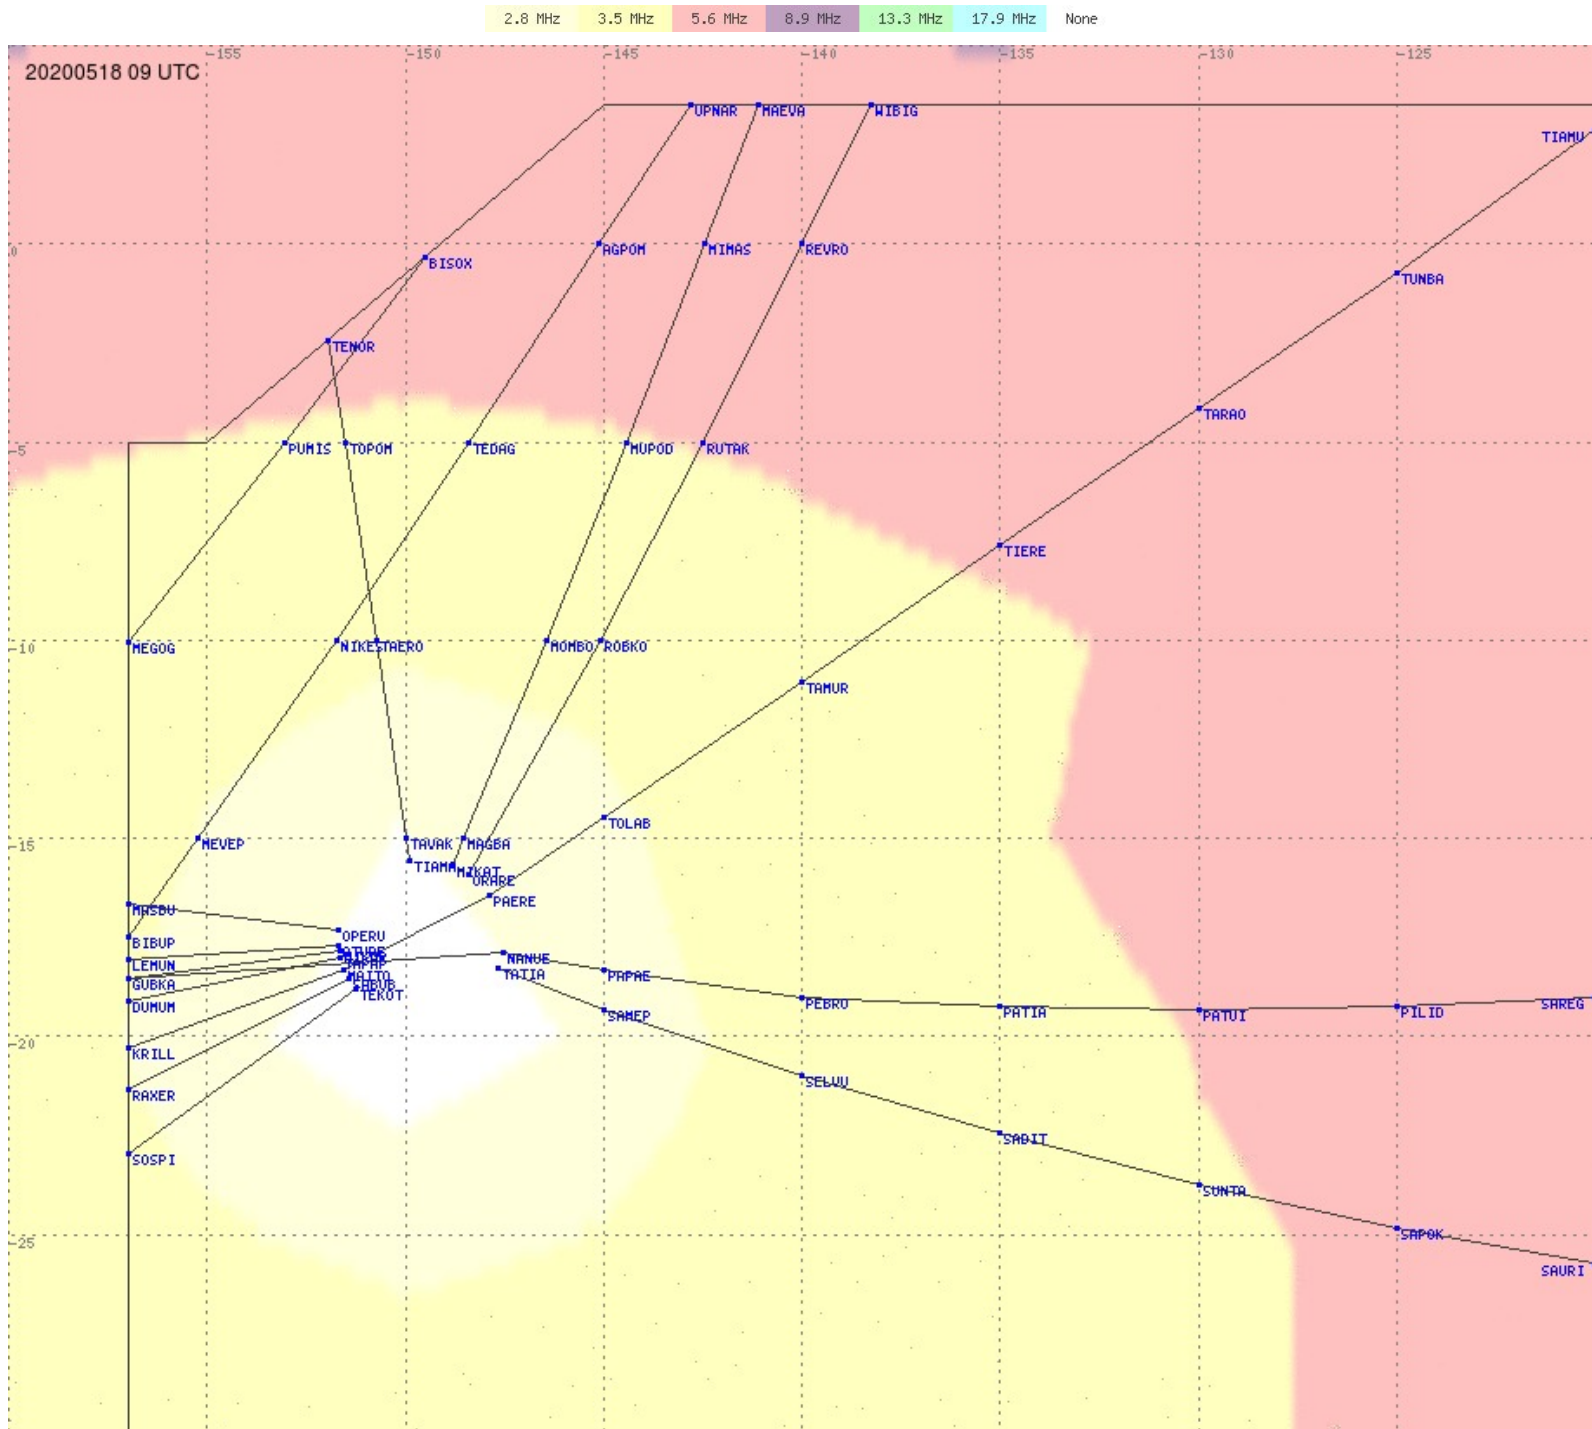

2.8 MHz 3.5 MHz 5.6 MHz 8.9 MHz 13.3 MHz 17.9 MHz None

Tahiti FIR - HF Propag - 20200518

2.8 MHz 3.5 MHz 5.6 MHz 8.9 MHz 13.3 MHz 17.9 MHz None

Tahiti FIR - HF Propag - 20200518

2.8 MHz 3.5 MHz 5.6 MHz 8.9 MHz 13.3 MHz 17.9 MHz None

Tahiti FIR - HF Propag - 20200518

Tahiti FIR - HF Propag - 20200518

Tahiti FIR - HF Propag - 20200518

2.8 MHz 3.5 MHz 5.6 MHz 8.9 MHz 13.3 MHz 17.9 MHz None

Tahiti FIR - HF Propag - 20200518

2.8 MHz
3.5 MHz
5.6 MHz
8.9 MHz
13.3 MHz
17.9 MHz
None