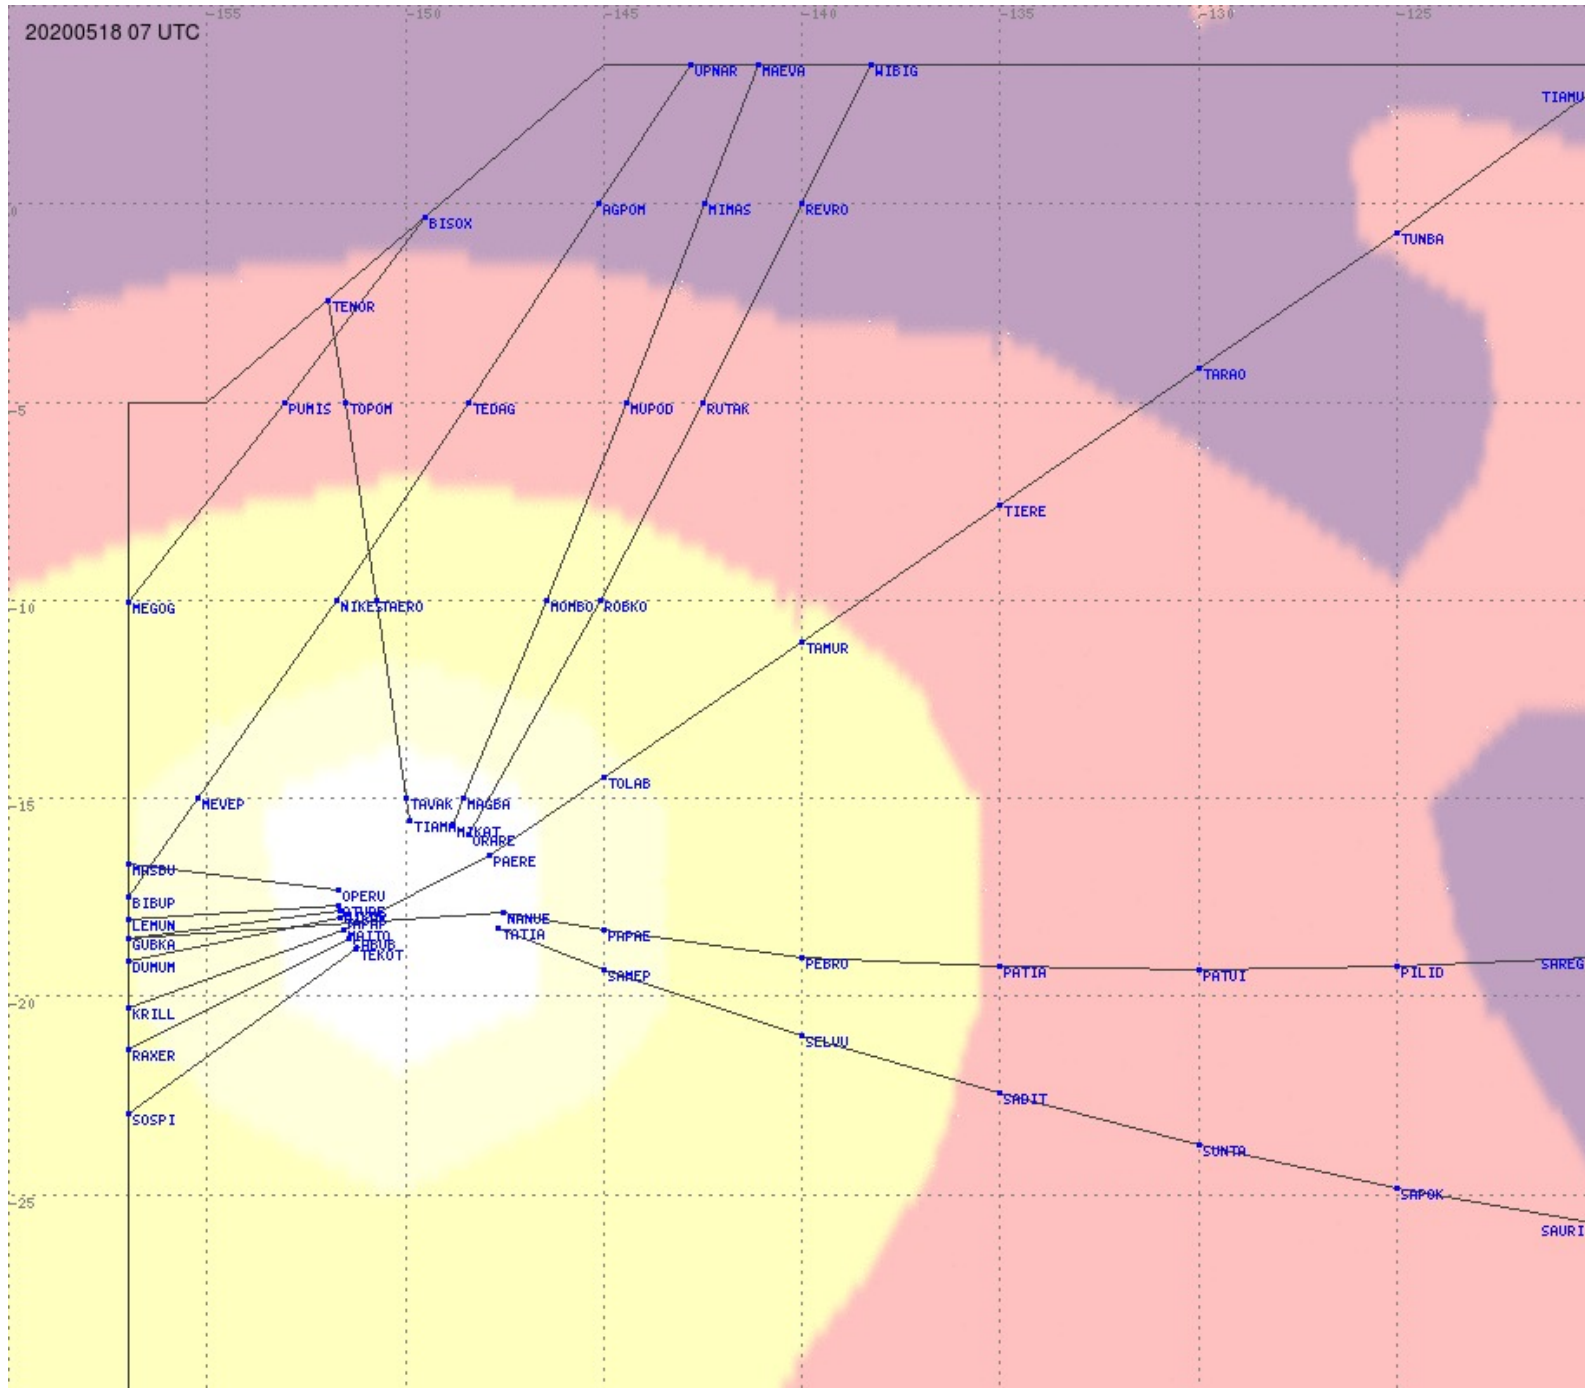

Tahiti FIR - HF Propag - 20200518

Tahiti FIR - HF Propag - 20200518

Tahiti FIR - HF Propag - 20200518

2.8 MHz 3.5 MHz 5.6 MHz 8.9 MHz 13.3 MHz 17.9 MHz None

Tahiti FIR - HF Propag - 20200518

2.8 MHz
3.5 MHz
5.6 MHz
8.9 MHz
13.3 MHz
17.9 MHz
None