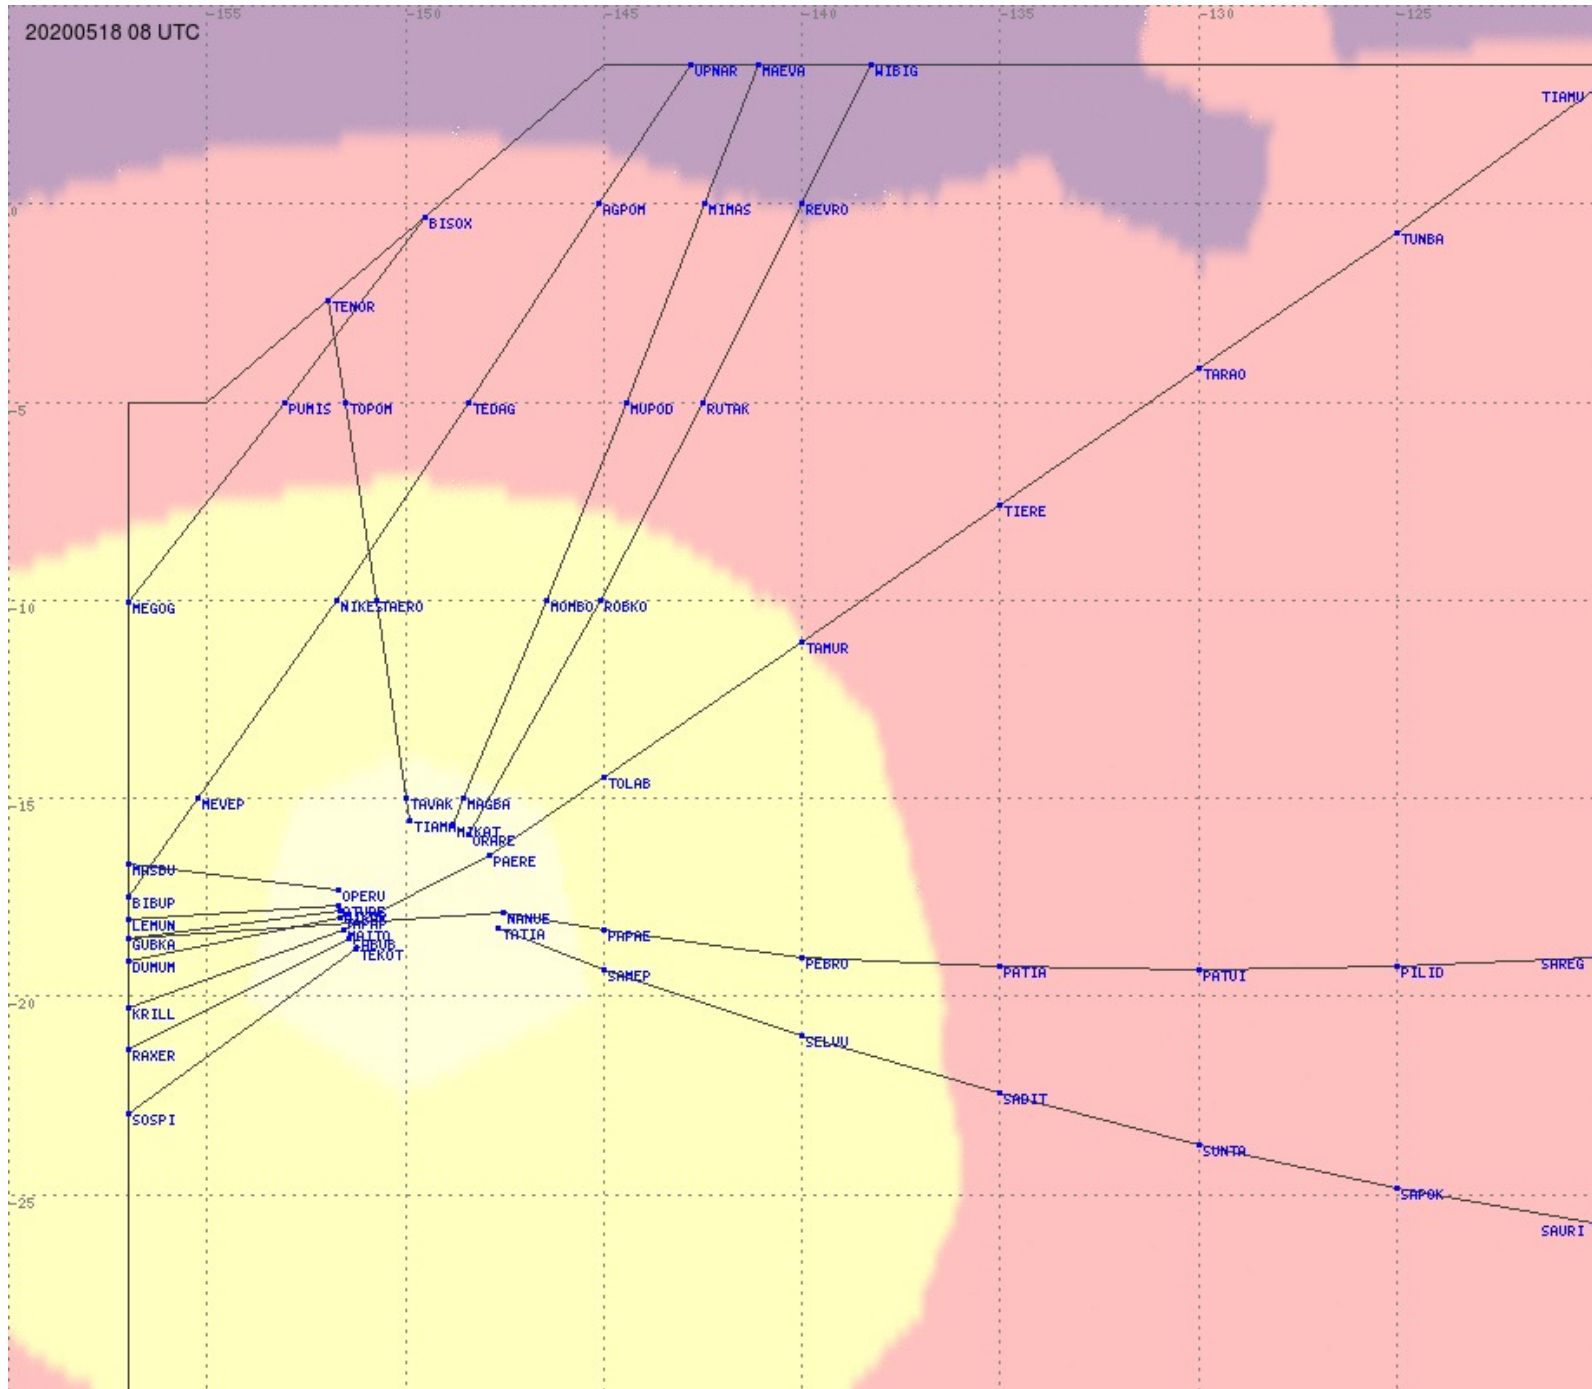

Tahiti FIR - HF Propag - 20200518

Tahiti FIR - HF Propag - 20200518

Tahiti FIR - HF Propag - 20200518

2.8 MHz 3.5 MHz 5.6 MHz 8.9 MHz 13.3 MHz 17.9 MHz None

Tahiti FIR - HF Propag - 20200518

2.8 MHz
3.5 MHz
5.6 MHz
8.9 MHz
13.3 MHz
17.9 MHz
None