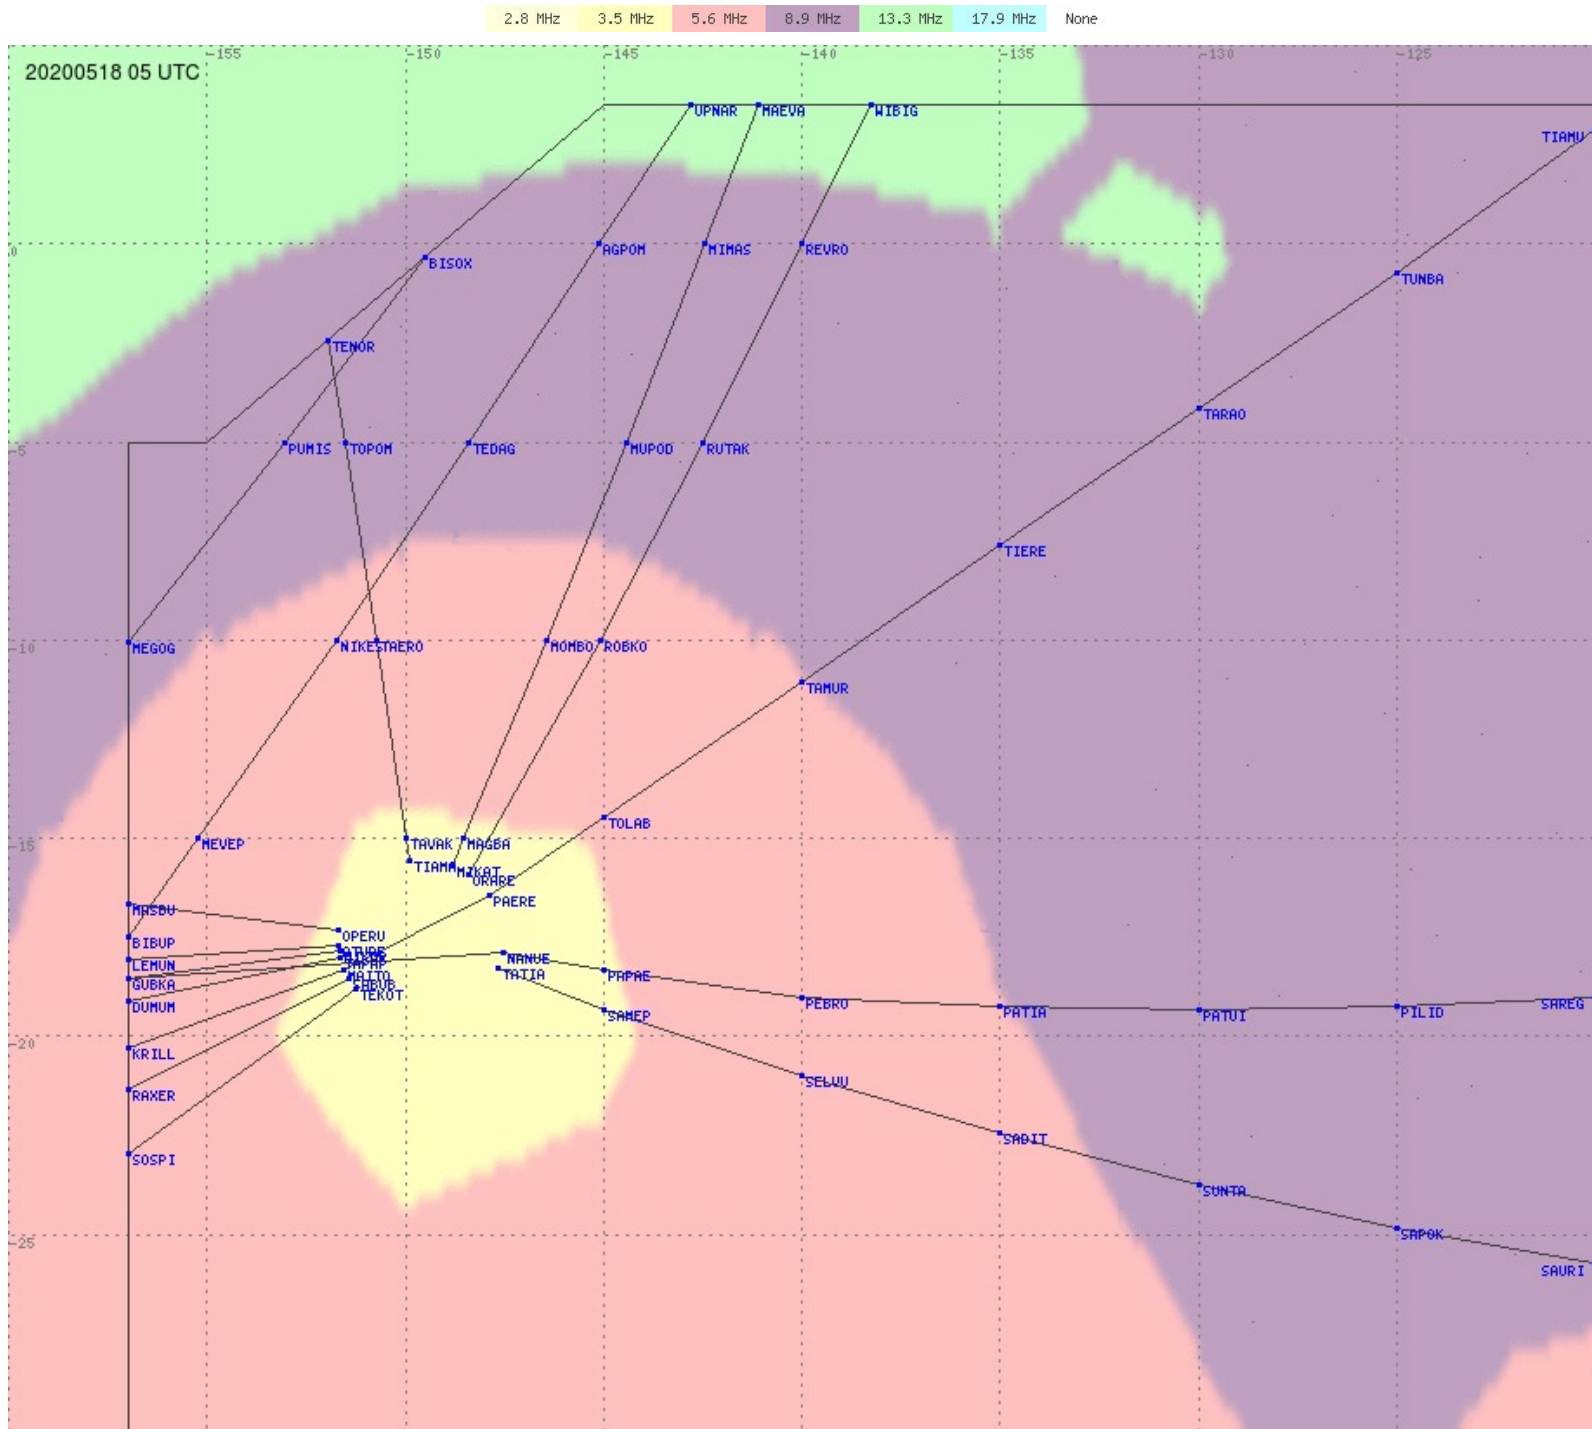

Tahiti FIR - HF Propag - 20200518

2.8 MHz 3.5 MHz 5.6 MHz 8.9 MHz 13.3 MHz 17.9 MHz None

Tahiti FIR - HF Propag - 20200518

2.8 MHz 3.5 MHz 5.6 MHz 8.9 MHz 13.3 MHz 17.9 MHz None

Tahiti FIR - HF Propag - 20200518

2.8 MHz 3.5 MHz 5.6 MHz 8.9 MHz 13.3 MHz 17.9 MHz None

Tahiti FIR - HF Propag - 20200518

2.8 MHz 3.5 MHz 5.6 MHz 8.9 MHz 13.3 MHz 17.9 MHz None

Tahiti FIR - HF Propag - 20200518

2.8 MHz 3.5 MHz 5.6 MHz 8.9 MHz 13.3 MHz 17.9 MHz None

Tahiti FIR - HF Propag - 20200518

Tahiti FIR - HF Propag - 20200518

Tahiti FIR - HF Propag - 20200518

2.8 MHz 3.5 MHz 5.6 MHz 8.9 MHz 13.3 MHz 17.9 MHz None

Tahiti FIR - HF Propag - 20200518

2.8 MHz
3.5 MHz
5.6 MHz
8.9 MHz
13.3 MHz
17.9 MHz
None