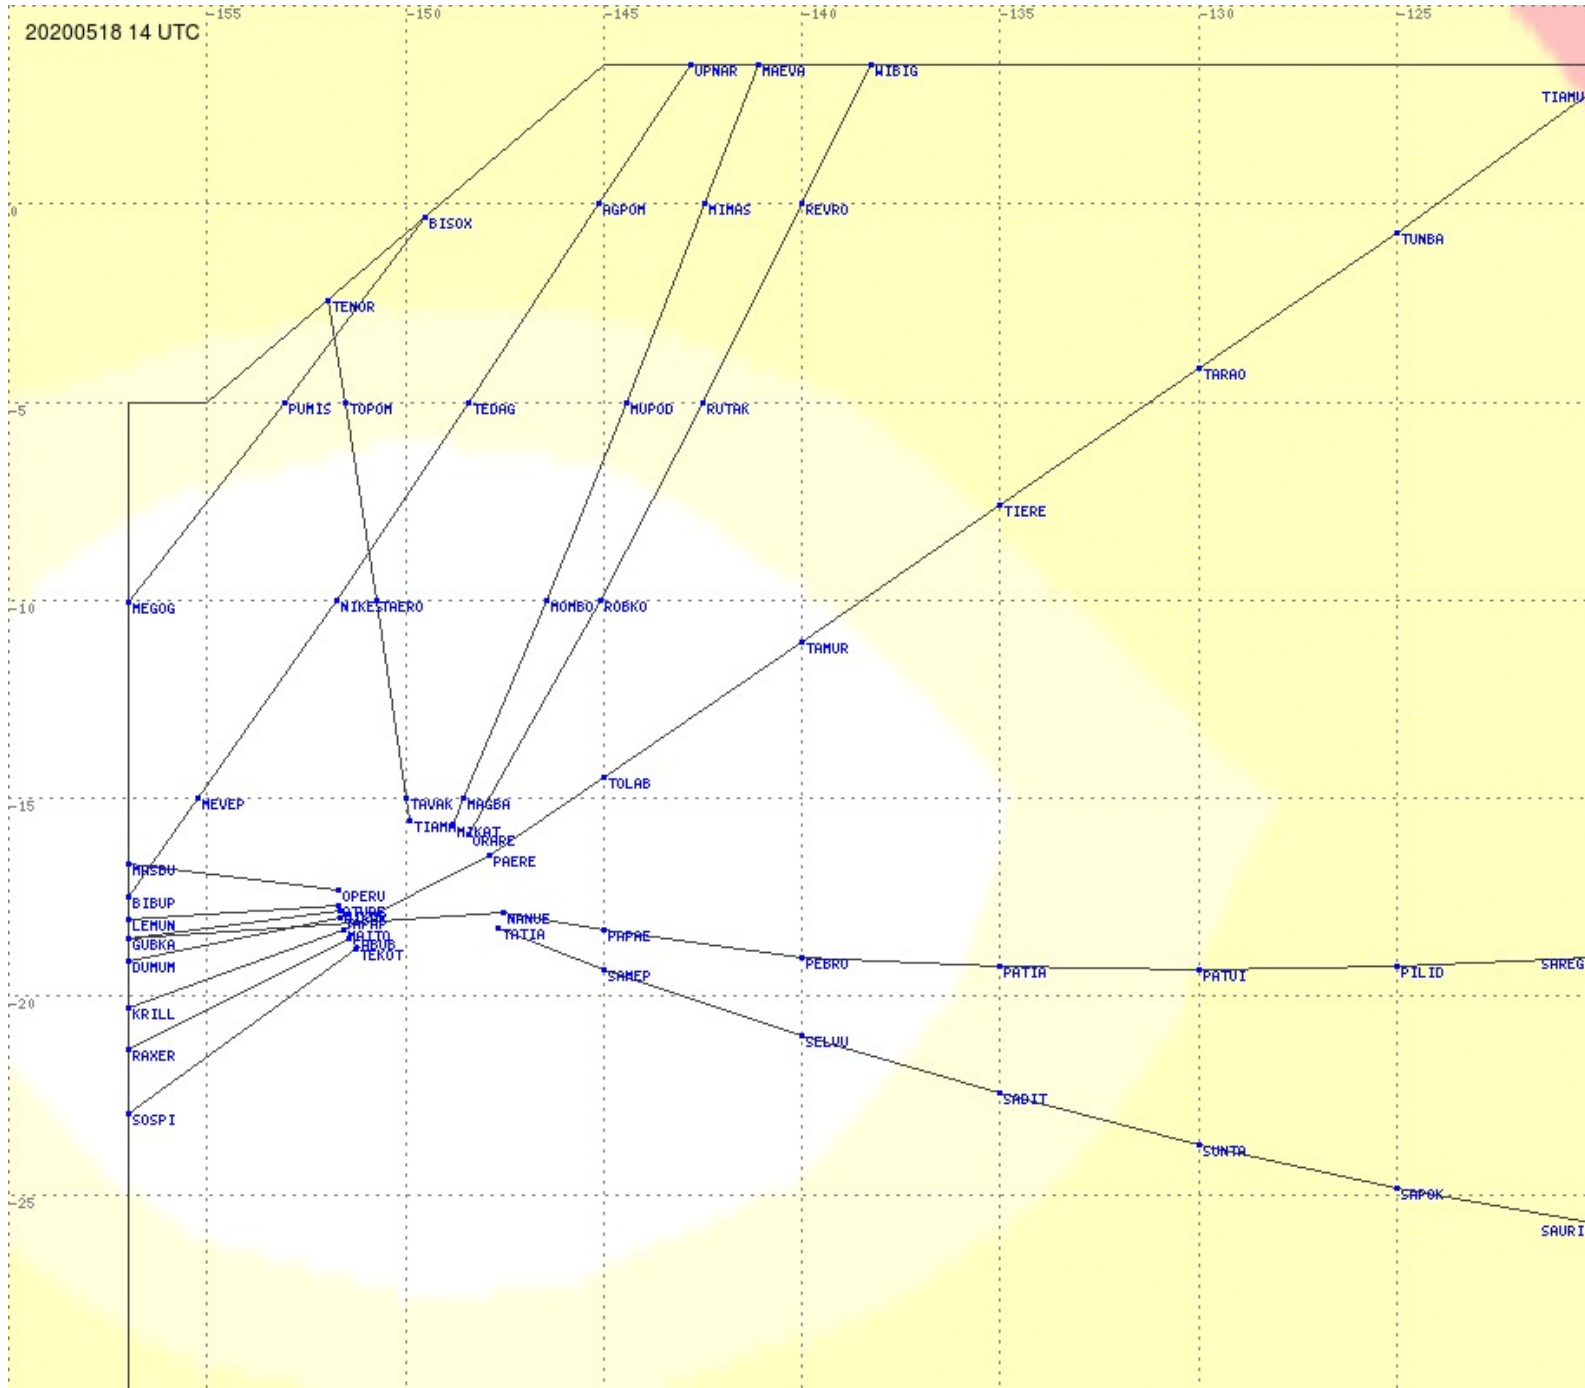

Tahiti FIR - HF Propag - 20200518

Tahiti FIR - HF Propag - 20200518

Tahiti FIR - HF Propag - 20200518

2.8 MHz 3.5 MHz 5.6 MHz 8.9 MHz 13.3 MHz 17.9 MHz None

Tahiti FIR - HF Propag - 20200518

2.8 MHz
3.5 MHz
5.6 MHz
8.9 MHz
13.3 MHz
17.9 MHz
None

Tahiti FIR - HF Propag - 20200518

Tahiti FIR - HF Propag - 20200518

2.8 MHz 3.5 MHz 5.6 MHz 8.9 MHz 13.3 MHz 17.9 MHz None

Tahiti FIR - HF Propag - 20200518

2.8 MHz 3.5 MHz 5.6 MHz 8.9 MHz 13.3 MHz 17.9 MHz None