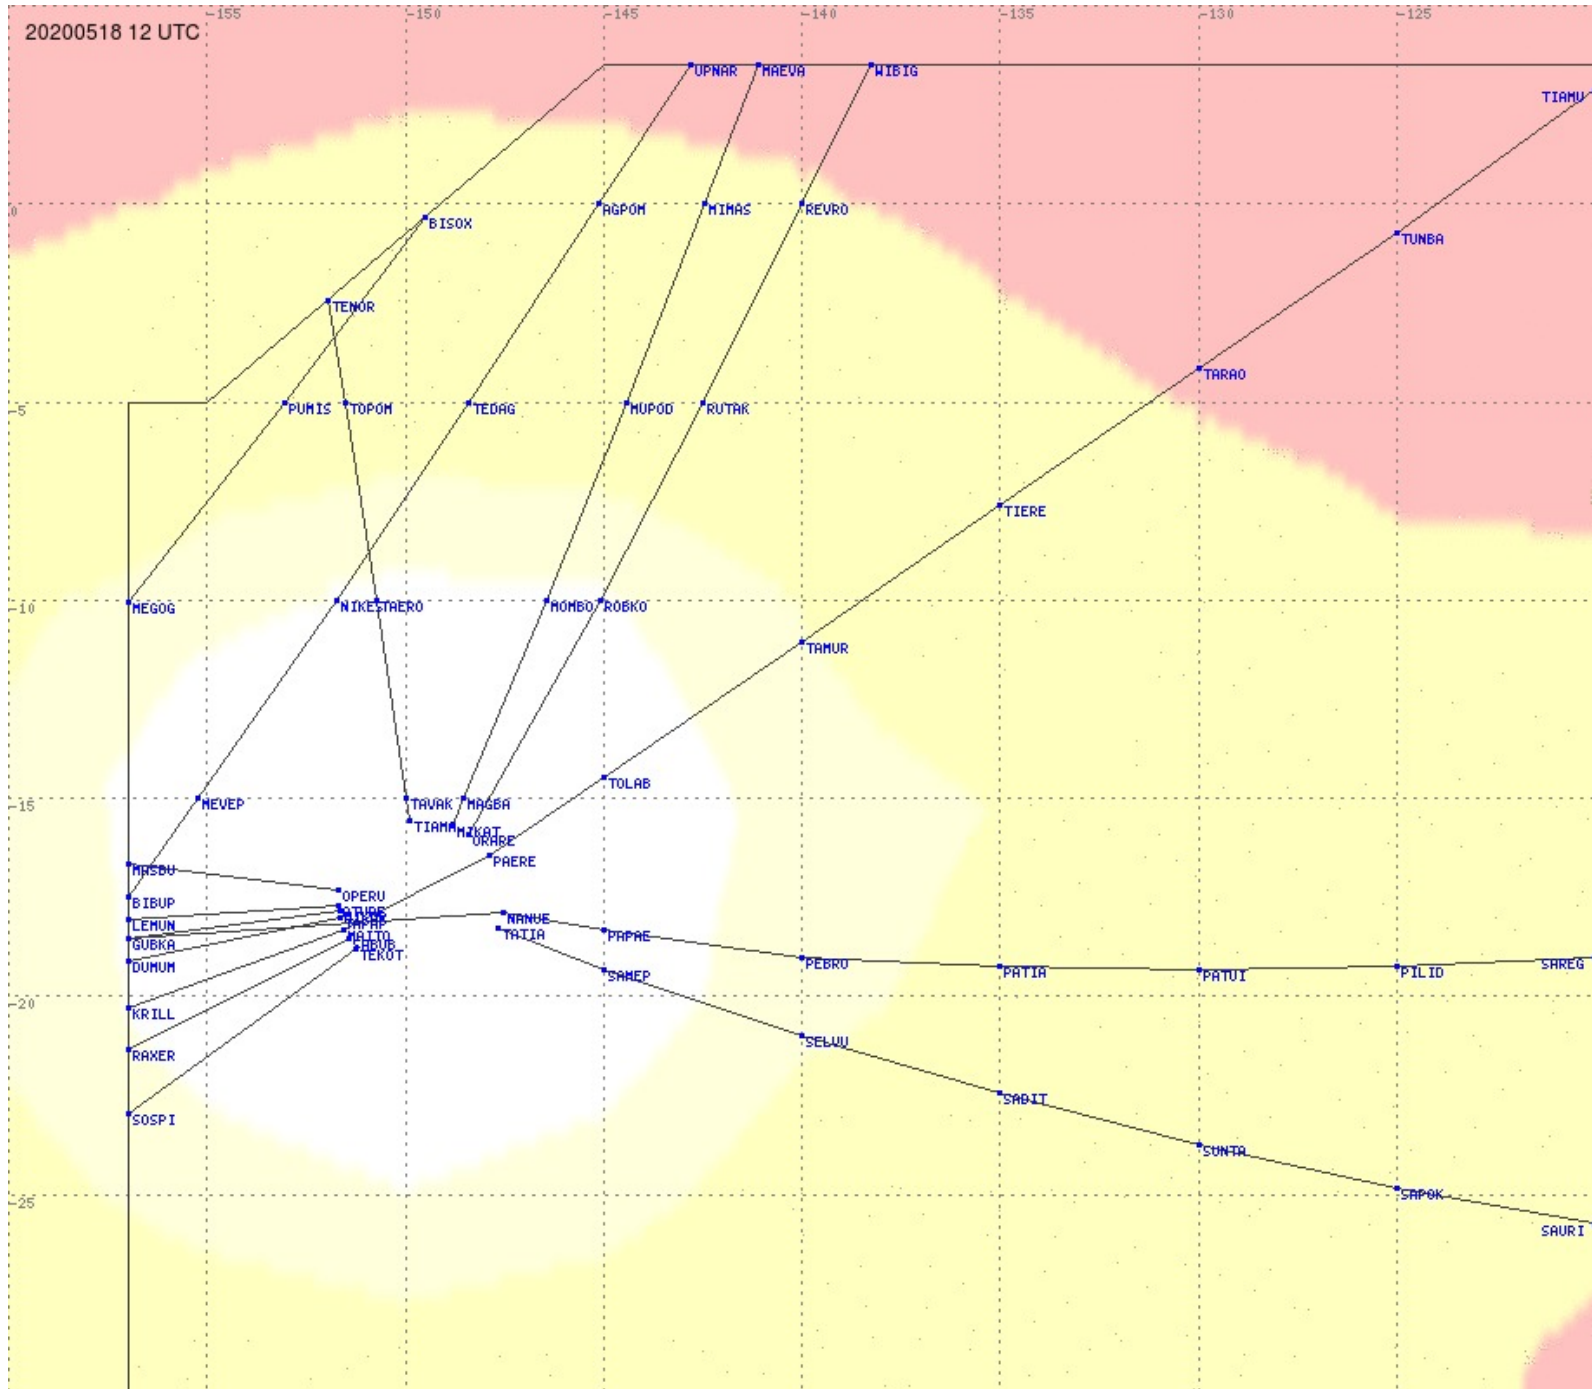

Tahiti FIR - HF Propag - 20200518

Tahiti FIR - HF Propag - 20200518

Tahiti FIR - HF Propag - 20200518

2.8 MHz 3.5 MHz 5.6 MHz 8.9 MHz 13.3 MHz 17.9 MHz None

Tahiti FIR - HF Propag - 20200518

2.8 MHz
3.5 MHz
5.6 MHz
8.9 MHz
13.3 MHz
17.9 MHz
None

Tahiti FIR - HF Propag - 20200518

Tahiti FIR - HF Propag - 20200518

2.8 MHz 3.5 MHz 5.6 MHz 8.9 MHz 13.3 MHz 17.9 MHz None

Tahiti FIR - HF Propag - 20200518

2.8 MHz 3.5 MHz 5.6 MHz 8.9 MHz 13.3 MHz 17.9 MHz None