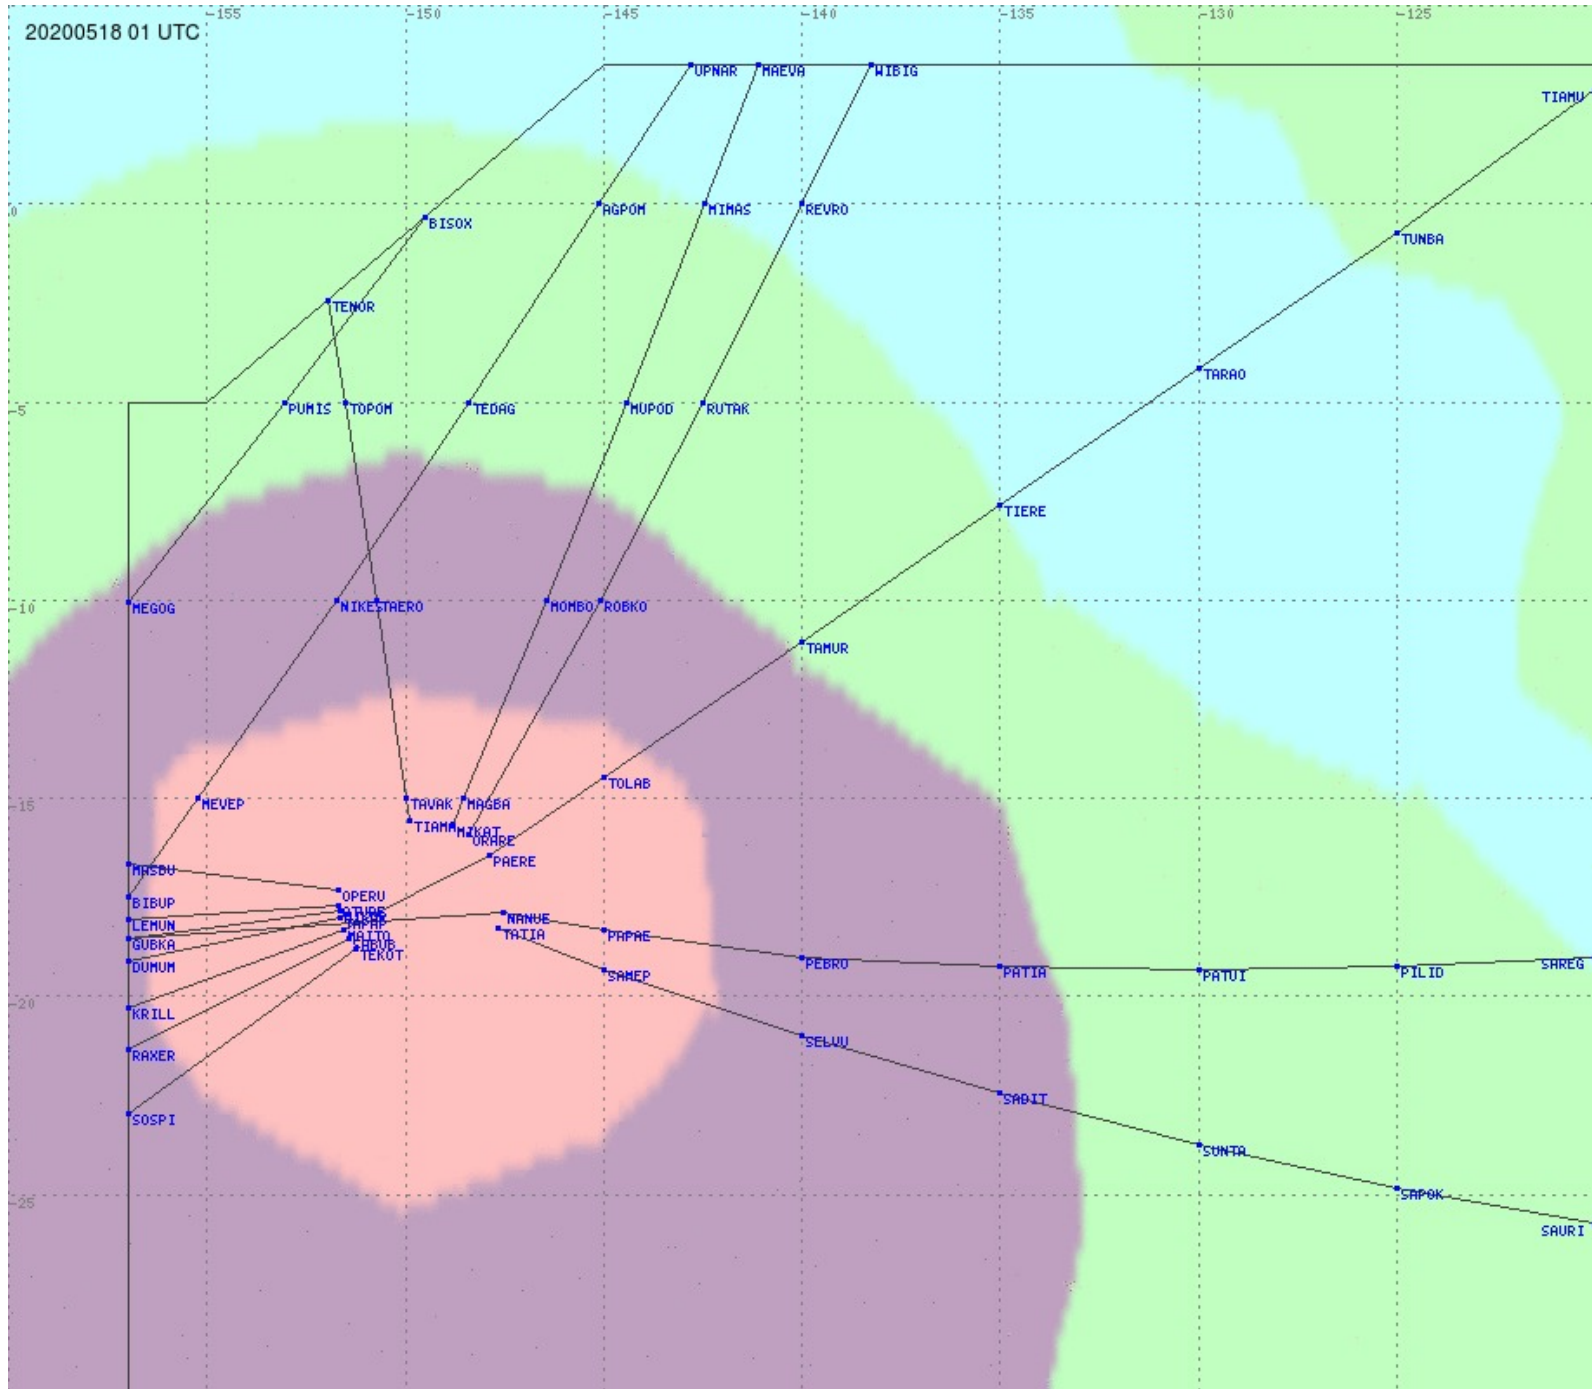

Tahiti FIR - HF Propag - 20200518

2.8 MHz 3.5 MHz 5.6 MHz 8.9 MHz 13.3 MHz 17.9 MHz None

Tahiti FIR - HF Propag - 20200518

2.8 MHz 3.5 MHz 5.6 MHz 8.9 MHz 13.3 MHz 17.9 MHz None

Tahiti FIR - HF Propag - 20200518

2.8 MHz 3.5 MHz 5.6 MHz 8.9 MHz 13.3 MHz 17.9 MHz None

Tahiti FIR - HF Propag - 20200518

2.8 MHz 3.5 MHz 5.6 MHz 8.9 MHz 13.3 MHz 17.9 MHz None

Tahiti FIR - HF Propag - 20200518

2.8 MHz 3.5 MHz 5.6 MHz 8.9 MHz 13.3 MHz 17.9 MHz None

Tahiti FIR - HF Propag - 20200518

Tahiti FIR - HF Propag - 20200518

Tahiti FIR - HF Propag - 20200518

2.8 MHz 3.5 MHz 5.6 MHz 8.9 MHz 13.3 MHz 17.9 MHz None

Tahiti FIR - HF Propag - 20200518

2.8 MHz
3.5 MHz
5.6 MHz
8.9 MHz
13.3 MHz
17.9 MHz
None