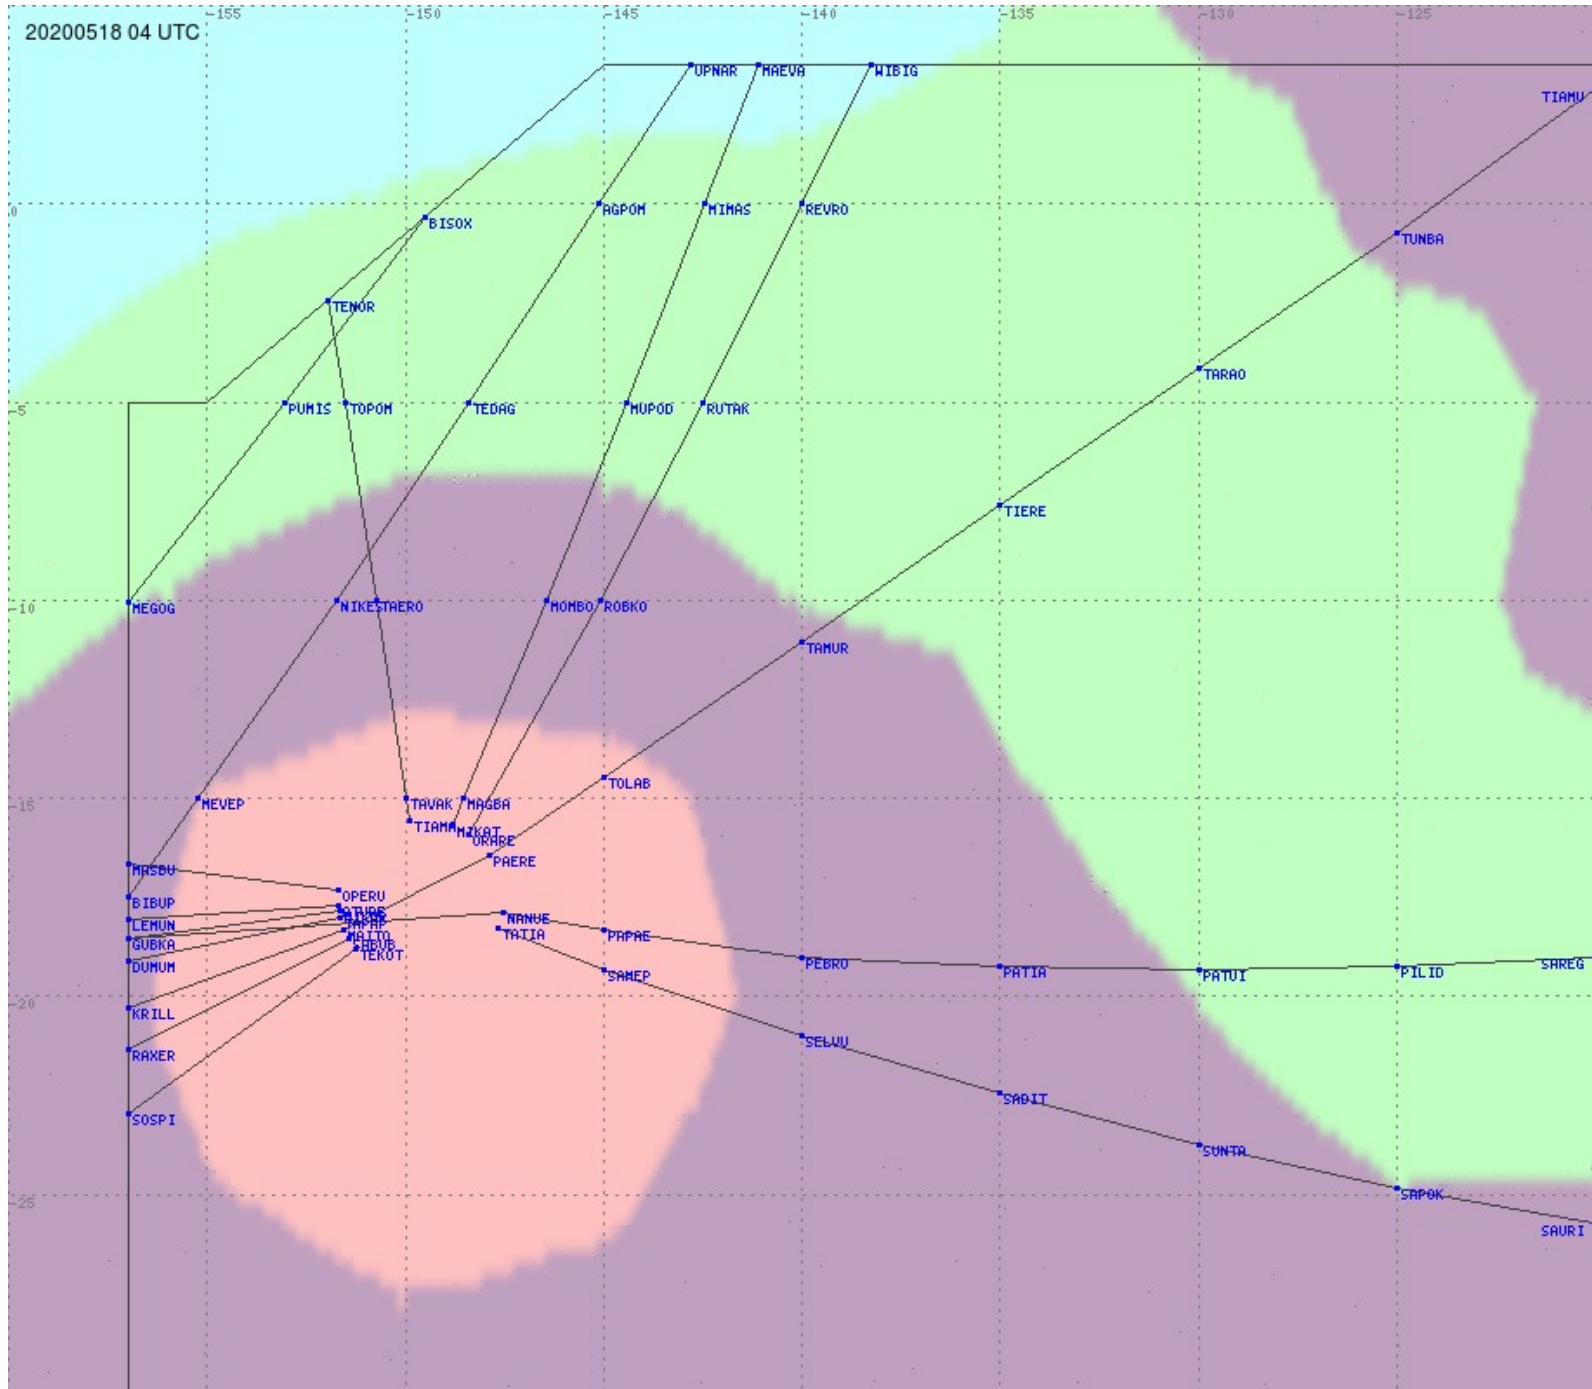

Tahiti FIR - HF Propag - 20200518

2.8 MHz 3.5 MHz 5.6 MHz 8.9 MHz 13.3 MHz 17.9 MHz None

Tahiti FIR - HF Propag - 20200518

2.8 MHz 3.5 MHz 5.6 MHz 8.9 MHz 13.3 MHz 17.9 MHz None

Tahiti FIR - HF Propag - 20200518

2.8 MHz 3.5 MHz 5.6 MHz 8.9 MHz 13.3 MHz 17.9 MHz None

Tahiti FIR - HF Propag - 20200518

2.8 MHz 3.5 MHz 5.6 MHz 8.9 MHz 13.3 MHz 17.9 MHz None

Tahiti FIR - HF Propag - 20200518

2.8 MHz 3.5 MHz 5.6 MHz 8.9 MHz 13.3 MHz 17.9 MHz None

Tahiti FIR - HF Propag - 20200518

Tahiti FIR - HF Propag - 20200518

Tahiti FIR - HF Propag - 20200518

2.8 MHz 3.5 MHz 5.6 MHz 8.9 MHz 13.3 MHz 17.9 MHz None

Tahiti FIR - HF Propag - 20200518

2.8 MHz
3.5 MHz
5.6 MHz
8.9 MHz
13.3 MHz
17.9 MHz
None