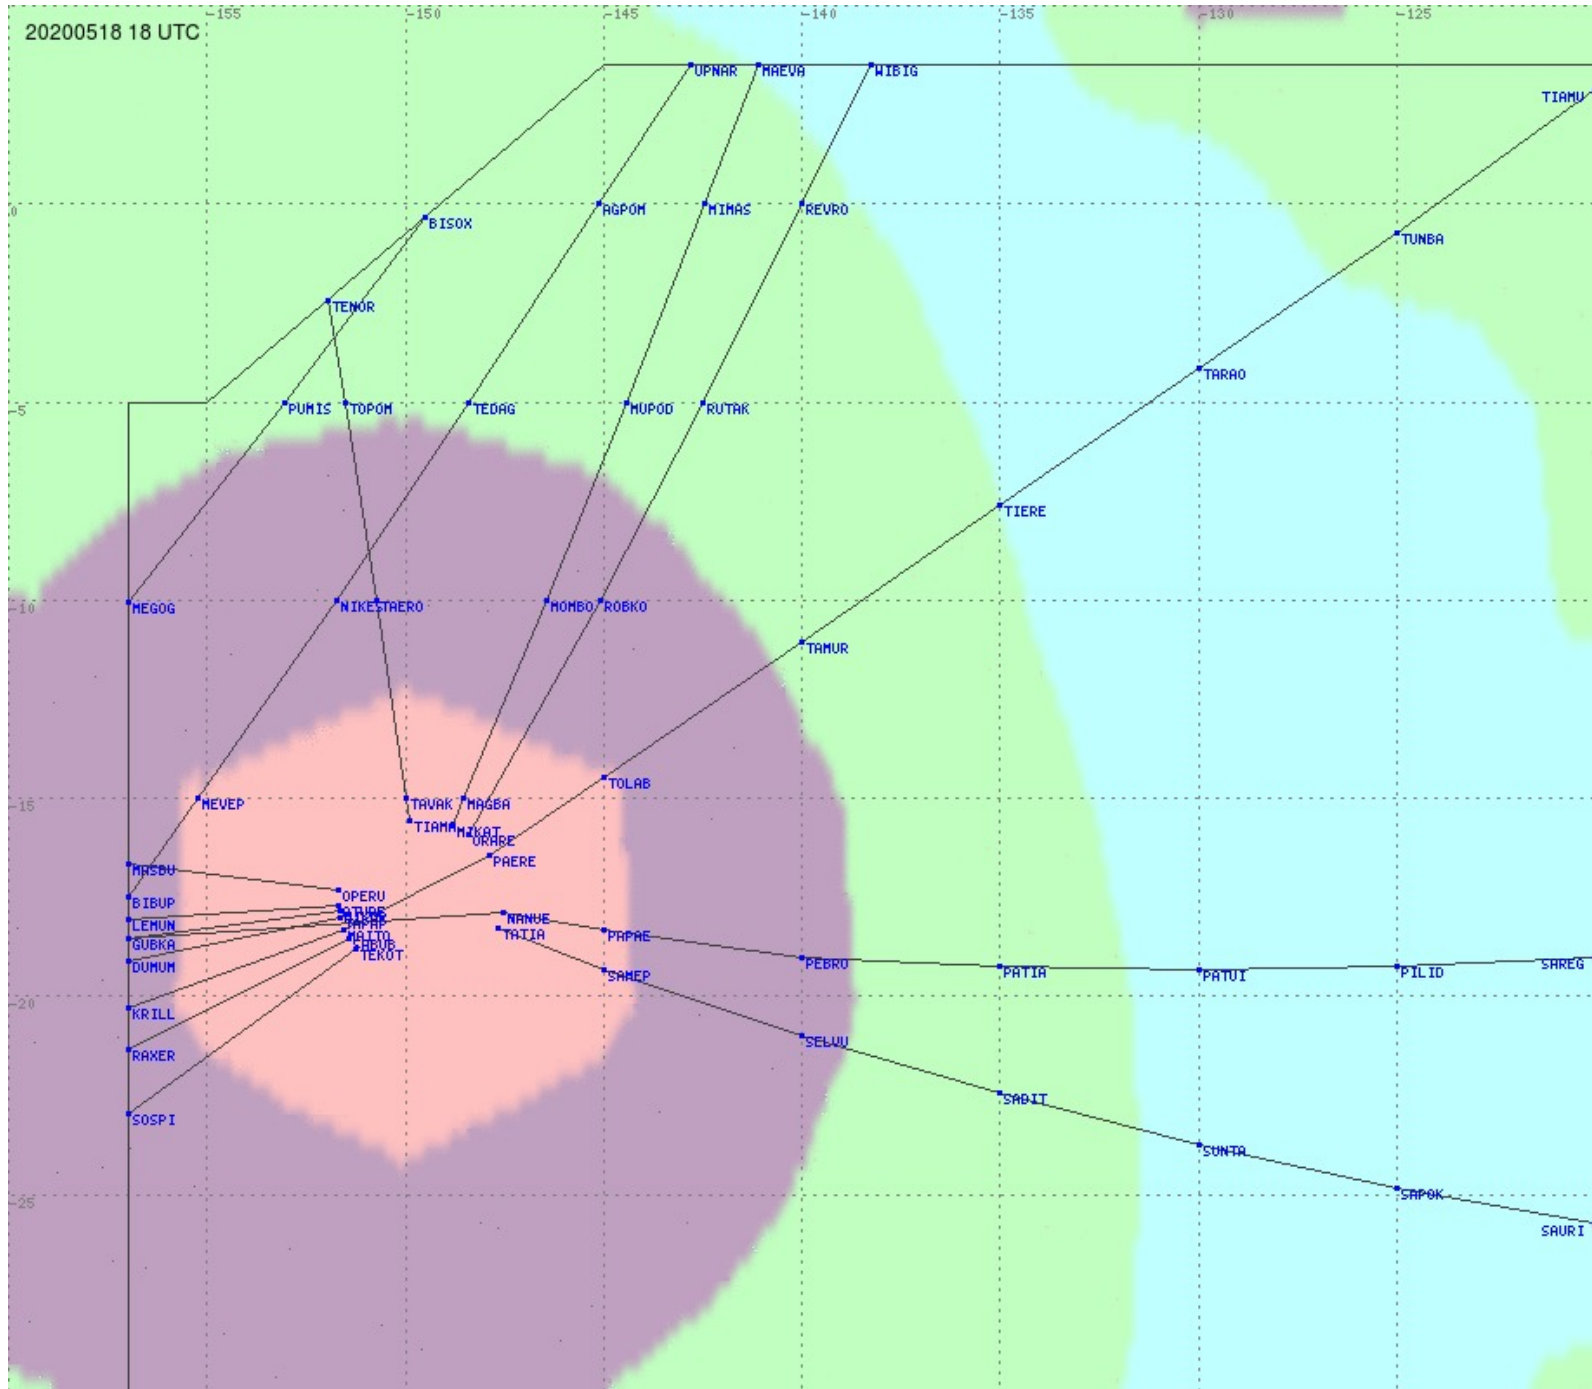

Tahiti FIR - HF Propag - 20200518

Tahiti FIR - HF Propag - 20200518

2.8 MHz 3.5 MHz 5.6 MHz 8.9 MHz 13.3 MHz 17.9 MHz None

Tahiti FIR - HF Propag - 20200518

2.8 MHz 3.5 MHz 5.6 MHz 8.9 MHz 13.3 MHz 17.9 MHz None

Tahiti FIR - HF Propag - 20200518

2.8 MHz 3.5 MHz 5.6 MHz 8.9 MHz 13.3 MHz 17.9 MHz None

Tahiti FIR - HF Propag - 20200518

2.8 MHz 3.5 MHz 5.6 MHz 8.9 MHz 13.3 MHz 17.9 MHz None

Tahiti FIR - HF Propag - 20200518

2.8 MHz 3.5 MHz 5.6 MHz 8.9 MHz 13.3 MHz 17.9 MHz None

Tahiti FIR - HF Propag - 20200518

2.8 MHz 3.5 MHz 5.6 MHz 8.9 MHz 13.3 MHz 17.9 MHz None

Tahiti FIR - HF Propag - 20200518

2.8 MHz 3.5 MHz 5.6 MHz 8.9 MHz 13.3 MHz 17.9 MHz None