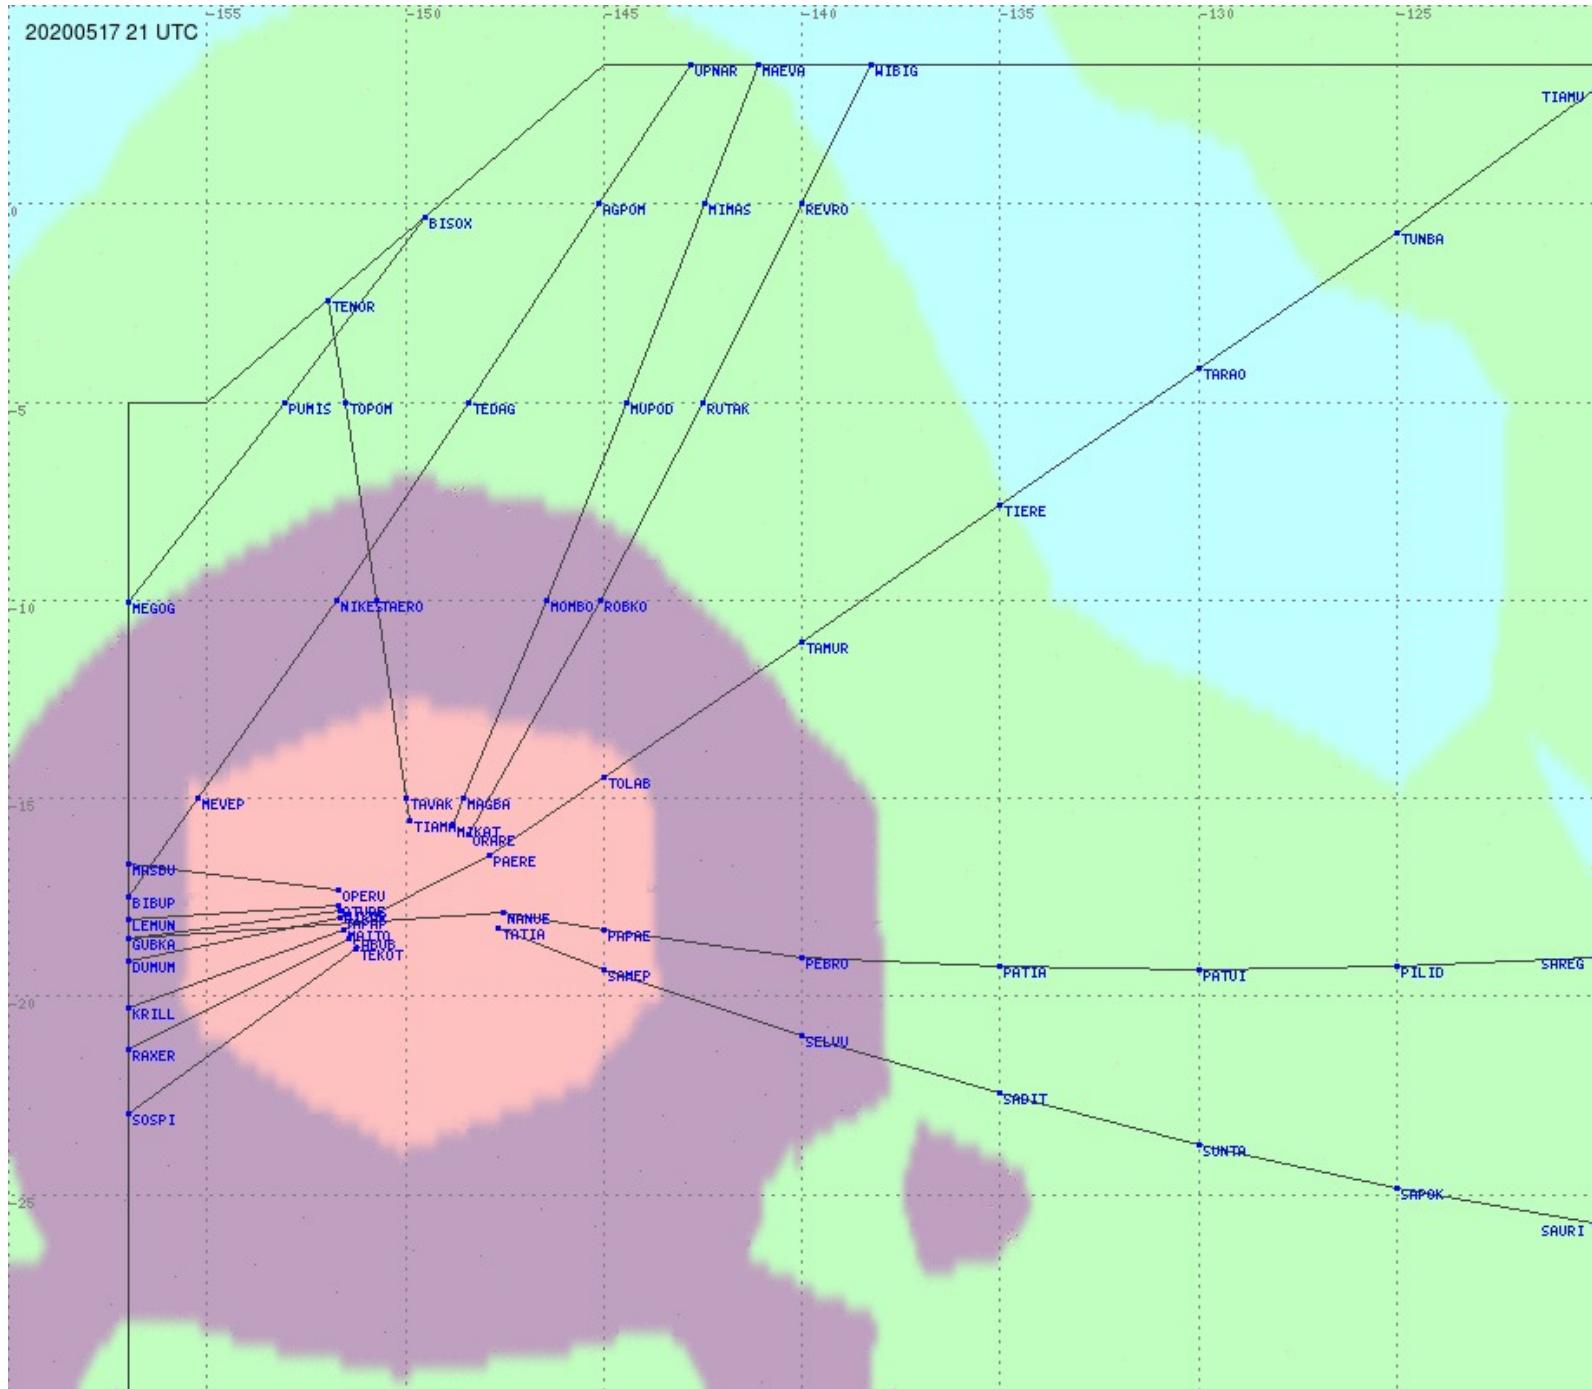

Tahiti FIR - HF Propag - 20200517

2.8 MHz 3.5 MHz 5.6 MHz 8.9 MHz 13.3 MHz 17.9 MHz None