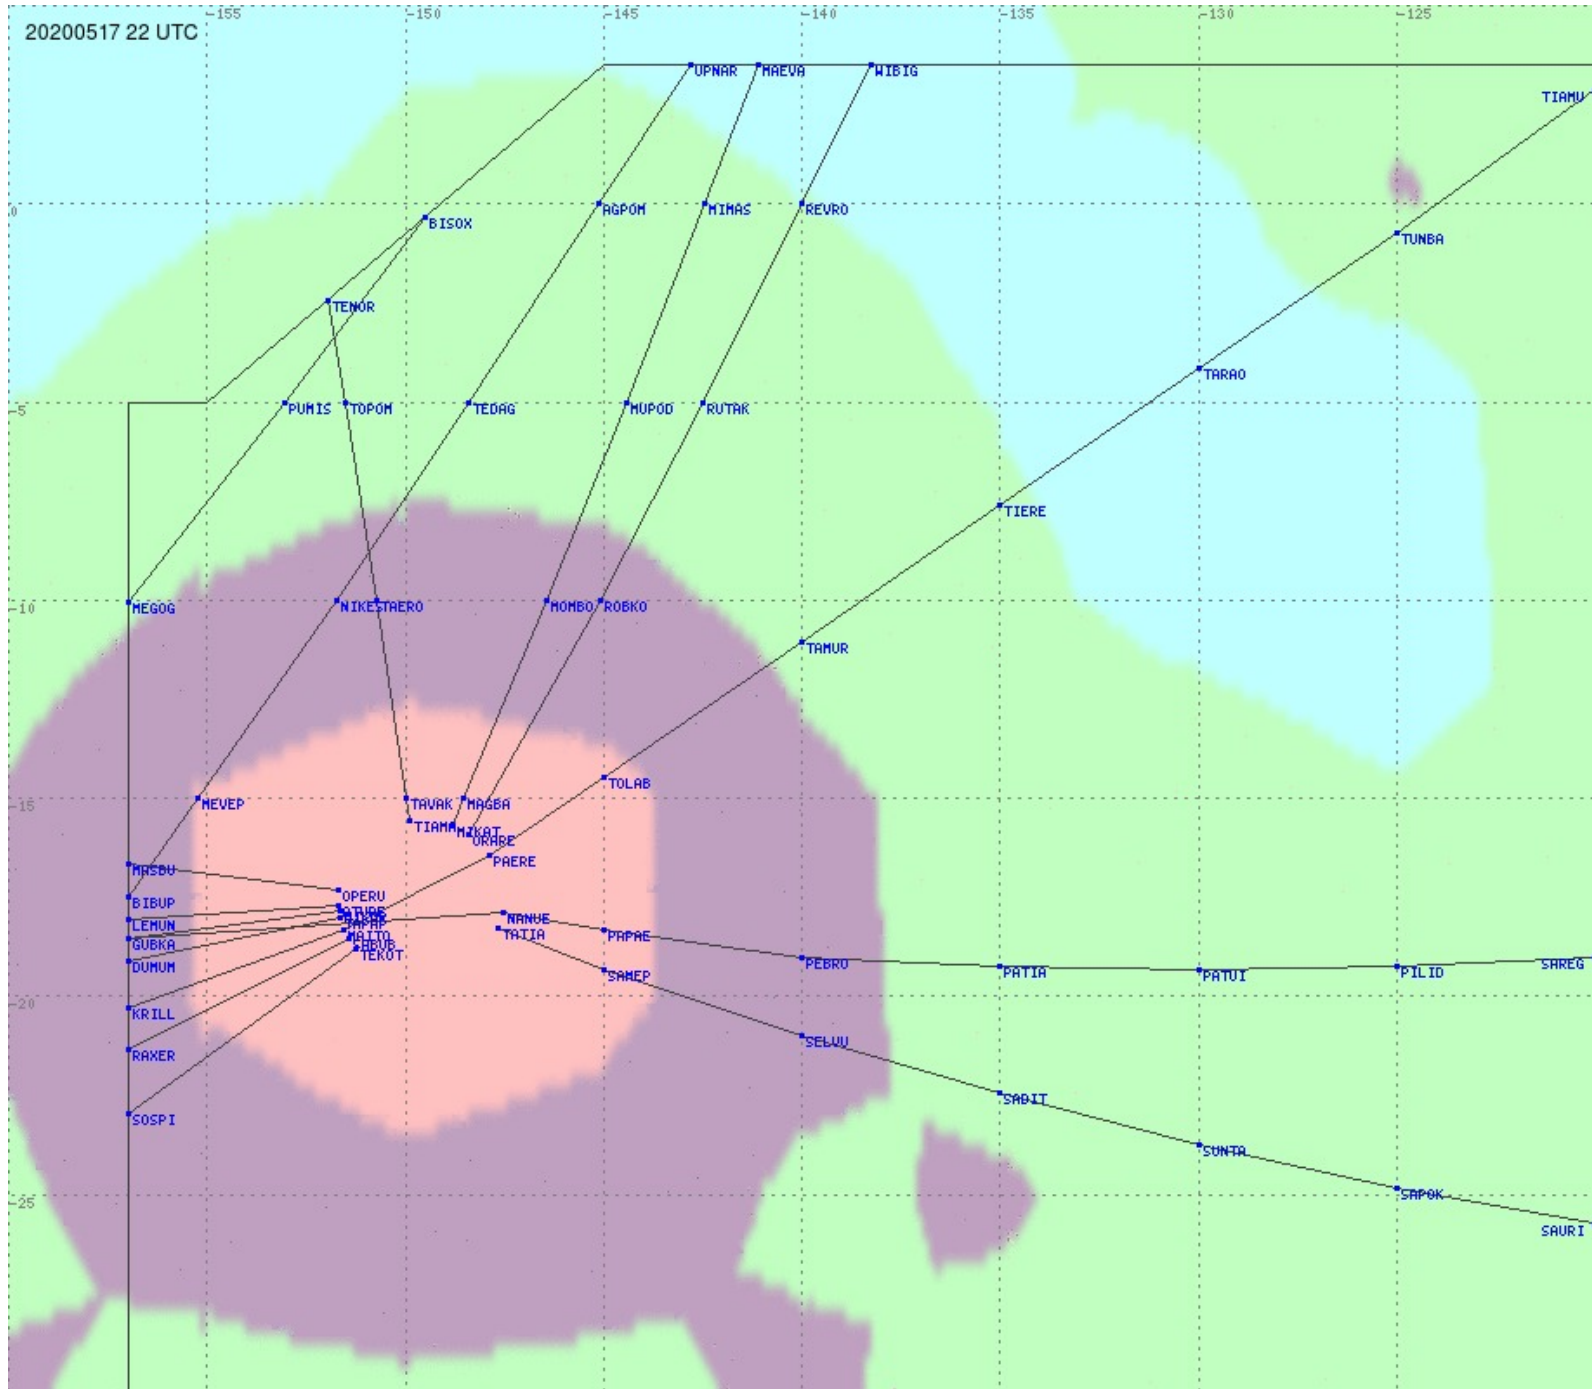

Tahiti FIR - HF Propag - 20200517

2.8 MHz 3.5 MHz 5.6 MHz 8.9 MHz 13.3 MHz 17.9 MHz None