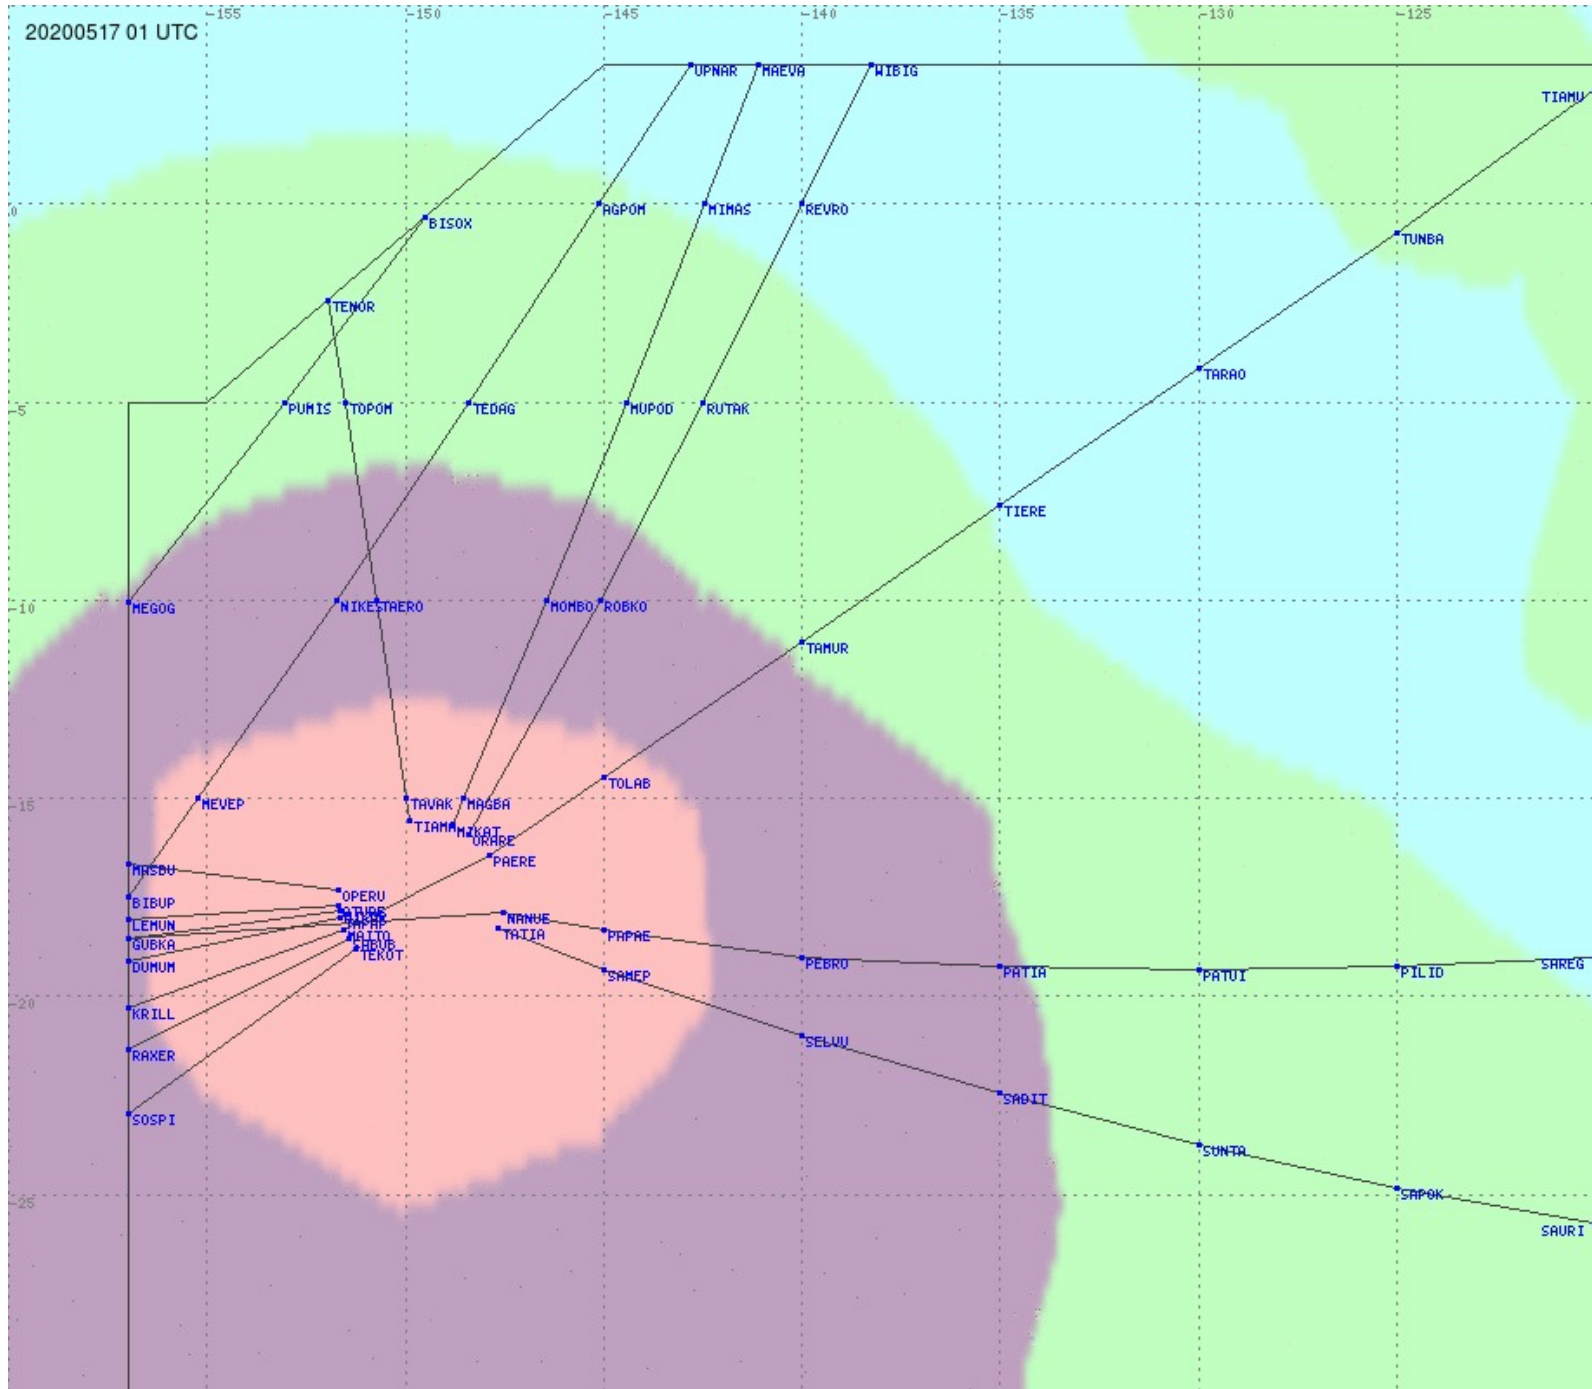

# Tahiti FIR - HF Propag - 20200517

2.8 MHz 3.5 MHz 5.6 MHz 8.9 MHz 13.3 MHz 17.9 MHz None