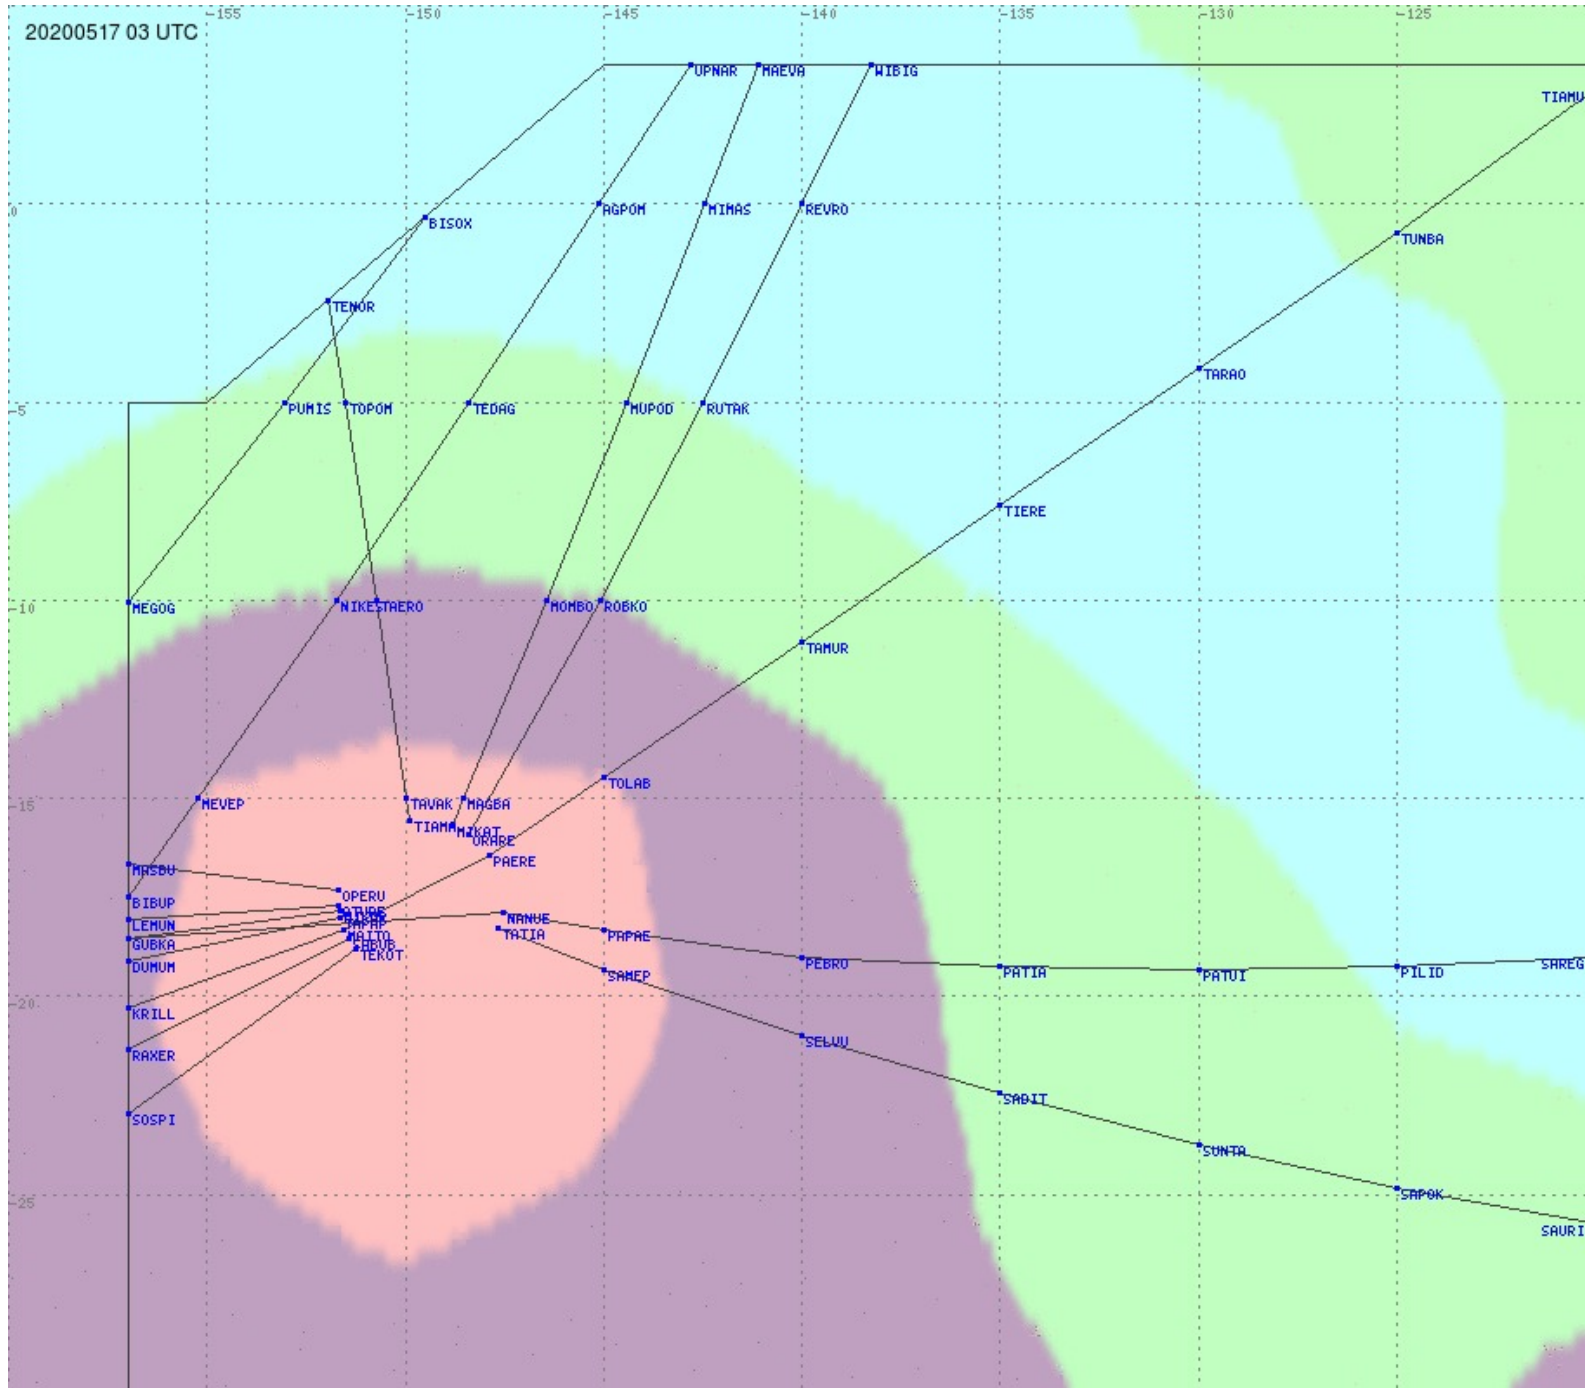

# Tahiti FIR - HF Propag - 20200517

2.8 MHz 3.5 MHz 5.6 MHz 8.9 MHz 13.3 MHz 17.9 MHz None