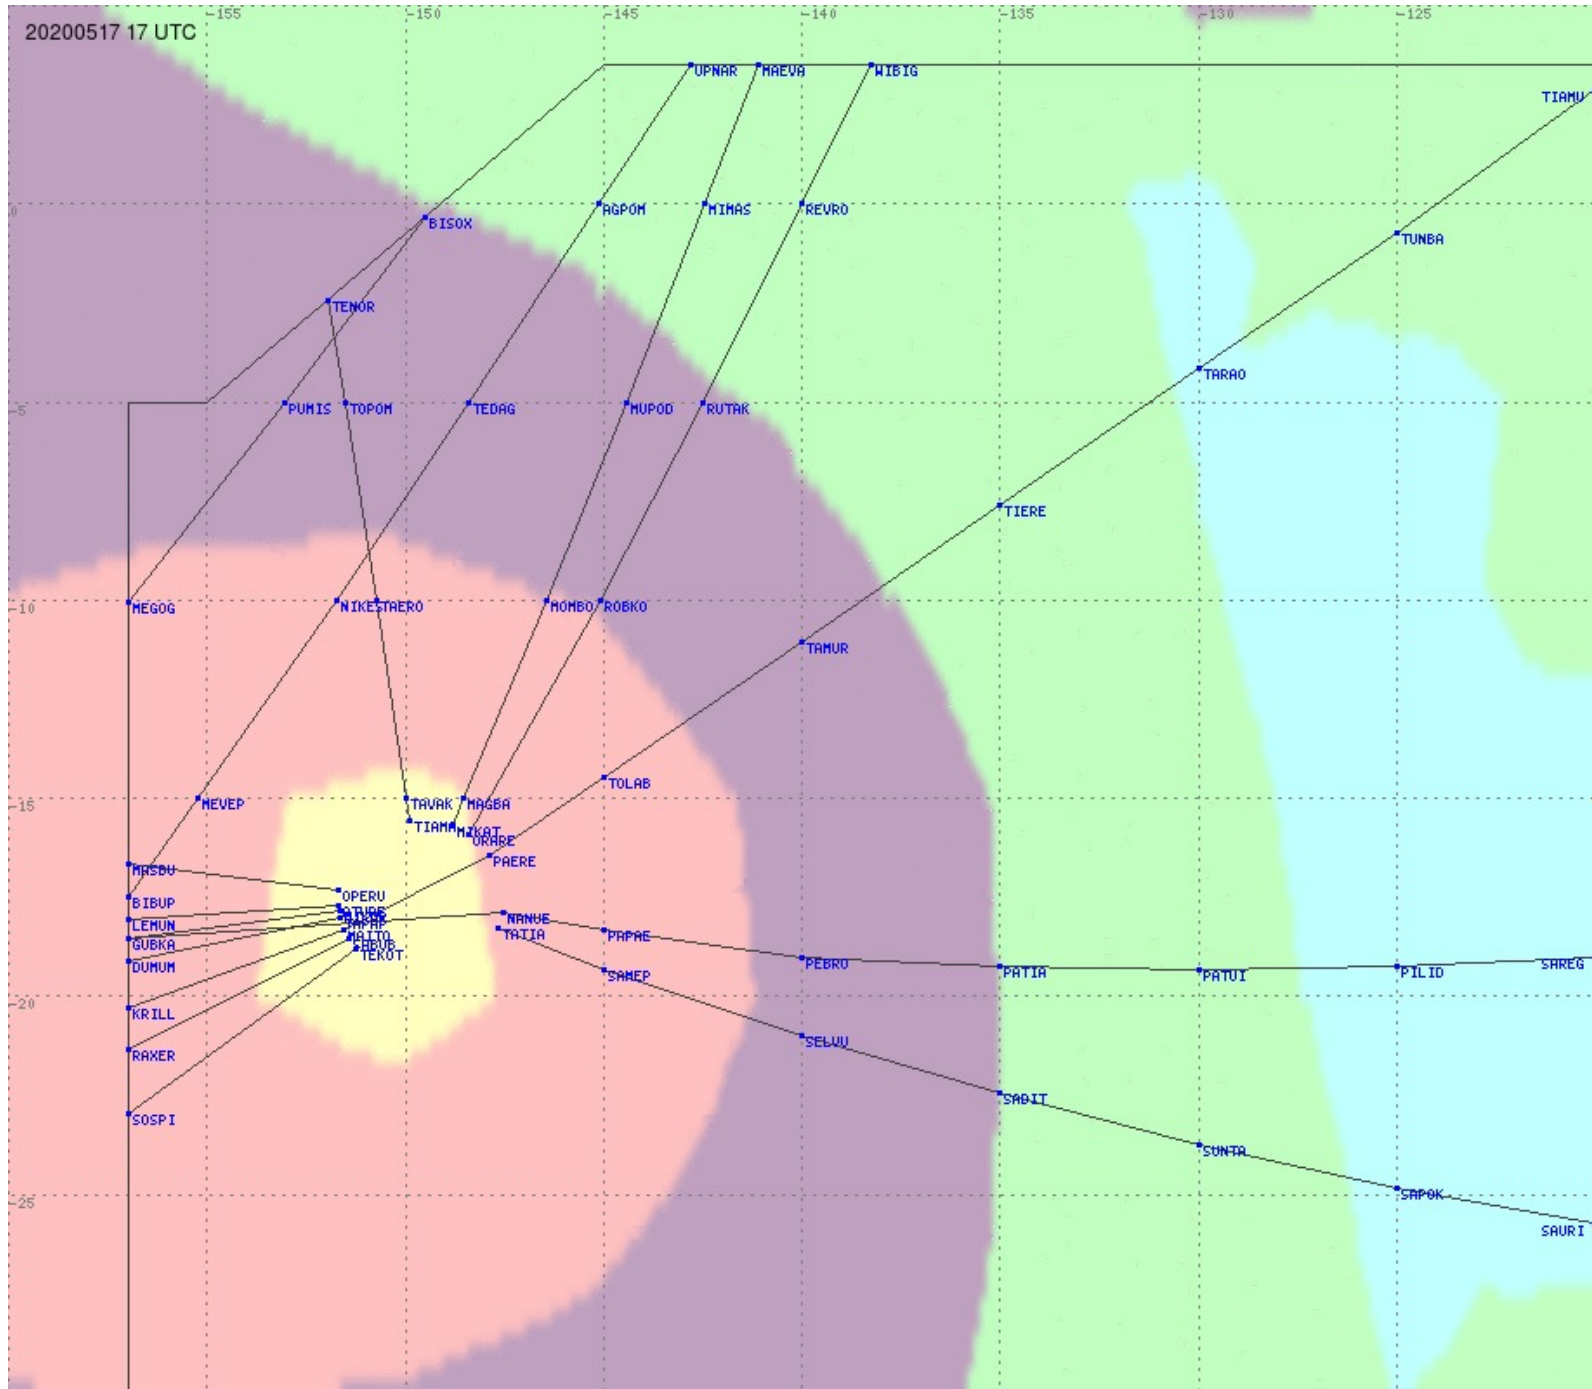

Tahiti FIR - HF Propag - 20200517

2.8 MHz 3.5 MHz 5.6 MHz 8.9 MHz 13.3 MHz 17.9 MHz None