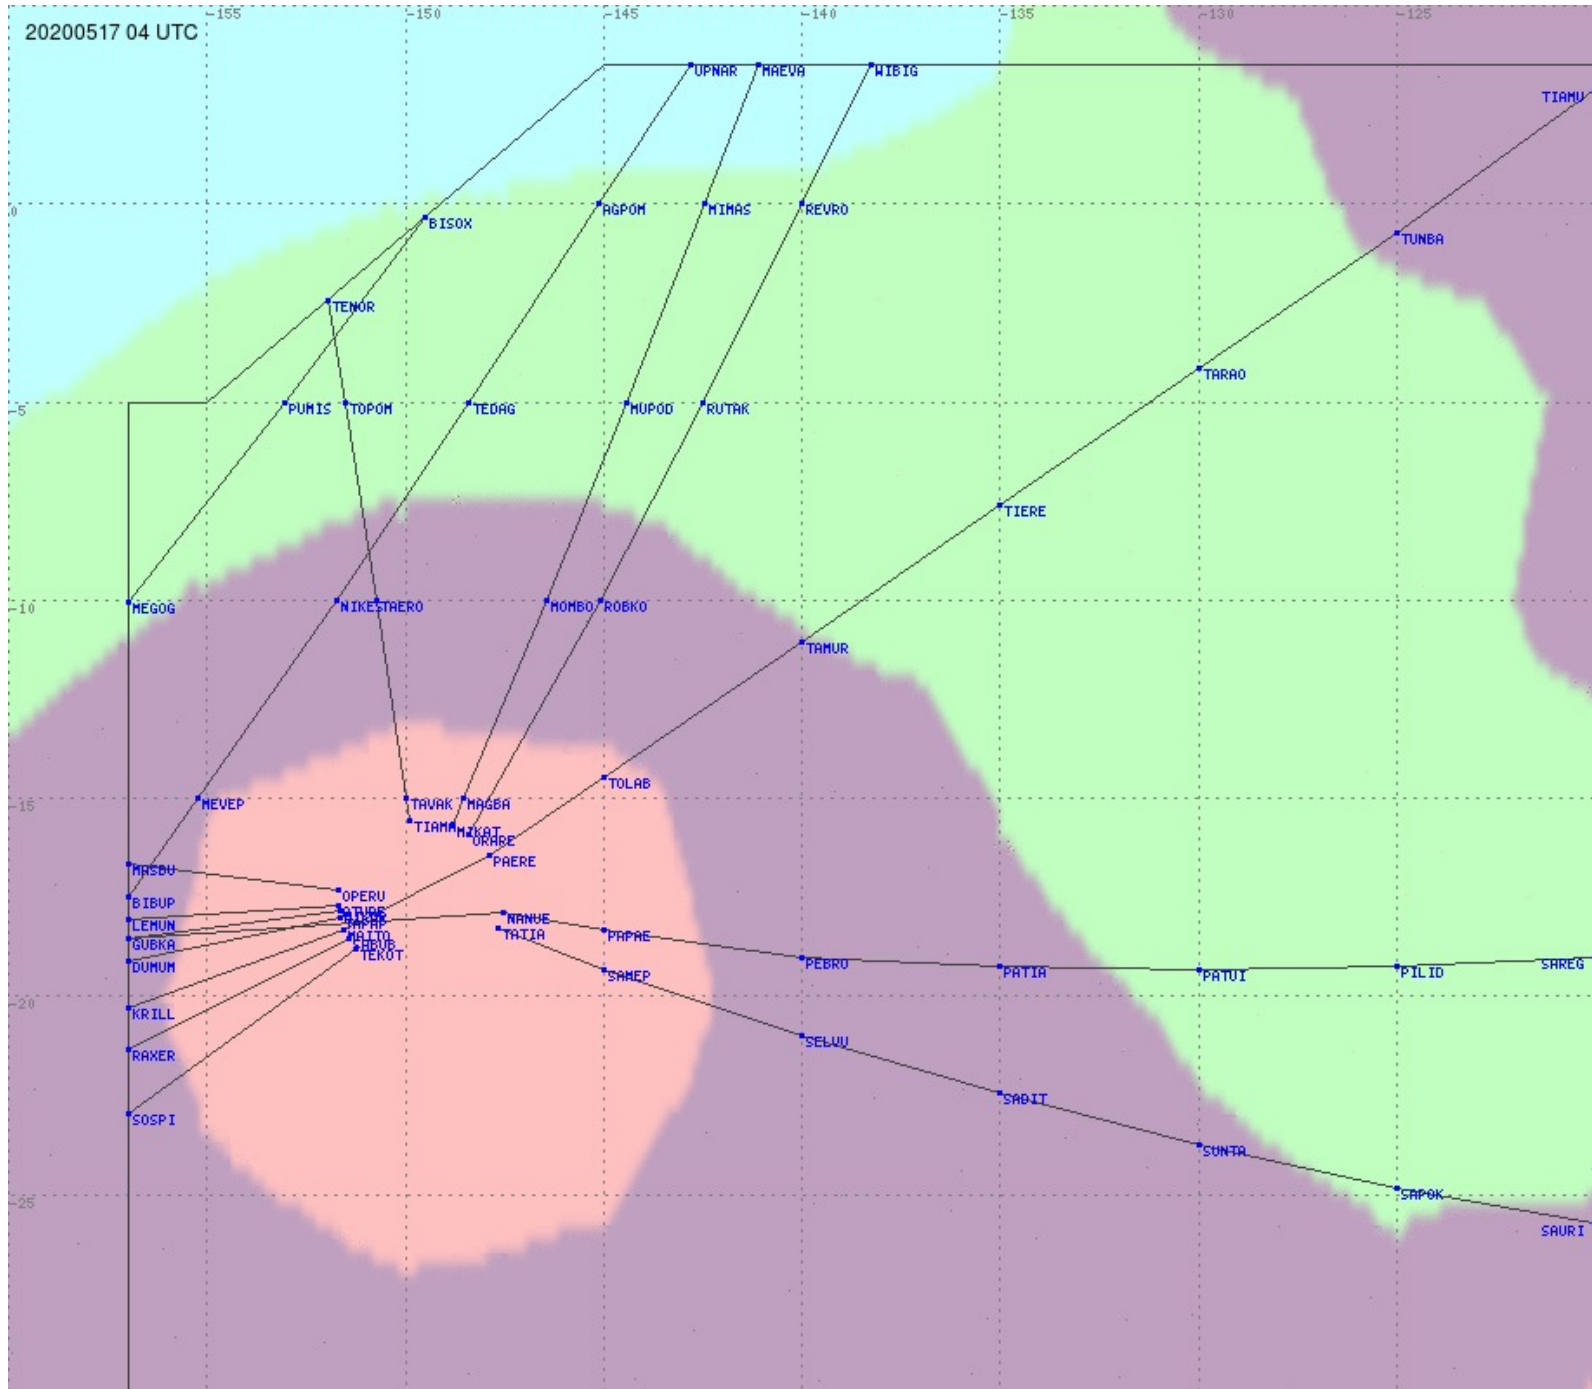

Tahiti FIR - HF Propag - 20200517

2.8 MHz 3.5 MHz 5.6 MHz 8.9 MHz 13.3 MHz 17.9 MHz None