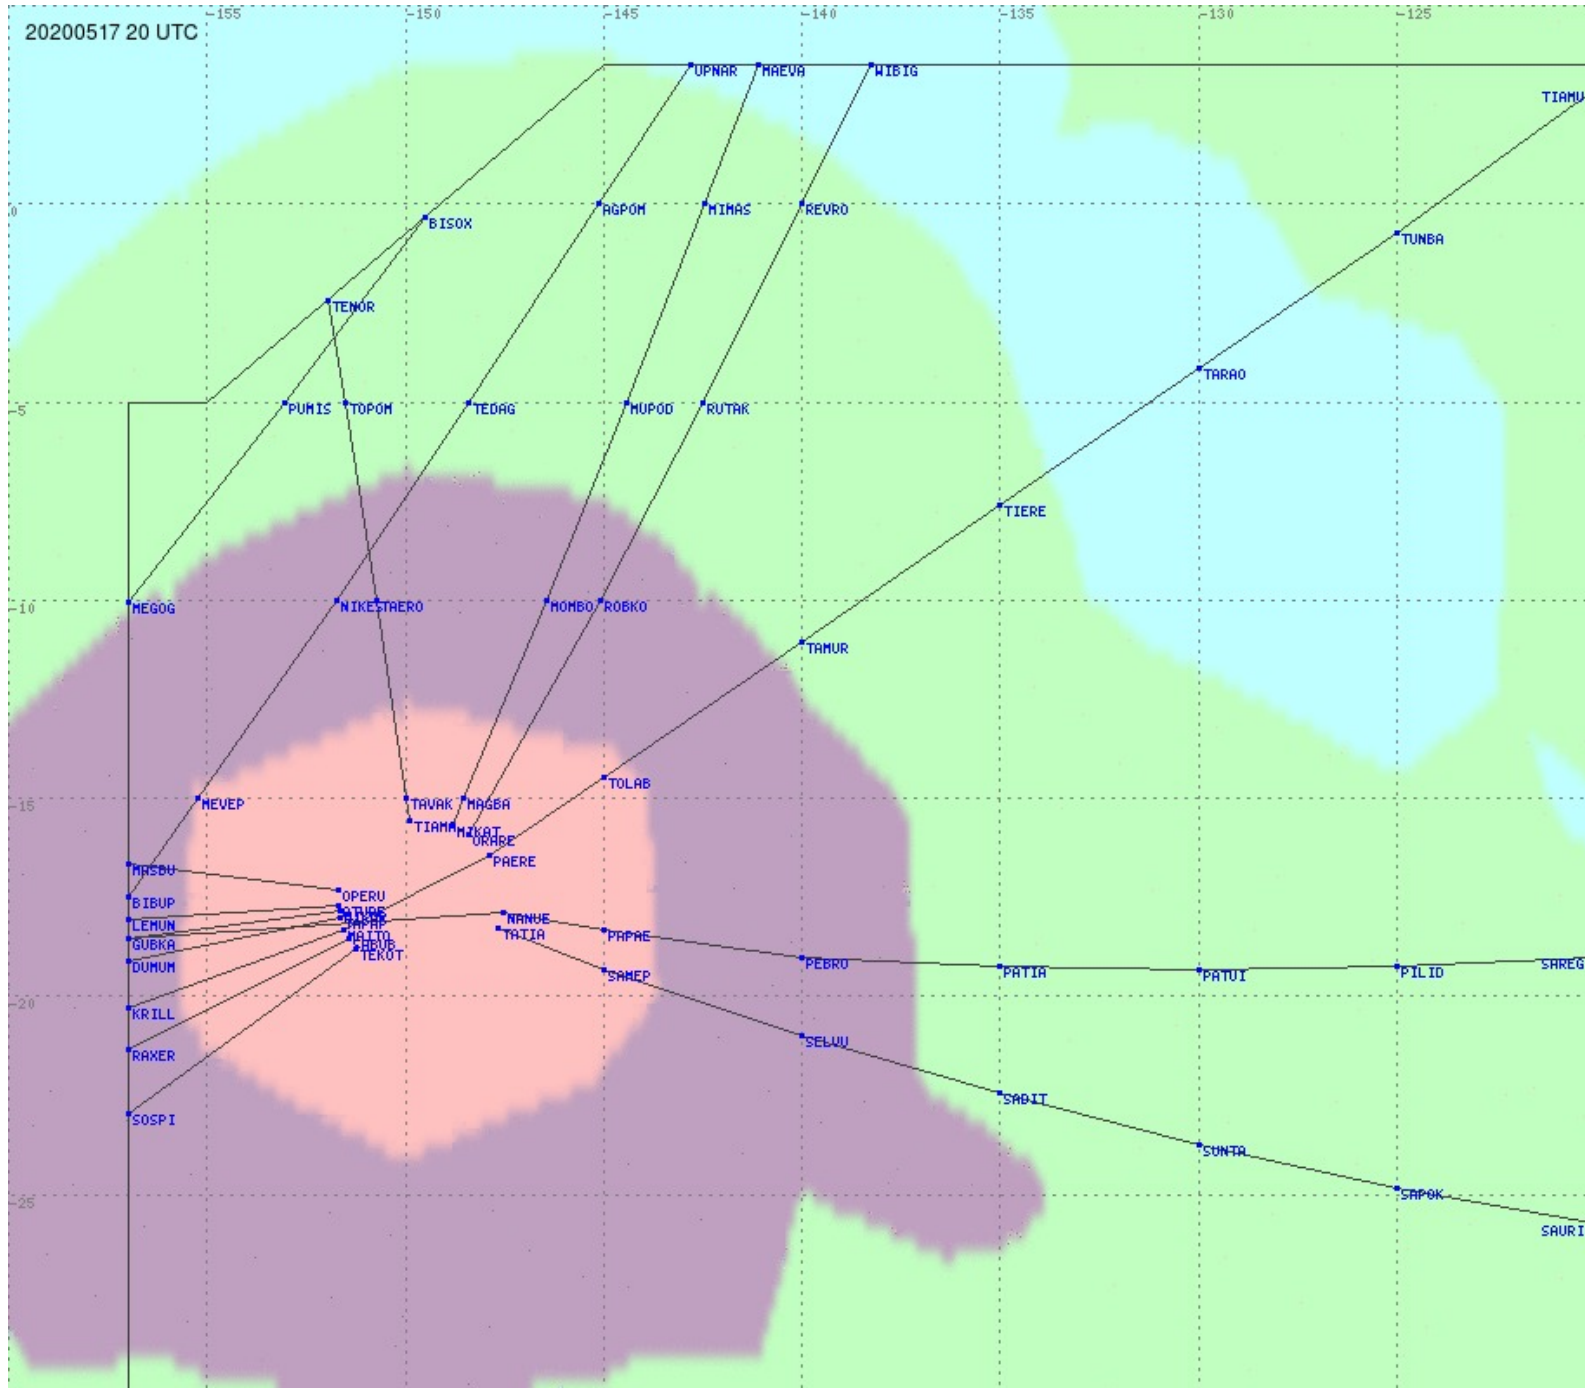

Tahiti FIR - HF Propag - 20200517

2.8 MHz 3.5 MHz 5.6 MHz 8.9 MHz 13.3 MHz 17.9 MHz None