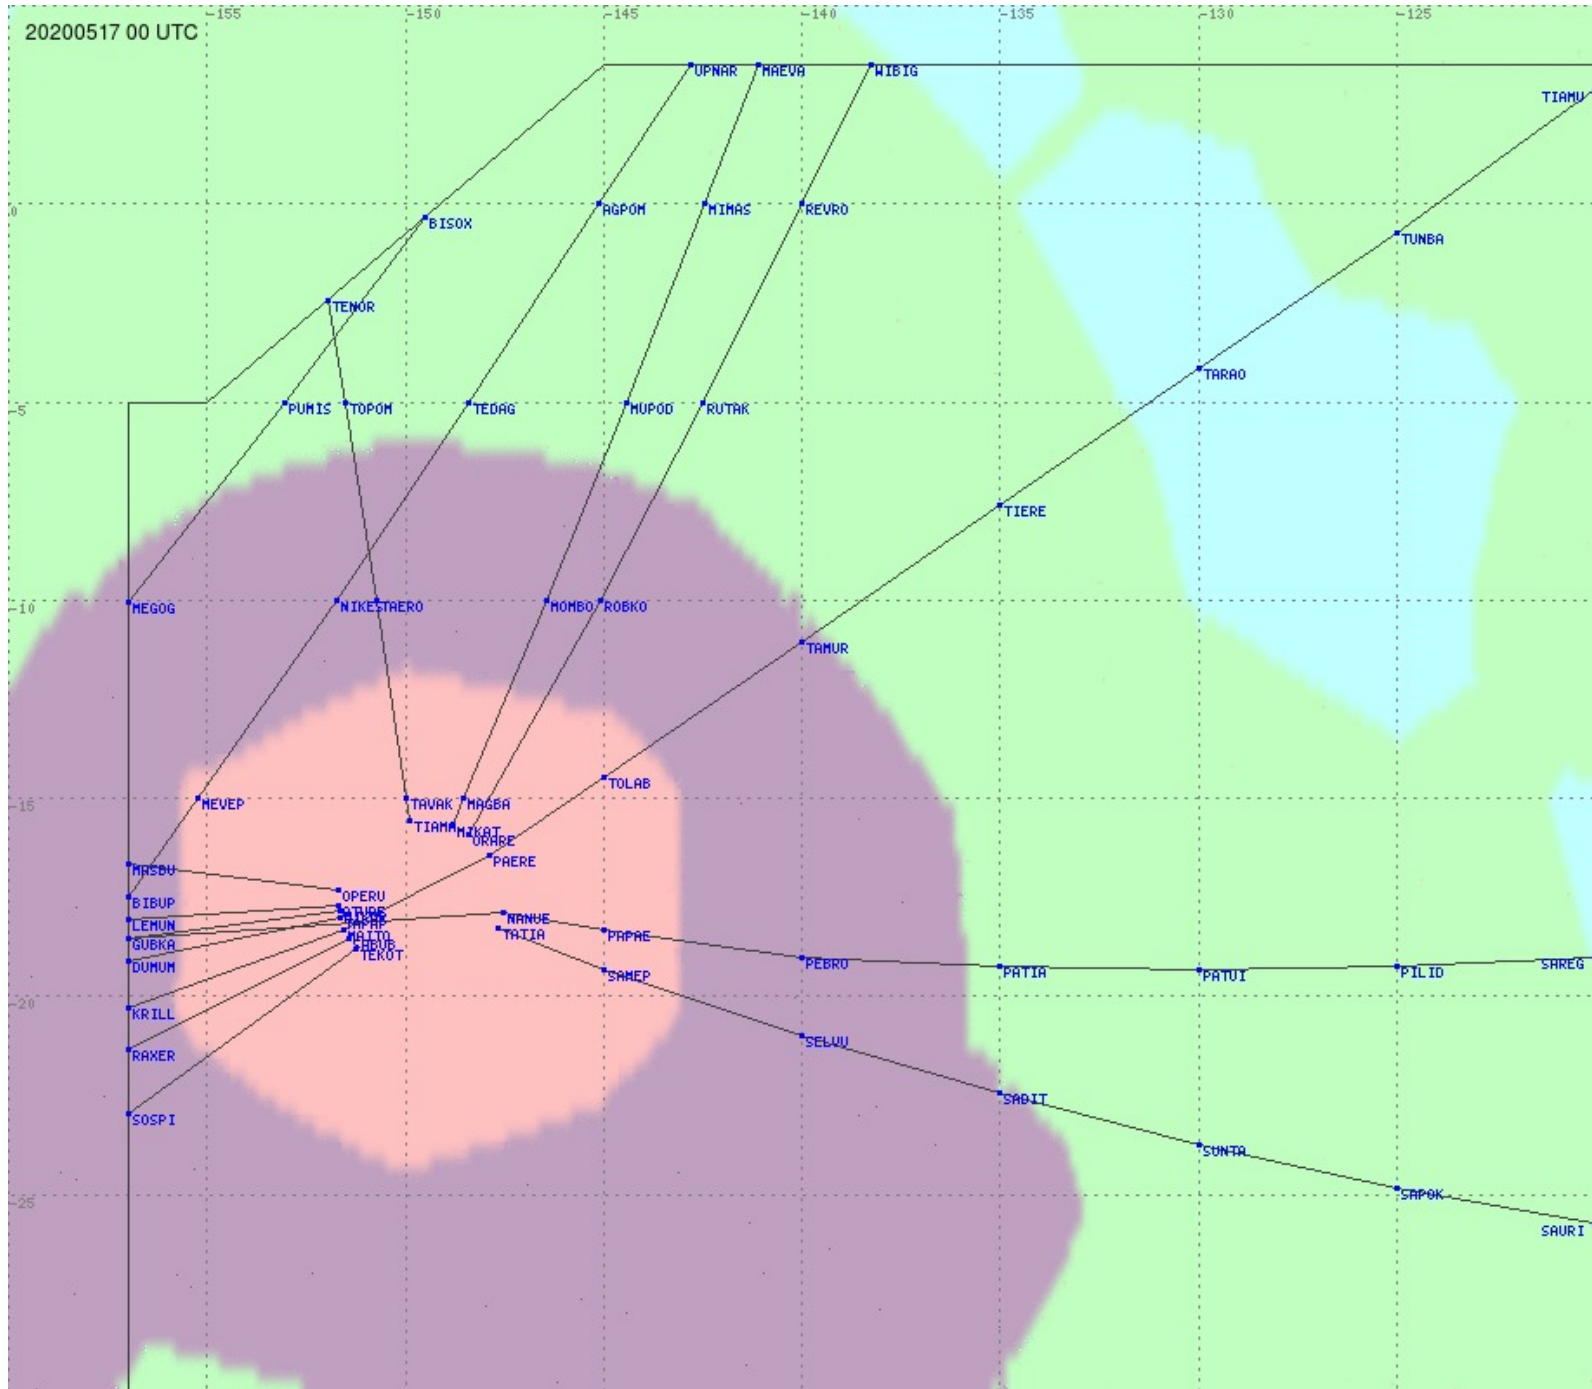

# Tahiti FIR - HF Propag - 20200517

2.8 MHz 3.5 MHz 5.6 MHz 8.9 MHz 13.3 MHz 17.9 MHz None