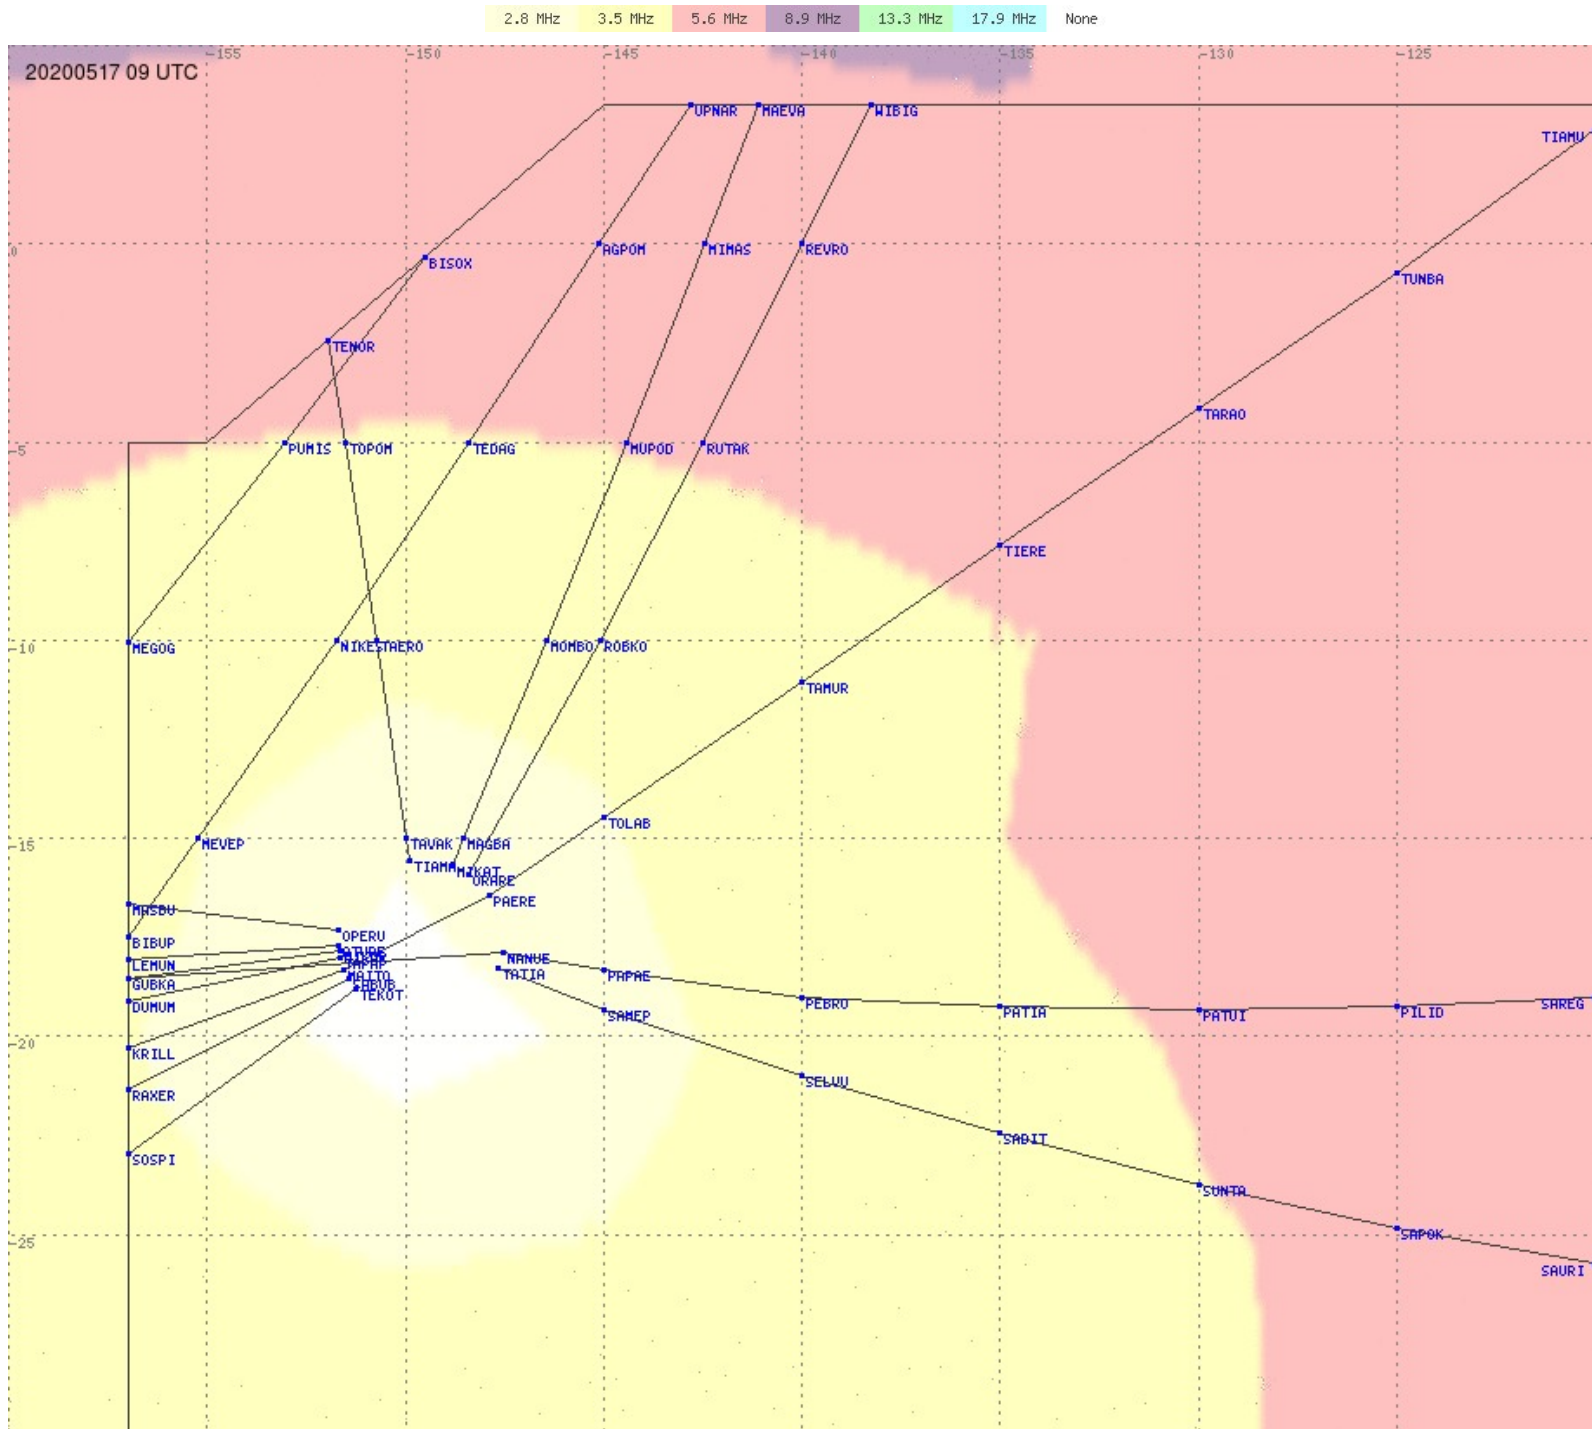

Tahiti FIR - HF Propag - 20200517