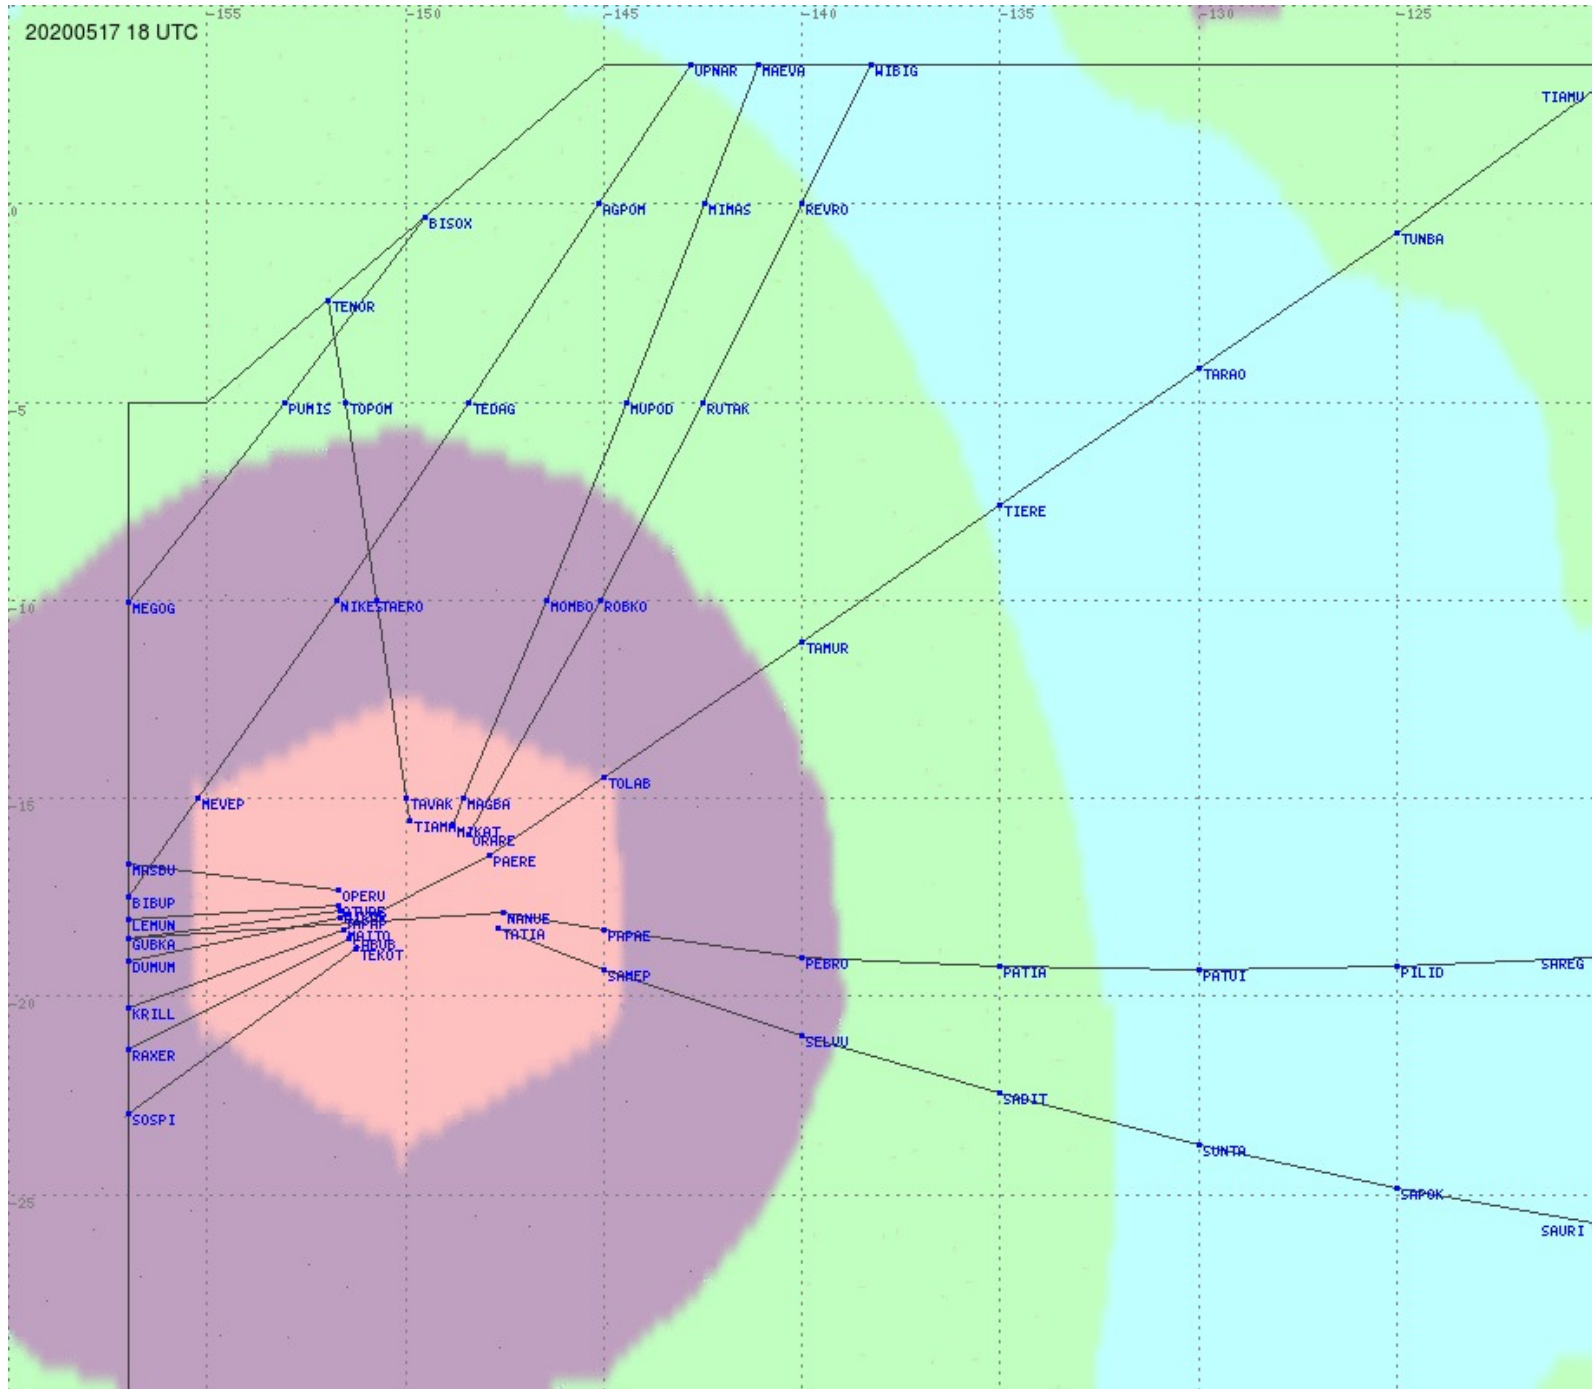

Tahiti FIR - HF Propag - 20200517

2.8 MHz 3.5 MHz 5.6 MHz 8.9 MHz 13.3 MHz 17.9 MHz None