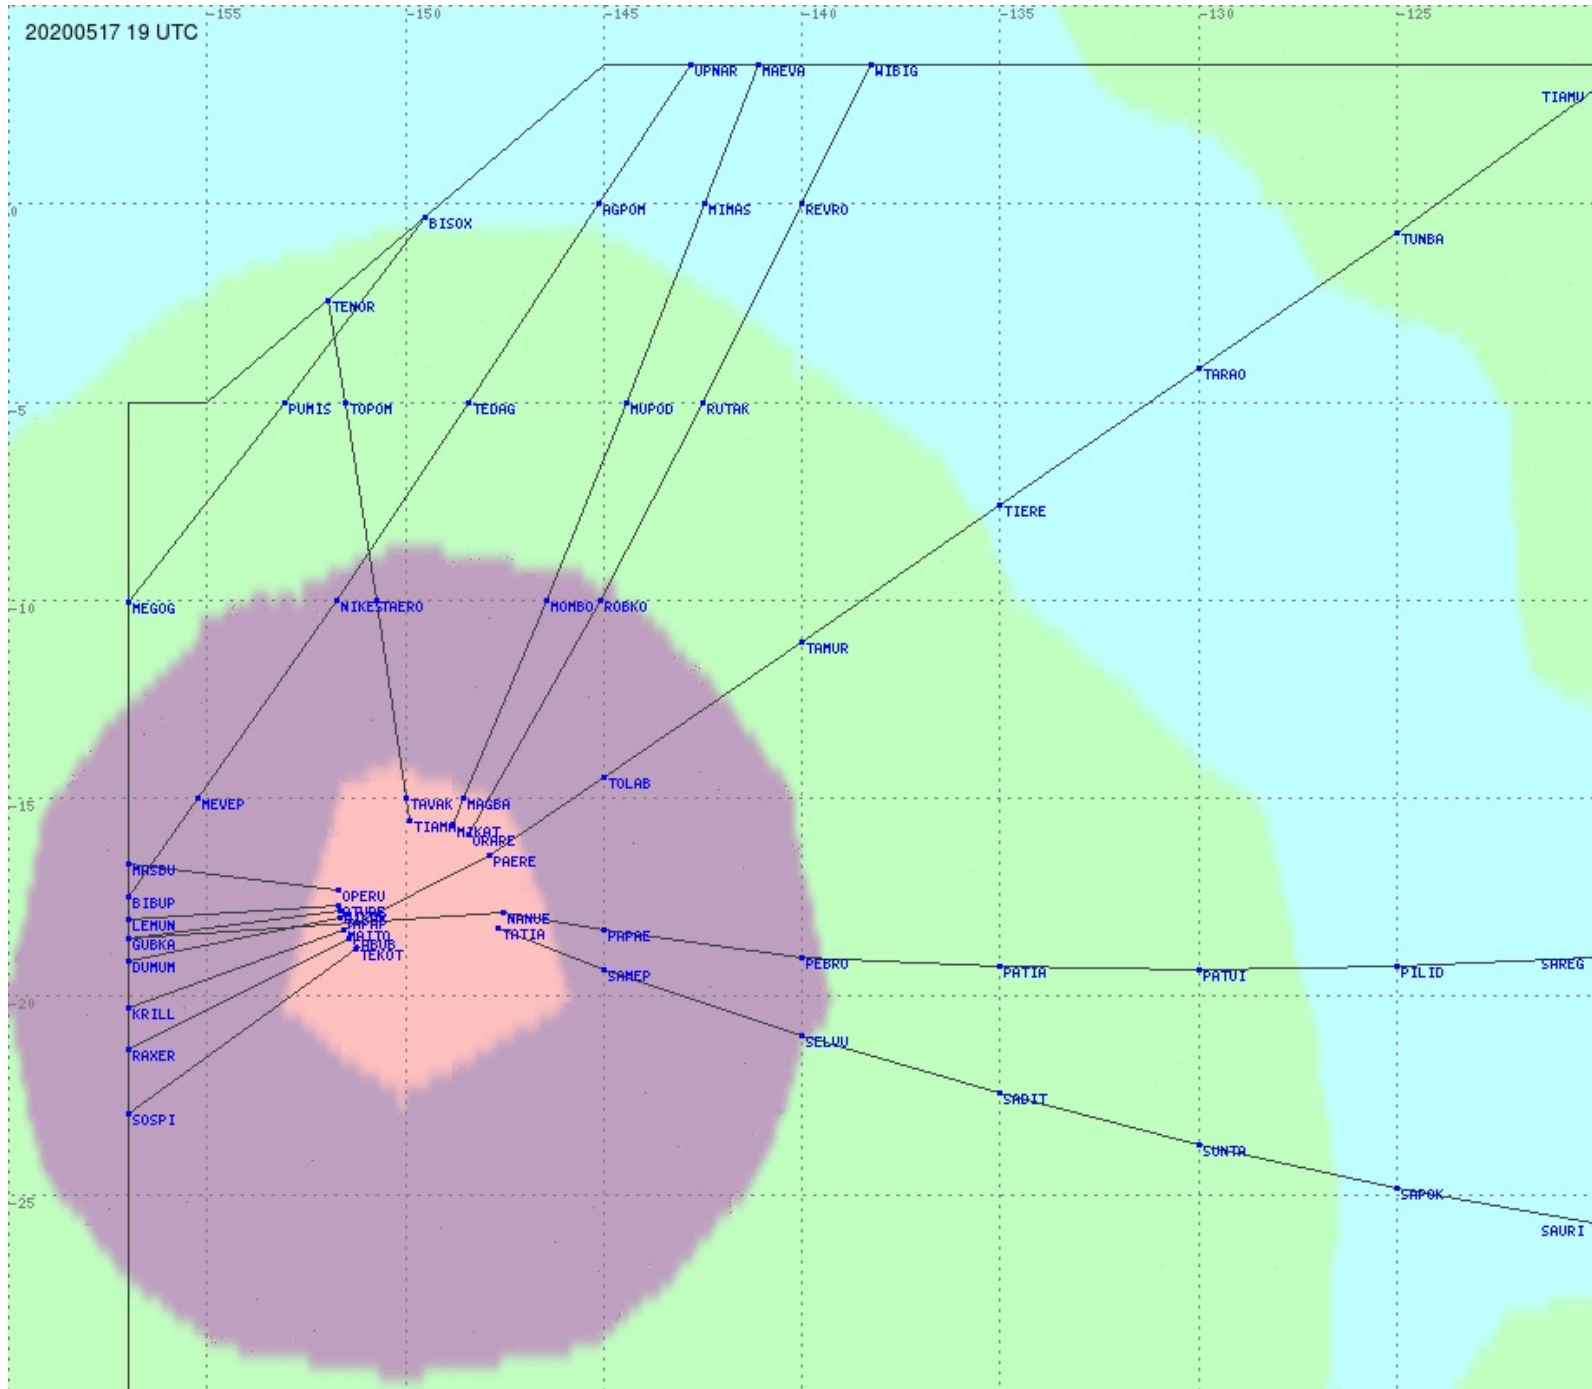

Tahiti FIR - HF Propag - 20200517

2.8 MHz 3.5 MHz 5.6 MHz 8.9 MHz 13.3 MHz 17.9 MHz None