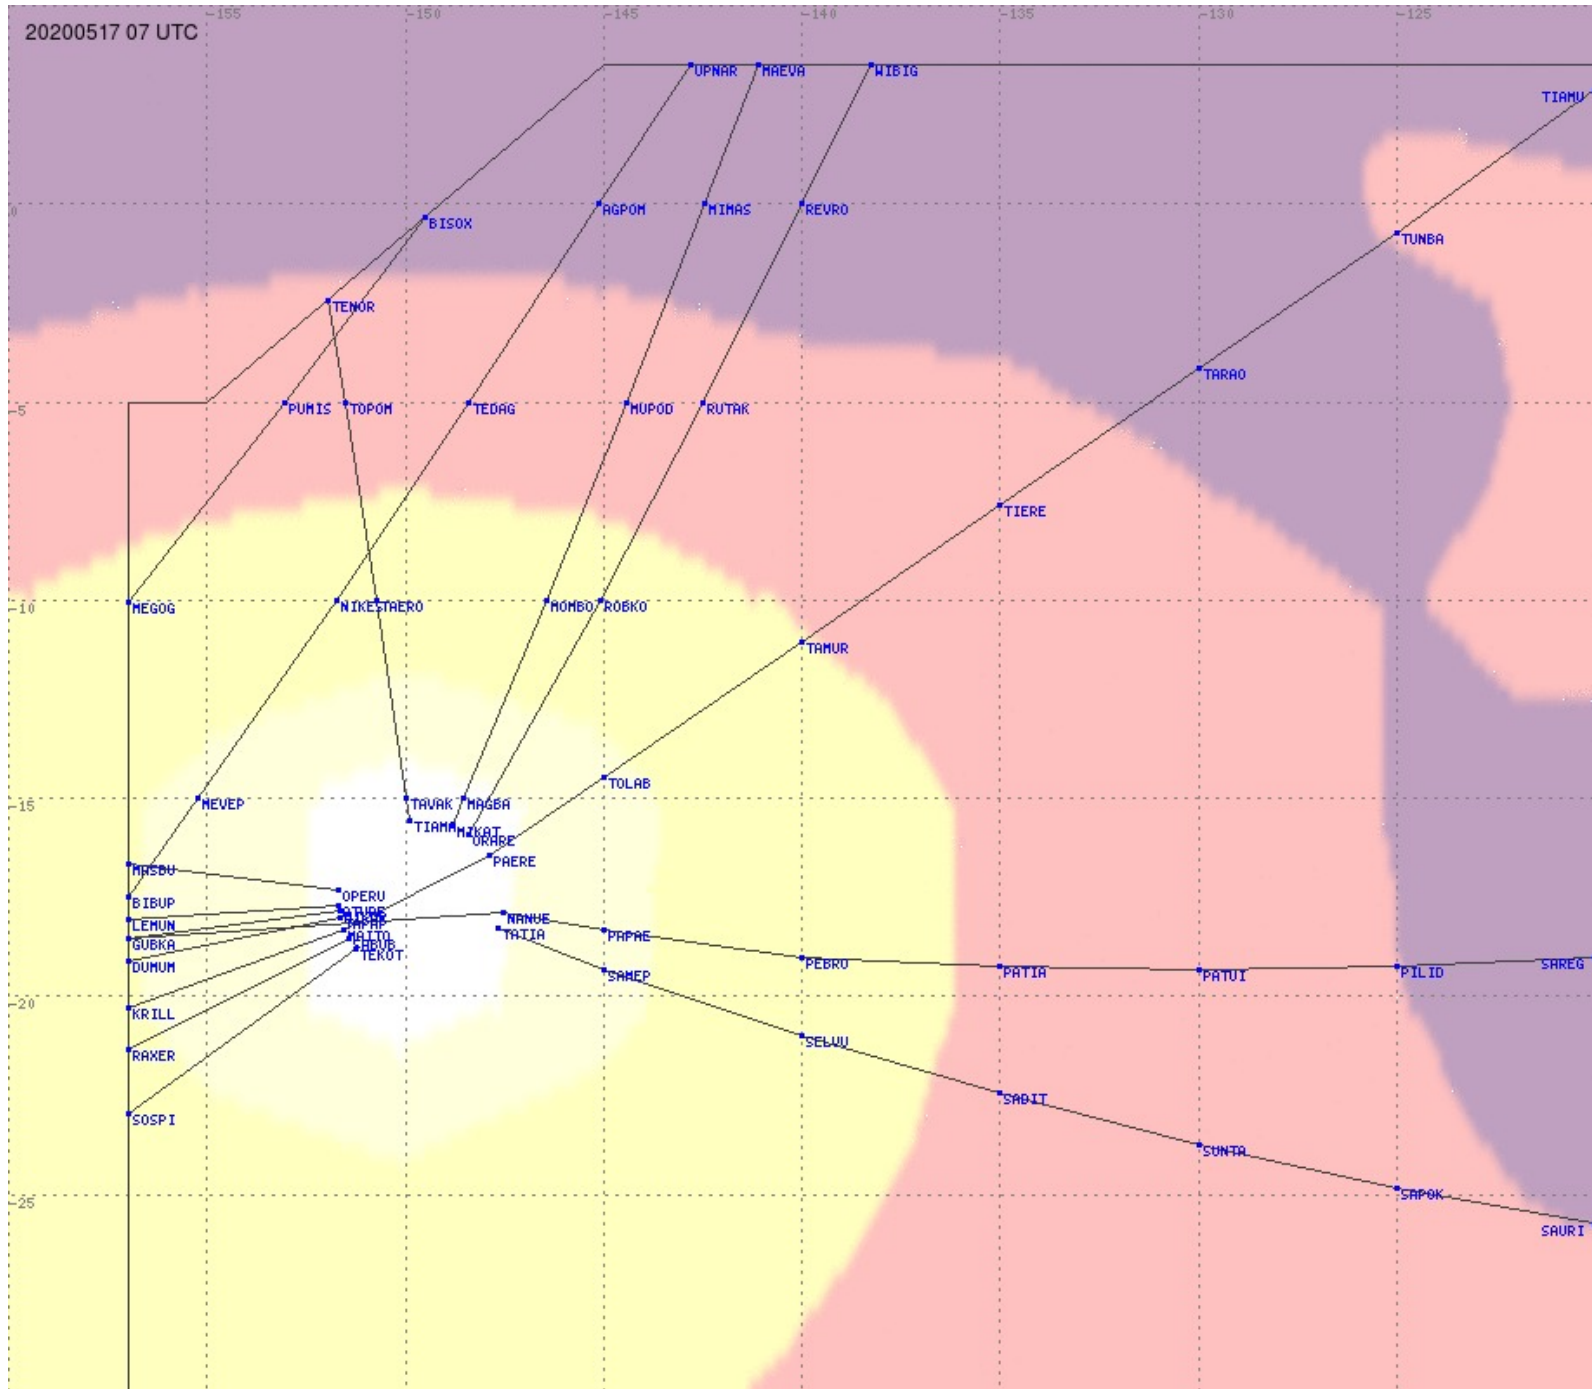

Tahiti FIR - HF Propag - 20200517

2.8 MHz 3.5 MHz 5.6 MHz 8.9 MHz 13.3 MHz 17.9 MHz None