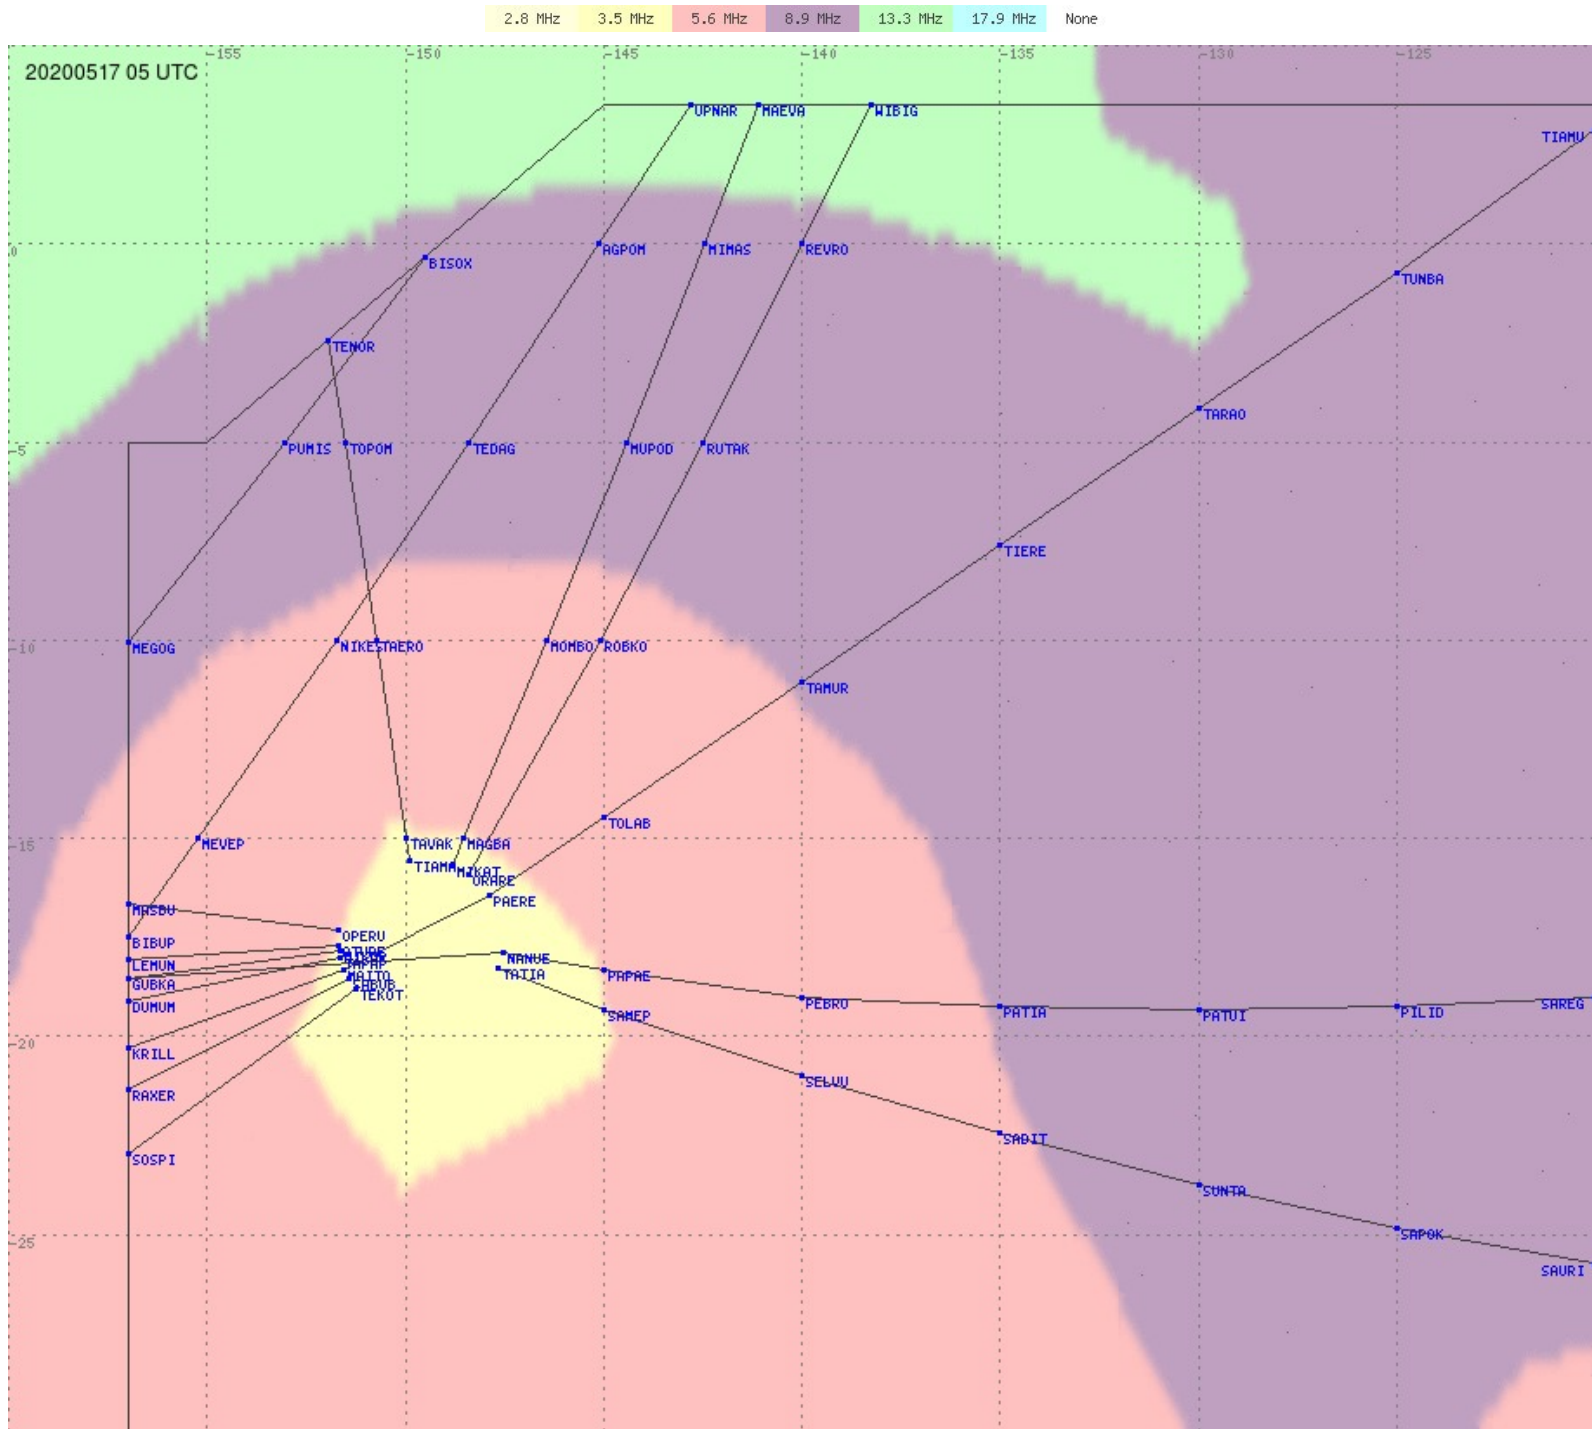

Tahiti FIR - HF Propag - 20200517