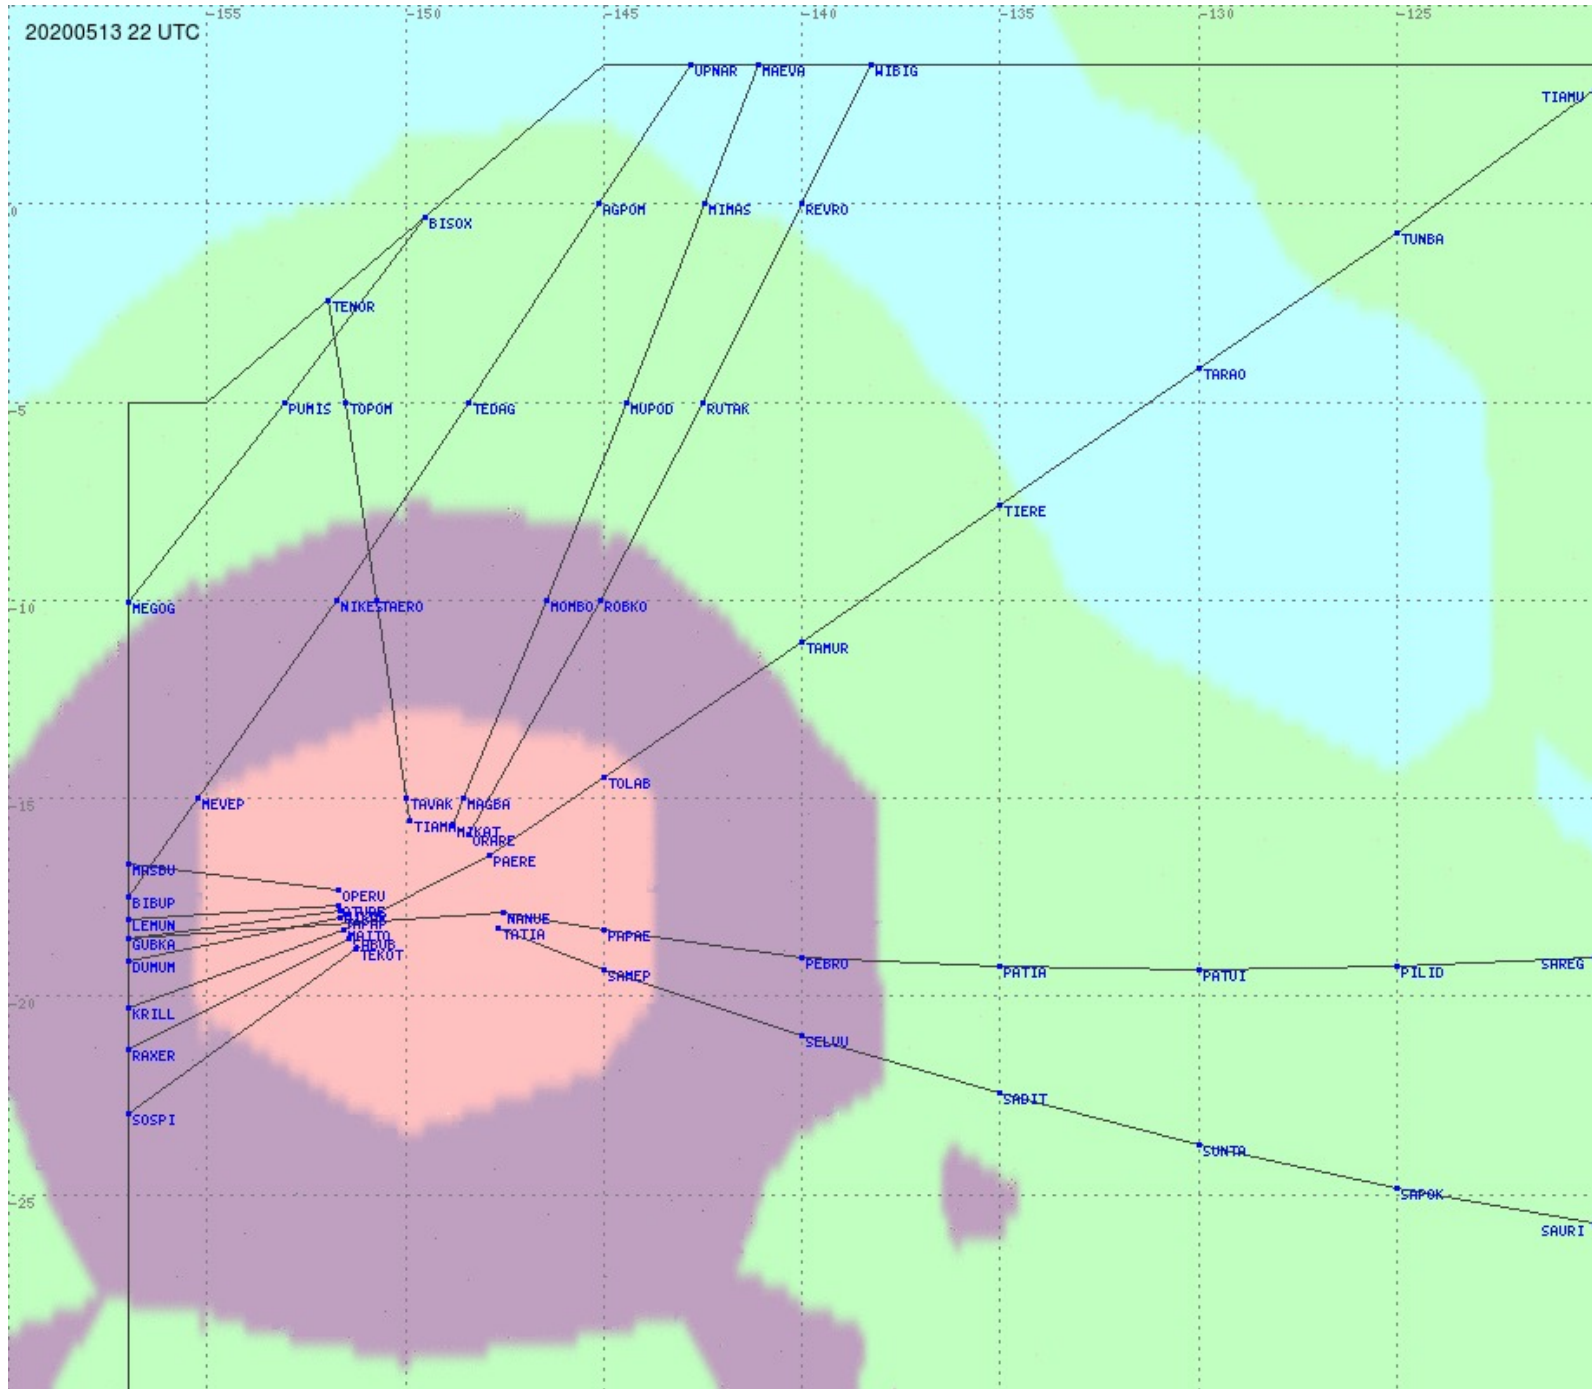

Tahiti FIR - HF Propag - 20200513

2.8 MHz 3.5 MHz 5.6 MHz 8.9 MHz 13.3 MHz 17.9 MHz None