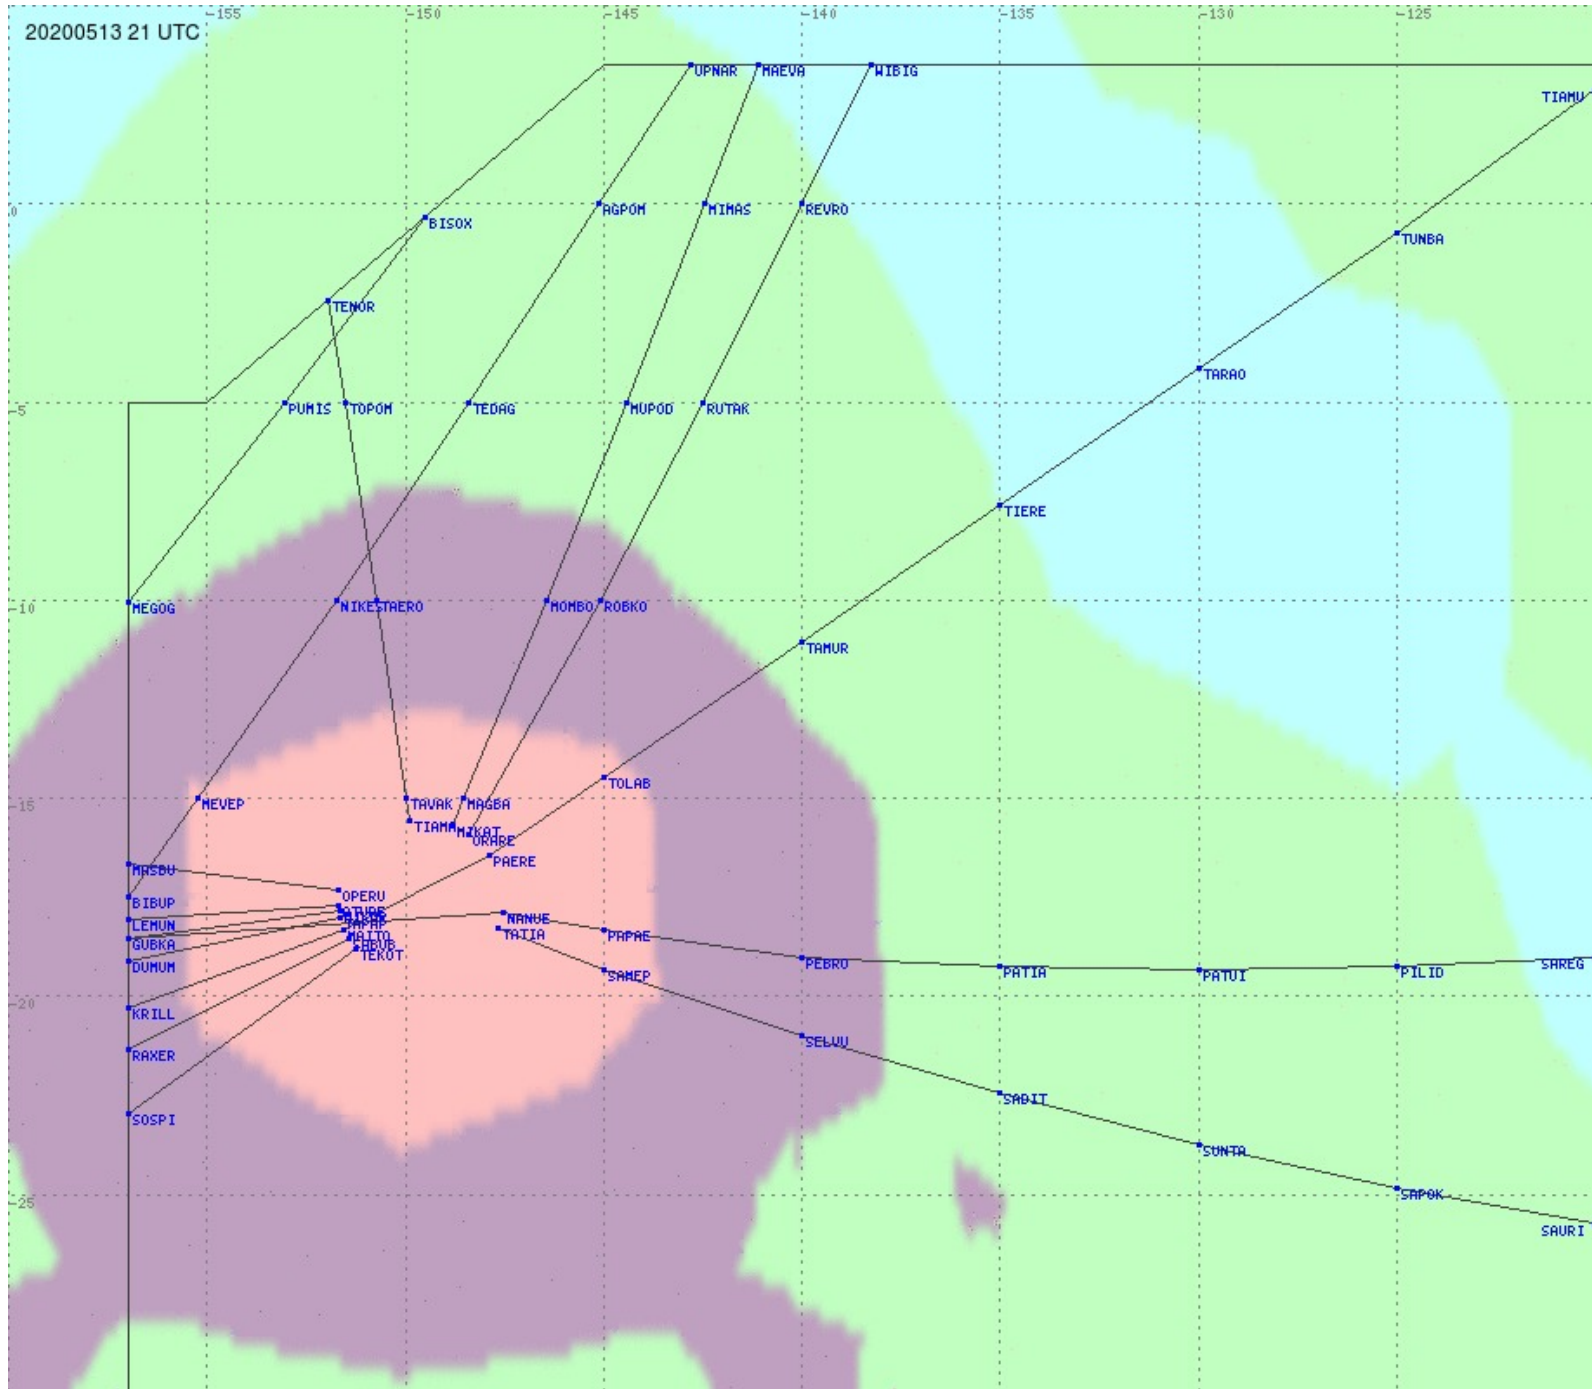

Tahiti FIR - HF Propag - 20200513

2.8 MHz 3.5 MHz 5.6 MHz 8.9 MHz 13.3 MHz 17.9 MHz None