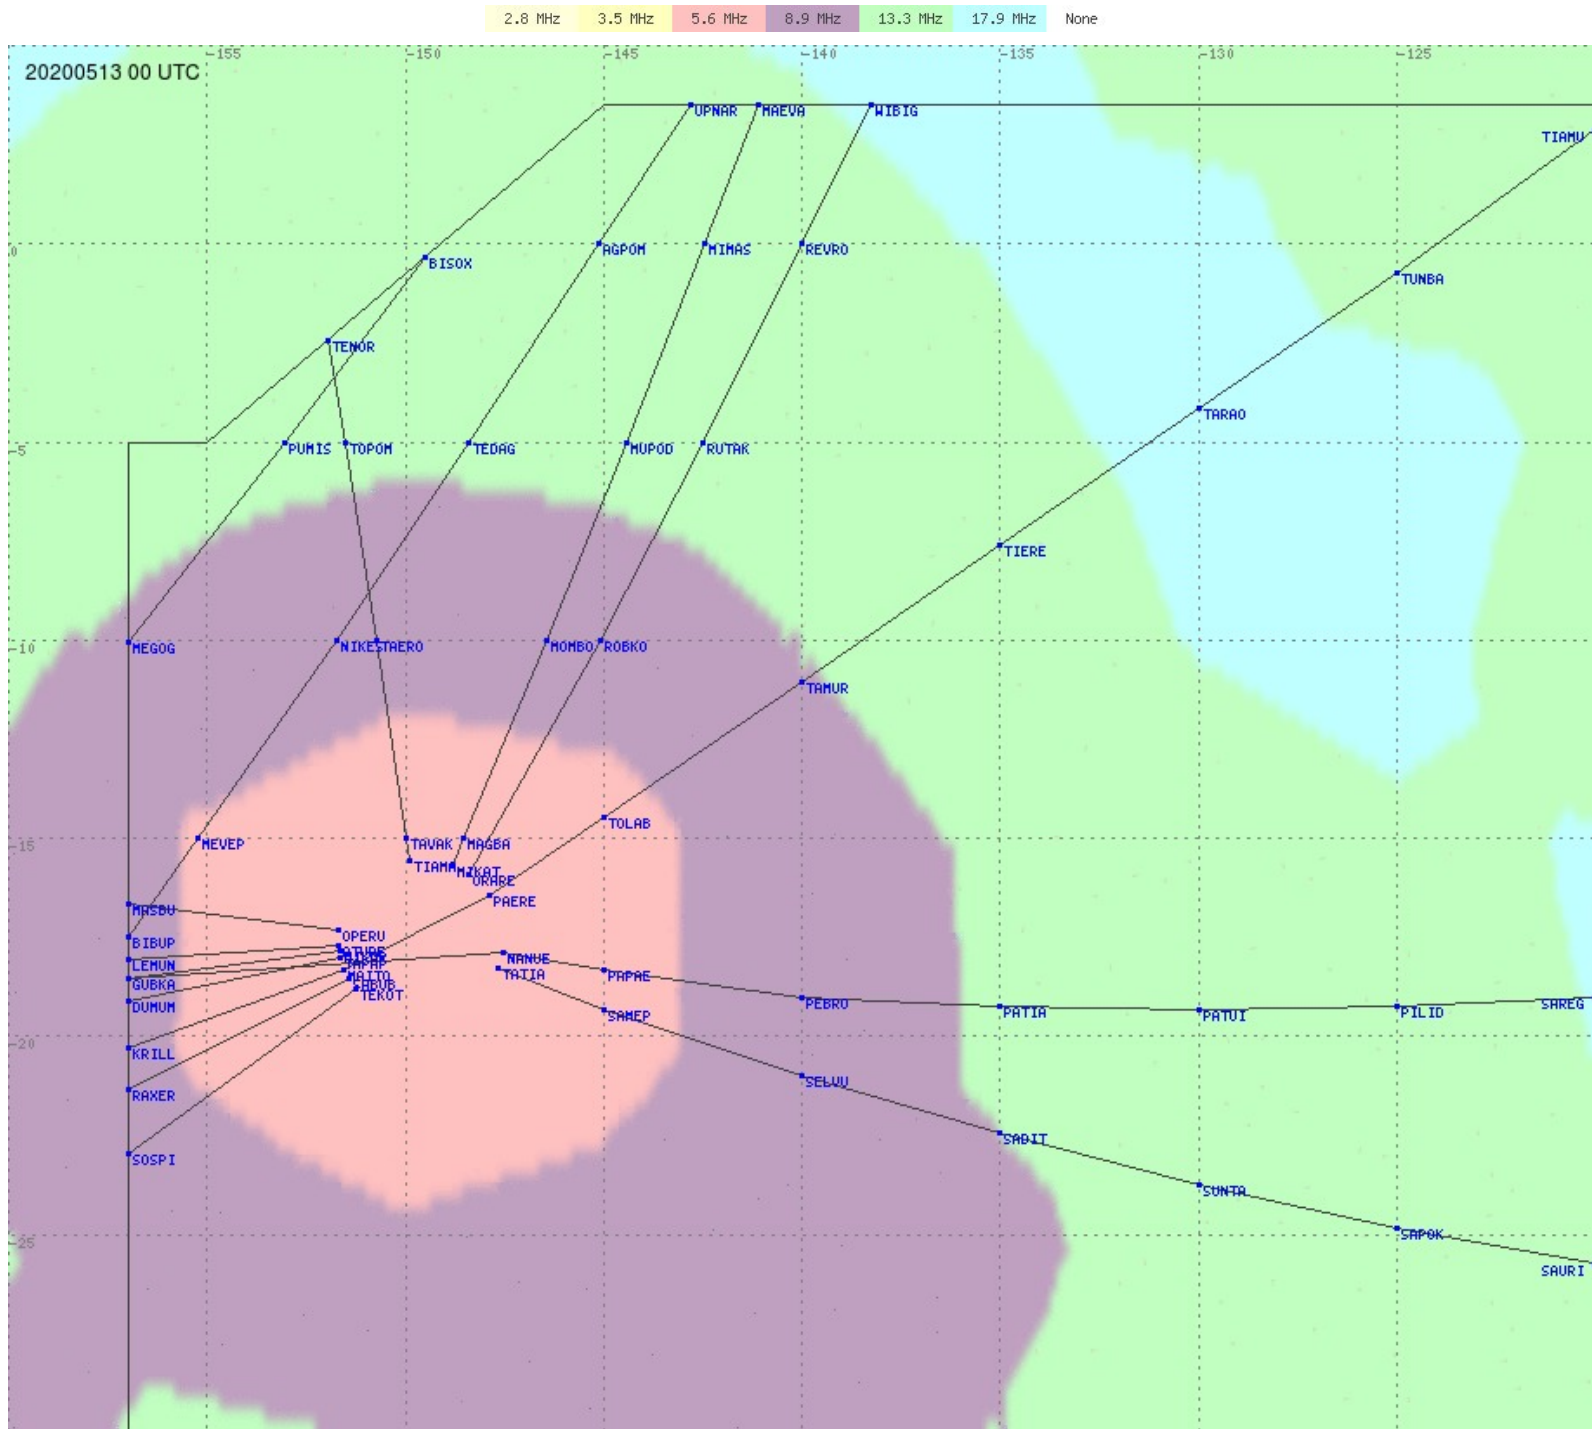

# Tahiti FIR - HF Propag - 20200513

# Tahiti FIR - HF Propag - 20200513

2.8 MHz 3.5 MHz 5.6 MHz 8.9 MHz 13.3 MHz 17.9 MHz None