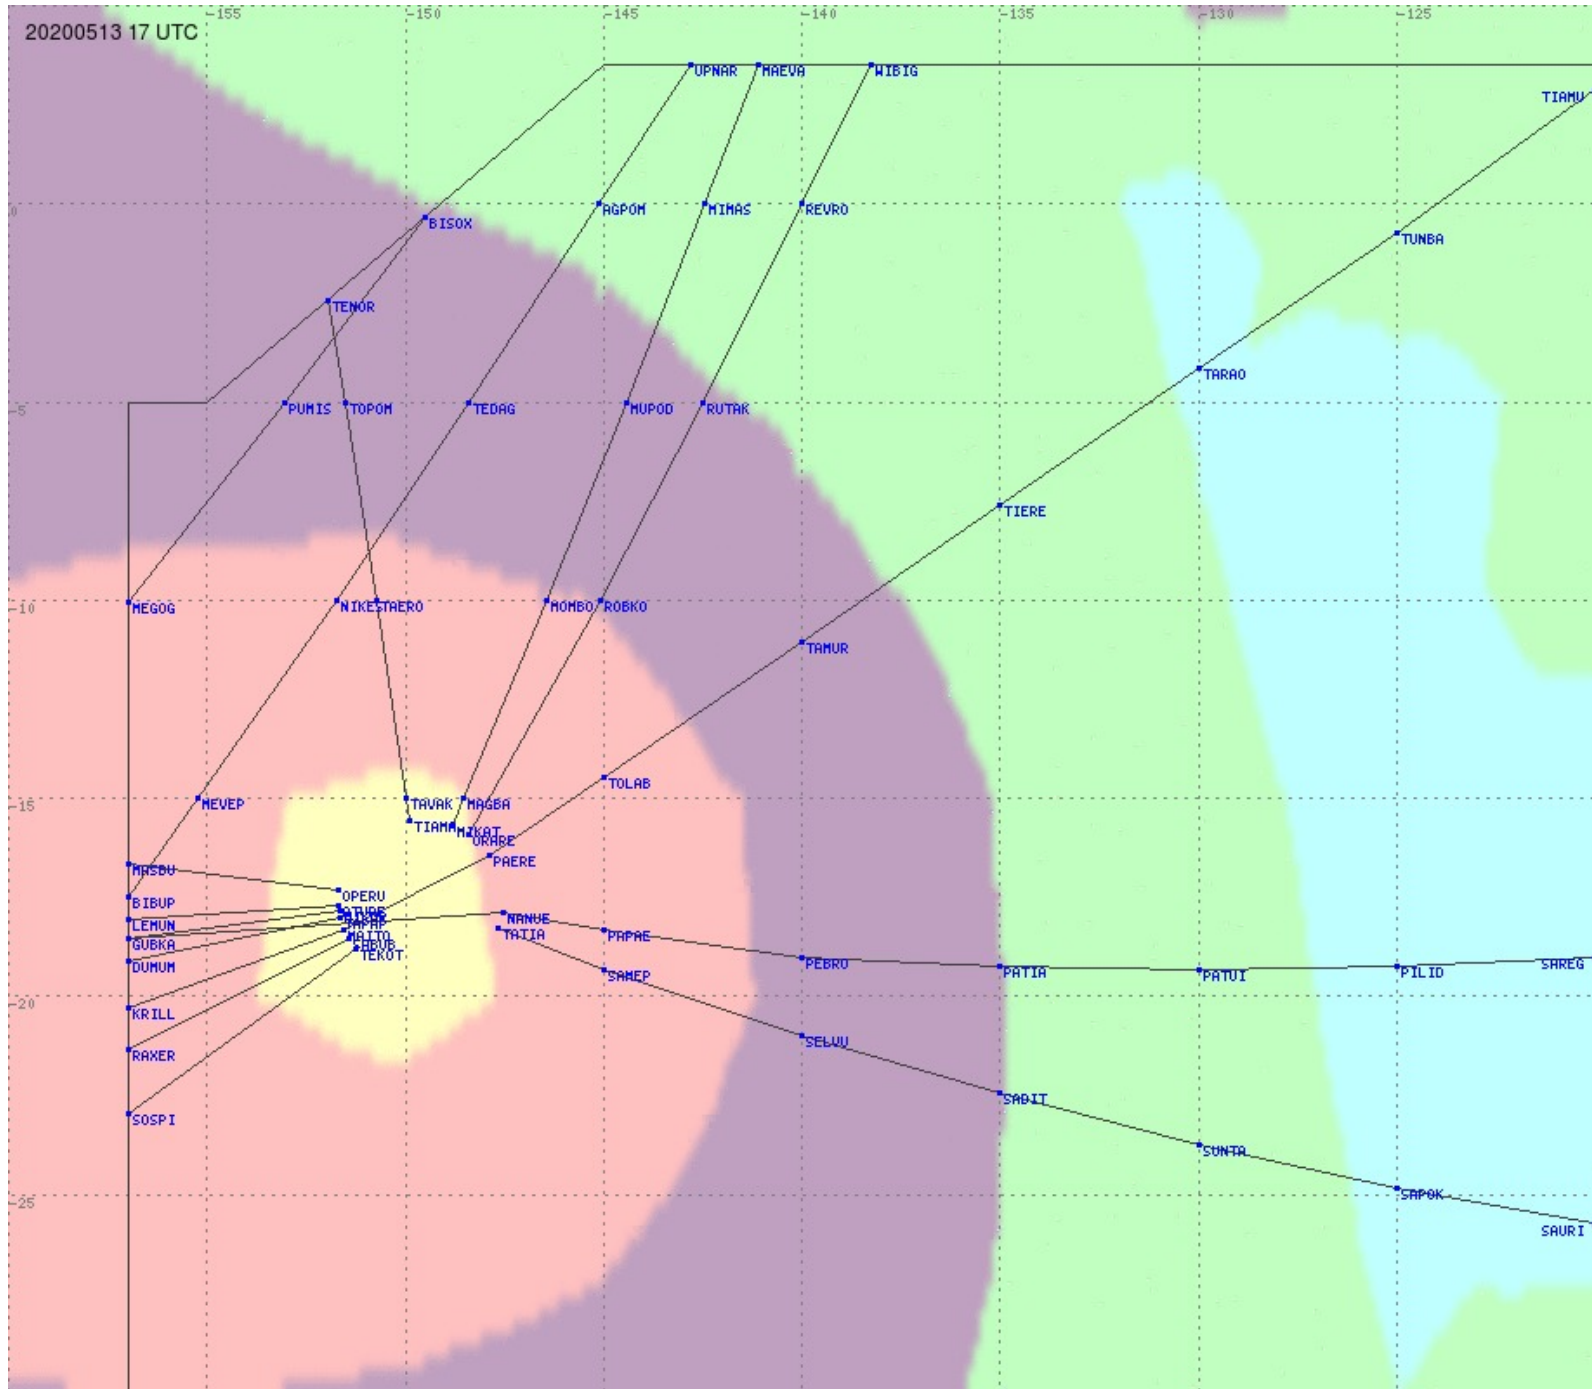

Tahiti FIR - HF Propag - 20200513

2.8 MHz 3.5 MHz 5.6 MHz 8.9 MHz 13.3 MHz 17.9 MHz None