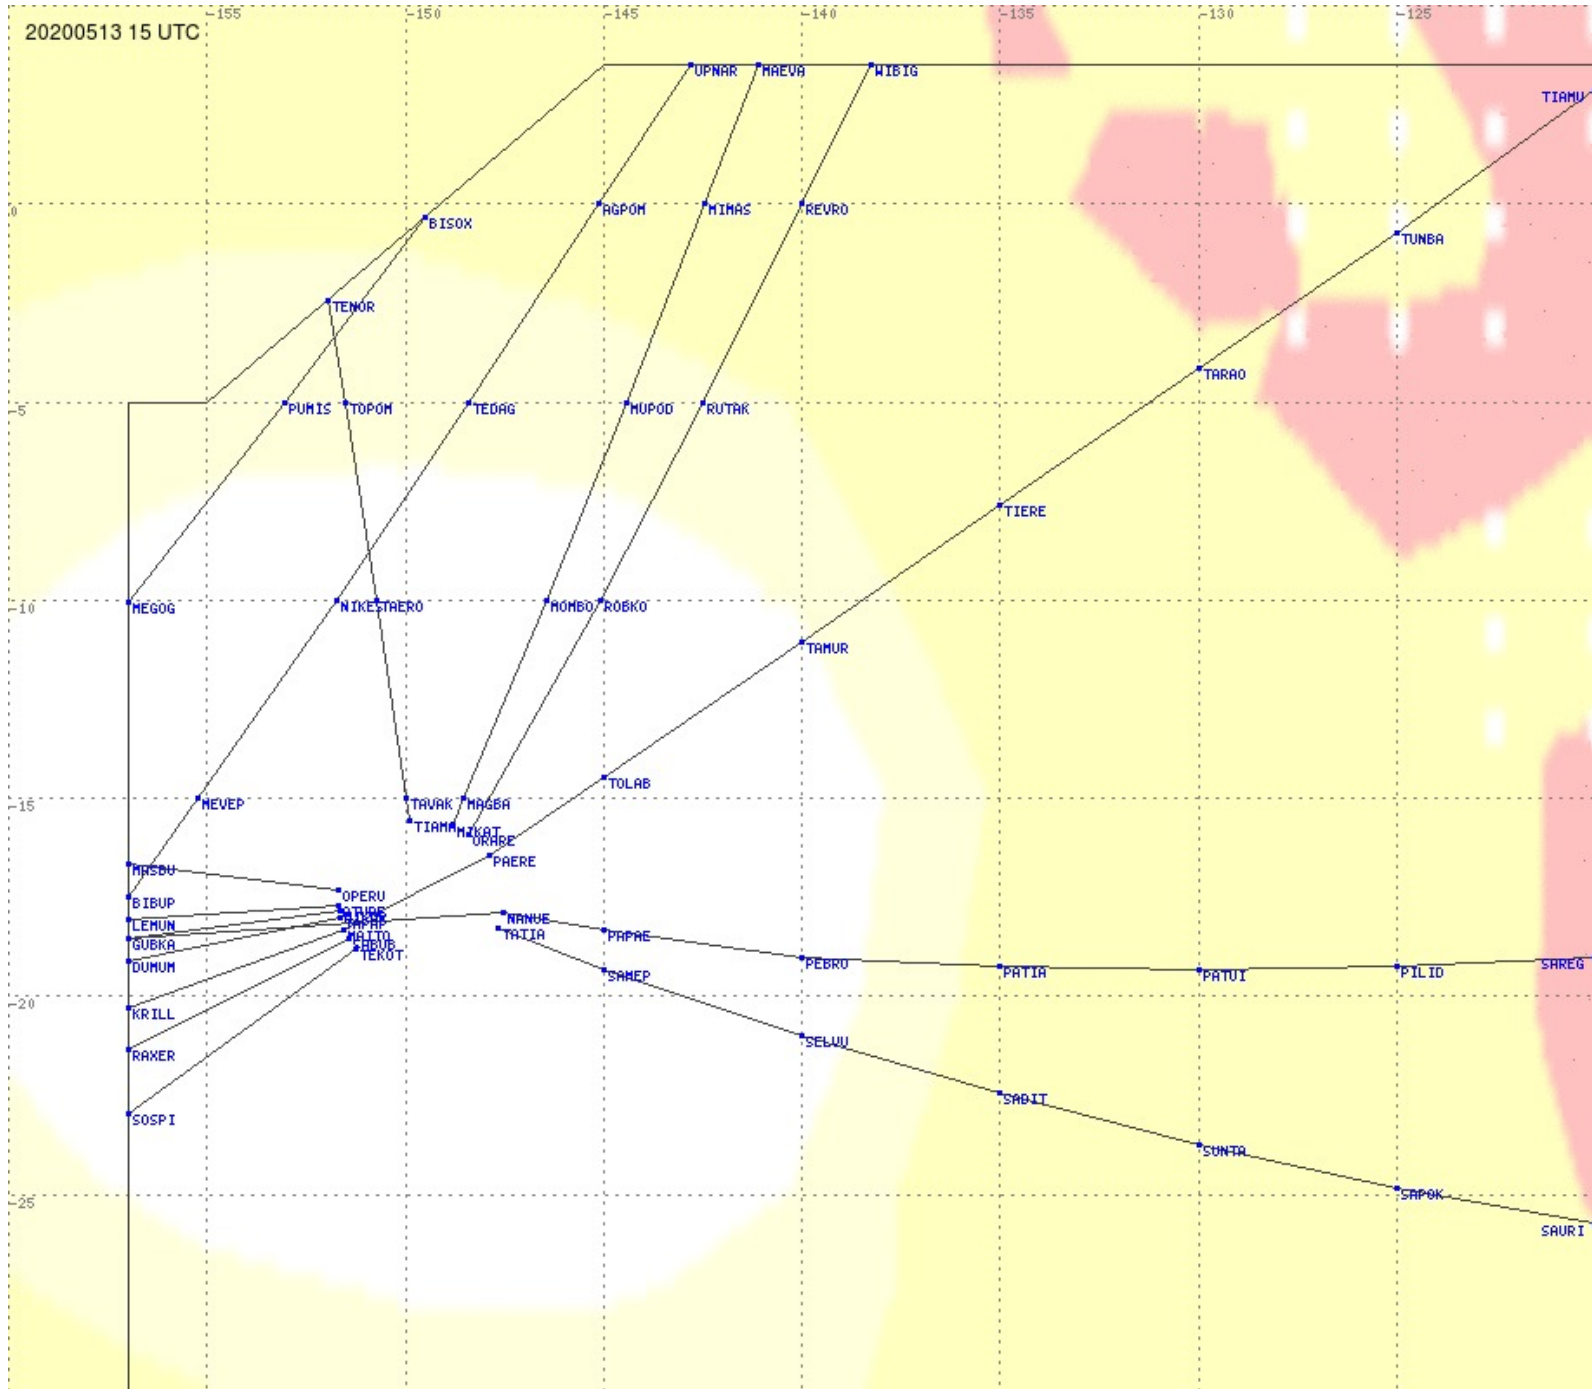

Tahiti FIR - HF Propag - 20200513

2.8 MHz
3.5 MHz
5.6 MHz
8.9 MHz
13.3 MHz
17.9 MHz
None