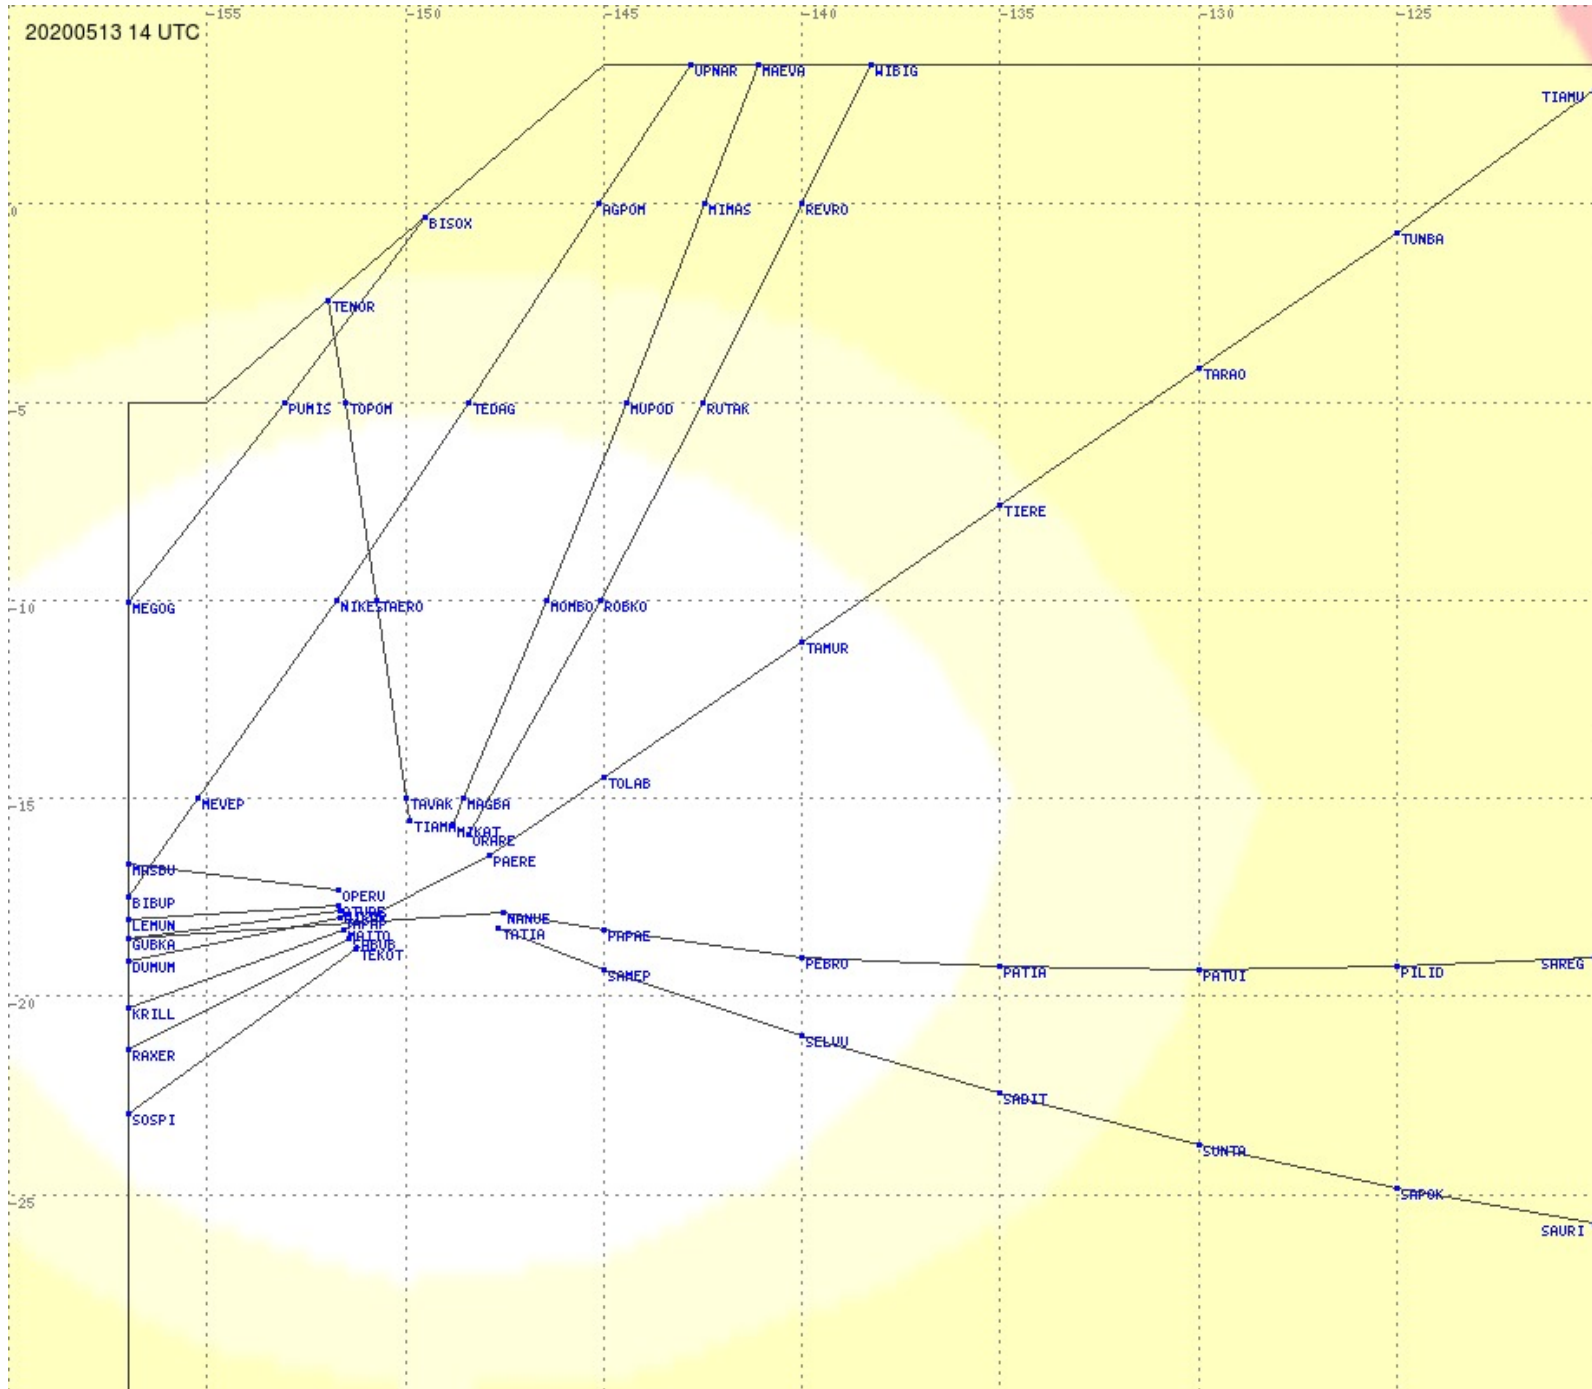

Tahiti FIR - HF Propag - 20200513

2.8 MHz
3.5 MHz
5.6 MHz
8.9 MHz
13.3 MHz
17.9 MHz
None