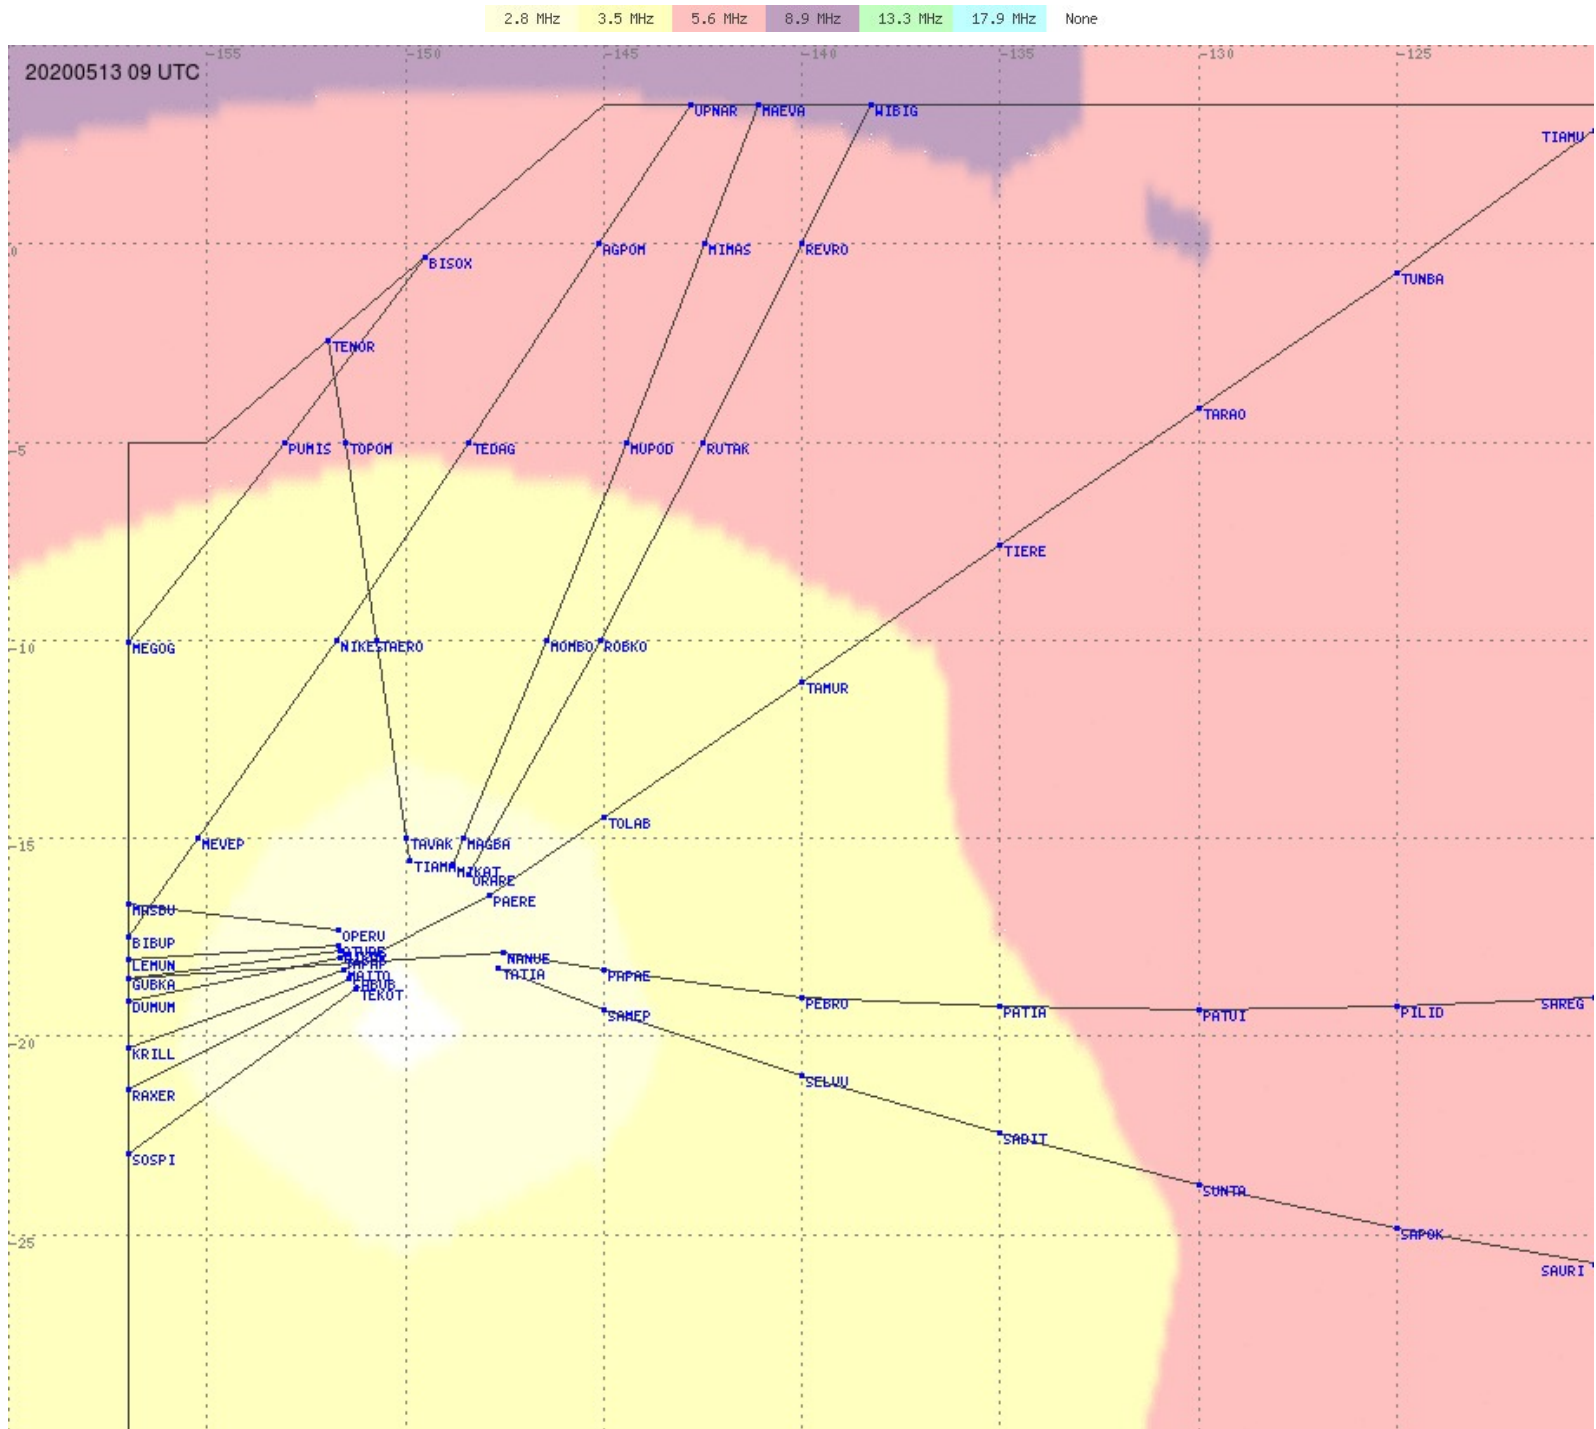

Tahiti FIR - HF Propag - 20200513