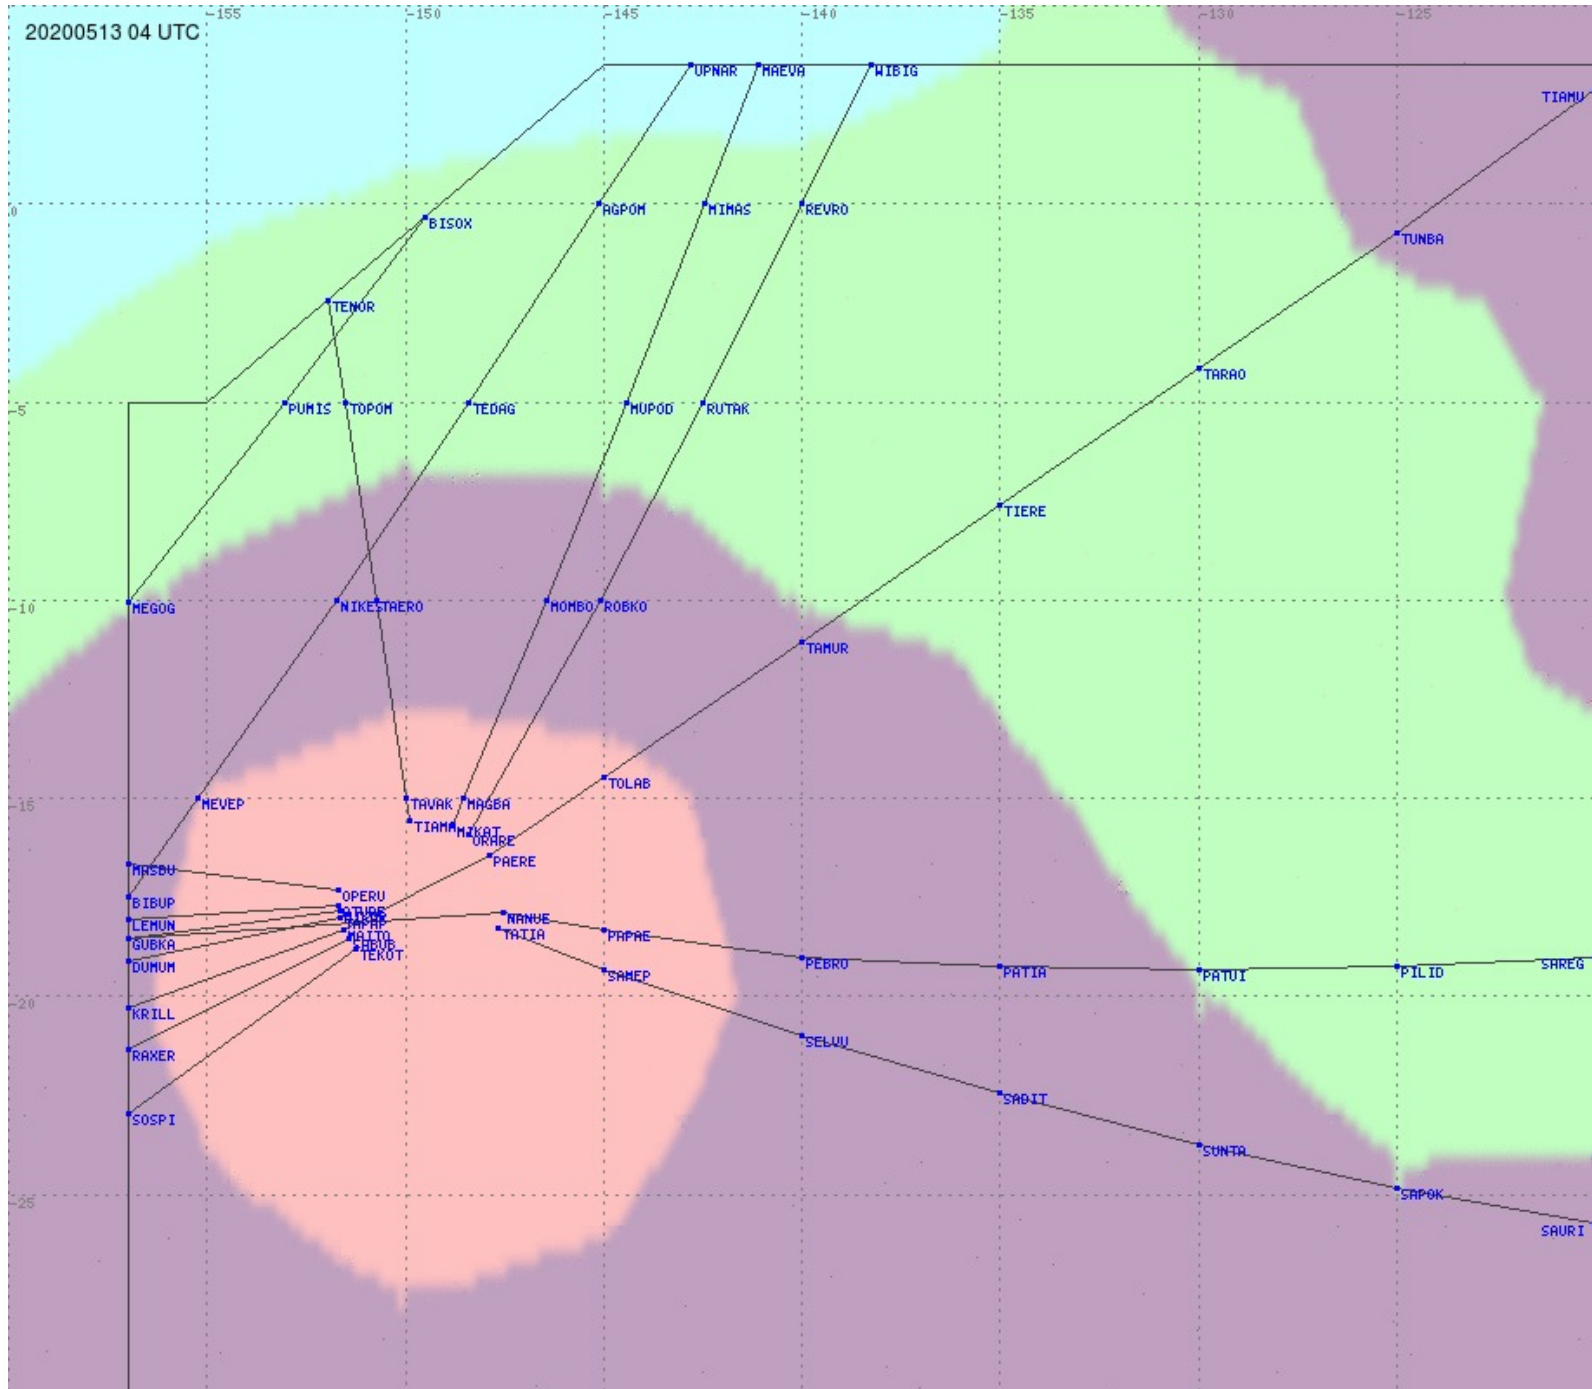

Tahiti FIR - HF Propag - 20200513

2.8 MHz 3.5 MHz 5.6 MHz 8.9 MHz 13.3 MHz 17.9 MHz None