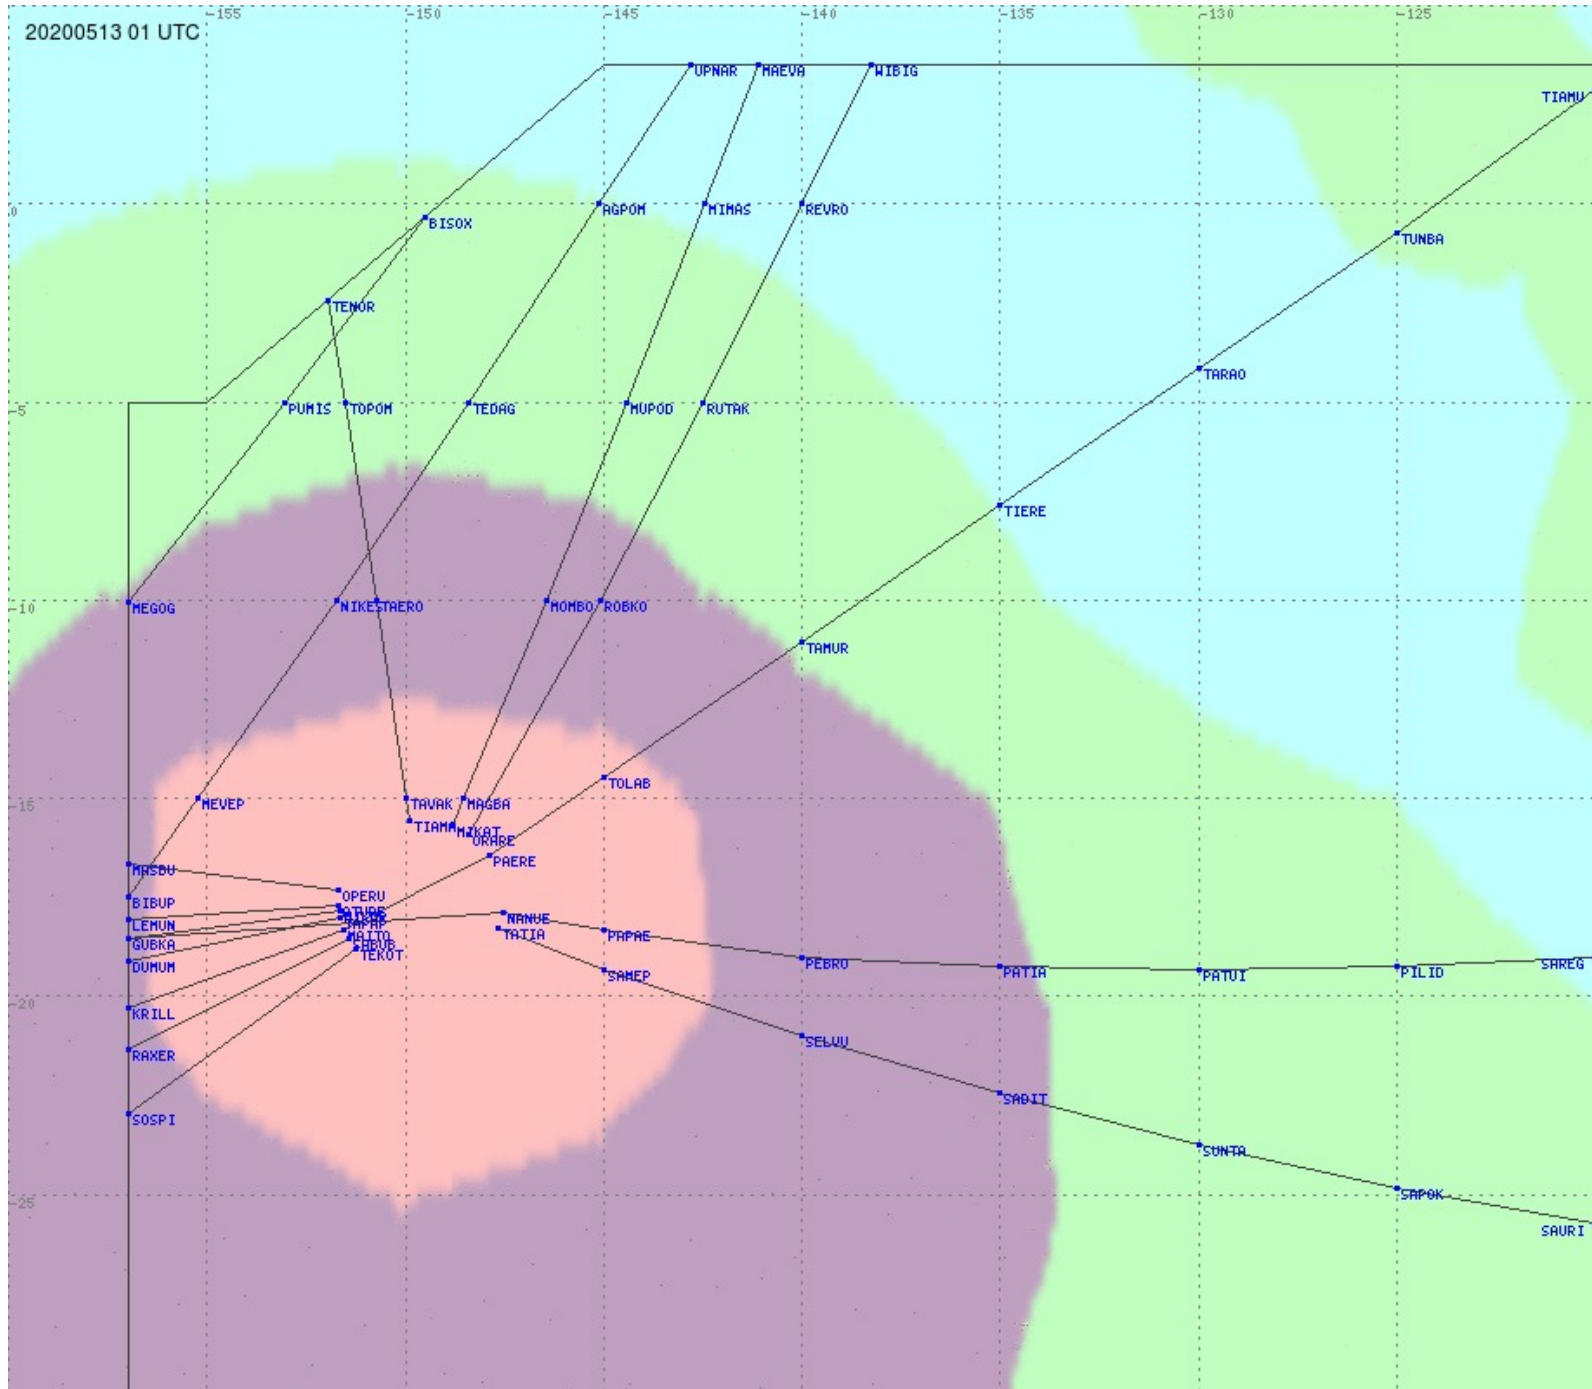

# Tahiti FIR - HF Propag - 20200513

# Tahiti FIR - HF Propag - 20200513

2.8 MHz 3.5 MHz 5.6 MHz 8.9 MHz 13.3 MHz 17.9 MHz None