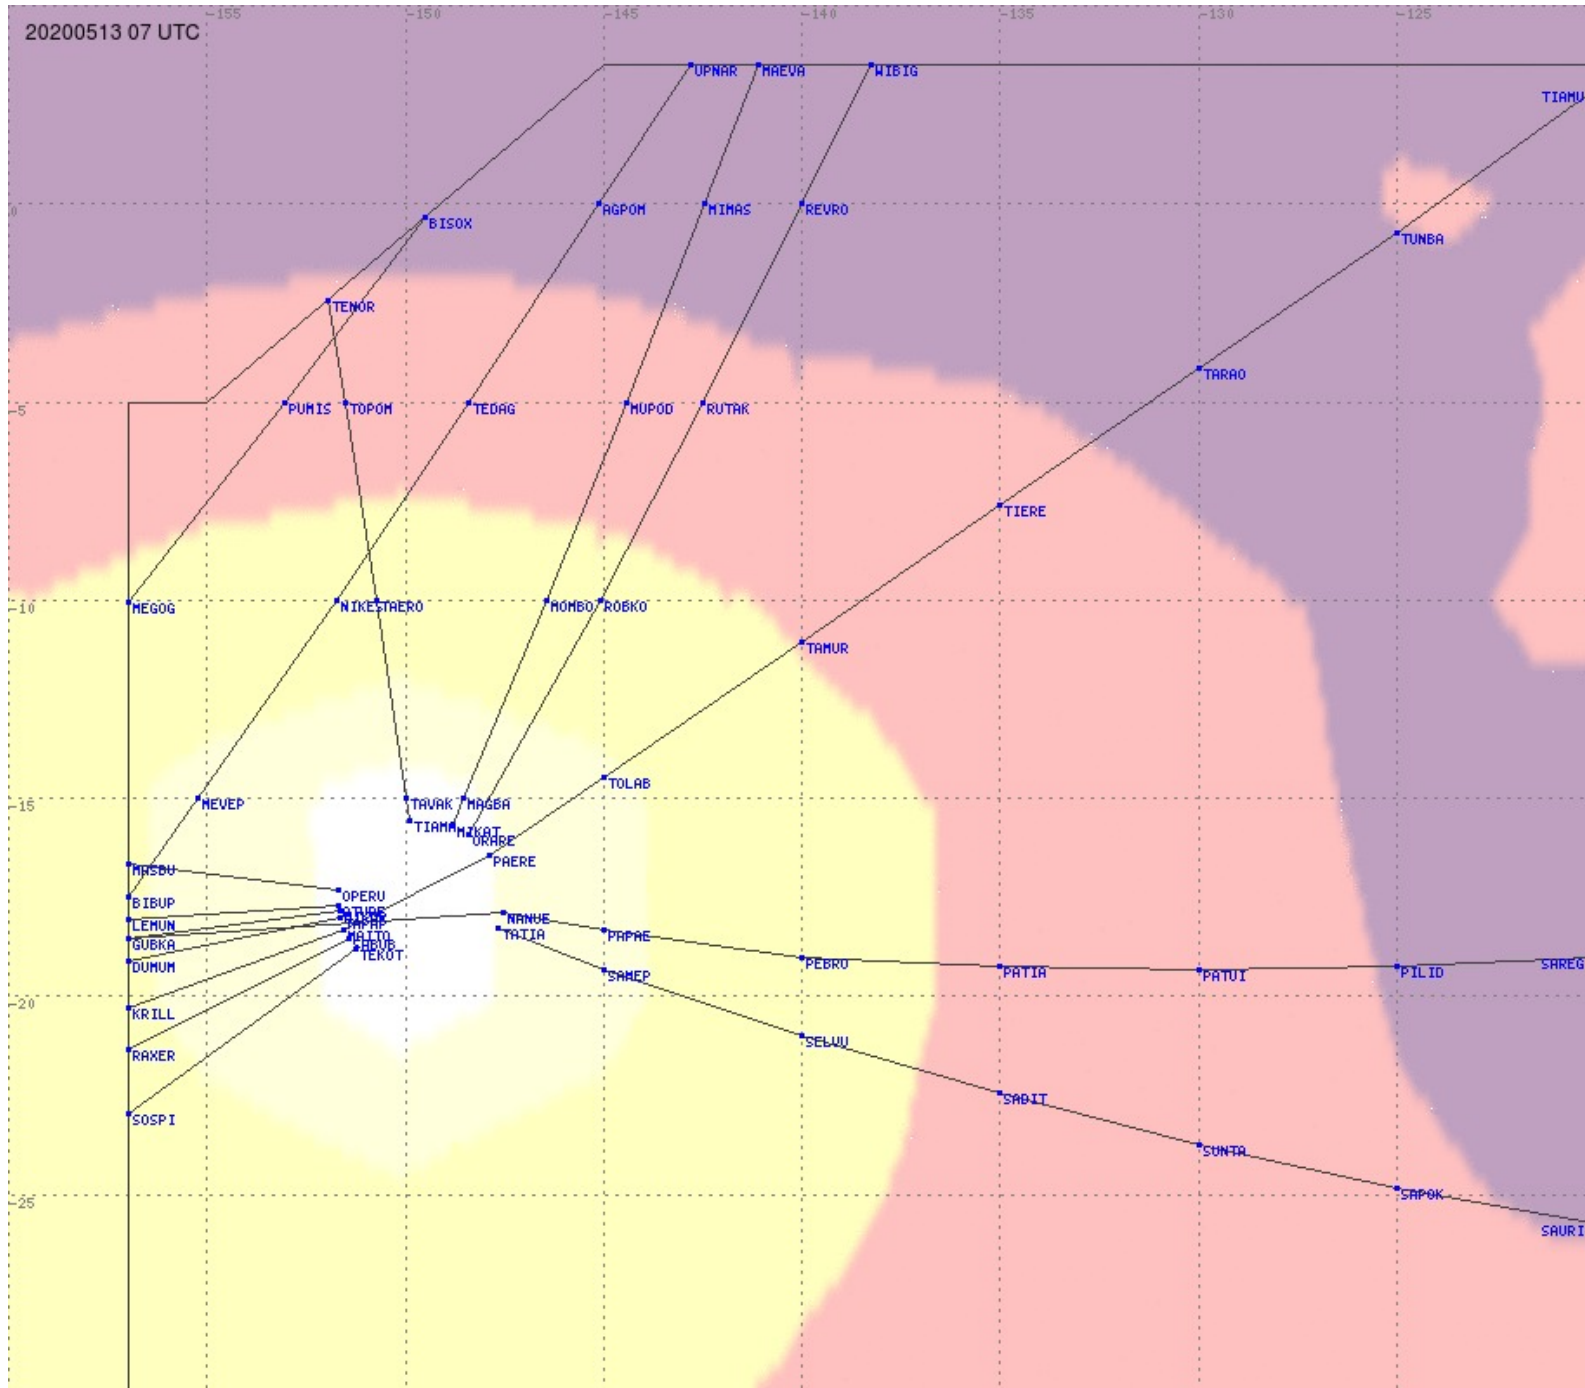

Tahiti FIR - HF Propag - 20200513

2.8 MHz 3.5 MHz 5.6 MHz 8.9 MHz 13.3 MHz 17.9 MHz None