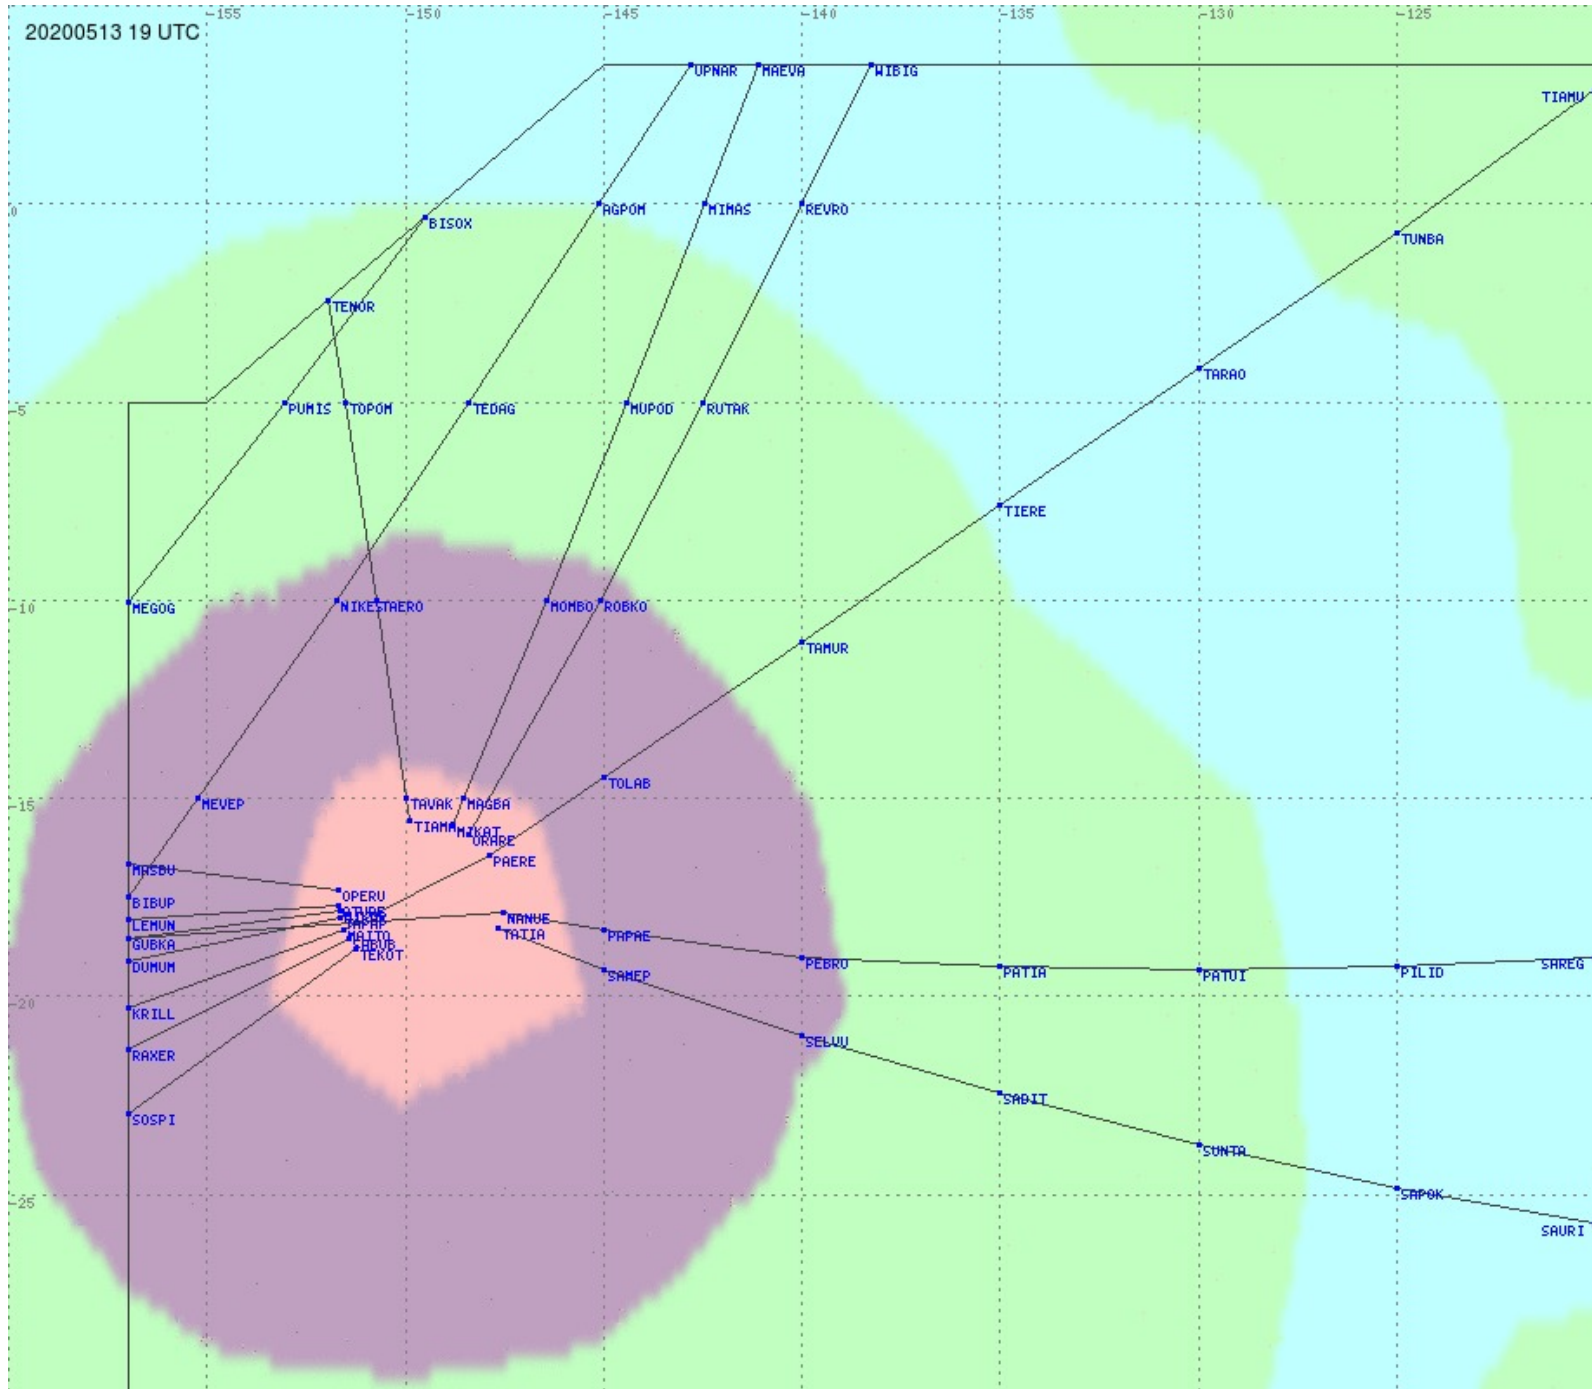

Tahiti FIR - HF Propag - 20200513

2.8 MHz 3.5 MHz 5.6 MHz 8.9 MHz 13.3 MHz 17.9 MHz None