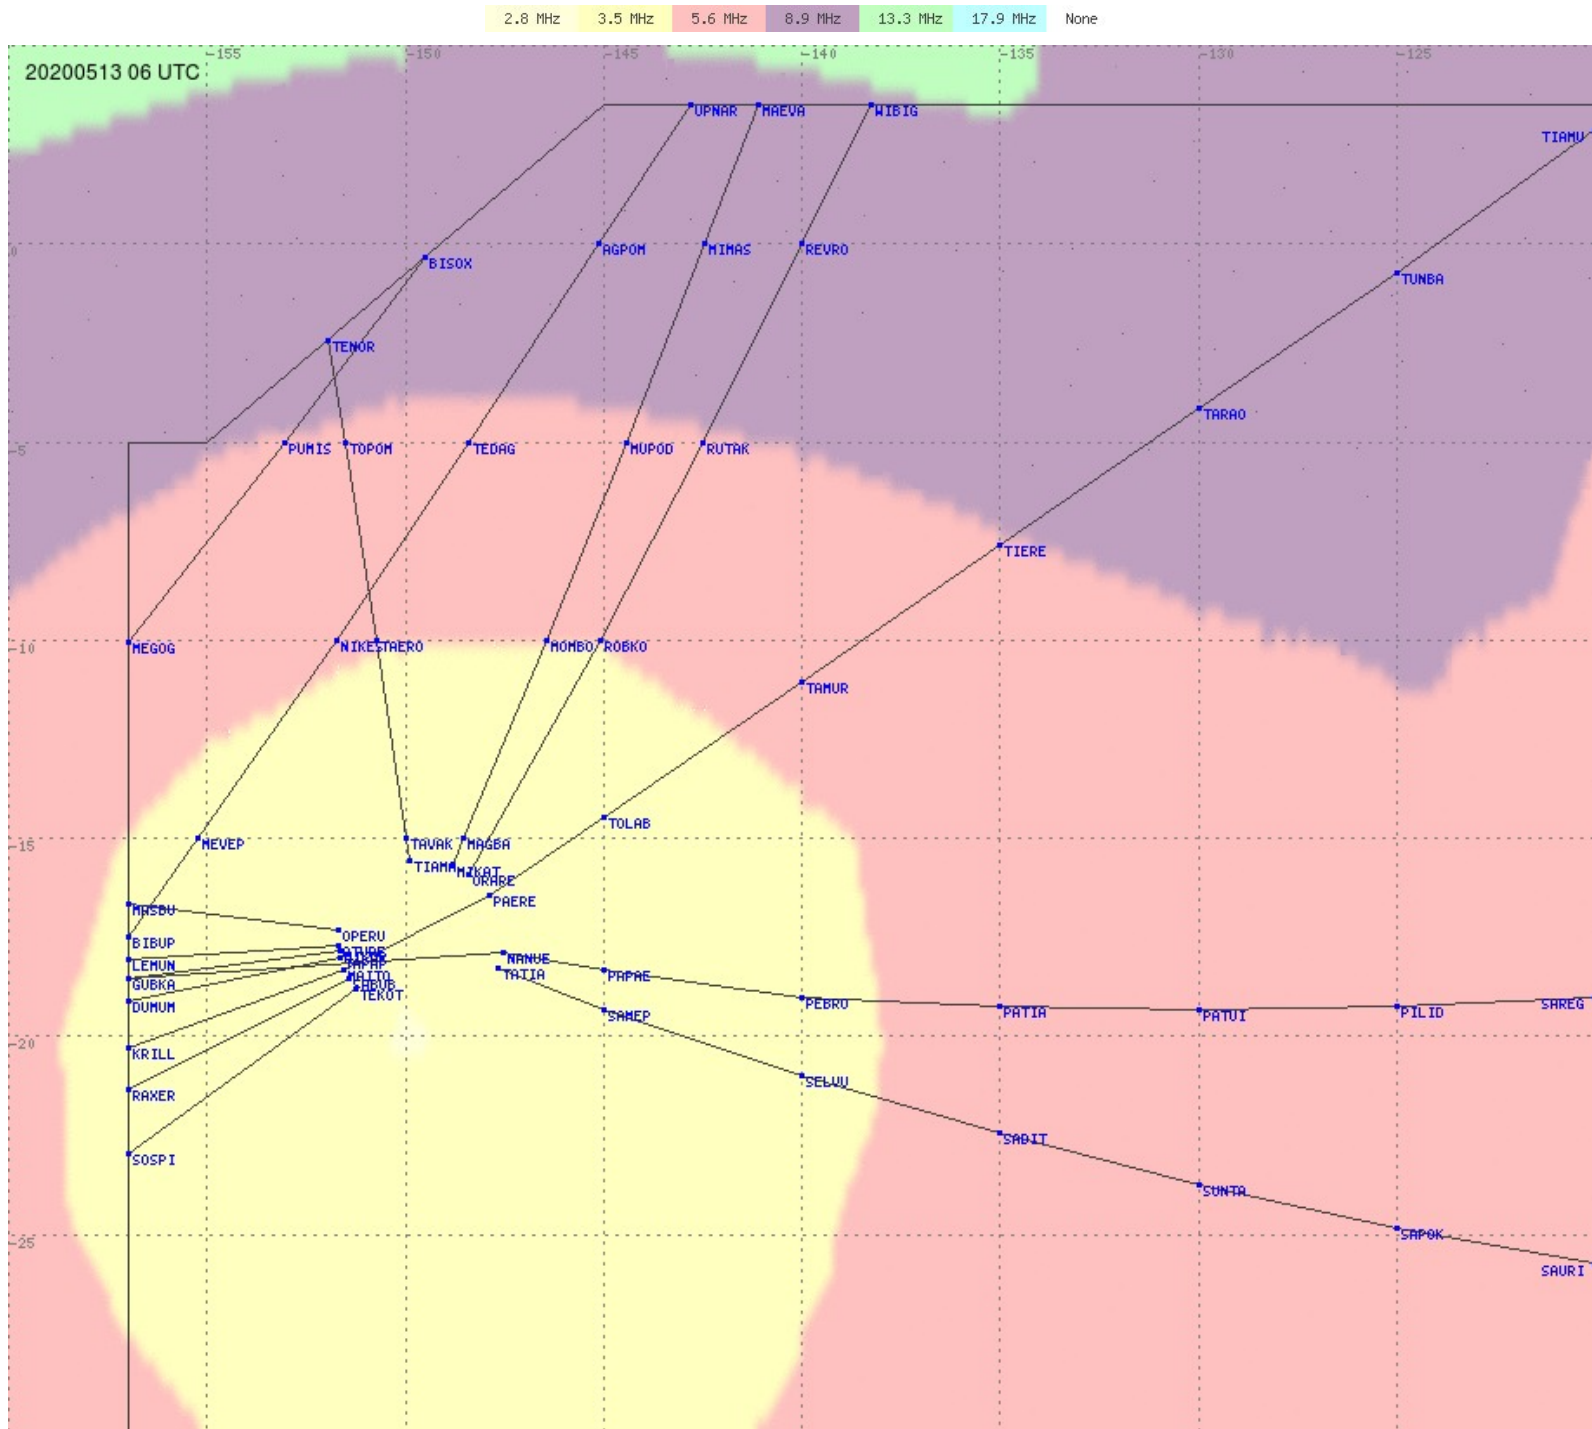

Tahiti FIR - HF Propag - 20200513