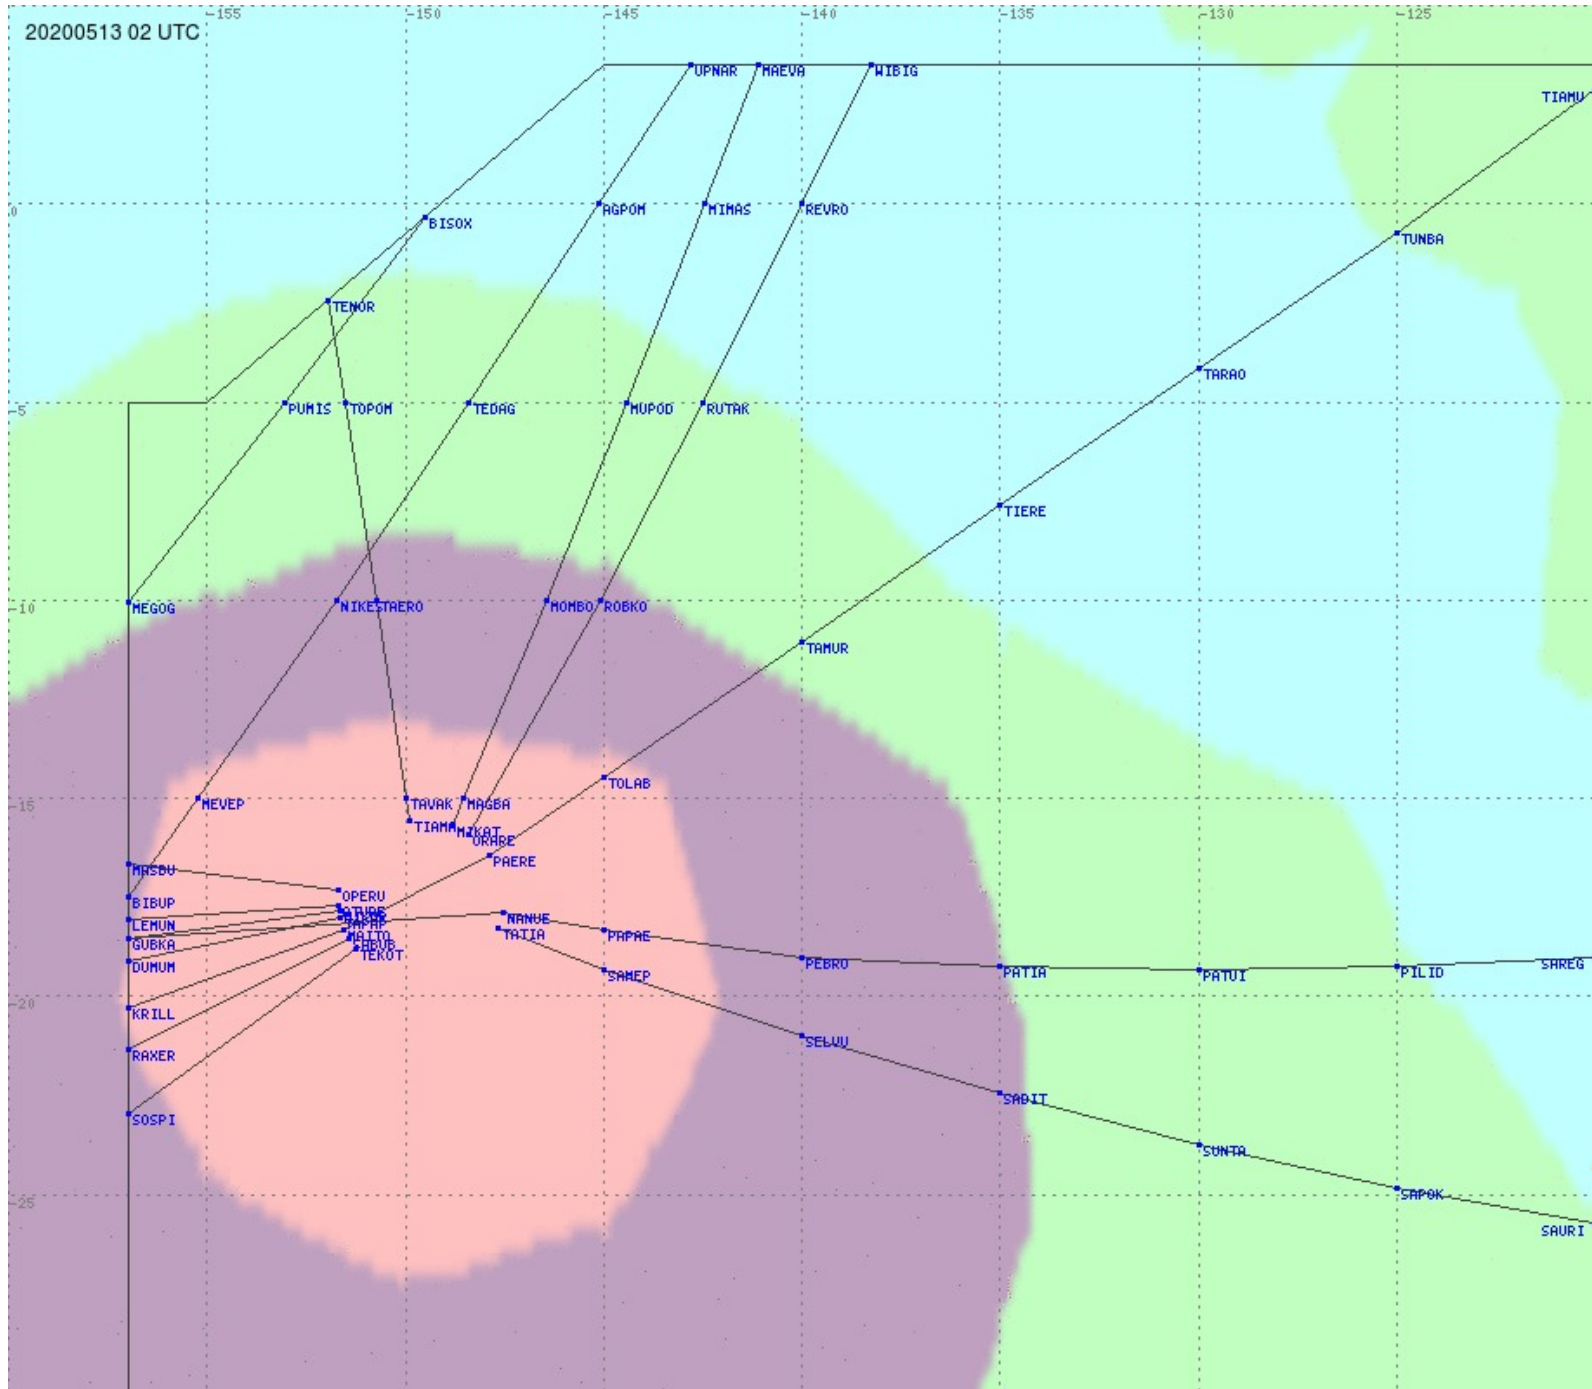

# Tahiti FIR - HF Propag - 20200513

# Tahiti FIR - HF Propag - 20200513

2.8 MHz 3.5 MHz 5.6 MHz 8.9 MHz 13.3 MHz 17.9 MHz None