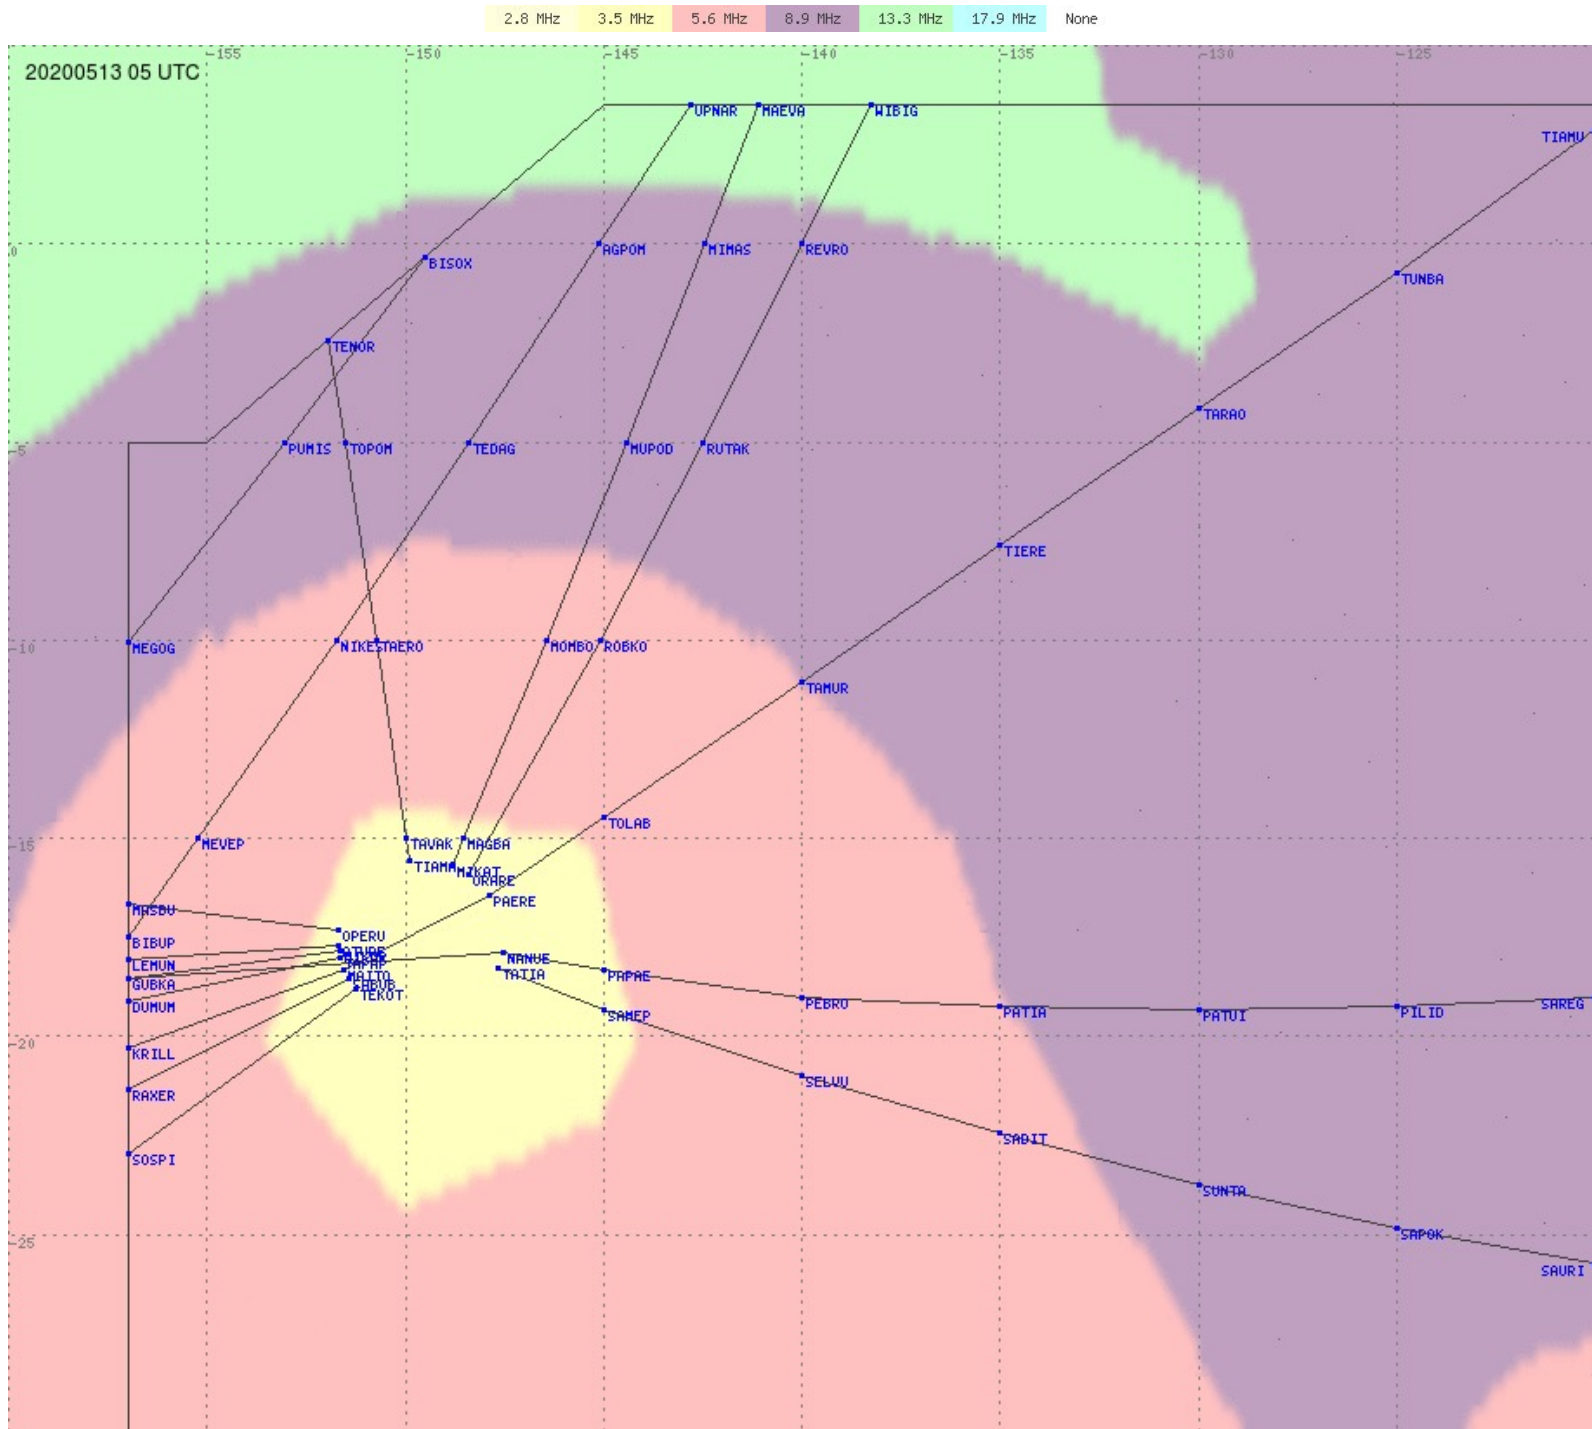

Tahiti FIR - HF Propag - 20200513