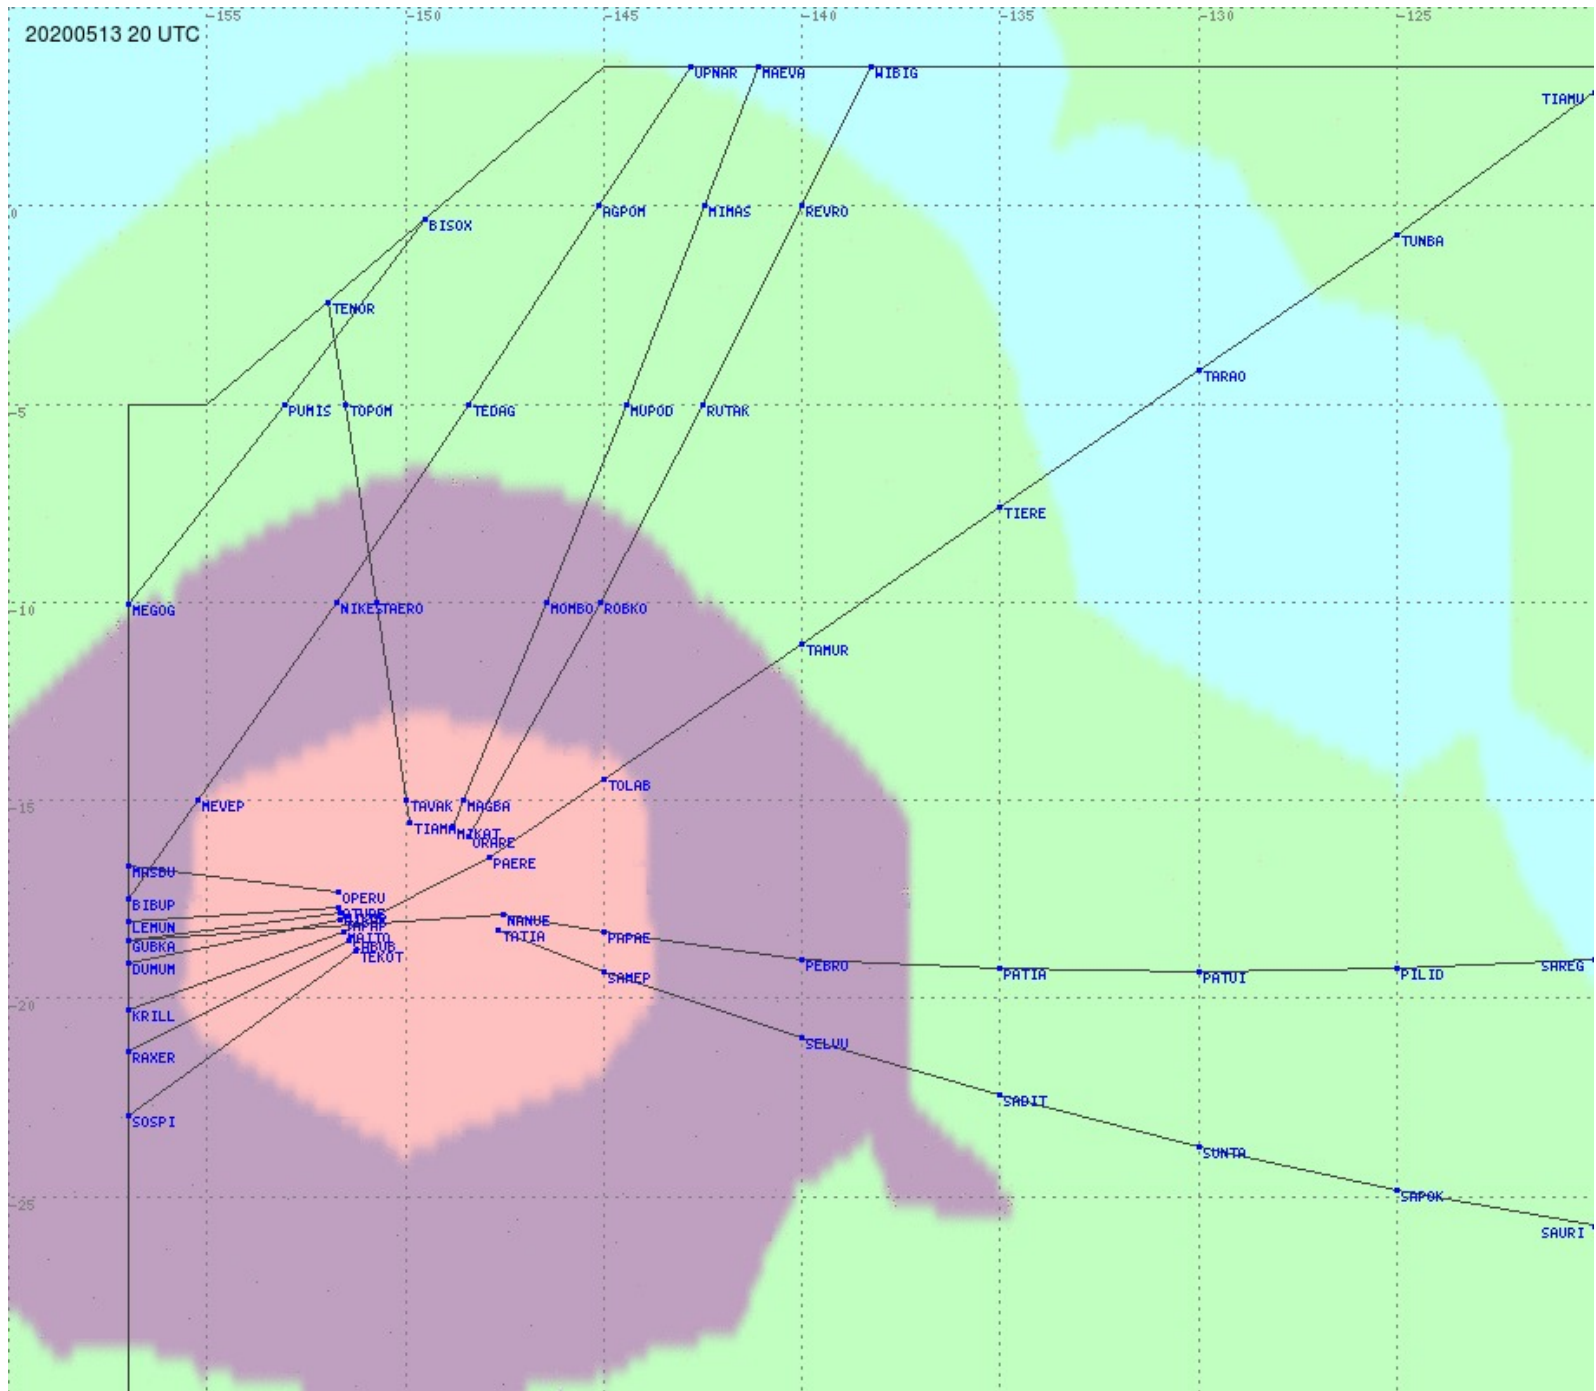

Tahiti FIR - HF Propag - 20200513

2.8 MHz
3.5 MHz
5.6 MHz
8.9 MHz
13.3 MHz
17.9 MHz
None