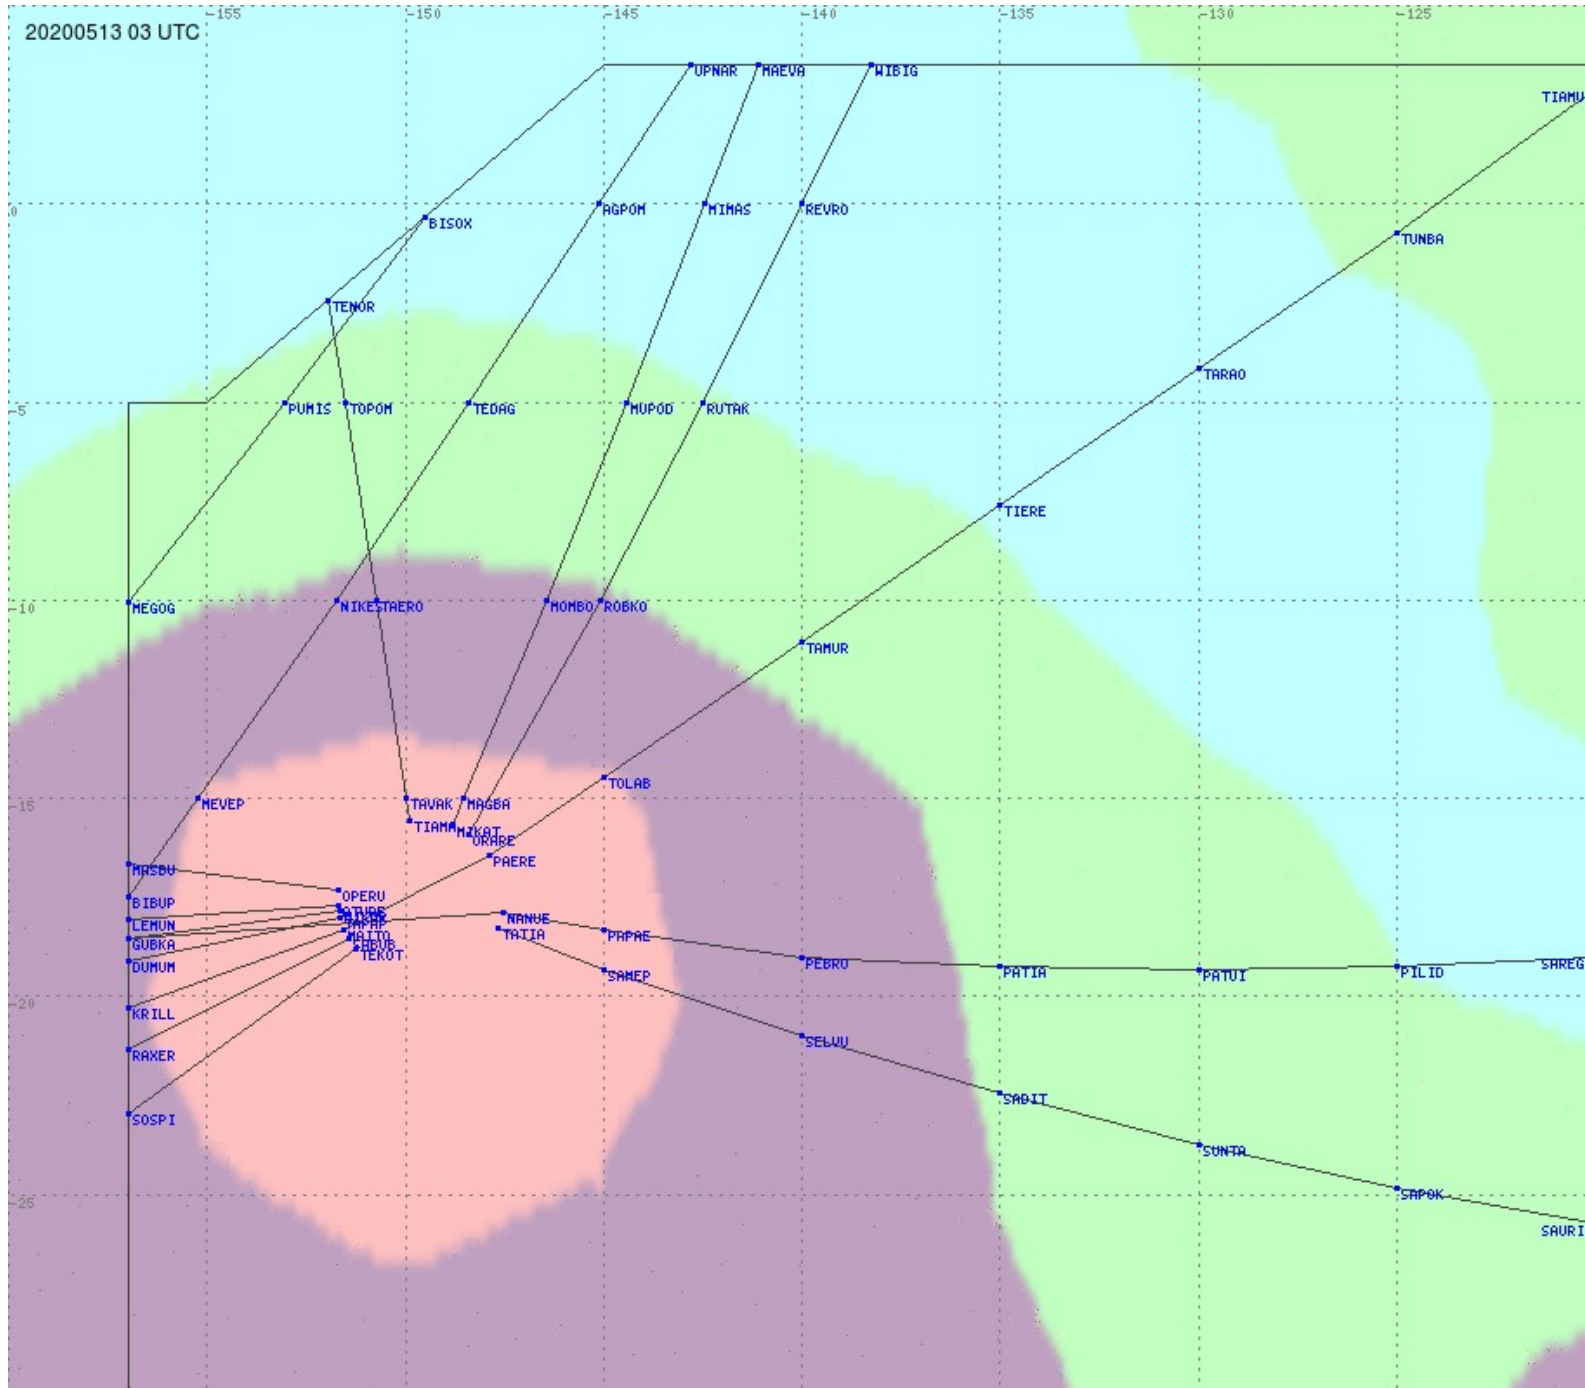

Tahiti FIR - HF Propag - 20200513

2.8 MHz 3.5 MHz 5.6 MHz 8.9 MHz 13.3 MHz 17.9 MHz None