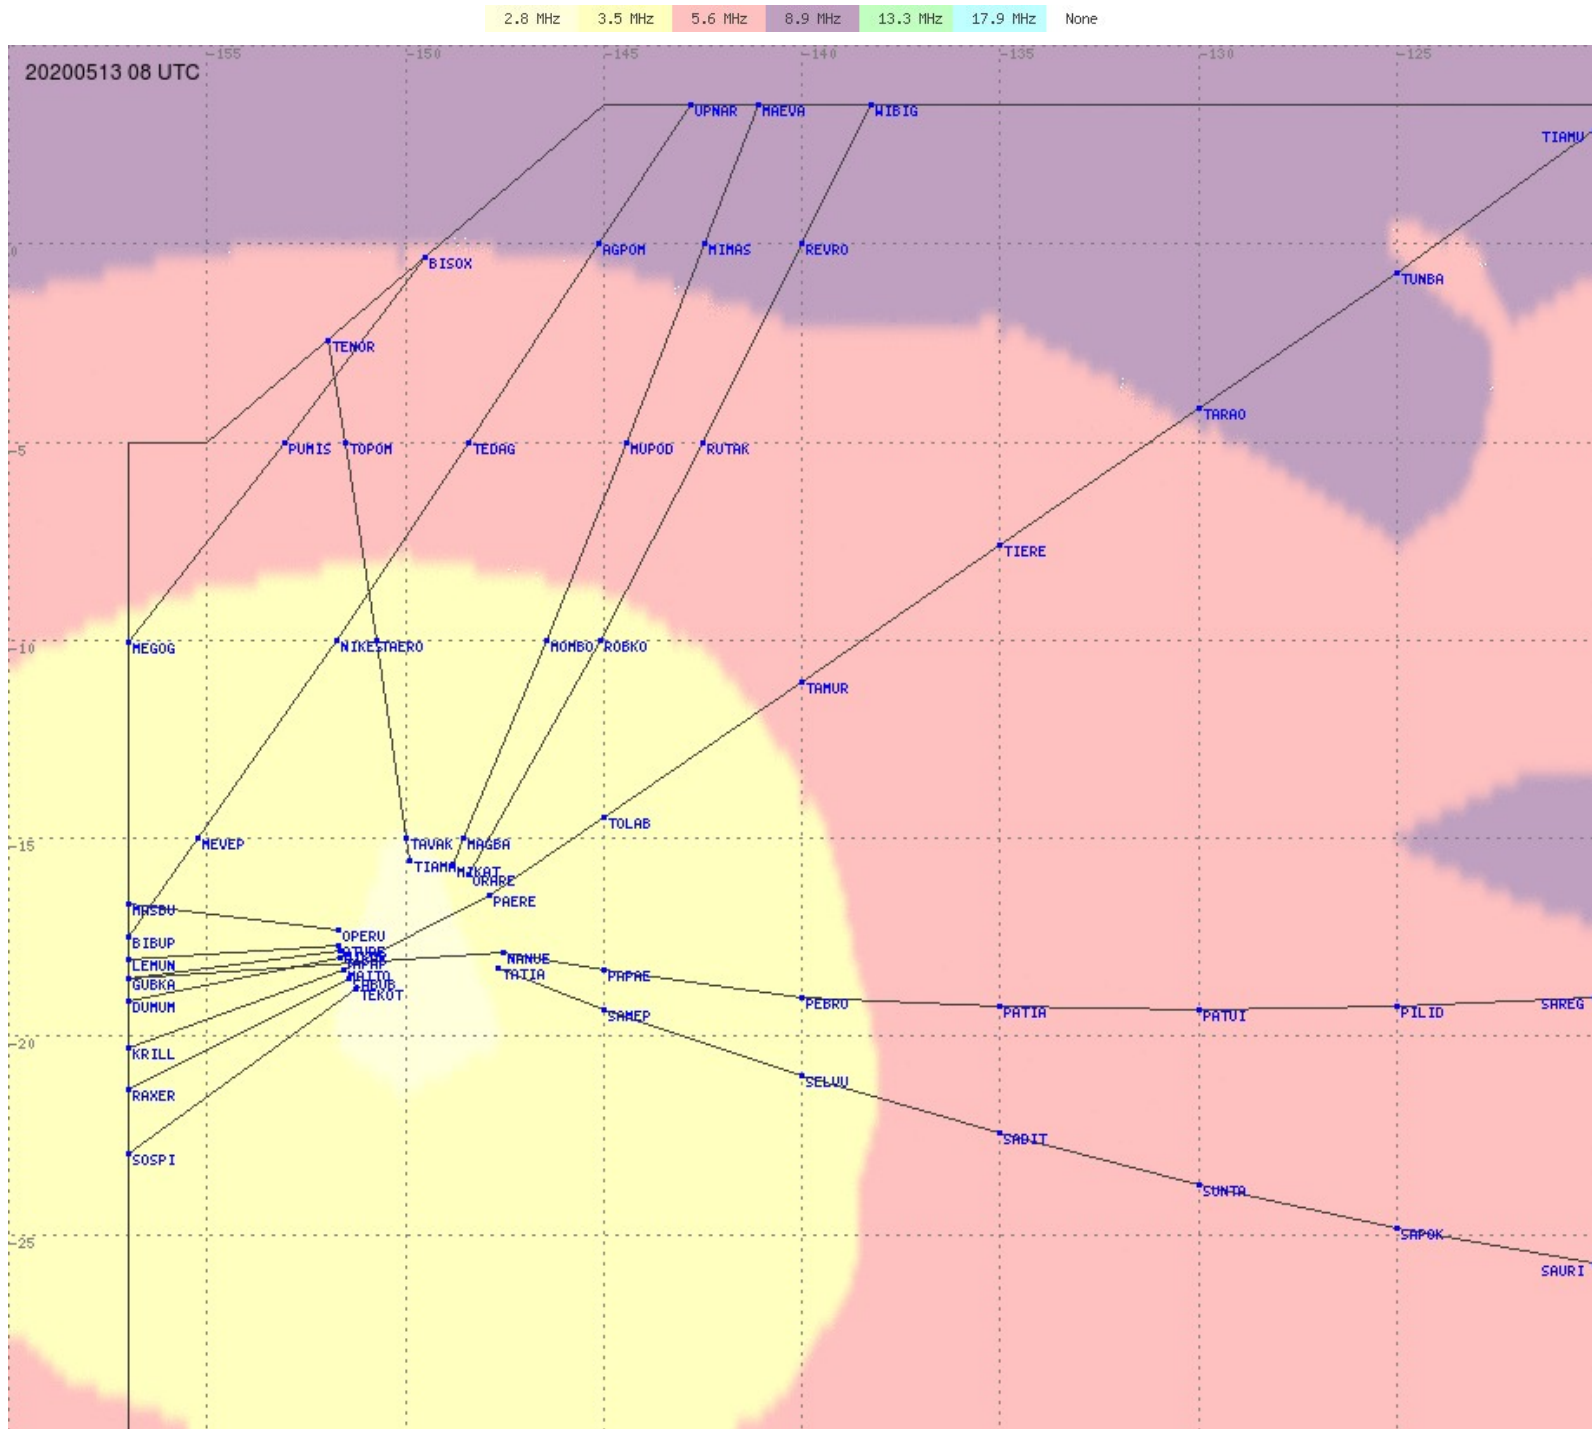

Tahiti FIR - HF Propag - 20200513