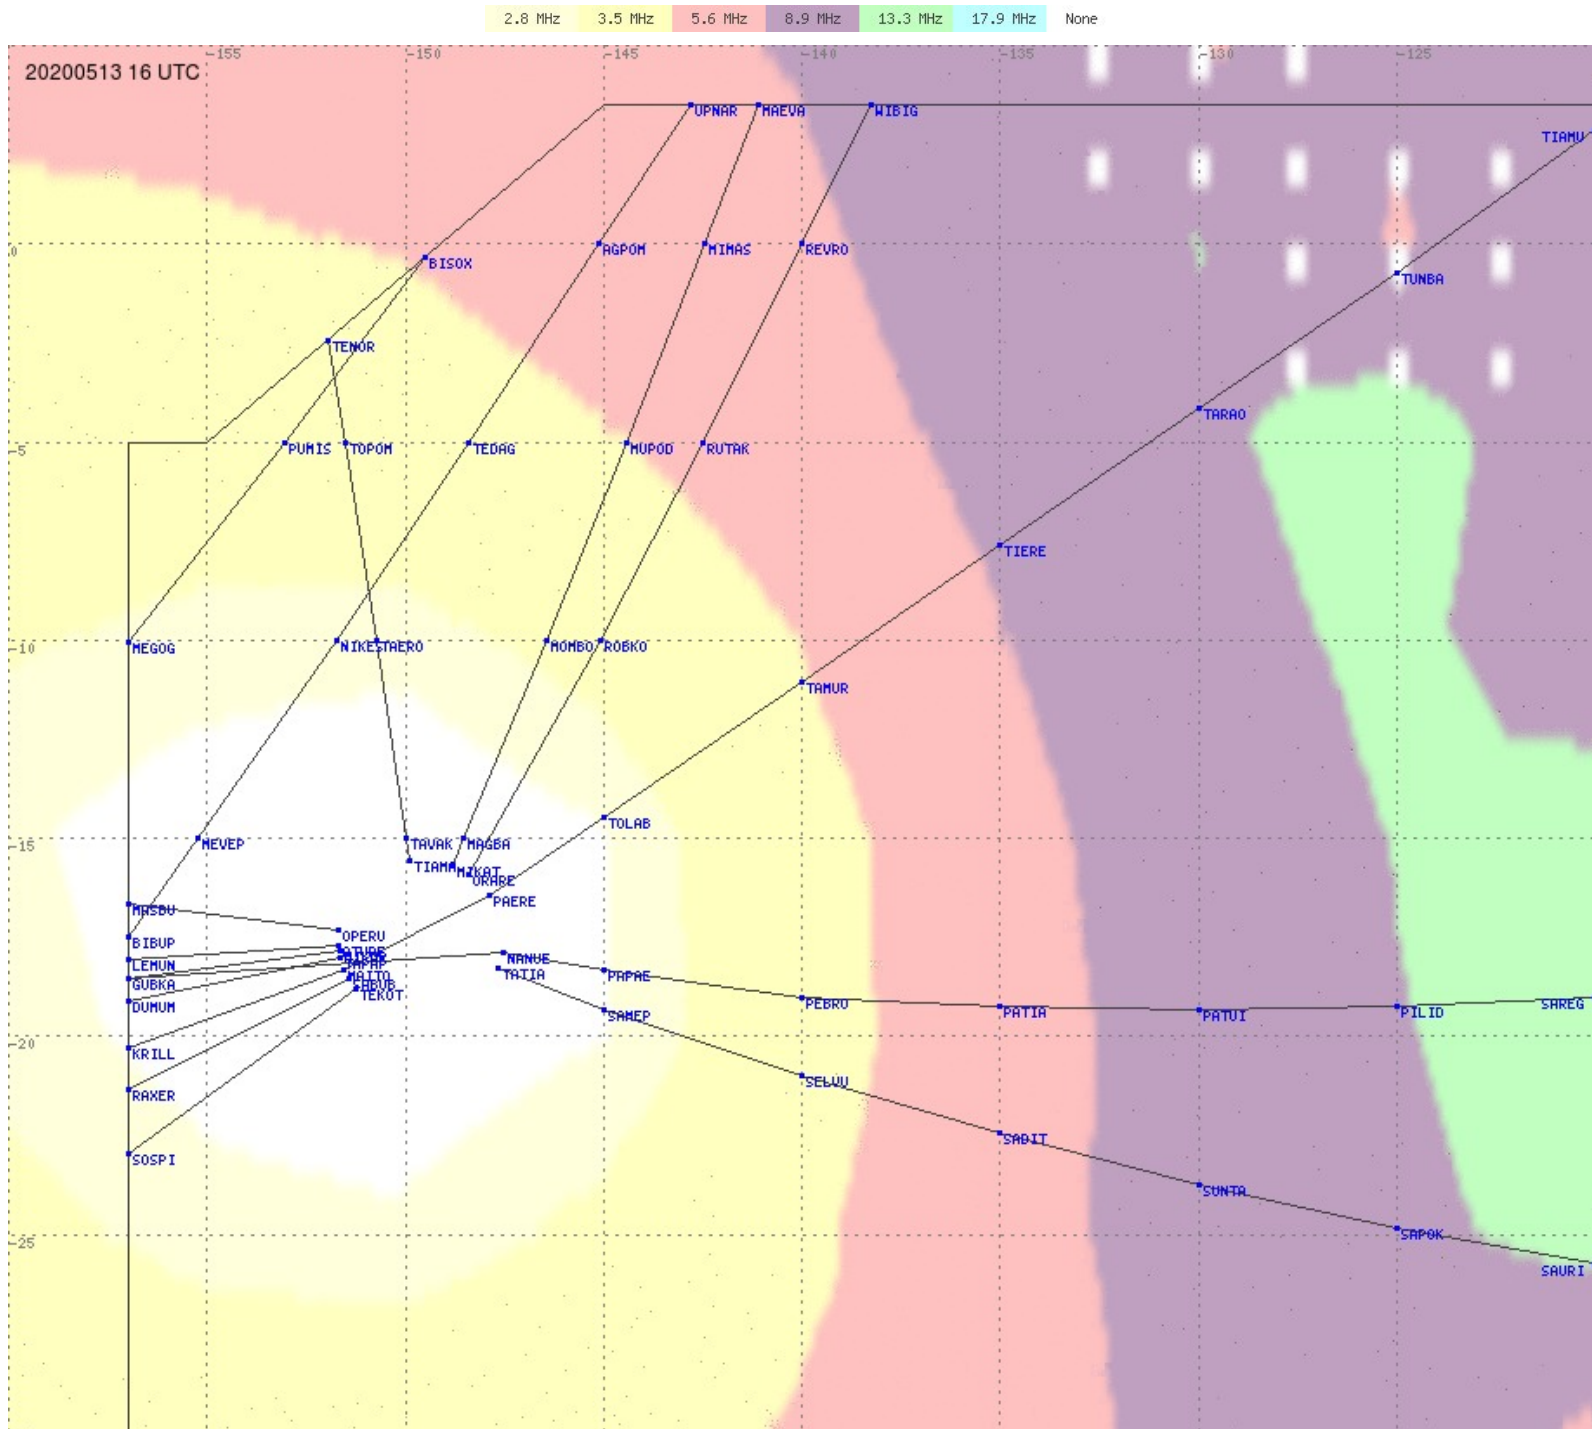

Tahiti FIR - HF Propag - 20200513