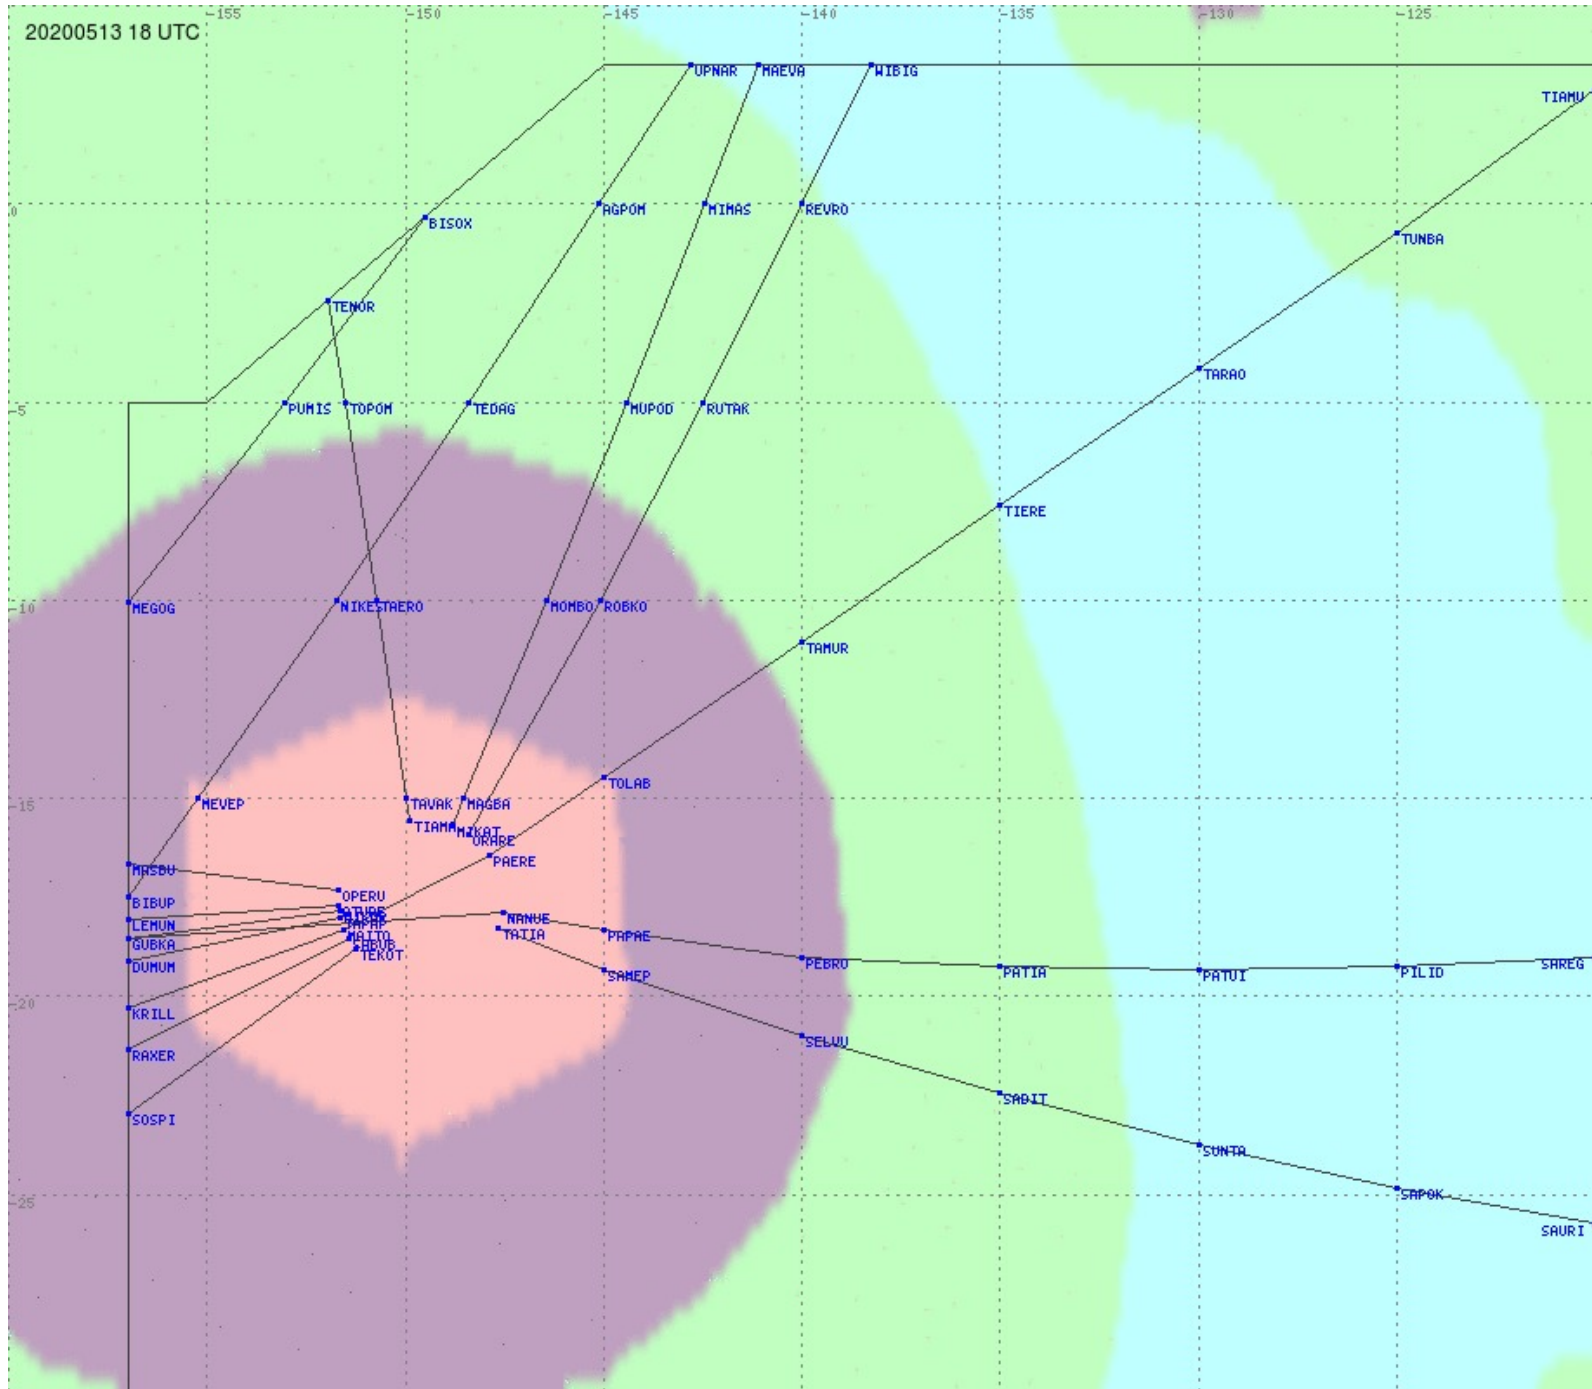

Tahiti FIR - HF Propag - 20200513

2.8 MHz 3.5 MHz 5.6 MHz 8.9 MHz 13.3 MHz 17.9 MHz None