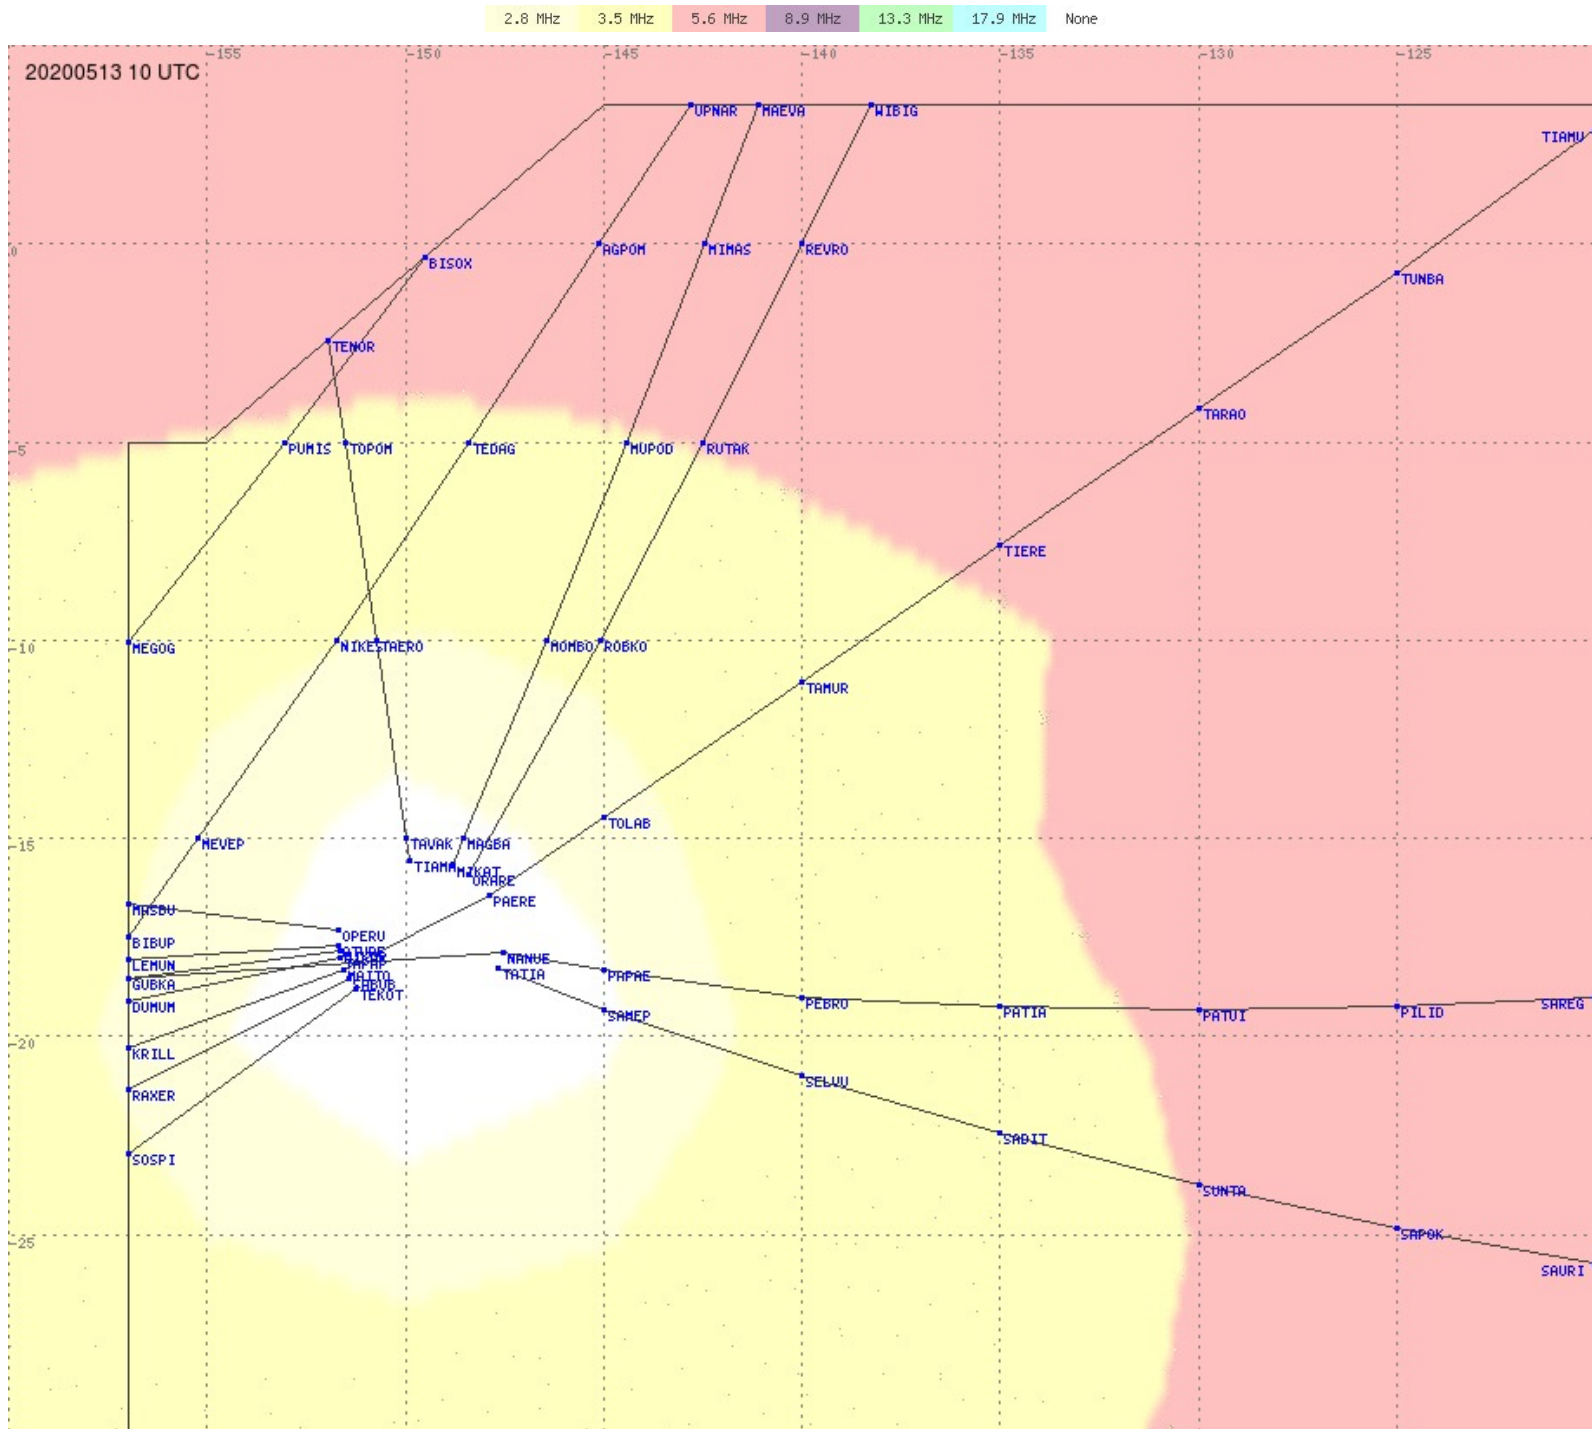

Tahiti FIR - HF Propag - 20200513