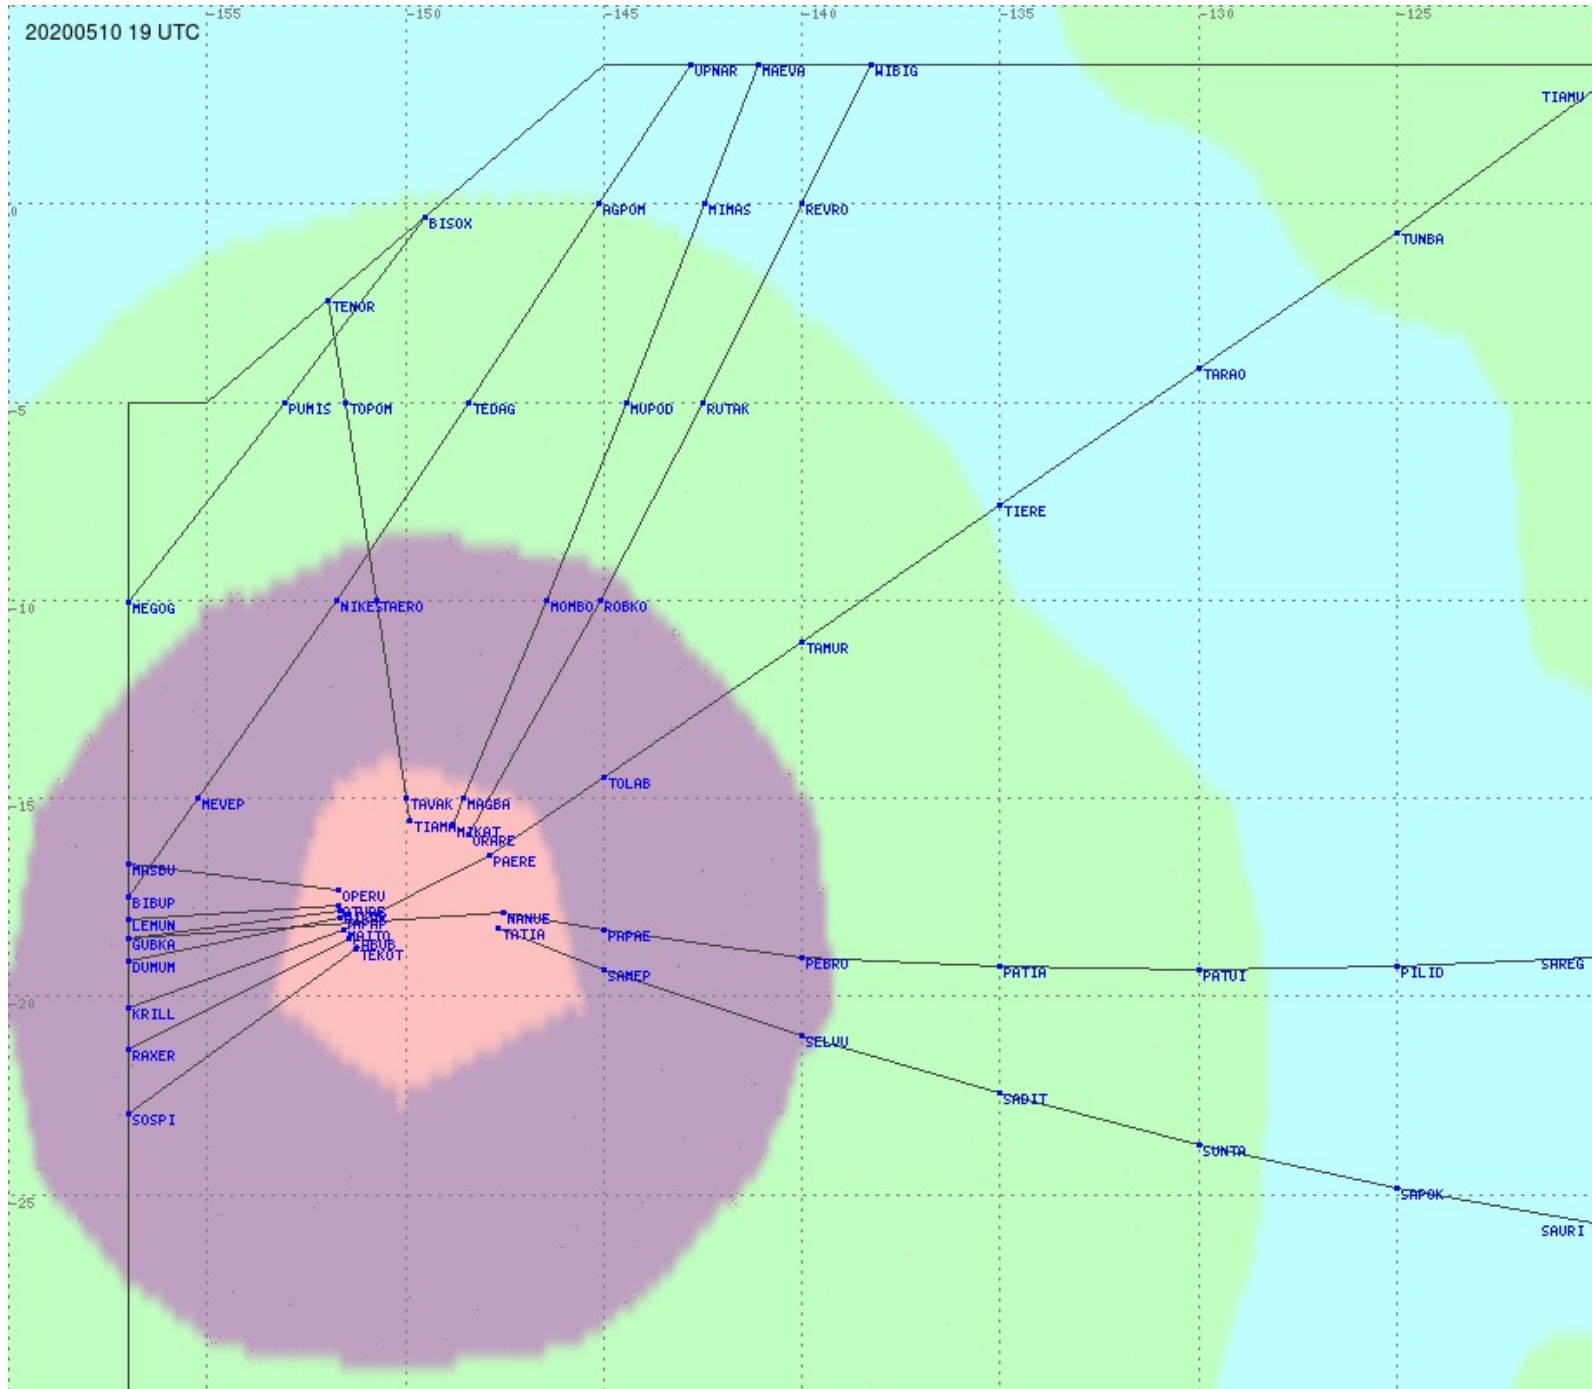

Tahiti FIR - HF Propag - 20200510

Tahiti FIR - HF Propag - 20200510

Tahiti FIR - HF Propag - 20200510

2.8 MHz 3.5 MHz 5.6 MHz 8.9 MHz 13.3 MHz 17.9 MHz None

Tahiti FIR - HF Propag - 20200510

Tahiti FIR - HF Propag - 20200510

2.8 MHz
3.5 MHz
5.6 MHz
8.9 MHz
13.3 MHz
17.9 MHz
None

Tahiti FIR - HF Propag - 20200510

2.8 MHz 3.5 MHz 5.6 MHz 8.9 MHz 13.3 MHz 17.9 MHz None

Tahiti FIR - HF Propag - 20200510

Tahiti FIR - HF Propag - 20200510

Tahiti FIR - HF Propag - 20200510

2.8 MHz
3.5 MHz
5.6 MHz
8.9 MHz
13.3 MHz
17.9 MHz
None

Tahiti FIR - HF Propag - 20200510

2.8 MHz 3.5 MHz 5.6 MHz 8.9 MHz 13.3 MHz 17.9 MHz None

Tahiti FIR - HF Propag - 20200510

2.8 MHz 3.5 MHz 5.6 MHz 8.9 MHz 13.3 MHz 17.9 MHz None

Tahiti FIR - HF Propag - 20200510

2.8 MHz
3.5 MHz
5.6 MHz
8.9 MHz
13.3 MHz
17.9 MHz
None

Tahiti FIR - HF Propag - 20200510

2.8 MHz 3.5 MHz 5.6 MHz 8.9 MHz 13.3 MHz 17.9 MHz None