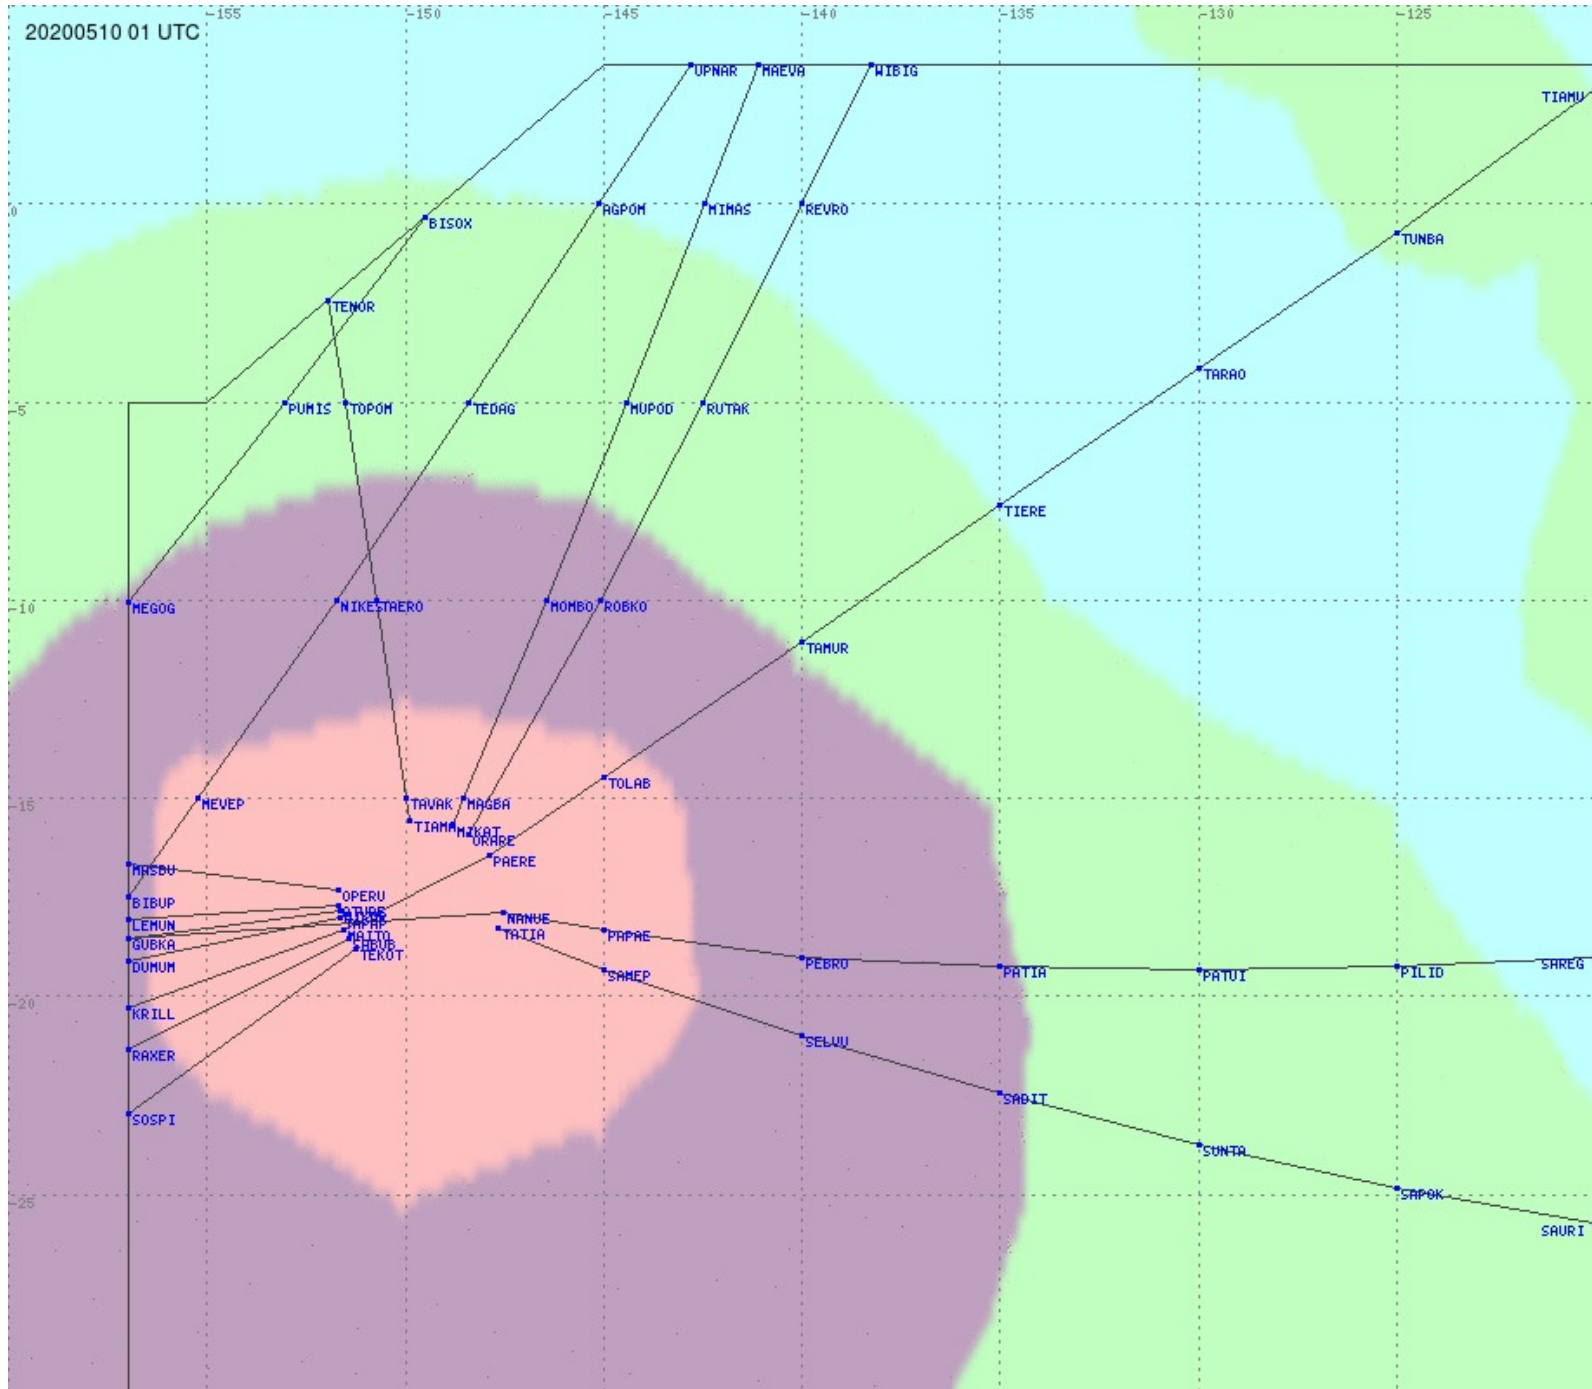

Tahiti FIR - HF Propag - 20200510

2.8 MHz
3.5 MHz
5.6 MHz
8.9 MHz
13.3 MHz
17.9 MHz
None

Tahiti FIR - HF Propag - 20200510

2.8 MHz 3.5 MHz 5.6 MHz 8.9 MHz 13.3 MHz 17.9 MHz None

Tahiti FIR - HF Propag - 20200510

2.8 MHz 3.5 MHz 5.6 MHz 8.9 MHz 13.3 MHz 17.9 MHz None

Tahiti FIR - HF Propag - 20200510

Tahiti FIR - HF Propag - 20200510

2.8 MHz
3.5 MHz
5.6 MHz
8.9 MHz
13.3 MHz
17.9 MHz
None

Tahiti FIR - HF Propag - 20200510

Tahiti FIR - HF Propag - 20200510

Tahiti FIR - HF Propag - 20200510

2.8 MHz 3.5 MHz 5.6 MHz 8.9 MHz 13.3 MHz 17.9 MHz None

Tahiti FIR - HF Propag - 20200510

2.8 MHz 3.5 MHz 5.6 MHz 8.9 MHz 13.3 MHz 17.9 MHz None