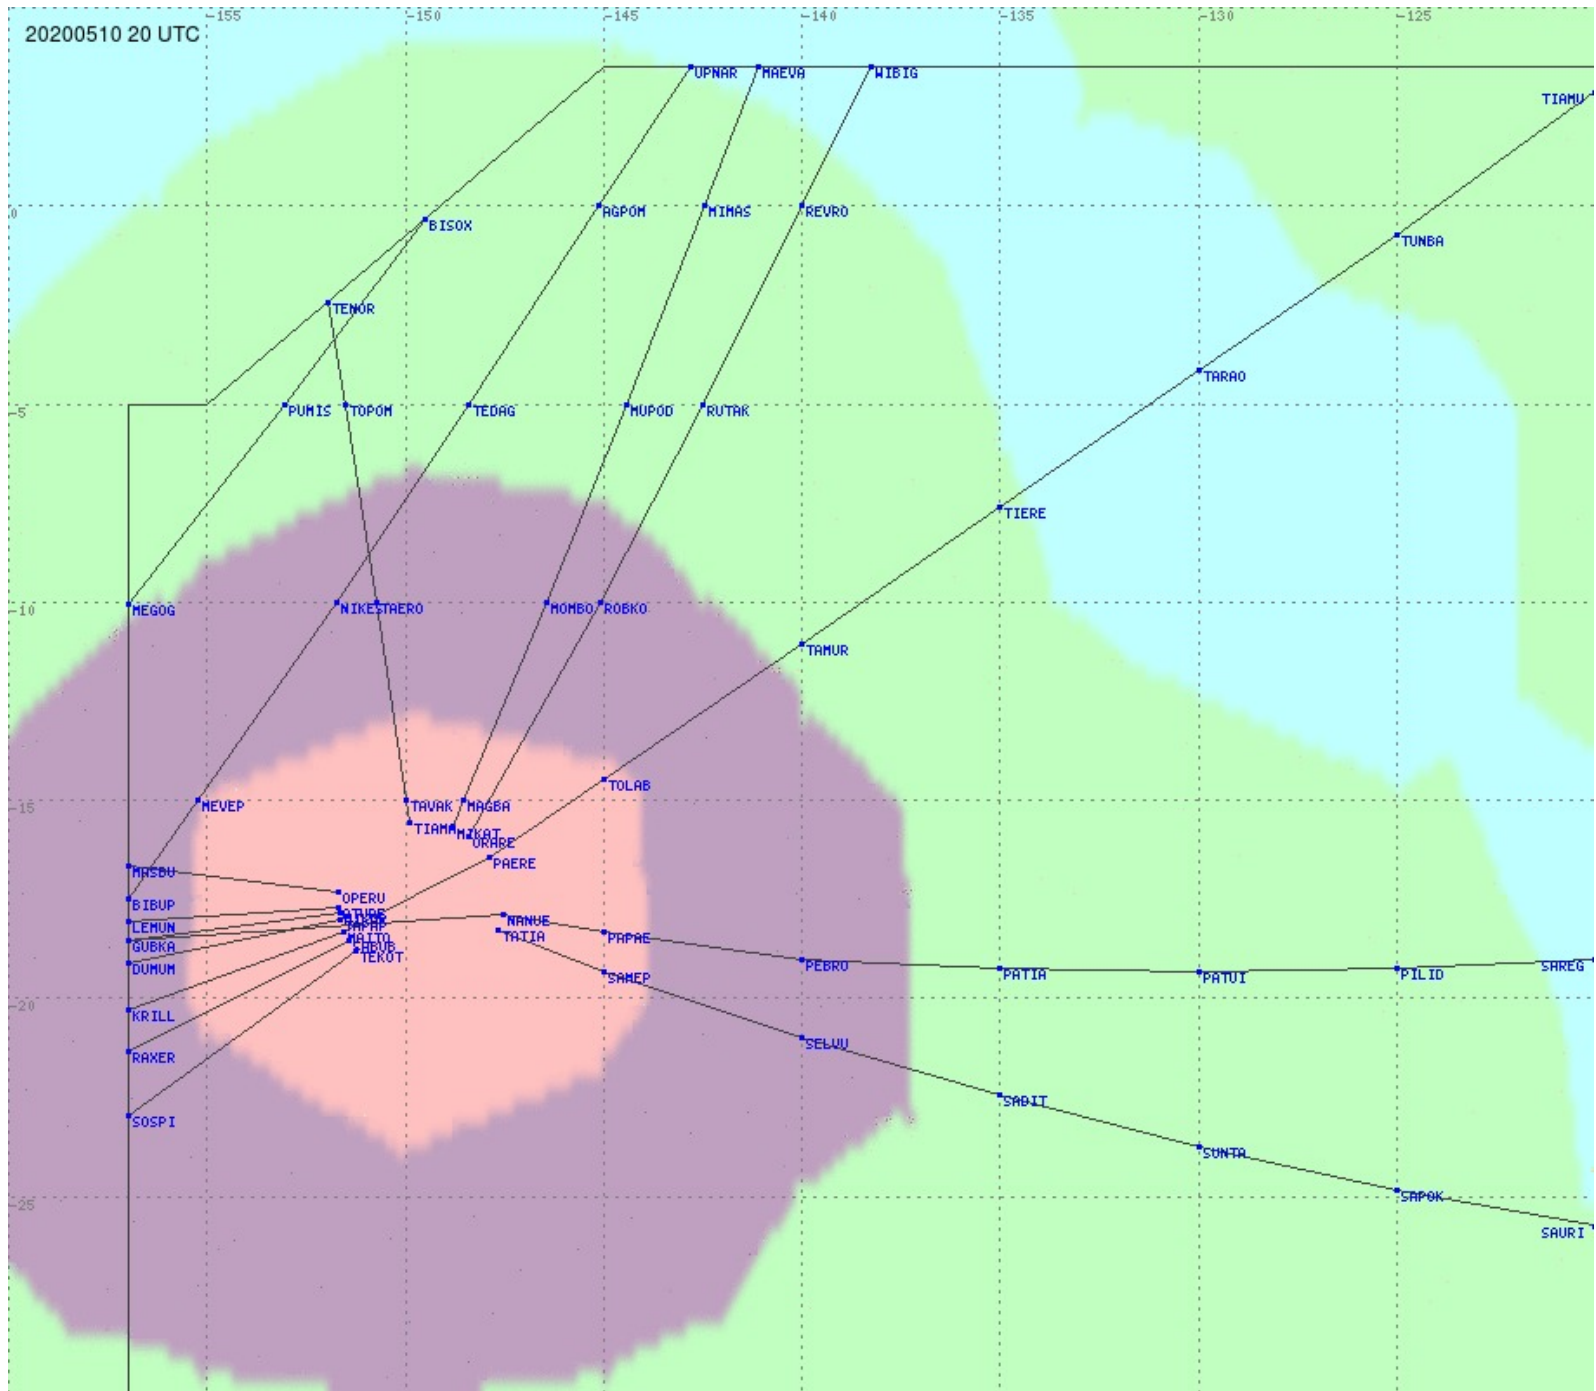

Tahiti FIR - HF Propag - 20200510

2.8 MHz
3.5 MHz
5.6 MHz
8.9 MHz
13.3 MHz
17.9 MHz
None

Tahiti FIR - HF Propag - 20200510

2.8 MHz 3.5 MHz 5.6 MHz 8.9 MHz 13.3 MHz 17.9 MHz None

Tahiti FIR - HF Propag - 20200510

2.8 MHz
3.5 MHz
5.6 MHz
8.9 MHz
13.3 MHz
17.9 MHz
None

Tahiti FIR - HF Propag - 20200510

2.8 MHz 3.5 MHz 5.6 MHz 8.9 MHz 13.3 MHz 17.9 MHz None

Tahiti FIR - HF Propag - 20200510

Tahiti FIR - HF Propag - 20200510

2.8 MHz 3.5 MHz 5.6 MHz 8.9 MHz 13.3 MHz 17.9 MHz None

Tahiti FIR - HF Propag - 20200510

2.8 MHz
3.5 MHz
5.6 MHz
8.9 MHz
13.3 MHz
17.9 MHz
None

Tahiti FIR - HF Propag - 20200510

2.8 MHz 3.5 MHz 5.6 MHz 8.9 MHz 13.3 MHz 17.9 MHz None