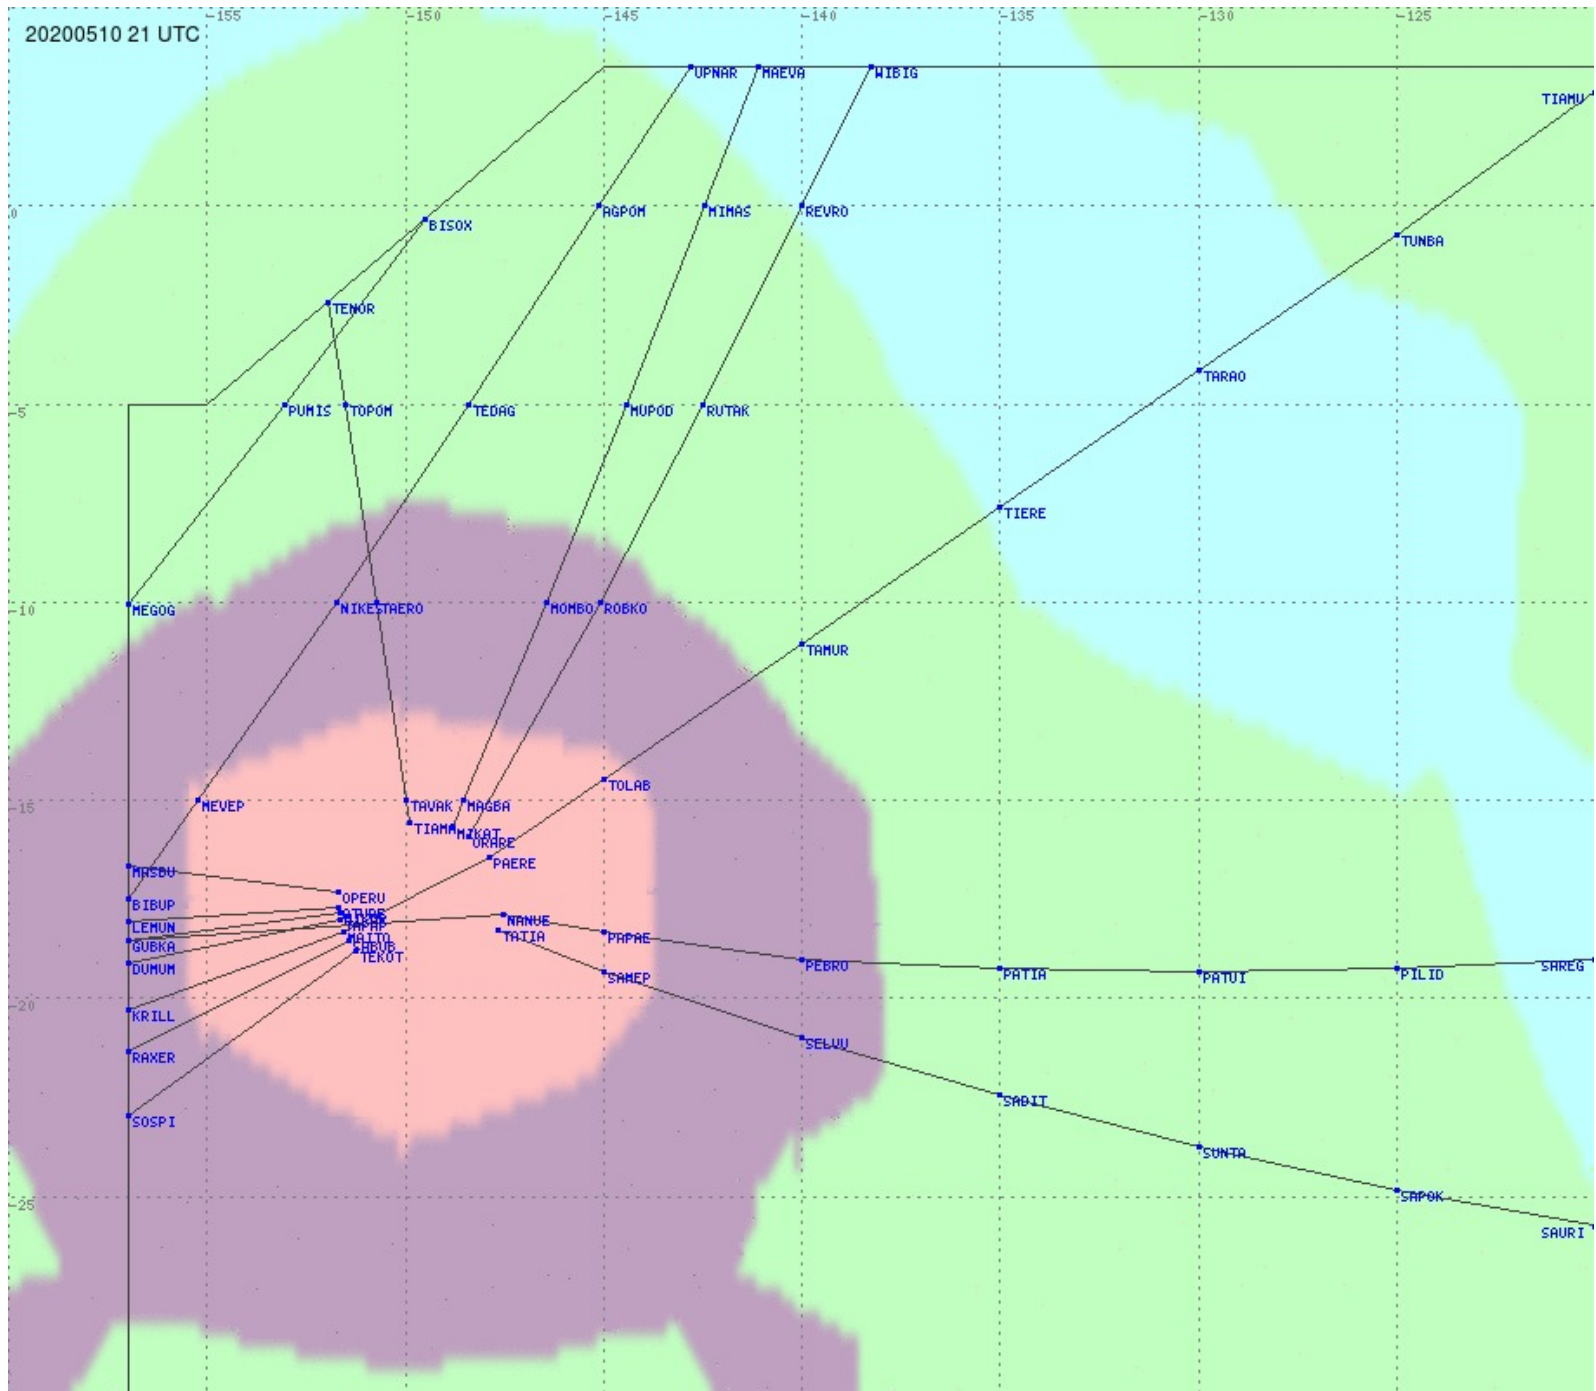

Tahiti FIR - HF Propag - 20200510

2.8 MHz
3.5 MHz
5.6 MHz
8.9 MHz
13.3 MHz
17.9 MHz
None

Tahiti FIR - HF Propag - 20200510

2.8 MHz 3.5 MHz 5.6 MHz 8.9 MHz 13.3 MHz 17.9 MHz None

Tahiti FIR - HF Propag - 20200510

2.8 MHz
3.5 MHz
5.6 MHz
8.9 MHz
13.3 MHz
17.9 MHz
None

Tahiti FIR - HF Propag - 20200510

2.8 MHz 3.5 MHz 5.6 MHz 8.9 MHz 13.3 MHz 17.9 MHz None

Tahiti FIR - HF Propag - 20200510

Tahiti FIR - HF Propag - 20200510

2.8 MHz 3.5 MHz 5.6 MHz 8.9 MHz 13.3 MHz 17.9 MHz None

Tahiti FIR - HF Propag - 20200510

2.8 MHz
3.5 MHz
5.6 MHz
8.9 MHz
13.3 MHz
17.9 MHz
None

Tahiti FIR - HF Propag - 20200510

2.8 MHz 3.5 MHz 5.6 MHz 8.9 MHz 13.3 MHz 17.9 MHz None