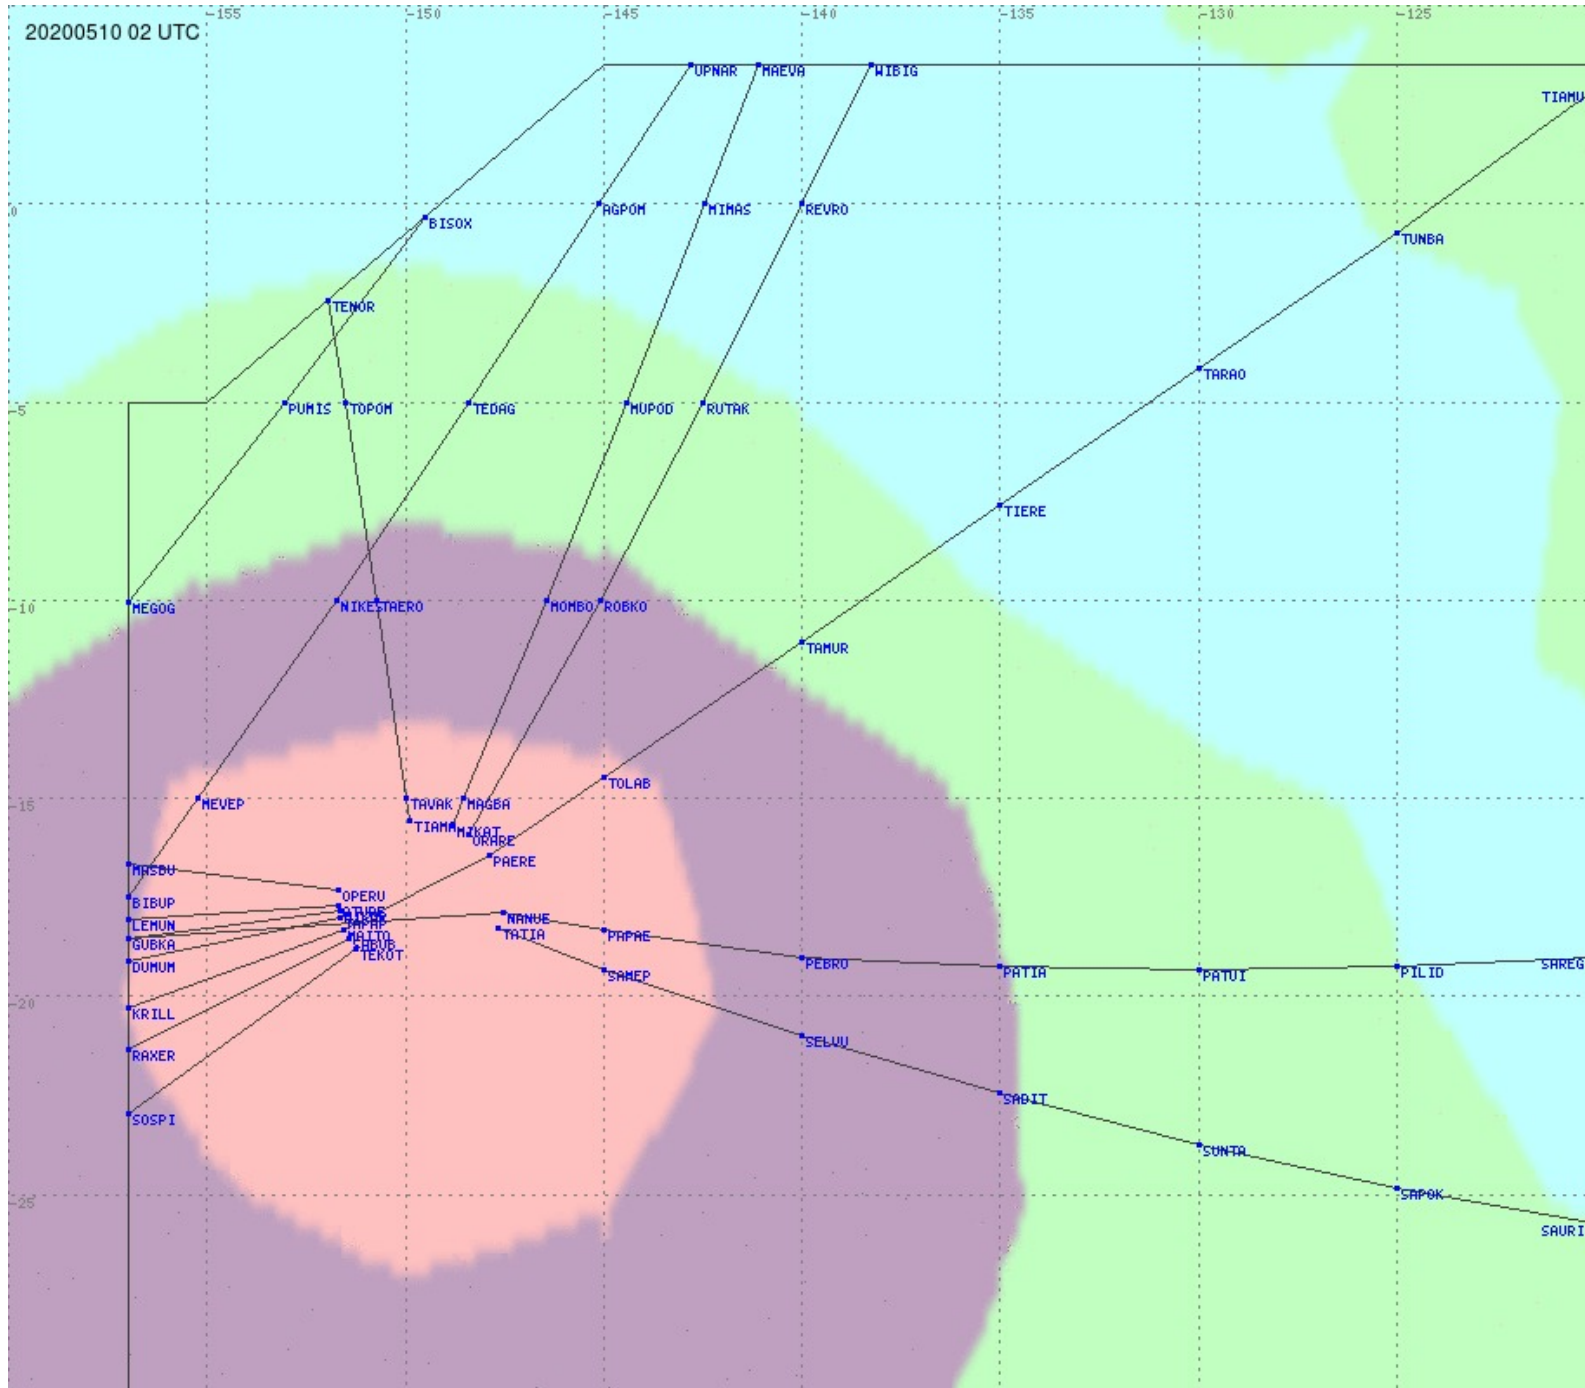

Tahiti FIR - HF Propag - 20200510

2.8 MHz
3.5 MHz
5.6 MHz
8.9 MHz
13.3 MHz
17.9 MHz
None

Tahiti FIR - HF Propag - 20200510

2.8 MHz 3.5 MHz 5.6 MHz 8.9 MHz 13.3 MHz 17.9 MHz None

Tahiti FIR - HF Propag - 20200510

2.8 MHz 3.5 MHz 5.6 MHz 8.9 MHz 13.3 MHz 17.9 MHz None

Tahiti FIR - HF Propag - 20200510

Tahiti FIR - HF Propag - 20200510

2.8 MHz
3.5 MHz
5.6 MHz
8.9 MHz
13.3 MHz
17.9 MHz
None

Tahiti FIR - HF Propag - 20200510

Tahiti FIR - HF Propag - 20200510

Tahiti FIR - HF Propag - 20200510

2.8 MHz 3.5 MHz 5.6 MHz 8.9 MHz 13.3 MHz 17.9 MHz None

Tahiti FIR - HF Propag - 20200510

2.8 MHz 3.5 MHz 5.6 MHz 8.9 MHz 13.3 MHz 17.9 MHz None