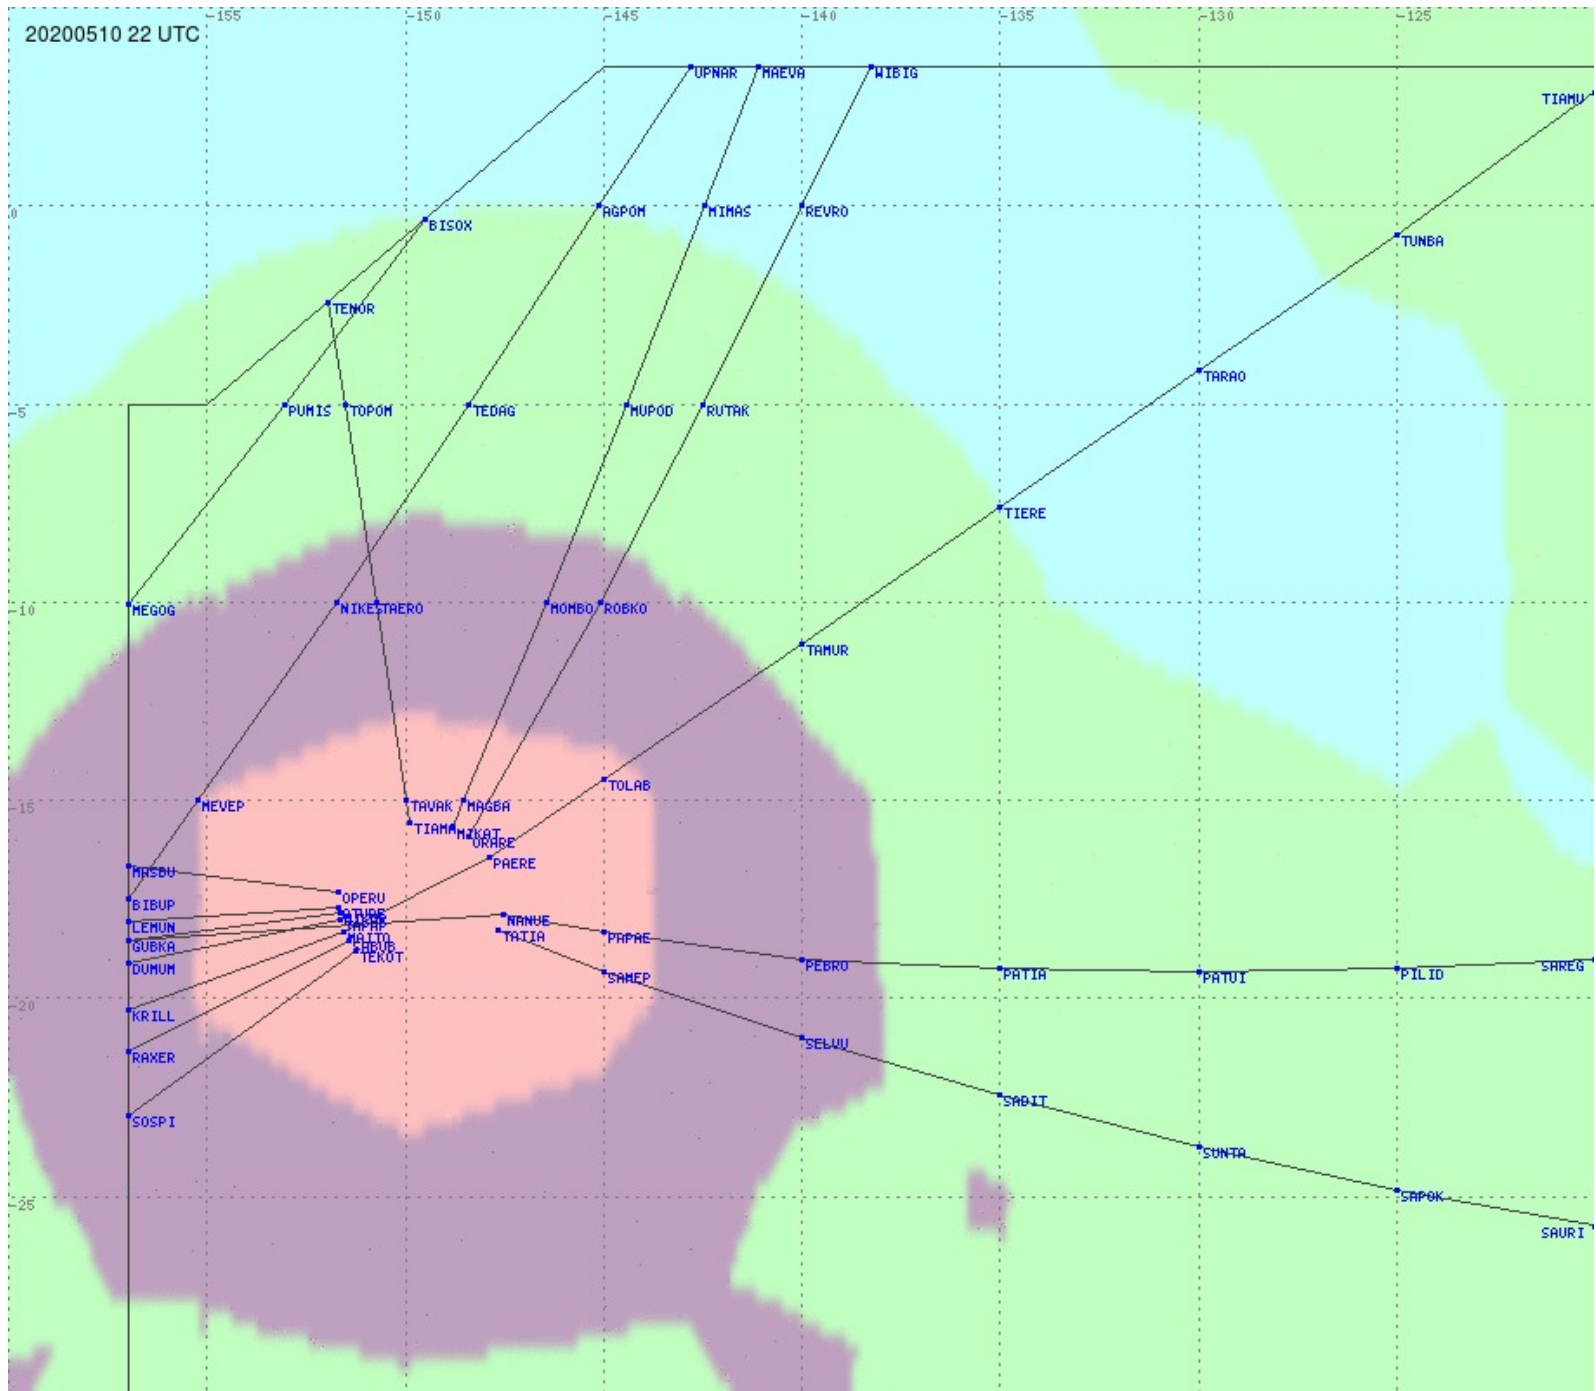

Tahiti FIR - HF Propag - 20200510

2.8 MHz
3.5 MHz
5.6 MHz
8.9 MHz
13.3 MHz
17.9 MHz
None

Tahiti FIR - HF Propag - 20200510

2.8 MHz 3.5 MHz 5.6 MHz 8.9 MHz 13.3 MHz 17.9 MHz None

Tahiti FIR - HF Propag - 20200510

Tahiti FIR - HF Propag - 20200510

Tahiti FIR - HF Propag - 20200510

2.8 MHz 3.5 MHz 5.6 MHz 8.9 MHz 13.3 MHz 17.9 MHz None

Tahiti FIR - HF Propag - 20200510

2.8 MHz 3.5 MHz 5.6 MHz 8.9 MHz 13.3 MHz 17.9 MHz None

2.8 MHz 3.5 MHz 5.6 MHz 8.9 MHz 13.3 MHz 17.9 MHz None

Tahiti FIR - HF Propag - 20200510

2.8 MHz
3.5 MHz
5.6 MHz
8.9 MHz
13.3 MHz
17.9 MHz
None

Tahiti FIR - HF Propag - 20200510

2.8 MHz 3.5 MHz 5.6 MHz 8.9 MHz 13.3 MHz 17.9 MHz None