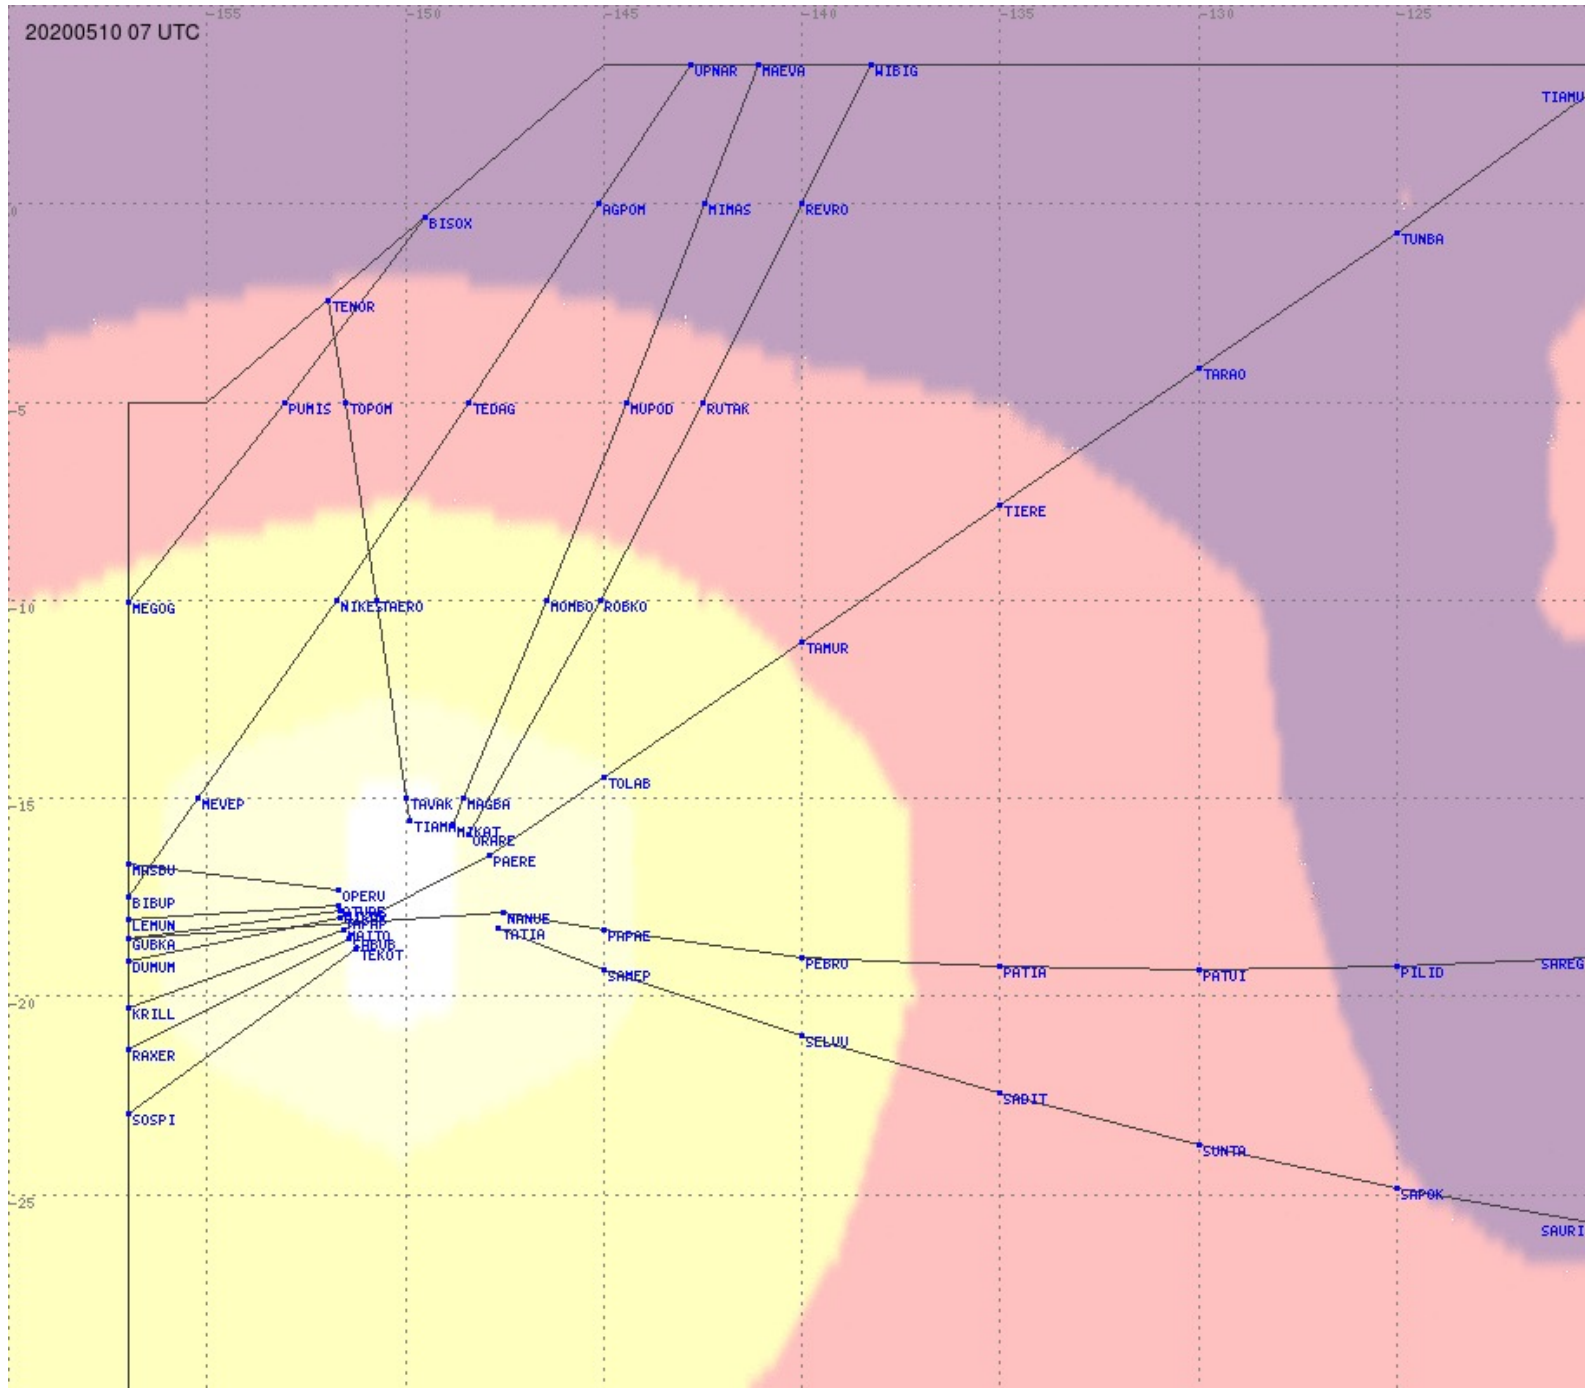

Tahiti FIR - HF Propag - 20200510

2.8 MHz
3.5 MHz
5.6 MHz
8.9 MHz
13.3 MHz
17.9 MHz
None

Tahiti FIR - HF Propag - 20200510

2.8 MHz 3.5 MHz 5.6 MHz 8.9 MHz 13.3 MHz 17.9 MHz None

Tahiti FIR - HF Propag - 20200510

2.8 MHz 3.5 MHz 5.6 MHz 8.9 MHz 13.3 MHz 17.9 MHz None

Tahiti FIR - HF Propag - 20200510

Tahiti FIR - HF Propag - 20200510

2.8 MHz
3.5 MHz
5.6 MHz
8.9 MHz
13.3 MHz
17.9 MHz
None

Tahiti FIR - HF Propag - 20200510

Tahiti FIR - HF Propag - 20200510

Tahiti FIR - HF Propag - 20200510

2.8 MHz 3.5 MHz 5.6 MHz 8.9 MHz 13.3 MHz 17.9 MHz None

Tahiti FIR - HF Propag - 20200510

2.8 MHz 3.5 MHz 5.6 MHz 8.9 MHz 13.3 MHz 17.9 MHz None