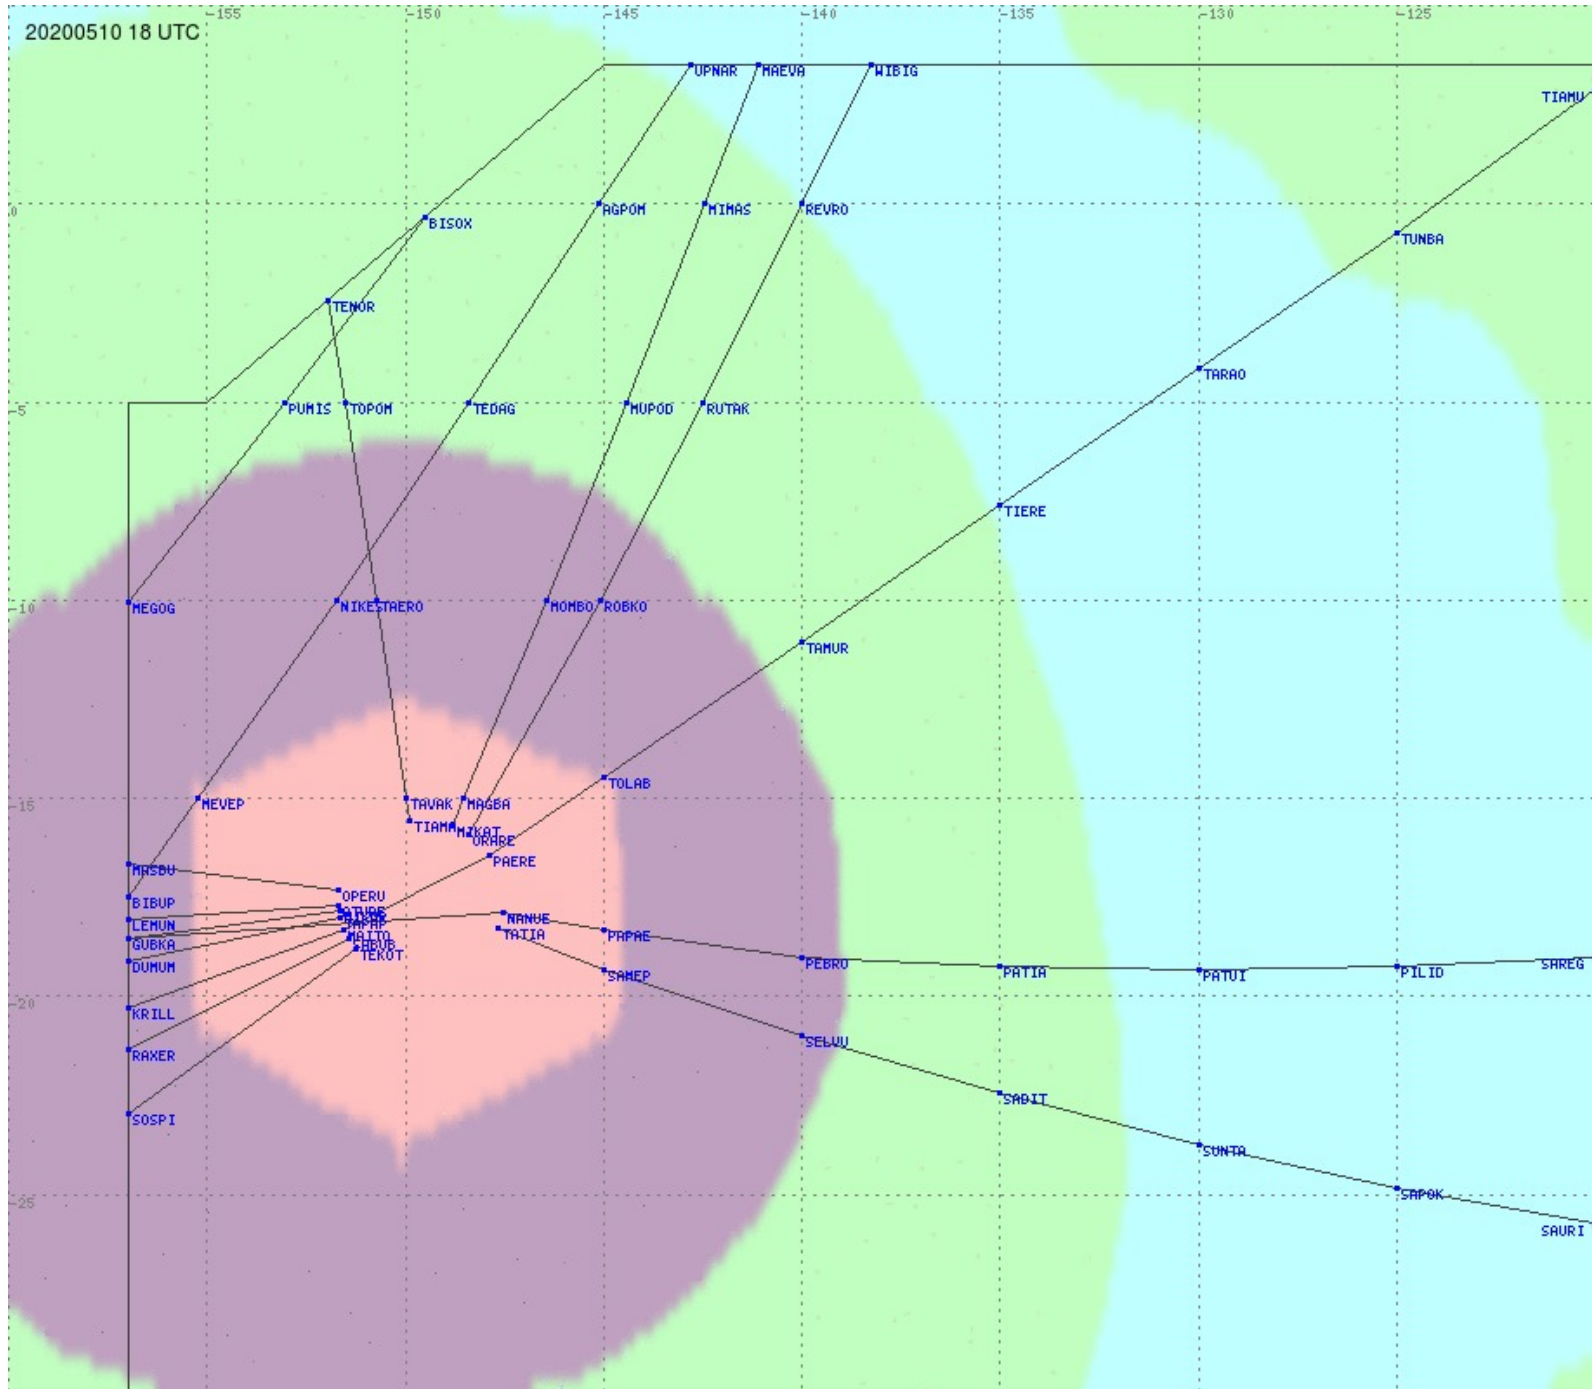

Tahiti FIR - HF Propag - 20200510

Tahiti FIR - HF Propag - 20200510

Tahiti FIR - HF Propag - 20200510

2.8 MHz 3.5 MHz 5.6 MHz 8.9 MHz 13.3 MHz 17.9 MHz None

Tahiti FIR - HF Propag - 20200510

Tahiti FIR - HF Propag - 20200510

2.8 MHz
3.5 MHz
5.6 MHz
8.9 MHz
13.3 MHz
17.9 MHz
None

Tahiti FIR - HF Propag - 20200510

2.8 MHz 3.5 MHz 5.6 MHz 8.9 MHz 13.3 MHz 17.9 MHz None

Tahiti FIR - HF Propag - 20200510

Tahiti FIR - HF Propag - 20200510

Tahiti FIR - HF Propag - 20200510

2.8 MHz
3.5 MHz
5.6 MHz
8.9 MHz
13.3 MHz
17.9 MHz
None

Tahiti FIR - HF Propag - 20200510

2.8 MHz 3.5 MHz 5.6 MHz 8.9 MHz 13.3 MHz 17.9 MHz None

Tahiti FIR - HF Propag - 20200510

2.8 MHz 3.5 MHz 5.6 MHz 8.9 MHz 13.3 MHz 17.9 MHz None

Tahiti FIR - HF Propag - 20200510

2.8 MHz
3.5 MHz
5.6 MHz
8.9 MHz
13.3 MHz
17.9 MHz
None

Tahiti FIR - HF Propag - 20200510

2.8 MHz 3.5 MHz 5.6 MHz 8.9 MHz 13.3 MHz 17.9 MHz None