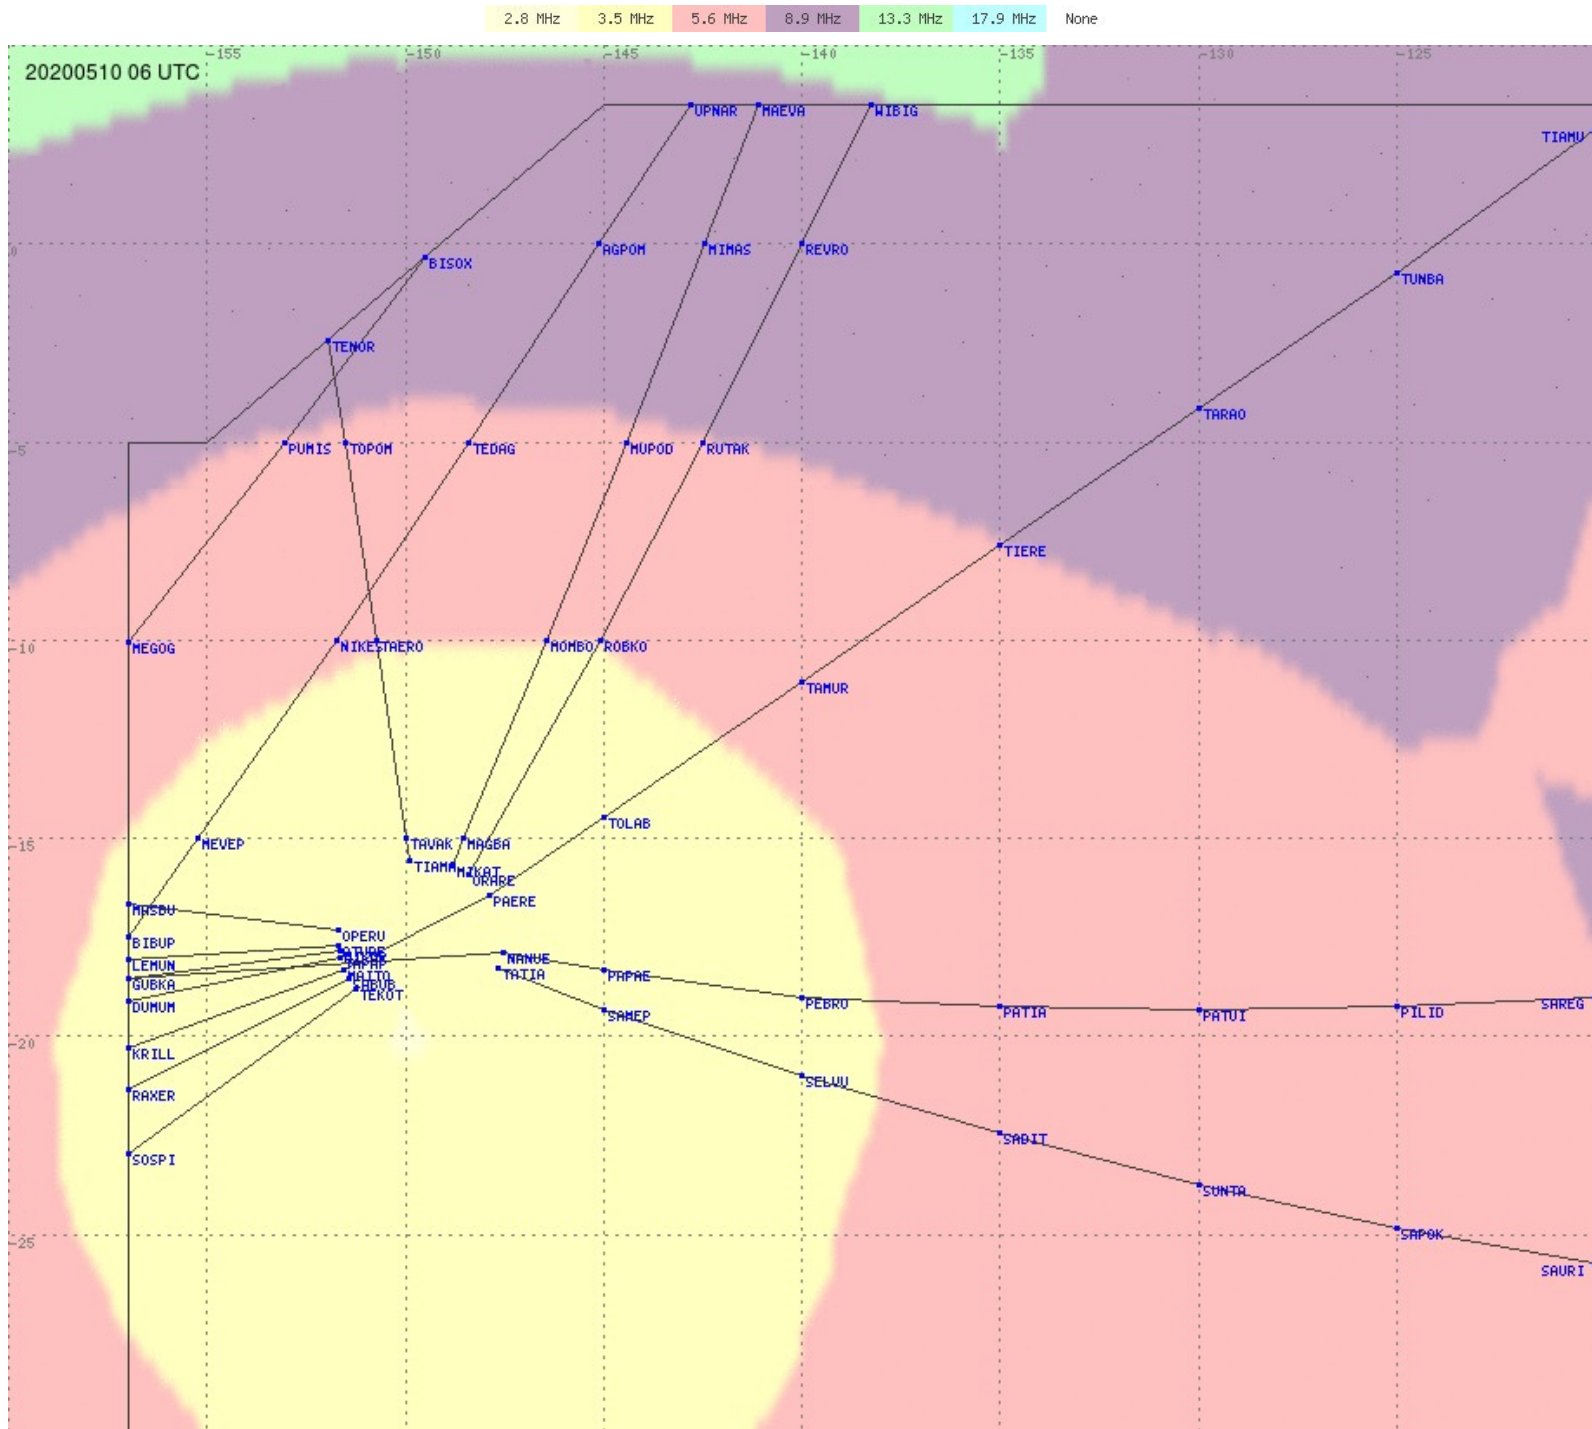

Tahiti FIR - HF Propag - 20200510

2.8 MHz
3.5 MHz
5.6 MHz
8.9 MHz
13.3 MHz
17.9 MHz
None

Tahiti FIR - HF Propag - 20200510

2.8 MHz 3.5 MHz 5.6 MHz 8.9 MHz 13.3 MHz 17.9 MHz None

Tahiti FIR - HF Propag - 20200510

2.8 MHz 3.5 MHz 5.6 MHz 8.9 MHz 13.3 MHz 17.9 MHz None

Tahiti FIR - HF Propag - 20200510

Tahiti FIR - HF Propag - 20200510

2.8 MHz
3.5 MHz
5.6 MHz
8.9 MHz
13.3 MHz
17.9 MHz
None

Tahiti FIR - HF Propag - 20200510

Tahiti FIR - HF Propag - 20200510

Tahiti FIR - HF Propag - 20200510

2.8 MHz 3.5 MHz 5.6 MHz 8.9 MHz 13.3 MHz 17.9 MHz None

Tahiti FIR - HF Propag - 20200510

2.8 MHz 3.5 MHz 5.6 MHz 8.9 MHz 13.3 MHz 17.9 MHz None

Tahiti FIR - HF Propag - 20200510

Tahiti FIR - HF Propag - 20200510

Tahiti FIR - HF Propag - 20200510

2.8 MHz 3.5 MHz 5.6 MHz 8.9 MHz 13.3 MHz 17.9 MHz None

Tahiti FIR - HF Propag - 20200510

Tahiti FIR - HF Propag - 20200510