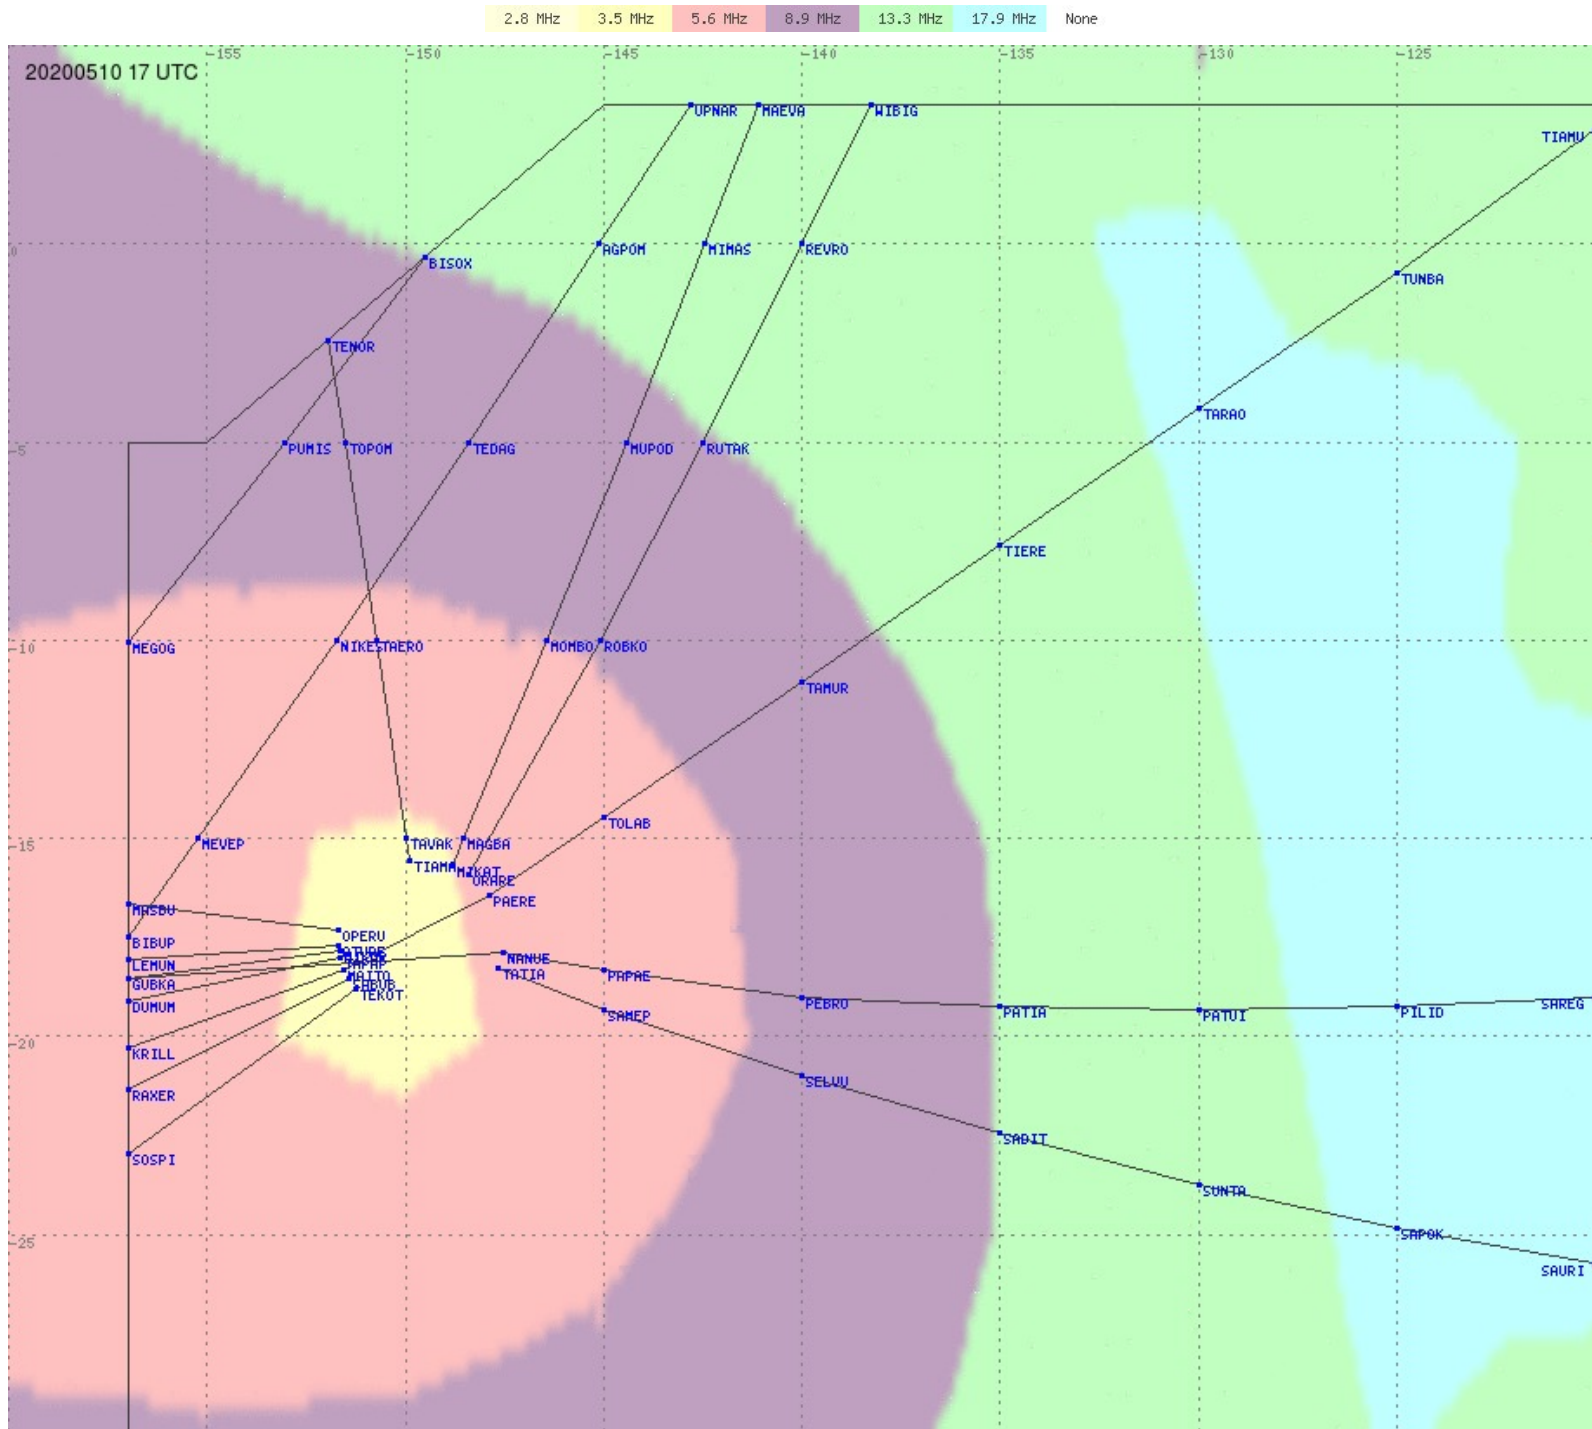

Tahiti FIR - HF Propag - 20200510

Tahiti FIR - HF Propag - 20200510

2.8 MHz 3.5 MHz 5.6 MHz 8.9 MHz 13.3 MHz 17.9 MHz None

Tahiti FIR - HF Propag - 20200510

2.8 MHz 3.5 MHz 5.6 MHz 8.9 MHz 13.3 MHz 17.9 MHz None

Tahiti FIR - HF Propag - 20200510

Tahiti FIR - HF Propag - 20200510

Tahiti FIR - HF Propag - 20200510

2.8 MHz 3.5 MHz 5.6 MHz 8.9 MHz 13.3 MHz 17.9 MHz None

Tahiti FIR - HF Propag - 20200510

Tahiti FIR - HF Propag - 20200510

2.8 MHz
3.5 MHz
5.6 MHz
8.9 MHz
13.3 MHz
17.9 MHz
None

Tahiti FIR - HF Propag - 20200510

2.8 MHz 3.5 MHz 5.6 MHz 8.9 MHz 13.3 MHz 17.9 MHz None

Tahiti FIR - HF Propag - 20200510

Tahiti FIR - HF Propag - 20200510

Tahiti FIR - HF Propag - 20200510

2.8 MHz
3.5 MHz
5.6 MHz
8.9 MHz
13.3 MHz
17.9 MHz
None

Tahiti FIR - HF Propag - 20200510

2.8 MHz 3.5 MHz 5.6 MHz 8.9 MHz 13.3 MHz 17.9 MHz None

Tahiti FIR - HF Propag - 20200510