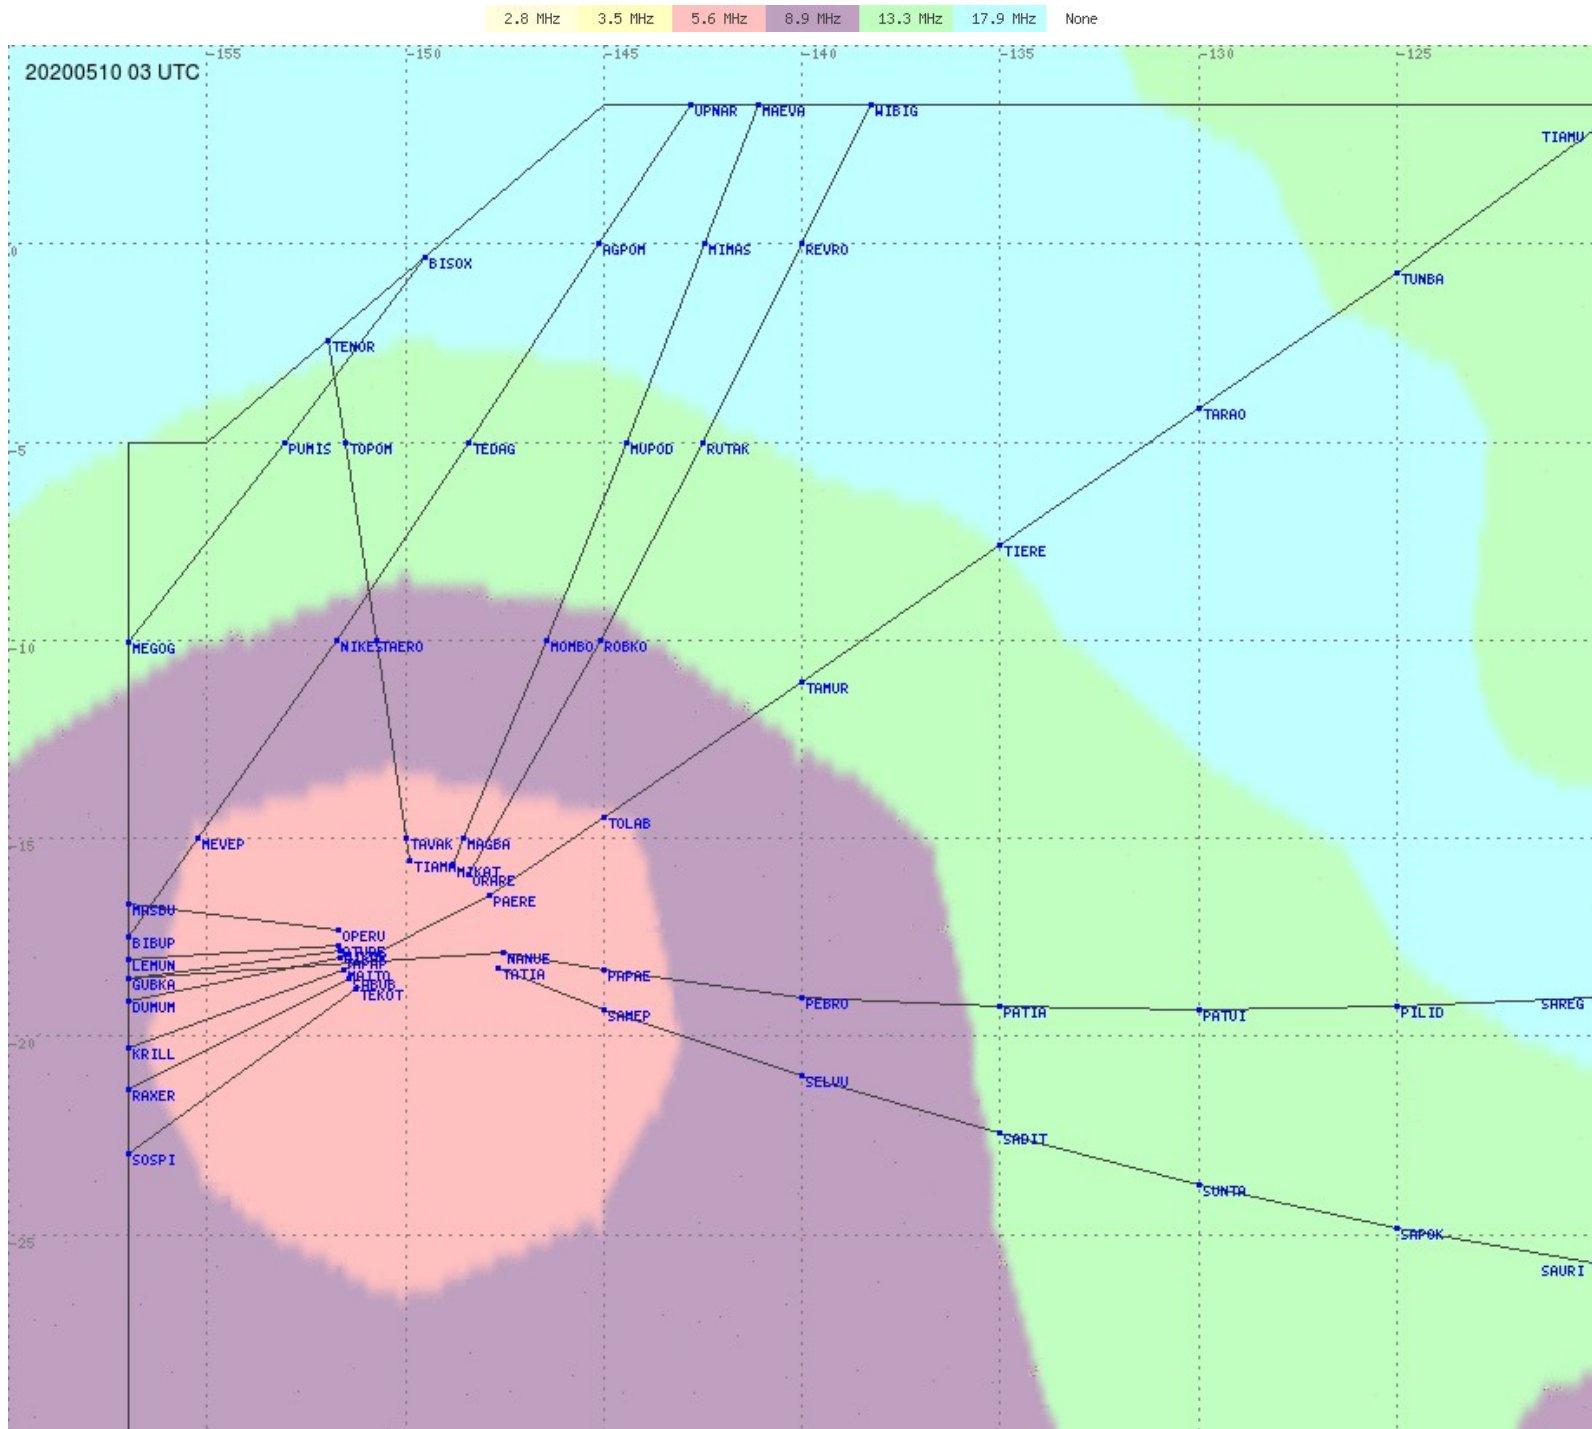

Tahiti FIR - HF Propag - 20200510

2.8 MHz
3.5 MHz
5.6 MHz
8.9 MHz
13.3 MHz
17.9 MHz
None

Tahiti FIR - HF Propag - 20200510

2.8 MHz 3.5 MHz 5.6 MHz 8.9 MHz 13.3 MHz 17.9 MHz None

Tahiti FIR - HF Propag - 20200510

2.8 MHz 3.5 MHz 5.6 MHz 8.9 MHz 13.3 MHz 17.9 MHz None

Tahiti FIR - HF Propag - 20200510

Tahiti FIR - HF Propag - 20200510

2.8 MHz
3.5 MHz
5.6 MHz
8.9 MHz
13.3 MHz
17.9 MHz
None

Tahiti FIR - HF Propag - 20200510

Tahiti FIR - HF Propag - 20200510

Tahiti FIR - HF Propag - 20200510

2.8 MHz 3.5 MHz 5.6 MHz 8.9 MHz 13.3 MHz 17.9 MHz None

Tahiti FIR - HF Propag - 20200510

2.8 MHz 3.5 MHz 5.6 MHz 8.9 MHz 13.3 MHz 17.9 MHz None