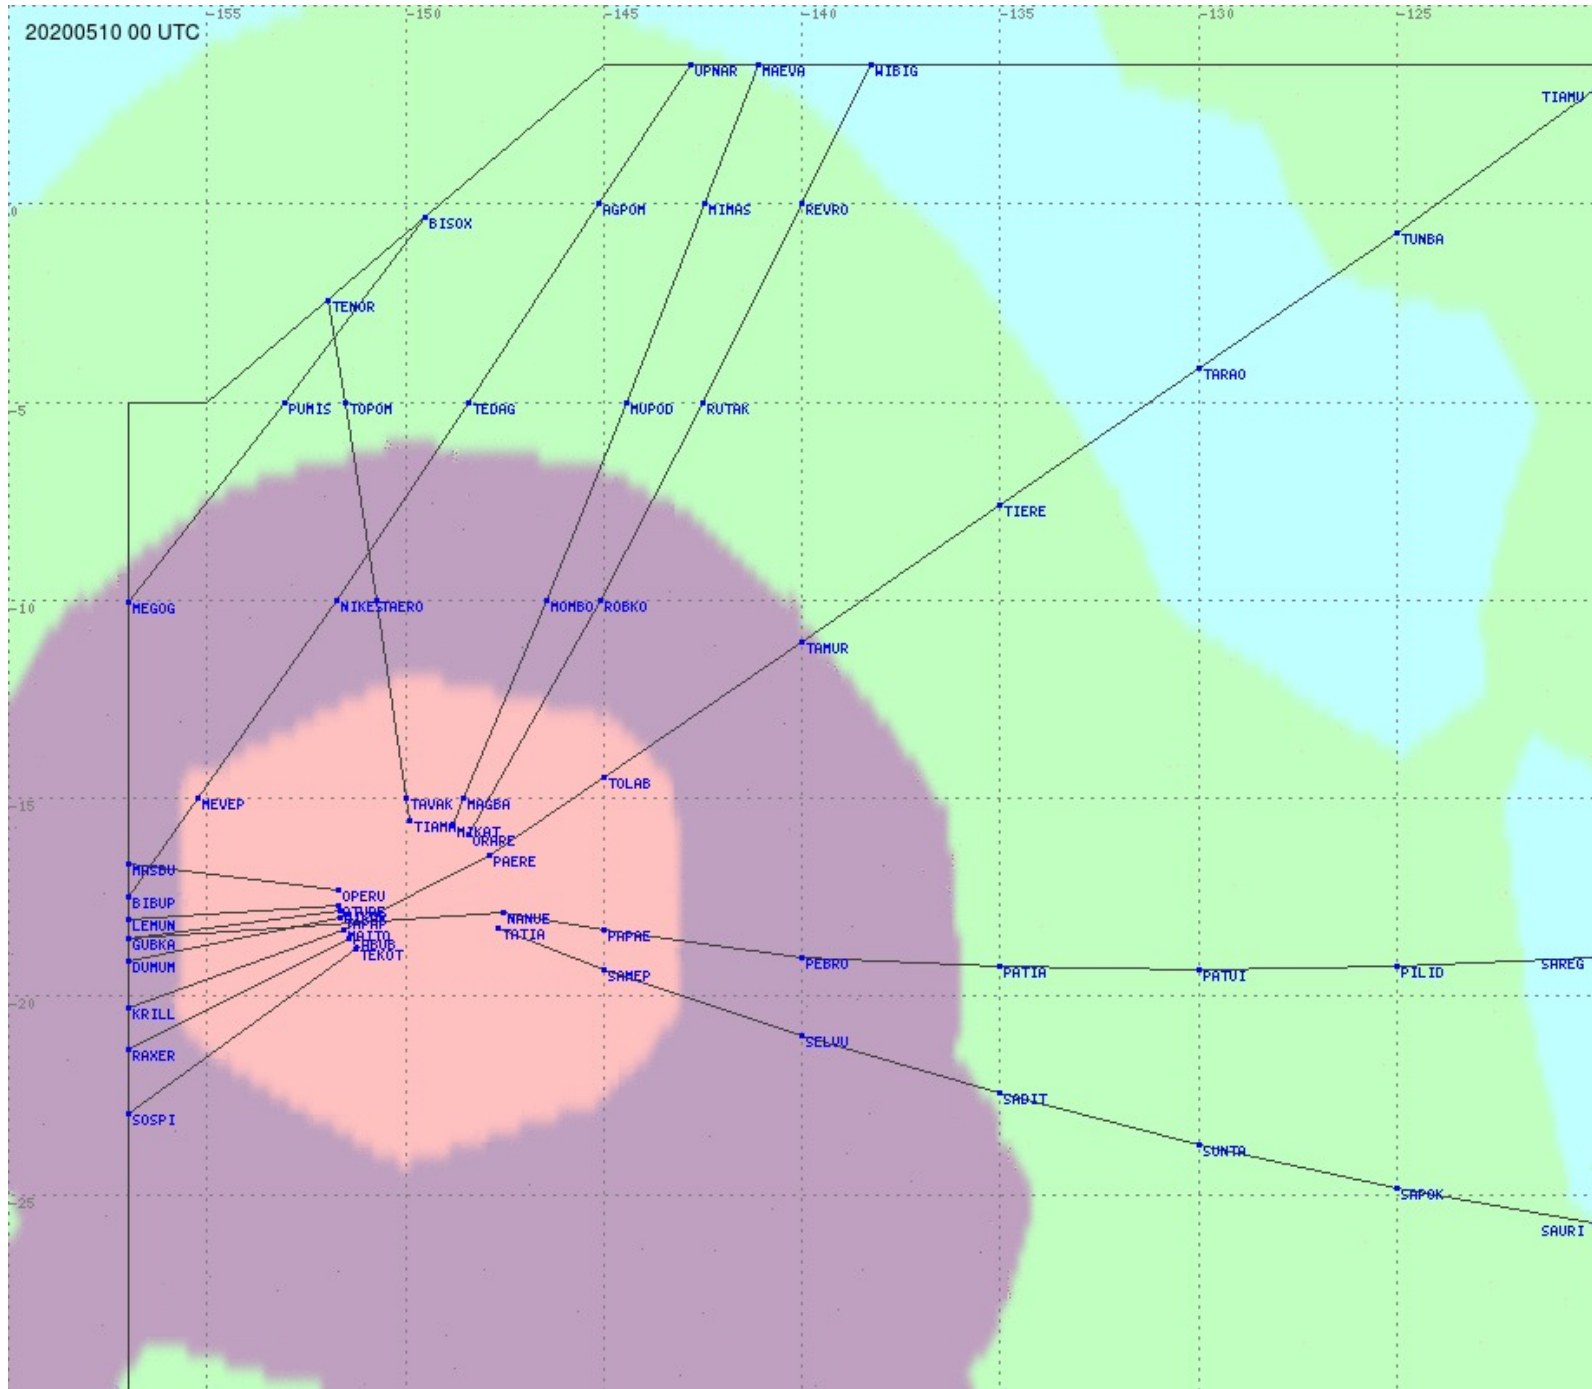

Tahiti FIR - HF Propag - 20200510

2.8 MHz
3.5 MHz
5.6 MHz
8.9 MHz
13.3 MHz
17.9 MHz
None

Tahiti FIR - HF Propag - 20200510

2.8 MHz 3.5 MHz 5.6 MHz 8.9 MHz 13.3 MHz 17.9 MHz None

Tahiti FIR - HF Propag - 20200510

2.8 MHz 3.5 MHz 5.6 MHz 8.9 MHz 13.3 MHz 17.9 MHz None

Tahiti FIR - HF Propag - 20200510

Tahiti FIR - HF Propag - 20200510

2.8 MHz
3.5 MHz
5.6 MHz
8.9 MHz
13.3 MHz
17.9 MHz
None

Tahiti FIR - HF Propag - 20200510

Tahiti FIR - HF Propag - 20200510

Tahiti FIR - HF Propag - 20200510

2.8 MHz 3.5 MHz 5.6 MHz 8.9 MHz 13.3 MHz 17.9 MHz None

Tahiti FIR - HF Propag - 20200510

2.8 MHz 3.5 MHz 5.6 MHz 8.9 MHz 13.3 MHz 17.9 MHz None