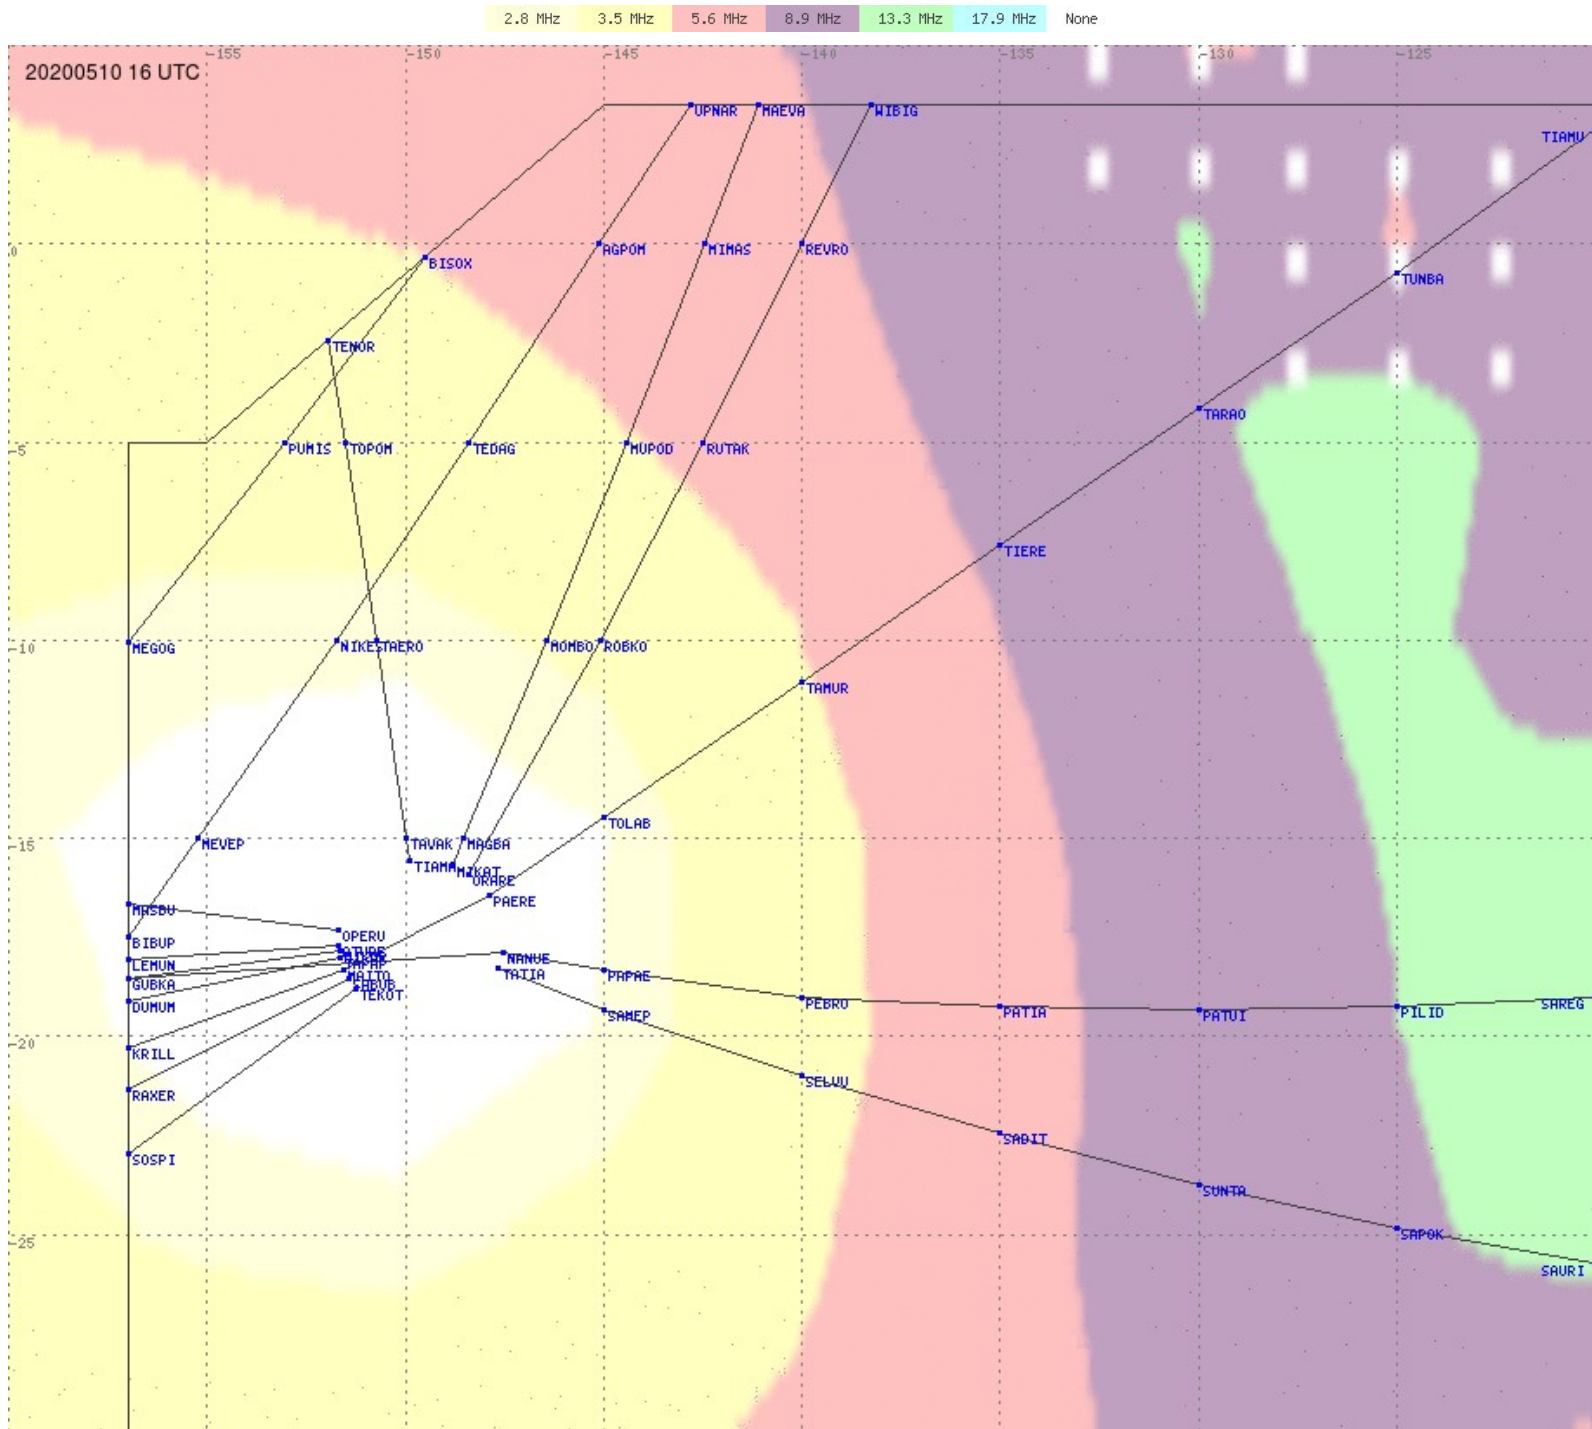

Tahiti FIR - HF Propag - 20200510

Tahiti FIR - HF Propag - 20200510

2.8 MHz 3.5 MHz 5.6 MHz 8.9 MHz 13.3 MHz 17.9 MHz None

Tahiti FIR - HF Propag - 20200510

2.8 MHz 3.5 MHz 5.6 MHz 8.9 MHz 13.3 MHz 17.9 MHz None

Tahiti FIR - HF Propag - 20200510

Tahiti FIR - HF Propag - 20200510

Tahiti FIR - HF Propag - 20200510

2.8 MHz 3.5 MHz 5.6 MHz 8.9 MHz 13.3 MHz 17.9 MHz None

Tahiti FIR - HF Propag - 20200510

Tahiti FIR - HF Propag - 20200510

2.8 MHz
3.5 MHz
5.6 MHz
8.9 MHz
13.3 MHz
17.9 MHz
None

Tahiti FIR - HF Propag - 20200510

2.8 MHz 3.5 MHz 5.6 MHz 8.9 MHz 13.3 MHz 17.9 MHz None

Tahiti FIR - HF Propag - 20200510

Tahiti FIR - HF Propag - 20200510

Tahiti FIR - HF Propag - 20200510

2.8 MHz
3.5 MHz
5.6 MHz
8.9 MHz
13.3 MHz
17.9 MHz
None

Tahiti FIR - HF Propag - 20200510

2.8 MHz 3.5 MHz 5.6 MHz 8.9 MHz 13.3 MHz 17.9 MHz None

Tahiti FIR - HF Propag - 20200510