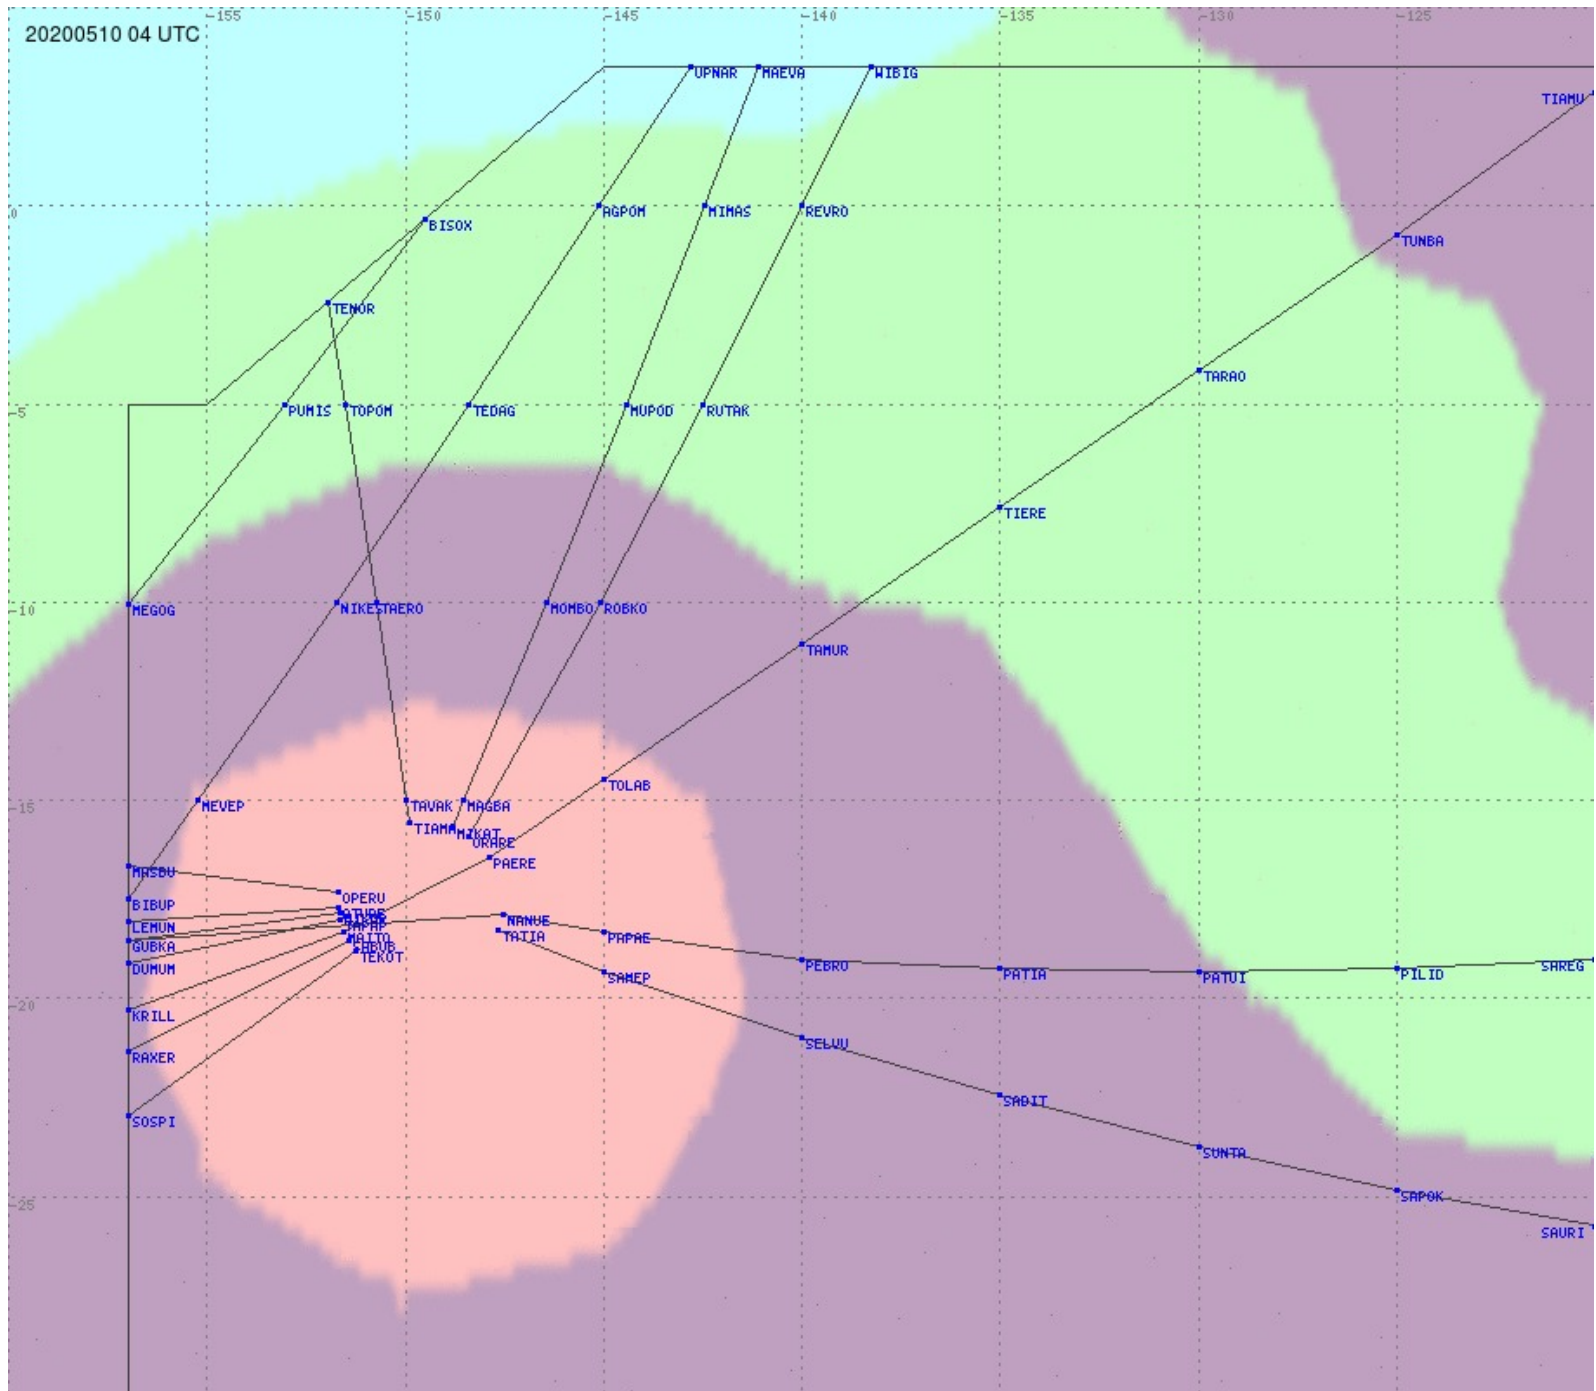

Tahiti FIR - HF Propag - 20200510

2.8 MHz
3.5 MHz
5.6 MHz
8.9 MHz
13.3 MHz
17.9 MHz
None

Tahiti FIR - HF Propag - 20200510

2.8 MHz 3.5 MHz 5.6 MHz 8.9 MHz 13.3 MHz 17.9 MHz None

Tahiti FIR - HF Propag - 20200510

2.8 MHz 3.5 MHz 5.6 MHz 8.9 MHz 13.3 MHz 17.9 MHz None

Tahiti FIR - HF Propag - 20200510

Tahiti FIR - HF Propag - 20200510

2.8 MHz
3.5 MHz
5.6 MHz
8.9 MHz
13.3 MHz
17.9 MHz
None

Tahiti FIR - HF Propag - 20200510

Tahiti FIR - HF Propag - 20200510

Tahiti FIR - HF Propag - 20200510

2.8 MHz 3.5 MHz 5.6 MHz 8.9 MHz 13.3 MHz 17.9 MHz None

Tahiti FIR - HF Propag - 20200510

2.8 MHz 3.5 MHz 5.6 MHz 8.9 MHz 13.3 MHz 17.9 MHz None