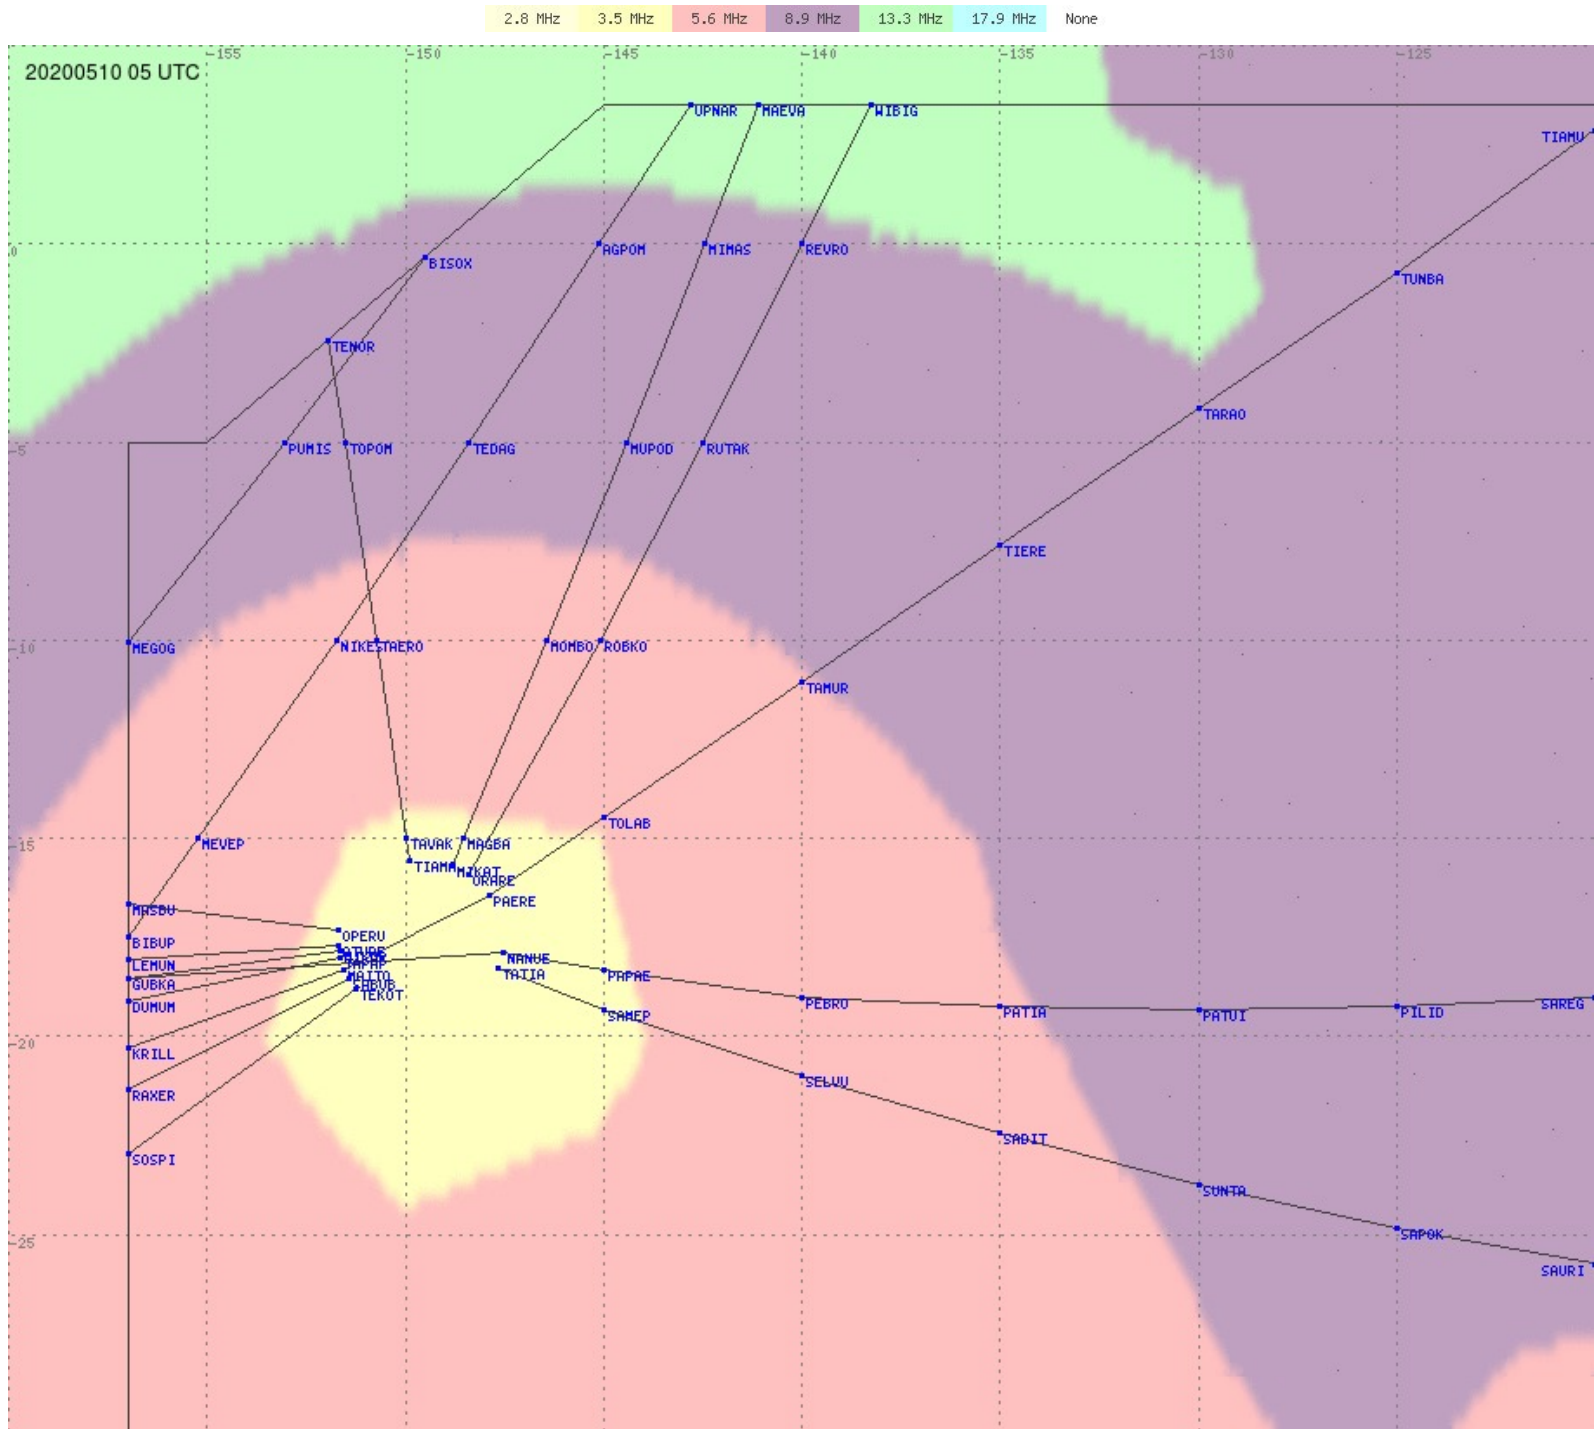

Tahiti FIR - HF Propag - 20200510

2.8 MHz
3.5 MHz
5.6 MHz
8.9 MHz
13.3 MHz
17.9 MHz
None

Tahiti FIR - HF Propag - 20200510

2.8 MHz 3.5 MHz 5.6 MHz 8.9 MHz 13.3 MHz 17.9 MHz None

Tahiti FIR - HF Propag - 20200510

2.8 MHz 3.5 MHz 5.6 MHz 8.9 MHz 13.3 MHz 17.9 MHz None

Tahiti FIR - HF Propag - 20200510

Tahiti FIR - HF Propag - 20200510

2.8 MHz
3.5 MHz
5.6 MHz
8.9 MHz
13.3 MHz
17.9 MHz
None

Tahiti FIR - HF Propag - 20200510

Tahiti FIR - HF Propag - 20200510

Tahiti FIR - HF Propag - 20200510

2.8 MHz 3.5 MHz 5.6 MHz 8.9 MHz 13.3 MHz 17.9 MHz None

Tahiti FIR - HF Propag - 20200510

2.8 MHz 3.5 MHz 5.6 MHz 8.9 MHz 13.3 MHz 17.9 MHz None