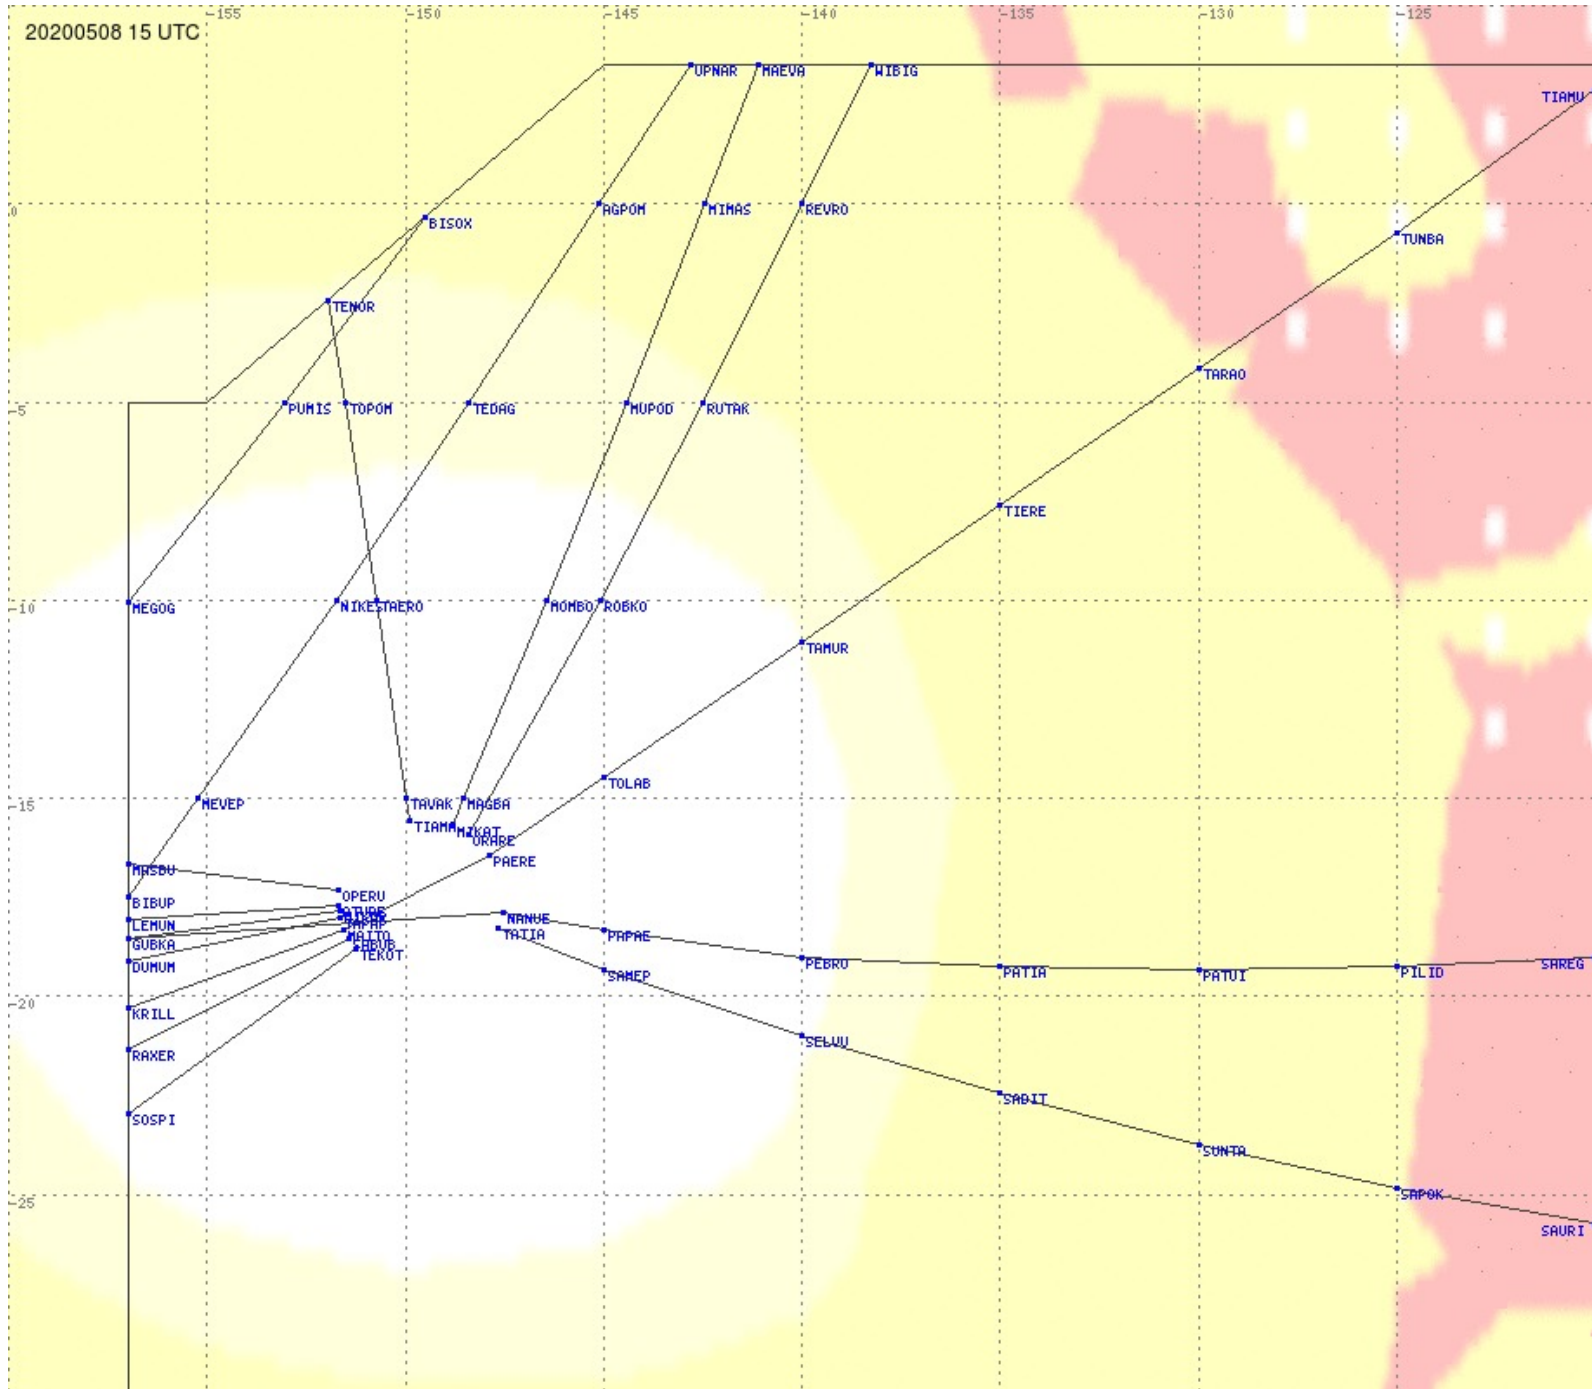

Tahiti FIR - HF Propag - 20200508

2.8 MHz
3.5 MHz
5.6 MHz
8.9 MHz
13.3 MHz
17.9 MHz
None