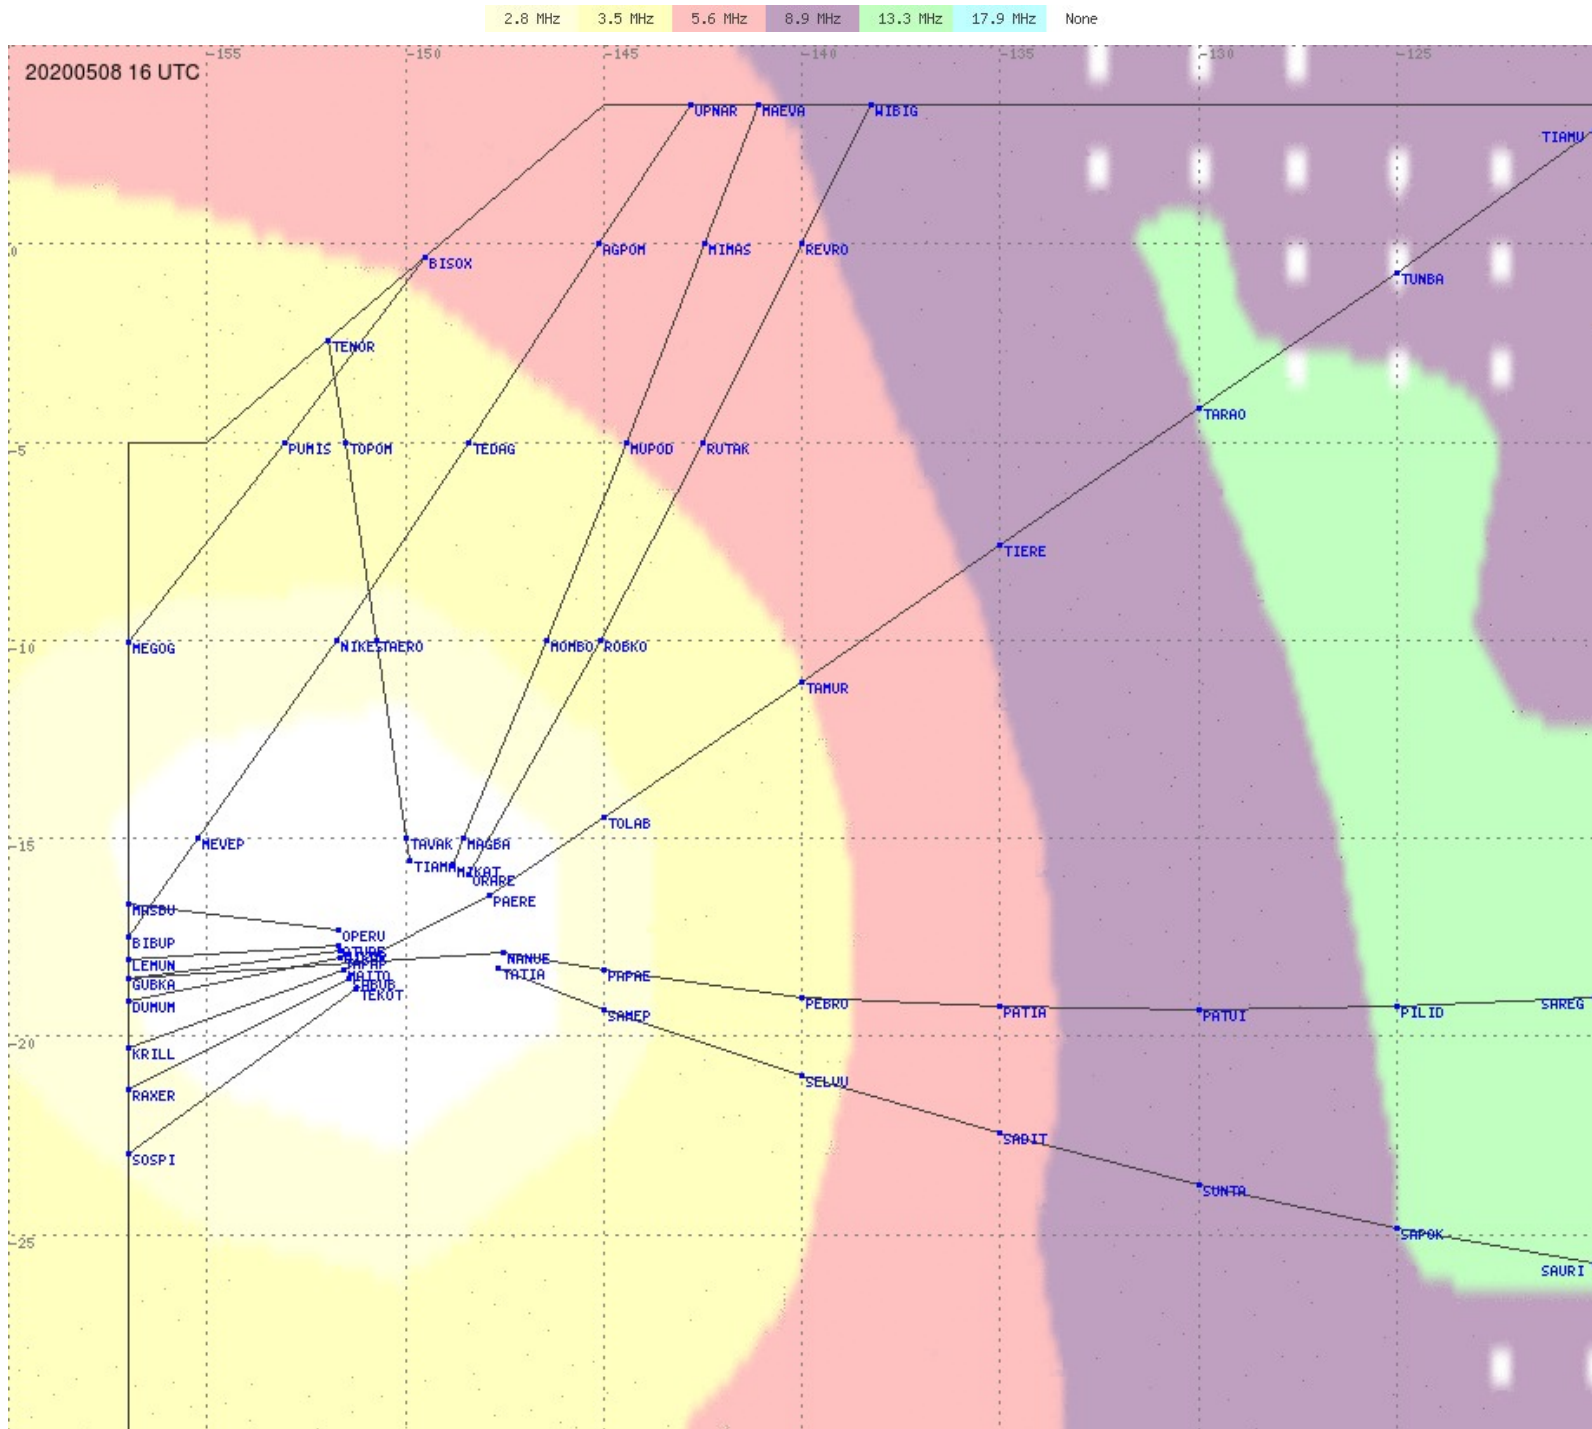

Tahiti FIR - HF Propag - 20200508