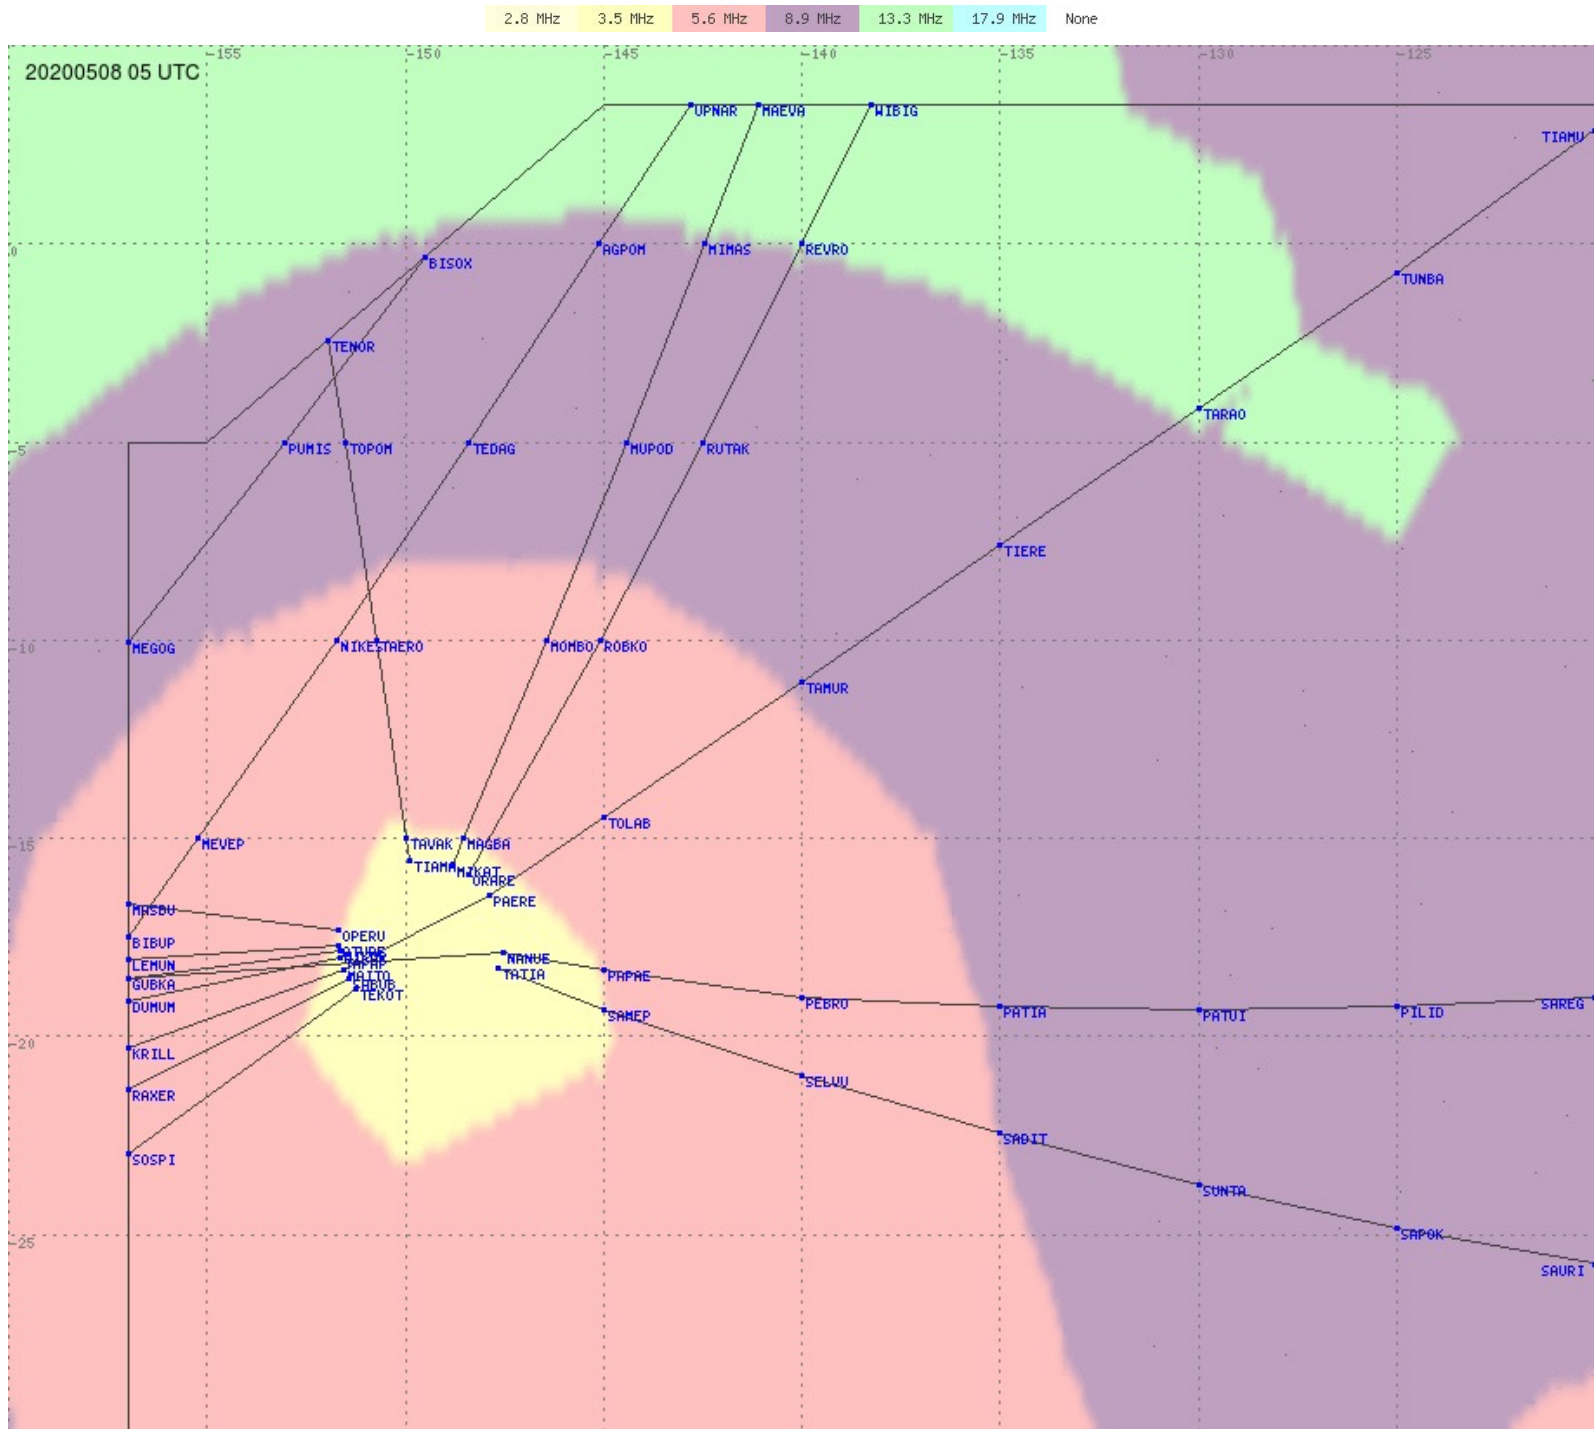

Tahiti FIR - HF Propag - 20200508