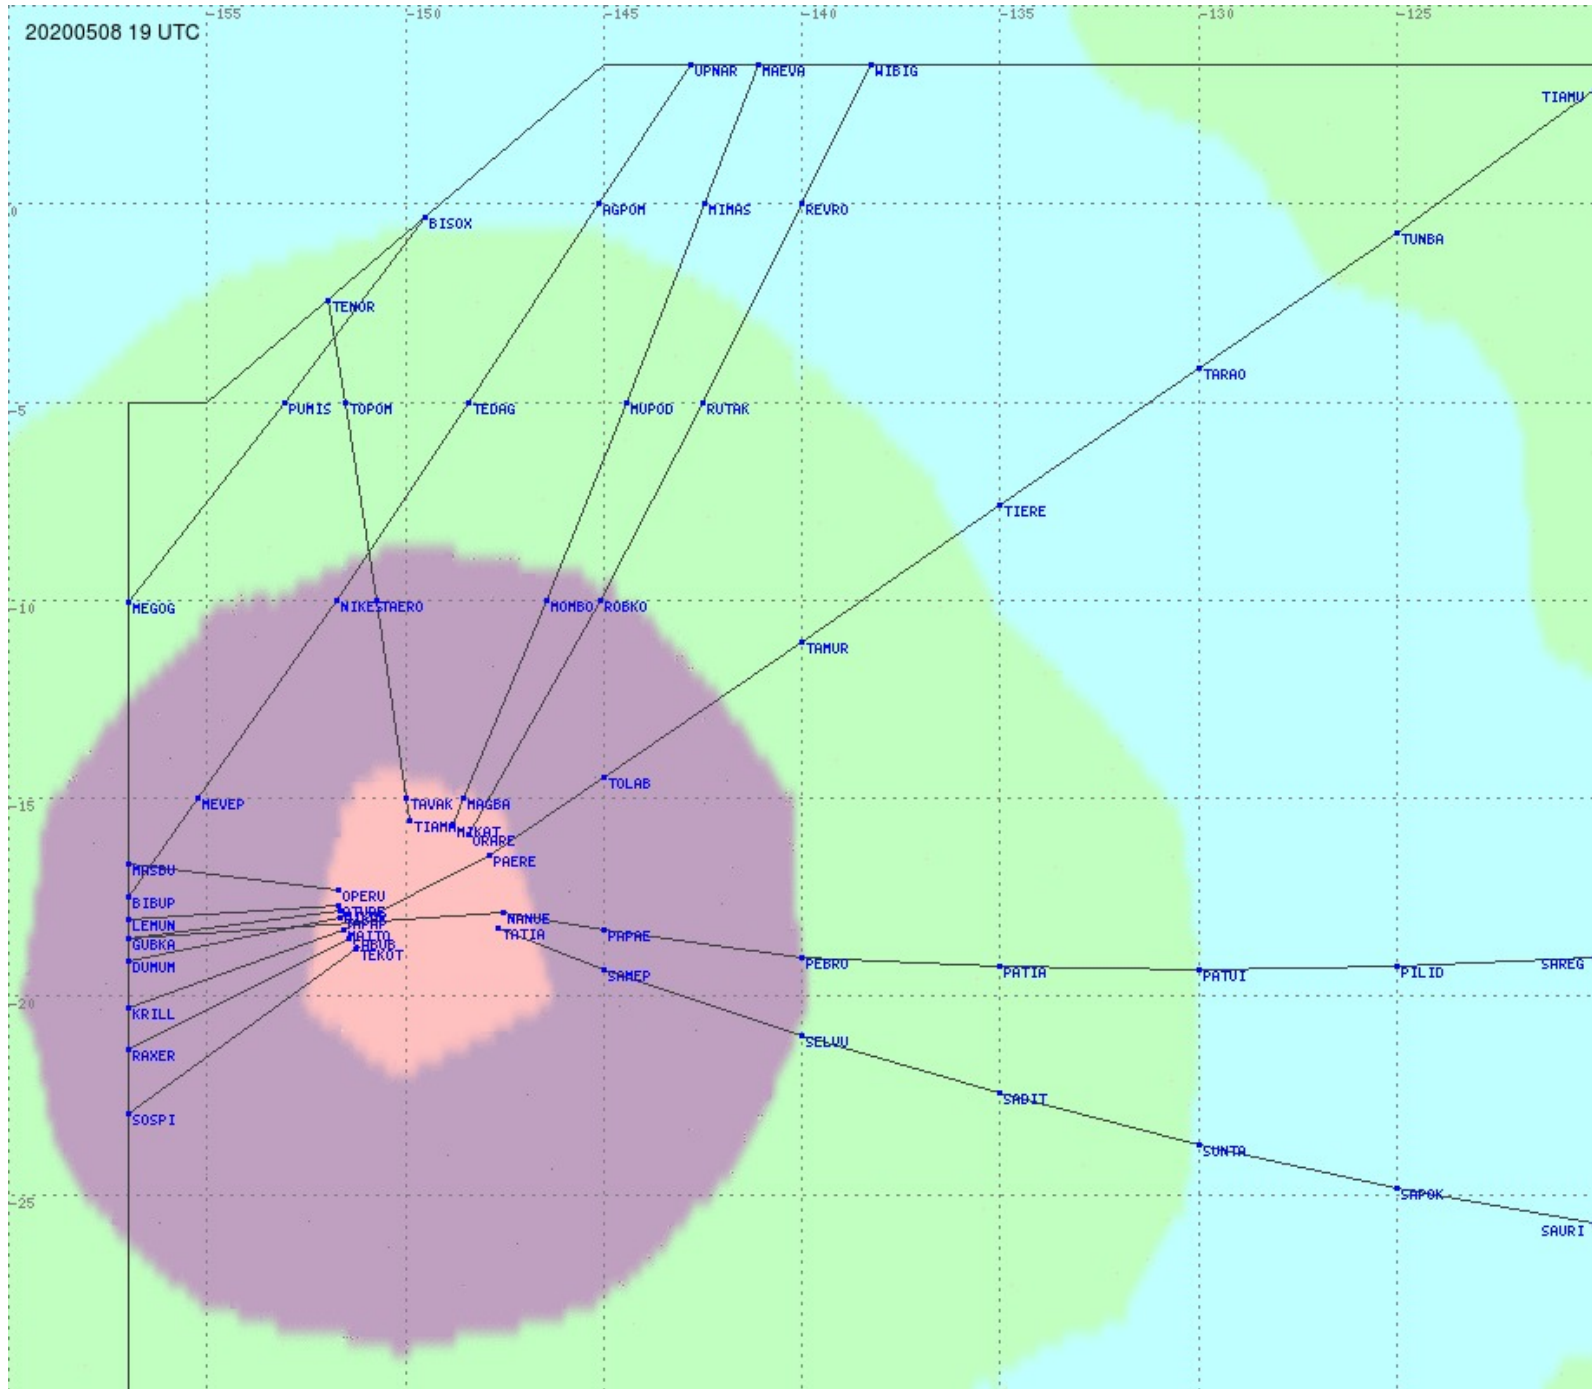

Tahiti FIR - HF Propag - 20200508

2.8 MHz 3.5 MHz 5.6 MHz 8.9 MHz 13.3 MHz 17.9 MHz None