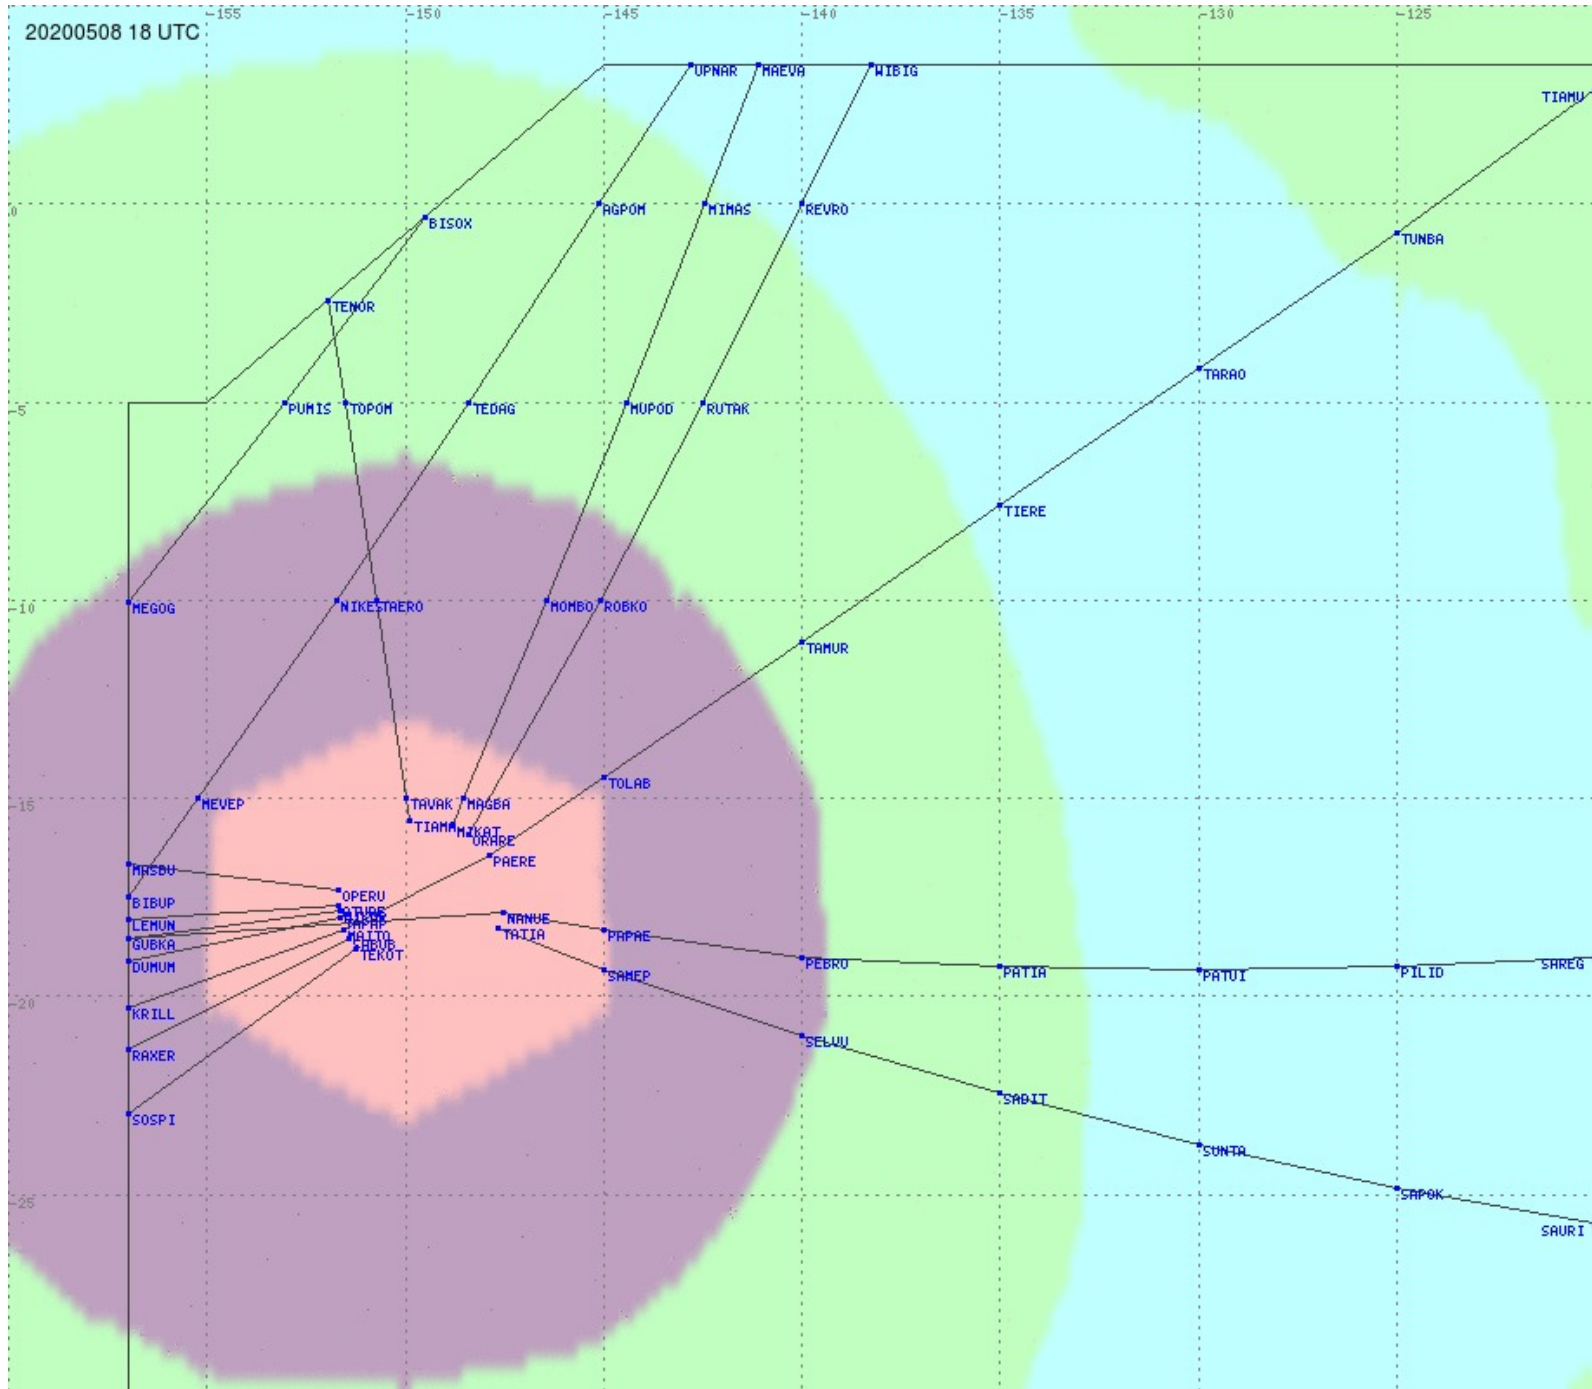

Tahiti FIR - HF Propag - 20200508

2.8 MHz 3.5 MHz 5.6 MHz 8.9 MHz 13.3 MHz 17.9 MHz None