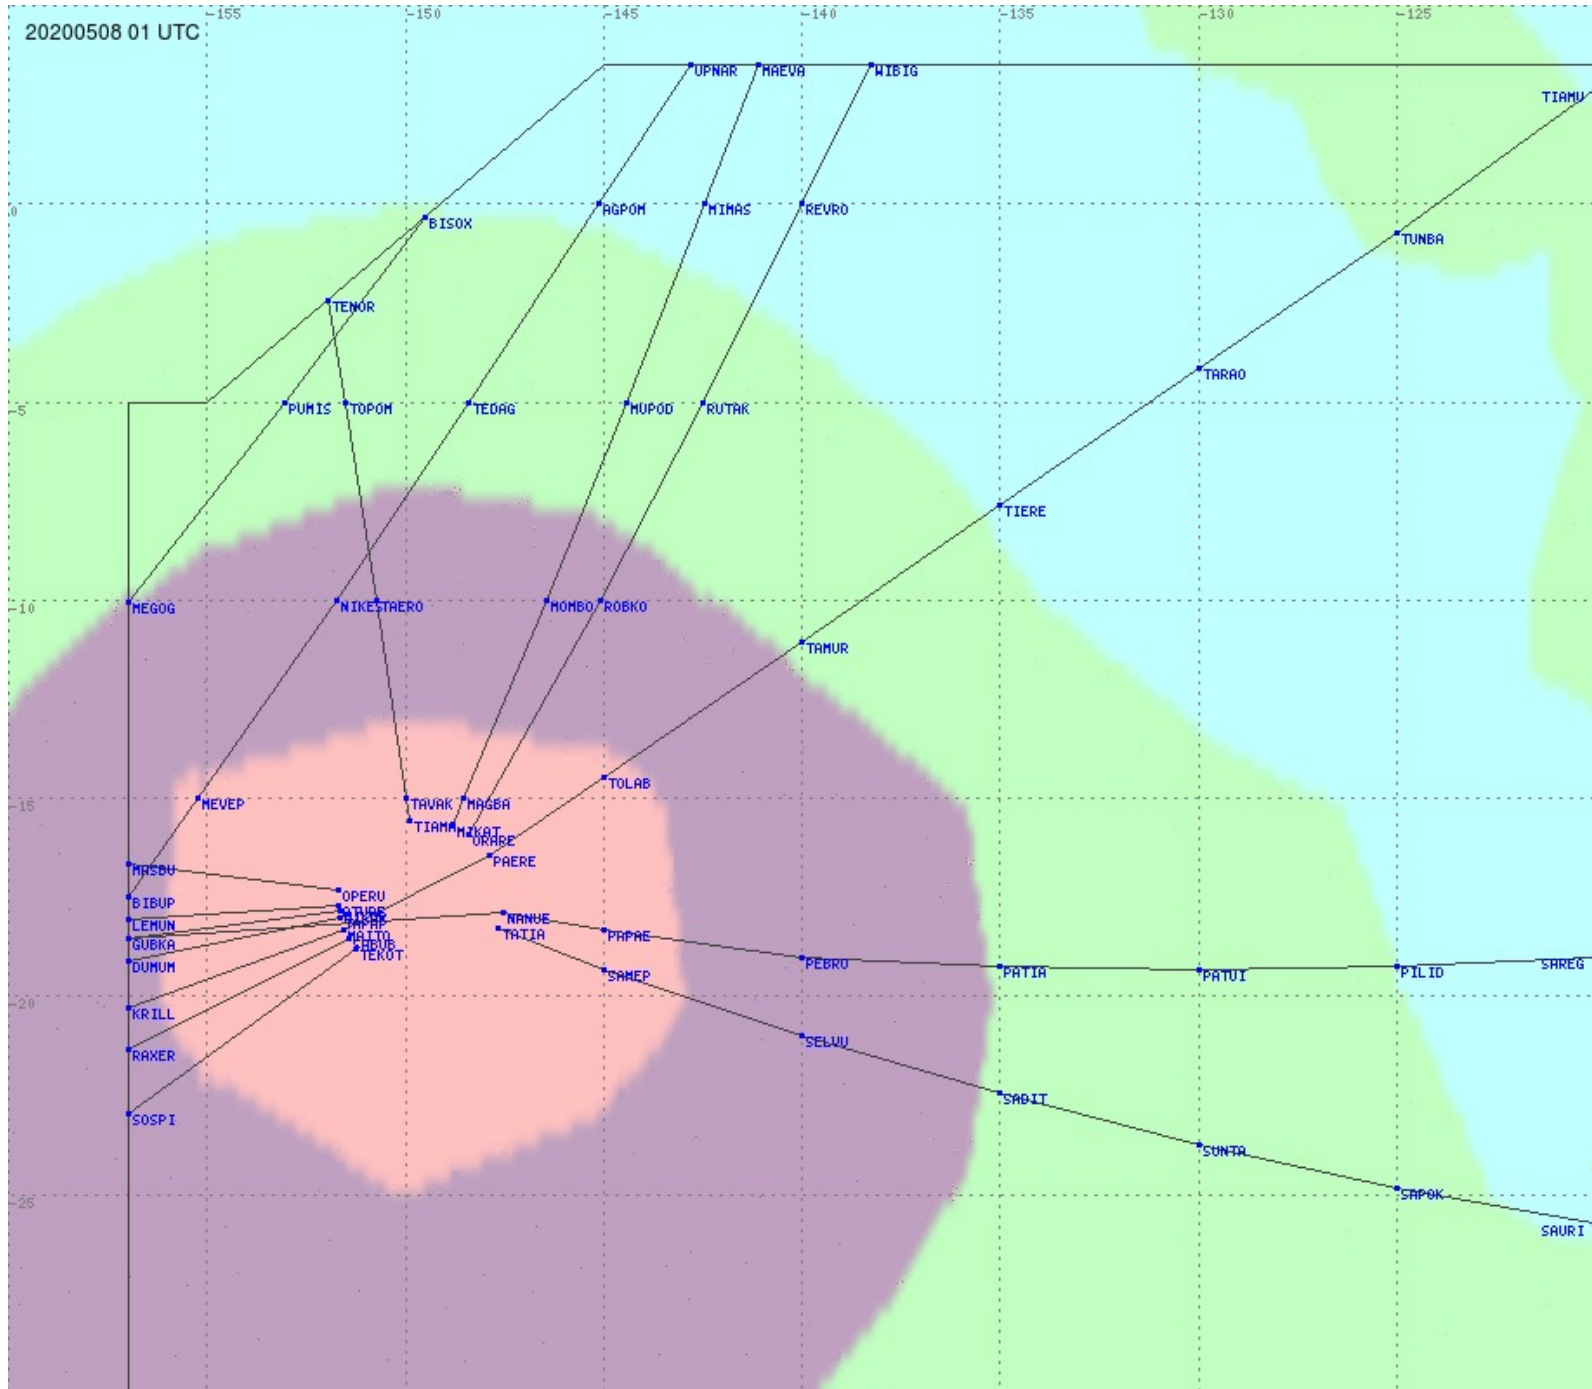

# Tahiti FIR - HF Propag - 20200508

2.8 MHz 3.5 MHz 5.6 MHz 8.9 MHz 13.3 MHz 17.9 MHz None