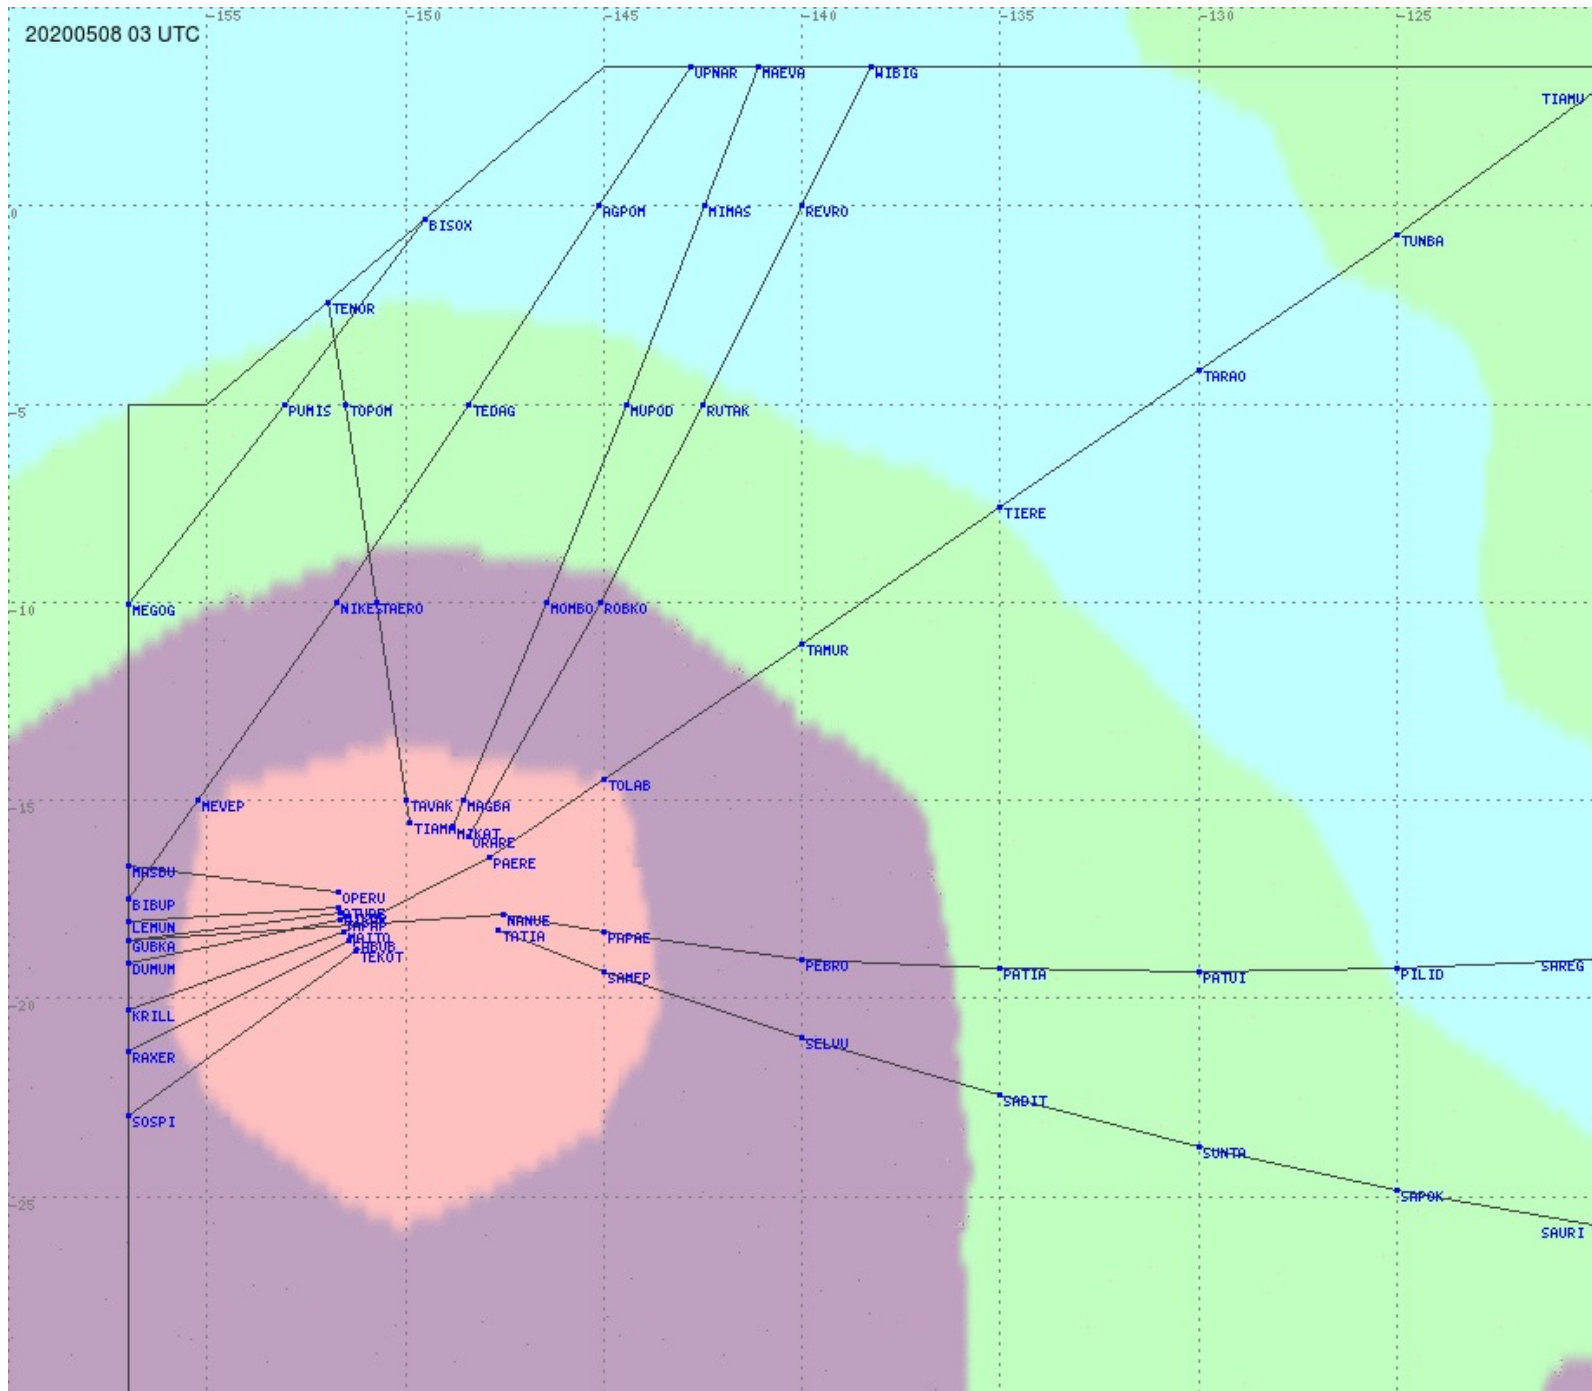

# Tahiti FIR - HF Propag - 20200508

2.8 MHz 3.5 MHz 5.6 MHz 8.9 MHz 13.3 MHz 17.9 MHz None