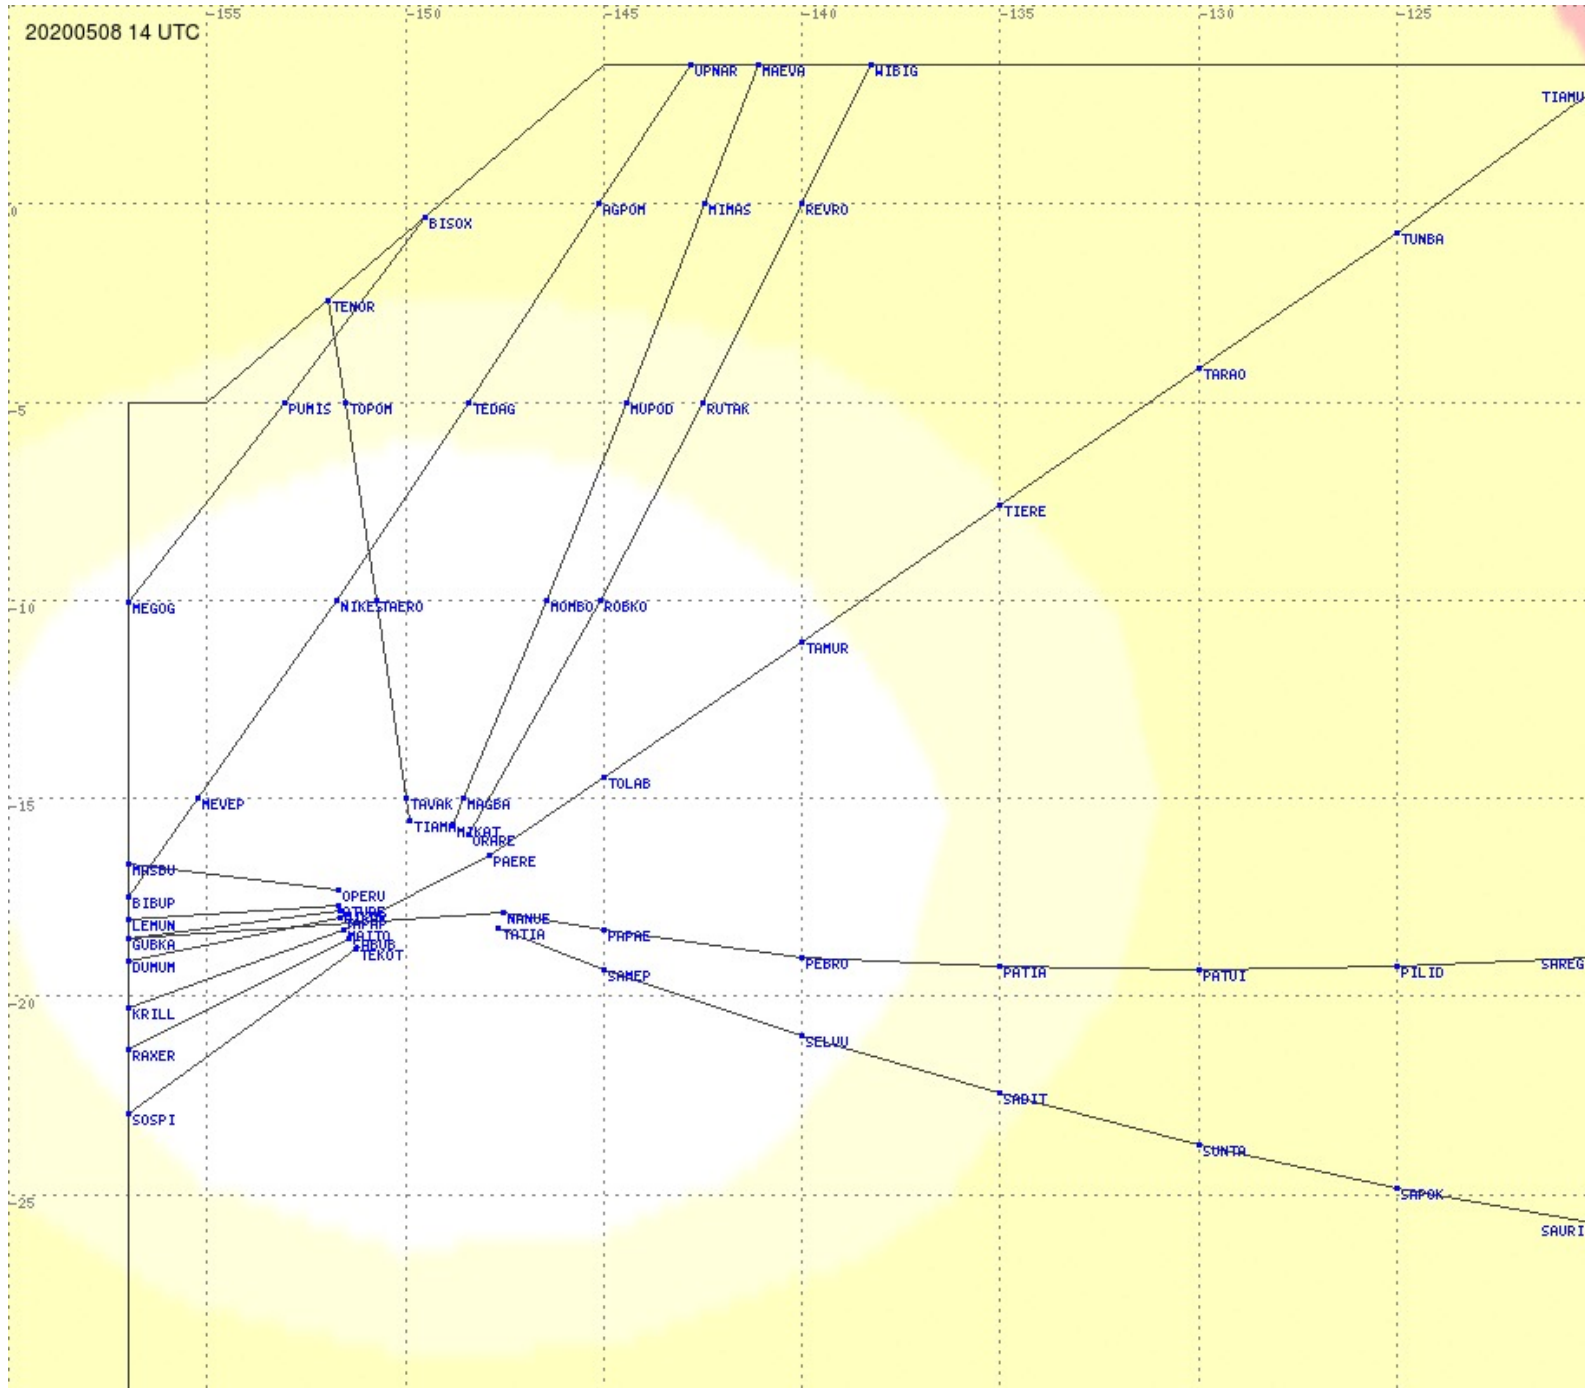

Tahiti FIR - HF Propag - 20200508

2.8 MHz 3.5 MHz 5.6 MHz 8.9 MHz 13.3 MHz 17.9 MHz None