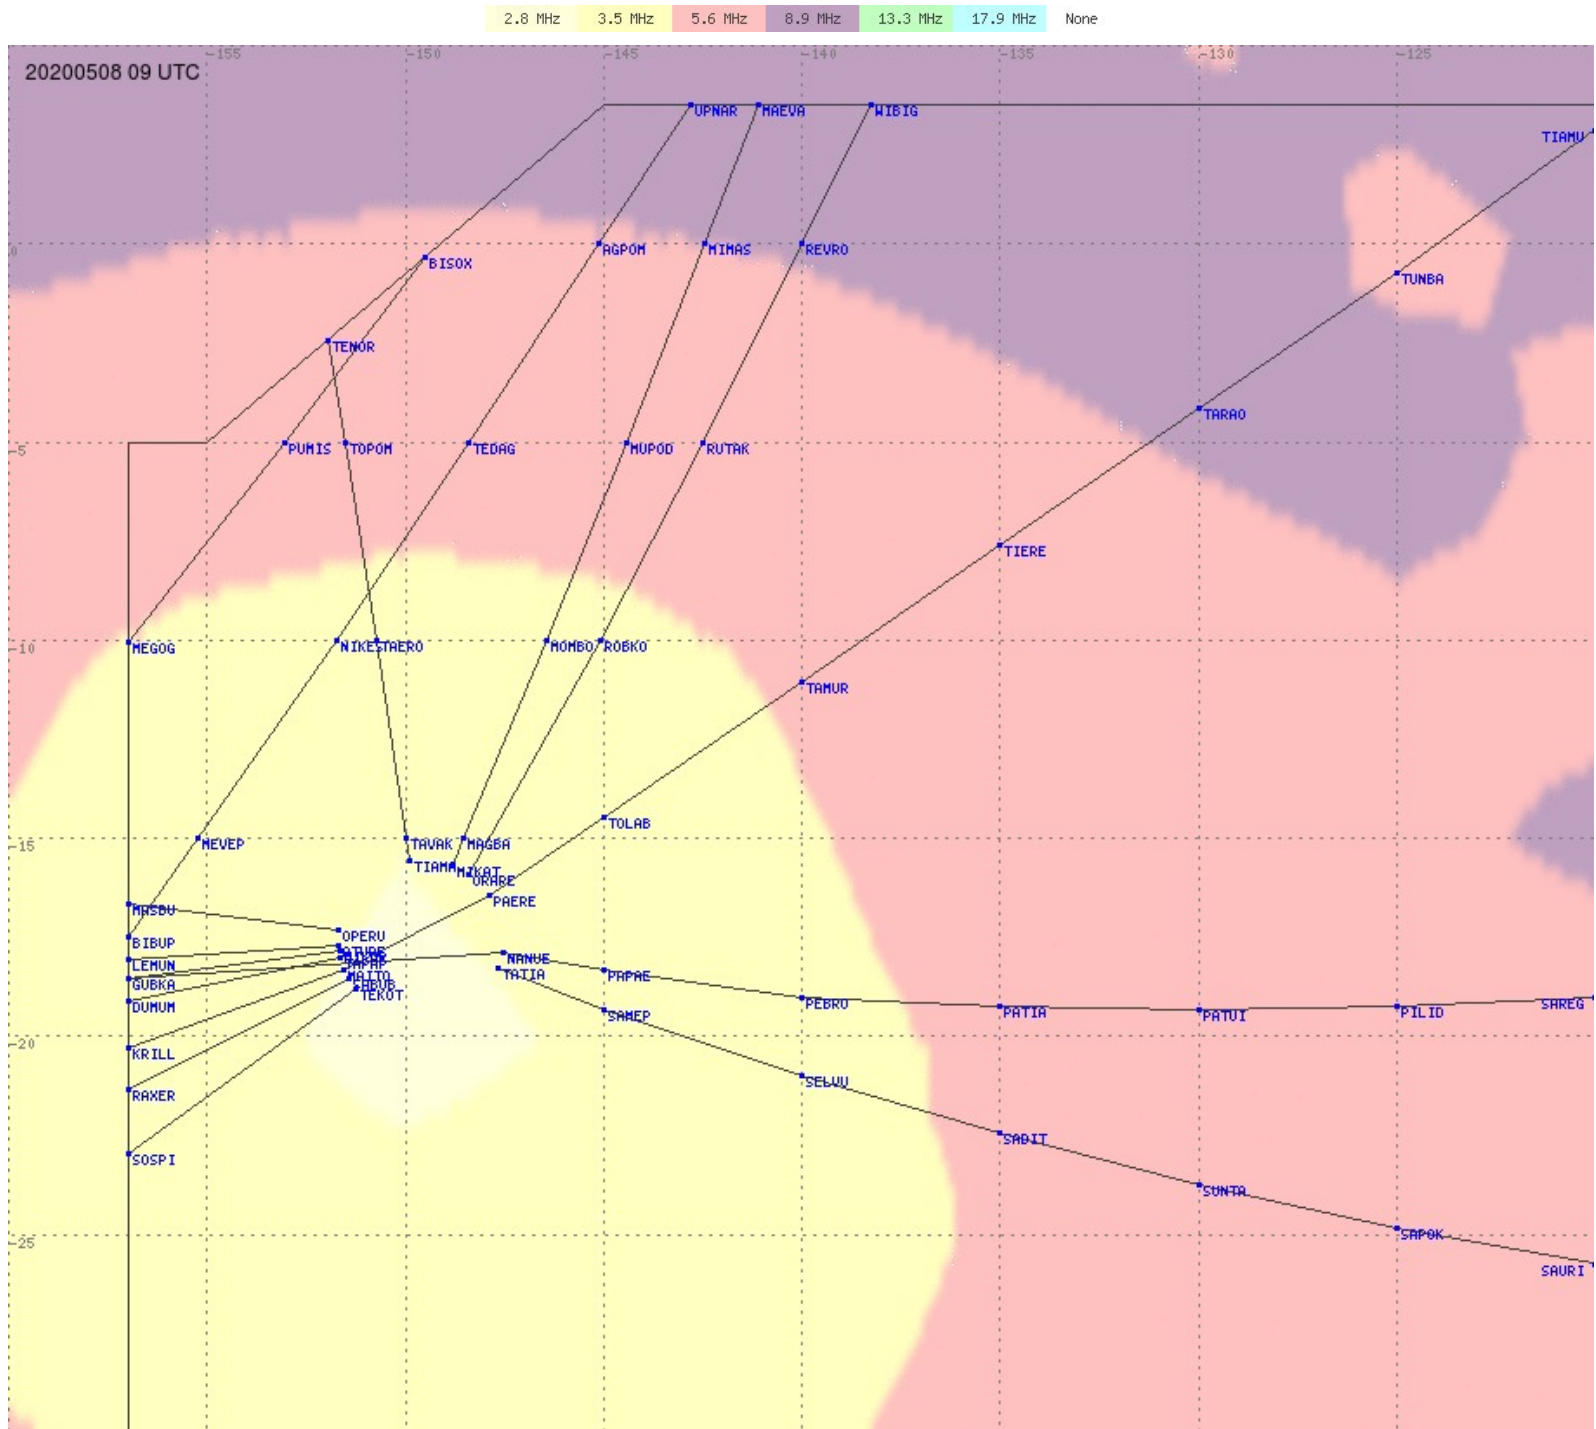

Tahiti FIR - HF Propag - 20200508