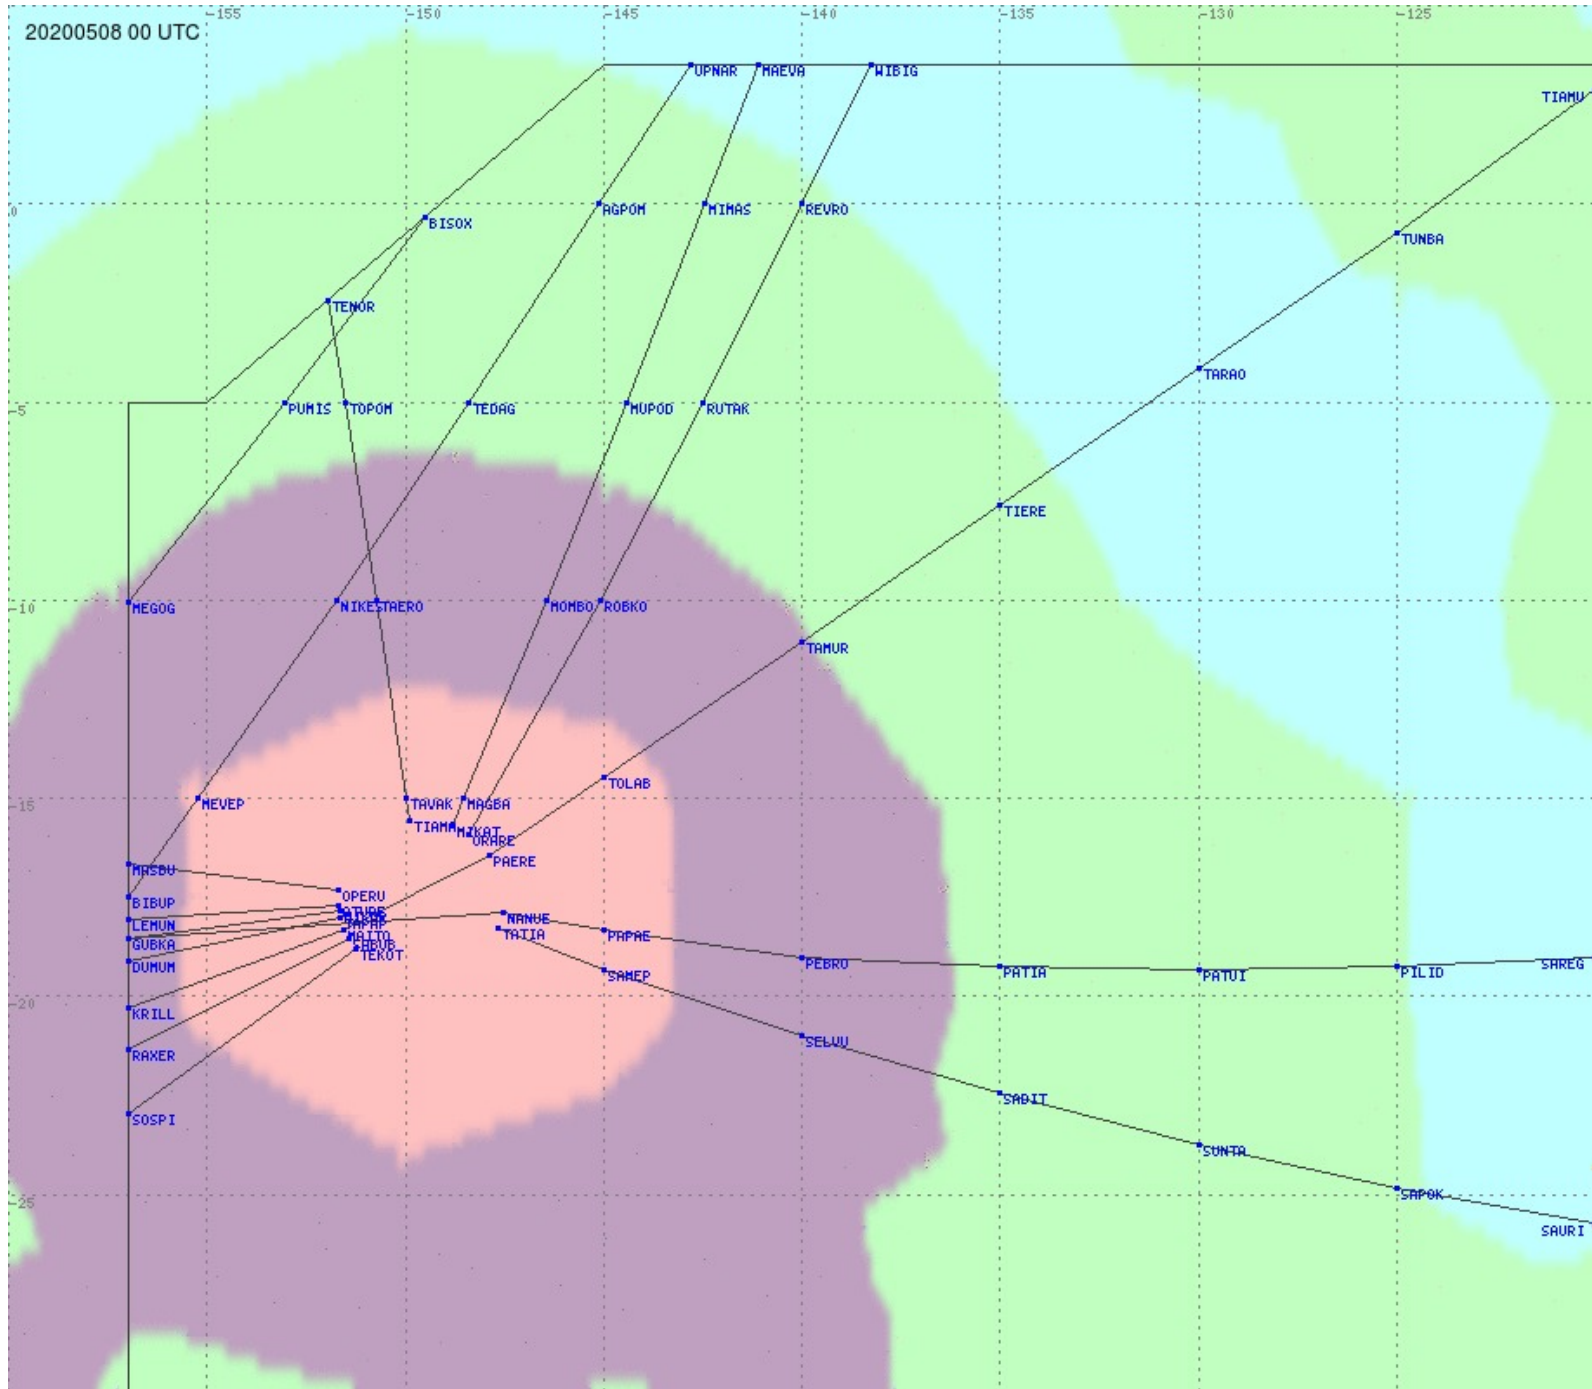

# Tahiti FIR - HF Propag - 20200508

2.8 MHz 3.5 MHz 5.6 MHz 8.9 MHz 13.3 MHz 17.9 MHz None