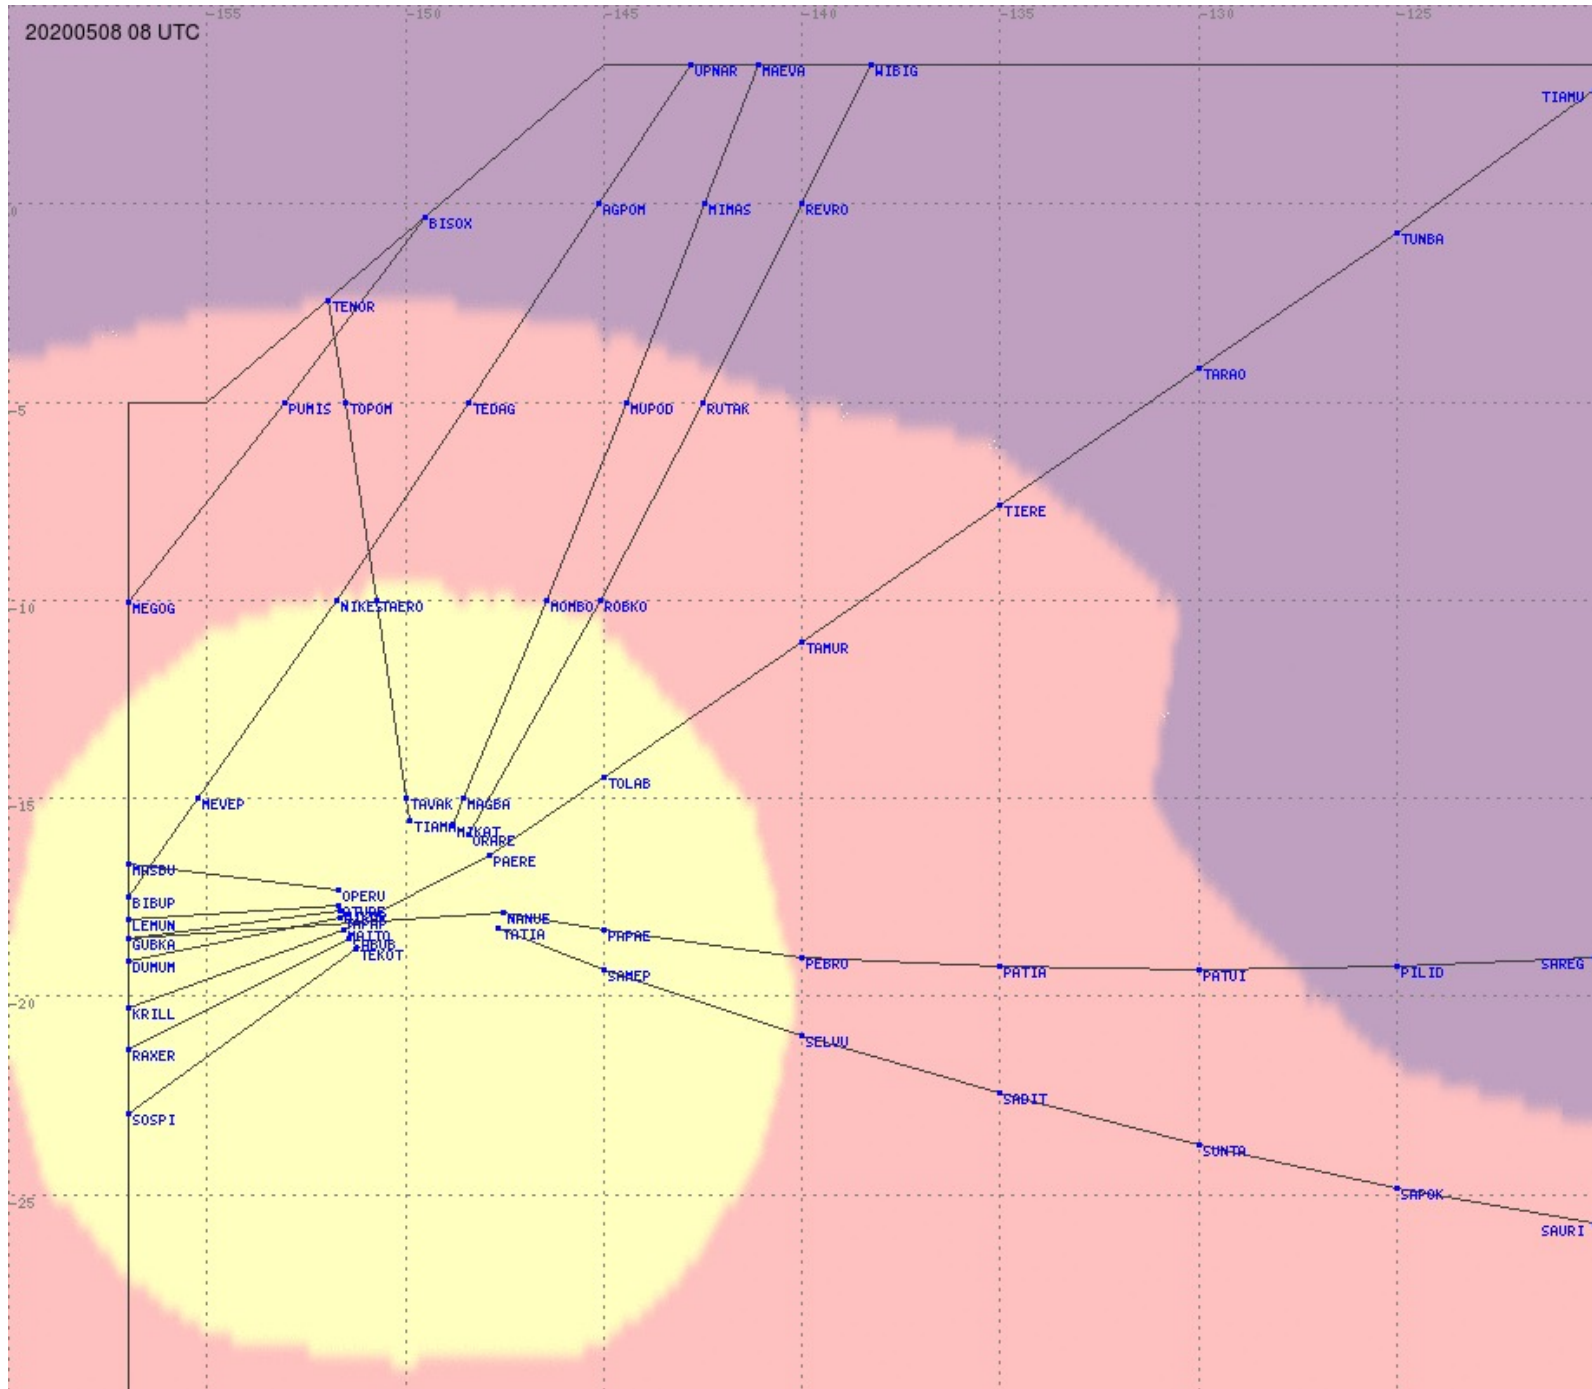

Tahiti FIR - HF Propag - 20200508

2.8 MHz 3.5 MHz 5.6 MHz 8.9 MHz 13.3 MHz 17.9 MHz None