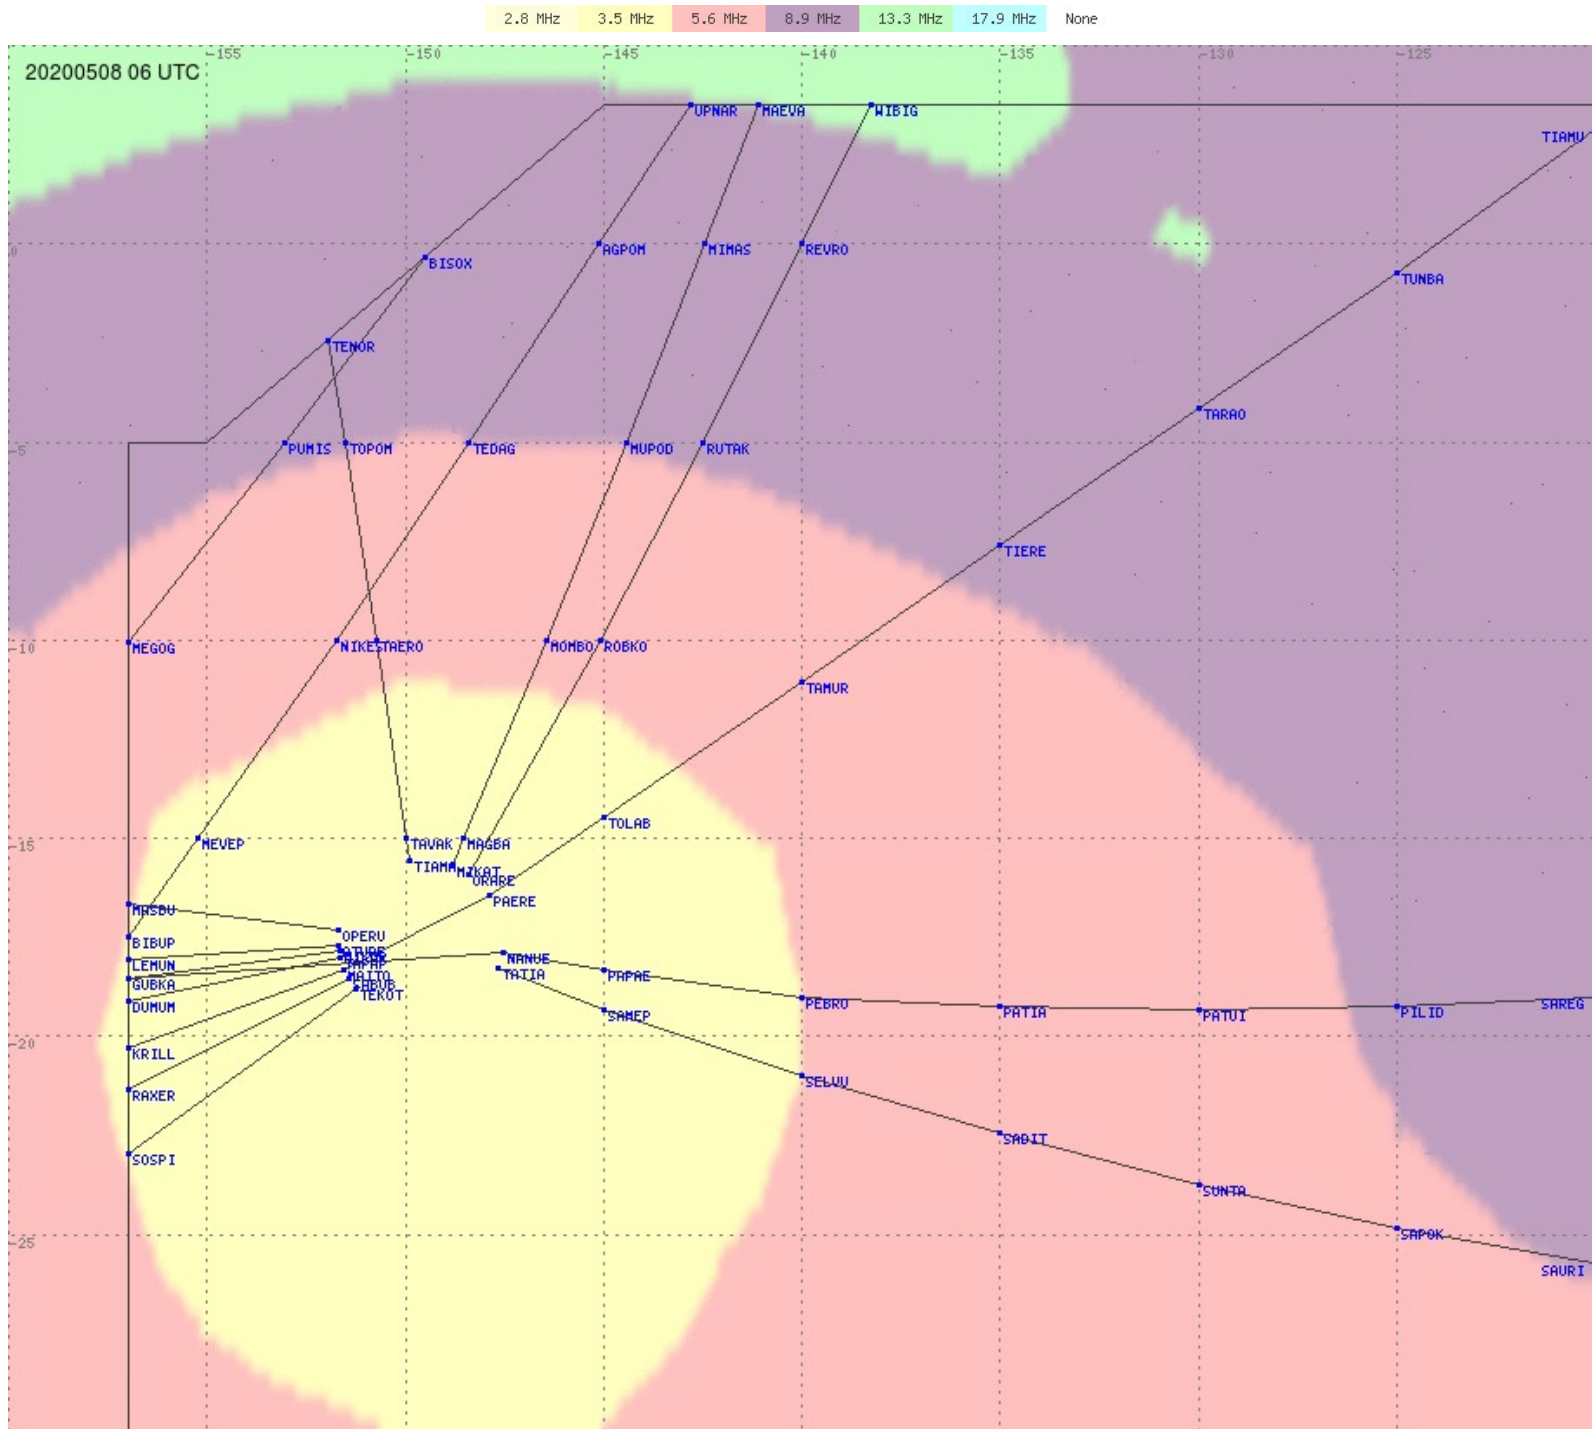

Tahiti FIR - HF Propag - 20200508