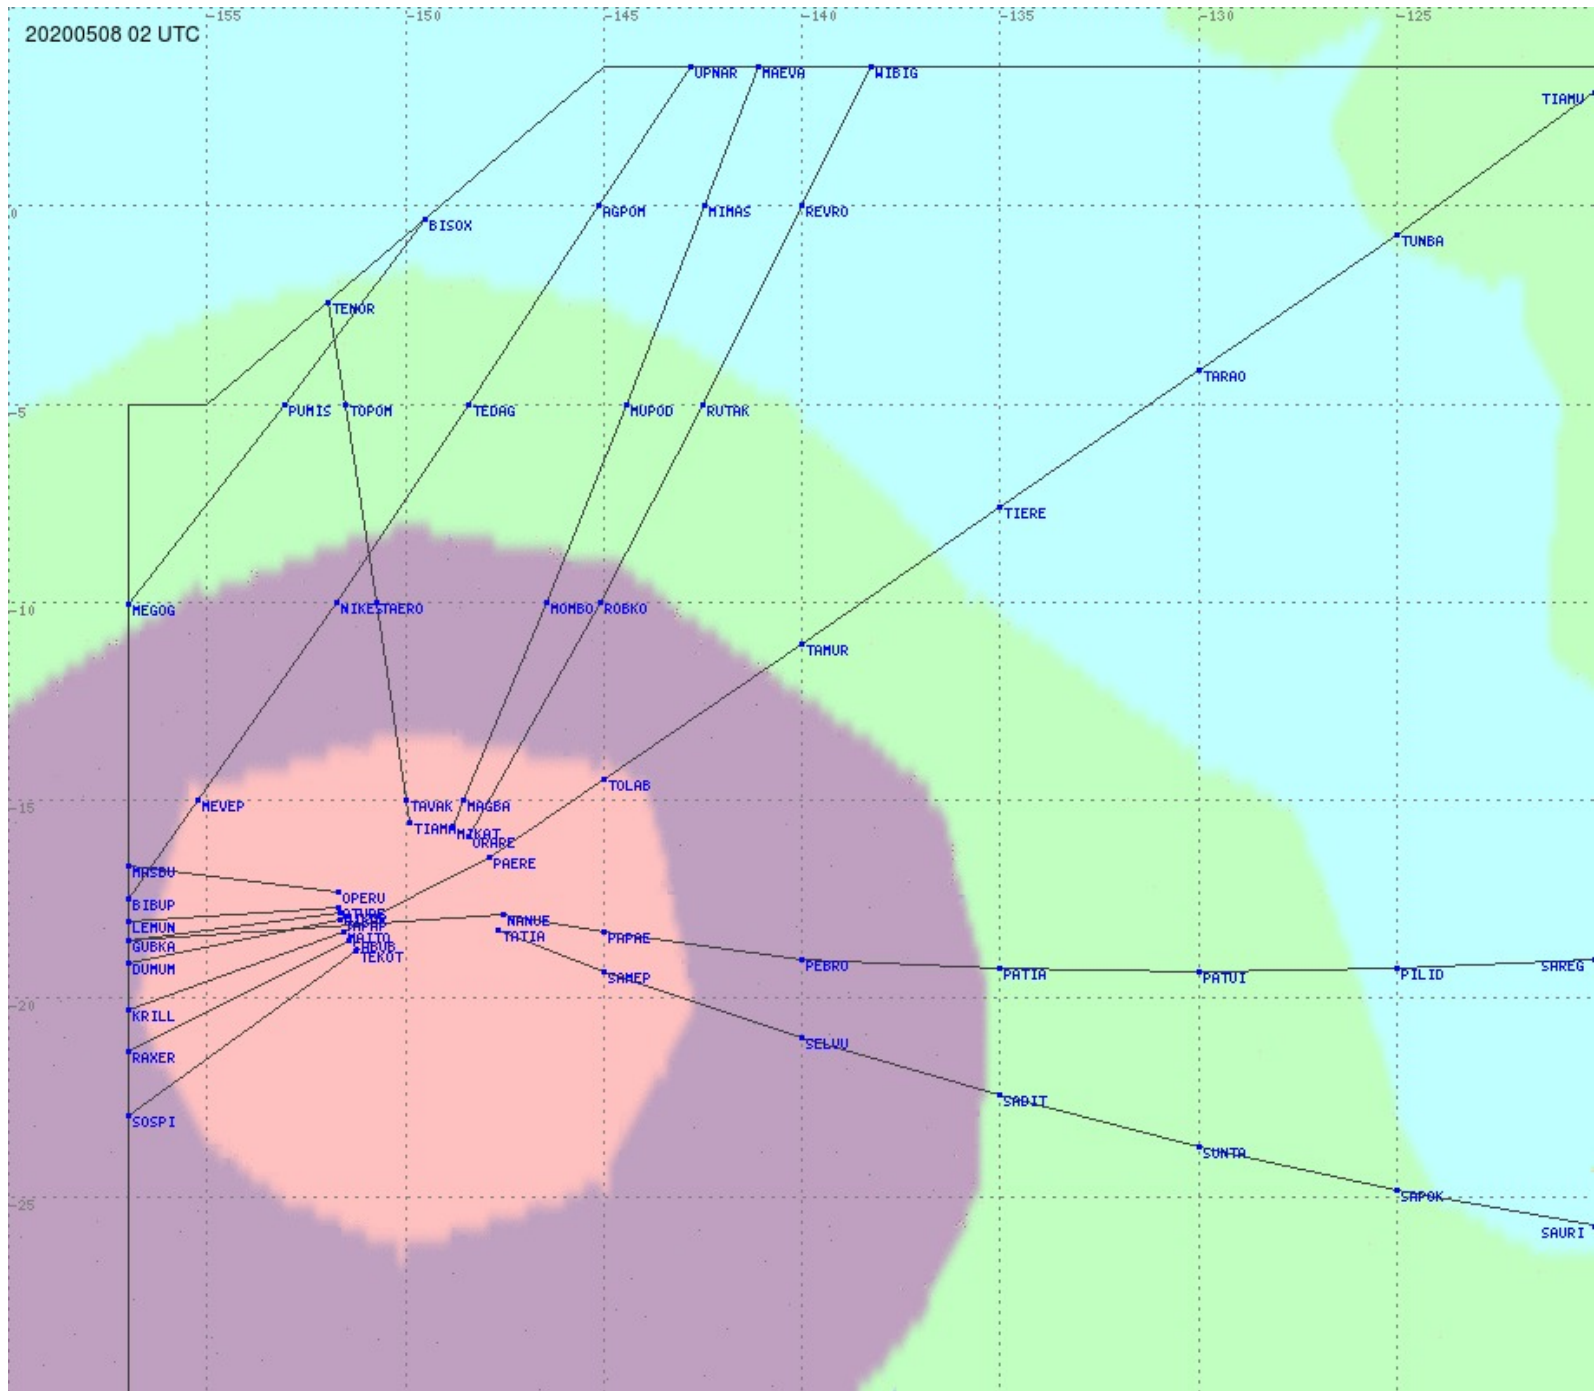

Tahiti FIR - HF Propag - 20200508

2.8 MHz
3.5 MHz
5.6 MHz
8.9 MHz
13.3 MHz
17.9 MHz
None