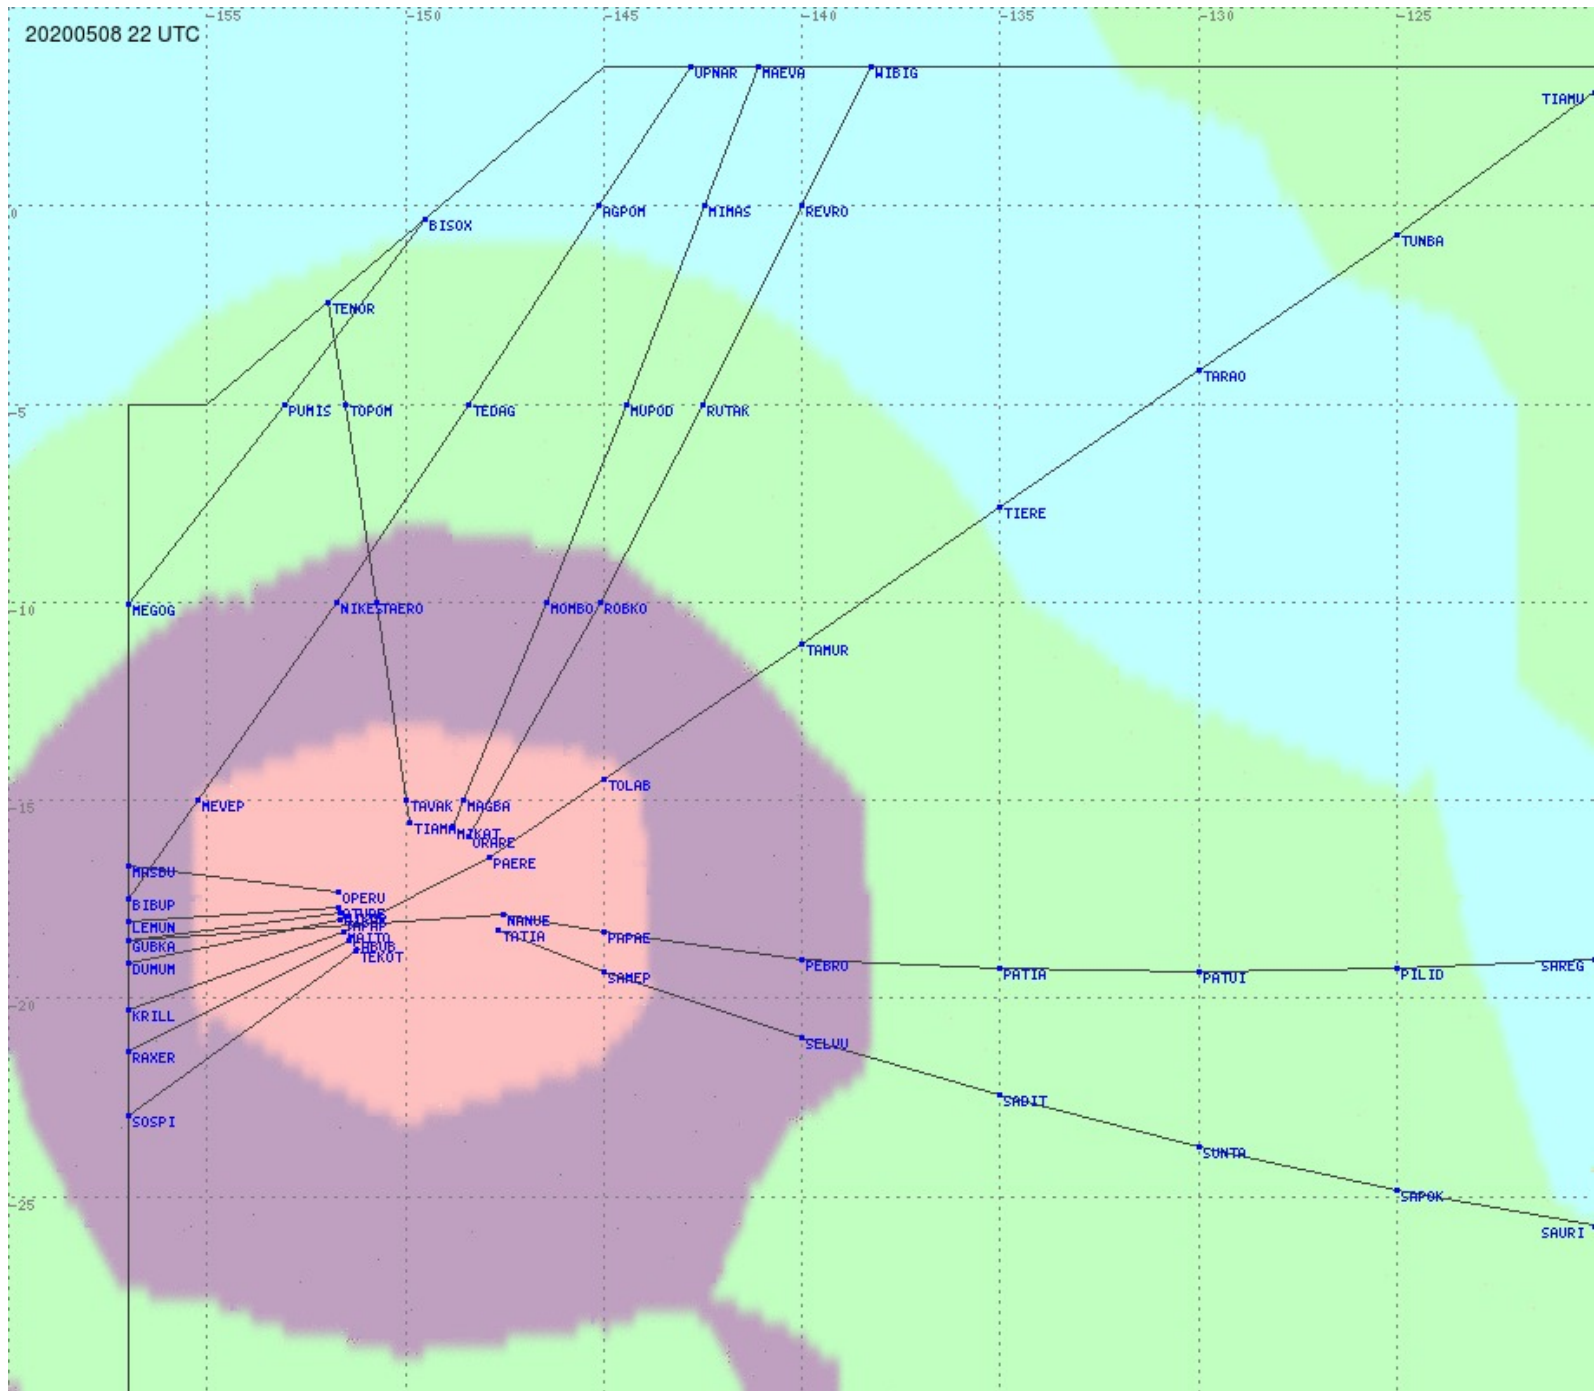

Tahiti FIR - HF Propag - 20200508

2.8 MHz
3.5 MHz
5.6 MHz
8.9 MHz
13.3 MHz
17.9 MHz
None