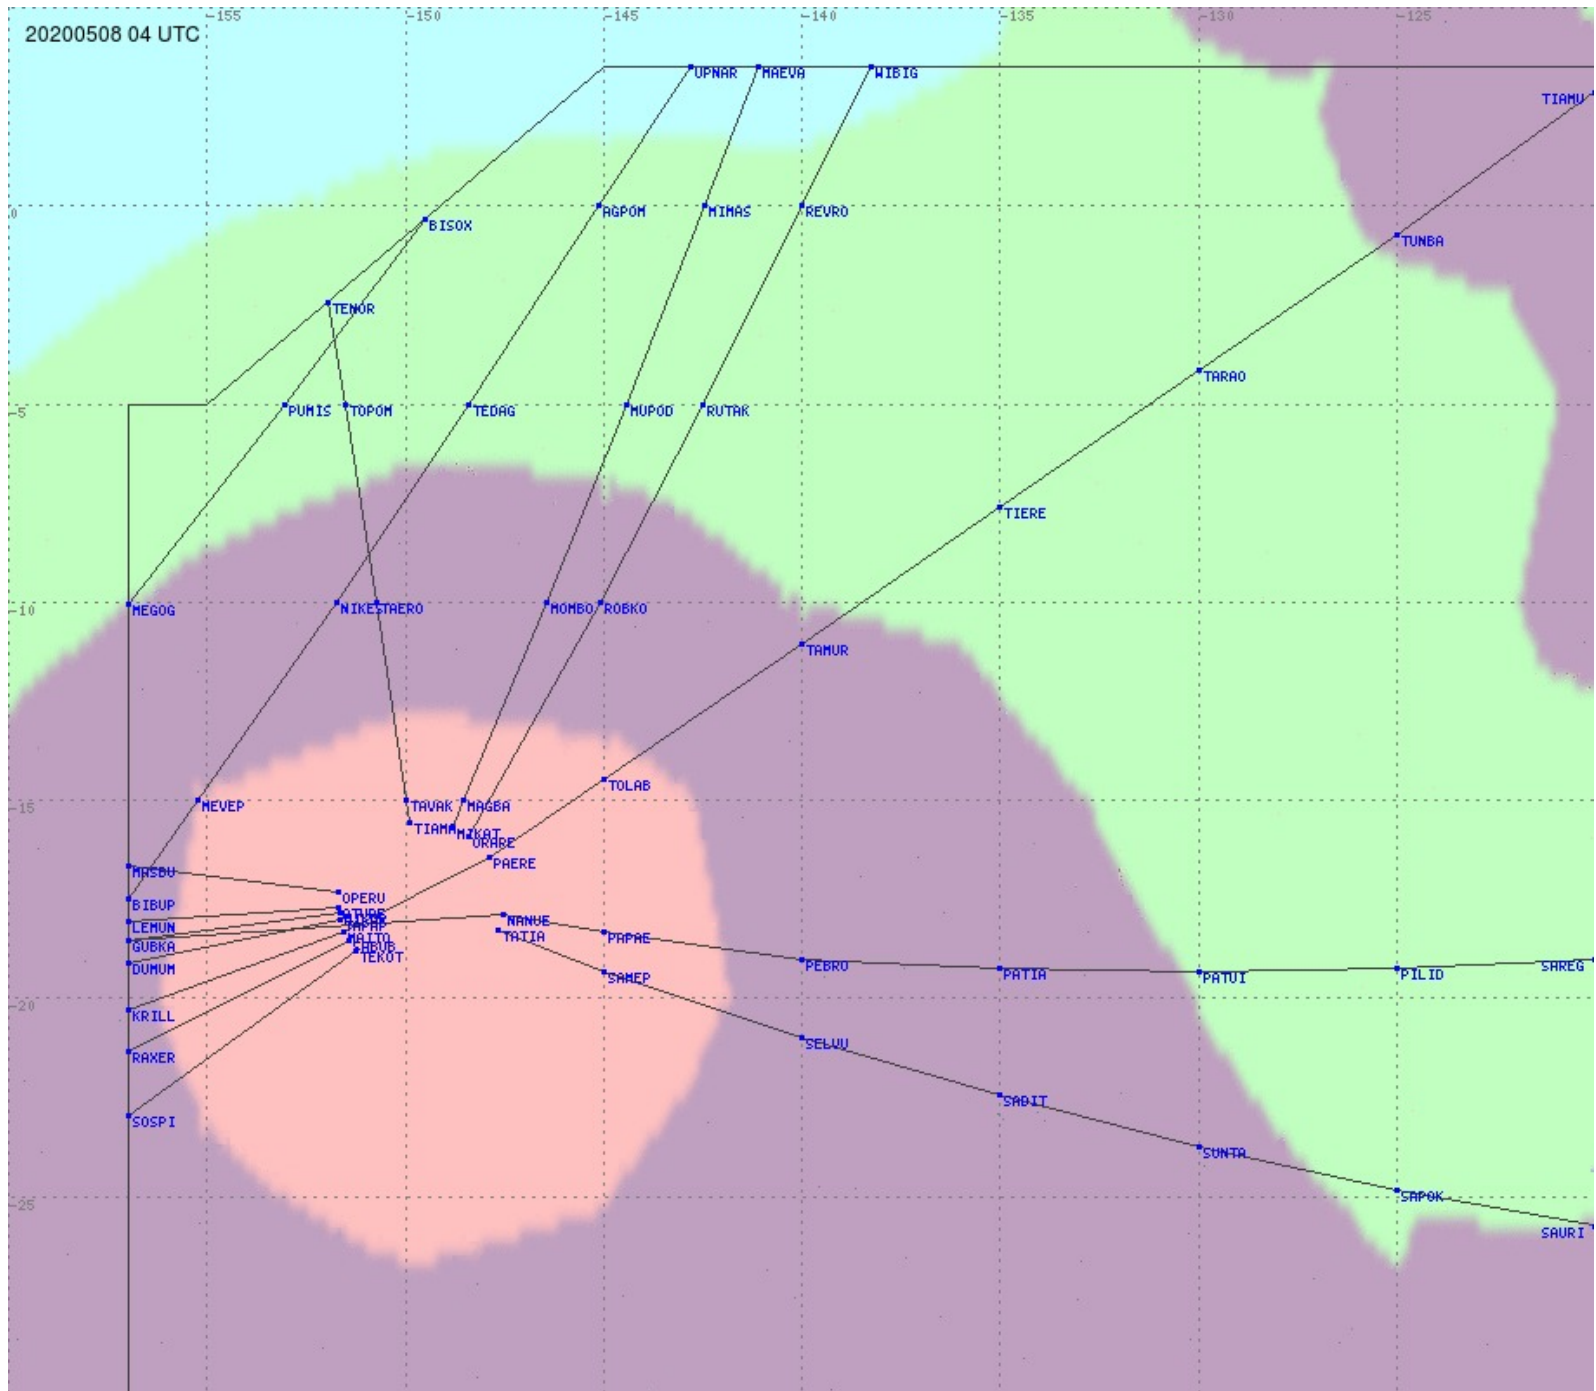

Tahiti FIR - HF Propag - 20200508

2.8 MHz
3.5 MHz
5.6 MHz
8.9 MHz
13.3 MHz
17.9 MHz
None