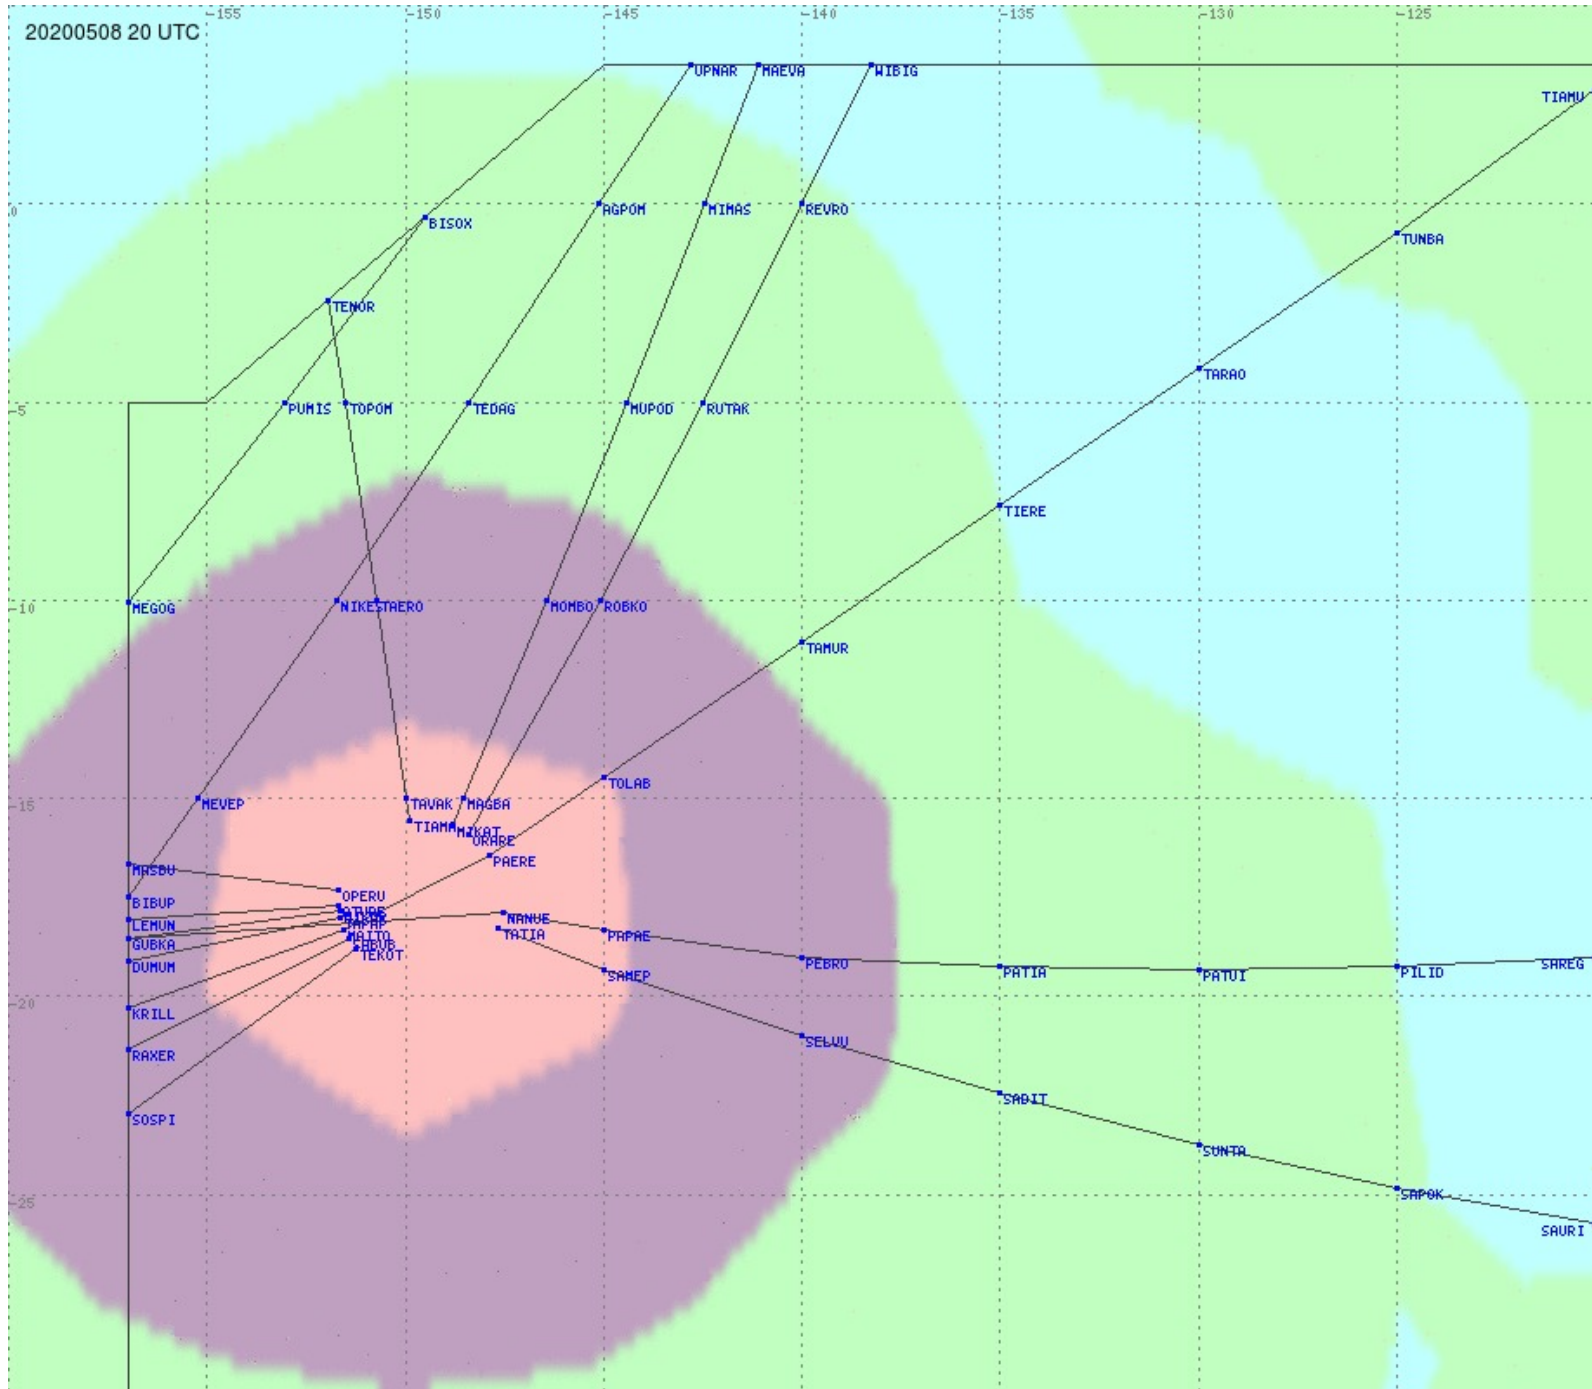

Tahiti FIR - HF Propag - 20200508

2.8 MHz 3.5 MHz 5.6 MHz 8.9 MHz 13.3 MHz 17.9 MHz None