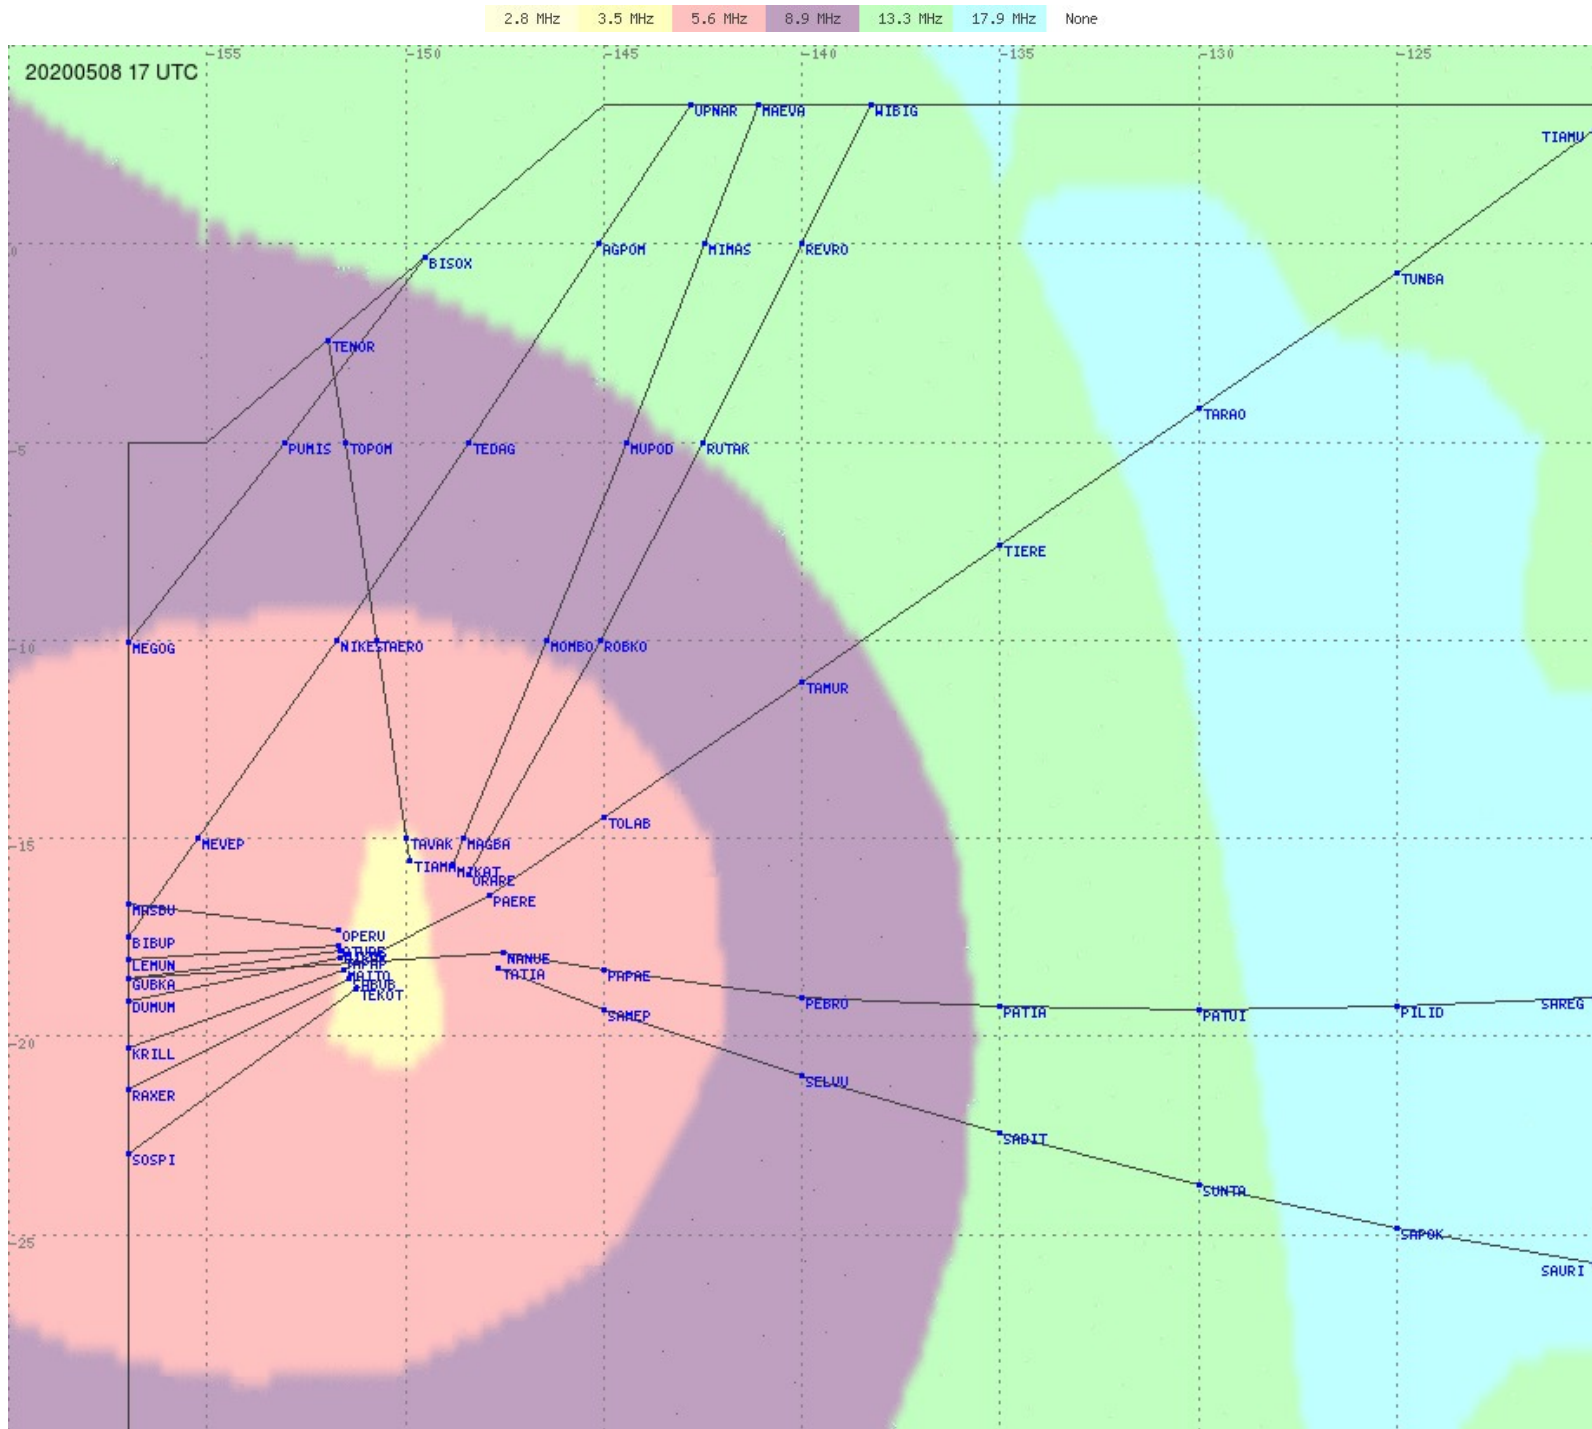

Tahiti FIR - HF Propag - 20200508