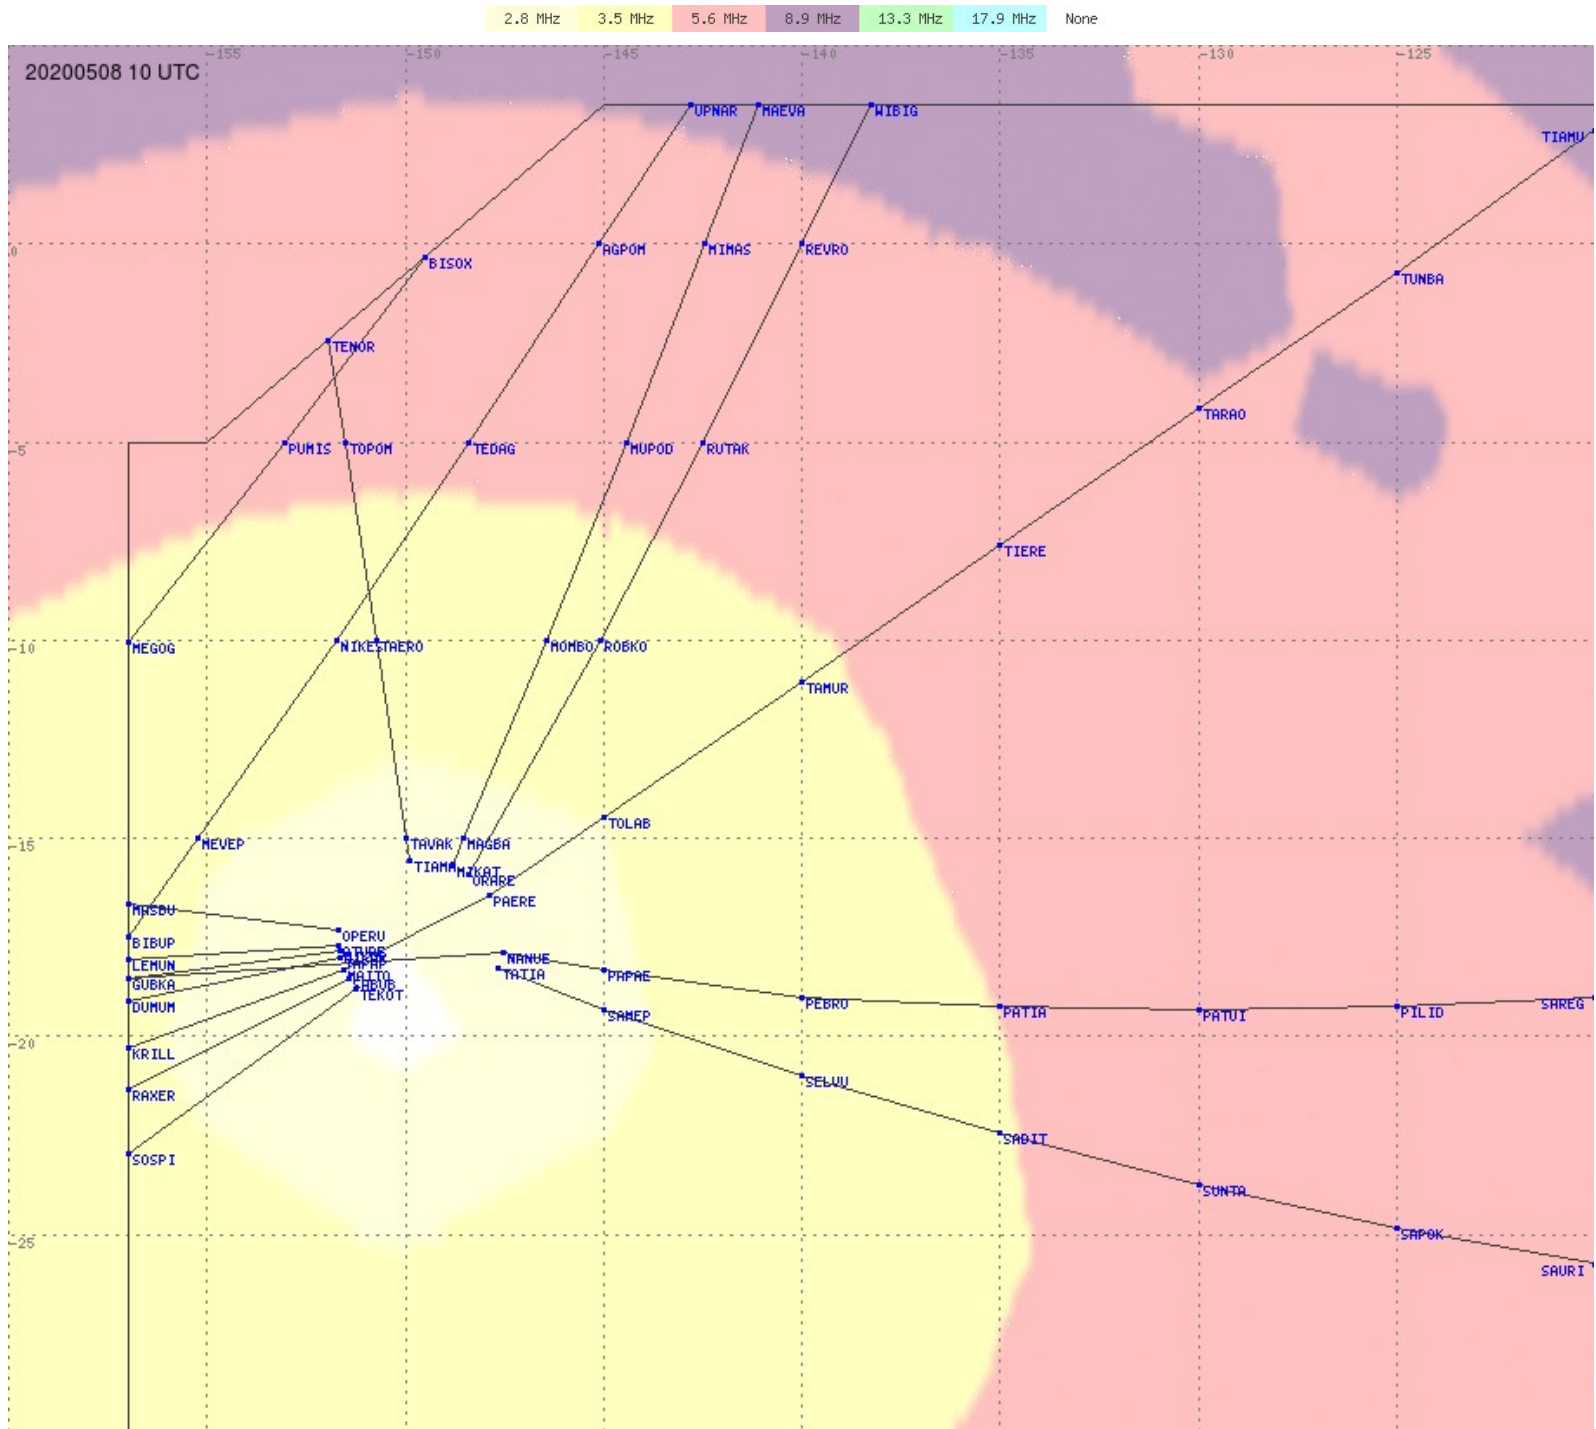

Tahiti FIR - HF Propag - 20200508