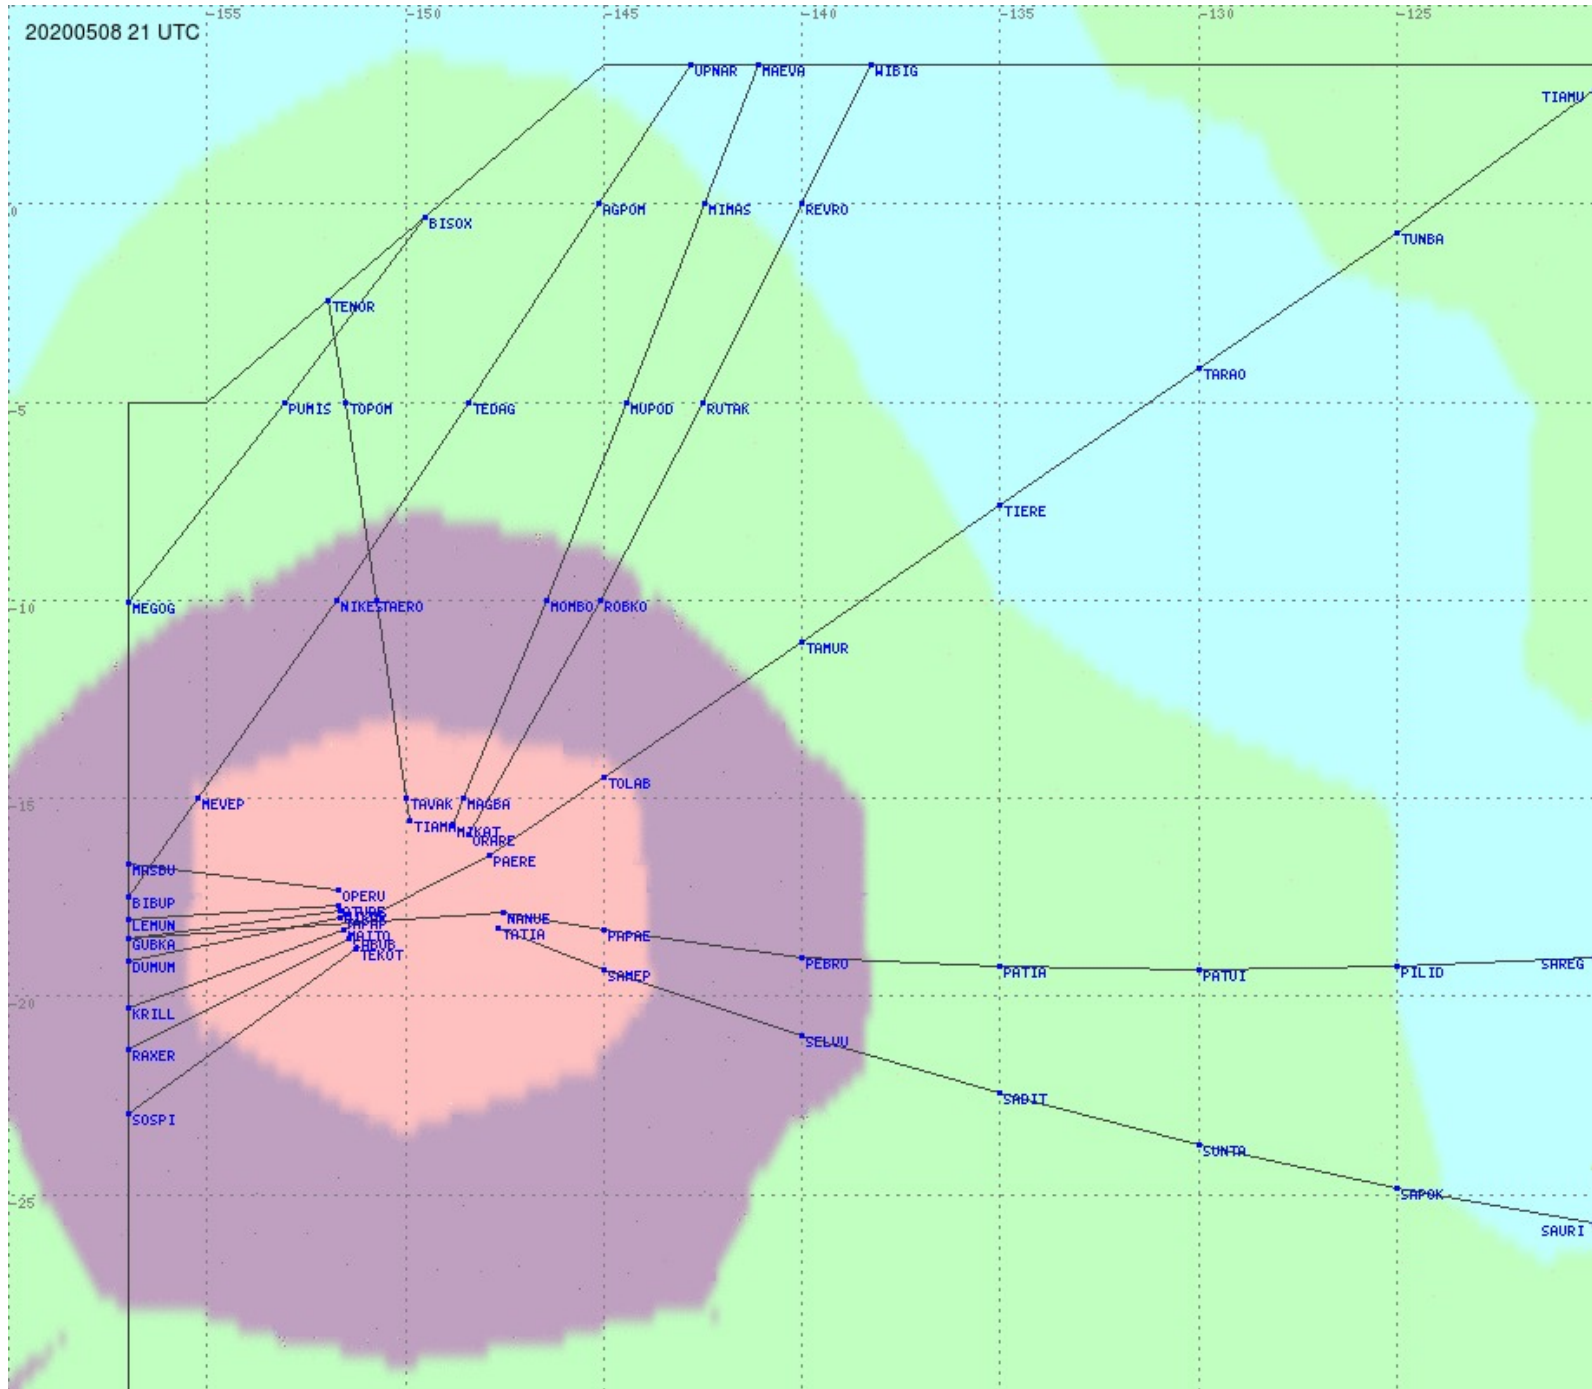

Tahiti FIR - HF Propag - 20200508

2.8 MHz 3.5 MHz 5.6 MHz 8.9 MHz 13.3 MHz 17.9 MHz None