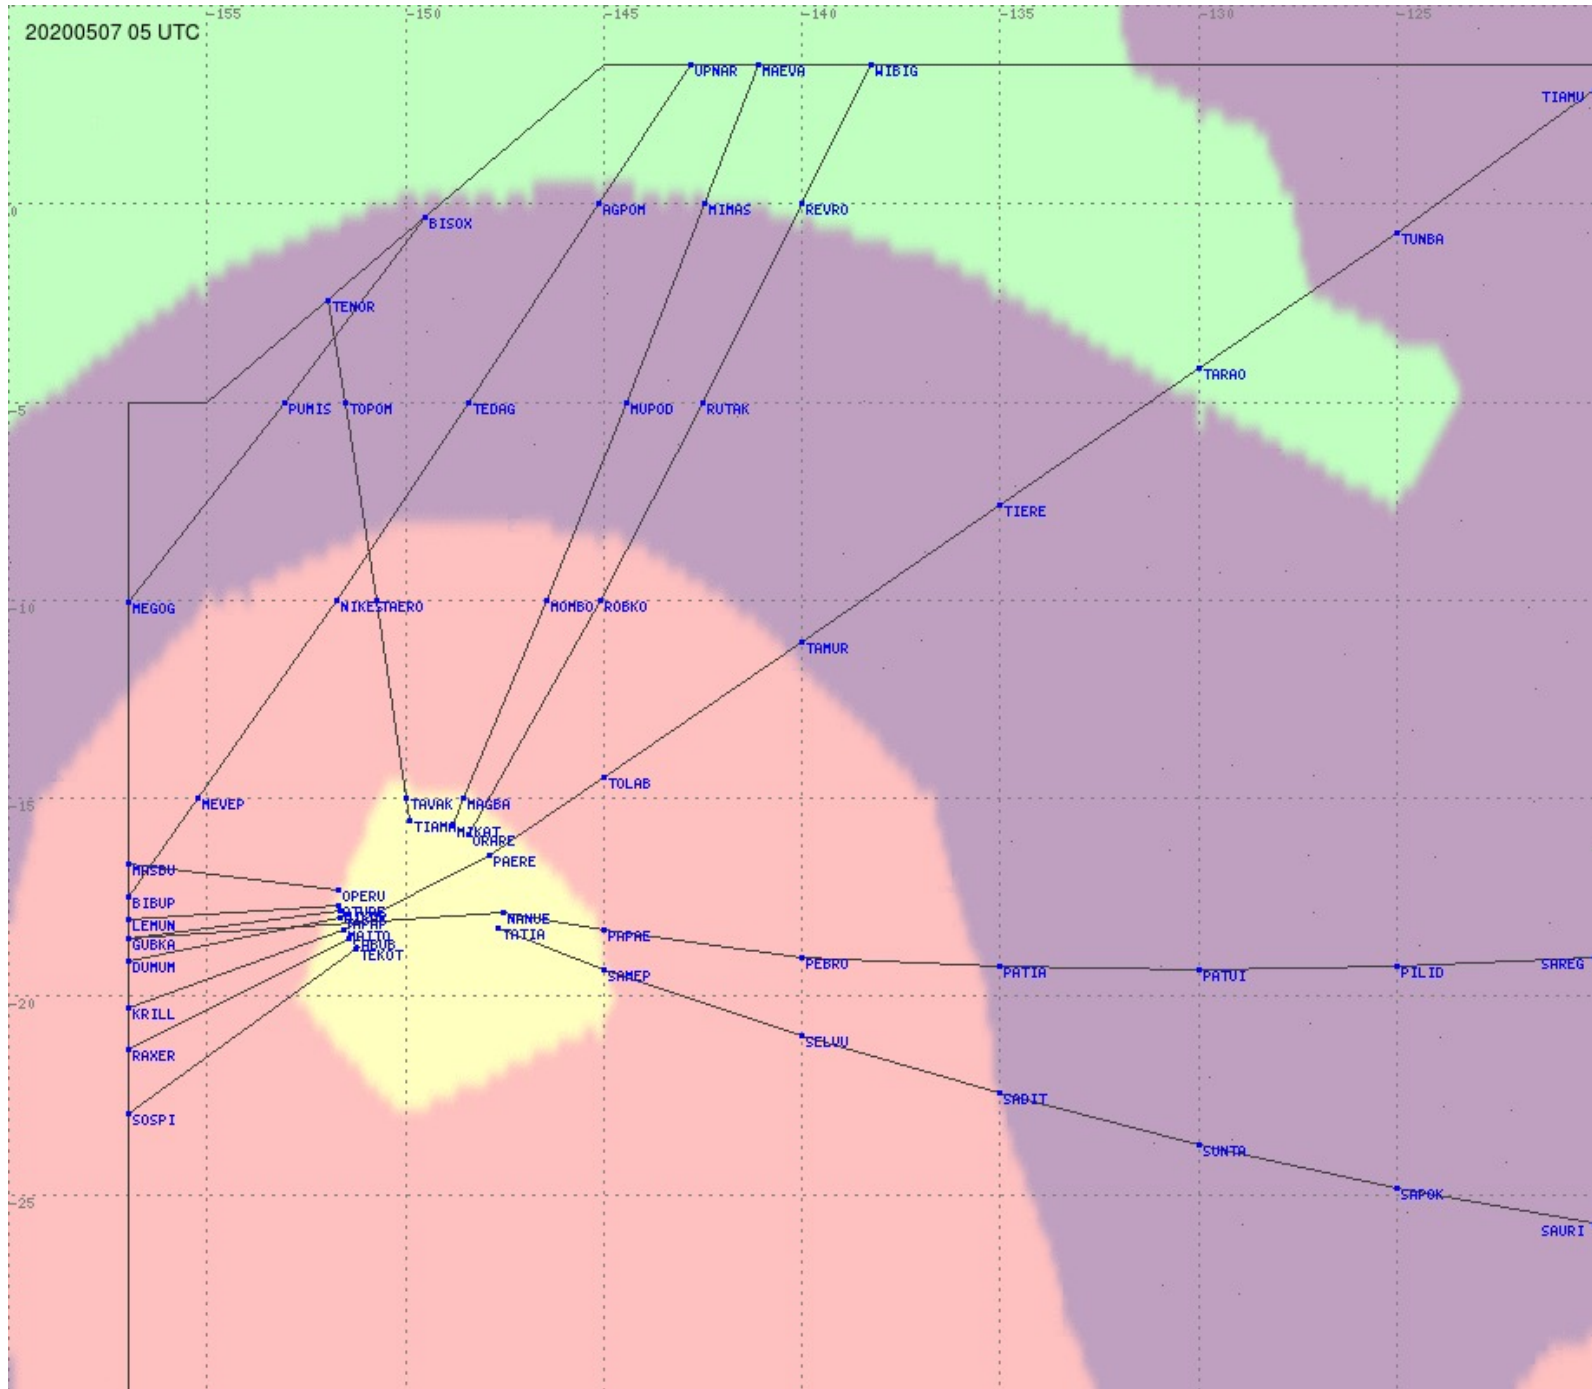

Tahiti FIR - HF Propag - 20200507

2.8 MHz 3.5 MHz 5.6 MHz 8.9 MHz 13.3 MHz 17.9 MHz None

Tahiti FIR - HF Propag - 20200507

2.8 MHz 3.5 MHz 5.6 MHz 8.9 MHz 13.3 MHz 17.9 MHz None

Tahiti FIR - HF Propag - 20200507

2.8 MHz 3.5 MHz 5.6 MHz 8.9 MHz 13.3 MHz 17.9 MHz None

Tahiti FIR - HF Propag - 20200507

2.8 MHz 3.5 MHz 5.6 MHz 8.9 MHz 13.3 MHz 17.9 MHz None

Tahiti FIR - HF Propag - 20200507

2.8 MHz 3.5 MHz 5.6 MHz 8.9 MHz 13.3 MHz 17.9 MHz None

Tahiti FIR - HF Propag - 20200507

2.8 MHz 3.5 MHz 5.6 MHz 8.9 MHz 13.3 MHz 17.9 MHz None

Tahiti FIR - HF Propag - 20200507

Tahiti FIR - HF Propag - 20200507

Tahiti FIR - HF Propag - 20200507

2.8 MHz 3.5 MHz 5.6 MHz 8.9 MHz 13.3 MHz 17.9 MHz None