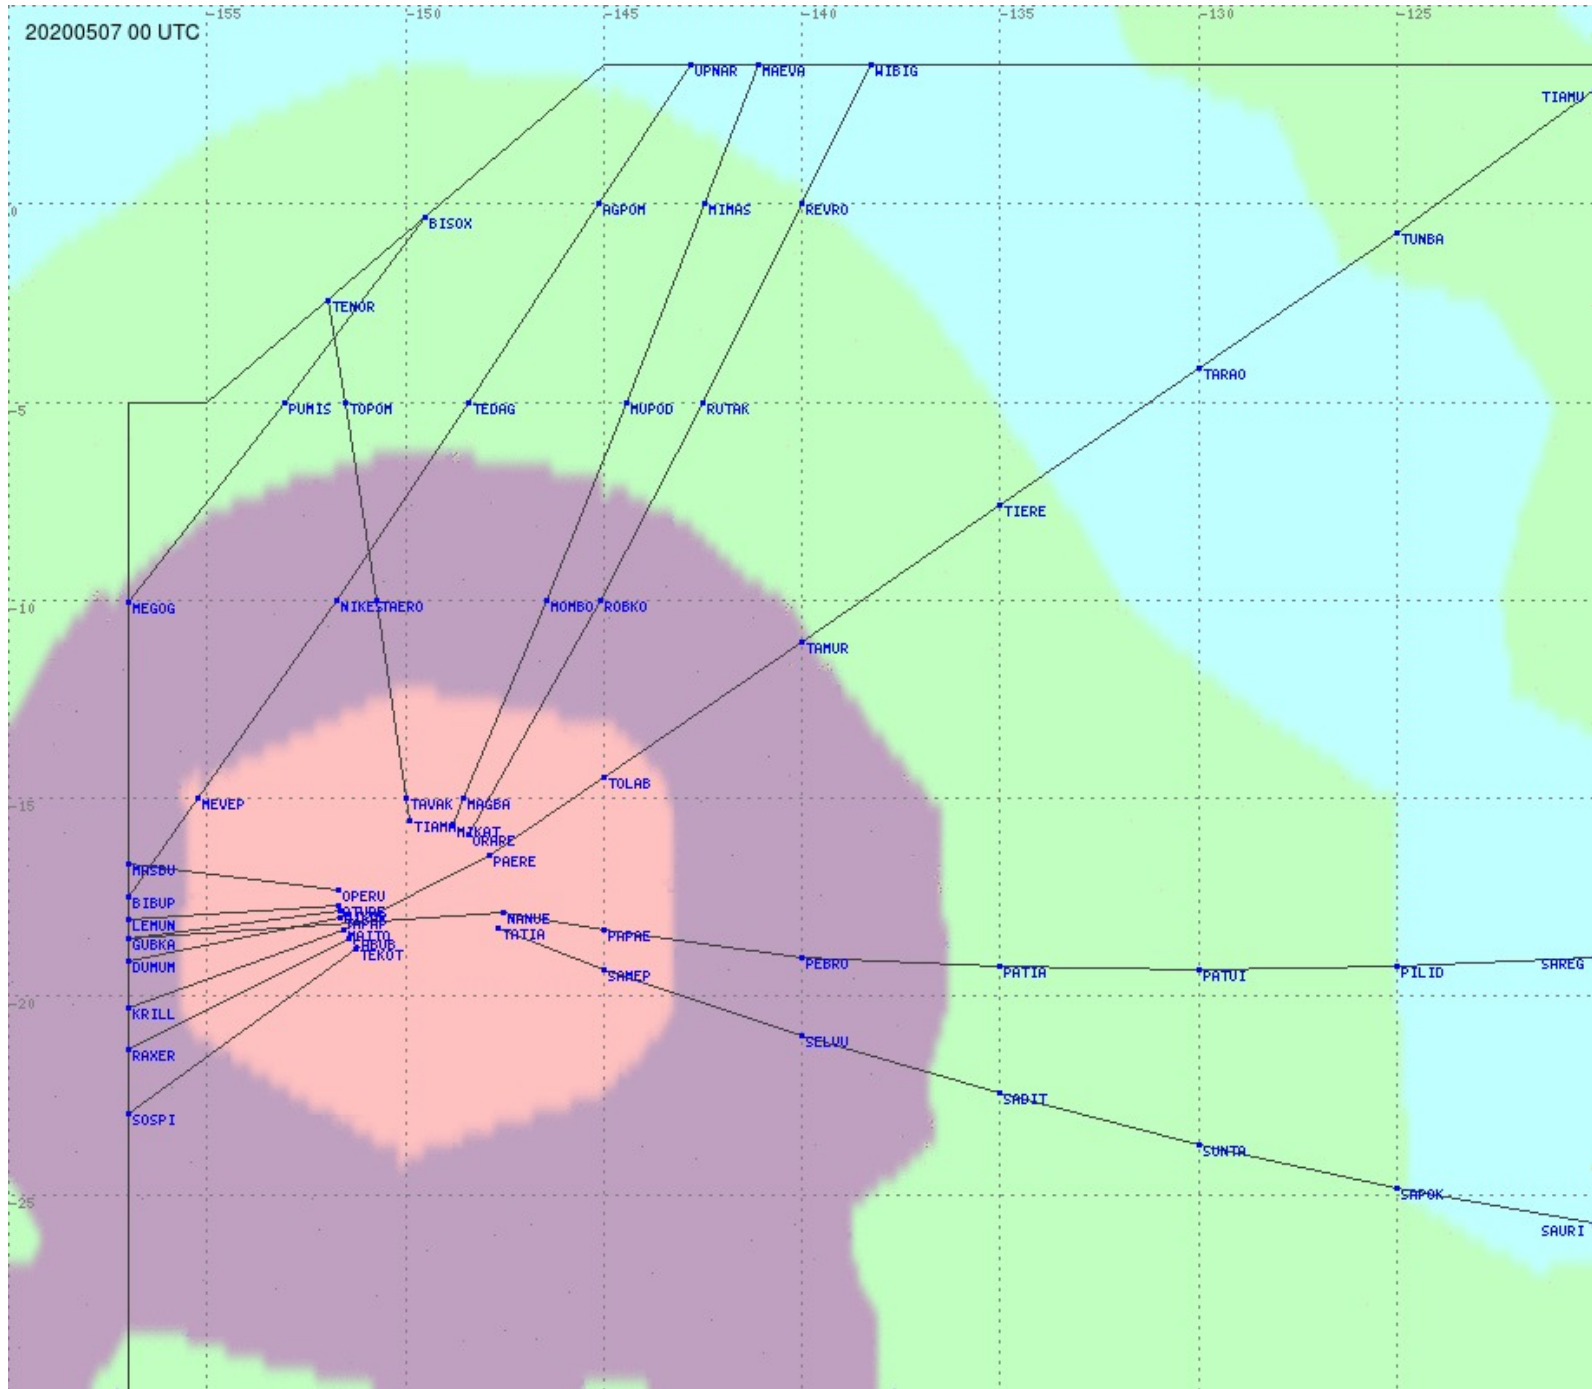

Tahiti FIR - HF Propag - 20200507

2.8 MHz 3.5 MHz 5.6 MHz 8.9 MHz 13.3 MHz 17.9 MHz None

Tahiti FIR - HF Propag - 20200507

2.8 MHz 3.5 MHz 5.6 MHz 8.9 MHz 13.3 MHz 17.9 MHz None

Tahiti FIR - HF Propag - 20200507

2.8 MHz 3.5 MHz 5.6 MHz 8.9 MHz 13.3 MHz 17.9 MHz None

Tahiti FIR - HF Propag - 20200507

2.8 MHz 3.5 MHz 5.6 MHz 8.9 MHz 13.3 MHz 17.9 MHz None

Tahiti FIR - HF Propag - 20200507

2.8 MHz 3.5 MHz 5.6 MHz 8.9 MHz 13.3 MHz 17.9 MHz None