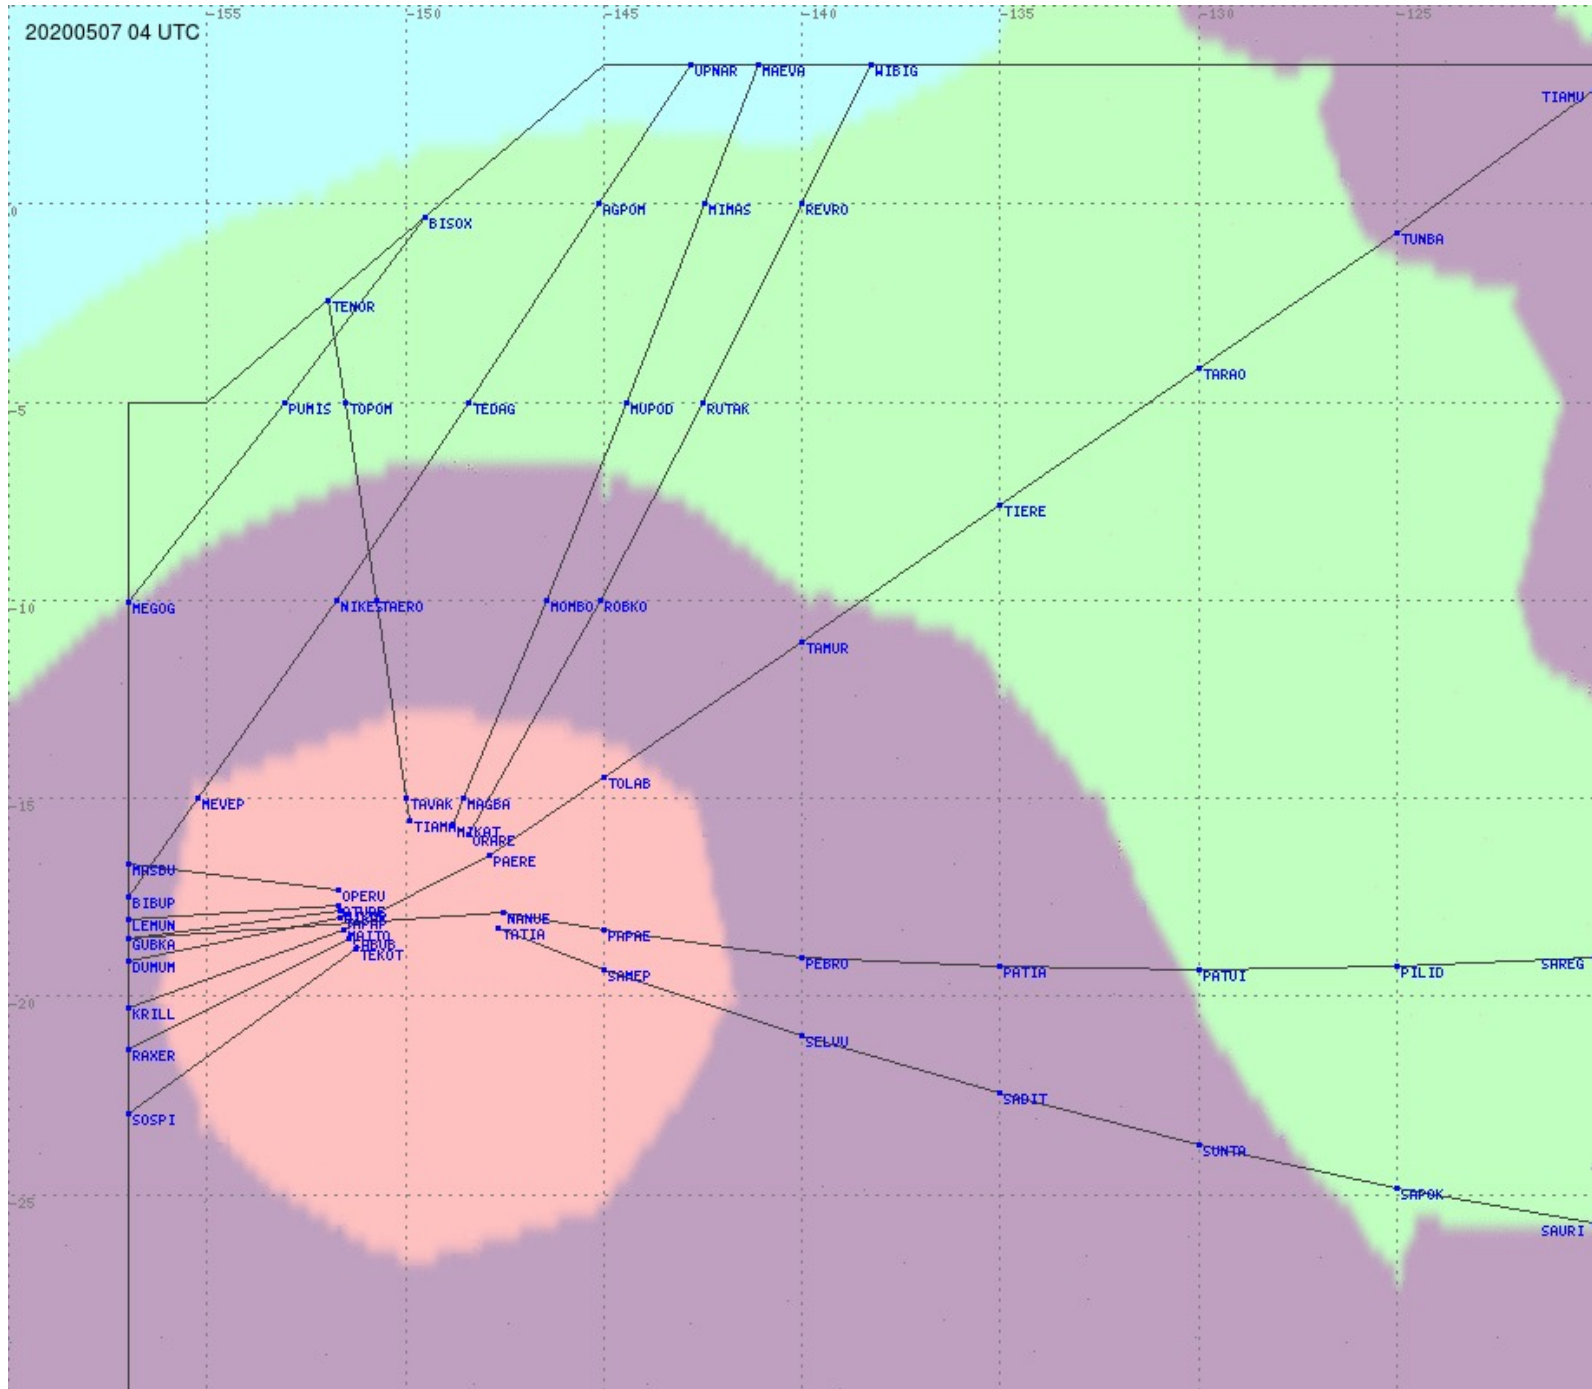

Tahiti FIR - HF Propag - 20200507

2.8 MHz 3.5 MHz 5.6 MHz 8.9 MHz 13.3 MHz 17.9 MHz None

Tahiti FIR - HF Propag - 20200507

2.8 MHz 3.5 MHz 5.6 MHz 8.9 MHz 13.3 MHz 17.9 MHz None

Tahiti FIR - HF Propag - 20200507

2.8 MHz 3.5 MHz 5.6 MHz 8.9 MHz 13.3 MHz 17.9 MHz None

Tahiti FIR - HF Propag - 20200507

2.8 MHz 3.5 MHz 5.6 MHz 8.9 MHz 13.3 MHz 17.9 MHz None

Tahiti FIR - HF Propag - 20200507

2.8 MHz 3.5 MHz 5.6 MHz 8.9 MHz 13.3 MHz 17.9 MHz None

Tahiti FIR - HF Propag - 20200507

2.8 MHz 3.5 MHz 5.6 MHz 8.9 MHz 13.3 MHz 17.9 MHz None

Tahiti FIR - HF Propag - 20200507

Tahiti FIR - HF Propag - 20200507

Tahiti FIR - HF Propag - 20200507

2.8 MHz 3.5 MHz 5.6 MHz 8.9 MHz 13.3 MHz 17.9 MHz None