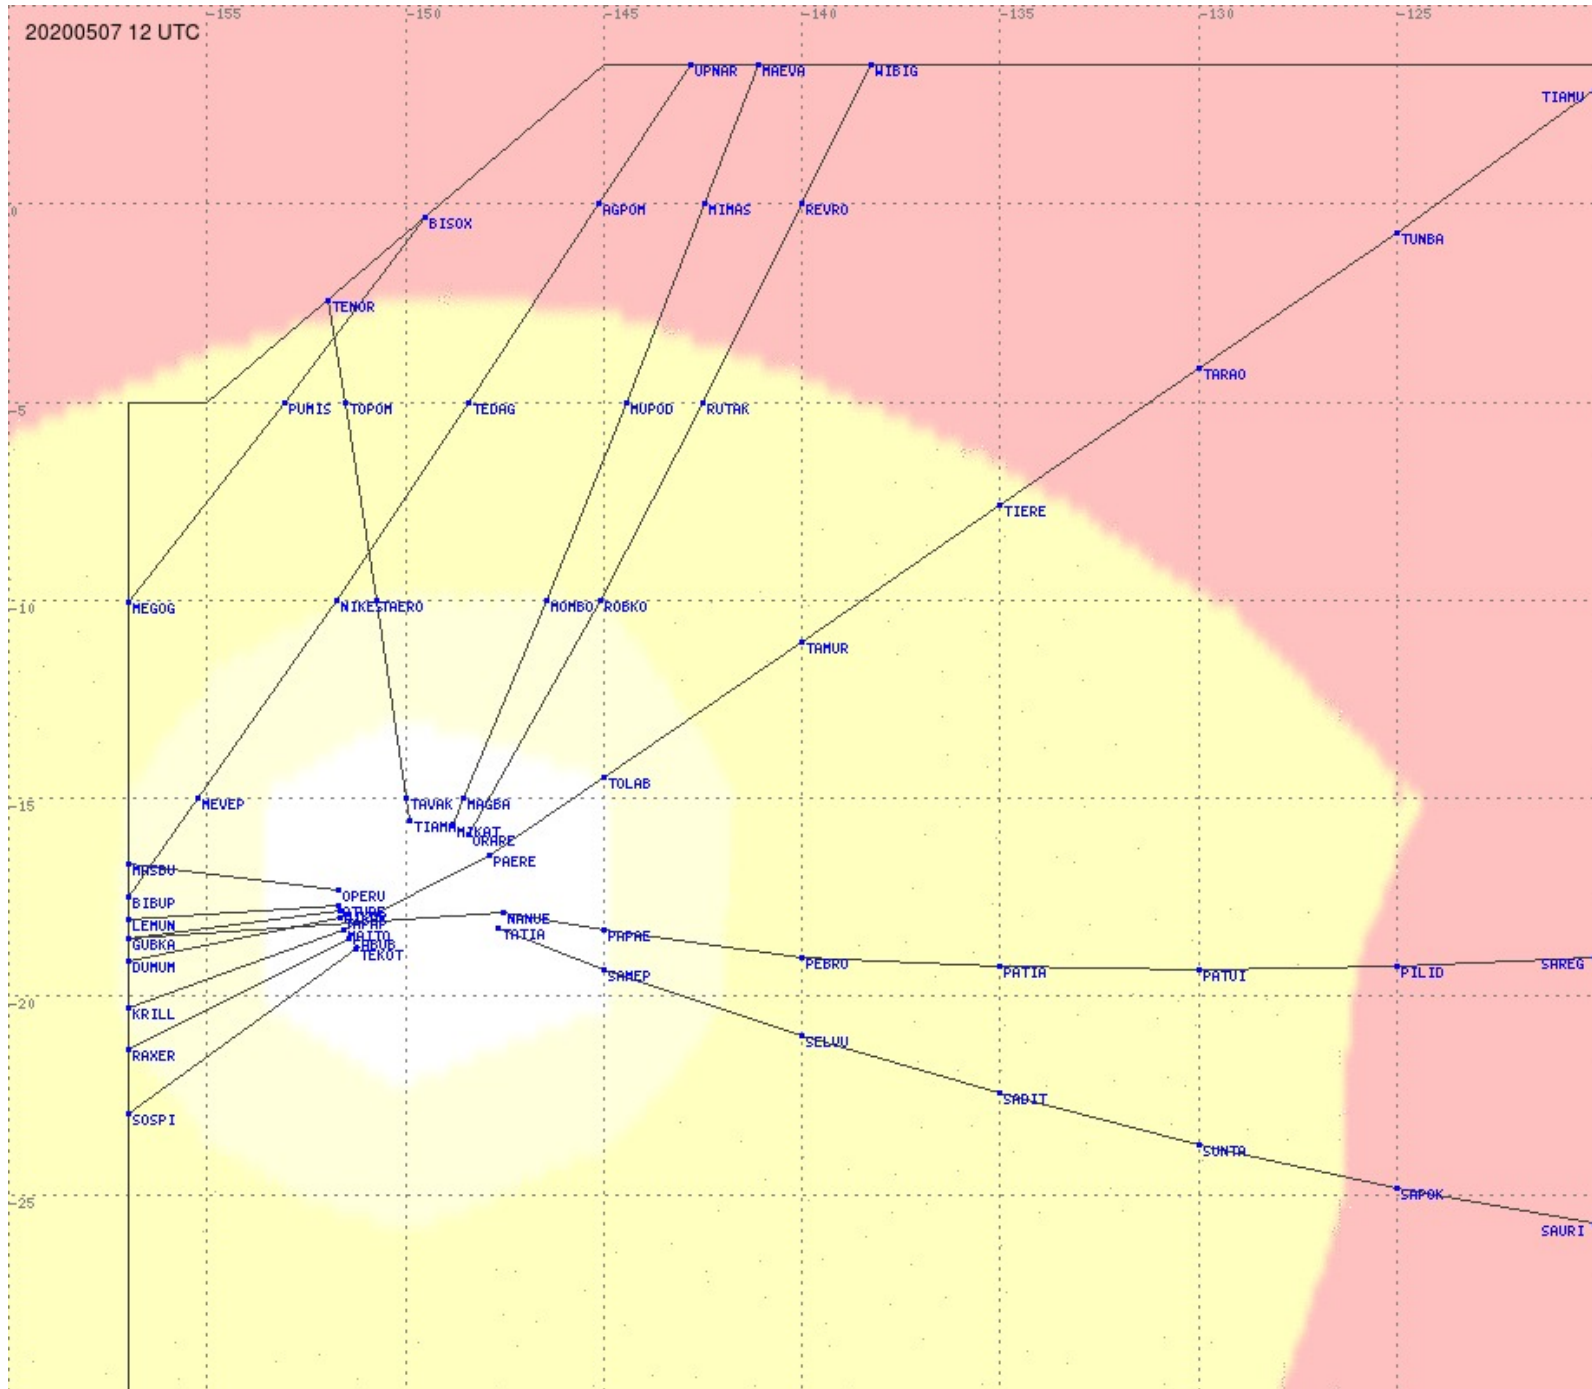

Tahiti FIR - HF Propag - 20200507

2.8 MHz 3.5 MHz 5.6 MHz 8.9 MHz 13.3 MHz 17.9 MHz None

Tahiti FIR - HF Propag - 20200507

Tahiti FIR - HF Propag - 20200507

Tahiti FIR - HF Propag - 20200507

2.8 MHz 3.5 MHz 5.6 MHz 8.9 MHz 13.3 MHz 17.9 MHz None

Tahiti FIR - HF Propag - 20200507

Tahiti FIR - HF Propag - 20200507

2.8 MHz 3.5 MHz 5.6 MHz 8.9 MHz 13.3 MHz 17.9 MHz None

Tahiti FIR - HF Propag - 20200507

2.8 MHz 3.5 MHz 5.6 MHz 8.9 MHz 13.3 MHz 17.9 MHz None