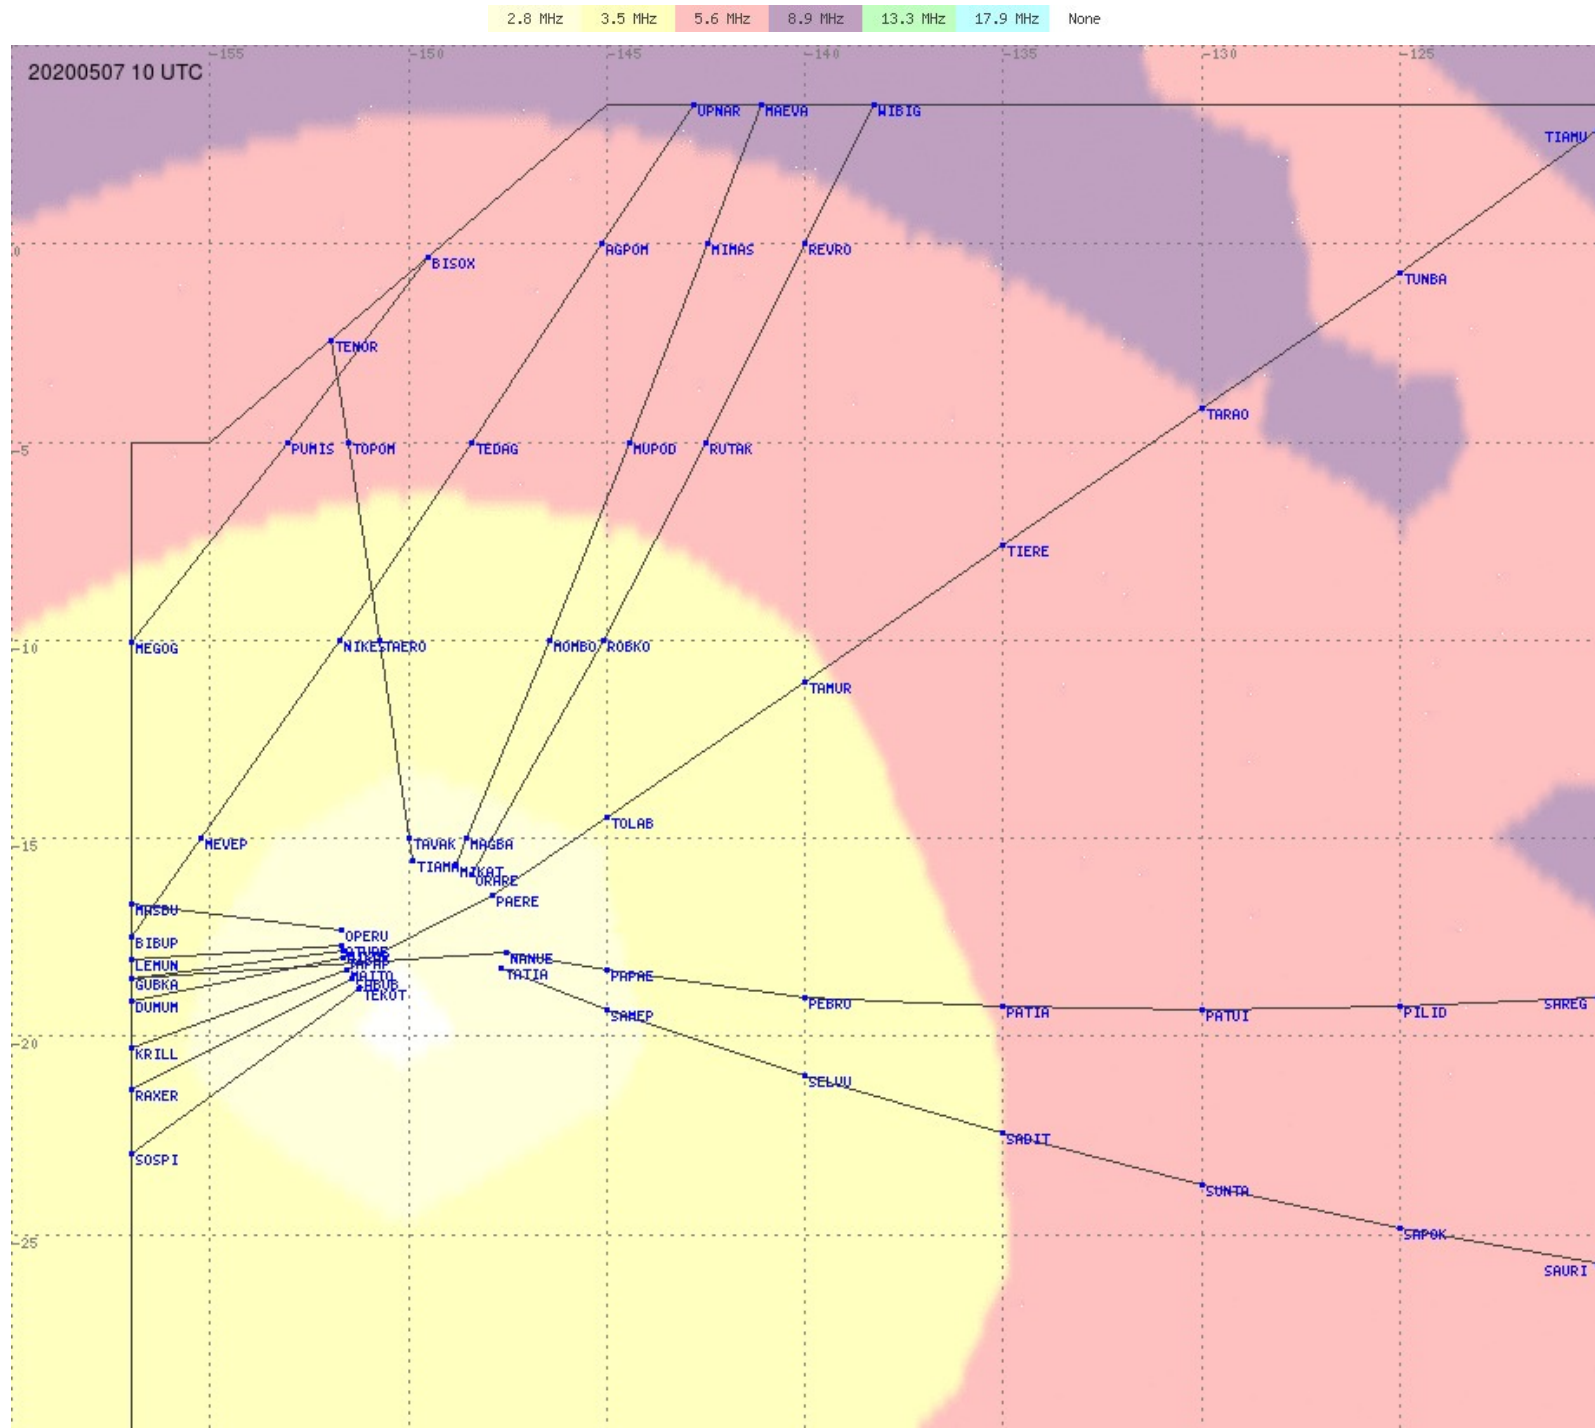

2.8 MHz 3.5 MHz 5.6 MHz 8.9 MHz 13.3 MHz 17.9 MHz None

Tahiti FIR - HF Propag - 20200507

2.8 MHz 3.5 MHz 5.6 MHz 8.9 MHz 13.3 MHz 17.9 MHz None

Tahiti FIR - HF Propag - 20200507

2.8 MHz 3.5 MHz 5.6 MHz 8.9 MHz 13.3 MHz 17.9 MHz None

Tahiti FIR - HF Propag - 20200507

2.8 MHz 3.5 MHz 5.6 MHz 8.9 MHz 13.3 MHz 17.9 MHz None

Tahiti FIR - HF Propag - 20200507

Tahiti FIR - HF Propag - 20200507

Tahiti FIR - HF Propag - 20200507

2.8 MHz 3.5 MHz 5.6 MHz 8.9 MHz 13.3 MHz 17.9 MHz None