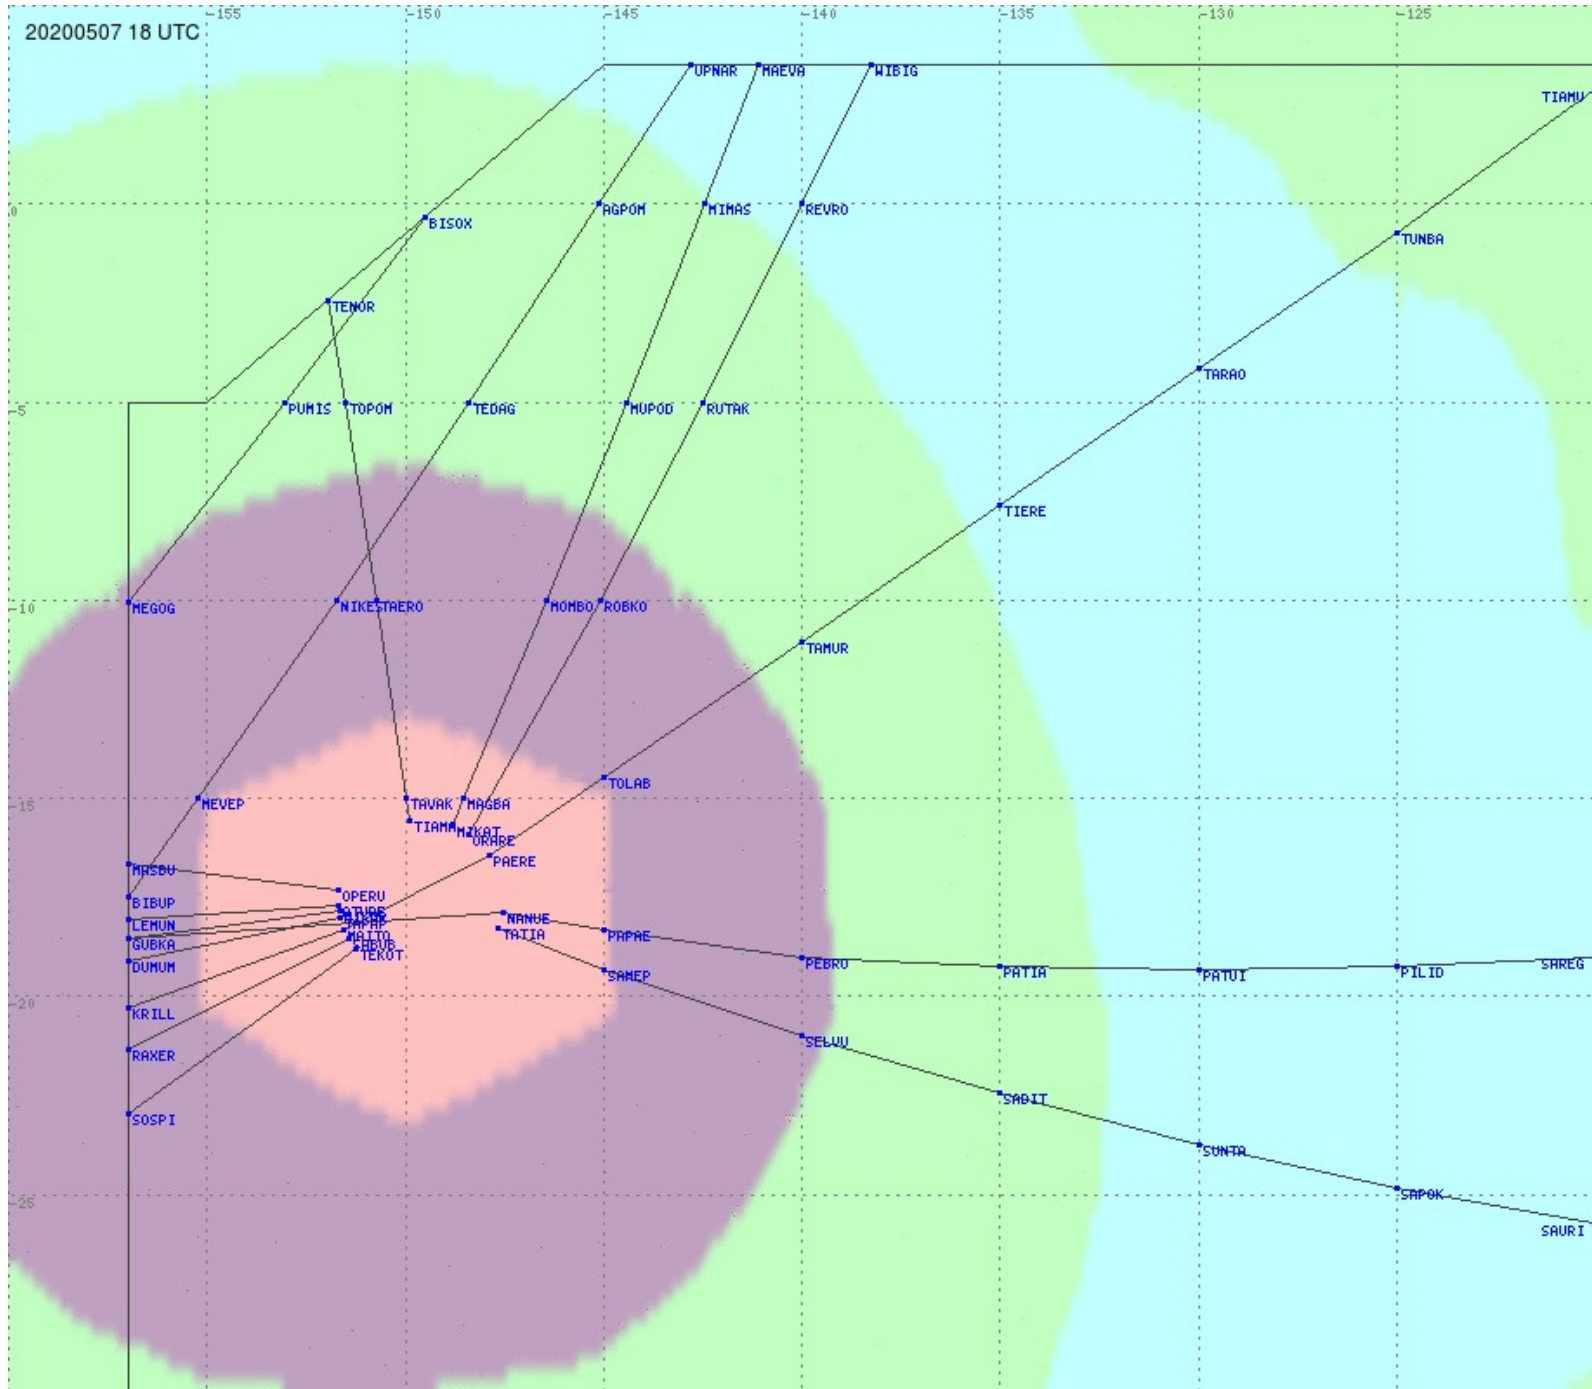

Tahiti FIR - HF Propag - 20200507

Tahiti FIR - HF Propag - 20200507

2.8 MHz 3.5 MHz 5.6 MHz 8.9 MHz 13.3 MHz 17.9 MHz None

Tahiti FIR - HF Propag - 20200507

2.8 MHz 3.5 MHz 5.6 MHz 8.9 MHz 13.3 MHz 17.9 MHz None

Tahiti FIR - HF Propag - 20200507

2.8 MHz
3.5 MHz
5.6 MHz
8.9 MHz
13.3 MHz
17.9 MHz
None

Tahiti FIR - HF Propag - 20200507

Tahiti FIR - HF Propag - 20200507

2.8 MHz 3.5 MHz 5.6 MHz 8.9 MHz 13.3 MHz 17.9 MHz None

Tahiti FIR - HF Propag - 20200507

2.8 MHz 3.5 MHz 5.6 MHz 8.9 MHz 13.3 MHz 17.9 MHz None

Tahiti FIR - HF Propag - 20200507

2.8 MHz 3.5 MHz 5.6 MHz 8.9 MHz 13.3 MHz 17.9 MHz None

Tahiti FIR - HF Propag - 20200507

2.8 MHz 3.5 MHz 5.6 MHz 8.9 MHz 13.3 MHz 17.9 MHz None

Tahiti FIR - HF Propag - 20200507

2.8 MHz 3.5 MHz 5.6 MHz 8.9 MHz 13.3 MHz 17.9 MHz None

Tahiti FIR - HF Propag - 20200507

2.8 MHz 3.5 MHz 5.6 MHz 8.9 MHz 13.3 MHz 17.9 MHz None