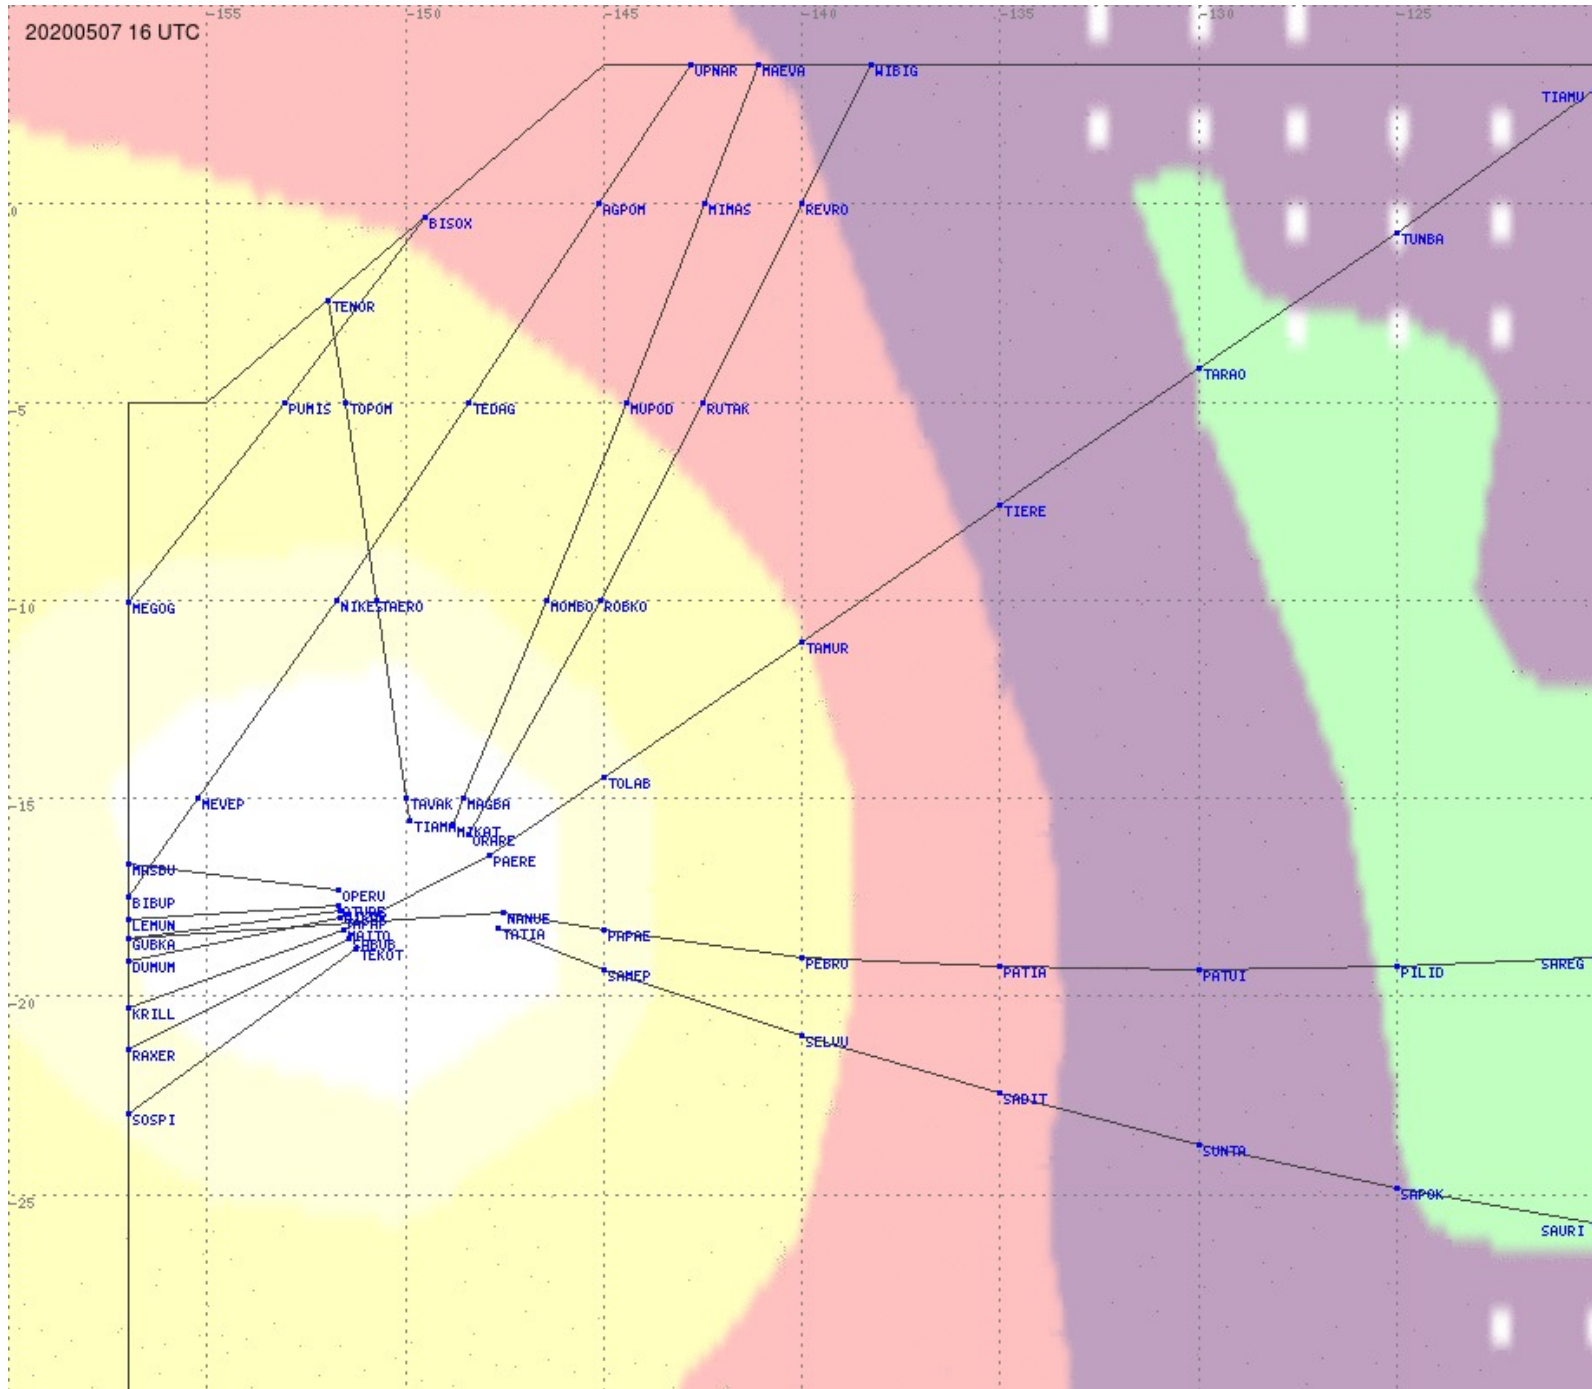

Tahiti FIR - HF Propag - 20200507

2.8 MHz 3.5 MHz 5.6 MHz 8.9 MHz 13.3 MHz 17.9 MHz None

Tahiti FIR - HF Propag - 20200507

Tahiti FIR - HF Propag - 20200507

Tahiti FIR - HF Propag - 20200507

2.8 MHz 3.5 MHz 5.6 MHz 8.9 MHz 13.3 MHz 17.9 MHz None

Tahiti FIR - HF Propag - 20200507

Tahiti FIR - HF Propag - 20200507

2.8 MHz 3.5 MHz 5.6 MHz 8.9 MHz 13.3 MHz 17.9 MHz None

Tahiti FIR - HF Propag - 20200507

2.8 MHz 3.5 MHz 5.6 MHz 8.9 MHz 13.3 MHz 17.9 MHz None

Tahiti FIR - HF Propag - 20200507

2.8 MHz
3.5 MHz
5.6 MHz
8.9 MHz
13.3 MHz
17.9 MHz
None

Tahiti FIR - HF Propag - 20200507

Tahiti FIR - HF Propag - 20200507

2.8 MHz 3.5 MHz 5.6 MHz 8.9 MHz 13.3 MHz 17.9 MHz None