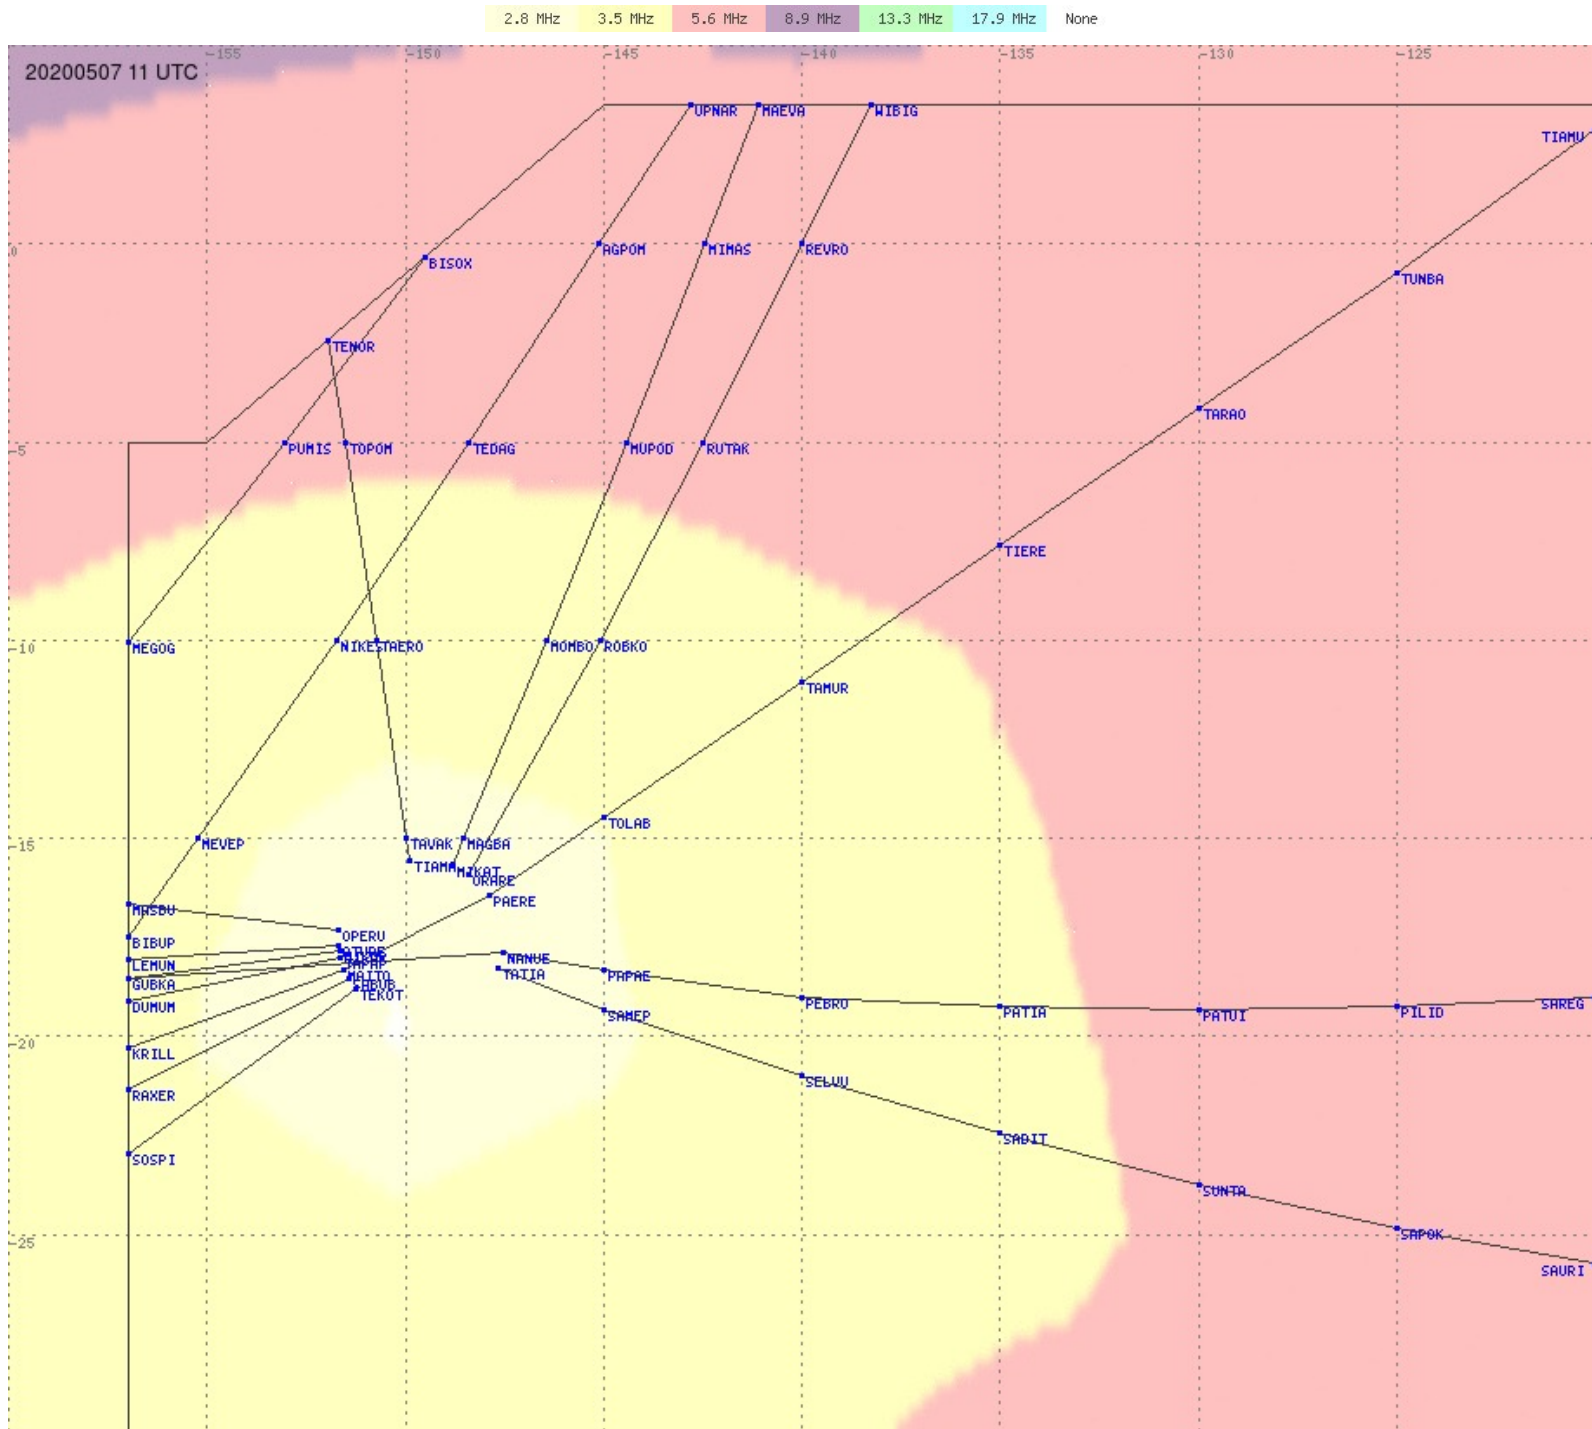

Tahiti FIR - HF Propag - 20200507

2.8 MHz 3.5 MHz 5.6 MHz 8.9 MHz 13.3 MHz 17.9 MHz None

Tahiti FIR - HF Propag - 20200507

Tahiti FIR - HF Propag - 20200507

Tahiti FIR - HF Propag - 20200507

2.8 MHz 3.5 MHz 5.6 MHz 8.9 MHz 13.3 MHz 17.9 MHz None

Tahiti FIR - HF Propag - 20200507

Tahiti FIR - HF Propag - 20200507

2.8 MHz 3.5 MHz 5.6 MHz 8.9 MHz 13.3 MHz 17.9 MHz None

Tahiti FIR - HF Propag - 20200507

2.8 MHz 3.5 MHz 5.6 MHz 8.9 MHz 13.3 MHz 17.9 MHz None