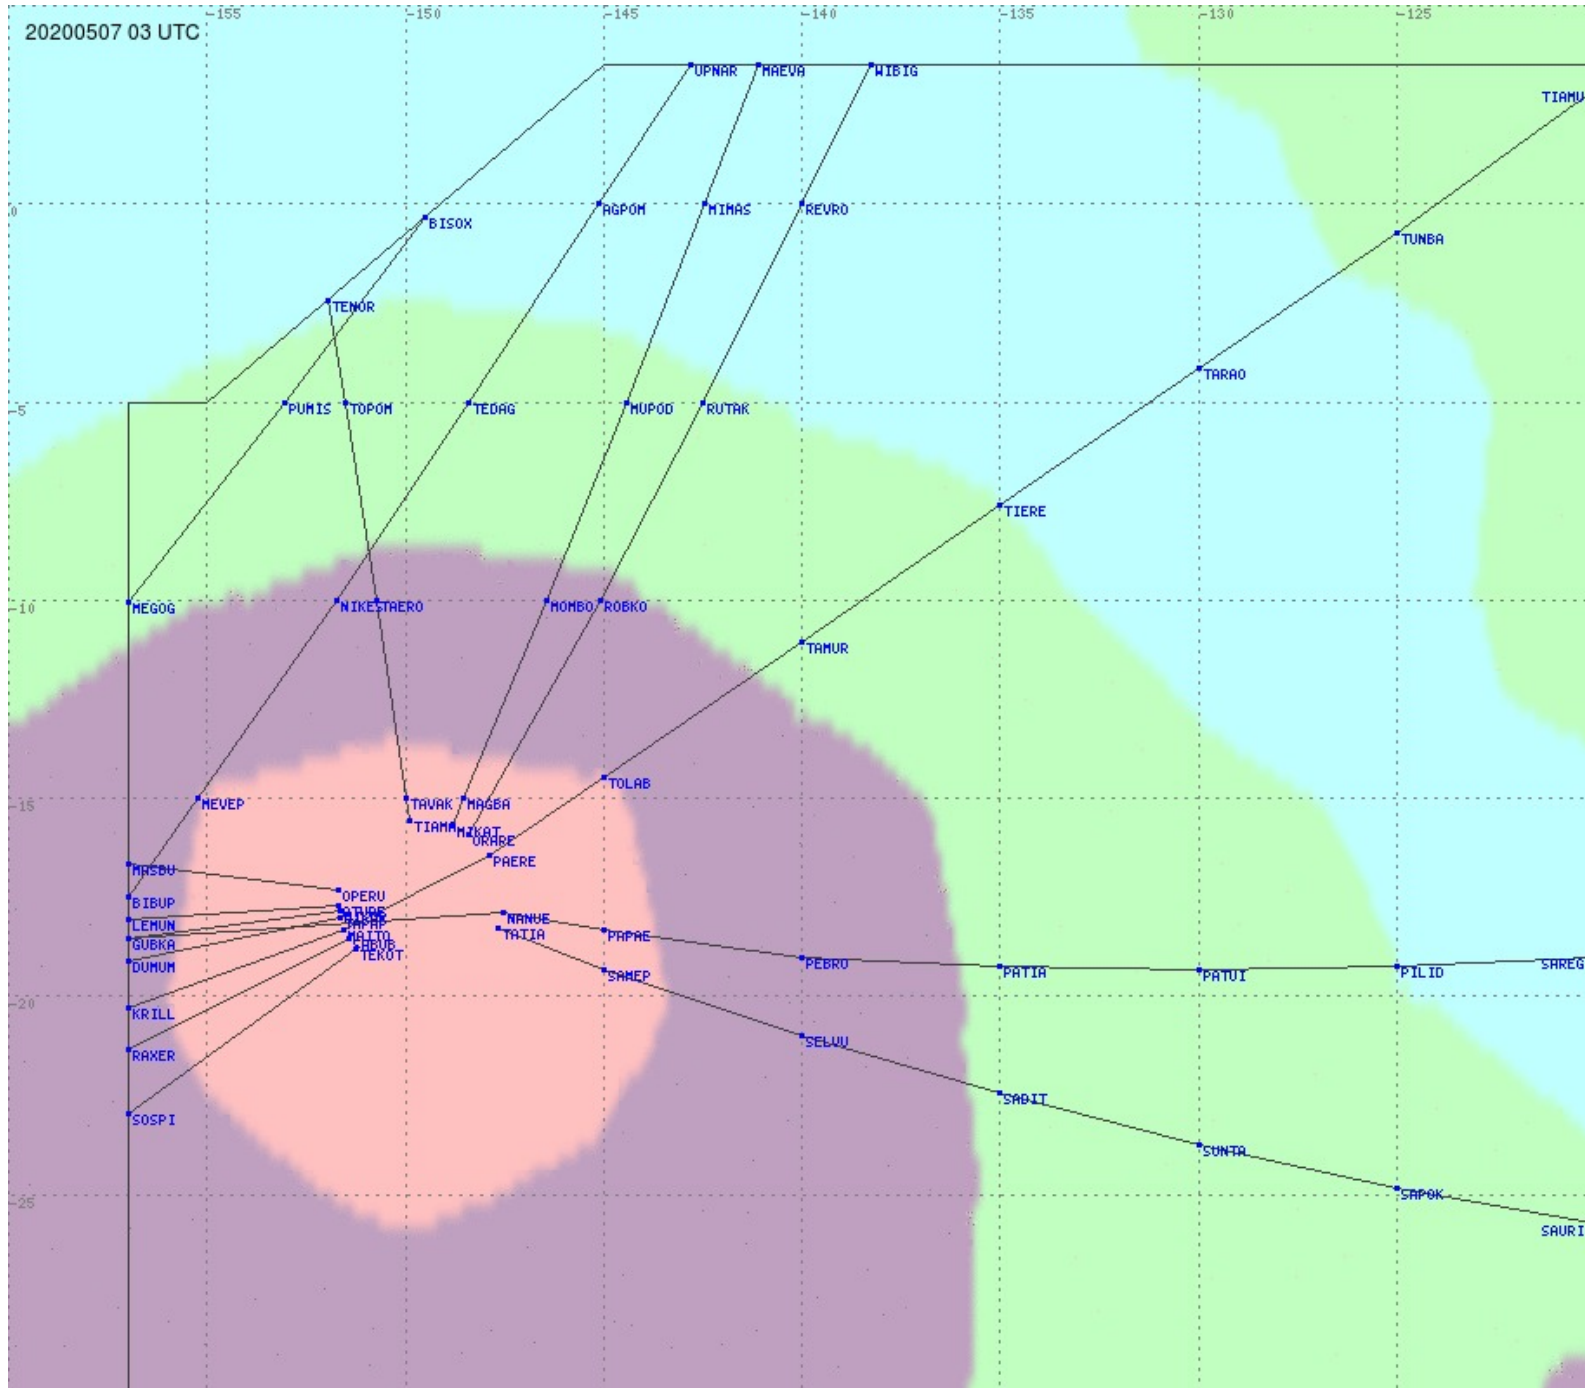

Tahiti FIR - HF Propag - 20200507

2.8 MHz 3.5 MHz 5.6 MHz 8.9 MHz 13.3 MHz 17.9 MHz None

Tahiti FIR - HF Propag - 20200507

2.8 MHz 3.5 MHz 5.6 MHz 8.9 MHz 13.3 MHz 17.9 MHz None

Tahiti FIR - HF Propag - 20200507

2.8 MHz 3.5 MHz 5.6 MHz 8.9 MHz 13.3 MHz 17.9 MHz None

Tahiti FIR - HF Propag - 20200507

2.8 MHz 3.5 MHz 5.6 MHz 8.9 MHz 13.3 MHz 17.9 MHz None

Tahiti FIR - HF Propag - 20200507

2.8 MHz 3.5 MHz 5.6 MHz 8.9 MHz 13.3 MHz 17.9 MHz None

Tahiti FIR - HF Propag - 20200507

2.8 MHz 3.5 MHz 5.6 MHz 8.9 MHz 13.3 MHz 17.9 MHz None

Tahiti FIR - HF Propag - 20200507

Tahiti FIR - HF Propag - 20200507

Tahiti FIR - HF Propag - 20200507

2.8 MHz 3.5 MHz 5.6 MHz 8.9 MHz 13.3 MHz 17.9 MHz None