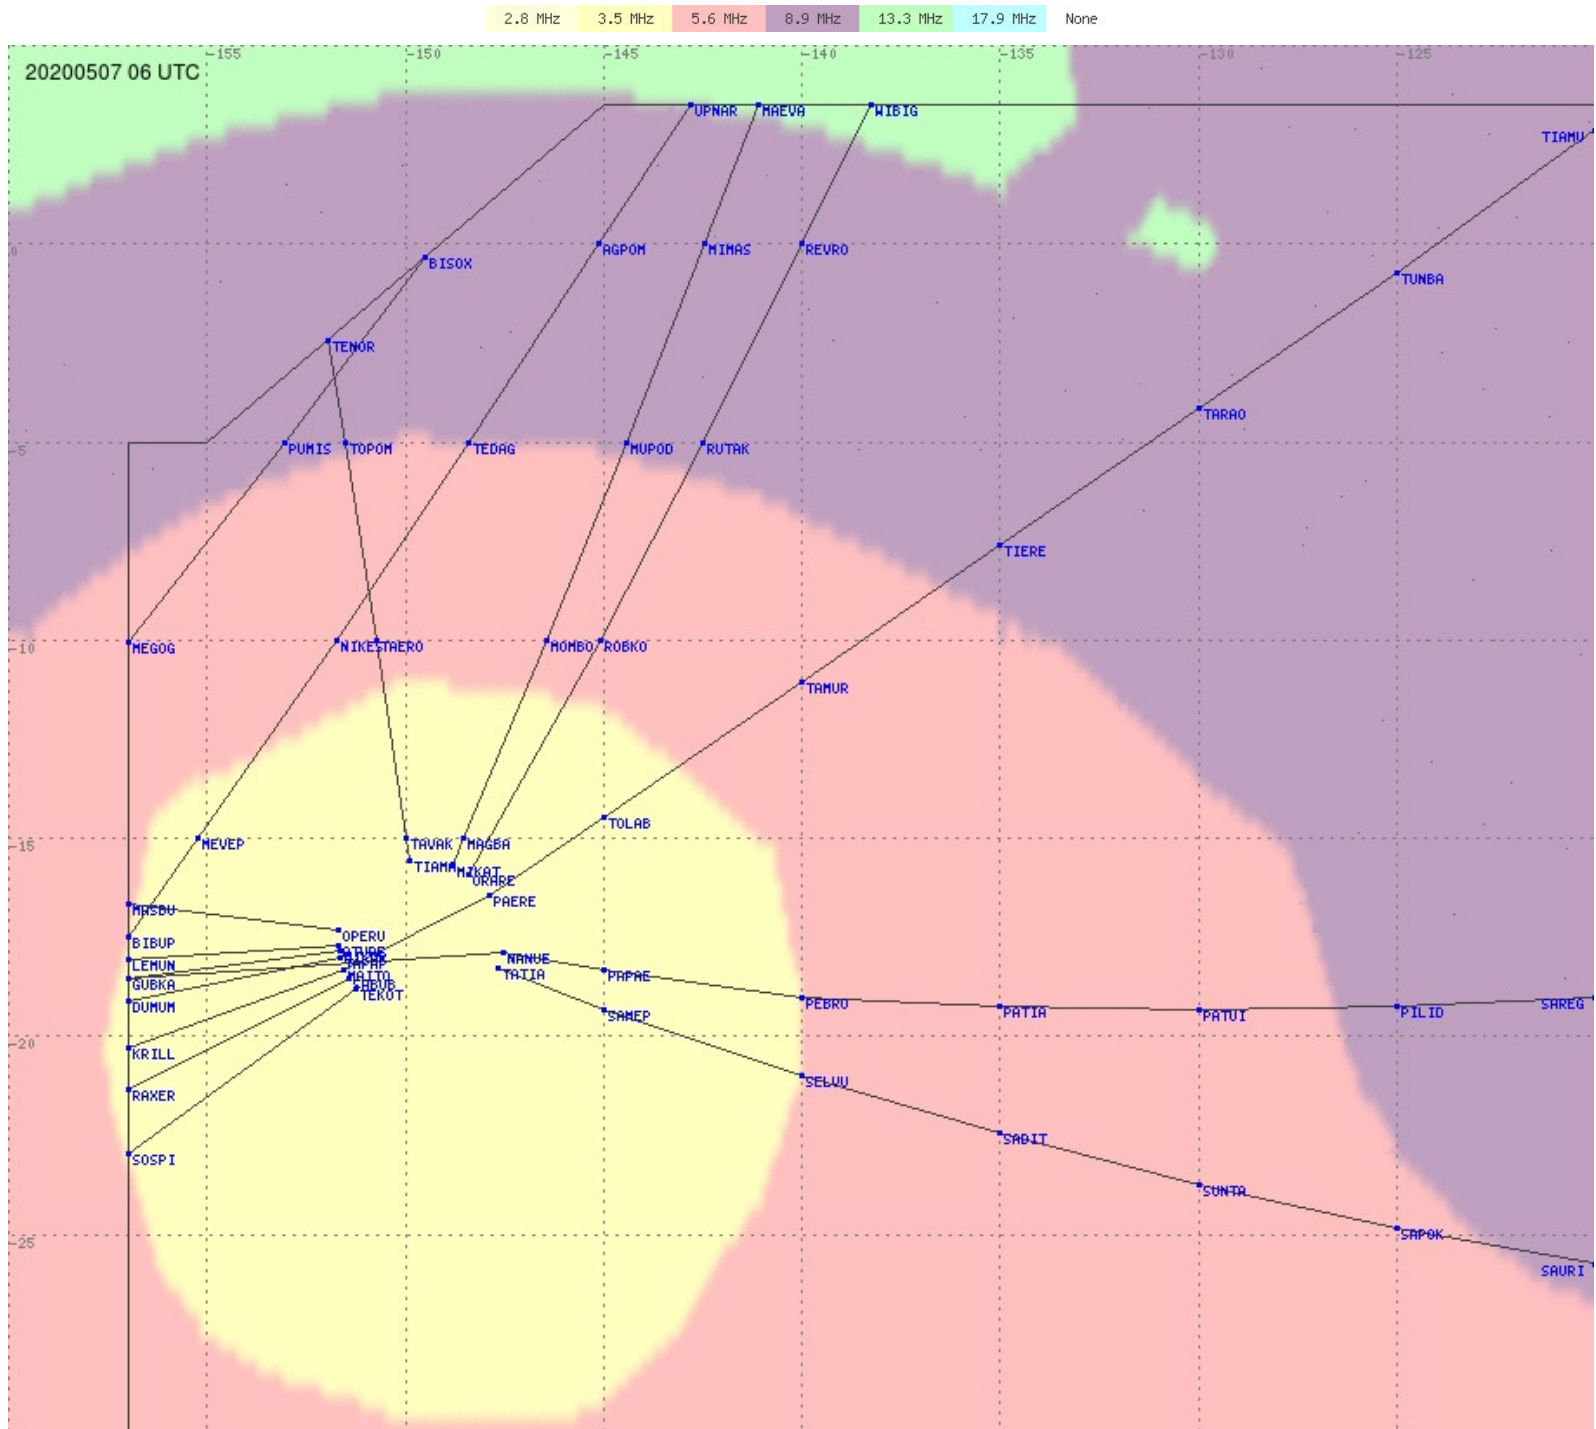

Tahiti FIR - HF Propag - 20200507

2.8 MHz 3.5 MHz 5.6 MHz 8.9 MHz 13.3 MHz 17.9 MHz None

Tahiti FIR - HF Propag - 20200507

2.8 MHz 3.5 MHz 5.6 MHz 8.9 MHz 13.3 MHz 17.9 MHz None

Tahiti FIR - HF Propag - 20200507

2.8 MHz 3.5 MHz 5.6 MHz 8.9 MHz 13.3 MHz 17.9 MHz None

Tahiti FIR - HF Propag - 20200507

2.8 MHz 3.5 MHz 5.6 MHz 8.9 MHz 13.3 MHz 17.9 MHz None

Tahiti FIR - HF Propag - 20200507

2.8 MHz 3.5 MHz 5.6 MHz 8.9 MHz 13.3 MHz 17.9 MHz None

Tahiti FIR - HF Propag - 20200507

2.8 MHz 3.5 MHz 5.6 MHz 8.9 MHz 13.3 MHz 17.9 MHz None

Tahiti FIR - HF Propag - 20200507

Tahiti FIR - HF Propag - 20200507

Tahiti FIR - HF Propag - 20200507

2.8 MHz 3.5 MHz 5.6 MHz 8.9 MHz 13.3 MHz 17.9 MHz None