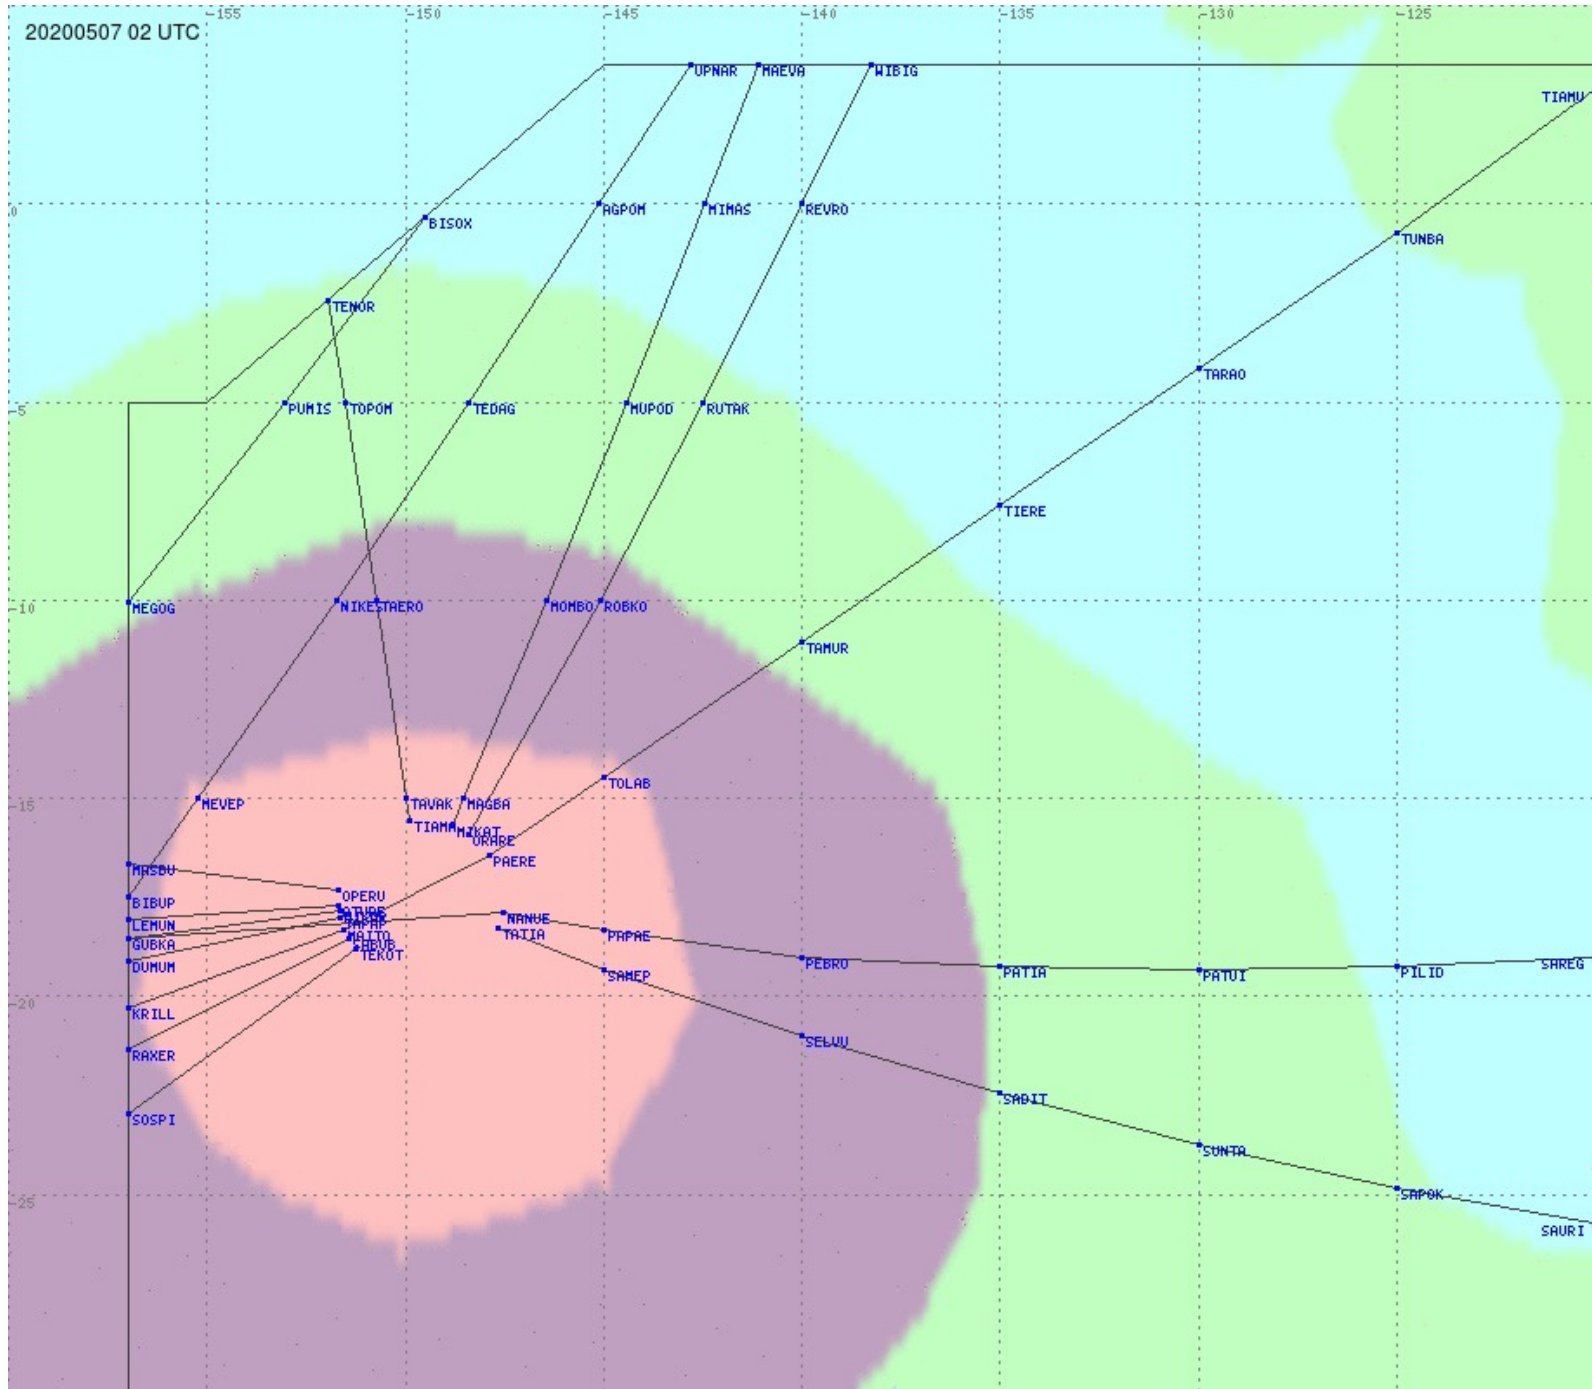

Tahiti FIR - HF Propag - 20200507

2.8 MHz 3.5 MHz 5.6 MHz 8.9 MHz 13.3 MHz 17.9 MHz None

Tahiti FIR - HF Propag - 20200507

2.8 MHz 3.5 MHz 5.6 MHz 8.9 MHz 13.3 MHz 17.9 MHz None

Tahiti FIR - HF Propag - 20200507

2.8 MHz 3.5 MHz 5.6 MHz 8.9 MHz 13.3 MHz 17.9 MHz None

Tahiti FIR - HF Propag - 20200507

2.8 MHz 3.5 MHz 5.6 MHz 8.9 MHz 13.3 MHz 17.9 MHz None

Tahiti FIR - HF Propag - 20200507

2.8 MHz 3.5 MHz 5.6 MHz 8.9 MHz 13.3 MHz 17.9 MHz None

Tahiti FIR - HF Propag - 20200507

2.8 MHz 3.5 MHz 5.6 MHz 8.9 MHz 13.3 MHz 17.9 MHz None

Tahiti FIR - HF Propag - 20200507

Tahiti FIR - HF Propag - 20200507

Tahiti FIR - HF Propag - 20200507

2.8 MHz 3.5 MHz 5.6 MHz 8.9 MHz 13.3 MHz 17.9 MHz None