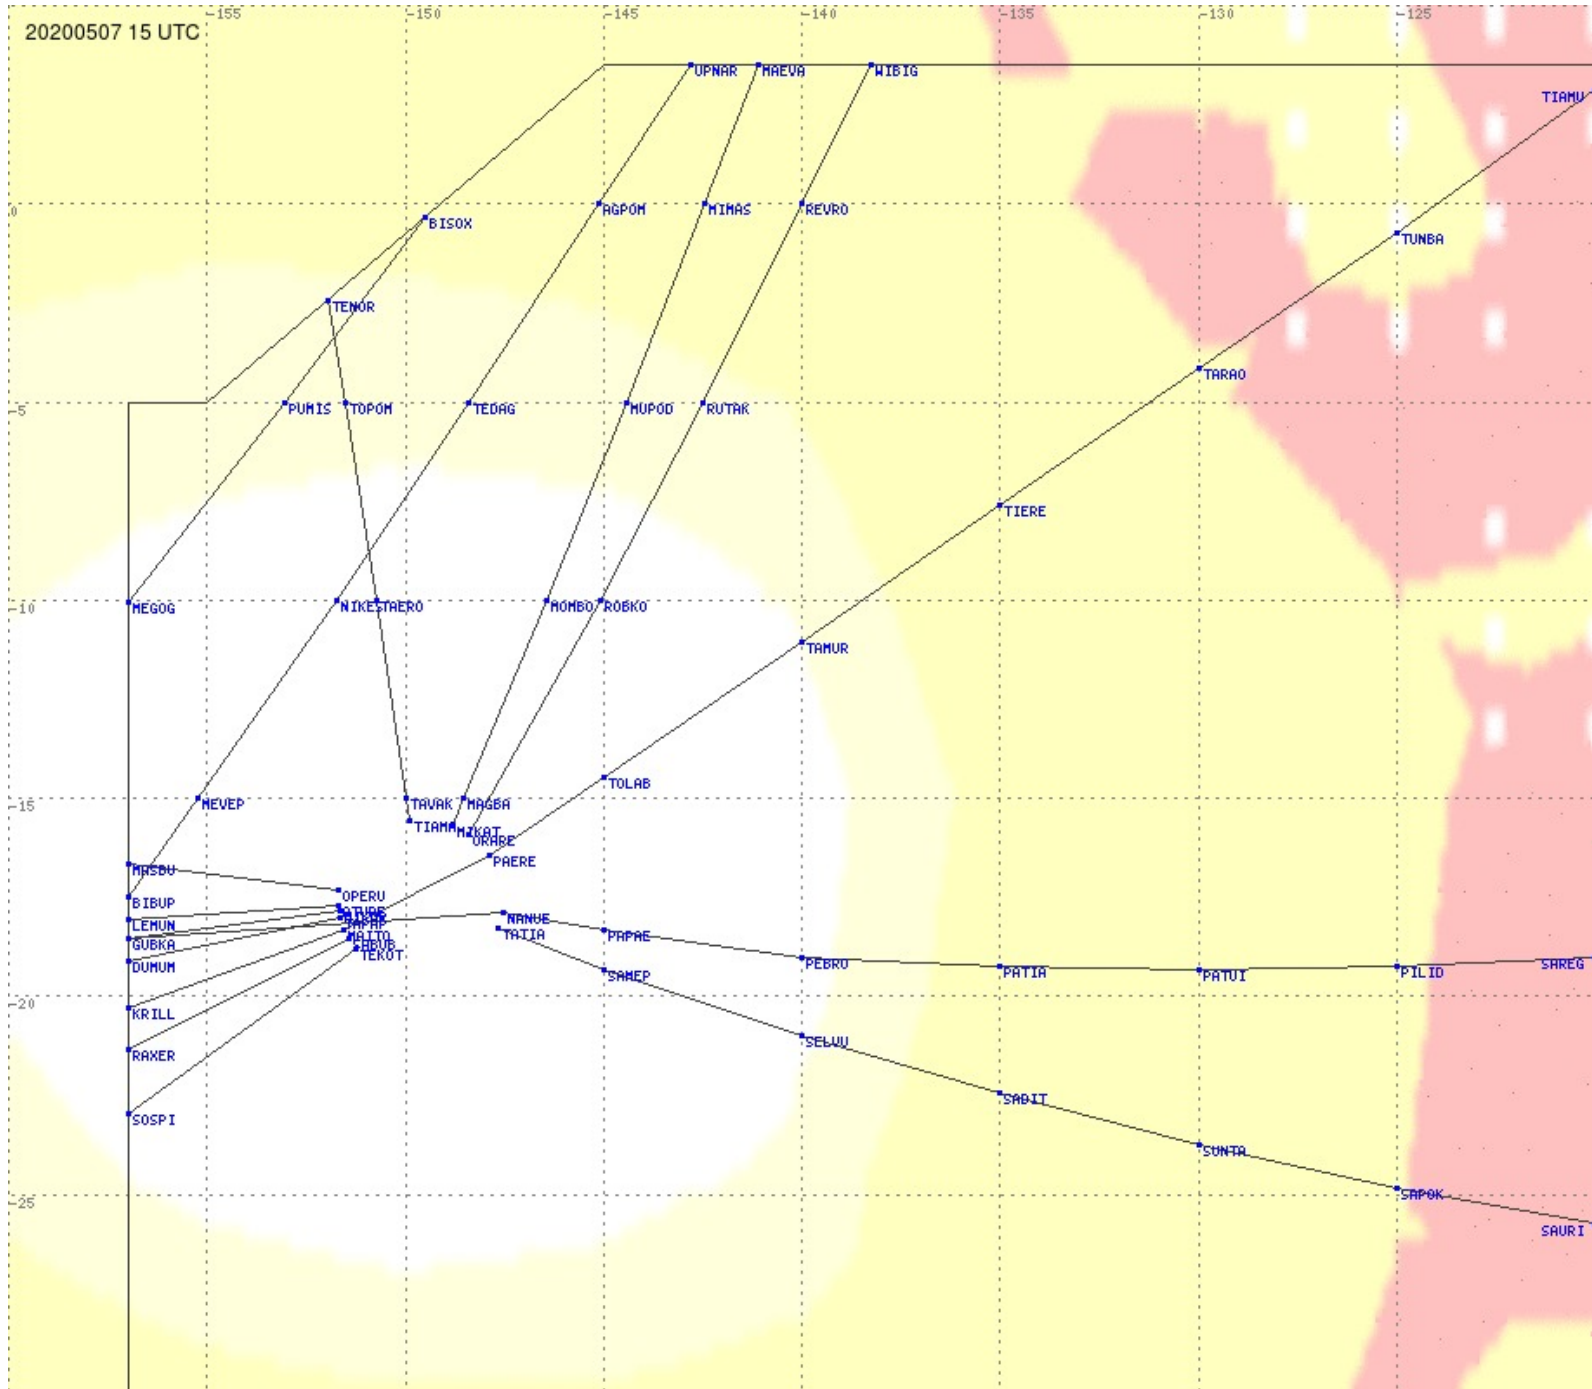

Tahiti FIR - HF Propag - 20200507

2.8 MHz 3.5 MHz 5.6 MHz 8.9 MHz 13.3 MHz 17.9 MHz None

Tahiti FIR - HF Propag - 20200507

Tahiti FIR - HF Propag - 20200507

Tahiti FIR - HF Propag - 20200507

2.8 MHz 3.5 MHz 5.6 MHz 8.9 MHz 13.3 MHz 17.9 MHz None

Tahiti FIR - HF Propag - 20200507

Tahiti FIR - HF Propag - 20200507

2.8 MHz 3.5 MHz 5.6 MHz 8.9 MHz 13.3 MHz 17.9 MHz None

Tahiti FIR - HF Propag - 20200507

2.8 MHz 3.5 MHz 5.6 MHz 8.9 MHz 13.3 MHz 17.9 MHz None

Tahiti FIR - HF Propag - 20200507

2.8 MHz
3.5 MHz
5.6 MHz
8.9 MHz
13.3 MHz
17.9 MHz
None

Tahiti FIR - HF Propag - 20200507

Tahiti FIR - HF Propag - 20200507

2.8 MHz 3.5 MHz 5.6 MHz 8.9 MHz 13.3 MHz 17.9 MHz None