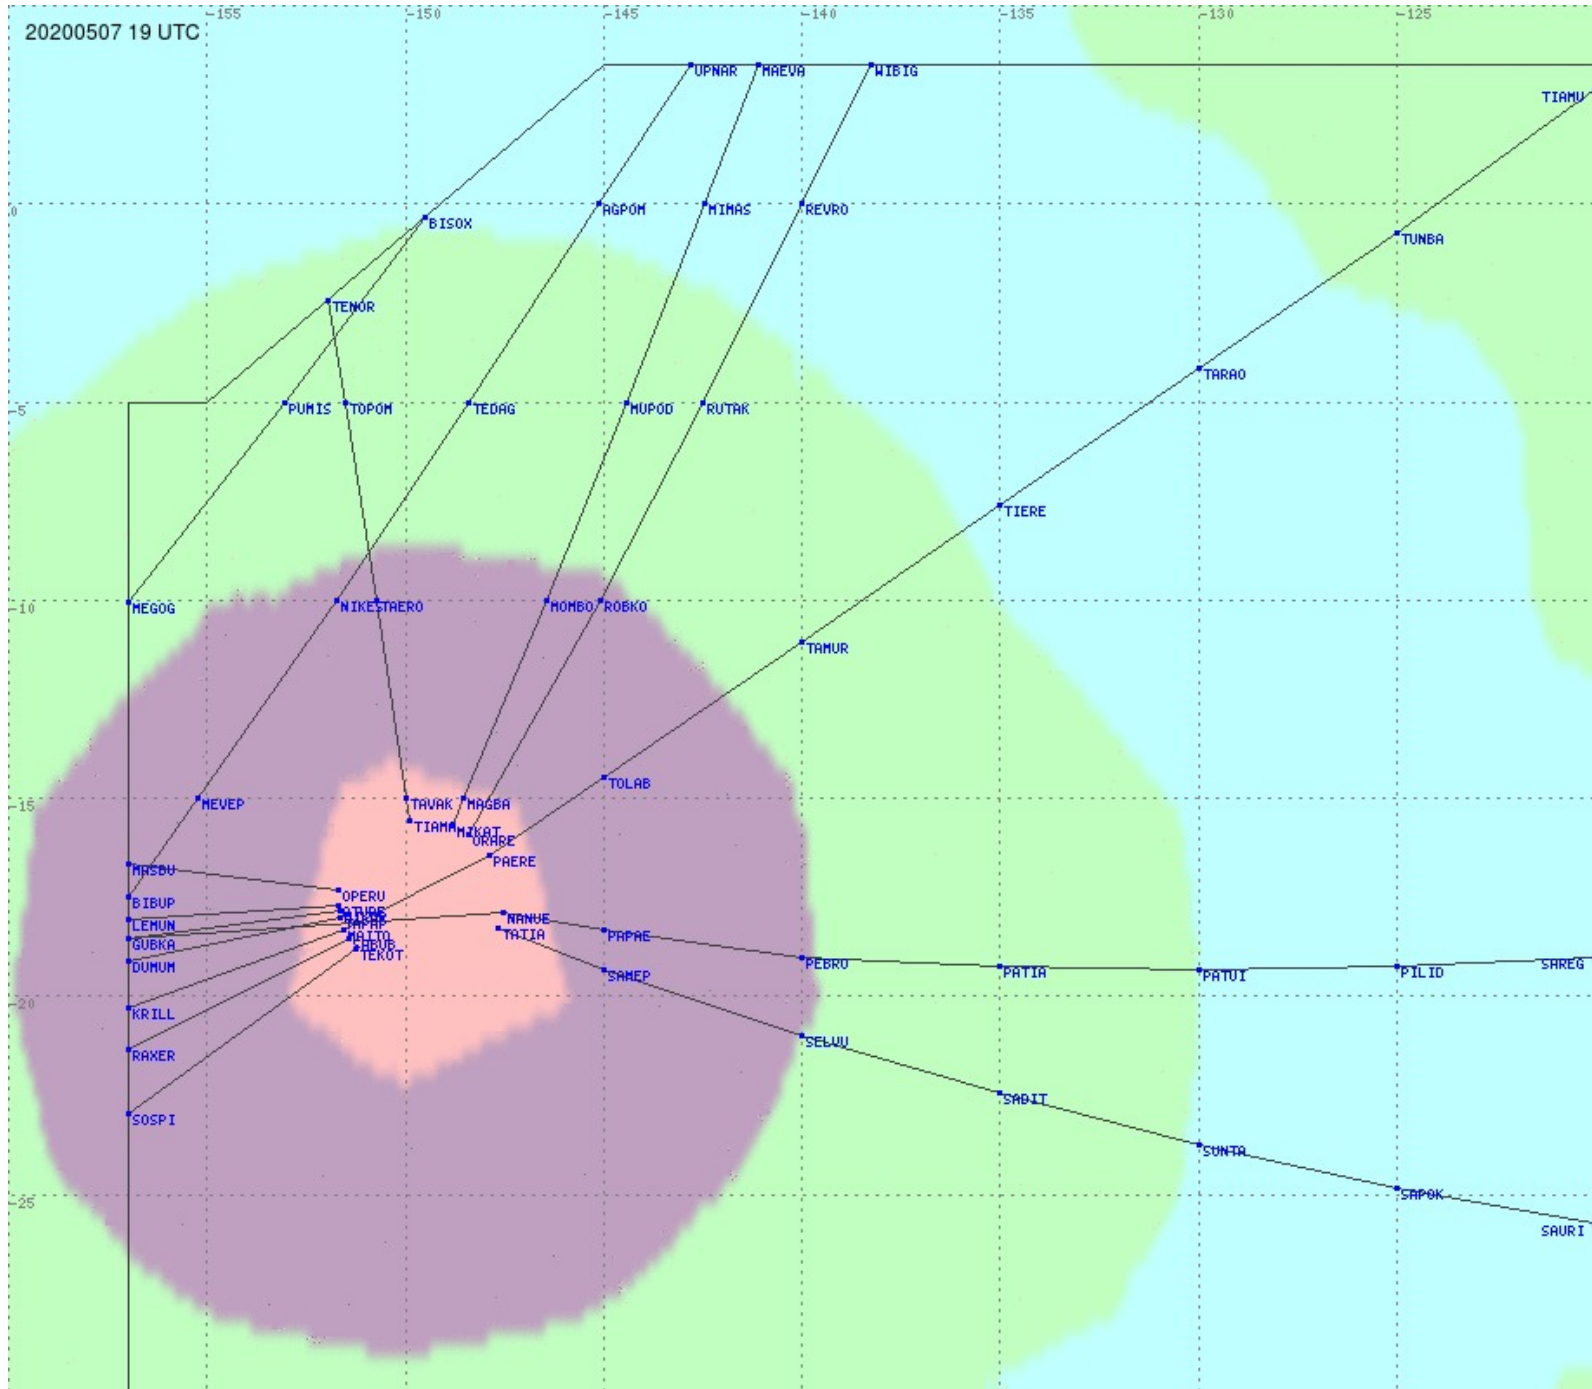

Tahiti FIR - HF Propag - 20200507

Tahiti FIR - HF Propag - 20200507

2.8 MHz 3.5 MHz 5.6 MHz 8.9 MHz 13.3 MHz 17.9 MHz None

Tahiti FIR - HF Propag - 20200507

2.8 MHz 3.5 MHz 5.6 MHz 8.9 MHz 13.3 MHz 17.9 MHz None

Tahiti FIR - HF Propag - 20200507

2.8 MHz
3.5 MHz
5.6 MHz
8.9 MHz
13.3 MHz
17.9 MHz
None

Tahiti FIR - HF Propag - 20200507

Tahiti FIR - HF Propag - 20200507

2.8 MHz 3.5 MHz 5.6 MHz 8.9 MHz 13.3 MHz 17.9 MHz None

Tahiti FIR - HF Propag - 20200507

2.8 MHz 3.5 MHz 5.6 MHz 8.9 MHz 13.3 MHz 17.9 MHz None

Tahiti FIR - HF Propag - 20200507

2.8 MHz 3.5 MHz 5.6 MHz 8.9 MHz 13.3 MHz 17.9 MHz None

Tahiti FIR - HF Propag - 20200507

2.8 MHz 3.5 MHz 5.6 MHz 8.9 MHz 13.3 MHz 17.9 MHz None

Tahiti FIR - HF Propag - 20200507

2.8 MHz 3.5 MHz 5.6 MHz 8.9 MHz 13.3 MHz 17.9 MHz None

Tahiti FIR - HF Propag - 20200507

2.8 MHz 3.5 MHz 5.6 MHz 8.9 MHz 13.3 MHz 17.9 MHz None