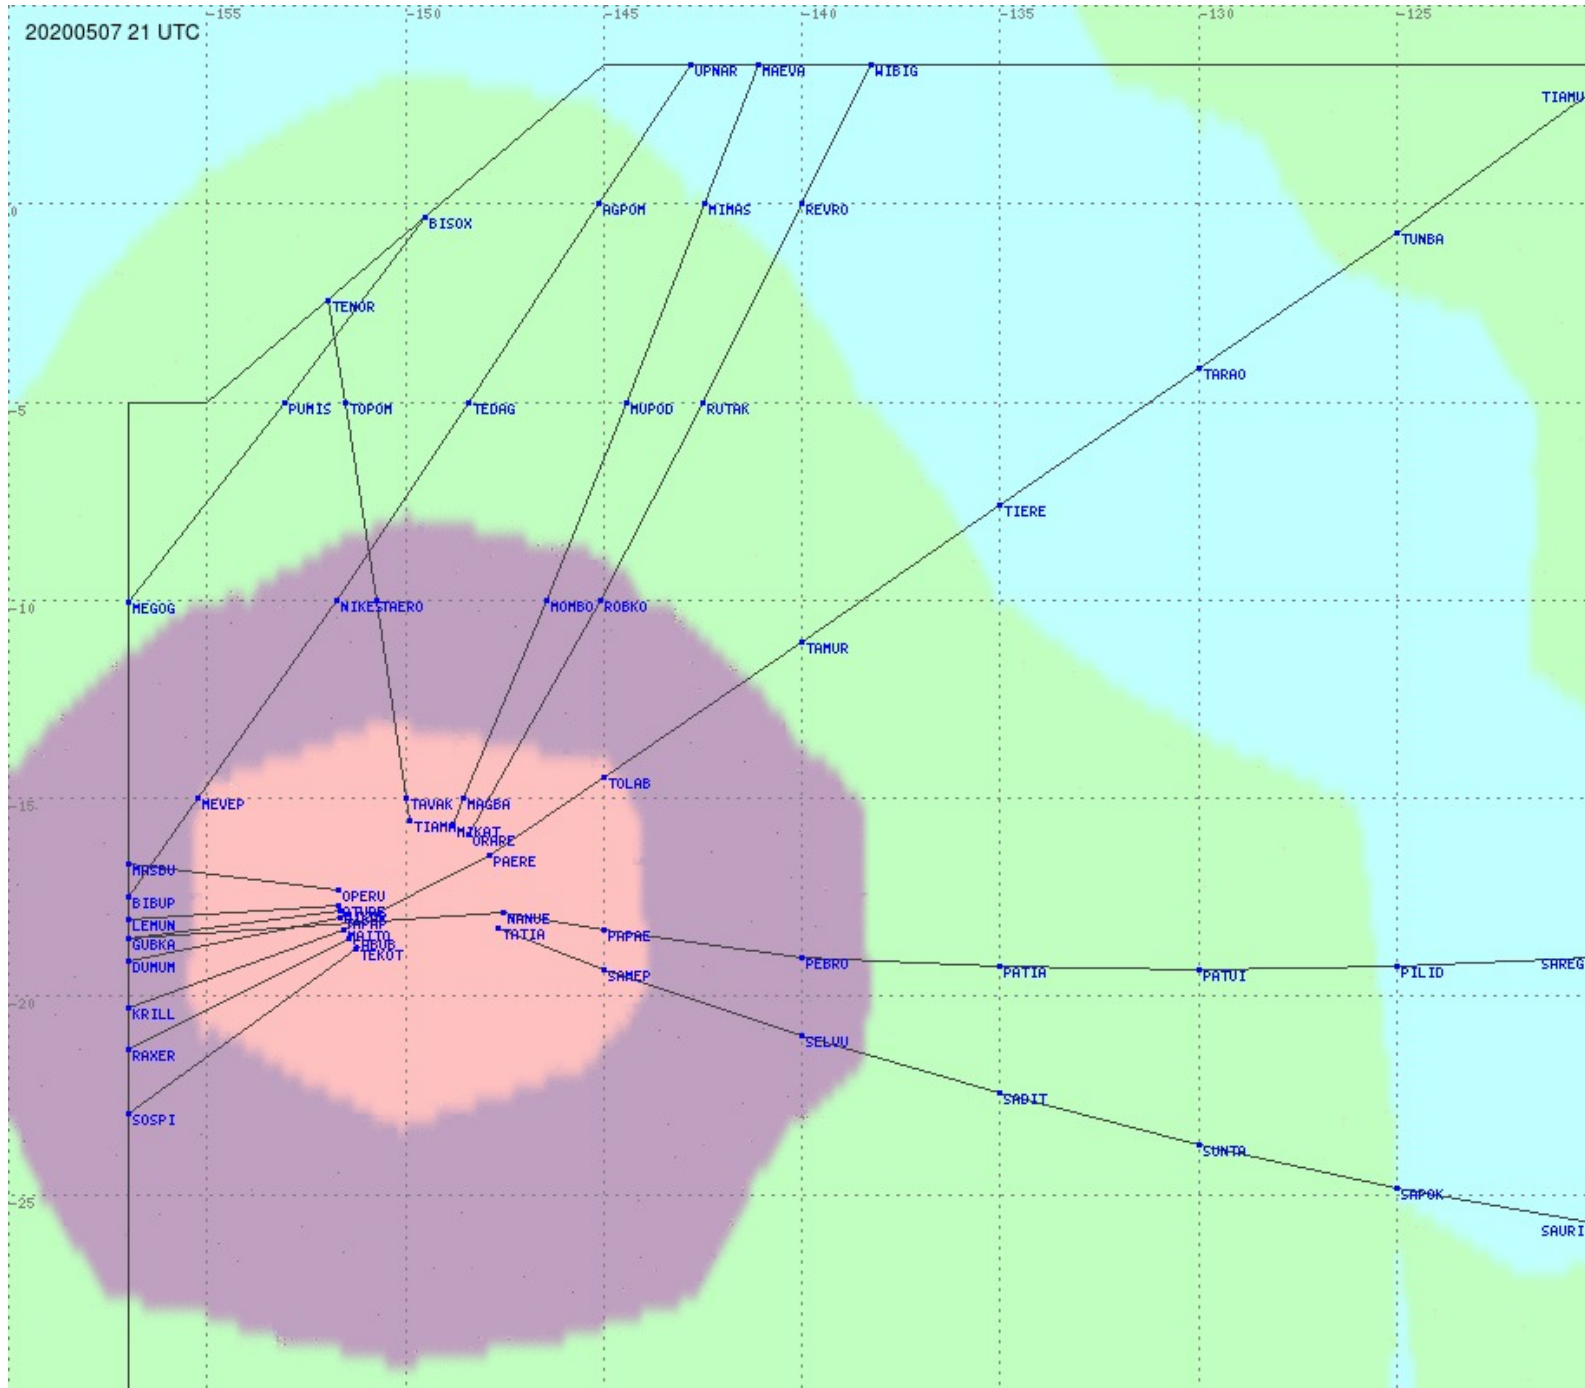

Tahiti FIR - HF Propag - 20200507

2.8 MHz 3.5 MHz 5.6 MHz 8.9 MHz 13.3 MHz 17.9 MHz None

Tahiti FIR - HF Propag - 20200507

2.8 MHz 3.5 MHz 5.6 MHz 8.9 MHz 13.3 MHz 17.9 MHz None

Tahiti FIR - HF Propag - 20200507

Tahiti FIR - HF Propag - 20200507

2.8 MHz
3.5 MHz
5.6 MHz
8.9 MHz
13.3 MHz
17.9 MHz
None

Tahiti FIR - HF Propag - 20200507

Tahiti FIR - HF Propag - 20200507

2.8 MHz 3.5 MHz 5.6 MHz 8.9 MHz 13.3 MHz 17.9 MHz None

2.8 MHz 3.5 MHz 5.6 MHz 8.9 MHz 13.3 MHz 17.9 MHz None

Tahiti FIR - HF Propag - 20200507

2.8 MHz 3.5 MHz 5.6 MHz 8.9 MHz 13.3 MHz 17.9 MHz None

Tahiti FIR - HF Propag - 20200507

2.8 MHz 3.5 MHz 5.6 MHz 8.9 MHz 13.3 MHz 17.9 MHz None