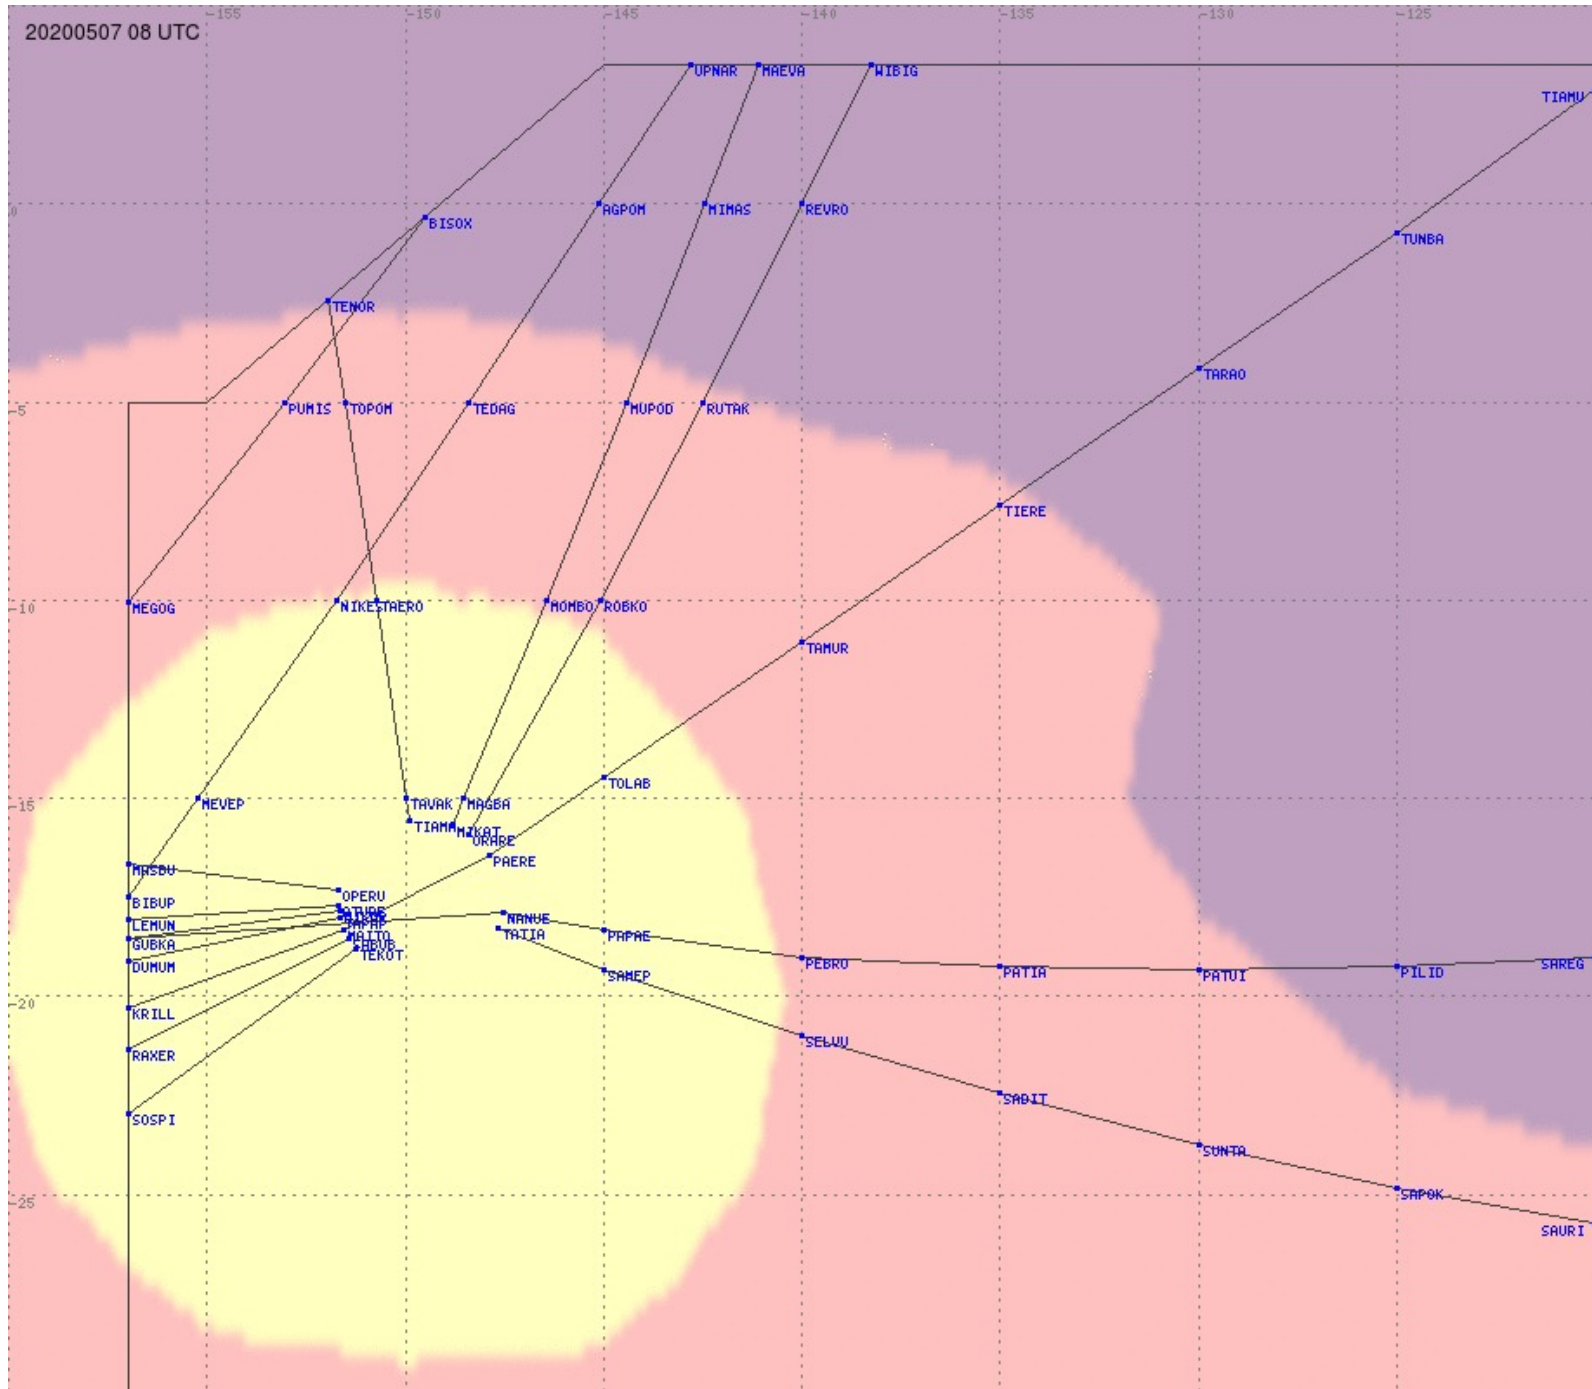

2.8 MHz 3.5 MHz 5.6 MHz 8.9 MHz 13.3 MHz 17.9 MHz None

Tahiti FIR - HF Propag - 20200507

2.8 MHz 3.5 MHz 5.6 MHz 8.9 MHz 13.3 MHz 17.9 MHz None

Tahiti FIR - HF Propag - 20200507

2.8 MHz 3.5 MHz 5.6 MHz 8.9 MHz 13.3 MHz 17.9 MHz None

Tahiti FIR - HF Propag - 20200507

2.8 MHz 3.5 MHz 5.6 MHz 8.9 MHz 13.3 MHz 17.9 MHz None

Tahiti FIR - HF Propag - 20200507

Tahiti FIR - HF Propag - 20200507

Tahiti FIR - HF Propag - 20200507

2.8 MHz 3.5 MHz 5.6 MHz 8.9 MHz 13.3 MHz 17.9 MHz None