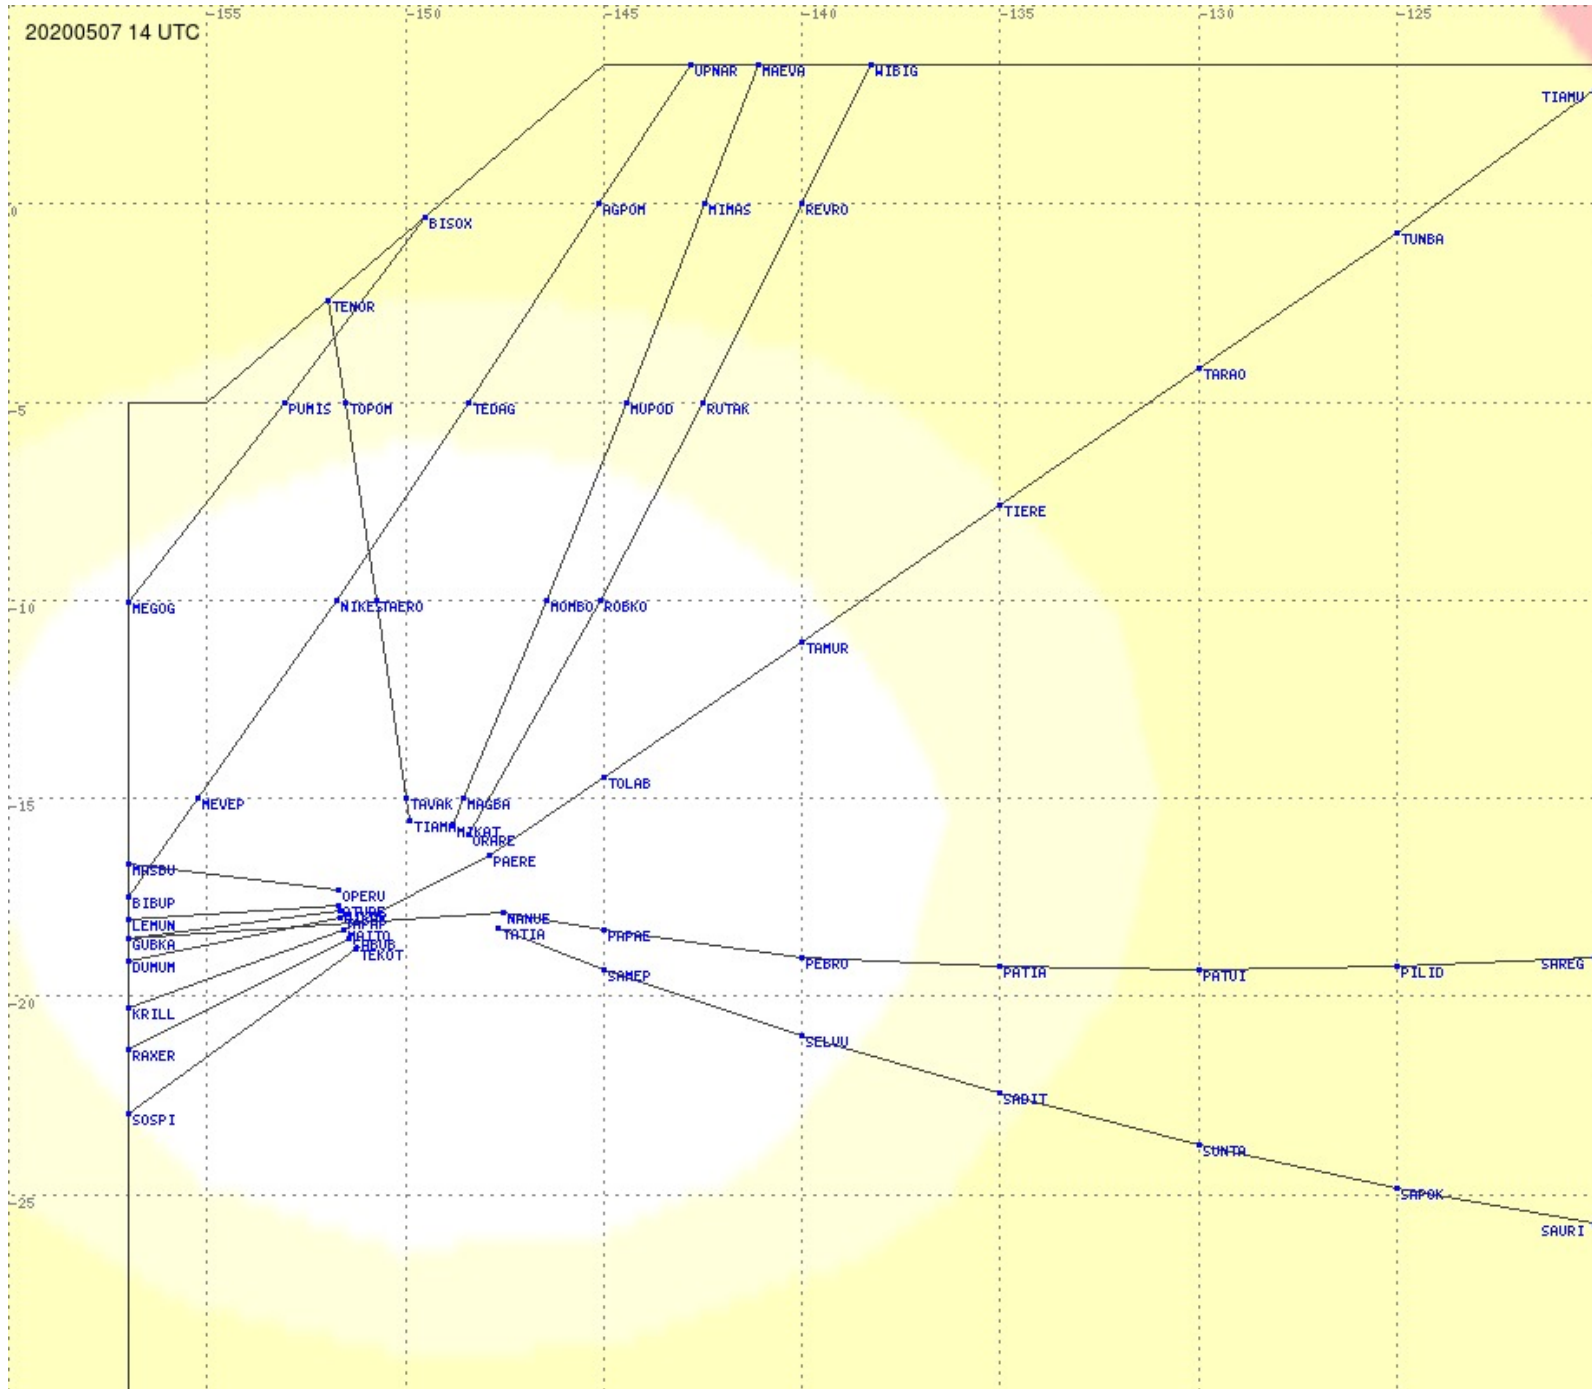

Tahiti FIR - HF Propag - 20200507

2.8 MHz 3.5 MHz 5.6 MHz 8.9 MHz 13.3 MHz 17.9 MHz None

Tahiti FIR - HF Propag - 20200507

Tahiti FIR - HF Propag - 20200507

Tahiti FIR - HF Propag - 20200507

2.8 MHz 3.5 MHz 5.6 MHz 8.9 MHz 13.3 MHz 17.9 MHz None

Tahiti FIR - HF Propag - 20200507

Tahiti FIR - HF Propag - 20200507

2.8 MHz 3.5 MHz 5.6 MHz 8.9 MHz 13.3 MHz 17.9 MHz None

Tahiti FIR - HF Propag - 20200507

2.8 MHz 3.5 MHz 5.6 MHz 8.9 MHz 13.3 MHz 17.9 MHz None