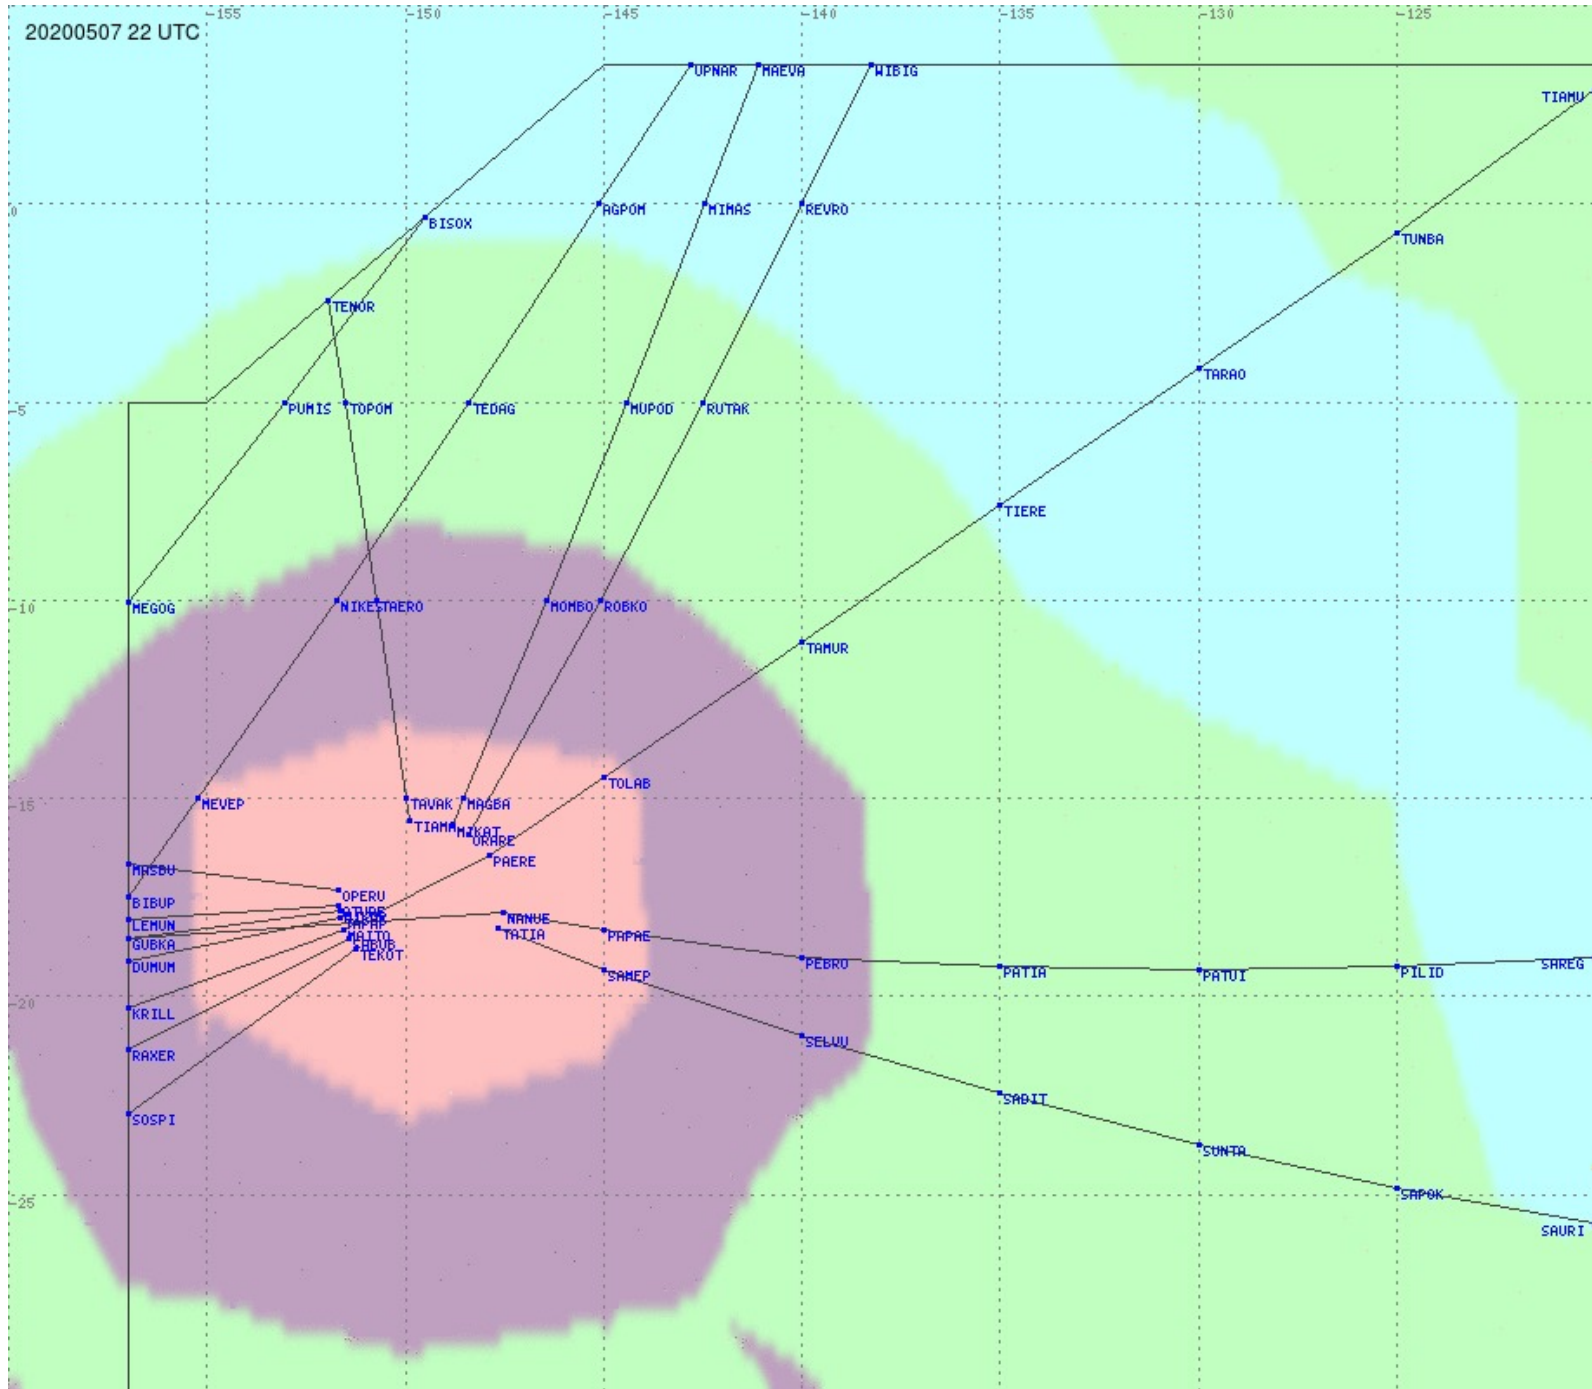

Tahiti FIR - HF Propag - 20200507

2.8 MHz 3.5 MHz 5.6 MHz 8.9 MHz 13.3 MHz 17.9 MHz None

Tahiti FIR - HF Propag - 20200507

2.8 MHz 3.5 MHz 5.6 MHz 8.9 MHz 13.3 MHz 17.9 MHz None

Tahiti FIR - HF Propag - 20200507

Tahiti FIR - HF Propag - 20200507

2.8 MHz
3.5 MHz
5.6 MHz
8.9 MHz
13.3 MHz
17.9 MHz
None

Tahiti FIR - HF Propag - 20200507

Tahiti FIR - HF Propag - 20200507

2.8 MHz 3.5 MHz 5.6 MHz 8.9 MHz 13.3 MHz 17.9 MHz None

2.8 MHz 3.5 MHz 5.6 MHz 8.9 MHz 13.3 MHz 17.9 MHz None

Tahiti FIR - HF Propag - 20200507

2.8 MHz 3.5 MHz 5.6 MHz 8.9 MHz 13.3 MHz 17.9 MHz None

Tahiti FIR - HF Propag - 20200507

2.8 MHz 3.5 MHz 5.6 MHz 8.9 MHz 13.3 MHz 17.9 MHz None