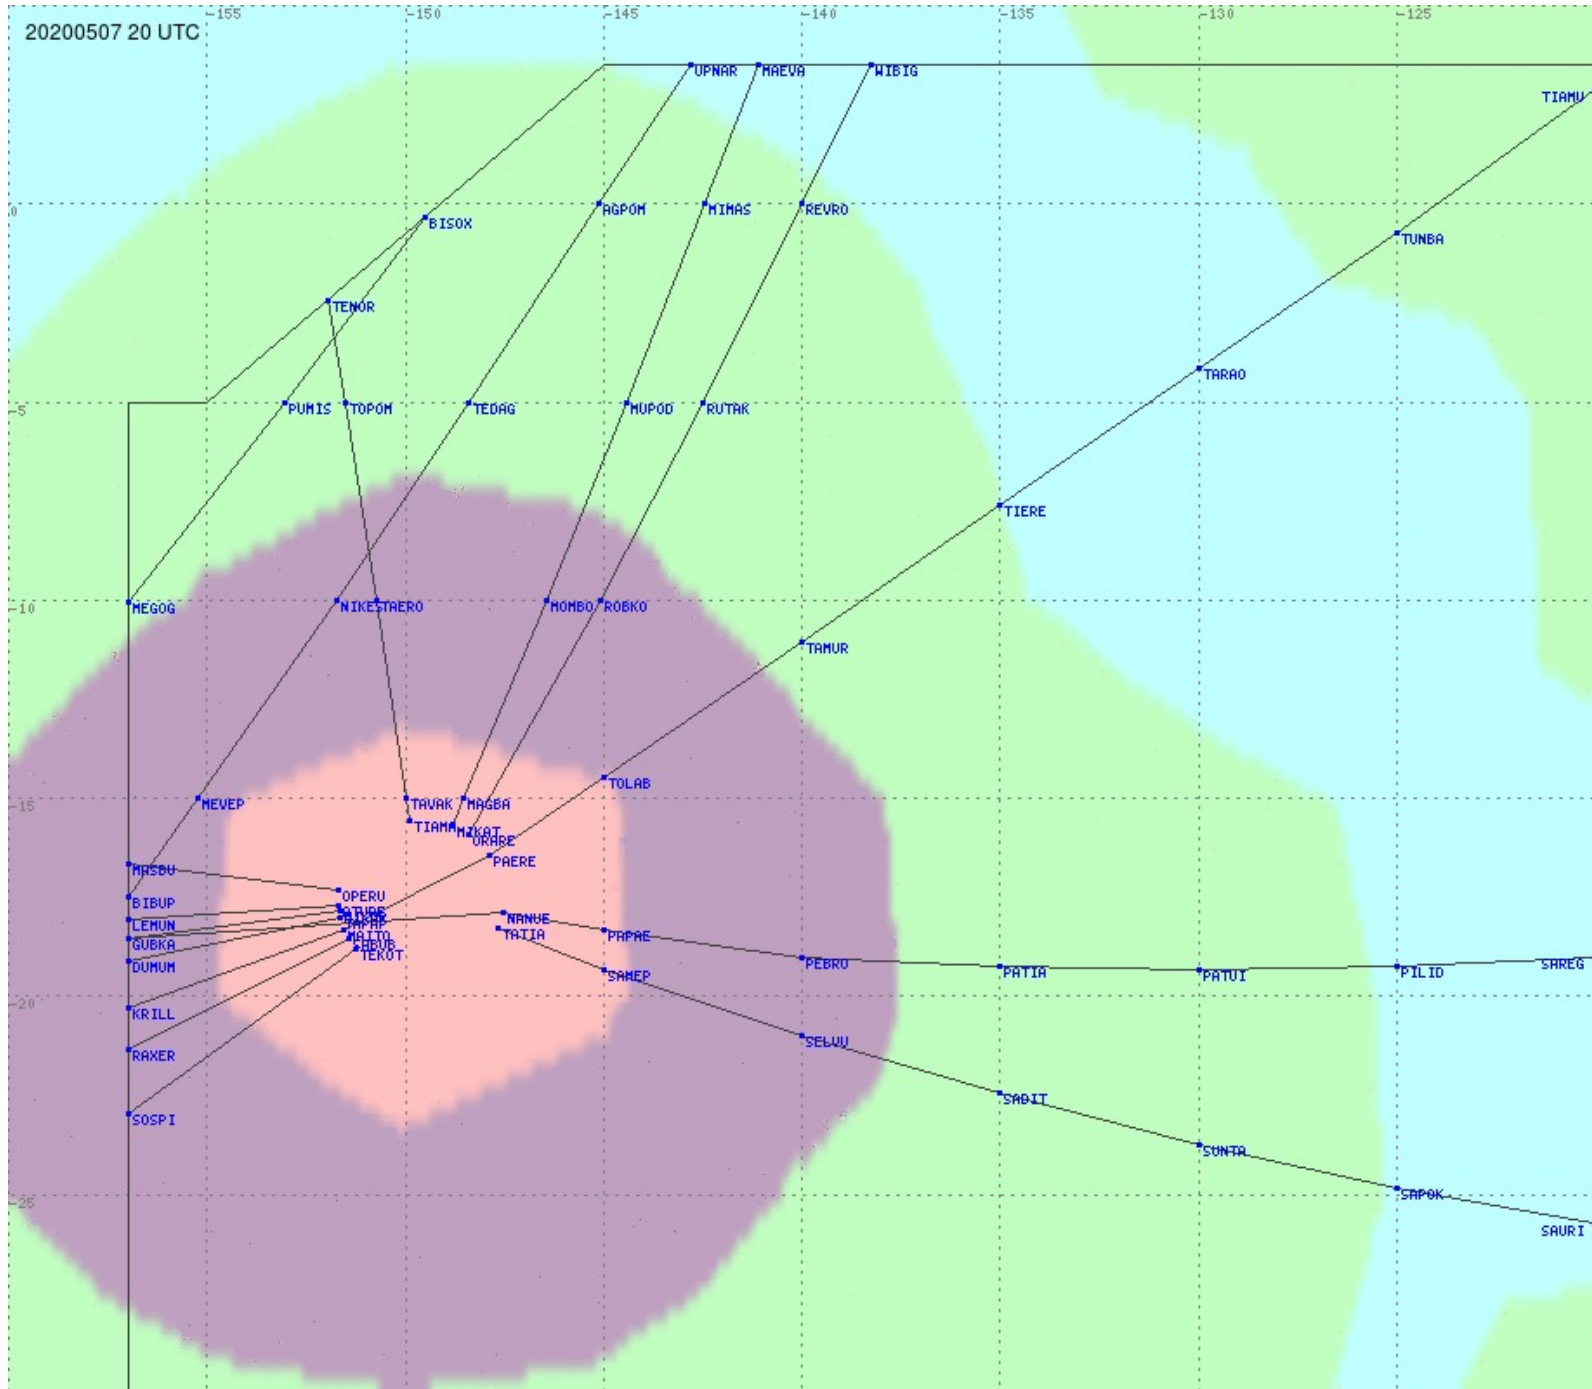

Tahiti FIR - HF Propag - 20200507

Tahiti FIR - HF Propag - 20200507

2.8 MHz 3.5 MHz 5.6 MHz 8.9 MHz 13.3 MHz 17.9 MHz None

Tahiti FIR - HF Propag - 20200507

2.8 MHz 3.5 MHz 5.6 MHz 8.9 MHz 13.3 MHz 17.9 MHz None

Tahiti FIR - HF Propag - 20200507

2.8 MHz
3.5 MHz
5.6 MHz
8.9 MHz
13.3 MHz
17.9 MHz
None

Tahiti FIR - HF Propag - 20200507

Tahiti FIR - HF Propag - 20200507

2.8 MHz 3.5 MHz 5.6 MHz 8.9 MHz 13.3 MHz 17.9 MHz None

Tahiti FIR - HF Propag - 20200507

2.8 MHz 3.5 MHz 5.6 MHz 8.9 MHz 13.3 MHz 17.9 MHz None

Tahiti FIR - HF Propag - 20200507

2.8 MHz 3.5 MHz 5.6 MHz 8.9 MHz 13.3 MHz 17.9 MHz None

Tahiti FIR - HF Propag - 20200507