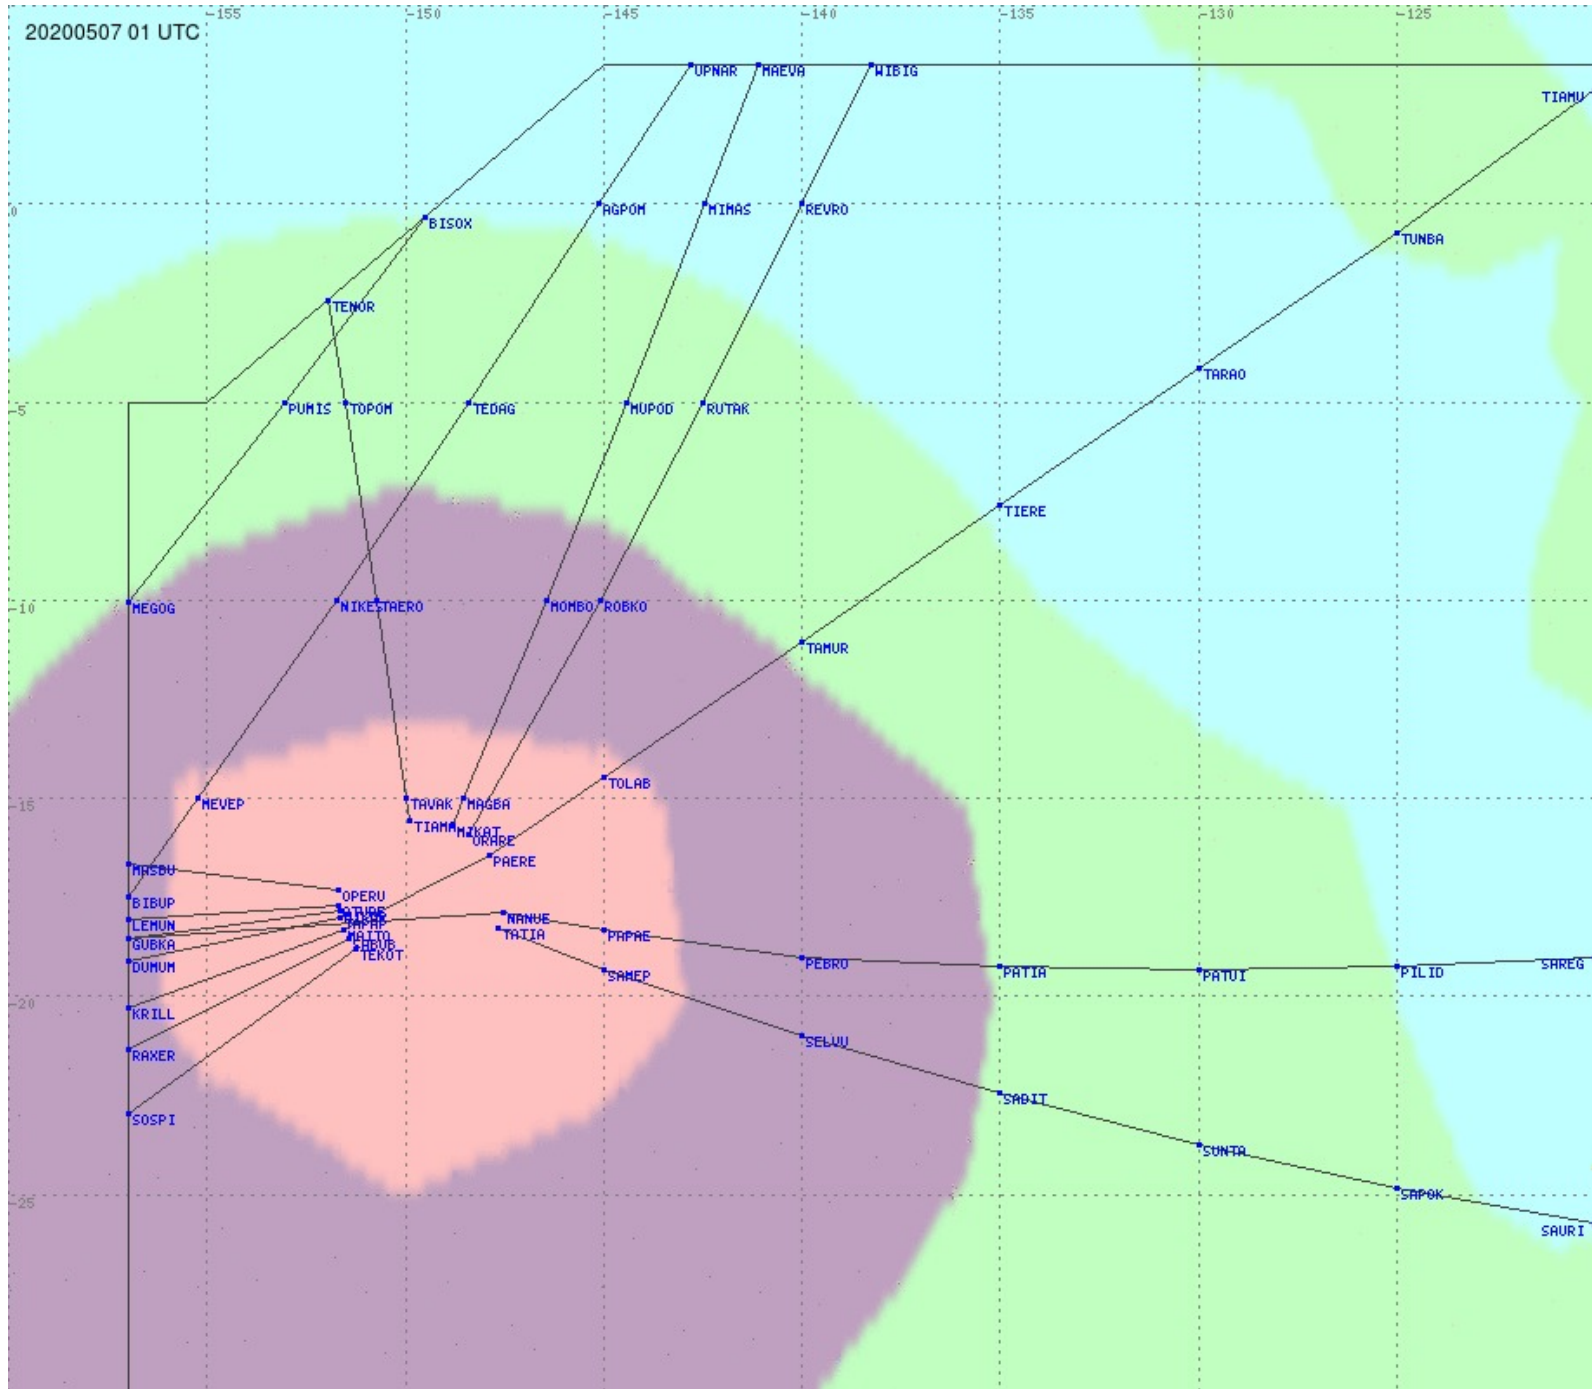

Tahiti FIR - HF Propag - 20200507

2.8 MHz 3.5 MHz 5.6 MHz 8.9 MHz 13.3 MHz 17.9 MHz None

Tahiti FIR - HF Propag - 20200507

2.8 MHz 3.5 MHz 5.6 MHz 8.9 MHz 13.3 MHz 17.9 MHz None

Tahiti FIR - HF Propag - 20200507

2.8 MHz 3.5 MHz 5.6 MHz 8.9 MHz 13.3 MHz 17.9 MHz None

Tahiti FIR - HF Propag - 20200507

2.8 MHz 3.5 MHz 5.6 MHz 8.9 MHz 13.3 MHz 17.9 MHz None

Tahiti FIR - HF Propag - 20200507

2.8 MHz 3.5 MHz 5.6 MHz 8.9 MHz 13.3 MHz 17.9 MHz None

Tahiti FIR - HF Propag - 20200507

2.8 MHz 3.5 MHz 5.6 MHz 8.9 MHz 13.3 MHz 17.9 MHz None

Tahiti FIR - HF Propag - 20200507

Tahiti FIR - HF Propag - 20200507

Tahiti FIR - HF Propag - 20200507

2.8 MHz 3.5 MHz 5.6 MHz 8.9 MHz 13.3 MHz 17.9 MHz None