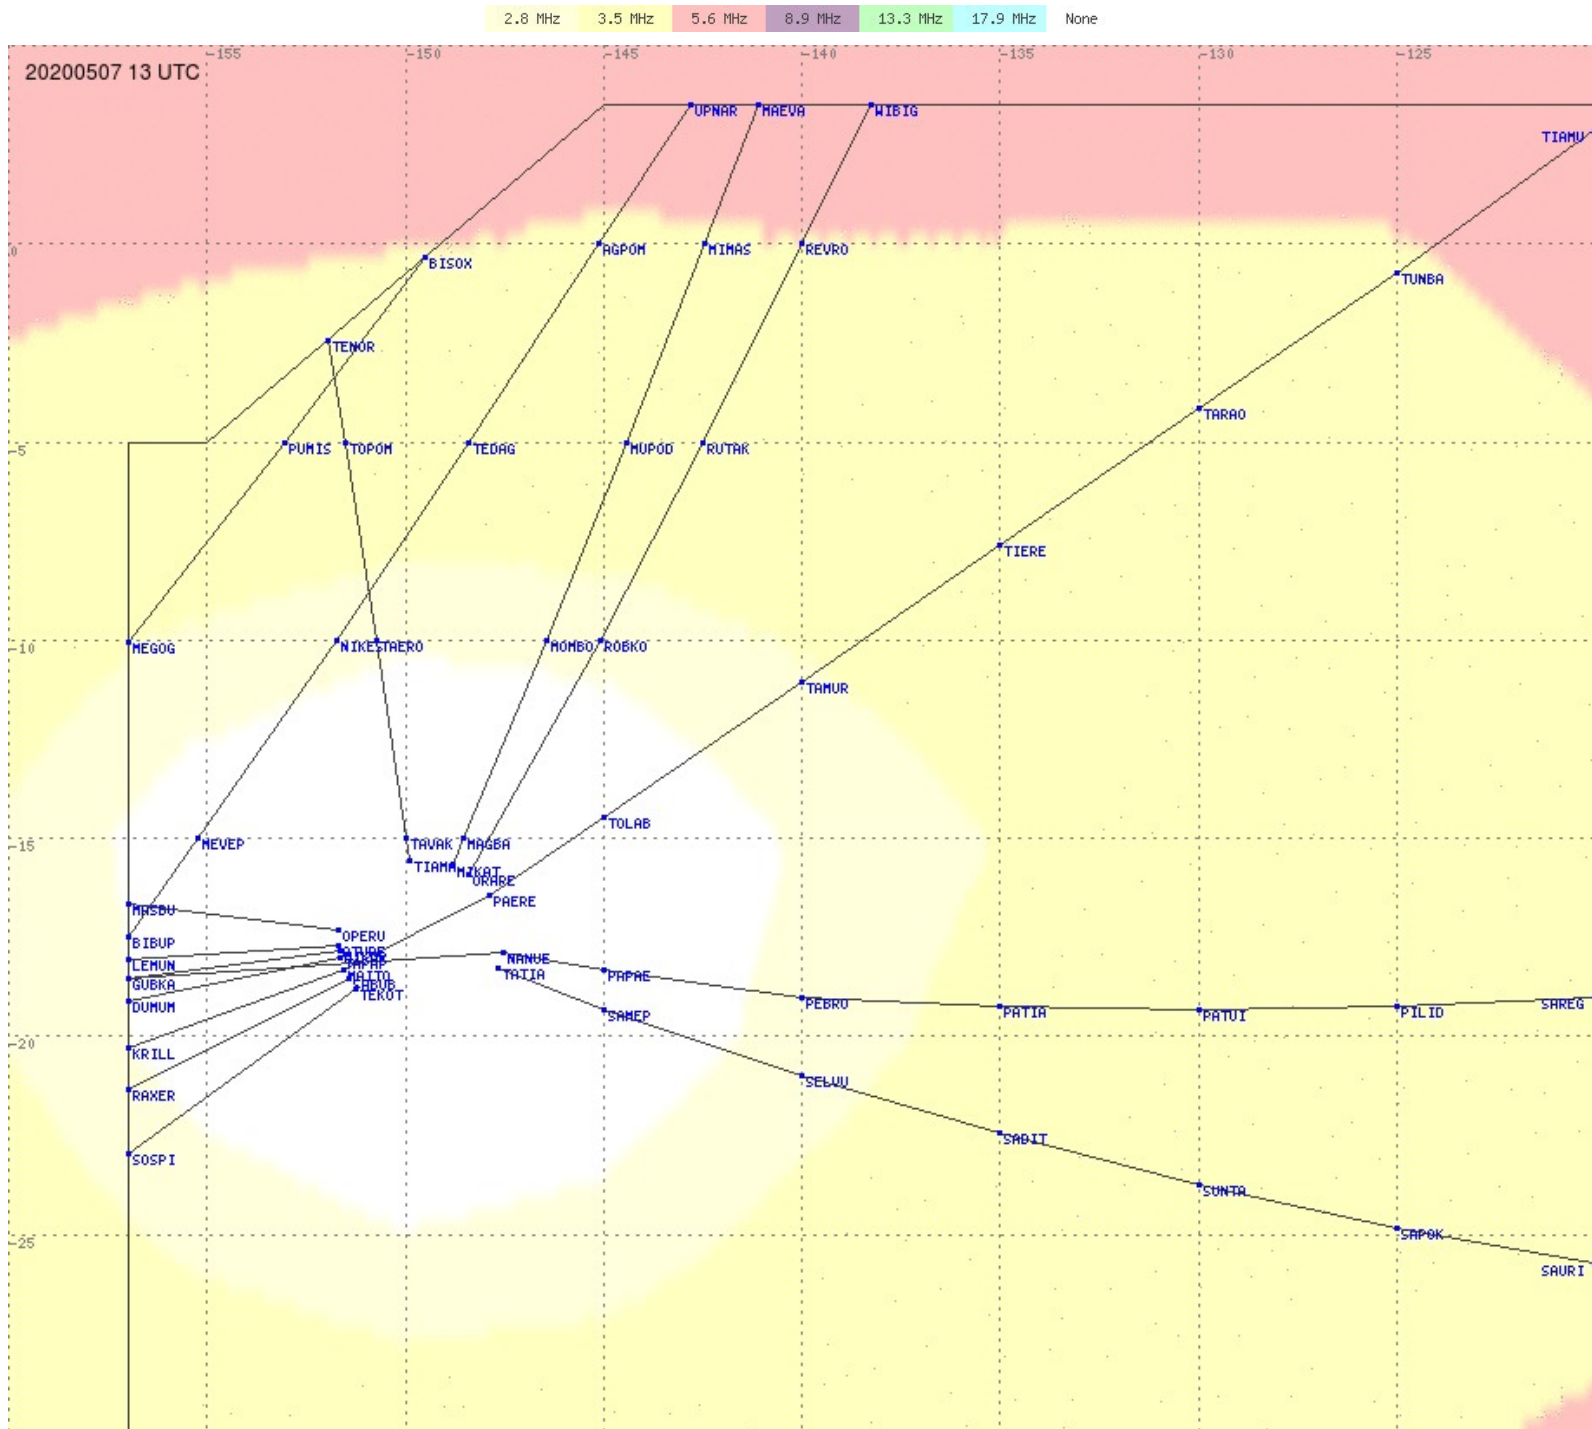

Tahiti FIR - HF Propag - 20200507

2.8 MHz 3.5 MHz 5.6 MHz 8.9 MHz 13.3 MHz 17.9 MHz None

Tahiti FIR - HF Propag - 20200507

Tahiti FIR - HF Propag - 20200507

Tahiti FIR - HF Propag - 20200507

2.8 MHz 3.5 MHz 5.6 MHz 8.9 MHz 13.3 MHz 17.9 MHz None

Tahiti FIR - HF Propag - 20200507

Tahiti FIR - HF Propag - 20200507

2.8 MHz 3.5 MHz 5.6 MHz 8.9 MHz 13.3 MHz 17.9 MHz None

Tahiti FIR - HF Propag - 20200507

2.8 MHz 3.5 MHz 5.6 MHz 8.9 MHz 13.3 MHz 17.9 MHz None