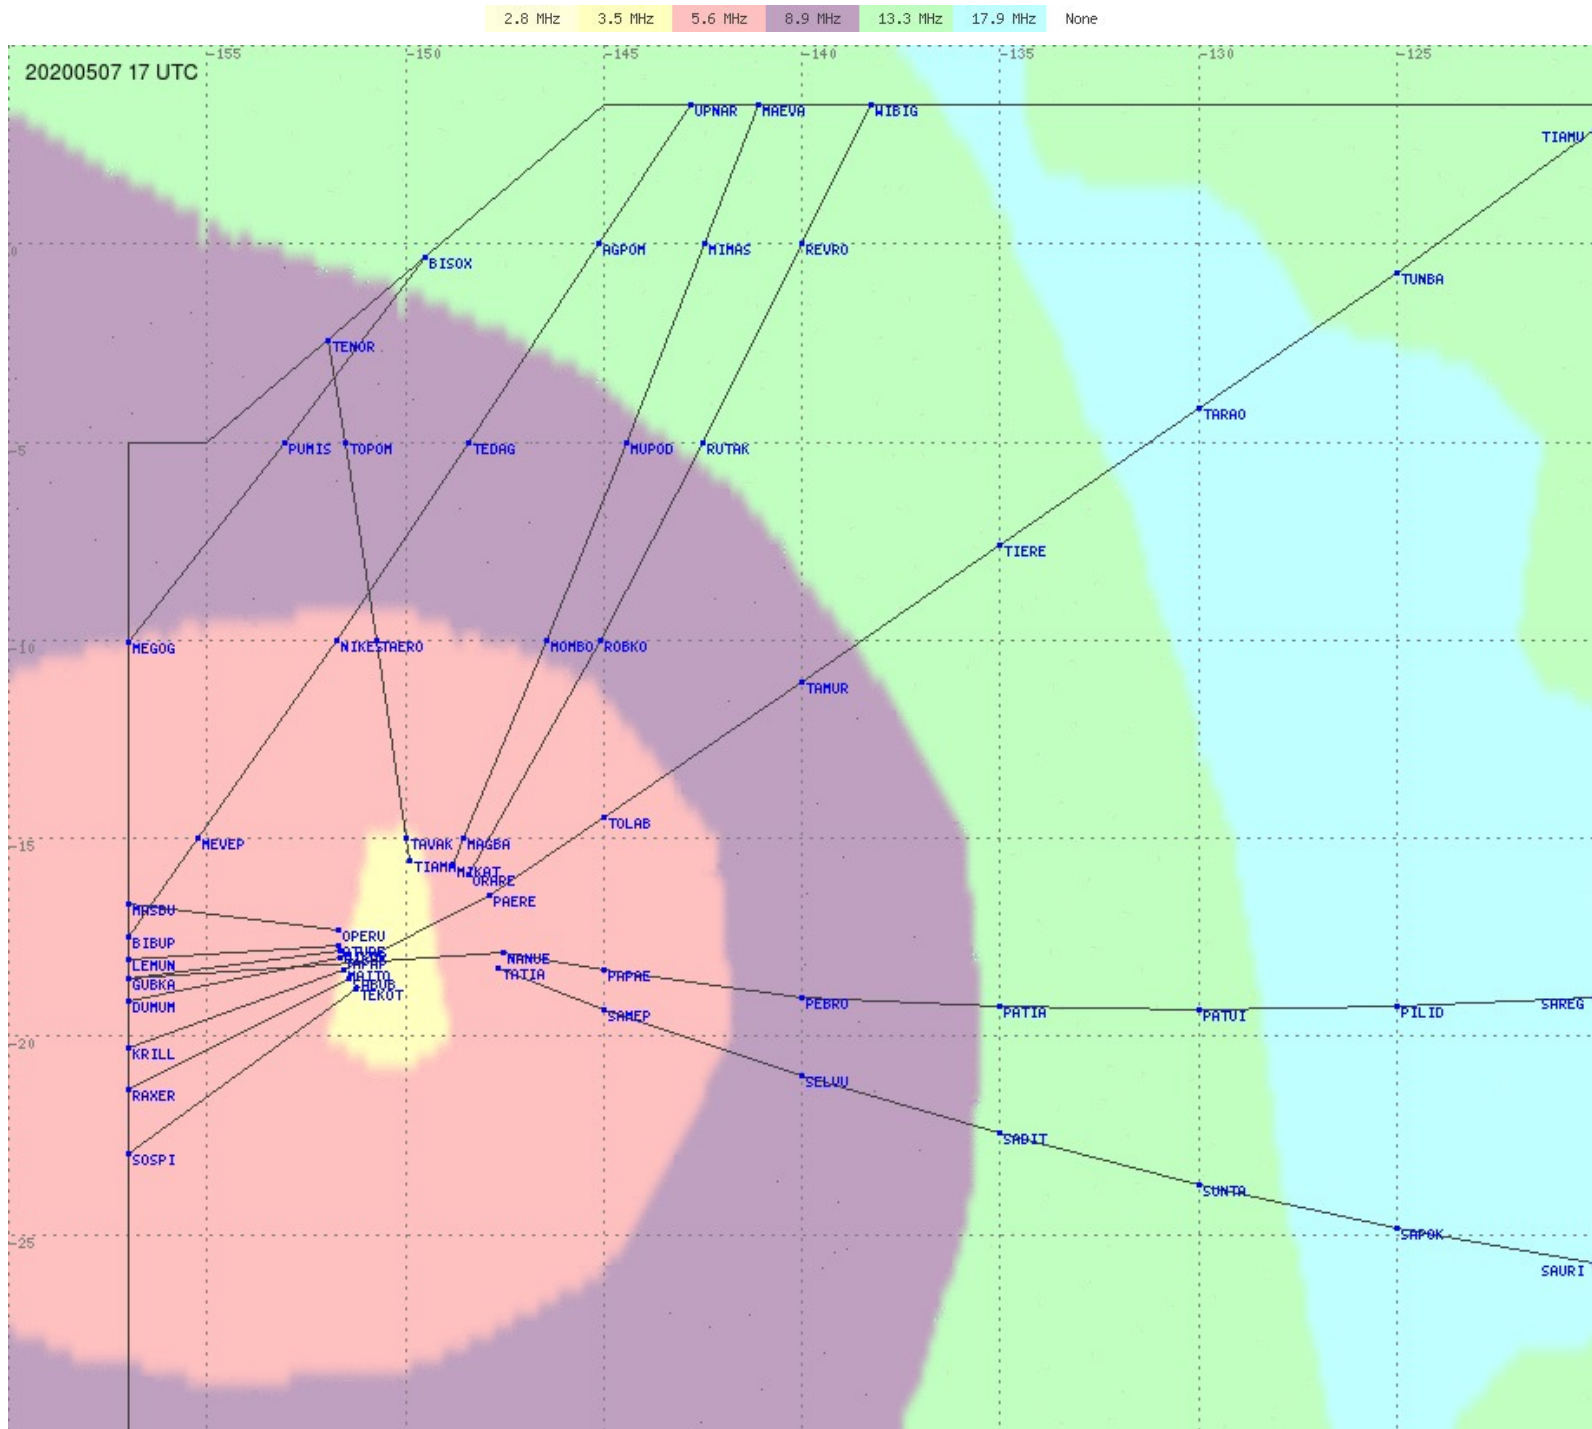

Tahiti FIR - HF Propag - 20200507

2.8 MHz 3.5 MHz 5.6 MHz 8.9 MHz 13.3 MHz 17.9 MHz None

Tahiti FIR - HF Propag - 20200507

Tahiti FIR - HF Propag - 20200507

Tahiti FIR - HF Propag - 20200507

2.8 MHz 3.5 MHz 5.6 MHz 8.9 MHz 13.3 MHz 17.9 MHz None

Tahiti FIR - HF Propag - 20200507

Tahiti FIR - HF Propag - 20200507

2.8 MHz 3.5 MHz 5.6 MHz 8.9 MHz 13.3 MHz 17.9 MHz None

Tahiti FIR - HF Propag - 20200507

2.8 MHz 3.5 MHz 5.6 MHz 8.9 MHz 13.3 MHz 17.9 MHz None

Tahiti FIR - HF Propag - 20200507

2.8 MHz
3.5 MHz
5.6 MHz
8.9 MHz
13.3 MHz
17.9 MHz
None

Tahiti FIR - HF Propag - 20200507

Tahiti FIR - HF Propag - 20200507

2.8 MHz 3.5 MHz 5.6 MHz 8.9 MHz 13.3 MHz 17.9 MHz None