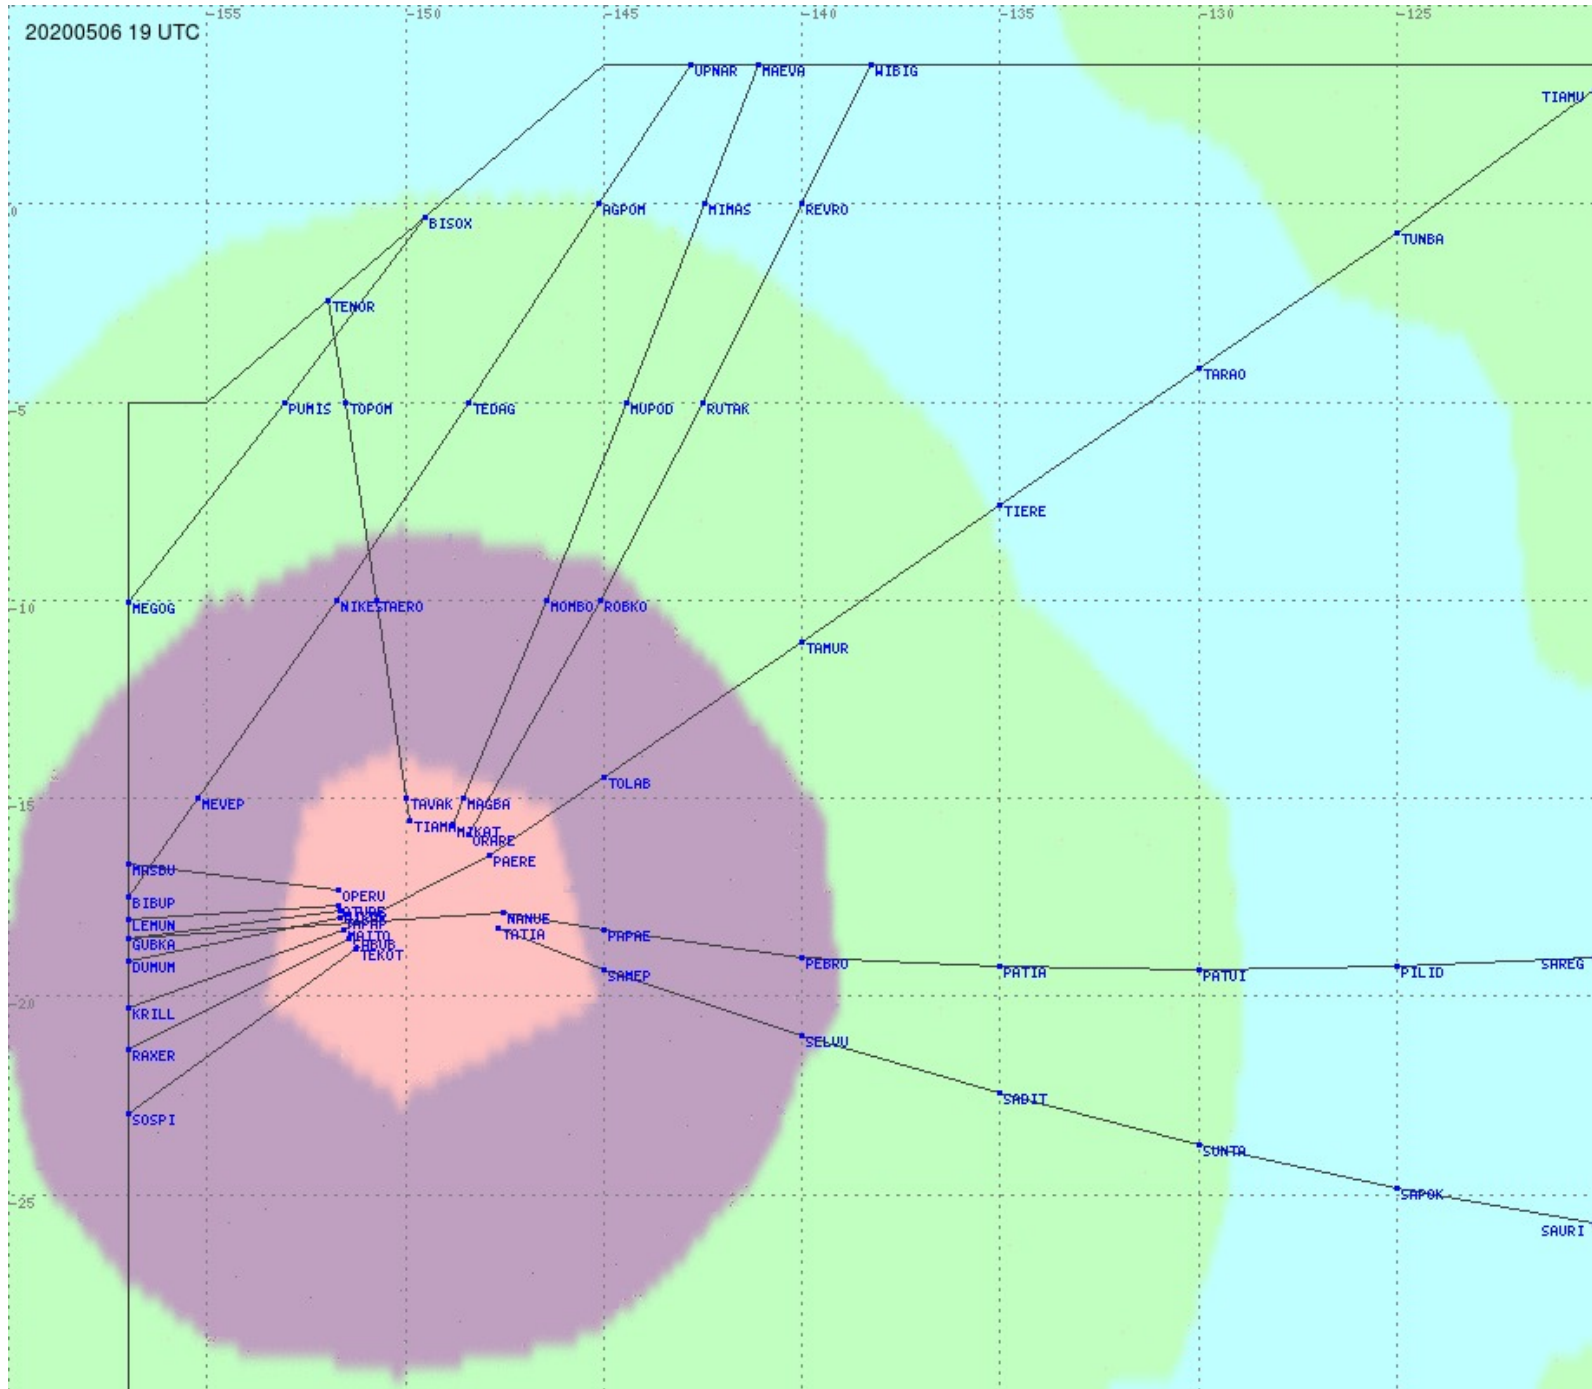

Tahiti FIR - HF Propag - 20200506

2.8 MHz 3.5 MHz 5.6 MHz 8.9 MHz 13.3 MHz 17.9 MHz None