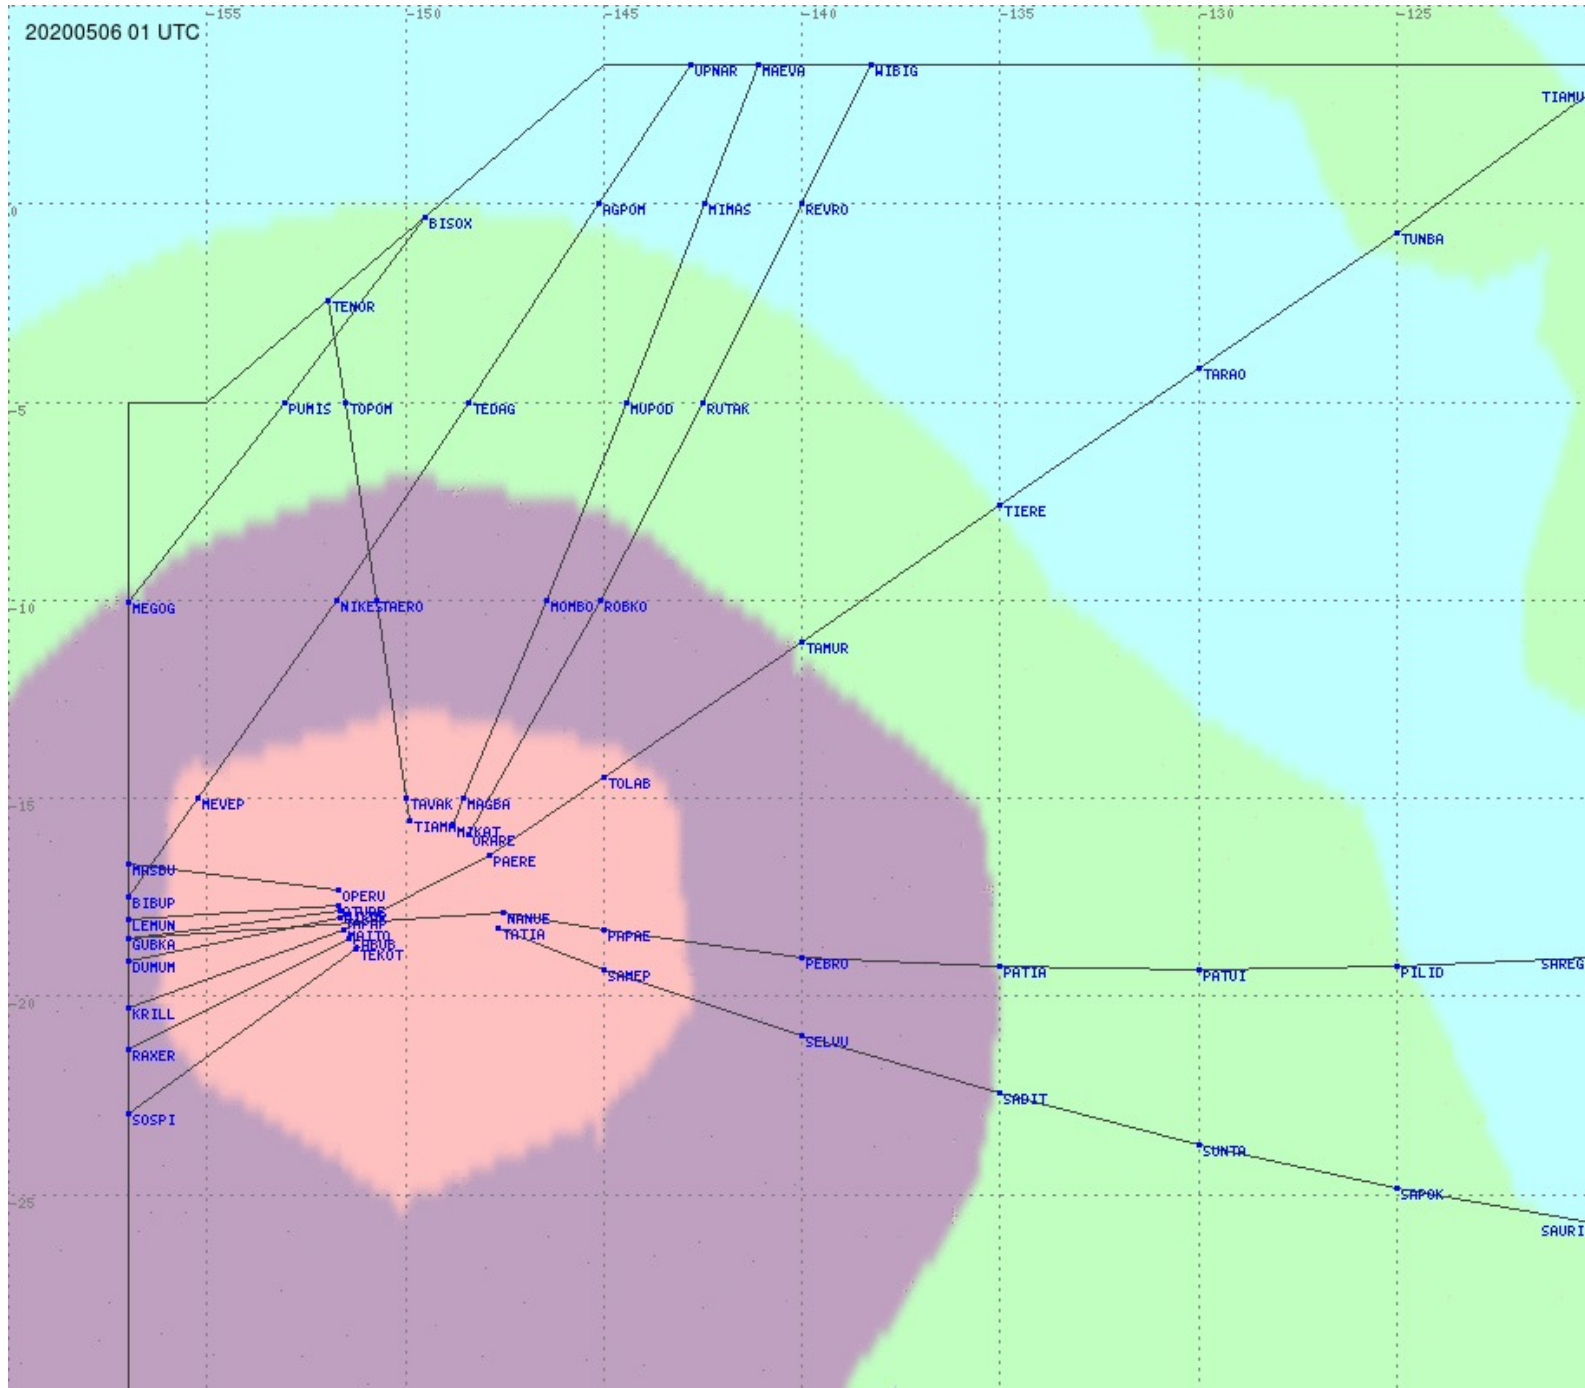

# Tahiti FIR - HF Propag - 20200506

2.8 MHz 3.5 MHz 5.6 MHz 8.9 MHz 13.3 MHz 17.9 MHz None