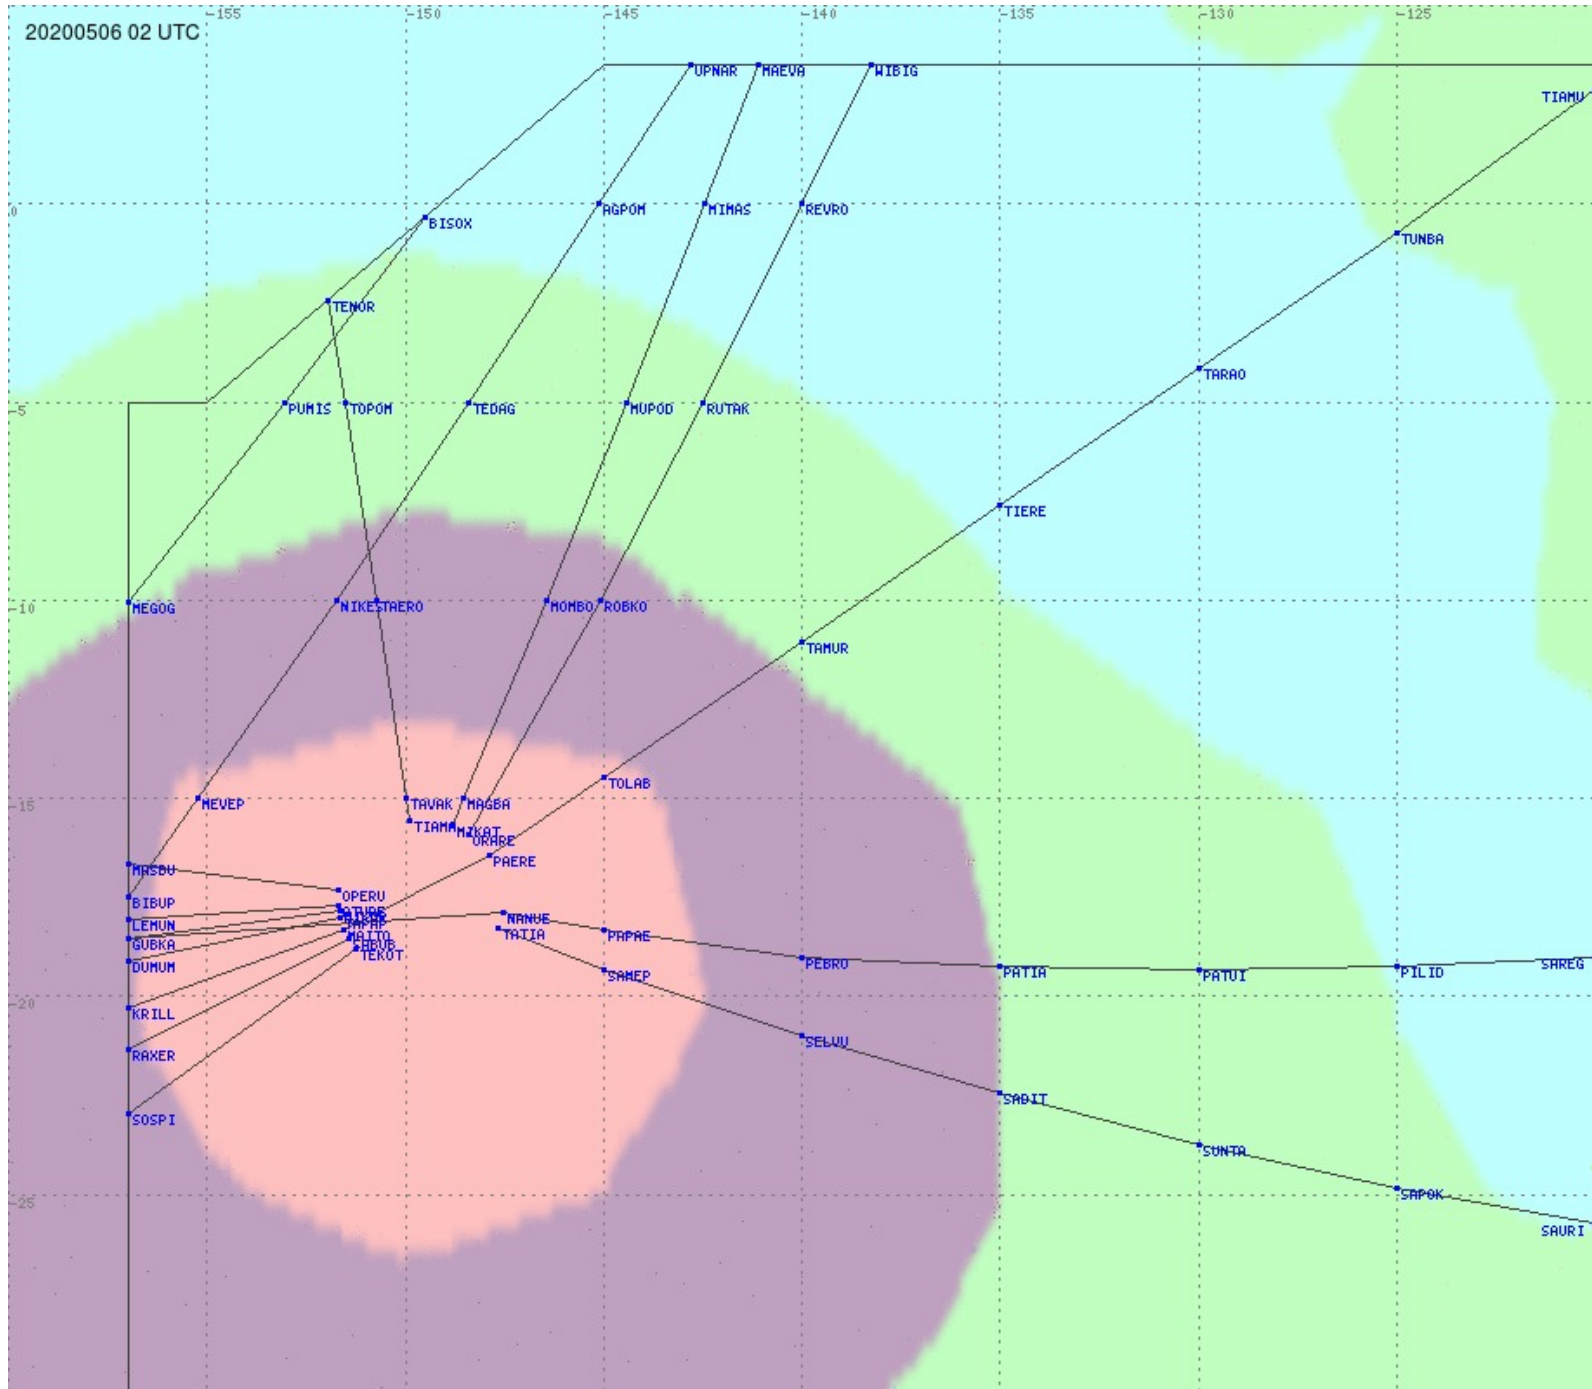

Tahiti FIR - HF Propag - 20200506

2.8 MHz 3.5 MHz 5.6 MHz 8.9 MHz 13.3 MHz 17.9 MHz None