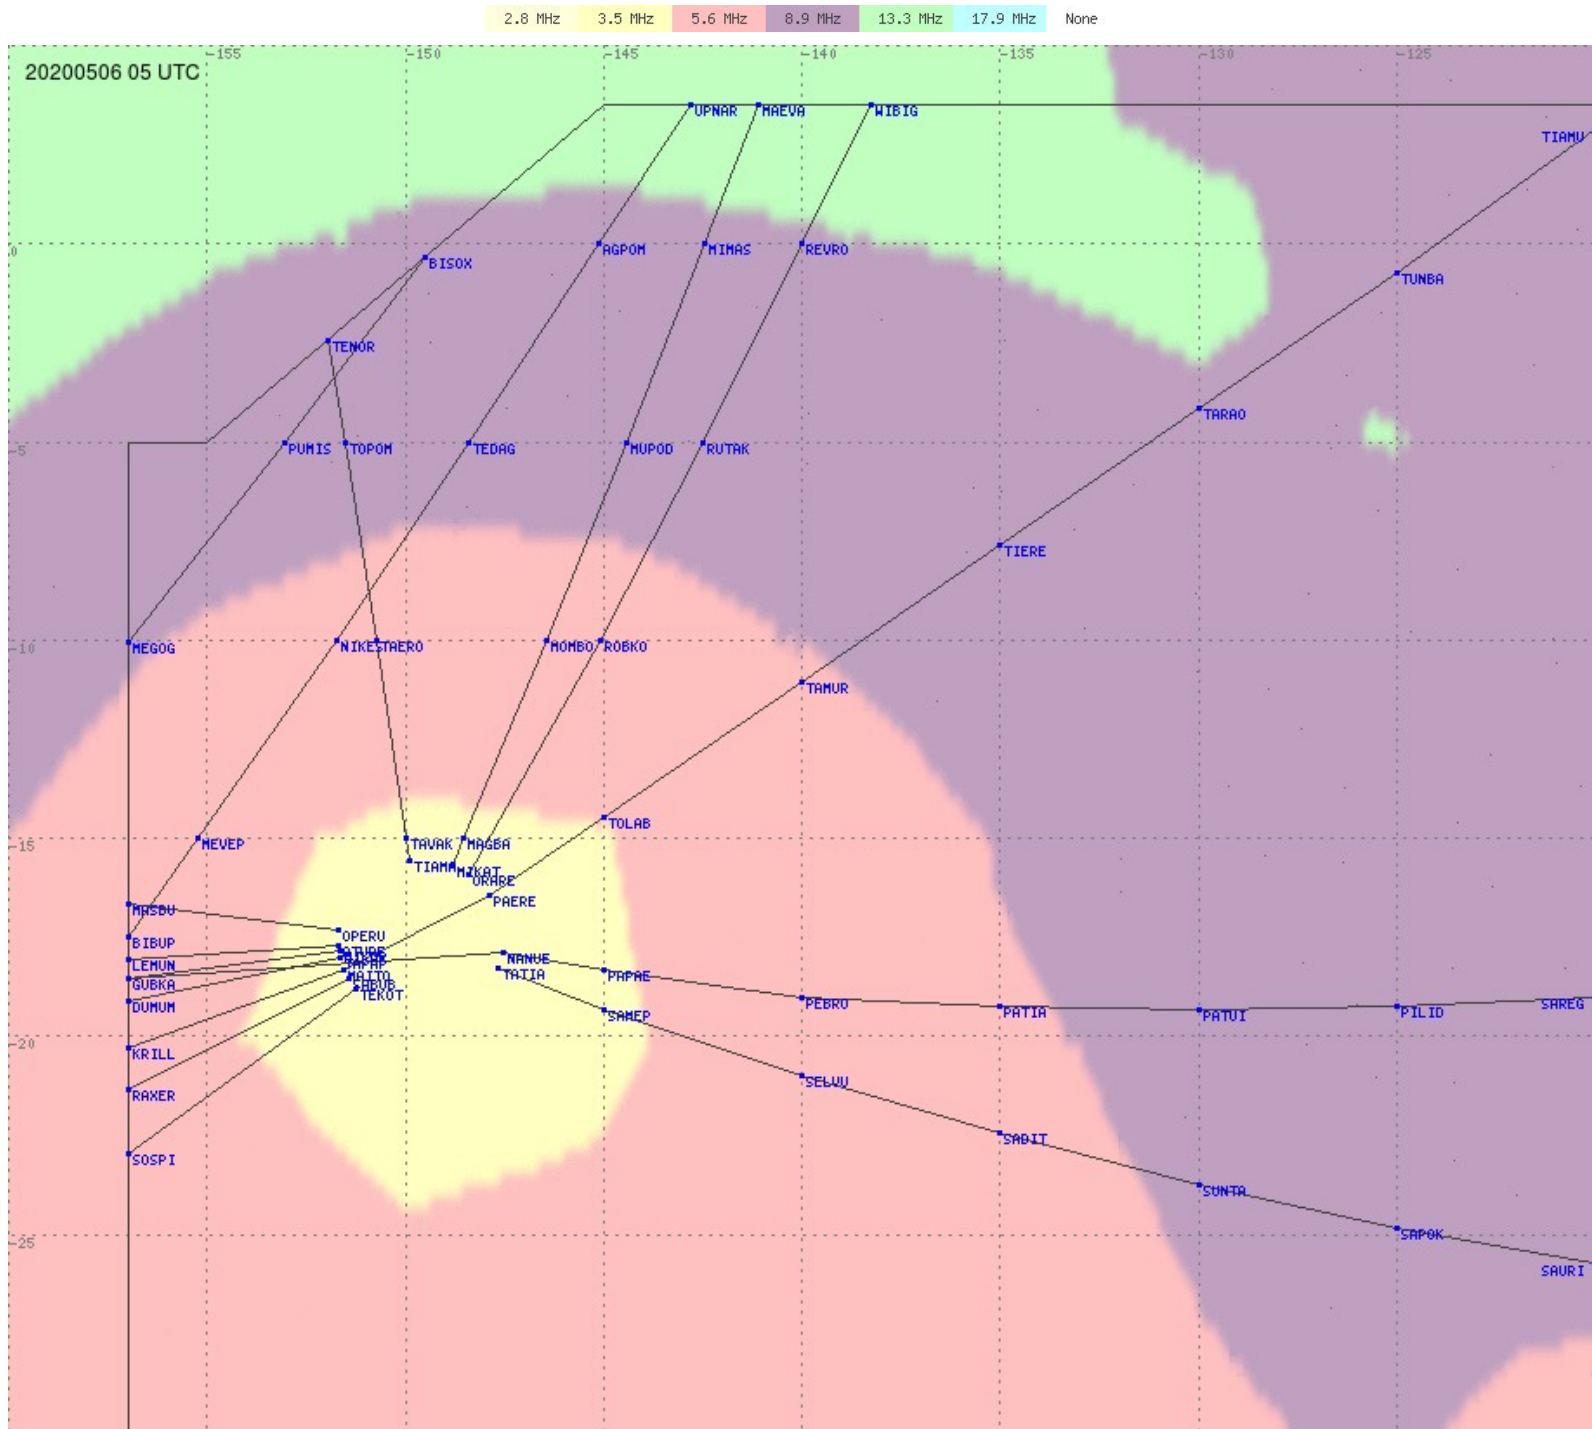

Tahiti FIR - HF Propag - 20200506