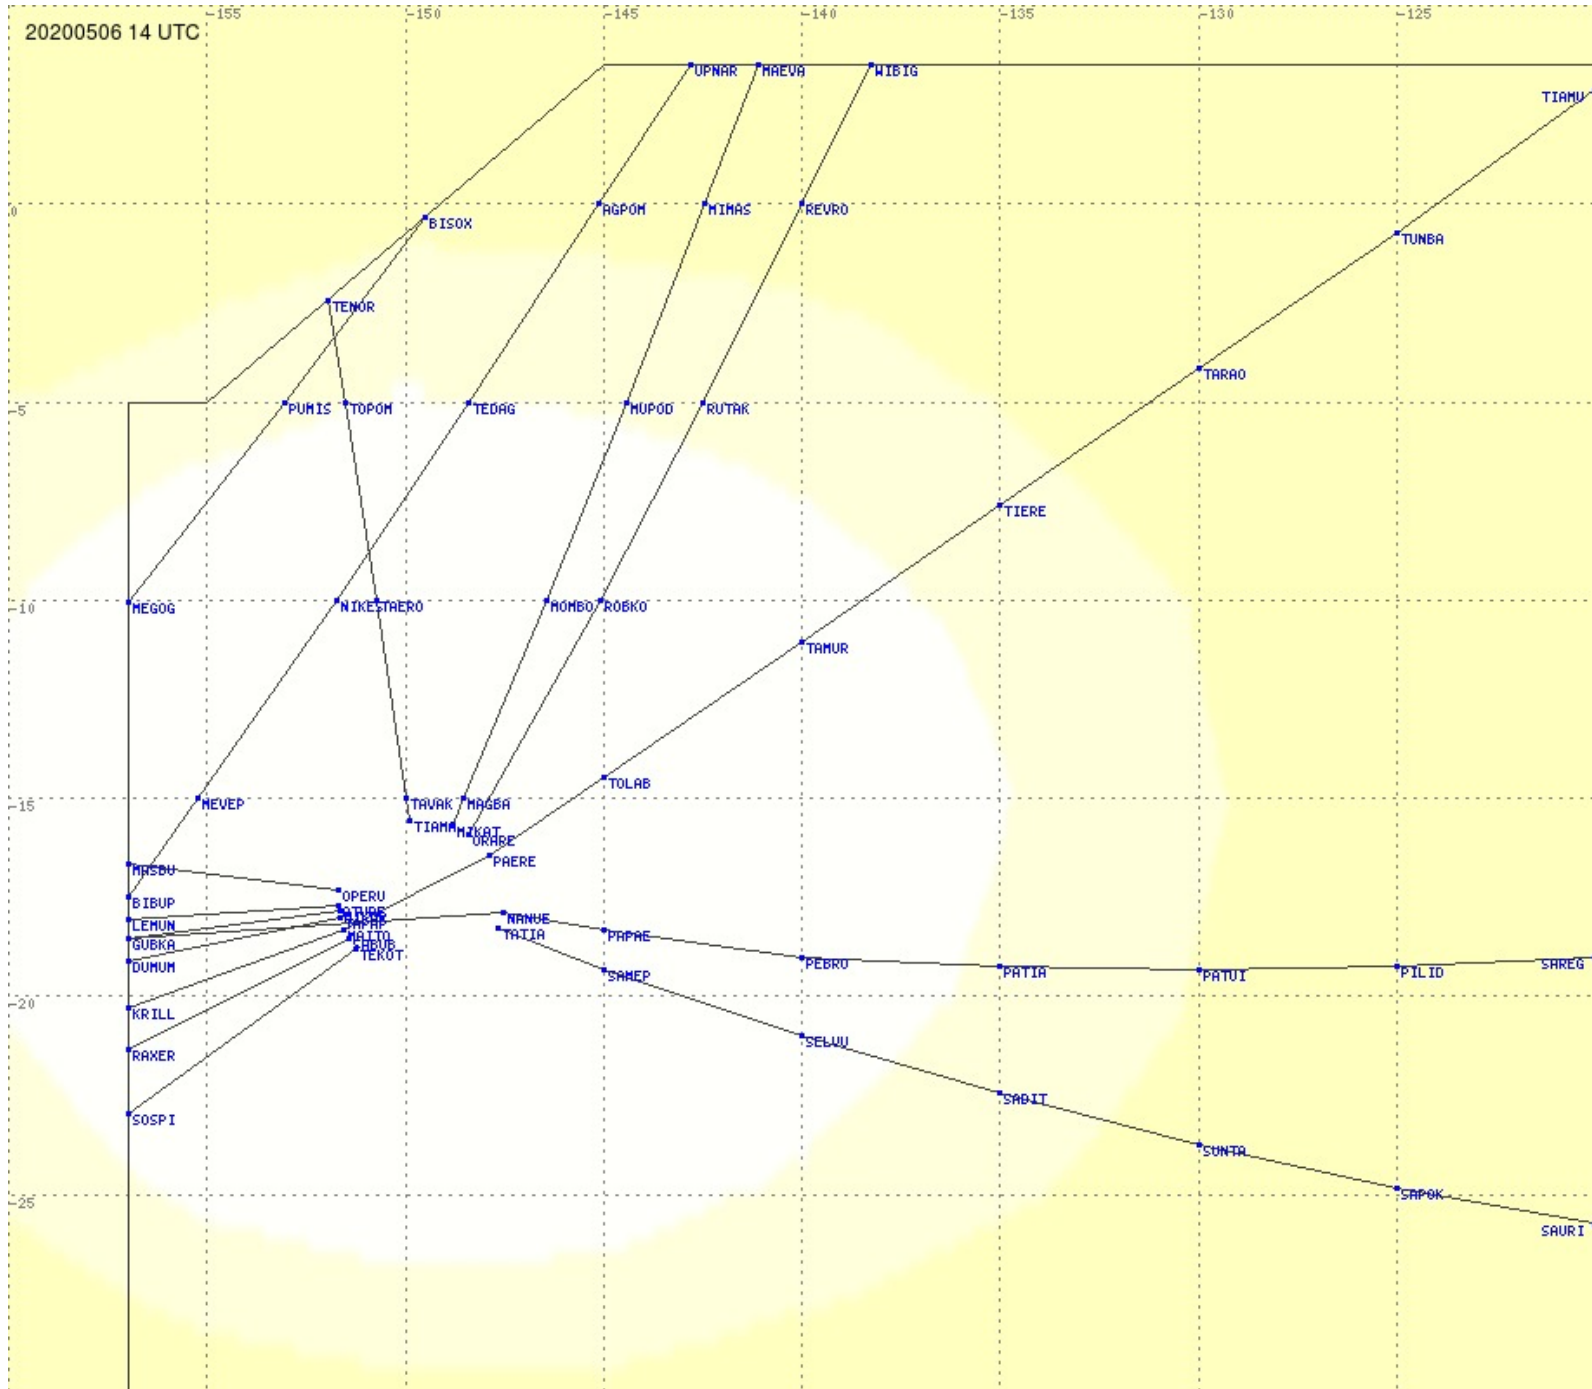

Tahiti FIR - HF Propag - 20200506

2.8 MHz 3.5 MHz 5.6 MHz 8.9 MHz 13.3 MHz 17.9 MHz None