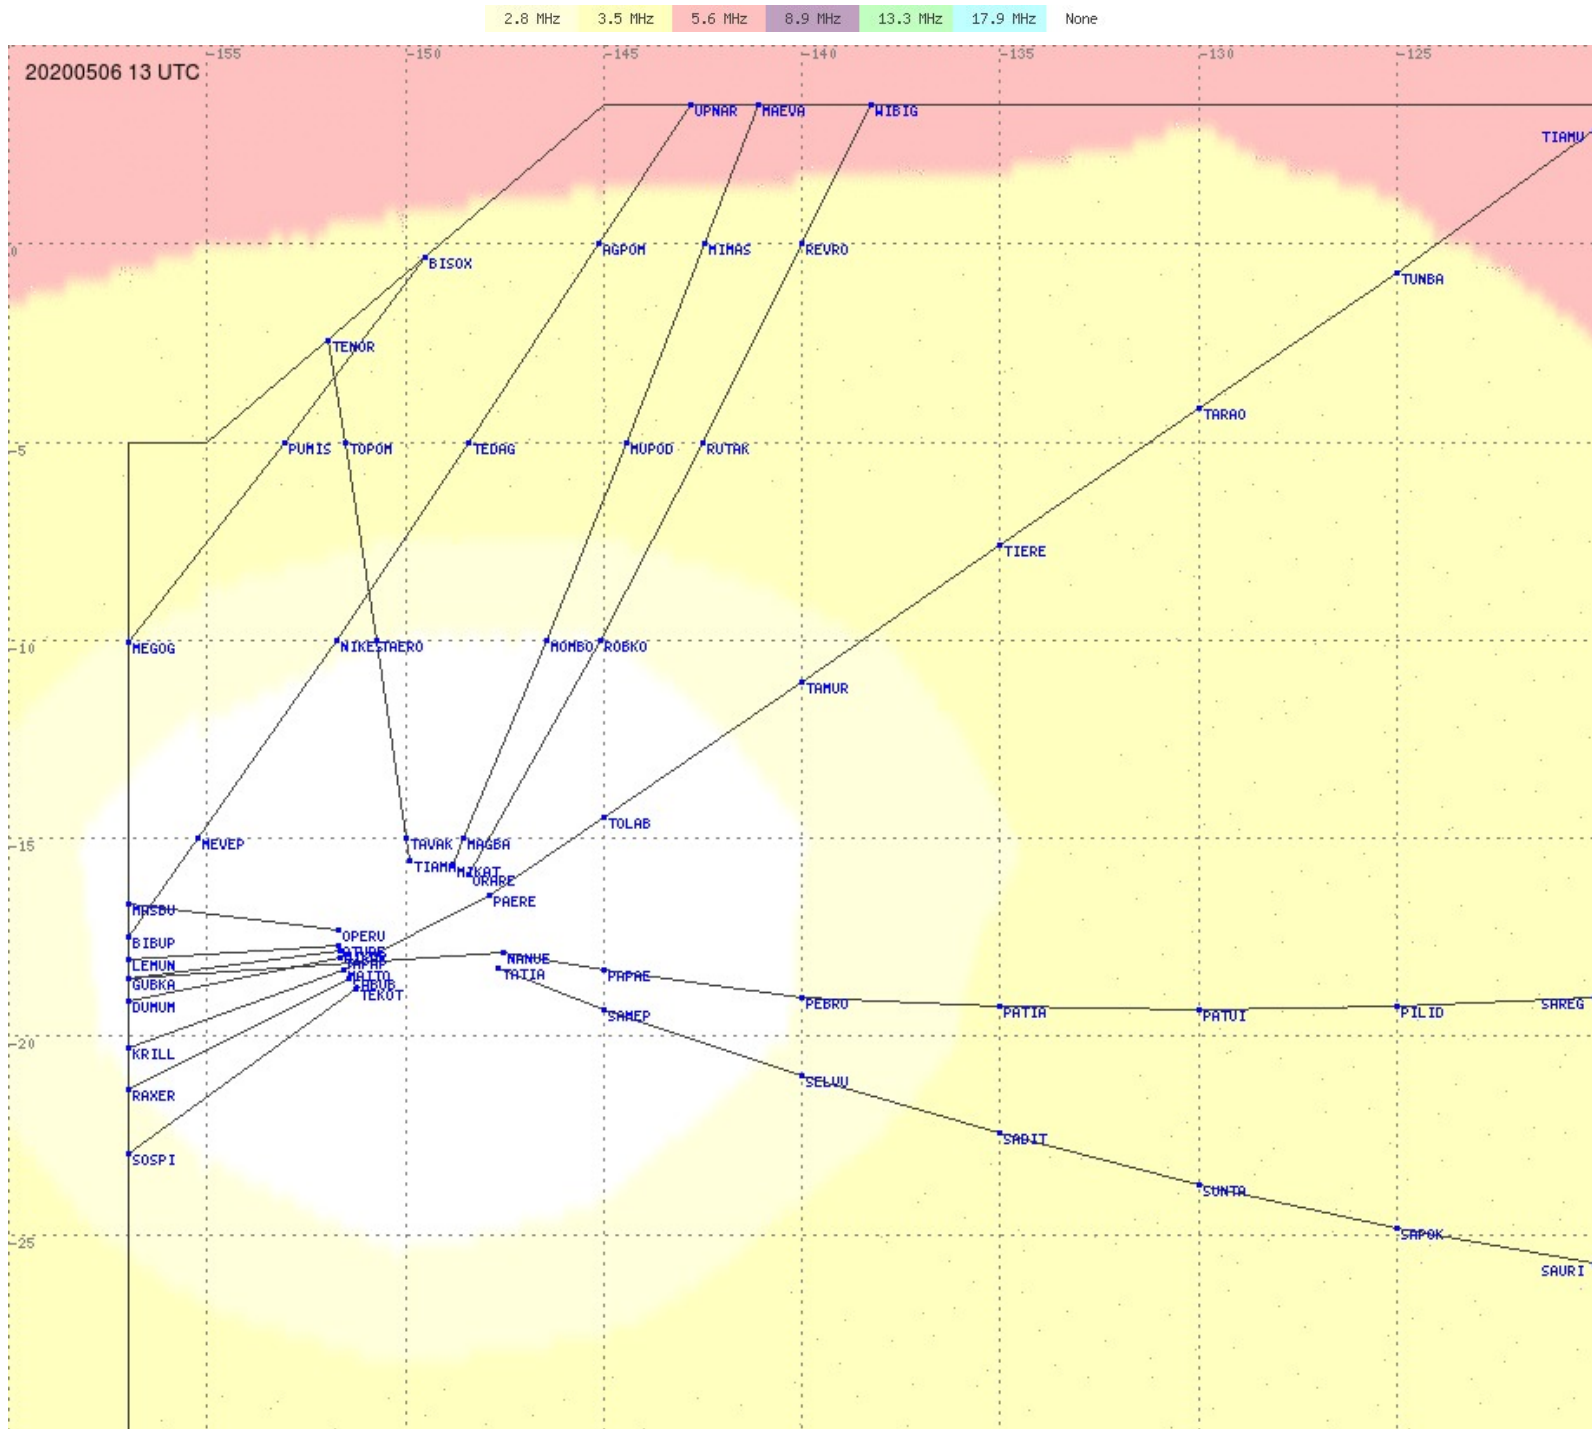

Tahiti FIR - HF Propag - 20200506