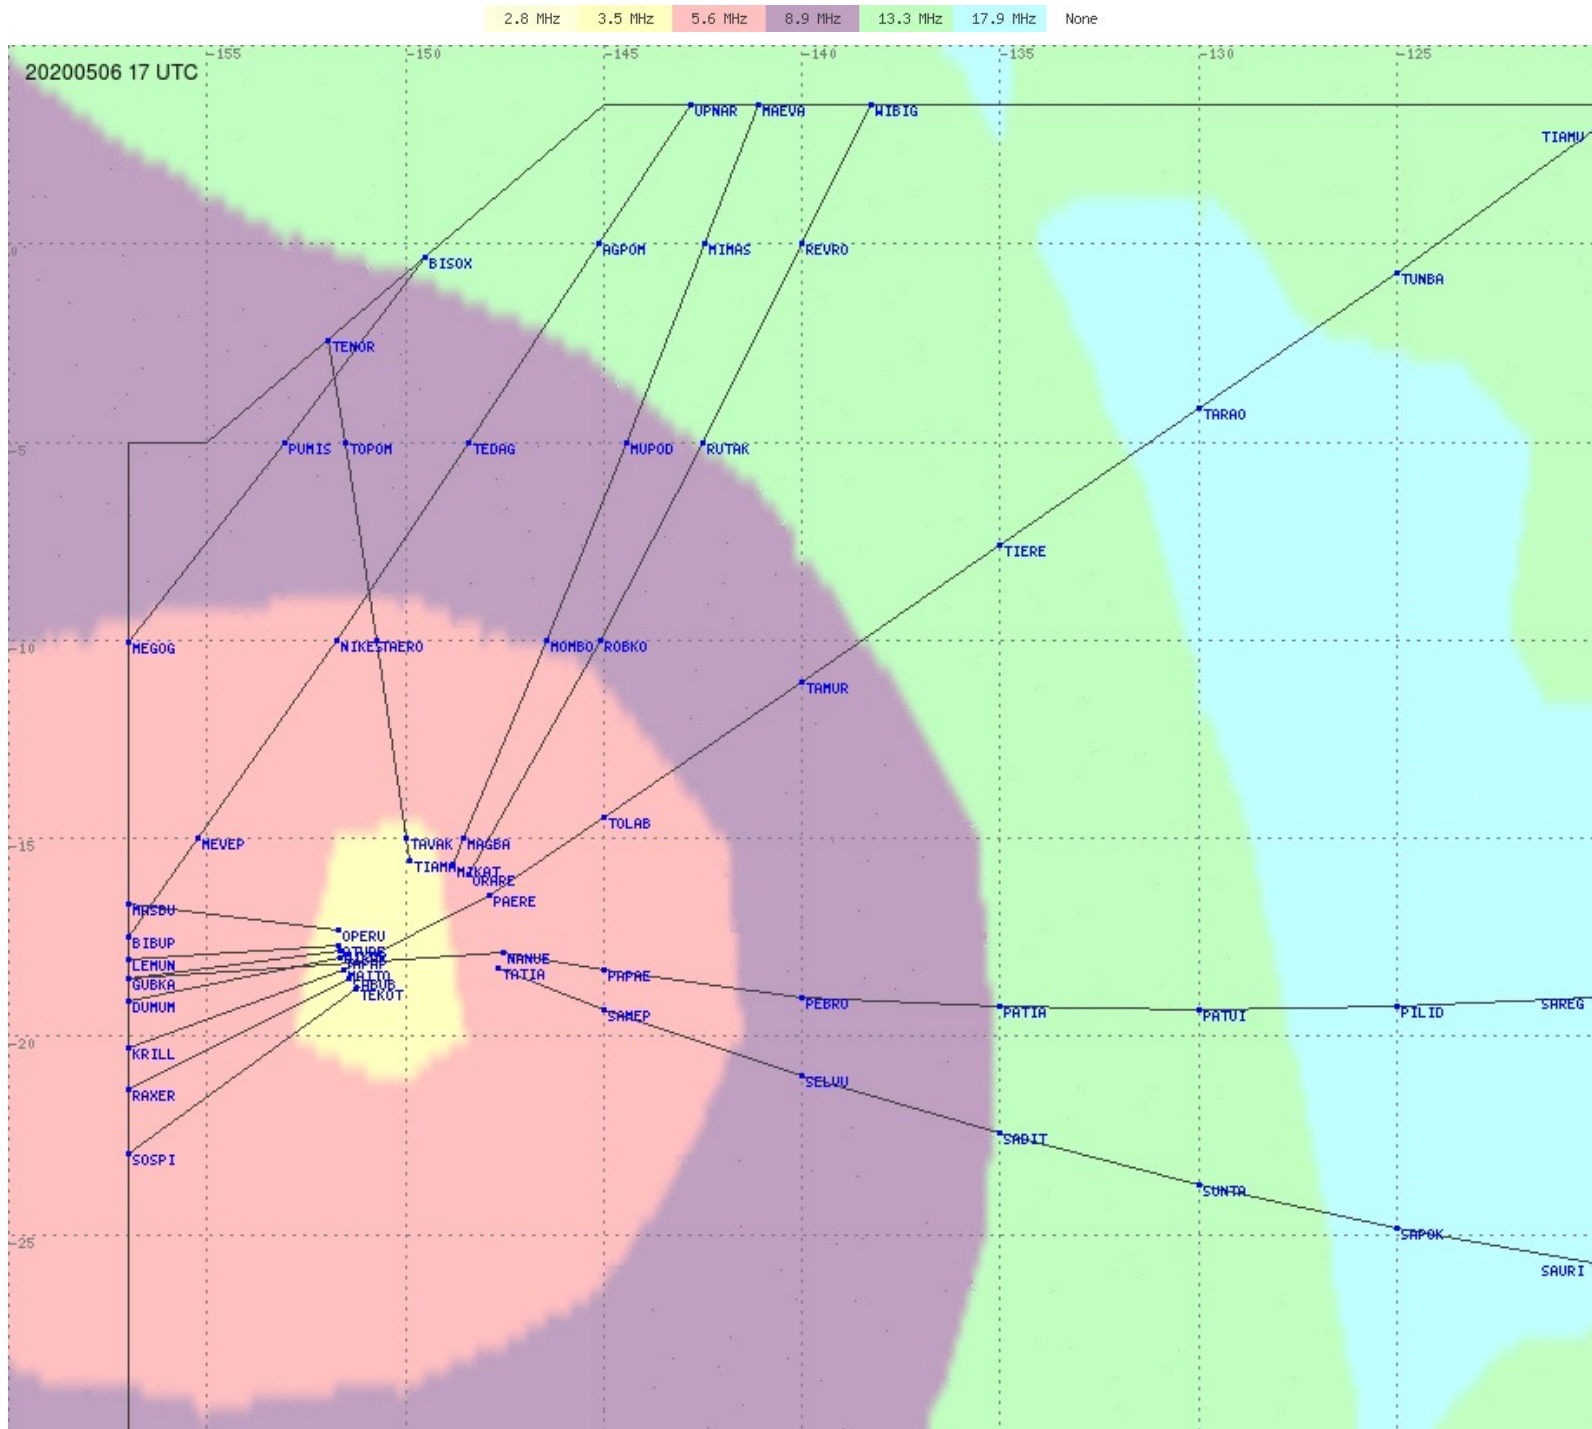

Tahiti FIR - HF Propag - 20200506