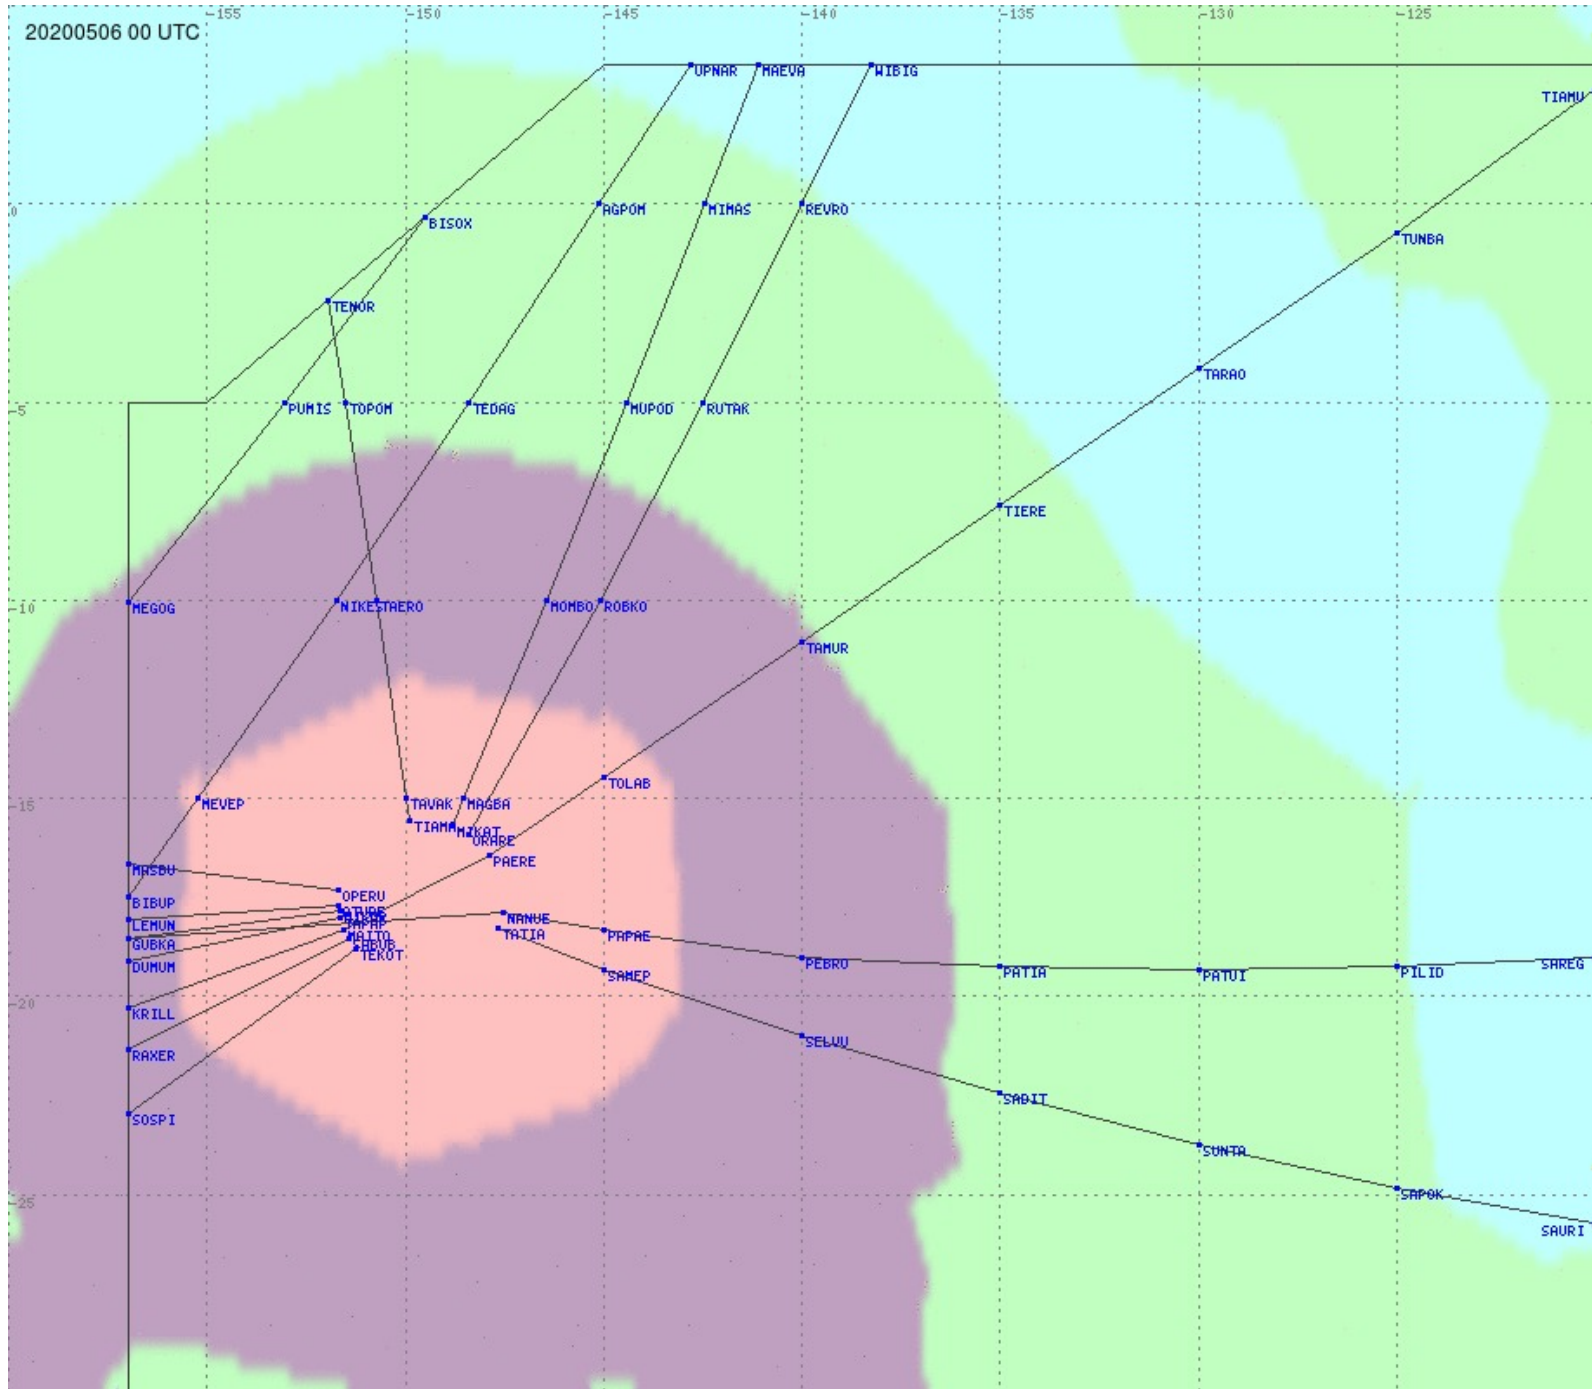

# Tahiti FIR - HF Propag - 20200506

2.8 MHz 3.5 MHz 5.6 MHz 8.9 MHz 13.3 MHz 17.9 MHz None