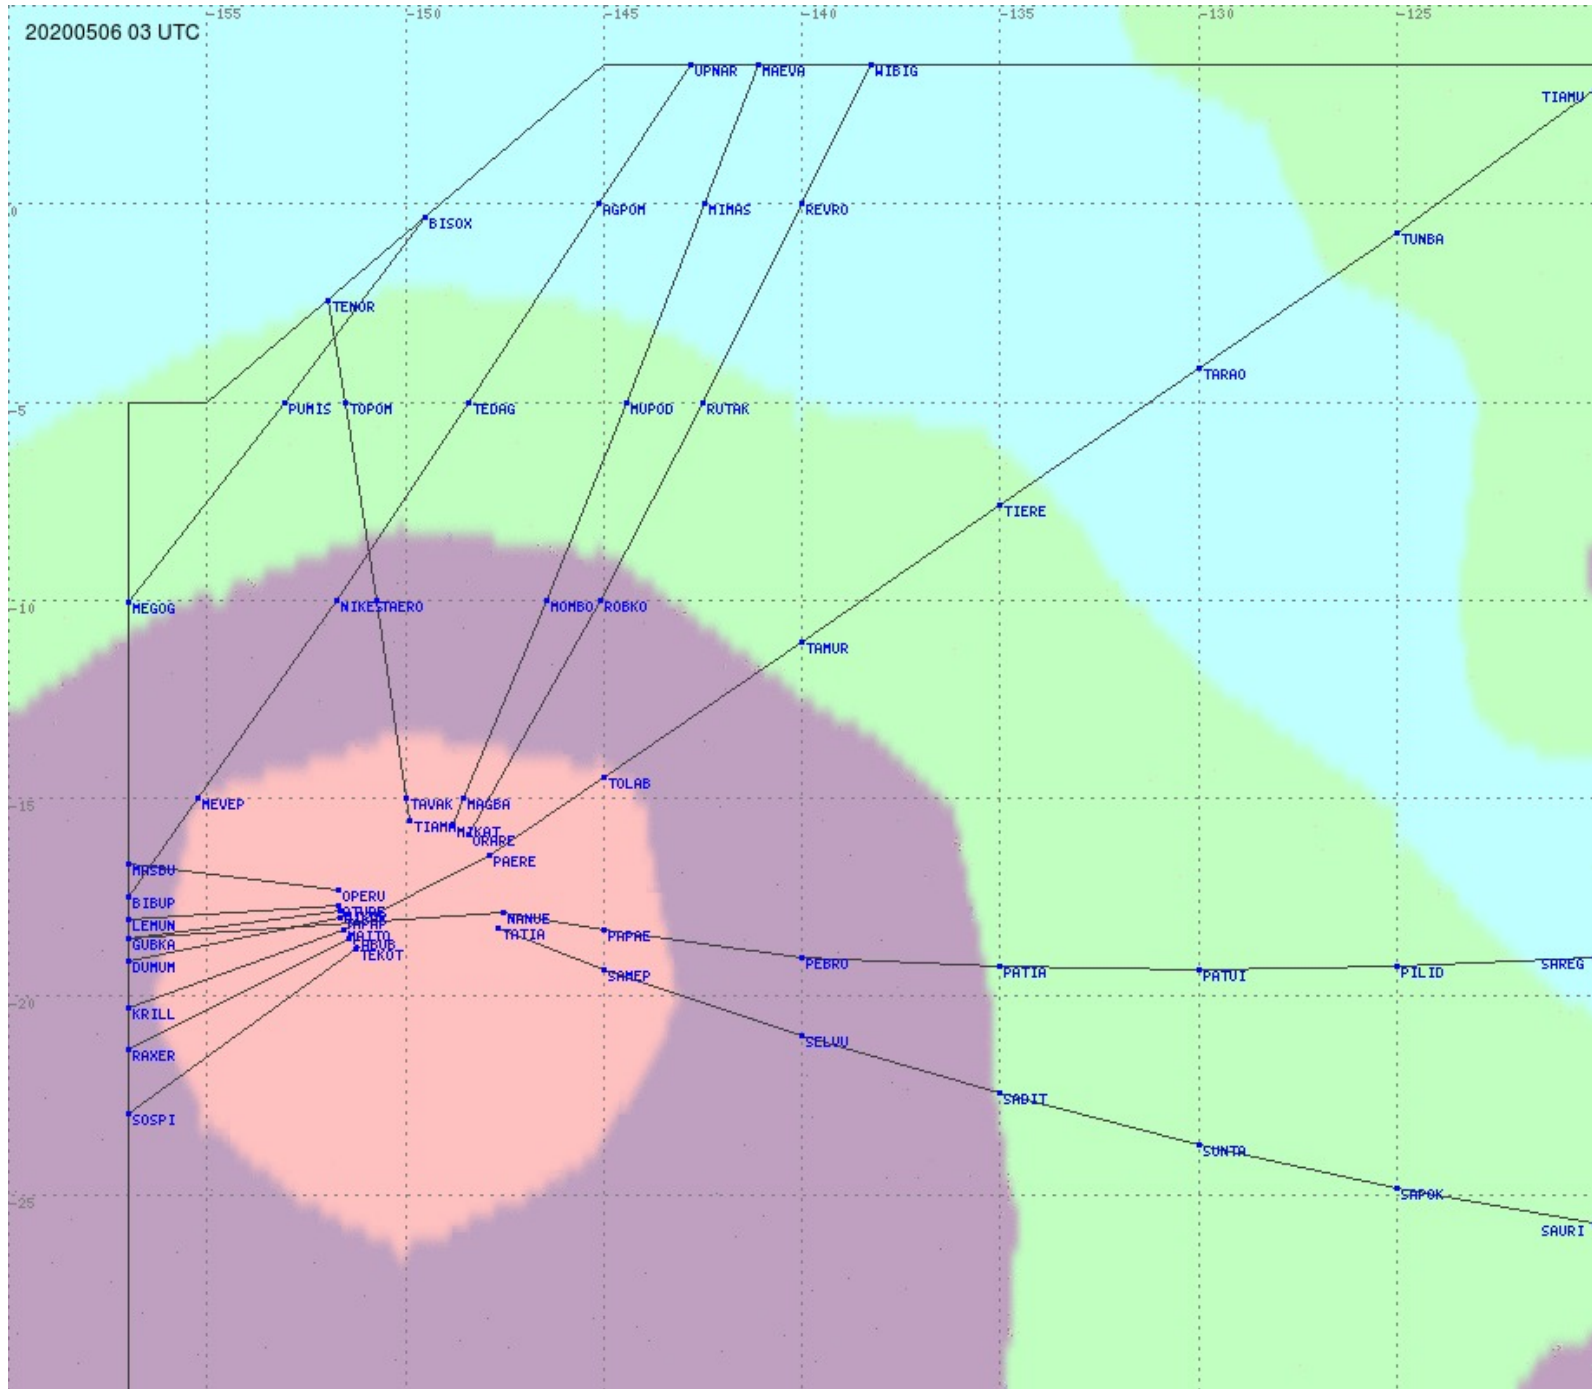

Tahiti FIR - HF Propag - 20200506

2.8 MHz 3.5 MHz 5.6 MHz 8.9 MHz 13.3 MHz 17.9 MHz None