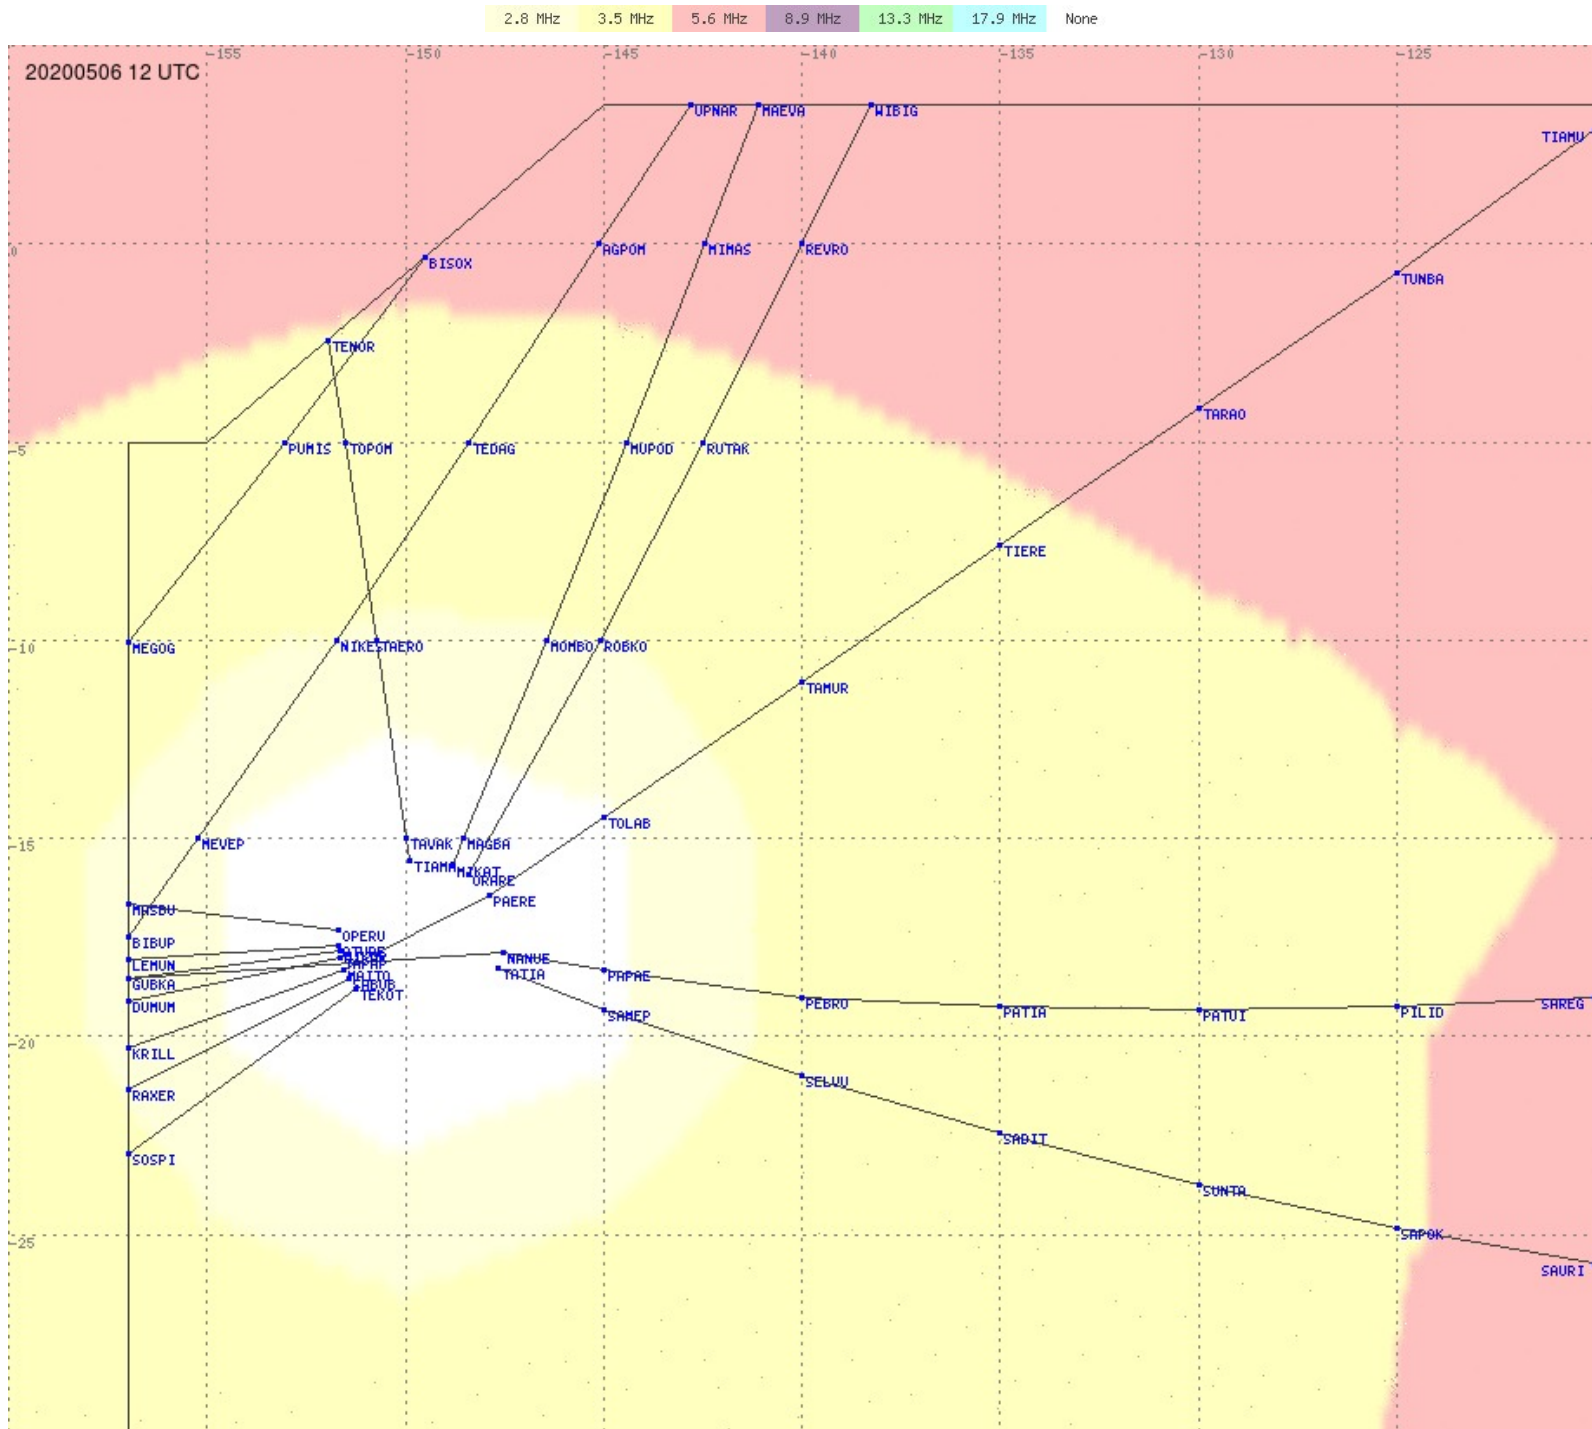

Tahiti FIR - HF Propag - 20200506