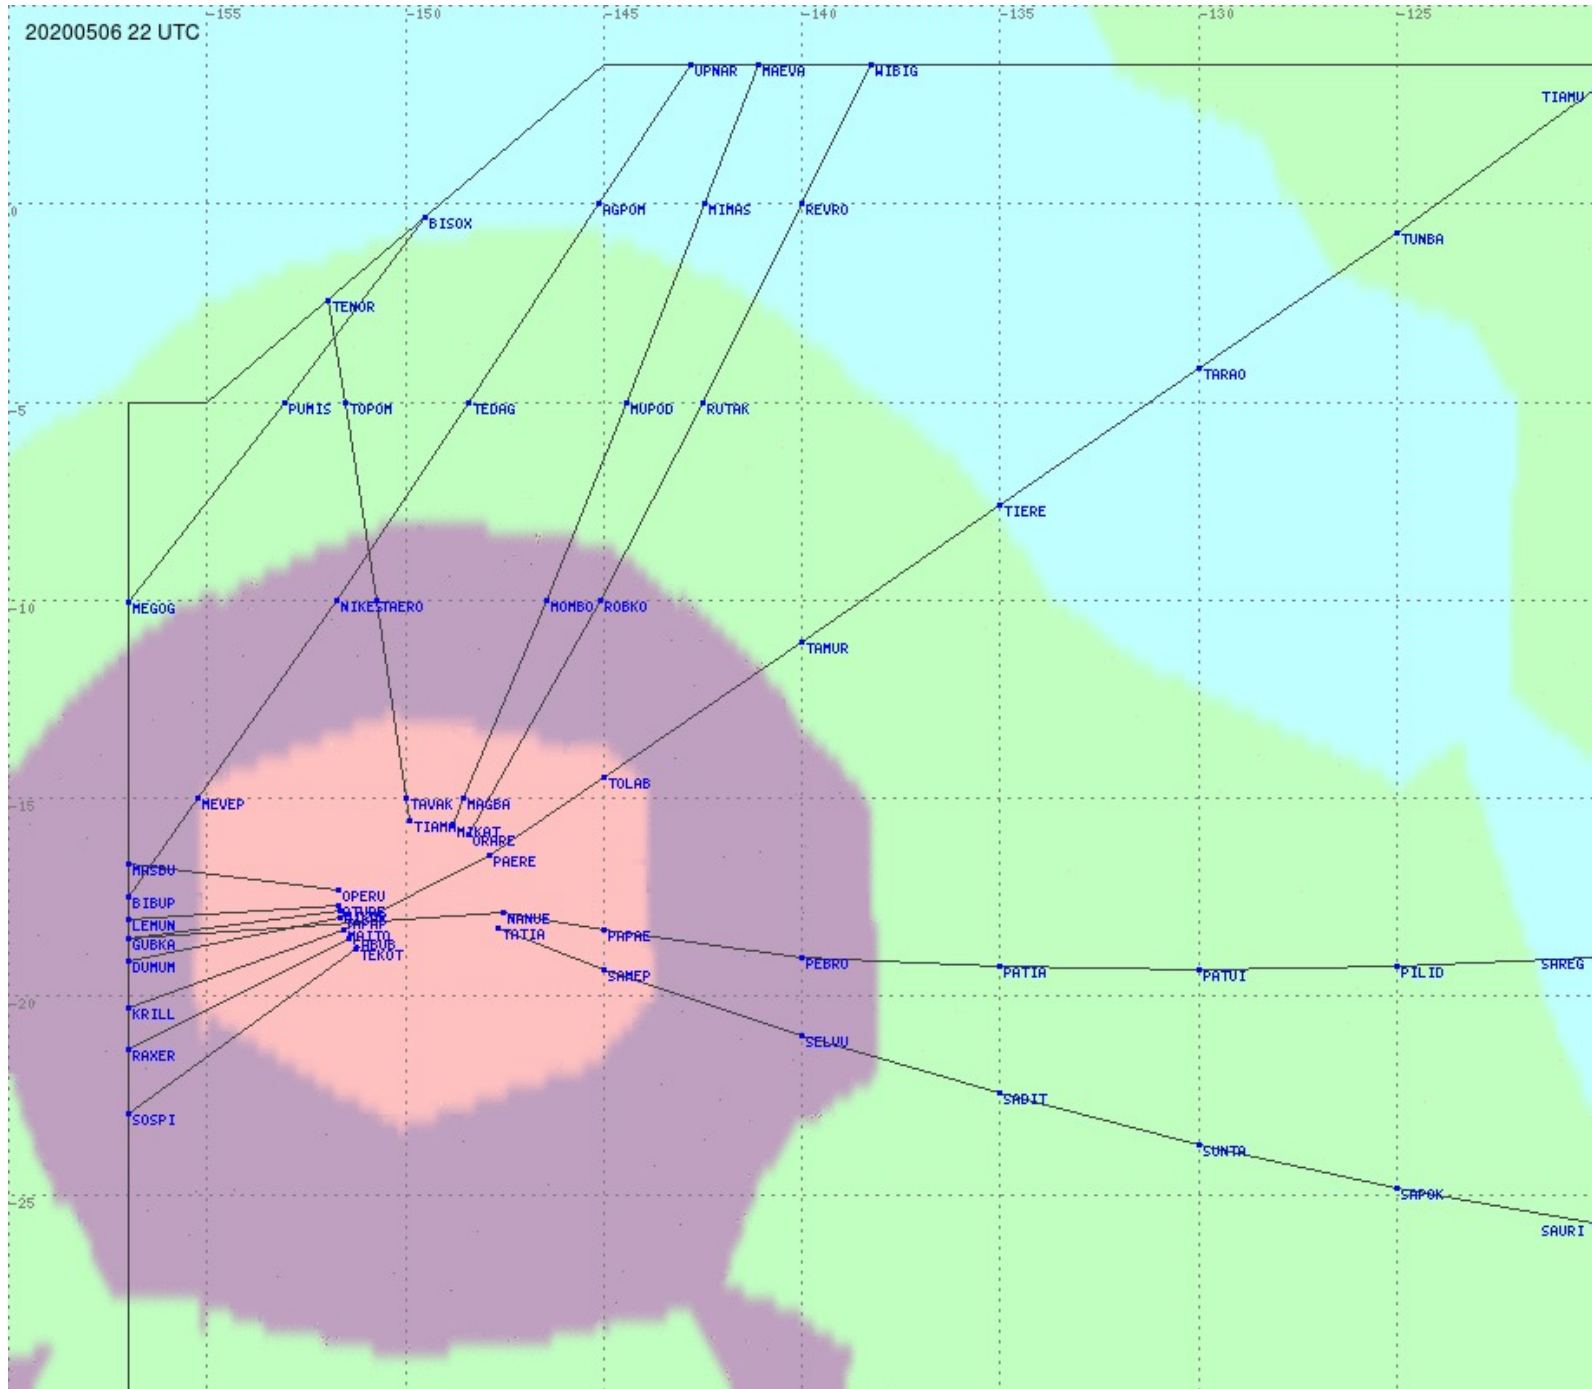

Tahiti FIR - HF Propag - 20200506

2.8 MHz 3.5 MHz 5.6 MHz 8.9 MHz 13.3 MHz 17.9 MHz None