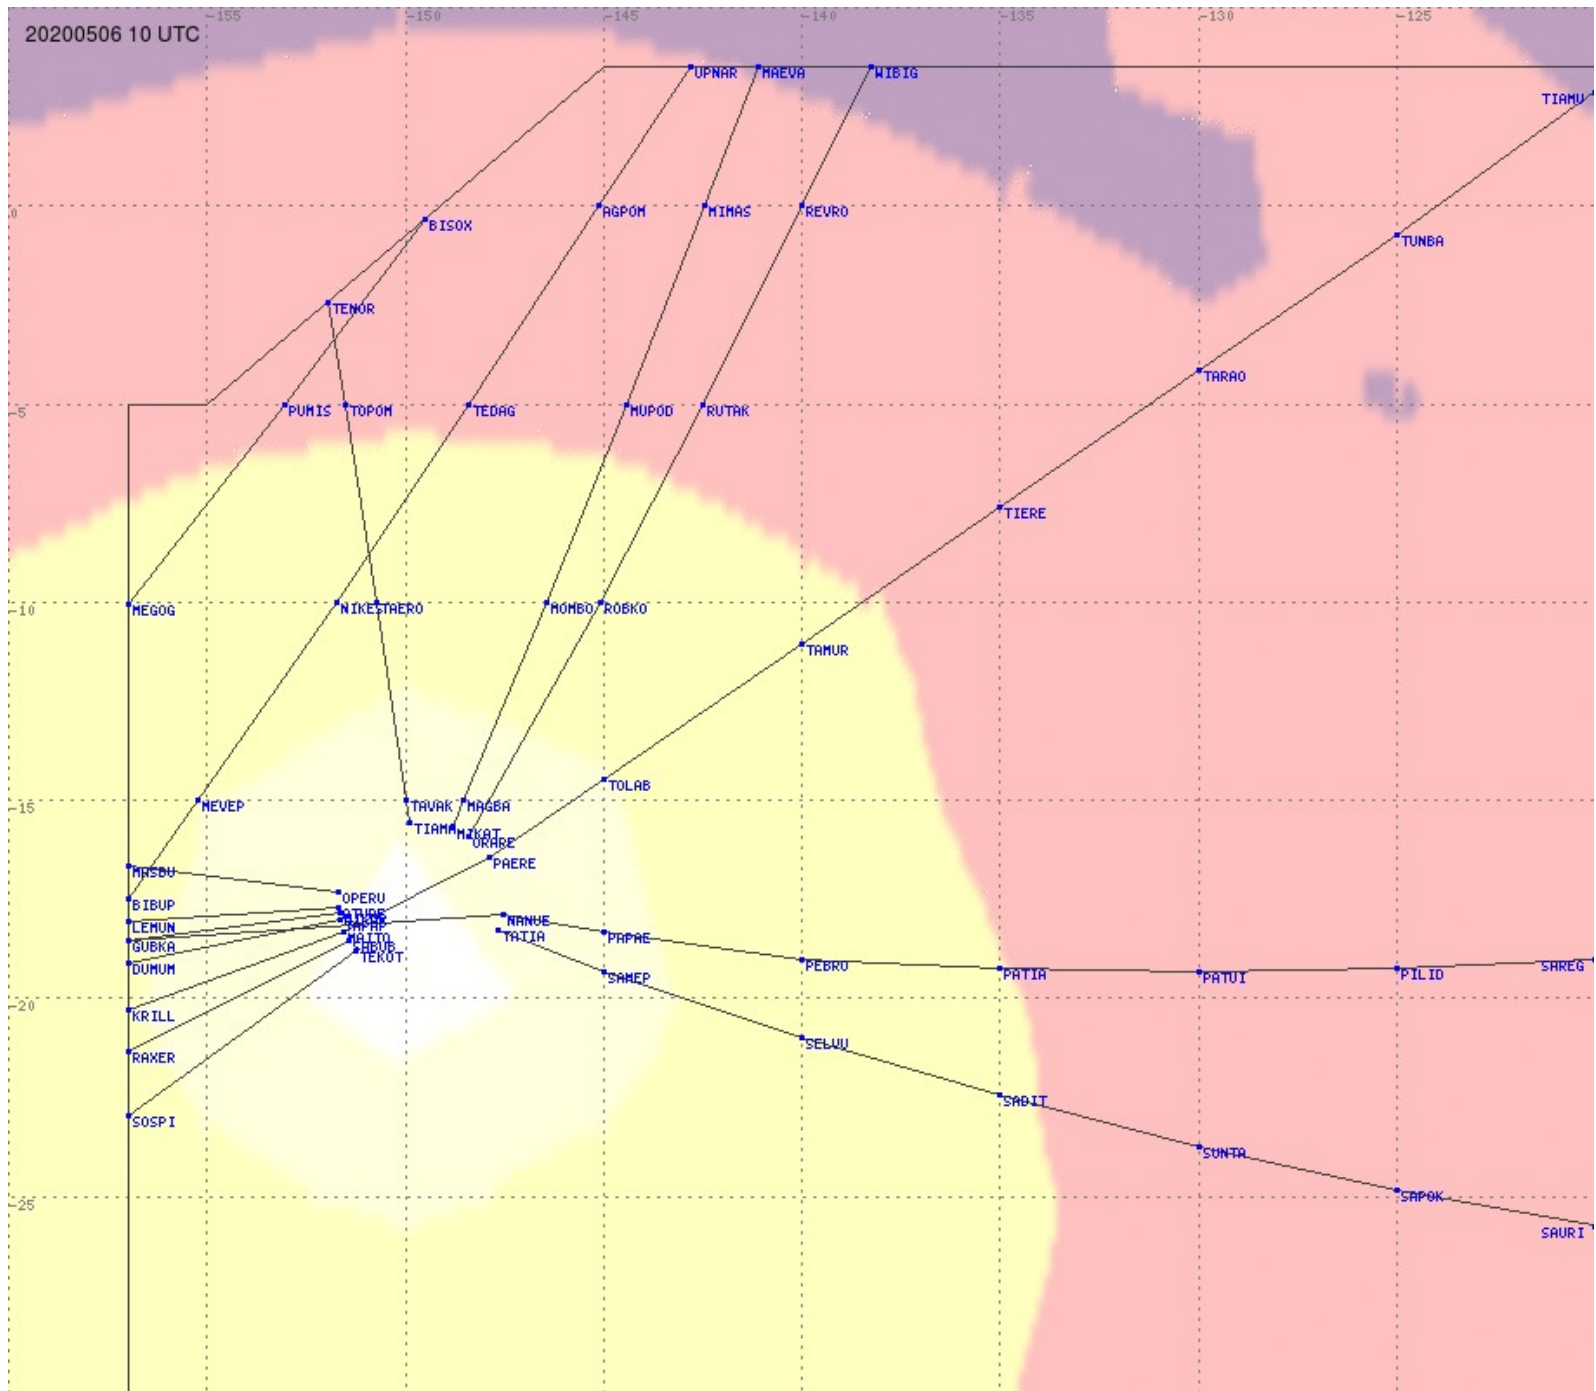

Tahiti FIR - HF Propag - 20200506

2.8 MHz
3.5 MHz
5.6 MHz
8.9 MHz
13.3 MHz
17.9 MHz
None