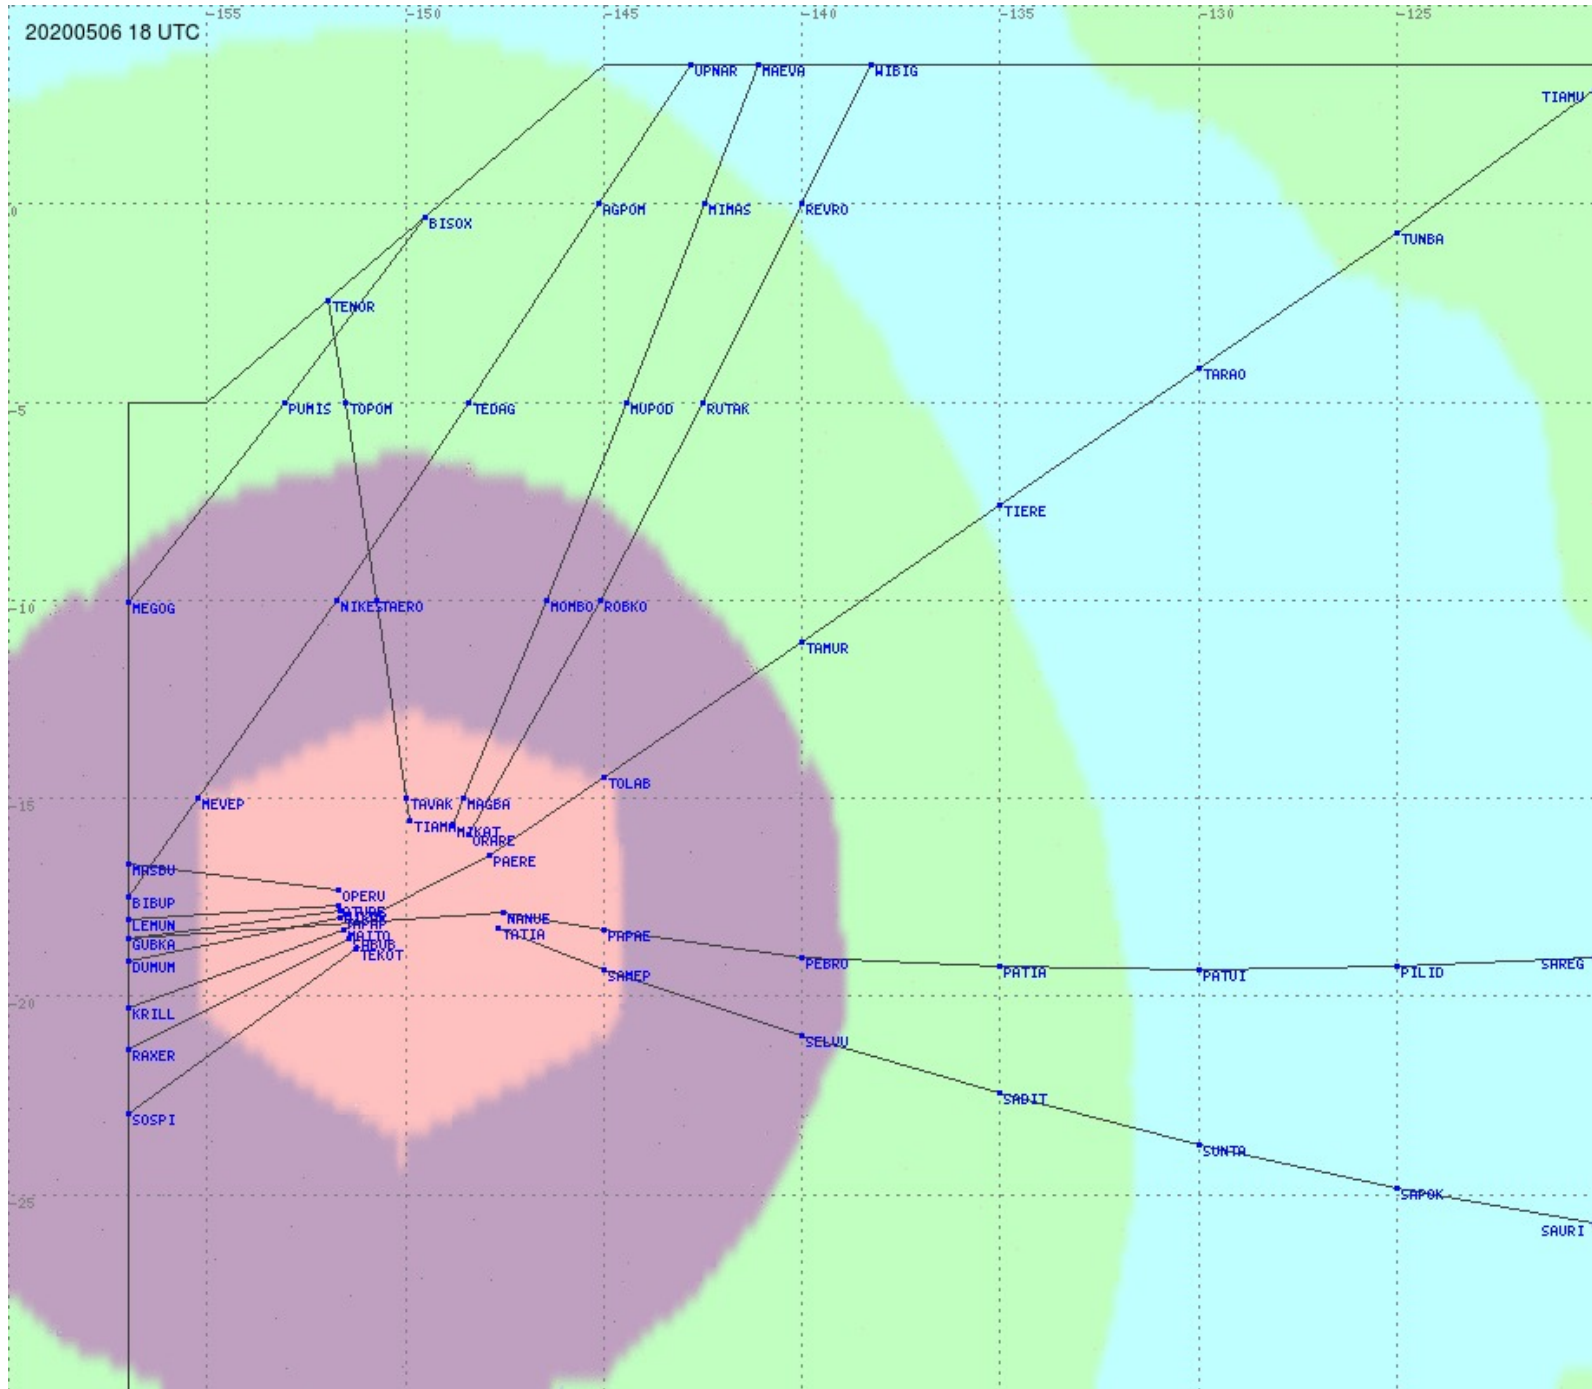

Tahiti FIR - HF Propag - 20200506

2.8 MHz 3.5 MHz 5.6 MHz 8.9 MHz 13.3 MHz 17.9 MHz None