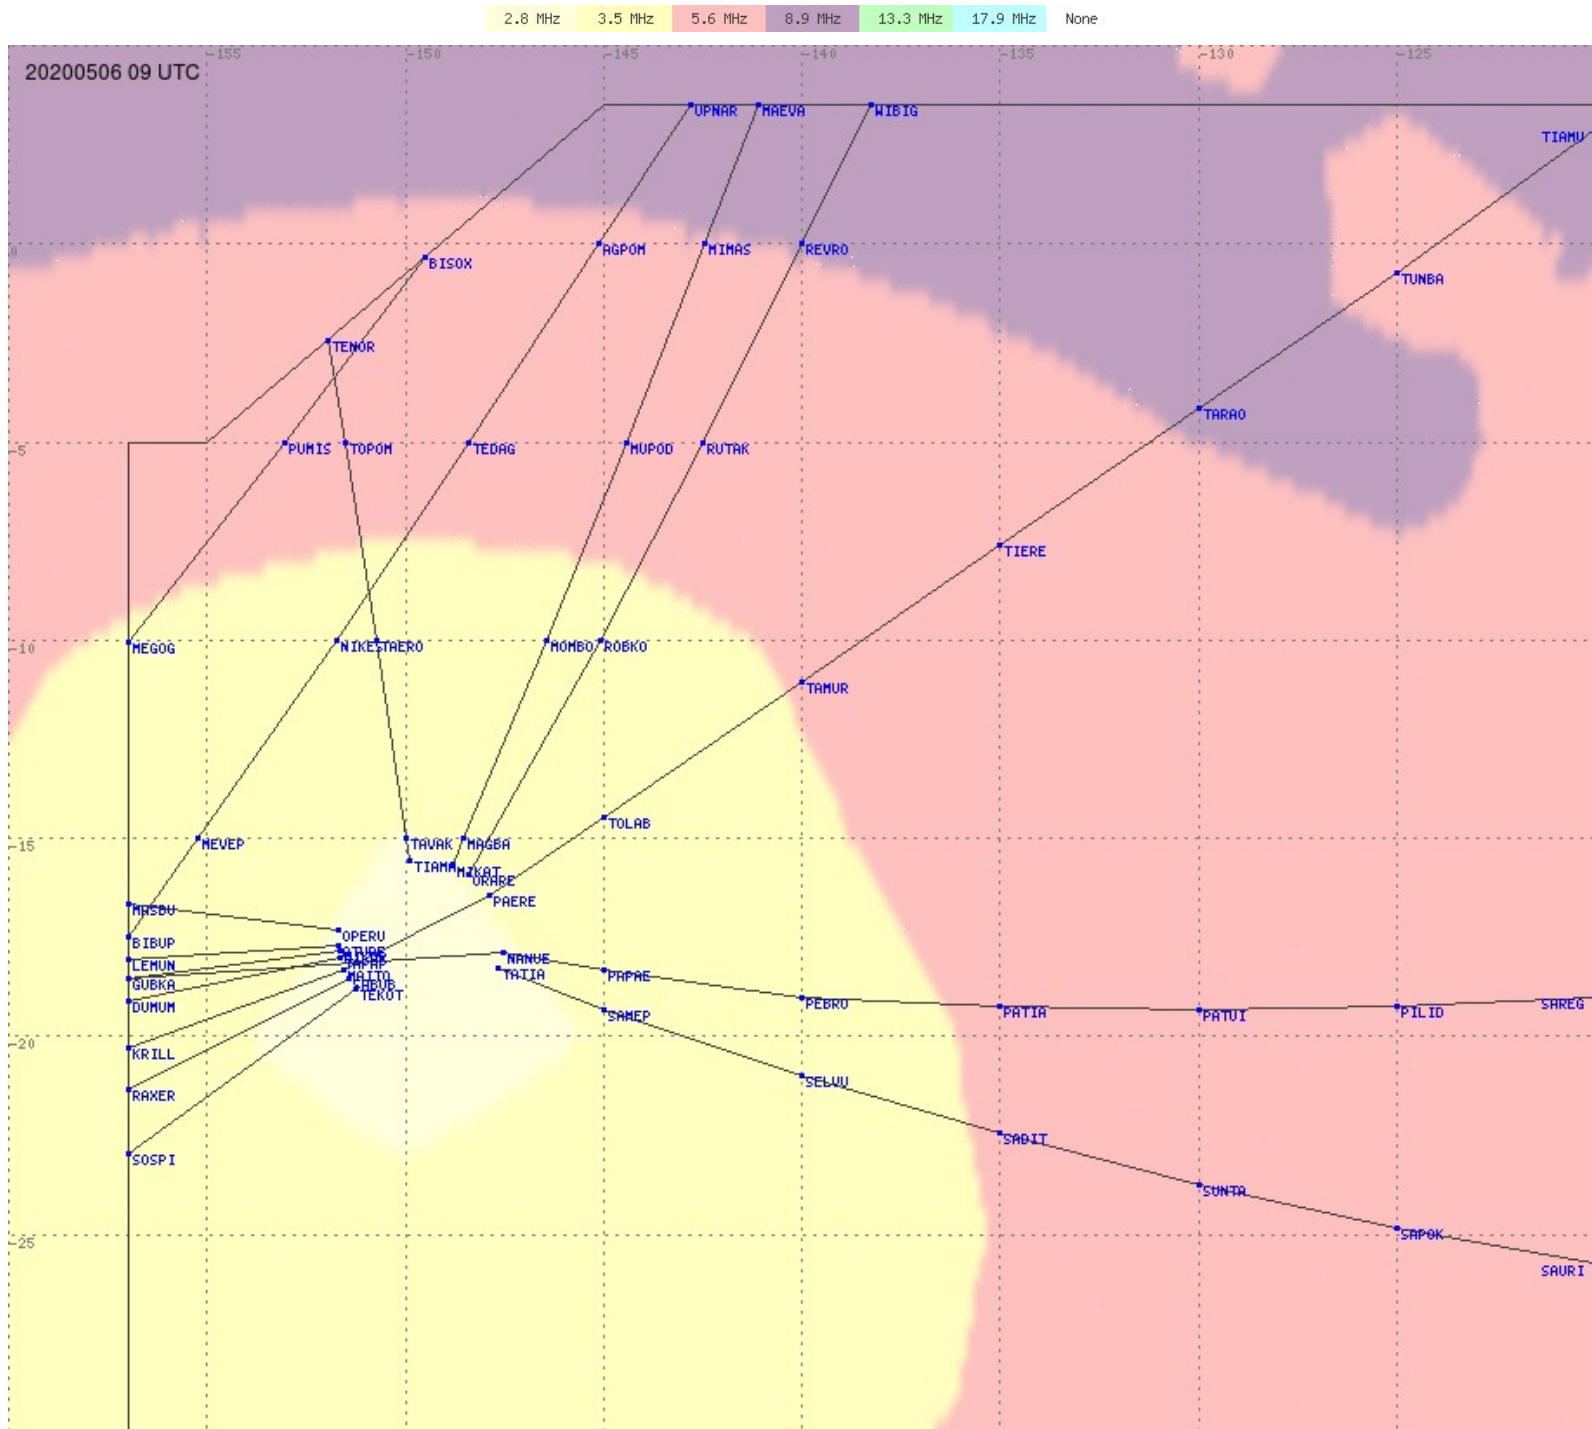

Tahiti FIR - HF Propag - 20200506