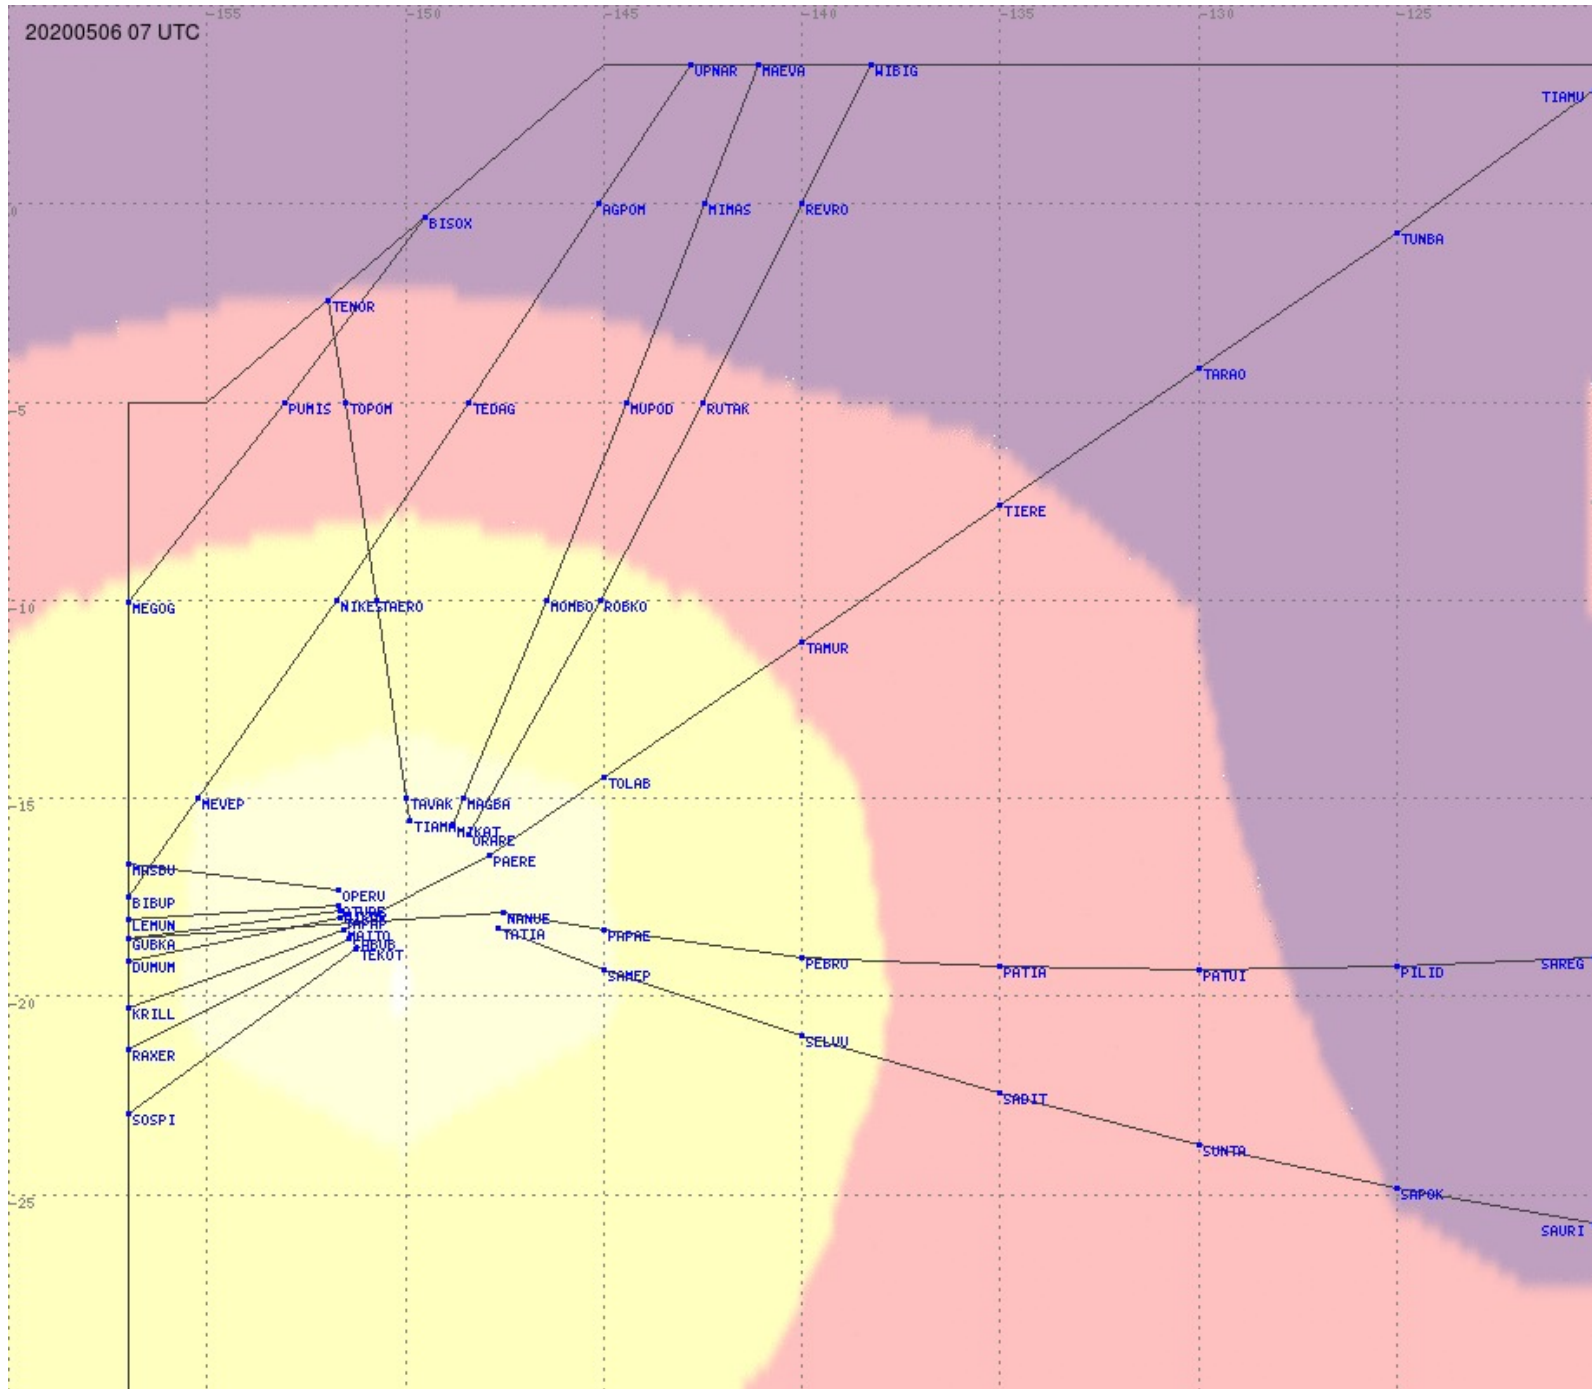

Tahiti FIR - HF Propag - 20200506

2.8 MHz 3.5 MHz 5.6 MHz 8.9 MHz 13.3 MHz 17.9 MHz None