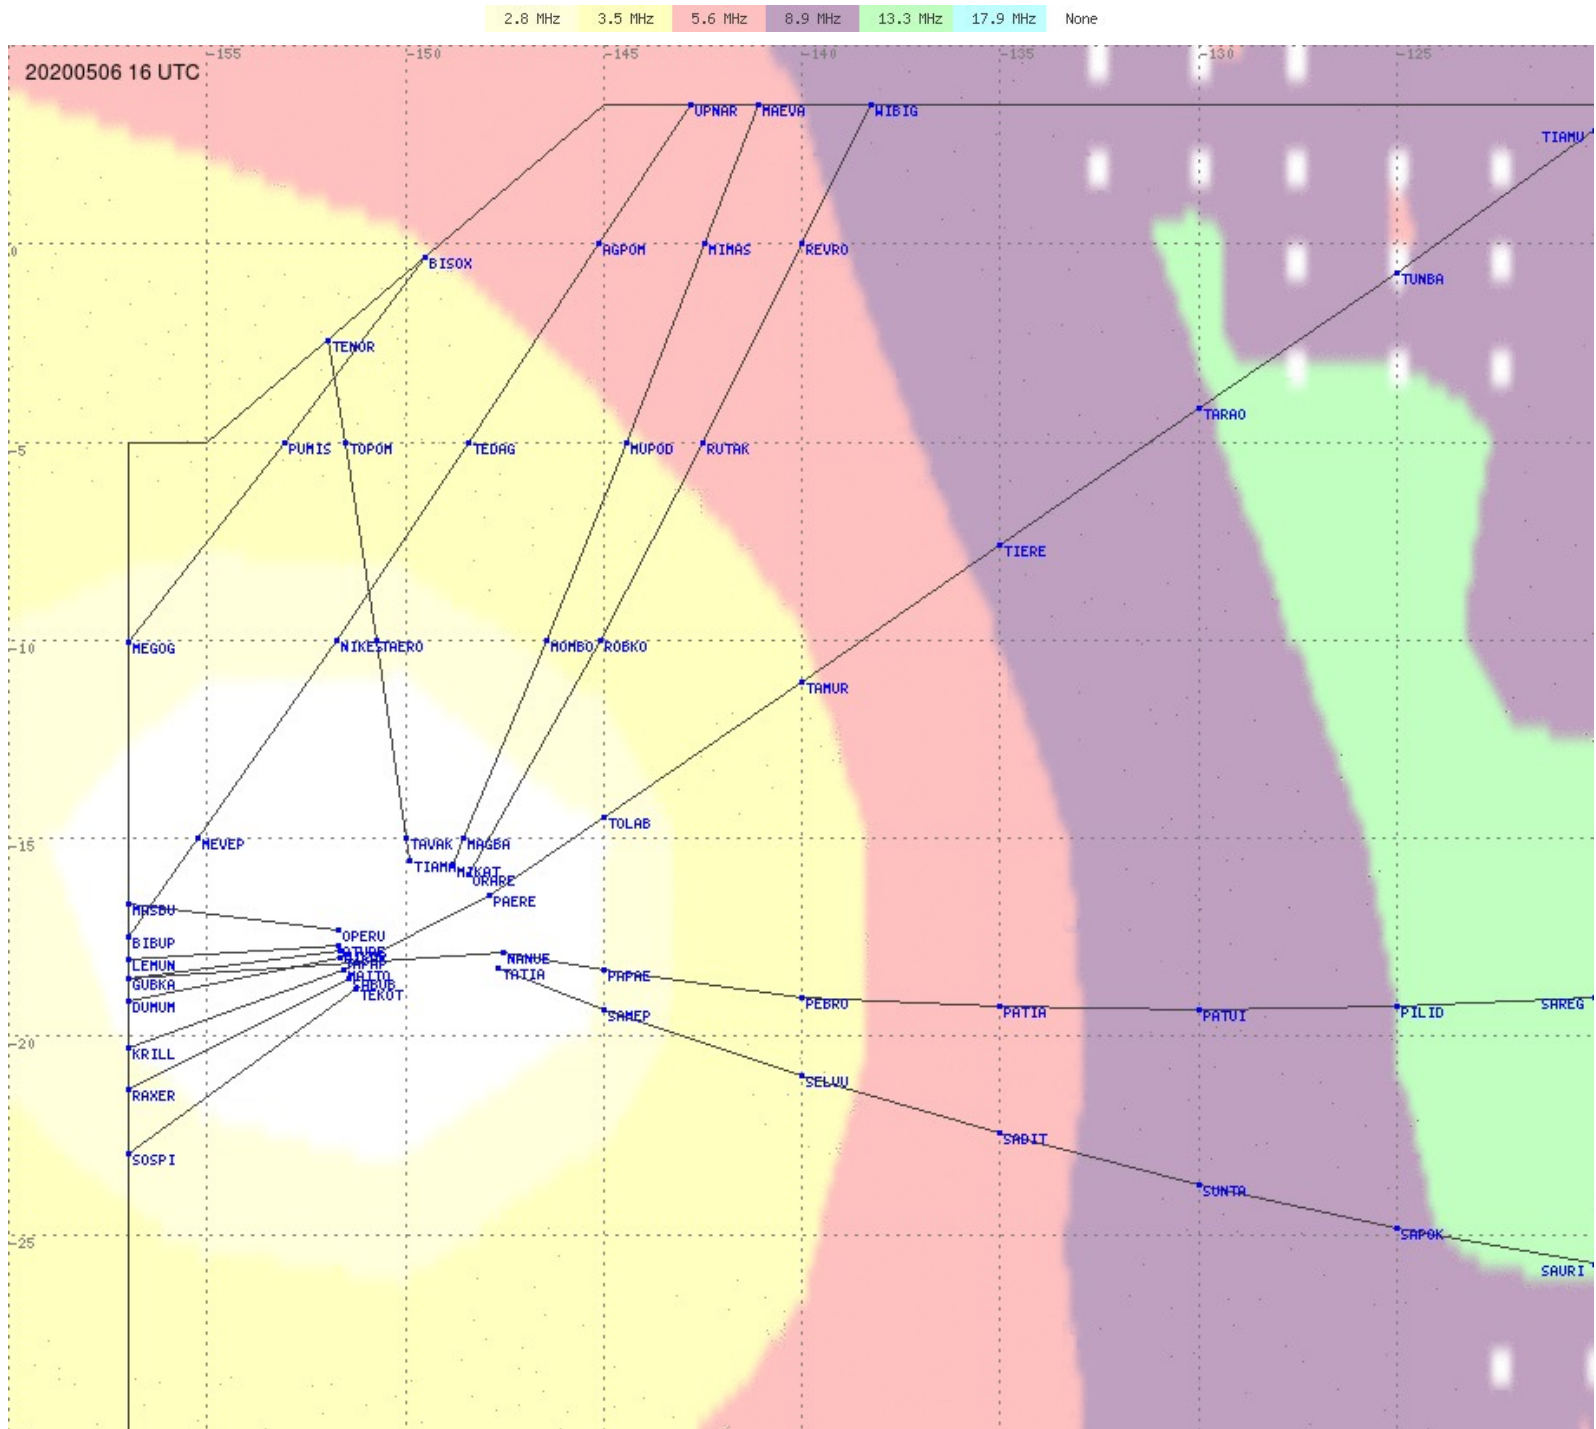

Tahiti FIR - HF Propag - 20200506