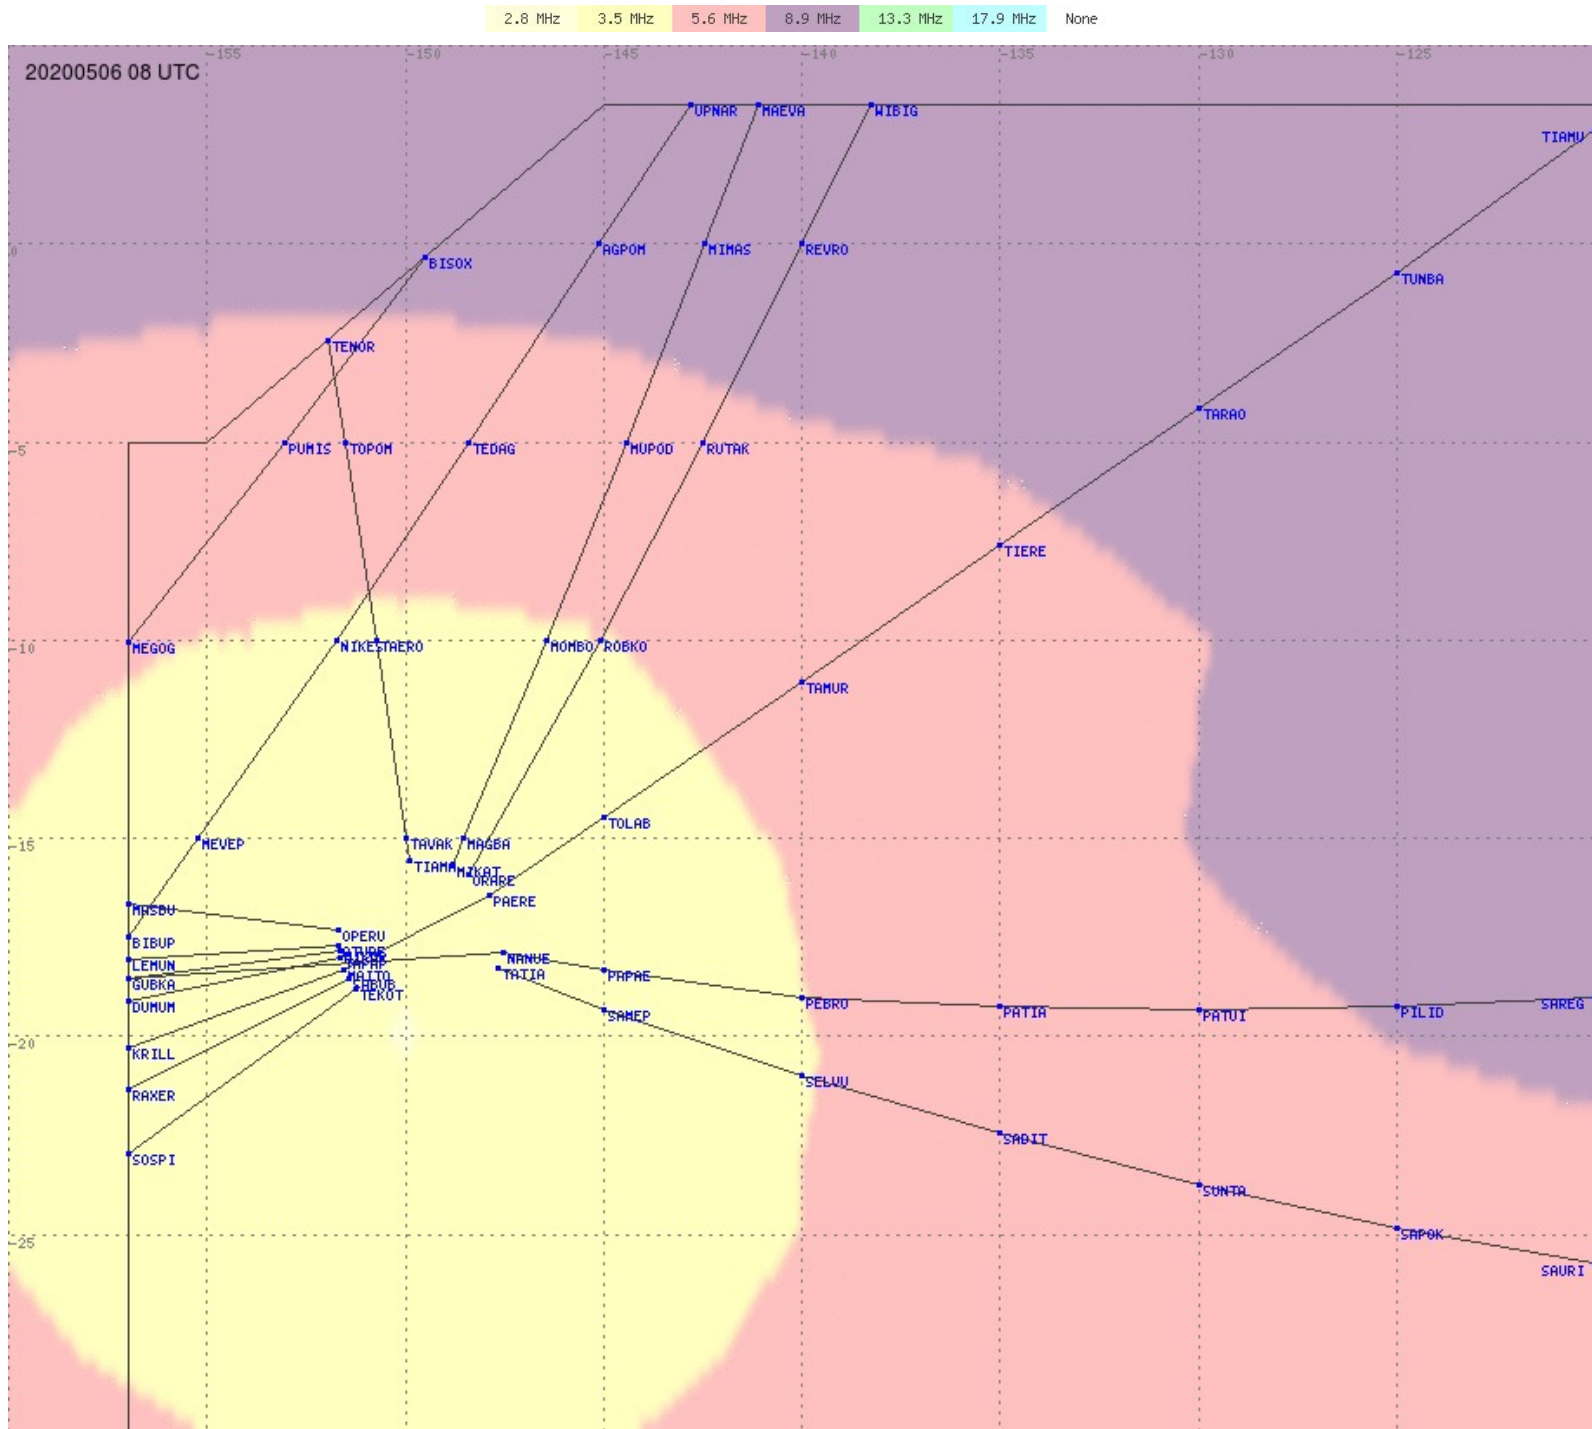

Tahiti FIR - HF Propag - 20200506