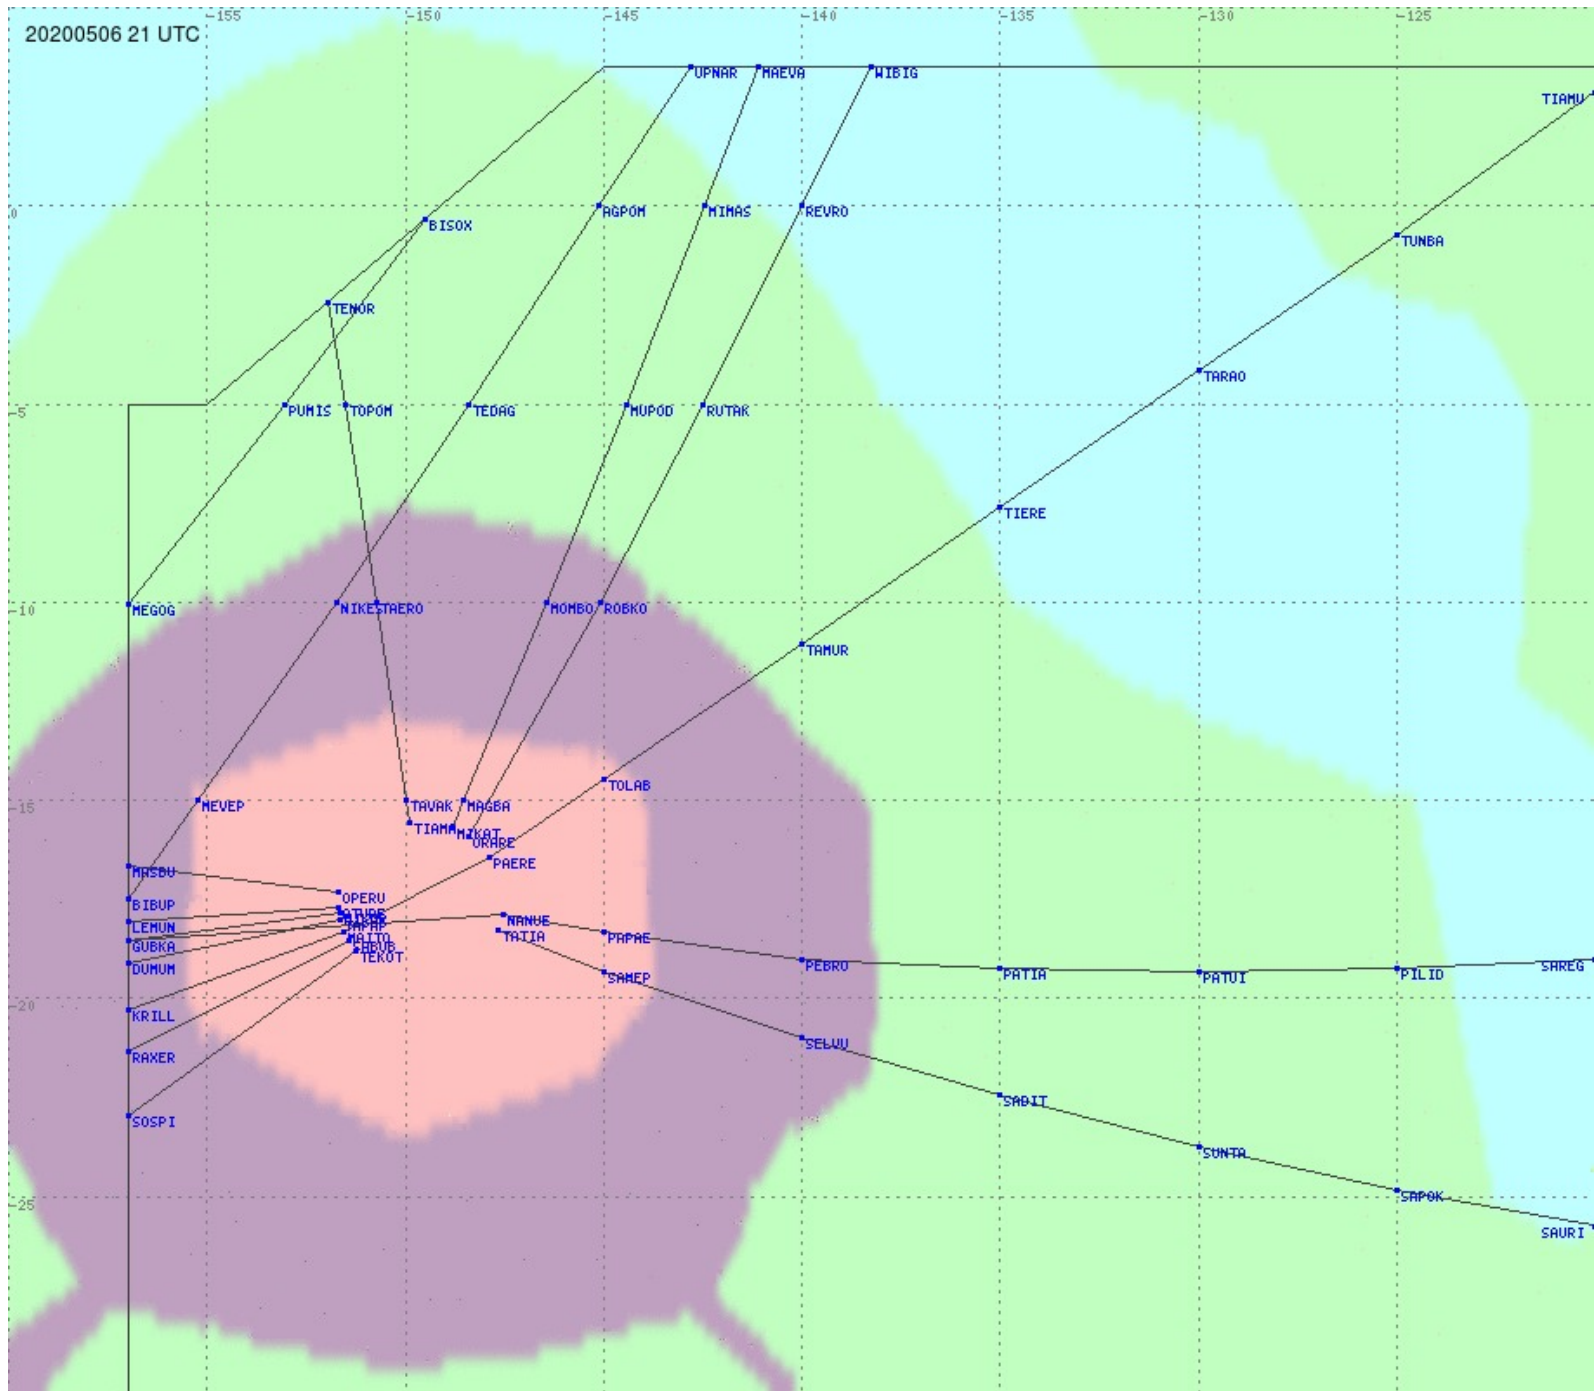

Tahiti FIR - HF Propag - 20200506

2.8 MHz   3.5 MHz   5.6 MHz   8.9 MHz   13.3 MHz   17.9 MHz   None