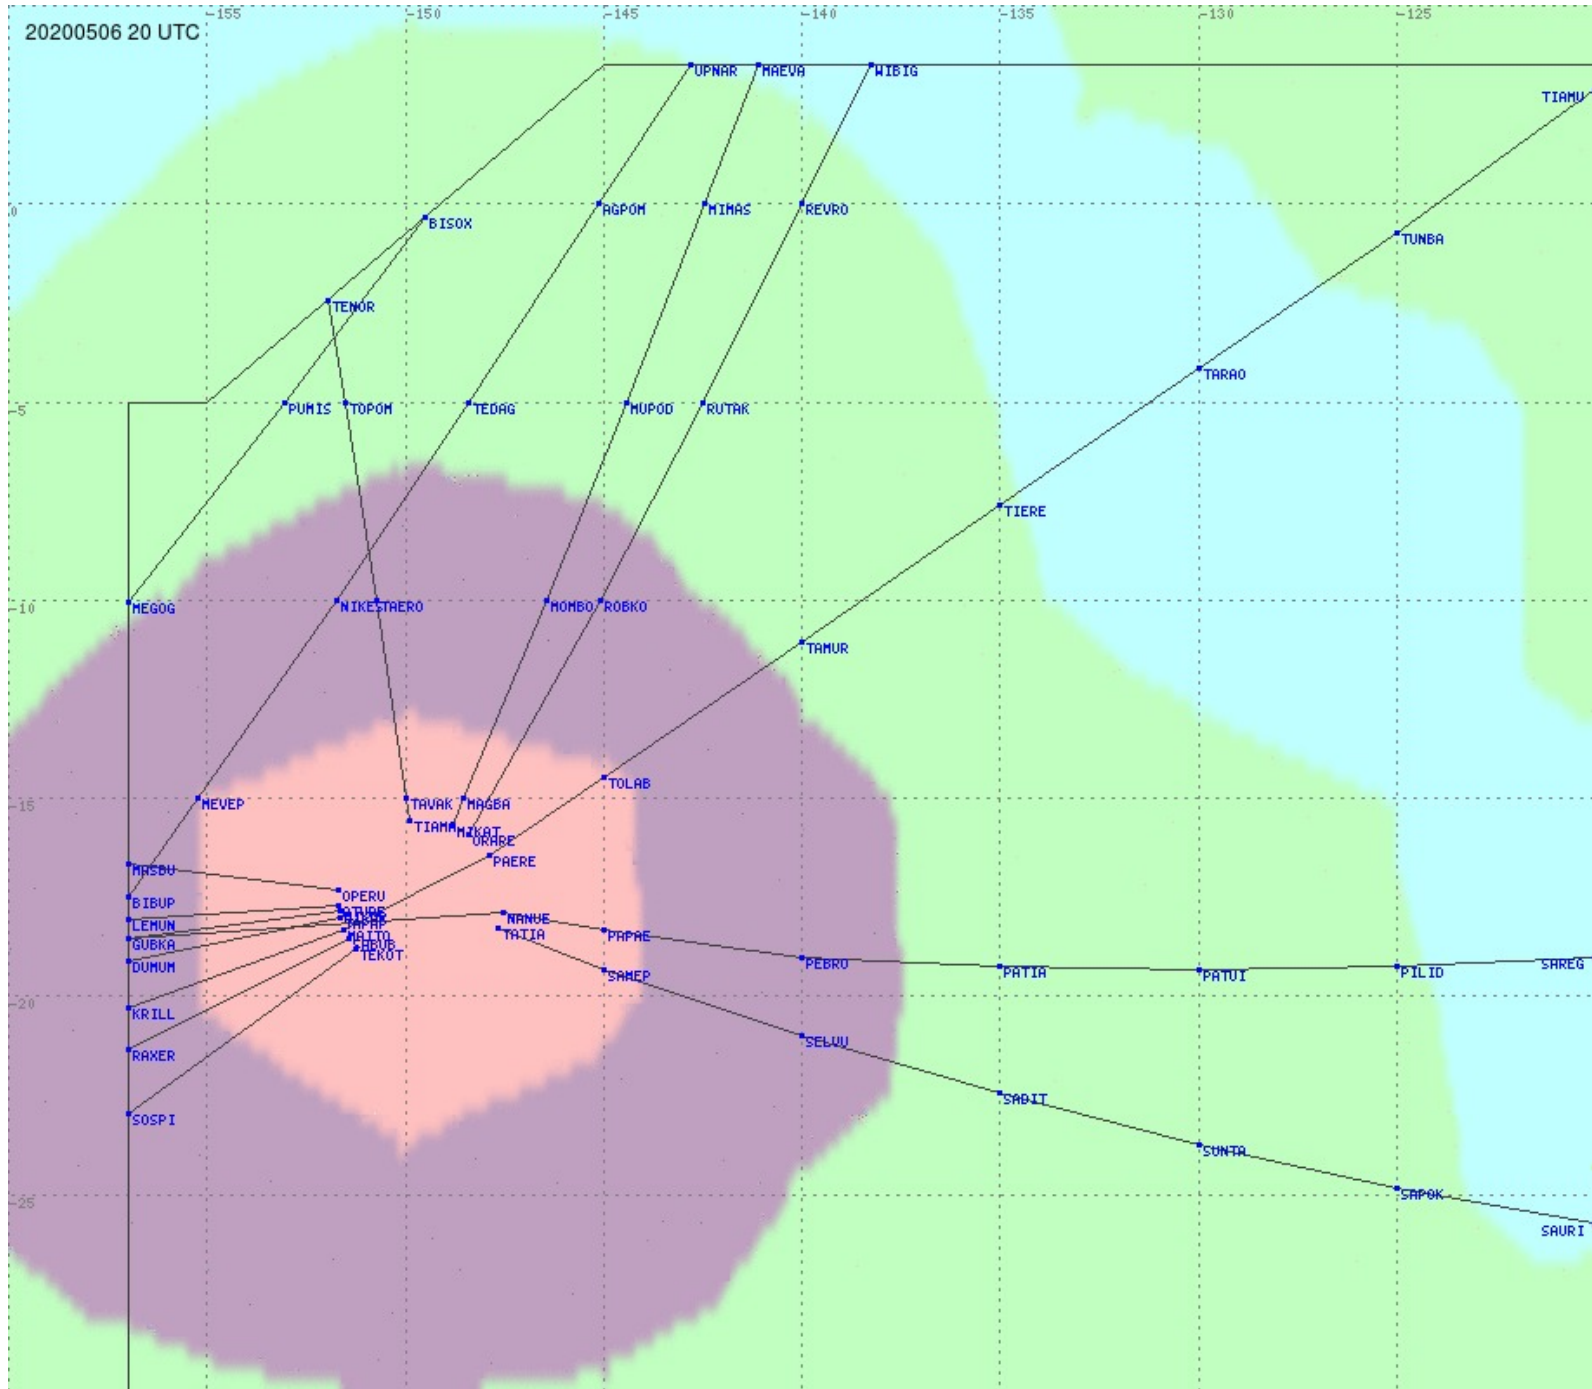

Tahiti FIR - HF Propag - 20200506

2.8 MHz 3.5 MHz 5.6 MHz 8.9 MHz 13.3 MHz 17.9 MHz None