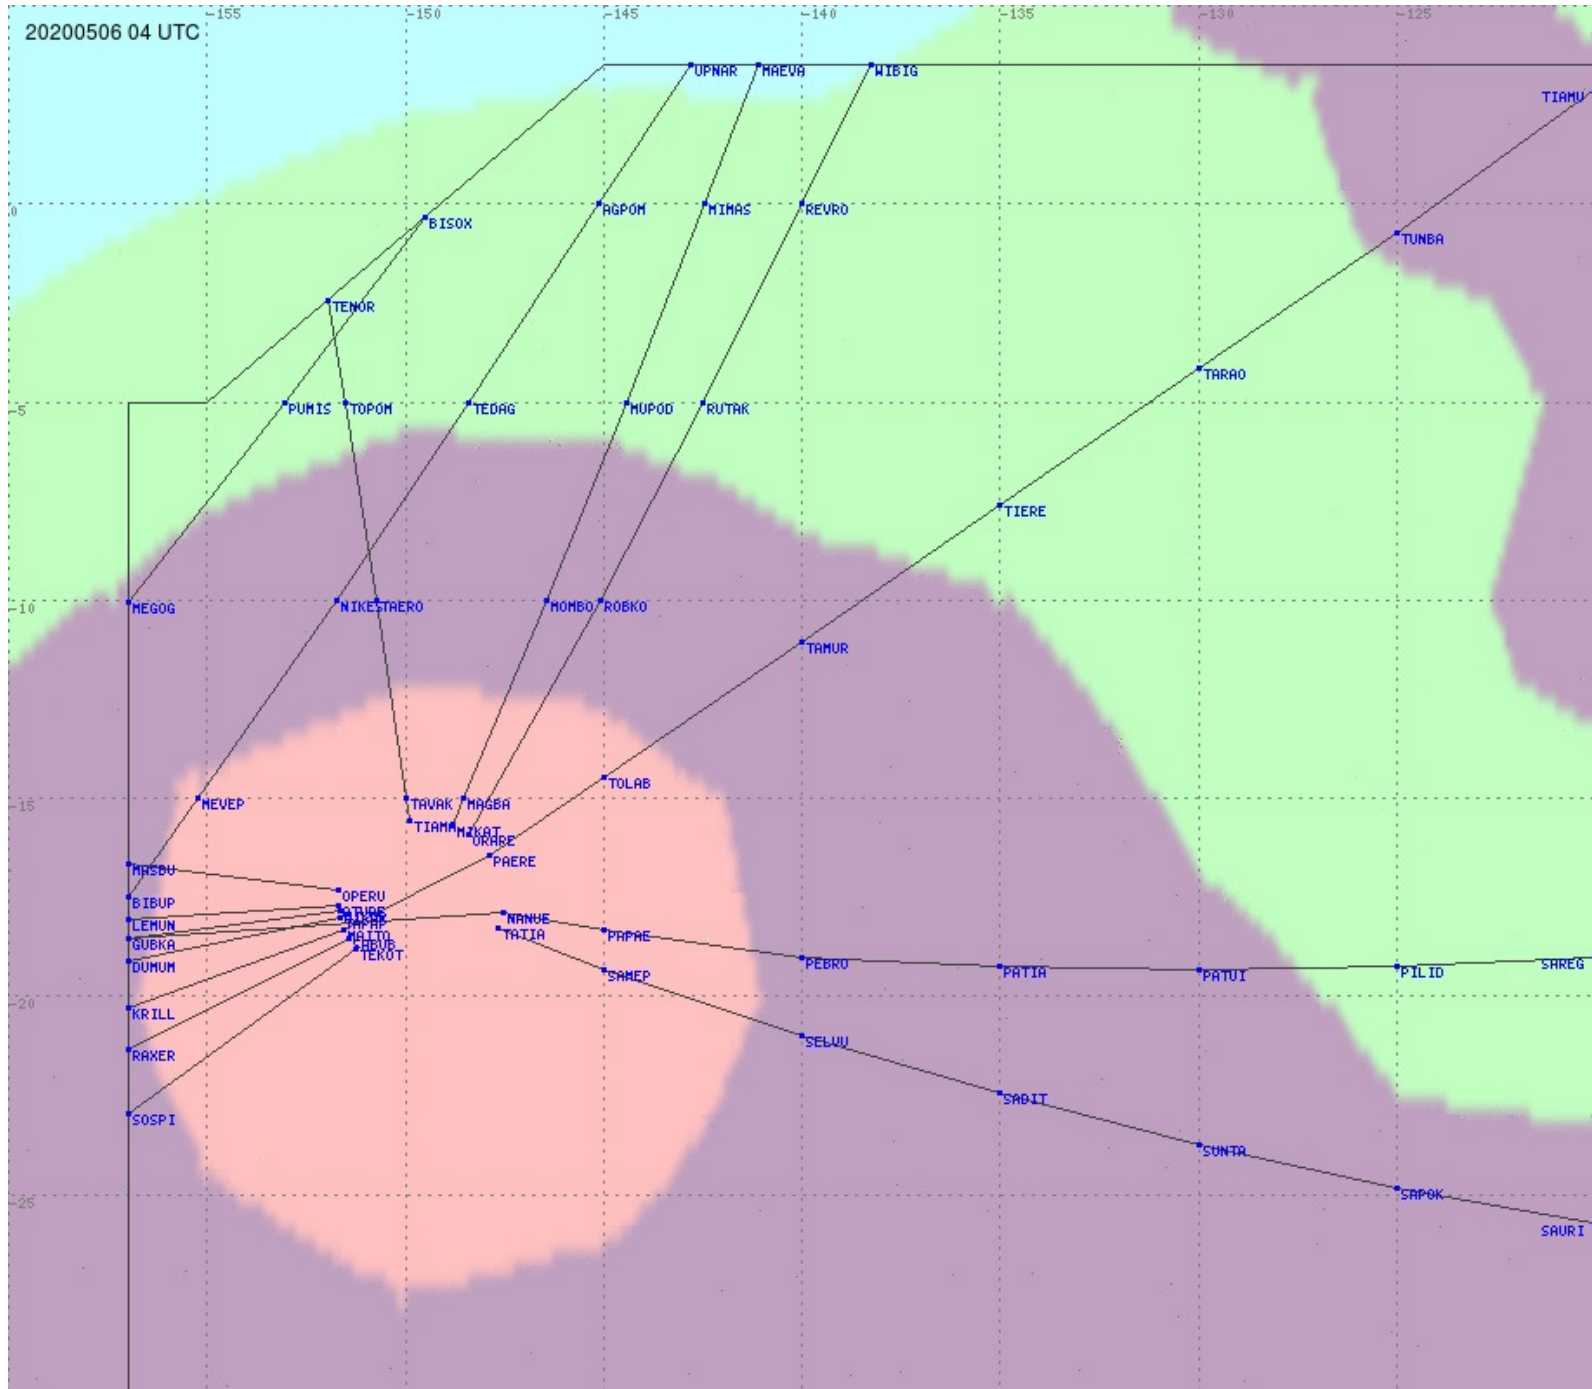

Tahiti FIR - HF Propag - 20200506

2.8 MHz 3.5 MHz 5.6 MHz 8.9 MHz 13.3 MHz 17.9 MHz None