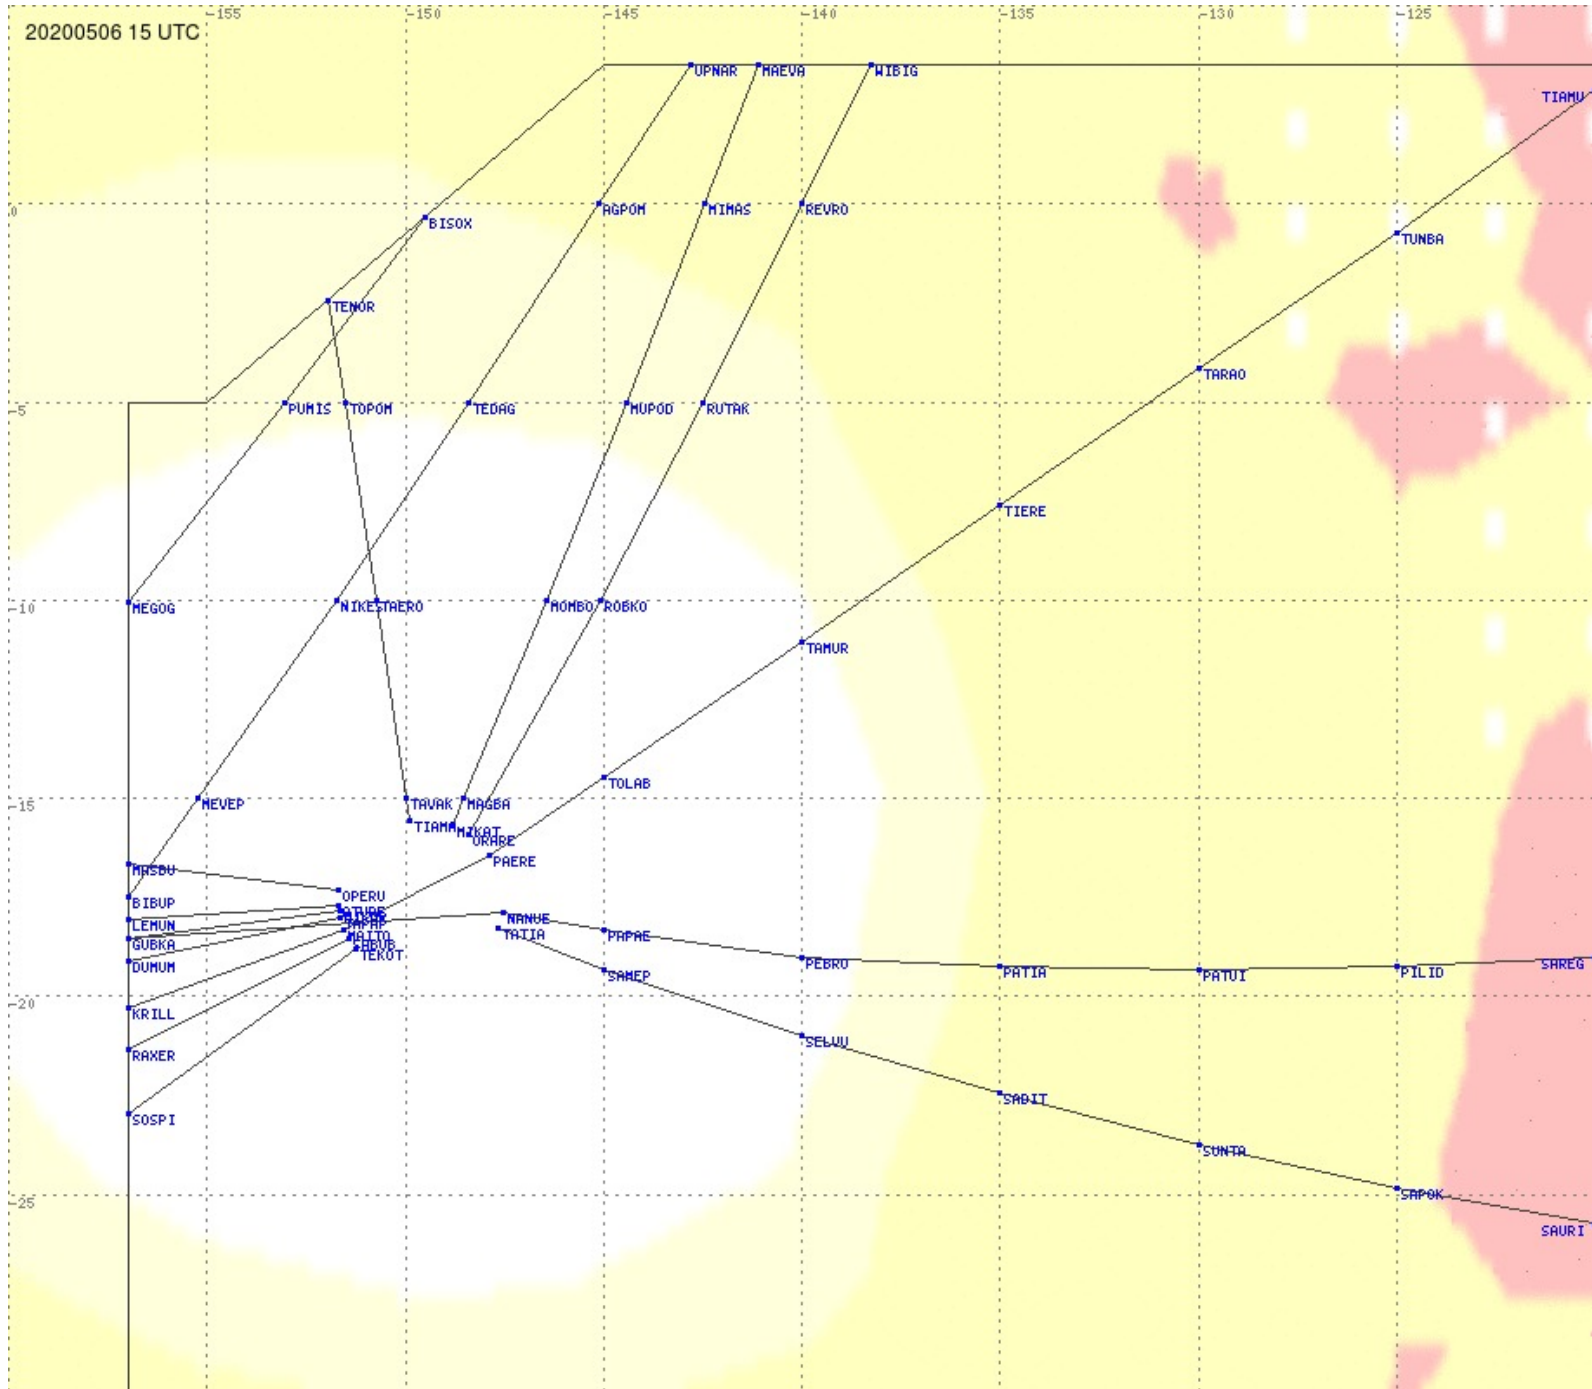

Tahiti FIR - HF Propag - 20200506

2.8 MHz 3.5 MHz 5.6 MHz 8.9 MHz 13.3 MHz 17.9 MHz None