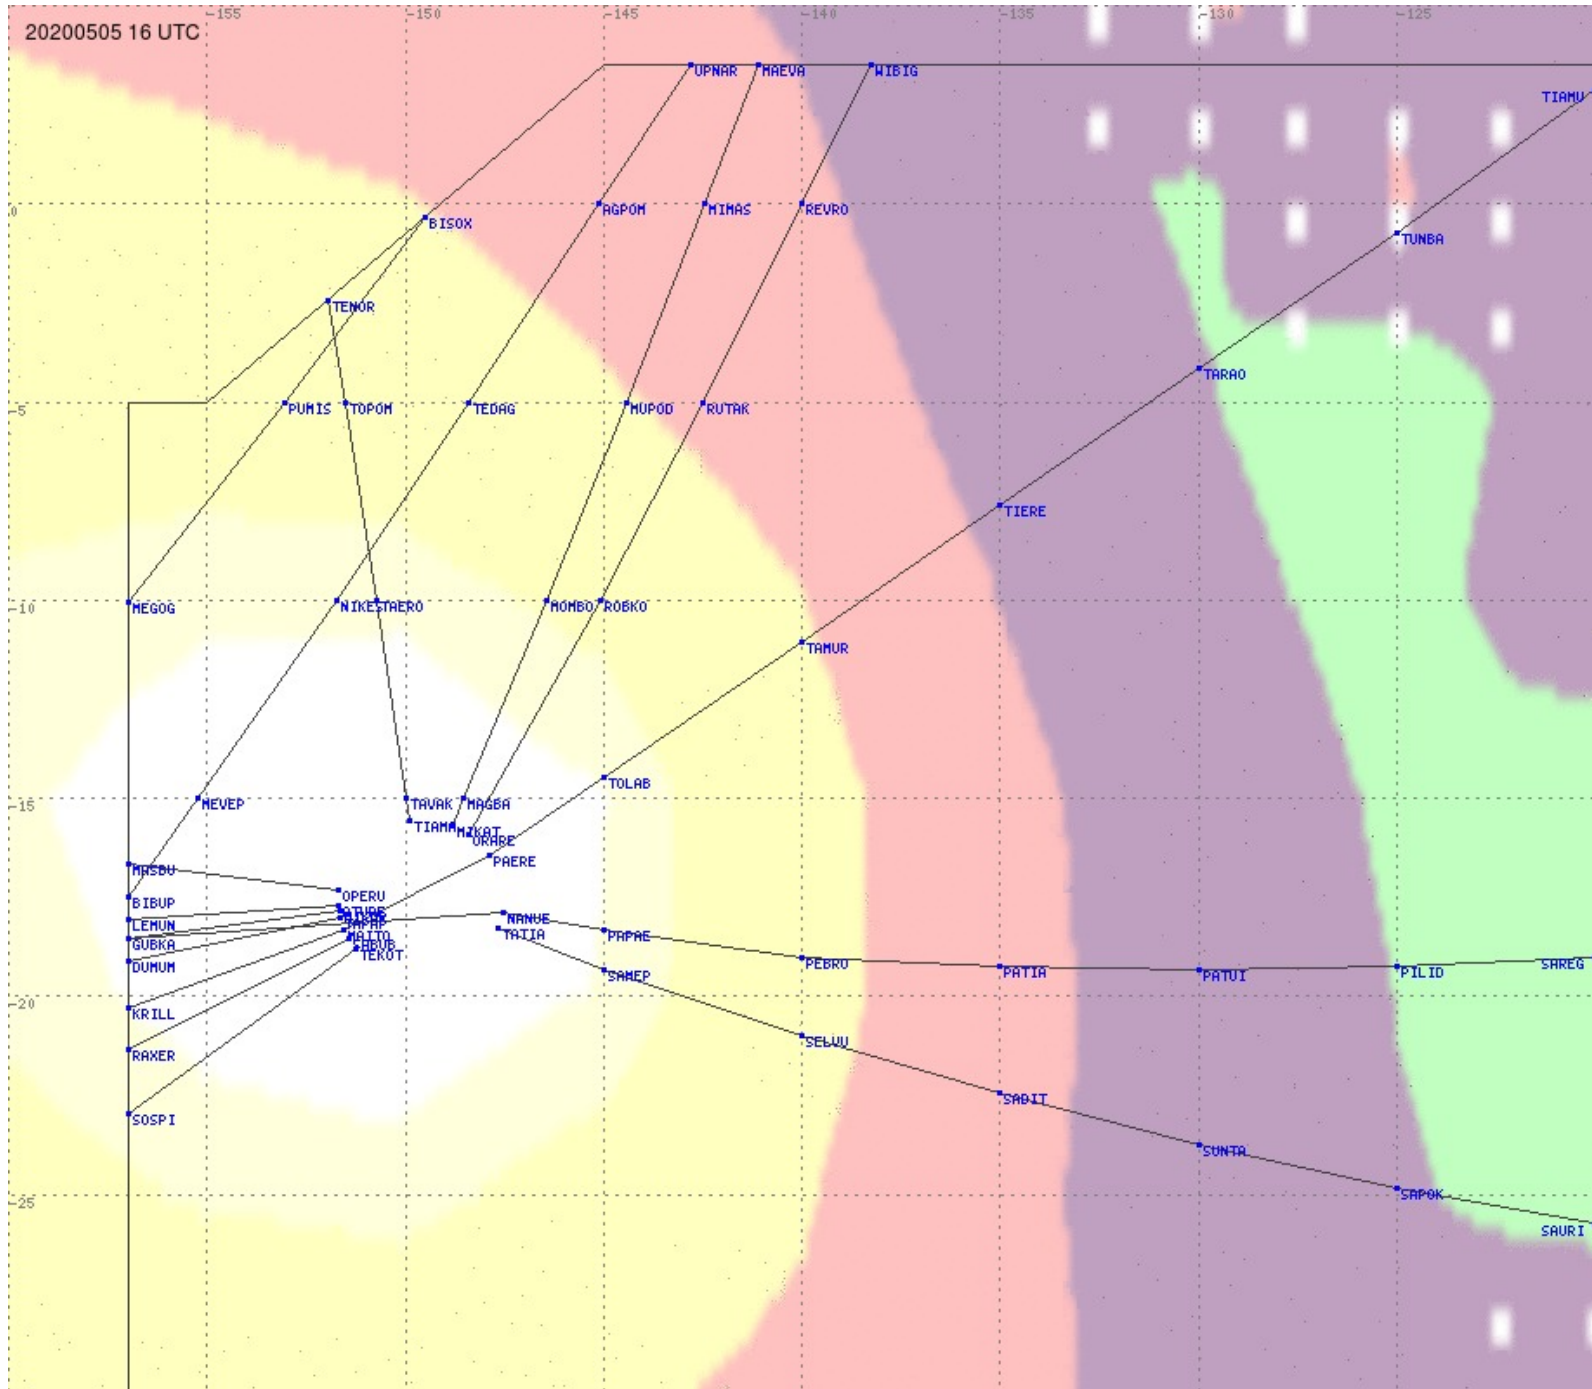

Tahiti FIR - HF Propag - 20200505

2.8 MHz
3.5 MHz
5.6 MHz
8.9 MHz
13.3 MHz
17.9 MHz
None