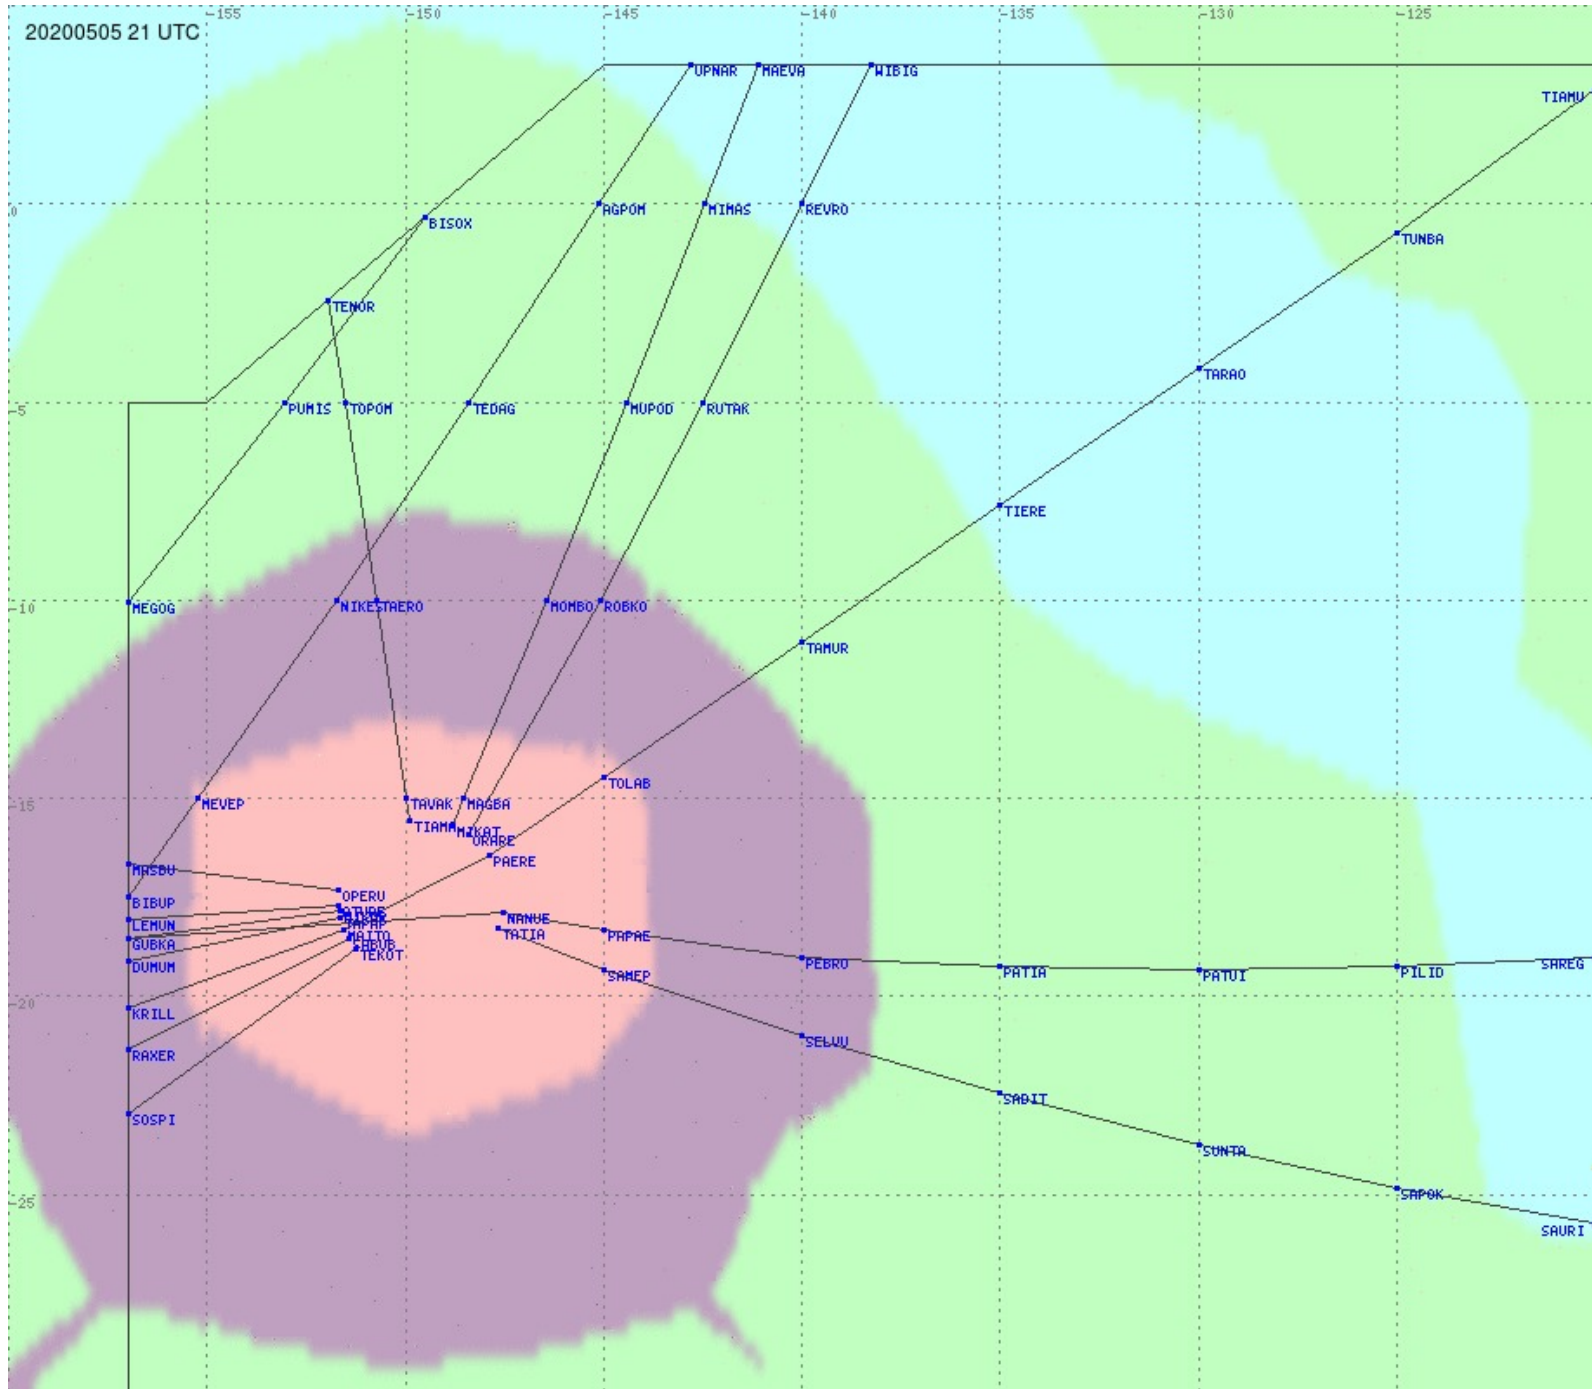

Tahiti FIR - HF Propag - 20200505

2.8 MHz 3.5 MHz 5.6 MHz 8.9 MHz 13.3 MHz 17.9 MHz None