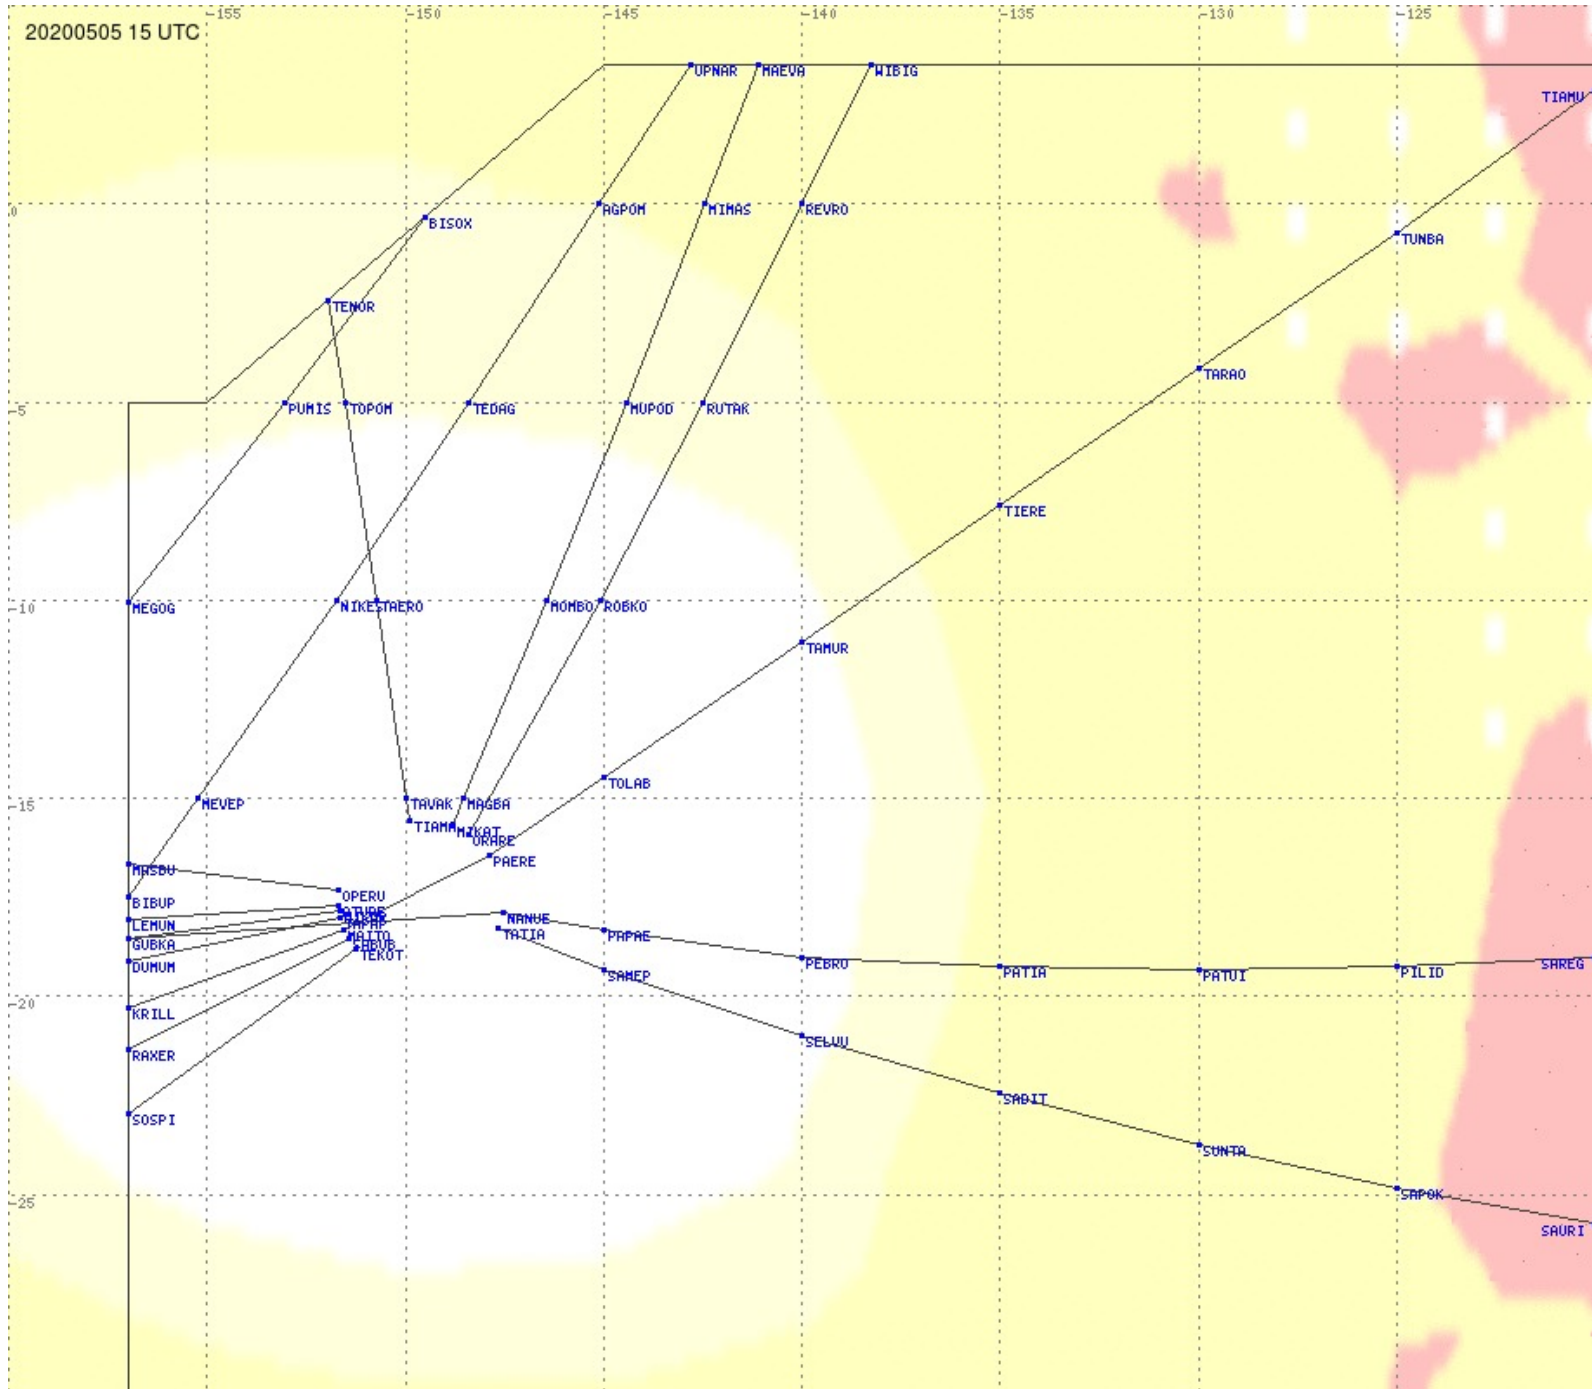

Tahiti FIR - HF Propag - 20200505

2.8 MHz 3.5 MHz 5.6 MHz 8.9 MHz 13.3 MHz 17.9 MHz None