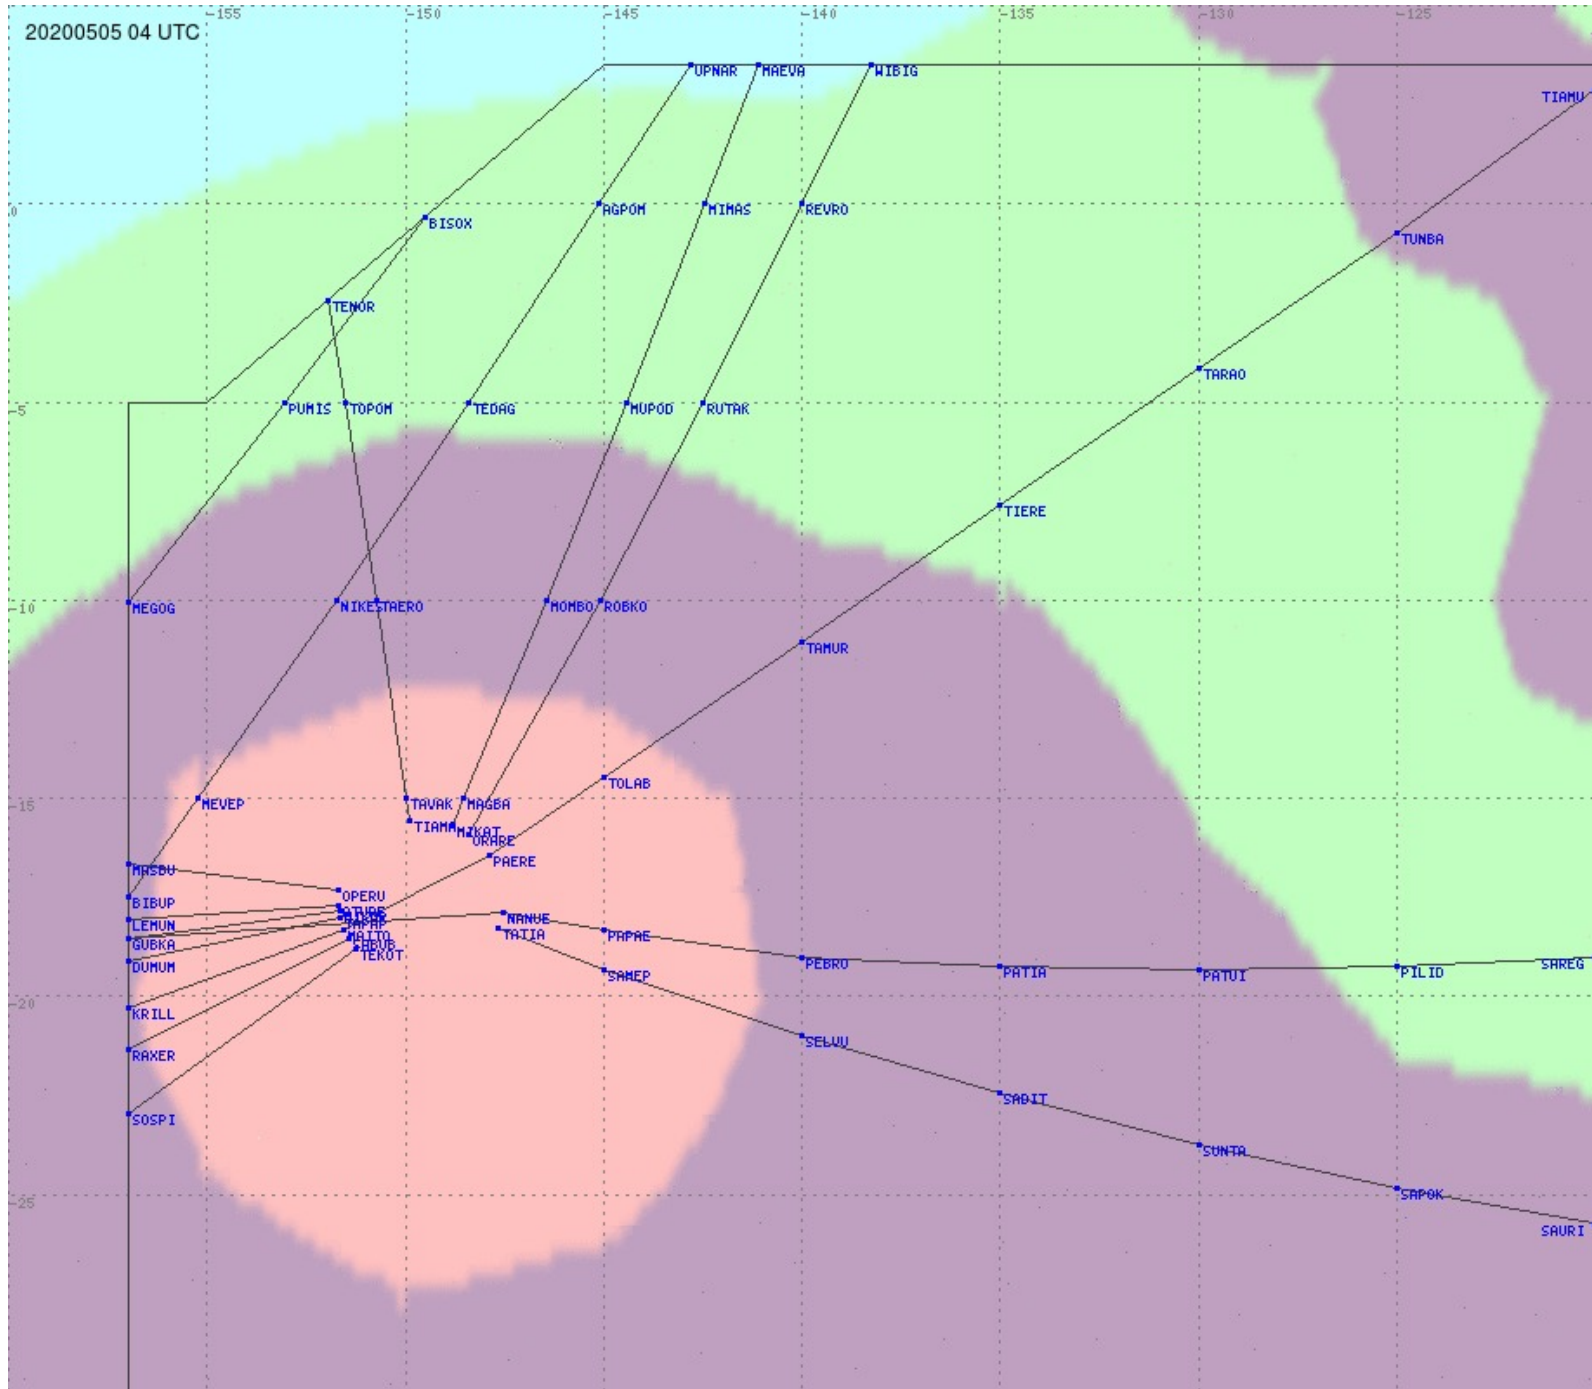

Tahiti FIR - HF Propag - 20200505

2.8 MHz 3.5 MHz 5.6 MHz 8.9 MHz 13.3 MHz 17.9 MHz None