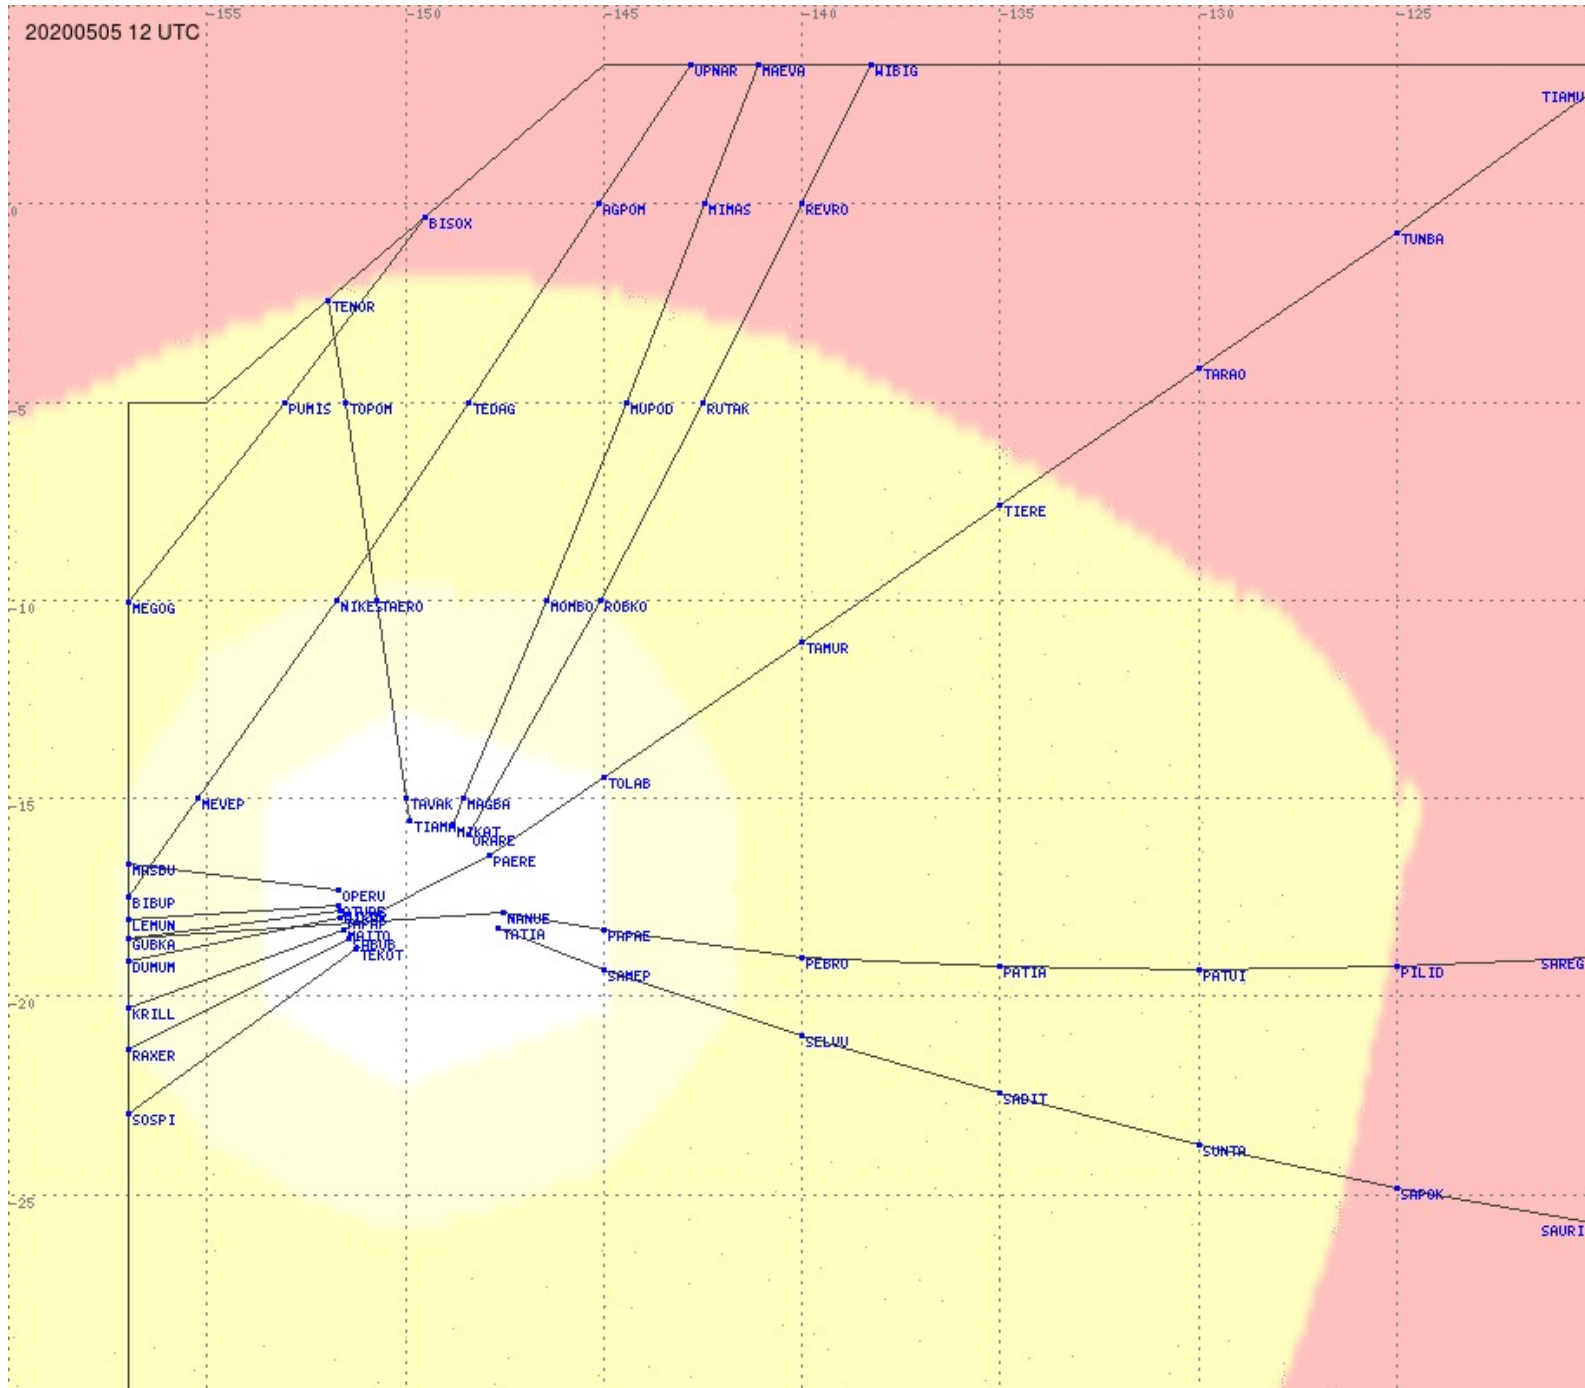

Tahiti FIR - HF Propag - 20200505

2.8 MHz 3.5 MHz 5.6 MHz 8.9 MHz 13.3 MHz 17.9 MHz None