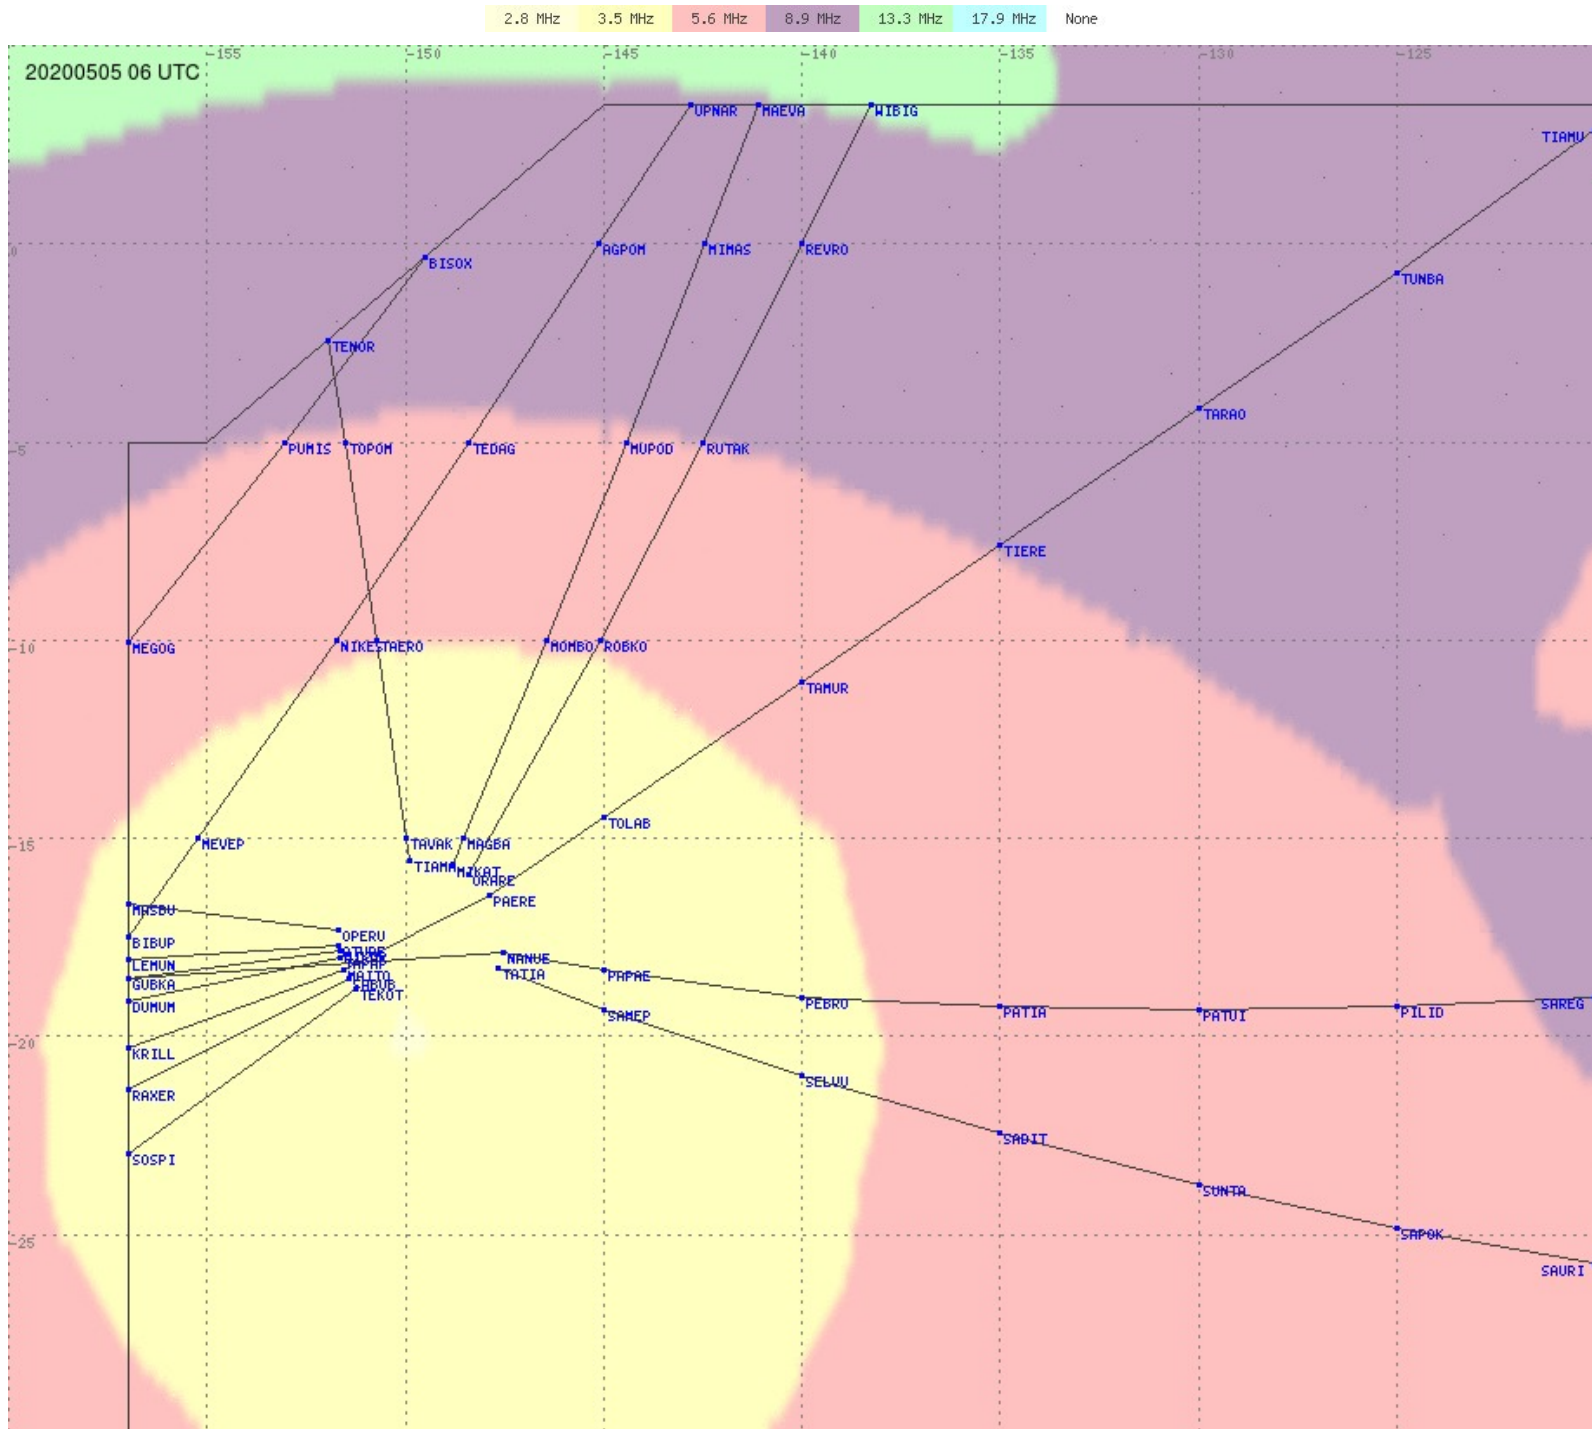

Tahiti FIR - HF Propag - 20200505