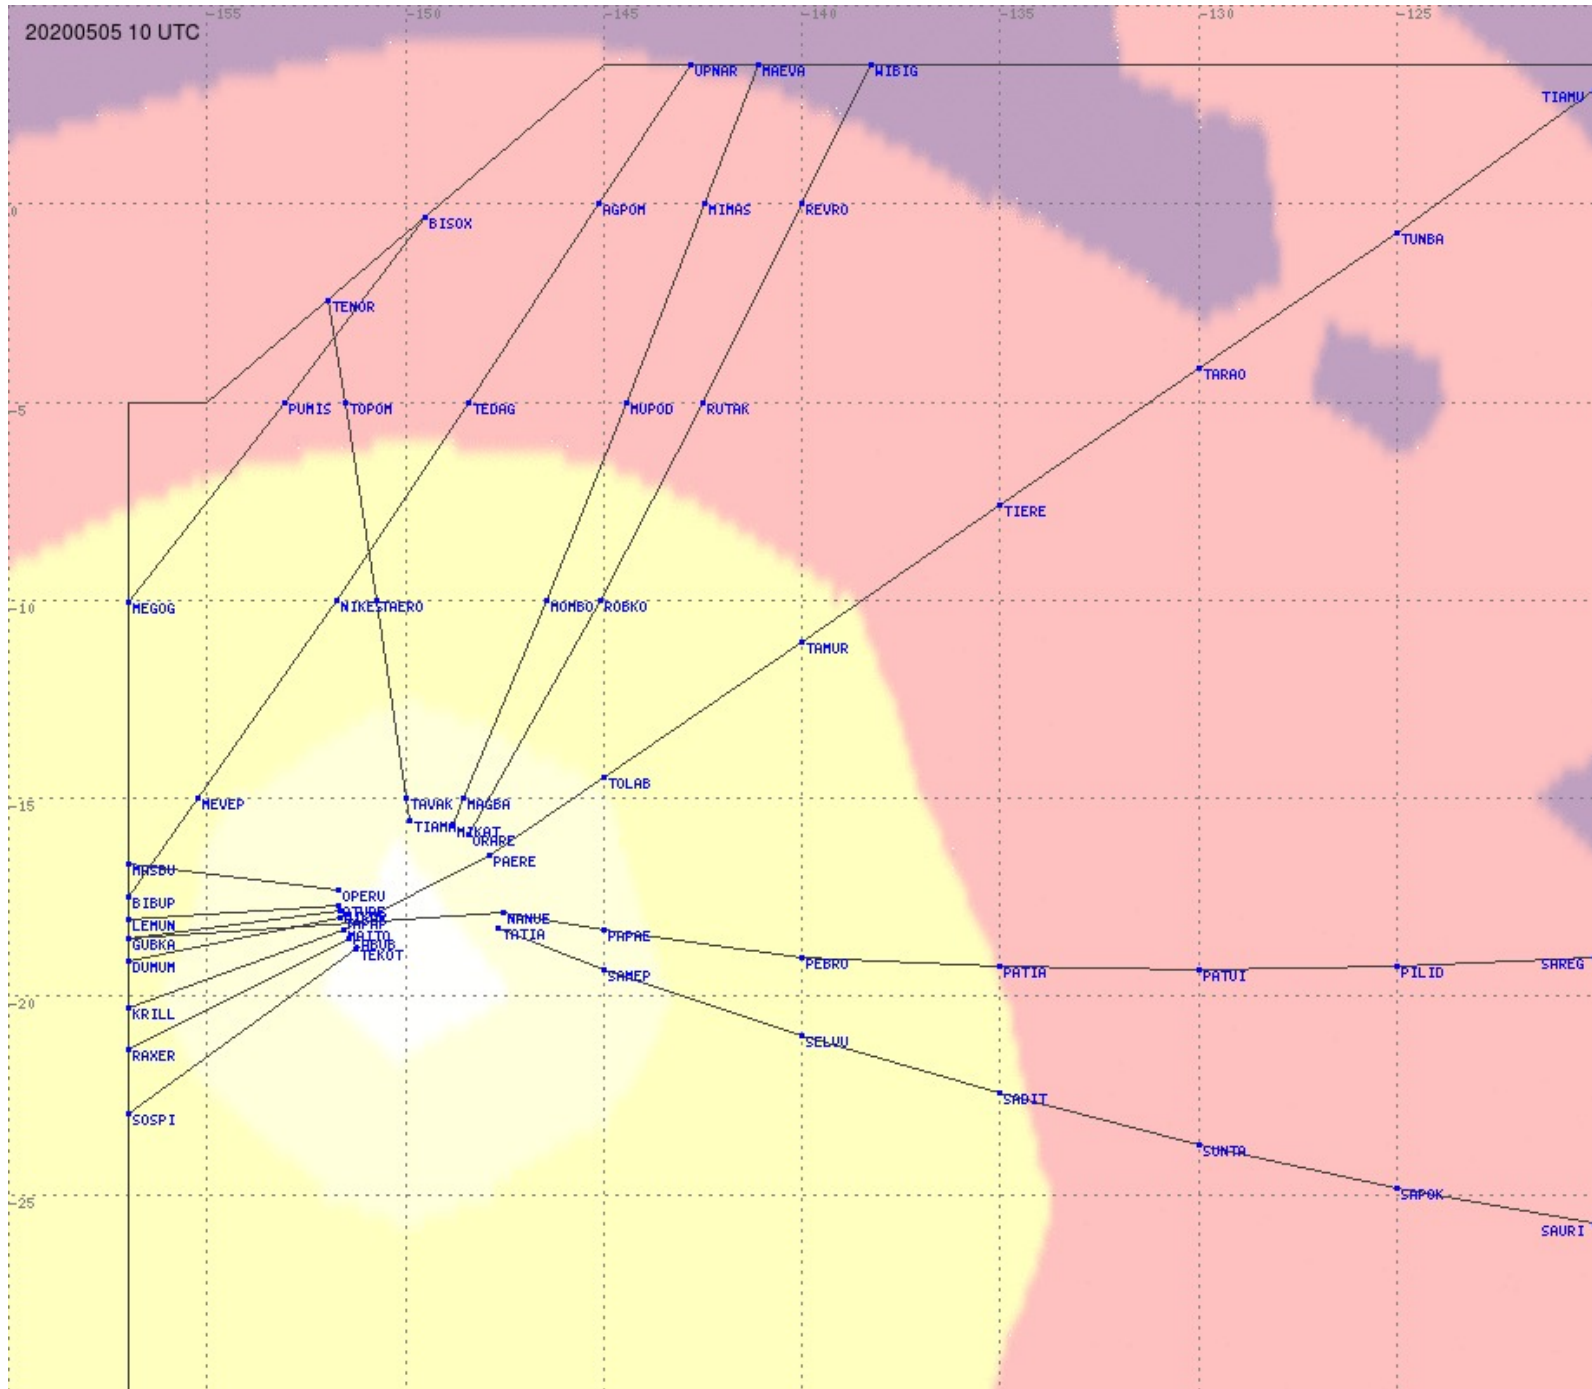

Tahiti FIR - HF Propag - 20200505

2.8 MHz 3.5 MHz 5.6 MHz 8.9 MHz 13.3 MHz 17.9 MHz None