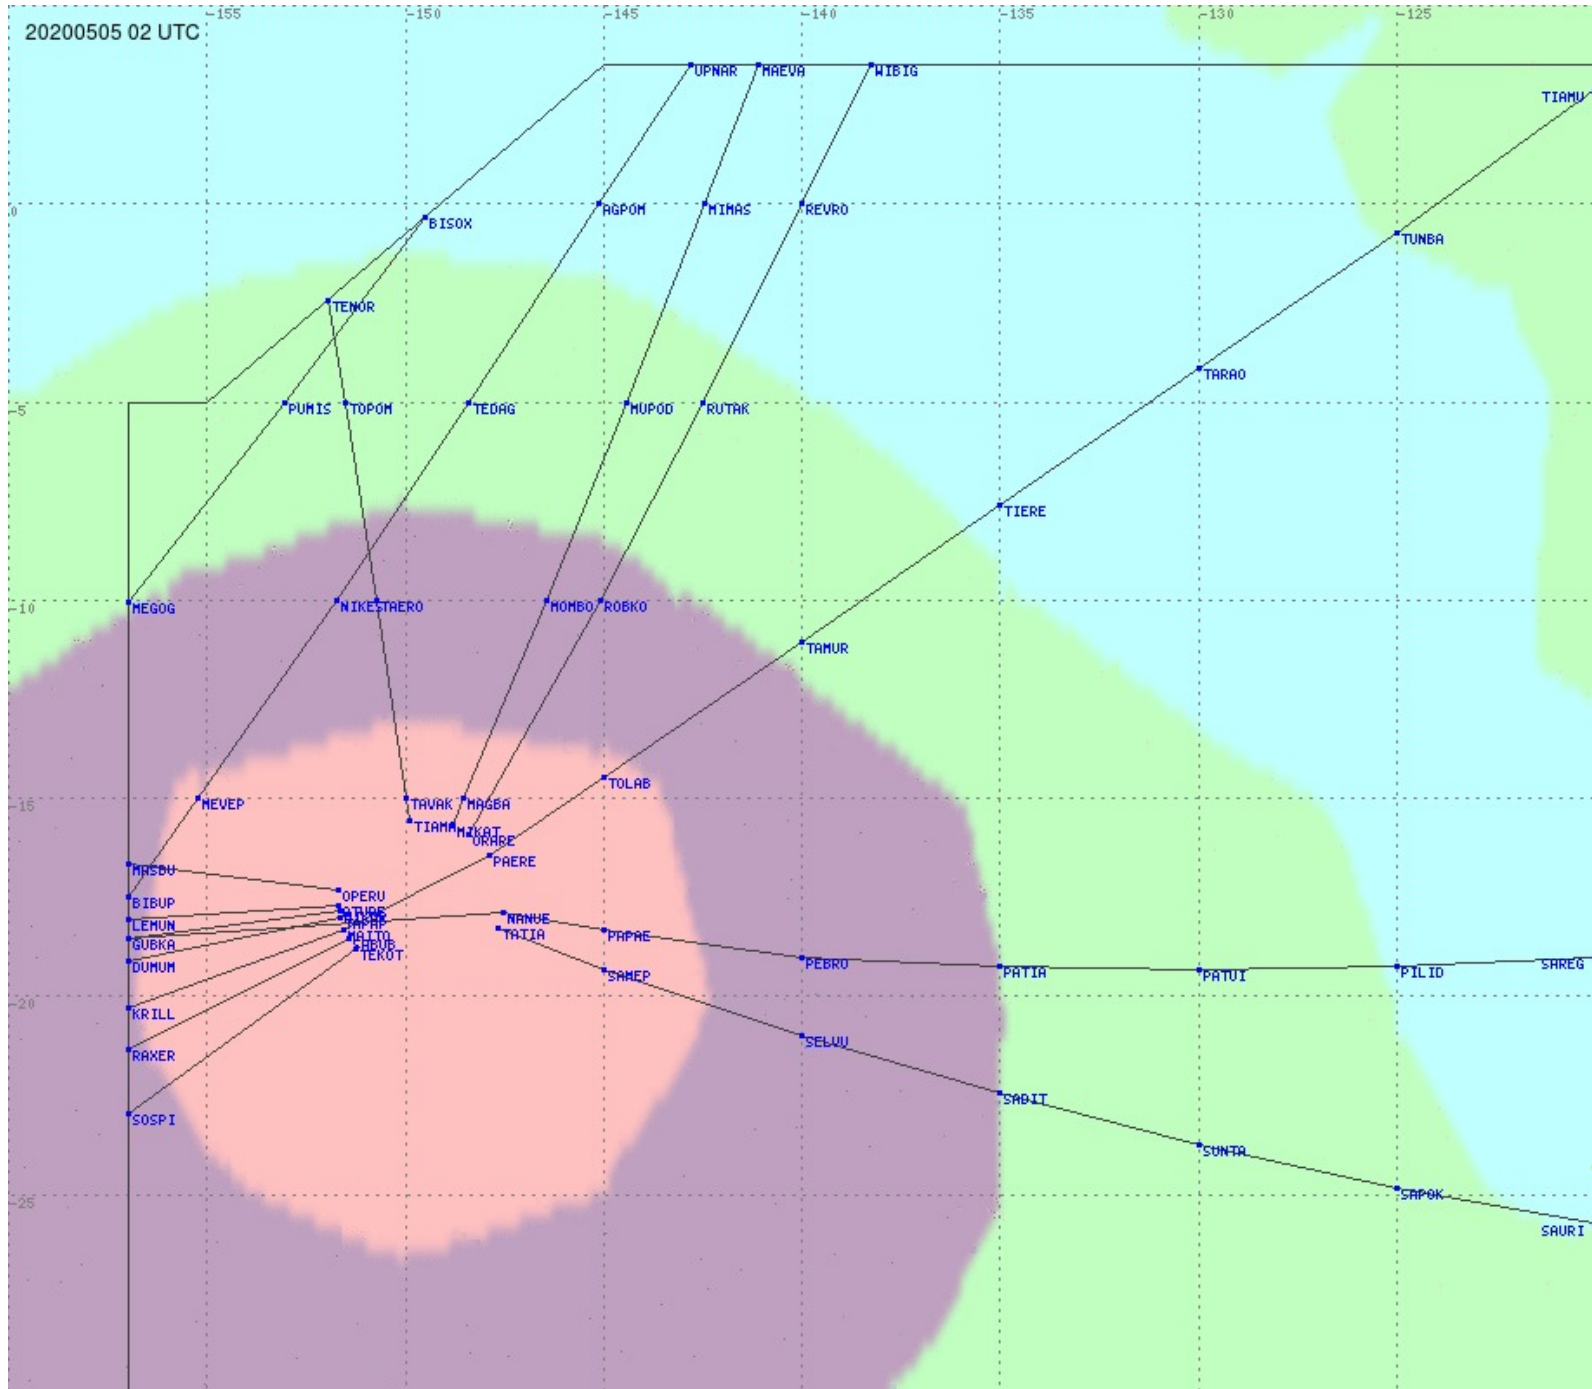

# Tahiti FIR - HF Propag - 20200505

2.8 MHz 3.5 MHz 5.6 MHz 8.9 MHz 13.3 MHz 17.9 MHz None