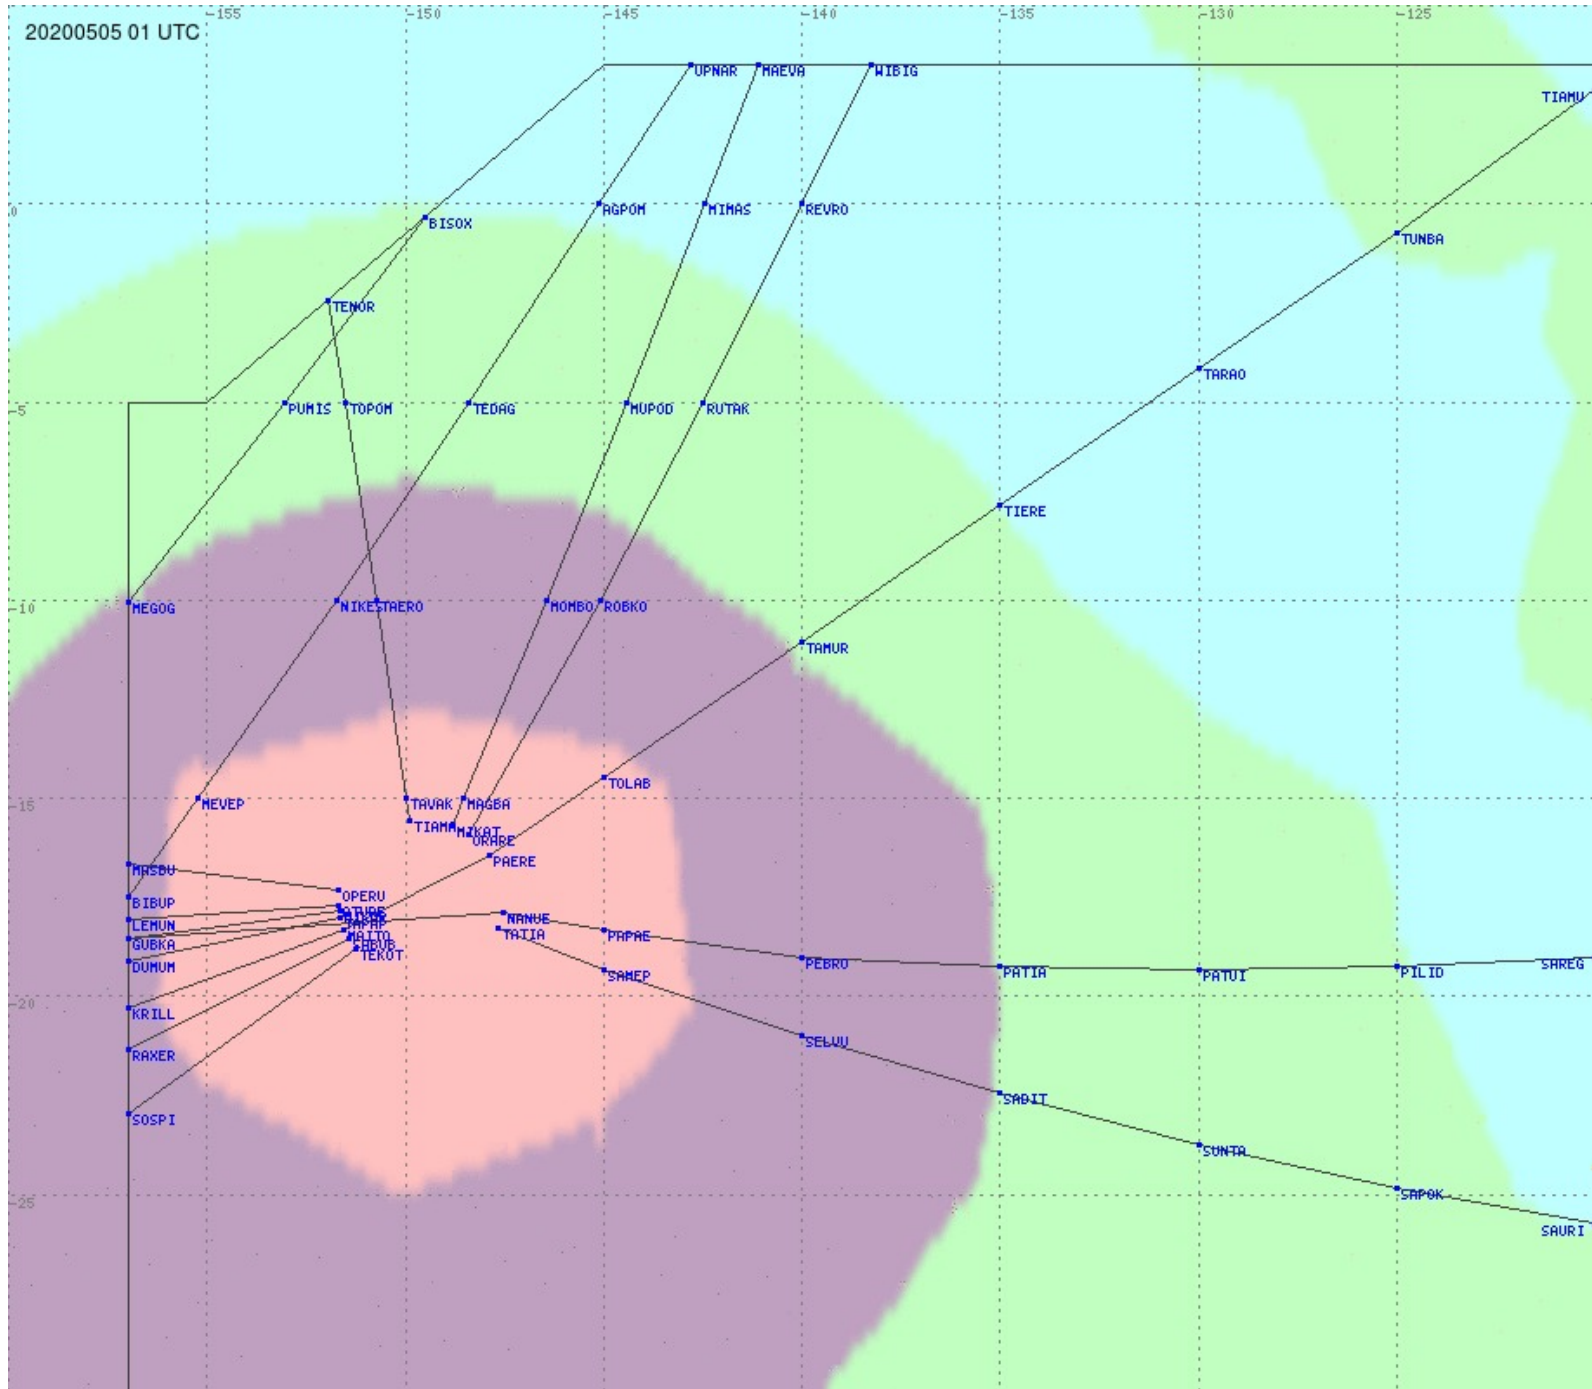

# Tahiti FIR - HF Propag - 20200505

2.8 MHz 3.5 MHz 5.6 MHz 8.9 MHz 13.3 MHz 17.9 MHz None