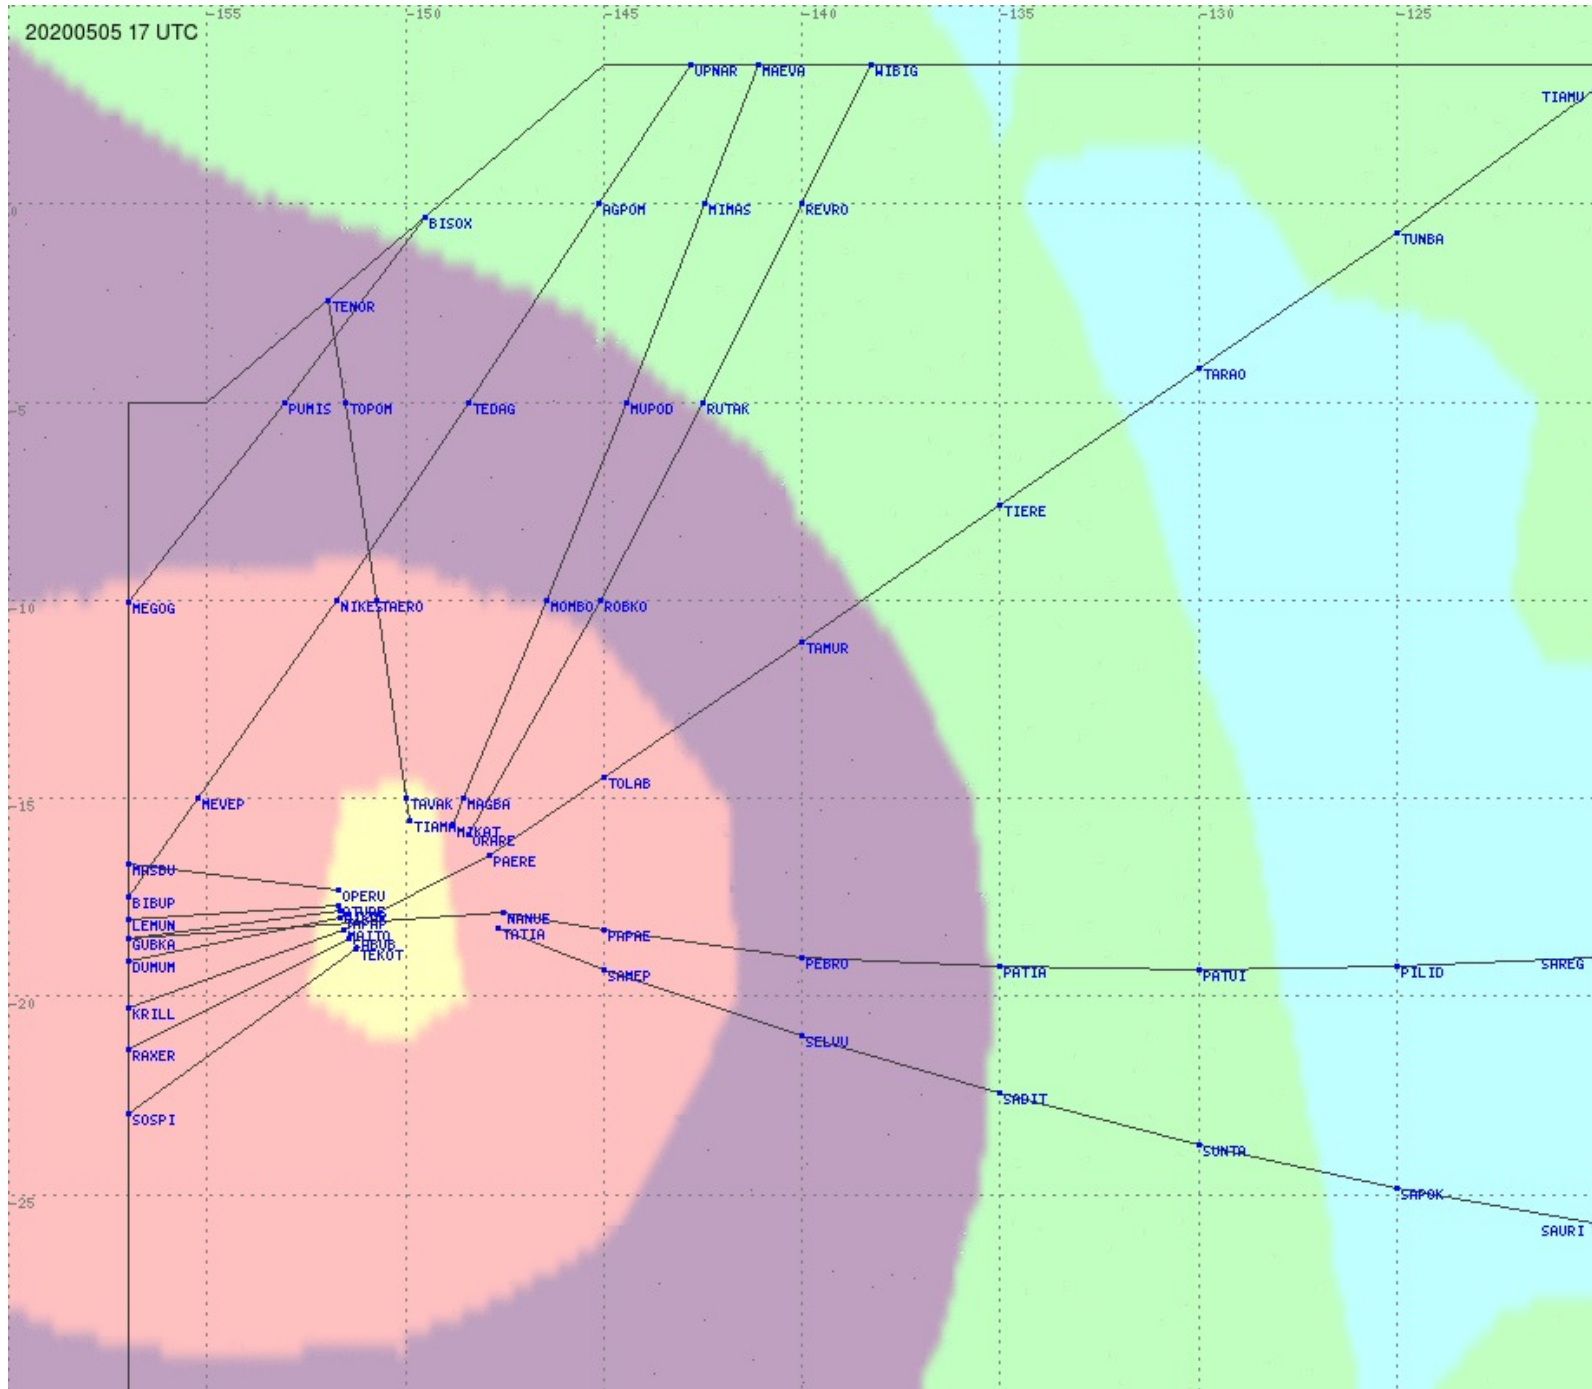

Tahiti FIR - HF Propag - 20200505

2.8 MHz
3.5 MHz
5.6 MHz
8.9 MHz
13.3 MHz
17.9 MHz
None