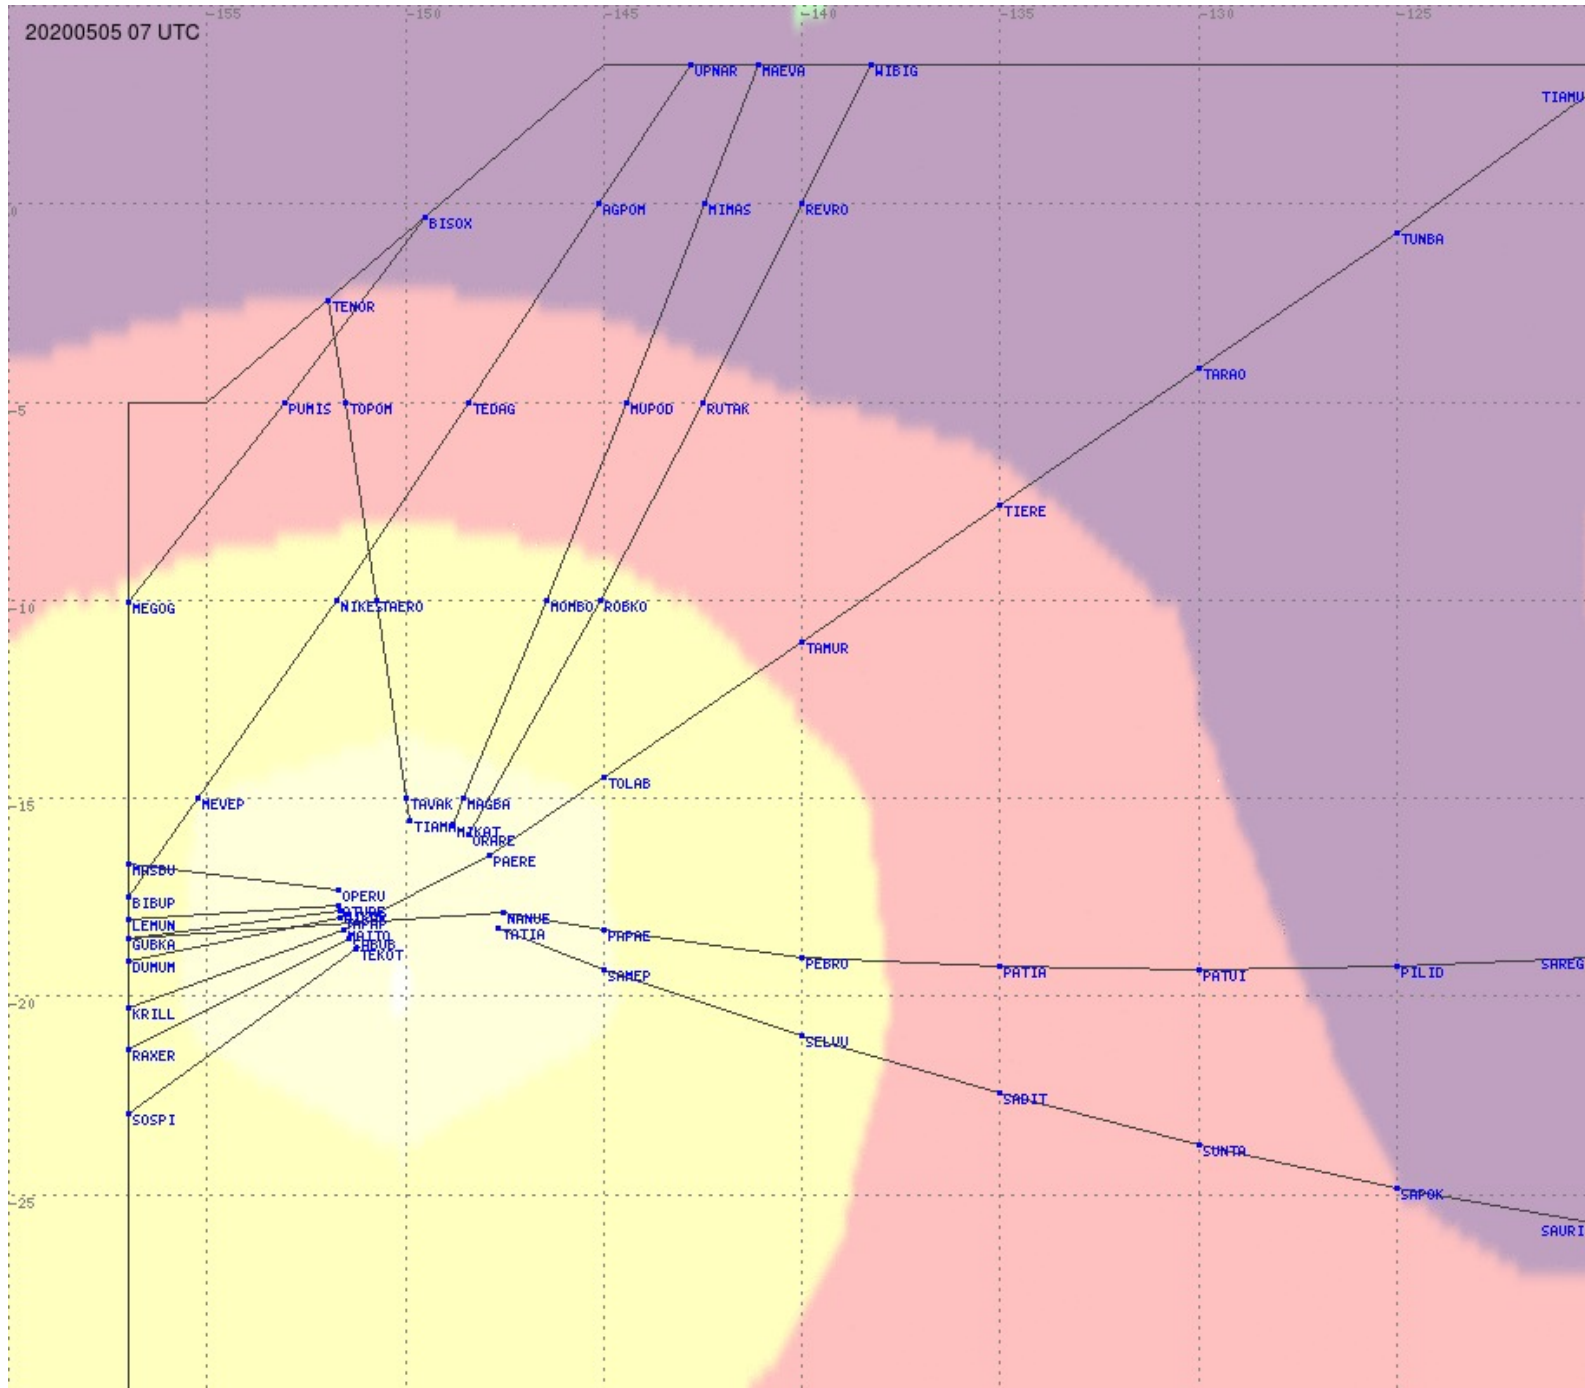

Tahiti FIR - HF Propag - 20200505

2.8 MHz 3.5 MHz 5.6 MHz 8.9 MHz 13.3 MHz 17.9 MHz None