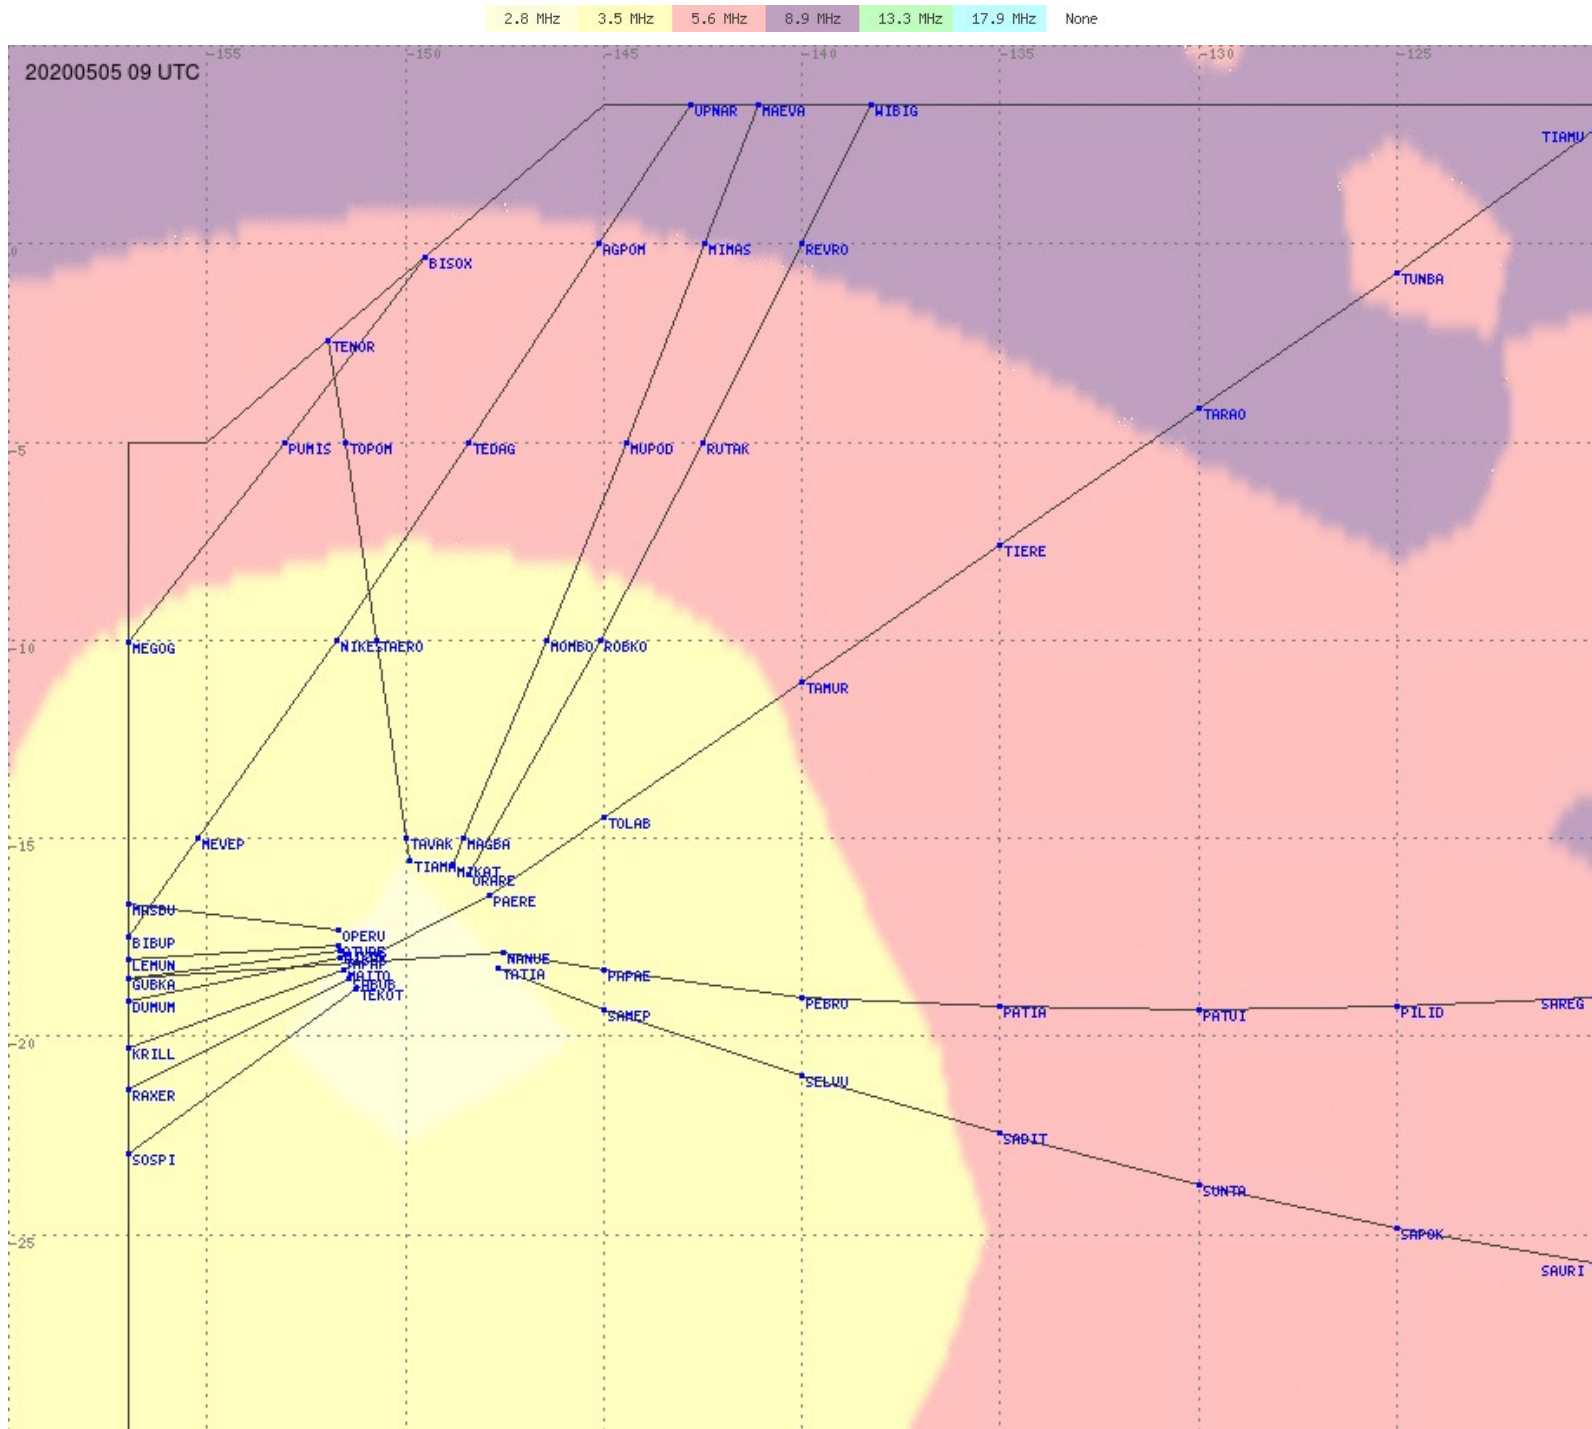

Tahiti FIR - HF Propag - 20200505