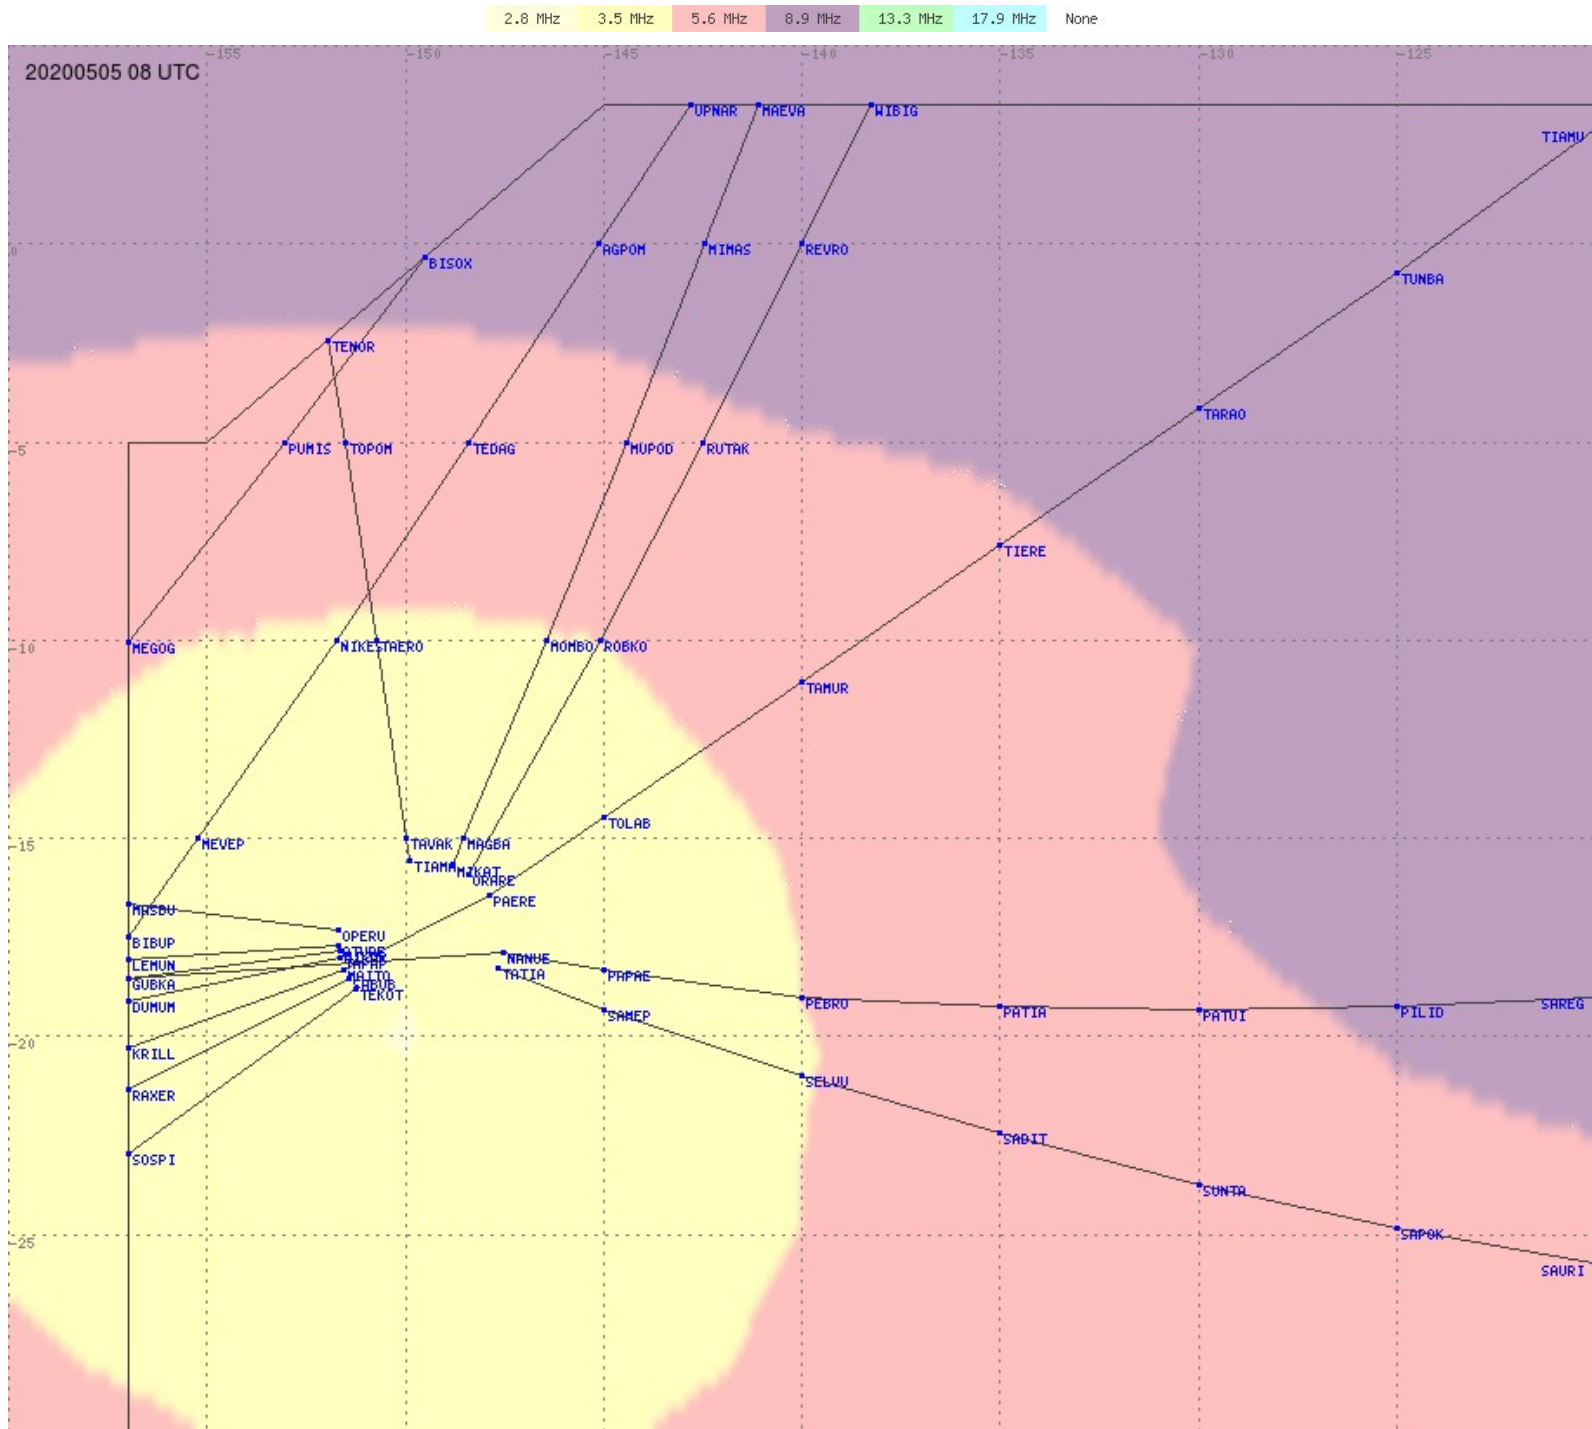

Tahiti FIR - HF Propag - 20200505