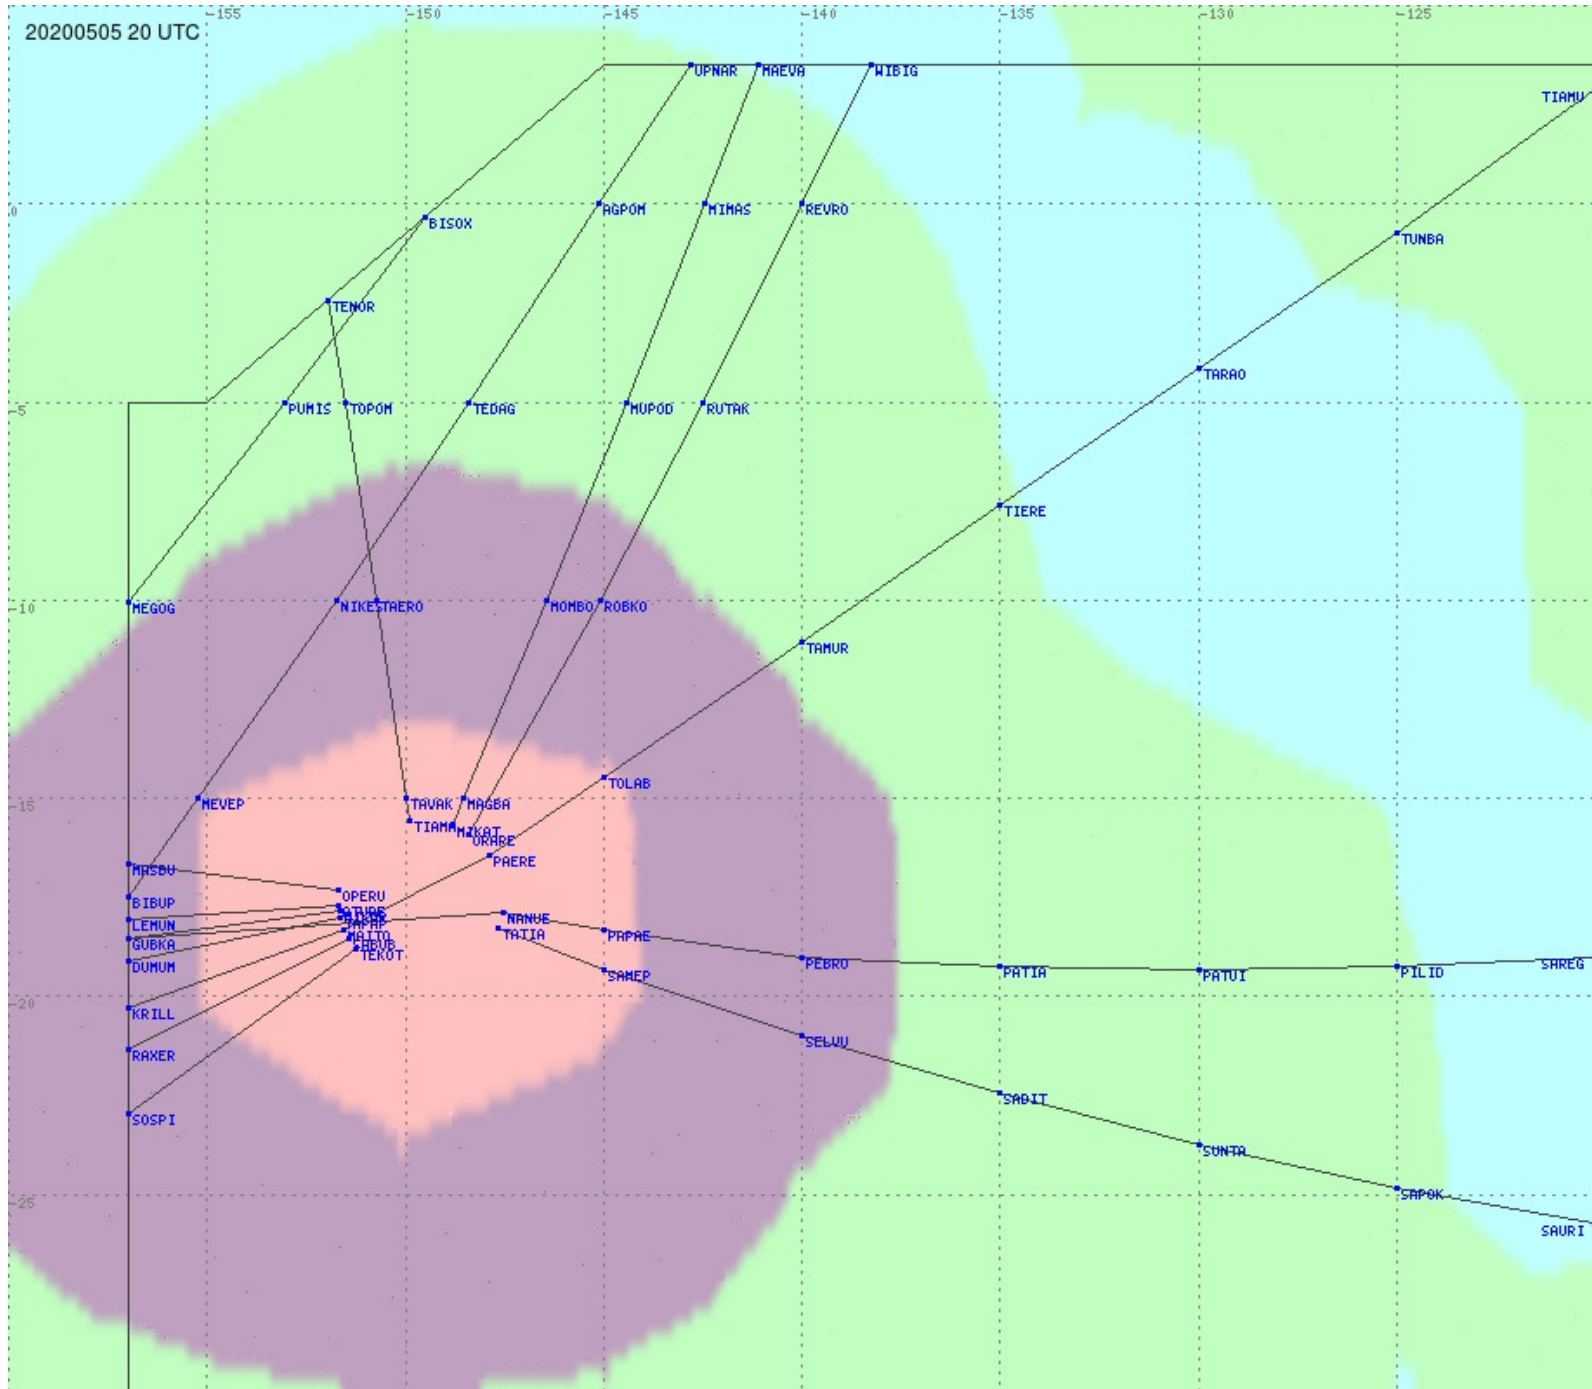

Tahiti FIR - HF Propag - 20200505

2.8 MHz 3.5 MHz 5.6 MHz 8.9 MHz 13.3 MHz 17.9 MHz None