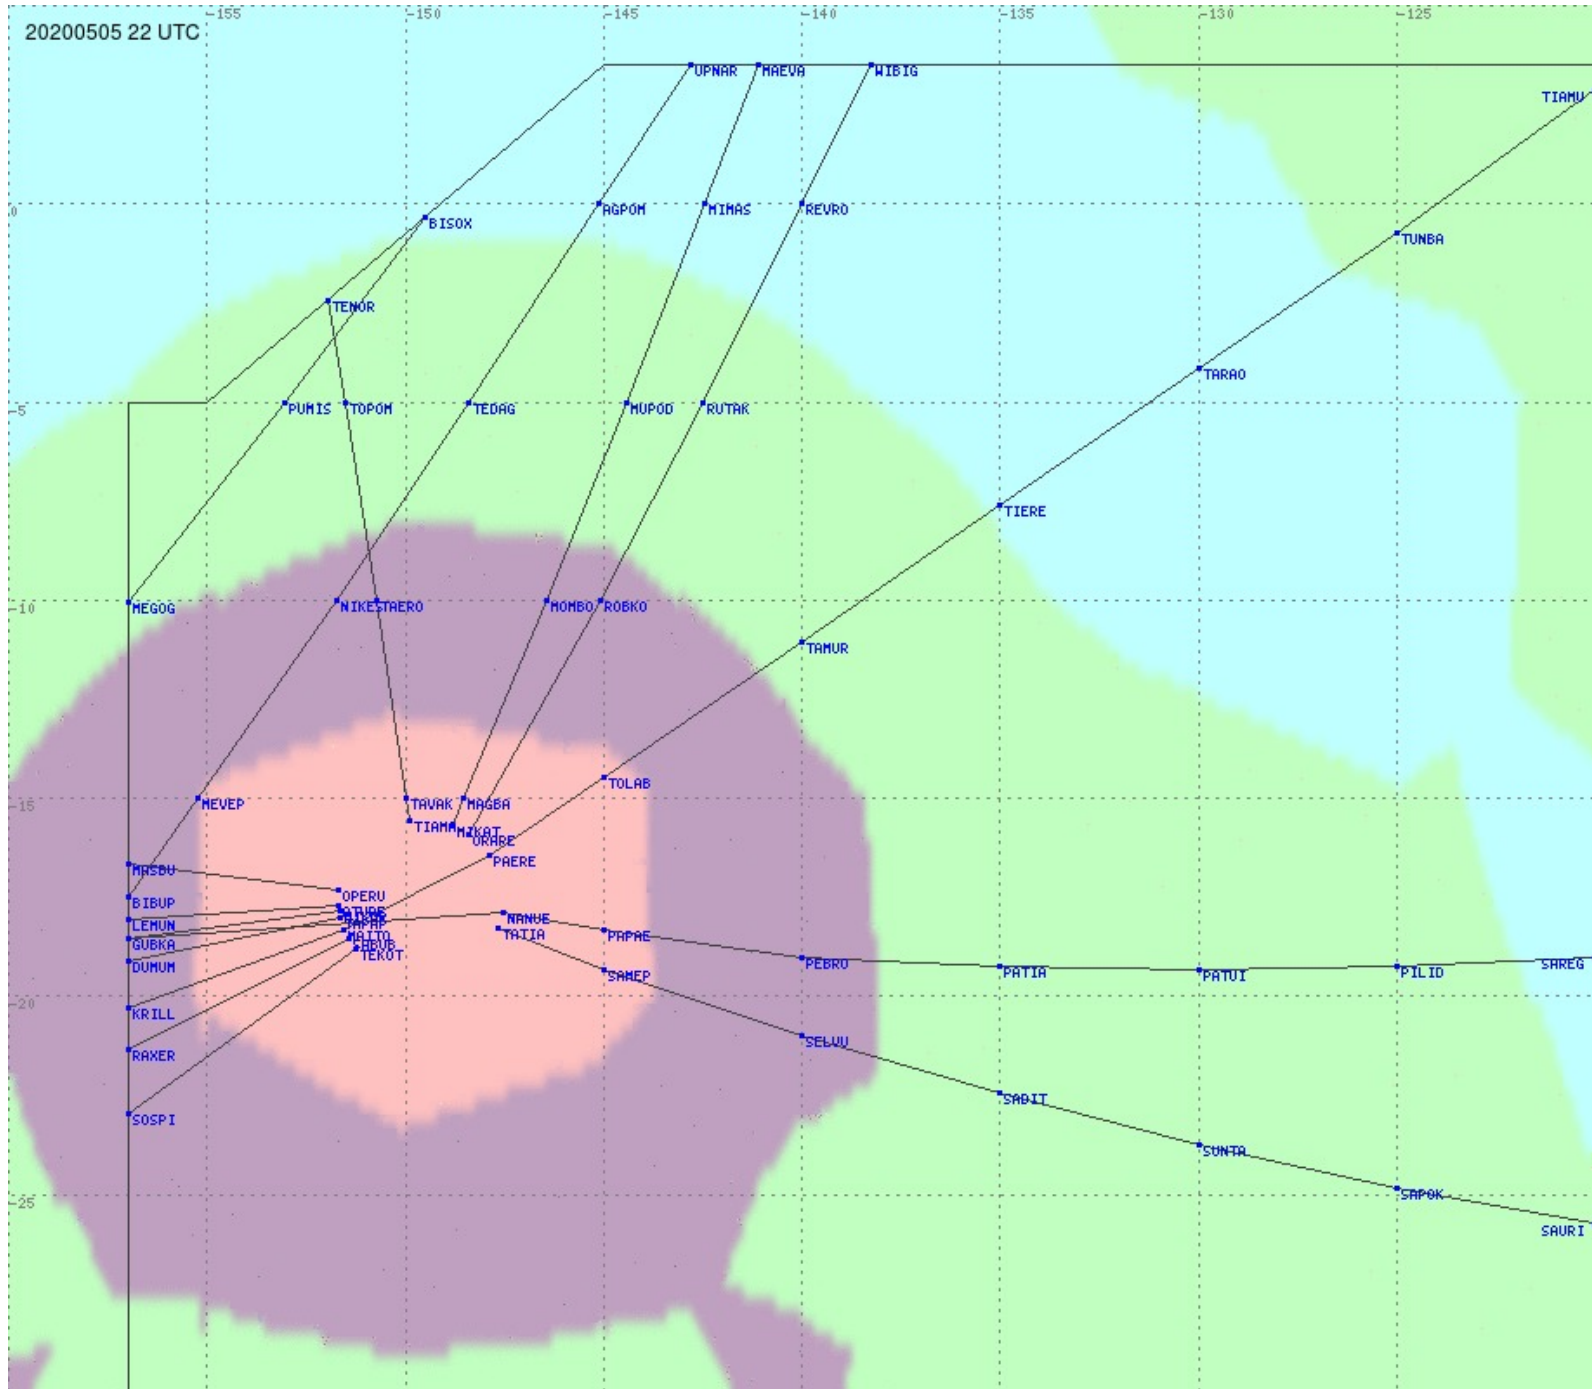

Tahiti FIR - HF Propag - 20200505

2.8 MHz 3.5 MHz 5.6 MHz 8.9 MHz 13.3 MHz 17.9 MHz None