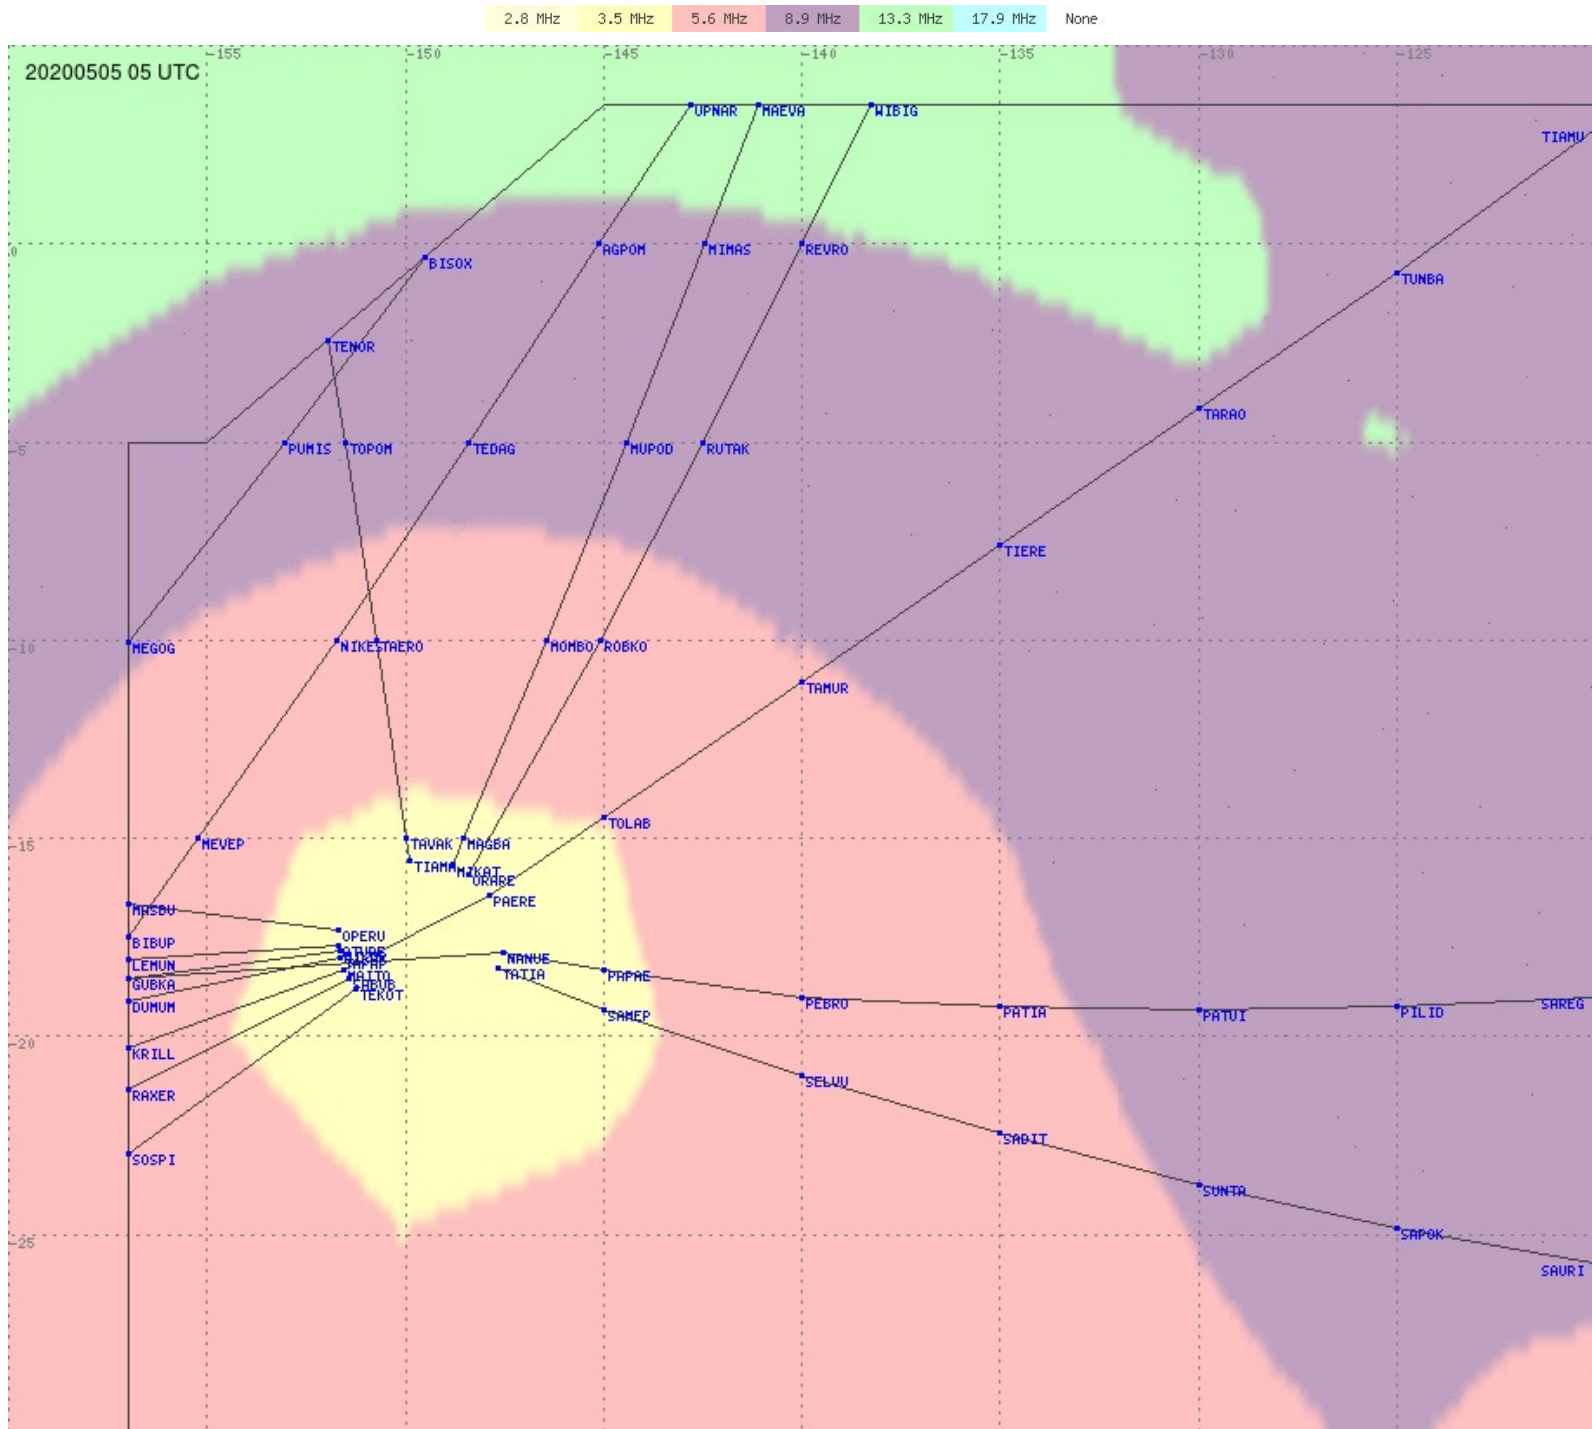

Tahiti FIR - HF Propag - 20200505