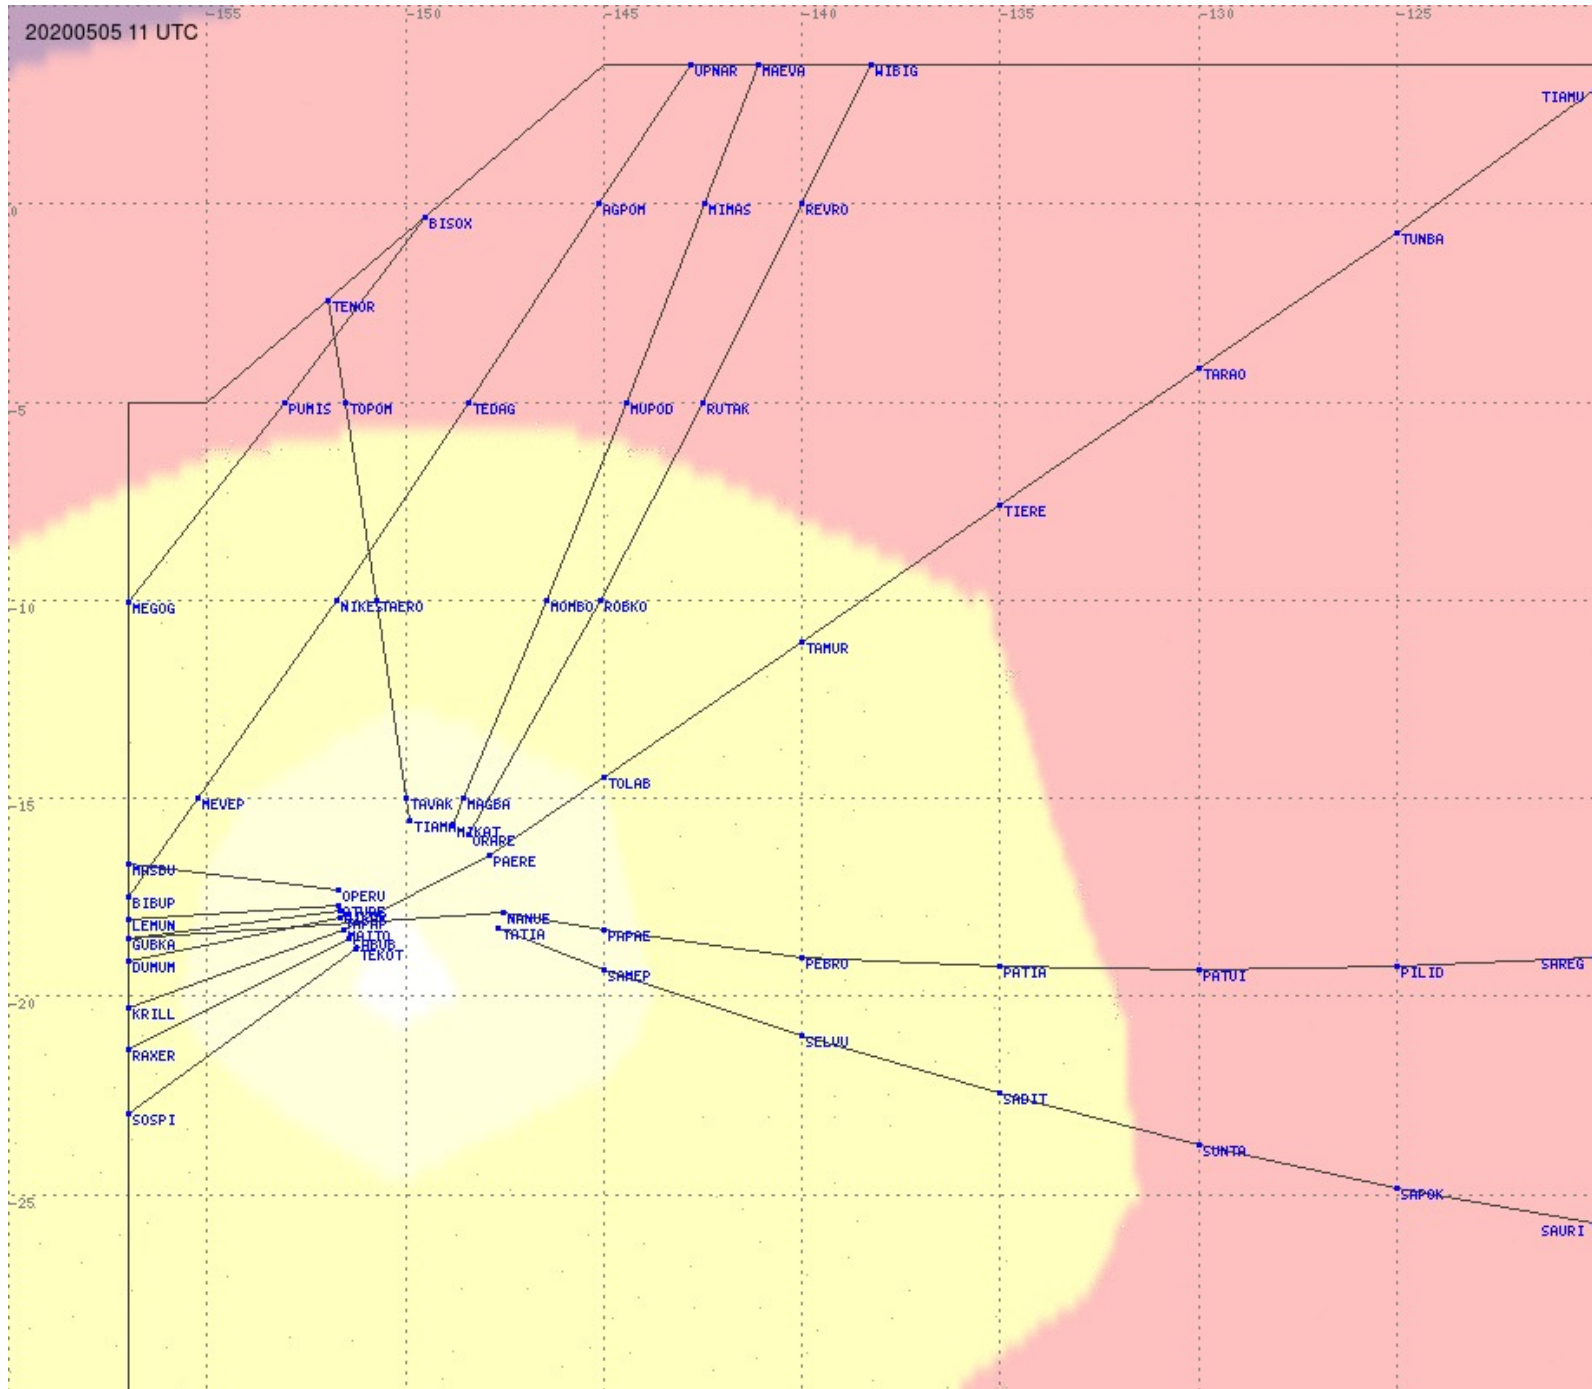

Tahiti FIR - HF Propag - 20200505

2.8 MHz
3.5 MHz
5.6 MHz
8.9 MHz
13.3 MHz
17.9 MHz
None