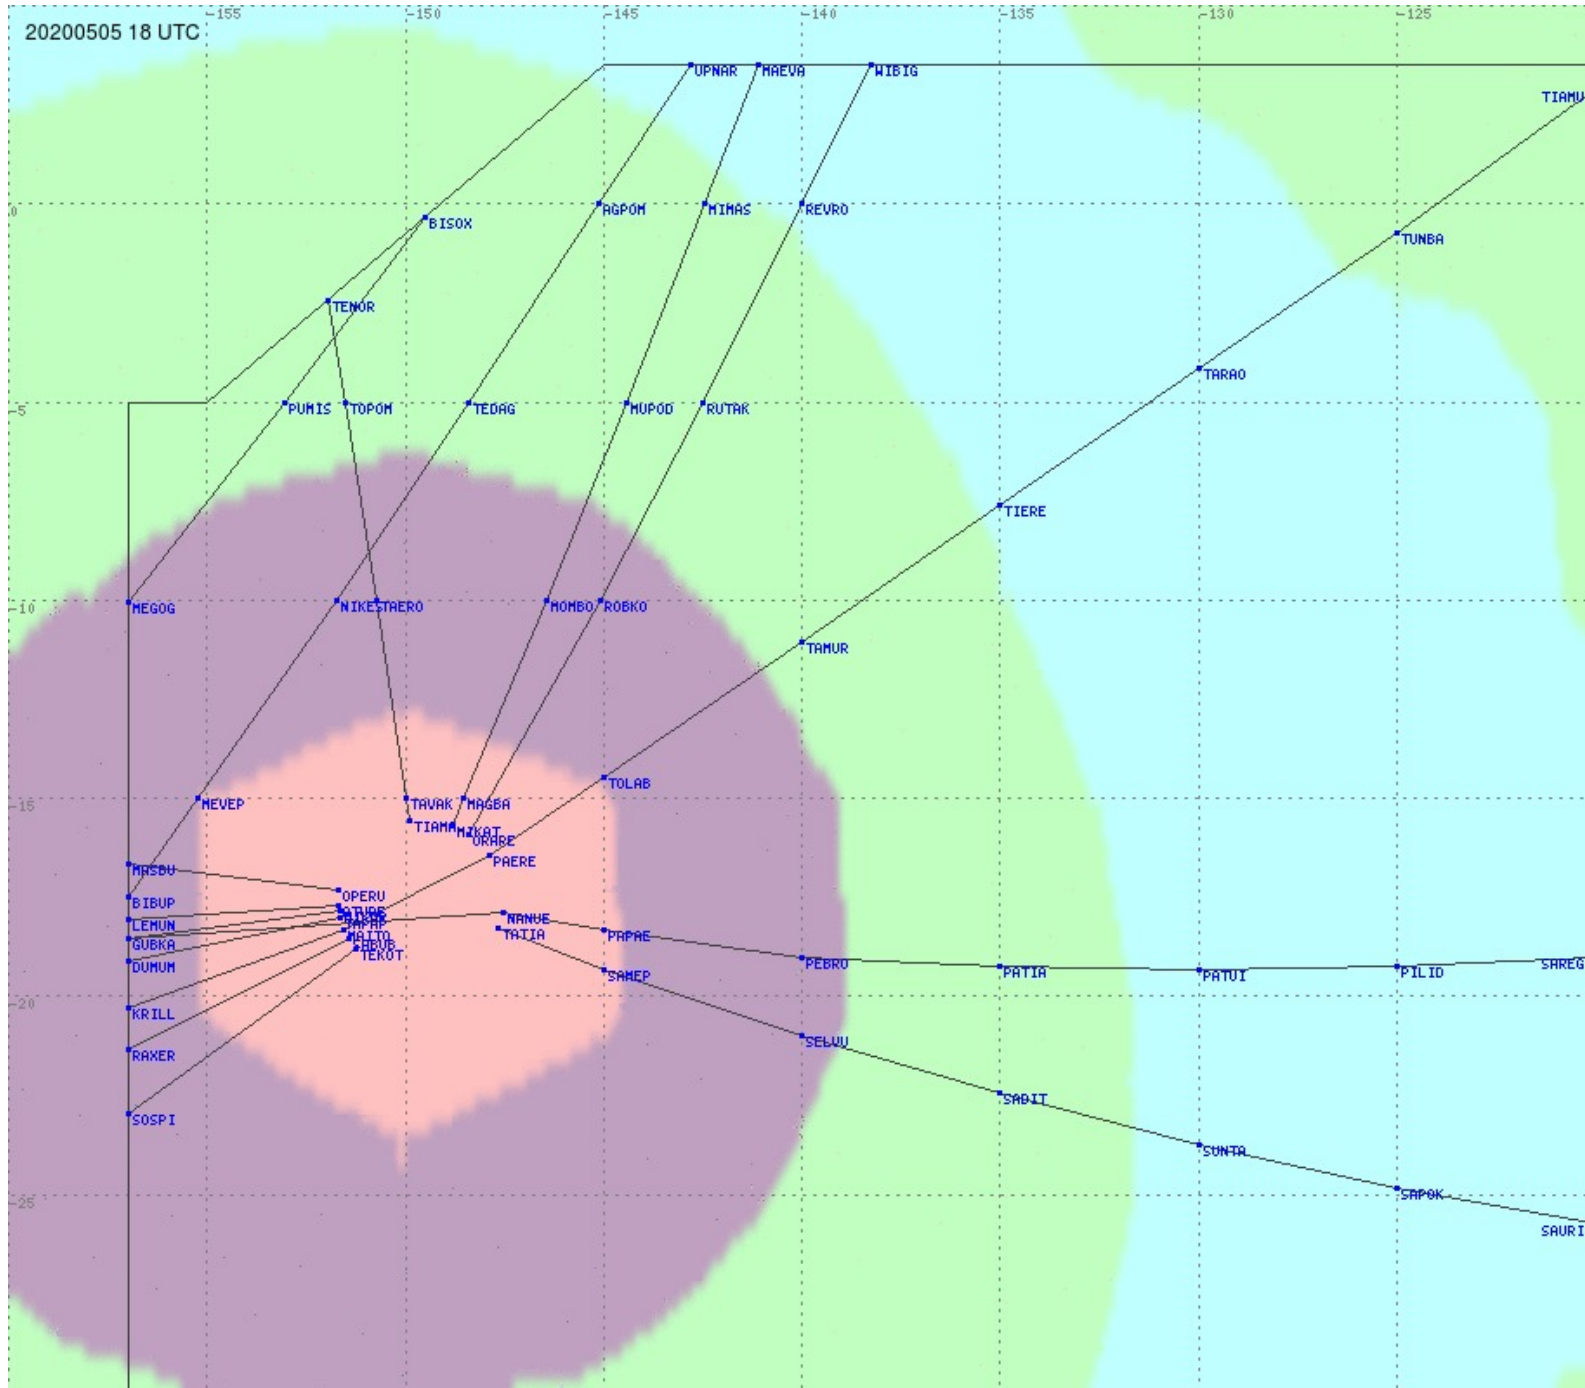

Tahiti FIR - HF Propag - 20200505

2.8 MHz 3.5 MHz 5.6 MHz 8.9 MHz 13.3 MHz 17.9 MHz None