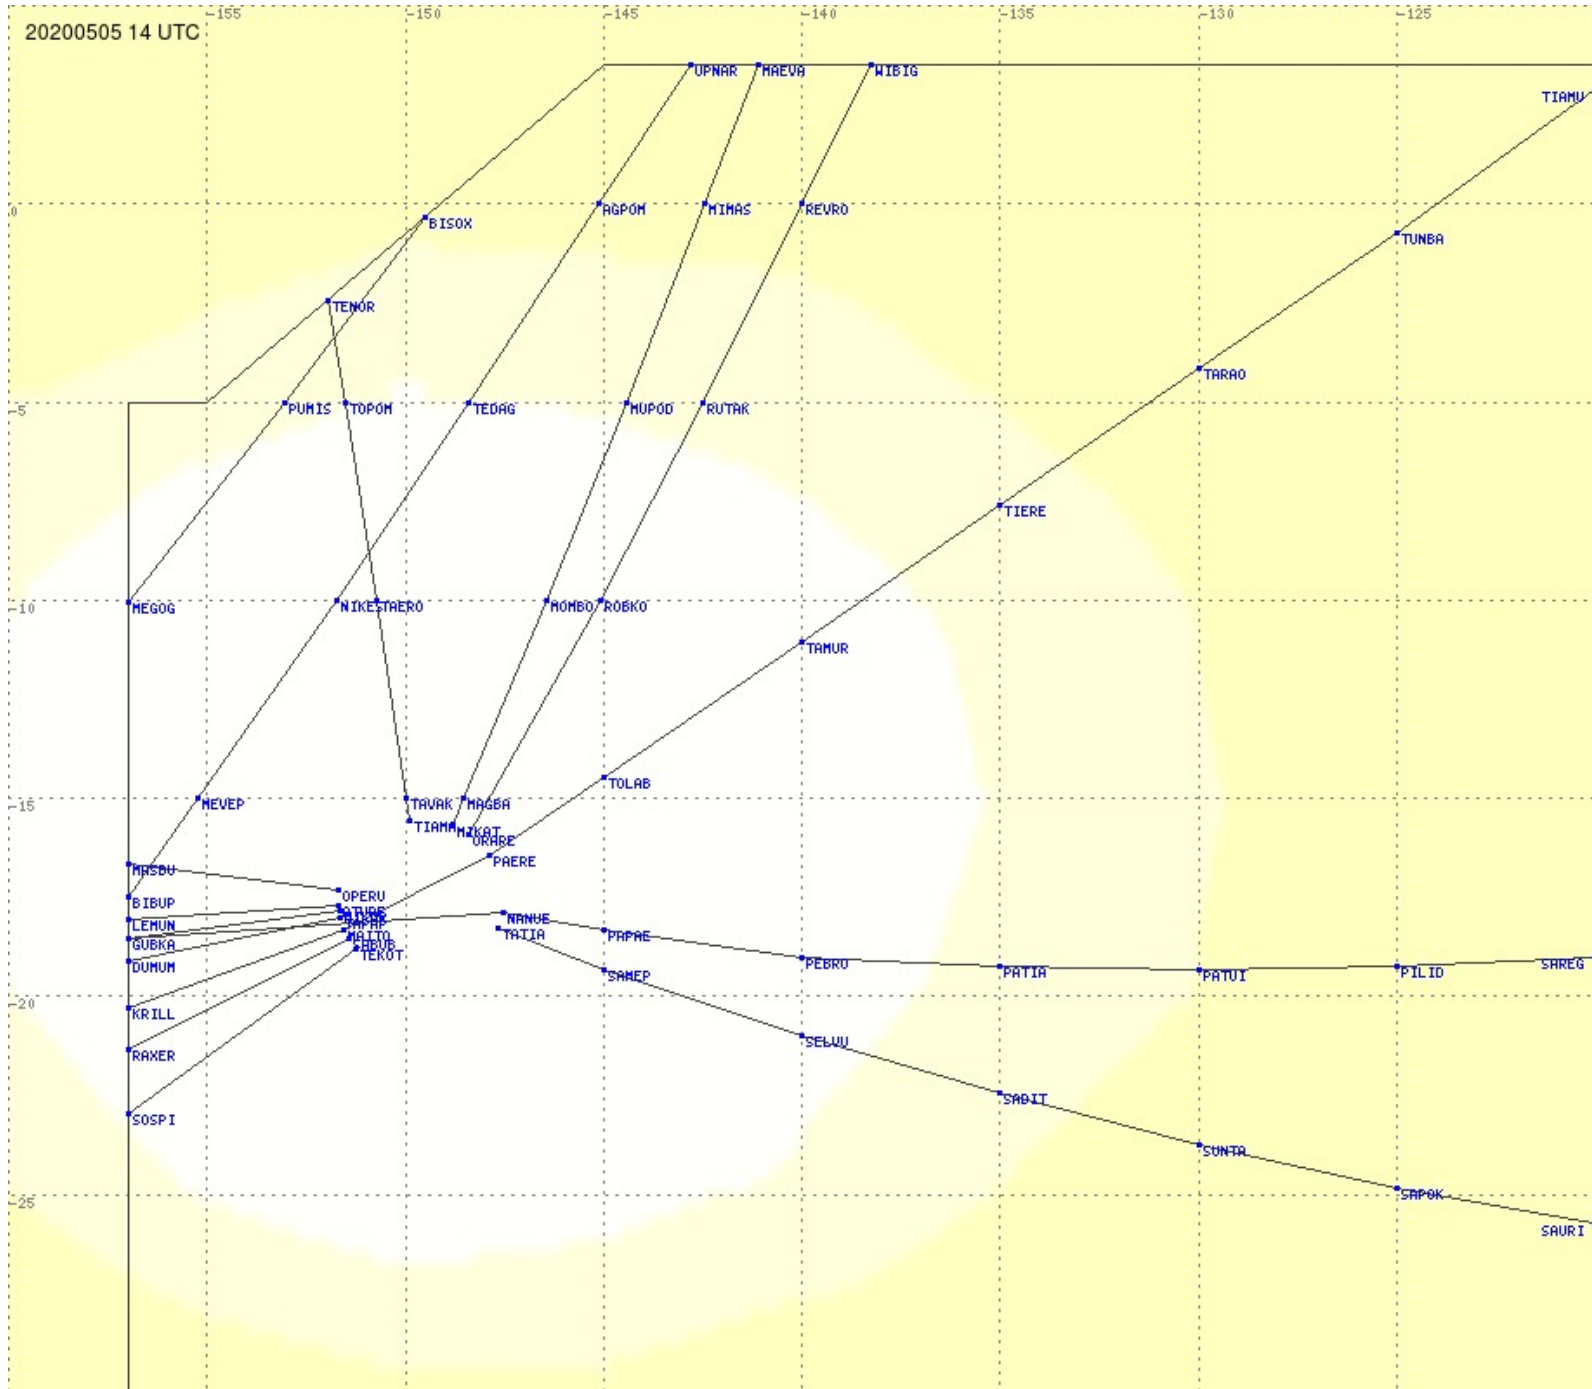

Tahiti FIR - HF Propag - 20200505

2.8 MHz
3.5 MHz
5.6 MHz
8.9 MHz
13.3 MHz
17.9 MHz
None