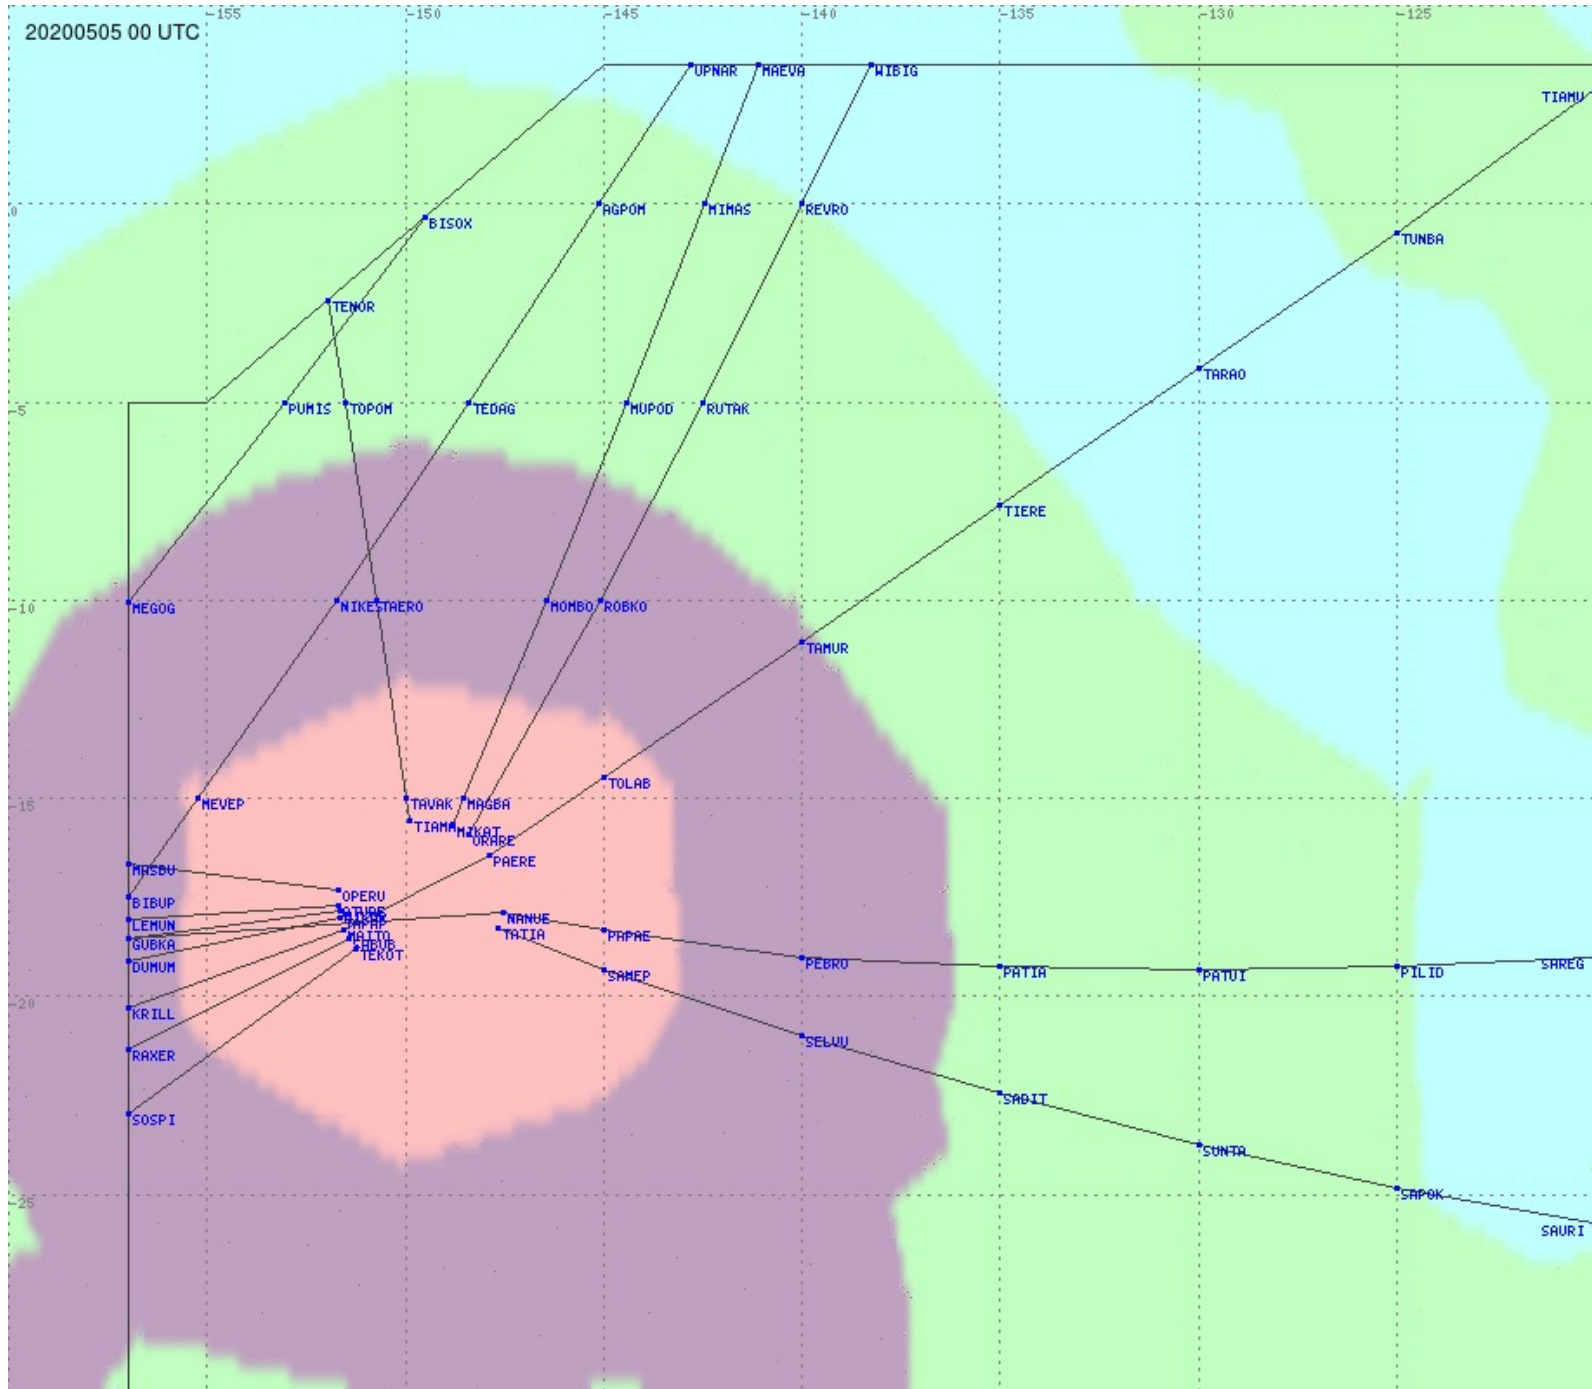

# Tahiti FIR - HF Propag - 20200505

2.8 MHz 3.5 MHz 5.6 MHz 8.9 MHz 13.3 MHz 17.9 MHz None