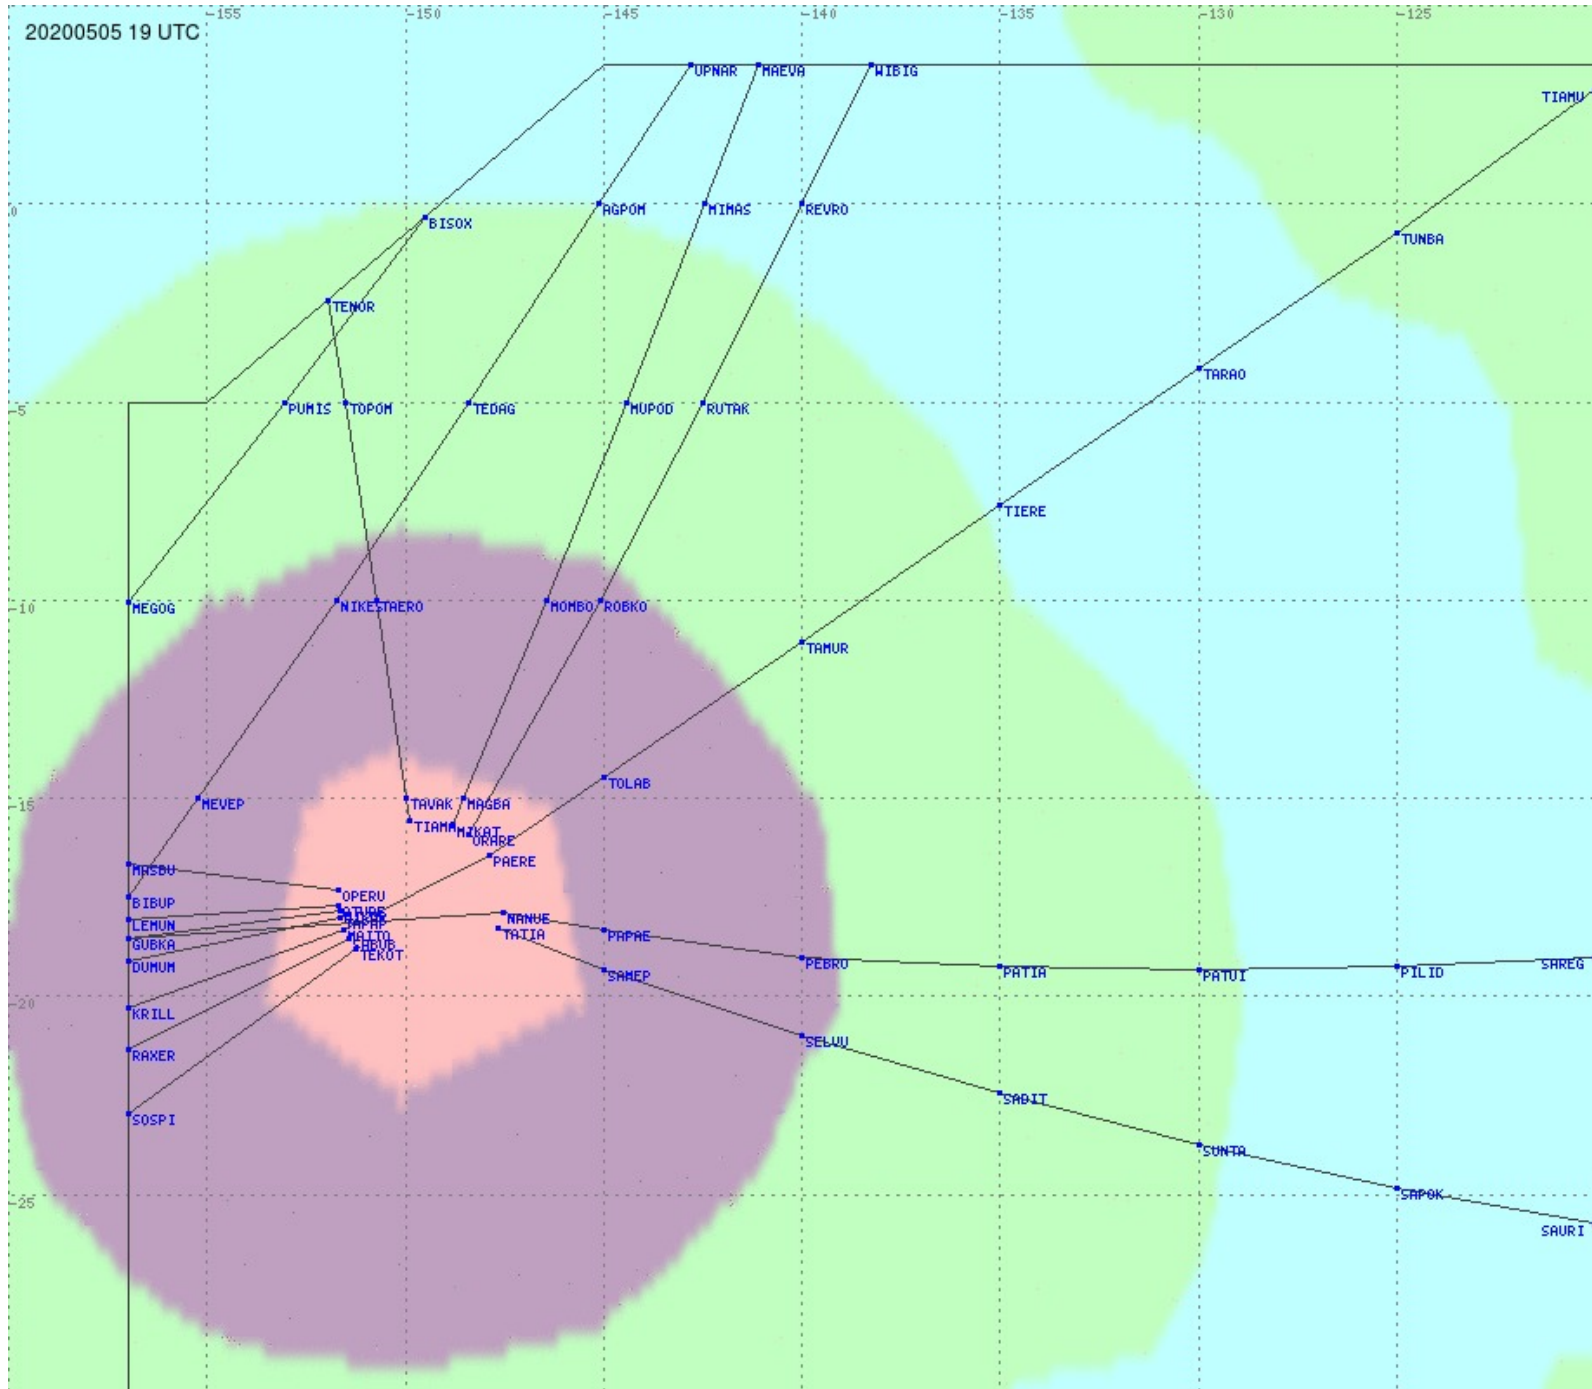

Tahiti FIR - HF Propag - 20200505

2.8 MHz 3.5 MHz 5.6 MHz 8.9 MHz 13.3 MHz 17.9 MHz None