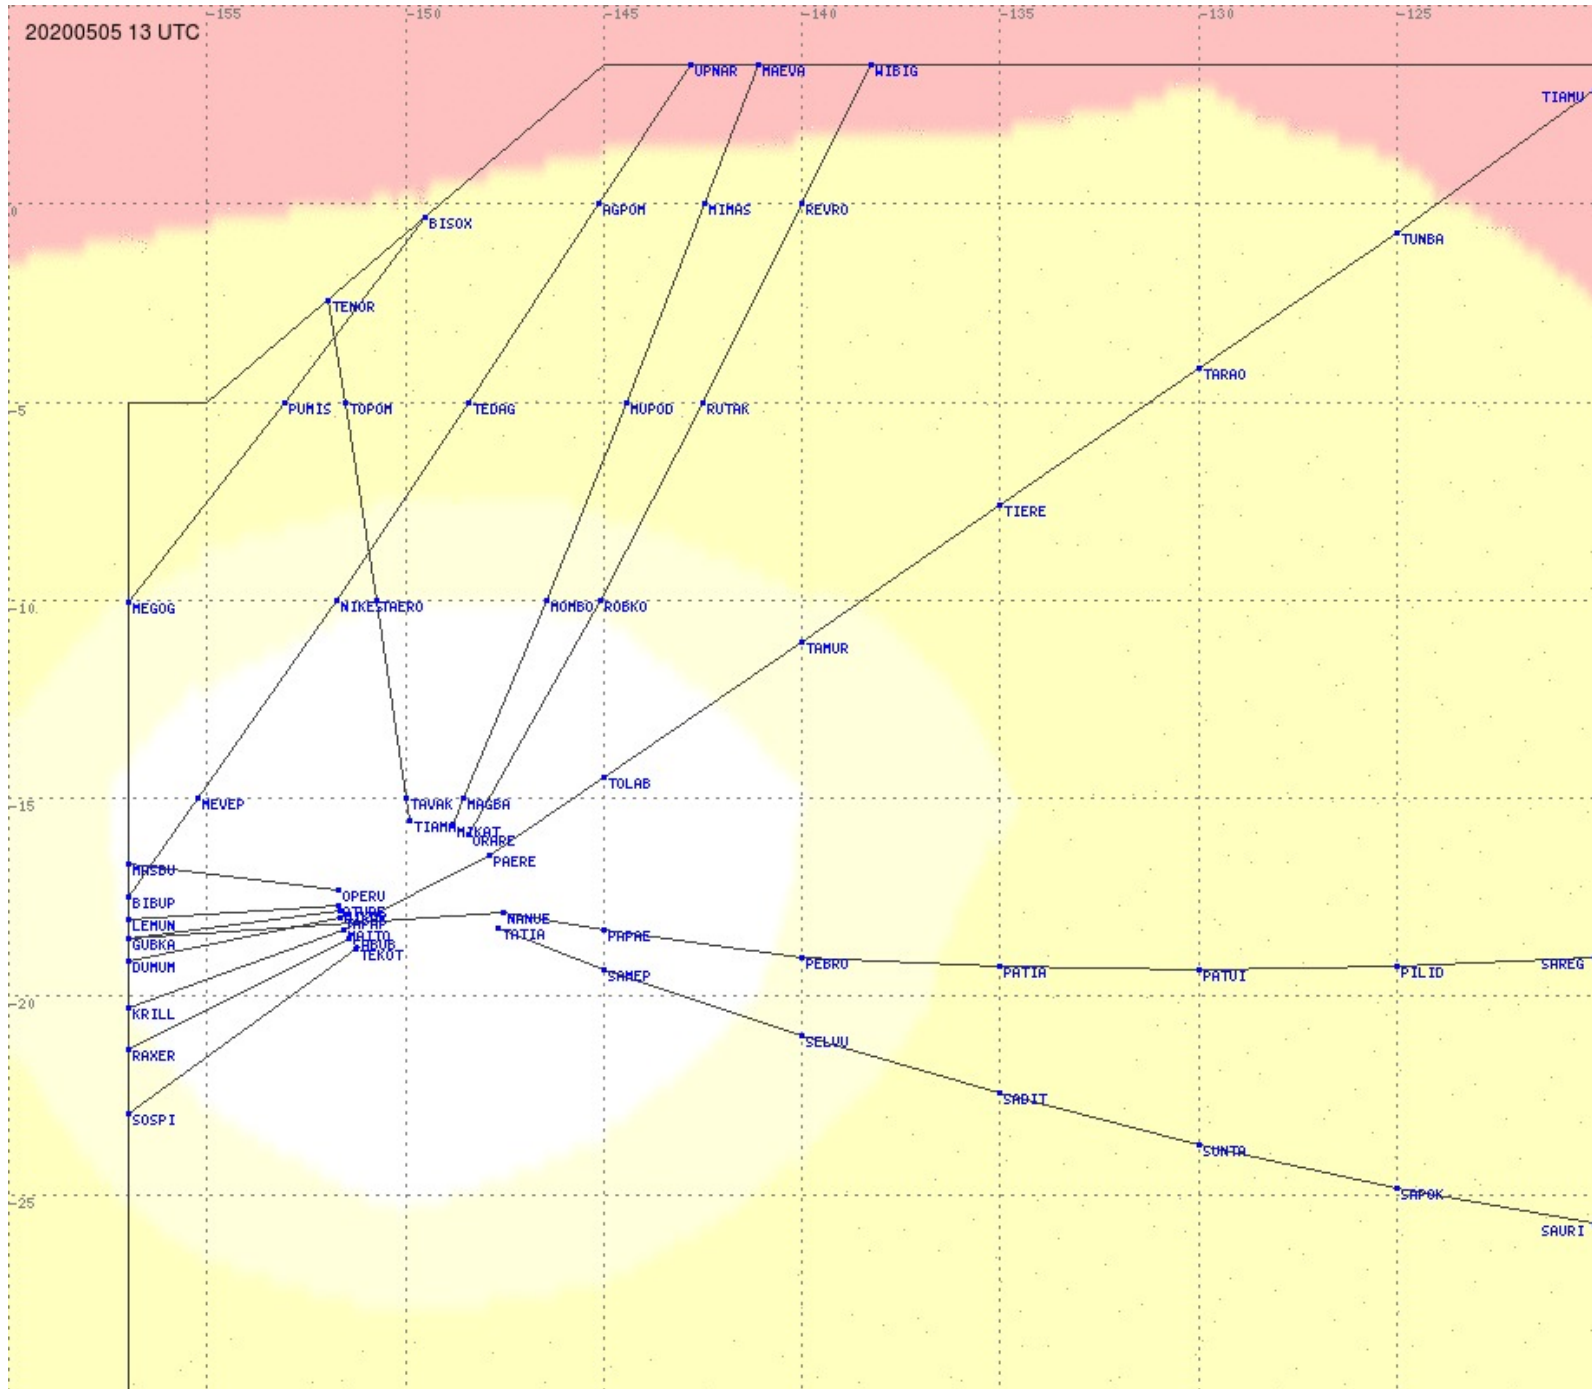

Tahiti FIR - HF Propag - 20200505

2.8 MHz
3.5 MHz
5.6 MHz
8.9 MHz
13.3 MHz
17.9 MHz
None