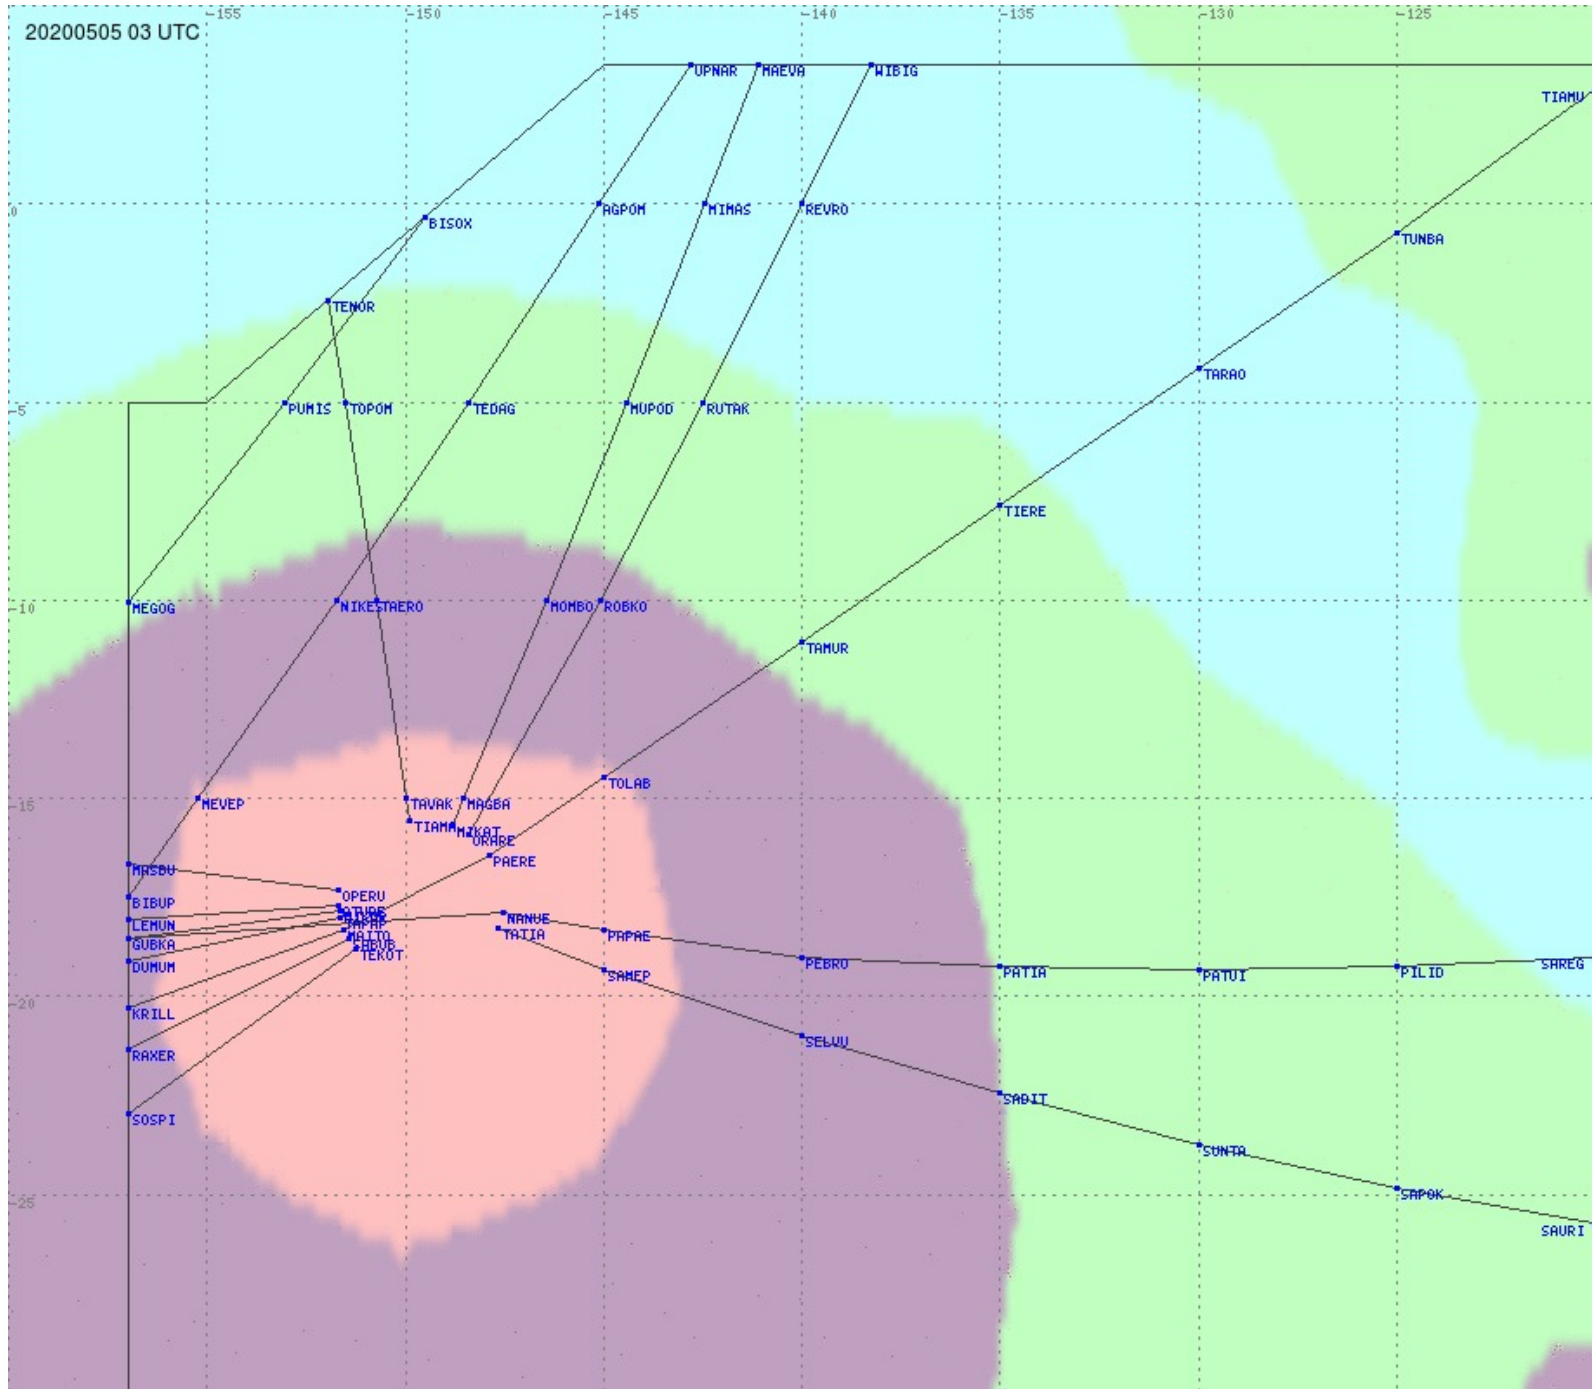

Tahiti FIR - HF Propag - 20200505

2.8 MHz 3.5 MHz 5.6 MHz 8.9 MHz 13.3 MHz 17.9 MHz None