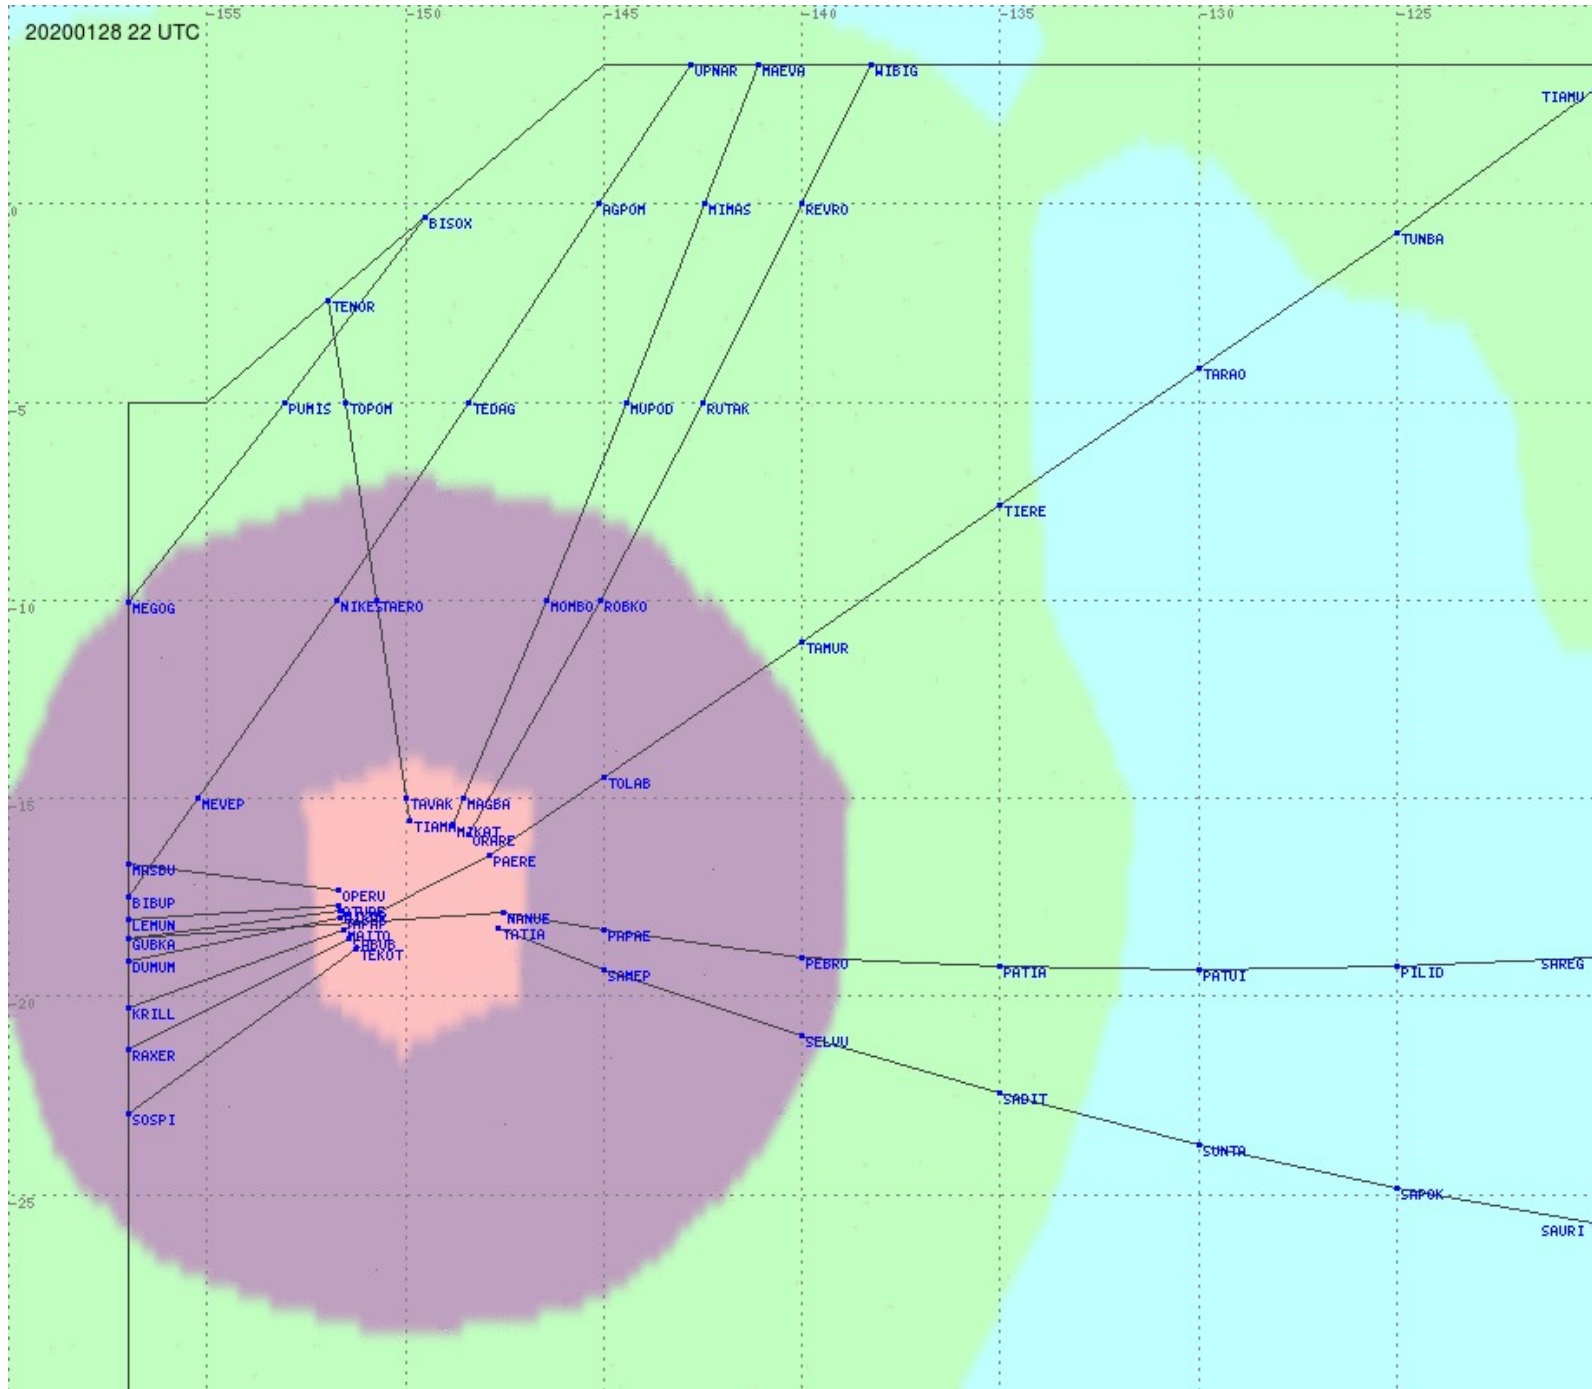

Tahiti FIR - HF Propag - 20200128

2.8 MHz 3.5 MHz 5.6 MHz 8.9 MHz 13.3 MHz 17.9 MHz None

Tahiti FIR - HF Propag - 20200128

2.8 MHz 3.5 MHz 5.6 MHz 8.9 MHz 13.3 MHz 17.9 MHz None

Tahiti FIR - HF Propag - 20200128

Tahiti FIR - HF Propag - 20200128

Tahiti FIR - HF Propag - 20200128

2.8 MHz
3.5 MHz
5.6 MHz
8.9 MHz
13.3 MHz
17.9 MHz
None

Tahiti FIR - HF Propag - 20200128

2.8 MHz
3.5 MHz
5.6 MHz
8.9 MHz
13.3 MHz
17.9 MHz
None

2.8 MHz 3.5 MHz 5.6 MHz 8.9 MHz 13.3 MHz 17.9 MHz None

Tahiti FIR - HF Propag - 20200128

2.8 MHz 3.5 MHz 5.6 MHz 8.9 MHz 13.3 MHz 17.9 MHz None

Tahiti FIR - HF Propag - 20200128

2.8 MHz 3.5 MHz 5.6 MHz 8.9 MHz 13.3 MHz 17.9 MHz None