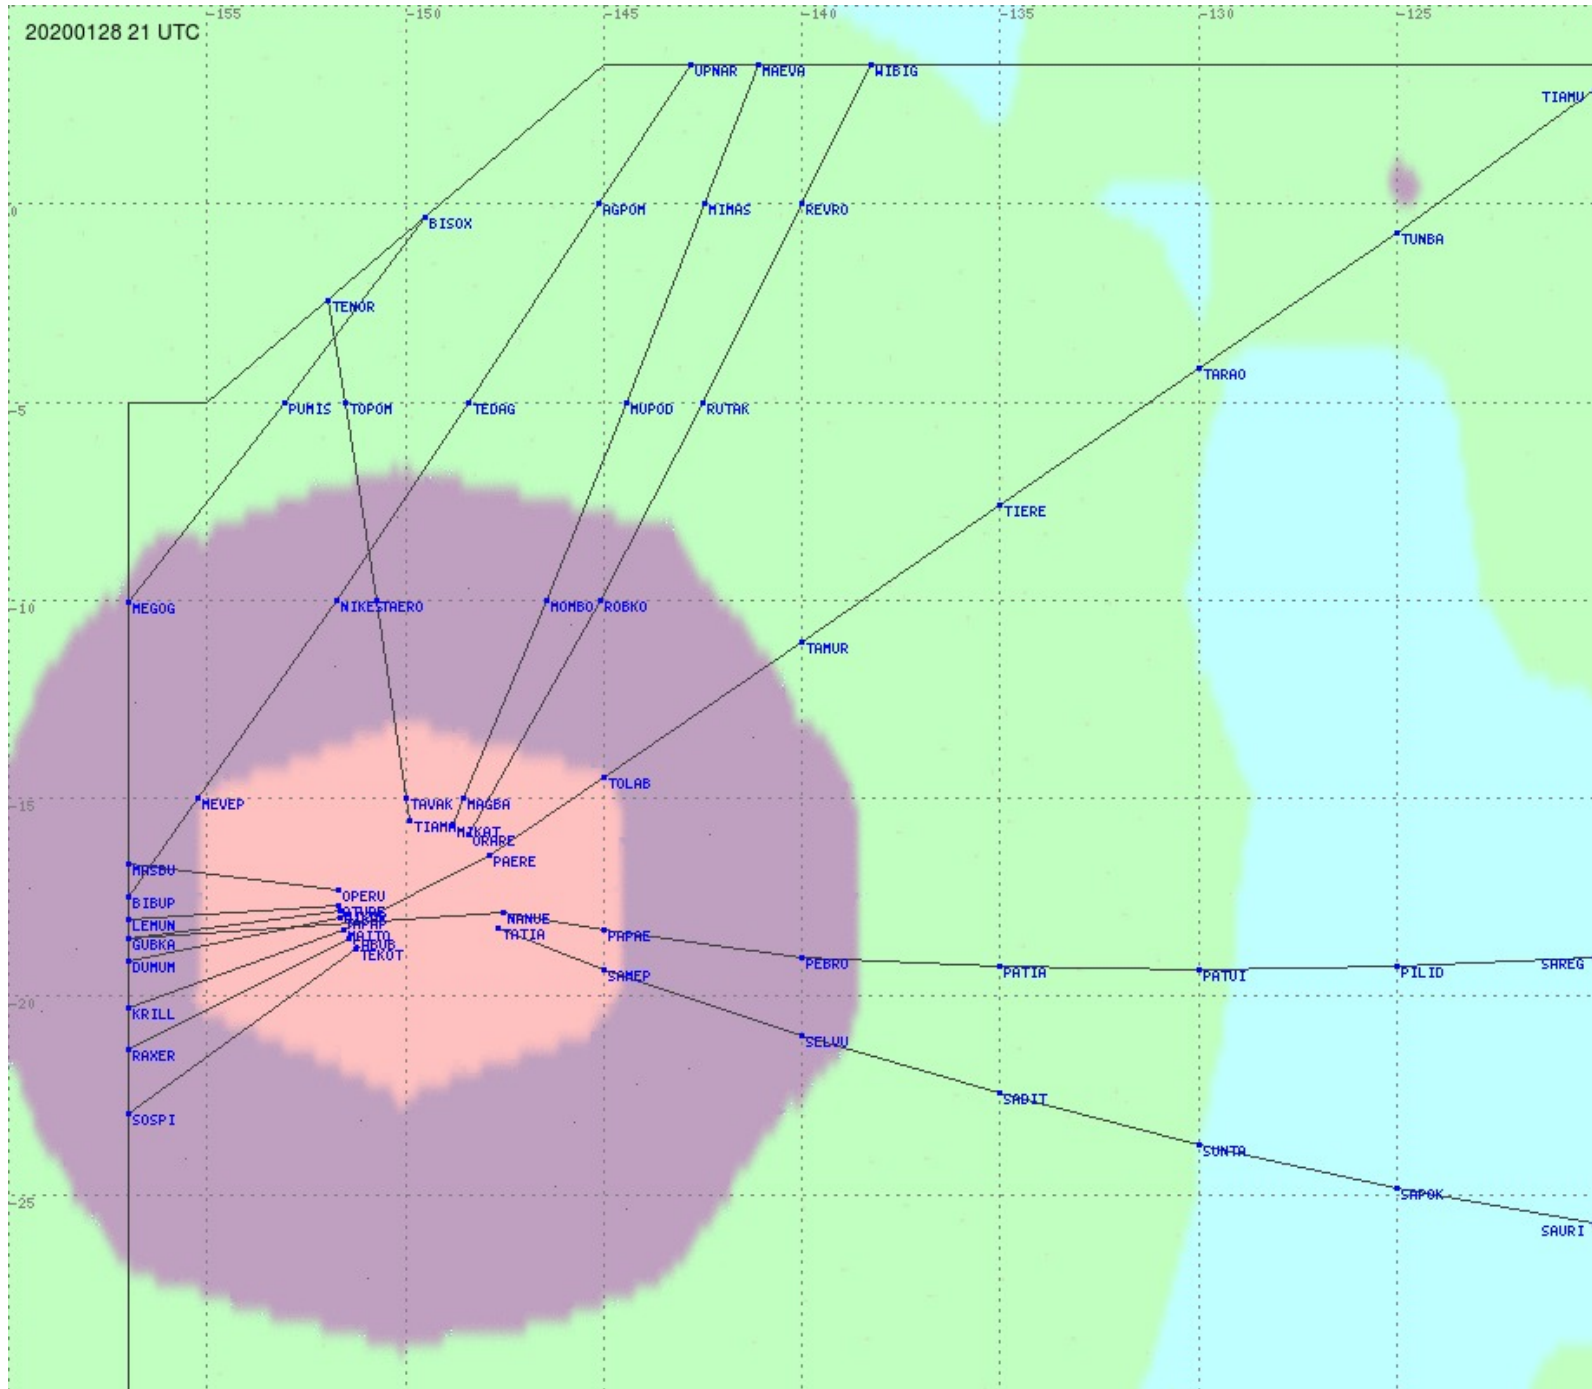

Tahiti FIR - HF Propag - 20200128

2.8 MHz 3.5 MHz 5.6 MHz 8.9 MHz 13.3 MHz 17.9 MHz None

Tahiti FIR - HF Propag - 20200128

2.8 MHz 3.5 MHz 5.6 MHz 8.9 MHz 13.3 MHz 17.9 MHz None

Tahiti FIR - HF Propag - 20200128

Tahiti FIR - HF Propag - 20200128

Tahiti FIR - HF Propag - 20200128

2.8 MHz
3.5 MHz
5.6 MHz
8.9 MHz
13.3 MHz
17.9 MHz
None

Tahiti FIR - HF Propag - 20200128

2.8 MHz
3.5 MHz
5.6 MHz
8.9 MHz
13.3 MHz
17.9 MHz
None

2.8 MHz 3.5 MHz 5.6 MHz 8.9 MHz 13.3 MHz 17.9 MHz None

Tahiti FIR - HF Propag - 20200128

2.8 MHz 3.5 MHz 5.6 MHz 8.9 MHz 13.3 MHz 17.9 MHz None

Tahiti FIR - HF Propag - 20200128

2.8 MHz 3.5 MHz 5.6 MHz 8.9 MHz 13.3 MHz 17.9 MHz None