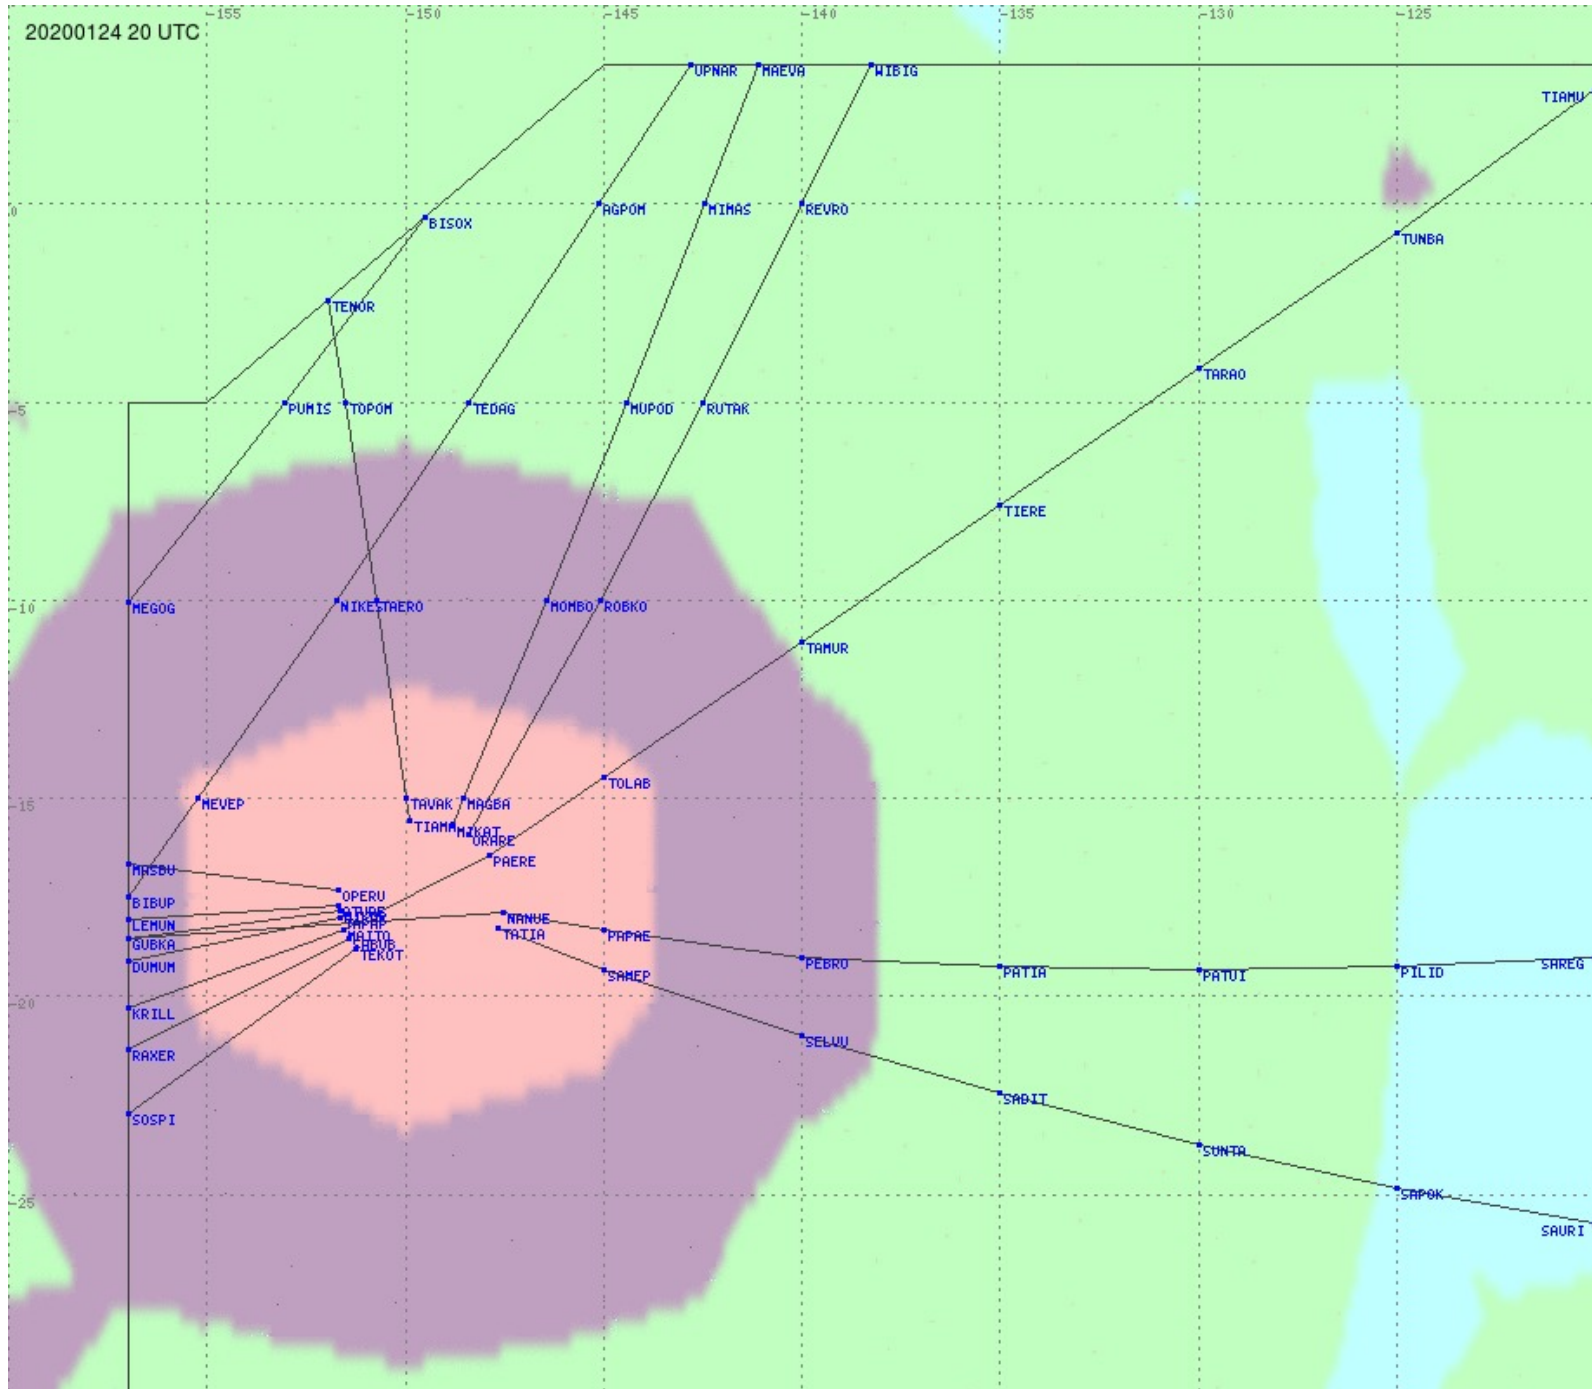

Tahiti FIR - HF Propag - 20200124

2.8 MHz
3.5 MHz
5.6 MHz
8.9 MHz
13.3 MHz
17.9 MHz
None

Tahiti FIR - HF Propag - 20200124

2.8 MHz 3.5 MHz 5.6 MHz 8.9 MHz 13.3 MHz 17.9 MHz None

Tahiti FIR - HF Propag - 20200124

2.8 MHz 3.5 MHz 5.6 MHz 8.9 MHz 13.3 MHz 17.9 MHz None

Tahiti FIR - HF Propag - 20200124

2.8 MHz 3.5 MHz 5.6 MHz 8.9 MHz 13.3 MHz 17.9 MHz None

Tahiti FIR - HF Propag - 20200124

Tahiti FIR - HF Propag - 20200124

2.8 MHz 3.5 MHz 5.6 MHz 8.9 MHz 13.3 MHz 17.9 MHz None

Tahiti FIR - HF Propag - 20200124

Tahiti FIR - HF Propag - 20200124

Tahiti FIR - HF Propag - 20200124

2.8 MHz
3.5 MHz
5.6 MHz
8.9 MHz
13.3 MHz
17.9 MHz
None