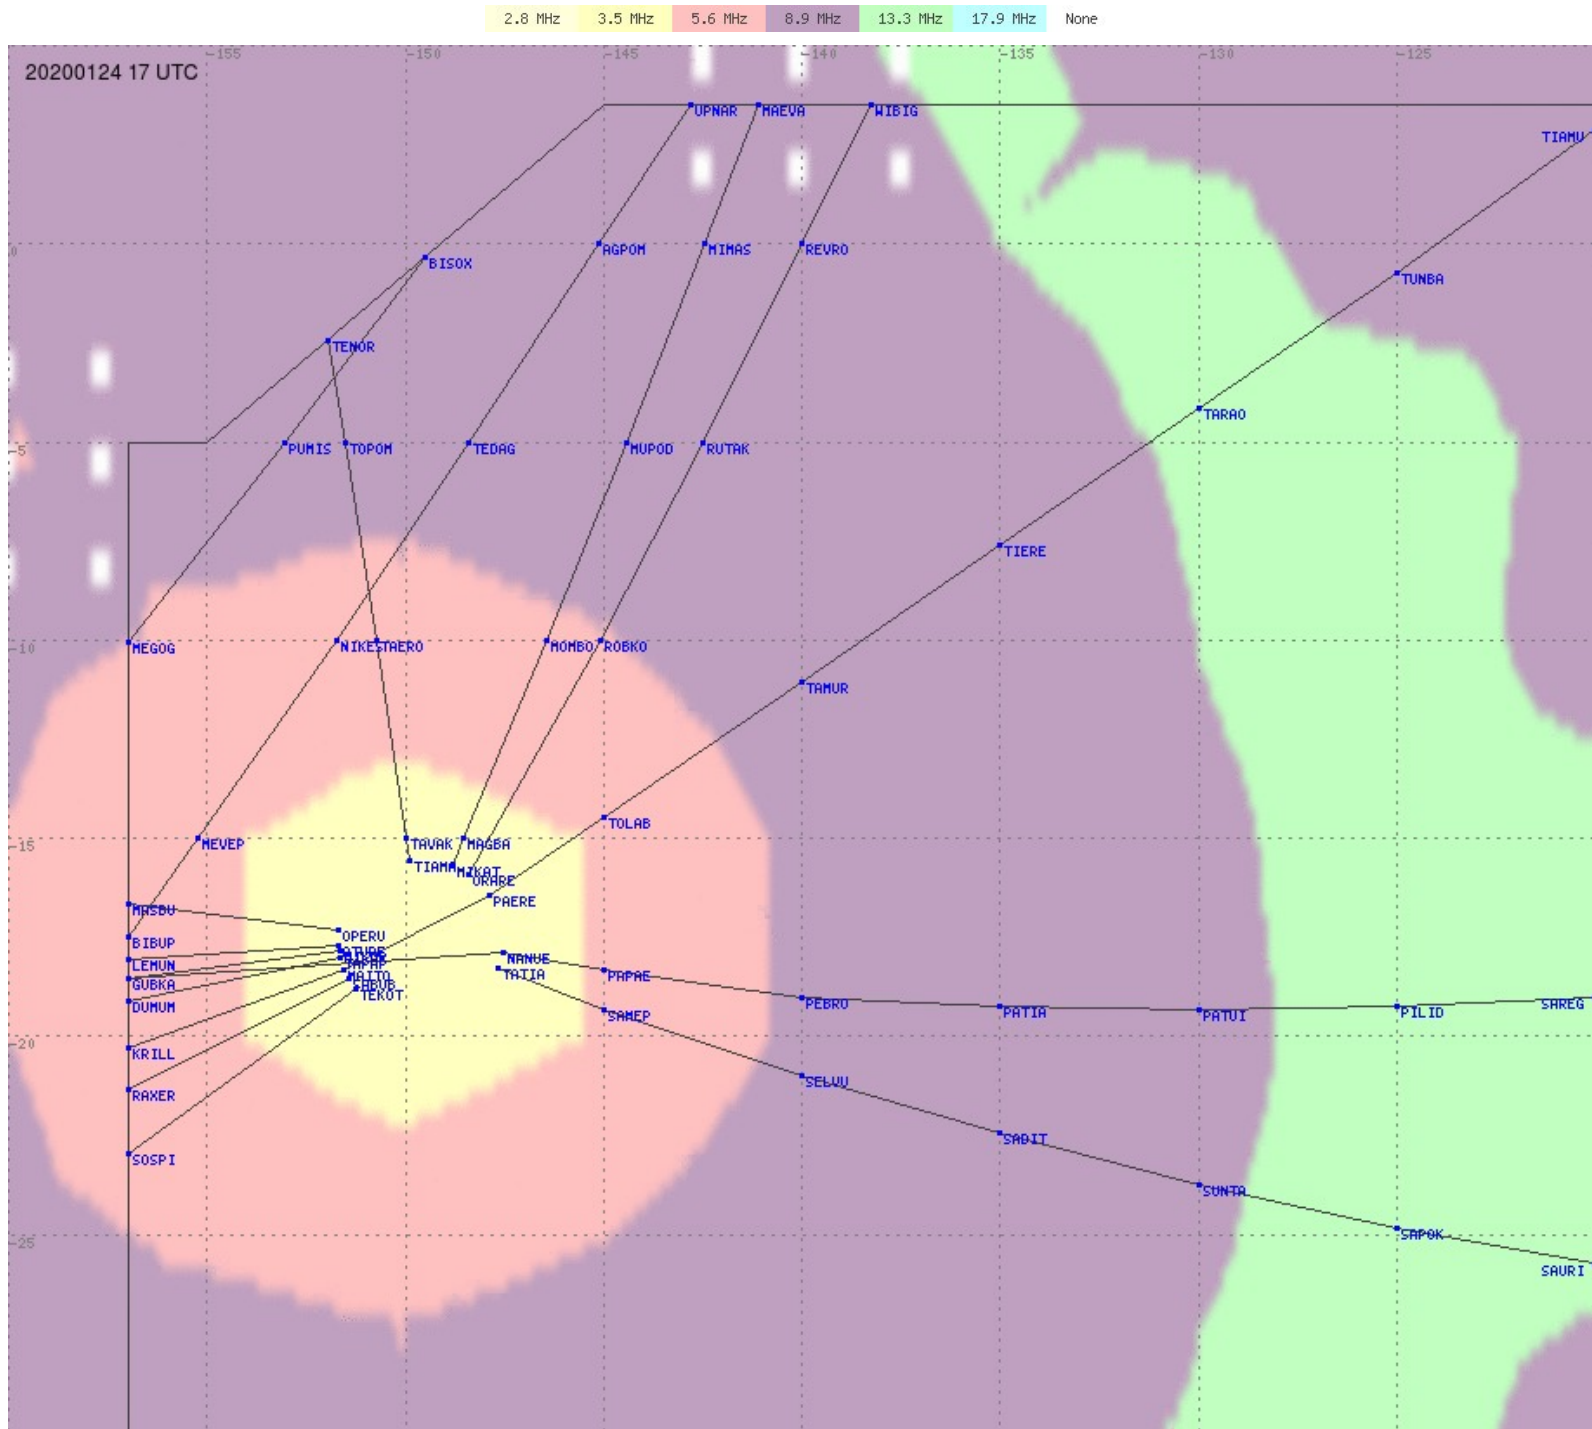

2.8 MHz 3.5 MHz 5.6 MHz 8.9 MHz 13.3 MHz 17.9 MHz None

Tahiti FIR - HF Propag - 20200124

2.8 MHz 3.5 MHz 5.6 MHz 8.9 MHz 13.3 MHz 17.9 MHz None

Tahiti FIR - HF Propag - 20200124

Tahiti FIR - HF Propag - 20200124

2.8 MHz 3.5 MHz 5.6 MHz 8.9 MHz 13.3 MHz 17.9 MHz None

Tahiti FIR - HF Propag - 20200124

Tahiti FIR - HF Propag - 20200124

Tahiti FIR - HF Propag - 20200124

2.8 MHz
3.5 MHz
5.6 MHz
8.9 MHz
13.3 MHz
17.9 MHz
None