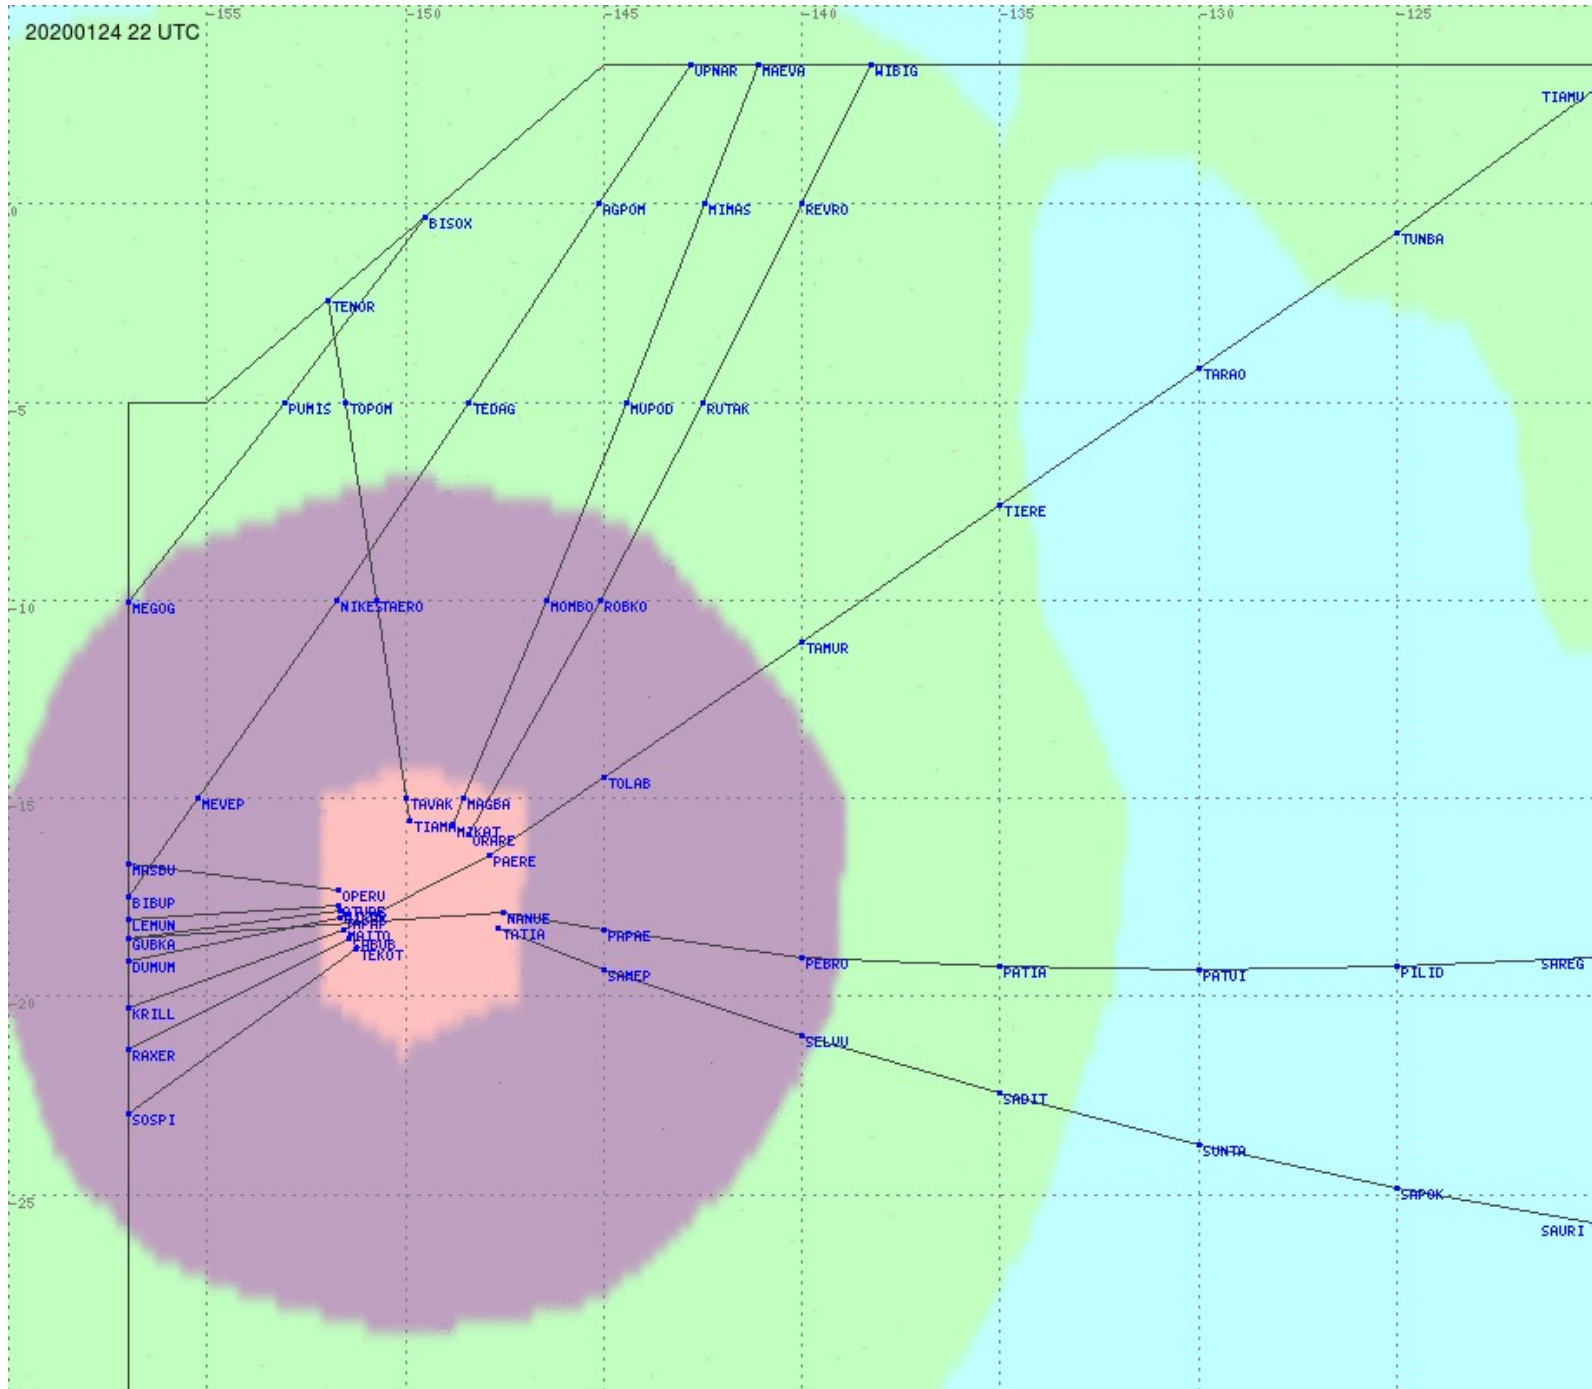

Tahiti FIR - HF Propag - 20200124

2.8 MHz
3.5 MHz
5.6 MHz
8.9 MHz
13.3 MHz
17.9 MHz
None

Tahiti FIR - HF Propag - 20200124

2.8 MHz 3.5 MHz 5.6 MHz 8.9 MHz 13.3 MHz 17.9 MHz None

Tahiti FIR - HF Propag - 20200124

2.8 MHz 3.5 MHz 5.6 MHz 8.9 MHz 13.3 MHz 17.9 MHz None

Tahiti FIR - HF Propag - 20200124

Tahiti FIR - HF Propag - 20200124

Tahiti FIR - HF Propag - 20200124

2.8 MHz
3.5 MHz
5.6 MHz
8.9 MHz
13.3 MHz
17.9 MHz
None

2.8 MHz 3.5 MHz 5.6 MHz 8.9 MHz 13.3 MHz 17.9 MHz None

Tahiti FIR - HF Propag - 20200124

2.8 MHz 3.5 MHz 5.6 MHz 8.9 MHz 13.3 MHz 17.9 MHz None

Tahiti FIR - HF Propag - 20200124

2.8 MHz 3.5 MHz 5.6 MHz 8.9 MHz 13.3 MHz 17.9 MHz None