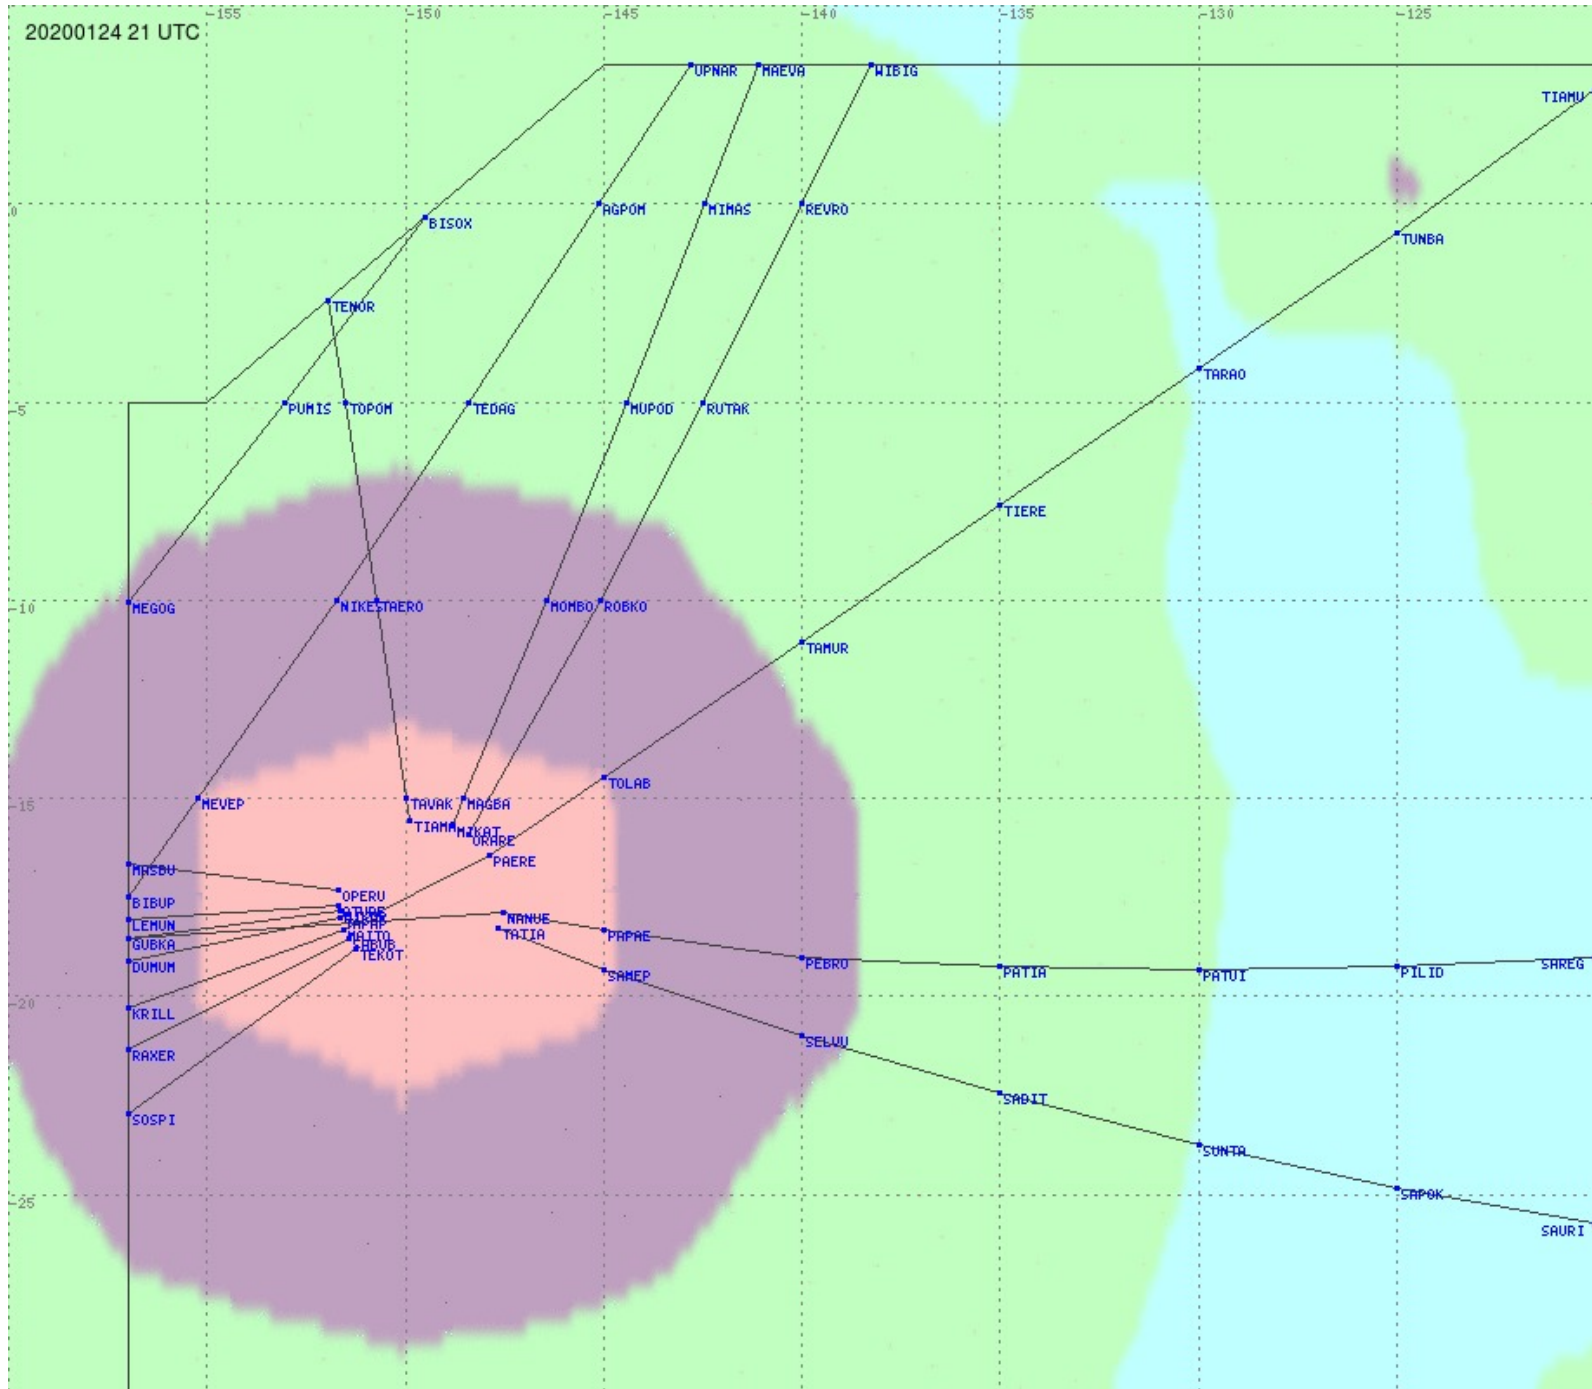

Tahiti FIR - HF Propag - 20200124

2.8 MHz
3.5 MHz
5.6 MHz
8.9 MHz
13.3 MHz
17.9 MHz
None

Tahiti FIR - HF Propag - 20200124

2.8 MHz 3.5 MHz 5.6 MHz 8.9 MHz 13.3 MHz 17.9 MHz None

Tahiti FIR - HF Propag - 20200124

2.8 MHz 3.5 MHz 5.6 MHz 8.9 MHz 13.3 MHz 17.9 MHz None

Tahiti FIR - HF Propag - 20200124

Tahiti FIR - HF Propag - 20200124

Tahiti FIR - HF Propag - 20200124

2.8 MHz
3.5 MHz
5.6 MHz
8.9 MHz
13.3 MHz
17.9 MHz
None

2.8 MHz 3.5 MHz 5.6 MHz 8.9 MHz 13.3 MHz 17.9 MHz None

Tahiti FIR - HF Propag - 20200124

2.8 MHz 3.5 MHz 5.6 MHz 8.9 MHz 13.3 MHz 17.9 MHz None

Tahiti FIR - HF Propag - 20200124

2.8 MHz 3.5 MHz 5.6 MHz 8.9 MHz 13.3 MHz 17.9 MHz None