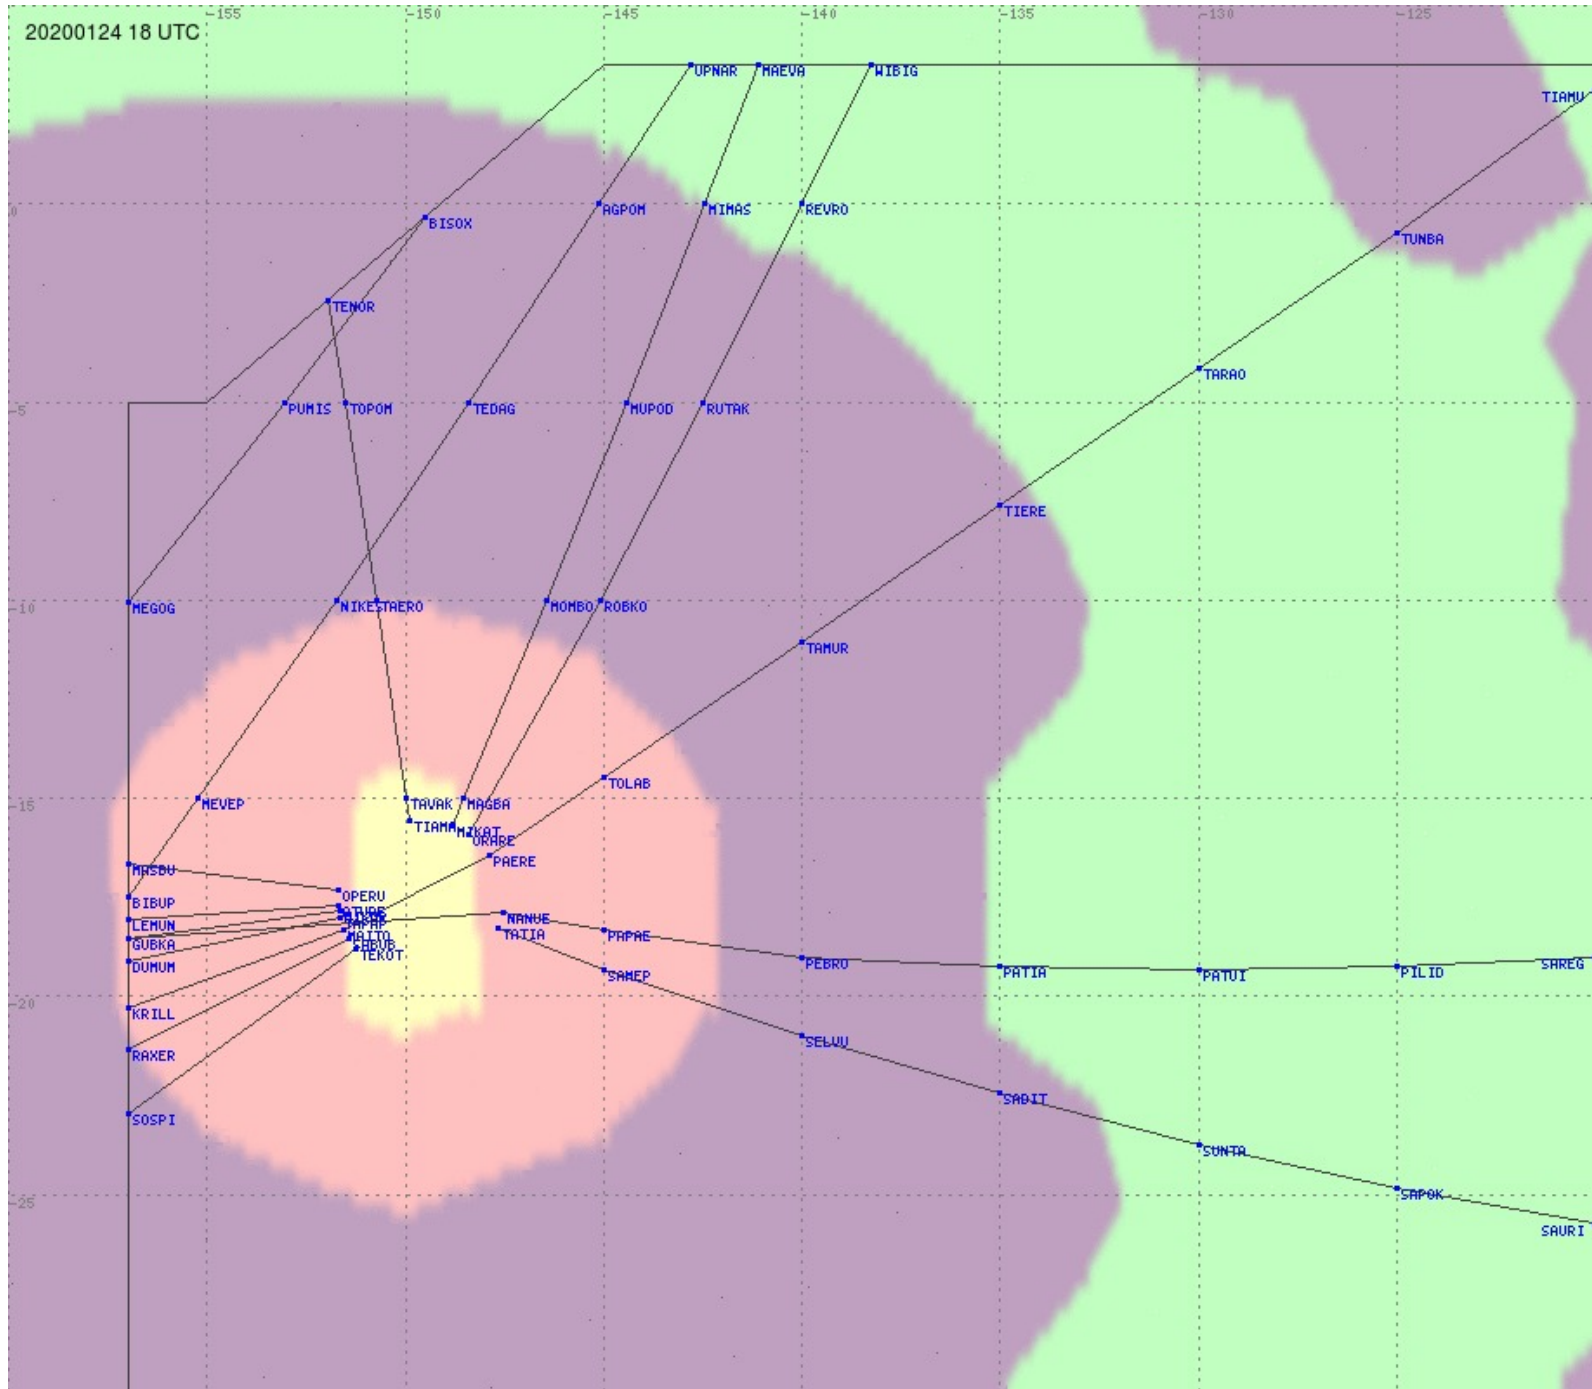

Tahiti FIR - HF Propag - 20200124

2.8 MHz
3.5 MHz
5.6 MHz
8.9 MHz
13.3 MHz
17.9 MHz
None

Tahiti FIR - HF Propag - 20200124

2.8 MHz 3.5 MHz 5.6 MHz 8.9 MHz 13.3 MHz 17.9 MHz None

Tahiti FIR - HF Propag - 20200124

2.8 MHz 3.5 MHz 5.6 MHz 8.9 MHz 13.3 MHz 17.9 MHz None

Tahiti FIR - HF Propag - 20200124

2.8 MHz 3.5 MHz 5.6 MHz 8.9 MHz 13.3 MHz 17.9 MHz None

Tahiti FIR - HF Propag - 20200124

Tahiti FIR - HF Propag - 20200124

2.8 MHz 3.5 MHz 5.6 MHz 8.9 MHz 13.3 MHz 17.9 MHz None

Tahiti FIR - HF Propag - 20200124

Tahiti FIR - HF Propag - 20200124

Tahiti FIR - HF Propag - 20200124

2.8 MHz
3.5 MHz
5.6 MHz
8.9 MHz
13.3 MHz
17.9 MHz
None