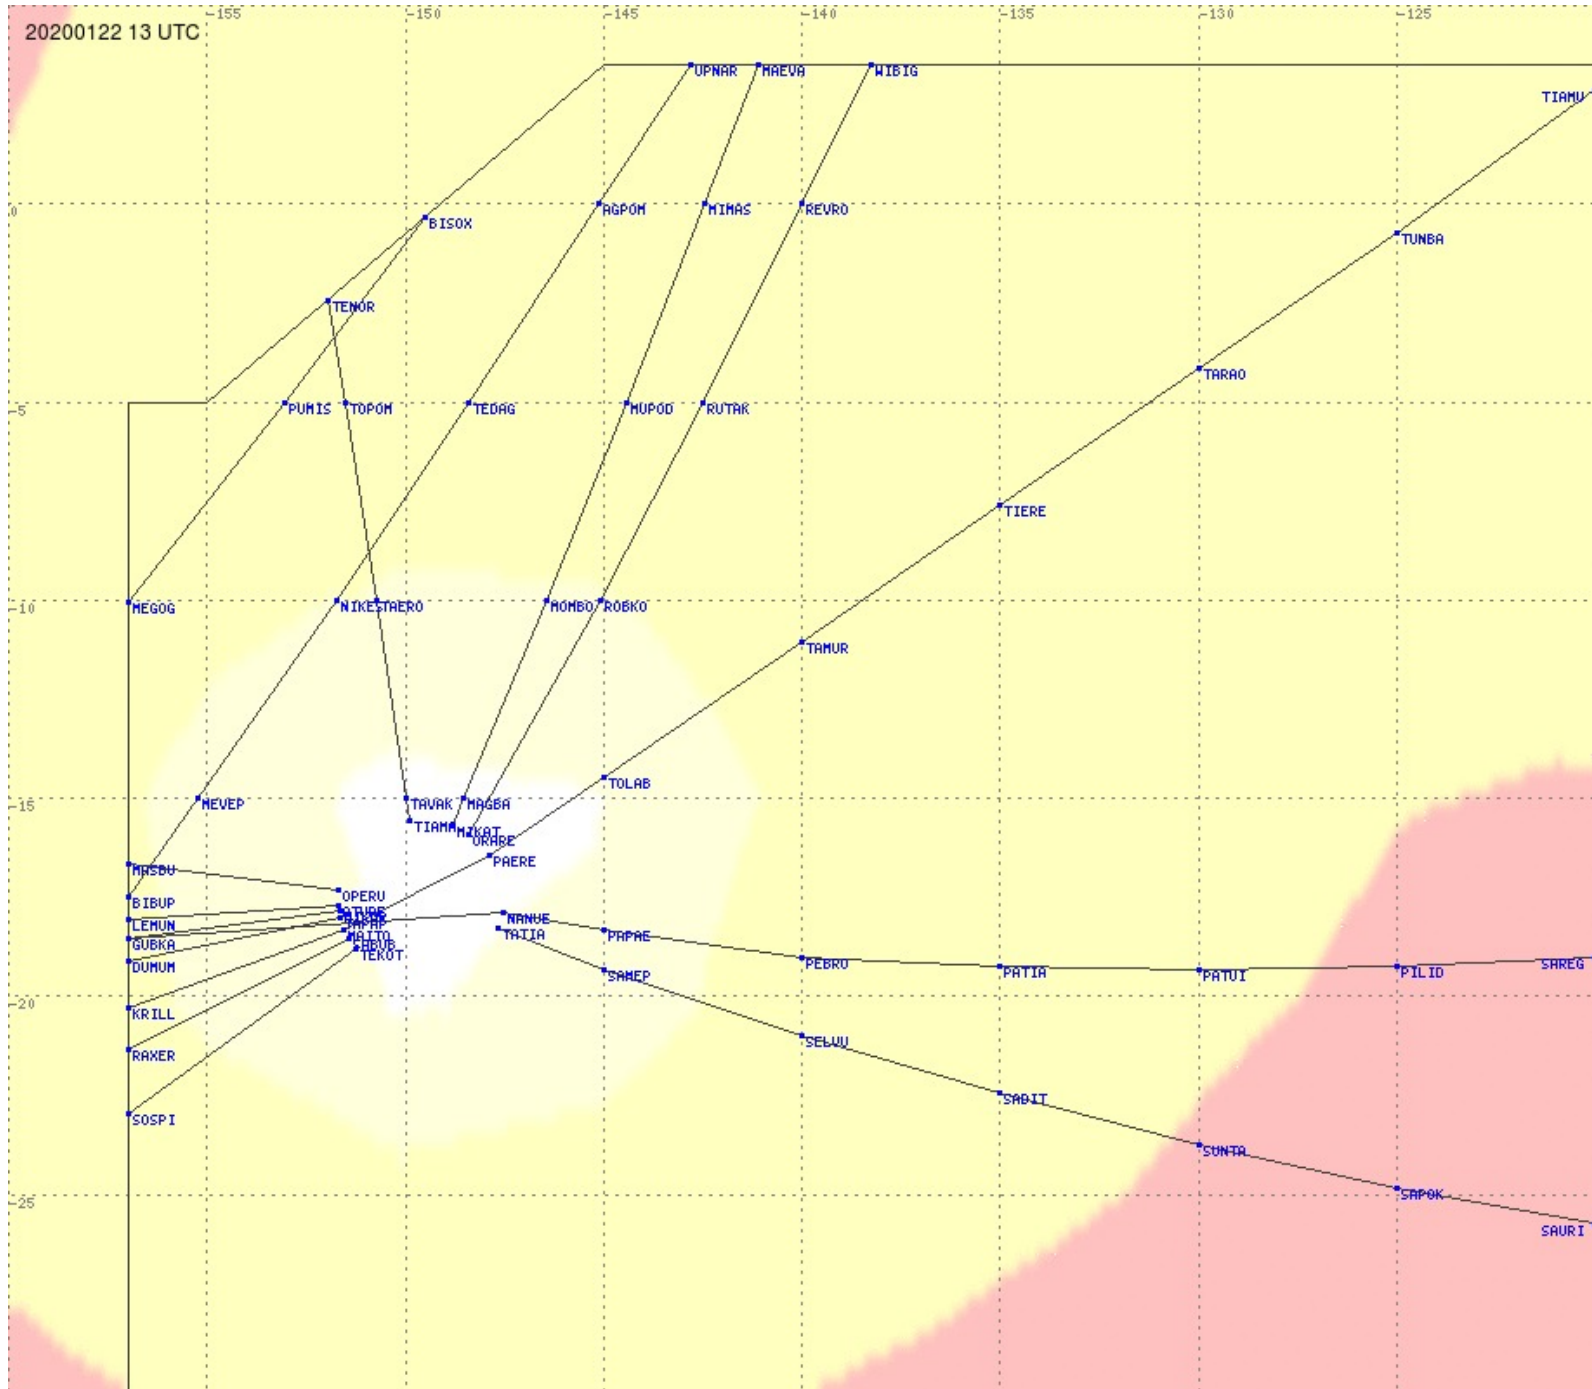

Tahiti FIR - HF Propag - 20200122

2.8 MHz
3.5 MHz
5.6 MHz
8.9 MHz
13.3 MHz
17.9 MHz
None