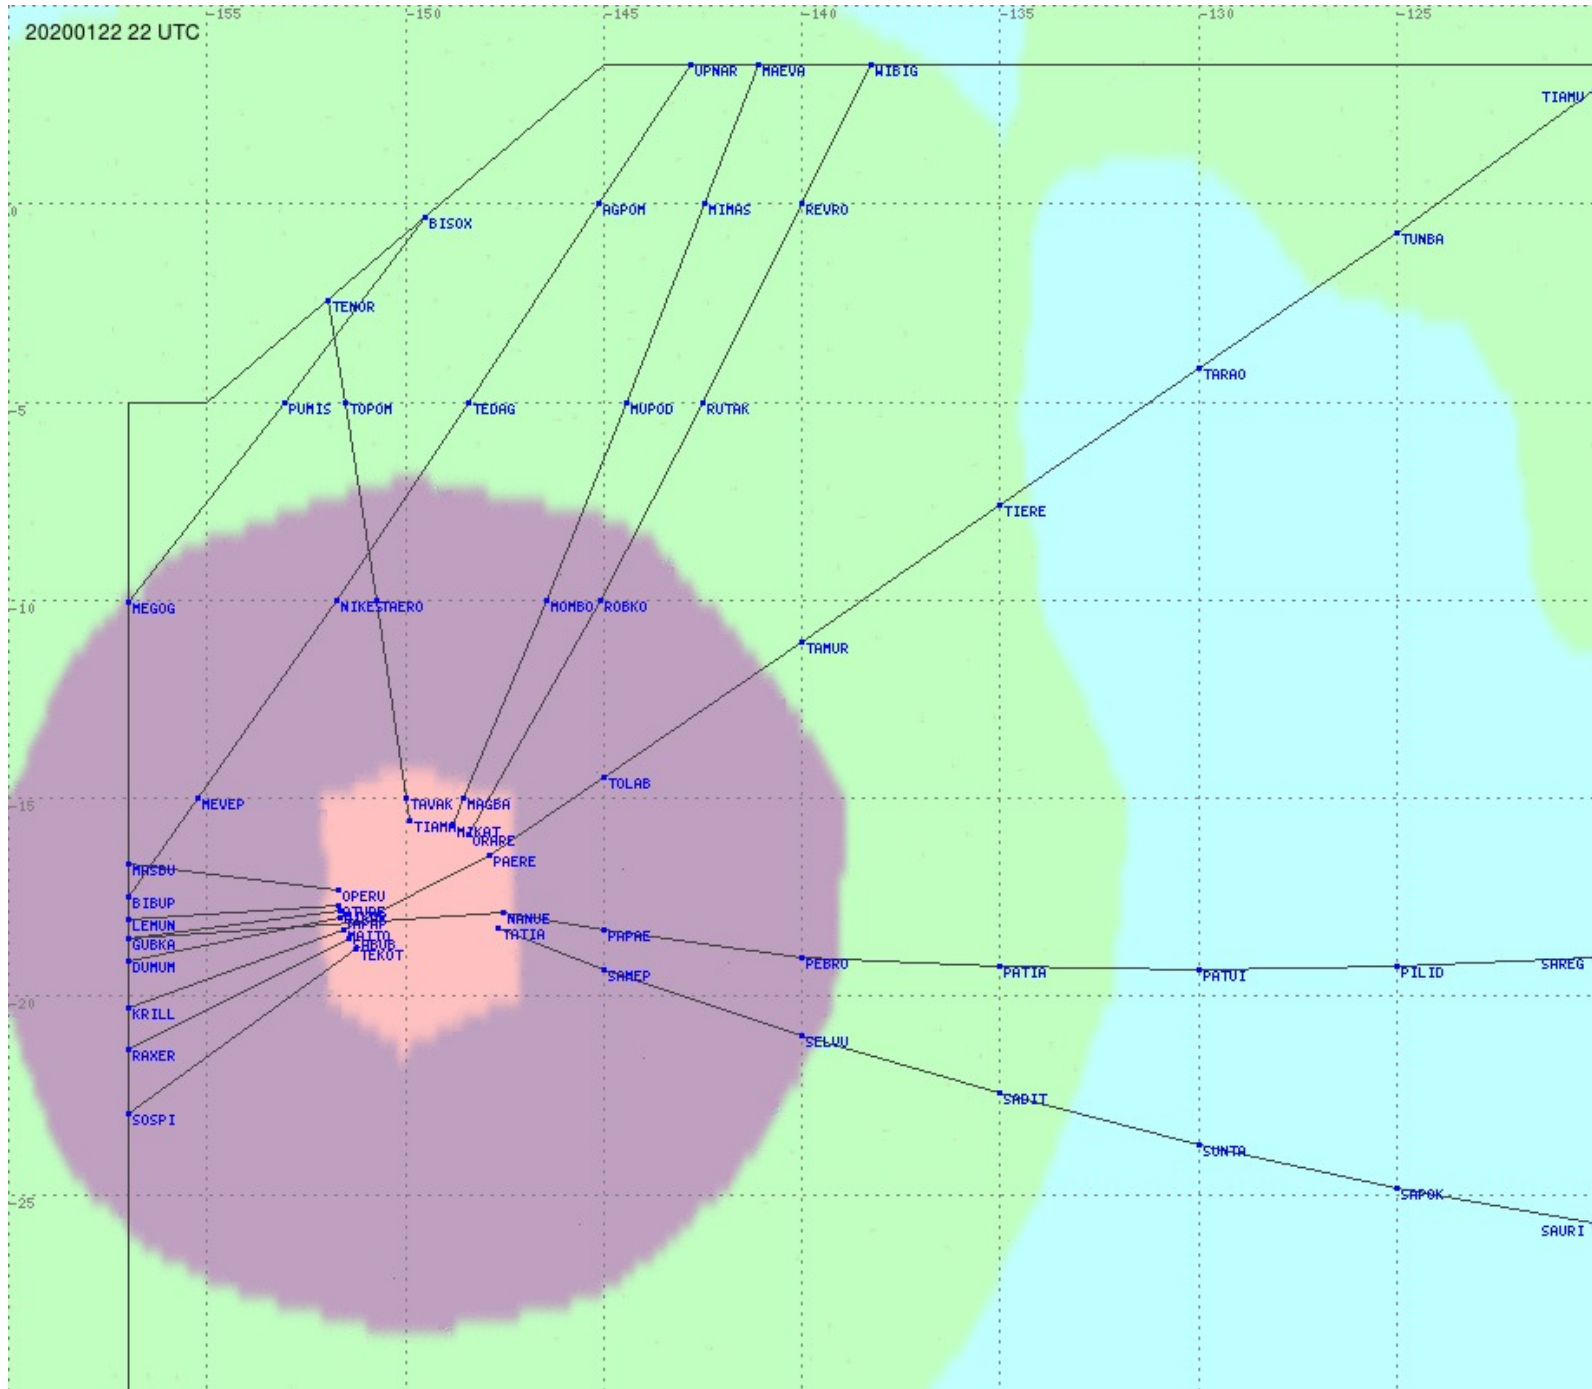

Tahiti FIR - HF Propag - 20200122

2.8 MHz 3.5 MHz 5.6 MHz 8.9 MHz 13.3 MHz 17.9 MHz None