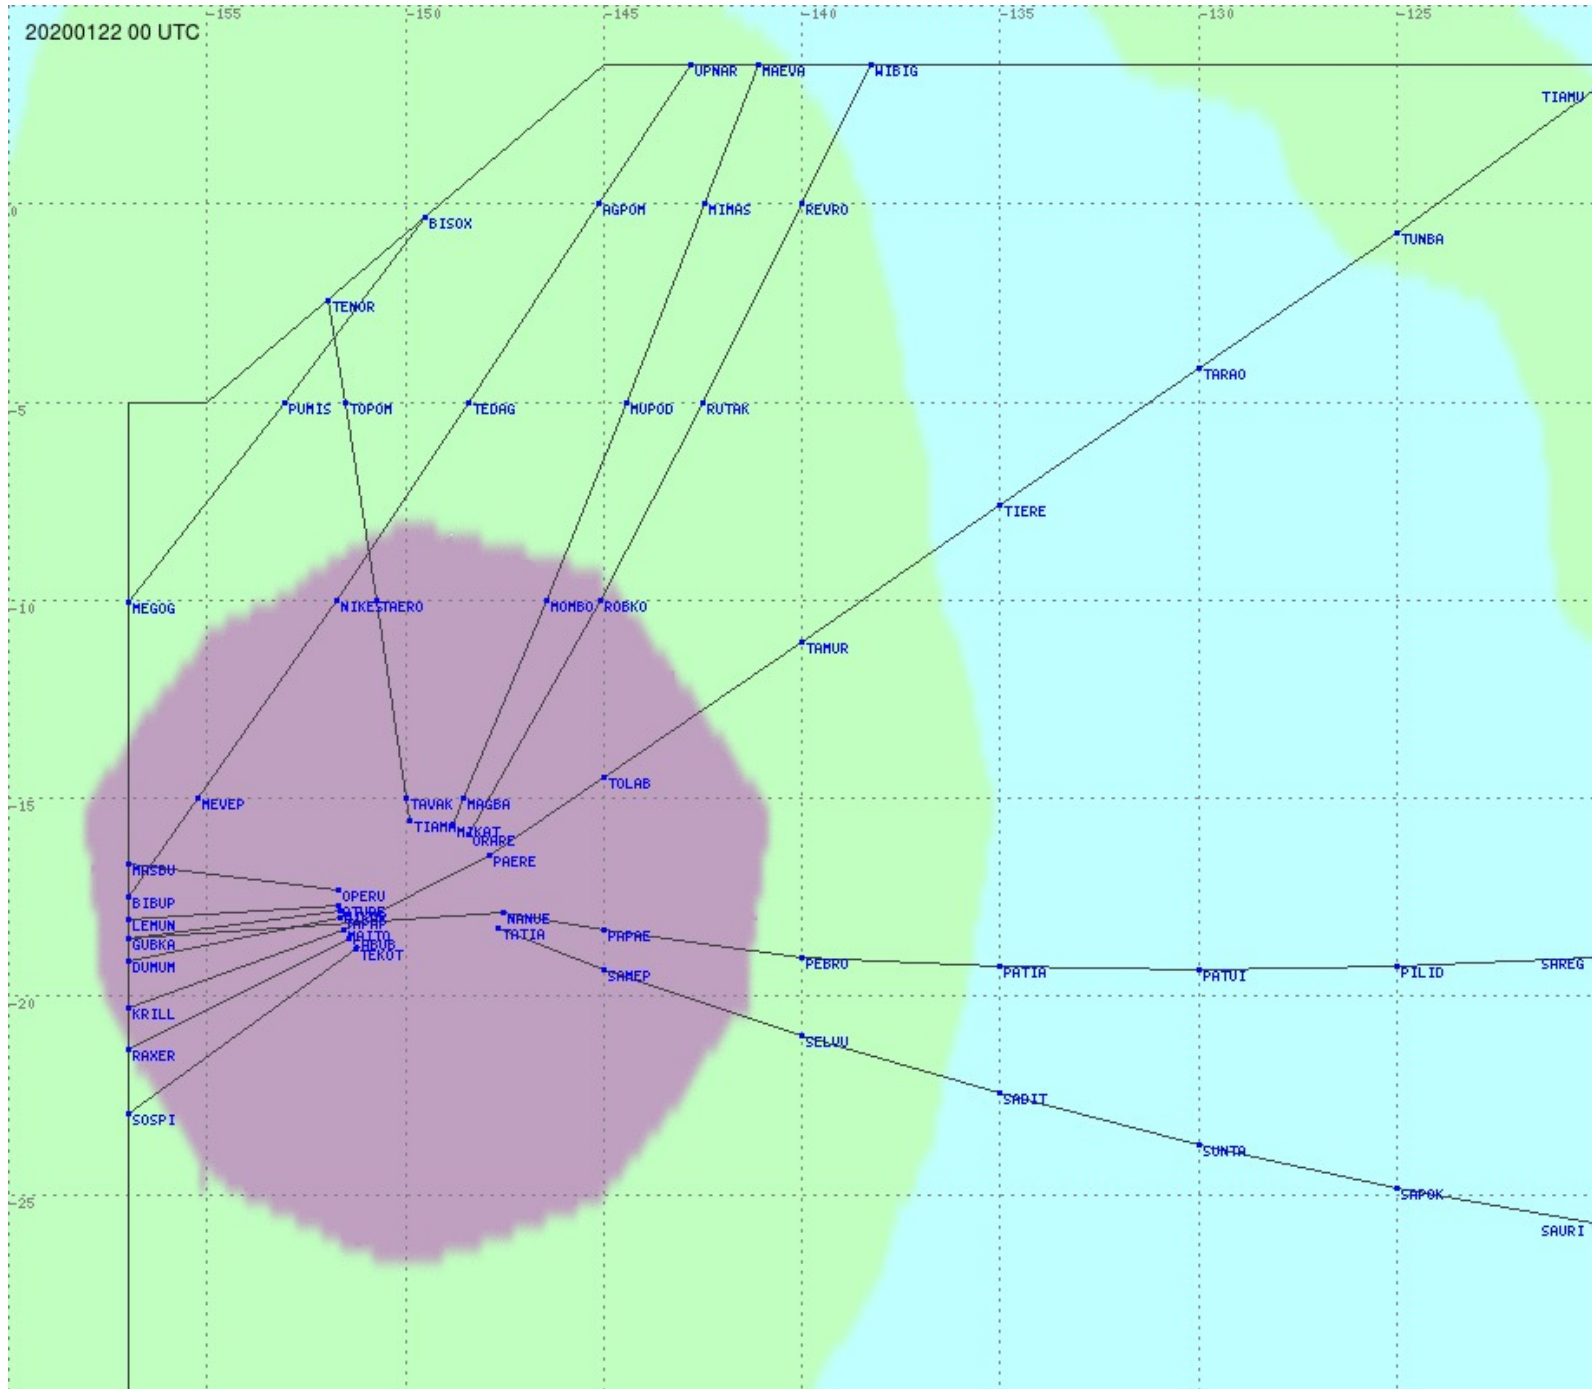

# Tahiti FIR - HF Propag - 20200122

2.8 MHz 3.5 MHz 5.6 MHz 8.9 MHz 13.3 MHz 17.9 MHz None