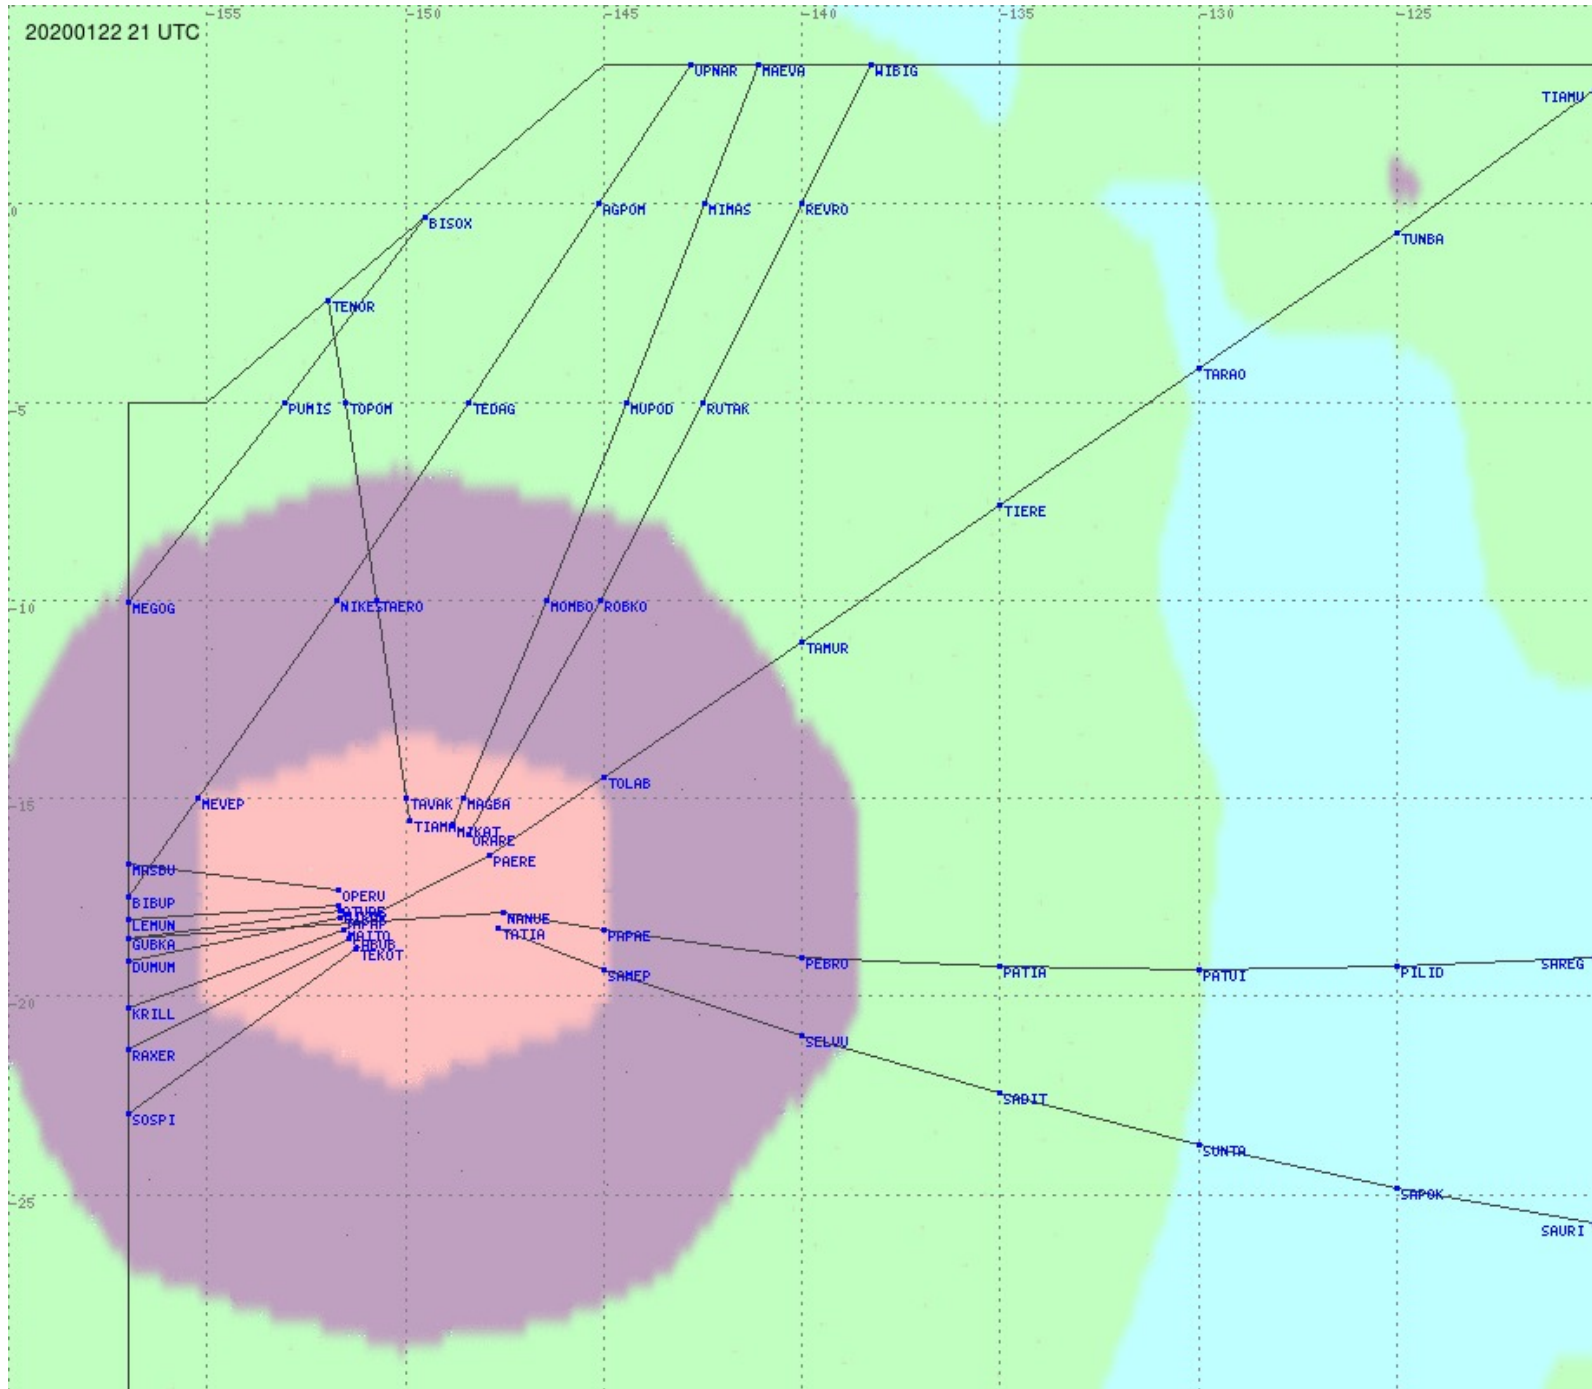

Tahiti FIR - HF Propag - 20200122

2.8 MHz 3.5 MHz 5.6 MHz 8.9 MHz 13.3 MHz 17.9 MHz None