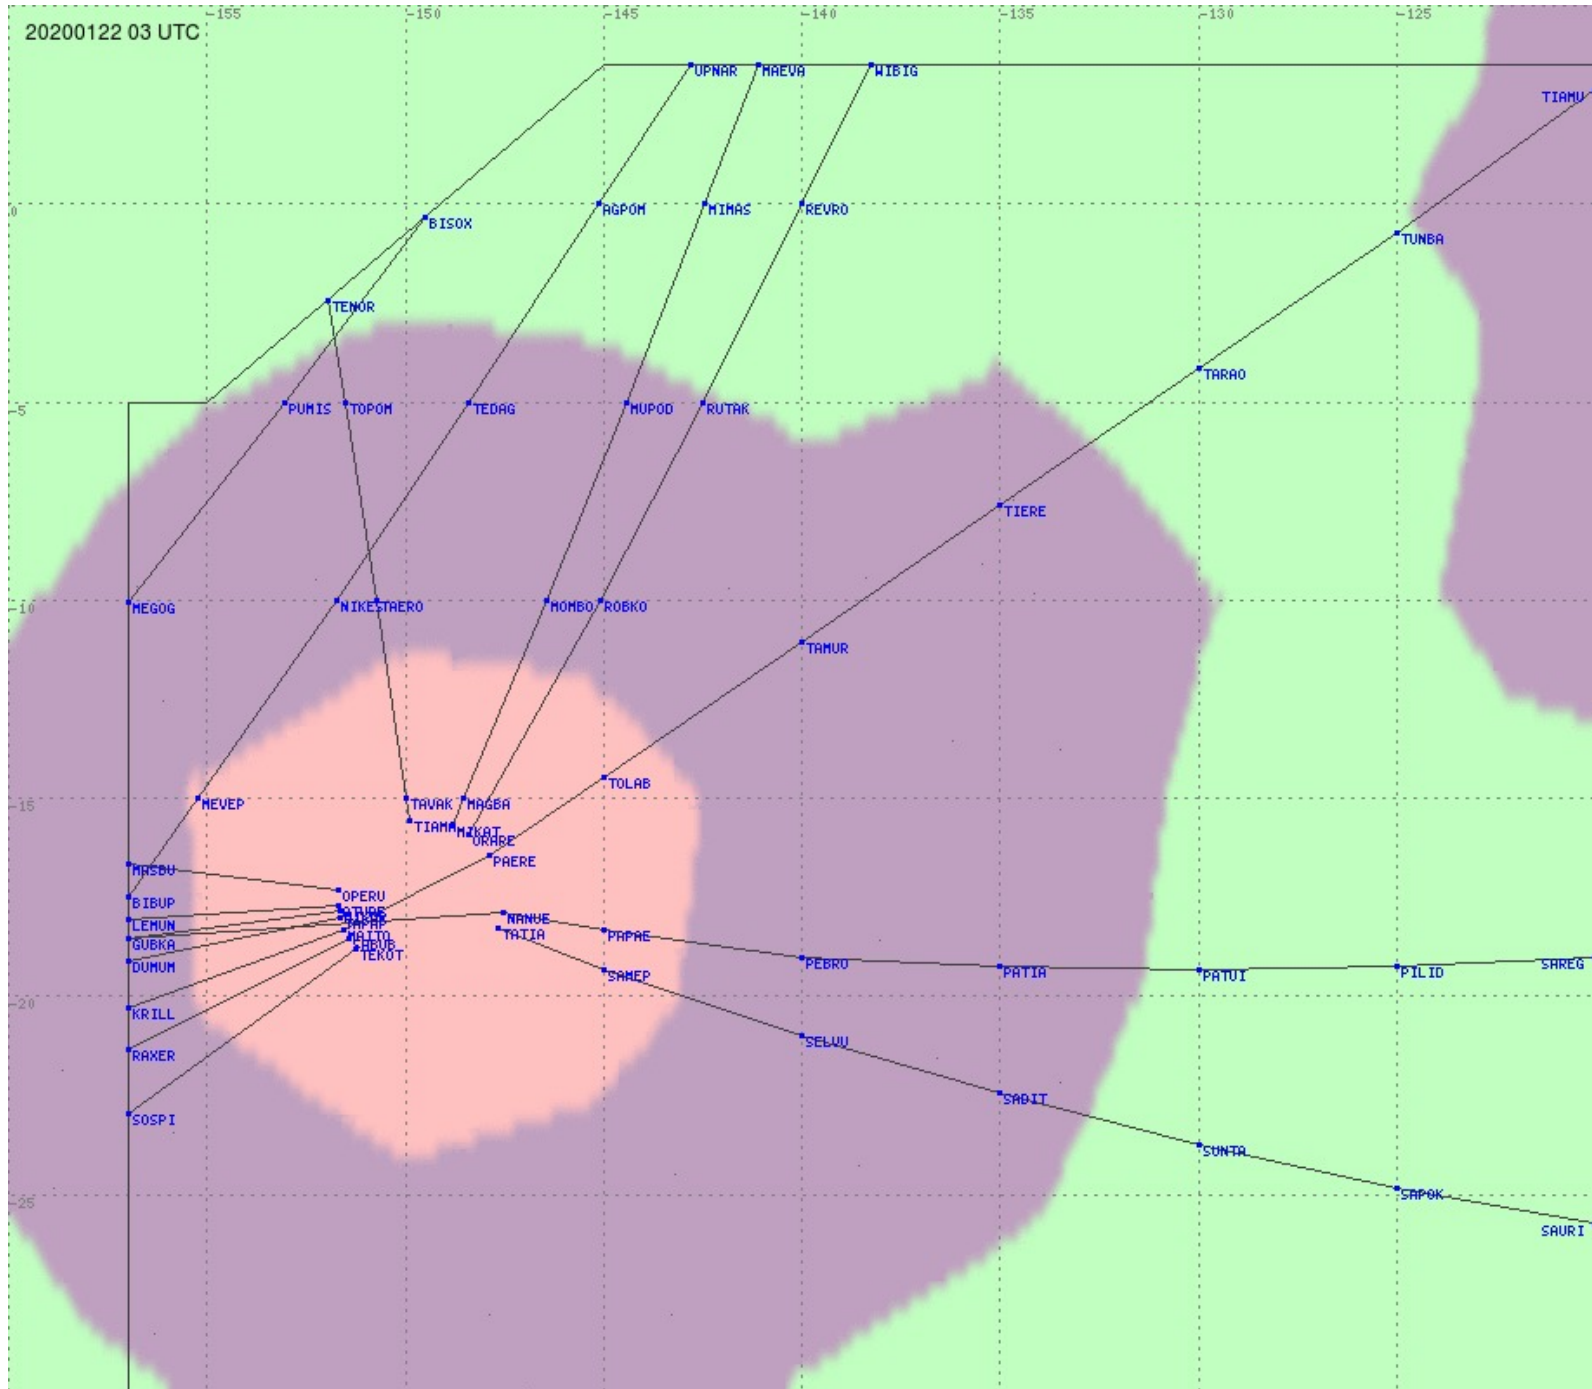

# Tahiti FIR - HF Propag - 20200122

2.8 MHz 3.5 MHz 5.6 MHz 8.9 MHz 13.3 MHz 17.9 MHz None