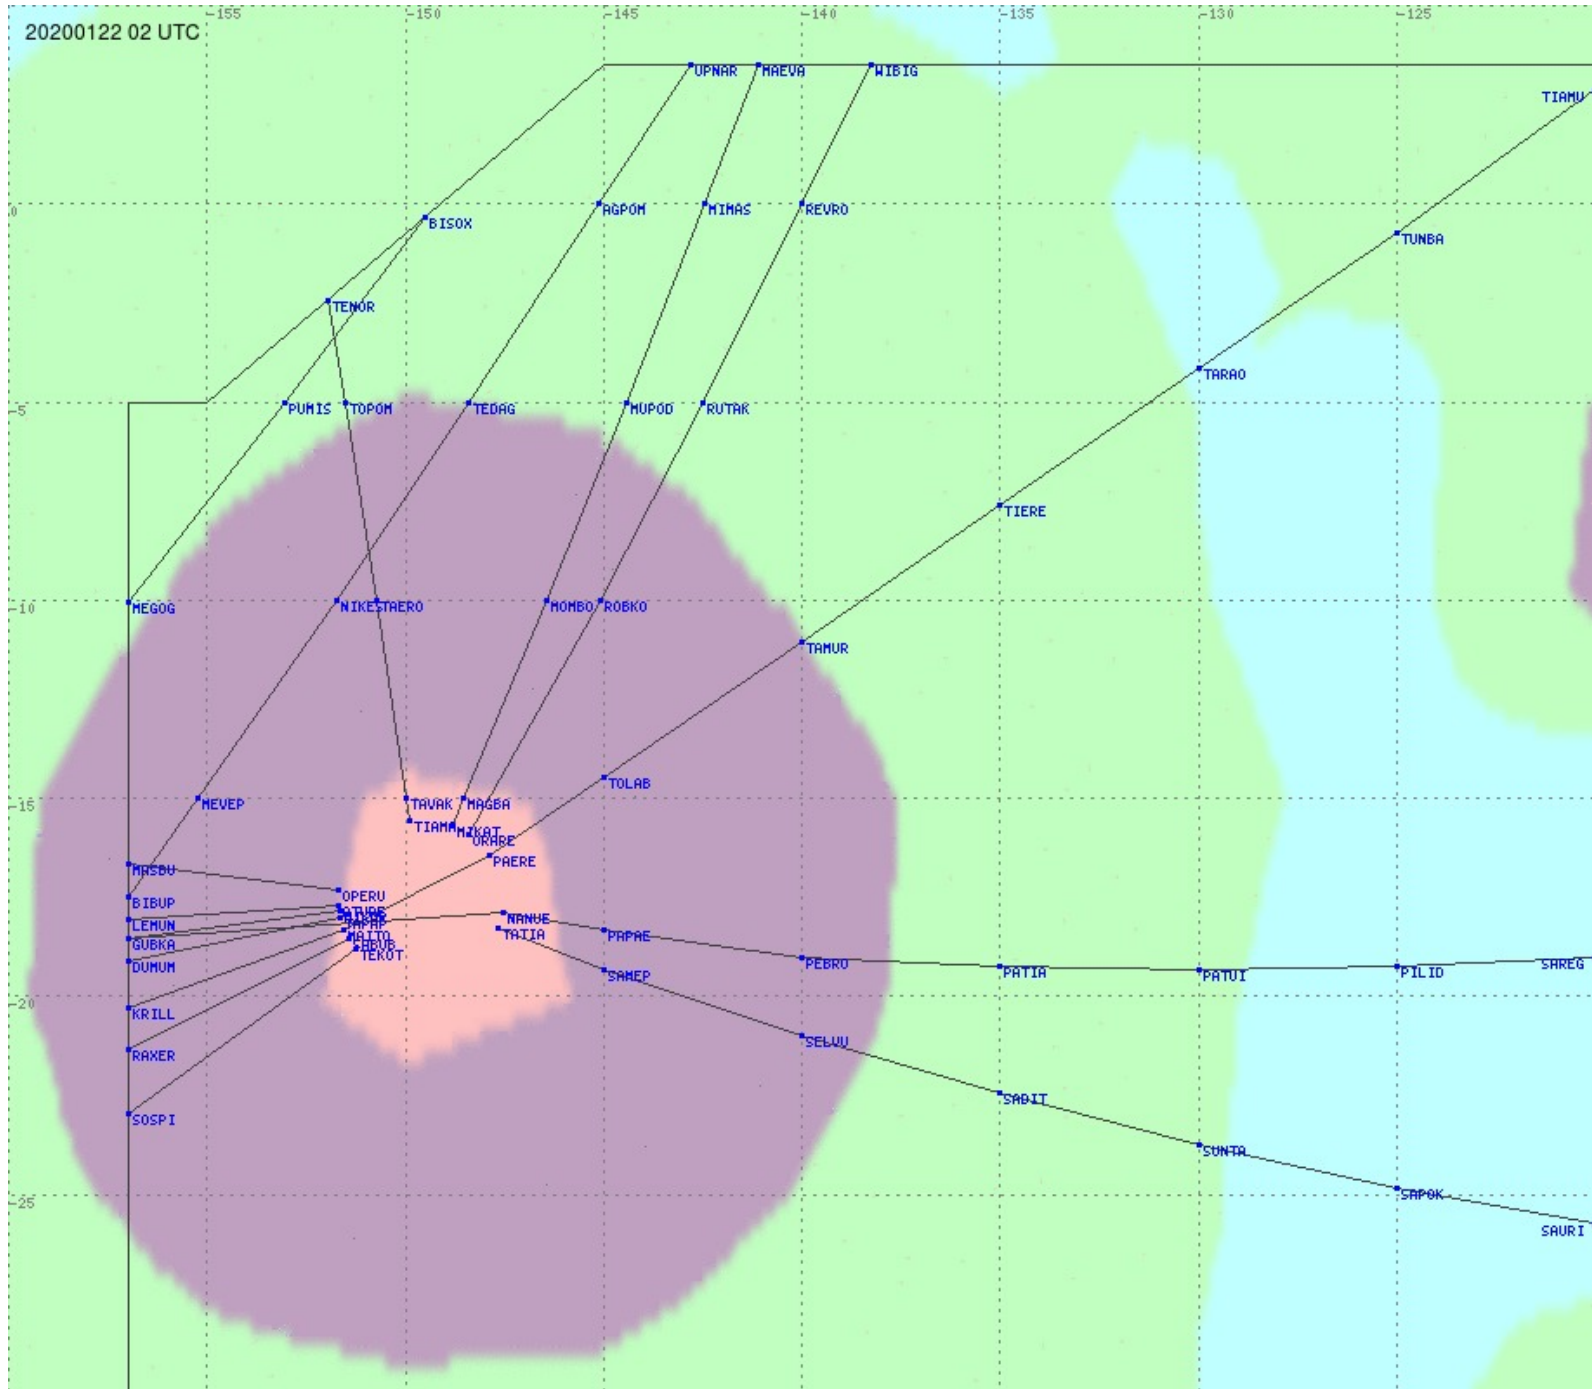

# Tahiti FIR - HF Propag - 20200122

2.8 MHz 3.5 MHz 5.6 MHz 8.9 MHz 13.3 MHz 17.9 MHz None