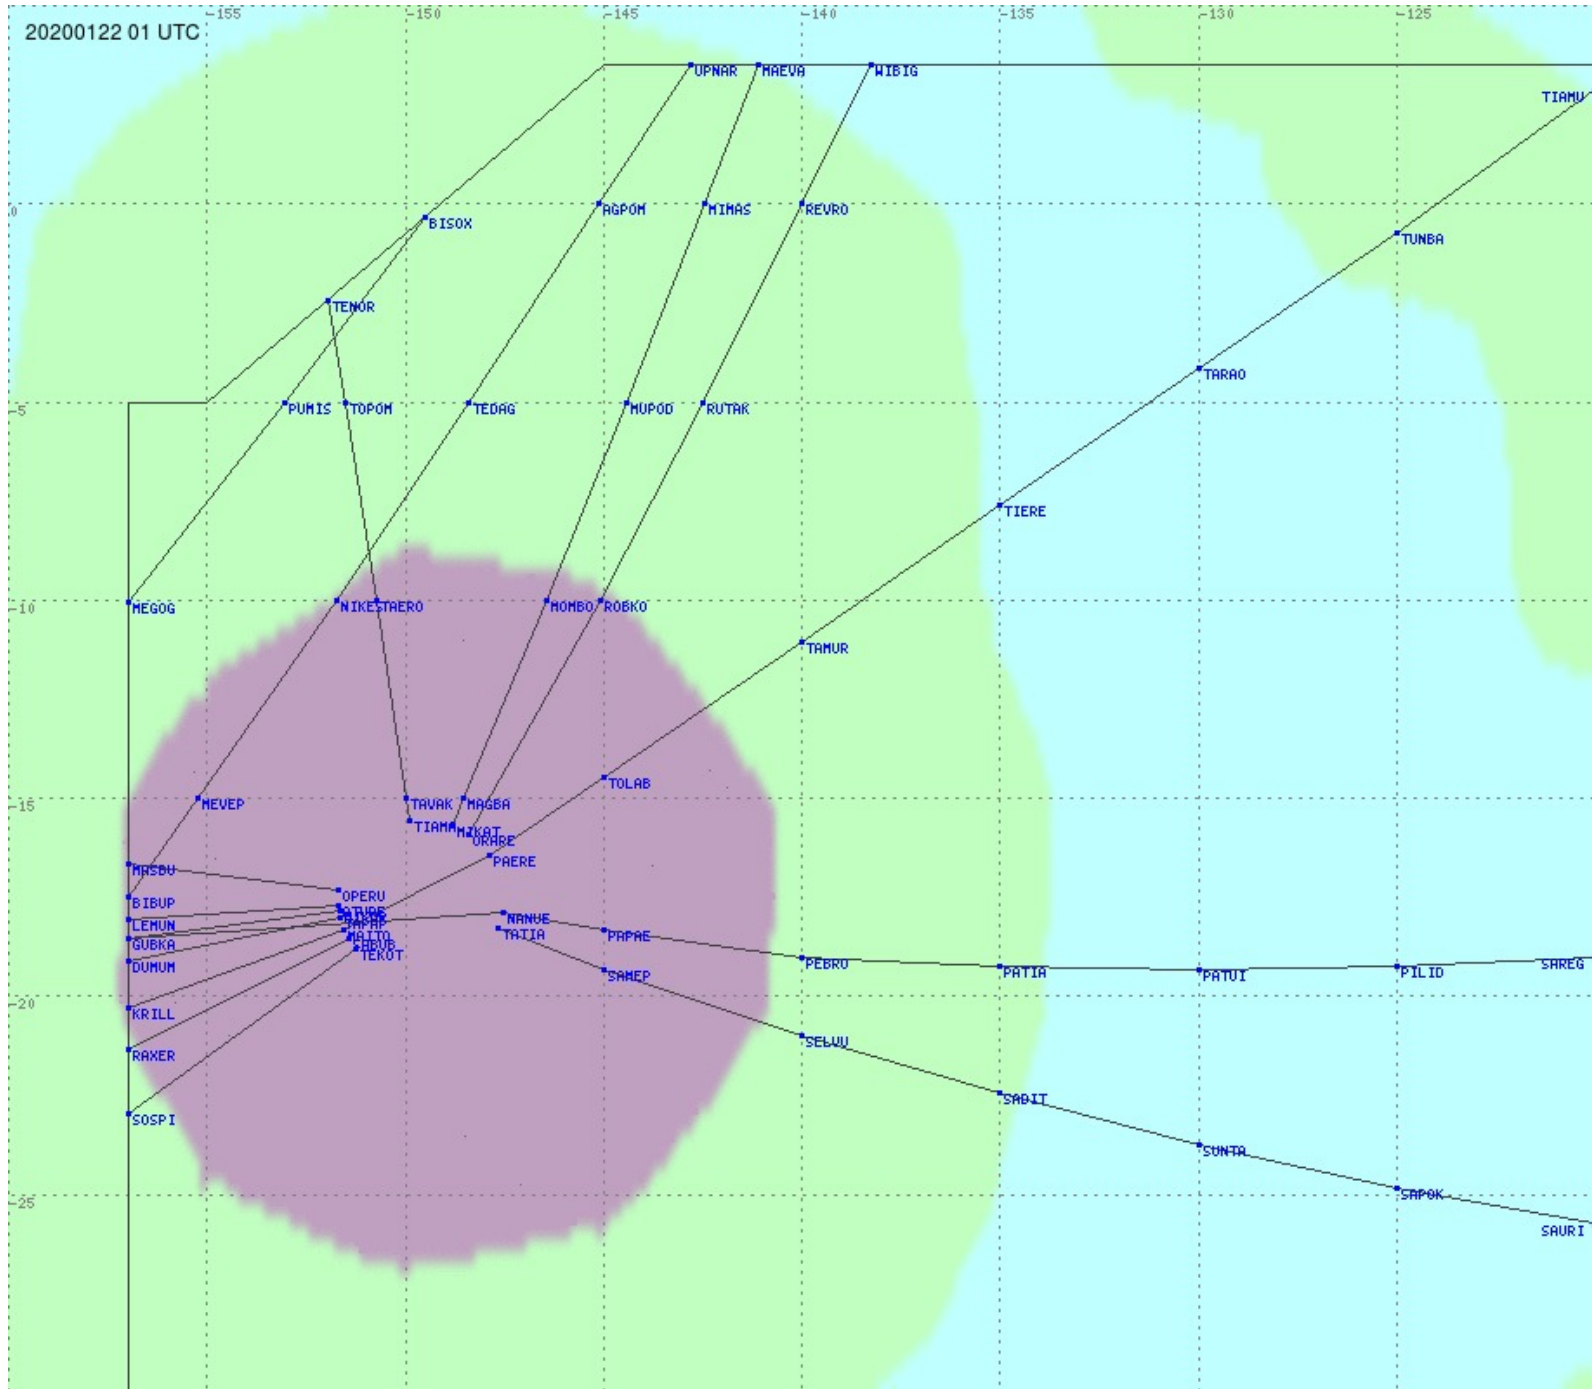

# Tahiti FIR - HF Propag - 20200122

2.8 MHz 3.5 MHz 5.6 MHz 8.9 MHz 13.3 MHz 17.9 MHz None