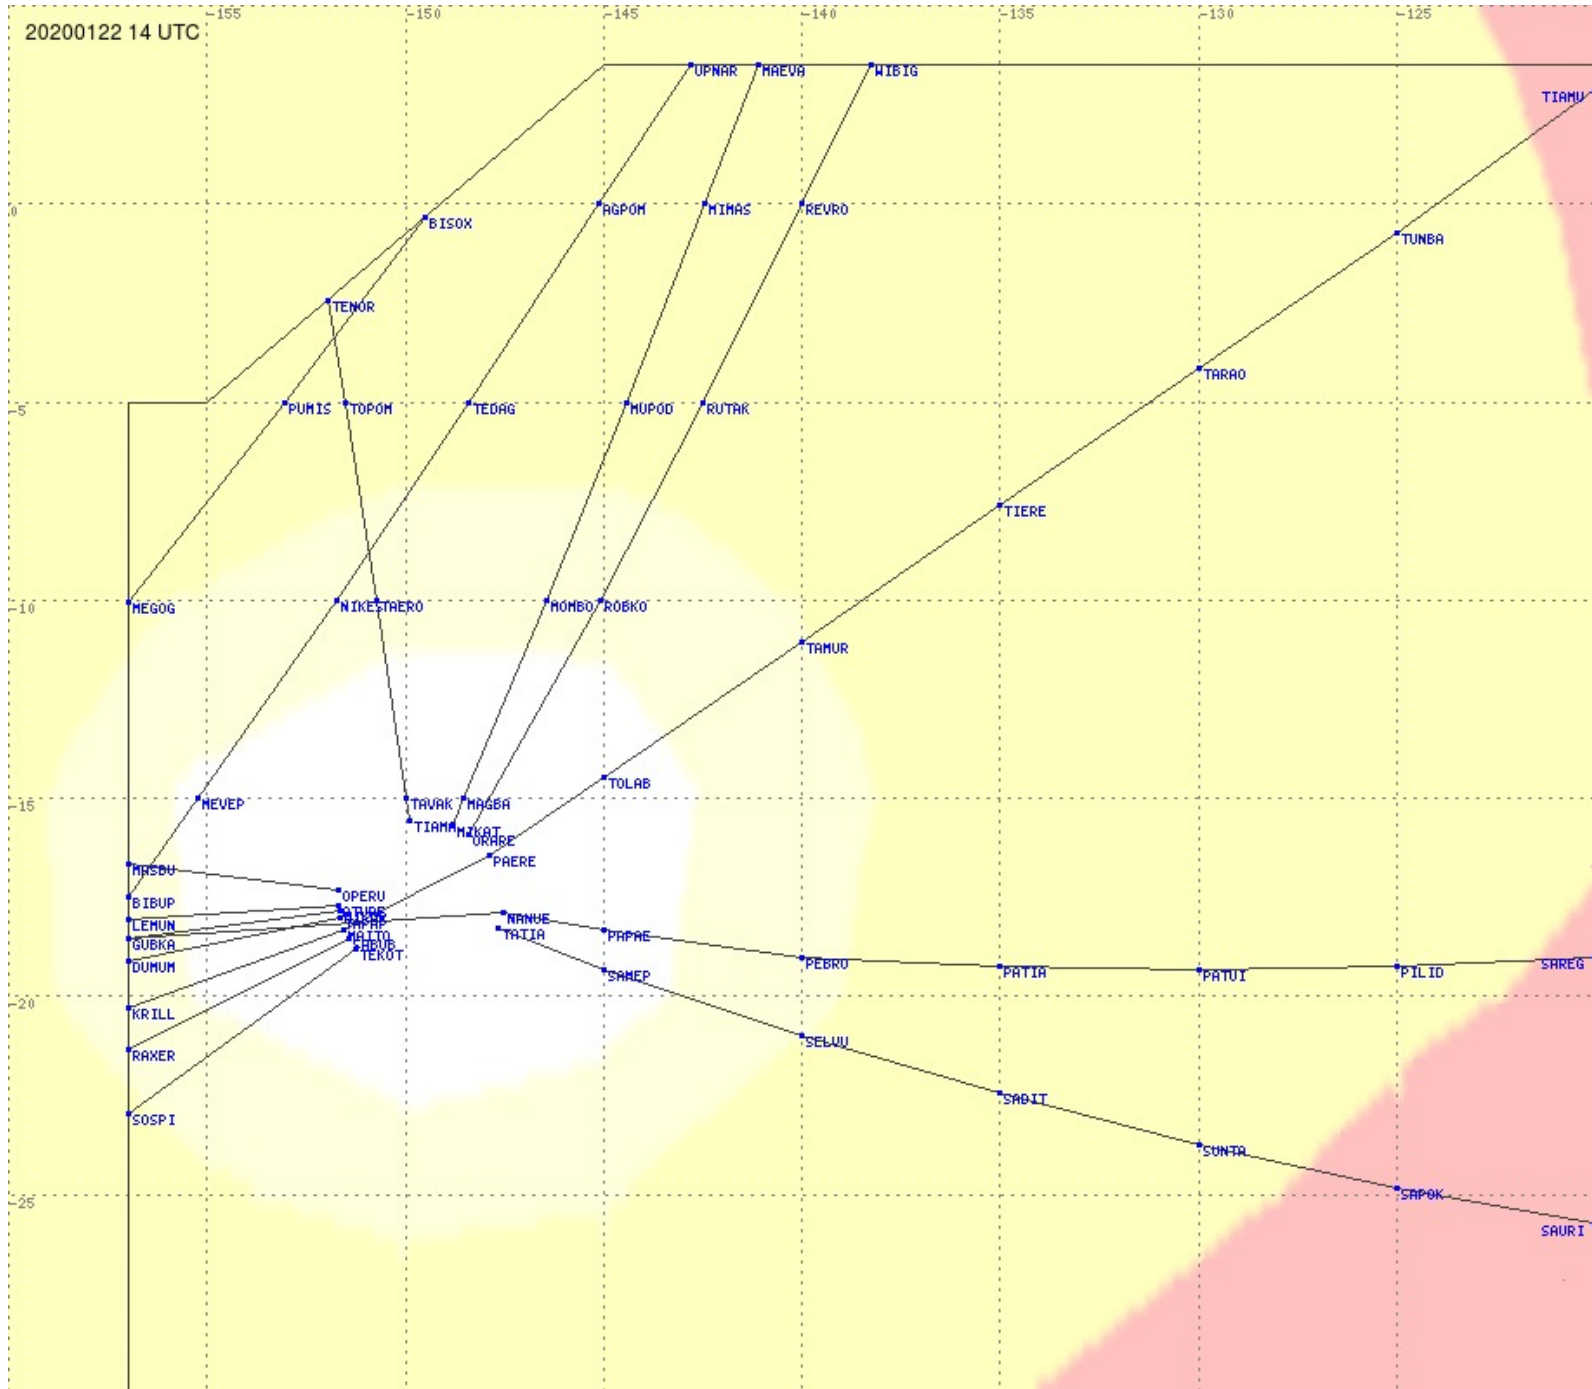

Tahiti FIR - HF Propag - 20200122

2.8 MHz
3.5 MHz
5.6 MHz
8.9 MHz
13.3 MHz
17.9 MHz
None