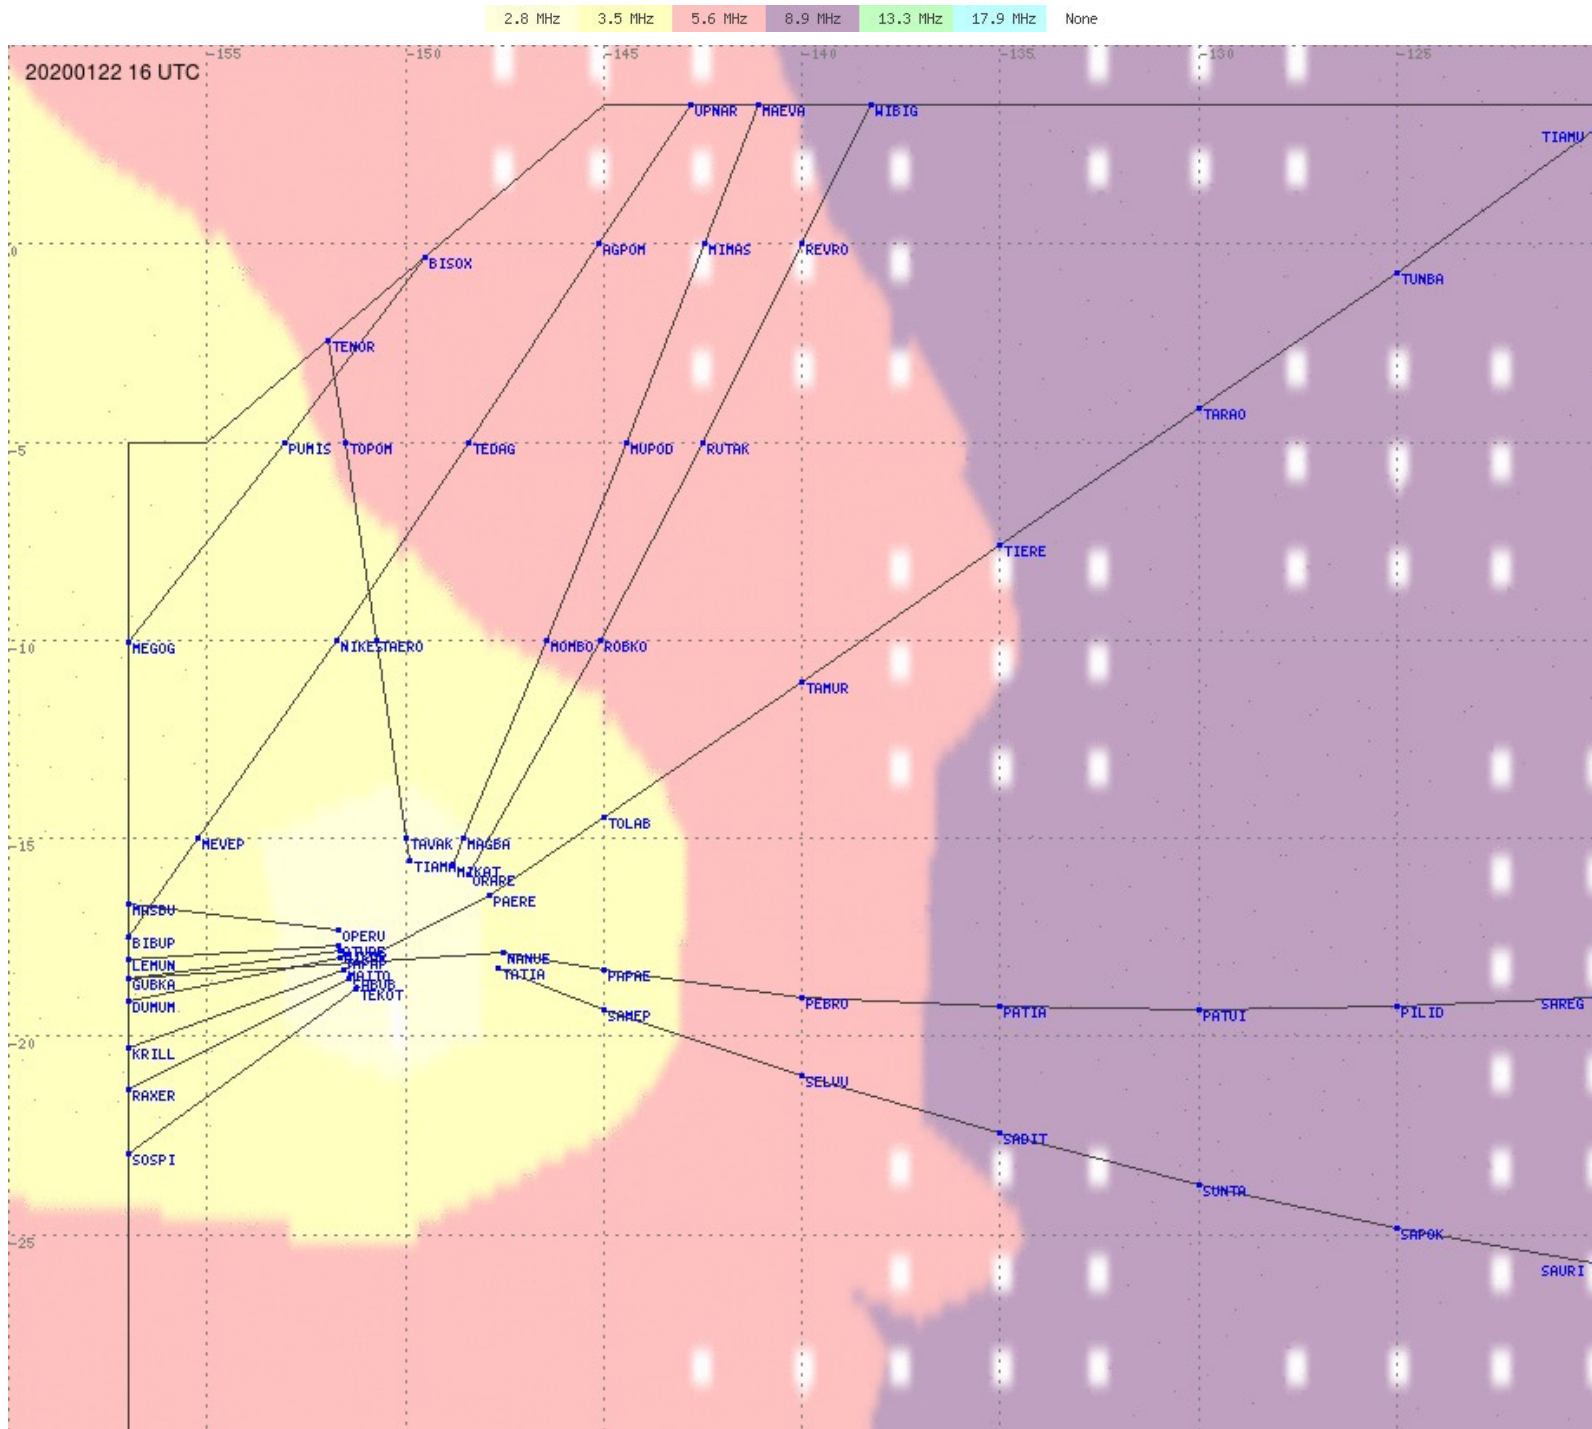

Tahiti FIR - HF Propag - 20200122