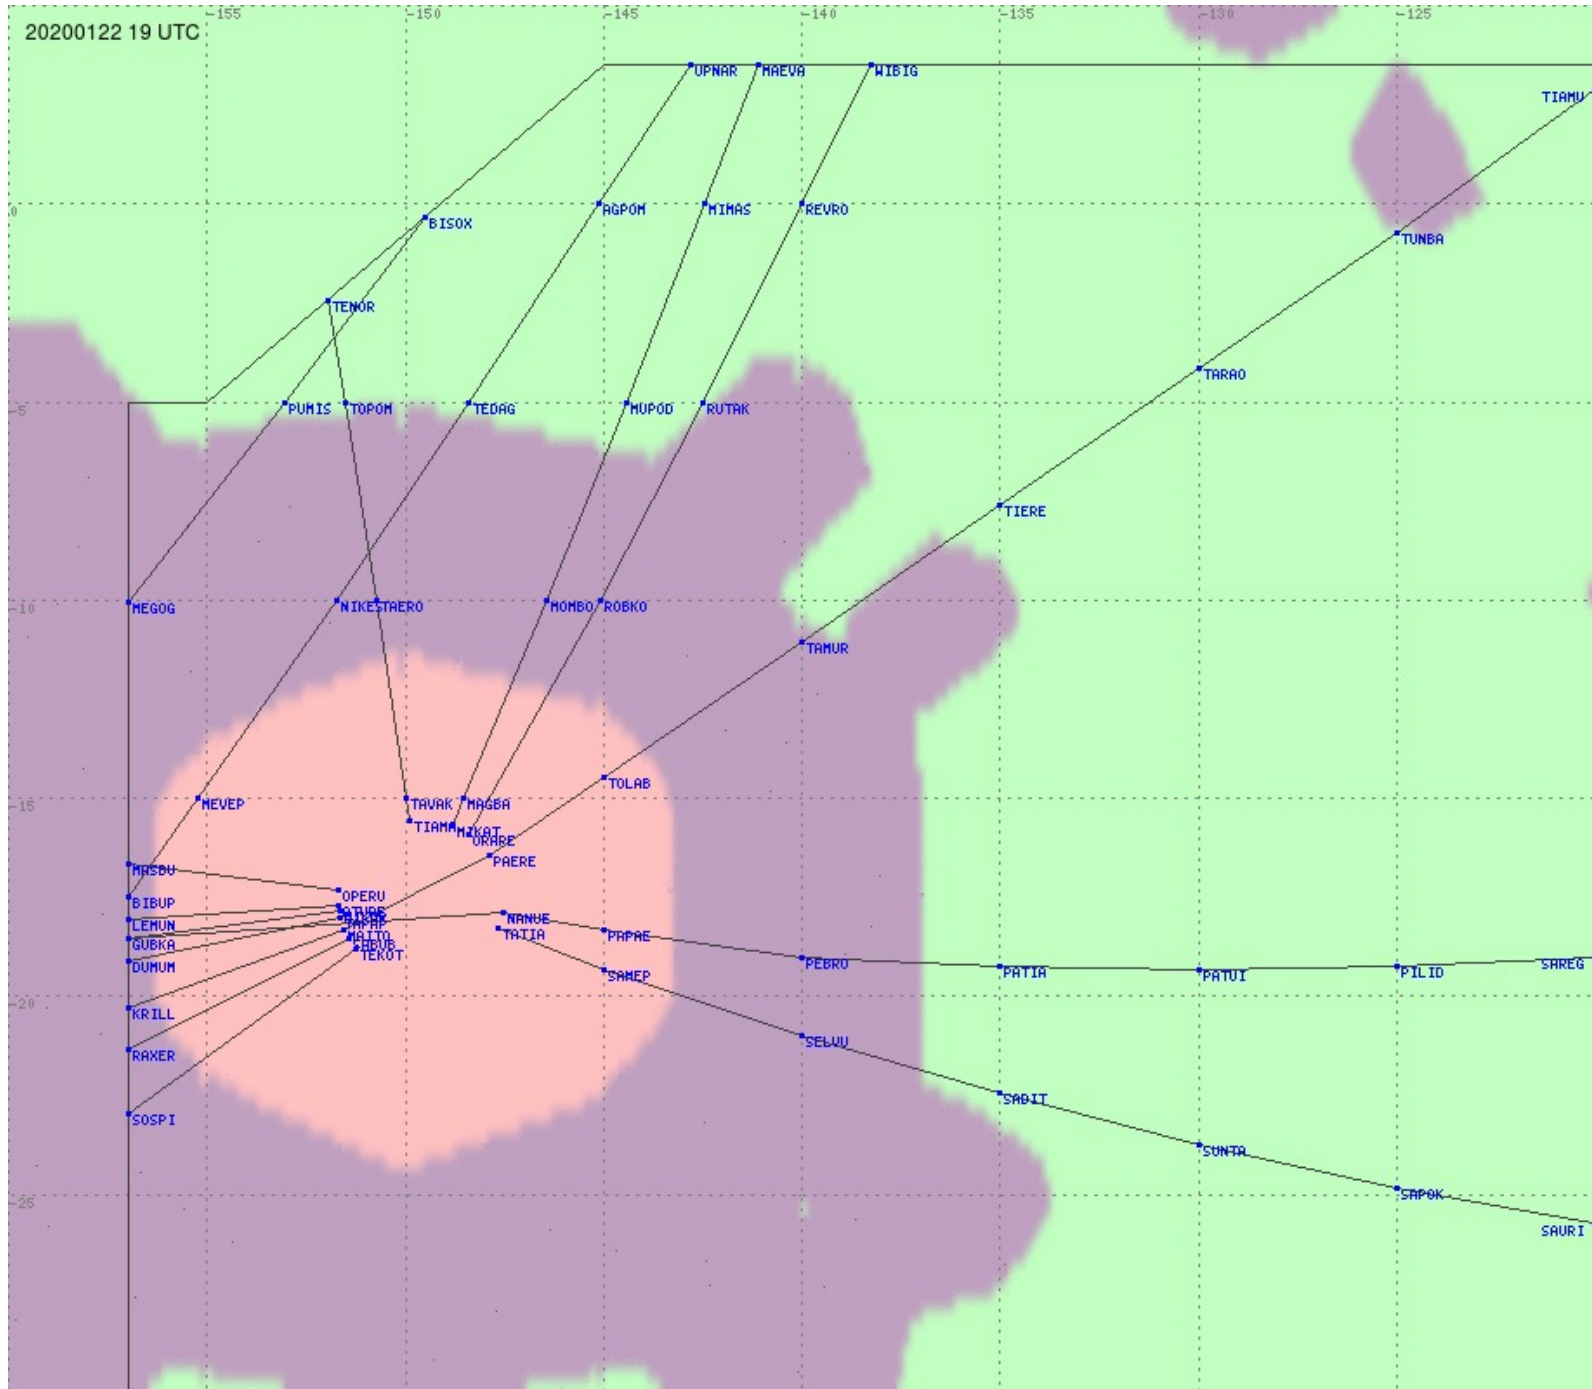

Tahiti FIR - HF Propag - 20200122

2.8 MHz 3.5 MHz 5.6 MHz 8.9 MHz 13.3 MHz 17.9 MHz None