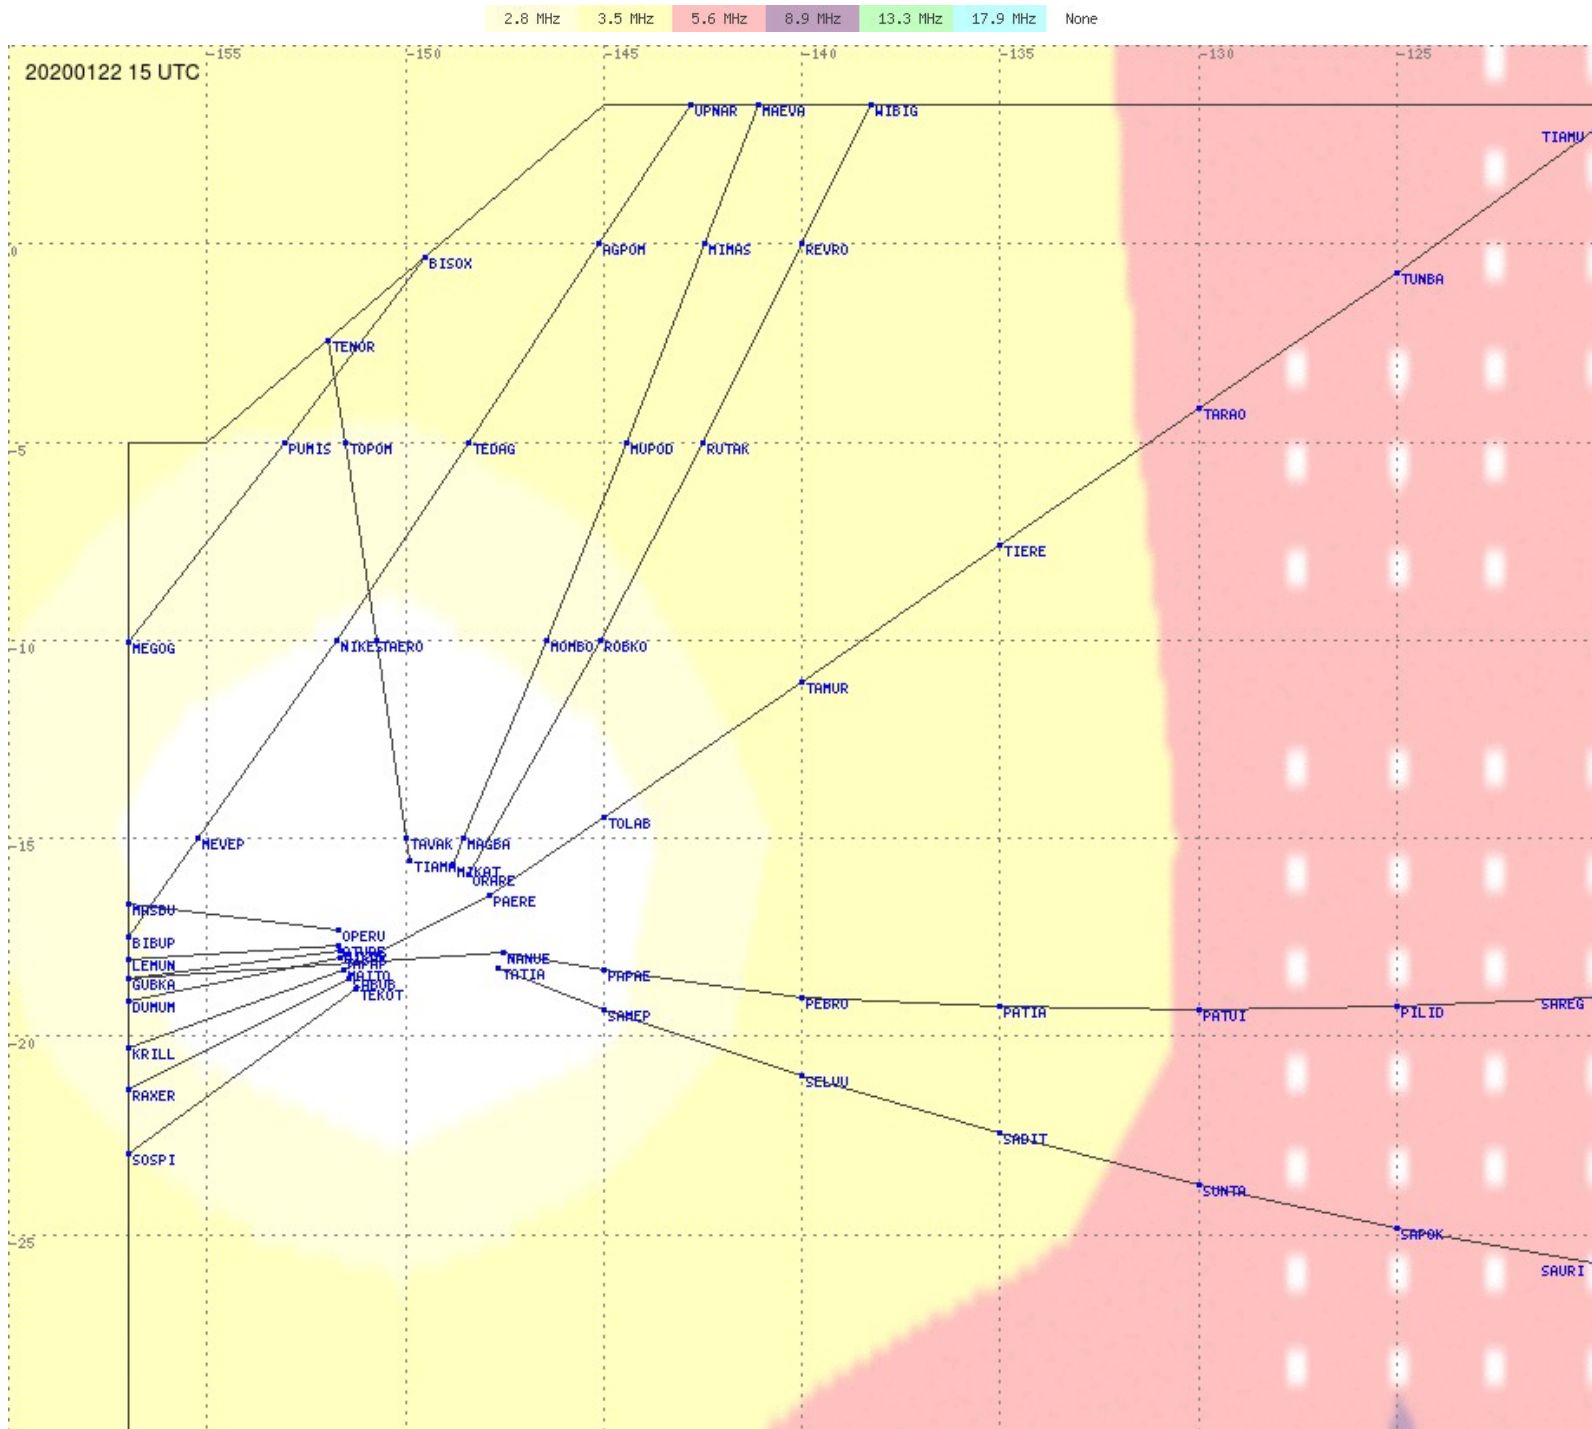

Tahiti FIR - HF Propag - 20200122