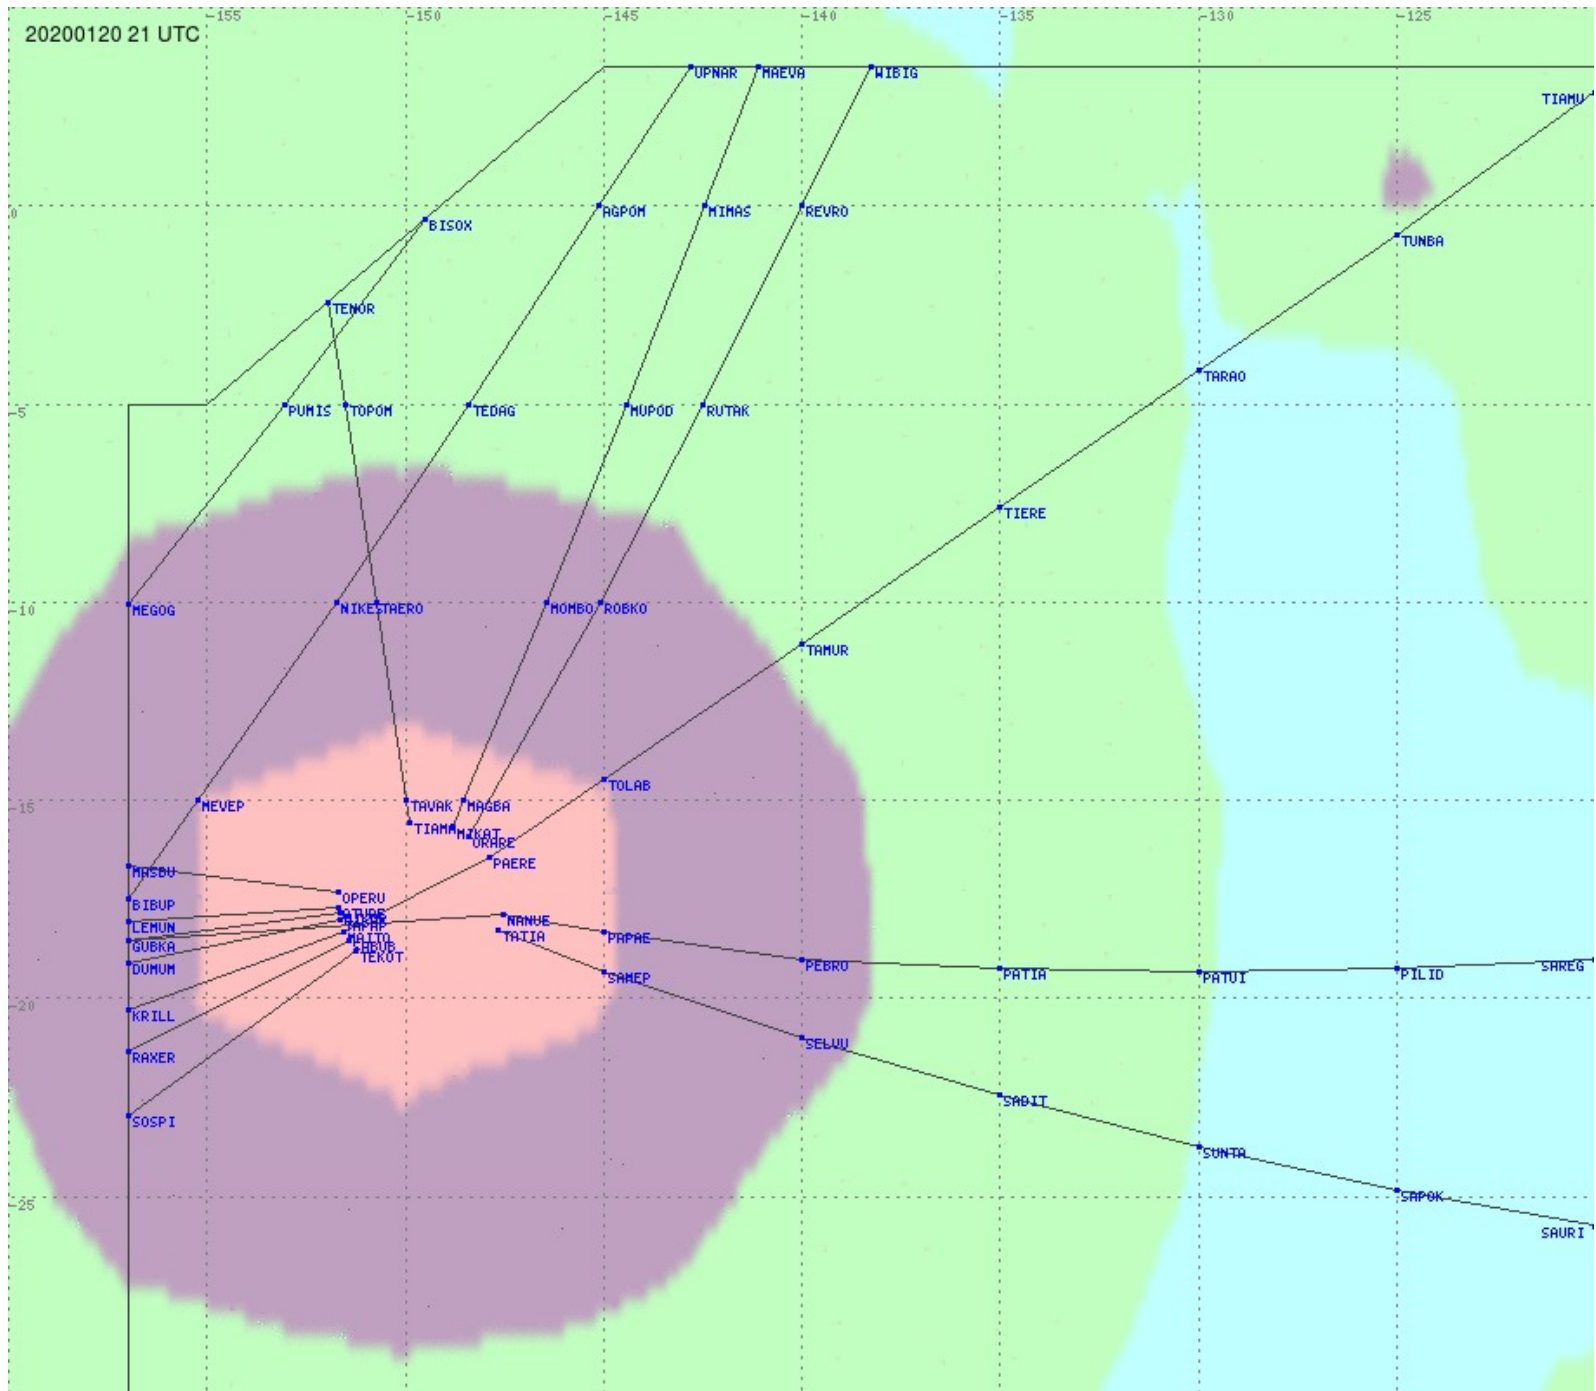

Tahiti FIR - HF Propag - 20200120

2.8 MHz 3.5 MHz 5.6 MHz 8.9 MHz 13.3 MHz 17.9 MHz None

Tahiti FIR - HF Propag - 20200120

2.8 MHz 3.5 MHz 5.6 MHz 8.9 MHz 13.3 MHz 17.9 MHz None

Tahiti FIR - HF Propag - 20200120

Tahiti FIR - HF Propag - 20200120

2.8 MHz 3.5 MHz 5.6 MHz 8.9 MHz 13.3 MHz 17.9 MHz None

Tahiti FIR - HF Propag - 20200120

Tahiti FIR - HF Propag - 20200120

2.8 MHz 3.5 MHz 5.6 MHz 8.9 MHz 13.3 MHz 17.9 MHz None

2.8 MHz 3.5 MHz 5.6 MHz 8.9 MHz 13.3 MHz 17.9 MHz None

Tahiti FIR - HF Propag - 20200120

2.8 MHz 3.5 MHz 5.6 MHz 8.9 MHz 13.3 MHz 17.9 MHz None

Tahiti FIR - HF Propag - 20200120

2.8 MHz 3.5 MHz 5.6 MHz 8.9 MHz 13.3 MHz 17.9 MHz None