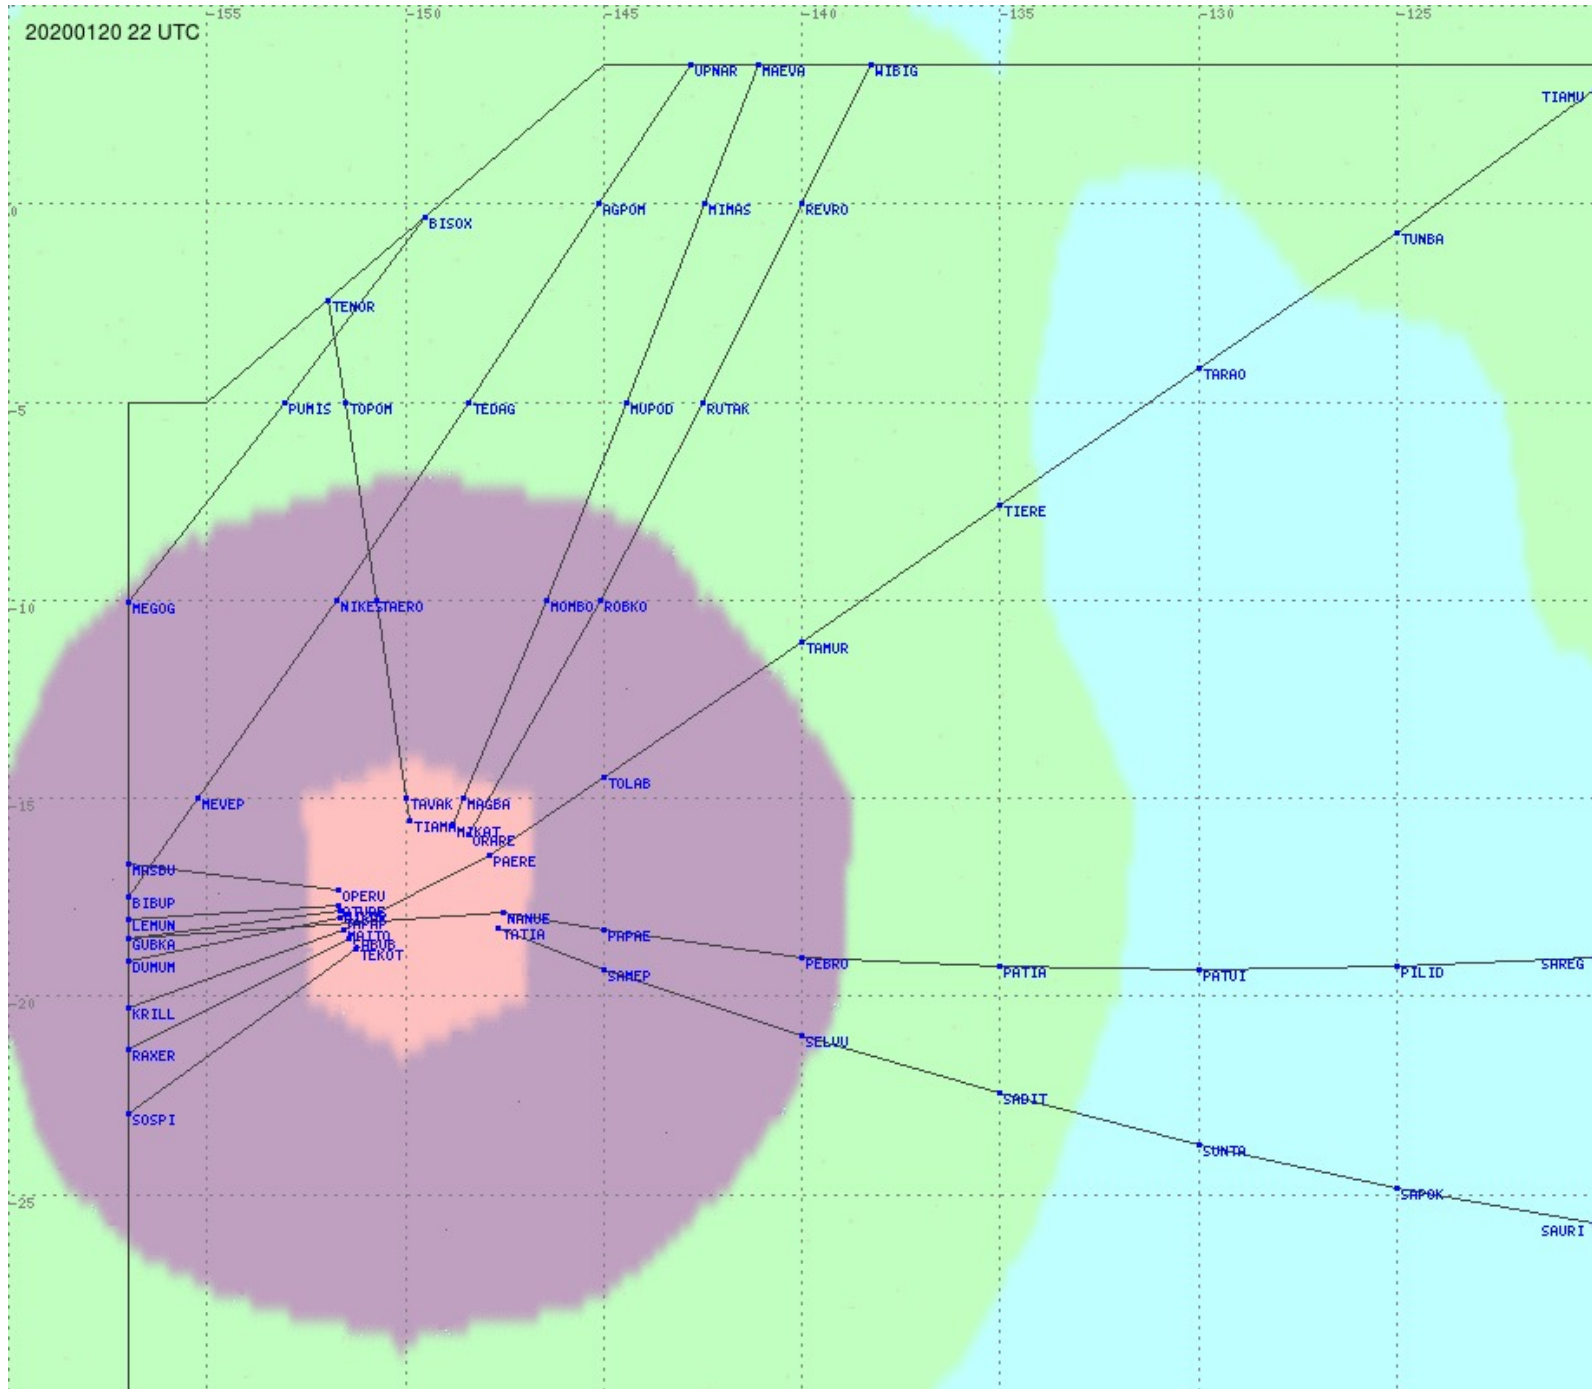

Tahiti FIR - HF Propag - 20200120

2.8 MHz 3.5 MHz 5.6 MHz 8.9 MHz 13.3 MHz 17.9 MHz None

Tahiti FIR - HF Propag - 20200120

2.8 MHz 3.5 MHz 5.6 MHz 8.9 MHz 13.3 MHz 17.9 MHz None

Tahiti FIR - HF Propag - 20200120

Tahiti FIR - HF Propag - 20200120

2.8 MHz 3.5 MHz 5.6 MHz 8.9 MHz 13.3 MHz 17.9 MHz None

Tahiti FIR - HF Propag - 20200120

Tahiti FIR - HF Propag - 20200120

2.8 MHz 3.5 MHz 5.6 MHz 8.9 MHz 13.3 MHz 17.9 MHz None

2.8 MHz 3.5 MHz 5.6 MHz 8.9 MHz 13.3 MHz 17.9 MHz None

Tahiti FIR - HF Propag - 20200120

2.8 MHz 3.5 MHz 5.6 MHz 8.9 MHz 13.3 MHz 17.9 MHz None

Tahiti FIR - HF Propag - 20200120

2.8 MHz 3.5 MHz 5.6 MHz 8.9 MHz 13.3 MHz 17.9 MHz None