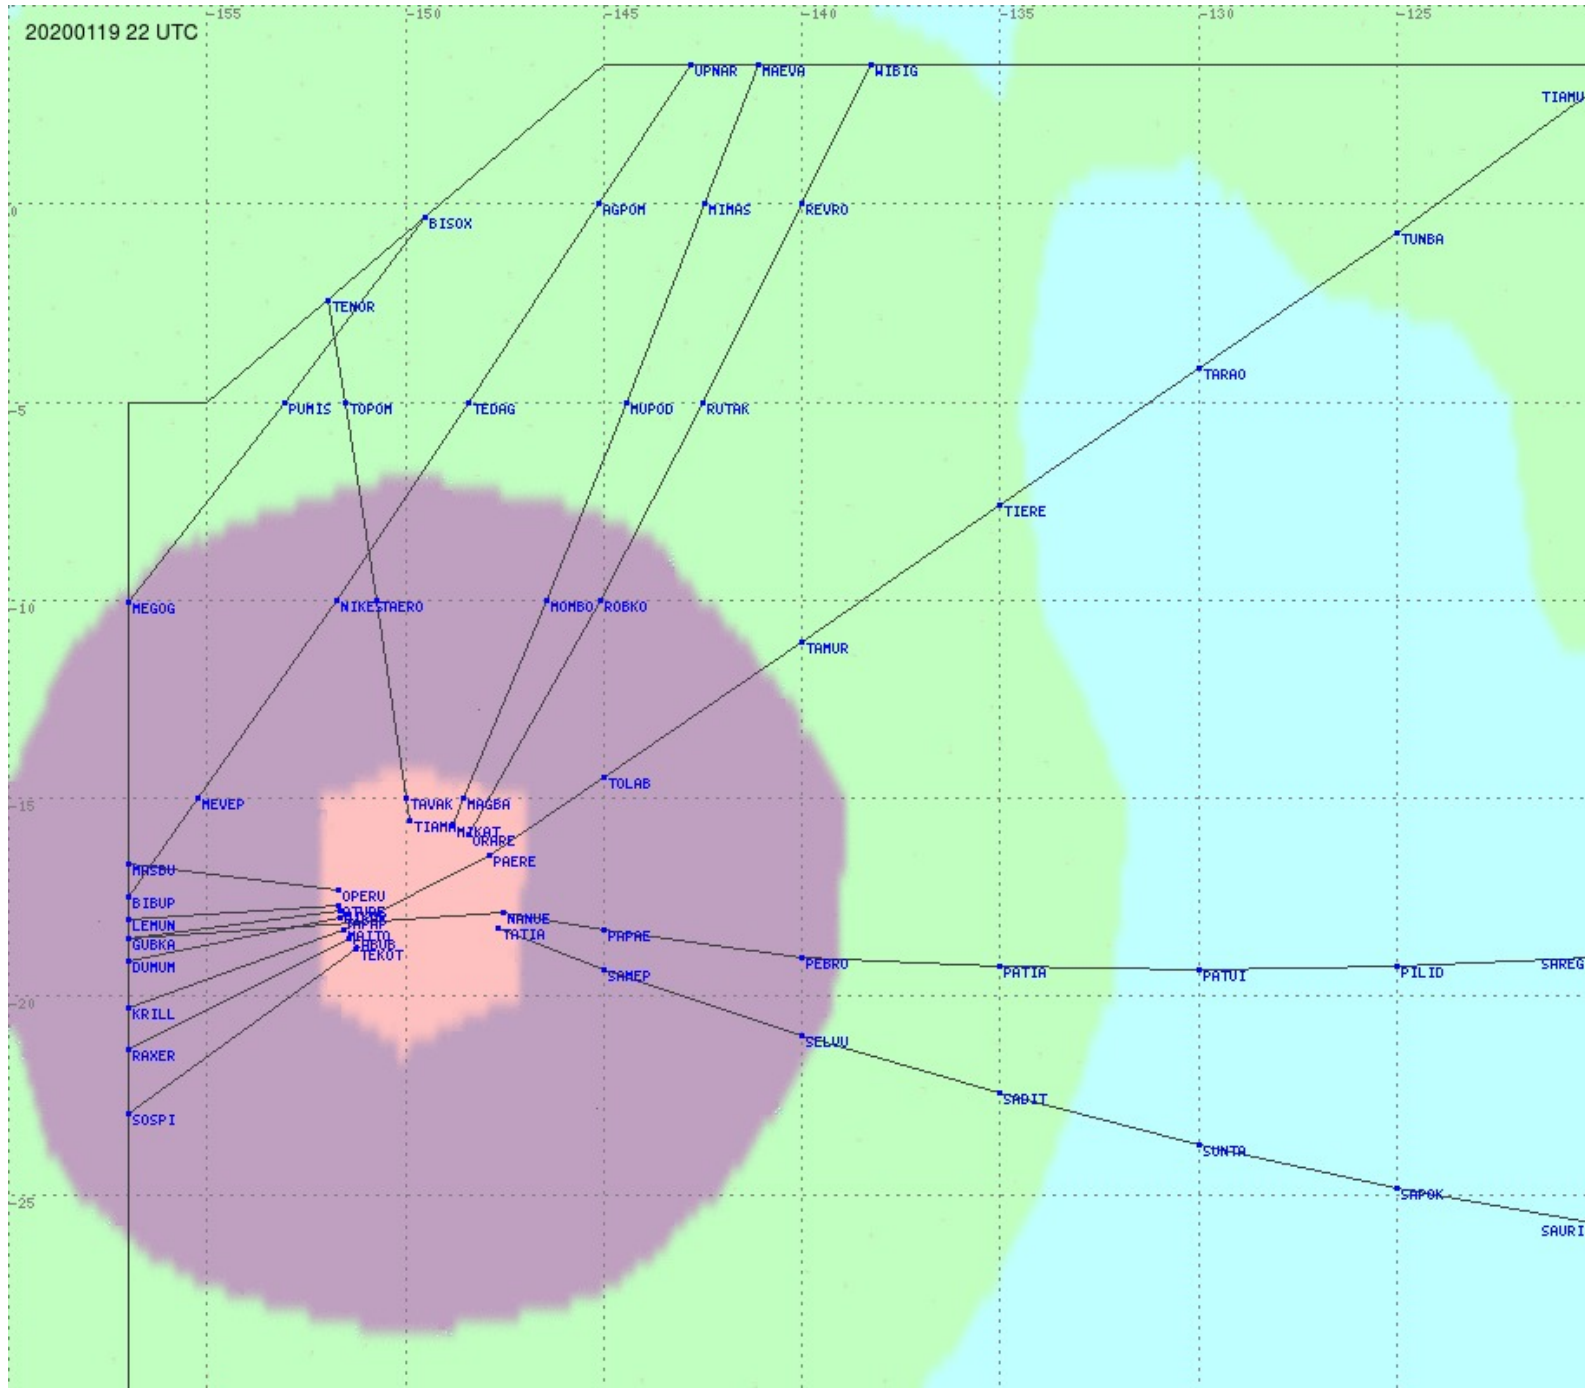

Tahiti FIR - HF Propag - 20200119

2.8 MHz 3.5 MHz 5.6 MHz 8.9 MHz 13.3 MHz 17.9 MHz None

Tahiti FIR - HF Propag - 20200119

2.8 MHz 3.5 MHz 5.6 MHz 8.9 MHz 13.3 MHz 17.9 MHz None

Tahiti FIR - HF Propag - 20200119

Tahiti FIR - HF Propag - 20200119

2.8 MHz
3.5 MHz
5.6 MHz
8.9 MHz
13.3 MHz
17.9 MHz
None

Tahiti FIR - HF Propag - 20200119

Tahiti FIR - HF Propag - 20200119

Tahiti FIR - HF Propag - 20200119

Tahiti FIR - HF Propag - 20200119

2.8 MHz 3.5 MHz 5.6 MHz 8.9 MHz 13.3 MHz 17.9 MHz None

Tahiti FIR - HF Propag - 20200119

2.8 MHz 3.5 MHz 5.6 MHz 8.9 MHz 13.3 MHz 17.9 MHz None

Tahiti FIR - HF Propag - 20200119

2.8 MHz 3.5 MHz 5.6 MHz 8.9 MHz 13.3 MHz 17.9 MHz None