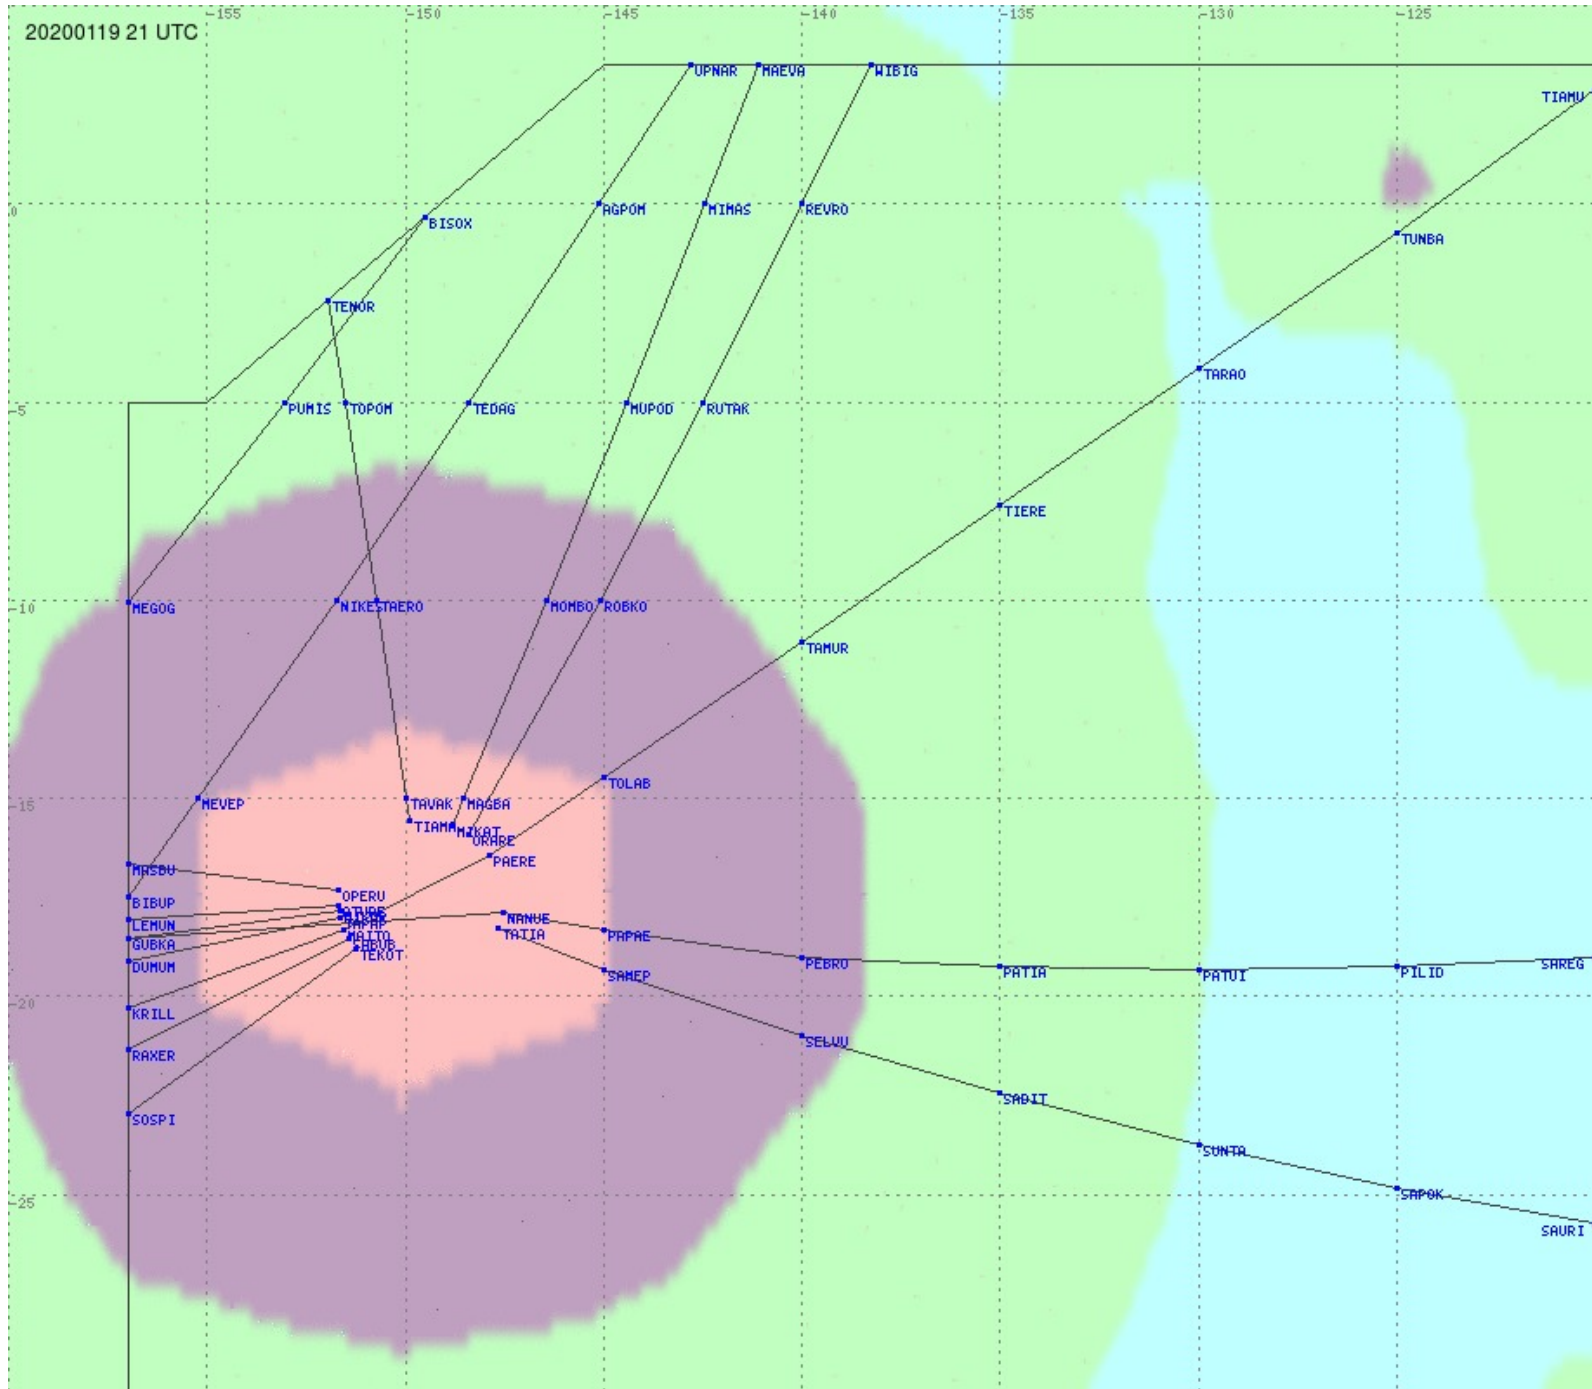

Tahiti FIR - HF Propag - 20200119

2.8 MHz 3.5 MHz 5.6 MHz 8.9 MHz 13.3 MHz 17.9 MHz None

Tahiti FIR - HF Propag - 20200119

2.8 MHz 3.5 MHz 5.6 MHz 8.9 MHz 13.3 MHz 17.9 MHz None

Tahiti FIR - HF Propag - 20200119

Tahiti FIR - HF Propag - 20200119

2.8 MHz
3.5 MHz
5.6 MHz
8.9 MHz
13.3 MHz
17.9 MHz
None

Tahiti FIR - HF Propag - 20200119

Tahiti FIR - HF Propag - 20200119

Tahiti FIR - HF Propag - 20200119

Tahiti FIR - HF Propag - 20200119

2.8 MHz 3.5 MHz 5.6 MHz 8.9 MHz 13.3 MHz 17.9 MHz None

Tahiti FIR - HF Propag - 20200119

2.8 MHz 3.5 MHz 5.6 MHz 8.9 MHz 13.3 MHz 17.9 MHz None

Tahiti FIR - HF Propag - 20200119

2.8 MHz 3.5 MHz 5.6 MHz 8.9 MHz 13.3 MHz 17.9 MHz None