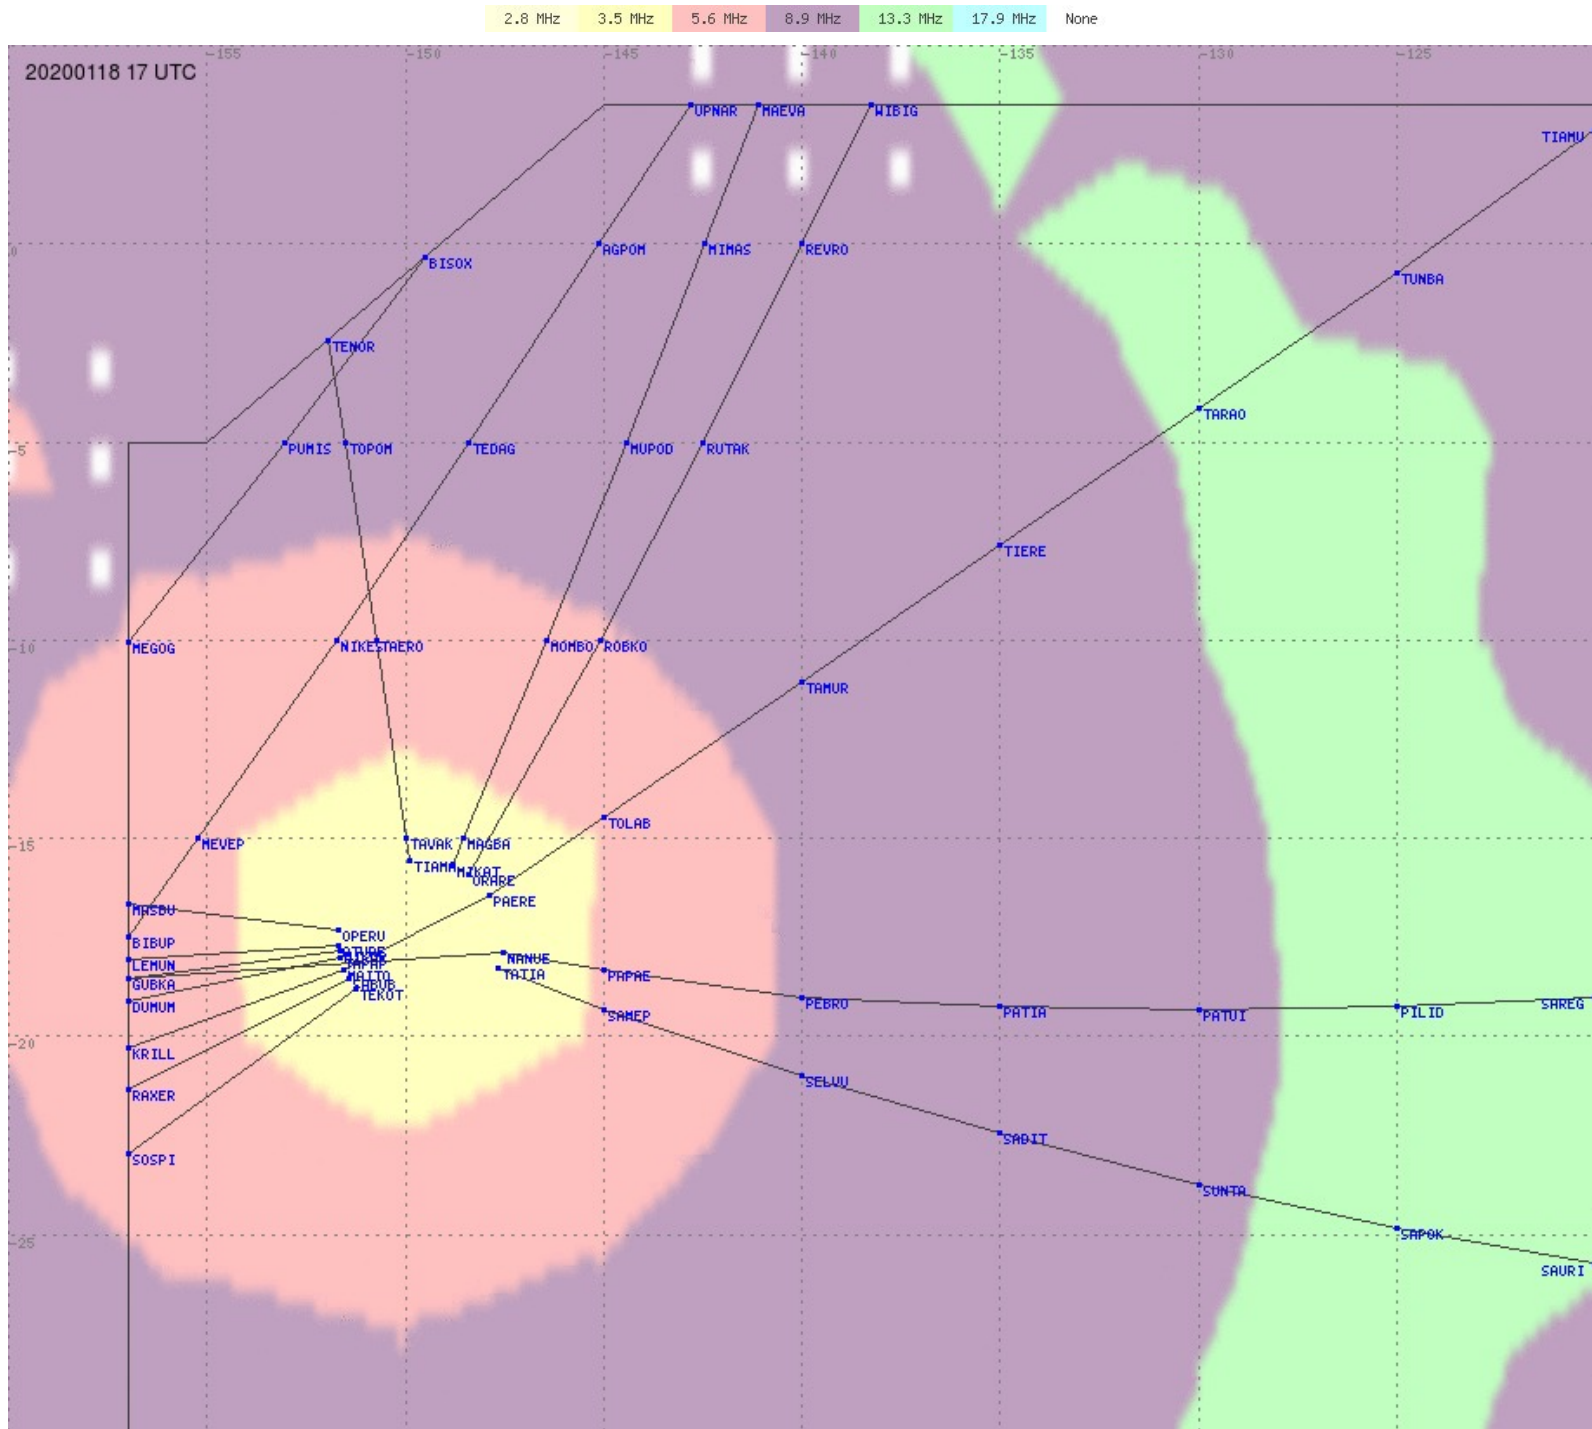

Tahiti FIR - HF Propag - 20200118

Tahiti FIR - HF Propag - 20200118

2.8 MHz
3.5 MHz
5.6 MHz
8.9 MHz
13.3 MHz
17.9 MHz
None

Tahiti FIR - HF Propag - 20200118

2.8 MHz
3.5 MHz
5.6 MHz
8.9 MHz
13.3 MHz
17.9 MHz
None

Tahiti FIR - HF Propag - 20200118

2.8 MHz 3.5 MHz 5.6 MHz 8.9 MHz 13.3 MHz 17.9 MHz None

Tahiti FIR - HF Propag - 20200118

2.8 MHz 3.5 MHz 5.6 MHz 8.9 MHz 13.3 MHz 17.9 MHz None

Tahiti FIR - HF Propag - 20200118

2.8 MHz 3.5 MHz 5.6 MHz 8.9 MHz 13.3 MHz 17.9 MHz None

Tahiti FIR - HF Propag - 20200118

2.8 MHz 3.5 MHz 5.6 MHz 8.9 MHz 13.3 MHz 17.9 MHz None

Tahiti FIR - HF Propag - 20200118

Tahiti FIR - HF Propag - 20200118