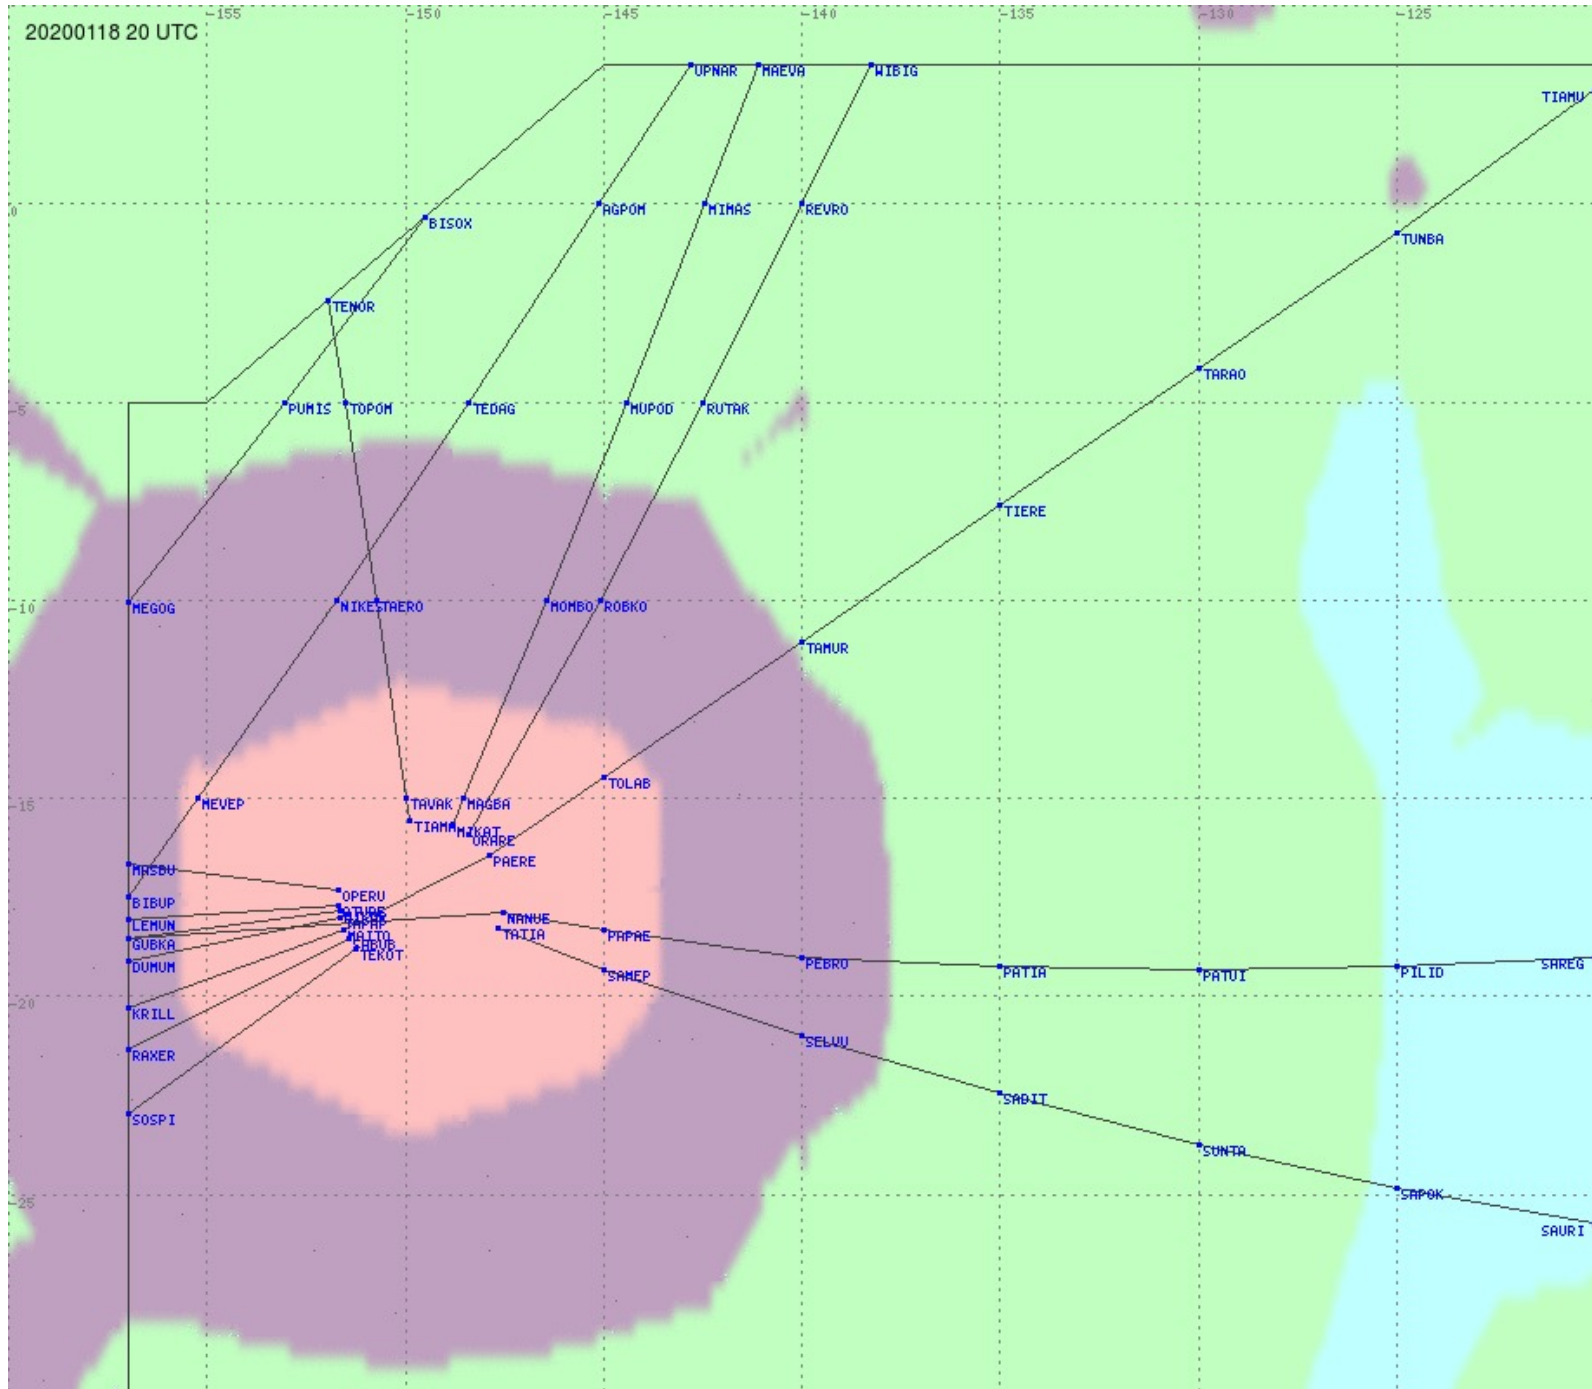

Tahiti FIR - HF Propag - 20200118

Tahiti FIR - HF Propag - 20200118

2.8 MHz
3.5 MHz
5.6 MHz
8.9 MHz
13.3 MHz
17.9 MHz
None

Tahiti FIR - HF Propag - 20200118

2.8 MHz
3.5 MHz
5.6 MHz
8.9 MHz
13.3 MHz
17.9 MHz
None

Tahiti FIR - HF Propag - 20200118

2.8 MHz 3.5 MHz 5.6 MHz 8.9 MHz 13.3 MHz 17.9 MHz None

Tahiti FIR - HF Propag - 20200118

2.8 MHz 3.5 MHz 5.6 MHz 8.9 MHz 13.3 MHz 17.9 MHz None

Tahiti FIR - HF Propag - 20200118

2.8 MHz 3.5 MHz 5.6 MHz 8.9 MHz 13.3 MHz 17.9 MHz None

Tahiti FIR - HF Propag - 20200118

2.8 MHz 3.5 MHz 5.6 MHz 8.9 MHz 13.3 MHz 17.9 MHz None

Tahiti FIR - HF Propag - 20200118

Tahiti FIR - HF Propag - 20200118