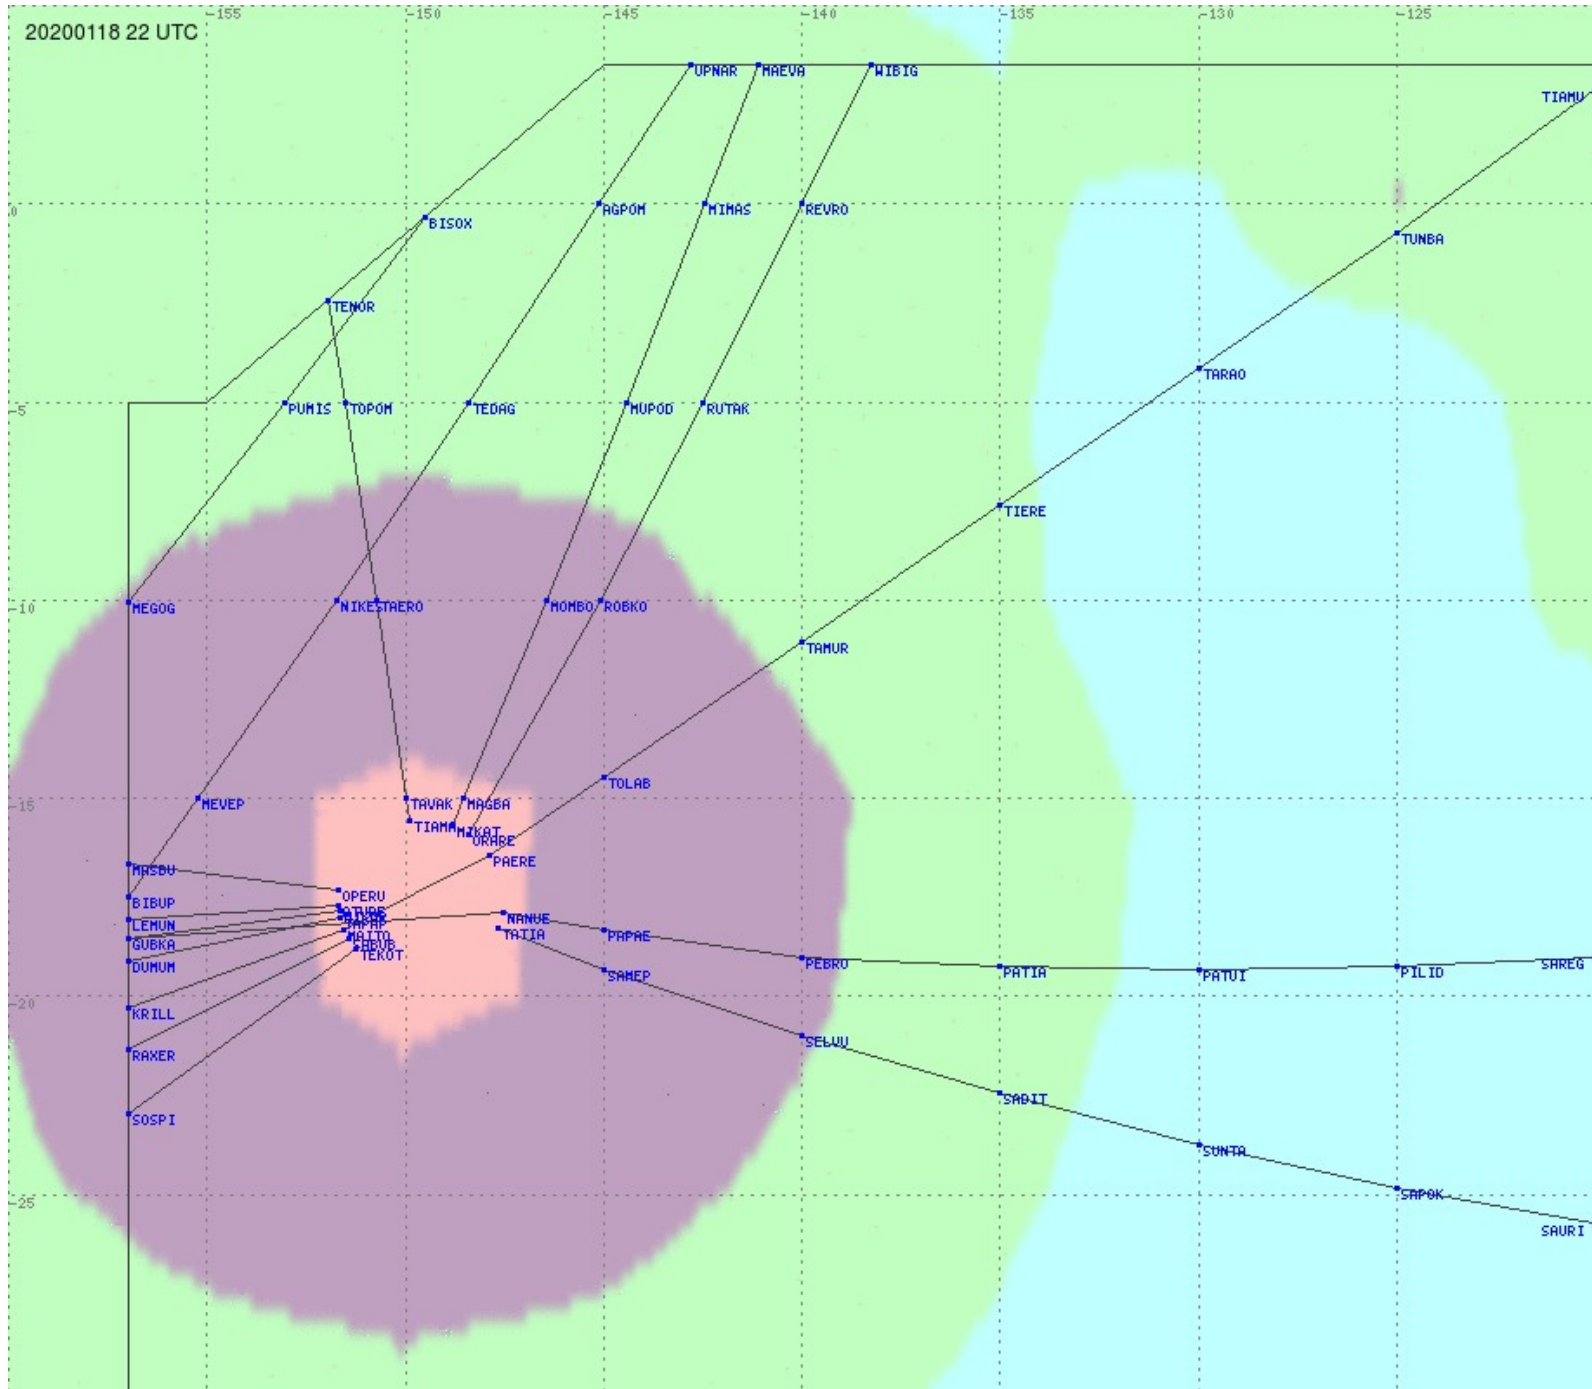

Tahiti FIR - HF Propag - 20200118

2.8 MHz
3.5 MHz
5.6 MHz
8.9 MHz
13.3 MHz
17.9 MHz
None