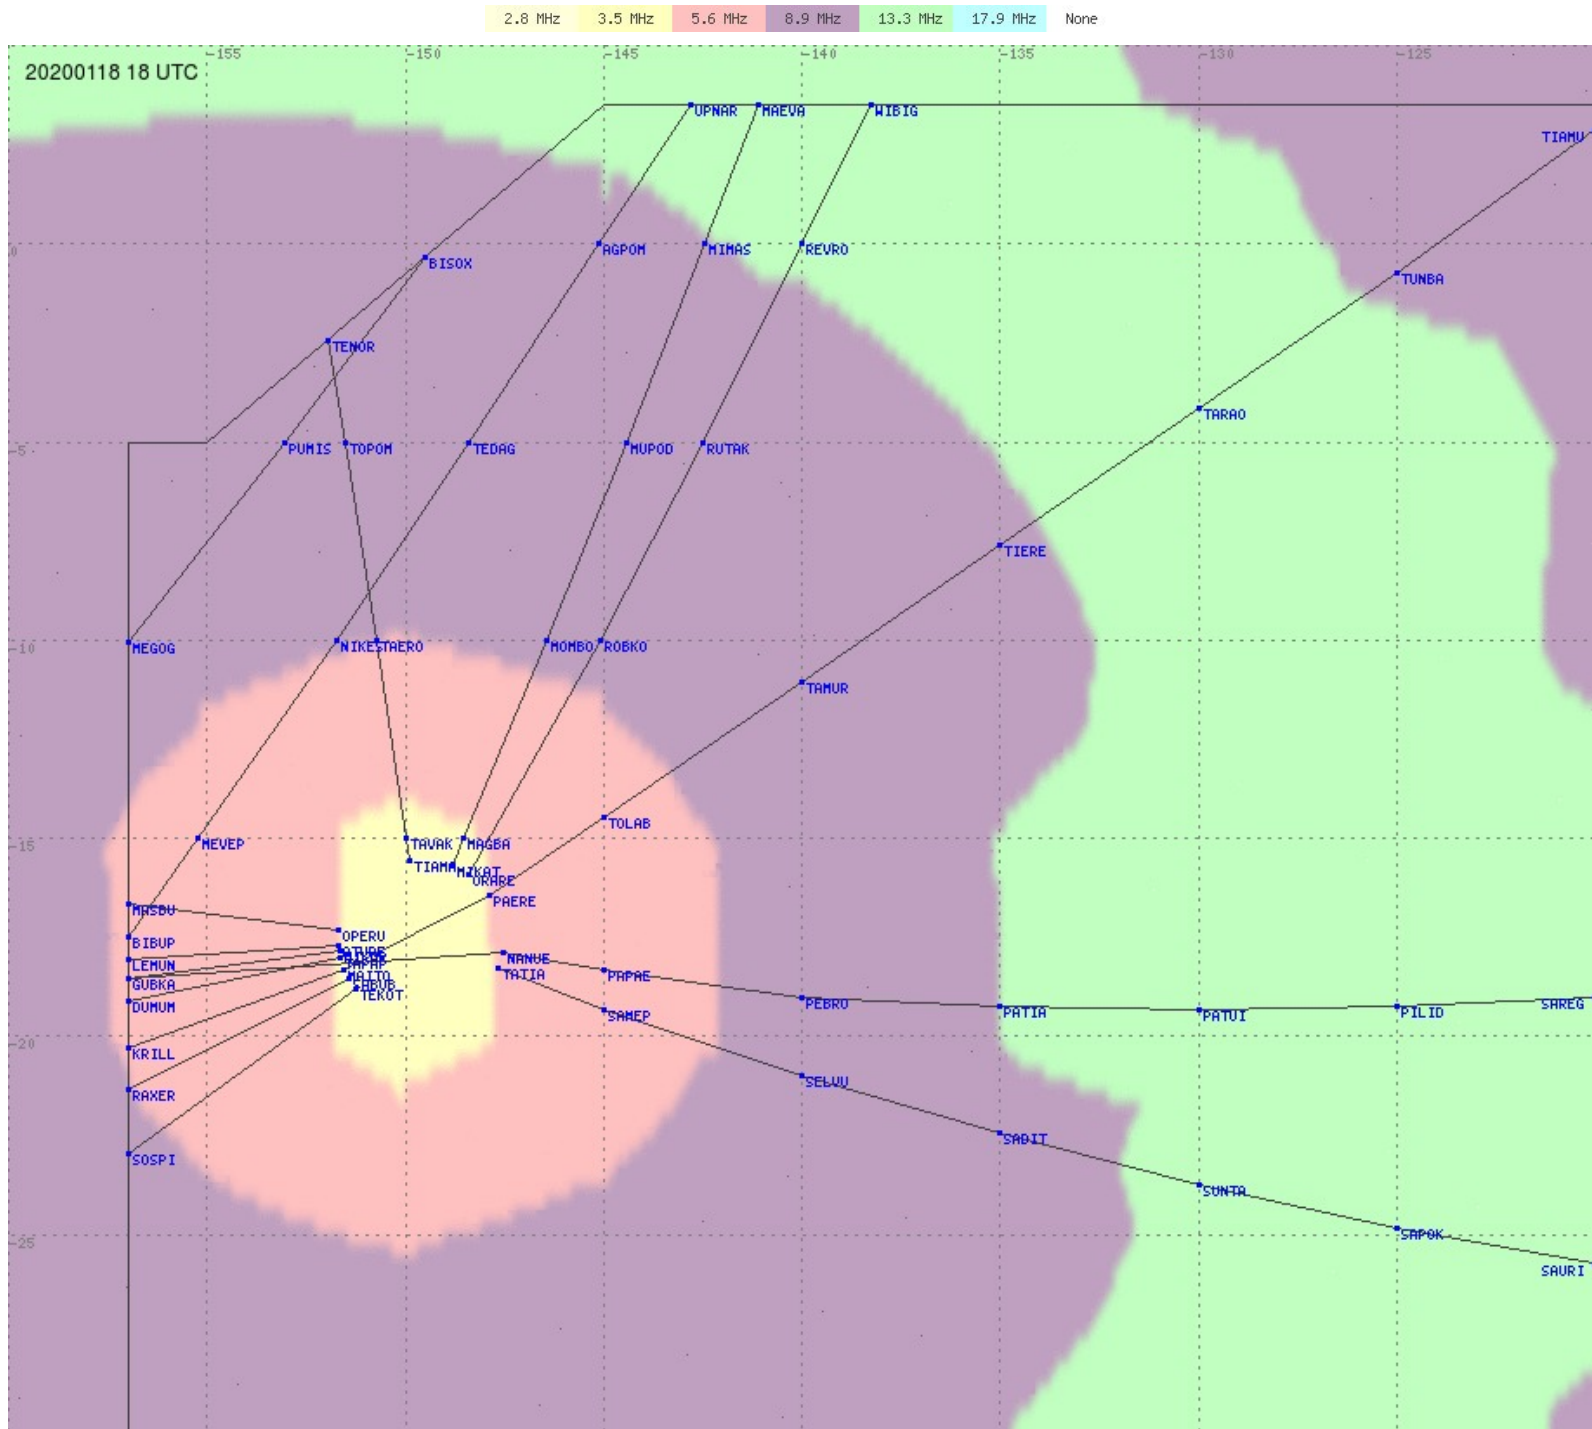

Tahiti FIR - HF Propag - 20200118

Tahiti FIR - HF Propag - 20200118

2.8 MHz
3.5 MHz
5.6 MHz
8.9 MHz
13.3 MHz
17.9 MHz
None

Tahiti FIR - HF Propag - 20200118

2.8 MHz
3.5 MHz
5.6 MHz
8.9 MHz
13.3 MHz
17.9 MHz
None

Tahiti FIR - HF Propag - 20200118

2.8 MHz 3.5 MHz 5.6 MHz 8.9 MHz 13.3 MHz 17.9 MHz None

Tahiti FIR - HF Propag - 20200118

2.8 MHz 3.5 MHz 5.6 MHz 8.9 MHz 13.3 MHz 17.9 MHz None

Tahiti FIR - HF Propag - 20200118

2.8 MHz 3.5 MHz 5.6 MHz 8.9 MHz 13.3 MHz 17.9 MHz None

Tahiti FIR - HF Propag - 20200118

2.8 MHz 3.5 MHz 5.6 MHz 8.9 MHz 13.3 MHz 17.9 MHz None

Tahiti FIR - HF Propag - 20200118

Tahiti FIR - HF Propag - 20200118