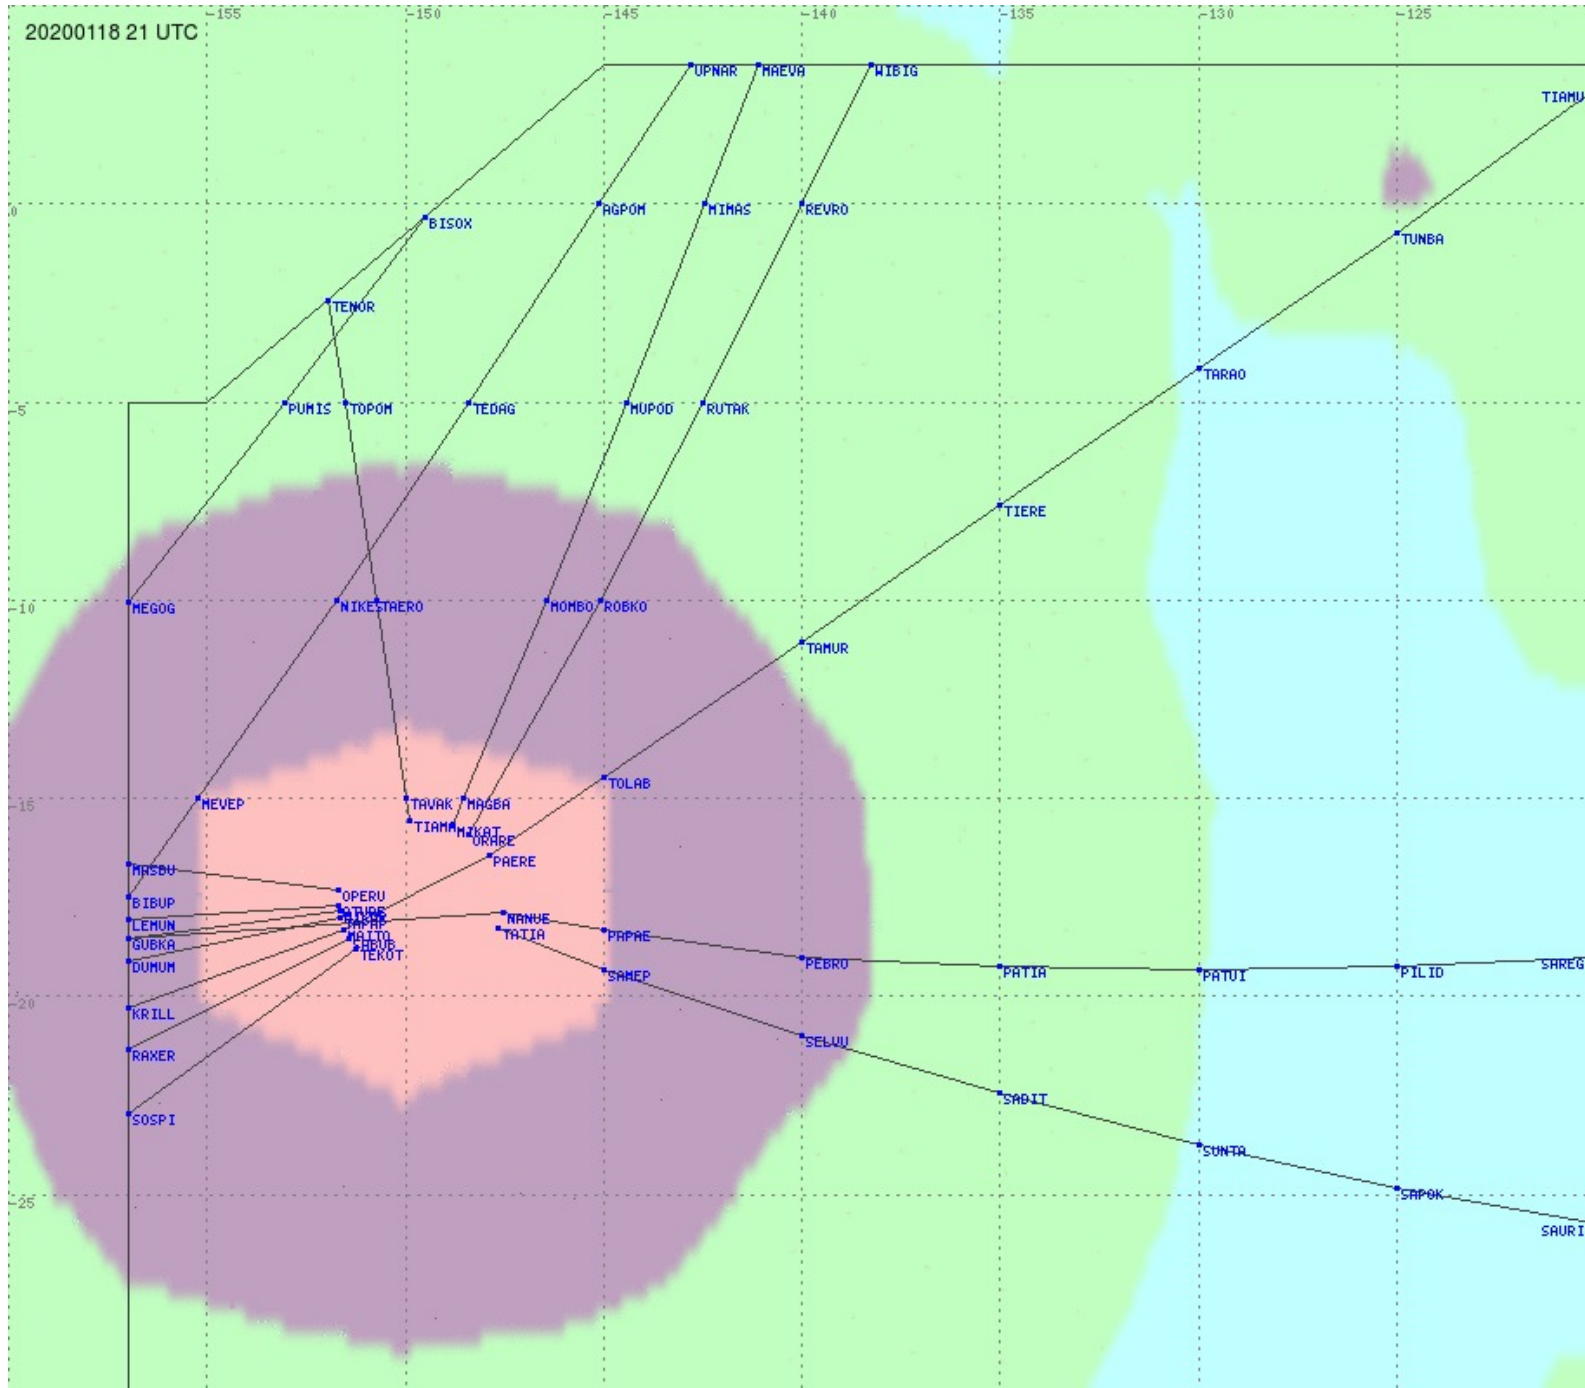

Tahiti FIR - HF Propag - 20200118

2.8 MHz 3.5 MHz 5.6 MHz 8.9 MHz 13.3 MHz 17.9 MHz None