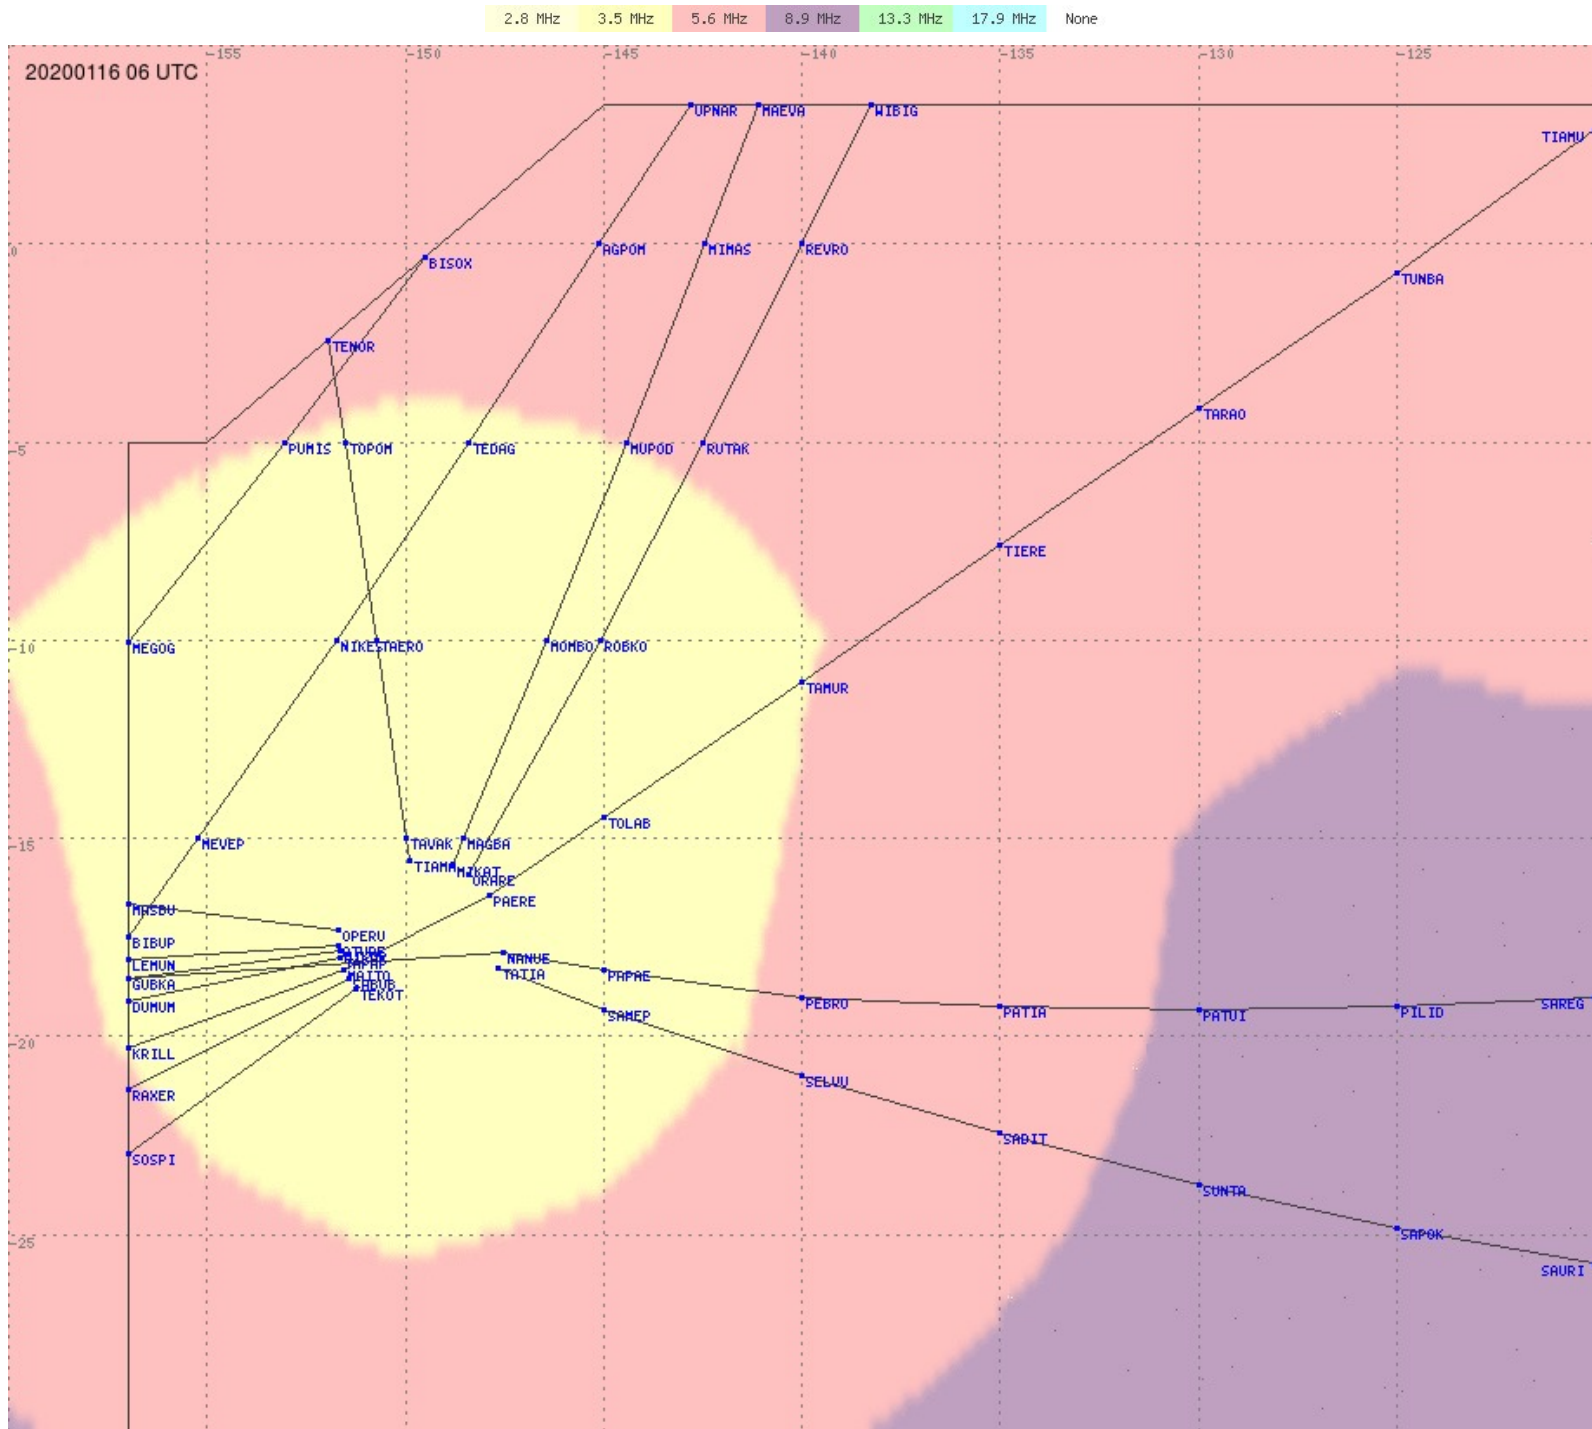

Tahiti FIR - HF Propag - 20200116