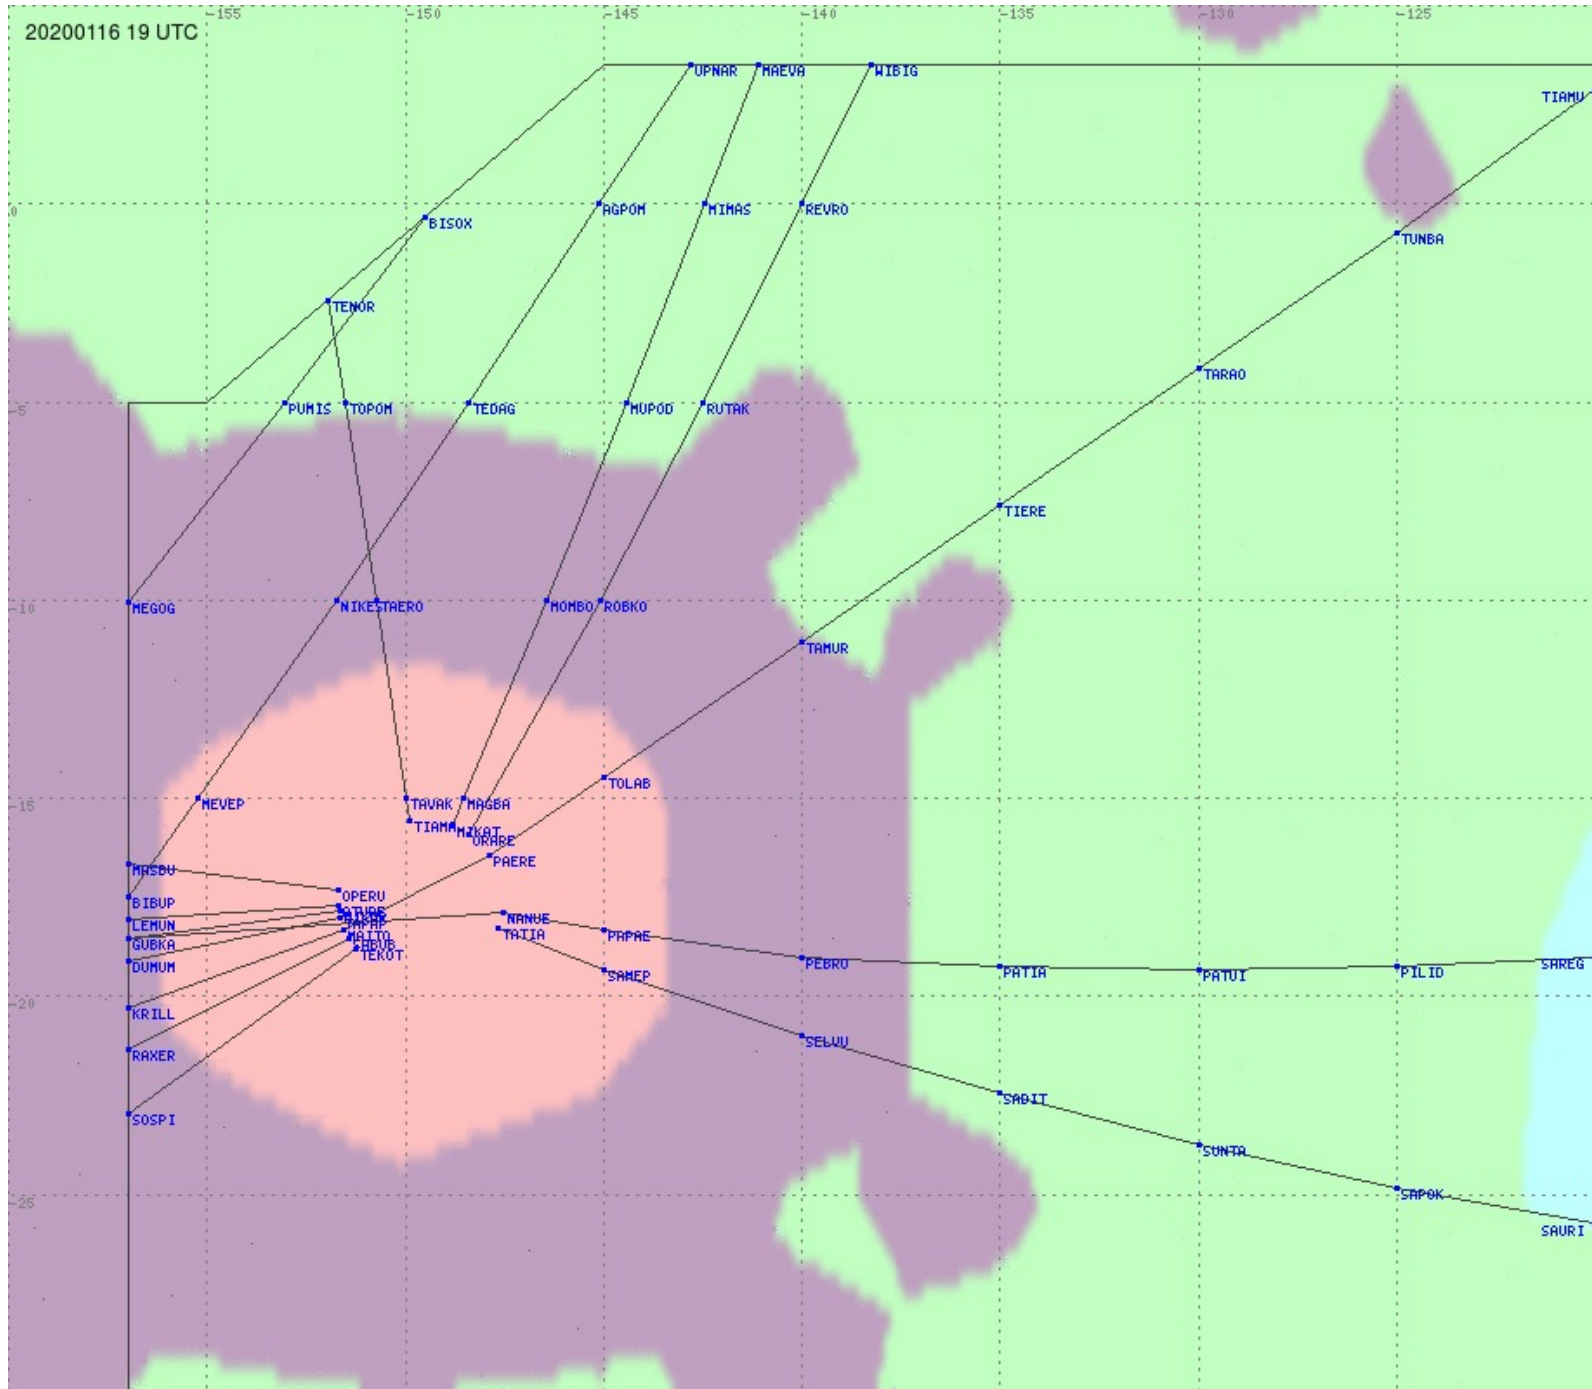

Tahiti FIR - HF Propag - 20200116

2.8 MHz 3.5 MHz 5.6 MHz 8.9 MHz 13.3 MHz 17.9 MHz None