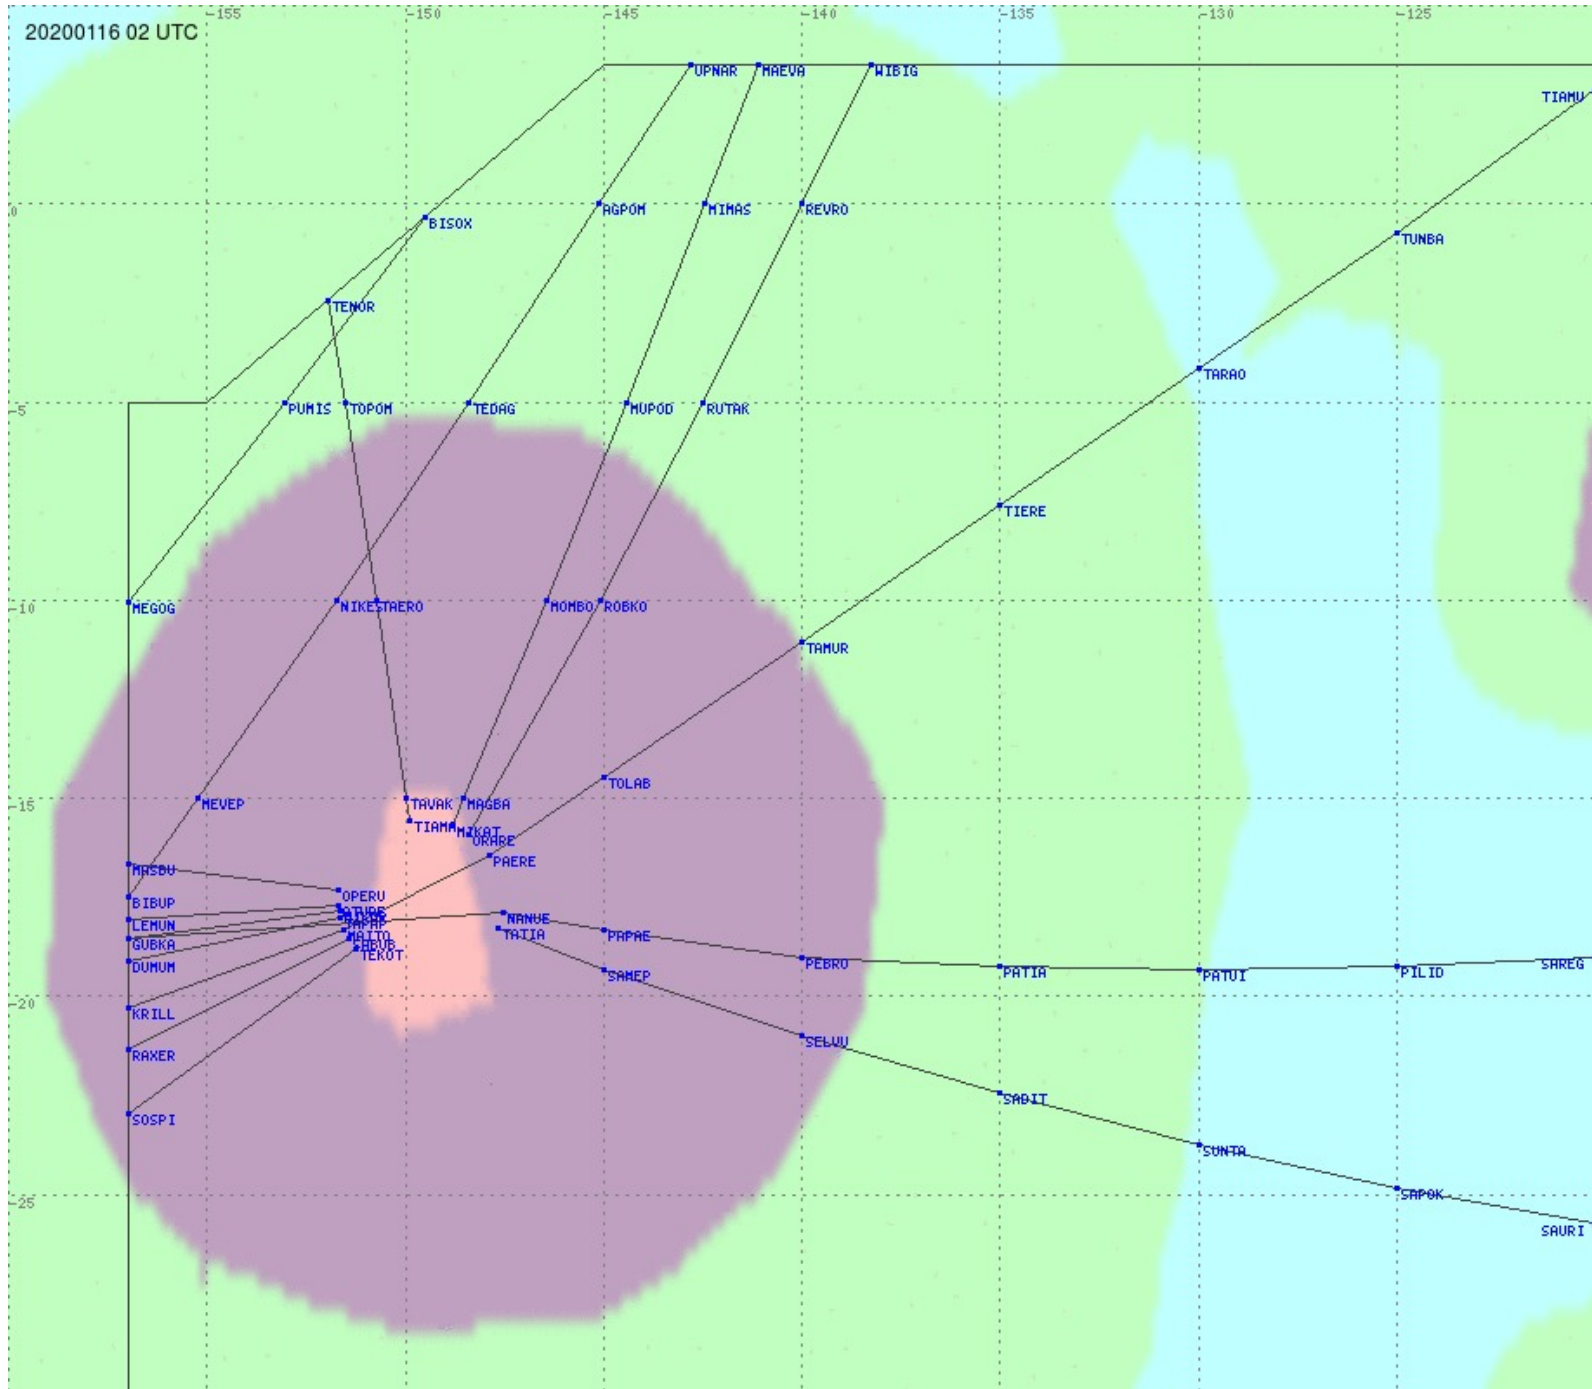

# Tahiti FIR - HF Propag - 20200116

2.8 MHz 3.5 MHz 5.6 MHz 8.9 MHz 13.3 MHz 17.9 MHz None