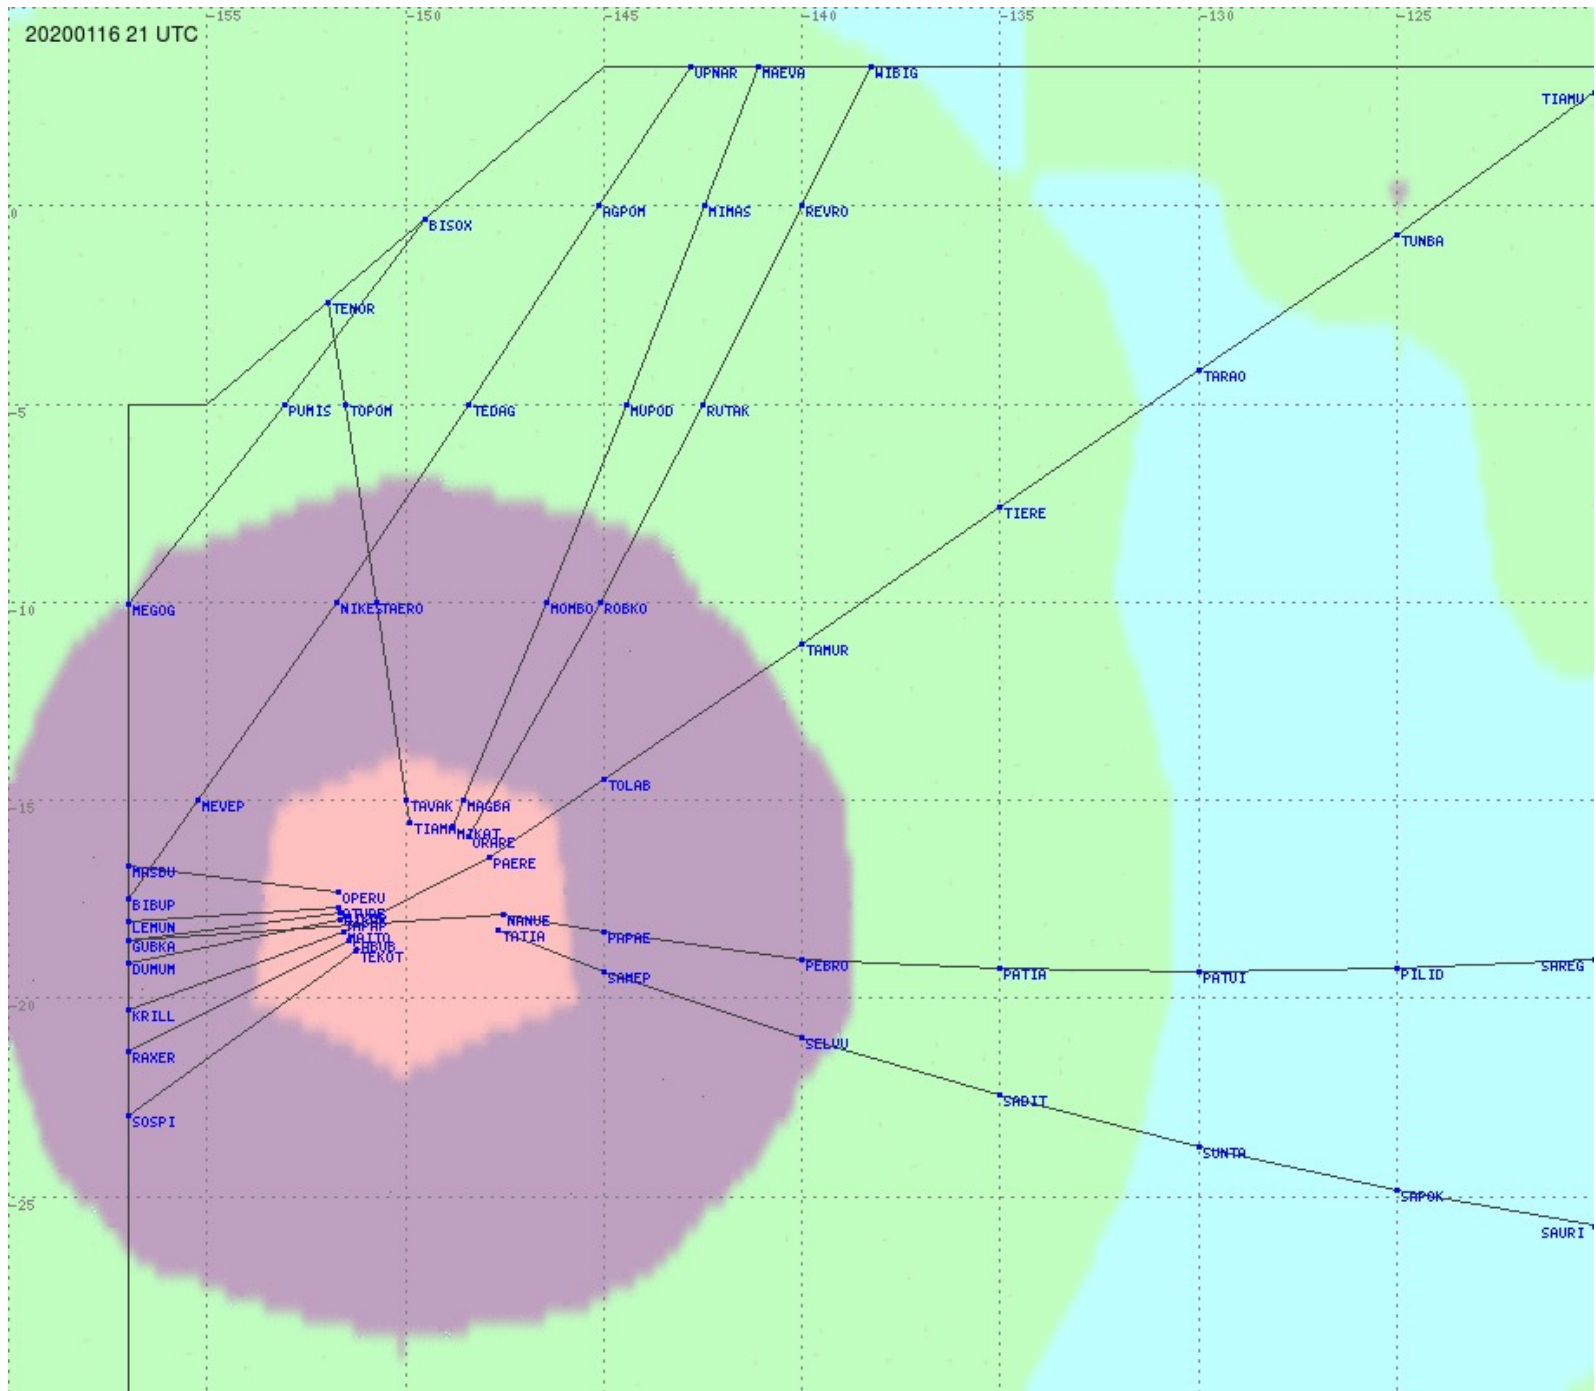

Tahiti FIR - HF Propag - 20200116

2.8 MHz   3.5 MHz   5.6 MHz   8.9 MHz   13.3 MHz   17.9 MHz   None