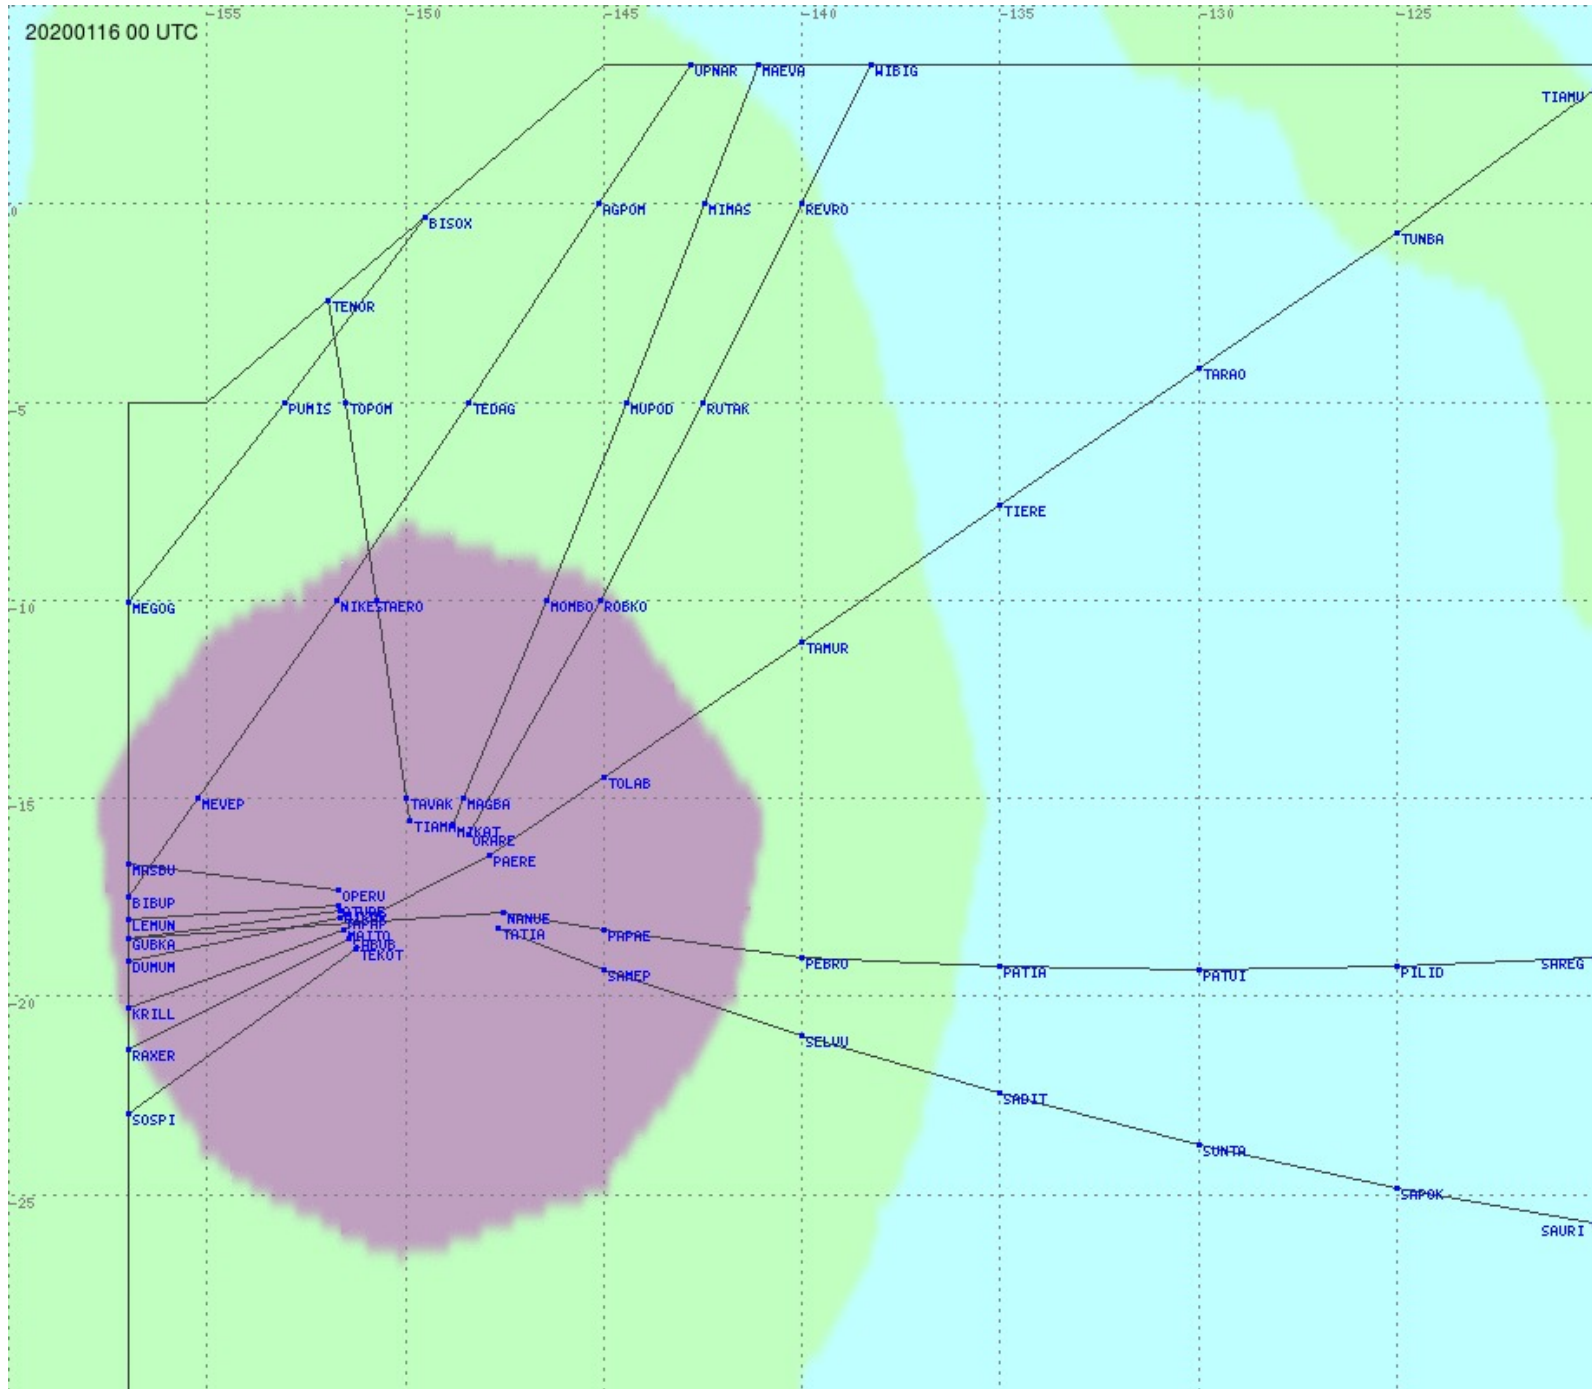

# Tahiti FIR - HF Propag - 20200116

2.8 MHz 3.5 MHz 5.6 MHz 8.9 MHz 13.3 MHz 17.9 MHz None