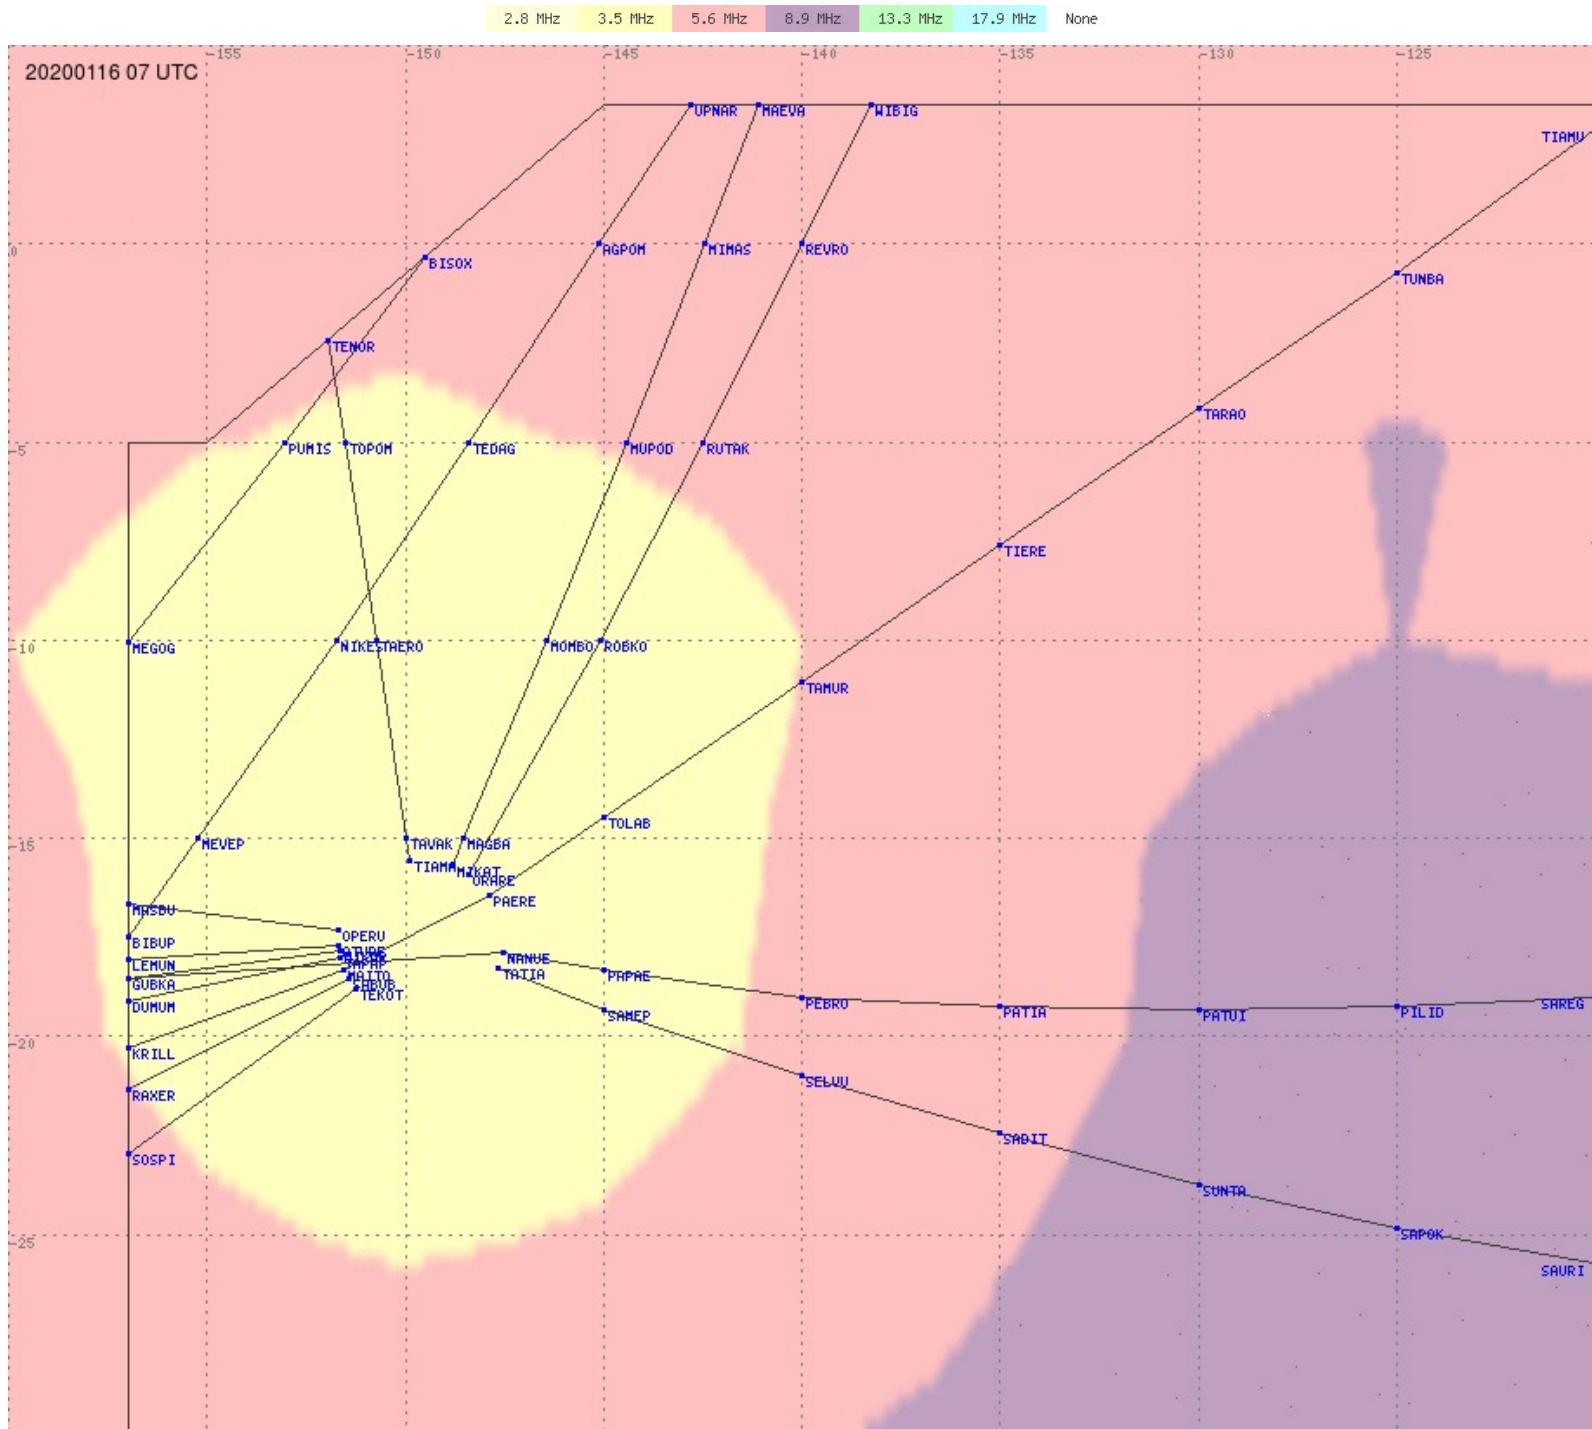

Tahiti FIR - HF Propag - 20200116