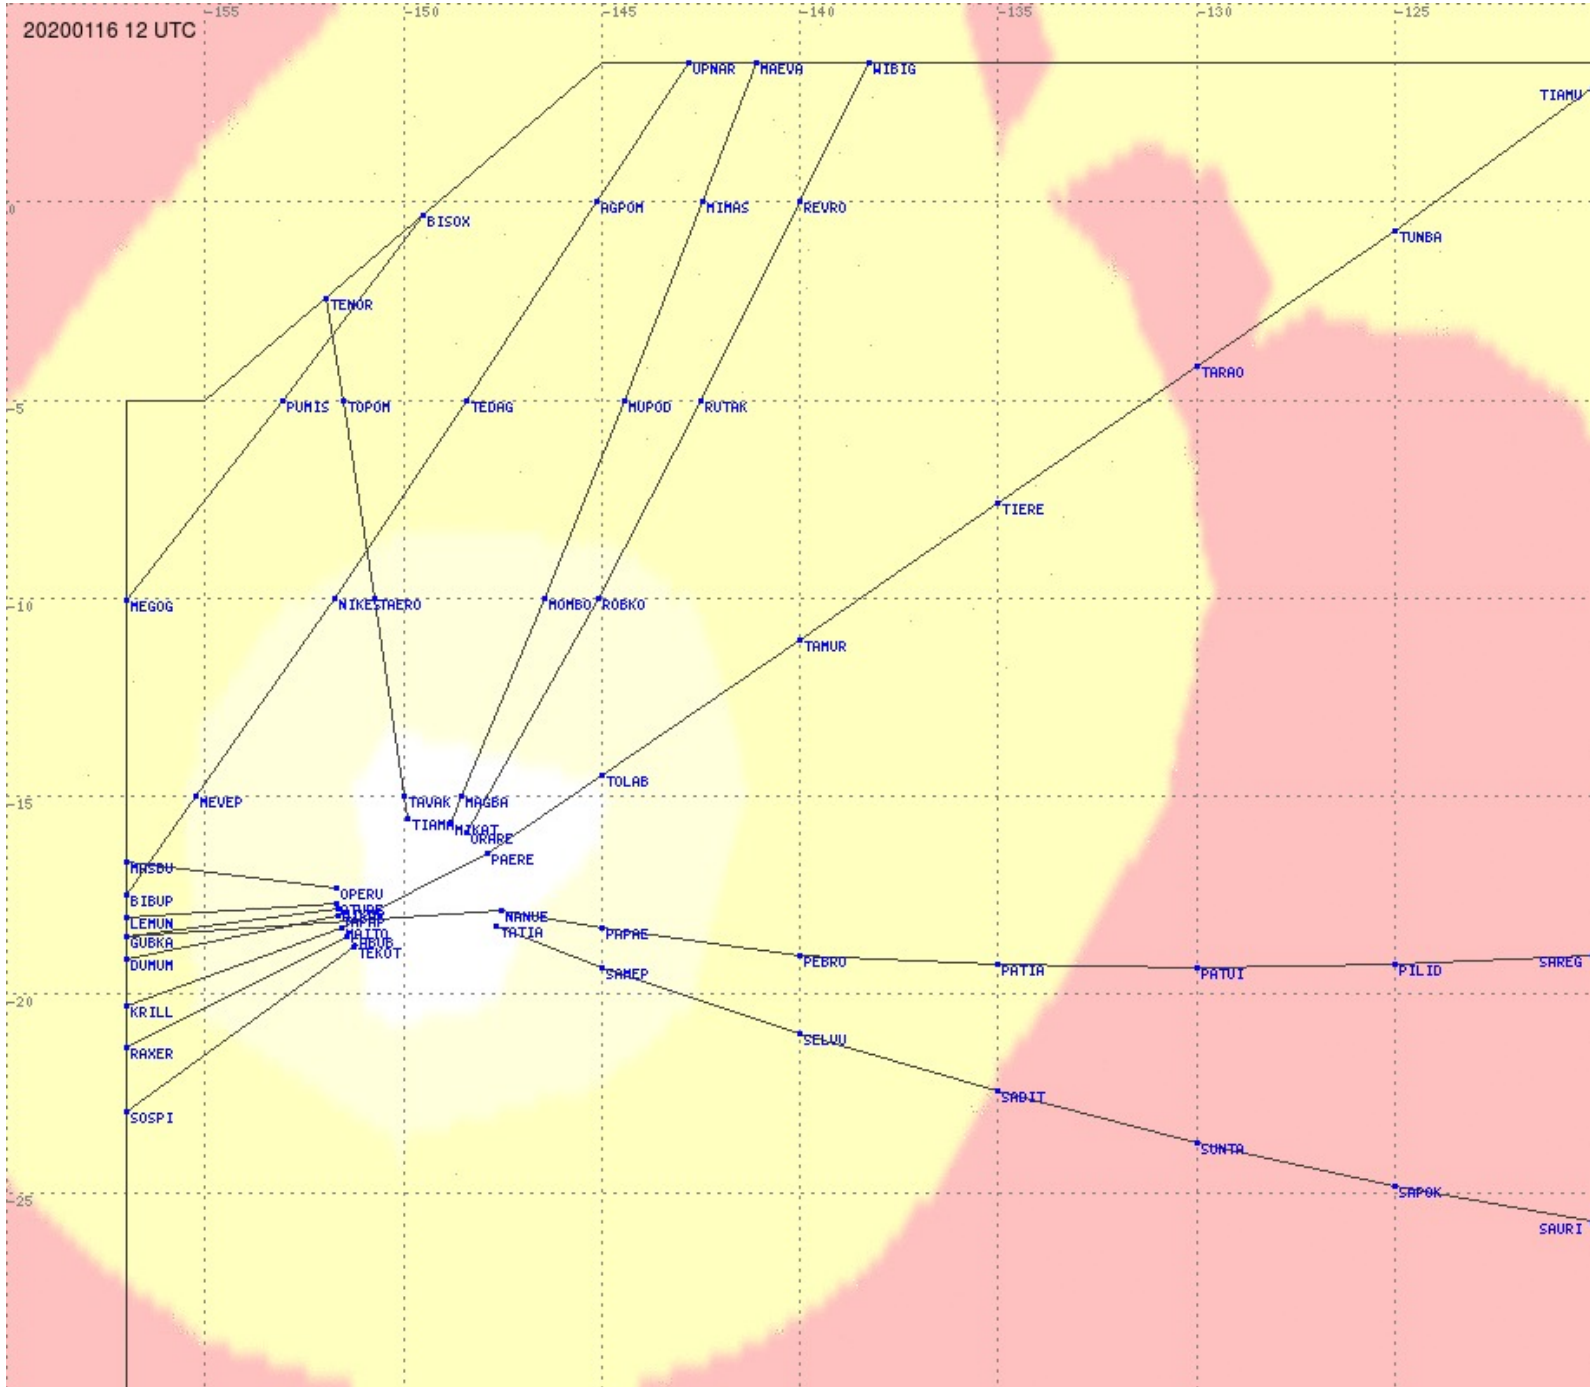

Tahiti FIR - HF Propag - 20200116

2.8 MHz 3.5 MHz 5.6 MHz 8.9 MHz 13.3 MHz 17.9 MHz None