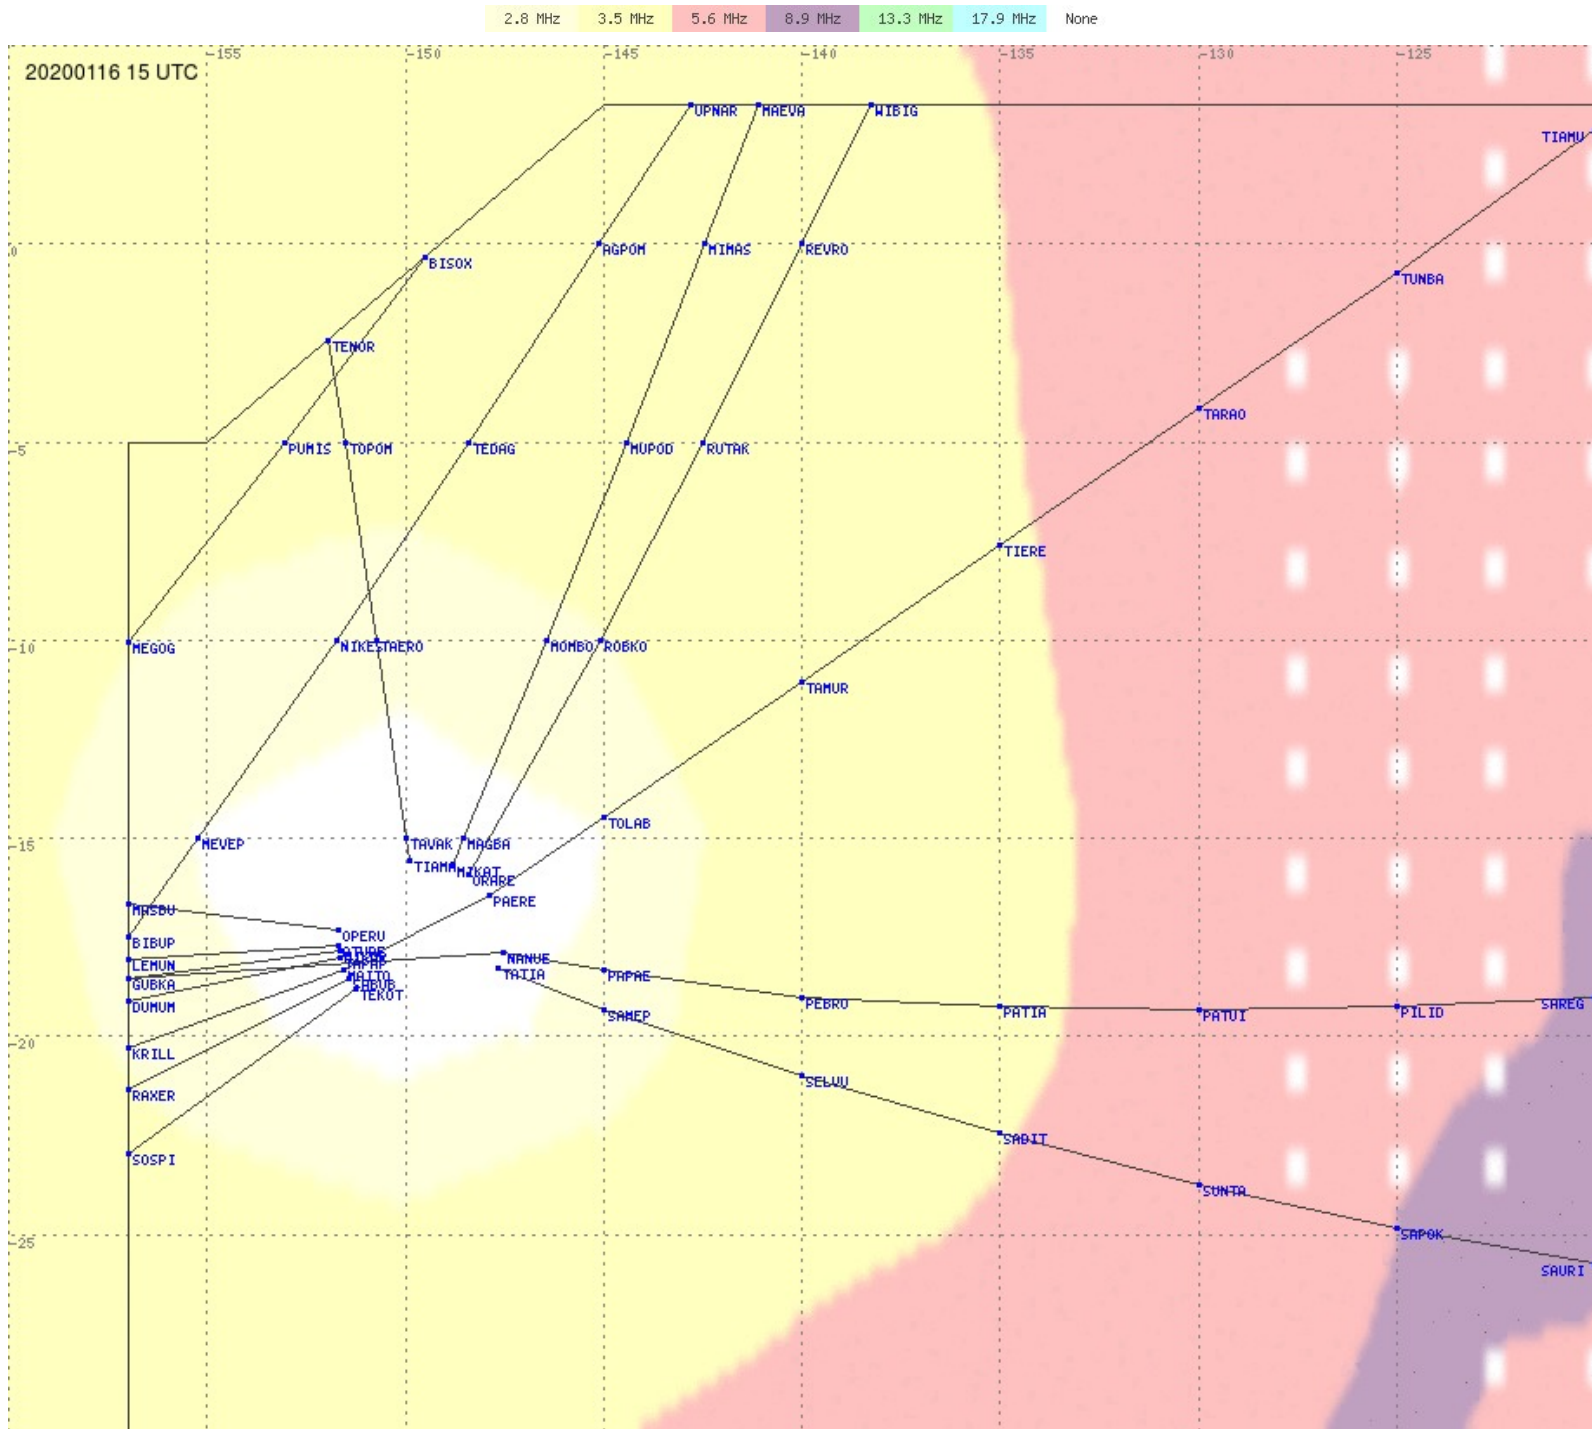

Tahiti FIR - HF Propag - 20200116