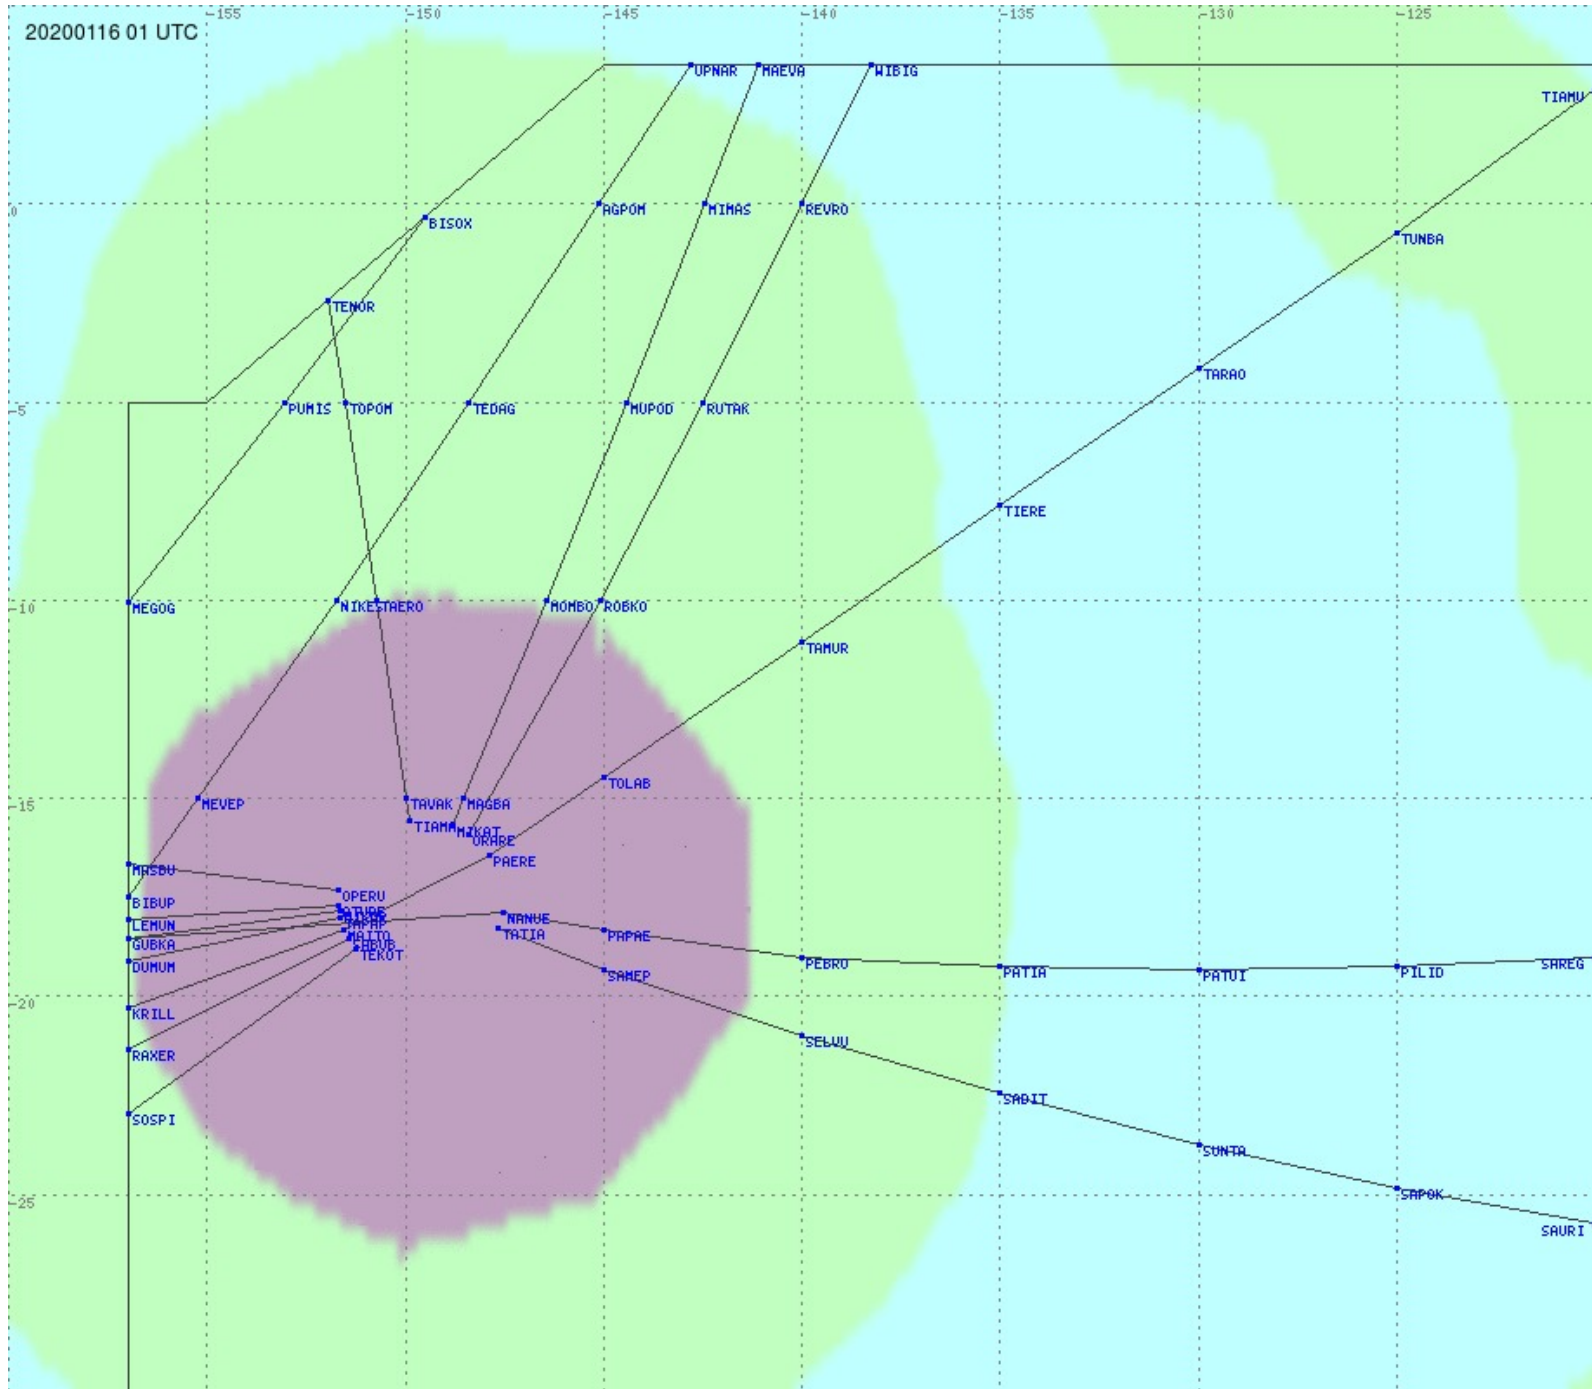

# Tahiti FIR - HF Propag - 20200116

2.8 MHz 3.5 MHz 5.6 MHz 8.9 MHz 13.3 MHz 17.9 MHz None