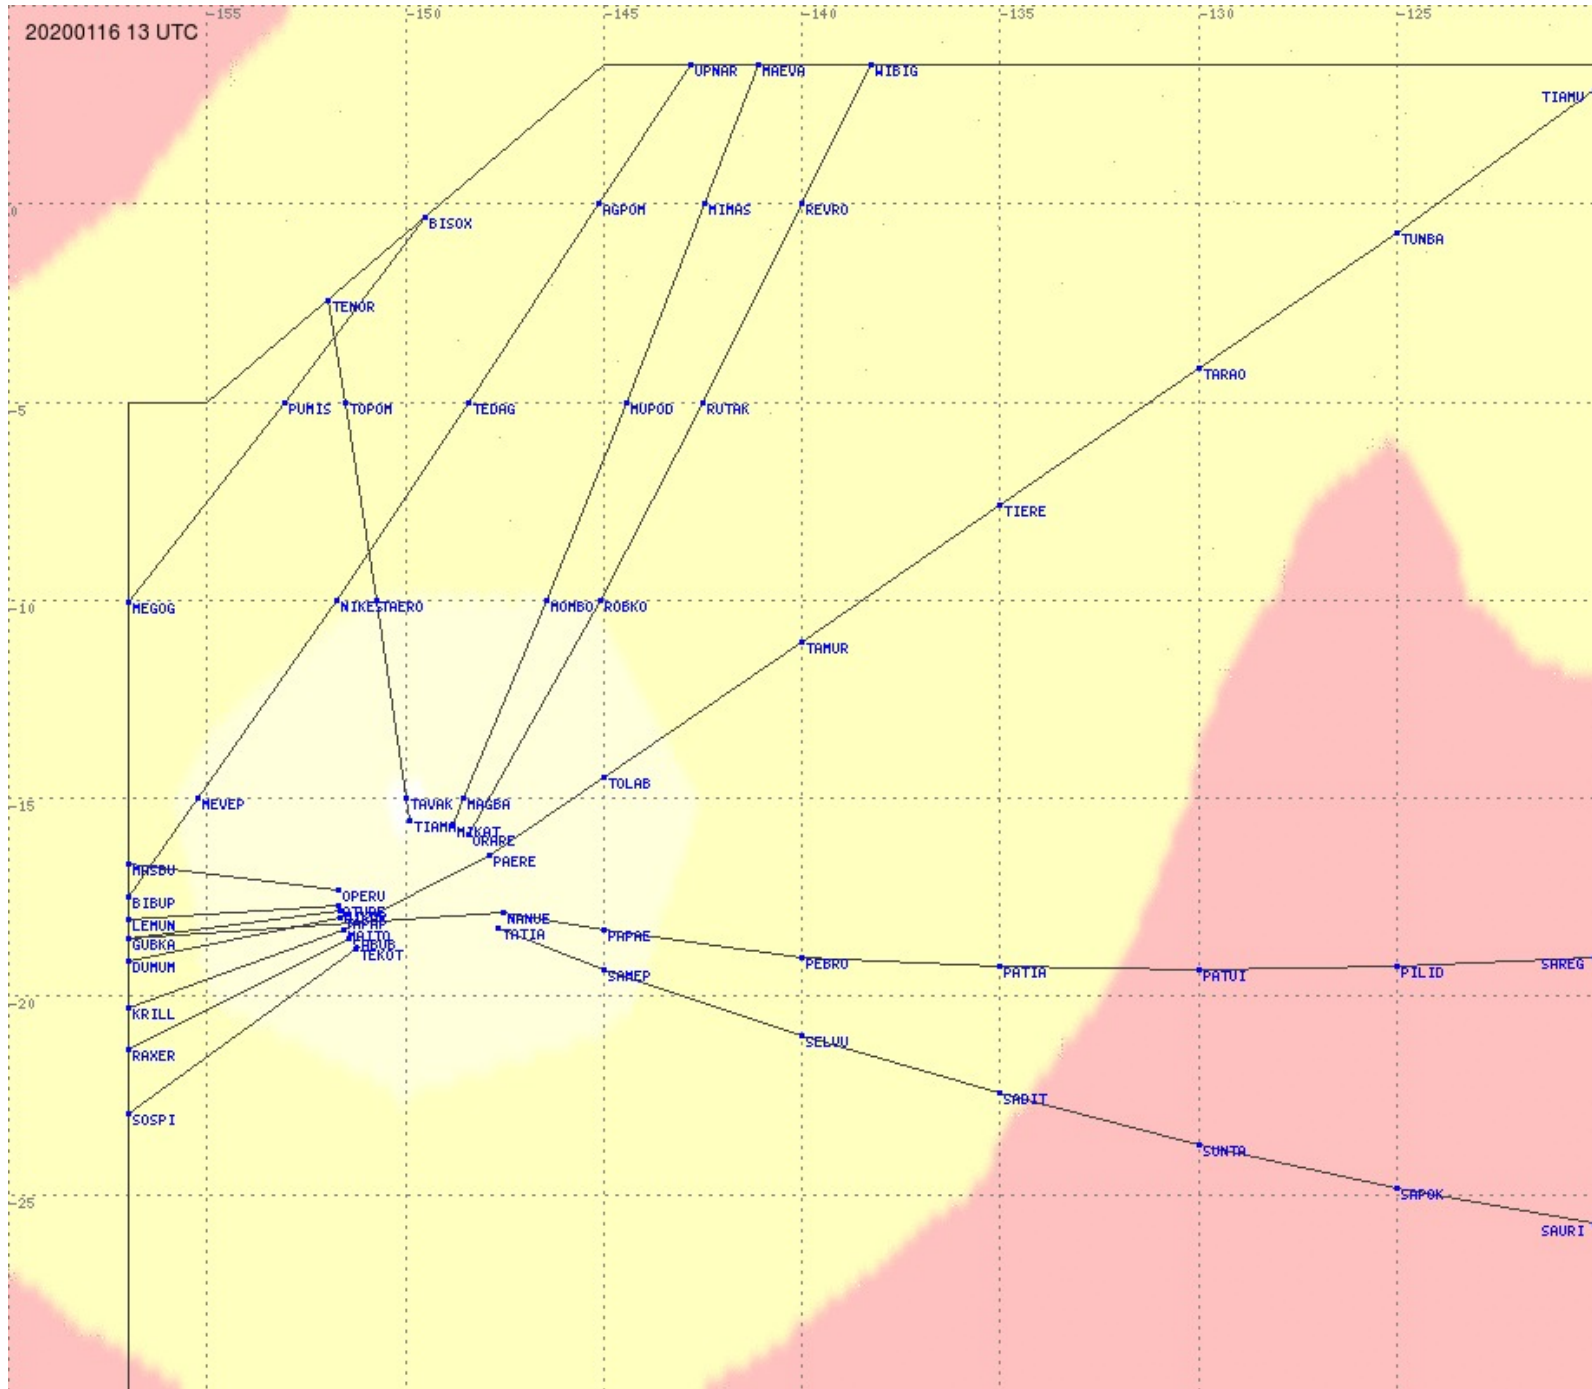

Tahiti FIR - HF Propag - 20200116

2.8 MHz
3.5 MHz
5.6 MHz
8.9 MHz
13.3 MHz
17.9 MHz
None