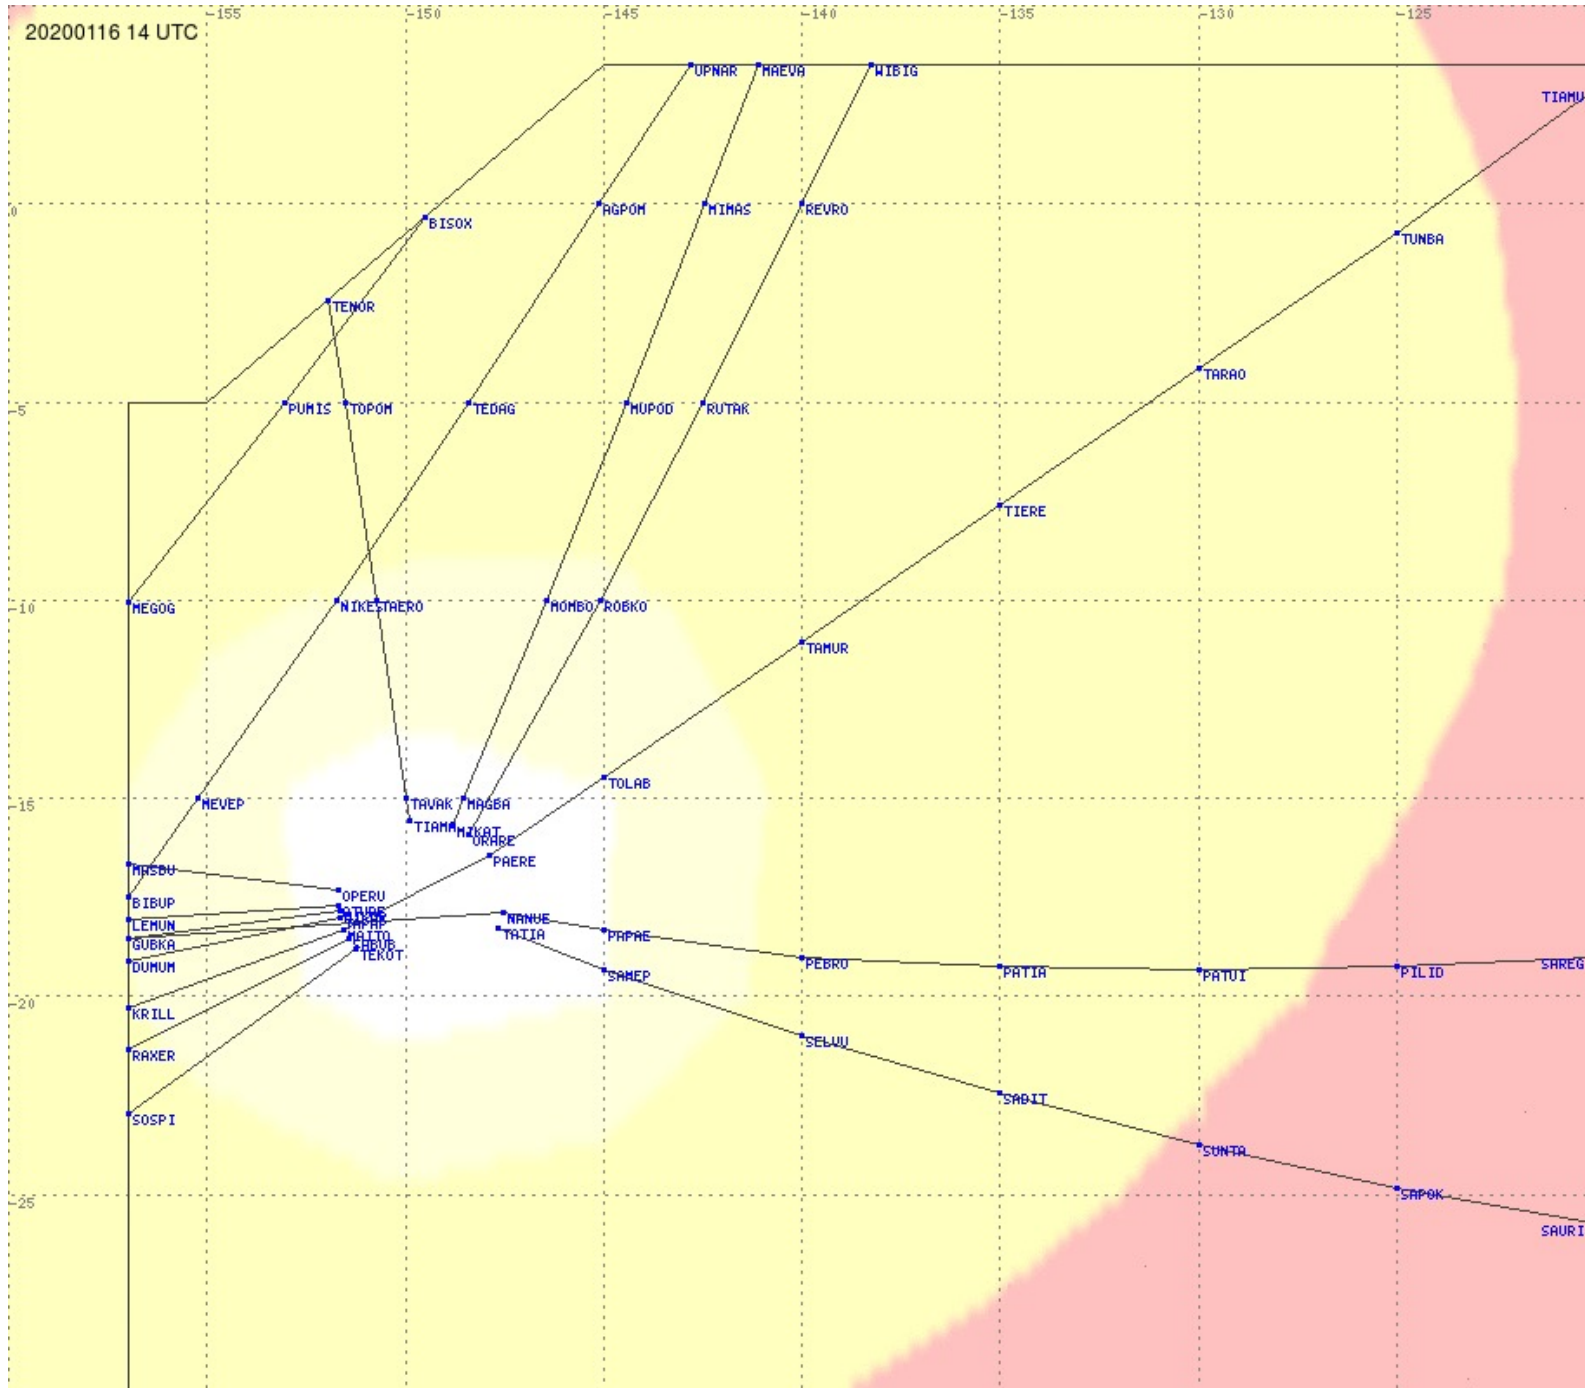

Tahiti FIR - HF Propag - 20200116

2.8 MHz 3.5 MHz 5.6 MHz 8.9 MHz 13.3 MHz 17.9 MHz None