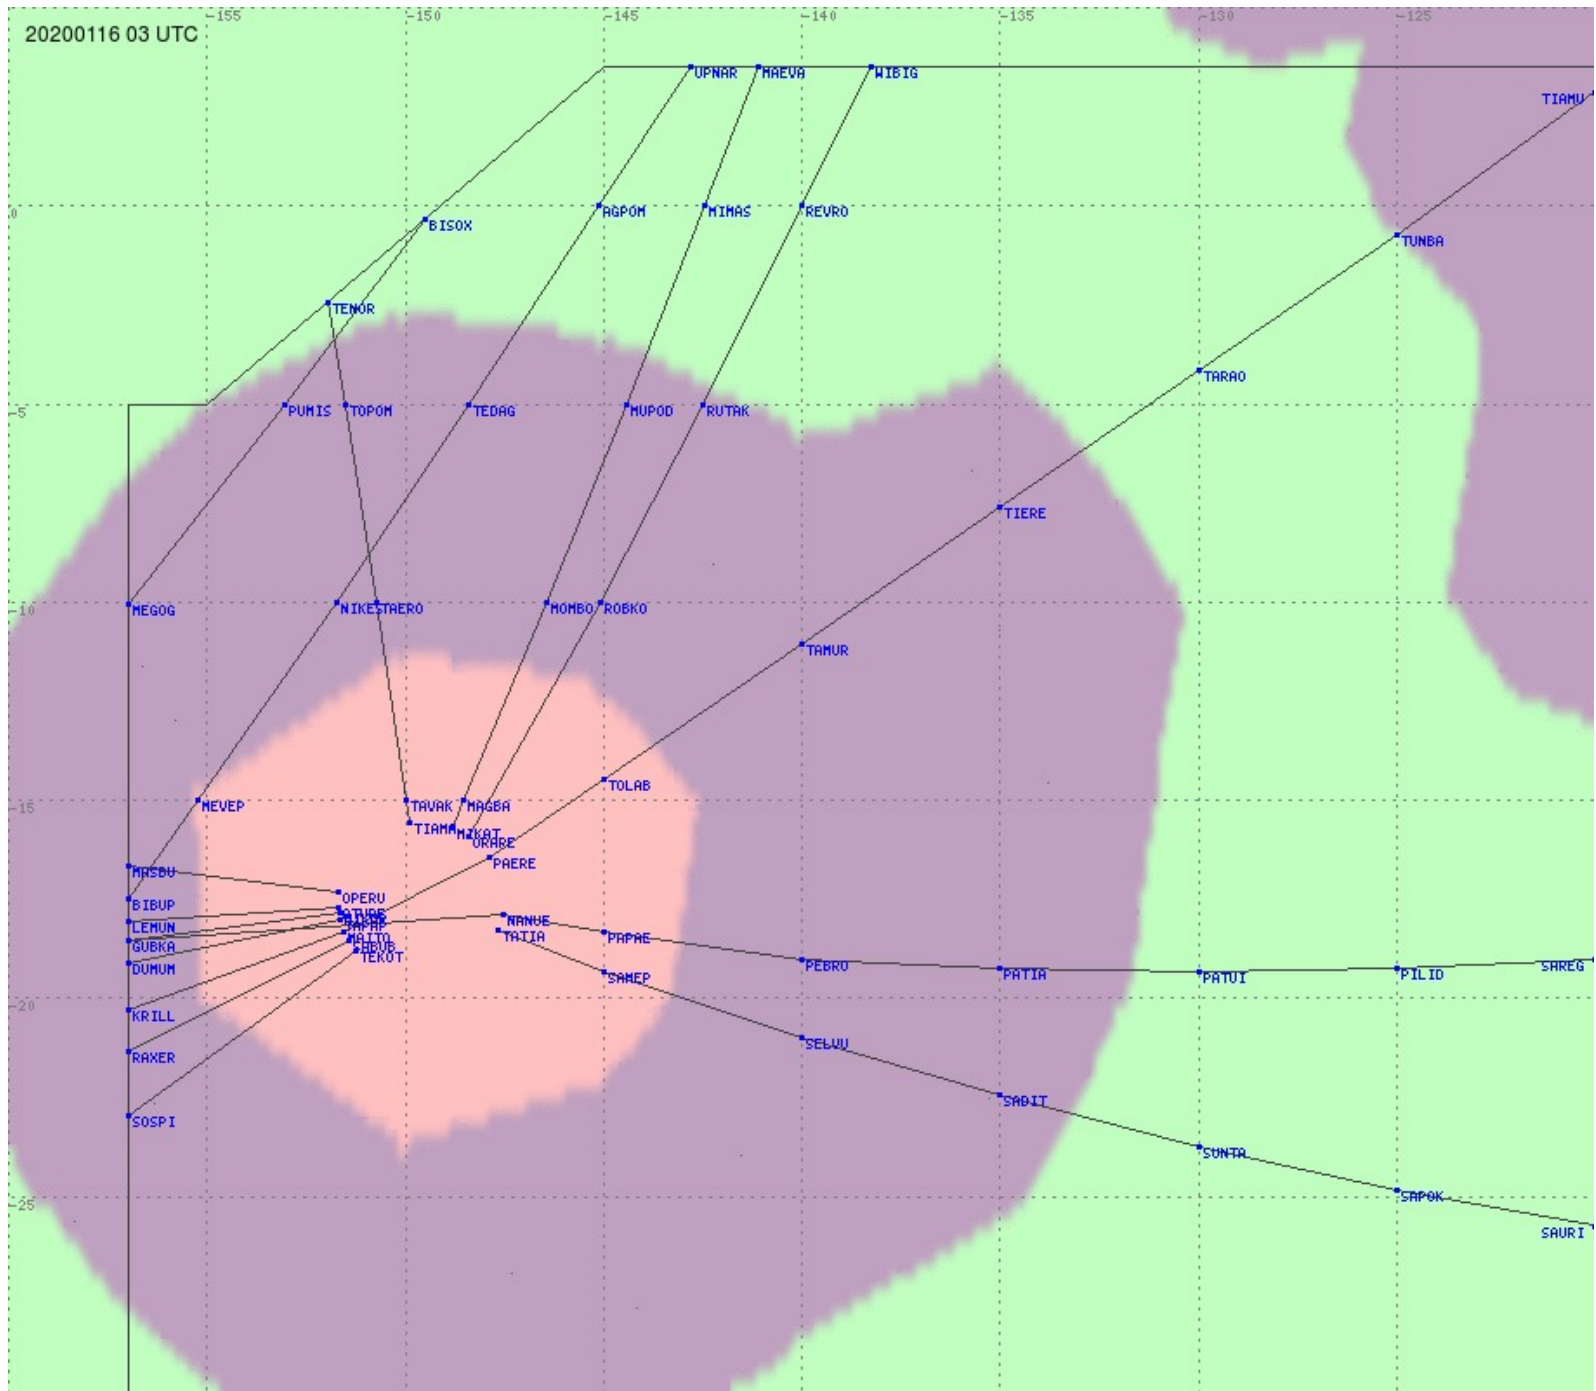

Tahiti FIR - HF Propag - 20200116

2.8 MHz
3.5 MHz
5.6 MHz
8.9 MHz
13.3 MHz
17.9 MHz
None