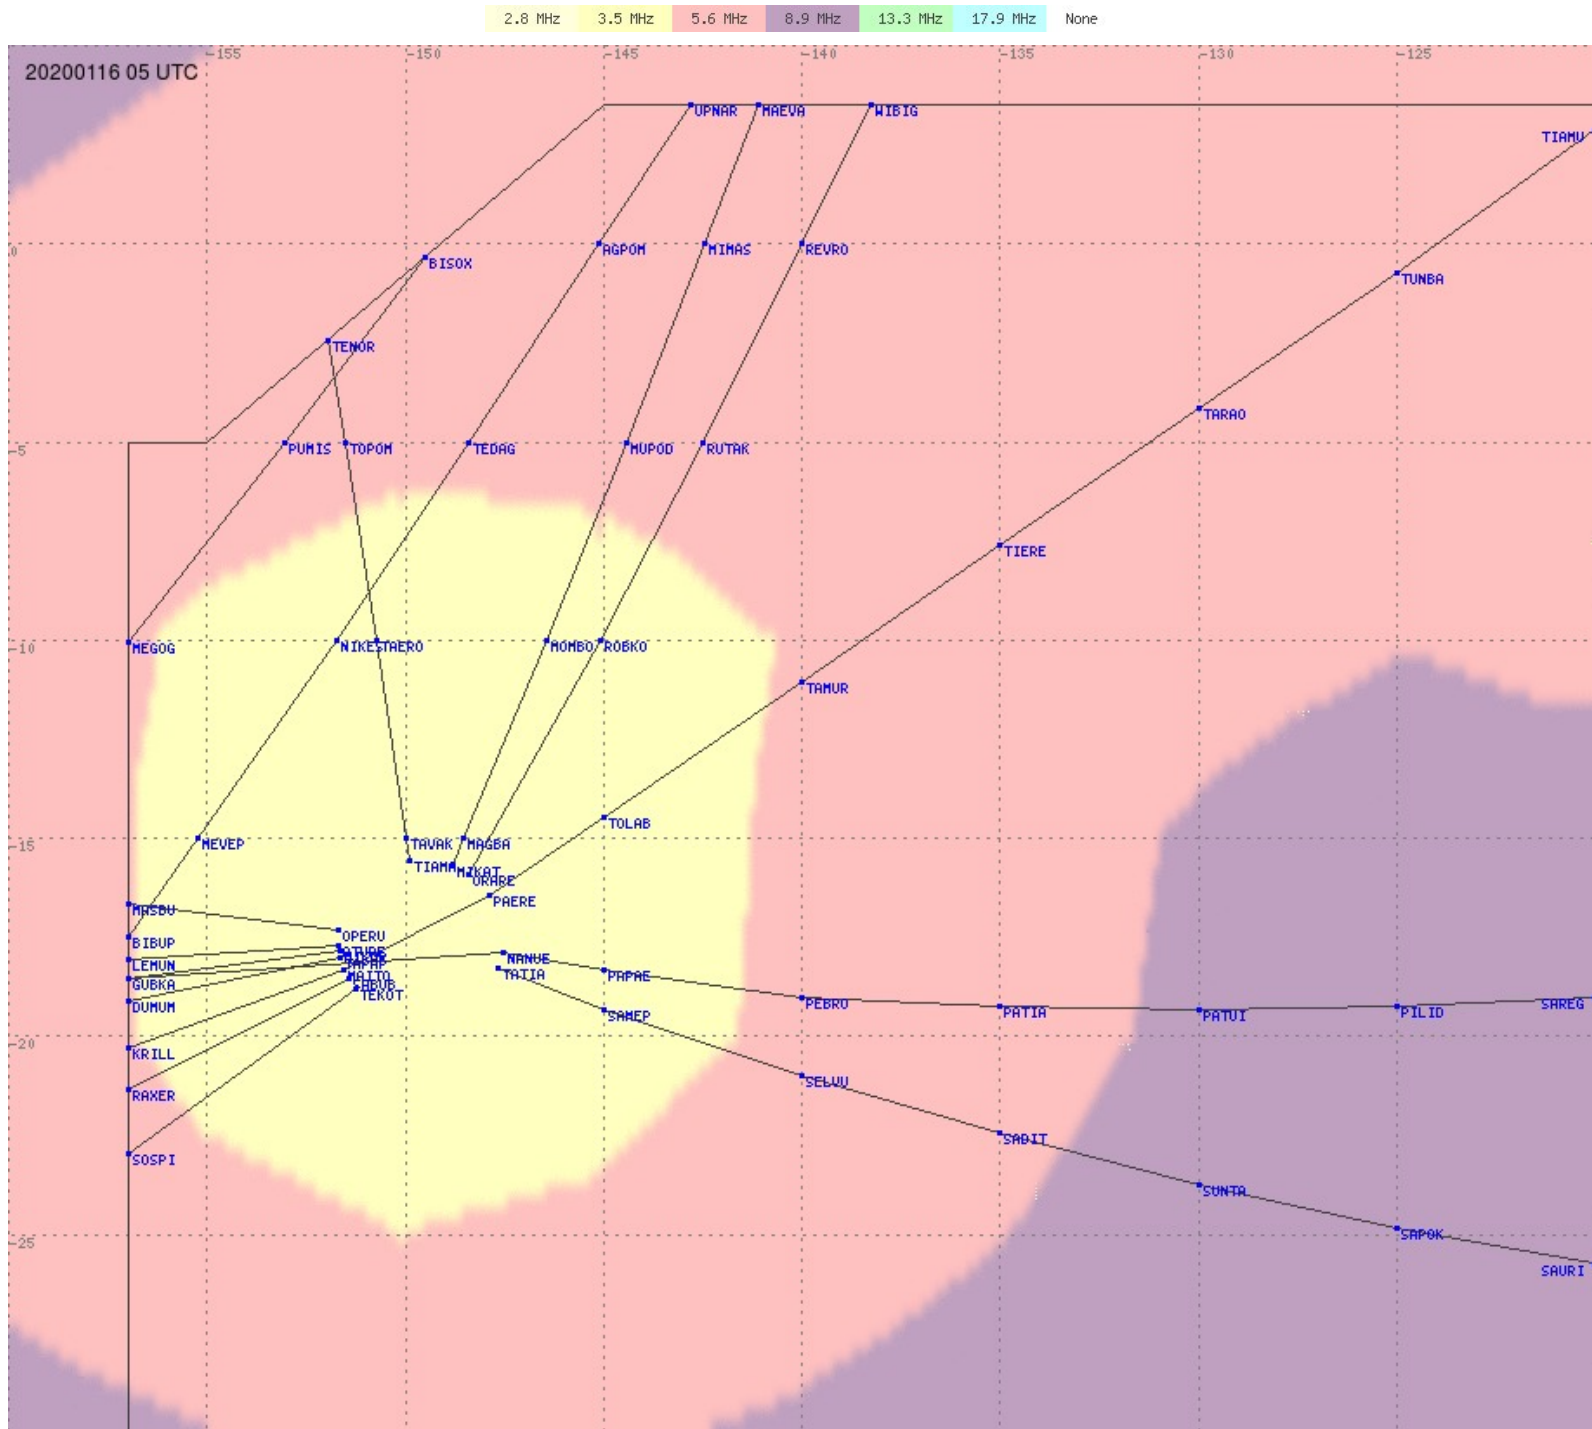

Tahiti FIR - HF Propag - 20200116