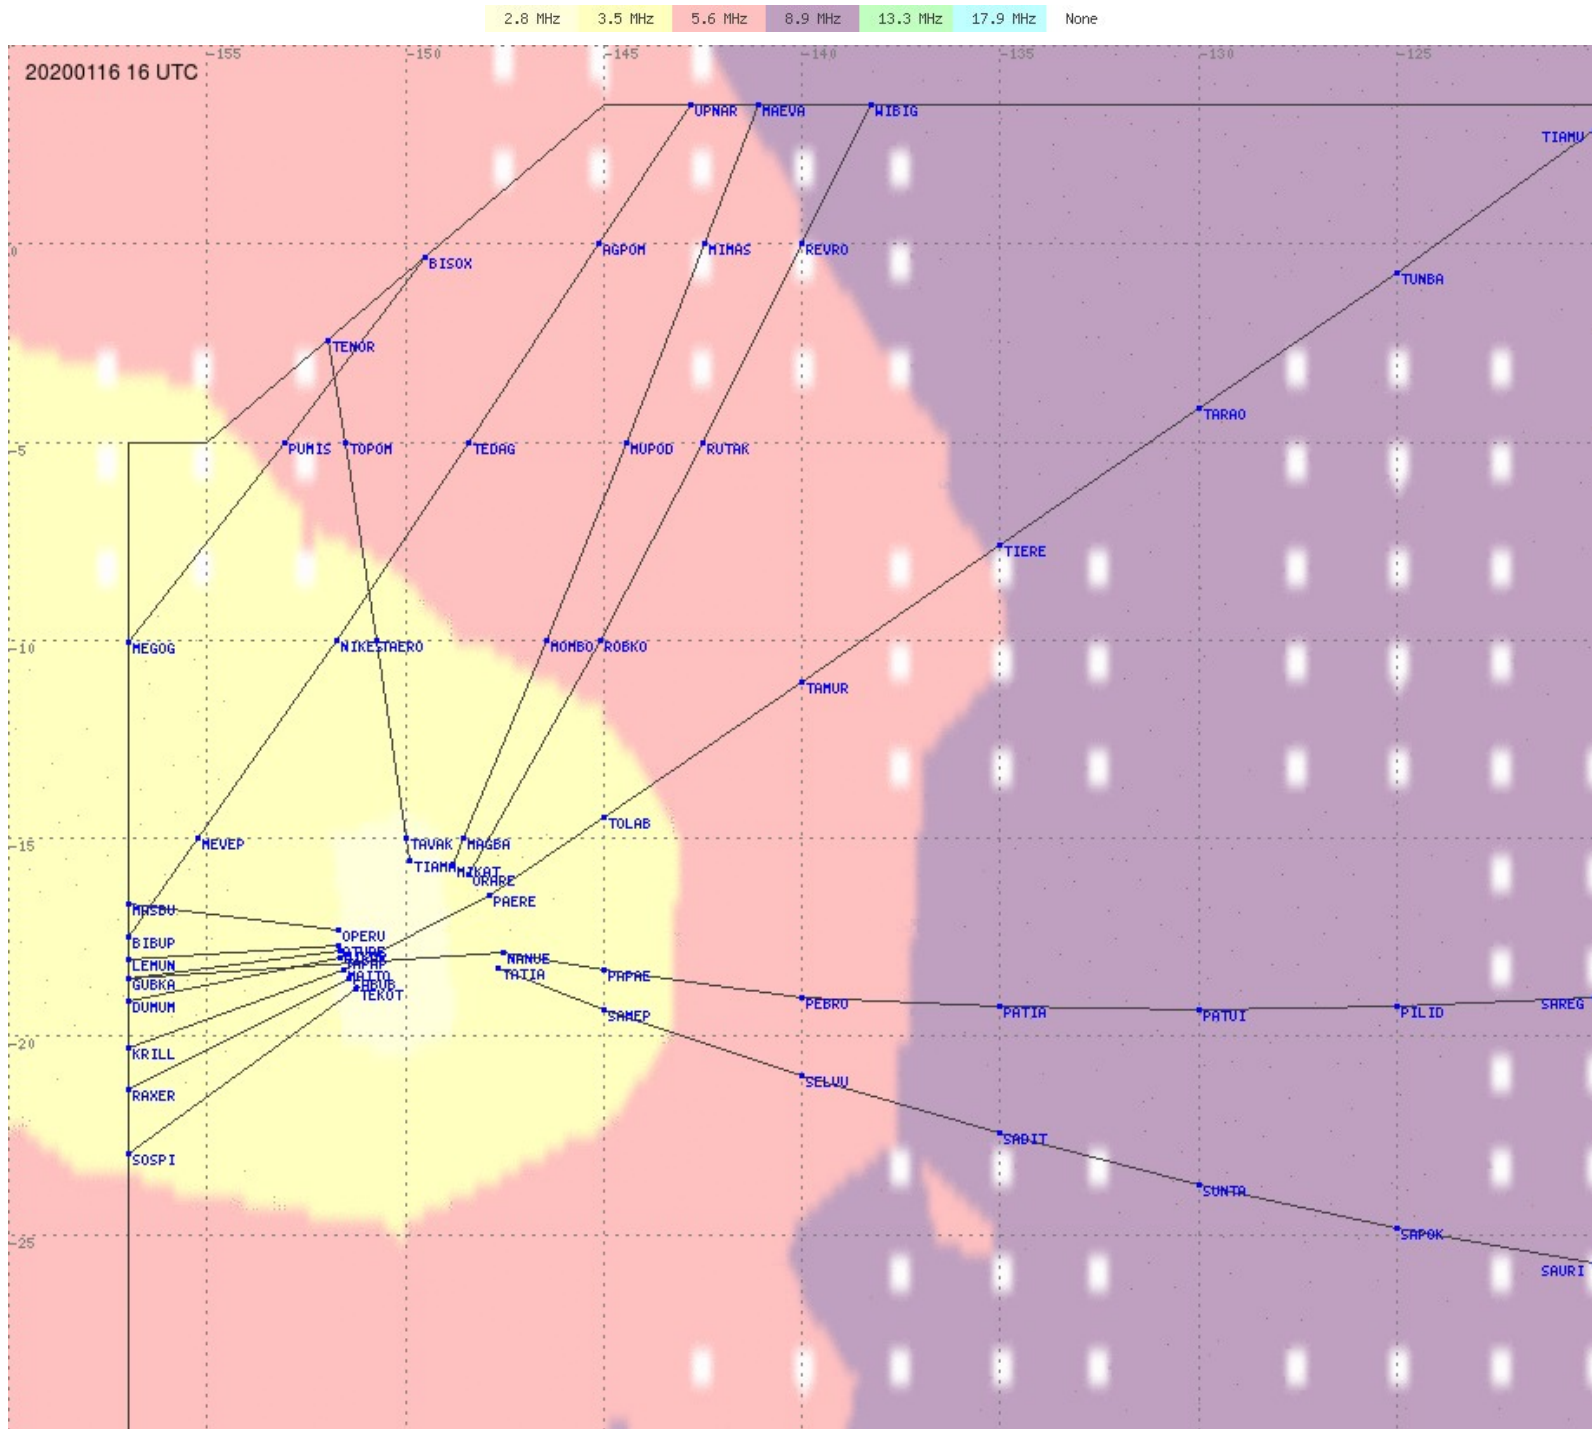

Tahiti FIR - HF Propag - 20200116