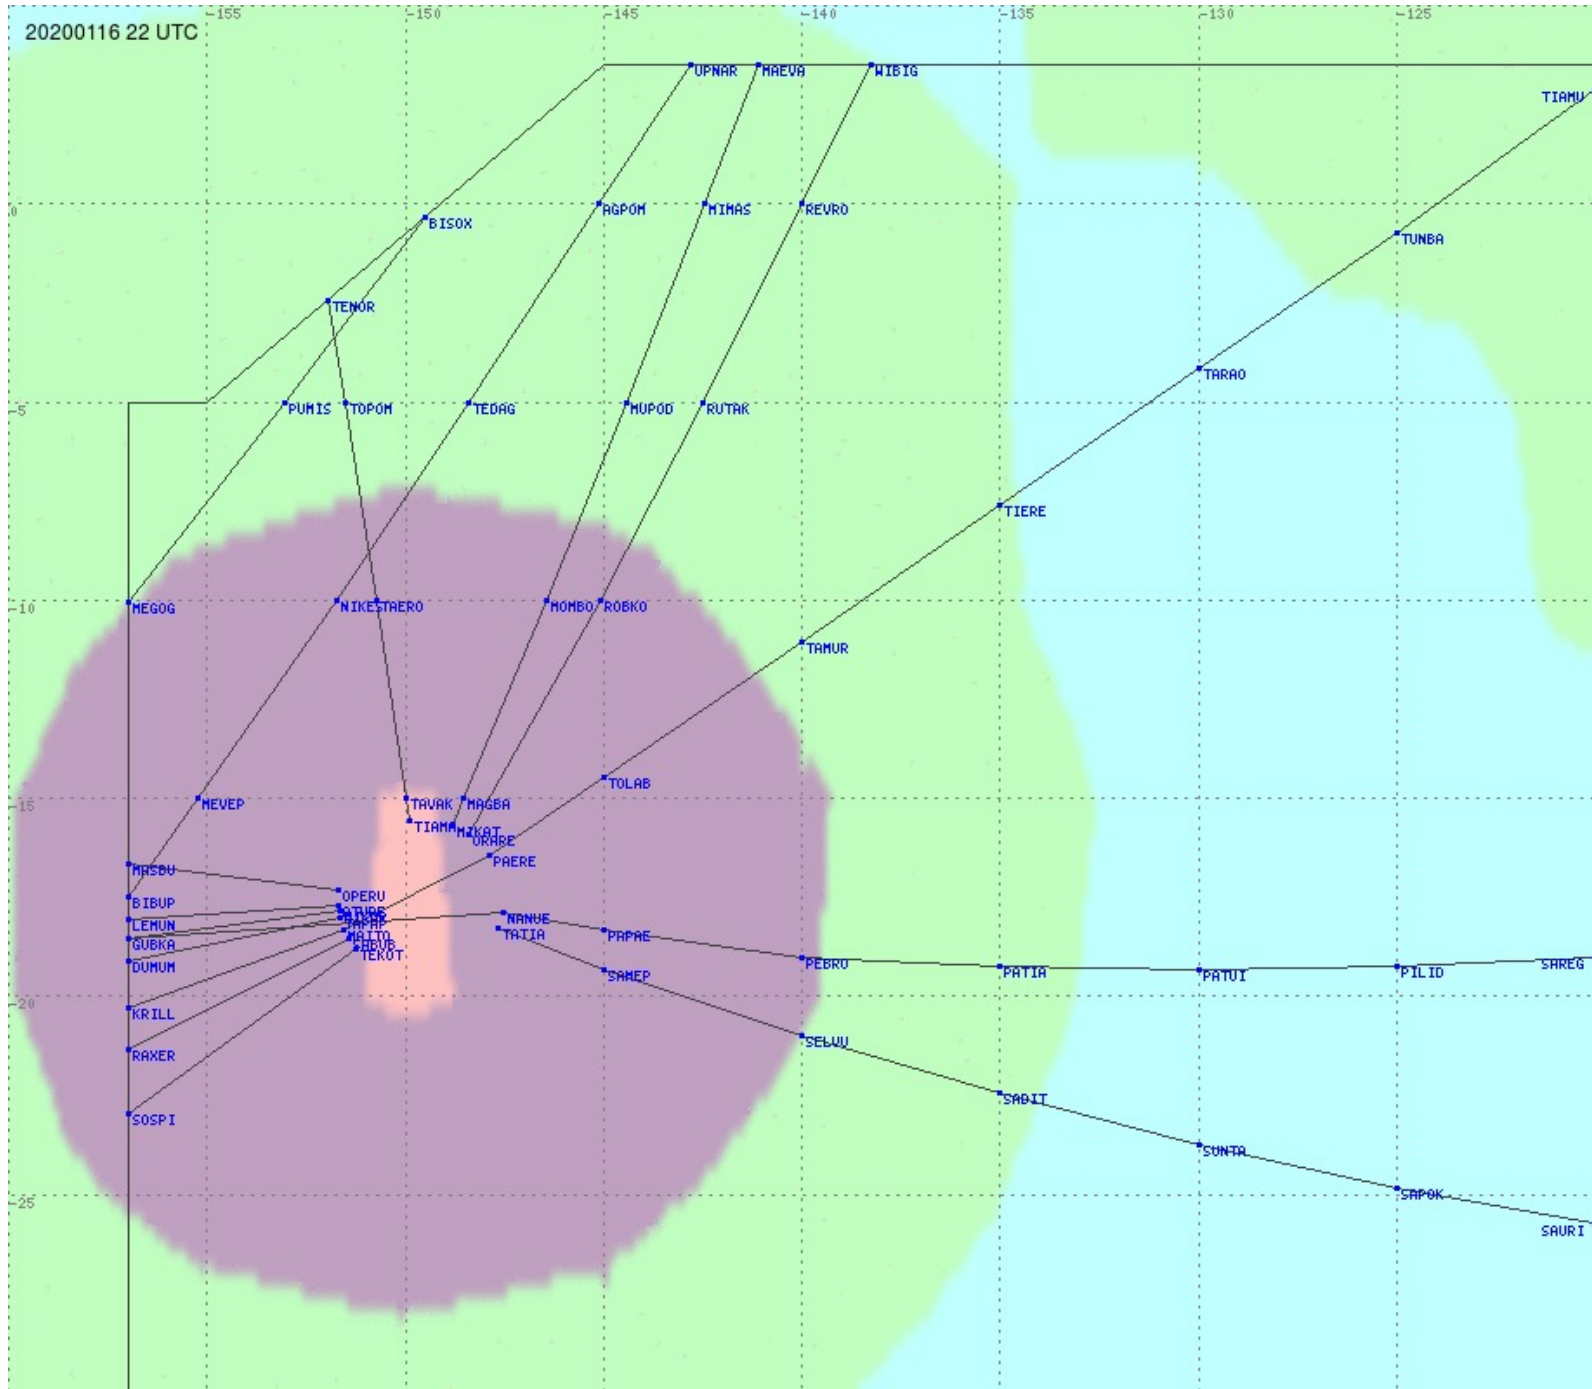

Tahiti FIR - HF Propag - 20200116

2.8 MHz 3.5 MHz 5.6 MHz 8.9 MHz 13.3 MHz 17.9 MHz None