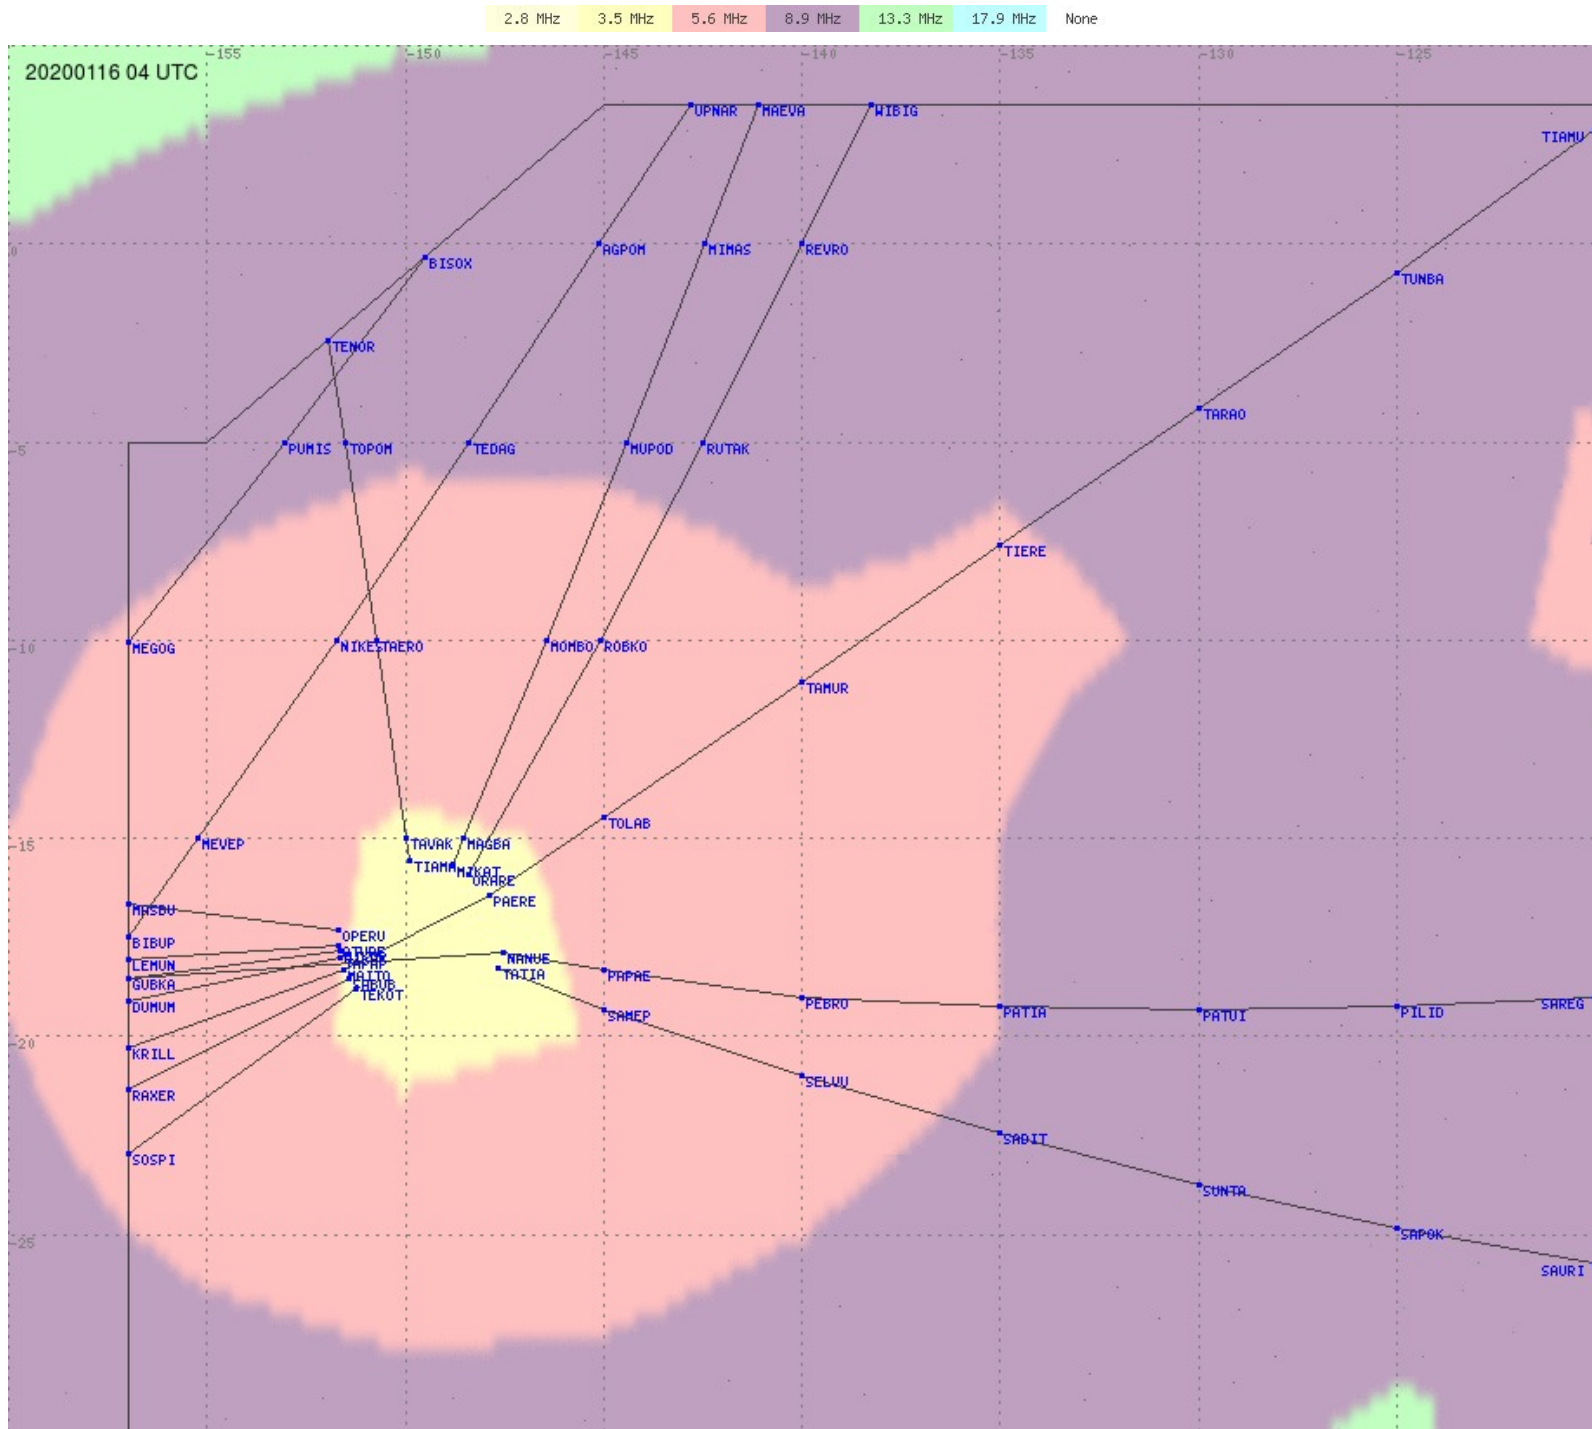

# Tahiti FIR - HF Propag - 20200116

2.8 MHz 3.5 MHz 5.6 MHz 8.9 MHz 13.3 MHz 17.9 MHz None

# Tahiti FIR - HF Propag - 20200116