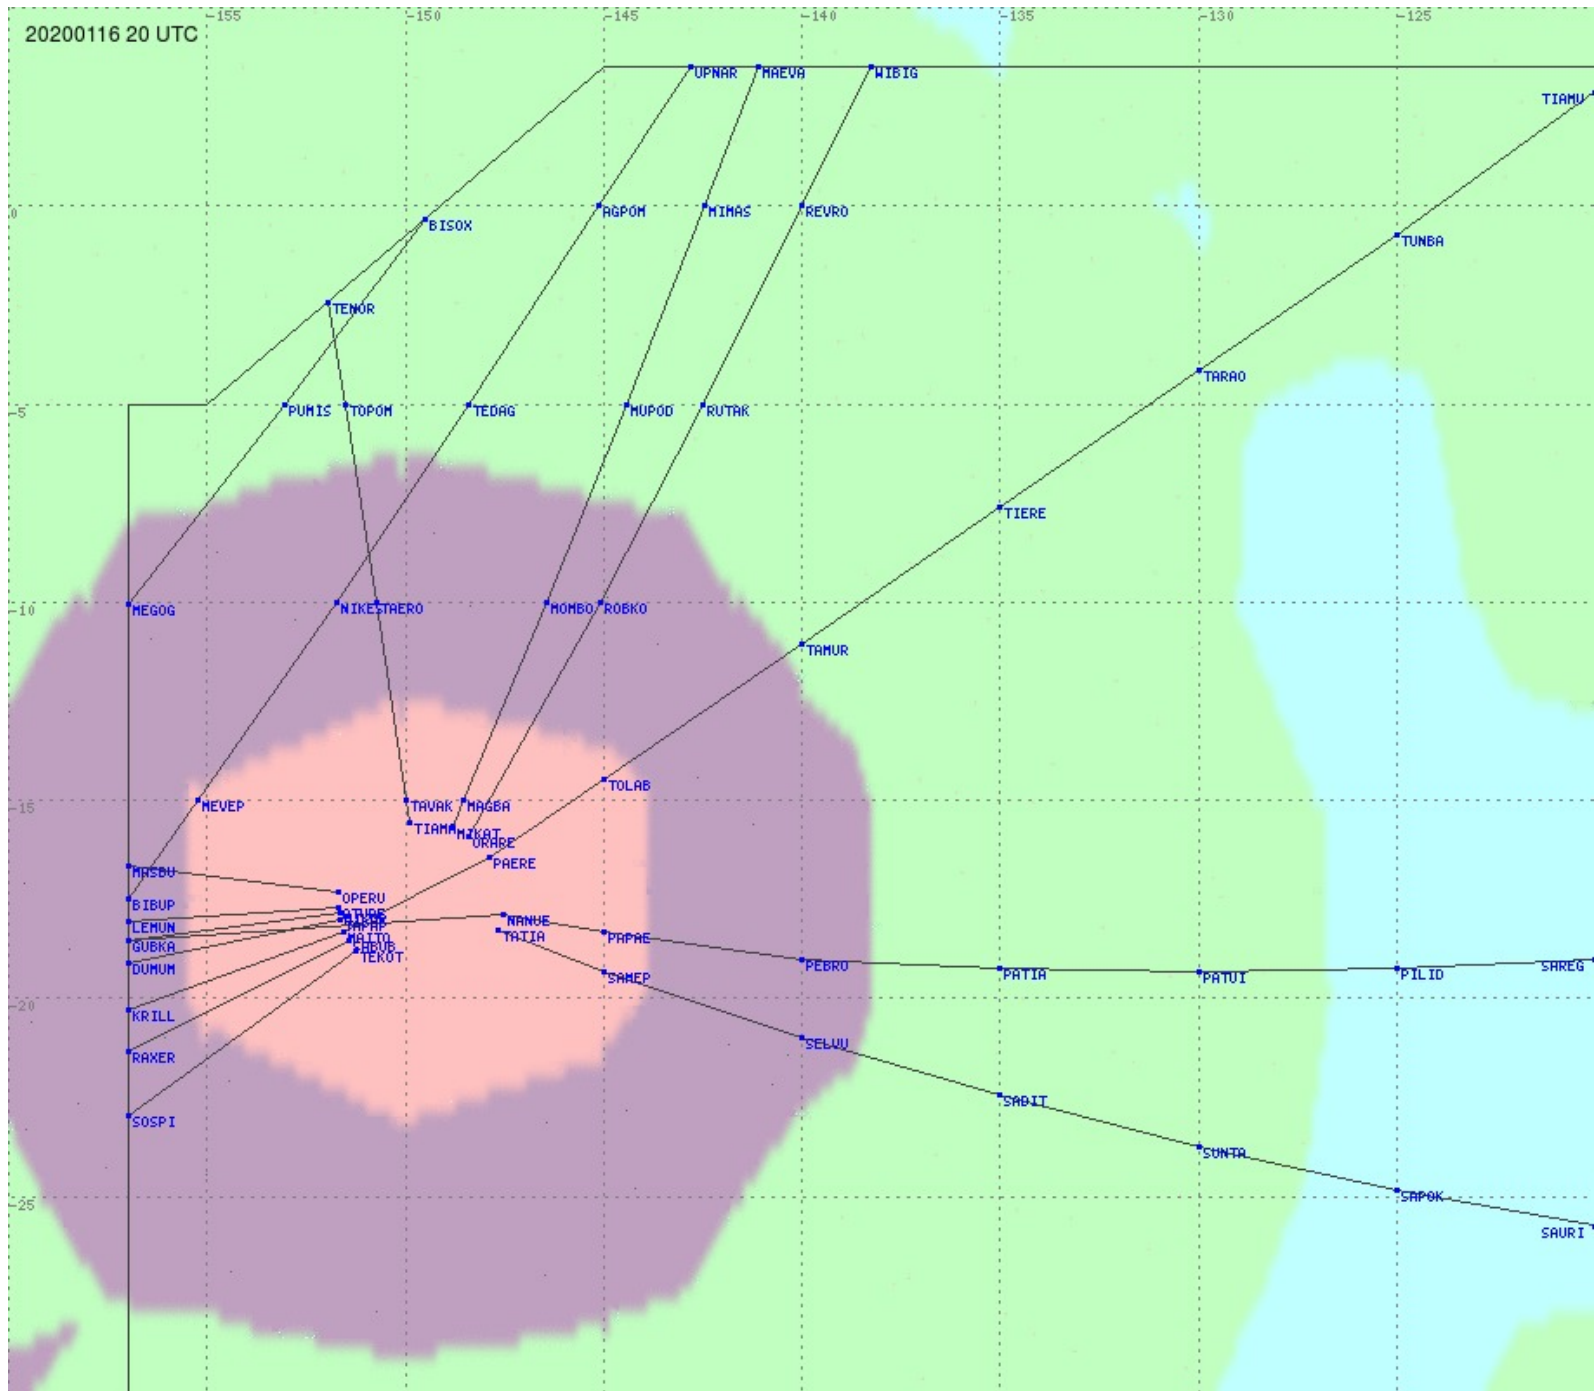

Tahiti FIR - HF Propag - 20200116

2.8 MHz
3.5 MHz
5.6 MHz
8.9 MHz
13.3 MHz
17.9 MHz
None