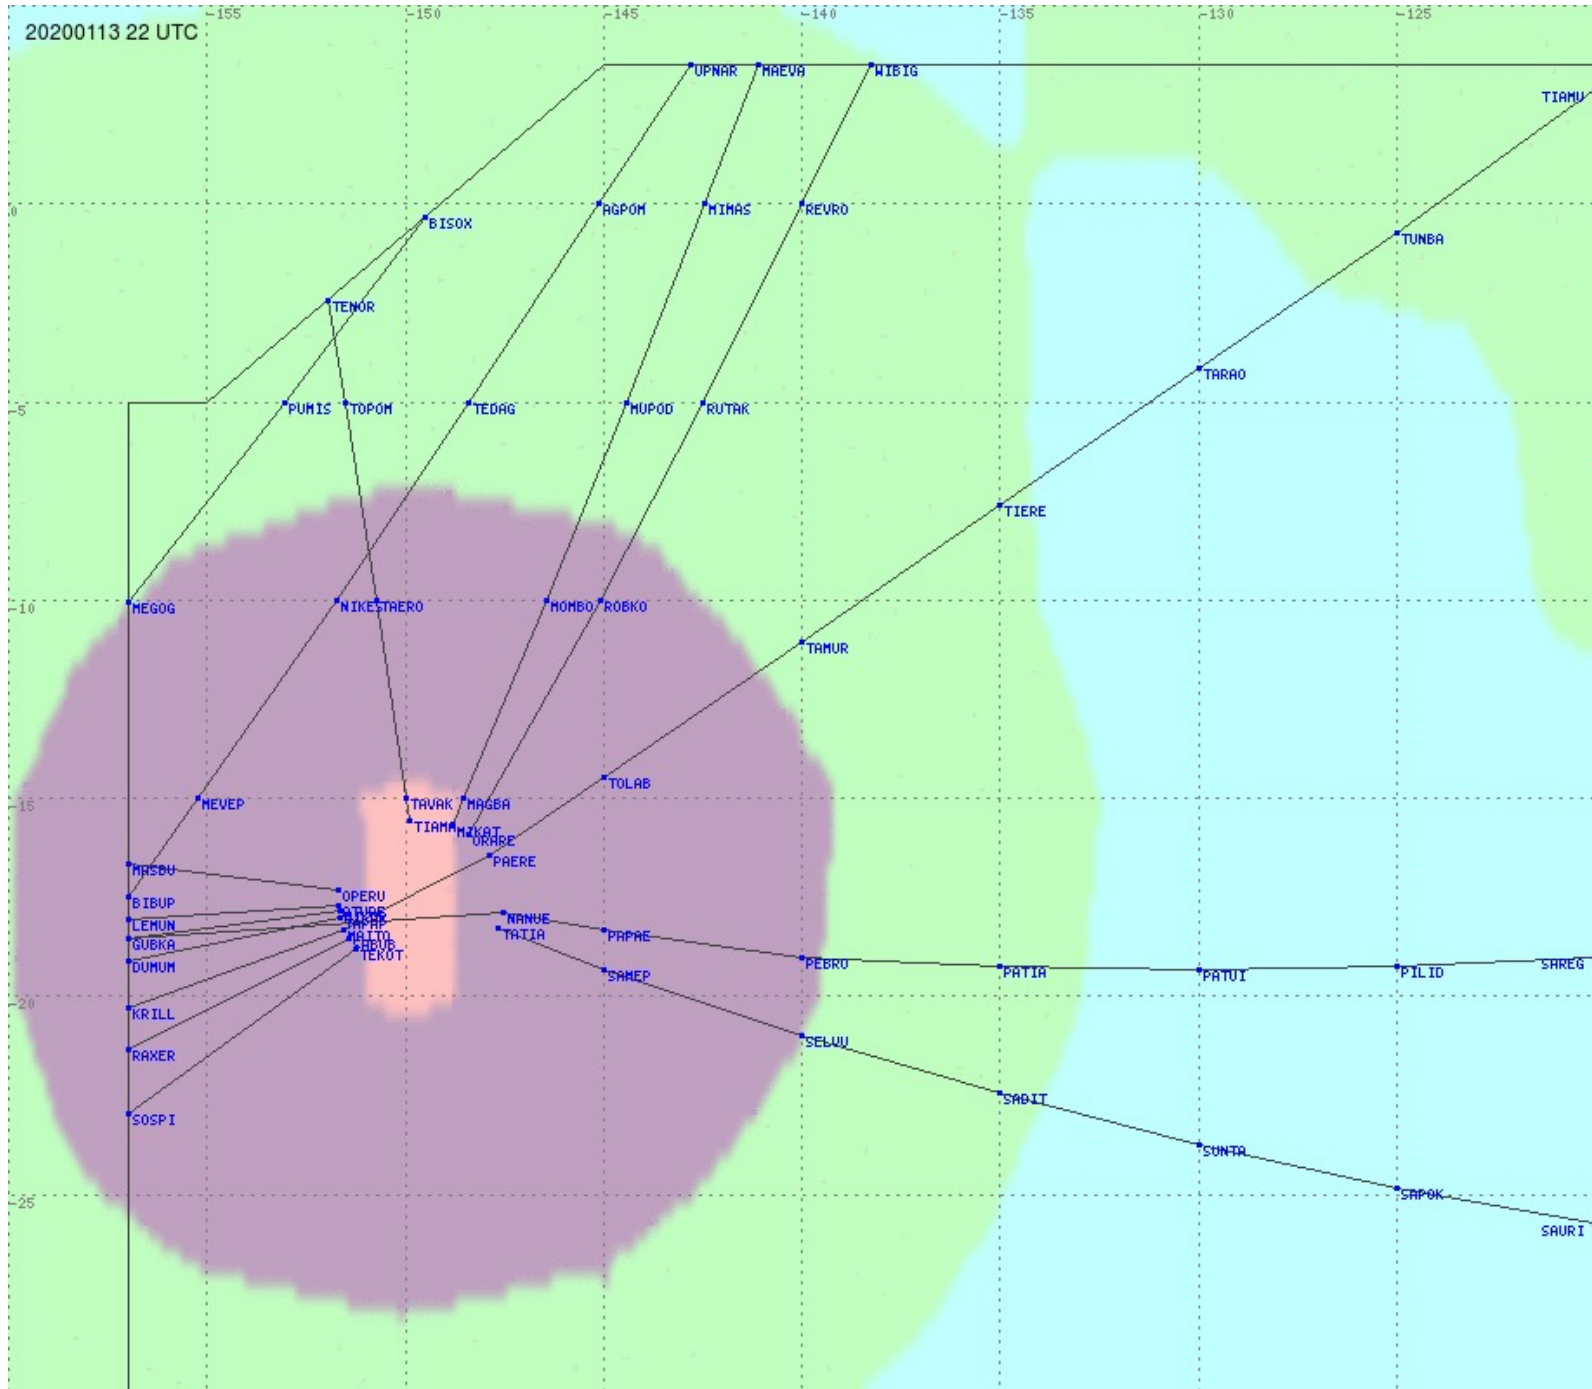

Tahiti FIR - HF Propag - 20200113

2.8 MHz 3.5 MHz 5.6 MHz 8.9 MHz 13.3 MHz 17.9 MHz None

Tahiti FIR - HF Propag - 20200113

2.8 MHz 3.5 MHz 5.6 MHz 8.9 MHz 13.3 MHz 17.9 MHz None

Tahiti FIR - HF Propag - 20200113

2.8 MHz
3.5 MHz
5.6 MHz
8.9 MHz
13.3 MHz
17.9 MHz
None

Tahiti FIR - HF Propag - 20200113

2.8 MHz 3.5 MHz 5.6 MHz 8.9 MHz 13.3 MHz 17.9 MHz None

Tahiti FIR - HF Propag - 20200113

2.8 MHz 3.5 MHz 5.6 MHz 8.9 MHz 13.3 MHz 17.9 MHz None

Tahiti FIR - HF Propag - 20200113

2.8 MHz 3.5 MHz 5.6 MHz 8.9 MHz 13.3 MHz 17.9 MHz None