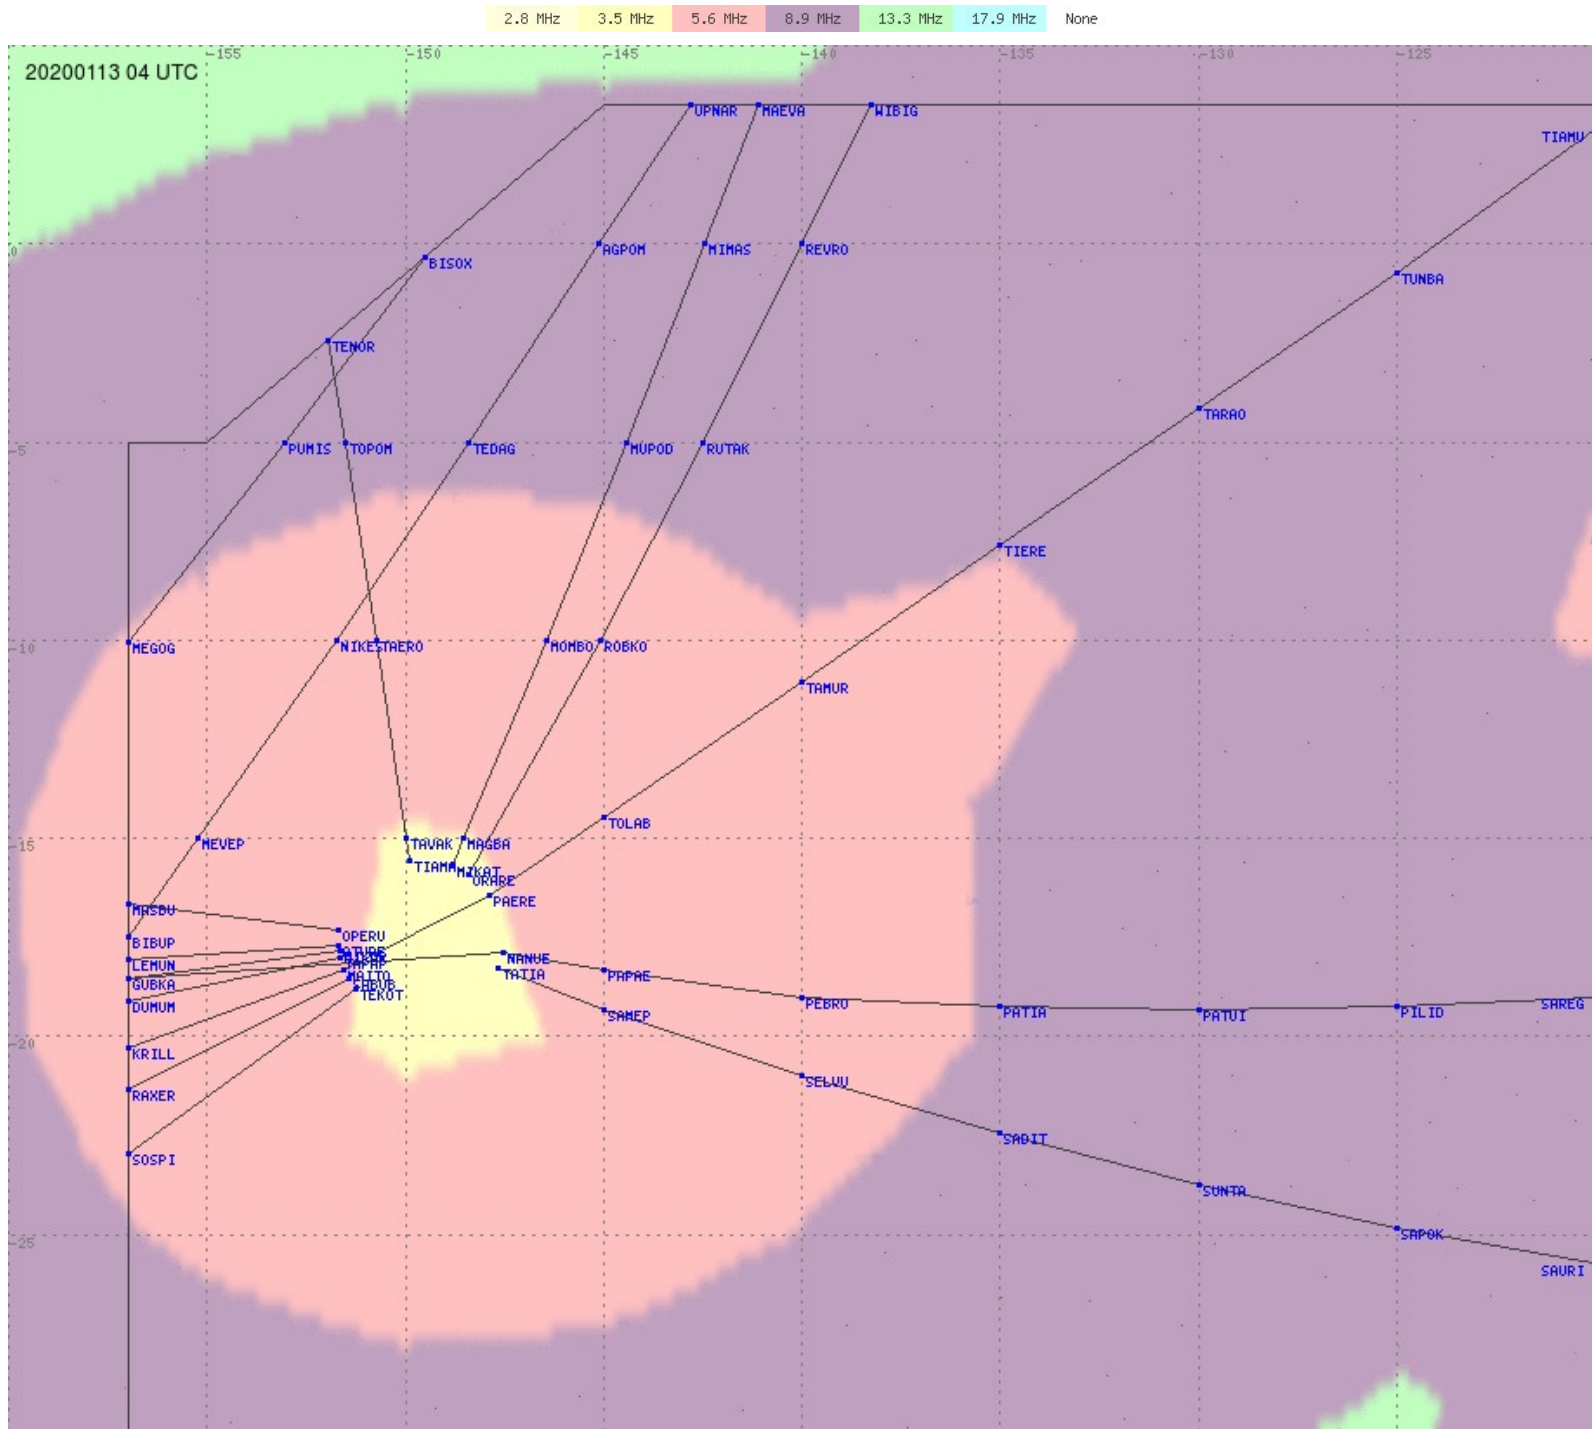

Tahiti FIR - HF Propag - 20200113

2.8 MHz 3.5 MHz 5.6 MHz 8.9 MHz 13.3 MHz 17.9 MHz None

Tahiti FIR - HF Propag - 20200113

2.8 MHz 3.5 MHz 5.6 MHz 8.9 MHz 13.3 MHz 17.9 MHz None

Tahiti FIR - HF Propag - 20200113

2.8 MHz 3.5 MHz 5.6 MHz 8.9 MHz 13.3 MHz 17.9 MHz None

Tahiti FIR - HF Propag - 20200113

2.8 MHz 3.5 MHz 5.6 MHz 8.9 MHz 13.3 MHz 17.9 MHz None

Tahiti FIR - HF Propag - 20200113

Tahiti FIR - HF Propag - 20200113

Tahiti FIR - HF Propag - 20200113

Tahiti FIR - HF Propag - 20200113

Tahiti FIR - HF Propag - 20200113

Tahiti FIR - HF Propag - 20200113

2.8 MHz 3.5 MHz 5.6 MHz 8.9 MHz 13.3 MHz 17.9 MHz None

Tahiti FIR - HF Propag - 20200113