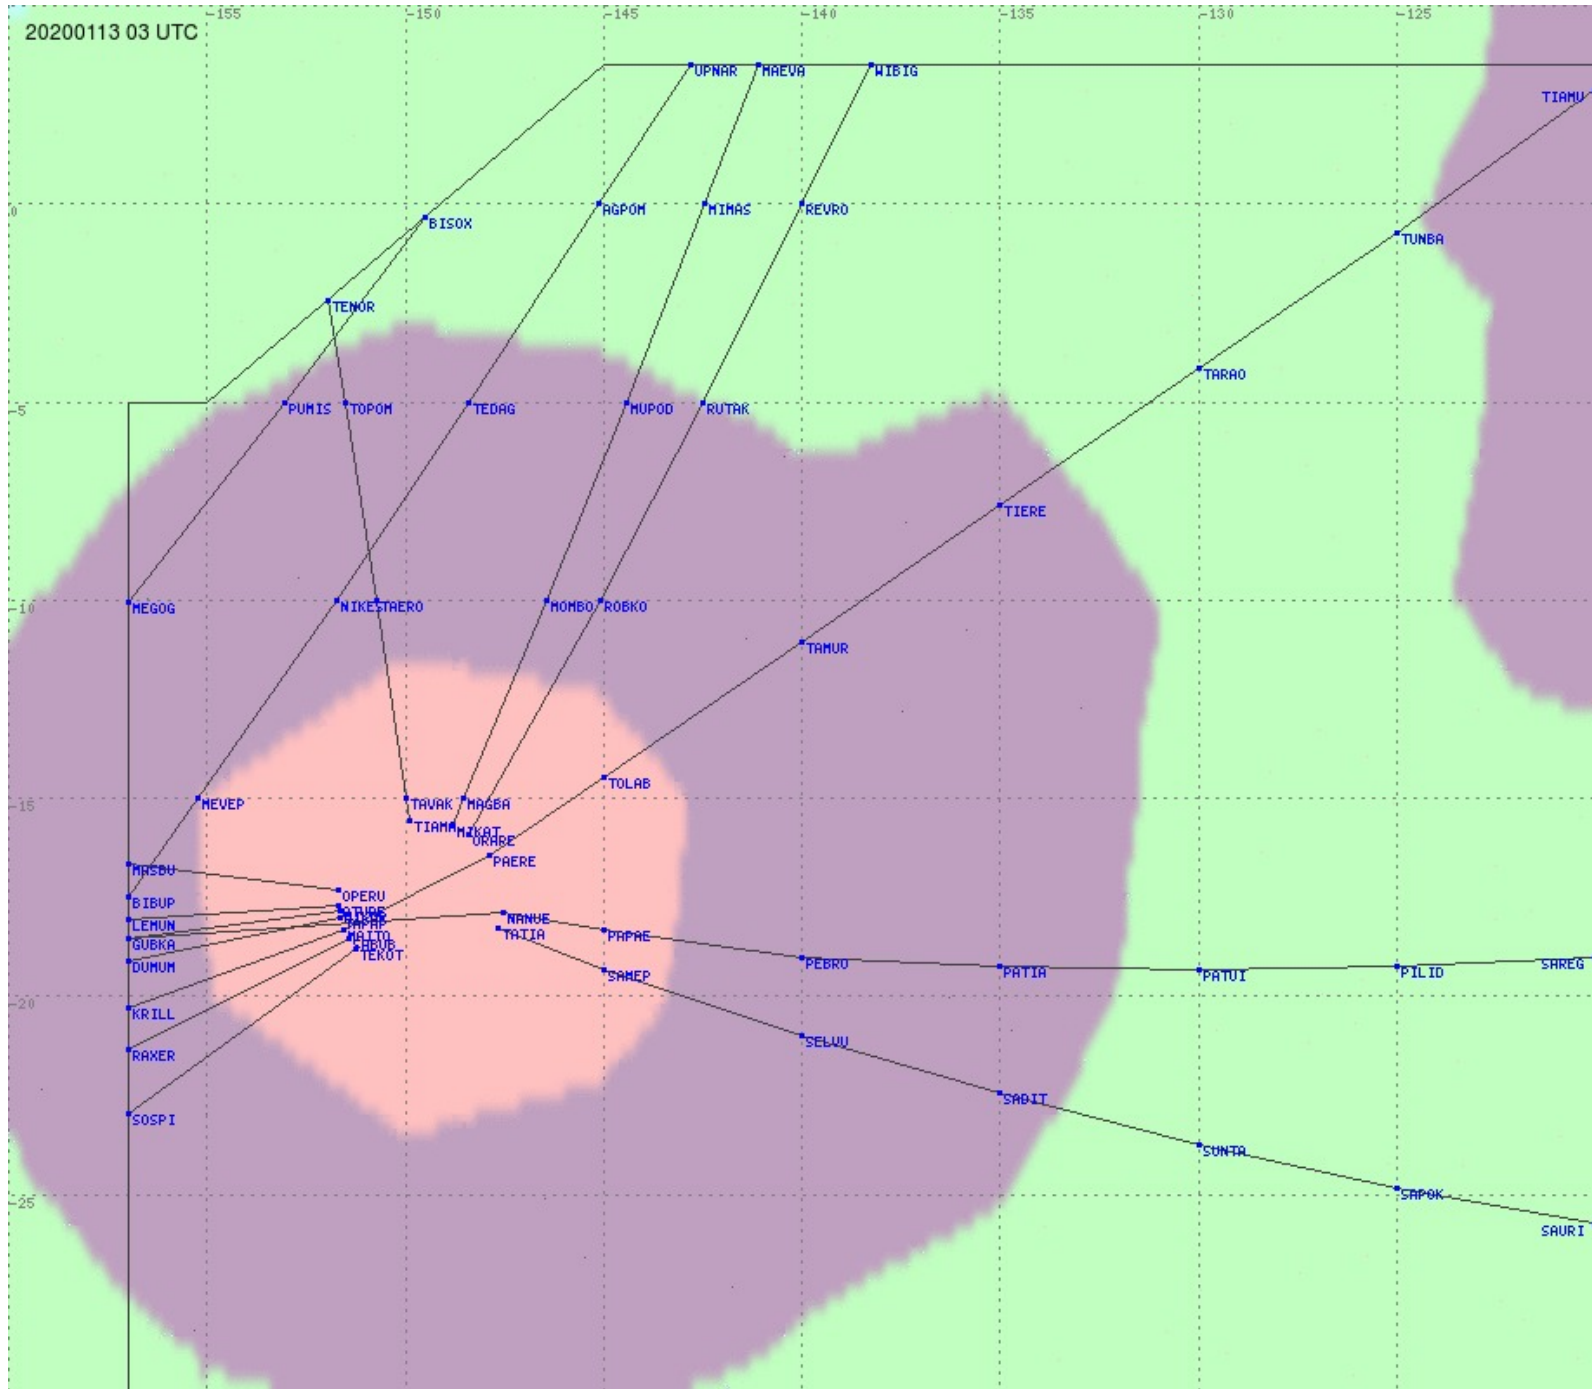

Tahiti FIR - HF Propag - 20200113

2.8 MHz 3.5 MHz 5.6 MHz 8.9 MHz 13.3 MHz 17.9 MHz None

Tahiti FIR - HF Propag - 20200113

2.8 MHz 3.5 MHz 5.6 MHz 8.9 MHz 13.3 MHz 17.9 MHz None

Tahiti FIR - HF Propag - 20200113

2.8 MHz 3.5 MHz 5.6 MHz 8.9 MHz 13.3 MHz 17.9 MHz None

Tahiti FIR - HF Propag - 20200113

2.8 MHz 3.5 MHz 5.6 MHz 8.9 MHz 13.3 MHz 17.9 MHz None

Tahiti FIR - HF Propag - 20200113

Tahiti FIR - HF Propag - 20200113

Tahiti FIR - HF Propag - 20200113

Tahiti FIR - HF Propag - 20200113

Tahiti FIR - HF Propag - 20200113

Tahiti FIR - HF Propag - 20200113

2.8 MHz 3.5 MHz 5.6 MHz 8.9 MHz 13.3 MHz 17.9 MHz None

Tahiti FIR - HF Propag - 20200113