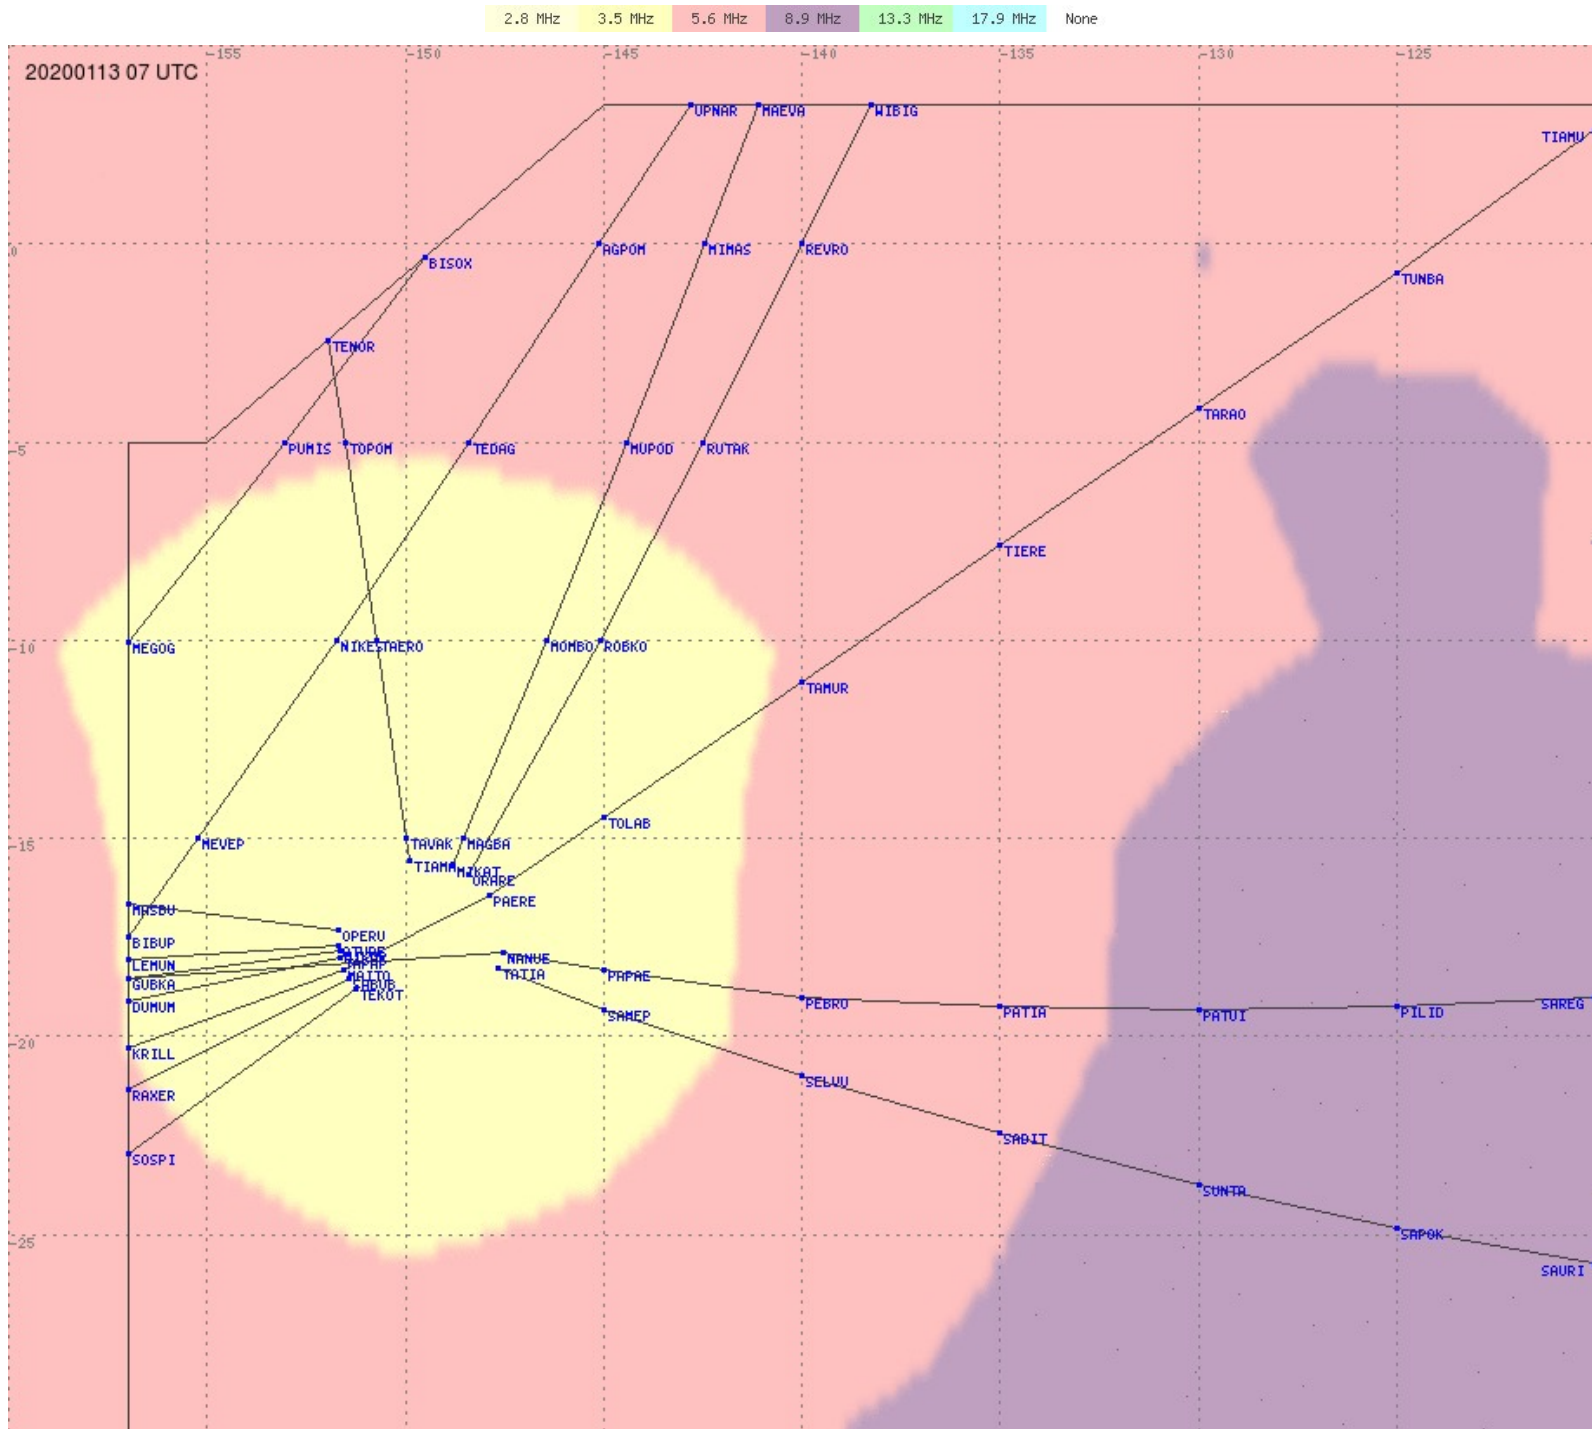

Tahiti FIR - HF Propag - 20200113

2.8 MHz 3.5 MHz 5.6 MHz 8.9 MHz 13.3 MHz 17.9 MHz None

Tahiti FIR - HF Propag - 20200113

2.8 MHz 3.5 MHz 5.6 MHz 8.9 MHz 13.3 MHz 17.9 MHz None

Tahiti FIR - HF Propag - 20200113

2.8 MHz 3.5 MHz 5.6 MHz 8.9 MHz 13.3 MHz 17.9 MHz None

Tahiti FIR - HF Propag - 20200113

2.8 MHz 3.5 MHz 5.6 MHz 8.9 MHz 13.3 MHz 17.9 MHz None

Tahiti FIR - HF Propag - 20200113

Tahiti FIR - HF Propag - 20200113

Tahiti FIR - HF Propag - 20200113

Tahiti FIR - HF Propag - 20200113

Tahiti FIR - HF Propag - 20200113

Tahiti FIR - HF Propag - 20200113

2.8 MHz 3.5 MHz 5.6 MHz 8.9 MHz 13.3 MHz 17.9 MHz None

Tahiti FIR - HF Propag - 20200113