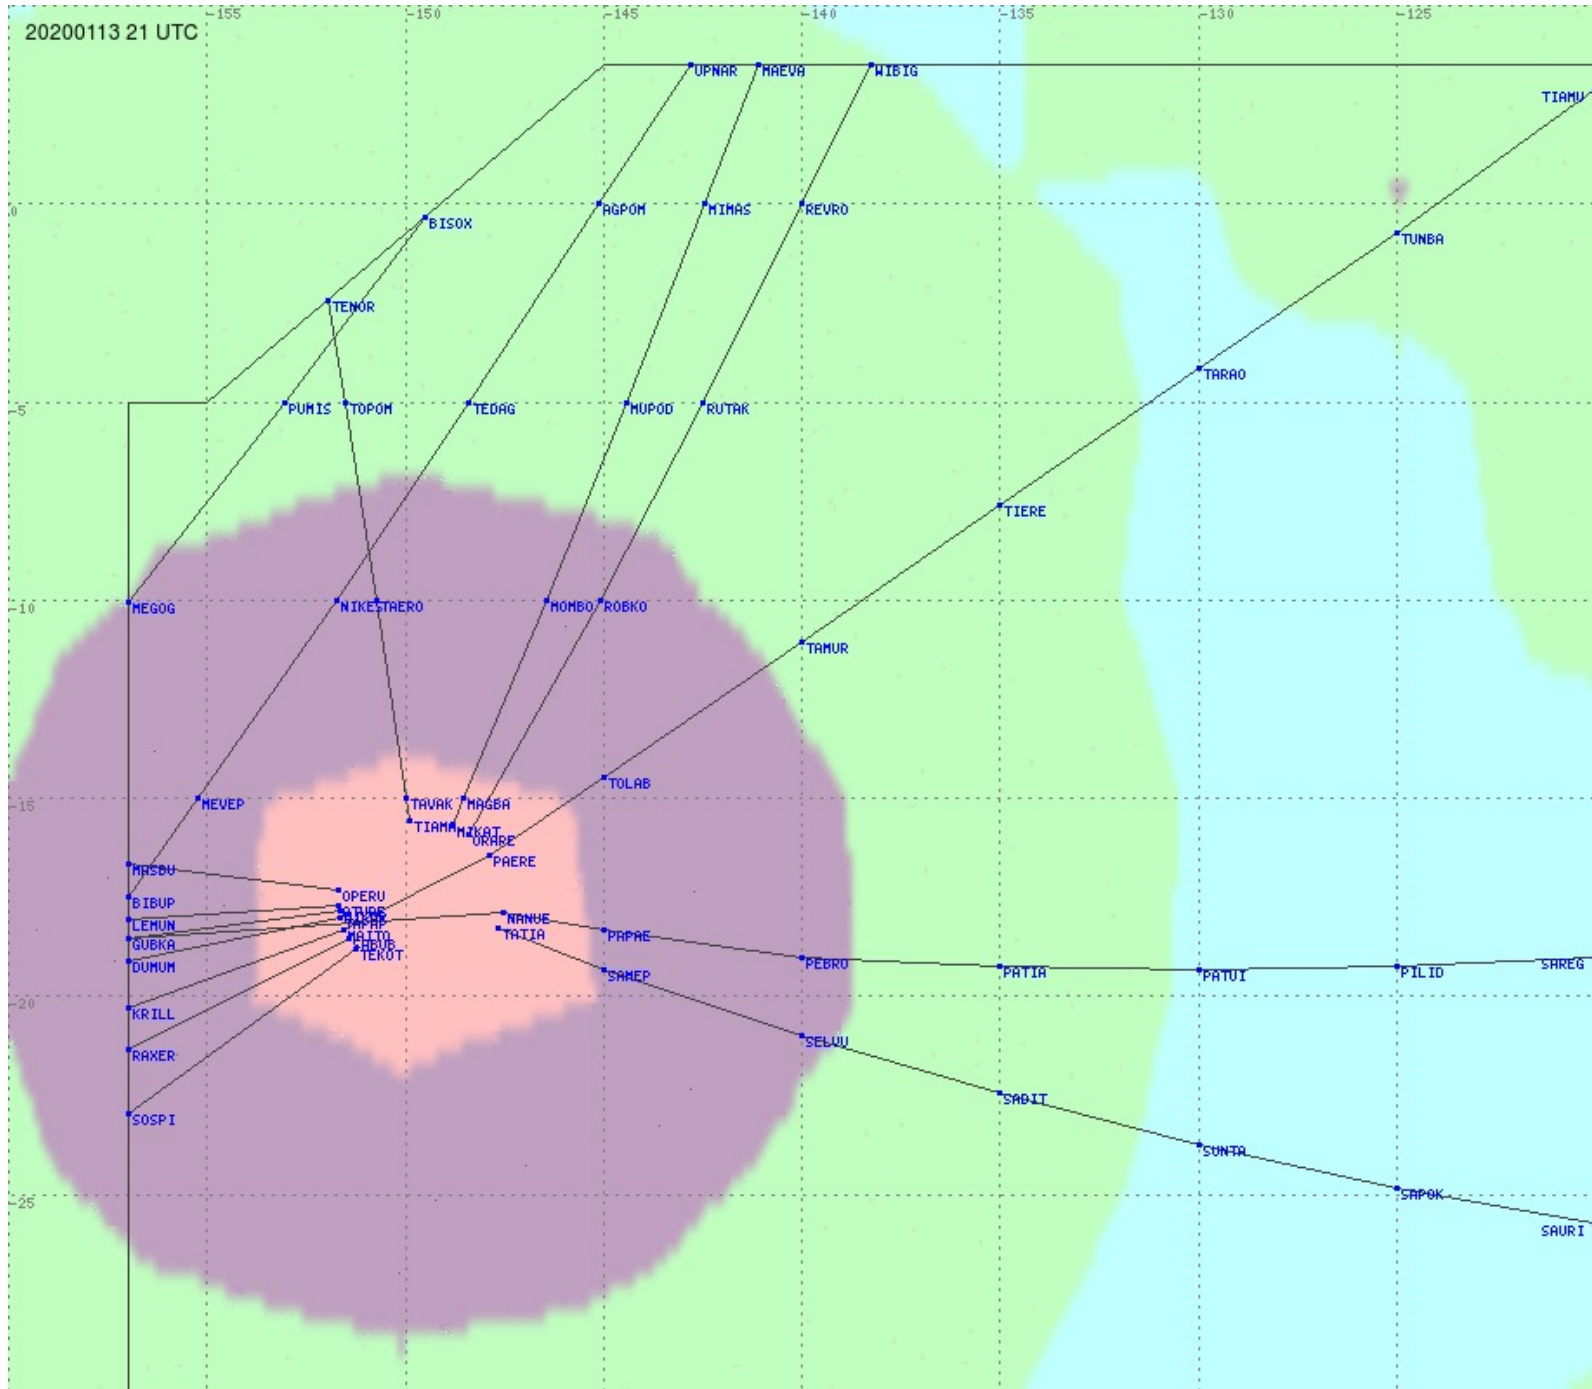

Tahiti FIR - HF Propag - 20200113

2.8 MHz 3.5 MHz 5.6 MHz 8.9 MHz 13.3 MHz 17.9 MHz None

Tahiti FIR - HF Propag - 20200113

2.8 MHz 3.5 MHz 5.6 MHz 8.9 MHz 13.3 MHz 17.9 MHz None

Tahiti FIR - HF Propag - 20200113

2.8 MHz
3.5 MHz
5.6 MHz
8.9 MHz
13.3 MHz
17.9 MHz
None

Tahiti FIR - HF Propag - 20200113

2.8 MHz 3.5 MHz 5.6 MHz 8.9 MHz 13.3 MHz 17.9 MHz None

Tahiti FIR - HF Propag - 20200113

2.8 MHz 3.5 MHz 5.6 MHz 8.9 MHz 13.3 MHz 17.9 MHz None