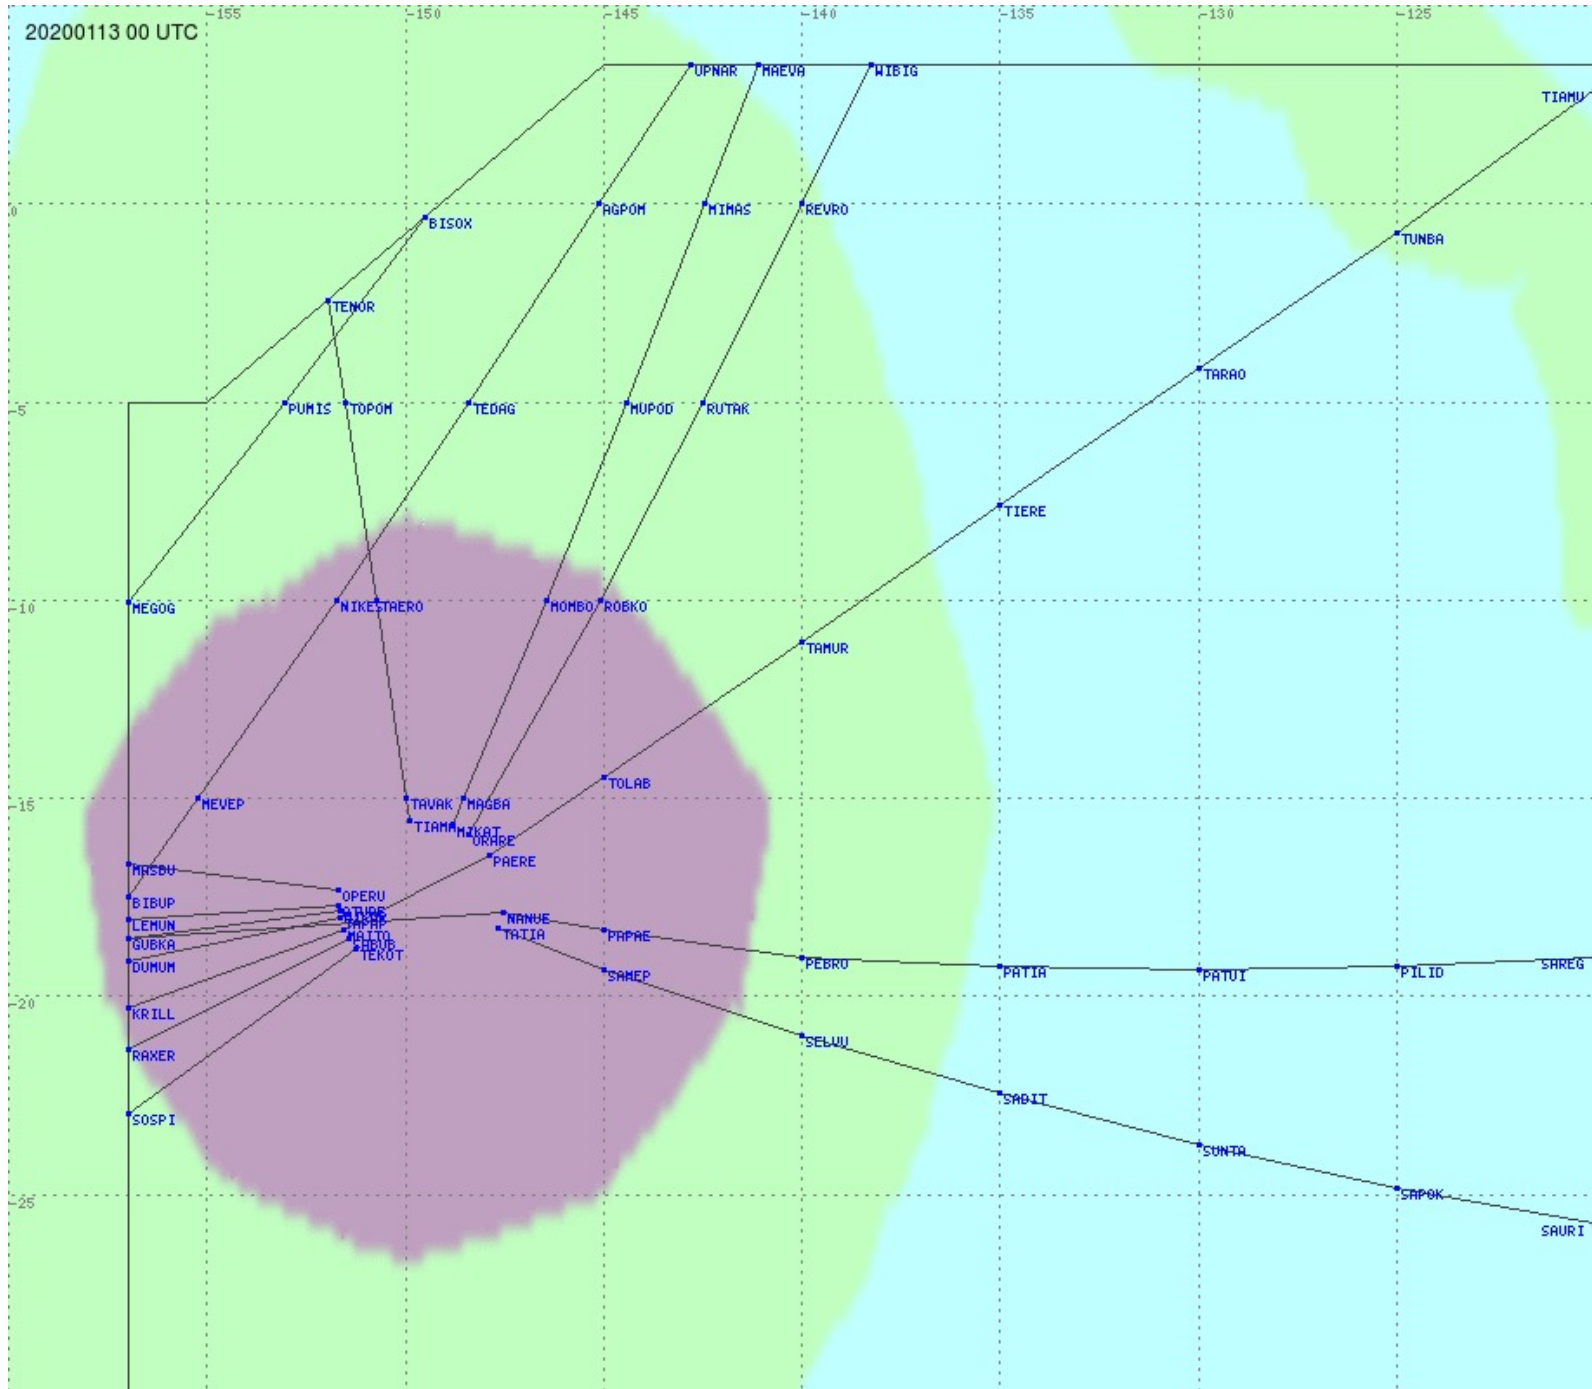

Tahiti FIR - HF Propag - 20200113

2.8 MHz 3.5 MHz 5.6 MHz 8.9 MHz 13.3 MHz 17.9 MHz None

Tahiti FIR - HF Propag - 20200113

2.8 MHz 3.5 MHz 5.6 MHz 8.9 MHz 13.3 MHz 17.9 MHz None

Tahiti FIR - HF Propag - 20200113

2.8 MHz 3.5 MHz 5.6 MHz 8.9 MHz 13.3 MHz 17.9 MHz None

Tahiti FIR - HF Propag - 20200113

2.8 MHz 3.5 MHz 5.6 MHz 8.9 MHz 13.3 MHz 17.9 MHz None

Tahiti FIR - HF Propag - 20200113

Tahiti FIR - HF Propag - 20200113

Tahiti FIR - HF Propag - 20200113

Tahiti FIR - HF Propag - 20200113

Tahiti FIR - HF Propag - 20200113

Tahiti FIR - HF Propag - 20200113

2.8 MHz 3.5 MHz 5.6 MHz 8.9 MHz 13.3 MHz 17.9 MHz None

Tahiti FIR - HF Propag - 20200113