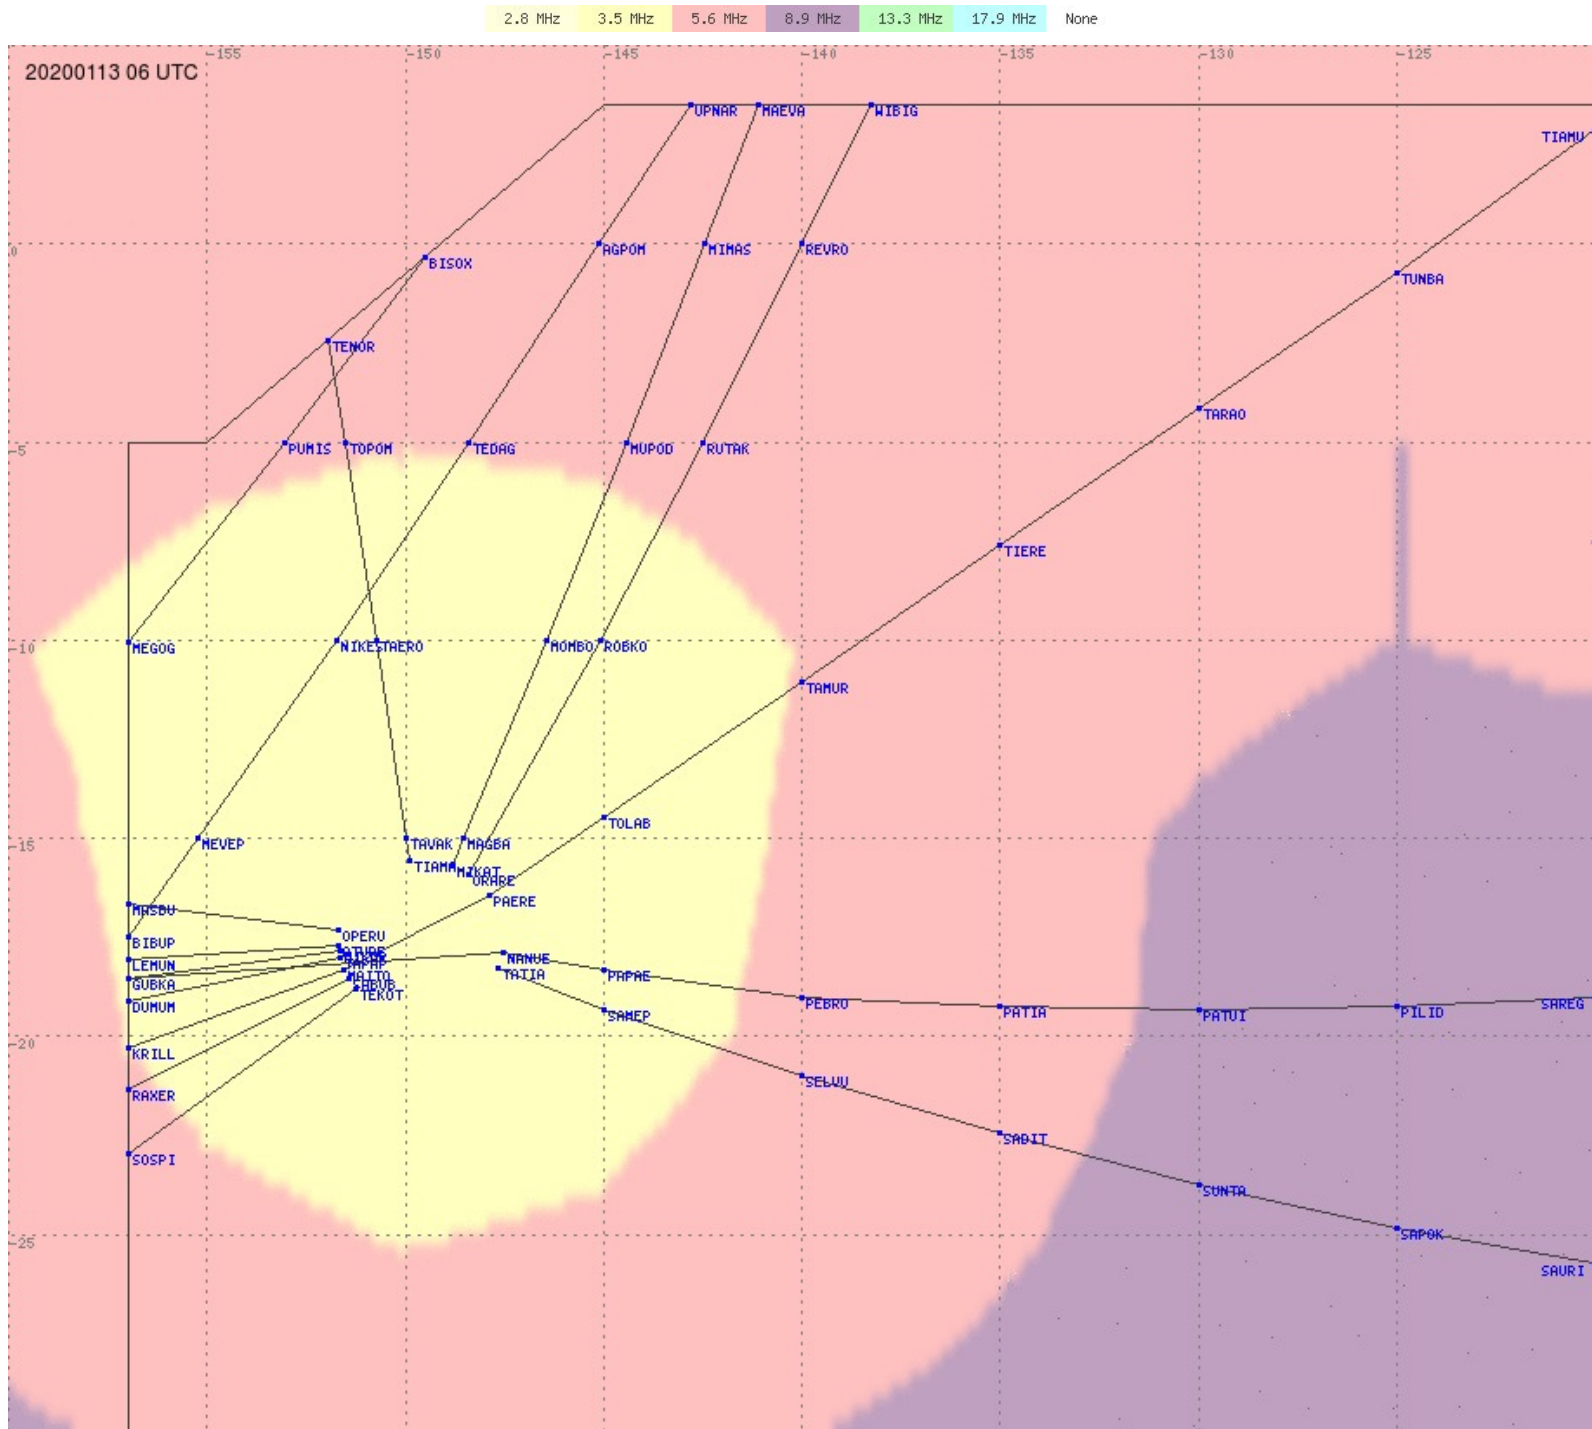

Tahiti FIR - HF Propag - 20200113

2.8 MHz 3.5 MHz 5.6 MHz 8.9 MHz 13.3 MHz 17.9 MHz None

Tahiti FIR - HF Propag - 20200113

2.8 MHz 3.5 MHz 5.6 MHz 8.9 MHz 13.3 MHz 17.9 MHz None

Tahiti FIR - HF Propag - 20200113

2.8 MHz 3.5 MHz 5.6 MHz 8.9 MHz 13.3 MHz 17.9 MHz None

Tahiti FIR - HF Propag - 20200113

2.8 MHz 3.5 MHz 5.6 MHz 8.9 MHz 13.3 MHz 17.9 MHz None

Tahiti FIR - HF Propag - 20200113

Tahiti FIR - HF Propag - 20200113

Tahiti FIR - HF Propag - 20200113

Tahiti FIR - HF Propag - 20200113

Tahiti FIR - HF Propag - 20200113

Tahiti FIR - HF Propag - 20200113

2.8 MHz 3.5 MHz 5.6 MHz 8.9 MHz 13.3 MHz 17.9 MHz None

Tahiti FIR - HF Propag - 20200113