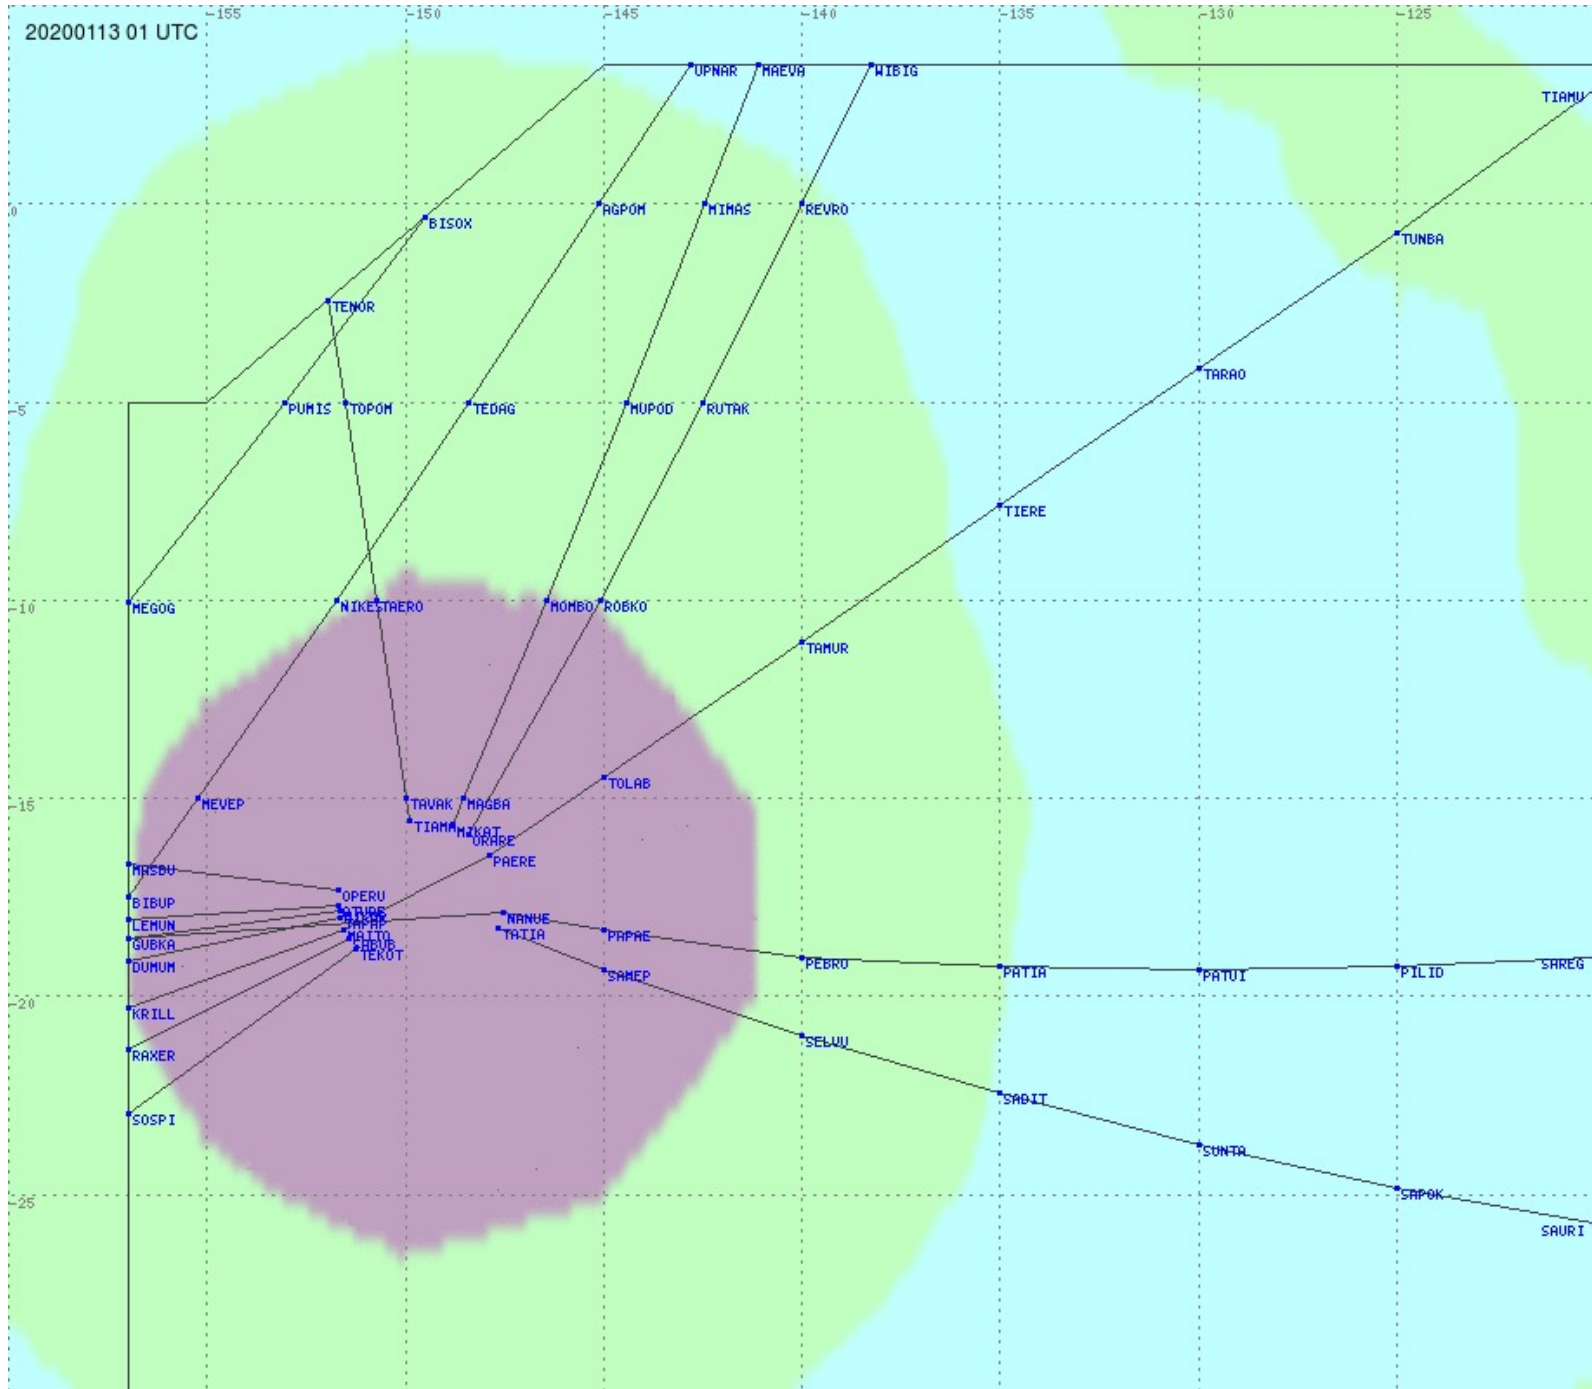

Tahiti FIR - HF Propag - 20200113

2.8 MHz 3.5 MHz 5.6 MHz 8.9 MHz 13.3 MHz 17.9 MHz None

Tahiti FIR - HF Propag - 20200113

2.8 MHz 3.5 MHz 5.6 MHz 8.9 MHz 13.3 MHz 17.9 MHz None

Tahiti FIR - HF Propag - 20200113

2.8 MHz 3.5 MHz 5.6 MHz 8.9 MHz 13.3 MHz 17.9 MHz None

Tahiti FIR - HF Propag - 20200113

2.8 MHz 3.5 MHz 5.6 MHz 8.9 MHz 13.3 MHz 17.9 MHz None

Tahiti FIR - HF Propag - 20200113

Tahiti FIR - HF Propag - 20200113

Tahiti FIR - HF Propag - 20200113

Tahiti FIR - HF Propag - 20200113

Tahiti FIR - HF Propag - 20200113

Tahiti FIR - HF Propag - 20200113

2.8 MHz 3.5 MHz 5.6 MHz 8.9 MHz 13.3 MHz 17.9 MHz None

Tahiti FIR - HF Propag - 20200113