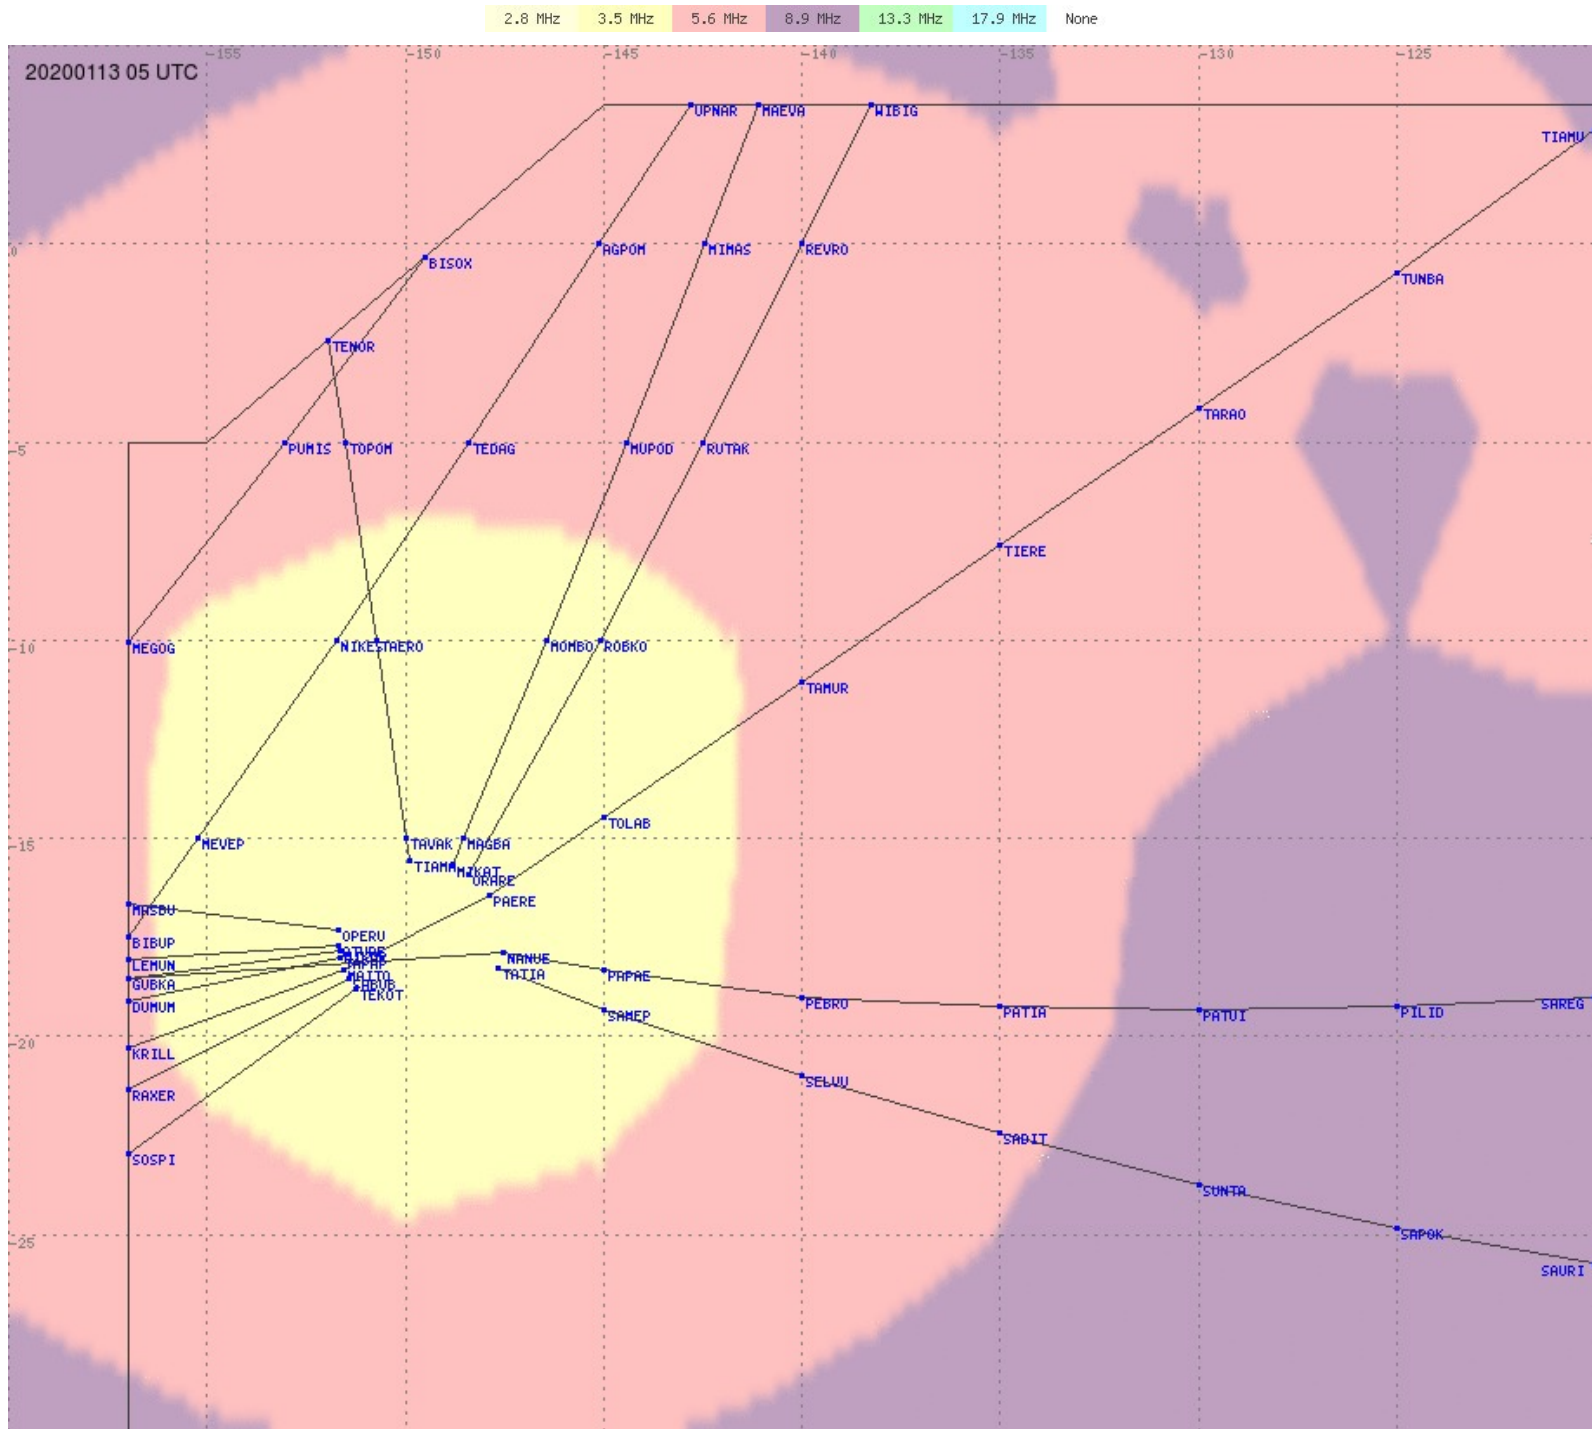

Tahiti FIR - HF Propag - 20200113

2.8 MHz 3.5 MHz 5.6 MHz 8.9 MHz 13.3 MHz 17.9 MHz None

Tahiti FIR - HF Propag - 20200113

2.8 MHz 3.5 MHz 5.6 MHz 8.9 MHz 13.3 MHz 17.9 MHz None

Tahiti FIR - HF Propag - 20200113

2.8 MHz 3.5 MHz 5.6 MHz 8.9 MHz 13.3 MHz 17.9 MHz None

Tahiti FIR - HF Propag - 20200113

2.8 MHz 3.5 MHz 5.6 MHz 8.9 MHz 13.3 MHz 17.9 MHz None

Tahiti FIR - HF Propag - 20200113

Tahiti FIR - HF Propag - 20200113

Tahiti FIR - HF Propag - 20200113

Tahiti FIR - HF Propag - 20200113

Tahiti FIR - HF Propag - 20200113

Tahiti FIR - HF Propag - 20200113

2.8 MHz 3.5 MHz 5.6 MHz 8.9 MHz 13.3 MHz 17.9 MHz None

Tahiti FIR - HF Propag - 20200113