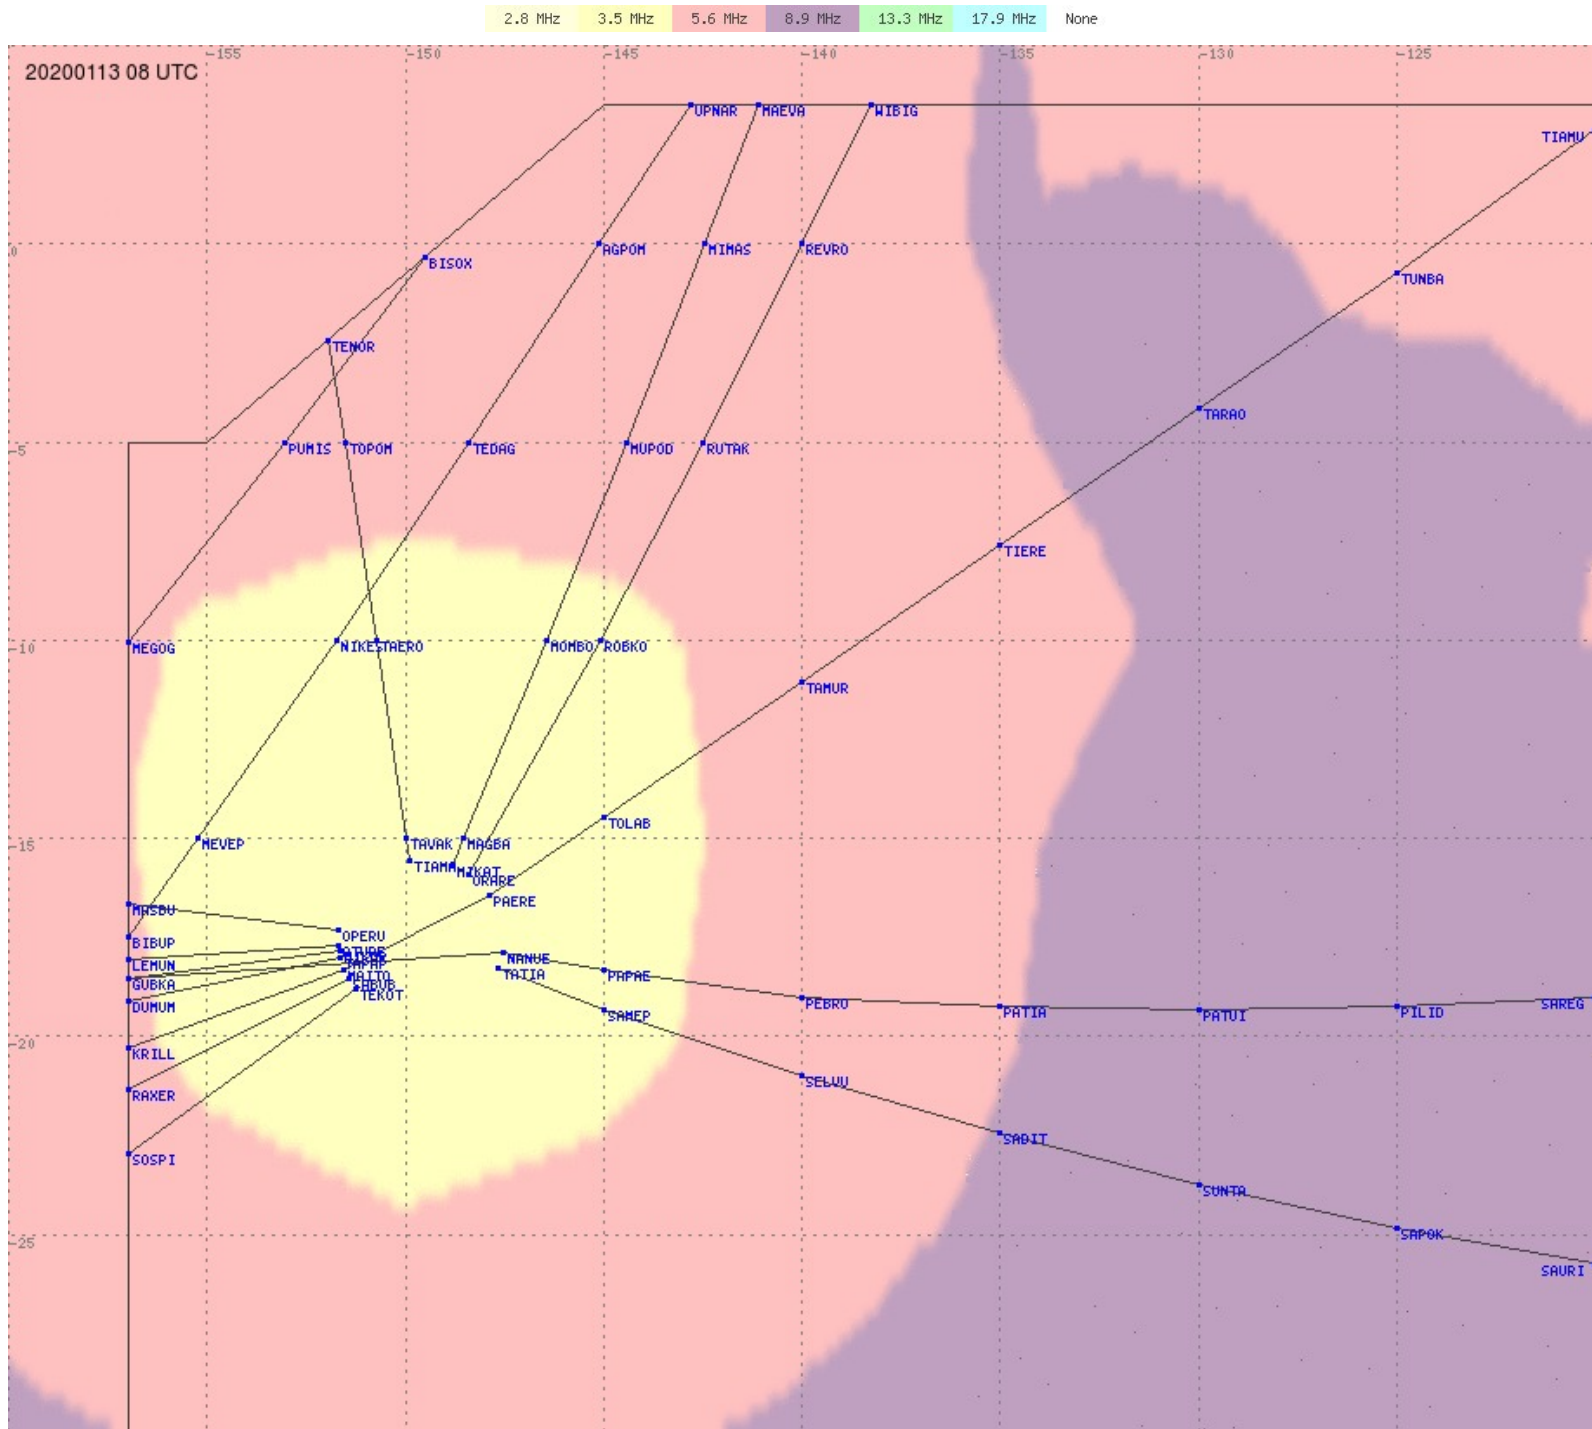

Tahiti FIR - HF Propag - 20200113

2.8 MHz 3.5 MHz 5.6 MHz 8.9 MHz 13.3 MHz 17.9 MHz None

Tahiti FIR - HF Propag - 20200113

2.8 MHz 3.5 MHz 5.6 MHz 8.9 MHz 13.3 MHz 17.9 MHz None

Tahiti FIR - HF Propag - 20200113

2.8 MHz 3.5 MHz 5.6 MHz 8.9 MHz 13.3 MHz 17.9 MHz None

Tahiti FIR - HF Propag - 20200113

2.8 MHz 3.5 MHz 5.6 MHz 8.9 MHz 13.3 MHz 17.9 MHz None

Tahiti FIR - HF Propag - 20200113

Tahiti FIR - HF Propag - 20200113

Tahiti FIR - HF Propag - 20200113

Tahiti FIR - HF Propag - 20200113

Tahiti FIR - HF Propag - 20200113

Tahiti FIR - HF Propag - 20200113

2.8 MHz 3.5 MHz 5.6 MHz 8.9 MHz 13.3 MHz 17.9 MHz None

Tahiti FIR - HF Propag - 20200113