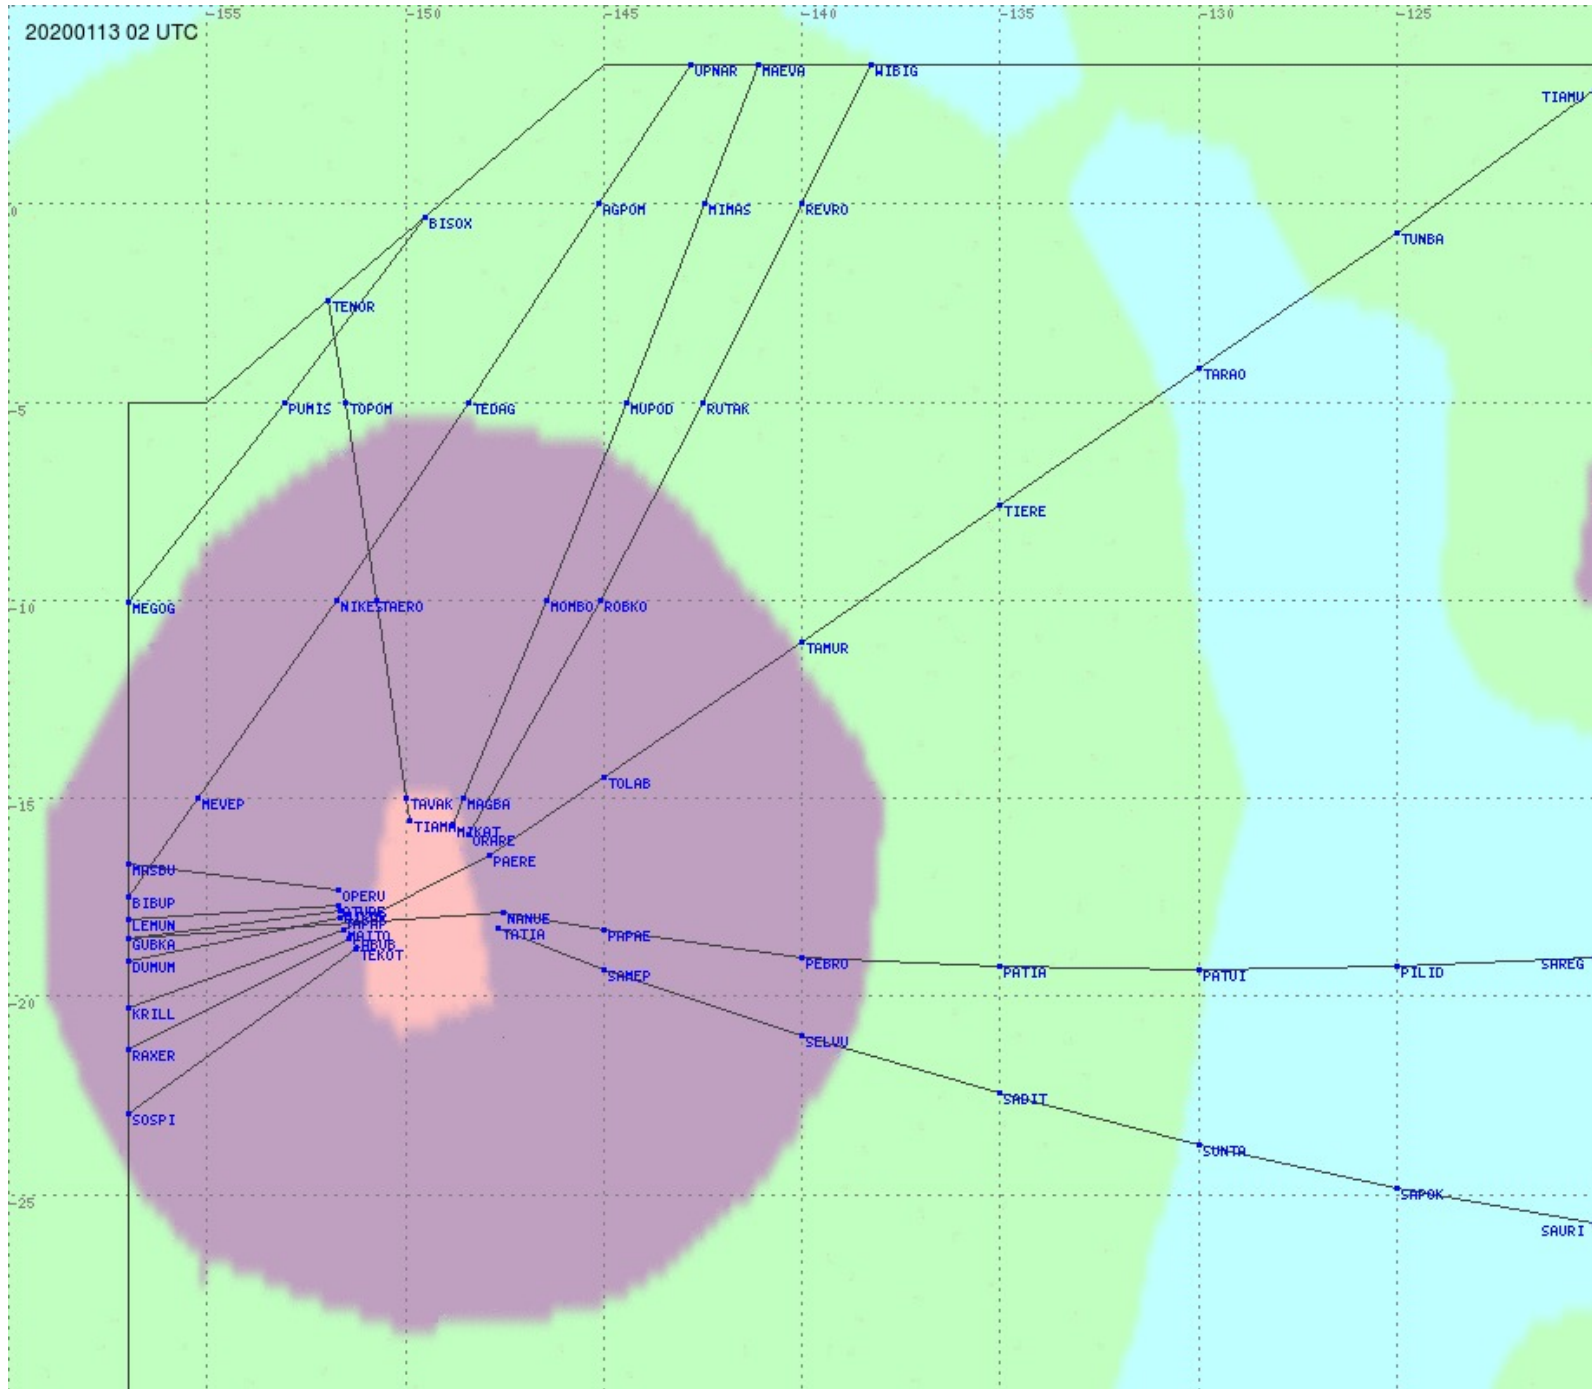

Tahiti FIR - HF Propag - 20200113

2.8 MHz 3.5 MHz 5.6 MHz 8.9 MHz 13.3 MHz 17.9 MHz None

Tahiti FIR - HF Propag - 20200113

2.8 MHz 3.5 MHz 5.6 MHz 8.9 MHz 13.3 MHz 17.9 MHz None

Tahiti FIR - HF Propag - 20200113

2.8 MHz 3.5 MHz 5.6 MHz 8.9 MHz 13.3 MHz 17.9 MHz None

Tahiti FIR - HF Propag - 20200113

2.8 MHz 3.5 MHz 5.6 MHz 8.9 MHz 13.3 MHz 17.9 MHz None

Tahiti FIR - HF Propag - 20200113

Tahiti FIR - HF Propag - 20200113

Tahiti FIR - HF Propag - 20200113

Tahiti FIR - HF Propag - 20200113

Tahiti FIR - HF Propag - 20200113

Tahiti FIR - HF Propag - 20200113

2.8 MHz 3.5 MHz 5.6 MHz 8.9 MHz 13.3 MHz 17.9 MHz None

Tahiti FIR - HF Propag - 20200113