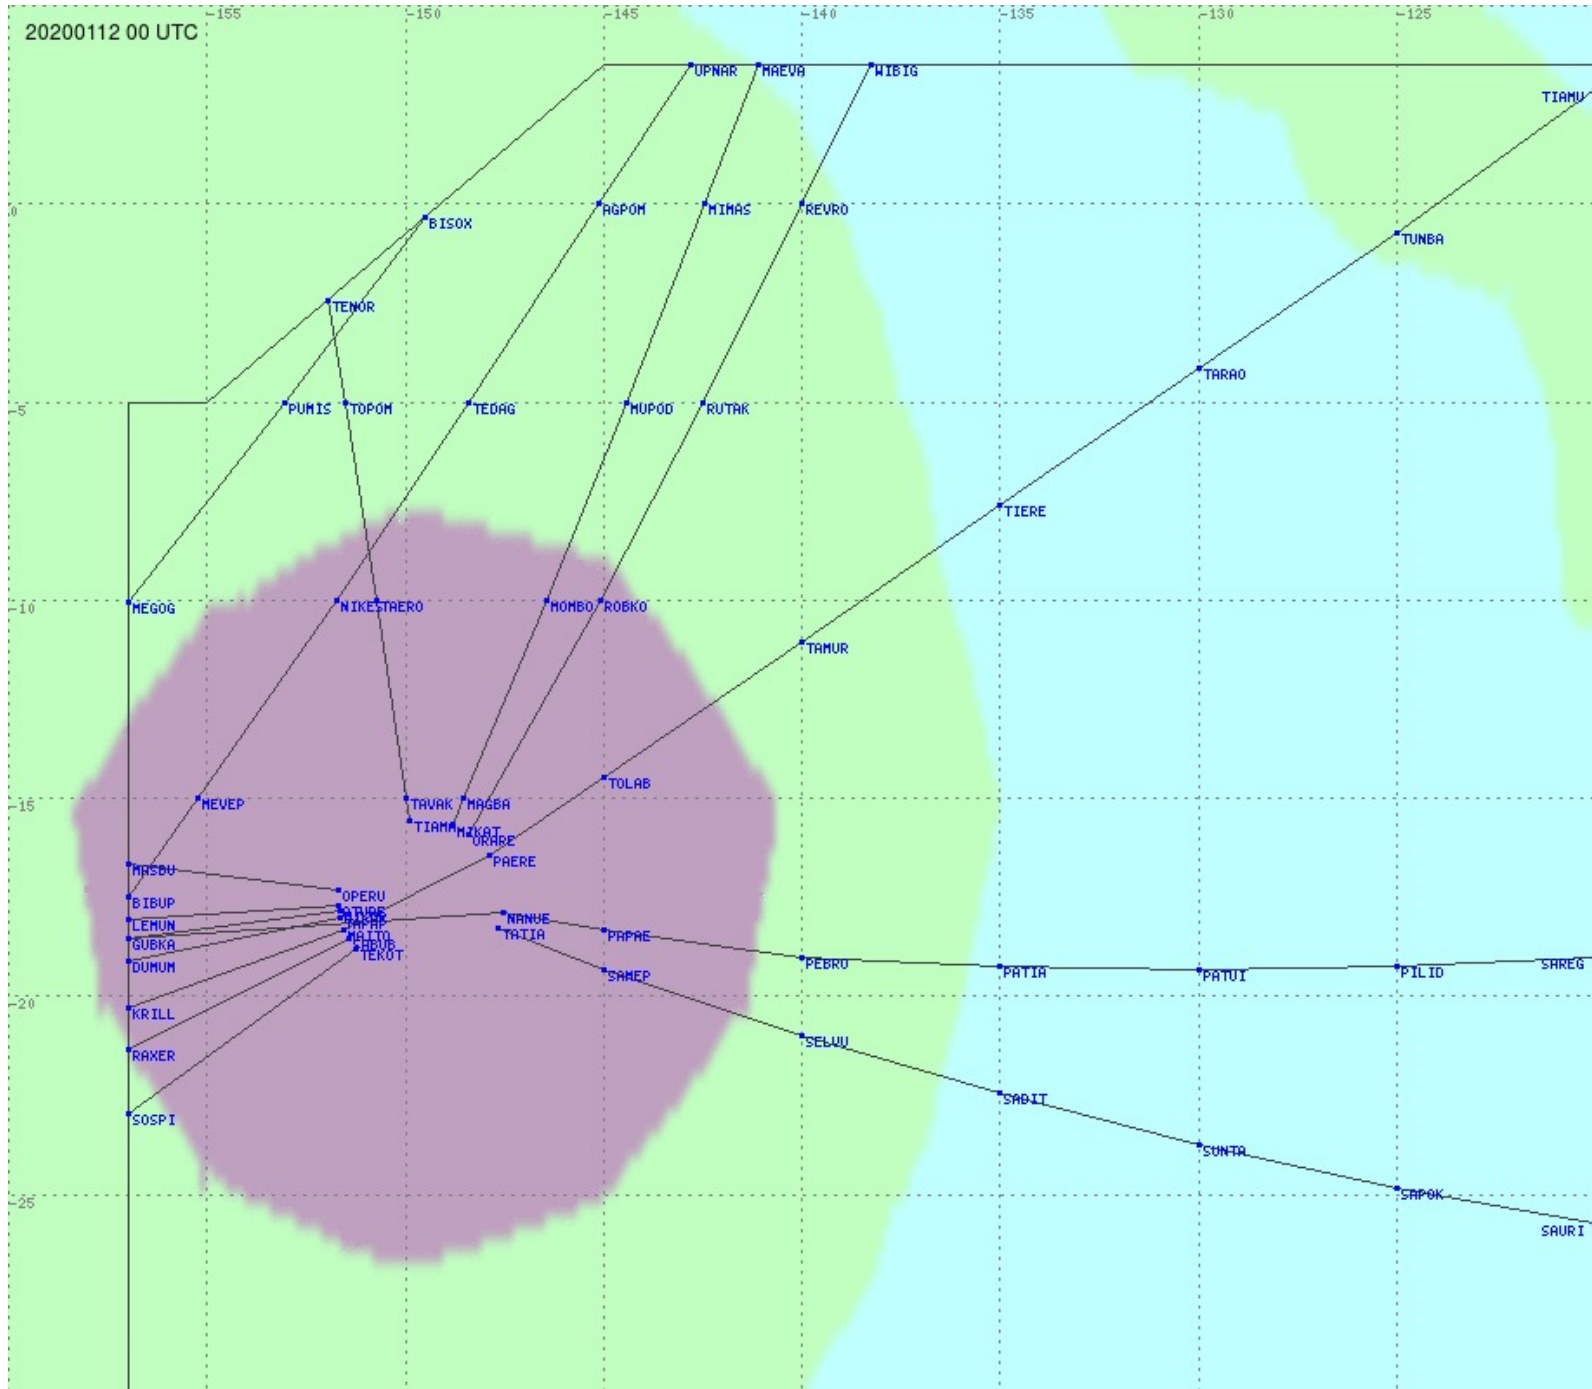

# Tahiti FIR - HF Propag - 20200112

2.8 MHz 3.5 MHz 5.6 MHz 8.9 MHz 13.3 MHz 17.9 MHz None