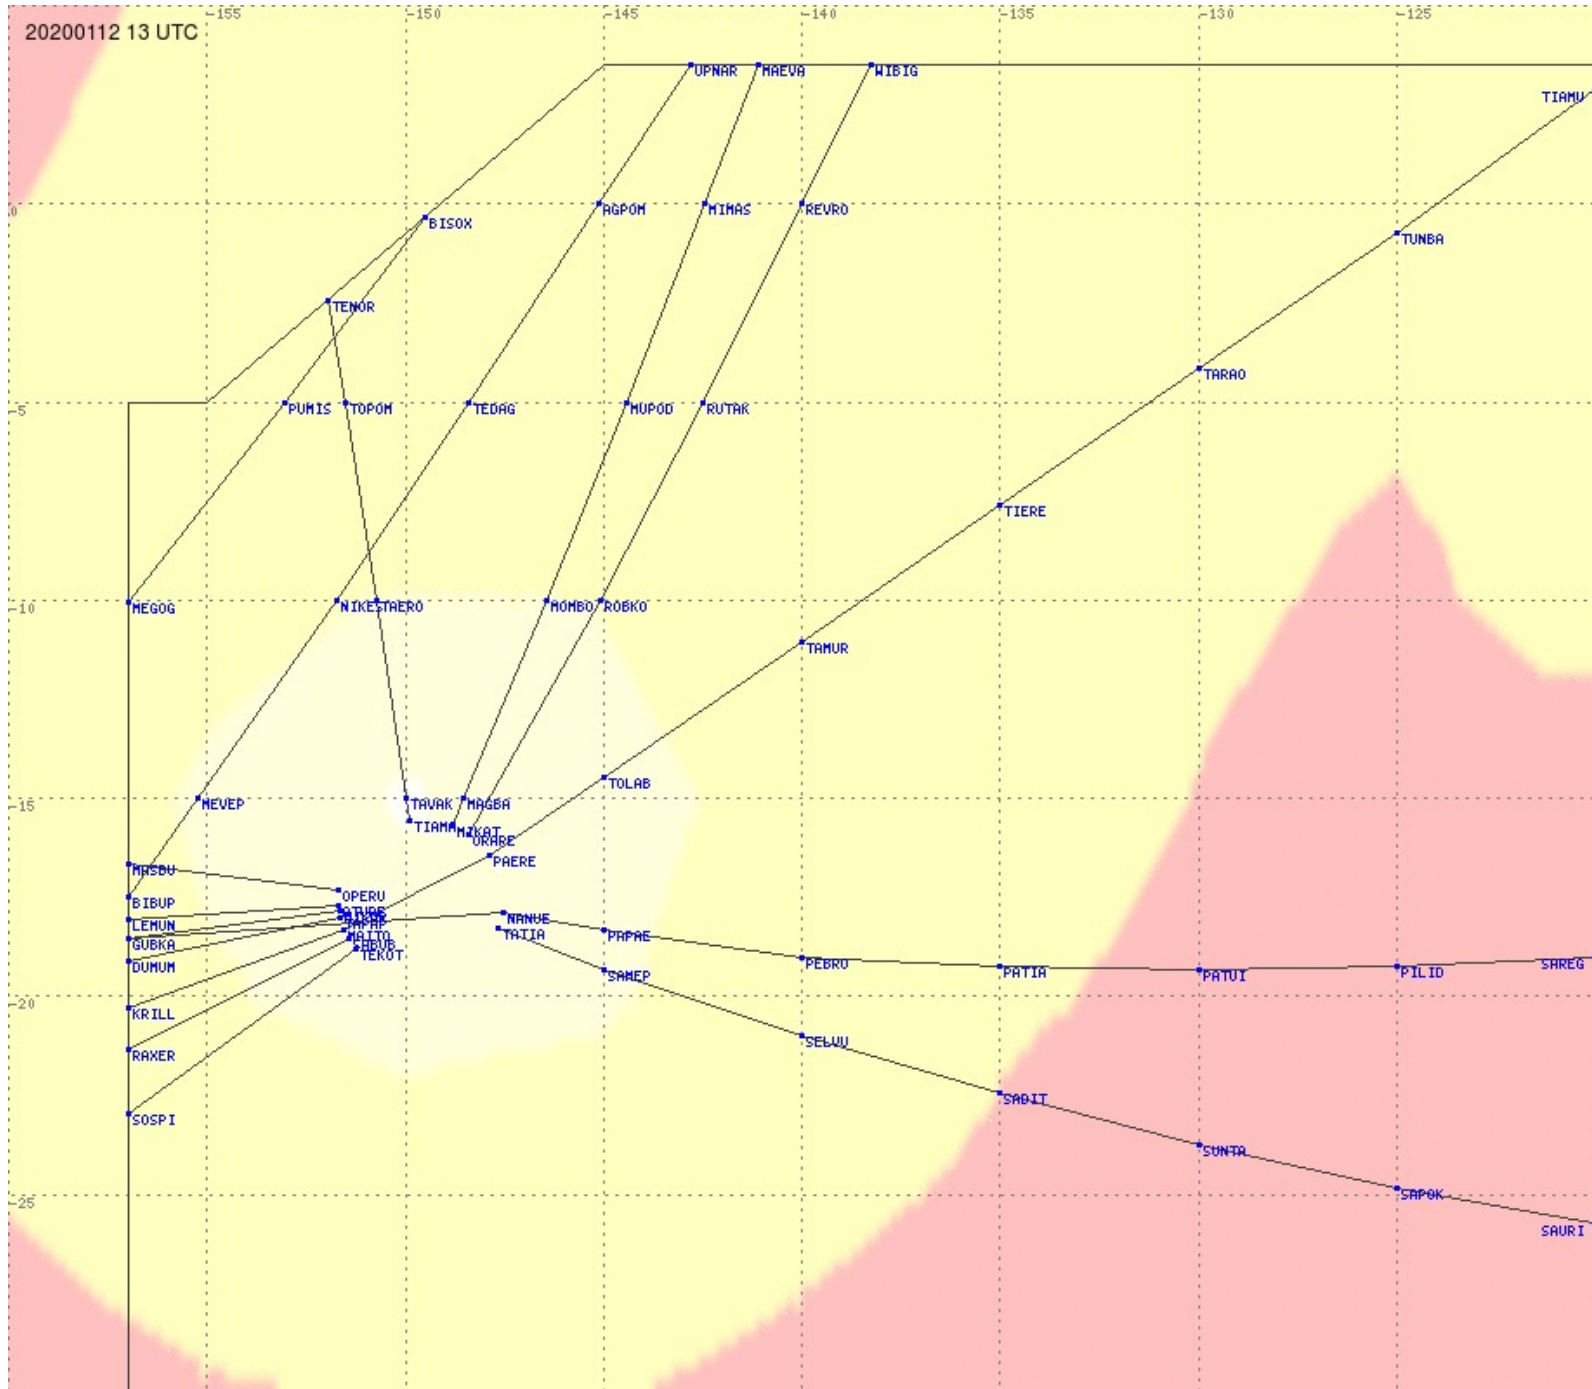

Tahiti FIR - HF Propag - 20200112

2.8 MHz
3.5 MHz
5.6 MHz
8.9 MHz
13.3 MHz
17.9 MHz
None