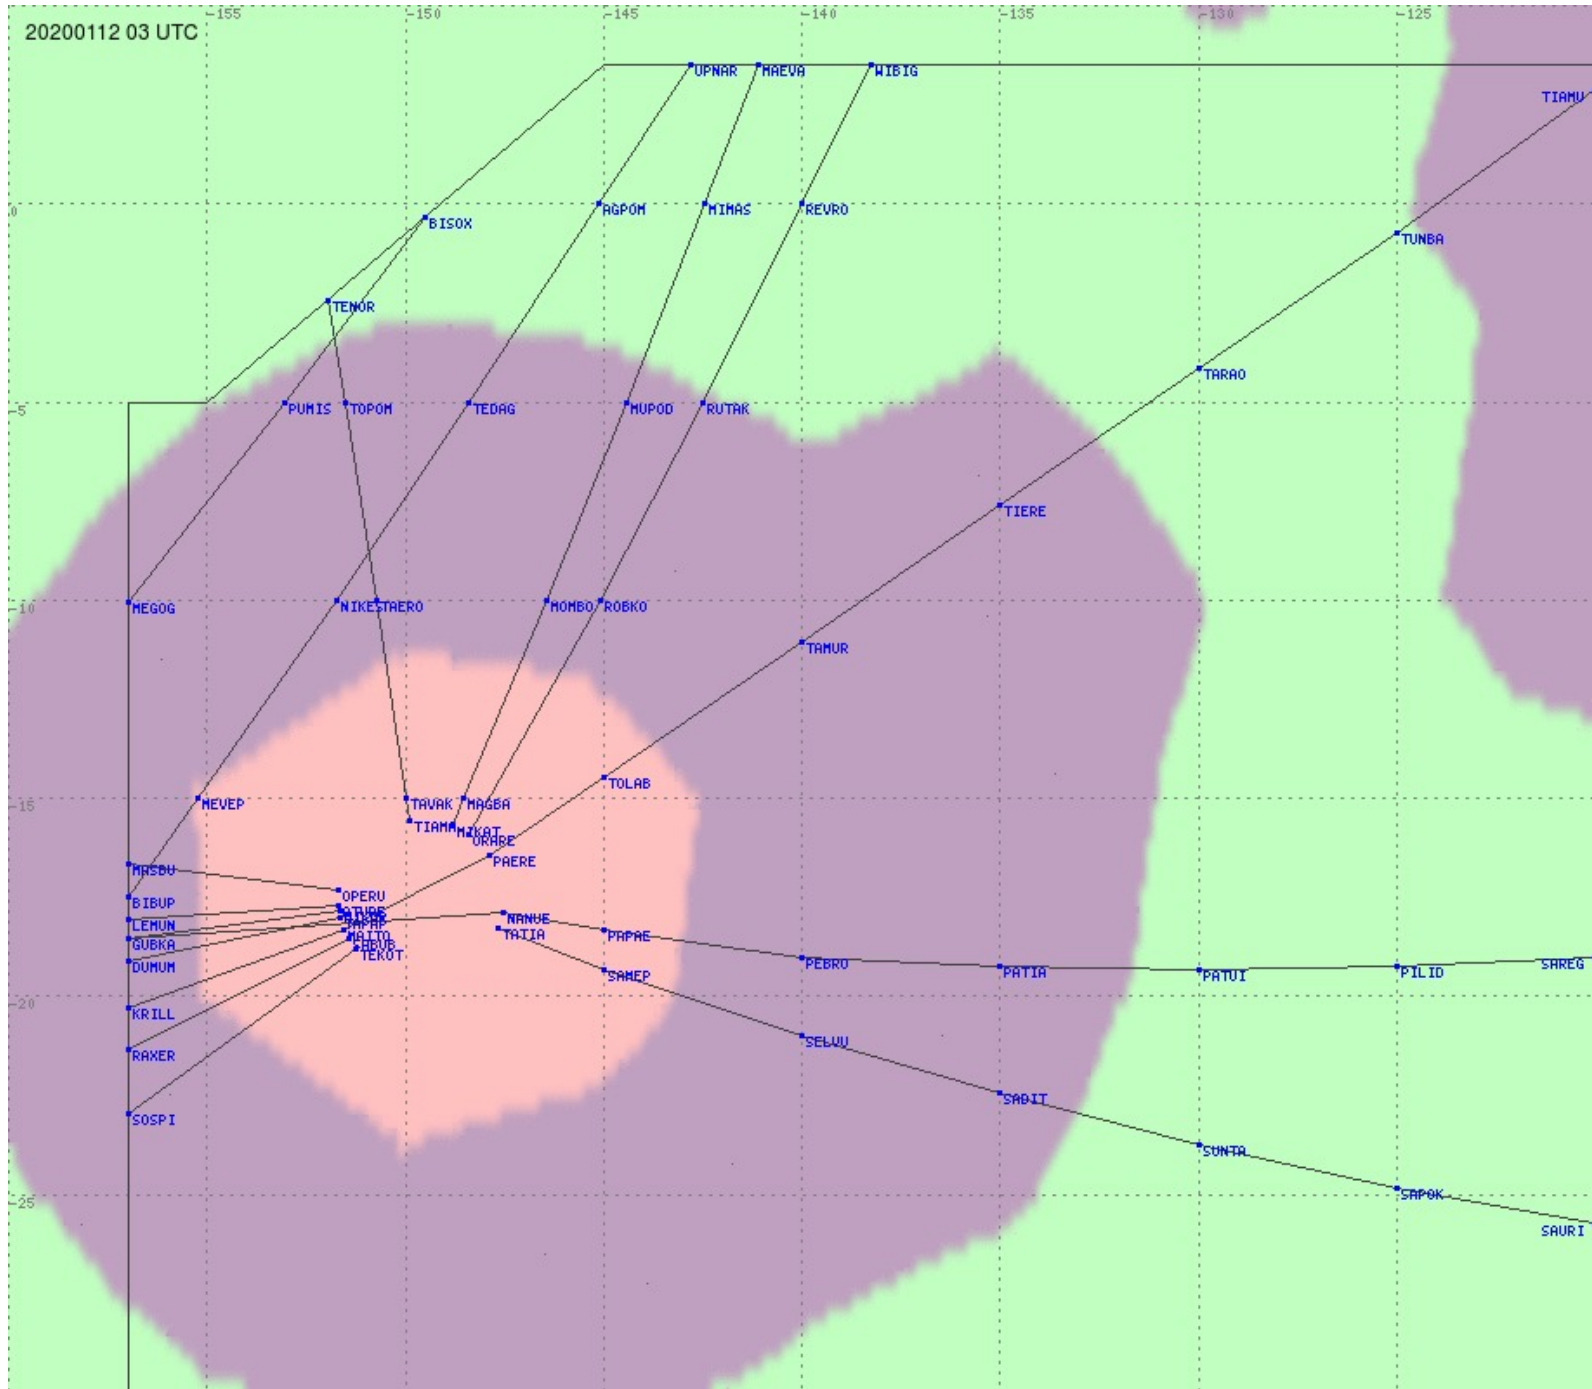

# Tahiti FIR - HF Propag - 20200112

2.8 MHz 3.5 MHz 5.6 MHz 8.9 MHz 13.3 MHz 17.9 MHz None