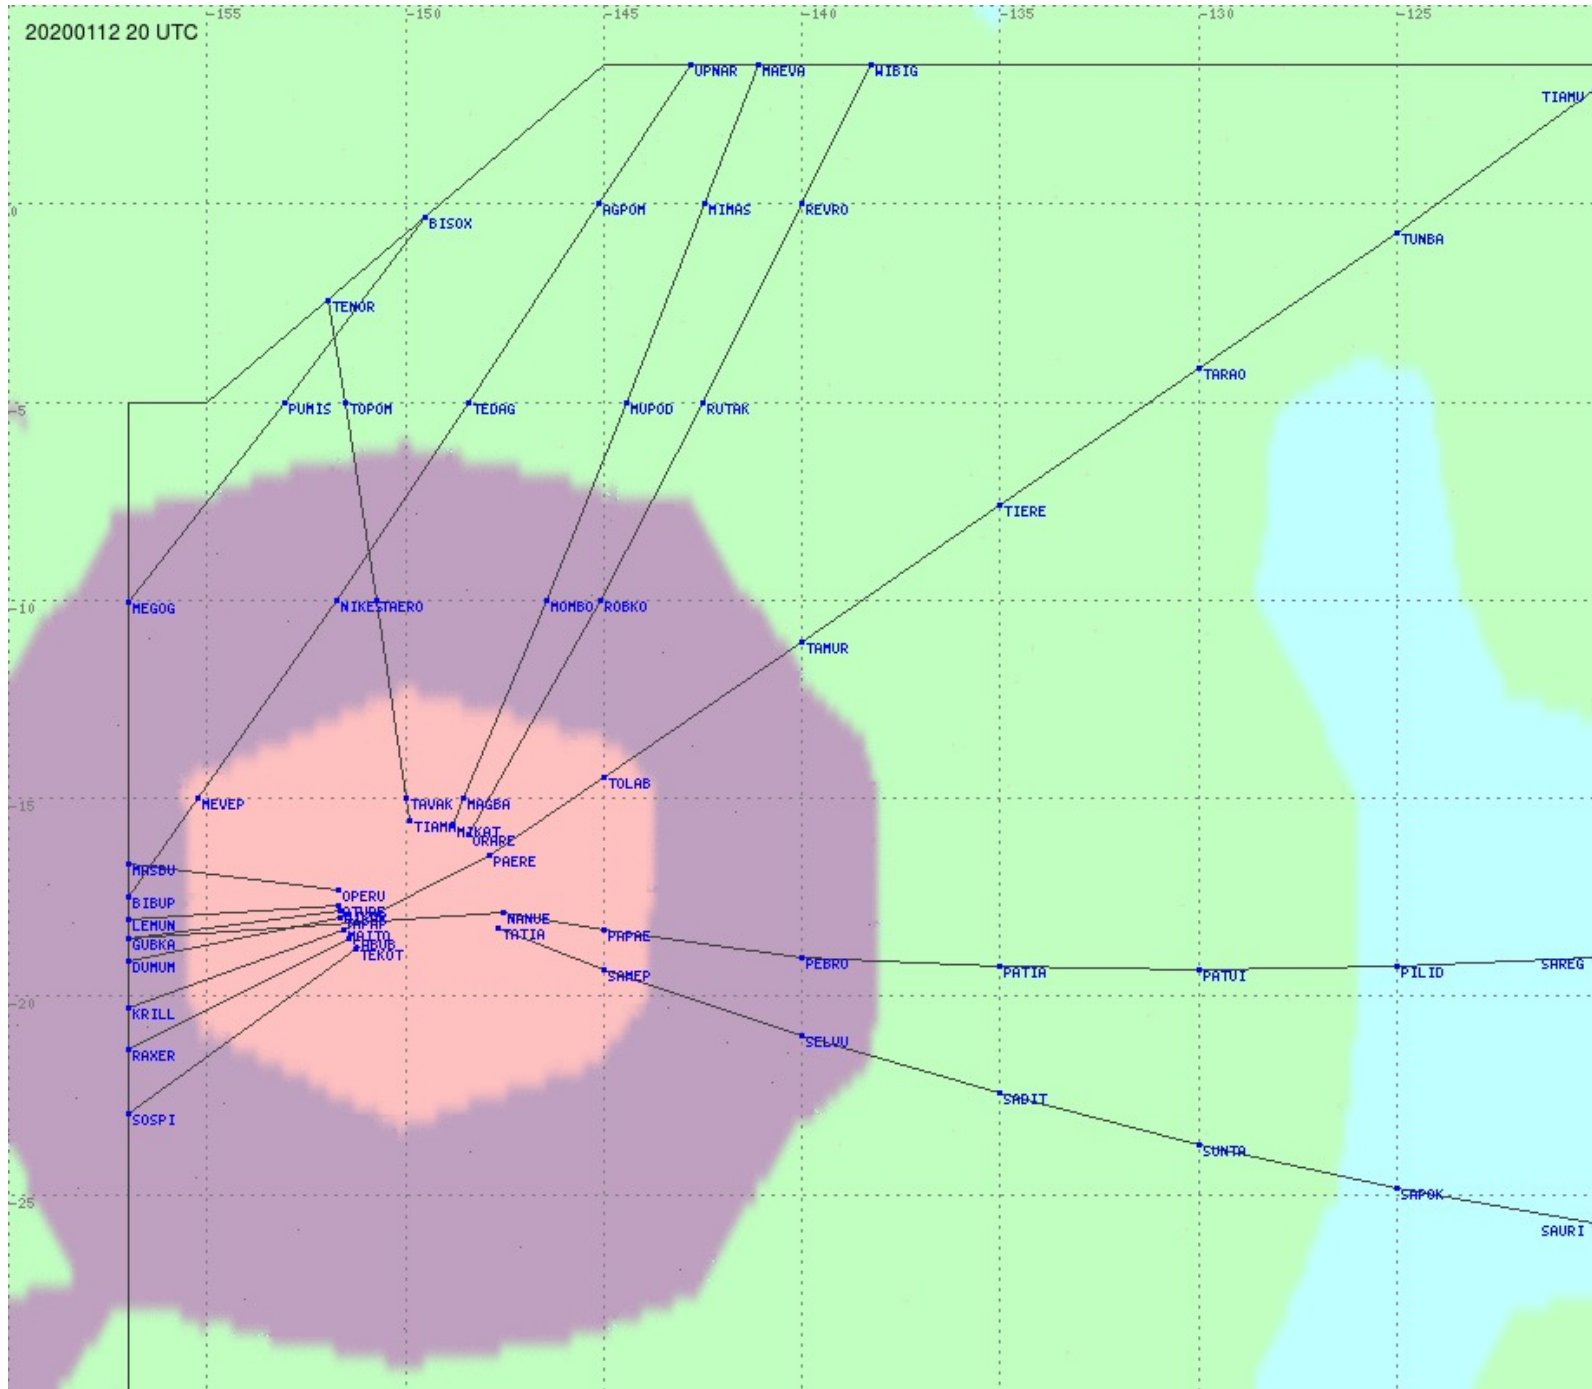

Tahiti FIR - HF Propag - 20200112

2.8 MHz 3.5 MHz 5.6 MHz 8.9 MHz 13.3 MHz 17.9 MHz None