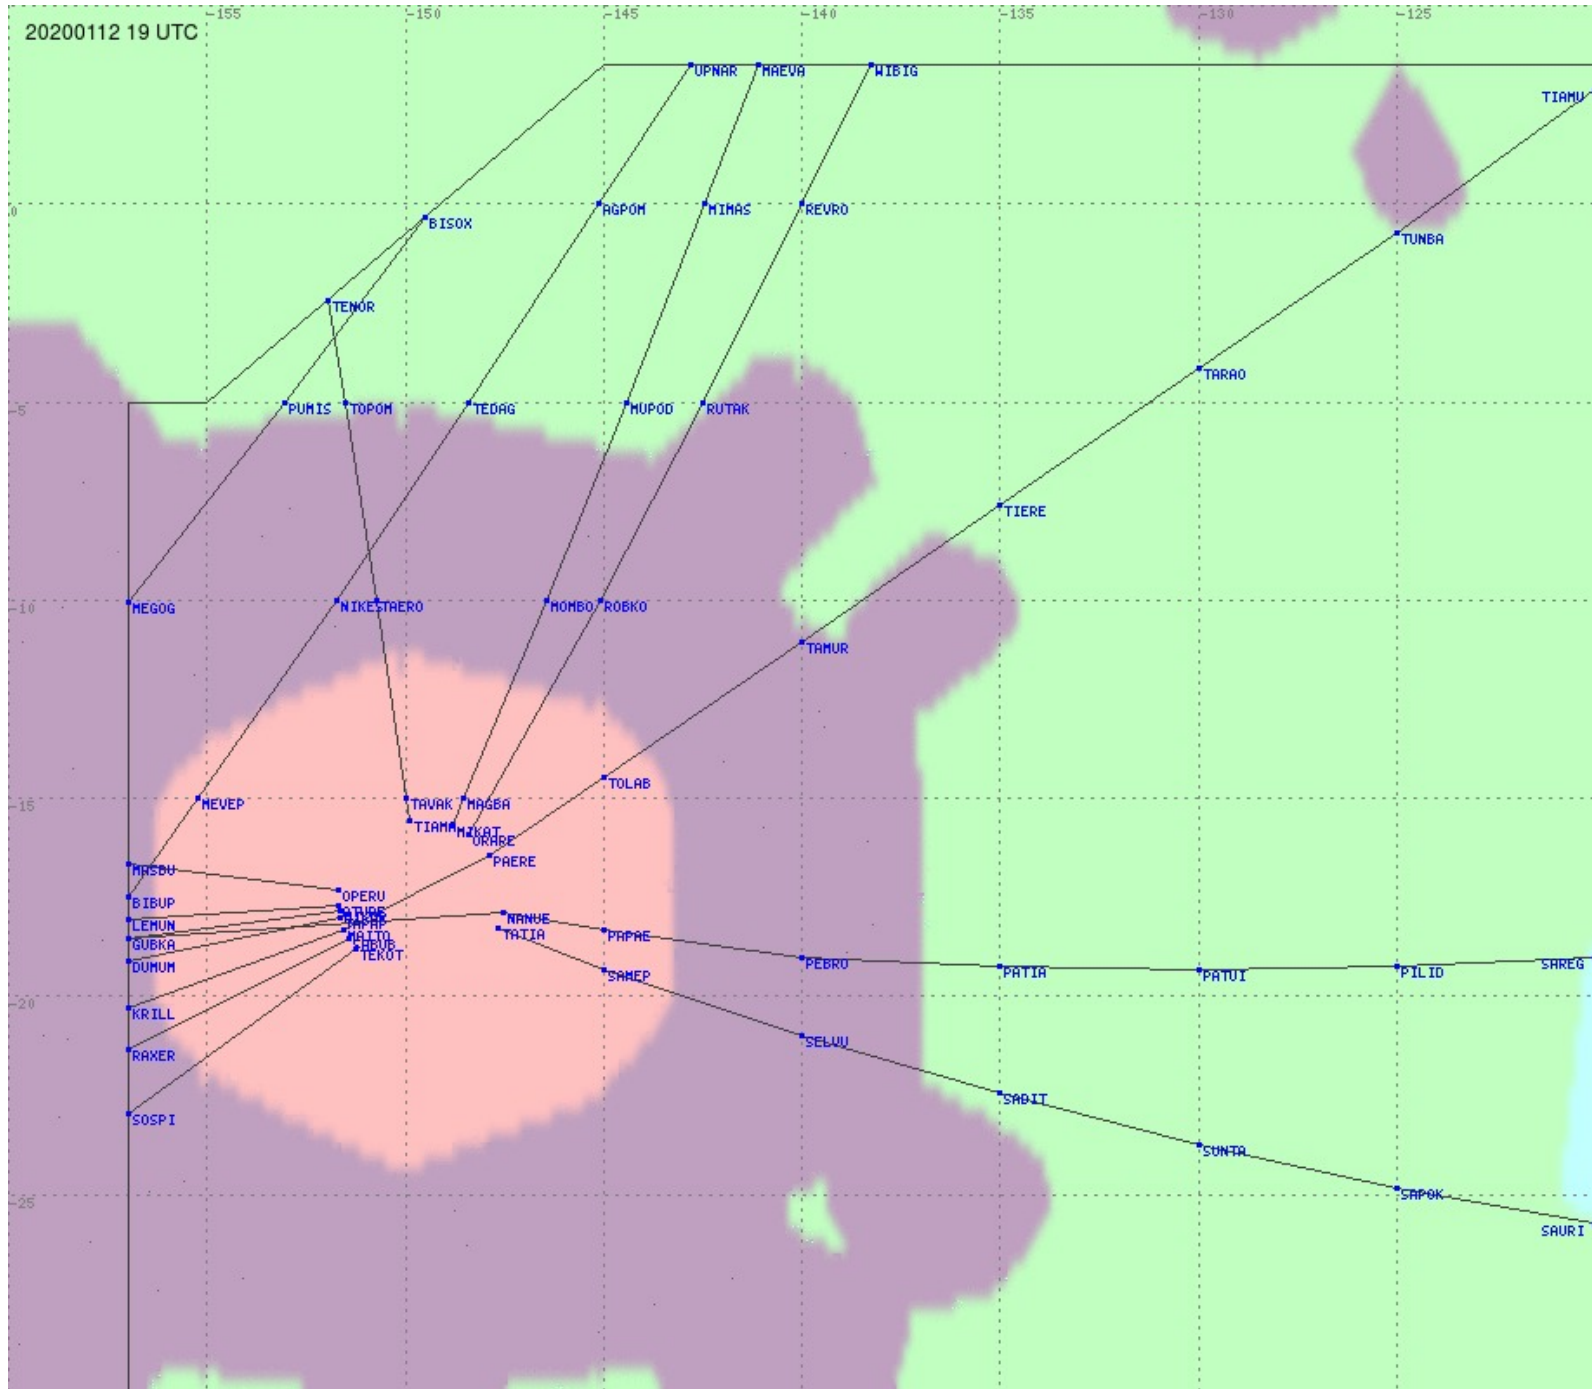

Tahiti FIR - HF Propag - 20200112

2.8 MHz 3.5 MHz 5.6 MHz 8.9 MHz 13.3 MHz 17.9 MHz None