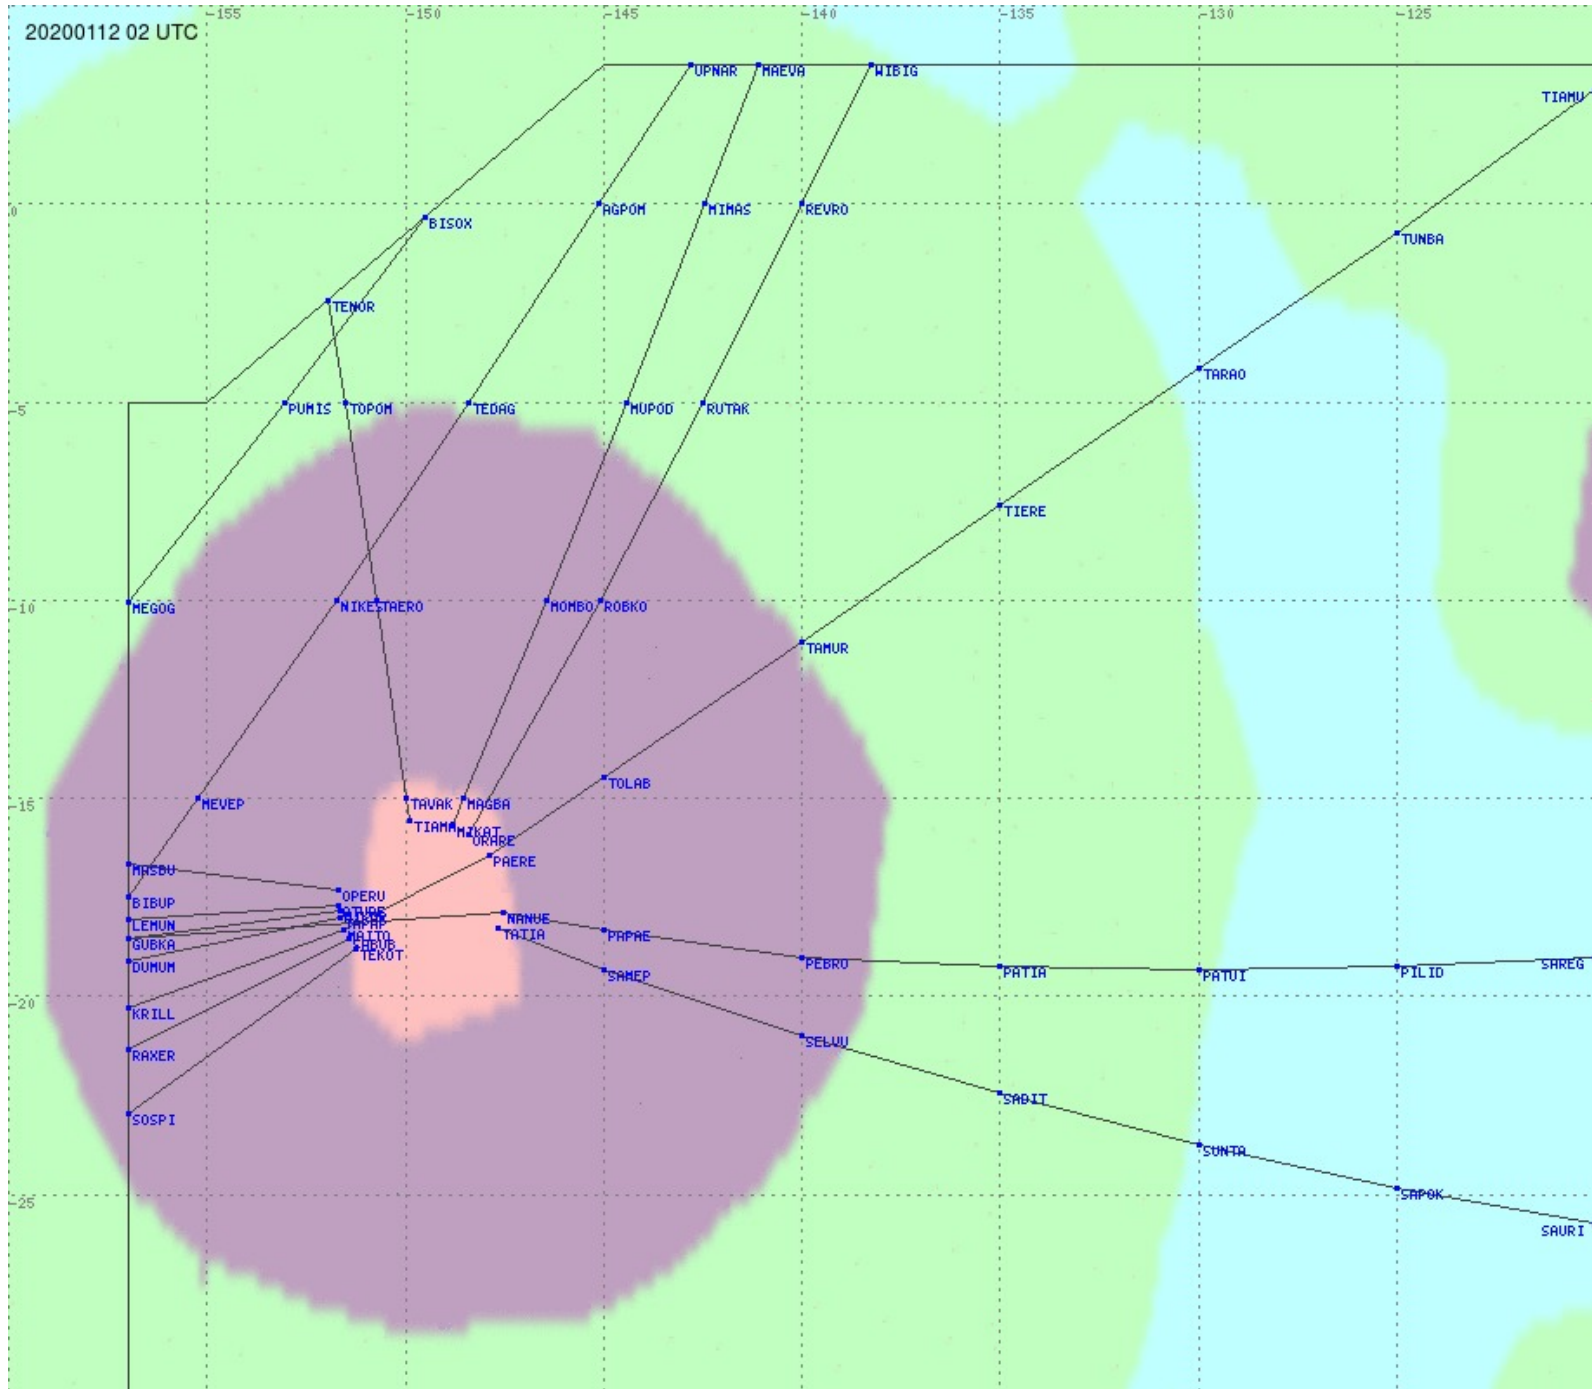

# Tahiti FIR - HF Propag - 20200112

2.8 MHz 3.5 MHz 5.6 MHz 8.9 MHz 13.3 MHz 17.9 MHz None