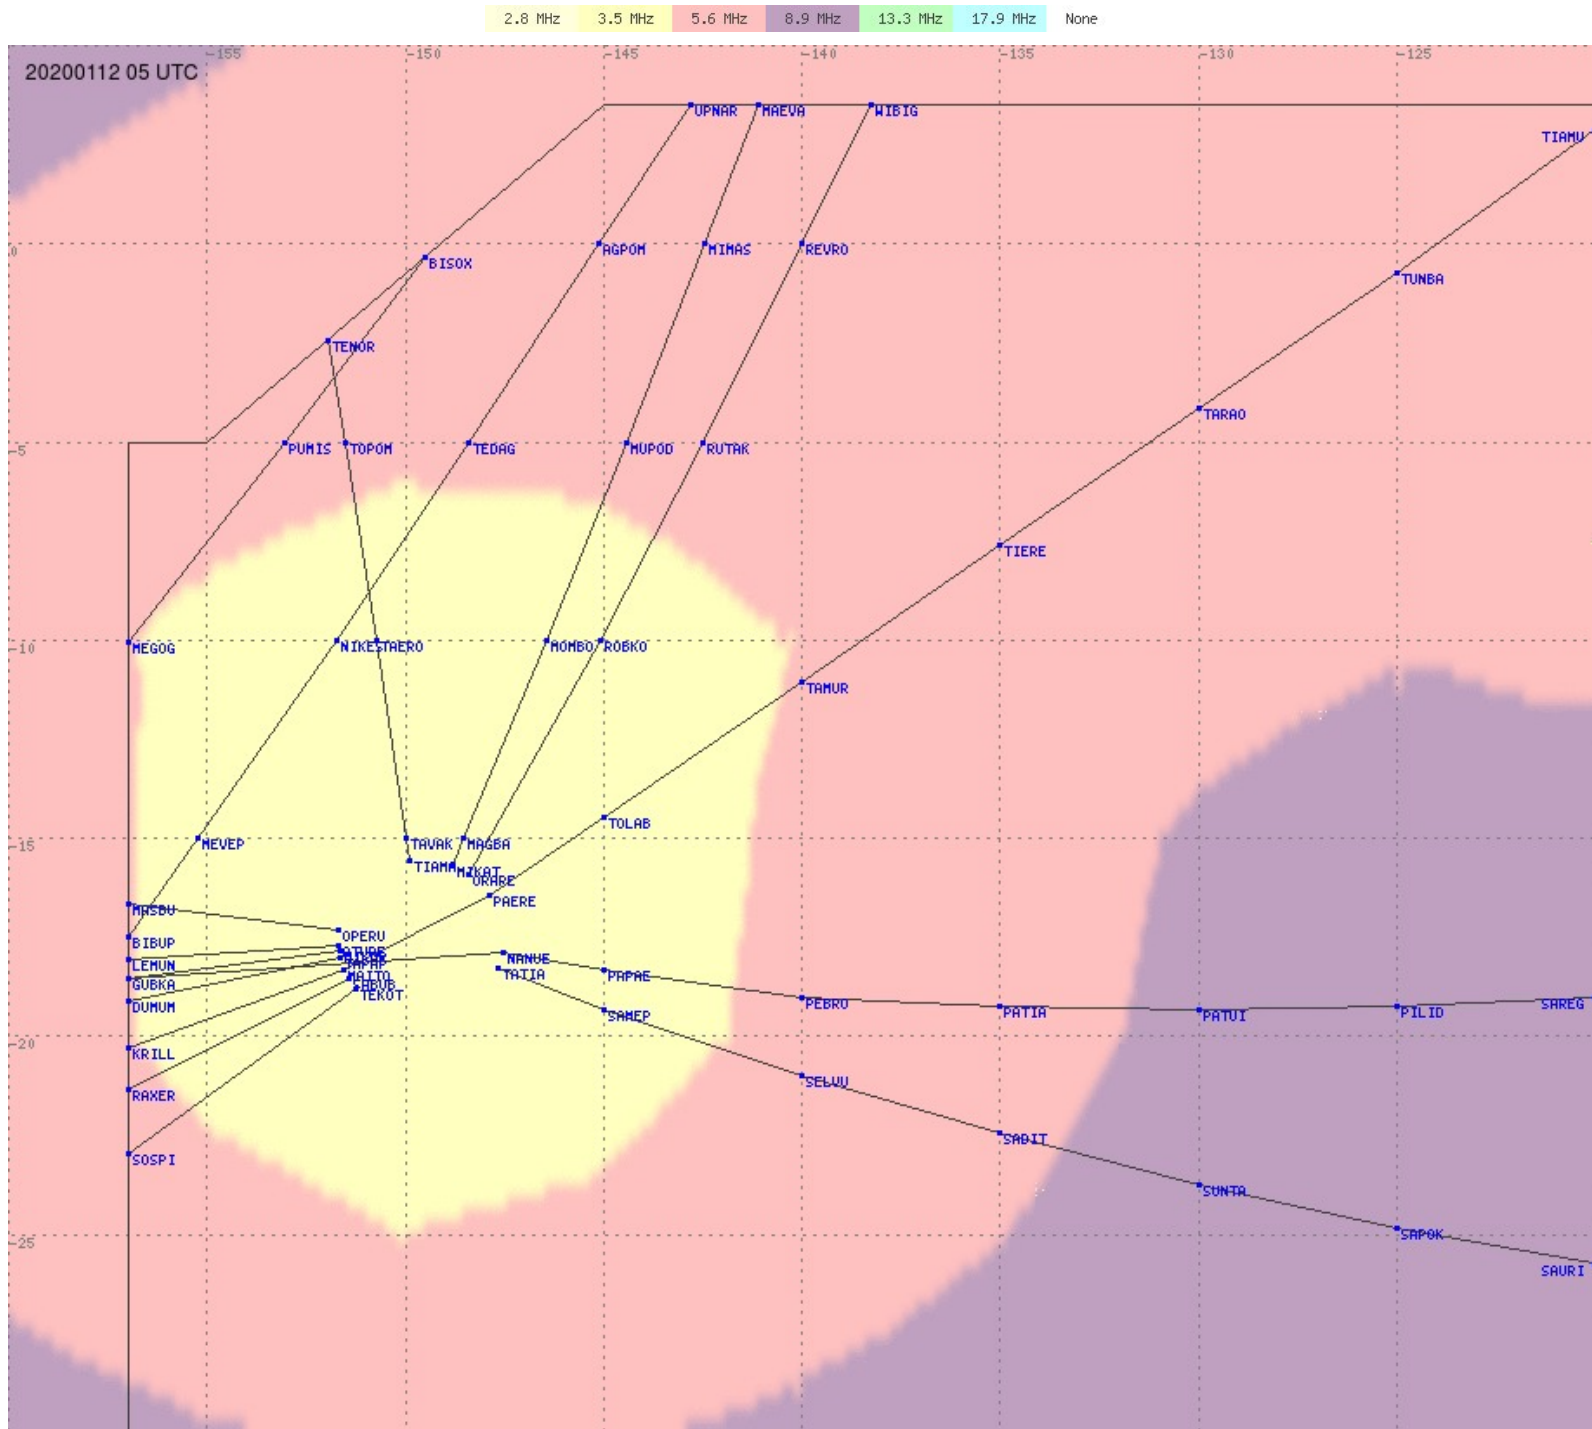

Tahiti FIR - HF Propag - 20200112