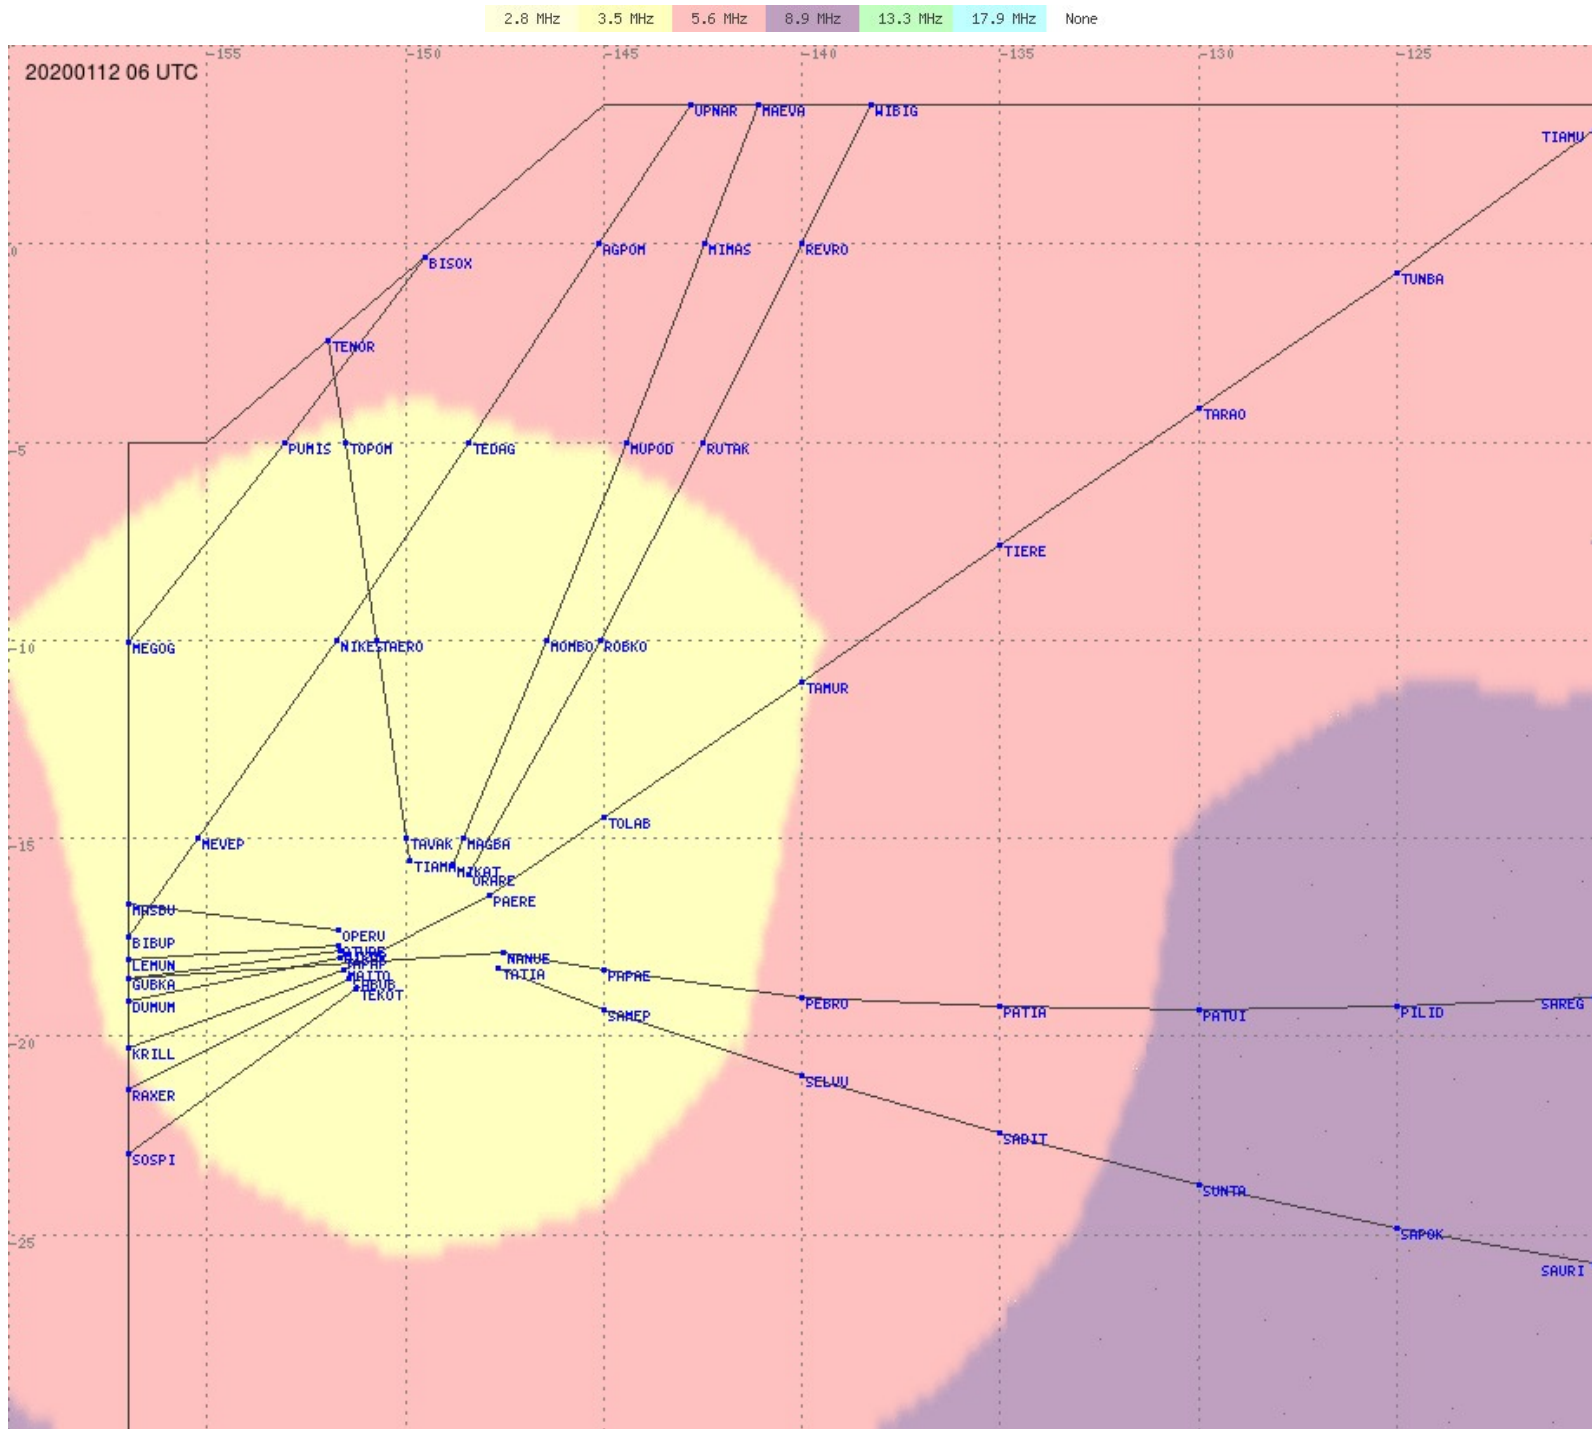

Tahiti FIR - HF Propag - 20200112