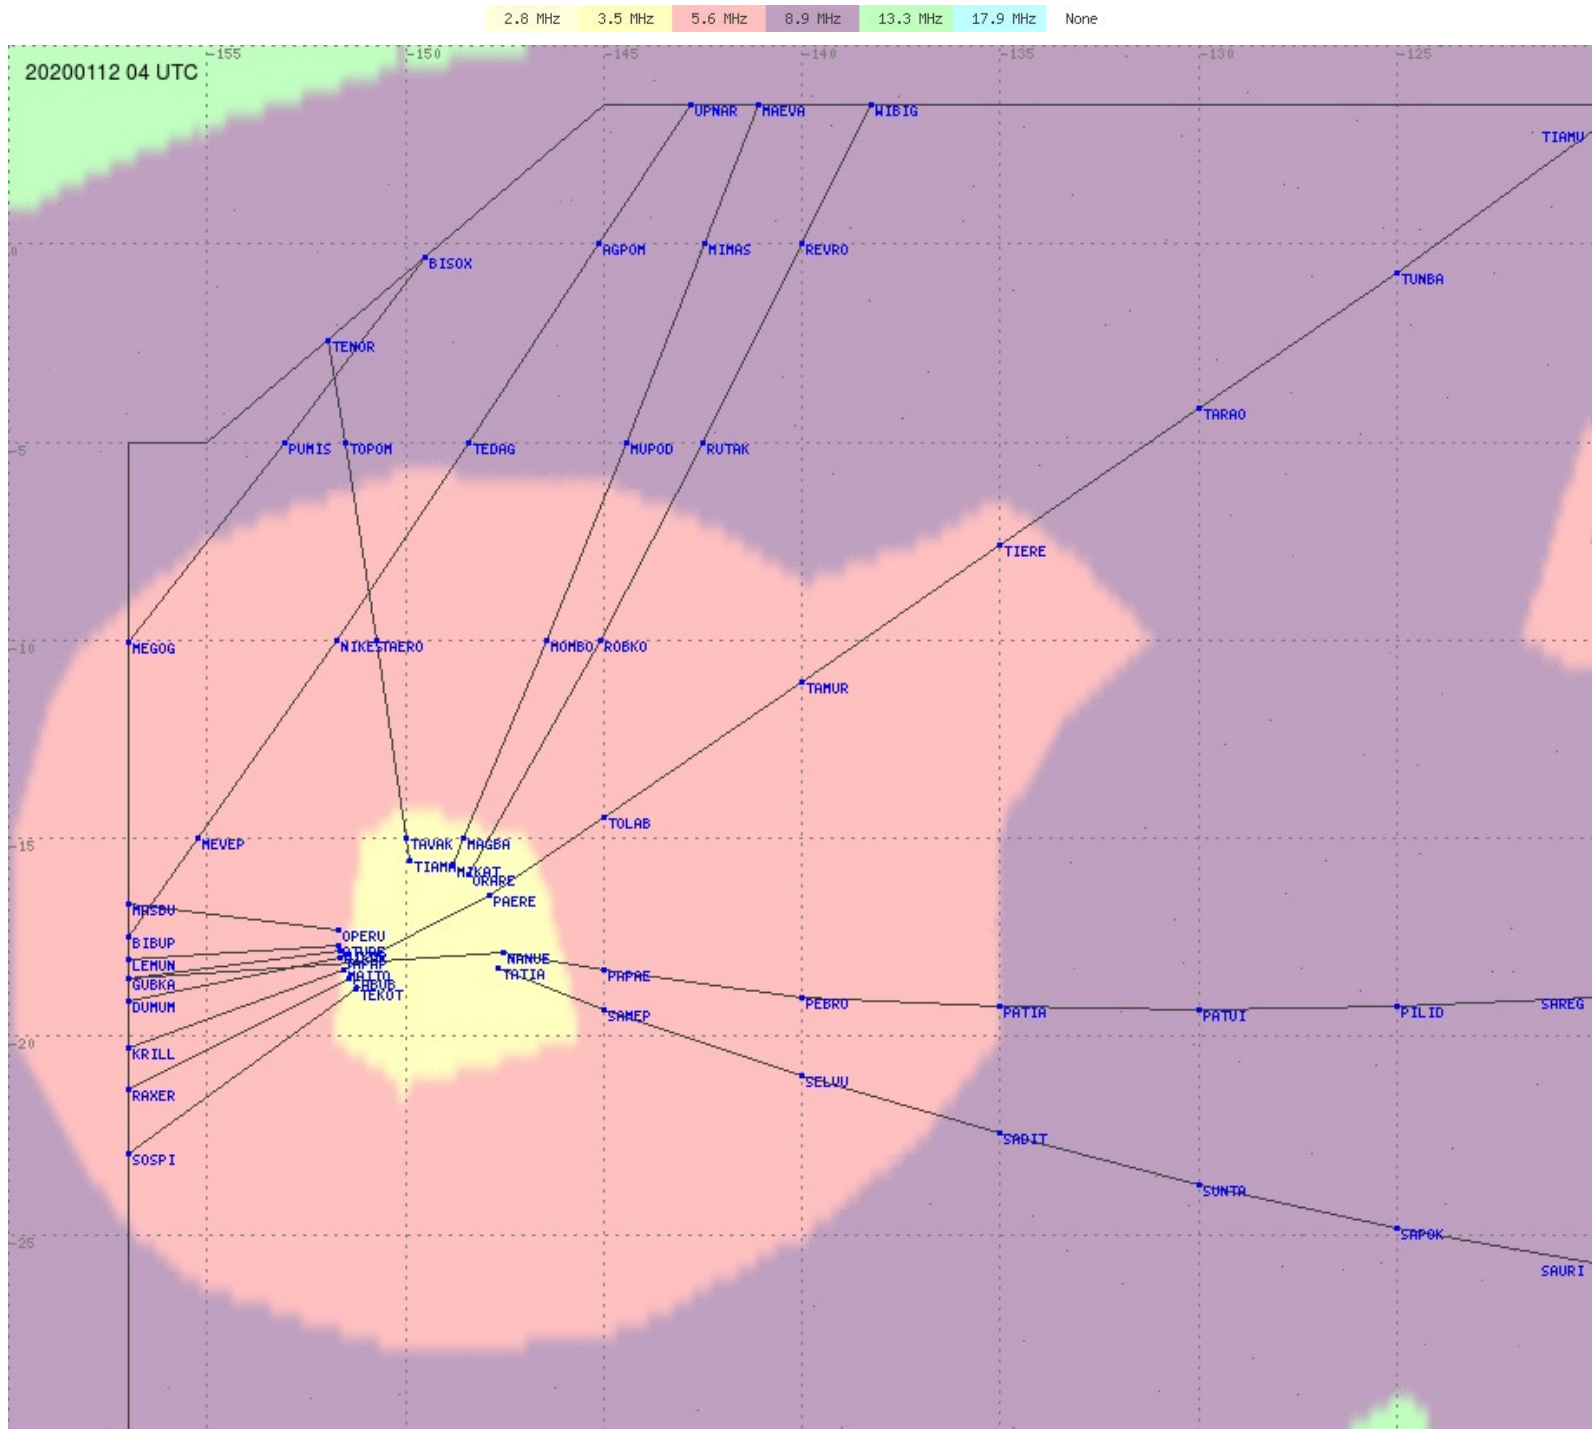

# Tahiti FIR - HF Propag - 20200112

2.8 MHz 3.5 MHz 5.6 MHz 8.9 MHz 13.3 MHz 17.9 MHz None

# Tahiti FIR - HF Propag - 20200112