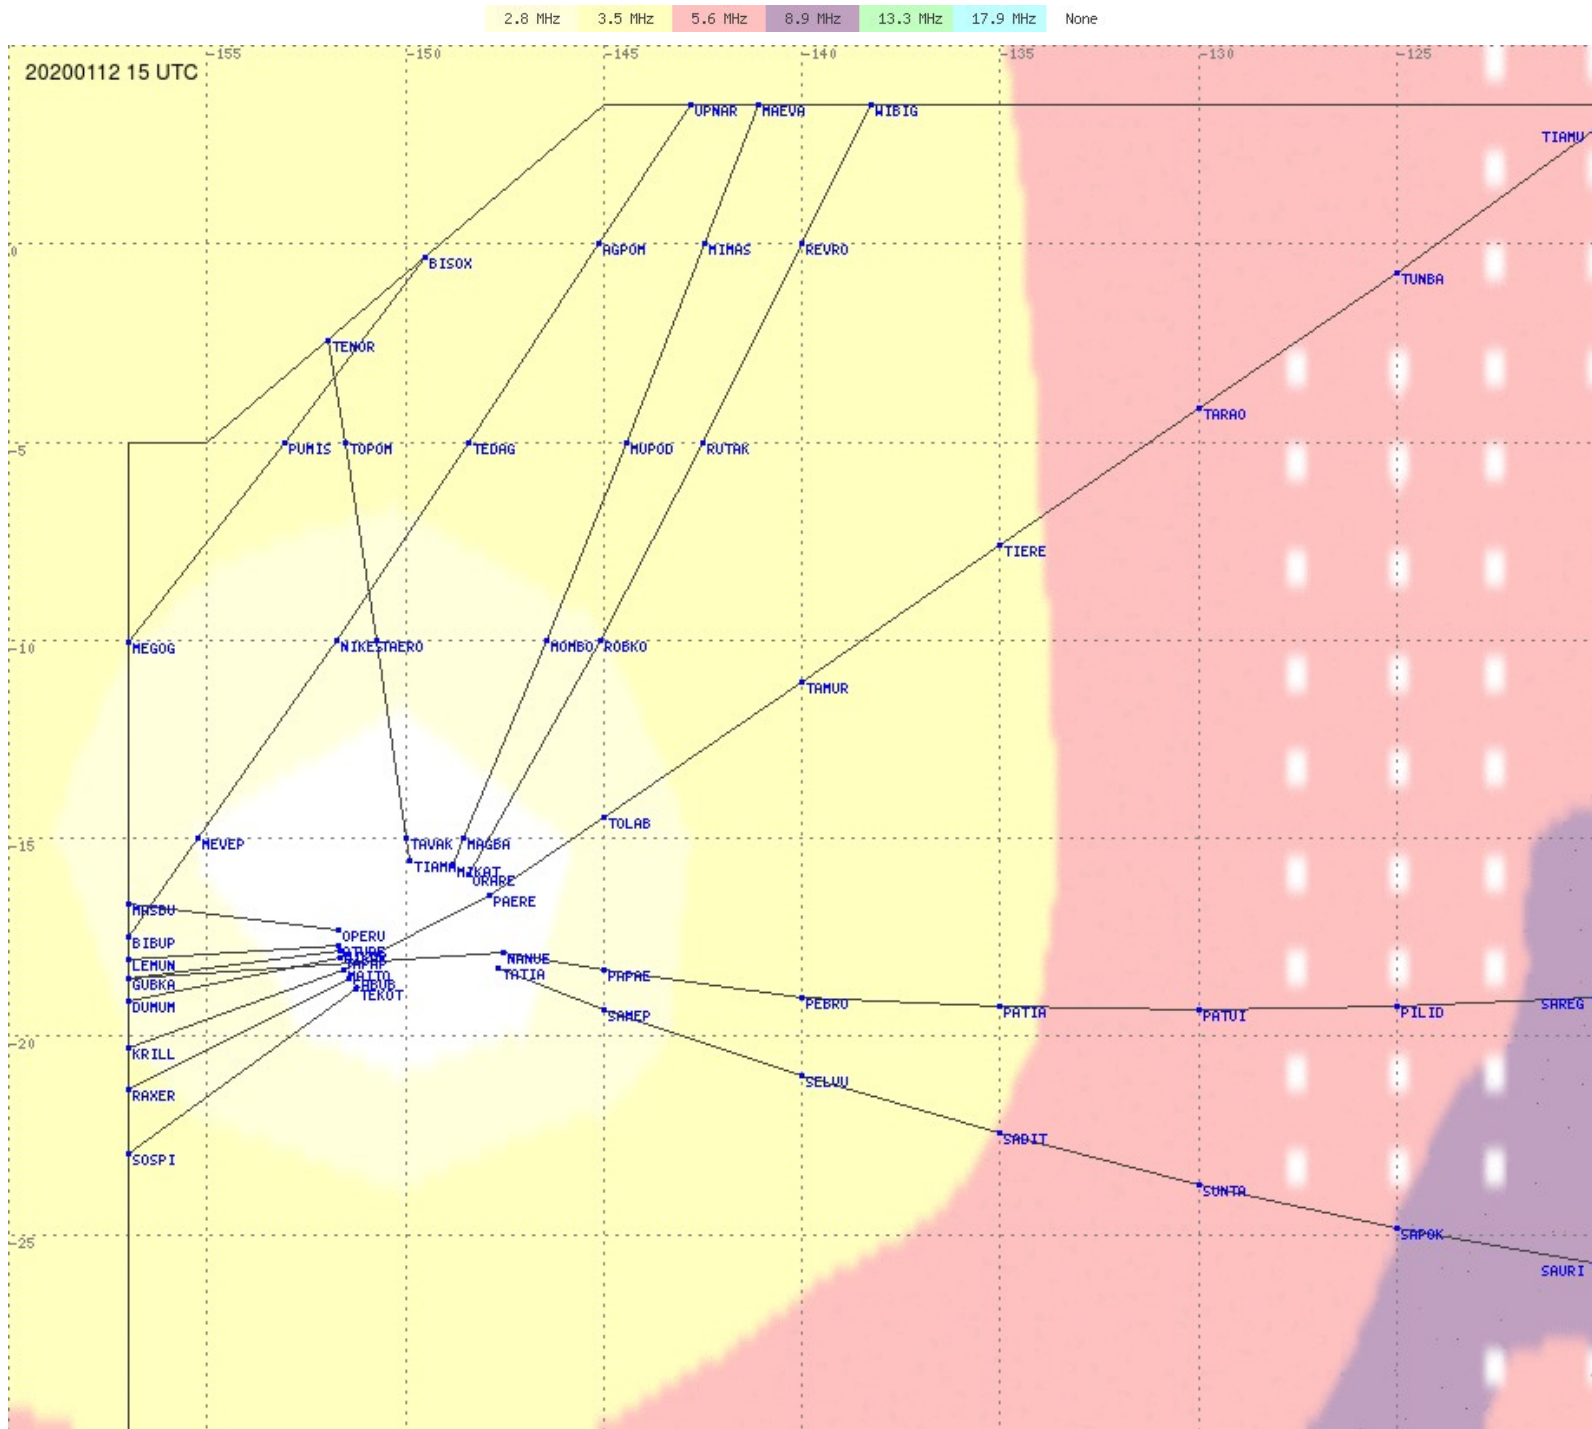

Tahiti FIR - HF Propag - 20200112