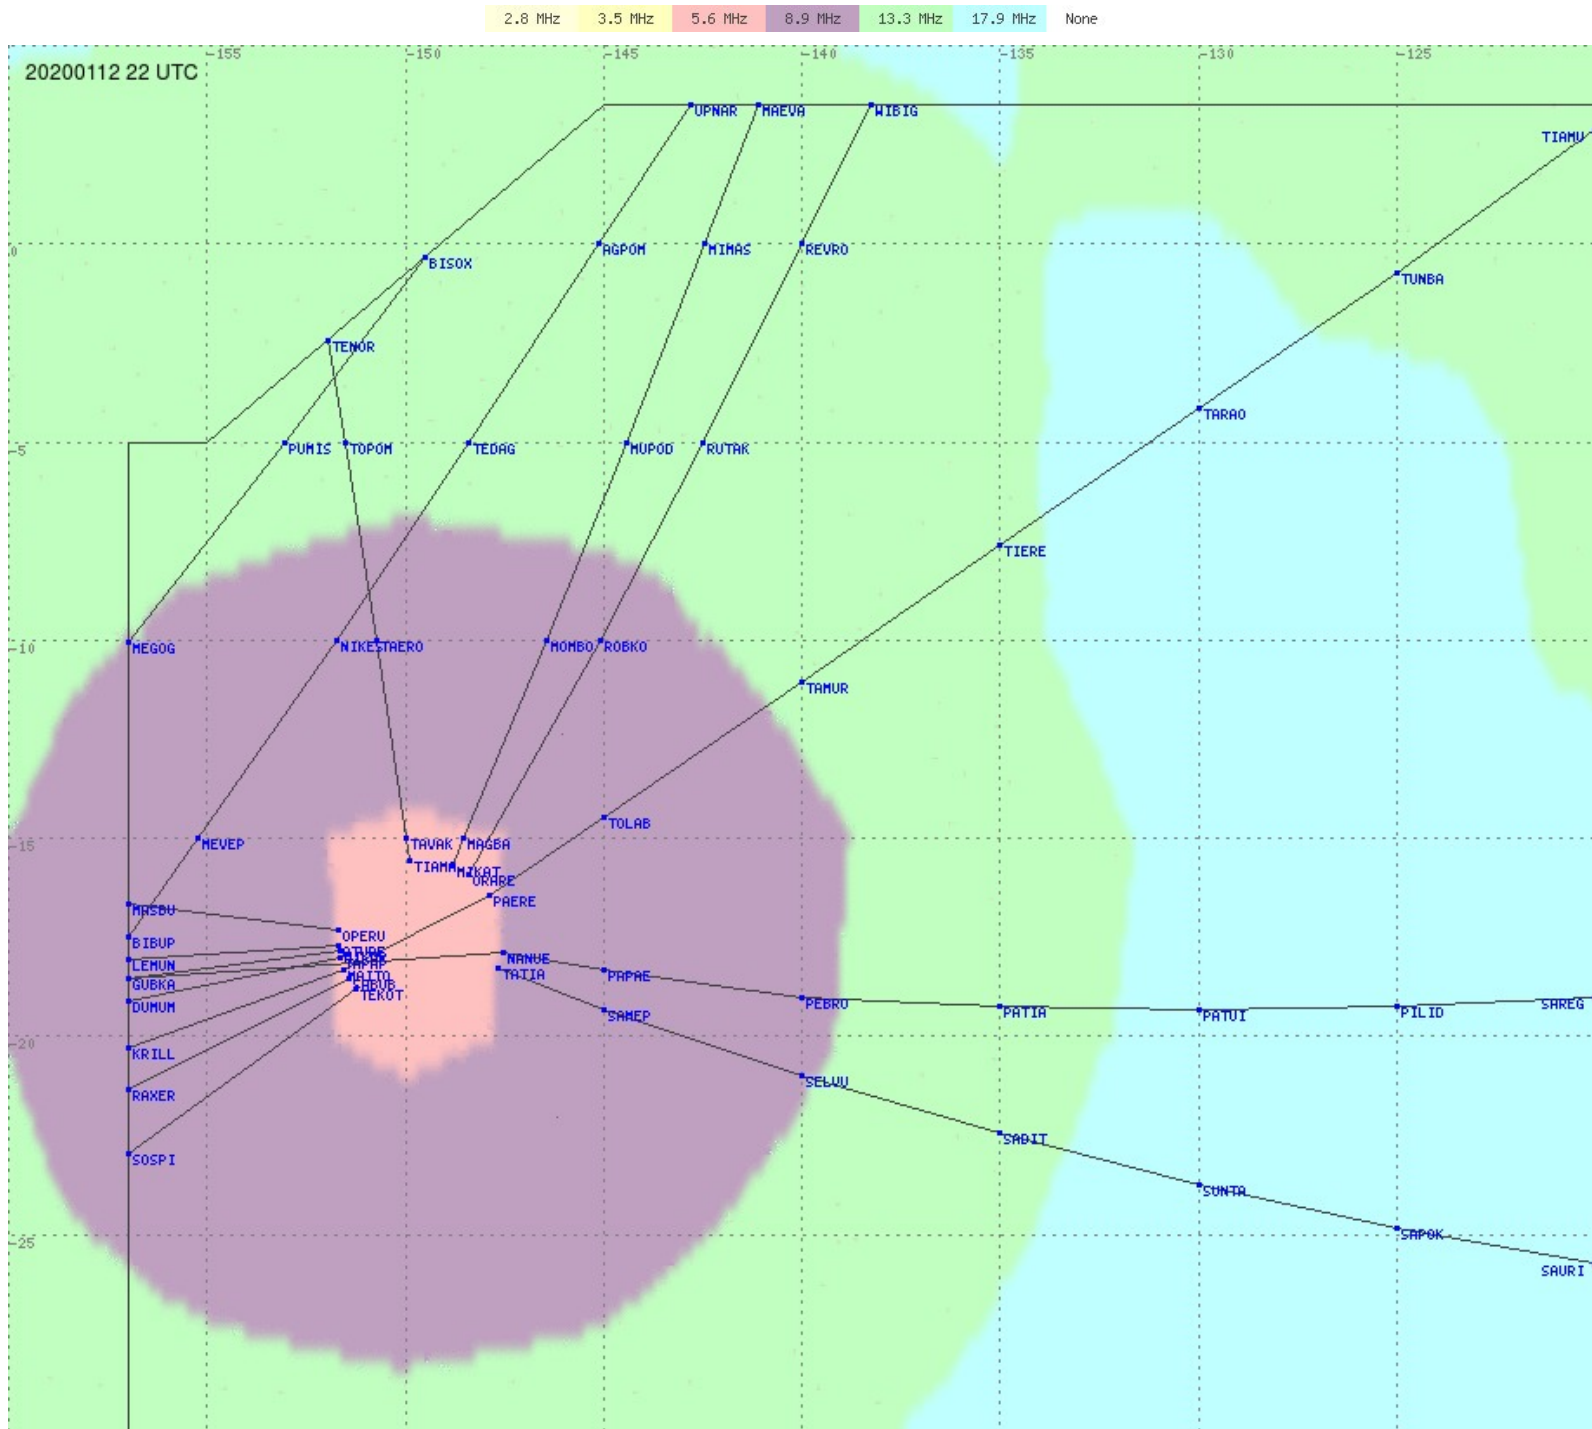

Tahiti FIR - HF Propag - 20200112