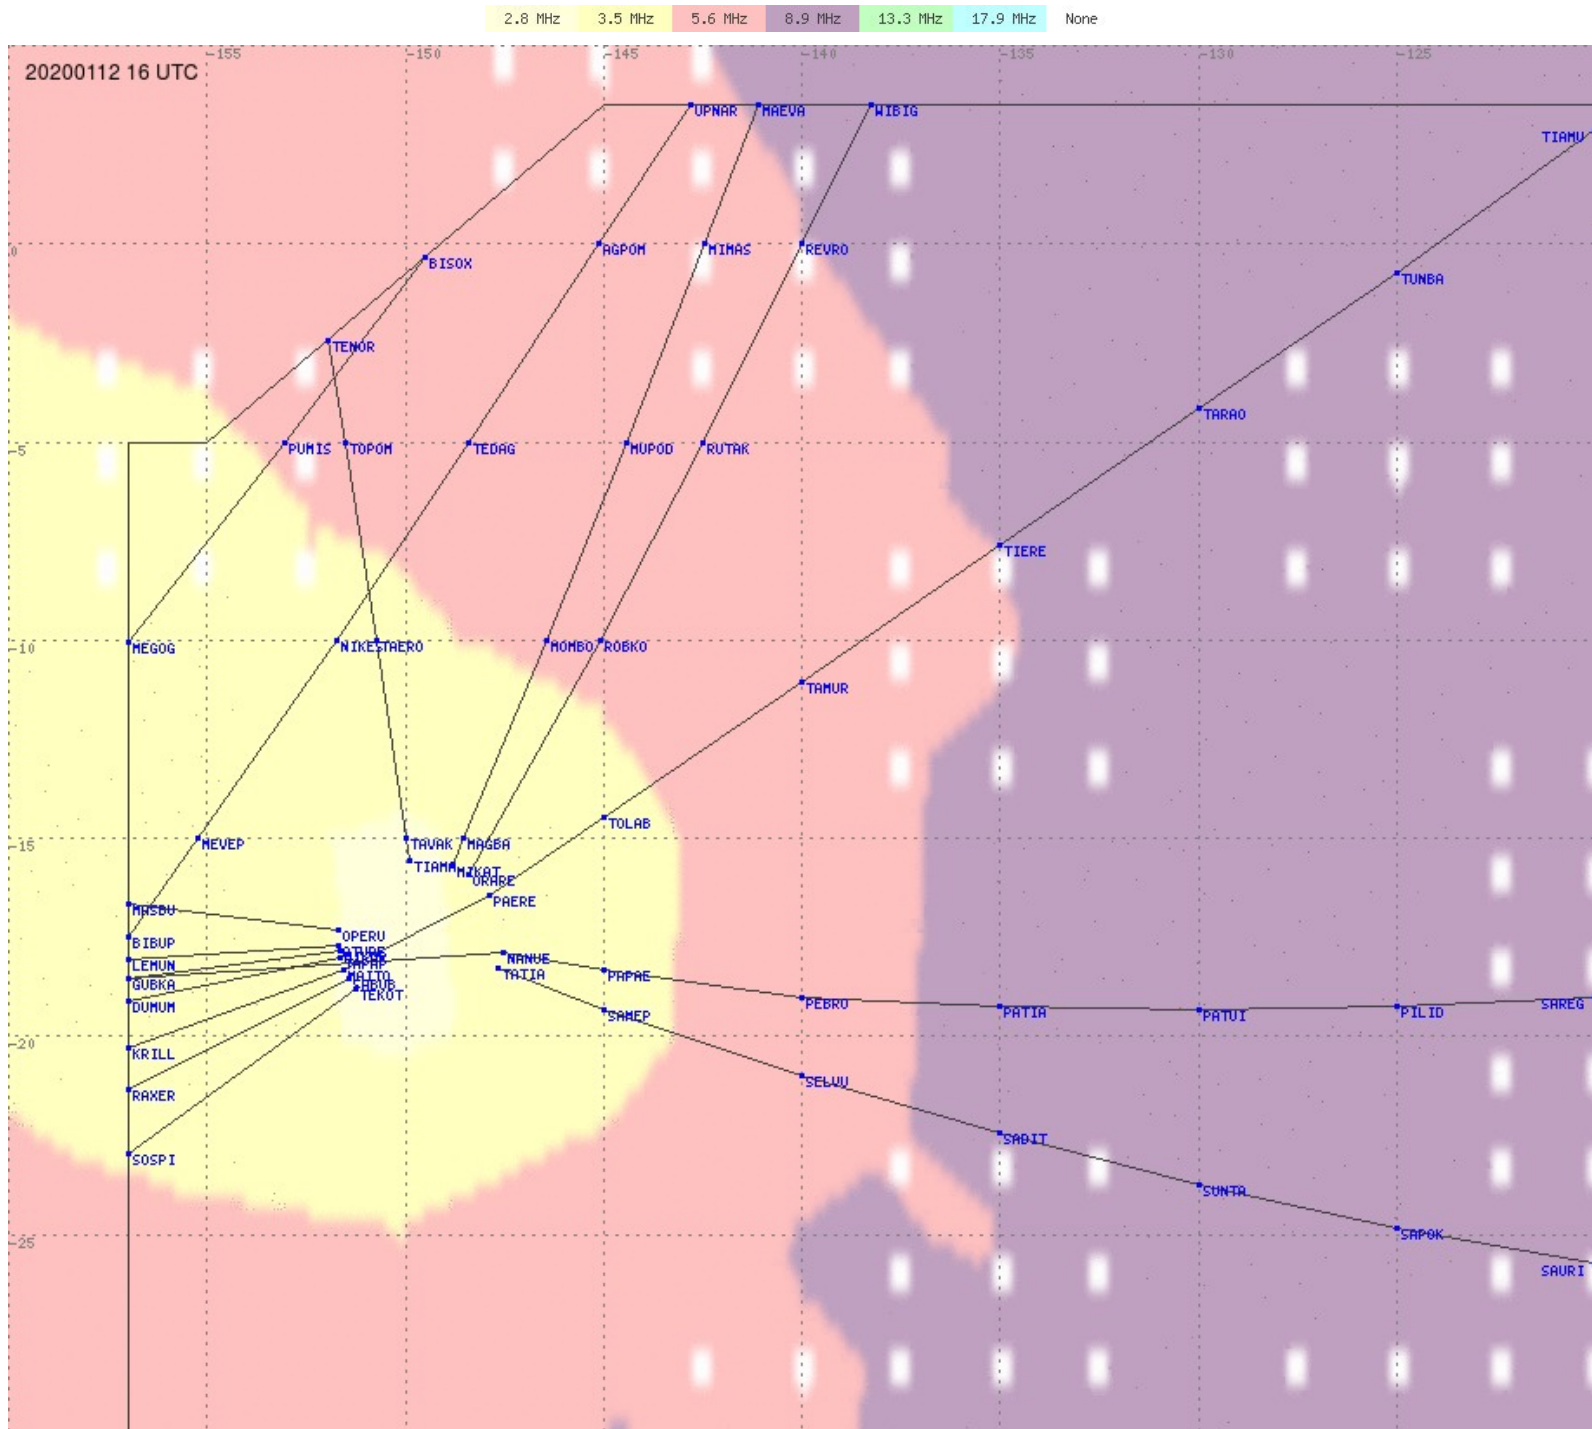

Tahiti FIR - HF Propag - 20200112