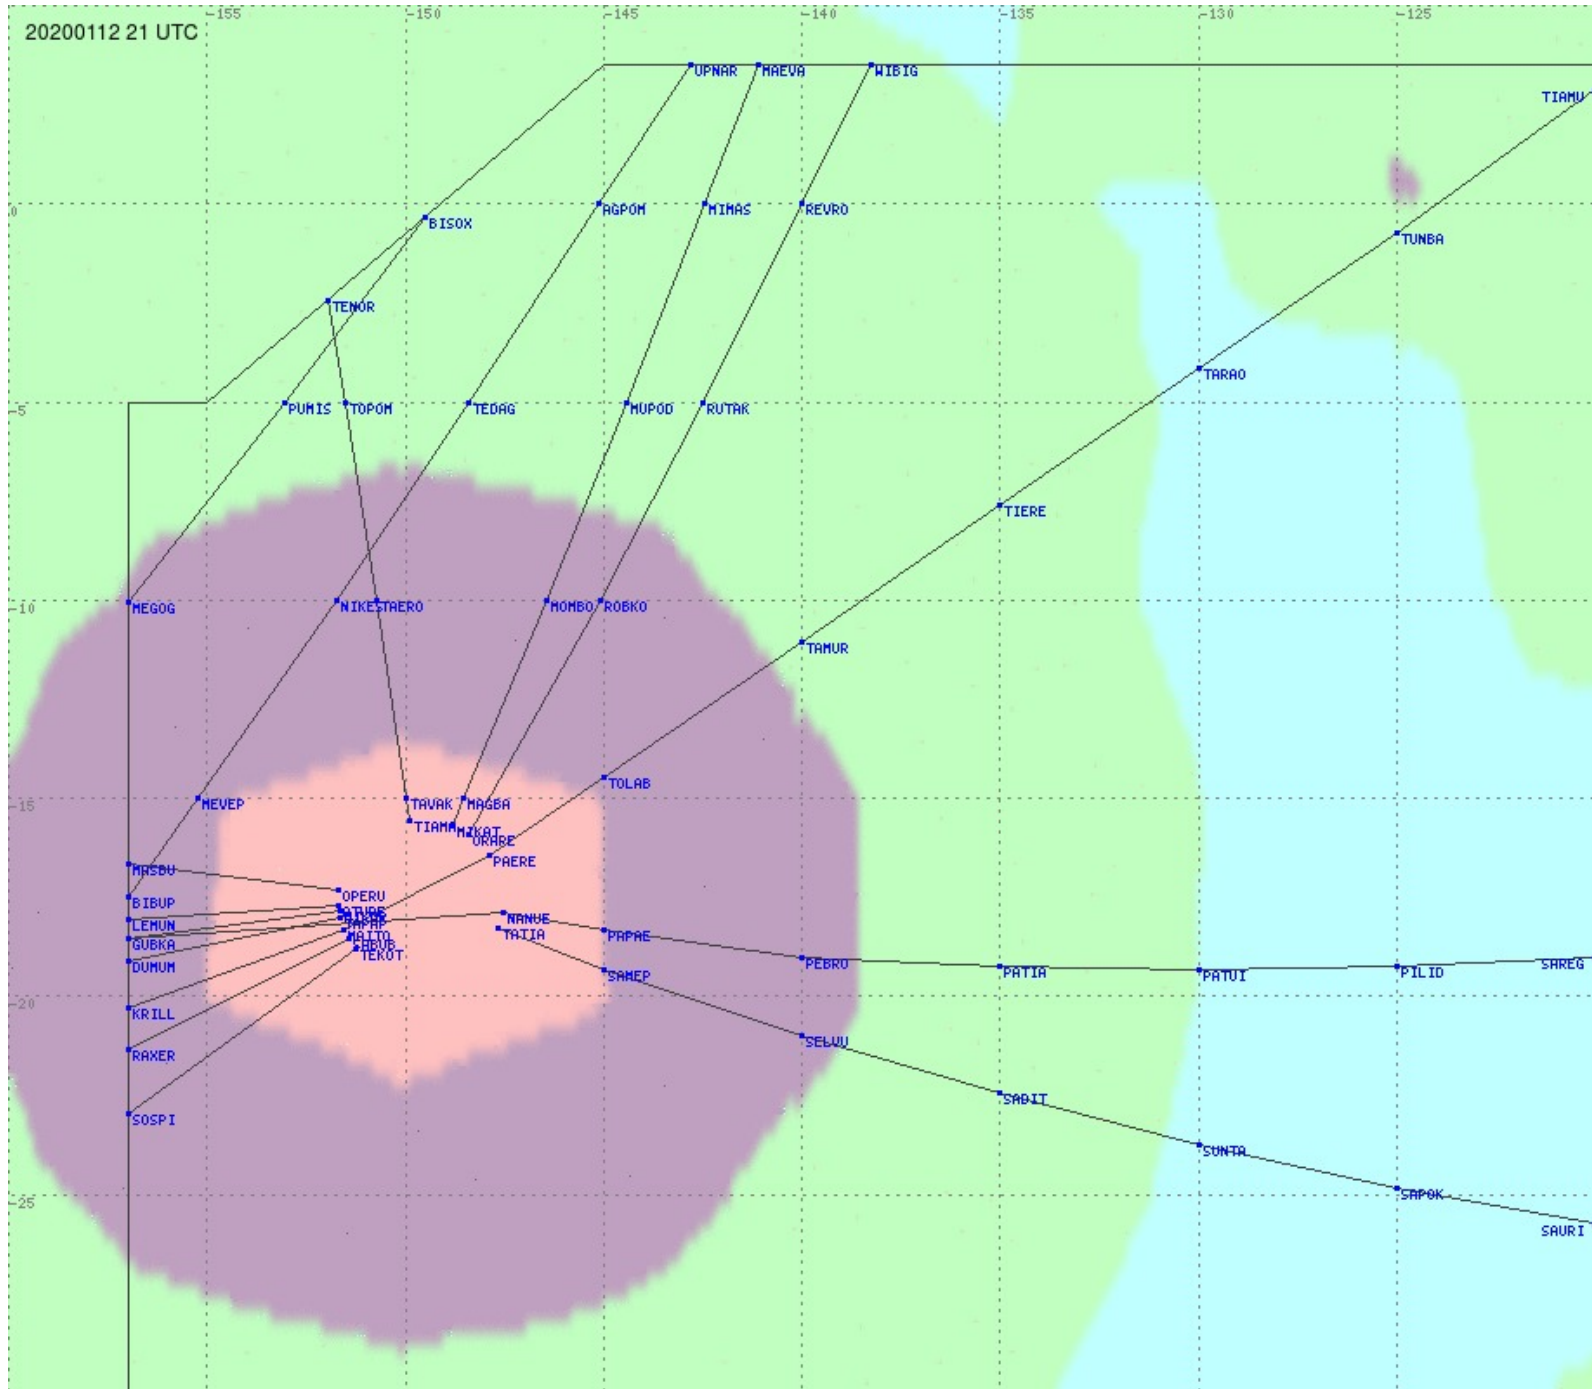

Tahiti FIR - HF Propag - 20200112

2.8 MHz 3.5 MHz 5.6 MHz 8.9 MHz 13.3 MHz 17.9 MHz None