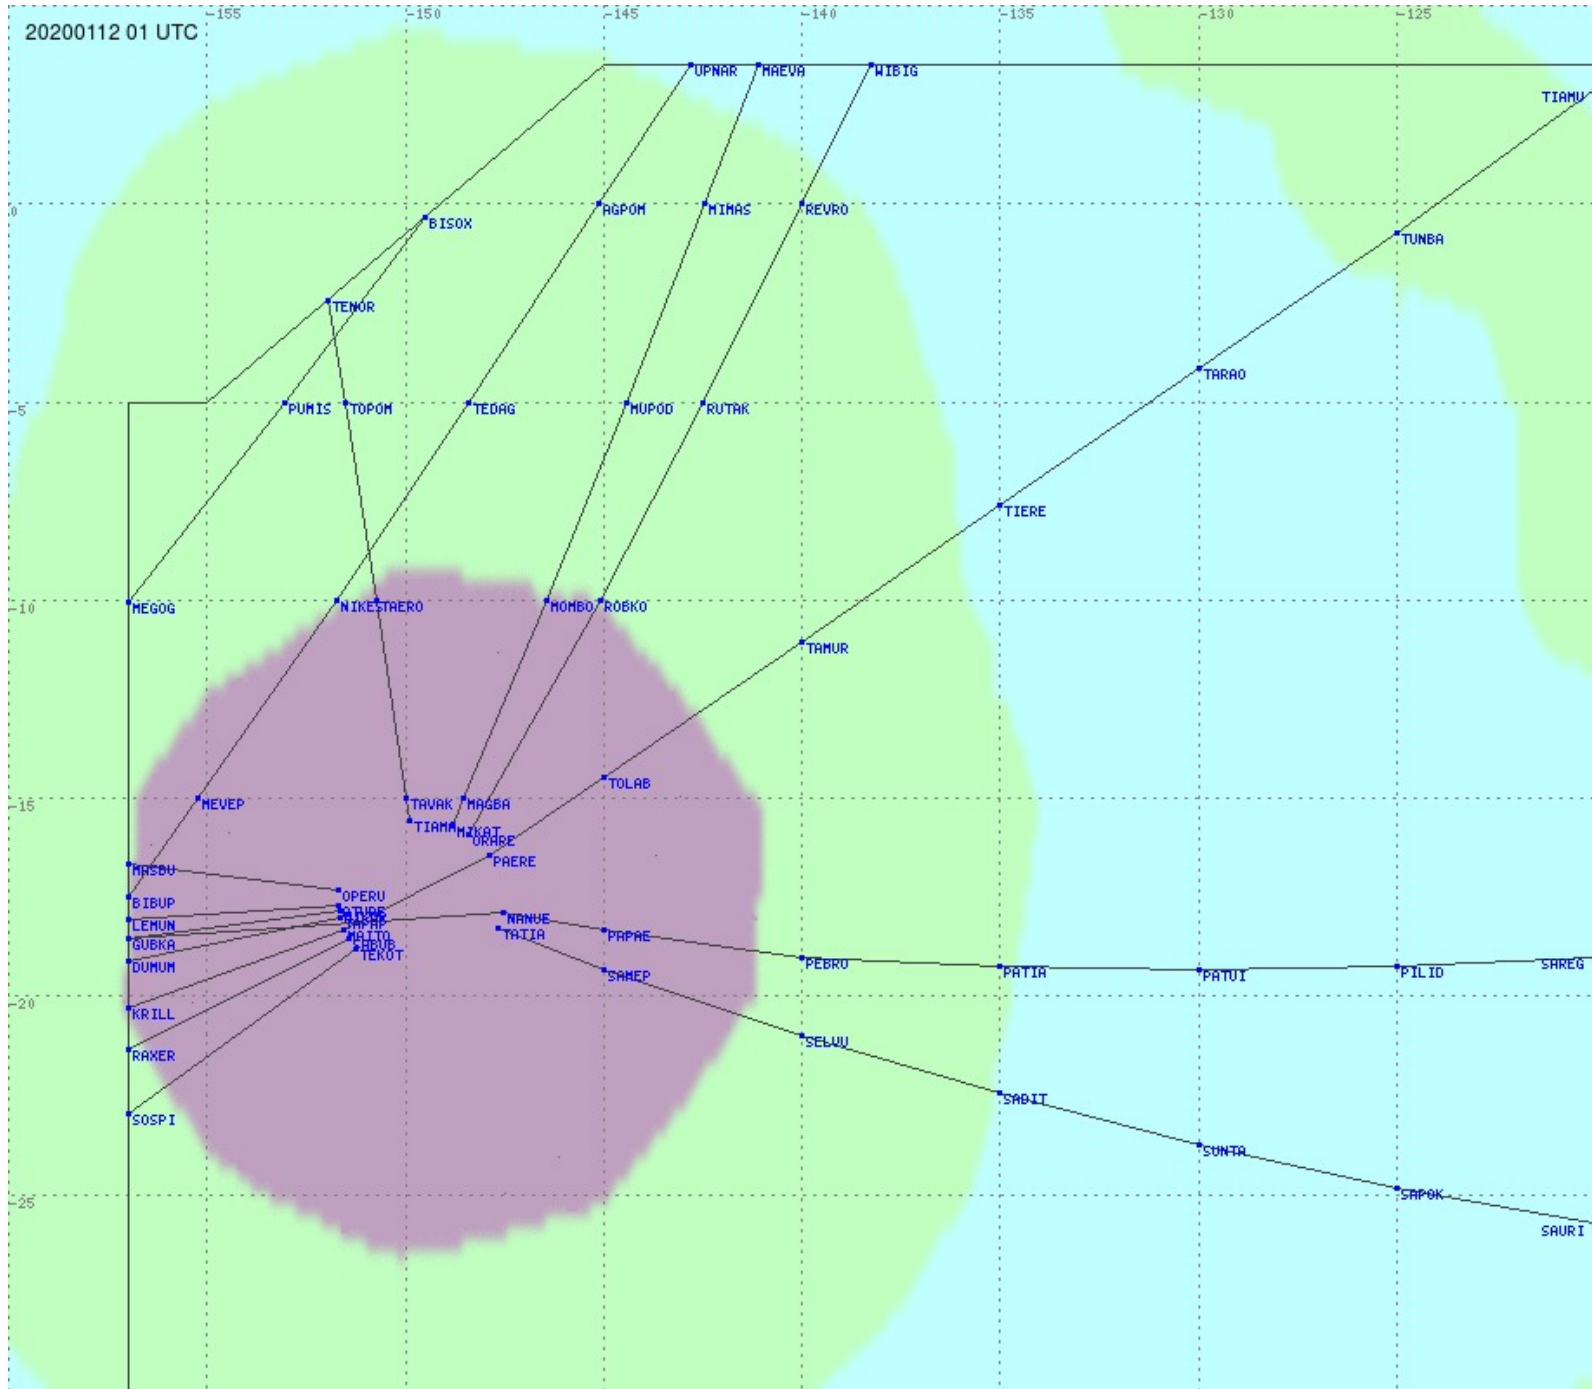

# Tahiti FIR - HF Propag - 20200112

2.8 MHz 3.5 MHz 5.6 MHz 8.9 MHz 13.3 MHz 17.9 MHz None