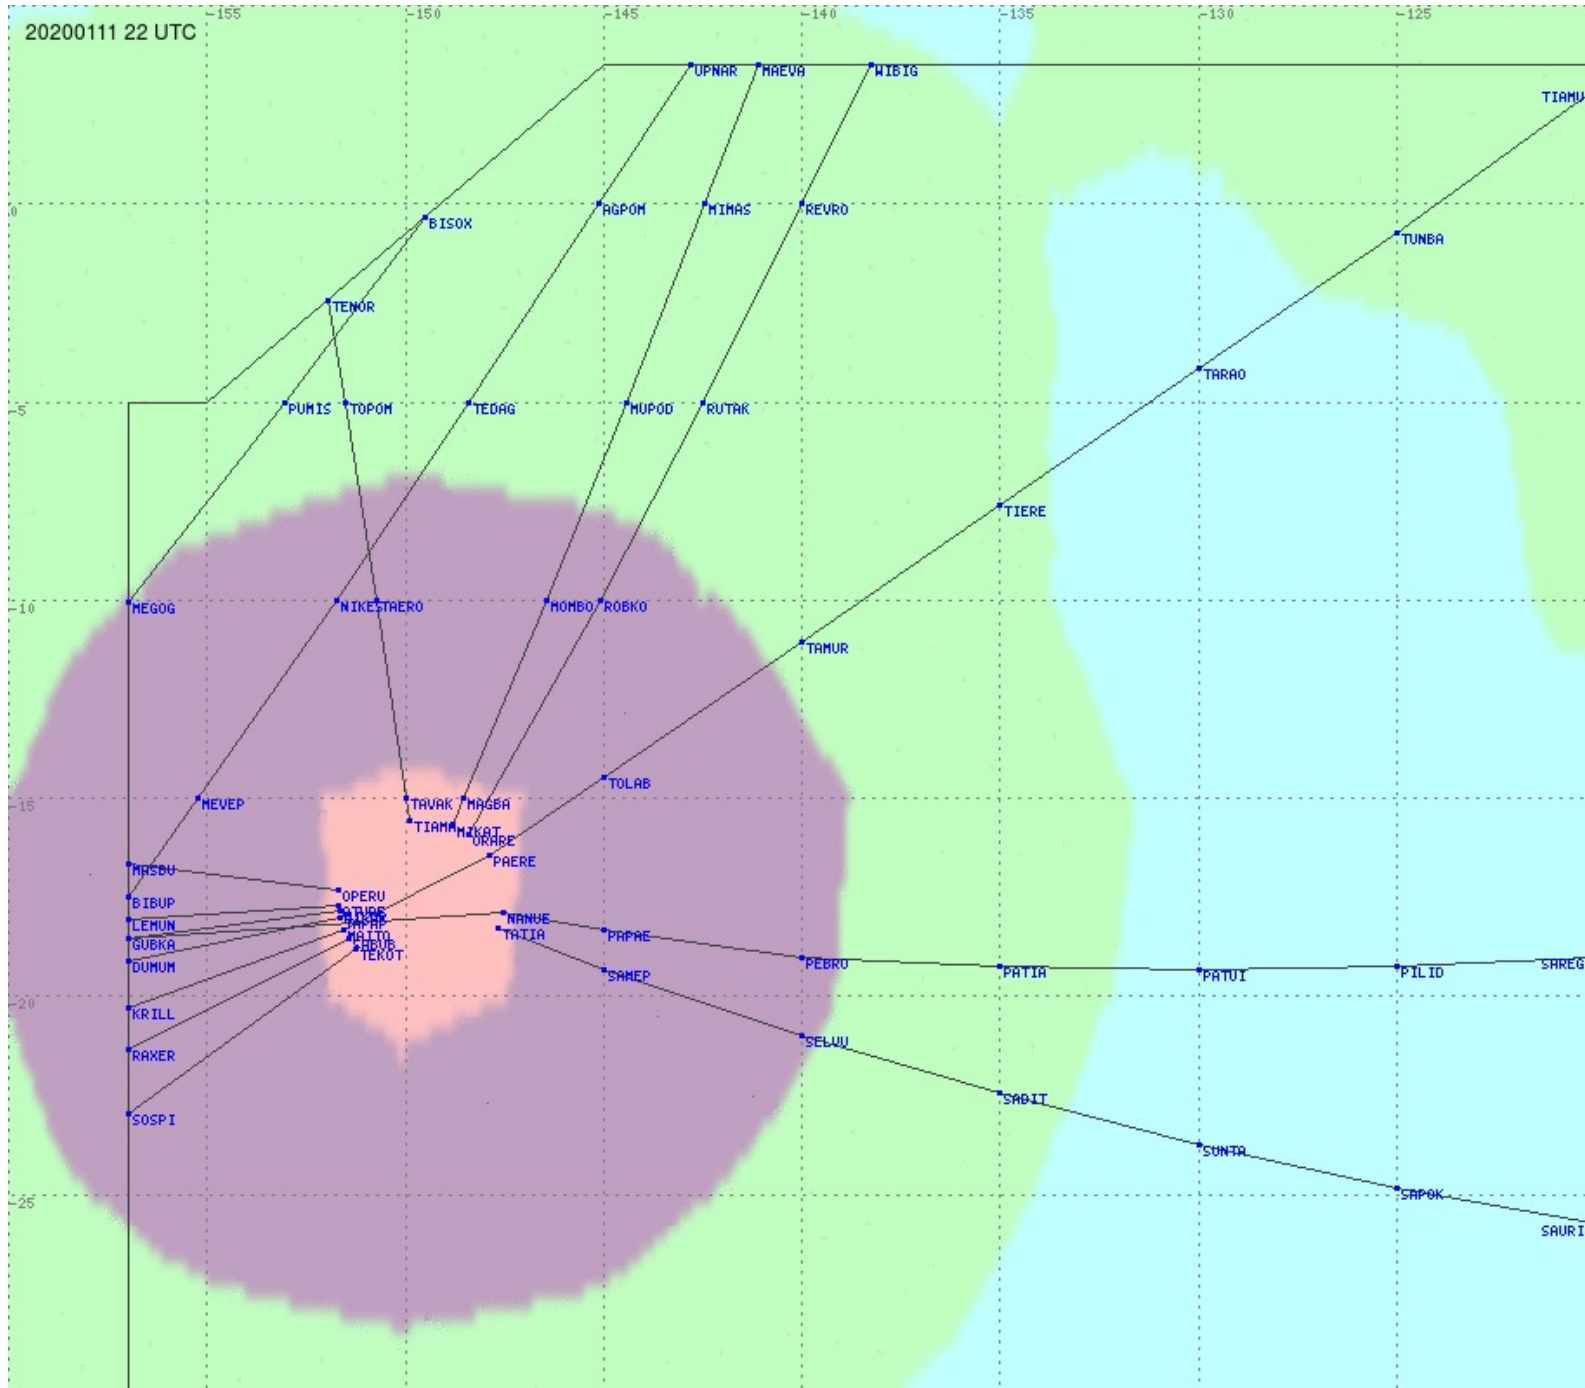

Tahiti FIR - HF Propag - 20200111

Tahiti FIR - HF Propag - 20200111

2.8 MHz 3.5 MHz 5.6 MHz 8.9 MHz 13.3 MHz 17.9 MHz None

Tahiti FIR - HF Propag - 20200111

2.8 MHz 3.5 MHz 5.6 MHz 8.9 MHz 13.3 MHz 17.9 MHz None

Tahiti FIR - HF Propag - 20200111

Tahiti FIR - HF Propag - 20200111

Tahiti FIR - HF Propag - 20200111

Tahiti FIR - HF Propag - 20200111

Tahiti FIR - HF Propag - 20200111

Tahiti FIR - HF Propag - 20200111

2.8 MHz 3.5 MHz 5.6 MHz 8.9 MHz 13.3 MHz 17.9 MHz None

Tahiti FIR - HF Propag - 20200111

2.8 MHz 3.5 MHz 5.6 MHz 8.9 MHz 13.3 MHz 17.9 MHz None

Tahiti FIR - HF Propag - 20200111

2.8 MHz 3.5 MHz 5.6 MHz 8.9 MHz 13.3 MHz 17.9 MHz None

Tahiti FIR - HF Propag - 20200111

2.8 MHz 3.5 MHz 5.6 MHz 8.9 MHz 13.3 MHz 17.9 MHz None

Tahiti FIR - HF Propag - 20200111

2.8 MHz 3.5 MHz 5.6 MHz 8.9 MHz 13.3 MHz 17.9 MHz None