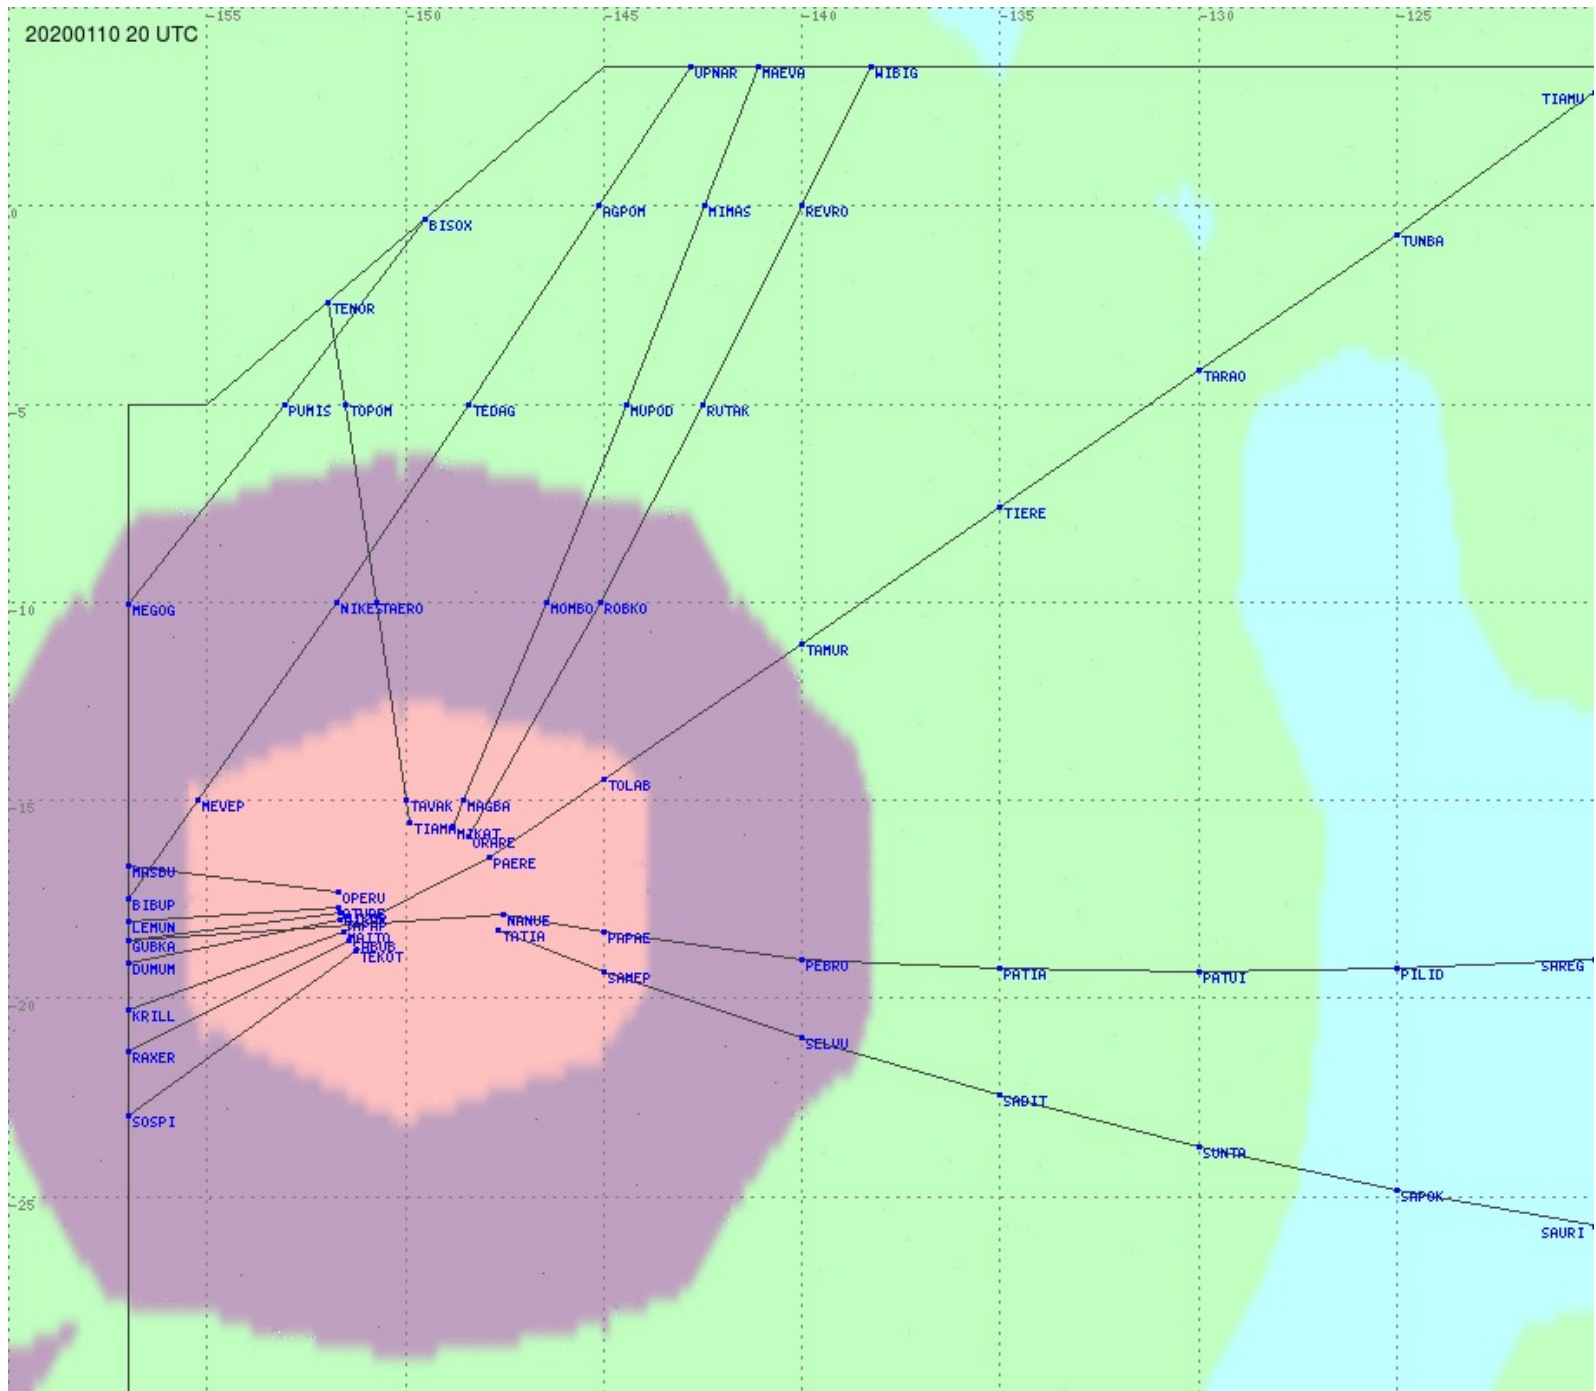

Tahiti FIR - HF Propag - 20200110

2.8 MHz 3.5 MHz 5.6 MHz 8.9 MHz 13.3 MHz 17.9 MHz None

Tahiti FIR - HF Propag - 20200110

2.8 MHz 3.5 MHz 5.6 MHz 8.9 MHz 13.3 MHz 17.9 MHz None

Tahiti FIR - HF Propag - 20200110

Tahiti FIR - HF Propag - 20200110

Tahiti FIR - HF Propag - 20200110

2.8 MHz
3.5 MHz
5.6 MHz
8.9 MHz
13.3 MHz
17.9 MHz
None

Tahiti FIR - HF Propag - 20200110

Tahiti FIR - HF Propag - 20200110

Tahiti FIR - HF Propag - 20200110

2.8 MHz
3.5 MHz
5.6 MHz
8.9 MHz
13.3 MHz
17.9 MHz
None

Tahiti FIR - HF Propag - 20200110

2.8 MHz 3.5 MHz 5.6 MHz 8.9 MHz 13.3 MHz 17.9 MHz None

Tahiti FIR - HF Propag - 20200110

2.8 MHz 3.5 MHz 5.6 MHz 8.9 MHz 13.3 MHz 17.9 MHz None