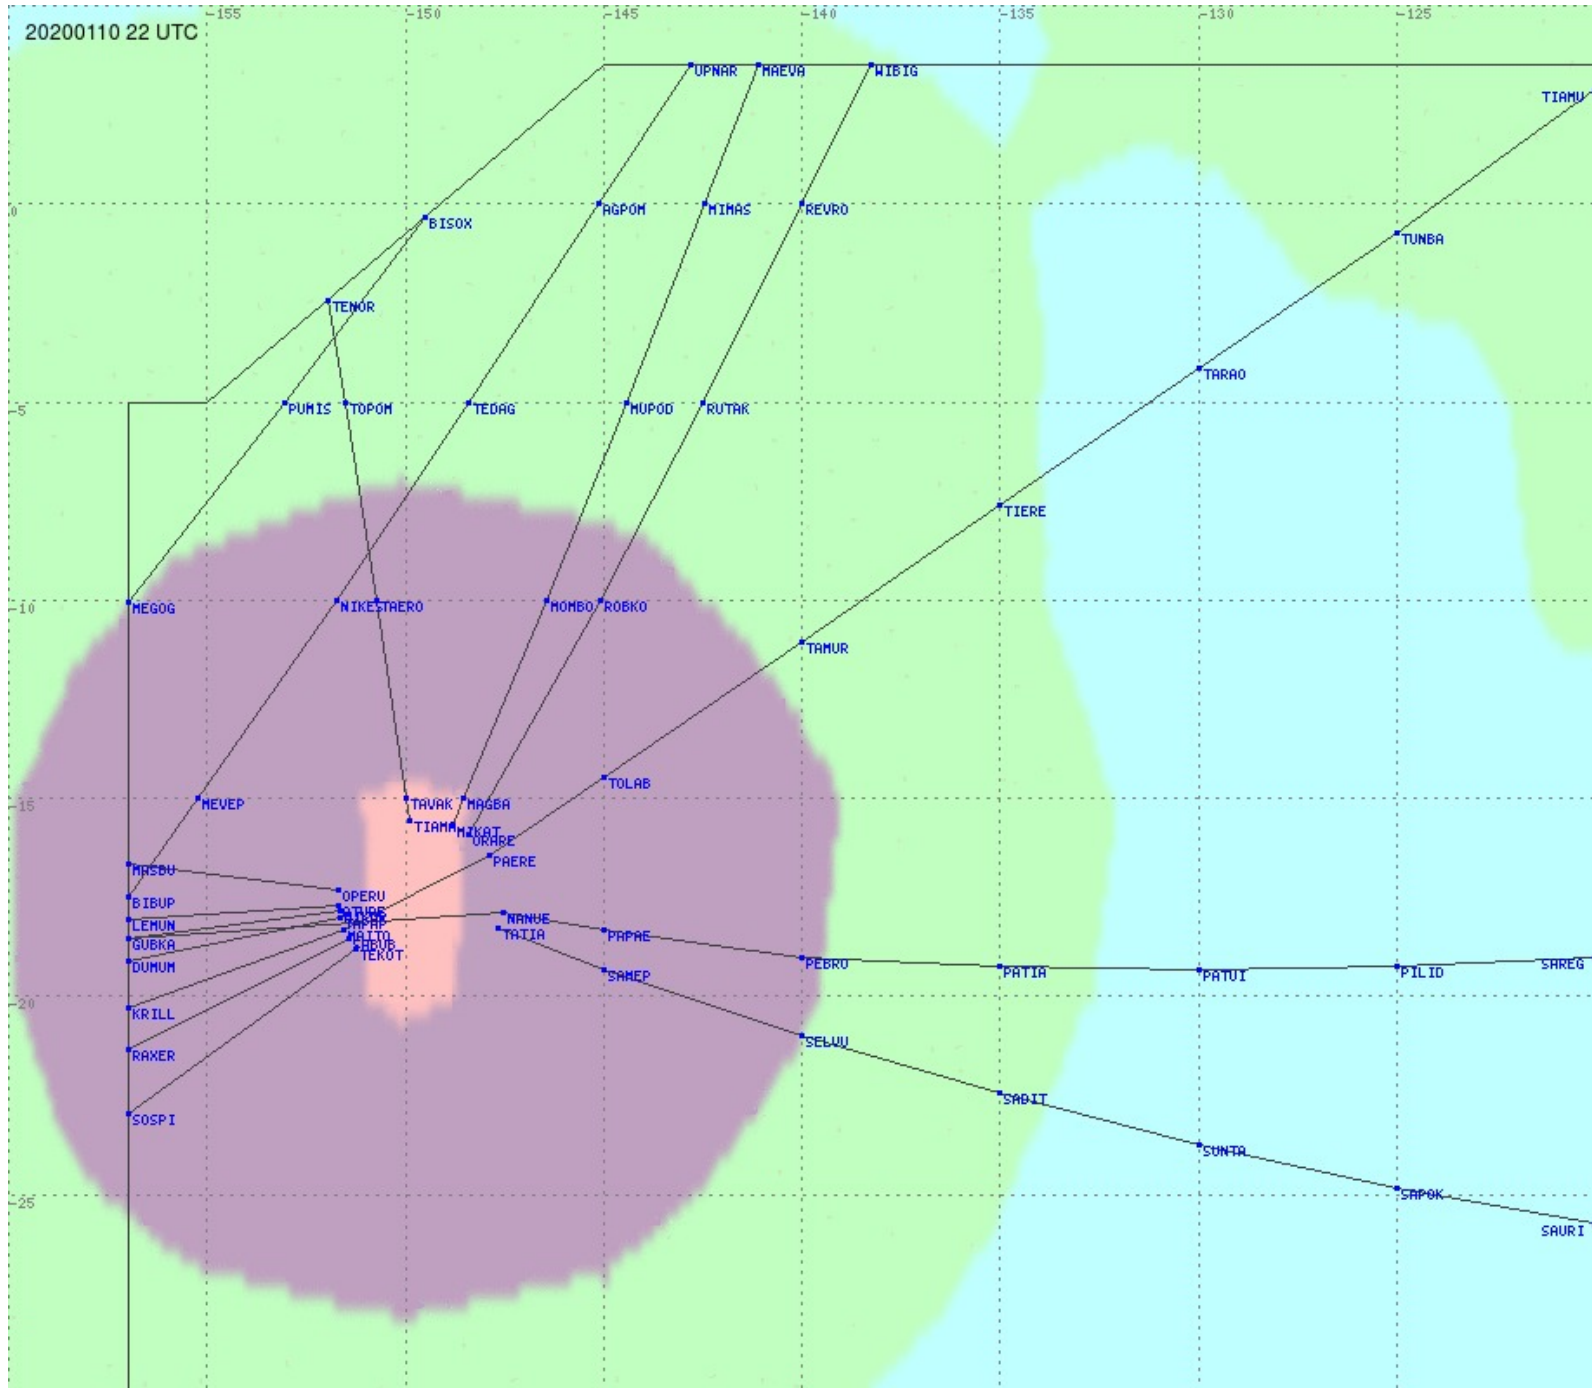

Tahiti FIR - HF Propag - 20200110

2.8 MHz 3.5 MHz 5.6 MHz 8.9 MHz 13.3 MHz 17.9 MHz None

Tahiti FIR - HF Propag - 20200110

2.8 MHz 3.5 MHz 5.6 MHz 8.9 MHz 13.3 MHz 17.9 MHz None

Tahiti FIR - HF Propag - 20200110

2.8 MHz
3.5 MHz
5.6 MHz
8.9 MHz
13.3 MHz
17.9 MHz
None

Tahiti FIR - HF Propag - 20200110

2.8 MHz 3.5 MHz 5.6 MHz 8.9 MHz 13.3 MHz 17.9 MHz None

Tahiti FIR - HF Propag - 20200110

2.8 MHz 3.5 MHz 5.6 MHz 8.9 MHz 13.3 MHz 17.9 MHz None

Tahiti FIR - HF Propag - 20200110

2.8 MHz 3.5 MHz 5.6 MHz 8.9 MHz 13.3 MHz 17.9 MHz None