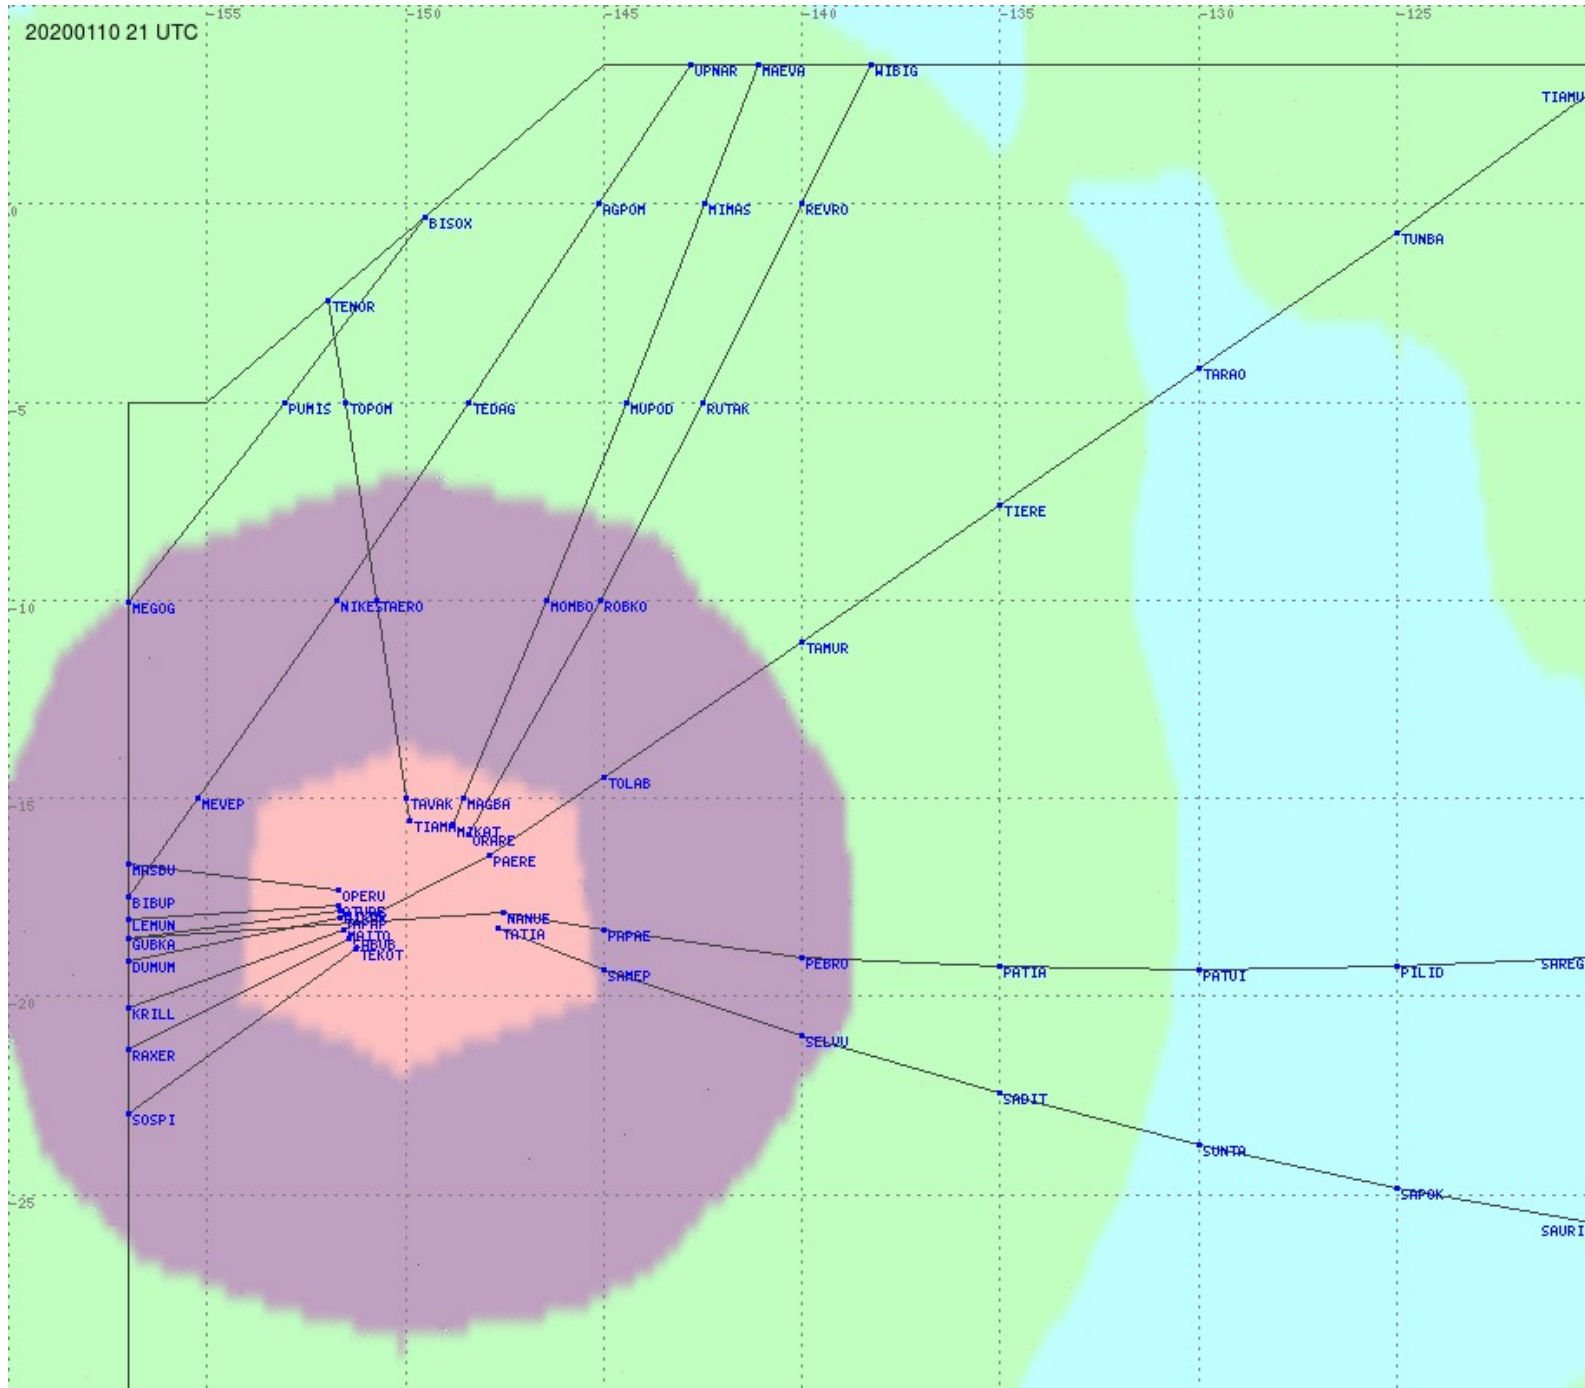

Tahiti FIR - HF Propag - 20200110

2.8 MHz 3.5 MHz 5.6 MHz 8.9 MHz 13.3 MHz 17.9 MHz None

Tahiti FIR - HF Propag - 20200110

2.8 MHz 3.5 MHz 5.6 MHz 8.9 MHz 13.3 MHz 17.9 MHz None

Tahiti FIR - HF Propag - 20200110

Tahiti FIR - HF Propag - 20200110

Tahiti FIR - HF Propag - 20200110

2.8 MHz
3.5 MHz
5.6 MHz
8.9 MHz
13.3 MHz
17.9 MHz
None

Tahiti FIR - HF Propag - 20200110

Tahiti FIR - HF Propag - 20200110

Tahiti FIR - HF Propag - 20200110

2.8 MHz
3.5 MHz
5.6 MHz
8.9 MHz
13.3 MHz
17.9 MHz
None

Tahiti FIR - HF Propag - 20200110

2.8 MHz 3.5 MHz 5.6 MHz 8.9 MHz 13.3 MHz 17.9 MHz None

Tahiti FIR - HF Propag - 20200110

2.8 MHz 3.5 MHz 5.6 MHz 8.9 MHz 13.3 MHz 17.9 MHz None