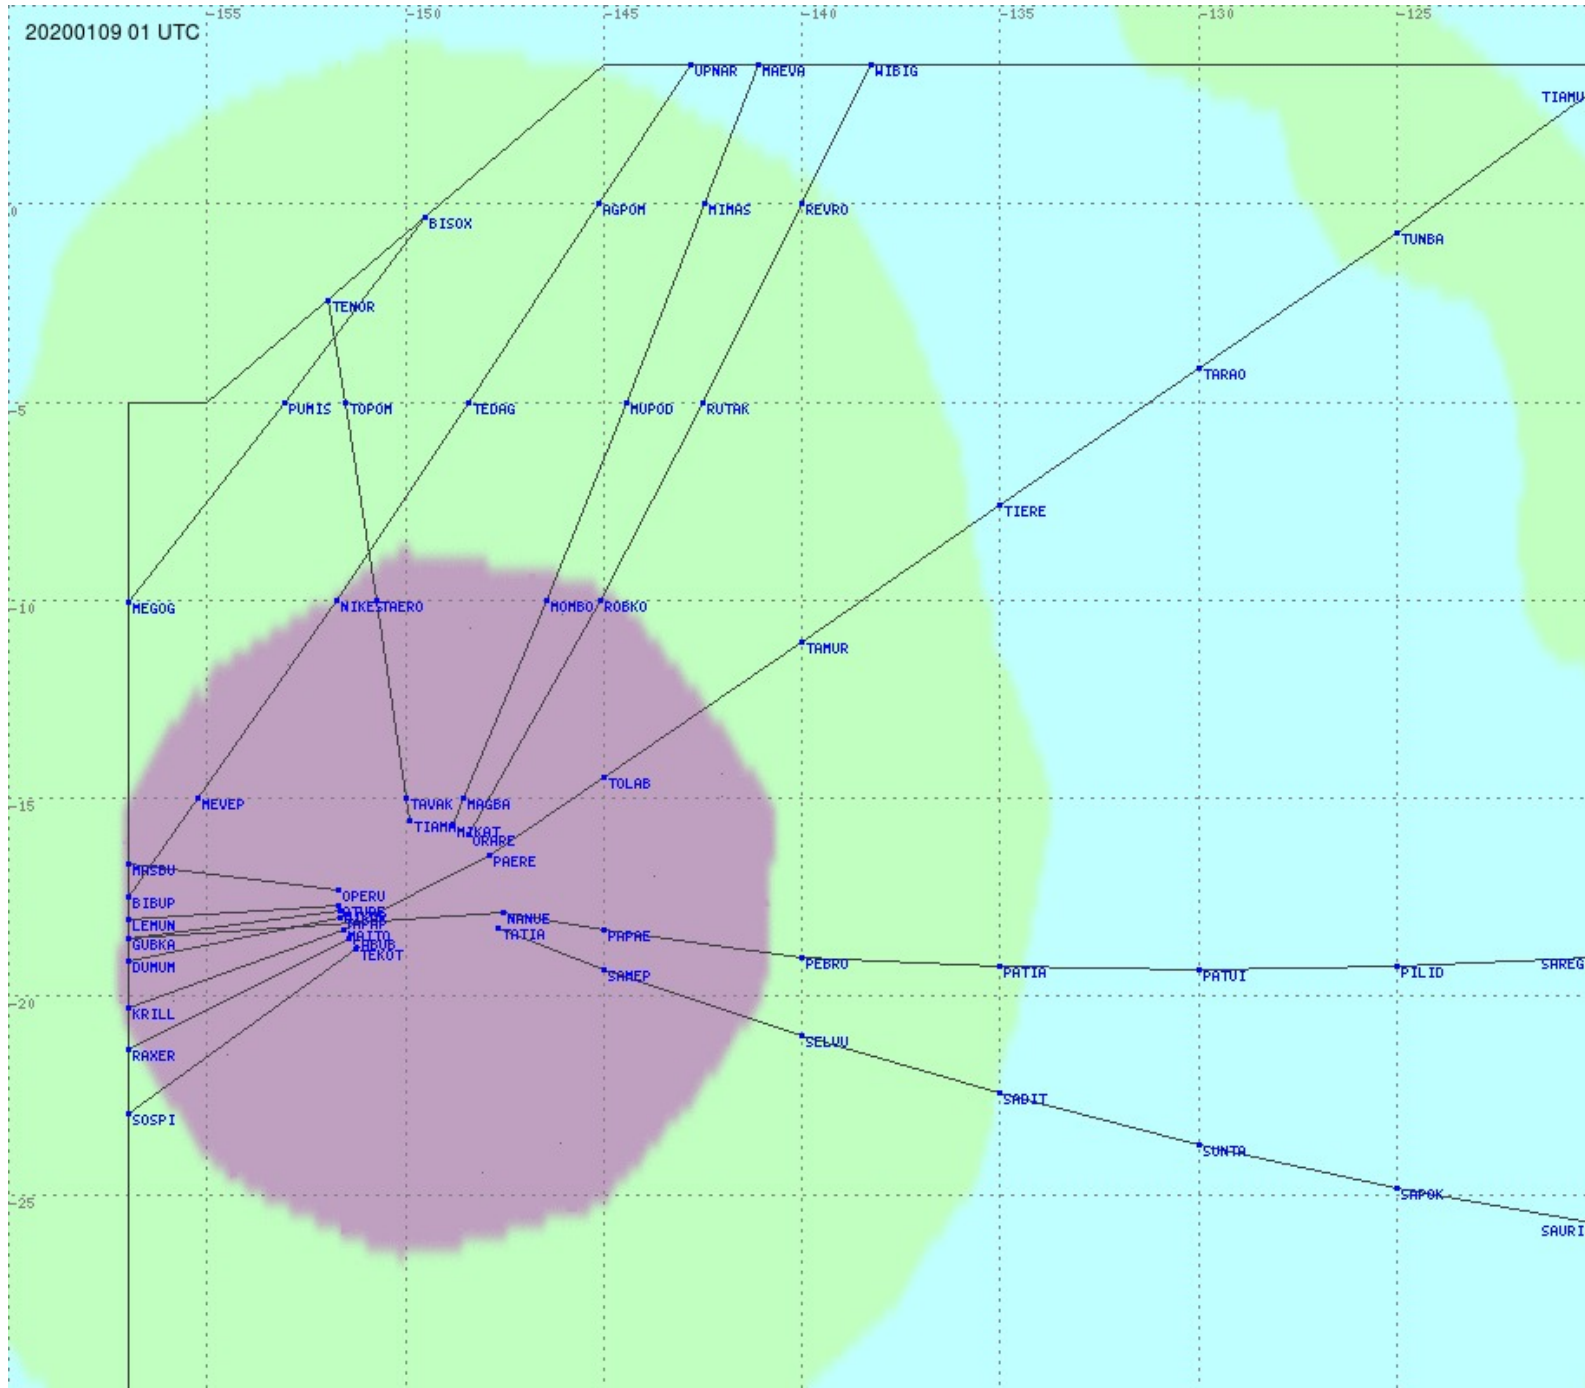

# Tahiti FIR - HF Propag - 20200109

2.8 MHz 3.5 MHz 5.6 MHz 8.9 MHz 13.3 MHz 17.9 MHz None