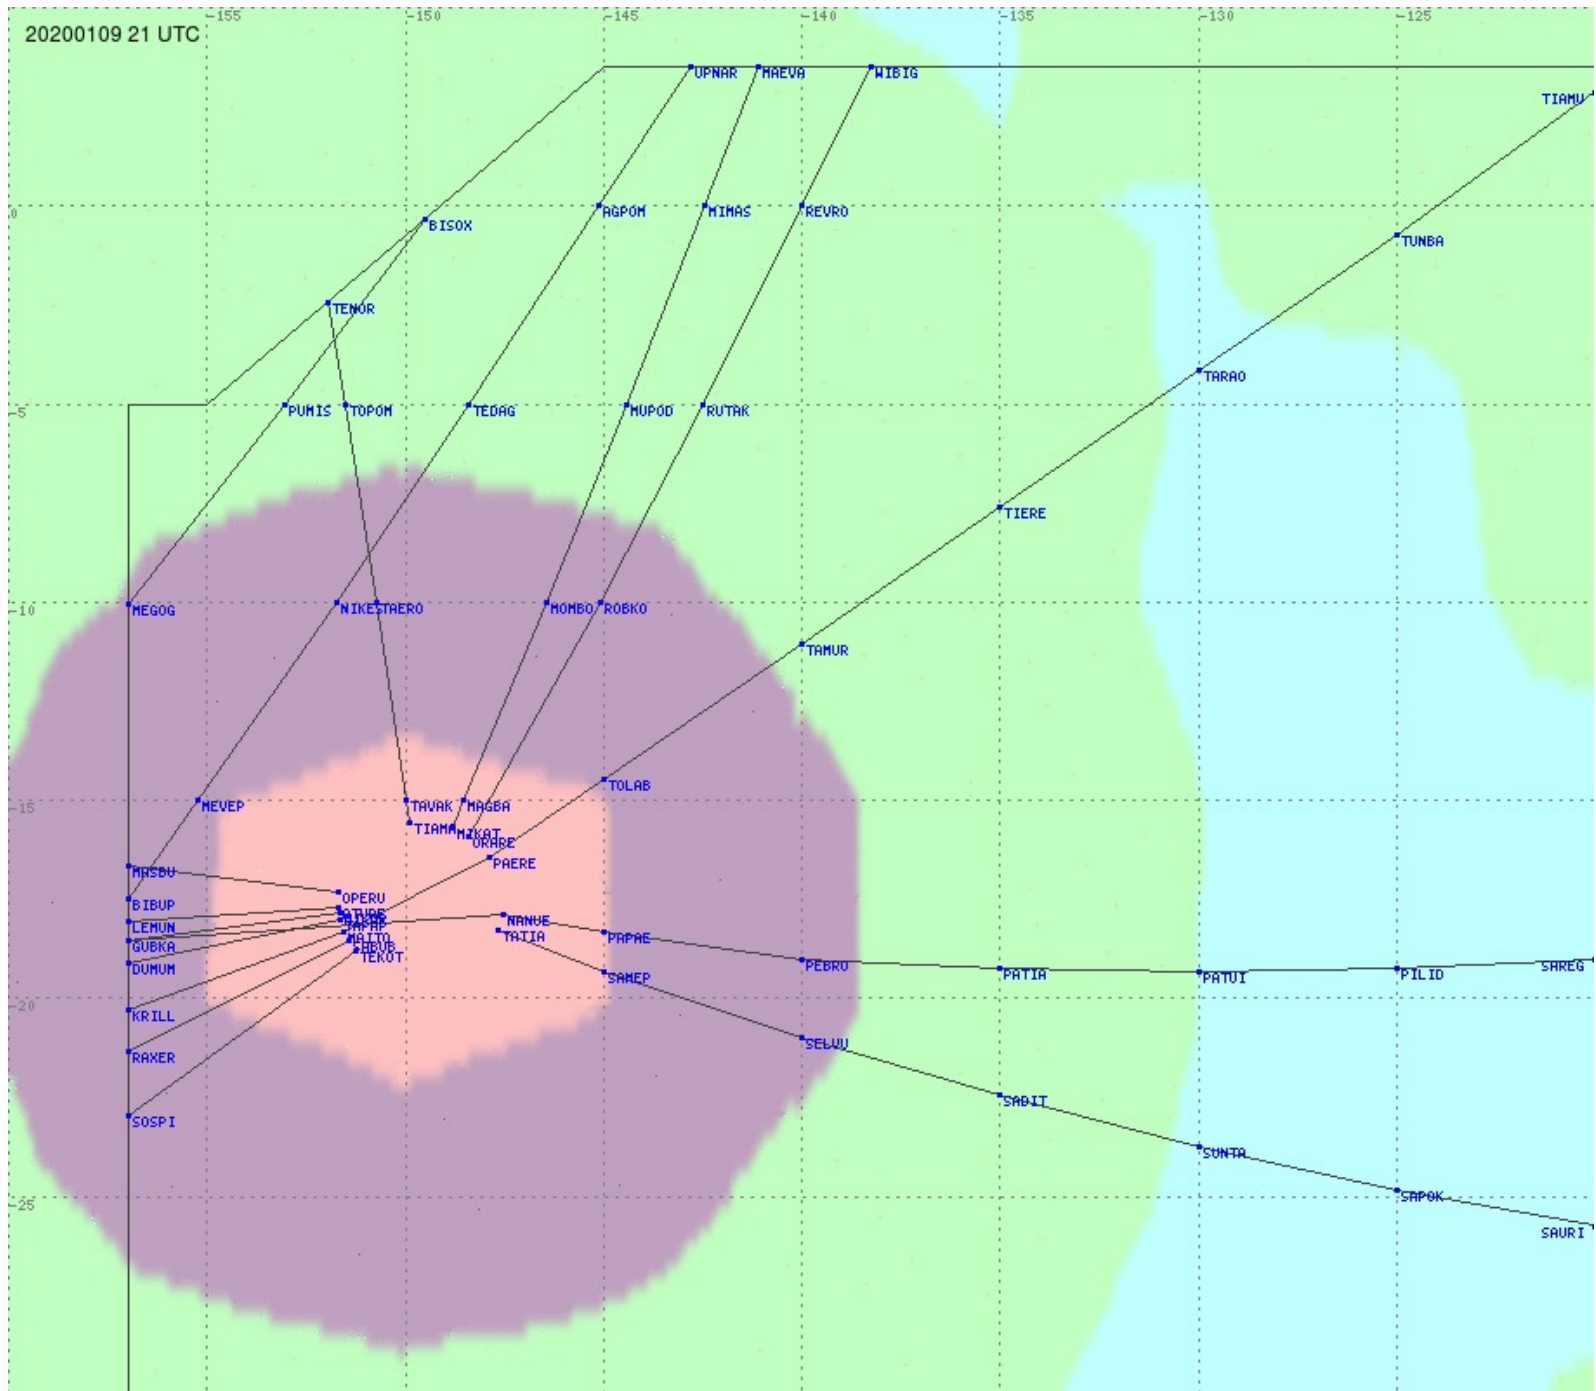

Tahiti FIR - HF Propag - 20200109

2.8 MHz 3.5 MHz 5.6 MHz 8.9 MHz 13.3 MHz 17.9 MHz None