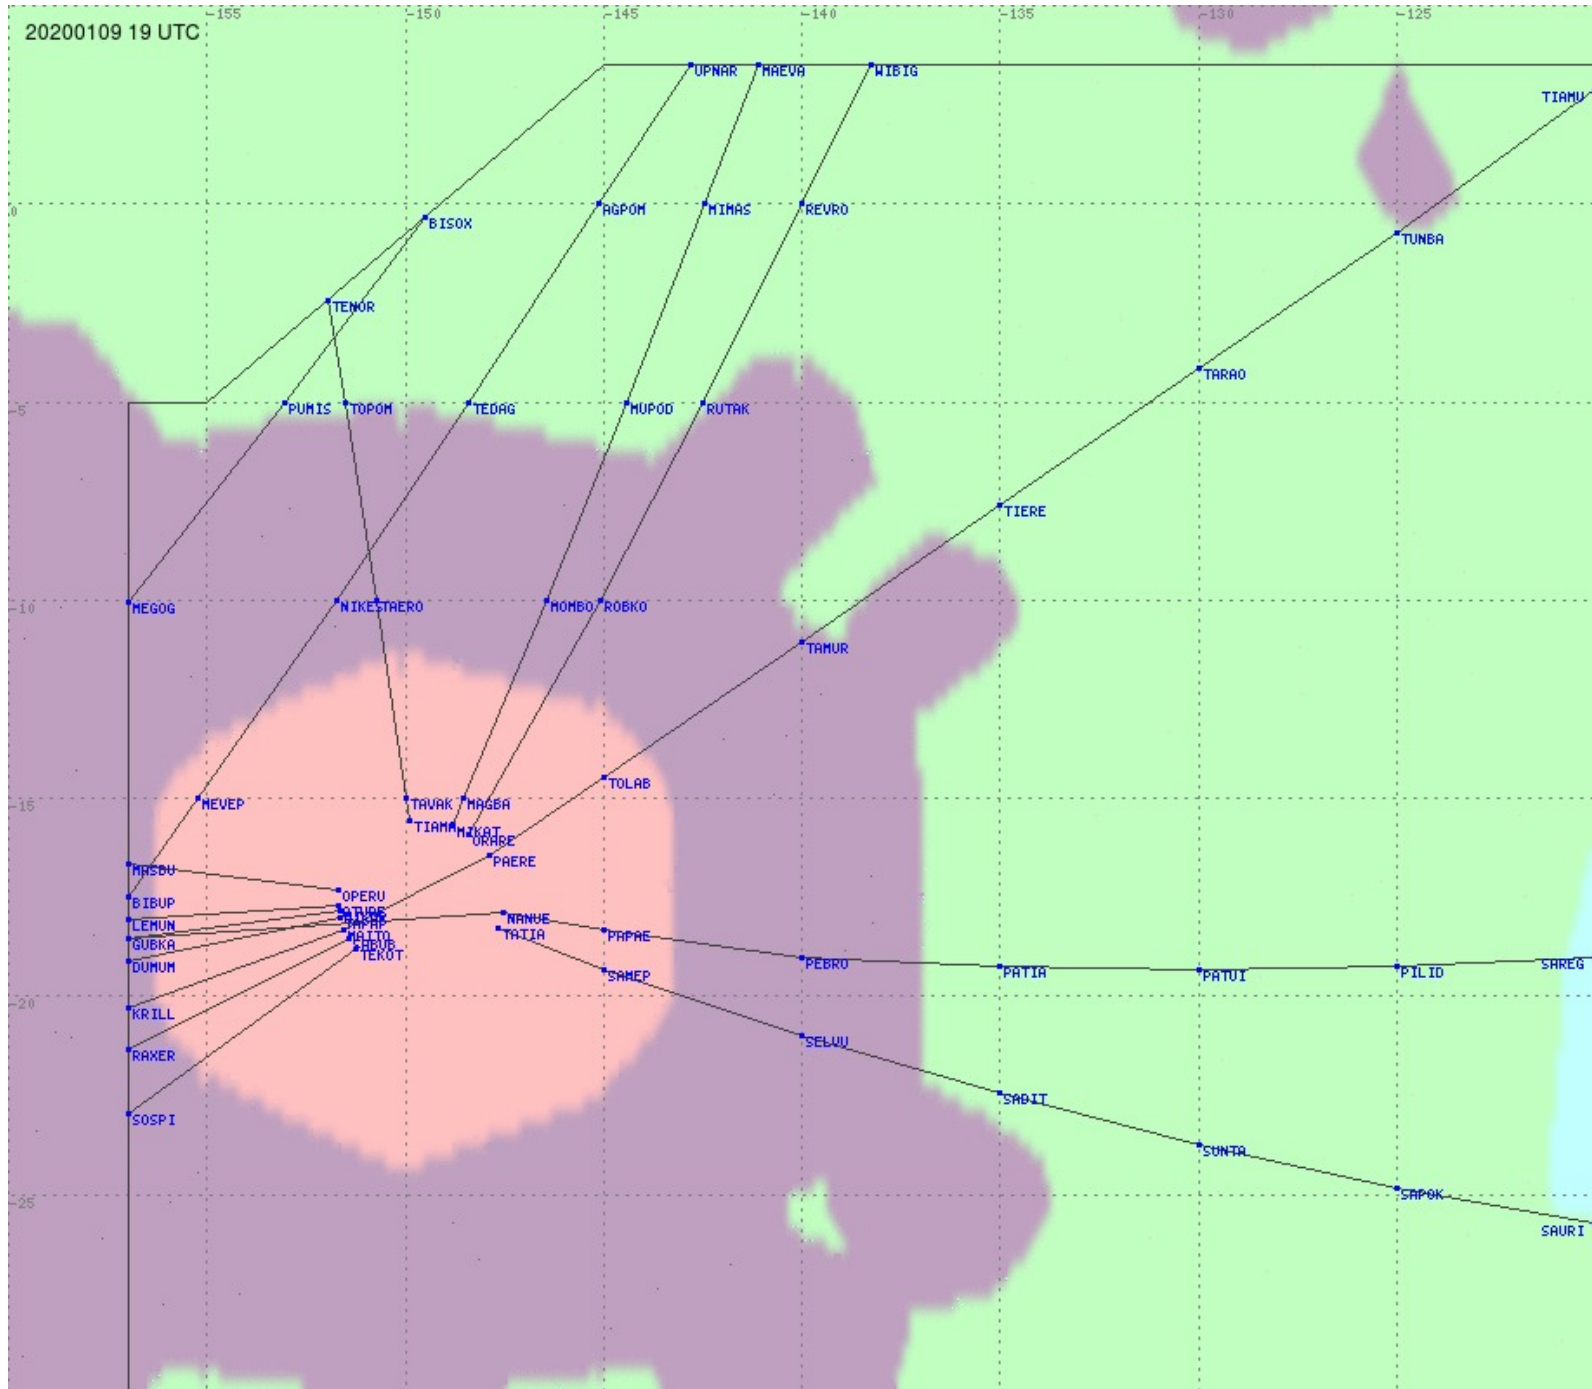

Tahiti FIR - HF Propag - 20200109

2.8 MHz 3.5 MHz 5.6 MHz 8.9 MHz 13.3 MHz 17.9 MHz None