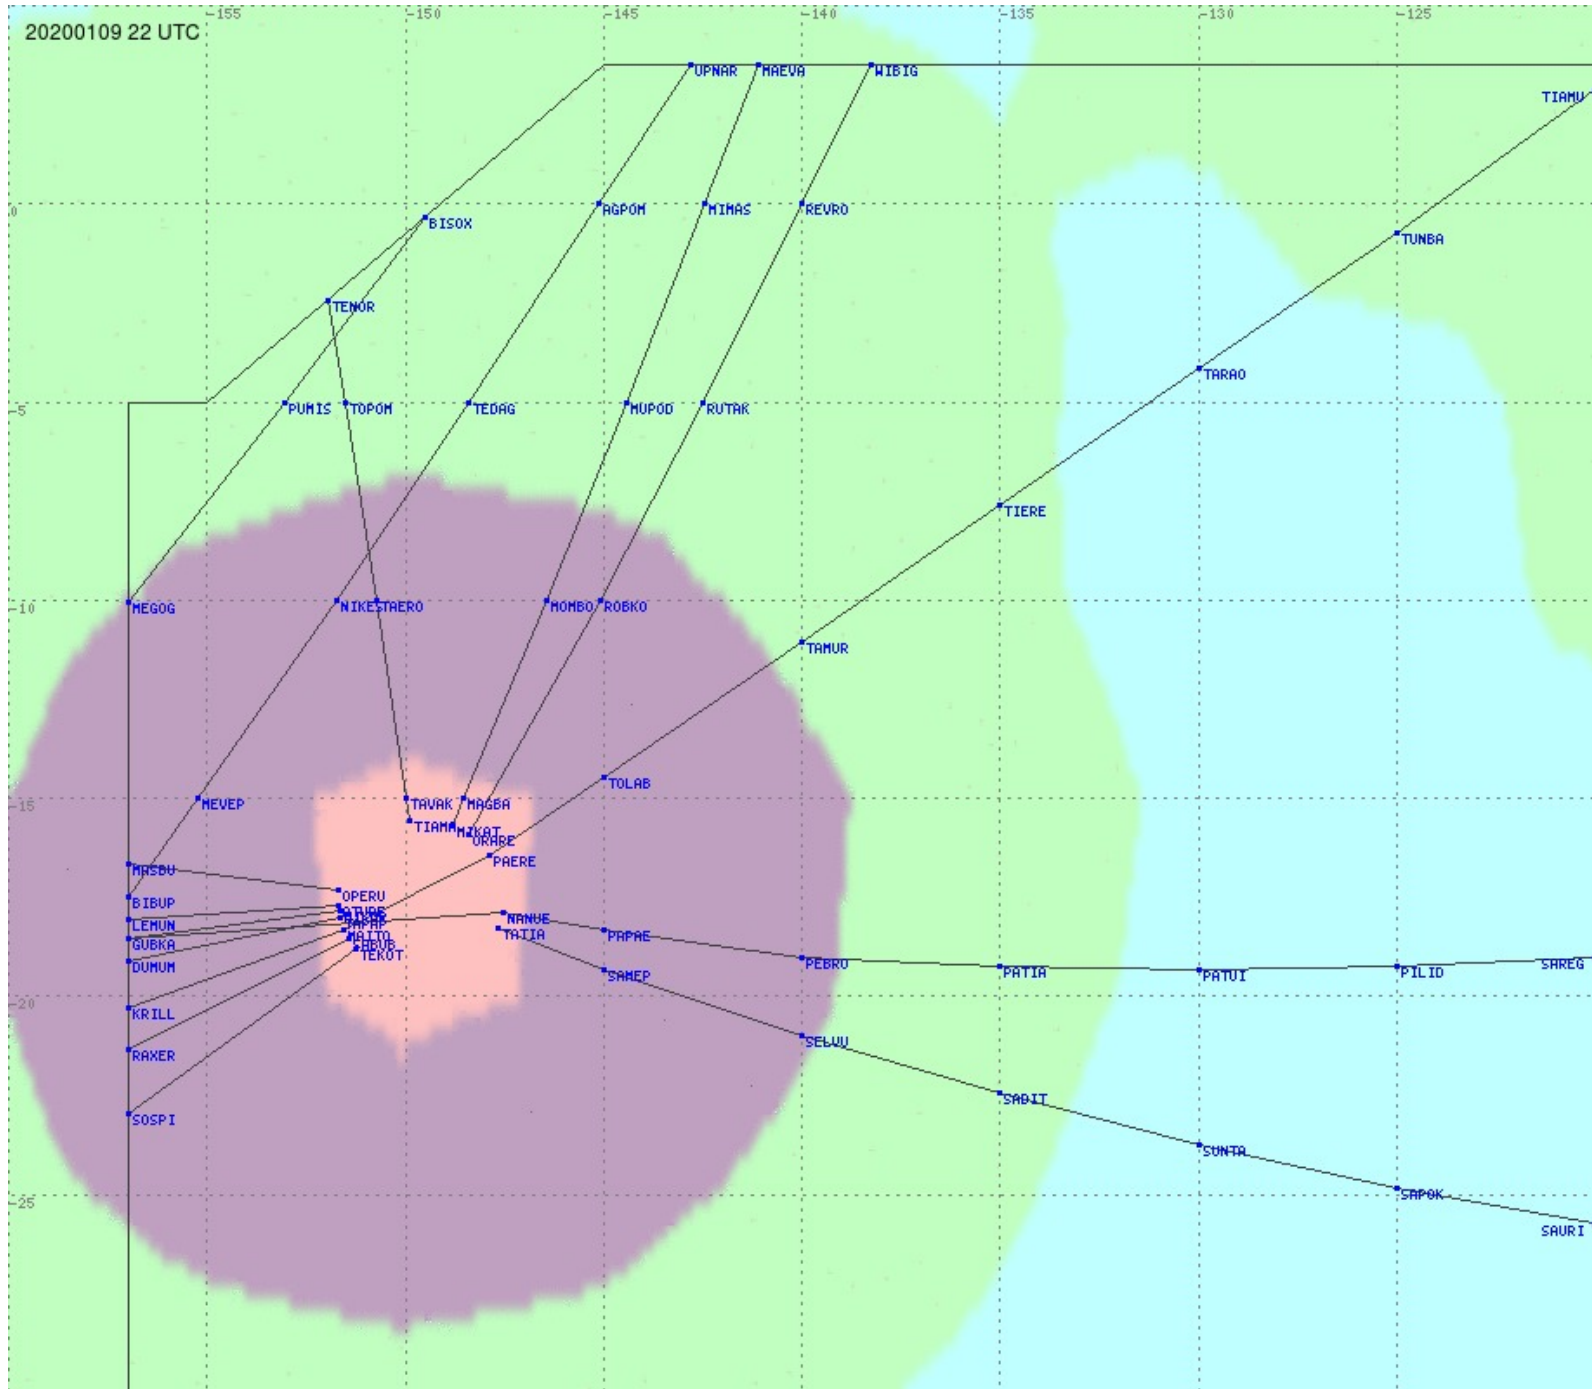

Tahiti FIR - HF Propag - 20200109

2.8 MHz 3.5 MHz 5.6 MHz 8.9 MHz 13.3 MHz 17.9 MHz None