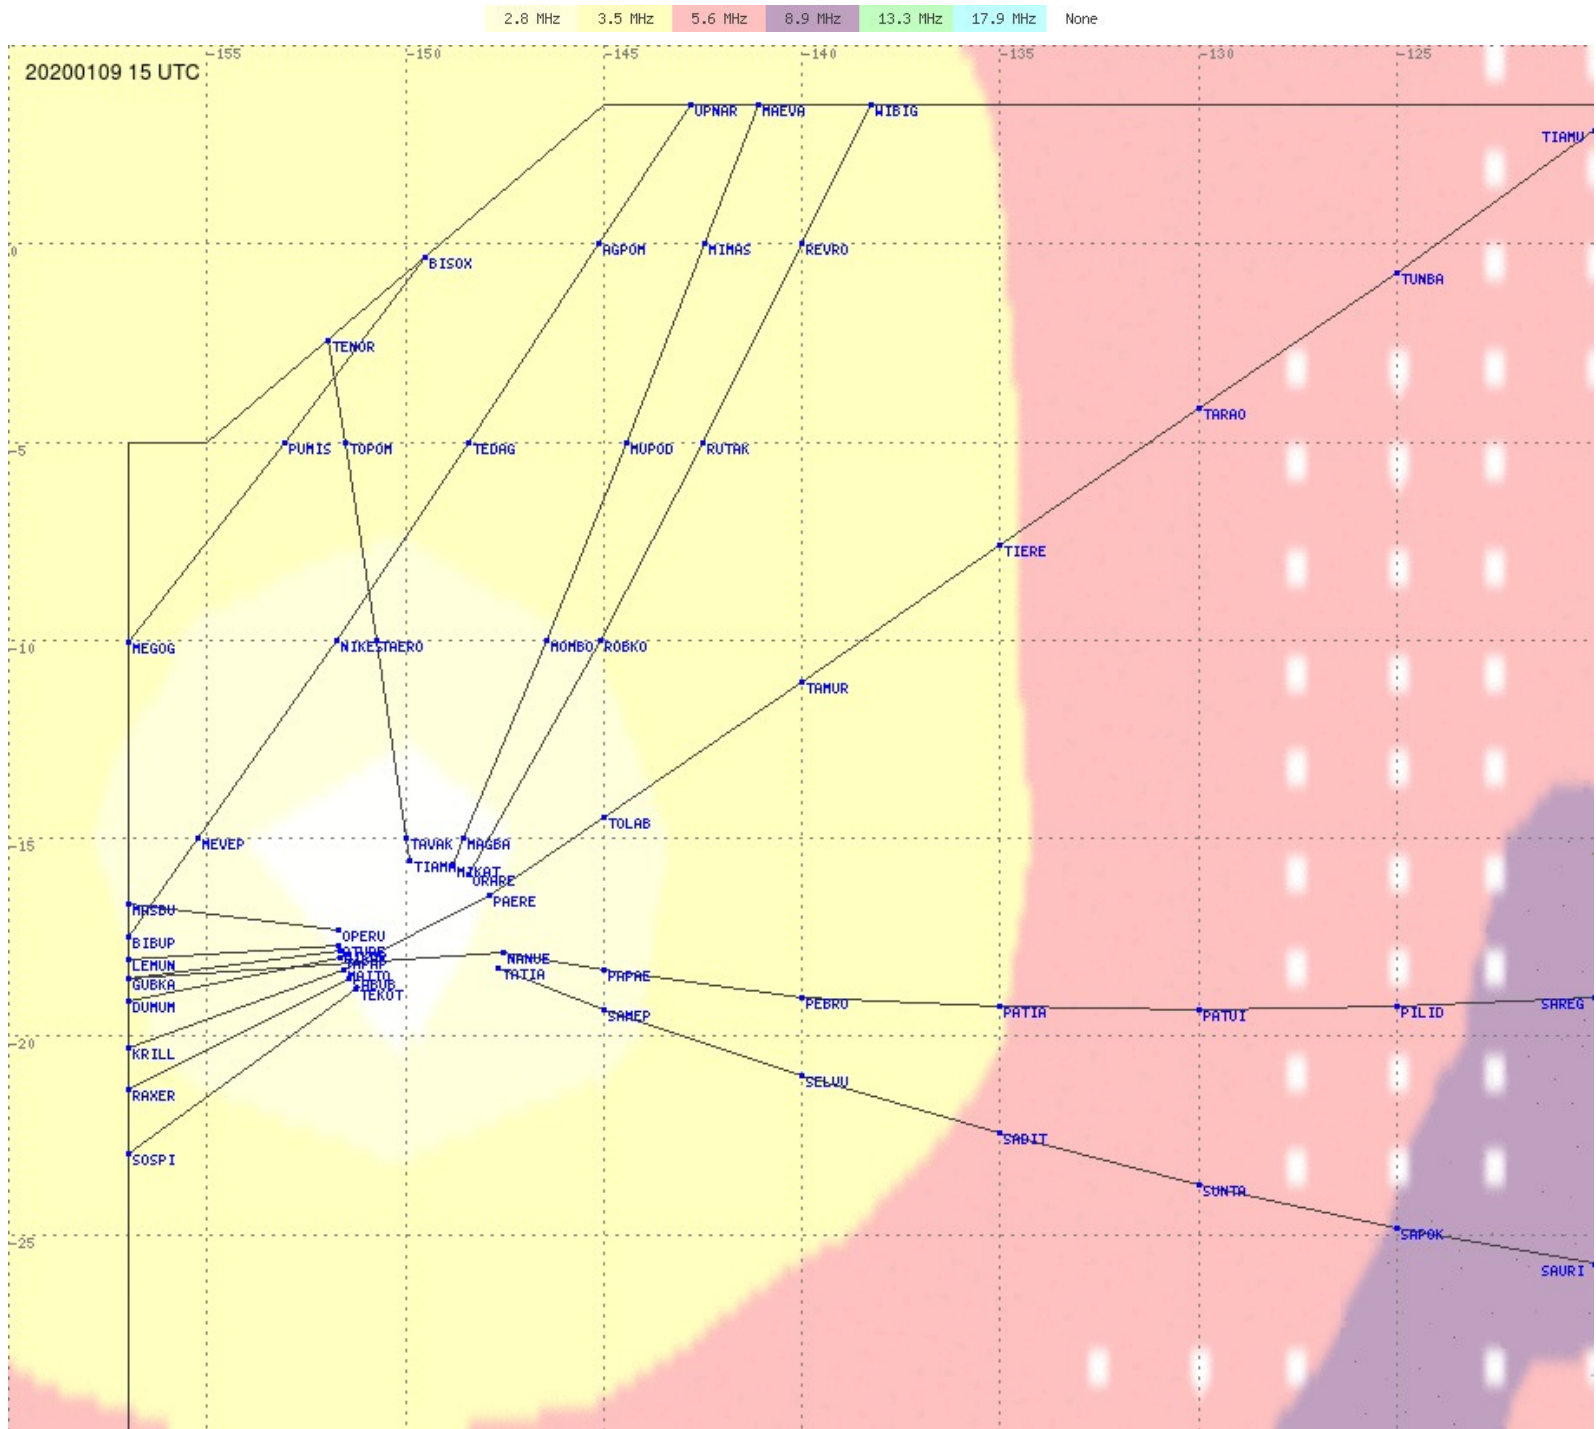

Tahiti FIR - HF Propag - 20200109