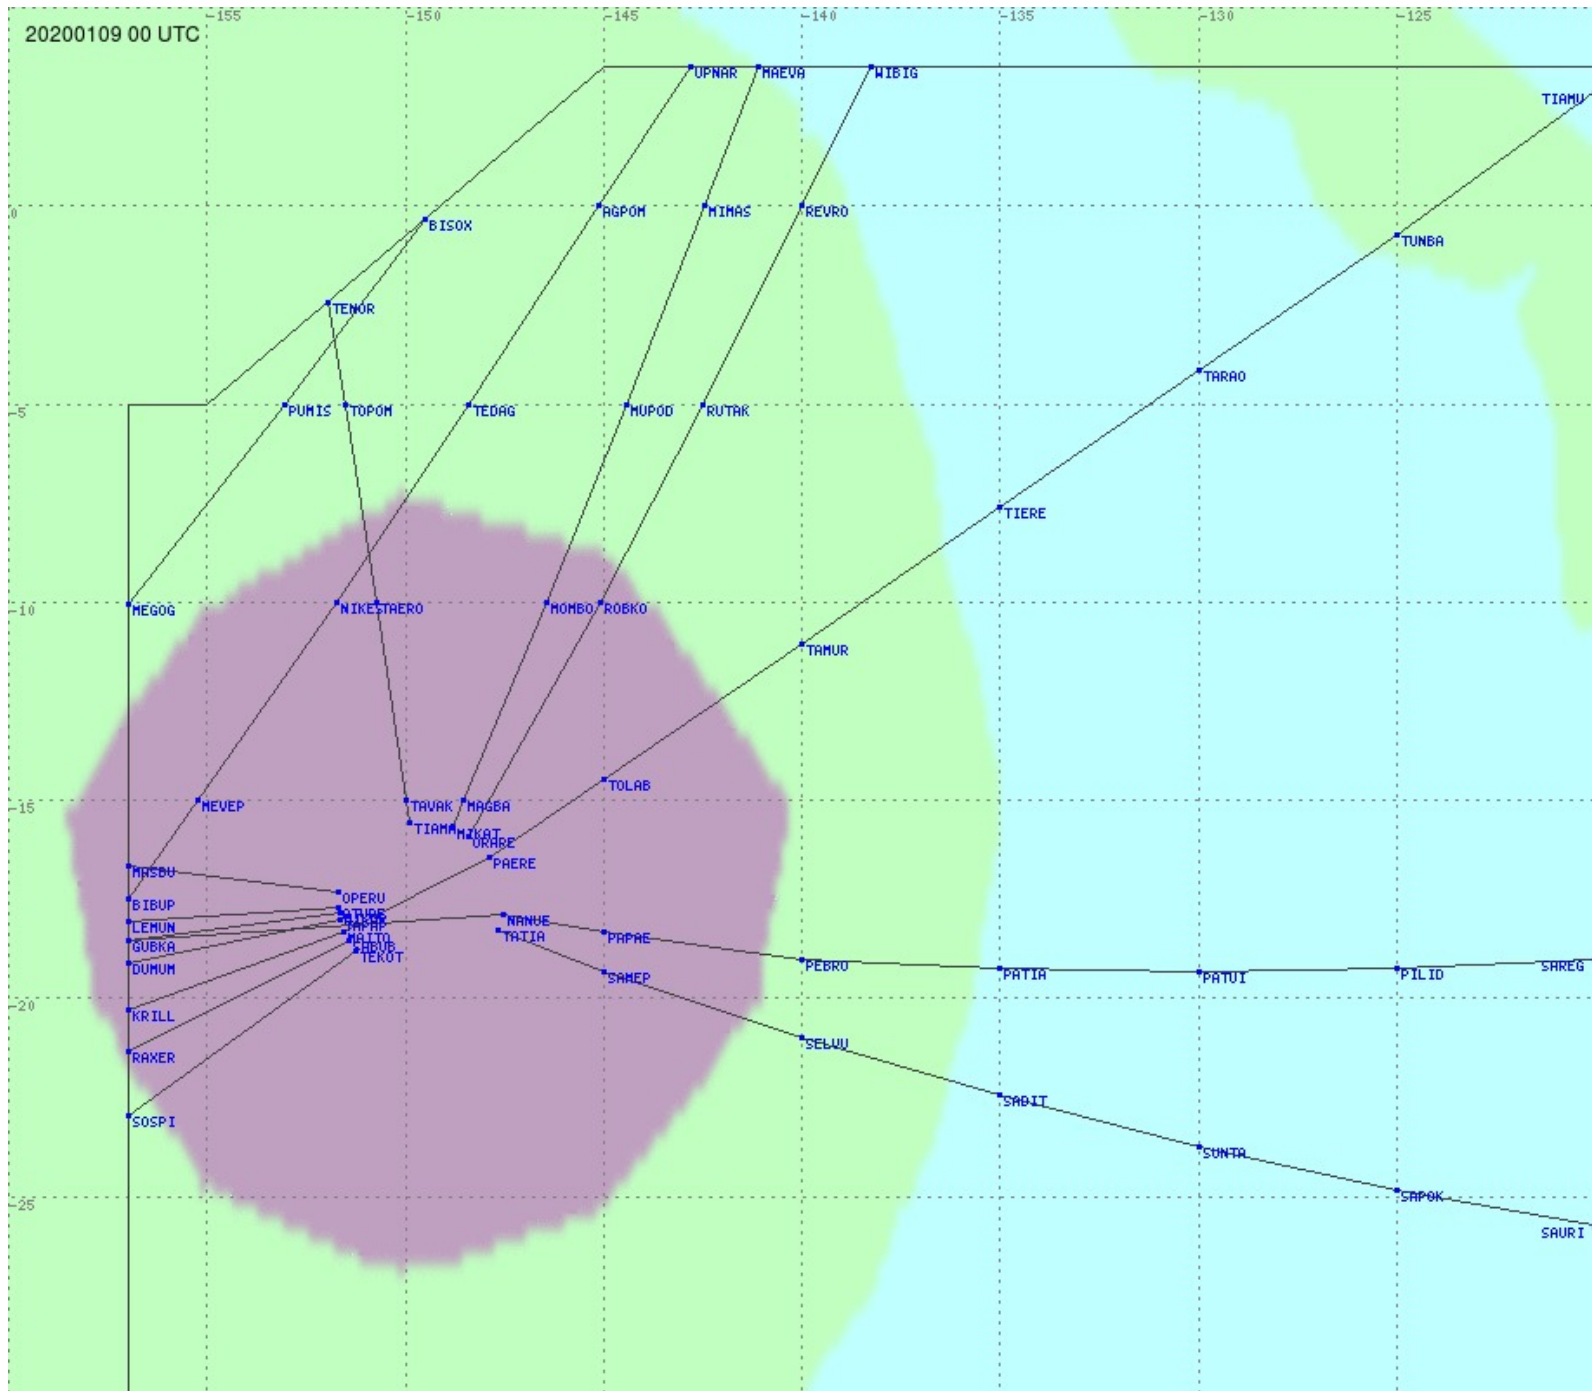

# Tahiti FIR - HF Propag - 20200109

2.8 MHz 3.5 MHz 5.6 MHz 8.9 MHz 13.3 MHz 17.9 MHz None