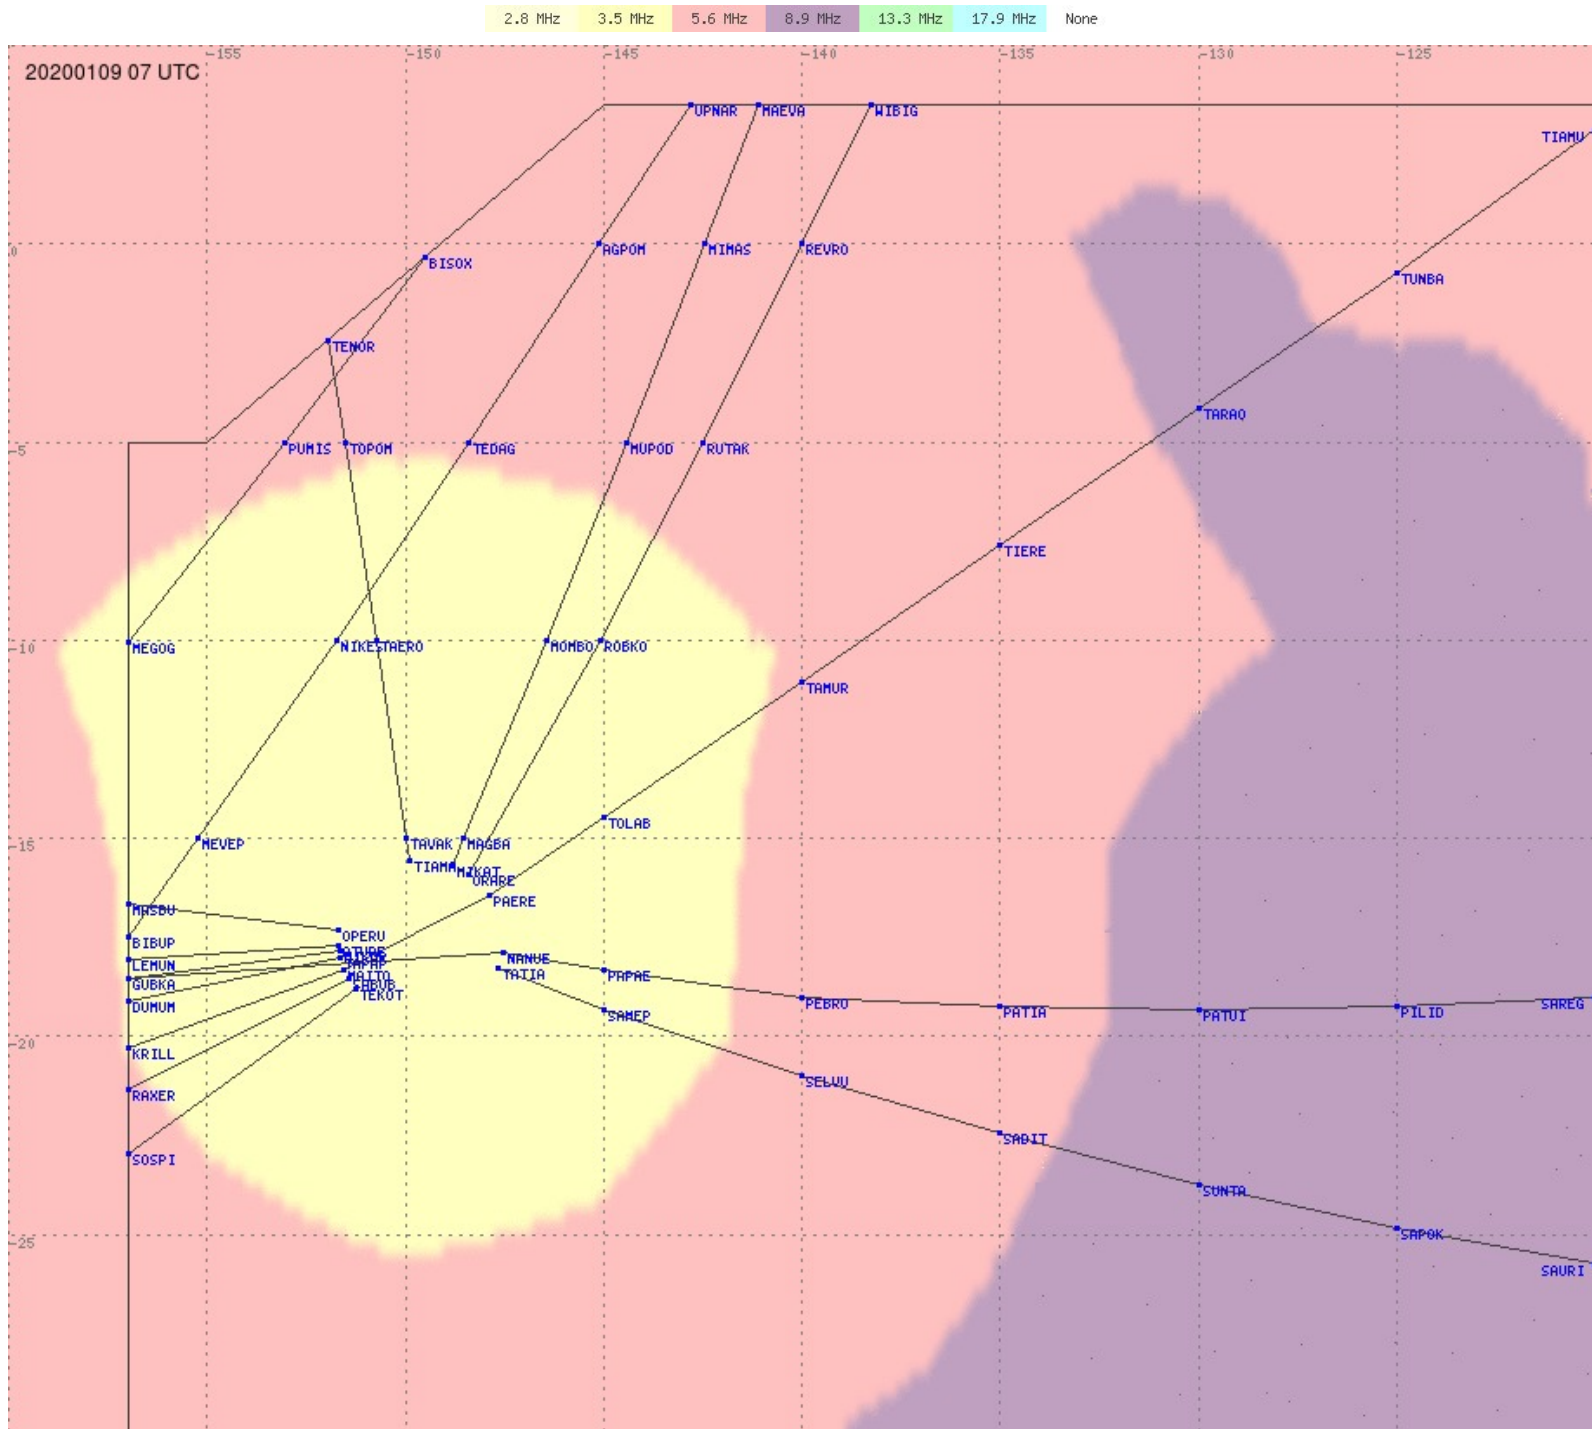

Tahiti FIR - HF Propag - 20200109