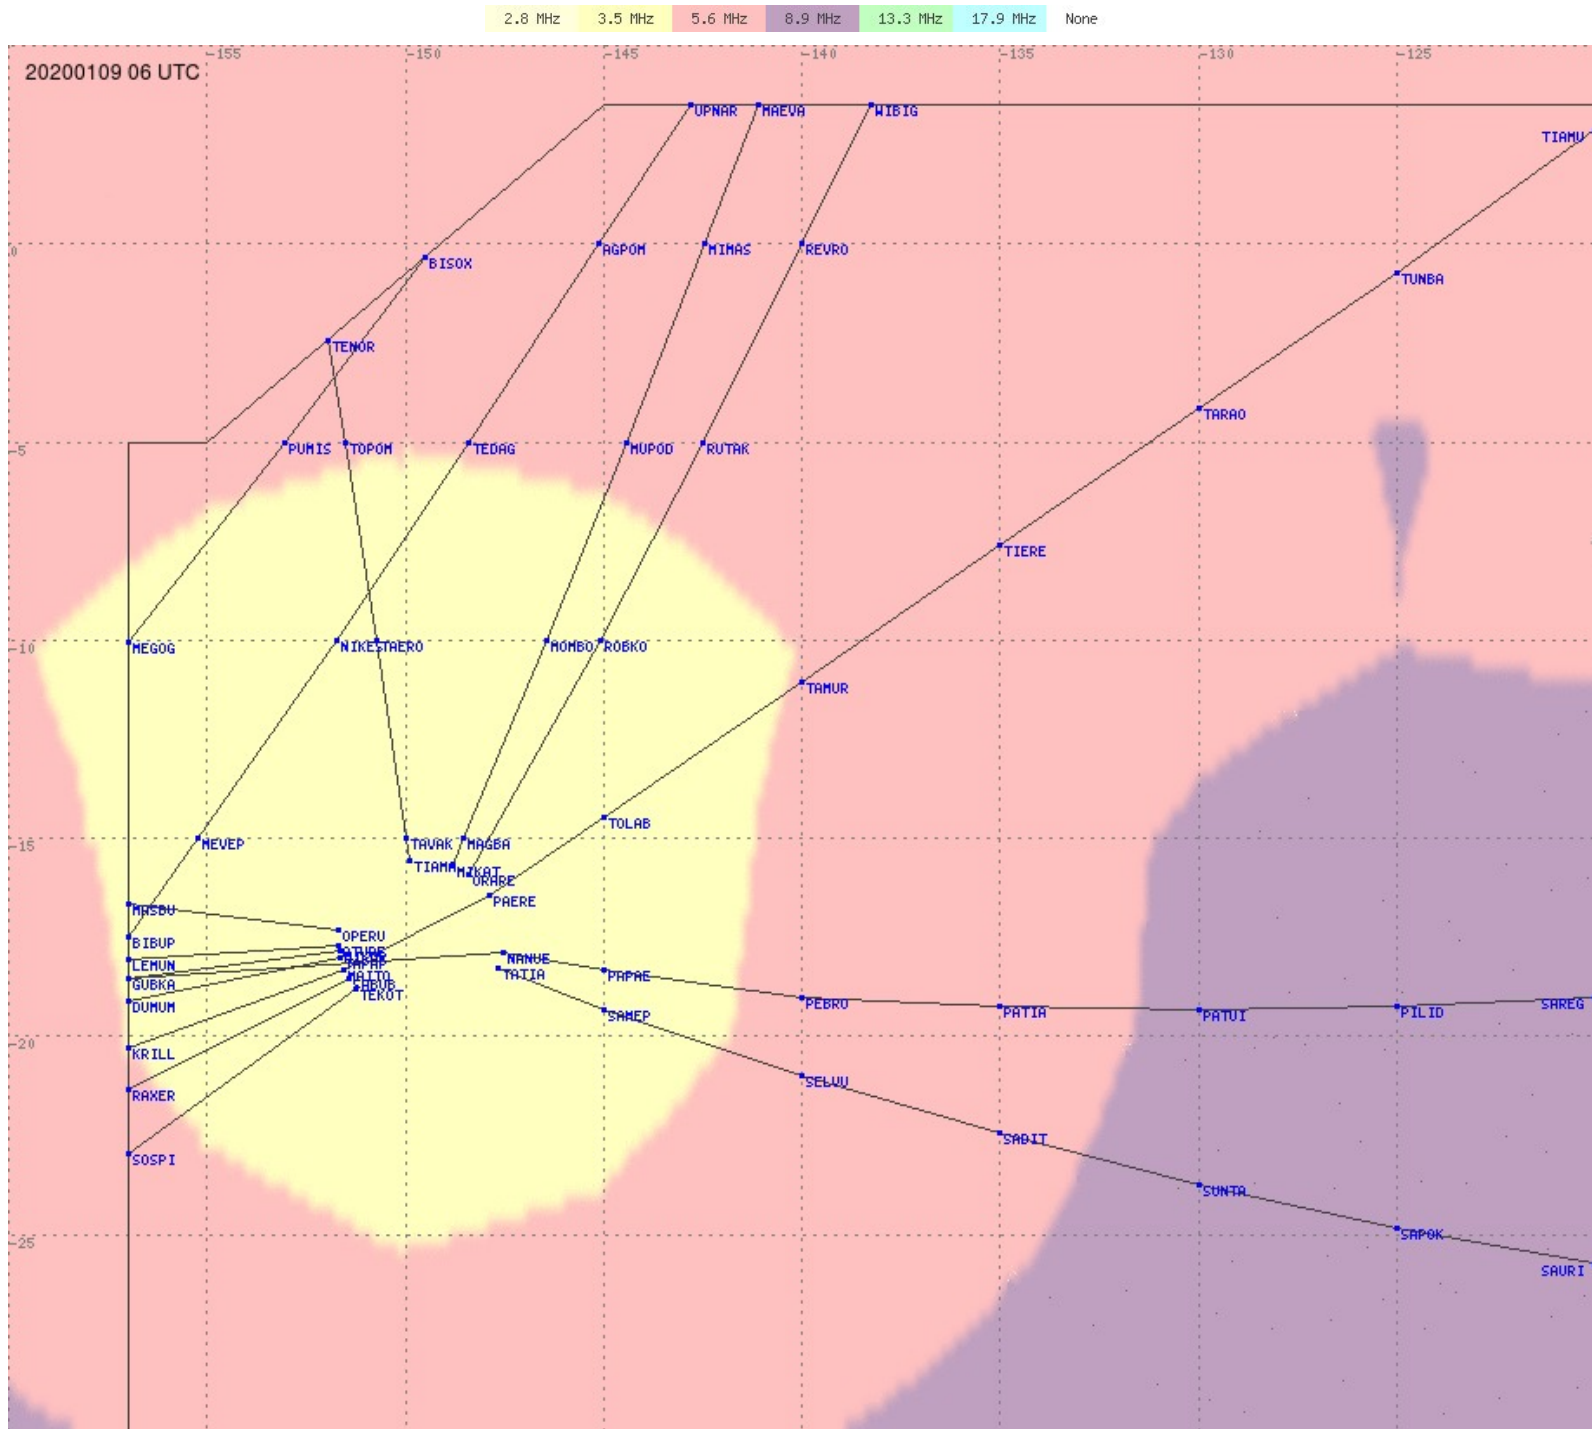

Tahiti FIR - HF Propag - 20200109