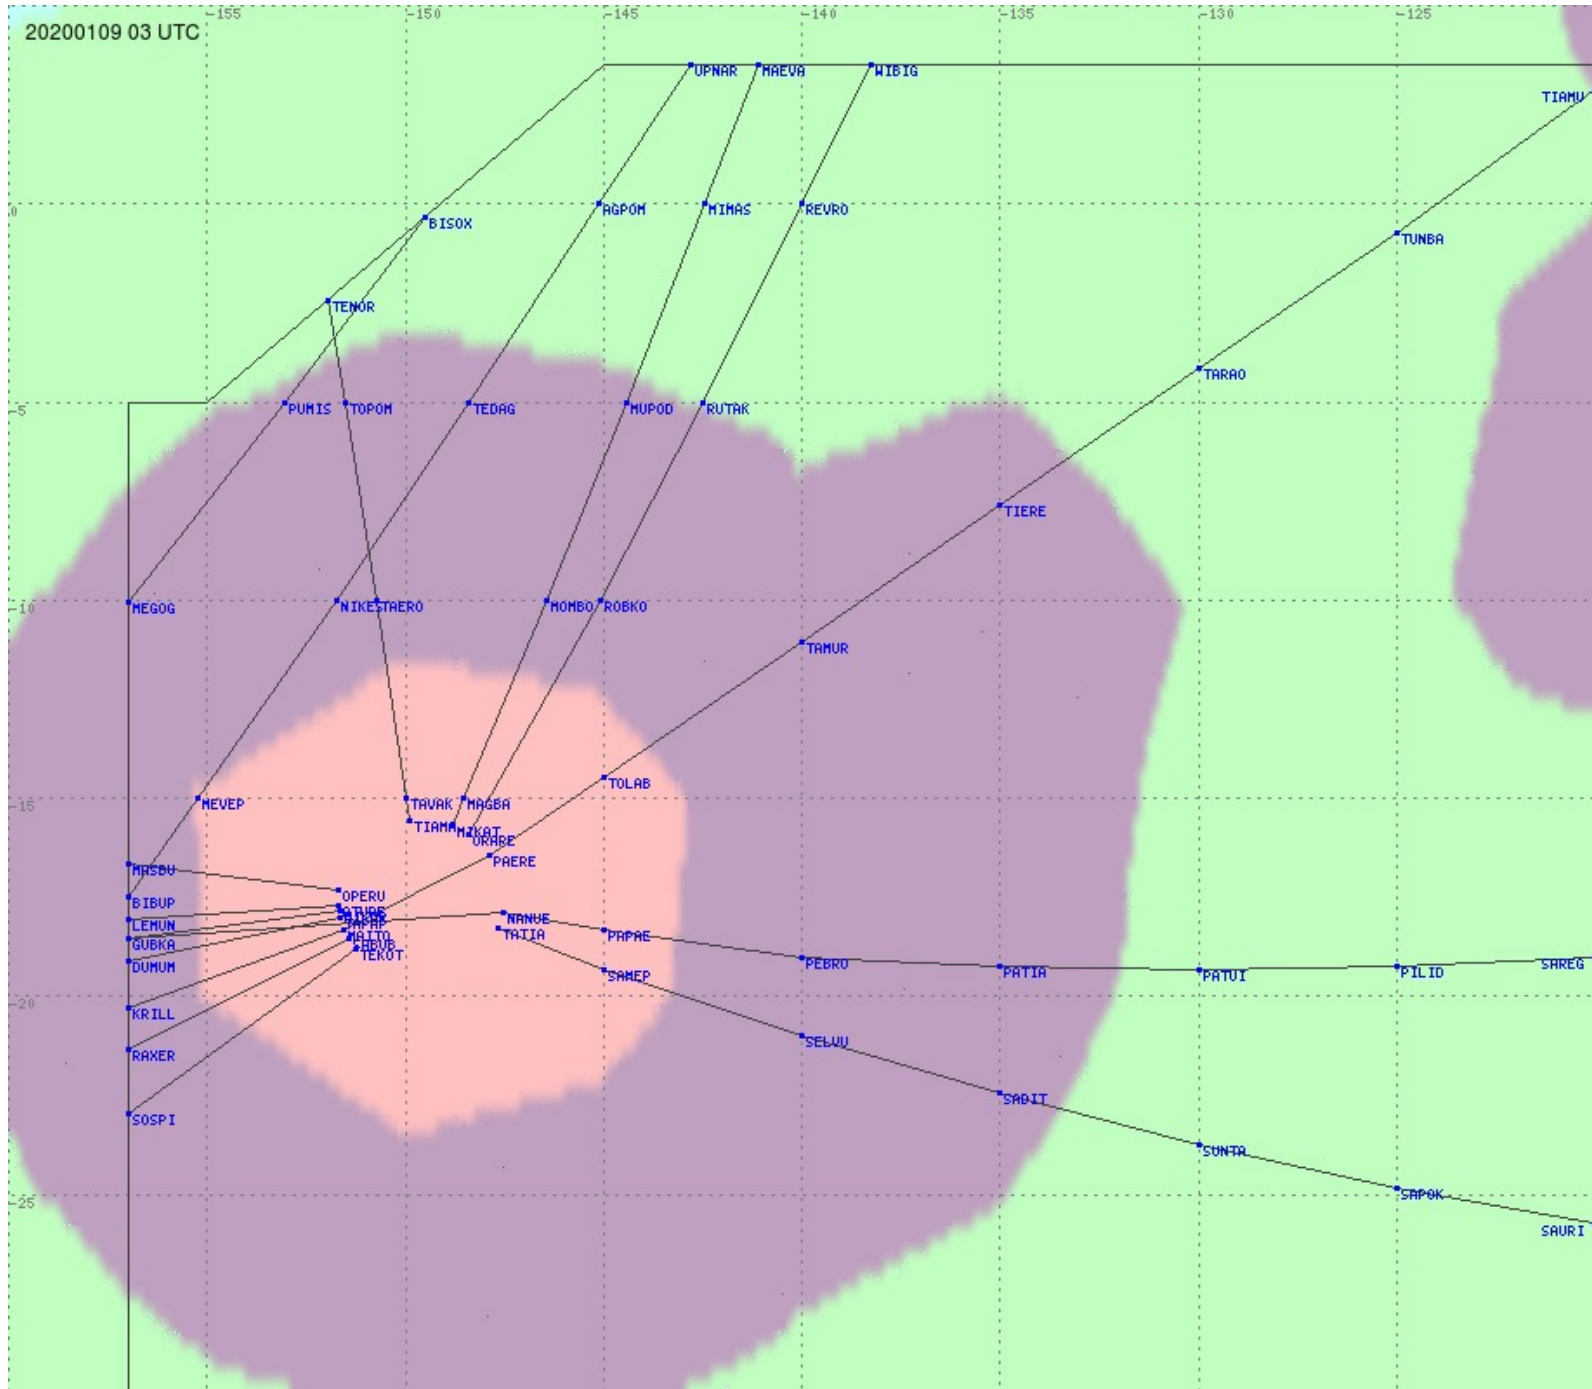

# Tahiti FIR - HF Propag - 20200109

2.8 MHz 3.5 MHz 5.6 MHz 8.9 MHz 13.3 MHz 17.9 MHz None