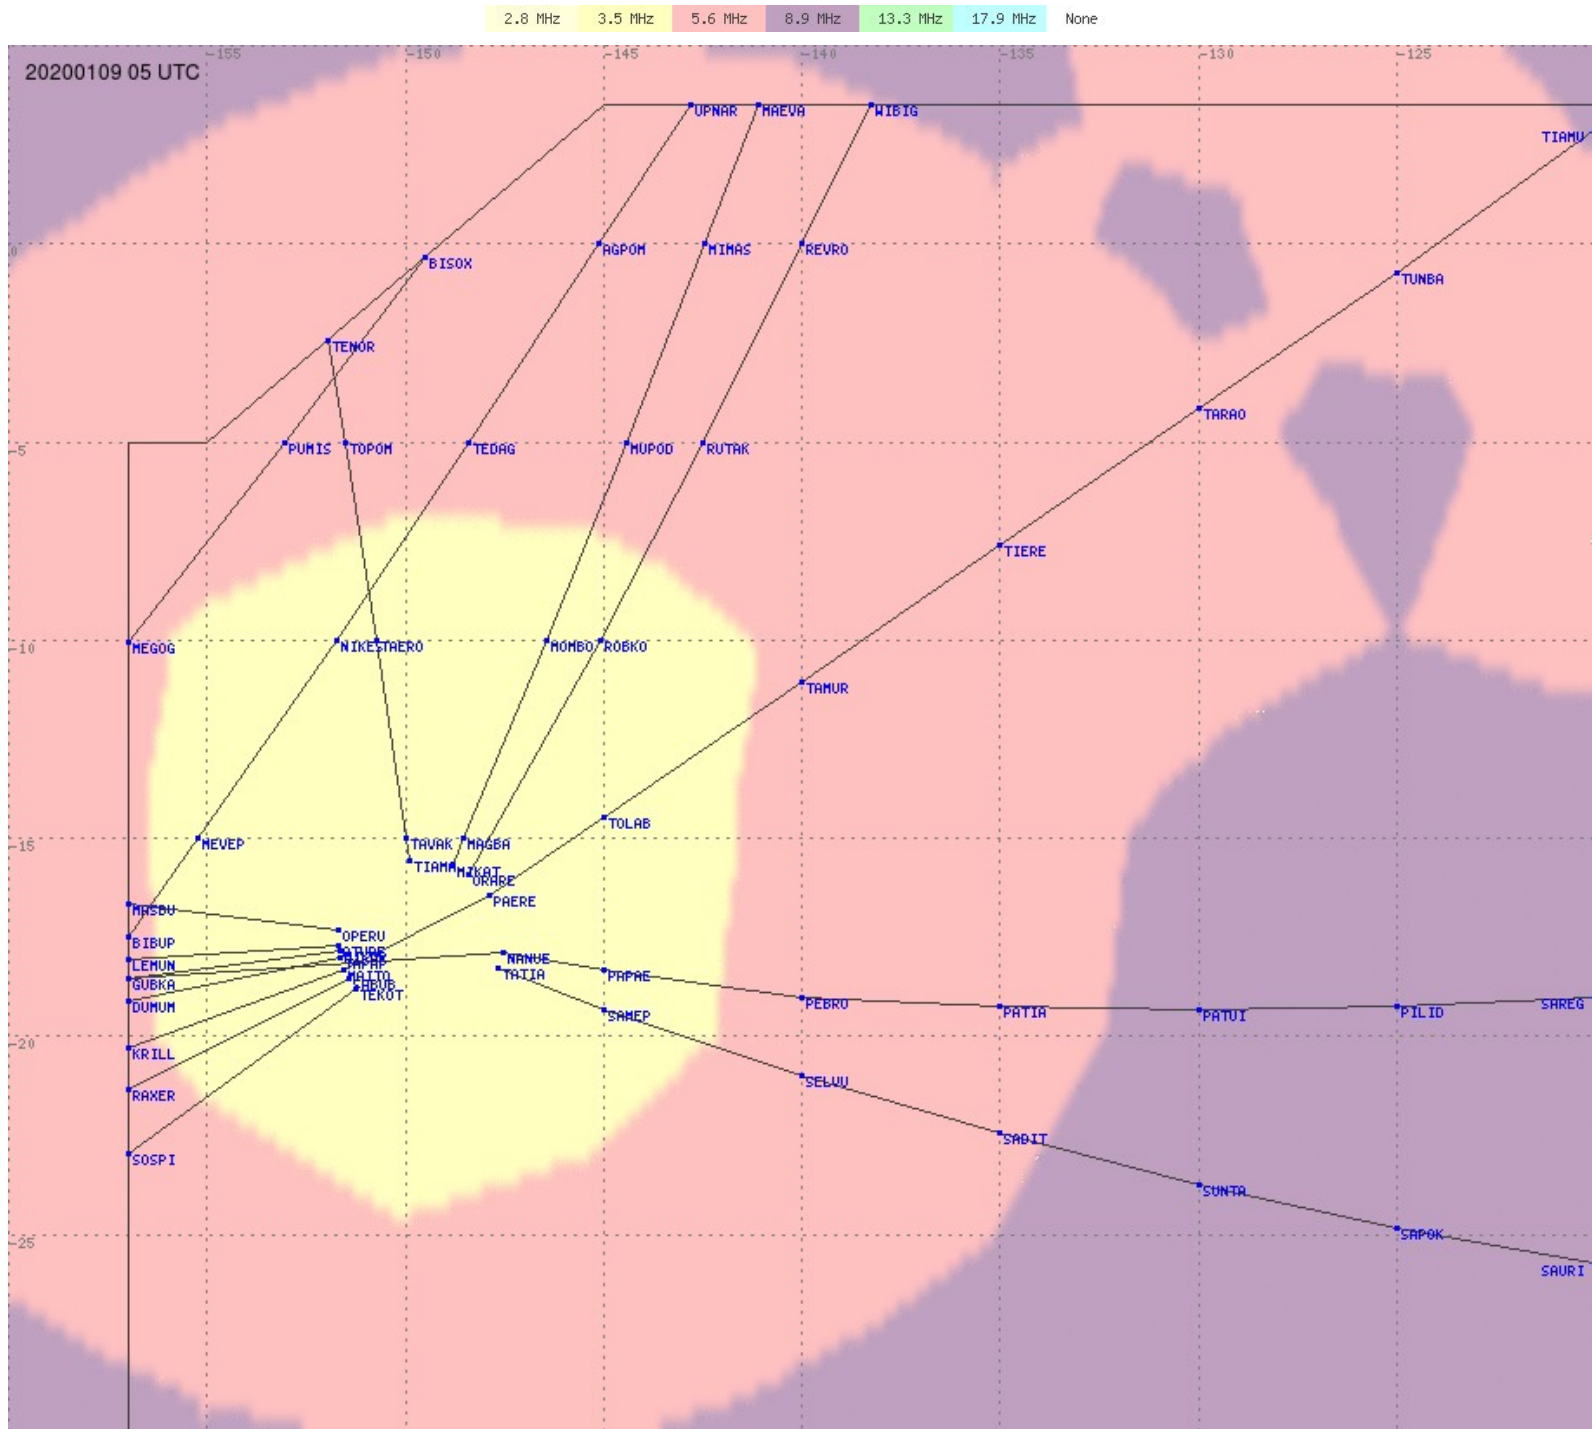

# Tahiti FIR - HF Propag - 20200109

2.8 MHz 3.5 MHz 5.6 MHz 8.9 MHz 13.3 MHz 17.9 MHz None

# Tahiti FIR - HF Propag - 20200109