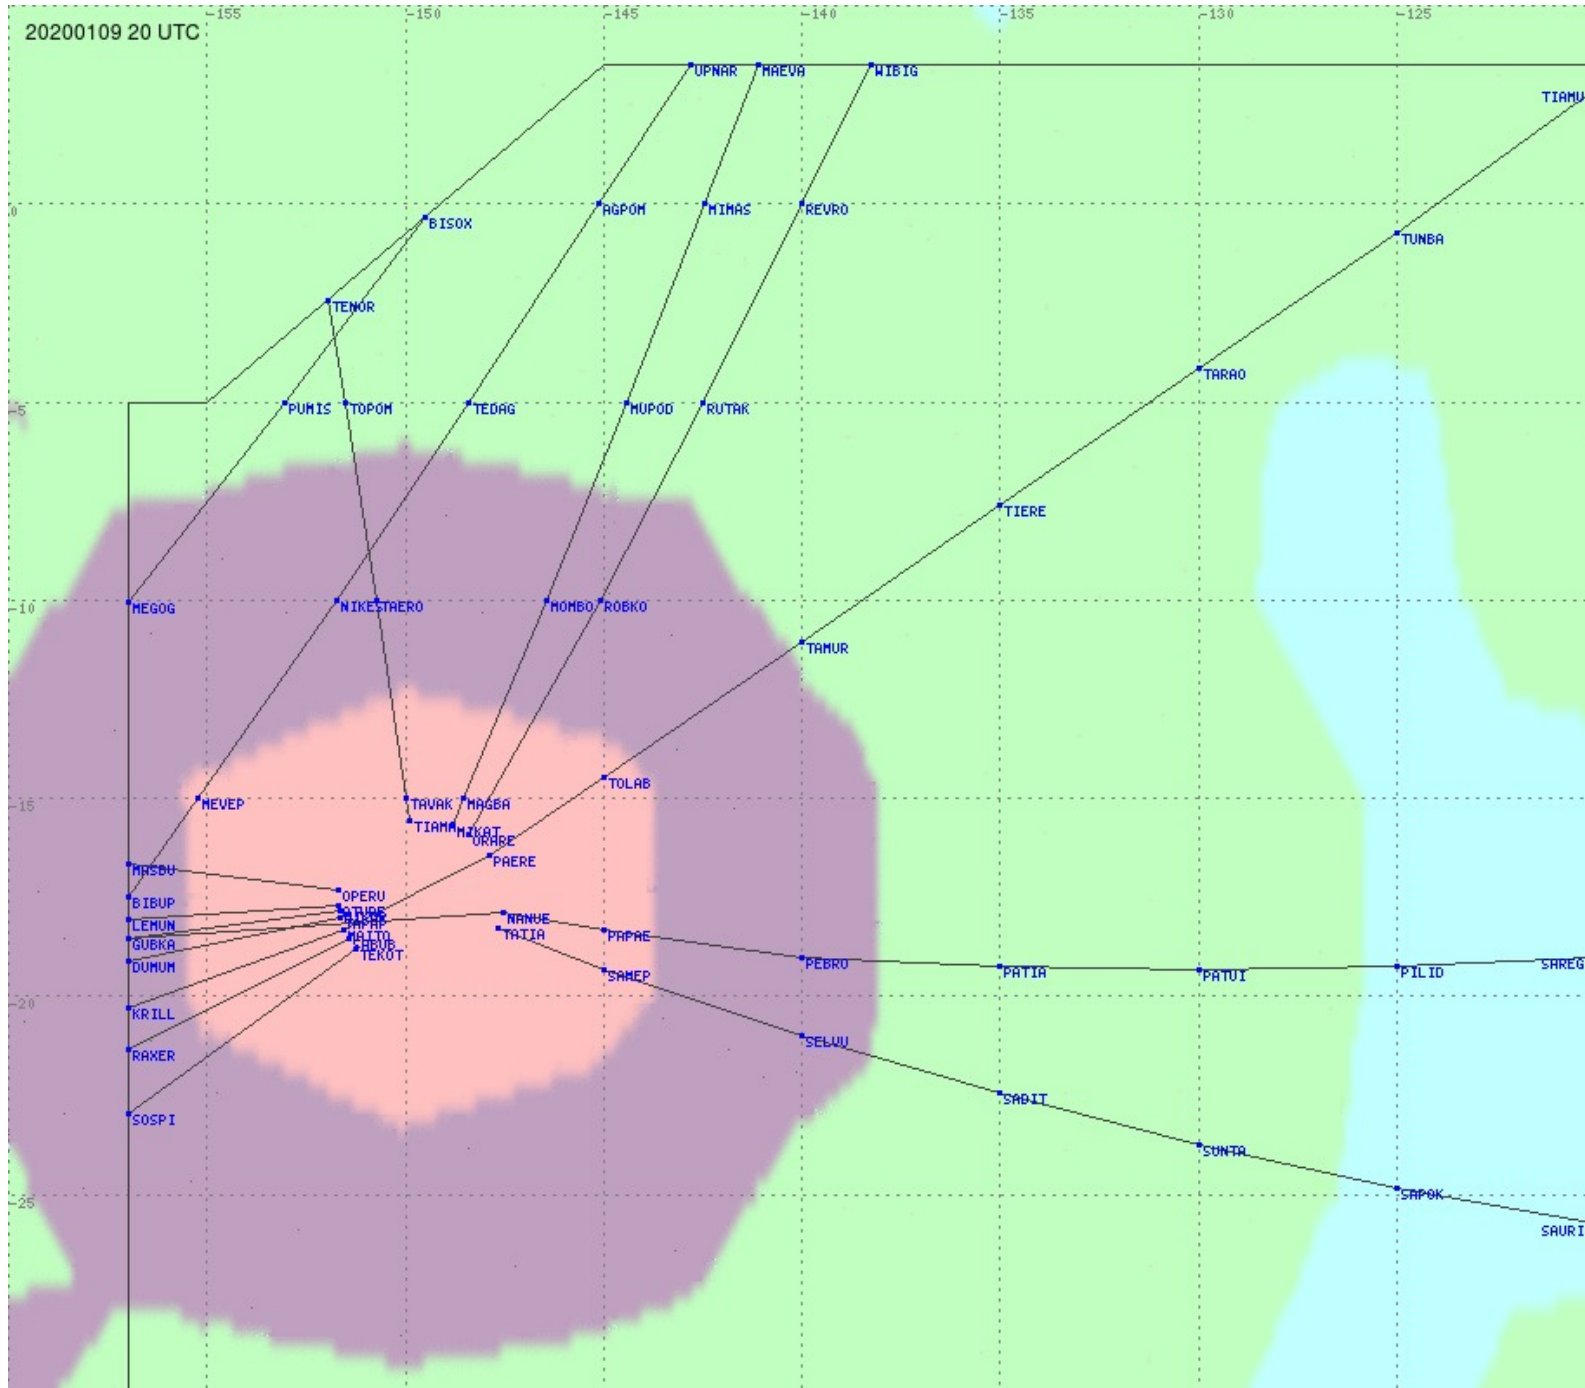

Tahiti FIR - HF Propag - 20200109

2.8 MHz 3.5 MHz 5.6 MHz 8.9 MHz 13.3 MHz 17.9 MHz None