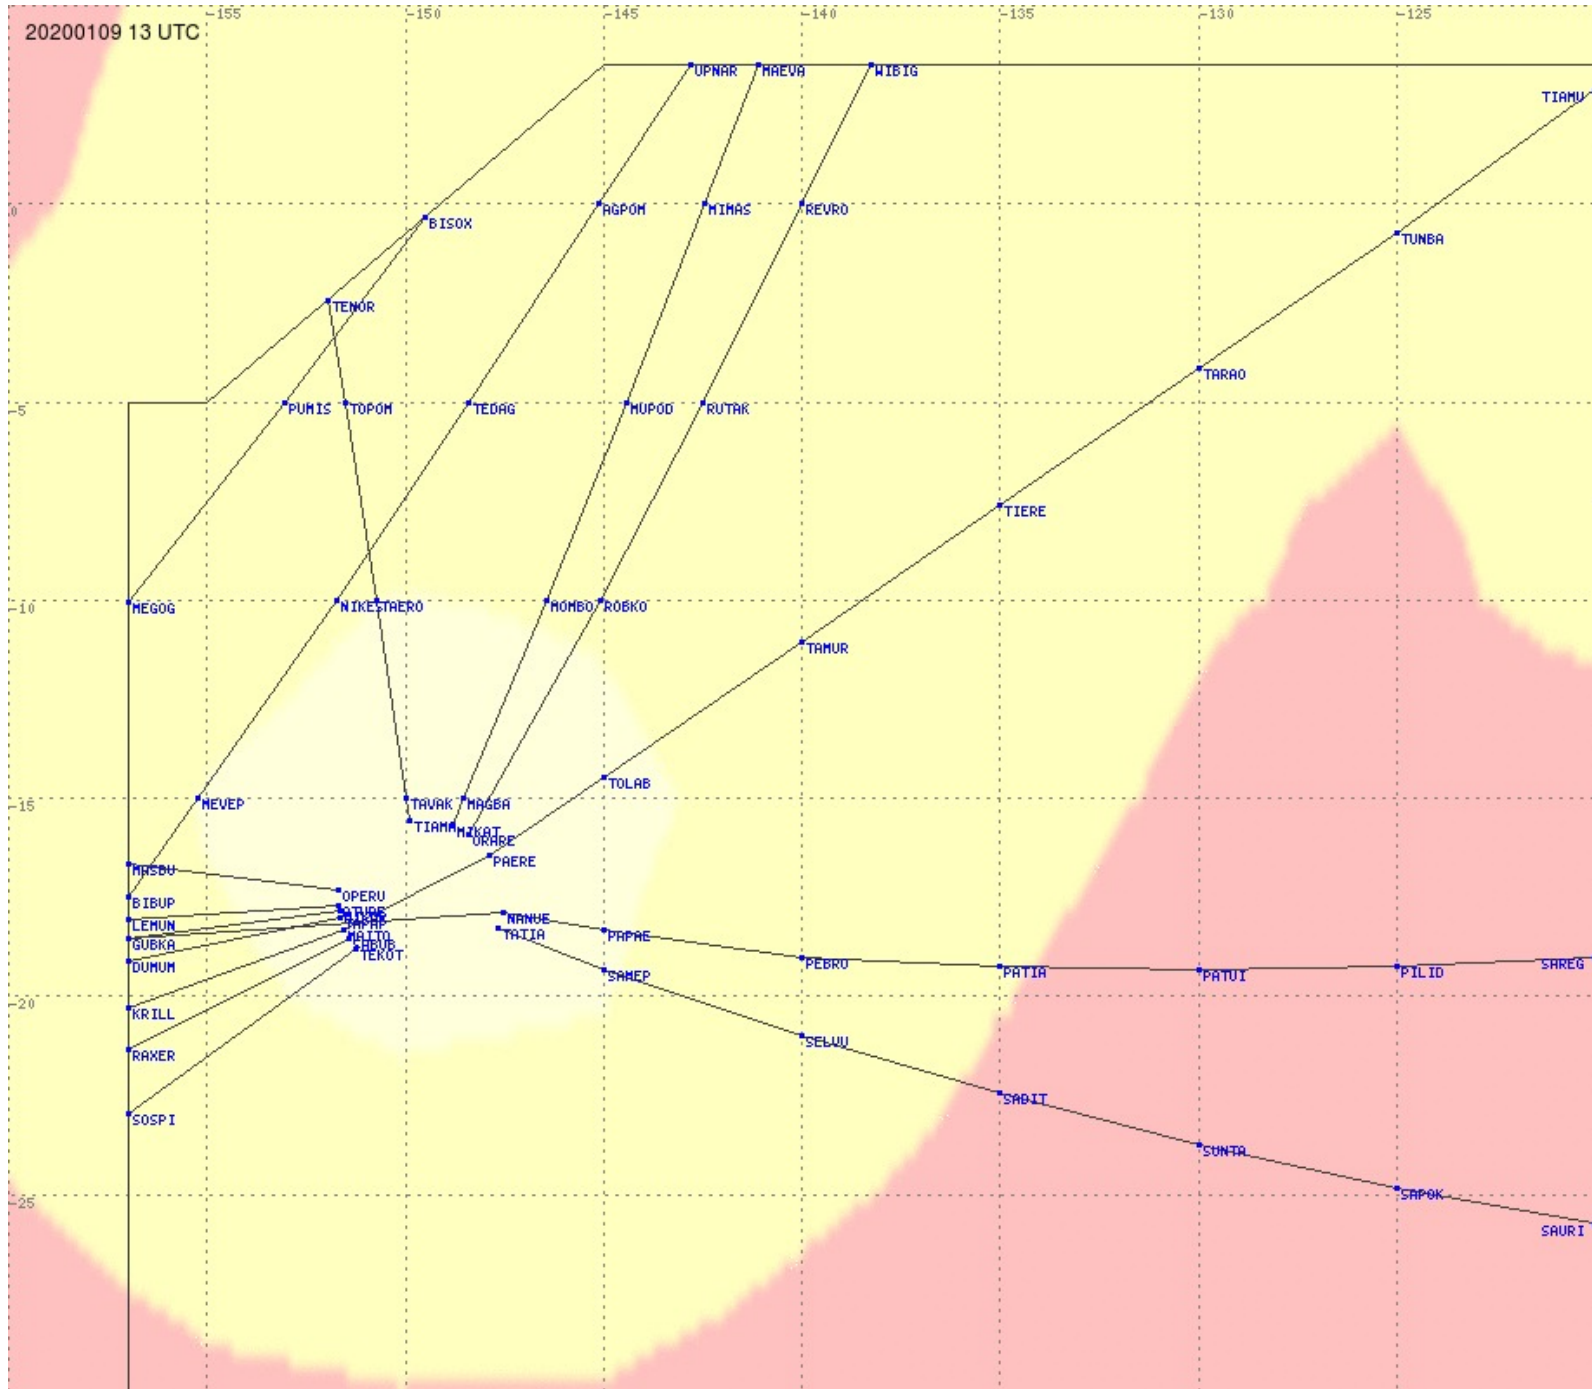

Tahiti FIR - HF Propag - 20200109

2.8 MHz
3.5 MHz
5.6 MHz
8.9 MHz
13.3 MHz
17.9 MHz
None