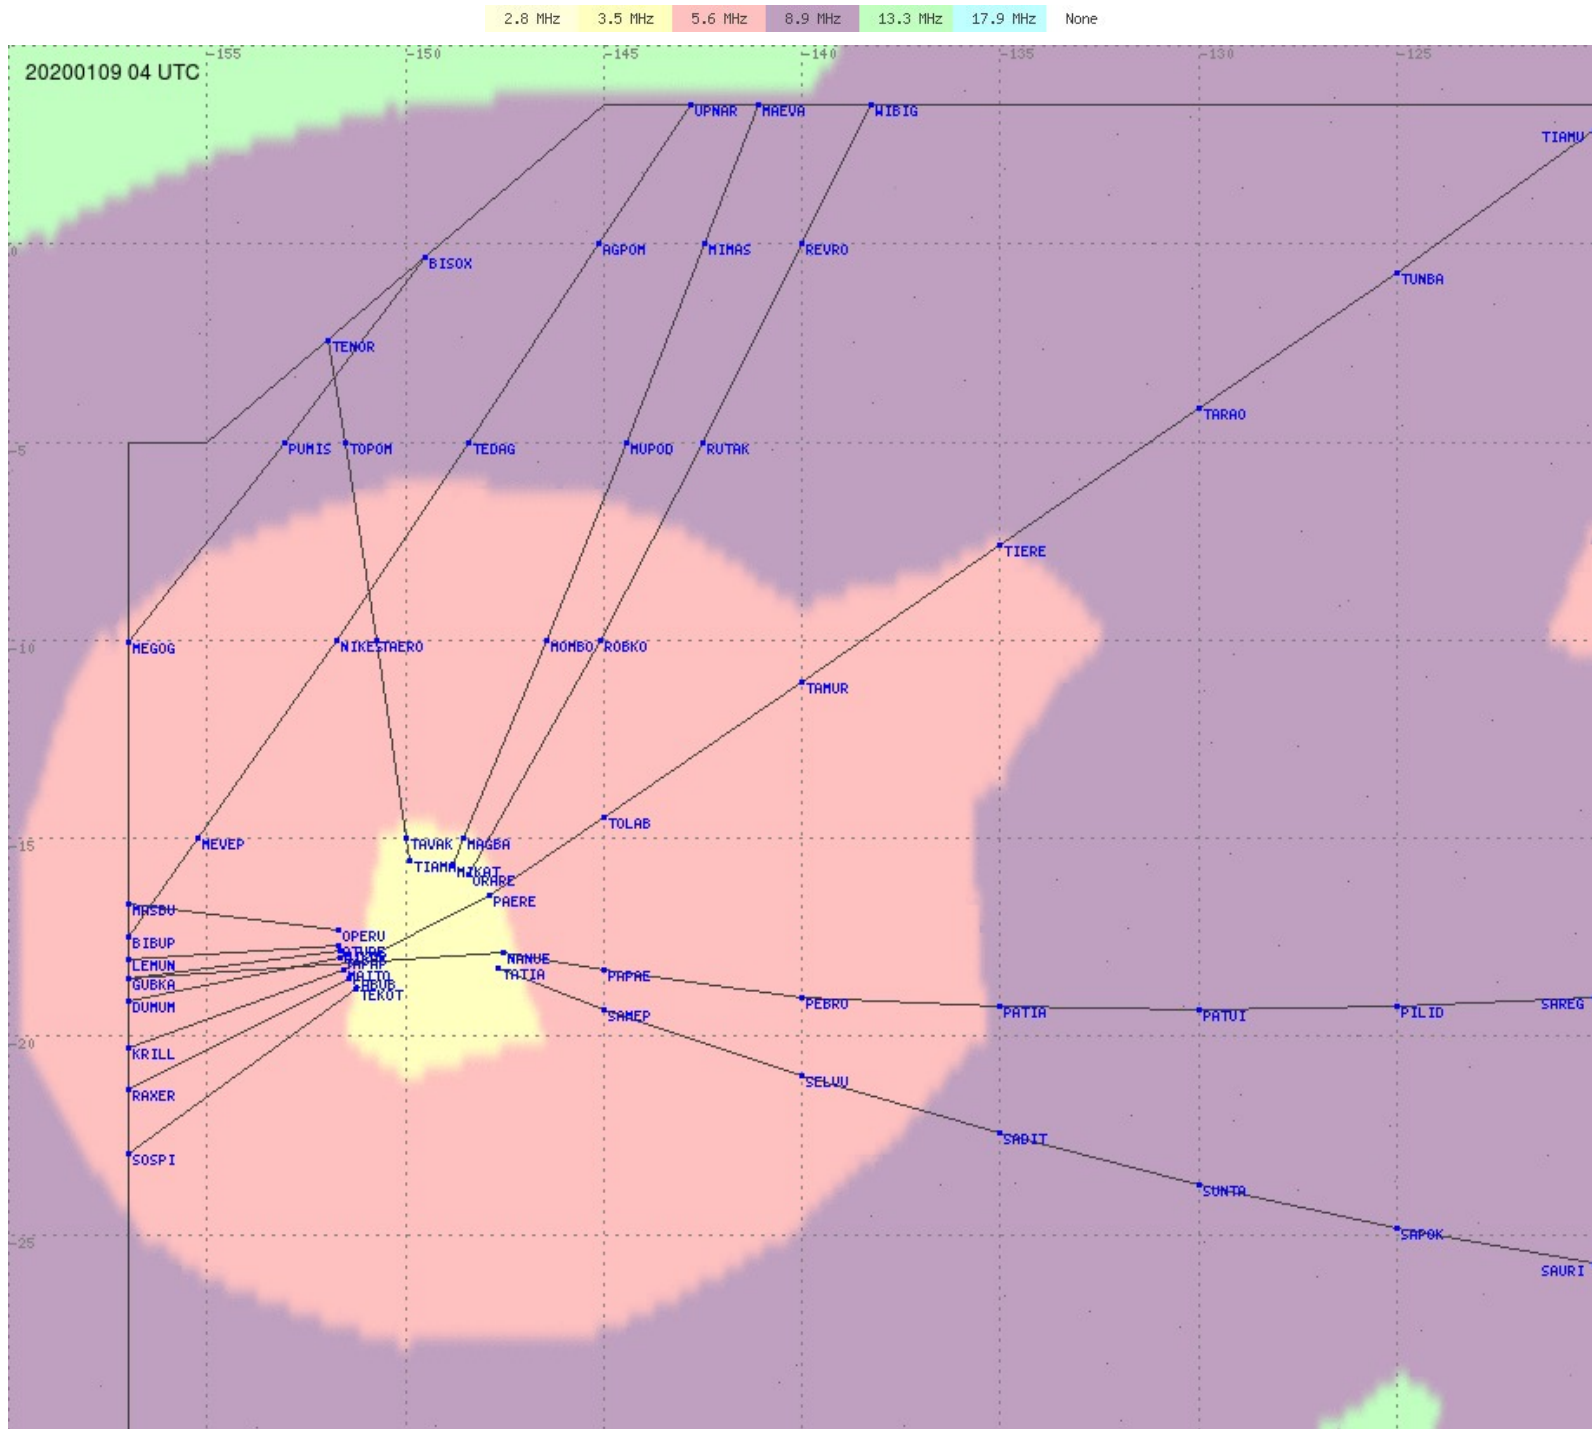

# Tahiti FIR - HF Propag - 20200109

2.8 MHz 3.5 MHz 5.6 MHz 8.9 MHz 13.3 MHz 17.9 MHz None

# Tahiti FIR - HF Propag - 20200109