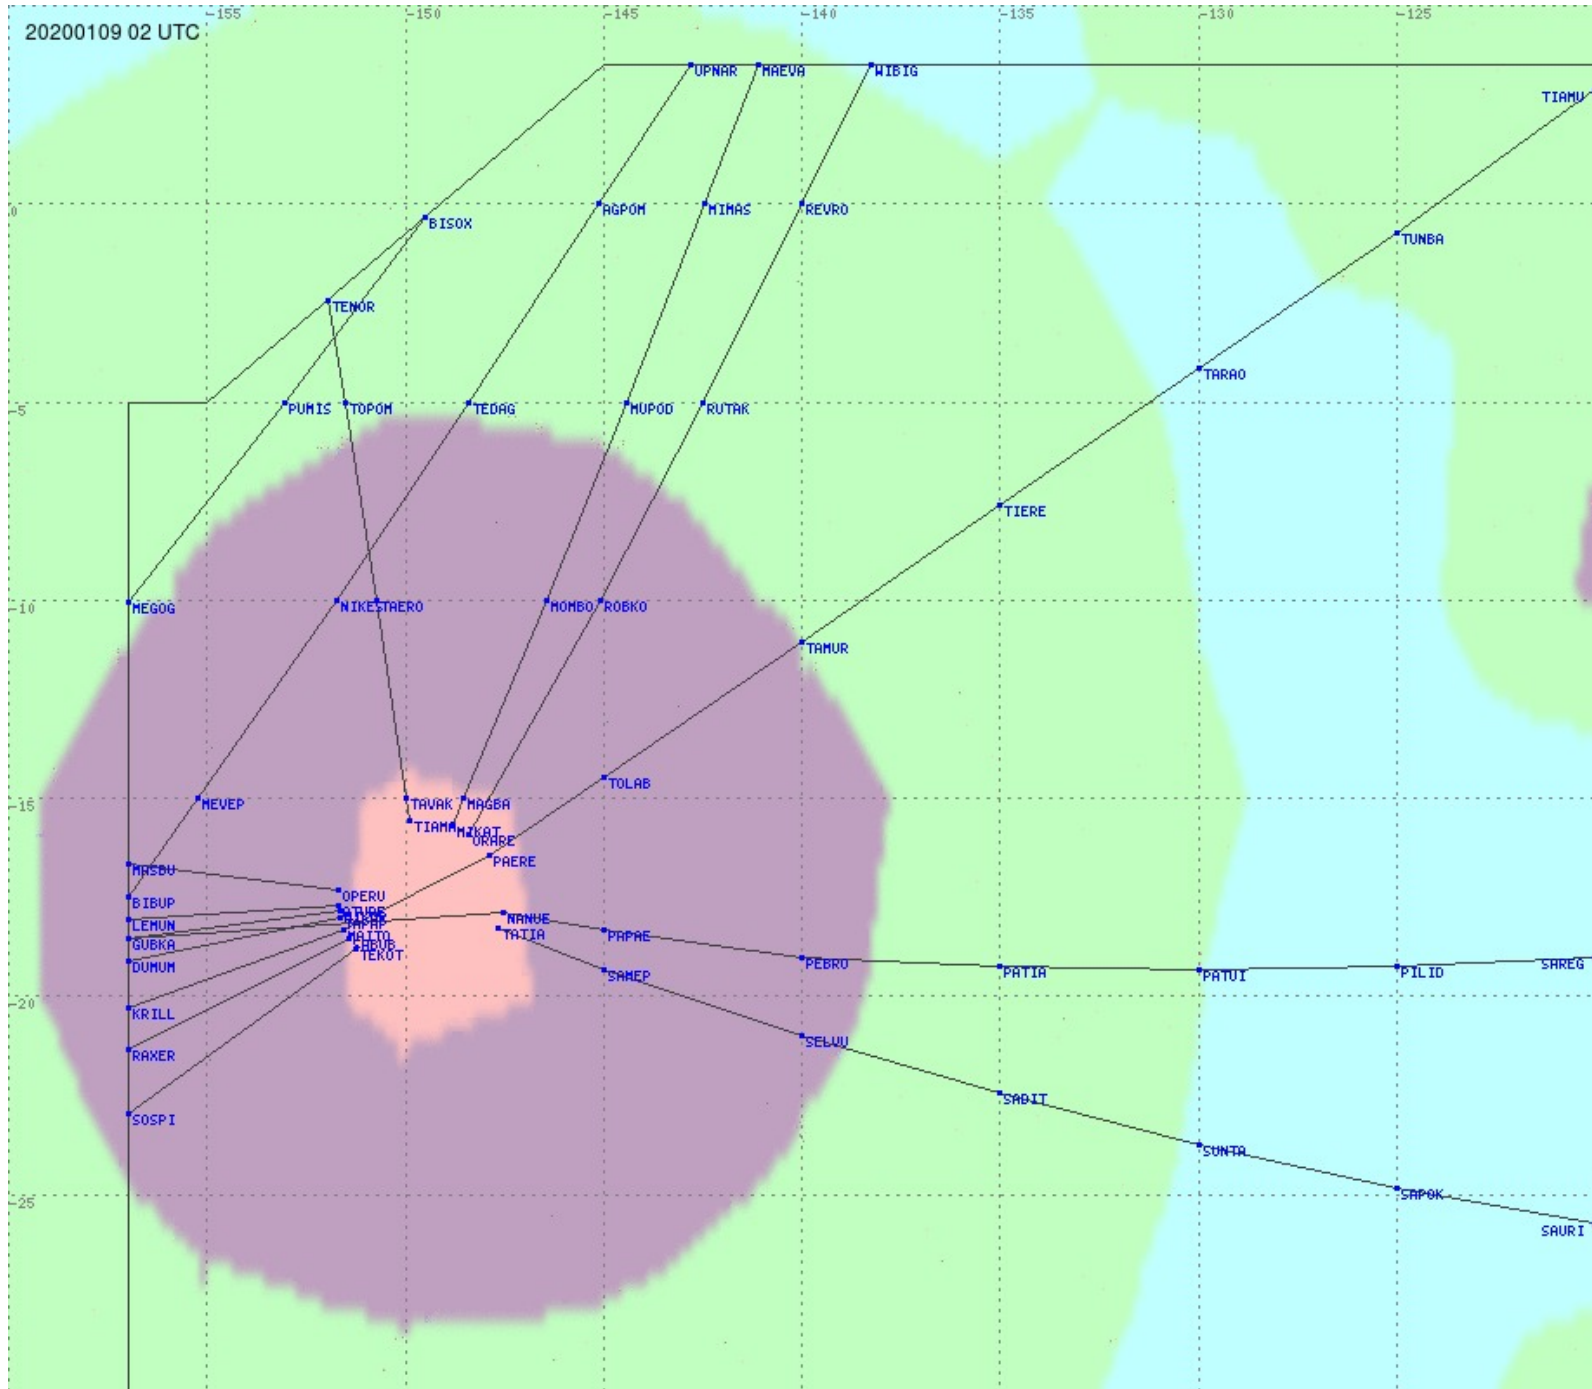

# Tahiti FIR - HF Propag - 20200109

2.8 MHz 3.5 MHz 5.6 MHz 8.9 MHz 13.3 MHz 17.9 MHz None