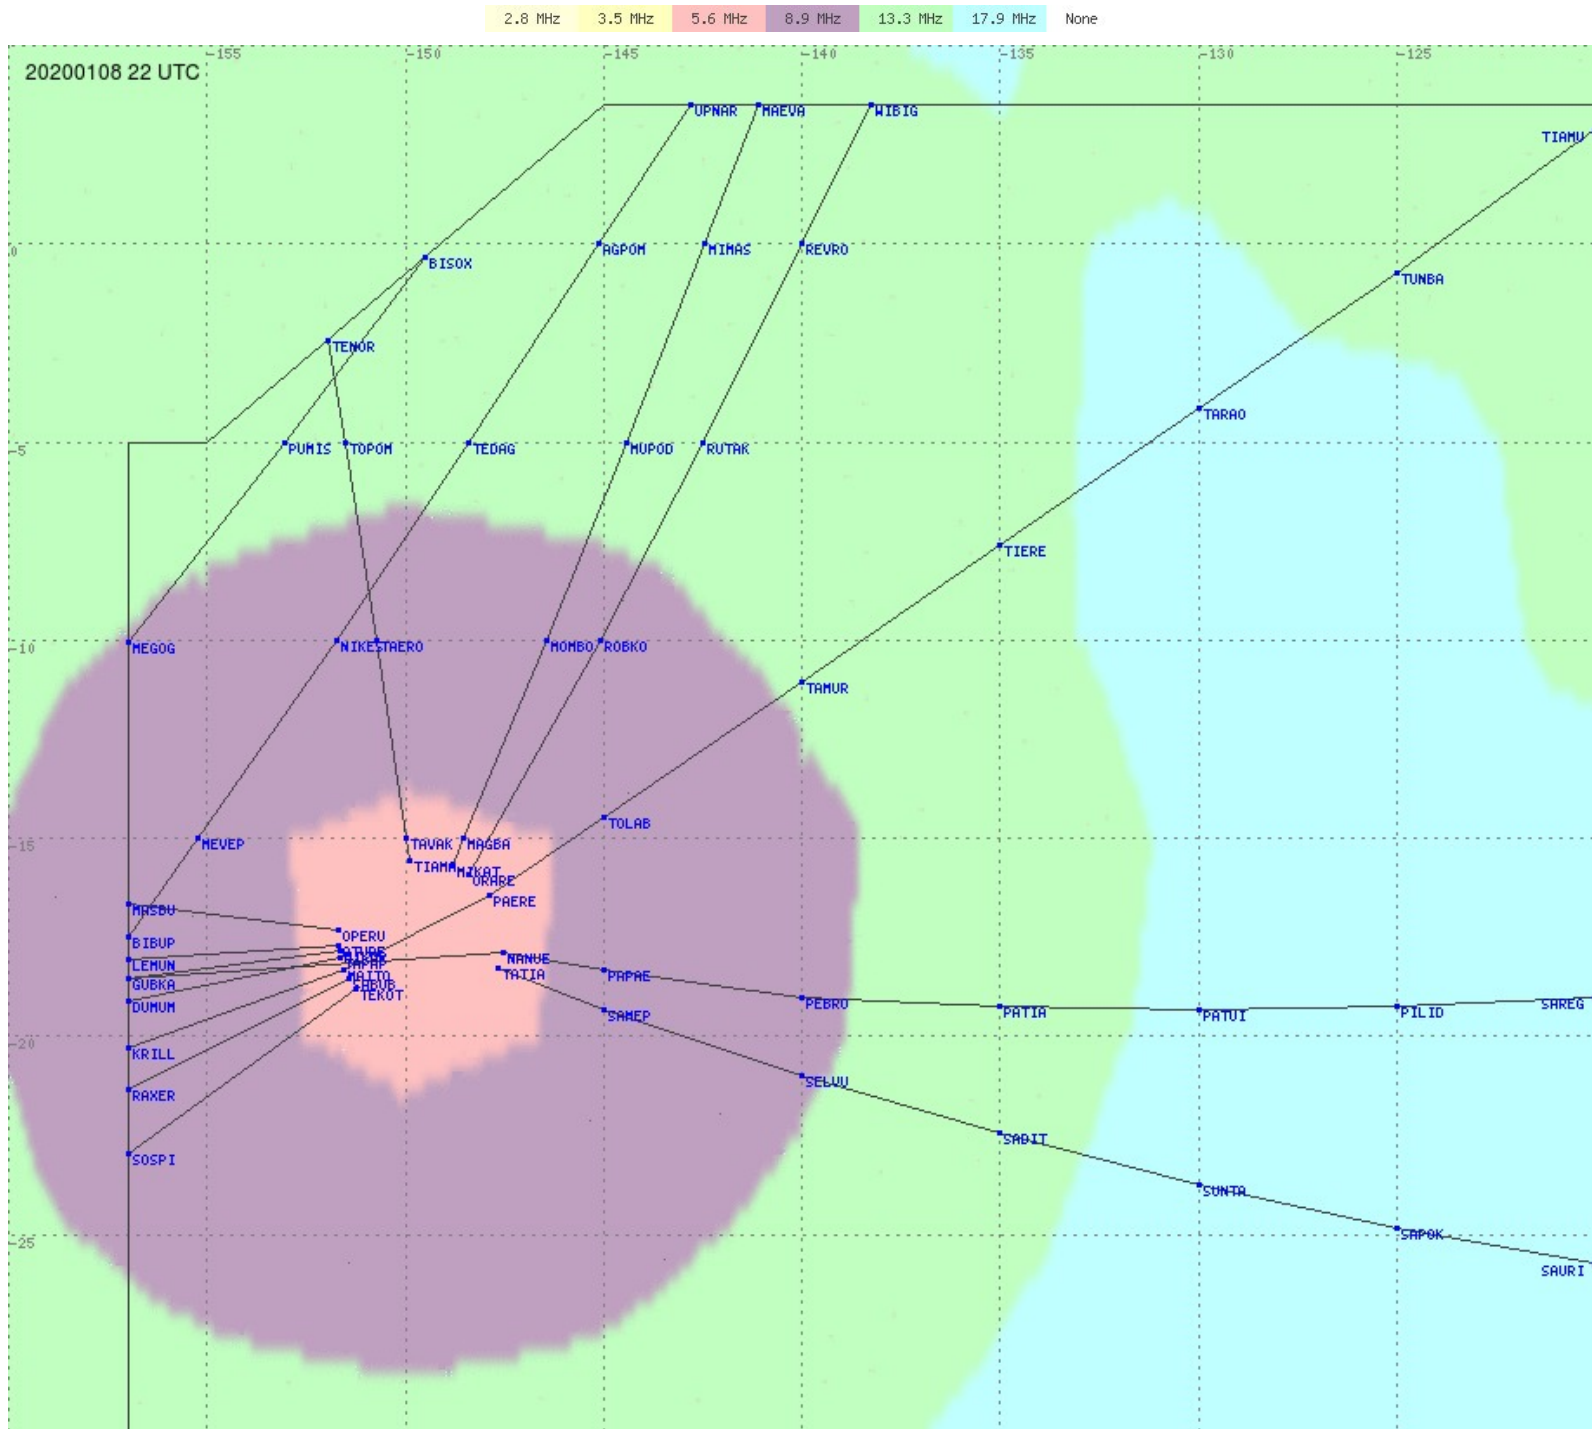

Tahiti FIR - HF Propag - 20200108