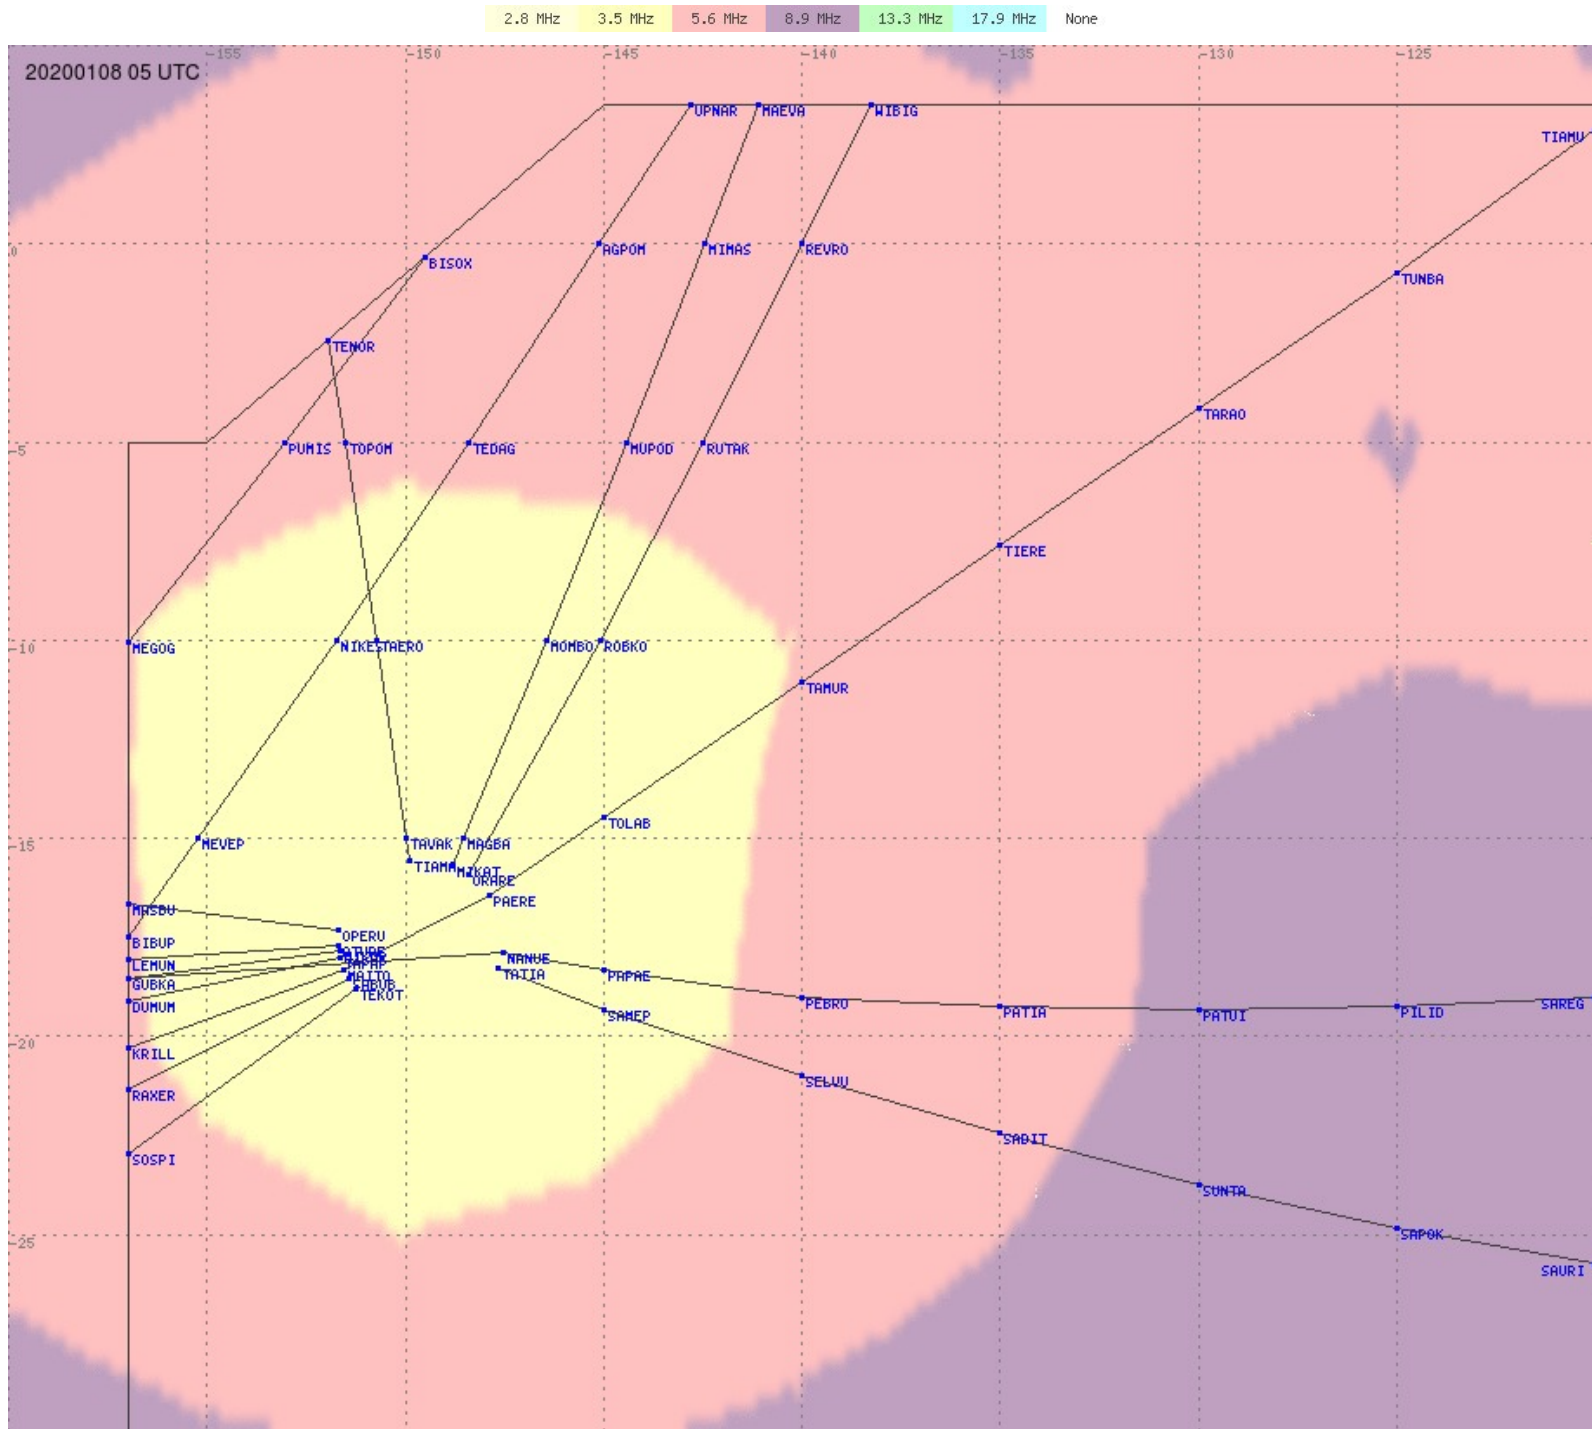

Tahiti FIR - HF Propag - 20200108