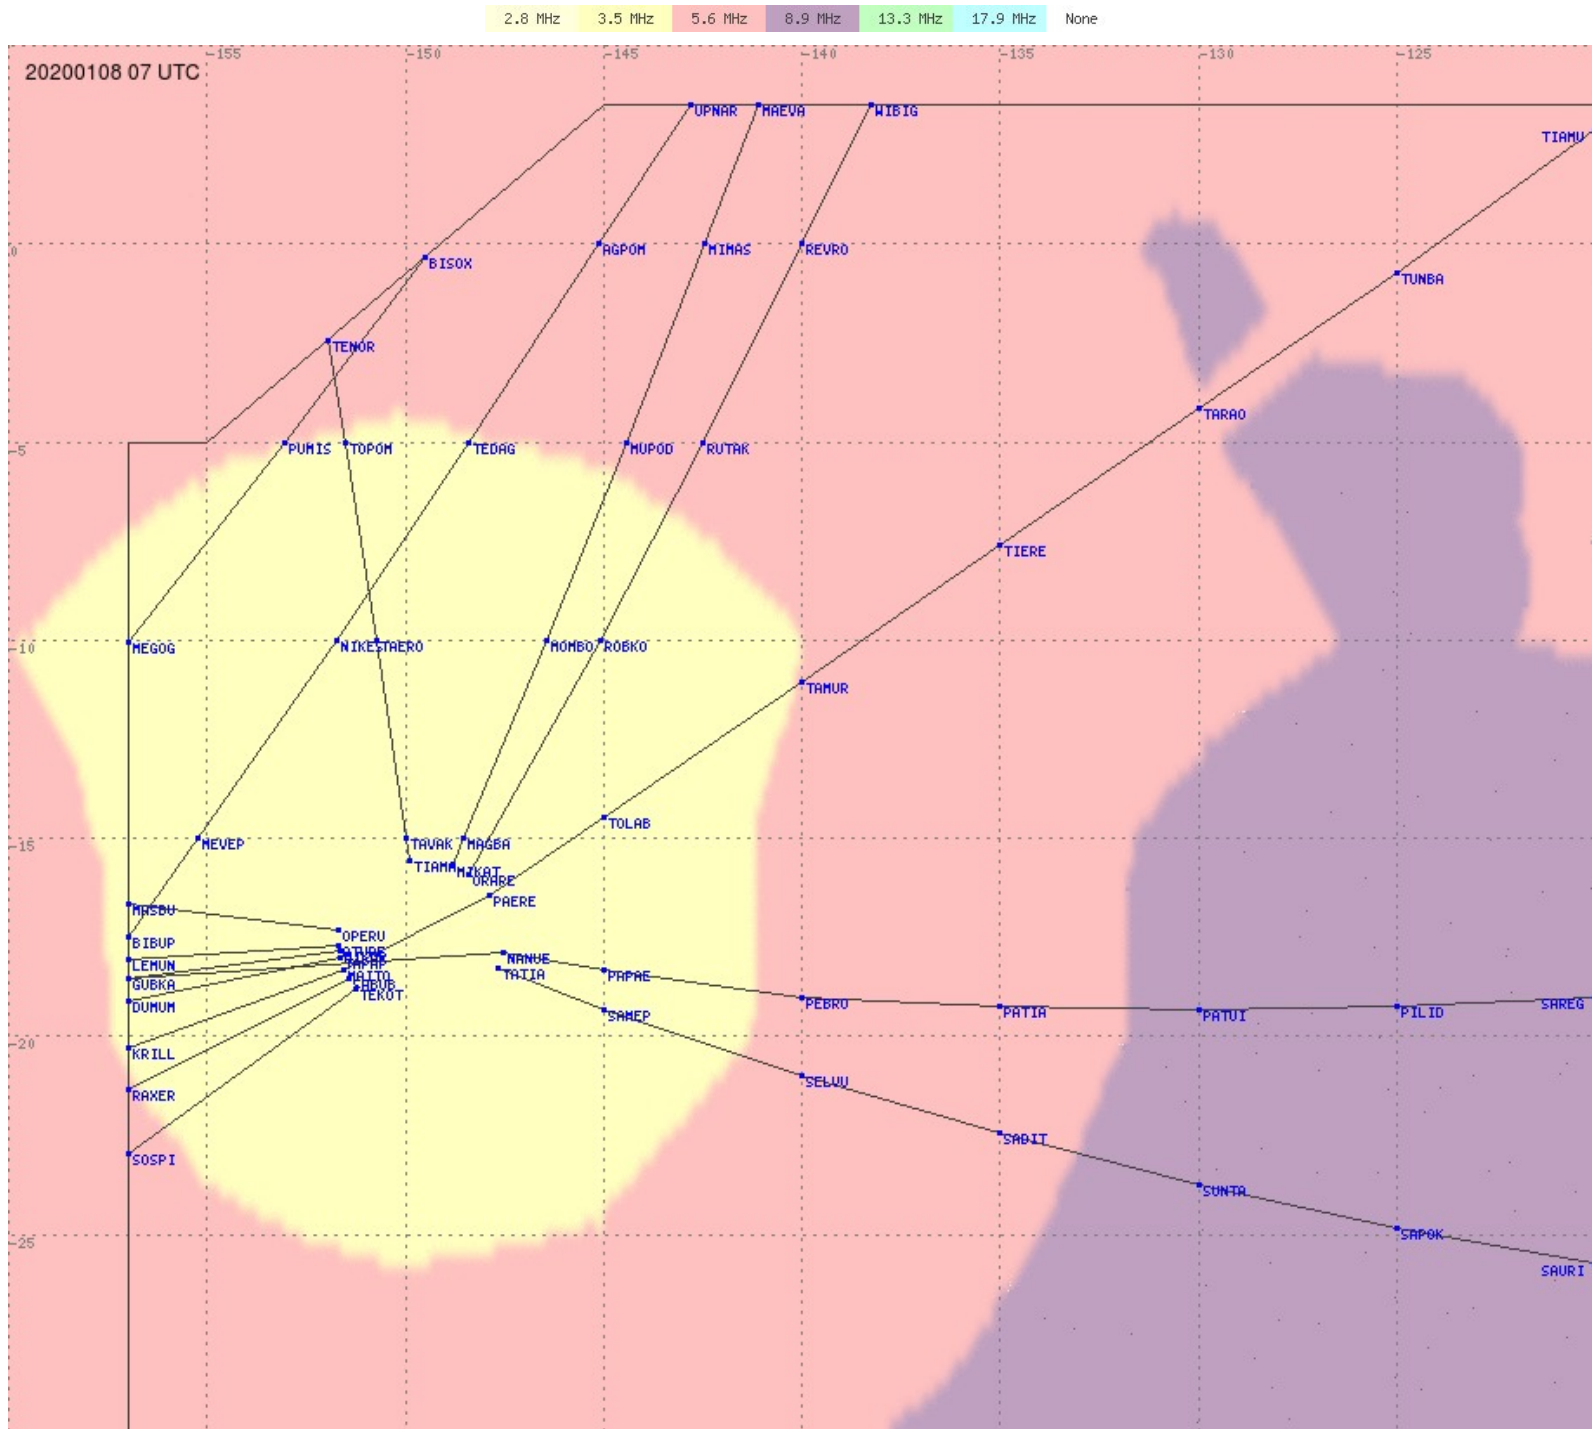

Tahiti FIR - HF Propag - 20200108