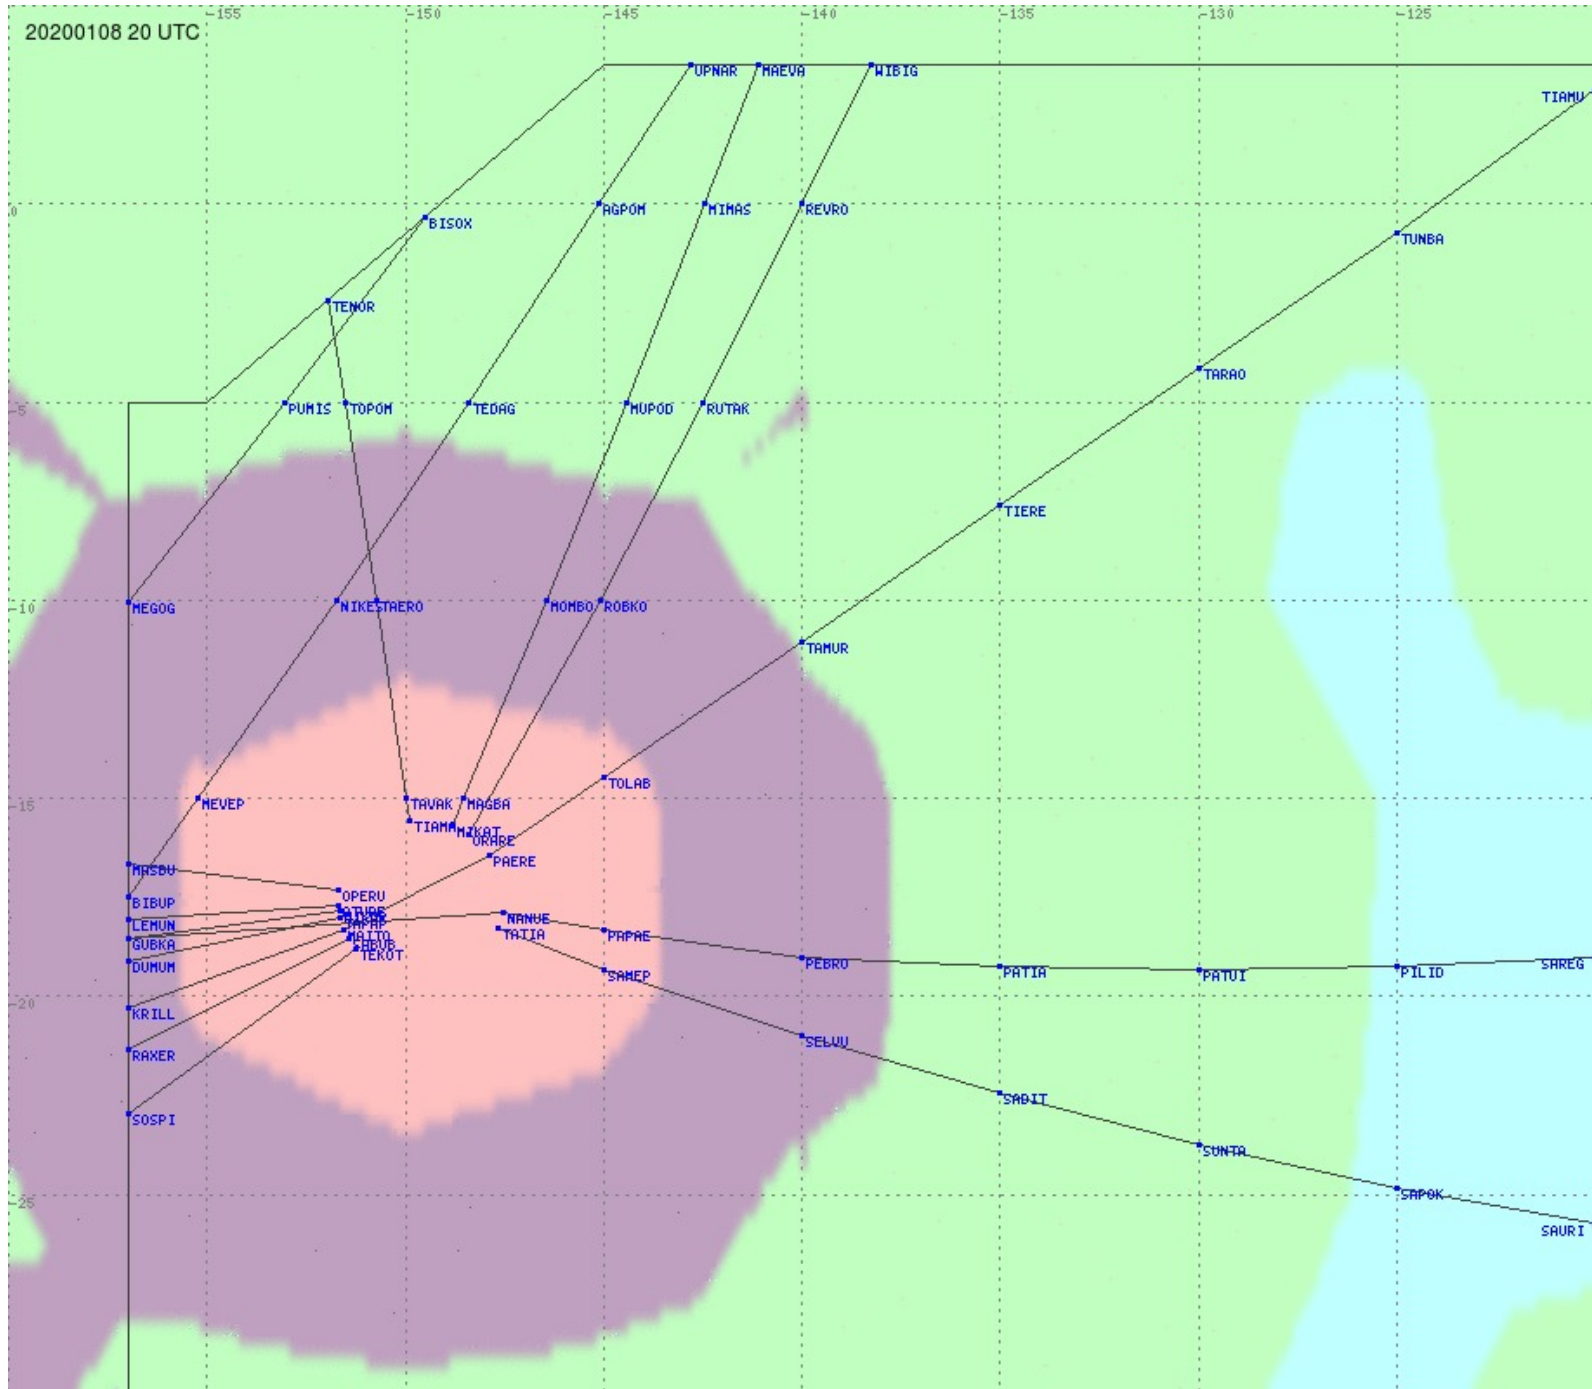

Tahiti FIR - HF Propag - 20200108

2.8 MHz 3.5 MHz 5.6 MHz 8.9 MHz 13.3 MHz 17.9 MHz None