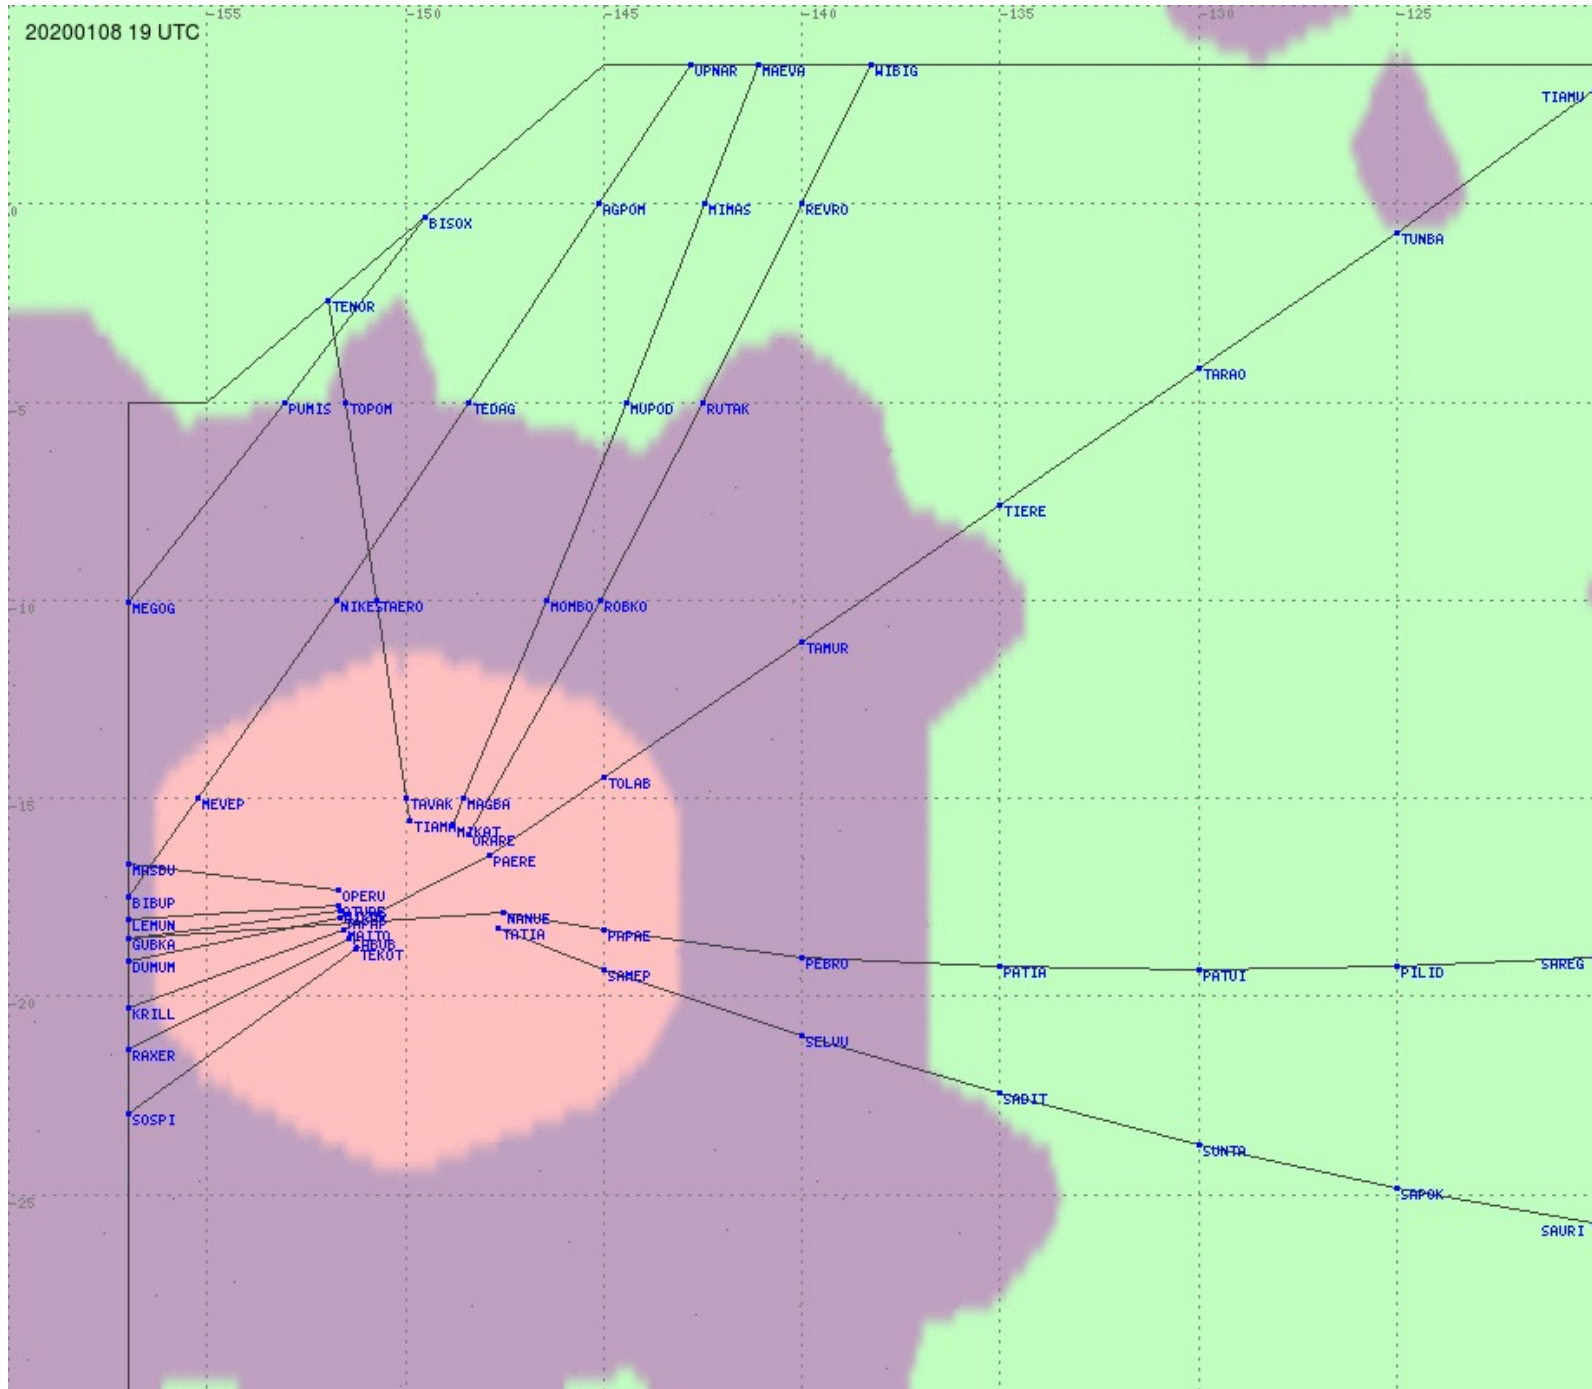

Tahiti FIR - HF Propag - 20200108

2.8 MHz 3.5 MHz 5.6 MHz 8.9 MHz 13.3 MHz 17.9 MHz None