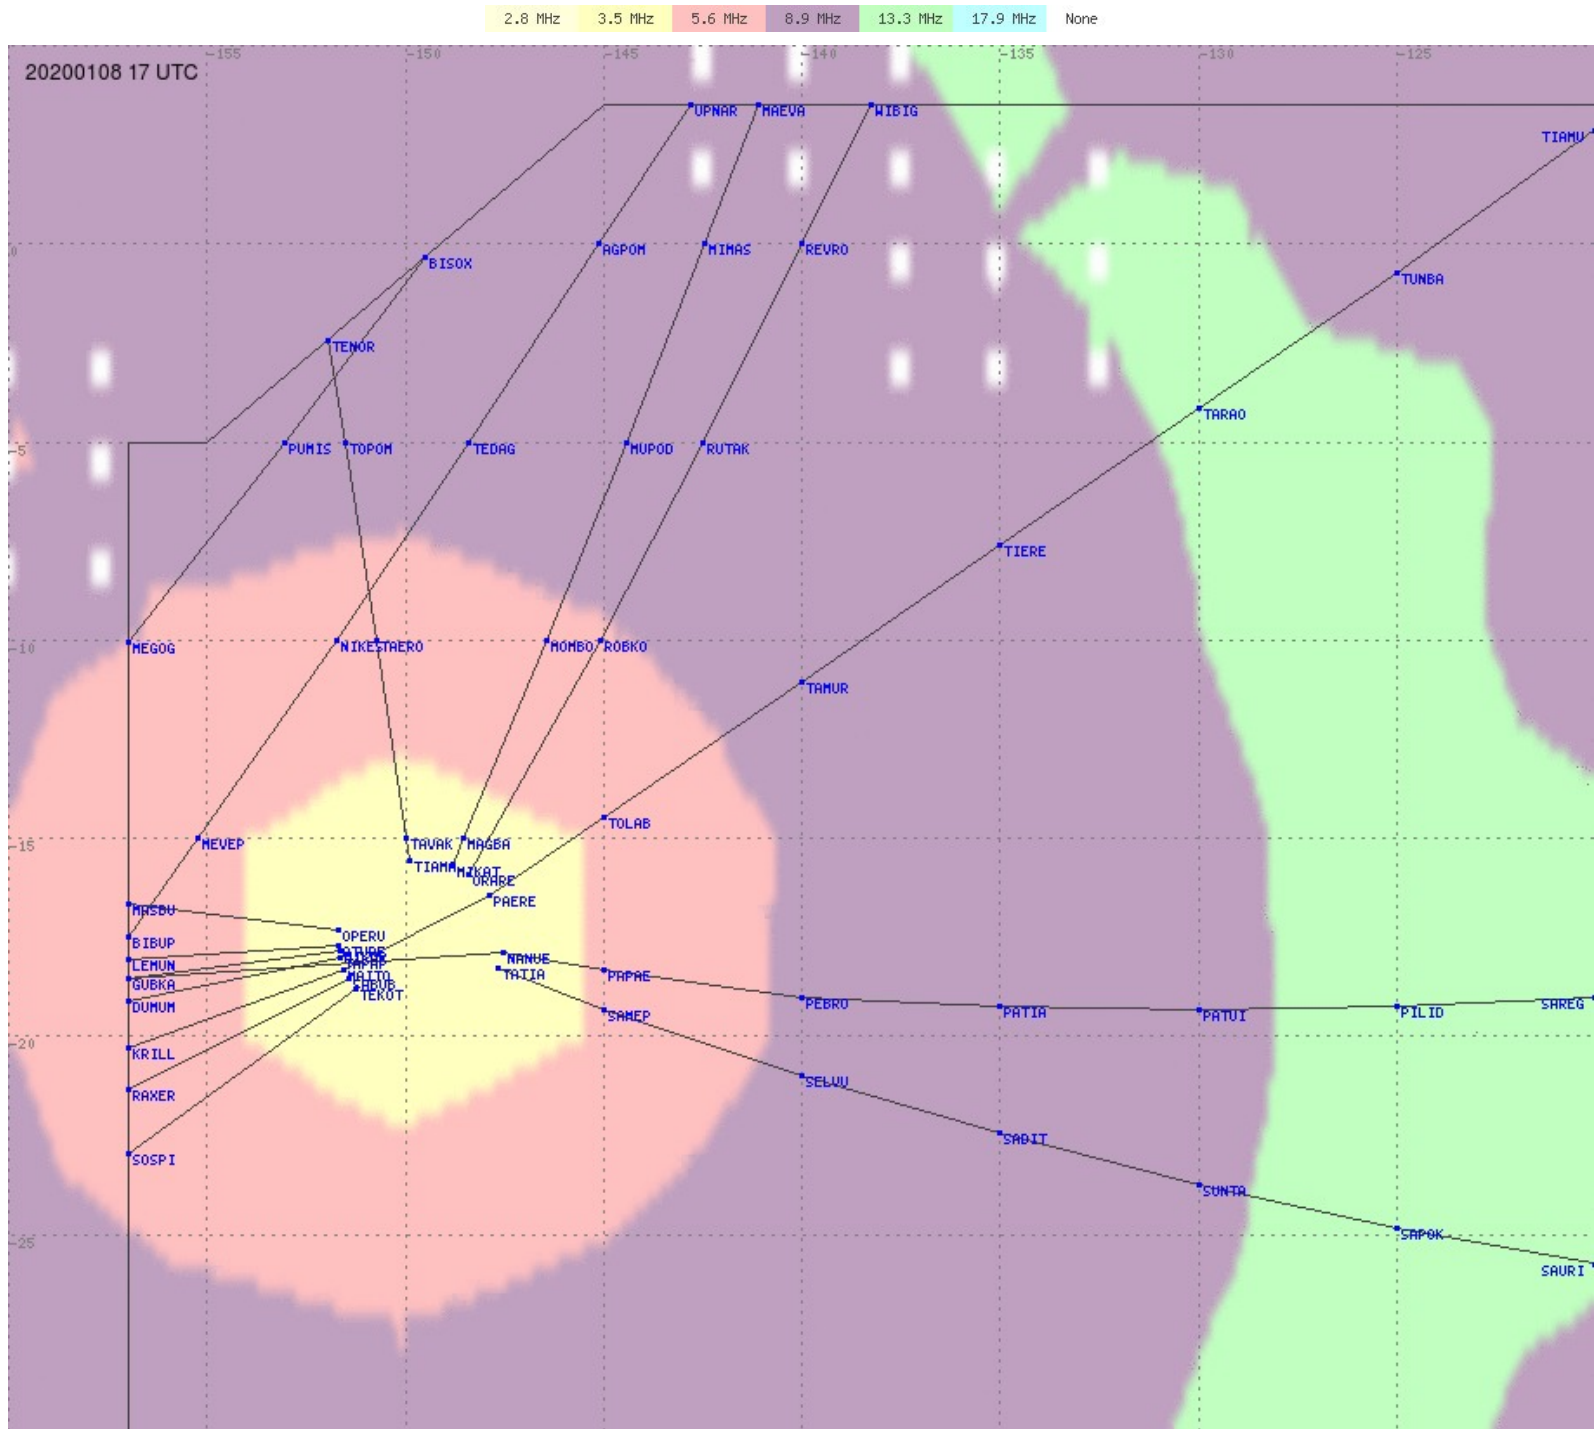

Tahiti FIR - HF Propag - 20200108