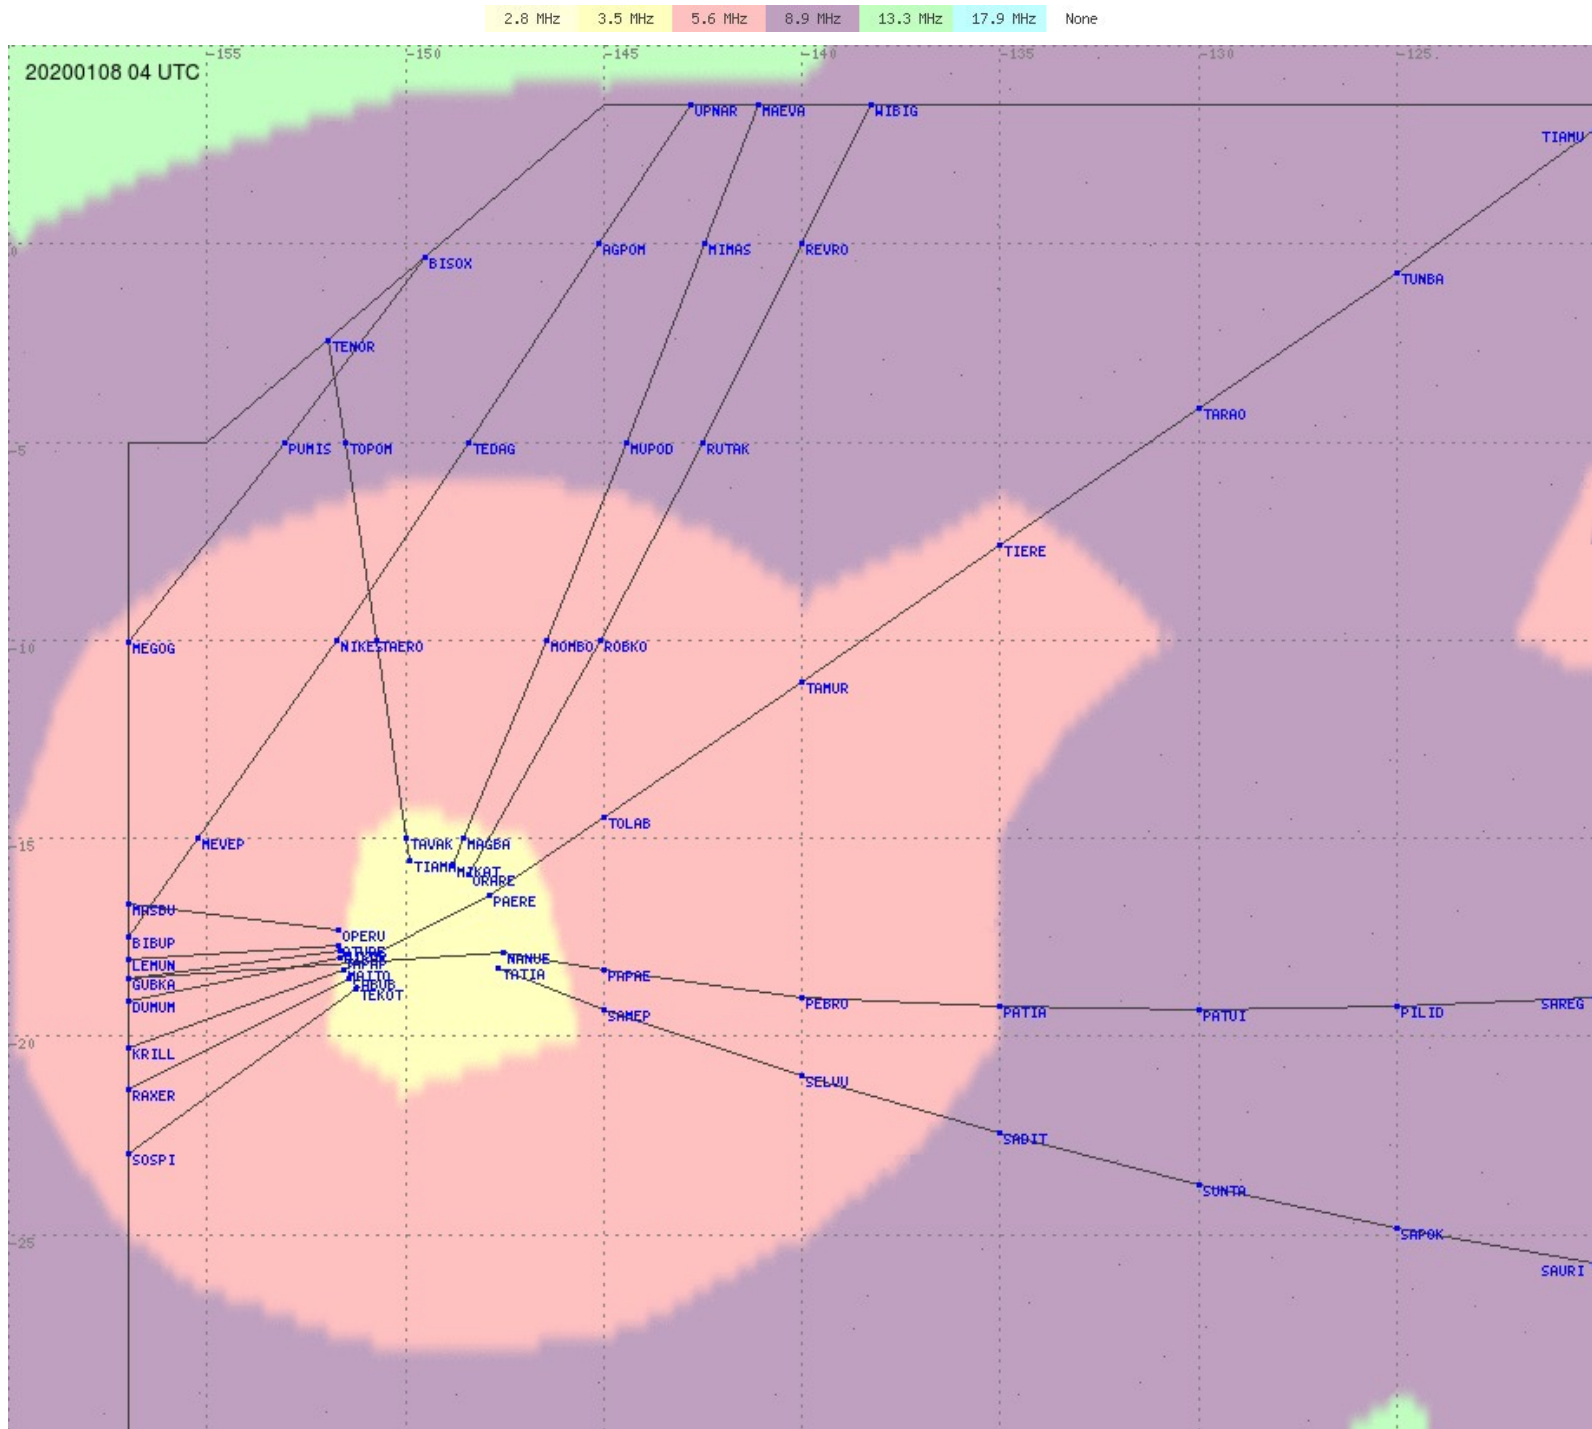

# Tahiti FIR - HF Propag - 20200108

2.8 MHz 3.5 MHz 5.6 MHz 8.9 MHz 13.3 MHz 17.9 MHz None

# Tahiti FIR - HF Propag - 20200108