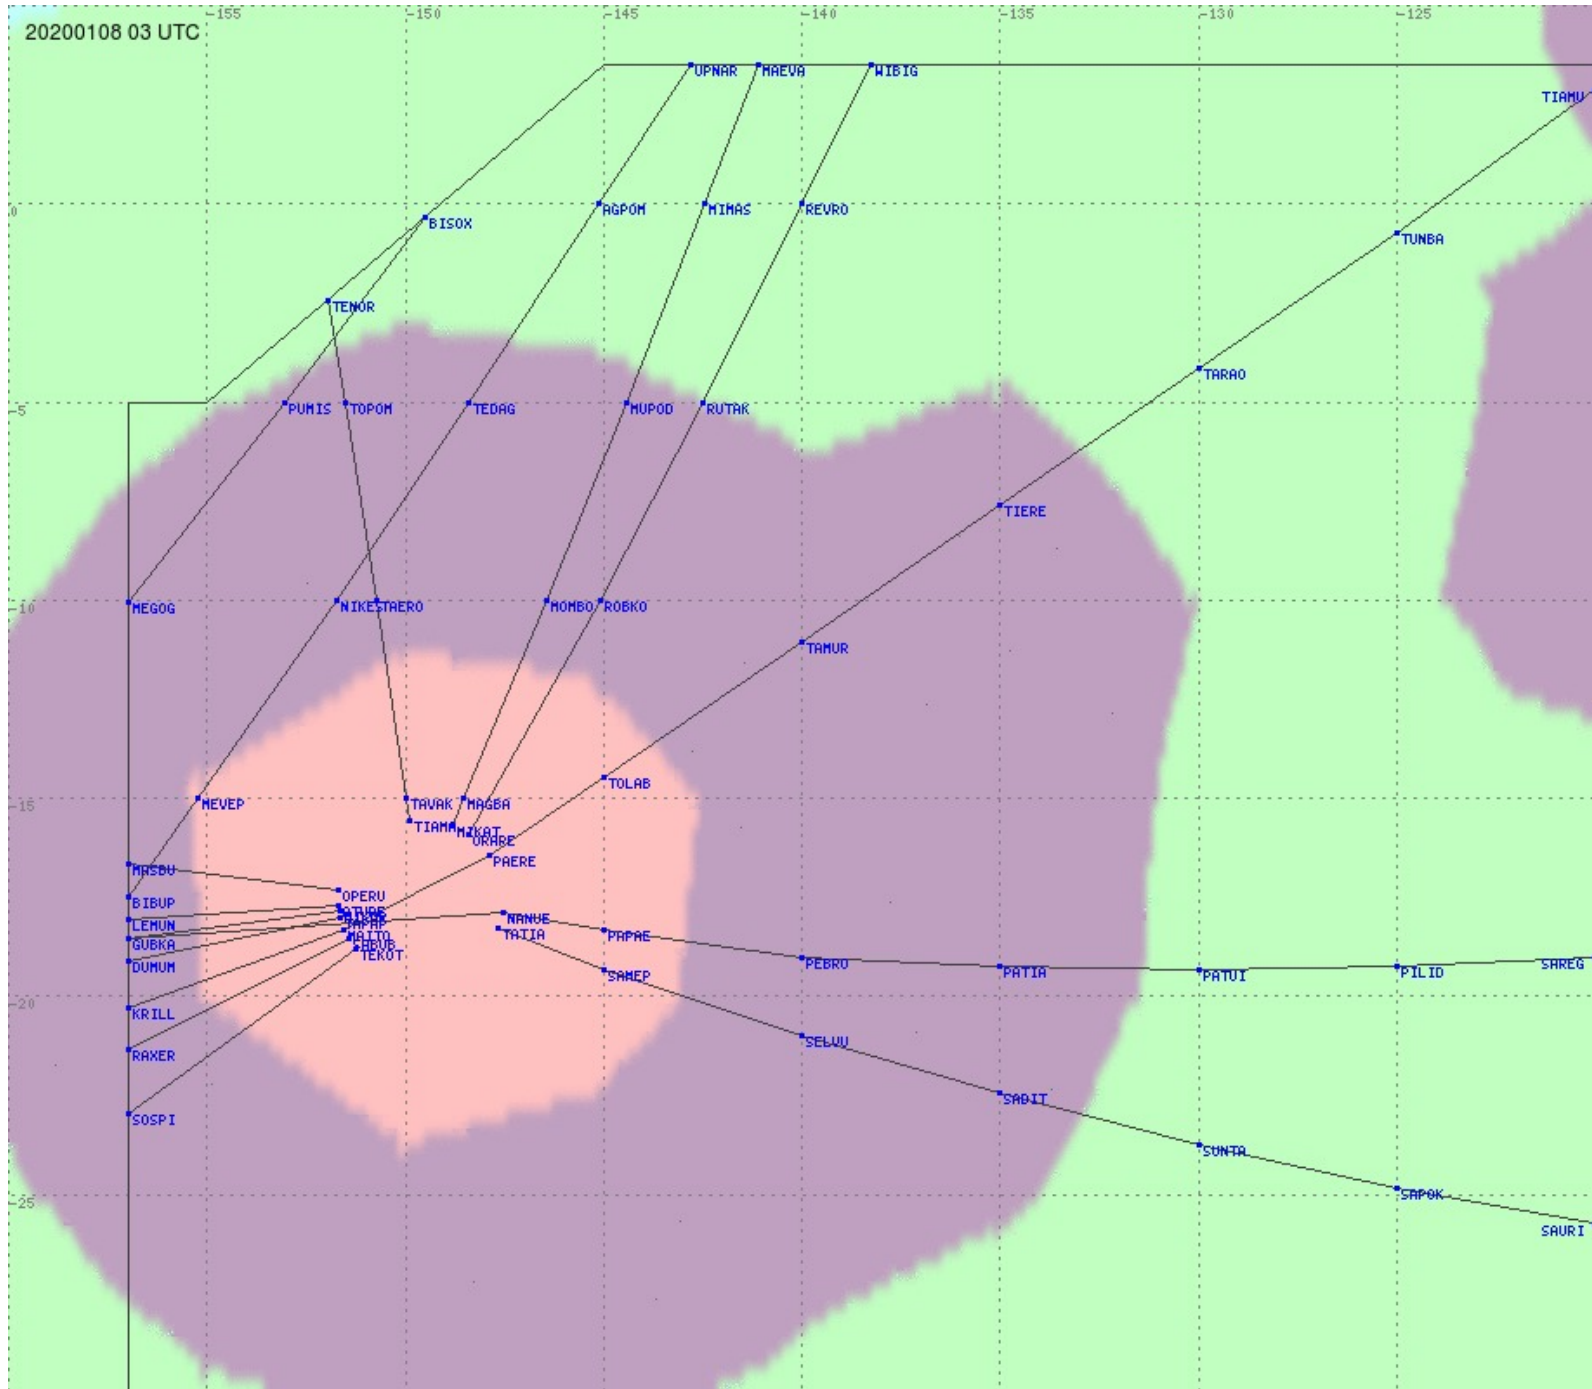

# Tahiti FIR - HF Propag - 20200108

2.8 MHz 3.5 MHz 5.6 MHz 8.9 MHz 13.3 MHz 17.9 MHz None