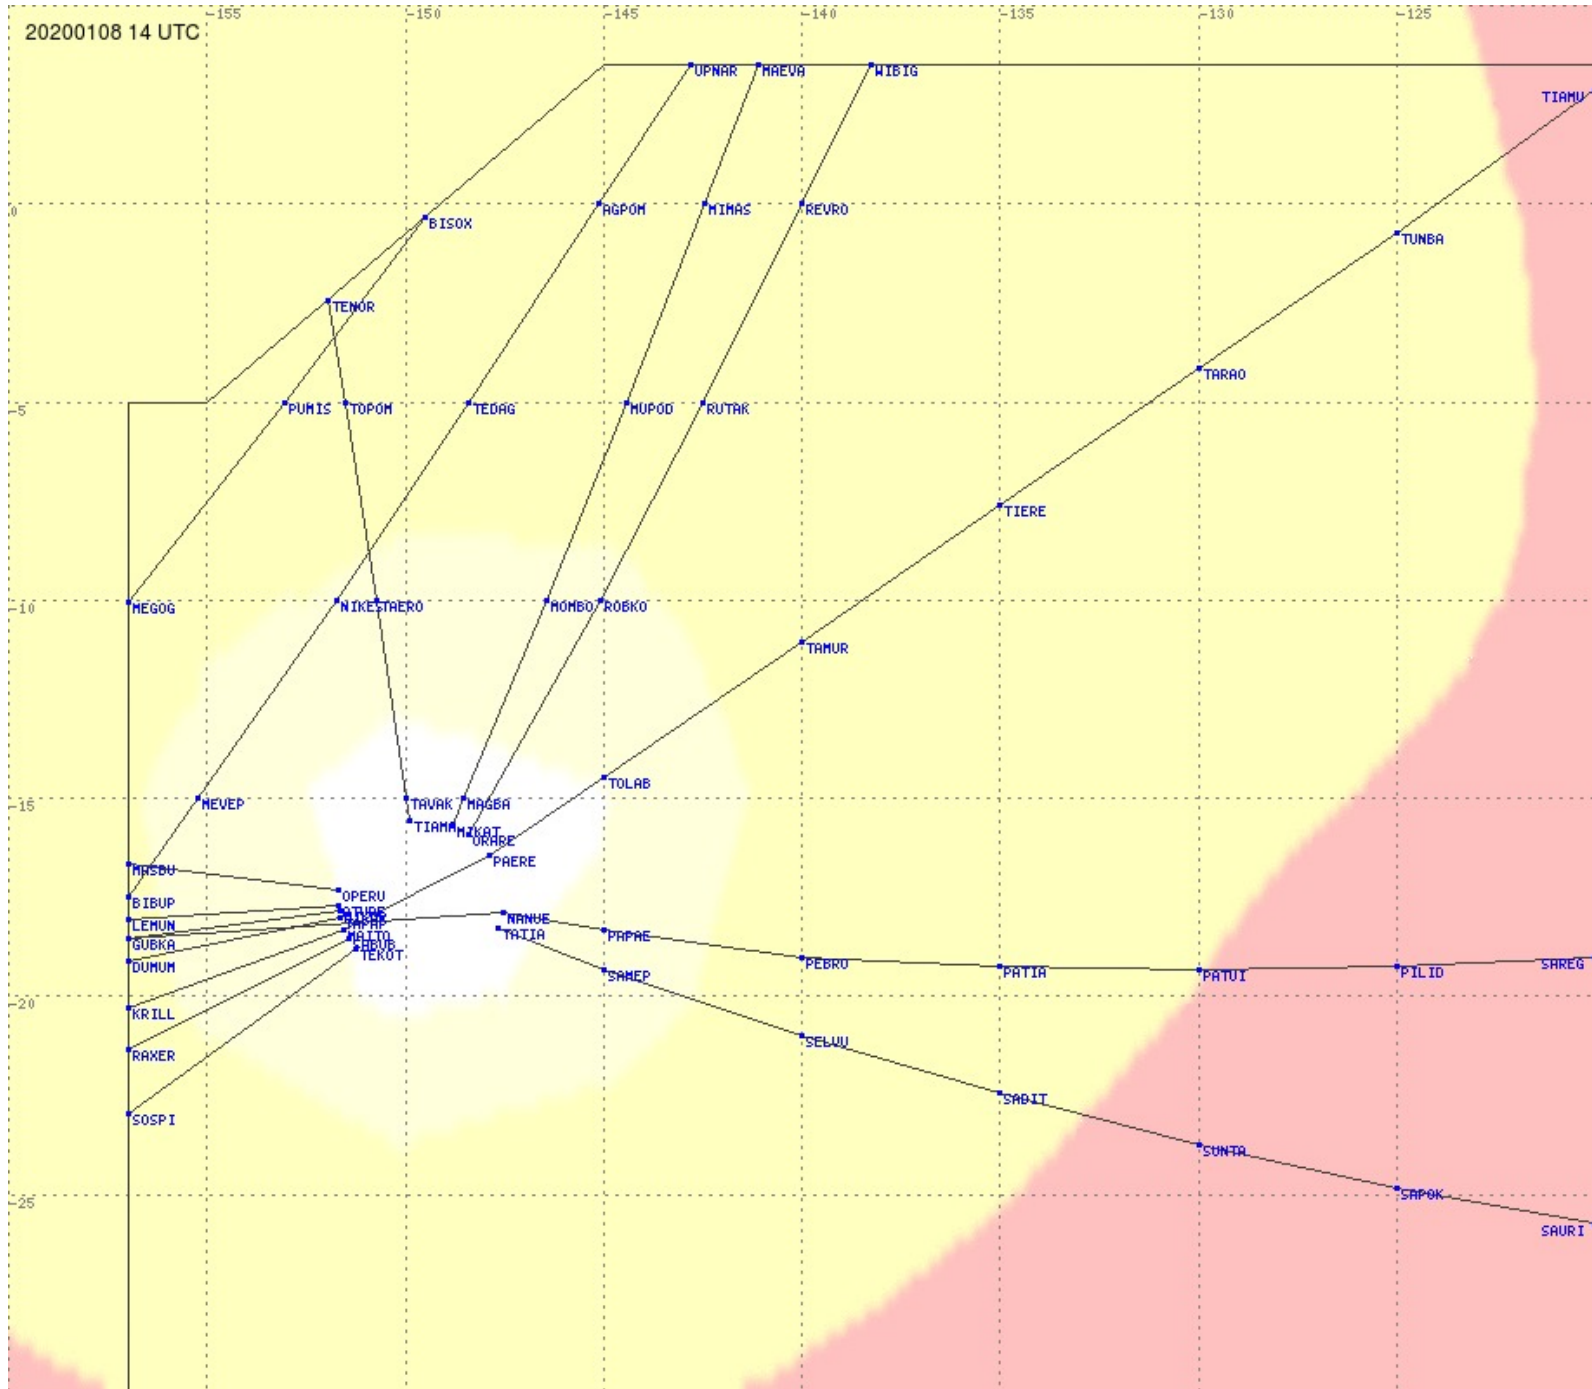

Tahiti FIR - HF Propag - 20200108

2.8 MHz
3.5 MHz
5.6 MHz
8.9 MHz
13.3 MHz
17.9 MHz
None