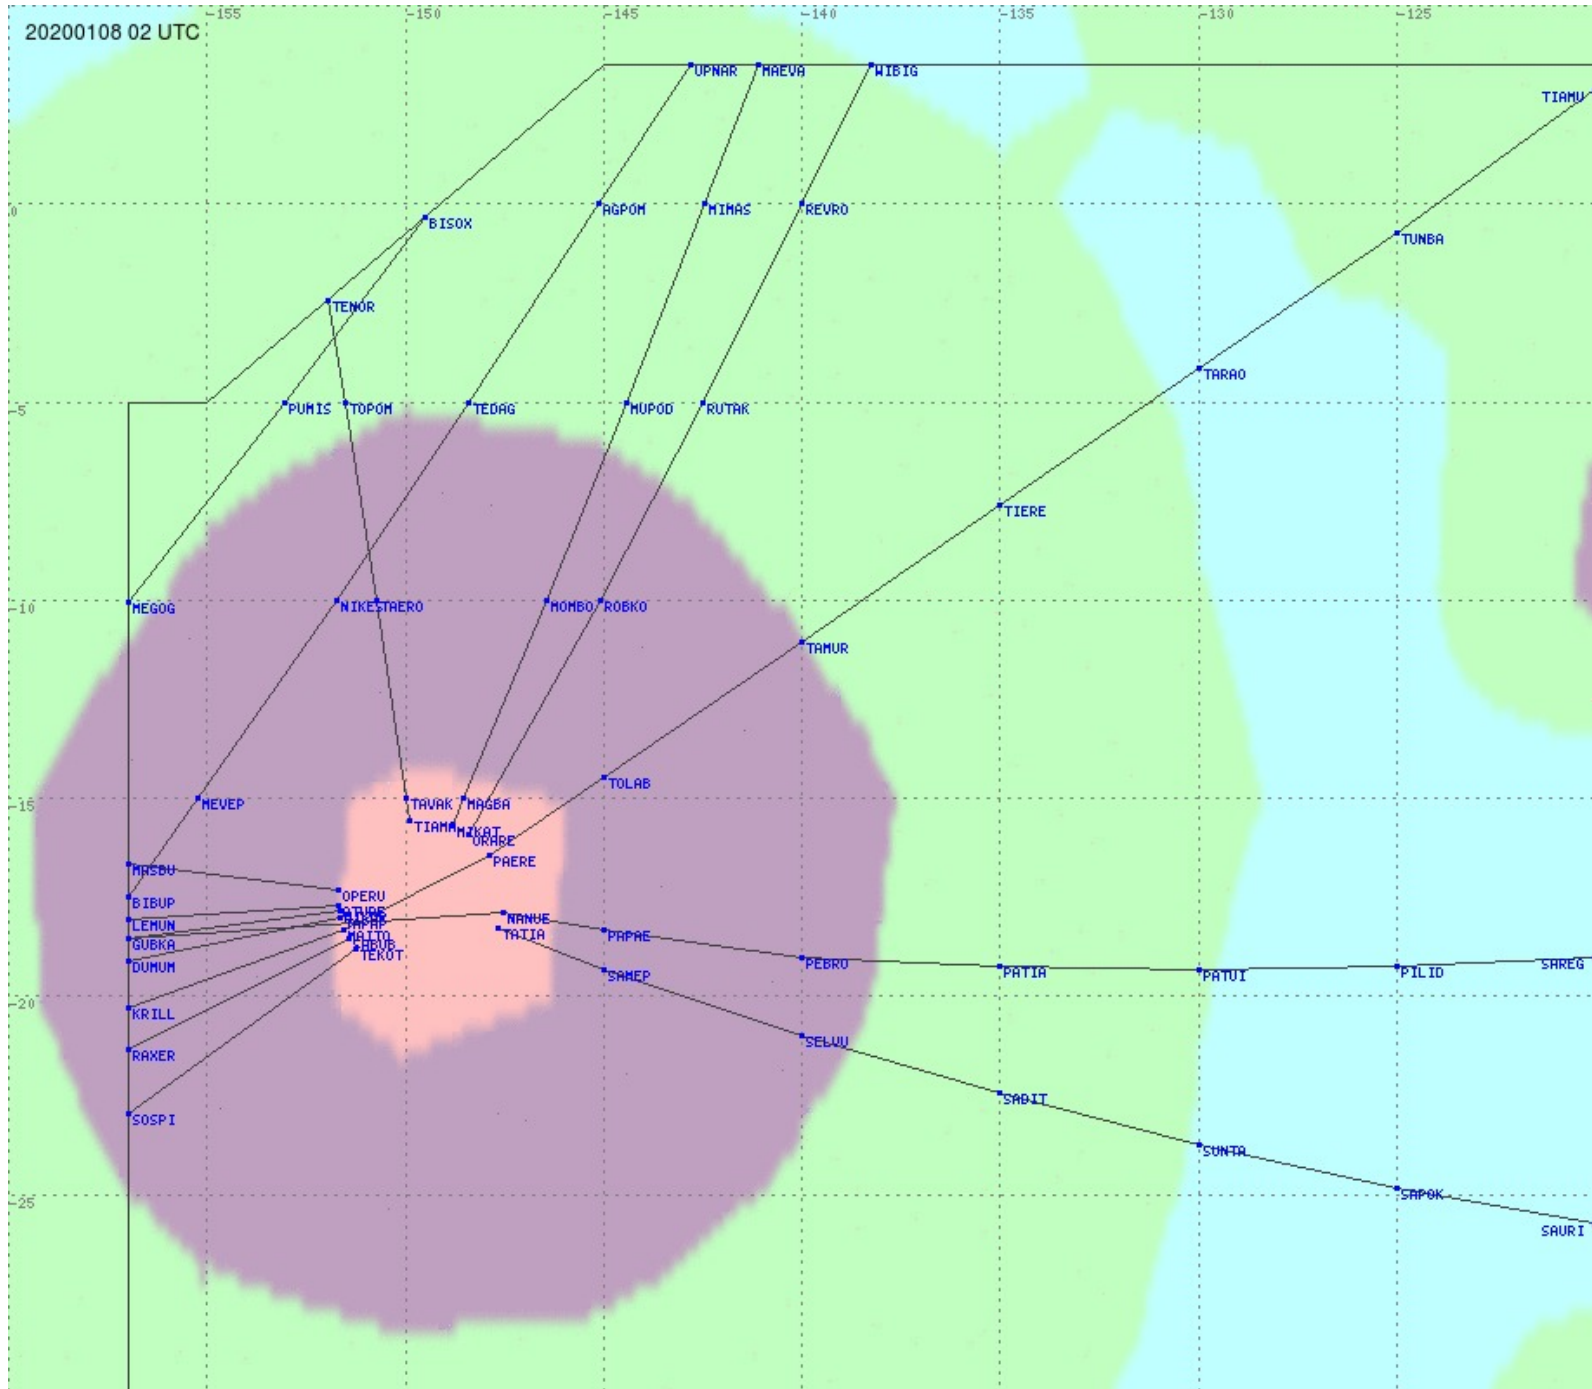

# Tahiti FIR - HF Propag - 20200108

2.8 MHz 3.5 MHz 5.6 MHz 8.9 MHz 13.3 MHz 17.9 MHz None