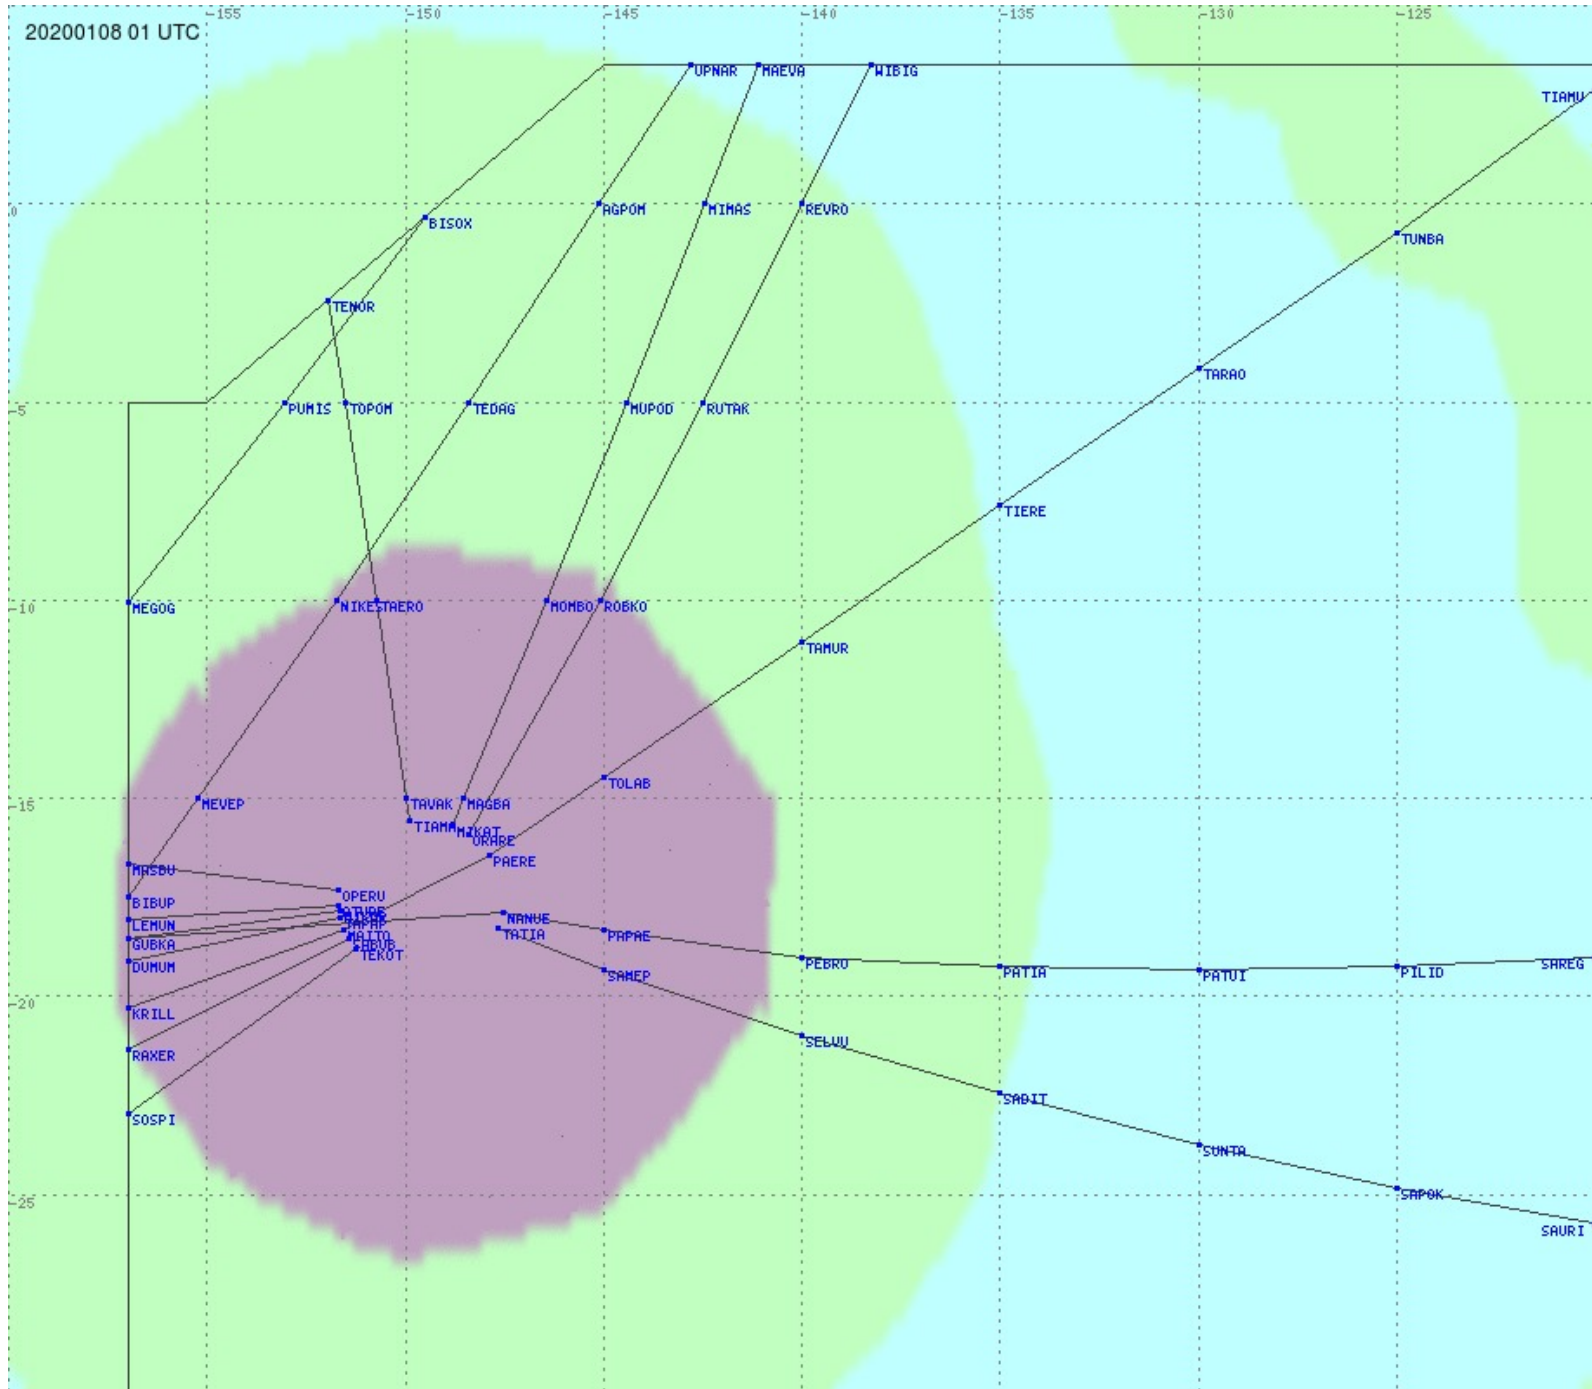

# Tahiti FIR - HF Propag - 20200108

2.8 MHz 3.5 MHz 5.6 MHz 8.9 MHz 13.3 MHz 17.9 MHz None