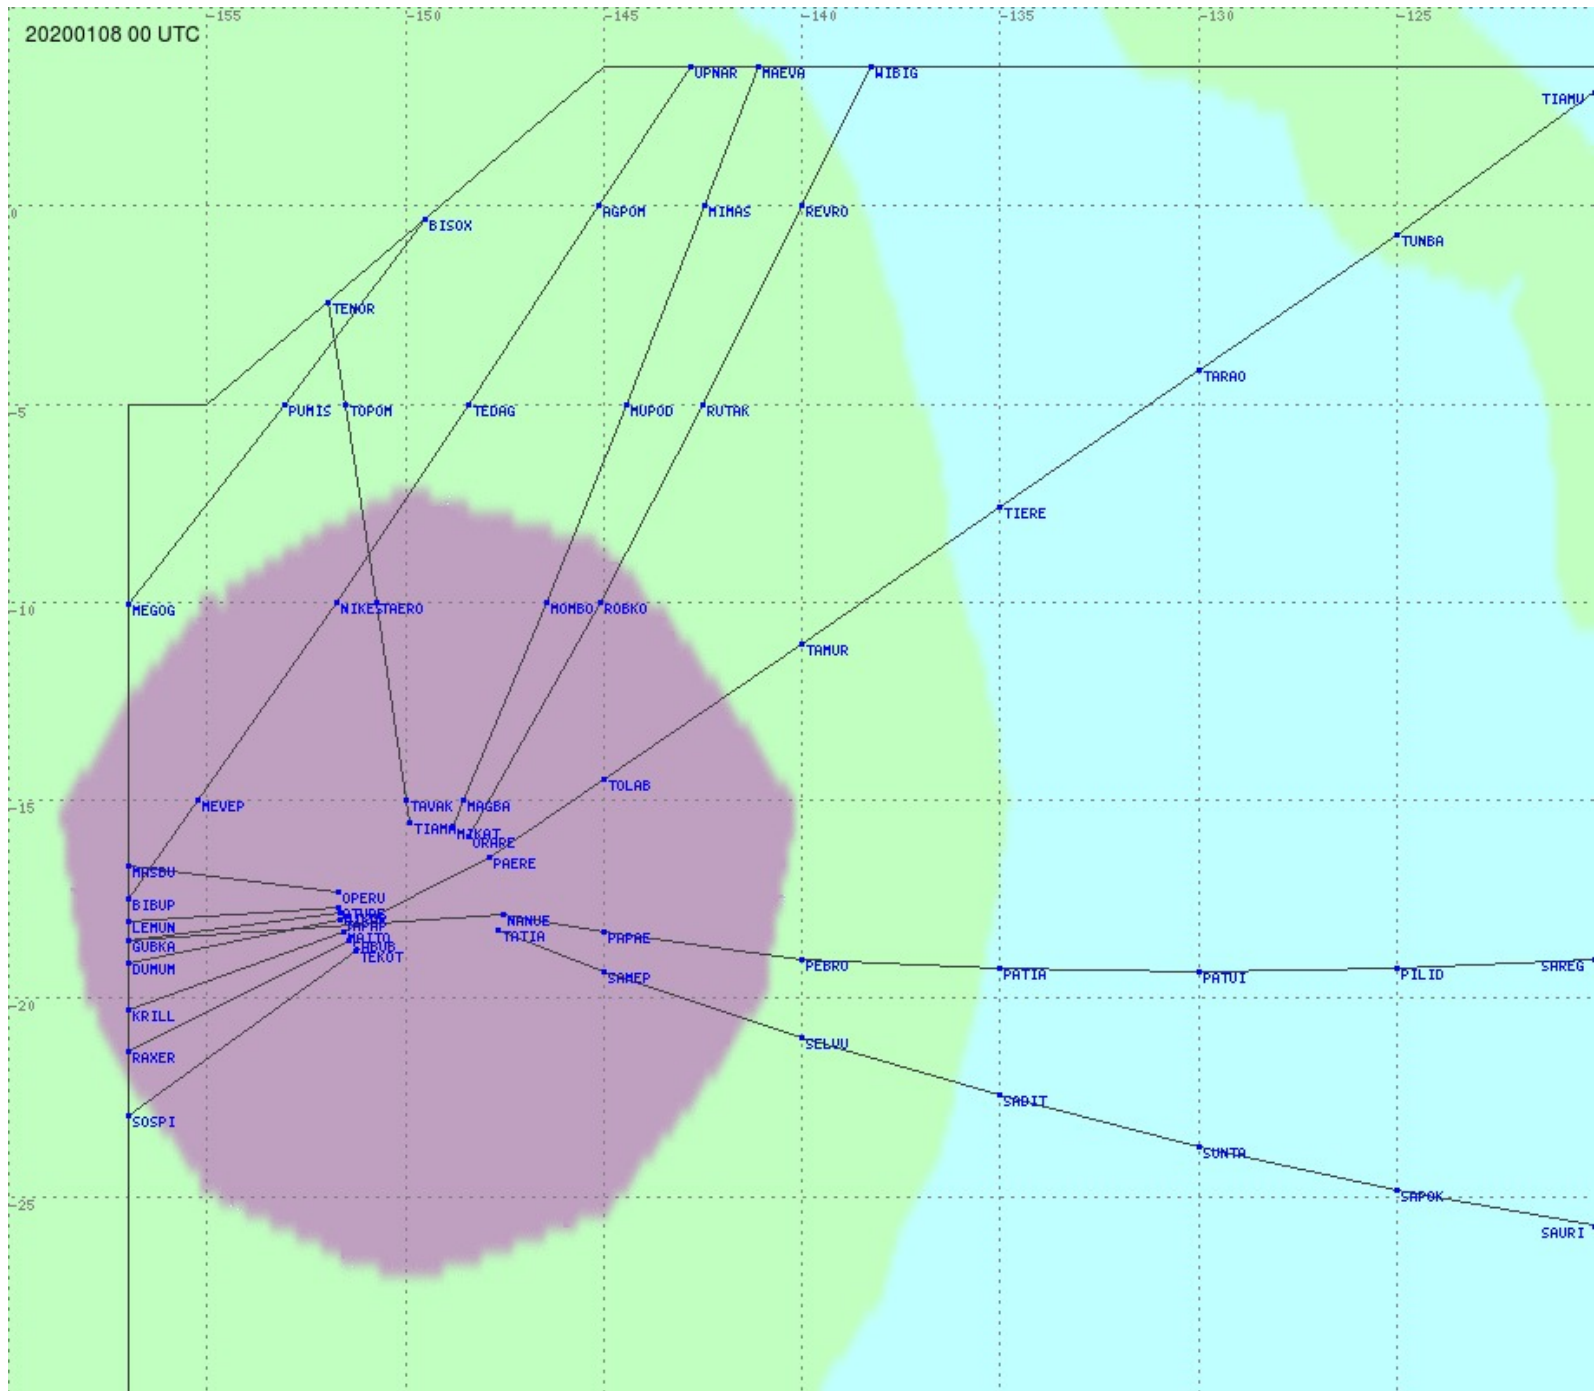

# Tahiti FIR - HF Propag - 20200108

2.8 MHz 3.5 MHz 5.6 MHz 8.9 MHz 13.3 MHz 17.9 MHz None