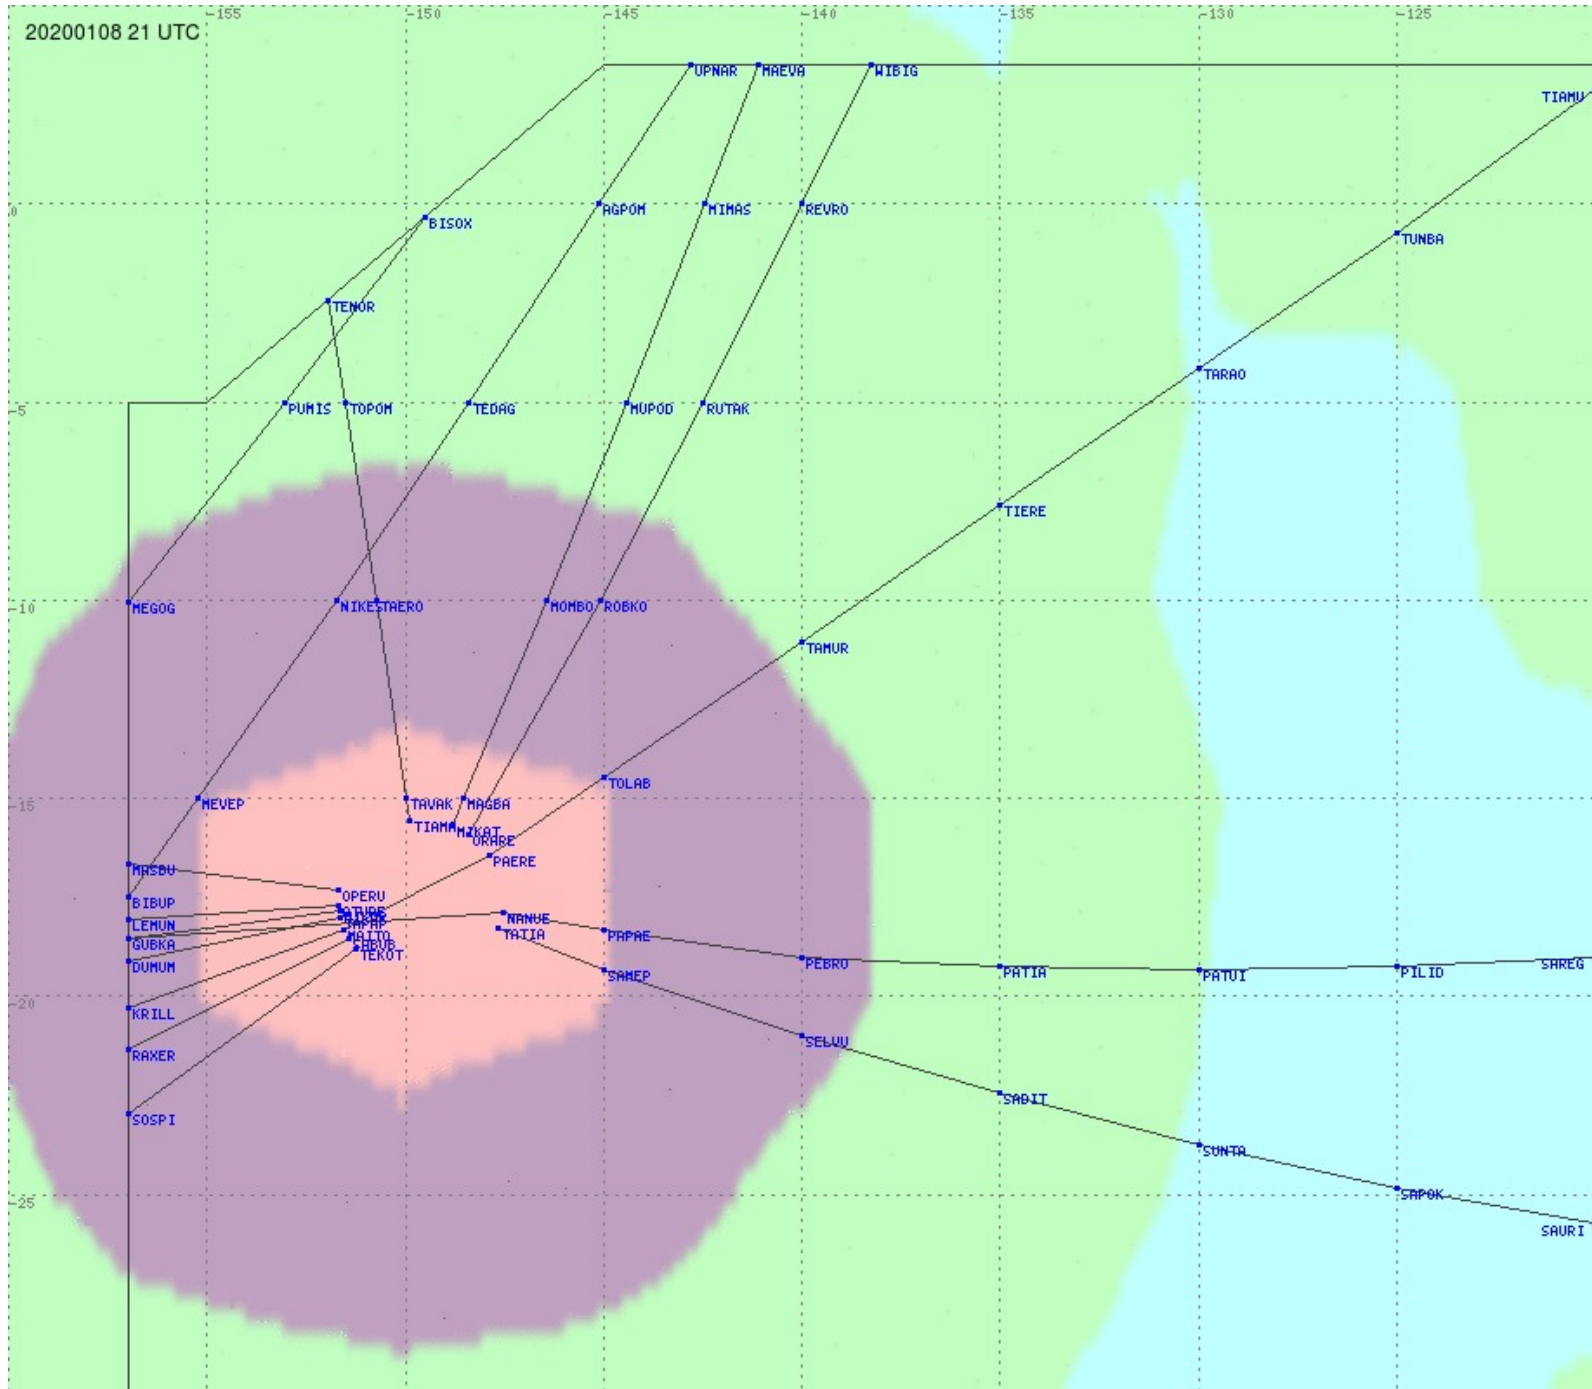

Tahiti FIR - HF Propag - 20200108

2.8 MHz 3.5 MHz 5.6 MHz 8.9 MHz 13.3 MHz 17.9 MHz None