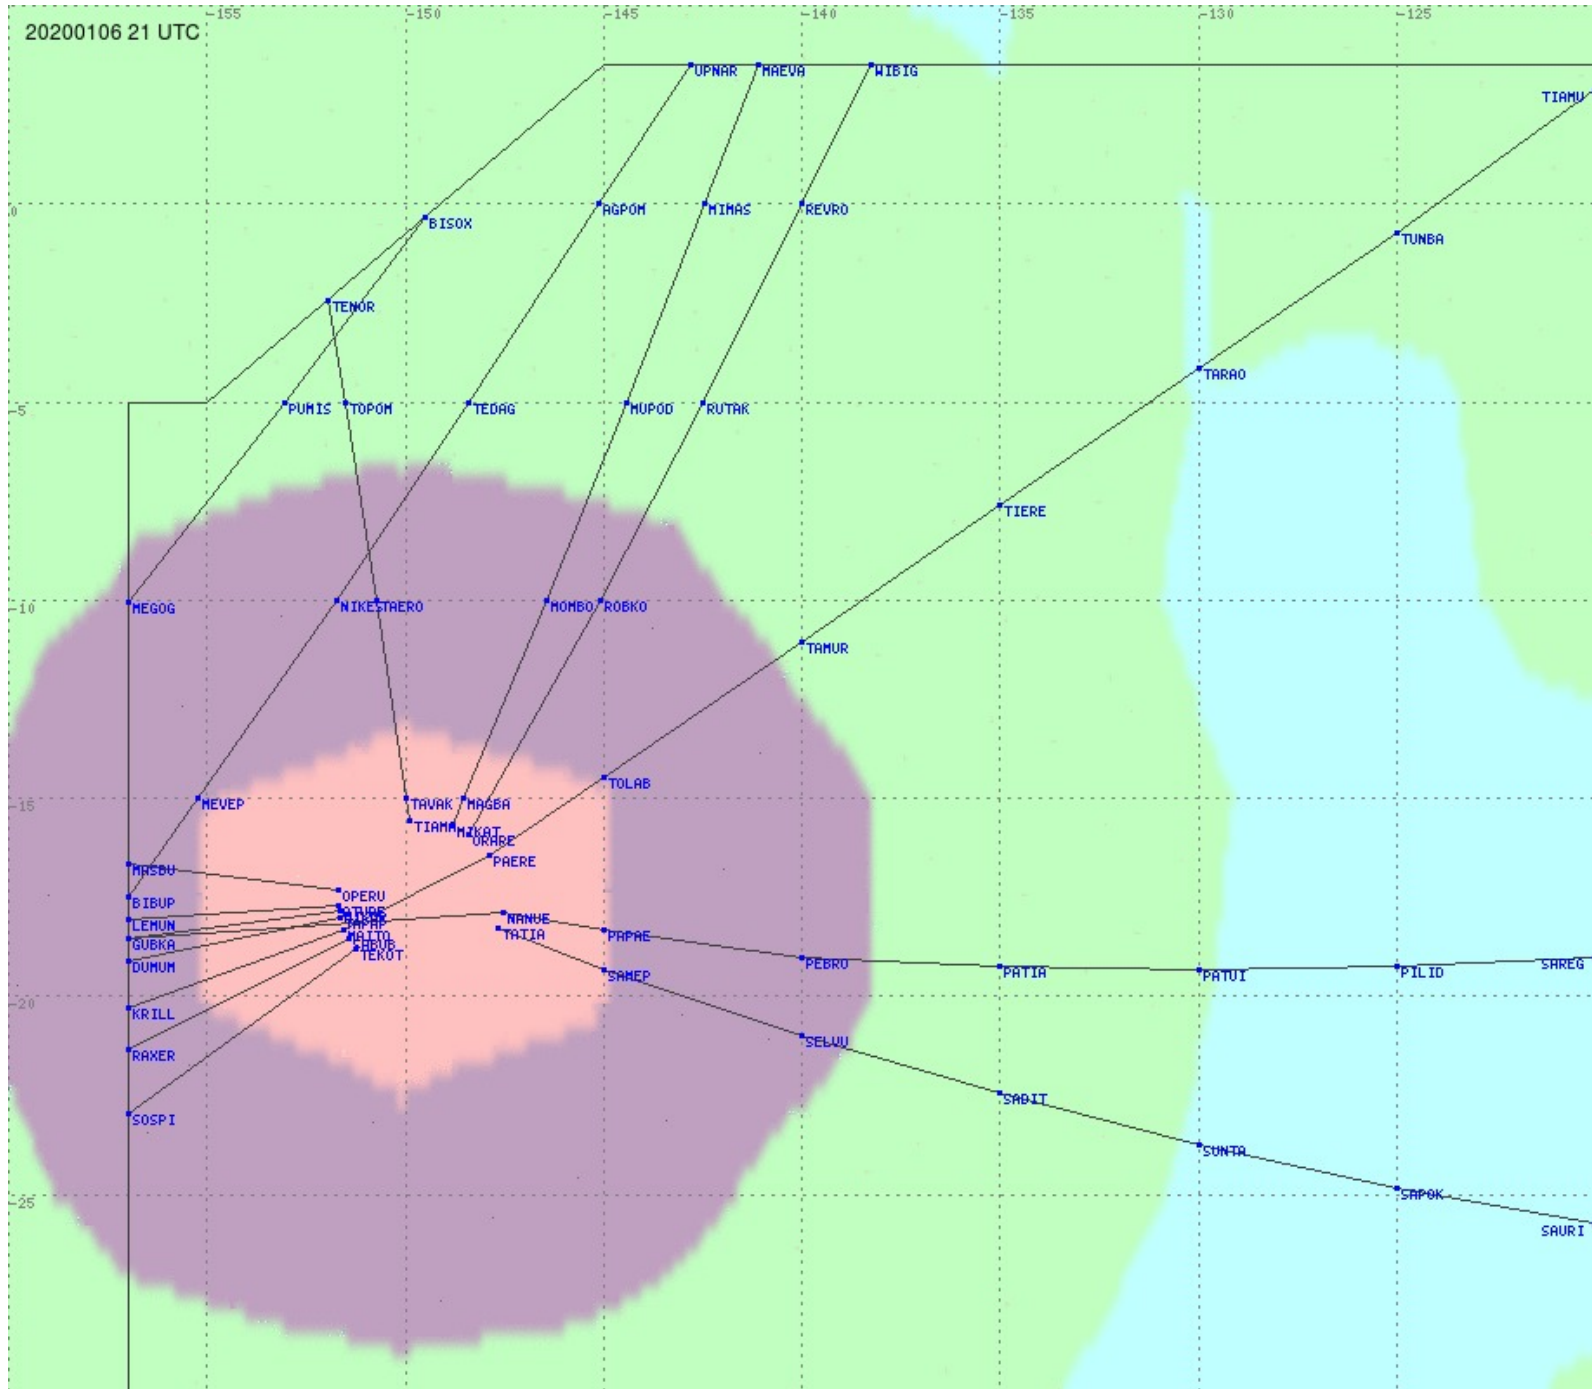

Tahiti FIR - HF Propag - 20200106

2.8 MHz 3.5 MHz 5.6 MHz 8.9 MHz 13.3 MHz 17.9 MHz None

Tahiti FIR - HF Propag - 20200106

2.8 MHz 3.5 MHz 5.6 MHz 8.9 MHz 13.3 MHz 17.9 MHz None

Tahiti FIR - HF Propag - 20200106

Tahiti FIR - HF Propag - 20200106

Tahiti FIR - HF Propag - 20200106

2.8 MHz
3.5 MHz
5.6 MHz
8.9 MHz
13.3 MHz
17.9 MHz
None

Tahiti FIR - HF Propag - 20200106

Tahiti FIR - HF Propag - 20200106

Tahiti FIR - HF Propag - 20200106

Tahiti FIR - HF Propag - 20200106

Tahiti FIR - HF Propag - 20200106

2.8 MHz 3.5 MHz 5.6 MHz 8.9 MHz 13.3 MHz 17.9 MHz None

Tahiti FIR - HF Propag - 20200106

2.8 MHz
3.5 MHz
5.6 MHz
8.9 MHz
13.3 MHz
17.9 MHz
None