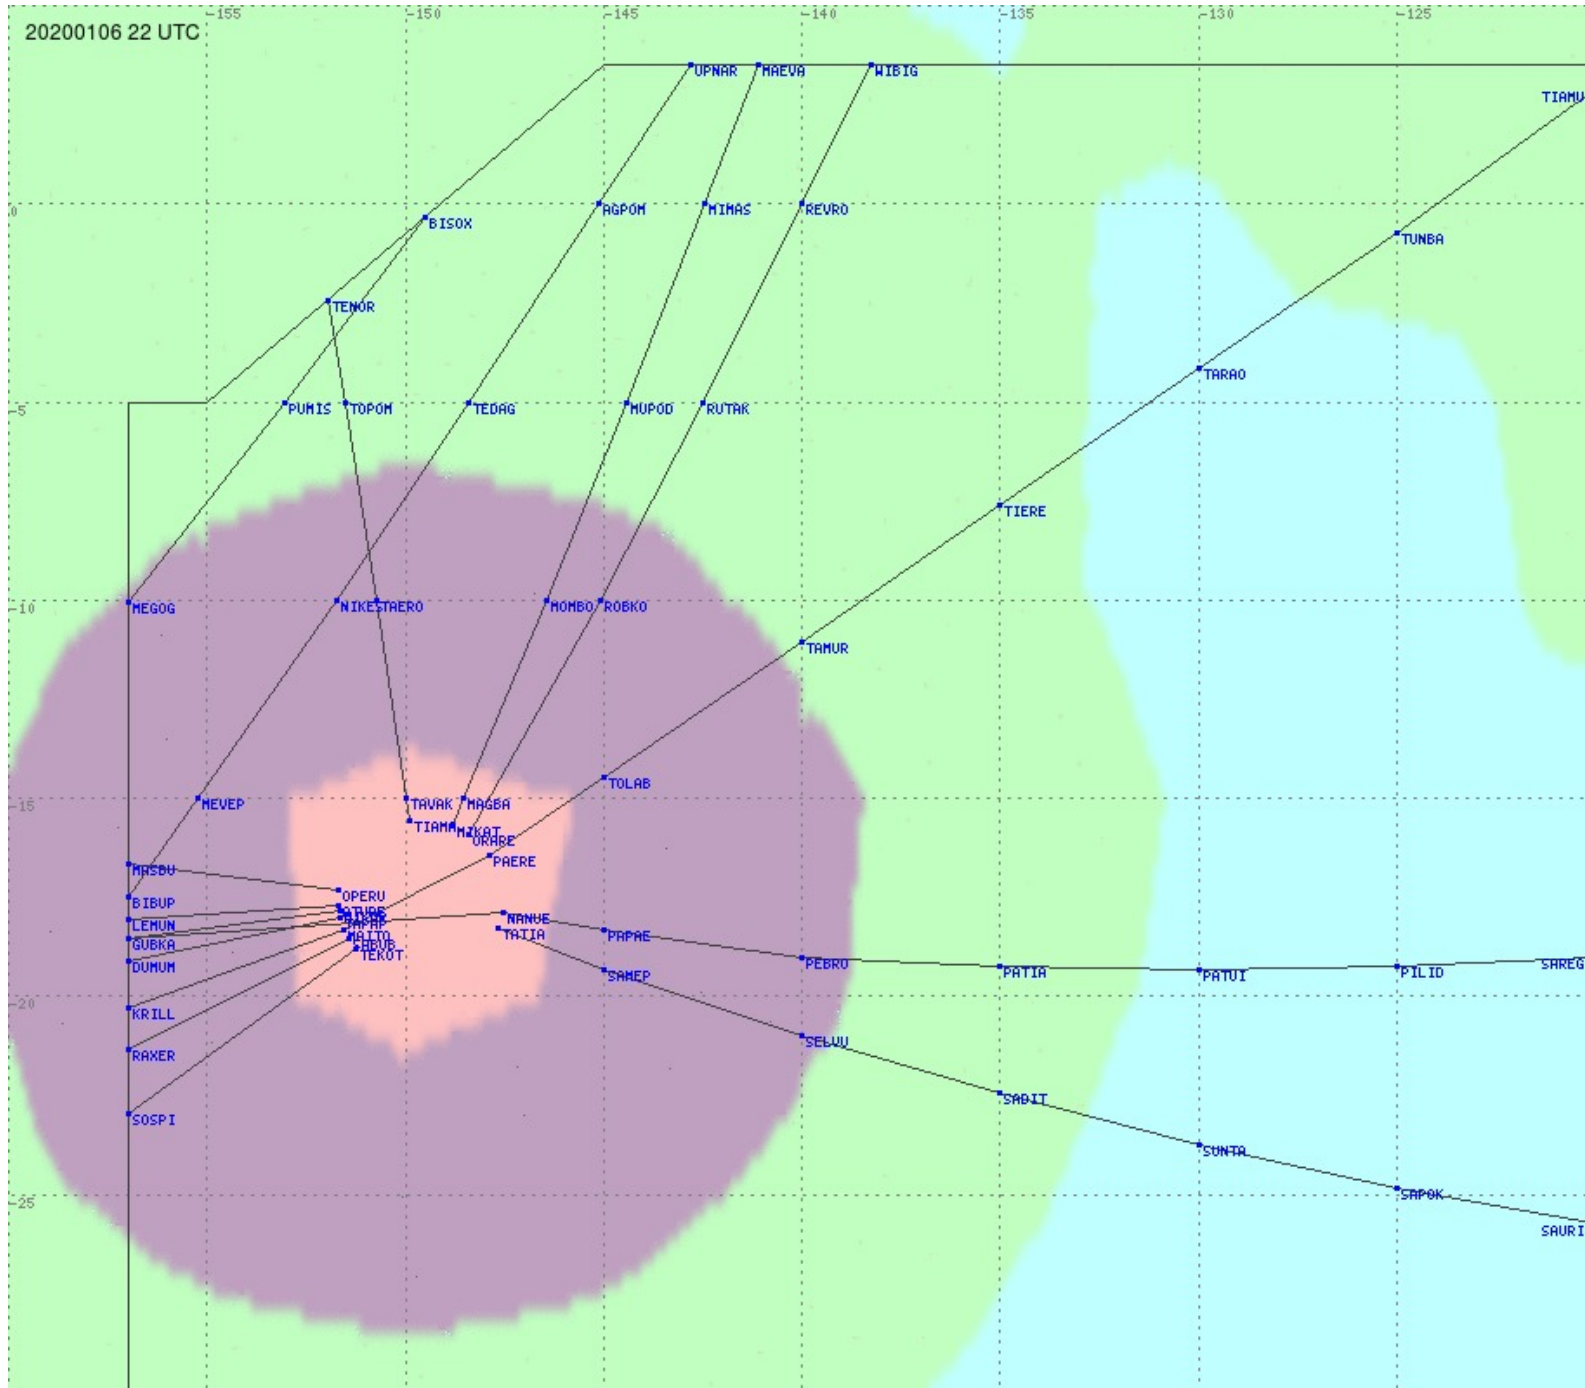

Tahiti FIR - HF Propag - 20200106

2.8 MHz 3.5 MHz 5.6 MHz 8.9 MHz 13.3 MHz 17.9 MHz None

Tahiti FIR - HF Propag - 20200106

2.8 MHz 3.5 MHz 5.6 MHz 8.9 MHz 13.3 MHz 17.9 MHz None

Tahiti FIR - HF Propag - 20200106

Tahiti FIR - HF Propag - 20200106

Tahiti FIR - HF Propag - 20200106

2.8 MHz 3.5 MHz 5.6 MHz 8.9 MHz 13.3 MHz 17.9 MHz None

Tahiti FIR - HF Propag - 20200106

2.8 MHz
3.5 MHz
5.6 MHz
8.9 MHz
13.3 MHz
17.9 MHz
None

2.8 MHz 3.5 MHz 5.6 MHz 8.9 MHz 13.3 MHz 17.9 MHz None

Tahiti FIR - HF Propag - 20200106

2.8 MHz 3.5 MHz 5.6 MHz 8.9 MHz 13.3 MHz 17.9 MHz None