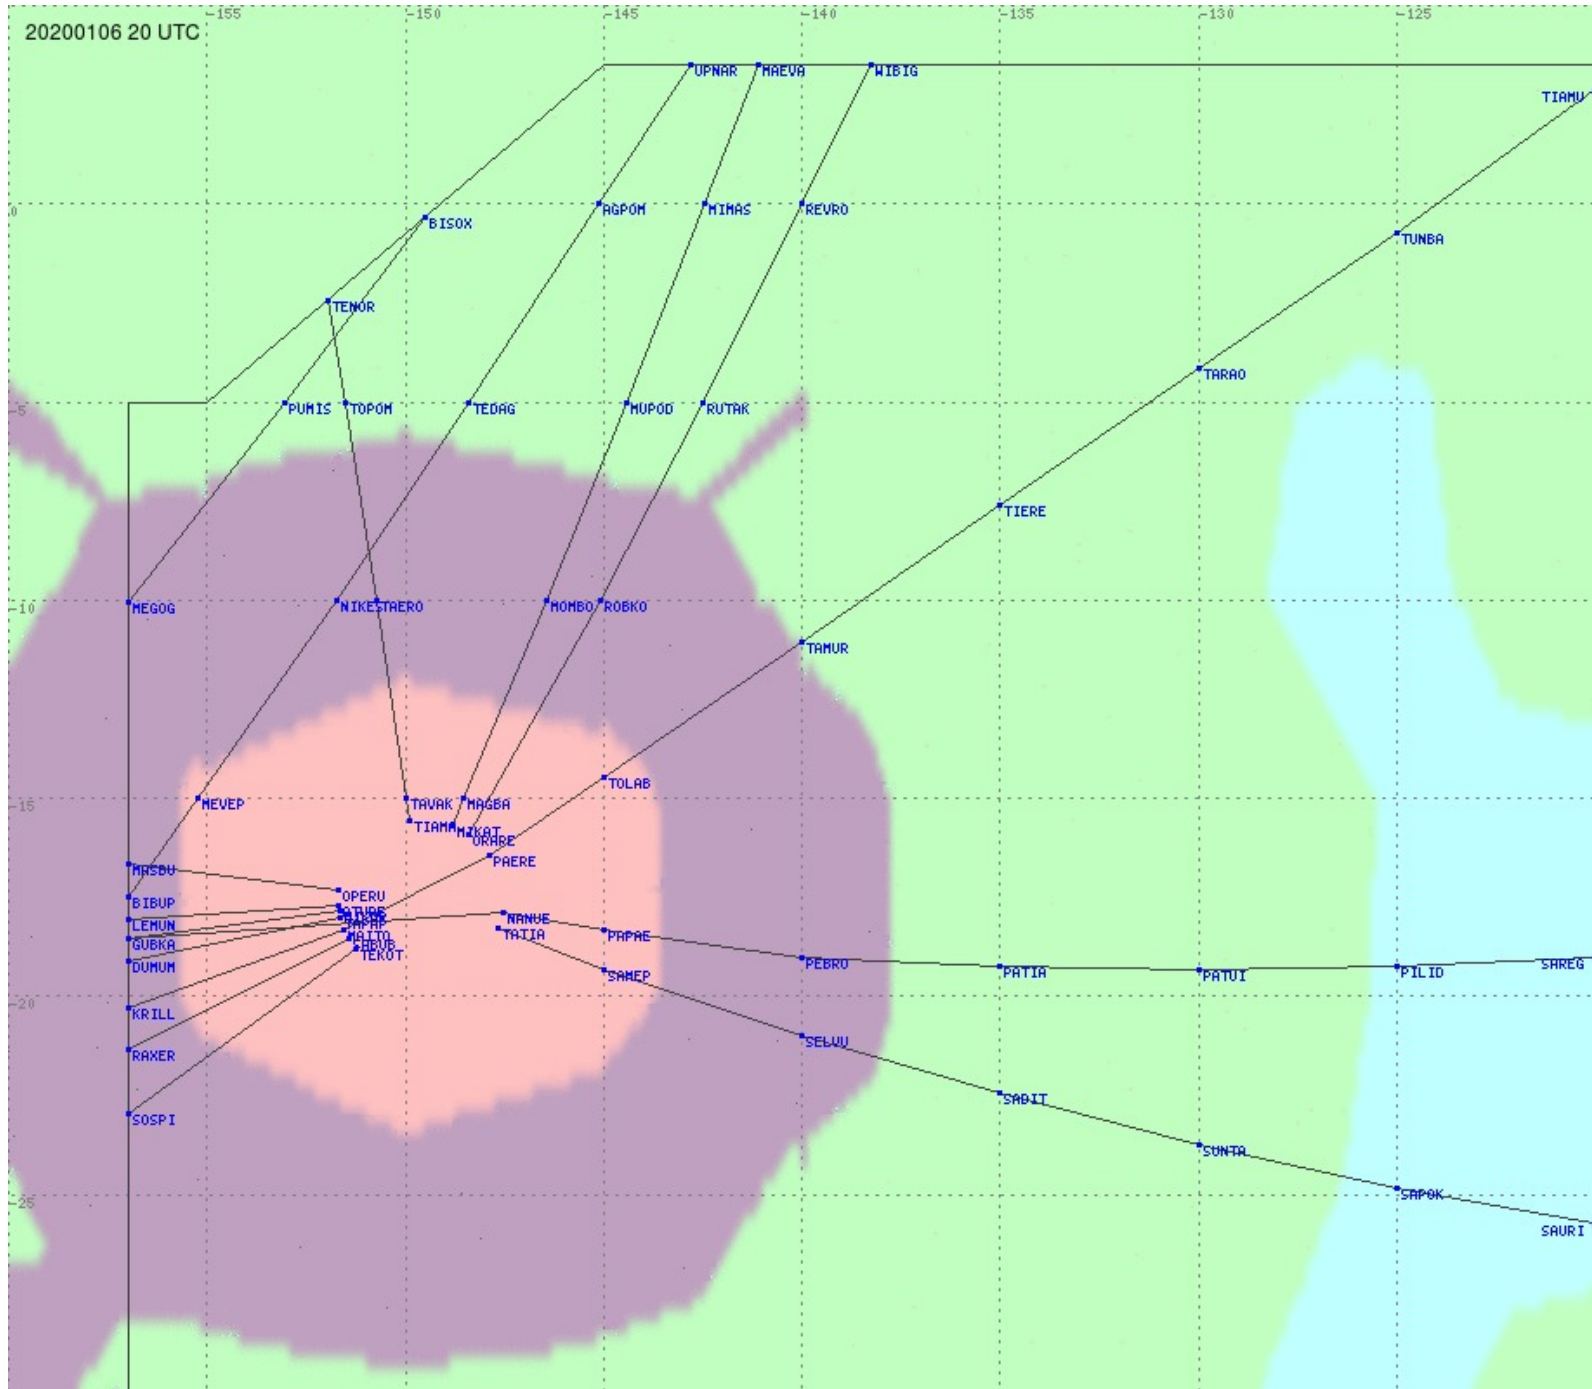

Tahiti FIR - HF Propag - 20200106

2.8 MHz 3.5 MHz 5.6 MHz 8.9 MHz 13.3 MHz 17.9 MHz None

Tahiti FIR - HF Propag - 20200106

2.8 MHz 3.5 MHz 5.6 MHz 8.9 MHz 13.3 MHz 17.9 MHz None

Tahiti FIR - HF Propag - 20200106

Tahiti FIR - HF Propag - 20200106

Tahiti FIR - HF Propag - 20200106

2.8 MHz
3.5 MHz
5.6 MHz
8.9 MHz
13.3 MHz
17.9 MHz
None

Tahiti FIR - HF Propag - 20200106

Tahiti FIR - HF Propag - 20200106

Tahiti FIR - HF Propag - 20200106

Tahiti FIR - HF Propag - 20200106

Tahiti FIR - HF Propag - 20200106

2.8 MHz 3.5 MHz 5.6 MHz 8.9 MHz 13.3 MHz 17.9 MHz None

Tahiti FIR - HF Propag - 20200106

2.8 MHz
3.5 MHz
5.6 MHz
8.9 MHz
13.3 MHz
17.9 MHz
None