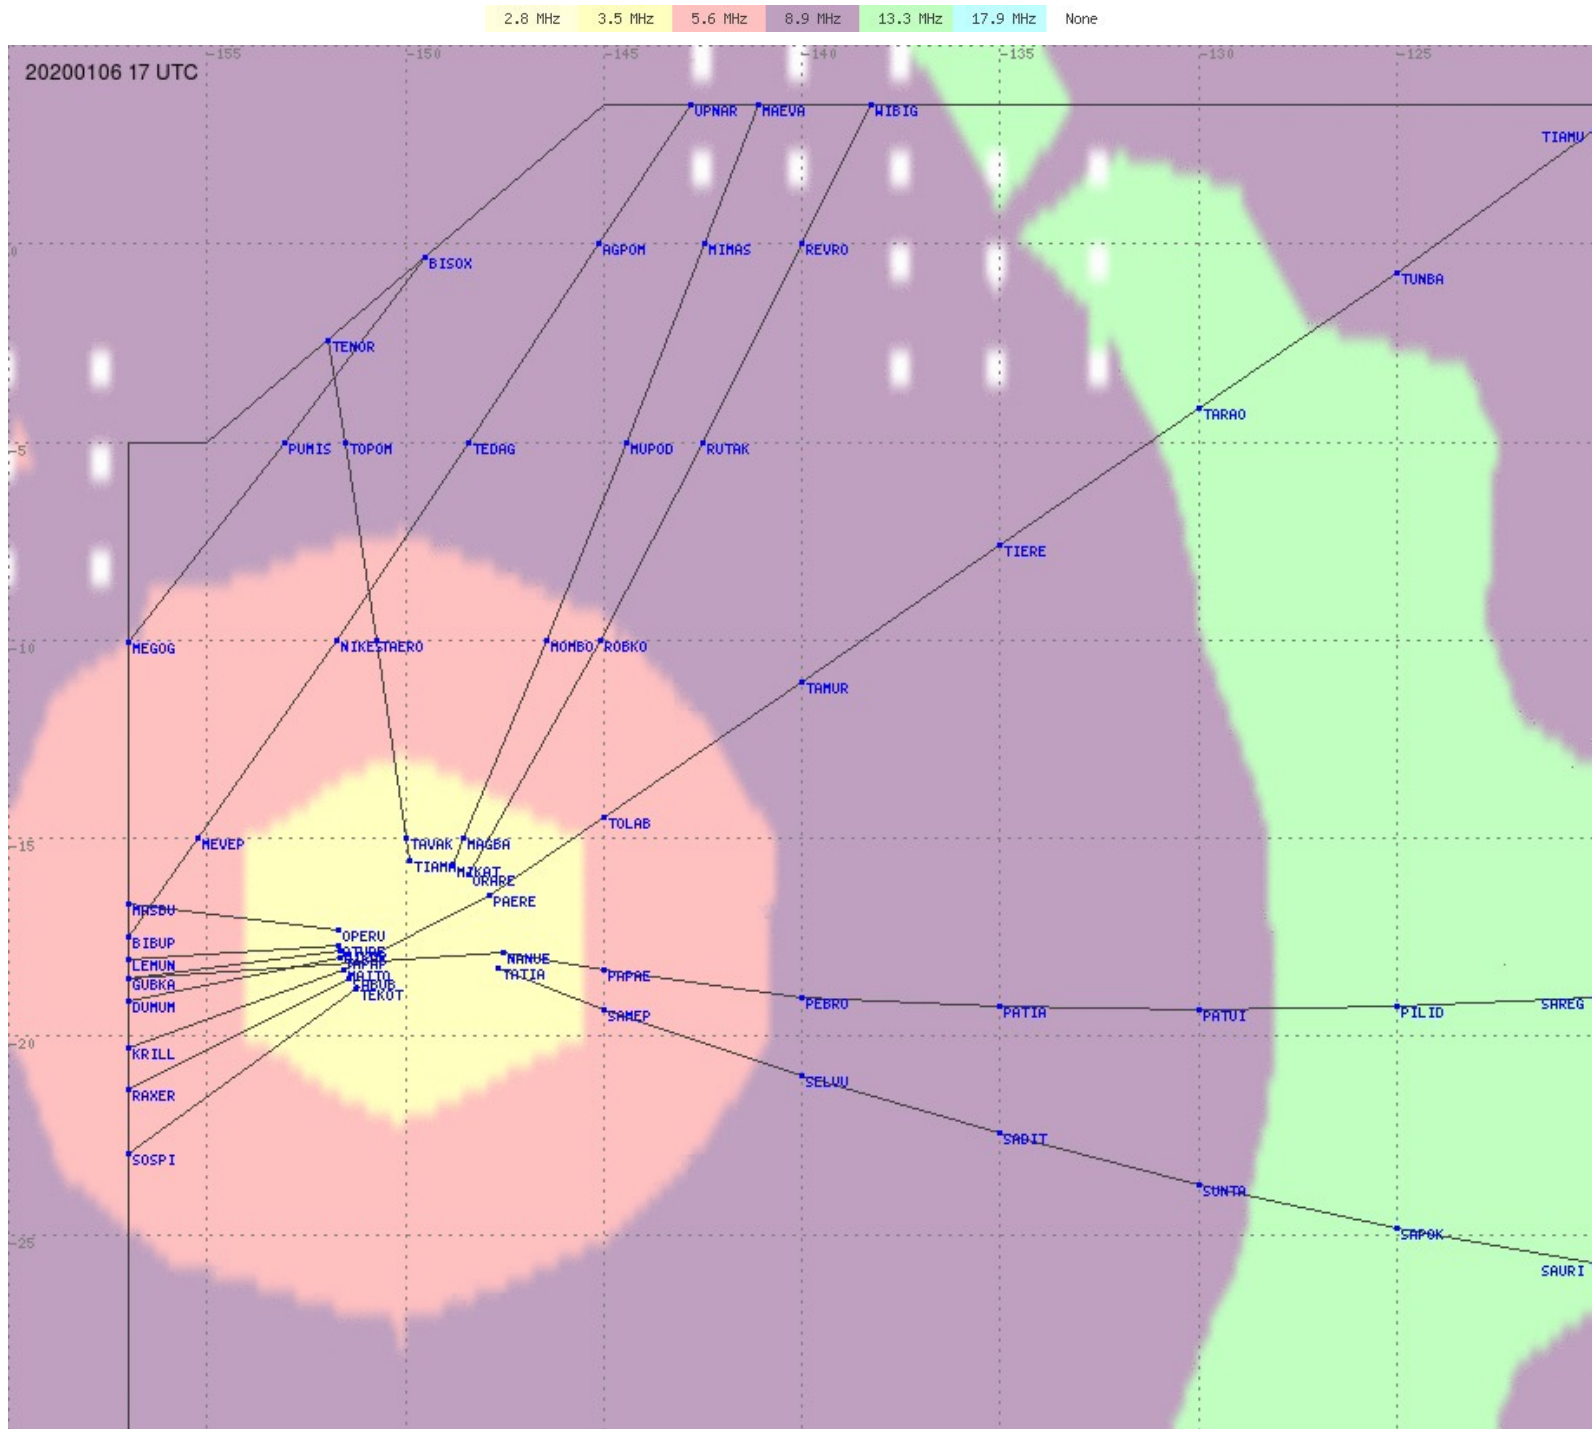

Tahiti FIR - HF Propag - 20200106

2.8 MHz 3.5 MHz 5.6 MHz 8.9 MHz 13.3 MHz 17.9 MHz None

Tahiti FIR - HF Propag - 20200106

2.8 MHz 3.5 MHz 5.6 MHz 8.9 MHz 13.3 MHz 17.9 MHz None

Tahiti FIR - HF Propag - 20200106

Tahiti FIR - HF Propag - 20200106

Tahiti FIR - HF Propag - 20200106

2.8 MHz
3.5 MHz
5.6 MHz
8.9 MHz
13.3 MHz
17.9 MHz
None

Tahiti FIR - HF Propag - 20200106

Tahiti FIR - HF Propag - 20200106

Tahiti FIR - HF Propag - 20200106

Tahiti FIR - HF Propag - 20200106

Tahiti FIR - HF Propag - 20200106

2.8 MHz 3.5 MHz 5.6 MHz 8.9 MHz 13.3 MHz 17.9 MHz None

Tahiti FIR - HF Propag - 20200106

2.8 MHz
3.5 MHz
5.6 MHz
8.9 MHz
13.3 MHz
17.9 MHz
None