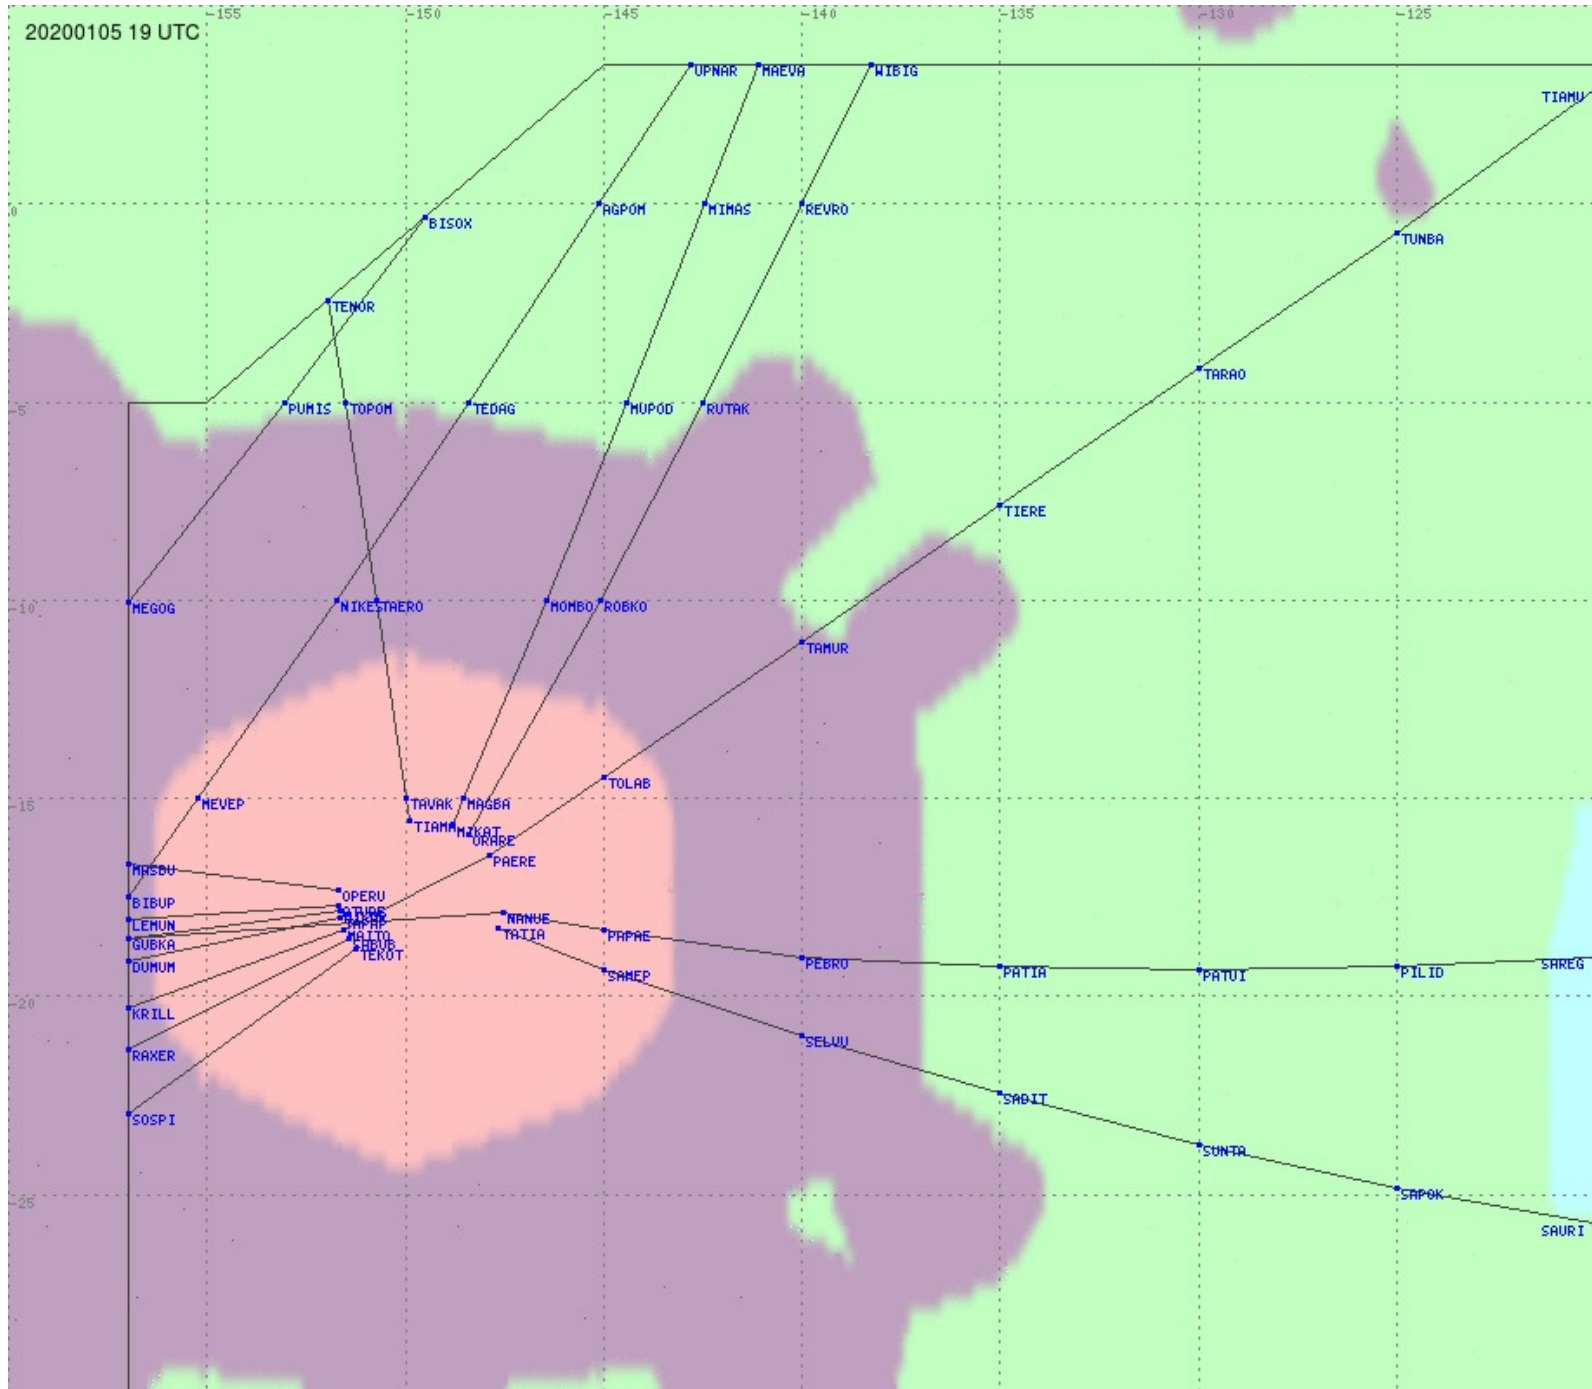

Tahiti FIR - HF Propag - 20200105

2.8 MHz 3.5 MHz 5.6 MHz 8.9 MHz 13.3 MHz 17.9 MHz None