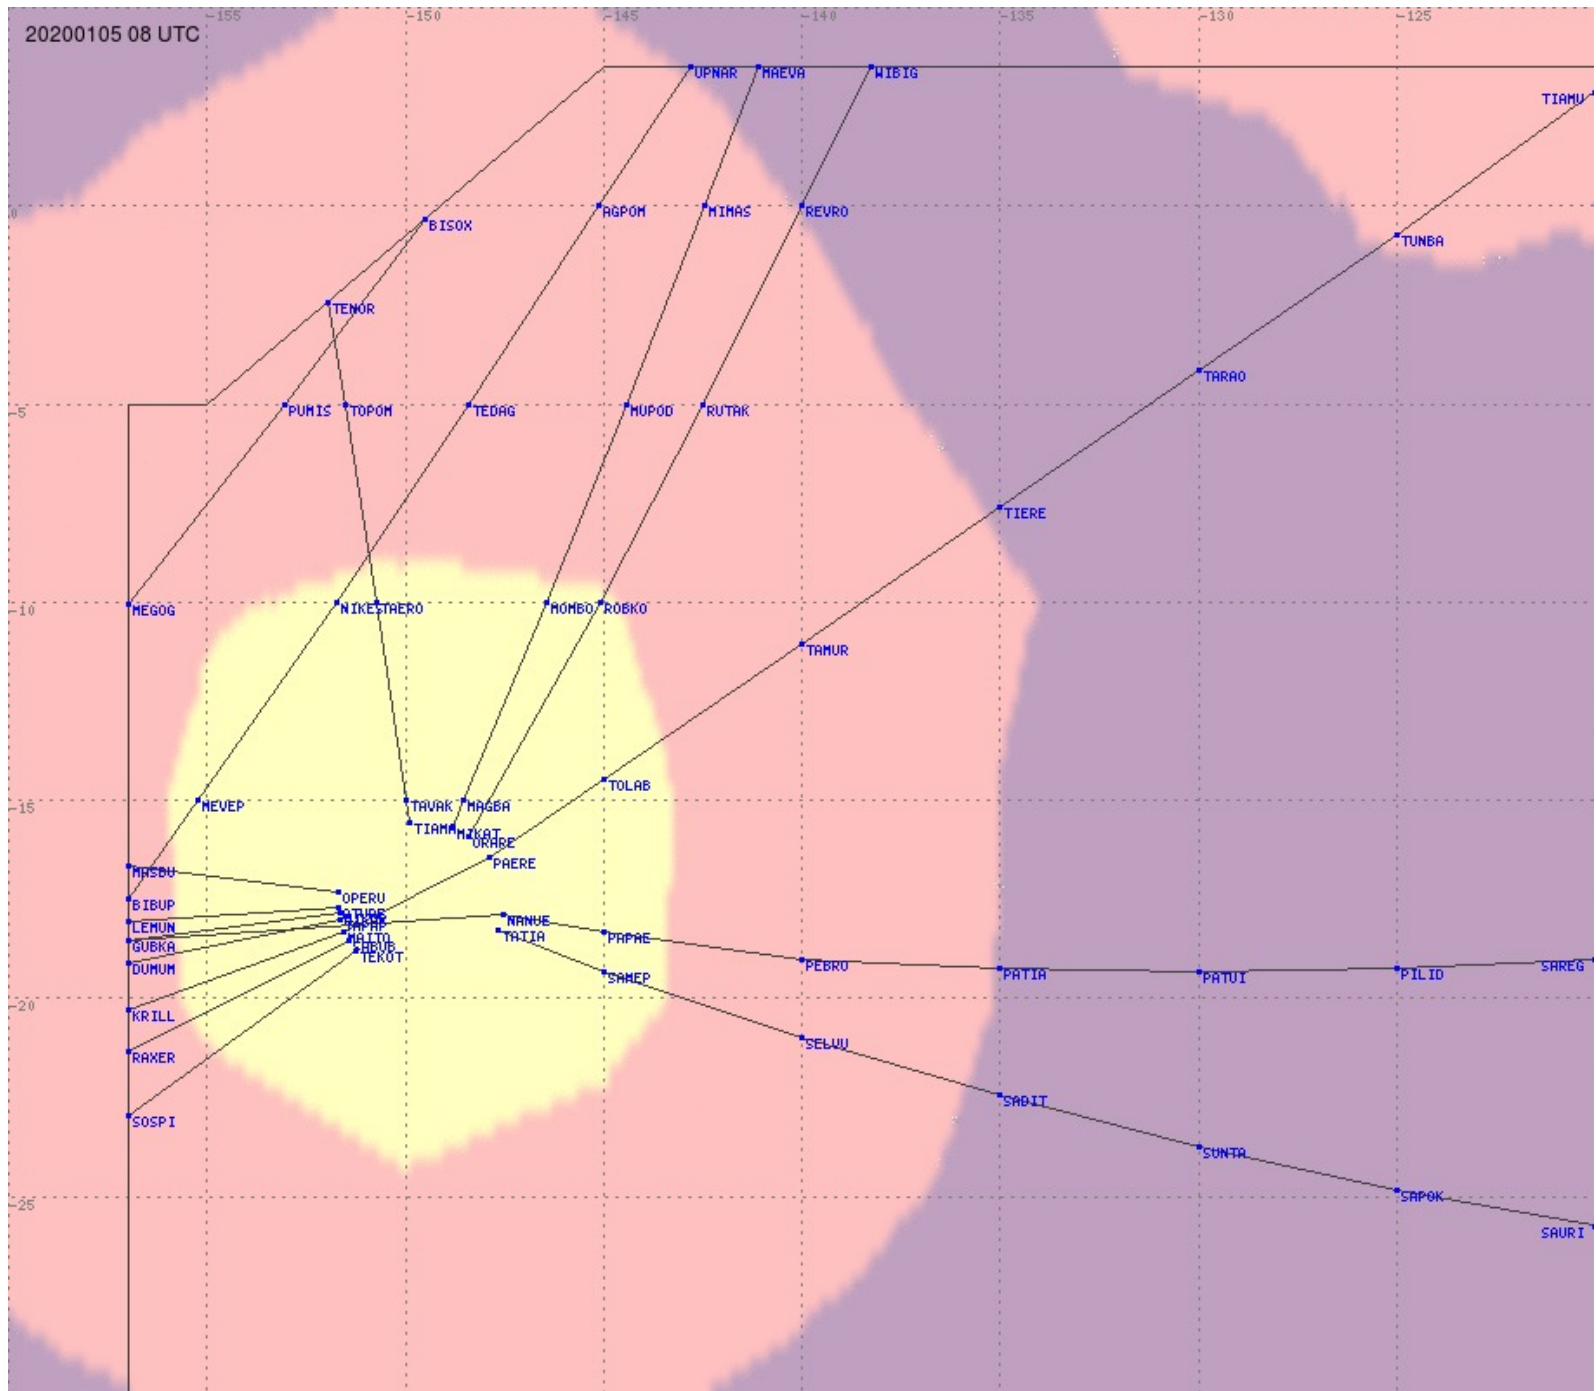

Tahiti FIR - HF Propag - 20200105

2.8 MHz
3.5 MHz
5.6 MHz
8.9 MHz
13.3 MHz
17.9 MHz
None