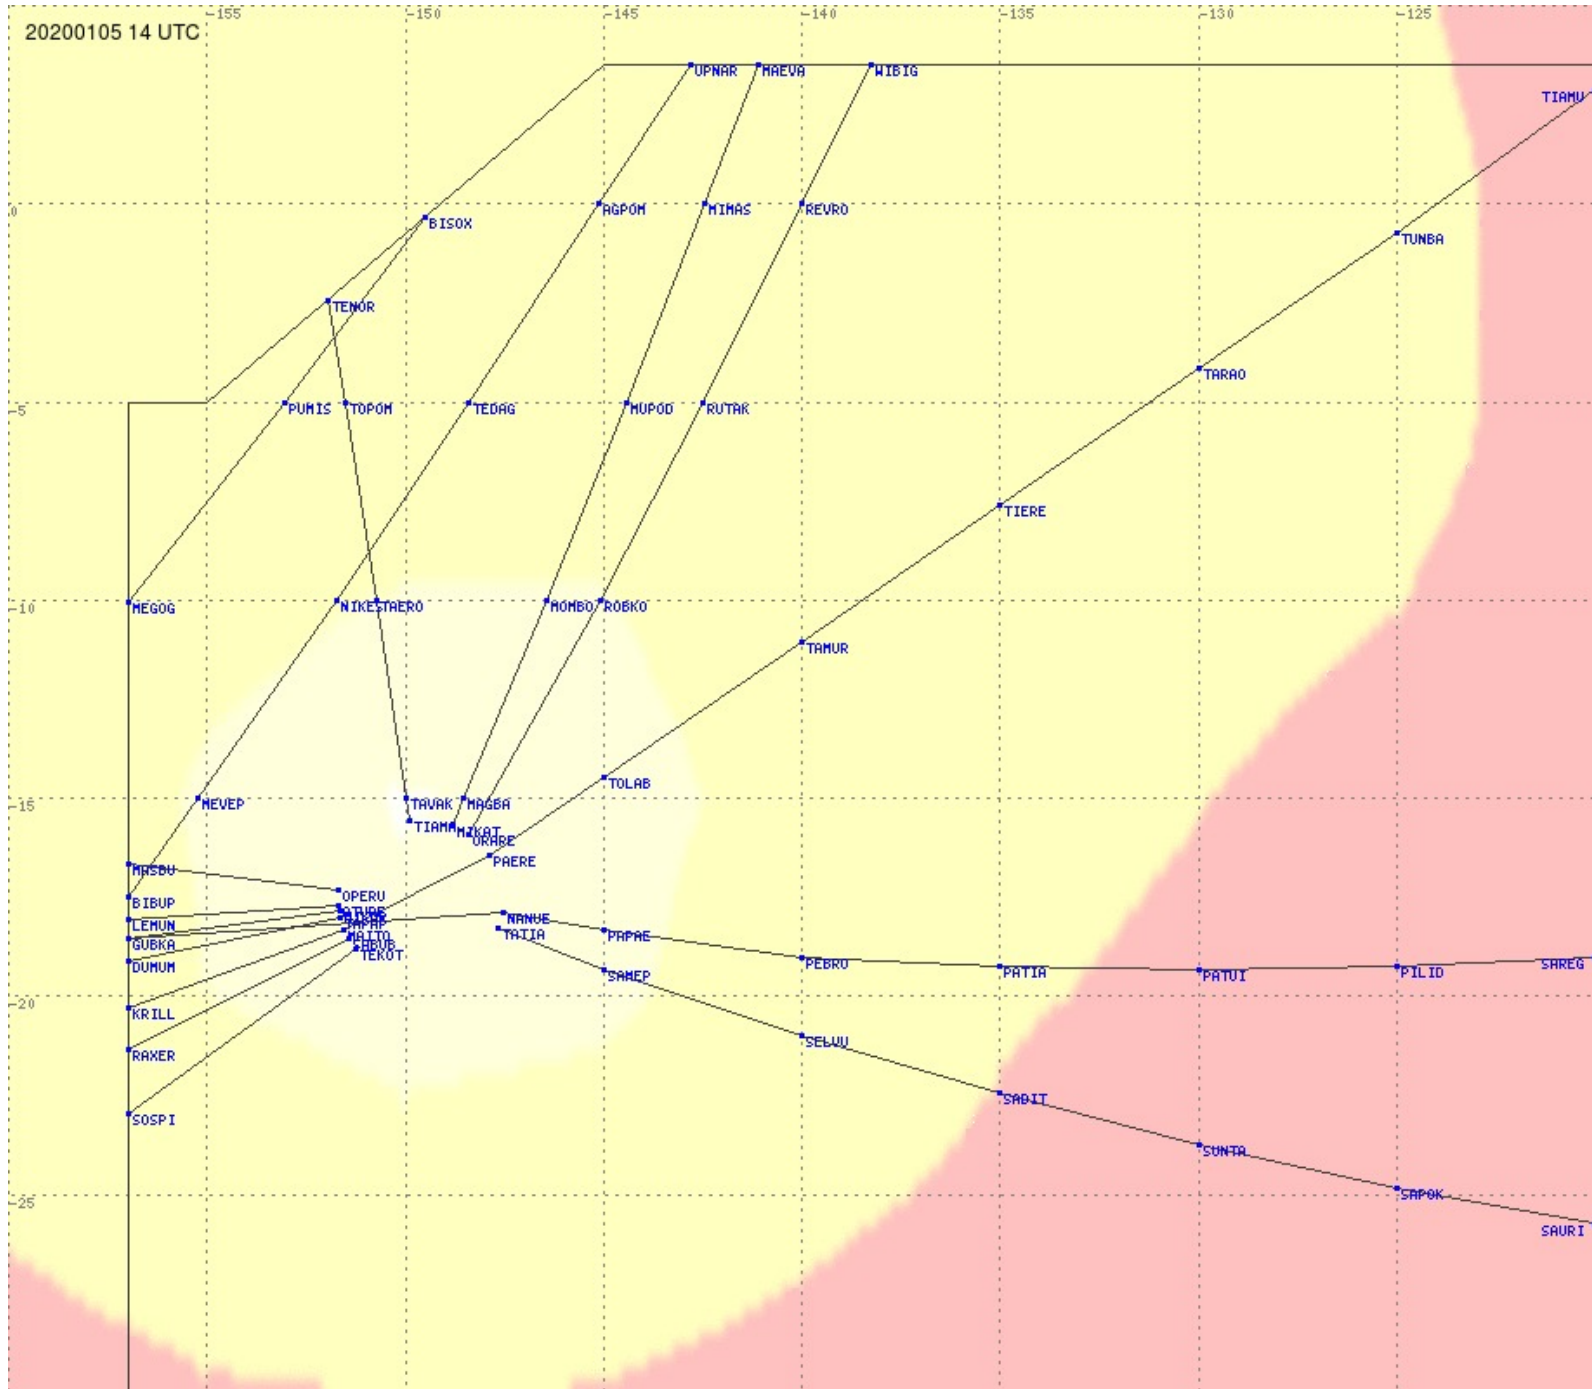

Tahiti FIR - HF Propag - 20200105

2.8 MHz
3.5 MHz
5.6 MHz
8.9 MHz
13.3 MHz
17.9 MHz
None