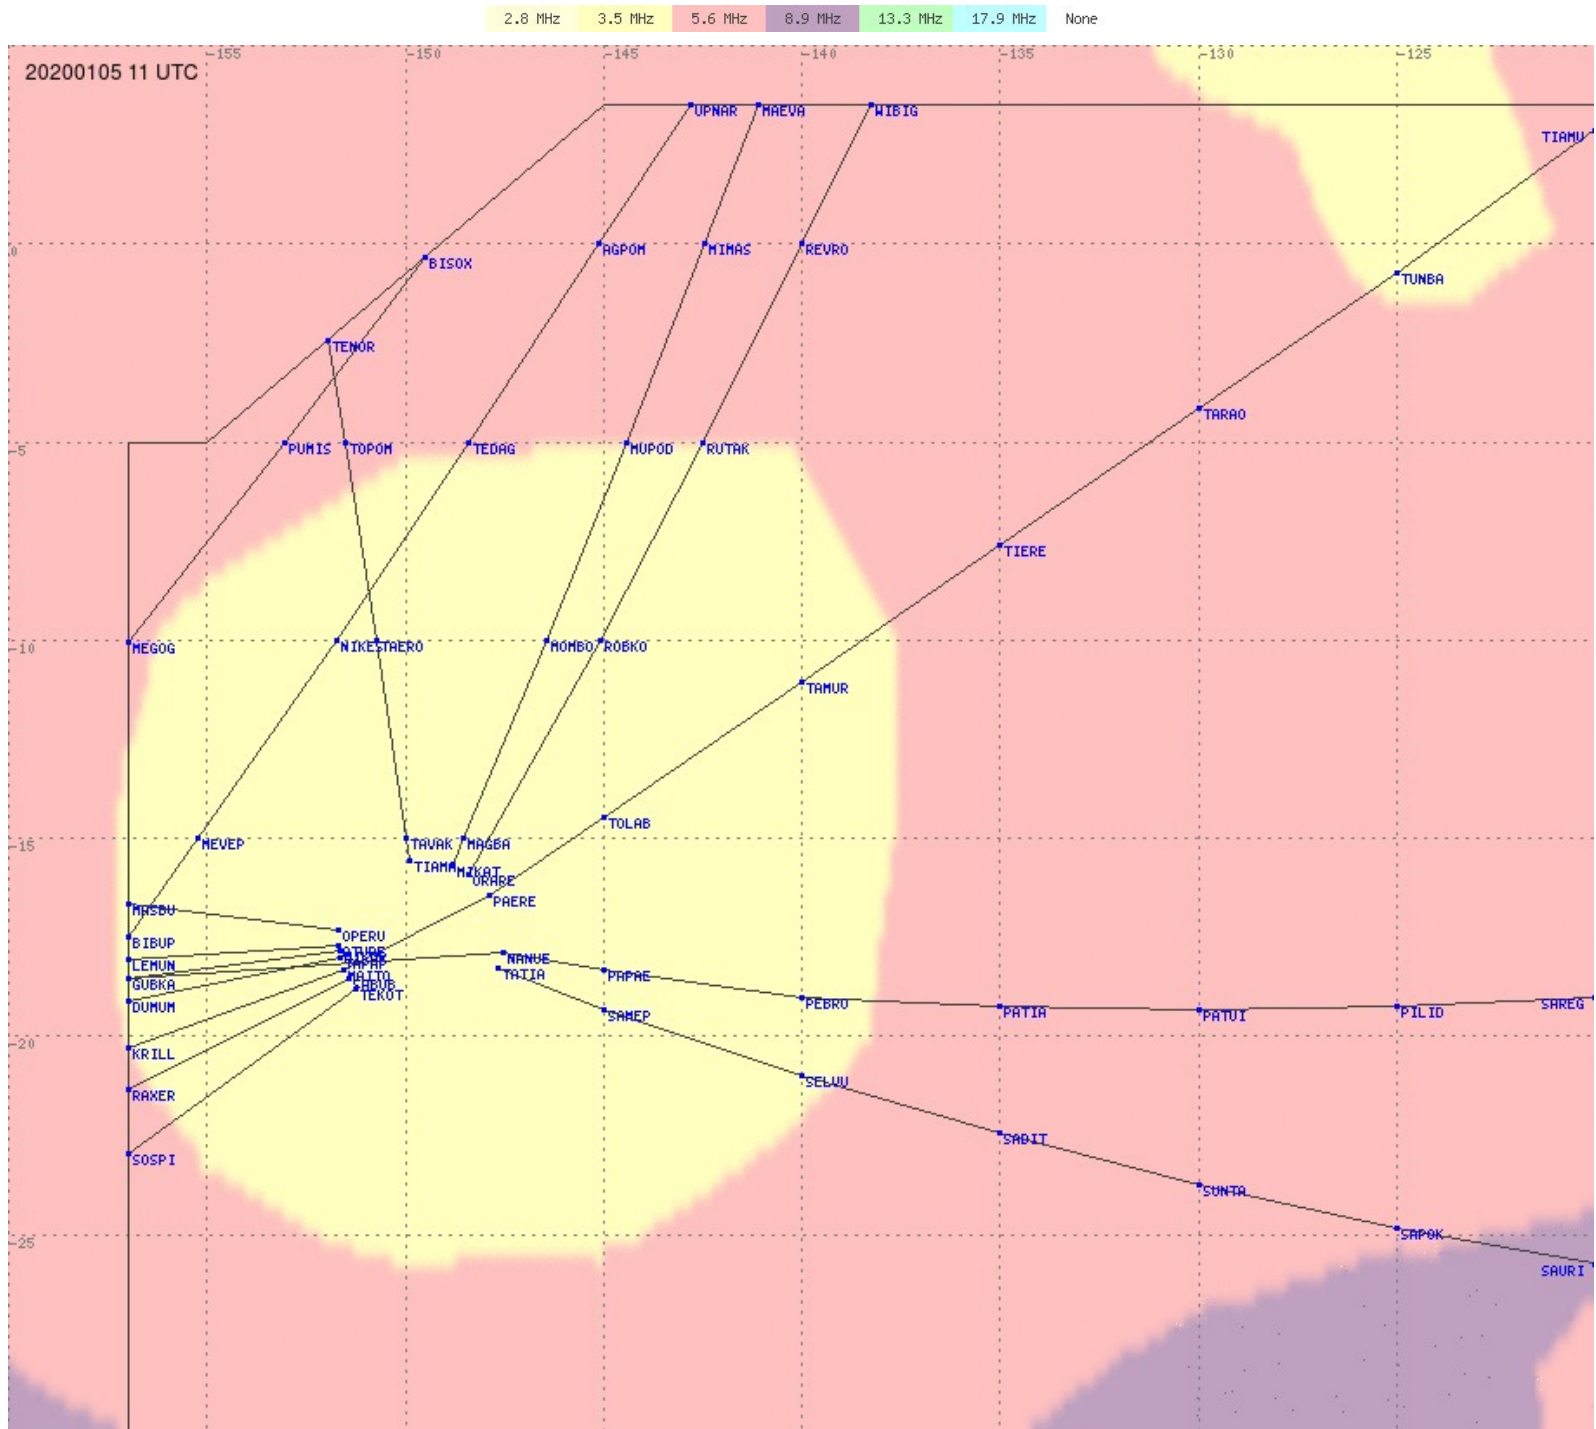

Tahiti FIR - HF Propag - 20200105