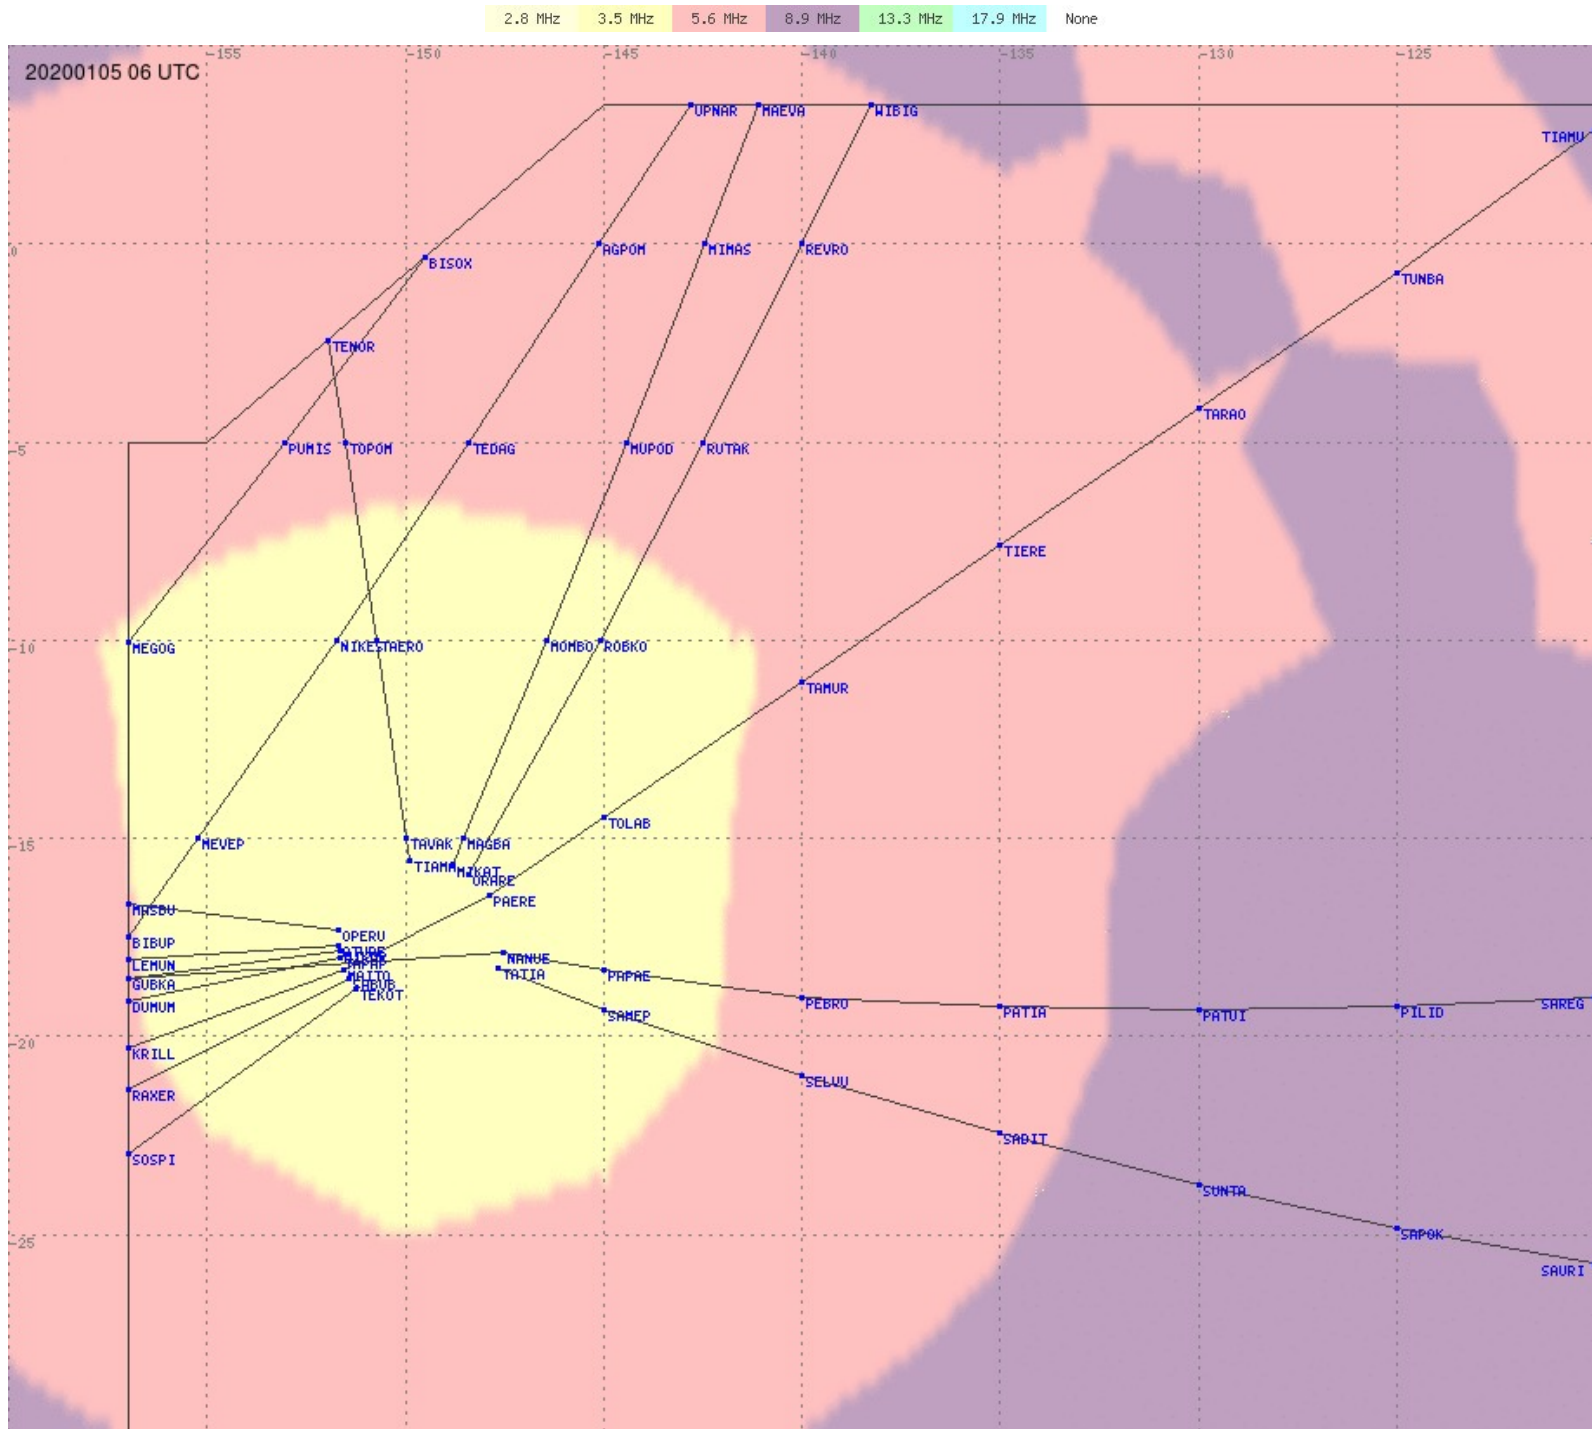

Tahiti FIR - HF Propag - 20200105