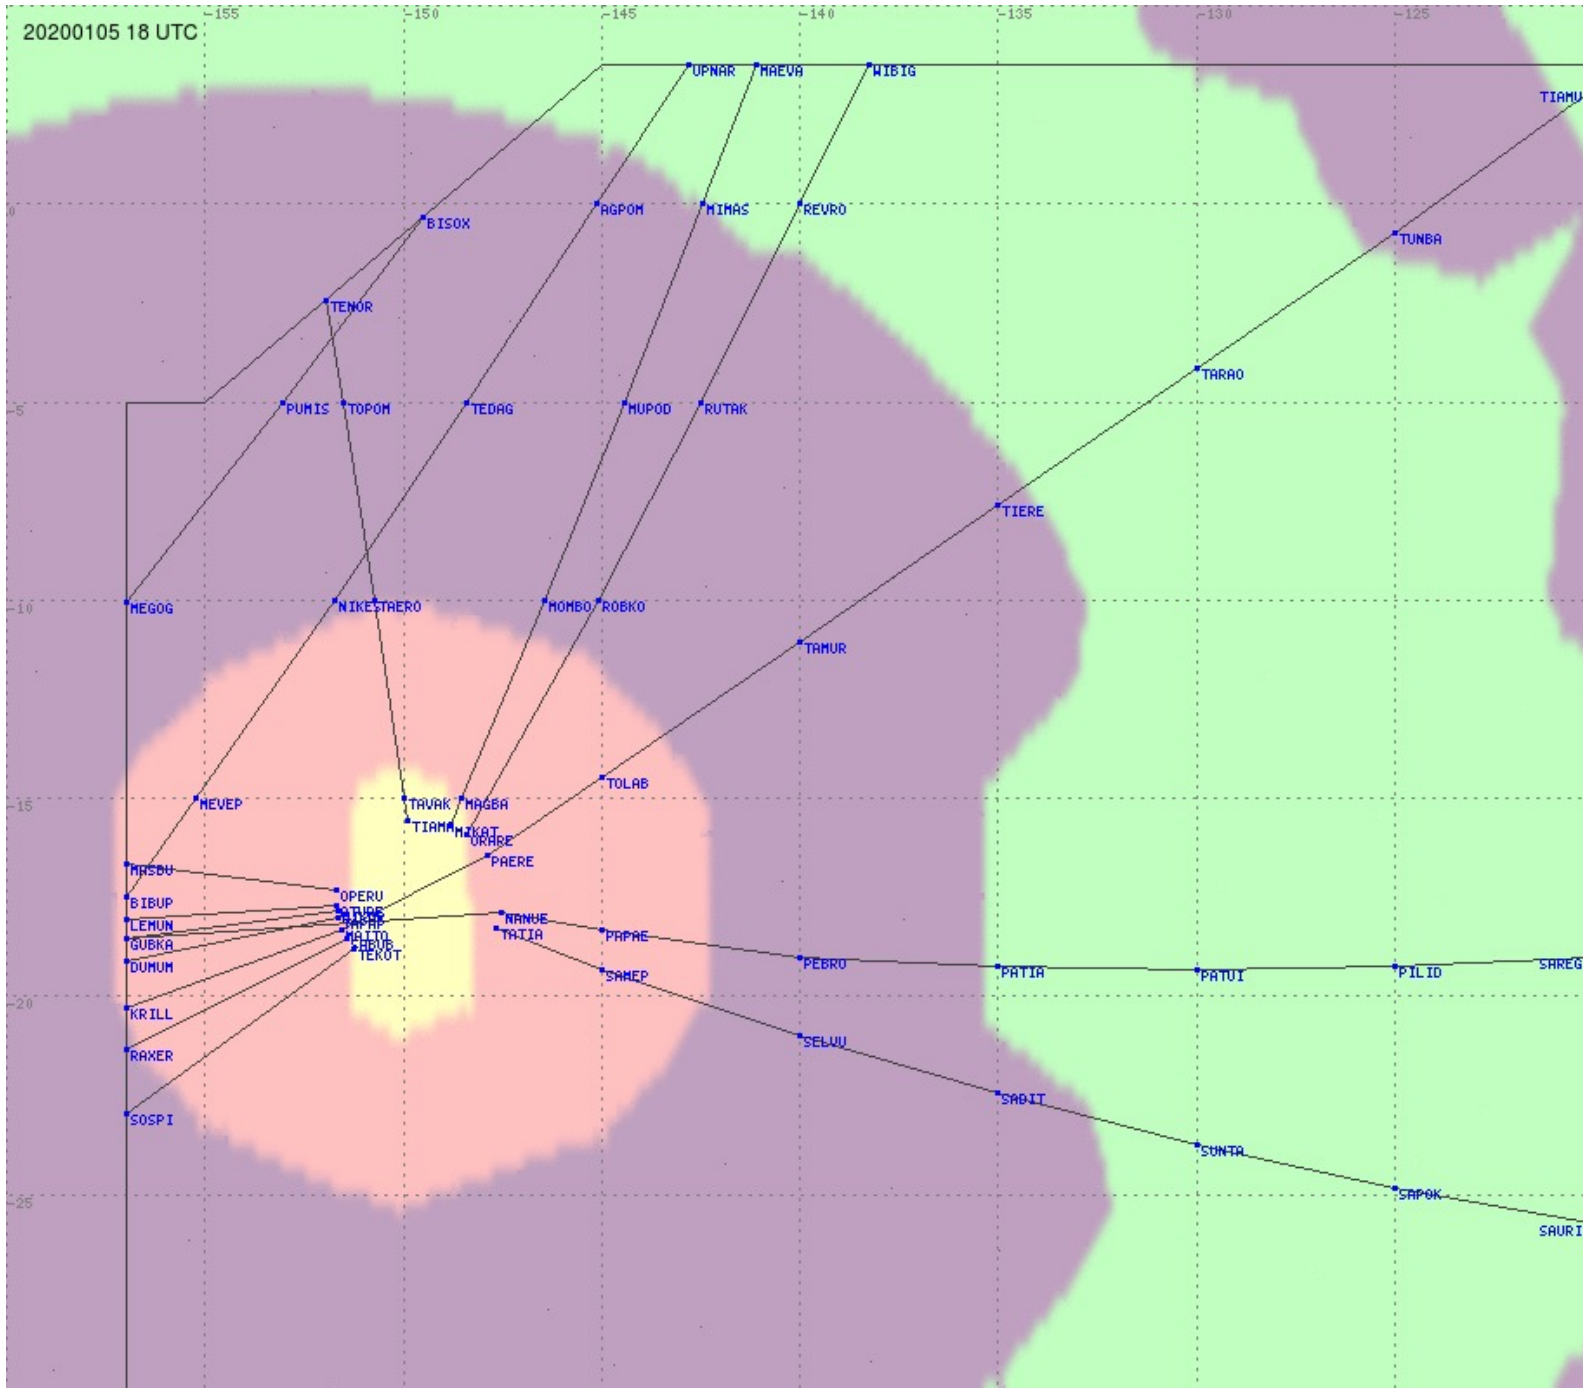

Tahiti FIR - HF Propag - 20200105

2.8 MHz 3.5 MHz 5.6 MHz 8.9 MHz 13.3 MHz 17.9 MHz None