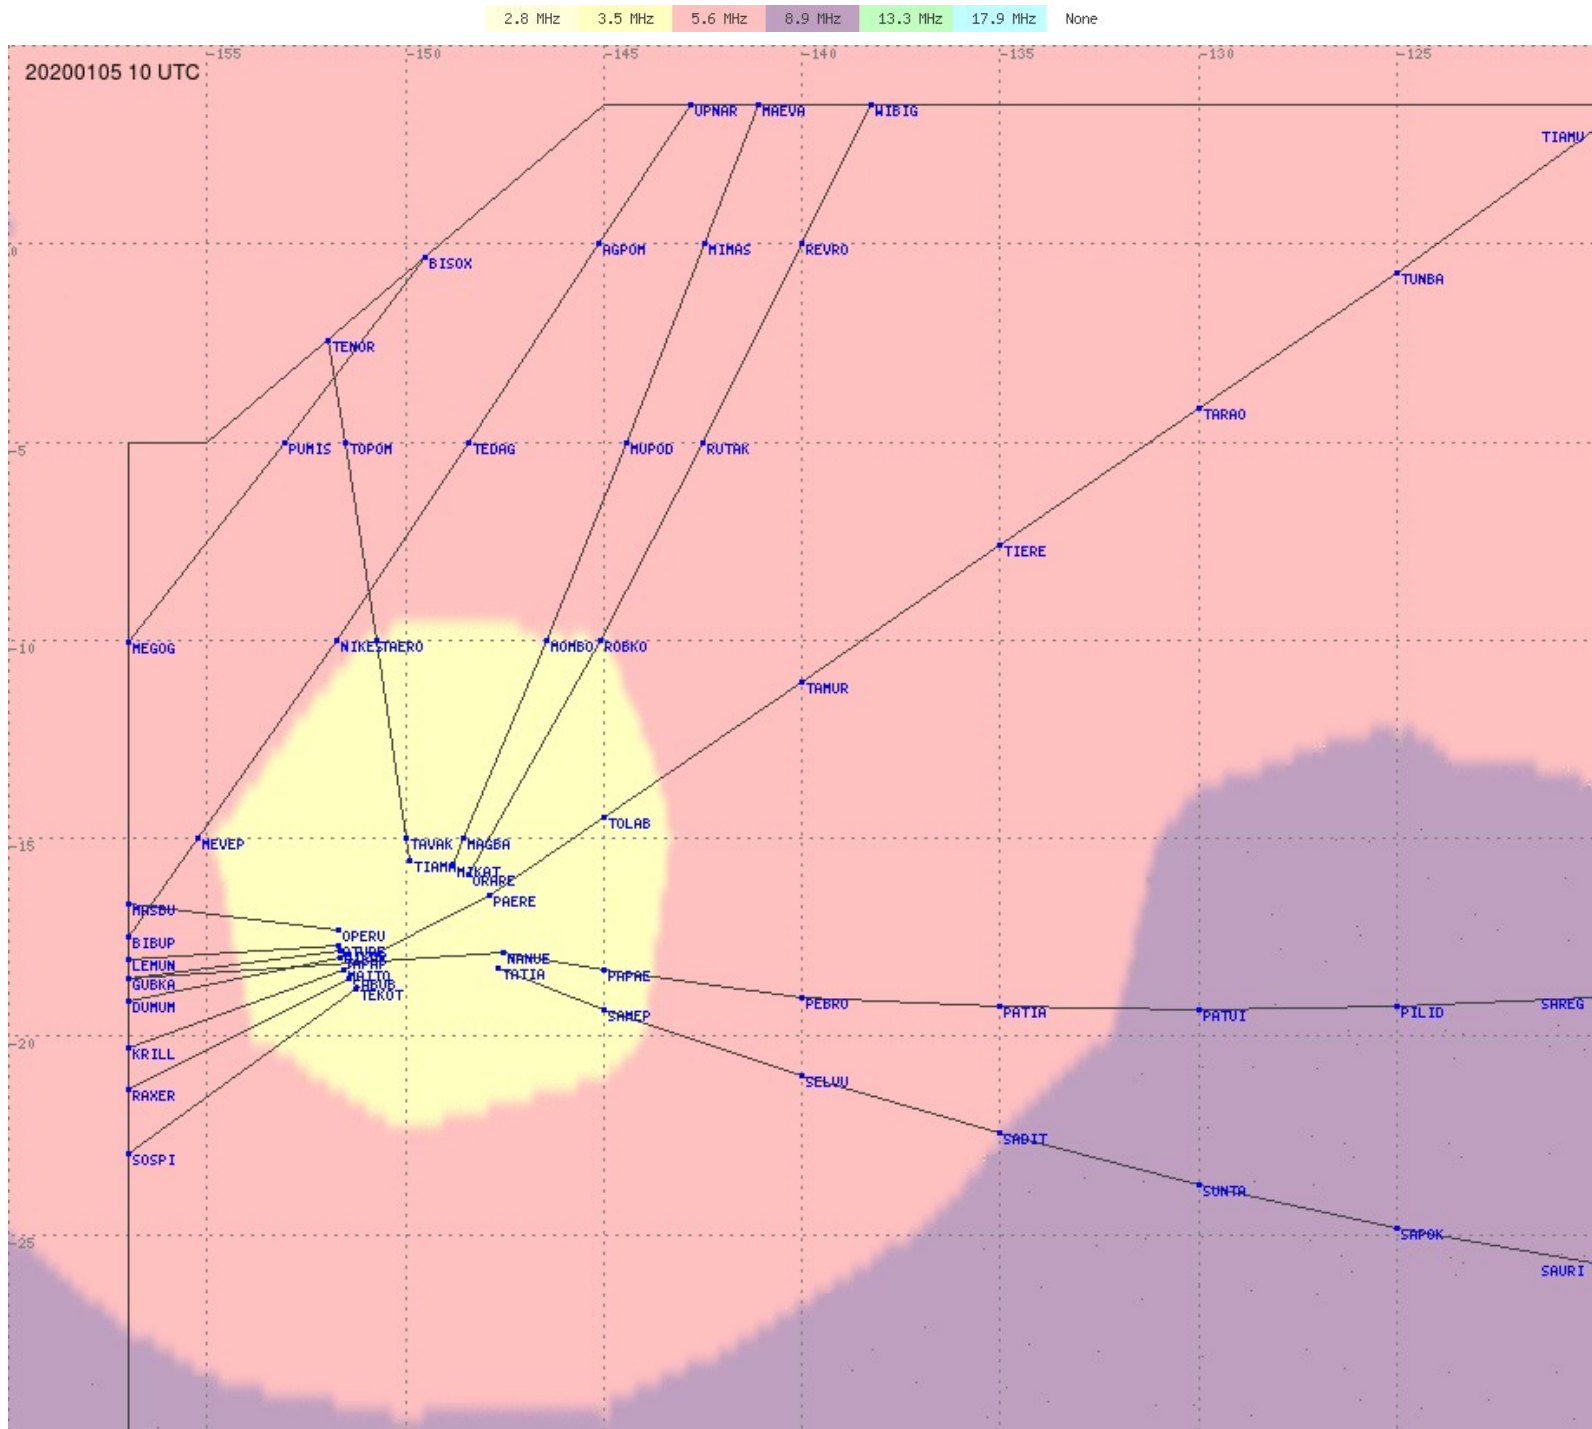

Tahiti FIR - HF Propag - 20200105