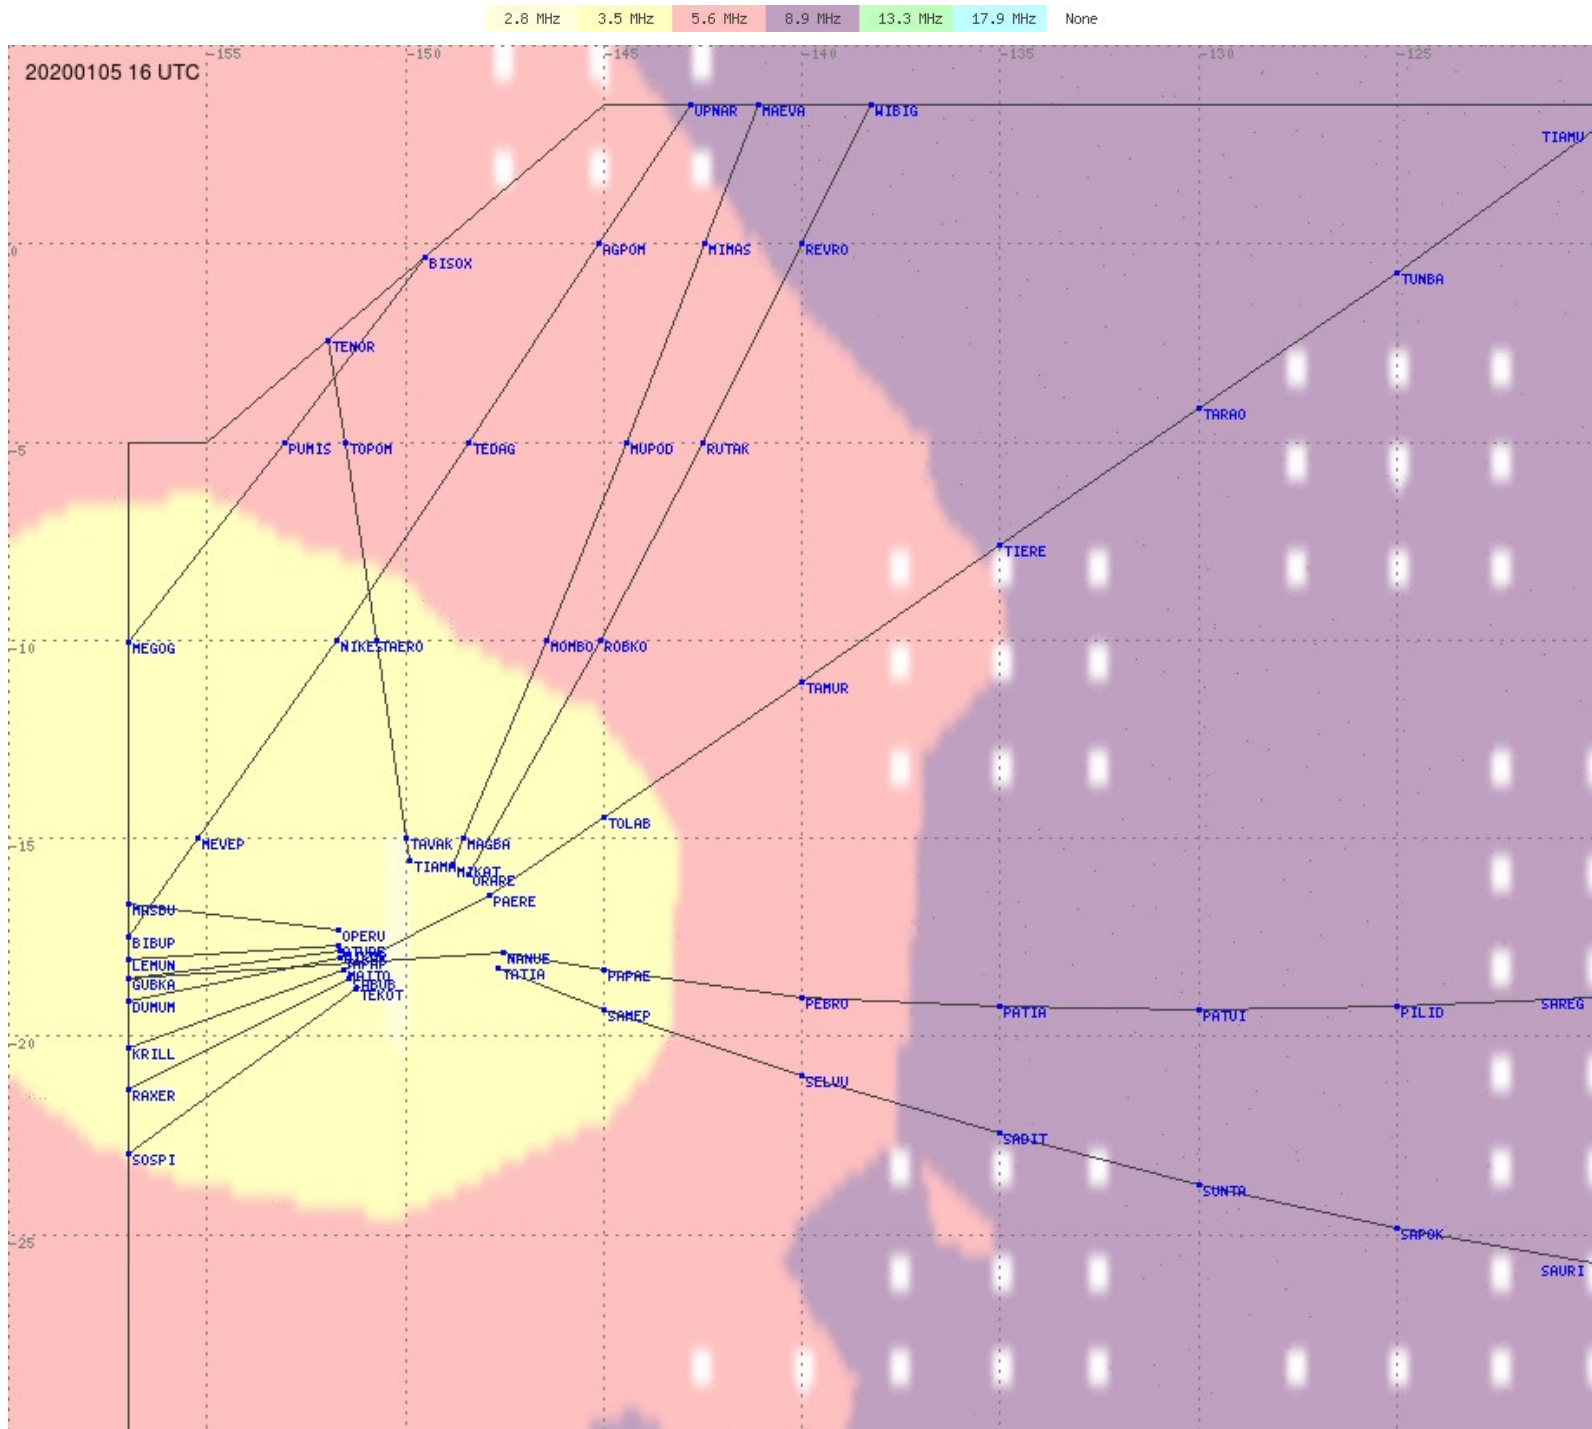

Tahiti FIR - HF Propag - 20200105