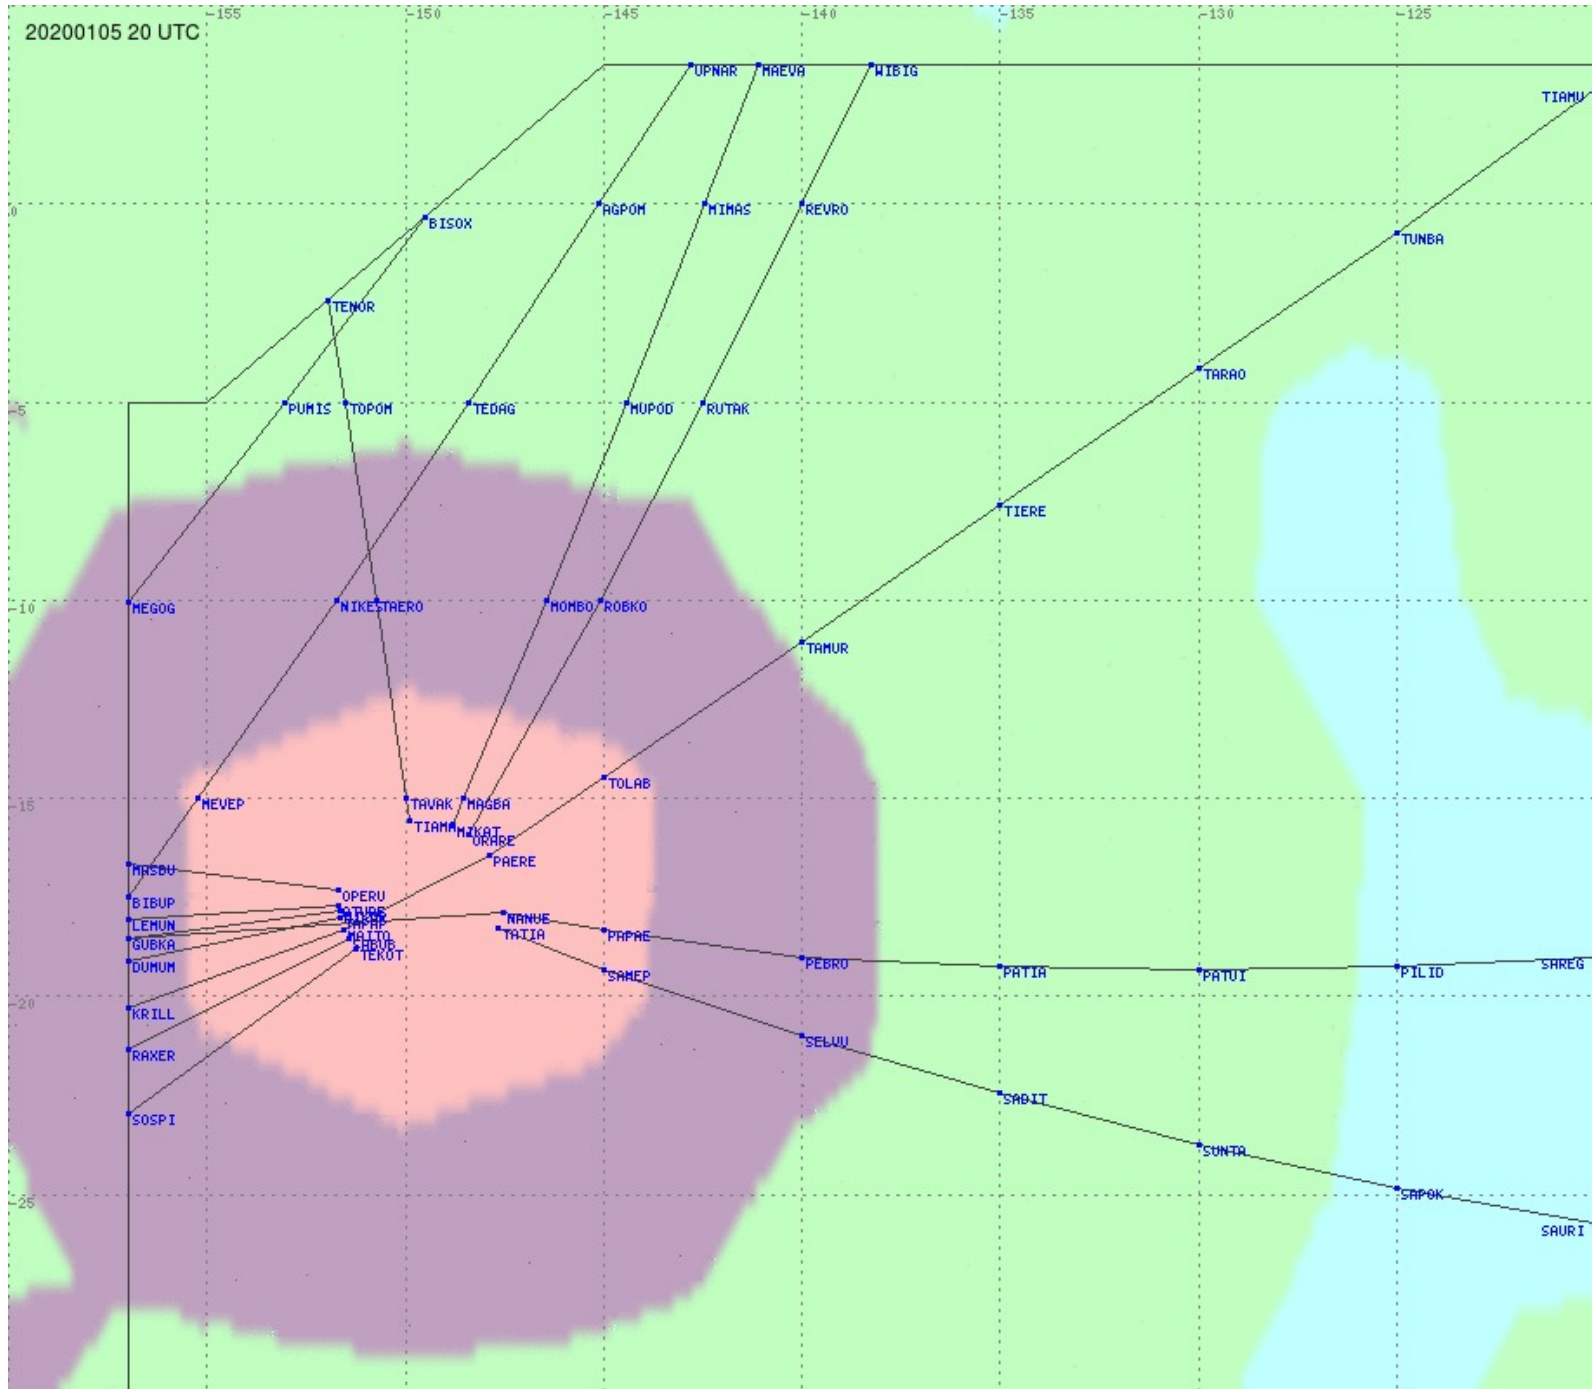

Tahiti FIR - HF Propag - 20200105

2.8 MHz 3.5 MHz 5.6 MHz 8.9 MHz 13.3 MHz 17.9 MHz None