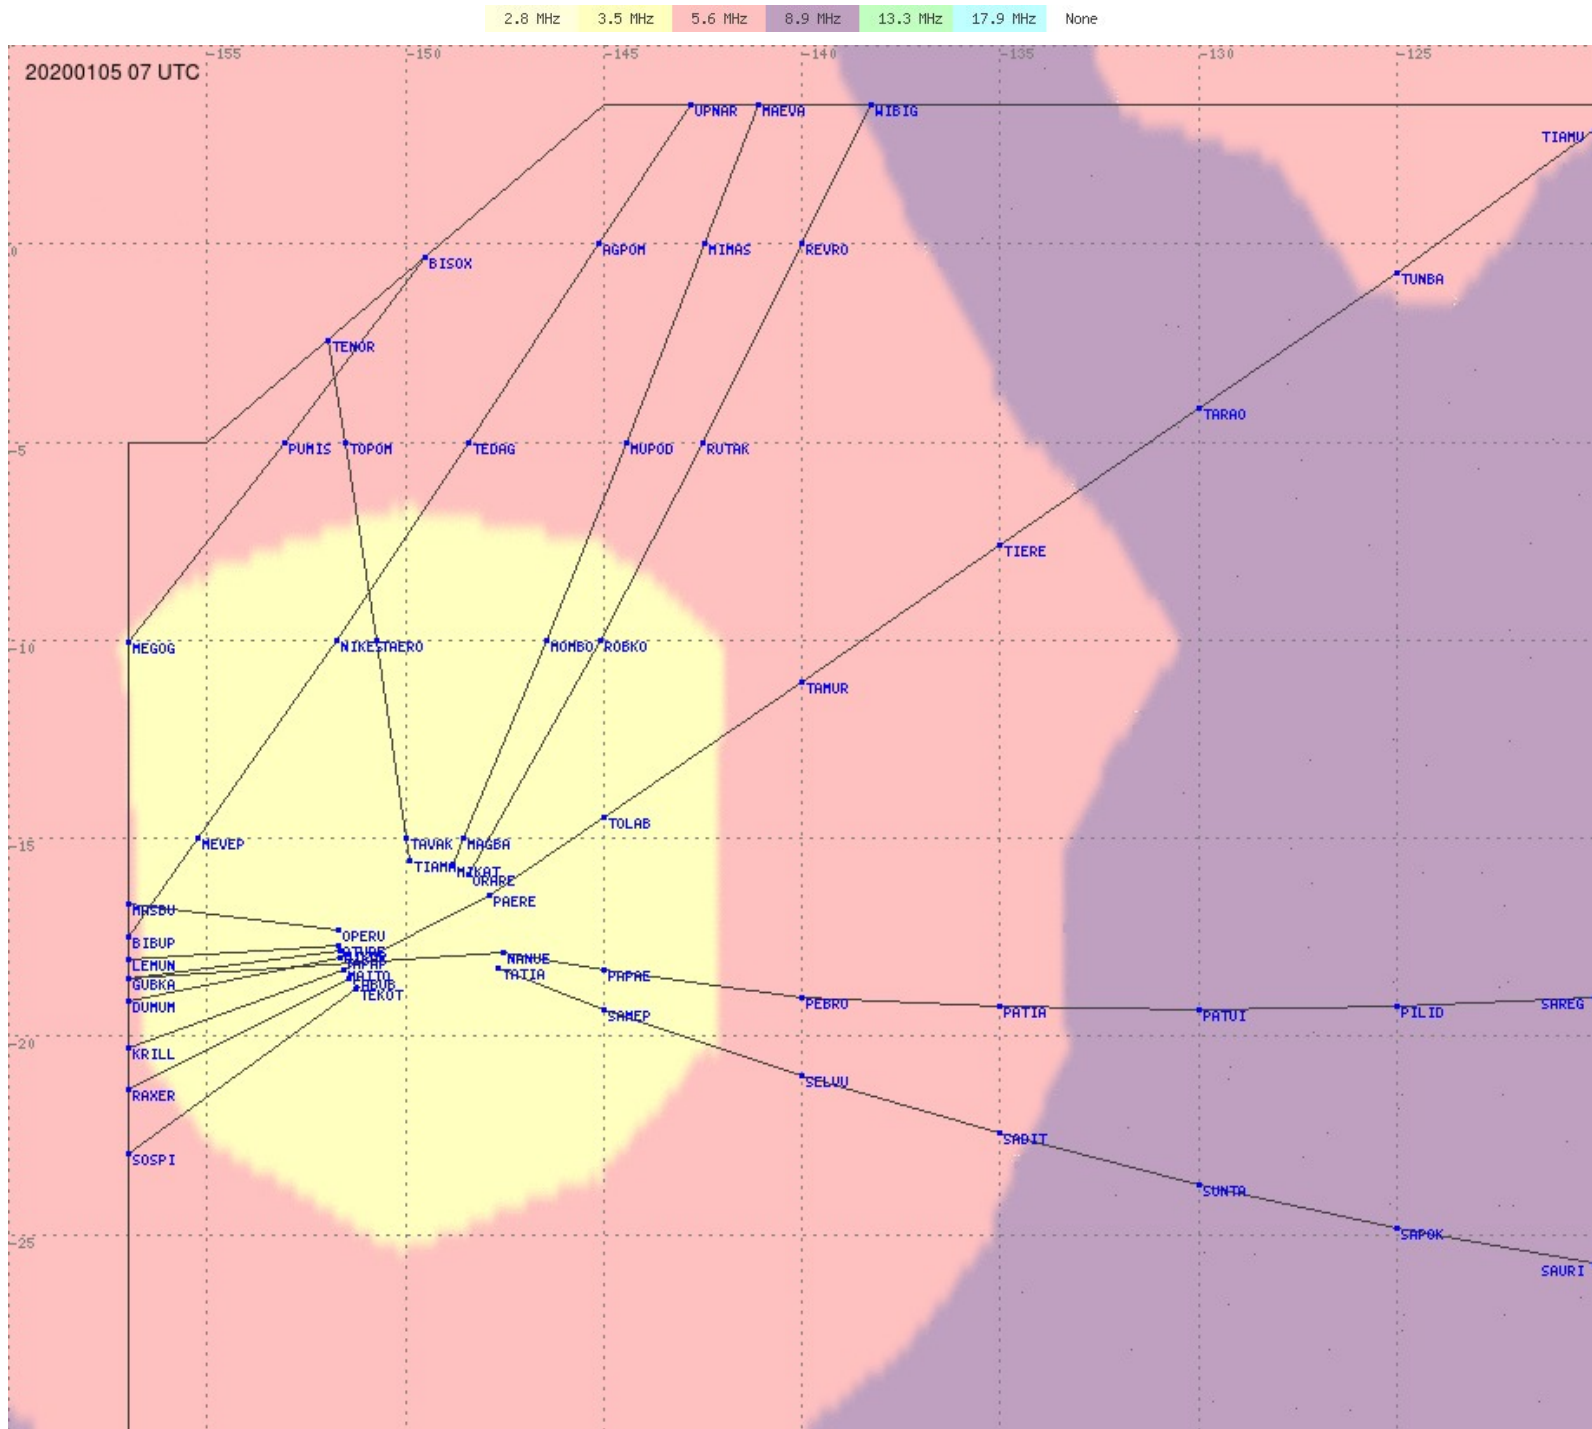

Tahiti FIR - HF Propag - 20200105