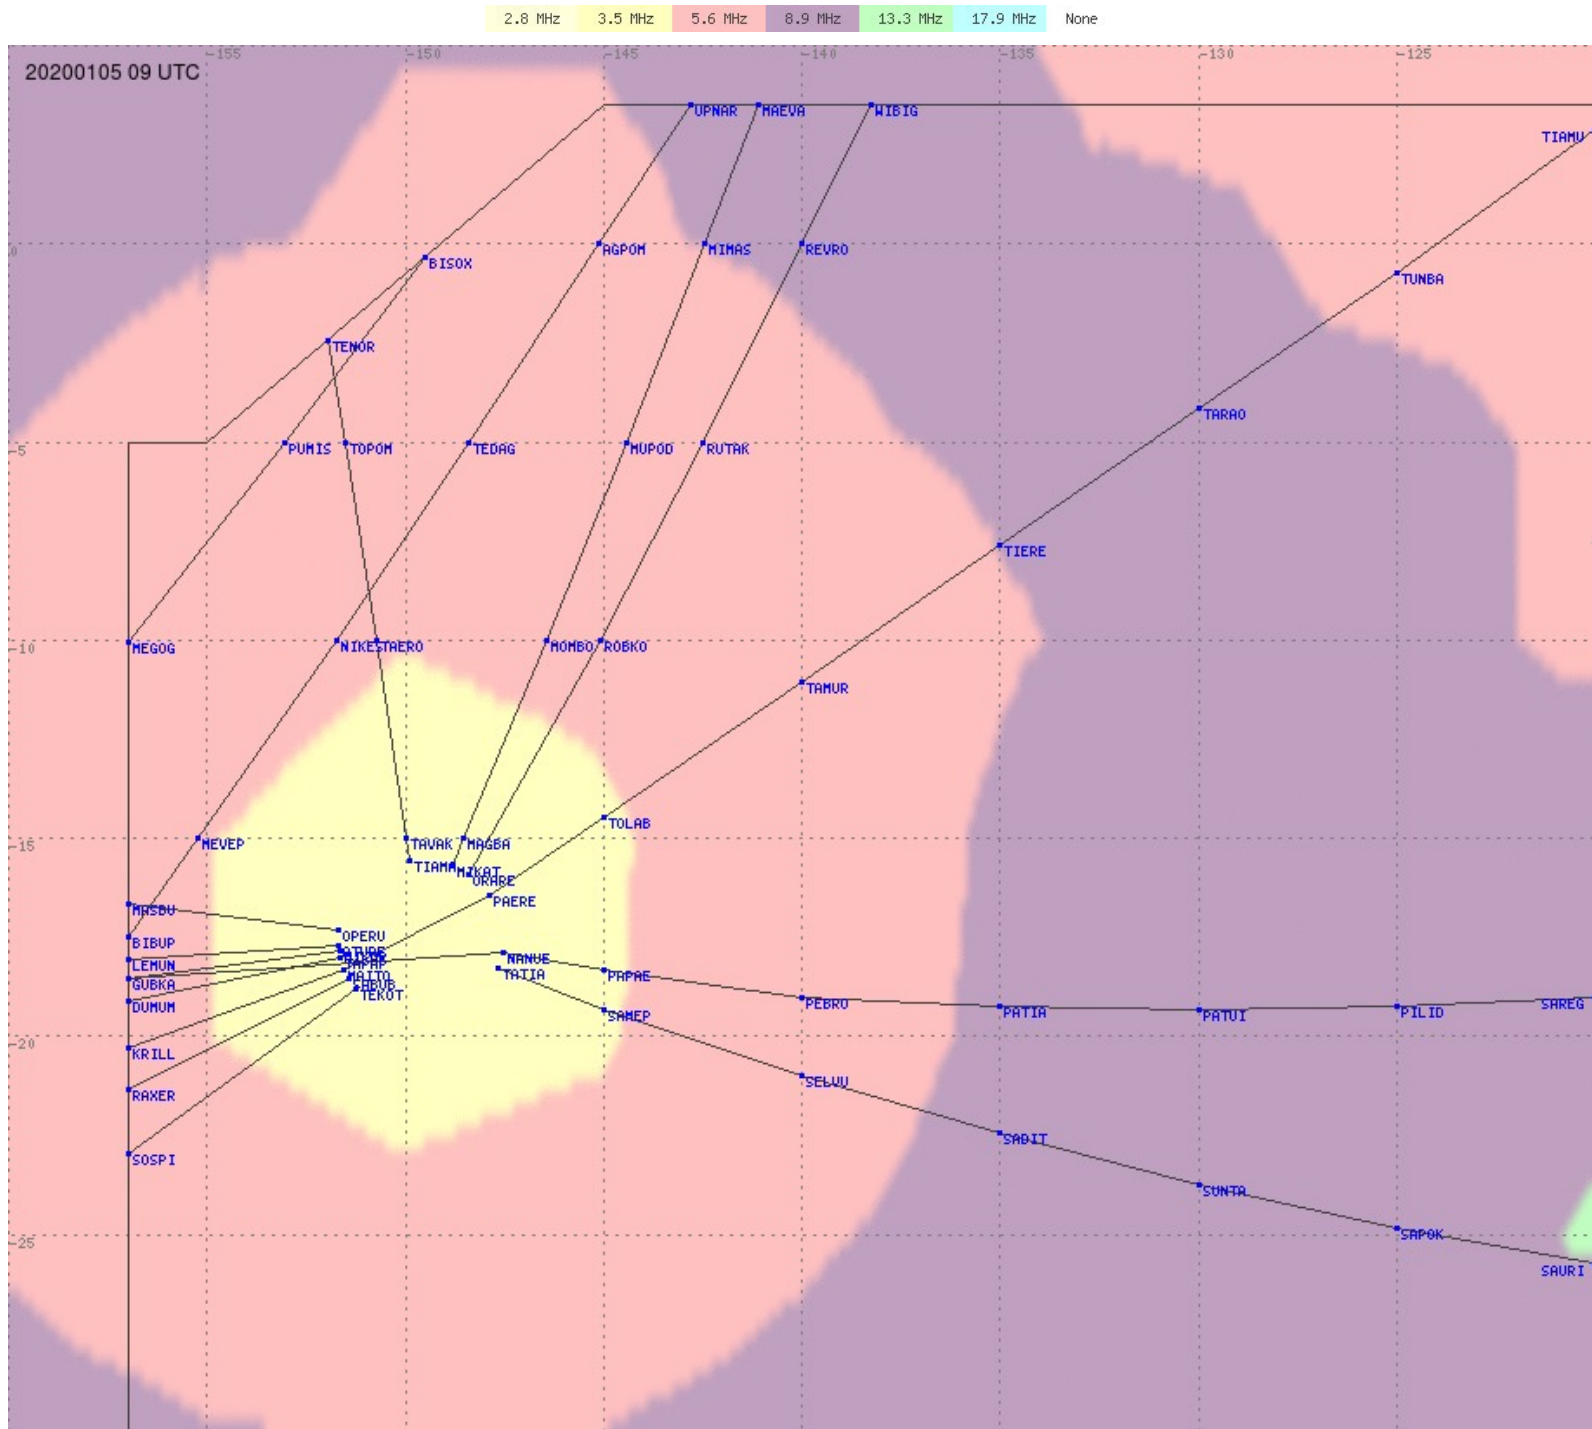

Tahiti FIR - HF Propag - 20200105