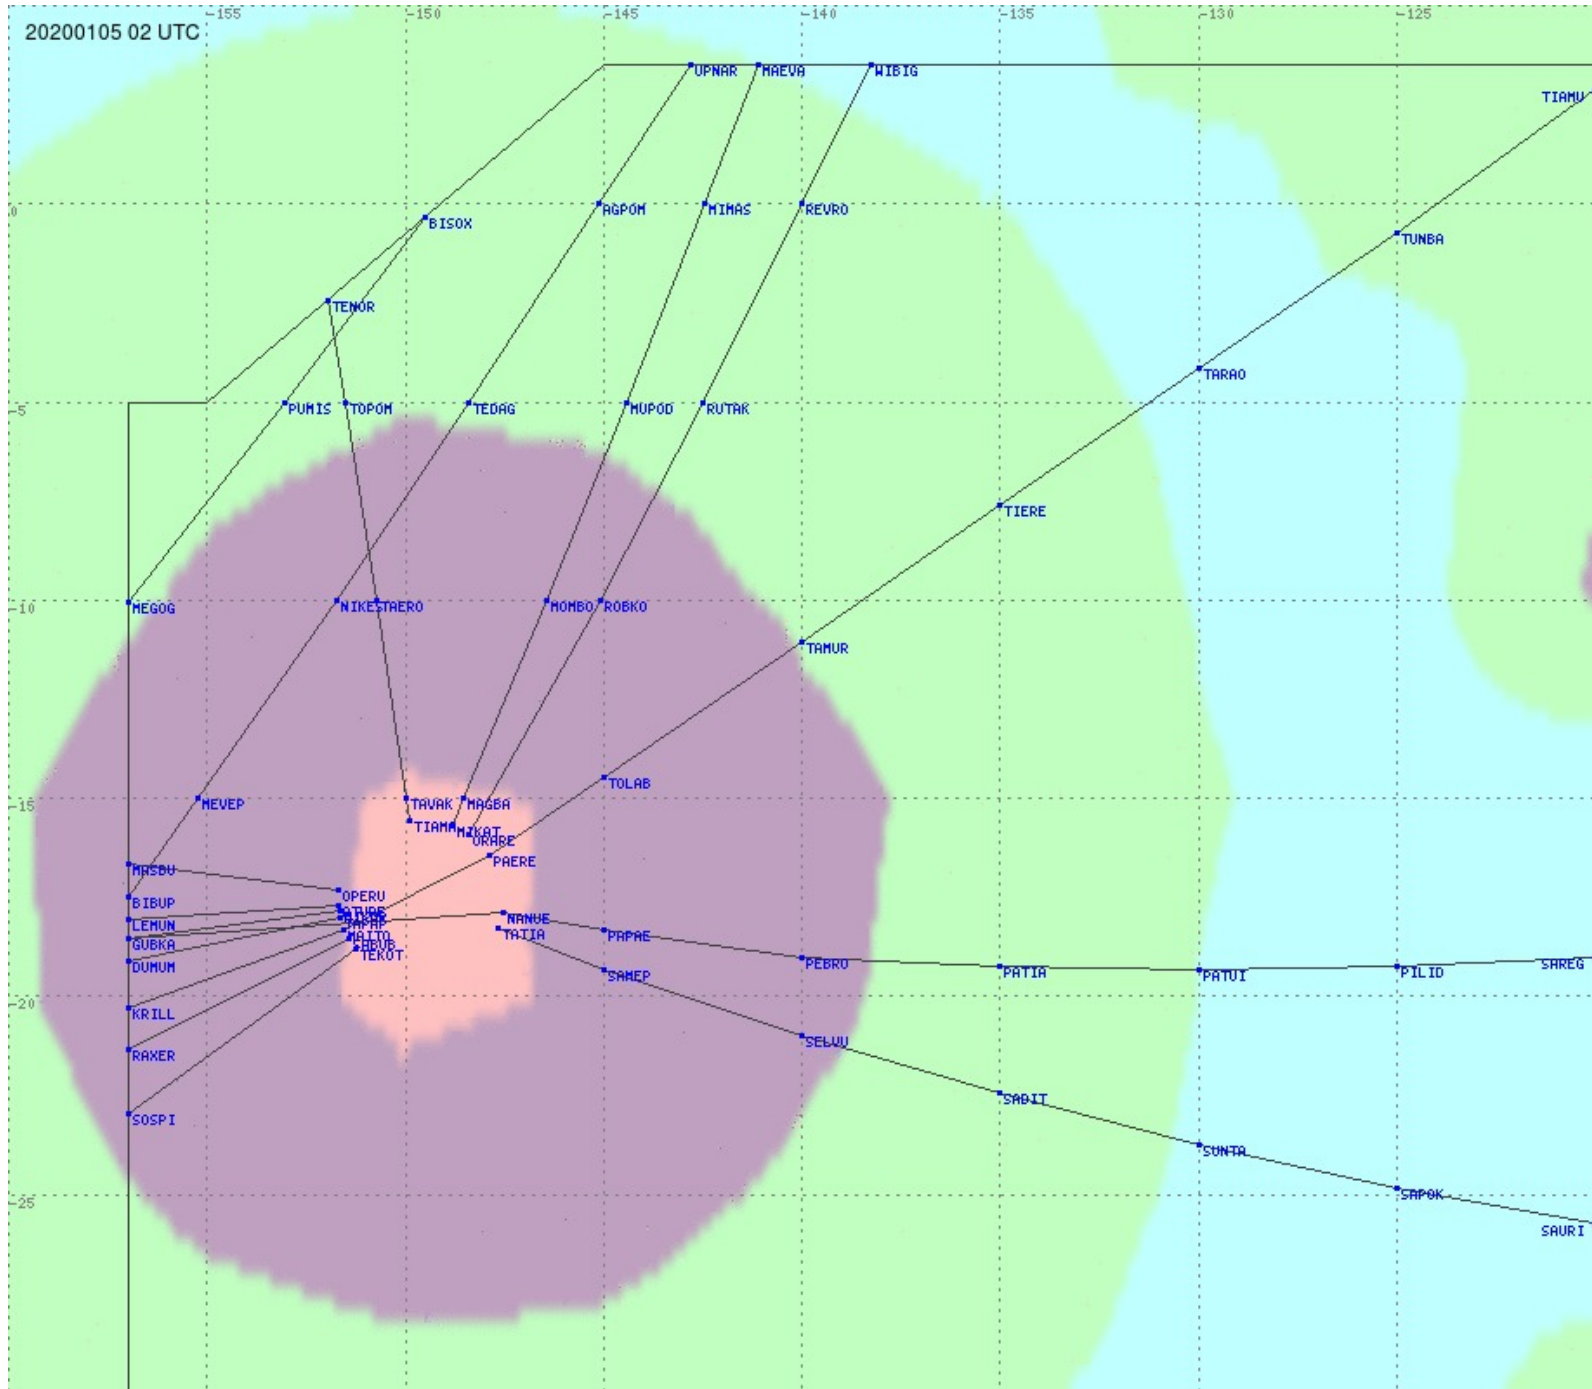

# Tahiti FIR - HF Propag - 20200105

2.8 MHz 3.5 MHz 5.6 MHz 8.9 MHz 13.3 MHz 17.9 MHz None