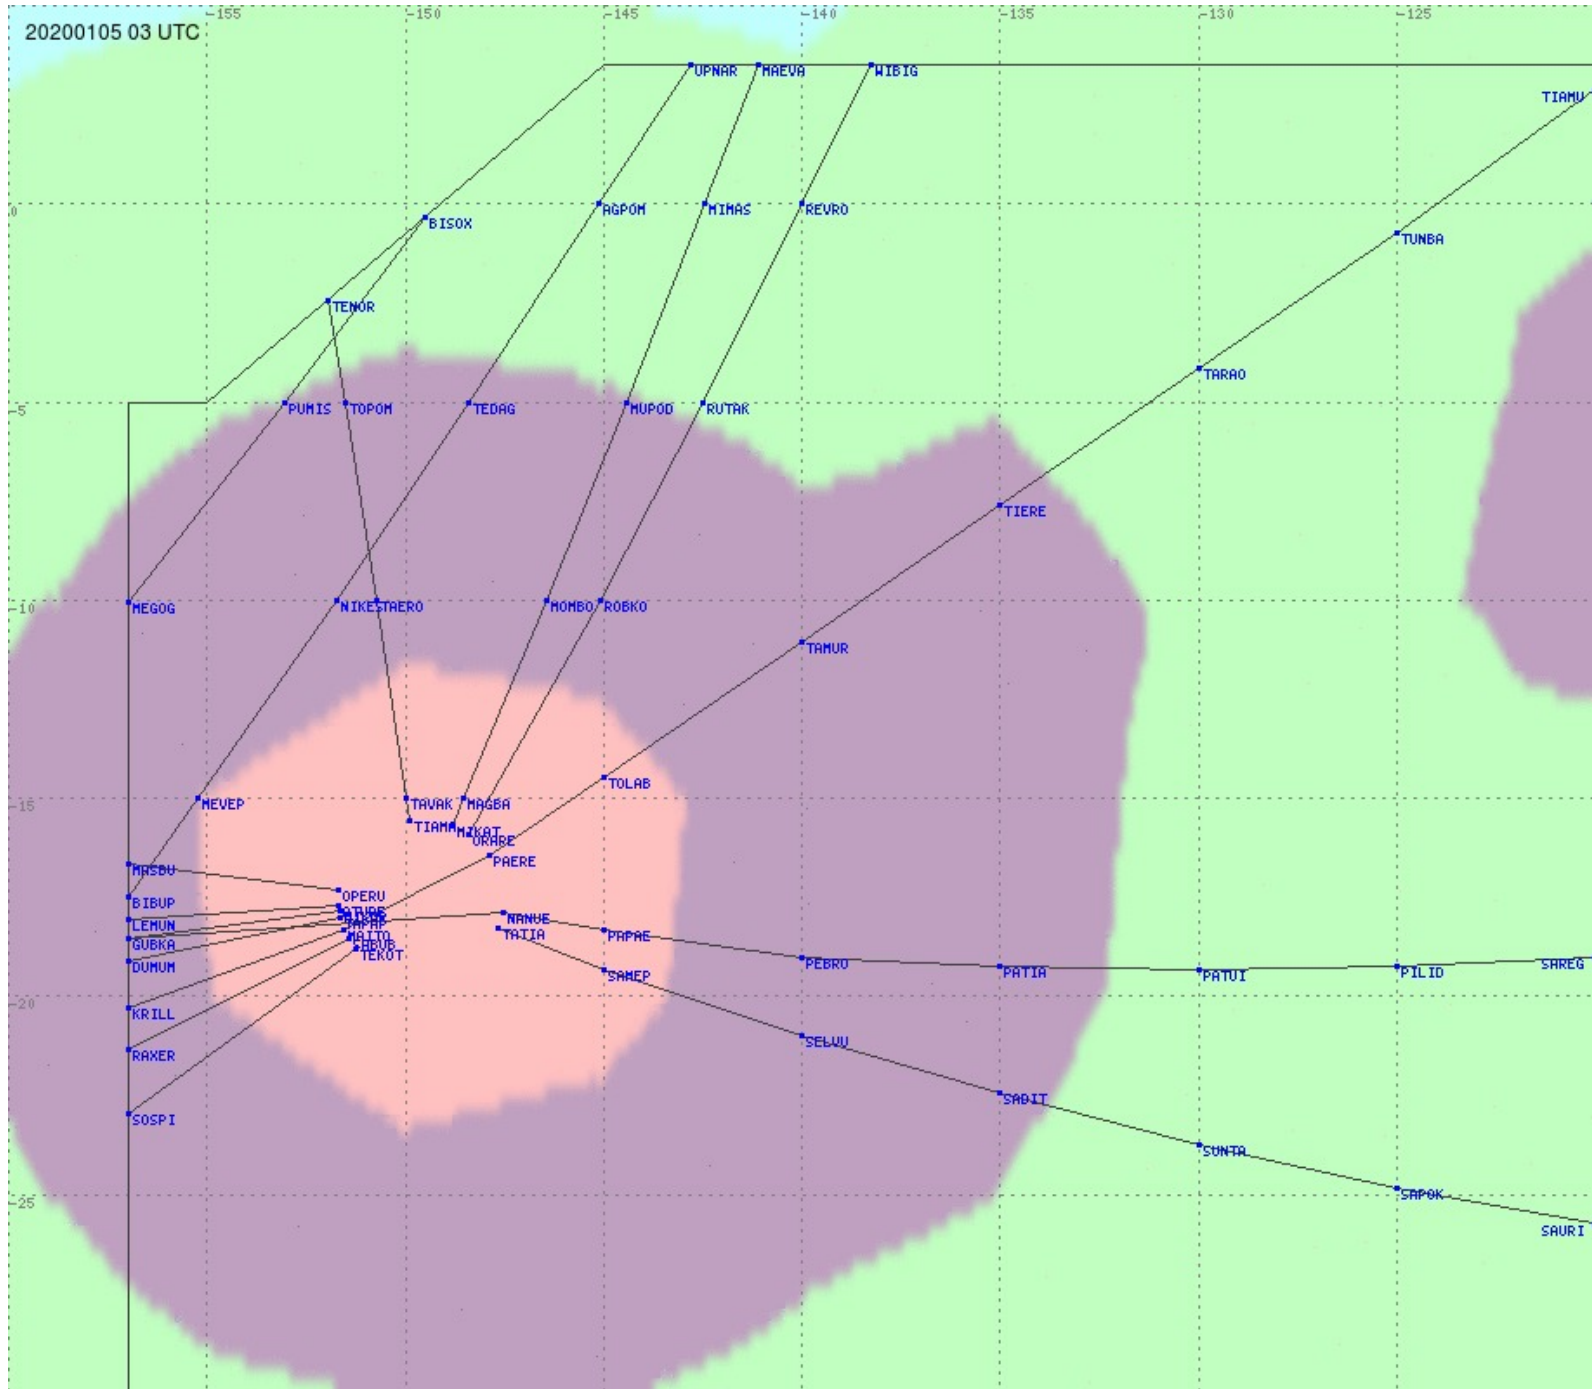

# Tahiti FIR - HF Propag - 20200105

2.8 MHz 3.5 MHz 5.6 MHz 8.9 MHz 13.3 MHz 17.9 MHz None