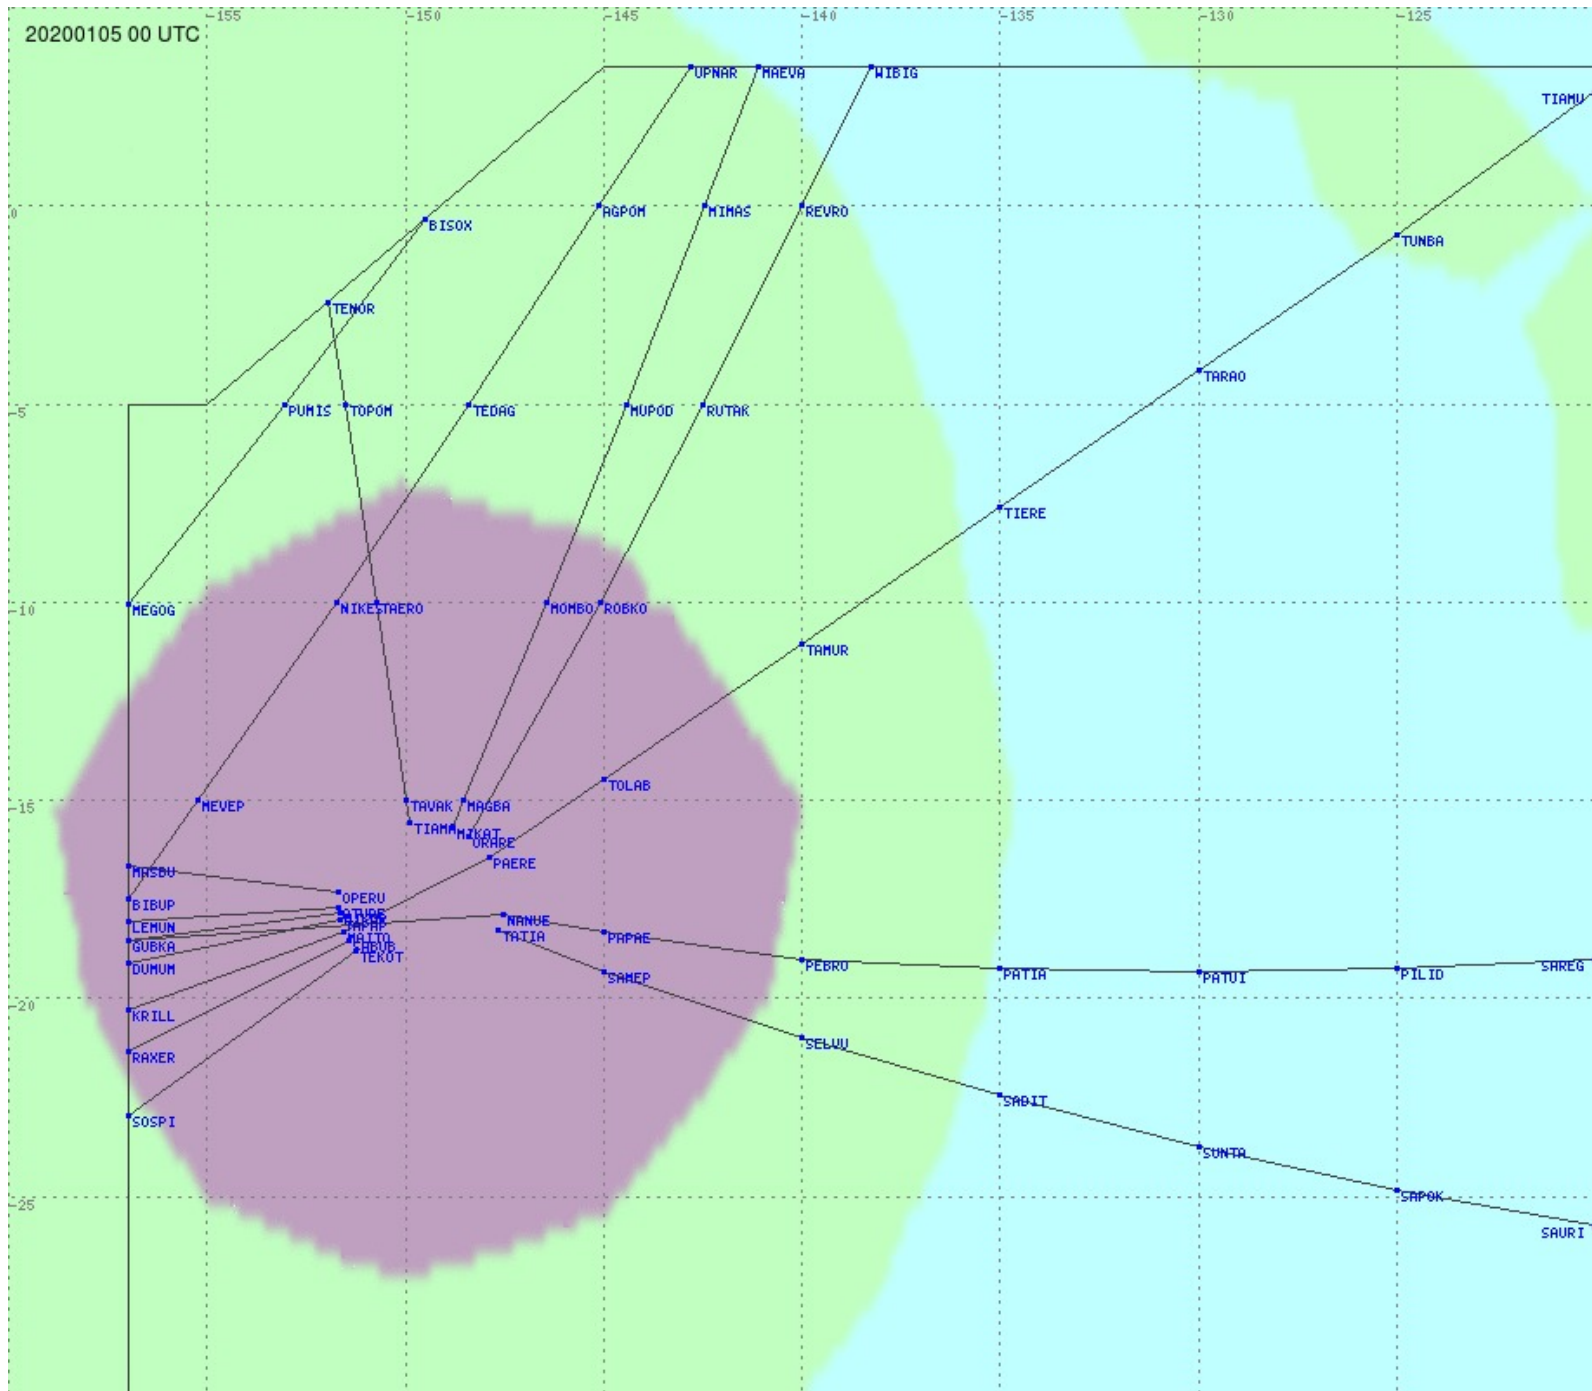

# Tahiti FIR - HF Propag - 20200105

2.8 MHz 3.5 MHz 5.6 MHz 8.9 MHz 13.3 MHz 17.9 MHz None