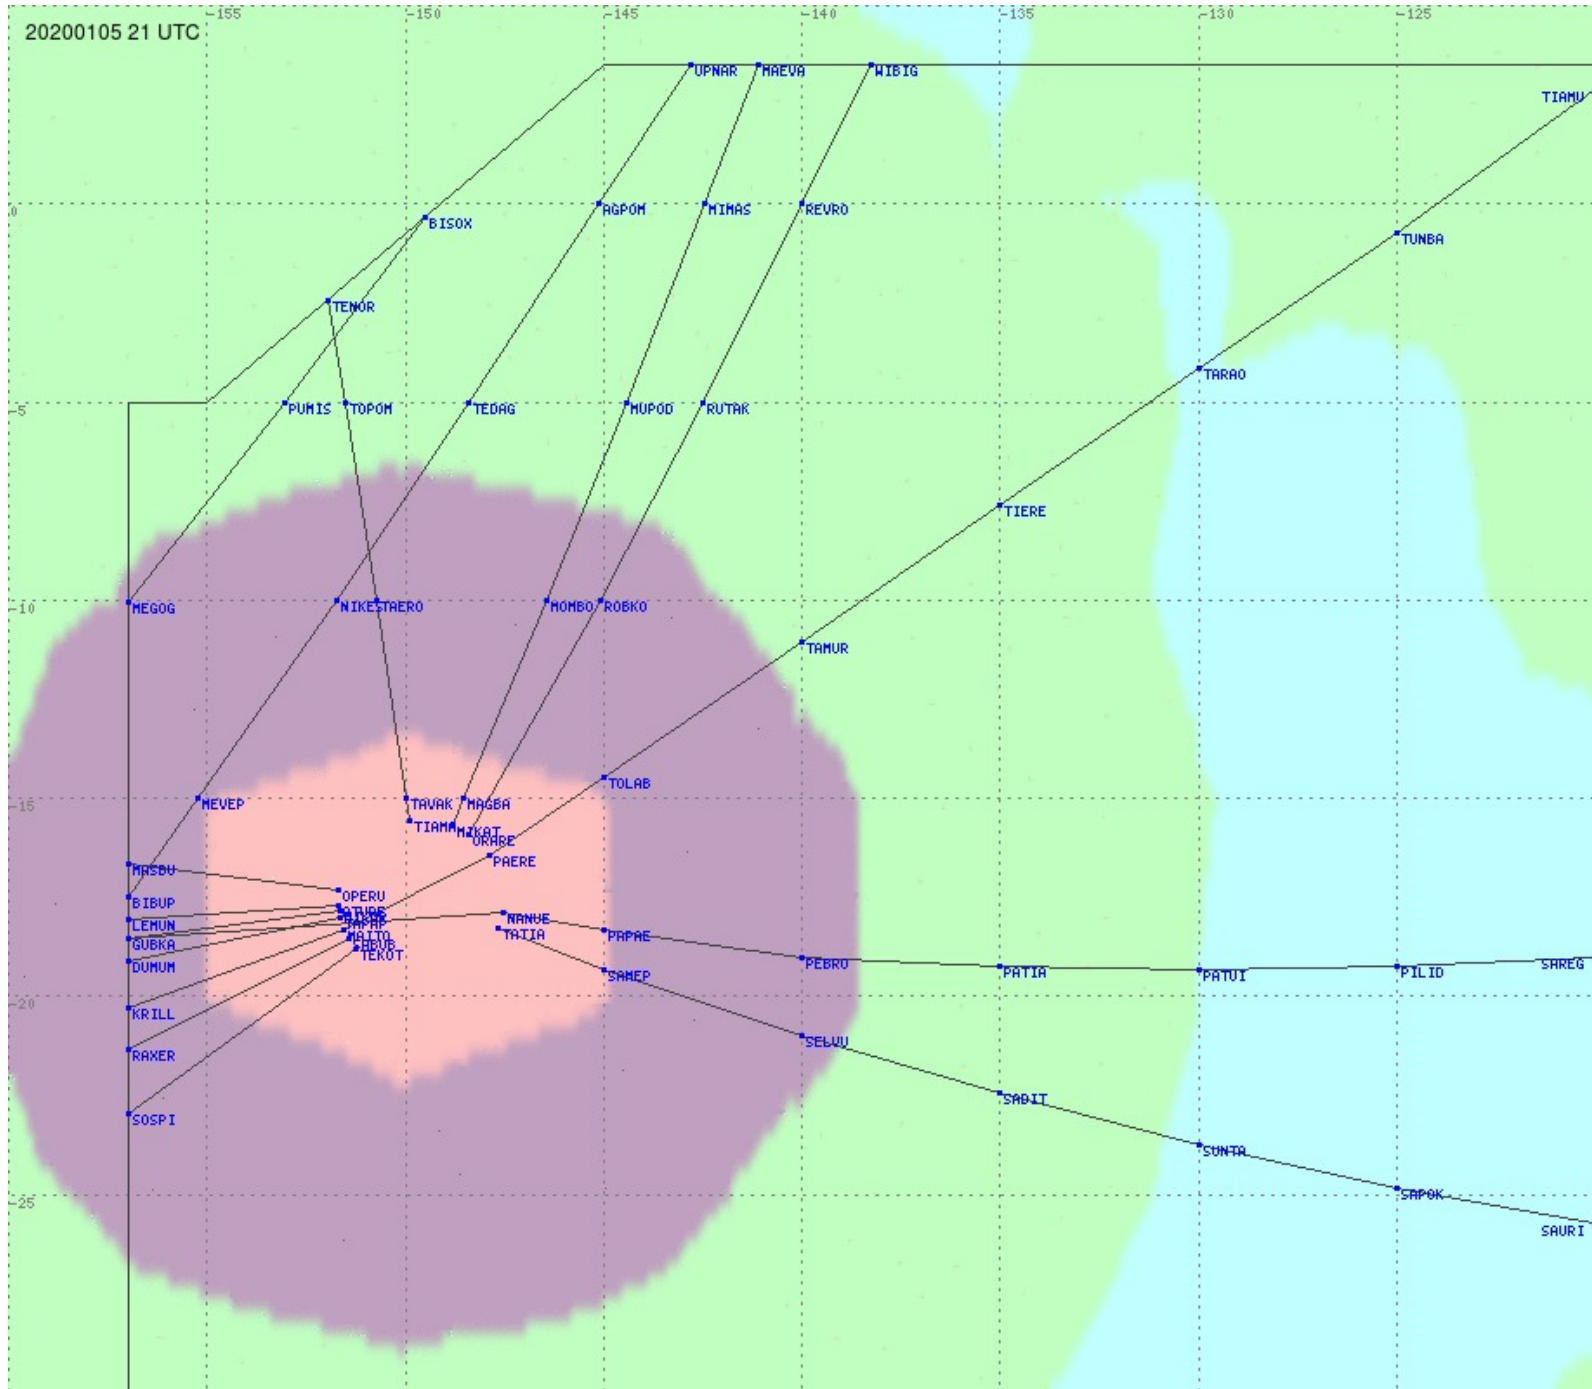

Tahiti FIR - HF Propag - 20200105

2.8 MHz 3.5 MHz 5.6 MHz 8.9 MHz 13.3 MHz 17.9 MHz None