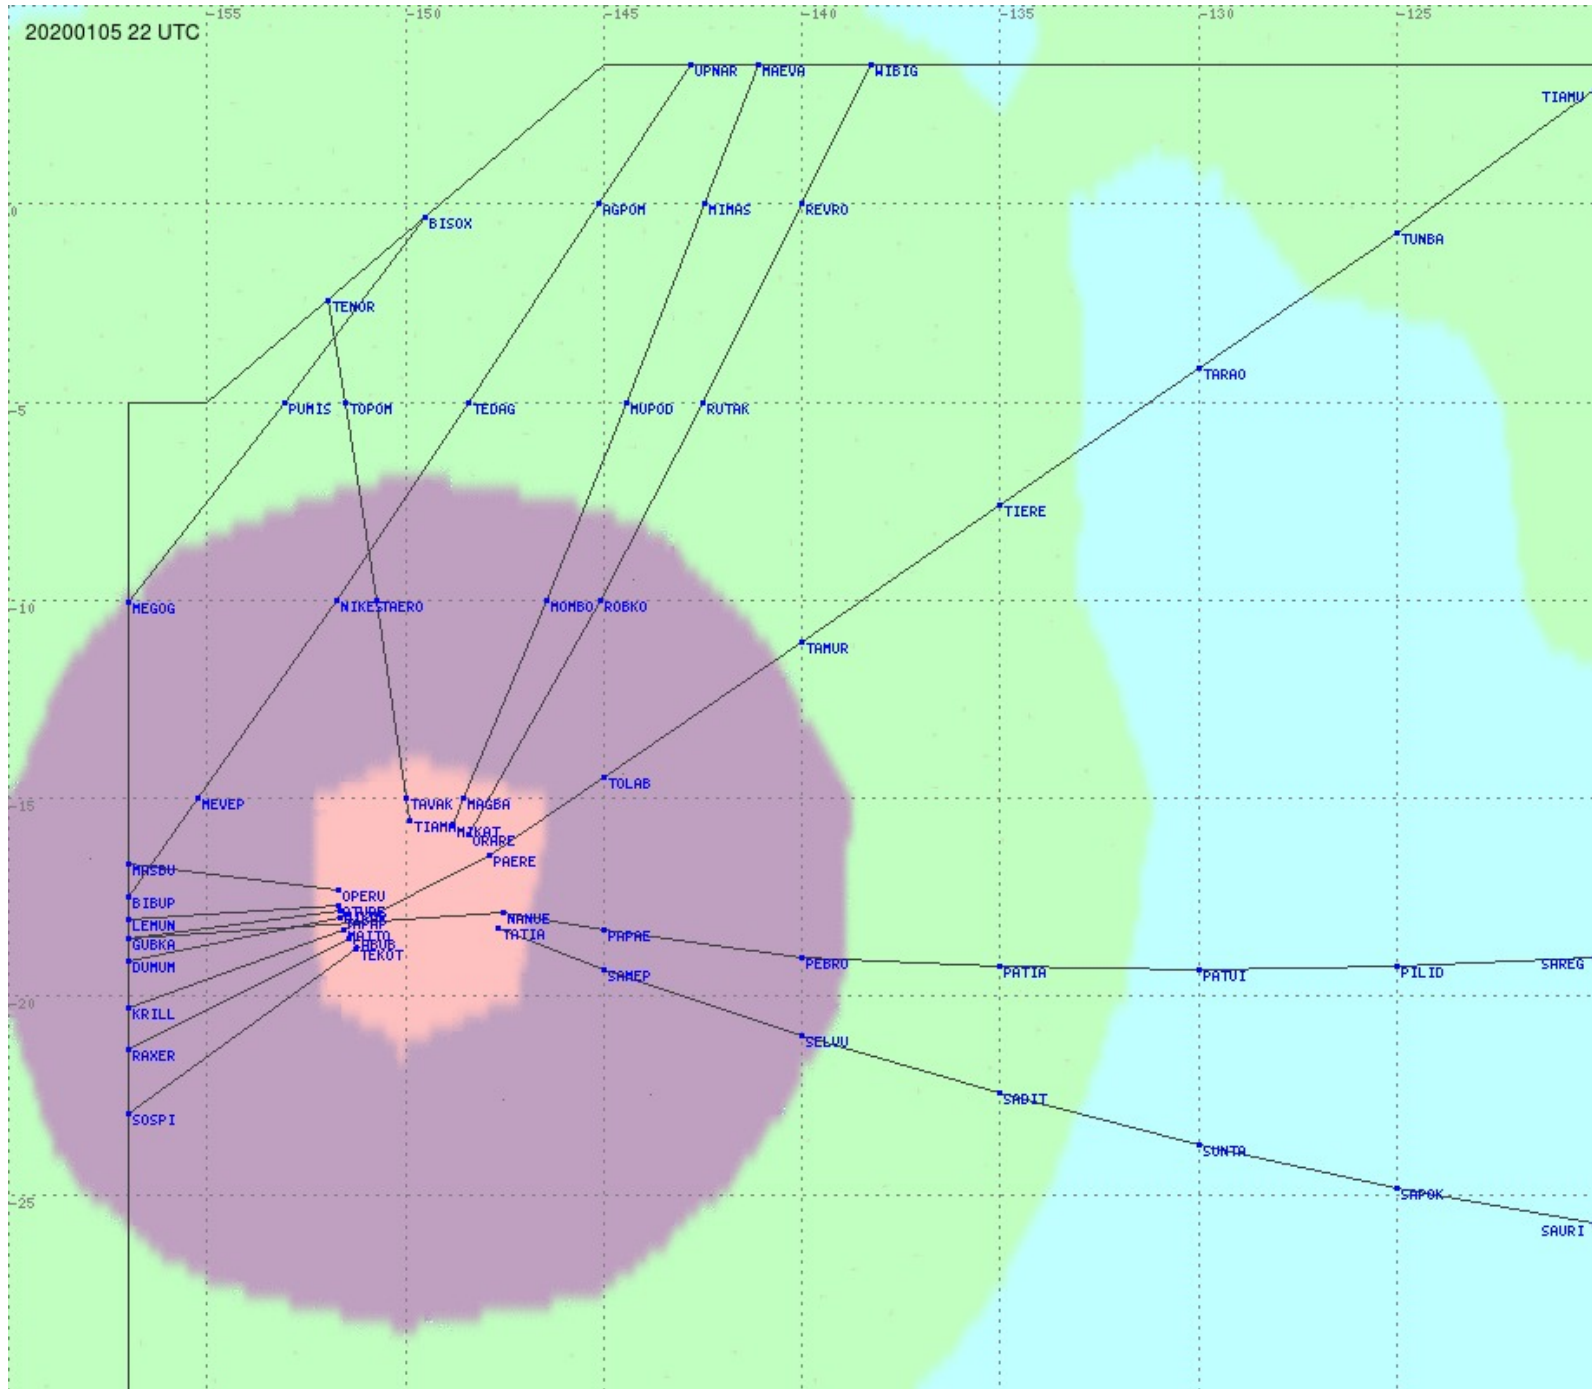

Tahiti FIR - HF Propag - 20200105

2.8 MHz 3.5 MHz 5.6 MHz 8.9 MHz 13.3 MHz 17.9 MHz None