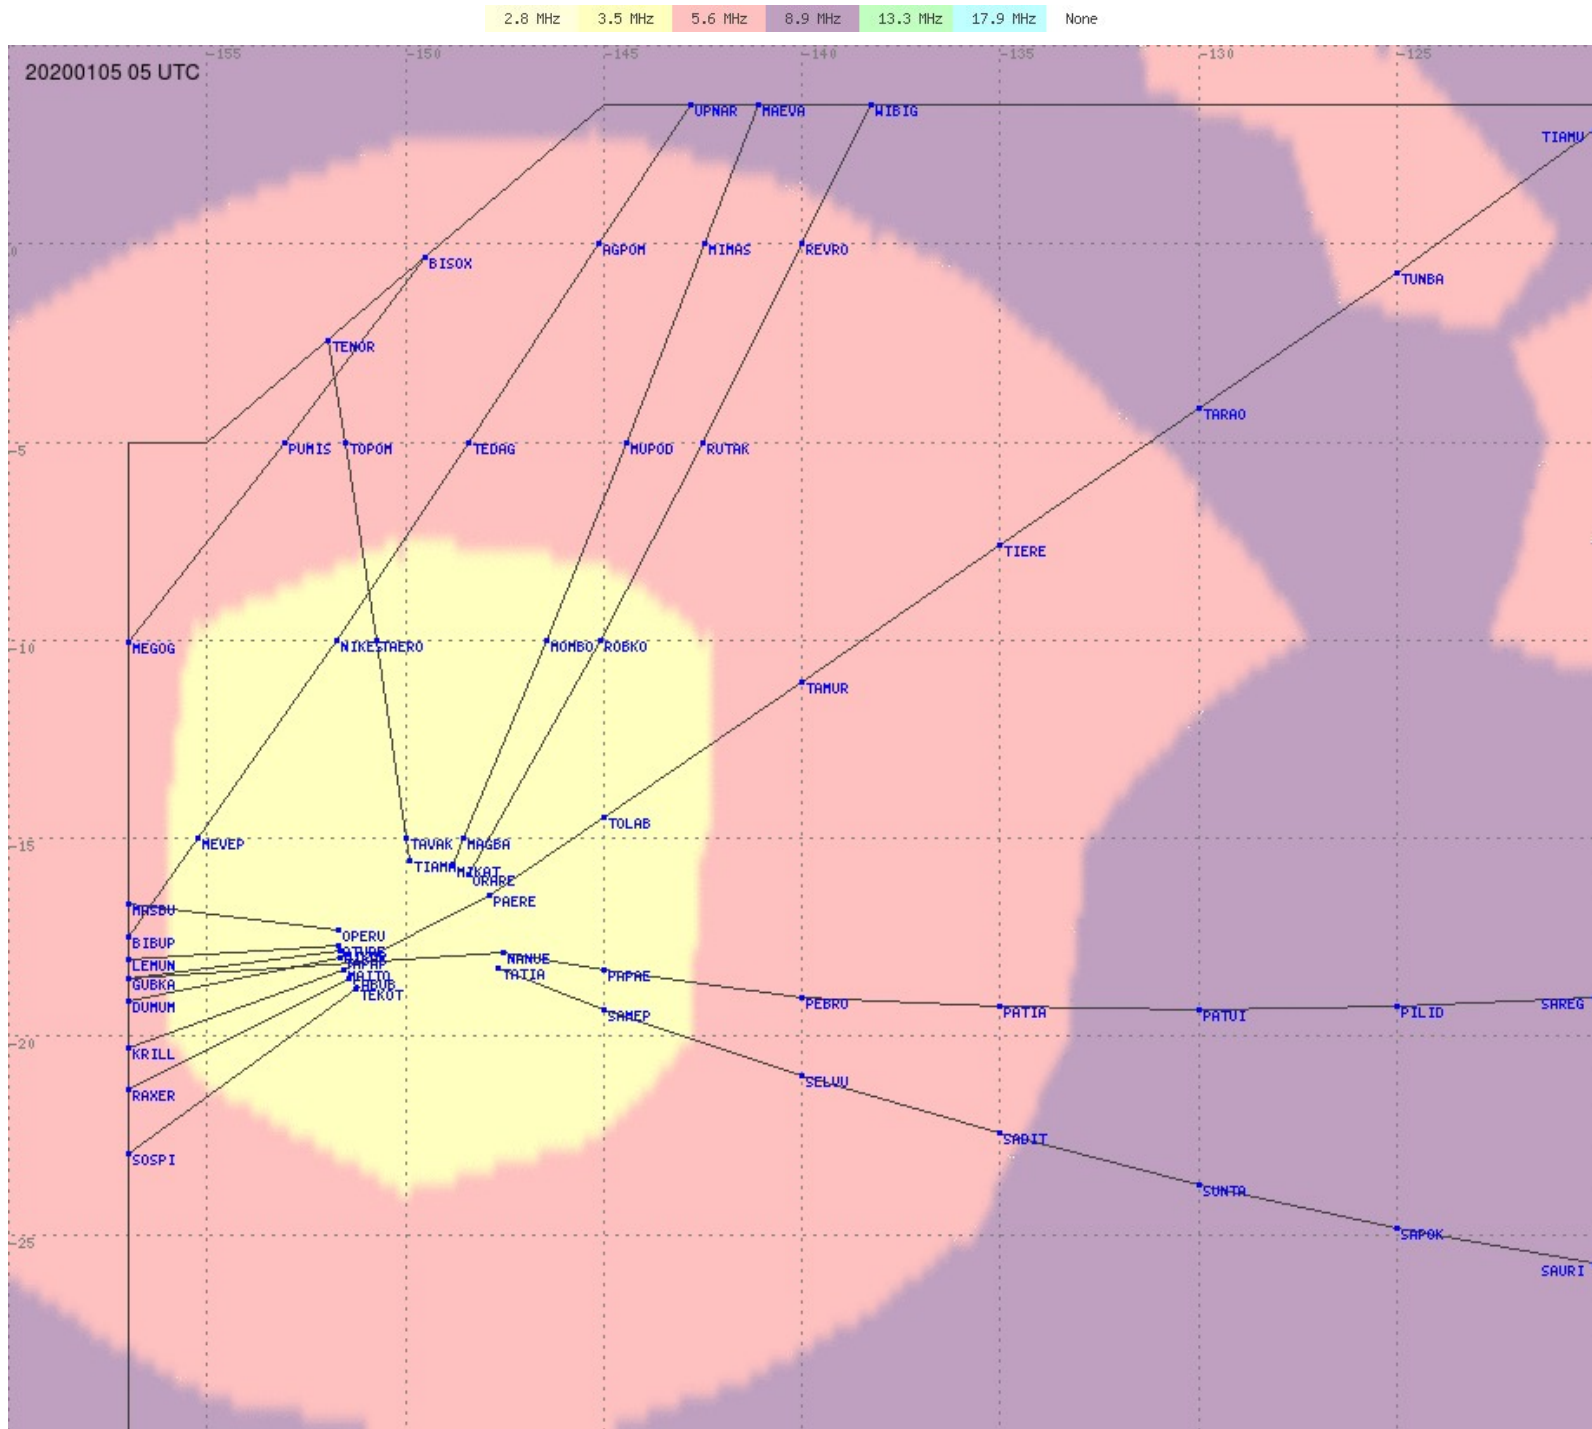

# Tahiti FIR - HF Propag - 20200105

2.8 MHz 3.5 MHz 5.6 MHz 8.9 MHz 13.3 MHz 17.9 MHz None

# Tahiti FIR - HF Propag - 20200105