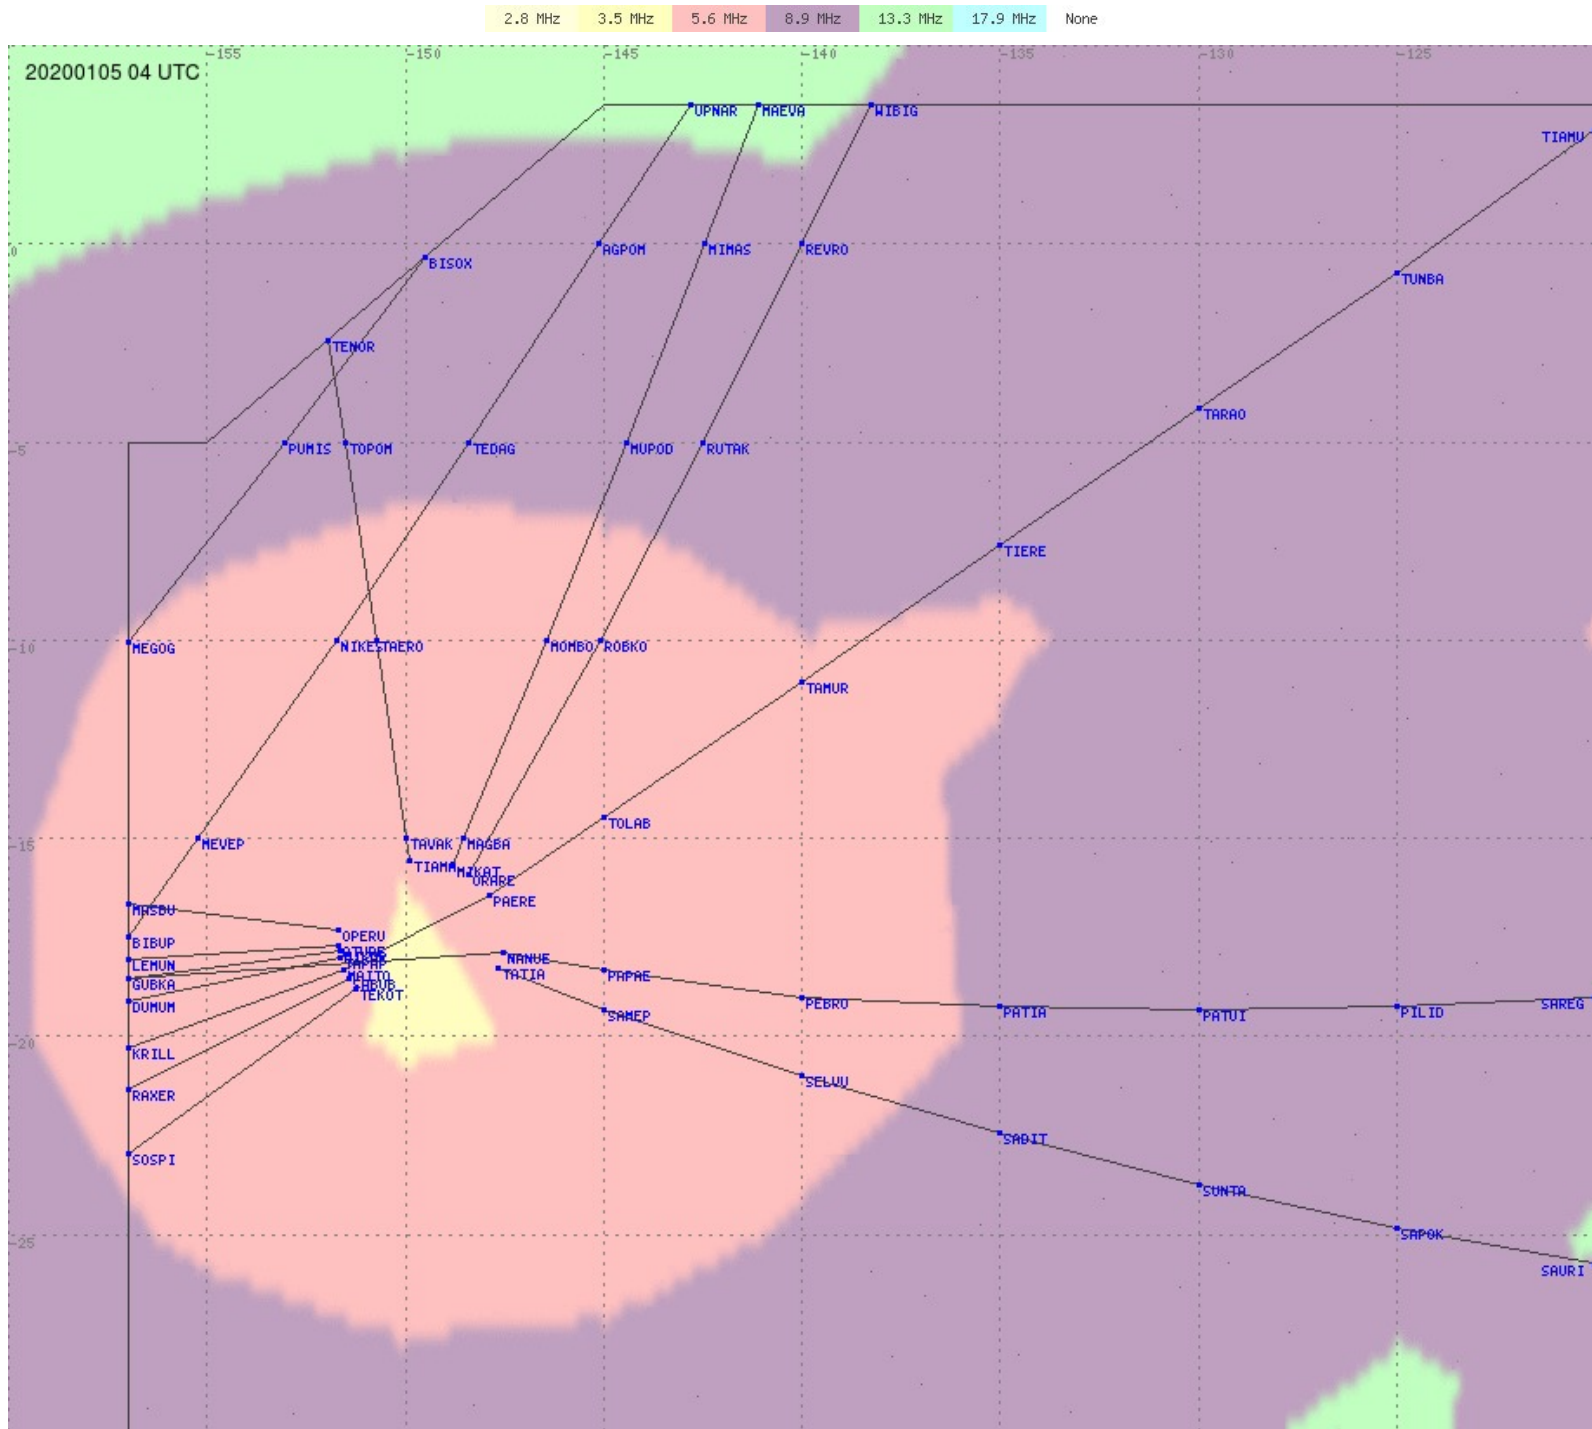

# Tahiti FIR - HF Propag - 20200105

2.8 MHz 3.5 MHz 5.6 MHz 8.9 MHz 13.3 MHz 17.9 MHz None

# Tahiti FIR - HF Propag - 20200105