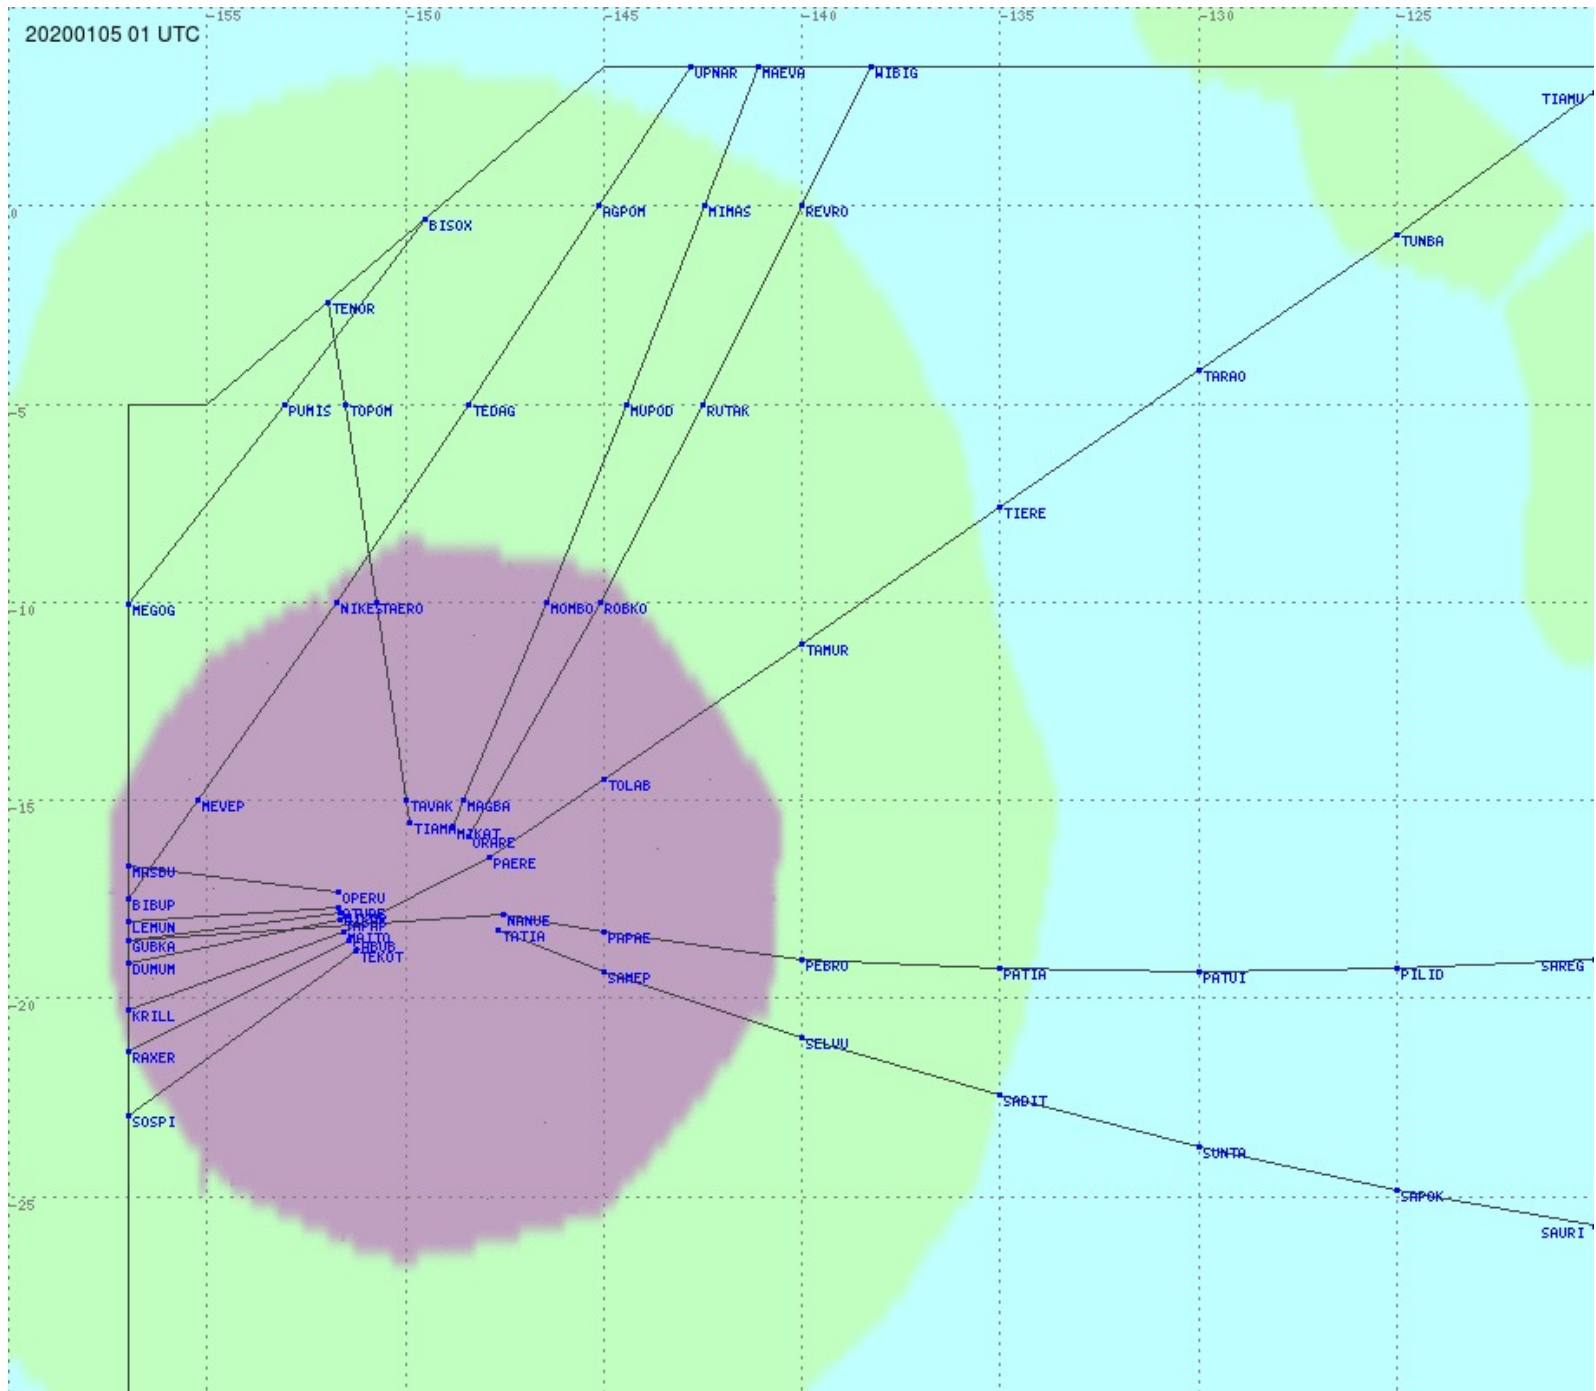

# Tahiti FIR - HF Propag - 20200105

2.8 MHz 3.5 MHz 5.6 MHz 8.9 MHz 13.3 MHz 17.9 MHz None