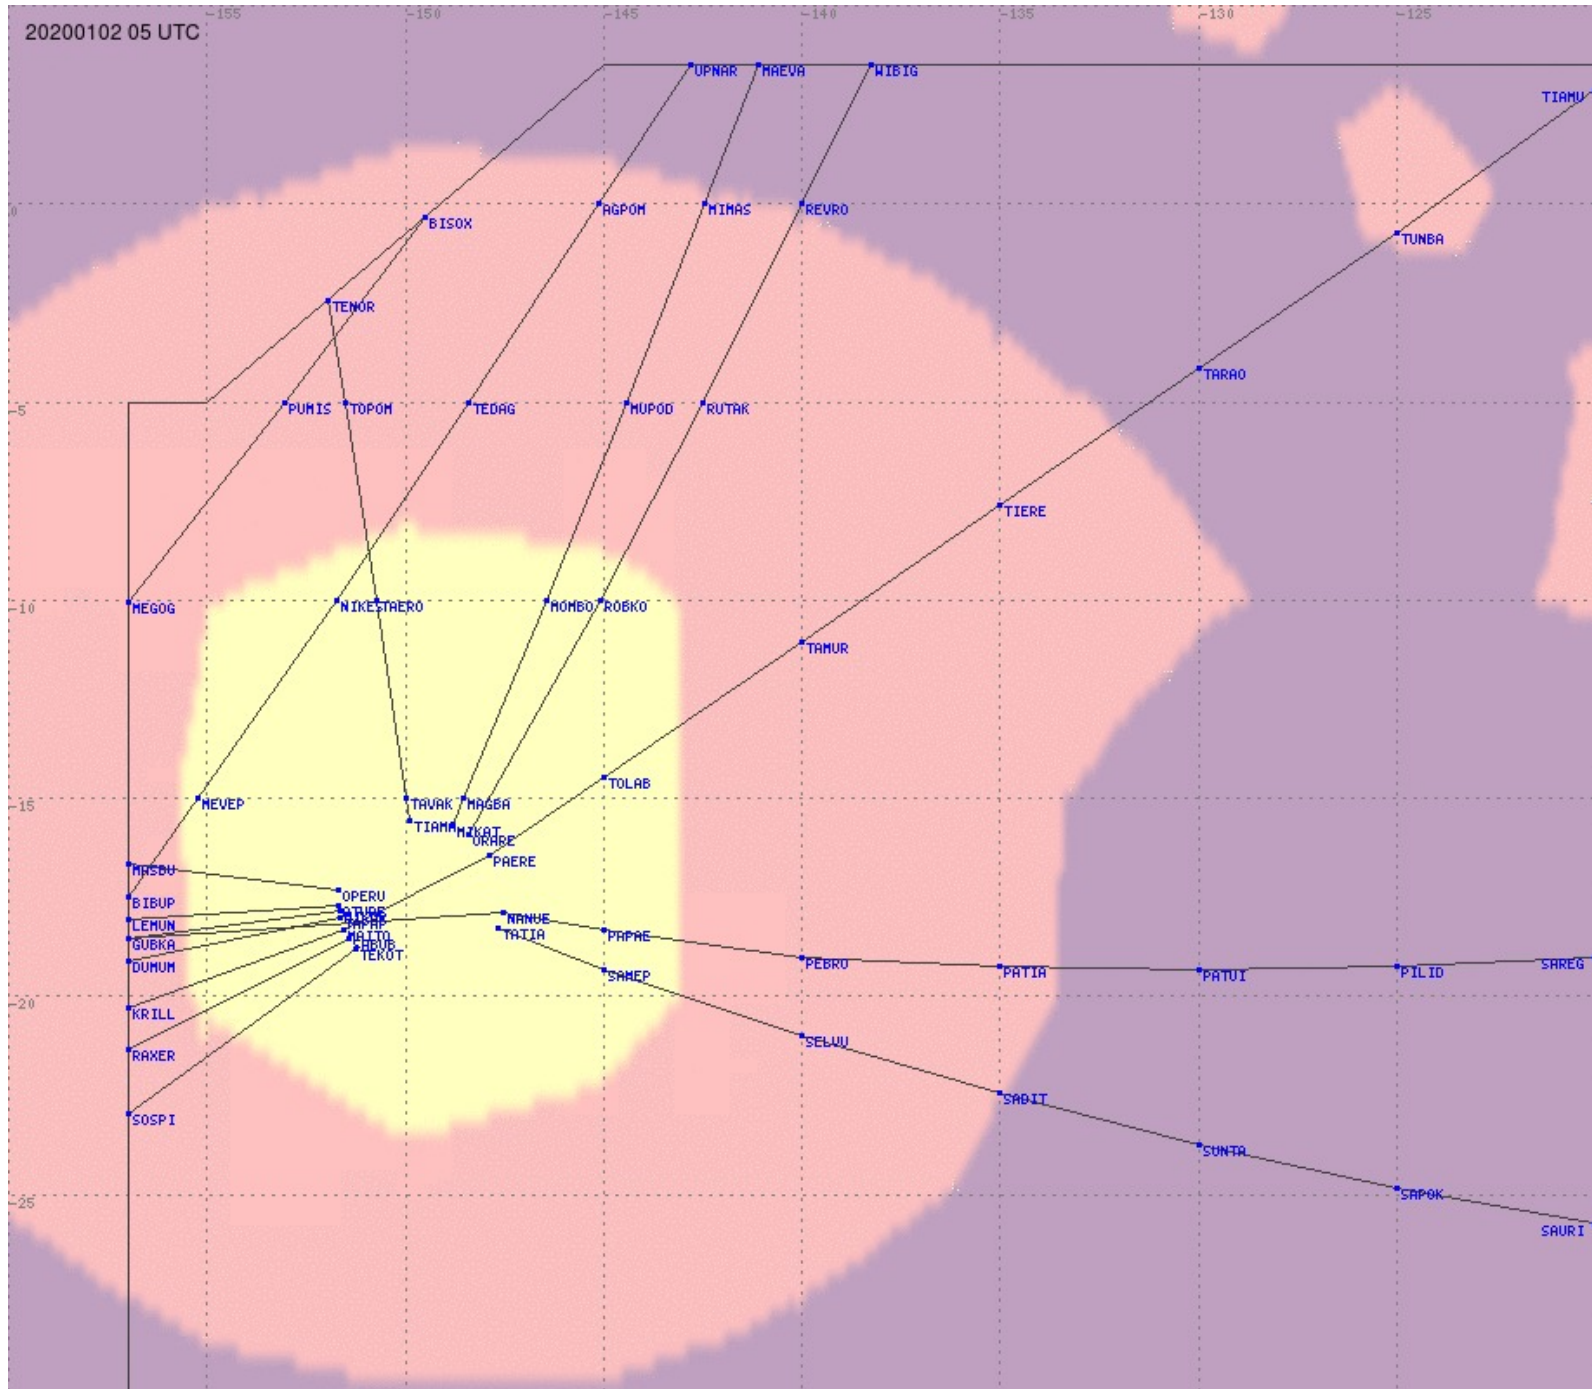

Tahiti FIR - HF Propag - 20200102

2.8 MHz
3.5 MHz
5.6 MHz
8.9 MHz
13.3 MHz
17.9 MHz
None