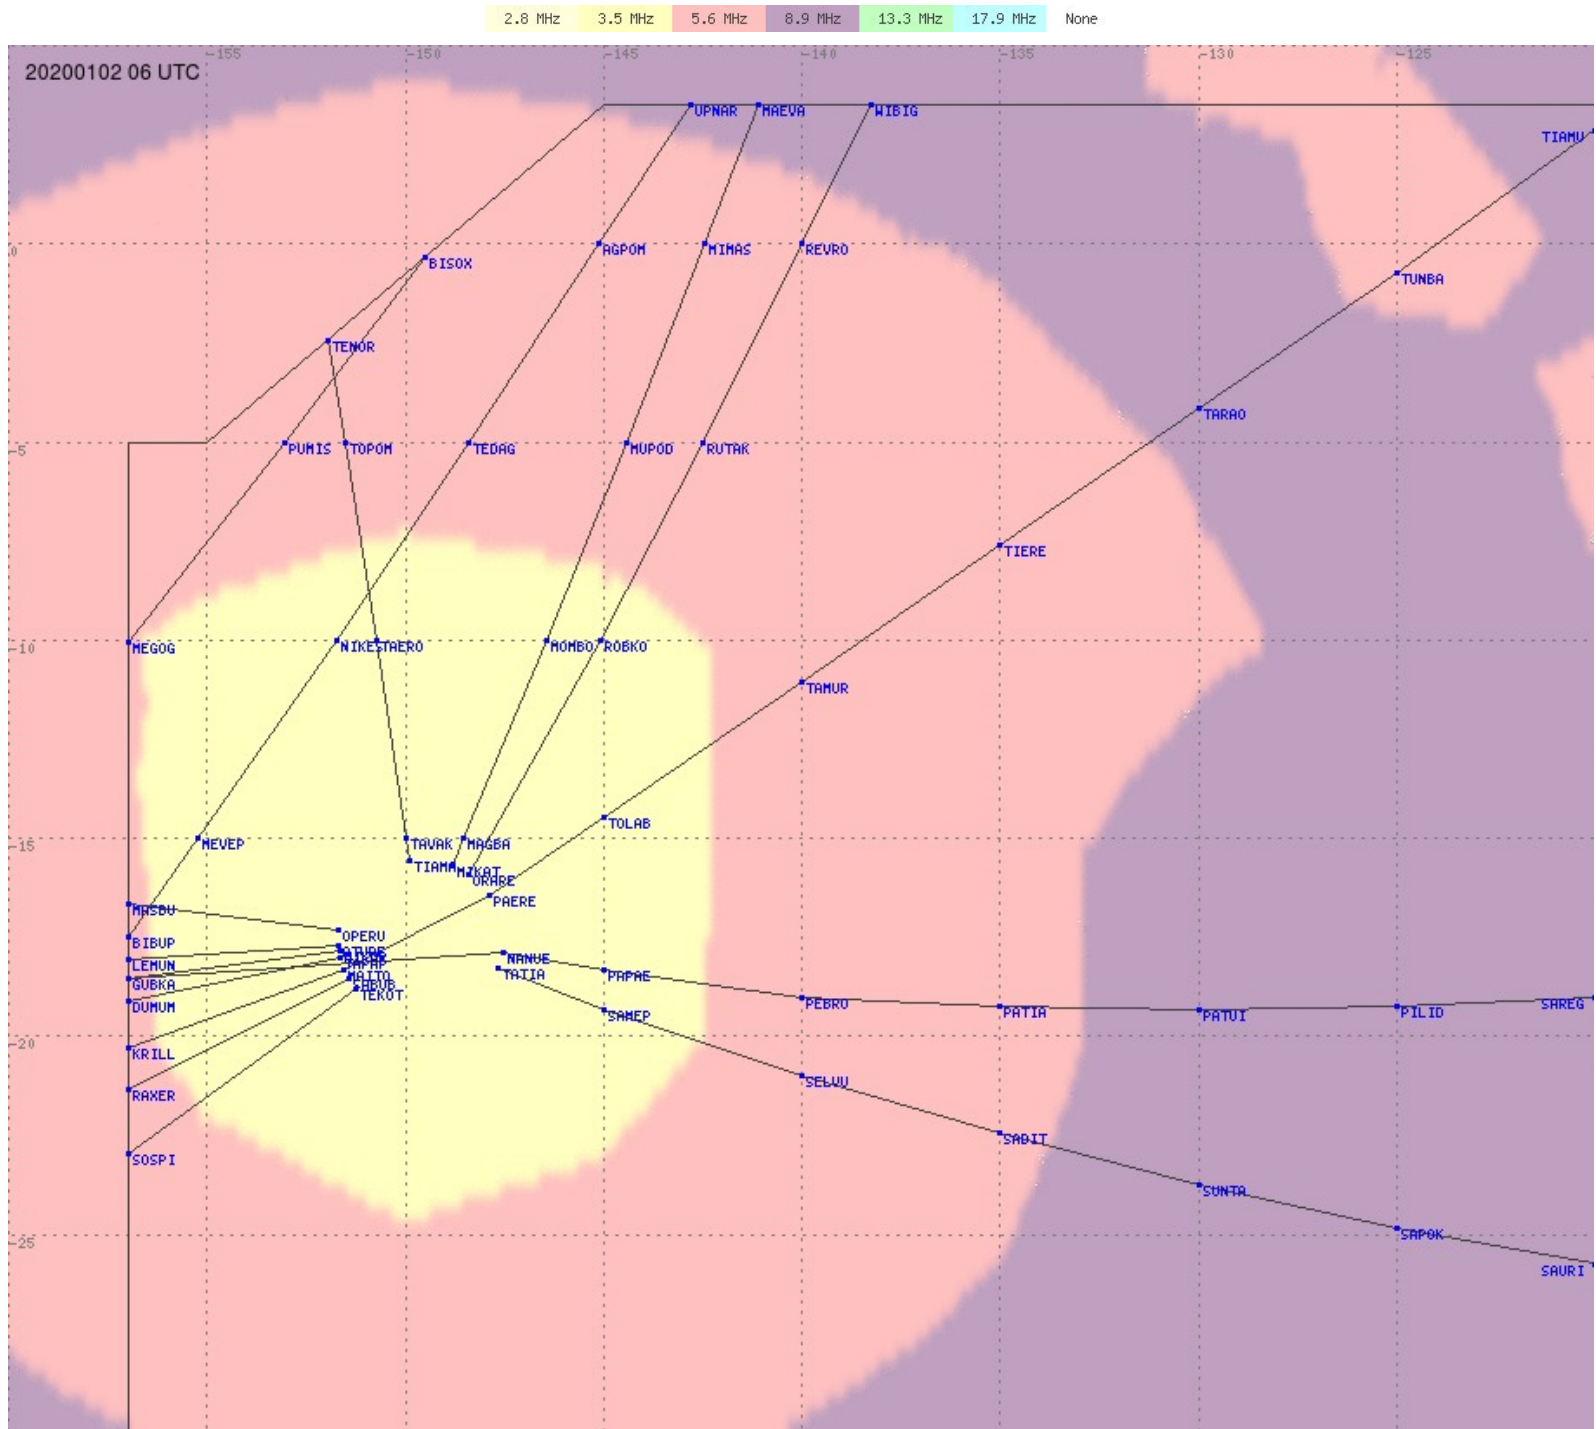

# Tahiti FIR - HF Propag - 20200102

2.8 MHz 3.5 MHz 5.6 MHz 8.9 MHz 13.3 MHz 17.9 MHz None

# Tahiti FIR - HF Propag - 20200102