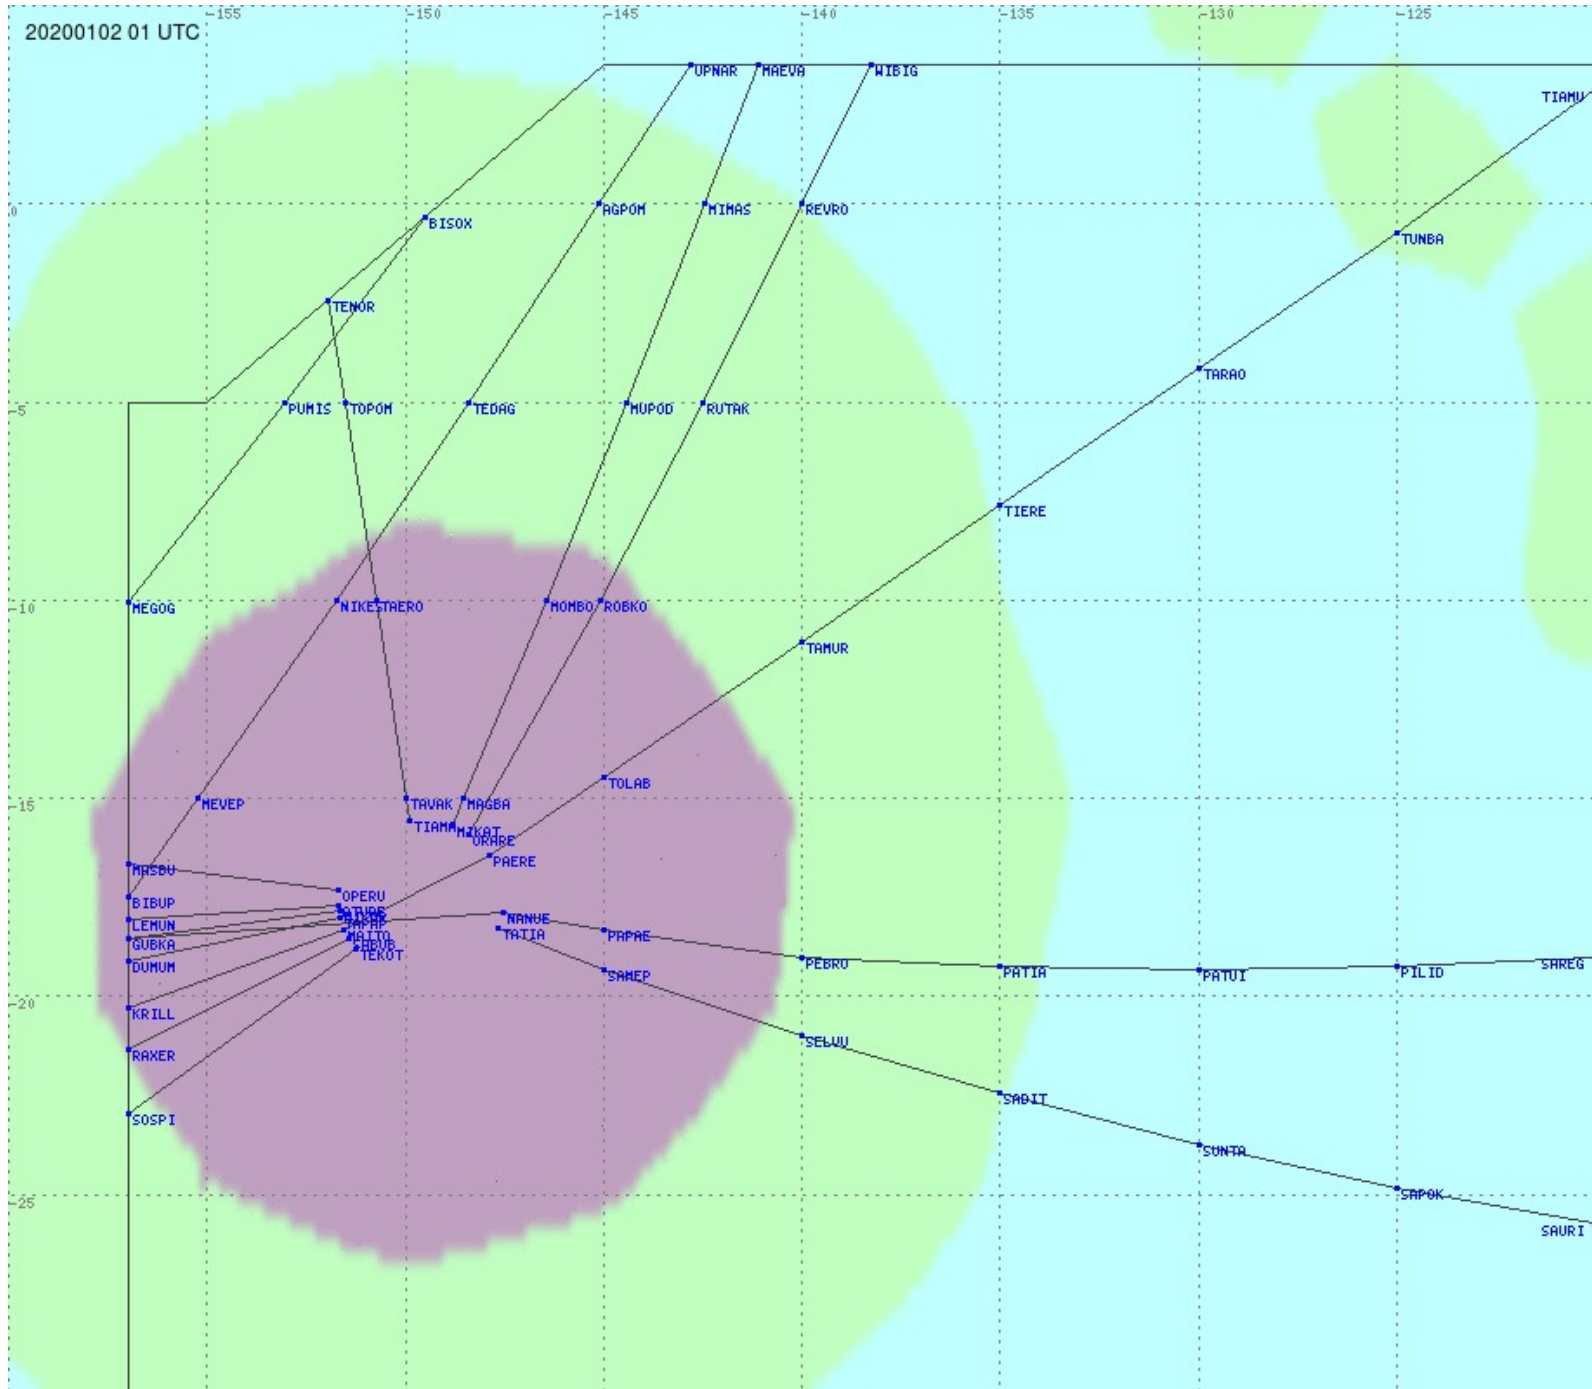

# Tahiti FIR - HF Propag - 20200102

2.8 MHz 3.5 MHz 5.6 MHz 8.9 MHz 13.3 MHz 17.9 MHz None