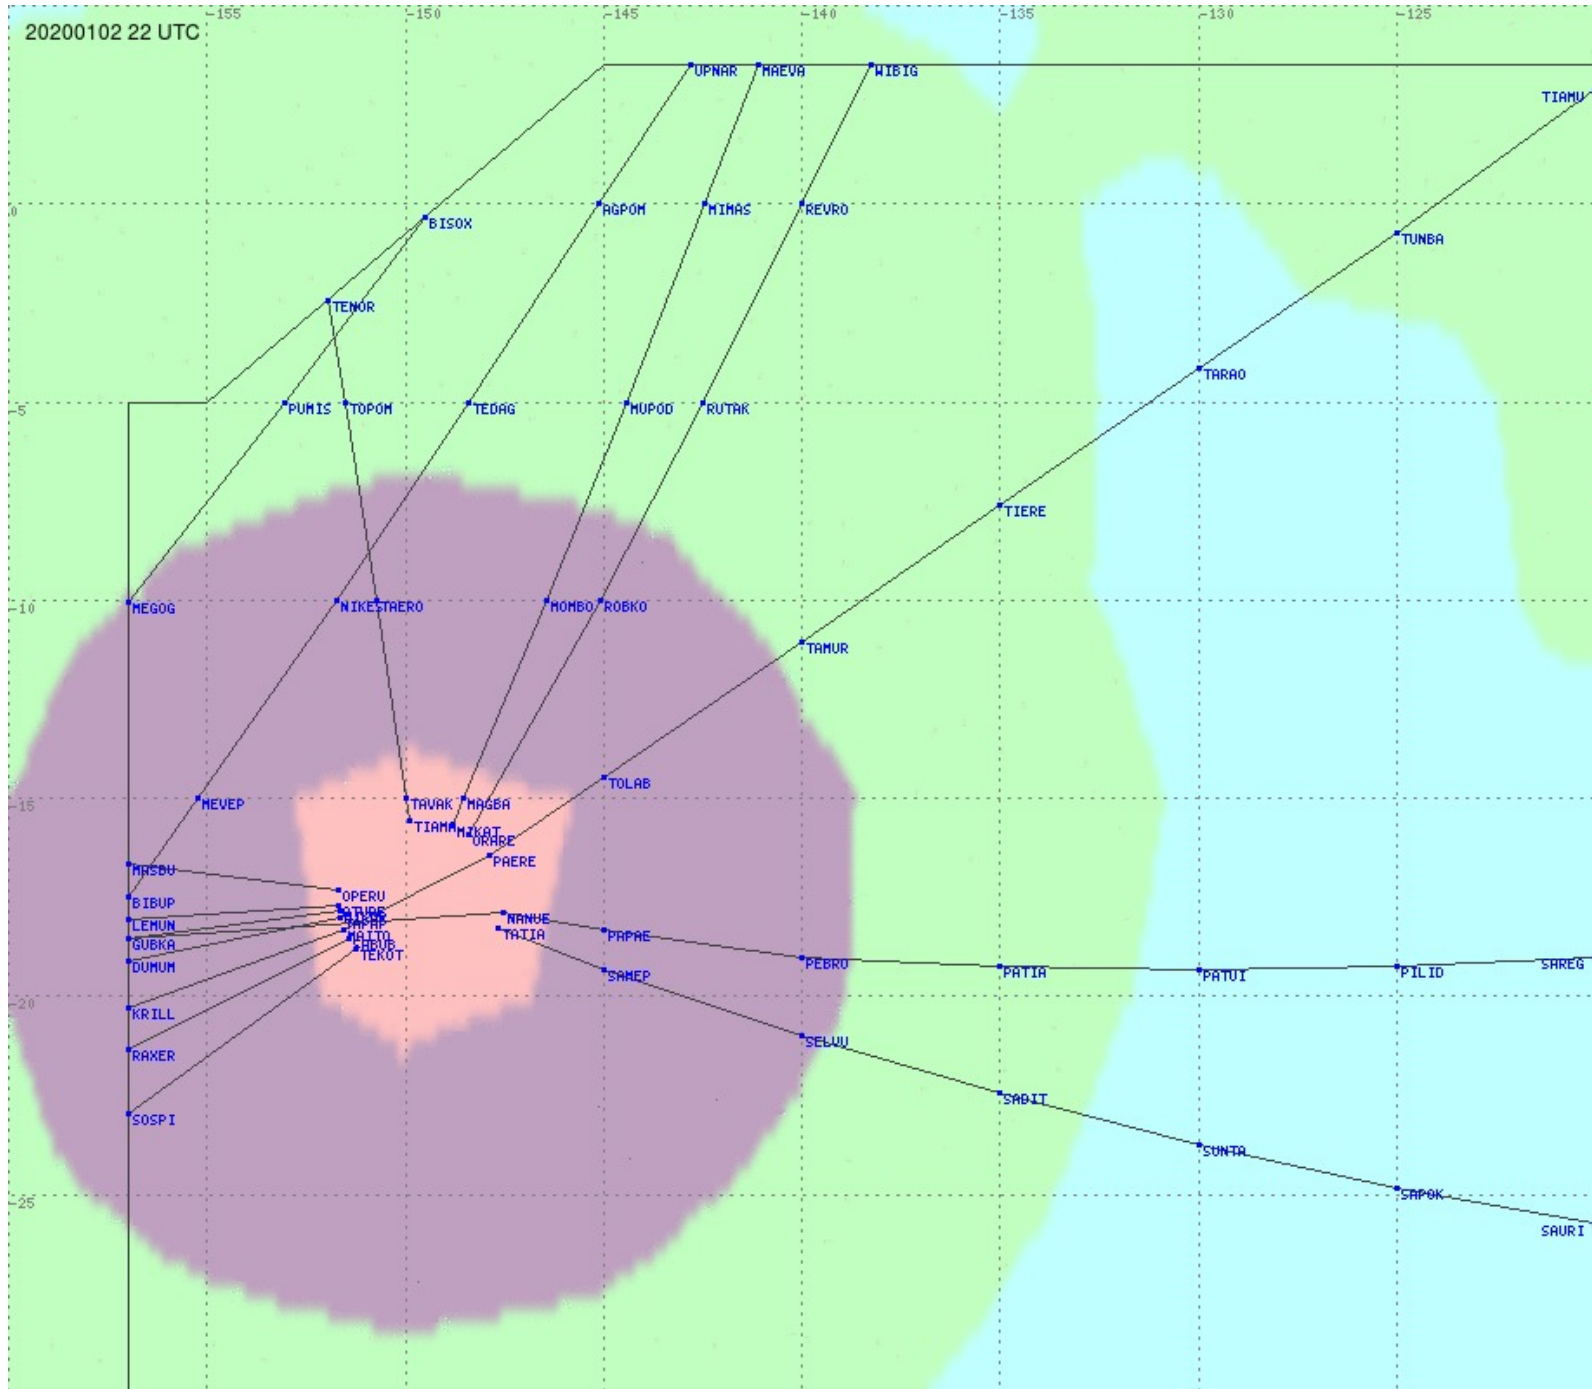

Tahiti FIR - HF Propag - 20200102

2.8 MHz 3.5 MHz 5.6 MHz 8.9 MHz 13.3 MHz 17.9 MHz None