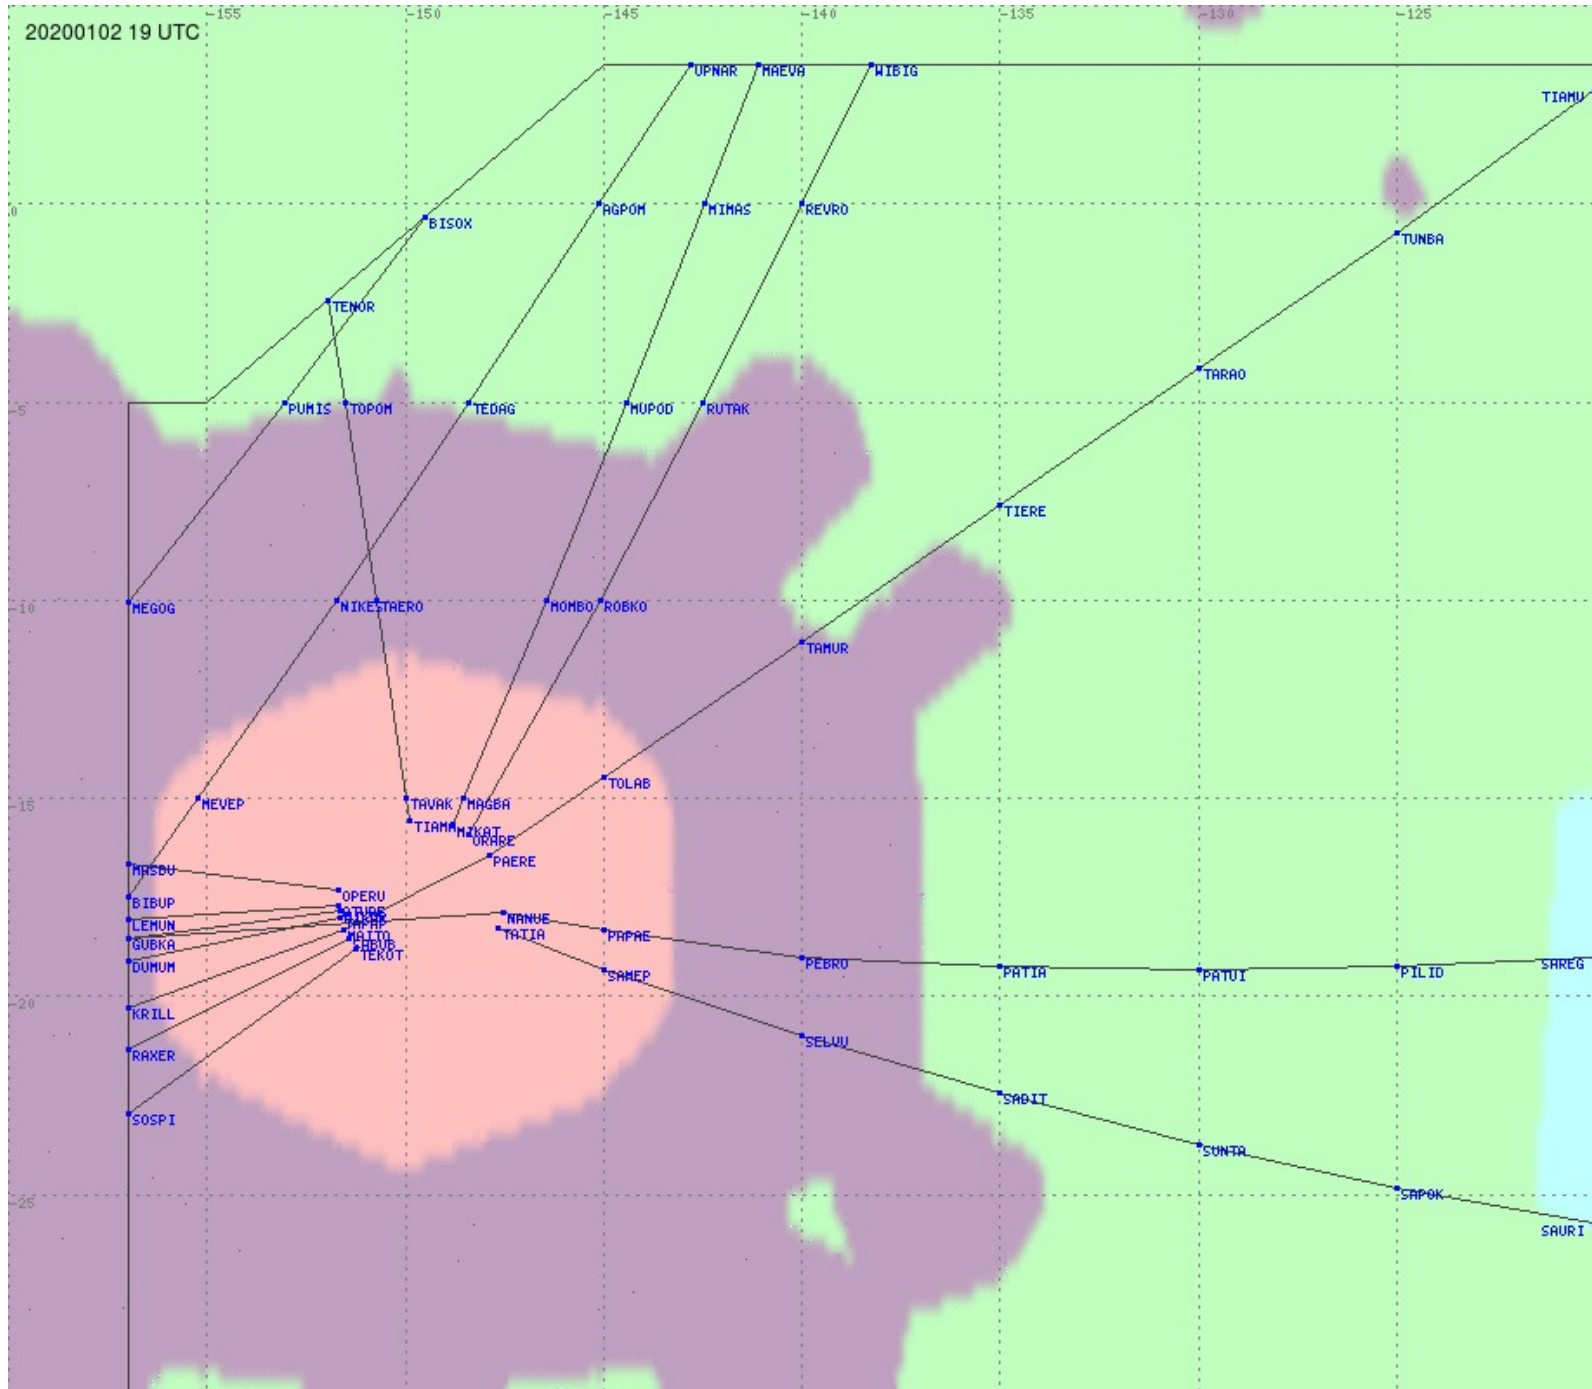

Tahiti FIR - HF Propag - 20200102

2.8 MHz 3.5 MHz 5.6 MHz 8.9 MHz 13.3 MHz 17.9 MHz None