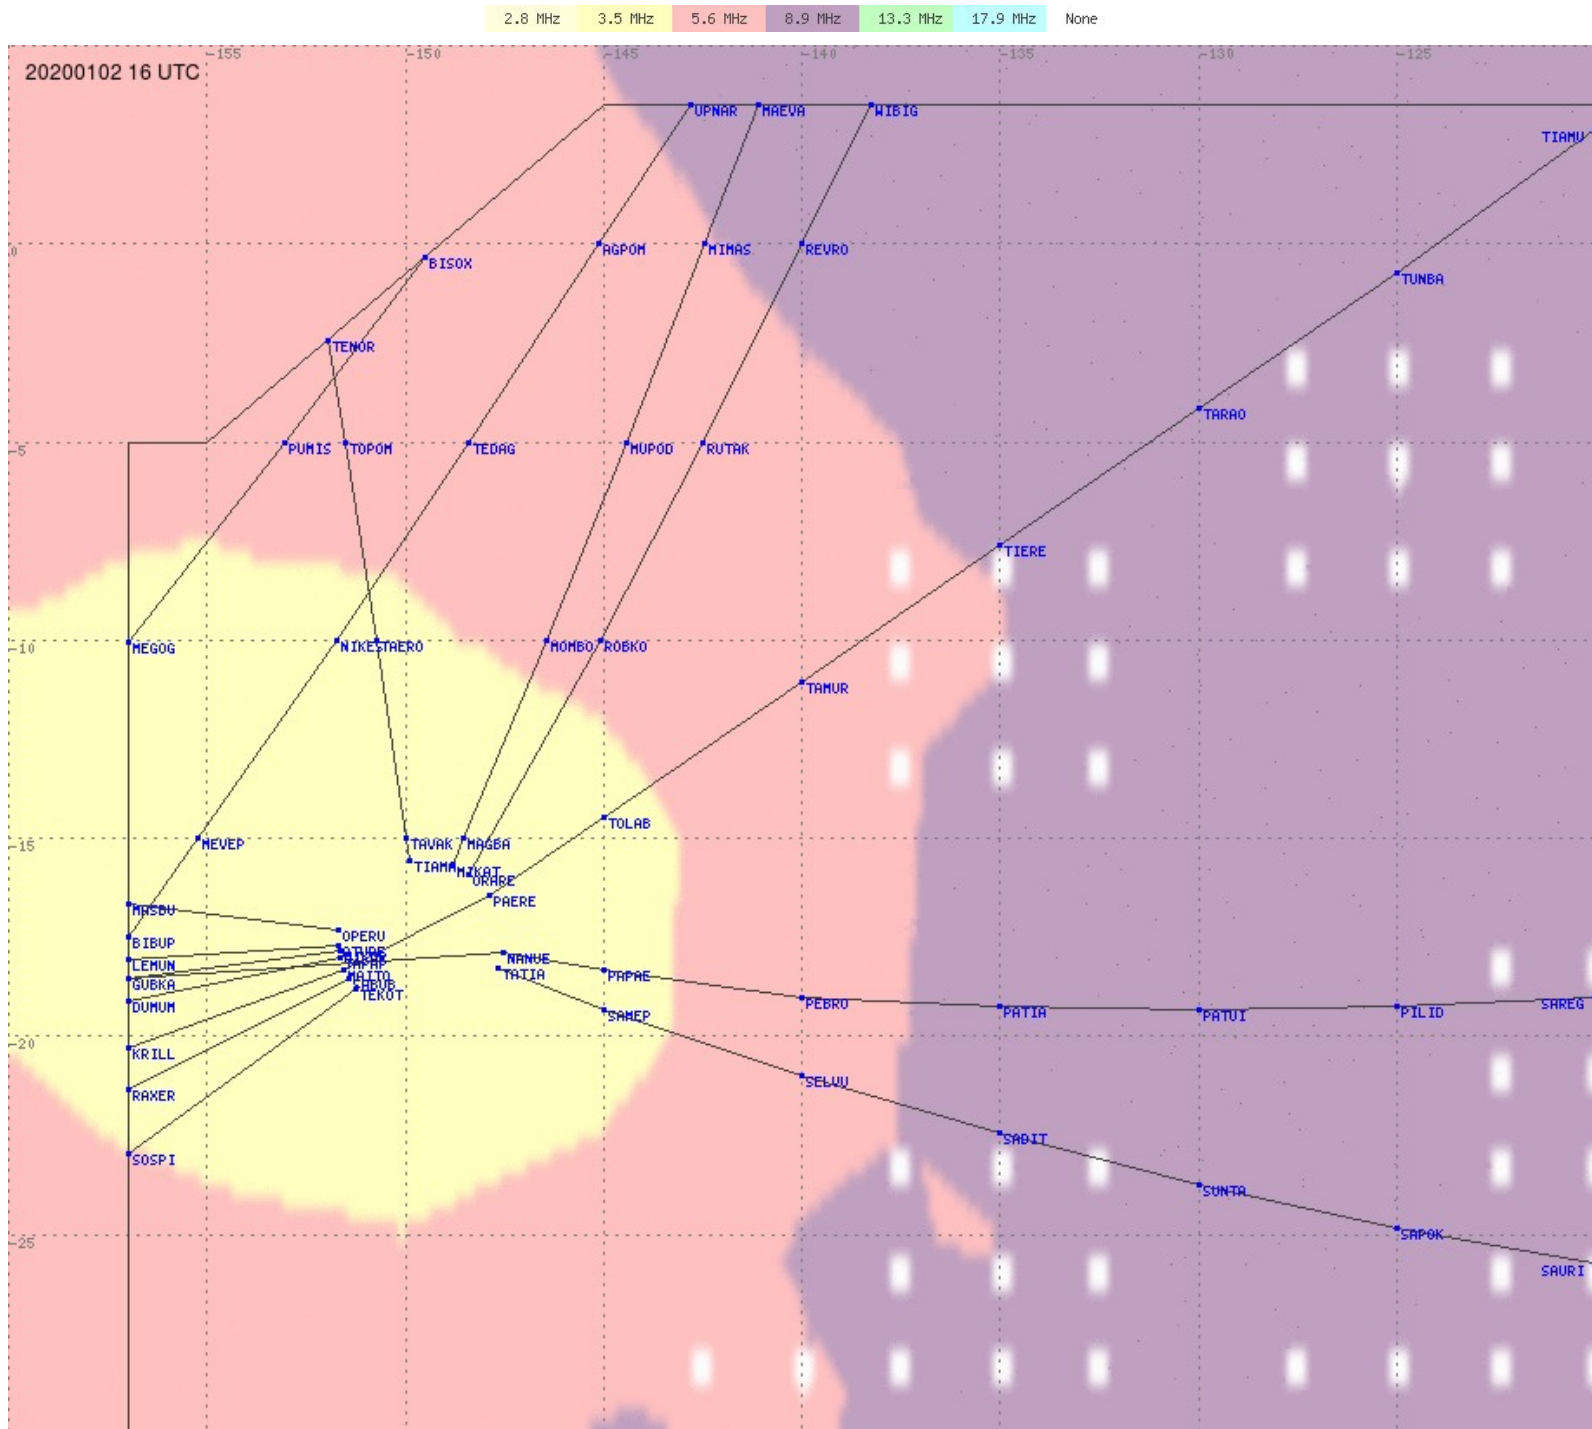

Tahiti FIR - HF Propag - 20200102