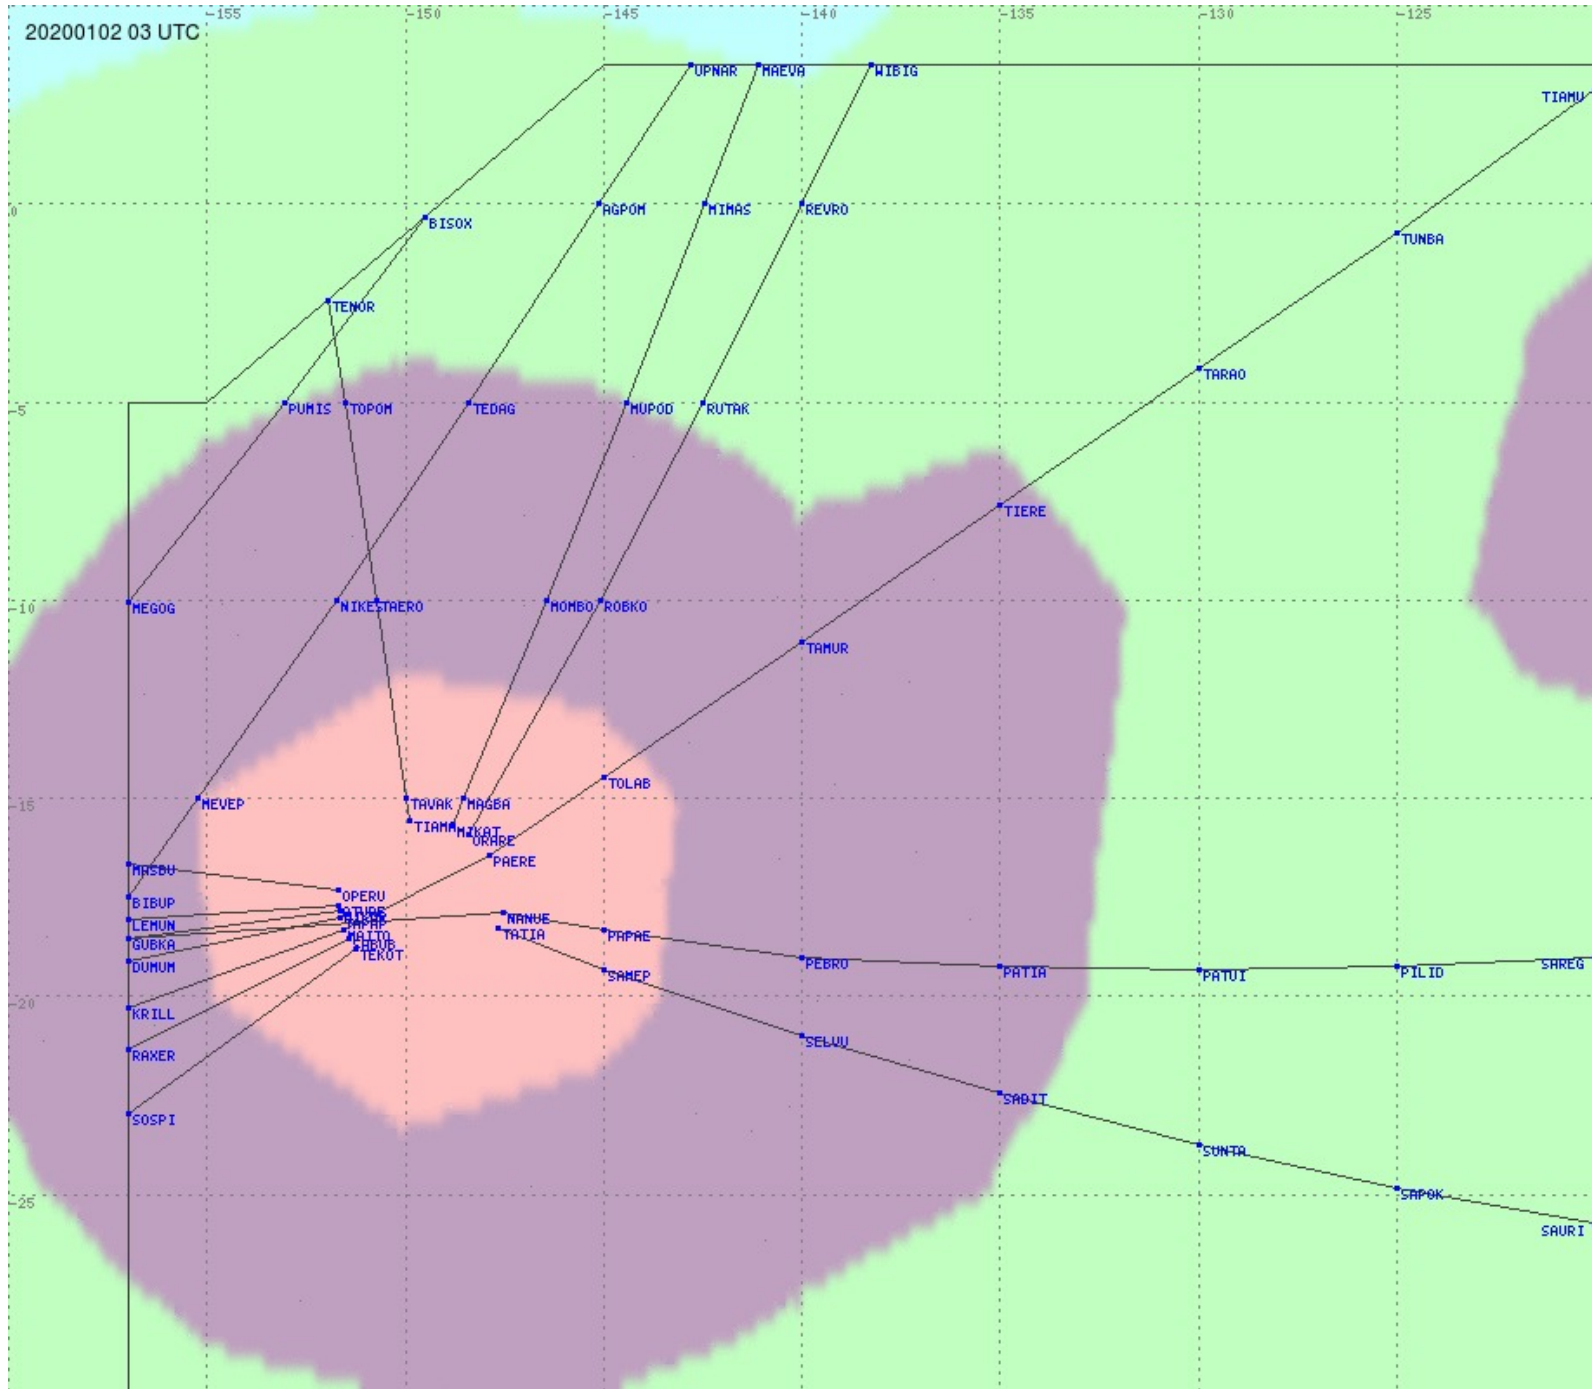

# Tahiti FIR - HF Propag - 20200102

2.8 MHz 3.5 MHz 5.6 MHz 8.9 MHz 13.3 MHz 17.9 MHz None