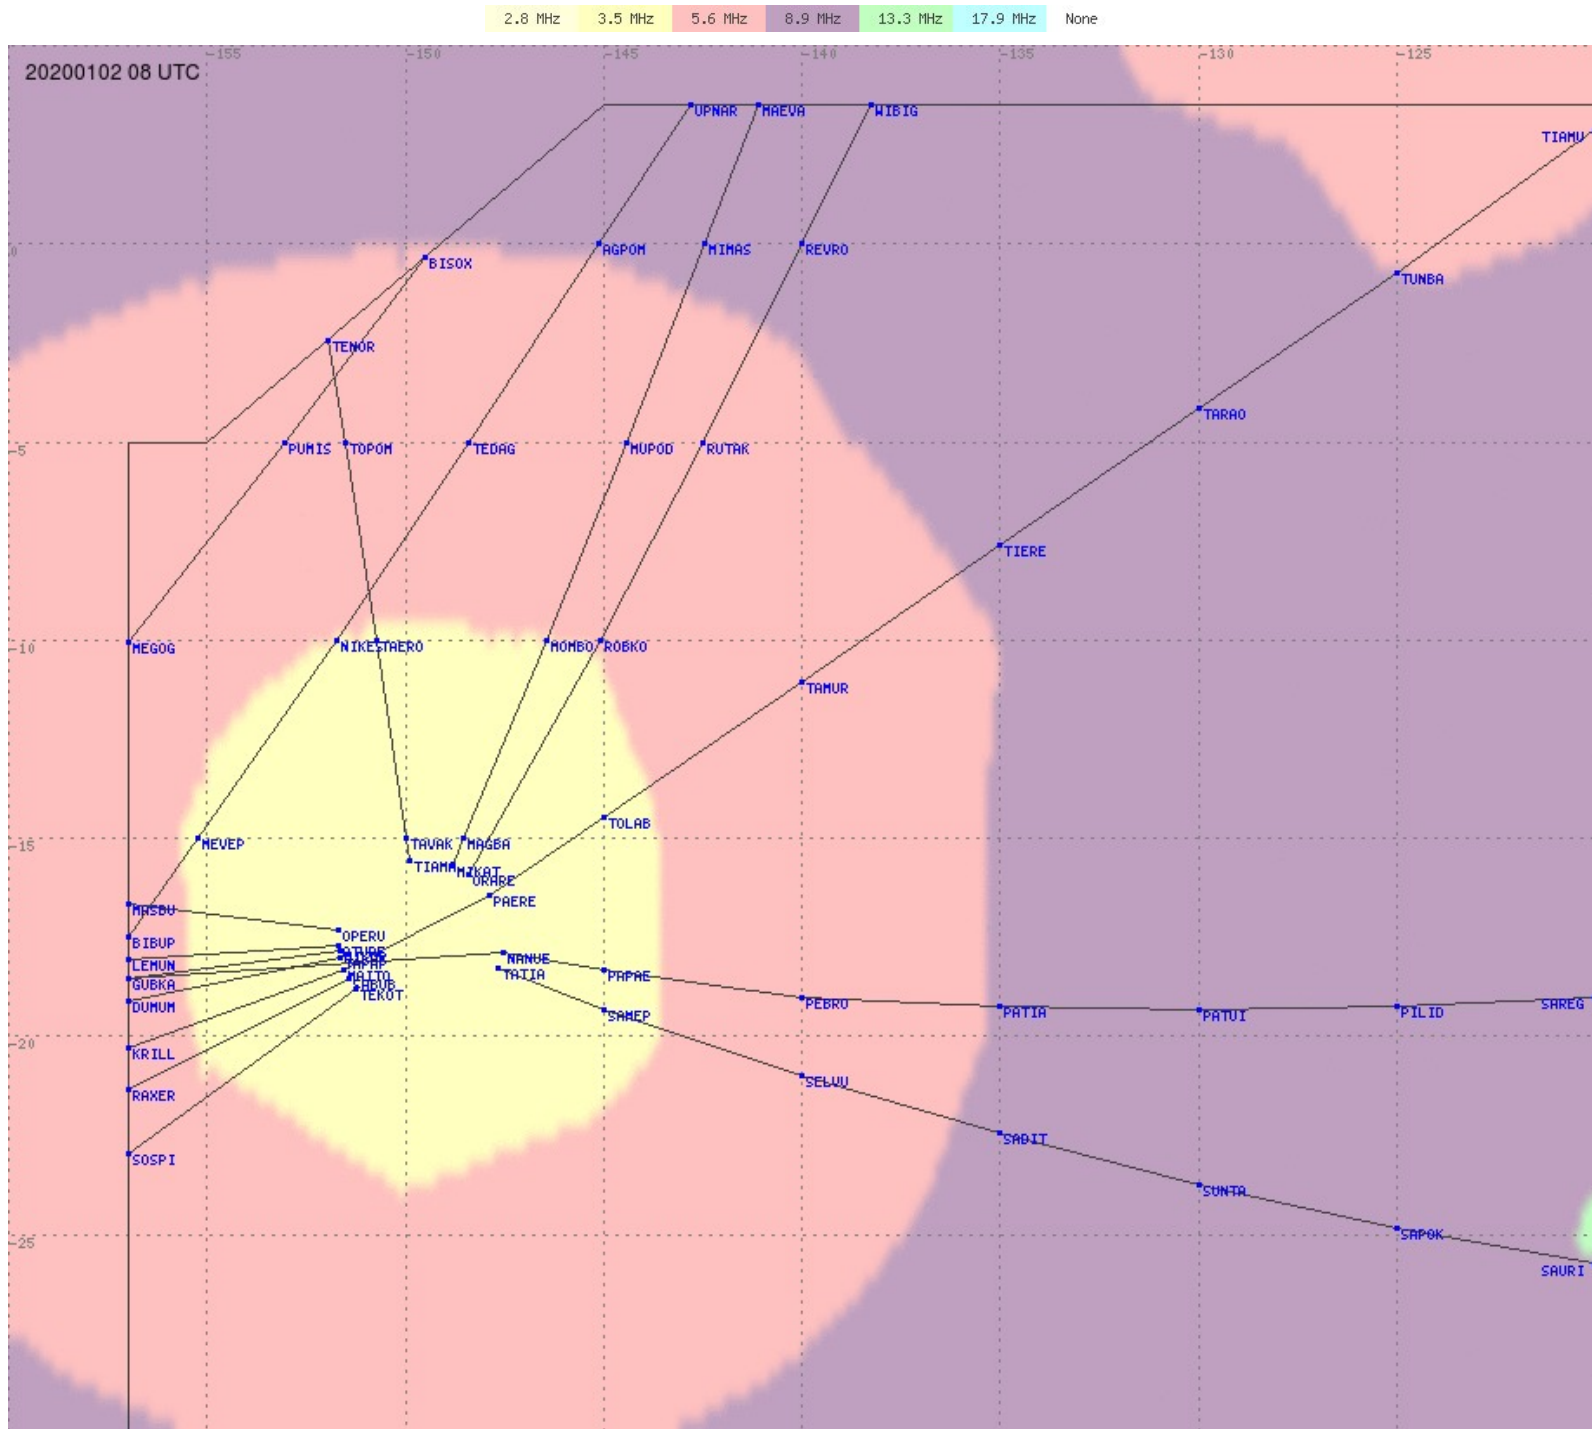

Tahiti FIR - HF Propag - 20200102