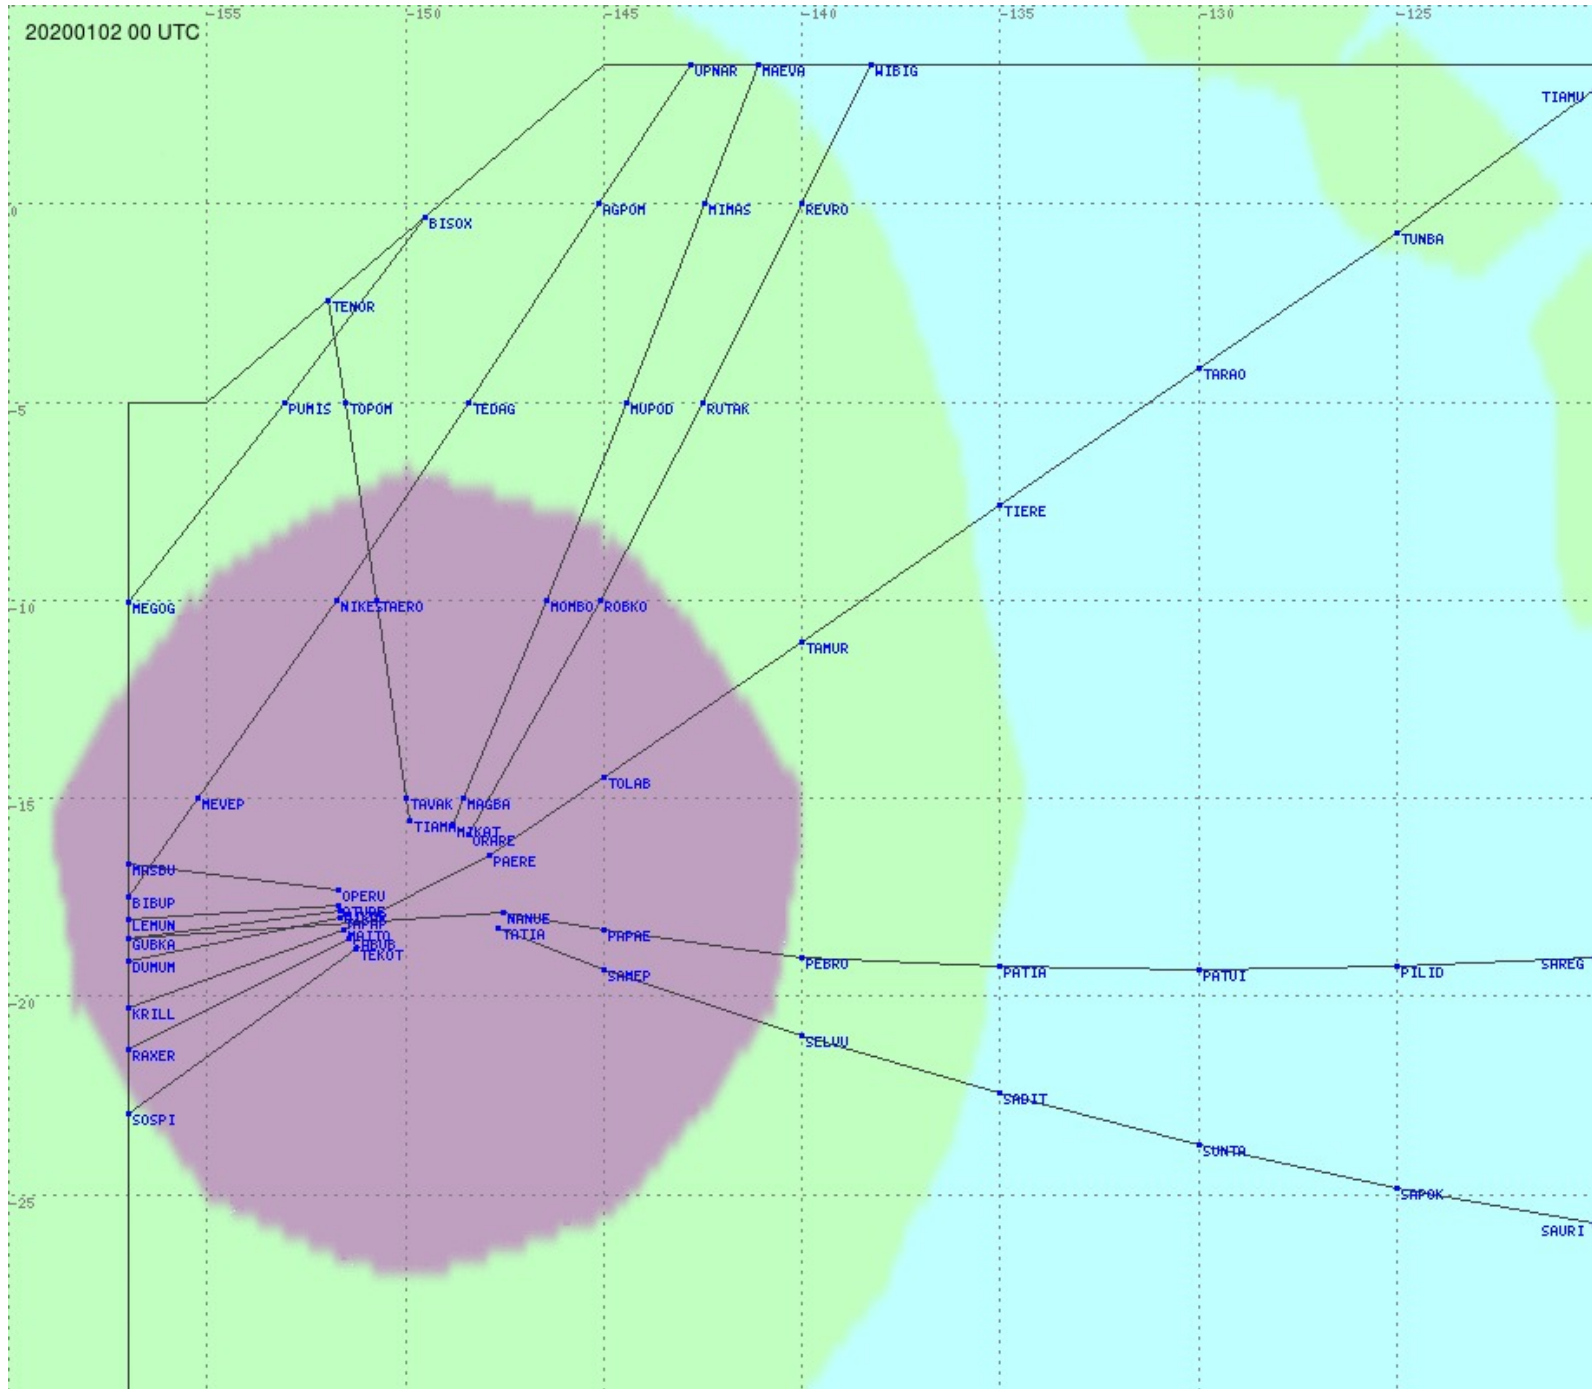

# Tahiti FIR - HF Propag - 20200102

2.8 MHz 3.5 MHz 5.6 MHz 8.9 MHz 13.3 MHz 17.9 MHz None