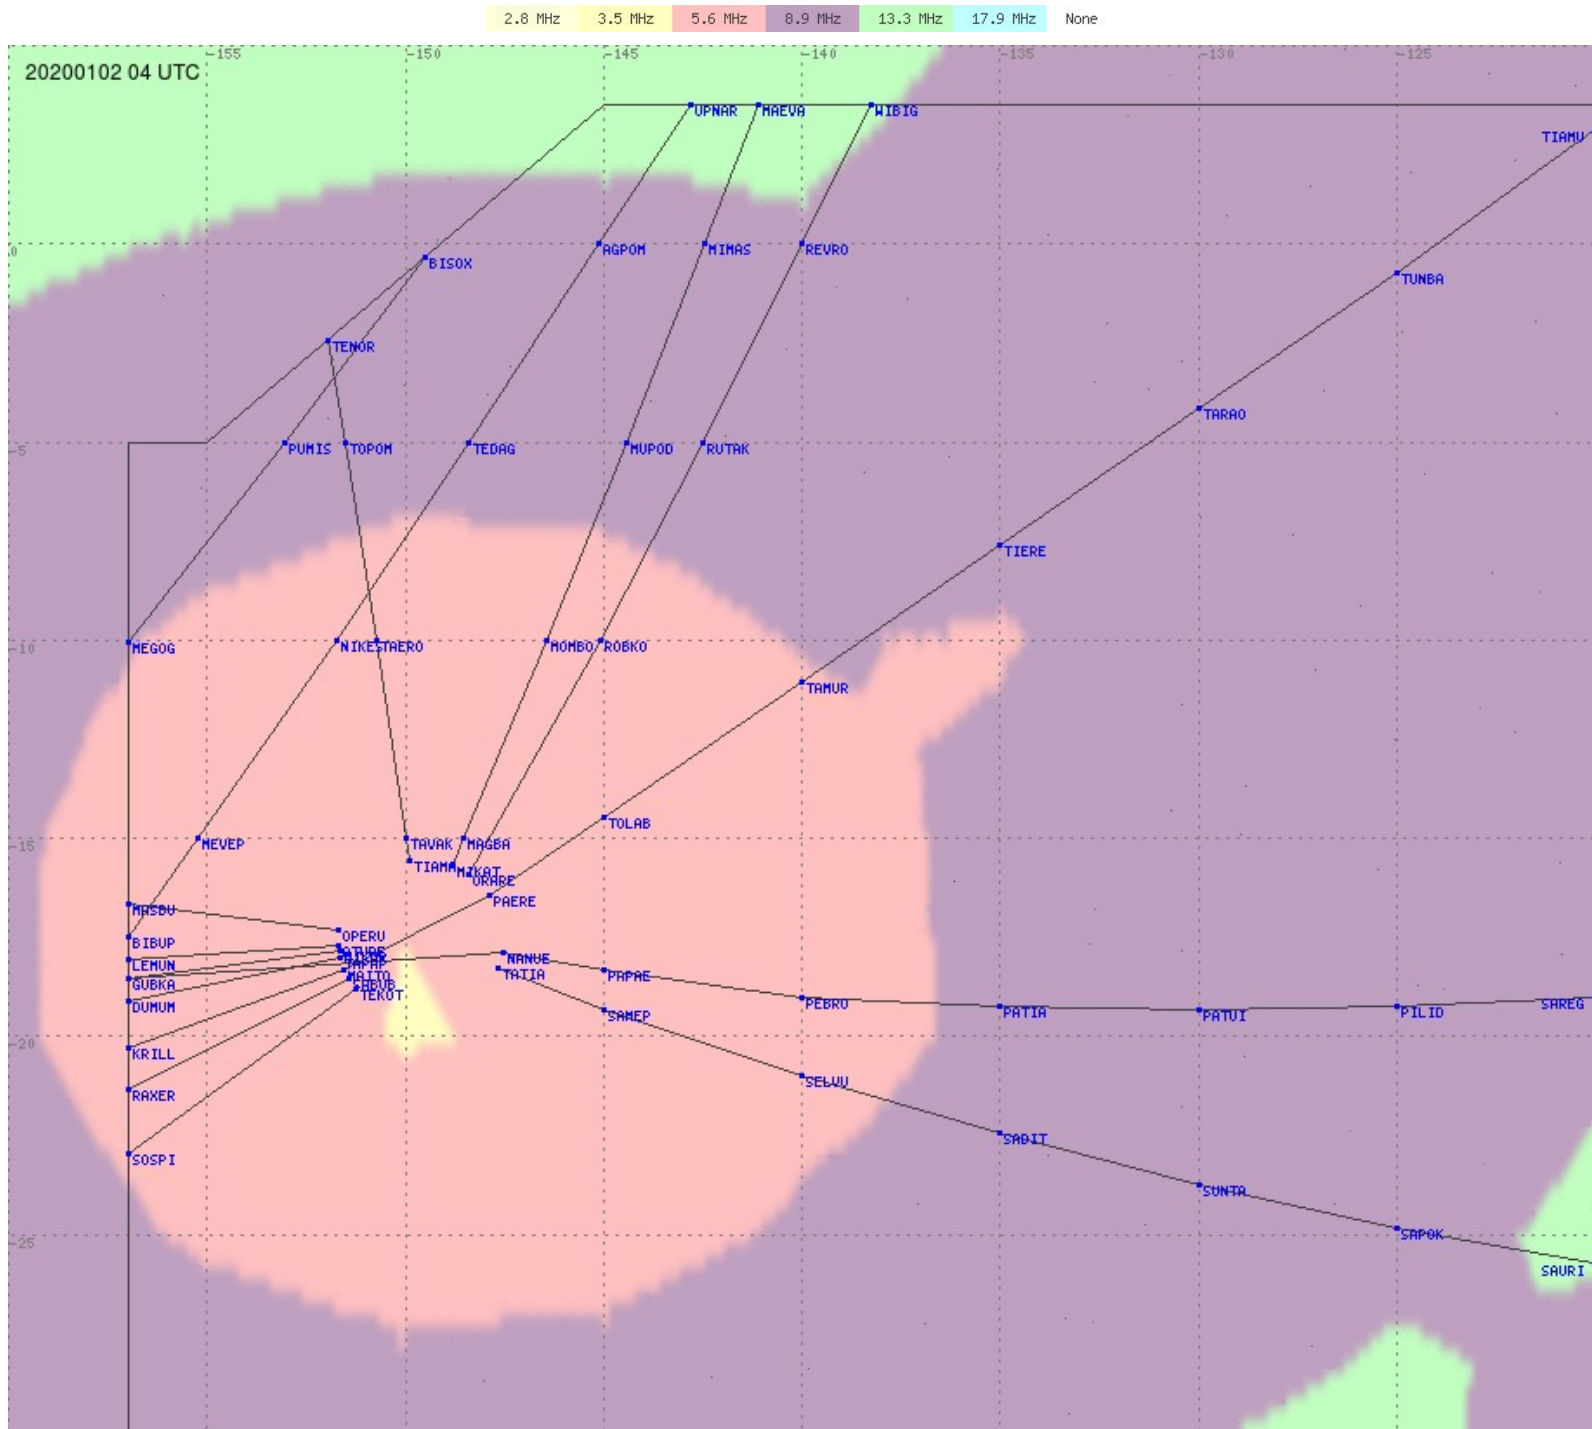

# Tahiti FIR - HF Propag - 20200102

2.8 MHz 3.5 MHz 5.6 MHz 8.9 MHz 13.3 MHz 17.9 MHz None

# Tahiti FIR - HF Propag - 20200102