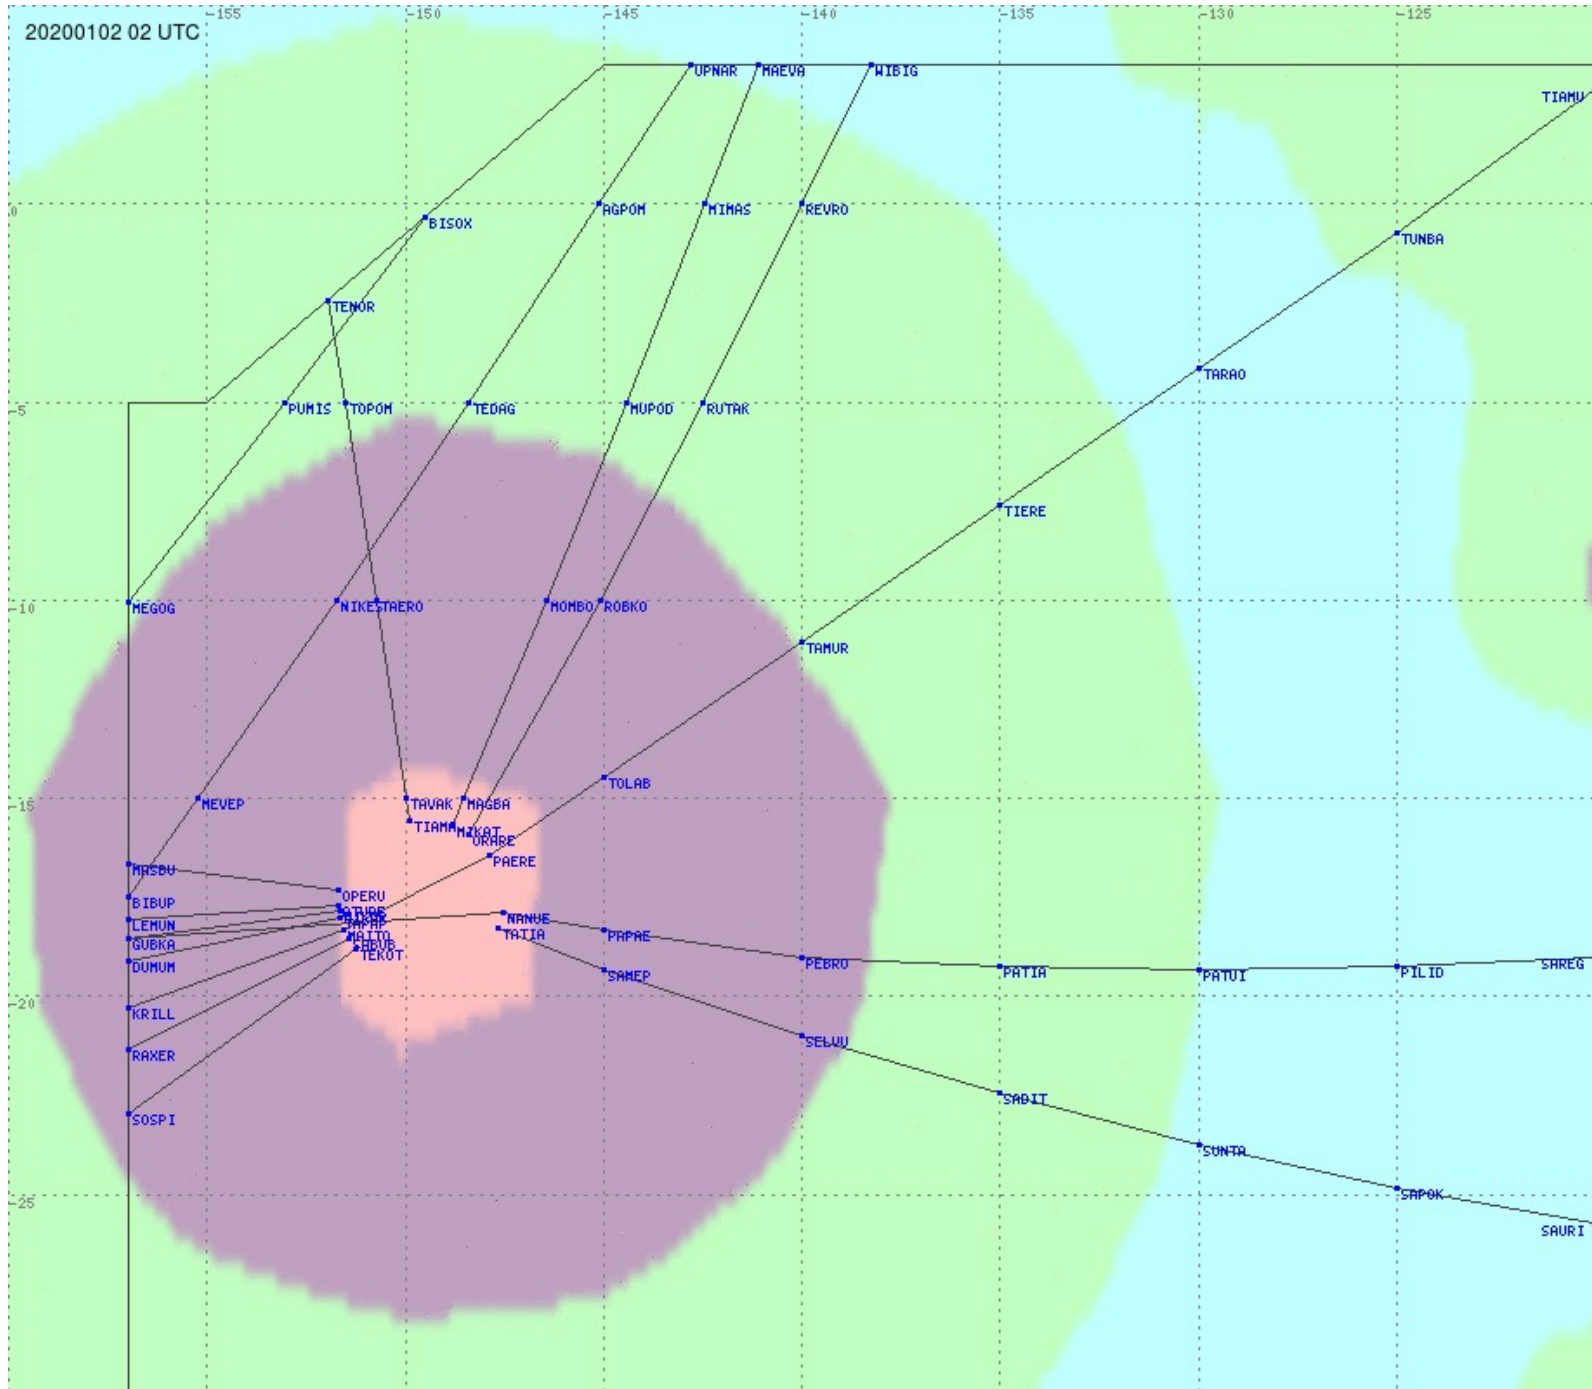

# Tahiti FIR - HF Propag - 20200102

2.8 MHz 3.5 MHz 5.6 MHz 8.9 MHz 13.3 MHz 17.9 MHz None