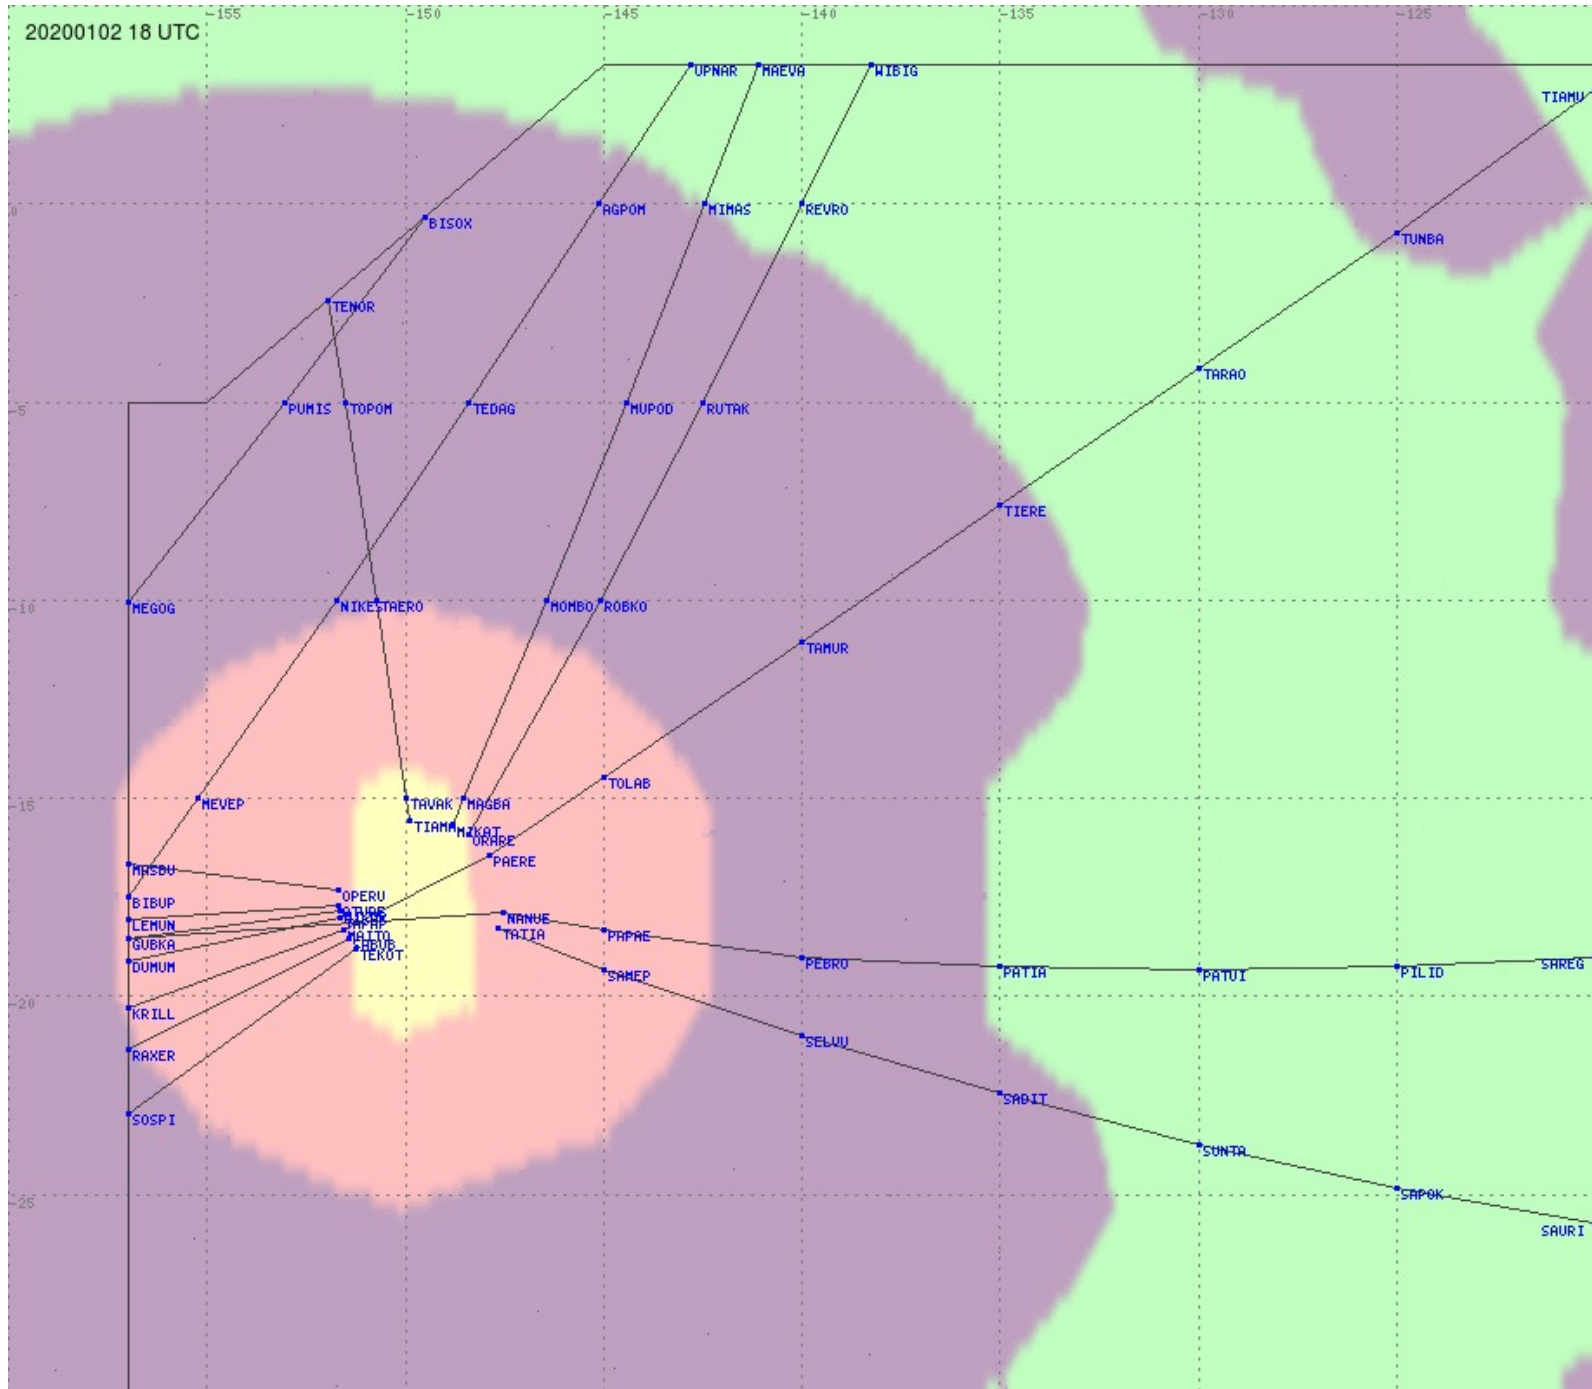

Tahiti FIR - HF Propag - 20200102

2.8 MHz
3.5 MHz
5.6 MHz
8.9 MHz
13.3 MHz
17.9 MHz
None