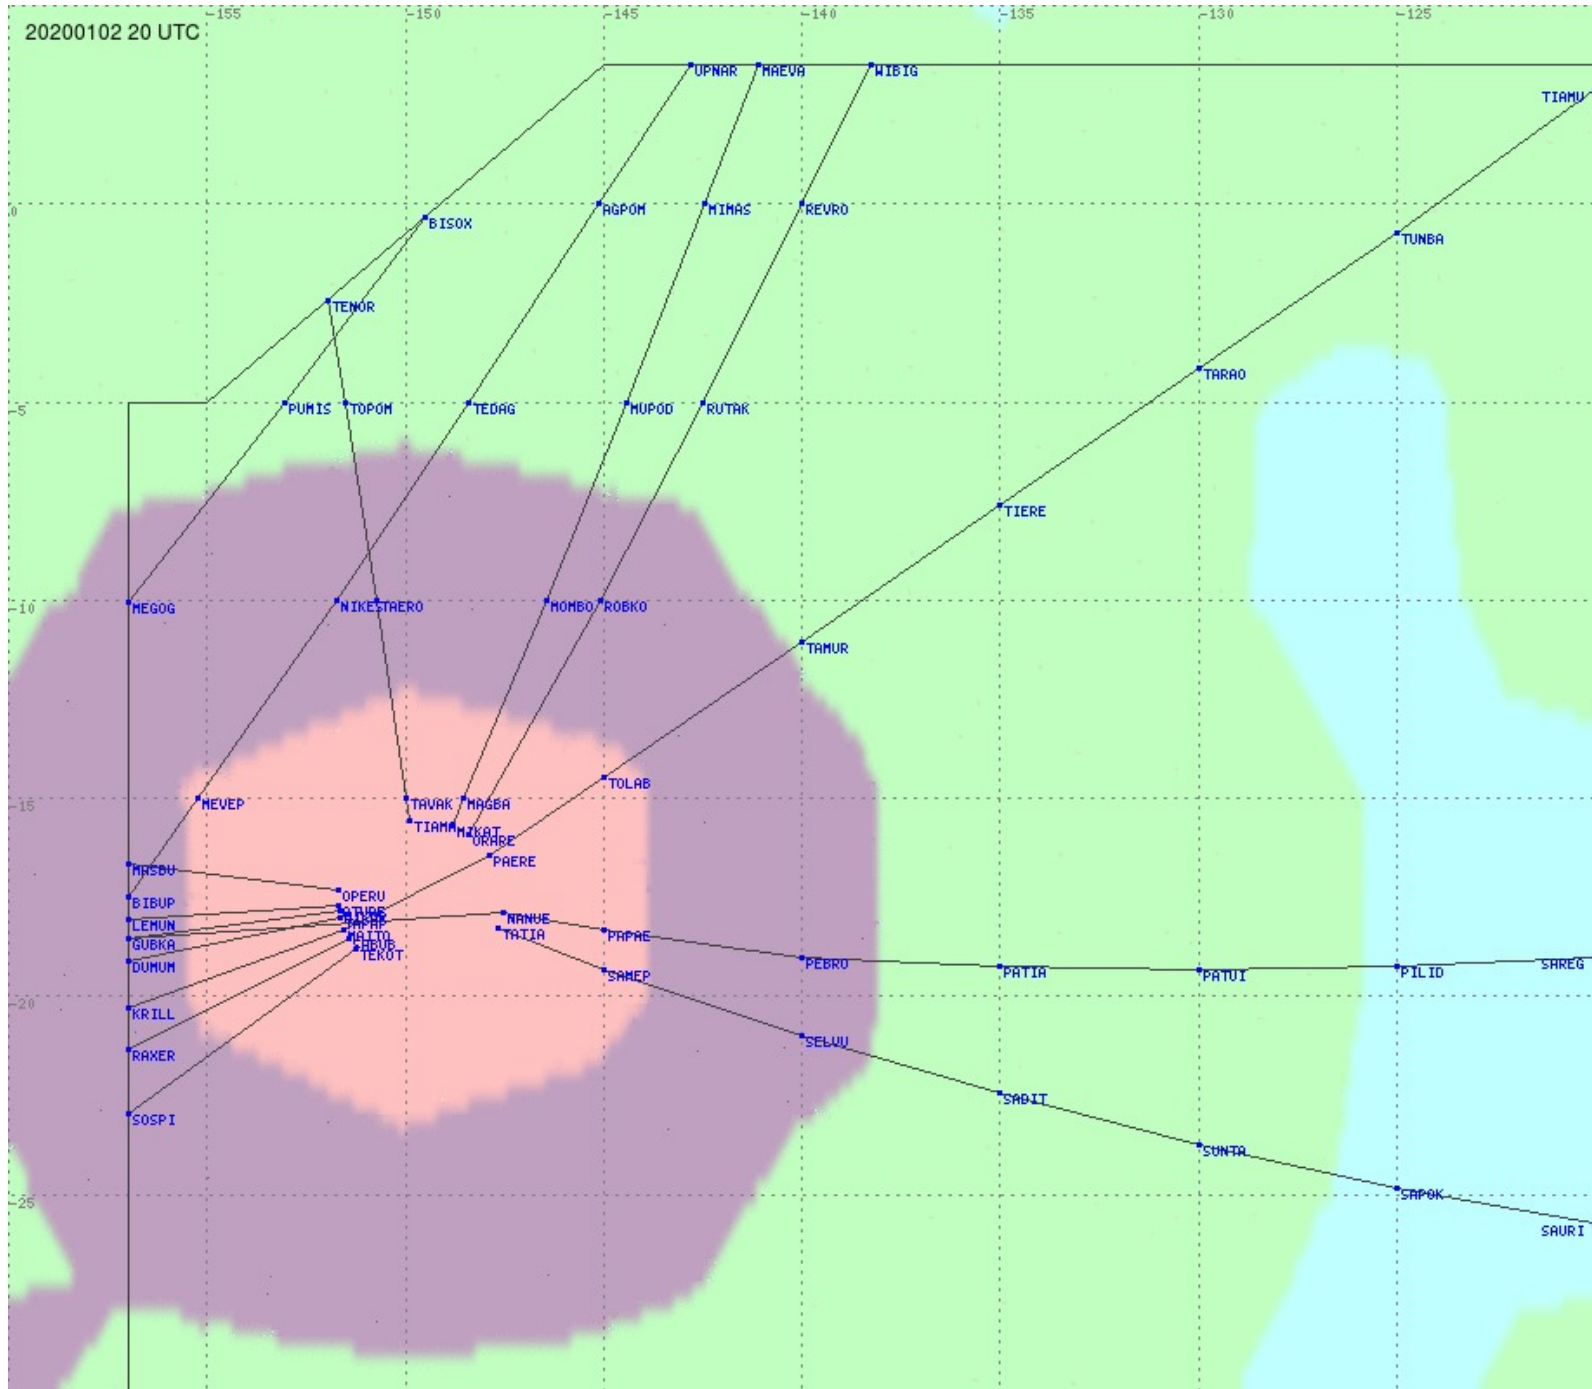

Tahiti FIR - HF Propag - 20200102

2.8 MHz 3.5 MHz 5.6 MHz 8.9 MHz 13.3 MHz 17.9 MHz None