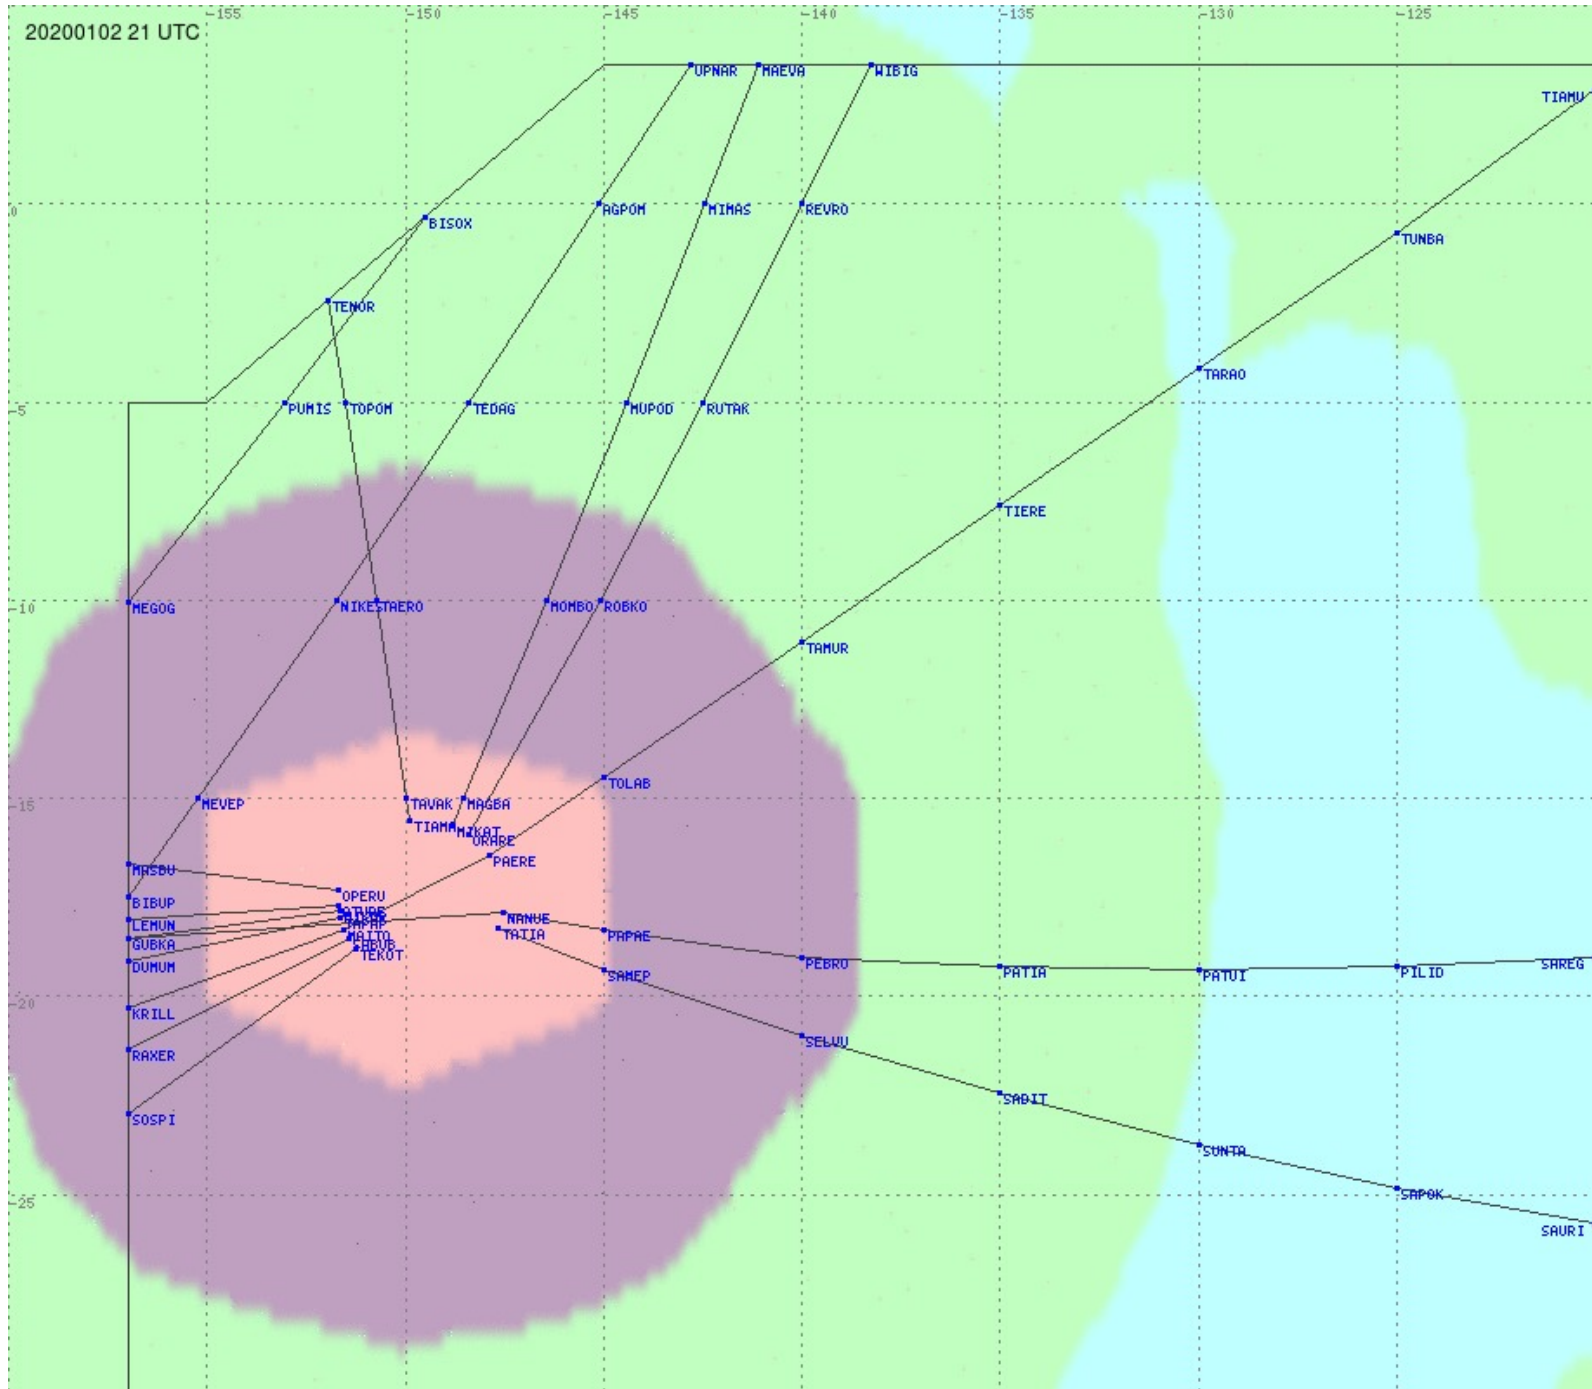

Tahiti FIR - HF Propag - 20200102

2.8 MHz 3.5 MHz 5.6 MHz 8.9 MHz 13.3 MHz 17.9 MHz None