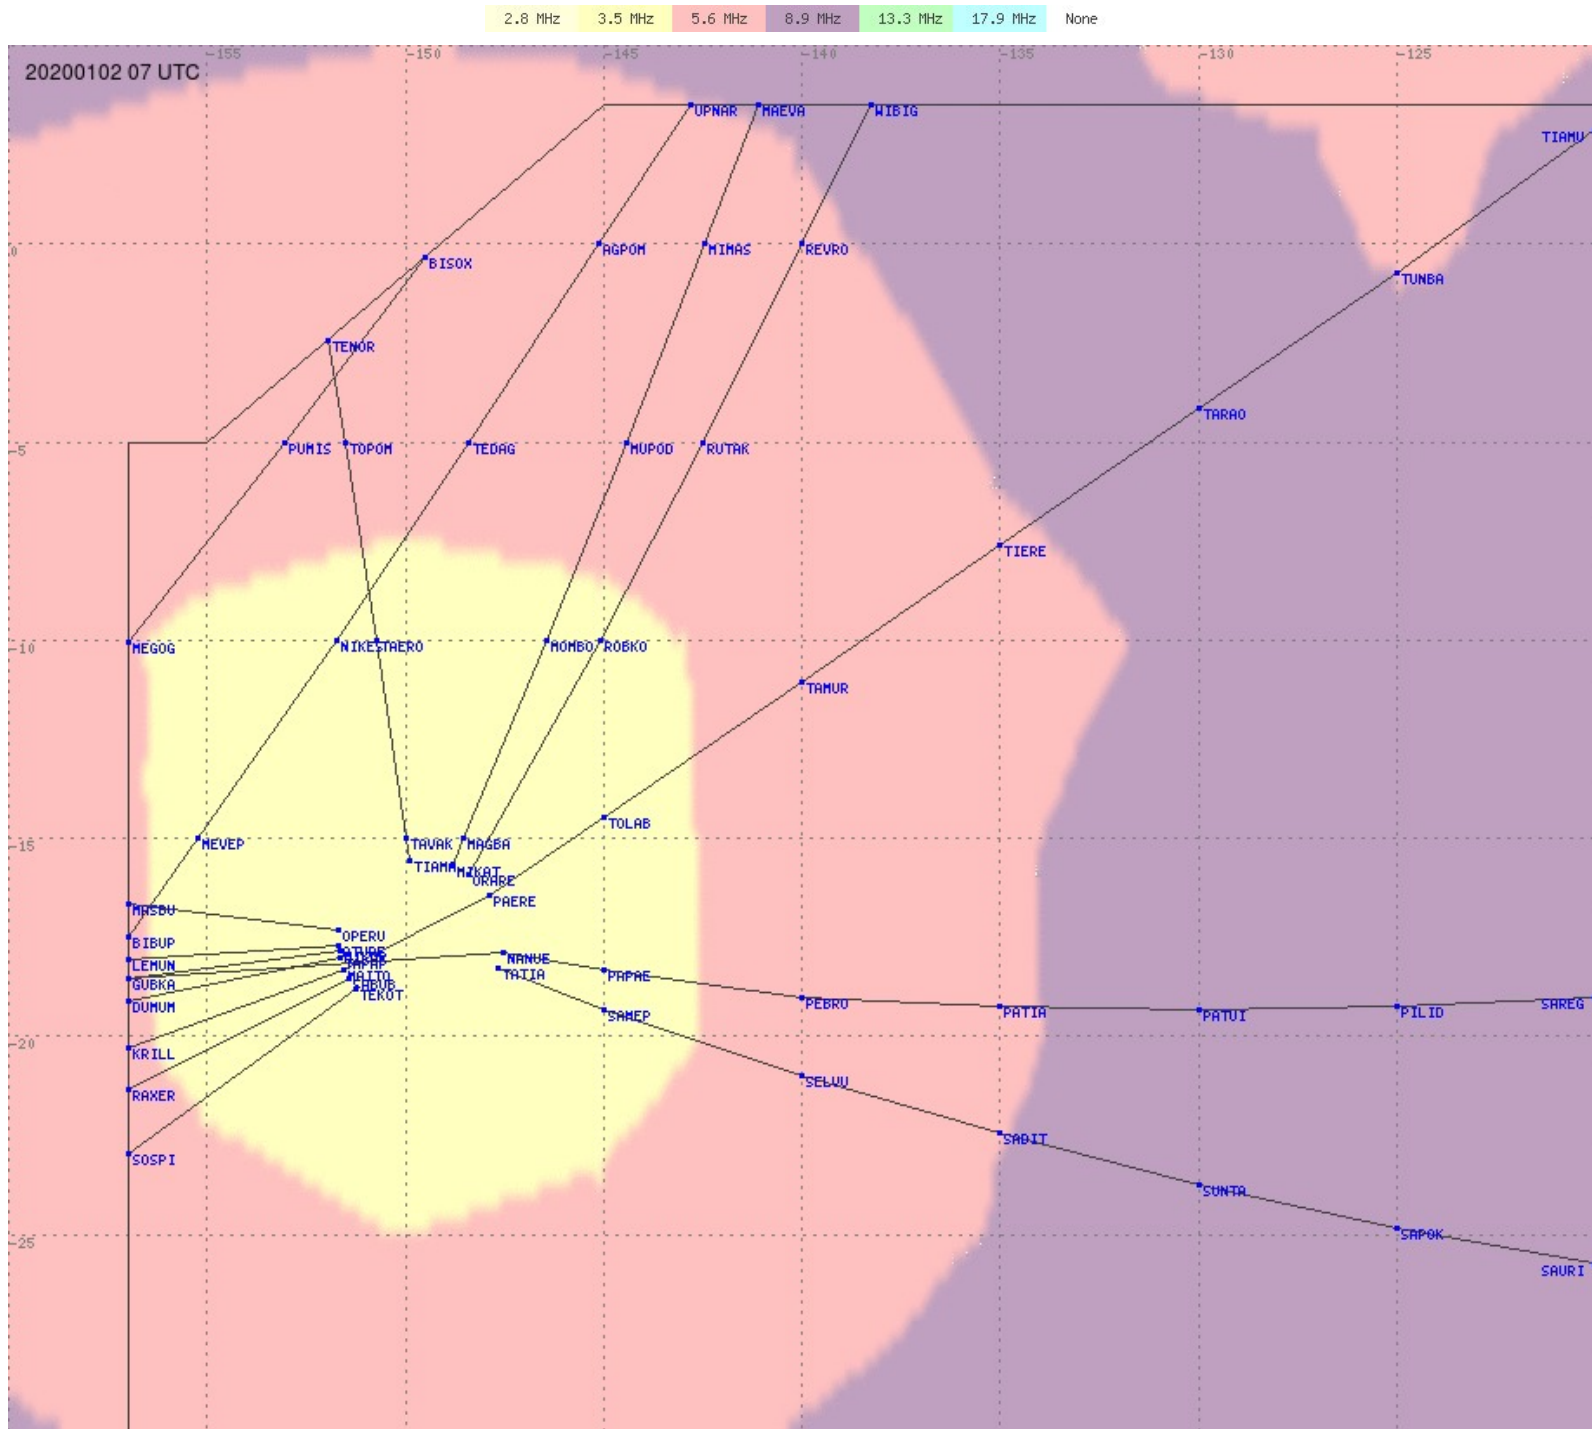

Tahiti FIR - HF Propag - 20200102