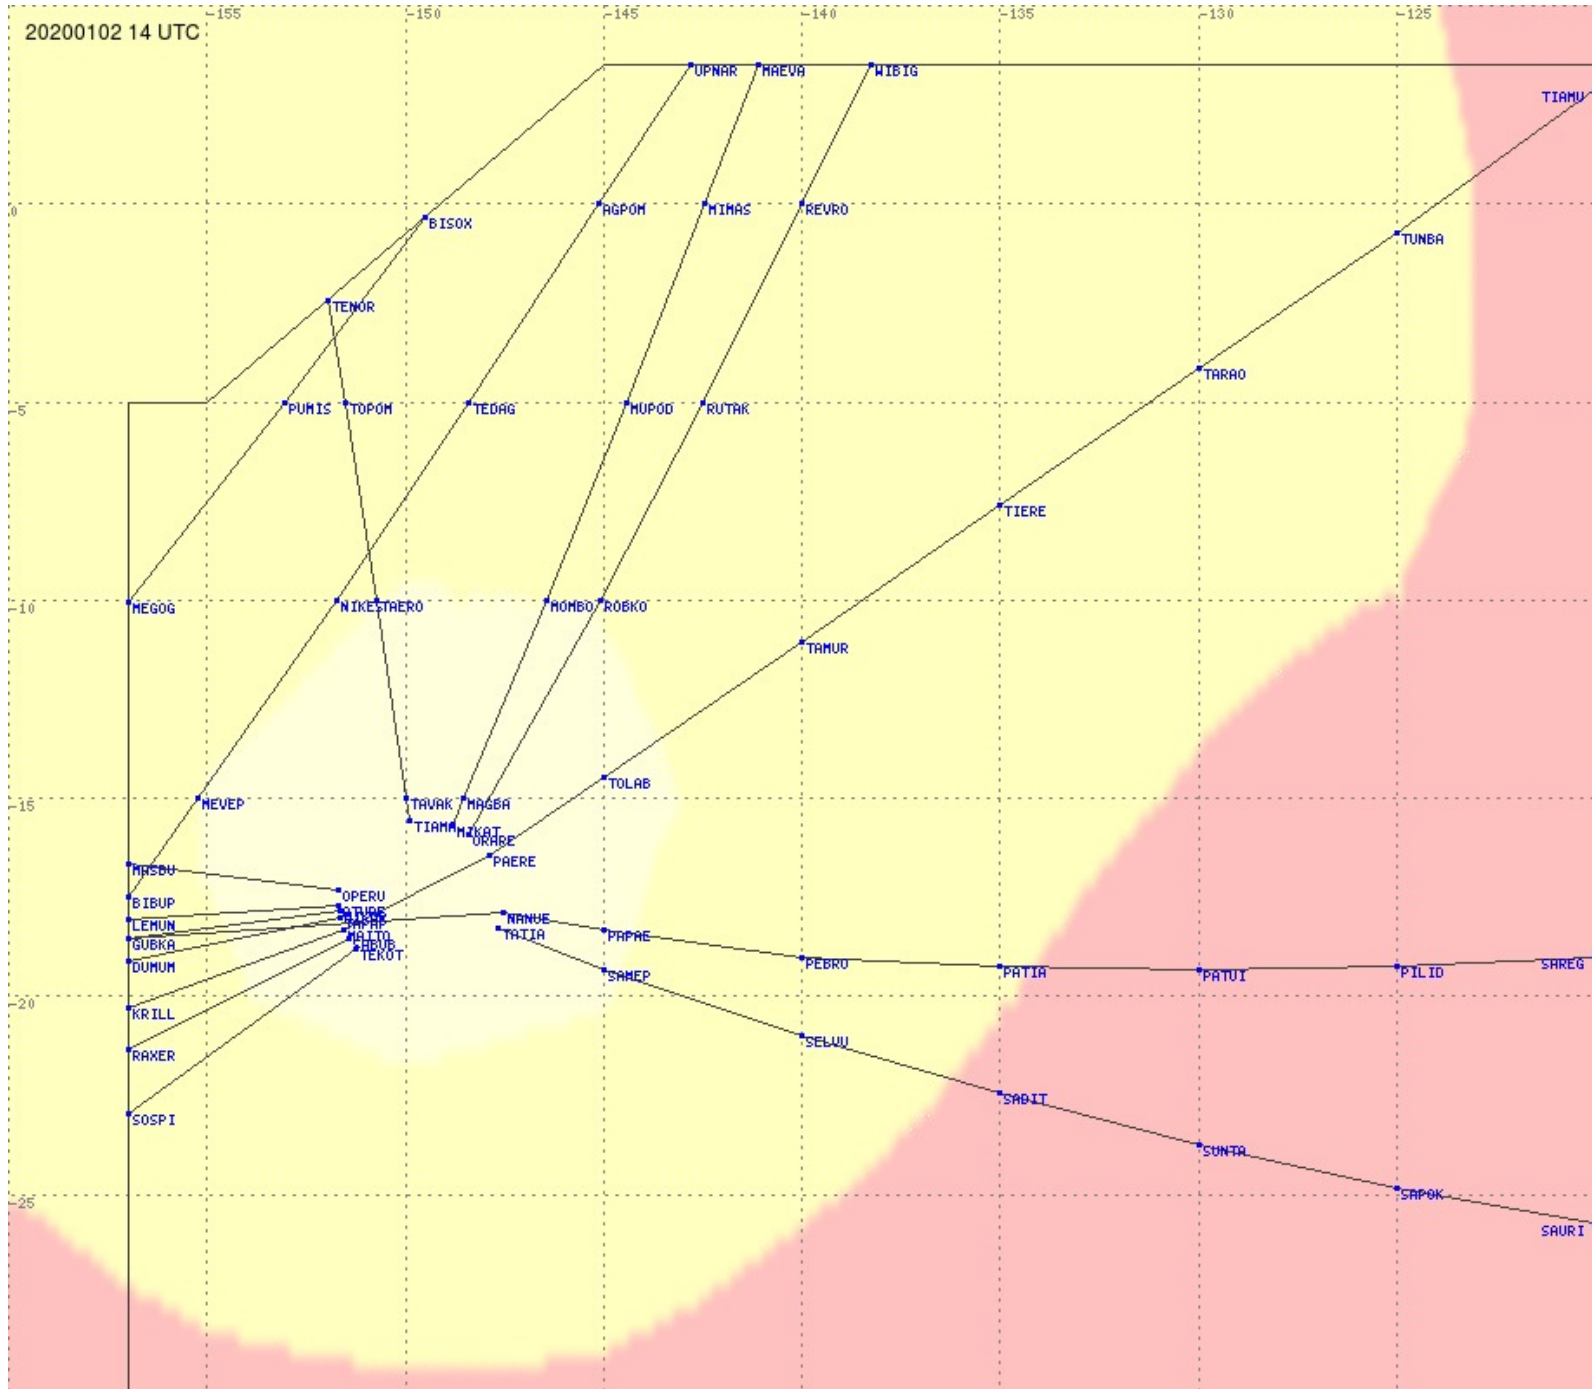

Tahiti FIR - HF Propag - 20200102

2.8 MHz
3.5 MHz
5.6 MHz
8.9 MHz
13.3 MHz
17.9 MHz
None