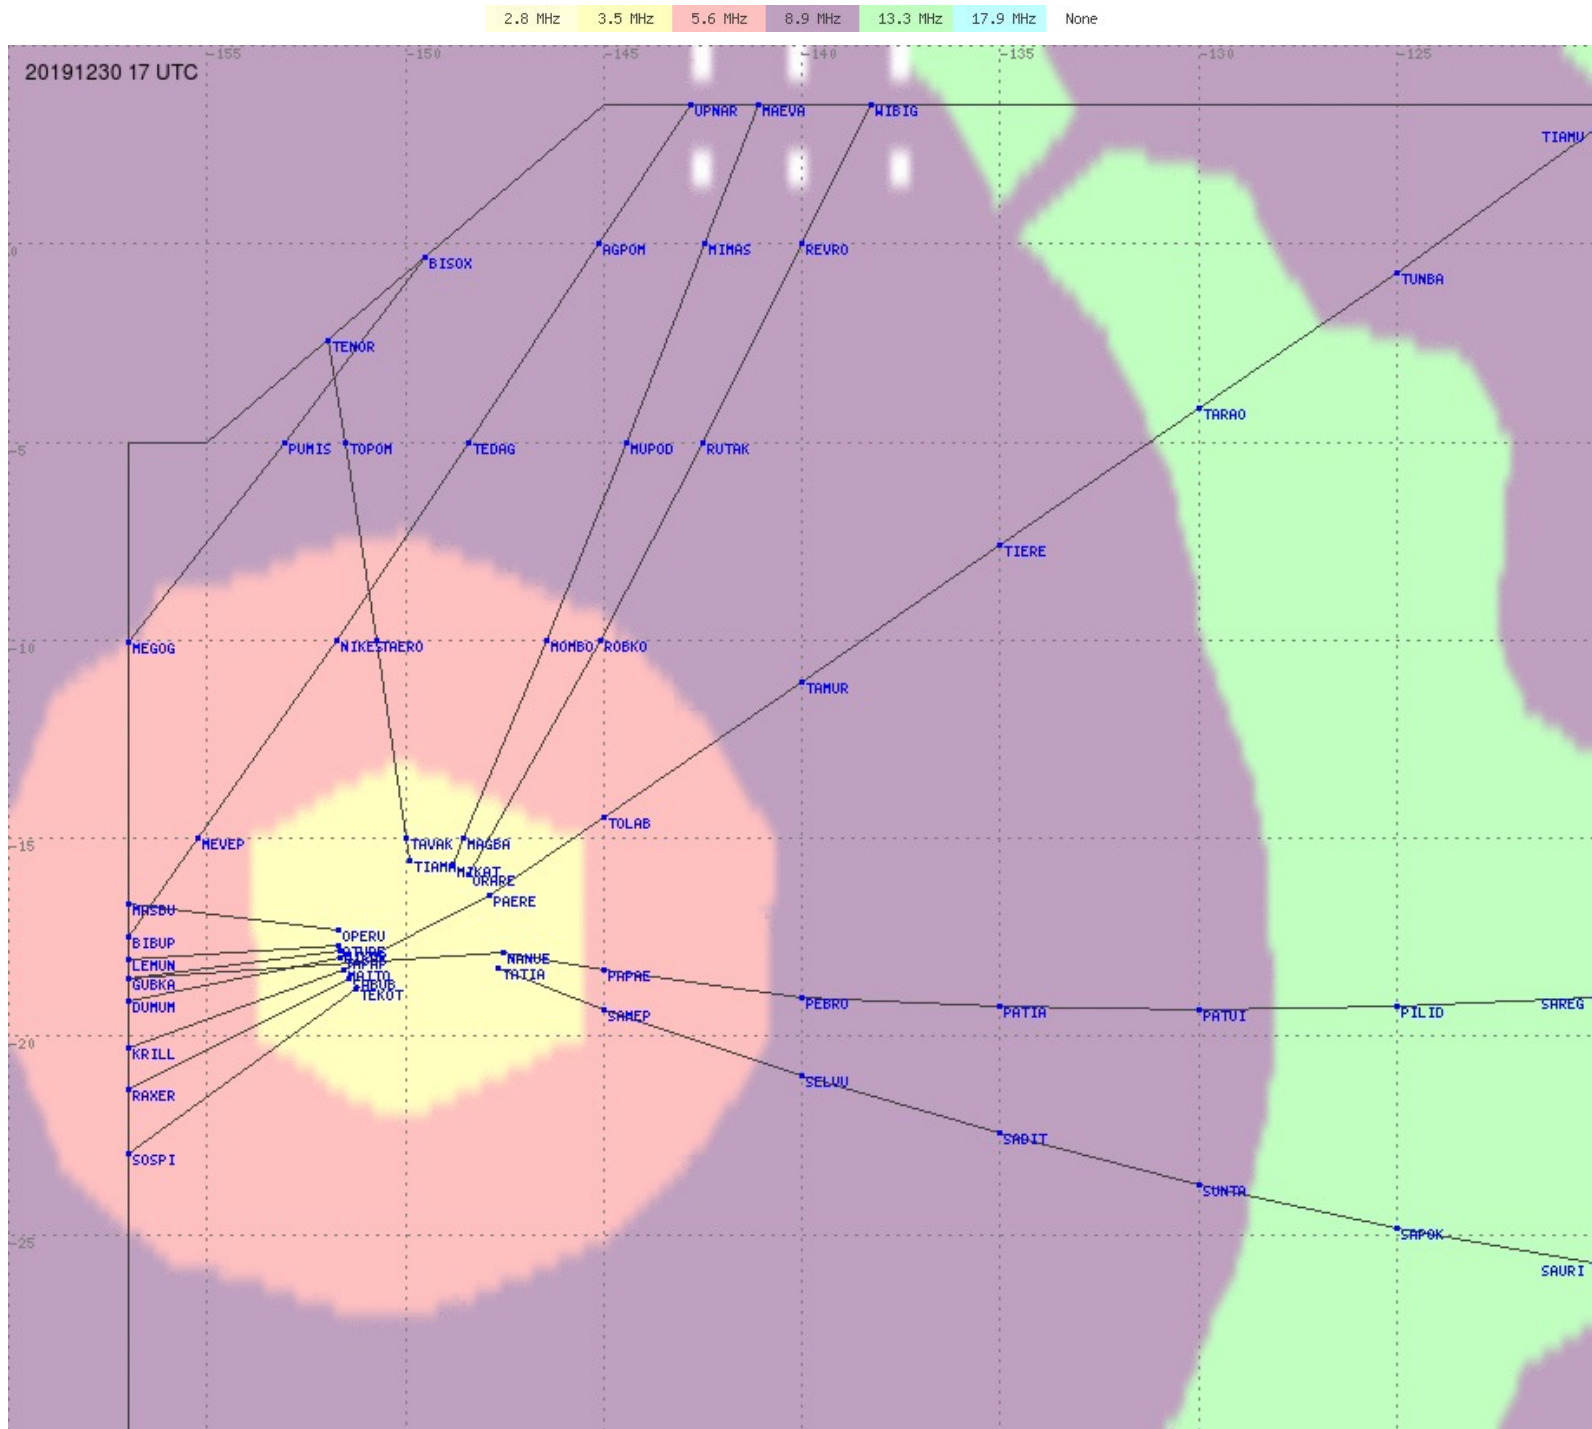

Tahiti FIR - HF Propag - 20191230