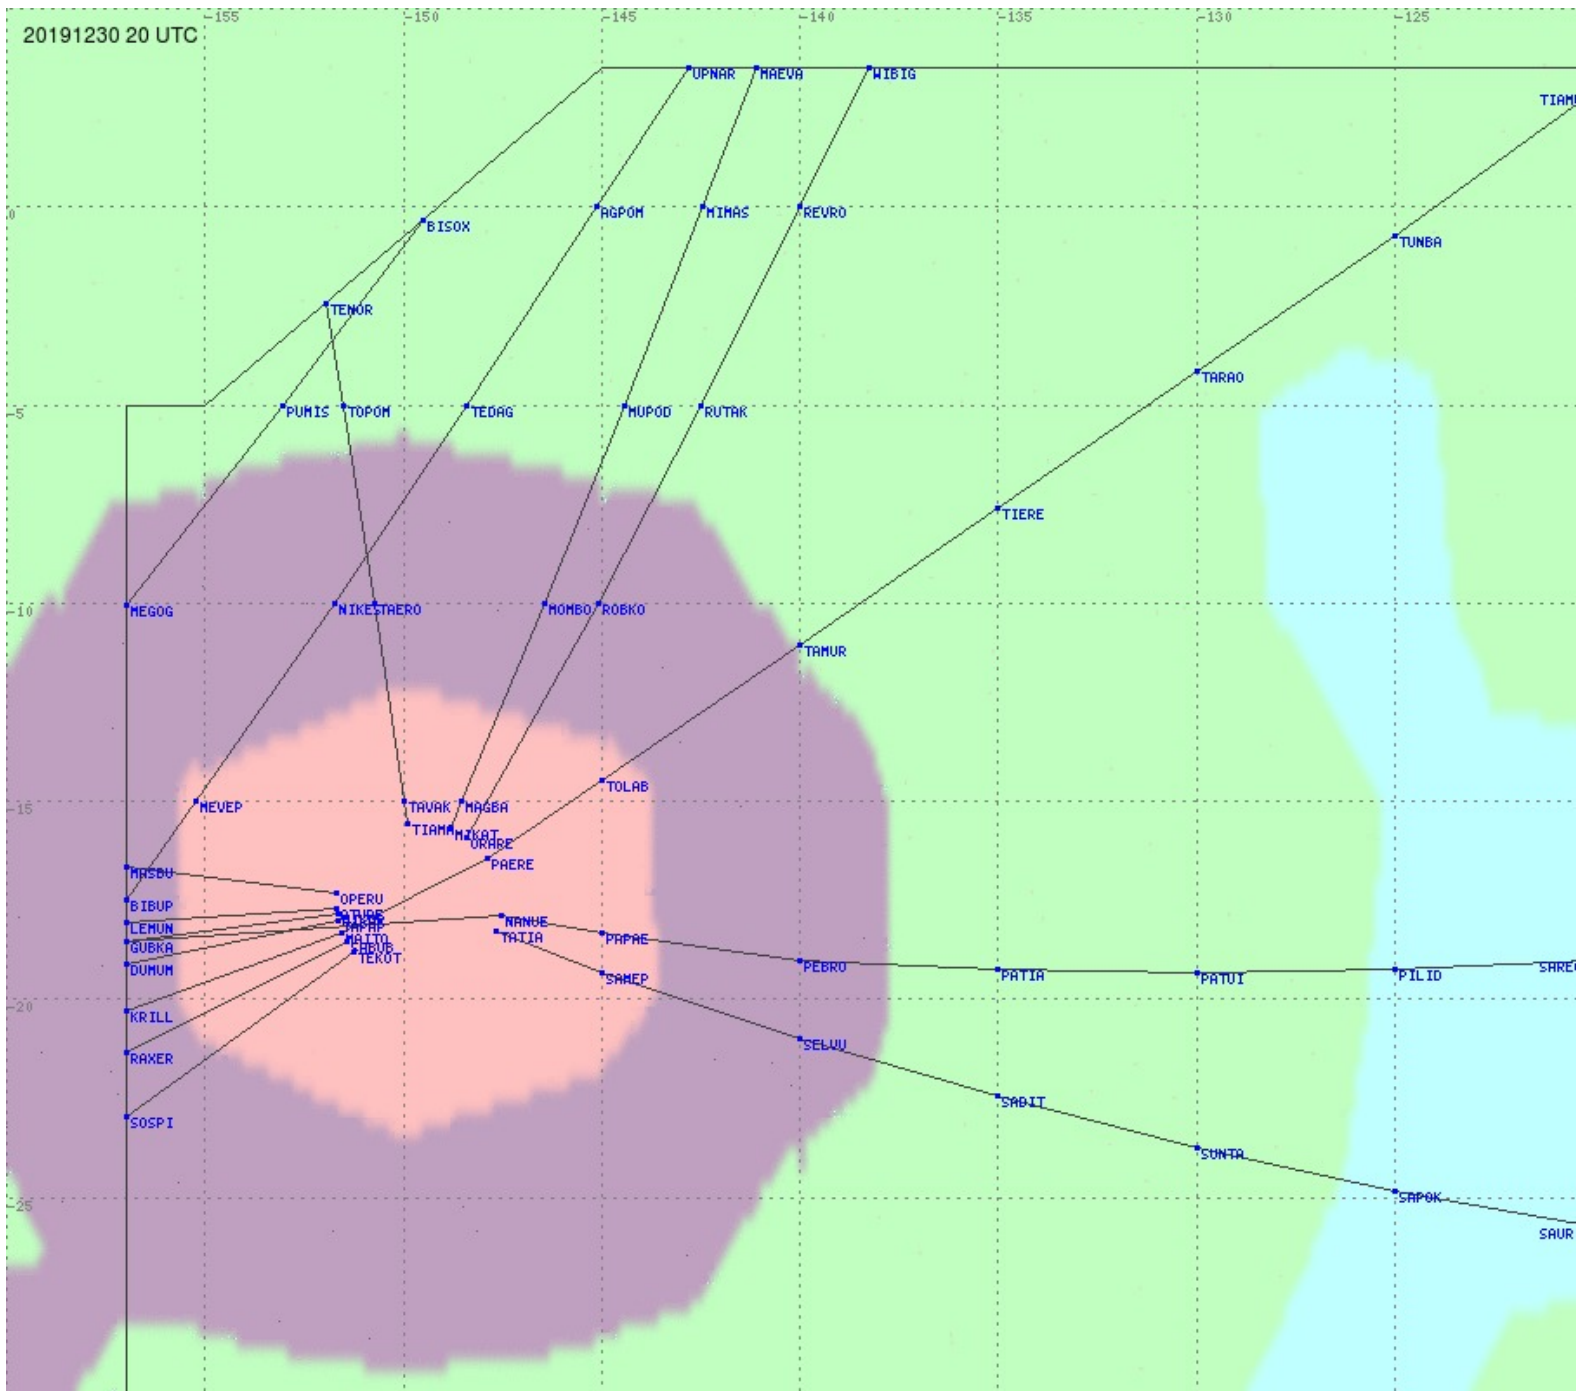

Tahiti FIR - HF Propag - 20191230

2.8 MHz 3.5 MHz 5.6 MHz 8.9 MHz 13.3 MHz 17.9 MHz None