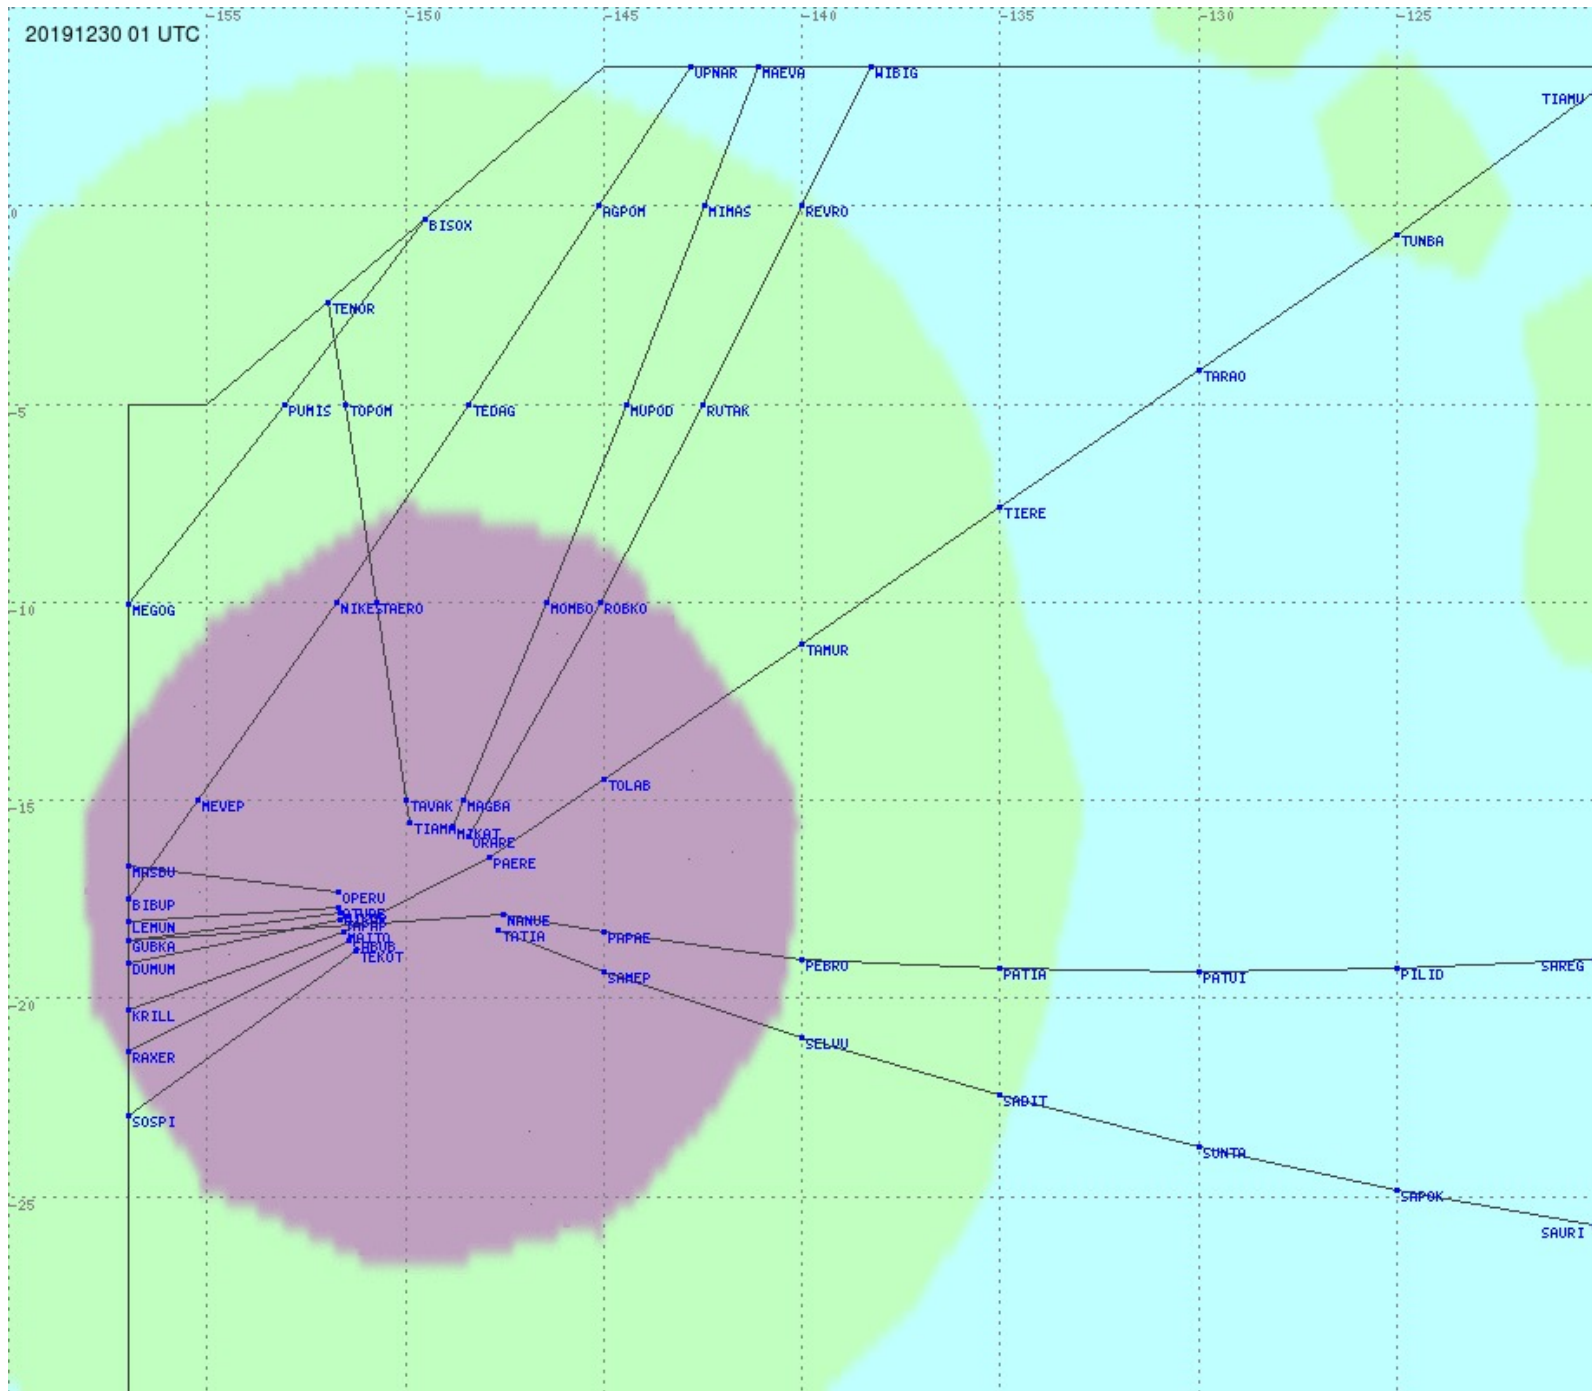

# Tahiti FIR - HF Propag - 20191230

2.8 MHz 3.5 MHz 5.6 MHz 8.9 MHz 13.3 MHz 17.9 MHz None