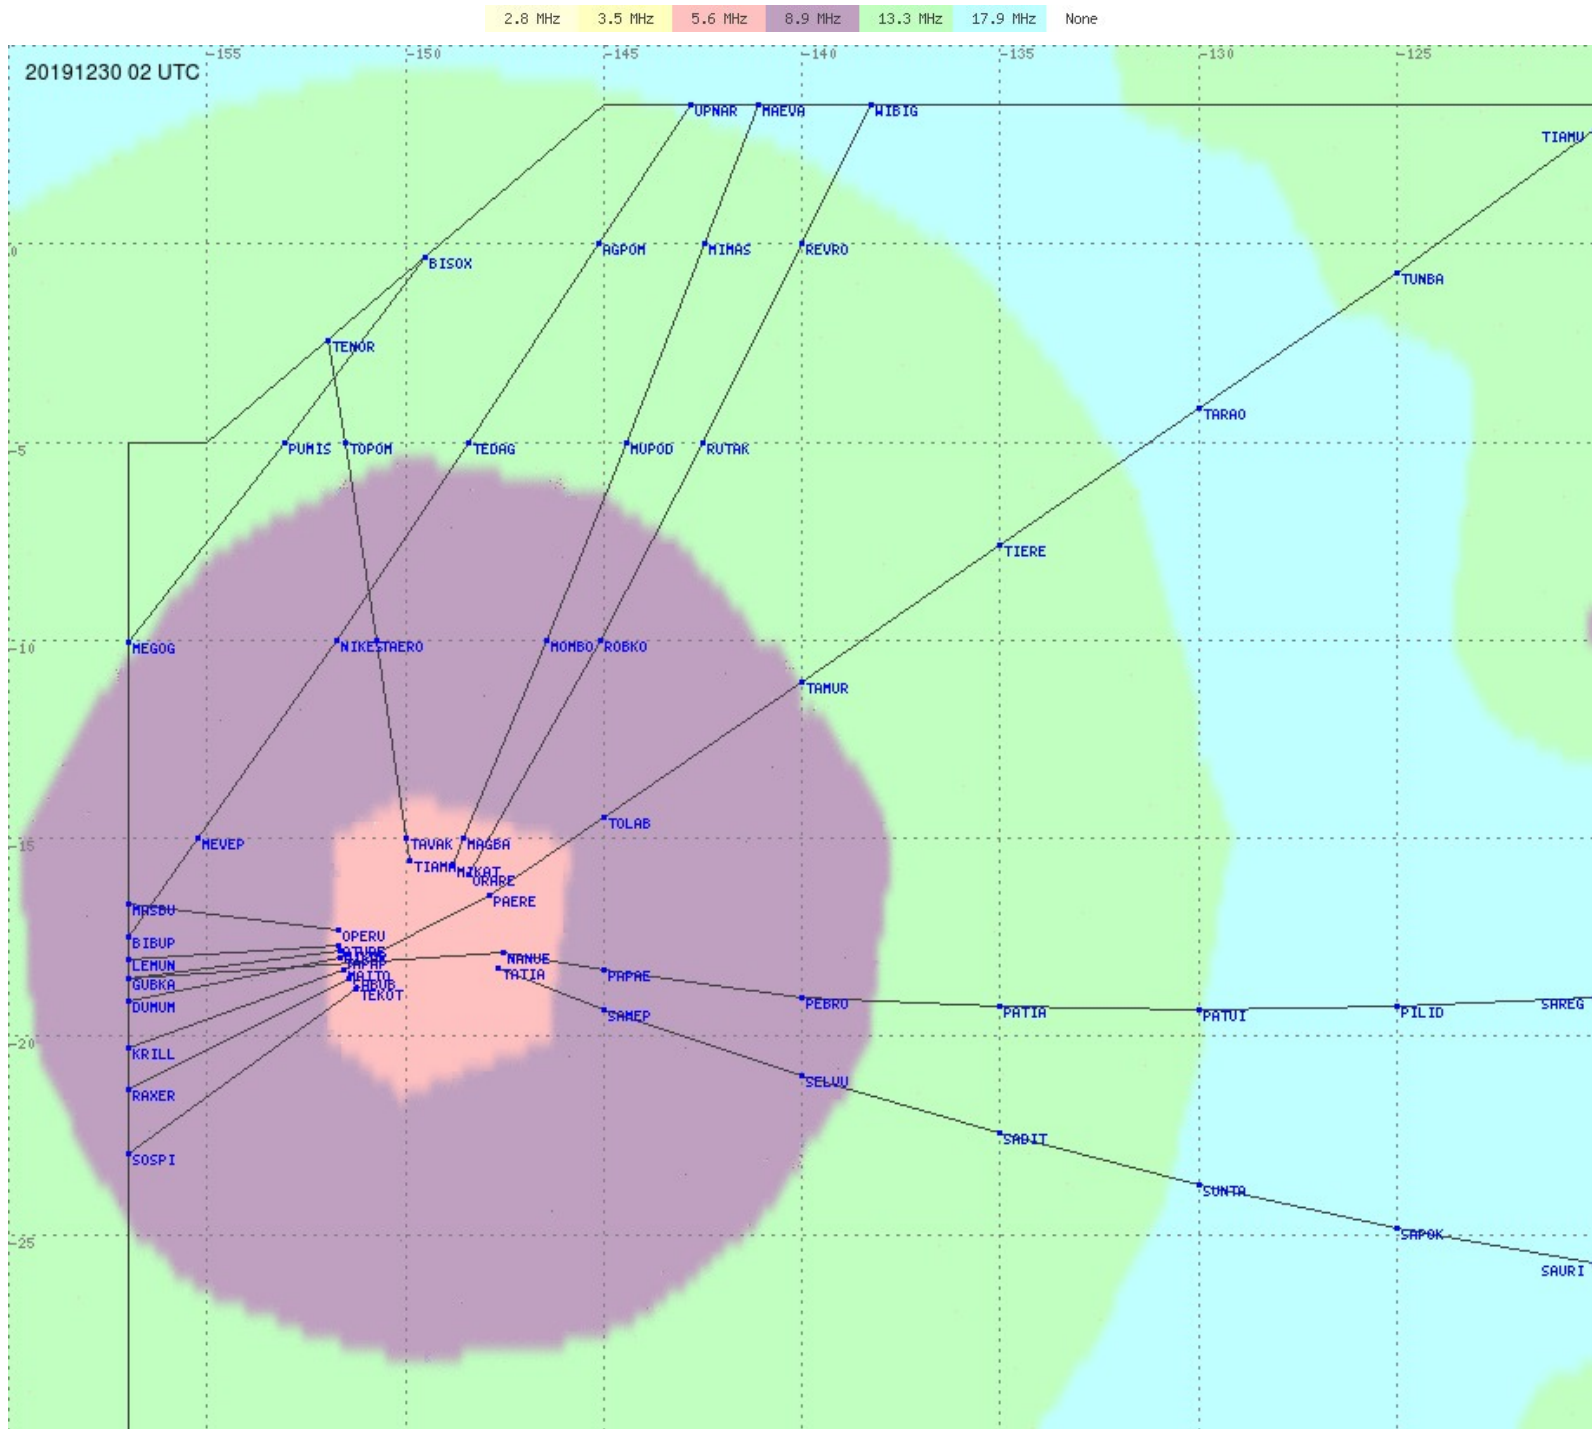

Tahiti FIR - HF Propag - 20191230