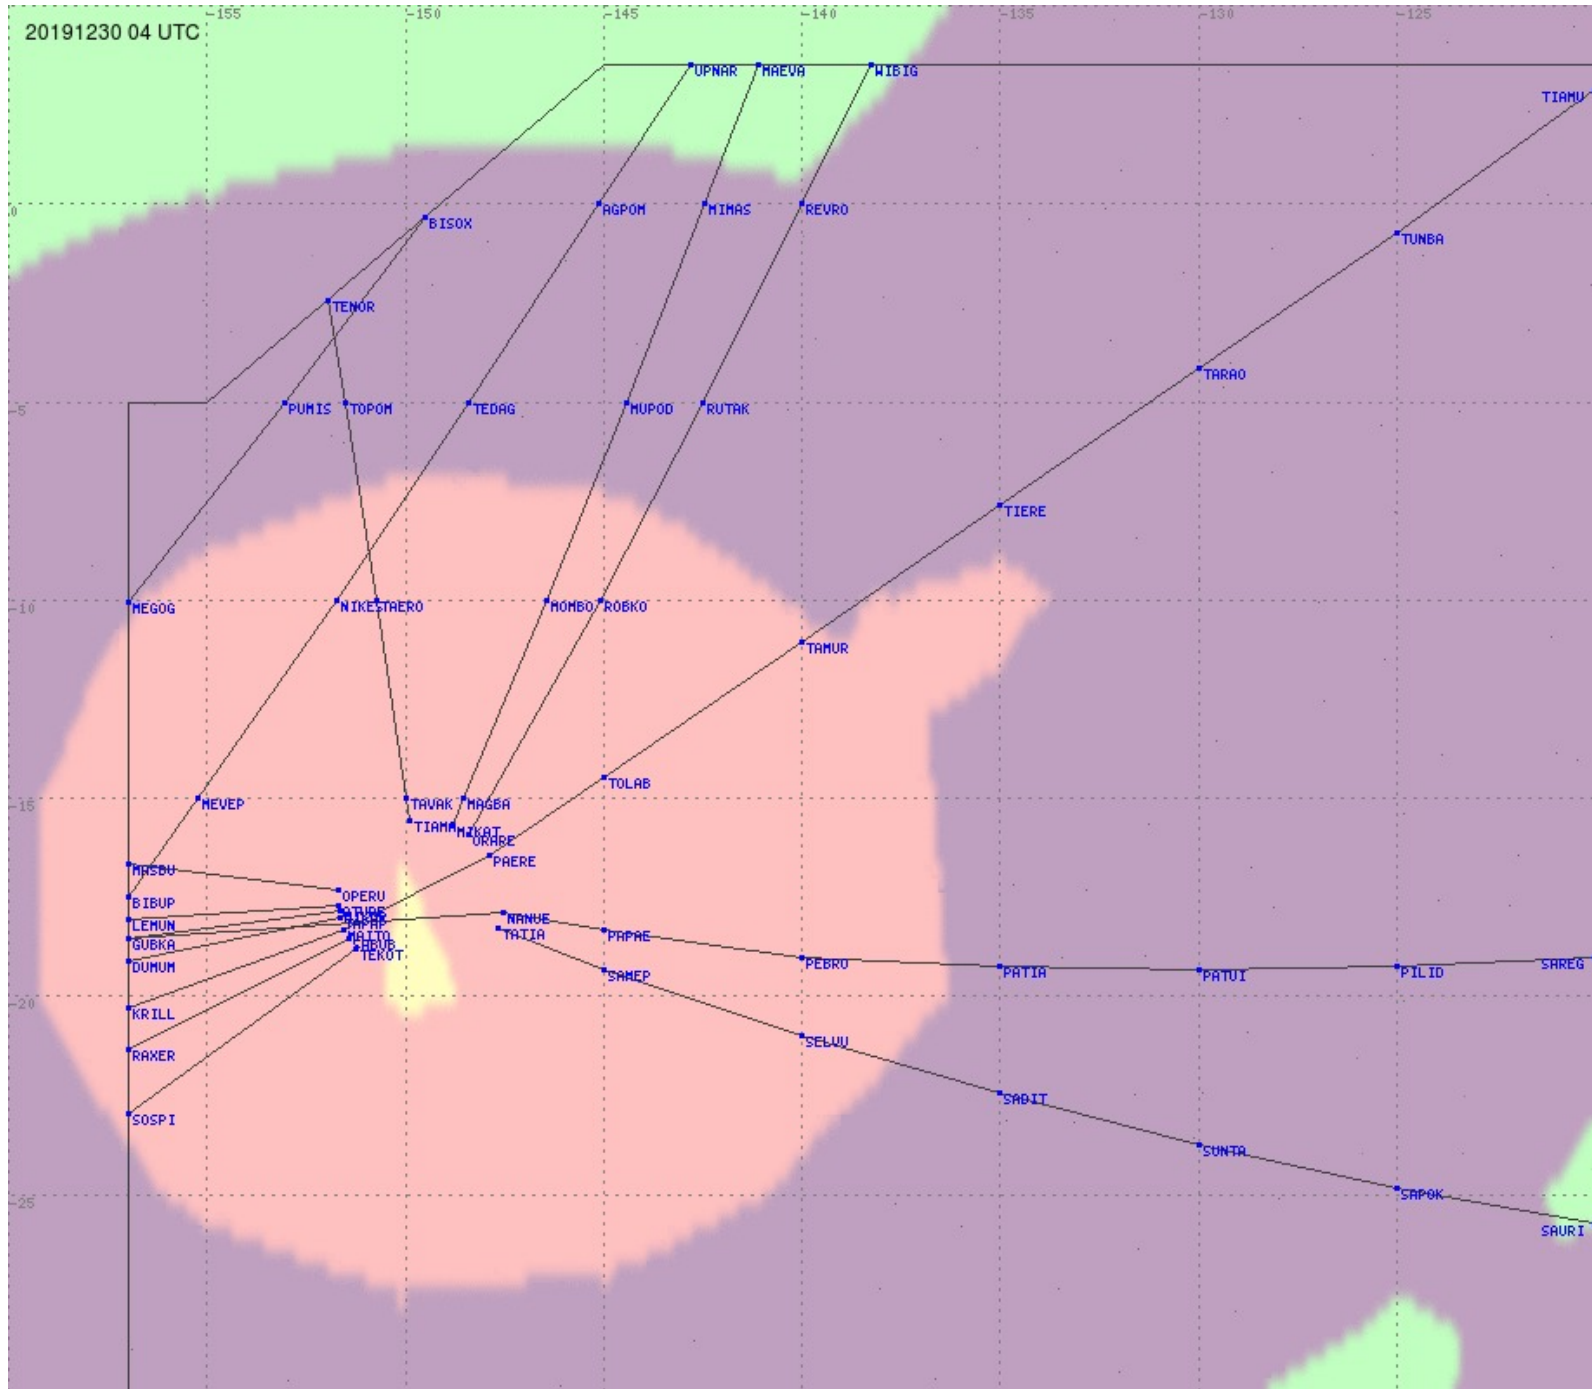

Tahiti FIR - HF Propag - 20191230

2.8 MHz
3.5 MHz
5.6 MHz
8.9 MHz
13.3 MHz
17.9 MHz
None