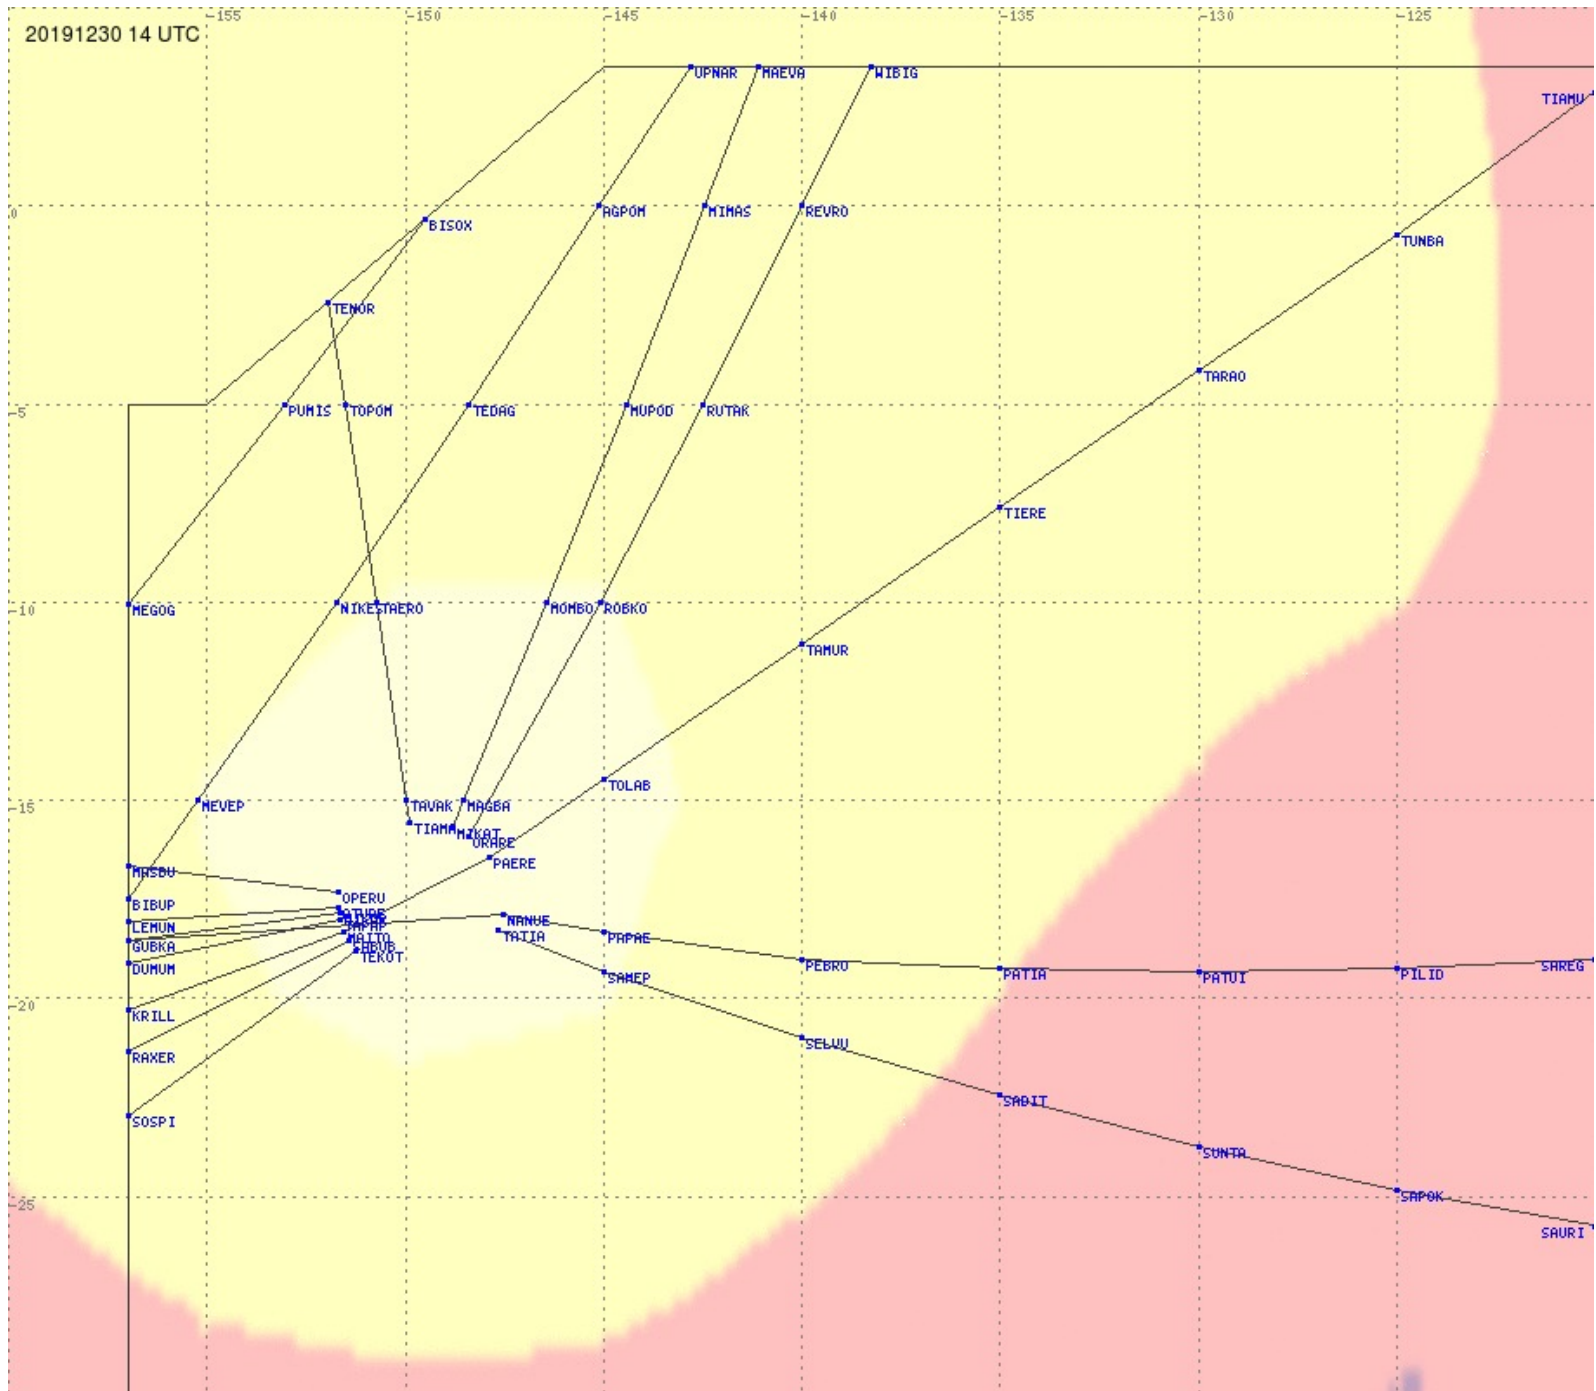

Tahiti FIR - HF Propag - 20191230

2.8 MHz
3.5 MHz
5.6 MHz
8.9 MHz
13.3 MHz
17.9 MHz
None