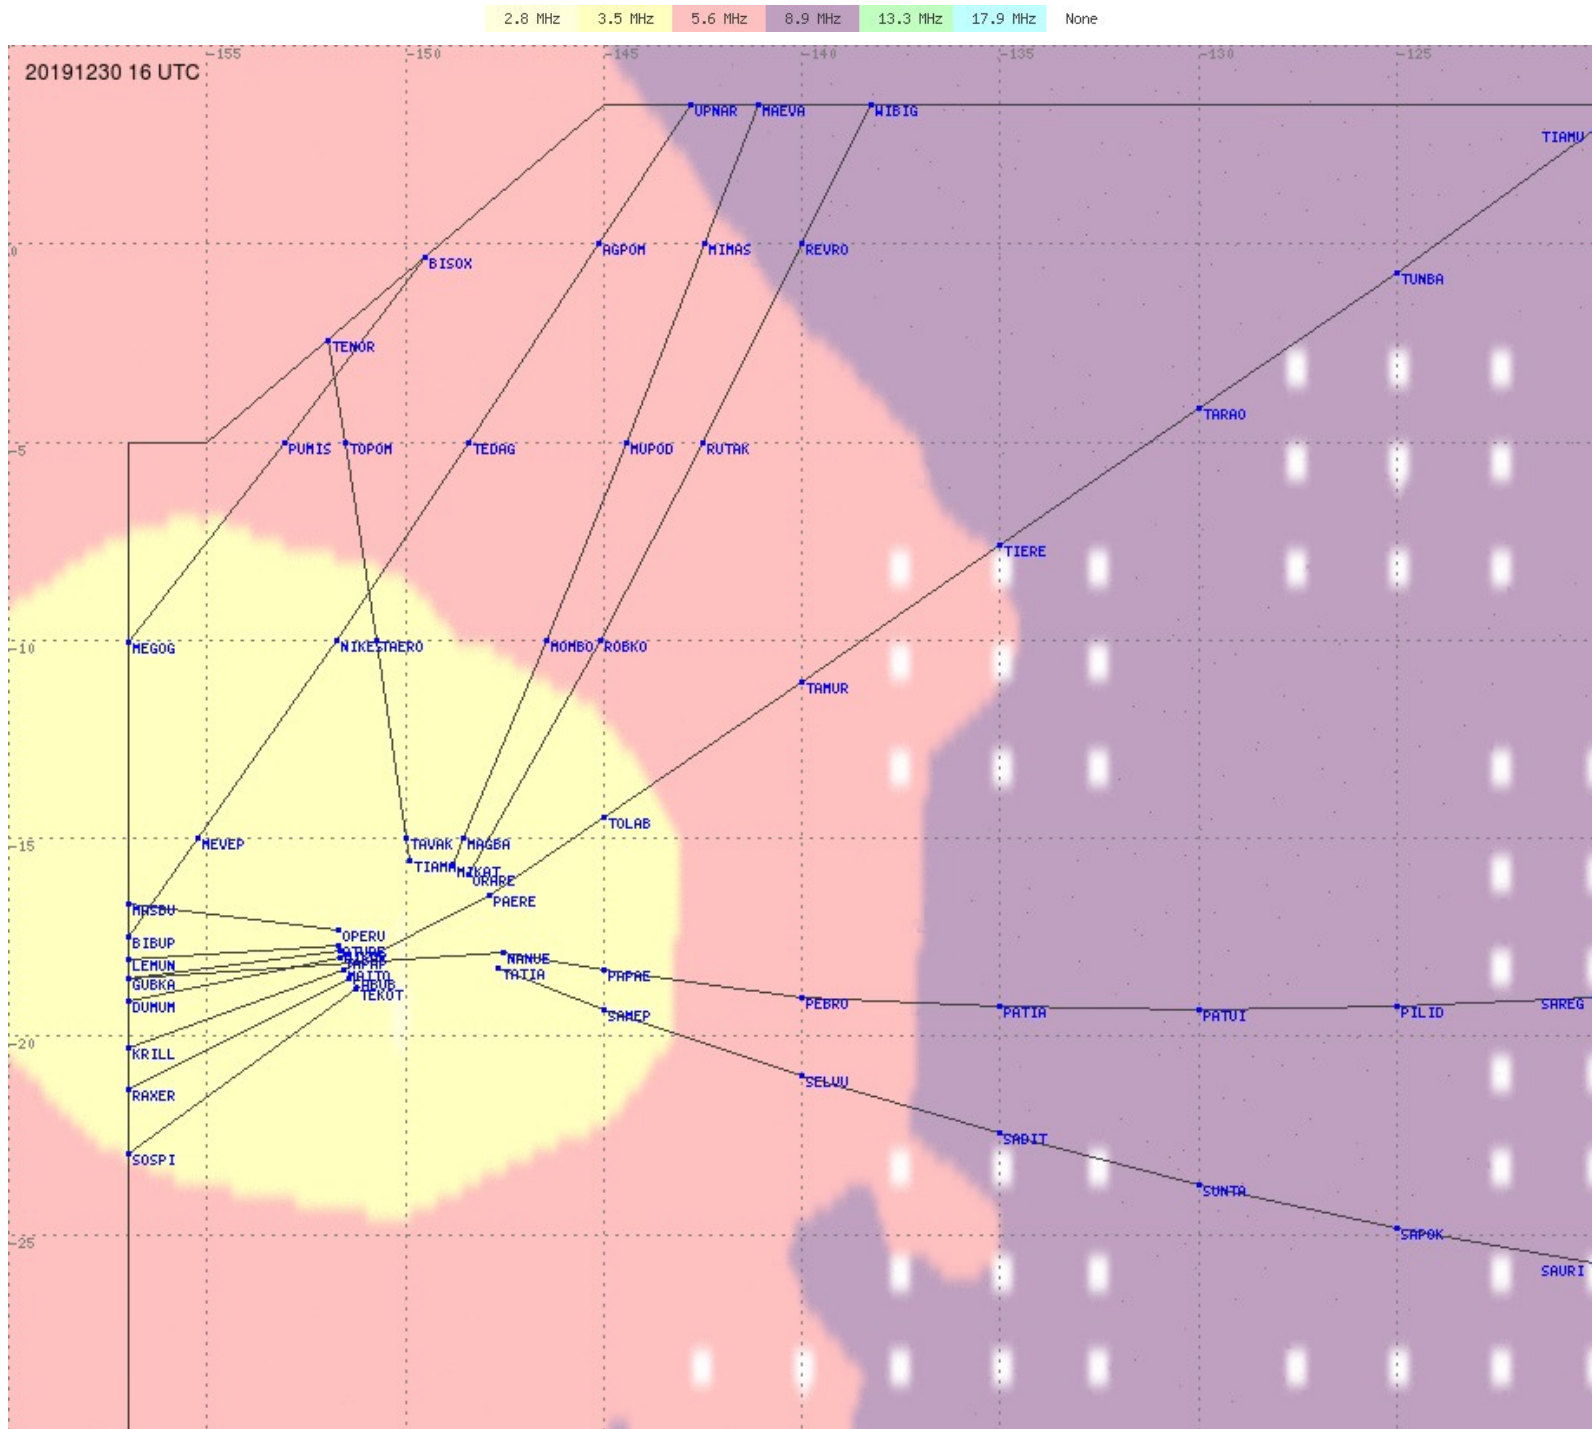

Tahiti FIR - HF Propag - 20191230