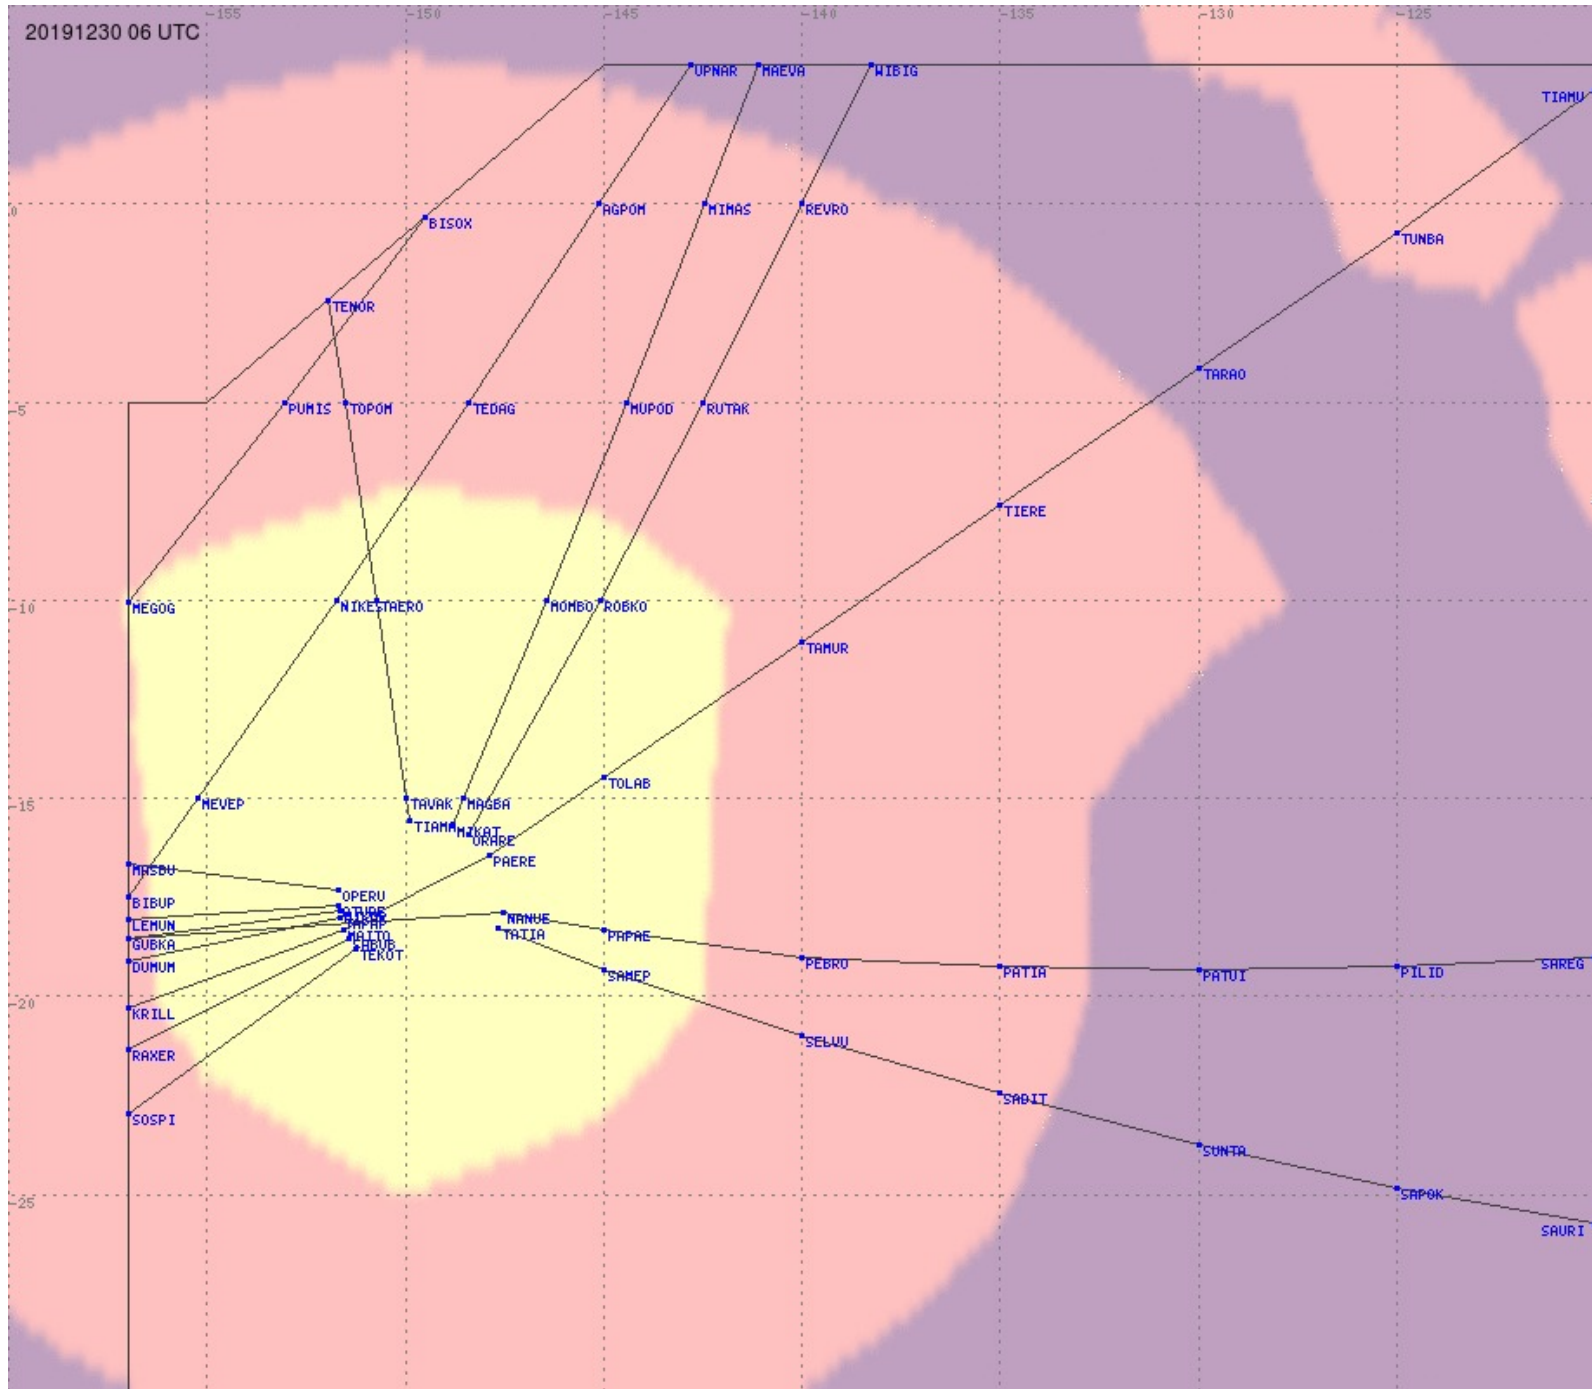

Tahiti FIR - HF Propag - 20191230

2.8 MHz
3.5 MHz
5.6 MHz
8.9 MHz
13.3 MHz
17.9 MHz
None