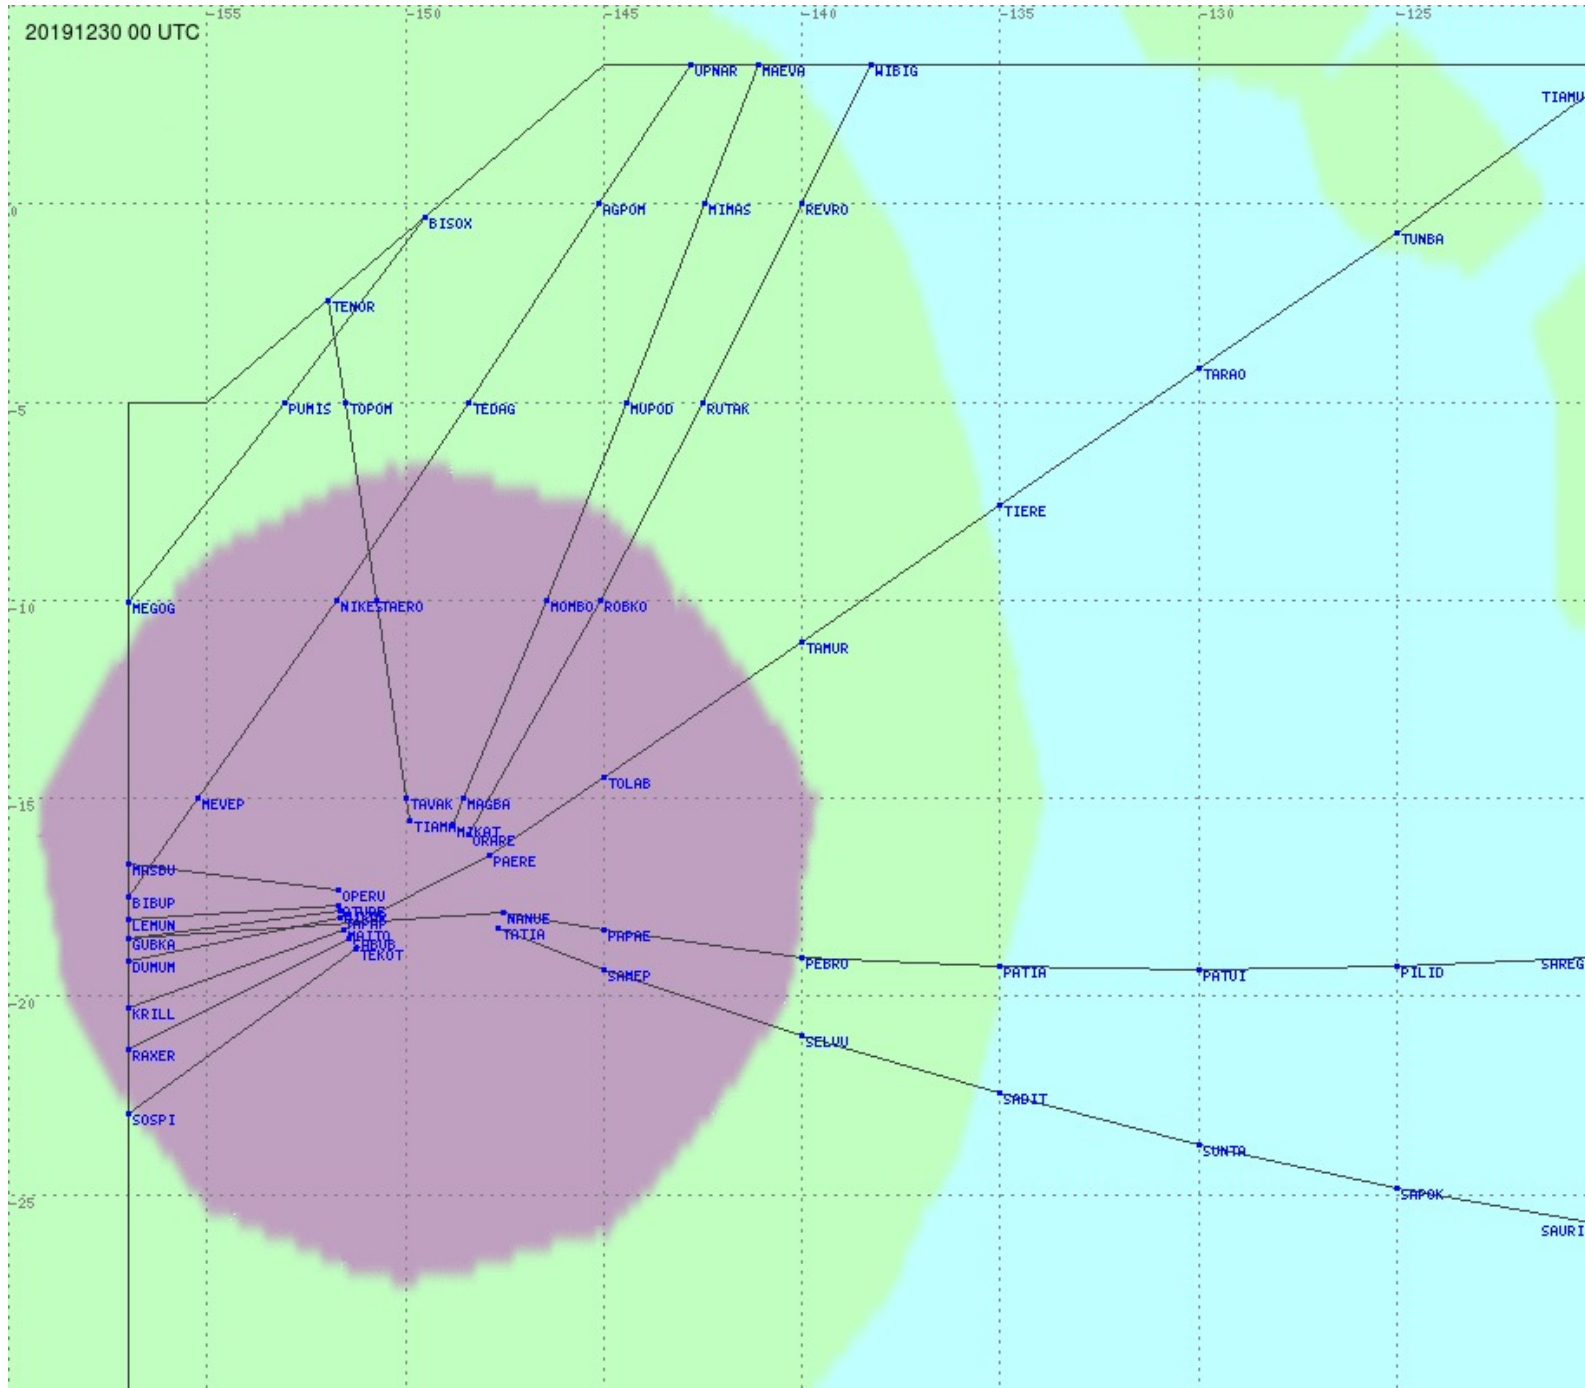

# Tahiti FIR - HF Propag - 20191230

2.8 MHz 3.5 MHz 5.6 MHz 8.9 MHz 13.3 MHz 17.9 MHz None