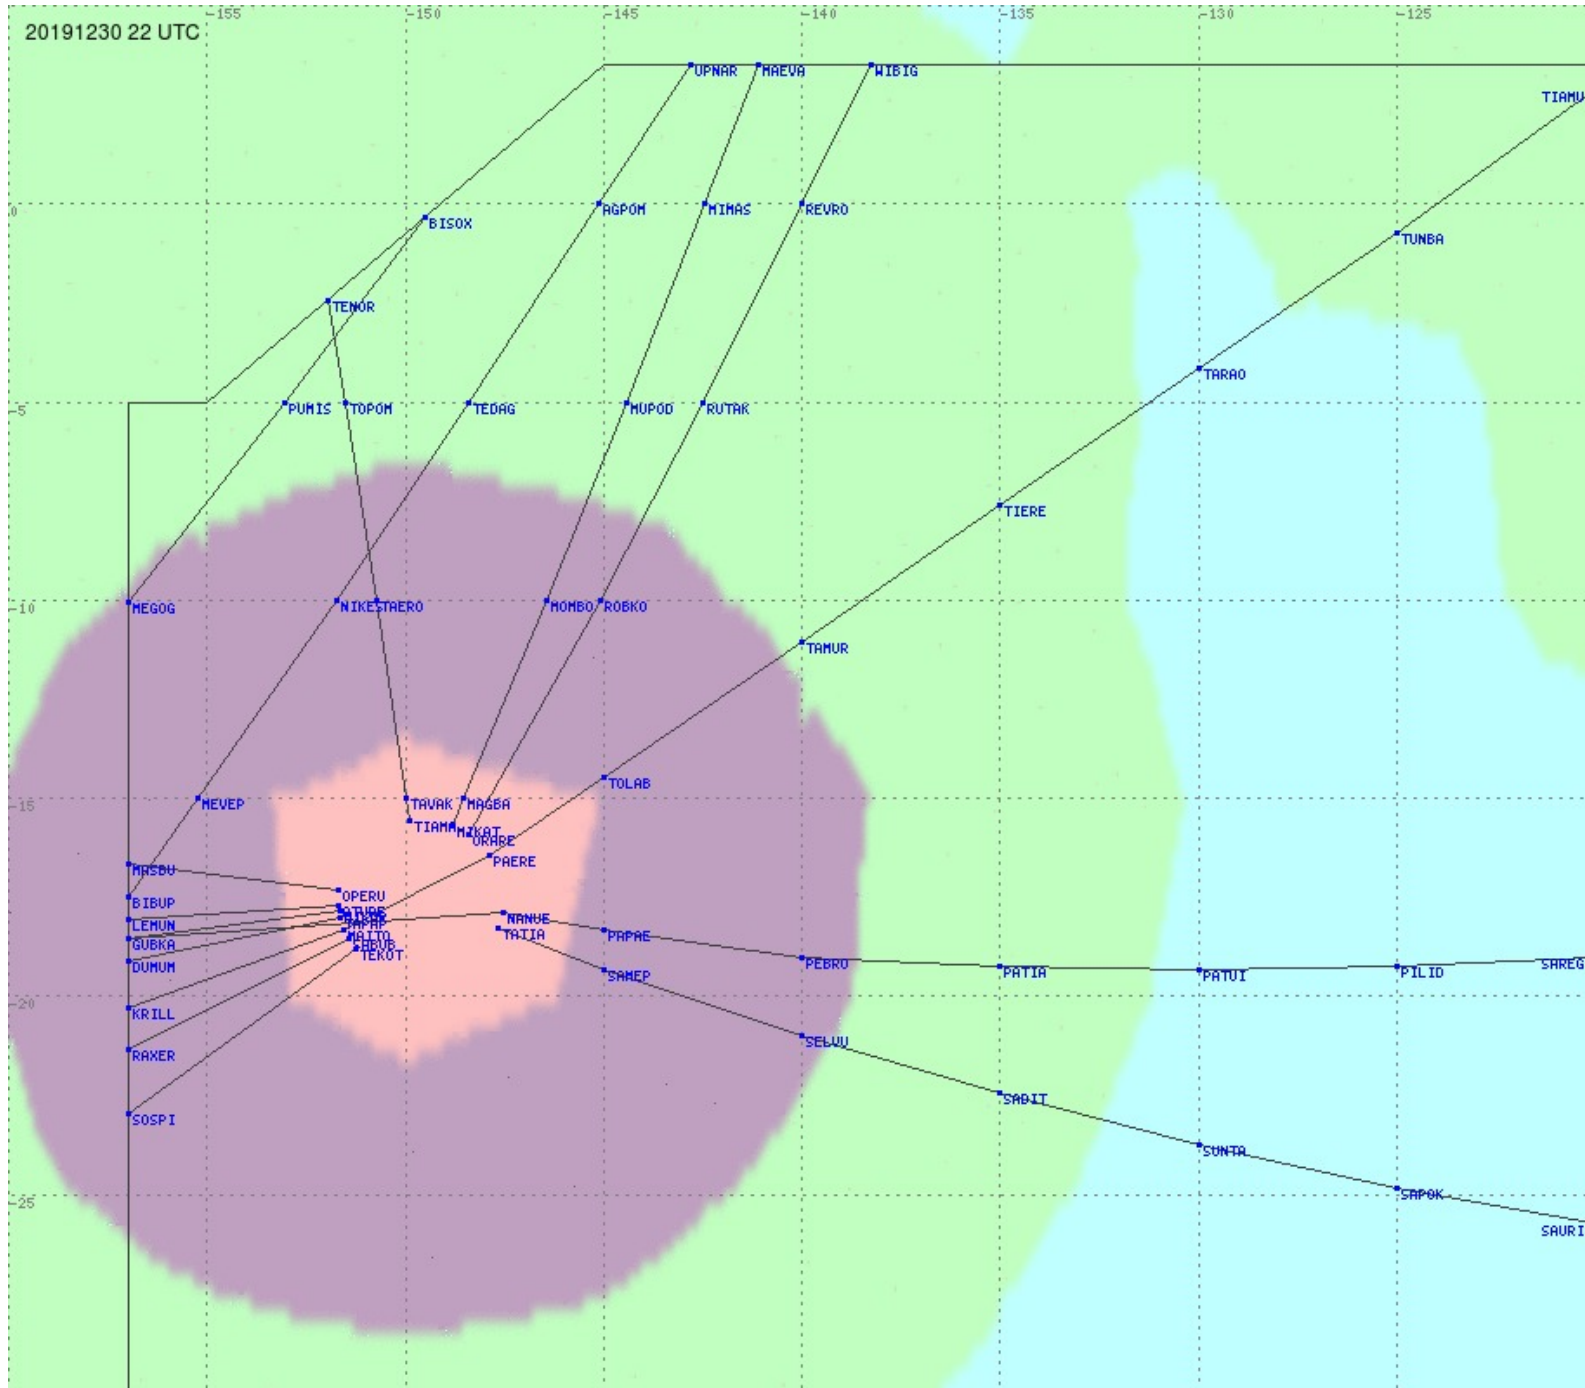

Tahiti FIR - HF Propag - 20191230

2.8 MHz 3.5 MHz 5.6 MHz 8.9 MHz 13.3 MHz 17.9 MHz None