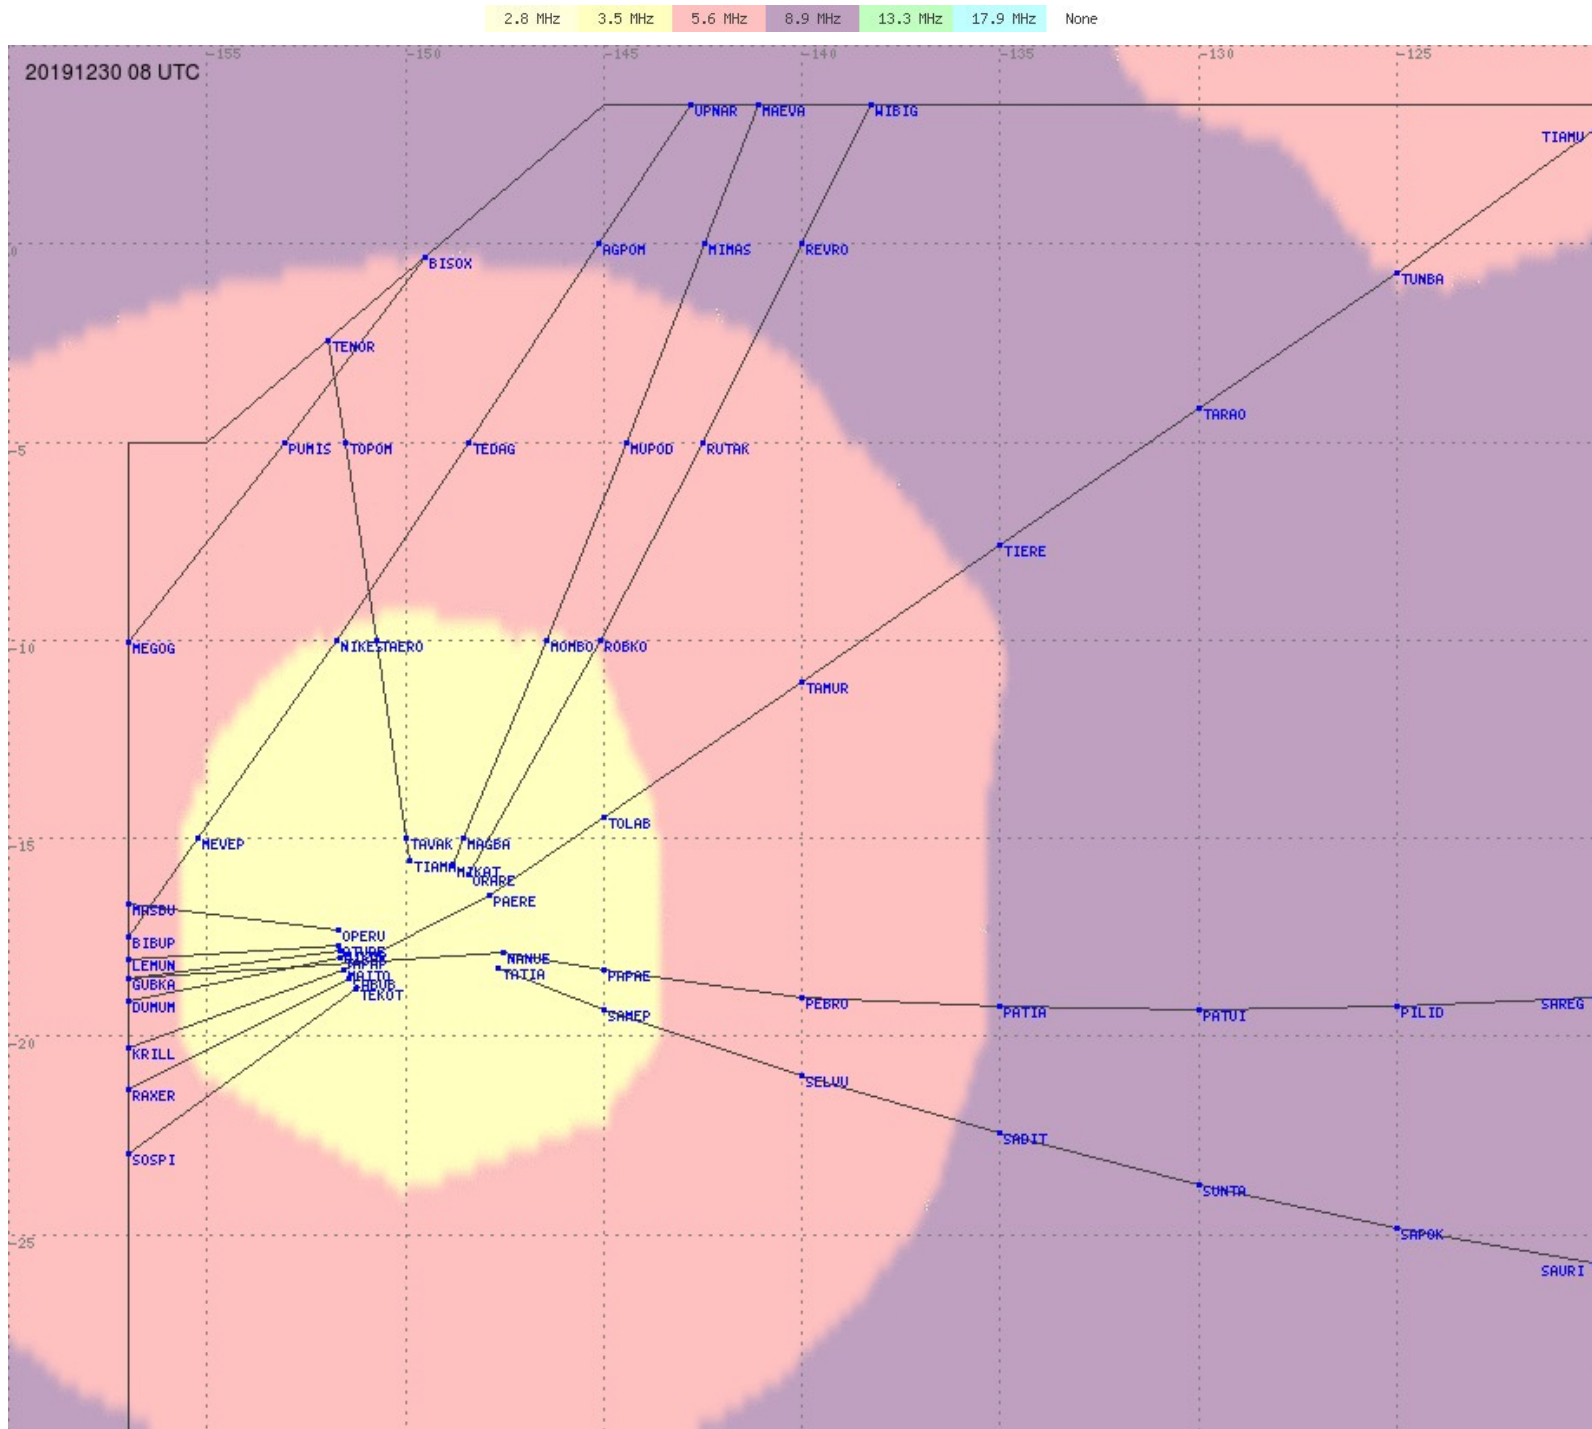

Tahiti FIR - HF Propag - 20191230