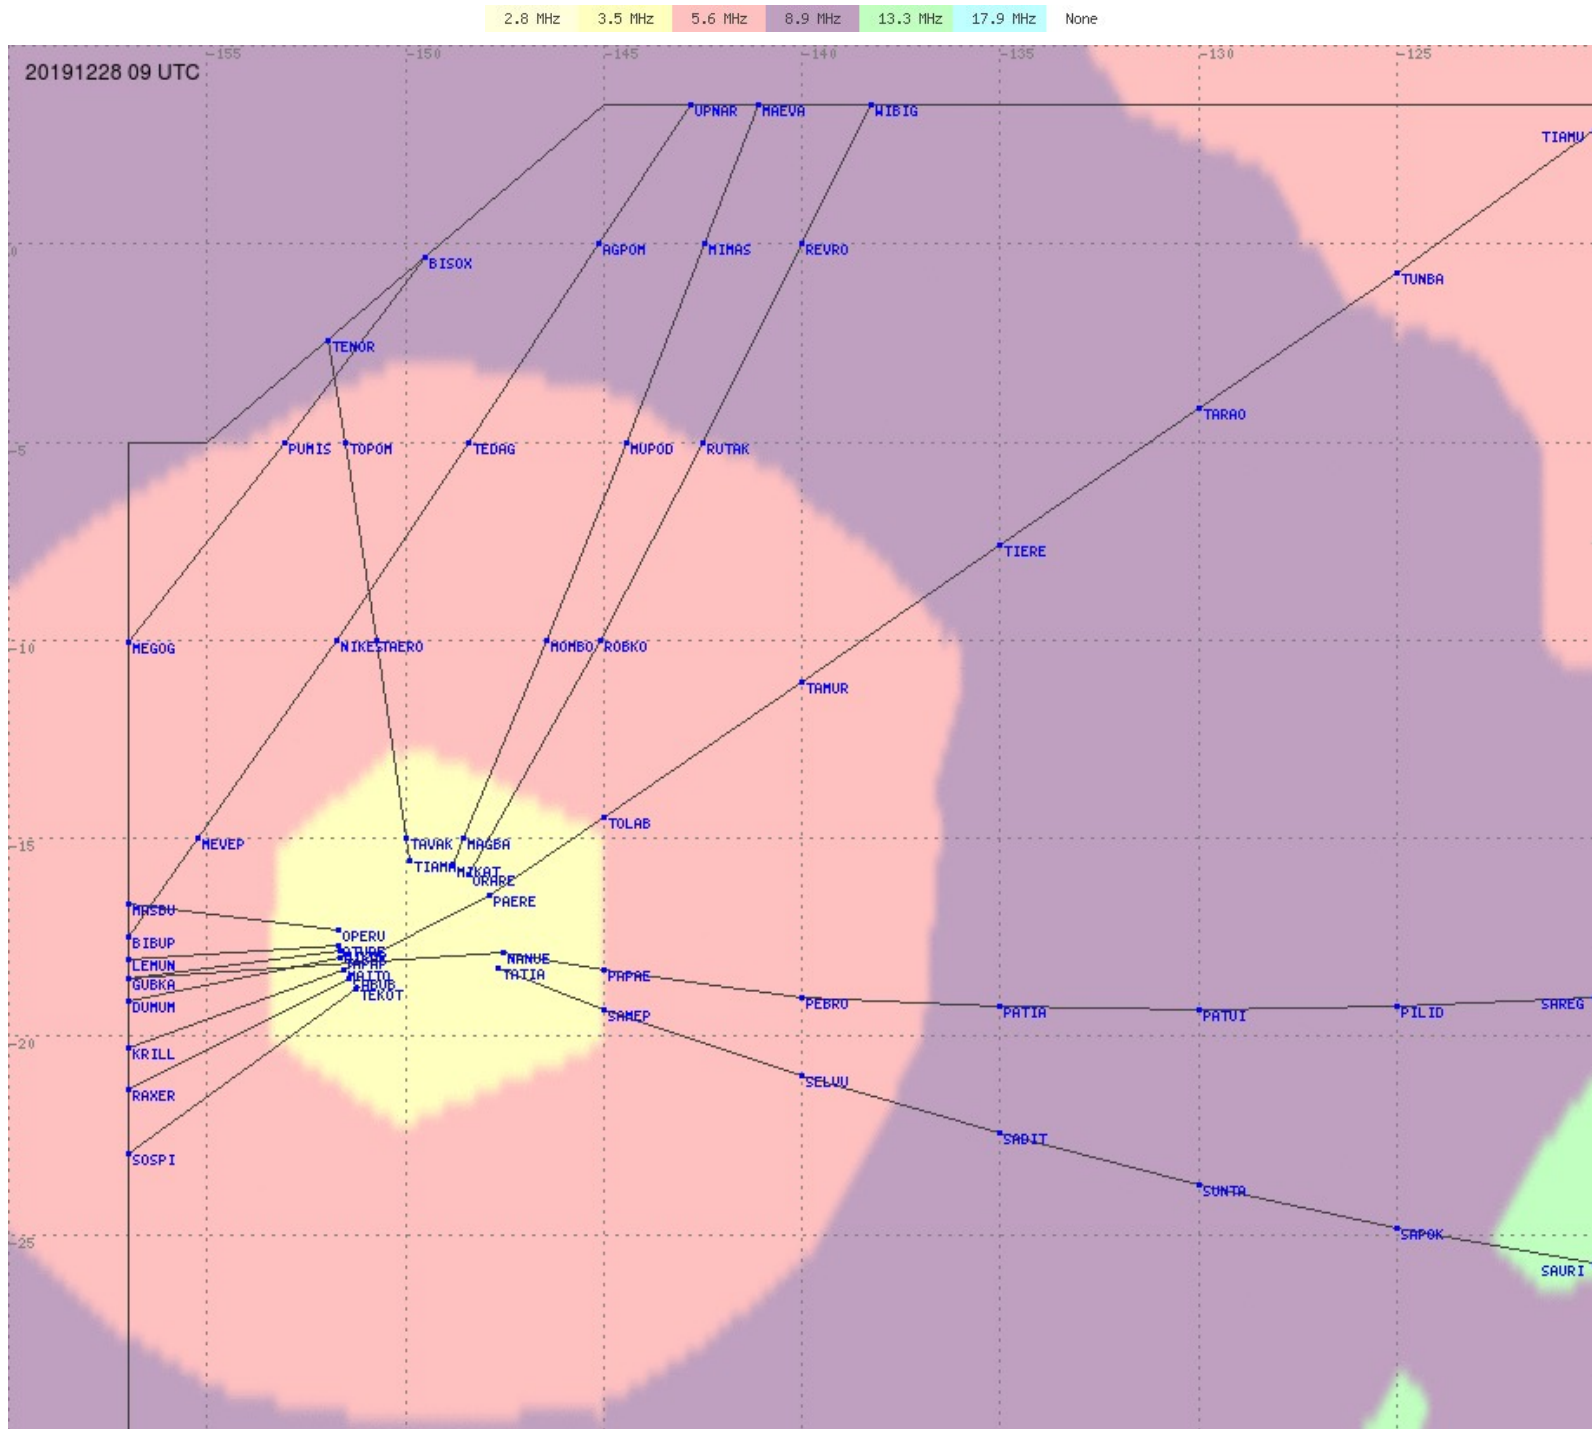

Tahiti FIR - HF Propag - 20191228