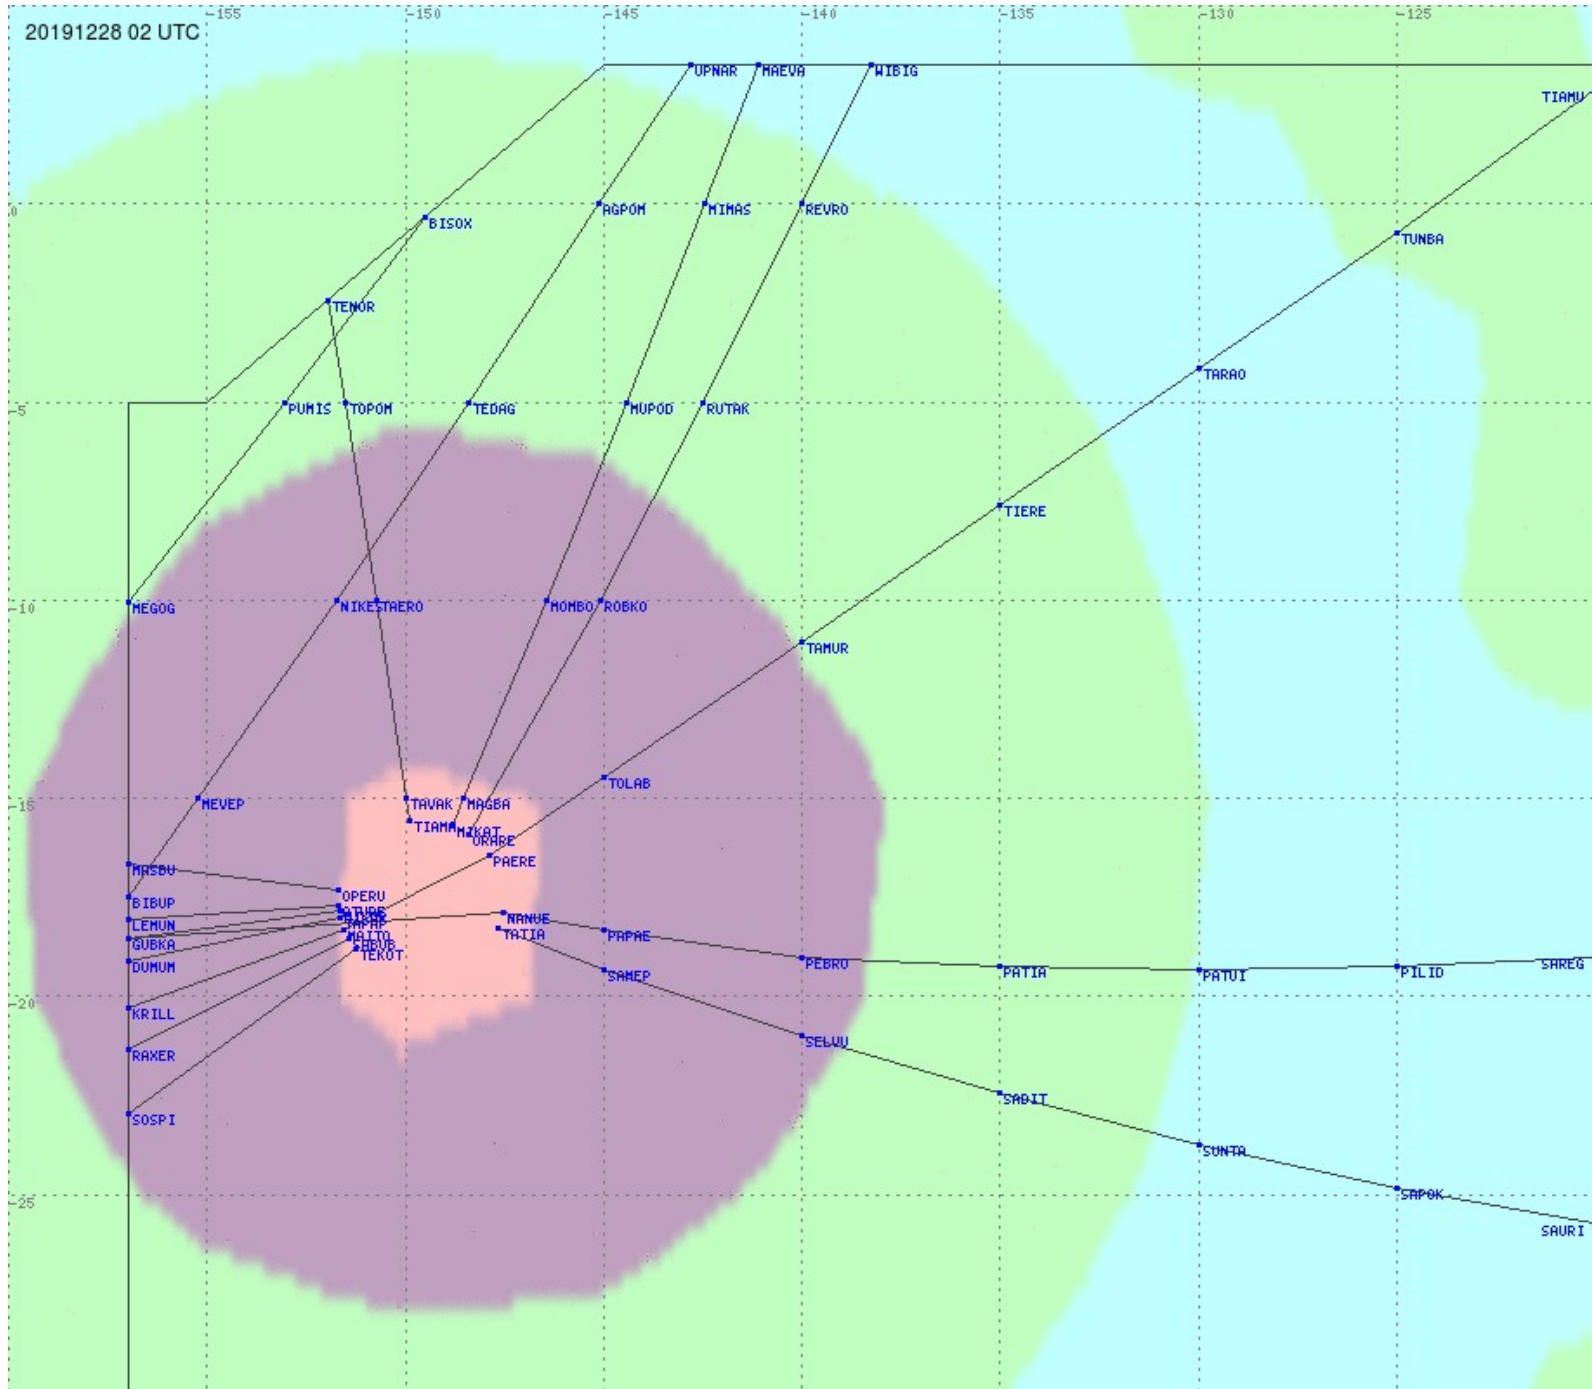

Tahiti FIR - HF Propag - 20191228

2.8 MHz 3.5 MHz 5.6 MHz 8.9 MHz 13.3 MHz 17.9 MHz None

Tahiti FIR - HF Propag - 20191228

2.8 MHz 3.5 MHz 5.6 MHz 8.9 MHz 13.3 MHz 17.9 MHz None

Tahiti FIR - HF Propag - 20191228

2.8 MHz 3.5 MHz 5.6 MHz 8.9 MHz 13.3 MHz 17.9 MHz None

Tahiti FIR - HF Propag - 20191228

2.8 MHz 3.5 MHz 5.6 MHz 8.9 MHz 13.3 MHz 17.9 MHz None

Tahiti FIR - HF Propag - 20191228

2.8 MHz
3.5 MHz
5.6 MHz
8.9 MHz
13.3 MHz
17.9 MHz
None