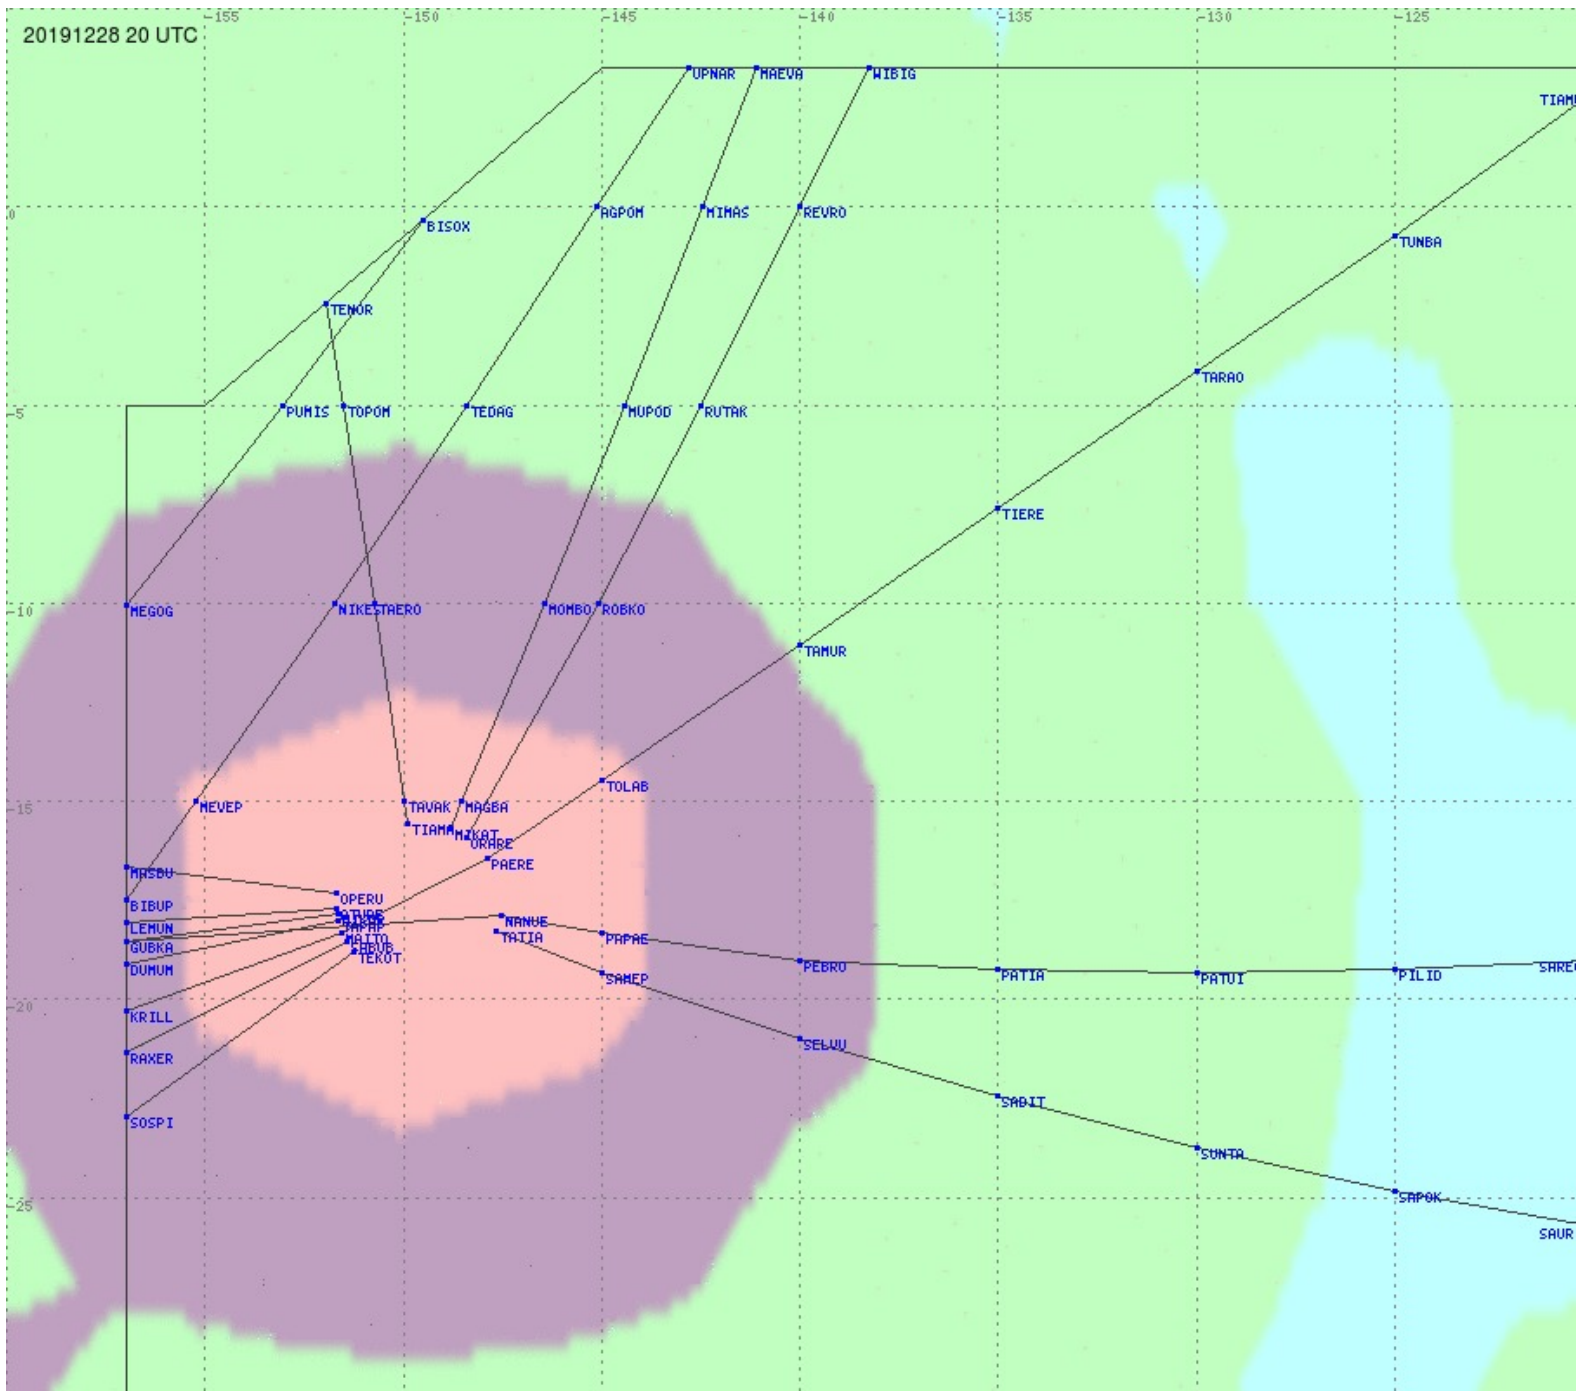

Tahiti FIR - HF Propag - 20191228

2.8 MHz 3.5 MHz 5.6 MHz 8.9 MHz 13.3 MHz 17.9 MHz None