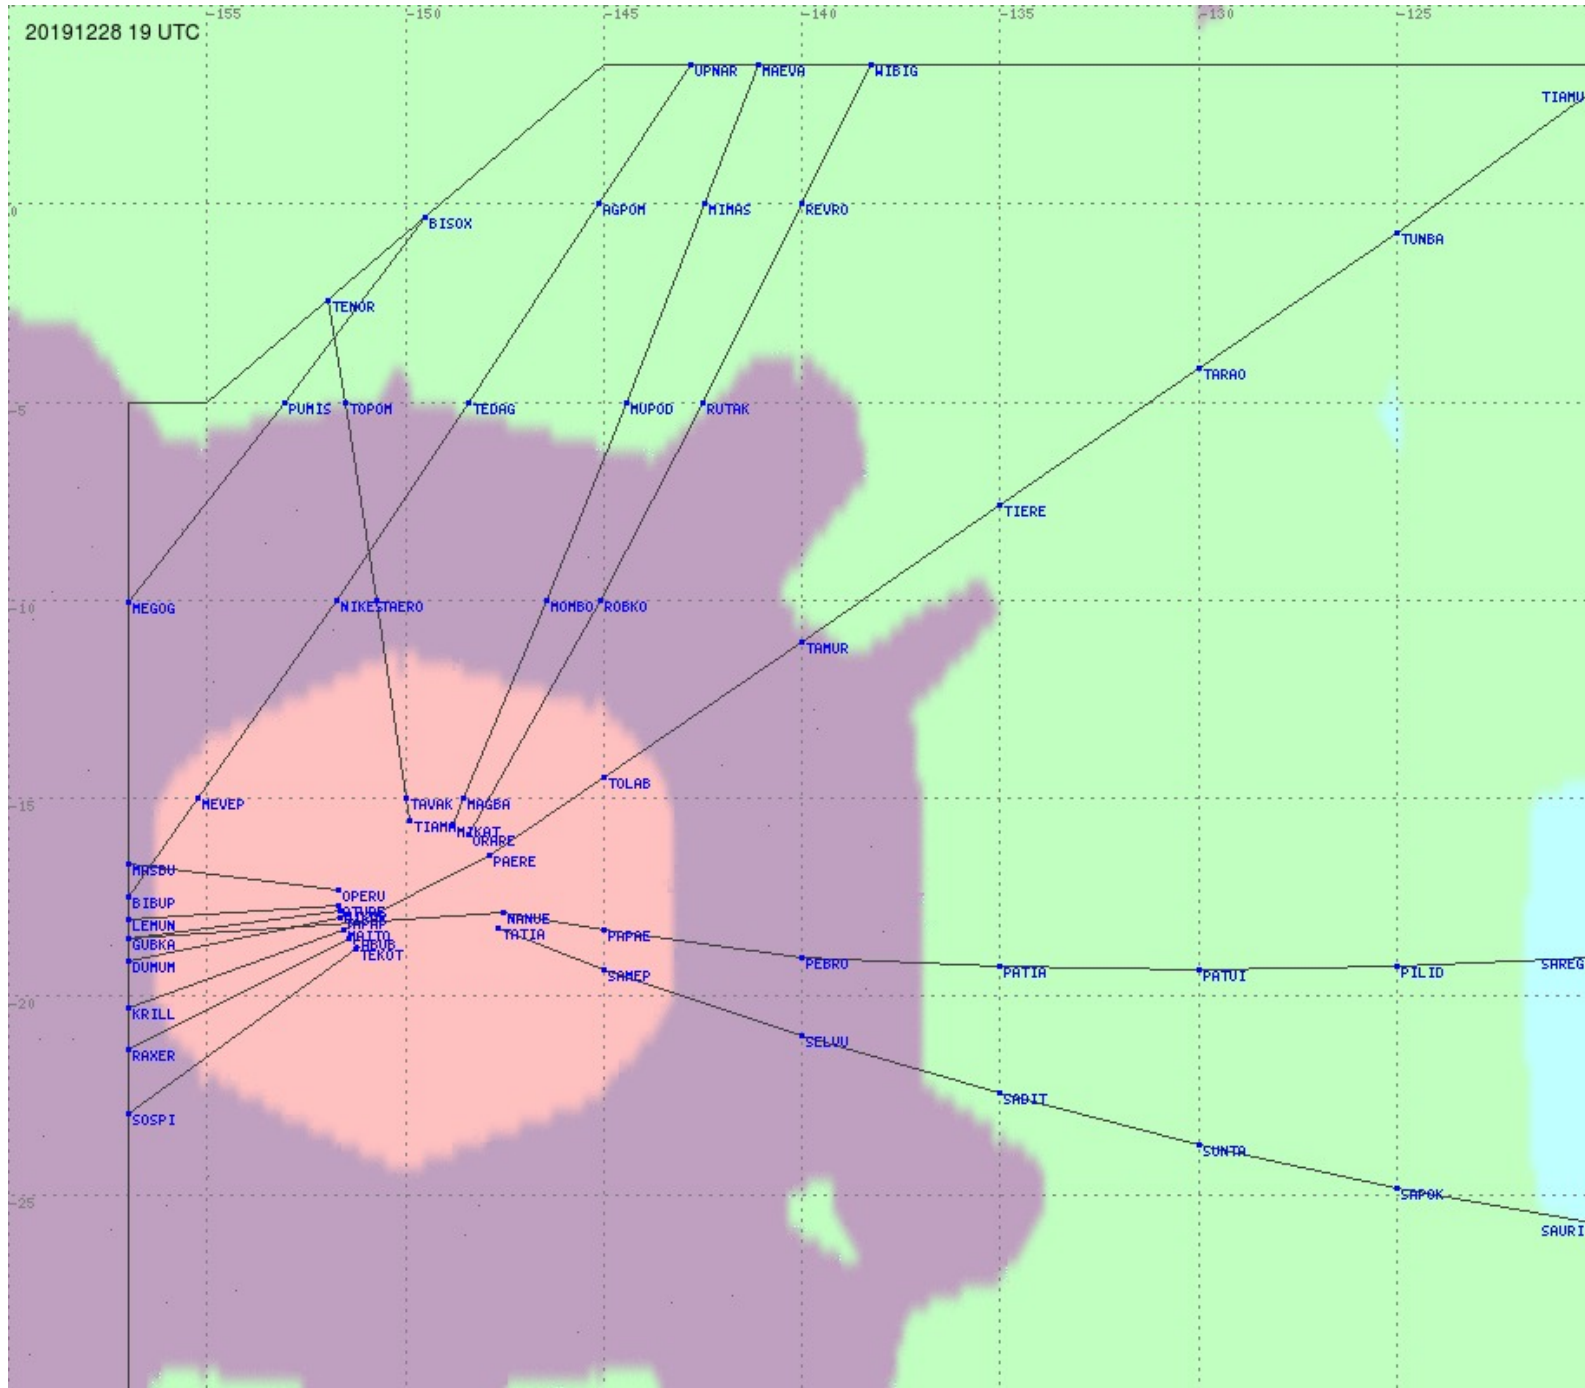

Tahiti FIR - HF Propag - 20191228

2.8 MHz 3.5 MHz 5.6 MHz 8.9 MHz 13.3 MHz 17.9 MHz None