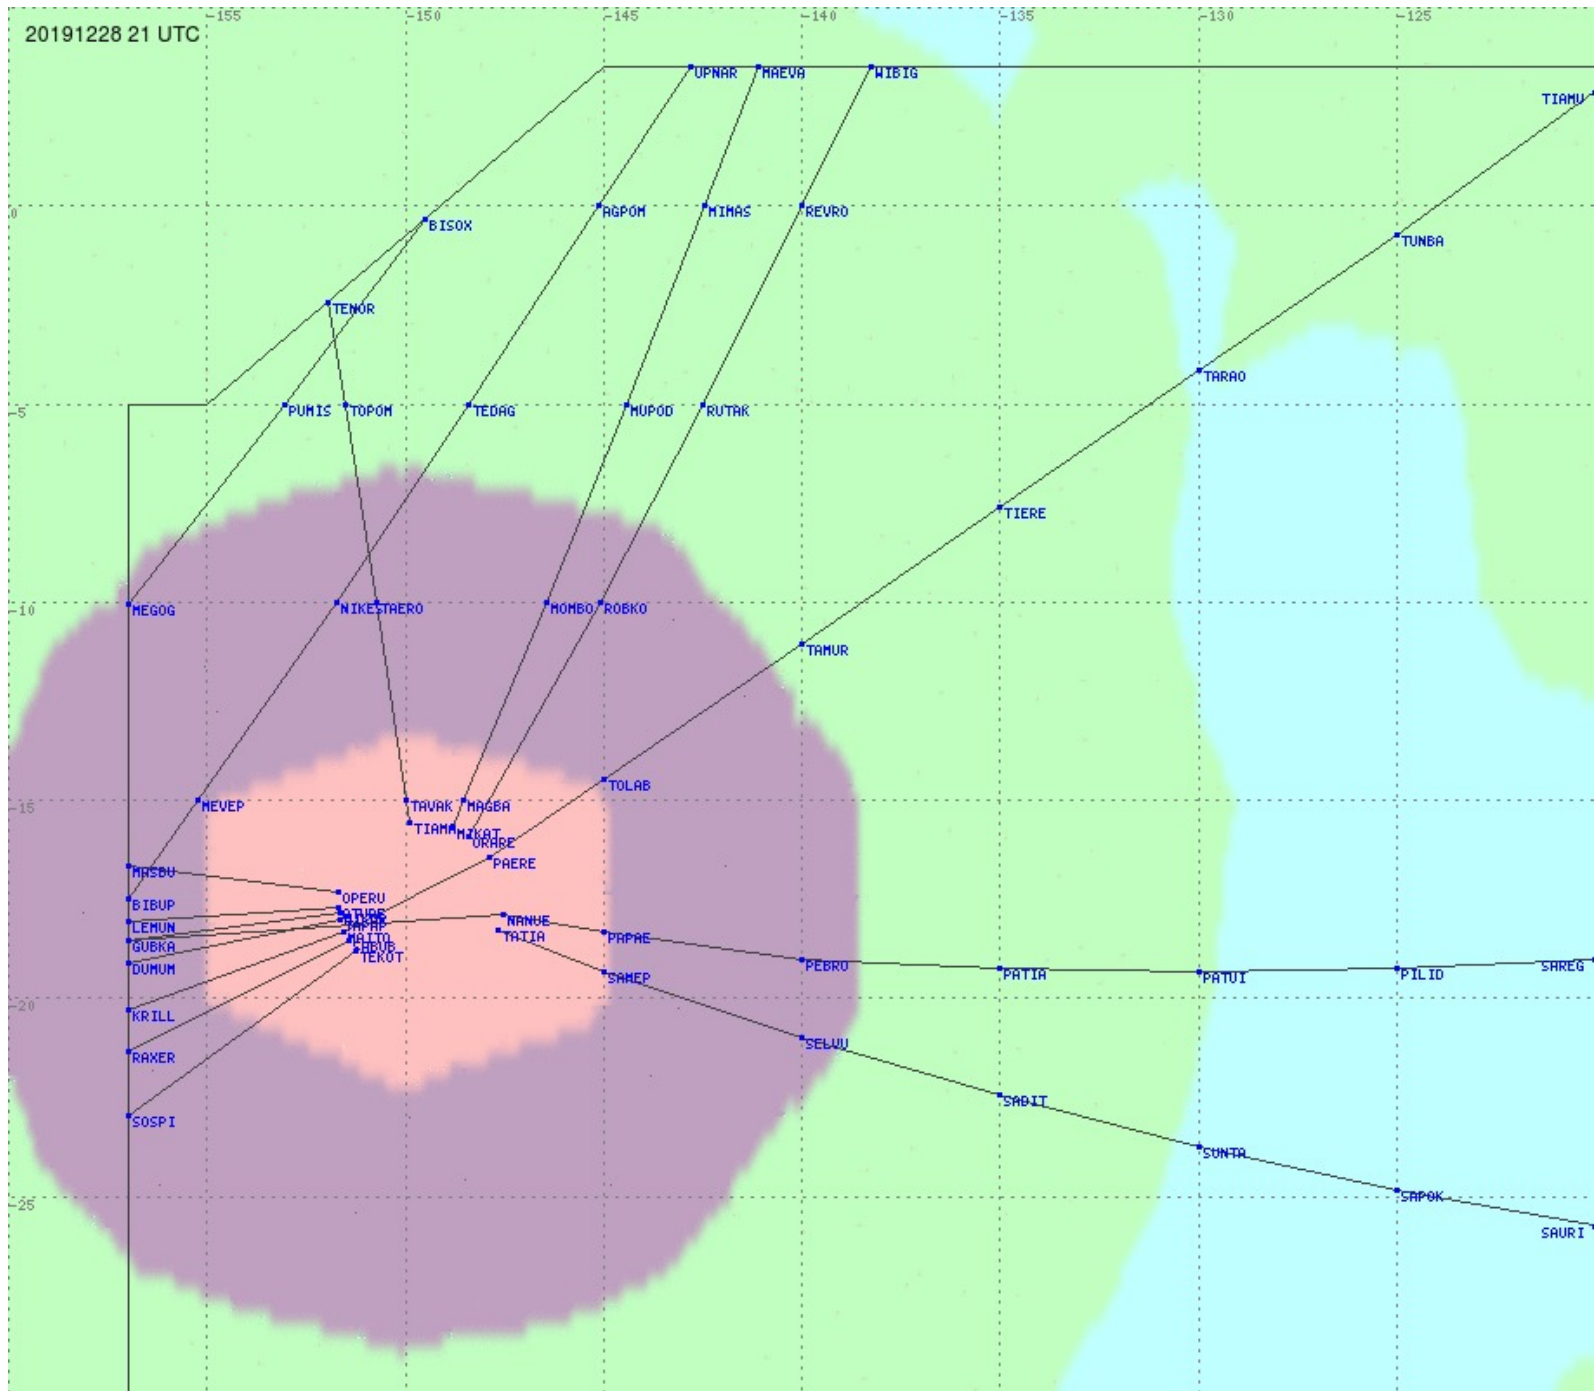

Tahiti FIR - HF Propag - 20191228

2.8 MHz
3.5 MHz
5.6 MHz
8.9 MHz
13.3 MHz
17.9 MHz
None