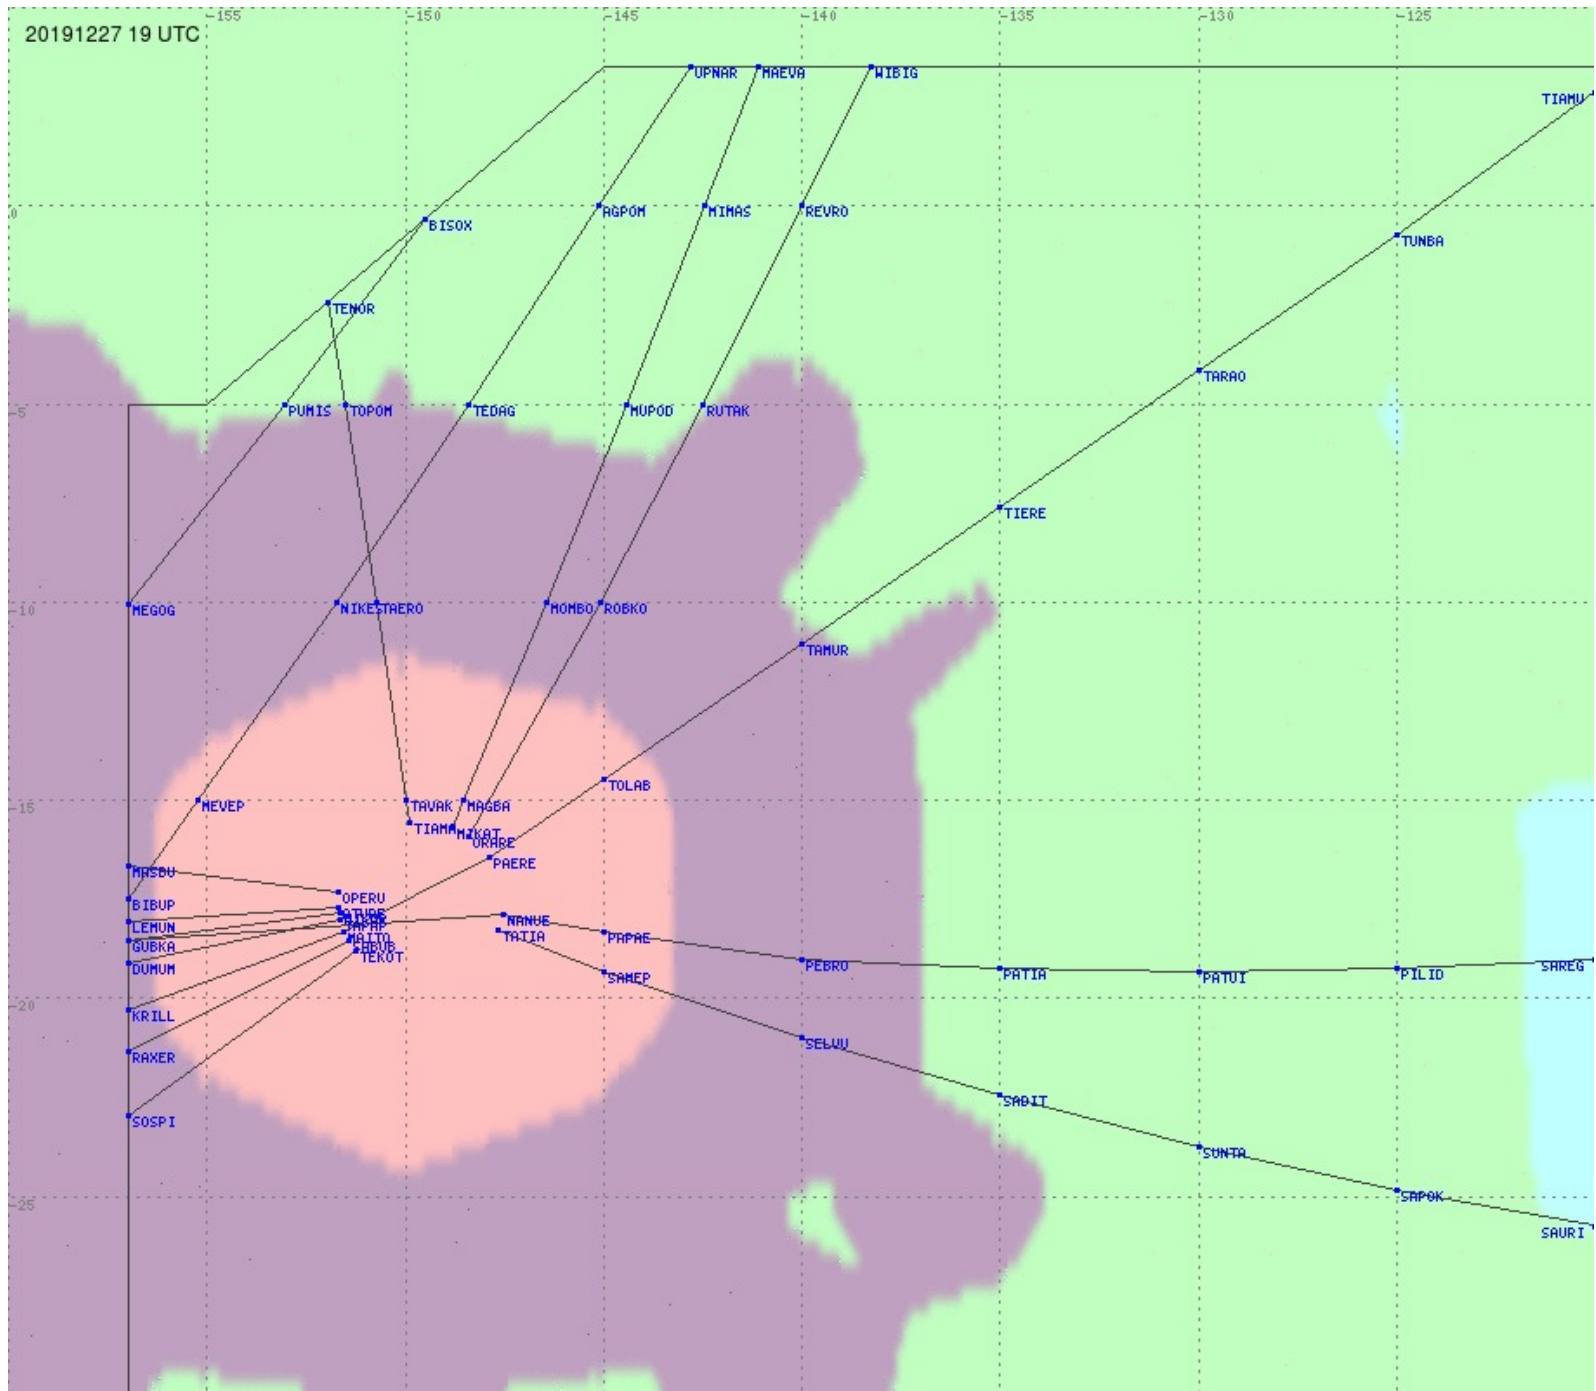

Tahiti FIR - HF Propag - 20191227

2.8 MHz 3.5 MHz 5.6 MHz 8.9 MHz 13.3 MHz 17.9 MHz None