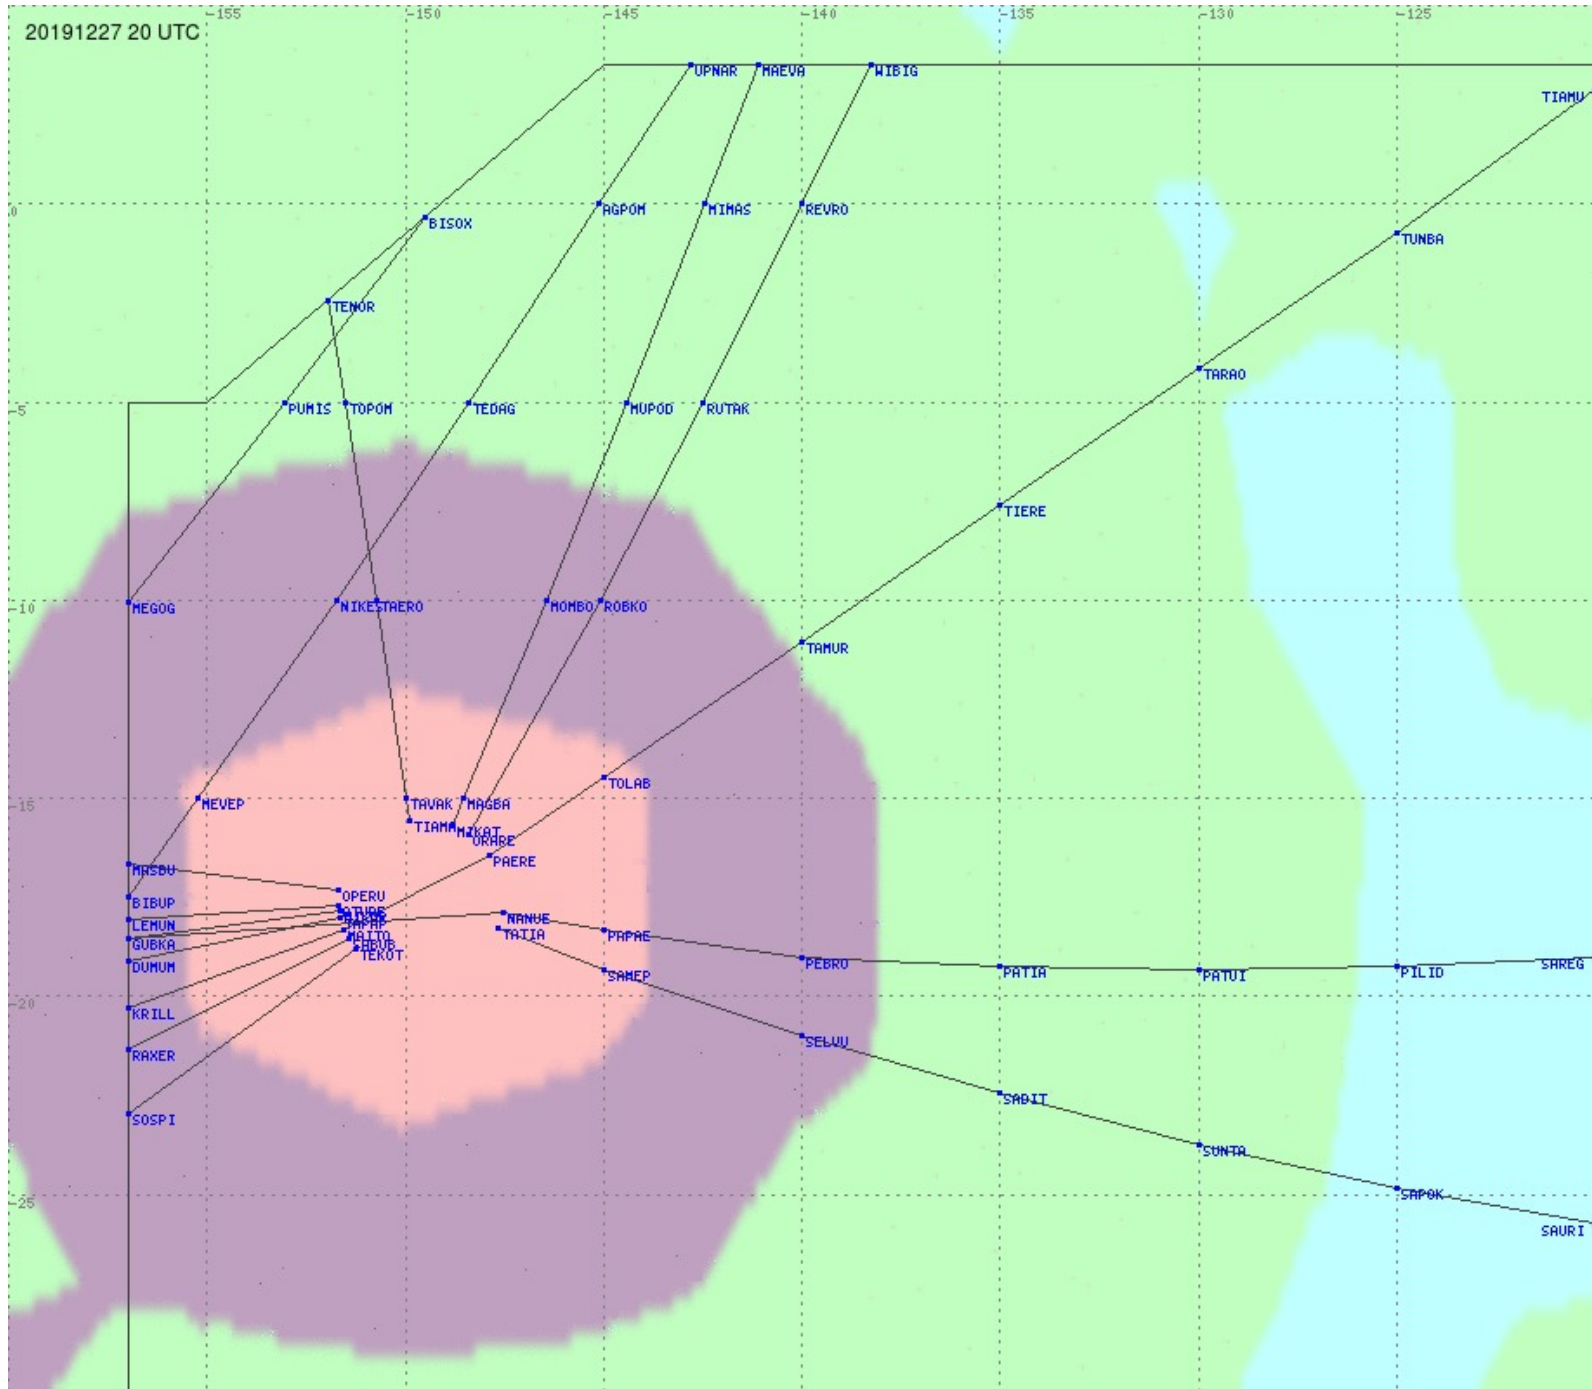

Tahiti FIR - HF Propag - 20191227

2.8 MHz
3.5 MHz
5.6 MHz
8.9 MHz
13.3 MHz
17.9 MHz
None