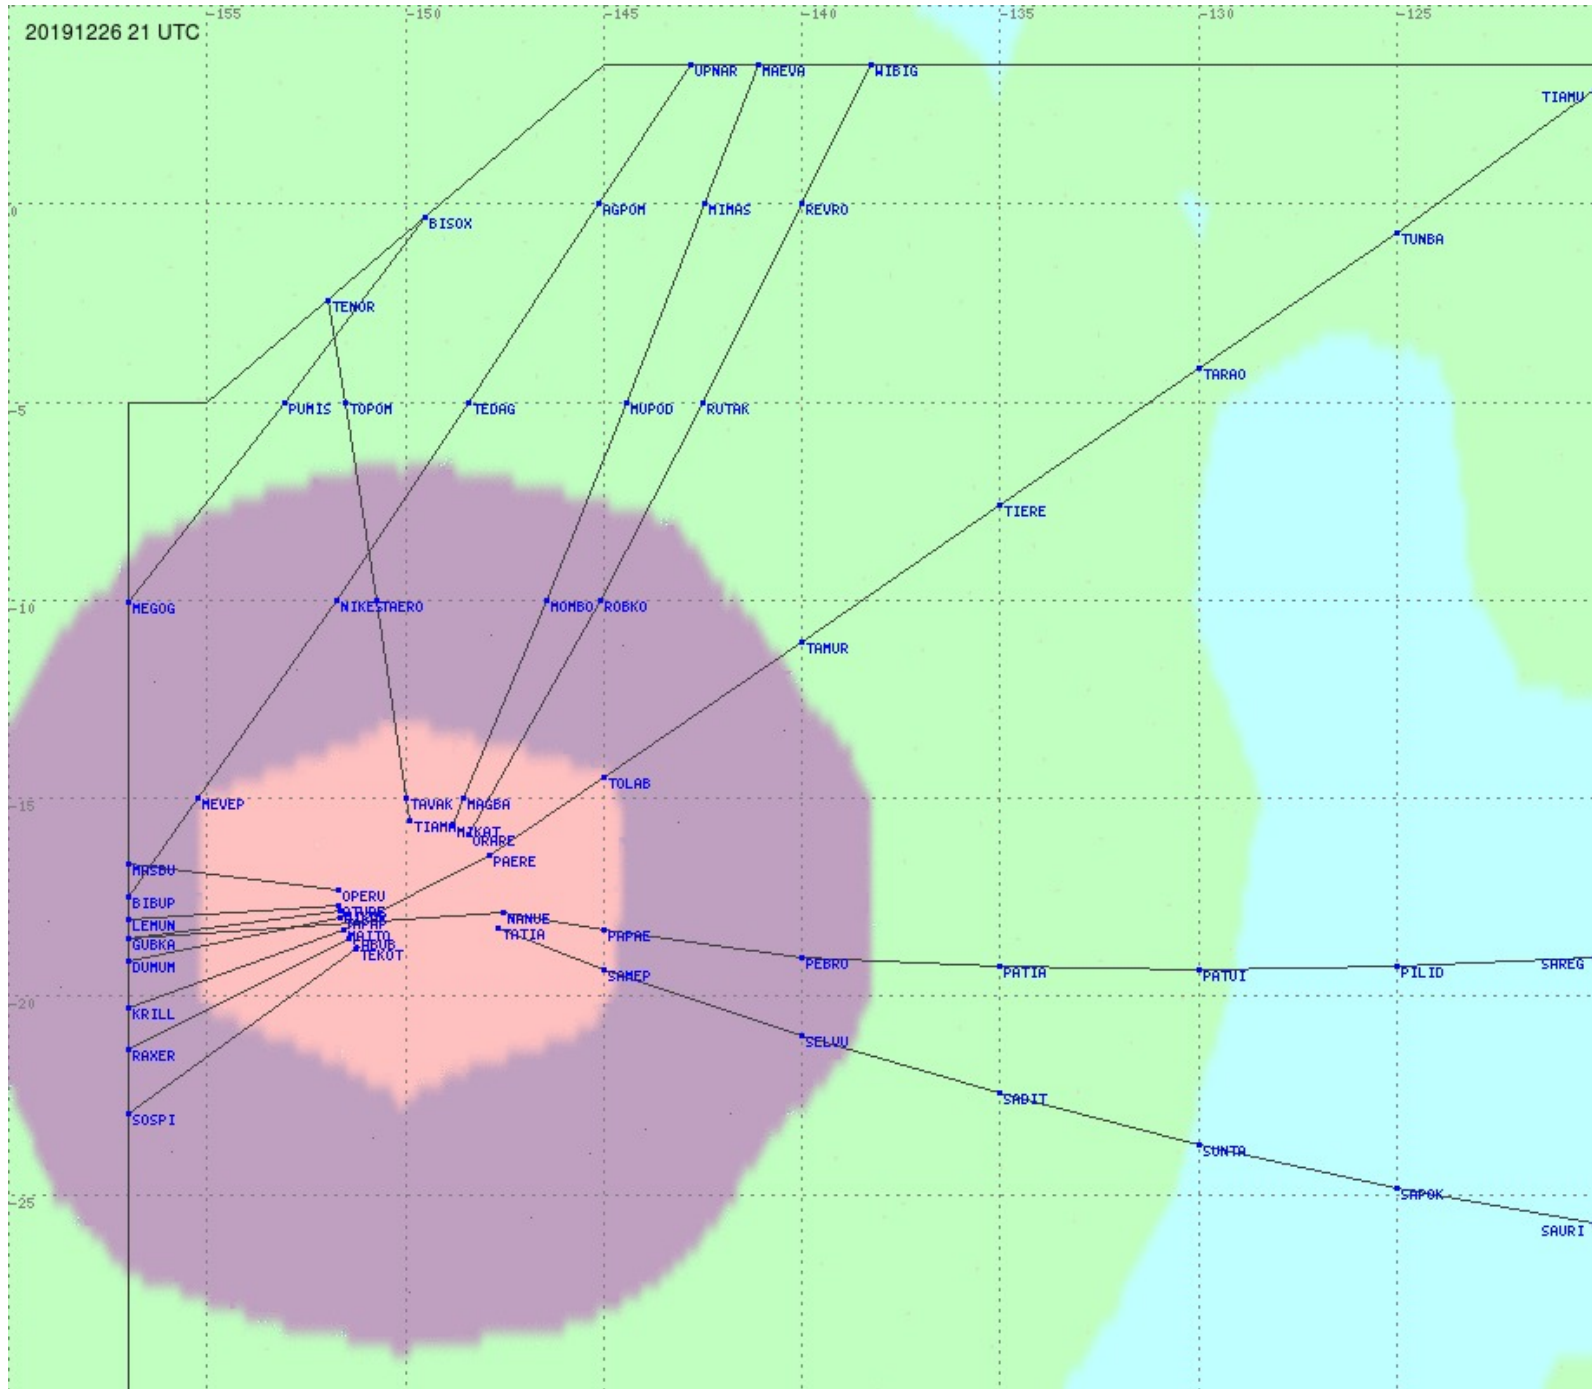

Tahiti FIR - HF Propag - 20191226

2.8 MHz 3.5 MHz 5.6 MHz 8.9 MHz 13.3 MHz 17.9 MHz None