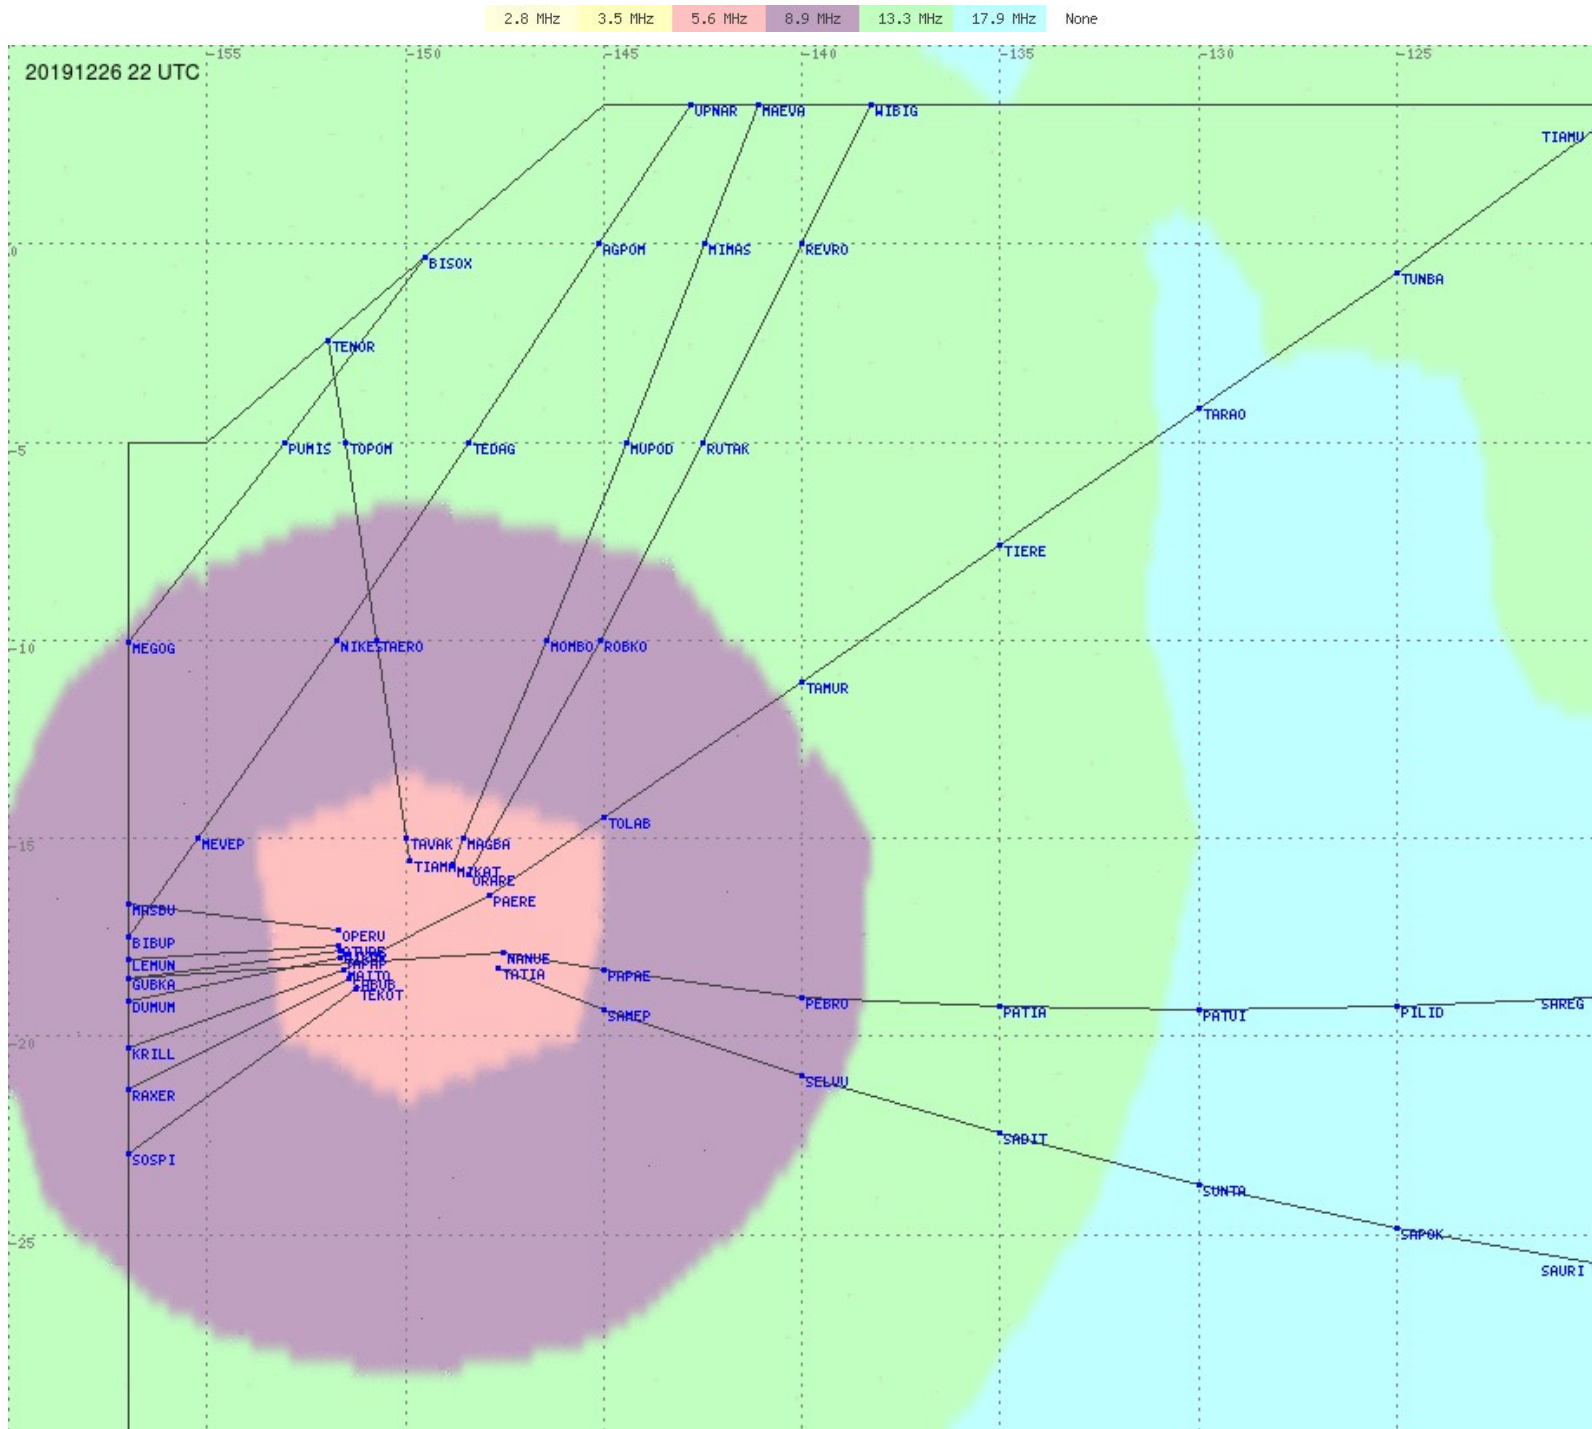

Tahiti FIR - HF Propag - 20191226