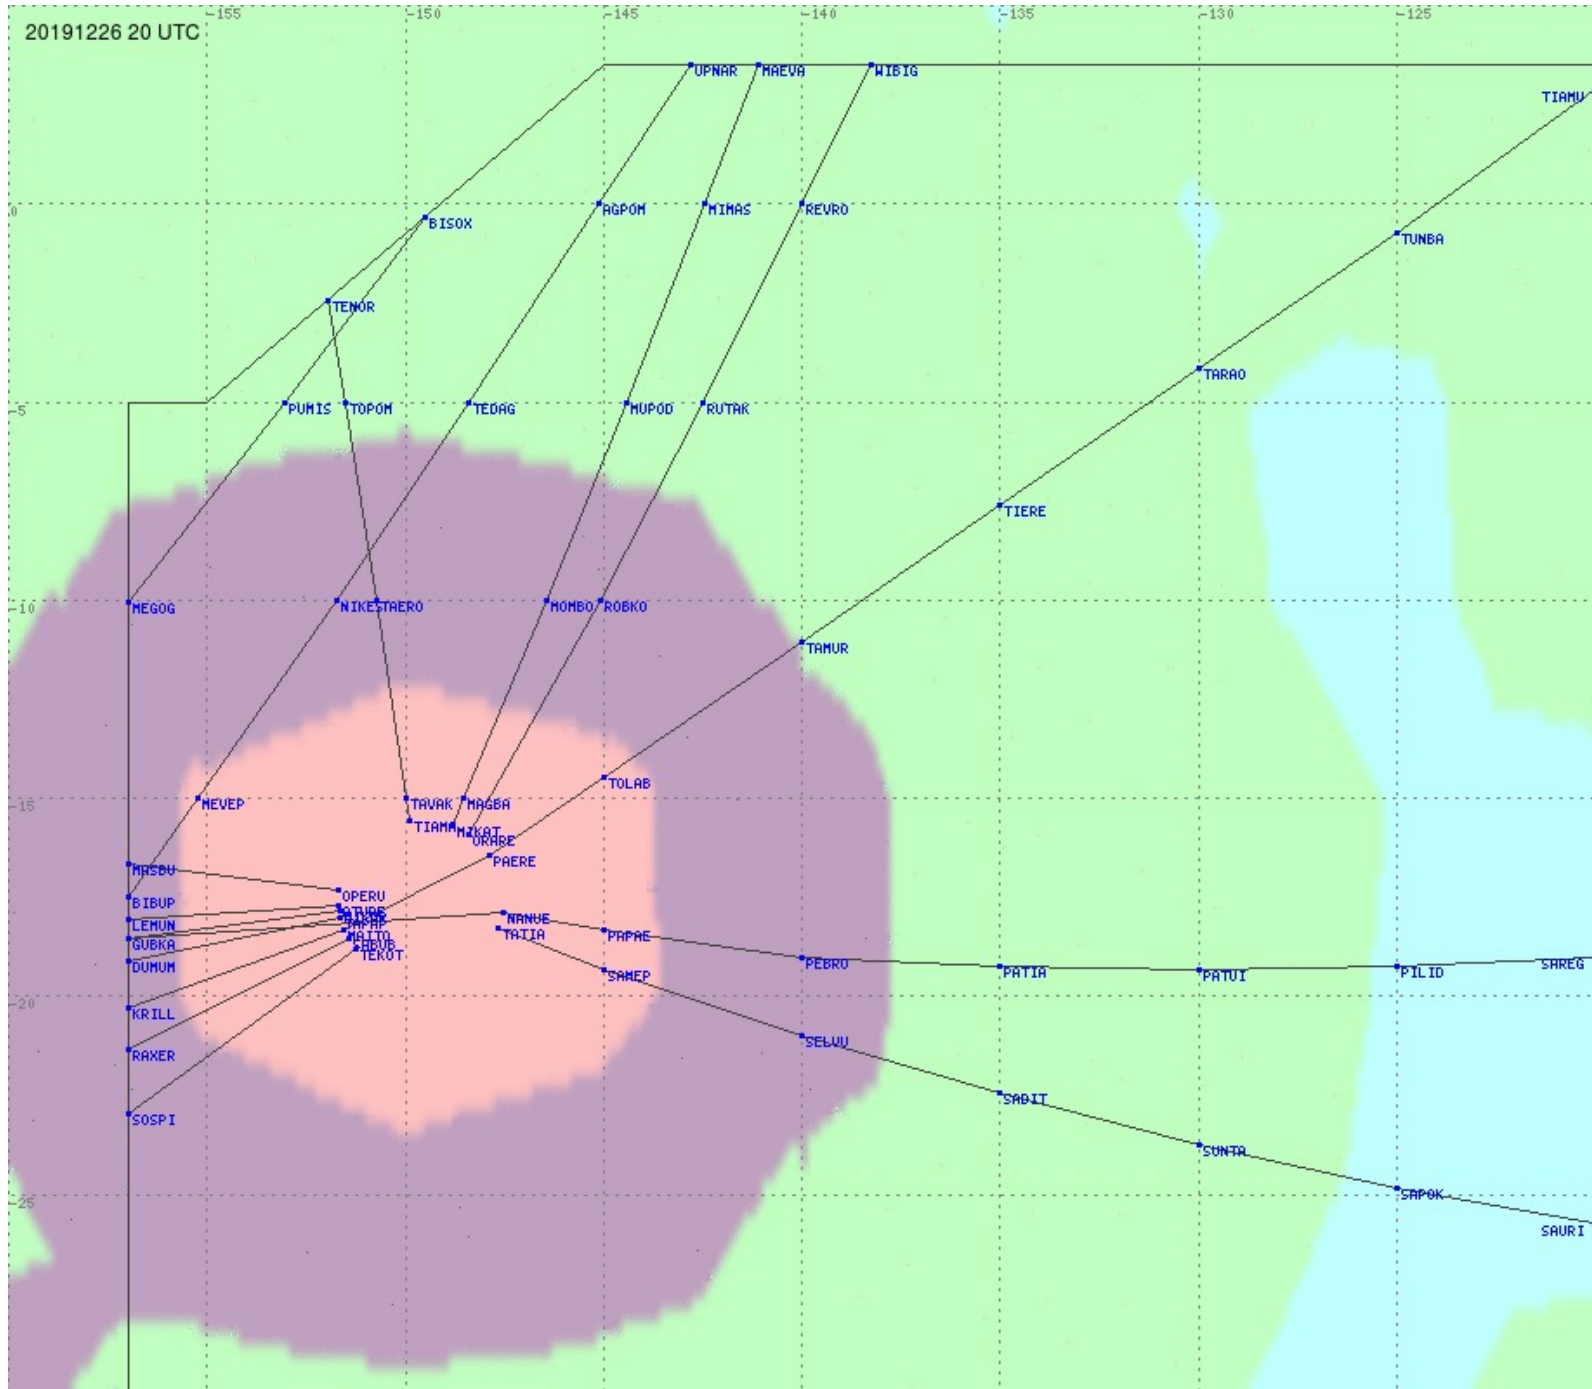

Tahiti FIR - HF Propag - 20191226

2.8 MHz 3.5 MHz 5.6 MHz 8.9 MHz 13.3 MHz 17.9 MHz None