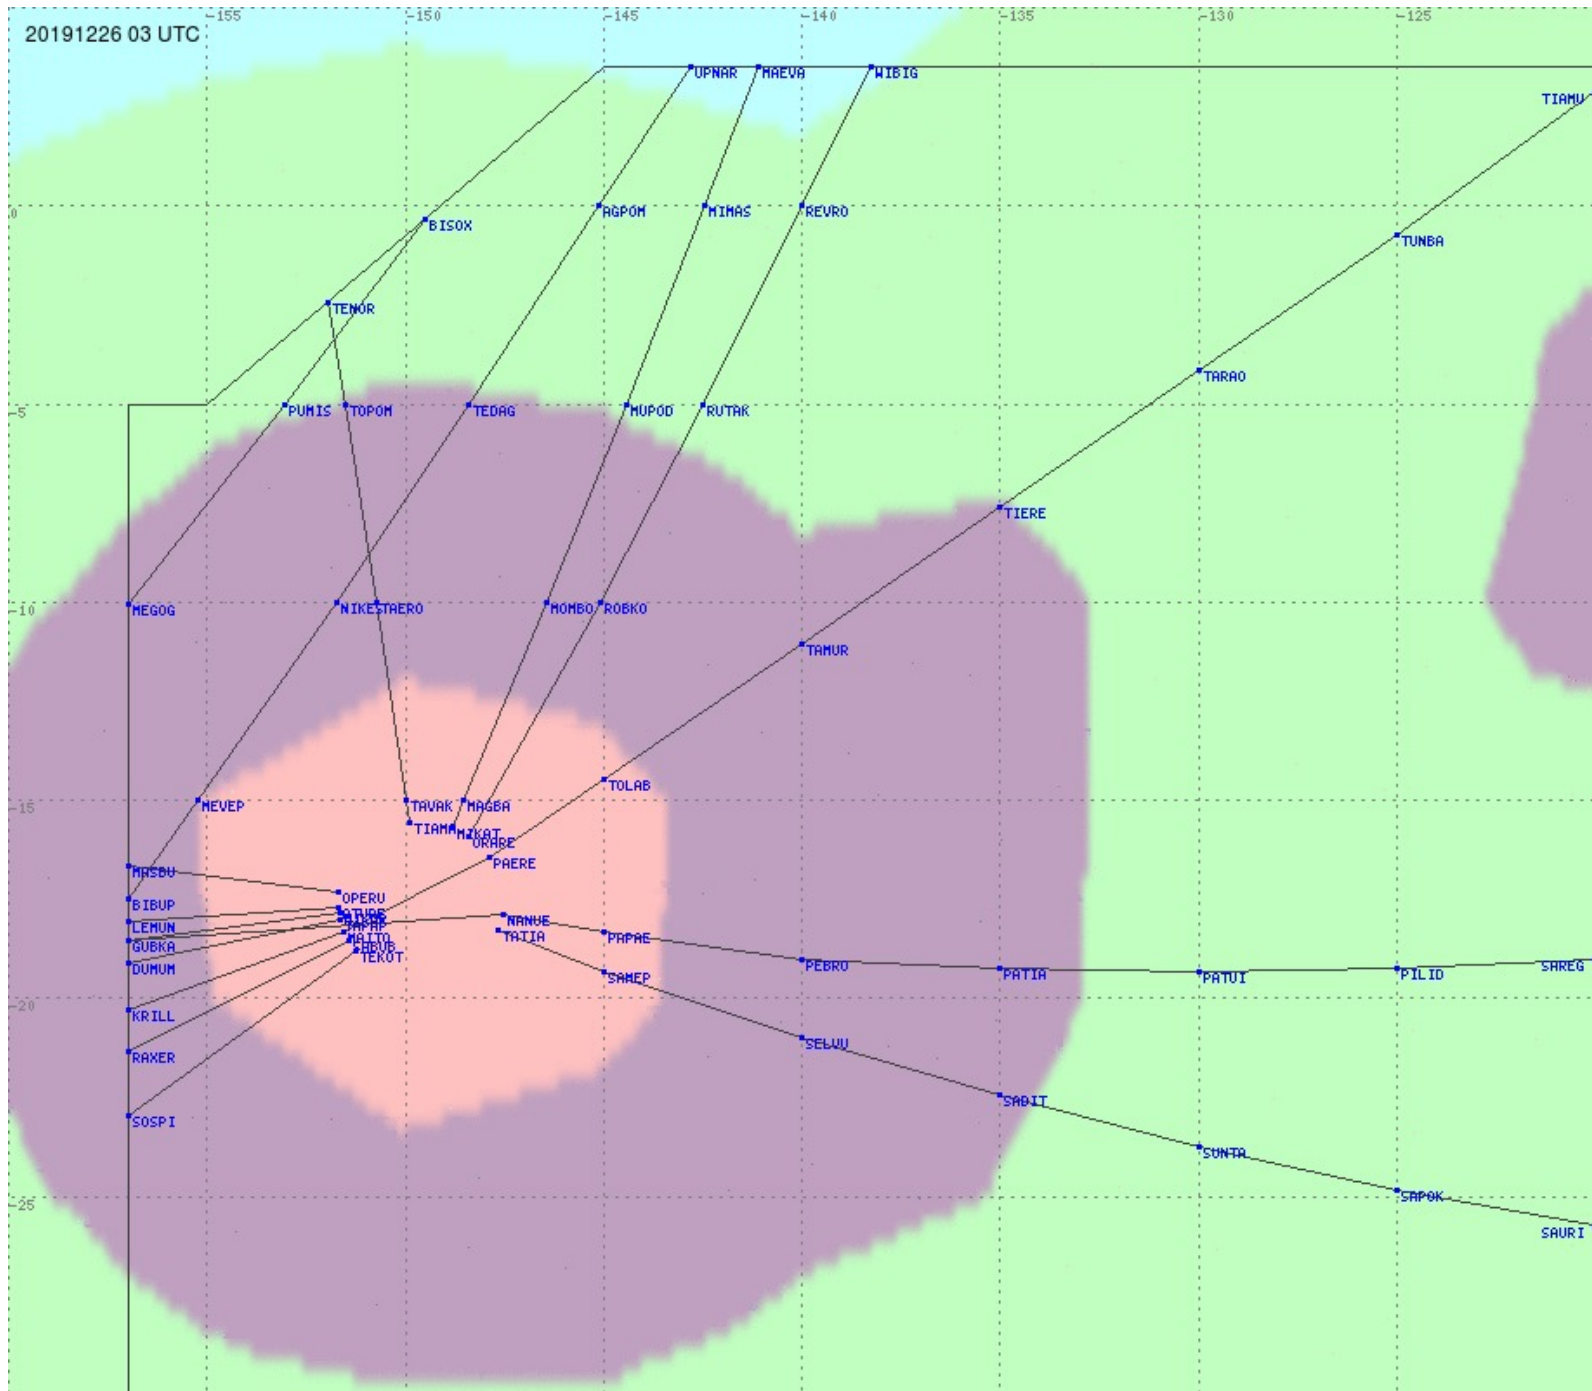

# Tahiti FIR - HF Propag - 20191226

2.8 MHz 3.5 MHz 5.6 MHz 8.9 MHz 13.3 MHz 17.9 MHz None