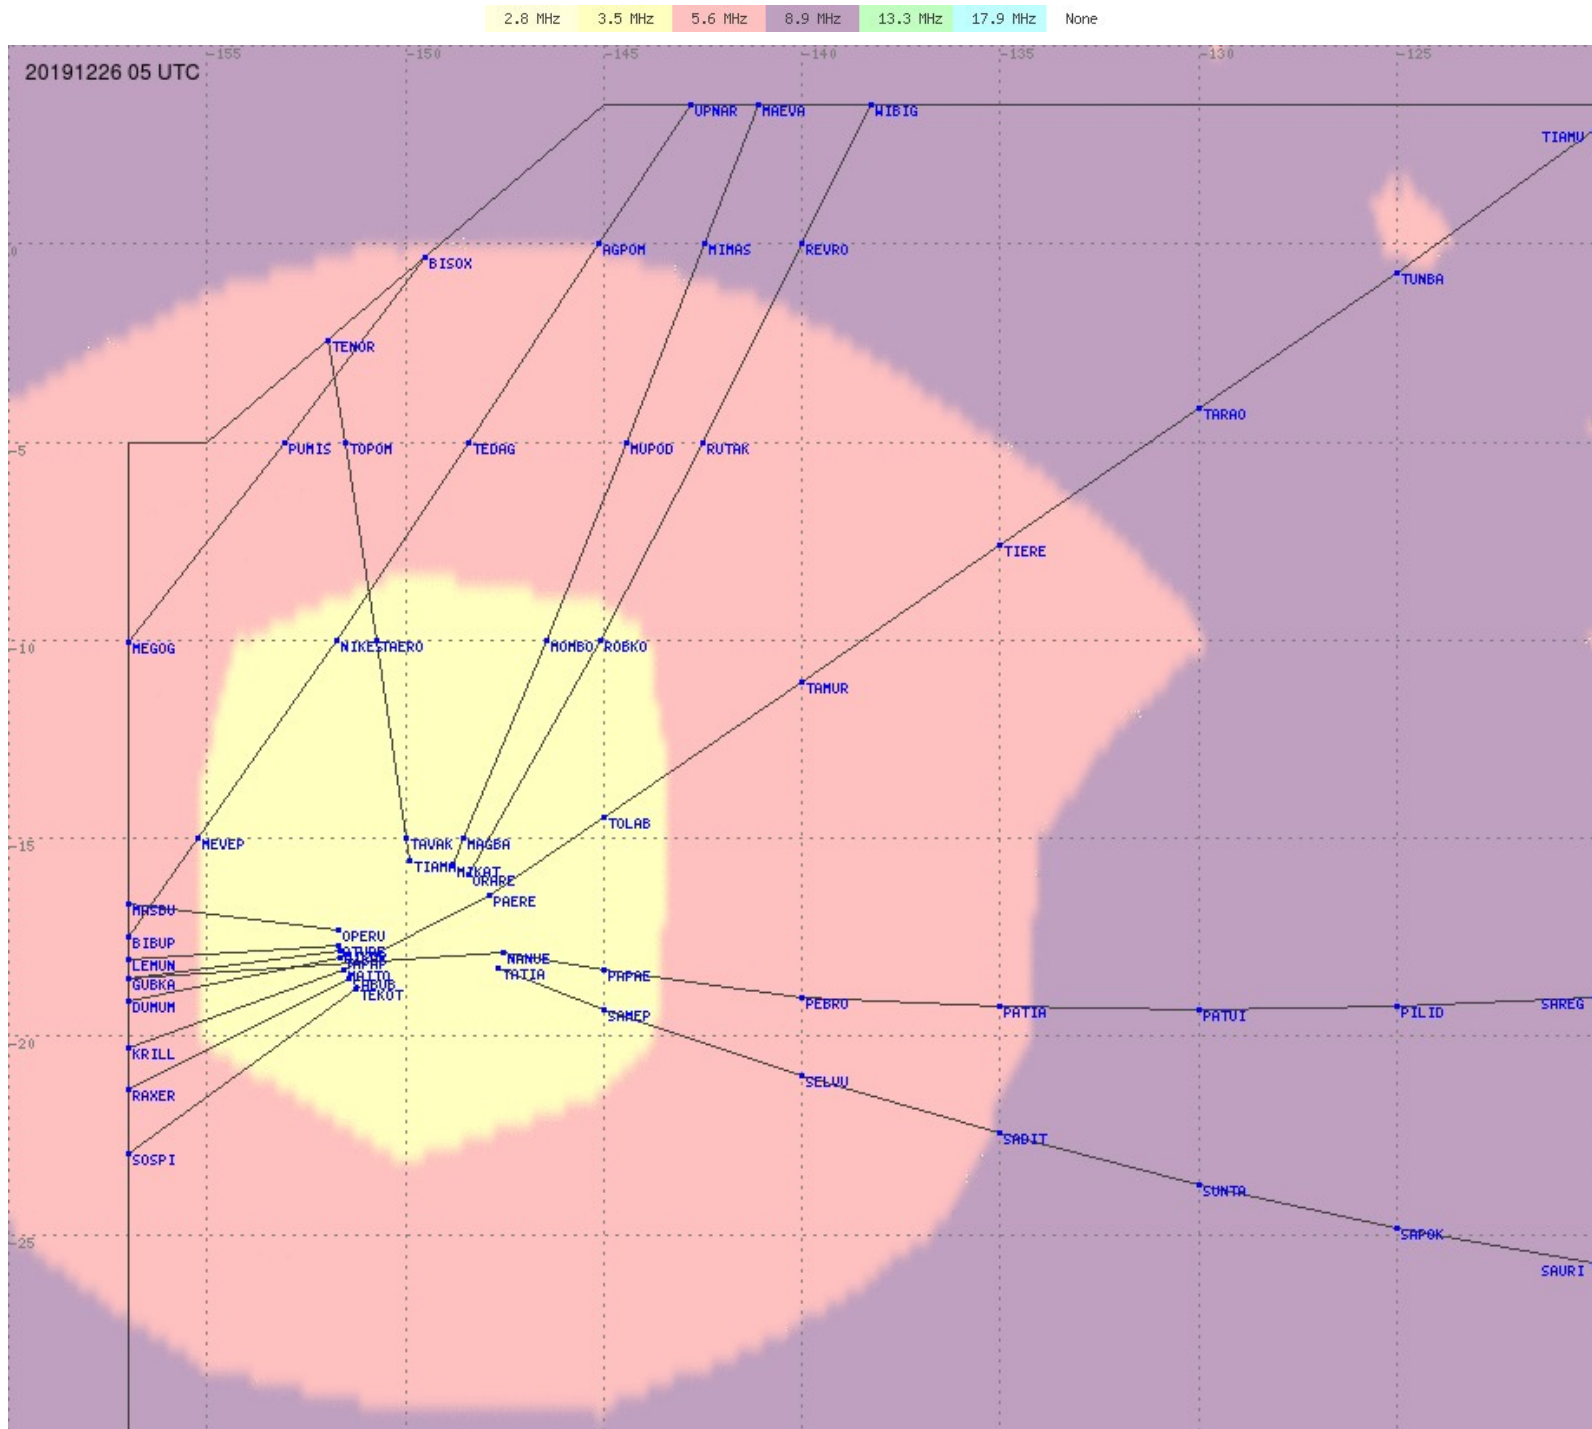

Tahiti FIR - HF Propag - 20191226