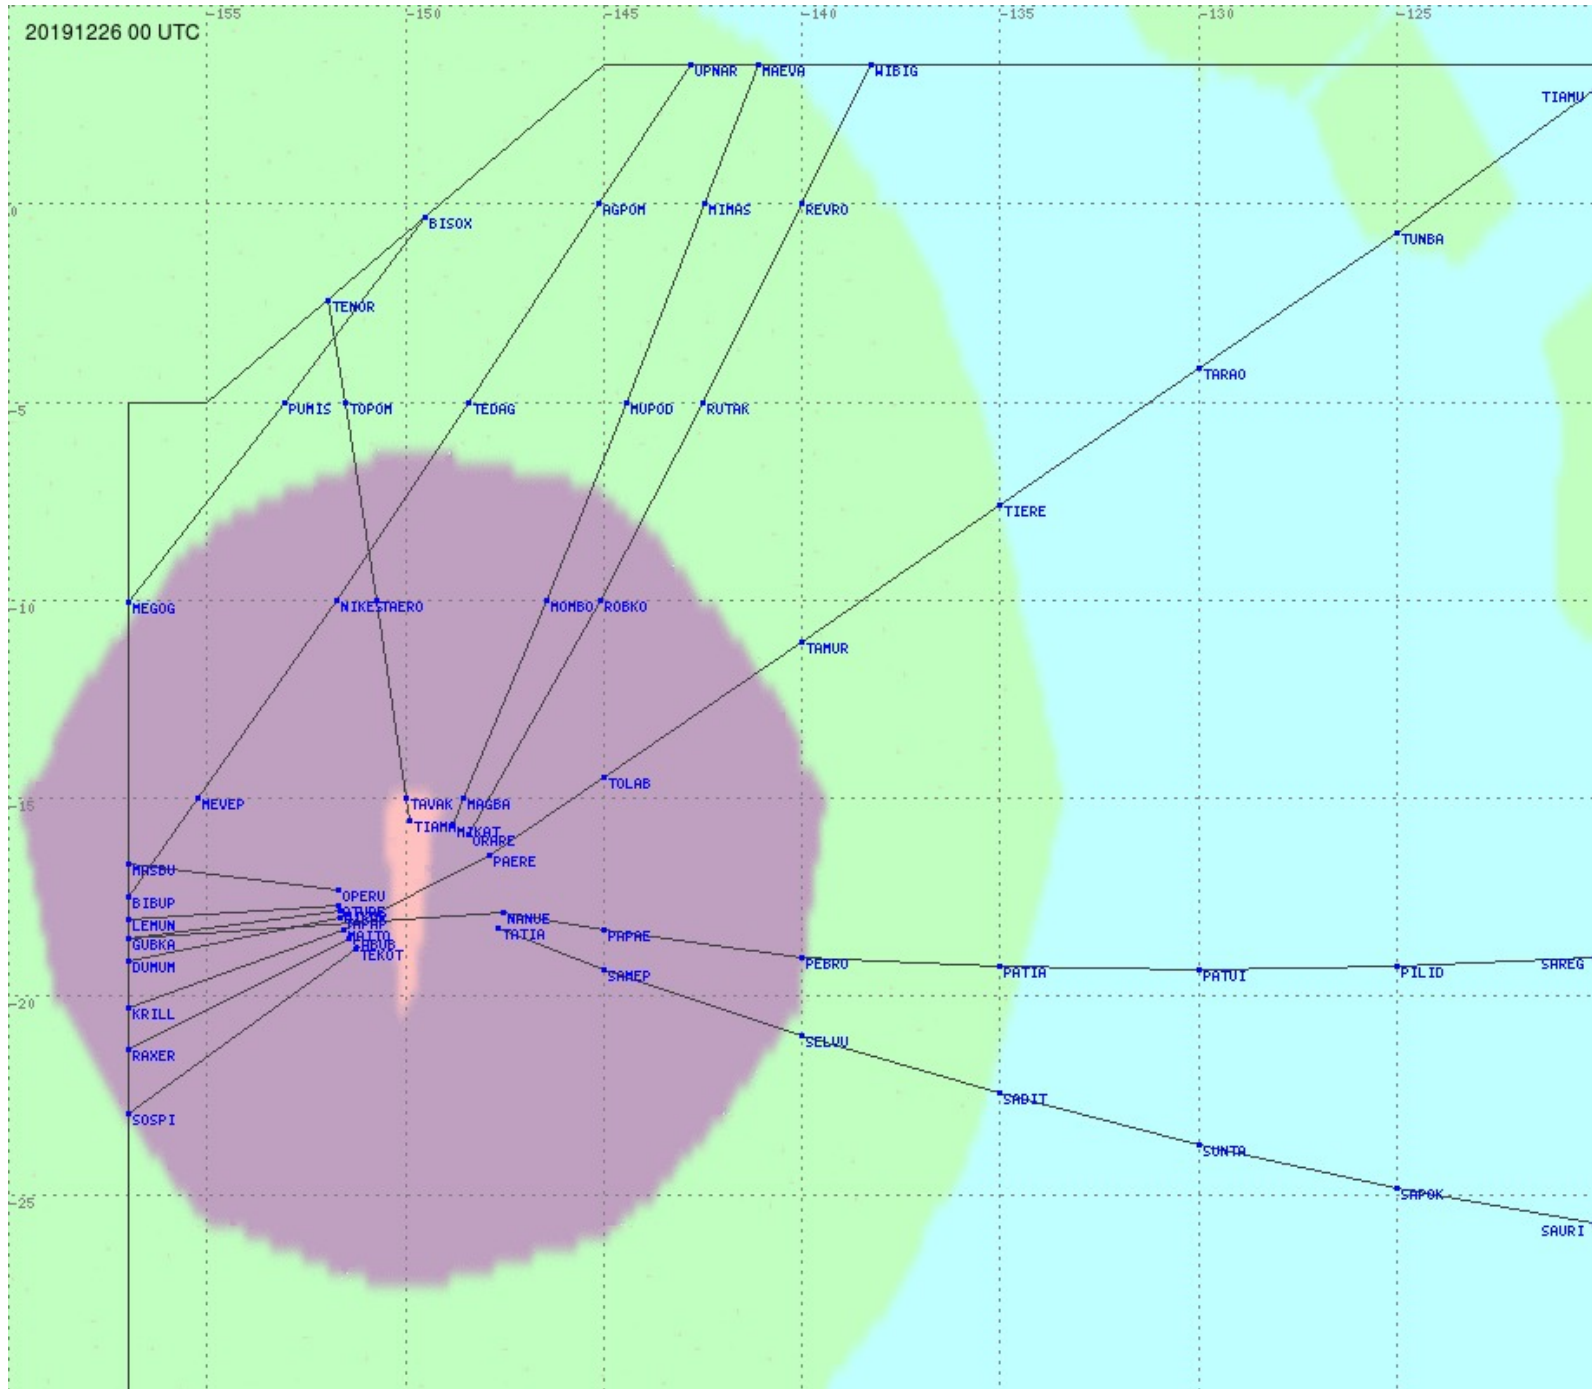

# Tahiti FIR - HF Propag - 20191226

2.8 MHz
3.5 MHz
5.6 MHz
8.9 MHz
13.3 MHz
17.9 MHz
None