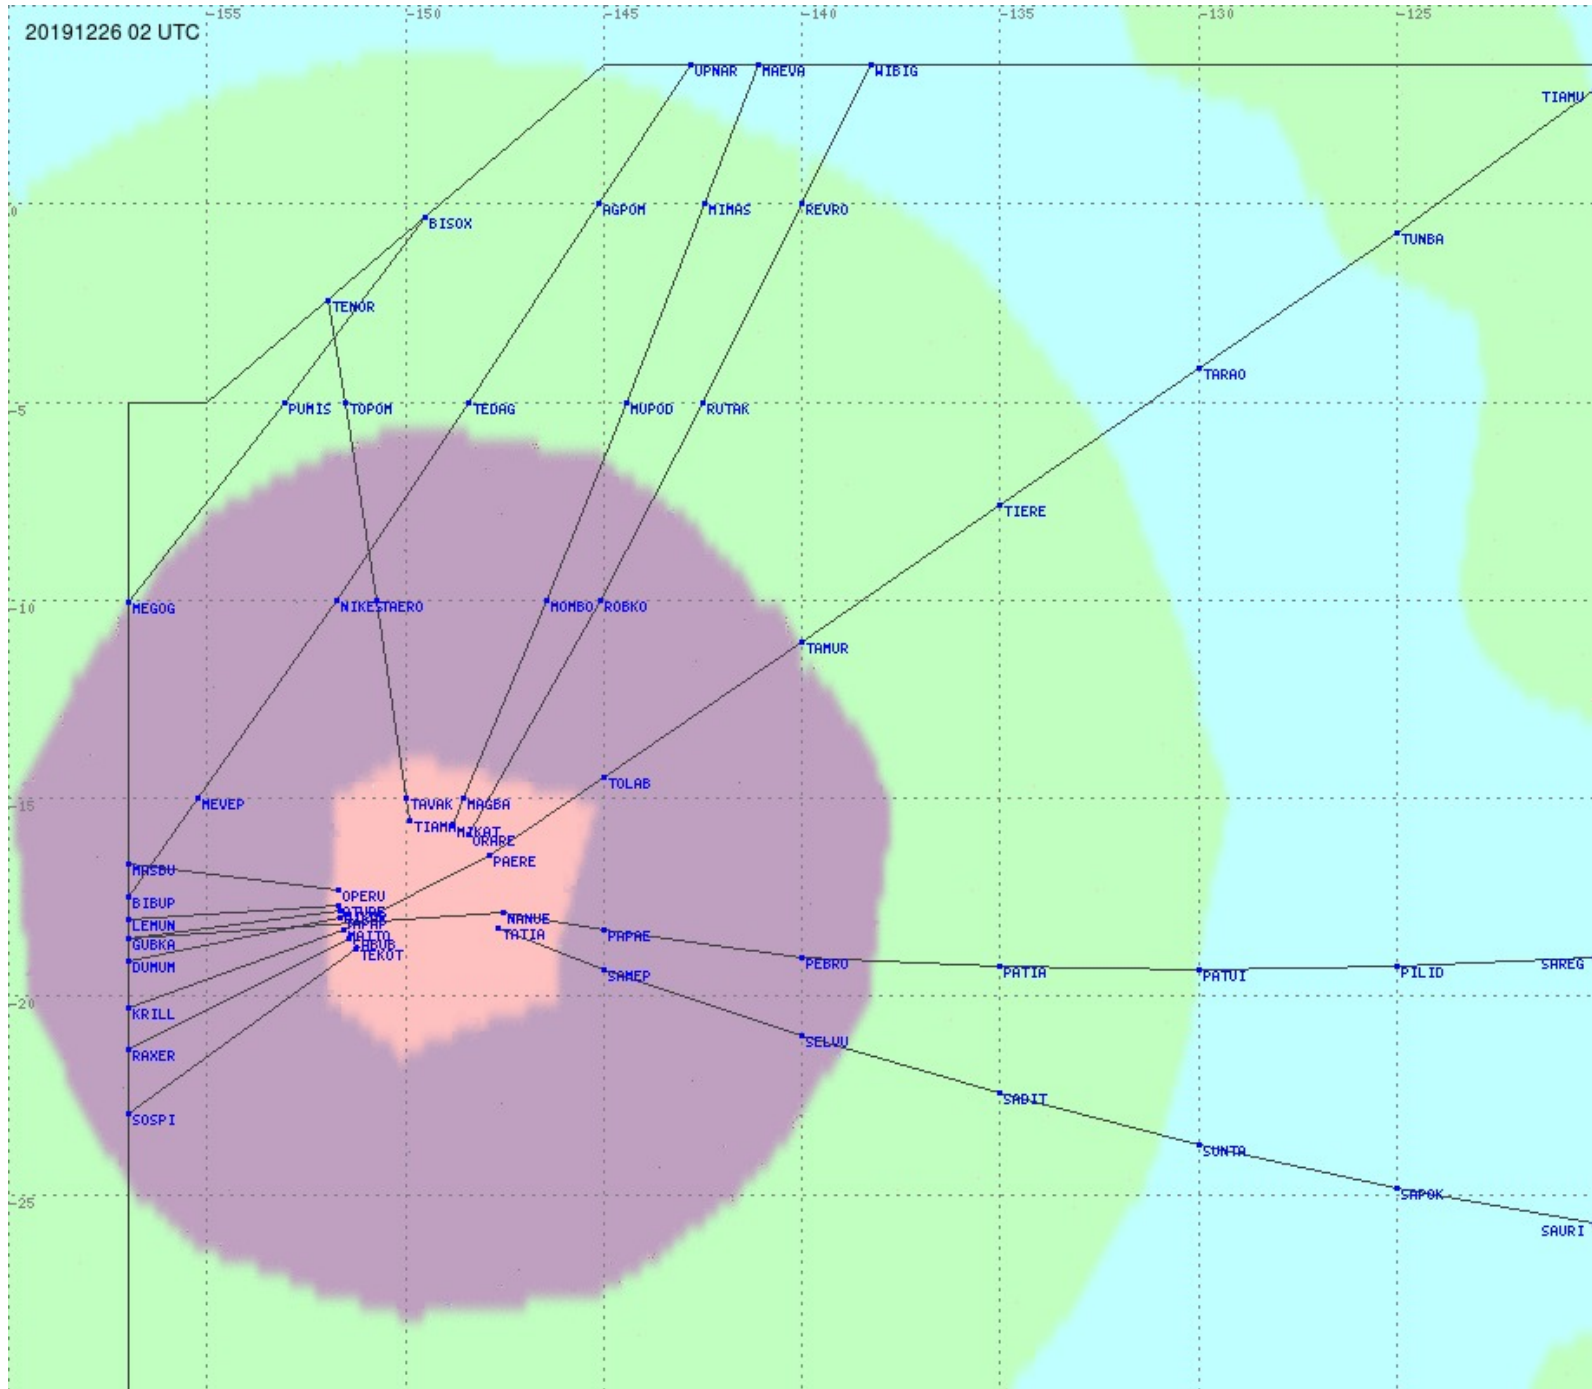

Tahiti FIR - HF Propag - 20191226

2.8 MHz 3.5 MHz 5.6 MHz 8.9 MHz 13.3 MHz 17.9 MHz None