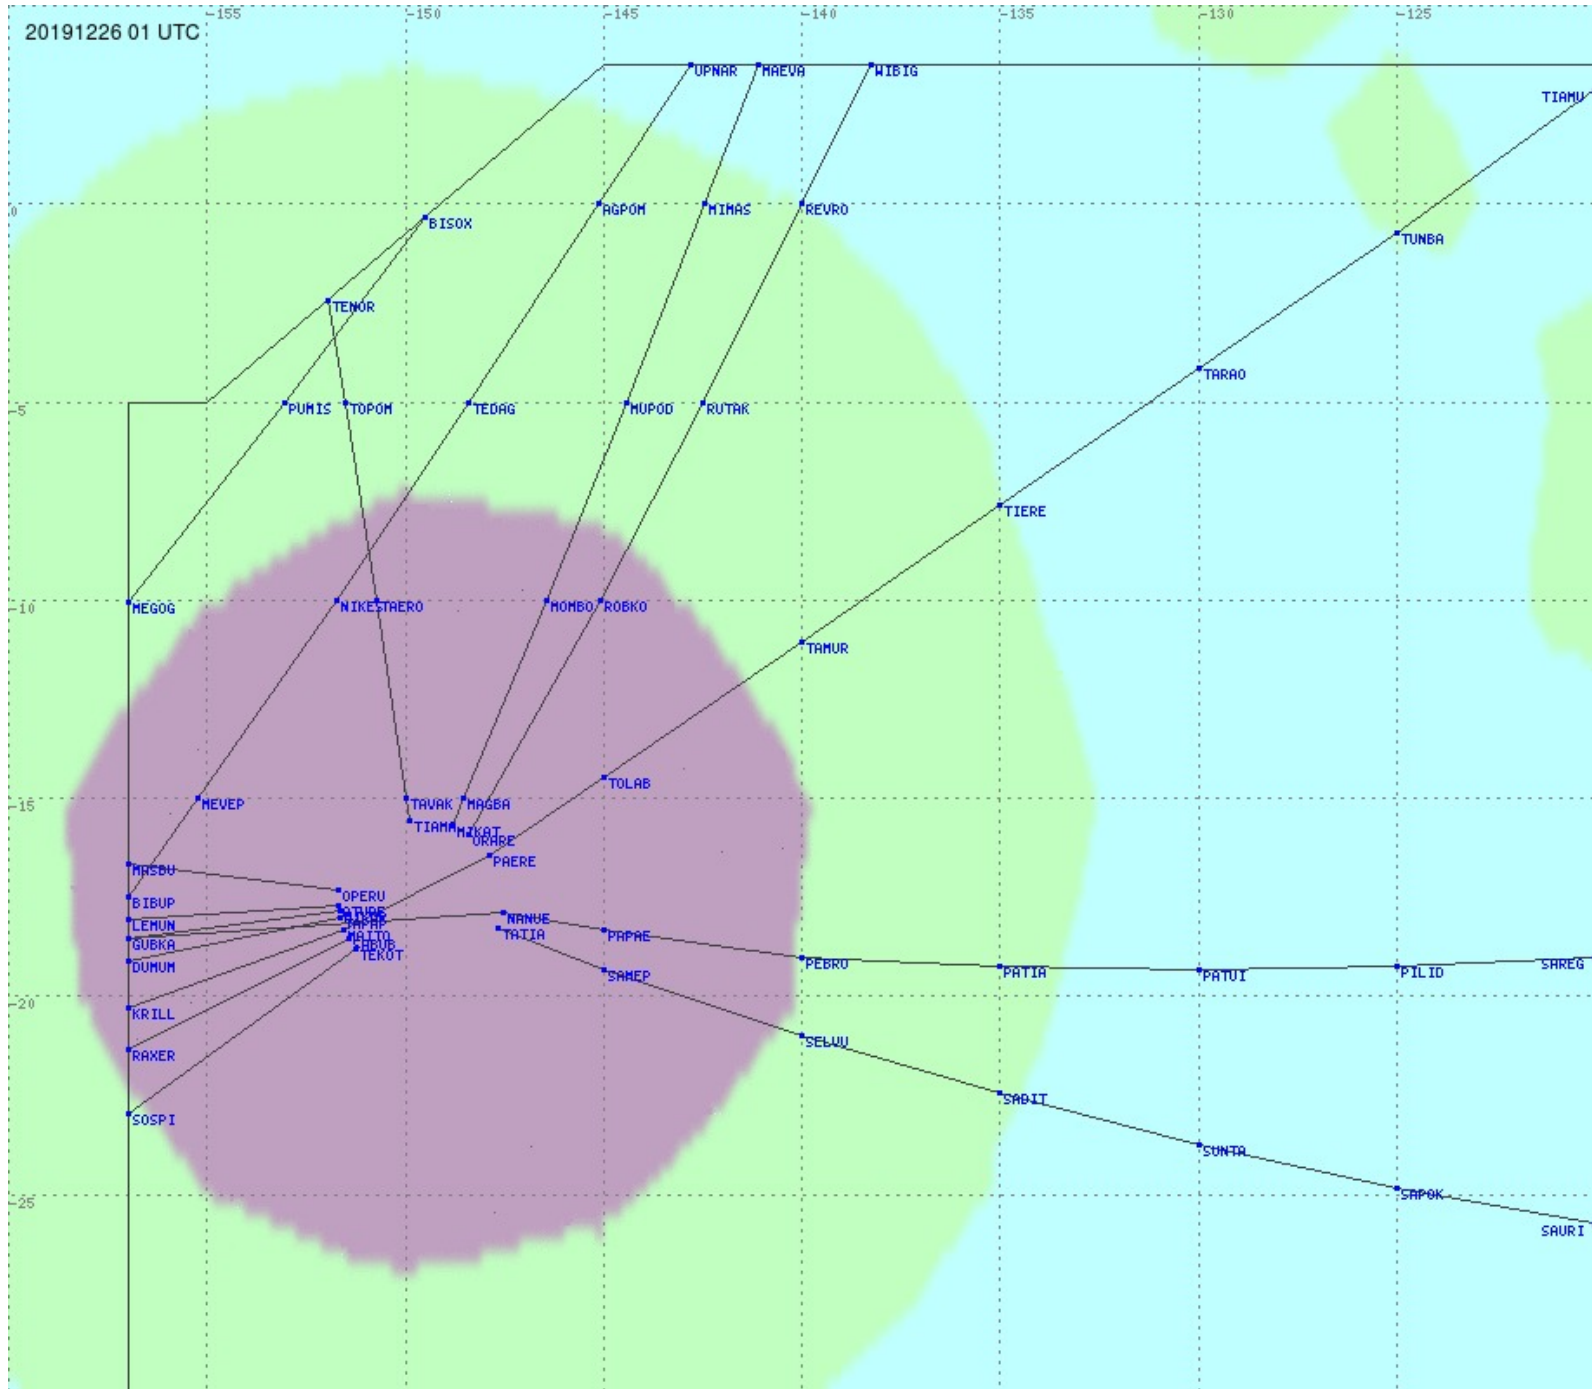

# Tahiti FIR - HF Propag - 20191226

2.8 MHz
3.5 MHz
5.6 MHz
8.9 MHz
13.3 MHz
17.9 MHz
None