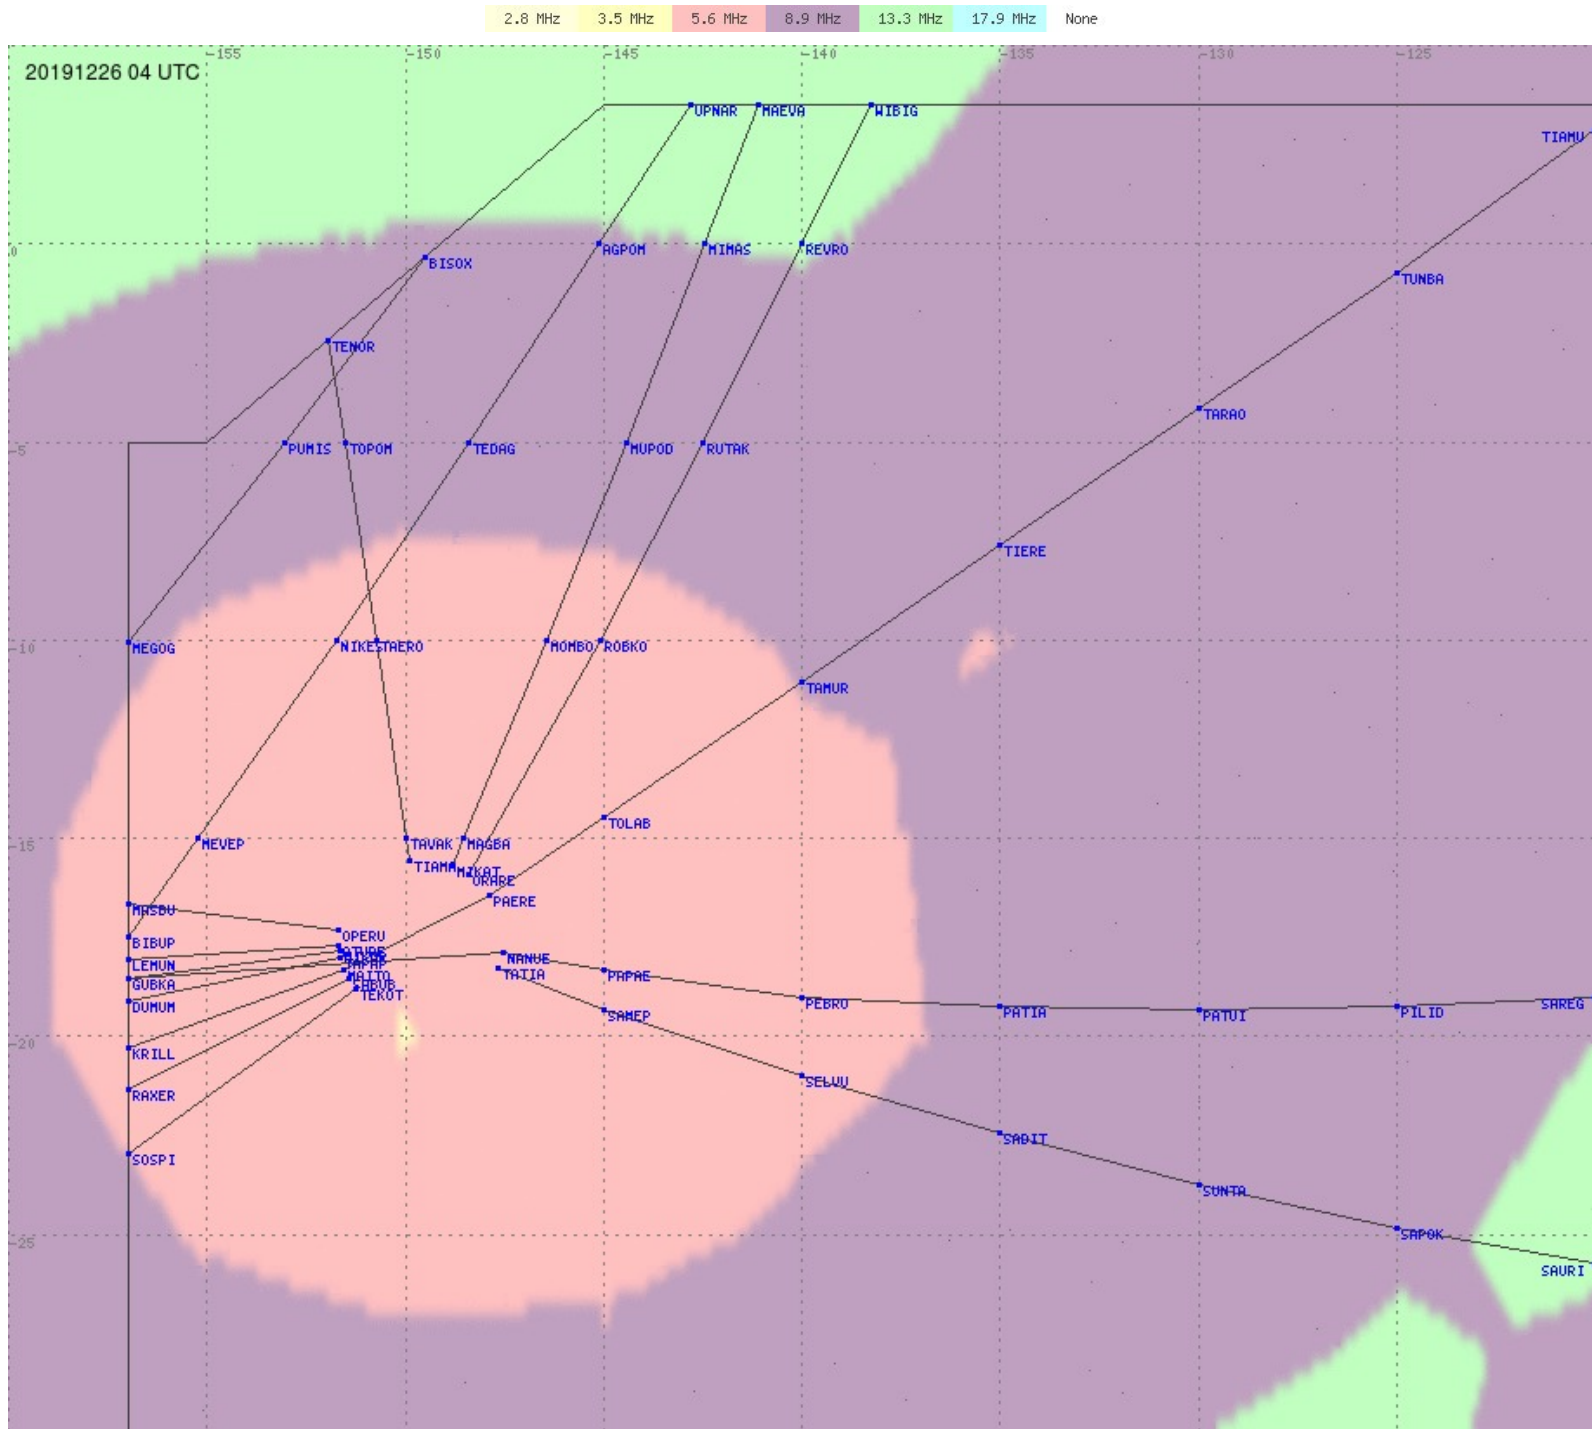

Tahiti FIR - HF Propag - 20191226