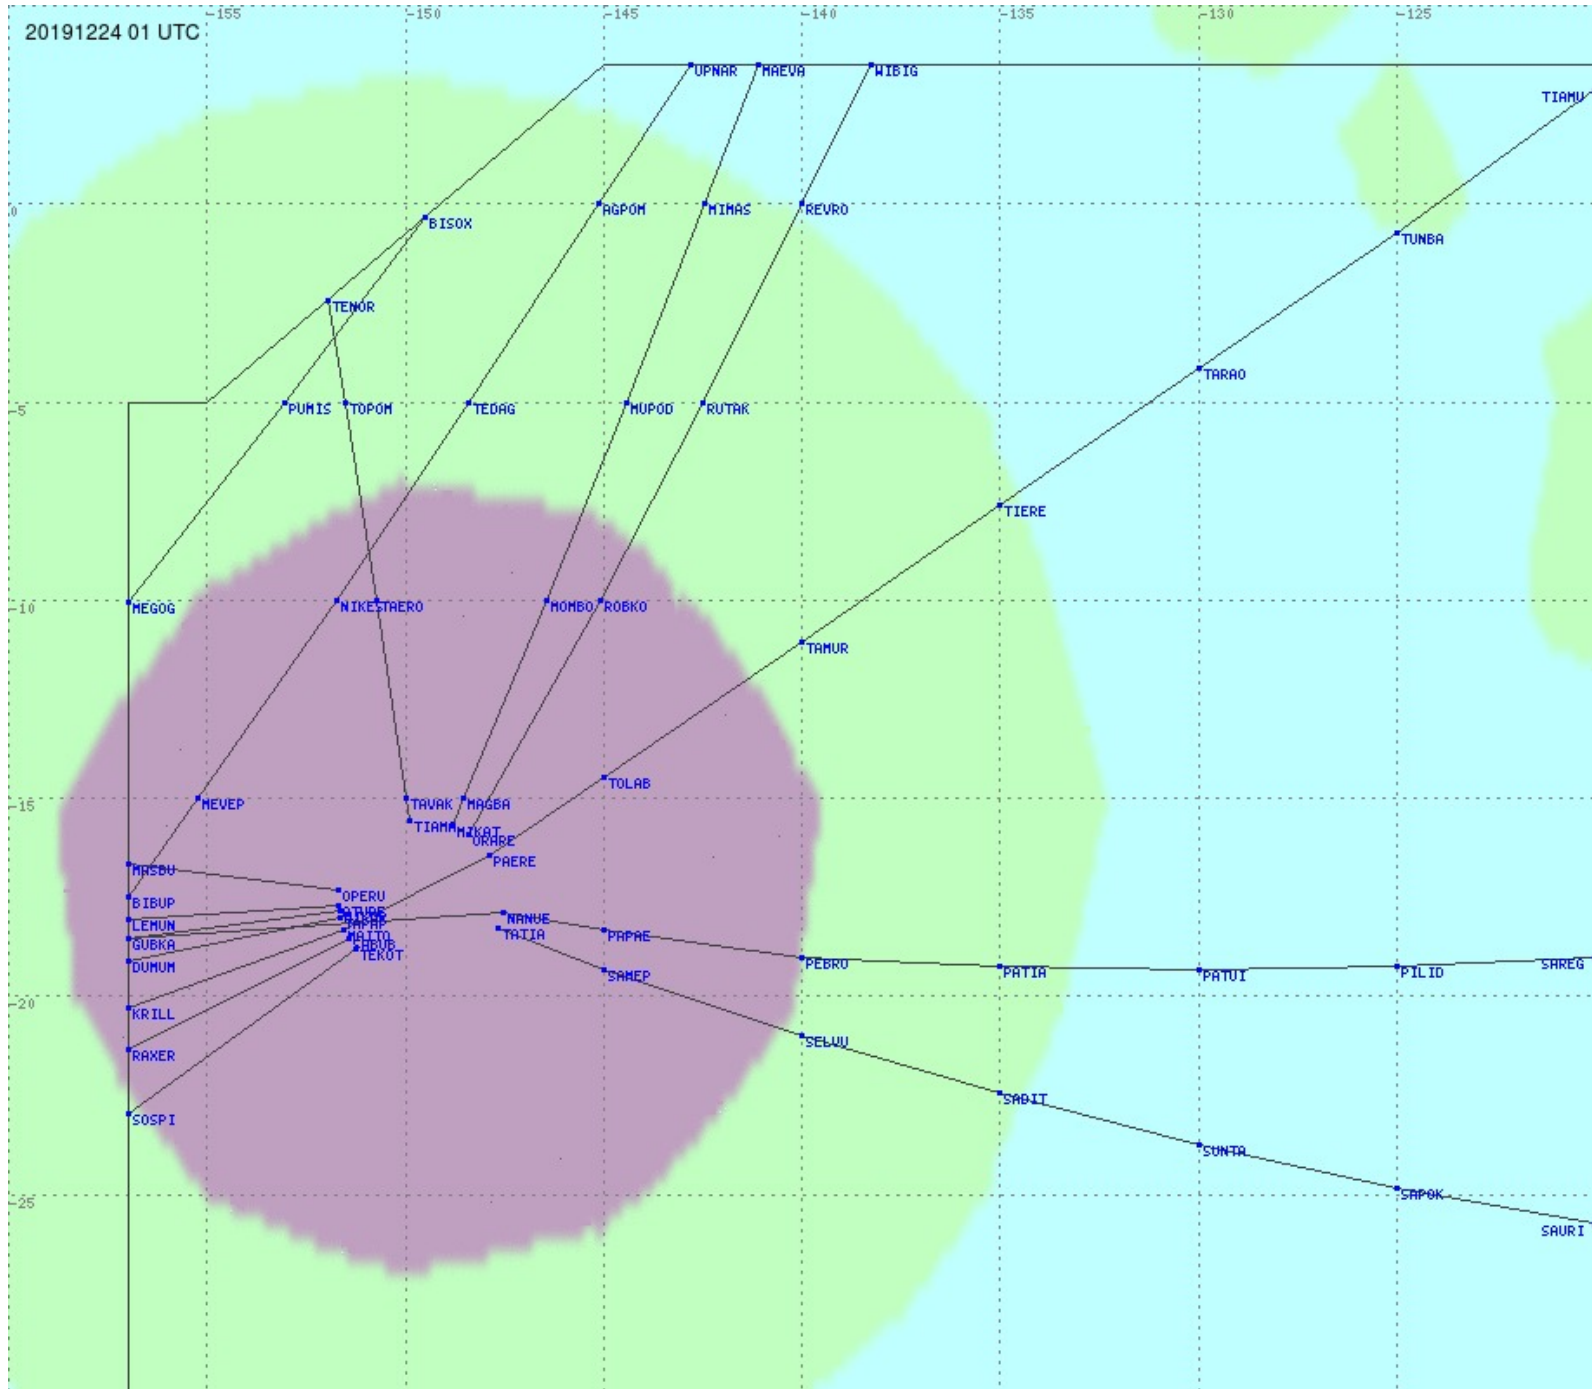

Tahiti FIR - HF Propag - 20191224

Tahiti FIR - HF Propag - 20191224

2.8 MHz 3.5 MHz 5.6 MHz 8.9 MHz 13.3 MHz 17.9 MHz None

Tahiti FIR - HF Propag - 20191224

2.8 MHz
3.5 MHz
5.6 MHz
8.9 MHz
13.3 MHz
17.9 MHz
None

Tahiti FIR - HF Propag - 20191224

2.8 MHz 3.5 MHz 5.6 MHz 8.9 MHz 13.3 MHz 17.9 MHz None

Tahiti FIR - HF Propag - 20191224

2.8 MHz
3.5 MHz
5.6 MHz
8.9 MHz
13.3 MHz
17.9 MHz
None

Tahiti FIR - HF Propag - 20191224