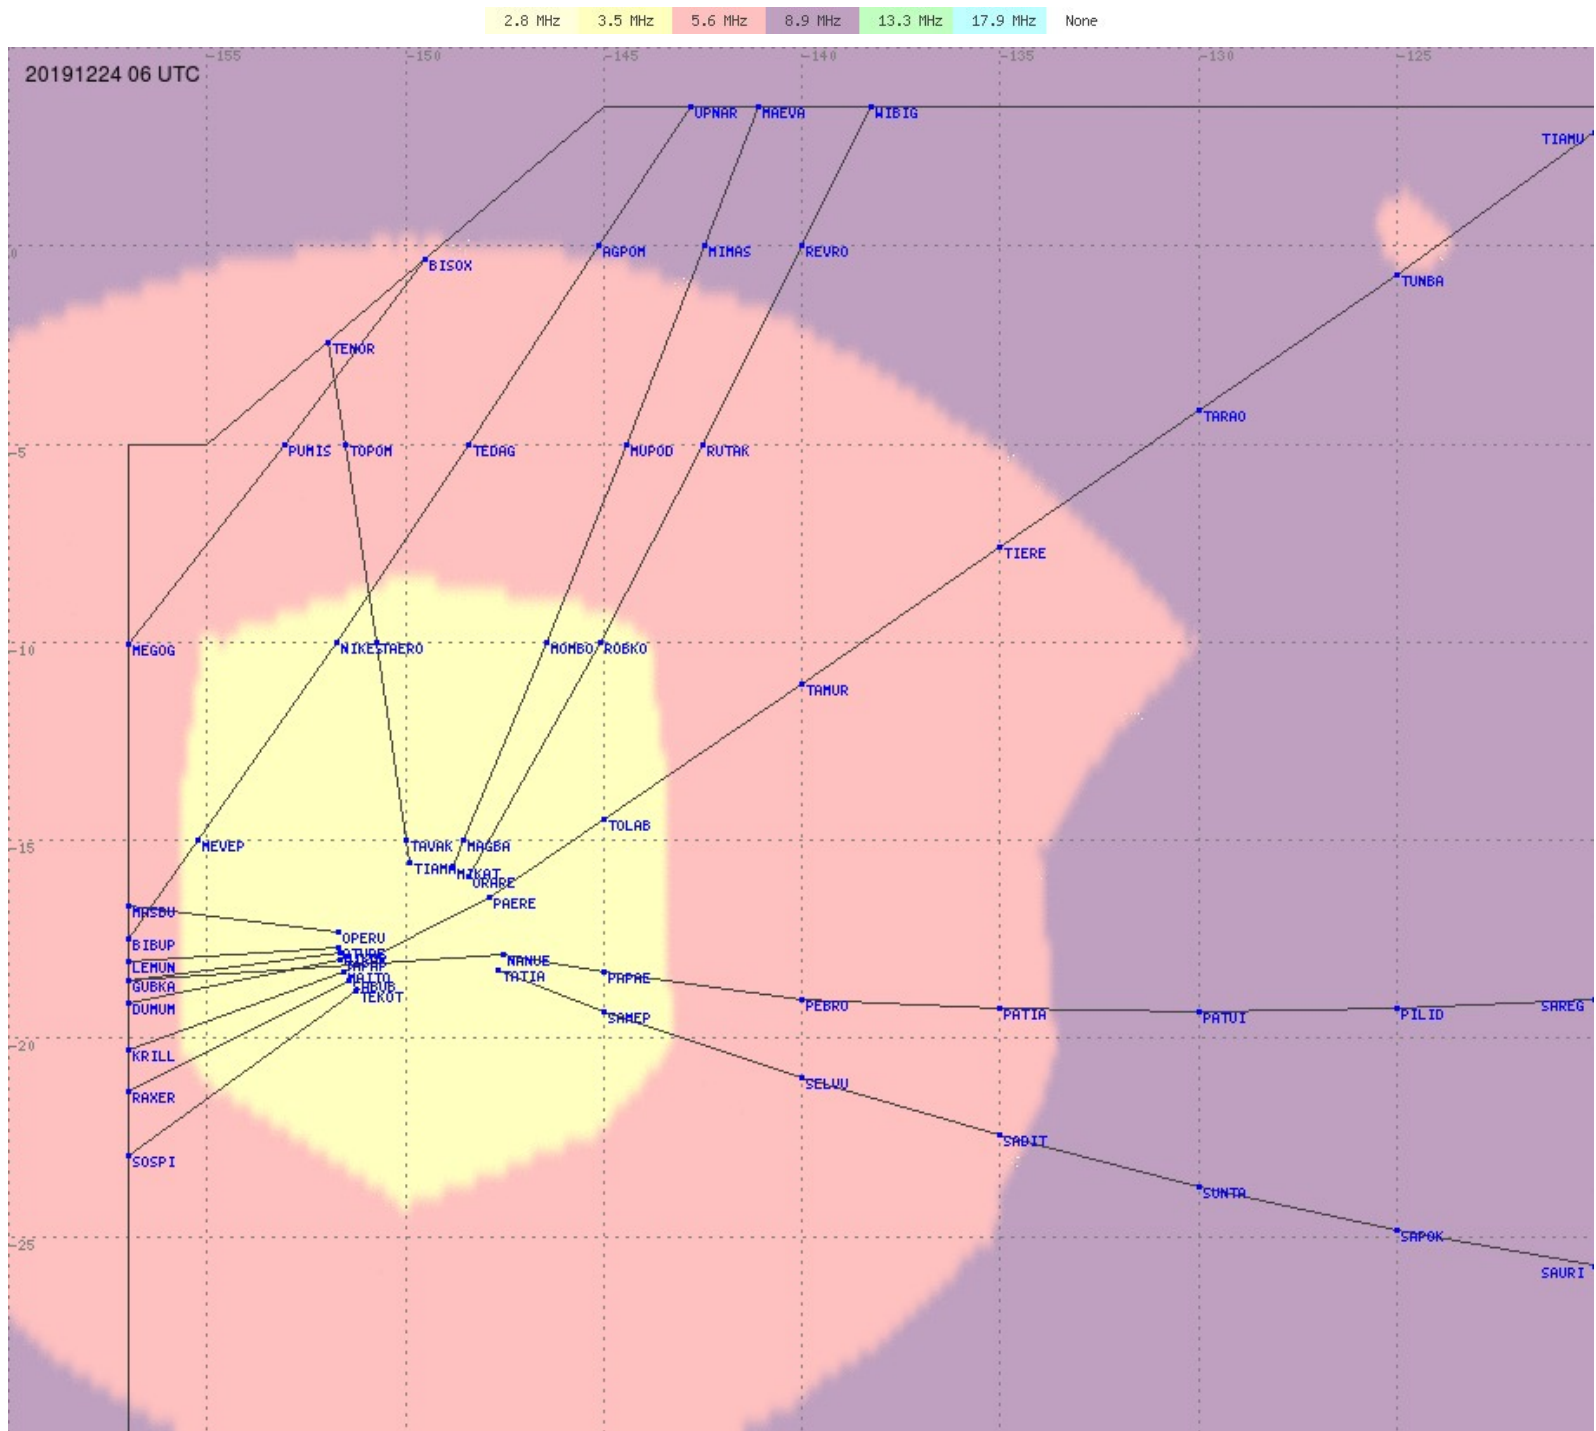

Tahiti FIR - HF Propag - 20191224