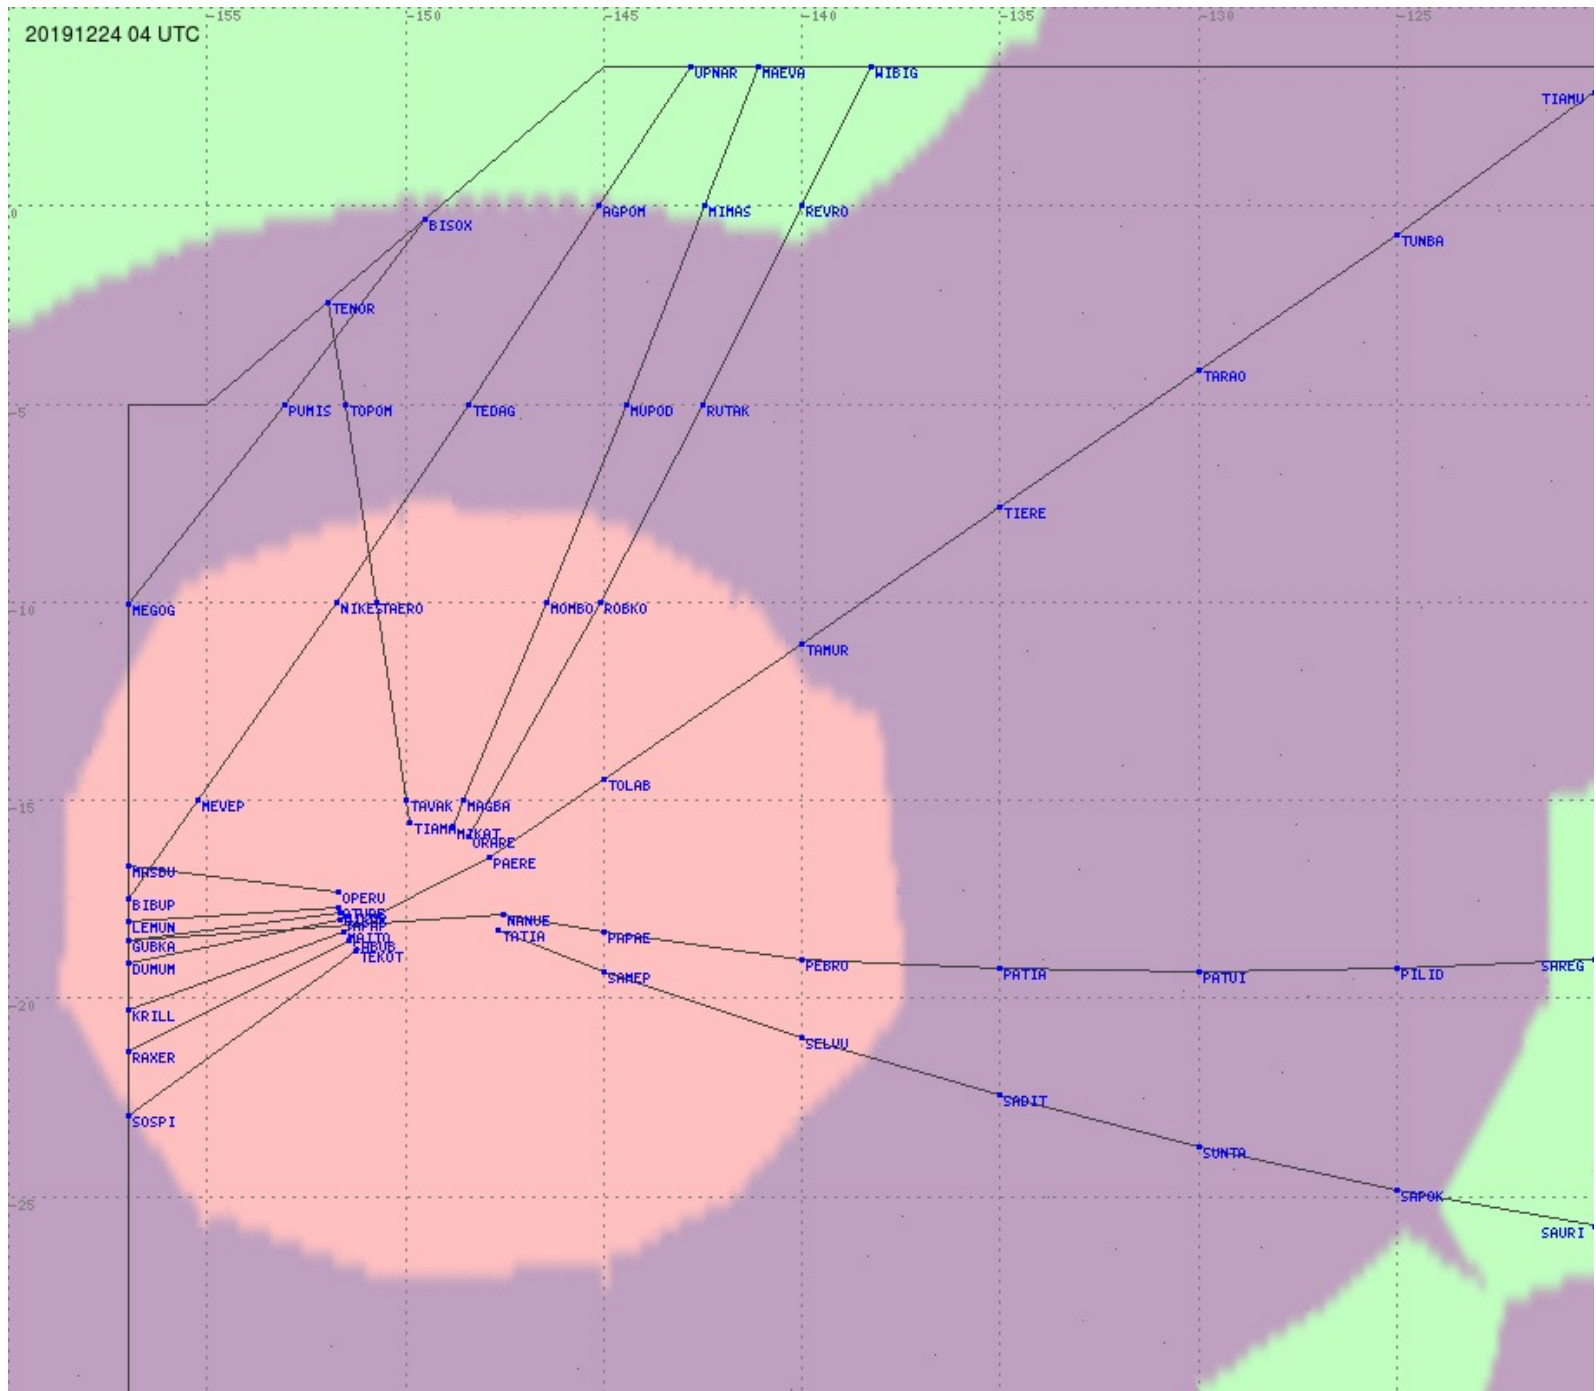

Tahiti FIR - HF Propag - 20191224

Tahiti FIR - HF Propag - 20191224

2.8 MHz 3.5 MHz 5.6 MHz 8.9 MHz 13.3 MHz 17.9 MHz None

Tahiti FIR - HF Propag - 20191224

2.8 MHz
3.5 MHz
5.6 MHz
8.9 MHz
13.3 MHz
17.9 MHz
None

Tahiti FIR - HF Propag - 20191224

2.8 MHz 3.5 MHz 5.6 MHz 8.9 MHz 13.3 MHz 17.9 MHz None

Tahiti FIR - HF Propag - 20191224

2.8 MHz
3.5 MHz
5.6 MHz
8.9 MHz
13.3 MHz
17.9 MHz
None

Tahiti FIR - HF Propag - 20191224