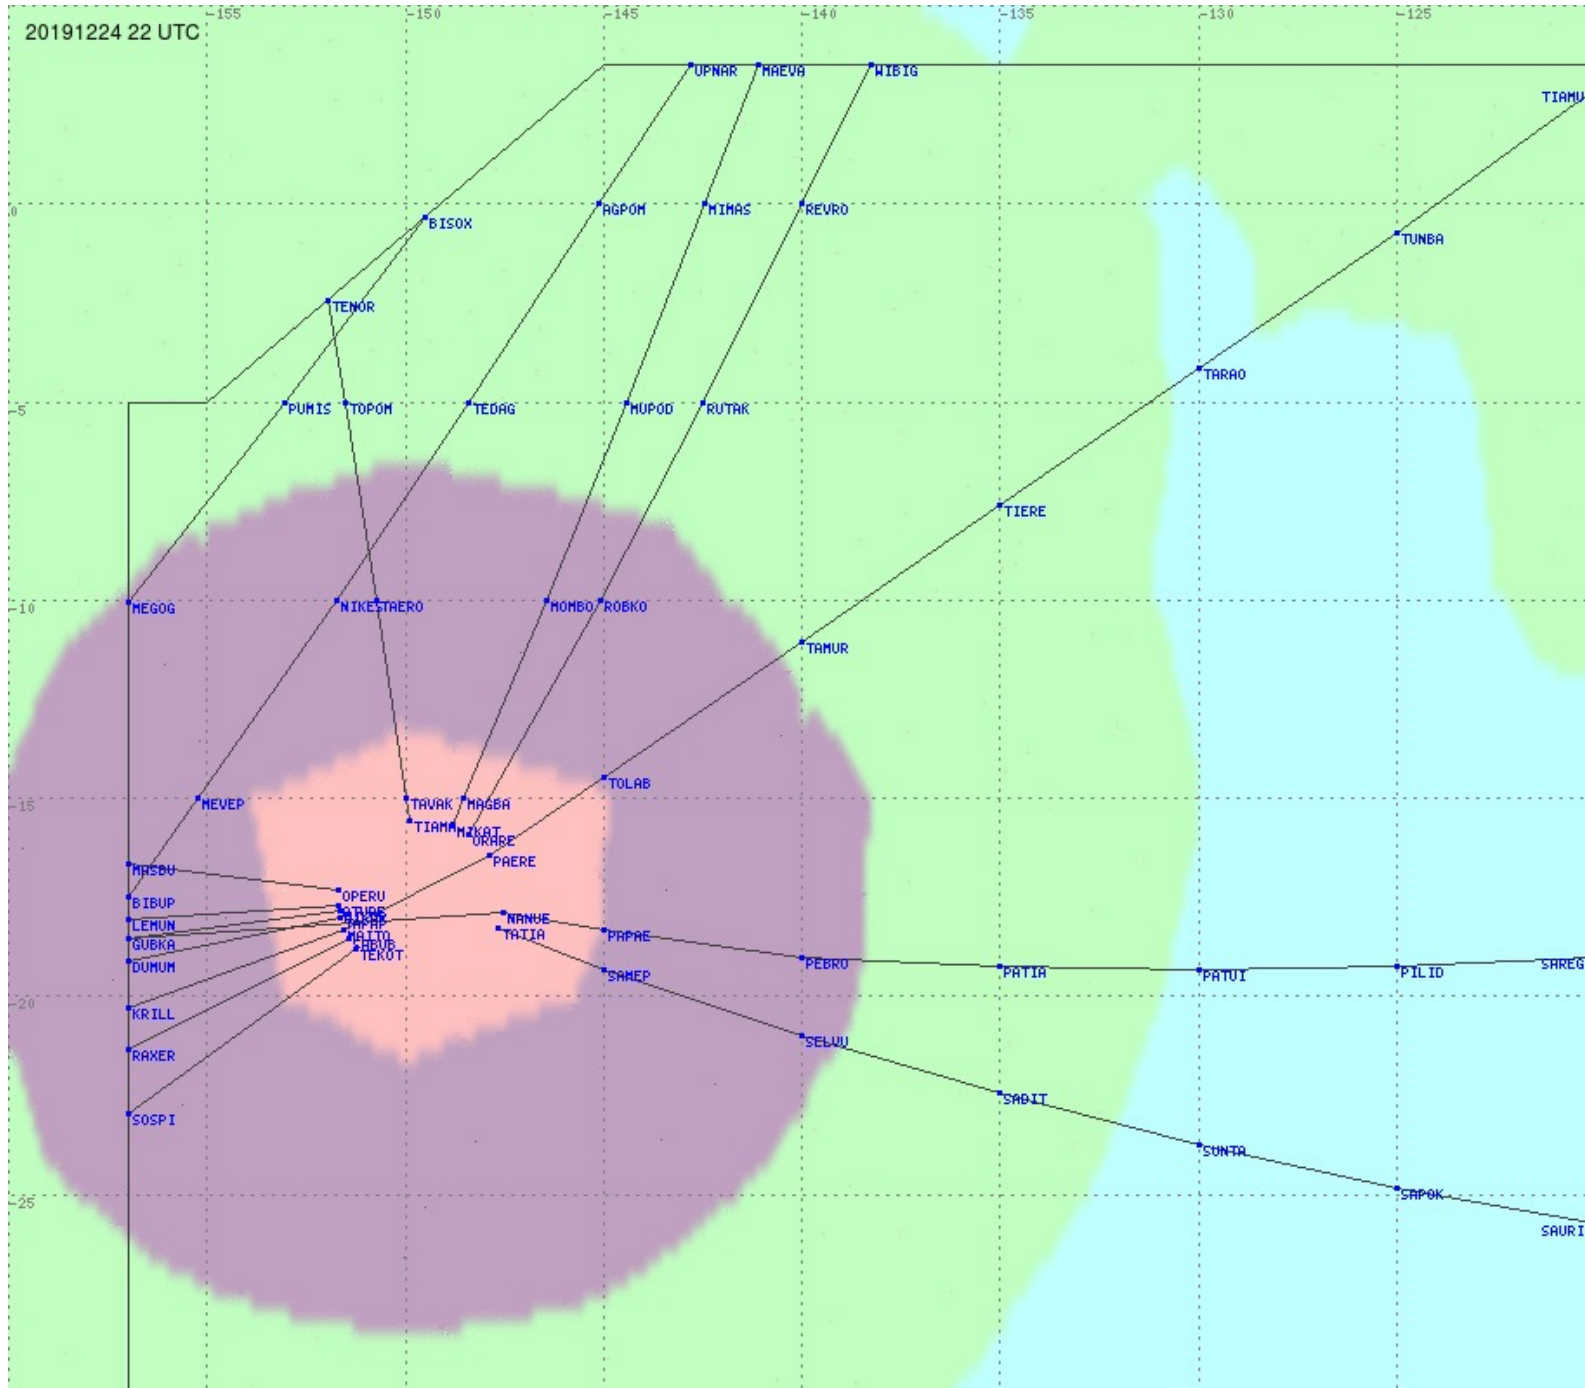

Tahiti FIR - HF Propag - 20191224

Tahiti FIR - HF Propag - 20191224

2.8 MHz 3.5 MHz 5.6 MHz 8.9 MHz 13.3 MHz 17.9 MHz None

Tahiti FIR - HF Propag - 20191224

2.8 MHz
3.5 MHz
5.6 MHz
8.9 MHz
13.3 MHz
17.9 MHz
None

2.8 MHz
3.5 MHz
5.6 MHz
8.9 MHz
13.3 MHz
17.9 MHz
None

Tahiti FIR - HF Propag - 20191224

2.8 MHz 3.5 MHz 5.6 MHz 8.9 MHz 13.3 MHz 17.9 MHz None

Tahiti FIR - HF Propag - 20191224

2.8 MHz 3.5 MHz 5.6 MHz 8.9 MHz 13.3 MHz 17.9 MHz None

Tahiti FIR - HF Propag - 20191224

2.8 MHz 3.5 MHz 5.6 MHz 8.9 MHz 13.3 MHz 17.9 MHz None

Tahiti FIR - HF Propag - 20191224

2.8 MHz 3.5 MHz 5.6 MHz 8.9 MHz 13.3 MHz 17.9 MHz None