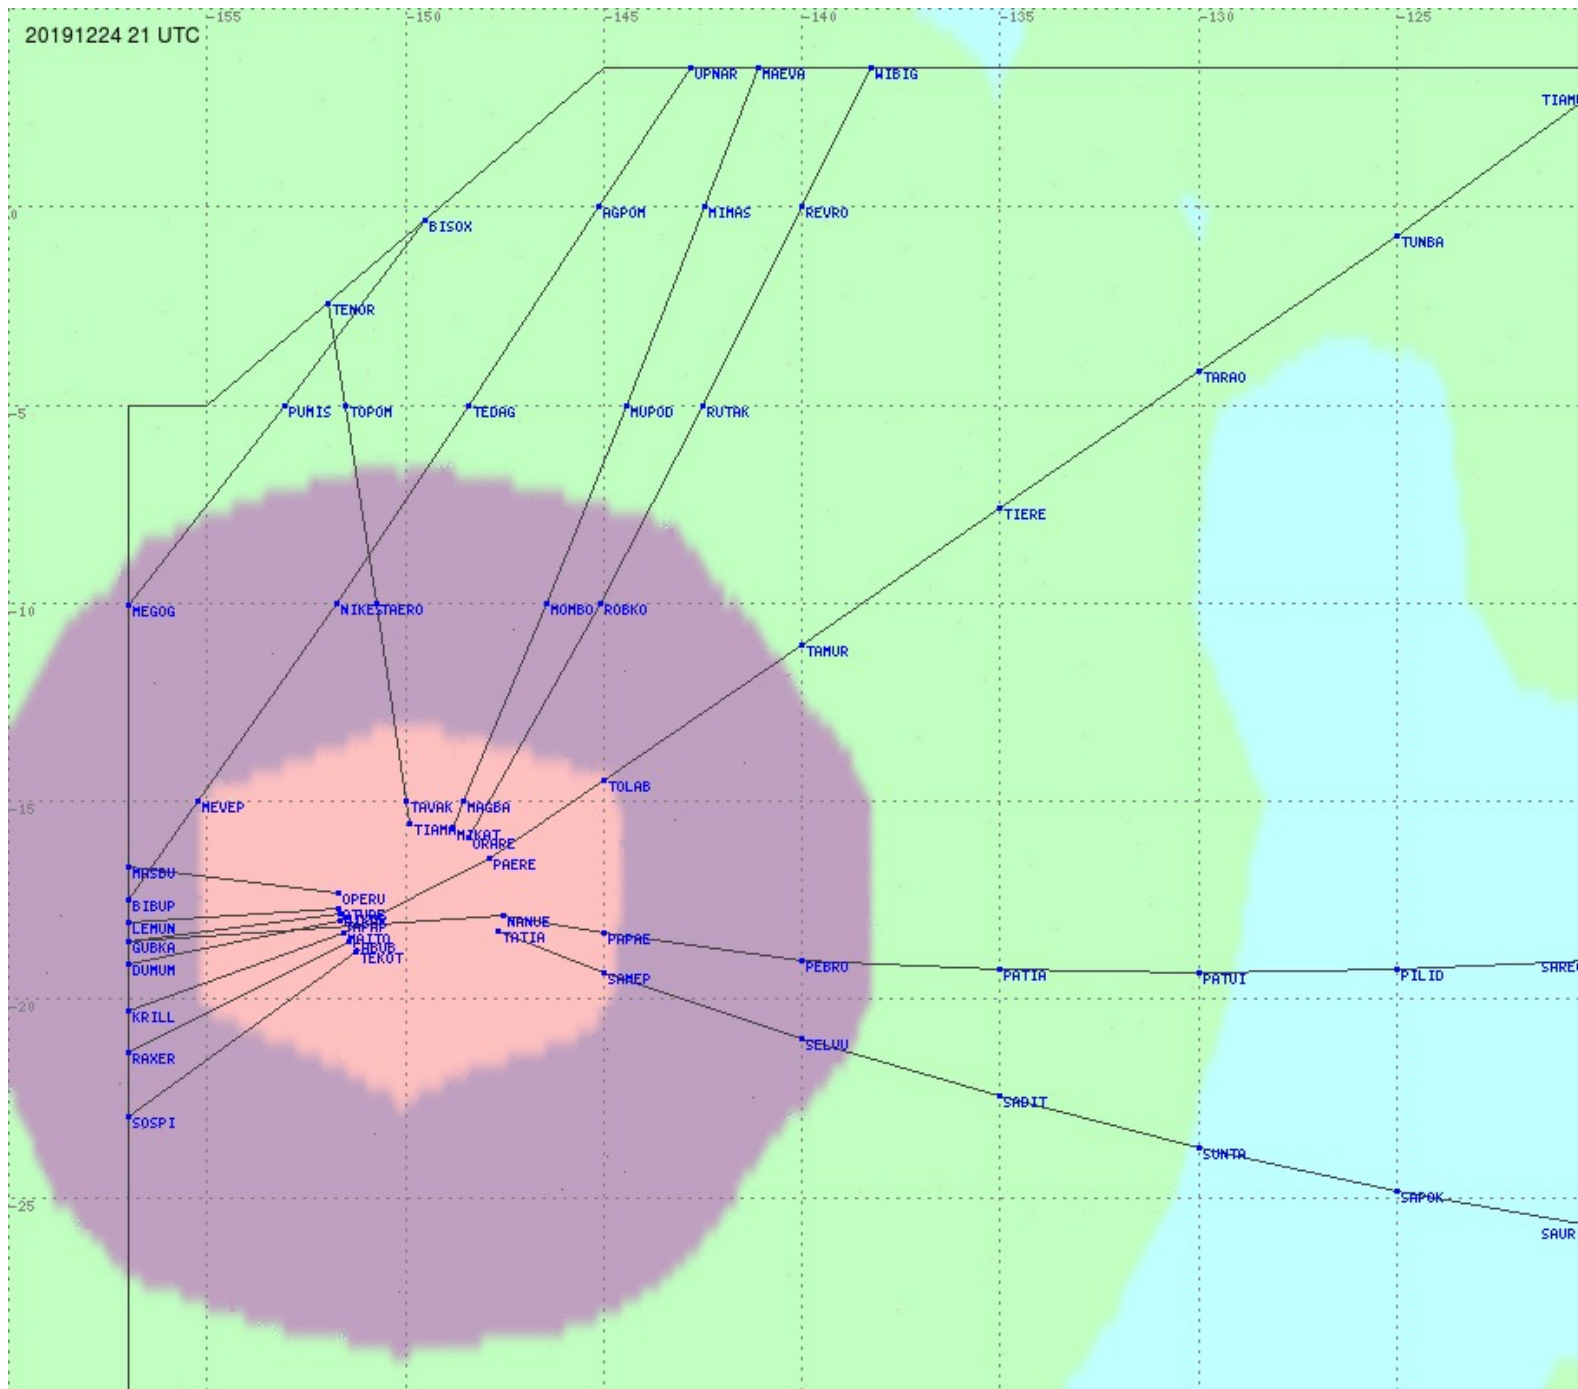

Tahiti FIR - HF Propag - 20191224

Tahiti FIR - HF Propag - 20191224

2.8 MHz 3.5 MHz 5.6 MHz 8.9 MHz 13.3 MHz 17.9 MHz None

Tahiti FIR - HF Propag - 20191224

2.8 MHz
3.5 MHz
5.6 MHz
8.9 MHz
13.3 MHz
17.9 MHz
None

Tahiti FIR - HF Propag - 20191224

2.8 MHz 3.5 MHz 5.6 MHz 8.9 MHz 13.3 MHz 17.9 MHz None

Tahiti FIR - HF Propag - 20191224

2.8 MHz
3.5 MHz
5.6 MHz
8.9 MHz
13.3 MHz
17.9 MHz
None

Tahiti FIR - HF Propag - 20191224

2.8 MHz
3.5 MHz
5.6 MHz
8.9 MHz
13.3 MHz
17.9 MHz
None

Tahiti FIR - HF Propag - 20191224

2.8 MHz 3.5 MHz 5.6 MHz 8.9 MHz 13.3 MHz 17.9 MHz None

Tahiti FIR - HF Propag - 20191224

2.8 MHz 3.5 MHz 5.6 MHz 8.9 MHz 13.3 MHz 17.9 MHz None

Tahiti FIR - HF Propag - 20191224

2.8 MHz 3.5 MHz 5.6 MHz 8.9 MHz 13.3 MHz 17.9 MHz None

Tahiti FIR - HF Propag - 20191224

2.8 MHz 3.5 MHz 5.6 MHz 8.9 MHz 13.3 MHz 17.9 MHz None