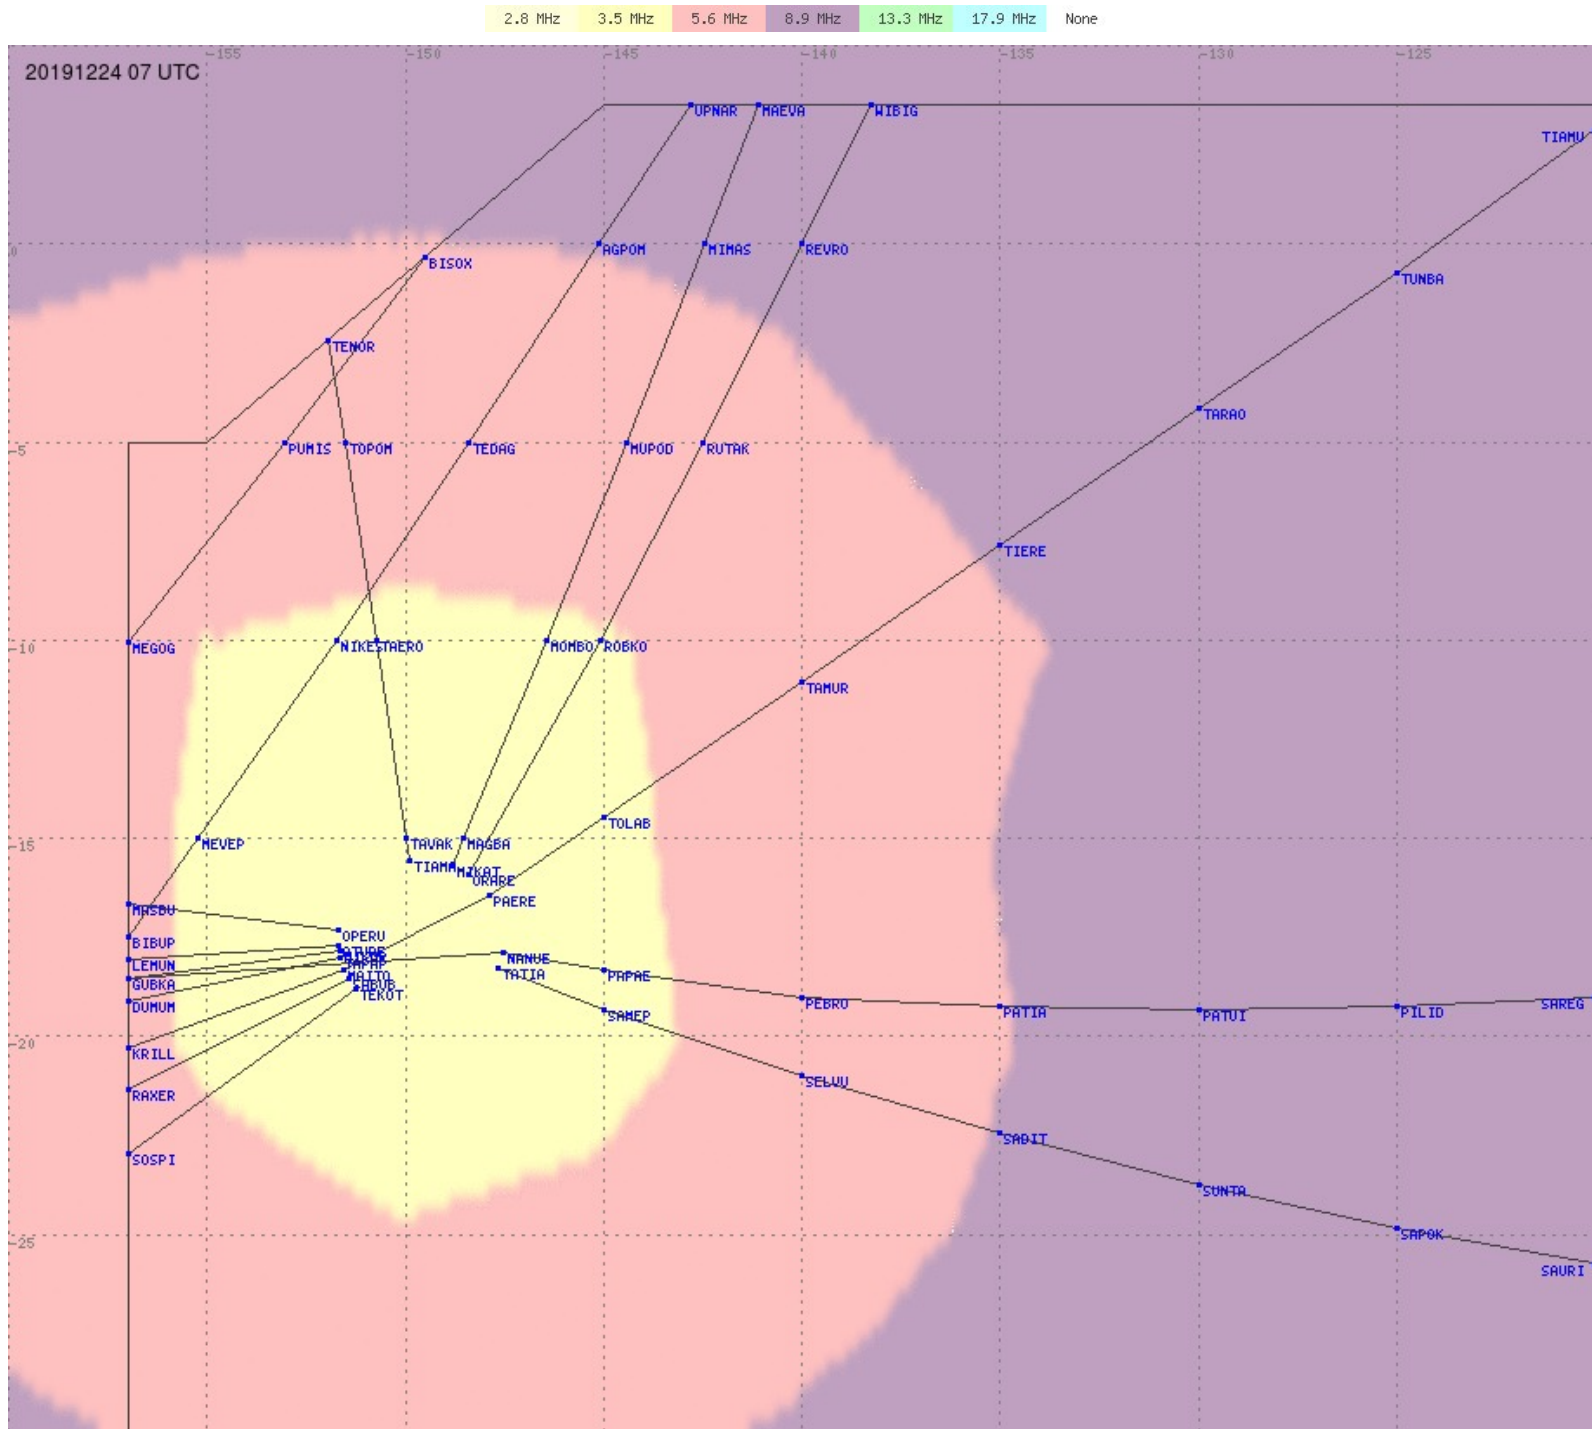

Tahiti FIR - HF Propag - 20191224