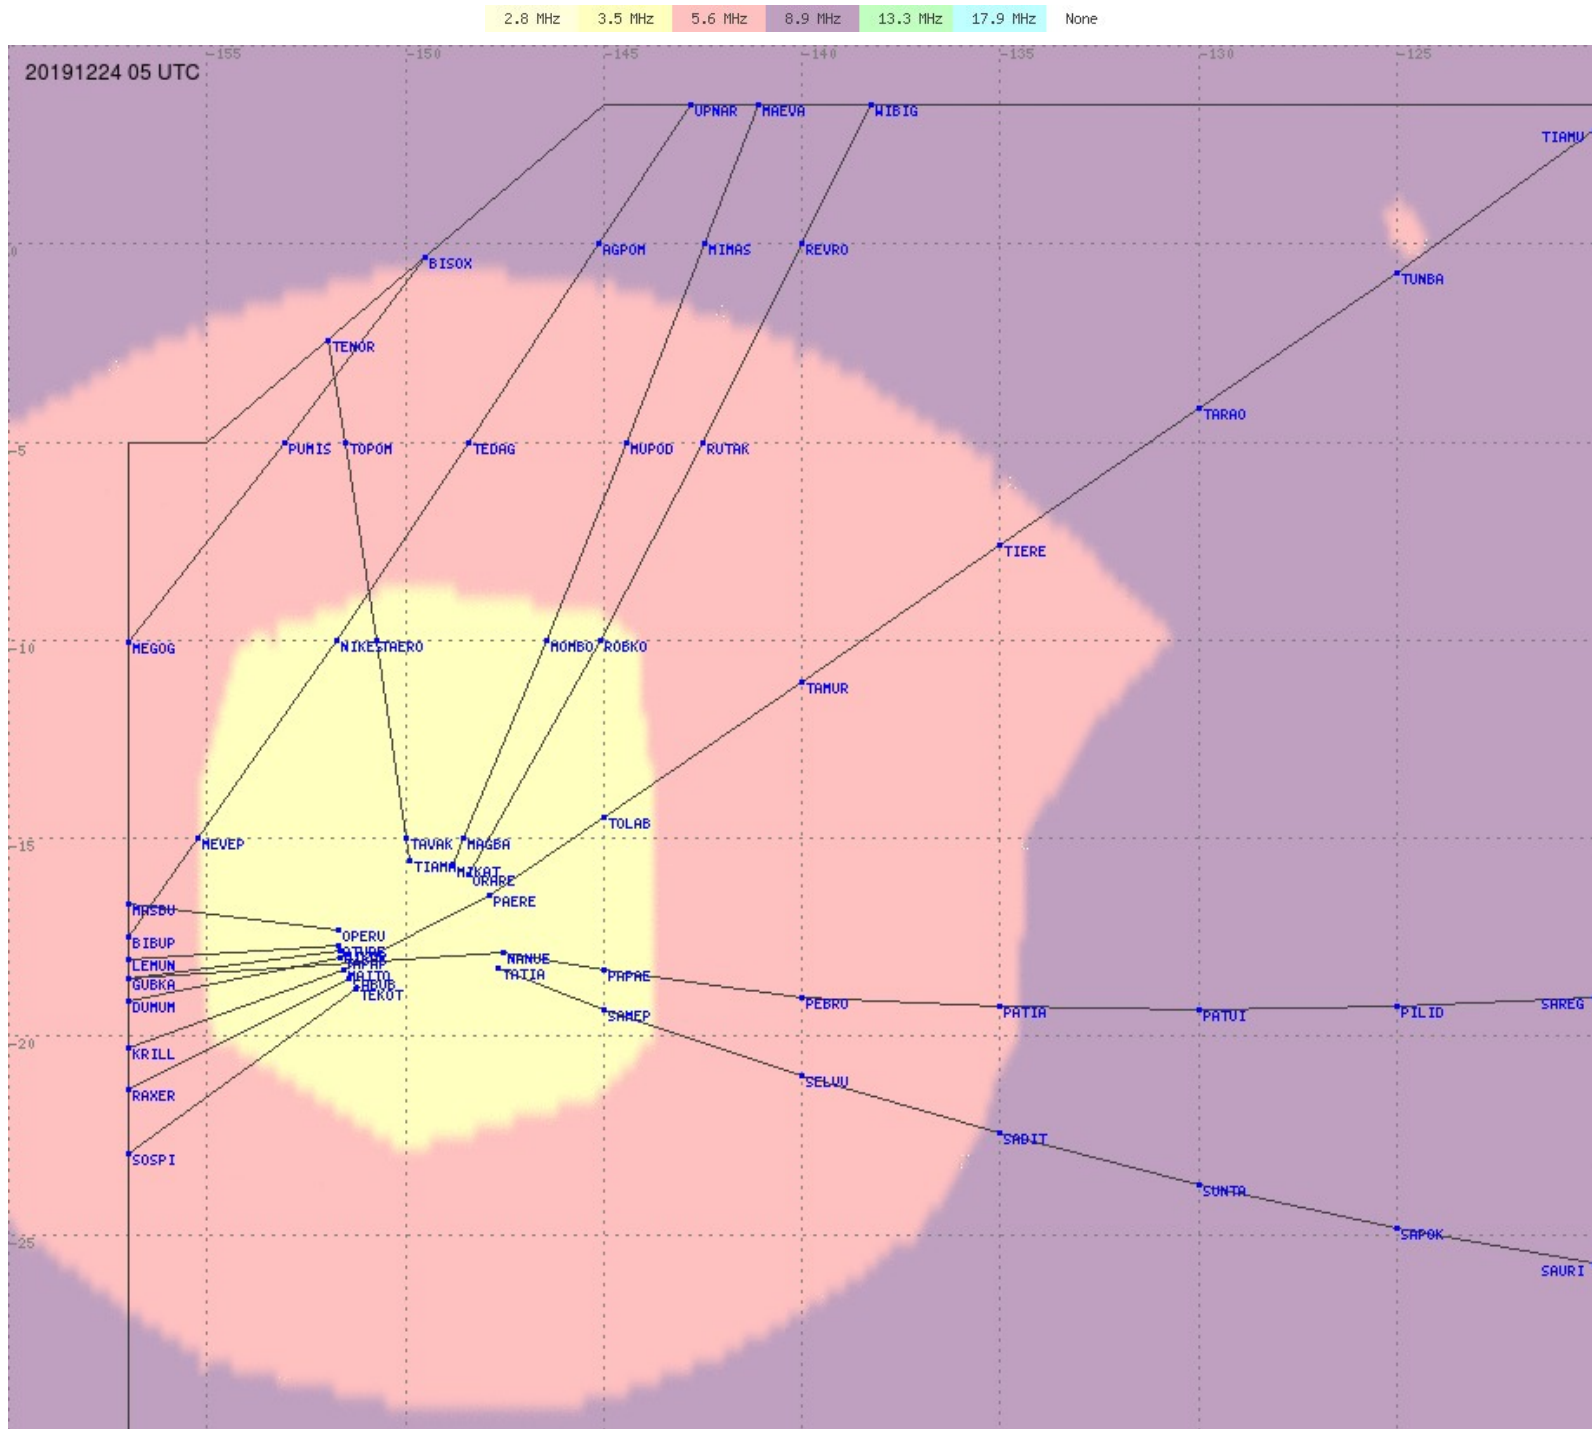

Tahiti FIR - HF Propag - 20191224

Tahiti FIR - HF Propag - 20191224

2.8 MHz 3.5 MHz 5.6 MHz 8.9 MHz 13.3 MHz 17.9 MHz None

Tahiti FIR - HF Propag - 20191224

2.8 MHz
3.5 MHz
5.6 MHz
8.9 MHz
13.3 MHz
17.9 MHz
None

Tahiti FIR - HF Propag - 20191224

2.8 MHz 3.5 MHz 5.6 MHz 8.9 MHz 13.3 MHz 17.9 MHz None

Tahiti FIR - HF Propag - 20191224

2.8 MHz
3.5 MHz
5.6 MHz
8.9 MHz
13.3 MHz
17.9 MHz
None

Tahiti FIR - HF Propag - 20191224