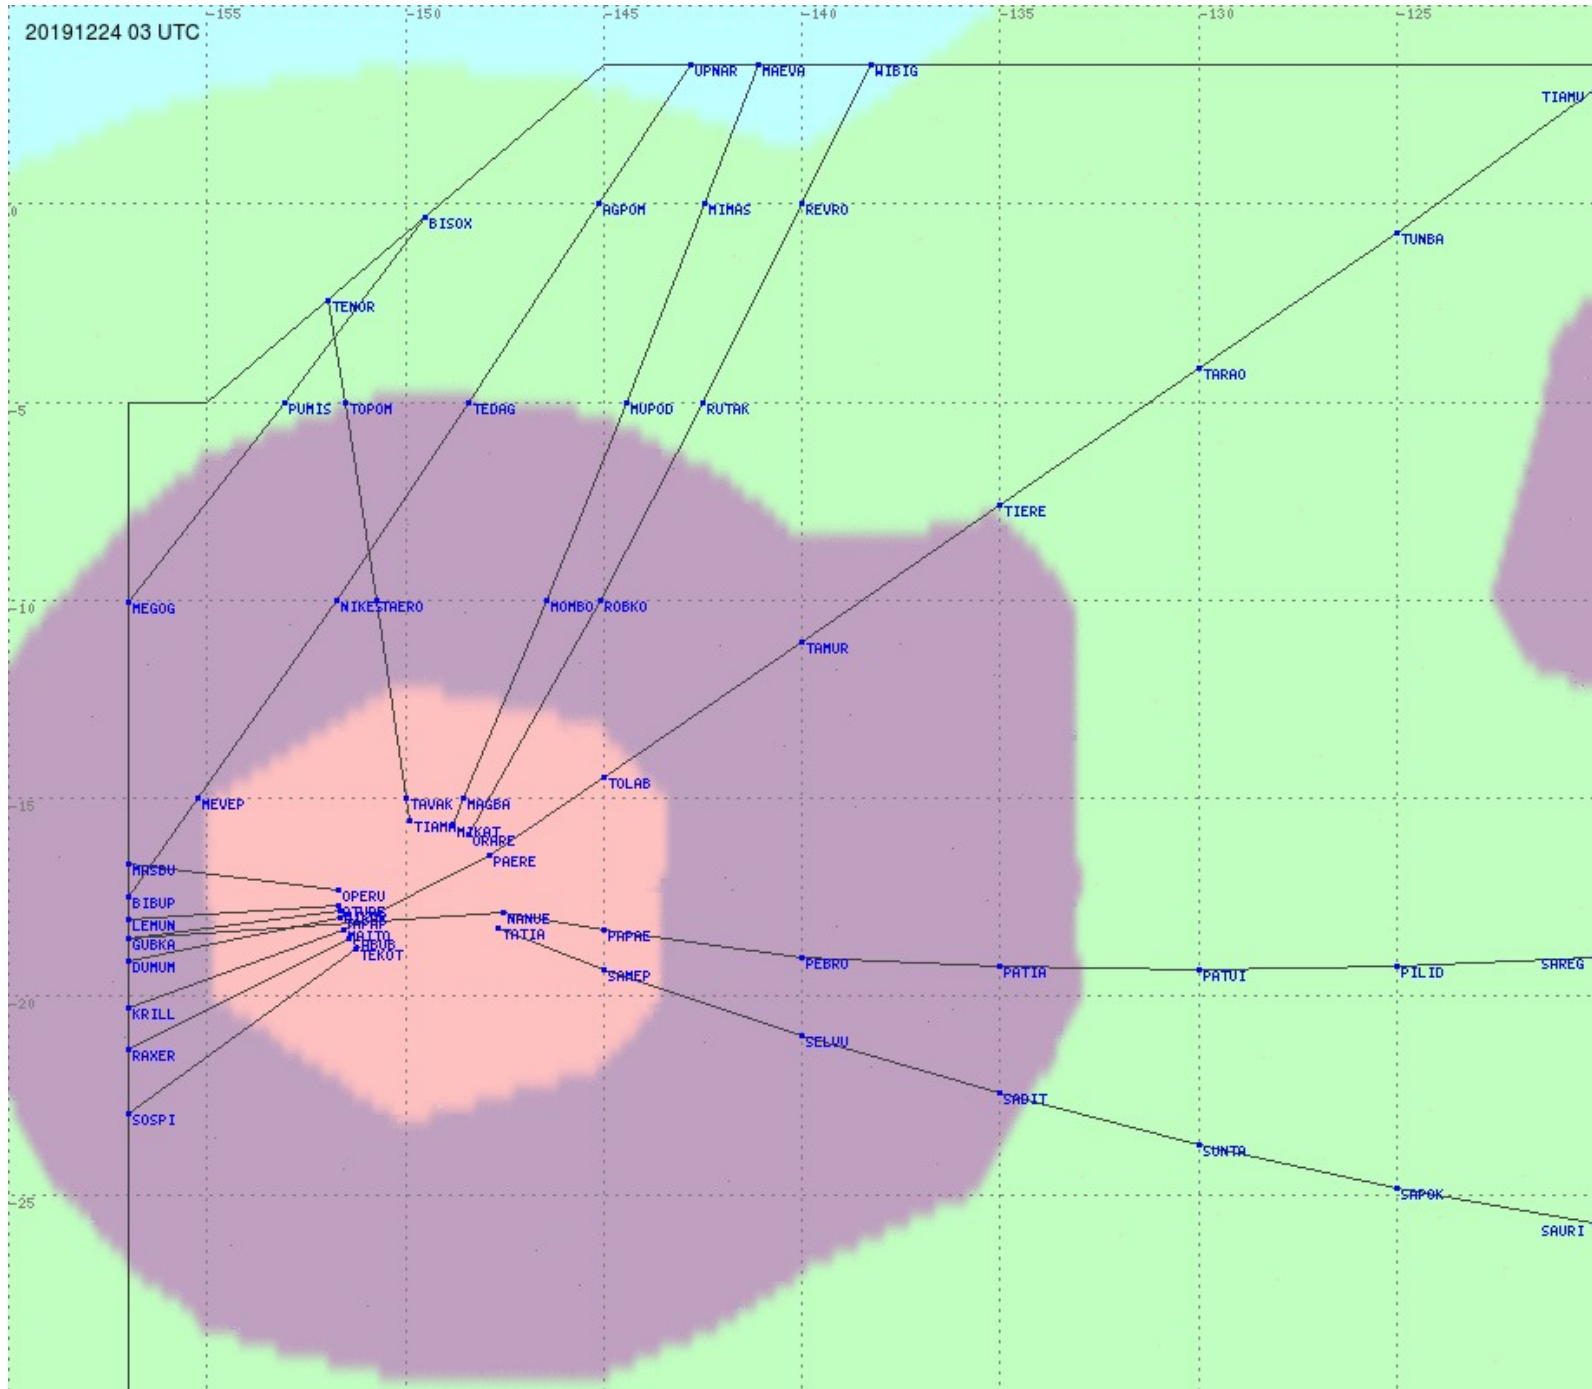

Tahiti FIR - HF Propag - 20191224

Tahiti FIR - HF Propag - 20191224

2.8 MHz 3.5 MHz 5.6 MHz 8.9 MHz 13.3 MHz 17.9 MHz None

Tahiti FIR - HF Propag - 20191224

2.8 MHz
3.5 MHz
5.6 MHz
8.9 MHz
13.3 MHz
17.9 MHz
None

Tahiti FIR - HF Propag - 20191224

2.8 MHz 3.5 MHz 5.6 MHz 8.9 MHz 13.3 MHz 17.9 MHz None

Tahiti FIR - HF Propag - 20191224

2.8 MHz
3.5 MHz
5.6 MHz
8.9 MHz
13.3 MHz
17.9 MHz
None

Tahiti FIR - HF Propag - 20191224