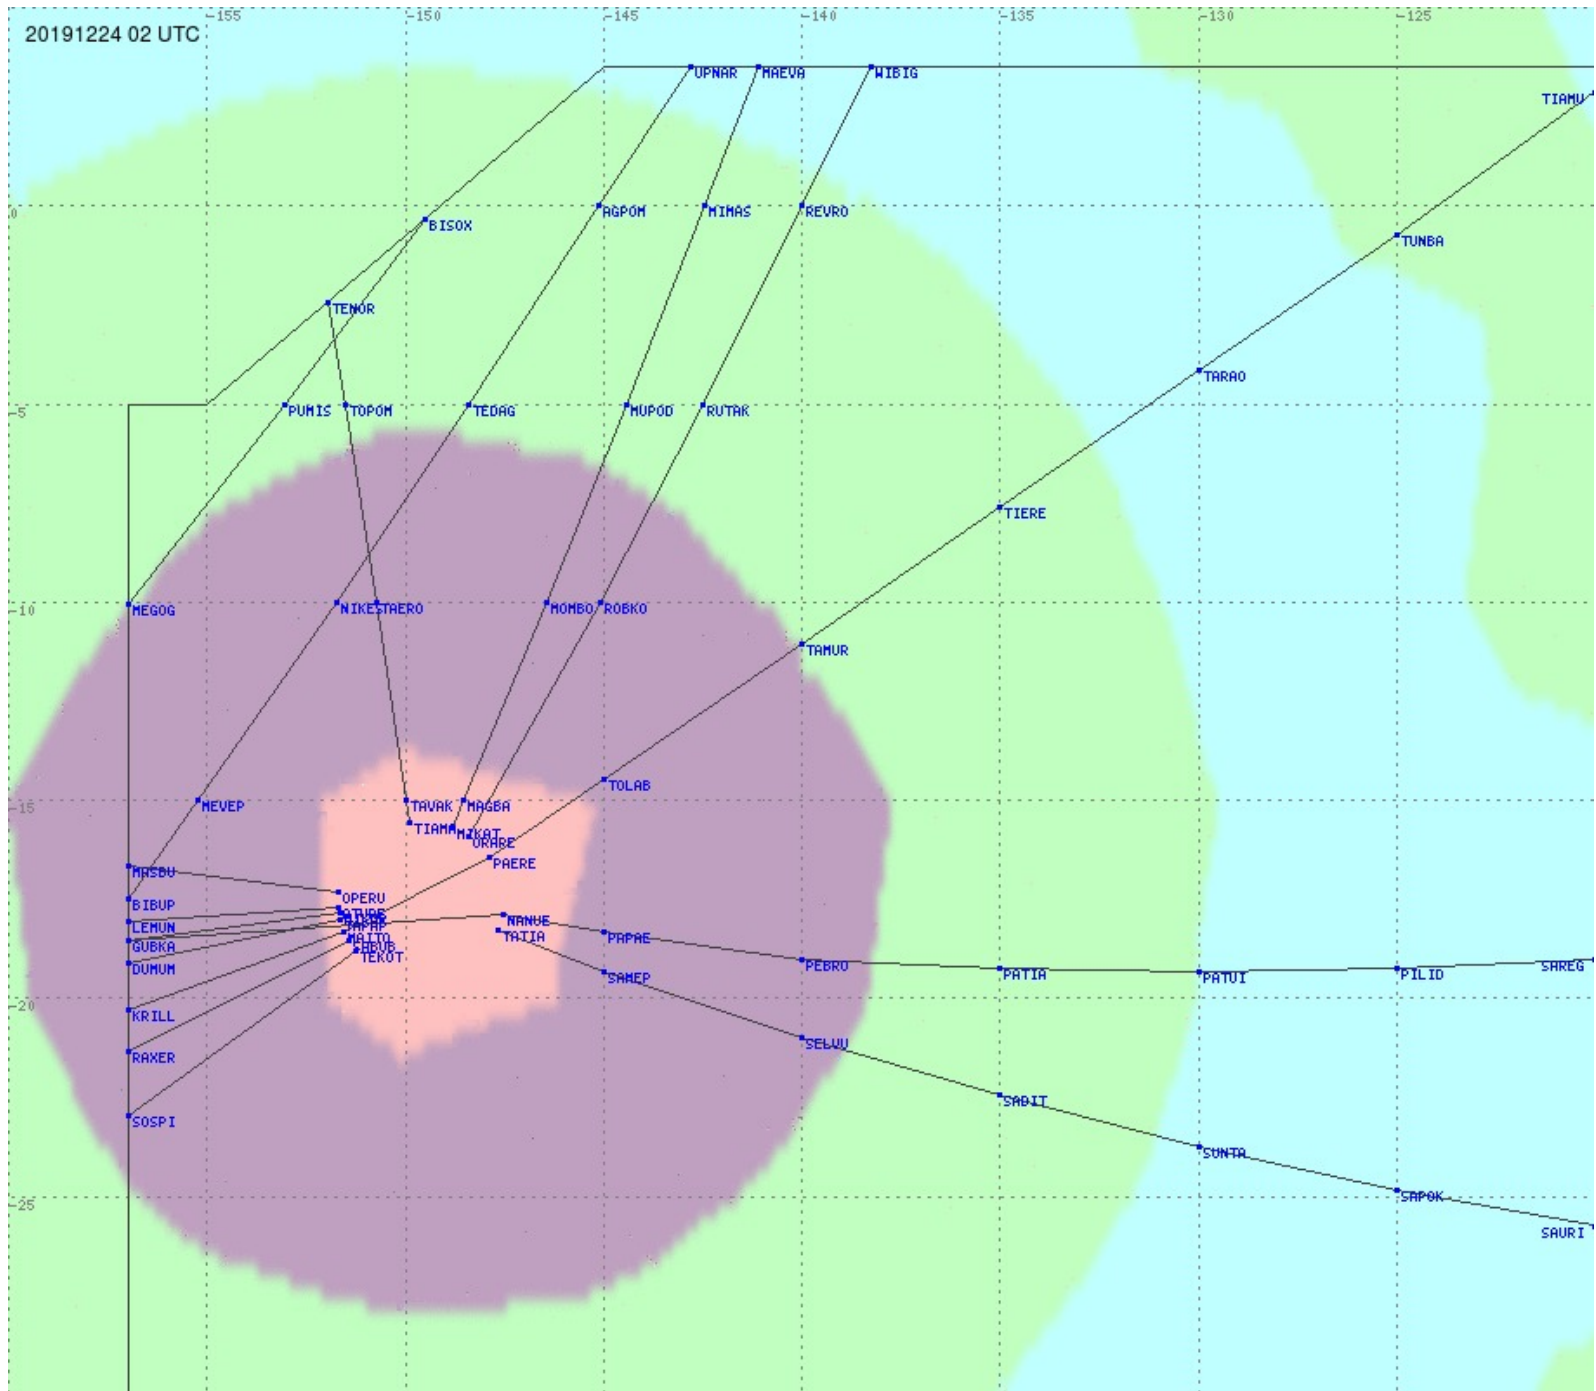

Tahiti FIR - HF Propag - 20191224

Tahiti FIR - HF Propag - 20191224

2.8 MHz 3.5 MHz 5.6 MHz 8.9 MHz 13.3 MHz 17.9 MHz None

Tahiti FIR - HF Propag - 20191224

2.8 MHz
3.5 MHz
5.6 MHz
8.9 MHz
13.3 MHz
17.9 MHz
None

Tahiti FIR - HF Propag - 20191224

2.8 MHz 3.5 MHz 5.6 MHz 8.9 MHz 13.3 MHz 17.9 MHz None

Tahiti FIR - HF Propag - 20191224

2.8 MHz
3.5 MHz
5.6 MHz
8.9 MHz
13.3 MHz
17.9 MHz
None

Tahiti FIR - HF Propag - 20191224