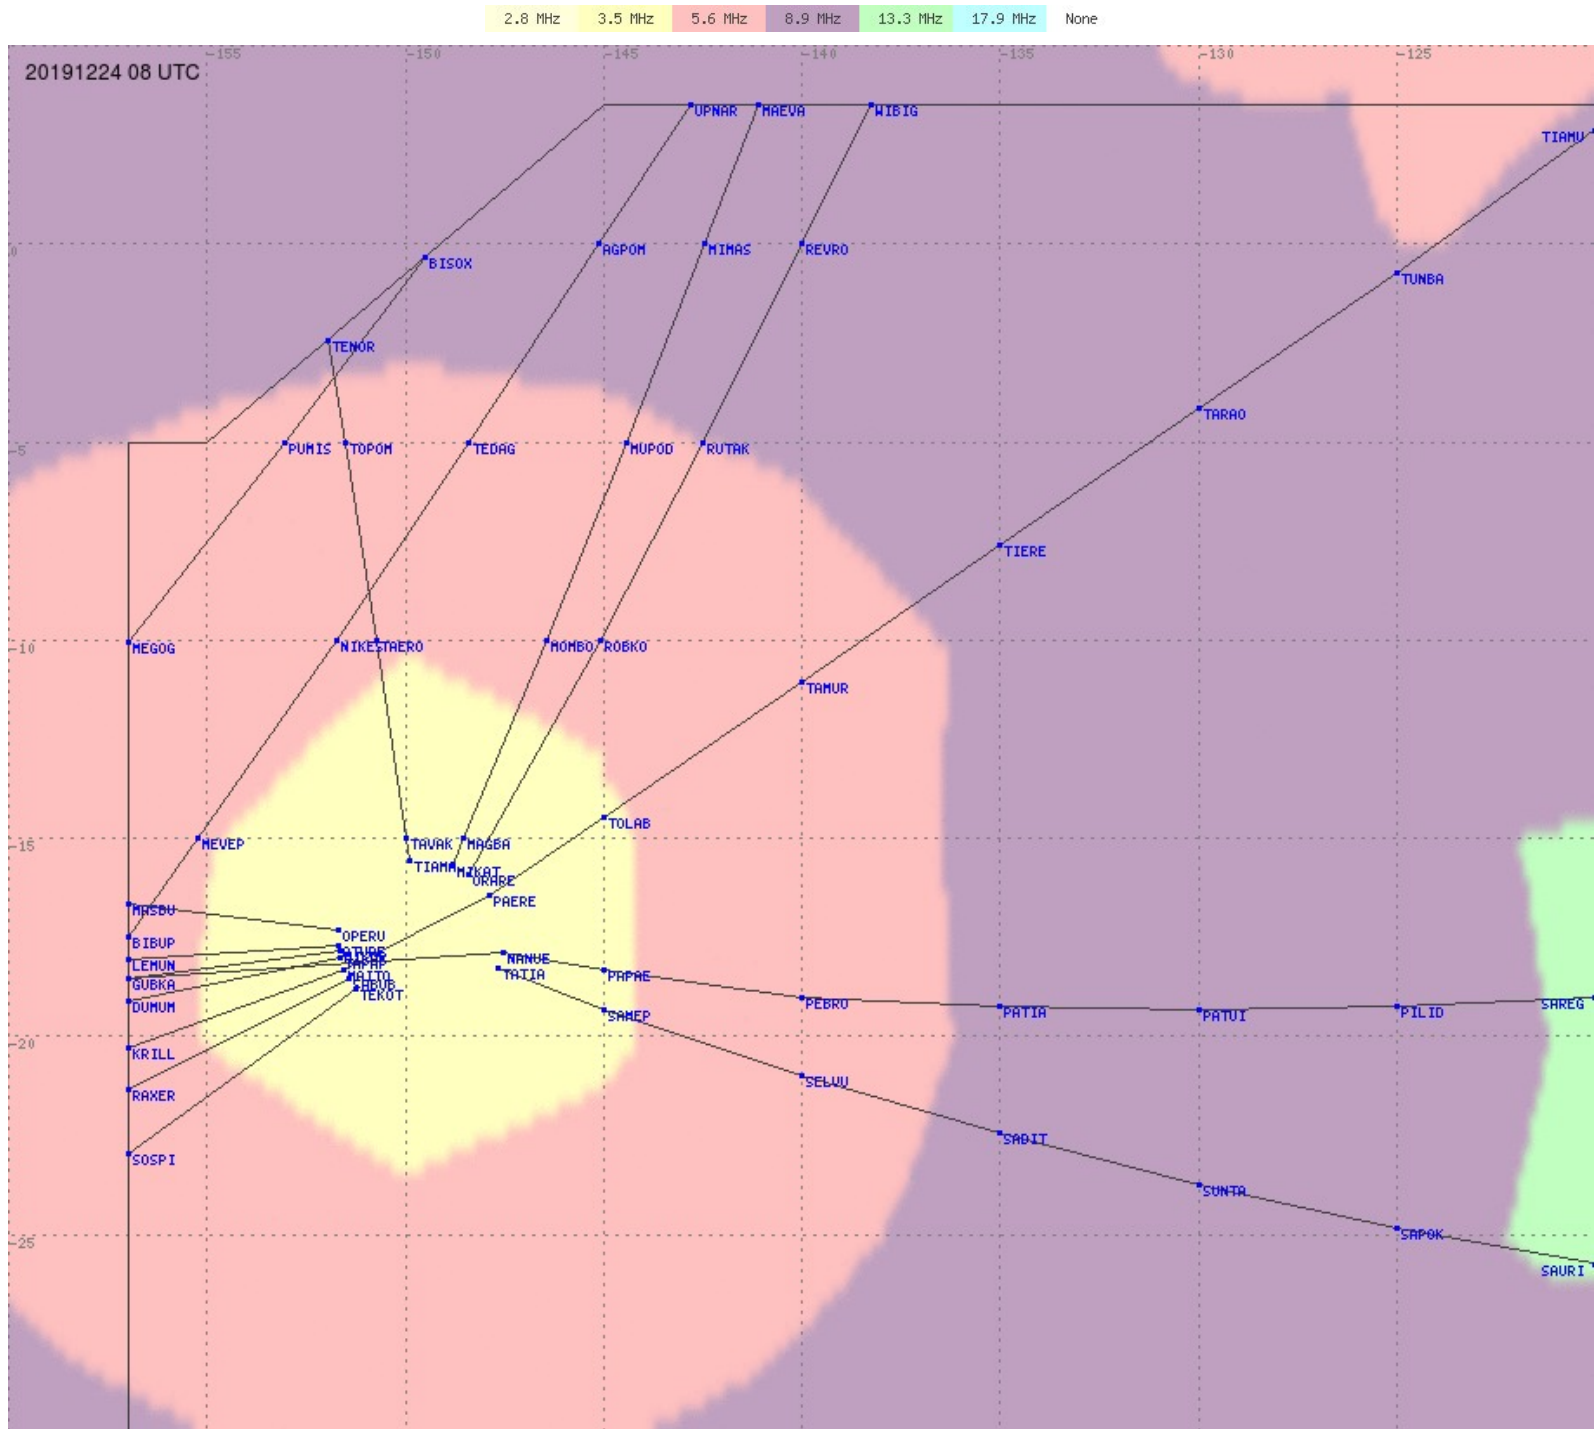

Tahiti FIR - HF Propag - 20191224