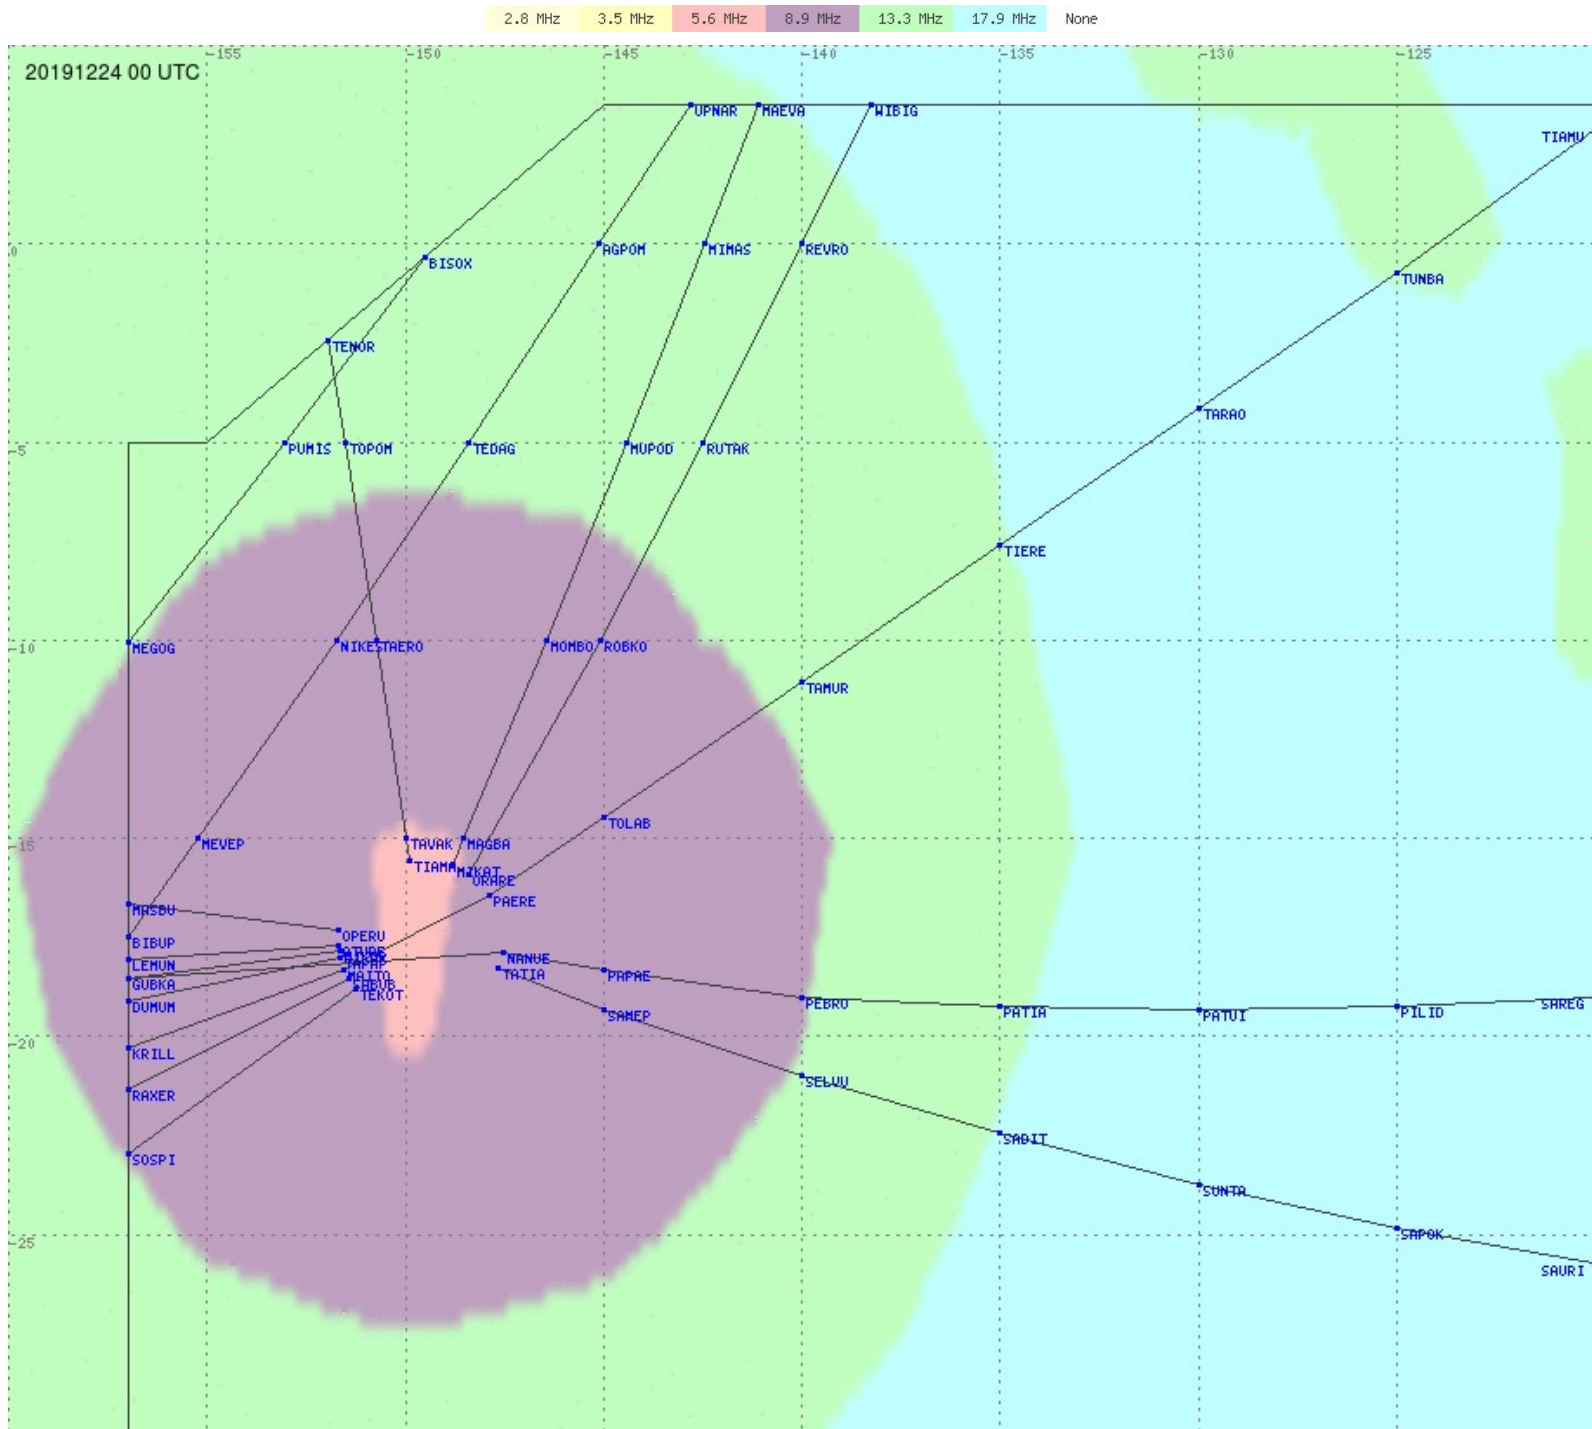

Tahiti FIR - HF Propag - 20191224

Tahiti FIR - HF Propag - 20191224

2.8 MHz 3.5 MHz 5.6 MHz 8.9 MHz 13.3 MHz 17.9 MHz None

Tahiti FIR - HF Propag - 20191224

2.8 MHz
3.5 MHz
5.6 MHz
8.9 MHz
13.3 MHz
17.9 MHz
None

Tahiti FIR - HF Propag - 20191224

2.8 MHz 3.5 MHz 5.6 MHz 8.9 MHz 13.3 MHz 17.9 MHz None

Tahiti FIR - HF Propag - 20191224

2.8 MHz
3.5 MHz
5.6 MHz
8.9 MHz
13.3 MHz
17.9 MHz
None

Tahiti FIR - HF Propag - 20191224