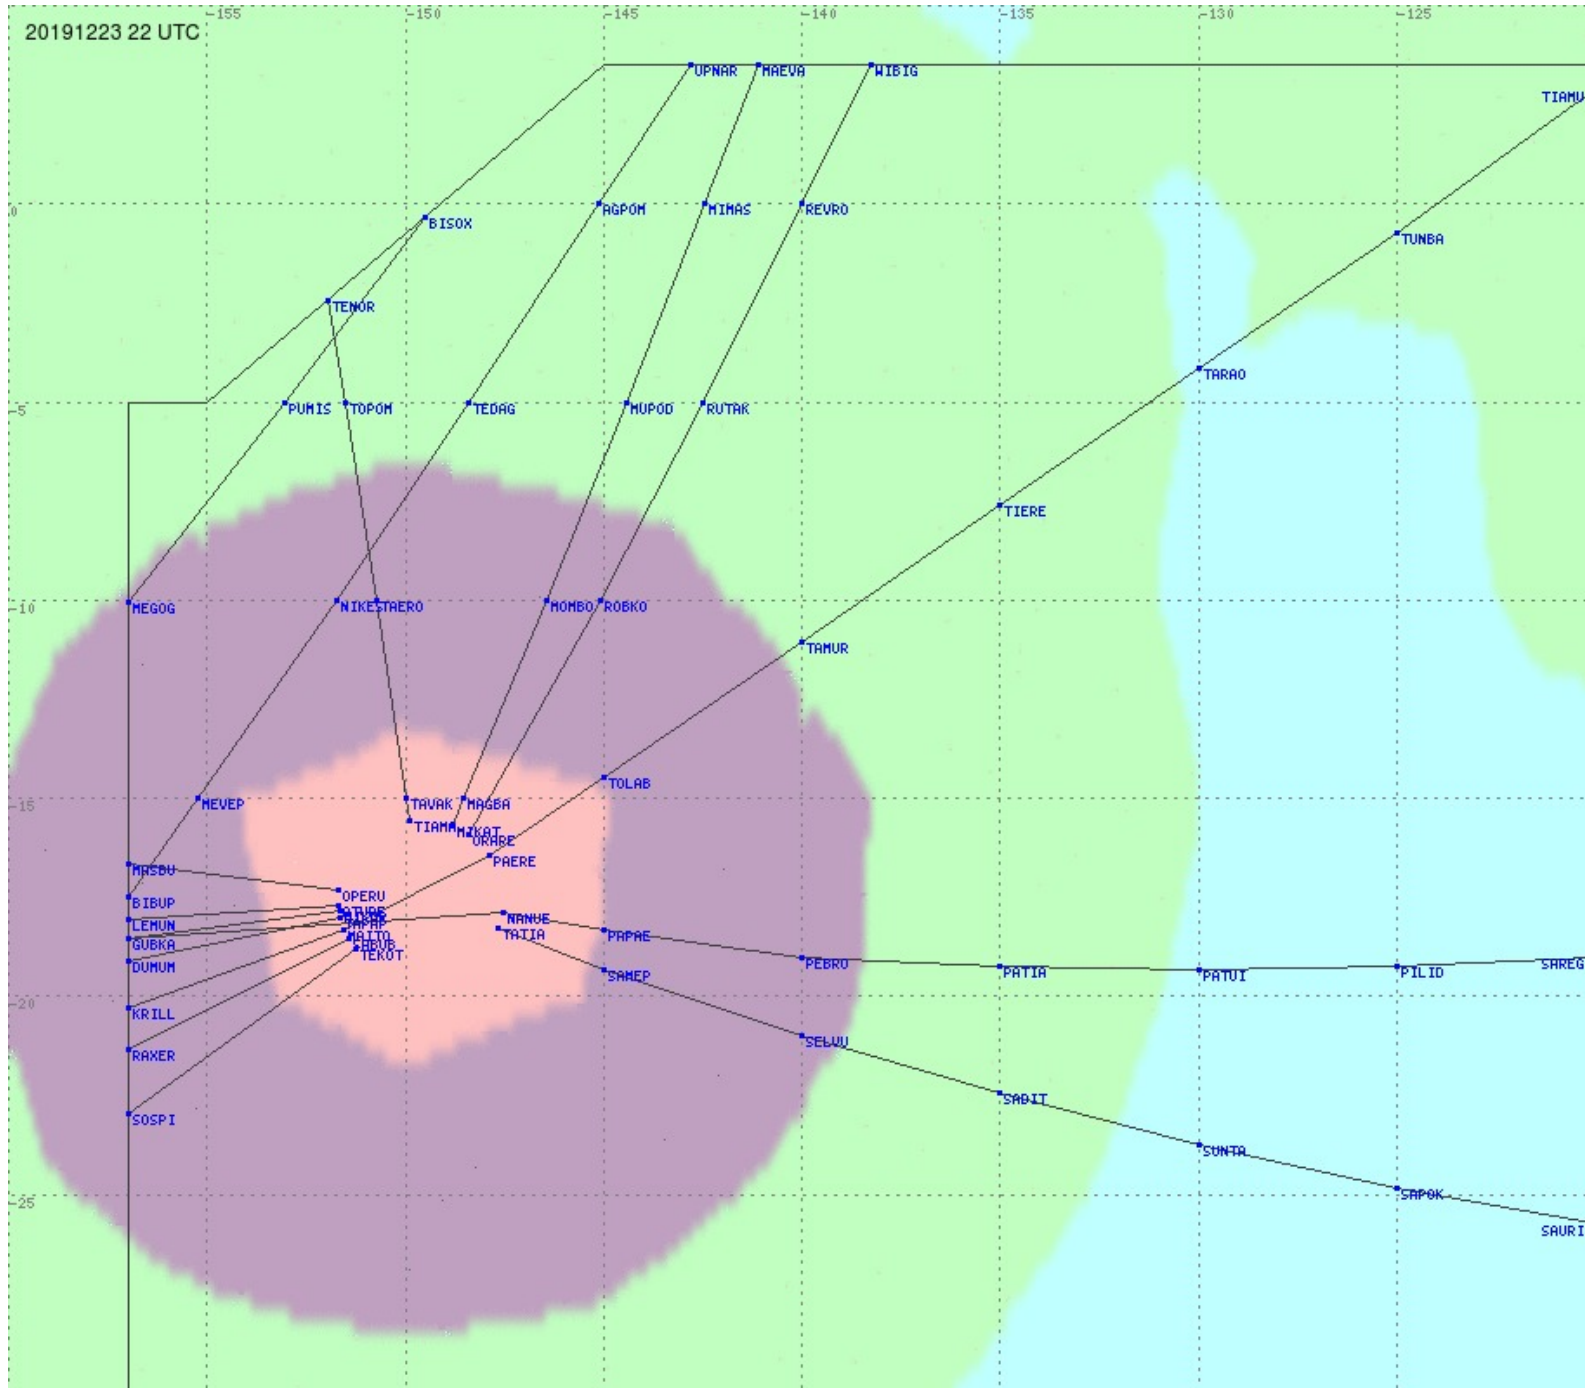

Tahiti FIR - HF Propag - 20191223

2.8 MHz 3.5 MHz 5.6 MHz 8.9 MHz 13.3 MHz 17.9 MHz None