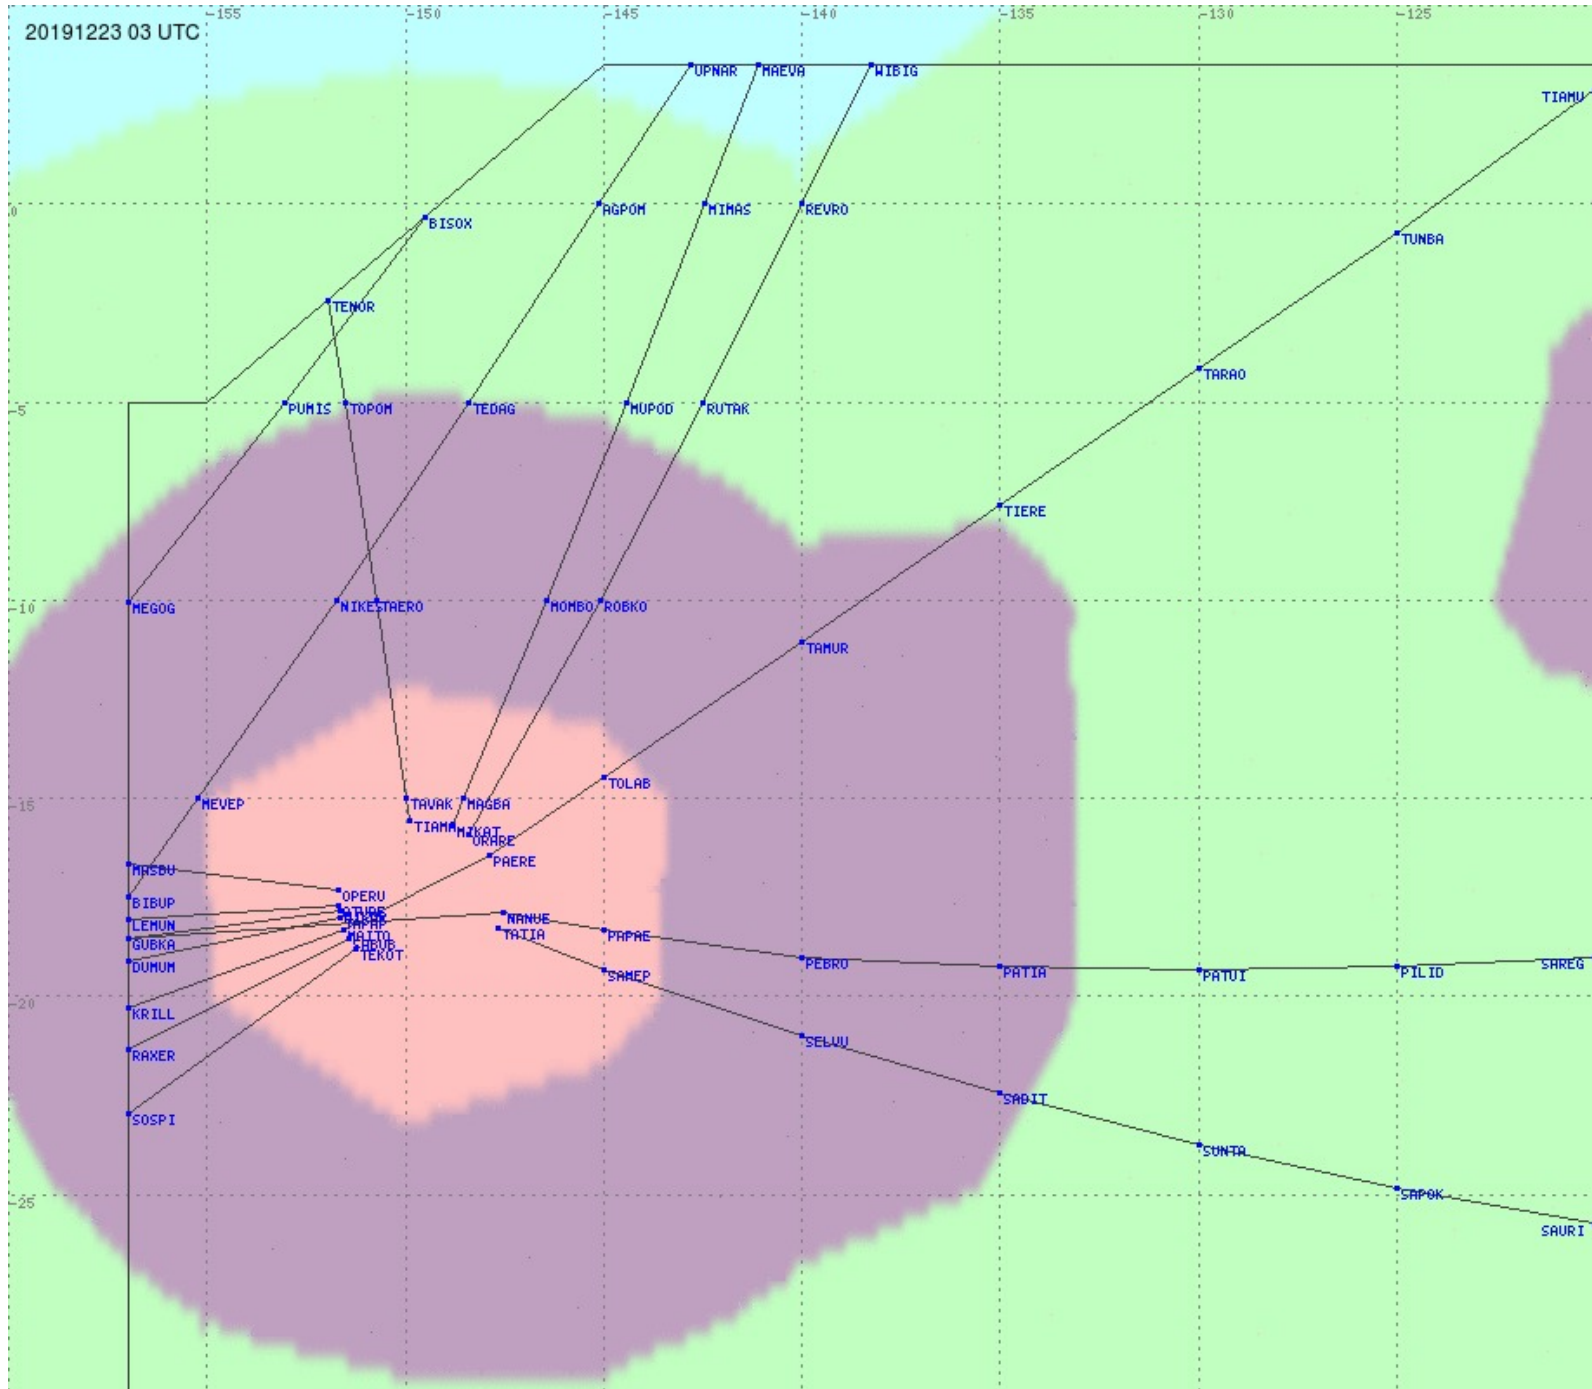

# Tahiti FIR - HF Propag - 20191223

2.8 MHz 3.5 MHz 5.6 MHz 8.9 MHz 13.3 MHz 17.9 MHz None