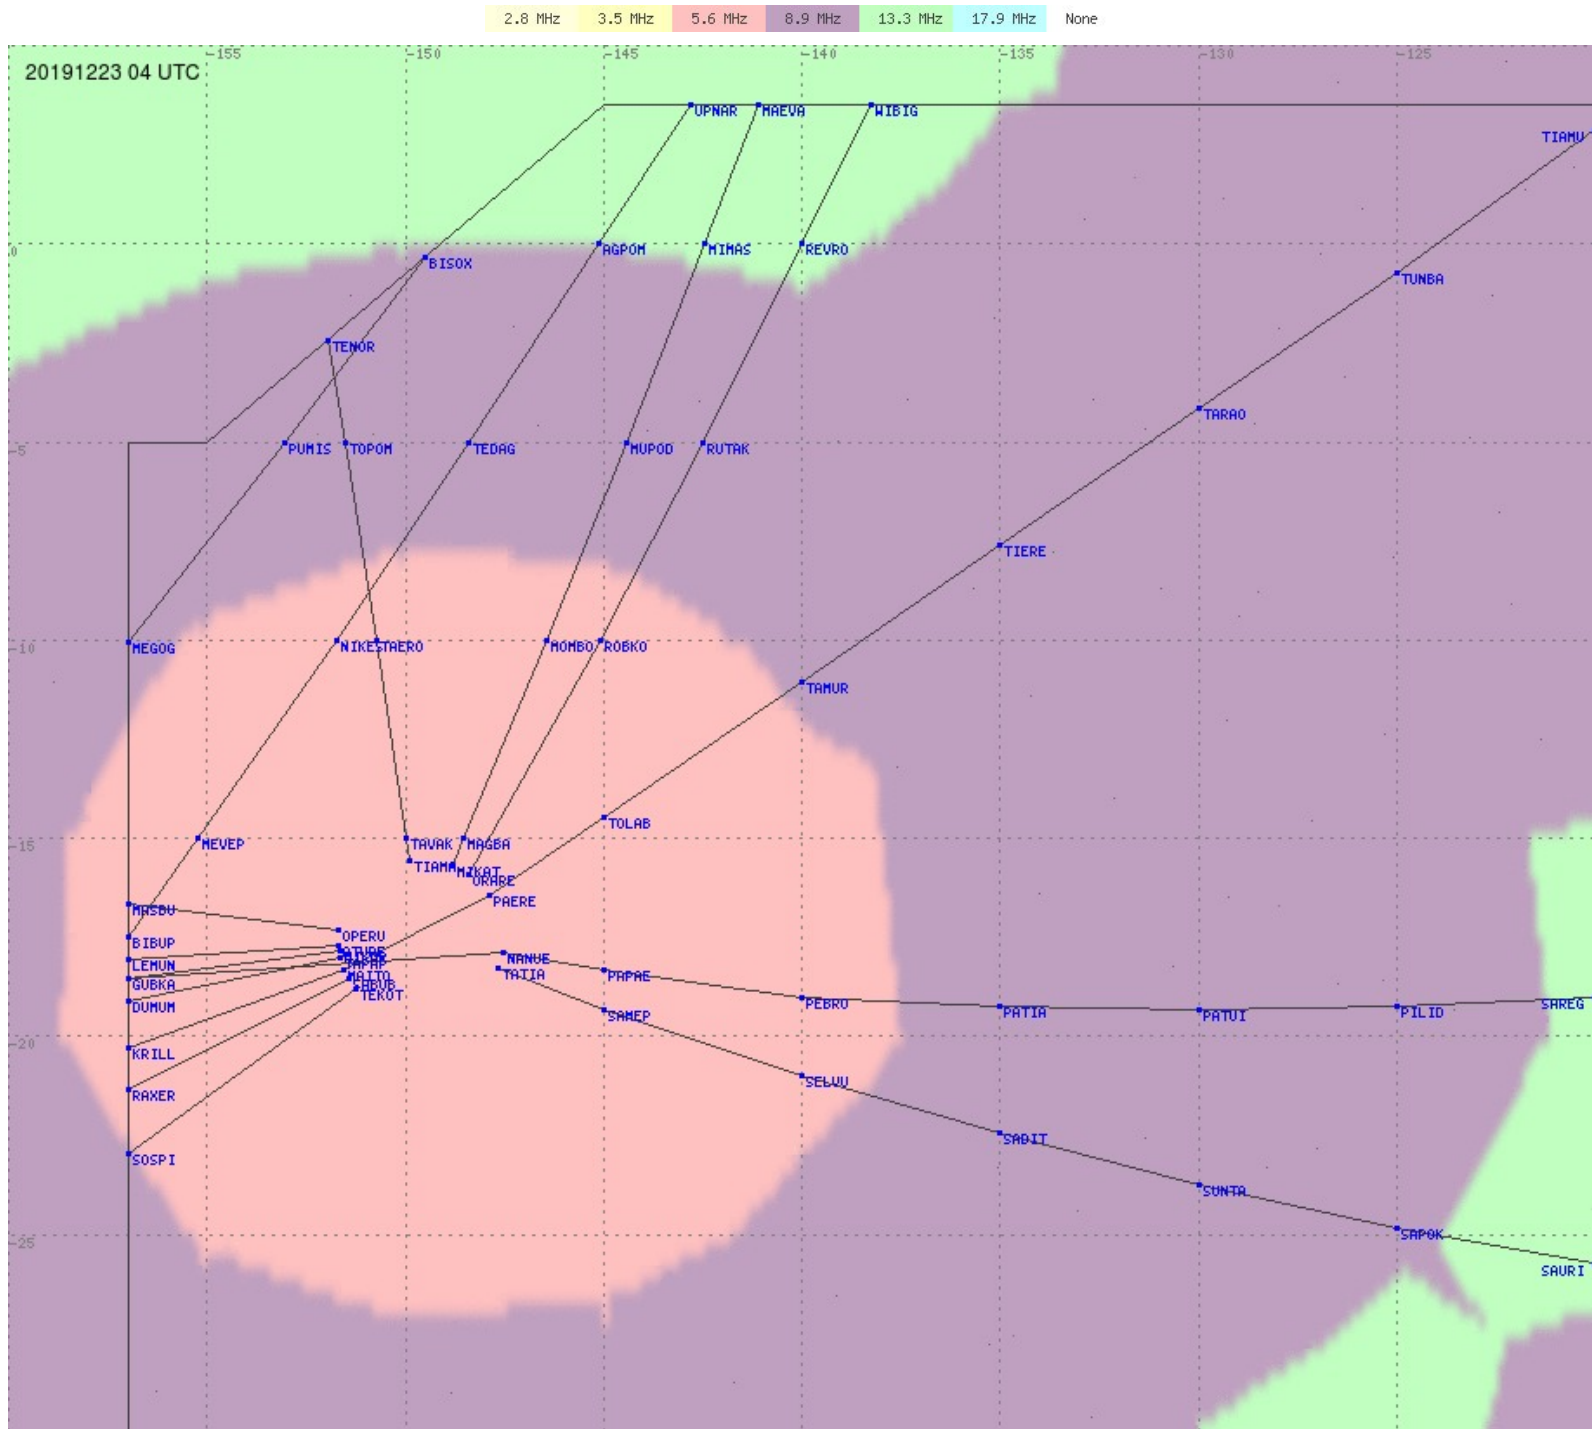

Tahiti FIR - HF Propag - 20191223