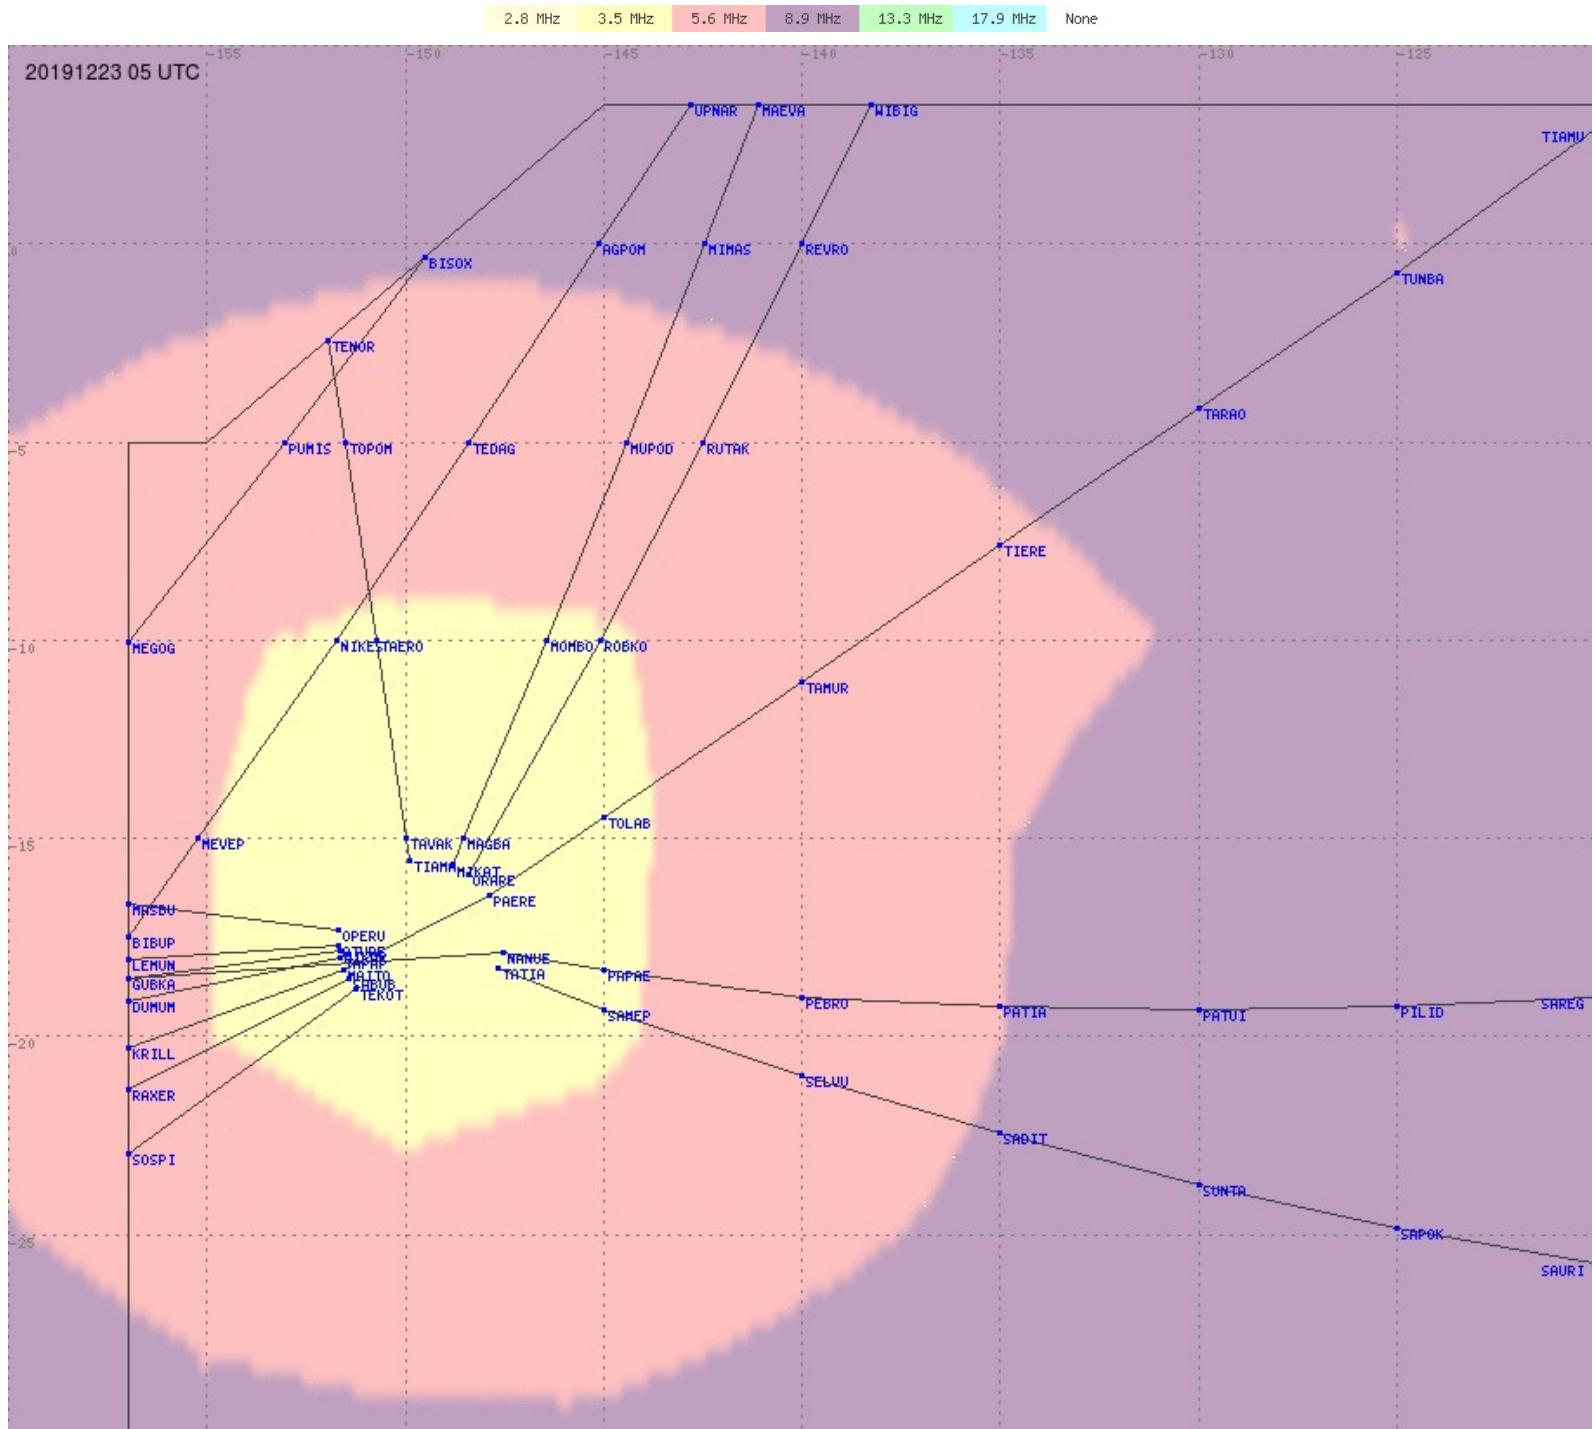

Tahiti FIR - HF Propag - 20191223