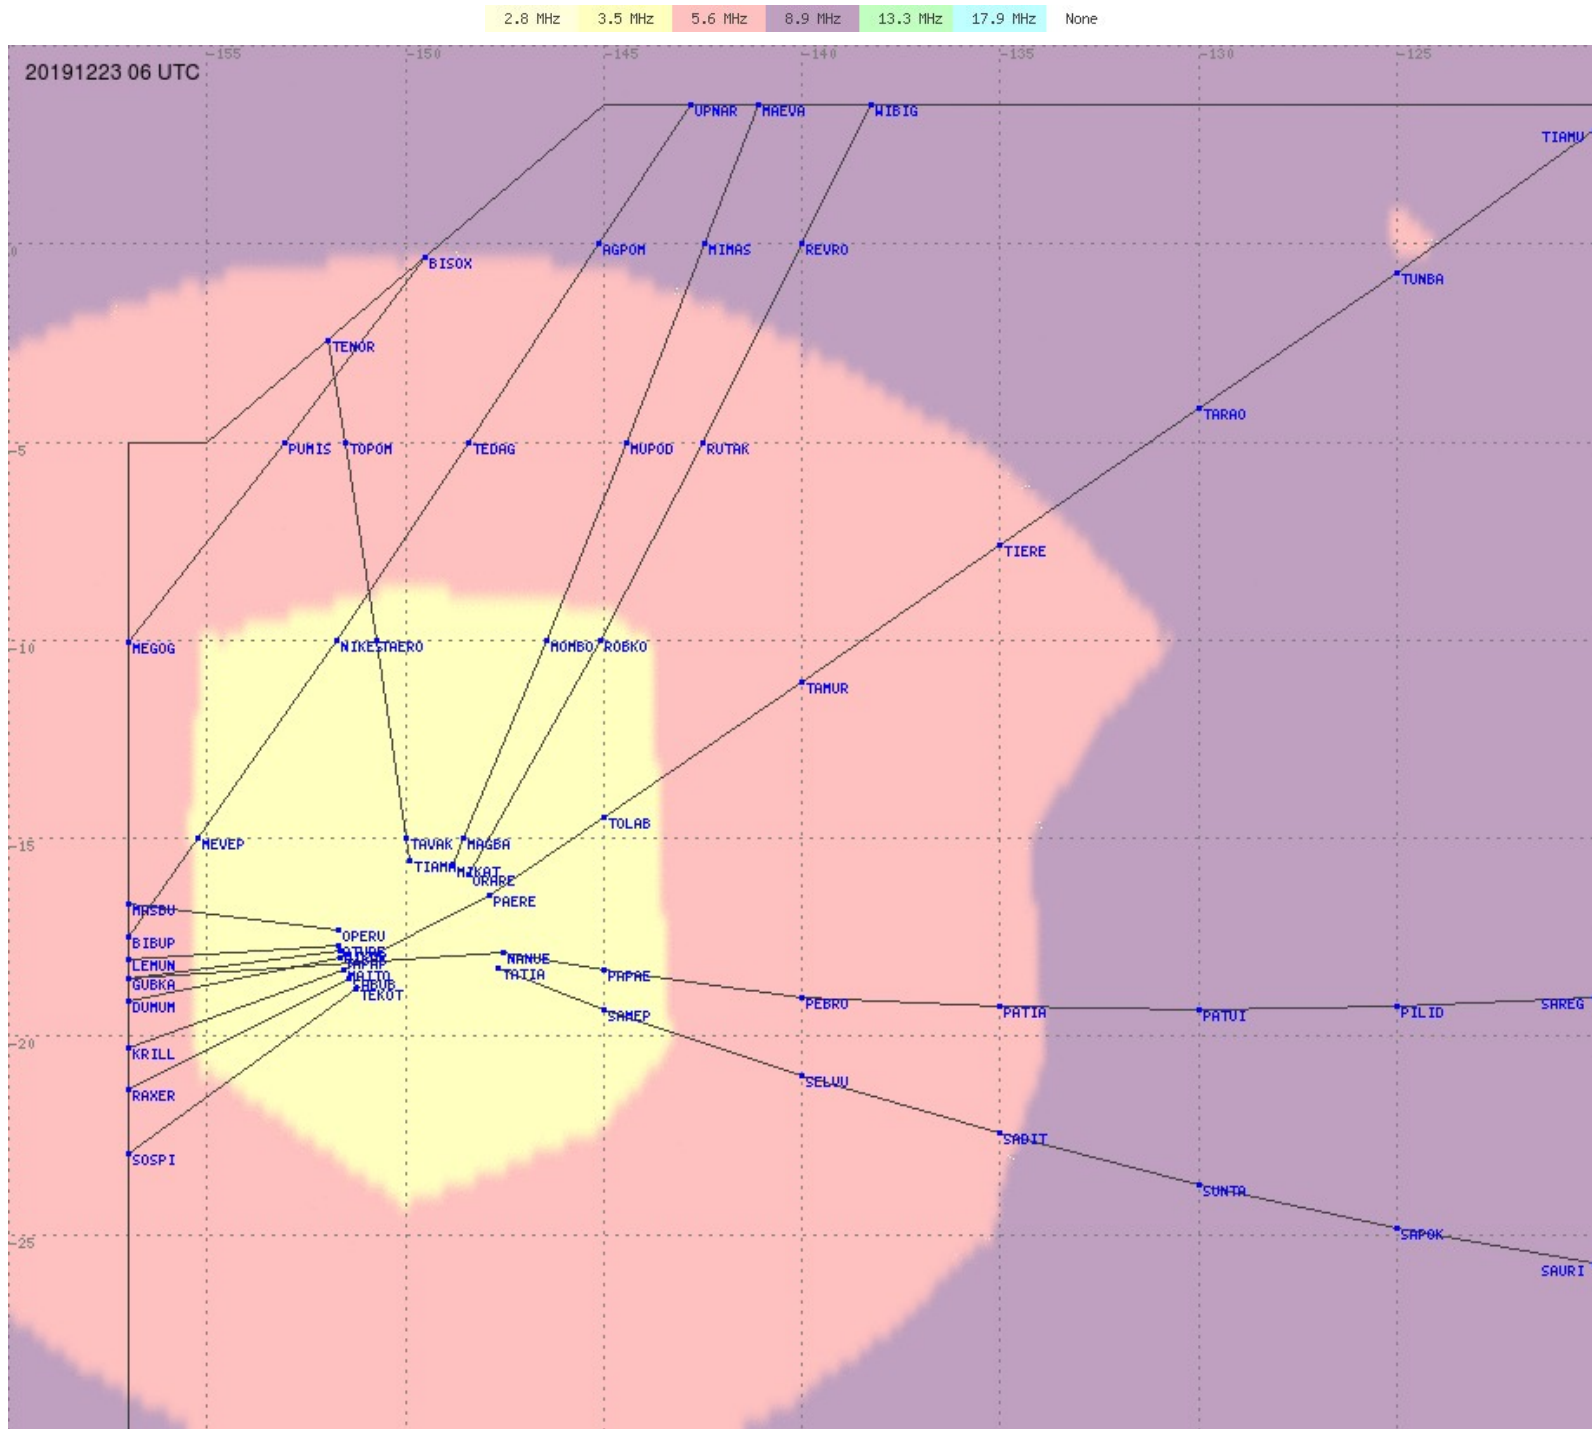

Tahiti FIR - HF Propag - 20191223