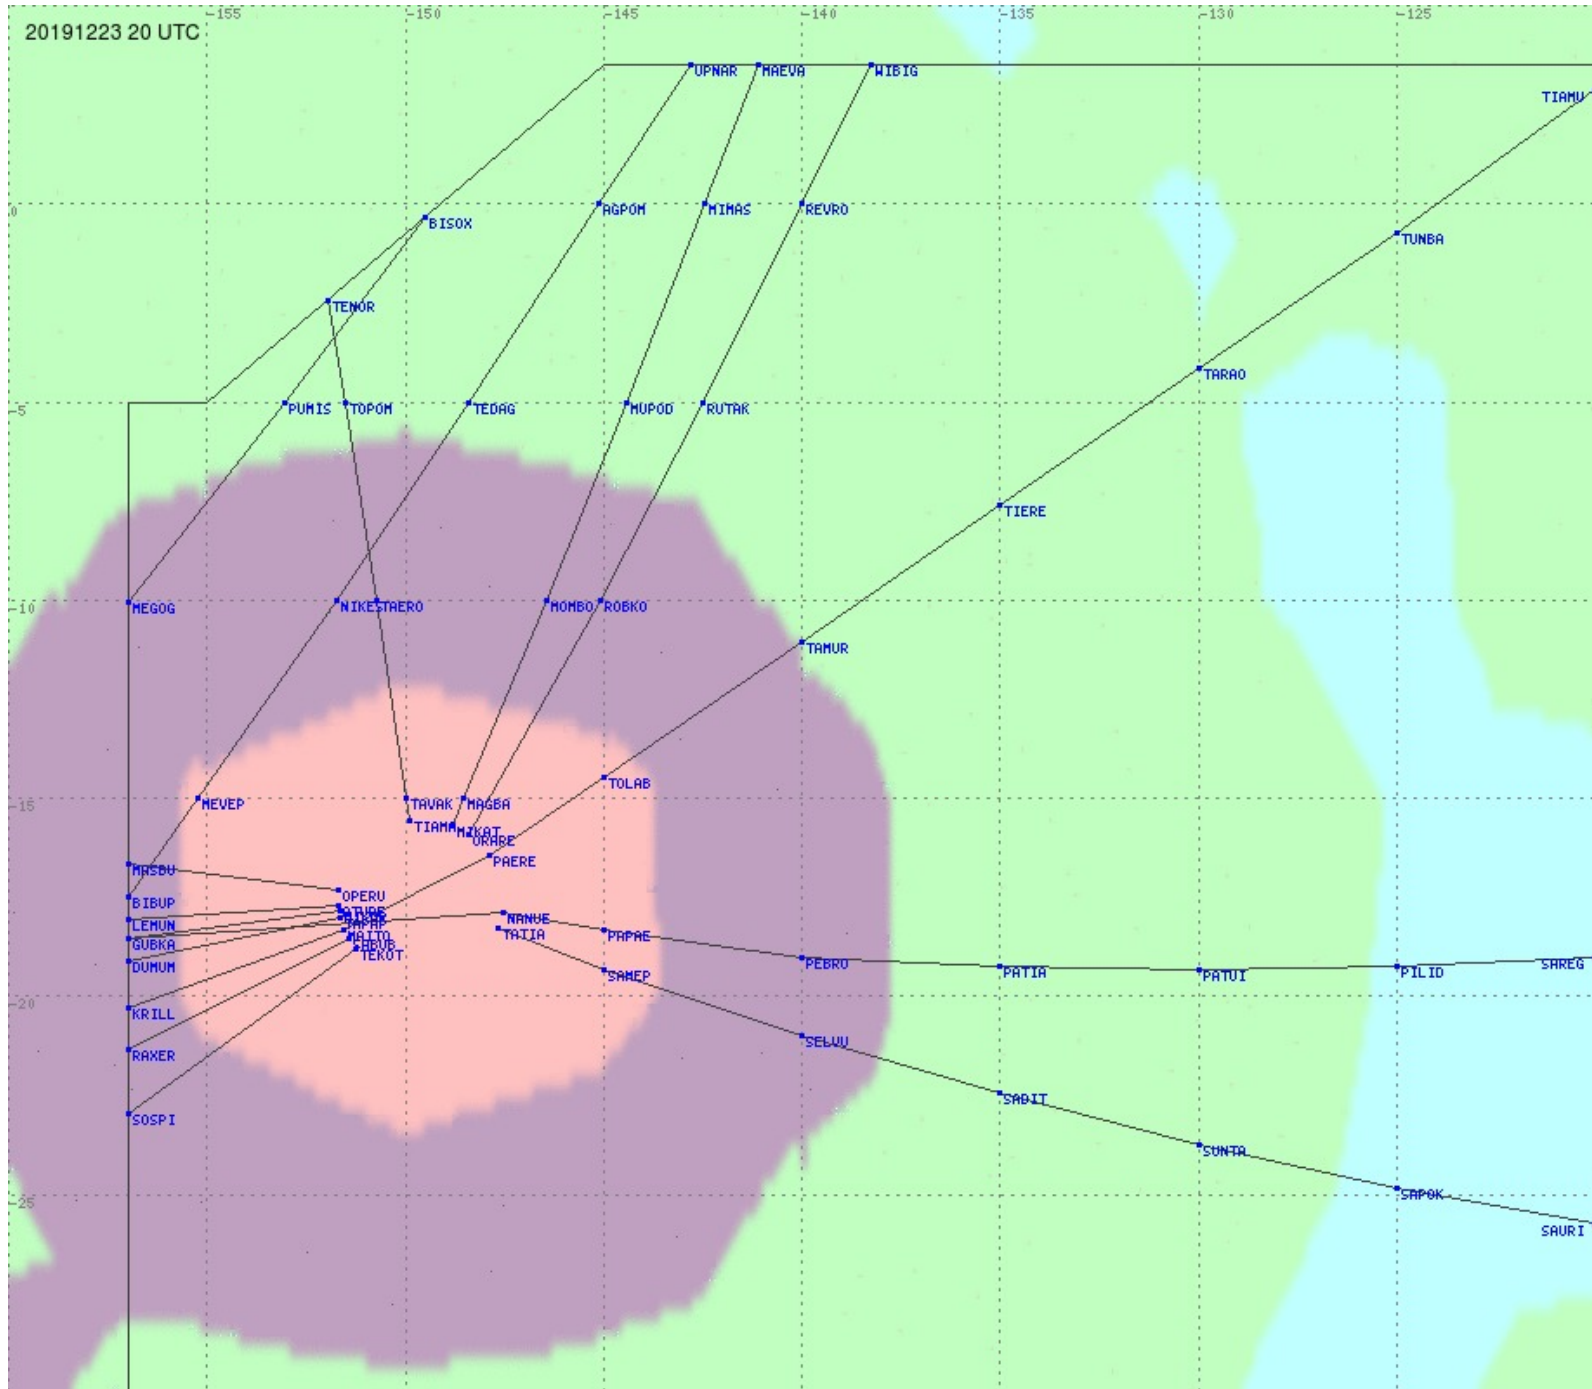

Tahiti FIR - HF Propag - 20191223

2.8 MHz 3.5 MHz 5.6 MHz 8.9 MHz 13.3 MHz 17.9 MHz None