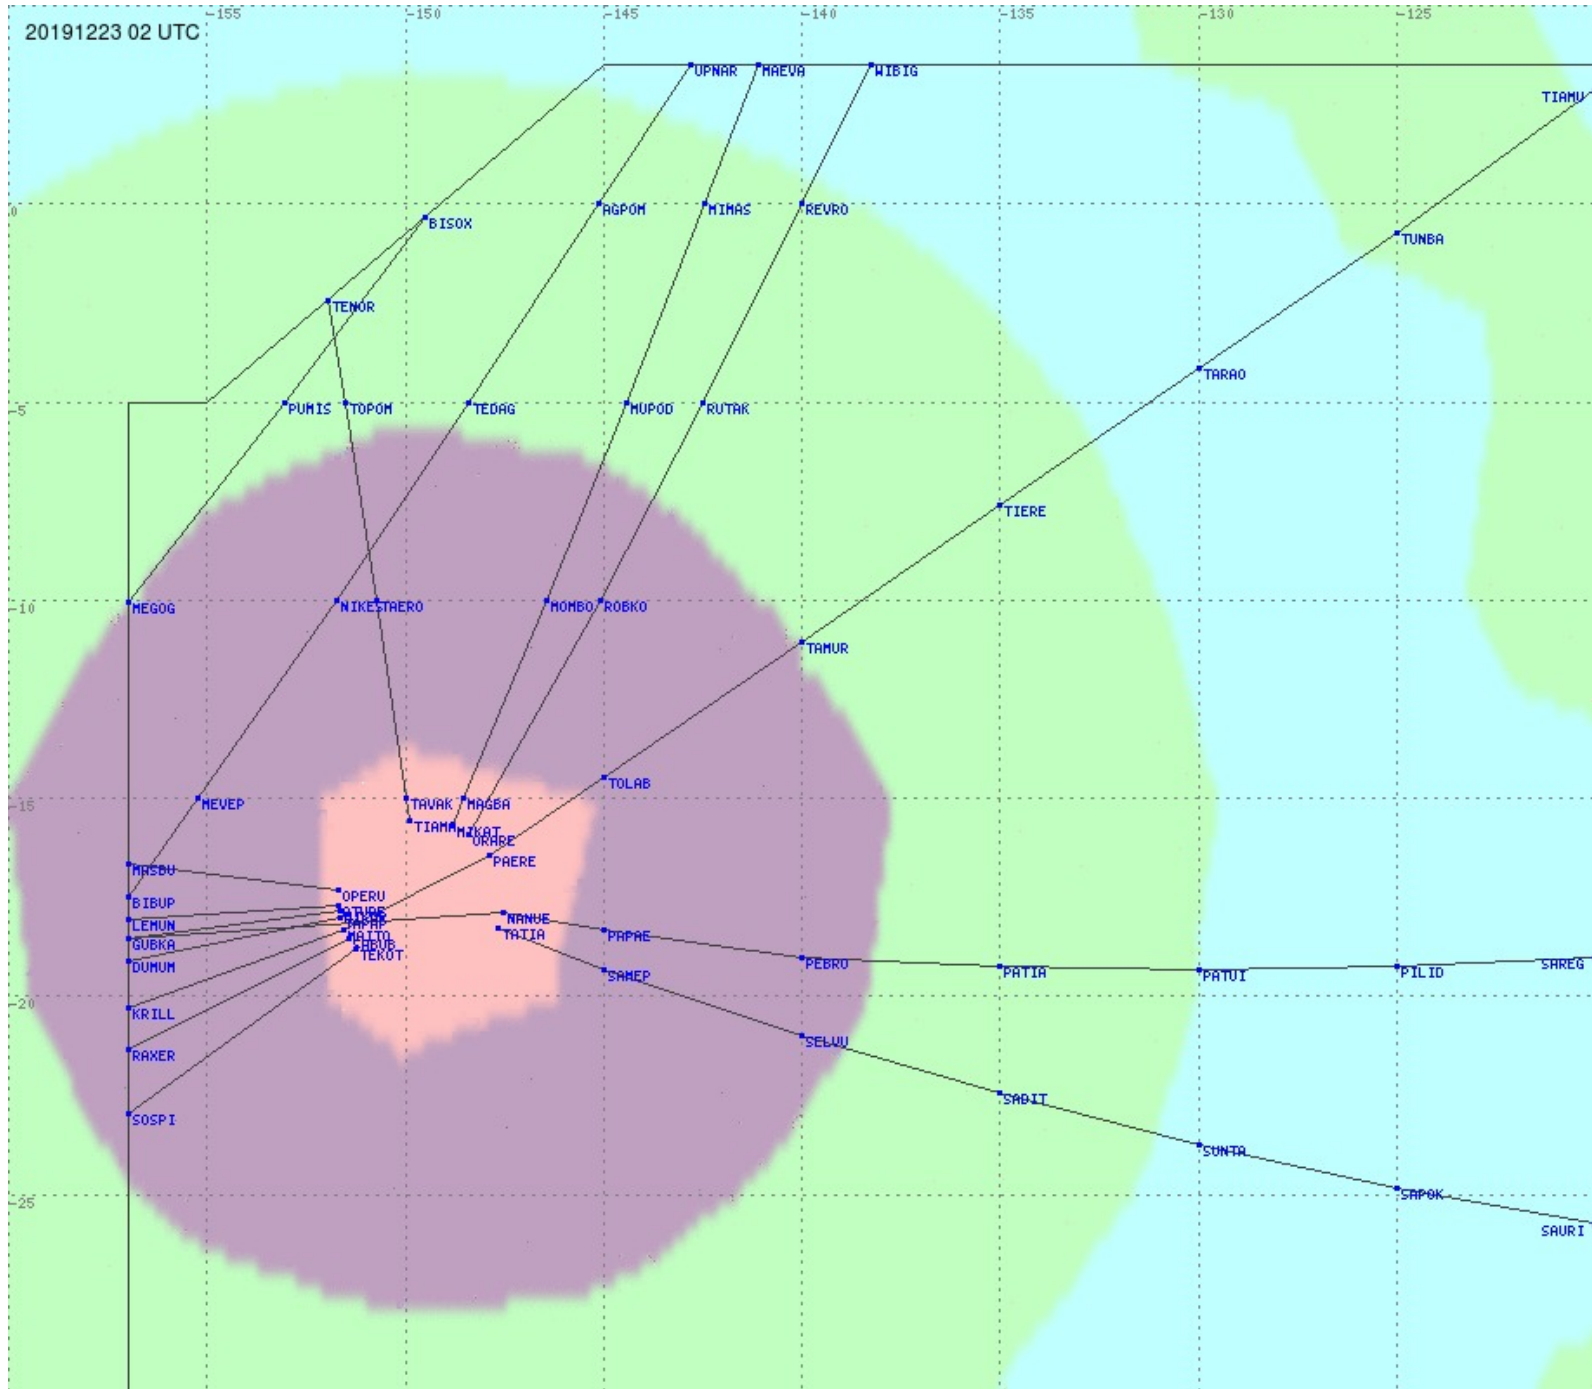

Tahiti FIR - HF Propag - 20191223

2.8 MHz 3.5 MHz 5.6 MHz 8.9 MHz 13.3 MHz 17.9 MHz None