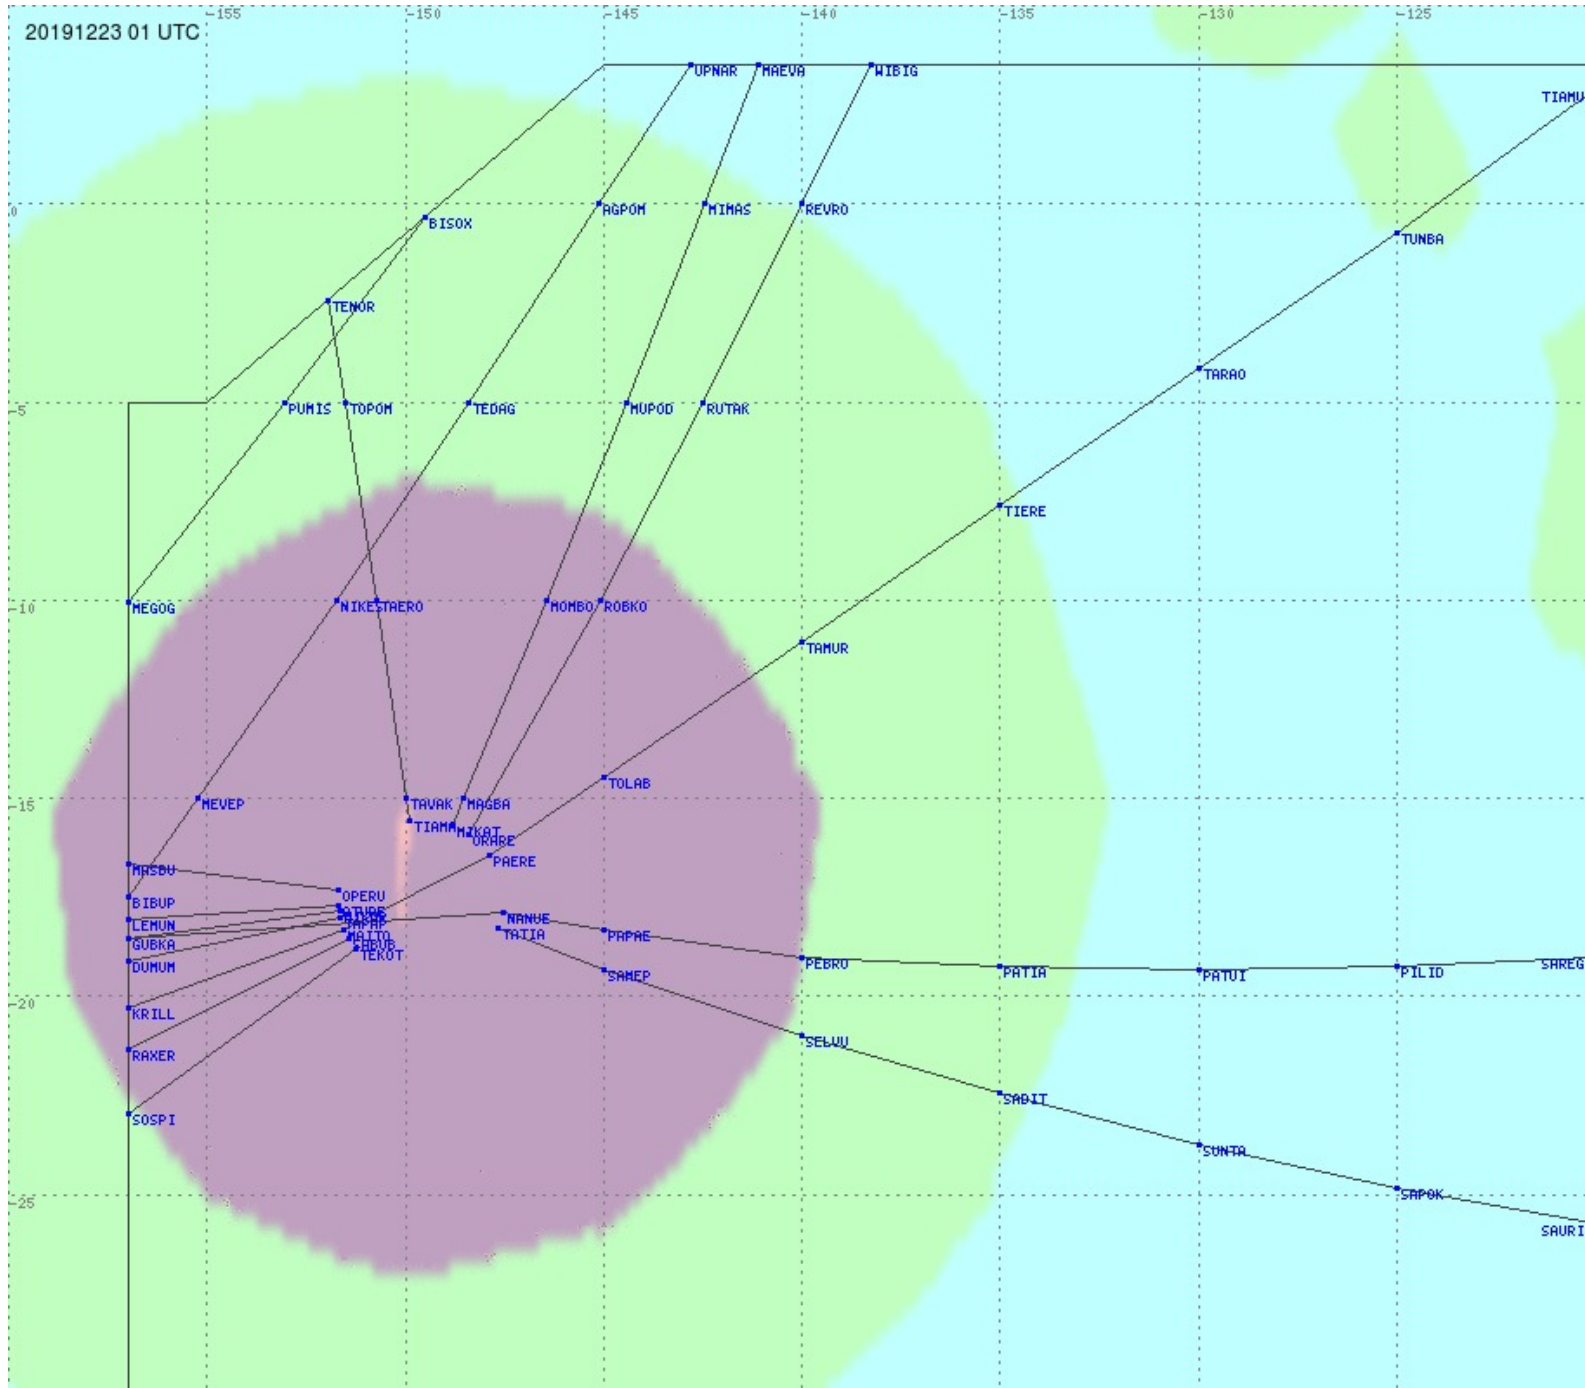

# Tahiti FIR - HF Propag - 20191223

2.8 MHz 3.5 MHz 5.6 MHz 8.9 MHz 13.3 MHz 17.9 MHz None