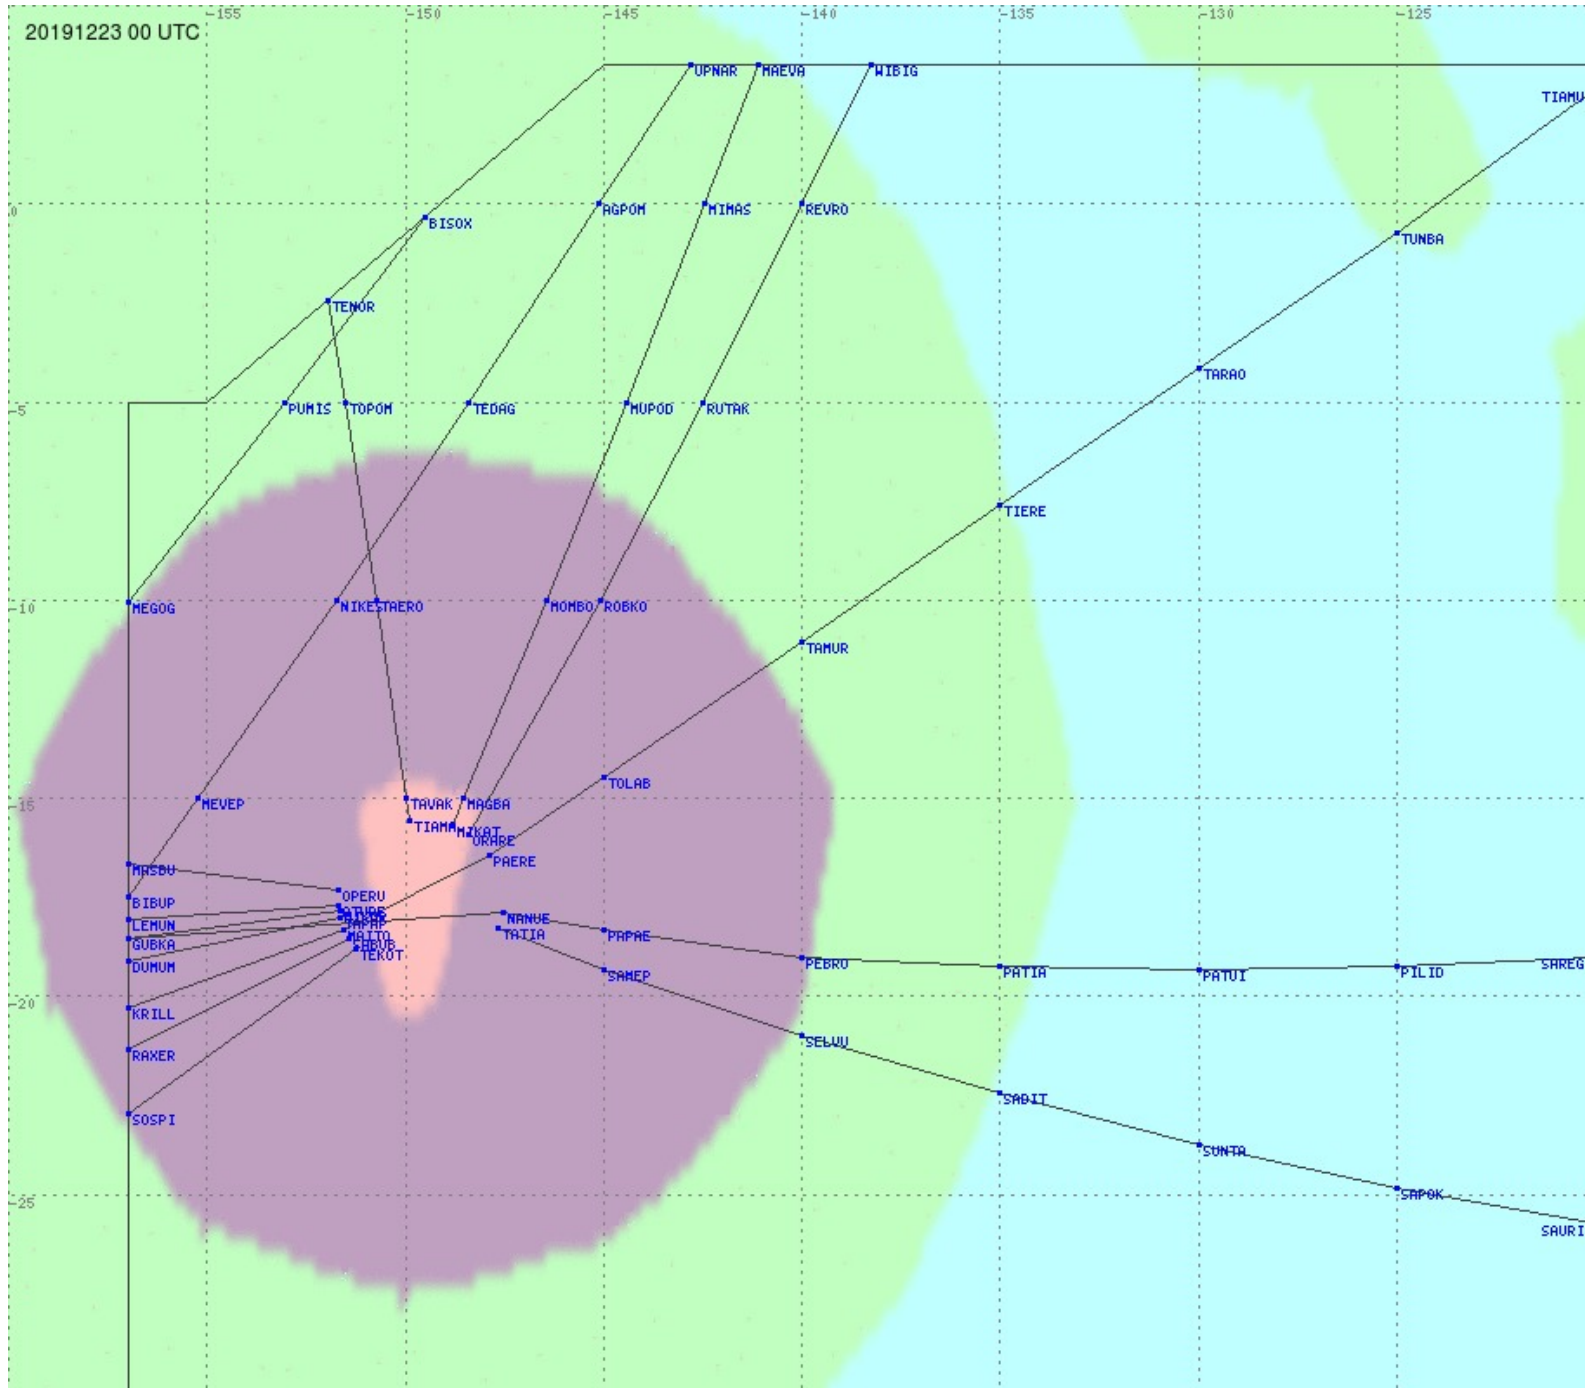

# Tahiti FIR - HF Propag - 20191223

2.8 MHz 3.5 MHz 5.6 MHz 8.9 MHz 13.3 MHz 17.9 MHz None