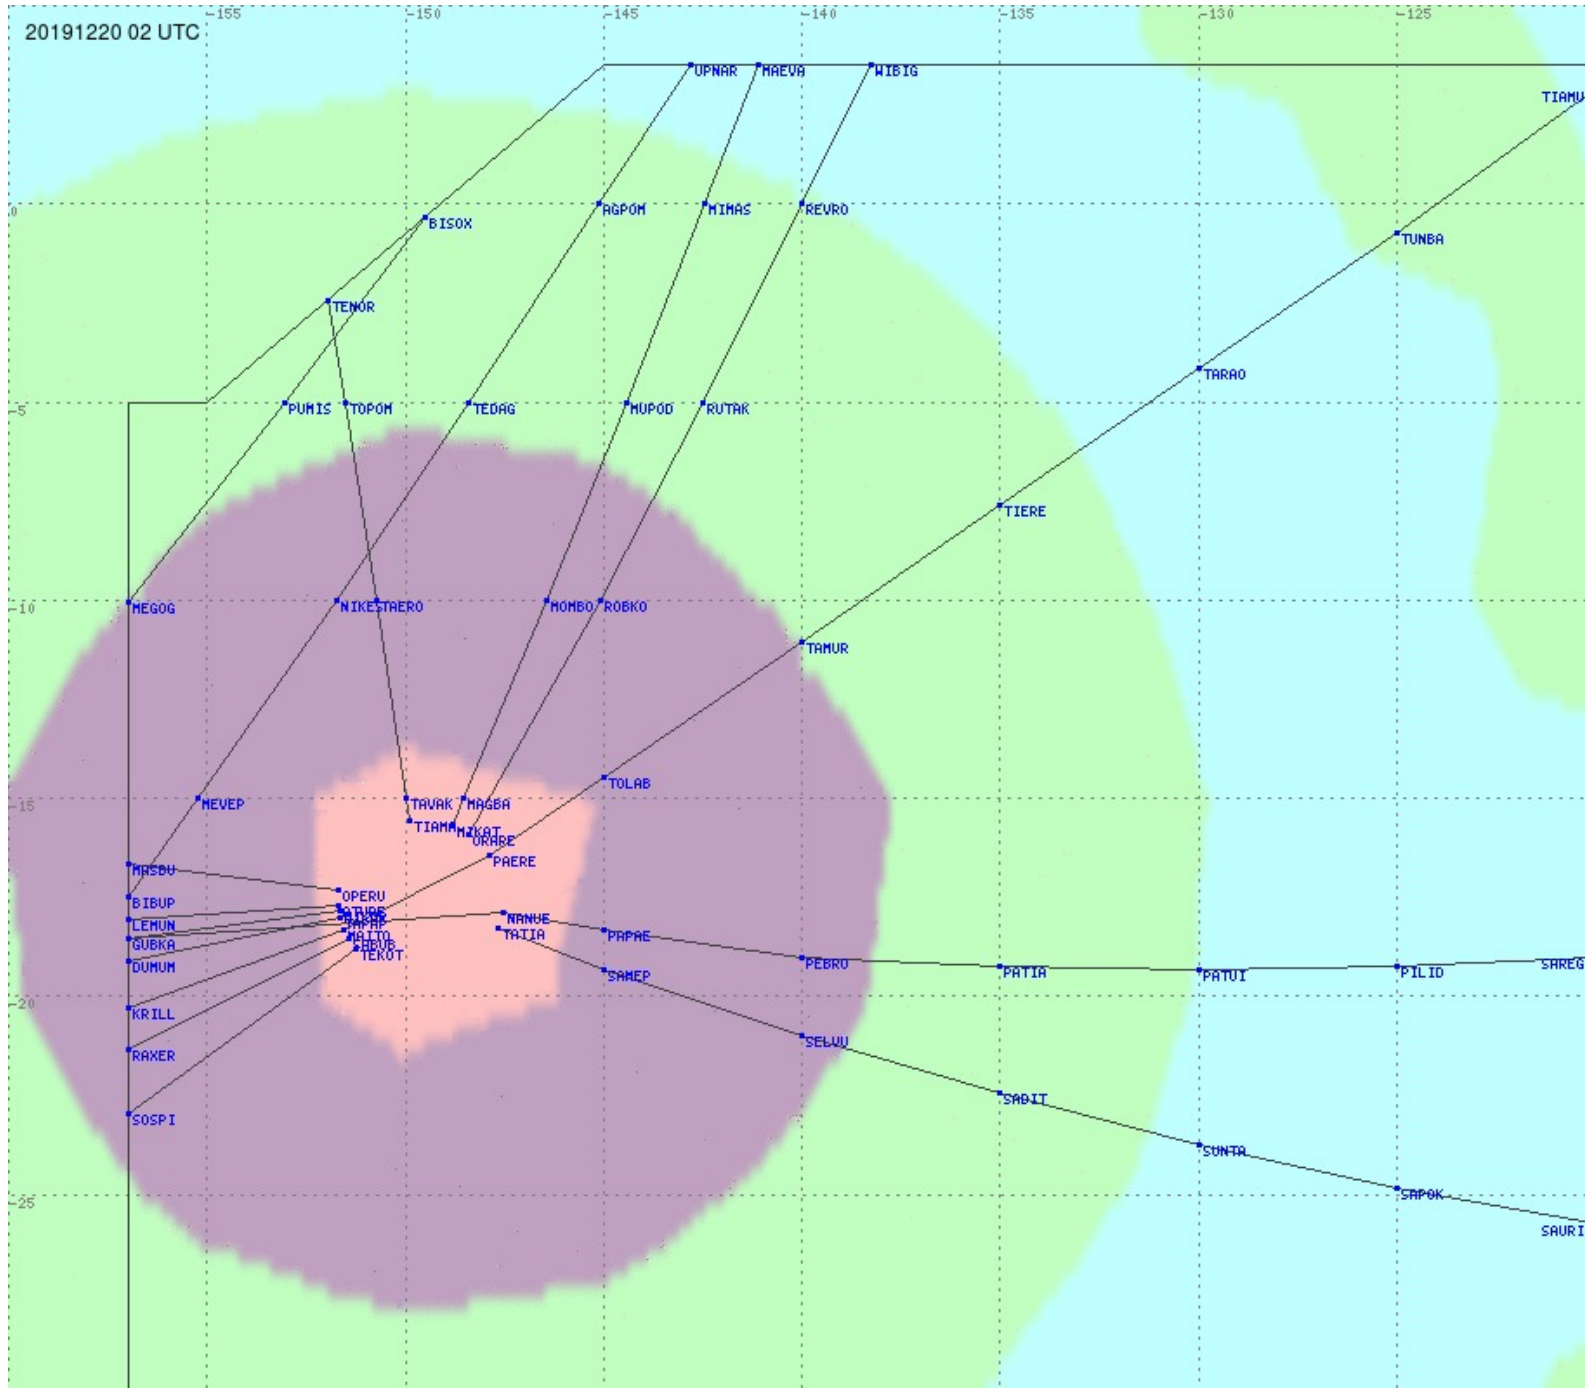

Tahiti FIR - HF Propag - 20191220

2.8 MHz 3.5 MHz 5.6 MHz 8.9 MHz 13.3 MHz 17.9 MHz None