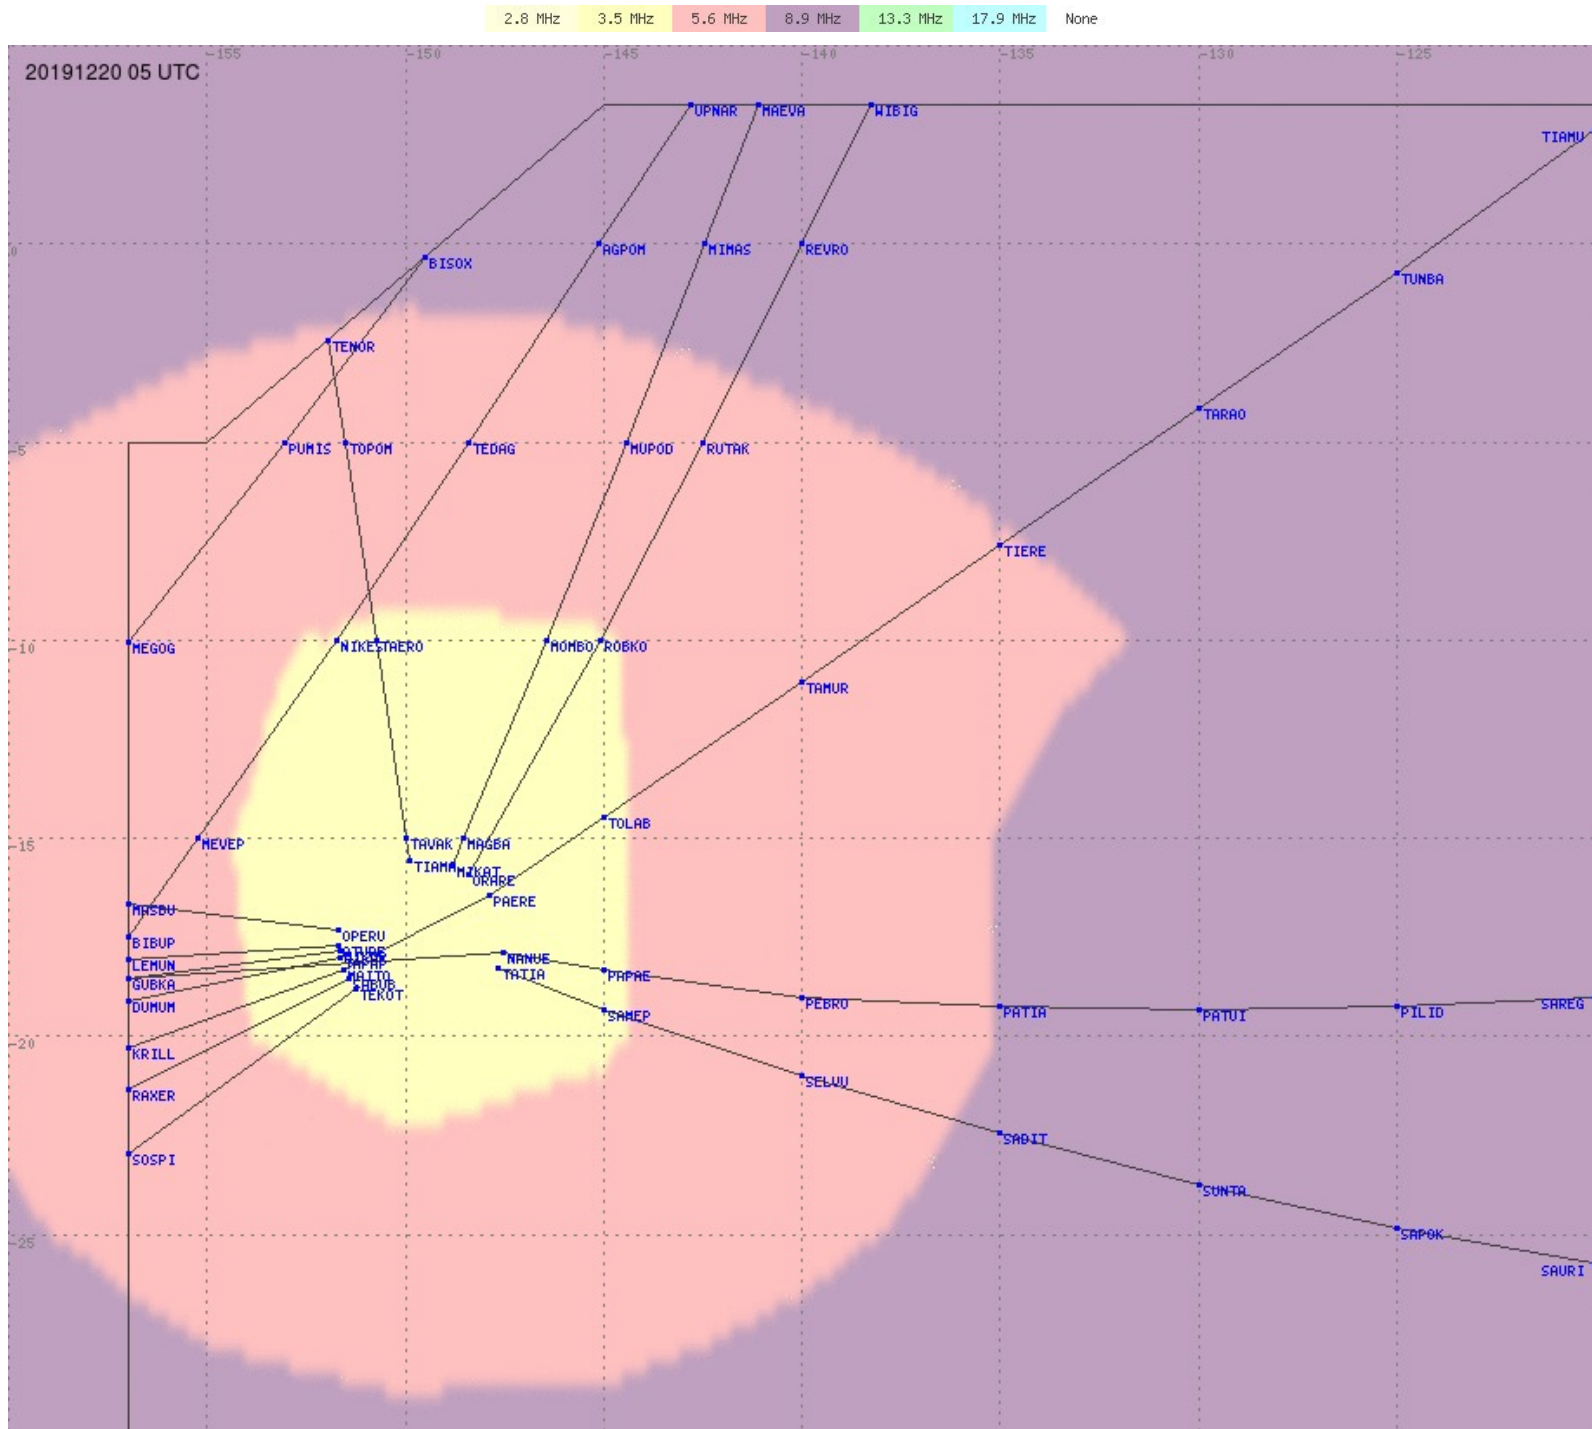

Tahiti FIR - HF Propag - 20191220