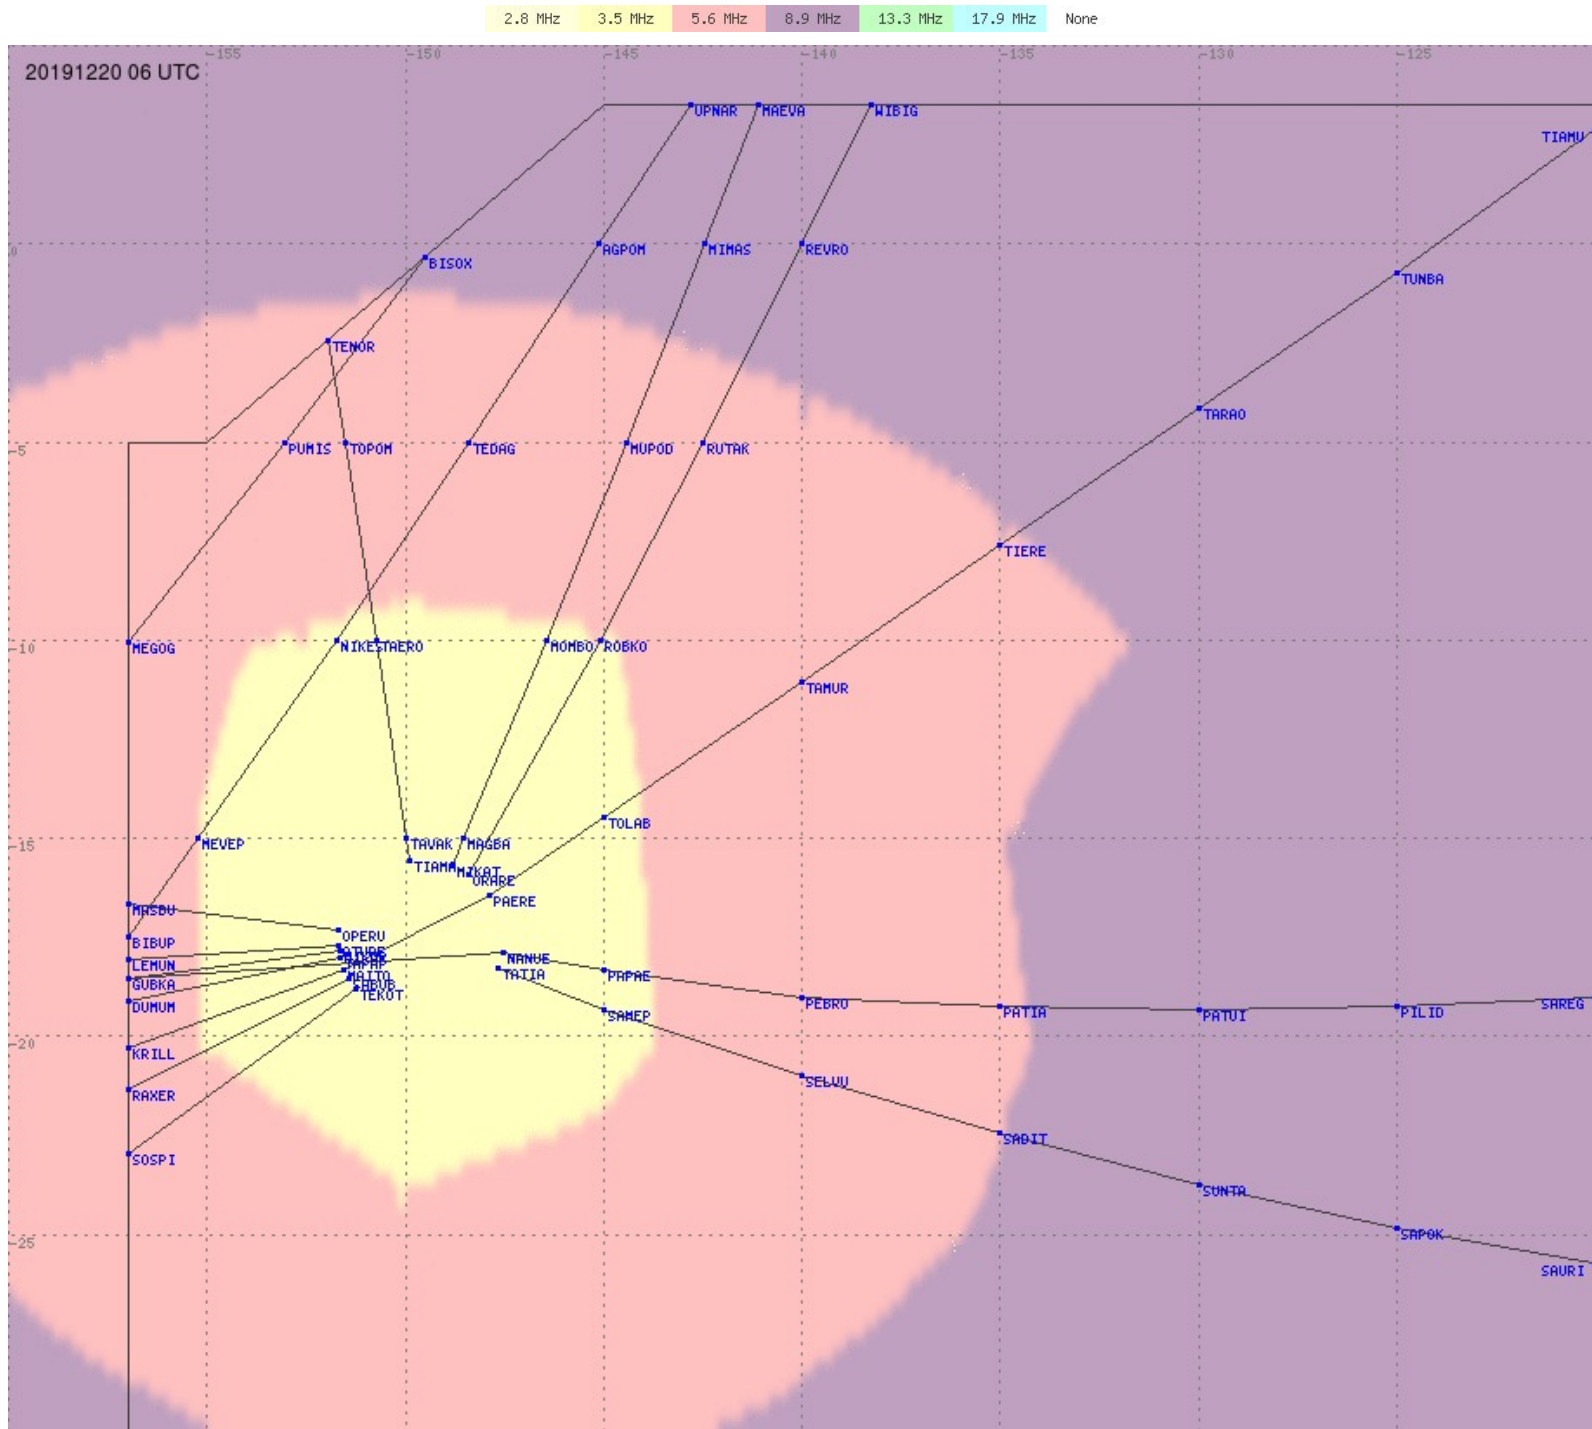

Tahiti FIR - HF Propag - 20191220