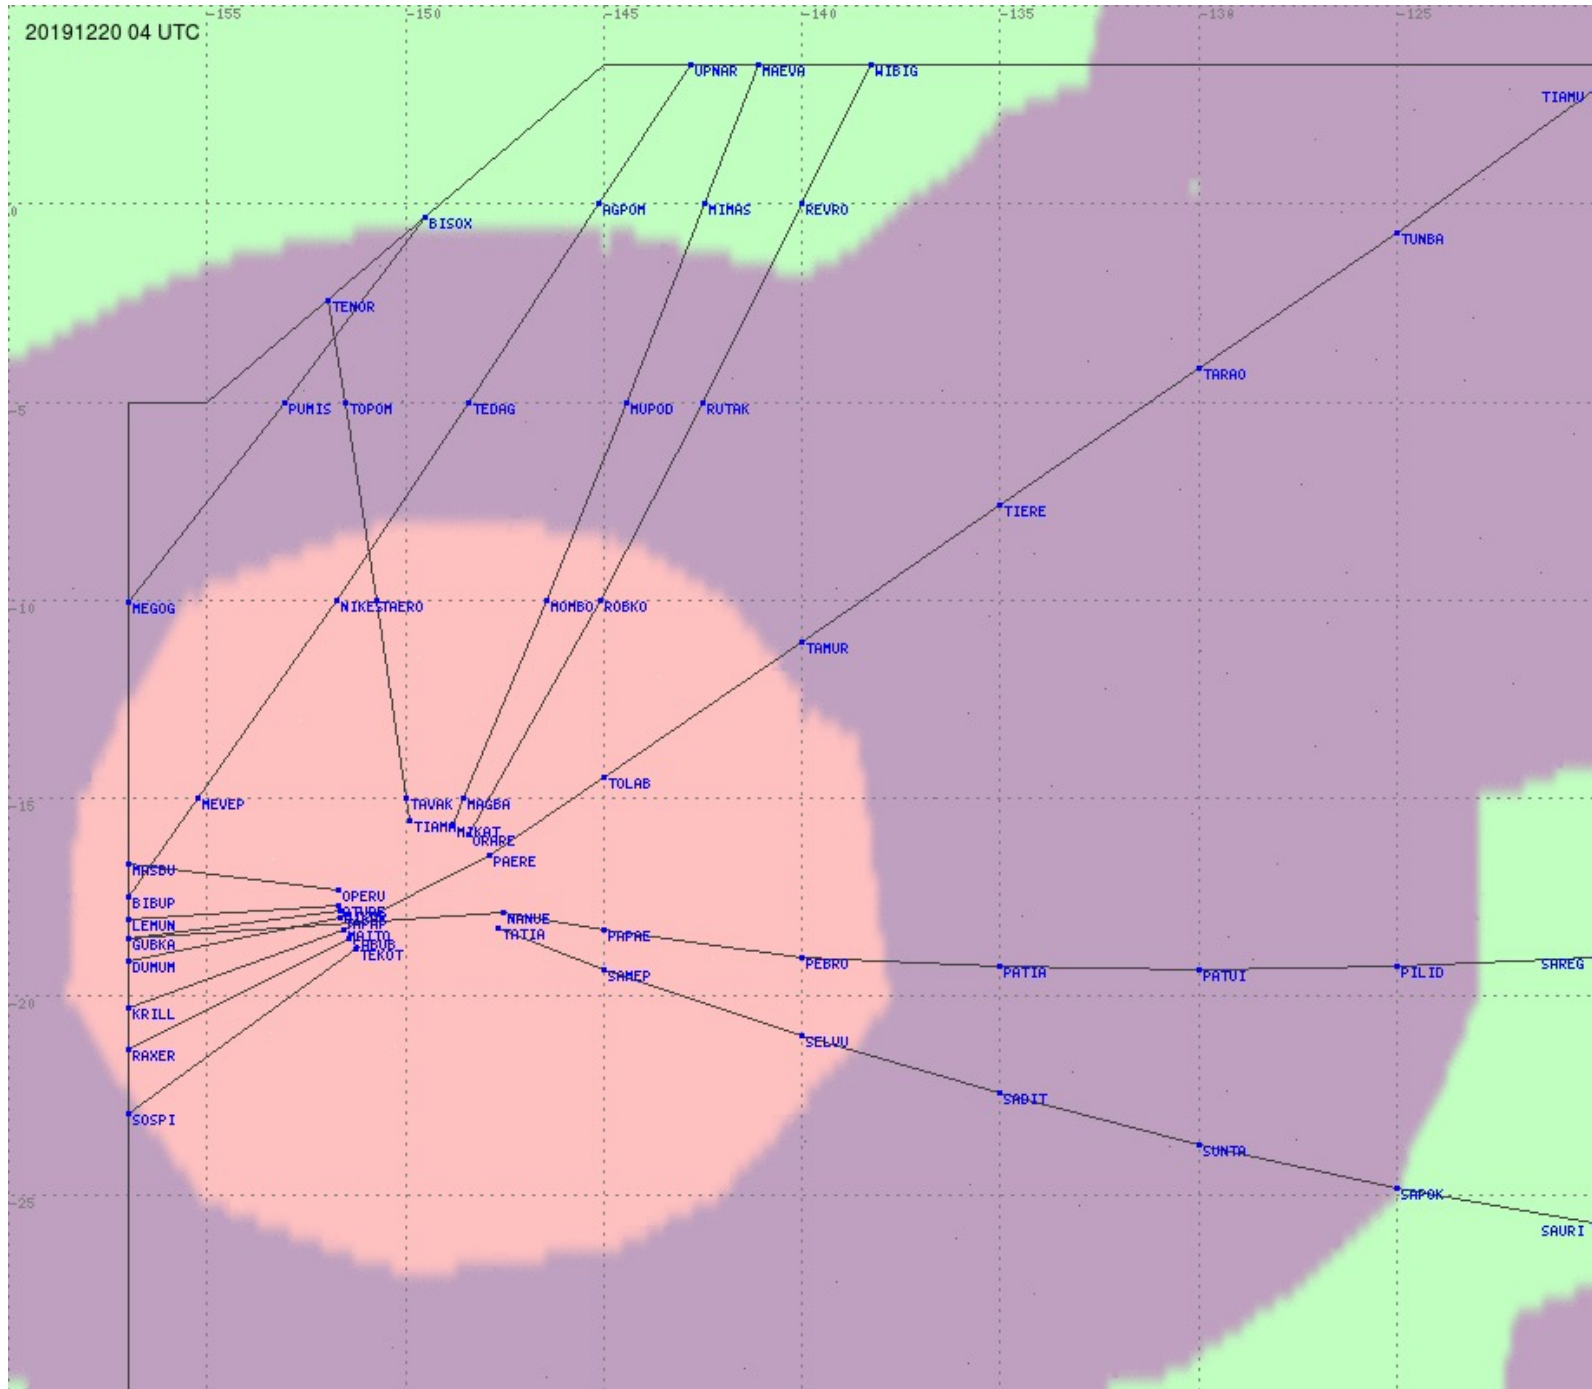

Tahiti FIR - HF Propag - 20191220

2.8 MHz 3.5 MHz 5.6 MHz 8.9 MHz 13.3 MHz 17.9 MHz None