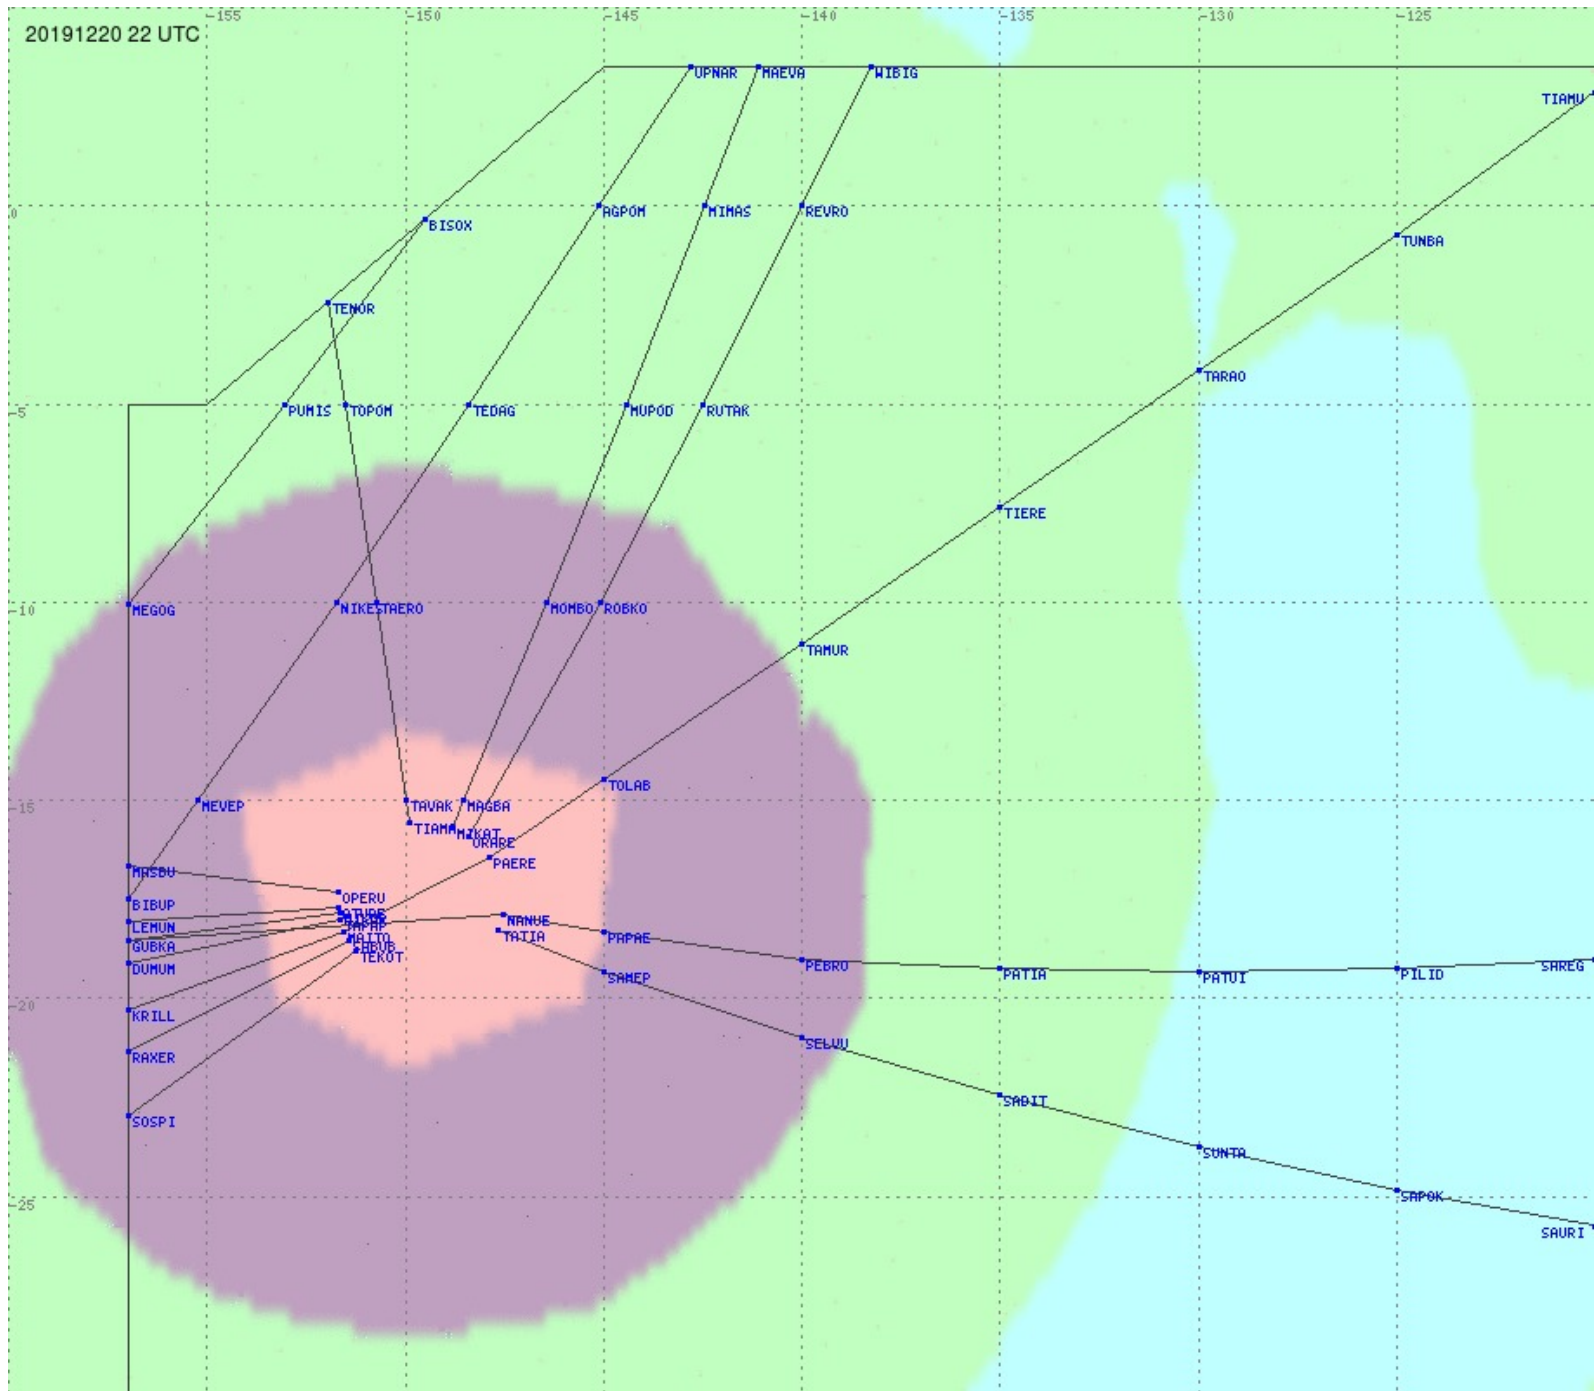

Tahiti FIR - HF Propag - 20191220

2.8 MHz
3.5 MHz
5.6 MHz
8.9 MHz
13.3 MHz
17.9 MHz
None