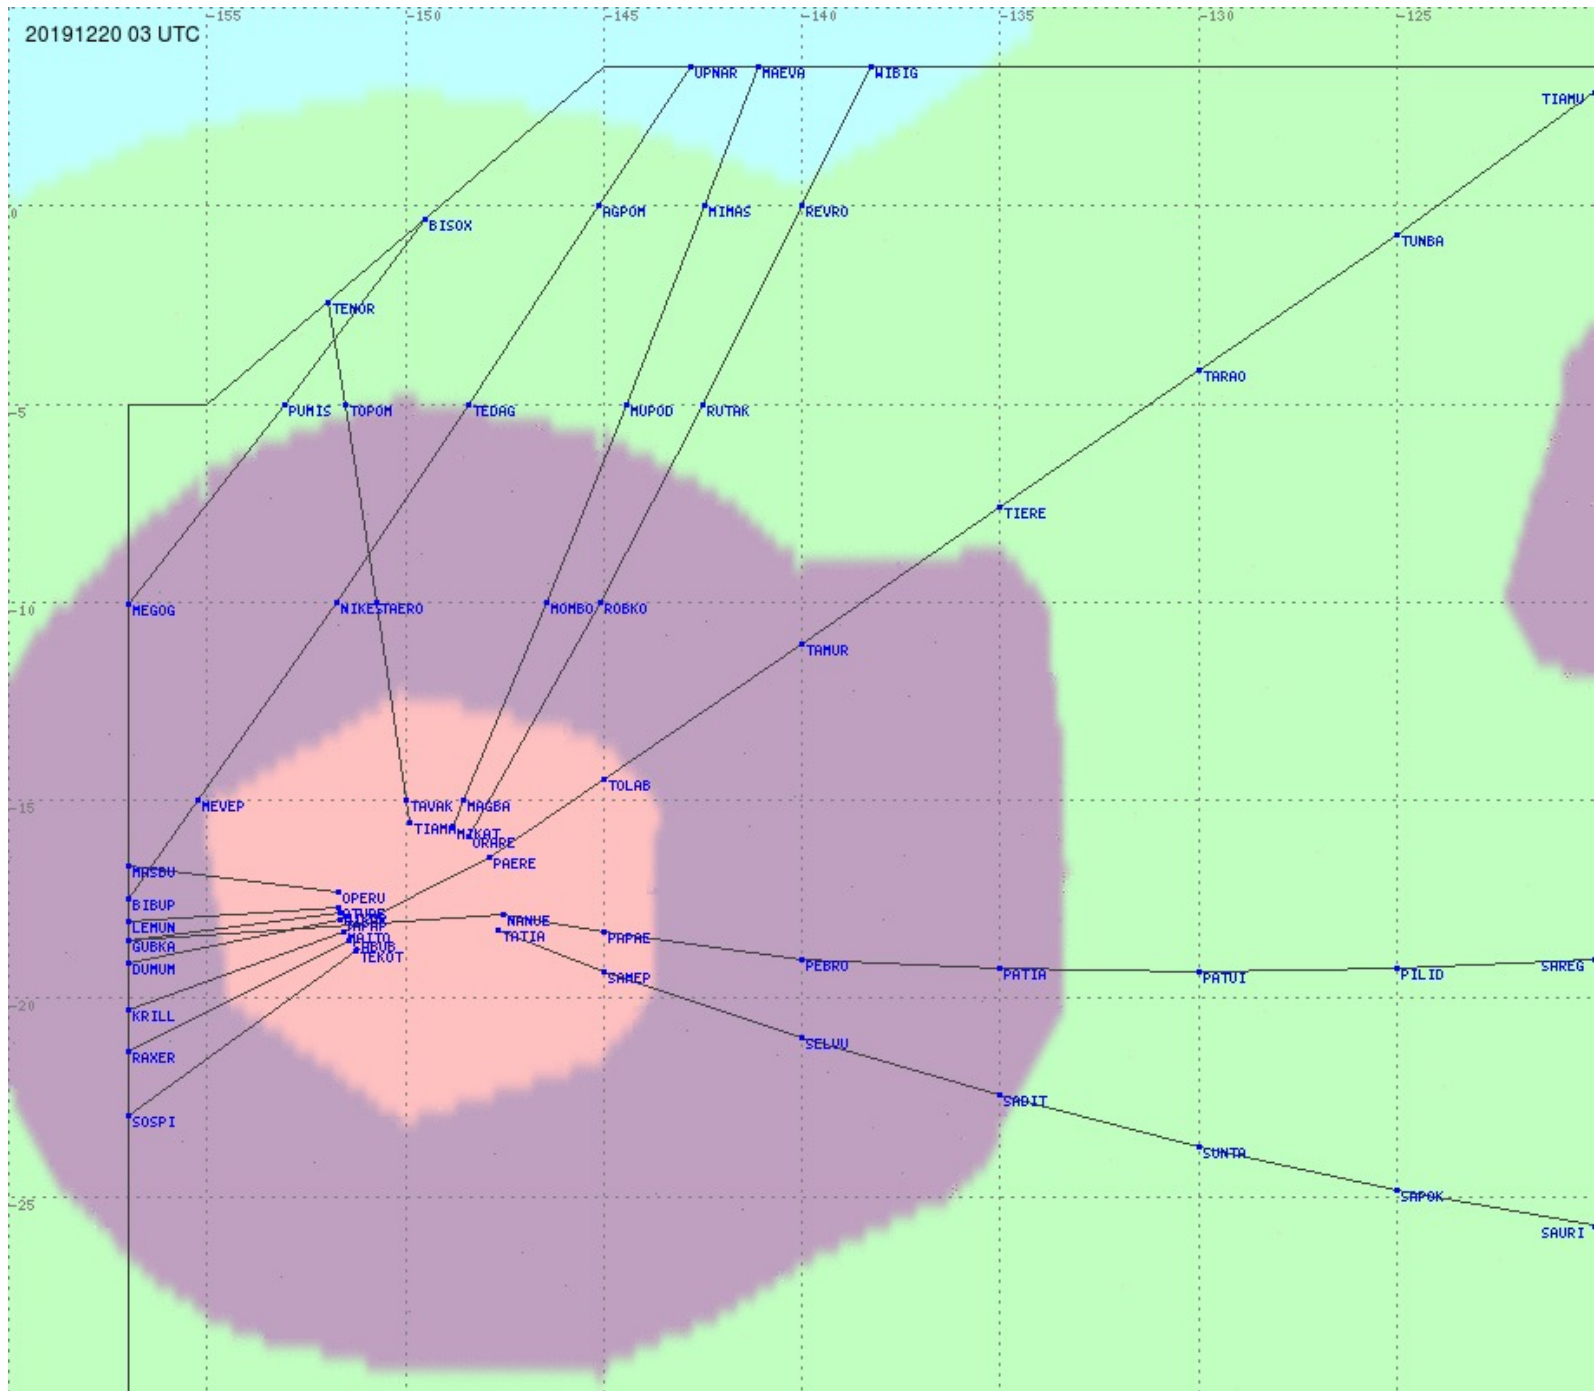

Tahiti FIR - HF Propag - 20191220

2.8 MHz 3.5 MHz 5.6 MHz 8.9 MHz 13.3 MHz 17.9 MHz None