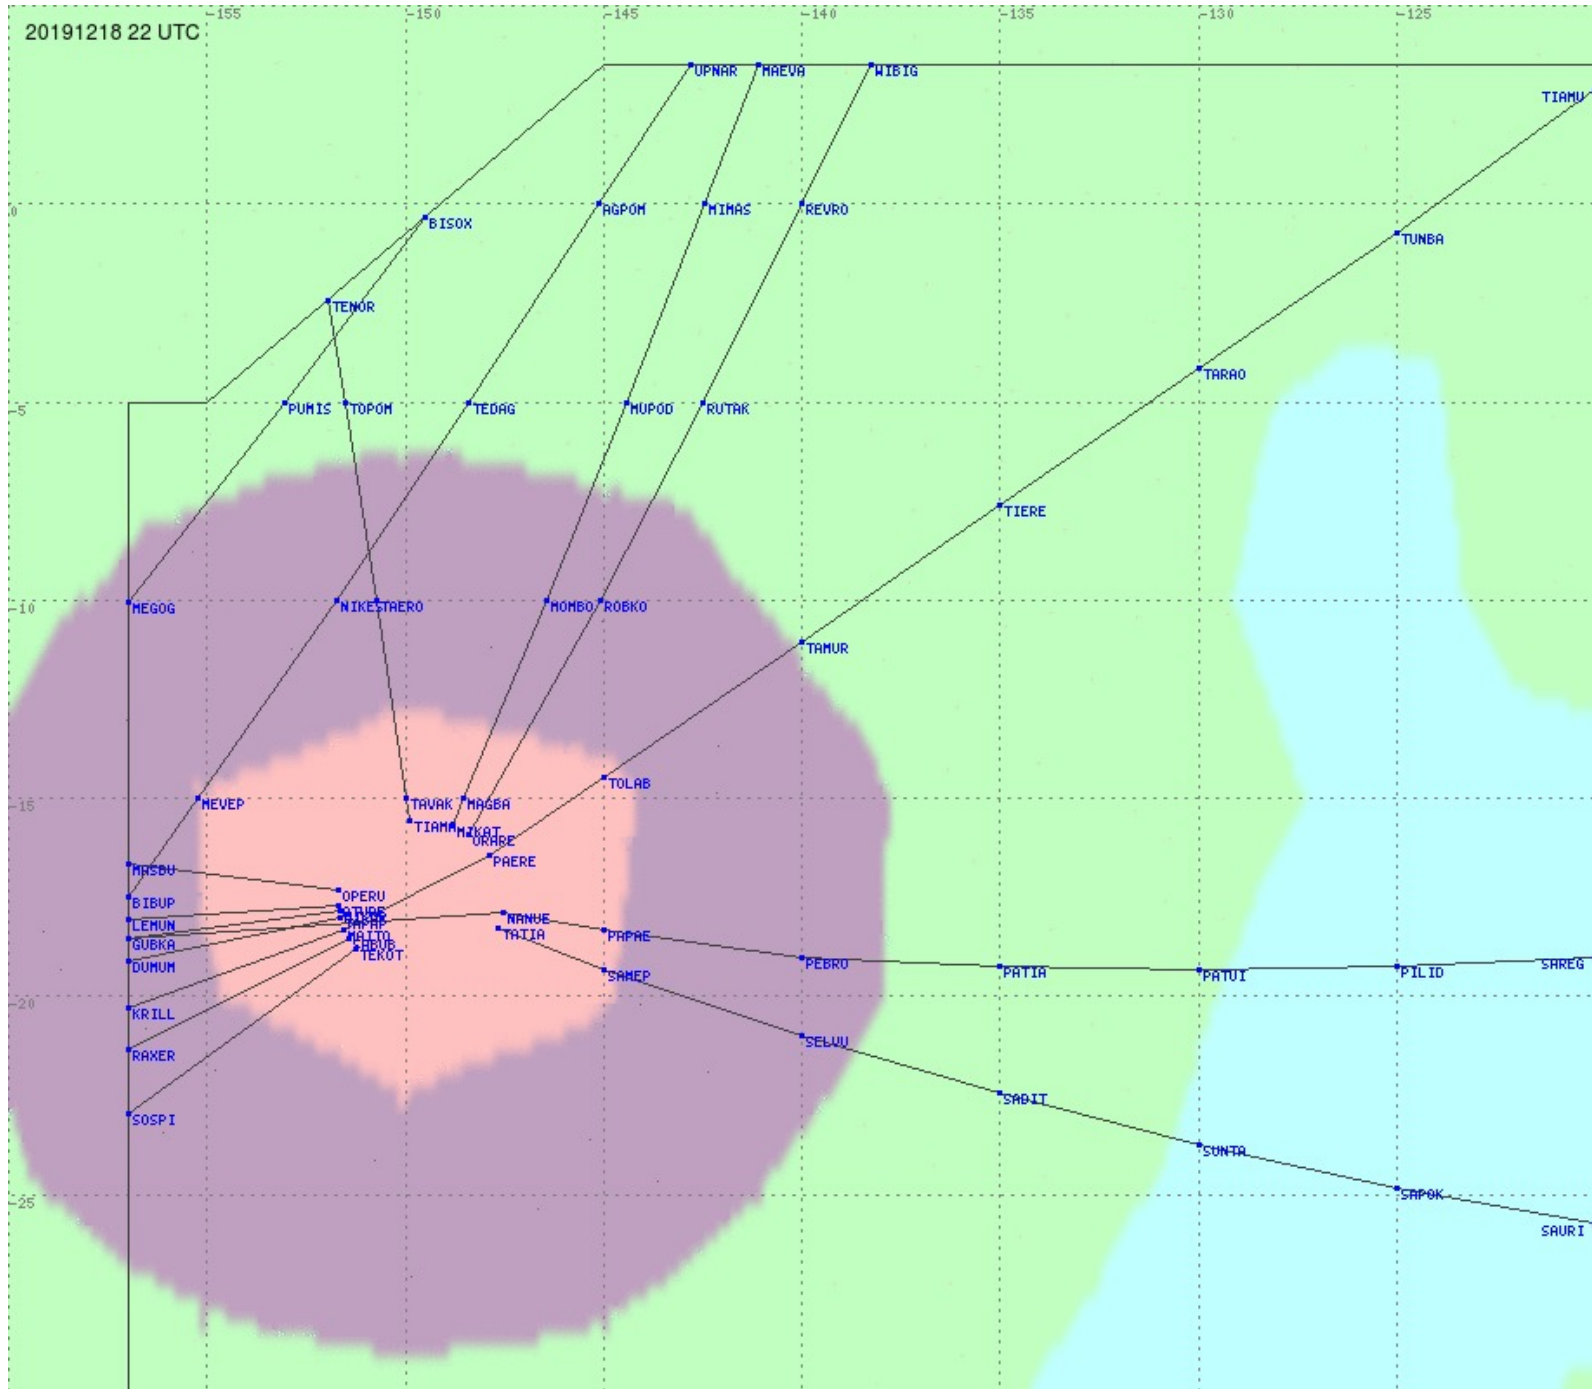

Tahiti FIR - HF Propag - 20191218

2.8 MHz 3.5 MHz 5.6 MHz 8.9 MHz 13.3 MHz 17.9 MHz None

Tahiti FIR - HF Propag - 20191218

2.8 MHz 3.5 MHz 5.6 MHz 8.9 MHz 13.3 MHz 17.9 MHz None

Tahiti FIR - HF Propag - 20191218

Tahiti FIR - HF Propag - 20191218

Tahiti FIR - HF Propag - 20191218

2.8 MHz 3.5 MHz 5.6 MHz 8.9 MHz 13.3 MHz 17.9 MHz None

Tahiti FIR - HF Propag - 20191218

2.8 MHz
3.5 MHz
5.6 MHz
8.9 MHz
13.3 MHz
17.9 MHz
None

2.8 MHz 3.5 MHz 5.6 MHz 8.9 MHz 13.3 MHz 17.9 MHz None