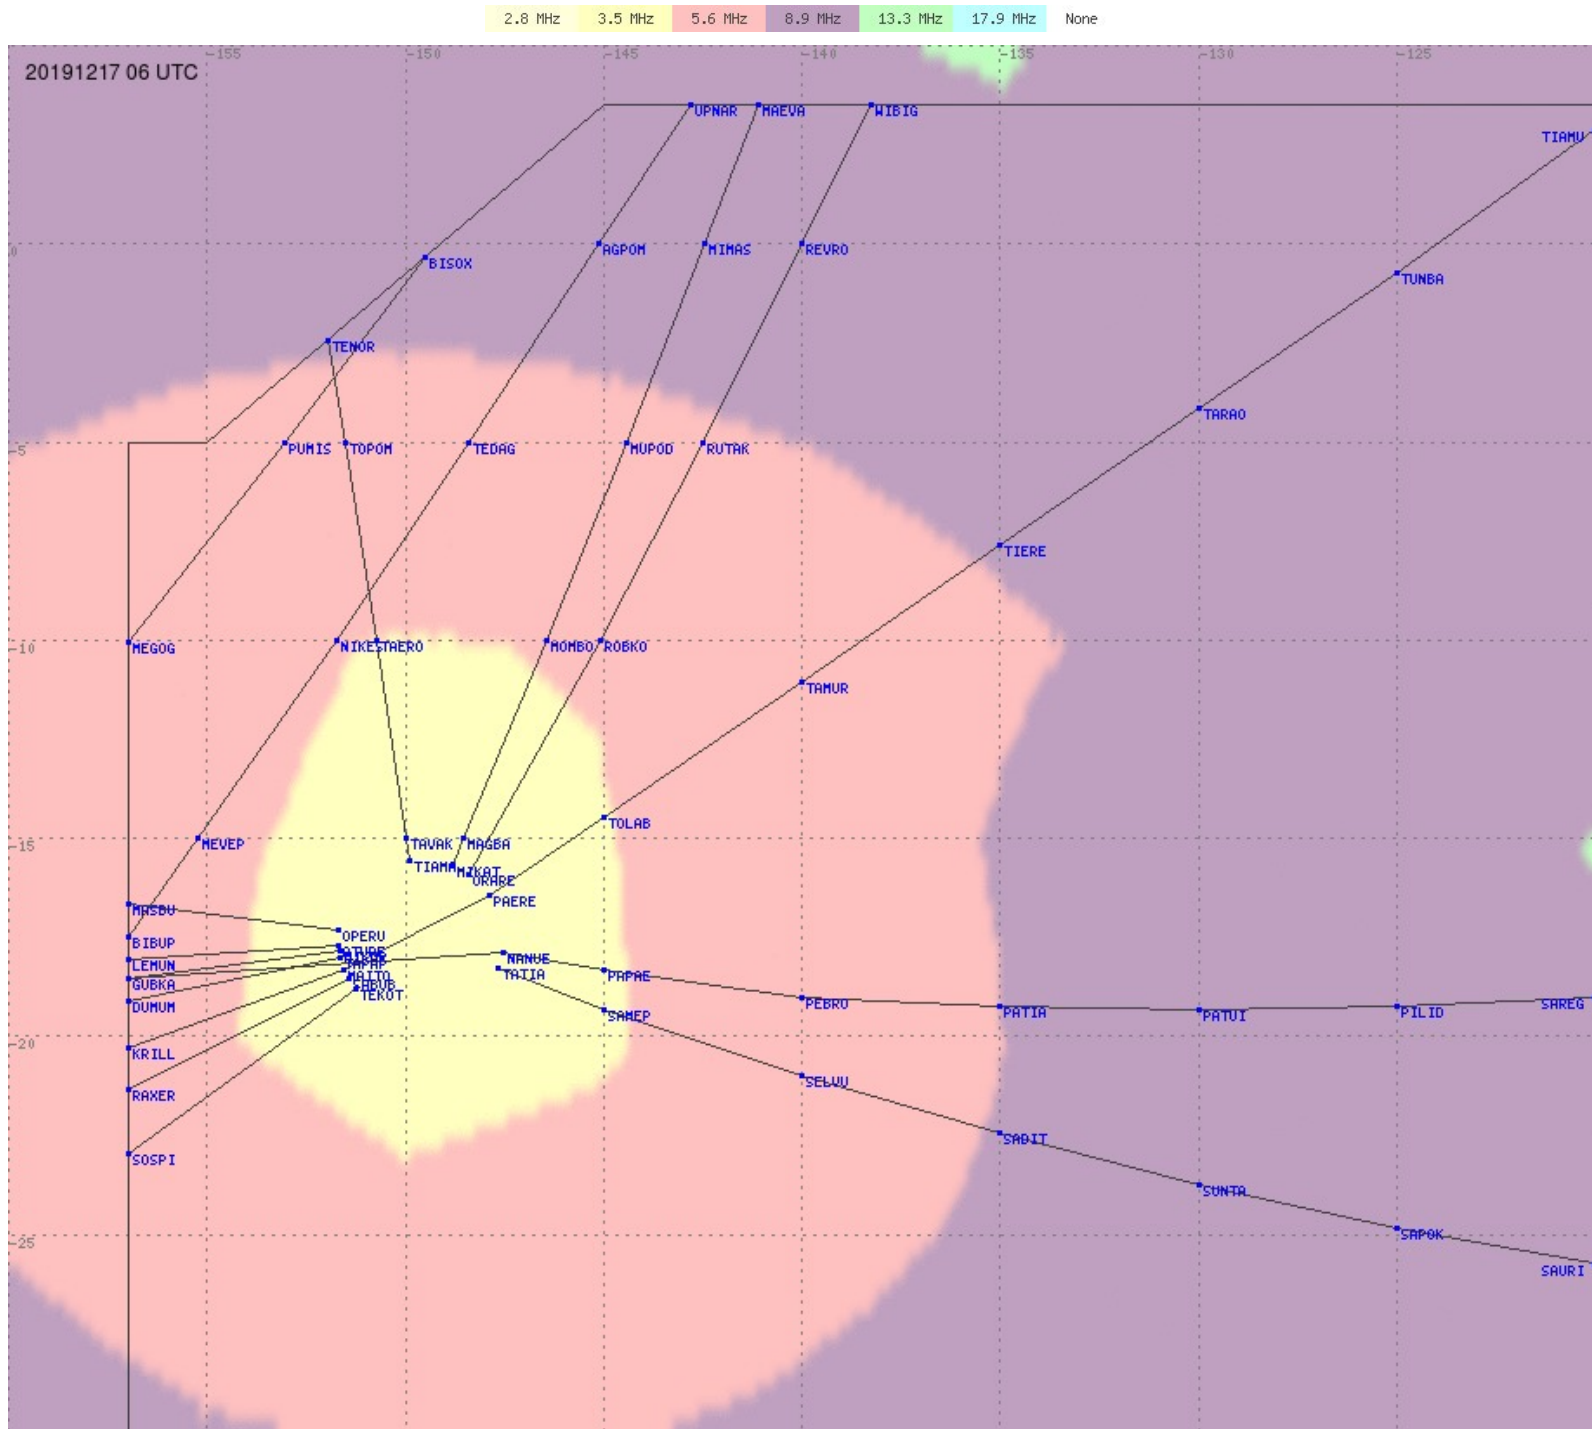

Tahiti FIR - HF Propag - 20191217

2.8 MHz 3.5 MHz 5.6 MHz 8.9 MHz 13.3 MHz 17.9 MHz None

Tahiti FIR - HF Propag - 20191217

2.8 MHz 3.5 MHz 5.6 MHz 8.9 MHz 13.3 MHz 17.9 MHz None

Tahiti FIR - HF Propag - 20191217

2.8 MHz 3.5 MHz 5.6 MHz 8.9 MHz 13.3 MHz 17.9 MHz None

Tahiti FIR - HF Propag - 20191217

2.8 MHz 3.5 MHz 5.6 MHz 8.9 MHz 13.3 MHz 17.9 MHz None

Tahiti FIR - HF Propag - 20191217

2.8 MHz 3.5 MHz 5.6 MHz 8.9 MHz 13.3 MHz 17.9 MHz None

Tahiti FIR - HF Propag - 20191217

Tahiti FIR - HF Propag - 20191217

Tahiti FIR - HF Propag - 20191217

2.8 MHz 3.5 MHz 5.6 MHz 8.9 MHz 13.3 MHz 17.9 MHz None

Tahiti FIR - HF Propag - 20191217

Tahiti FIR - HF Propag - 20191217