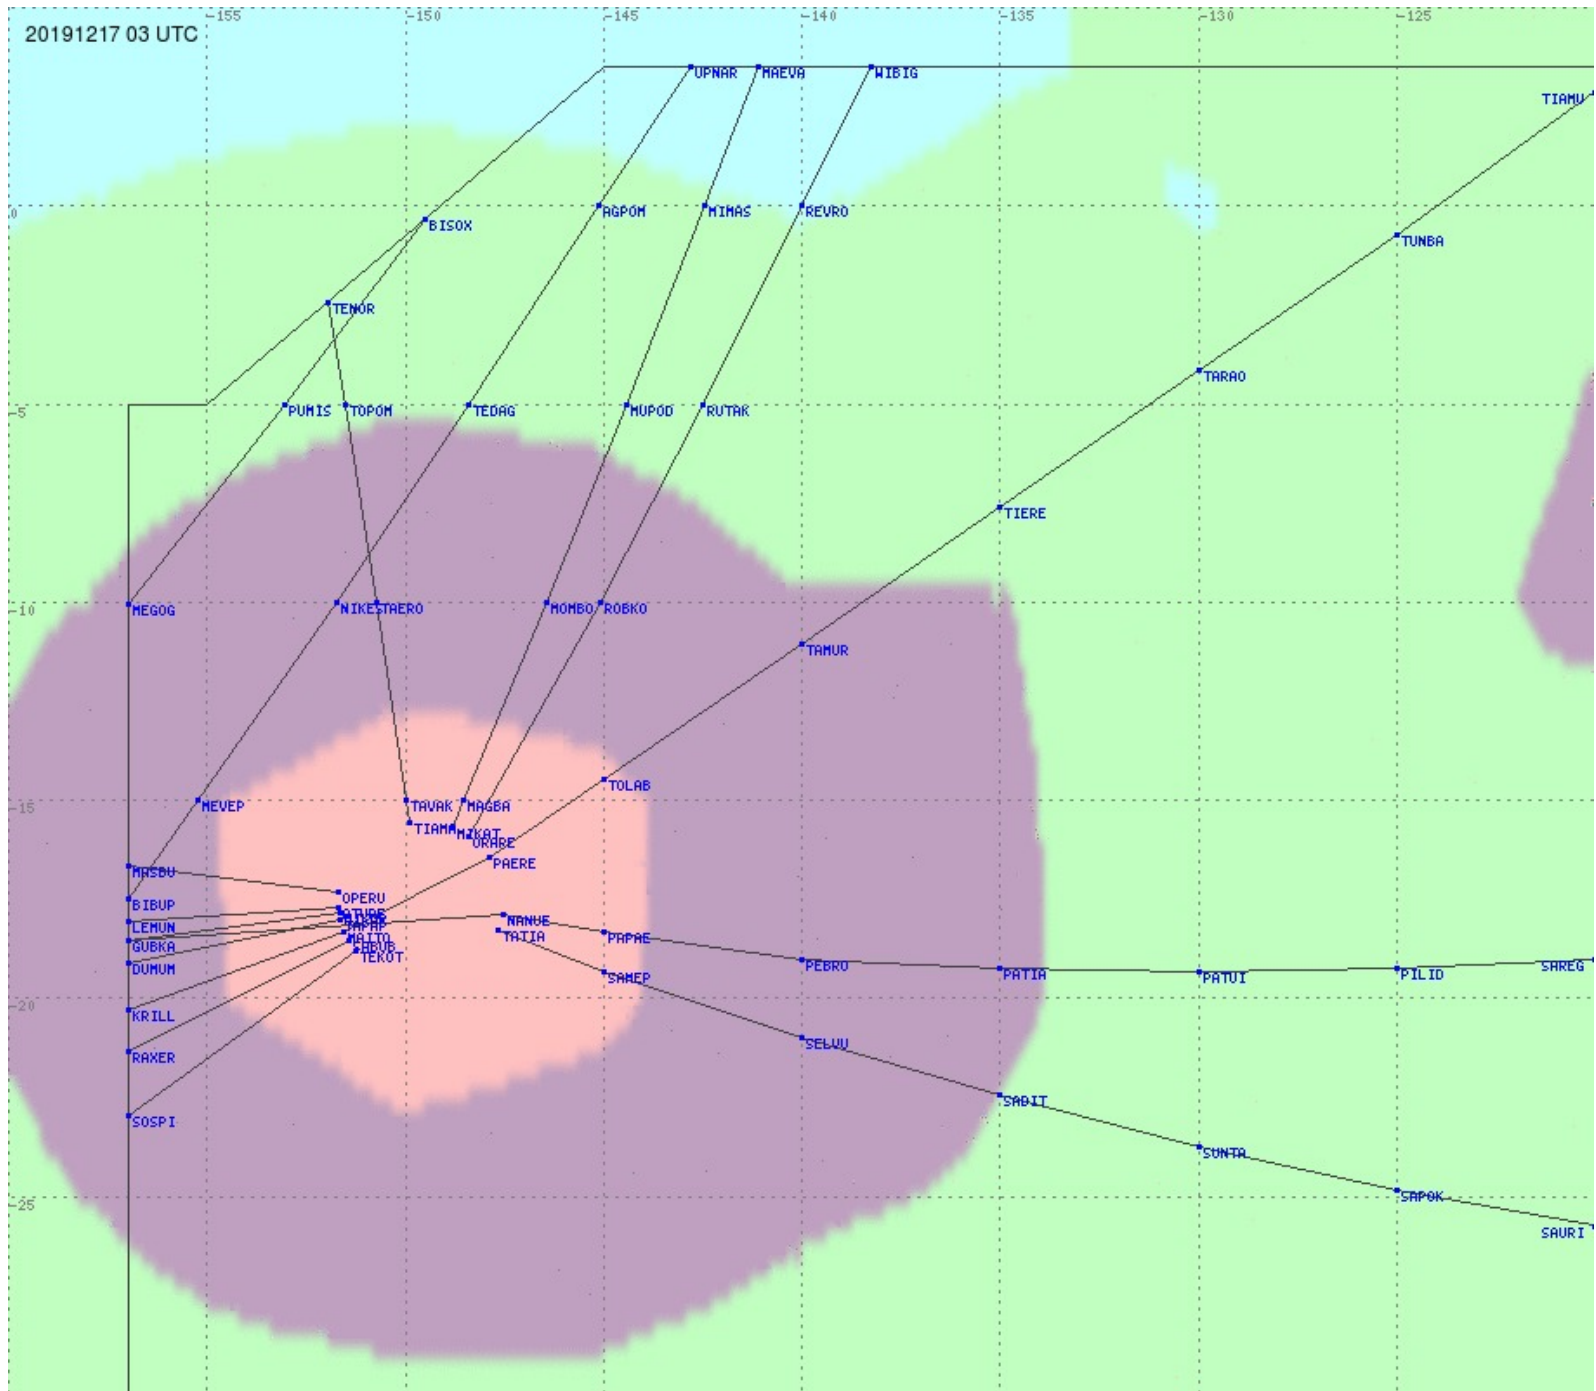

Tahiti FIR - HF Propag - 20191217

2.8 MHz 3.5 MHz 5.6 MHz 8.9 MHz 13.3 MHz 17.9 MHz None

Tahiti FIR - HF Propag - 20191217

2.8 MHz 3.5 MHz 5.6 MHz 8.9 MHz 13.3 MHz 17.9 MHz None

Tahiti FIR - HF Propag - 20191217

2.8 MHz 3.5 MHz 5.6 MHz 8.9 MHz 13.3 MHz 17.9 MHz None

Tahiti FIR - HF Propag - 20191217

2.8 MHz 3.5 MHz 5.6 MHz 8.9 MHz 13.3 MHz 17.9 MHz None

Tahiti FIR - HF Propag - 20191217

2.8 MHz 3.5 MHz 5.6 MHz 8.9 MHz 13.3 MHz 17.9 MHz None

Tahiti FIR - HF Propag - 20191217

Tahiti FIR - HF Propag - 20191217

Tahiti FIR - HF Propag - 20191217

2.8 MHz 3.5 MHz 5.6 MHz 8.9 MHz 13.3 MHz 17.9 MHz None

Tahiti FIR - HF Propag - 20191217

Tahiti FIR - HF Propag - 20191217