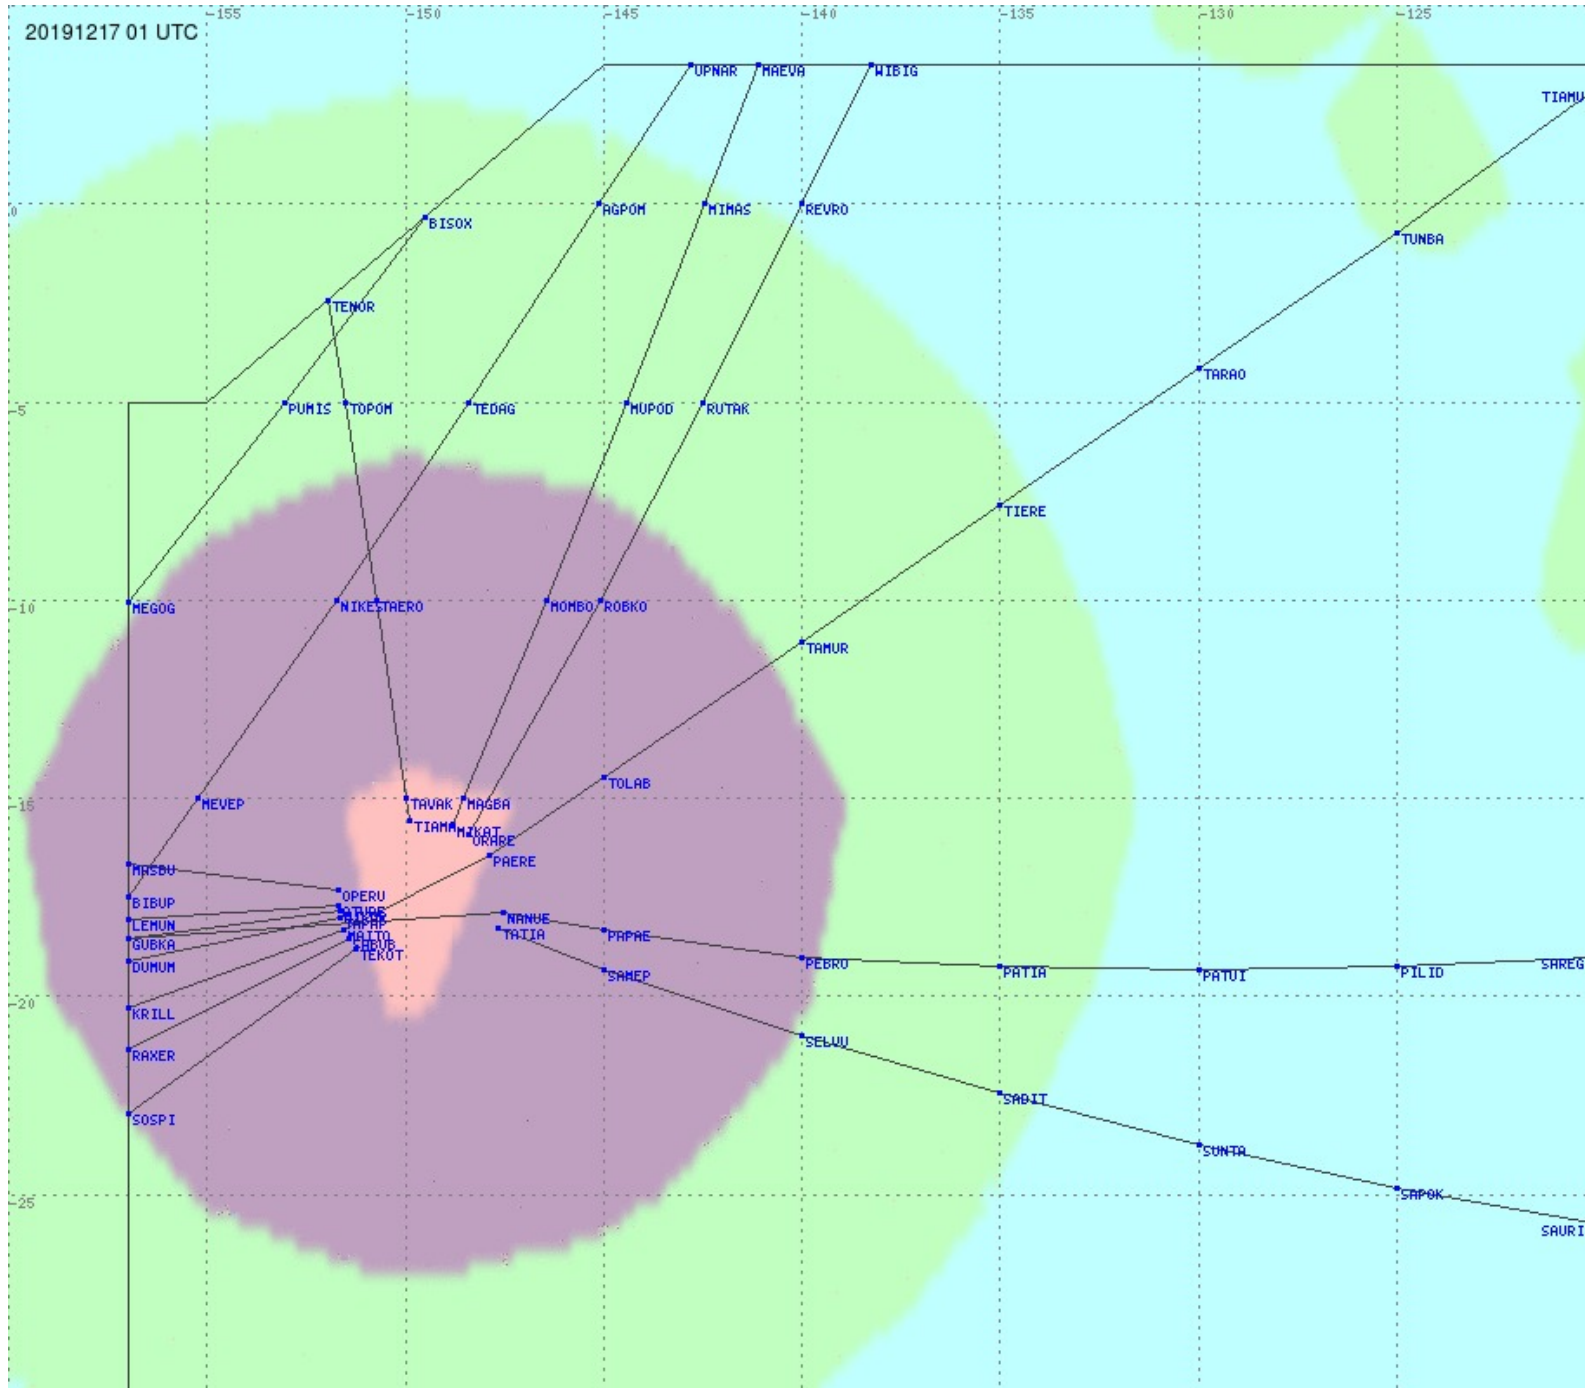

Tahiti FIR - HF Propag - 20191217

2.8 MHz 3.5 MHz 5.6 MHz 8.9 MHz 13.3 MHz 17.9 MHz None

Tahiti FIR - HF Propag - 20191217

2.8 MHz 3.5 MHz 5.6 MHz 8.9 MHz 13.3 MHz 17.9 MHz None

Tahiti FIR - HF Propag - 20191217

2.8 MHz 3.5 MHz 5.6 MHz 8.9 MHz 13.3 MHz 17.9 MHz None

Tahiti FIR - HF Propag - 20191217

2.8 MHz 3.5 MHz 5.6 MHz 8.9 MHz 13.3 MHz 17.9 MHz None

Tahiti FIR - HF Propag - 20191217

2.8 MHz 3.5 MHz 5.6 MHz 8.9 MHz 13.3 MHz 17.9 MHz None

Tahiti FIR - HF Propag - 20191217

Tahiti FIR - HF Propag - 20191217

Tahiti FIR - HF Propag - 20191217

2.8 MHz 3.5 MHz 5.6 MHz 8.9 MHz 13.3 MHz 17.9 MHz None

Tahiti FIR - HF Propag - 20191217

Tahiti FIR - HF Propag - 20191217