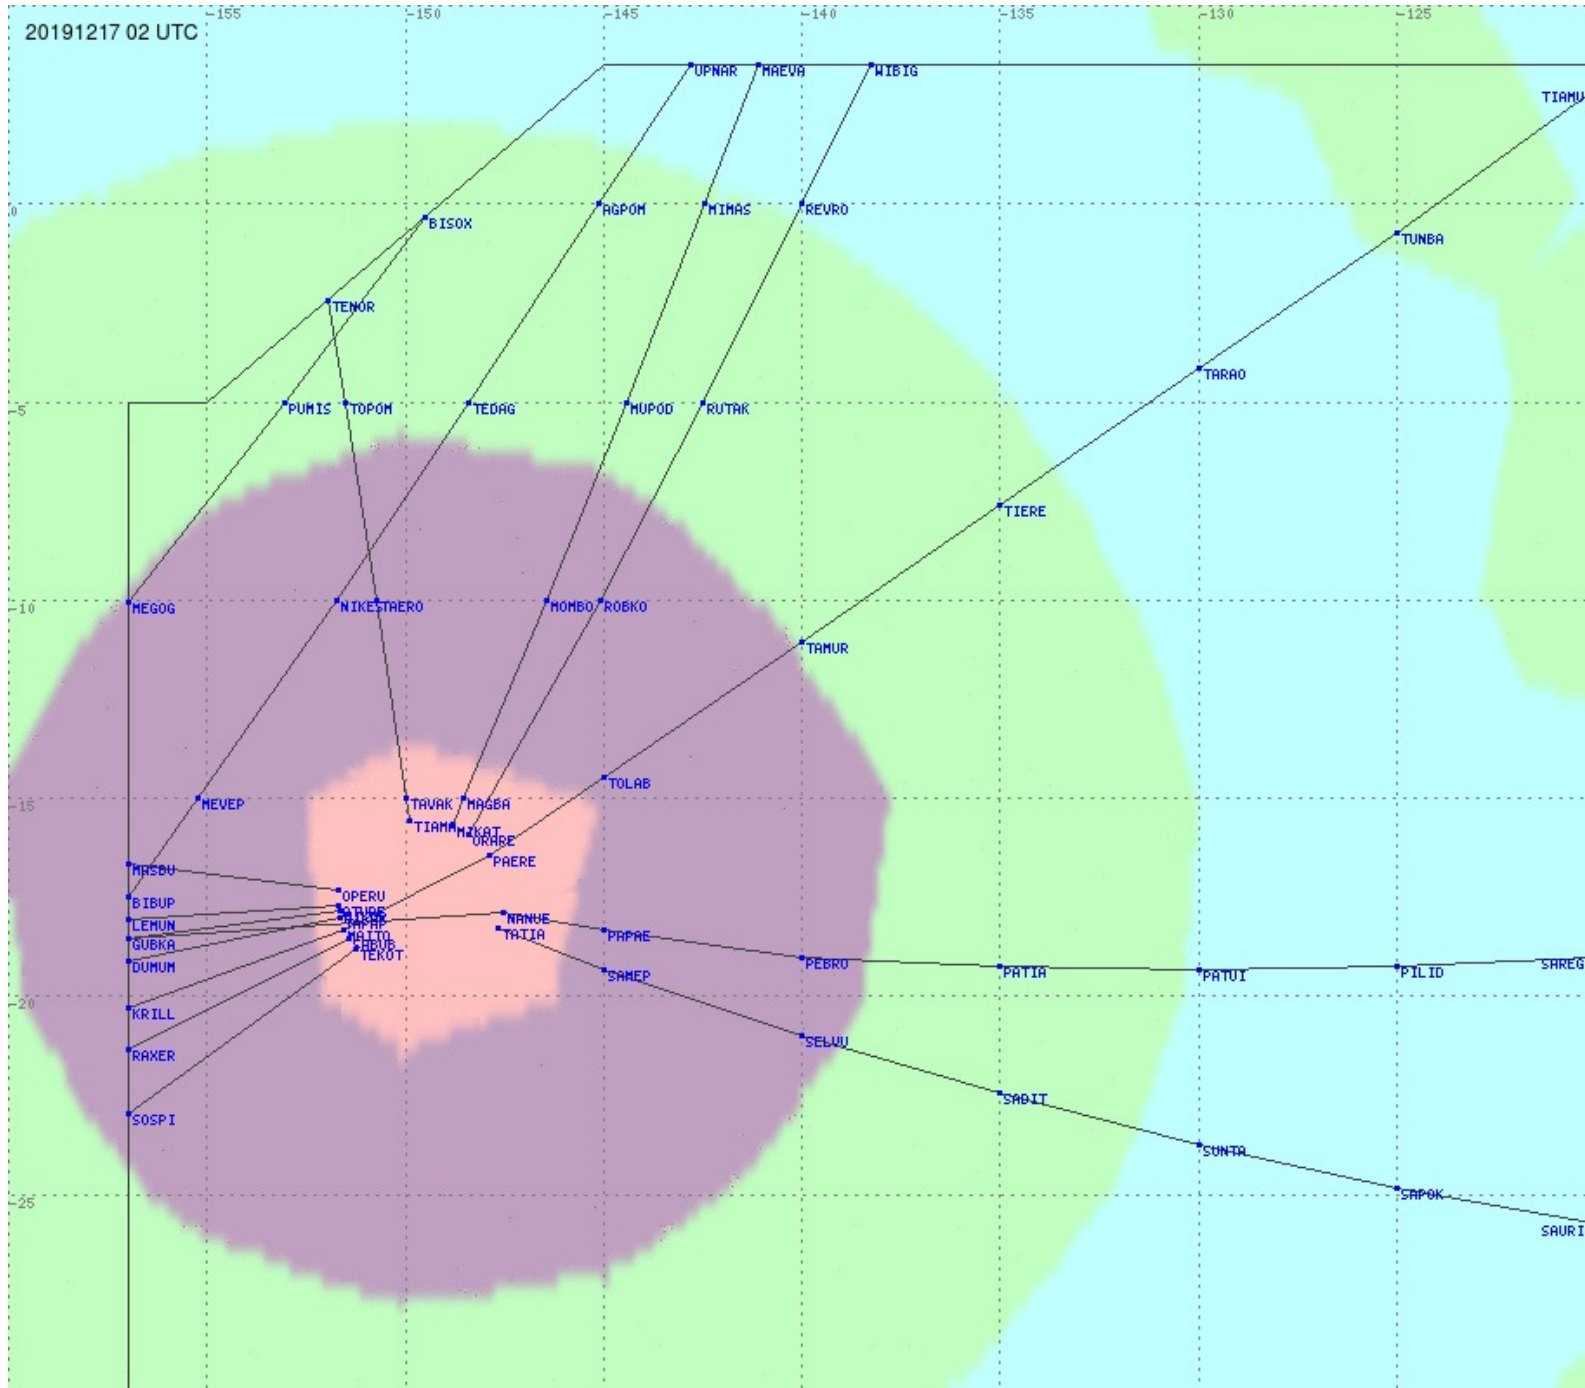

Tahiti FIR - HF Propag - 20191217

2.8 MHz 3.5 MHz 5.6 MHz 8.9 MHz 13.3 MHz 17.9 MHz None

Tahiti FIR - HF Propag - 20191217

2.8 MHz 3.5 MHz 5.6 MHz 8.9 MHz 13.3 MHz 17.9 MHz None

Tahiti FIR - HF Propag - 20191217

2.8 MHz 3.5 MHz 5.6 MHz 8.9 MHz 13.3 MHz 17.9 MHz None

Tahiti FIR - HF Propag - 20191217

2.8 MHz 3.5 MHz 5.6 MHz 8.9 MHz 13.3 MHz 17.9 MHz None

Tahiti FIR - HF Propag - 20191217

2.8 MHz 3.5 MHz 5.6 MHz 8.9 MHz 13.3 MHz 17.9 MHz None

Tahiti FIR - HF Propag - 20191217

Tahiti FIR - HF Propag - 20191217

Tahiti FIR - HF Propag - 20191217

2.8 MHz 3.5 MHz 5.6 MHz 8.9 MHz 13.3 MHz 17.9 MHz None

Tahiti FIR - HF Propag - 20191217

Tahiti FIR - HF Propag - 20191217