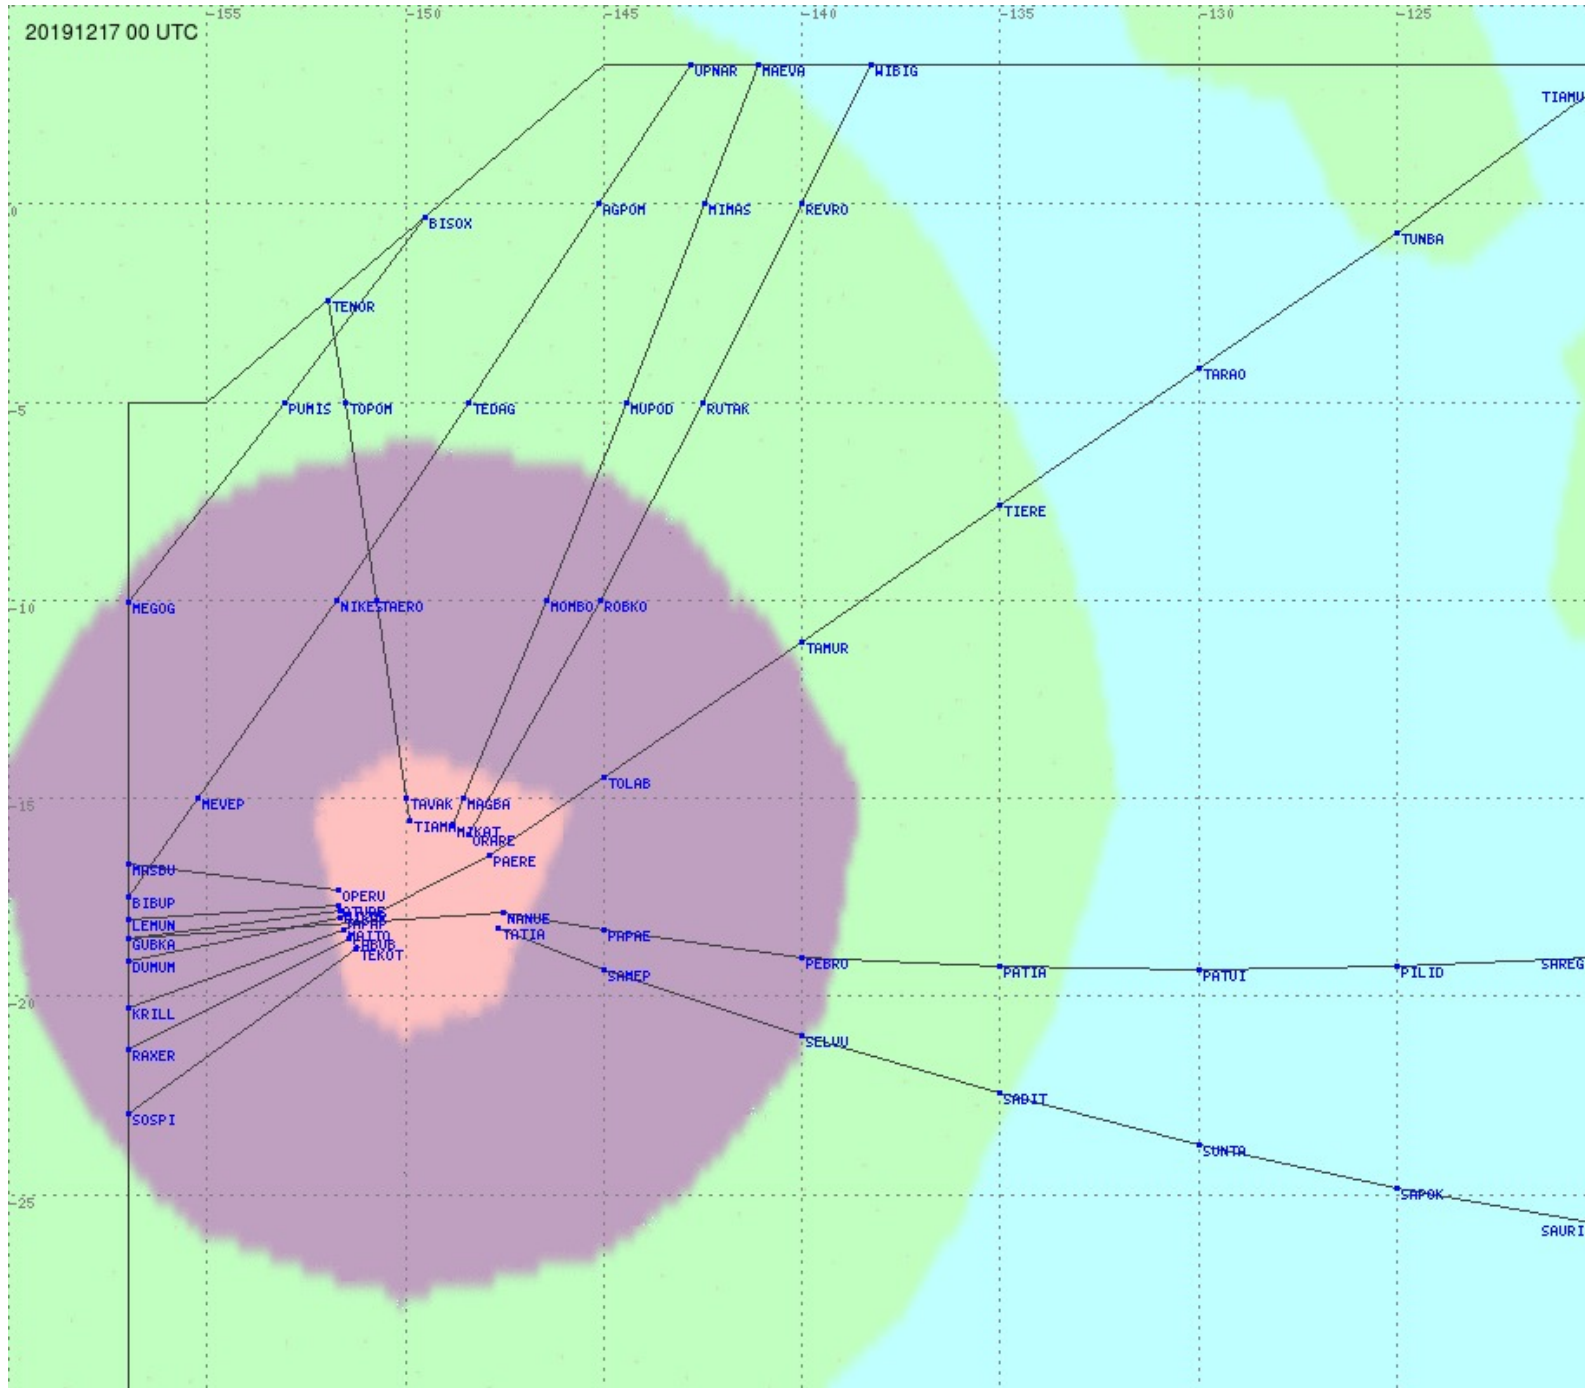

Tahiti FIR - HF Propag - 20191217

2.8 MHz 3.5 MHz 5.6 MHz 8.9 MHz 13.3 MHz 17.9 MHz None

Tahiti FIR - HF Propag - 20191217

2.8 MHz 3.5 MHz 5.6 MHz 8.9 MHz 13.3 MHz 17.9 MHz None

Tahiti FIR - HF Propag - 20191217

2.8 MHz 3.5 MHz 5.6 MHz 8.9 MHz 13.3 MHz 17.9 MHz None

Tahiti FIR - HF Propag - 20191217

2.8 MHz 3.5 MHz 5.6 MHz 8.9 MHz 13.3 MHz 17.9 MHz None

Tahiti FIR - HF Propag - 20191217

2.8 MHz 3.5 MHz 5.6 MHz 8.9 MHz 13.3 MHz 17.9 MHz None

Tahiti FIR - HF Propag - 20191217

Tahiti FIR - HF Propag - 20191217

Tahiti FIR - HF Propag - 20191217

2.8 MHz 3.5 MHz 5.6 MHz 8.9 MHz 13.3 MHz 17.9 MHz None

Tahiti FIR - HF Propag - 20191217

Tahiti FIR - HF Propag - 20191217