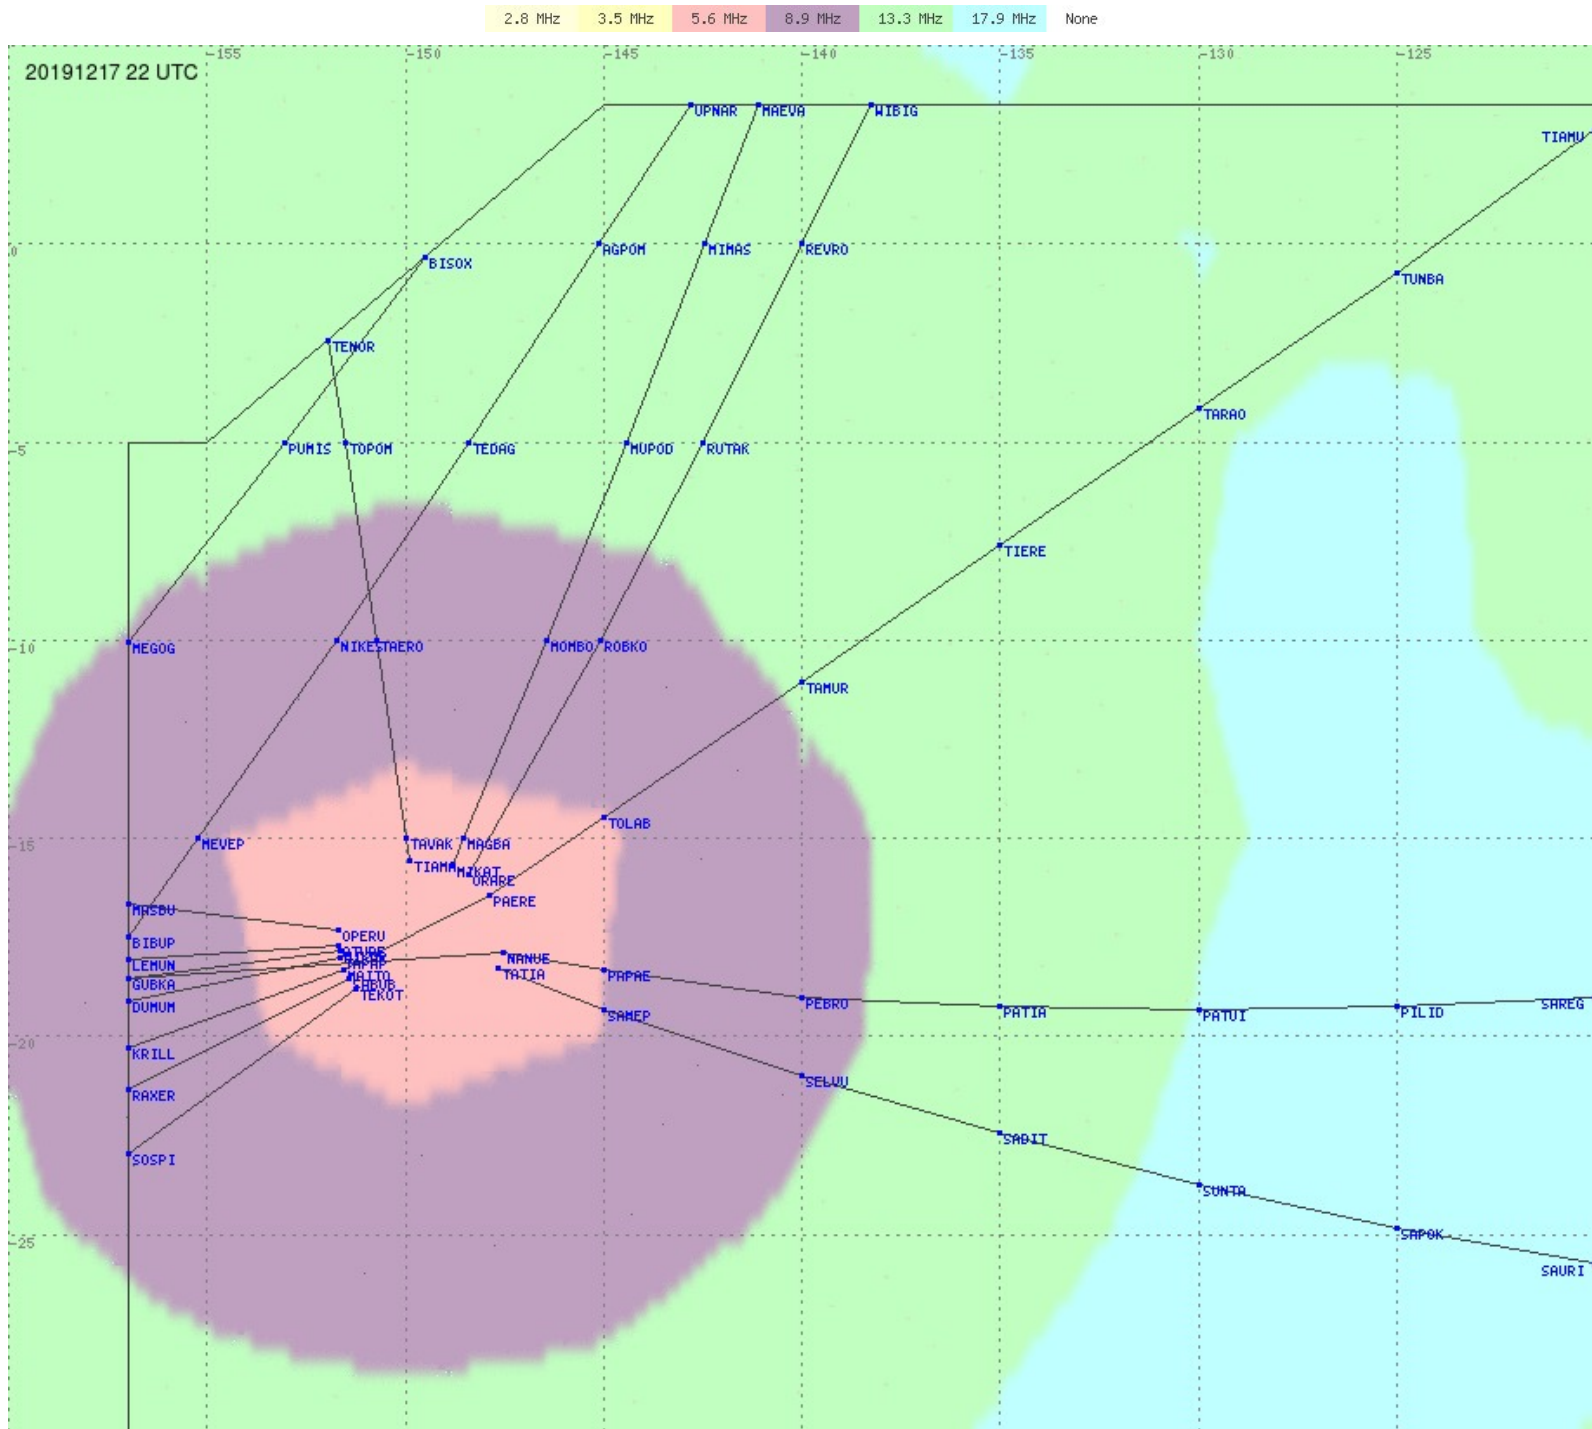

Tahiti FIR - HF Propag - 20191217

2.8 MHz 3.5 MHz 5.6 MHz 8.9 MHz 13.3 MHz 17.9 MHz None

Tahiti FIR - HF Propag - 20191217

2.8 MHz 3.5 MHz 5.6 MHz 8.9 MHz 13.3 MHz 17.9 MHz None

Tahiti FIR - HF Propag - 20191217

2.8 MHz 3.5 MHz 5.6 MHz 8.9 MHz 13.3 MHz 17.9 MHz None

Tahiti FIR - HF Propag - 20191217

2.8 MHz 3.5 MHz 5.6 MHz 8.9 MHz 13.3 MHz 17.9 MHz None

Tahiti FIR - HF Propag - 20191217

2.8 MHz 3.5 MHz 5.6 MHz 8.9 MHz 13.3 MHz 17.9 MHz None

Tahiti FIR - HF Propag - 20191217

Tahiti FIR - HF Propag - 20191217

Tahiti FIR - HF Propag - 20191217

Tahiti FIR - HF Propag - 20191217

2.8 MHz 3.5 MHz 5.6 MHz 8.9 MHz 13.3 MHz 17.9 MHz None

Tahiti FIR - HF Propag - 20191217

Tahiti FIR - HF Propag - 20191217

Tahiti FIR - HF Propag - 20191217

2.8 MHz 3.5 MHz 5.6 MHz 8.9 MHz 13.3 MHz 17.9 MHz None

Tahiti FIR - HF Propag - 20191217

Tahiti FIR - HF Propag - 20191217

2.8 MHz 3.5 MHz 5.6 MHz 8.9 MHz 13.3 MHz 17.9 MHz None