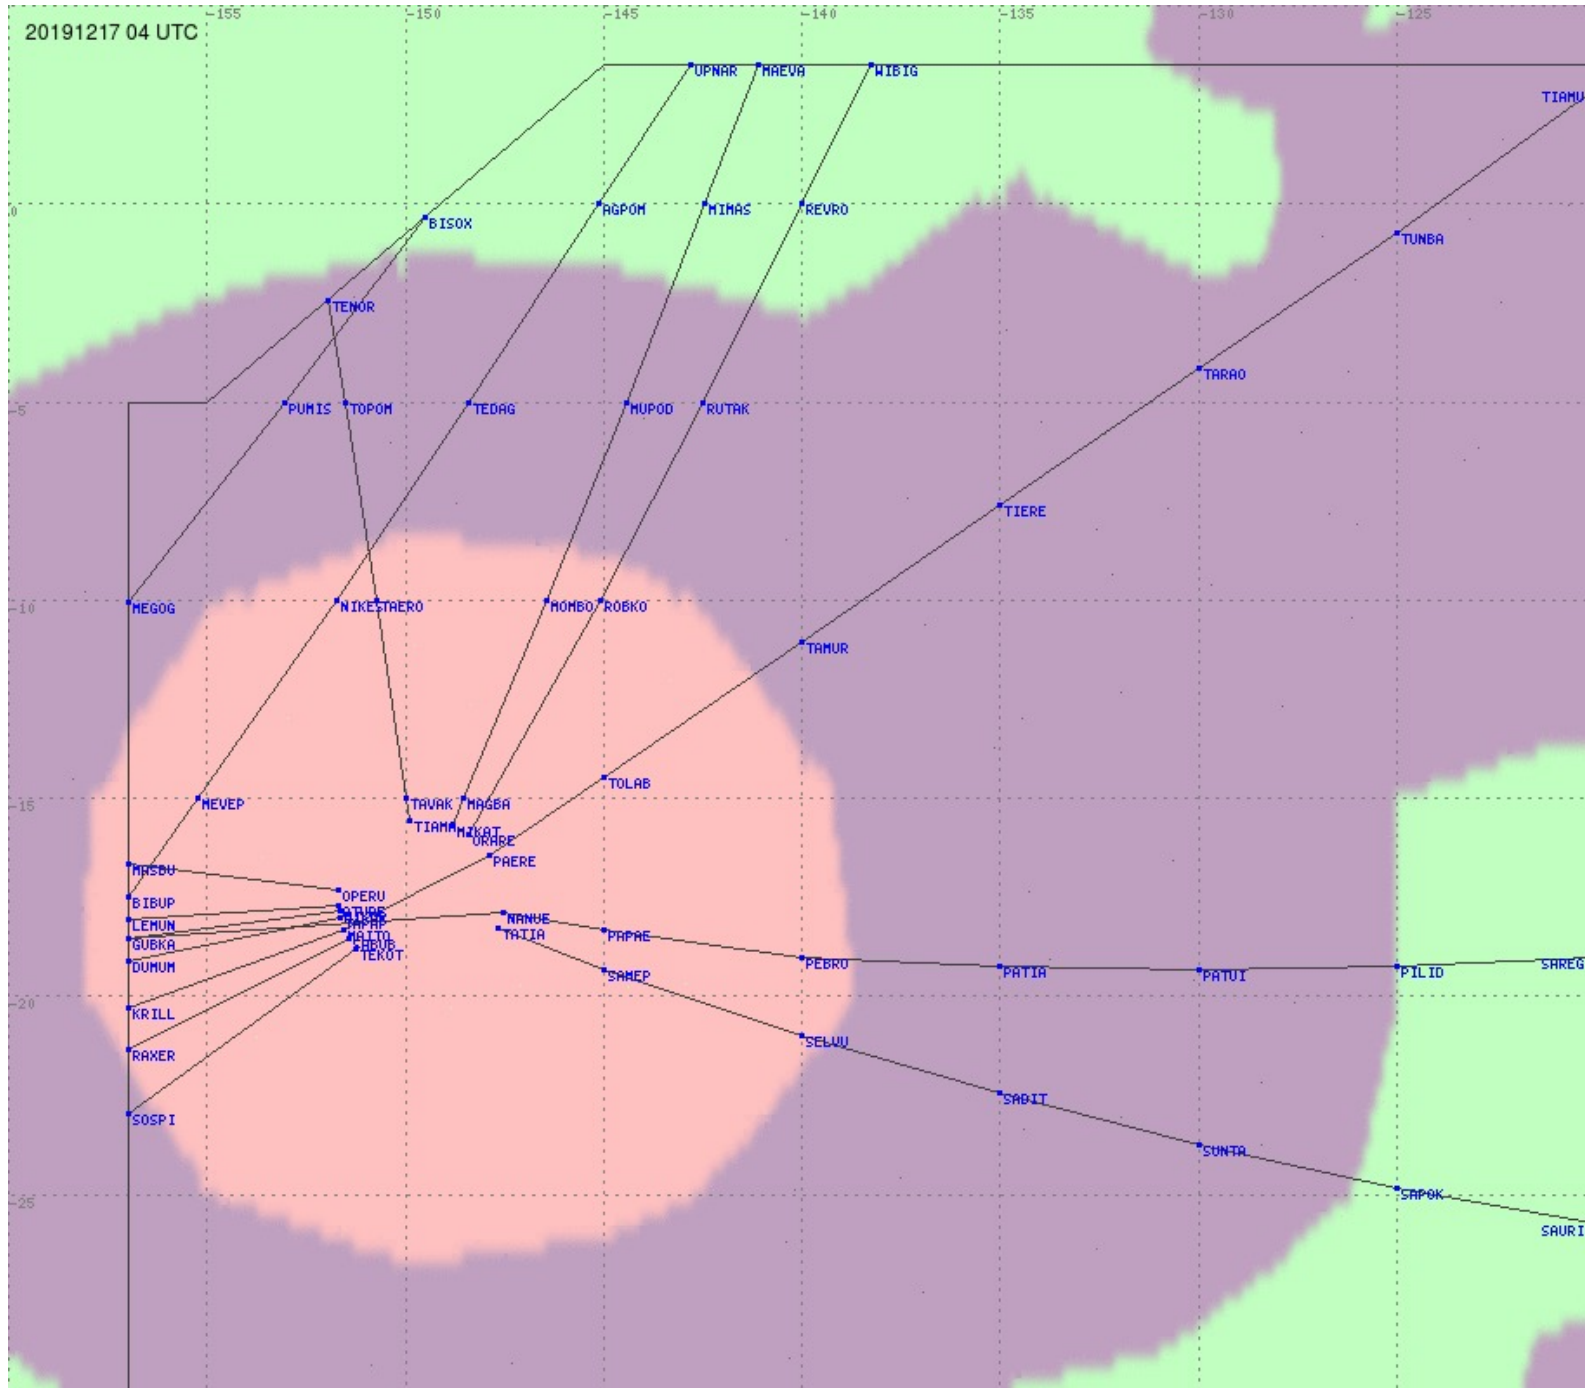

Tahiti FIR - HF Propag - 20191217

2.8 MHz 3.5 MHz 5.6 MHz 8.9 MHz 13.3 MHz 17.9 MHz None

Tahiti FIR - HF Propag - 20191217

2.8 MHz 3.5 MHz 5.6 MHz 8.9 MHz 13.3 MHz 17.9 MHz None

Tahiti FIR - HF Propag - 20191217

2.8 MHz 3.5 MHz 5.6 MHz 8.9 MHz 13.3 MHz 17.9 MHz None

Tahiti FIR - HF Propag - 20191217

2.8 MHz 3.5 MHz 5.6 MHz 8.9 MHz 13.3 MHz 17.9 MHz None

Tahiti FIR - HF Propag - 20191217

2.8 MHz 3.5 MHz 5.6 MHz 8.9 MHz 13.3 MHz 17.9 MHz None

Tahiti FIR - HF Propag - 20191217

Tahiti FIR - HF Propag - 20191217

Tahiti FIR - HF Propag - 20191217

2.8 MHz 3.5 MHz 5.6 MHz 8.9 MHz 13.3 MHz 17.9 MHz None

Tahiti FIR - HF Propag - 20191217

Tahiti FIR - HF Propag - 20191217