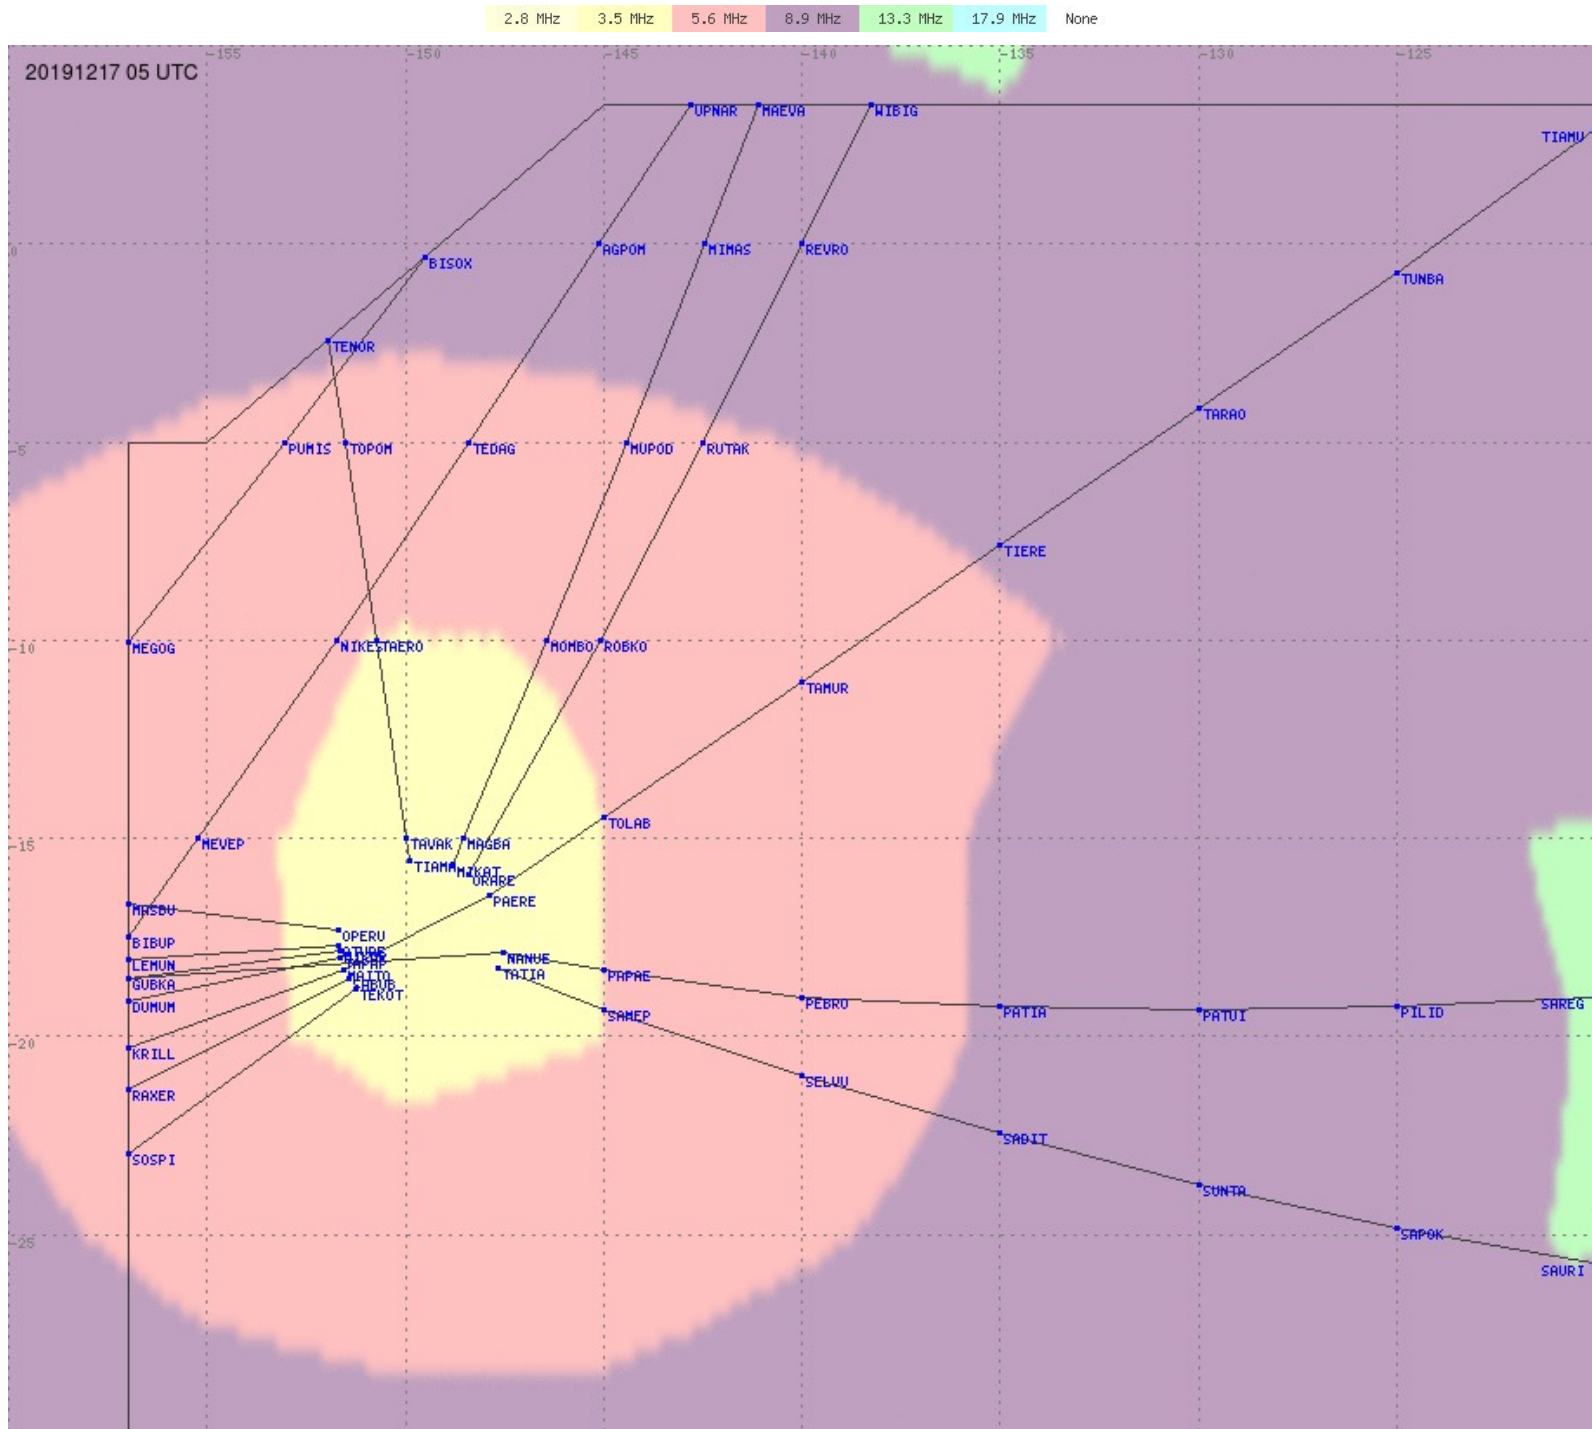

Tahiti FIR - HF Propag - 20191217

2.8 MHz 3.5 MHz 5.6 MHz 8.9 MHz 13.3 MHz 17.9 MHz None

Tahiti FIR - HF Propag - 20191217

2.8 MHz 3.5 MHz 5.6 MHz 8.9 MHz 13.3 MHz 17.9 MHz None

Tahiti FIR - HF Propag - 20191217

2.8 MHz 3.5 MHz 5.6 MHz 8.9 MHz 13.3 MHz 17.9 MHz None

Tahiti FIR - HF Propag - 20191217

2.8 MHz 3.5 MHz 5.6 MHz 8.9 MHz 13.3 MHz 17.9 MHz None

Tahiti FIR - HF Propag - 20191217

2.8 MHz 3.5 MHz 5.6 MHz 8.9 MHz 13.3 MHz 17.9 MHz None

Tahiti FIR - HF Propag - 20191217

Tahiti FIR - HF Propag - 20191217

Tahiti FIR - HF Propag - 20191217

2.8 MHz 3.5 MHz 5.6 MHz 8.9 MHz 13.3 MHz 17.9 MHz None

Tahiti FIR - HF Propag - 20191217

Tahiti FIR - HF Propag - 20191217