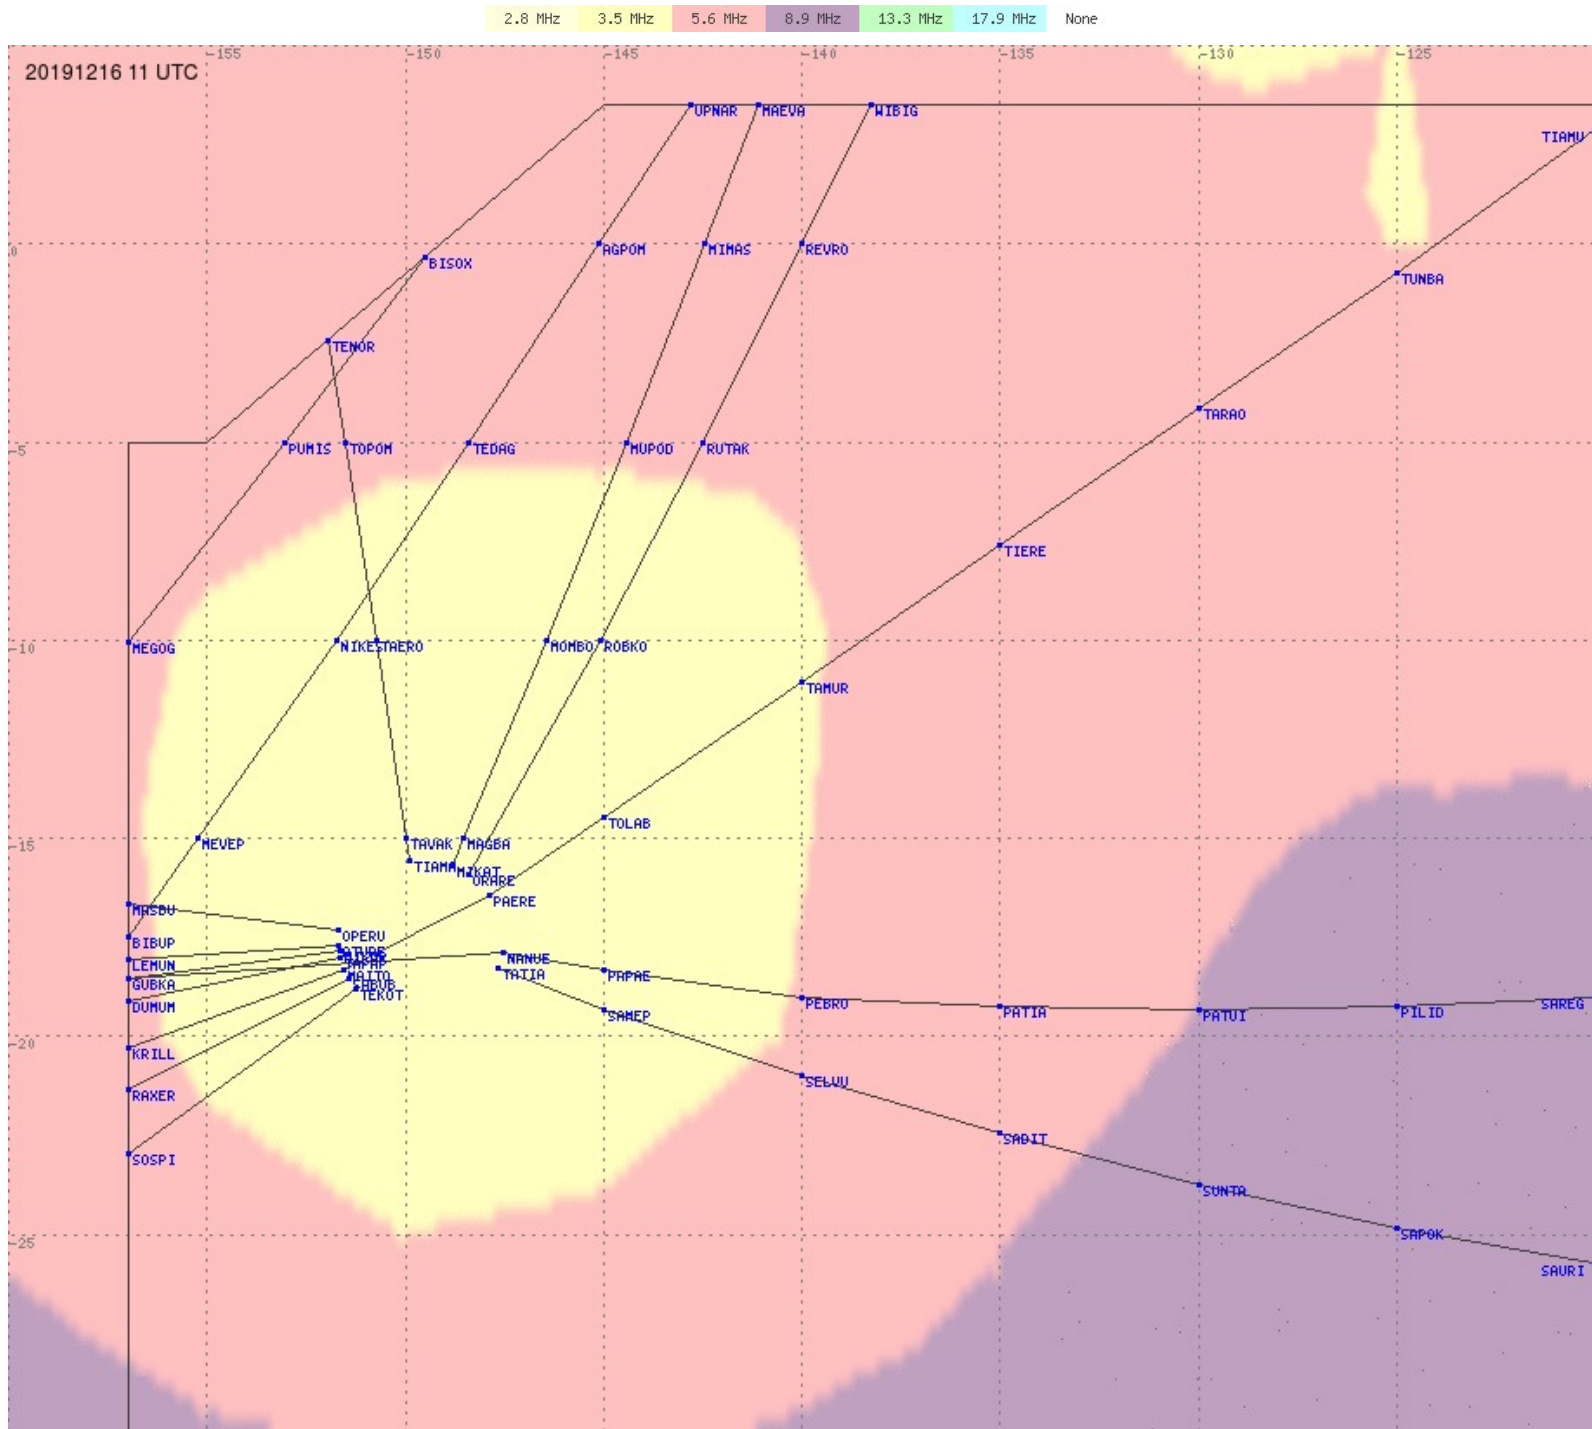

2.8 MHz 3.5 MHz 5.6 MHz 8.9 MHz 13.3 MHz 17.9 MHz None

Tahiti FIR - HF Propag - 20191216

2.8 MHz
3.5 MHz
5.6 MHz
8.9 MHz
13.3 MHz
17.9 MHz
None

Tahiti FIR - HF Propag - 20191216

2.8 MHz 3.5 MHz 5.6 MHz 8.9 MHz 13.3 MHz 17.9 MHz None

Tahiti FIR - HF Propag - 20191216

Tahiti FIR - HF Propag - 20191216

Tahiti FIR - HF Propag - 20191216

Tahiti FIR - HF Propag - 20191216

2.8 MHz 3.5 MHz 5.6 MHz 8.9 MHz 13.3 MHz 17.9 MHz None

Tahiti FIR - HF Propag - 20191216