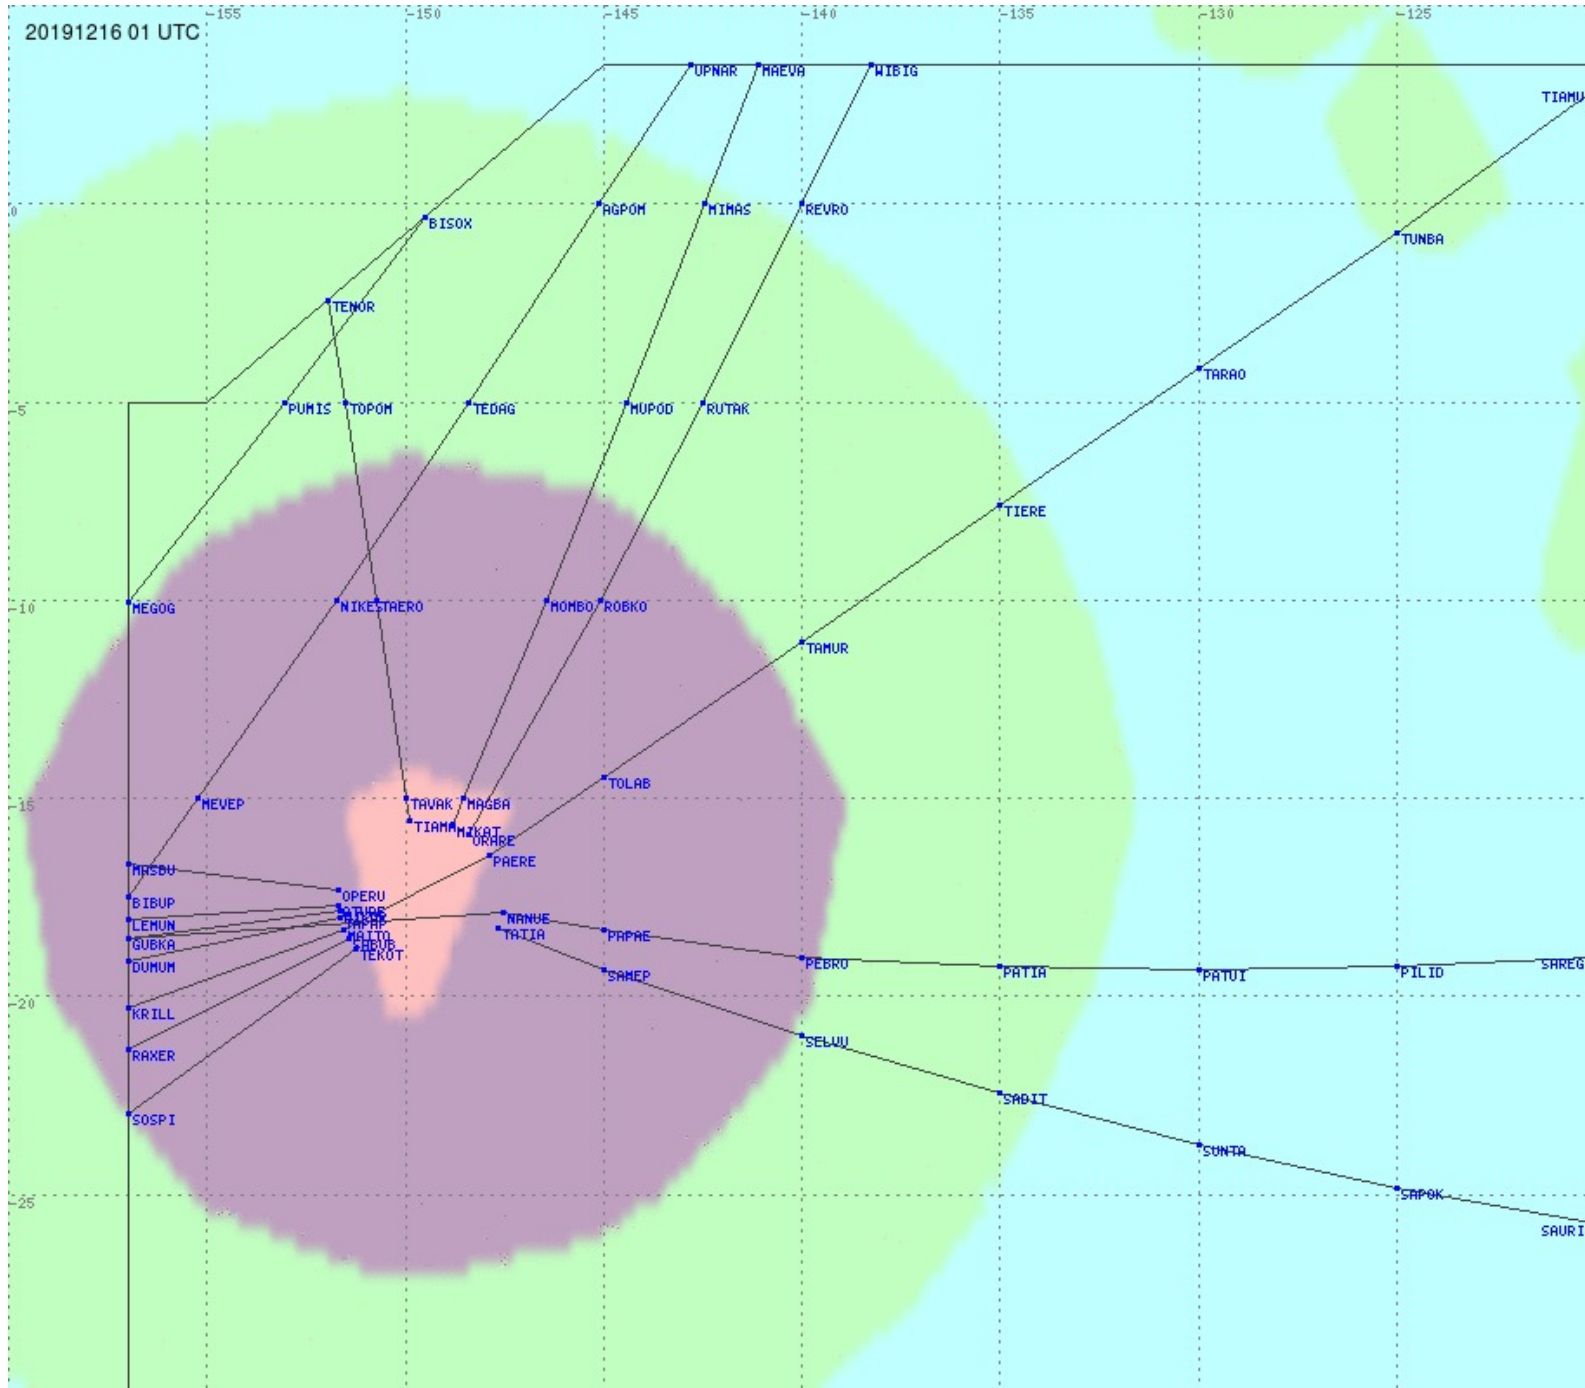

Tahiti FIR - HF Propag - 20191216

2.8 MHz
3.5 MHz
5.6 MHz
8.9 MHz
13.3 MHz
17.9 MHz
None

Tahiti FIR - HF Propag - 20191216

2.8 MHz 3.5 MHz 5.6 MHz 8.9 MHz 13.3 MHz 17.9 MHz None

Tahiti FIR - HF Propag - 20191216

2.8 MHz 3.5 MHz 5.6 MHz 8.9 MHz 13.3 MHz 17.9 MHz None

Tahiti FIR - HF Propag - 20191216

2.8 MHz
3.5 MHz
5.6 MHz
8.9 MHz
13.3 MHz
17.9 MHz
None

Tahiti FIR - HF Propag - 20191216

2.8 MHz 3.5 MHz 5.6 MHz 8.9 MHz 13.3 MHz 17.9 MHz None

Tahiti FIR - HF Propag - 20191216

Tahiti FIR - HF Propag - 20191216

Tahiti FIR - HF Propag - 20191216

Tahiti FIR - HF Propag - 20191216

2.8 MHz 3.5 MHz 5.6 MHz 8.9 MHz 13.3 MHz 17.9 MHz None

Tahiti FIR - HF Propag - 20191216