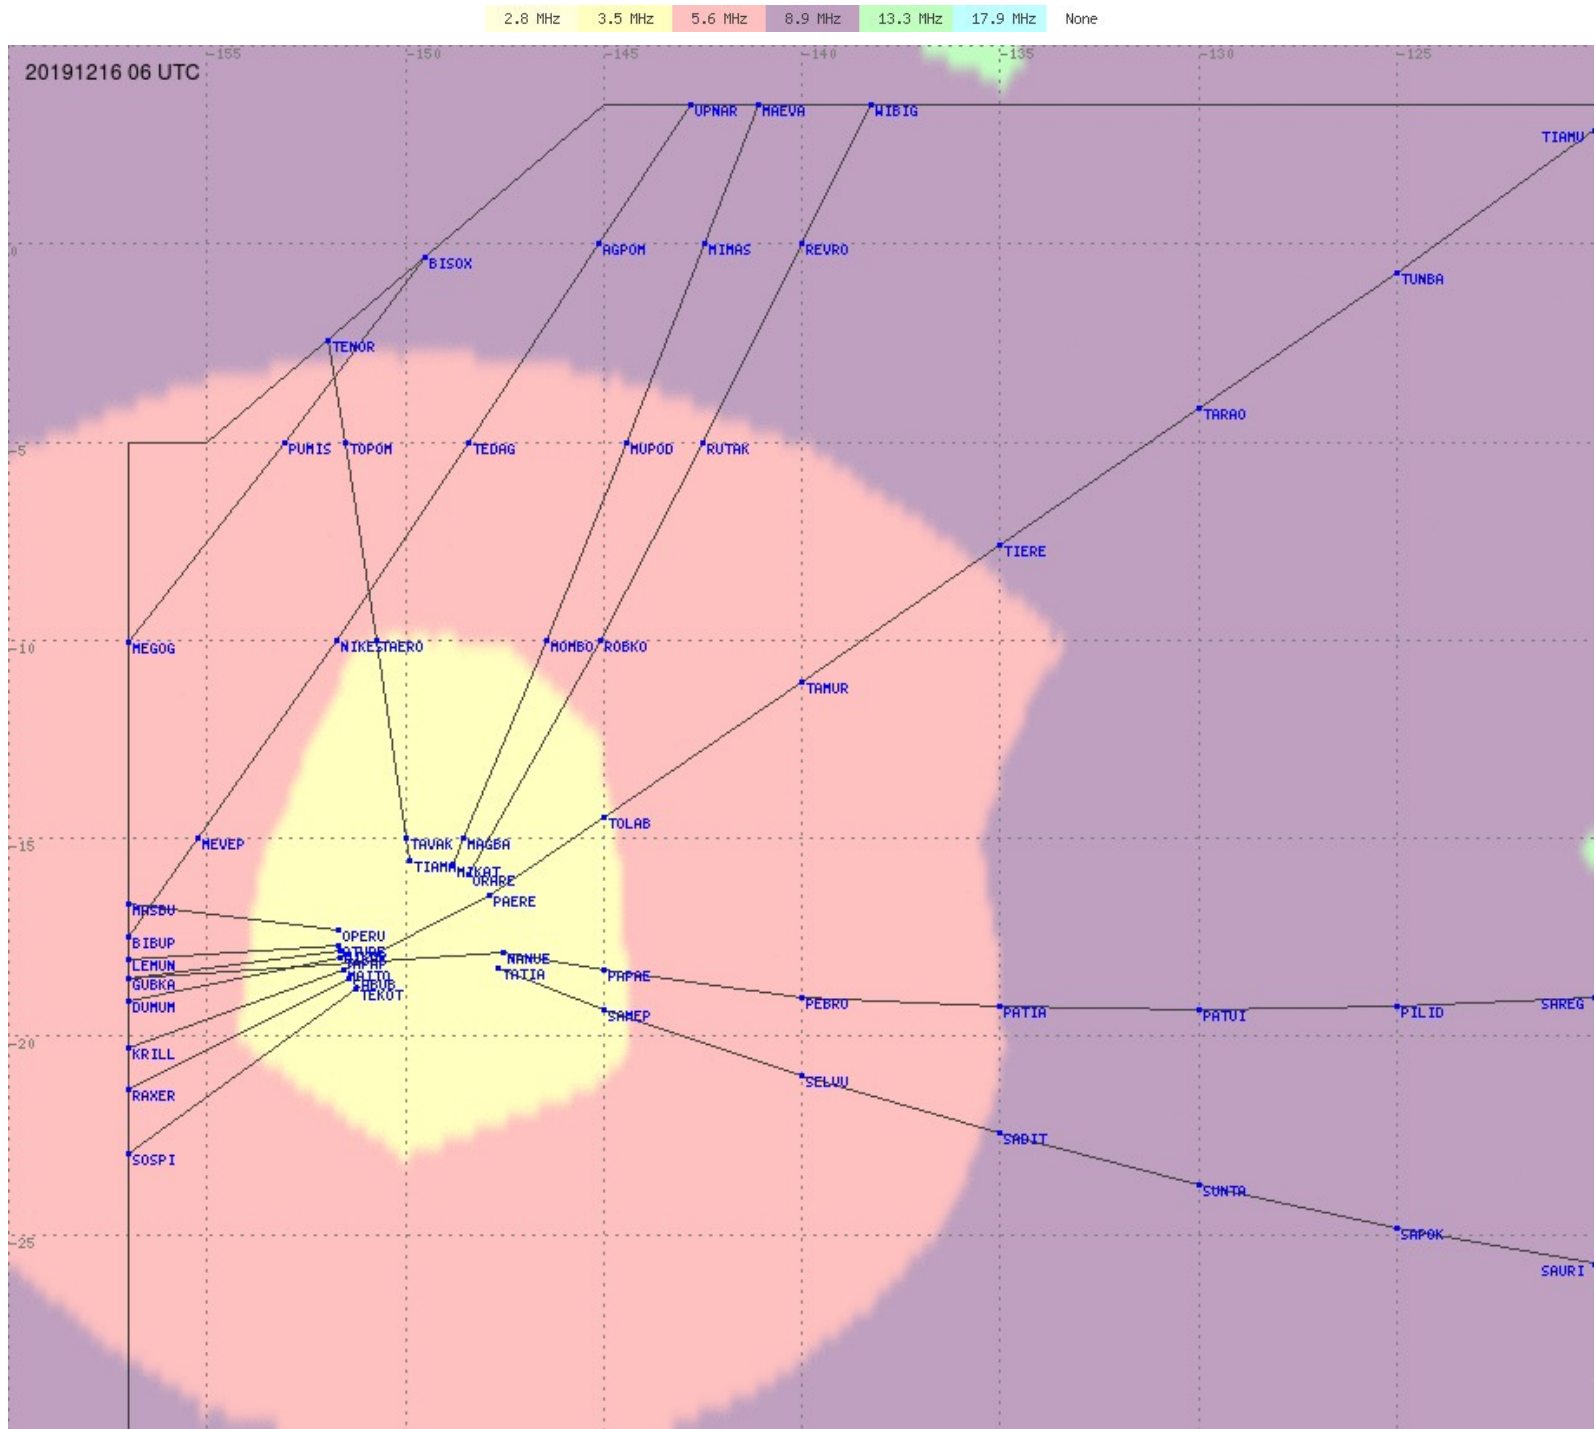

Tahiti FIR - HF Propag - 20191216

2.8 MHz
3.5 MHz
5.6 MHz
8.9 MHz
13.3 MHz
17.9 MHz
None

Tahiti FIR - HF Propag - 20191216

2.8 MHz 3.5 MHz 5.6 MHz 8.9 MHz 13.3 MHz 17.9 MHz None

Tahiti FIR - HF Propag - 20191216

2.8 MHz 3.5 MHz 5.6 MHz 8.9 MHz 13.3 MHz 17.9 MHz None

Tahiti FIR - HF Propag - 20191216

2.8 MHz
3.5 MHz
5.6 MHz
8.9 MHz
13.3 MHz
17.9 MHz
None

Tahiti FIR - HF Propag - 20191216

2.8 MHz 3.5 MHz 5.6 MHz 8.9 MHz 13.3 MHz 17.9 MHz None

Tahiti FIR - HF Propag - 20191216

Tahiti FIR - HF Propag - 20191216

Tahiti FIR - HF Propag - 20191216

Tahiti FIR - HF Propag - 20191216

2.8 MHz 3.5 MHz 5.6 MHz 8.9 MHz 13.3 MHz 17.9 MHz None

Tahiti FIR - HF Propag - 20191216