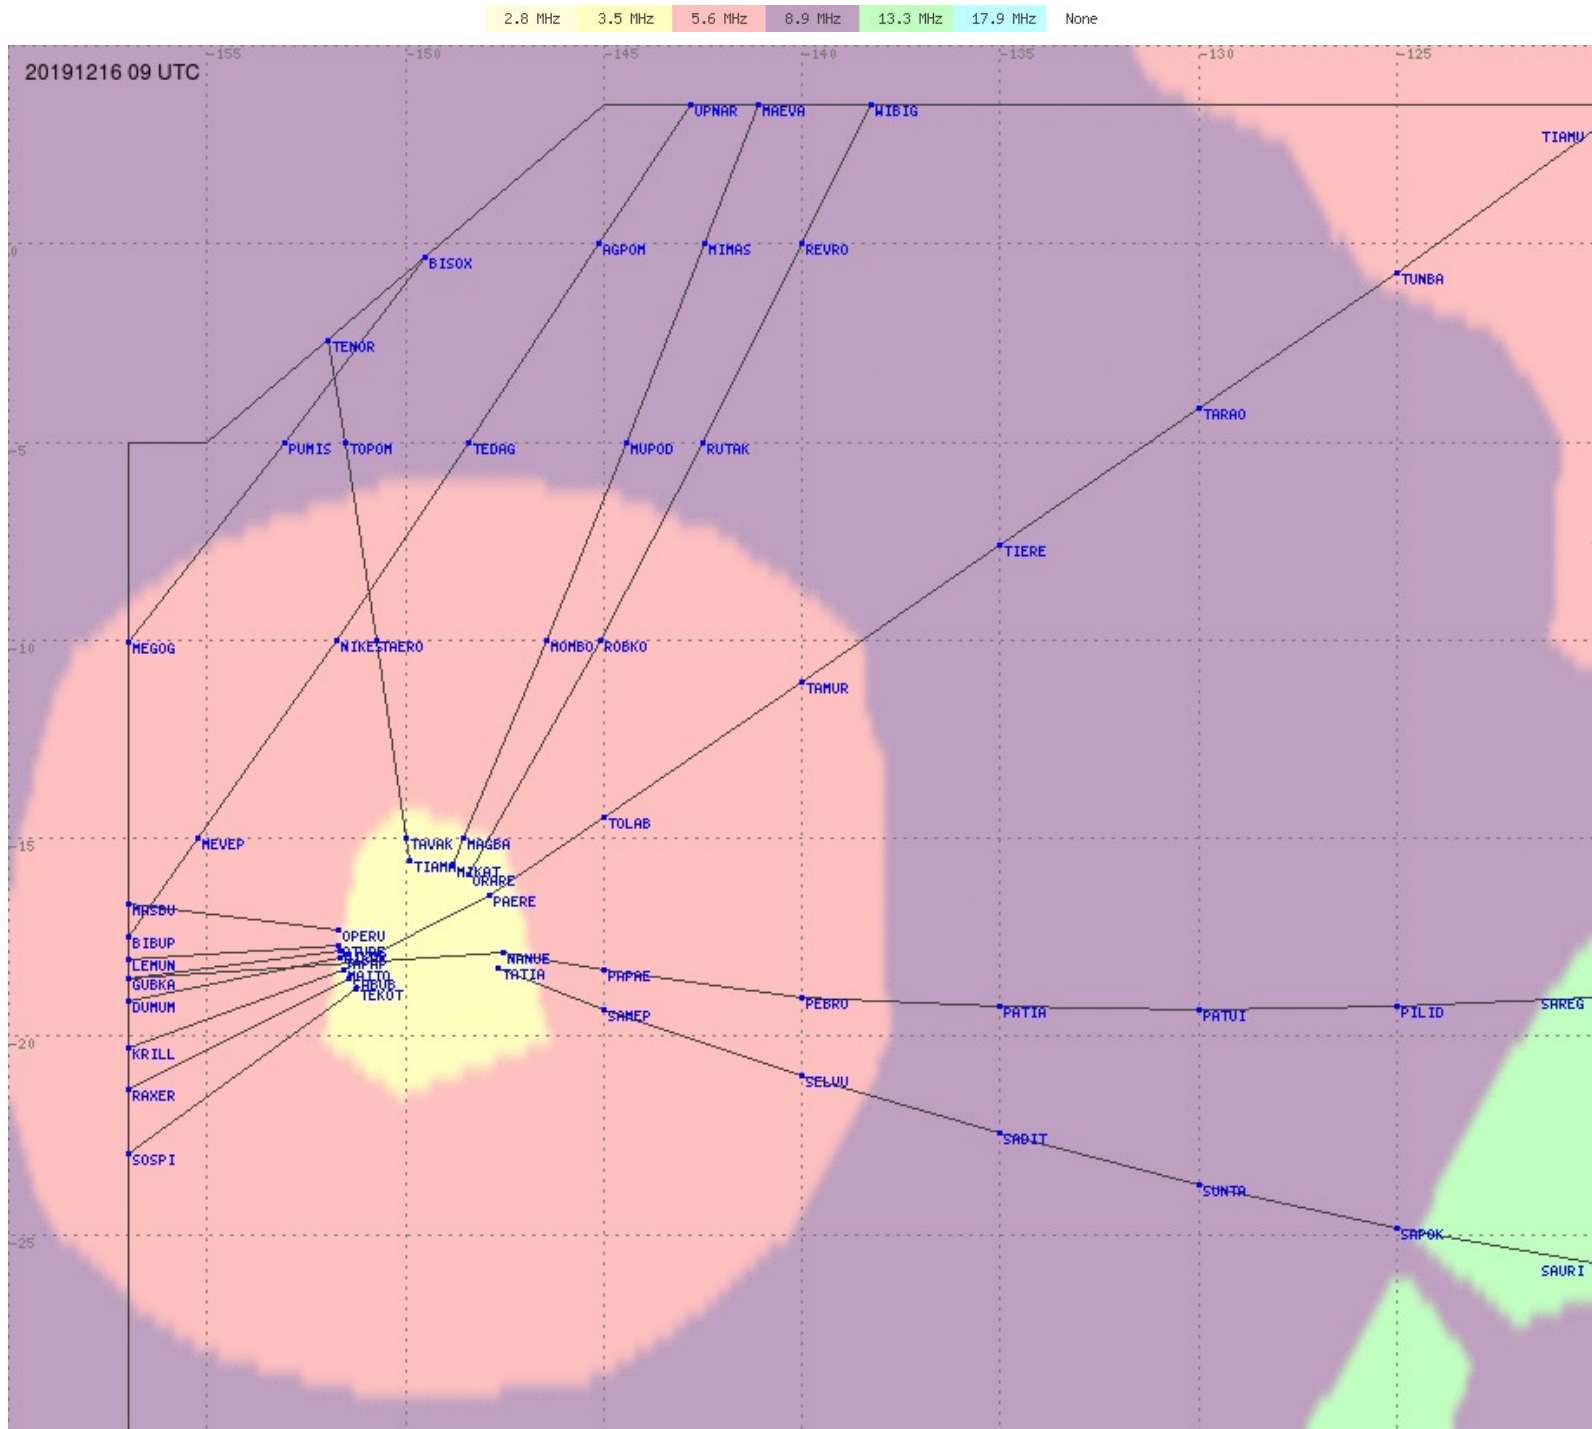

2.8 MHz 3.5 MHz 5.6 MHz 8.9 MHz 13.3 MHz 17.9 MHz None

Tahiti FIR - HF Propag - 20191216

2.8 MHz
3.5 MHz
5.6 MHz
8.9 MHz
13.3 MHz
17.9 MHz
None

Tahiti FIR - HF Propag - 20191216

2.8 MHz 3.5 MHz 5.6 MHz 8.9 MHz 13.3 MHz 17.9 MHz None

Tahiti FIR - HF Propag - 20191216

Tahiti FIR - HF Propag - 20191216

Tahiti FIR - HF Propag - 20191216

Tahiti FIR - HF Propag - 20191216

2.8 MHz 3.5 MHz 5.6 MHz 8.9 MHz 13.3 MHz 17.9 MHz None

Tahiti FIR - HF Propag - 20191216