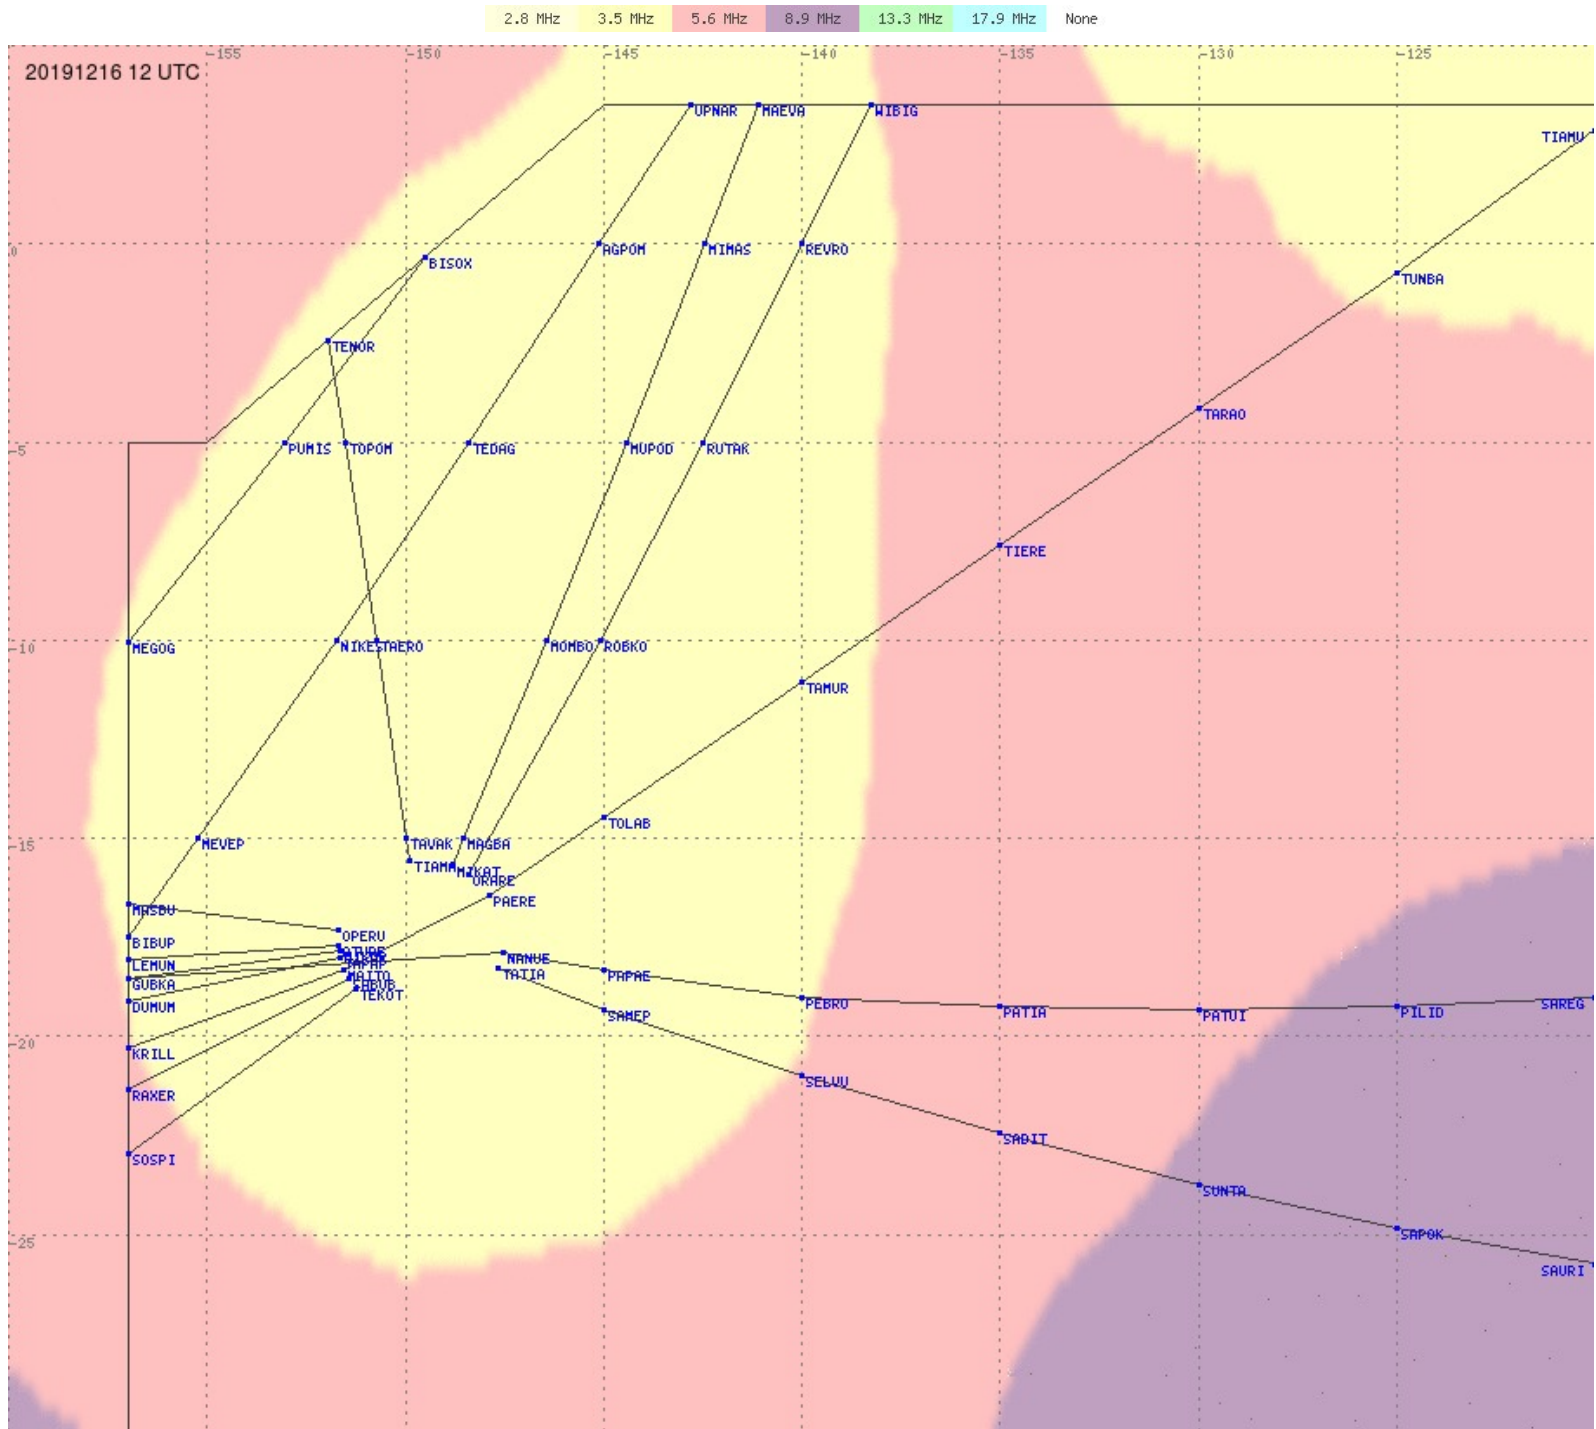

2.8 MHz 3.5 MHz 5.6 MHz 8.9 MHz 13.3 MHz 17.9 MHz None

Tahiti FIR - HF Propag - 20191216

2.8 MHz
3.5 MHz
5.6 MHz
8.9 MHz
13.3 MHz
17.9 MHz
None

Tahiti FIR - HF Propag - 20191216

2.8 MHz 3.5 MHz 5.6 MHz 8.9 MHz 13.3 MHz 17.9 MHz None

Tahiti FIR - HF Propag - 20191216

Tahiti FIR - HF Propag - 20191216

Tahiti FIR - HF Propag - 20191216

Tahiti FIR - HF Propag - 20191216

2.8 MHz 3.5 MHz 5.6 MHz 8.9 MHz 13.3 MHz 17.9 MHz None

Tahiti FIR - HF Propag - 20191216