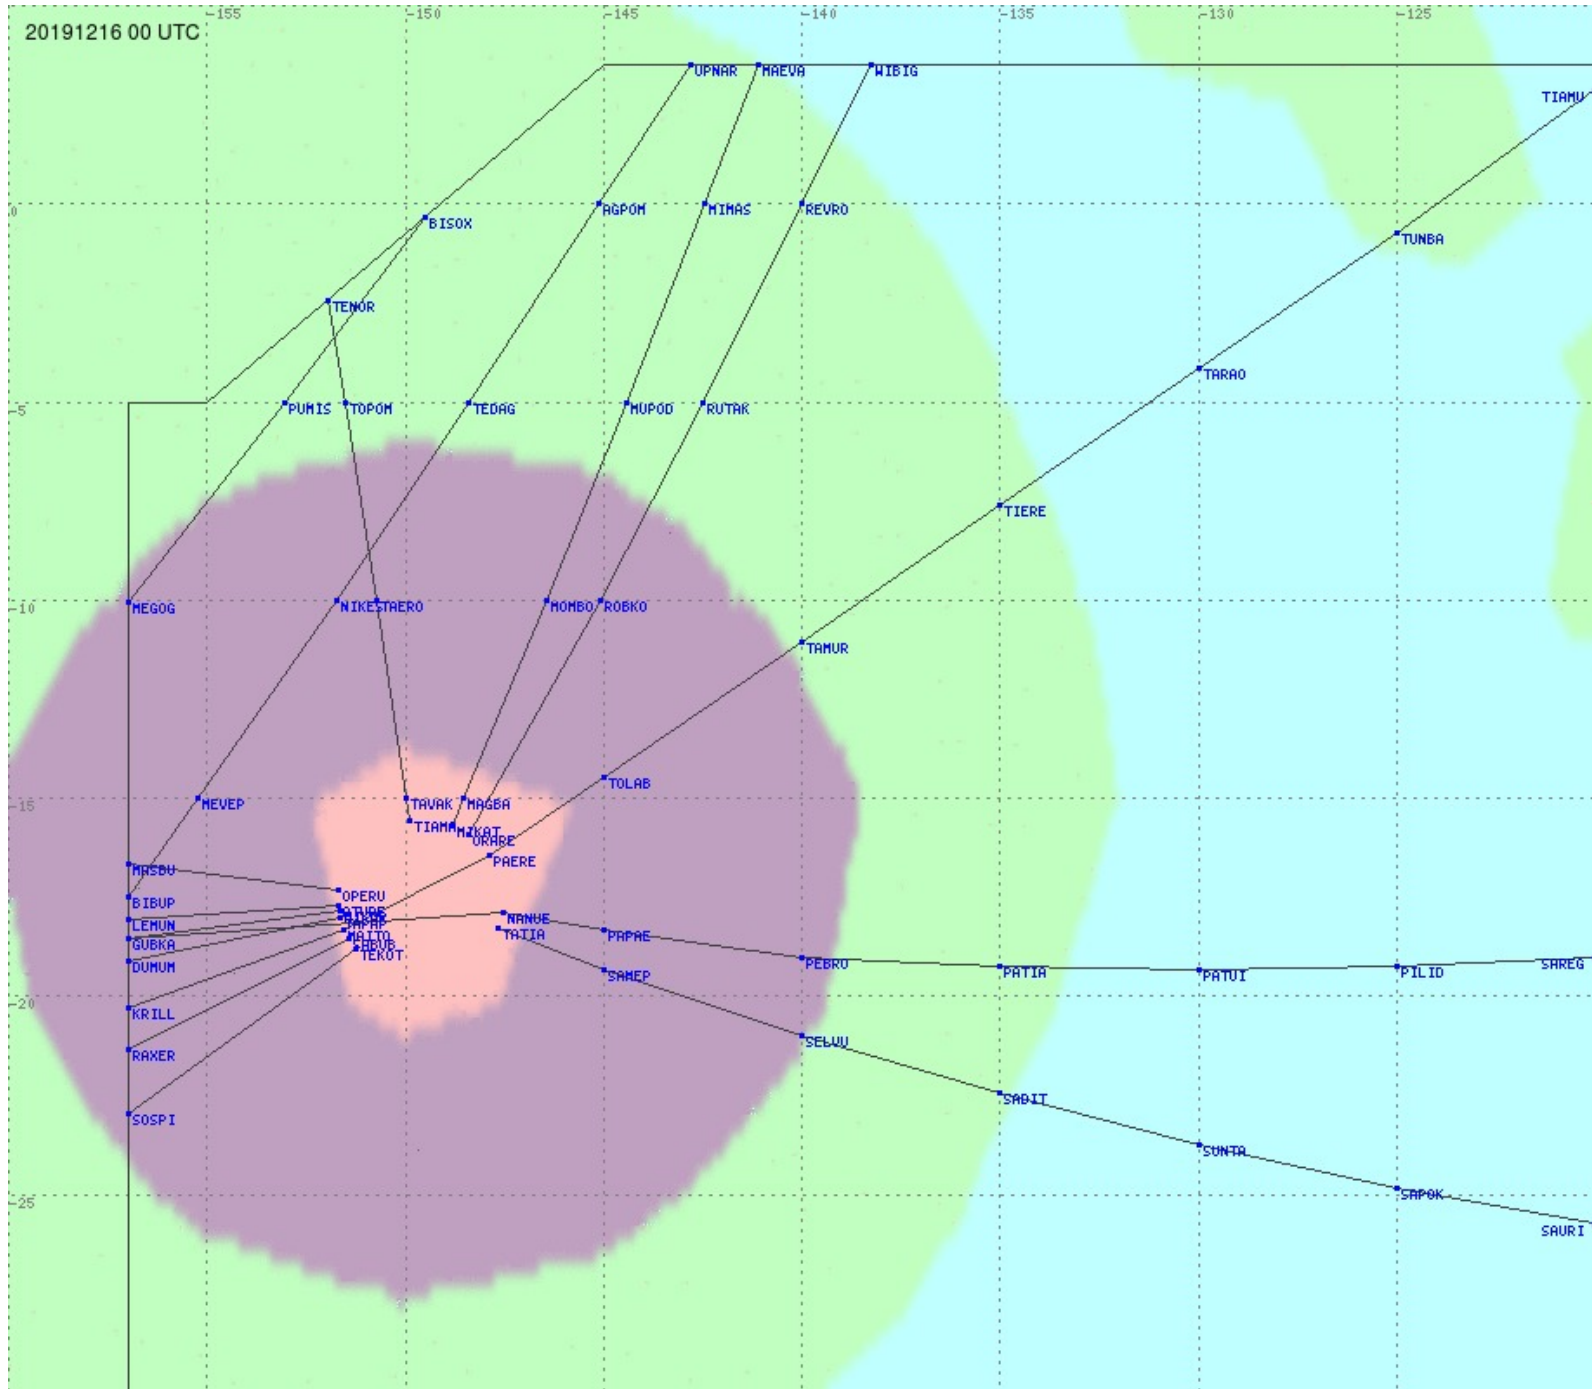

Tahiti FIR - HF Propag - 20191216

2.8 MHz
3.5 MHz
5.6 MHz
8.9 MHz
13.3 MHz
17.9 MHz
None

Tahiti FIR - HF Propag - 20191216

2.8 MHz 3.5 MHz 5.6 MHz 8.9 MHz 13.3 MHz 17.9 MHz None

Tahiti FIR - HF Propag - 20191216

2.8 MHz 3.5 MHz 5.6 MHz 8.9 MHz 13.3 MHz 17.9 MHz None

Tahiti FIR - HF Propag - 20191216

2.8 MHz
3.5 MHz
5.6 MHz
8.9 MHz
13.3 MHz
17.9 MHz
None

Tahiti FIR - HF Propag - 20191216

2.8 MHz 3.5 MHz 5.6 MHz 8.9 MHz 13.3 MHz 17.9 MHz None

Tahiti FIR - HF Propag - 20191216

Tahiti FIR - HF Propag - 20191216

Tahiti FIR - HF Propag - 20191216

Tahiti FIR - HF Propag - 20191216

2.8 MHz 3.5 MHz 5.6 MHz 8.9 MHz 13.3 MHz 17.9 MHz None

Tahiti FIR - HF Propag - 20191216