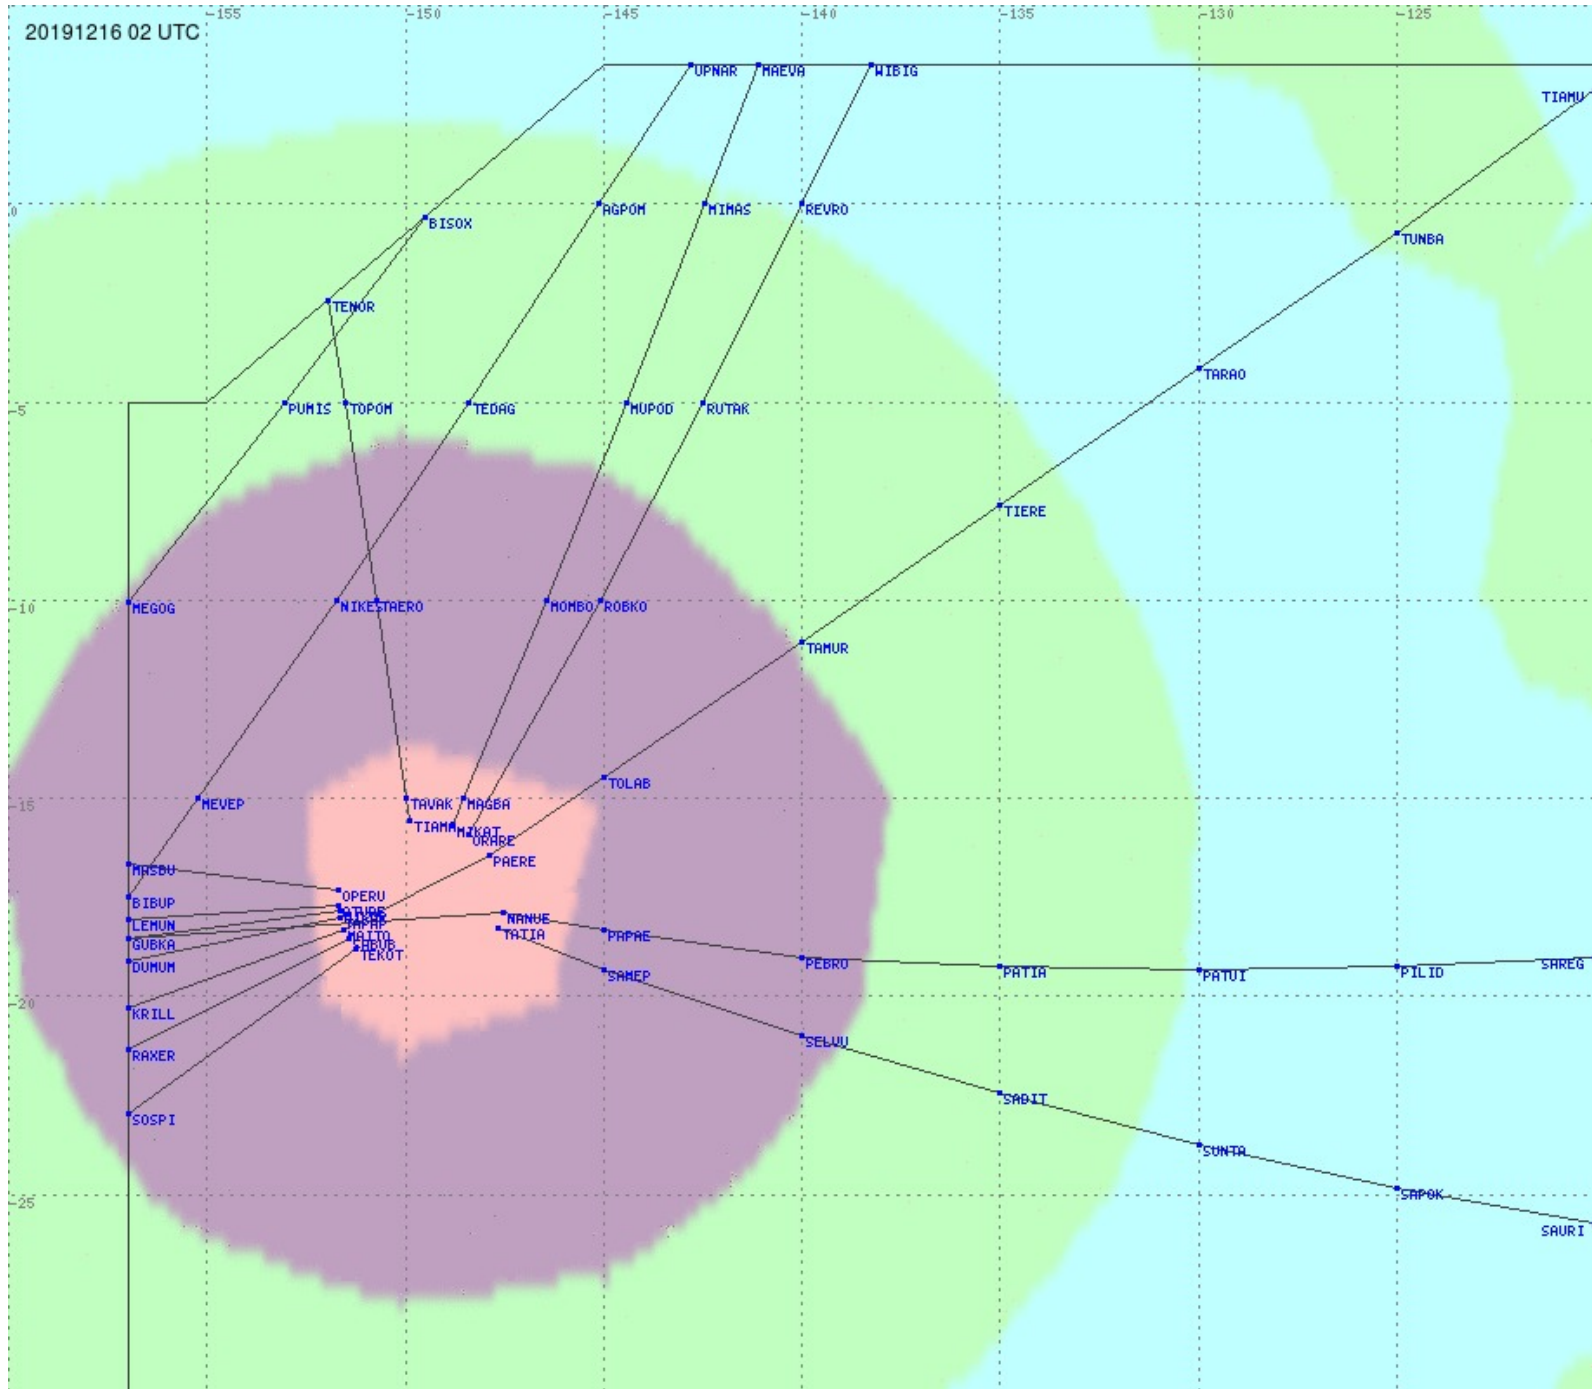

Tahiti FIR - HF Propag - 20191216

2.8 MHz
3.5 MHz
5.6 MHz
8.9 MHz
13.3 MHz
17.9 MHz
None

Tahiti FIR - HF Propag - 20191216

2.8 MHz 3.5 MHz 5.6 MHz 8.9 MHz 13.3 MHz 17.9 MHz None

Tahiti FIR - HF Propag - 20191216

2.8 MHz 3.5 MHz 5.6 MHz 8.9 MHz 13.3 MHz 17.9 MHz None

Tahiti FIR - HF Propag - 20191216

2.8 MHz
3.5 MHz
5.6 MHz
8.9 MHz
13.3 MHz
17.9 MHz
None

Tahiti FIR - HF Propag - 20191216

2.8 MHz 3.5 MHz 5.6 MHz 8.9 MHz 13.3 MHz 17.9 MHz None

Tahiti FIR - HF Propag - 20191216

Tahiti FIR - HF Propag - 20191216

Tahiti FIR - HF Propag - 20191216

Tahiti FIR - HF Propag - 20191216

2.8 MHz 3.5 MHz 5.6 MHz 8.9 MHz 13.3 MHz 17.9 MHz None

Tahiti FIR - HF Propag - 20191216