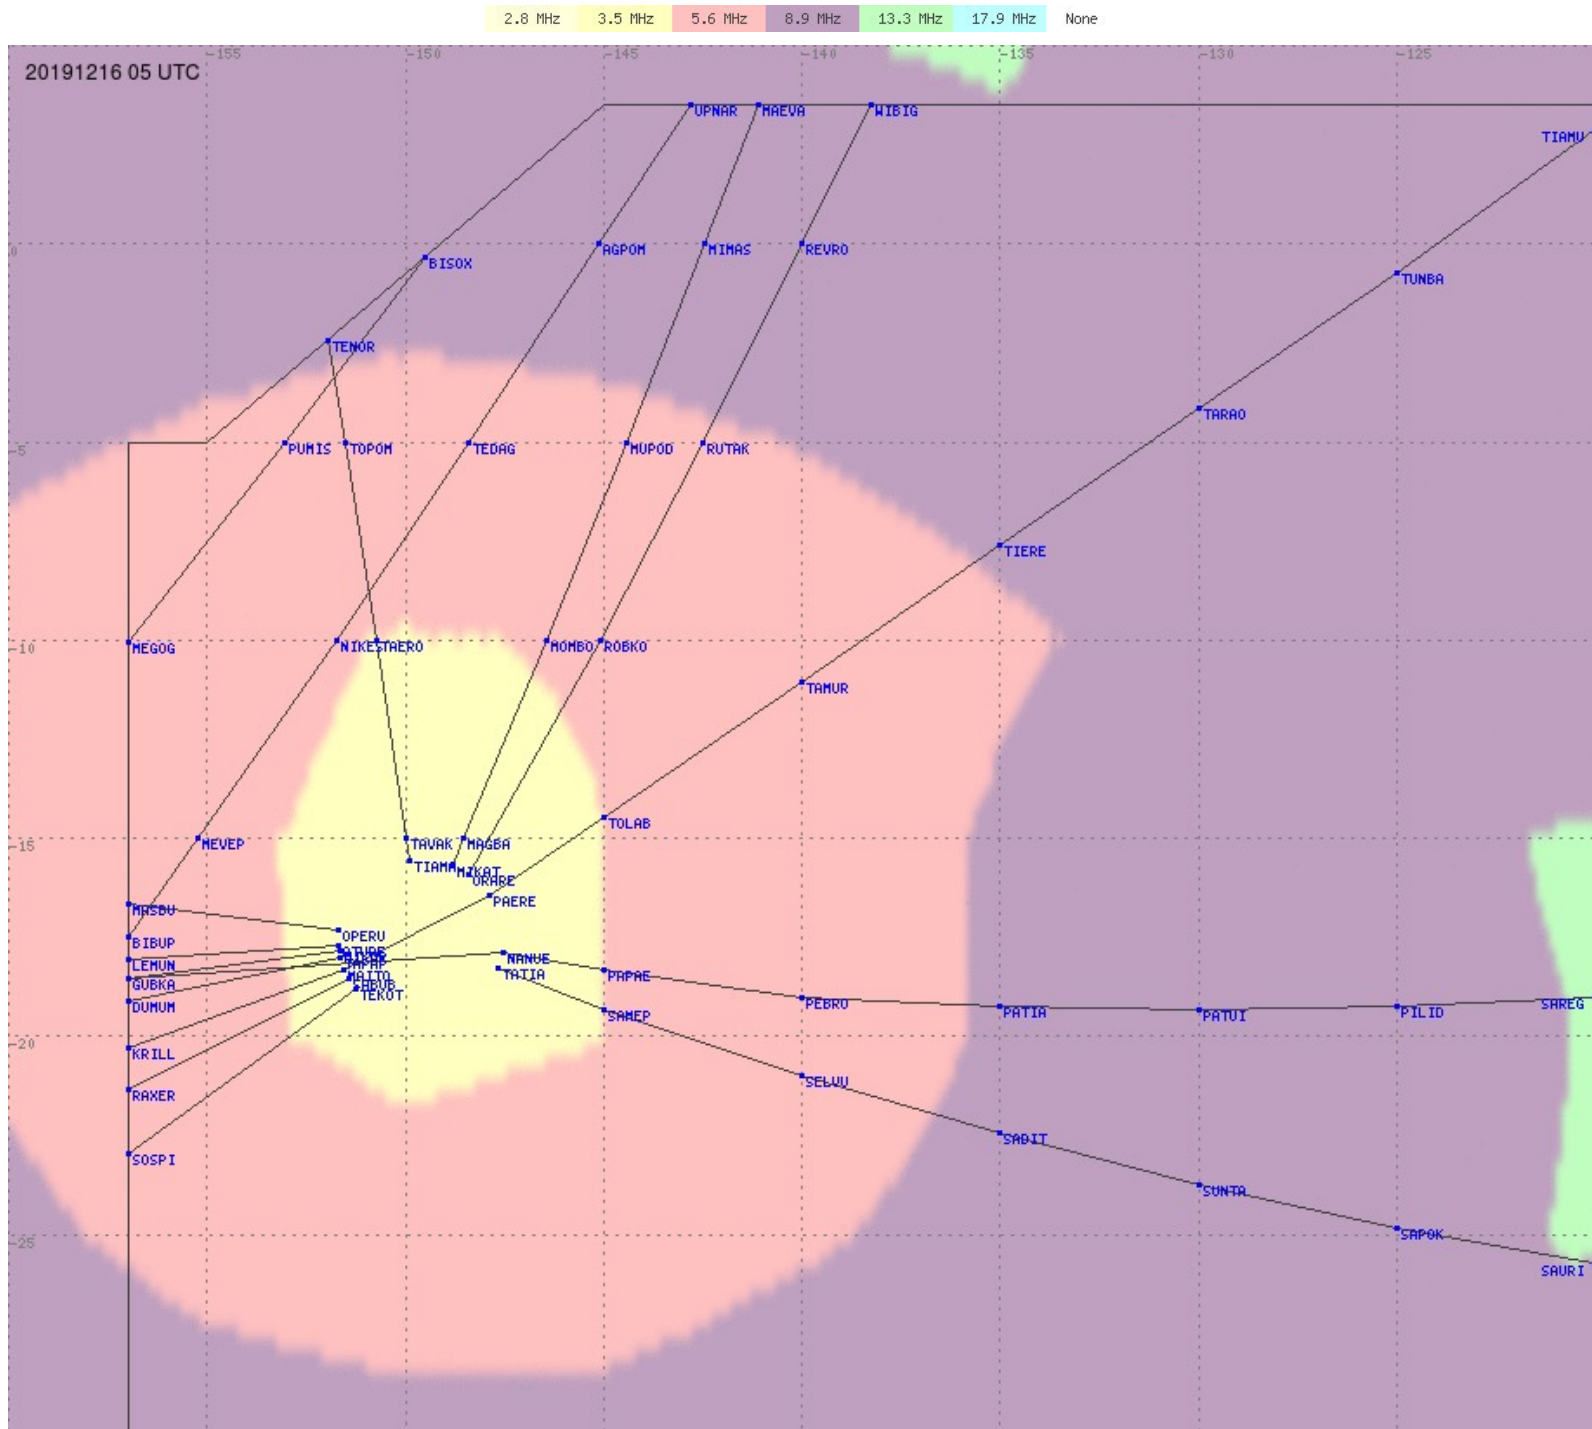

2.8 MHz 3.5 MHz 5.6 MHz 8.9 MHz 13.3 MHz 17.9 MHz None

Tahiti FIR - HF Propag - 20191216

2.8 MHz
3.5 MHz
5.6 MHz
8.9 MHz
13.3 MHz
17.9 MHz
None

Tahiti FIR - HF Propag - 20191216

2.8 MHz 3.5 MHz 5.6 MHz 8.9 MHz 13.3 MHz 17.9 MHz None

Tahiti FIR - HF Propag - 20191216

Tahiti FIR - HF Propag - 20191216

Tahiti FIR - HF Propag - 20191216

Tahiti FIR - HF Propag - 20191216

2.8 MHz 3.5 MHz 5.6 MHz 8.9 MHz 13.3 MHz 17.9 MHz None

Tahiti FIR - HF Propag - 20191216