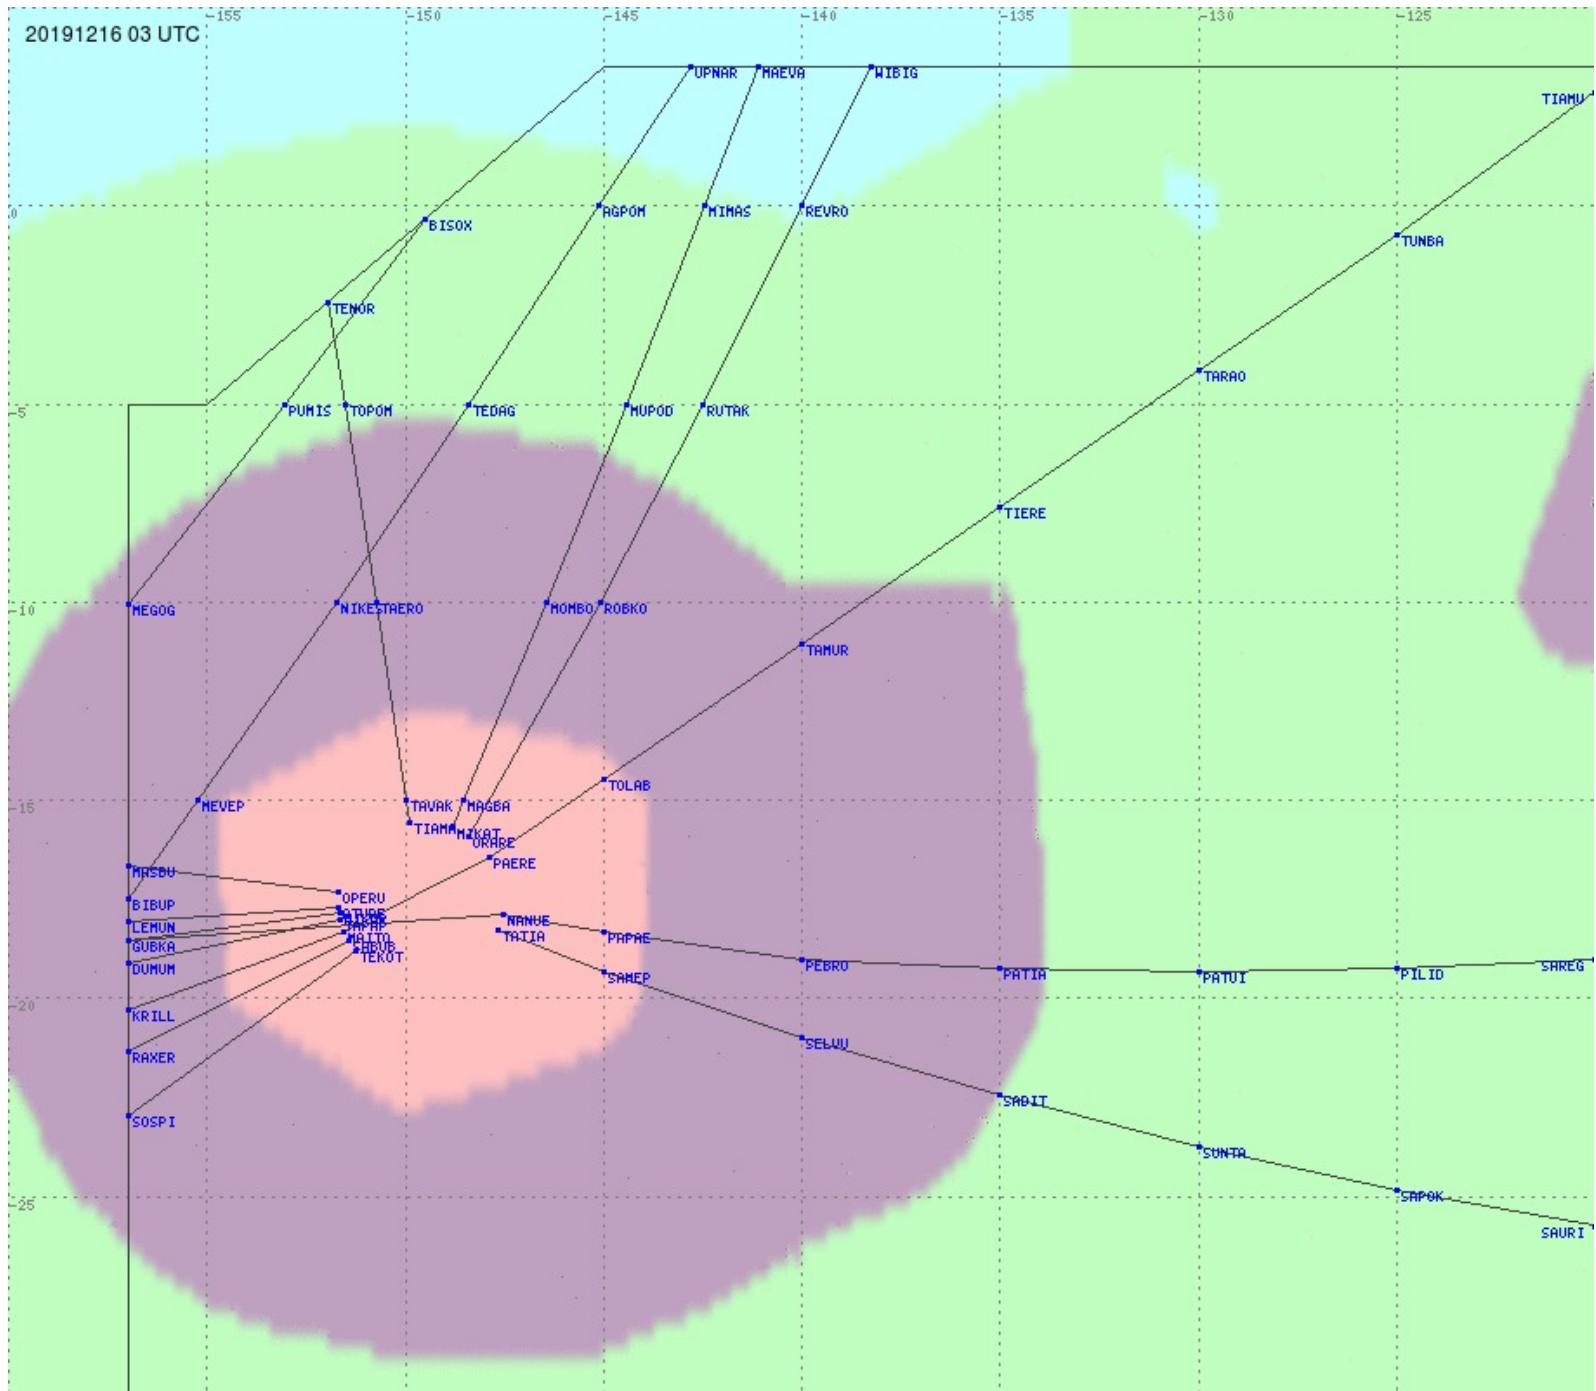

Tahiti FIR - HF Propag - 20191216

2.8 MHz
3.5 MHz
5.6 MHz
8.9 MHz
13.3 MHz
17.9 MHz
None

Tahiti FIR - HF Propag - 20191216

2.8 MHz 3.5 MHz 5.6 MHz 8.9 MHz 13.3 MHz 17.9 MHz None

Tahiti FIR - HF Propag - 20191216

2.8 MHz 3.5 MHz 5.6 MHz 8.9 MHz 13.3 MHz 17.9 MHz None

Tahiti FIR - HF Propag - 20191216

2.8 MHz
3.5 MHz
5.6 MHz
8.9 MHz
13.3 MHz
17.9 MHz
None

Tahiti FIR - HF Propag - 20191216

2.8 MHz 3.5 MHz 5.6 MHz 8.9 MHz 13.3 MHz 17.9 MHz None

Tahiti FIR - HF Propag - 20191216

Tahiti FIR - HF Propag - 20191216

Tahiti FIR - HF Propag - 20191216

Tahiti FIR - HF Propag - 20191216

2.8 MHz 3.5 MHz 5.6 MHz 8.9 MHz 13.3 MHz 17.9 MHz None

Tahiti FIR - HF Propag - 20191216