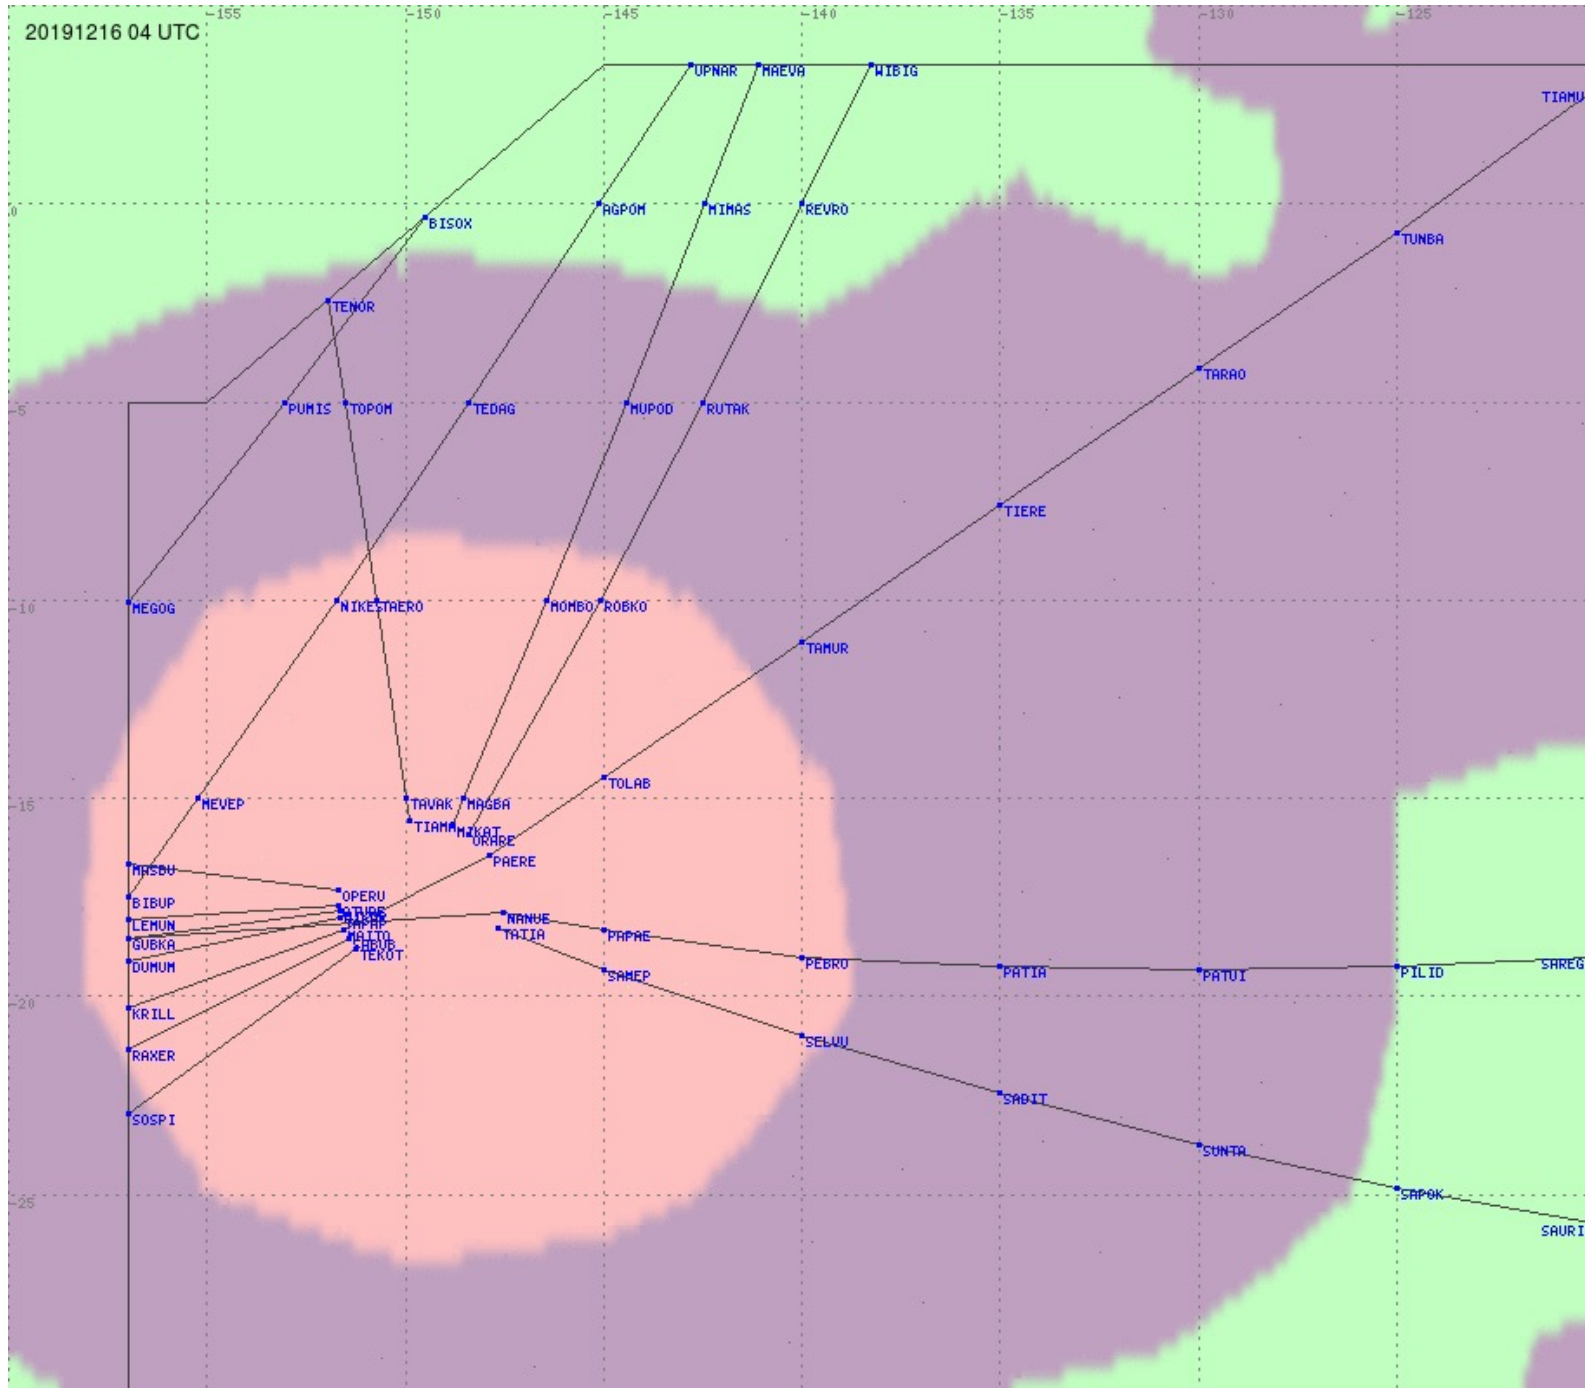

Tahiti FIR - HF Propag - 20191216

2.8 MHz
3.5 MHz
5.6 MHz
8.9 MHz
13.3 MHz
17.9 MHz
None

Tahiti FIR - HF Propag - 20191216

2.8 MHz 3.5 MHz 5.6 MHz 8.9 MHz 13.3 MHz 17.9 MHz None

Tahiti FIR - HF Propag - 20191216

2.8 MHz 3.5 MHz 5.6 MHz 8.9 MHz 13.3 MHz 17.9 MHz None

Tahiti FIR - HF Propag - 20191216

2.8 MHz
3.5 MHz
5.6 MHz
8.9 MHz
13.3 MHz
17.9 MHz
None

Tahiti FIR - HF Propag - 20191216

2.8 MHz 3.5 MHz 5.6 MHz 8.9 MHz 13.3 MHz 17.9 MHz None

Tahiti FIR - HF Propag - 20191216

Tahiti FIR - HF Propag - 20191216

Tahiti FIR - HF Propag - 20191216

Tahiti FIR - HF Propag - 20191216

2.8 MHz 3.5 MHz 5.6 MHz 8.9 MHz 13.3 MHz 17.9 MHz None

Tahiti FIR - HF Propag - 20191216