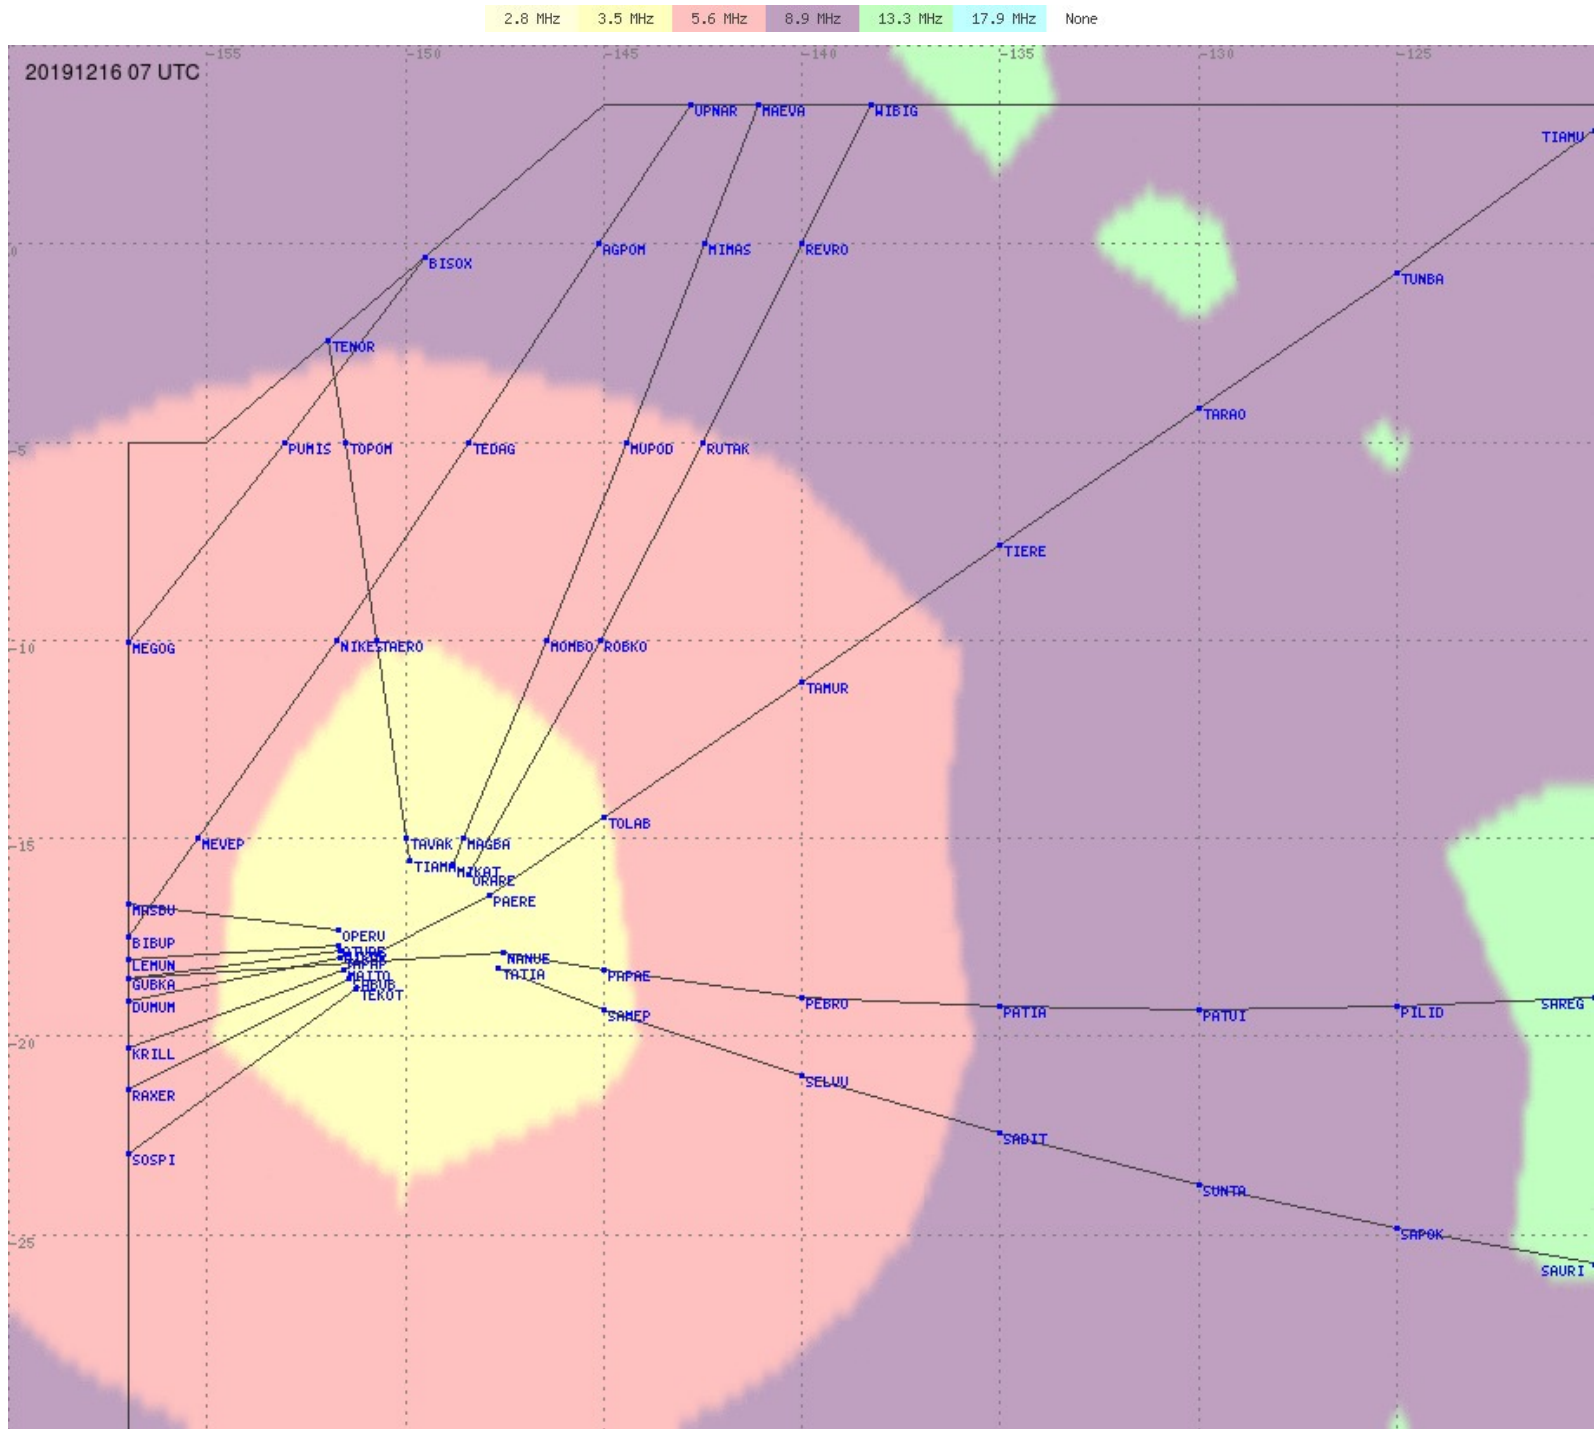

Tahiti FIR - HF Propag - 20191216

2.8 MHz
3.5 MHz
5.6 MHz
8.9 MHz
13.3 MHz
17.9 MHz
None

Tahiti FIR - HF Propag - 20191216

2.8 MHz 3.5 MHz 5.6 MHz 8.9 MHz 13.3 MHz 17.9 MHz None

Tahiti FIR - HF Propag - 20191216

2.8 MHz 3.5 MHz 5.6 MHz 8.9 MHz 13.3 MHz 17.9 MHz None

Tahiti FIR - HF Propag - 20191216

2.8 MHz
3.5 MHz
5.6 MHz
8.9 MHz
13.3 MHz
17.9 MHz
None

Tahiti FIR - HF Propag - 20191216

2.8 MHz 3.5 MHz 5.6 MHz 8.9 MHz 13.3 MHz 17.9 MHz None

Tahiti FIR - HF Propag - 20191216

Tahiti FIR - HF Propag - 20191216

Tahiti FIR - HF Propag - 20191216

Tahiti FIR - HF Propag - 20191216

2.8 MHz 3.5 MHz 5.6 MHz 8.9 MHz 13.3 MHz 17.9 MHz None

Tahiti FIR - HF Propag - 20191216