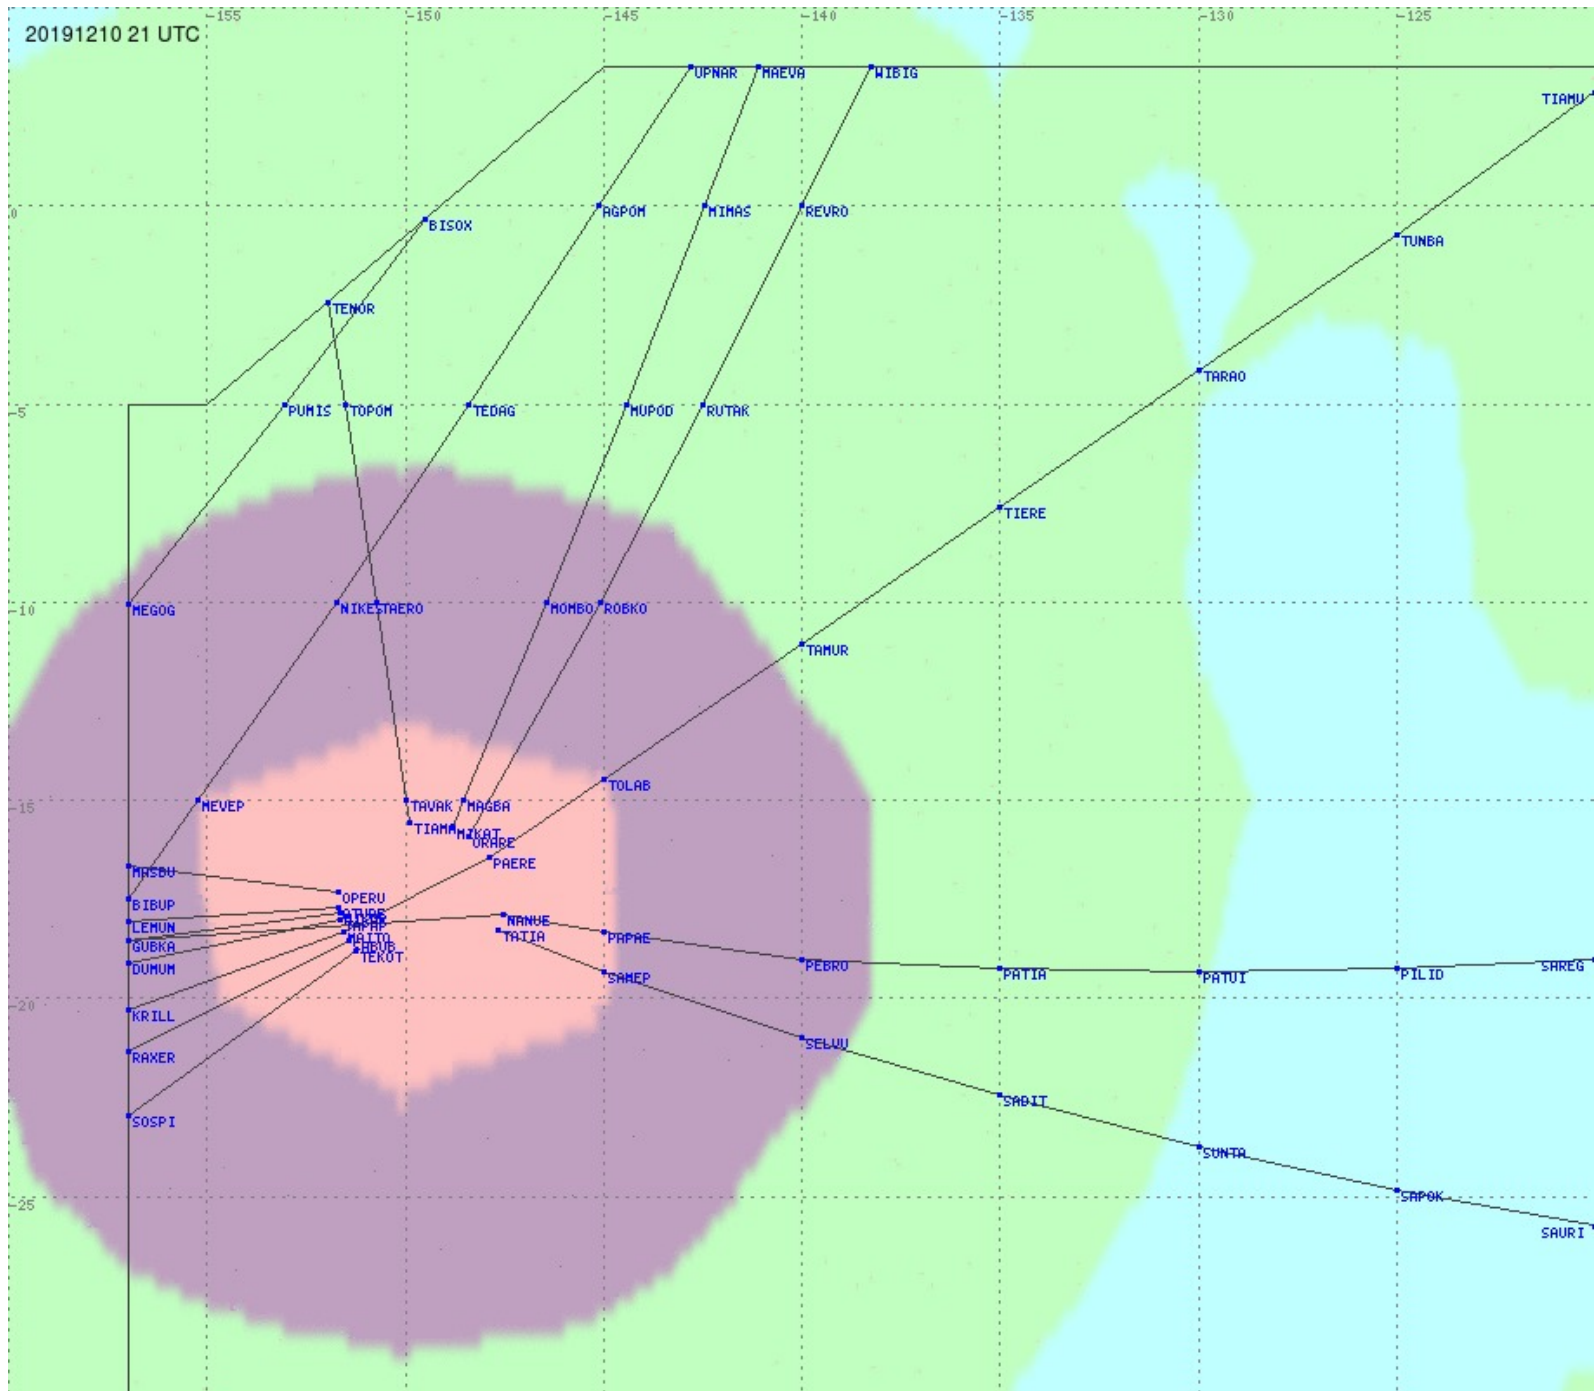

Tahiti FIR - HF Propag - 20191210

2.8 MHz
3.5 MHz
5.6 MHz
8.9 MHz
13.3 MHz
17.9 MHz
None