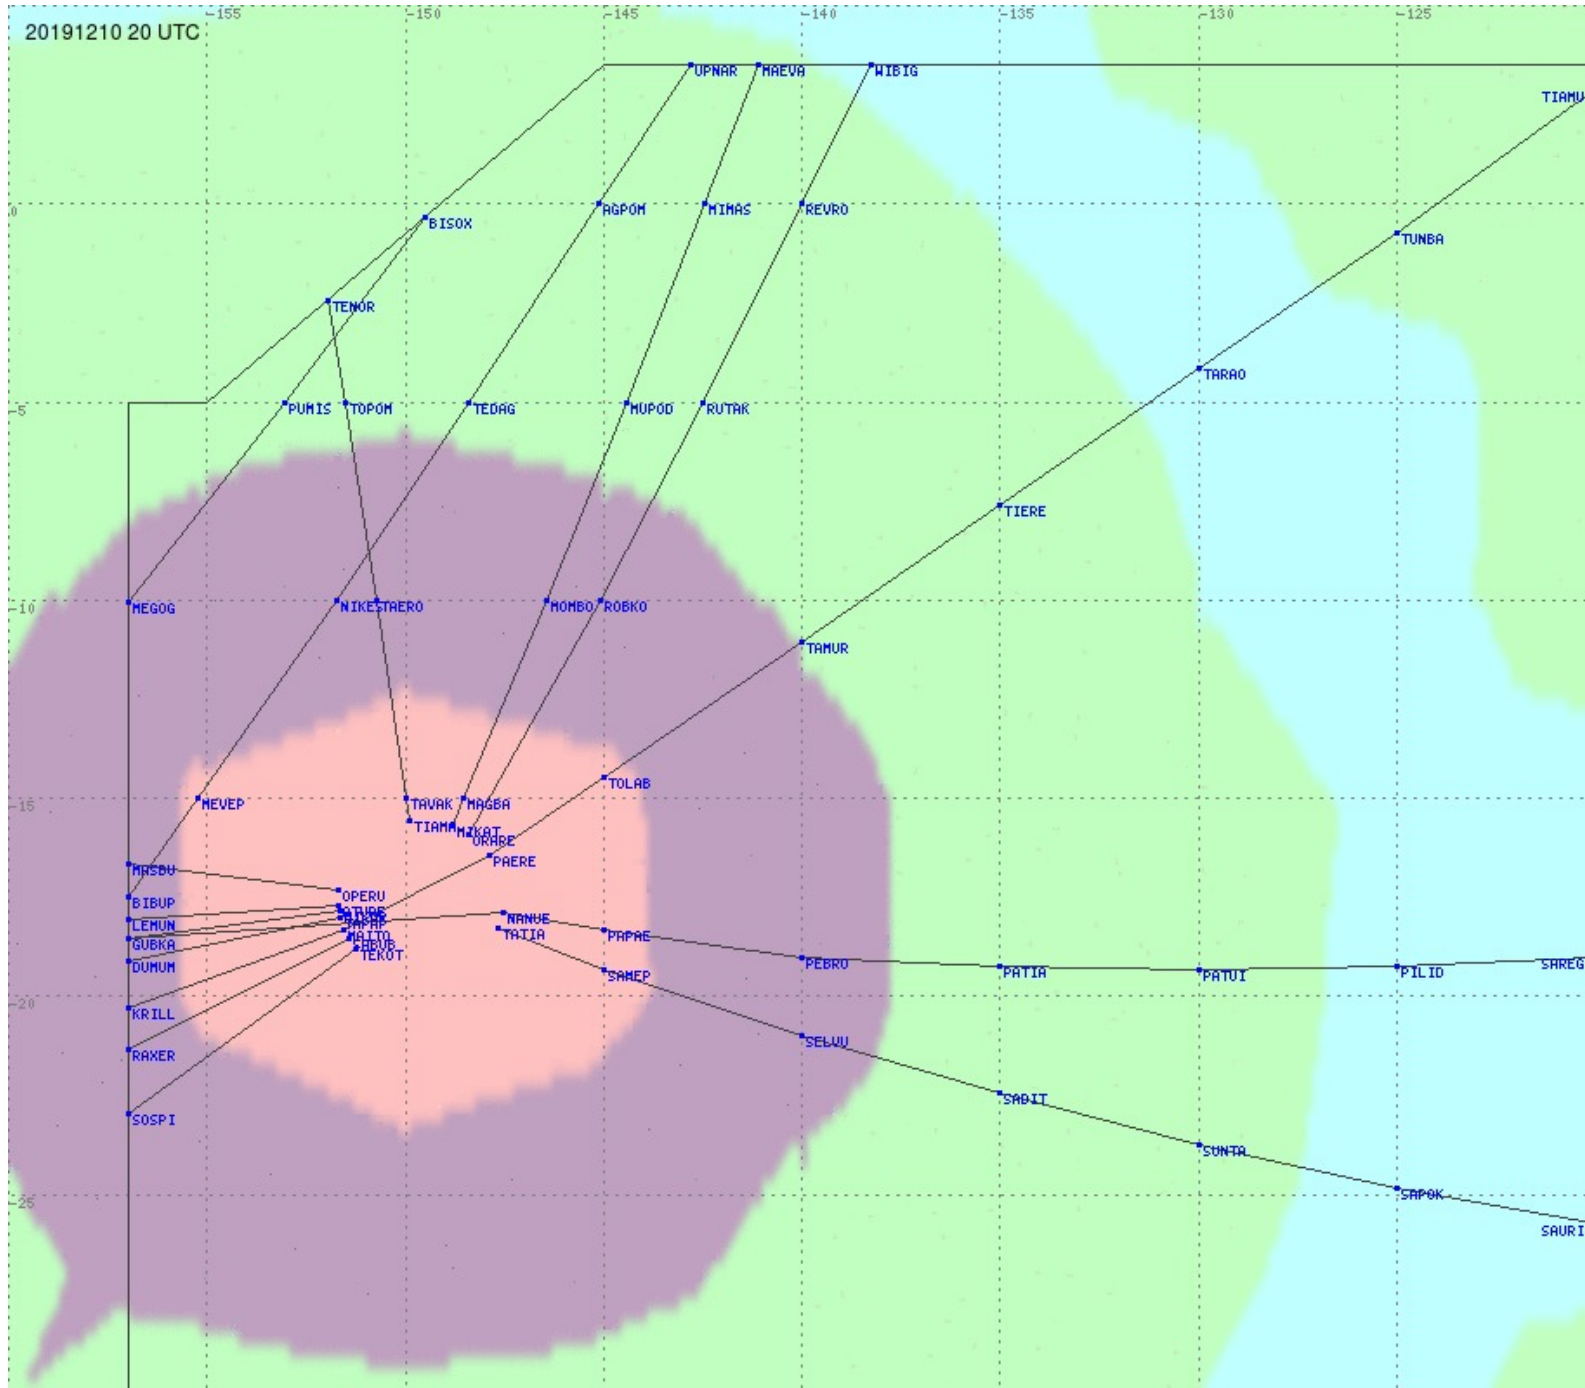

Tahiti FIR - HF Propag - 20191210

2.8 MHz 3.5 MHz 5.6 MHz 8.9 MHz 13.3 MHz 17.9 MHz None