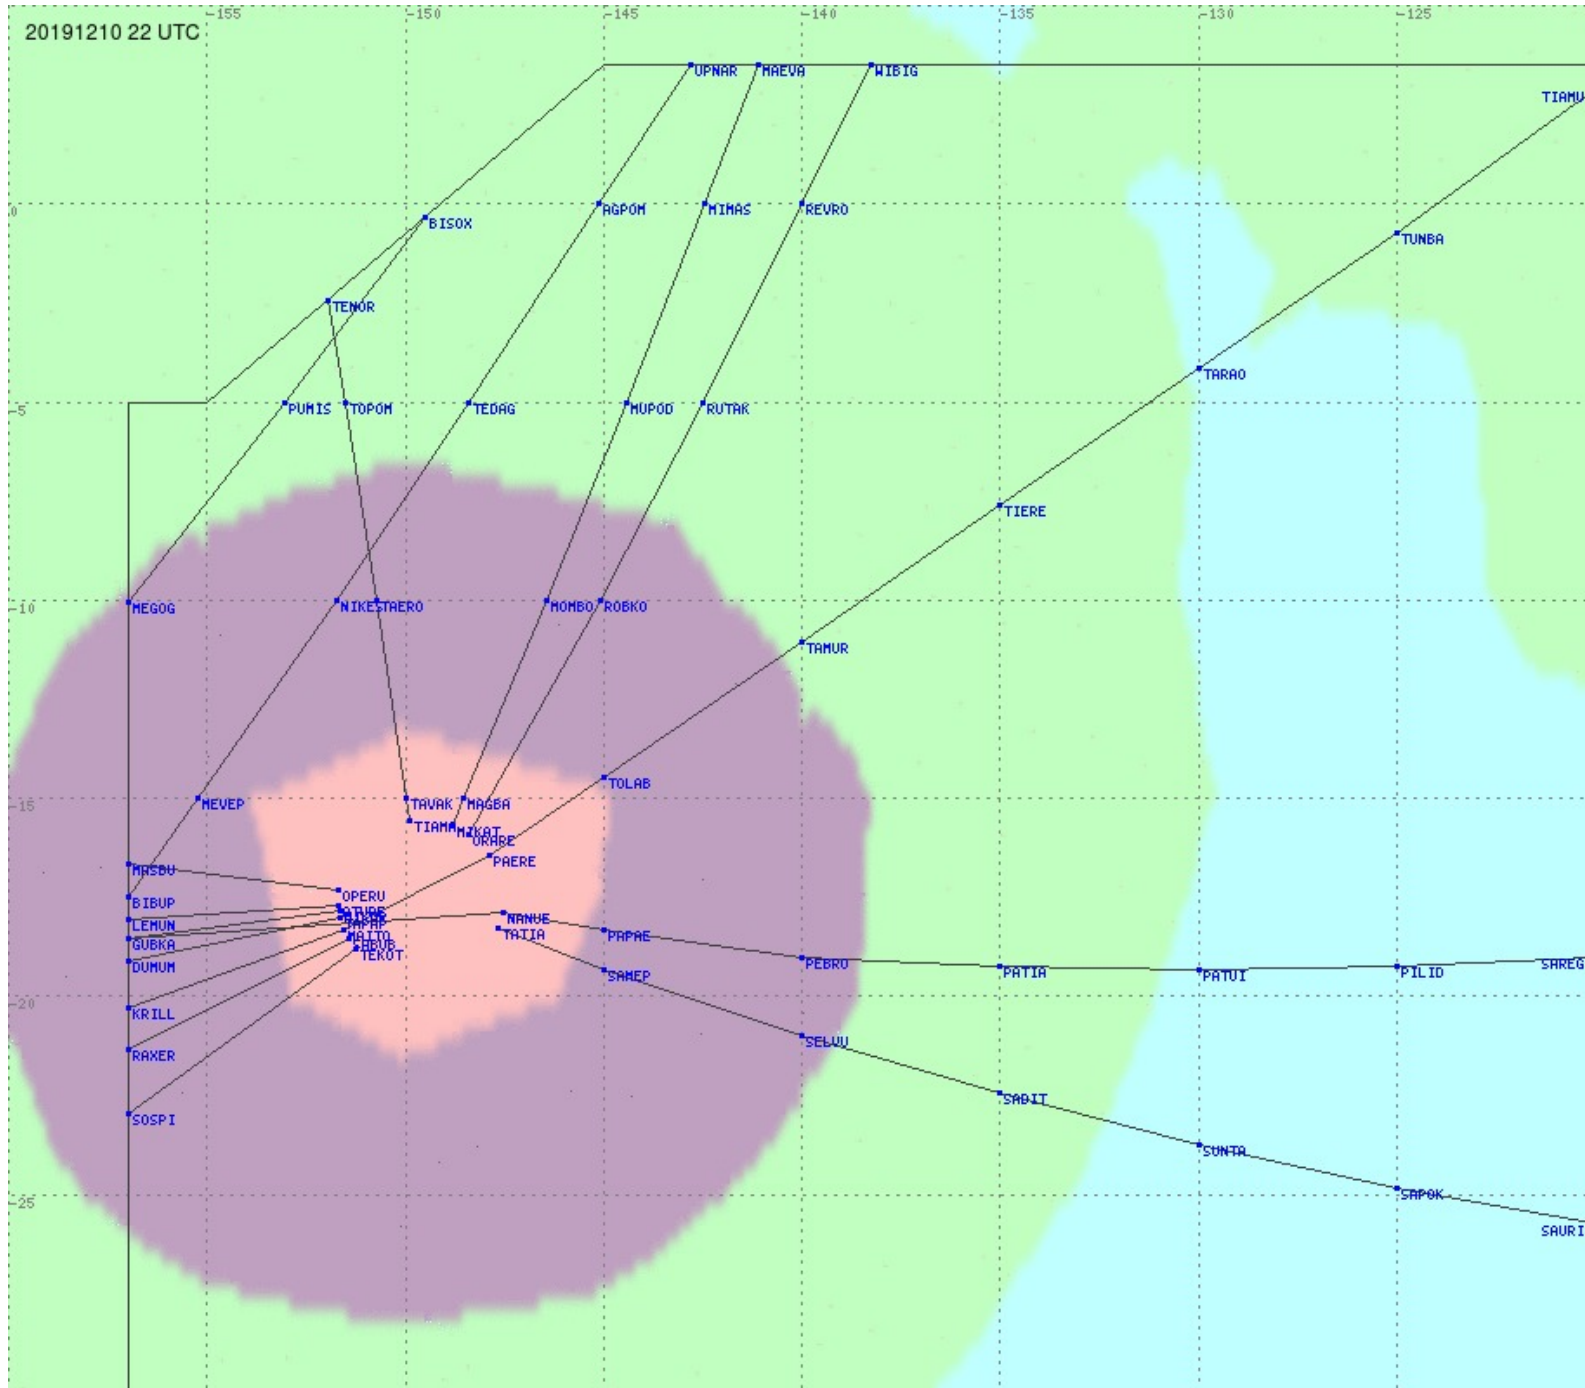

Tahiti FIR - HF Propag - 20191210

2.8 MHz 3.5 MHz 5.6 MHz 8.9 MHz 13.3 MHz 17.9 MHz None

Tahiti FIR - HF Propag - 20191210

2.8 MHz 3.5 MHz 5.6 MHz 8.9 MHz 13.3 MHz 17.9 MHz None

Tahiti FIR - HF Propag - 20191210

Tahiti FIR - HF Propag - 20191210

Tahiti FIR - HF Propag - 20191210

Tahiti FIR - HF Propag - 20191210

Tahiti FIR - HF Propag - 20191210

Tahiti FIR - HF Propag - 20191210

2.8 MHz
3.5 MHz
5.6 MHz
8.9 MHz
13.3 MHz
17.9 MHz
None

2.8 MHz 3.5 MHz 5.6 MHz 8.9 MHz 13.3 MHz 17.9 MHz None

Tahiti FIR - HF Propag - 20191210