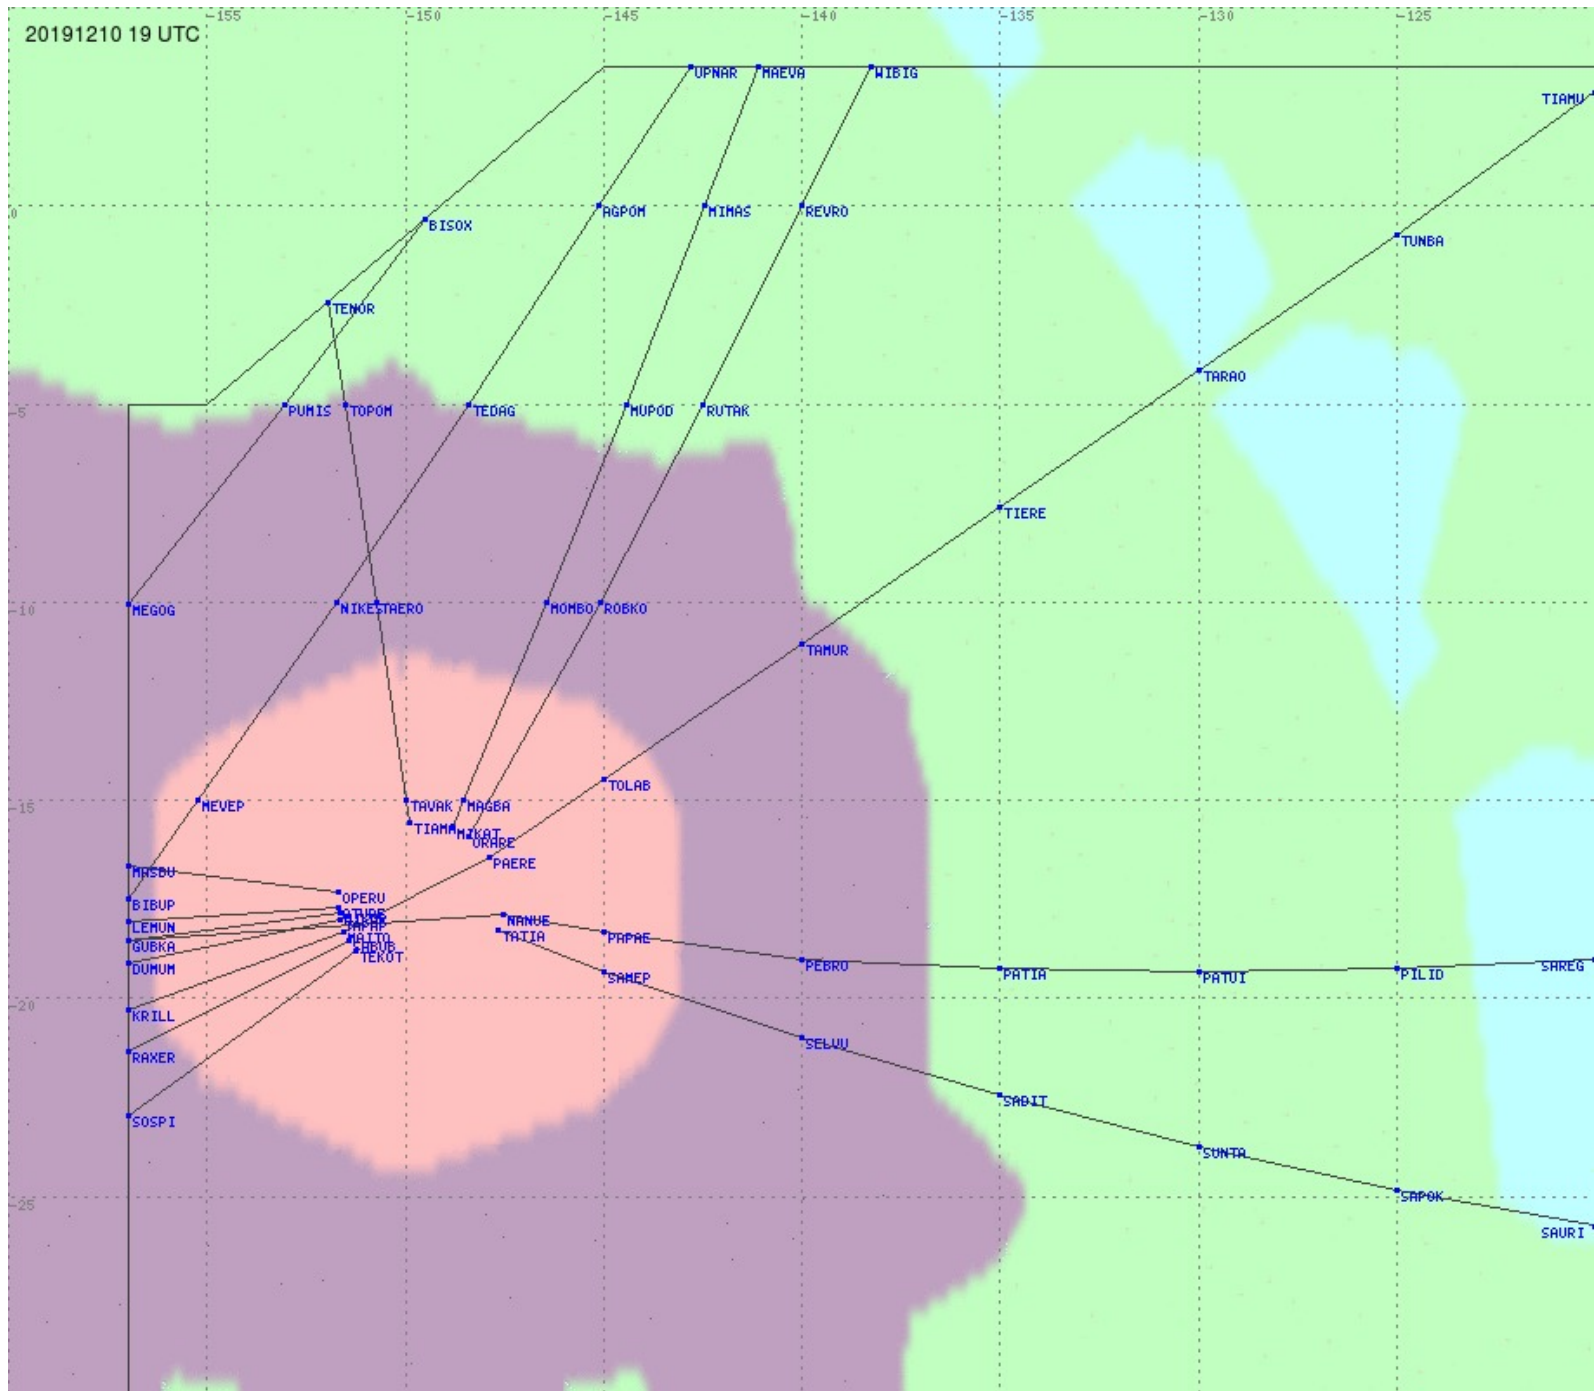

Tahiti FIR - HF Propag - 20191210

2.8 MHz
3.5 MHz
5.6 MHz
8.9 MHz
13.3 MHz
17.9 MHz
None