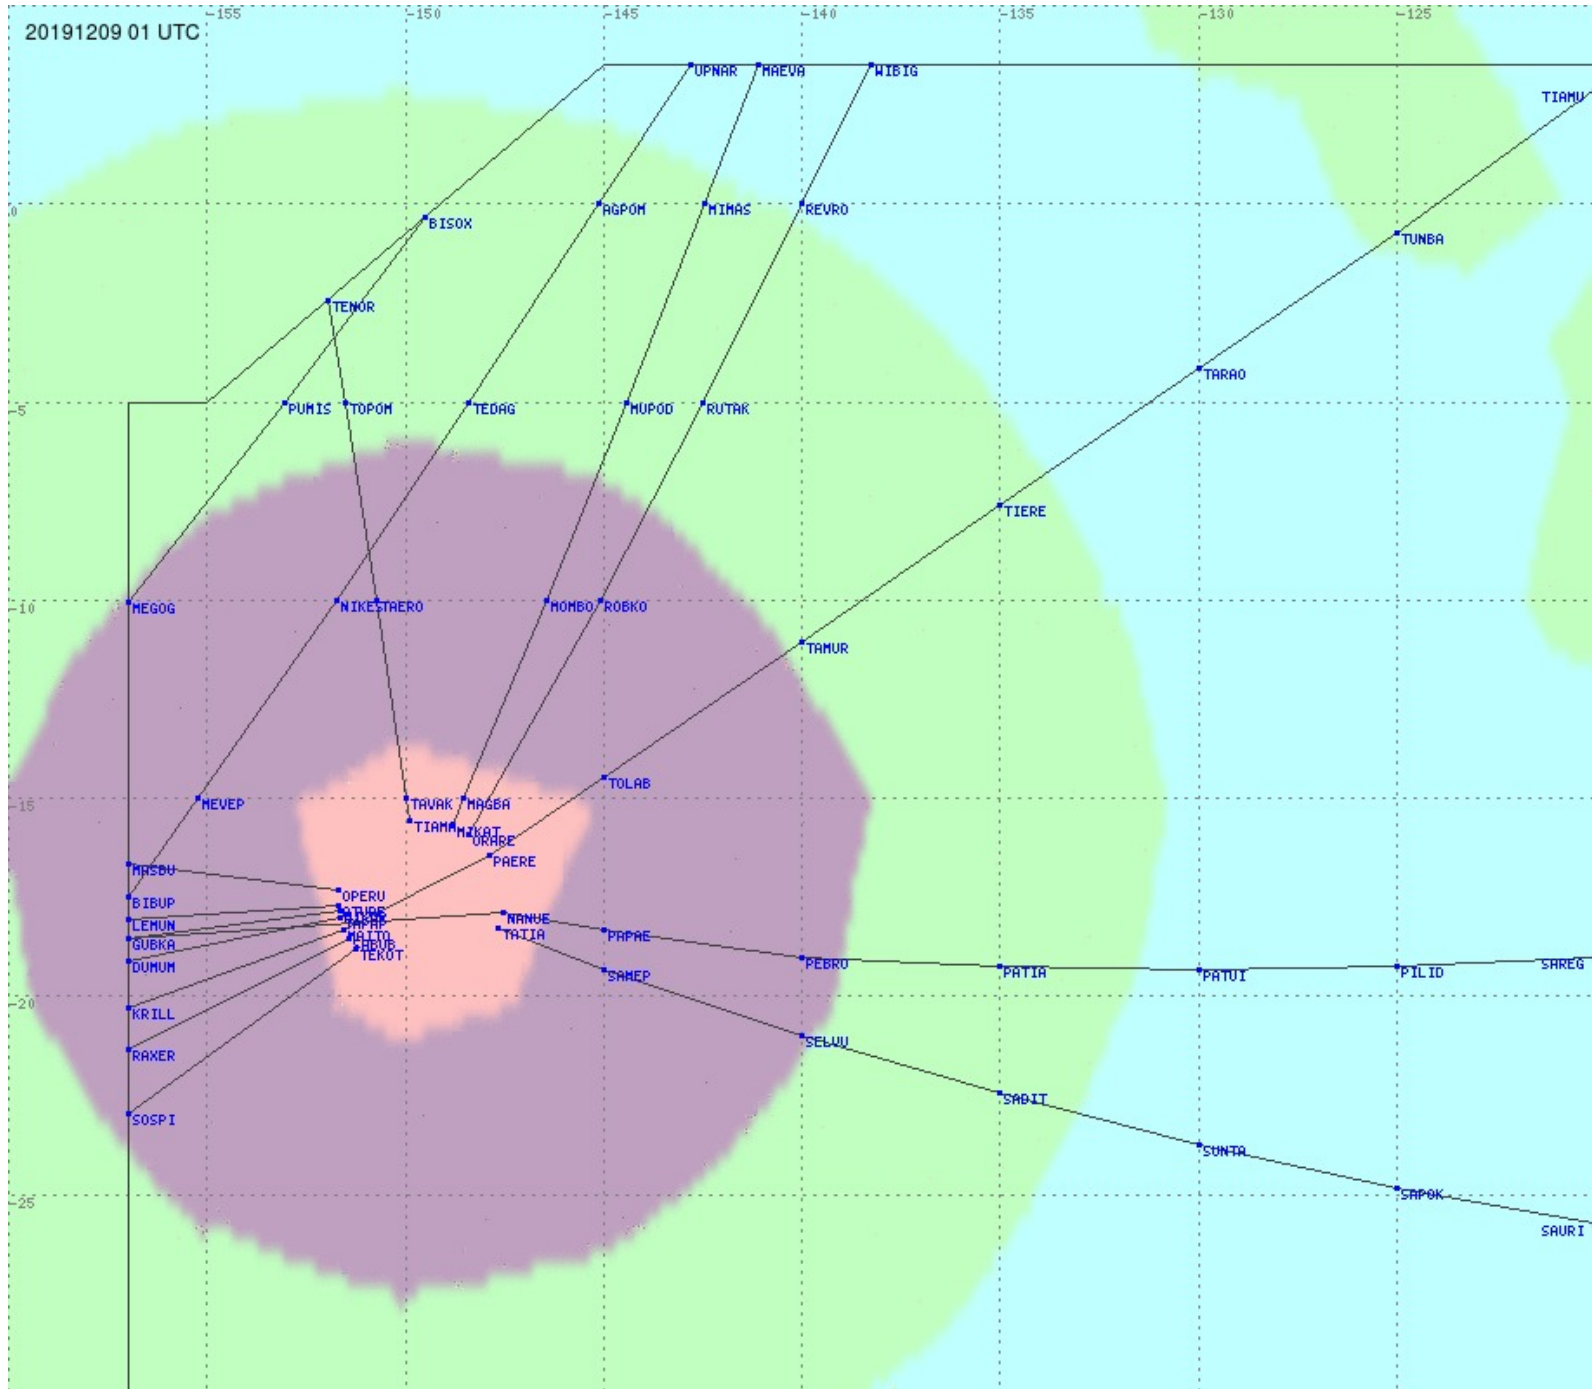

# Tahiti FIR - HF Propag - 20191209

2.8 MHz 3.5 MHz 5.6 MHz 8.9 MHz 13.3 MHz 17.9 MHz None