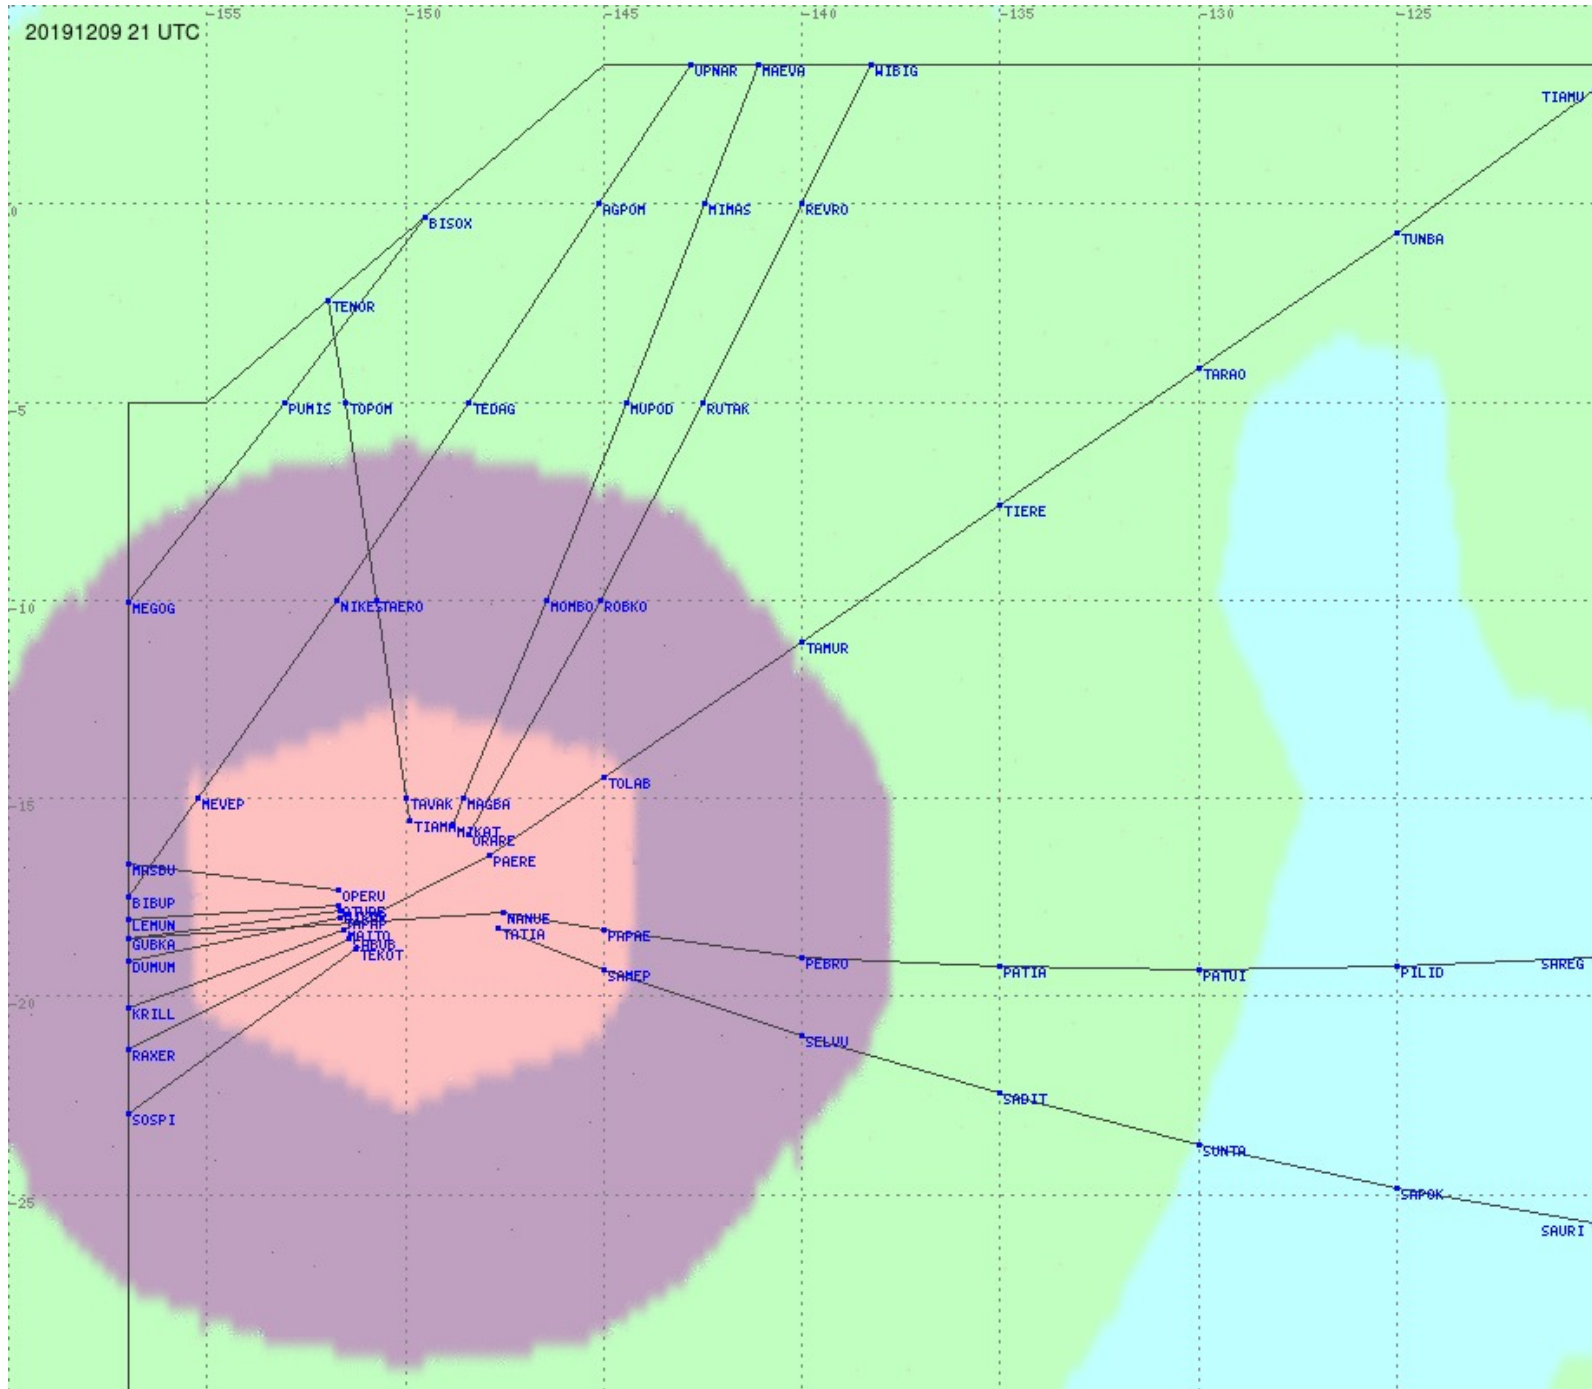

Tahiti FIR - HF Propag - 20191209

2.8 MHz 3.5 MHz 5.6 MHz 8.9 MHz 13.3 MHz 17.9 MHz None