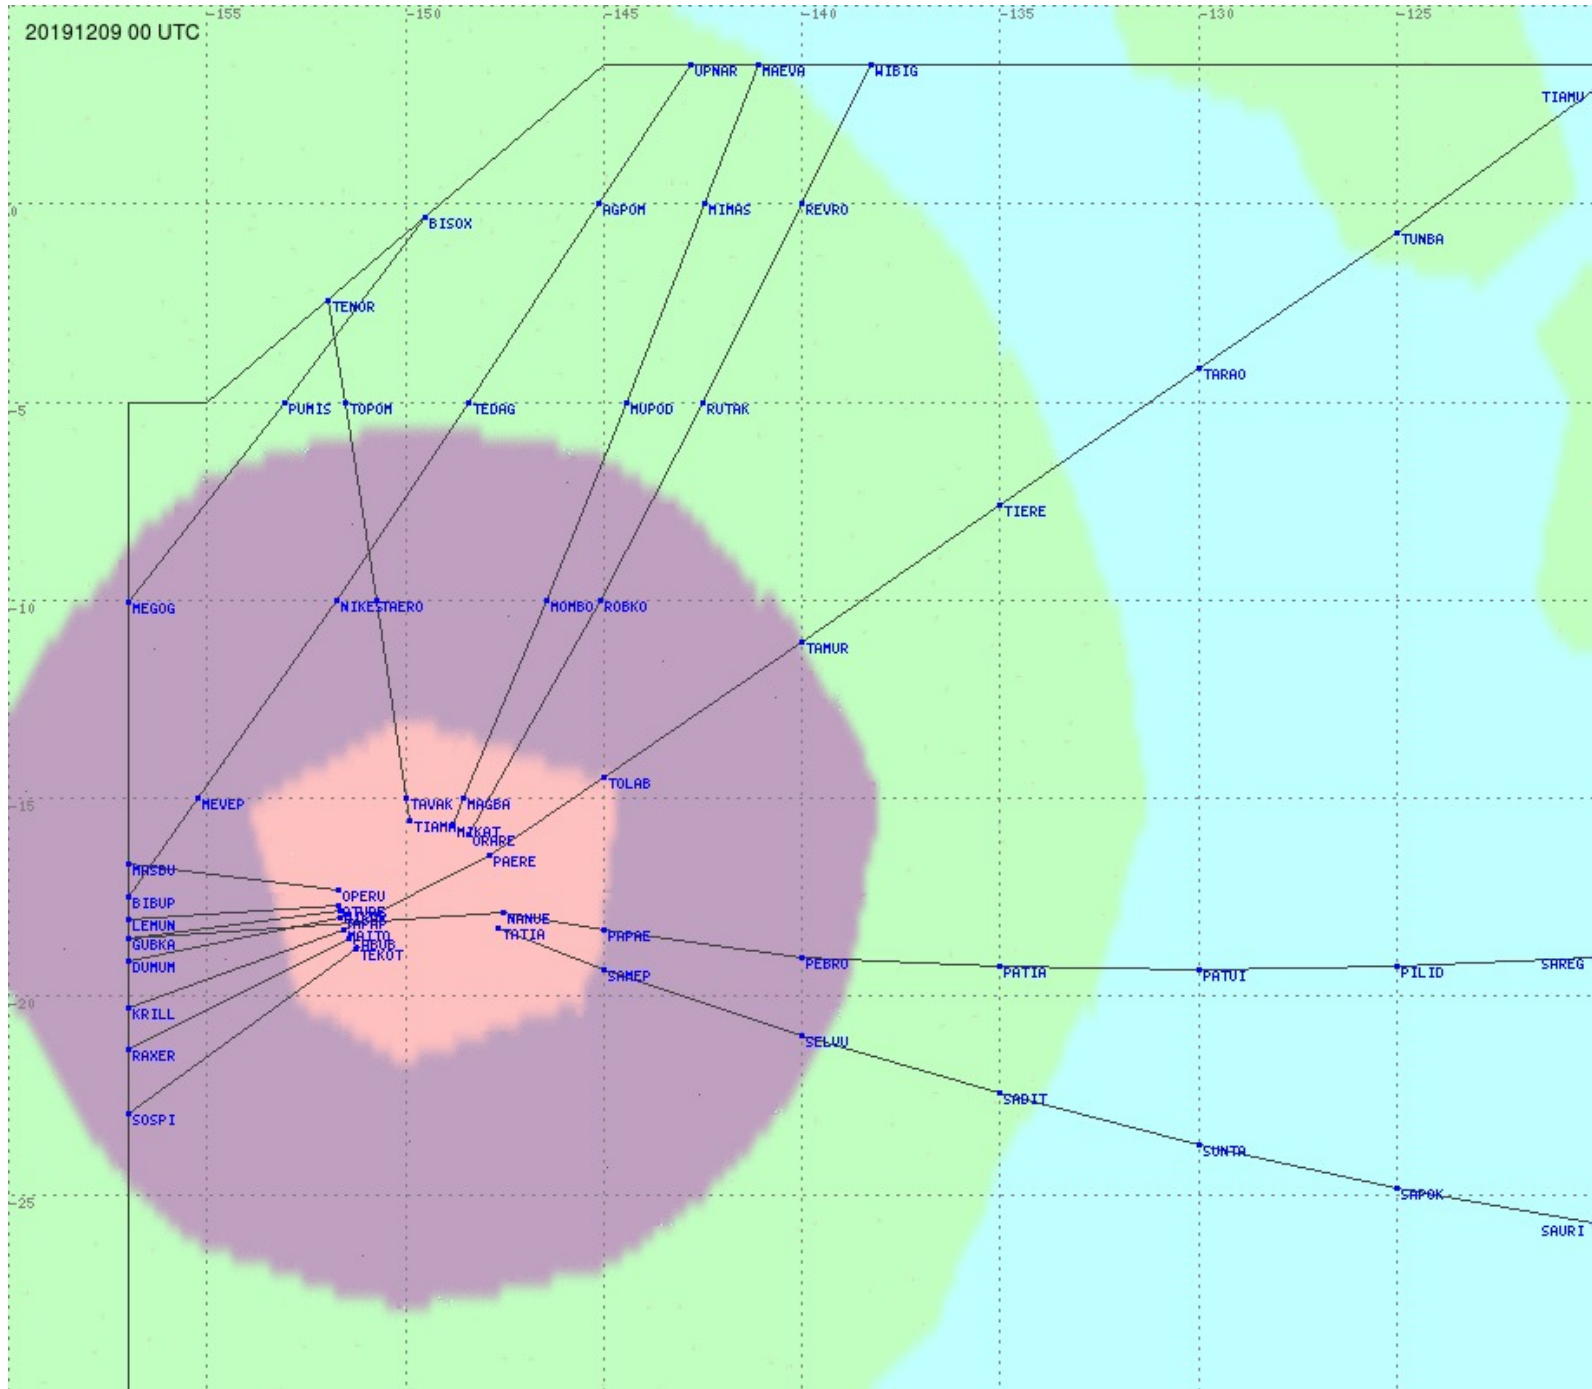

# Tahiti FIR - HF Propag - 20191209

2.8 MHz 3.5 MHz 5.6 MHz 8.9 MHz 13.3 MHz 17.9 MHz None