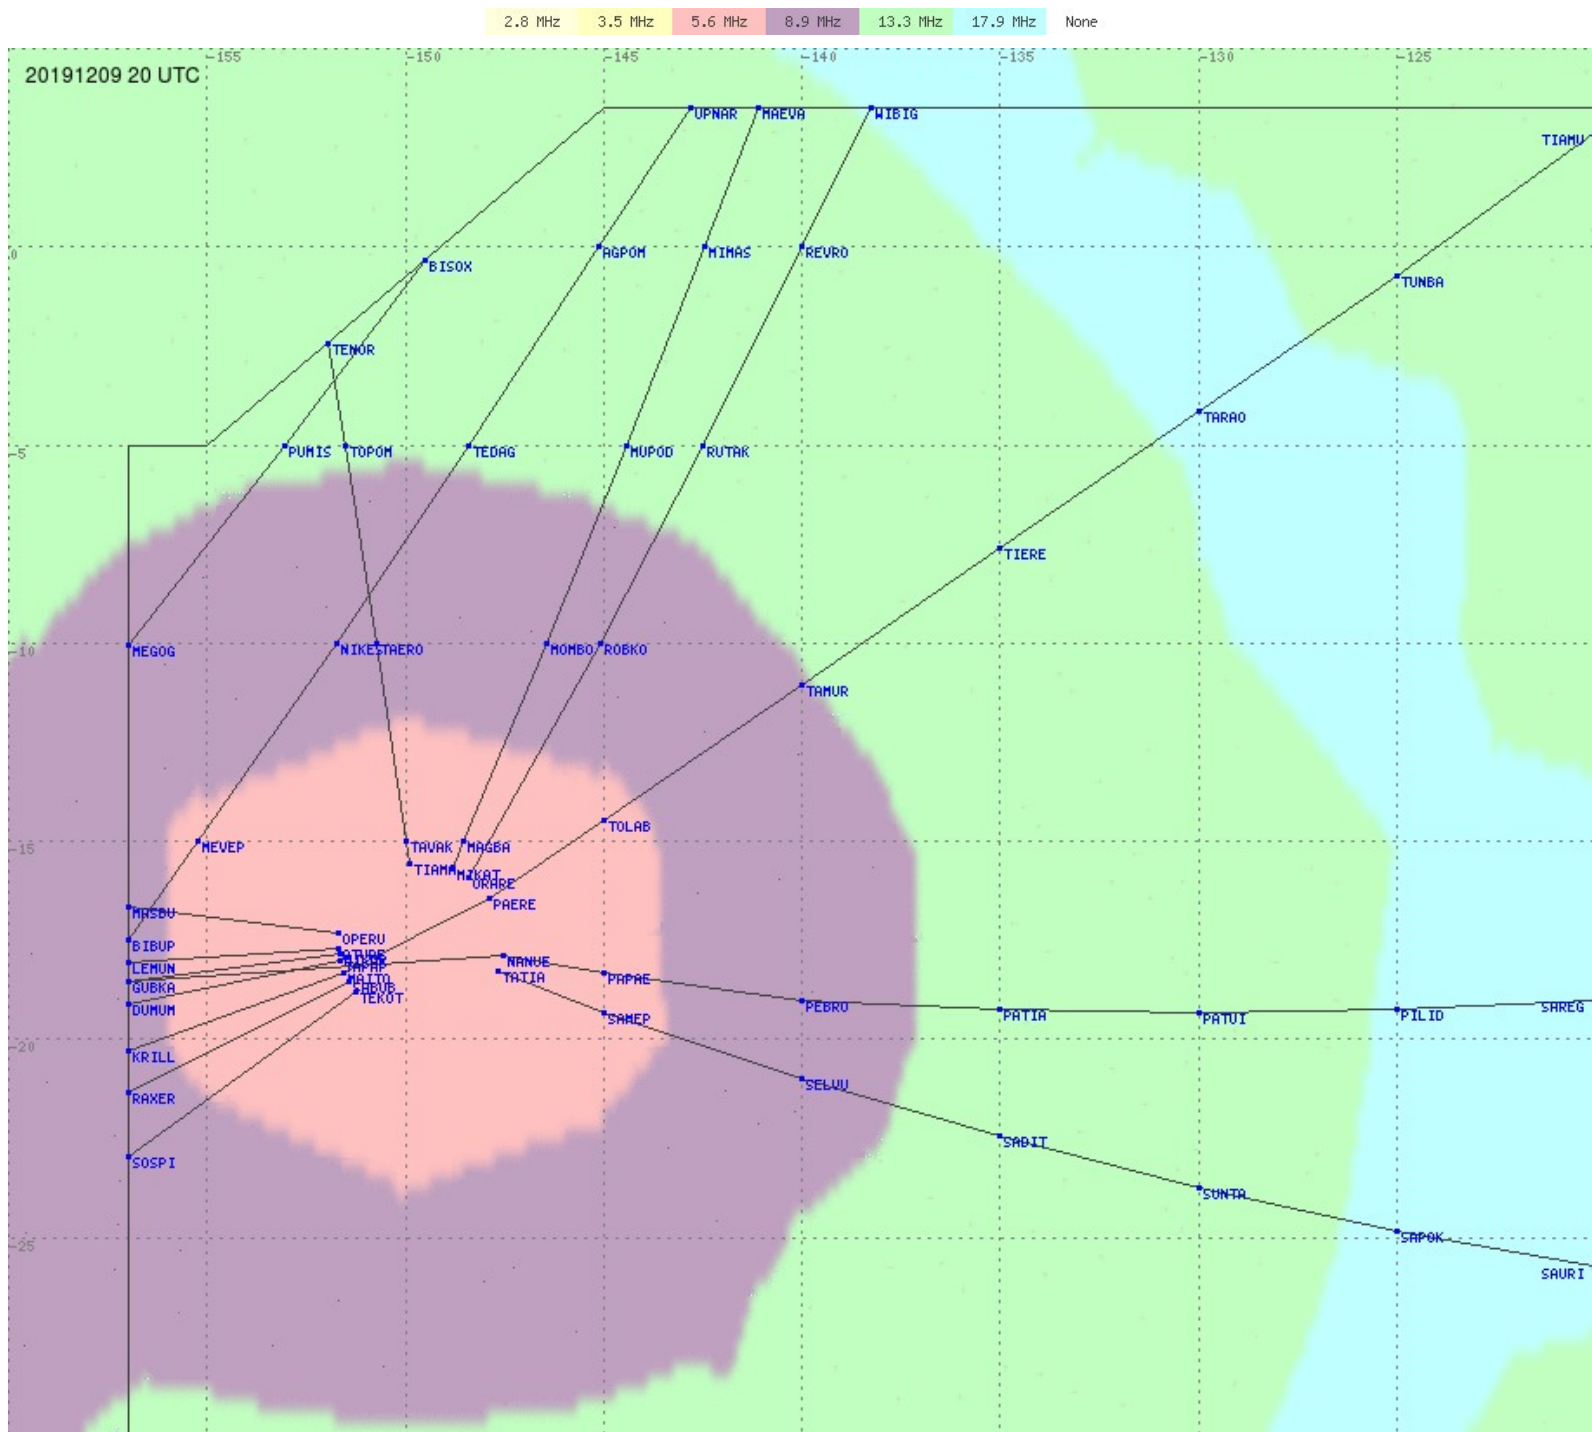

Tahiti FIR - HF Propag - 20191209