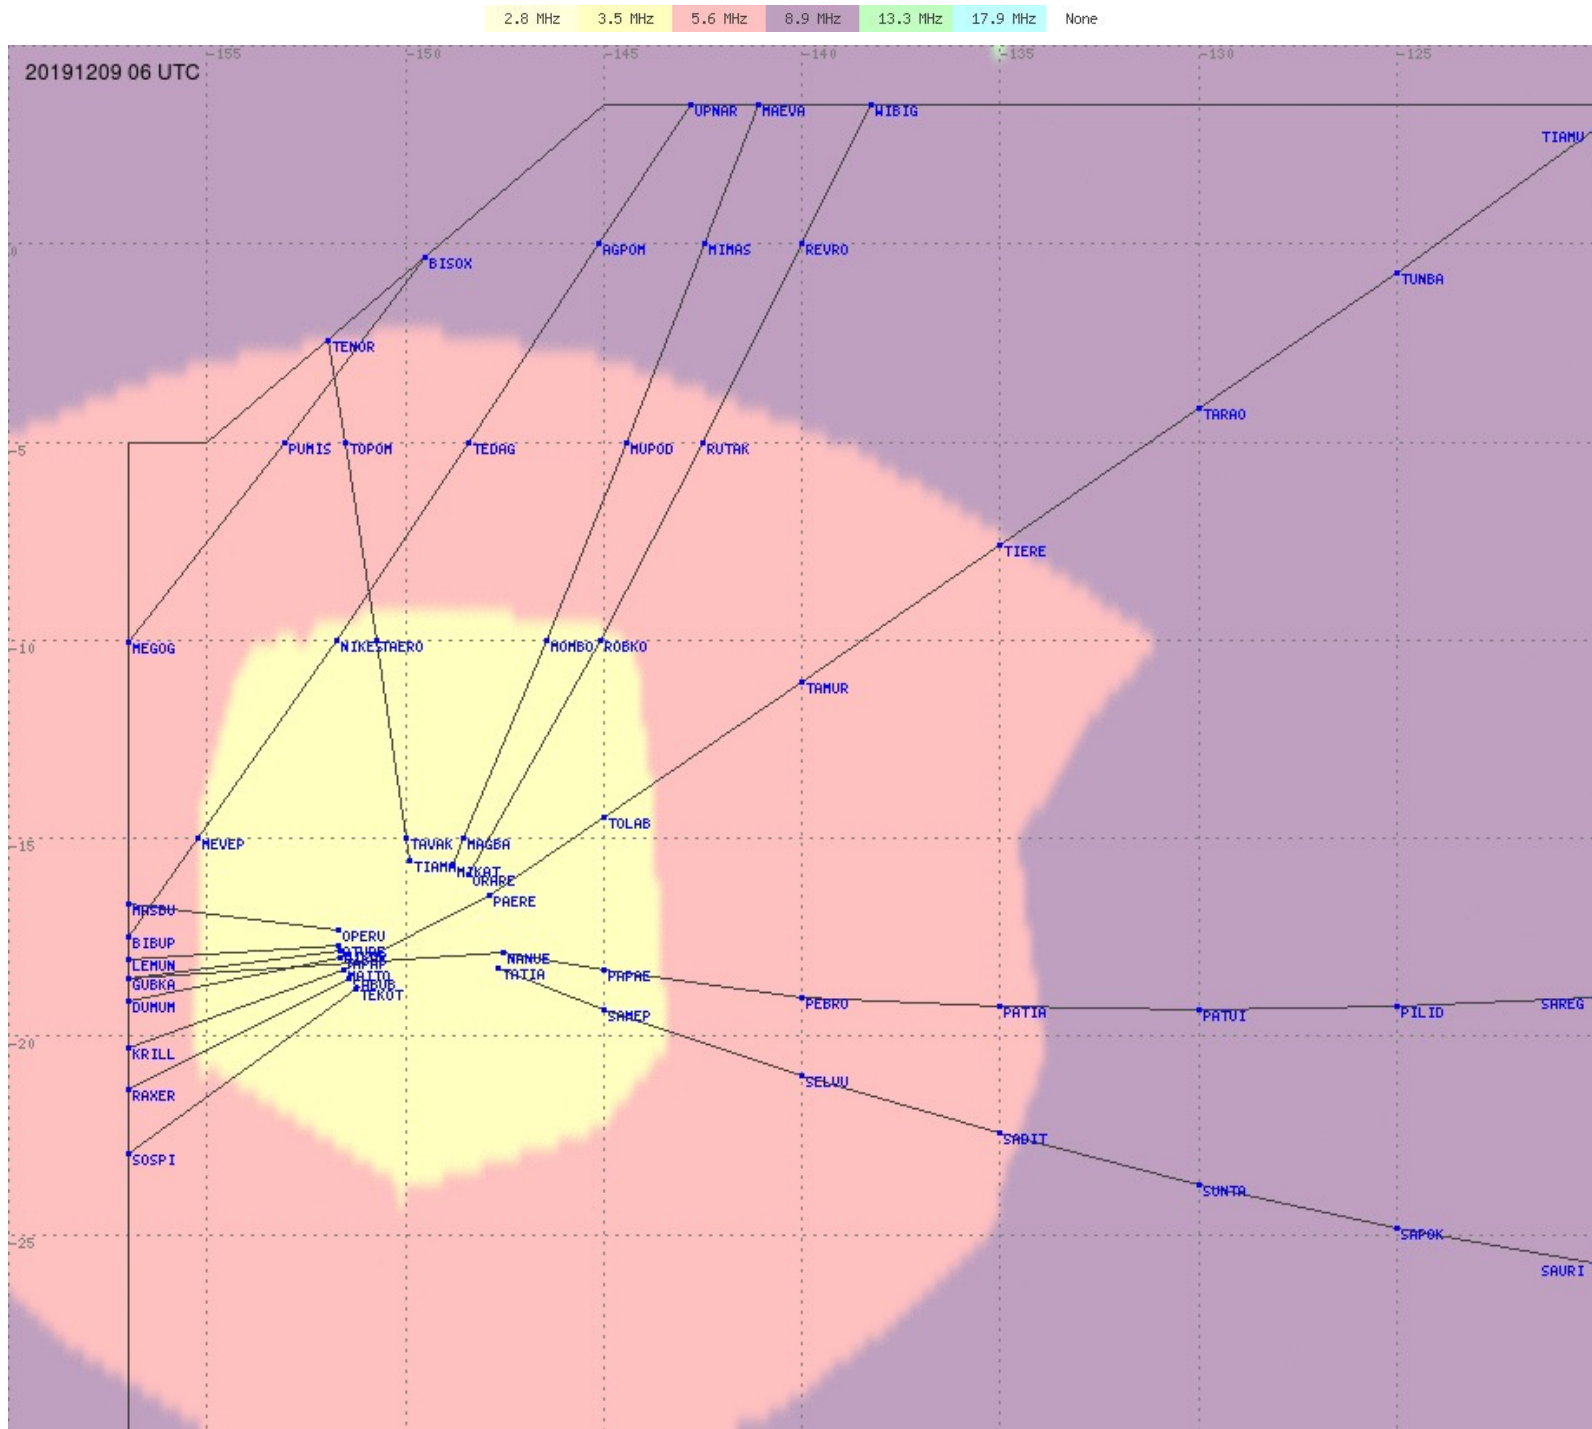

Tahiti FIR - HF Propag - 20191209