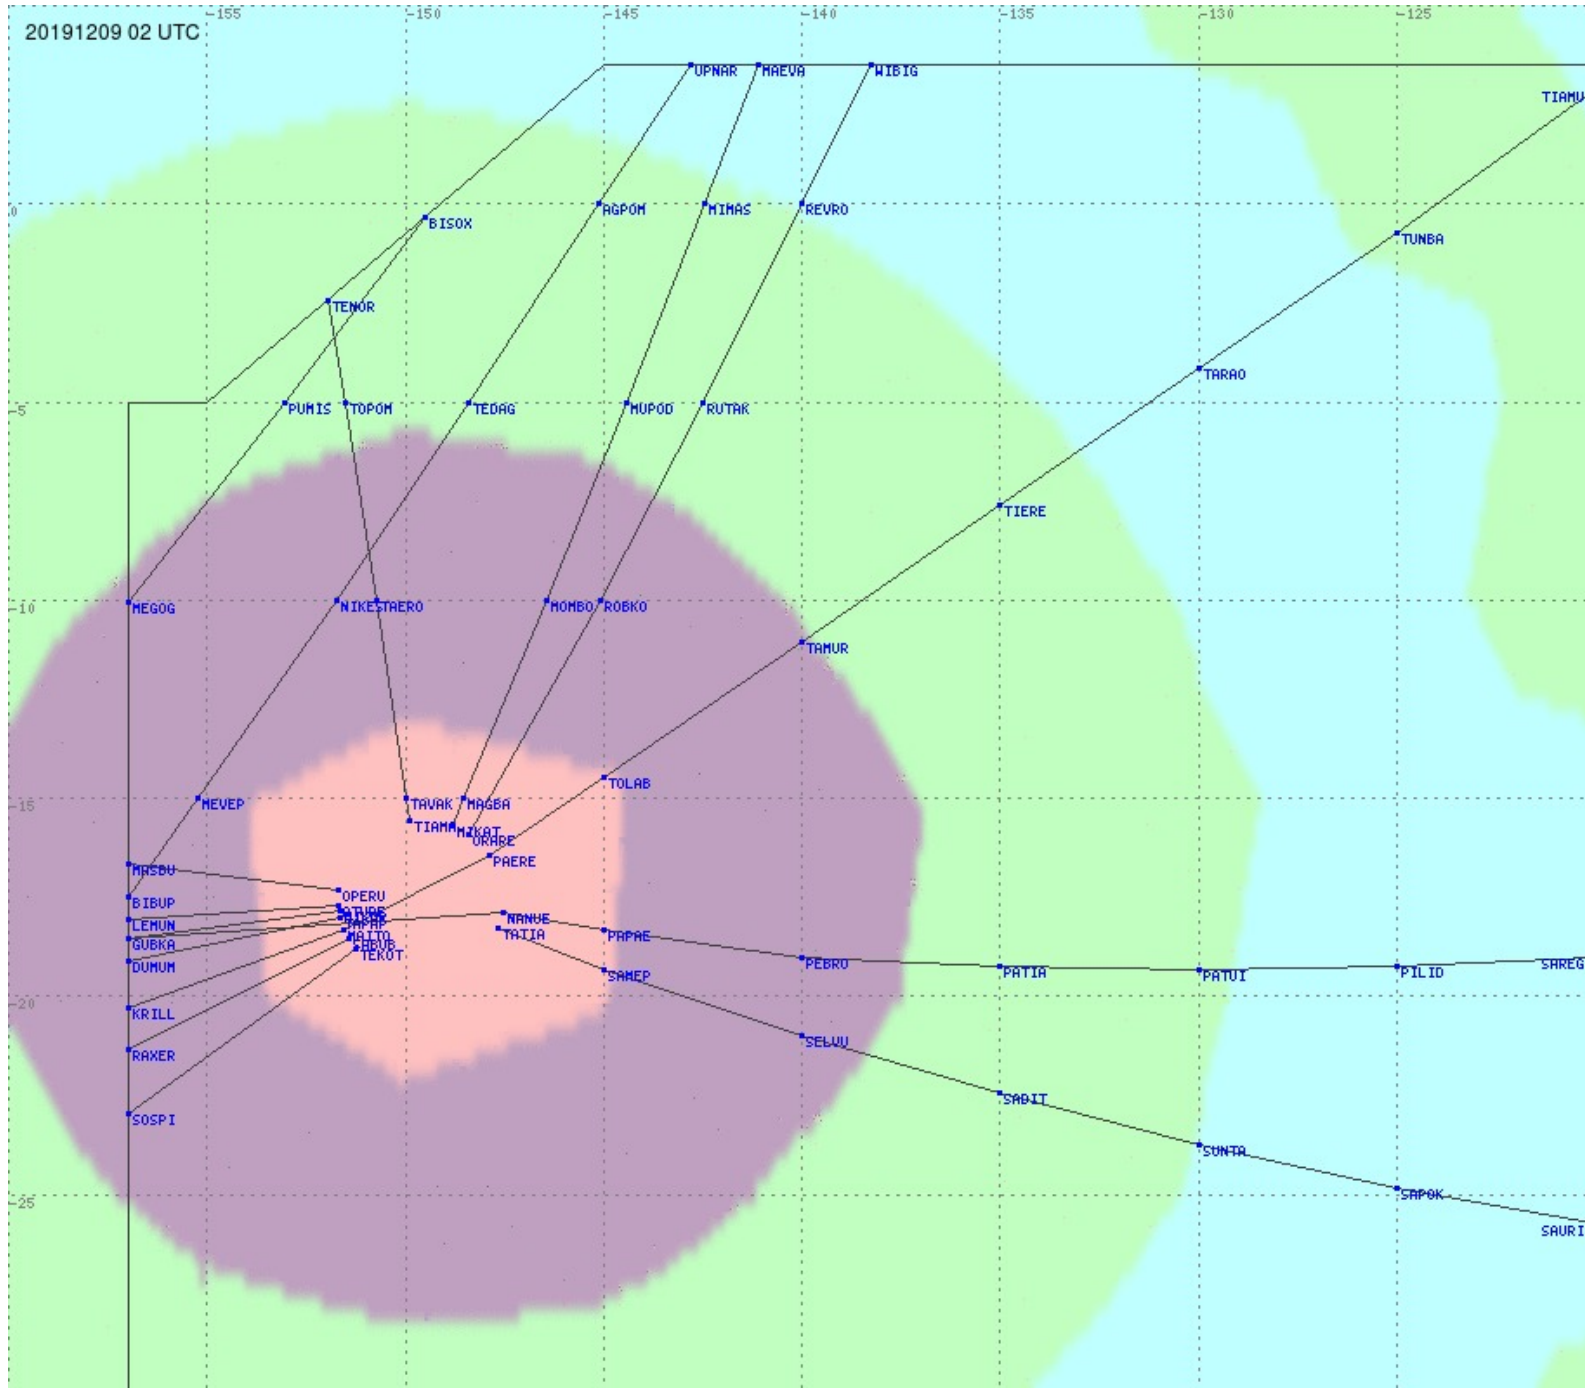

Tahiti FIR - HF Propag - 20191209

2.8 MHz 3.5 MHz 5.6 MHz 8.9 MHz 13.3 MHz 17.9 MHz None