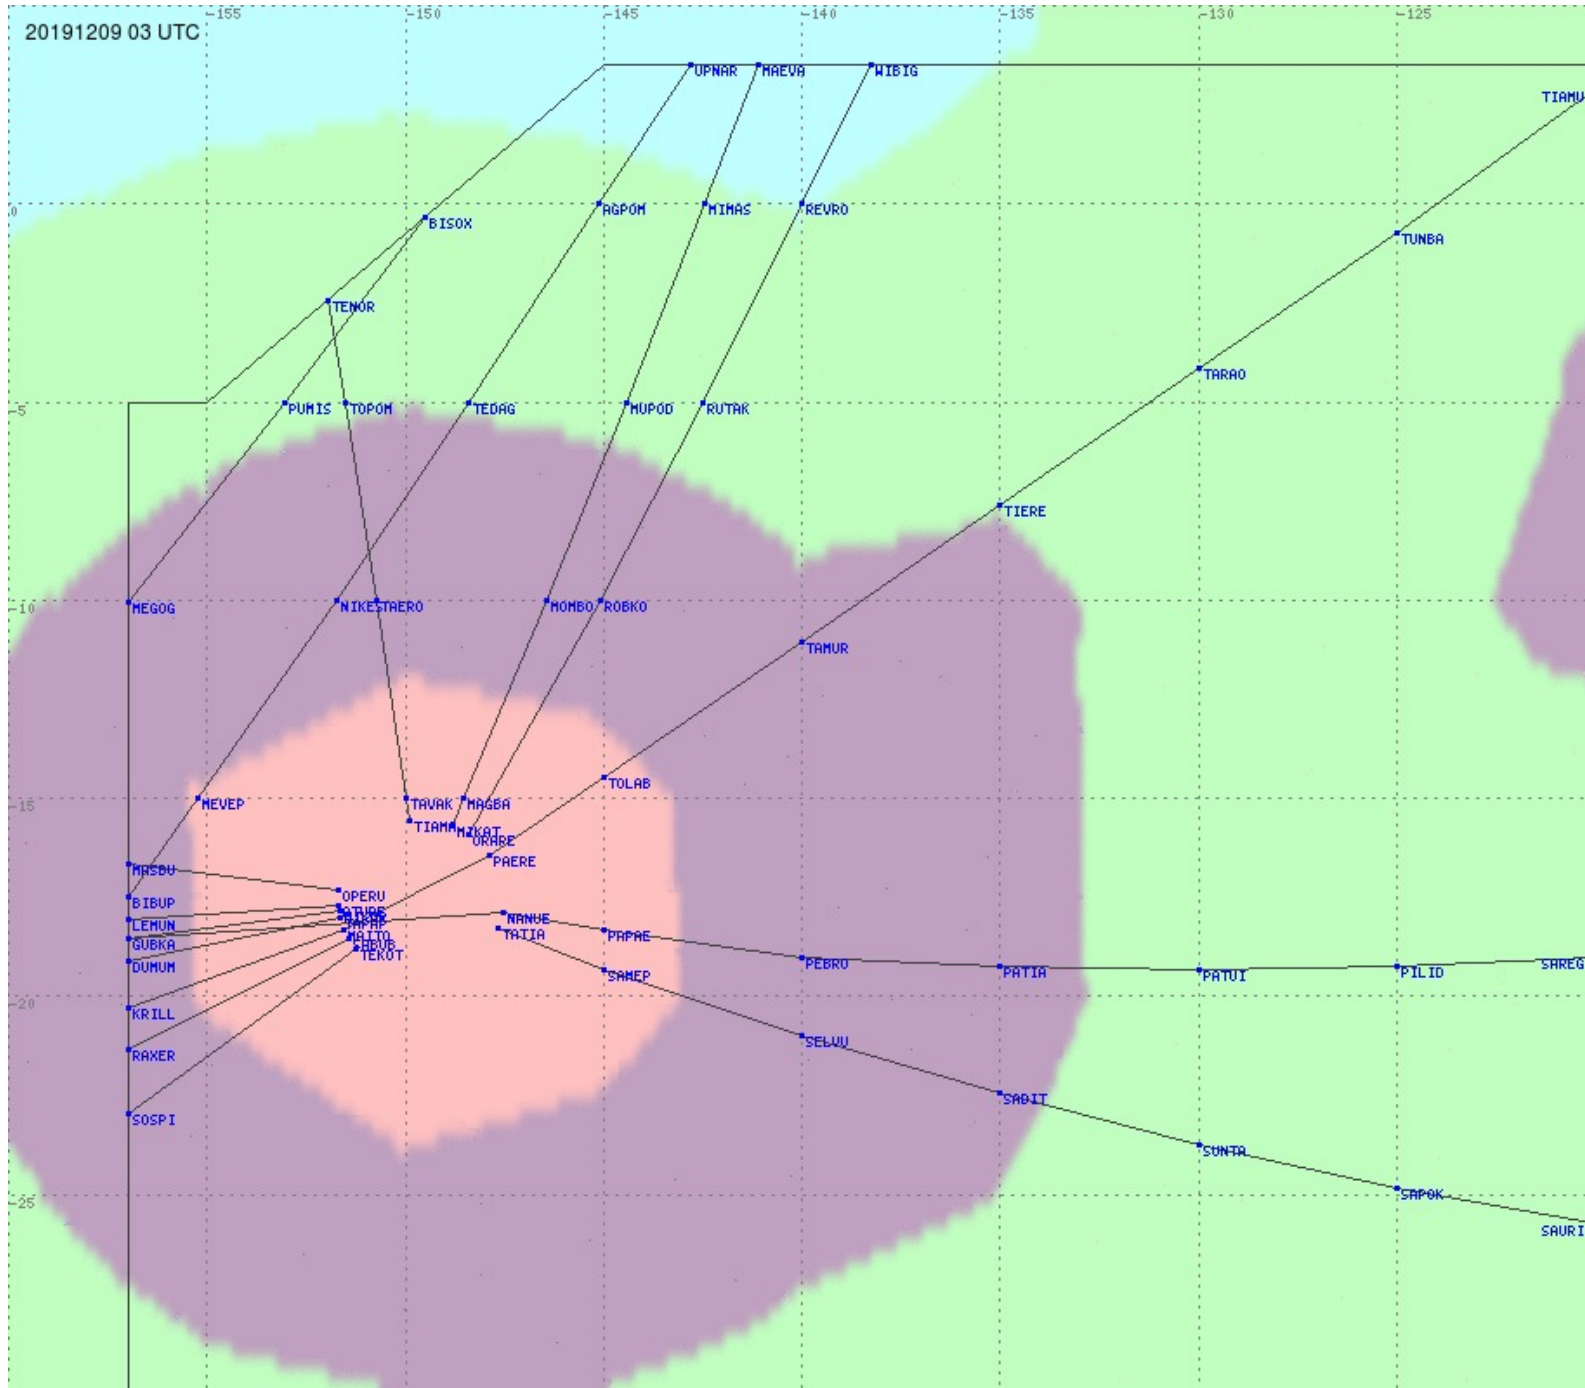

Tahiti FIR - HF Propag - 20191209

2.8 MHz 3.5 MHz 5.6 MHz 8.9 MHz 13.3 MHz 17.9 MHz None