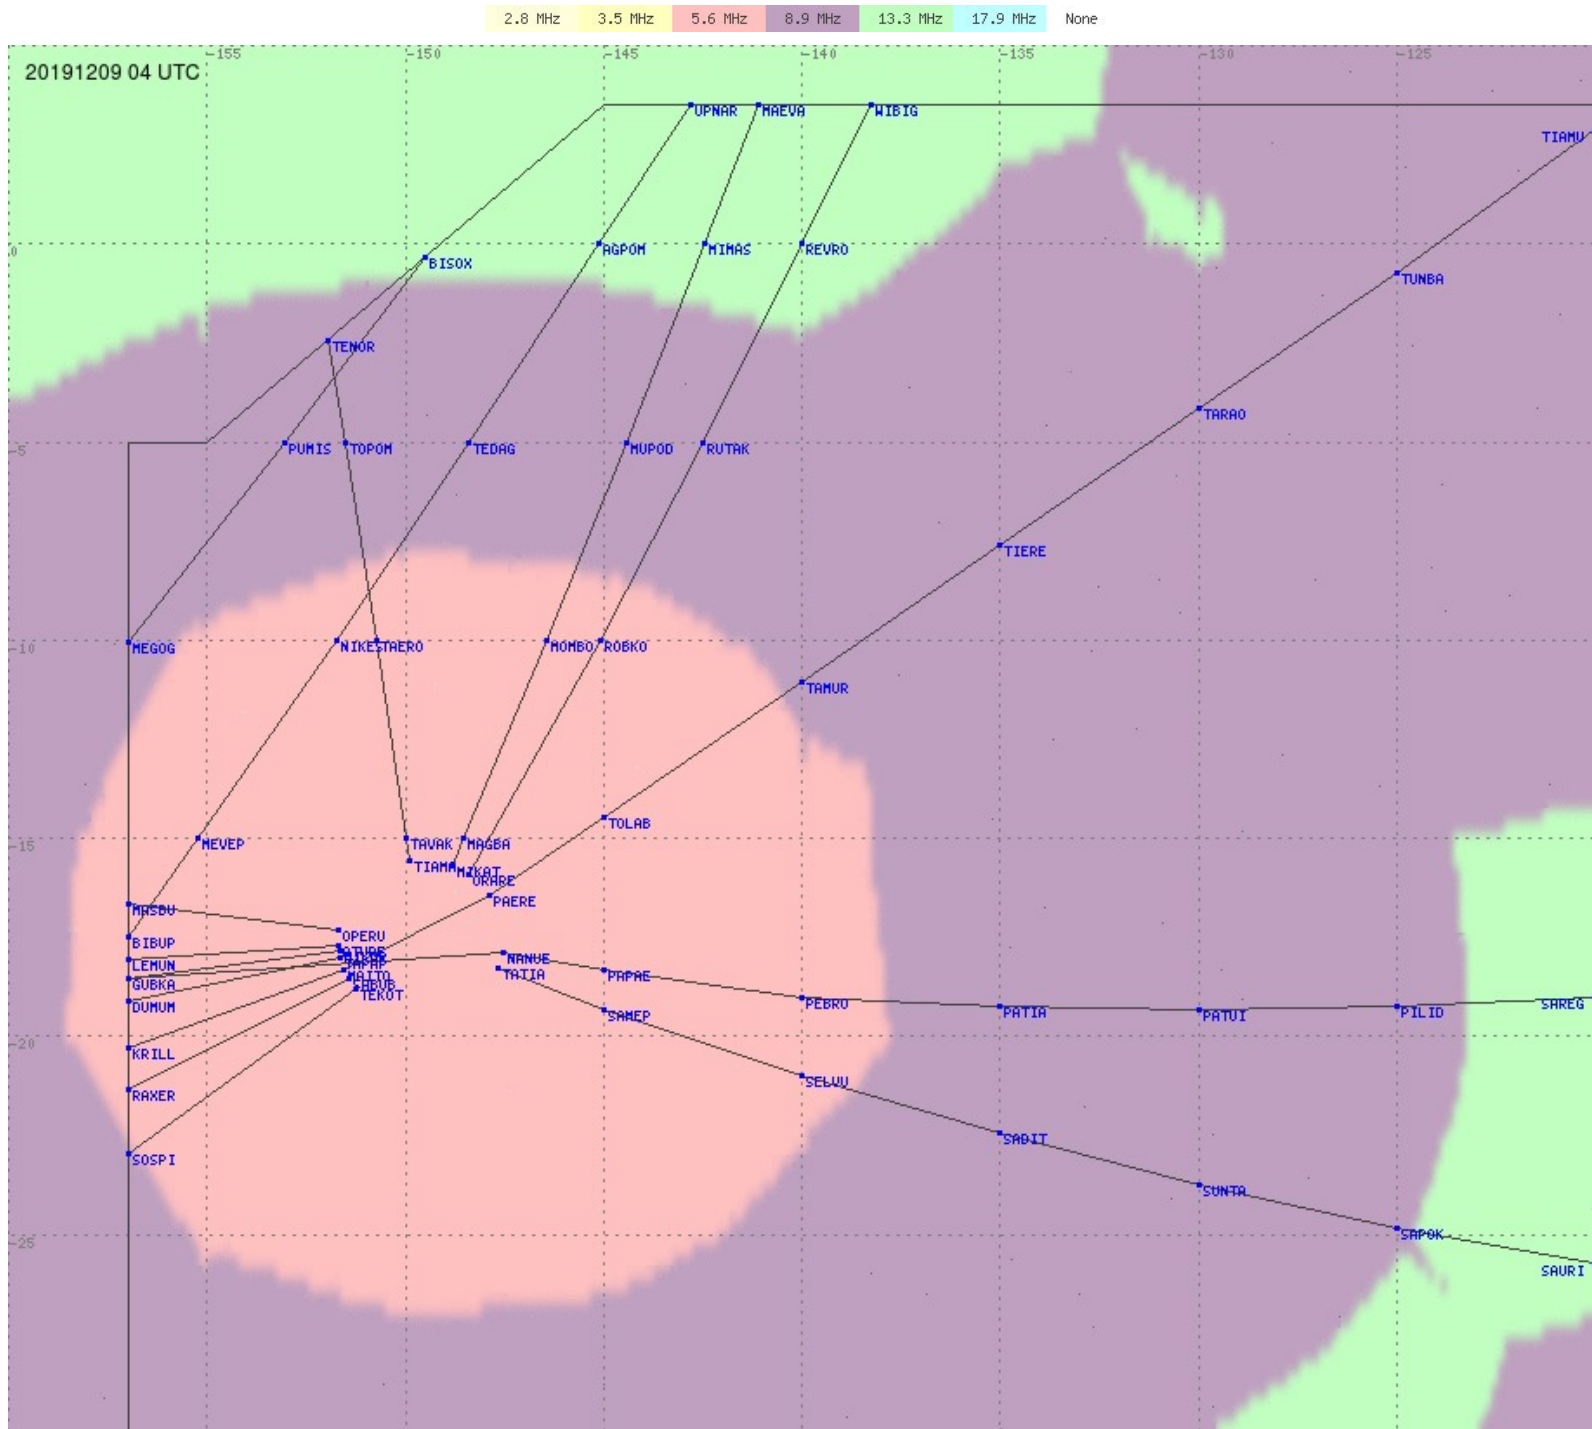

Tahiti FIR - HF Propag - 20191209