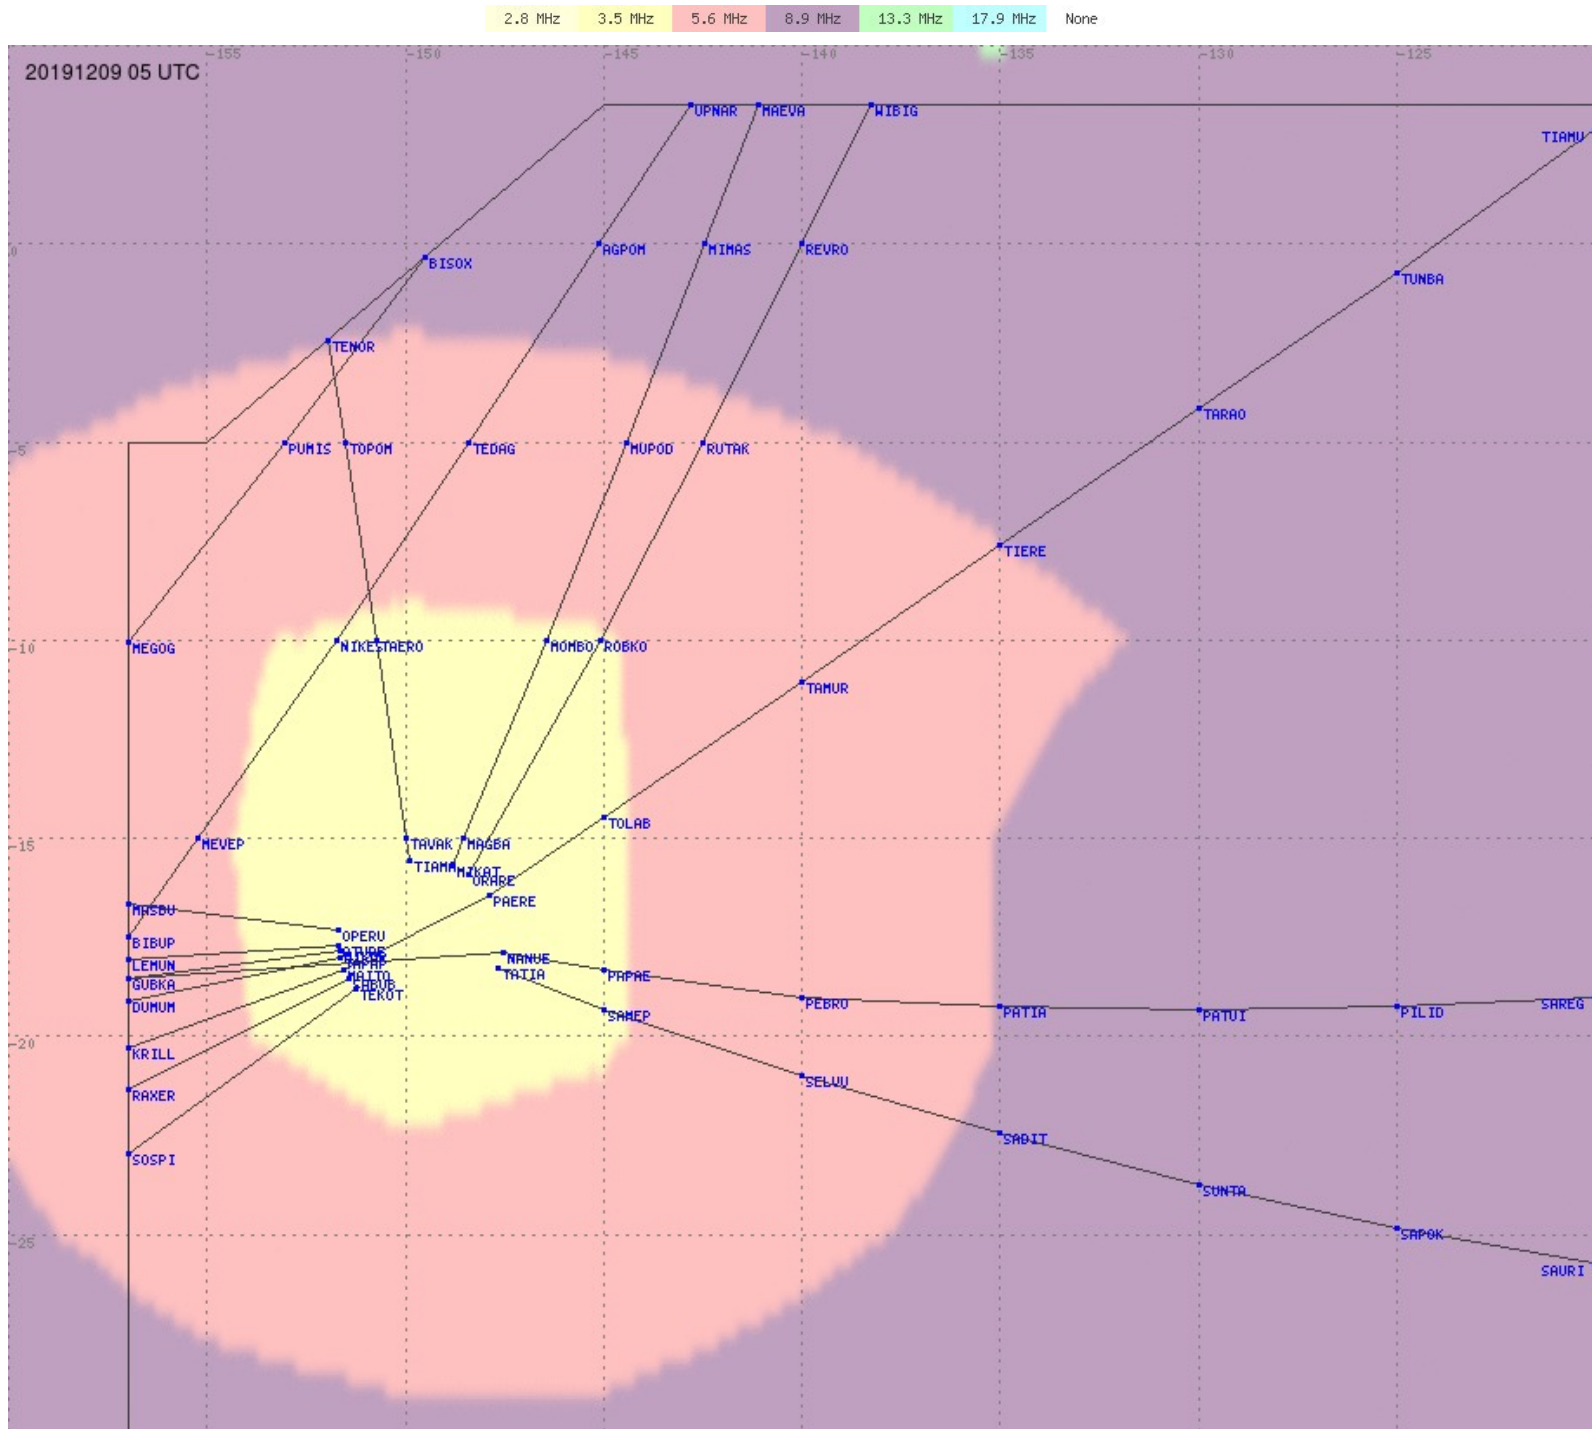

Tahiti FIR - HF Propag - 20191209