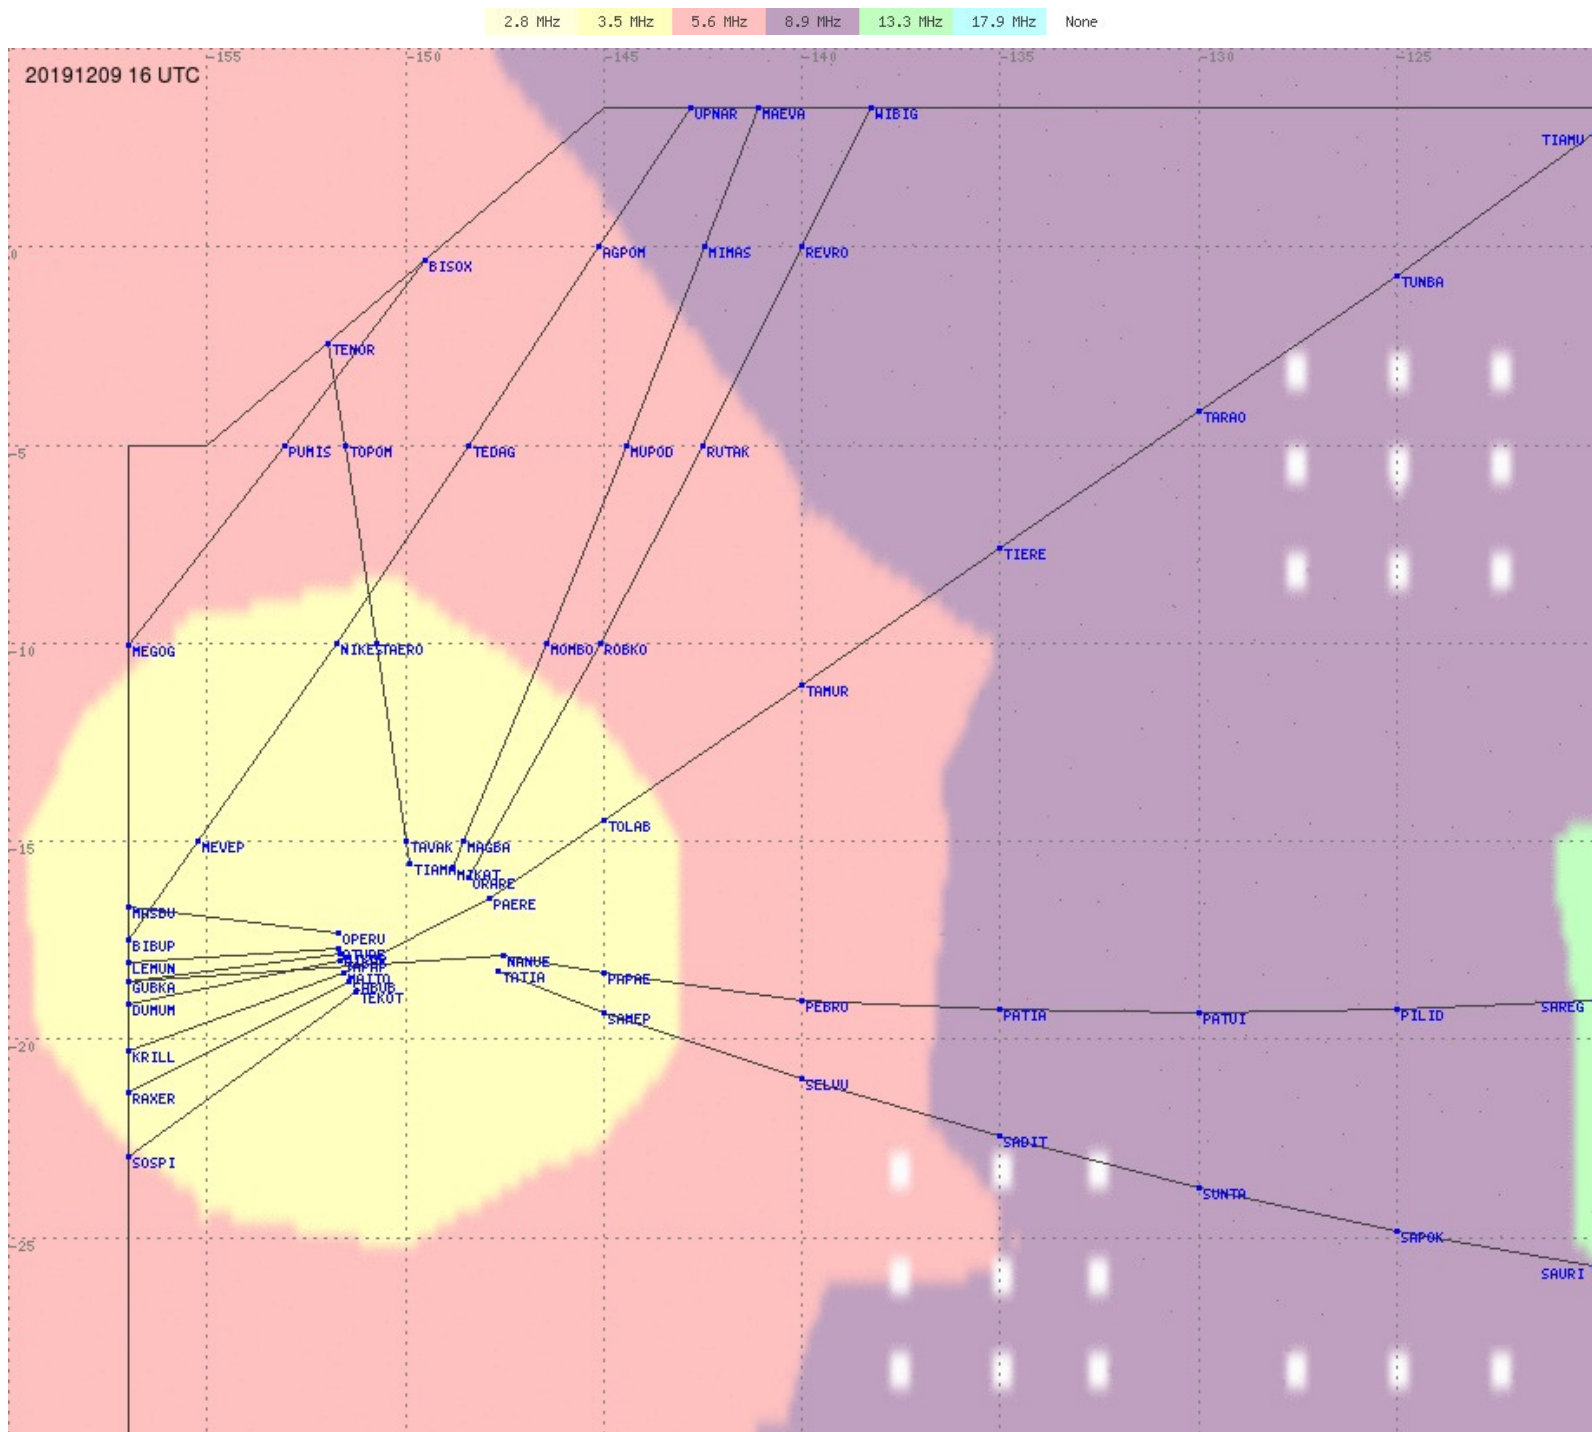

Tahiti FIR - HF Propag - 20191209