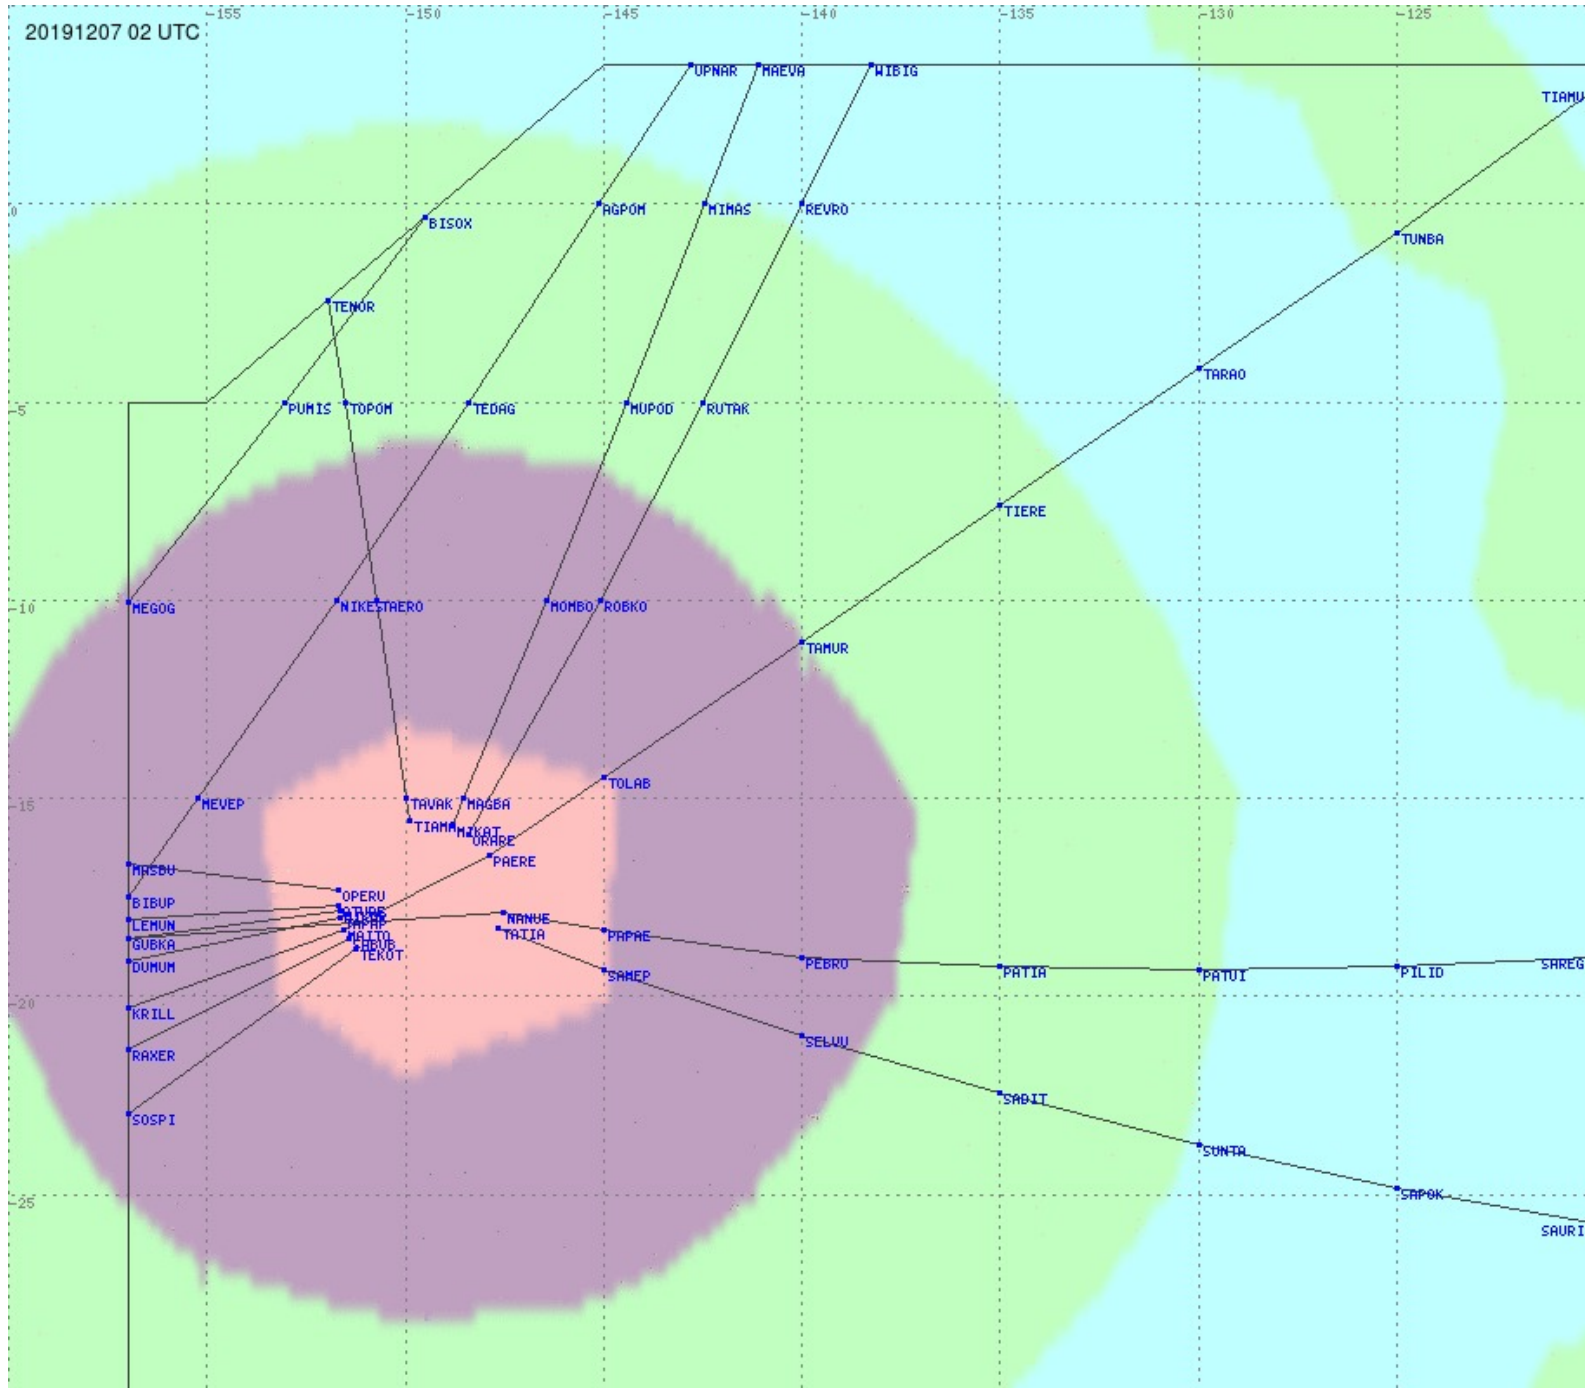

Tahiti FIR - HF Propag - 20191207

2.8 MHz 3.5 MHz 5.6 MHz 8.9 MHz 13.3 MHz 17.9 MHz None

Tahiti FIR - HF Propag - 20191207

2.8 MHz 3.5 MHz 5.6 MHz 8.9 MHz 13.3 MHz 17.9 MHz None

Tahiti FIR - HF Propag - 20191207

2.8 MHz 3.5 MHz 5.6 MHz 8.9 MHz 13.3 MHz 17.9 MHz None

Tahiti FIR - HF Propag - 20191207

2.8 MHz 3.5 MHz 5.6 MHz 8.9 MHz 13.3 MHz 17.9 MHz None

Tahiti FIR - HF Propag - 20191207

2.8 MHz
3.5 MHz
5.6 MHz
8.9 MHz
13.3 MHz
17.9 MHz
None