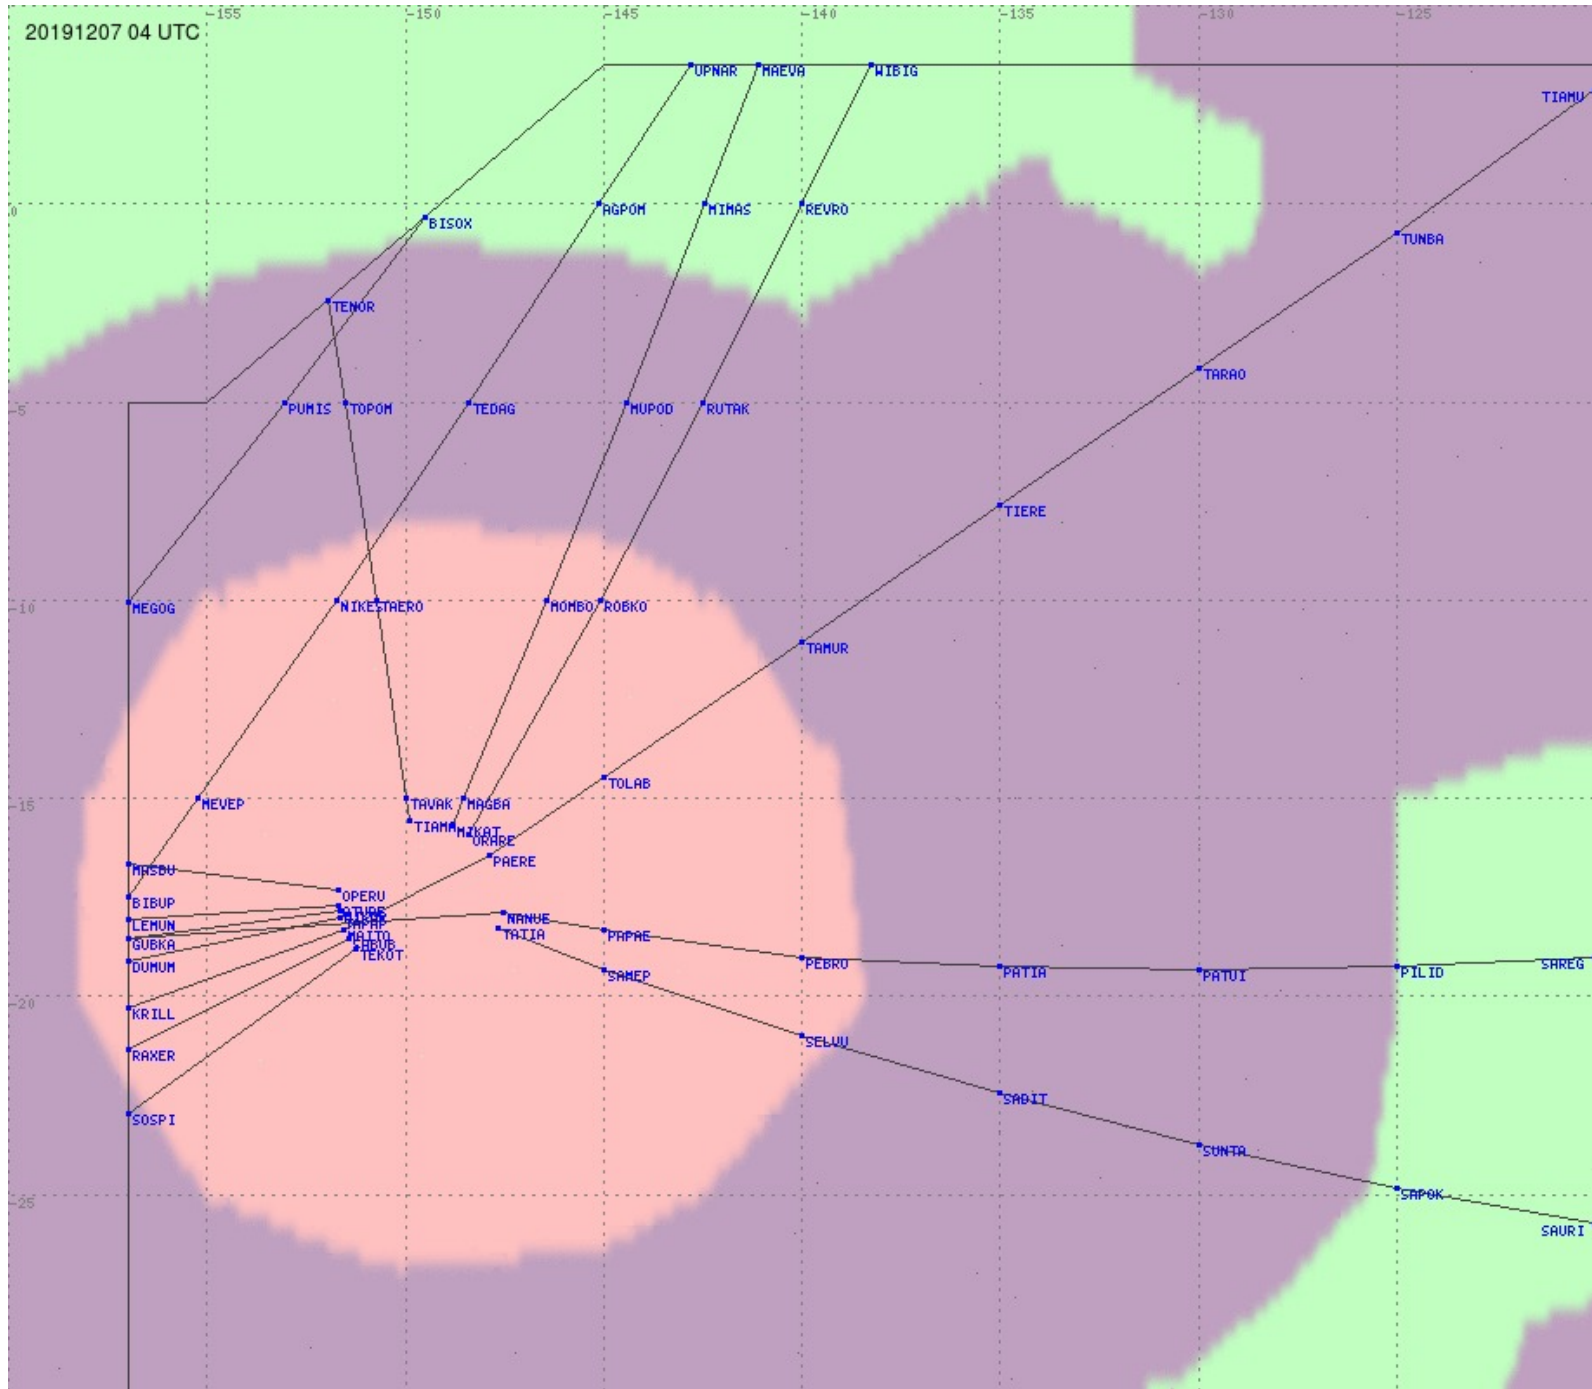

Tahiti FIR - HF Propag - 20191207

2.8 MHz 3.5 MHz 5.6 MHz 8.9 MHz 13.3 MHz 17.9 MHz None

Tahiti FIR - HF Propag - 20191207

2.8 MHz 3.5 MHz 5.6 MHz 8.9 MHz 13.3 MHz 17.9 MHz None

Tahiti FIR - HF Propag - 20191207

2.8 MHz 3.5 MHz 5.6 MHz 8.9 MHz 13.3 MHz 17.9 MHz None

Tahiti FIR - HF Propag - 20191207

2.8 MHz 3.5 MHz 5.6 MHz 8.9 MHz 13.3 MHz 17.9 MHz None

Tahiti FIR - HF Propag - 20191207

2.8 MHz
3.5 MHz
5.6 MHz
8.9 MHz
13.3 MHz
17.9 MHz
None

Tahiti FIR - HF Propag - 20191207

2.8 MHz 3.5 MHz 5.6 MHz 8.9 MHz 13.3 MHz 17.9 MHz None

Tahiti FIR - HF Propag - 20191207

Tahiti FIR - HF Propag - 20191207

Tahiti FIR - HF Propag - 20191207

Tahiti FIR - HF Propag - 20191207