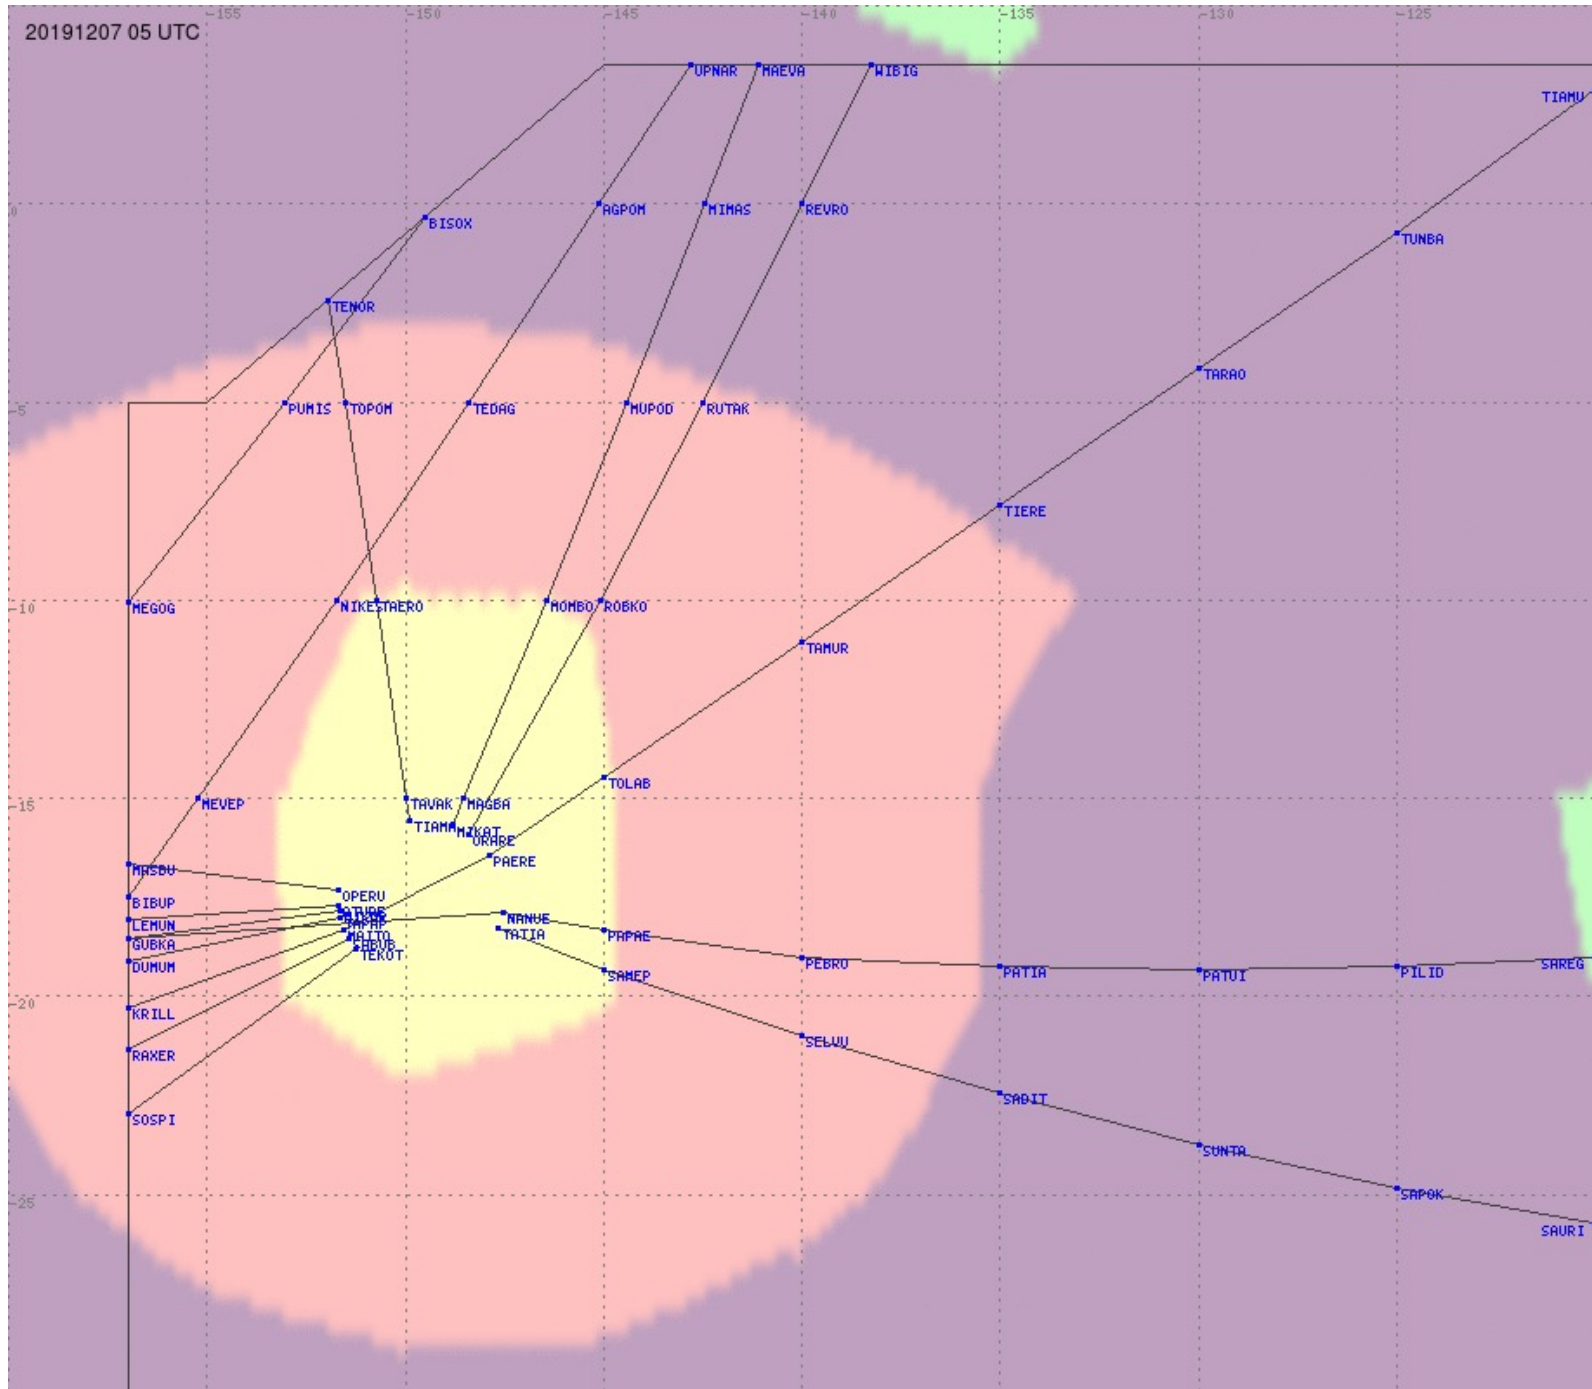

2.8 MHz 3.5 MHz 5.6 MHz 8.9 MHz 13.3 MHz 17.9 MHz None

Tahiti FIR - HF Propag - 20191207

2.8 MHz 3.5 MHz 5.6 MHz 8.9 MHz 13.3 MHz 17.9 MHz None

Tahiti FIR - HF Propag - 20191207

2.8 MHz
3.5 MHz
5.6 MHz
8.9 MHz
13.3 MHz
17.9 MHz
None

Tahiti FIR - HF Propag - 20191207

2.8 MHz 3.5 MHz 5.6 MHz 8.9 MHz 13.3 MHz 17.9 MHz None

Tahiti FIR - HF Propag - 20191207

Tahiti FIR - HF Propag - 20191207

Tahiti FIR - HF Propag - 20191207

Tahiti FIR - HF Propag - 20191207