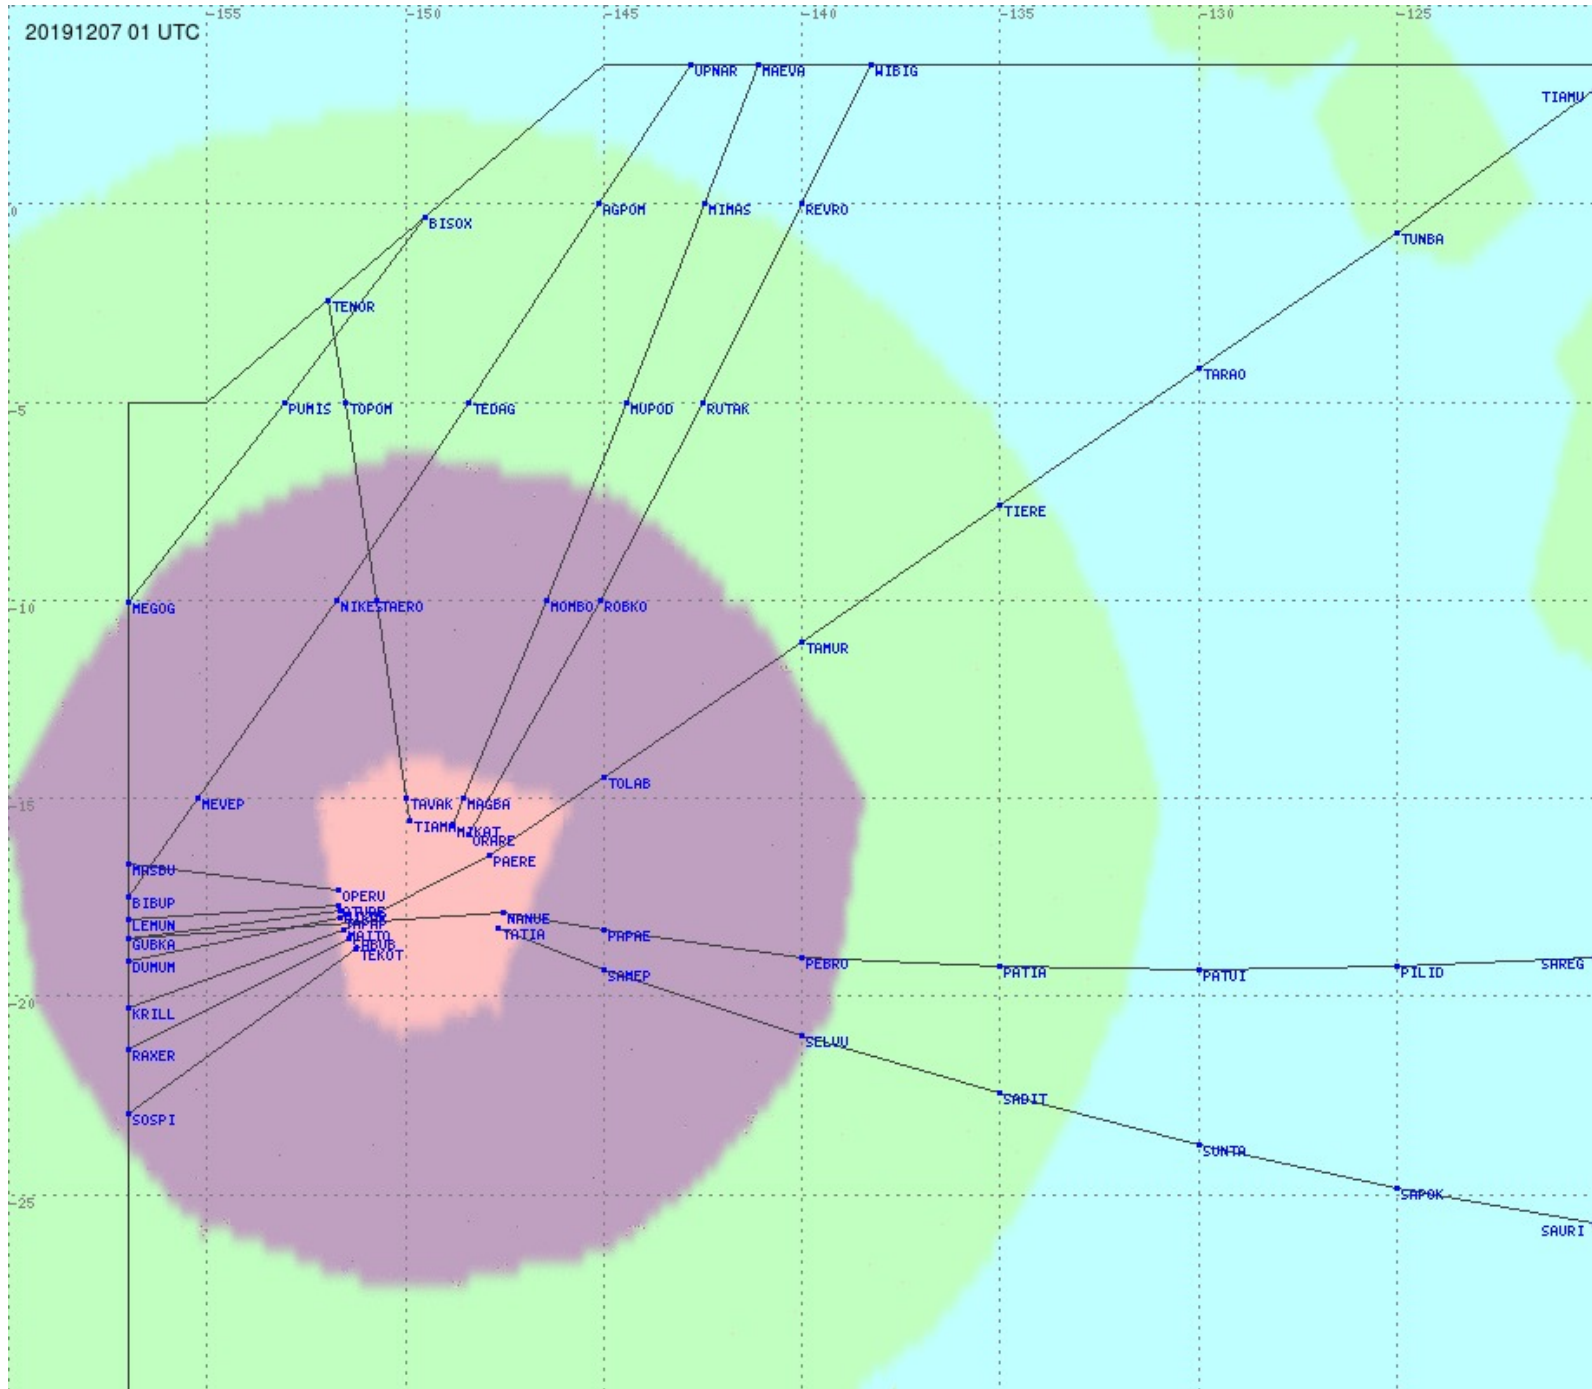

Tahiti FIR - HF Propag - 20191207

2.8 MHz 3.5 MHz 5.6 MHz 8.9 MHz 13.3 MHz 17.9 MHz None

Tahiti FIR - HF Propag - 20191207

2.8 MHz 3.5 MHz 5.6 MHz 8.9 MHz 13.3 MHz 17.9 MHz None

Tahiti FIR - HF Propag - 20191207

2.8 MHz 3.5 MHz 5.6 MHz 8.9 MHz 13.3 MHz 17.9 MHz None

Tahiti FIR - HF Propag - 20191207

2.8 MHz 3.5 MHz 5.6 MHz 8.9 MHz 13.3 MHz 17.9 MHz None

Tahiti FIR - HF Propag - 20191207

2.8 MHz
3.5 MHz
5.6 MHz
8.9 MHz
13.3 MHz
17.9 MHz
None

Tahiti FIR - HF Propag - 20191207

2.8 MHz 3.5 MHz 5.6 MHz 8.9 MHz 13.3 MHz 17.9 MHz None

Tahiti FIR - HF Propag - 20191207

Tahiti FIR - HF Propag - 20191207

Tahiti FIR - HF Propag - 20191207

Tahiti FIR - HF Propag - 20191207