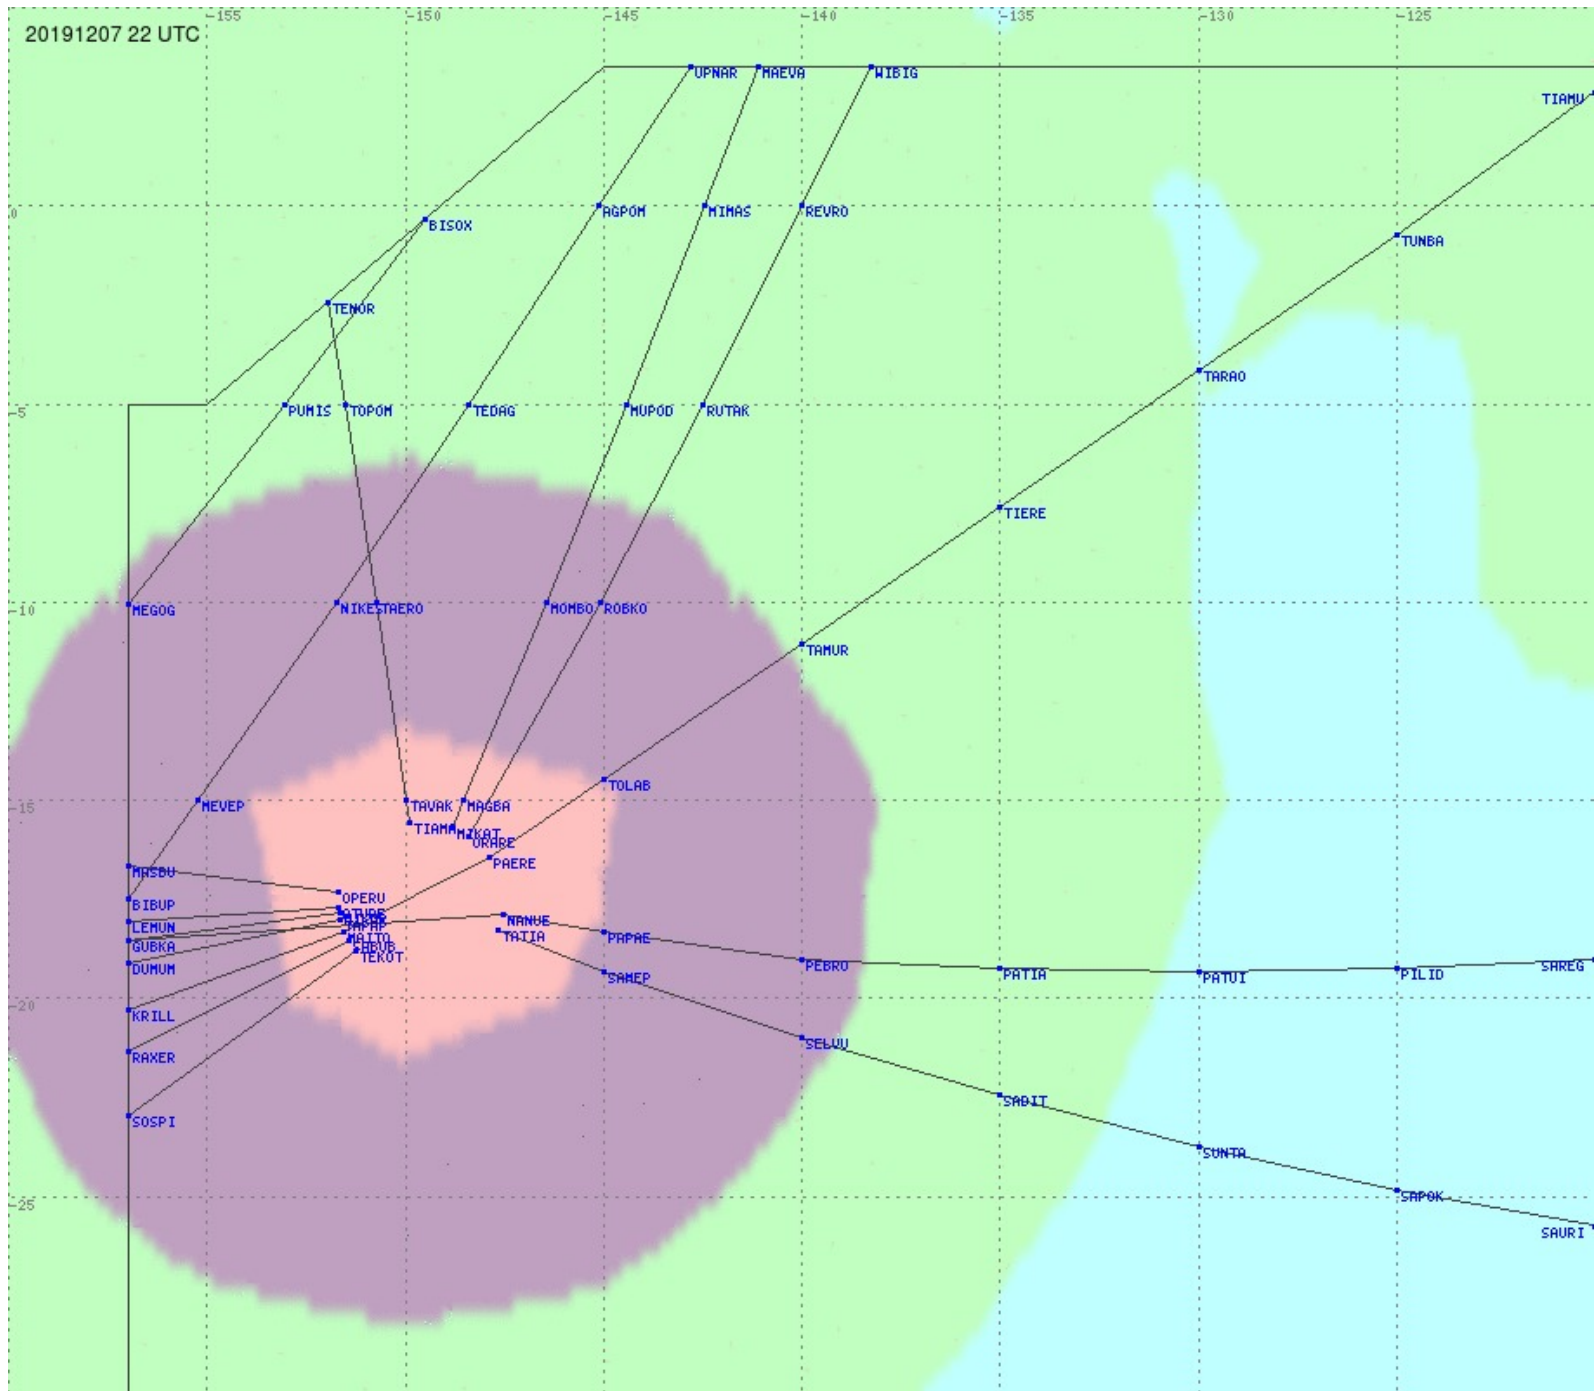

Tahiti FIR - HF Propag - 20191207

2.8 MHz 3.5 MHz 5.6 MHz 8.9 MHz 13.3 MHz 17.9 MHz None

Tahiti FIR - HF Propag - 20191207

2.8 MHz 3.5 MHz 5.6 MHz 8.9 MHz 13.3 MHz 17.9 MHz None

Tahiti FIR - HF Propag - 20191207

Tahiti FIR - HF Propag - 20191207

Tahiti FIR - HF Propag - 20191207

Tahiti FIR - HF Propag - 20191207

2.8 MHz 3.5 MHz 5.6 MHz 8.9 MHz 13.3 MHz 17.9 MHz None

Tahiti FIR - HF Propag - 20191207

Tahiti FIR - HF Propag - 20191207

2.8 MHz 3.5 MHz 5.6 MHz 8.9 MHz 13.3 MHz 17.9 MHz None

Tahiti FIR - HF Propag - 20191207

2.8 MHz 3.5 MHz 5.6 MHz 8.9 MHz 13.3 MHz 17.9 MHz None

Tahiti FIR - HF Propag - 20191207

2.8 MHz 3.5 MHz 5.6 MHz 8.9 MHz 13.3 MHz 17.9 MHz None

Tahiti FIR - HF Propag - 20191207

2.8 MHz
3.5 MHz
5.6 MHz
8.9 MHz
13.3 MHz
17.9 MHz
None

Tahiti FIR - HF Propag - 20191207