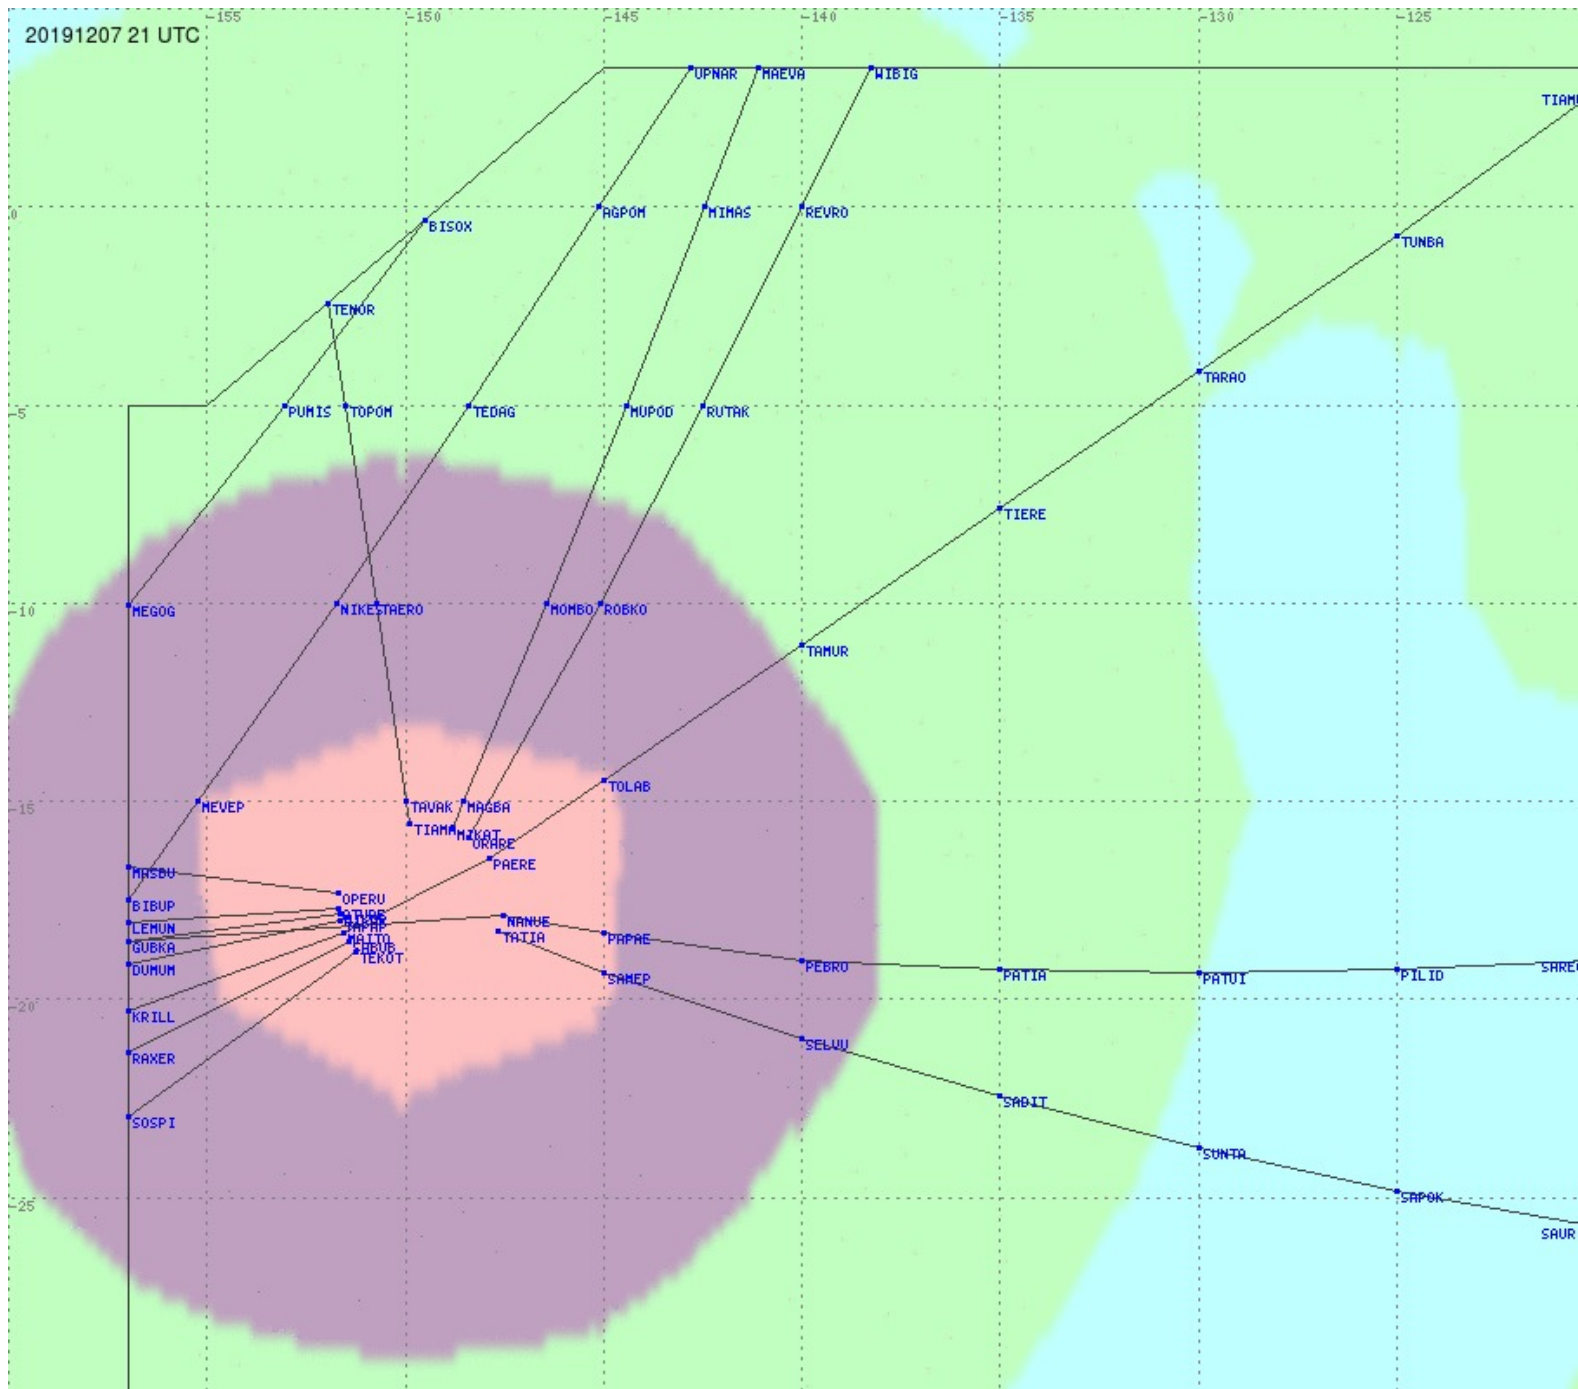

Tahiti FIR - HF Propag - 20191207

2.8 MHz 3.5 MHz 5.6 MHz 8.9 MHz 13.3 MHz 17.9 MHz None

Tahiti FIR - HF Propag - 20191207

2.8 MHz 3.5 MHz 5.6 MHz 8.9 MHz 13.3 MHz 17.9 MHz None

Tahiti FIR - HF Propag - 20191207

Tahiti FIR - HF Propag - 20191207

Tahiti FIR - HF Propag - 20191207

Tahiti FIR - HF Propag - 20191207

2.8 MHz 3.5 MHz 5.6 MHz 8.9 MHz 13.3 MHz 17.9 MHz None

Tahiti FIR - HF Propag - 20191207

Tahiti FIR - HF Propag - 20191207

2.8 MHz 3.5 MHz 5.6 MHz 8.9 MHz 13.3 MHz 17.9 MHz None

Tahiti FIR - HF Propag - 20191207

2.8 MHz 3.5 MHz 5.6 MHz 8.9 MHz 13.3 MHz 17.9 MHz None

Tahiti FIR - HF Propag - 20191207

2.8 MHz 3.5 MHz 5.6 MHz 8.9 MHz 13.3 MHz 17.9 MHz None

Tahiti FIR - HF Propag - 20191207

2.8 MHz
3.5 MHz
5.6 MHz
8.9 MHz
13.3 MHz
17.9 MHz
None

Tahiti FIR - HF Propag - 20191207