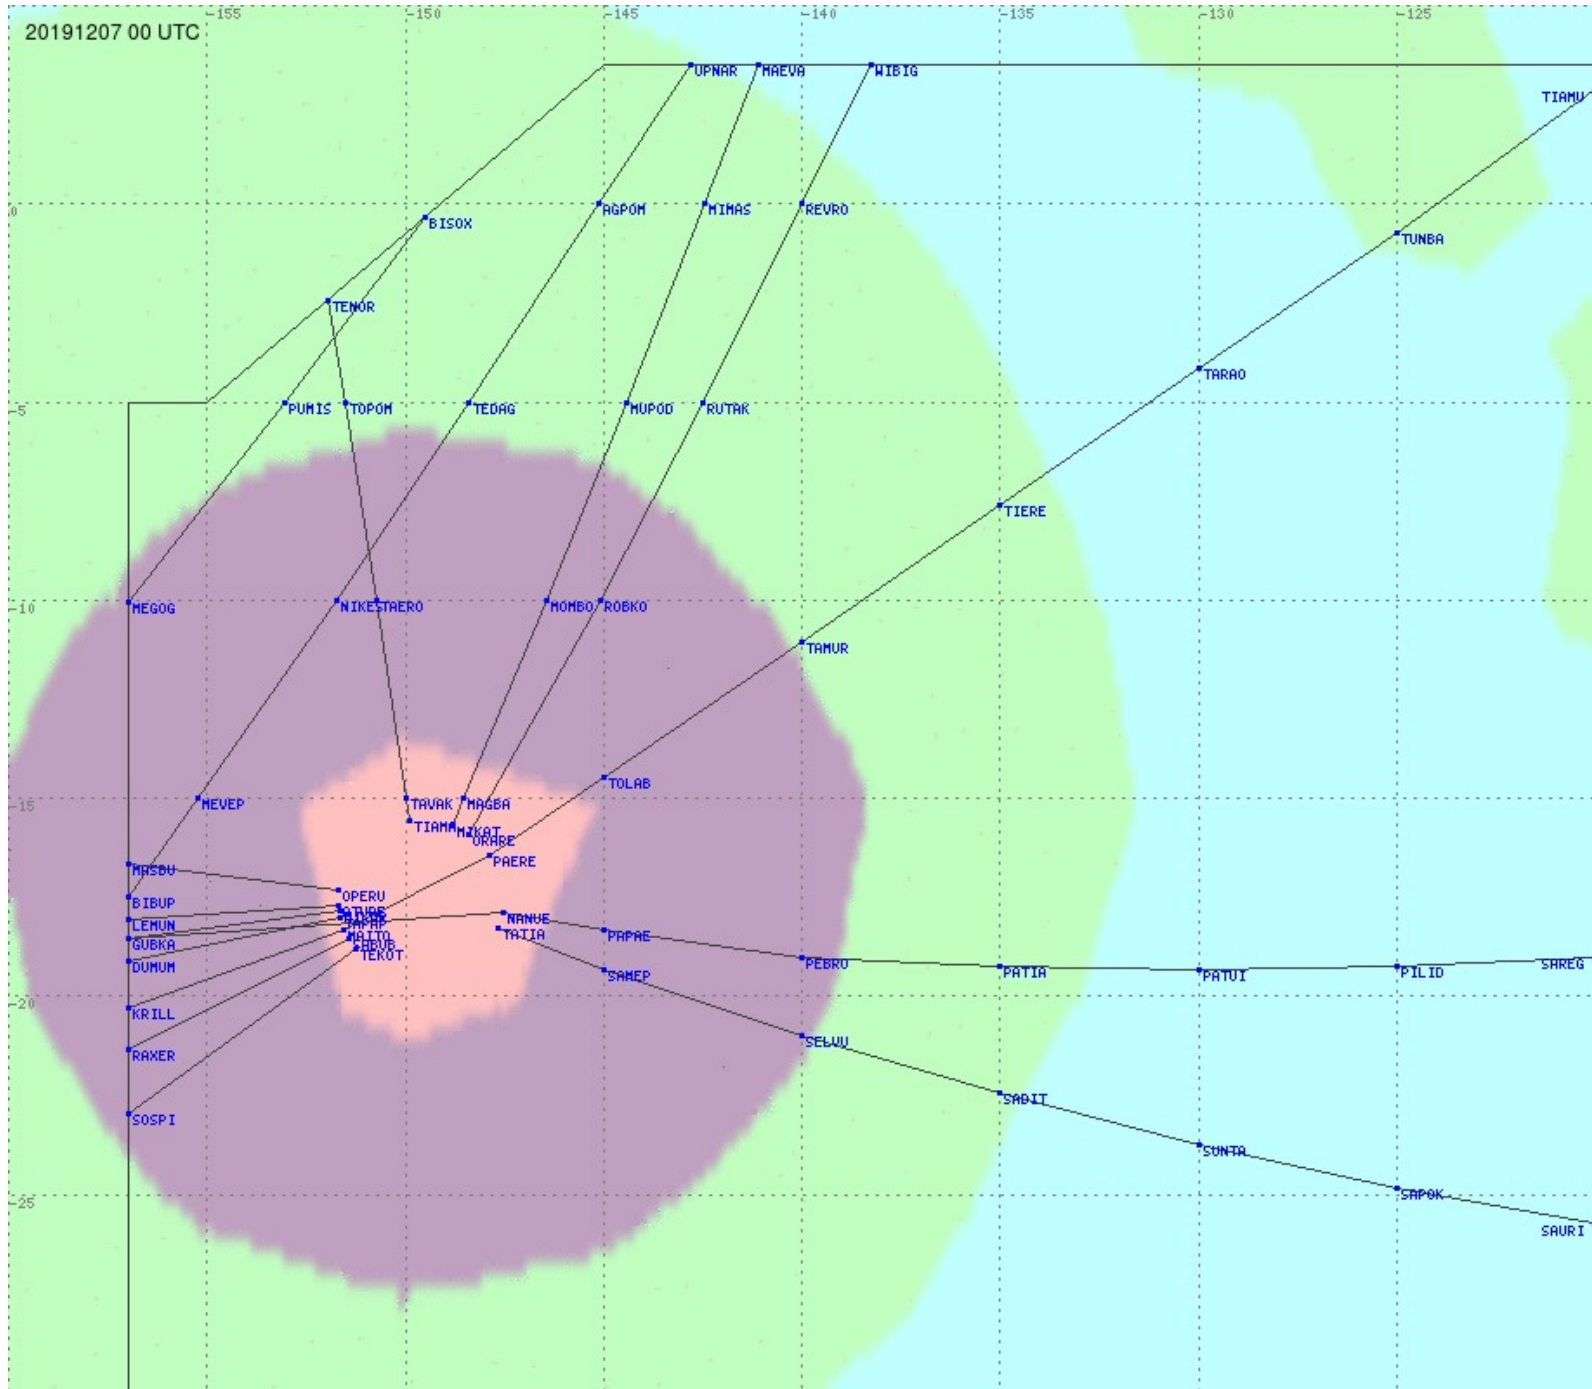

Tahiti FIR - HF Propag - 20191207

2.8 MHz 3.5 MHz 5.6 MHz 8.9 MHz 13.3 MHz 17.9 MHz None

Tahiti FIR - HF Propag - 20191207

2.8 MHz 3.5 MHz 5.6 MHz 8.9 MHz 13.3 MHz 17.9 MHz None

Tahiti FIR - HF Propag - 20191207

2.8 MHz 3.5 MHz 5.6 MHz 8.9 MHz 13.3 MHz 17.9 MHz None

Tahiti FIR - HF Propag - 20191207

2.8 MHz 3.5 MHz 5.6 MHz 8.9 MHz 13.3 MHz 17.9 MHz None

Tahiti FIR - HF Propag - 20191207

2.8 MHz
3.5 MHz
5.6 MHz
8.9 MHz
13.3 MHz
17.9 MHz
None

Tahiti FIR - HF Propag - 20191207

2.8 MHz 3.5 MHz 5.6 MHz 8.9 MHz 13.3 MHz 17.9 MHz None

Tahiti FIR - HF Propag - 20191207

Tahiti FIR - HF Propag - 20191207

Tahiti FIR - HF Propag - 20191207

Tahiti FIR - HF Propag - 20191207