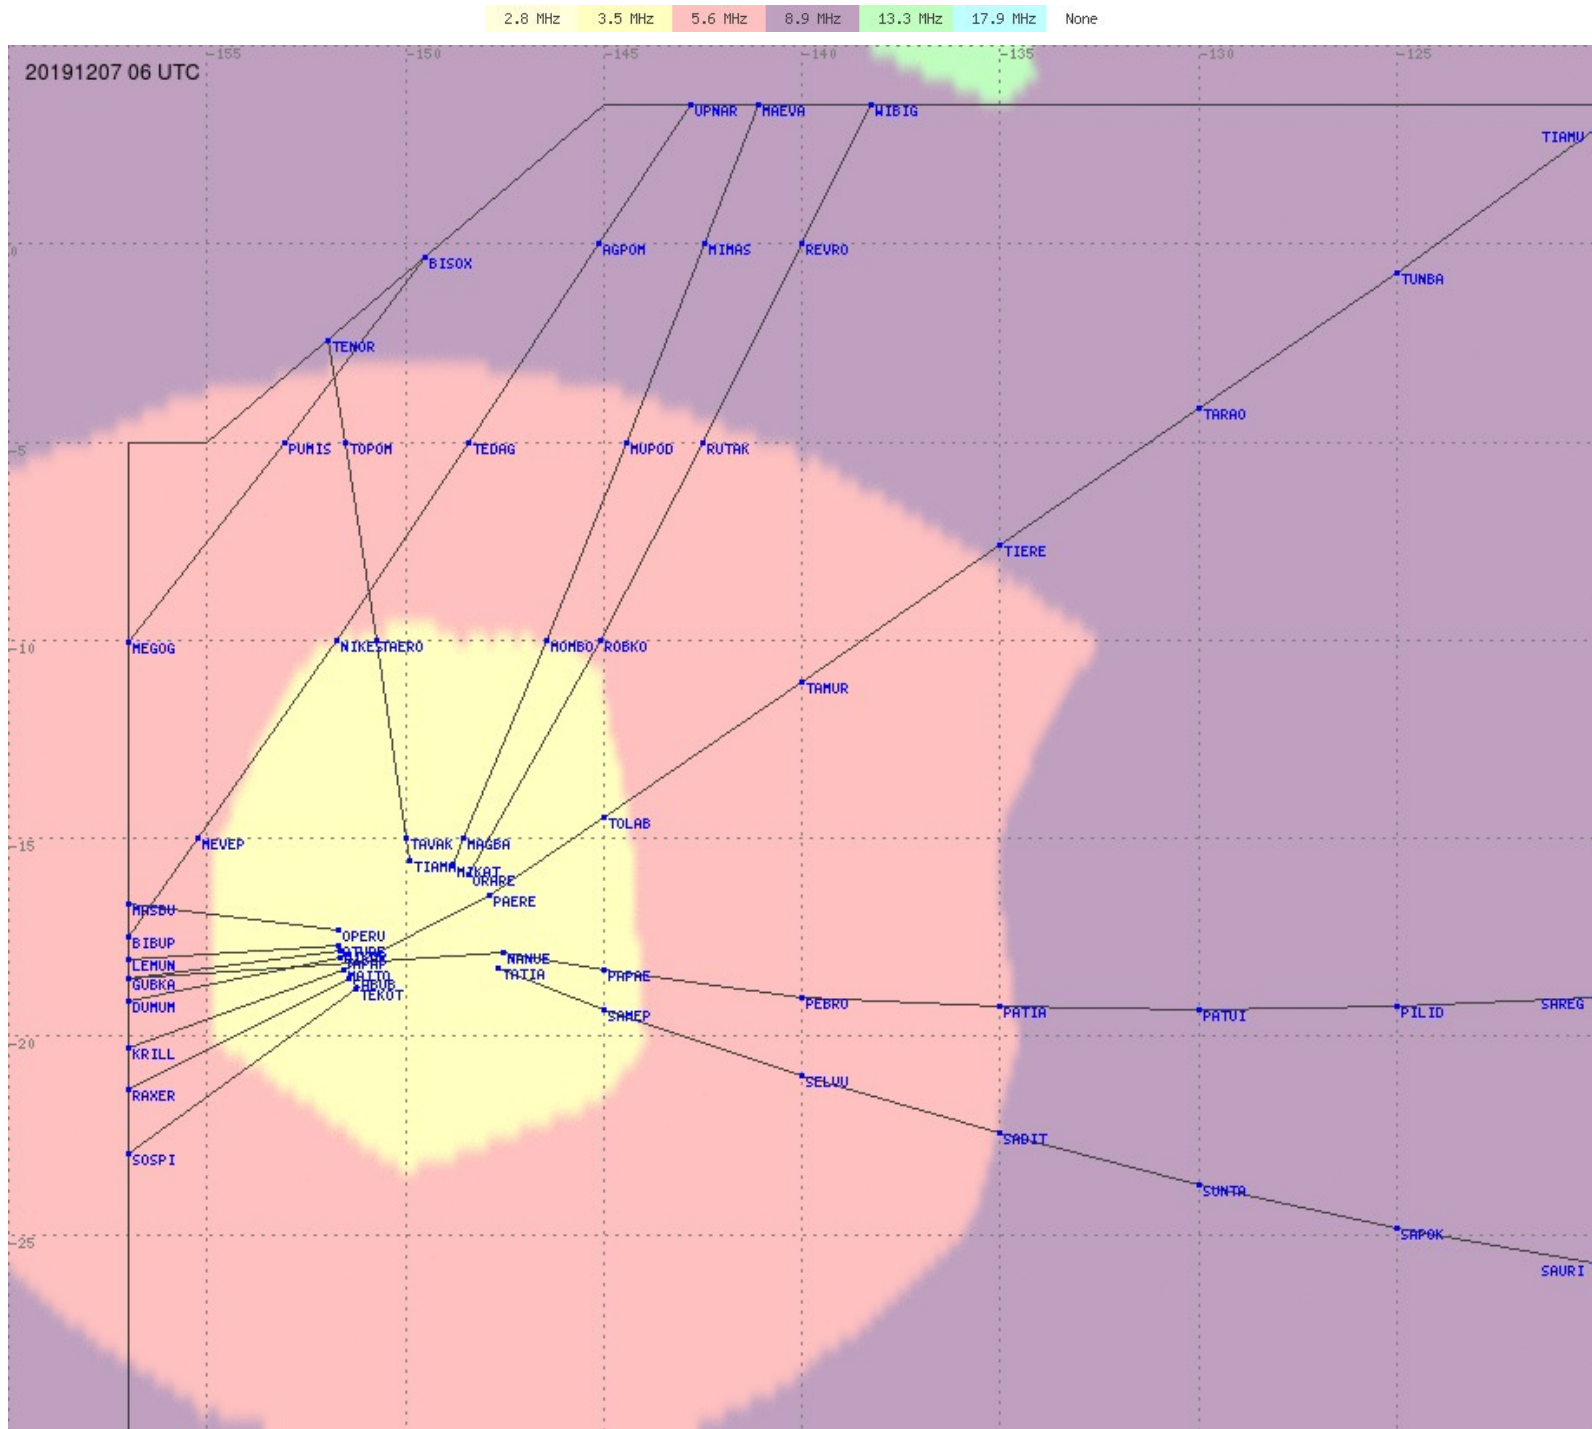

Tahiti FIR - HF Propag - 20191207

2.8 MHz 3.5 MHz 5.6 MHz 8.9 MHz 13.3 MHz 17.9 MHz None

Tahiti FIR - HF Propag - 20191207

2.8 MHz 3.5 MHz 5.6 MHz 8.9 MHz 13.3 MHz 17.9 MHz None

Tahiti FIR - HF Propag - 20191207

2.8 MHz 3.5 MHz 5.6 MHz 8.9 MHz 13.3 MHz 17.9 MHz None

Tahiti FIR - HF Propag - 20191207

2.8 MHz 3.5 MHz 5.6 MHz 8.9 MHz 13.3 MHz 17.9 MHz None

Tahiti FIR - HF Propag - 20191207

2.8 MHz
3.5 MHz
5.6 MHz
8.9 MHz
13.3 MHz
17.9 MHz
None

Tahiti FIR - HF Propag - 20191207

2.8 MHz 3.5 MHz 5.6 MHz 8.9 MHz 13.3 MHz 17.9 MHz None

Tahiti FIR - HF Propag - 20191207

Tahiti FIR - HF Propag - 20191207

Tahiti FIR - HF Propag - 20191207

Tahiti FIR - HF Propag - 20191207