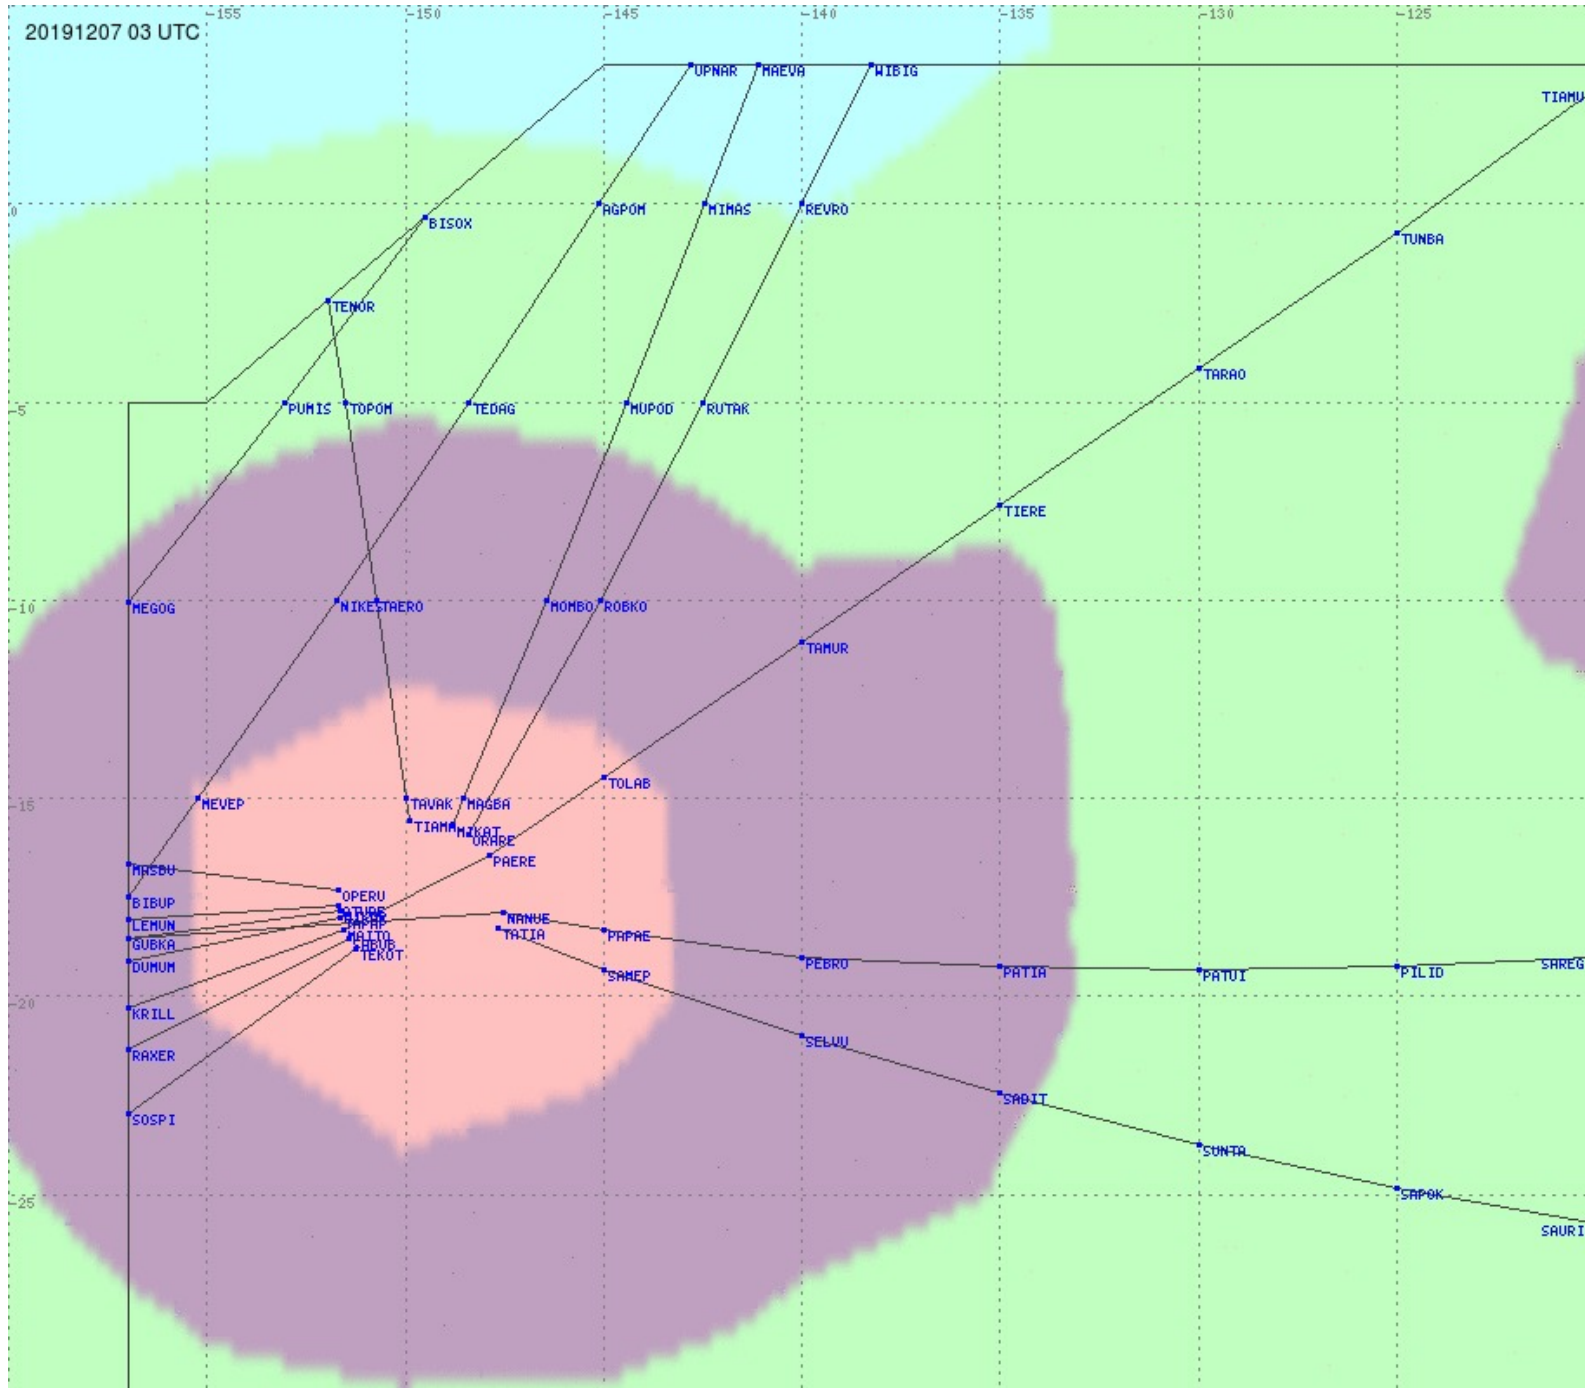

Tahiti FIR - HF Propag - 20191207

2.8 MHz 3.5 MHz 5.6 MHz 8.9 MHz 13.3 MHz 17.9 MHz None

Tahiti FIR - HF Propag - 20191207

2.8 MHz 3.5 MHz 5.6 MHz 8.9 MHz 13.3 MHz 17.9 MHz None

Tahiti FIR - HF Propag - 20191207

2.8 MHz 3.5 MHz 5.6 MHz 8.9 MHz 13.3 MHz 17.9 MHz None

Tahiti FIR - HF Propag - 20191207

2.8 MHz 3.5 MHz 5.6 MHz 8.9 MHz 13.3 MHz 17.9 MHz None

Tahiti FIR - HF Propag - 20191207

2.8 MHz
3.5 MHz
5.6 MHz
8.9 MHz
13.3 MHz
17.9 MHz
None

Tahiti FIR - HF Propag - 20191207

2.8 MHz 3.5 MHz 5.6 MHz 8.9 MHz 13.3 MHz 17.9 MHz None

Tahiti FIR - HF Propag - 20191207

Tahiti FIR - HF Propag - 20191207

Tahiti FIR - HF Propag - 20191207

Tahiti FIR - HF Propag - 20191207