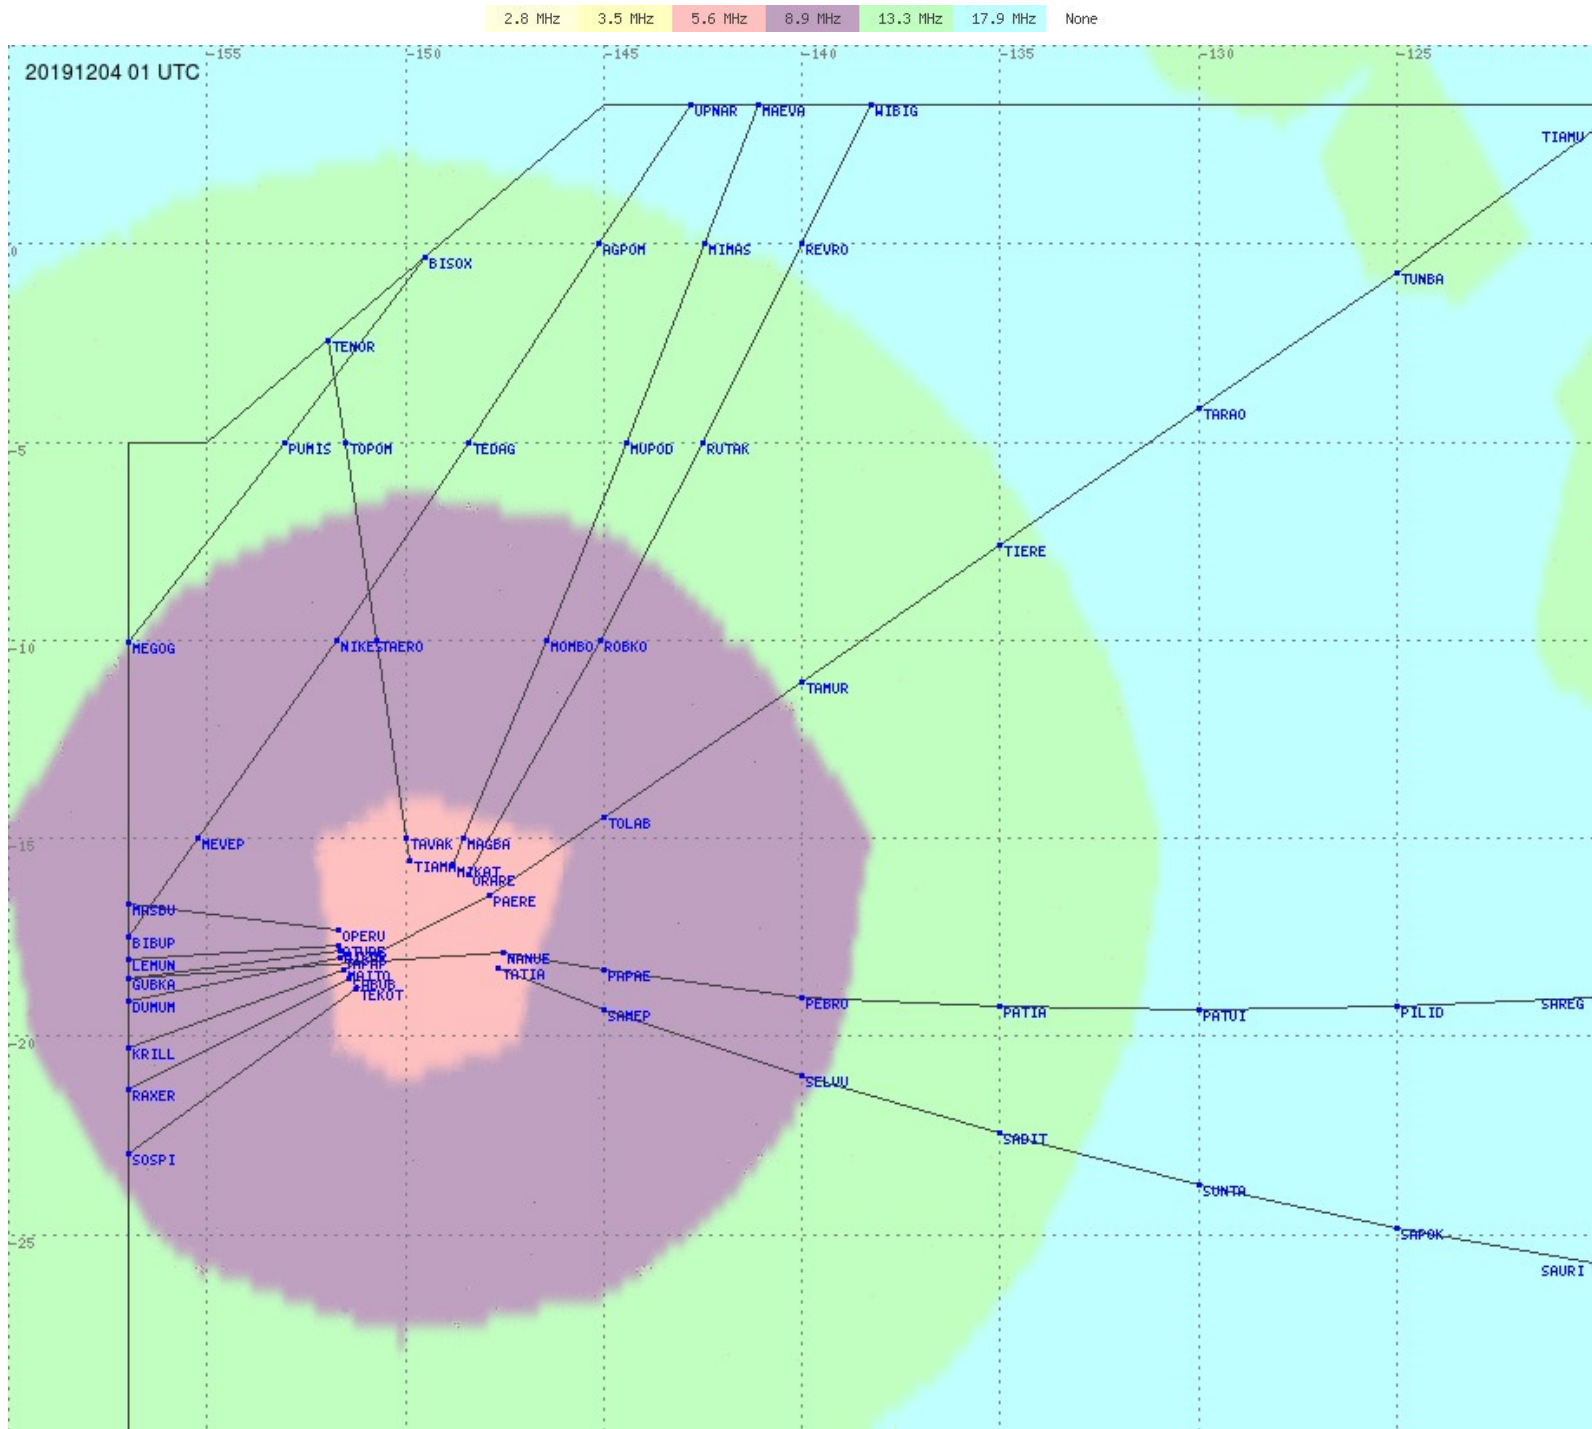

# Tahiti FIR - HF Propag - 20191204

2.8 MHz 3.5 MHz 5.6 MHz 8.9 MHz 13.3 MHz 17.9 MHz None

# Tahiti FIR - HF Propag - 20191204