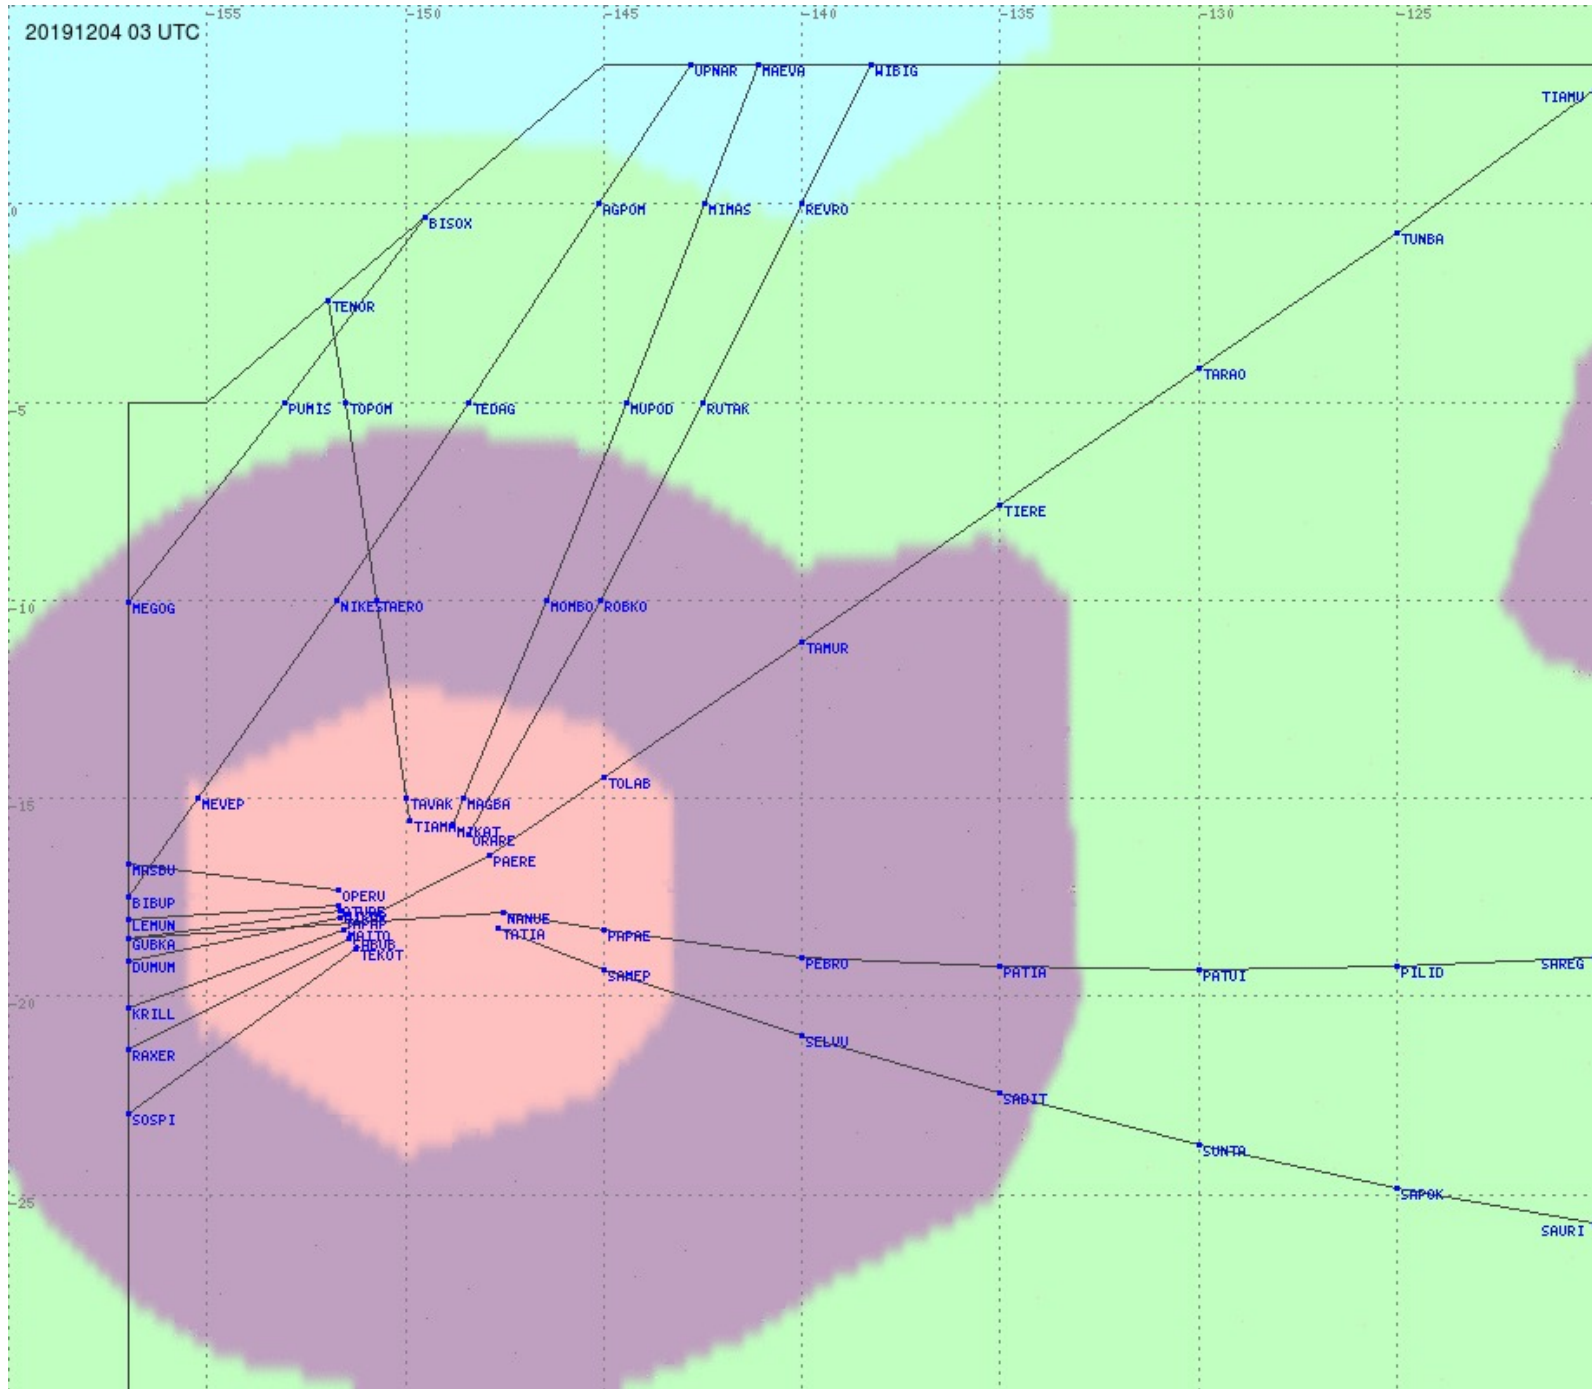

Tahiti FIR - HF Propag - 20191204

2.8 MHz 3.5 MHz 5.6 MHz 8.9 MHz 13.3 MHz 17.9 MHz None