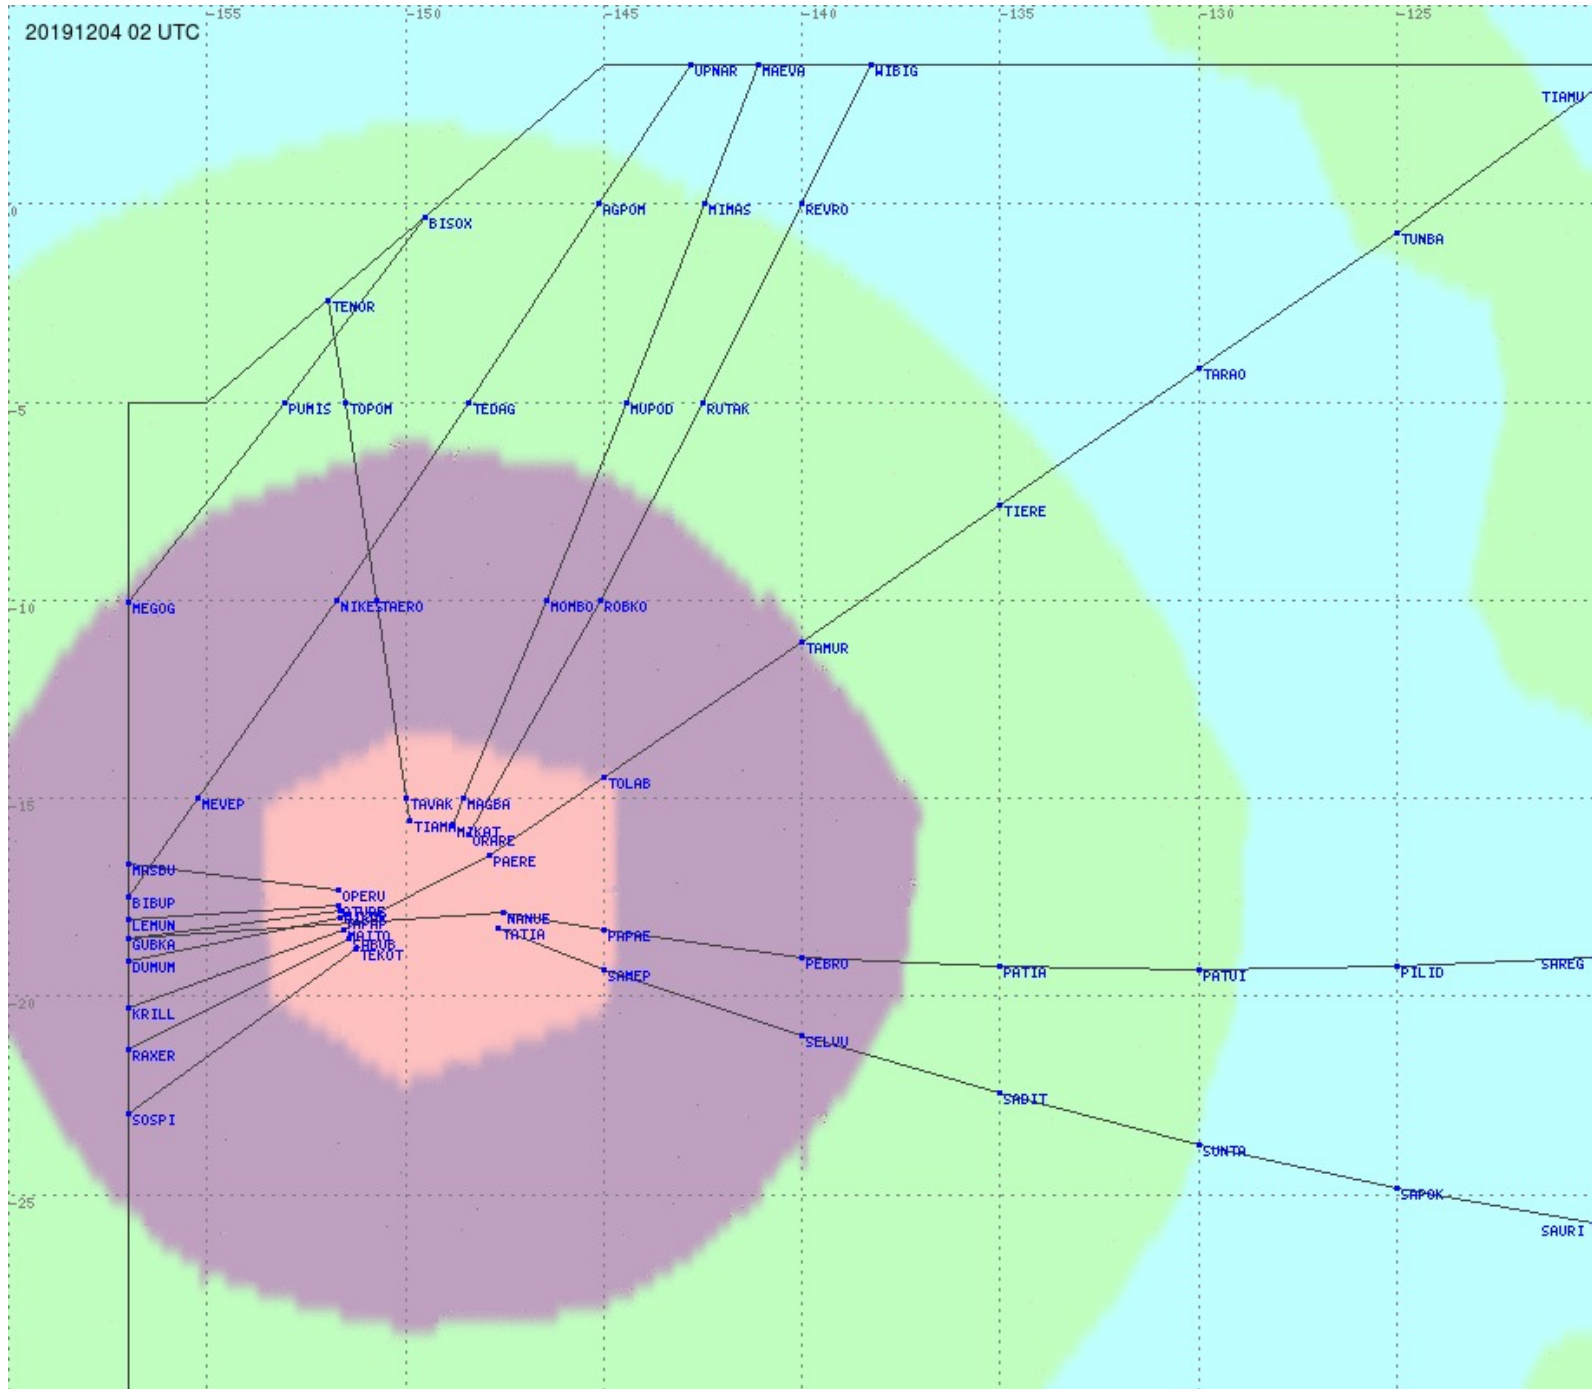

Tahiti FIR - HF Propag - 20191204

2.8 MHz 3.5 MHz 5.6 MHz 8.9 MHz 13.3 MHz 17.9 MHz None