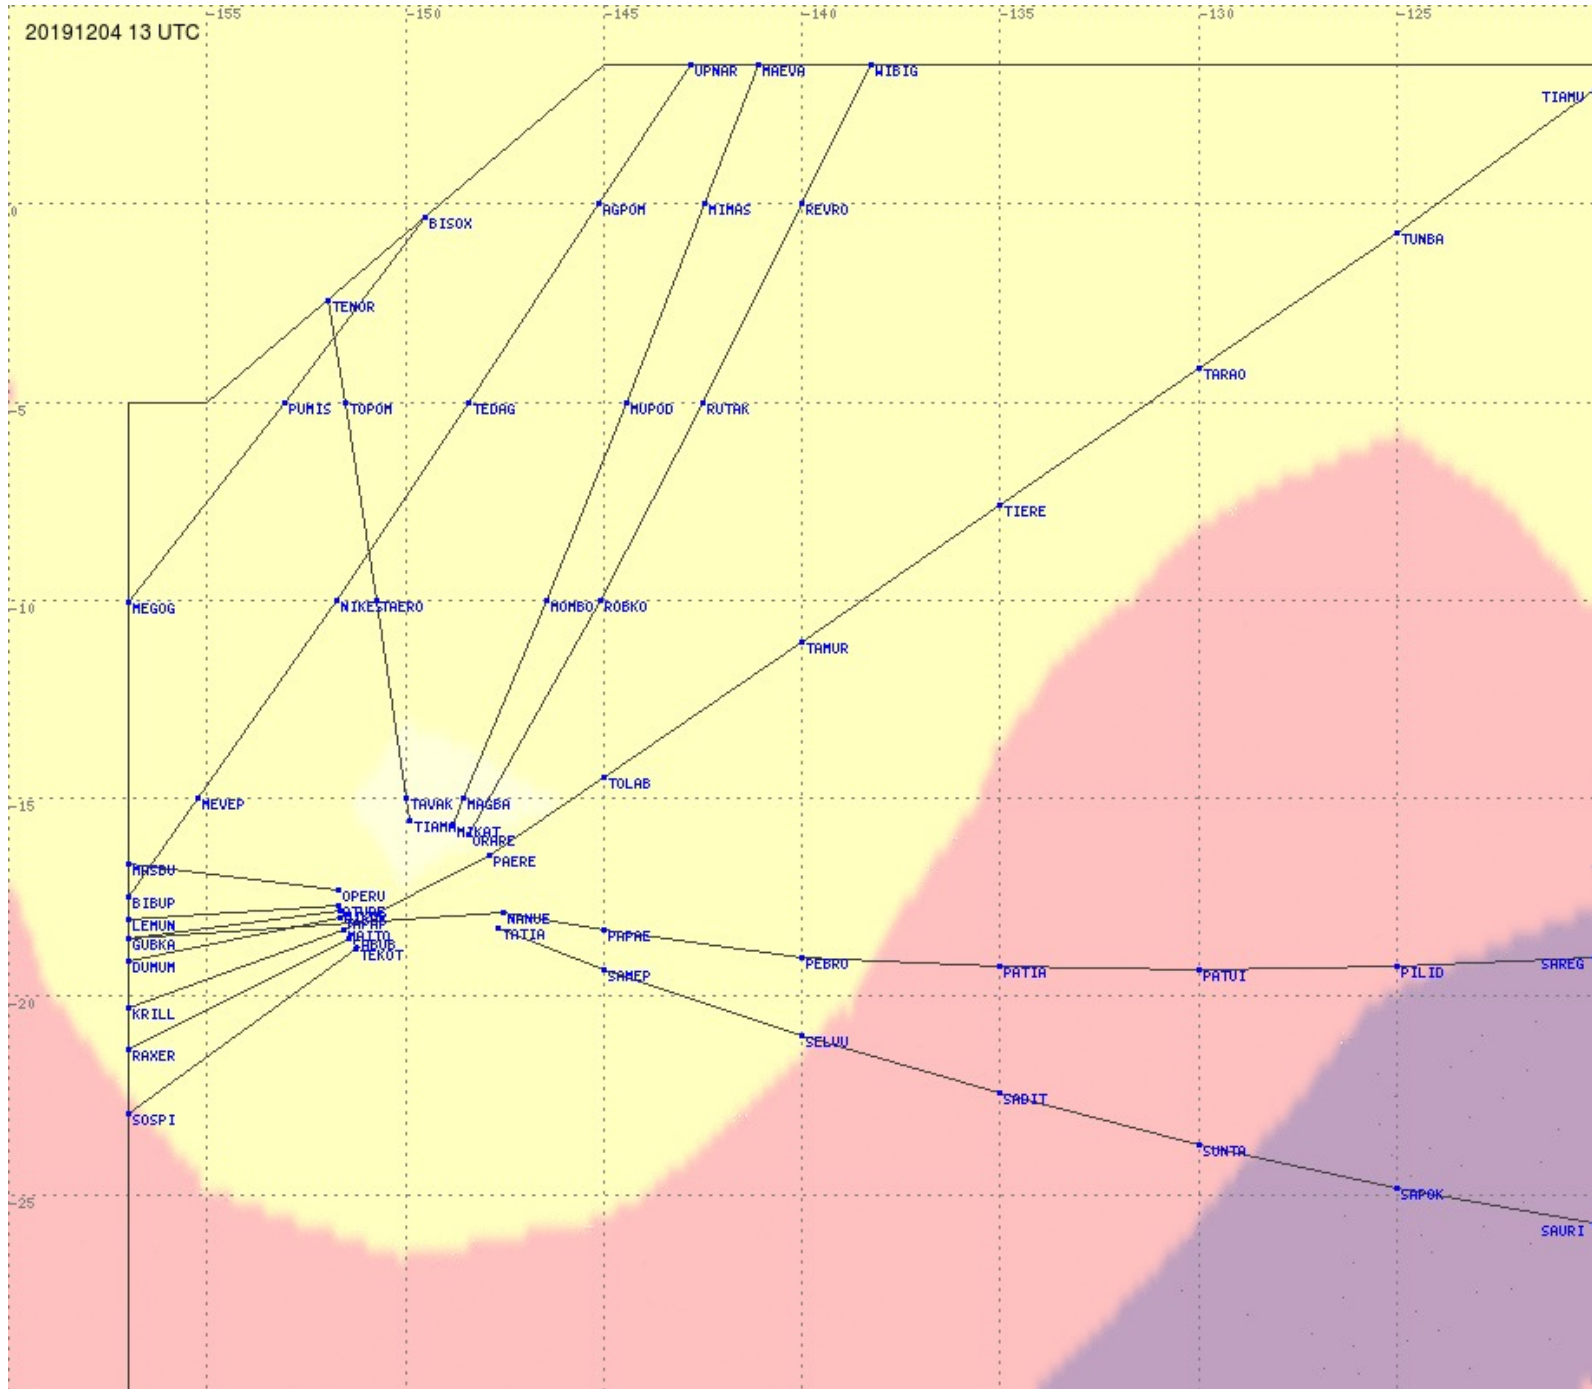

Tahiti FIR - HF Propag - 20191204

2.8 MHz
3.5 MHz
5.6 MHz
8.9 MHz
13.3 MHz
17.9 MHz
None