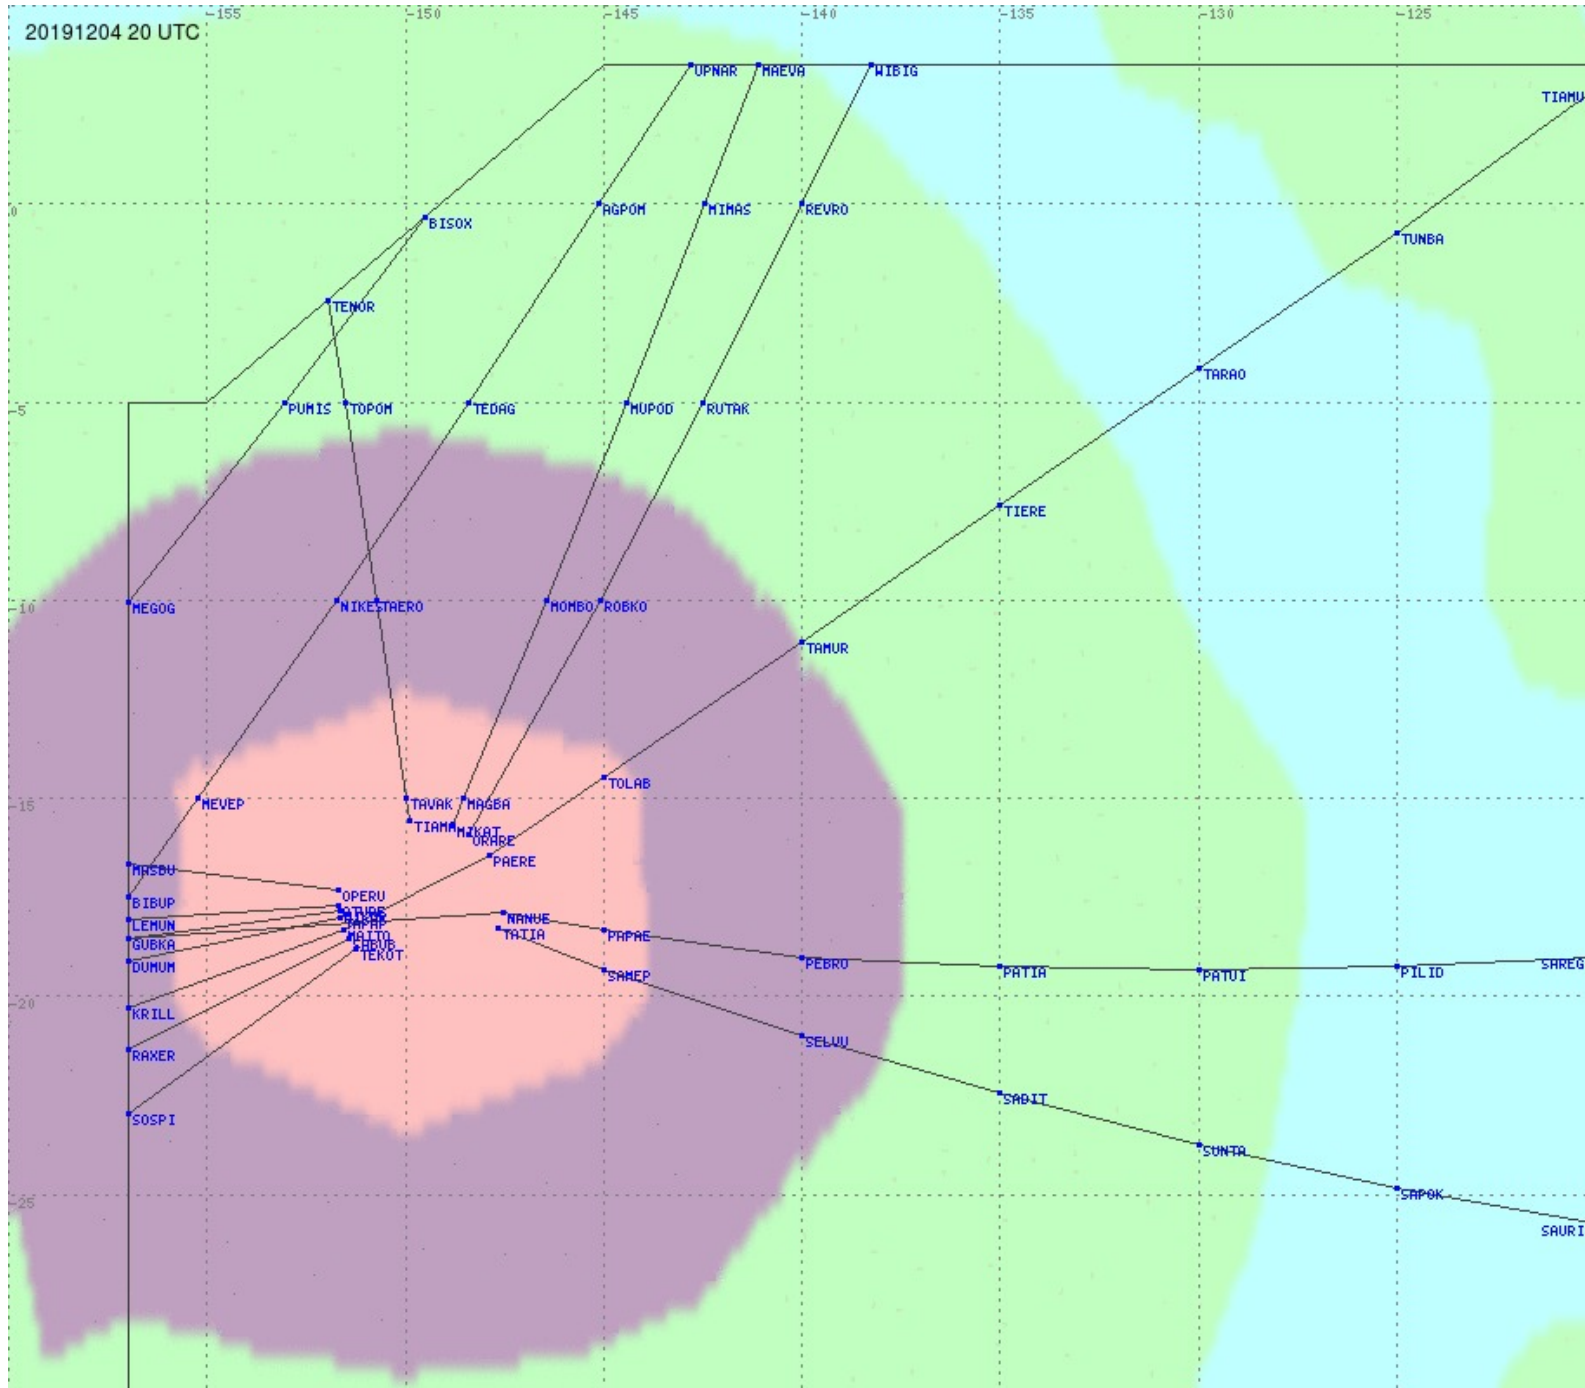

Tahiti FIR - HF Propag - 20191204

2.8 MHz 3.5 MHz 5.6 MHz 8.9 MHz 13.3 MHz 17.9 MHz None