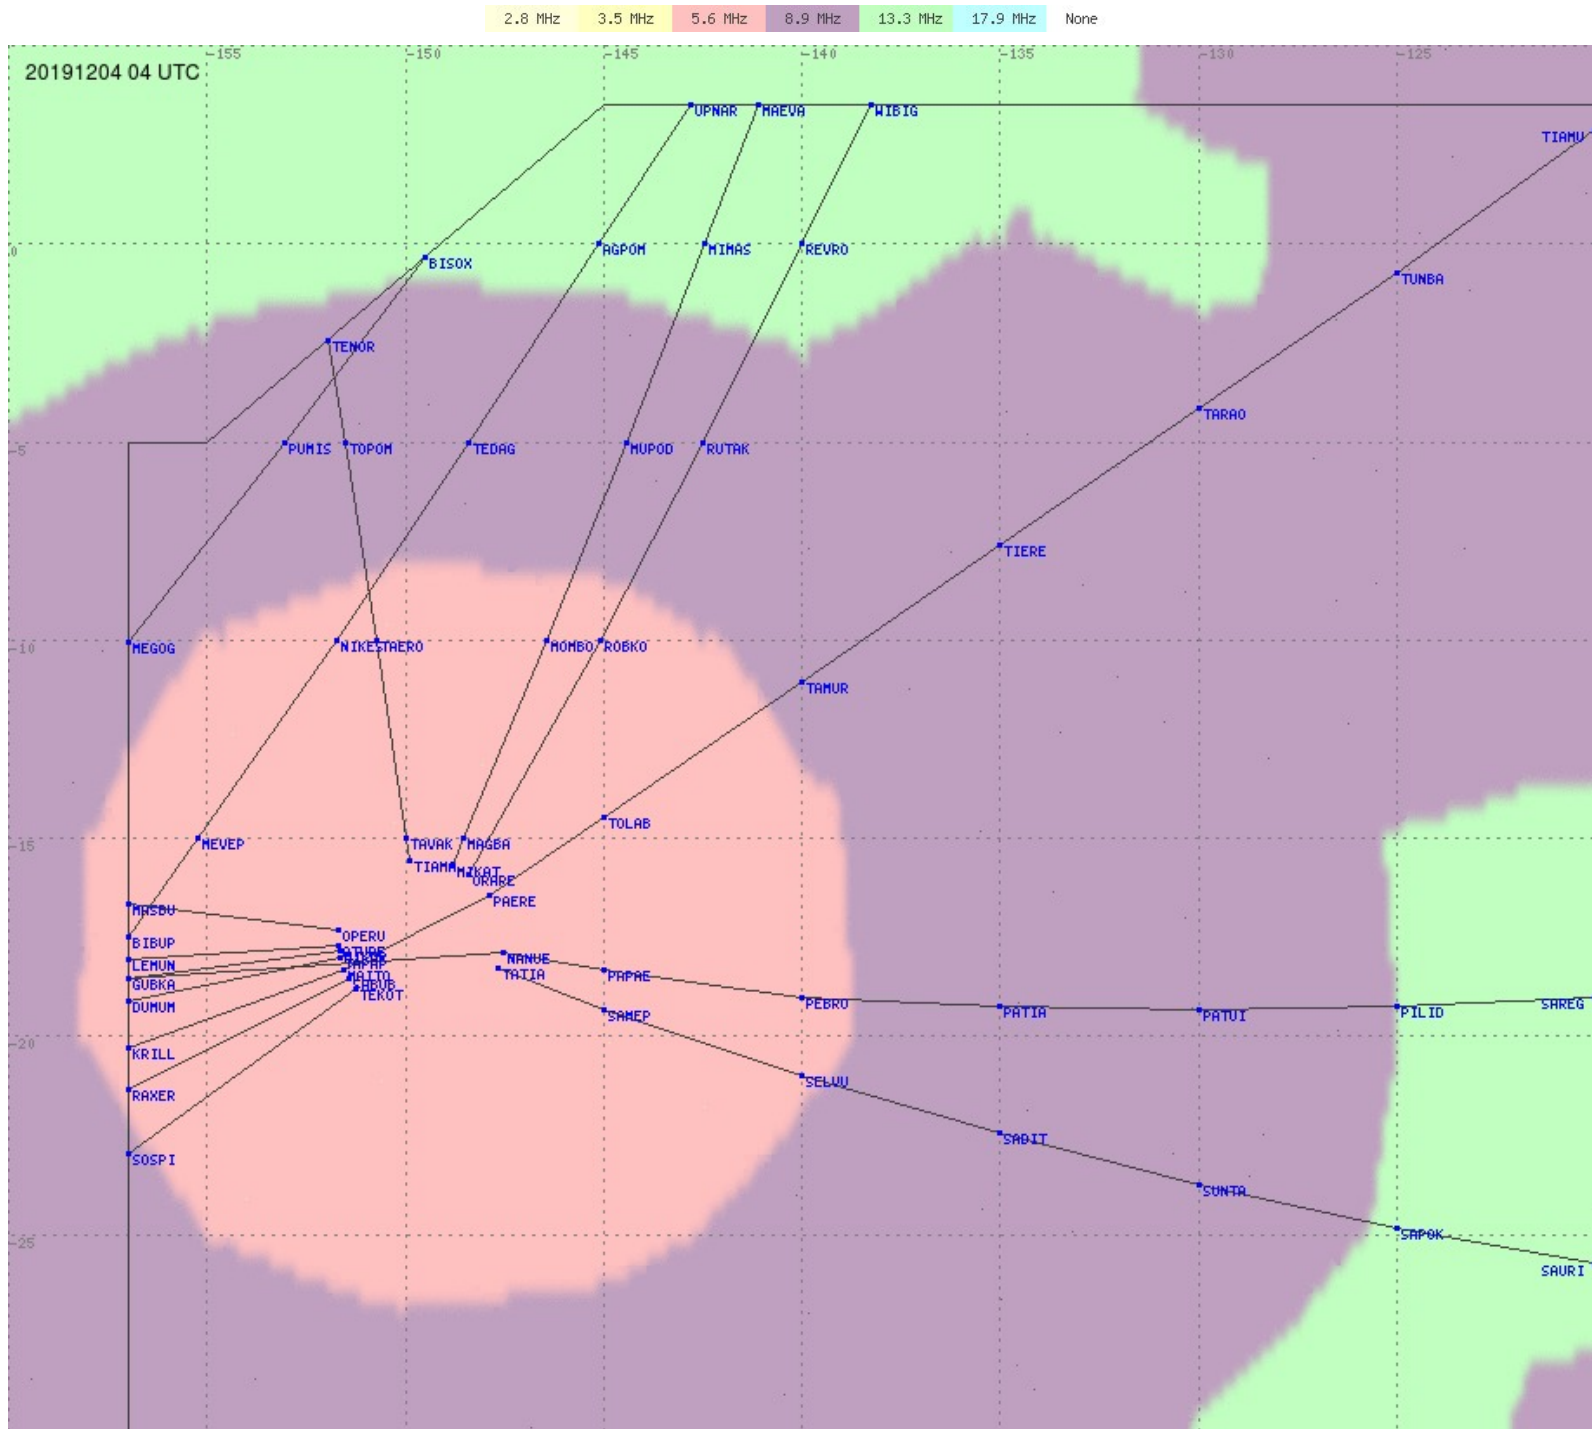

Tahiti FIR - HF Propag - 20191204