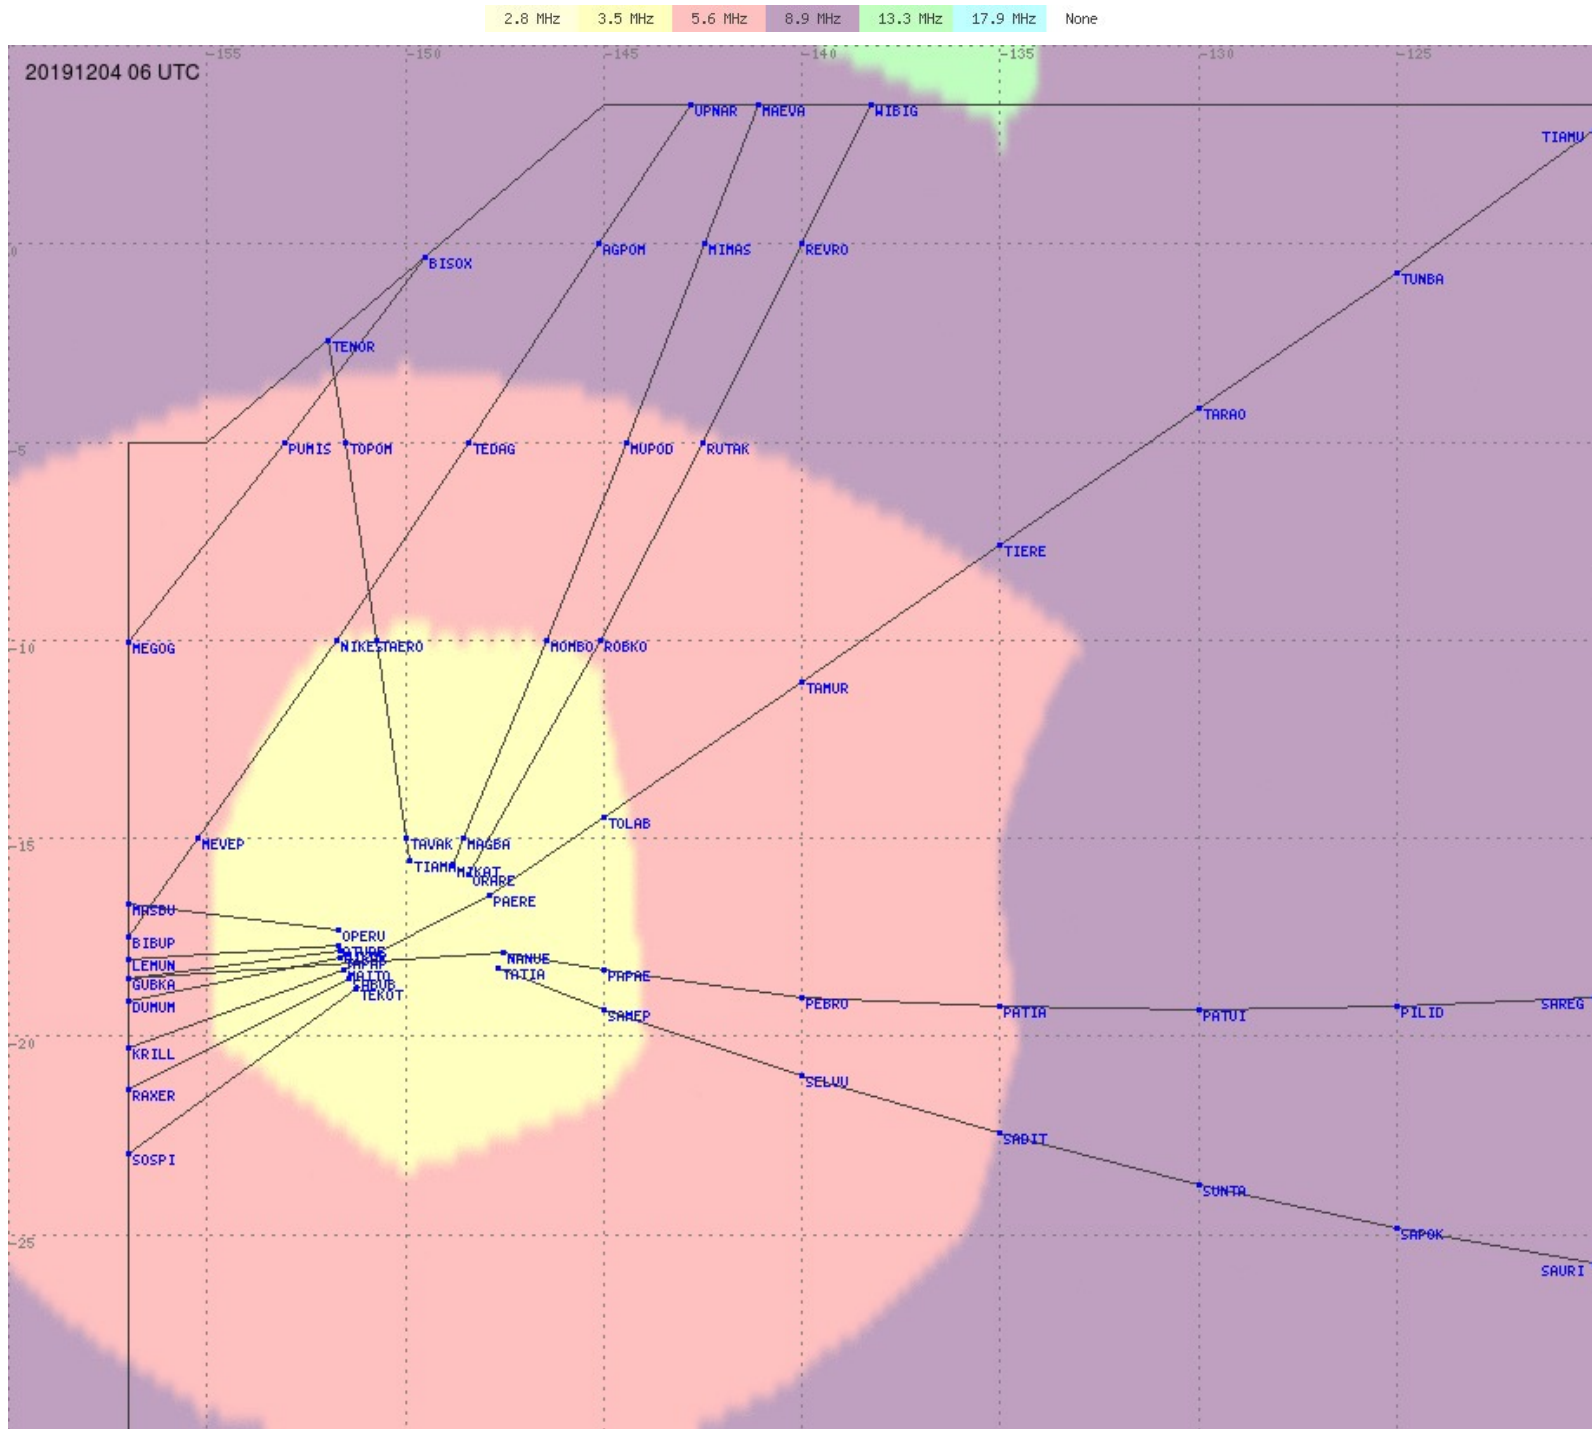

Tahiti FIR - HF Propag - 20191204