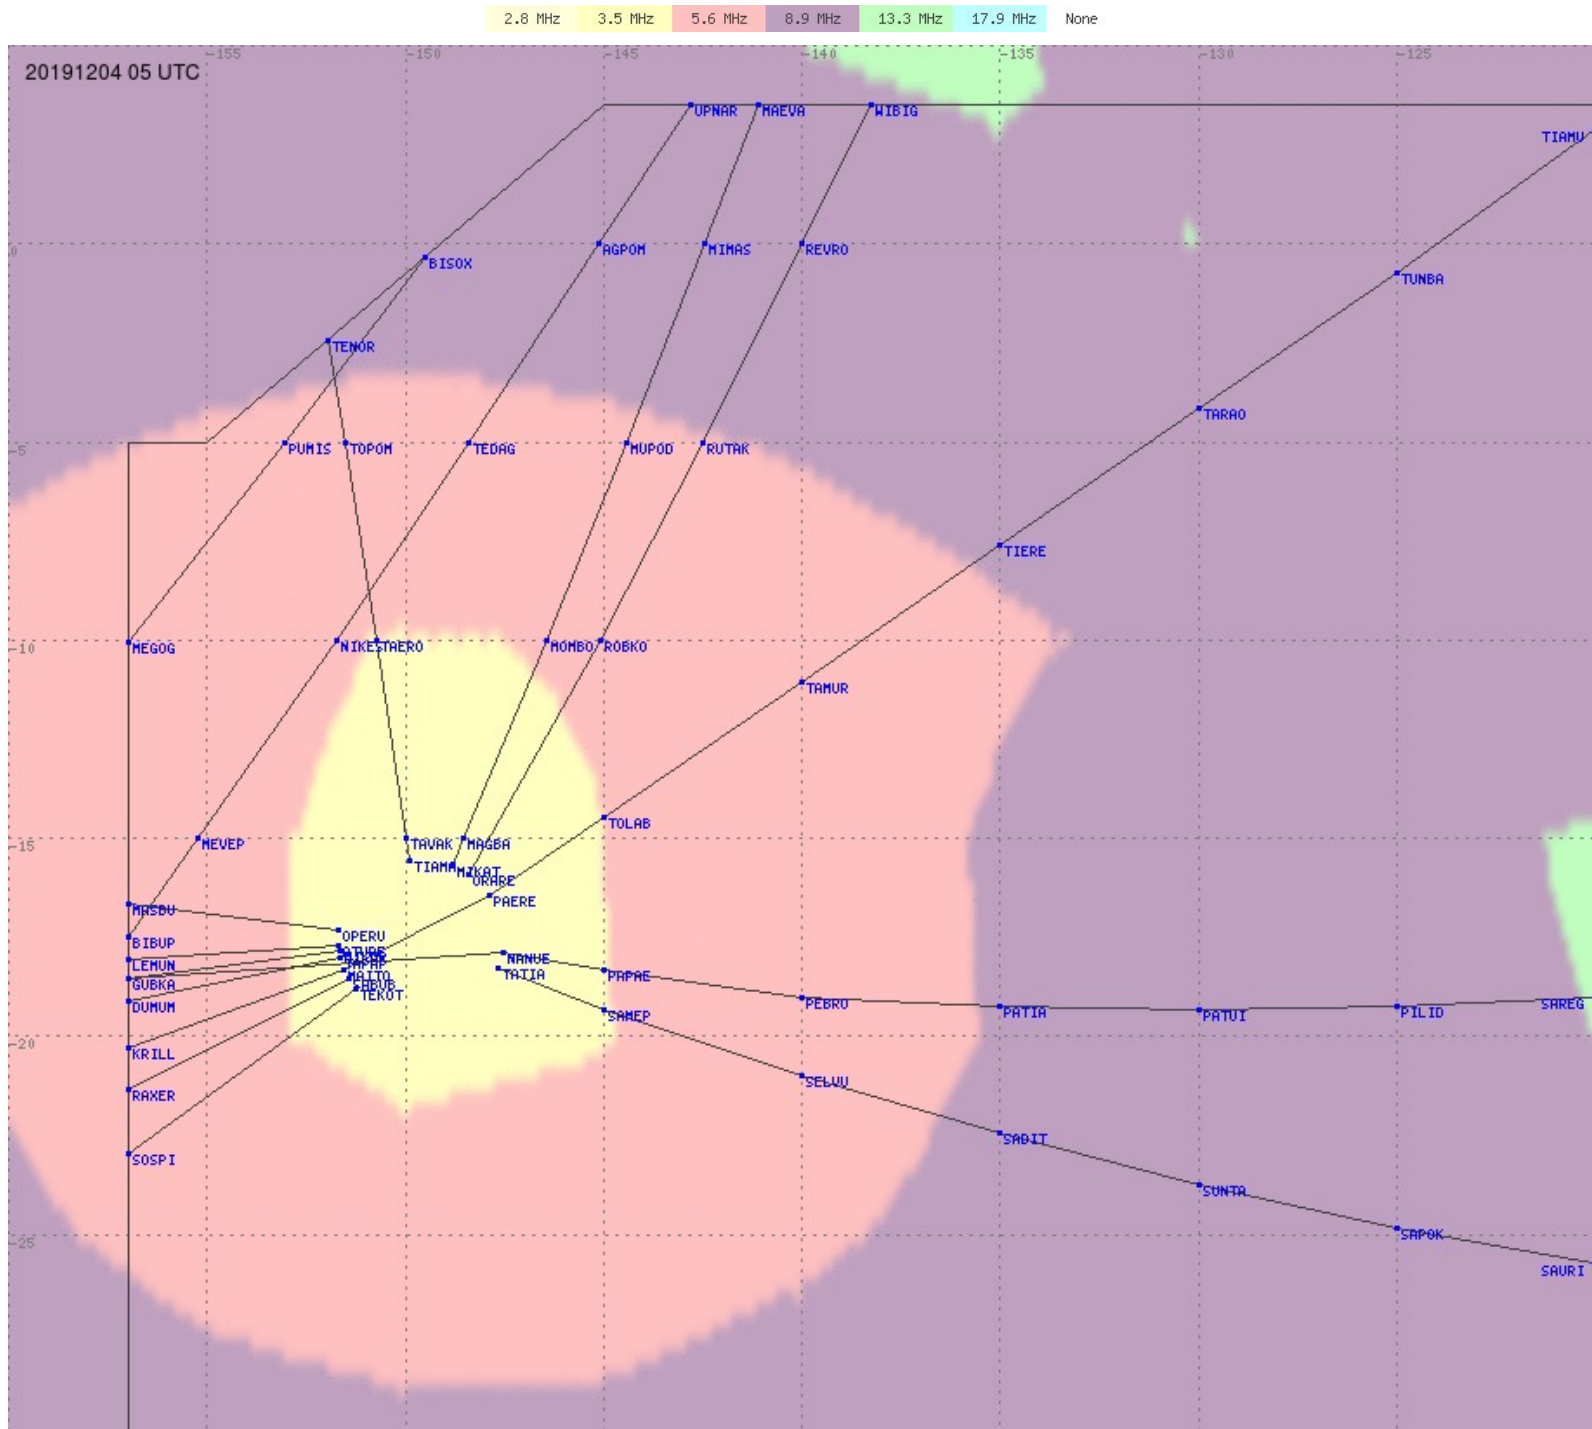

Tahiti FIR - HF Propag - 20191204