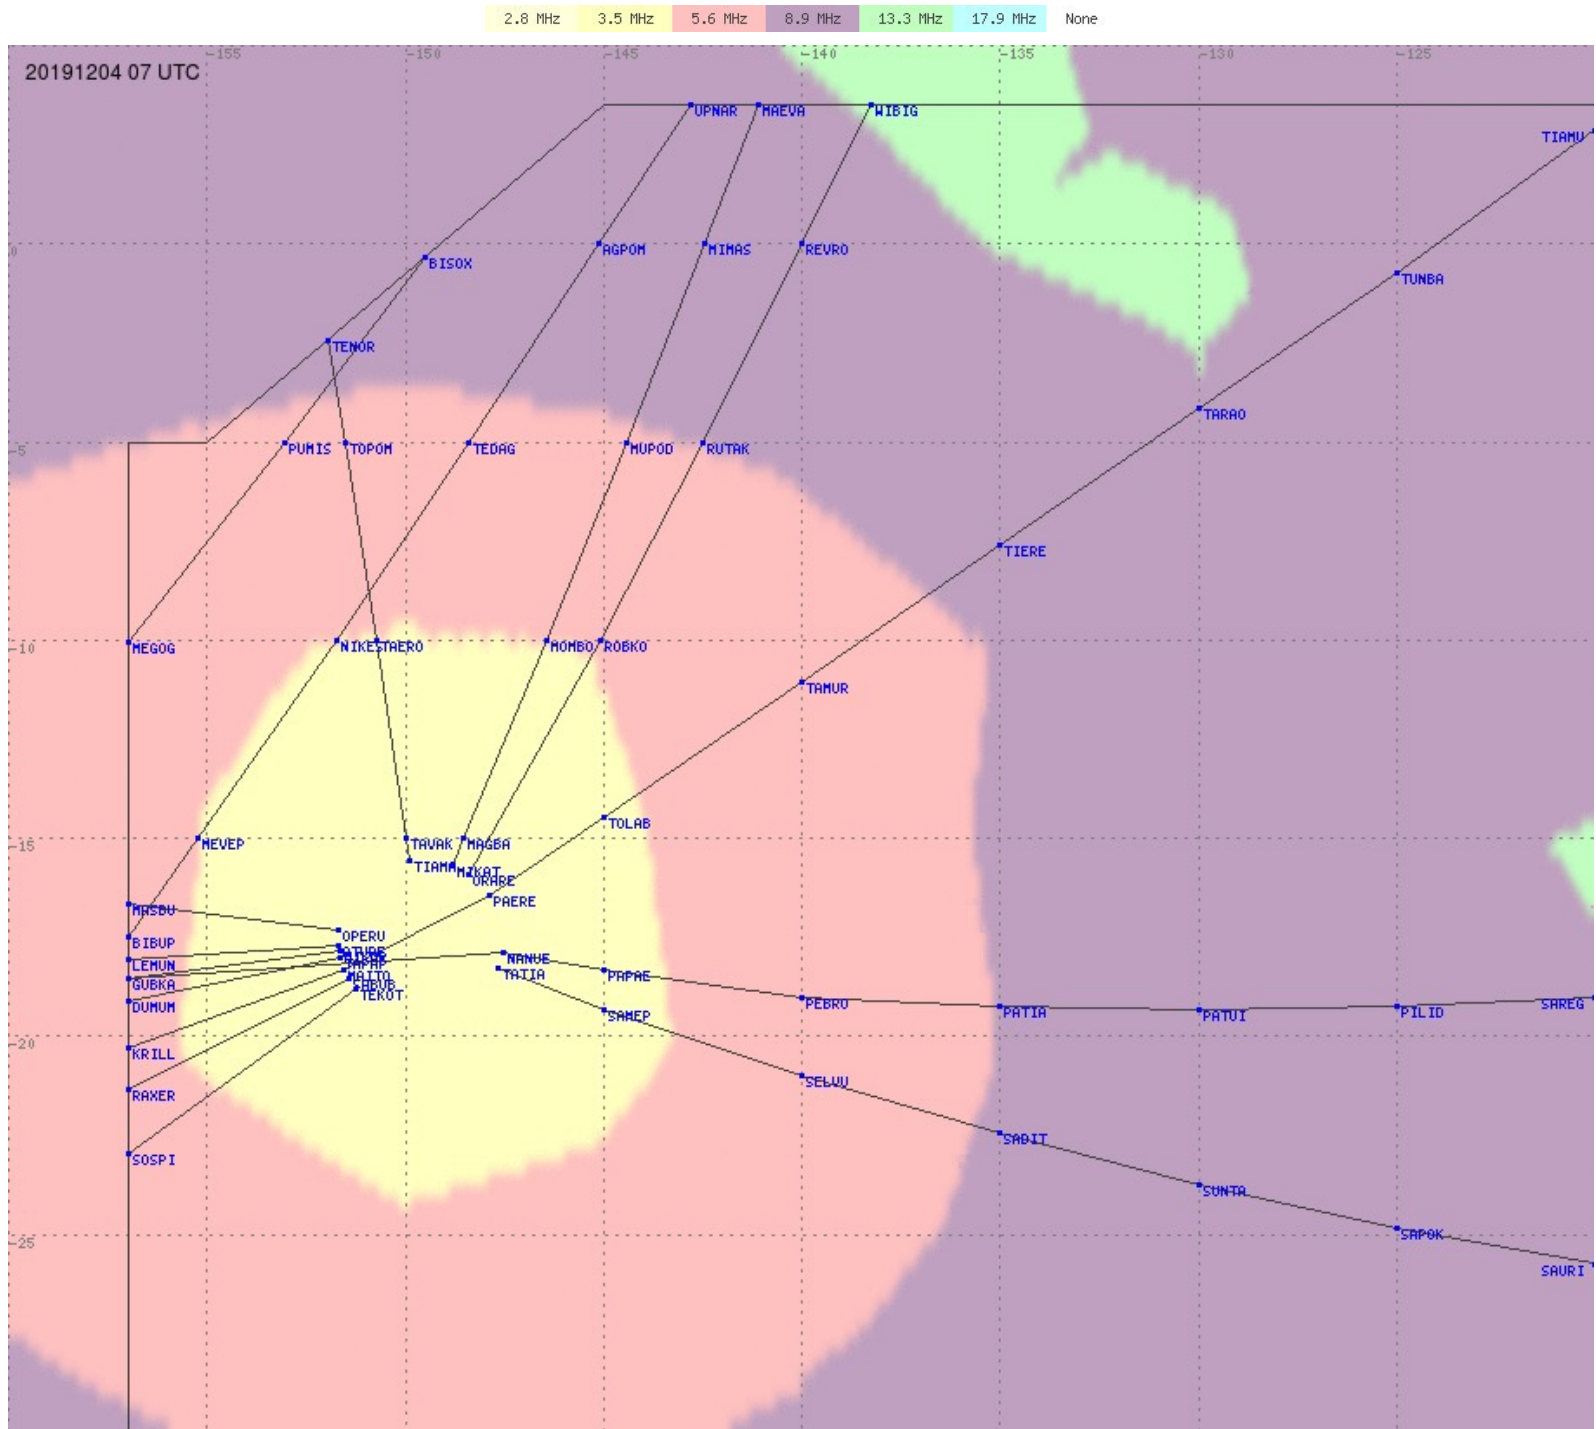

Tahiti FIR - HF Propag - 20191204