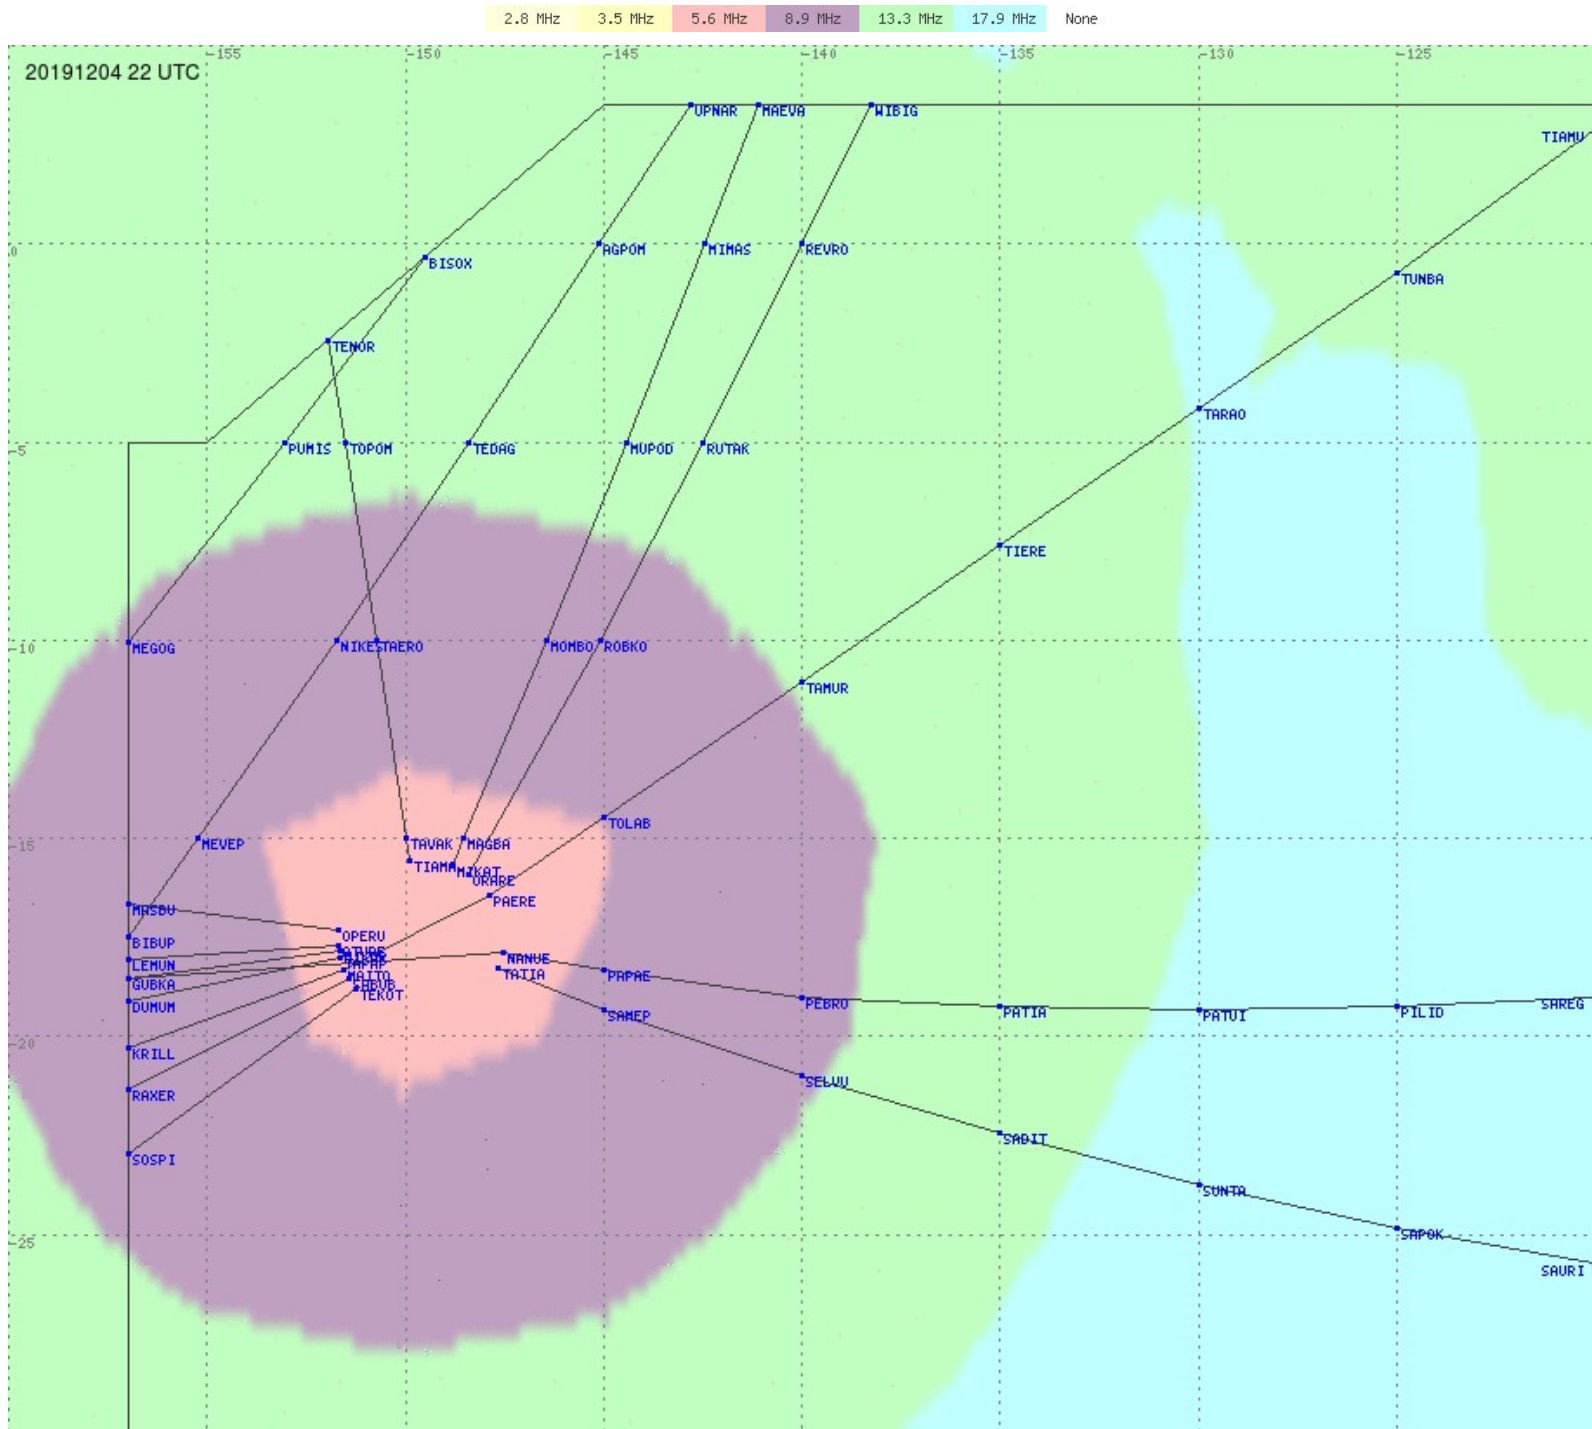

Tahiti FIR - HF Propag - 20191204