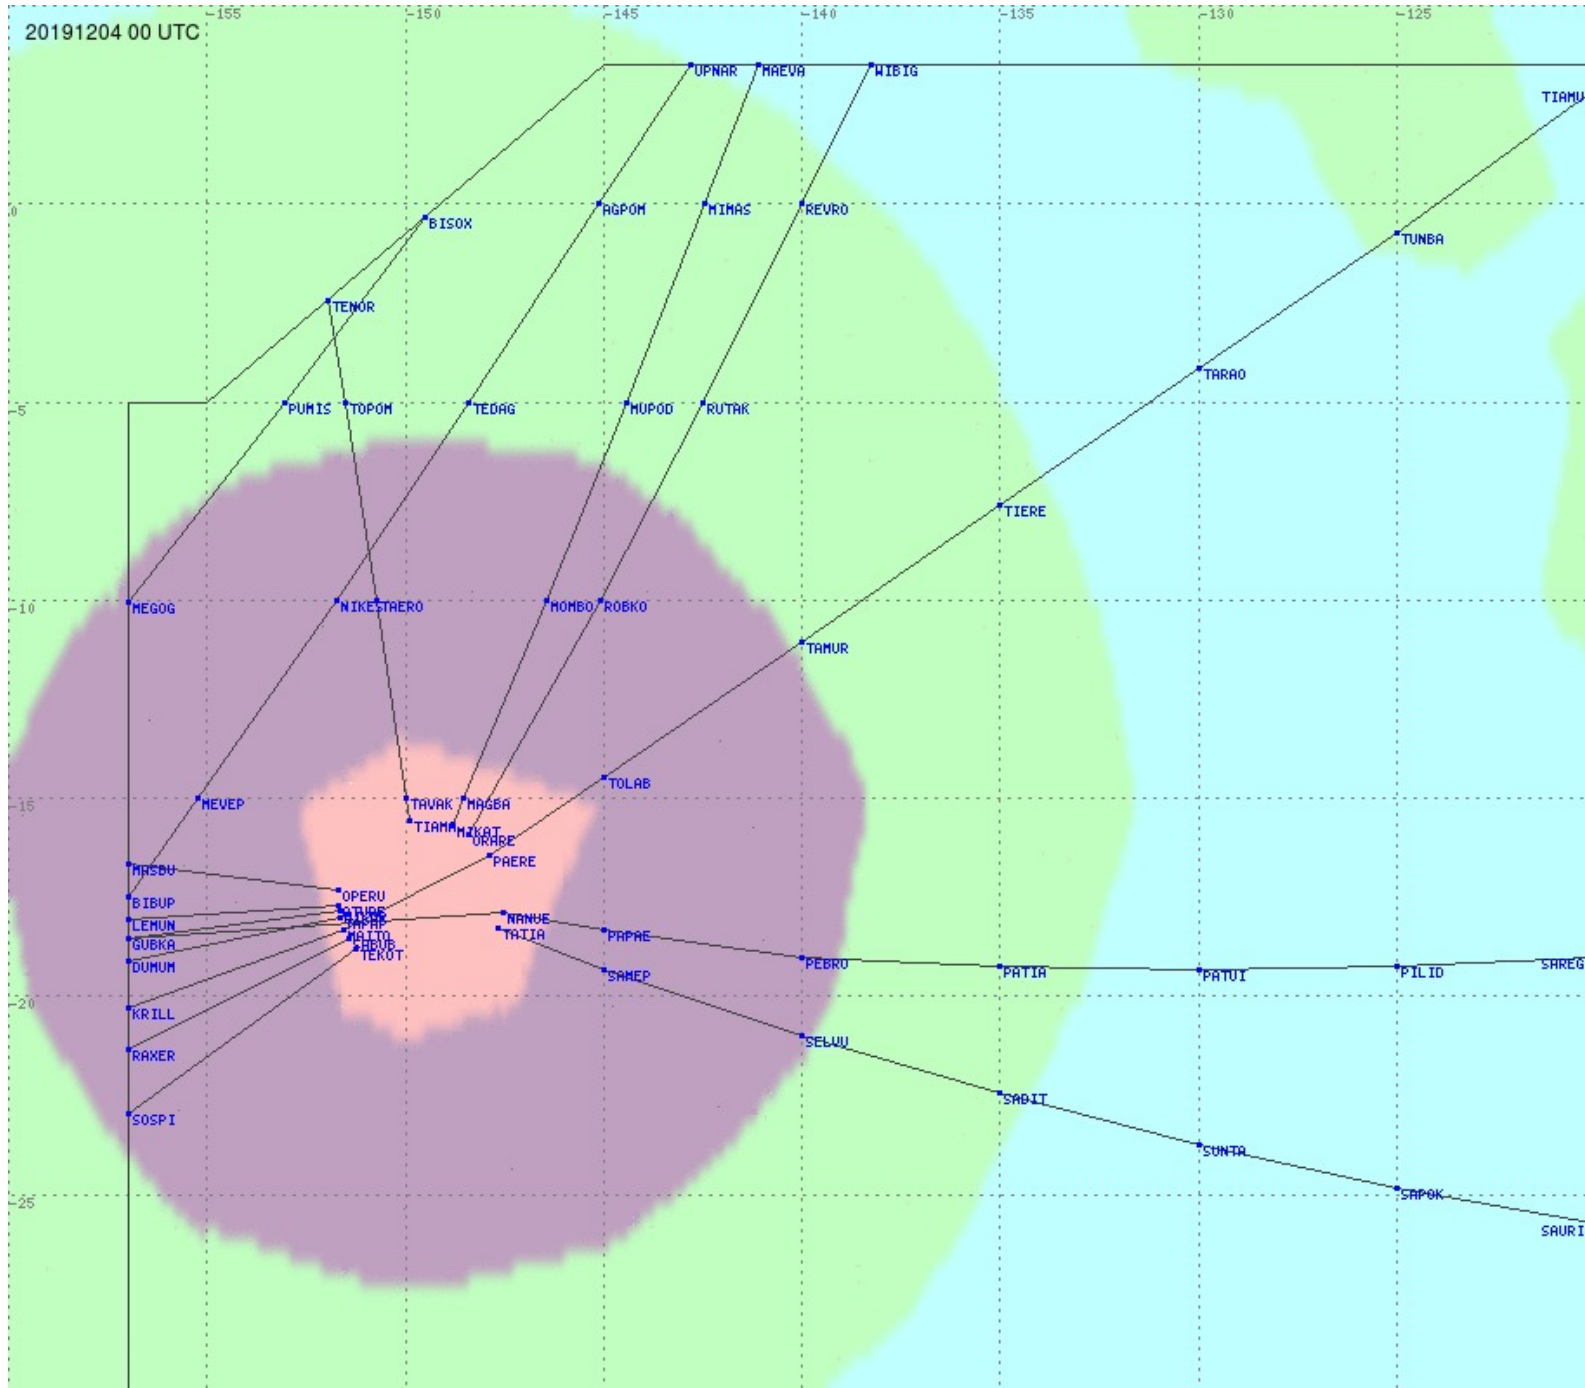

# Tahiti FIR - HF Propag - 20191204

2.8 MHz 3.5 MHz 5.6 MHz 8.9 MHz 13.3 MHz 17.9 MHz None

# Tahiti FIR - HF Propag - 20191204