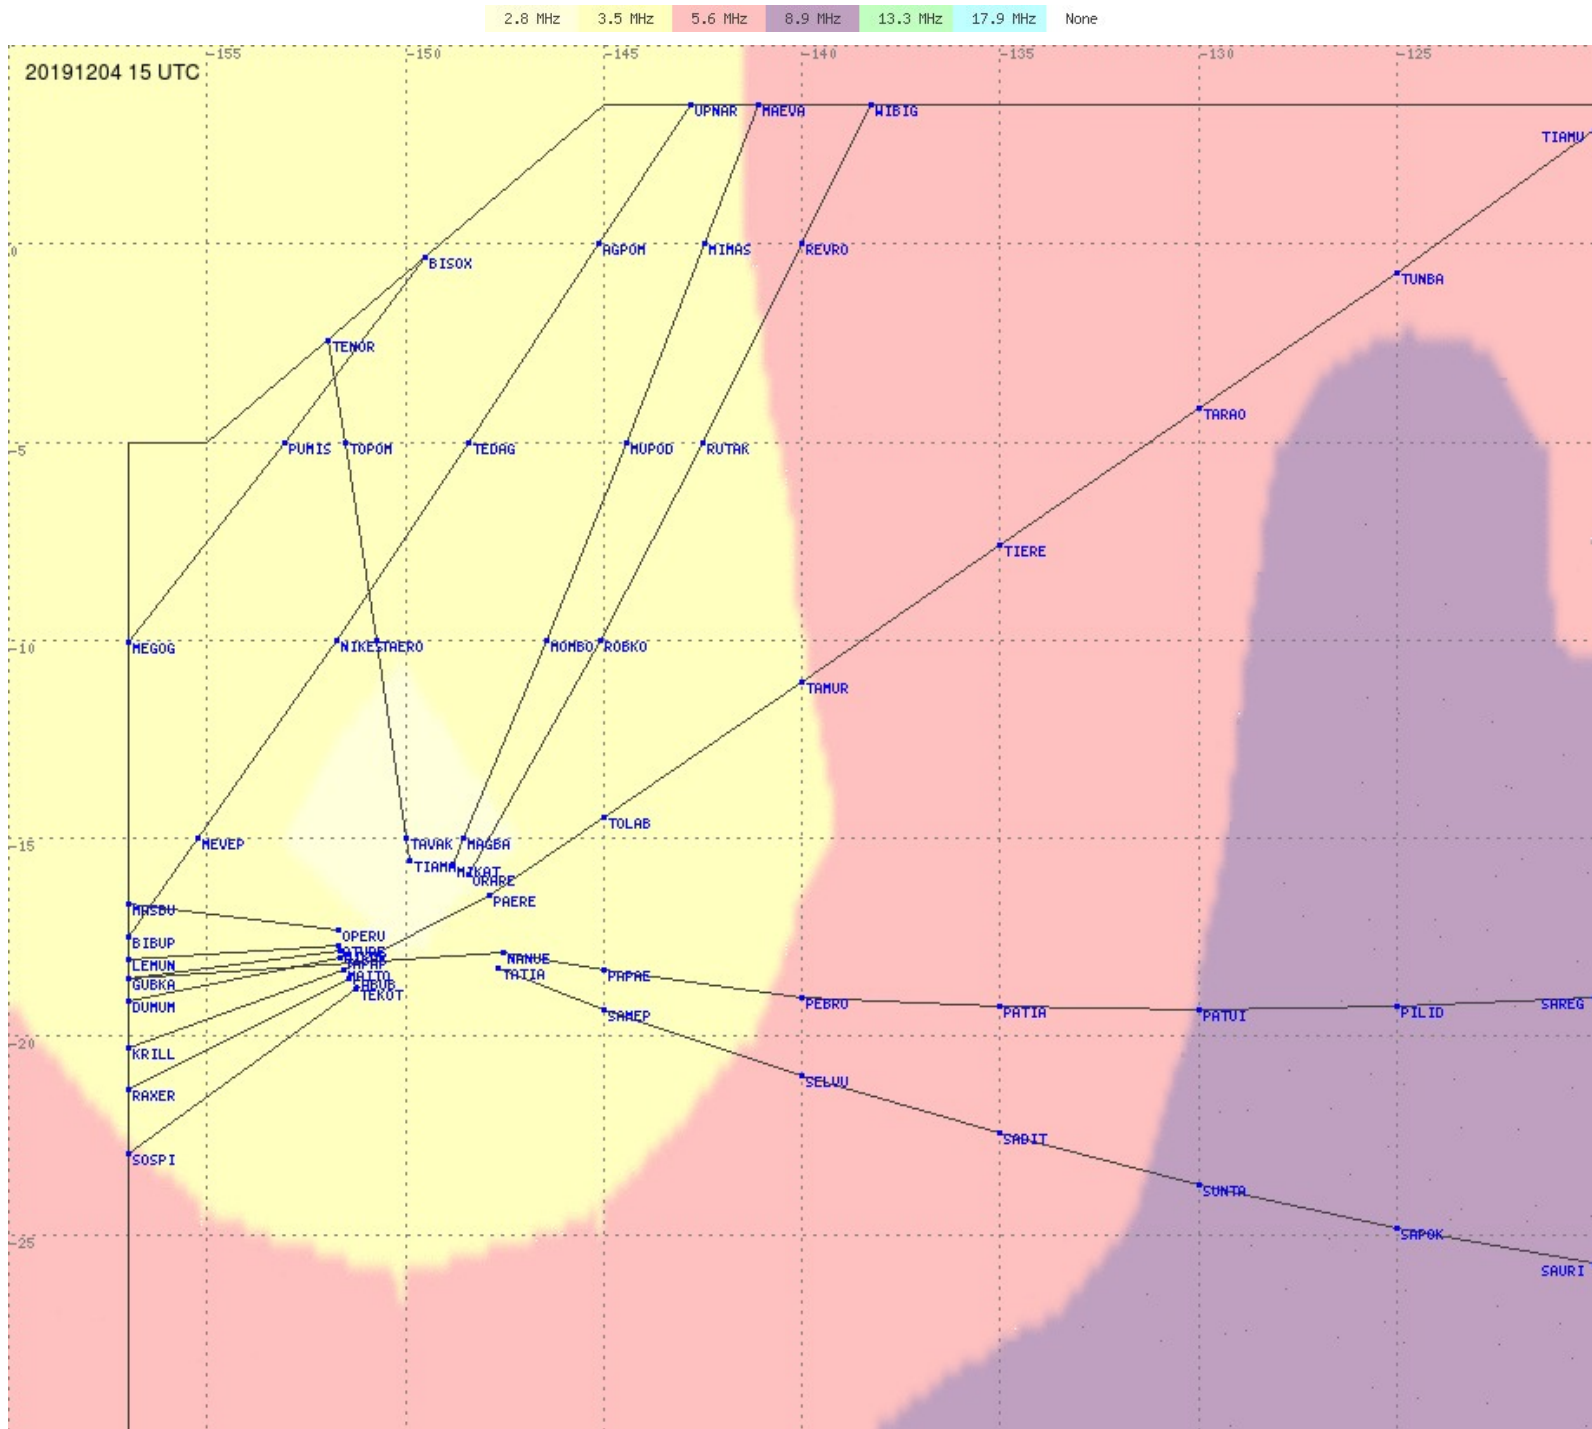

Tahiti FIR - HF Propag - 20191204