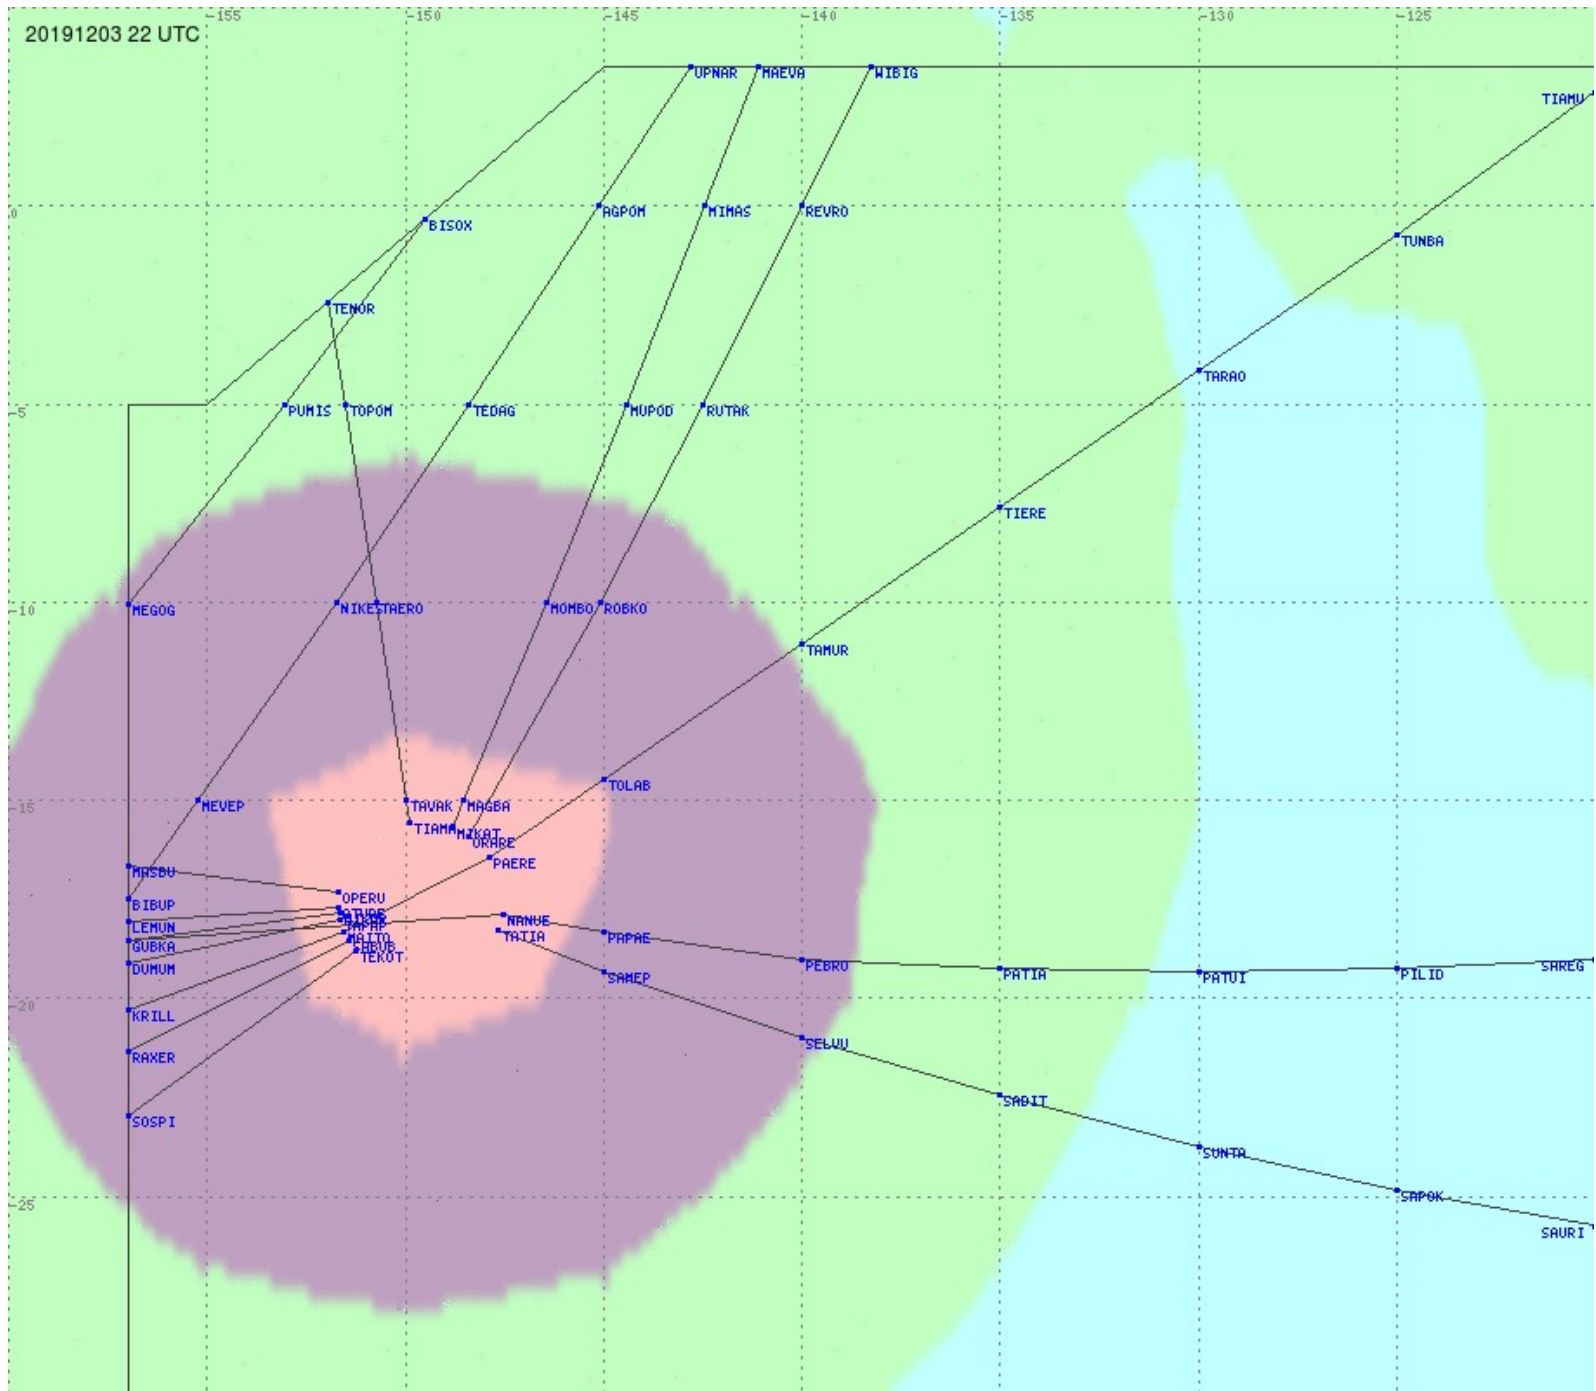

Tahiti FIR - HF Propag - 20191203

2.8 MHz 3.5 MHz 5.6 MHz 8.9 MHz 13.3 MHz 17.9 MHz None