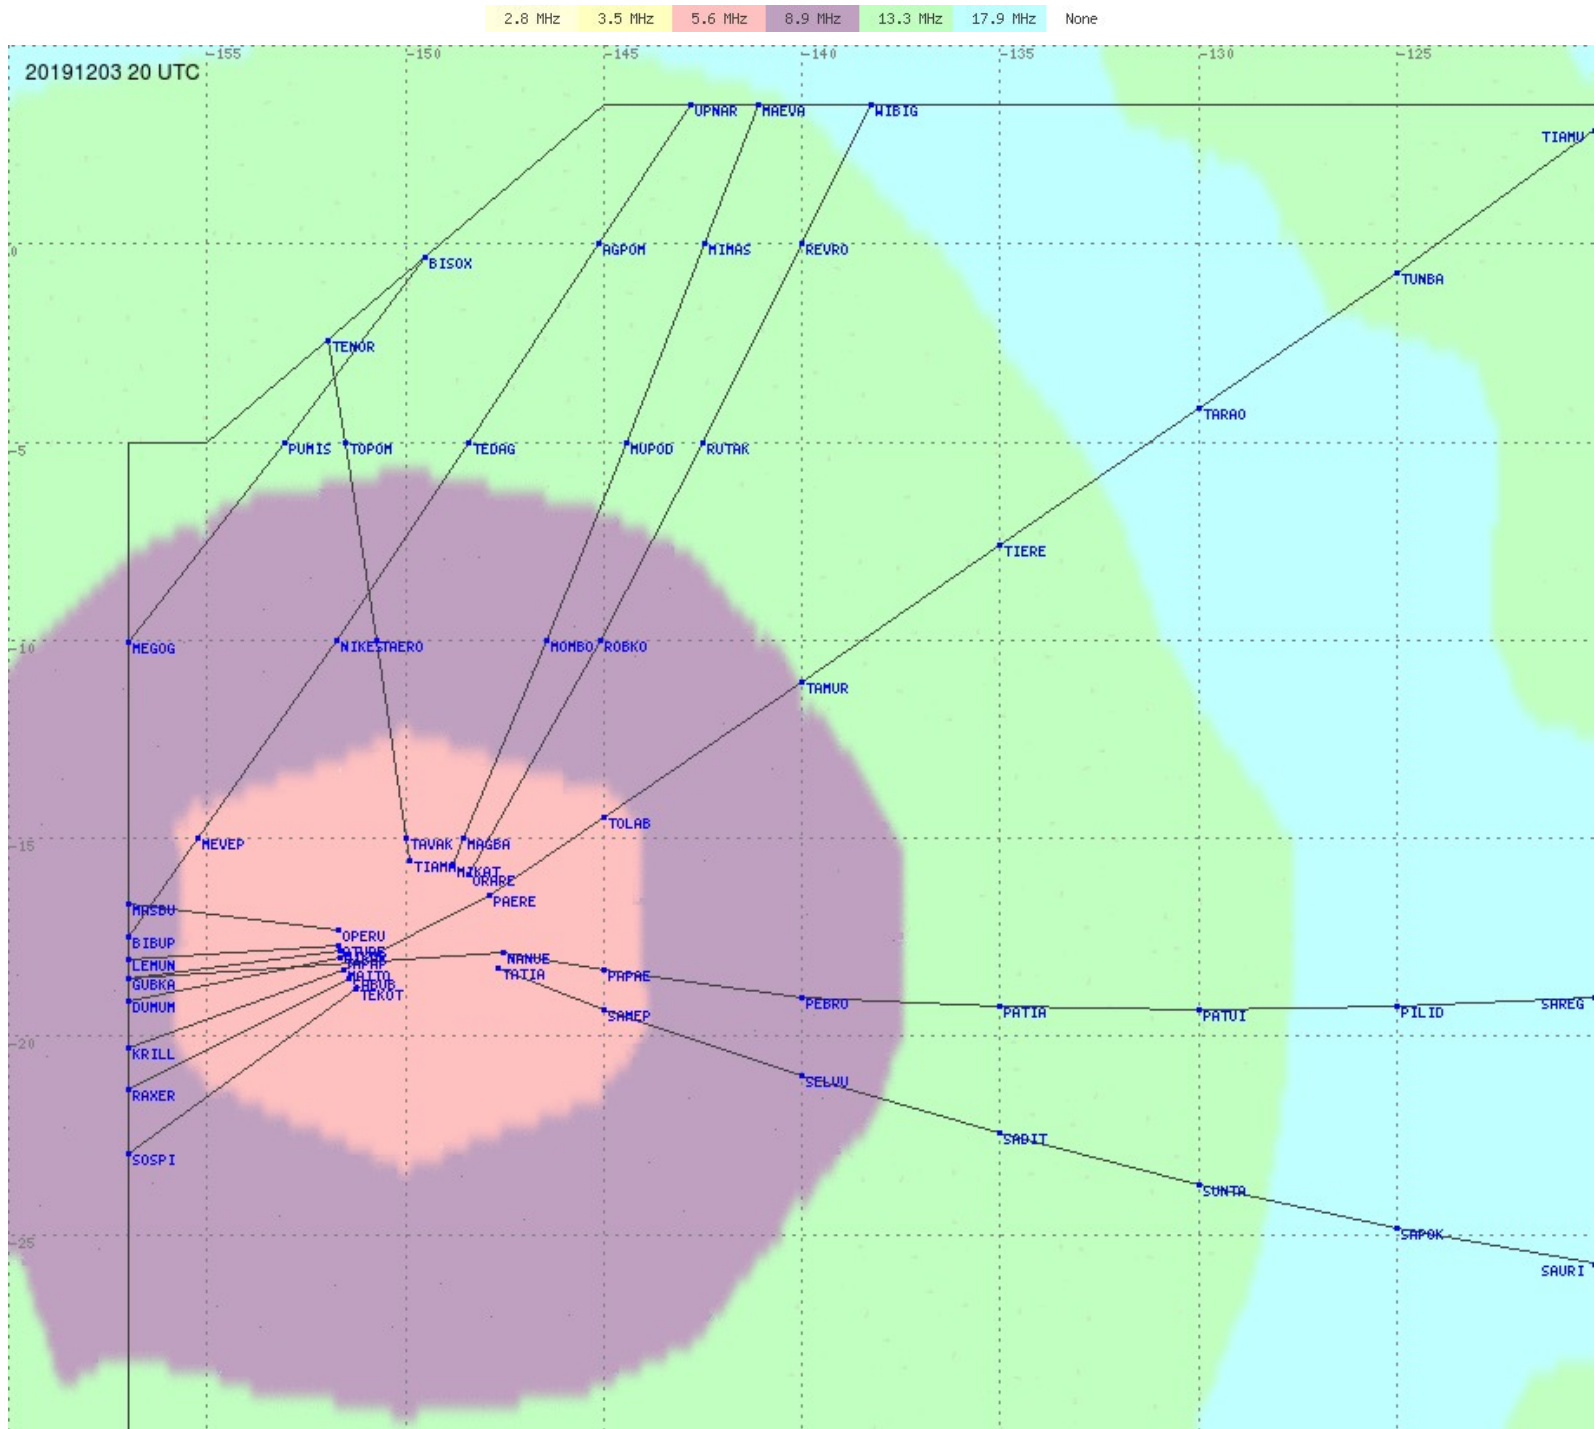

Tahiti FIR - HF Propag - 20191203