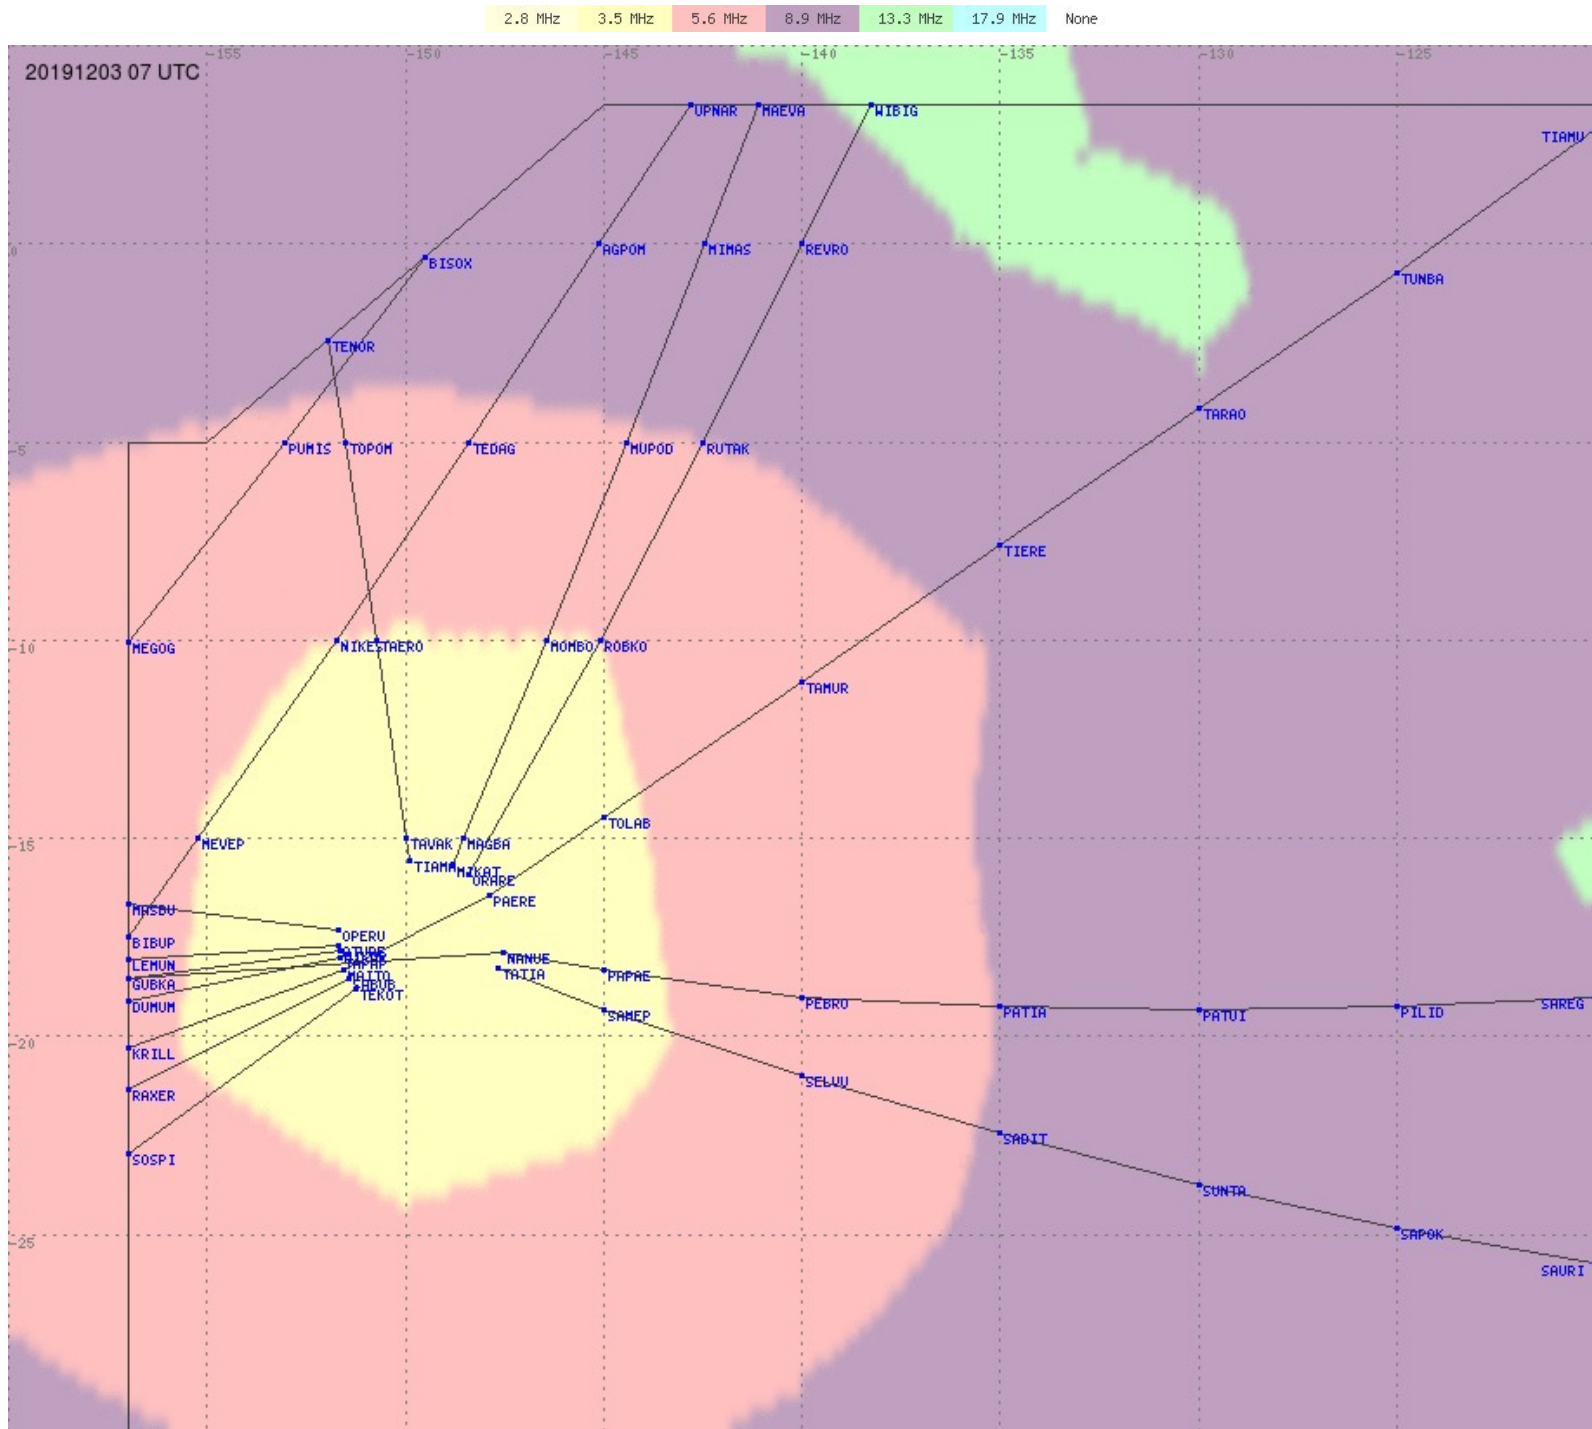

Tahiti FIR - HF Propag - 20191203