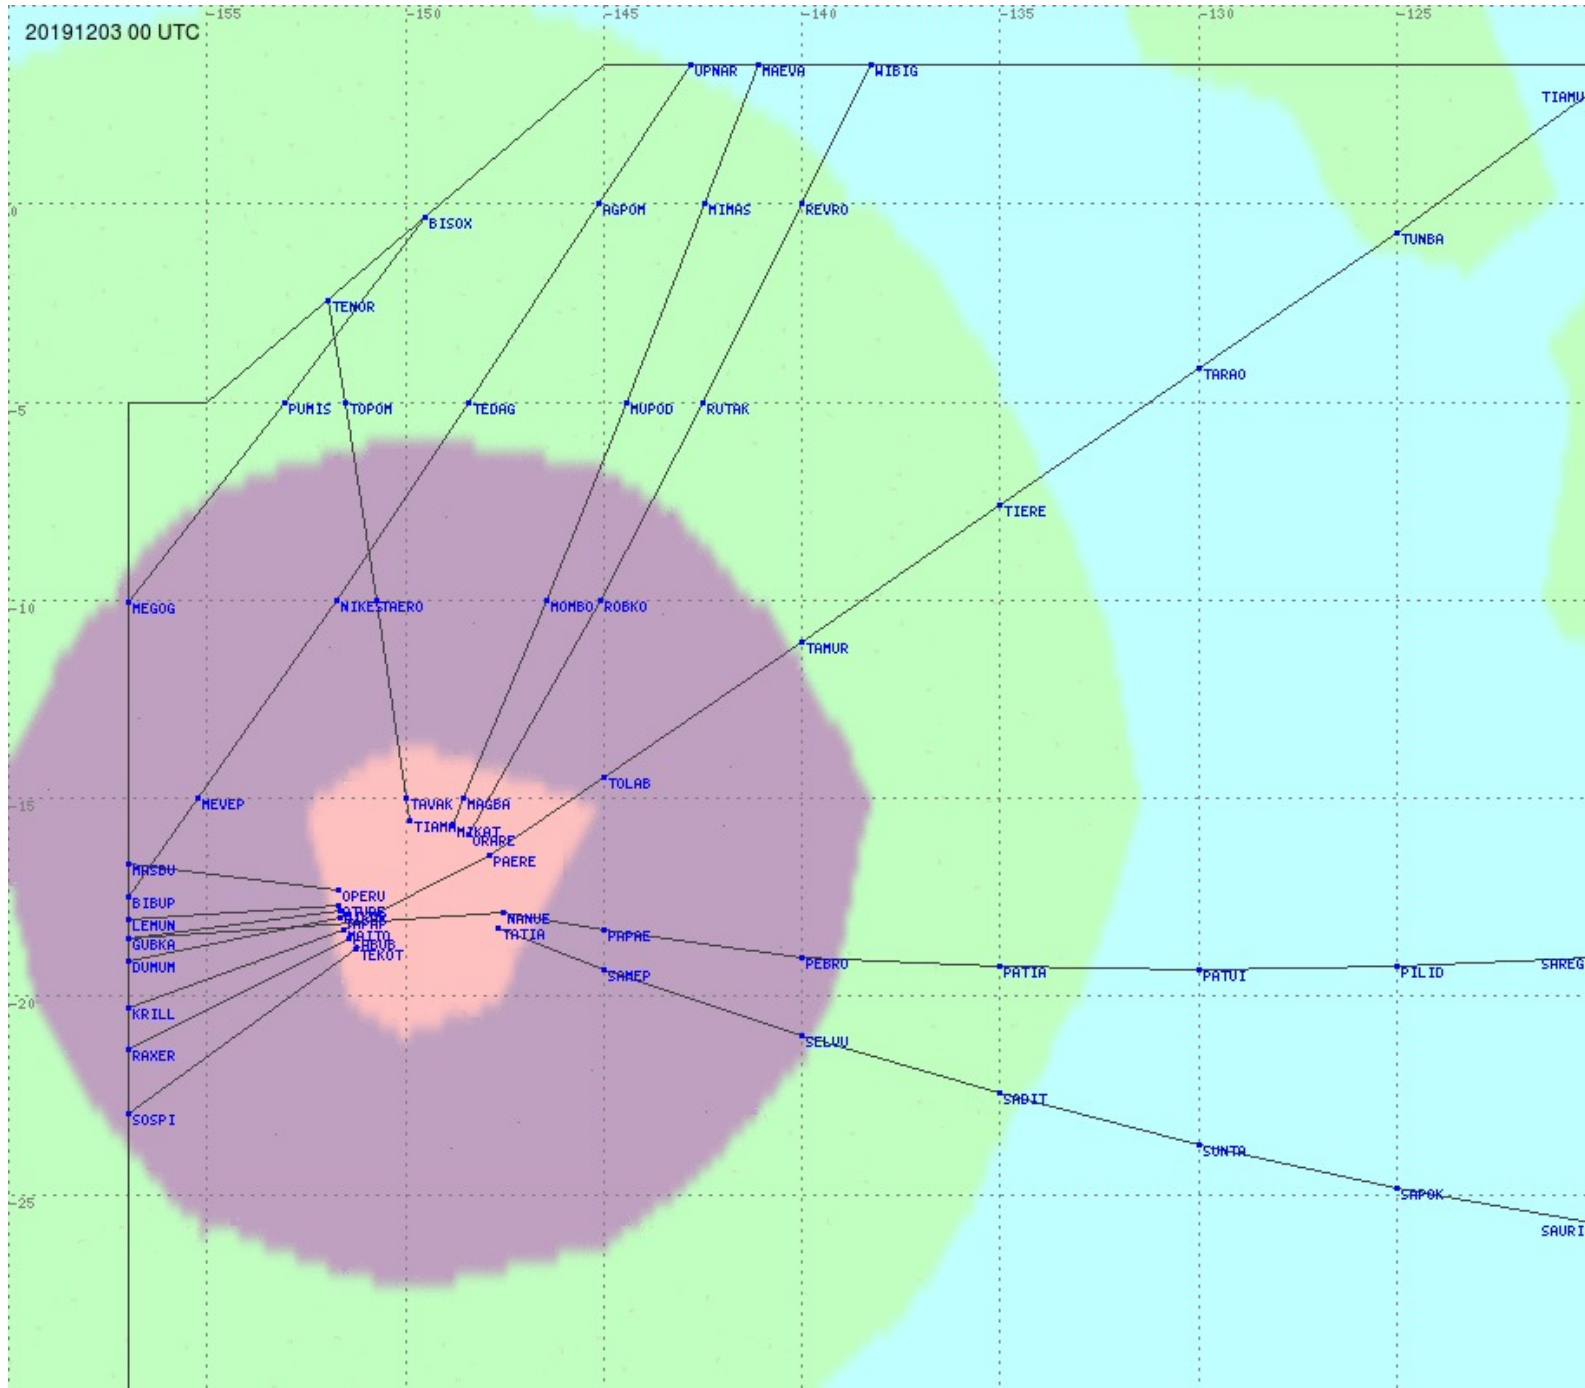

# Tahiti FIR - HF Propag - 20191203

2.8 MHz 3.5 MHz 5.6 MHz 8.9 MHz 13.3 MHz 17.9 MHz None

# Tahiti FIR - HF Propag - 20191203