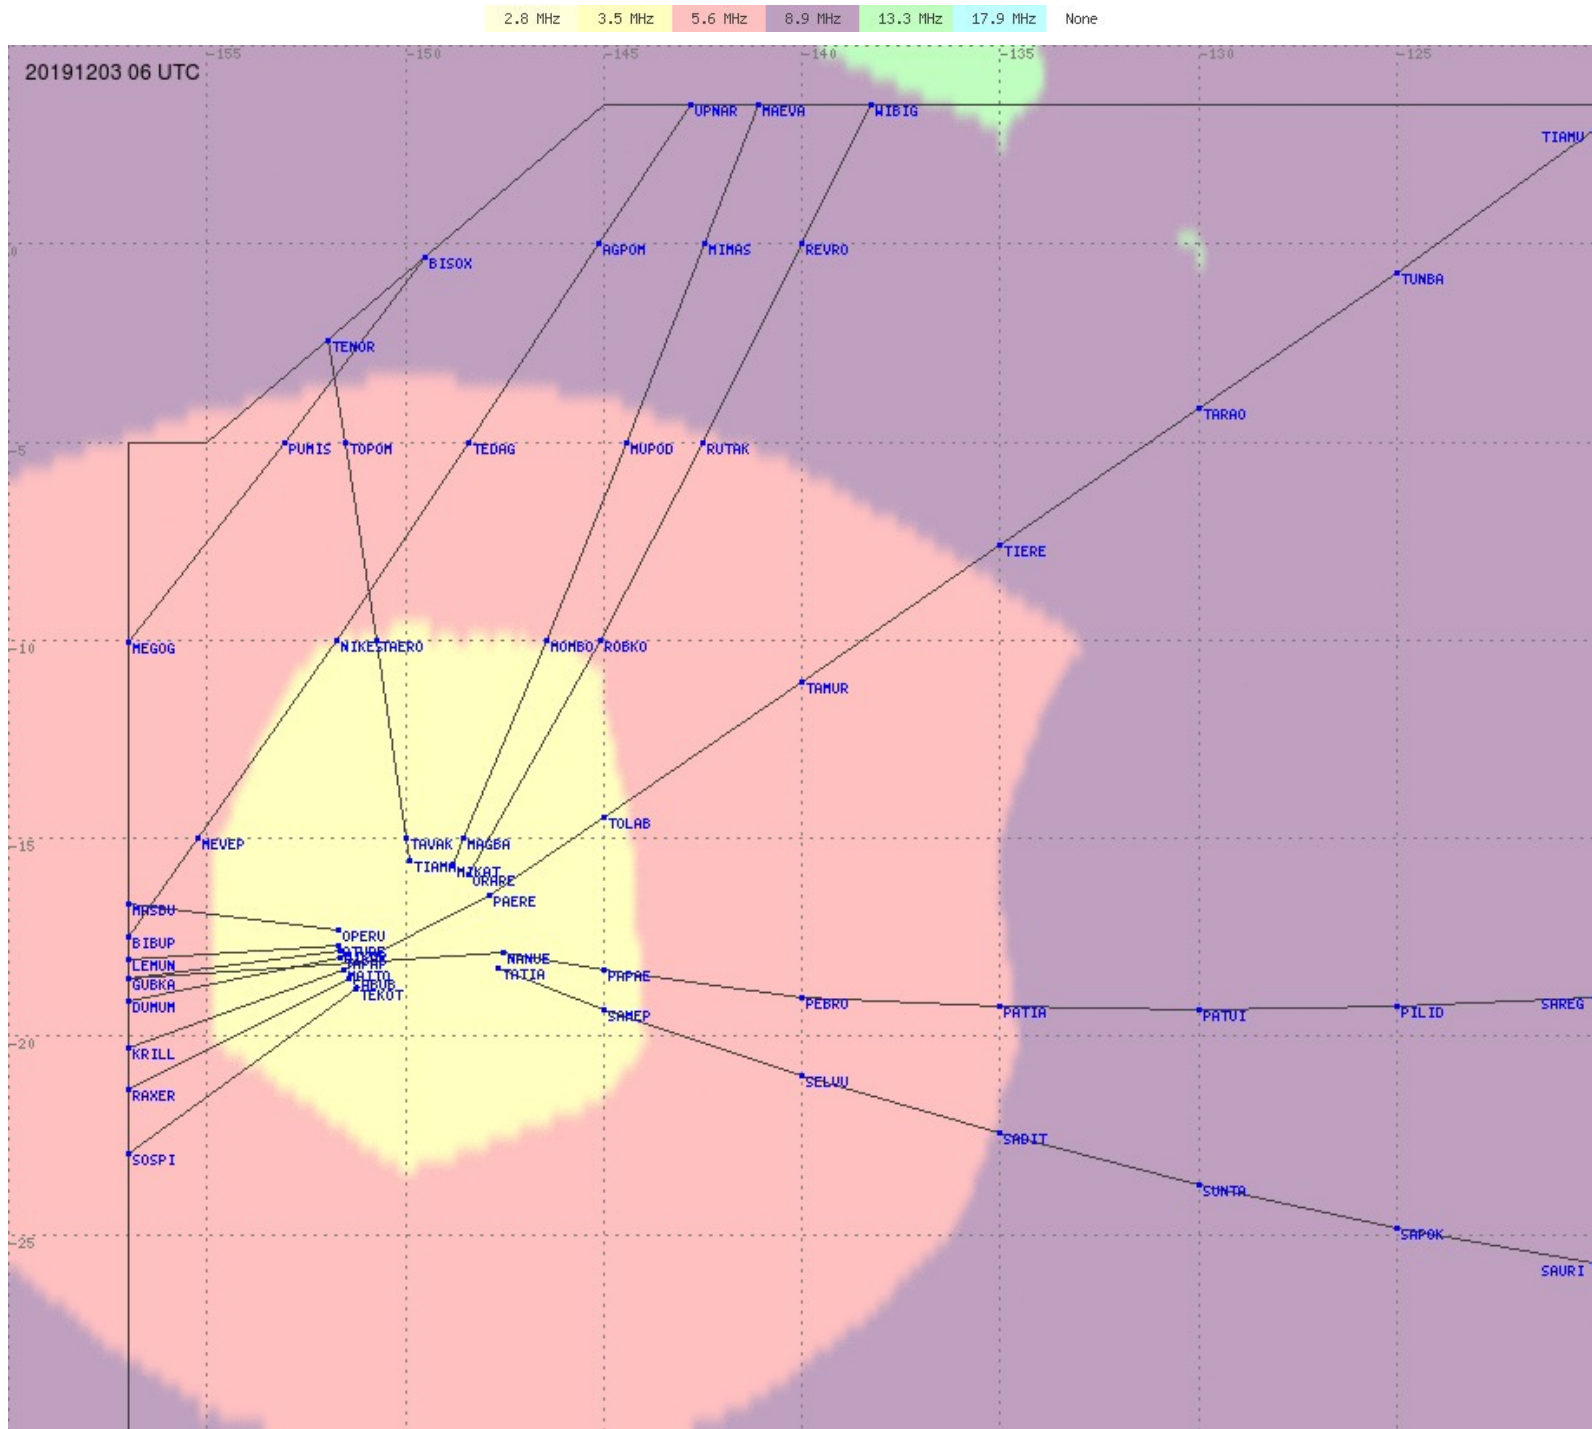

Tahiti FIR - HF Propag - 20191203