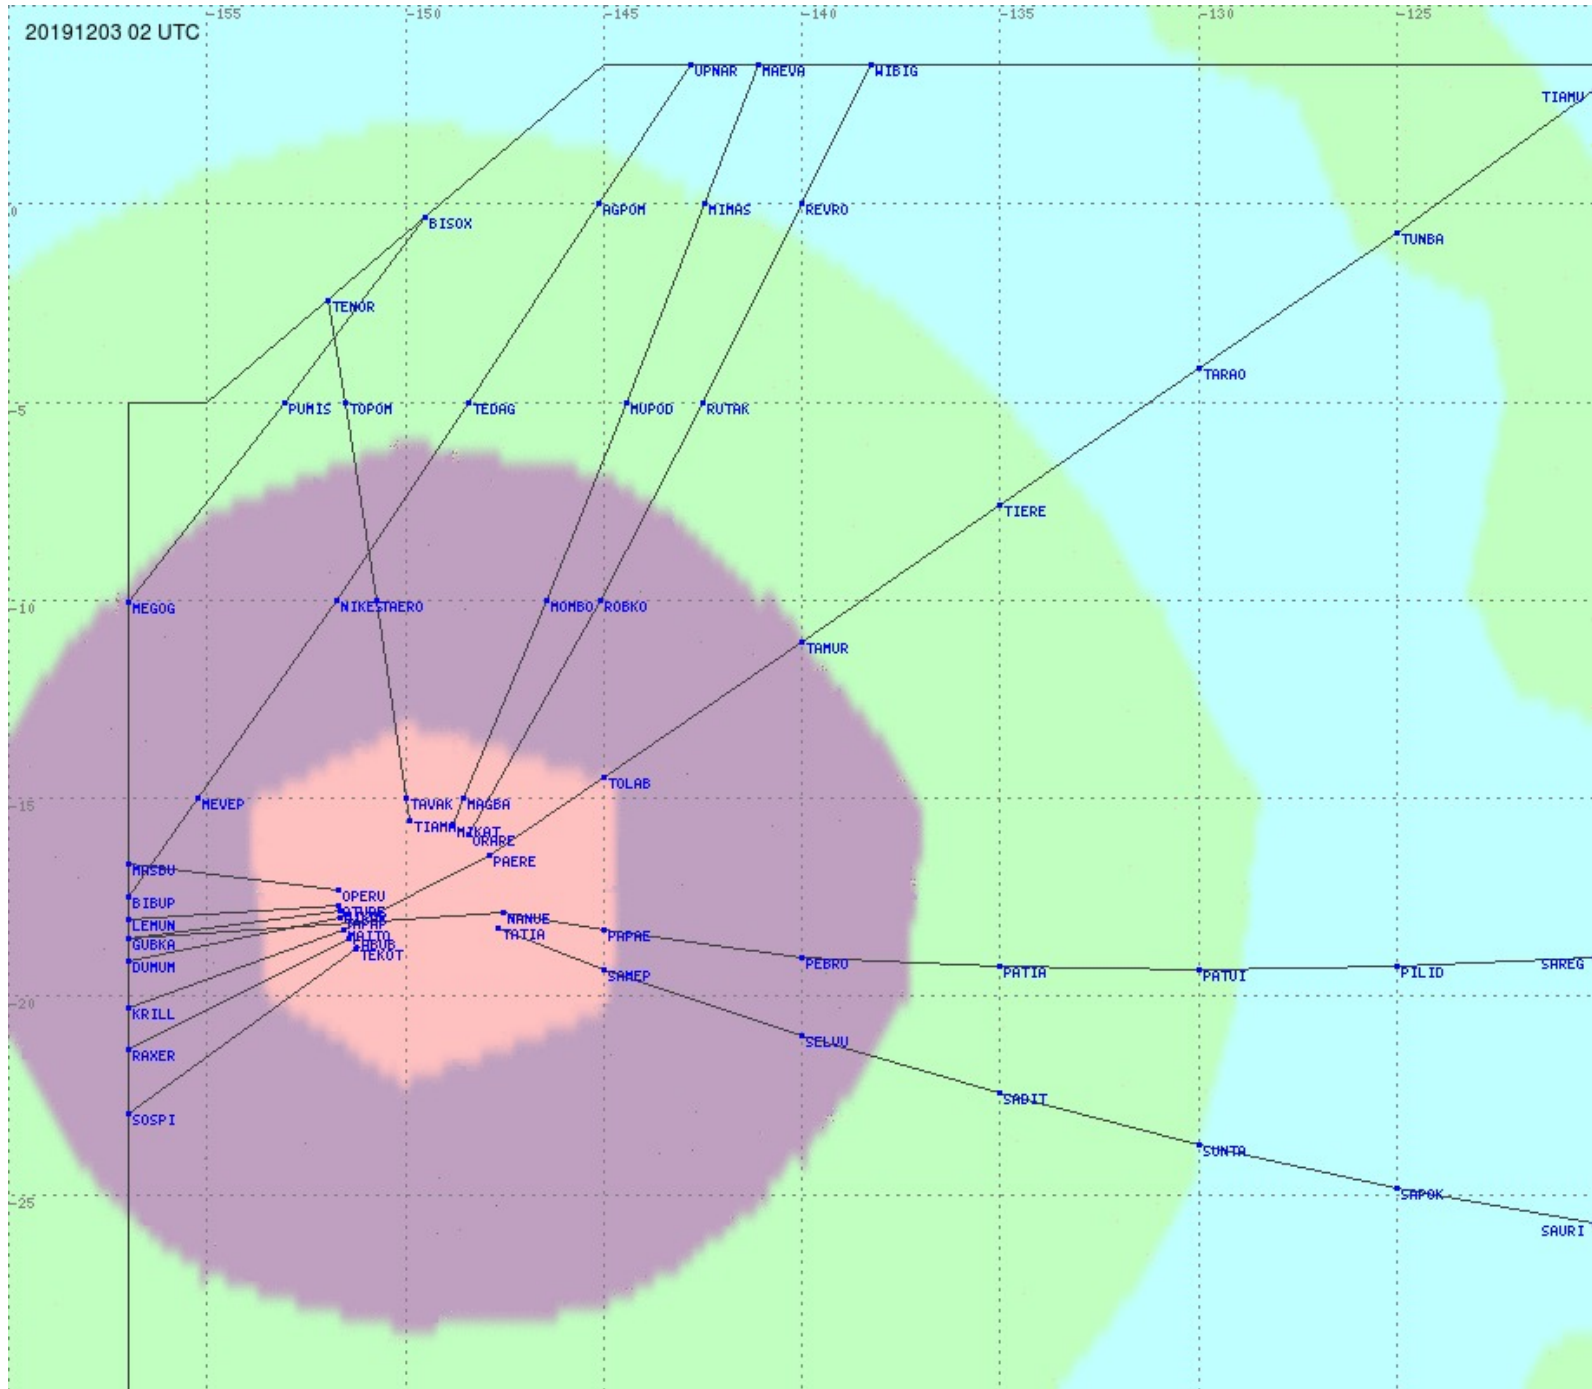

Tahiti FIR - HF Propag - 20191203

2.8 MHz 3.5 MHz 5.6 MHz 8.9 MHz 13.3 MHz 17.9 MHz None