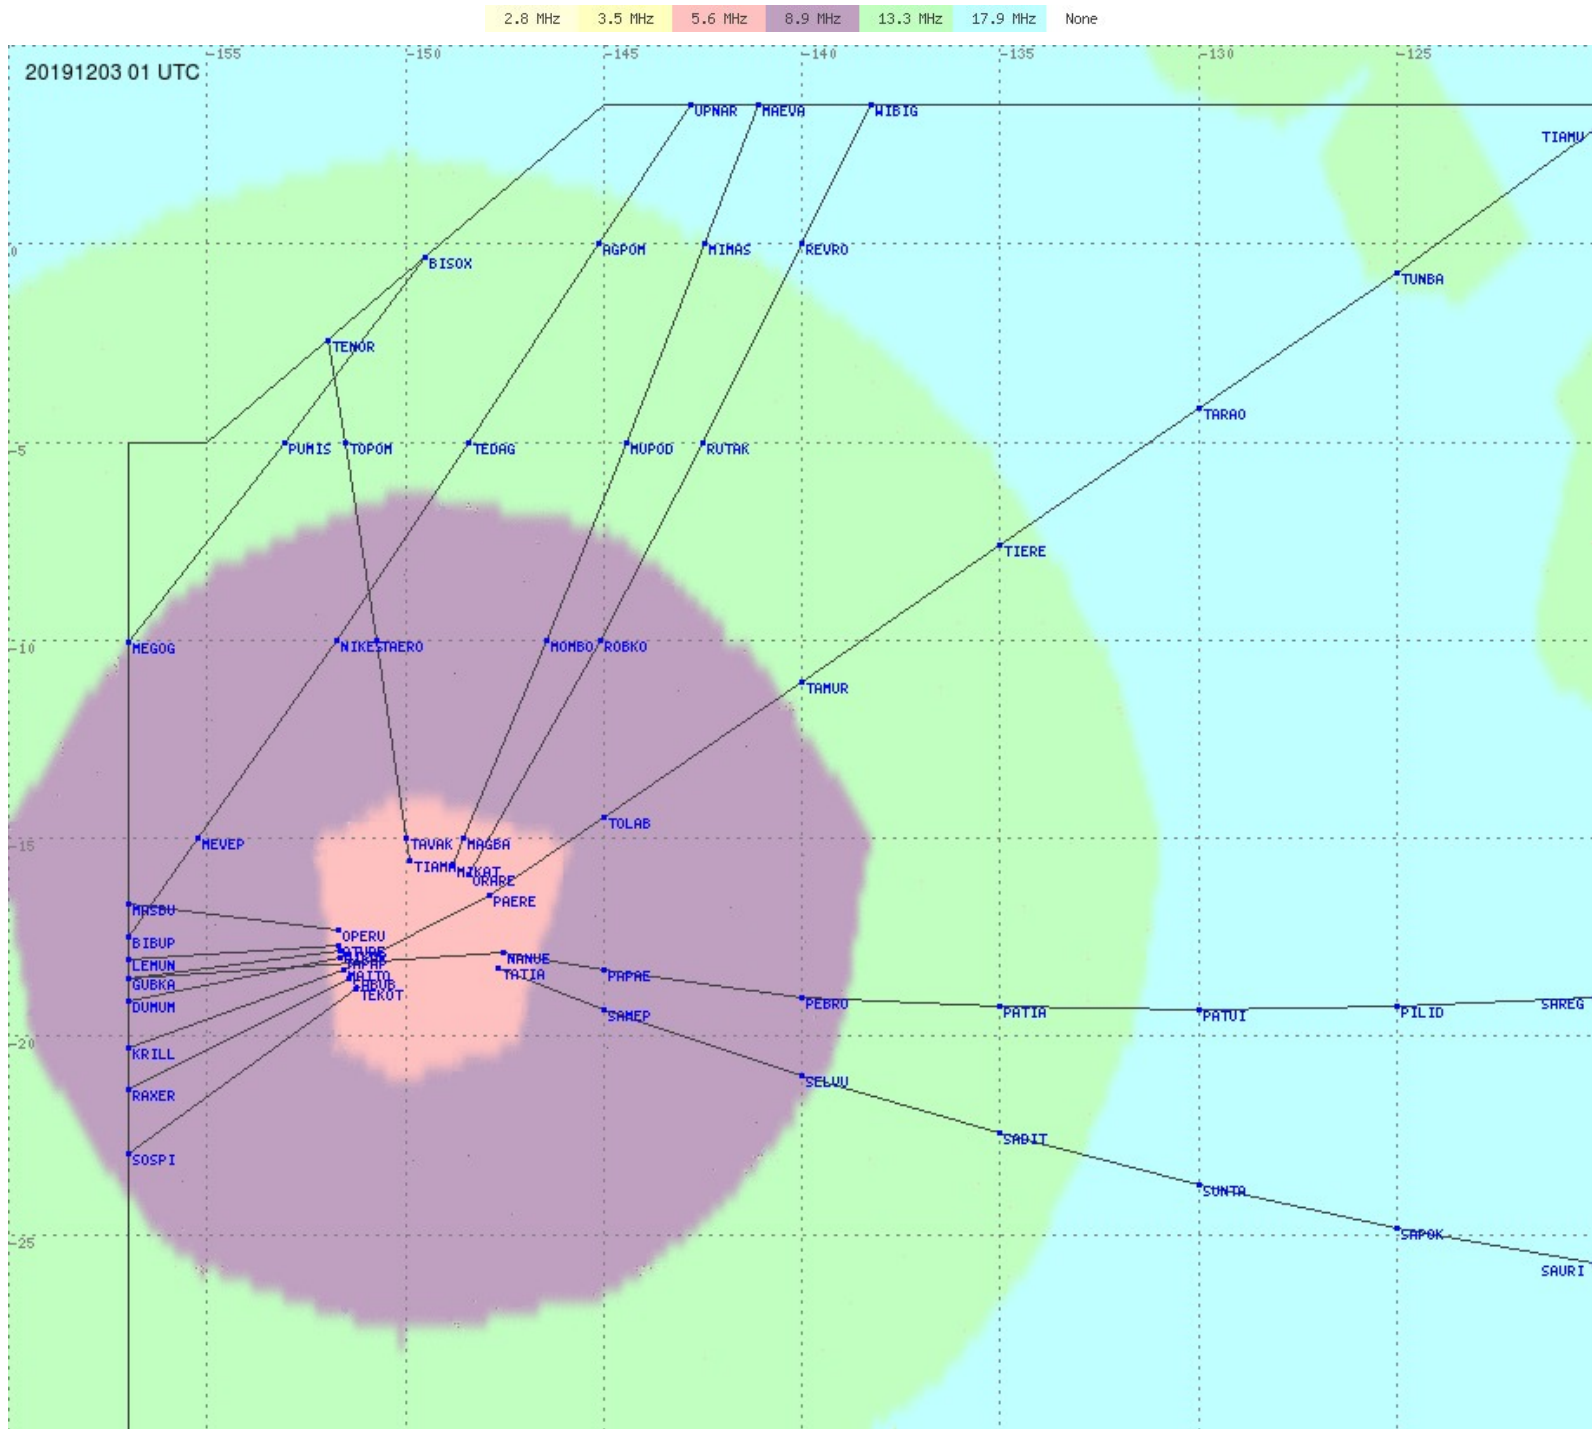

# Tahiti FIR - HF Propag - 20191203

2.8 MHz 3.5 MHz 5.6 MHz 8.9 MHz 13.3 MHz 17.9 MHz None

# Tahiti FIR - HF Propag - 20191203