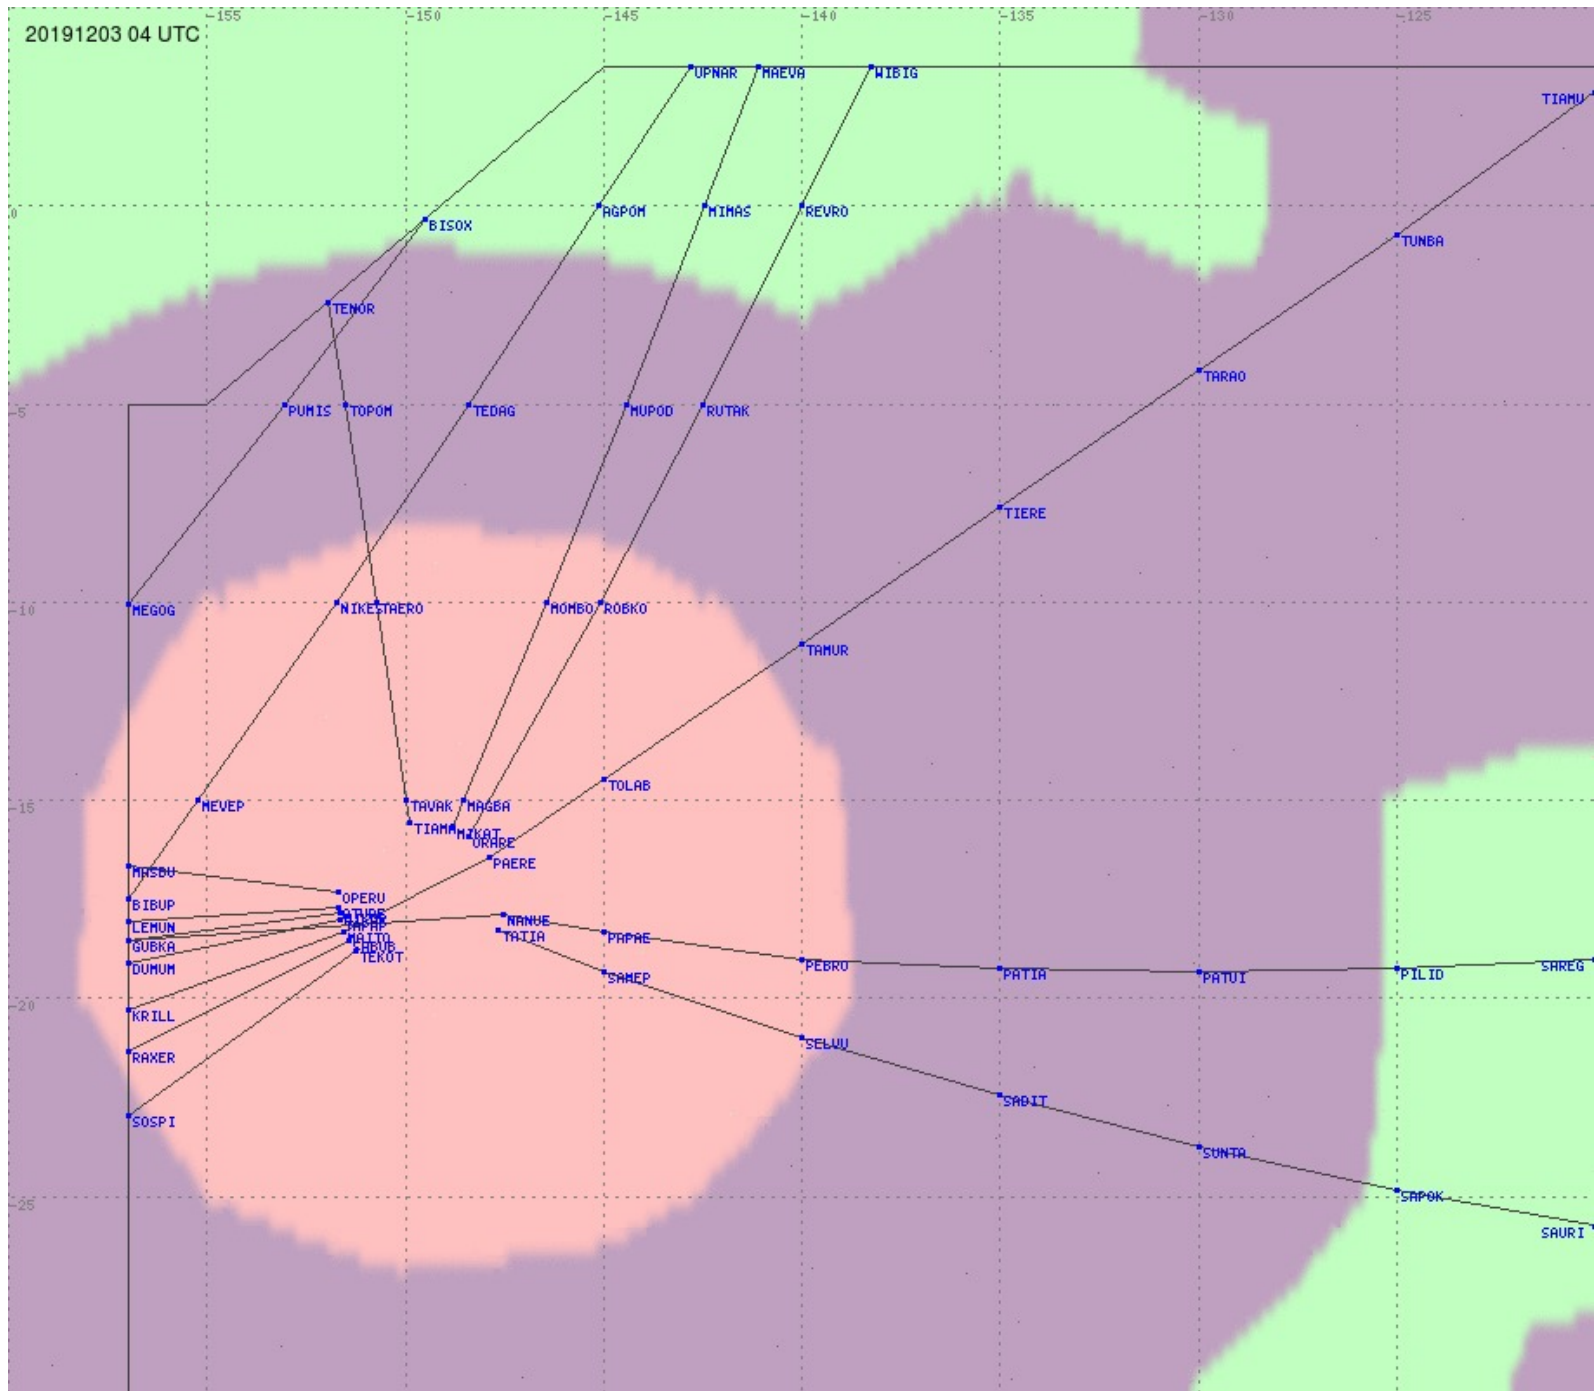

Tahiti FIR - HF Propag - 20191203

2.8 MHz 3.5 MHz 5.6 MHz 8.9 MHz 13.3 MHz 17.9 MHz None