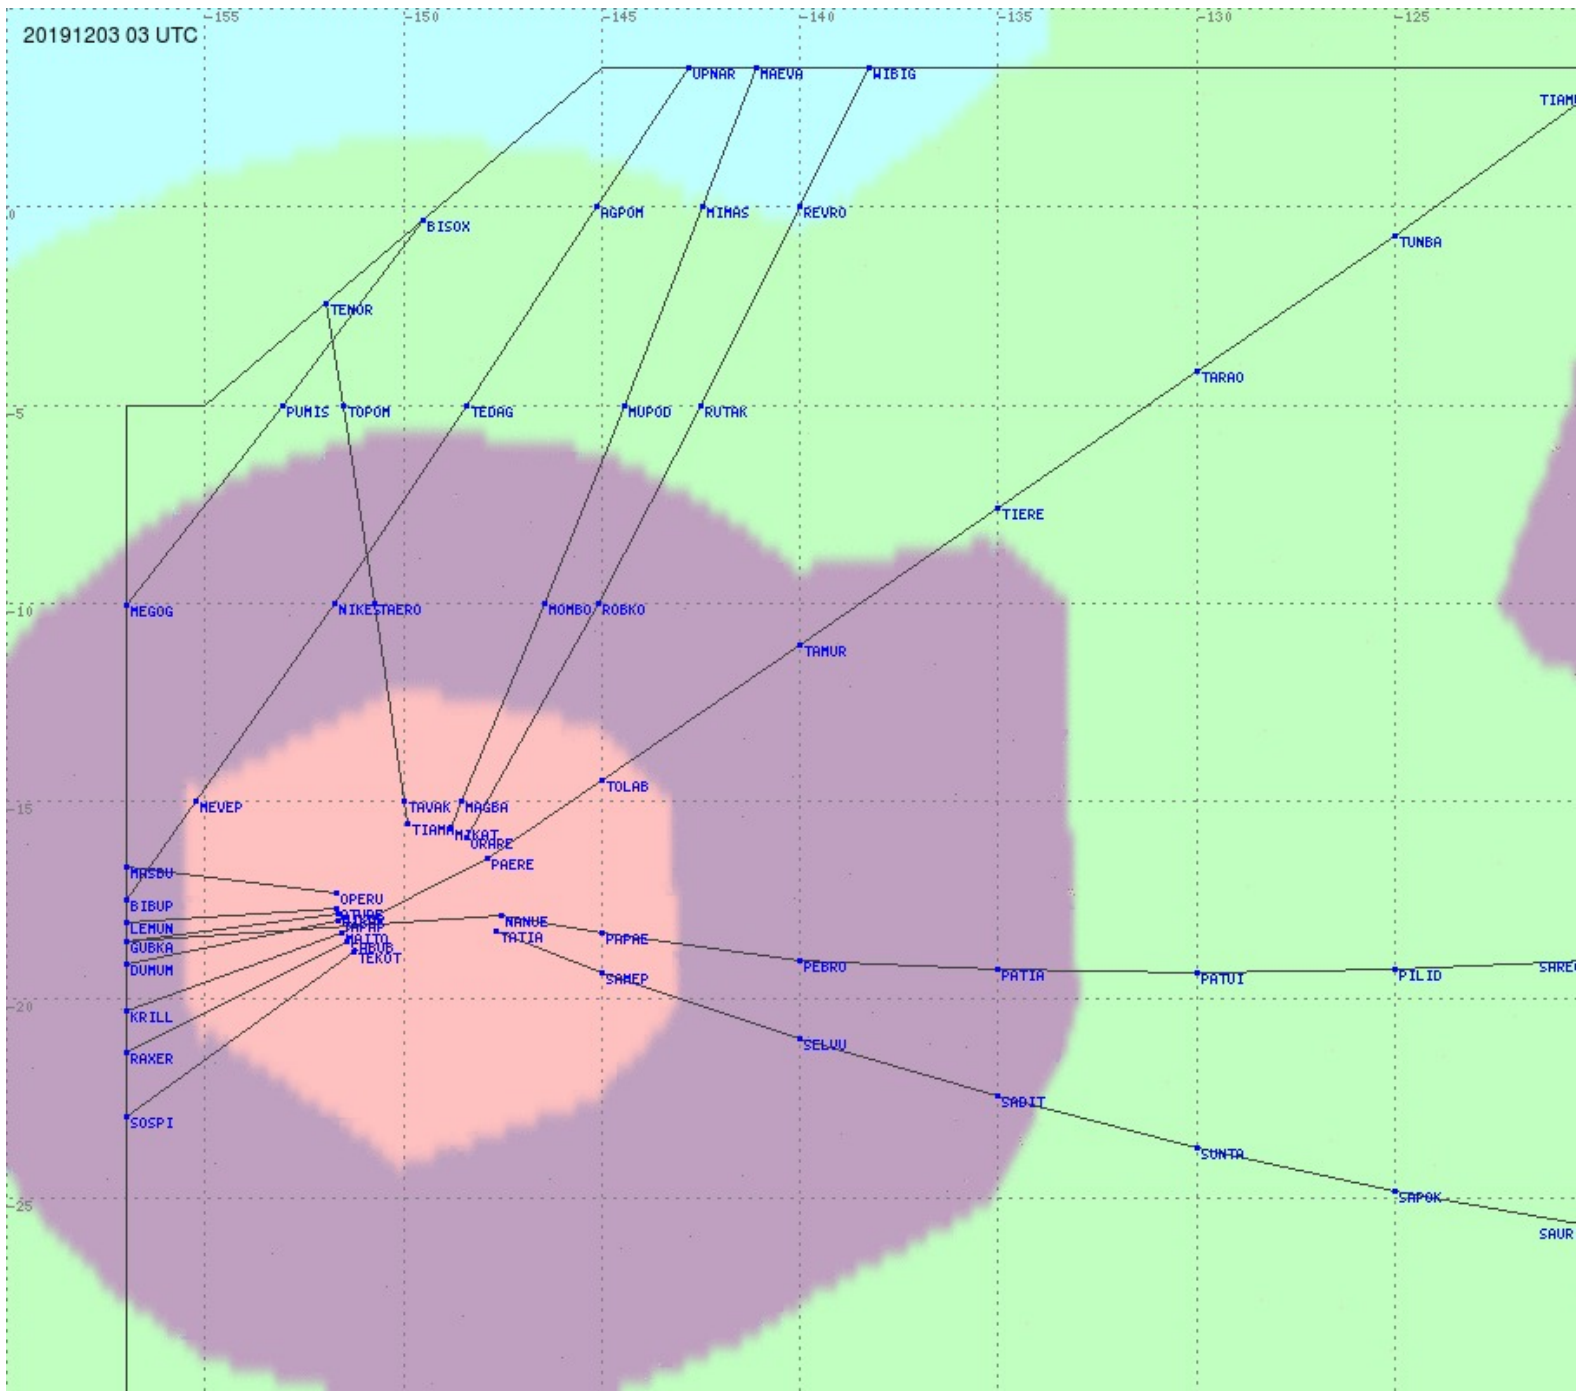

# Tahiti FIR - HF Propag - 20191203

2.8 MHz 3.5 MHz 5.6 MHz 8.9 MHz 13.3 MHz 17.9 MHz None