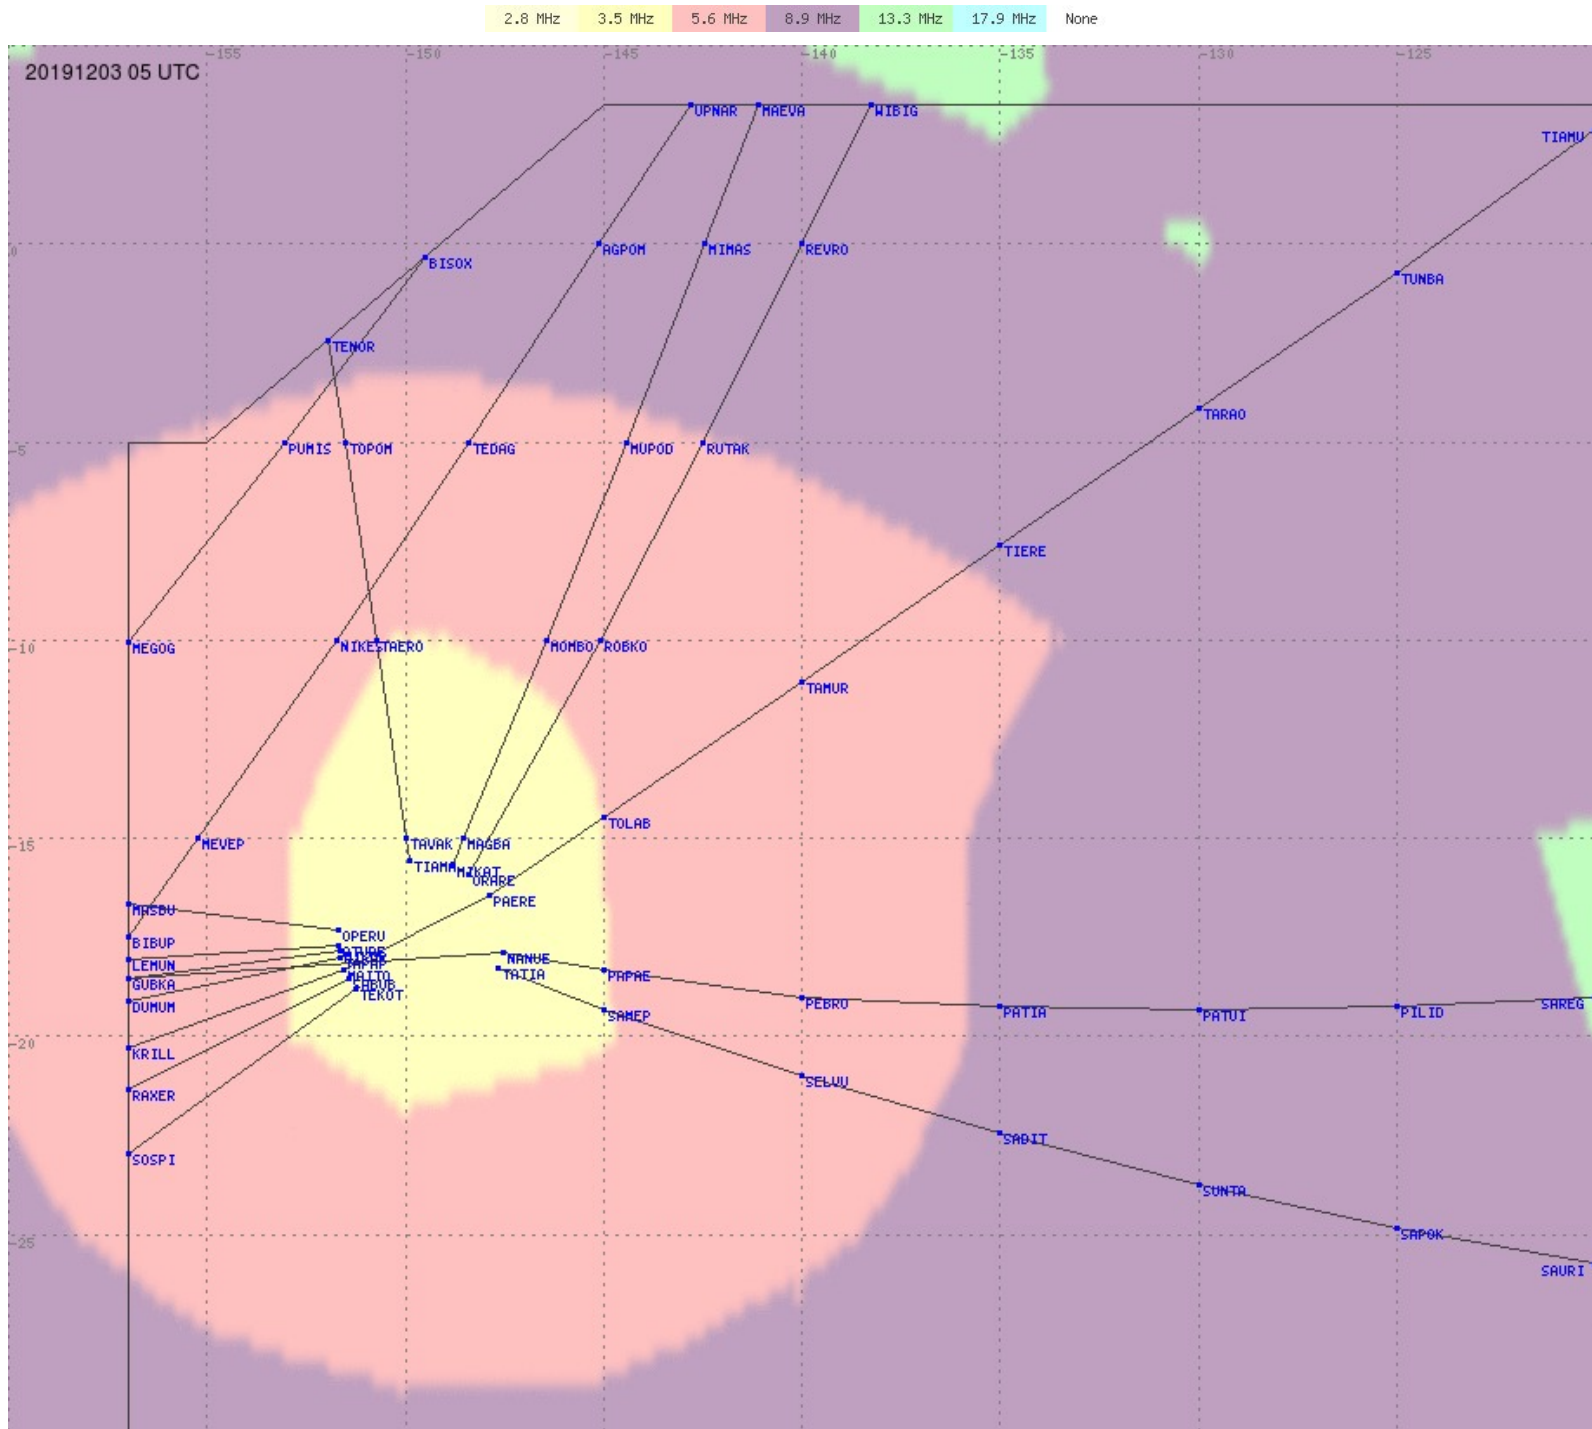

Tahiti FIR - HF Propag - 20191203