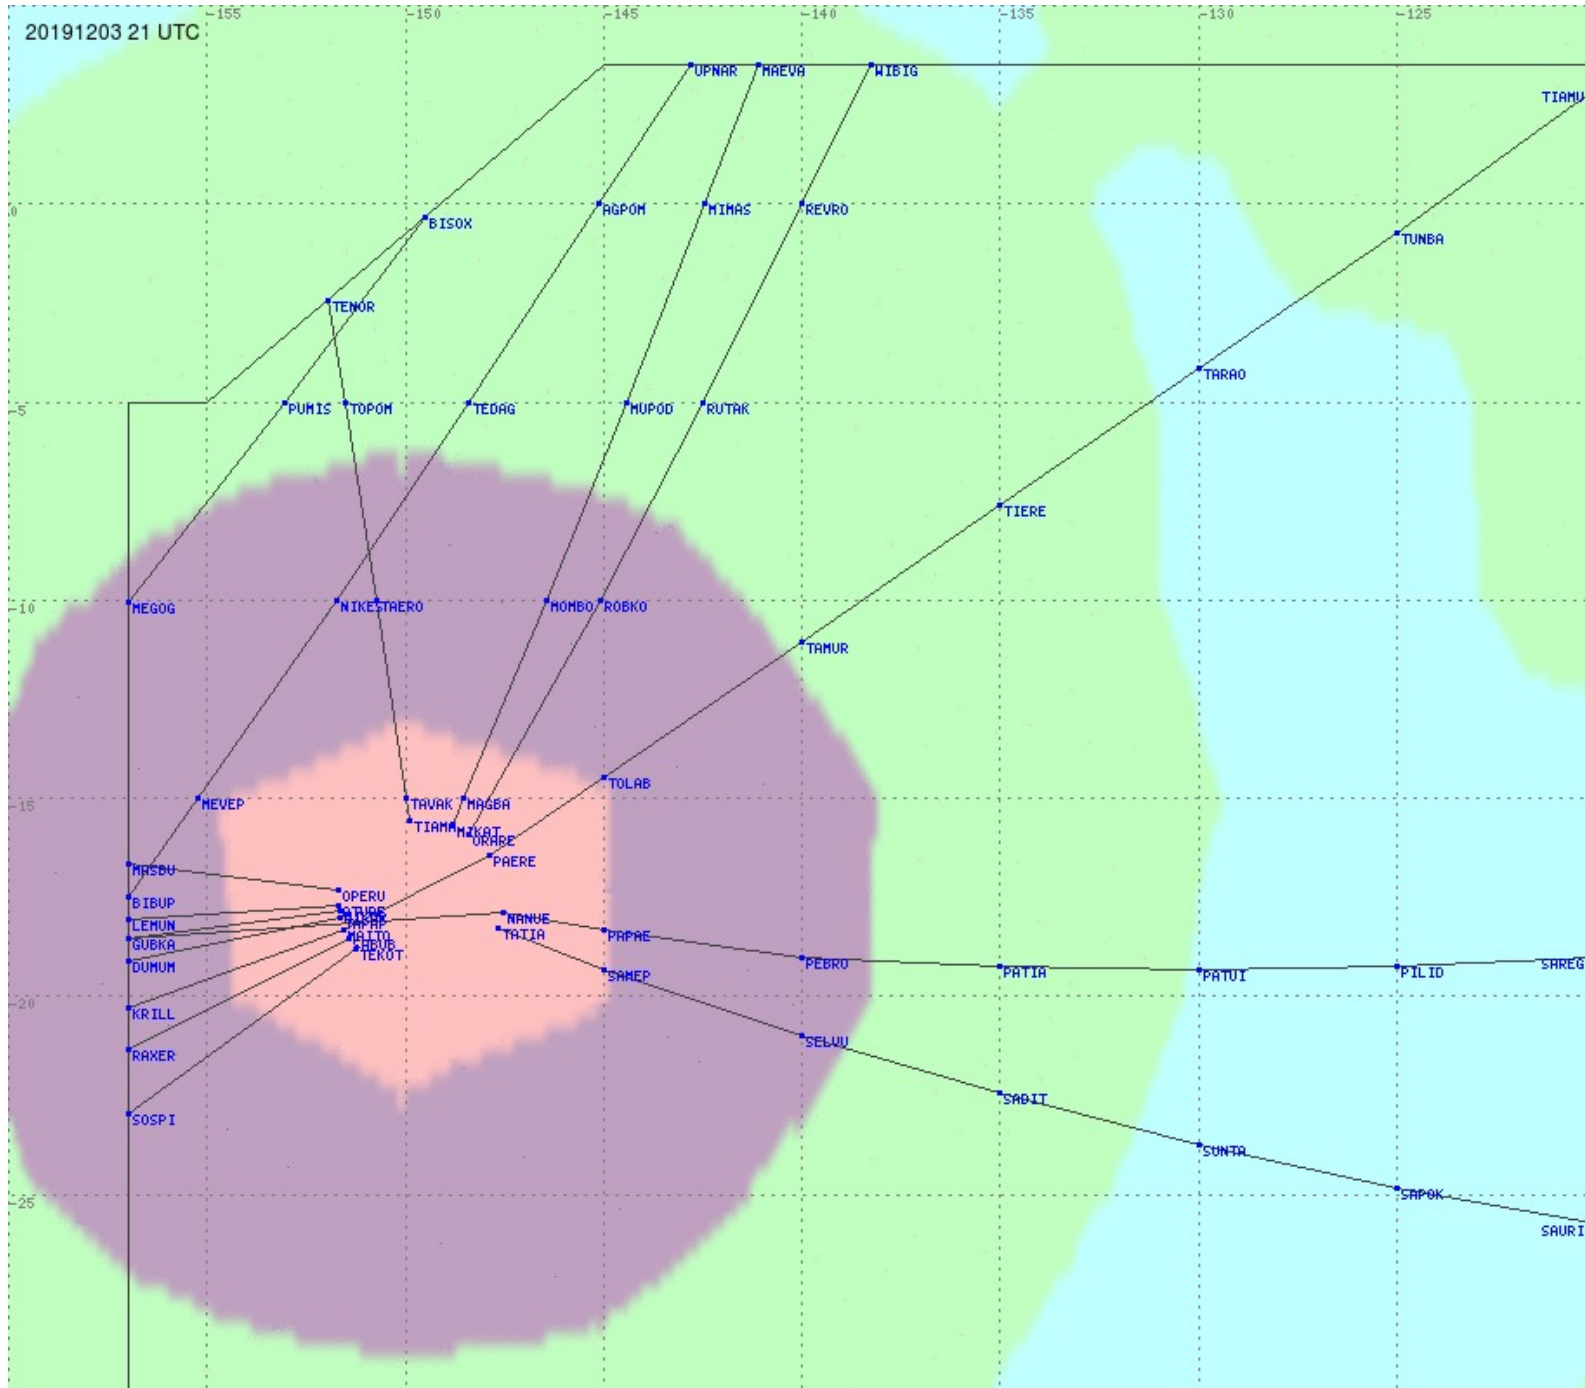

Tahiti FIR - HF Propag - 20191203

2.8 MHz 3.5 MHz 5.6 MHz 8.9 MHz 13.3 MHz 17.9 MHz None