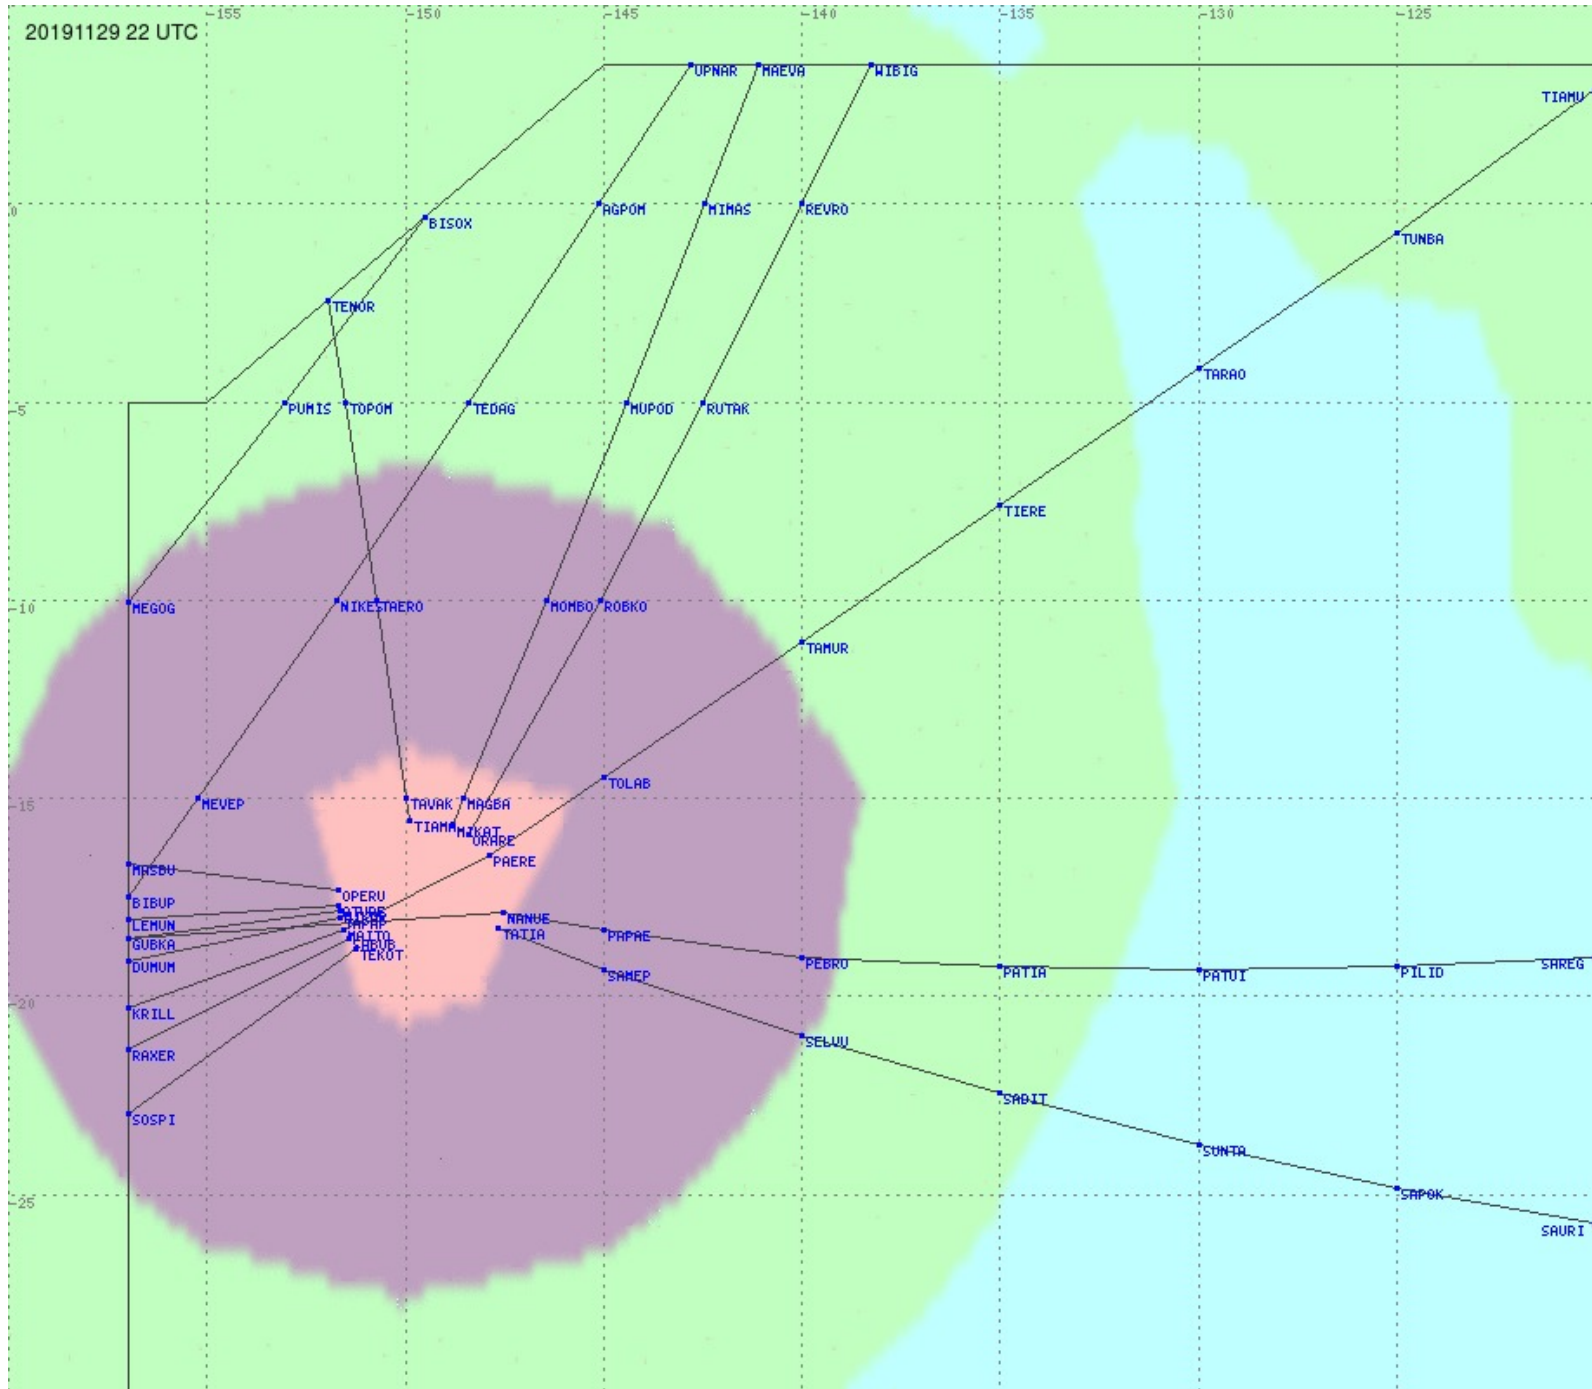

Tahiti FIR - HF Propag - 20191129

2.8 MHz 3.5 MHz 5.6 MHz 8.9 MHz 13.3 MHz 17.9 MHz None

Tahiti FIR - HF Propag - 20191129

2.8 MHz 3.5 MHz 5.6 MHz 8.9 MHz 13.3 MHz 17.9 MHz None

Tahiti FIR - HF Propag - 20191129

Tahiti FIR - HF Propag - 20191129

Tahiti FIR - HF Propag - 20191129

Tahiti FIR - HF Propag - 20191129

Tahiti FIR - HF Propag - 20191129

Tahiti FIR - HF Propag - 20191129

Tahiti FIR - HF Propag - 20191129

Tahiti FIR - HF Propag - 20191129

2.8 MHz 3.5 MHz 5.6 MHz 8.9 MHz 13.3 MHz 17.9 MHz None

Tahiti FIR - HF Propag - 20191129

2.8 MHz
3.5 MHz
5.6 MHz
8.9 MHz
13.3 MHz
17.9 MHz
None

Tahiti FIR - HF Propag - 20191129

2.8 MHz
3.5 MHz
5.6 MHz
8.9 MHz
13.3 MHz
17.9 MHz
None