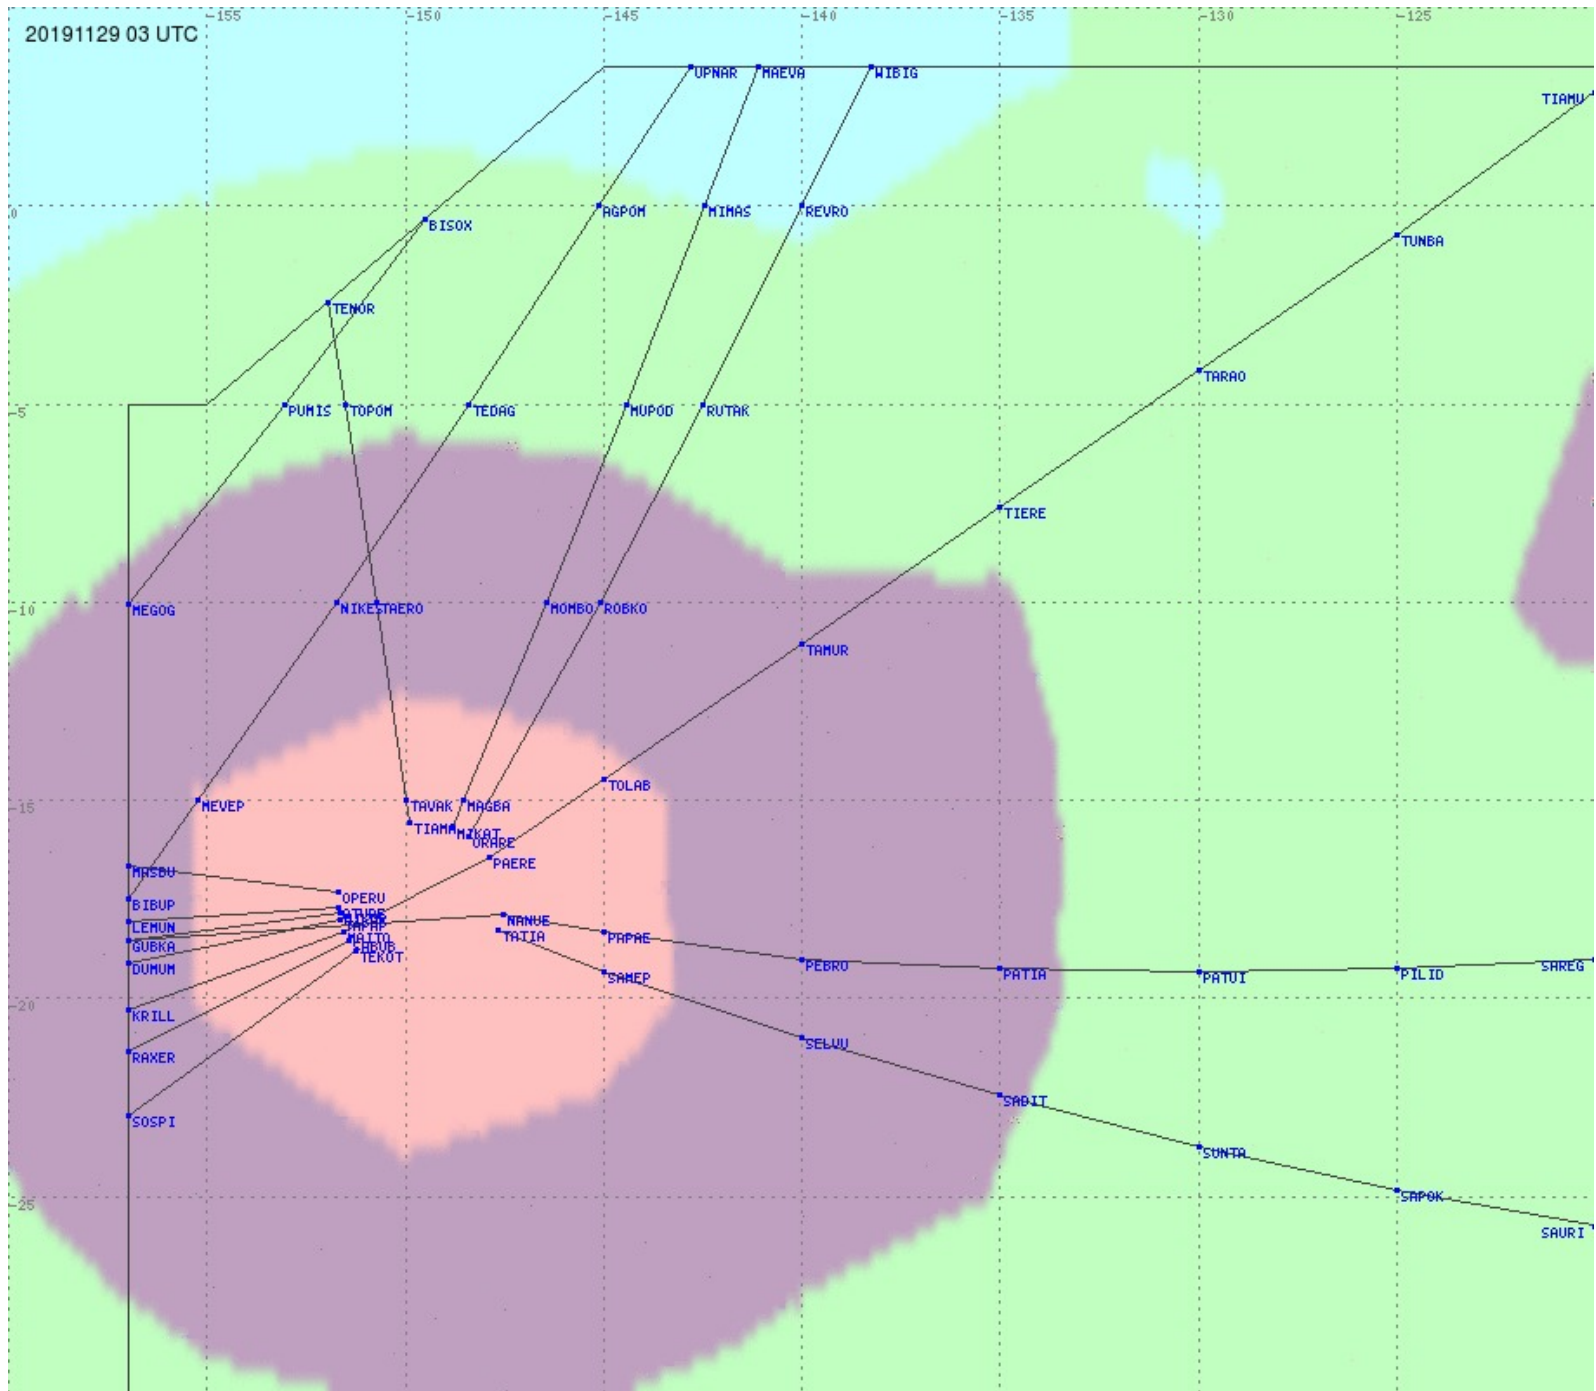

Tahiti FIR - HF Propag - 20191129

2.8 MHz 3.5 MHz 5.6 MHz 8.9 MHz 13.3 MHz 17.9 MHz None

Tahiti FIR - HF Propag - 20191129

2.8 MHz 3.5 MHz 5.6 MHz 8.9 MHz 13.3 MHz 17.9 MHz None

Tahiti FIR - HF Propag - 20191129

2.8 MHz 3.5 MHz 5.6 MHz 8.9 MHz 13.3 MHz 17.9 MHz None

Tahiti FIR - HF Propag - 20191129

2.8 MHz
3.5 MHz
5.6 MHz
8.9 MHz
13.3 MHz
17.9 MHz
None

Tahiti FIR - HF Propag - 20191129

2.8 MHz 3.5 MHz 5.6 MHz 8.9 MHz 13.3 MHz 17.9 MHz None