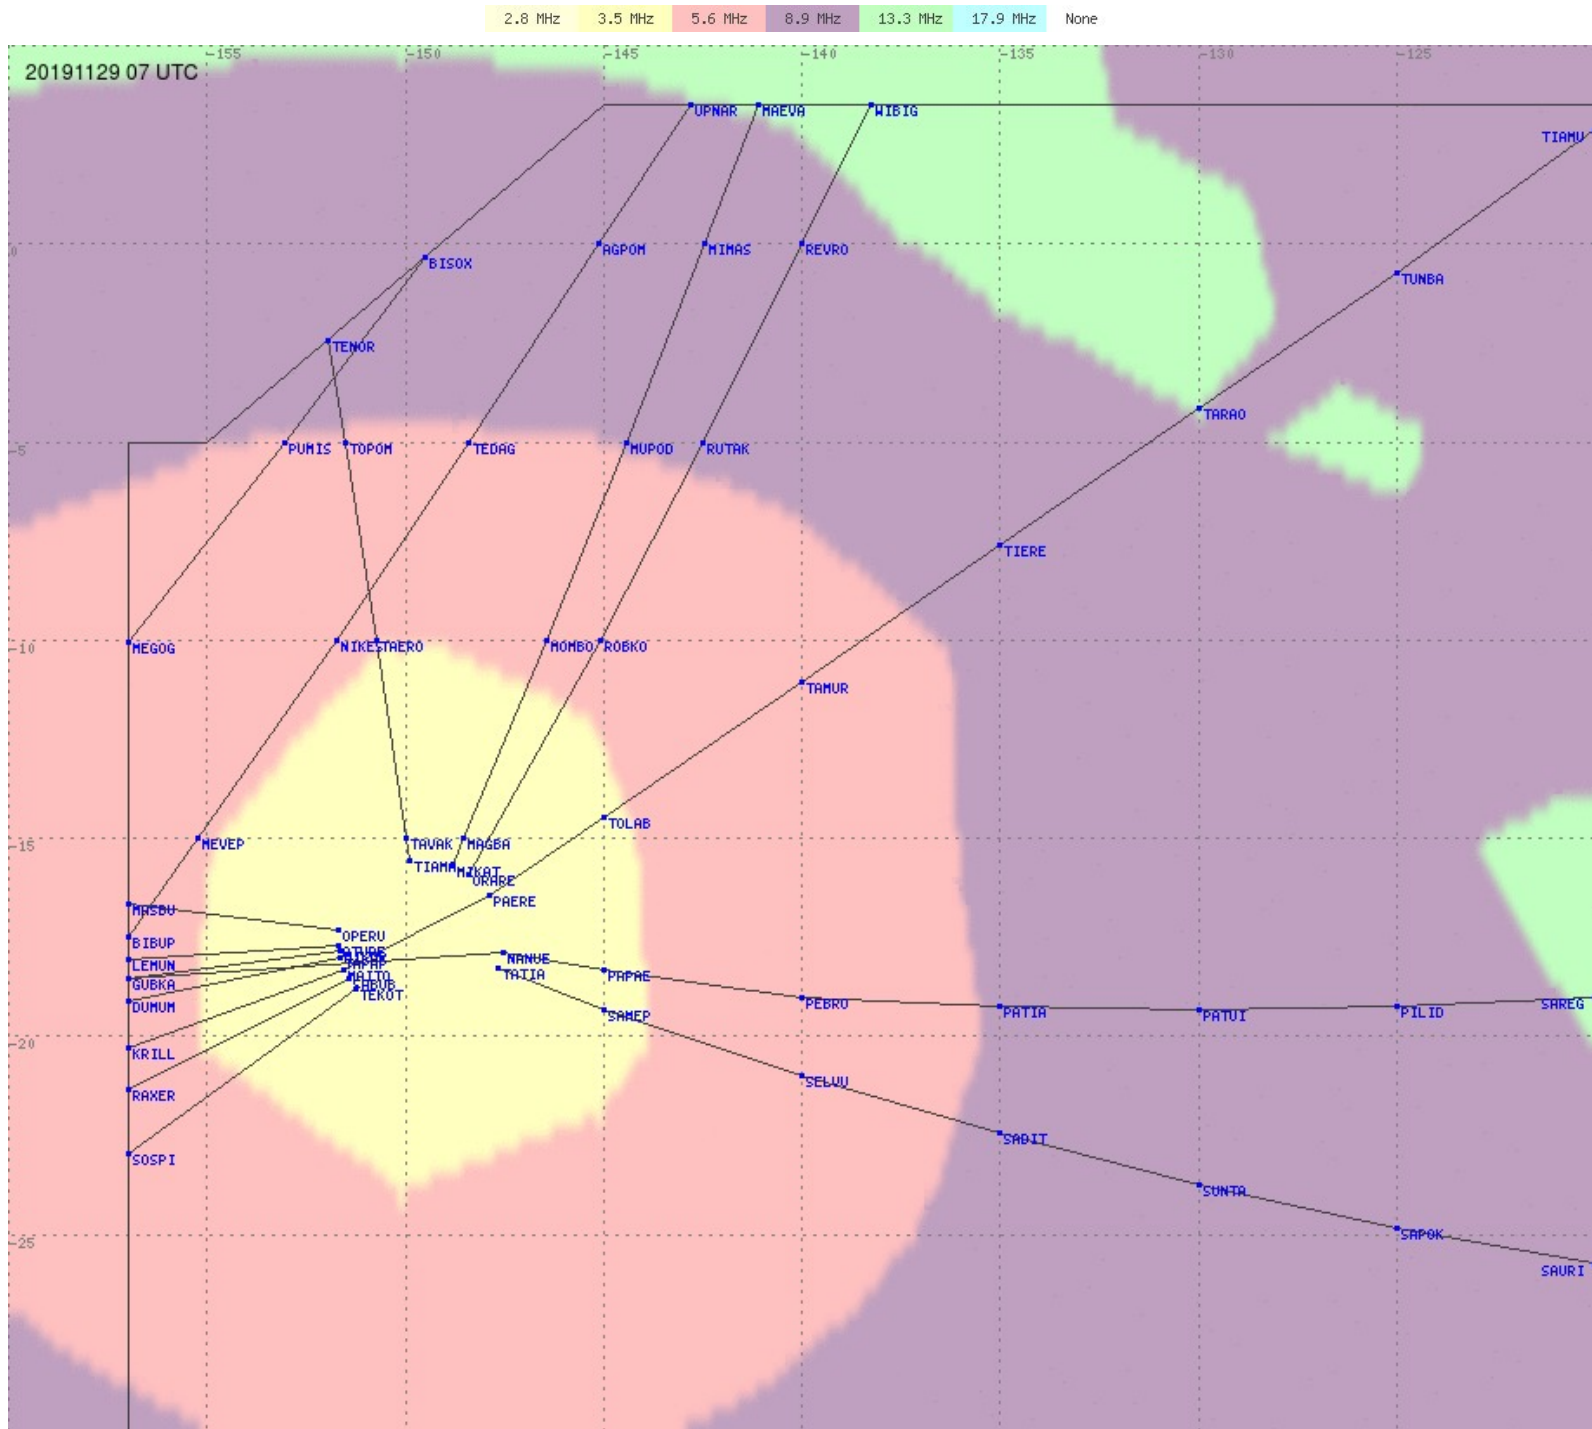

Tahiti FIR - HF Propag - 20191129