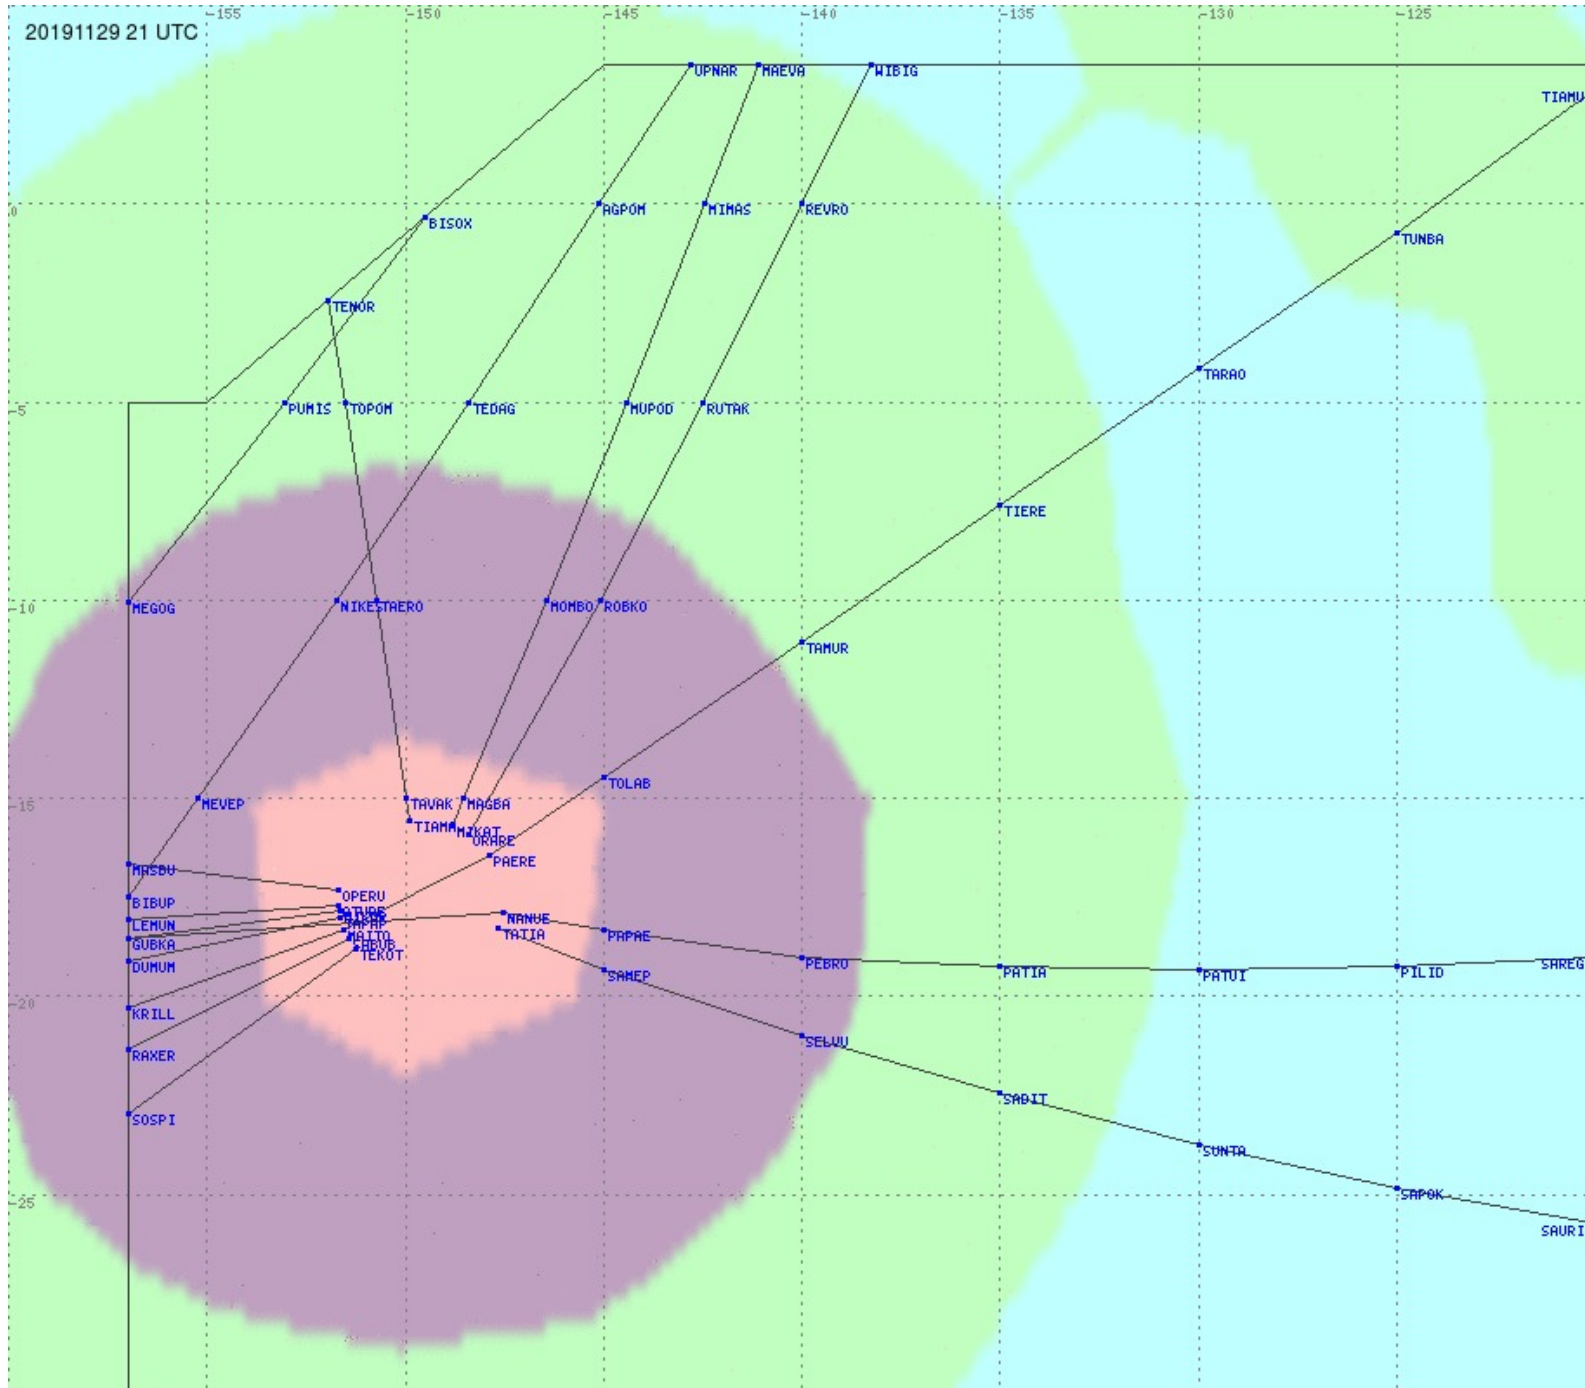

Tahiti FIR - HF Propag - 20191129

2.8 MHz 3.5 MHz 5.6 MHz 8.9 MHz 13.3 MHz 17.9 MHz None

Tahiti FIR - HF Propag - 20191129

2.8 MHz 3.5 MHz 5.6 MHz 8.9 MHz 13.3 MHz 17.9 MHz None

Tahiti FIR - HF Propag - 20191129

2.8 MHz 3.5 MHz 5.6 MHz 8.9 MHz 13.3 MHz 17.9 MHz None

Tahiti FIR - HF Propag - 20191129

2.8 MHz
3.5 MHz
5.6 MHz
8.9 MHz
13.3 MHz
17.9 MHz
None

Tahiti FIR - HF Propag - 20191129

2.8 MHz
3.5 MHz
5.6 MHz
8.9 MHz
13.3 MHz
17.9 MHz
None