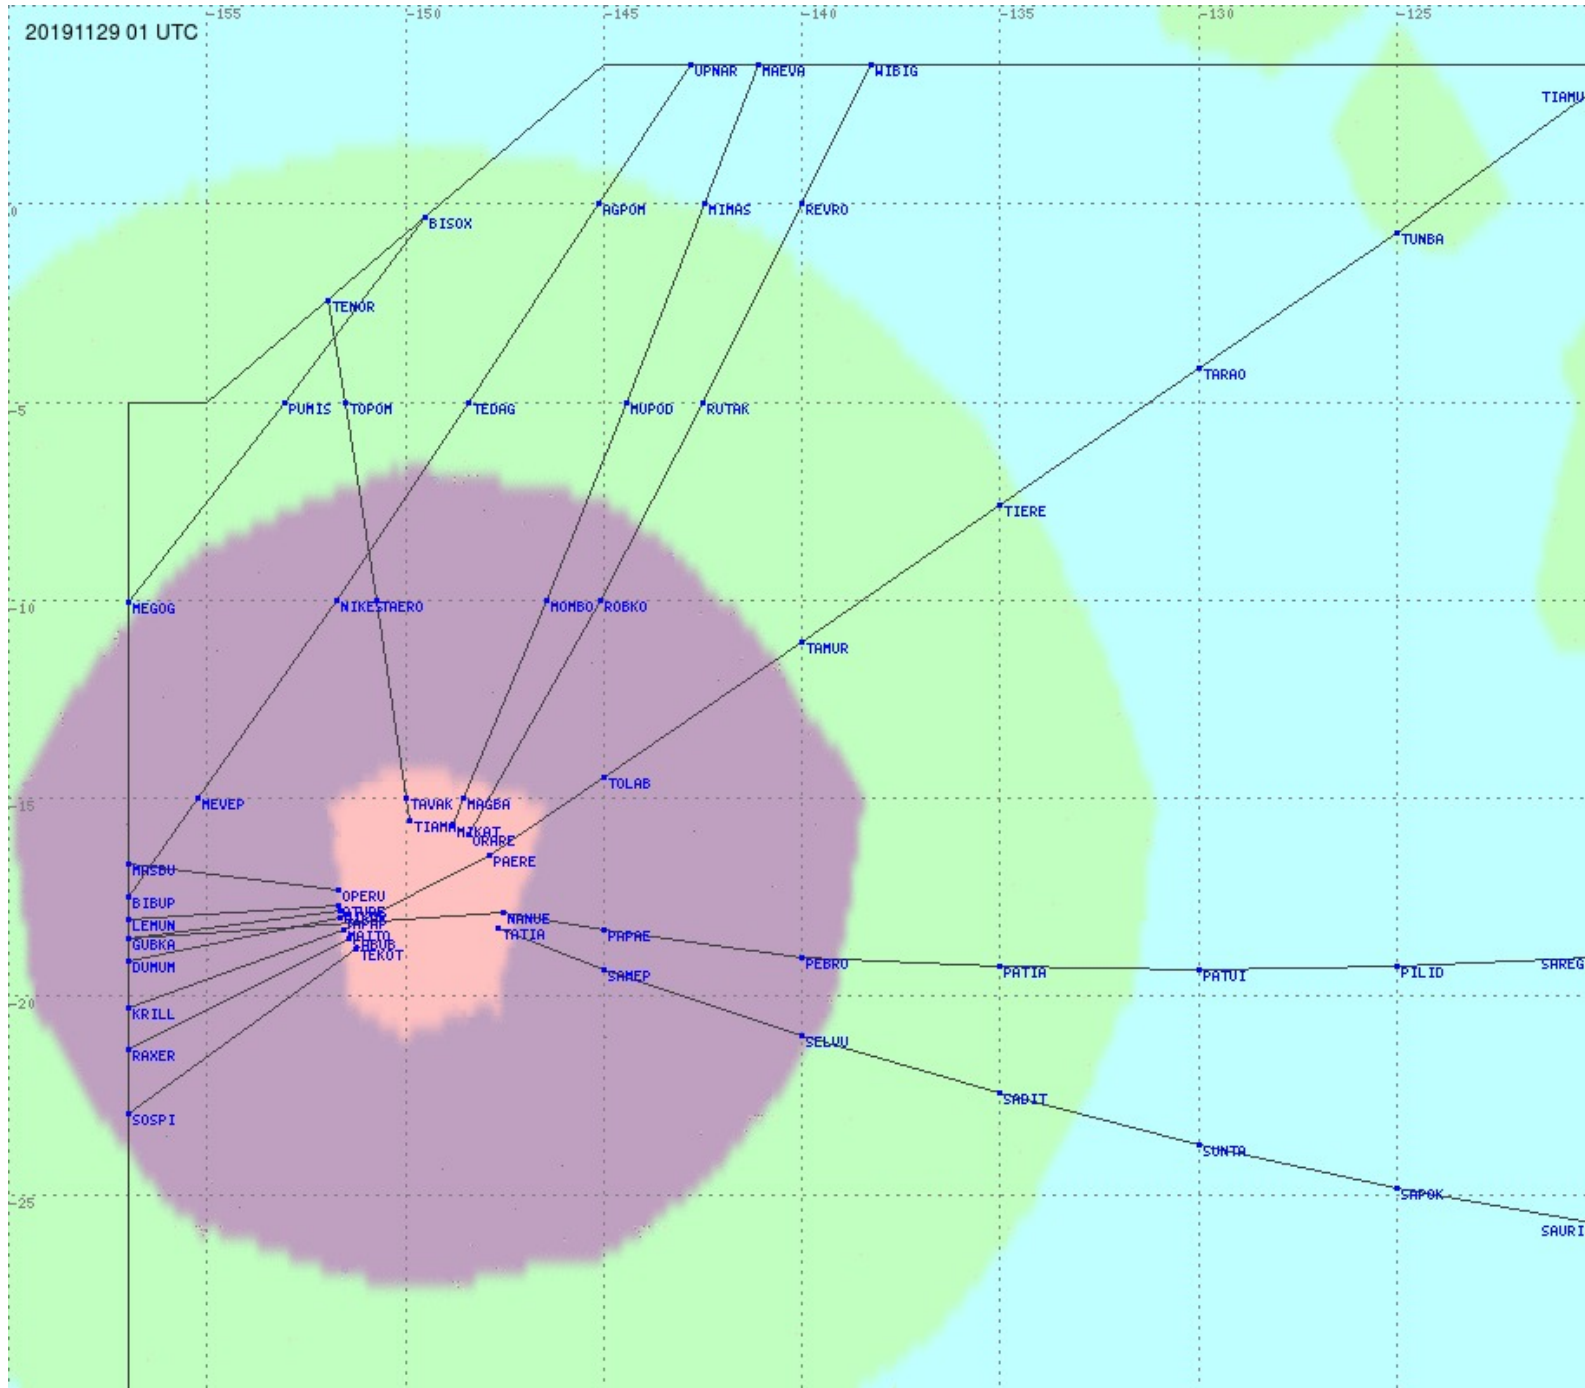

Tahiti FIR - HF Propag - 20191129

2.8 MHz 3.5 MHz 5.6 MHz 8.9 MHz 13.3 MHz 17.9 MHz None

Tahiti FIR - HF Propag - 20191129

2.8 MHz 3.5 MHz 5.6 MHz 8.9 MHz 13.3 MHz 17.9 MHz None

Tahiti FIR - HF Propag - 20191129

2.8 MHz 3.5 MHz 5.6 MHz 8.9 MHz 13.3 MHz 17.9 MHz None

Tahiti FIR - HF Propag - 20191129

2.8 MHz
3.5 MHz
5.6 MHz
8.9 MHz
13.3 MHz
17.9 MHz
None

Tahiti FIR - HF Propag - 20191129

2.8 MHz 3.5 MHz 5.6 MHz 8.9 MHz 13.3 MHz 17.9 MHz None