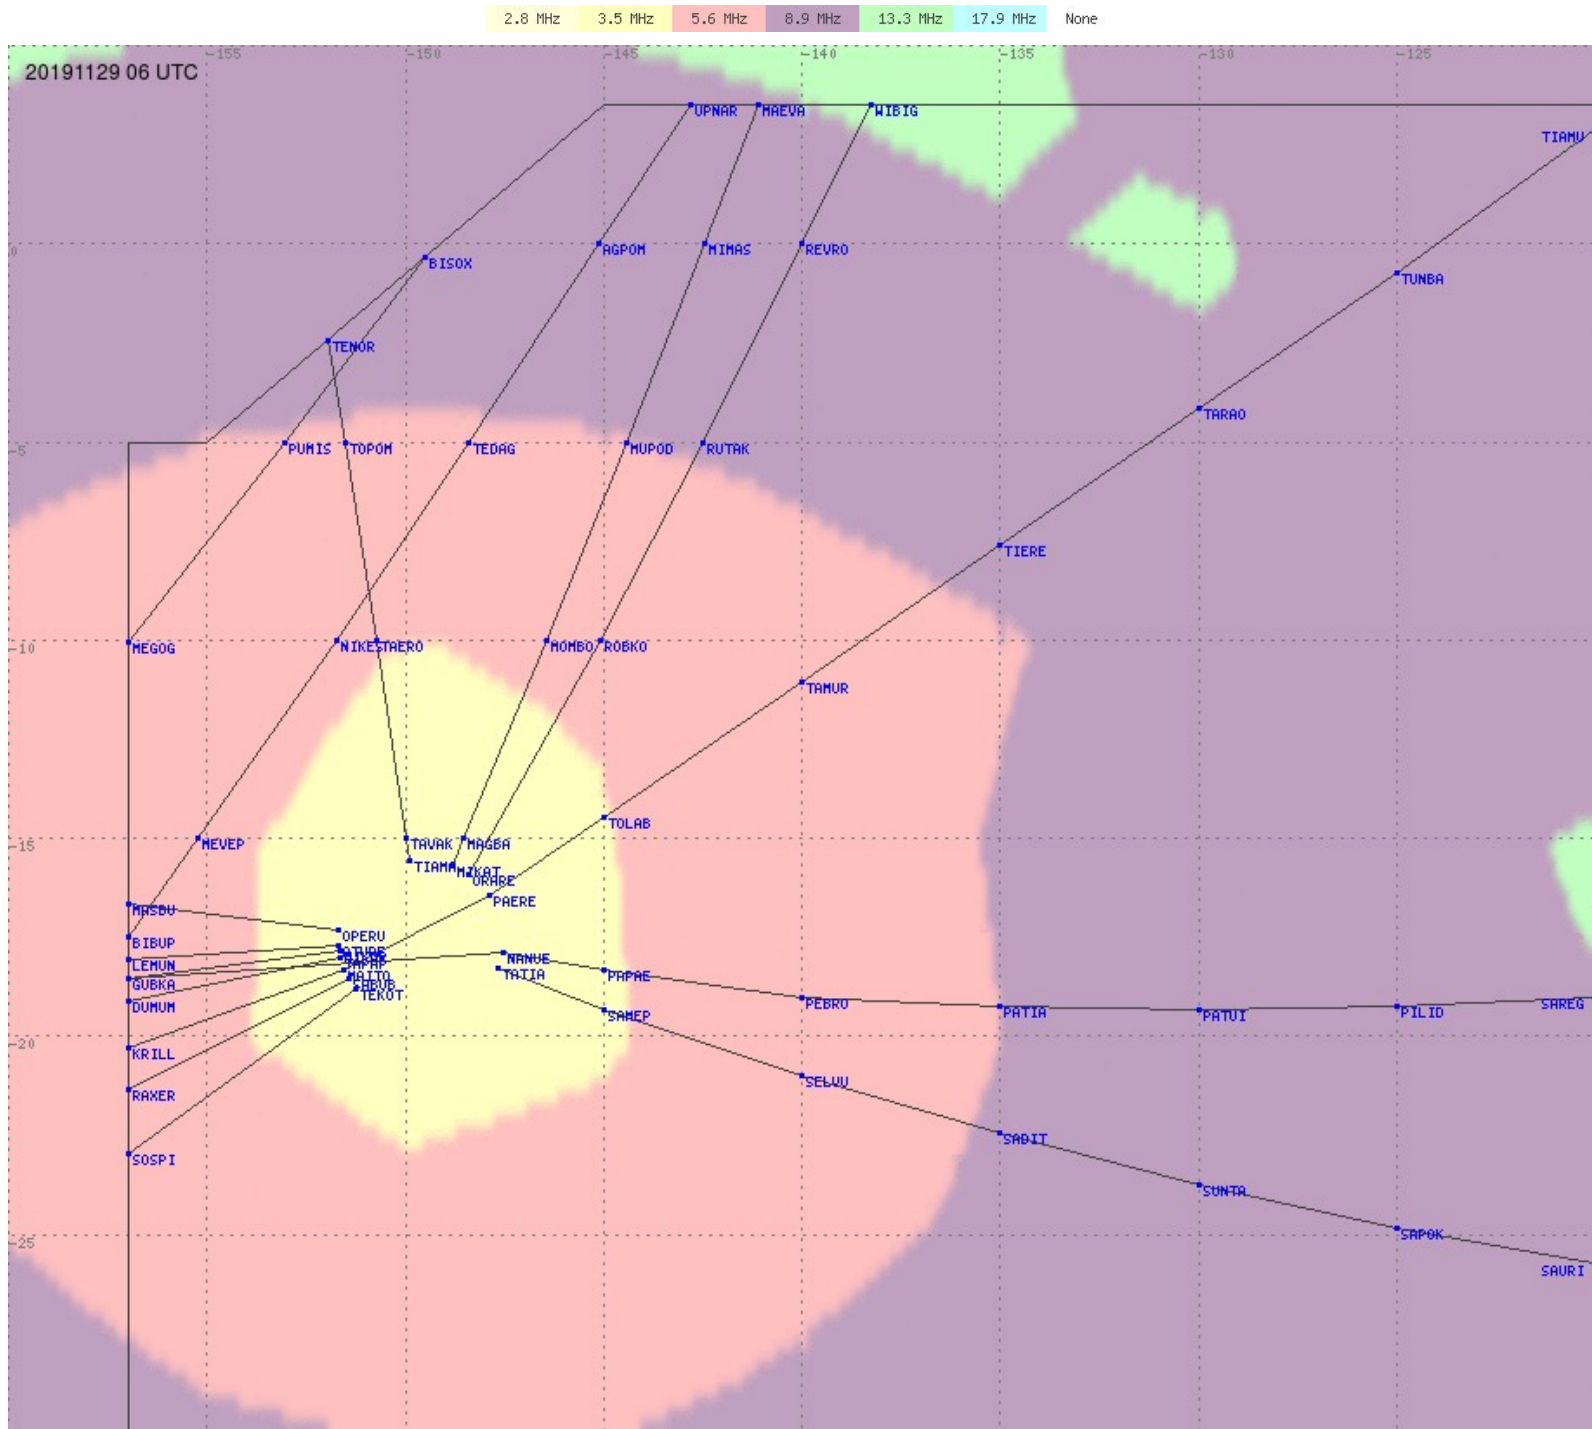

Tahiti FIR - HF Propag - 20191129