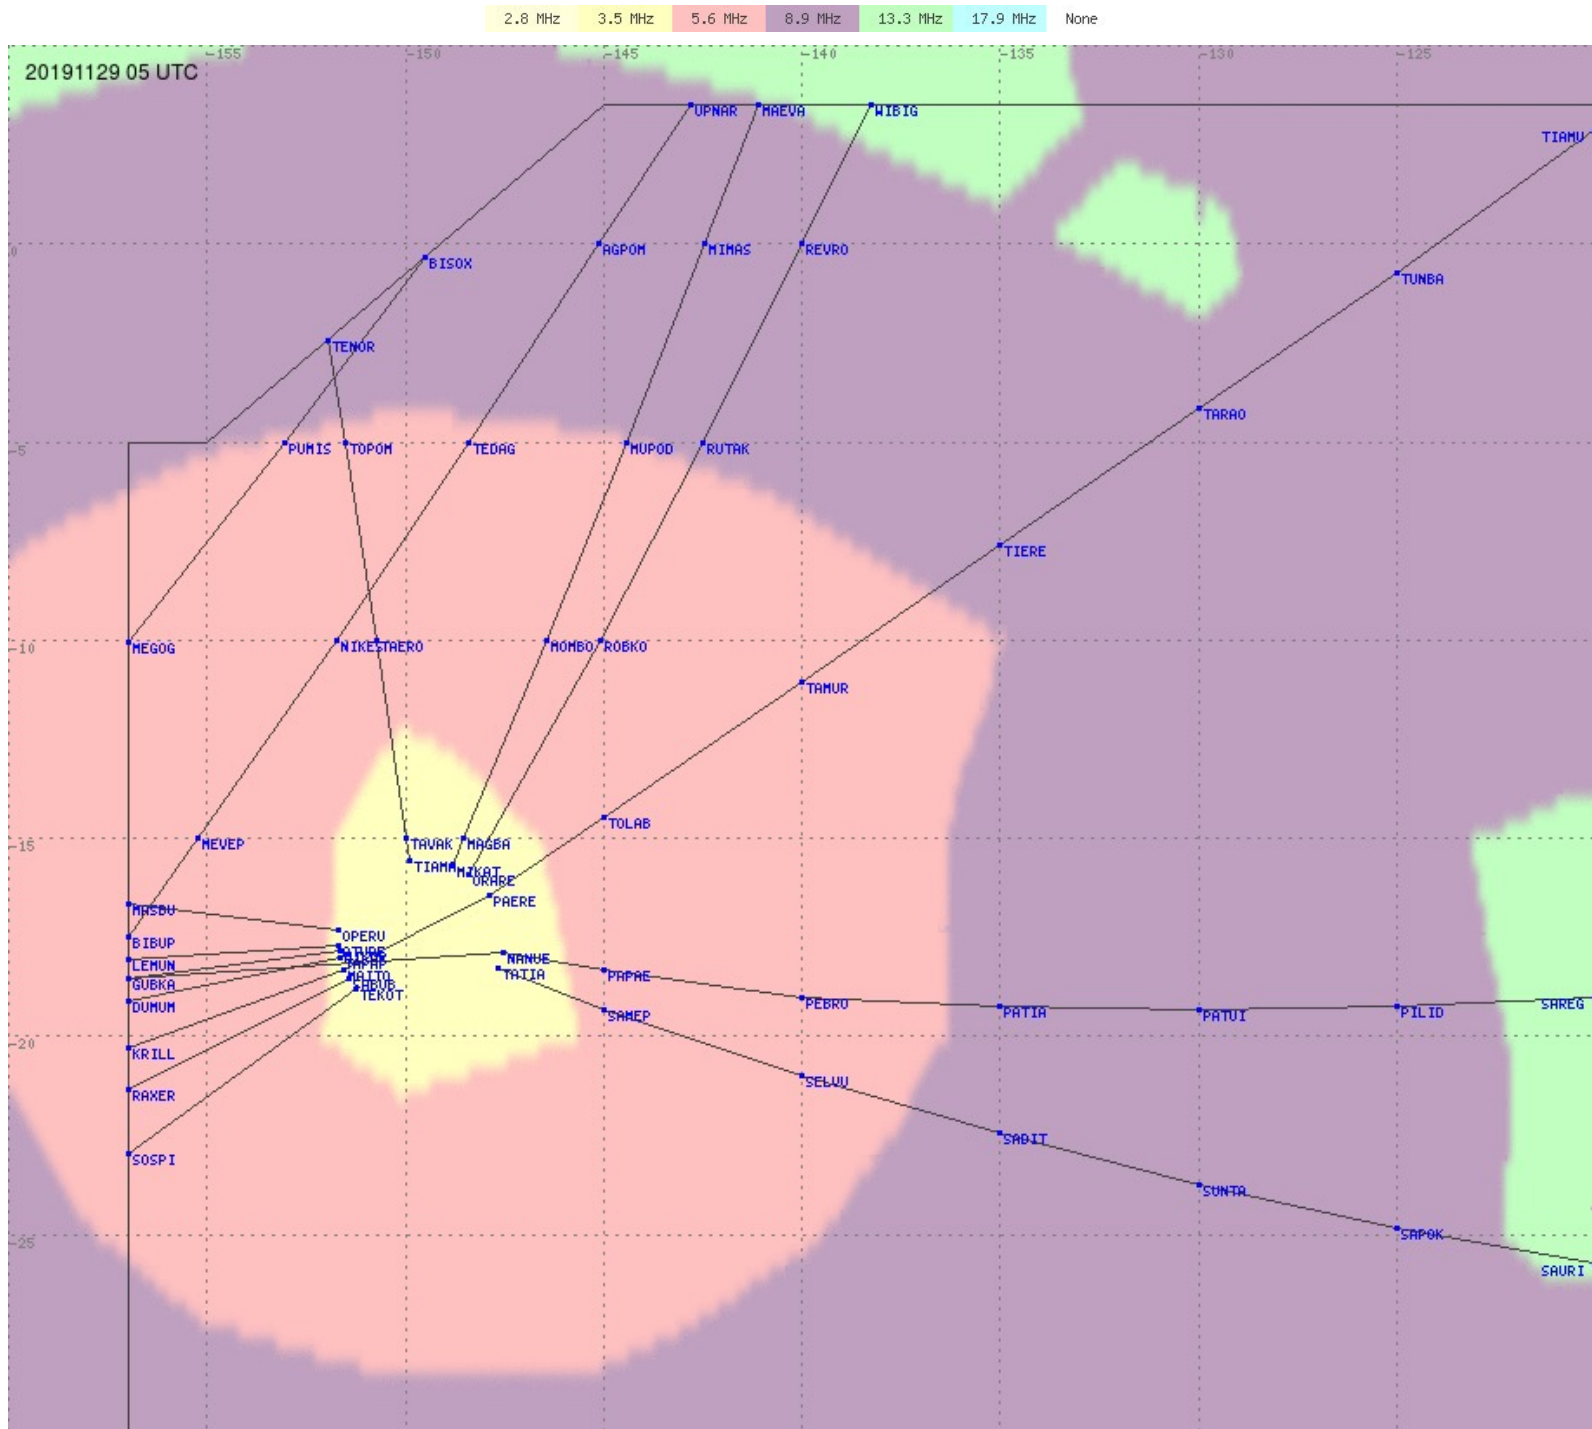

Tahiti FIR - HF Propag - 20191129

2.8 MHz 3.5 MHz 5.6 MHz 8.9 MHz 13.3 MHz 17.9 MHz None

Tahiti FIR - HF Propag - 20191129

2.8 MHz 3.5 MHz 5.6 MHz 8.9 MHz 13.3 MHz 17.9 MHz None

Tahiti FIR - HF Propag - 20191129

2.8 MHz 3.5 MHz 5.6 MHz 8.9 MHz 13.3 MHz 17.9 MHz None

Tahiti FIR - HF Propag - 20191129

2.8 MHz
3.5 MHz
5.6 MHz
8.9 MHz
13.3 MHz
17.9 MHz
None

Tahiti FIR - HF Propag - 20191129

2.8 MHz 3.5 MHz 5.6 MHz 8.9 MHz 13.3 MHz 17.9 MHz None

Tahiti FIR - HF Propag - 20191129

Tahiti FIR - HF Propag - 20191129

Tahiti FIR - HF Propag - 20191129

Tahiti FIR - HF Propag - 20191129

Tahiti FIR - HF Propag - 20191129

Tahiti FIR - HF Propag - 20191129

Tahiti FIR - HF Propag - 20191129