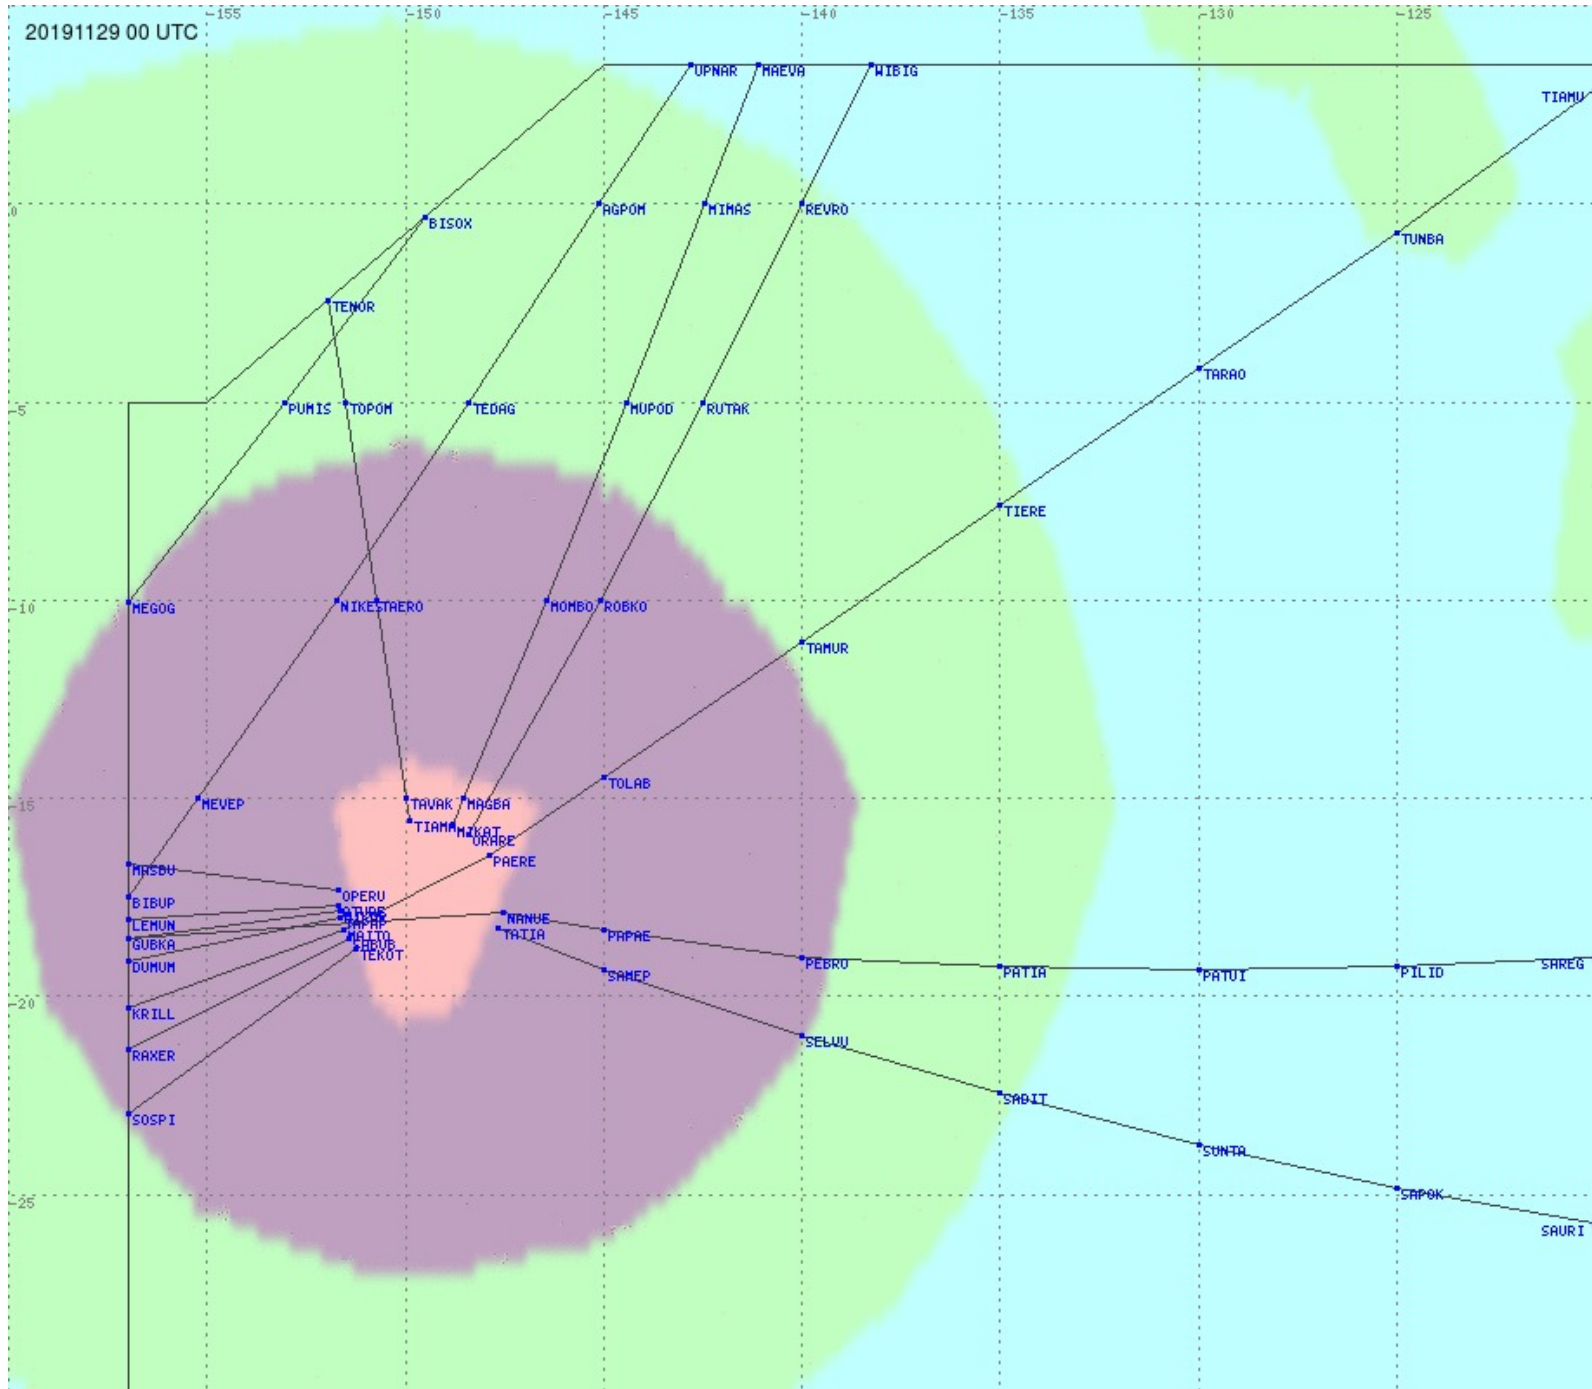

Tahiti FIR - HF Propag - 20191129

2.8 MHz 3.5 MHz 5.6 MHz 8.9 MHz 13.3 MHz 17.9 MHz None

Tahiti FIR - HF Propag - 20191129

2.8 MHz 3.5 MHz 5.6 MHz 8.9 MHz 13.3 MHz 17.9 MHz None

Tahiti FIR - HF Propag - 20191129

2.8 MHz 3.5 MHz 5.6 MHz 8.9 MHz 13.3 MHz 17.9 MHz None

Tahiti FIR - HF Propag - 20191129

2.8 MHz
3.5 MHz
5.6 MHz
8.9 MHz
13.3 MHz
17.9 MHz
None

Tahiti FIR - HF Propag - 20191129

2.8 MHz 3.5 MHz 5.6 MHz 8.9 MHz 13.3 MHz 17.9 MHz None