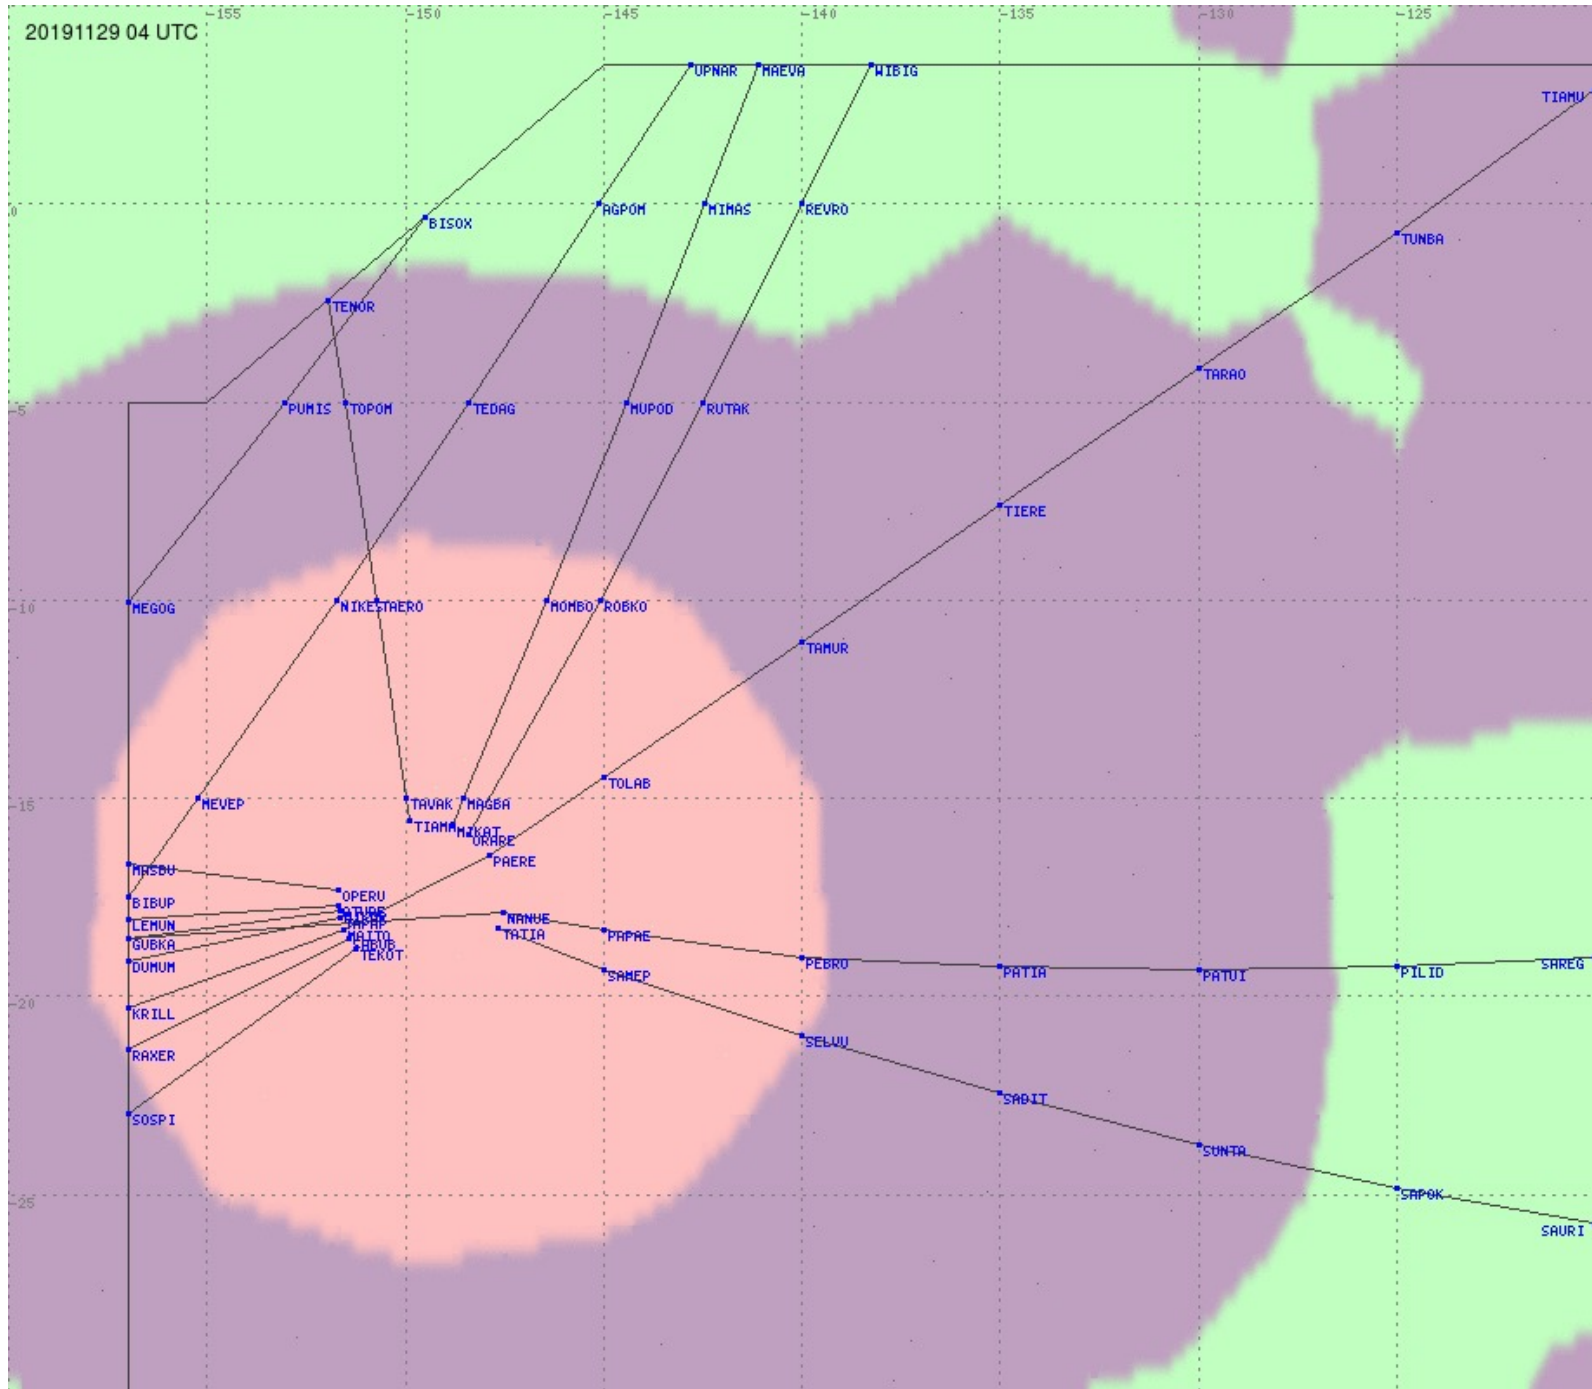

Tahiti FIR - HF Propag - 20191129

2.8 MHz 3.5 MHz 5.6 MHz 8.9 MHz 13.3 MHz 17.9 MHz None

Tahiti FIR - HF Propag - 20191129

2.8 MHz 3.5 MHz 5.6 MHz 8.9 MHz 13.3 MHz 17.9 MHz None

Tahiti FIR - HF Propag - 20191129

2.8 MHz 3.5 MHz 5.6 MHz 8.9 MHz 13.3 MHz 17.9 MHz None

Tahiti FIR - HF Propag - 20191129

2.8 MHz
3.5 MHz
5.6 MHz
8.9 MHz
13.3 MHz
17.9 MHz
None

Tahiti FIR - HF Propag - 20191129

2.8 MHz 3.5 MHz 5.6 MHz 8.9 MHz 13.3 MHz 17.9 MHz None

Tahiti FIR - HF Propag - 20191129

Tahiti FIR - HF Propag - 20191129

Tahiti FIR - HF Propag - 20191129

Tahiti FIR - HF Propag - 20191129

Tahiti FIR - HF Propag - 20191129

Tahiti FIR - HF Propag - 20191129

Tahiti FIR - HF Propag - 20191129