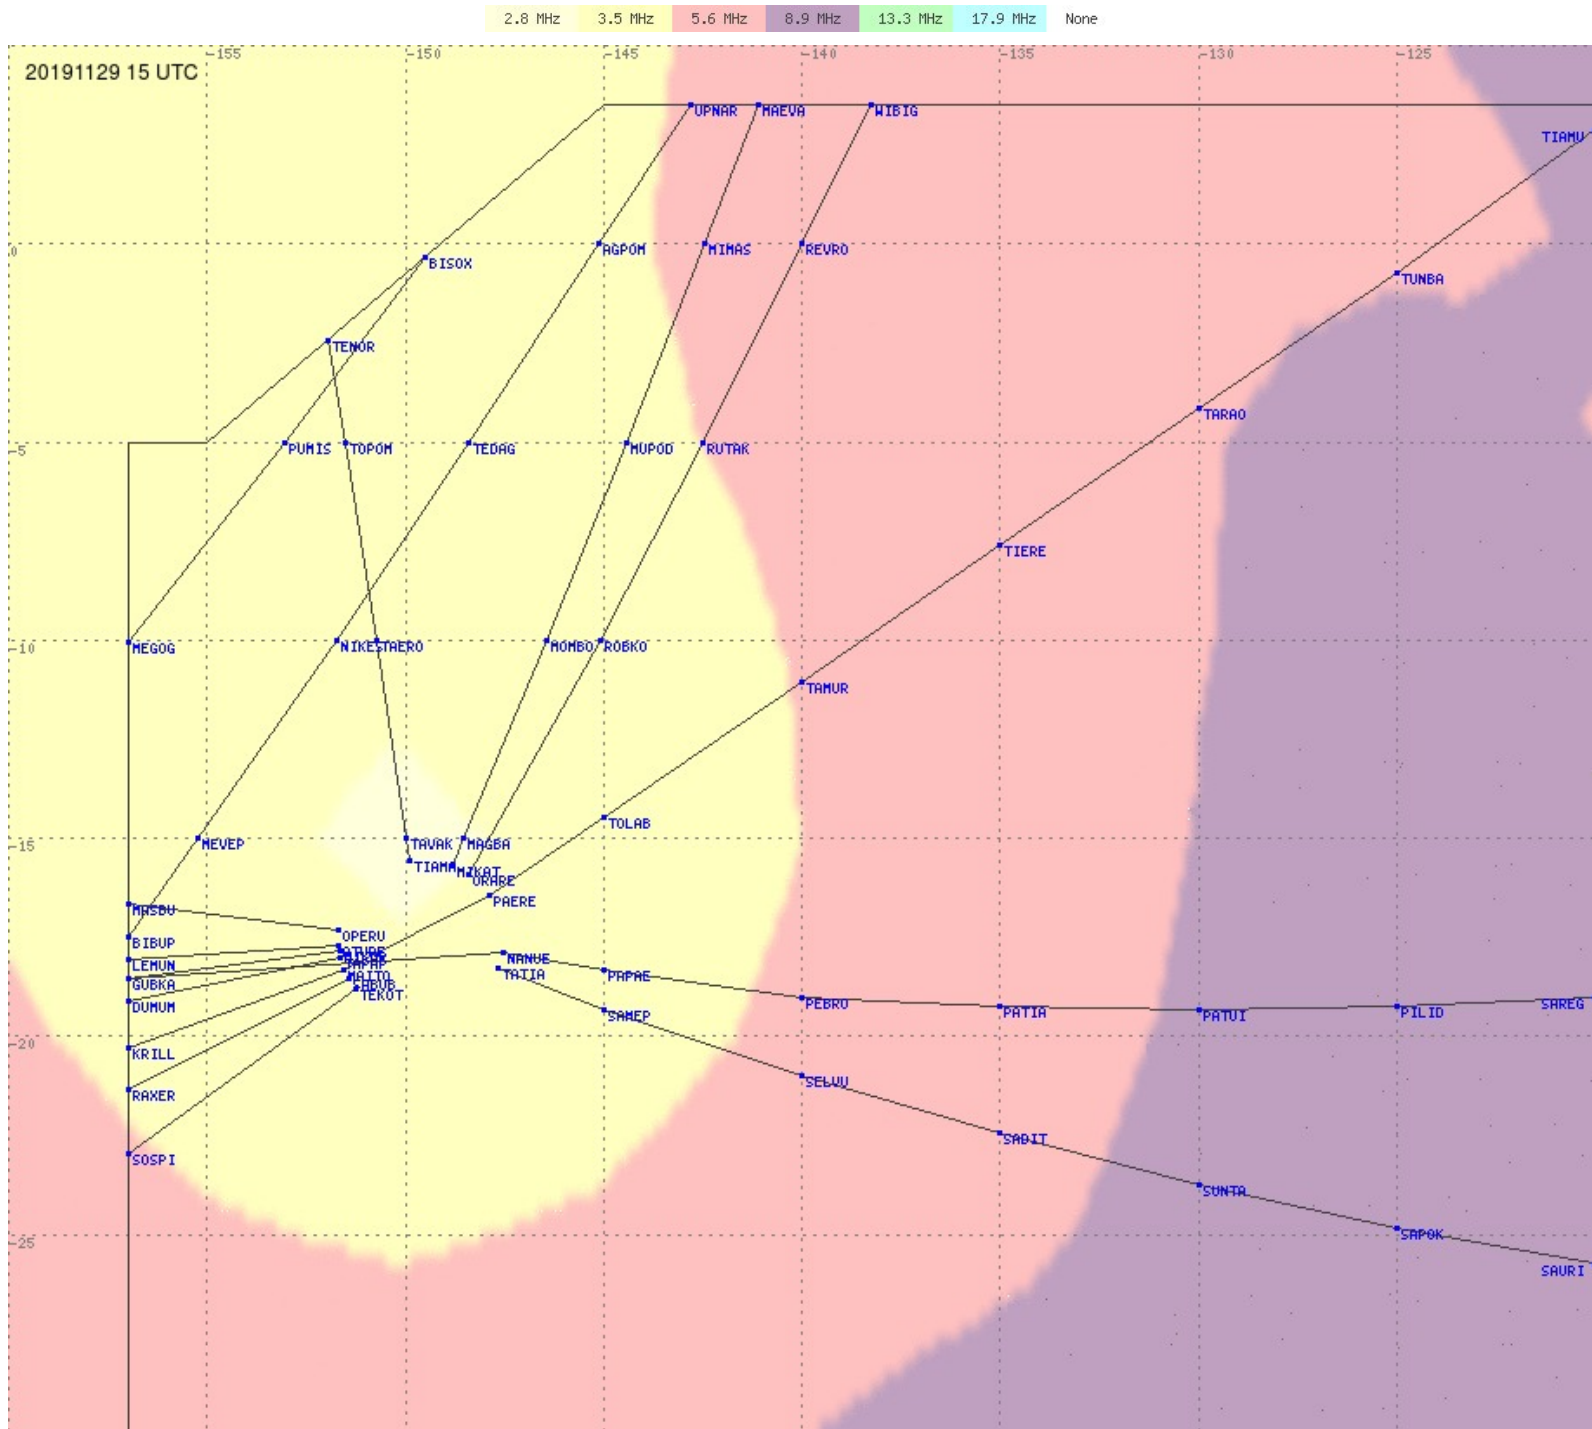

Tahiti FIR - HF Propag - 20191129

2.8 MHz 3.5 MHz 5.6 MHz 8.9 MHz 13.3 MHz 17.9 MHz None

Tahiti FIR - HF Propag - 20191129

2.8 MHz 3.5 MHz 5.6 MHz 8.9 MHz 13.3 MHz 17.9 MHz None

Tahiti FIR - HF Propag - 20191129

2.8 MHz 3.5 MHz 5.6 MHz 8.9 MHz 13.3 MHz 17.9 MHz None

Tahiti FIR - HF Propag - 20191129

2.8 MHz
3.5 MHz
5.6 MHz
8.9 MHz
13.3 MHz
17.9 MHz
None

Tahiti FIR - HF Propag - 20191129

2.8 MHz 3.5 MHz 5.6 MHz 8.9 MHz 13.3 MHz 17.9 MHz None

Tahiti FIR - HF Propag - 20191129

Tahiti FIR - HF Propag - 20191129

Tahiti FIR - HF Propag - 20191129

Tahiti FIR - HF Propag - 20191129

Tahiti FIR - HF Propag - 20191129

Tahiti FIR - HF Propag - 20191129

Tahiti FIR - HF Propag - 20191129