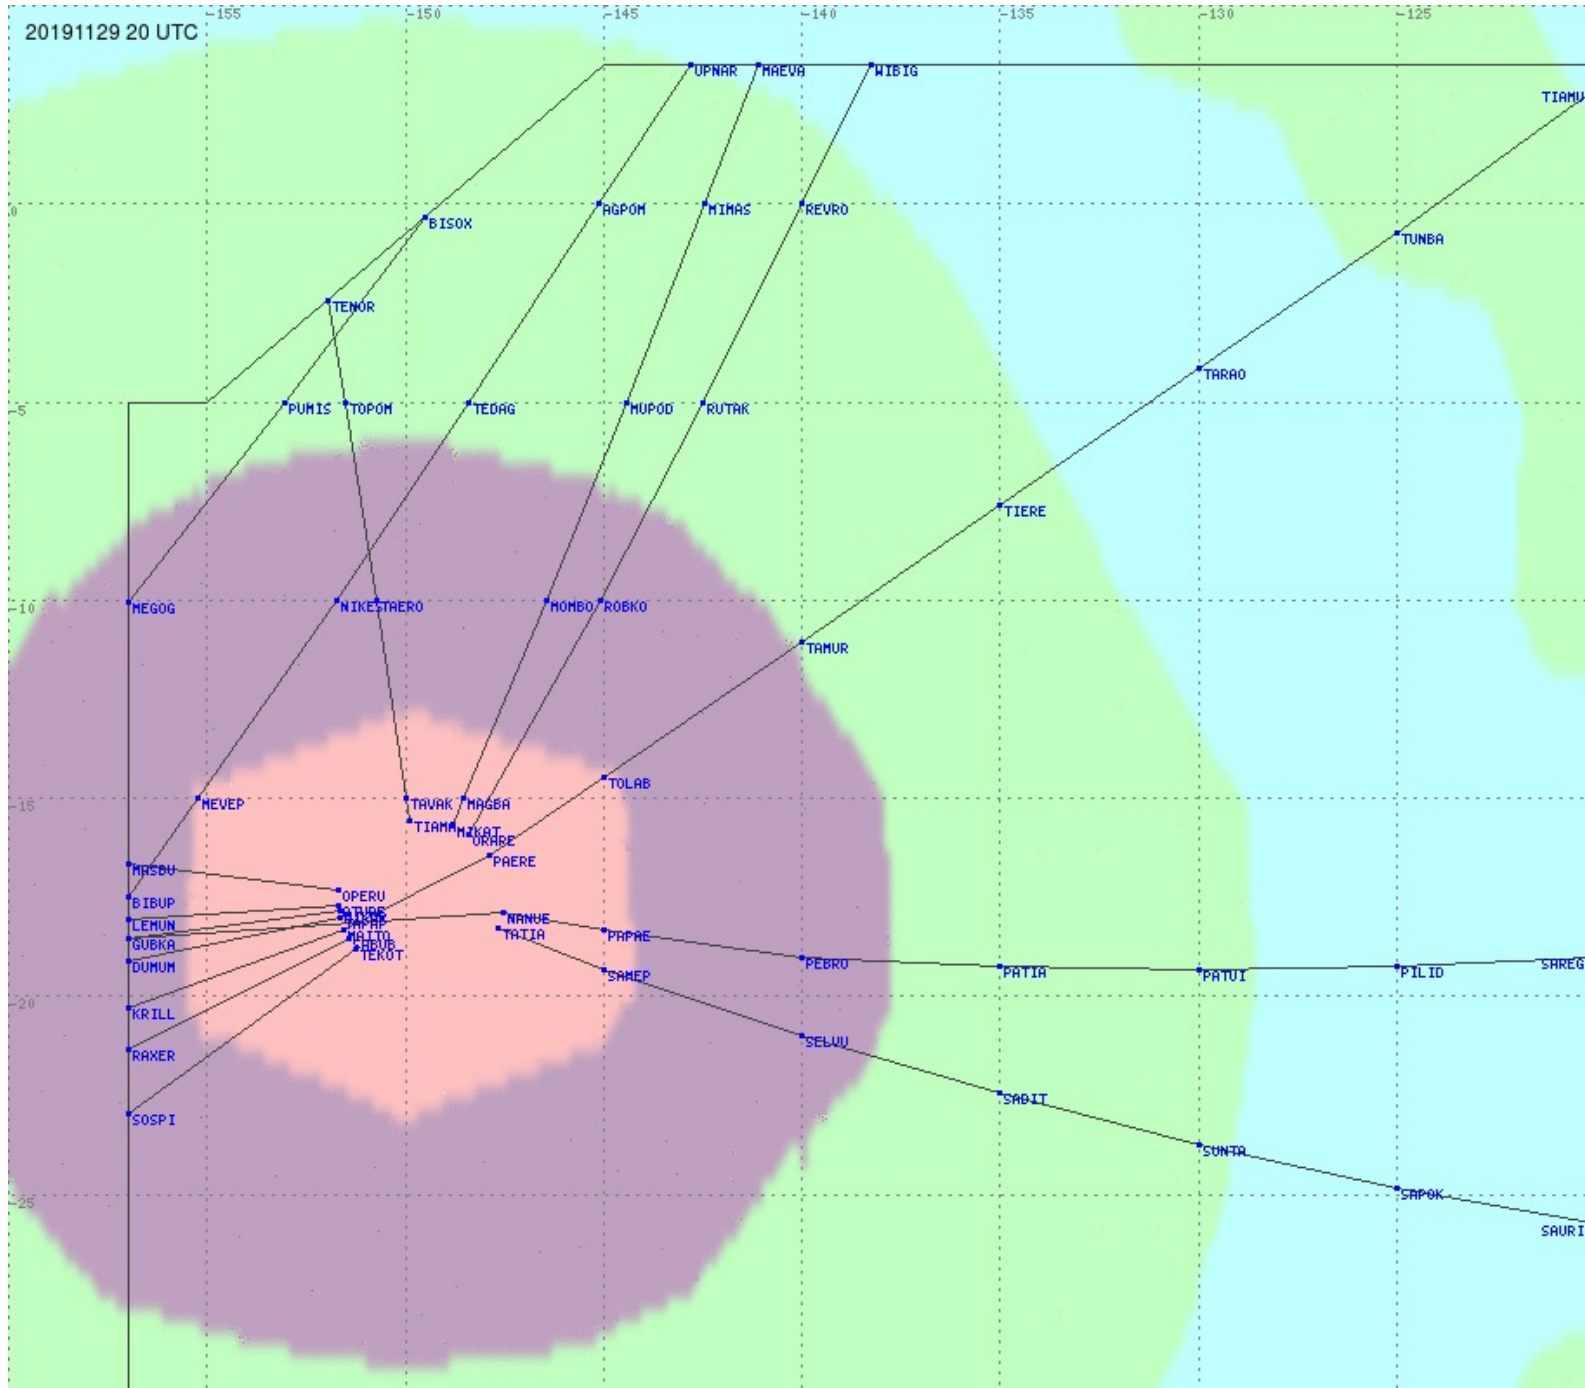

Tahiti FIR - HF Propag - 20191129

2.8 MHz 3.5 MHz 5.6 MHz 8.9 MHz 13.3 MHz 17.9 MHz None

Tahiti FIR - HF Propag - 20191129

2.8 MHz 3.5 MHz 5.6 MHz 8.9 MHz 13.3 MHz 17.9 MHz None

Tahiti FIR - HF Propag - 20191129

Tahiti FIR - HF Propag - 20191129

Tahiti FIR - HF Propag - 20191129

Tahiti FIR - HF Propag - 20191129

Tahiti FIR - HF Propag - 20191129

Tahiti FIR - HF Propag - 20191129

Tahiti FIR - HF Propag - 20191129

Tahiti FIR - HF Propag - 20191129

2.8 MHz 3.5 MHz 5.6 MHz 8.9 MHz 13.3 MHz 17.9 MHz None

Tahiti FIR - HF Propag - 20191129

2.8 MHz
3.5 MHz
5.6 MHz
8.9 MHz
13.3 MHz
17.9 MHz
None

Tahiti FIR - HF Propag - 20191129

2.8 MHz
3.5 MHz
5.6 MHz
8.9 MHz
13.3 MHz
17.9 MHz
None