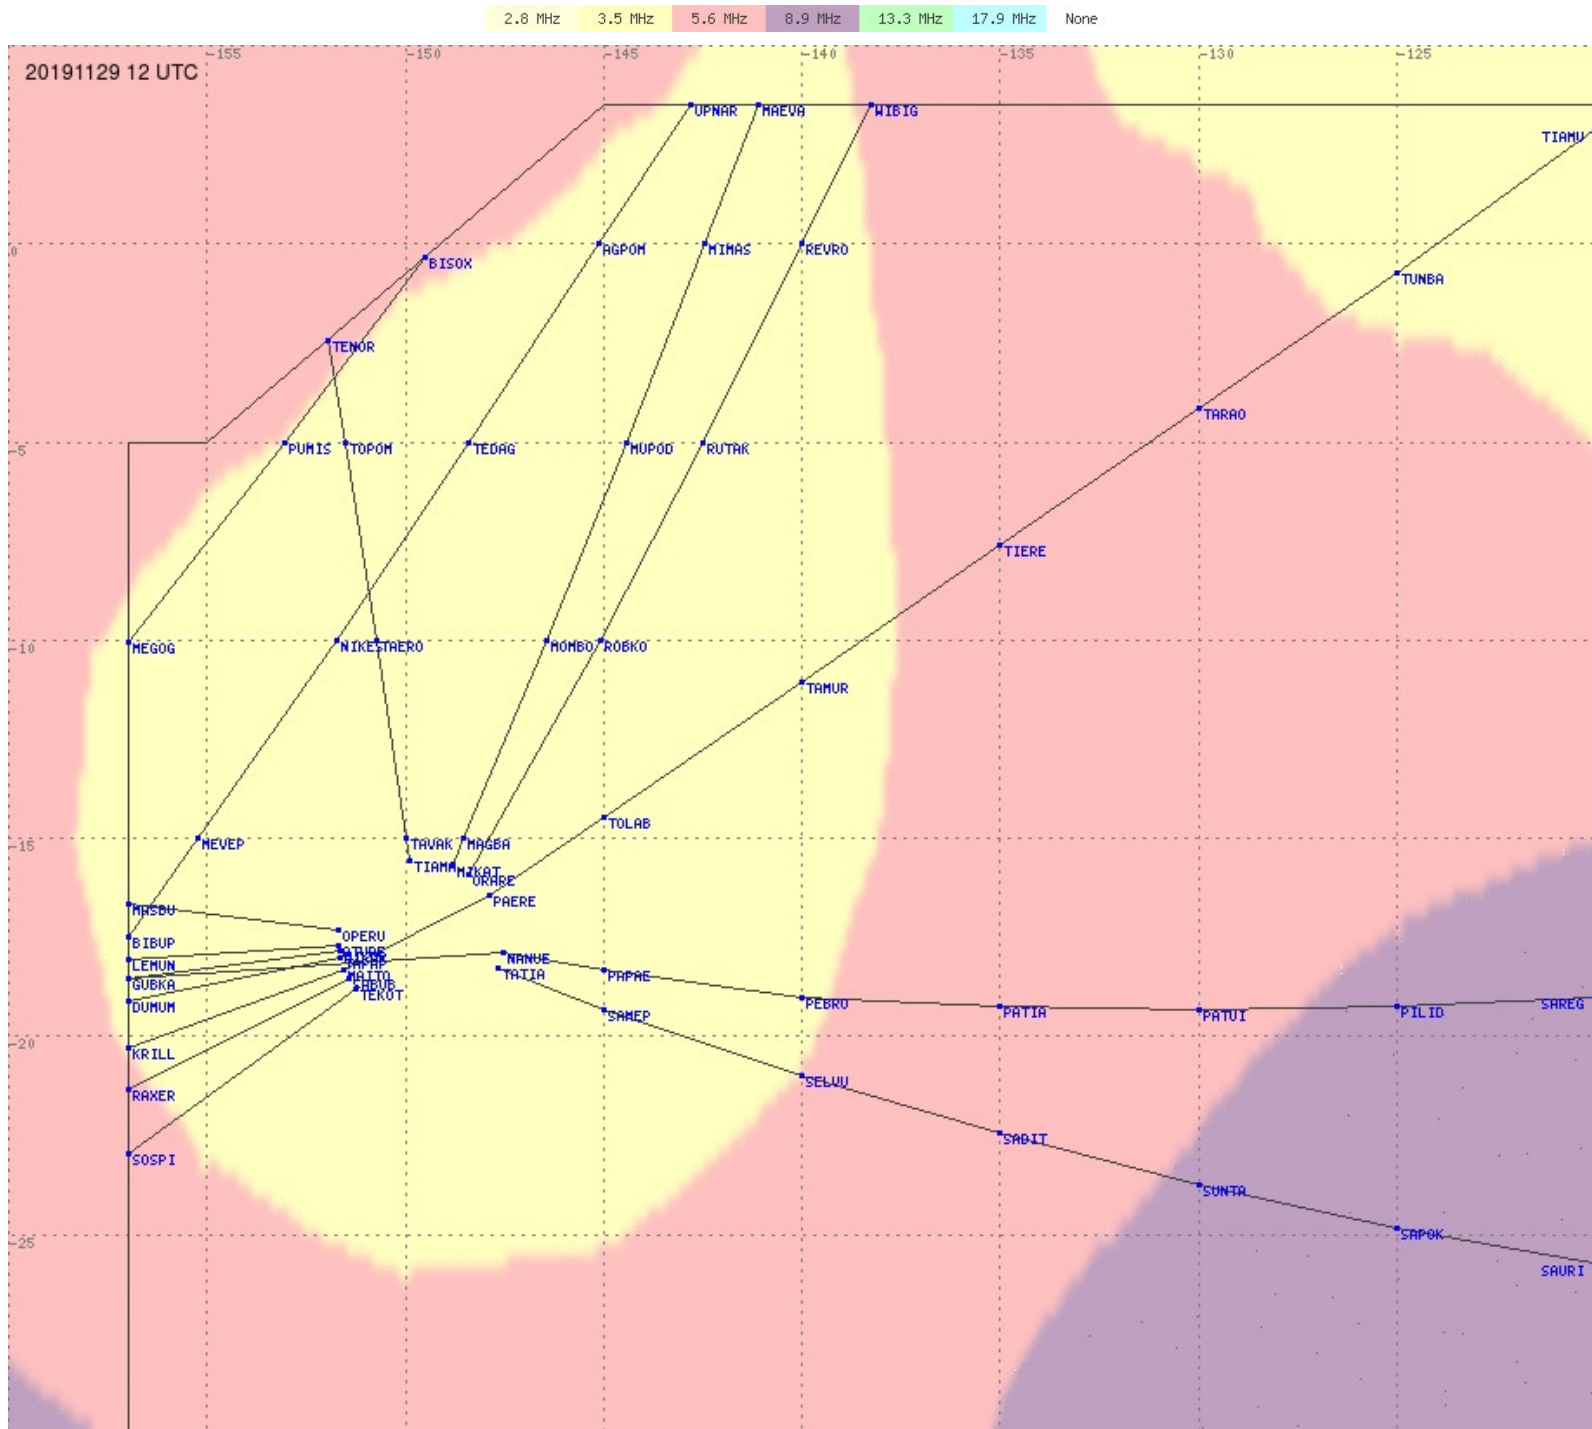

Tahiti FIR - HF Propag - 20191129

2.8 MHz 3.5 MHz 5.6 MHz 8.9 MHz 13.3 MHz 17.9 MHz None

Tahiti FIR - HF Propag - 20191129

2.8 MHz 3.5 MHz 5.6 MHz 8.9 MHz 13.3 MHz 17.9 MHz None

Tahiti FIR - HF Propag - 20191129

2.8 MHz 3.5 MHz 5.6 MHz 8.9 MHz 13.3 MHz 17.9 MHz None

Tahiti FIR - HF Propag - 20191129

2.8 MHz
3.5 MHz
5.6 MHz
8.9 MHz
13.3 MHz
17.9 MHz
None

Tahiti FIR - HF Propag - 20191129

2.8 MHz 3.5 MHz 5.6 MHz 8.9 MHz 13.3 MHz 17.9 MHz None

Tahiti FIR - HF Propag - 20191129

Tahiti FIR - HF Propag - 20191129

Tahiti FIR - HF Propag - 20191129

Tahiti FIR - HF Propag - 20191129

Tahiti FIR - HF Propag - 20191129

Tahiti FIR - HF Propag - 20191129

Tahiti FIR - HF Propag - 20191129