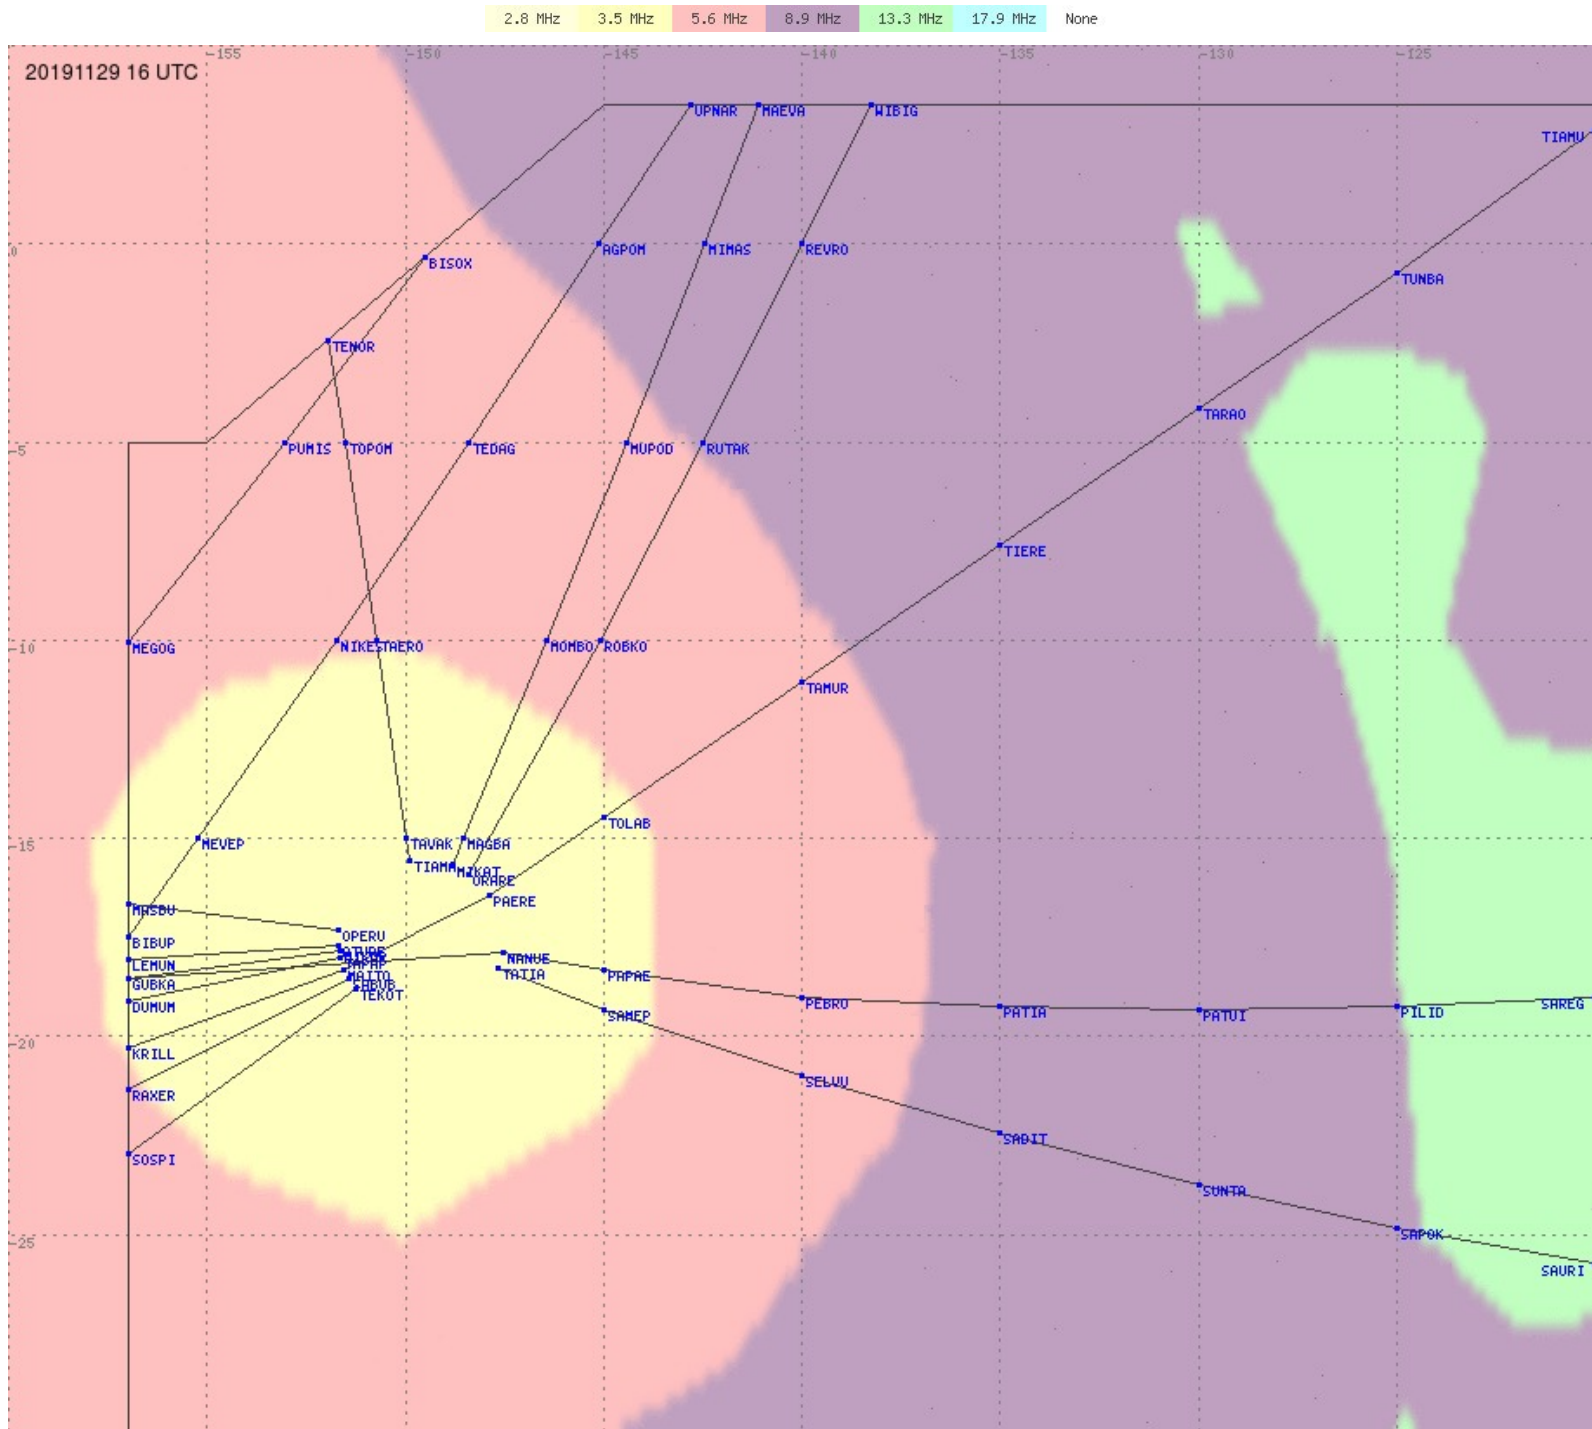

Tahiti FIR - HF Propag - 20191129

2.8 MHz 3.5 MHz 5.6 MHz 8.9 MHz 13.3 MHz 17.9 MHz None

Tahiti FIR - HF Propag - 20191129

2.8 MHz 3.5 MHz 5.6 MHz 8.9 MHz 13.3 MHz 17.9 MHz None

Tahiti FIR - HF Propag - 20191129

Tahiti FIR - HF Propag - 20191129

Tahiti FIR - HF Propag - 20191129

Tahiti FIR - HF Propag - 20191129

Tahiti FIR - HF Propag - 20191129

Tahiti FIR - HF Propag - 20191129

Tahiti FIR - HF Propag - 20191129

Tahiti FIR - HF Propag - 20191129

2.8 MHz 3.5 MHz 5.6 MHz 8.9 MHz 13.3 MHz 17.9 MHz None

Tahiti FIR - HF Propag - 20191129

2.8 MHz
3.5 MHz
5.6 MHz
8.9 MHz
13.3 MHz
17.9 MHz
None

Tahiti FIR - HF Propag - 20191129

2.8 MHz
3.5 MHz
5.6 MHz
8.9 MHz
13.3 MHz
17.9 MHz
None