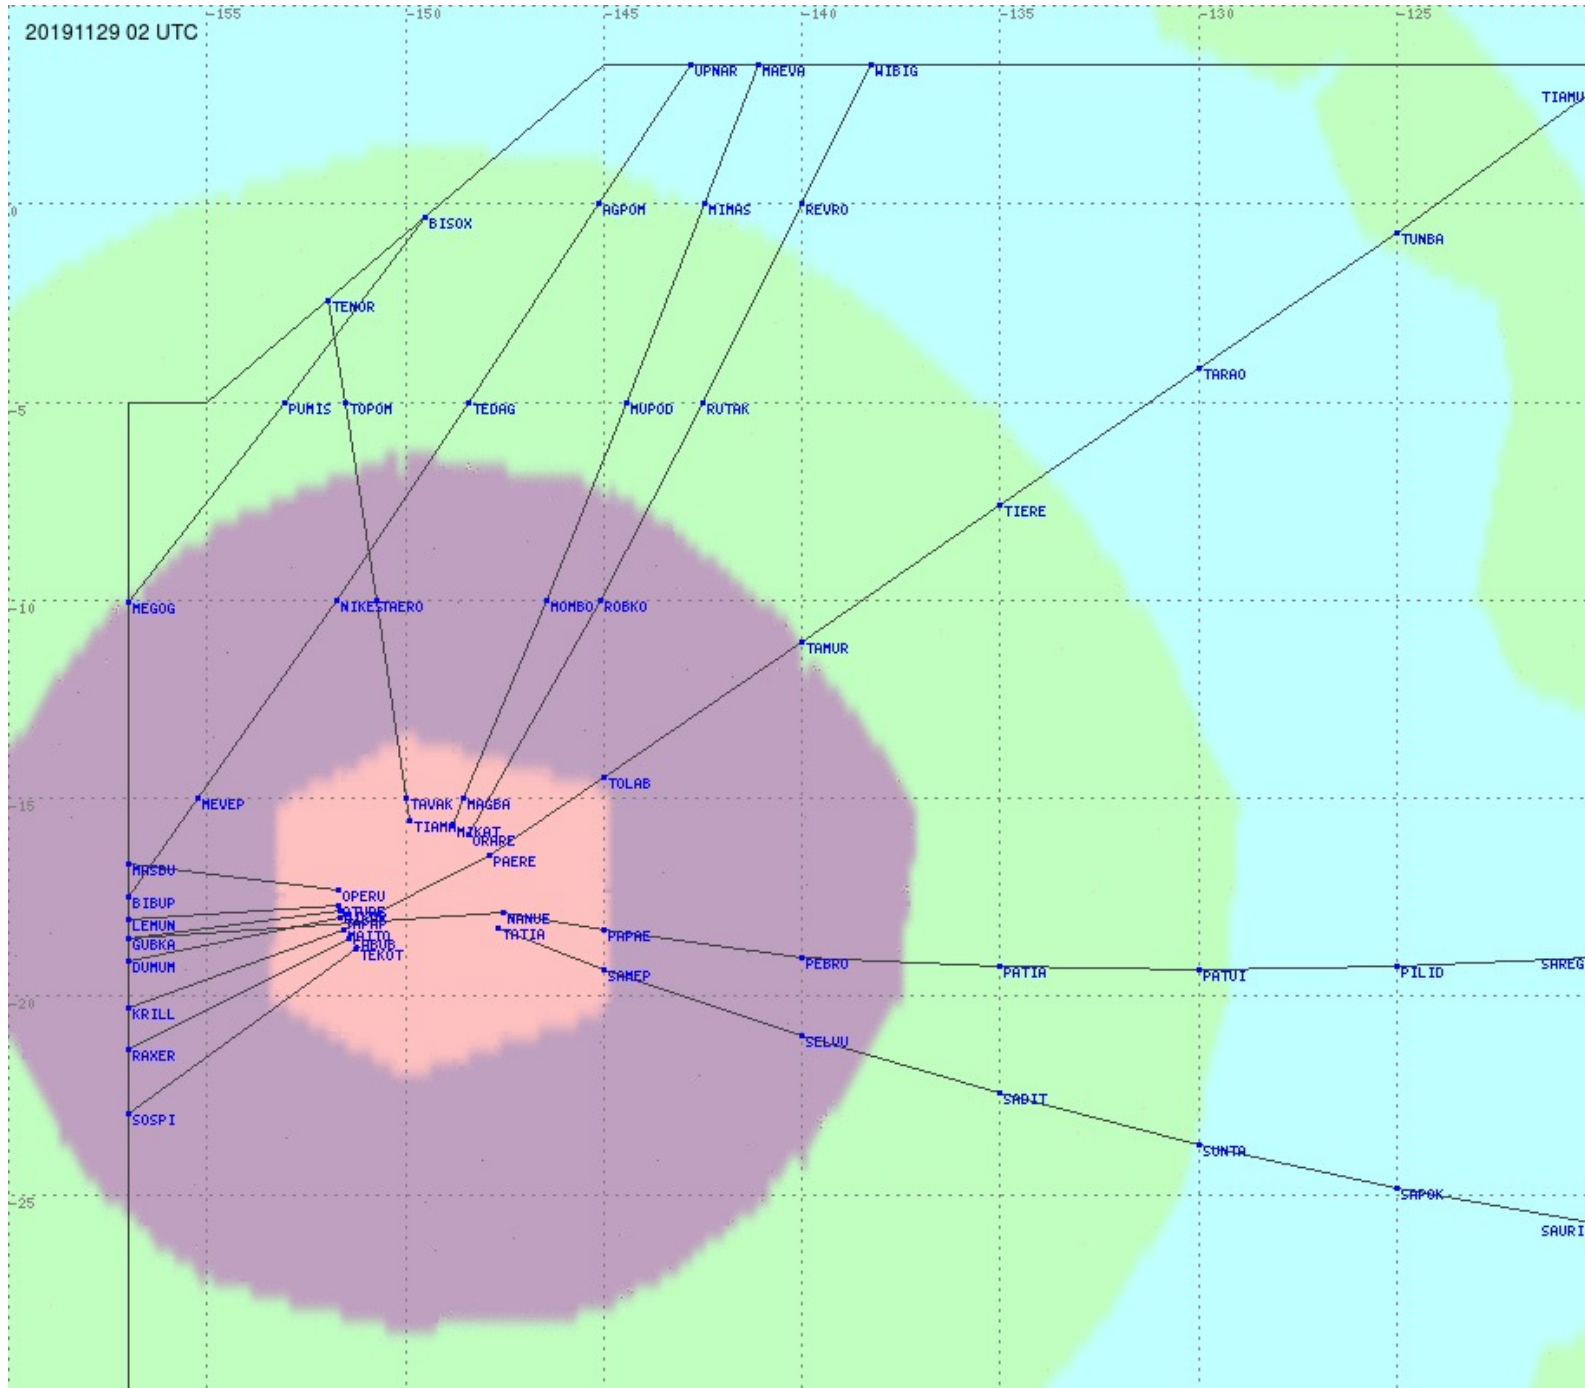

Tahiti FIR - HF Propag - 20191129

2.8 MHz 3.5 MHz 5.6 MHz 8.9 MHz 13.3 MHz 17.9 MHz None

Tahiti FIR - HF Propag - 20191129

2.8 MHz 3.5 MHz 5.6 MHz 8.9 MHz 13.3 MHz 17.9 MHz None

Tahiti FIR - HF Propag - 20191129

2.8 MHz 3.5 MHz 5.6 MHz 8.9 MHz 13.3 MHz 17.9 MHz None

Tahiti FIR - HF Propag - 20191129

2.8 MHz
3.5 MHz
5.6 MHz
8.9 MHz
13.3 MHz
17.9 MHz
None

Tahiti FIR - HF Propag - 20191129

2.8 MHz 3.5 MHz 5.6 MHz 8.9 MHz 13.3 MHz 17.9 MHz None