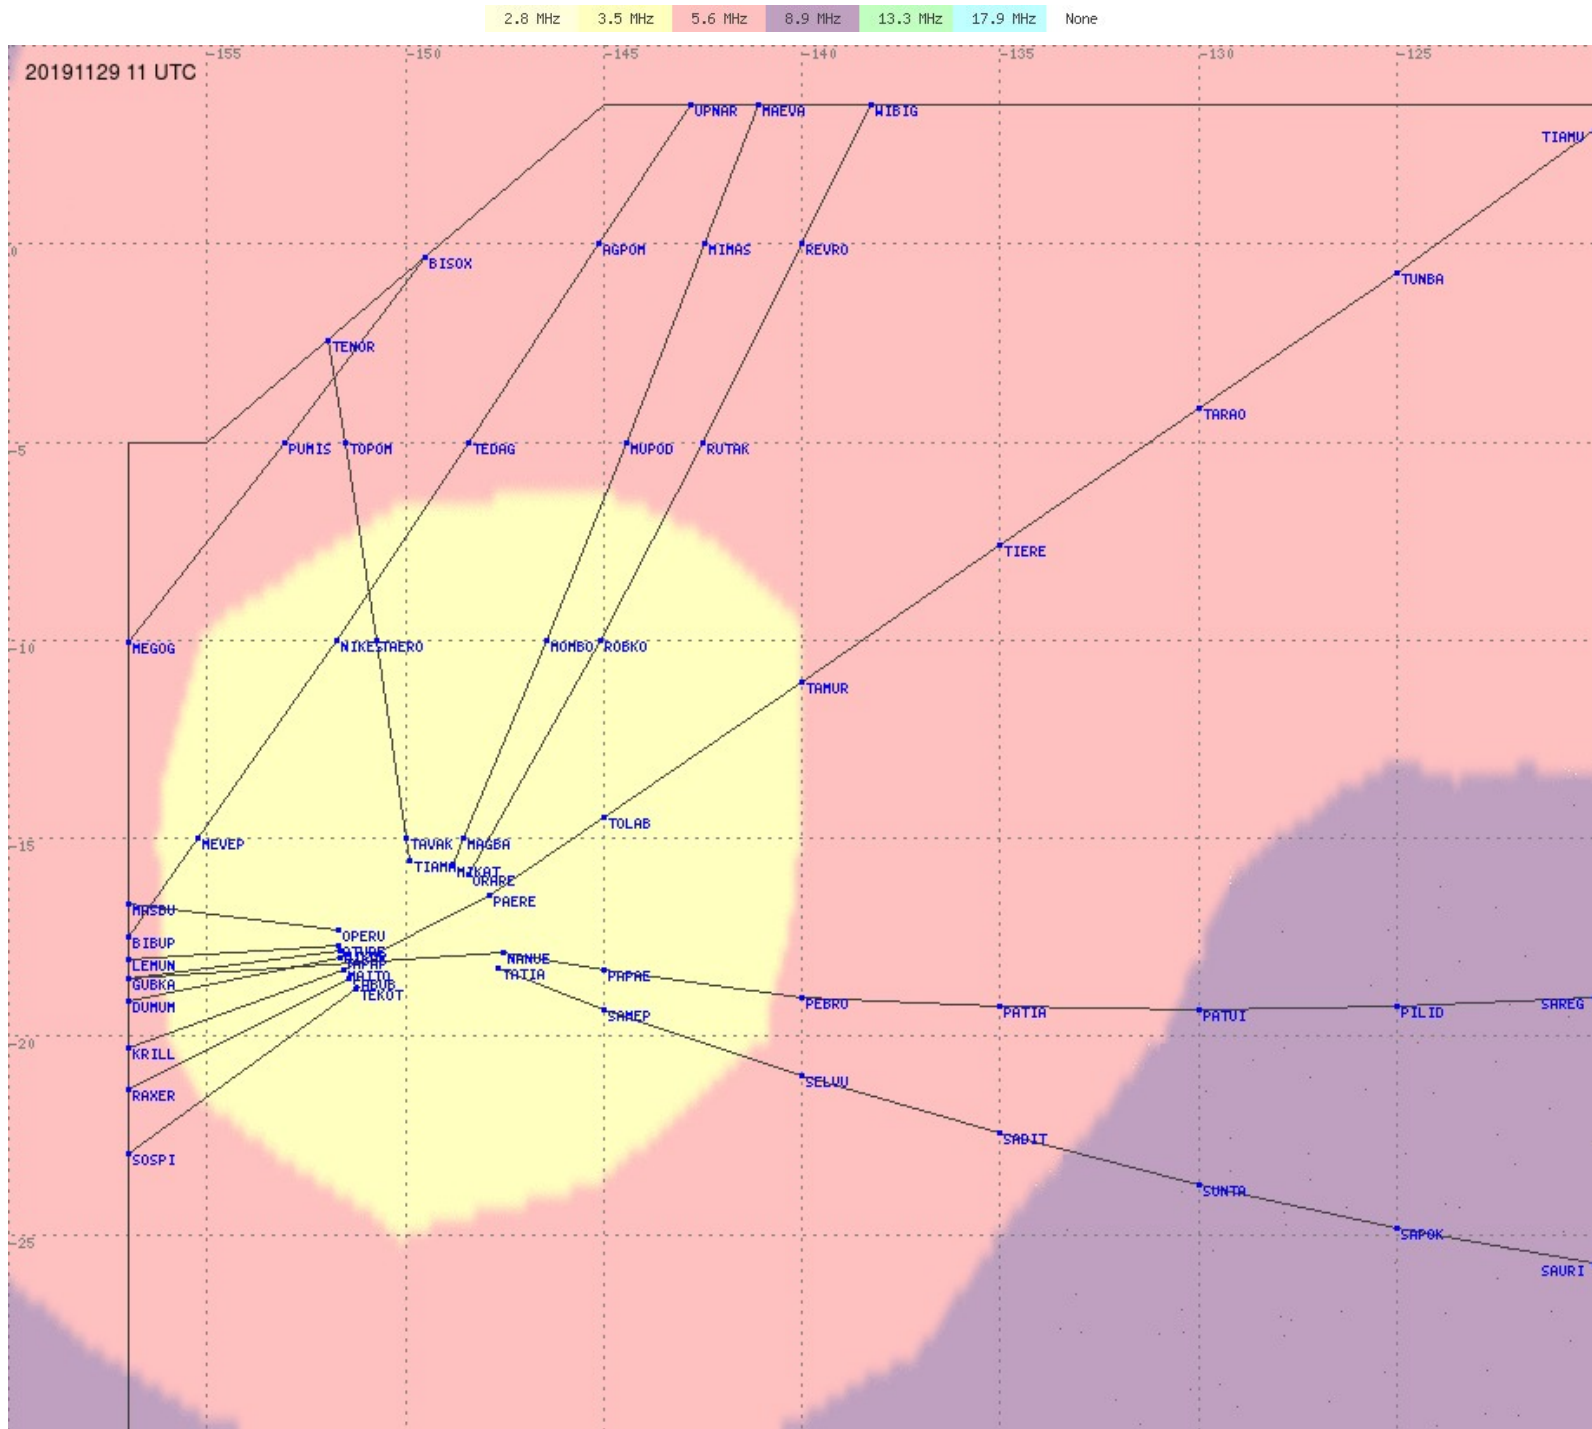

Tahiti FIR - HF Propag - 20191129

2.8 MHz 3.5 MHz 5.6 MHz 8.9 MHz 13.3 MHz 17.9 MHz None

Tahiti FIR - HF Propag - 20191129

2.8 MHz 3.5 MHz 5.6 MHz 8.9 MHz 13.3 MHz 17.9 MHz None

Tahiti FIR - HF Propag - 20191129

2.8 MHz 3.5 MHz 5.6 MHz 8.9 MHz 13.3 MHz 17.9 MHz None

Tahiti FIR - HF Propag - 20191129

2.8 MHz
3.5 MHz
5.6 MHz
8.9 MHz
13.3 MHz
17.9 MHz
None

Tahiti FIR - HF Propag - 20191129

2.8 MHz 3.5 MHz 5.6 MHz 8.9 MHz 13.3 MHz 17.9 MHz None

Tahiti FIR - HF Propag - 20191129

Tahiti FIR - HF Propag - 20191129

Tahiti FIR - HF Propag - 20191129

Tahiti FIR - HF Propag - 20191129

Tahiti FIR - HF Propag - 20191129

Tahiti FIR - HF Propag - 20191129

Tahiti FIR - HF Propag - 20191129