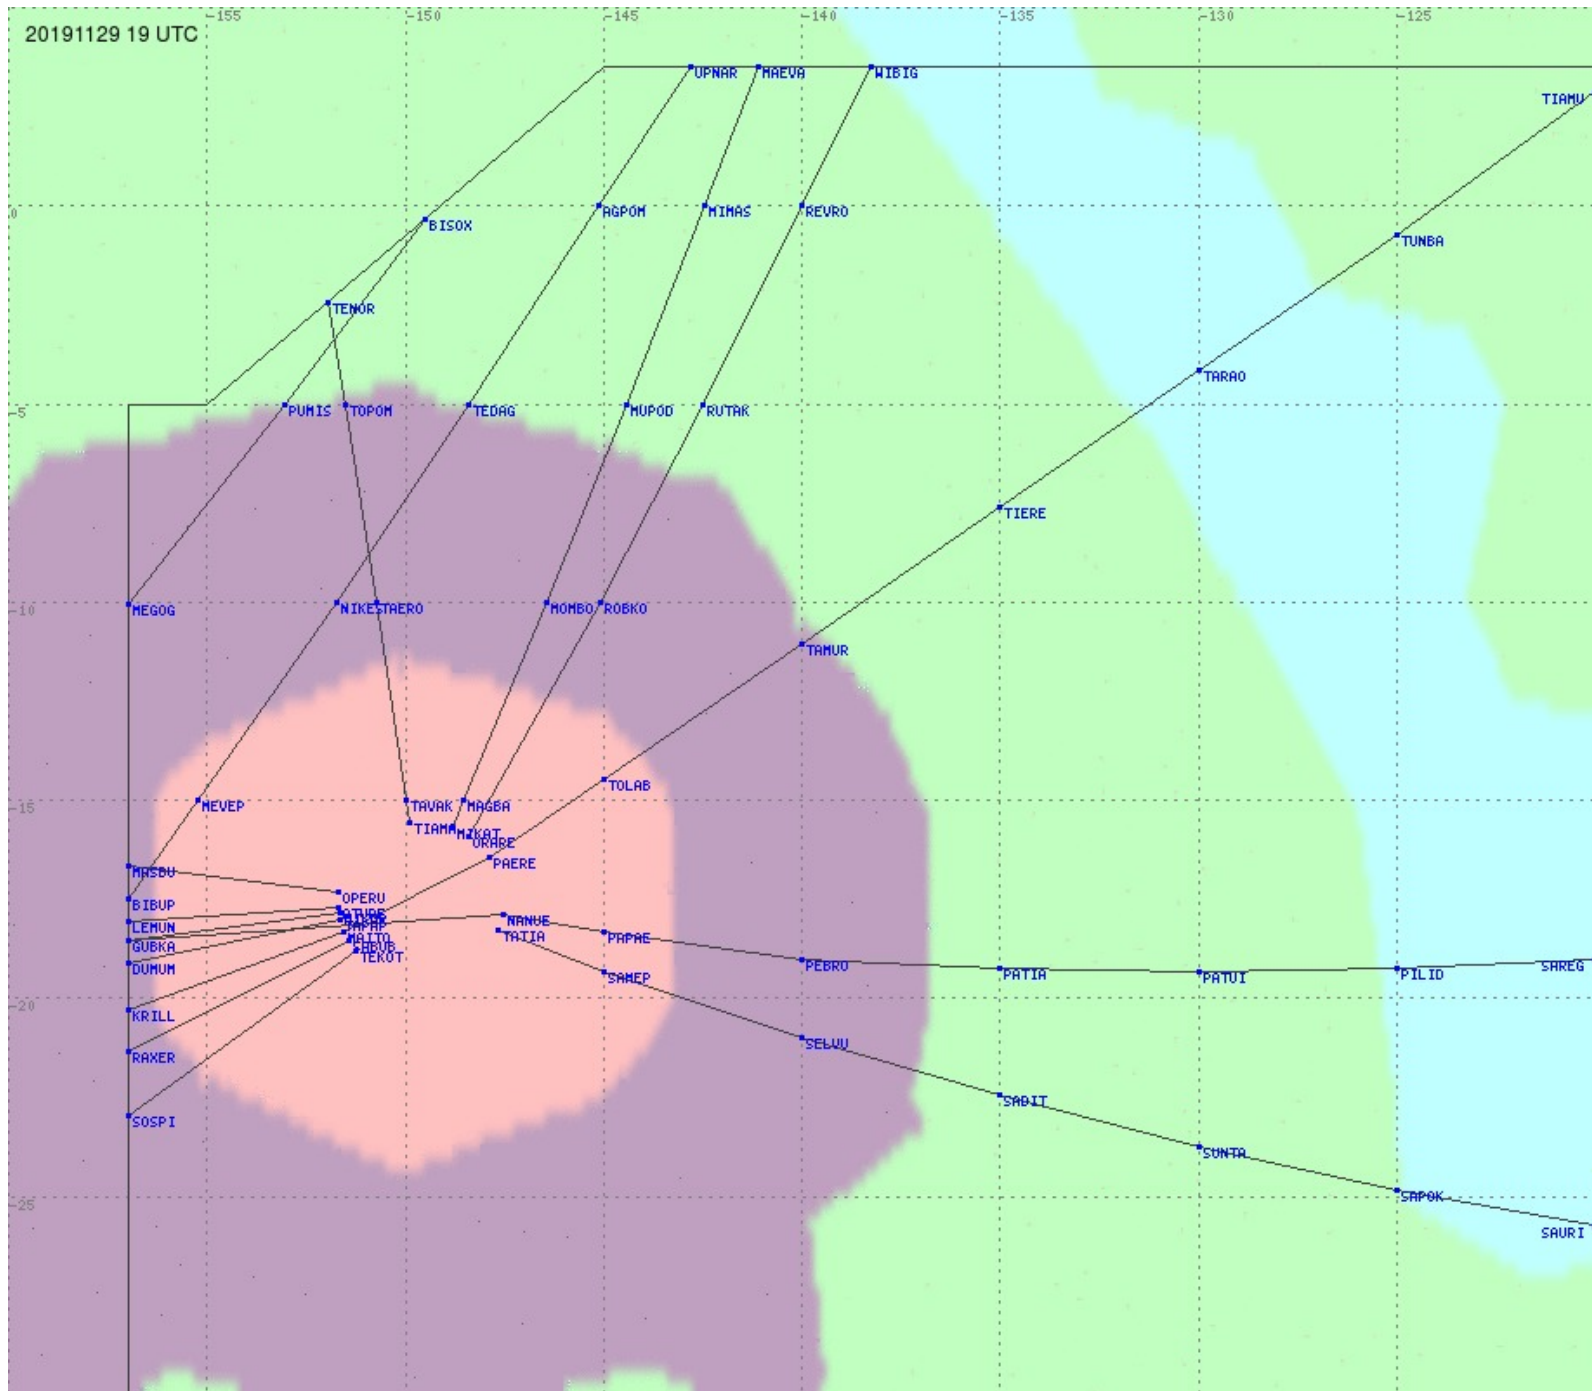

Tahiti FIR - HF Propag - 20191129

2.8 MHz 3.5 MHz 5.6 MHz 8.9 MHz 13.3 MHz 17.9 MHz None

Tahiti FIR - HF Propag - 20191129

2.8 MHz 3.5 MHz 5.6 MHz 8.9 MHz 13.3 MHz 17.9 MHz None

Tahiti FIR - HF Propag - 20191129

2.8 MHz 3.5 MHz 5.6 MHz 8.9 MHz 13.3 MHz 17.9 MHz None

Tahiti FIR - HF Propag - 20191129

2.8 MHz
3.5 MHz
5.6 MHz
8.9 MHz
13.3 MHz
17.9 MHz
None

Tahiti FIR - HF Propag - 20191129

2.8 MHz 3.5 MHz 5.6 MHz 8.9 MHz 13.3 MHz 17.9 MHz None

Tahiti FIR - HF Propag - 20191129

Tahiti FIR - HF Propag - 20191129

Tahiti FIR - HF Propag - 20191129

Tahiti FIR - HF Propag - 20191129

Tahiti FIR - HF Propag - 20191129

Tahiti FIR - HF Propag - 20191129

Tahiti FIR - HF Propag - 20191129