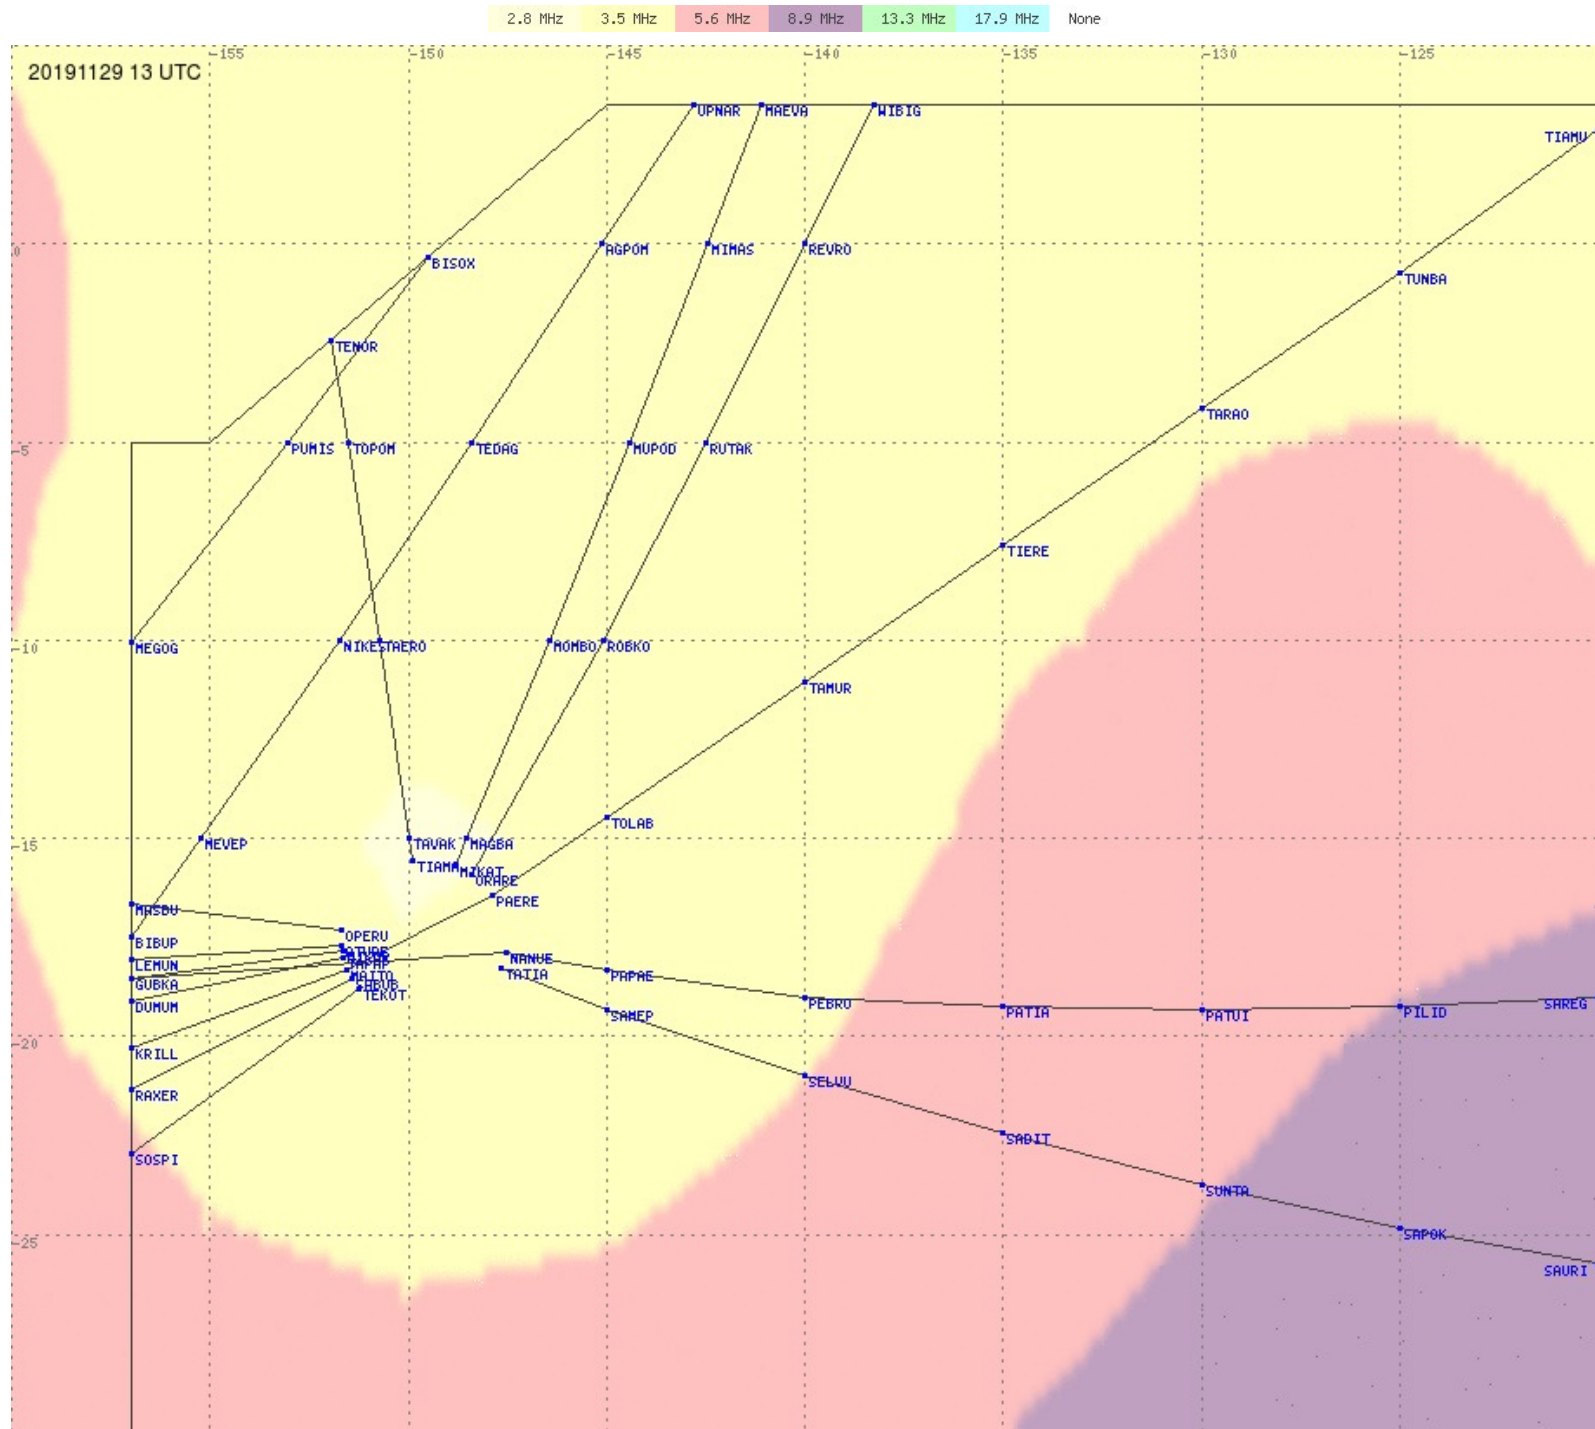

Tahiti FIR - HF Propag - 20191129