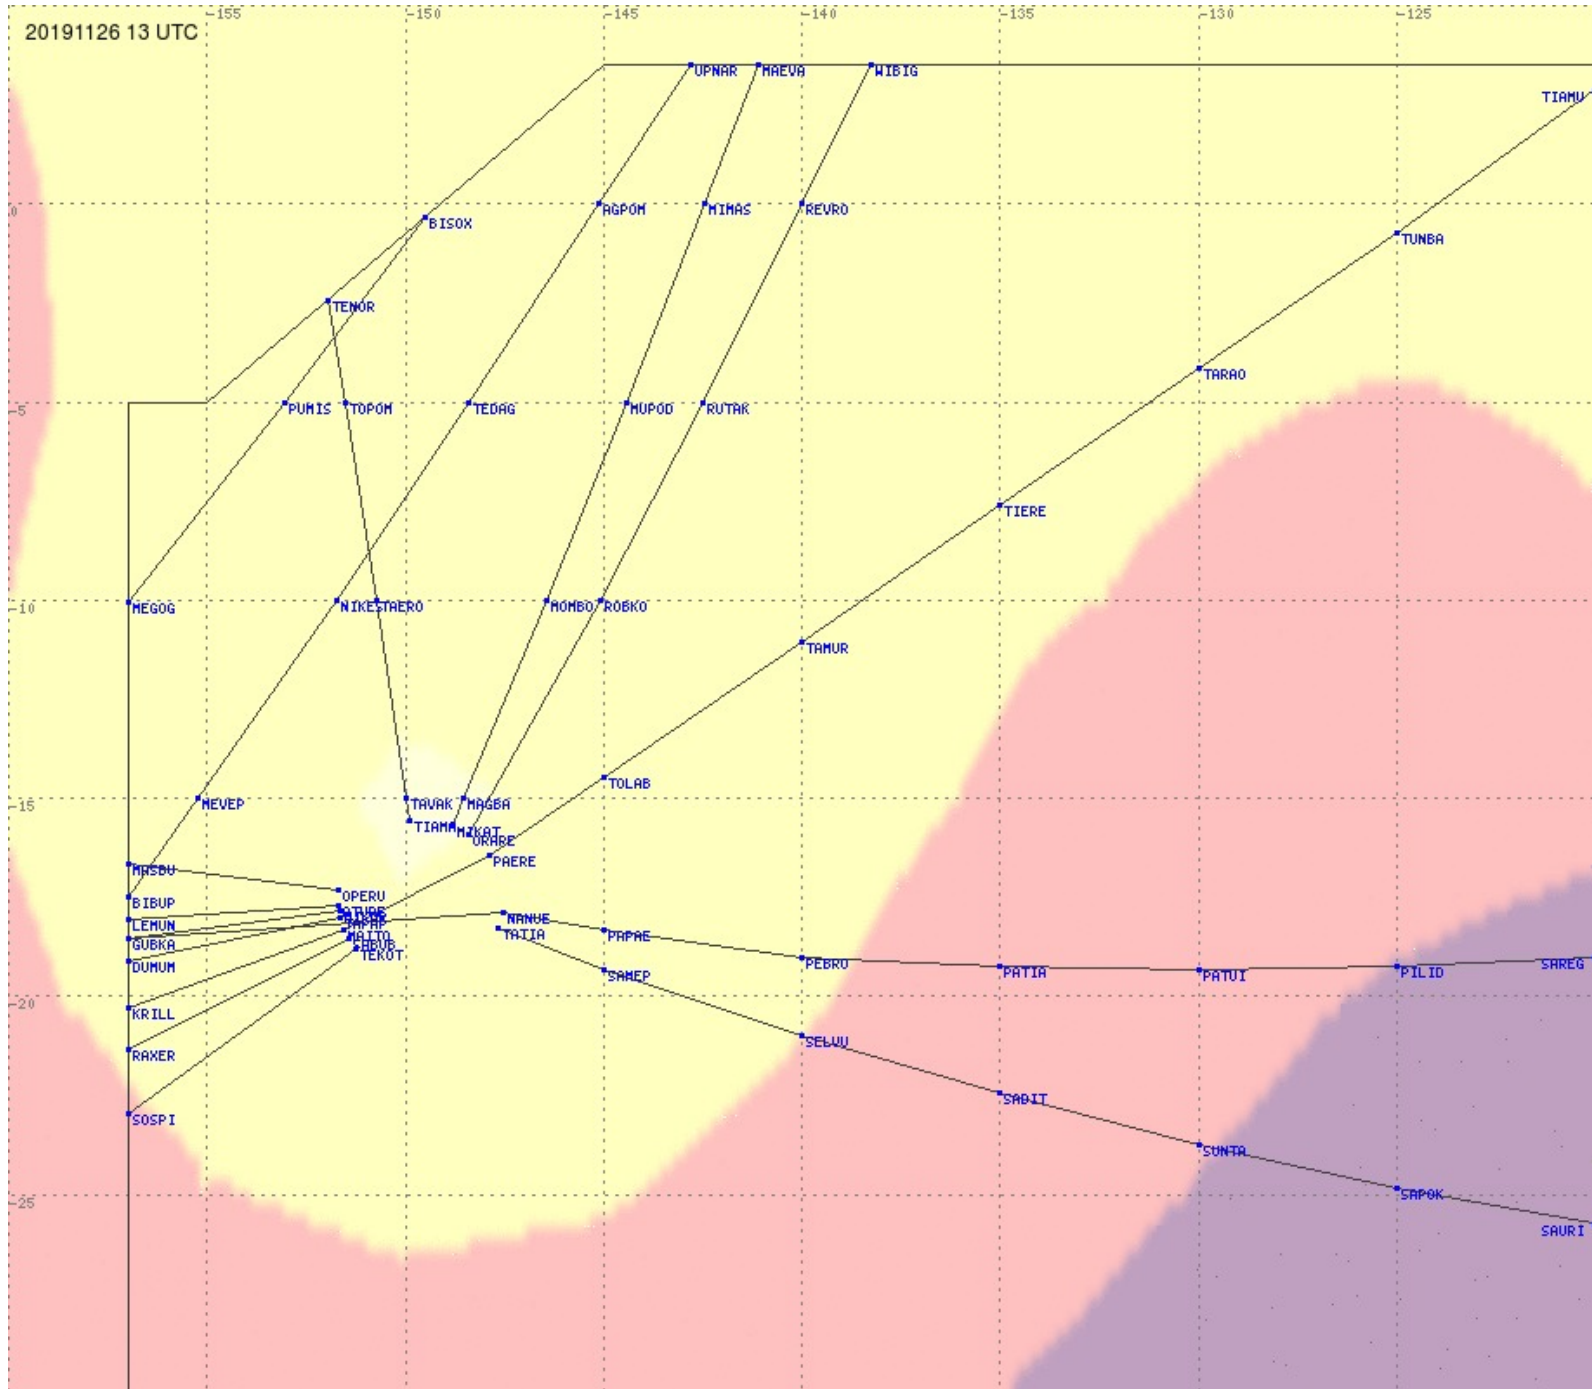

Tahiti FIR - HF Propag - 20191126

2.8 MHz
3.5 MHz
5.6 MHz
8.9 MHz
13.3 MHz
17.9 MHz
None