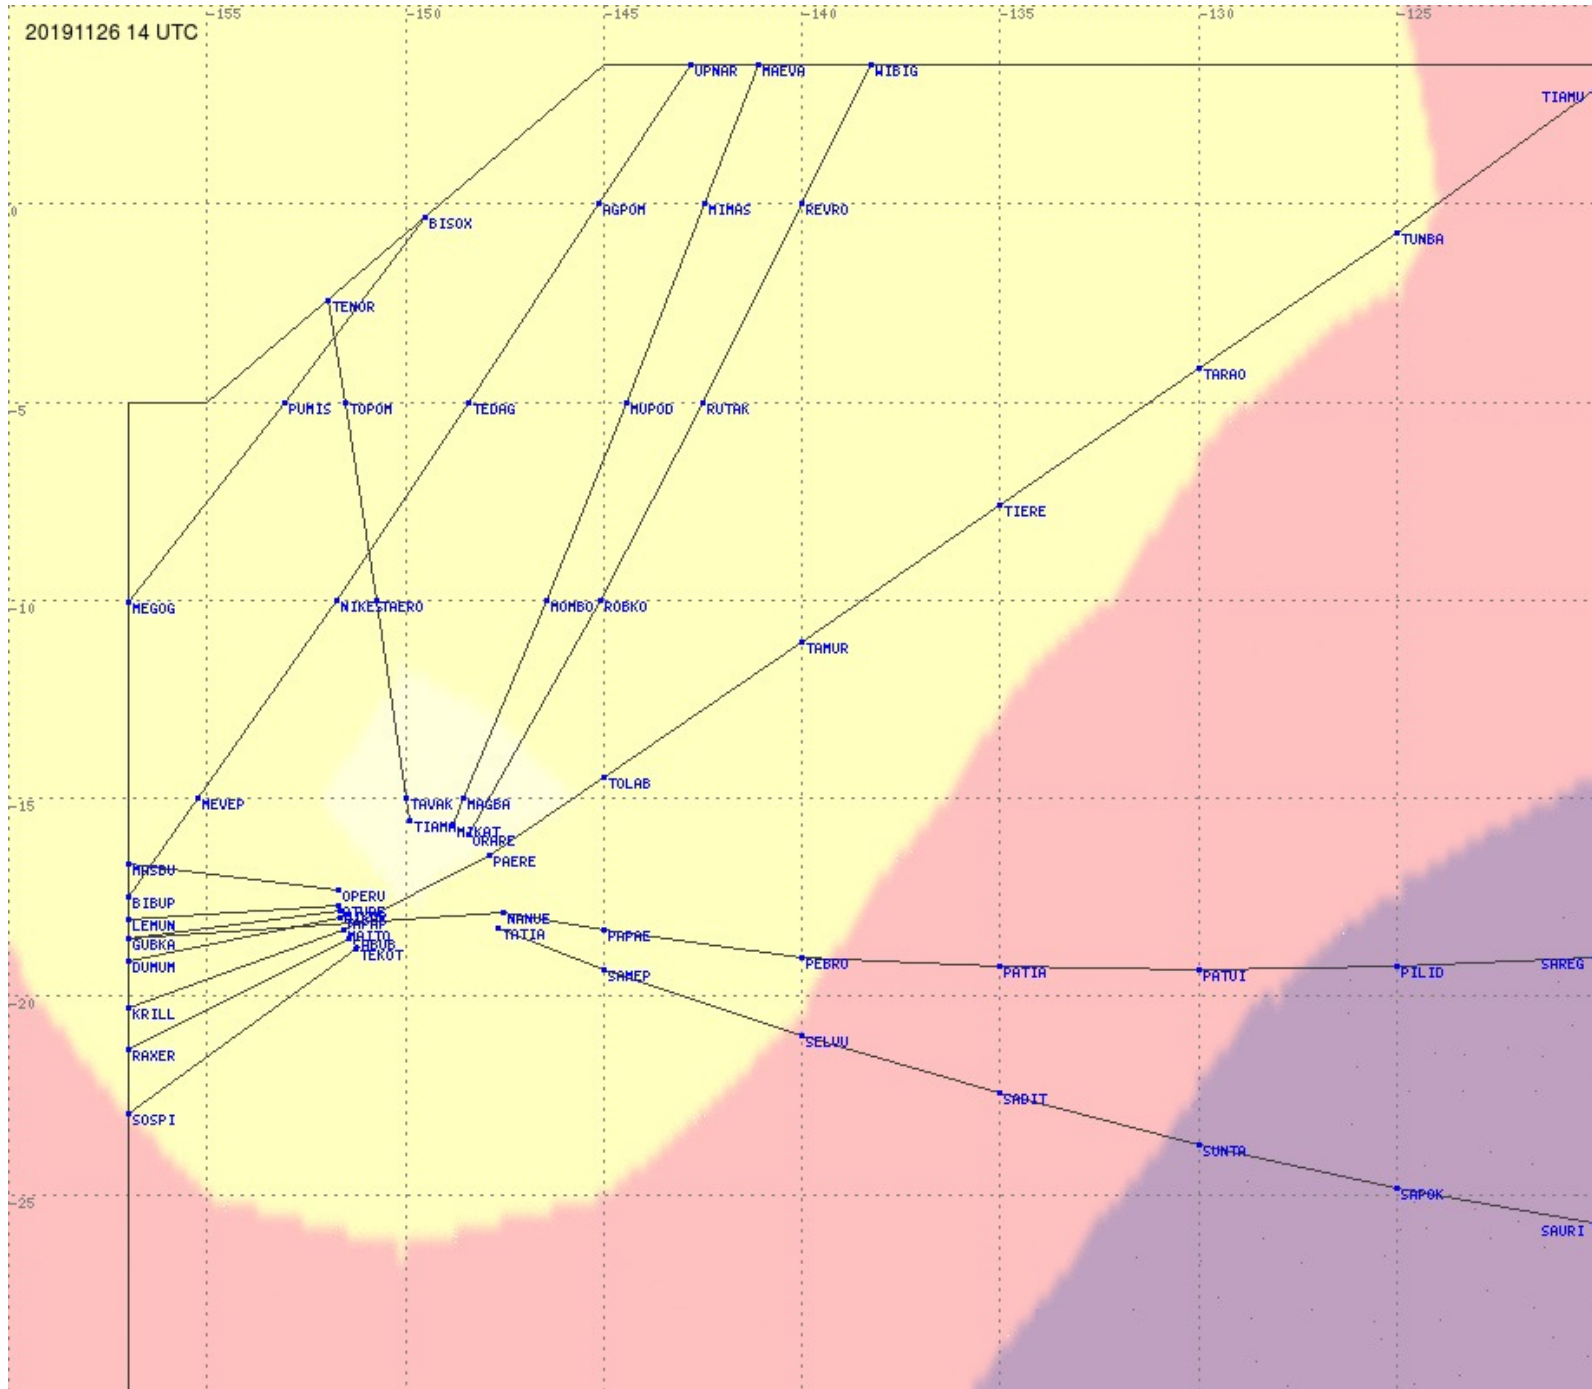

Tahiti FIR - HF Propag - 20191126

2.8 MHz
3.5 MHz
5.6 MHz
8.9 MHz
13.3 MHz
17.9 MHz
None