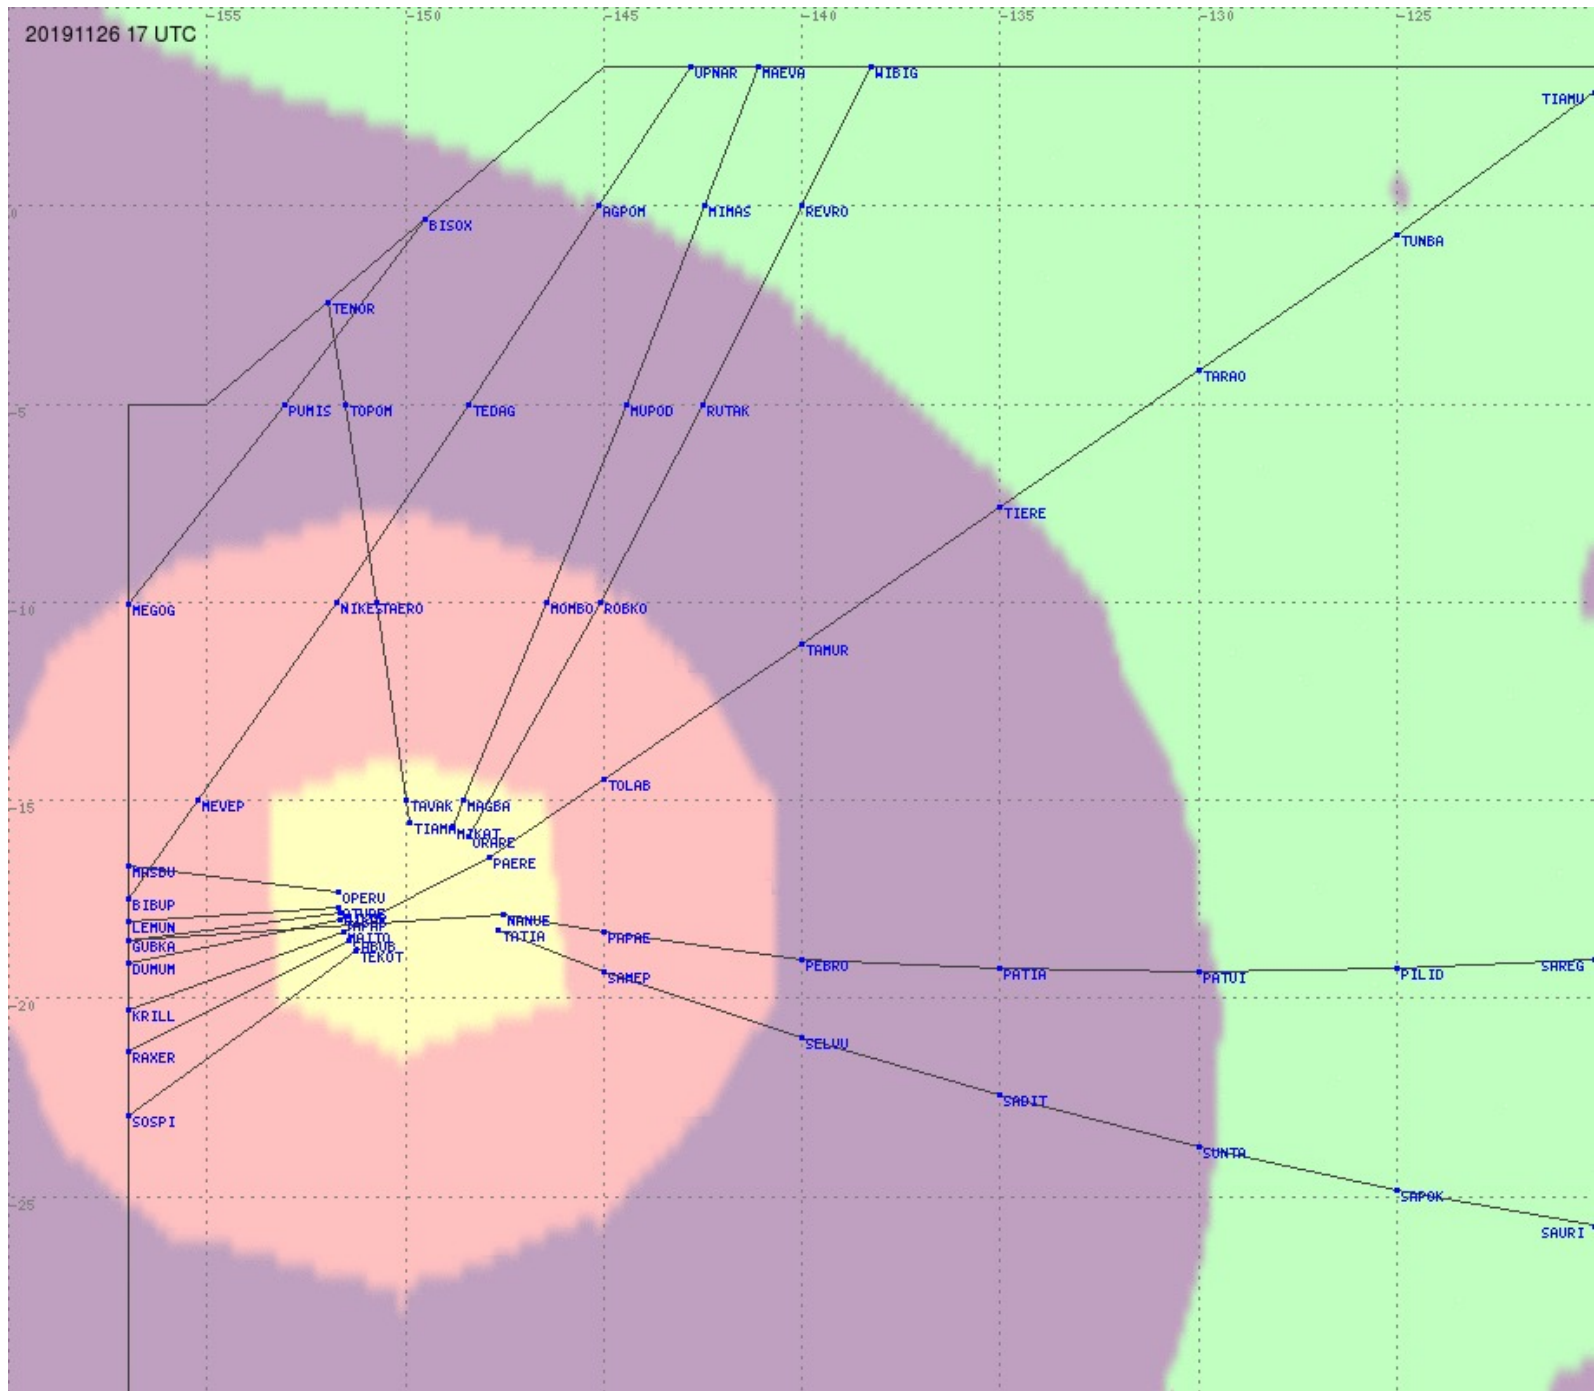

Tahiti FIR - HF Propag - 20191126

2.8 MHz
3.5 MHz
5.6 MHz
8.9 MHz
13.3 MHz
17.9 MHz
None