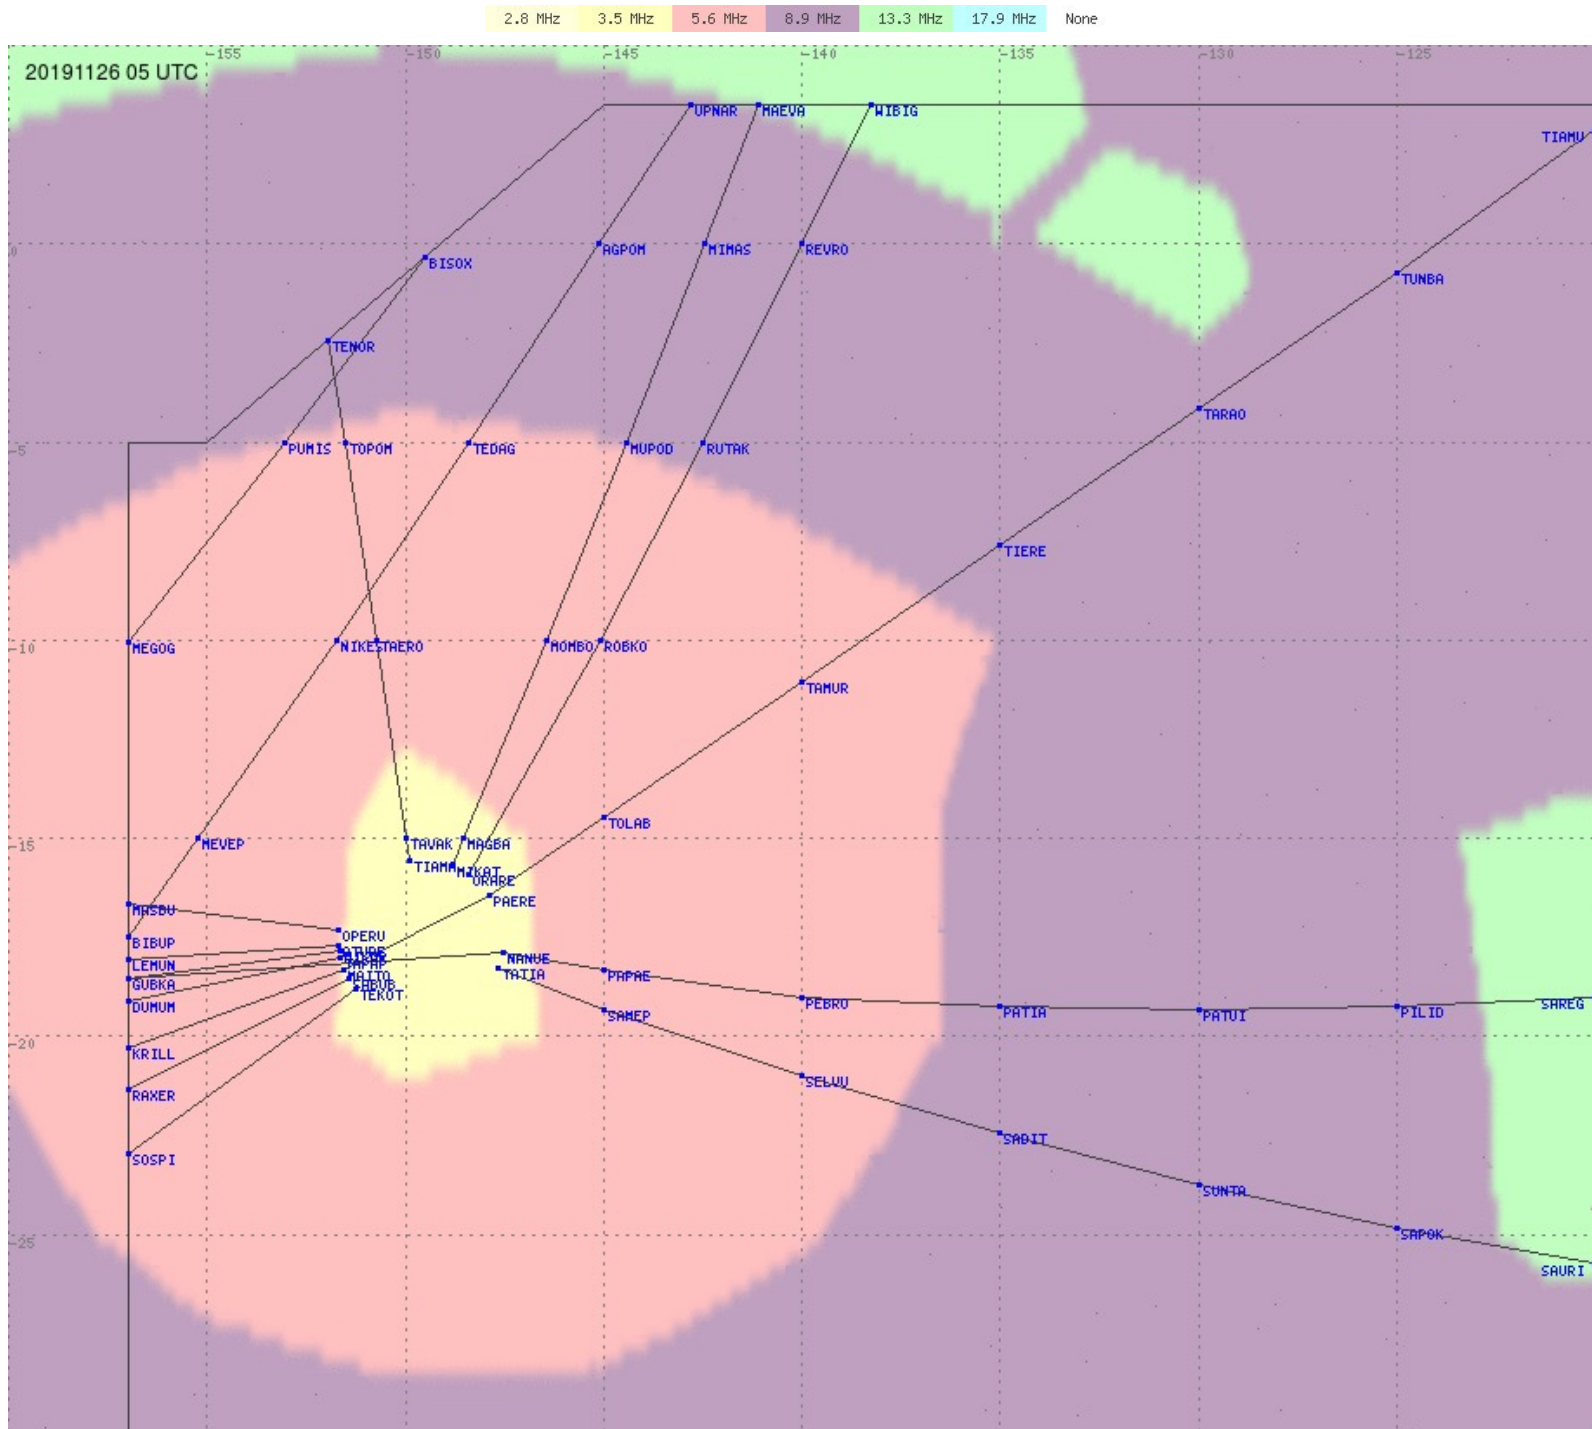

Tahiti FIR - HF Propag - 20191126