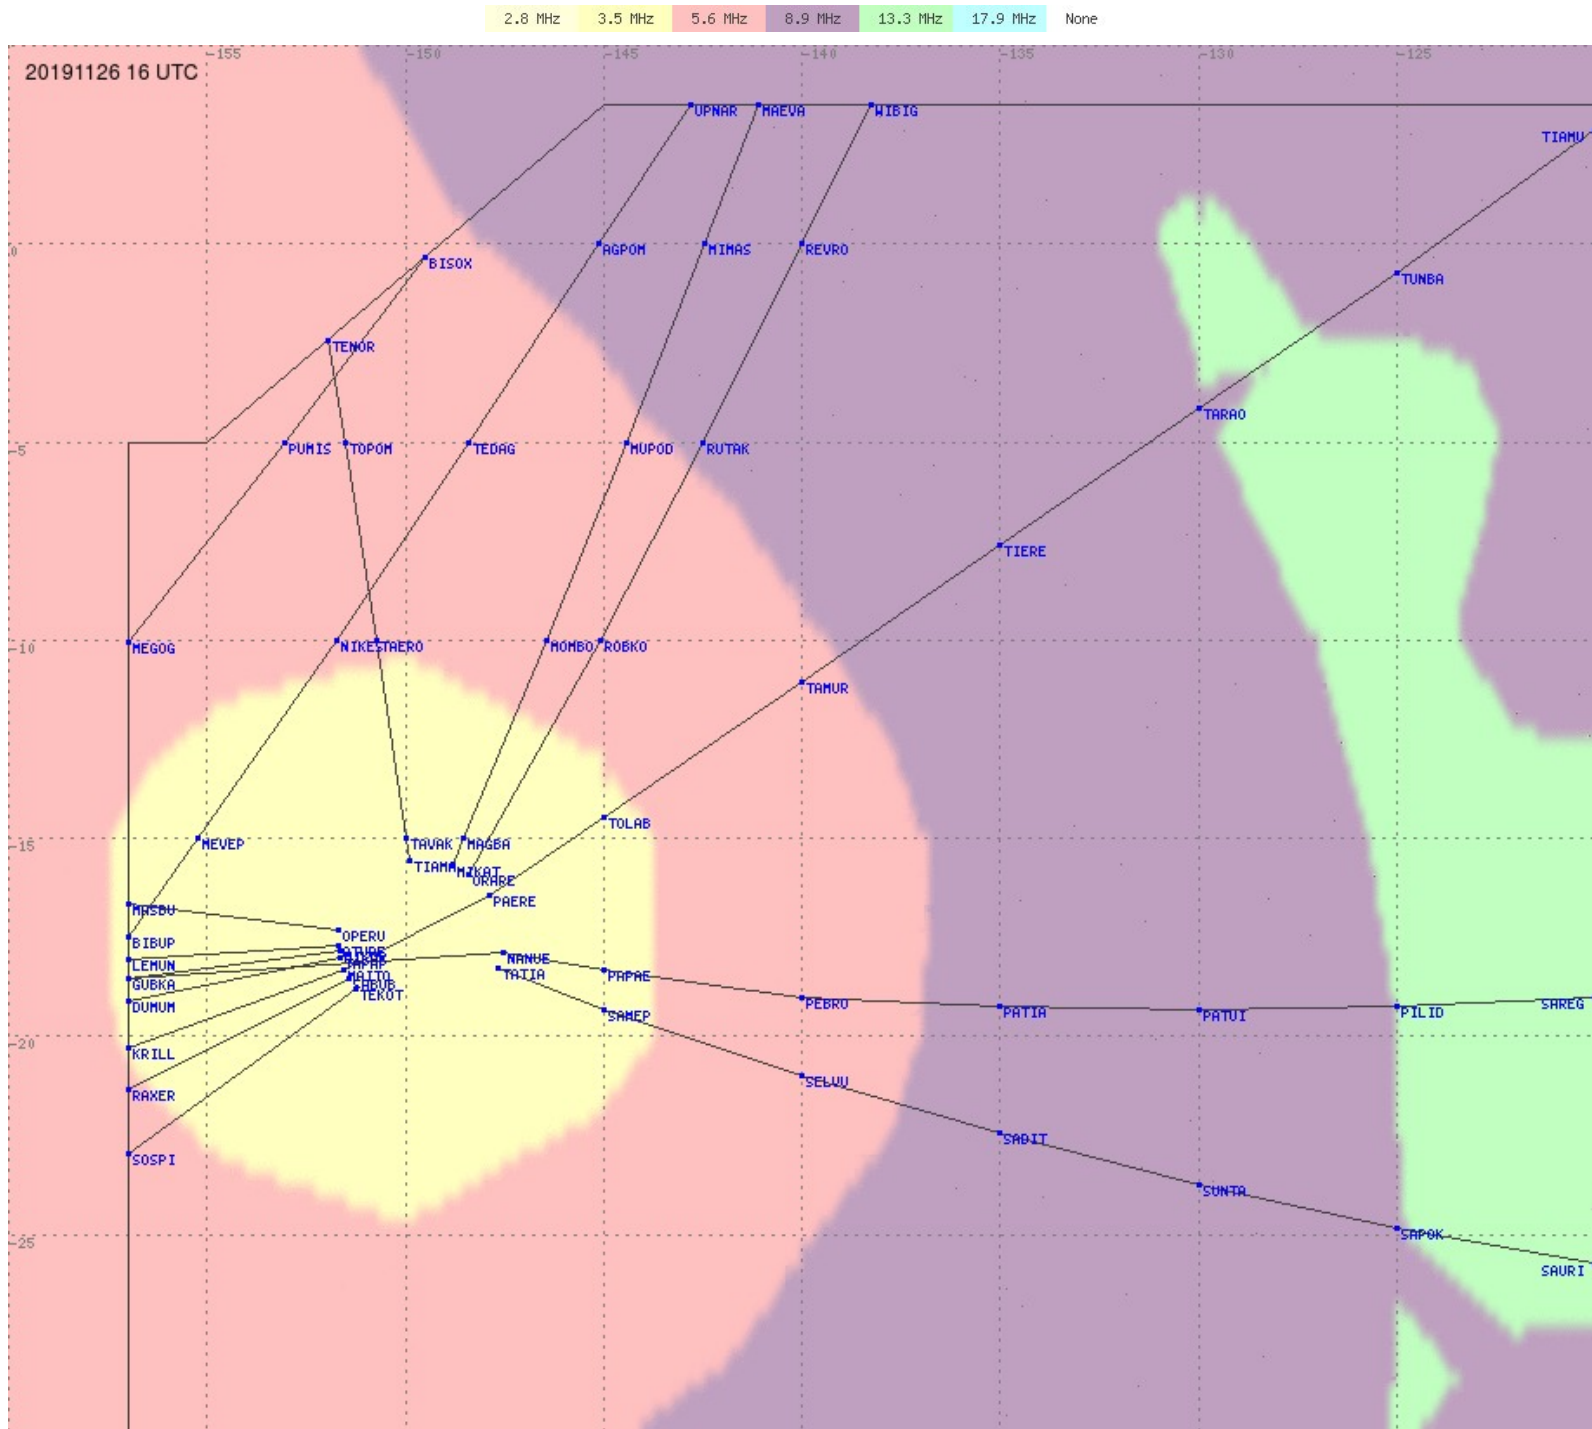

Tahiti FIR - HF Propag - 20191126