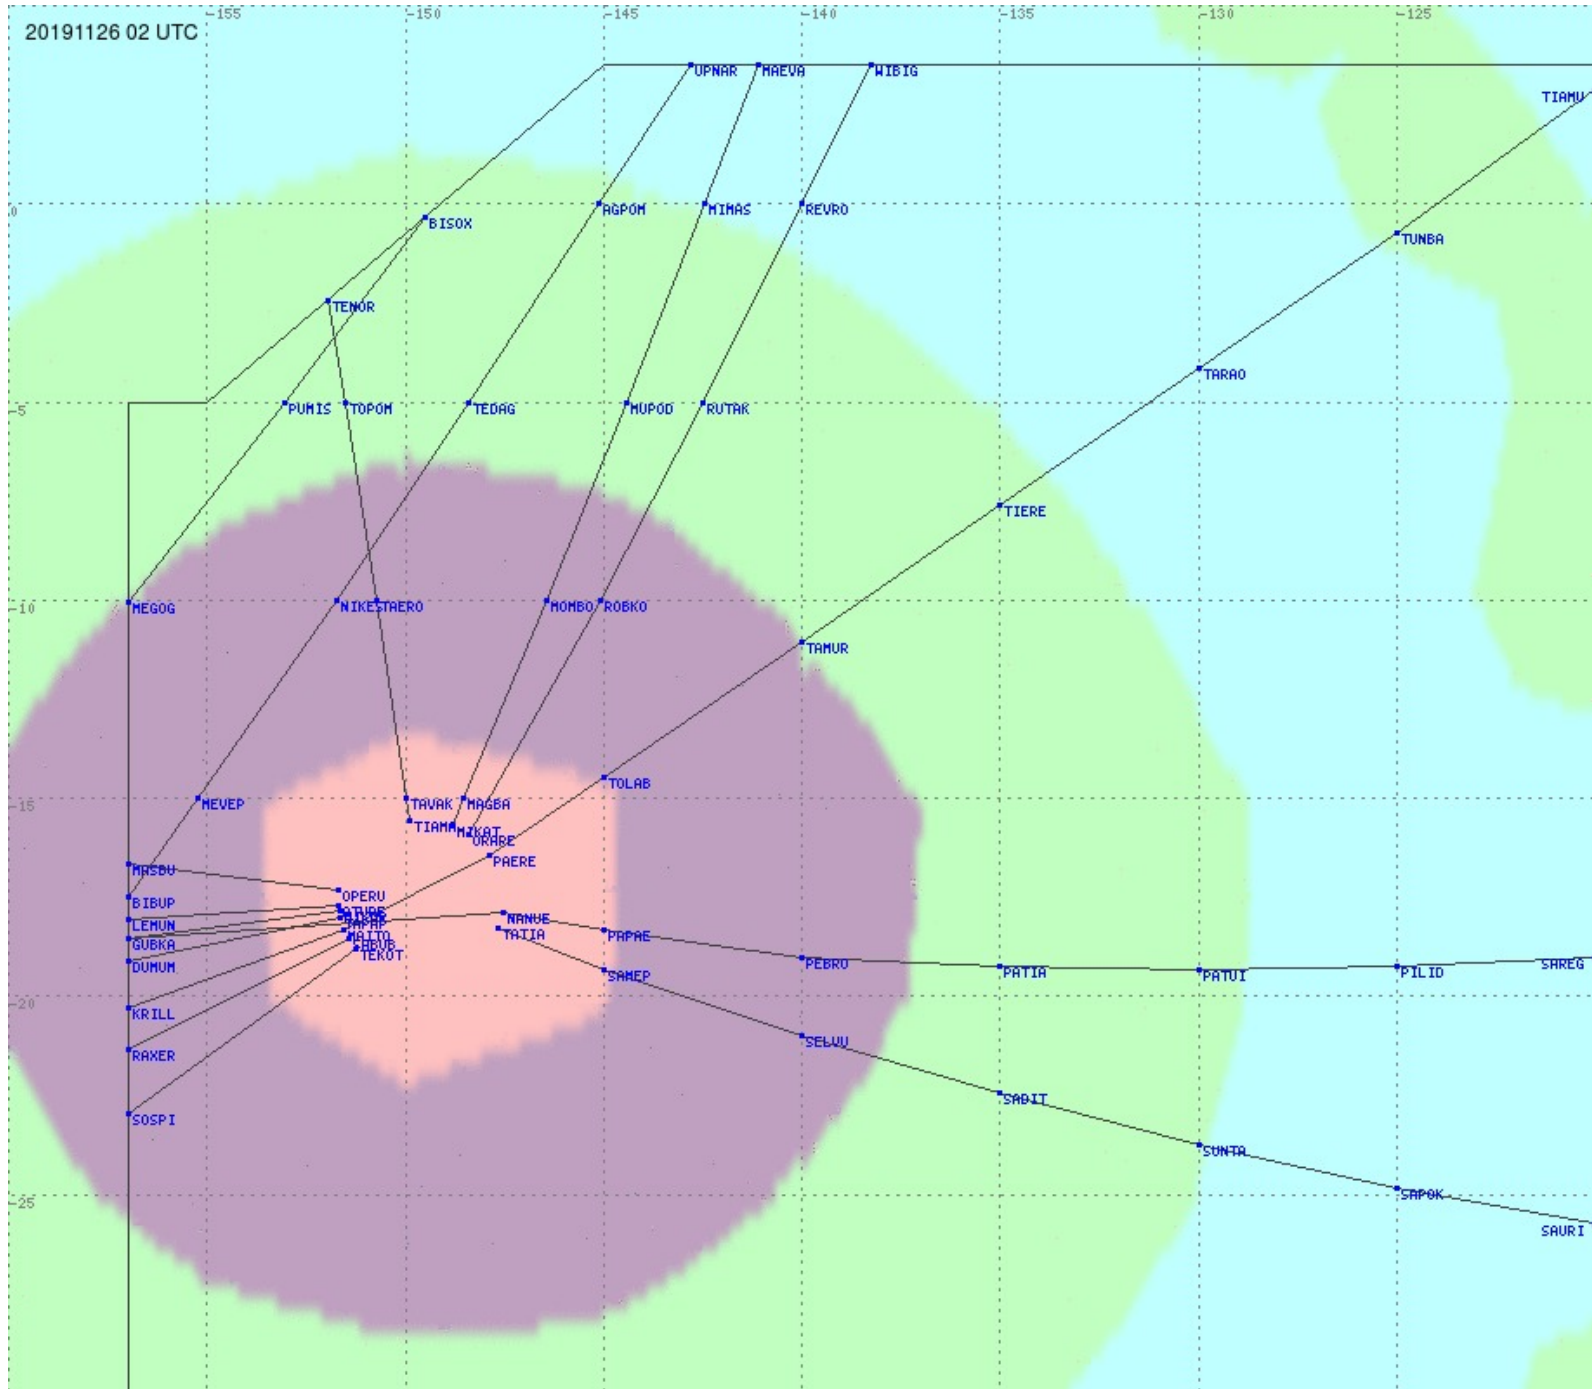

Tahiti FIR - HF Propag - 20191126

2.8 MHz
3.5 MHz
5.6 MHz
8.9 MHz
13.3 MHz
17.9 MHz
None

Tahiti FIR - HF Propag - 20191126

2.8 MHz 3.5 MHz 5.6 MHz 8.9 MHz 13.3 MHz 17.9 MHz None

Tahiti FIR - HF Propag - 20191126

2.8 MHz 3.5 MHz 5.6 MHz 8.9 MHz 13.3 MHz 17.9 MHz None

Tahiti FIR - HF Propag - 20191126

2.8 MHz 3.5 MHz 5.6 MHz 8.9 MHz 13.3 MHz 17.9 MHz None

Tahiti FIR - HF Propag - 20191126

Tahiti FIR - HF Propag - 20191126