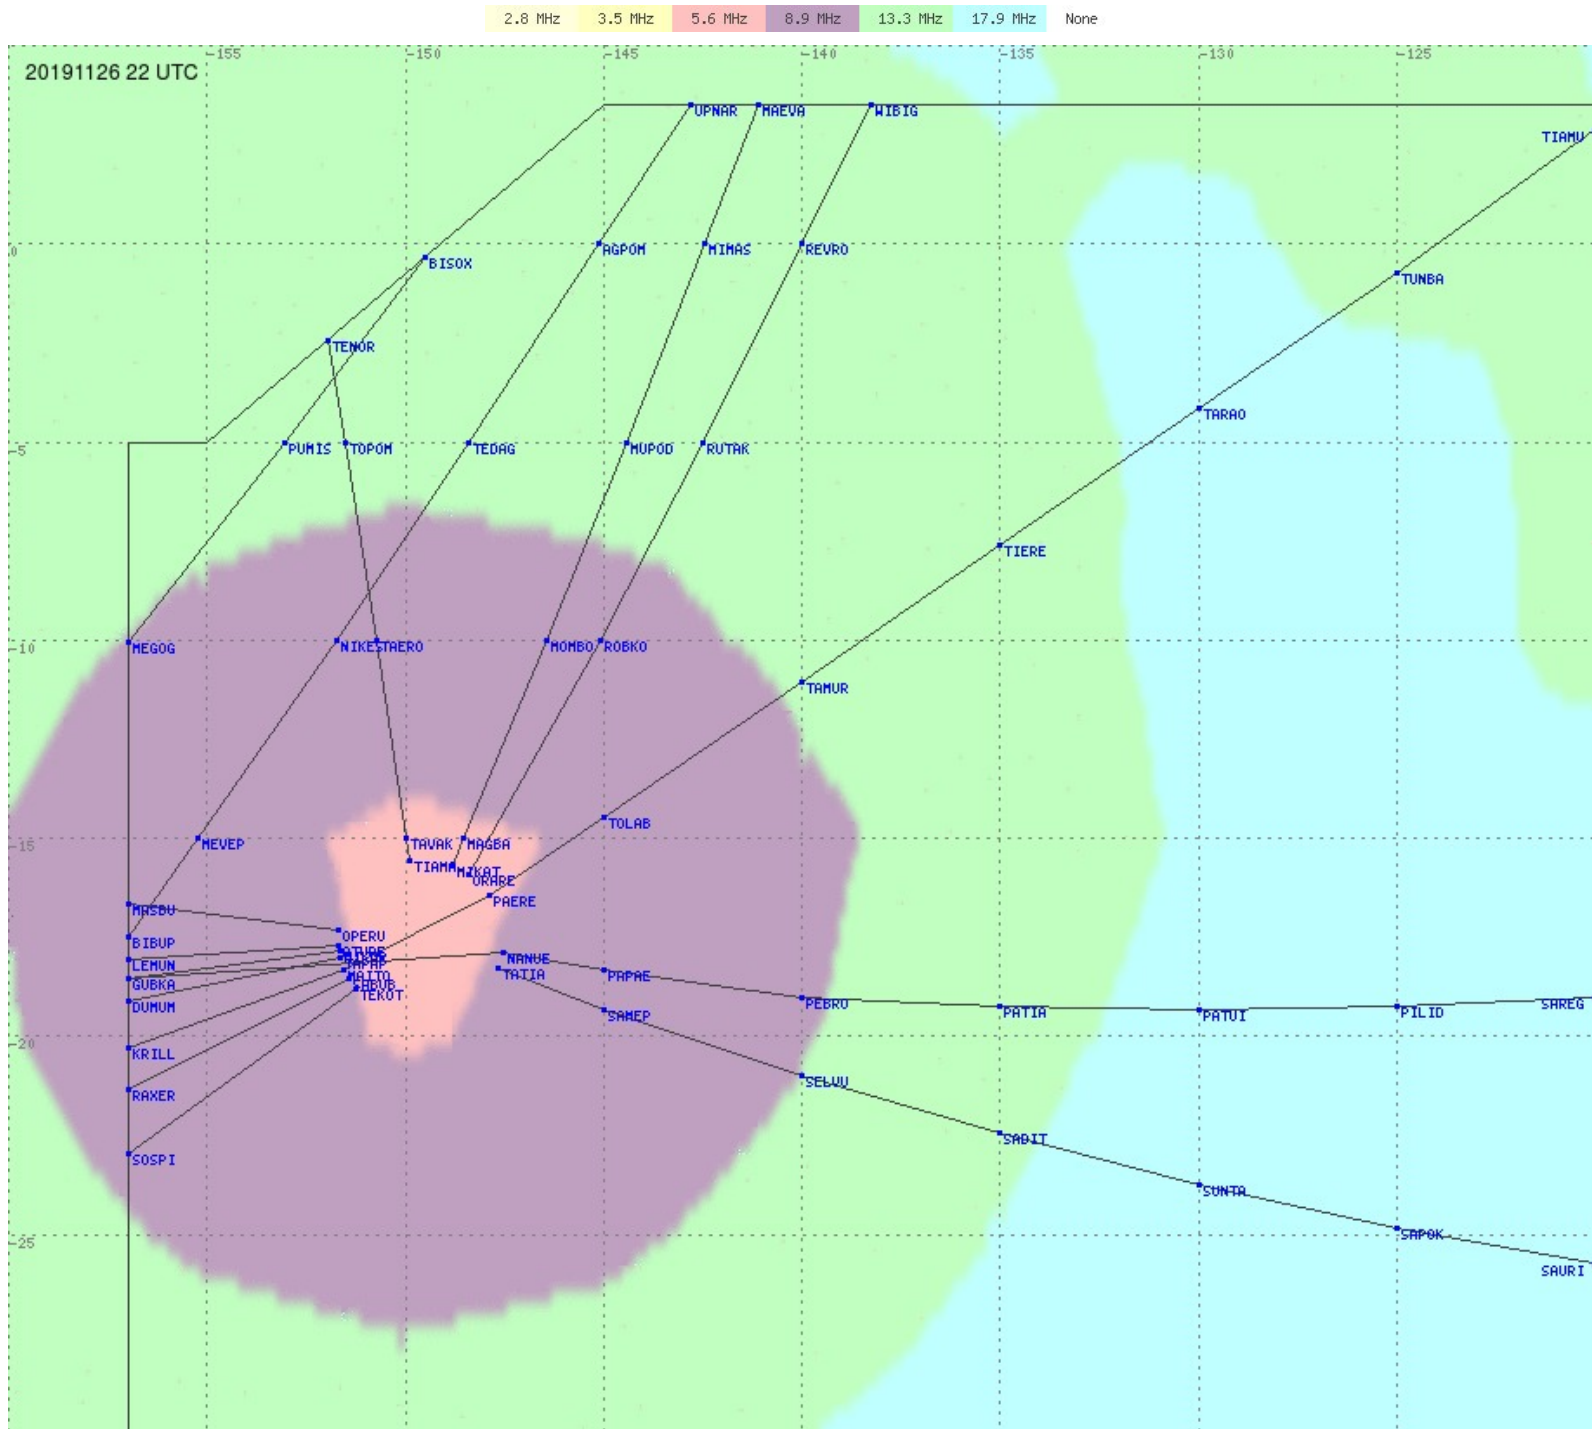

Tahiti FIR - HF Propag - 20191126