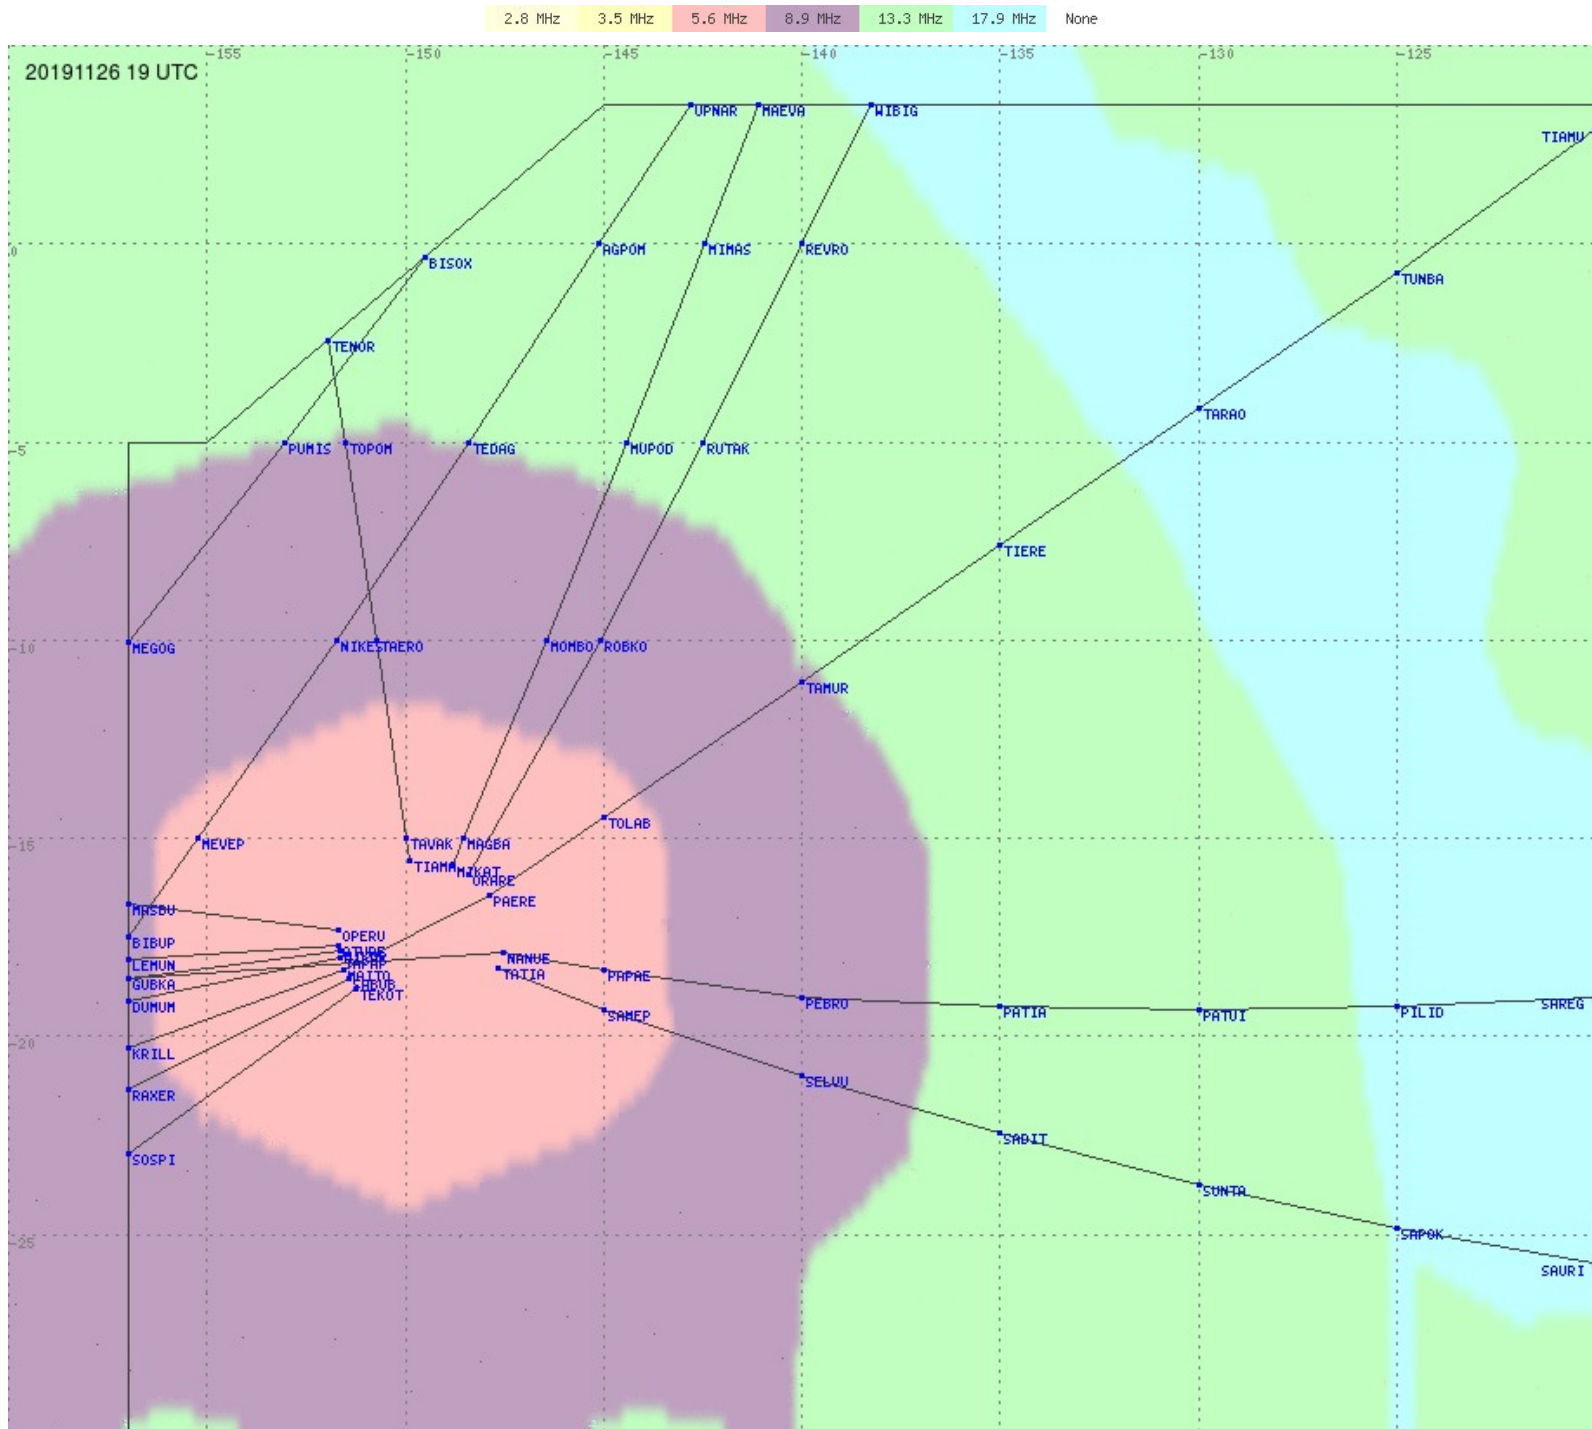

Tahiti FIR - HF Propag - 20191126