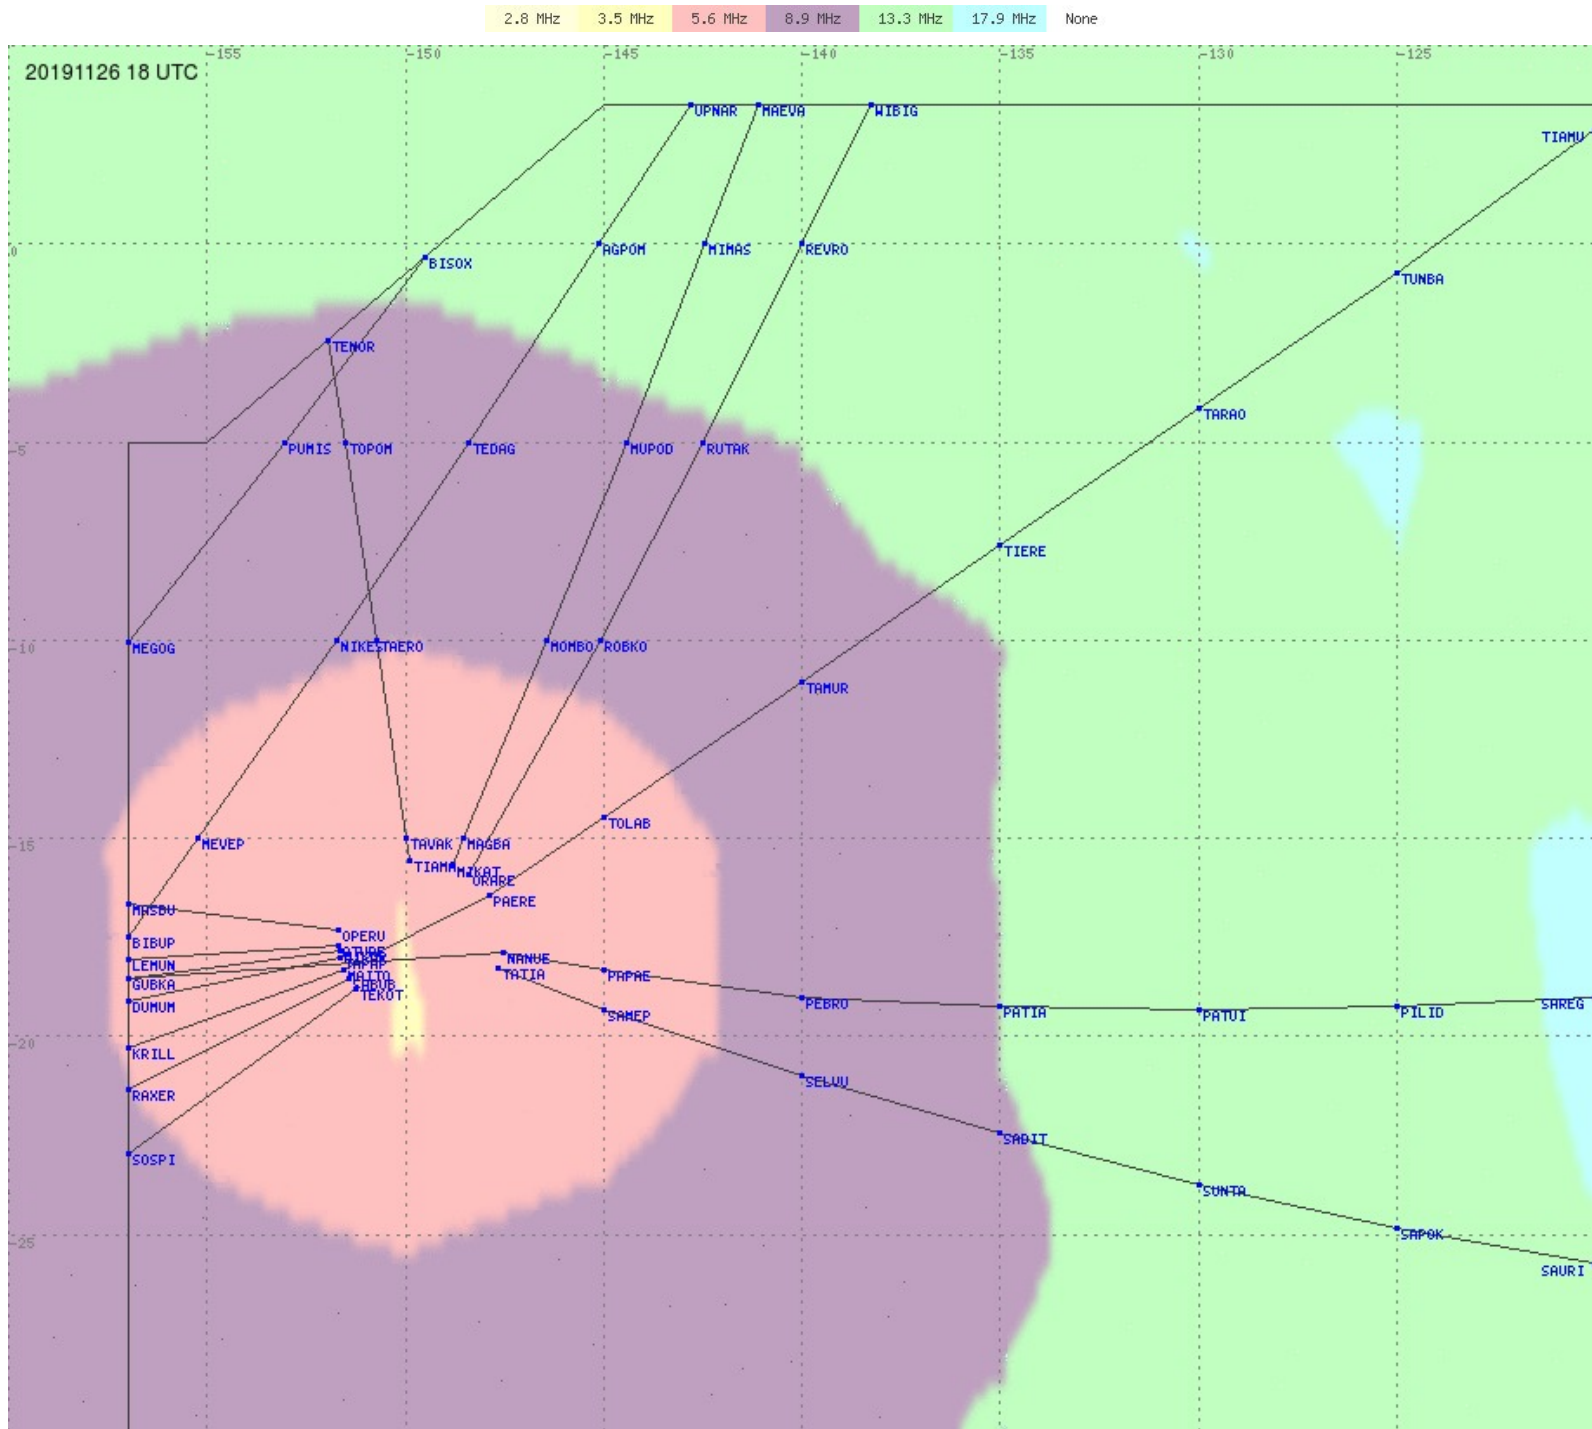

Tahiti FIR - HF Propag - 20191126