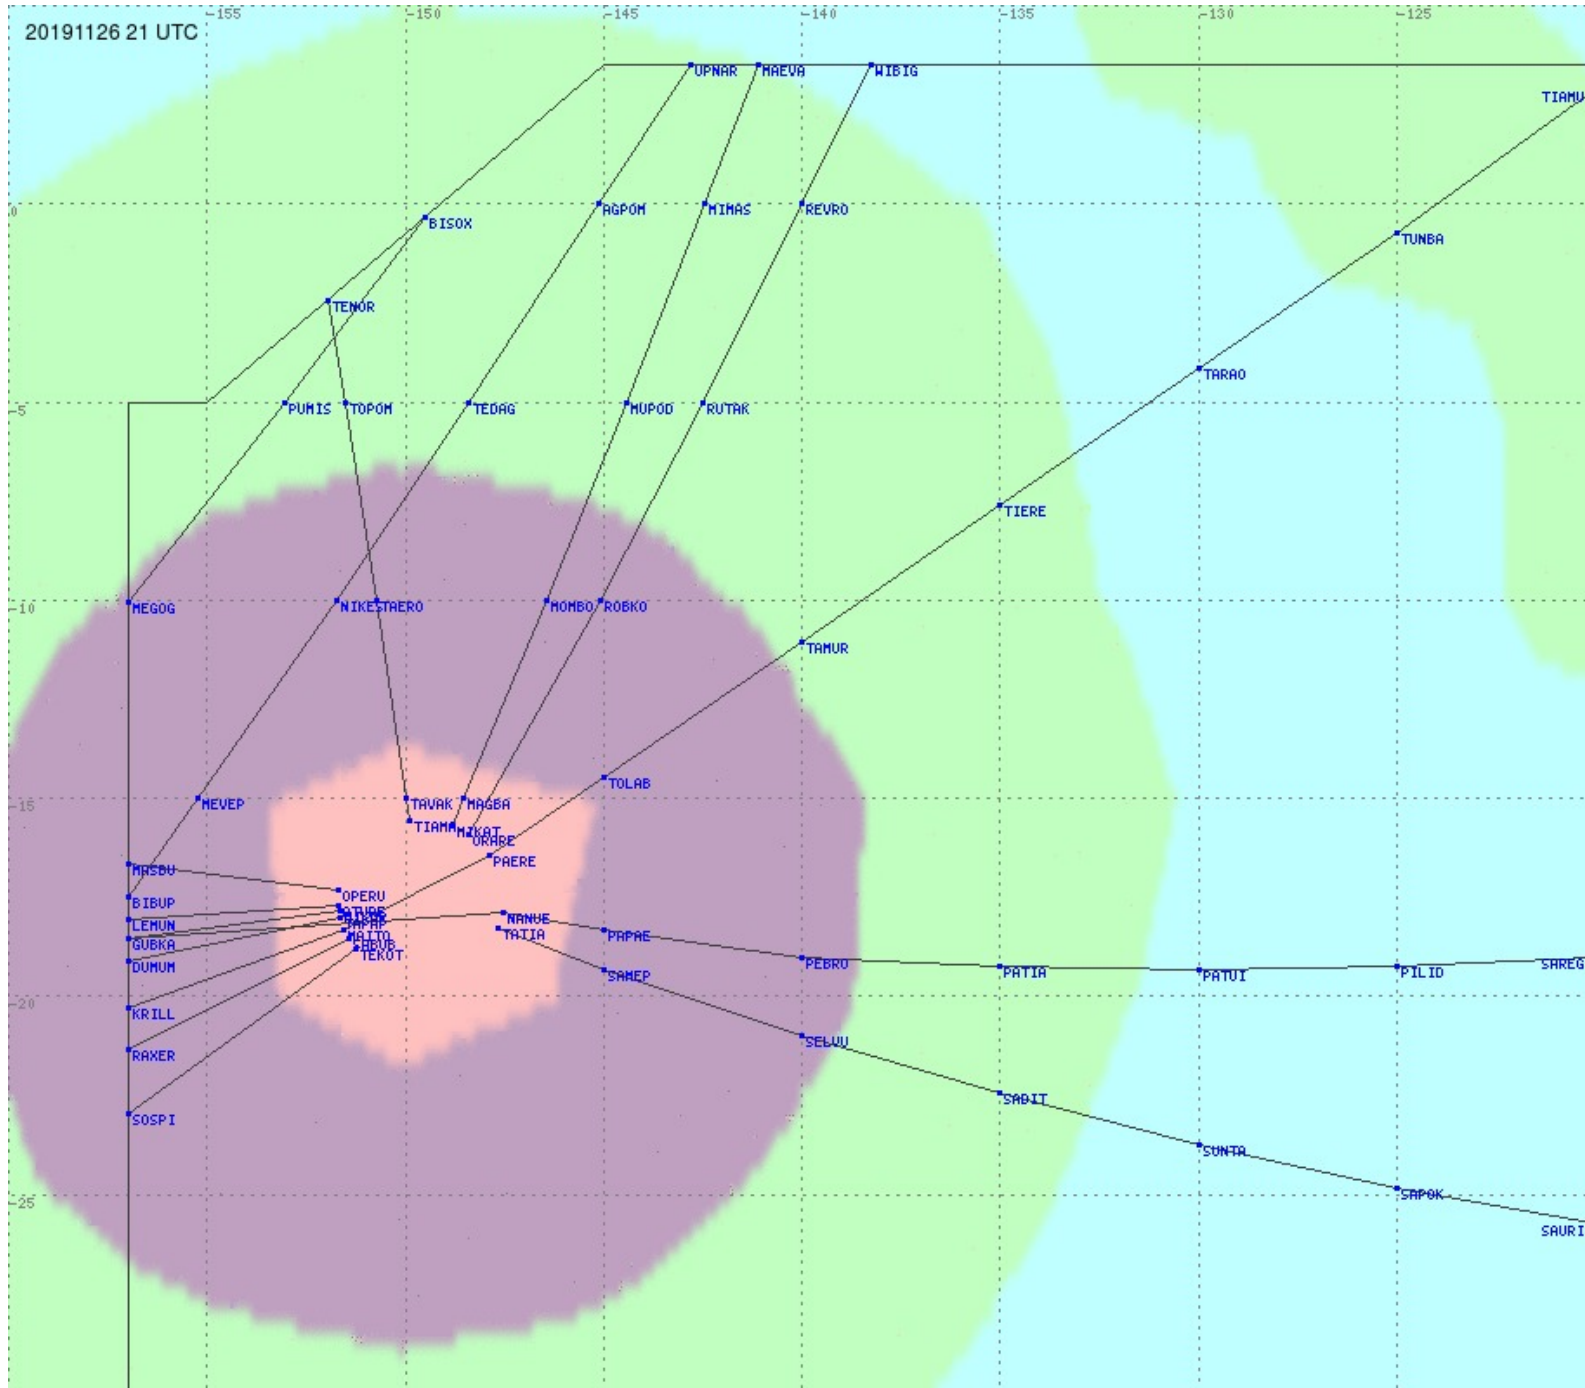

Tahiti FIR - HF Propag - 20191126

2.8 MHz 3.5 MHz 5.6 MHz 8.9 MHz 13.3 MHz 17.9 MHz None