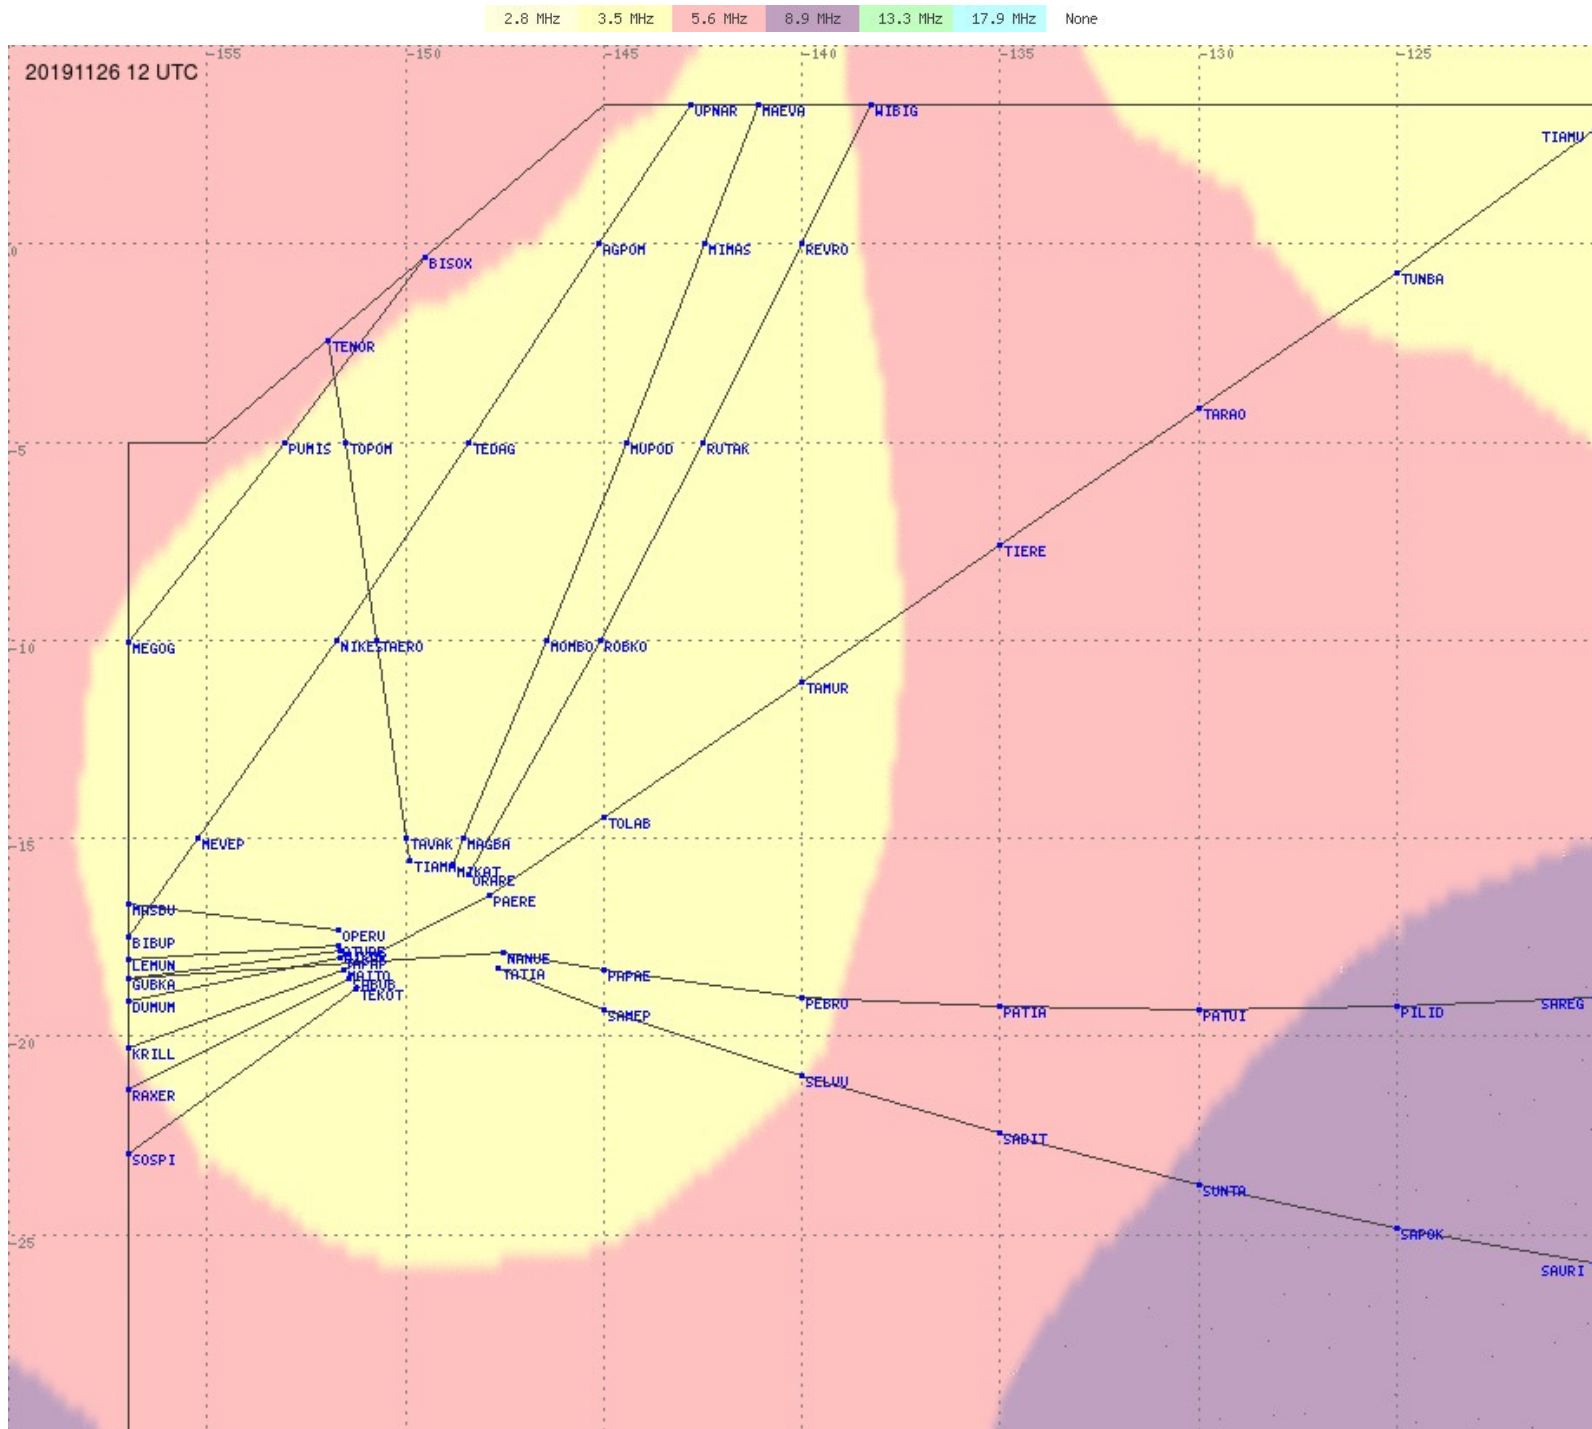

Tahiti FIR - HF Propag - 20191126