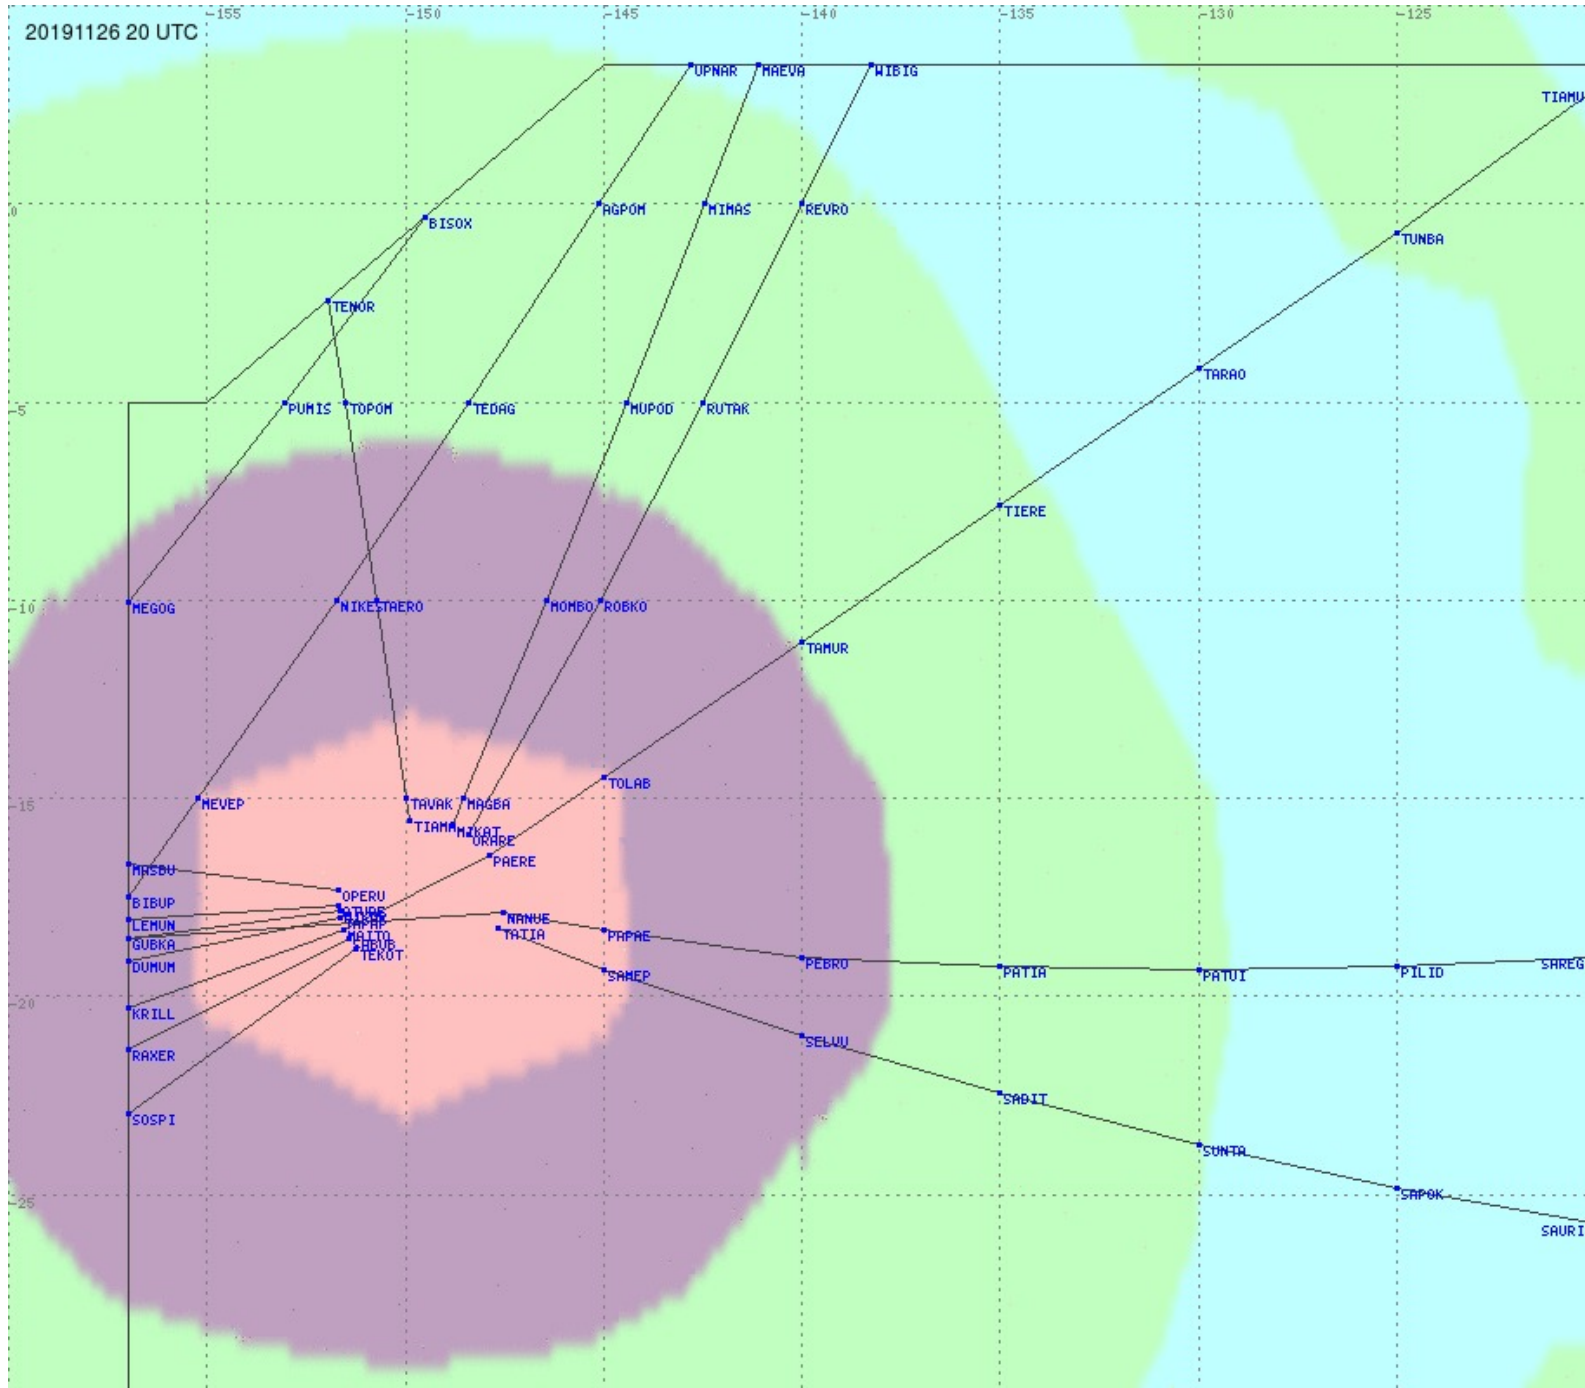

Tahiti FIR - HF Propag - 20191126

2.8 MHz 3.5 MHz 5.6 MHz 8.9 MHz 13.3 MHz 17.9 MHz None