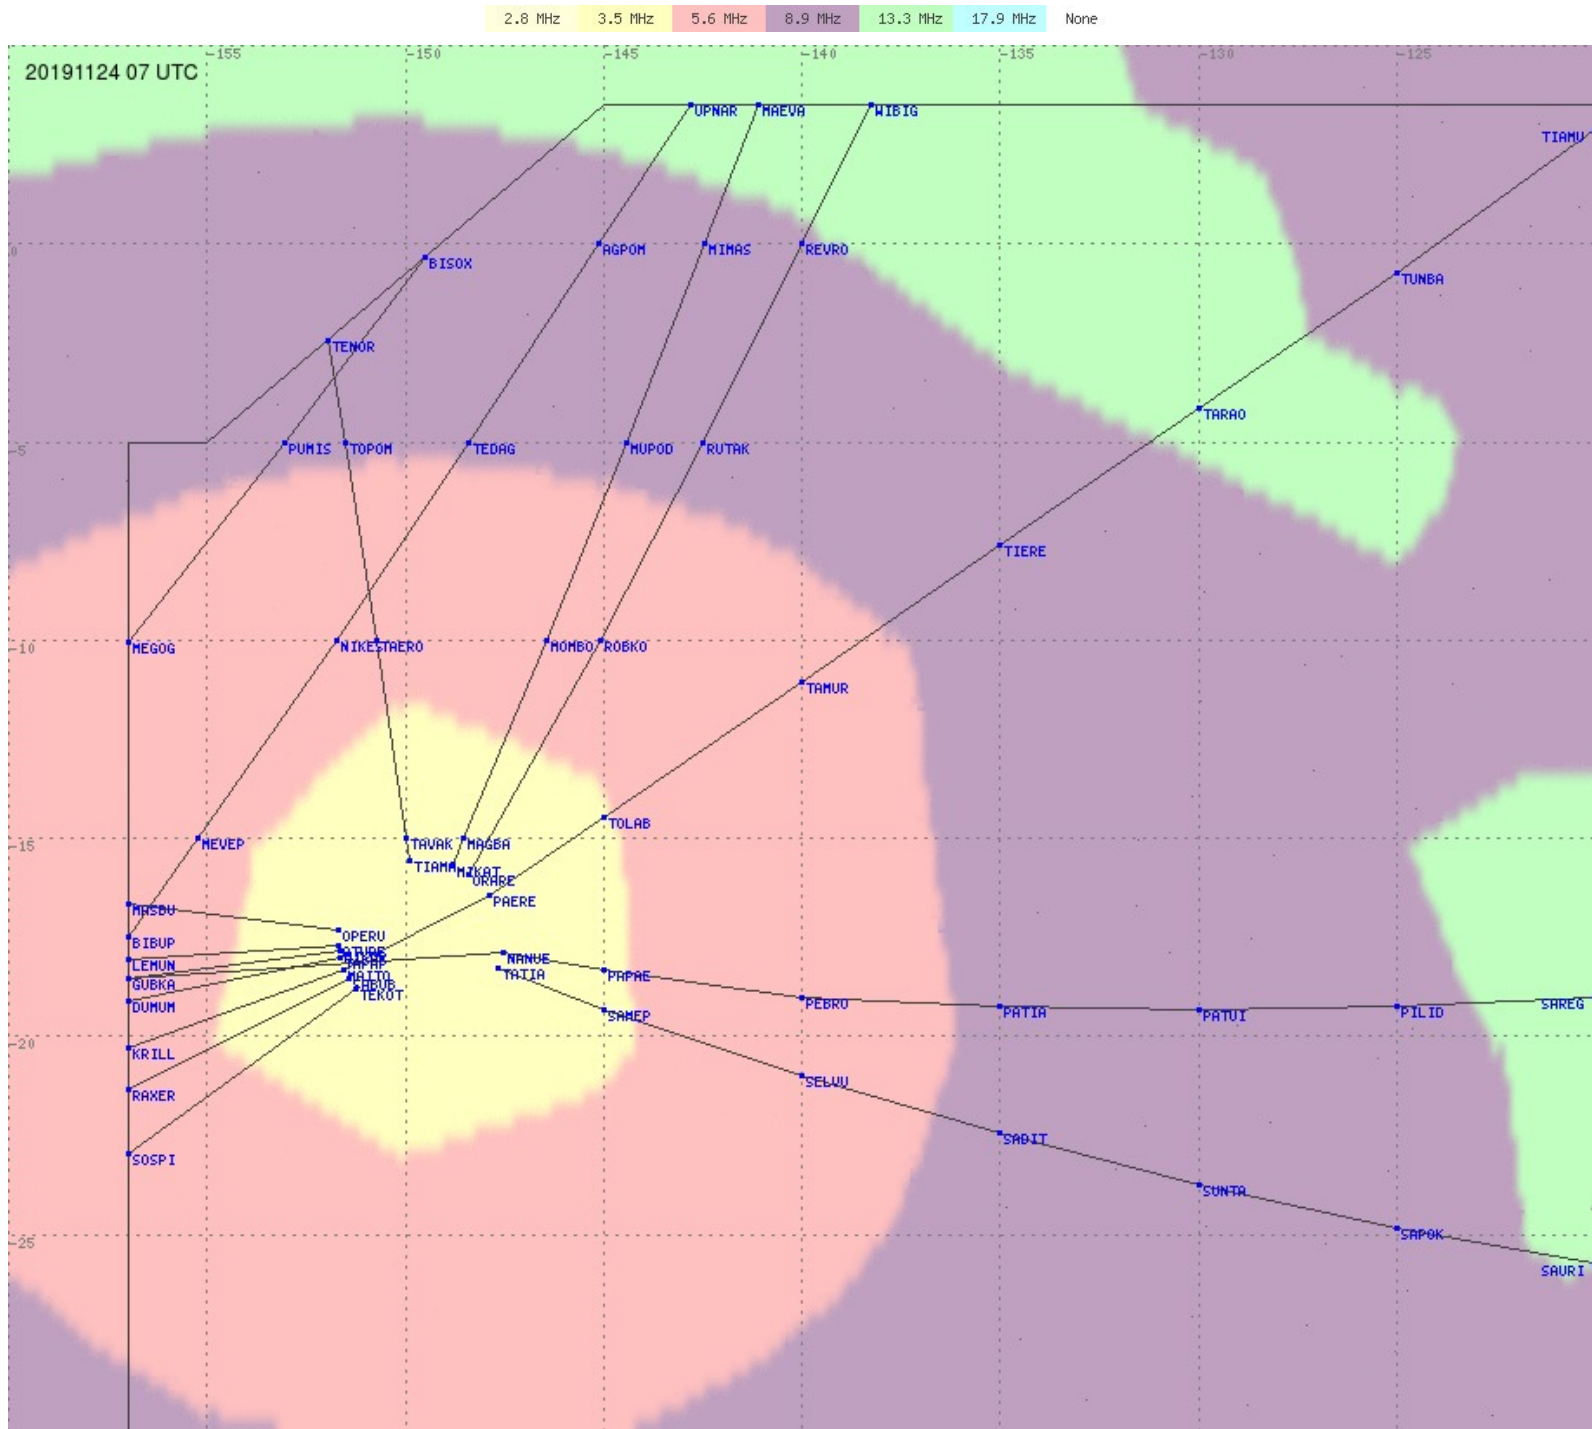

Tahiti FIR - HF Propag - 20191124

2.8 MHz 3.5 MHz 5.6 MHz 8.9 MHz 13.3 MHz 17.9 MHz None

Tahiti FIR - HF Propag - 20191124

2.8 MHz 3.5 MHz 5.6 MHz 8.9 MHz 13.3 MHz 17.9 MHz None

Tahiti FIR - HF Propag - 20191124

2.8 MHz 3.5 MHz 5.6 MHz 8.9 MHz 13.3 MHz 17.9 MHz None

Tahiti FIR - HF Propag - 20191124

2.8 MHz 3.5 MHz 5.6 MHz 8.9 MHz 13.3 MHz 17.9 MHz None

Tahiti FIR - HF Propag - 20191124

2.8 MHz
3.5 MHz
5.6 MHz
8.9 MHz
13.3 MHz
17.9 MHz
None

Tahiti FIR - HF Propag - 20191124

Tahiti FIR - HF Propag - 20191124

Tahiti FIR - HF Propag - 20191124

Tahiti FIR - HF Propag - 20191124

2.8 MHz 3.5 MHz 5.6 MHz 8.9 MHz 13.3 MHz 17.9 MHz None

Tahiti FIR - HF Propag - 20191124