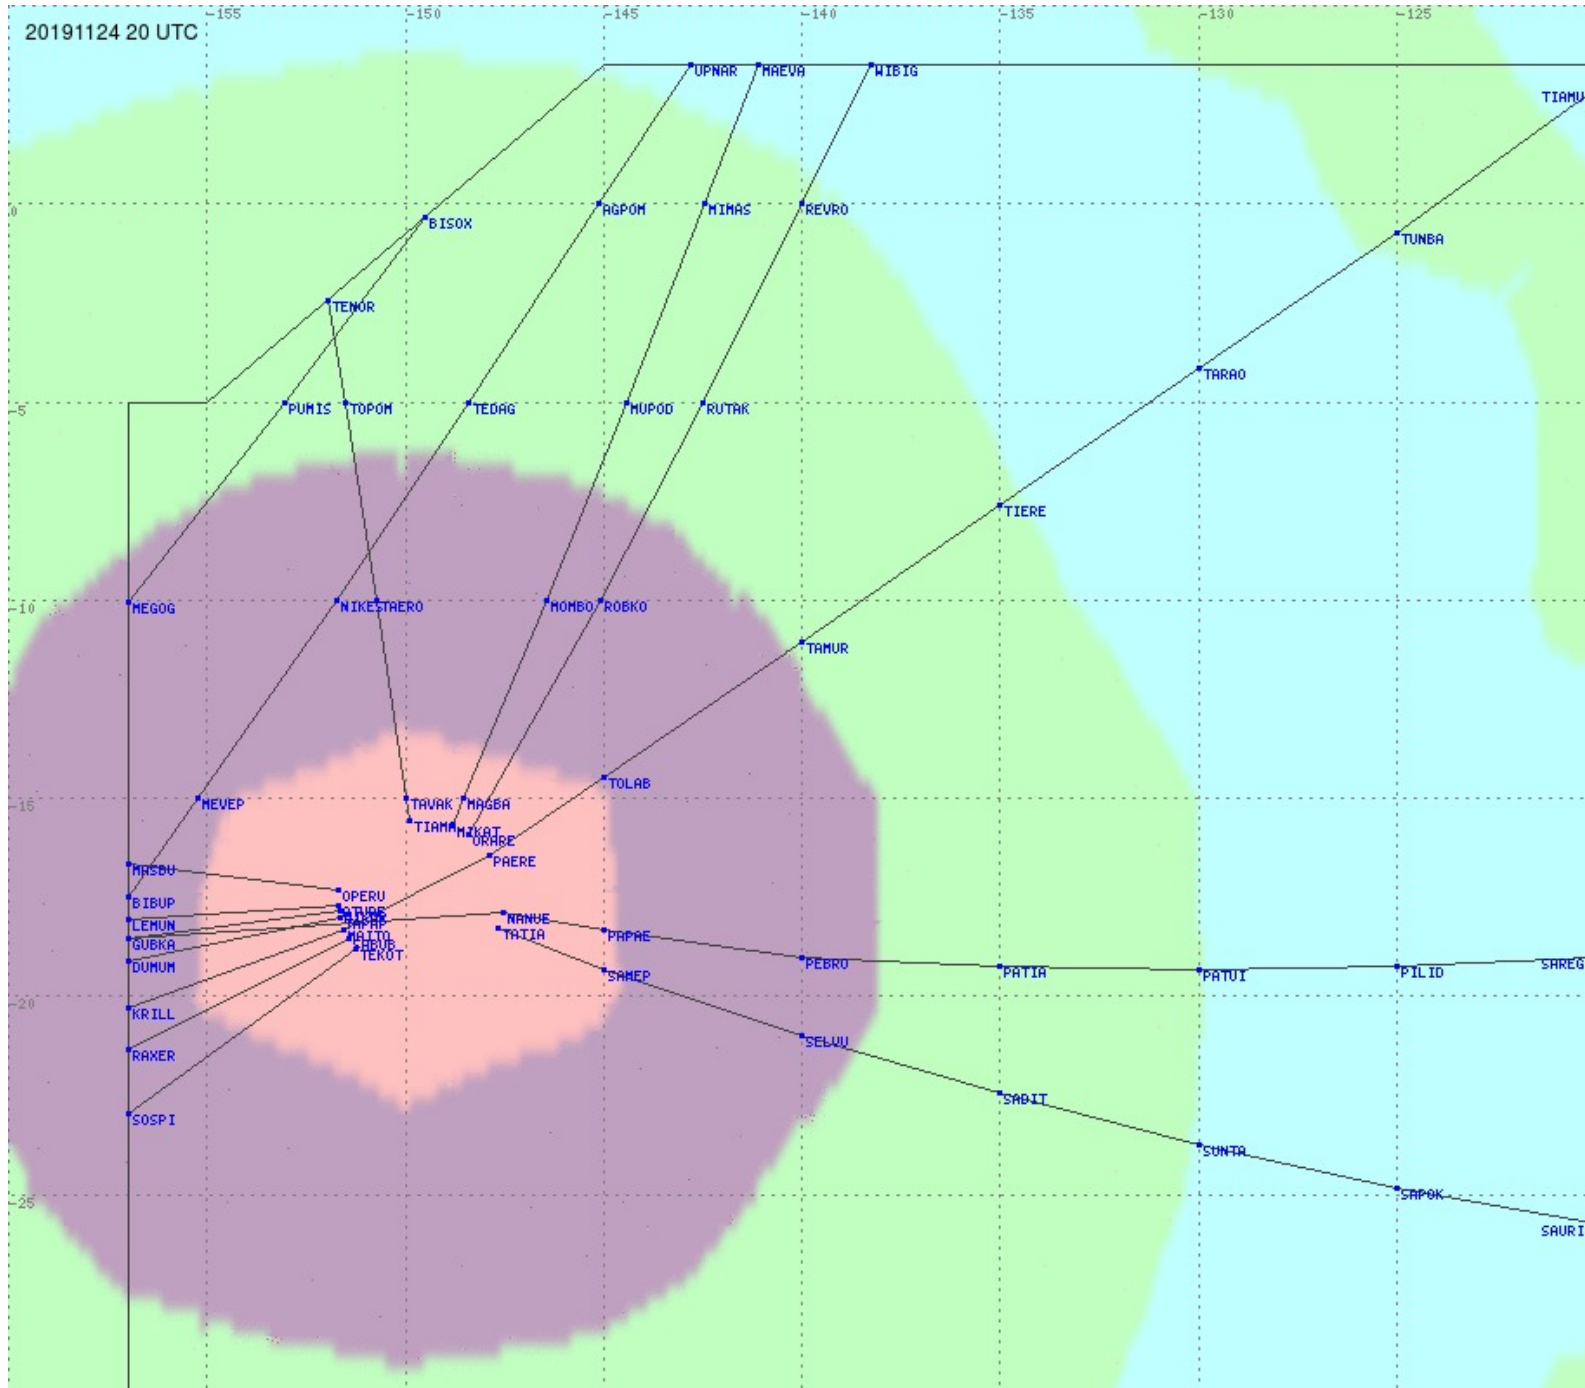

Tahiti FIR - HF Propag - 20191124

2.8 MHz 3.5 MHz 5.6 MHz 8.9 MHz 13.3 MHz 17.9 MHz None

Tahiti FIR - HF Propag - 20191124

2.8 MHz 3.5 MHz 5.6 MHz 8.9 MHz 13.3 MHz 17.9 MHz None

Tahiti FIR - HF Propag - 20191124

2.8 MHz 3.5 MHz 5.6 MHz 8.9 MHz 13.3 MHz 17.9 MHz None

Tahiti FIR - HF Propag - 20191124

2.8 MHz 3.5 MHz 5.6 MHz 8.9 MHz 13.3 MHz 17.9 MHz None

Tahiti FIR - HF Propag - 20191124

2.8 MHz 3.5 MHz 5.6 MHz 8.9 MHz 13.3 MHz 17.9 MHz None