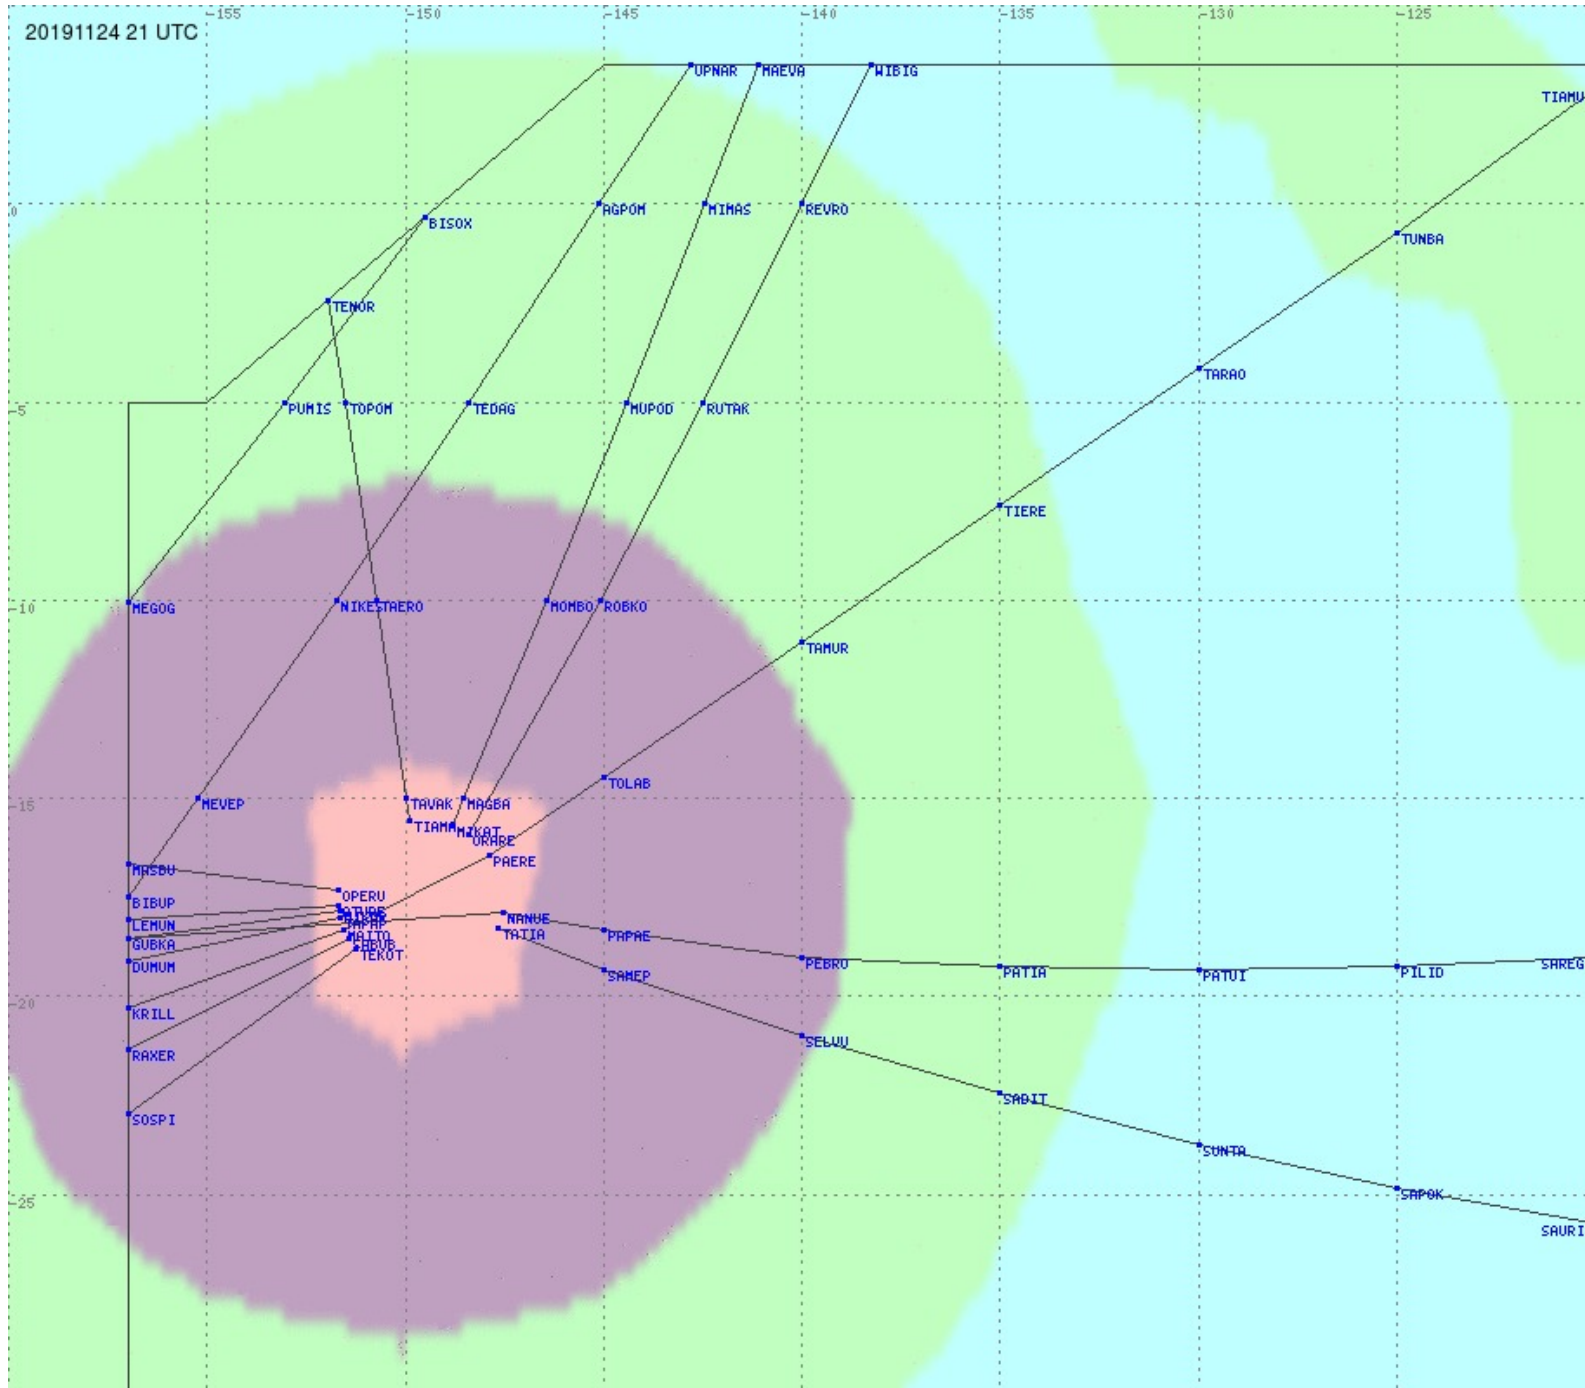

Tahiti FIR - HF Propag - 20191124

2.8 MHz 3.5 MHz 5.6 MHz 8.9 MHz 13.3 MHz 17.9 MHz None

Tahiti FIR - HF Propag - 20191124

2.8 MHz 3.5 MHz 5.6 MHz 8.9 MHz 13.3 MHz 17.9 MHz None

Tahiti FIR - HF Propag - 20191124

2.8 MHz 3.5 MHz 5.6 MHz 8.9 MHz 13.3 MHz 17.9 MHz None

Tahiti FIR - HF Propag - 20191124

2.8 MHz 3.5 MHz 5.6 MHz 8.9 MHz 13.3 MHz 17.9 MHz None

Tahiti FIR - HF Propag - 20191124

2.8 MHz 3.5 MHz 5.6 MHz 8.9 MHz 13.3 MHz 17.9 MHz None

Tahiti FIR - HF Propag - 20191124

Tahiti FIR - HF Propag - 20191124

2.8 MHz 3.5 MHz 5.6 MHz 8.9 MHz 13.3 MHz 17.9 MHz None