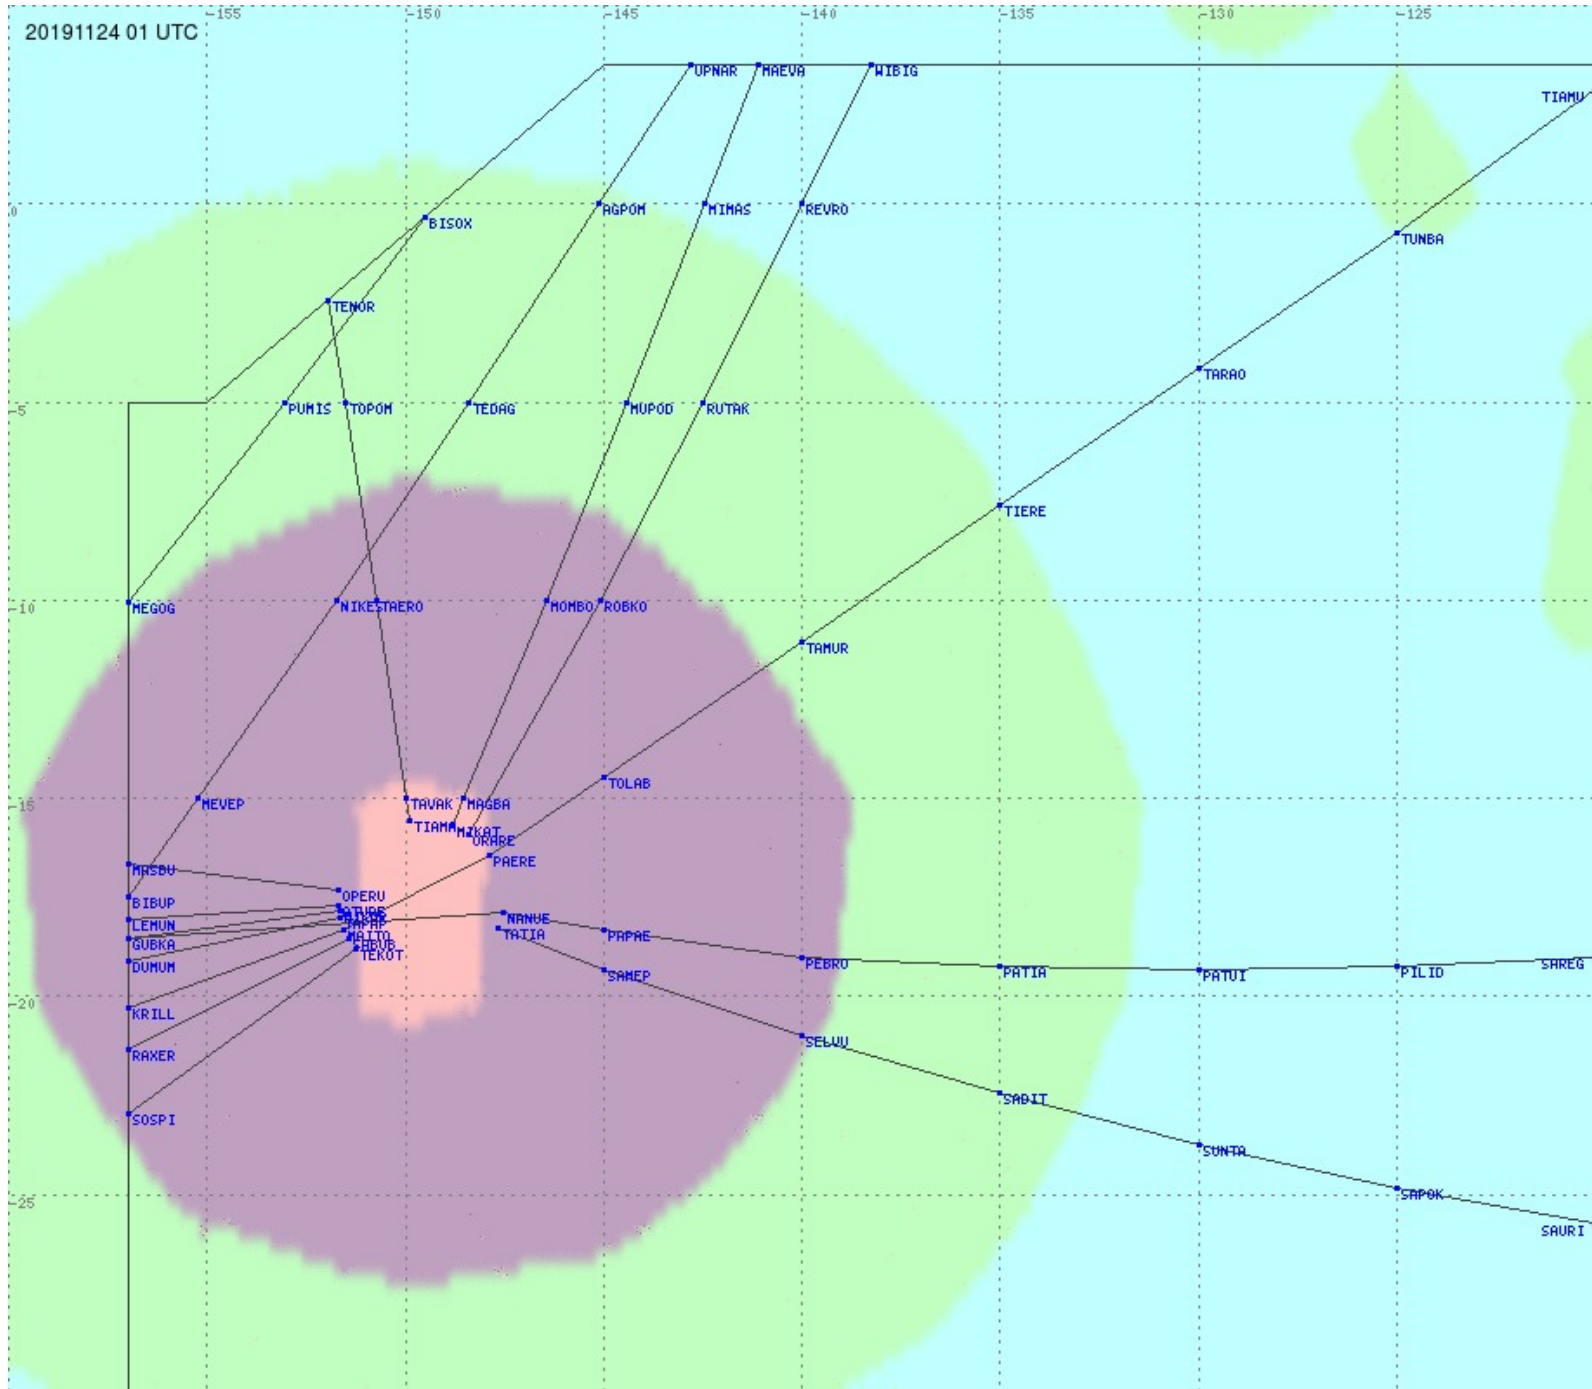

Tahiti FIR - HF Propag - 20191124

2.8 MHz 3.5 MHz 5.6 MHz 8.9 MHz 13.3 MHz 17.9 MHz None

Tahiti FIR - HF Propag - 20191124

2.8 MHz 3.5 MHz 5.6 MHz 8.9 MHz 13.3 MHz 17.9 MHz None

Tahiti FIR - HF Propag - 20191124

2.8 MHz 3.5 MHz 5.6 MHz 8.9 MHz 13.3 MHz 17.9 MHz None

Tahiti FIR - HF Propag - 20191124

2.8 MHz 3.5 MHz 5.6 MHz 8.9 MHz 13.3 MHz 17.9 MHz None

Tahiti FIR - HF Propag - 20191124

2.8 MHz
3.5 MHz
5.6 MHz
8.9 MHz
13.3 MHz
17.9 MHz
None

Tahiti FIR - HF Propag - 20191124

Tahiti FIR - HF Propag - 20191124

Tahiti FIR - HF Propag - 20191124

Tahiti FIR - HF Propag - 20191124

2.8 MHz 3.5 MHz 5.6 MHz 8.9 MHz 13.3 MHz 17.9 MHz None

Tahiti FIR - HF Propag - 20191124