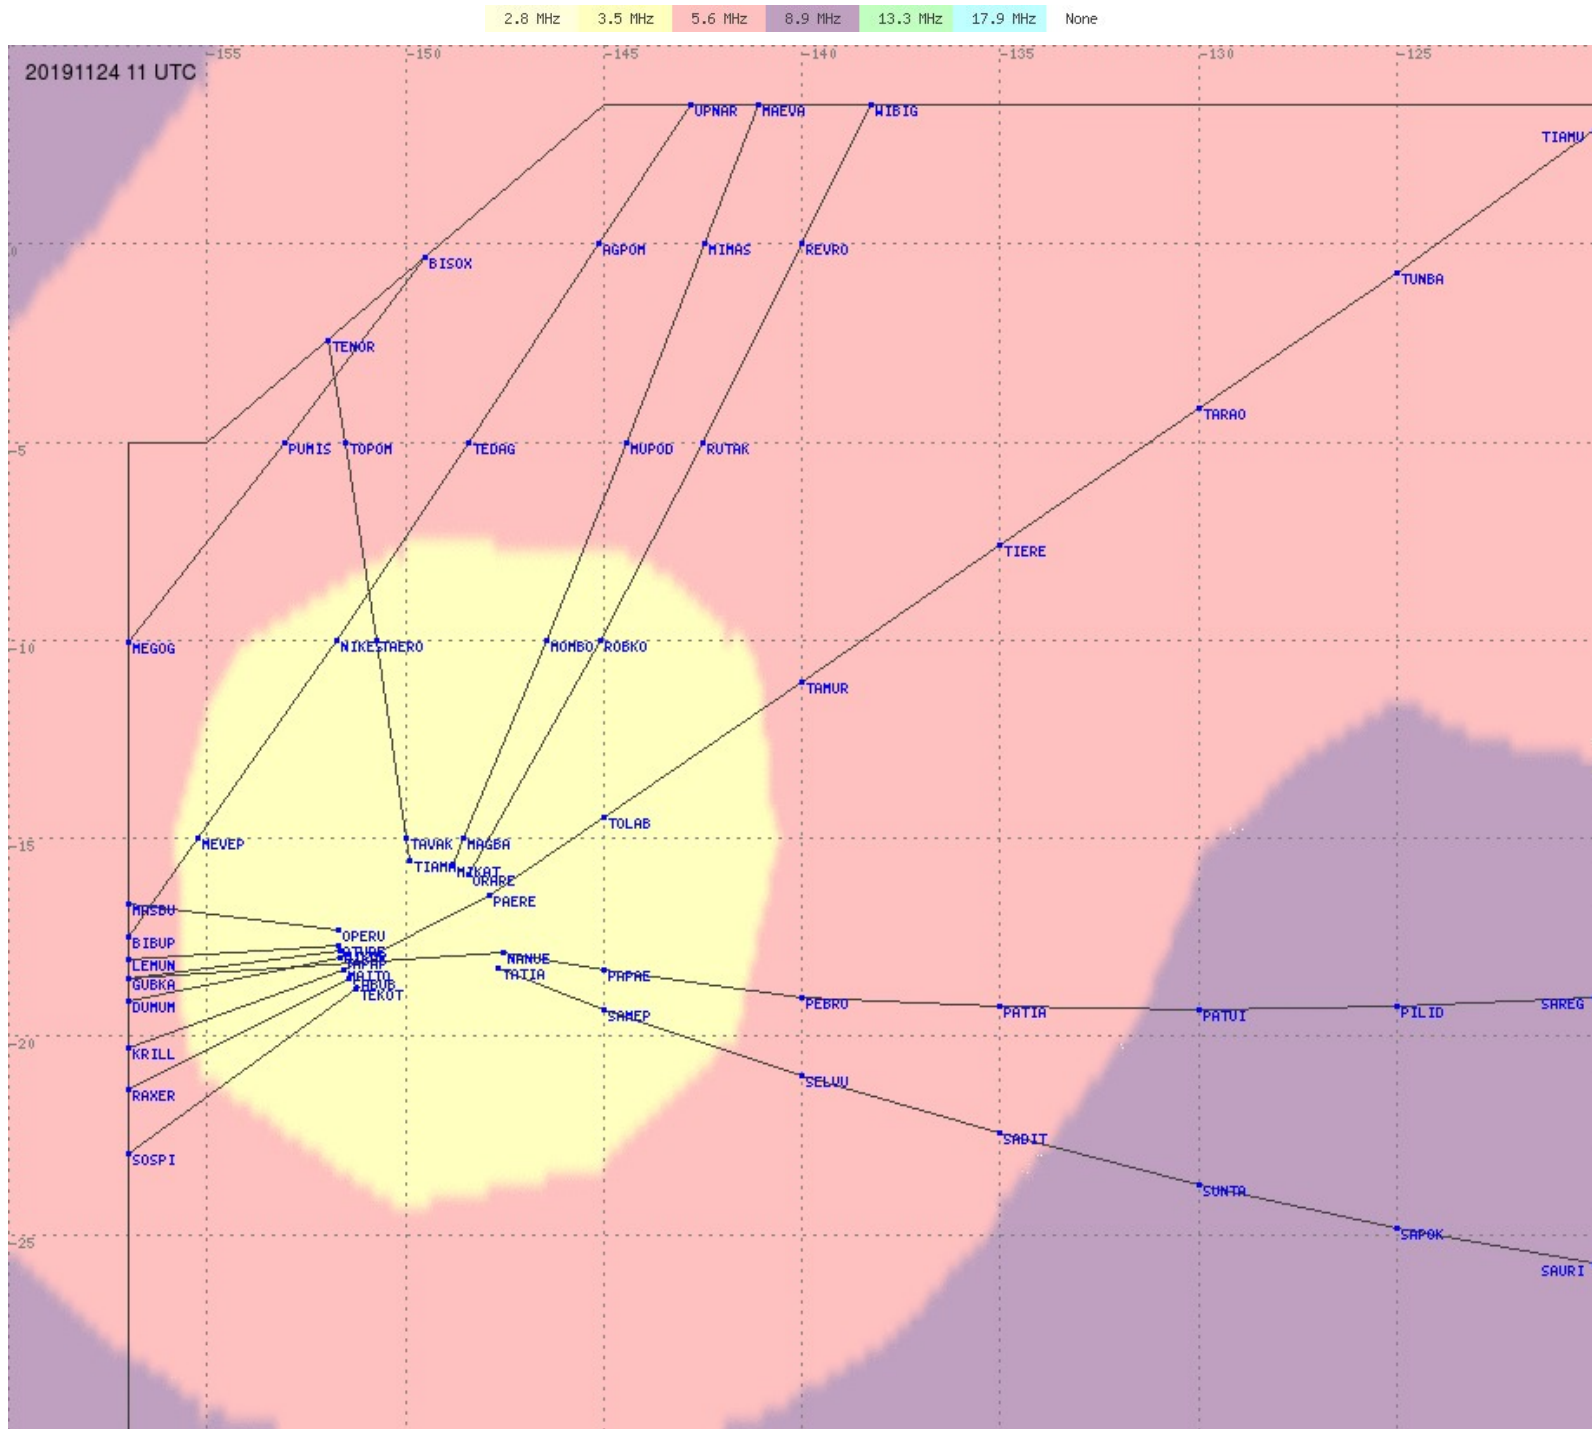

Tahiti FIR - HF Propag - 20191124