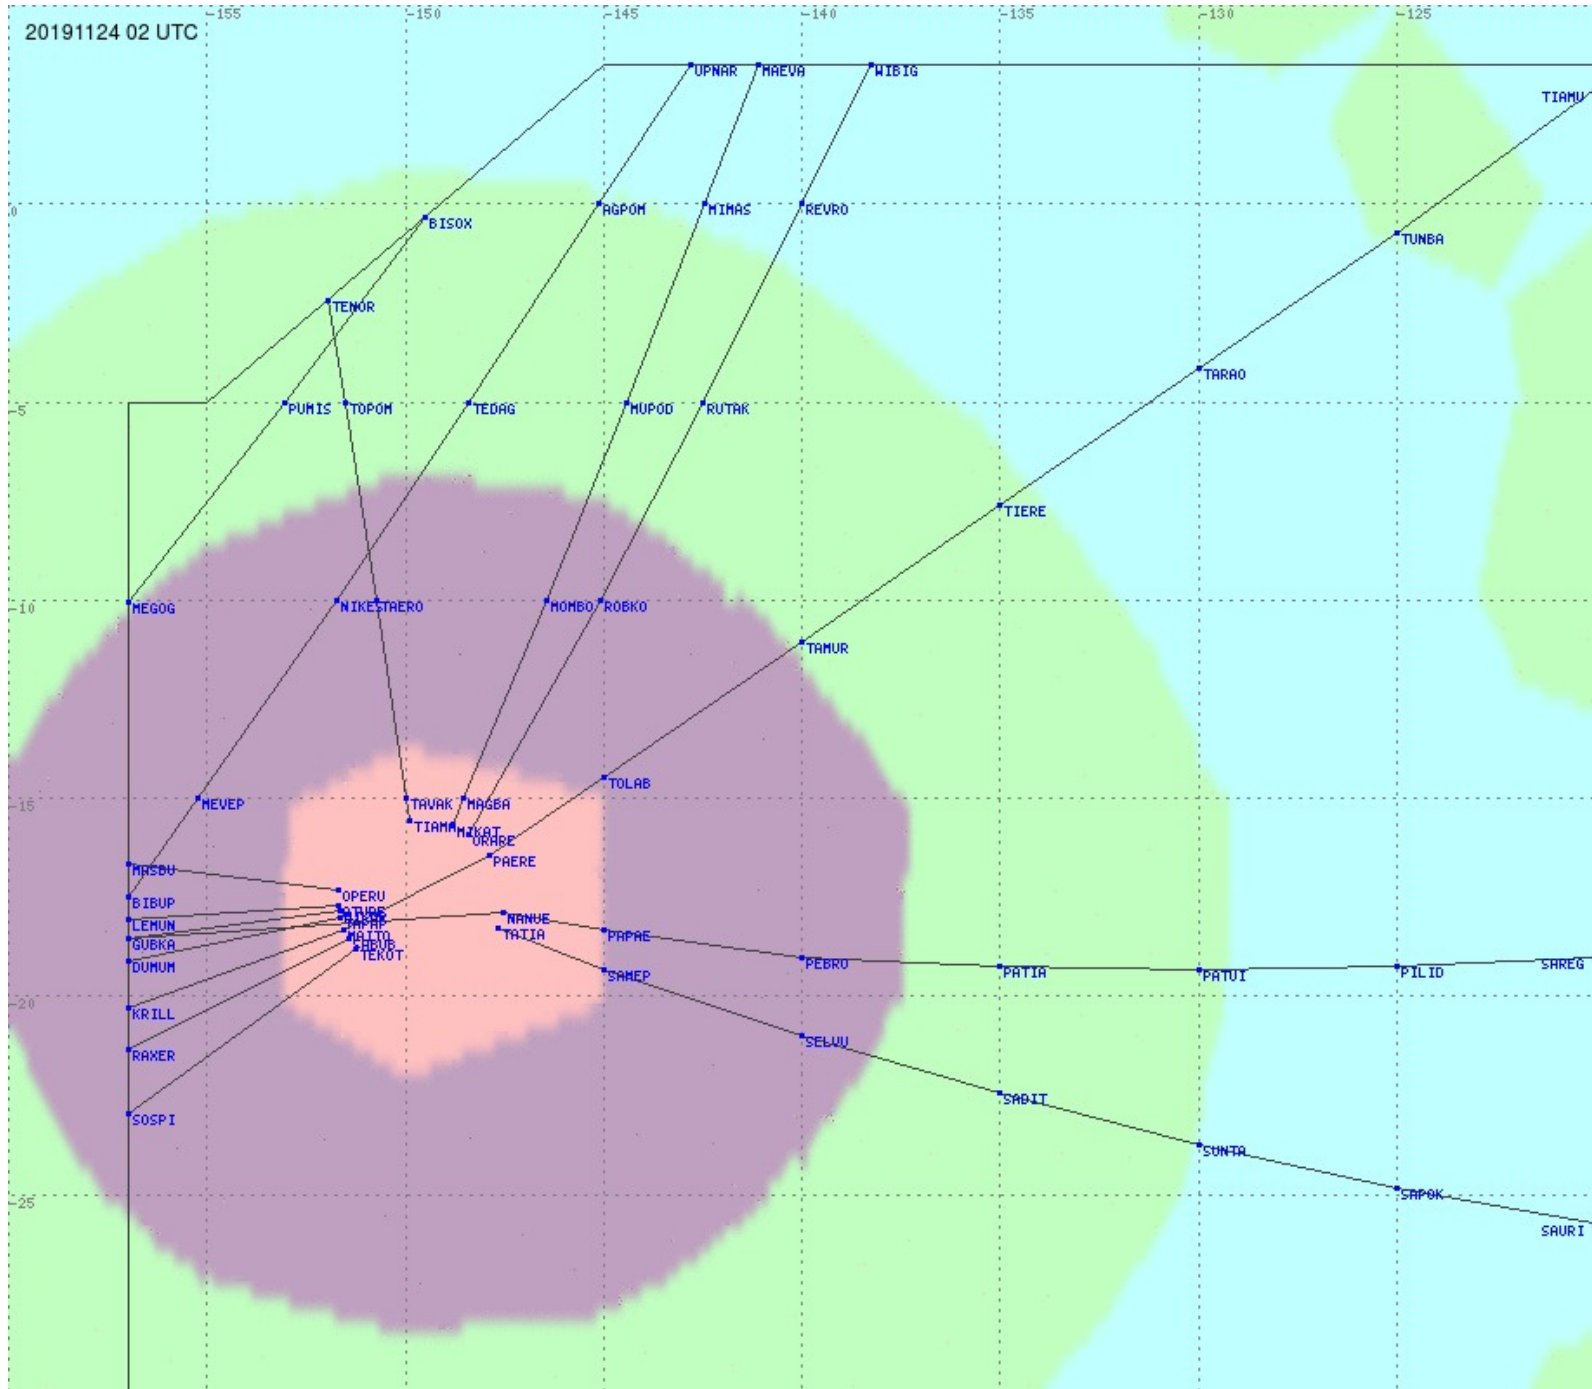

Tahiti FIR - HF Propag - 20191124

2.8 MHz 3.5 MHz 5.6 MHz 8.9 MHz 13.3 MHz 17.9 MHz None

Tahiti FIR - HF Propag - 20191124

2.8 MHz 3.5 MHz 5.6 MHz 8.9 MHz 13.3 MHz 17.9 MHz None

Tahiti FIR - HF Propag - 20191124

2.8 MHz 3.5 MHz 5.6 MHz 8.9 MHz 13.3 MHz 17.9 MHz None

Tahiti FIR - HF Propag - 20191124

2.8 MHz 3.5 MHz 5.6 MHz 8.9 MHz 13.3 MHz 17.9 MHz None

Tahiti FIR - HF Propag - 20191124

2.8 MHz
3.5 MHz
5.6 MHz
8.9 MHz
13.3 MHz
17.9 MHz
None

Tahiti FIR - HF Propag - 20191124

Tahiti FIR - HF Propag - 20191124

Tahiti FIR - HF Propag - 20191124

Tahiti FIR - HF Propag - 20191124

2.8 MHz 3.5 MHz 5.6 MHz 8.9 MHz 13.3 MHz 17.9 MHz None

Tahiti FIR - HF Propag - 20191124