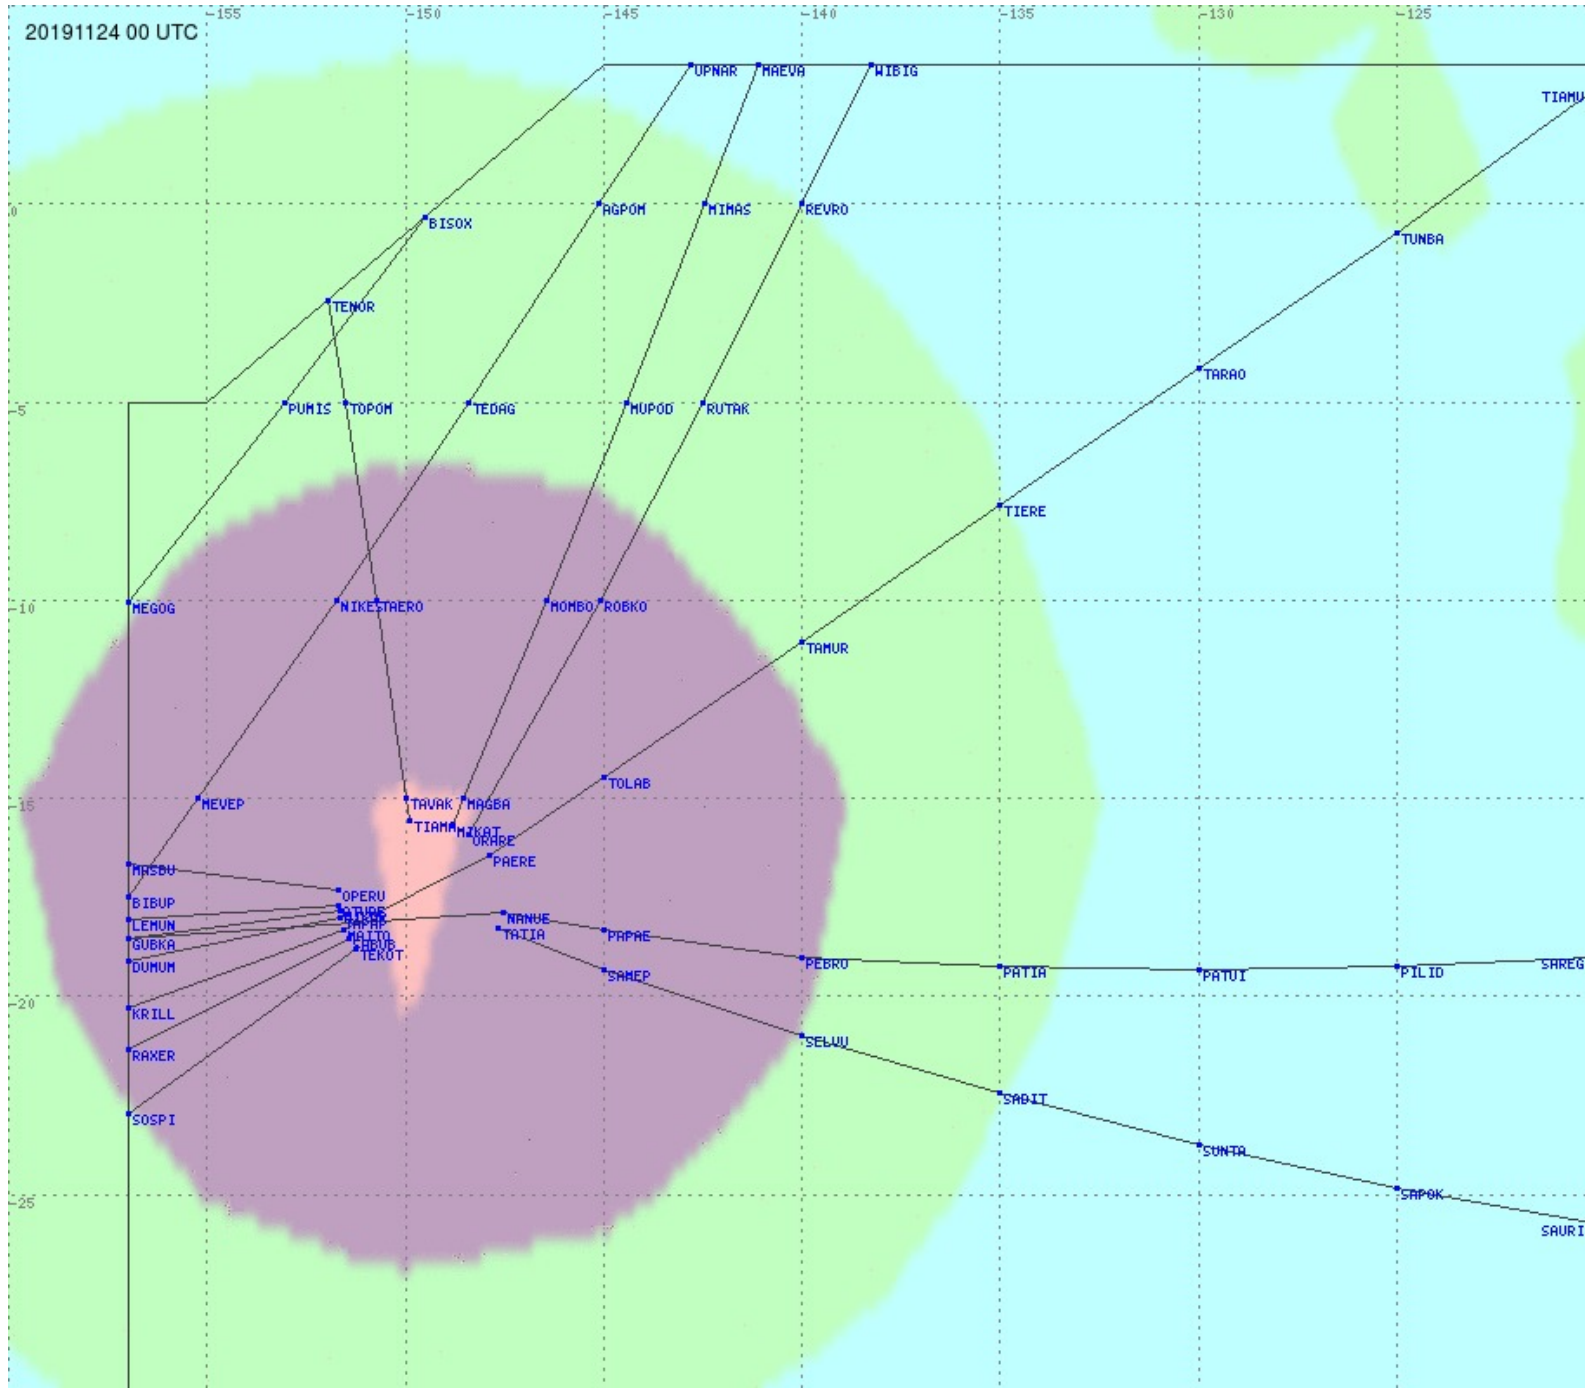

Tahiti FIR - HF Propag - 20191124

2.8 MHz 3.5 MHz 5.6 MHz 8.9 MHz 13.3 MHz 17.9 MHz None

Tahiti FIR - HF Propag - 20191124

2.8 MHz 3.5 MHz 5.6 MHz 8.9 MHz 13.3 MHz 17.9 MHz None

Tahiti FIR - HF Propag - 20191124

2.8 MHz 3.5 MHz 5.6 MHz 8.9 MHz 13.3 MHz 17.9 MHz None

Tahiti FIR - HF Propag - 20191124

2.8 MHz 3.5 MHz 5.6 MHz 8.9 MHz 13.3 MHz 17.9 MHz None

Tahiti FIR - HF Propag - 20191124

2.8 MHz
3.5 MHz
5.6 MHz
8.9 MHz
13.3 MHz
17.9 MHz
None

Tahiti FIR - HF Propag - 20191124

Tahiti FIR - HF Propag - 20191124

Tahiti FIR - HF Propag - 20191124

Tahiti FIR - HF Propag - 20191124

2.8 MHz 3.5 MHz 5.6 MHz 8.9 MHz 13.3 MHz 17.9 MHz None

Tahiti FIR - HF Propag - 20191124