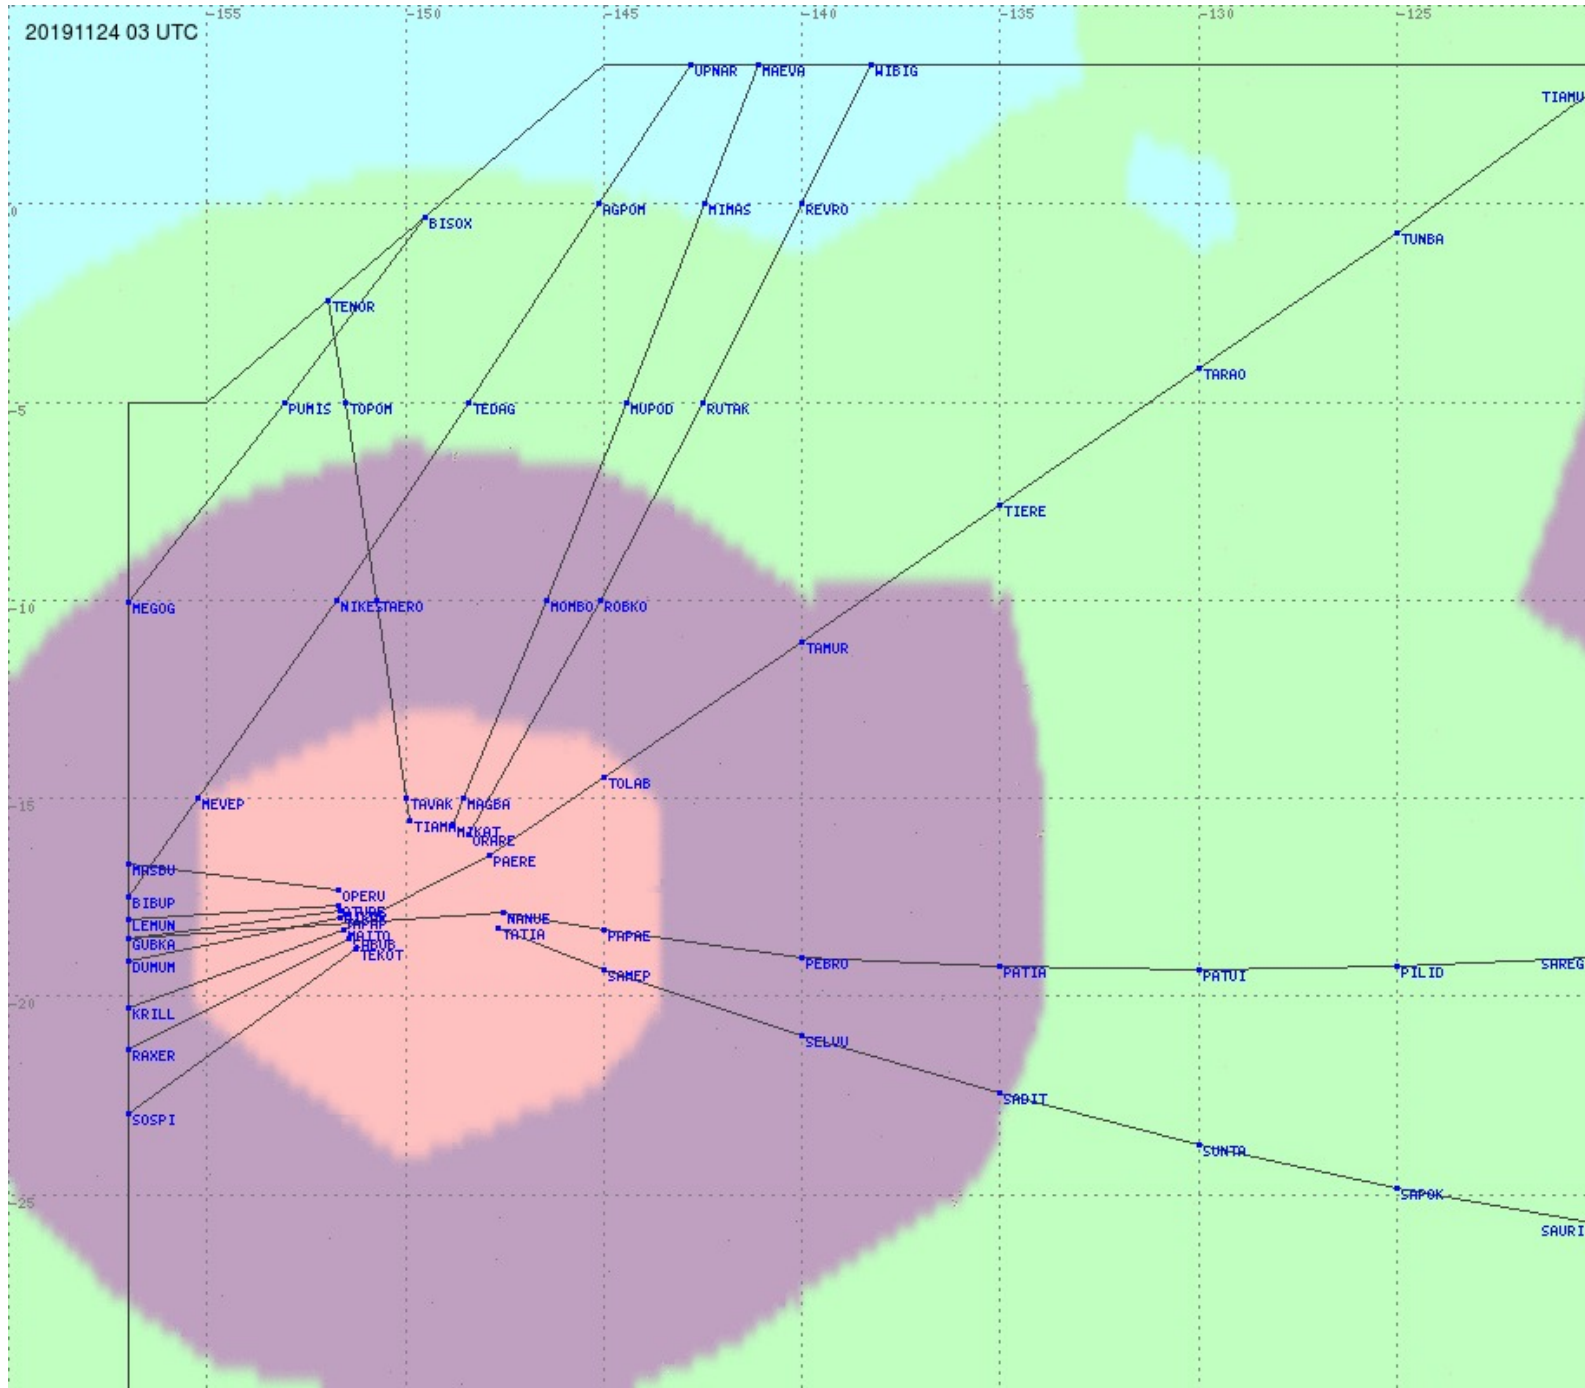

Tahiti FIR - HF Propag - 20191124

2.8 MHz 3.5 MHz 5.6 MHz 8.9 MHz 13.3 MHz 17.9 MHz None

Tahiti FIR - HF Propag - 20191124

2.8 MHz 3.5 MHz 5.6 MHz 8.9 MHz 13.3 MHz 17.9 MHz None

Tahiti FIR - HF Propag - 20191124

2.8 MHz 3.5 MHz 5.6 MHz 8.9 MHz 13.3 MHz 17.9 MHz None

Tahiti FIR - HF Propag - 20191124

2.8 MHz 3.5 MHz 5.6 MHz 8.9 MHz 13.3 MHz 17.9 MHz None

Tahiti FIR - HF Propag - 20191124

2.8 MHz
3.5 MHz
5.6 MHz
8.9 MHz
13.3 MHz
17.9 MHz
None

Tahiti FIR - HF Propag - 20191124

Tahiti FIR - HF Propag - 20191124

Tahiti FIR - HF Propag - 20191124

Tahiti FIR - HF Propag - 20191124

2.8 MHz 3.5 MHz 5.6 MHz 8.9 MHz 13.3 MHz 17.9 MHz None

Tahiti FIR - HF Propag - 20191124