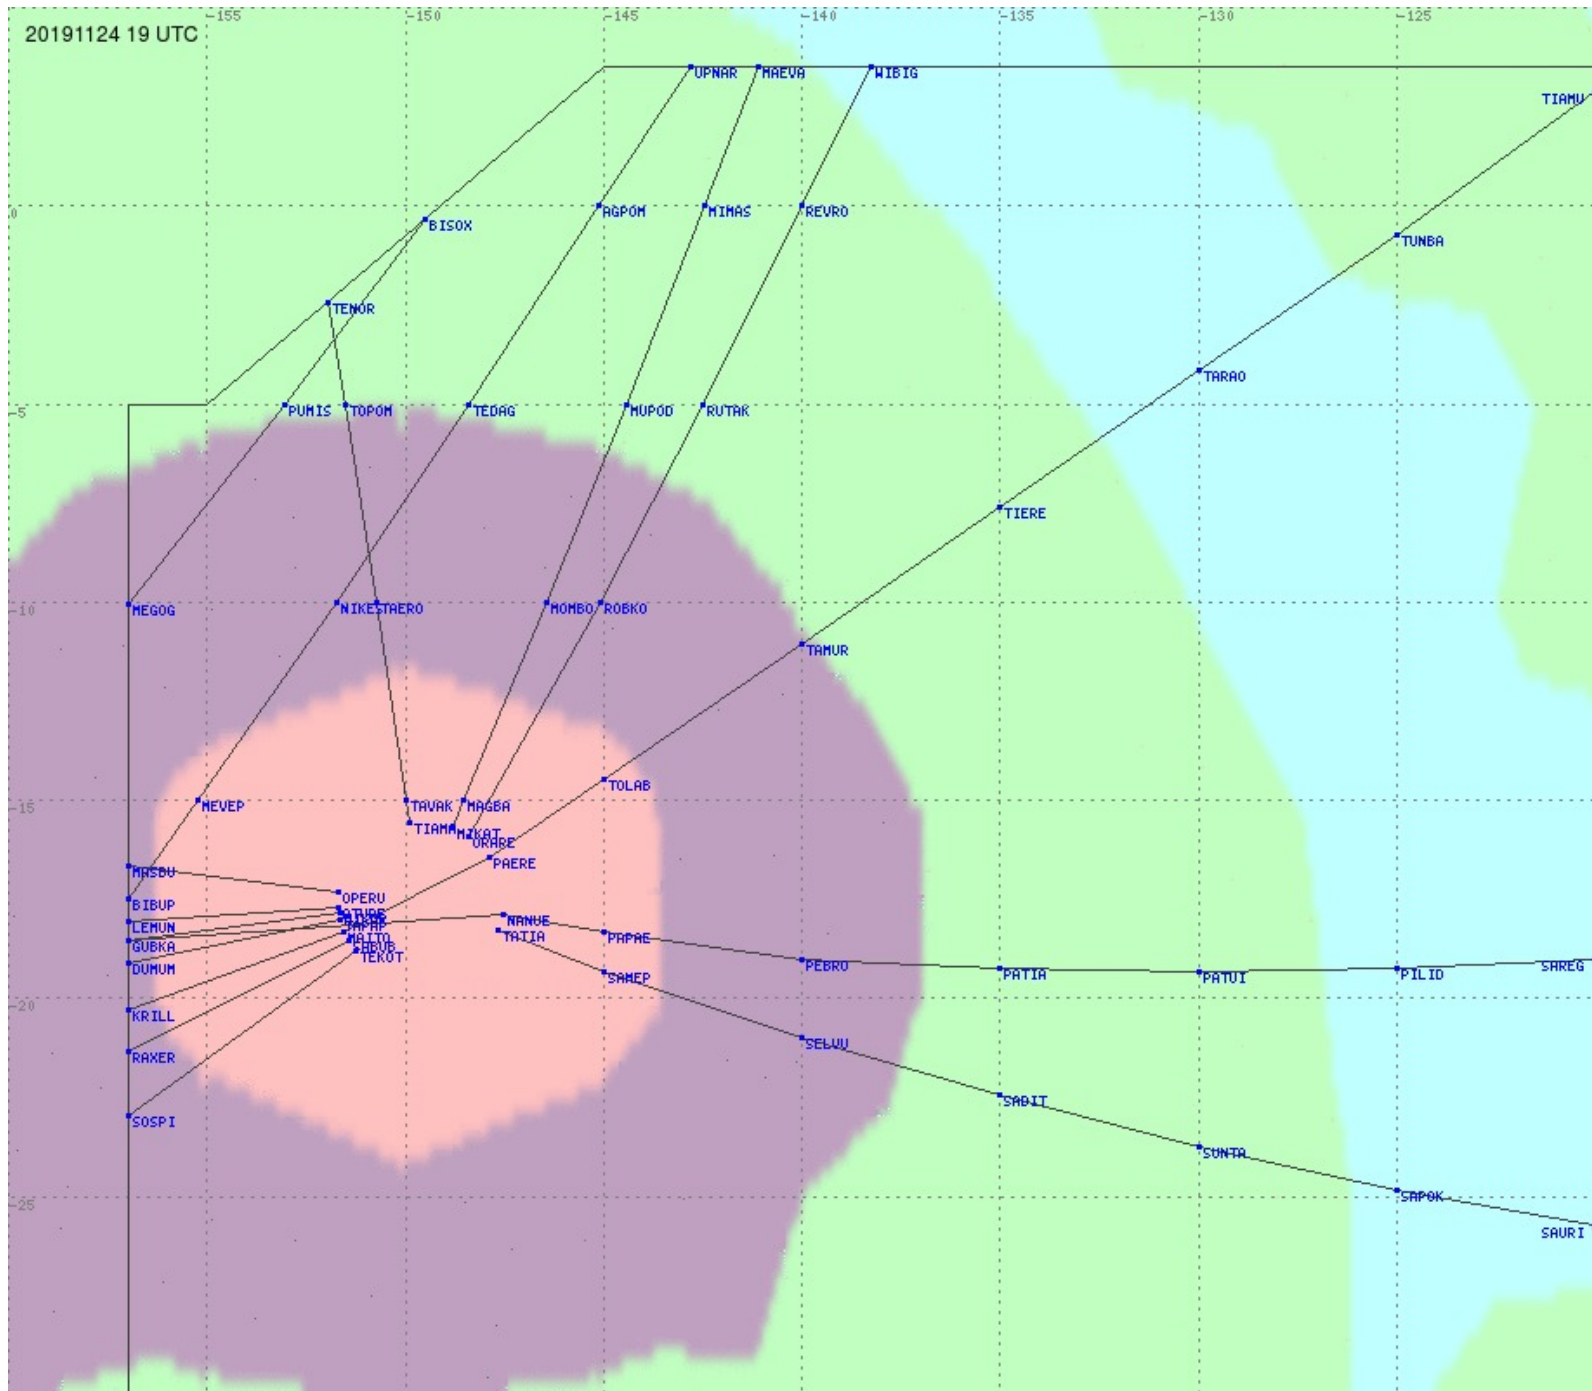

Tahiti FIR - HF Propag - 20191124

2.8 MHz 3.5 MHz 5.6 MHz 8.9 MHz 13.3 MHz 17.9 MHz None

Tahiti FIR - HF Propag - 20191124

2.8 MHz 3.5 MHz 5.6 MHz 8.9 MHz 13.3 MHz 17.9 MHz None

Tahiti FIR - HF Propag - 20191124

Tahiti FIR - HF Propag - 20191124

Tahiti FIR - HF Propag - 20191124

Tahiti FIR - HF Propag - 20191124

Tahiti FIR - HF Propag - 20191124

2.8 MHz 3.5 MHz 5.6 MHz 8.9 MHz 13.3 MHz 17.9 MHz None

Tahiti FIR - HF Propag - 20191124

2.8 MHz 3.5 MHz 5.6 MHz 8.9 MHz 13.3 MHz 17.9 MHz None

Tahiti FIR - HF Propag - 20191124

2.8 MHz 3.5 MHz 5.6 MHz 8.9 MHz 13.3 MHz 17.9 MHz None

Tahiti FIR - HF Propag - 20191124

2.8 MHz 3.5 MHz 5.6 MHz 8.9 MHz 13.3 MHz 17.9 MHz None