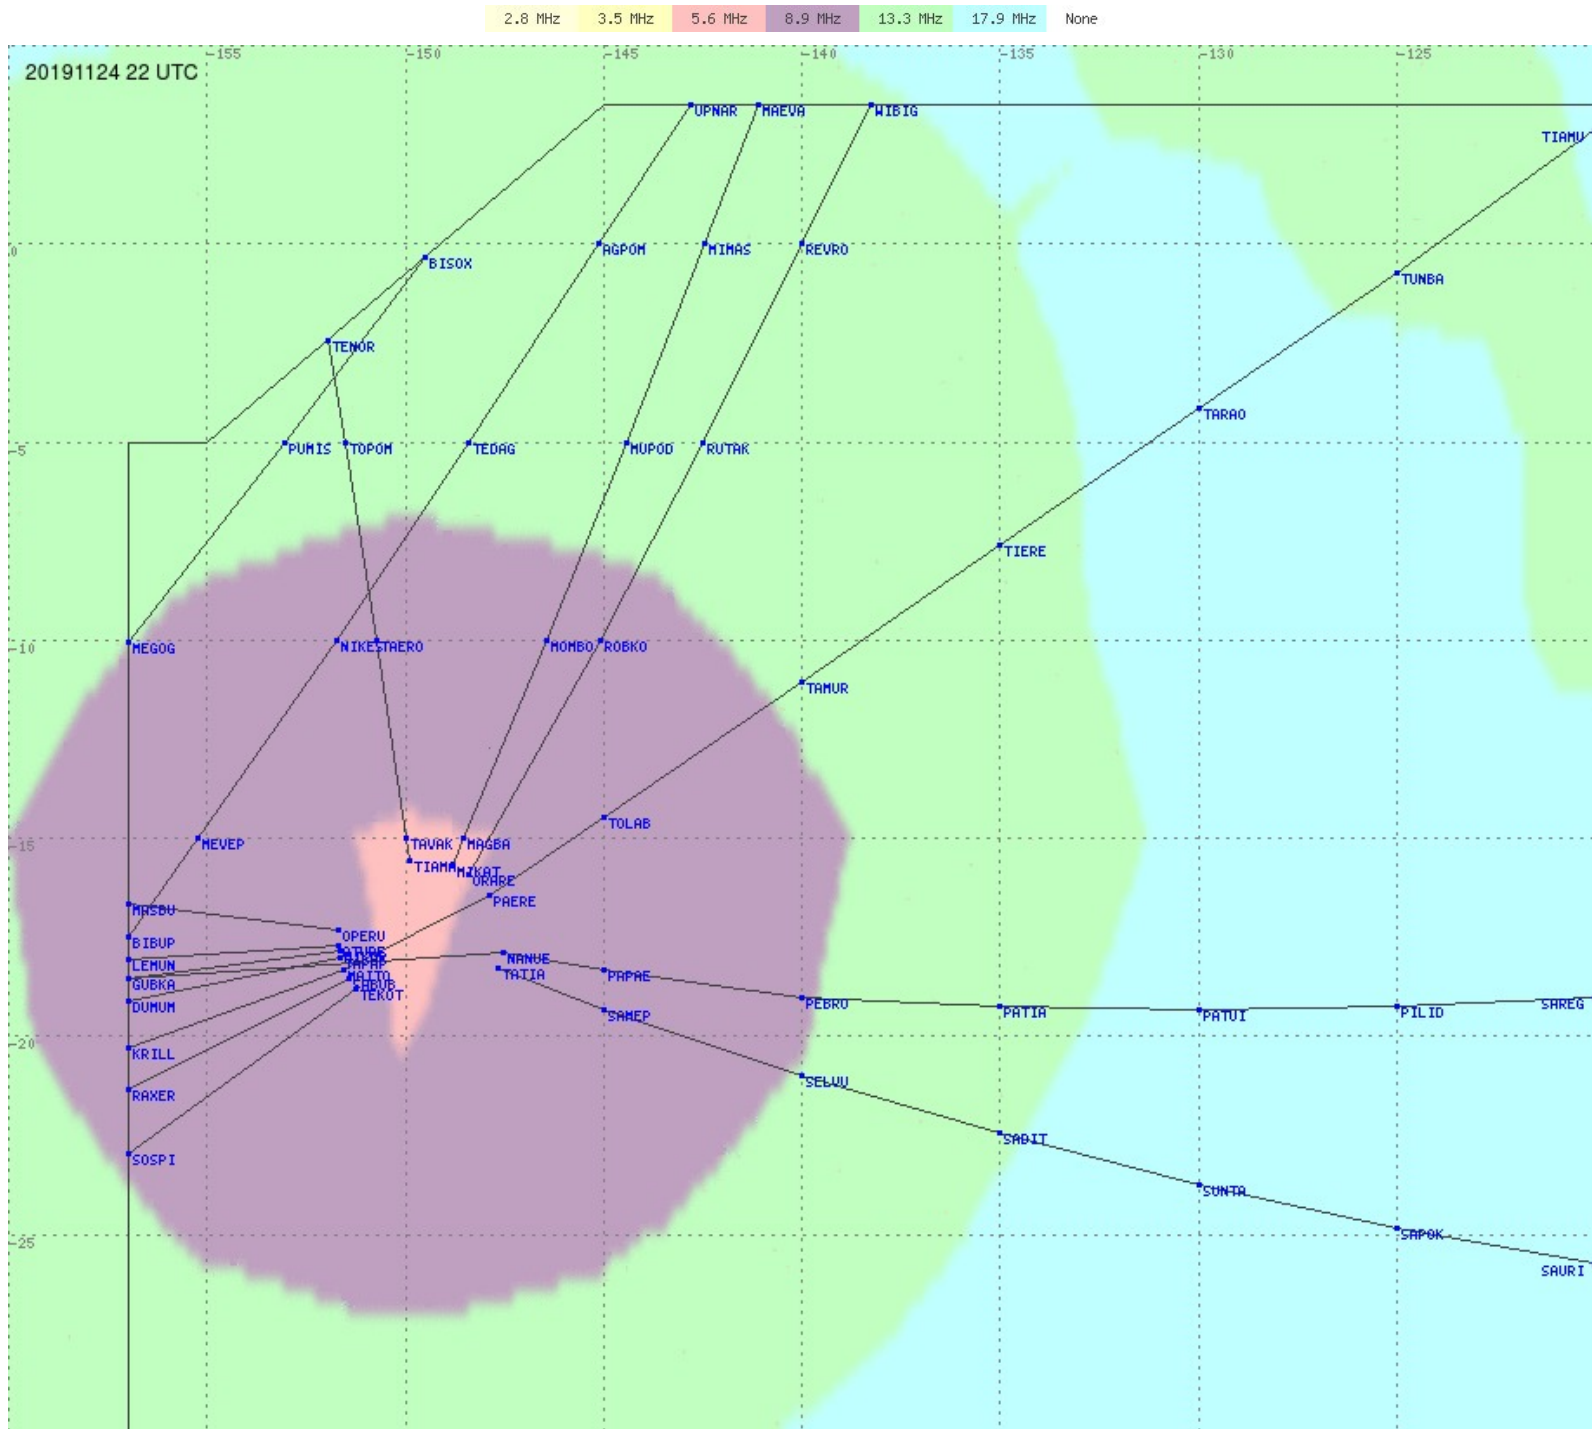

Tahiti FIR - HF Propag - 20191124

2.8 MHz 3.5 MHz 5.6 MHz 8.9 MHz 13.3 MHz 17.9 MHz None

Tahiti FIR - HF Propag - 20191124

2.8 MHz 3.5 MHz 5.6 MHz 8.9 MHz 13.3 MHz 17.9 MHz None

Tahiti FIR - HF Propag - 20191124

2.8 MHz 3.5 MHz 5.6 MHz 8.9 MHz 13.3 MHz 17.9 MHz None

Tahiti FIR - HF Propag - 20191124

2.8 MHz 3.5 MHz 5.6 MHz 8.9 MHz 13.3 MHz 17.9 MHz None

Tahiti FIR - HF Propag - 20191124

2.8 MHz 3.5 MHz 5.6 MHz 8.9 MHz 13.3 MHz 17.9 MHz None

Tahiti FIR - HF Propag - 20191124

Tahiti FIR - HF Propag - 20191124

2.8 MHz 3.5 MHz 5.6 MHz 8.9 MHz 13.3 MHz 17.9 MHz None