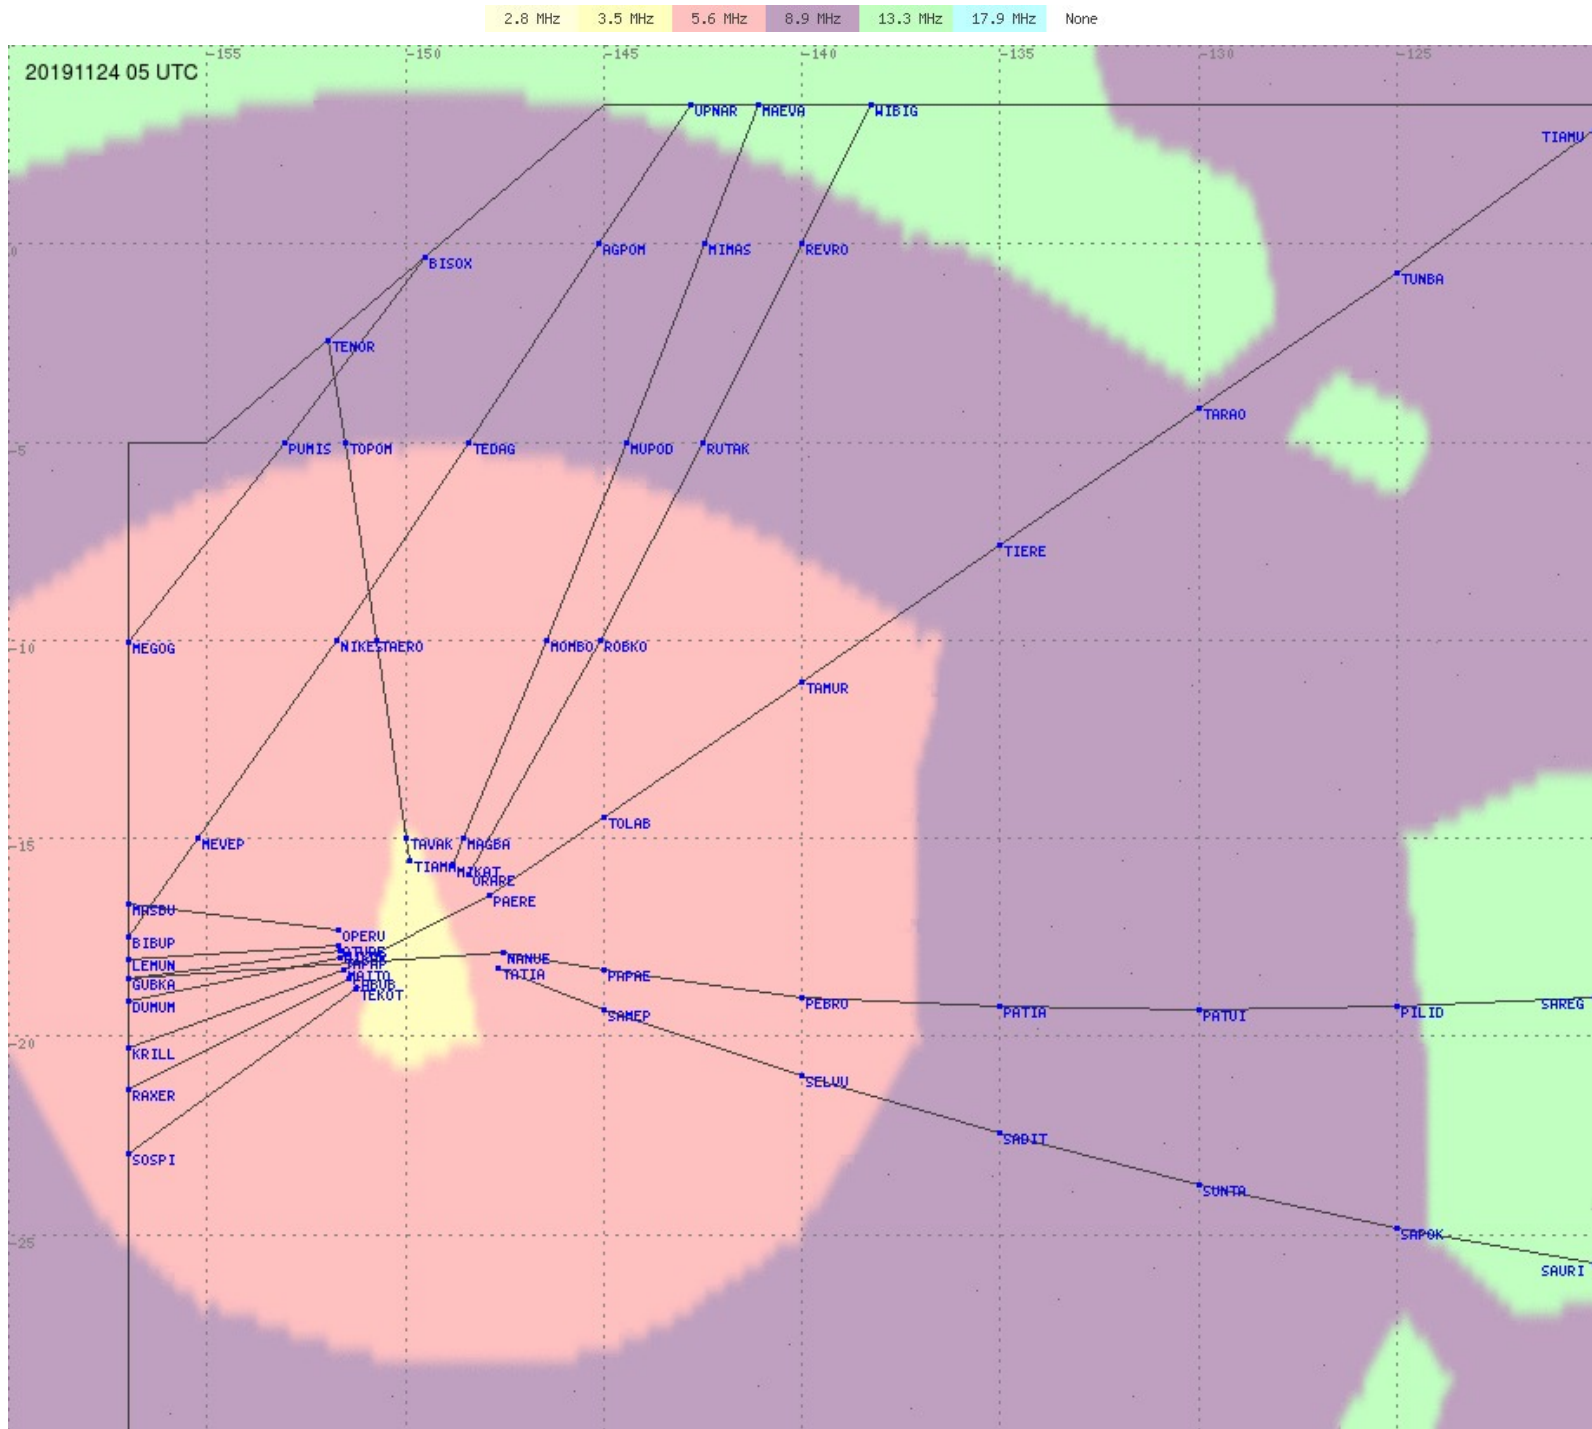

Tahiti FIR - HF Propag - 20191124

2.8 MHz 3.5 MHz 5.6 MHz 8.9 MHz 13.3 MHz 17.9 MHz None

Tahiti FIR - HF Propag - 20191124

2.8 MHz 3.5 MHz 5.6 MHz 8.9 MHz 13.3 MHz 17.9 MHz None

Tahiti FIR - HF Propag - 20191124

2.8 MHz 3.5 MHz 5.6 MHz 8.9 MHz 13.3 MHz 17.9 MHz None

Tahiti FIR - HF Propag - 20191124

2.8 MHz 3.5 MHz 5.6 MHz 8.9 MHz 13.3 MHz 17.9 MHz None

Tahiti FIR - HF Propag - 20191124

2.8 MHz
3.5 MHz
5.6 MHz
8.9 MHz
13.3 MHz
17.9 MHz
None

Tahiti FIR - HF Propag - 20191124

Tahiti FIR - HF Propag - 20191124

Tahiti FIR - HF Propag - 20191124

Tahiti FIR - HF Propag - 20191124

2.8 MHz 3.5 MHz 5.6 MHz 8.9 MHz 13.3 MHz 17.9 MHz None

Tahiti FIR - HF Propag - 20191124