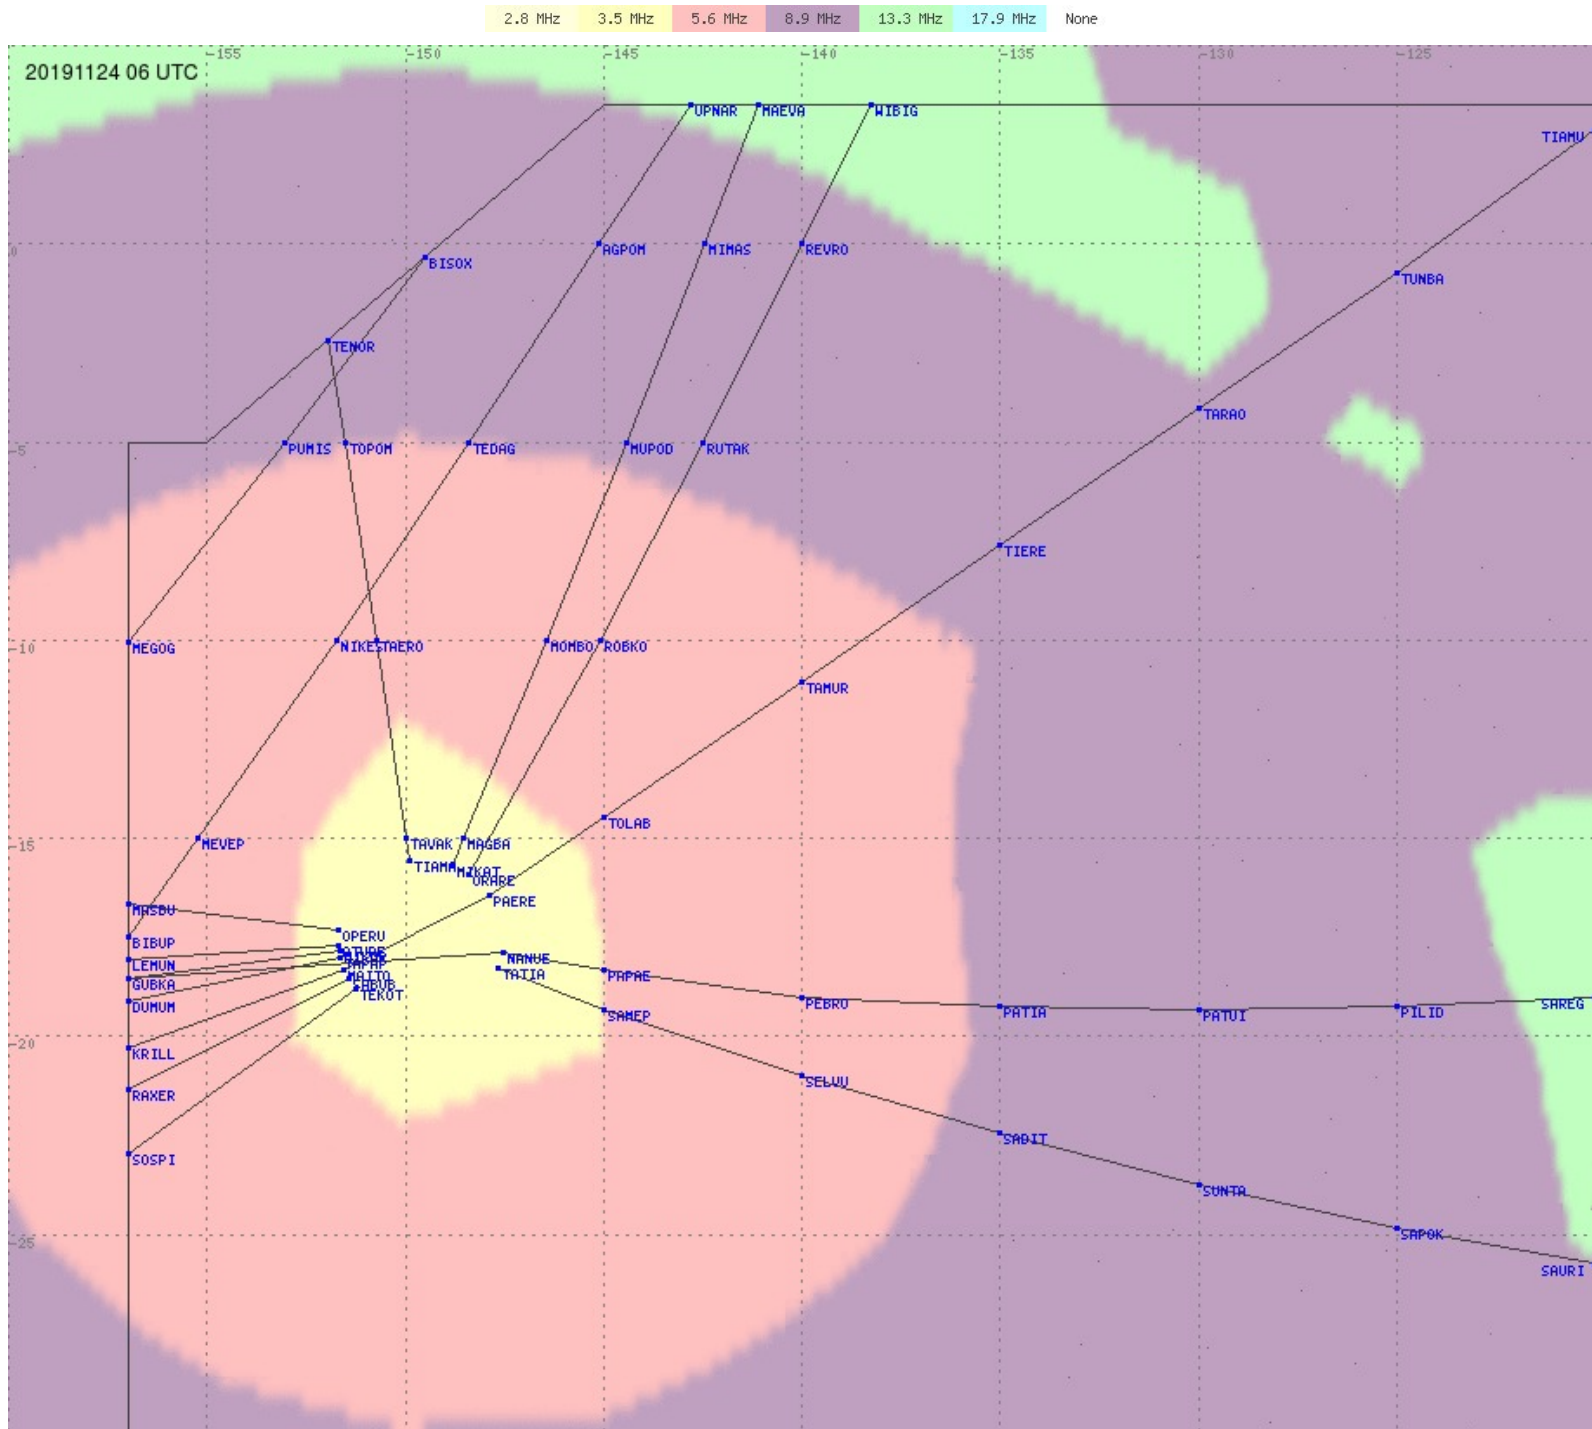

Tahiti FIR - HF Propag - 20191124

2.8 MHz 3.5 MHz 5.6 MHz 8.9 MHz 13.3 MHz 17.9 MHz None

Tahiti FIR - HF Propag - 20191124

2.8 MHz 3.5 MHz 5.6 MHz 8.9 MHz 13.3 MHz 17.9 MHz None

Tahiti FIR - HF Propag - 20191124

2.8 MHz 3.5 MHz 5.6 MHz 8.9 MHz 13.3 MHz 17.9 MHz None

Tahiti FIR - HF Propag - 20191124

2.8 MHz 3.5 MHz 5.6 MHz 8.9 MHz 13.3 MHz 17.9 MHz None

Tahiti FIR - HF Propag - 20191124

2.8 MHz
3.5 MHz
5.6 MHz
8.9 MHz
13.3 MHz
17.9 MHz
None

Tahiti FIR - HF Propag - 20191124

Tahiti FIR - HF Propag - 20191124

Tahiti FIR - HF Propag - 20191124

Tahiti FIR - HF Propag - 20191124

2.8 MHz 3.5 MHz 5.6 MHz 8.9 MHz 13.3 MHz 17.9 MHz None

Tahiti FIR - HF Propag - 20191124