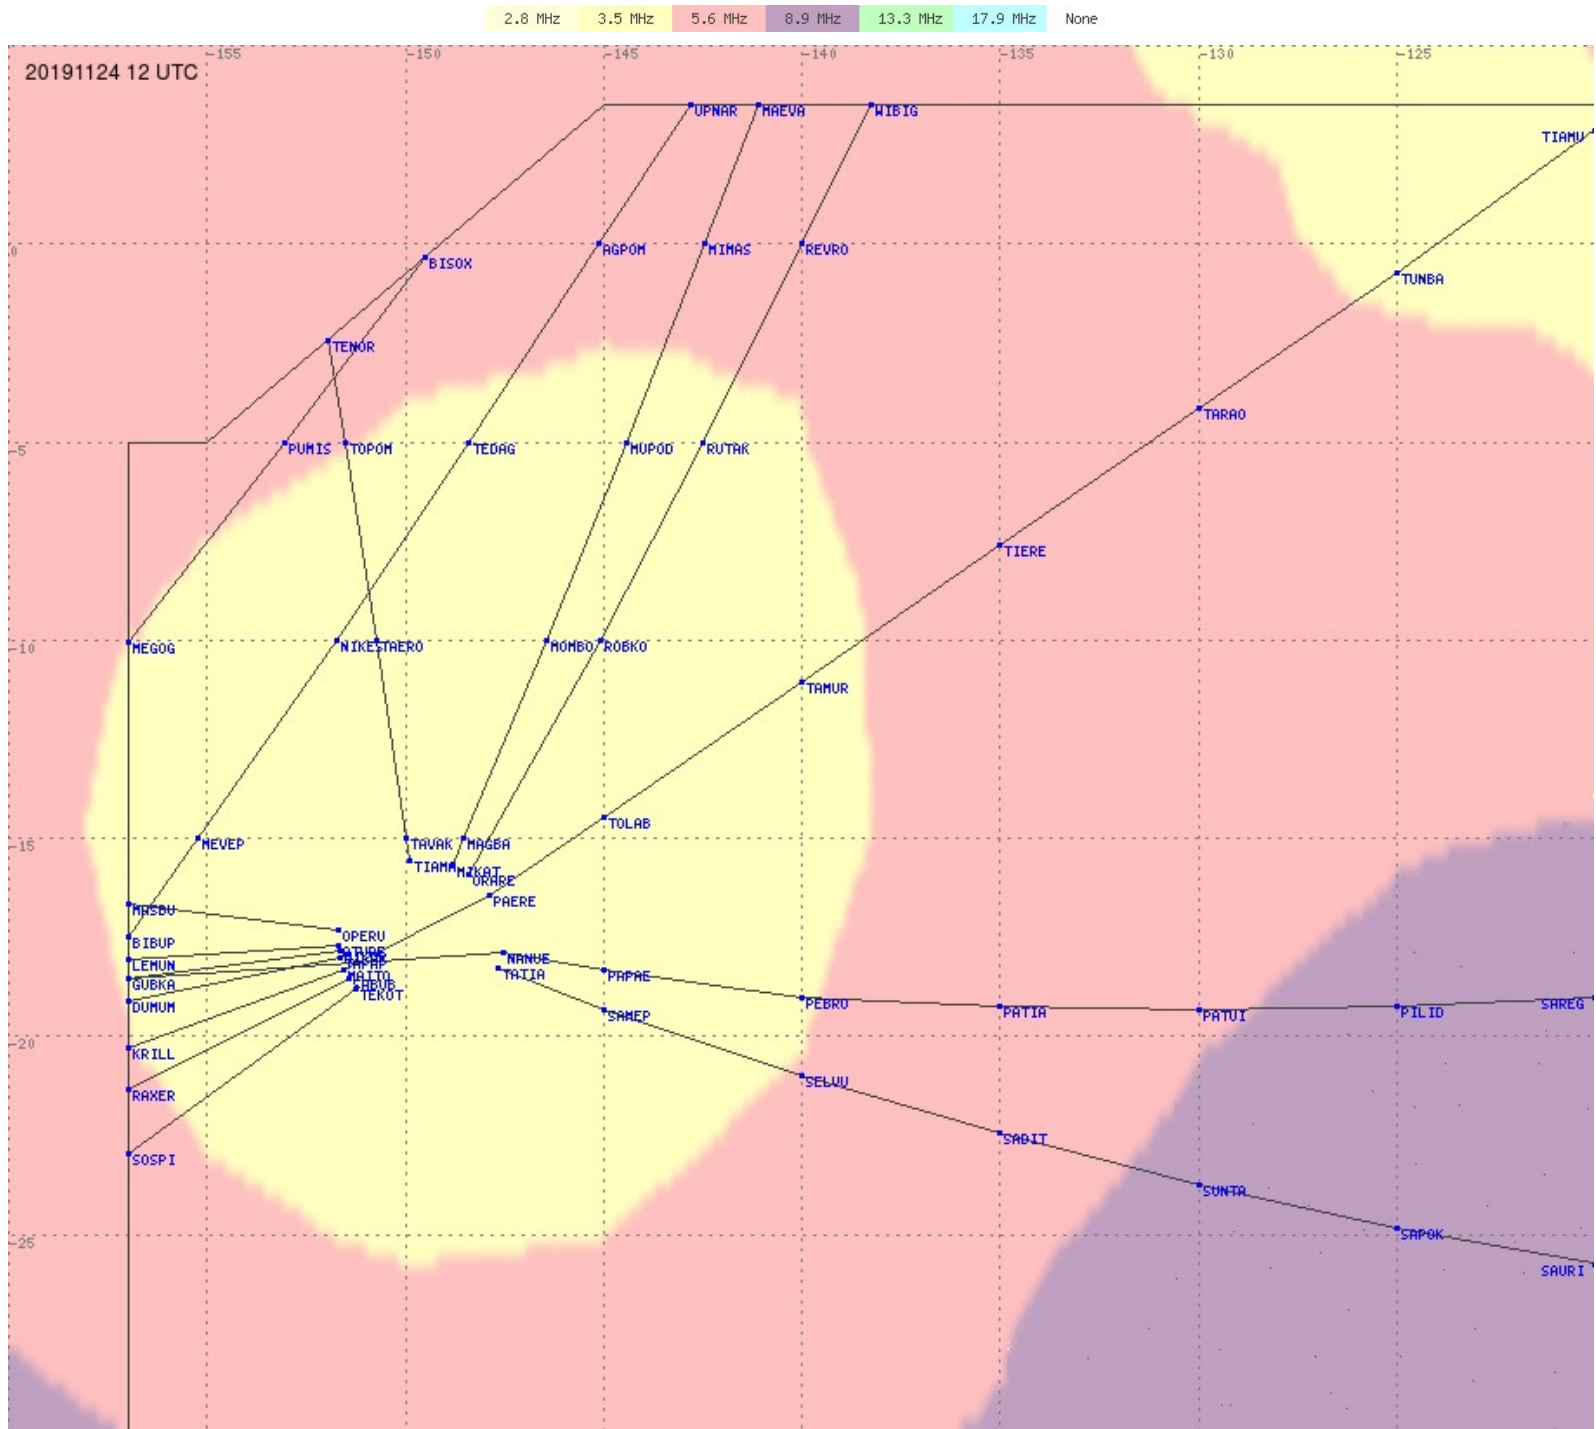

Tahiti FIR - HF Propag - 20191124