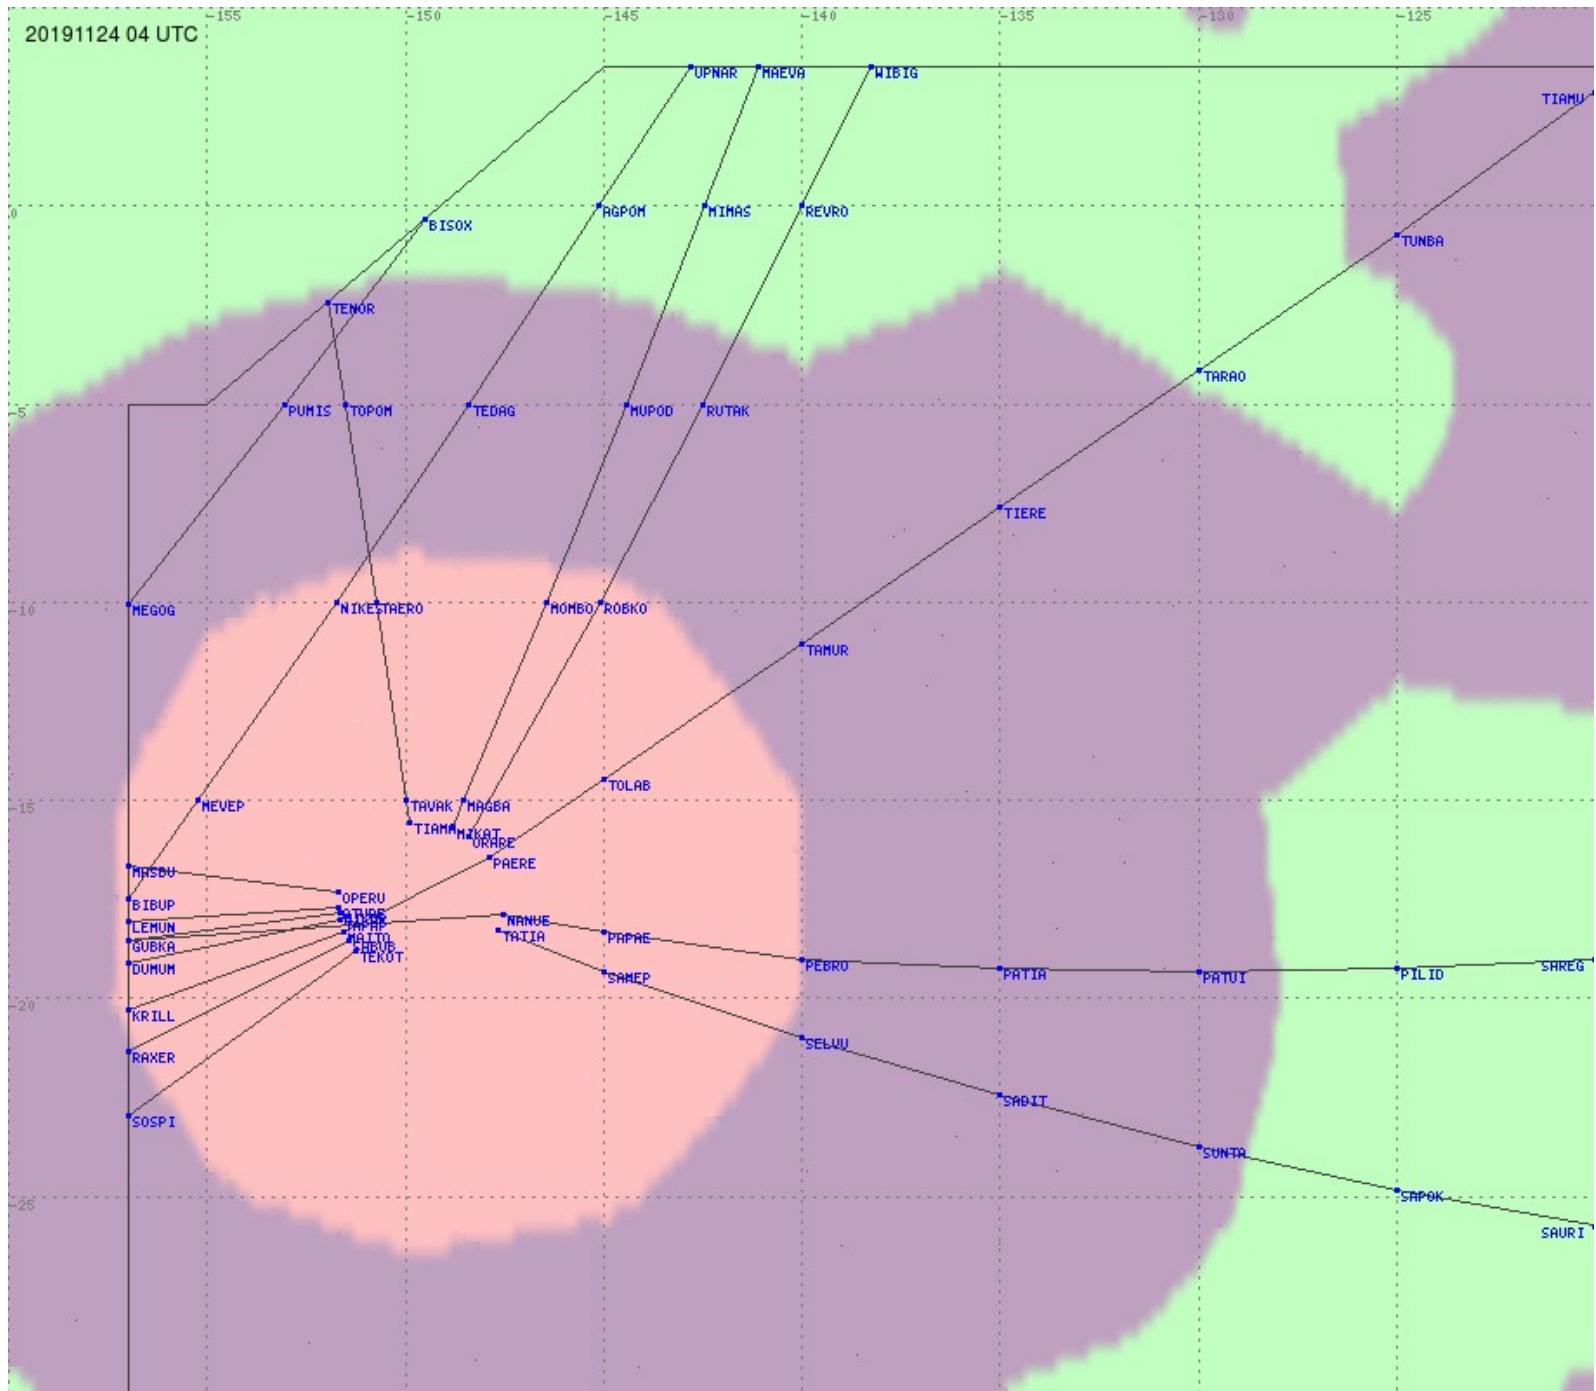

Tahiti FIR - HF Propag - 20191124

2.8 MHz 3.5 MHz 5.6 MHz 8.9 MHz 13.3 MHz 17.9 MHz None

Tahiti FIR - HF Propag - 20191124

2.8 MHz 3.5 MHz 5.6 MHz 8.9 MHz 13.3 MHz 17.9 MHz None

Tahiti FIR - HF Propag - 20191124

2.8 MHz 3.5 MHz 5.6 MHz 8.9 MHz 13.3 MHz 17.9 MHz None

Tahiti FIR - HF Propag - 20191124

2.8 MHz 3.5 MHz 5.6 MHz 8.9 MHz 13.3 MHz 17.9 MHz None

Tahiti FIR - HF Propag - 20191124

2.8 MHz
3.5 MHz
5.6 MHz
8.9 MHz
13.3 MHz
17.9 MHz
None

Tahiti FIR - HF Propag - 20191124

Tahiti FIR - HF Propag - 20191124

Tahiti FIR - HF Propag - 20191124

Tahiti FIR - HF Propag - 20191124

2.8 MHz 3.5 MHz 5.6 MHz 8.9 MHz 13.3 MHz 17.9 MHz None

Tahiti FIR - HF Propag - 20191124