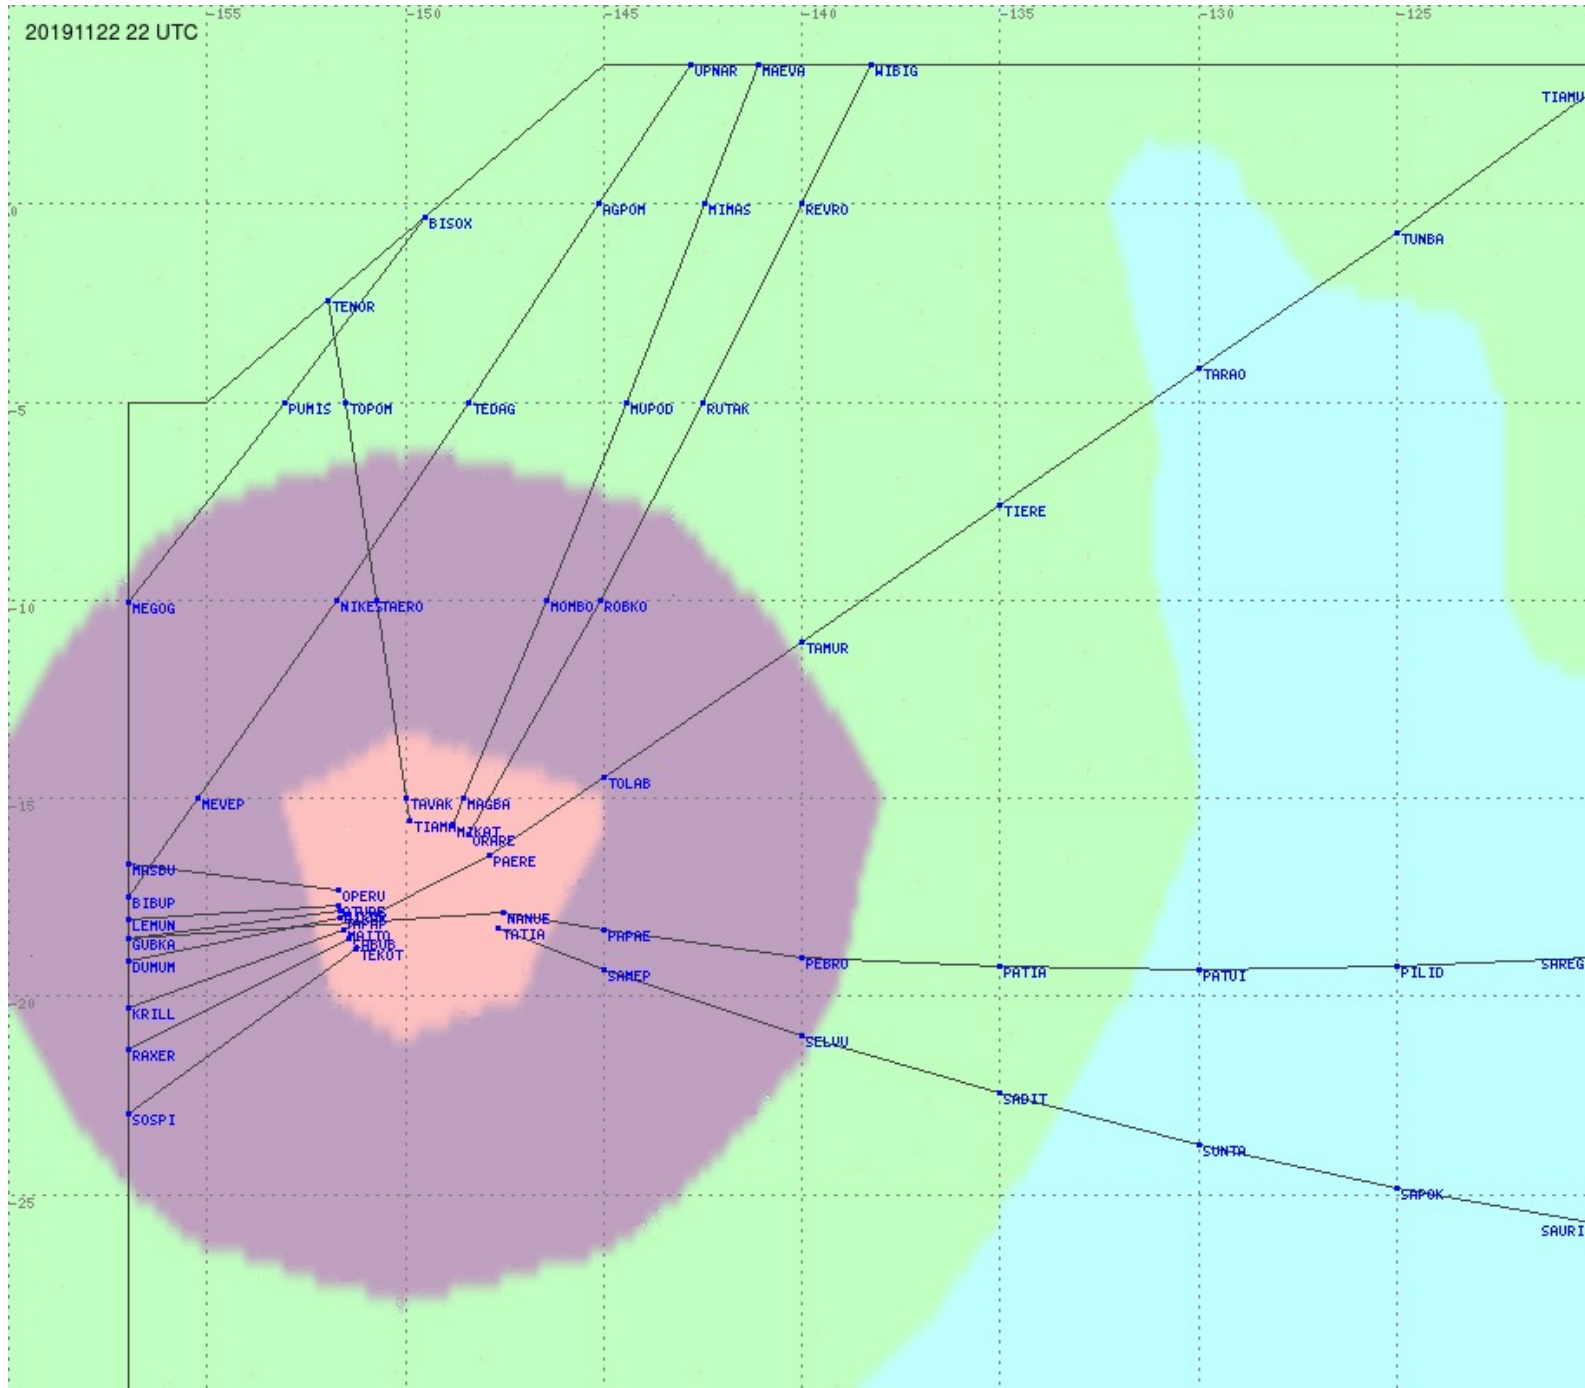

Tahiti FIR - HF Propag - 20191122

2.8 MHz 3.5 MHz 5.6 MHz 8.9 MHz 13.3 MHz 17.9 MHz None