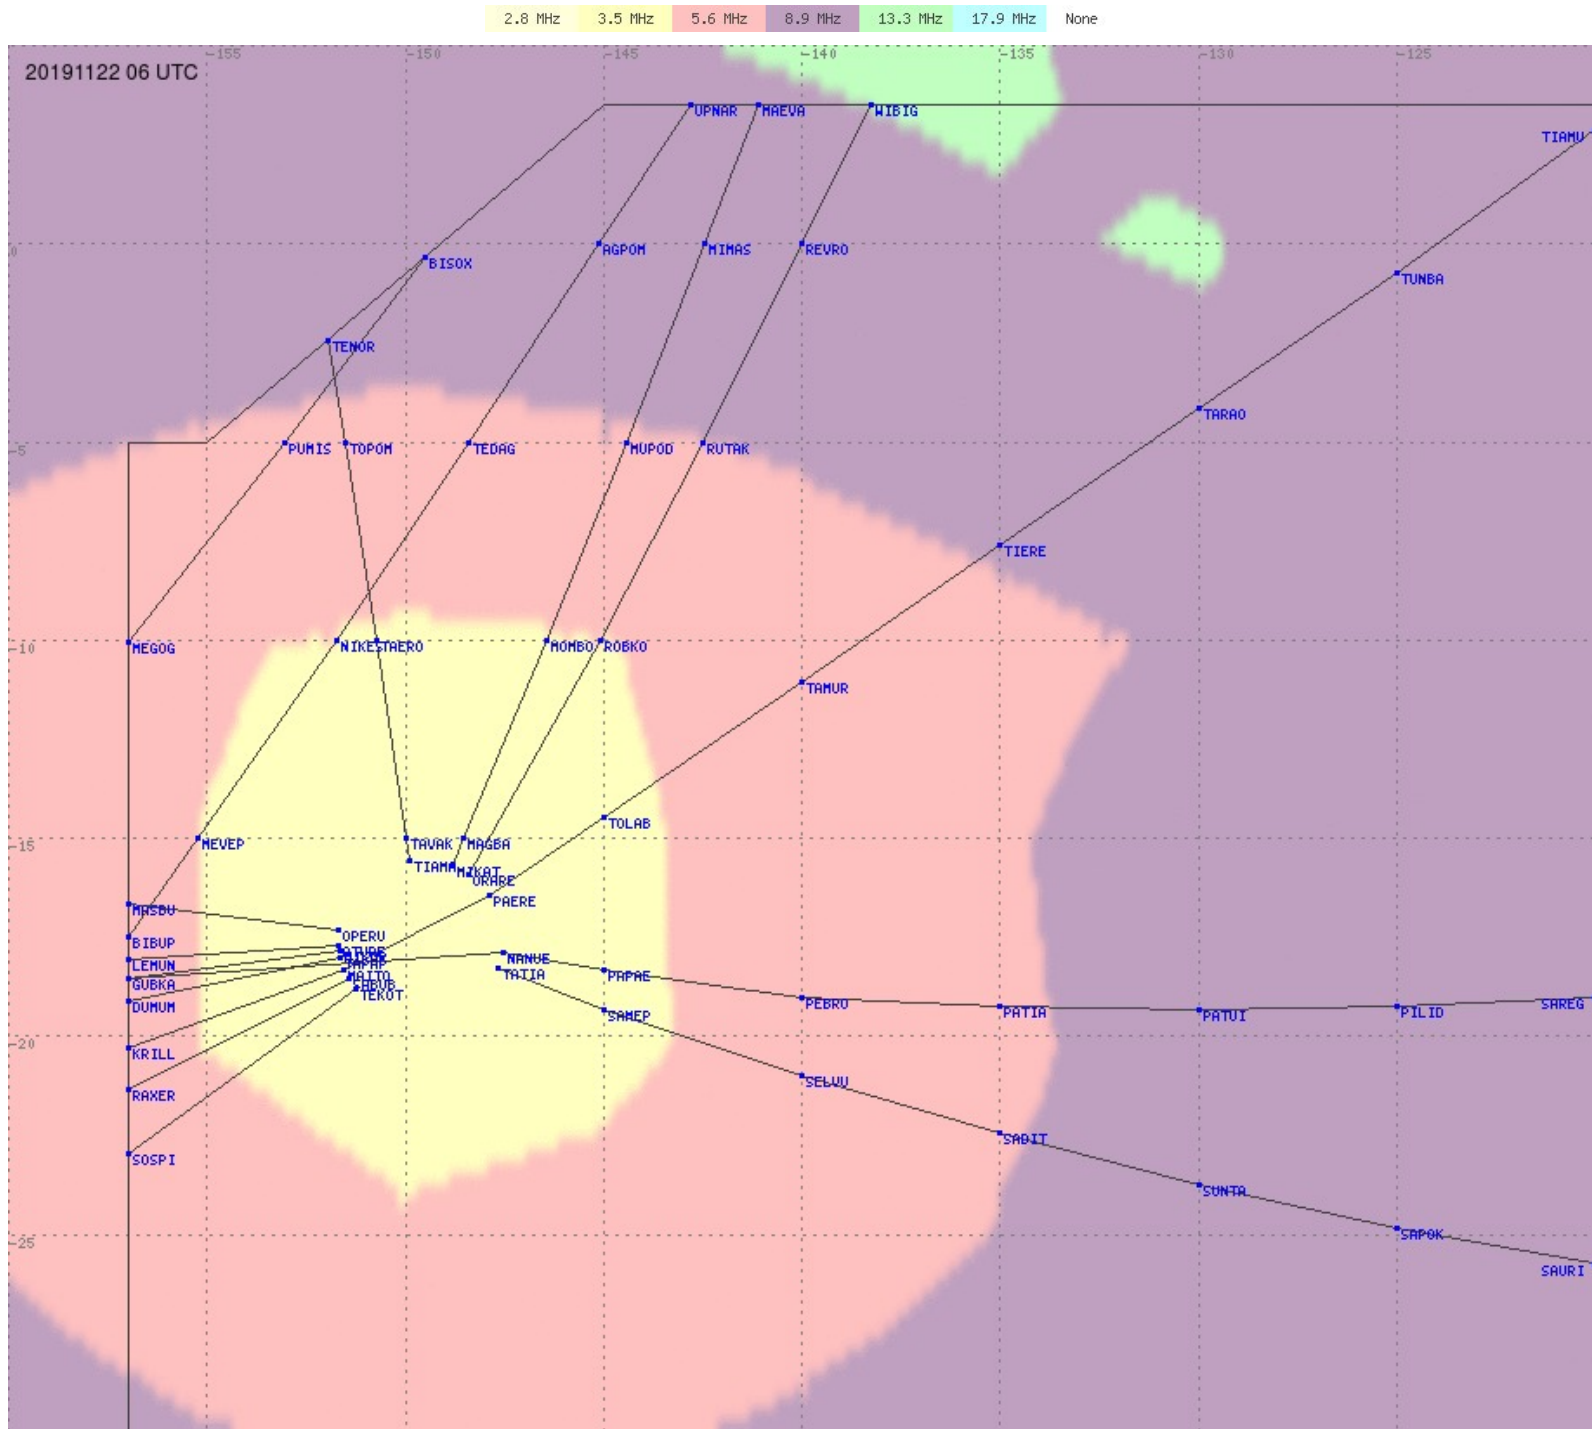

Tahiti FIR - HF Propag - 20191122