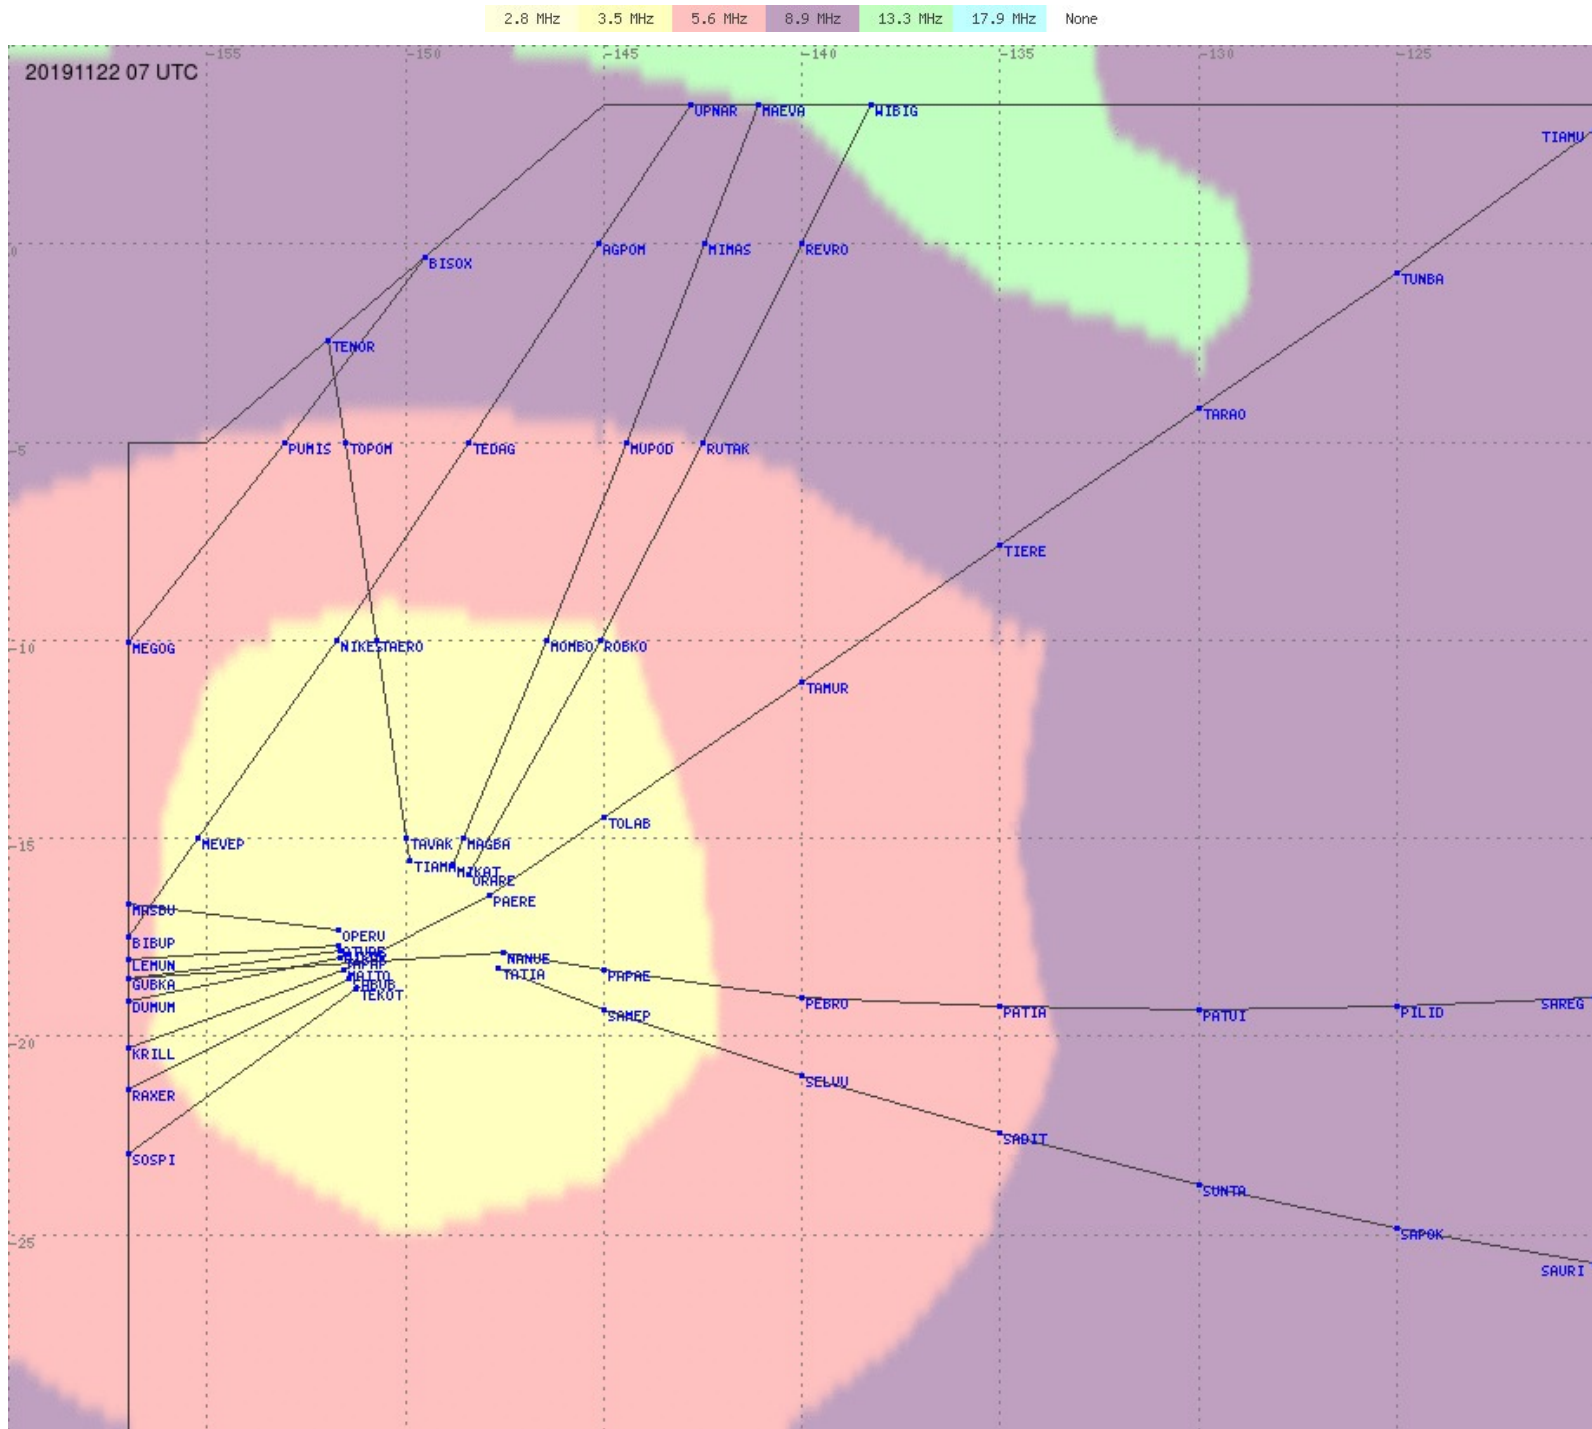

Tahiti FIR - HF Propag - 20191122