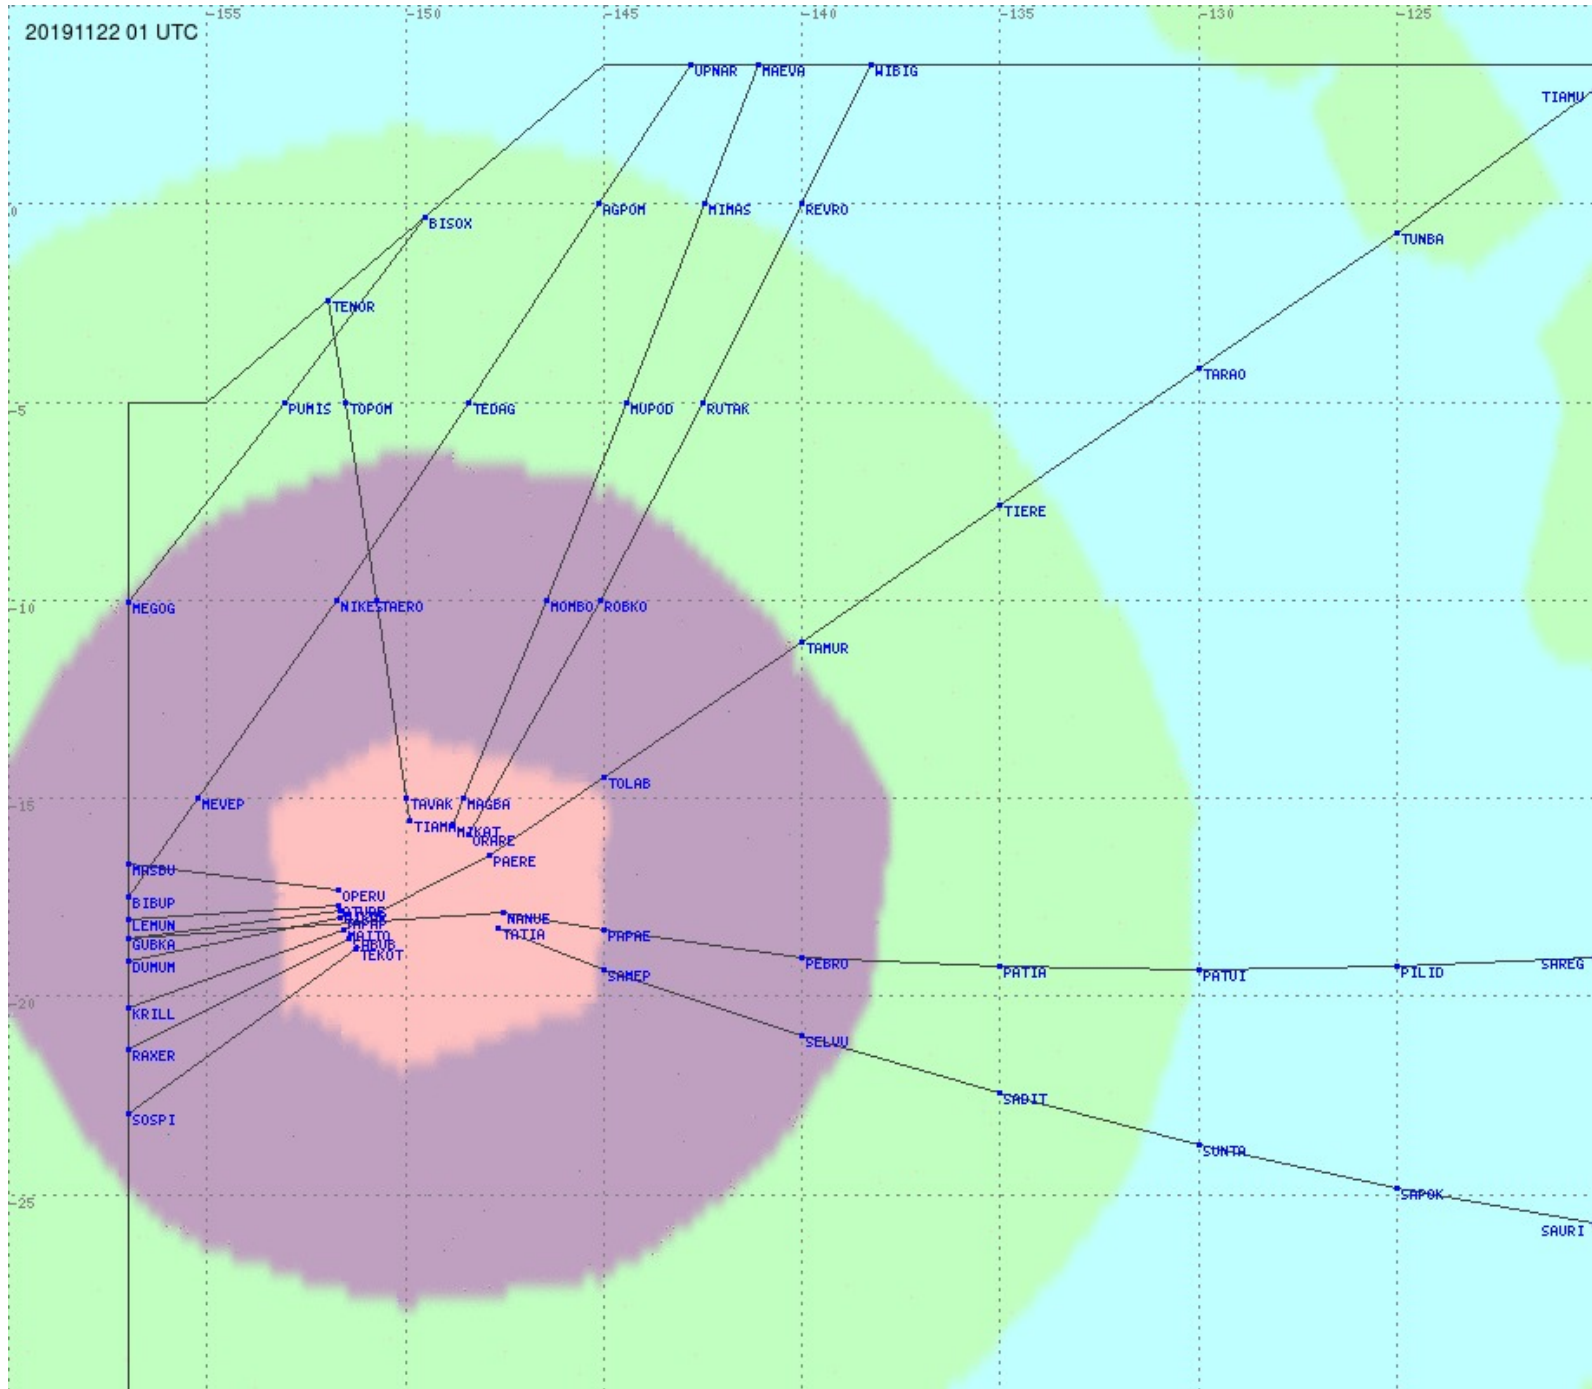

# Tahiti FIR - HF Propag - 20191122

2.8 MHz 3.5 MHz 5.6 MHz 8.9 MHz 13.3 MHz 17.9 MHz None