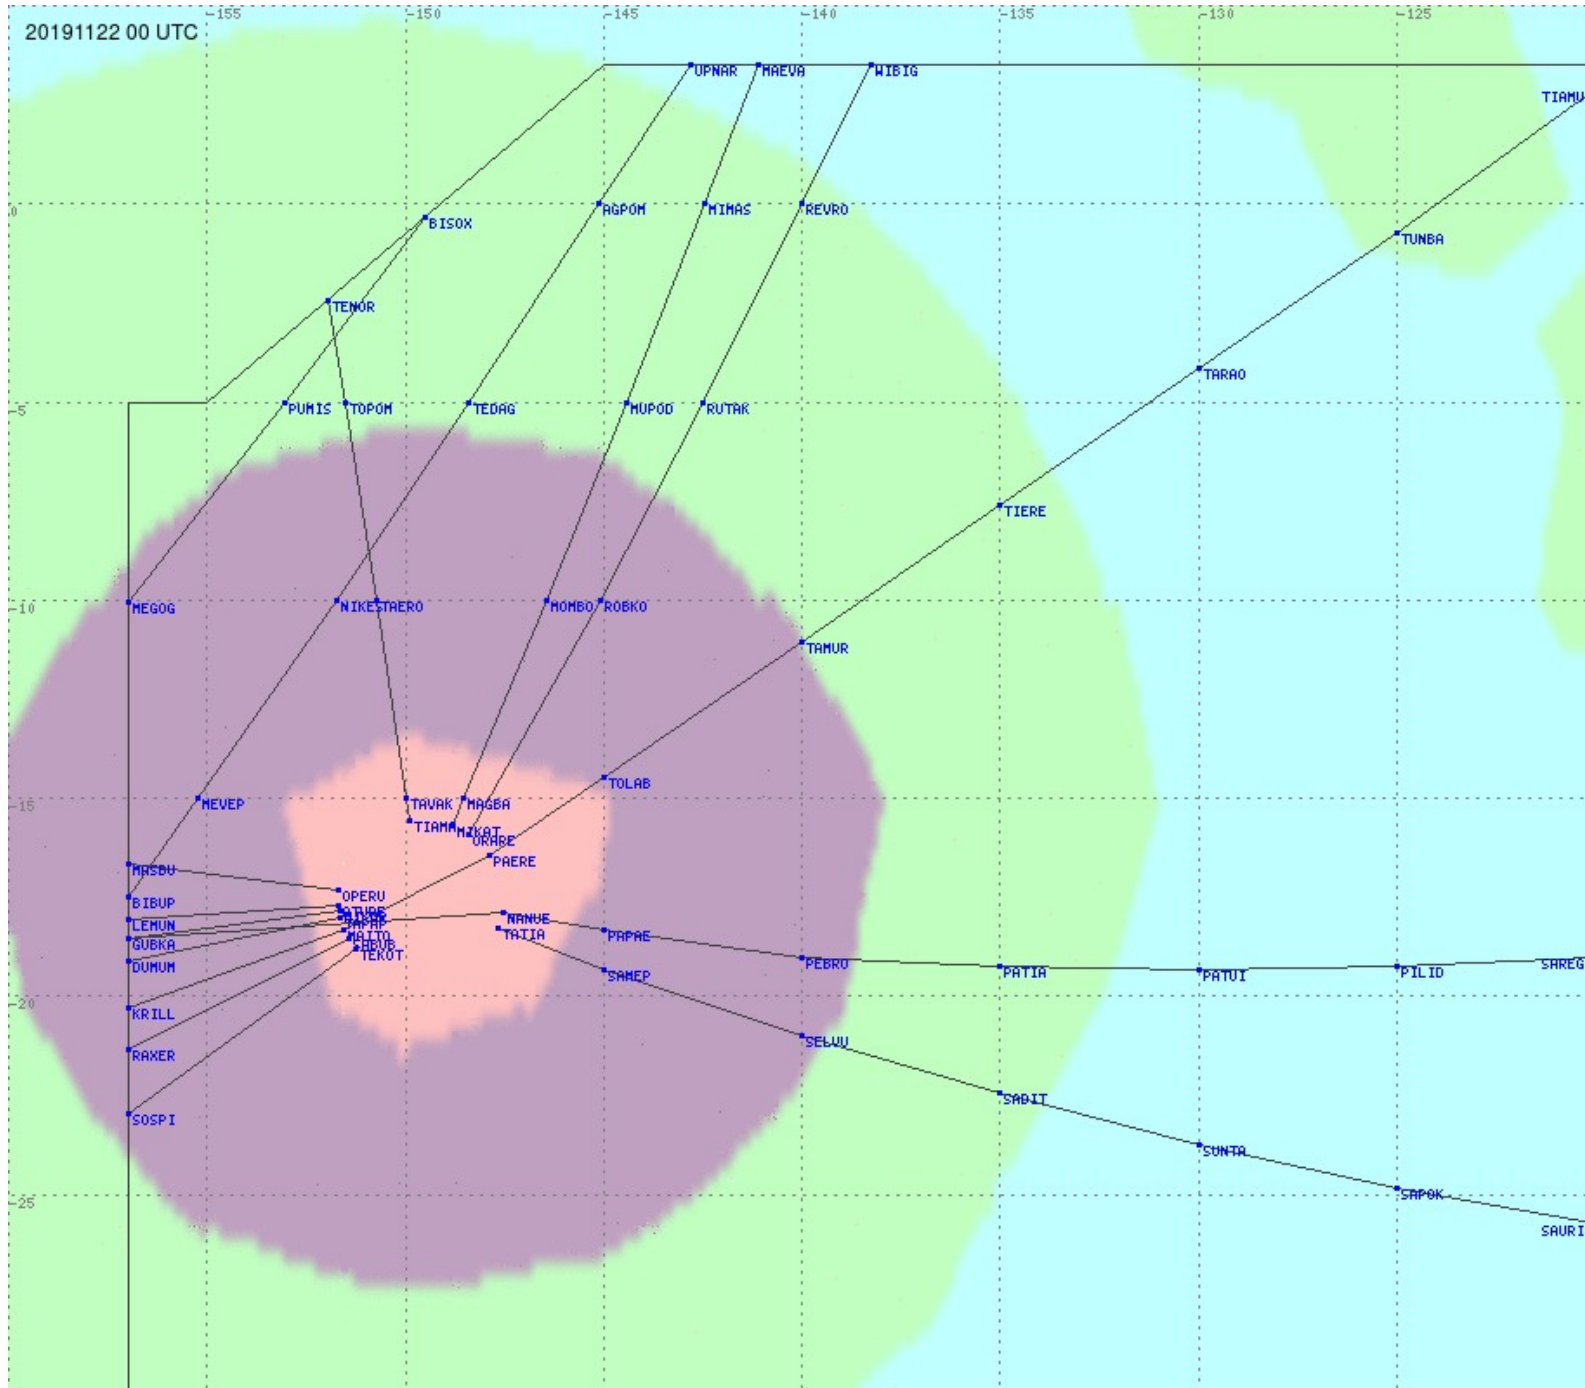

# Tahiti FIR - HF Propag - 20191122

2.8 MHz 3.5 MHz 5.6 MHz 8.9 MHz 13.3 MHz 17.9 MHz None