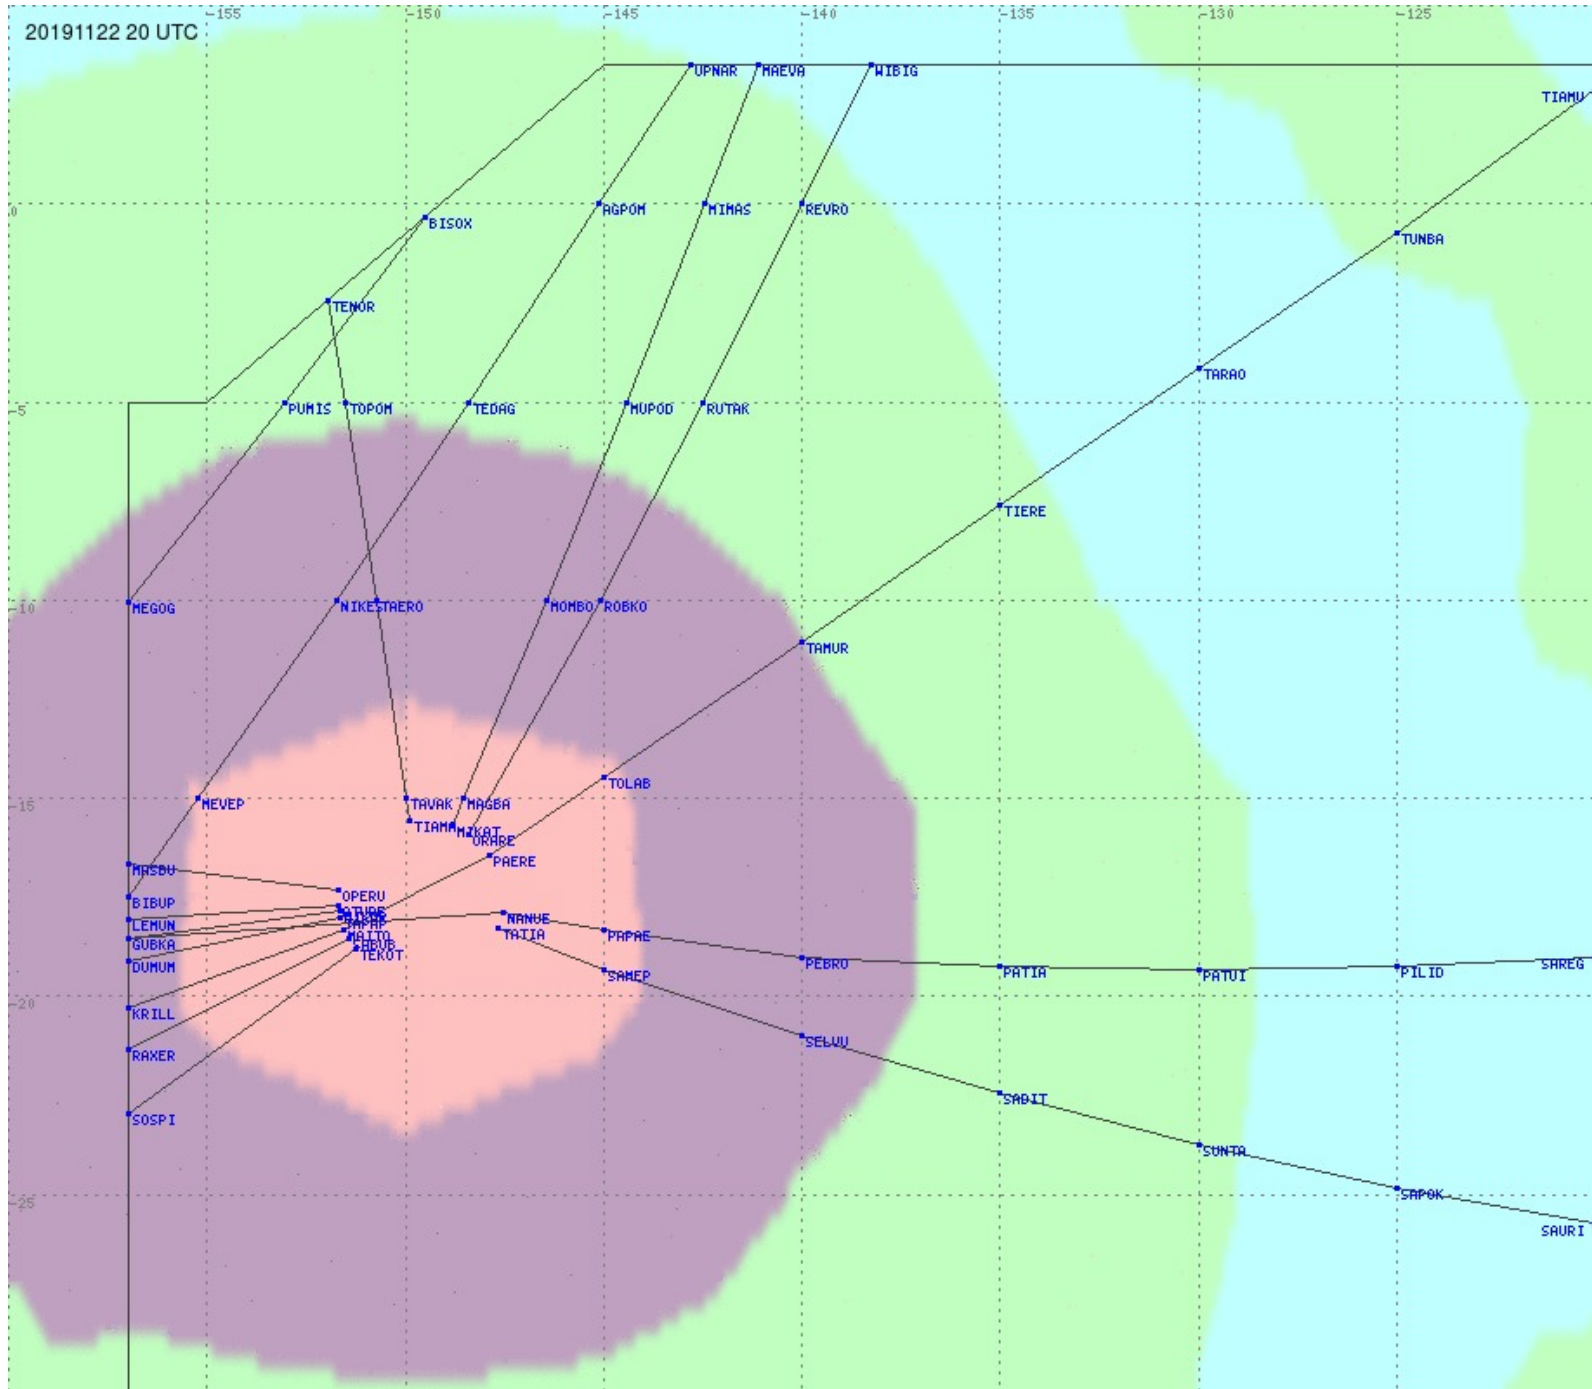

Tahiti FIR - HF Propag - 20191122

2.8 MHz 3.5 MHz 5.6 MHz 8.9 MHz 13.3 MHz 17.9 MHz None