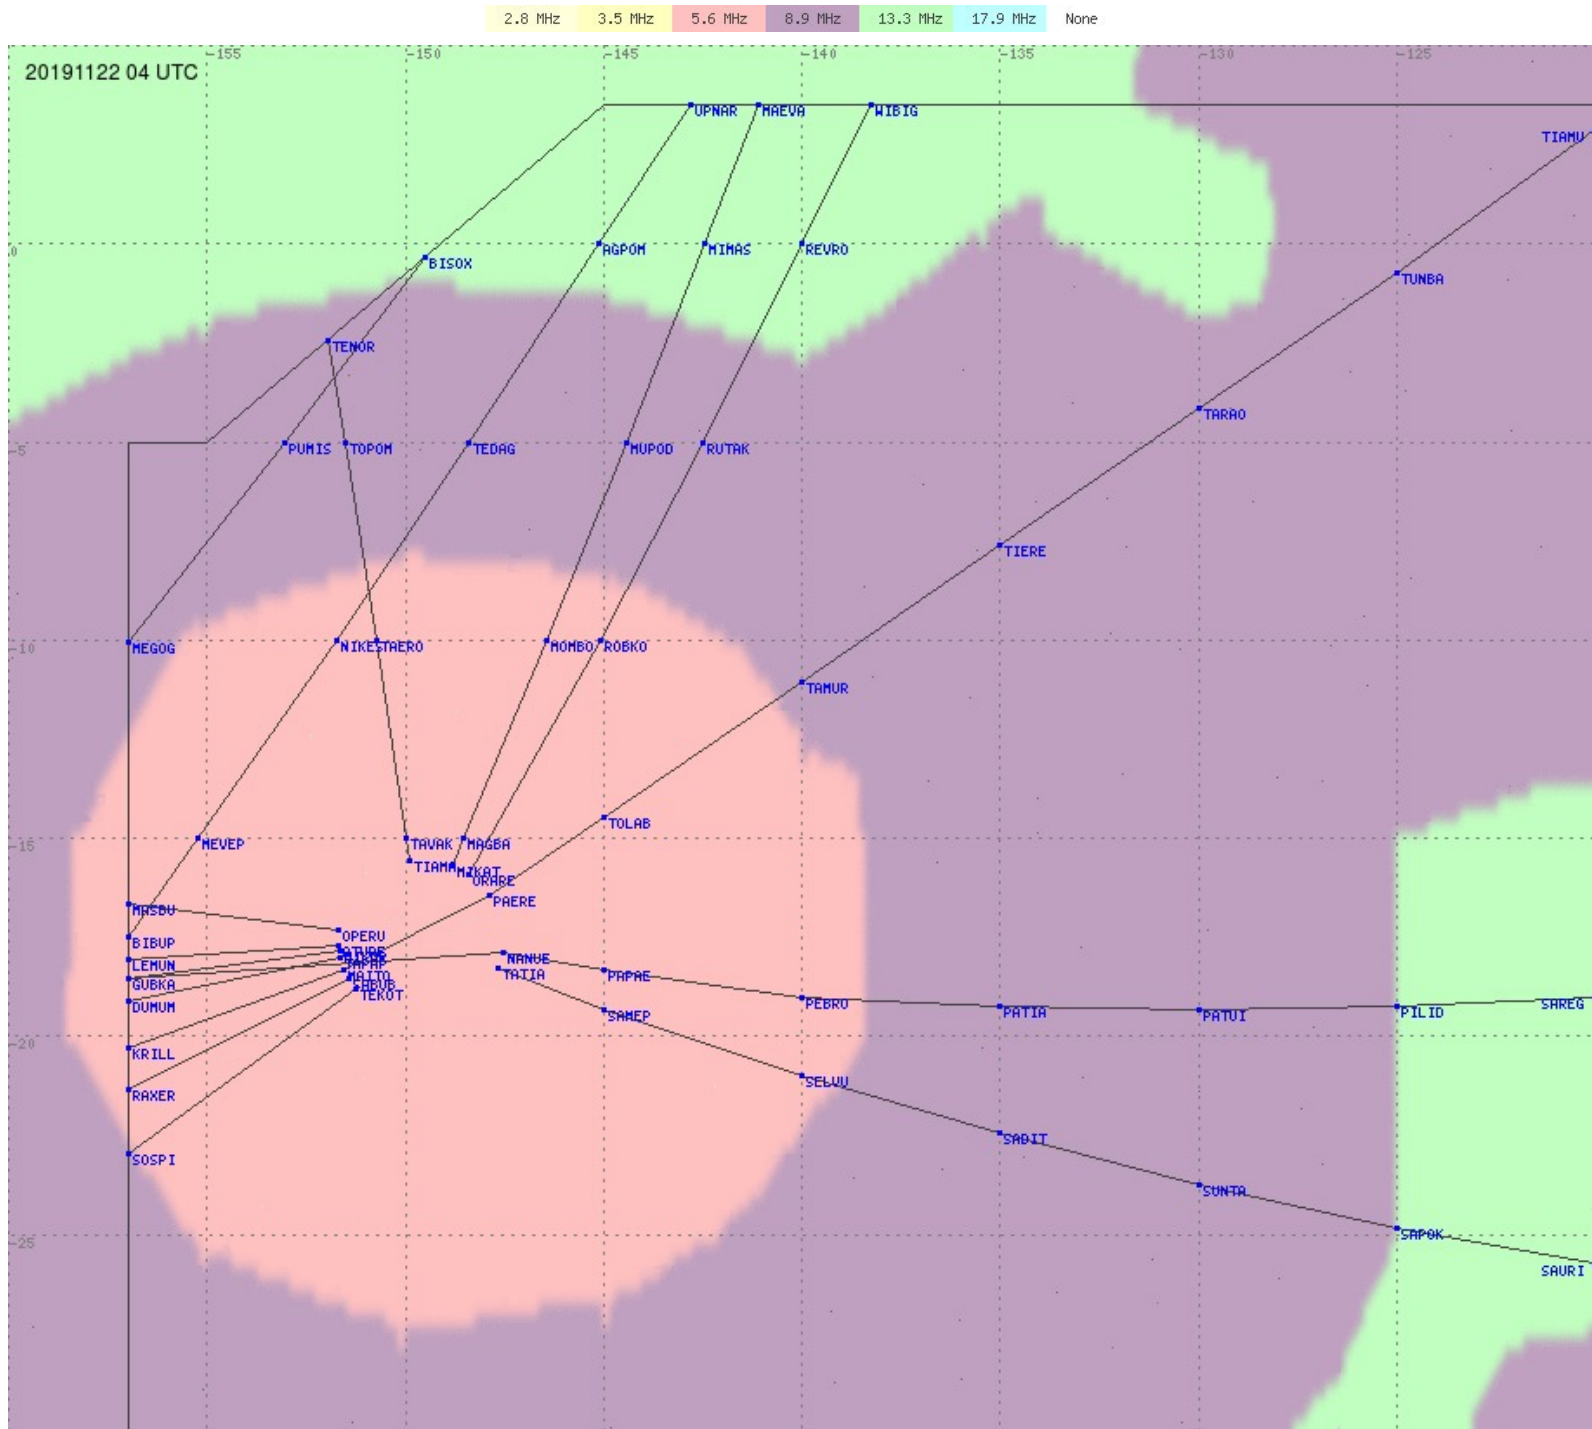

Tahiti FIR - HF Propag - 20191122