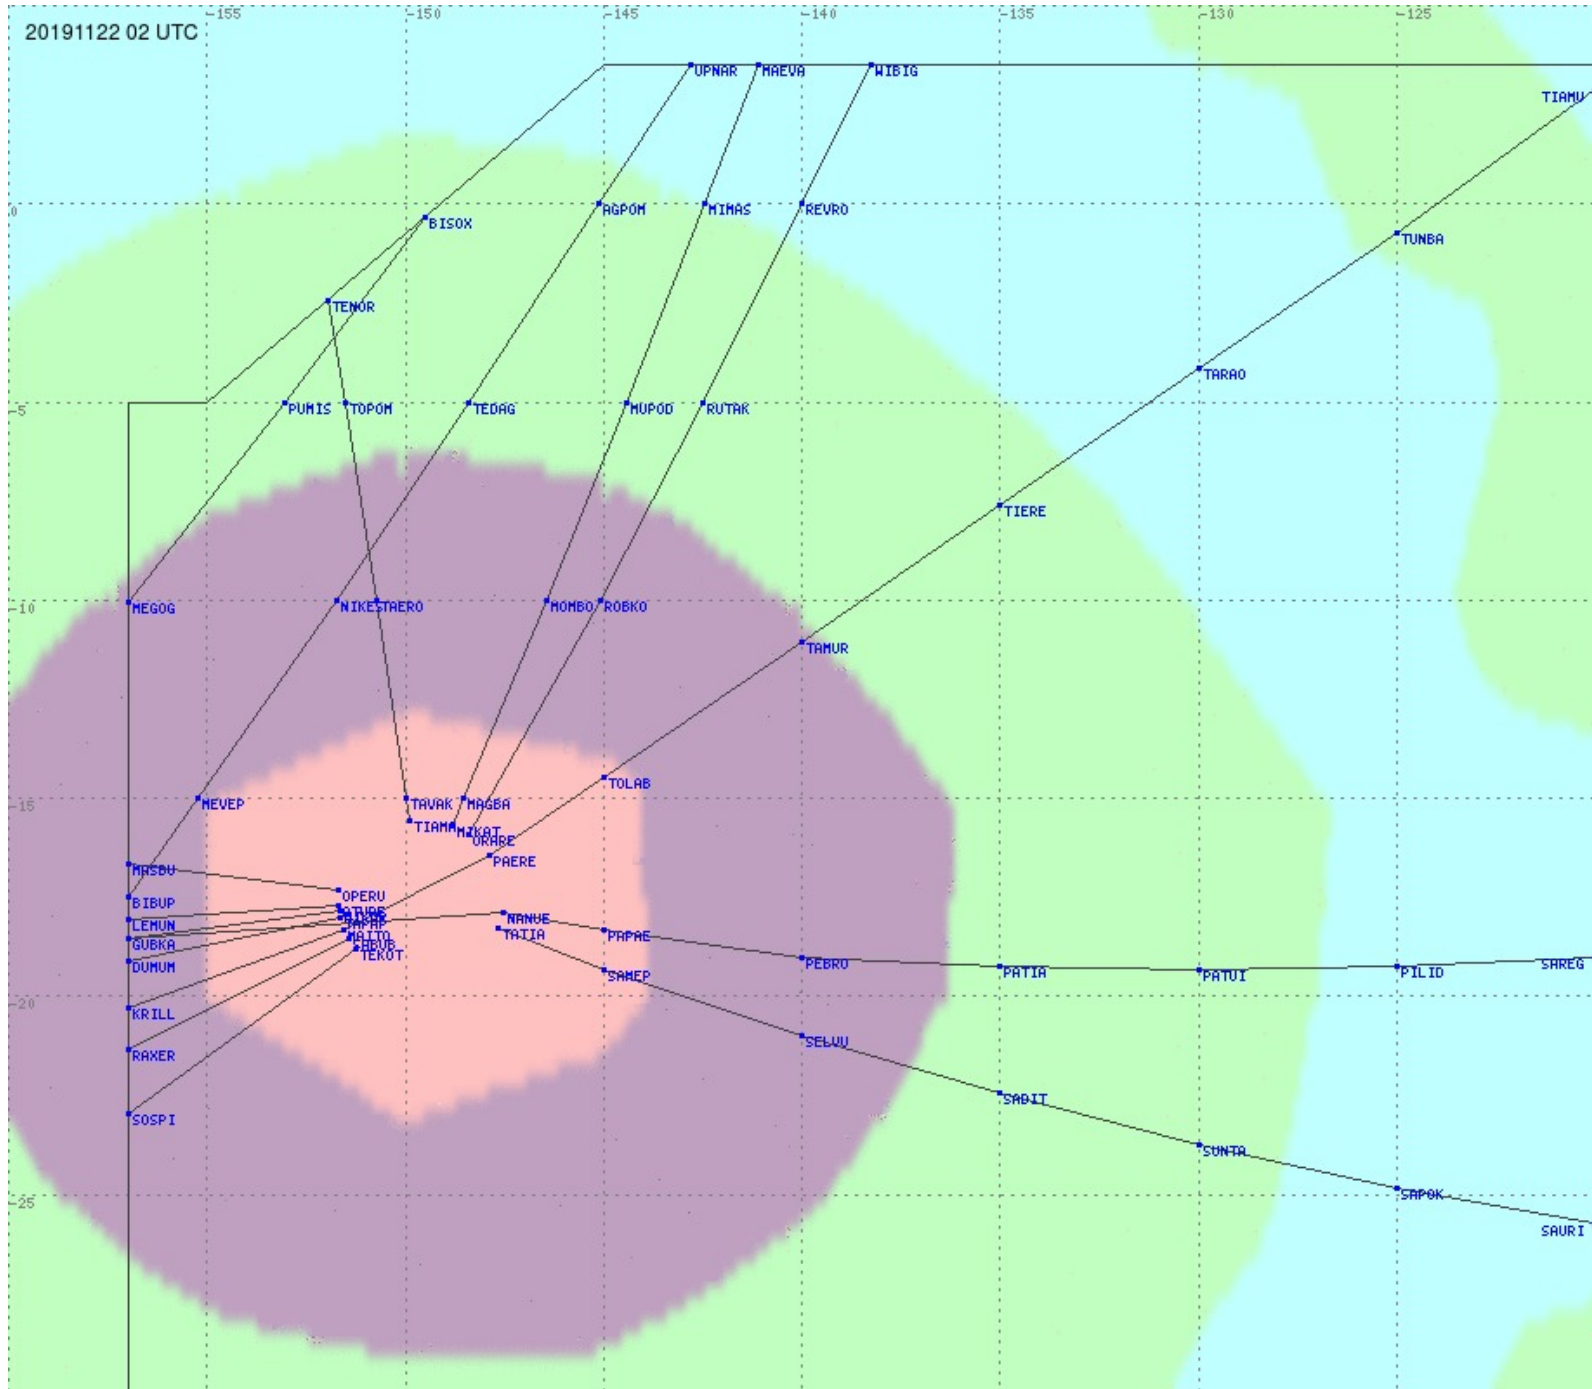

Tahiti FIR - HF Propag - 20191122

2.8 MHz 3.5 MHz 5.6 MHz 8.9 MHz 13.3 MHz 17.9 MHz None