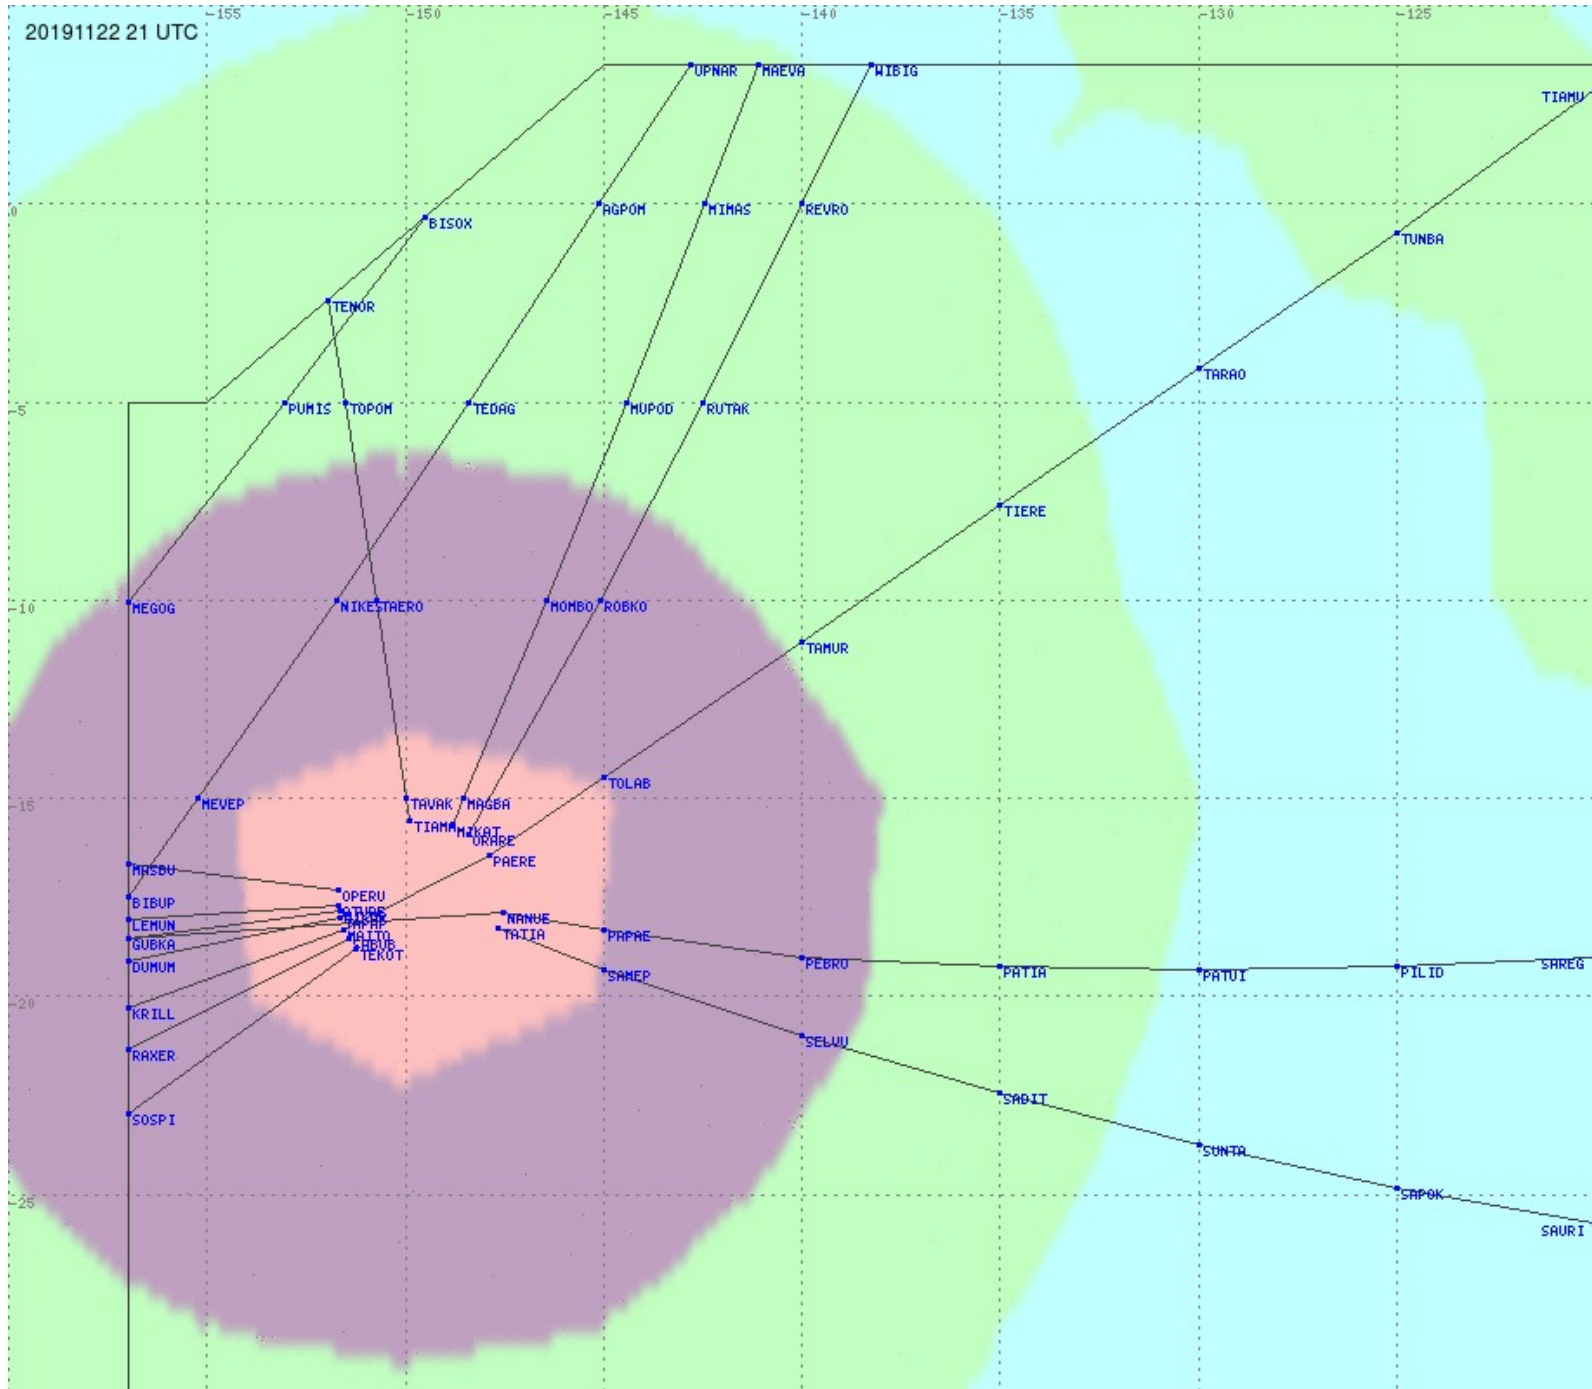

Tahiti FIR - HF Propag - 20191122

2.8 MHz 3.5 MHz 5.6 MHz 8.9 MHz 13.3 MHz 17.9 MHz None