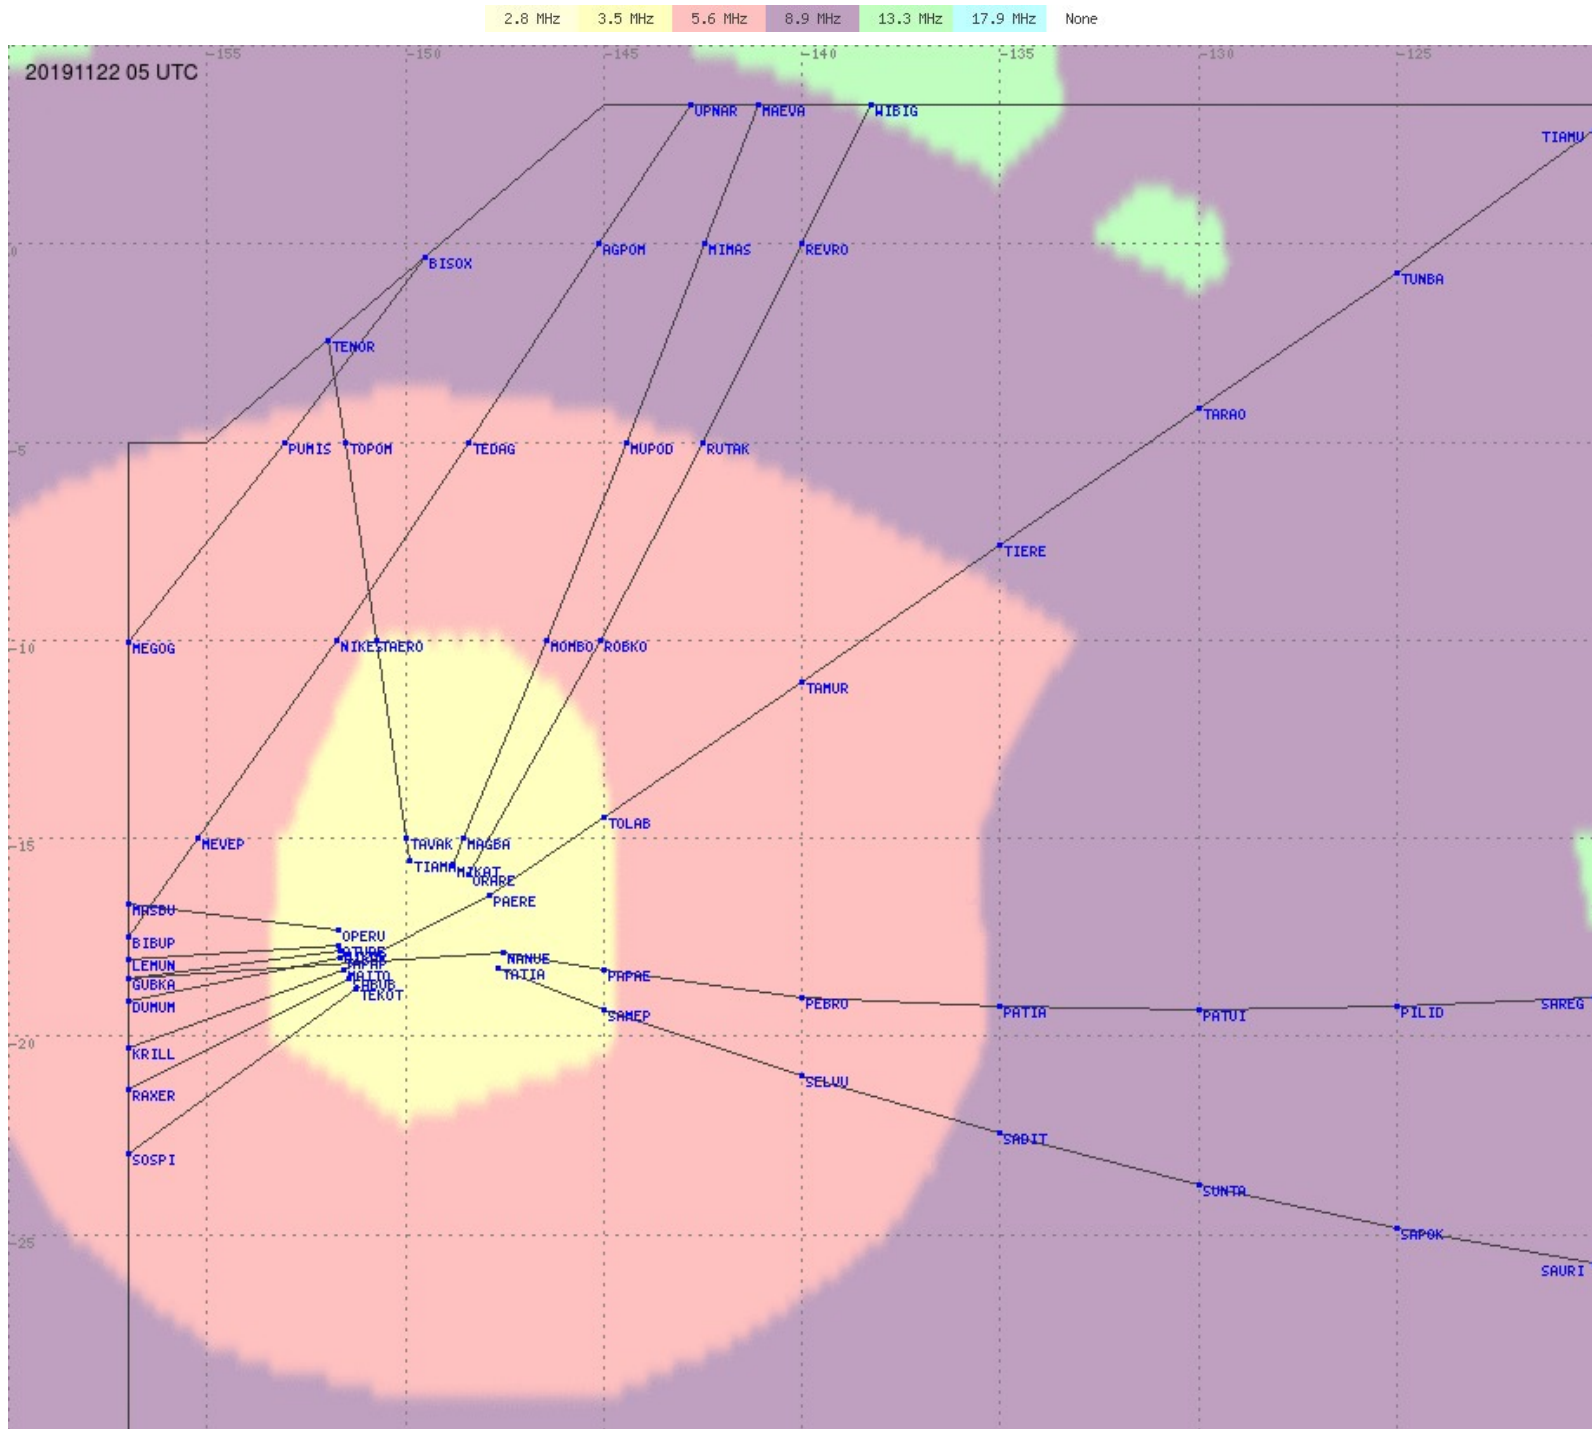

Tahiti FIR - HF Propag - 20191122