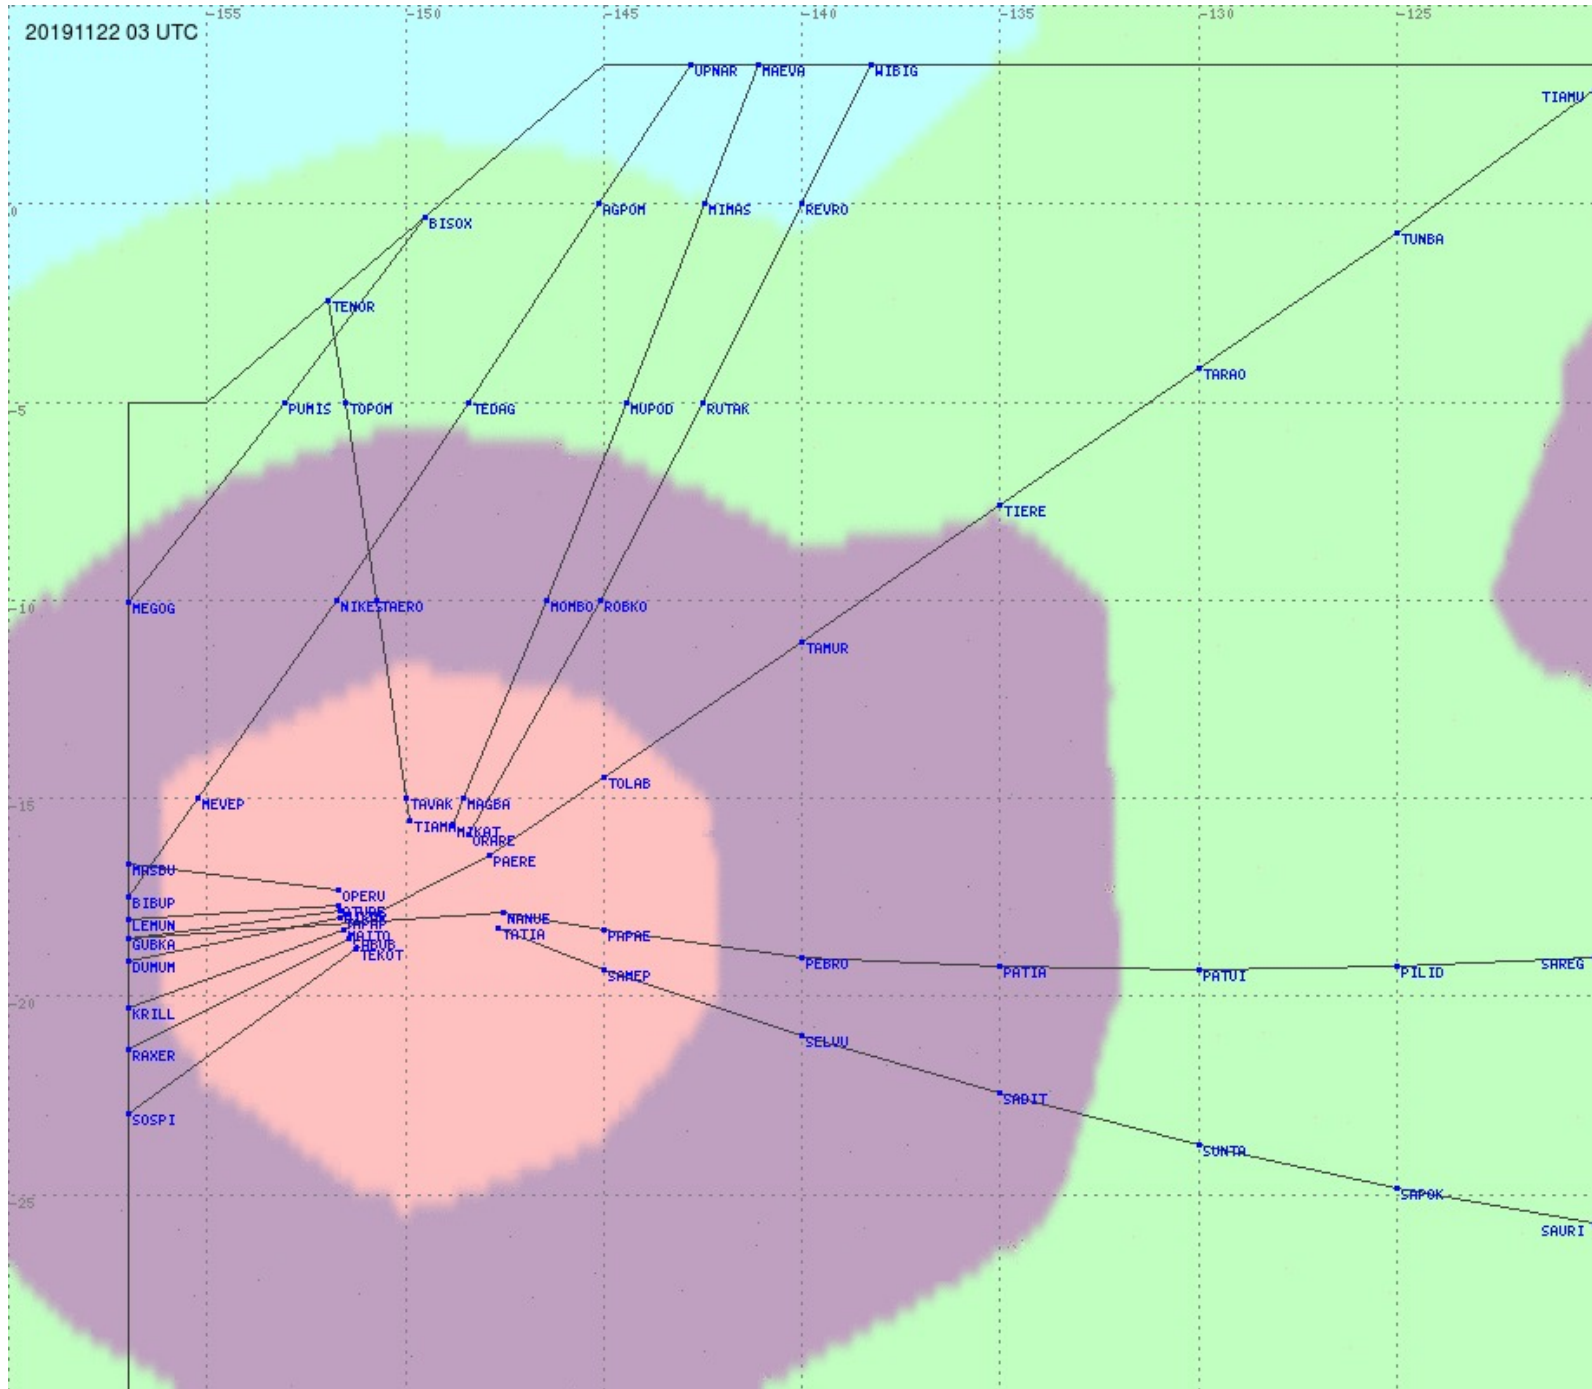

Tahiti FIR - HF Propag - 20191122

2.8 MHz 3.5 MHz 5.6 MHz 8.9 MHz 13.3 MHz 17.9 MHz None