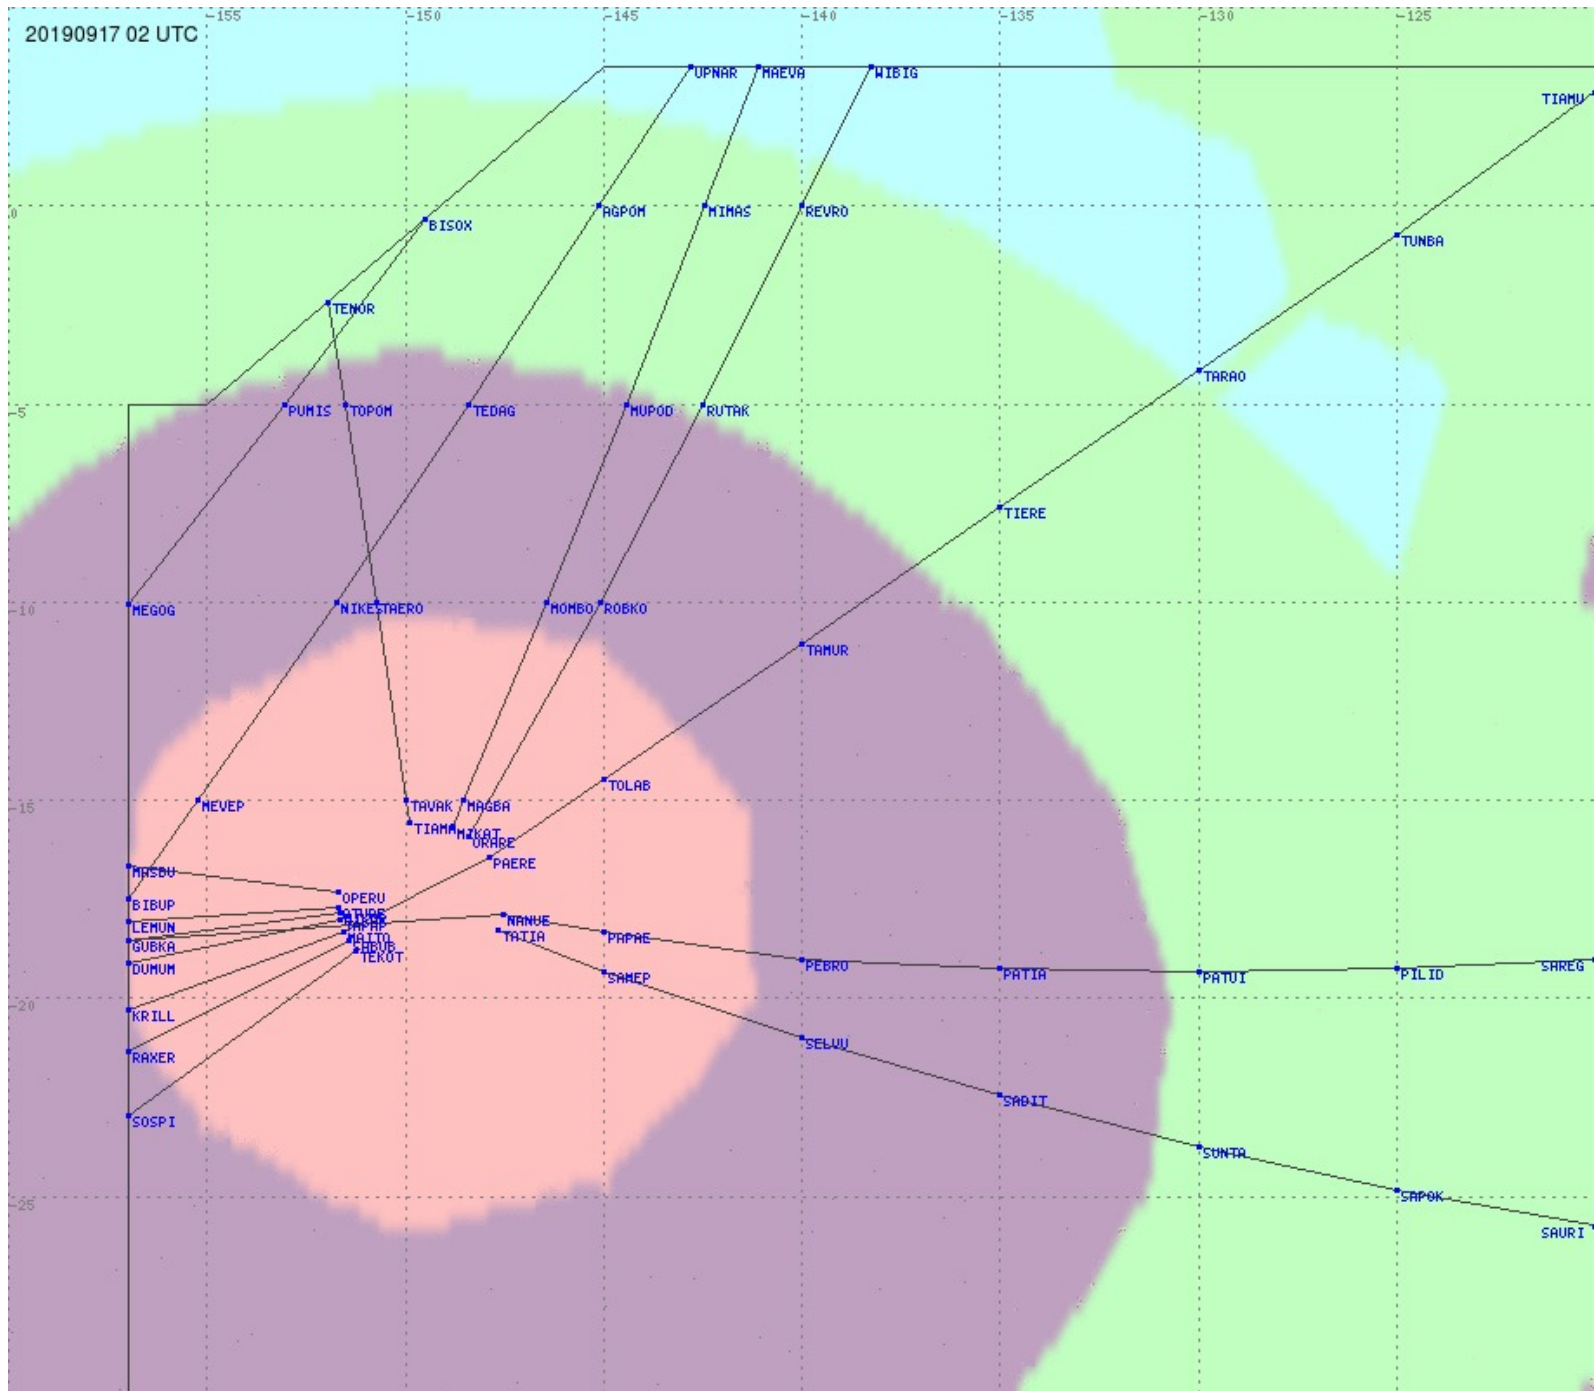

Tahiti FIR - HF Propag - 20190917

2.8 MHz   3.5 MHz   5.6 MHz   8.9 MHz   13.3 MHz   17.9 MHz   None