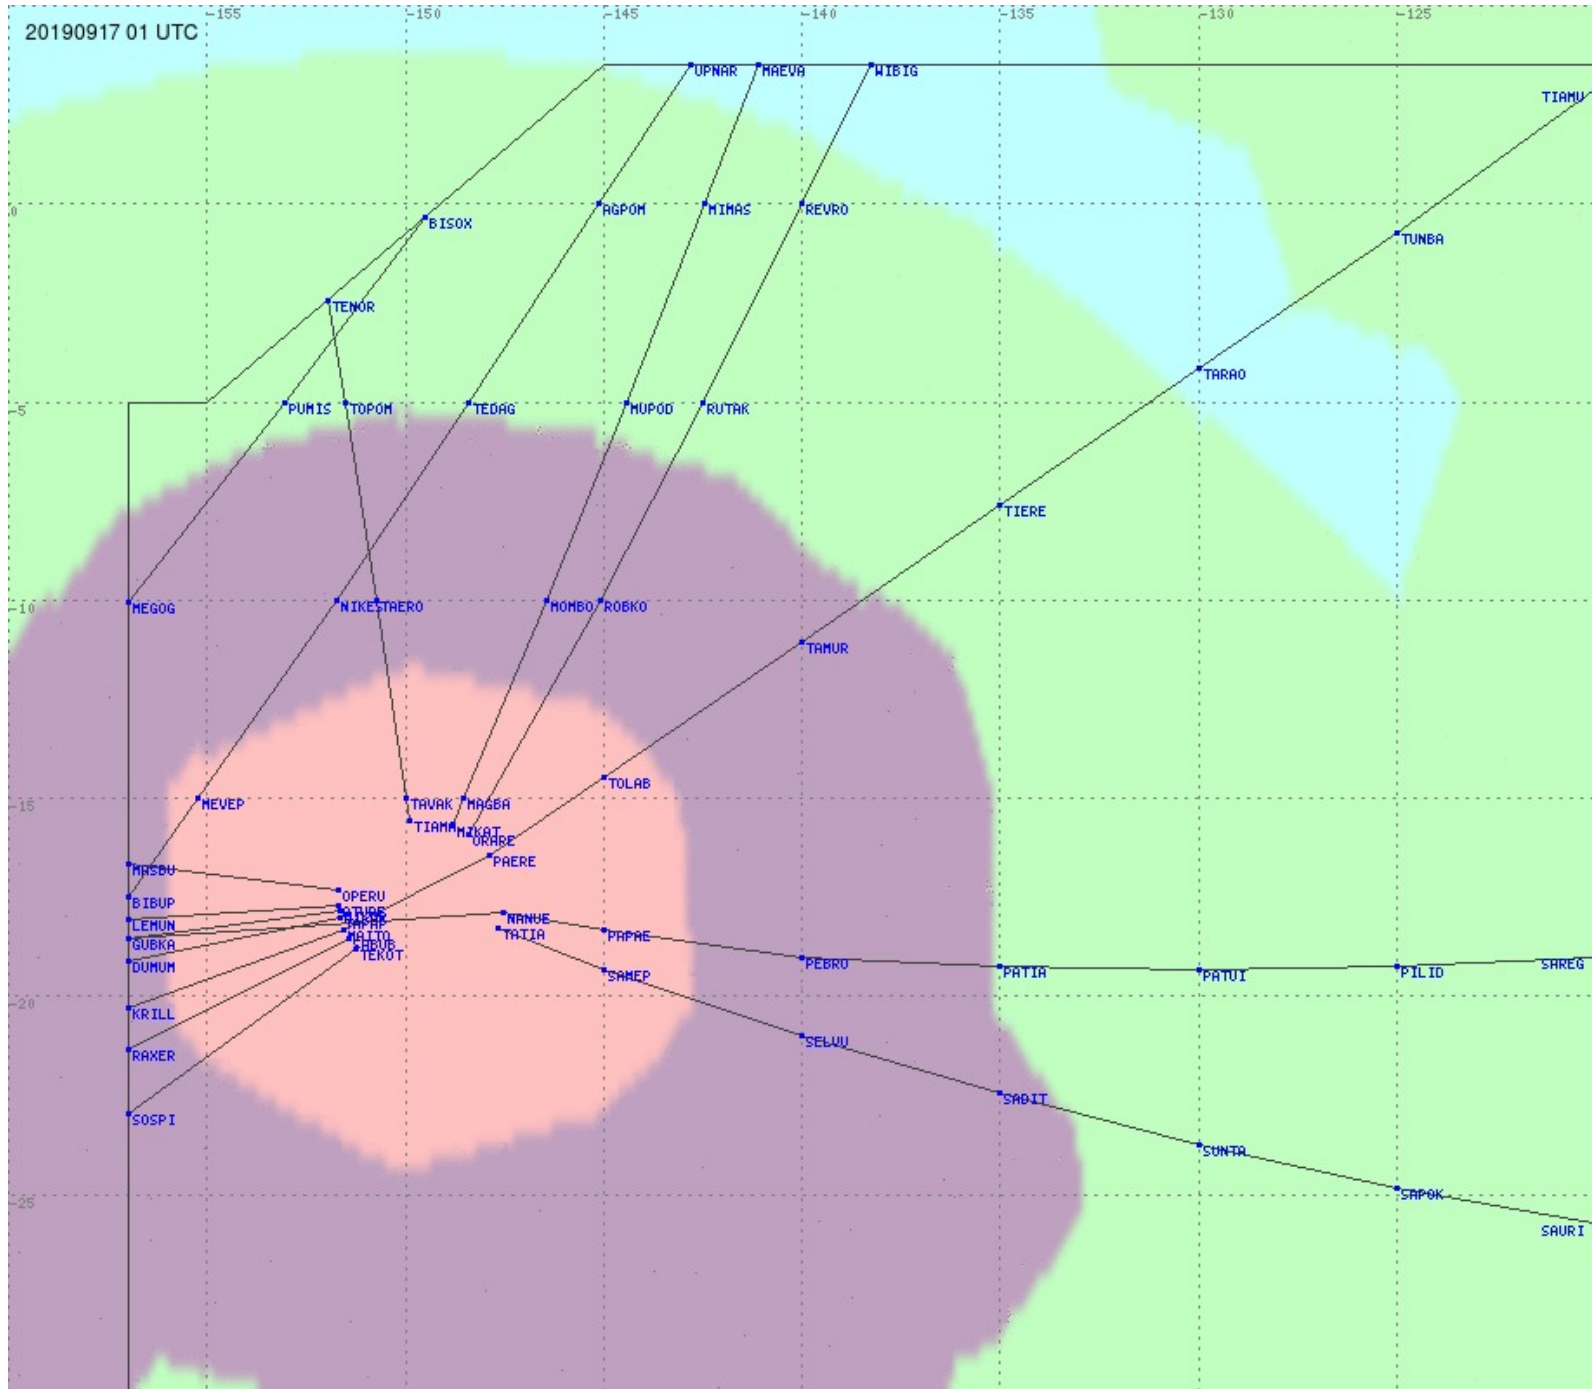

# Tahiti FIR - HF Propag - 20190917

2.8 MHz 3.5 MHz 5.6 MHz 8.9 MHz 13.3 MHz 17.9 MHz None