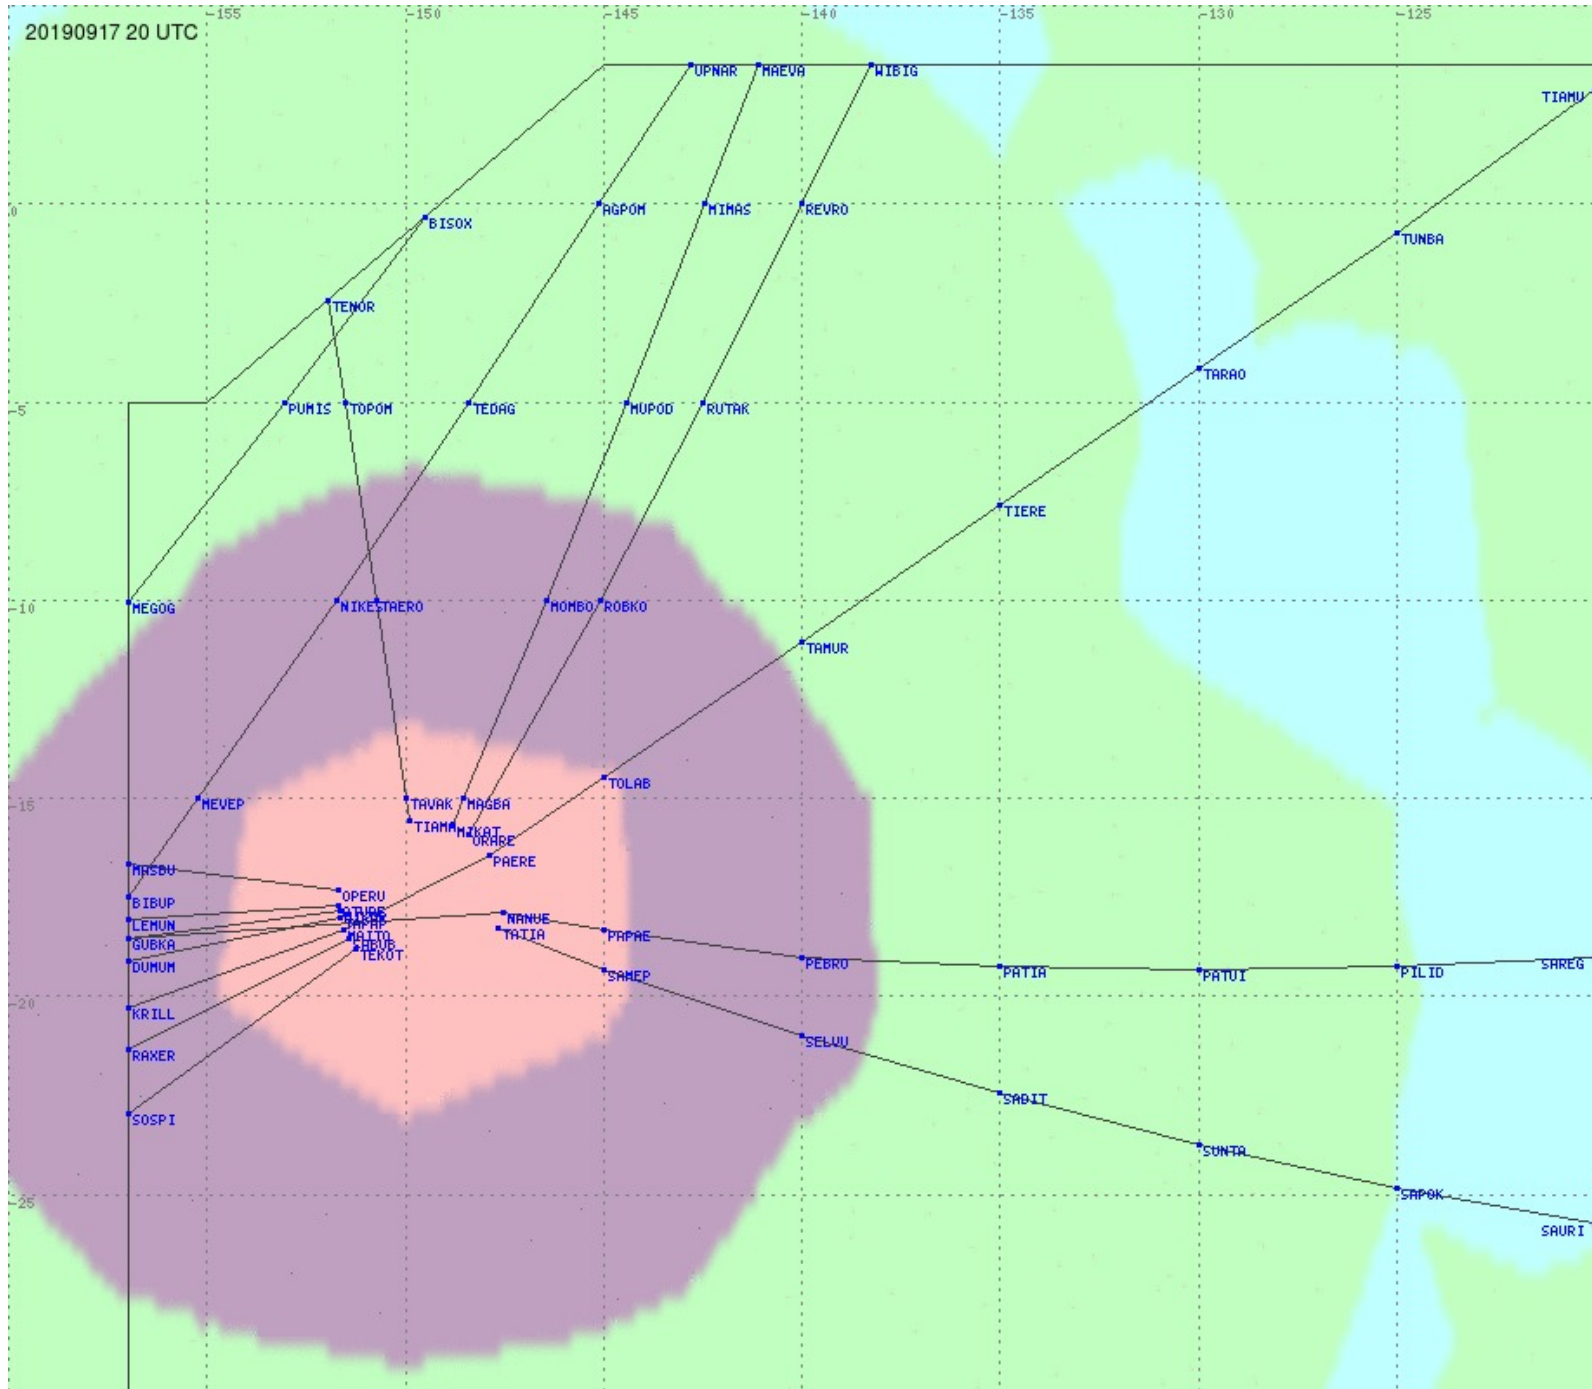

Tahiti FIR - HF Propag - 20190917

2.8 MHz 3.5 MHz 5.6 MHz 8.9 MHz 13.3 MHz 17.9 MHz None