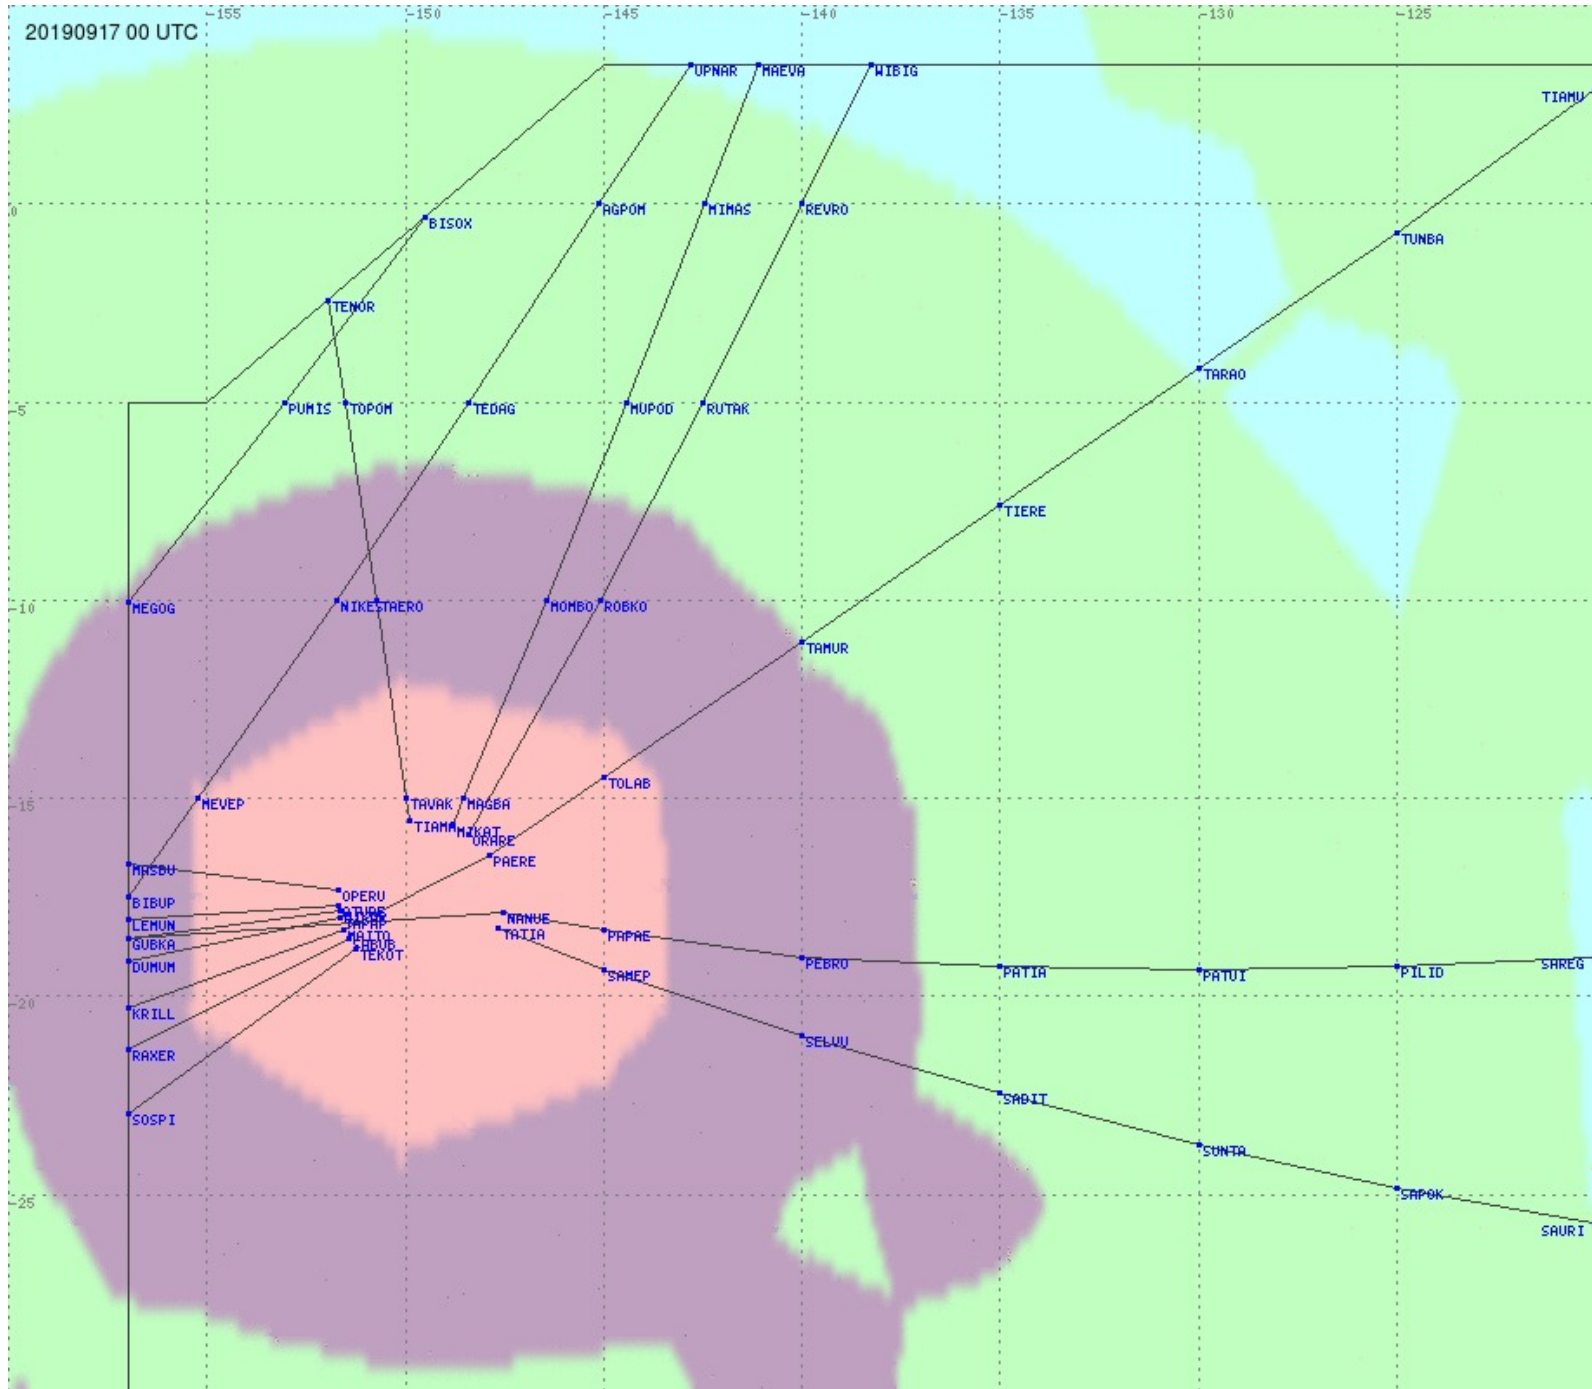

# Tahiti FIR - HF Propag - 20190917

2.8 MHz 3.5 MHz 5.6 MHz 8.9 MHz 13.3 MHz 17.9 MHz None