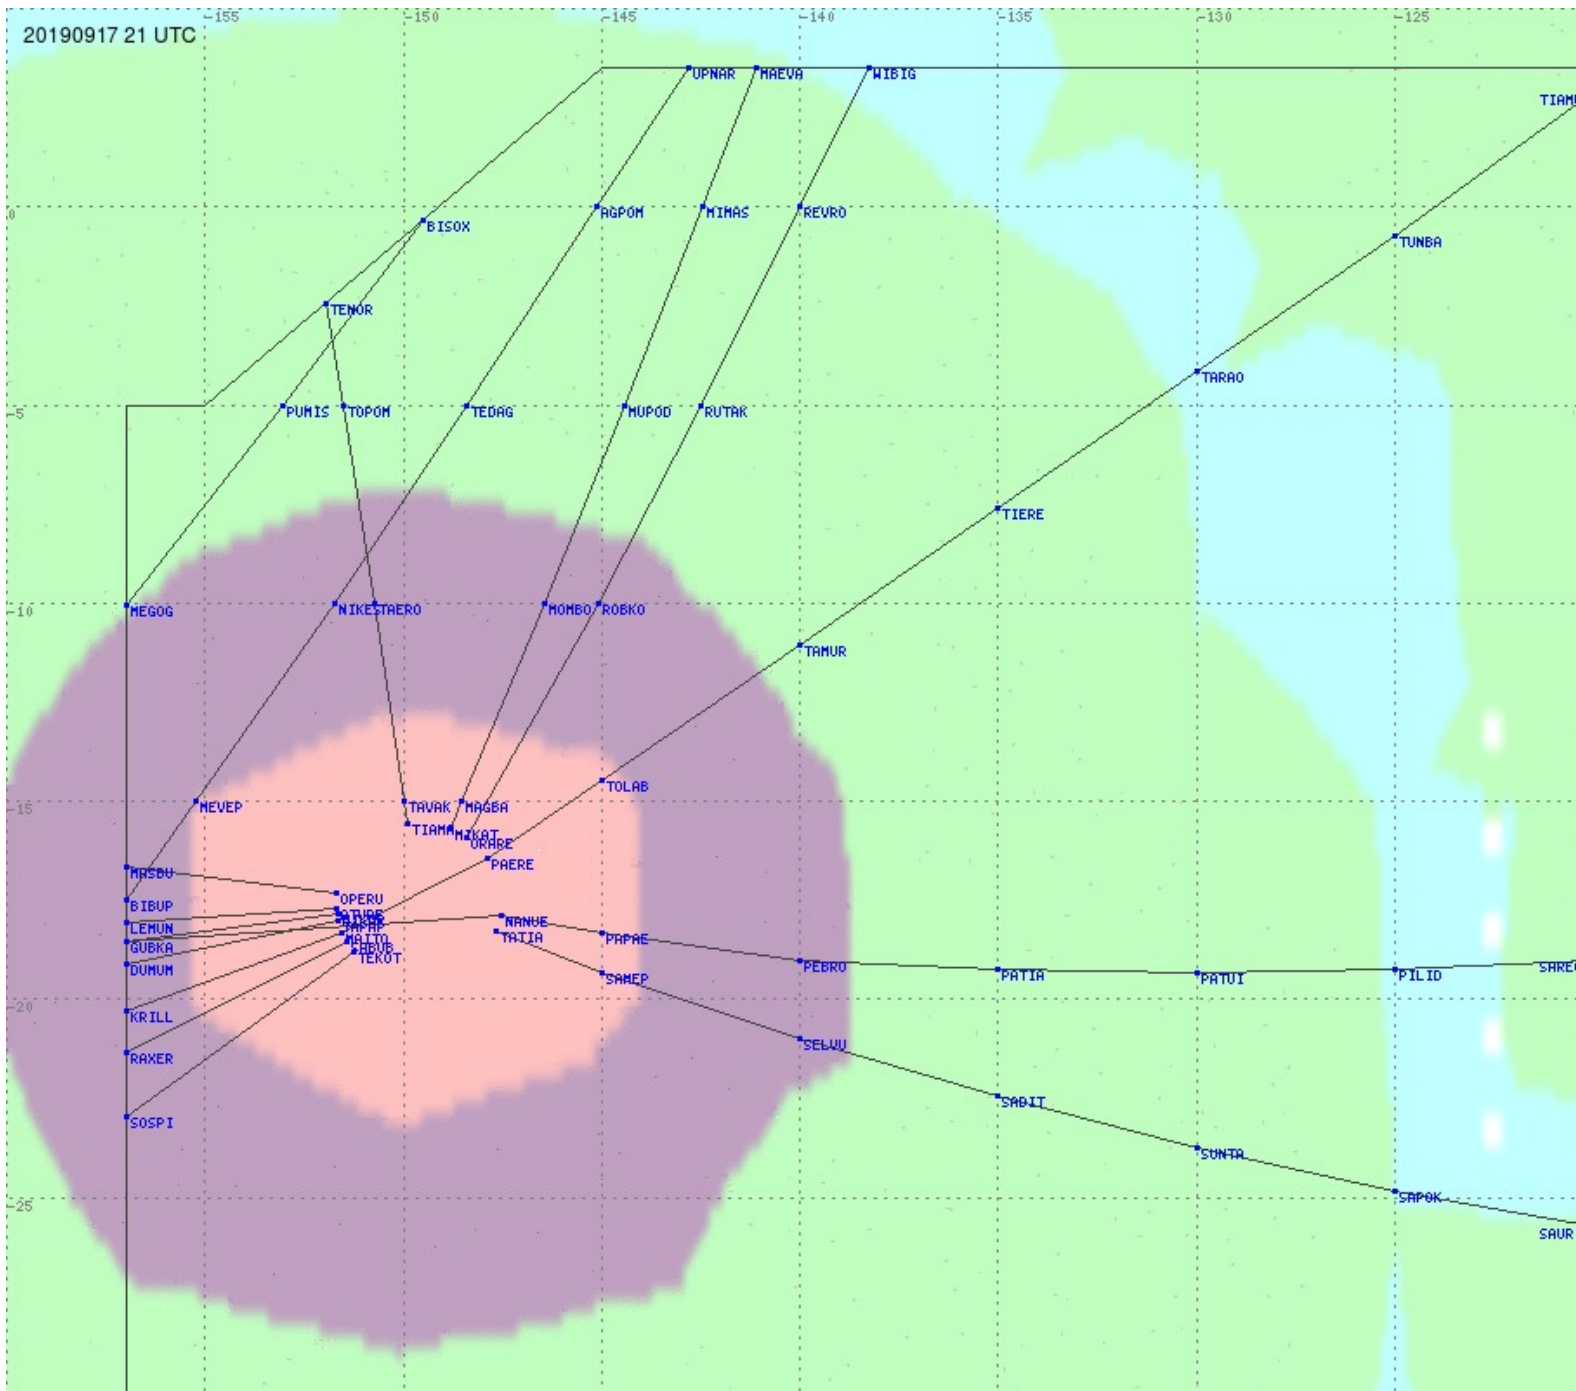

Tahiti FIR - HF Propag - 20190917

2.8 MHz 3.5 MHz 5.6 MHz 8.9 MHz 13.3 MHz 17.9 MHz None