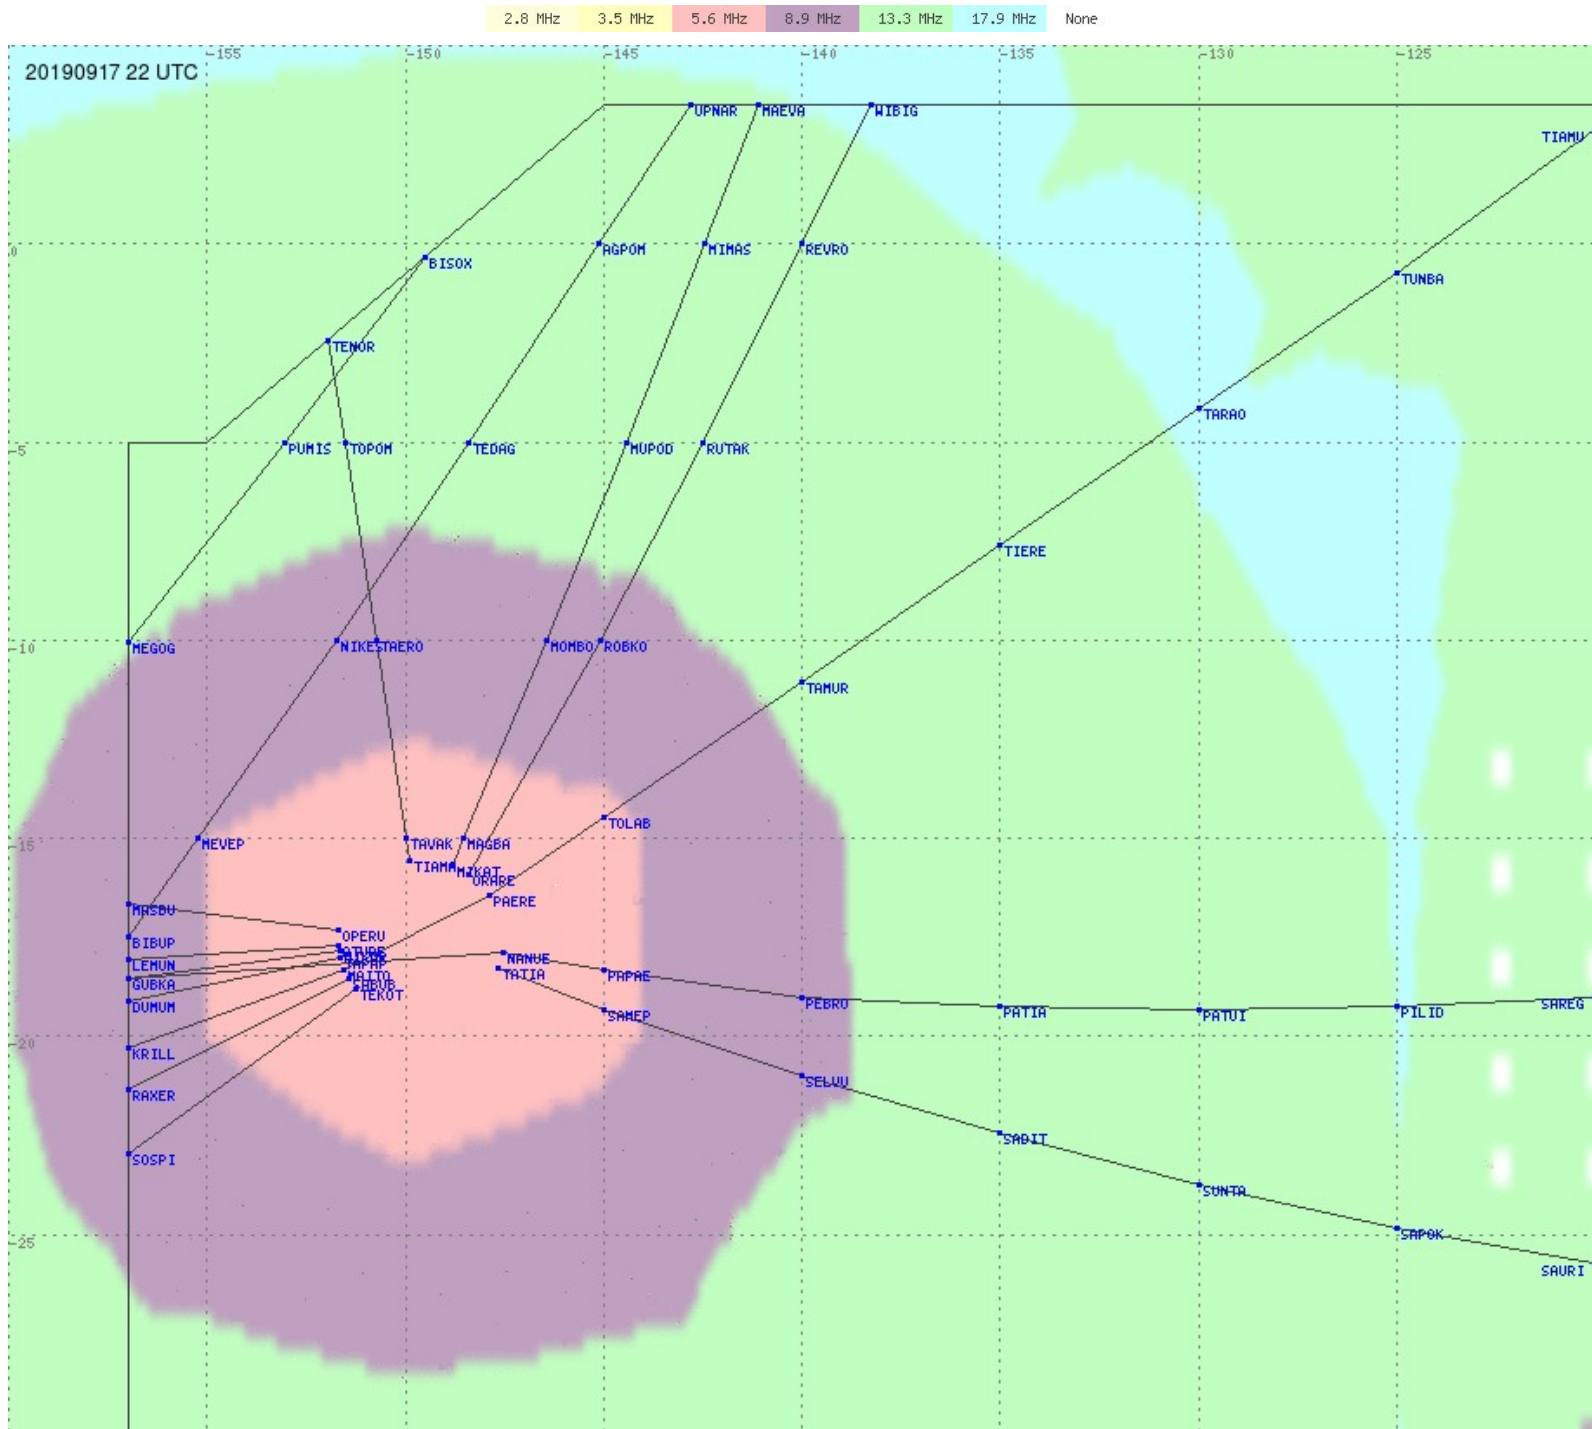

Tahiti FIR - HF Propag - 20190917