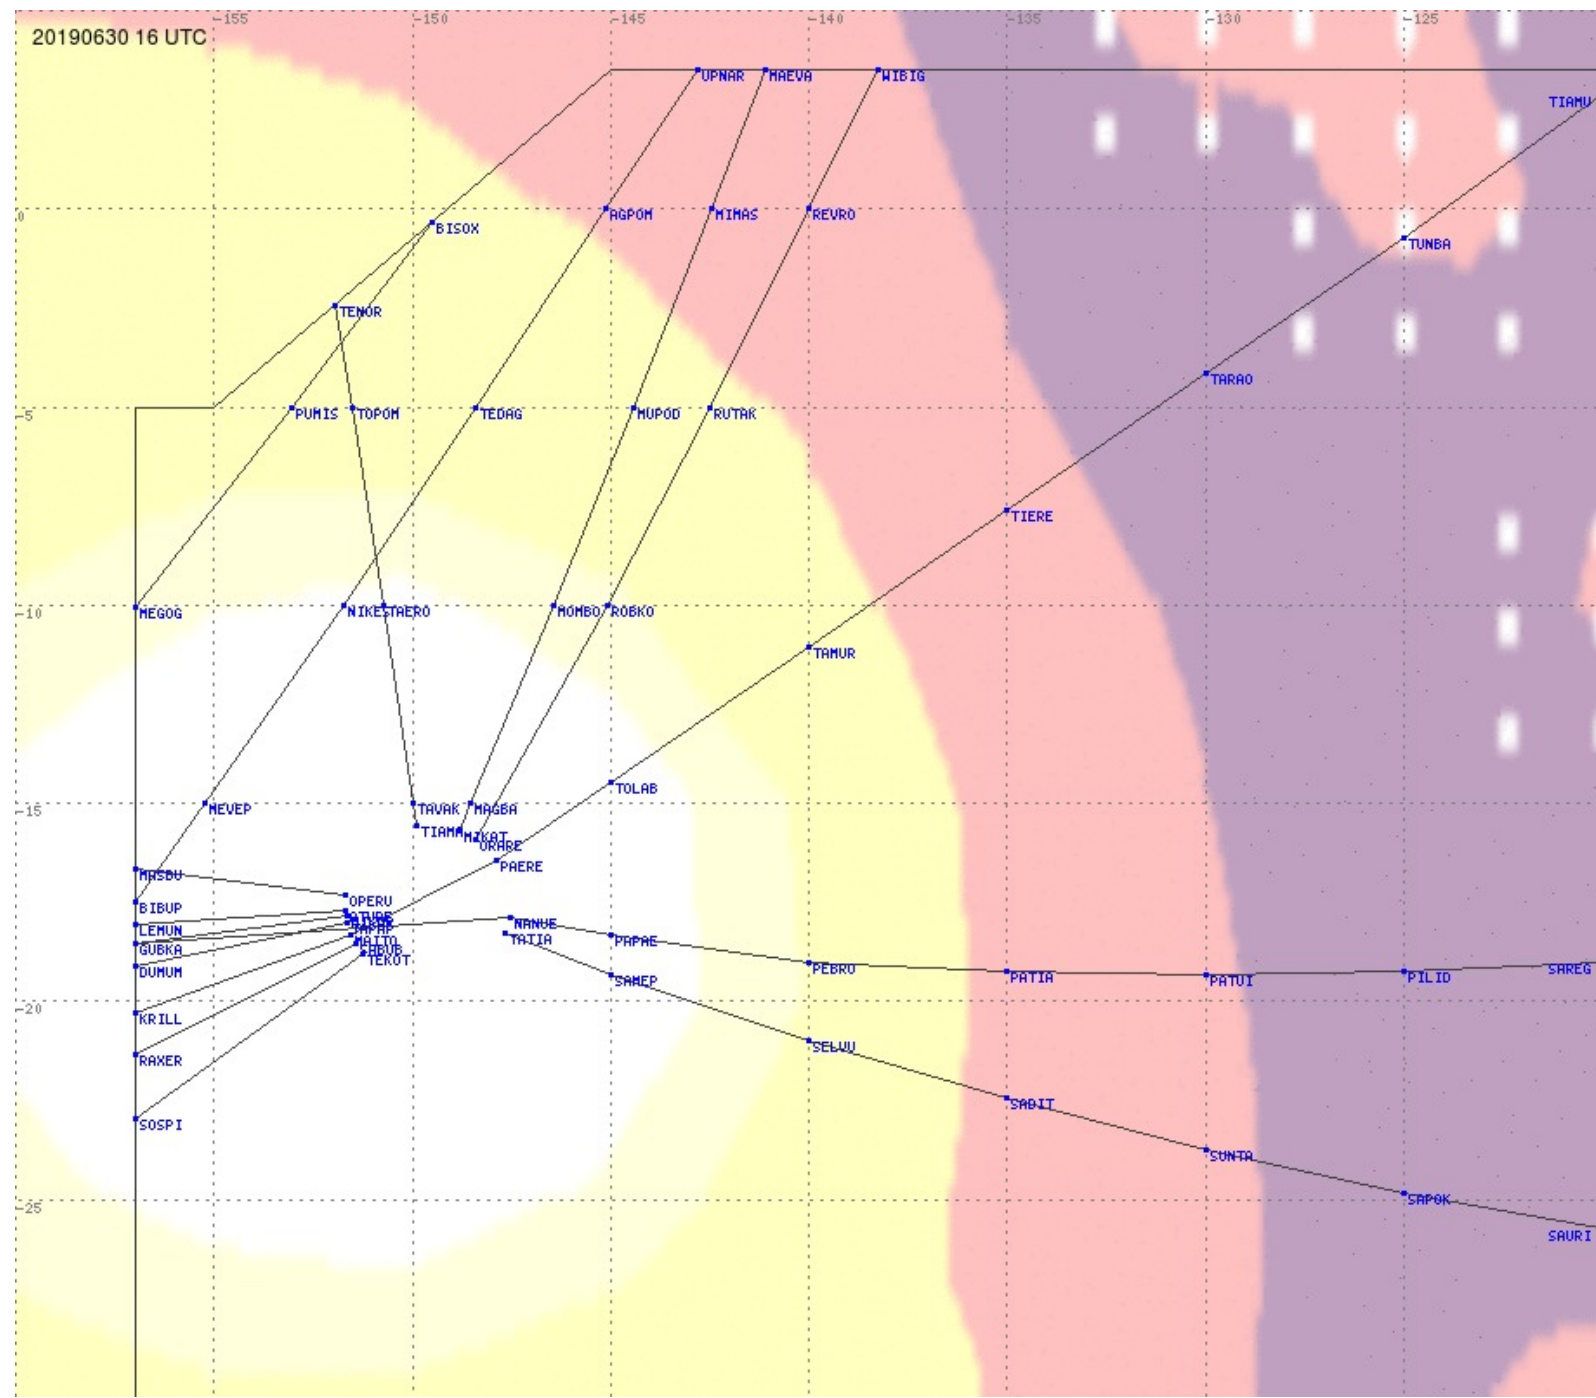

Tahiti FIR - HF Propag - 20190630

2.8 MHz
3.5 MHz
5.6 MHz
8.9 MHz
13.3 MHz
17.9 MHz
None