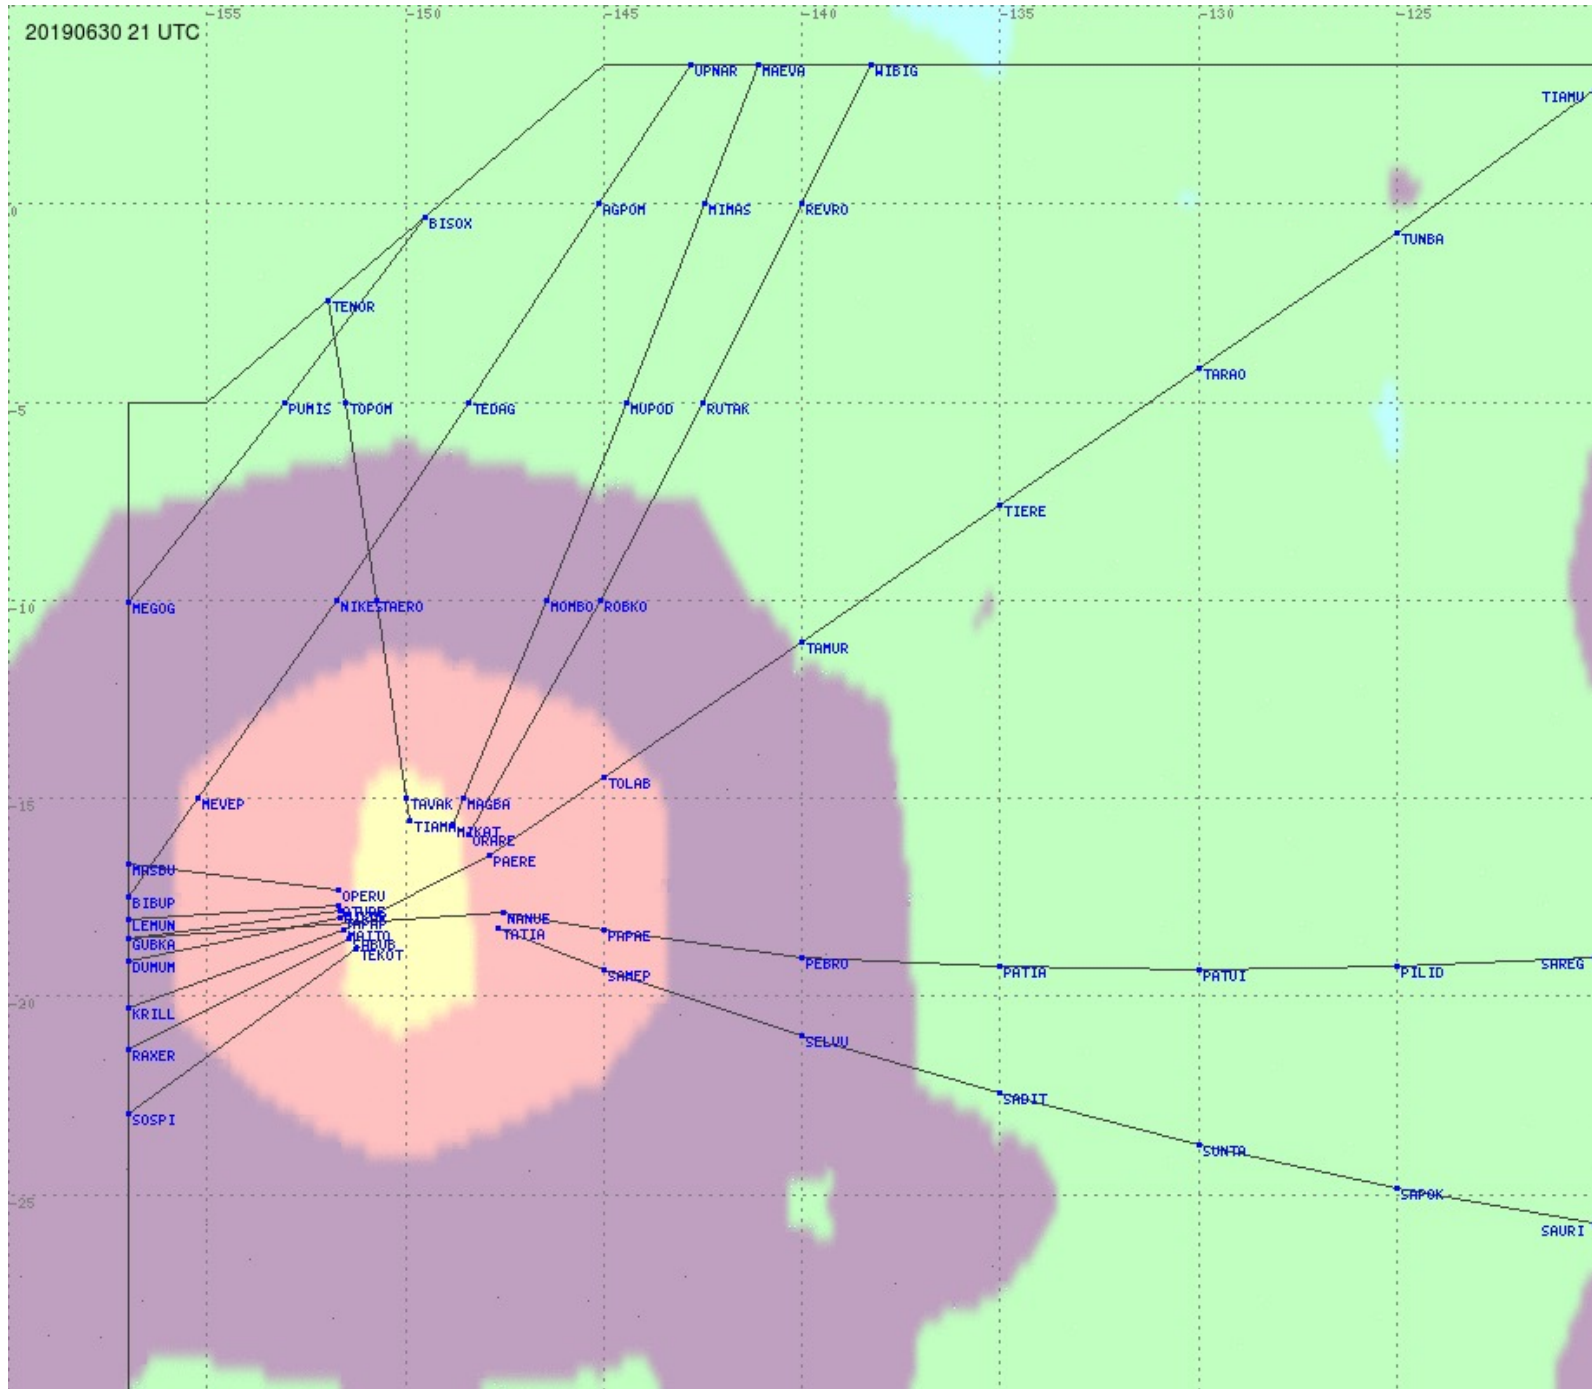

Tahiti FIR - HF Propag - 20190630

2.8 MHz
3.5 MHz
5.6 MHz
8.9 MHz
13.3 MHz
17.9 MHz
None