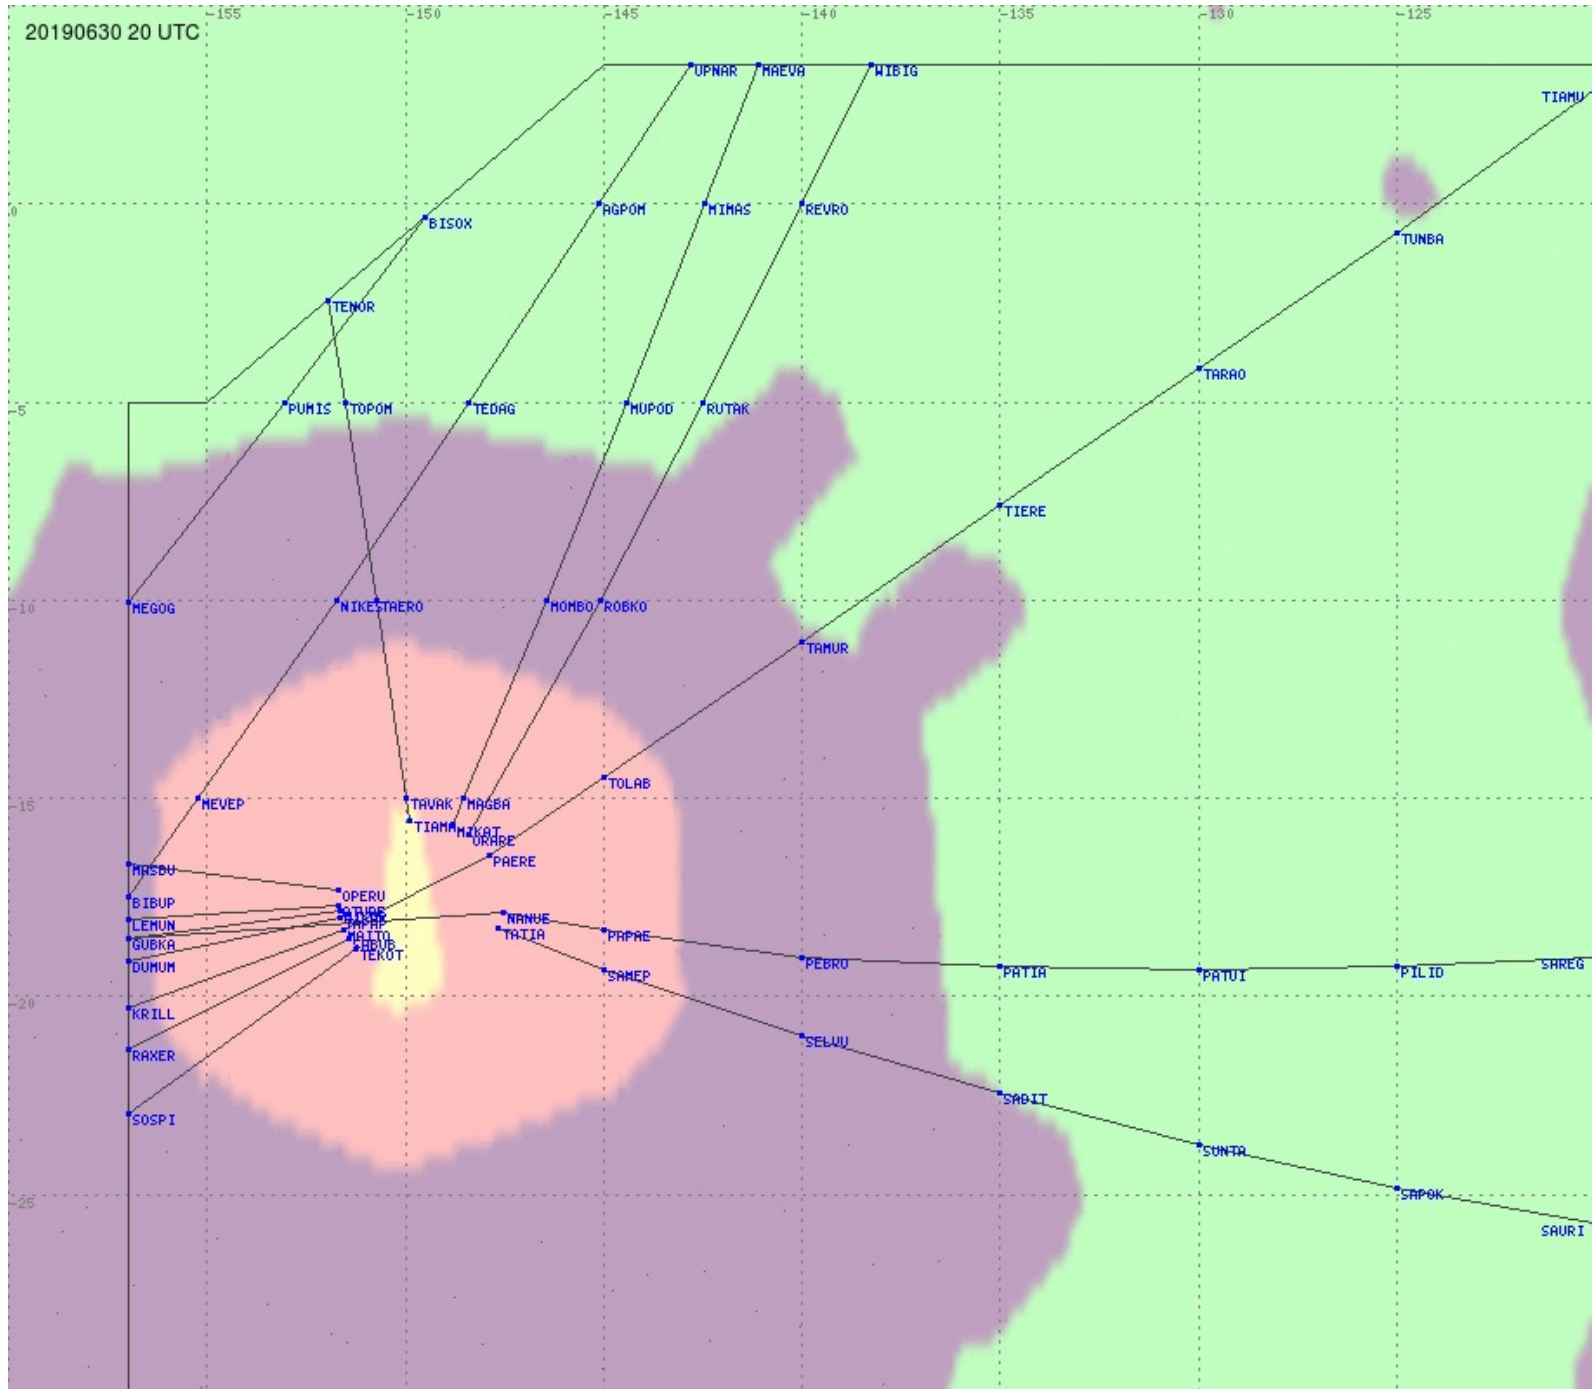

Tahiti FIR - HF Propag - 20190630

2.8 MHz
3.5 MHz
5.6 MHz
8.9 MHz
13.3 MHz
17.9 MHz
None