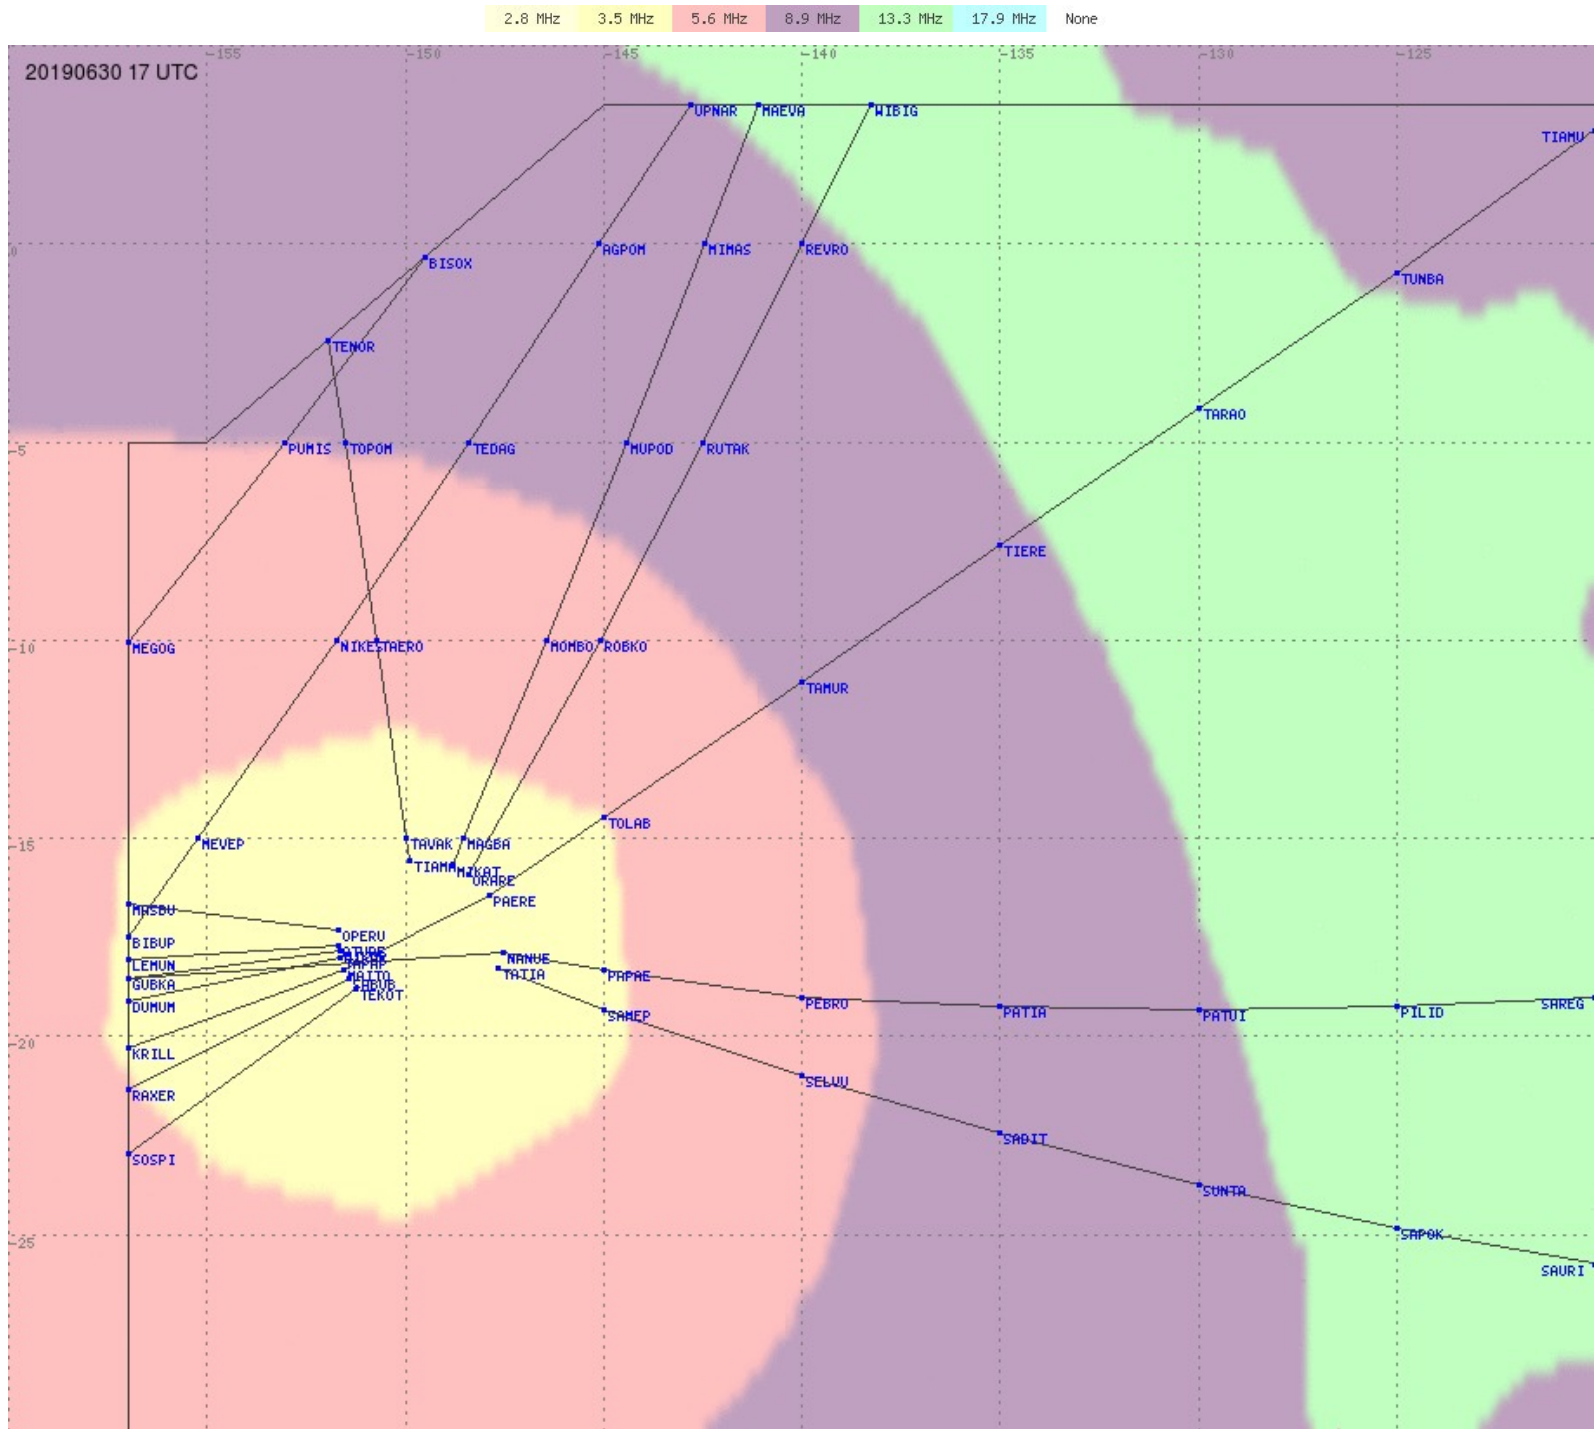

Tahiti FIR - HF Propag - 20190630