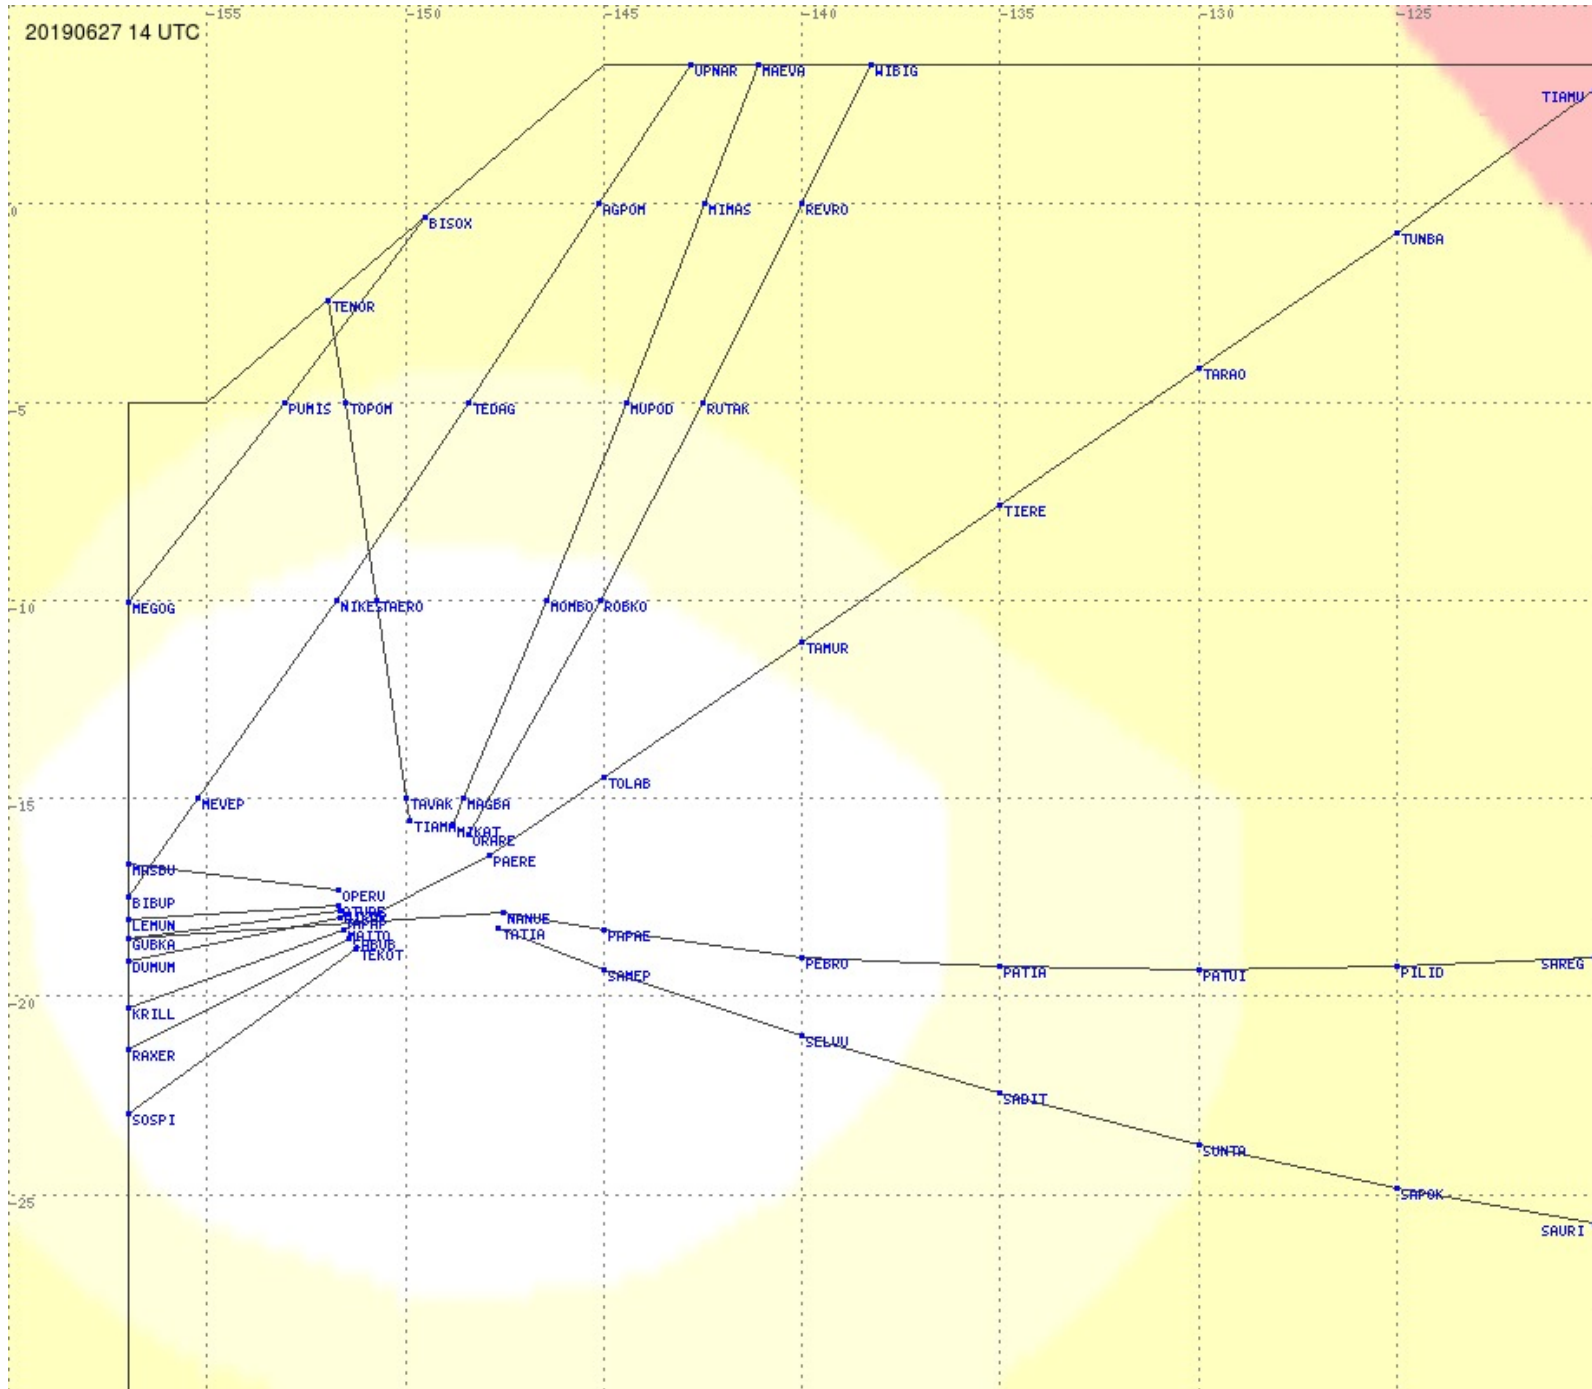

Tahiti FIR - HF Propag - 20190627

2.8 MHz
3.5 MHz
5.6 MHz
8.9 MHz
13.3 MHz
17.9 MHz
None