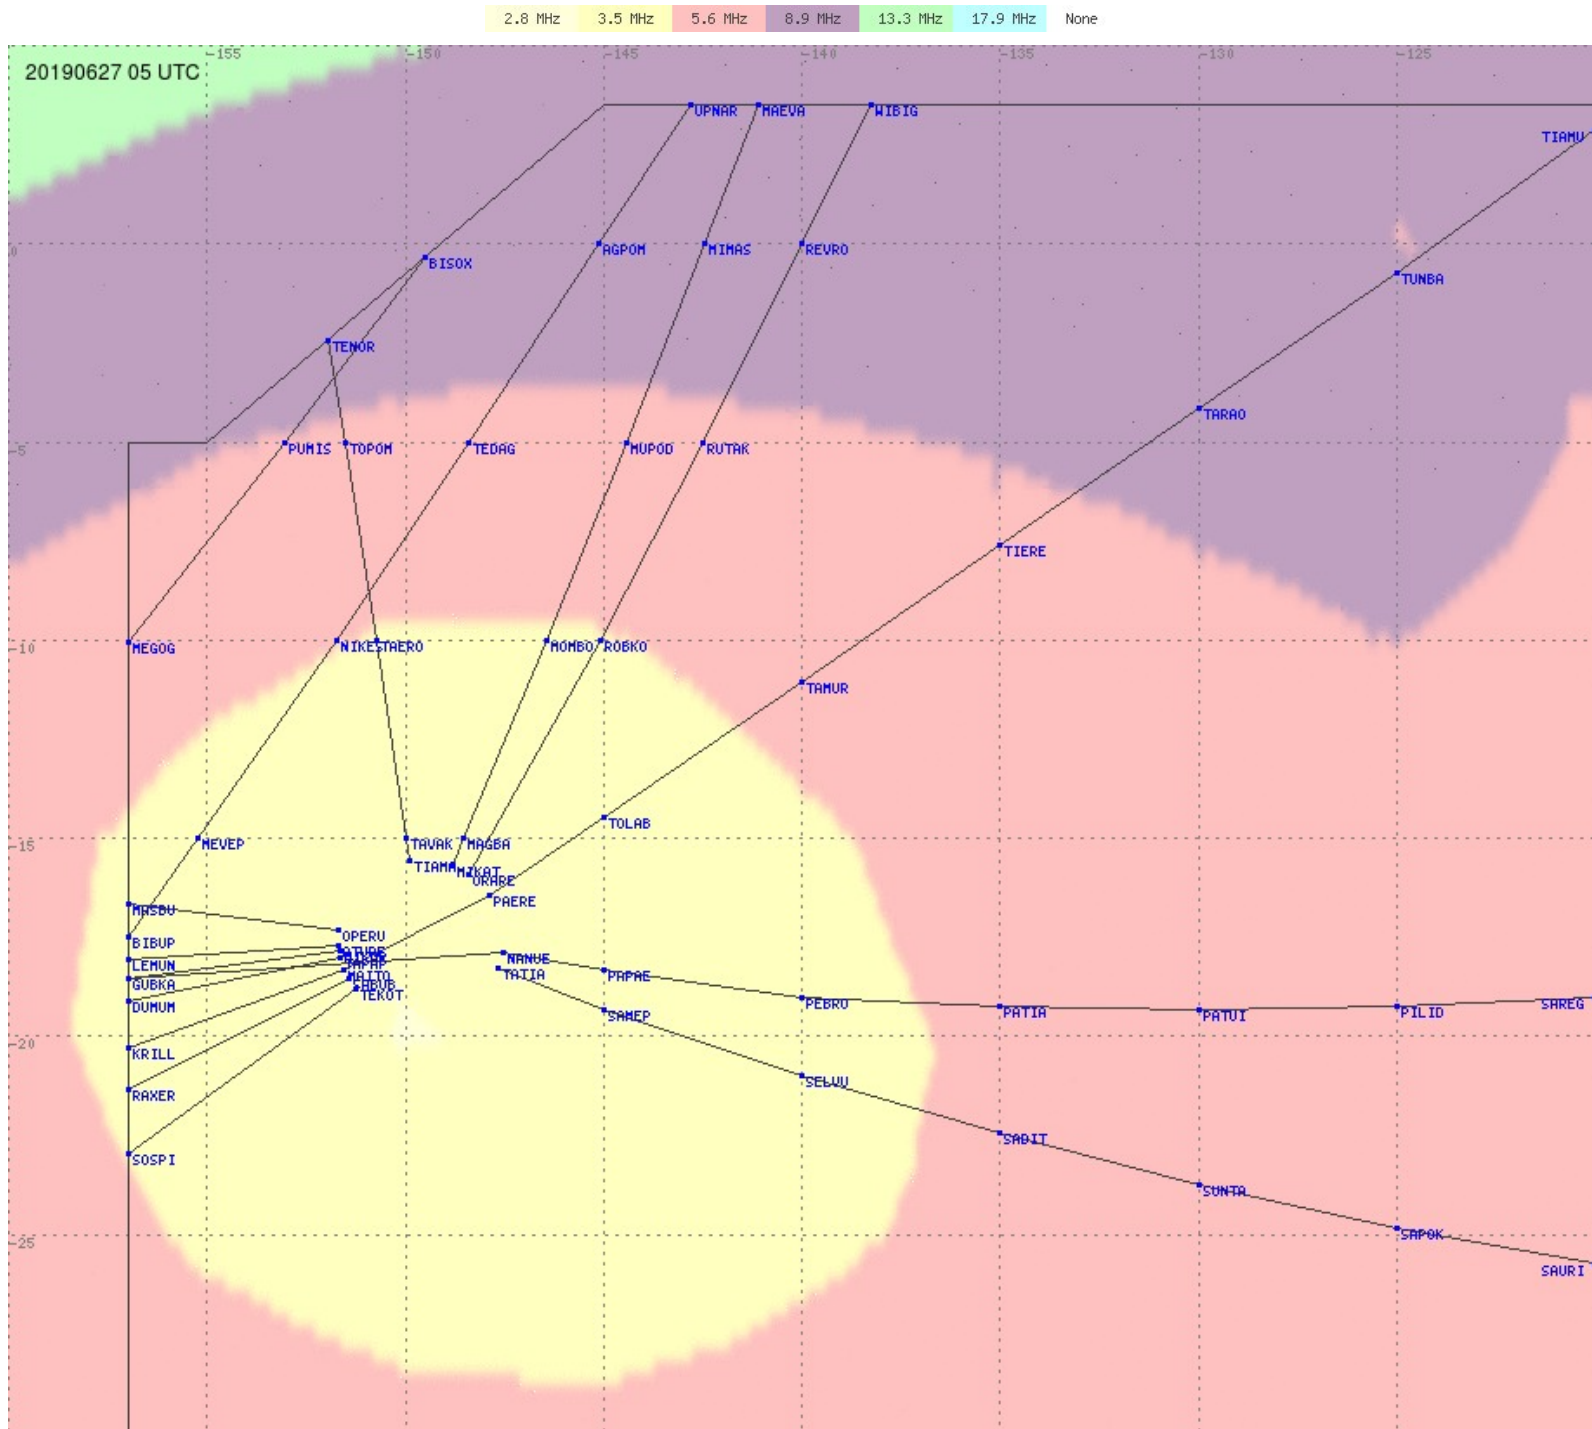

Tahiti FIR - HF Propag - 20190627