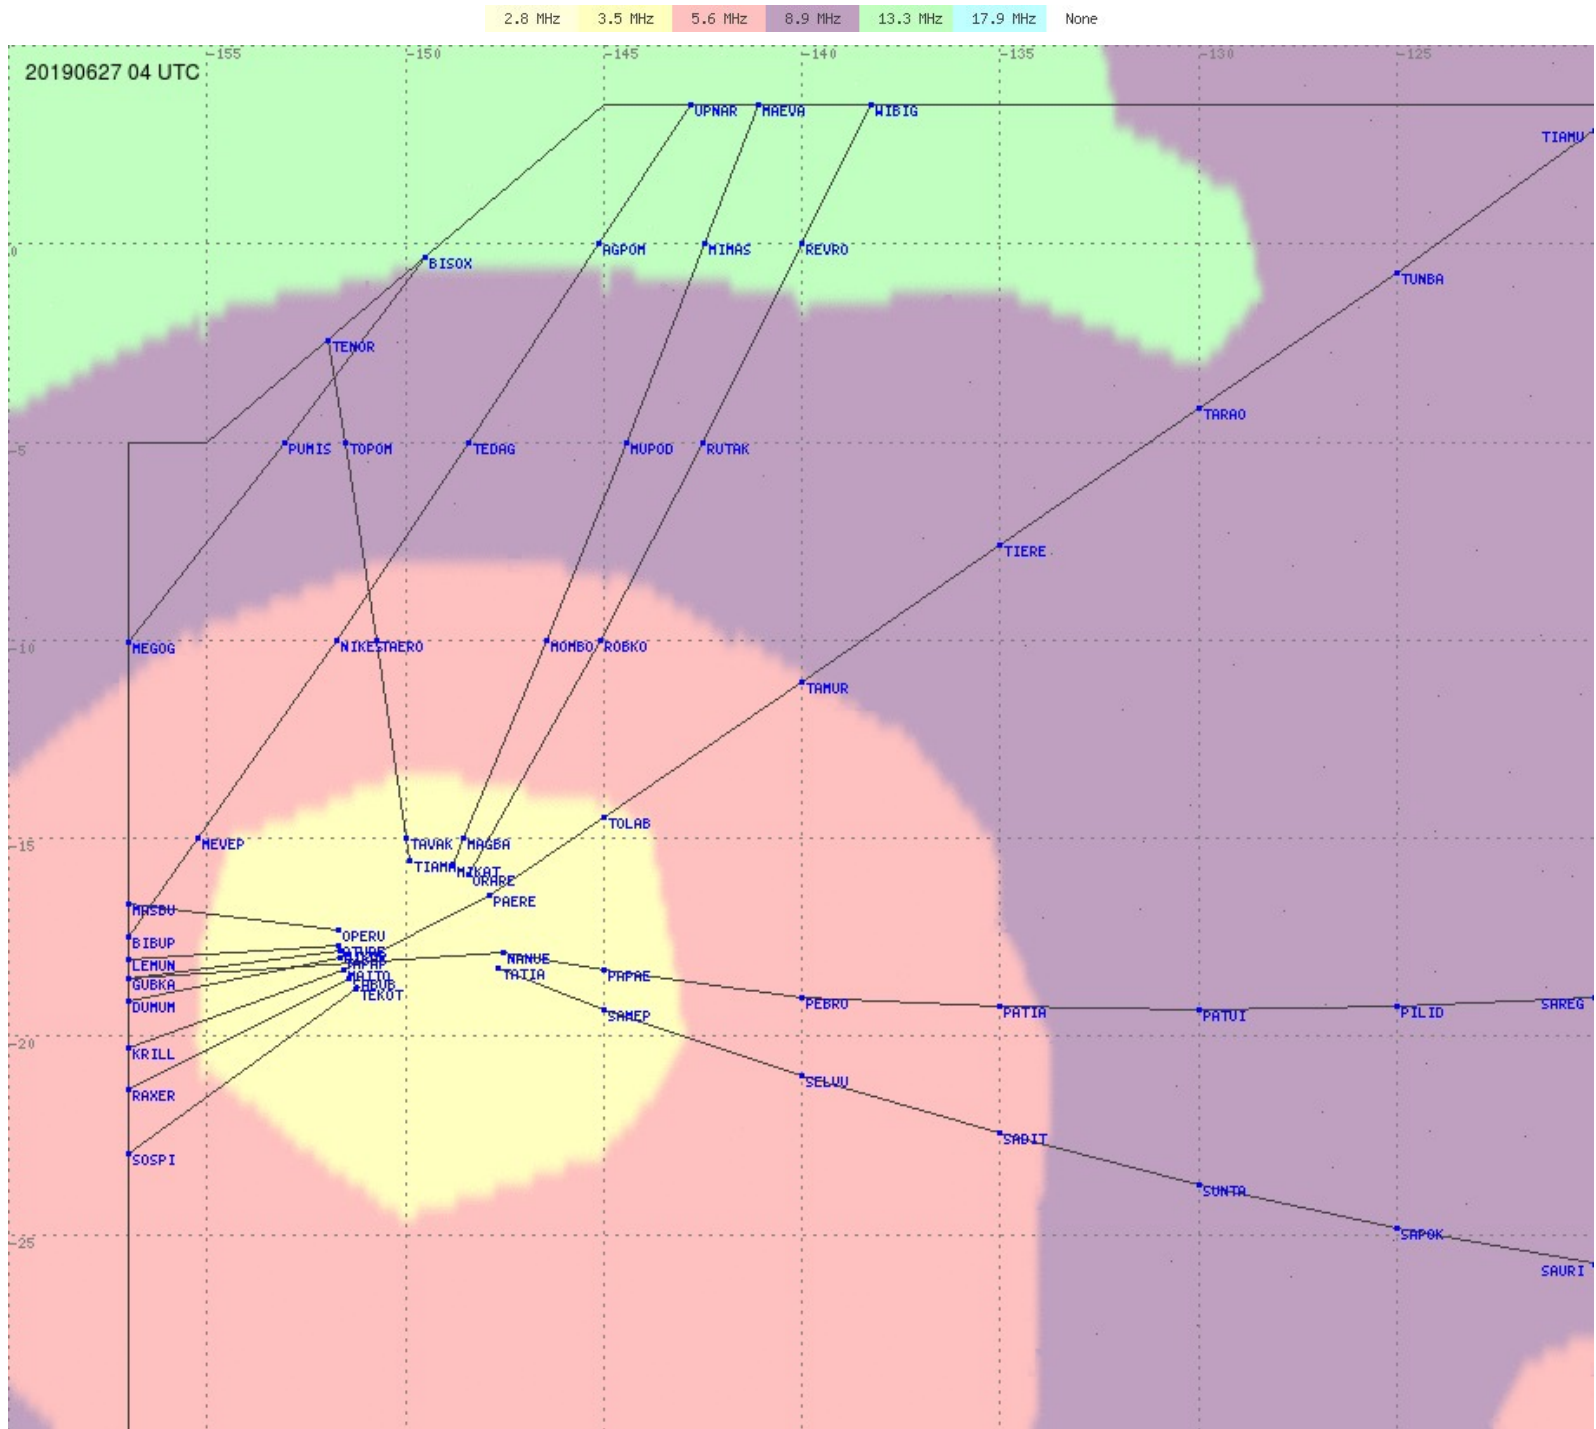

Tahiti FIR - HF Propag - 20190627