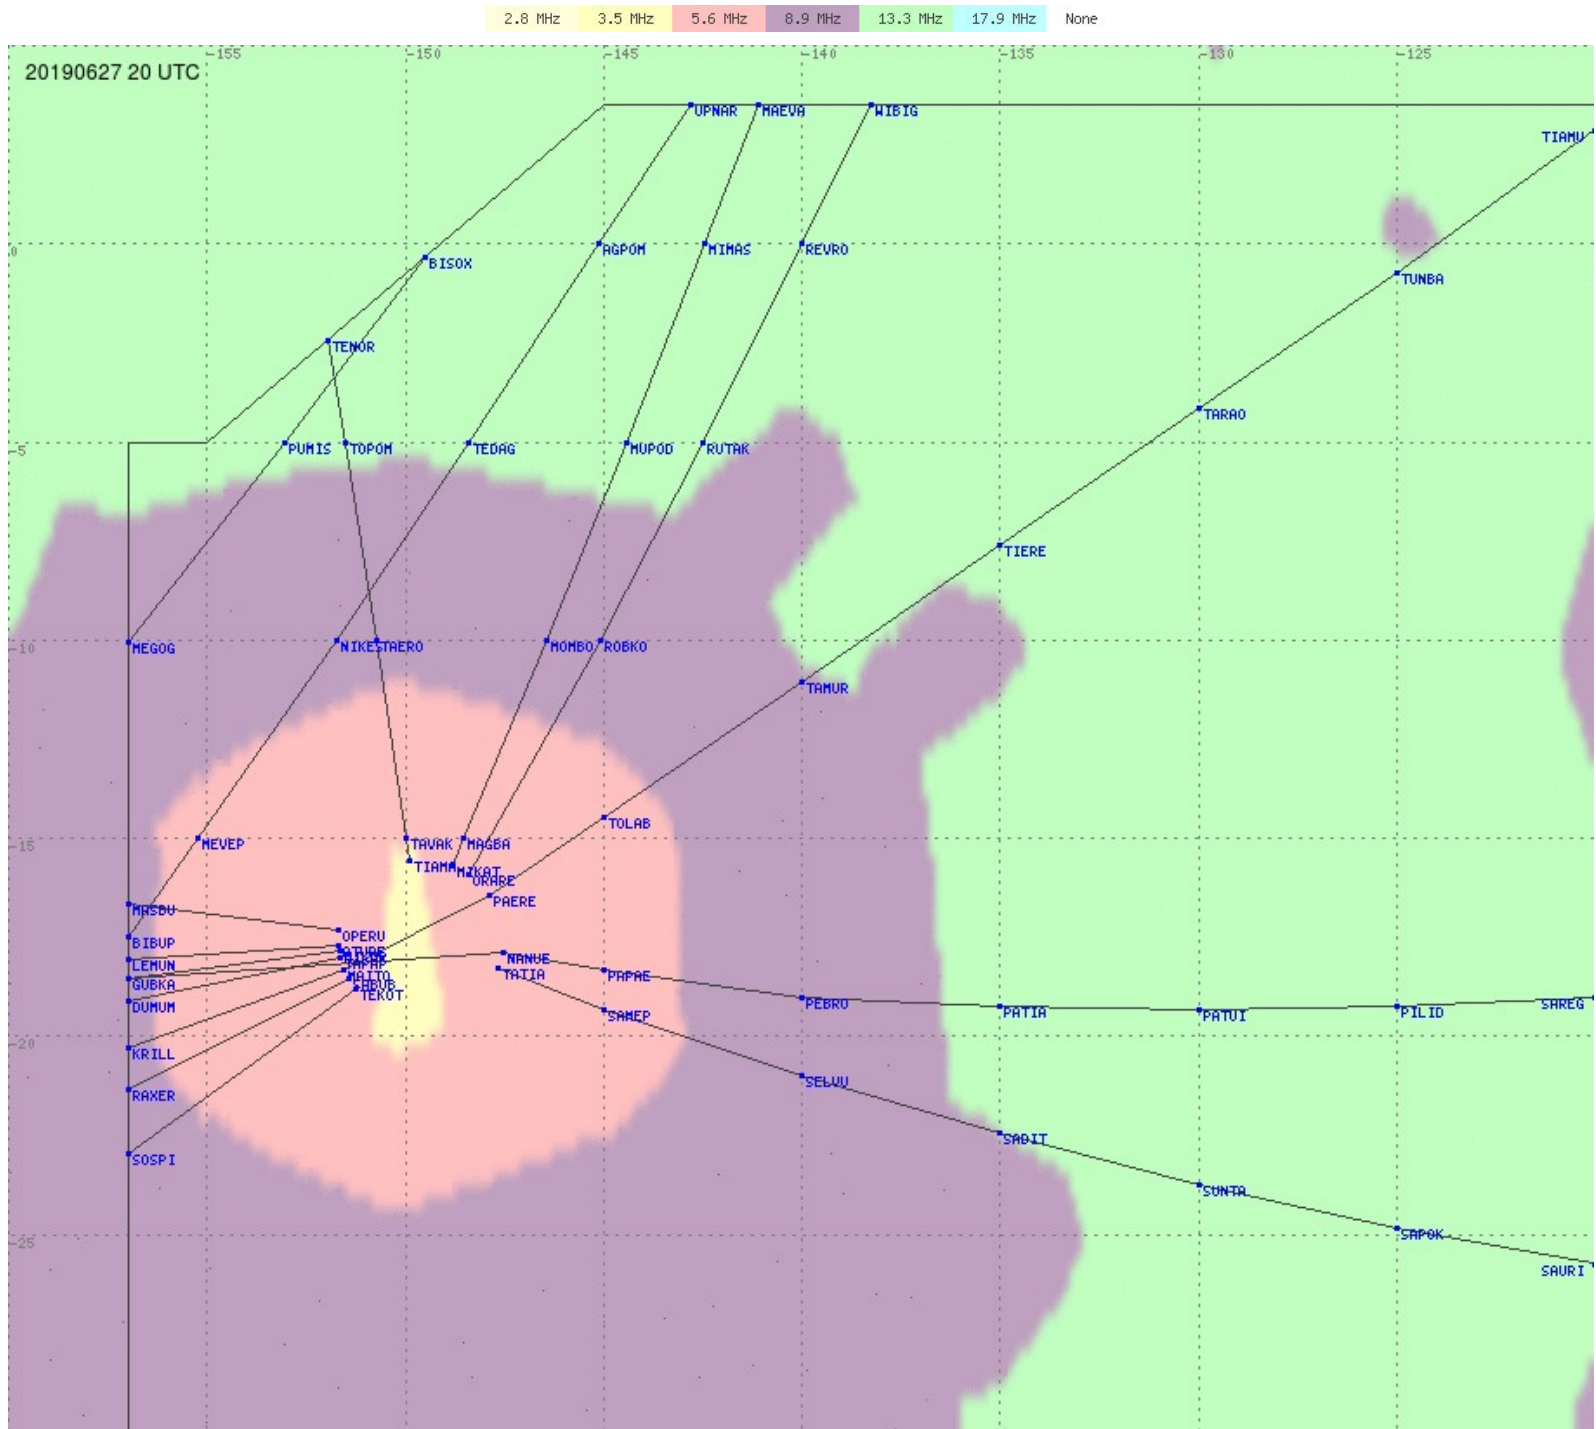

Tahiti FIR - HF Propag - 20190627