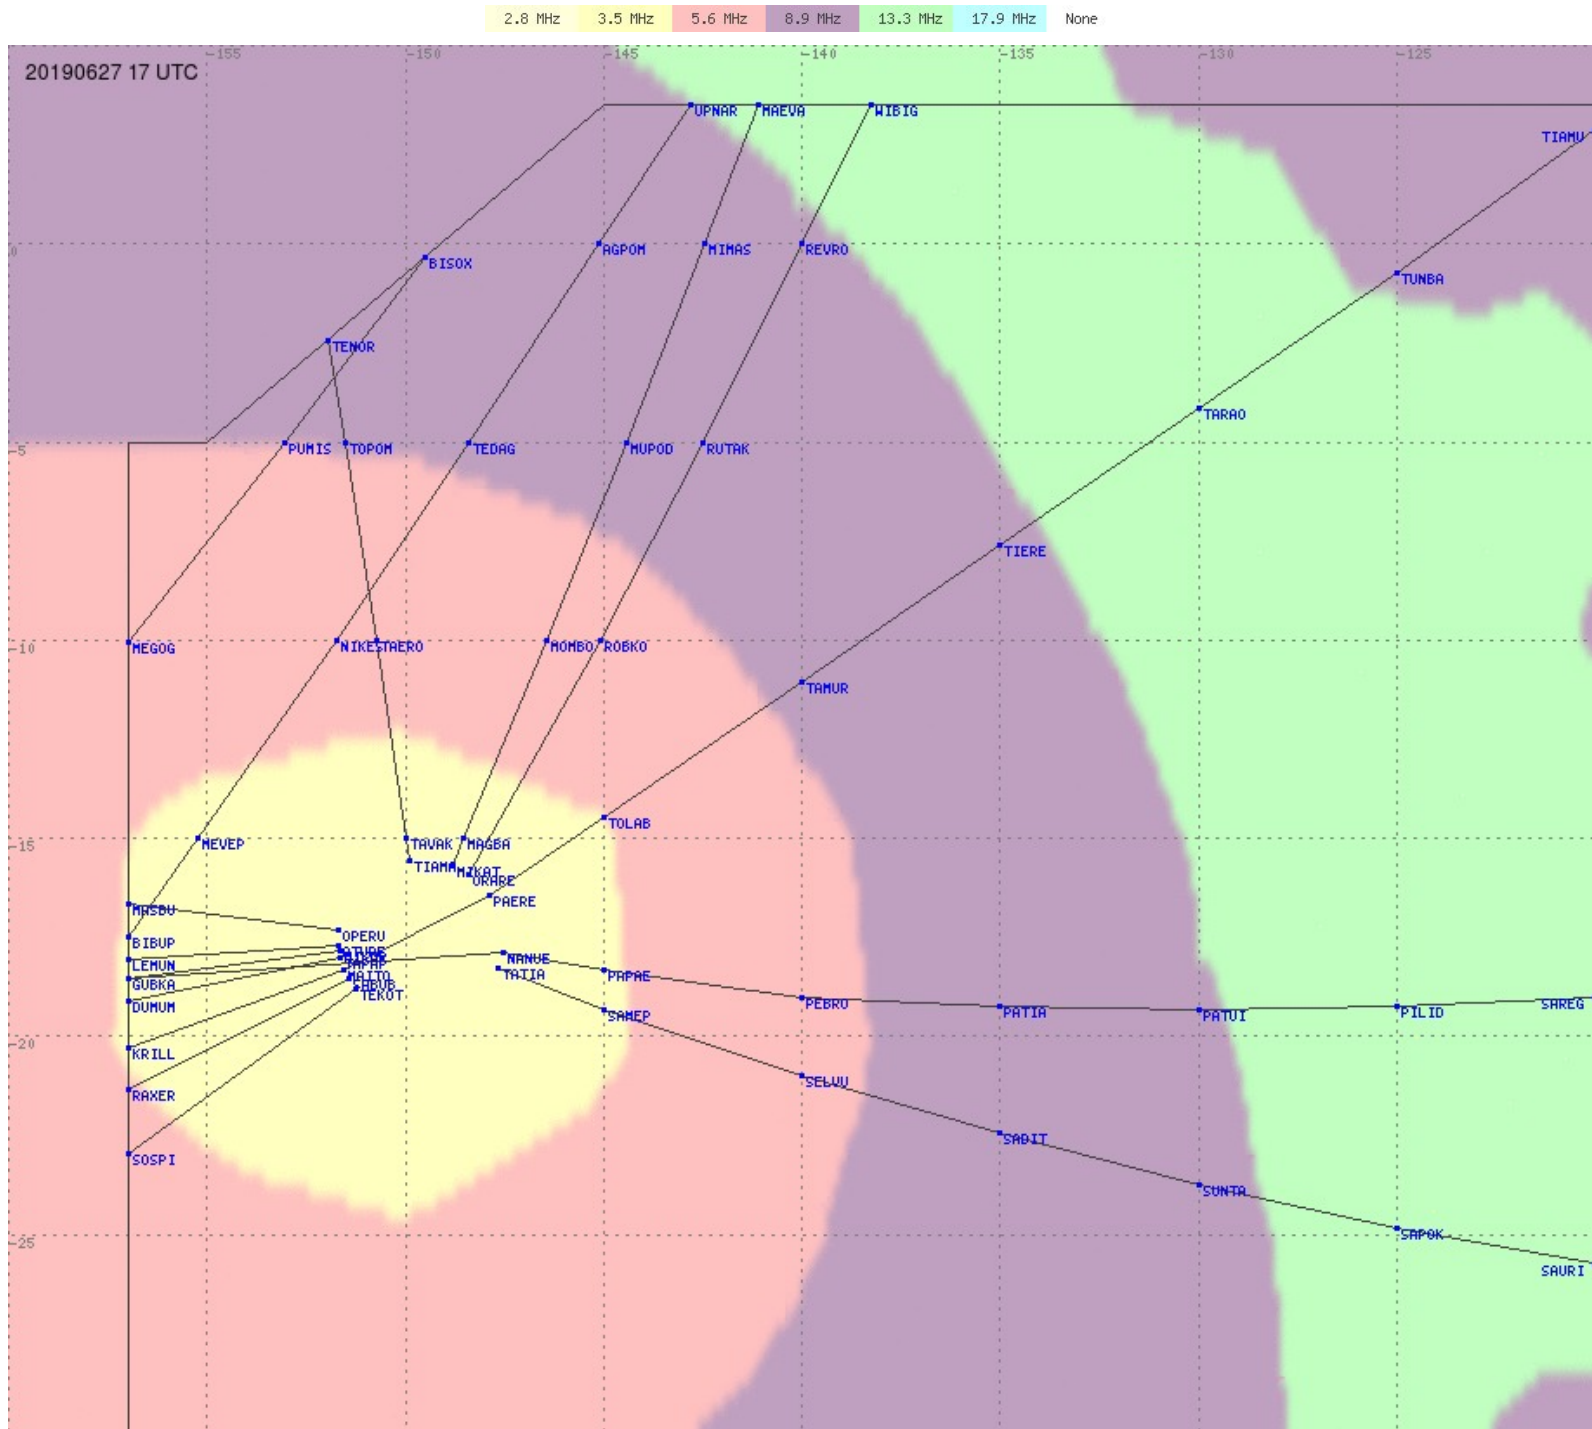

Tahiti FIR - HF Propag - 20190627