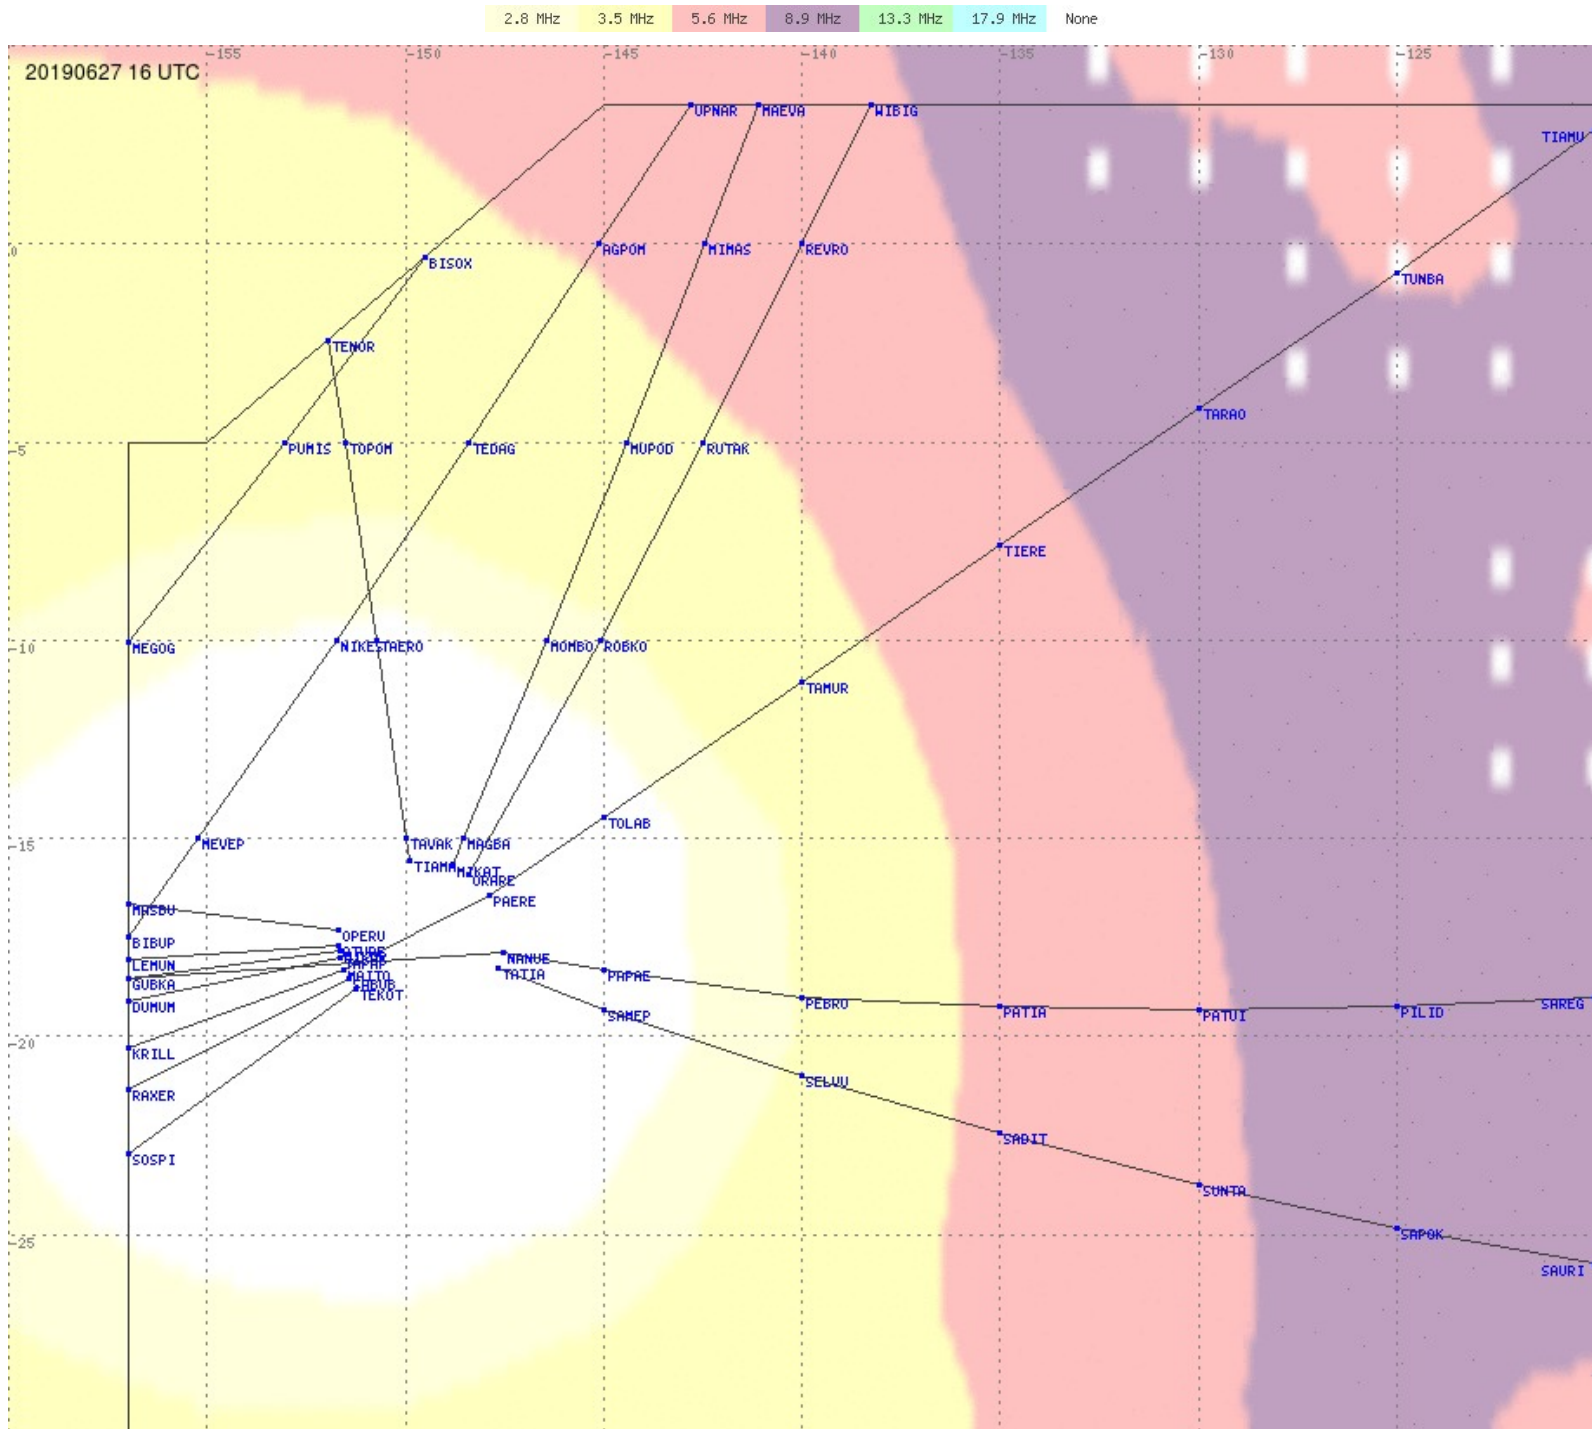

Tahiti FIR - HF Propag - 20190627