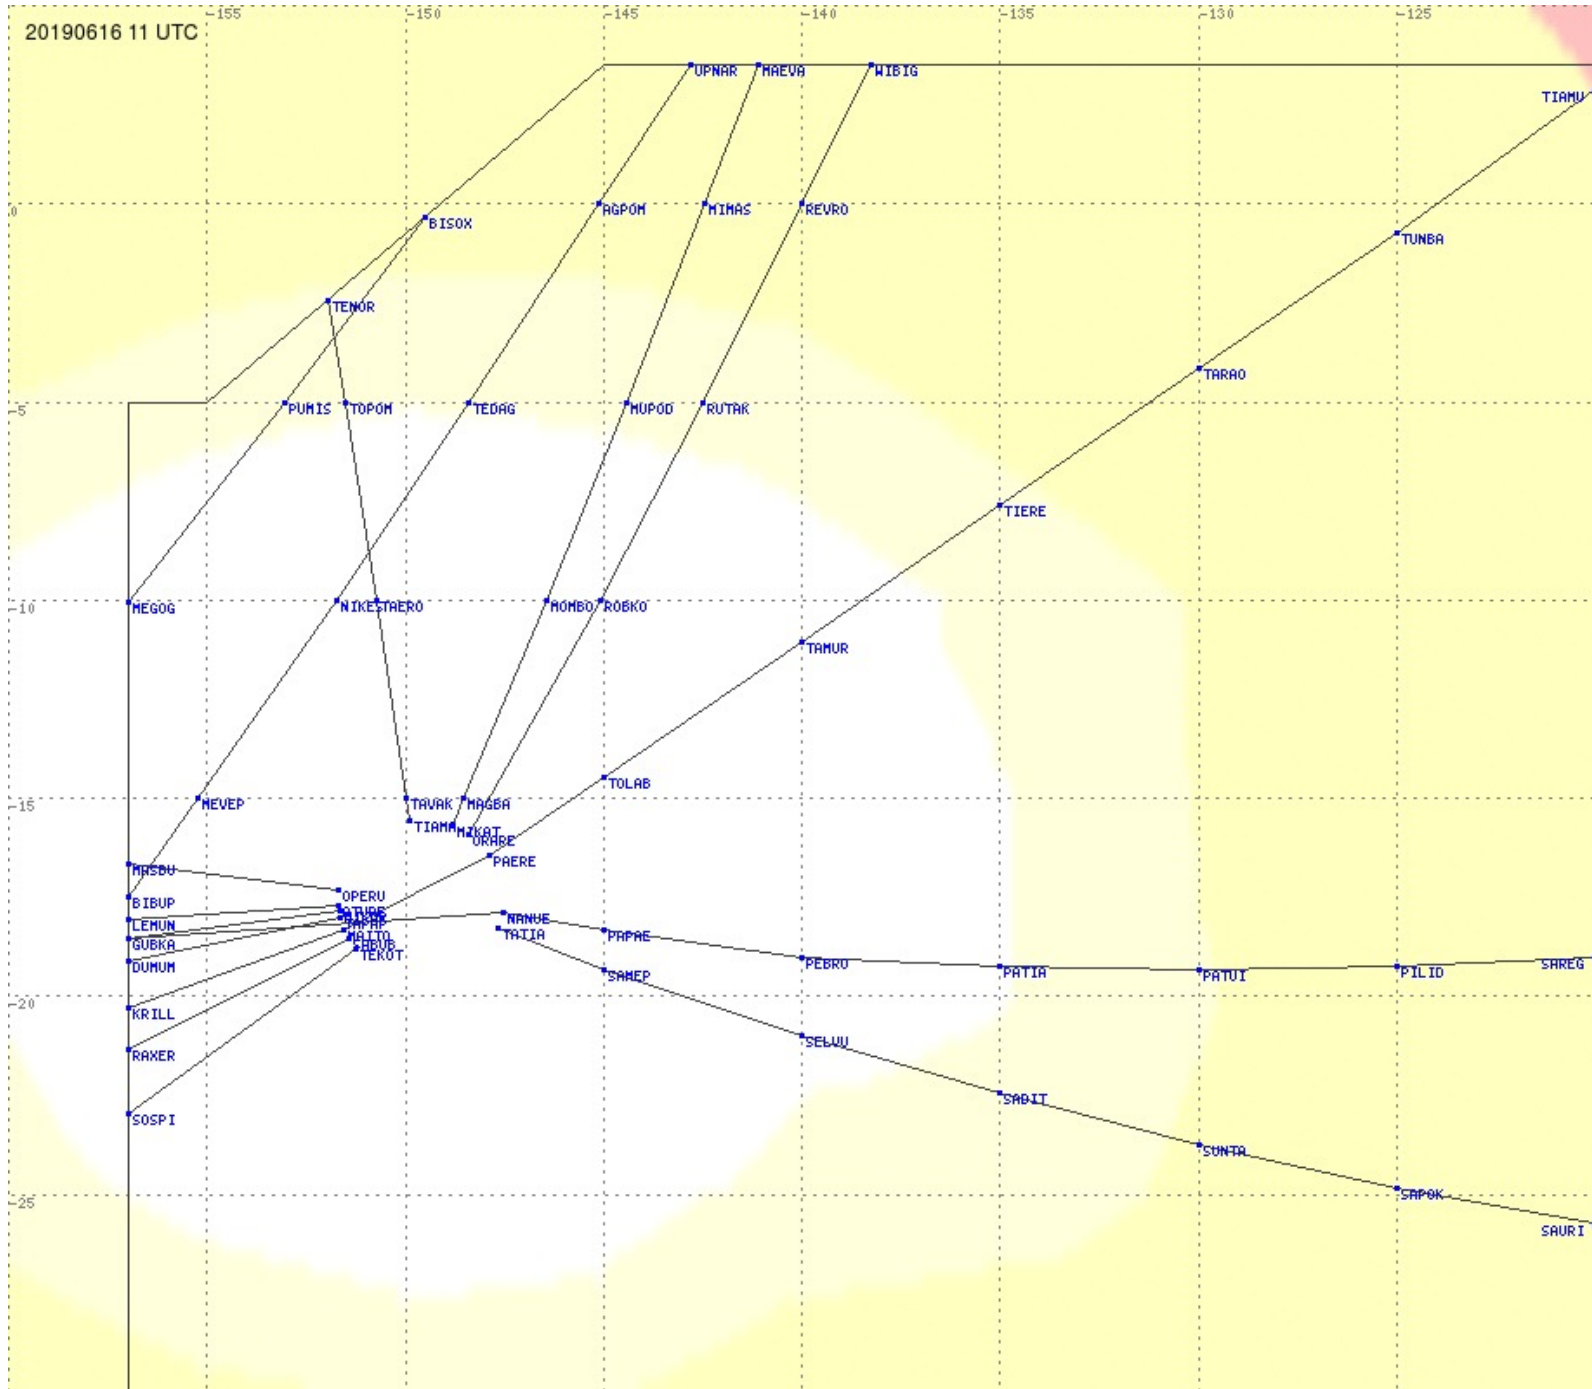

Tahiti FIR - HF Propag - 20190616

2.8 MHz 3.5 MHz 5.6 MHz 8.9 MHz 13.3 MHz 17.9 MHz None

Tahiti FIR - HF Propag - 20190616

Tahiti FIR - HF Propag - 20190616

2.8 MHz 3.5 MHz 5.6 MHz 8.9 MHz 13.3 MHz 17.9 MHz None

Tahiti FIR - HF Propag - 20190616

2.8 MHz
3.5 MHz
5.6 MHz
8.9 MHz
13.3 MHz
17.9 MHz
None

Tahiti FIR - HF Propag - 20190616

Tahiti FIR - HF Propag - 20190616

Tahiti FIR - HF Propag - 20190616

2.8 MHz 3.5 MHz 5.6 MHz 8.9 MHz 13.3 MHz 17.9 MHz None