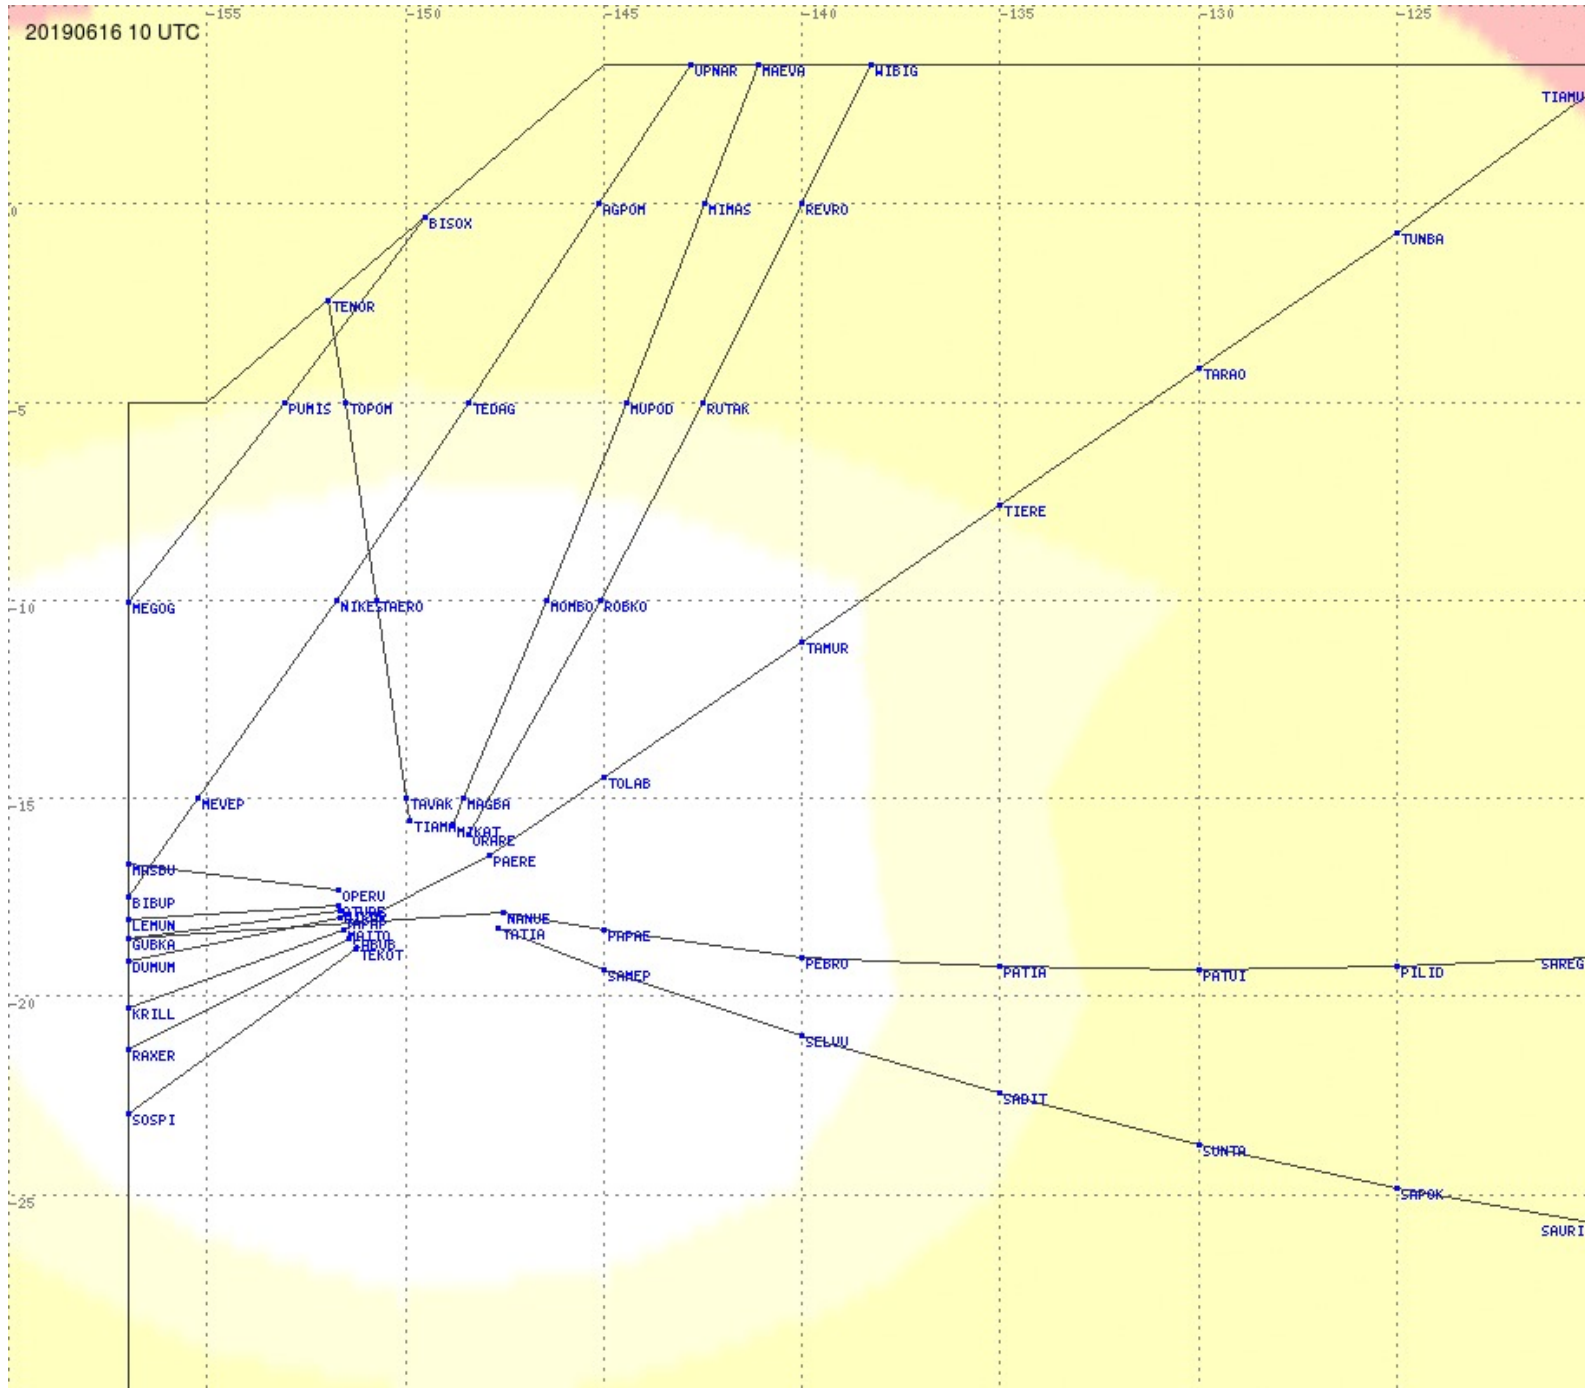

Tahiti FIR - HF Propag - 20190616

2.8 MHz 3.5 MHz 5.6 MHz 8.9 MHz 13.3 MHz 17.9 MHz None

Tahiti FIR - HF Propag - 20190616

Tahiti FIR - HF Propag - 20190616

2.8 MHz 3.5 MHz 5.6 MHz 8.9 MHz 13.3 MHz 17.9 MHz None

Tahiti FIR - HF Propag - 20190616

2.8 MHz
3.5 MHz
5.6 MHz
8.9 MHz
13.3 MHz
17.9 MHz
None

Tahiti FIR - HF Propag - 20190616

Tahiti FIR - HF Propag - 20190616

Tahiti FIR - HF Propag - 20190616

2.8 MHz 3.5 MHz 5.6 MHz 8.9 MHz 13.3 MHz 17.9 MHz None