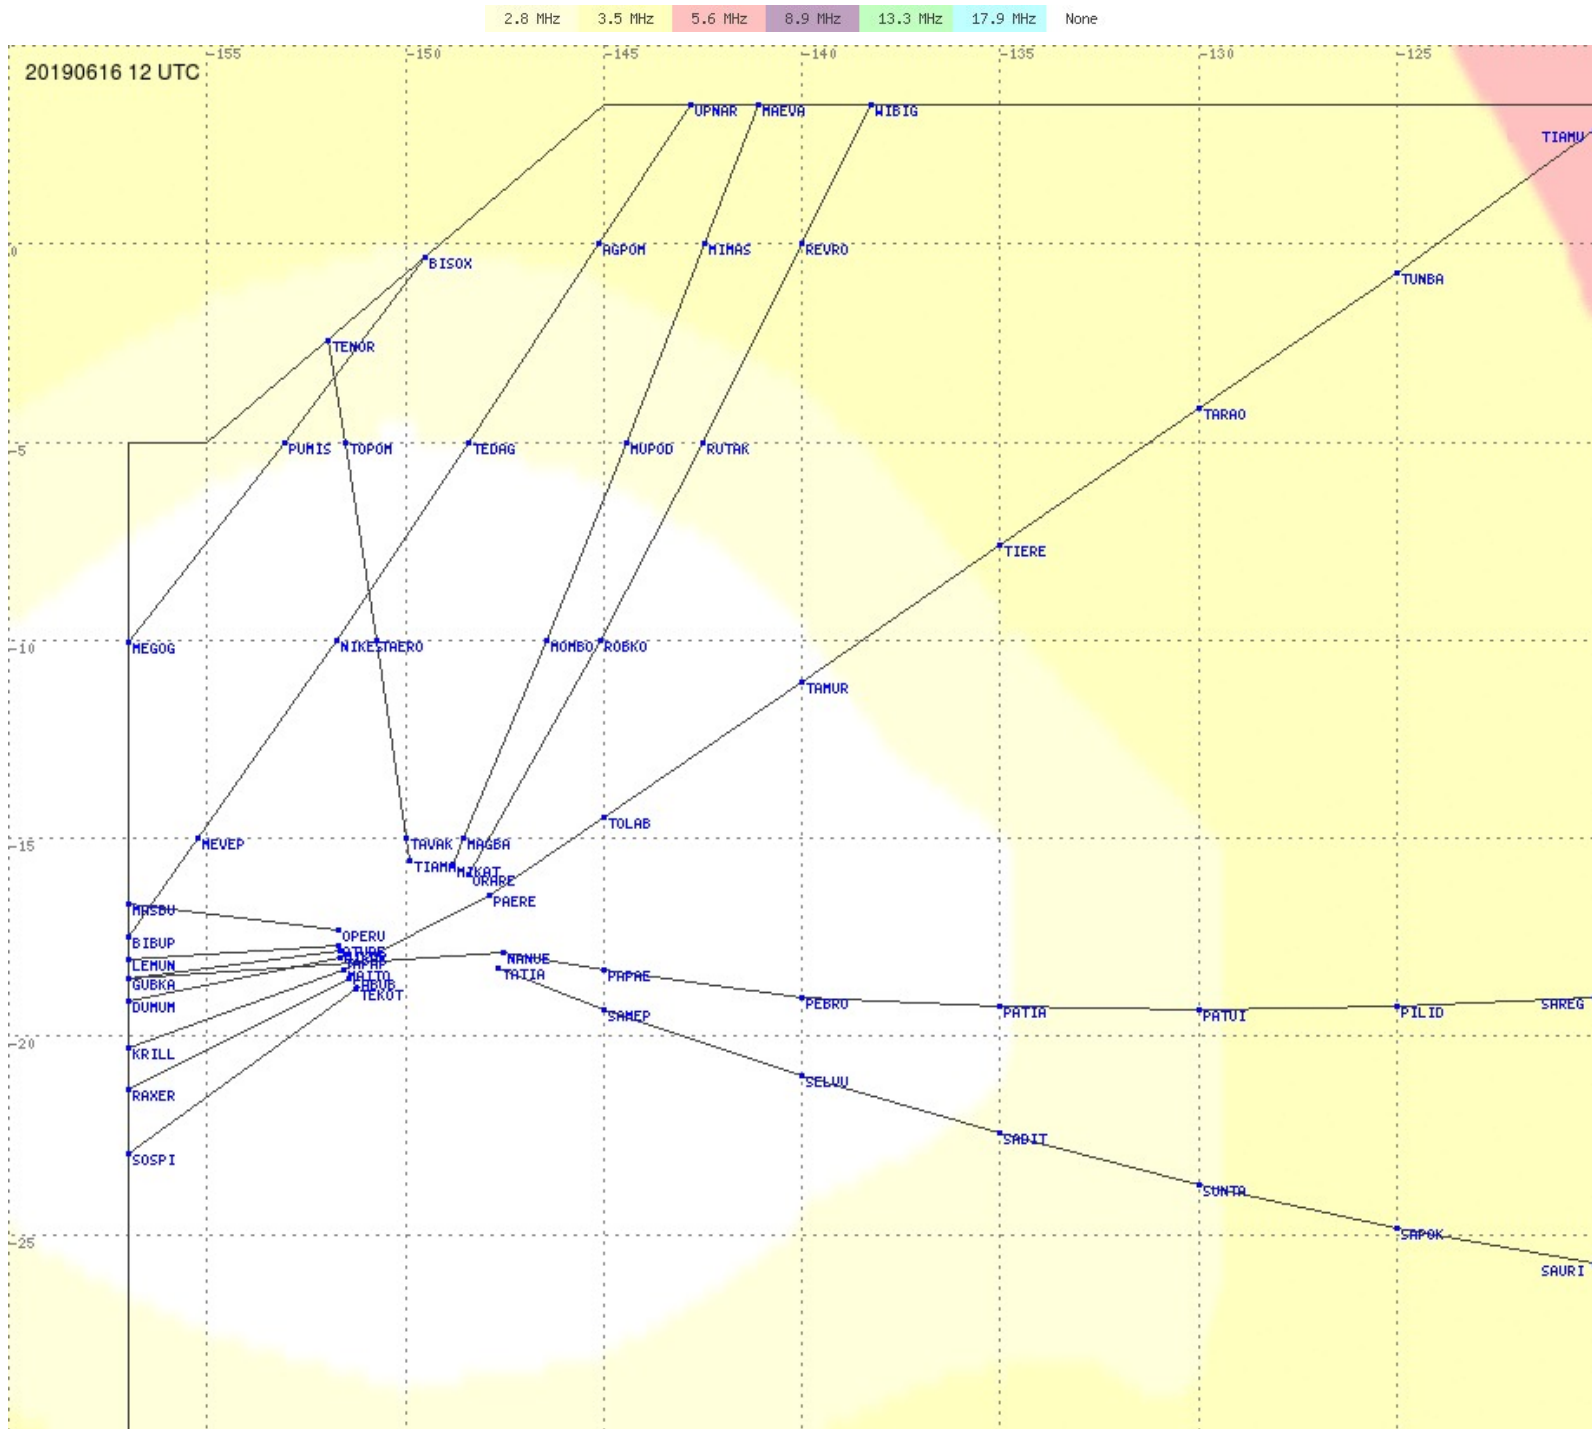

Tahiti FIR - HF Propag - 20190616

2.8 MHz 3.5 MHz 5.6 MHz 8.9 MHz 13.3 MHz 17.9 MHz None

Tahiti FIR - HF Propag - 20190616

Tahiti FIR - HF Propag - 20190616

2.8 MHz 3.5 MHz 5.6 MHz 8.9 MHz 13.3 MHz 17.9 MHz None

Tahiti FIR - HF Propag - 20190616

2.8 MHz
3.5 MHz
5.6 MHz
8.9 MHz
13.3 MHz
17.9 MHz
None

Tahiti FIR - HF Propag - 20190616

Tahiti FIR - HF Propag - 20190616

Tahiti FIR - HF Propag - 20190616

2.8 MHz 3.5 MHz 5.6 MHz 8.9 MHz 13.3 MHz 17.9 MHz None