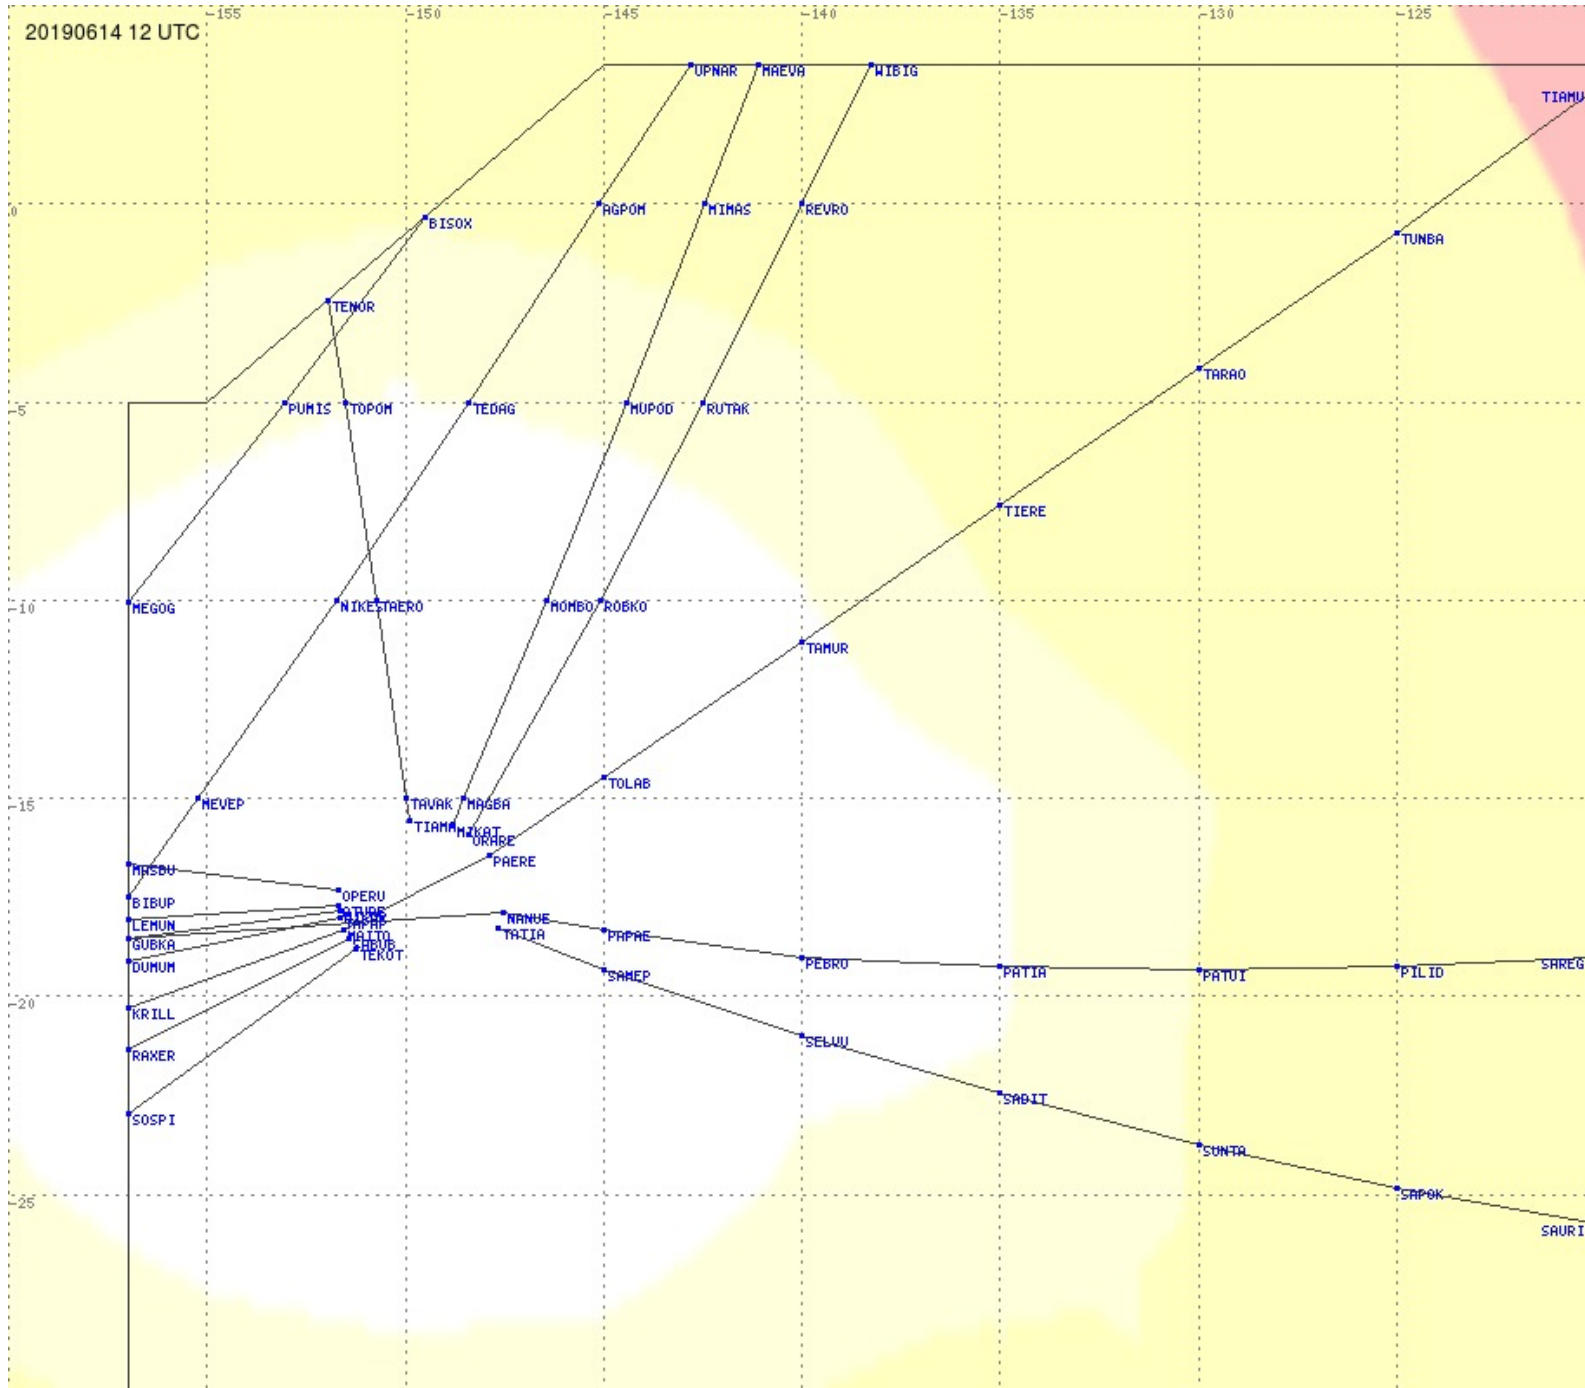

Tahiti FIR - HF Propag - 20190614

2.8 MHz 3.5 MHz 5.6 MHz 8.9 MHz 13.3 MHz 17.9 MHz None