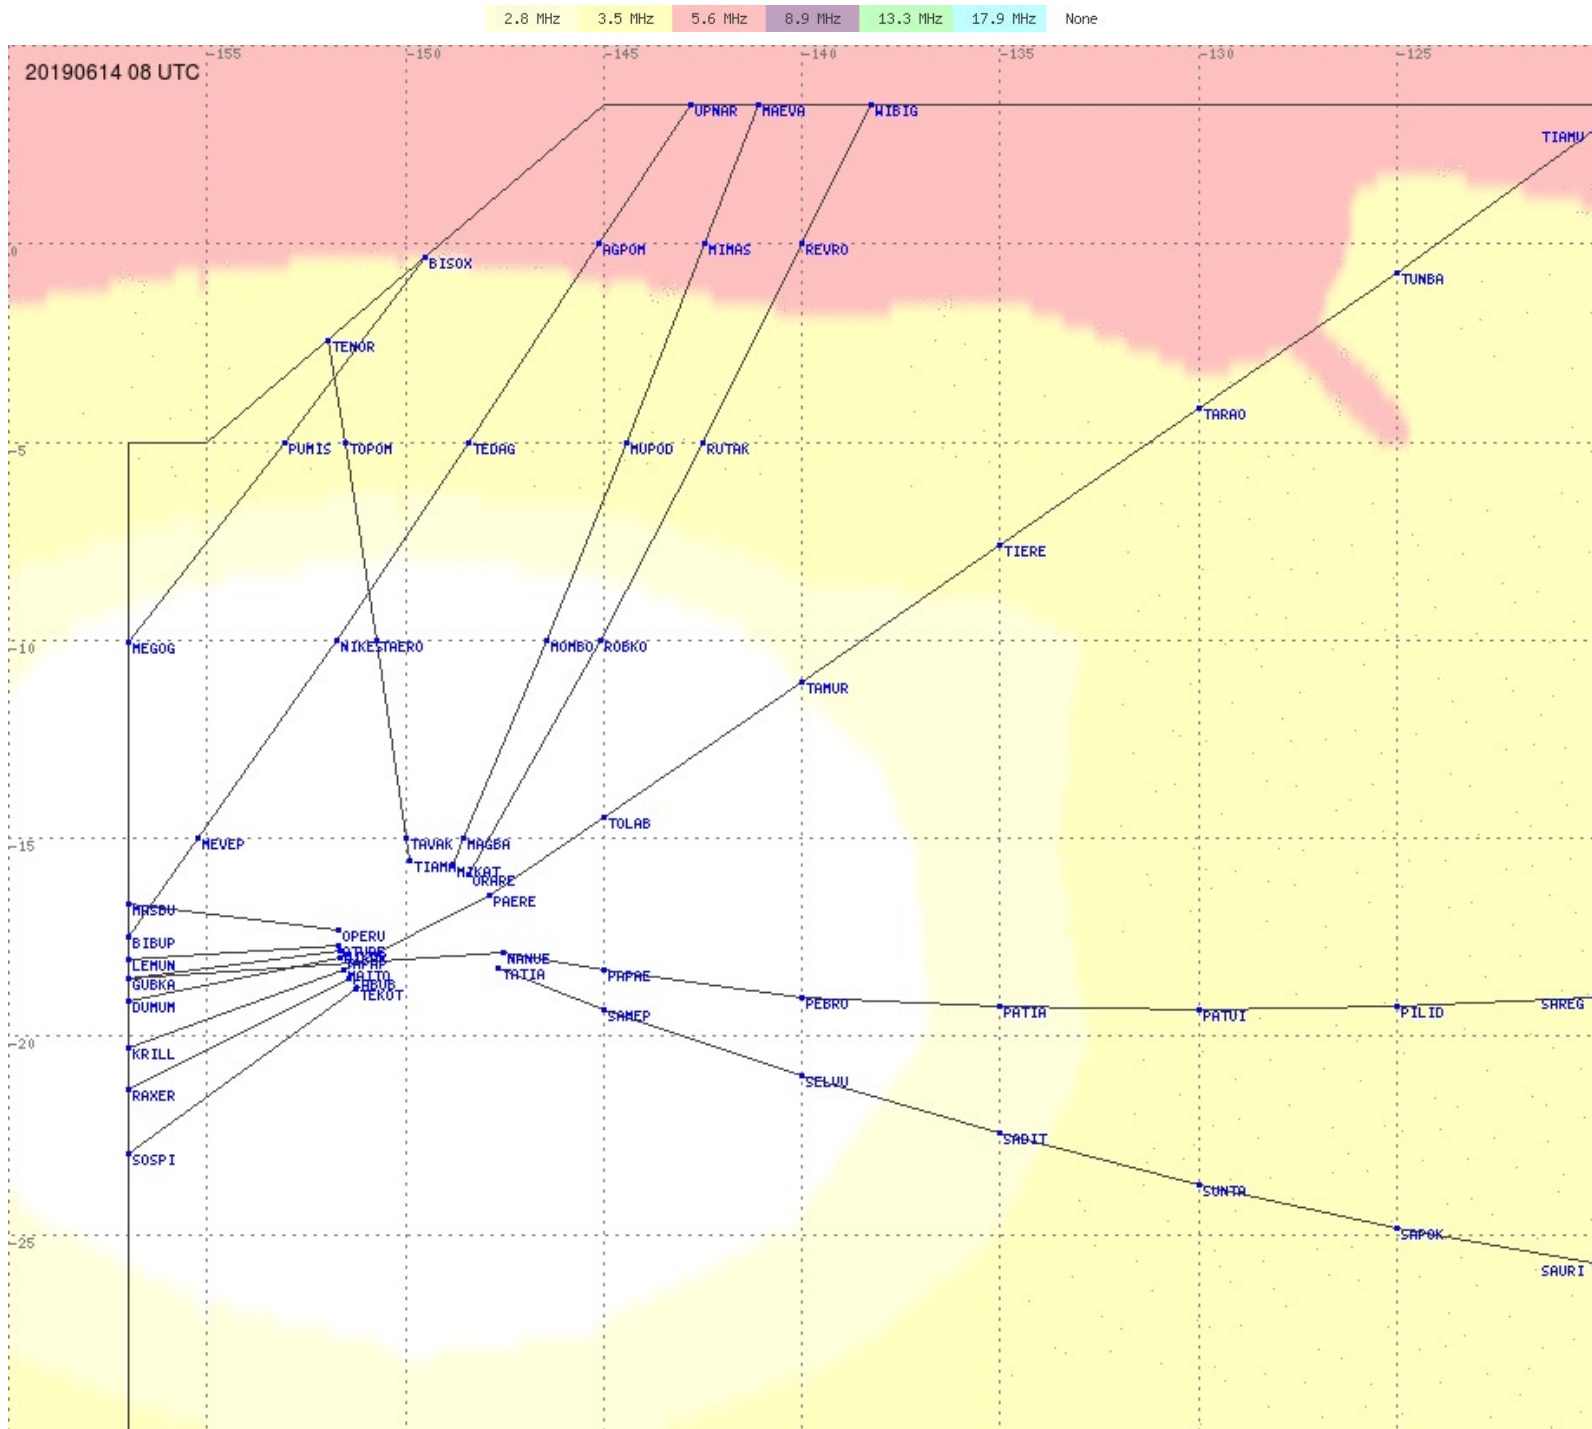

Tahiti FIR - HF Propag - 20190614