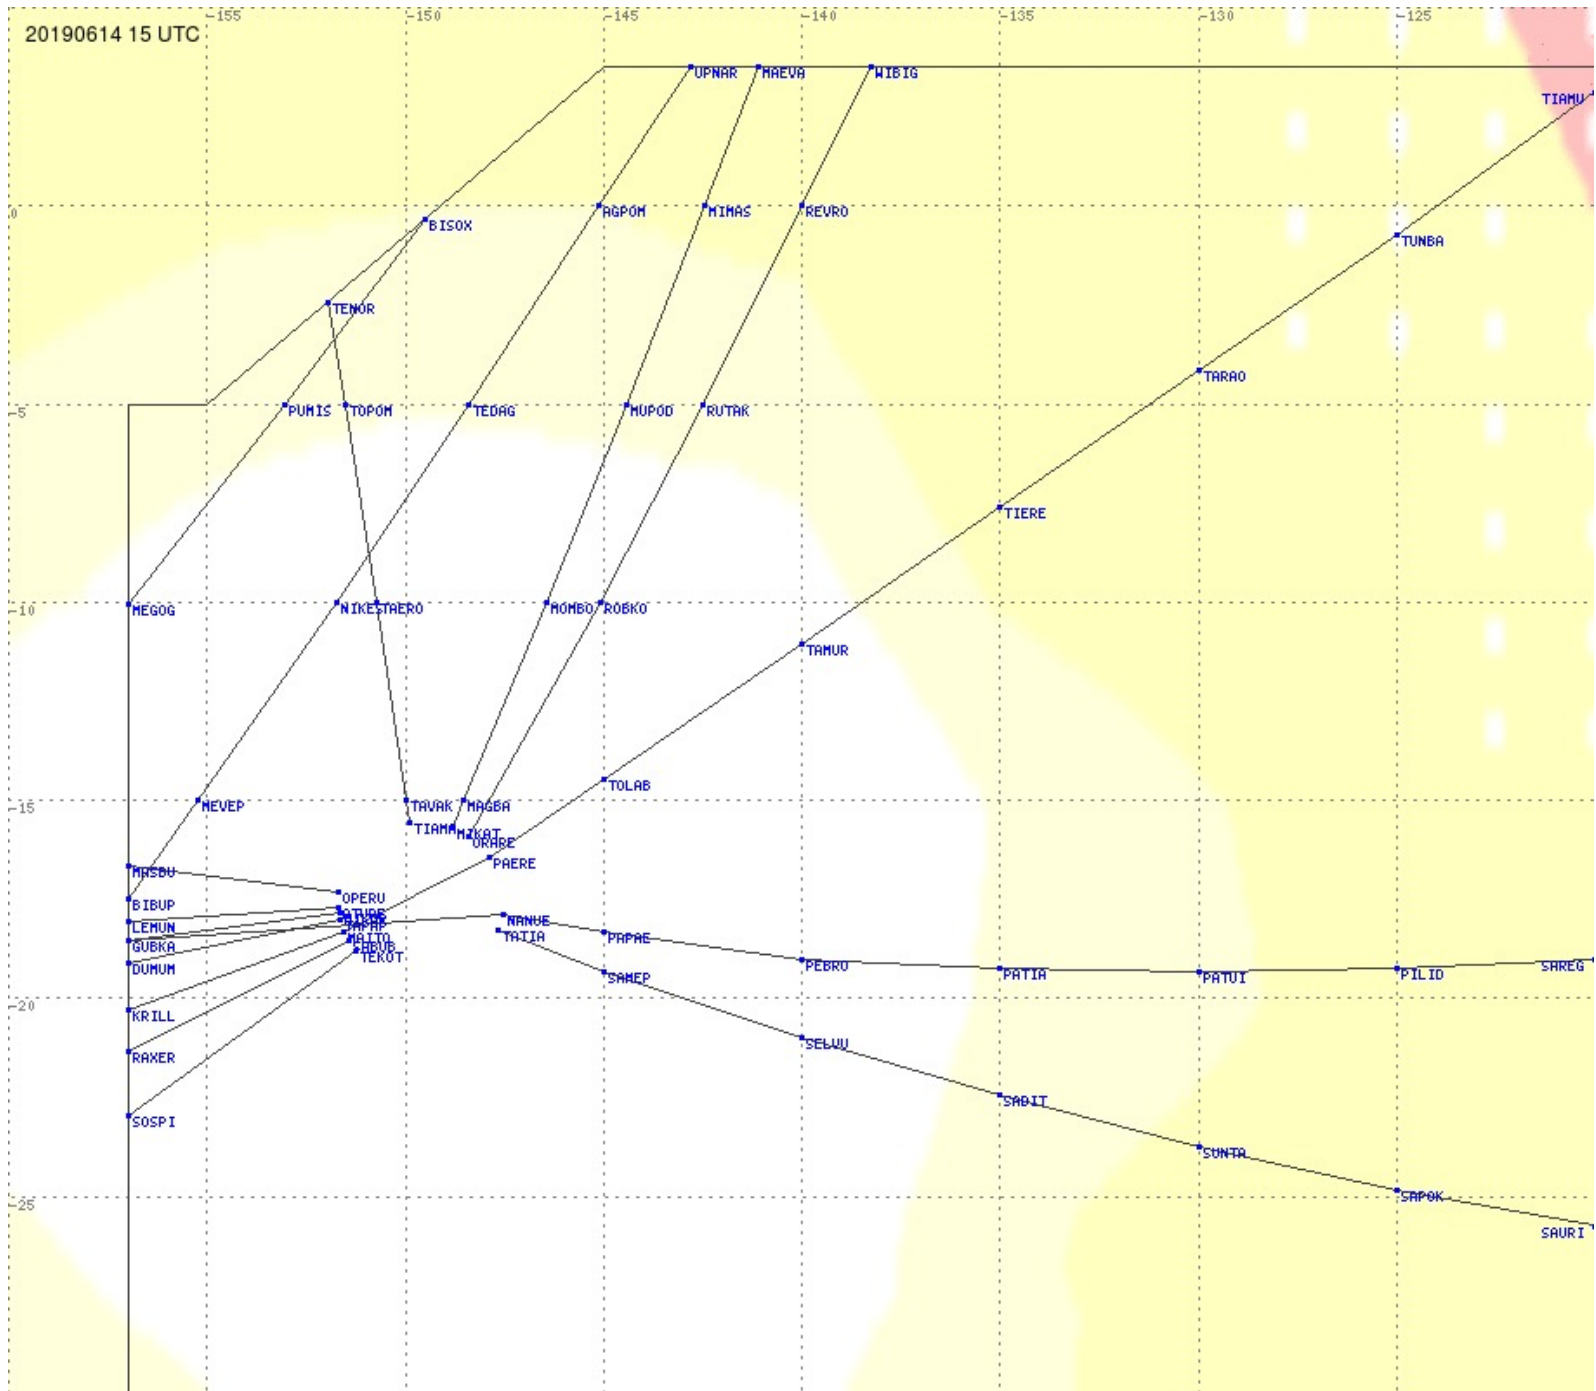

Tahiti FIR - HF Propag - 20190614

2.8 MHz   3.5 MHz   5.6 MHz   8.9 MHz   13.3 MHz   17.9 MHz   None