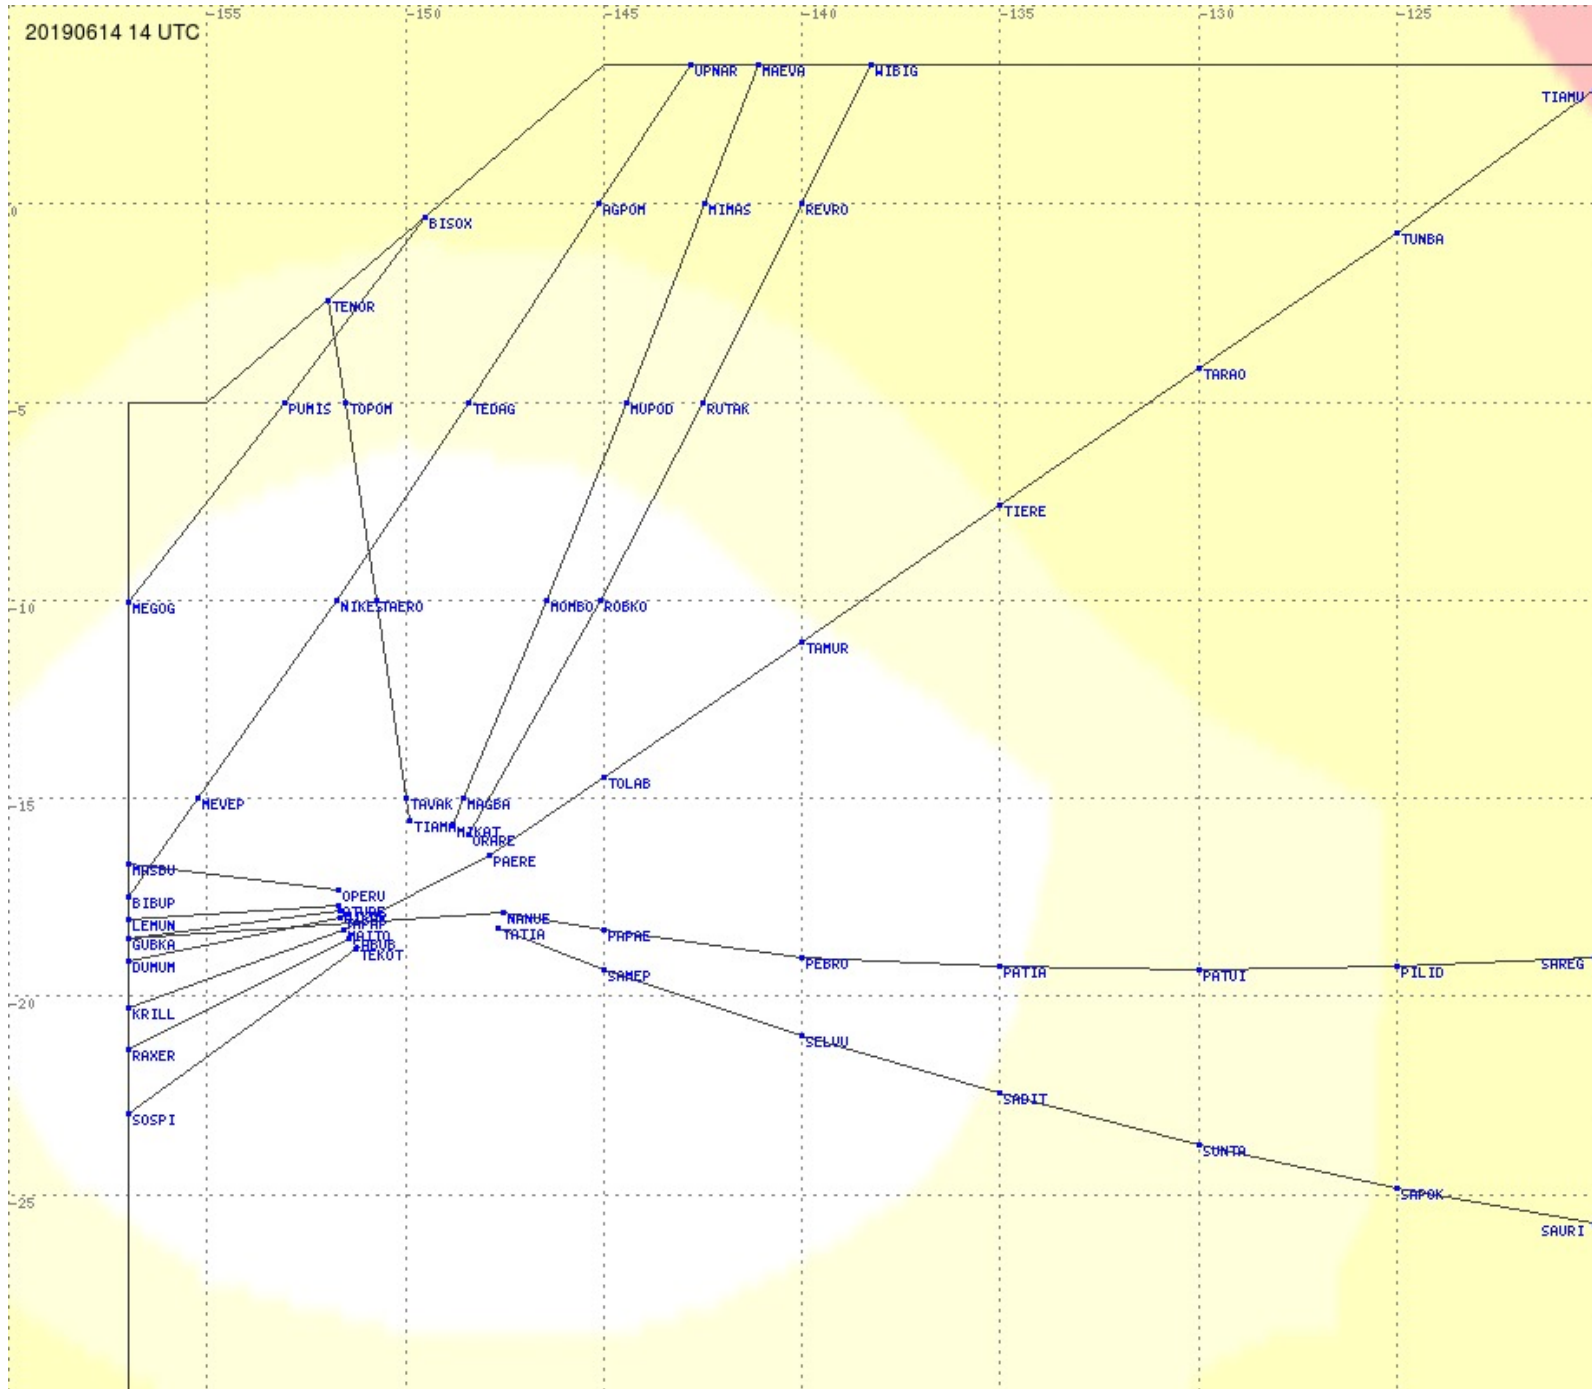

Tahiti FIR - HF Propag - 20190614

2.8 MHz
3.5 MHz
5.6 MHz
8.9 MHz
13.3 MHz
17.9 MHz
None