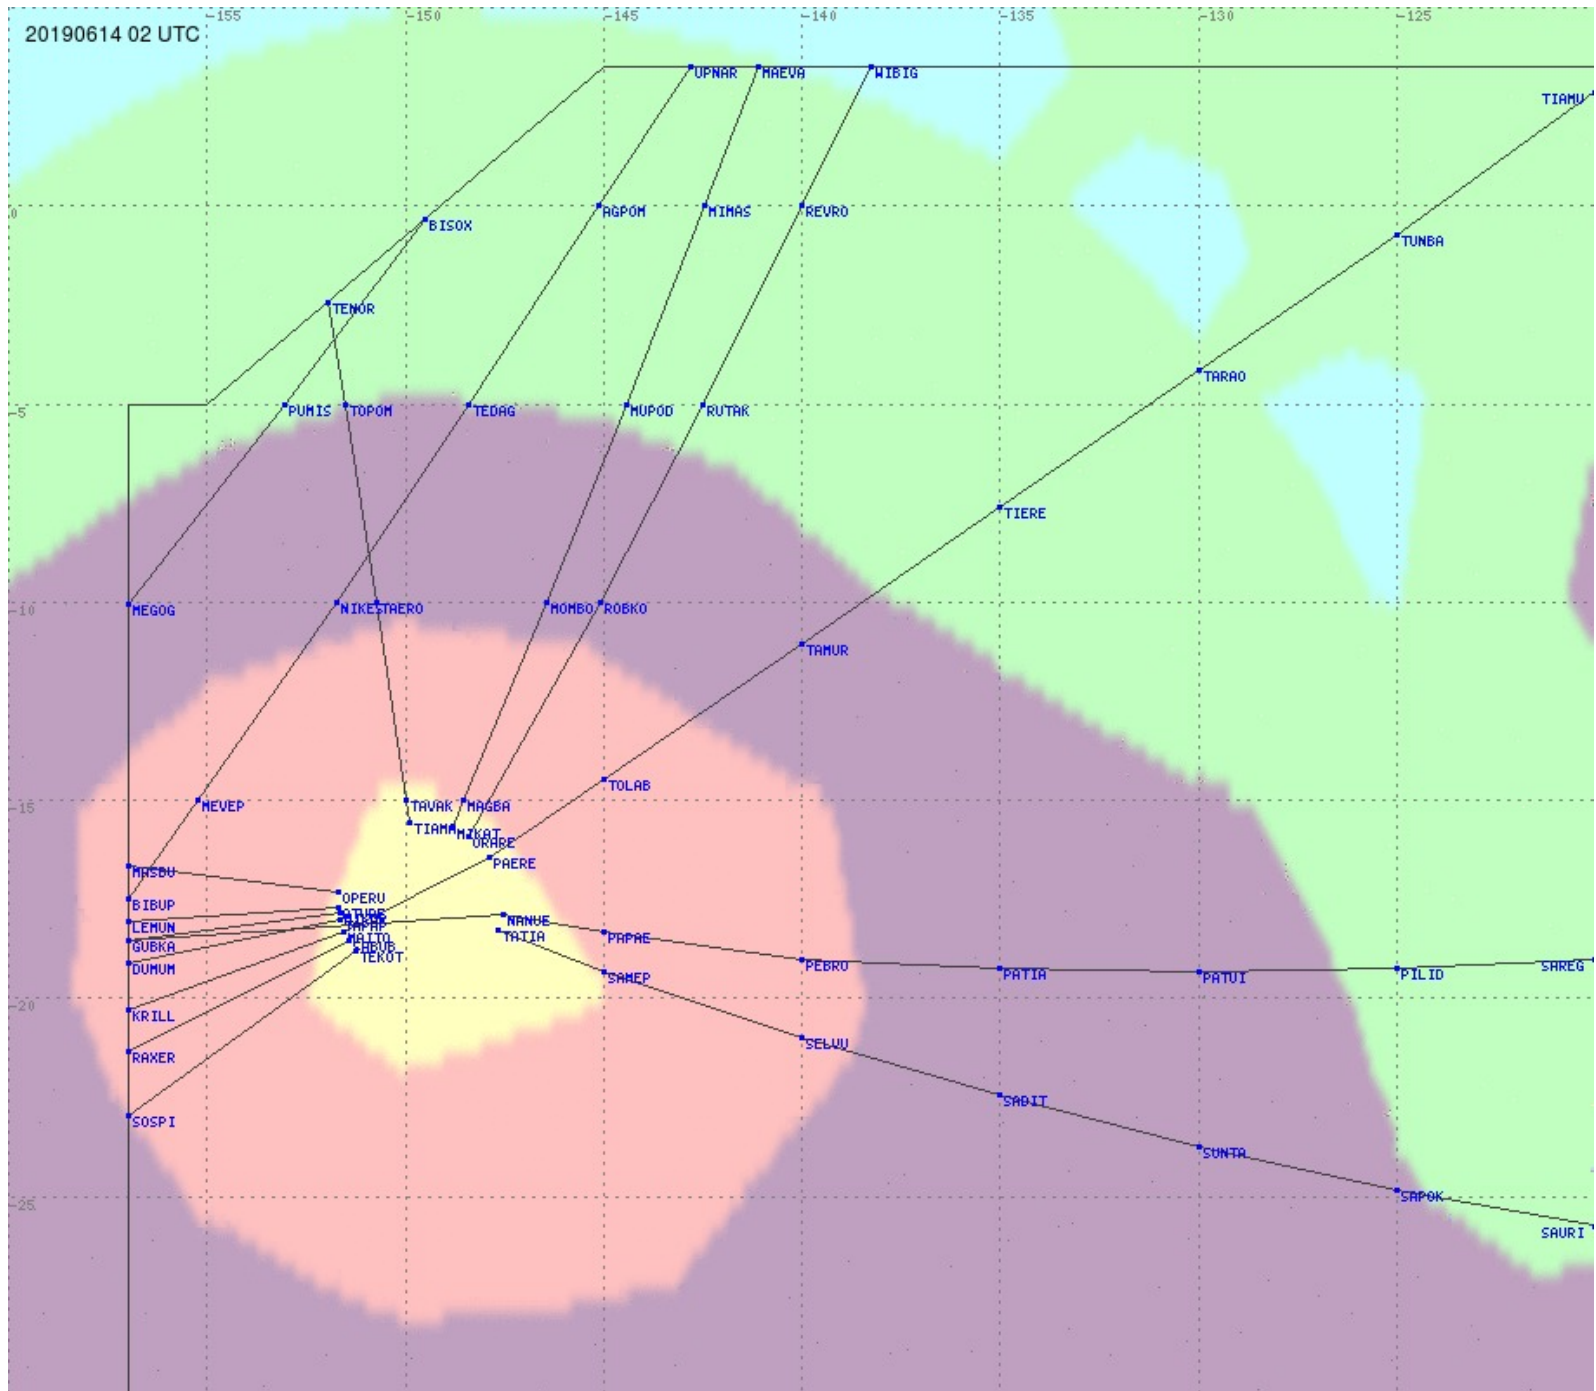

Tahiti FIR - HF Propag - 20190614

2.8 MHz 3.5 MHz 5.6 MHz 8.9 MHz 13.3 MHz 17.9 MHz None