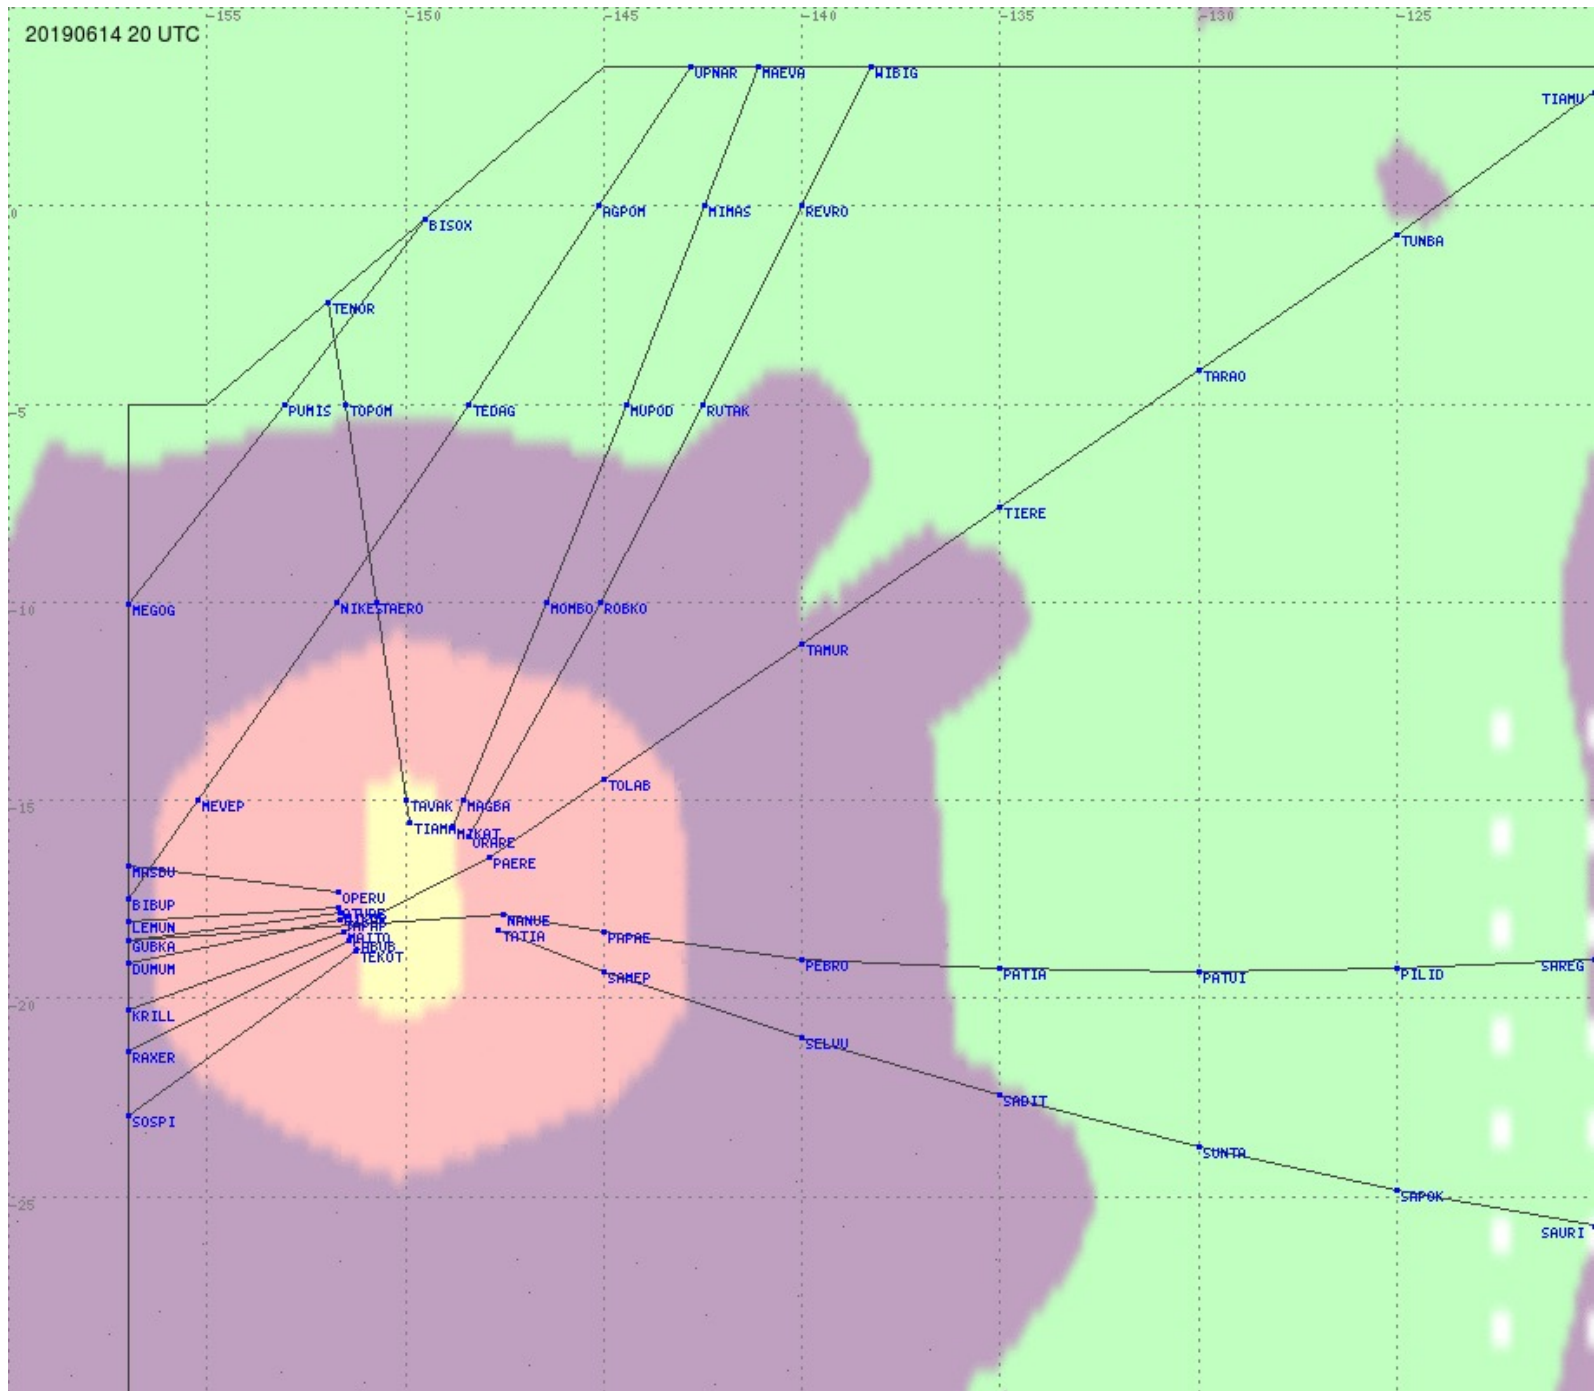

Tahiti FIR - HF Propag - 20190614

2.8 MHz   3.5 MHz   5.6 MHz   8.9 MHz   13.3 MHz   17.9 MHz   None